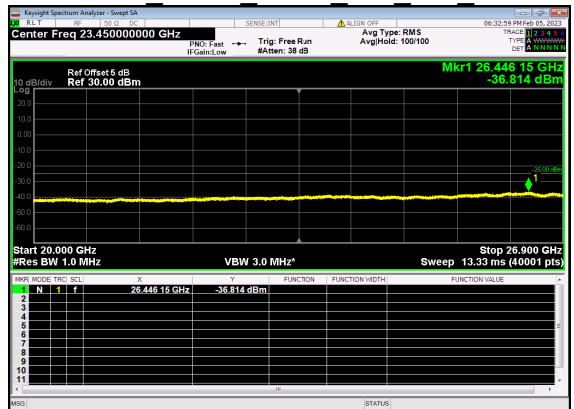

N41(80M)_DFT-s-OFDM BPSK Outer Full Mid CH