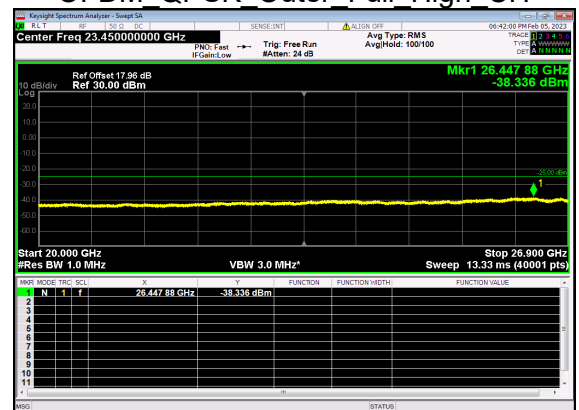

N41(80M)_DFT-s-OFDM QPSK Outer Full High CH