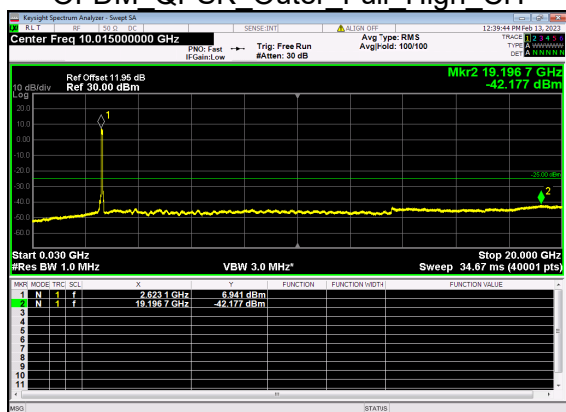

N41(70M)_DFT-s-OFDM QPSK Outer Full High CH