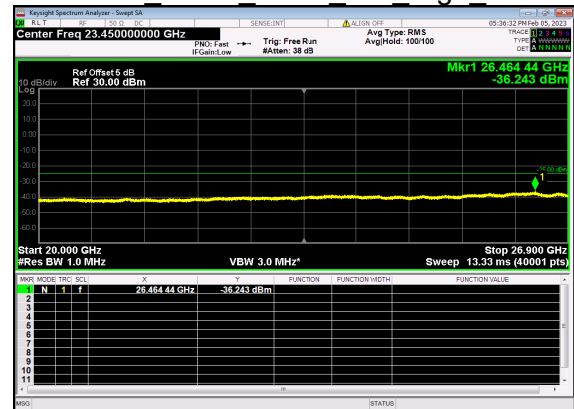

N41(60M)_DFT-s-OFDM BPSK Outer Full High CH