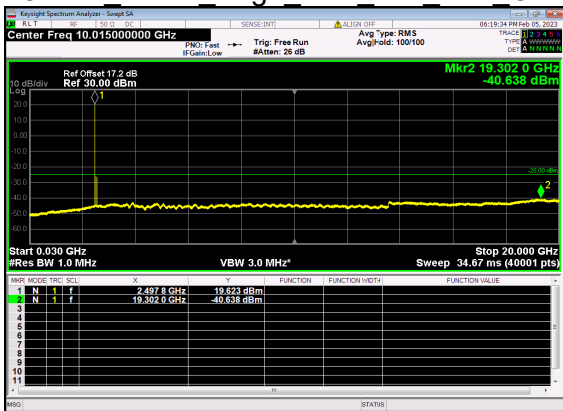

N41(70M)\_DFT-s-OFDM BPSK Outer Full High CH

N41(70M)\_DFT-s-OFDM BPSK Outer Full High CH

N41(70M)\_DFT-s-OFDM QPSK Outer Full High CH

N41(70M)\_DFT-s-OFDM QPSK Outer Full High CH

N41(80M)\_DFT-s-OFDM BPSK Edge 1RB Left Low CH