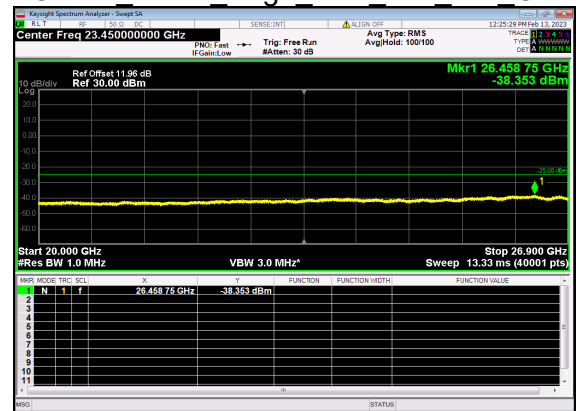

N41(70M)_DFT-s-OFDM BPSK Edge 1RB Left Mid CH