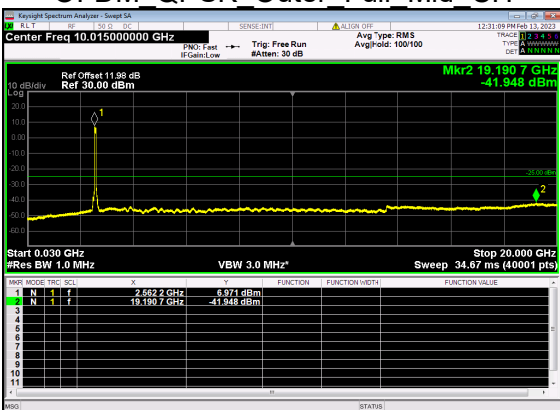

N41(70M)_DFT-s-OFDM QPSK Outer Full Mid CH