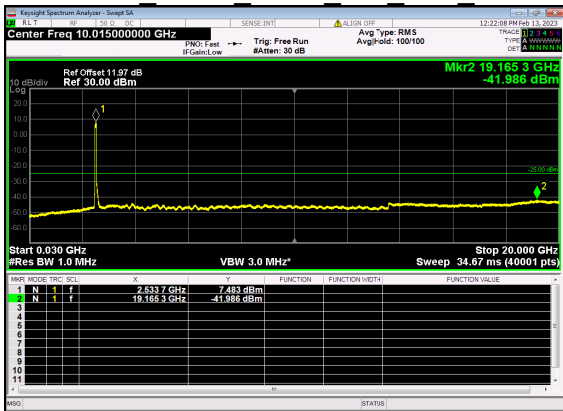

N41(70M)_DFT-s-OFDM BPSK Outer Full Low CH