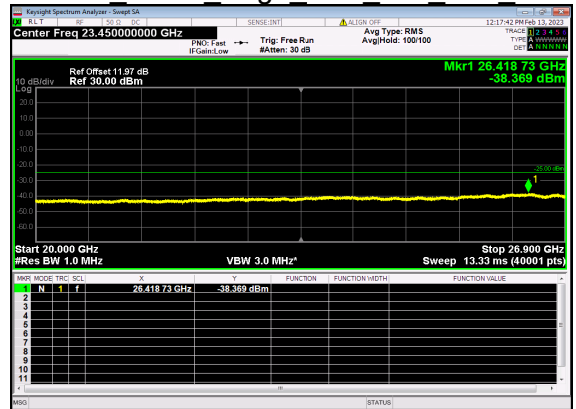

N41(60M)\_DFT-s-OFDM BPSK Outer Full High CH

N41(60M)\_DFT-s-OFDM QPSK Outer Full High CH

N41(60M)\_DFT-s-OFDM QPSK Outer Full High CH

N41(70M)\_DFT-s-OFDM BPSK Edge 1RB Left Low CH

N41(70M)\_DFT-s-OFDM BPSK Edge 1RB Left Low CH