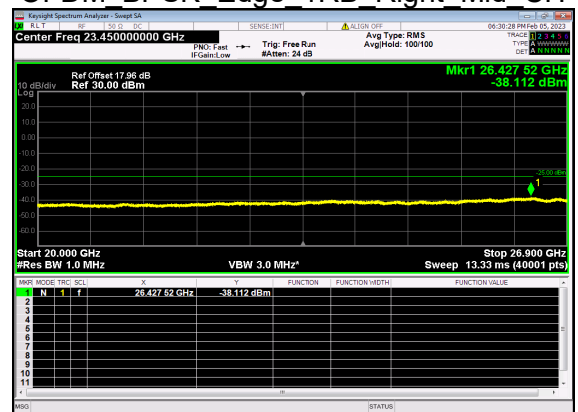

N41(80M)_DFT-s-OFDM BPSK Edge 1RB Right Mid CH