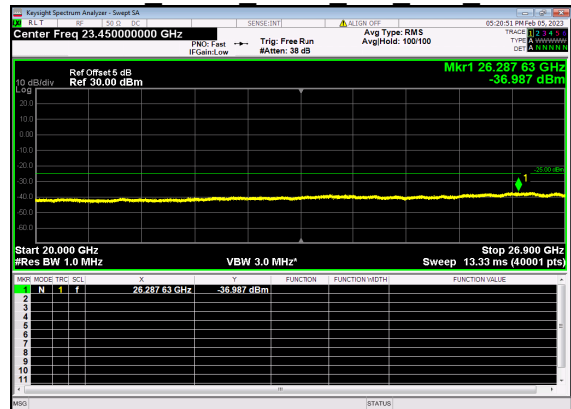

N41(60M)_DFT-s-OFDM BPSK Outer Full Low CH