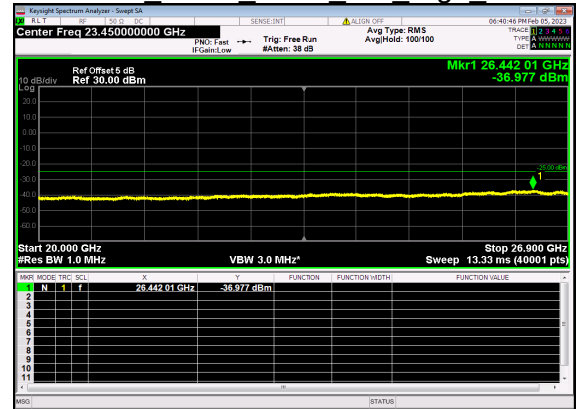

### N41(80M)\_DFT-s-OFDM BPSK Edge 1RB Right High CH

N41(80M)\_DFT-s-OFDM QPSK Edge 1RB Right High CH

N41(80M)\_DFT-s-OFDM QPSK Edge 1RB Right High CH

N41(80M)\_DFT-s-OFDM BPSK Outer Full High CH

N41(80M)\_DFT-s-OFDM BPSK Outer Full High CH