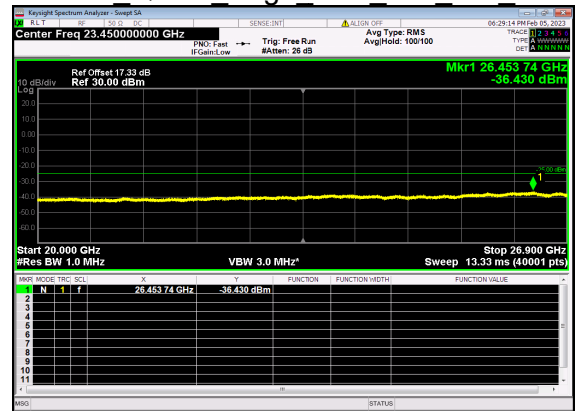

N41(80M)\_DFT-s-OFDM QPSK Outer Full Low CH

N41(80M)\_DFT-s-OFDM BPSK Edge 1RB Left Mid CH

N41(80M)\_DFT-s-OFDM BPSK Edge 1RB Left Mid CH

N41(80M)\_DFT-s-OFDM QPSK Edge 1RB Left Mid CH

N41(80M)\_DFT-s-OFDM QPSK Edge 1RB Left Mid CH