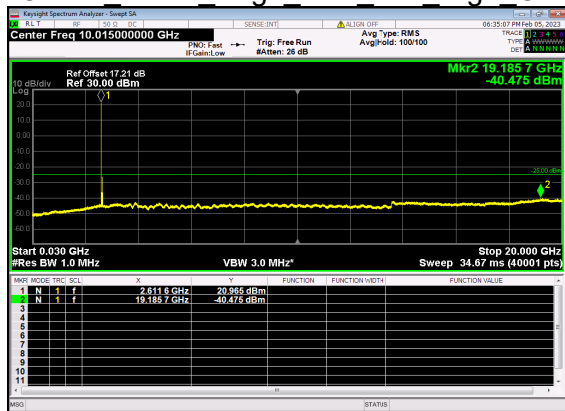

N41(80M)_DFT-s-OFDM BPSK Edge 1RB Left High CH