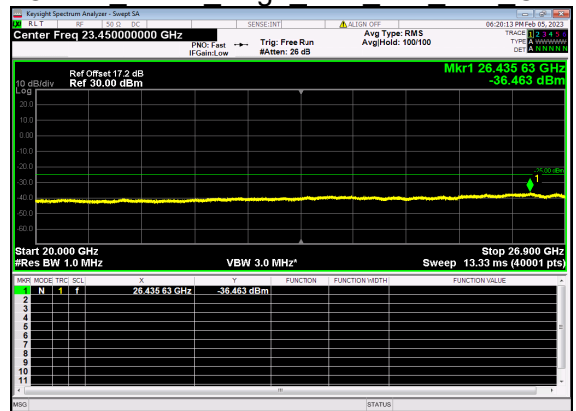

N41(80M)_DFT-s-OFDM BPSK Edge 1RB Left Low CH