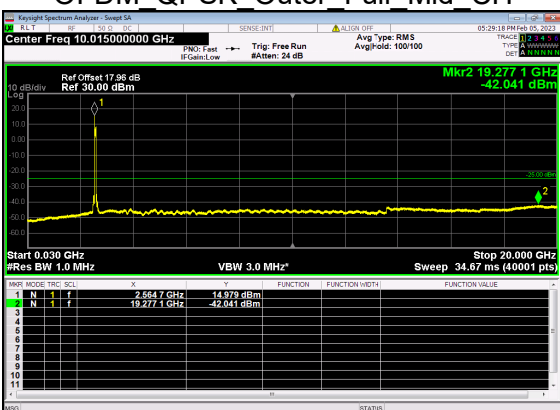

N41(60M)\_DFT-s-OFDM QPSK Edge 1RB Right Mid CH

N41(60M)\_DFT-s-OFDM QPSK Edge 1RB Right Mid CH

N41(60M)\_DFT-s-OFDM BPSK Outer Full Mid CH

N41(60M)\_DFT-s-OFDM BPSK Outer Full Mid CH

N41(60M)\_DFT-s-OFDM QPSK Outer Full Mid CH