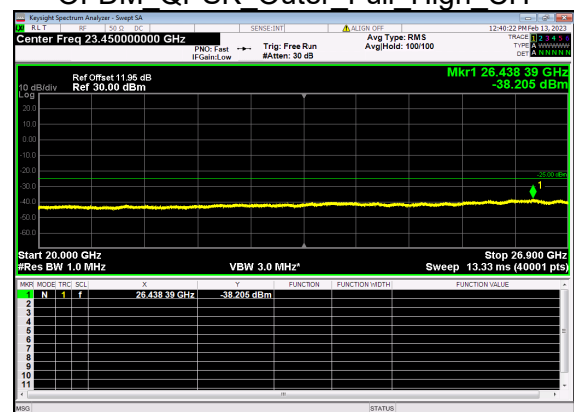

N41(70M)\_DFT-s-OFDM BPSK Outer Full High CH

N41(70M)\_DFT-s-OFDM BPSK Outer Full High CH

N41(70M)\_DFT-s-OFDM QPSK Outer Full High CH

N41(70M)\_DFT-s-OFDM QPSK Outer Full High CH

N41(80M)\_DFT-s-OFDM BPSK Edge 1RB Left Low CH