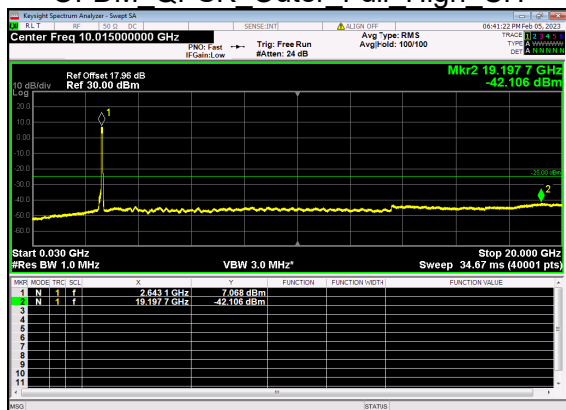

N41(80M)_DFT-s-OFDM QPSK Outer Full High CH