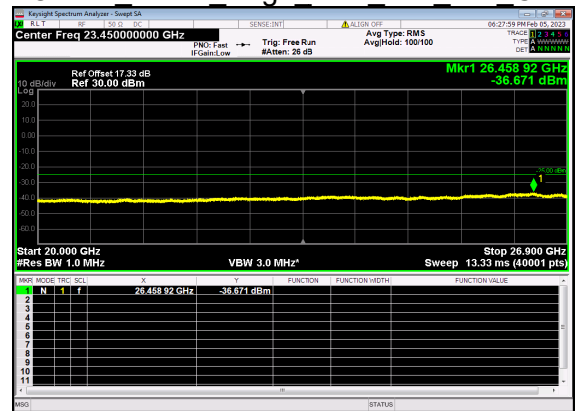

N41(80M)\_DFT-s-OFDM QPSK Outer Full Low CH

N41(80M)\_DFT-s-OFDM BPSK Edge 1RB Left Mid CH

N41(80M)\_DFT-s-OFDM BPSK Edge 1RB Left Mid CH

N41(80M)\_DFT-s-OFDM QPSK Edge 1RB Left Mid CH

N41(80M)\_DFT-s-OFDM QPSK Edge 1RB Left Mid CH