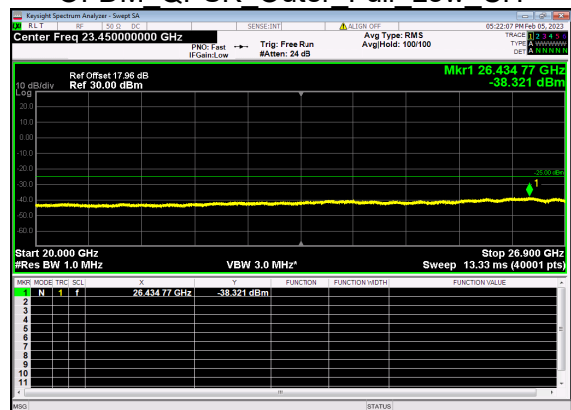

N41(60M)\_DFT-s-OFDM BPSK Outer Full Low CH

N41(60M)\_DFT-s-OFDM BPSK Outer Full Low CH

N41(60M)\_DFT-s-OFDM QPSK Outer Full Low CH

N41(60M)\_DFT-s-OFDM QPSK Outer Full Low CH

N41(60M)\_DFT-s-OFDM BPSK Edge 1RB Left Mid CH