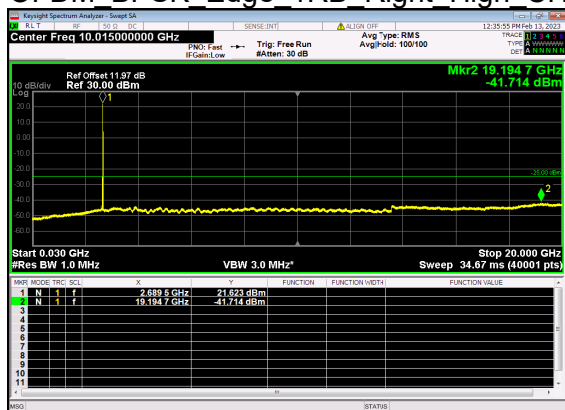

N41(70M)_DFT-s-OFDM BPSK Edge 1RB Right High CH