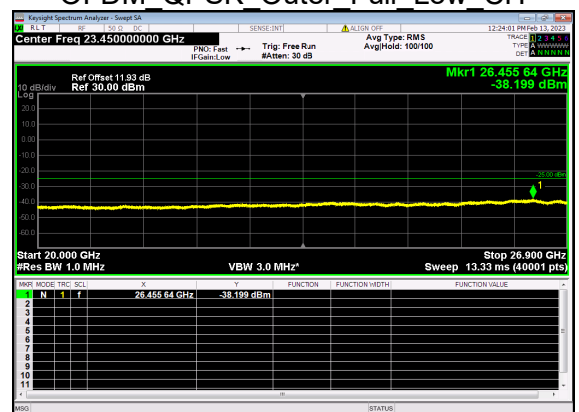

N41(70M)\_DFT-s-OFDM QPSK Edge 1RB Right Low CH

N41(70M)\_DFT-s-OFDM BPSK Outer Full Low CH

N41(70M)\_DFT-s-OFDM BPSK Outer Full Low CH

N41(70M)\_DFT-s-OFDM QPSK Outer Full Low CH

N41(70M)\_DFT-s-OFDM QPSK Outer Full Low CH