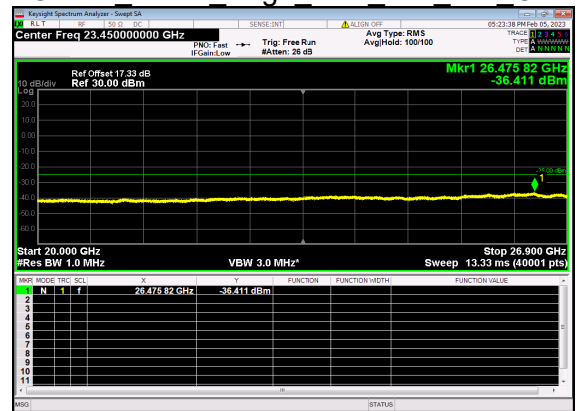

N41(60M)_DFT-s-OFDM BPSK Edge 1RB Left Mid CH