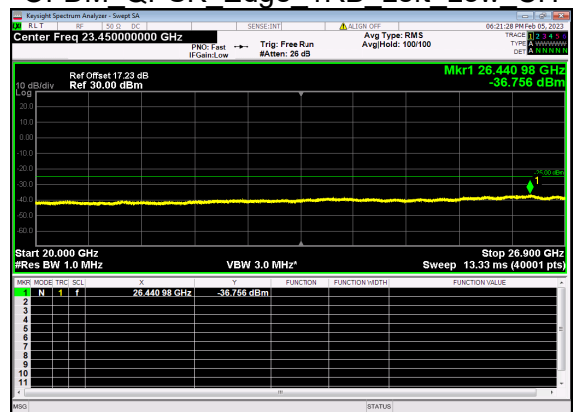

N41(80M)_DFT-s-OFDM QPSK Edge 1RB Left Low CH