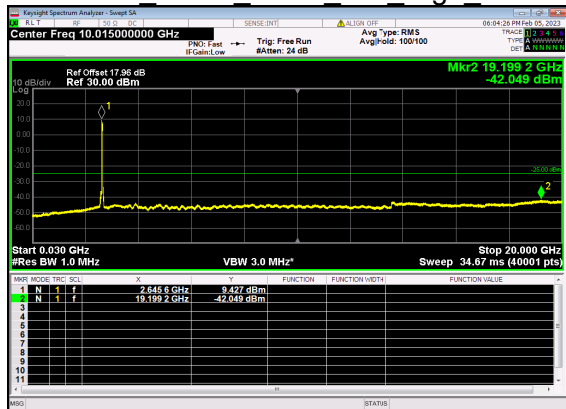

N41(50M)\_DFT-s-OFDM BPSK Edge 1RB Right High CH

N41(50M)\_DFT-s-OFDM QPSK Edge 1RB Right High CH

N41(50M)\_DFT-s-OFDM QPSK Edge 1RB Right High CH

N41(50M)\_DFT-s-OFDM BPSK Outer Full High CH

N41(50M)\_DFT-s-OFDM BPSK Outer Full High CH