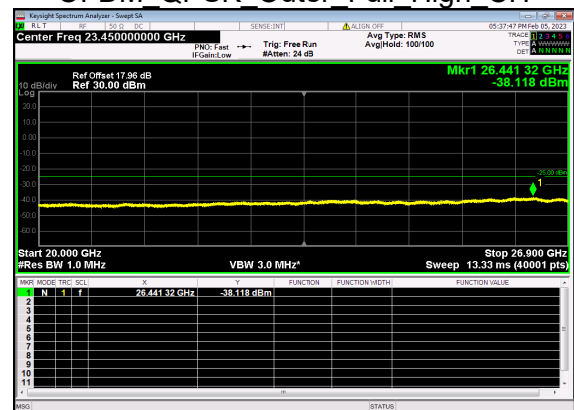

N41(60M)_DFT-s-OFDM QPSK Outer Full High CH