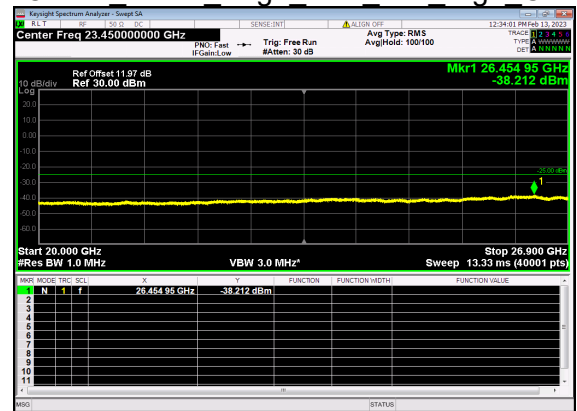

N41(70M)\_DFT-s-OFDM QPSK Outer Full Mid CH

N41(70M)\_DFT-s-OFDM QPSK Outer Full Mid CH

N41(70M)\_DFT-s-OFDM BPSK Edge 1RB Left High CH

N41(70M)\_DFT-s-OFDM BPSK Edge 1RB Left High CH

N41(70M)\_DFT-s-OFDM QPSK Edge 1RB Left High CH