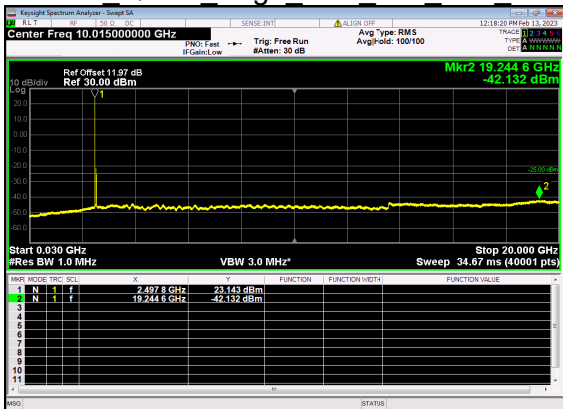

N41(70M)_DFT-s-OFDM QPSK Edge 1RB Left Low CH