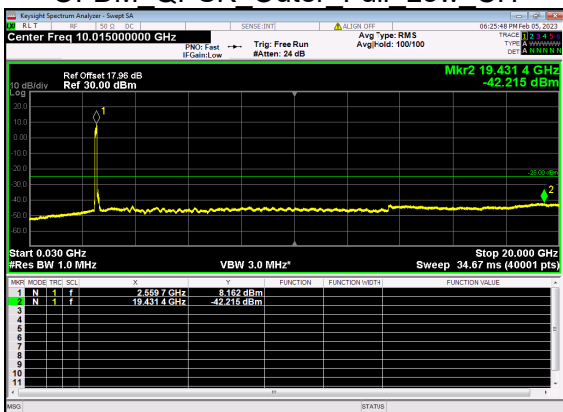

N41(80M)\_DFT-s-OFDM QPSK Edge 1RB Right Low CH

N41(80M)\_DFT-s-OFDM QPSK Edge 1RB Right Low CH

N41(80M)\_DFT-s-OFDM BPSK Outer Full Low CH

N41(80M)\_DFT-s-OFDM BPSK Outer Full Low CH

N41(80M)\_DFT-s-OFDM QPSK Outer Full Low CH