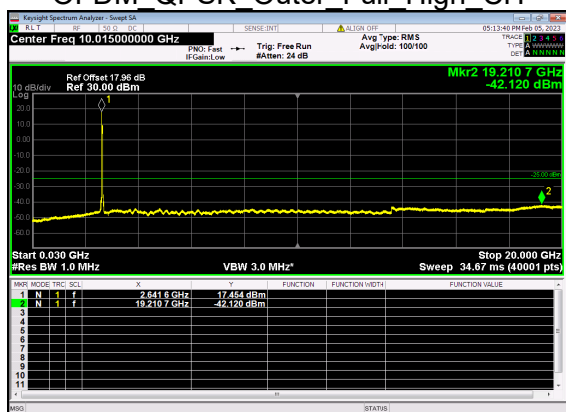

N41(50M)_DFT-s-OFDM QPSK Outer Full High CH