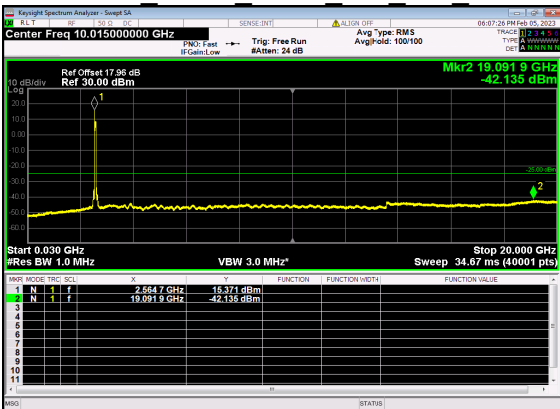

N41(60M)_DFT-s-OFDM BPSK Outer Full Mid CH