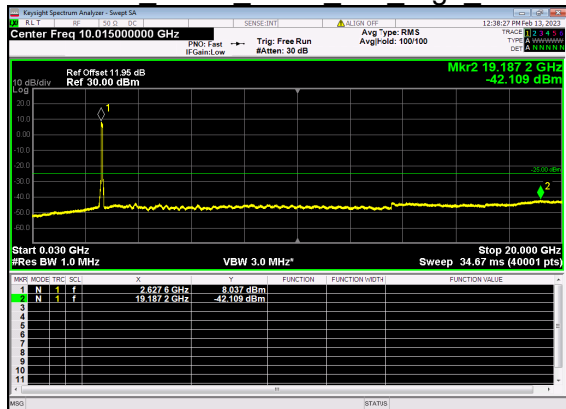

N41(70M)_DFT-s-OFDM BPSK Outer Full High CH