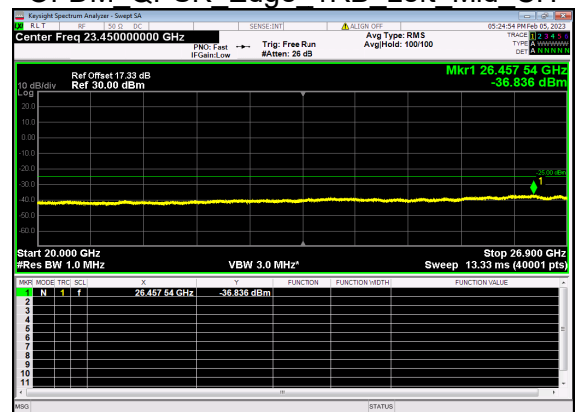

N41(60M)_DFT-s-OFDM QPSK Edge 1RB Left Mid CH