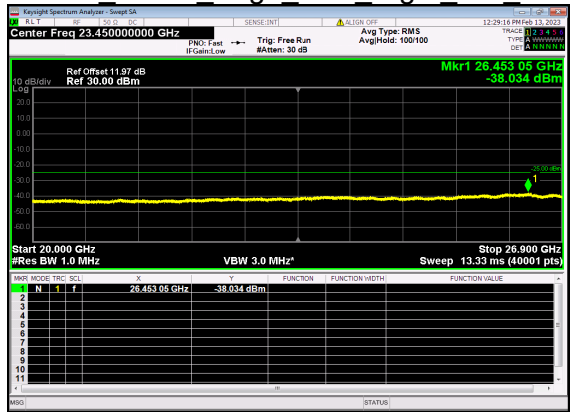

N41(70M)\_DFT-s-OFDM BPSK Edge 1RB Right Mid CH

N41(70M)\_DFT-s-OFDM QPSK Edge 1RB Right Mid CH

N41(70M)\_DFT-s-OFDM QPSK Edge 1RB Right Mid CH

N41(70M)\_DFT-s-OFDM BPSK Outer Full Mid CH

N41(70M)\_DFT-s-OFDM BPSK Outer Full Mid CH