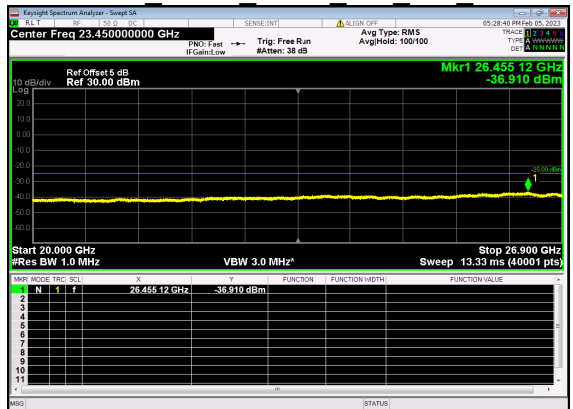

N41(60M)\_DFT-s-OFDM QPSK Edge 1RB Right Mid CH

N41(60M)\_DFT-s-OFDM QPSK Edge 1RB Right Mid CH

N41(60M)\_DFT-s-OFDM BPSK Outer Full Mid CH

N41(60M)\_DFT-s-OFDM BPSK Outer Full Mid CH

N41(60M)\_DFT-s-OFDM QPSK Outer Full Mid CH