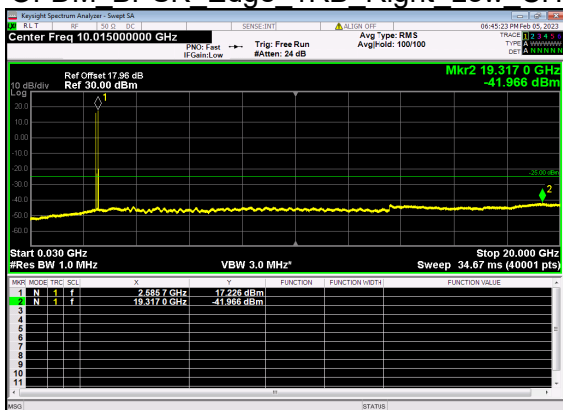

N41(90M)_DFT-s-OFDM BPSK Edge 1RB Right Low CH