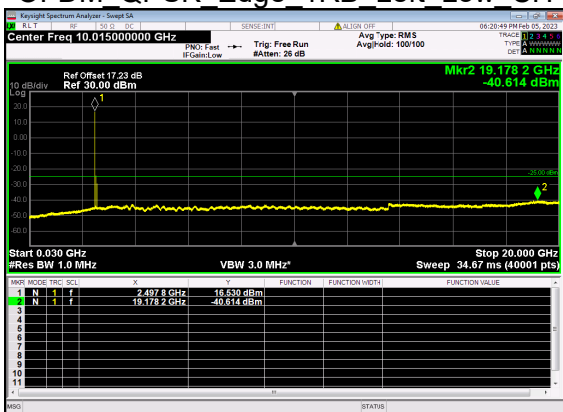

N41(80M)_DFT-s-OFDM QPSK Edge 1RB Left Low CH