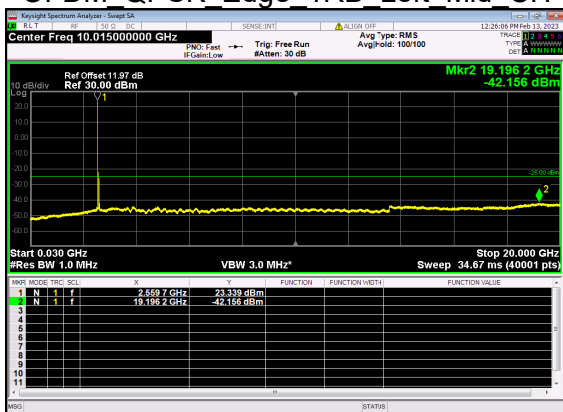

N41(70M)_DFT-s-OFDM QPSK Edge 1RB Left Mid CH