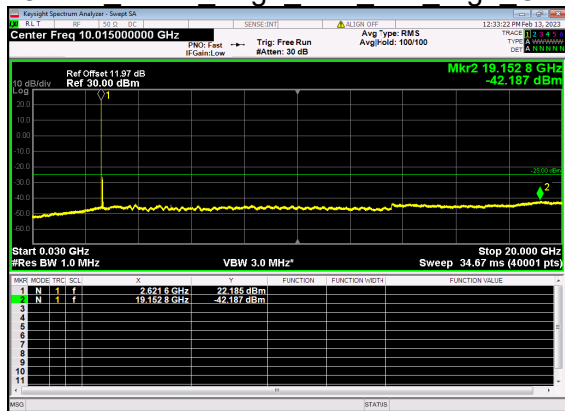

N41(70M)\_DFT-s-OFDM QPSK Outer Full Mid CH

N41(70M)\_DFT-s-OFDM QPSK Outer Full Mid CH

N41(70M)\_DFT-s-OFDM BPSK Edge 1RB Left High CH

N41(70M)\_DFT-s-OFDM BPSK Edge 1RB Left High CH

N41(70M)\_DFT-s-OFDM QPSK Edge 1RB Left High CH