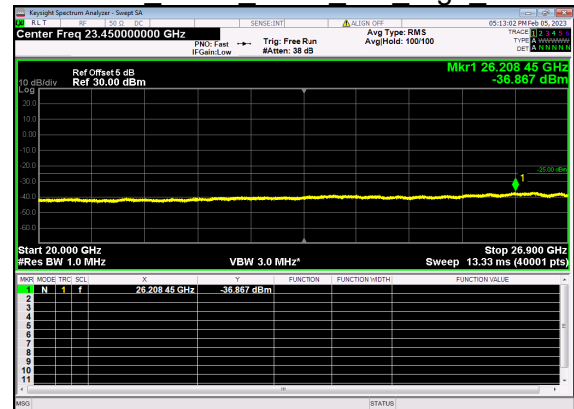

N41(50M)\_DFT-s-OFDM BPSK Edge 1RB Right High CH

N41(50M)\_DFT-s-OFDM QPSK Edge 1RB Right High CH

N41(50M)\_DFT-s-OFDM QPSK Edge 1RB Right High CH

N41(50M)\_DFT-s-OFDM BPSK Outer Full High CH

N41(50M)\_DFT-s-OFDM BPSK Outer Full High CH