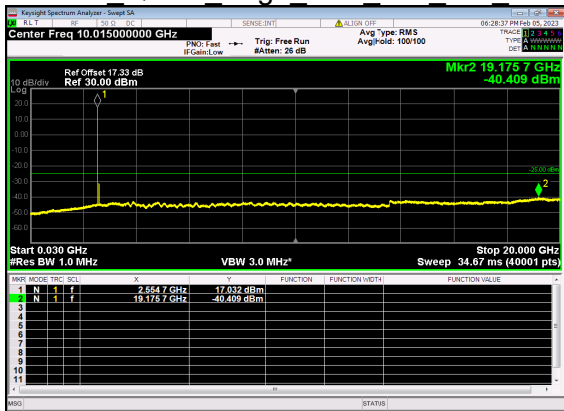

N41(80M)\_DFT-s-OFDM QPSK Outer Full Low CH

N41(80M)\_DFT-s-OFDM BPSK Edge 1RB Left Mid CH

N41(80M)\_DFT-s-OFDM BPSK Edge 1RB Left Mid CH

N41(80M)\_DFT-s-OFDM QPSK Edge 1RB Left Mid CH

N41(80M)\_DFT-s-OFDM QPSK Edge 1RB Left Mid CH