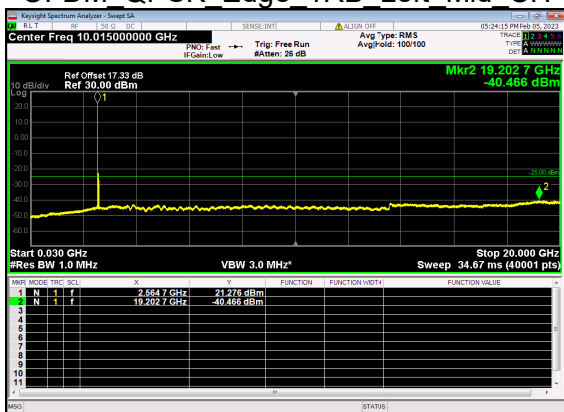

N41(60M)_DFT-s-OFDM QPSK Edge 1RB Left Mid CH