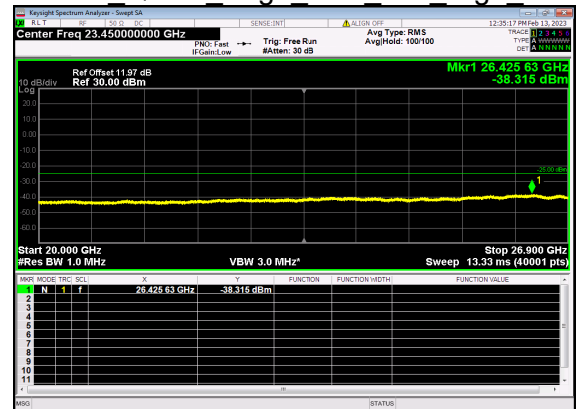

N41(70M)_DFT-s-OFDM QPSK Edge 1RB Left High CH