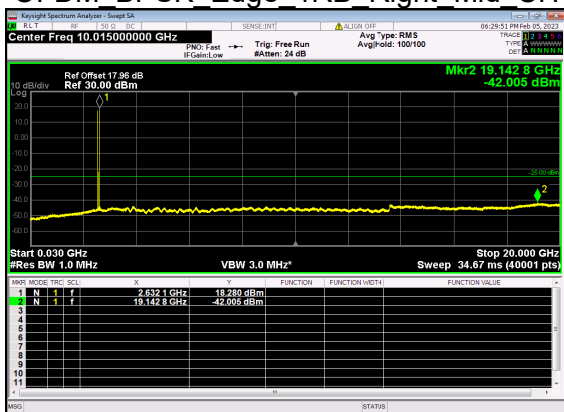

N41(80M)_DFT-s-OFDM BPSK Edge 1RB Right Mid CH