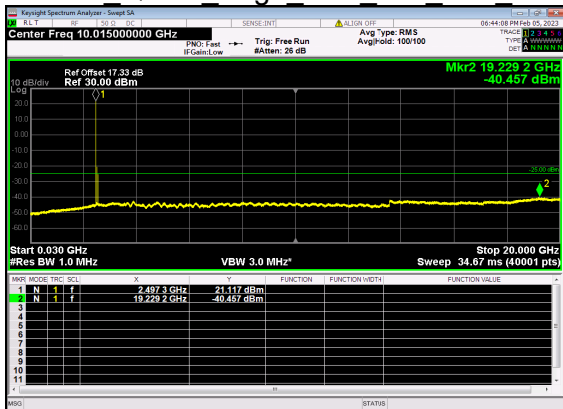

N41(80M)\_DFT-s-OFDM QPSK Outer Full High CH

N41(80M)\_DFT-s-OFDM QPSK Outer Full High CH

N41(90M)\_DFT-s-OFDM BPSK Edge 1RB Left Low CH

N41(90M)\_DFT-s-OFDM BPSK Edge 1RB Left Low CH

N41(90M)\_DFT-s-OFDM QPSK Edge 1RB Left Low CH