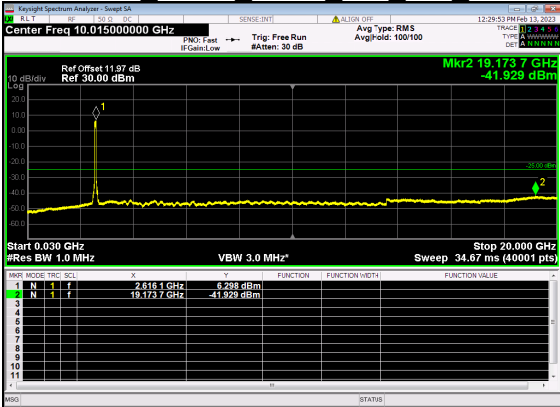

N41(70M)\_DFT-s-OFDM BPSK Edge 1RB Right Mid CH

N41(70M)\_DFT-s-OFDM QPSK Edge 1RB Right Mid CH

N41(70M)\_DFT-s-OFDM QPSK Edge 1RB Right Mid CH

N41(70M)\_DFT-s-OFDM BPSK Outer Full Mid CH

N41(70M)\_DFT-s-OFDM BPSK Outer Full Mid CH