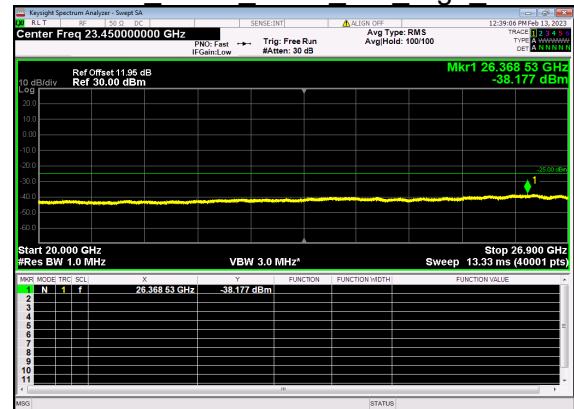

N41(70M)_DFT-s-OFDM BPSK Outer Full High CH