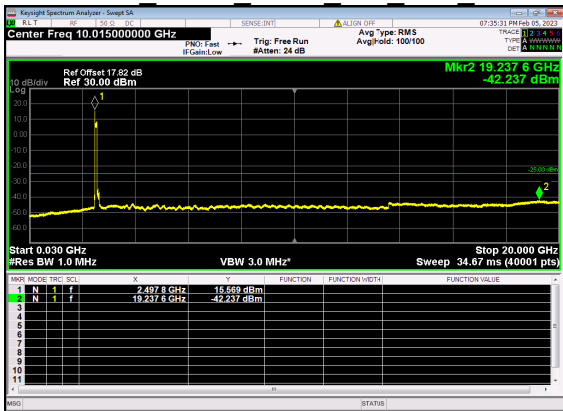

N41(80M)_DFT-s-OFDM BPSK Outer Full Low CH