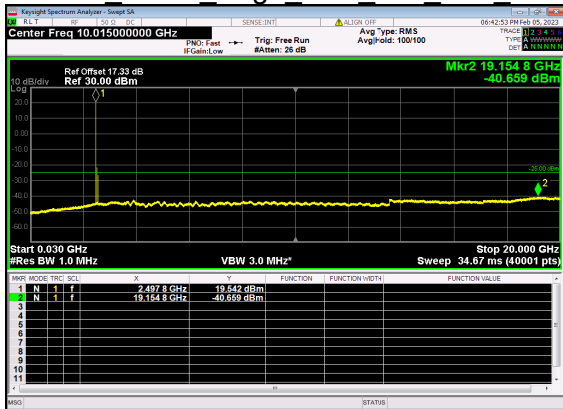

N41(80M)\_DFT-s-OFDM QPSK Outer Full High CH

N41(80M)\_DFT-s-OFDM QPSK Outer Full High CH

N41(90M)\_DFT-s-OFDM BPSK Edge 1RB Left Low CH

N41(90M)\_DFT-s-OFDM BPSK Edge 1RB Left Low CH

N41(90M)\_DFT-s-OFDM QPSK Edge 1RB Left Low CH