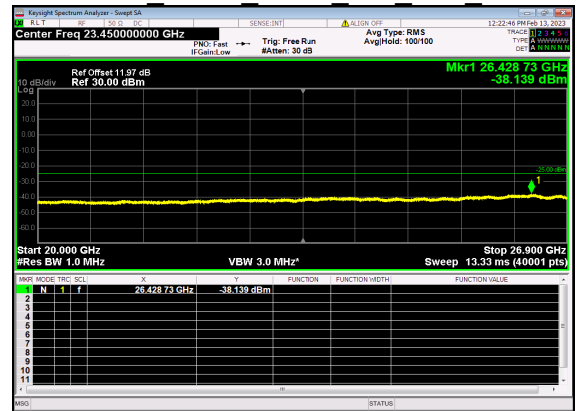

N41(70M)_DFT-s-OFDM BPSK Outer Full Low CH