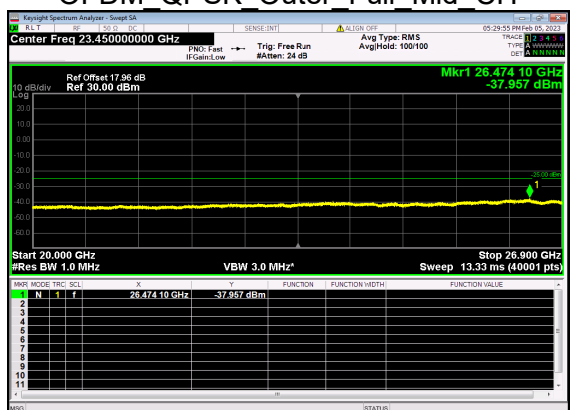

N41(60M)_DFT-s-OFDM QPSK Outer Full Mid CH