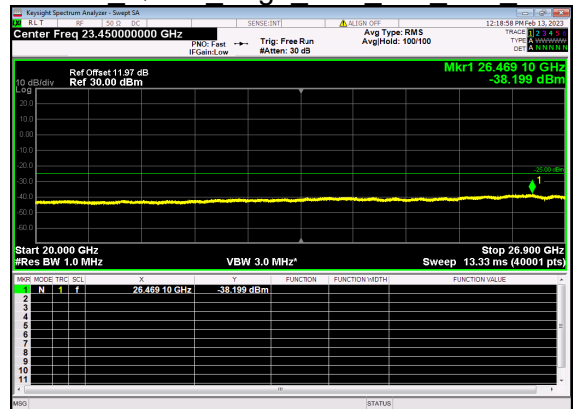

N41(70M)_DFT-s-OFDM QPSK Edge 1RB Left Low CH