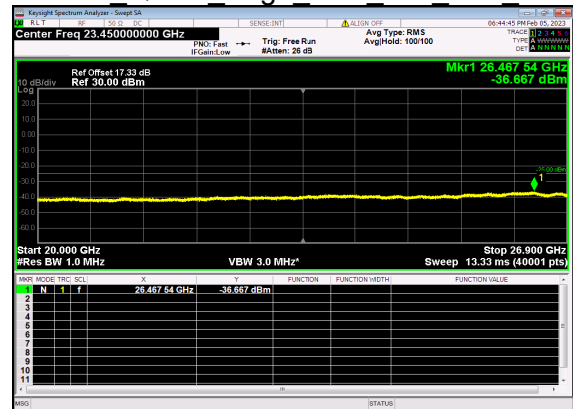

N41(90M)_DFT-s-OFDM QPSK Edge 1RB Left Low CH