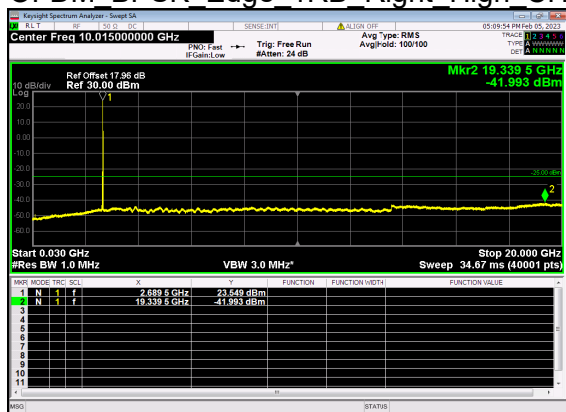

N41(50M)\_DFT-s-OFDM BPSK Edge 1RB Left High CH

N41(50M)\_DFT-s-OFDM BPSK Edge 1RB Left High CH

N41(50M)\_DFT-s-OFDM QPSK Edge 1RB Left High CH

N41(50M)\_DFT-s-OFDM QPSK Edge 1RB Left High CH

N41(50M)\_DFT-s-OFDM BPSK Edge 1RB Right High CH

N41(50M)\_DFT-s-OFDM BPSK Edge 1RB Right High CH

N41(50M)\_DFT-s-OFDM QPSK Edge 1RB Right High CH

N41(50M)\_DFT-s-OFDM QPSK Edge 1RB Right High CH

N41(50M)\_DFT-s-OFDM BPSK Outer Full High CH

N41(50M)\_DFT-s-OFDM BPSK Outer Full High CH