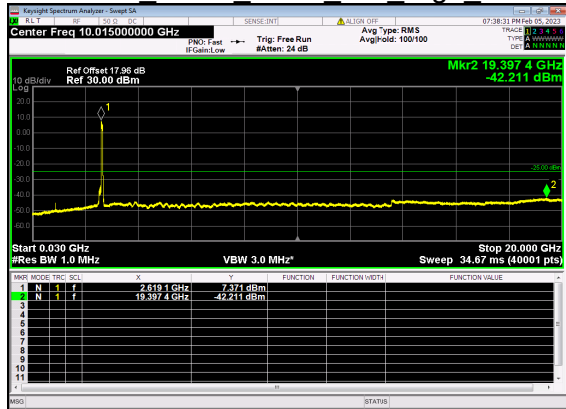

### N41(80M)\_DFT-s-OFDM BPSK Edge 1RB Right High CH

N41(80M)\_DFT-s-OFDM QPSK Edge 1RB Right High CH

N41(80M)\_DFT-s-OFDM QPSK Edge 1RB Right High CH

N41(80M)\_DFT-s-OFDM BPSK Outer Full High CH

N41(80M)\_DFT-s-OFDM BPSK Outer Full High CH