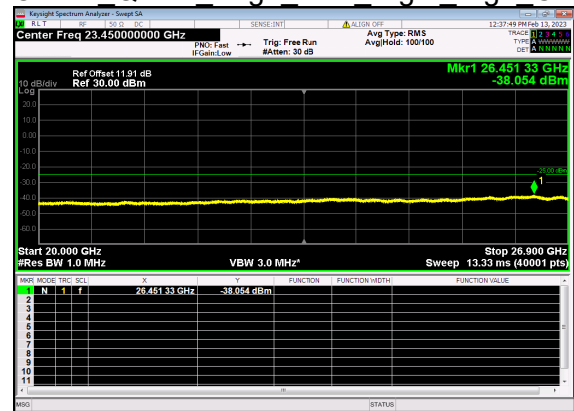

N41(70M)\_DFT-s-OFDM QPSK Edge 1RB Left High CH

N41(70M)\_DFT-s-OFDM BPSK Edge 1RB Right High CH

N41(70M)\_DFT-s-OFDM BPSK Edge 1RB Right High CH

N41(70M)\_DFT-s-OFDM QPSK Edge 1RB Right High CH

N41(70M)\_DFT-s-OFDM QPSK Edge 1RB Right High CH