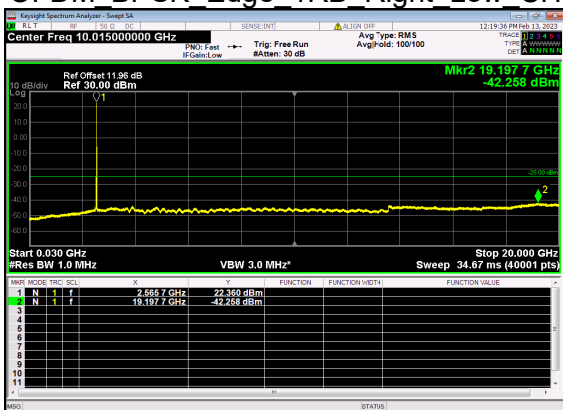

N41(70M)_DFT-s-OFDM BPSK Edge 1RB Right Low CH