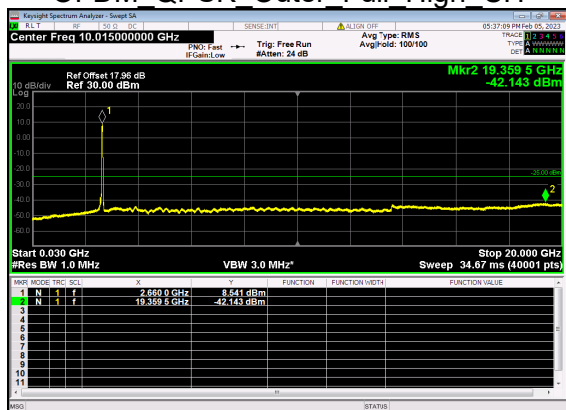

N41(60M)_DFT-s-OFDM QPSK Outer Full High CH