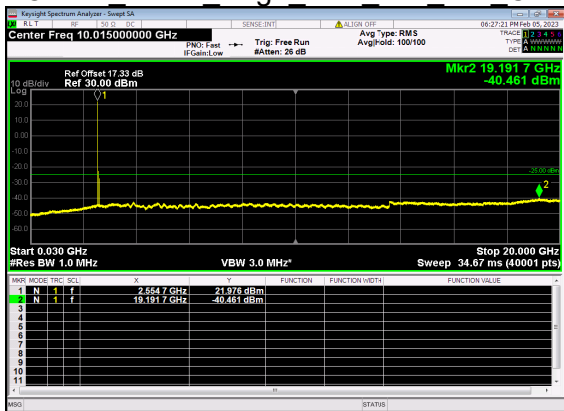

N41(80M)_DFT-s-OFDM BPSK Edge 1RB Left Mid CH