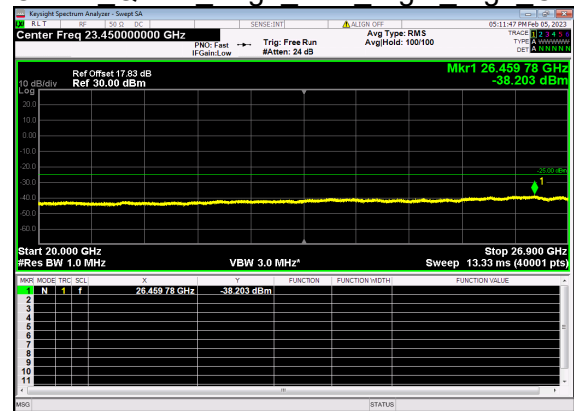

N41(50M)\_DFT-s-OFDM BPSK Edge 1RB Right High CH

N41(50M)\_DFT-s-OFDM QPSK Edge 1RB Right High CH

N41(50M)\_DFT-s-OFDM QPSK Edge 1RB Right High CH

N41(50M)\_DFT-s-OFDM BPSK Outer Full High CH

N41(50M)\_DFT-s-OFDM BPSK Outer Full High CH