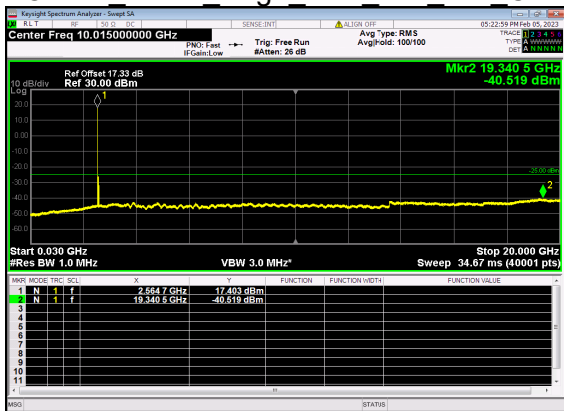

N41(60M)\_DFT-s-OFDM BPSK Outer Full Low CH

N41(60M)\_DFT-s-OFDM BPSK Outer Full Low CH

N41(60M)\_DFT-s-OFDM QPSK Outer Full Low CH

N41(60M)\_DFT-s-OFDM QPSK Outer Full Low CH

N41(60M)\_DFT-s-OFDM BPSK Edge 1RB Left Mid CH