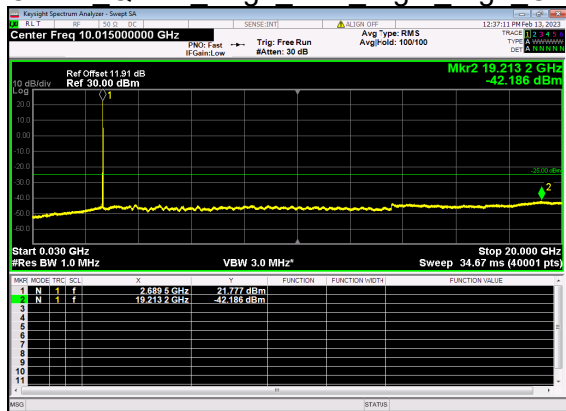

N41(70M)\_DFT-s-OFDM QPSK Edge 1RB Left High CH

N41(70M)\_DFT-s-OFDM BPSK Edge 1RB Right High CH

N41(70M)\_DFT-s-OFDM BPSK Edge 1RB Right High CH

N41(70M)\_DFT-s-OFDM QPSK Edge 1RB Right High CH

N41(70M)\_DFT-s-OFDM QPSK Edge 1RB Right High CH