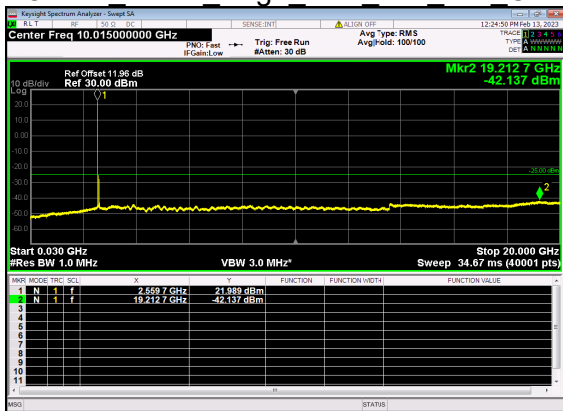

N41(70M)_DFT-s-OFDM BPSK Edge 1RB Left Mid CH