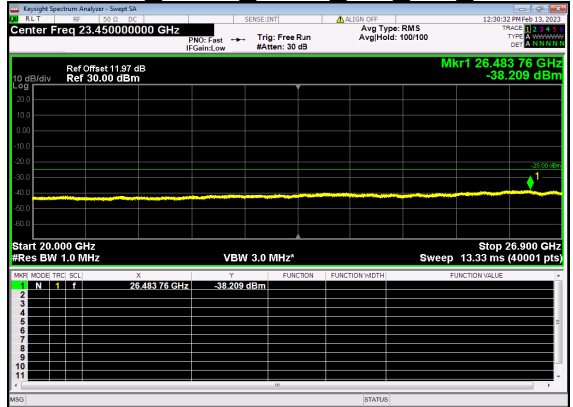

N41(70M)\_DFT-s-OFDM BPSK Edge 1RB Right Mid CH

N41(70M)\_DFT-s-OFDM QPSK Edge 1RB Right Mid CH

N41(70M)\_DFT-s-OFDM QPSK Edge 1RB Right Mid CH

N41(70M)\_DFT-s-OFDM BPSK Outer Full Mid CH

N41(70M)\_DFT-s-OFDM BPSK Outer Full Mid CH