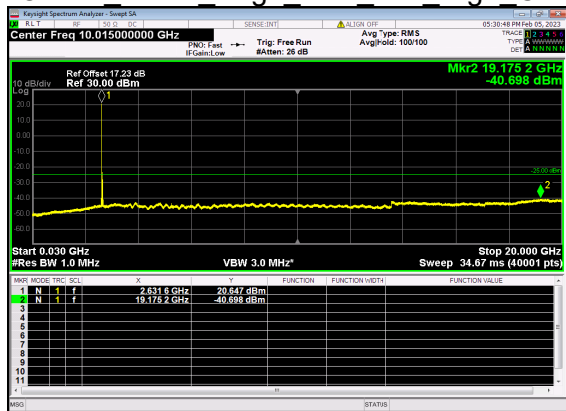

N41(60M)_DFT-s-OFDM BPSK Edge 1RB Left High CH