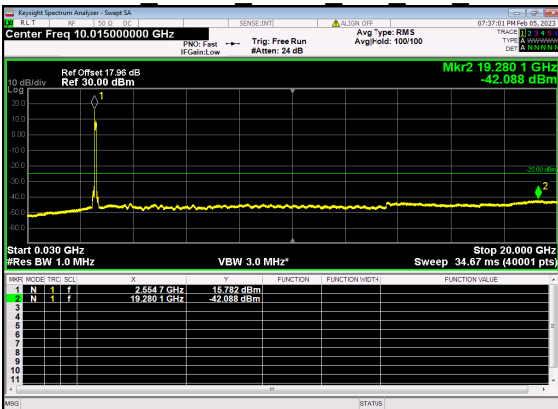

N41(80M)_DFT-s-OFDM BPSK Outer Full Mid CH