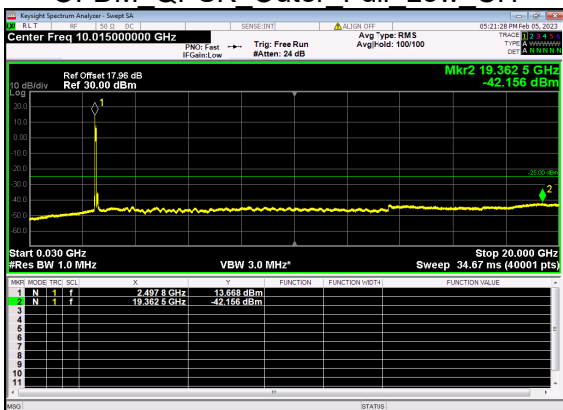

N41(60M)_DFT-s-OFDM QPSK Outer Full Low CH