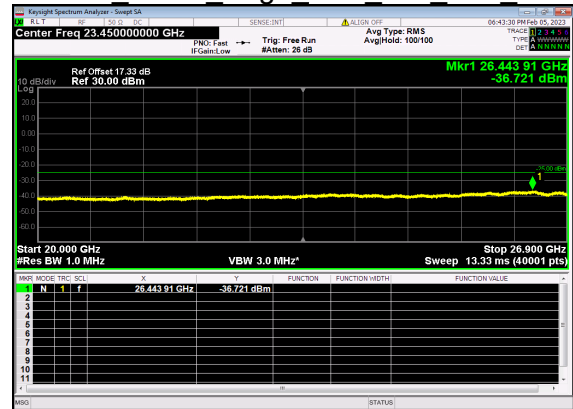

N41(80M)\_DFT-s-OFDM QPSK Outer Full High CH

N41(80M)\_DFT-s-OFDM QPSK Outer Full High CH

N41(90M)\_DFT-s-OFDM BPSK Edge 1RB Left Low CH

N41(90M)\_DFT-s-OFDM BPSK Edge 1RB Left Low CH

N41(90M)\_DFT-s-OFDM QPSK Edge 1RB Left Low CH