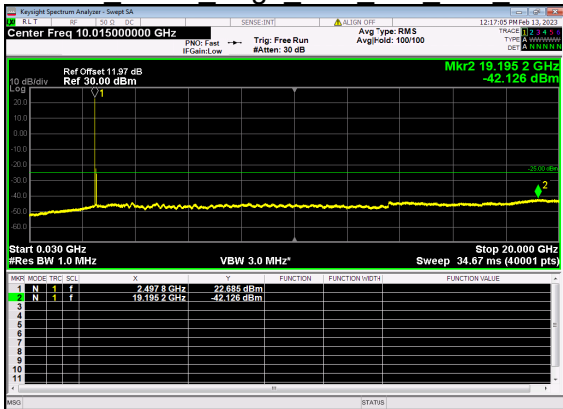

N41(60M)\_DFT-s-OFDM BPSK Outer Full High CH

N41(60M)\_DFT-s-OFDM QPSK Outer Full High CH

N41(60M)\_DFT-s-OFDM QPSK Outer Full High CH

N41(70M)\_DFT-s-OFDM BPSK Edge 1RB Left Low CH

N41(70M)\_DFT-s-OFDM BPSK Edge 1RB Left Low CH