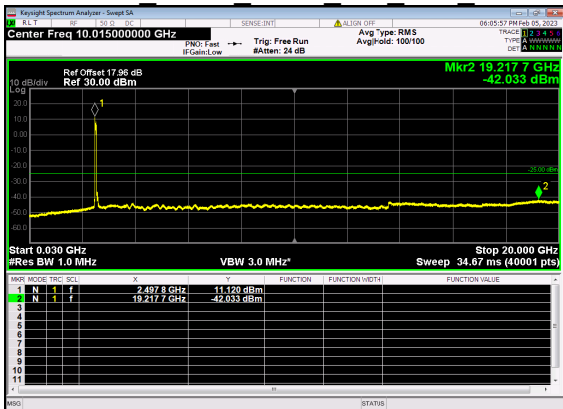

N41(60M)_DFT-s-OFDM BPSK Outer Full Low CH