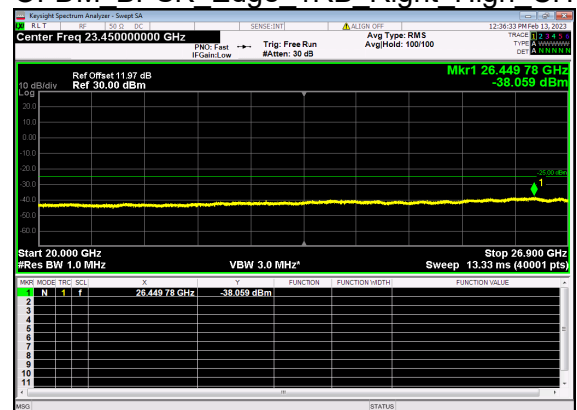

N41(70M)_DFT-s-OFDM BPSK Edge 1RB Right High CH