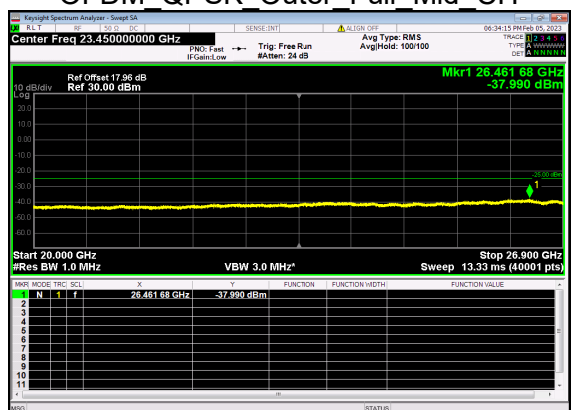

N41(80M)_DFT-s-OFDM QPSK Outer Full Mid CH