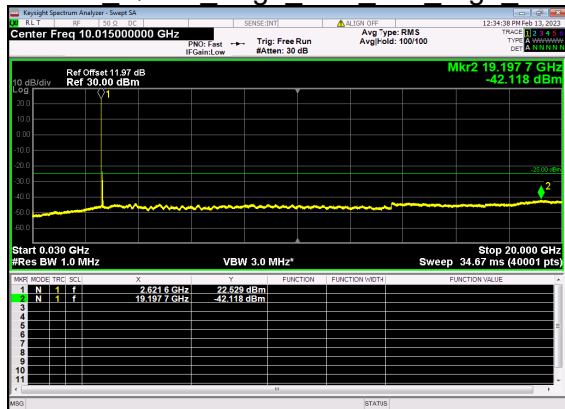

N41(70M)\_DFT-s-OFDM QPSK Outer Full Mid CH

N41(70M)\_DFT-s-OFDM QPSK Outer Full Mid CH

N41(70M)\_DFT-s-OFDM BPSK Edge 1RB Left High CH

N41(70M)\_DFT-s-OFDM BPSK Edge 1RB Left High CH

N41(70M)\_DFT-s-OFDM QPSK Edge 1RB Left High CH