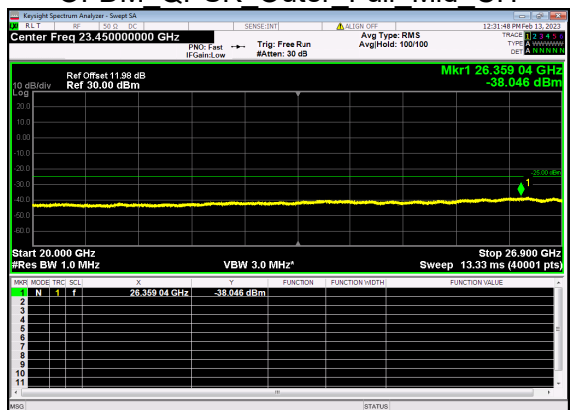

N41(70M)_DFT-s-OFDM QPSK Outer Full Mid CH