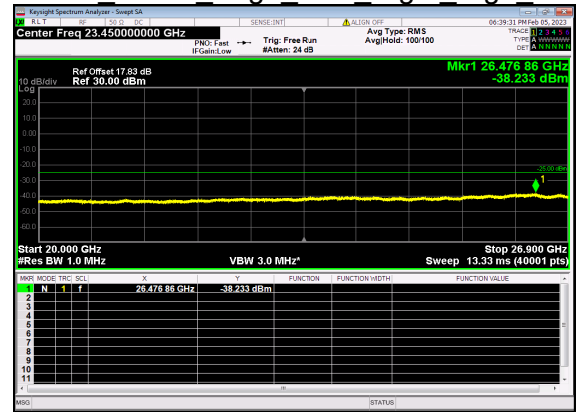

### N41(80M)\_DFT-s-OFDM BPSK Edge 1RB Right High CH

N41(80M)\_DFT-s-OFDM QPSK Edge 1RB Right High CH

N41(80M)\_DFT-s-OFDM QPSK Edge 1RB Right High CH

N41(80M)\_DFT-s-OFDM BPSK Outer Full High CH

N41(80M)\_DFT-s-OFDM BPSK Outer Full High CH