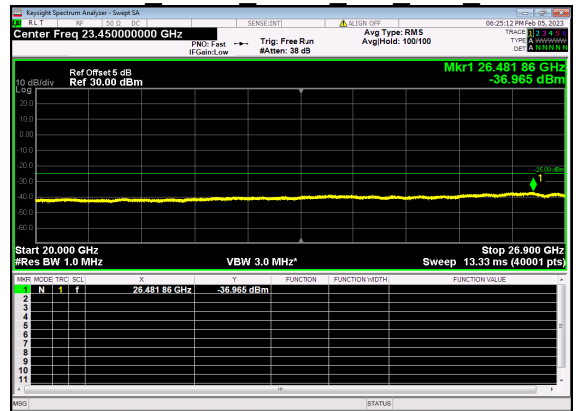

N41(80M)\_DFT-s-OFDM QPSK Edge 1RB Right Low CH

N41(80M)\_DFT-s-OFDM QPSK Edge 1RB Right Low CH

N41(80M)\_DFT-s-OFDM BPSK Outer Full Low CH

N41(80M)\_DFT-s-OFDM BPSK Outer Full Low CH

N41(80M)\_DFT-s-OFDM QPSK Outer Full Low CH