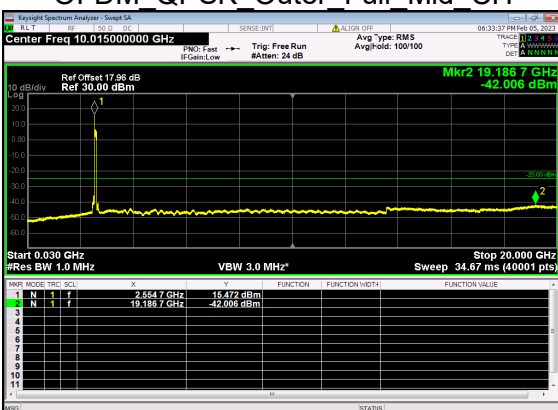

N41(80M)_DFT-s-OFDM QPSK Outer Full Mid CH