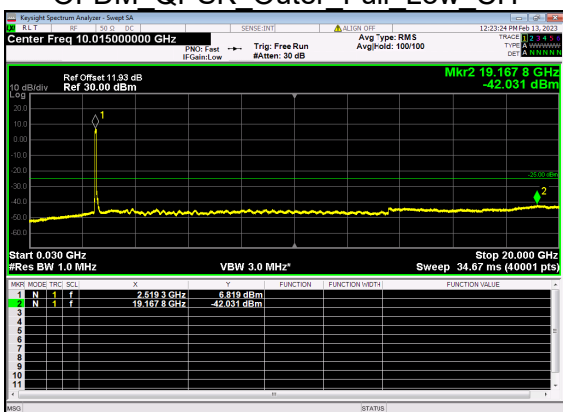

N41(70M)\_DFT-s-OFDM QPSK Edge 1RB Right Low CH

N41(70M)\_DFT-s-OFDM BPSK Outer Full Low CH

N41(70M)\_DFT-s-OFDM BPSK Outer Full Low CH

N41(70M)\_DFT-s-OFDM QPSK Outer Full Low CH

N41(70M)\_DFT-s-OFDM QPSK Outer Full Low CH