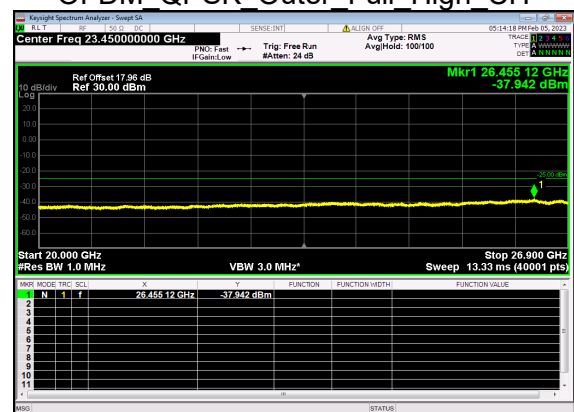

N41(50M)_DFT-s-OFDM QPSK Outer Full High CH