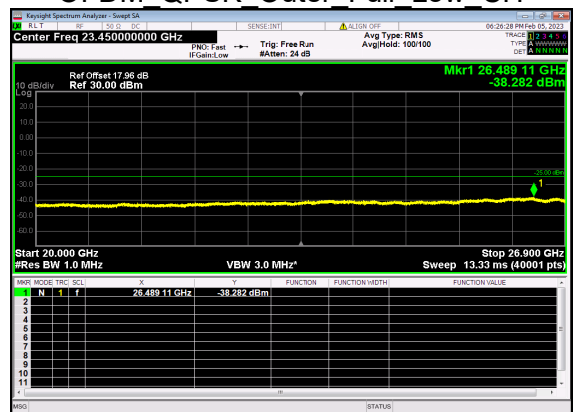

N41(80M)_DFT-s-OFDM QPSK Outer Full Low CH