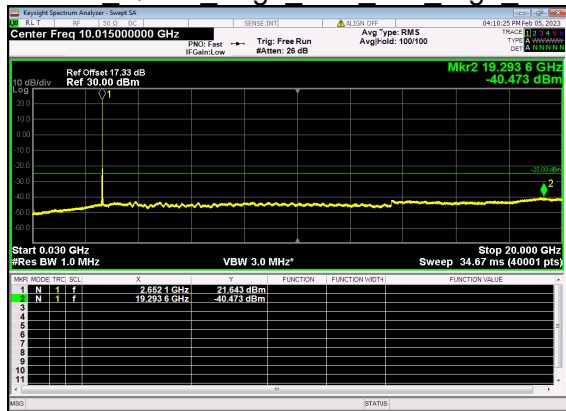

N41(40M)_DFT-s-OFDM QPSK Edge 1RB Left High CH