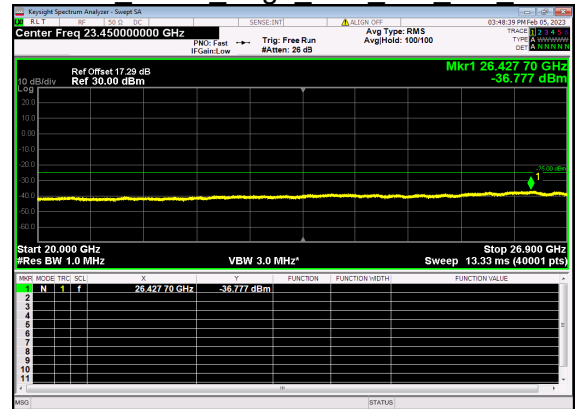

N41(30M)_DFT-s-OFDM QPSK Outer Full Low CH

N41(30M)_DFT-s-OFDM QPSK Outer Full Low CH

N41(30M)_DFT-s-OFDM BPSK Edge 1RB Left Mid CH

N41(30M)_DFT-s-OFDM BPSK Edge 1RB Left Mid CH

N41(30M)_DFT-s-OFDM QPSK Edge 1RB Left Mid CH