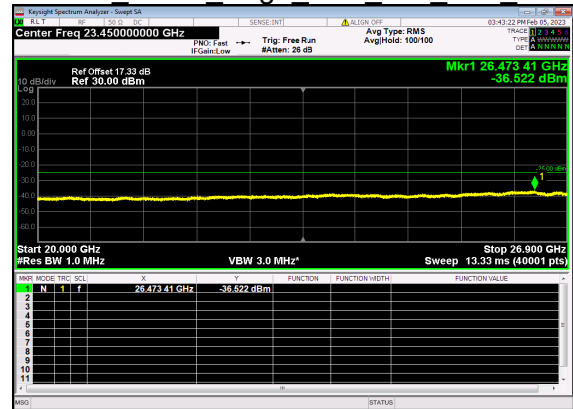

N41(30M)_DFT-s-OFDM BPSK Edge 1RB Left Low CH