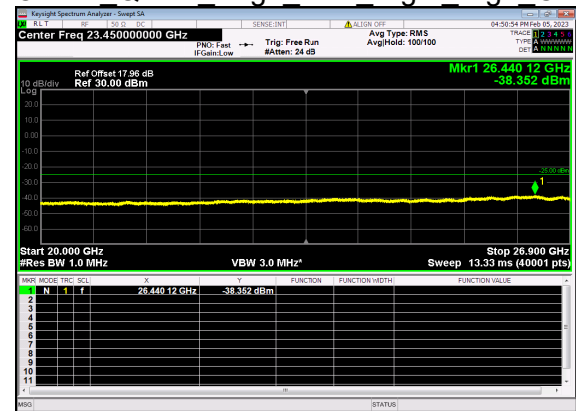

N41(40M)_DFT-s-OFDM BPSK Edge 1RB Right High CH

N41(40M)_DFT-s-OFDM QPSK Edge 1RB Right High CH

N41(40M)_DFT-s-OFDM QPSK Edge 1RB Right High CH

N41(40M)_DFT-s-OFDM BPSK Outer Full High CH

N41(40M)_DFT-s-OFDM BPSK Outer Full High CH