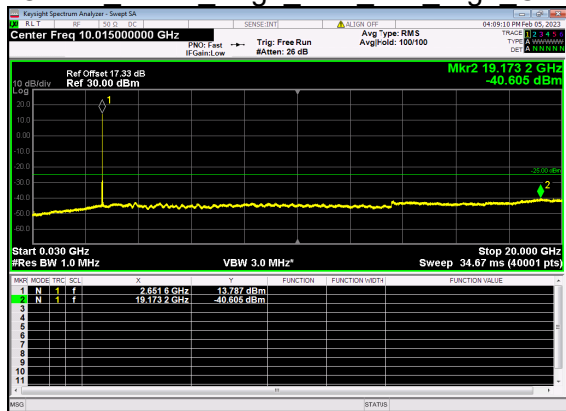

N41(40M)_DFT-s-OFDM BPSK Edge 1RB Left High CH