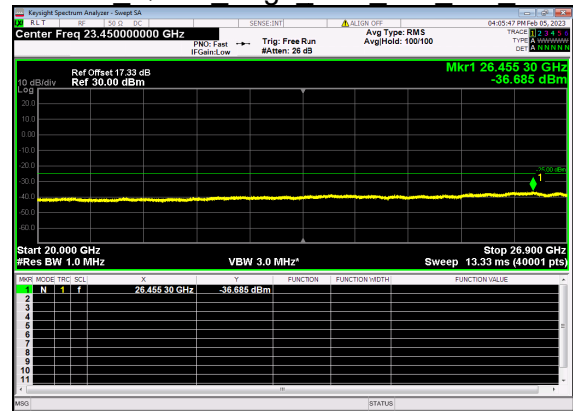

N41(40M)_DFT-s-OFDM QPSK Edge 1RB Left Mid CH