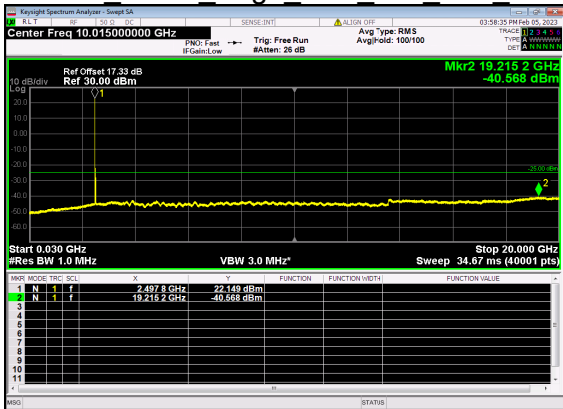

N41(40M)_DFT-s-OFDM BPSK Edge 1RB Left Low CH