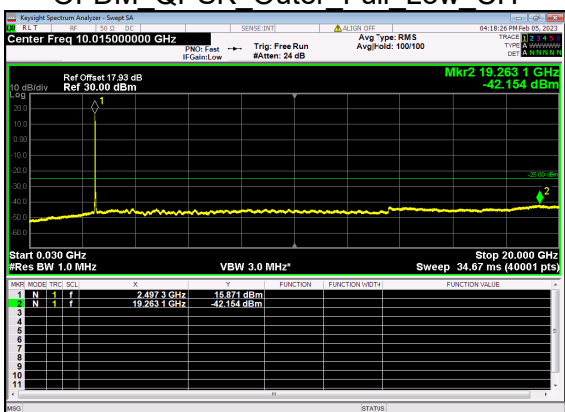

N41(20M)_DFT-s-OFDM QPSK Edge 1RB Right Low CH

N41(20M)_DFT-s-OFDM QPSK Edge 1RB Right Low CH

N41(20M)_DFT-s-OFDM BPSK Outer Full Low CH

N41(20M)_DFT-s-OFDM BPSK Outer Full Low CH

N41(20M)_DFT-s-OFDM QPSK Outer Full Low CH