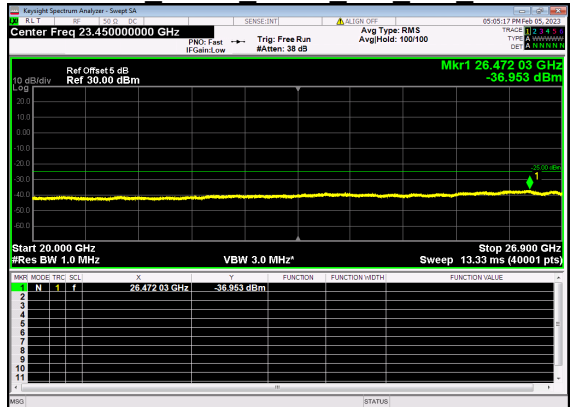

N41(50M)_DFT-s-OFDM QPSK Edge 1RB Right Mid CH

N41(50M)_DFT-s-OFDM QPSK Edge 1RB Right Mid CH

N41(50M)_DFT-s-OFDM BPSK Outer Full Mid CH

N41(50M)_DFT-s-OFDM BPSK Outer Full Mid CH

N41(50M)_DFT-s-OFDM QPSK Outer Full Mid CH