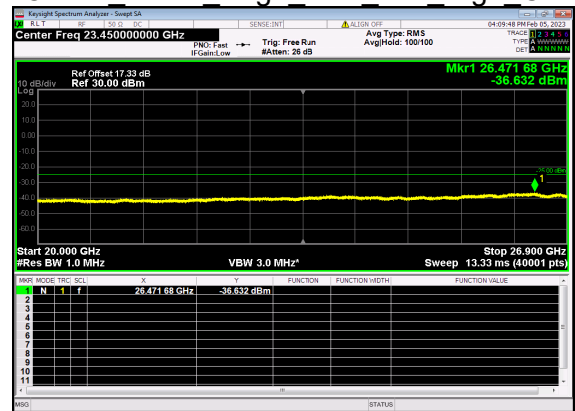

N41(40M)_DFT-s-OFDM BPSK Edge 1RB Left High CH