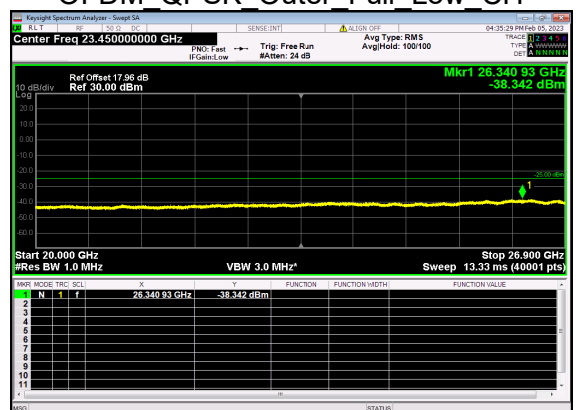

N41(40M)_DFT-s-OFDM QPSK Outer Full Low CH