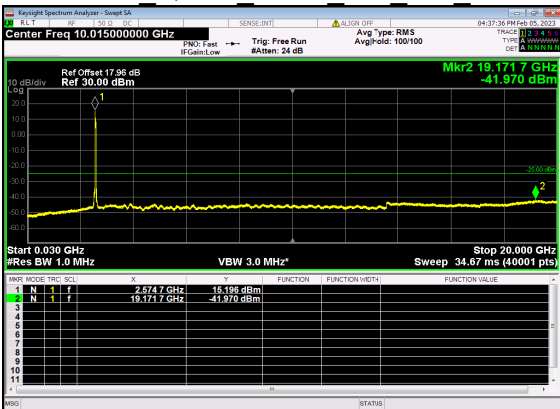

N41(40M)_DFT-s-OFDM QPSK Edge 1RB Right Mid CH

N41(40M)_DFT-s-OFDM BPSK Outer Full Mid CH

N41(40M)_DFT-s-OFDM BPSK Outer Full Mid CH

N41(40M)_DFT-s-OFDM QPSK Outer Full Mid CH

N41(40M)_DFT-s-OFDM QPSK Outer Full Mid CH