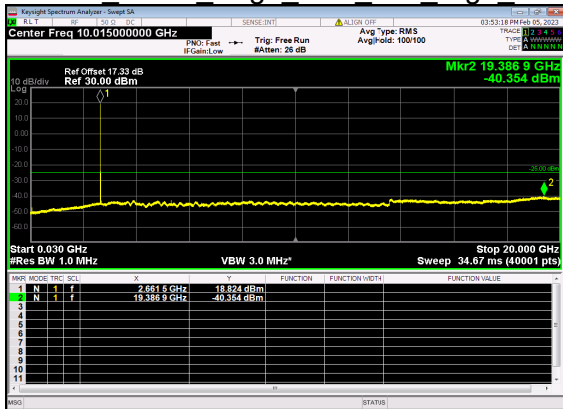

N41(30M)_DFT-s-OFDM BPSK Outer Full Mid CH

N41(30M)_DFT-s-OFDM BPSK Outer Full Mid CH

N41(30M)_DFT-s-OFDM QPSK Outer Full Mid CH

N41(30M)_DFT-s-OFDM QPSK Outer Full Mid CH

N41(30M)_DFT-s-OFDM BPSK Edge 1RB Left High CH