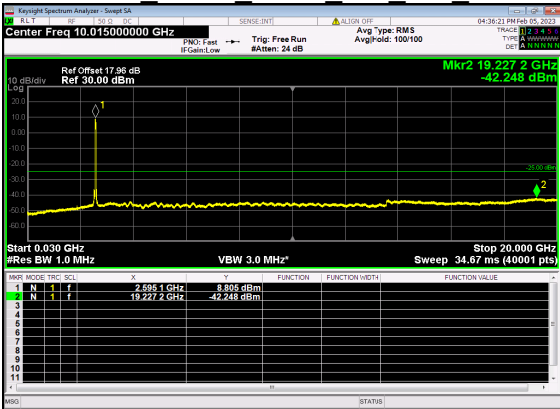

N41(40M)_DFT-s-OFDM BPSK Outer Full Mid CH