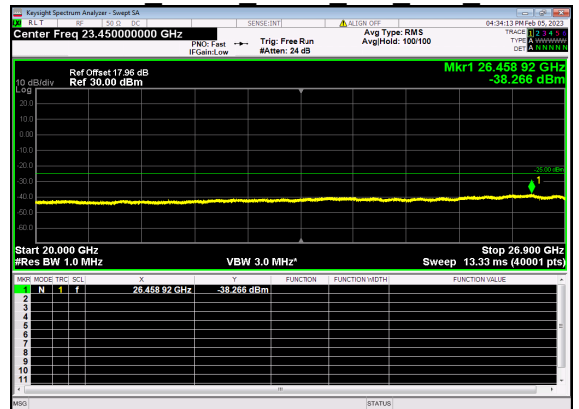

N41(40M)_DFT-s-OFDM BPSK Outer Full Low CH