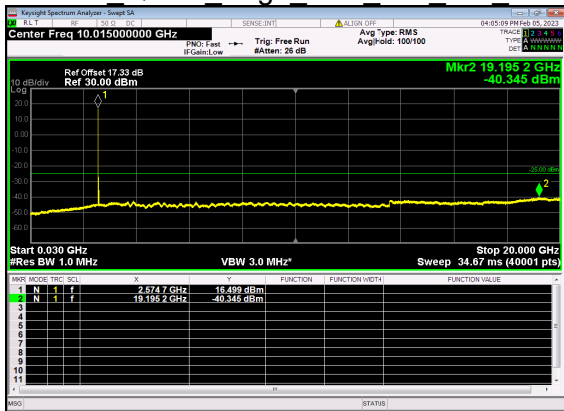

N41(40M)_DFT-s-OFDM QPSK Edge 1RB Left Mid CH