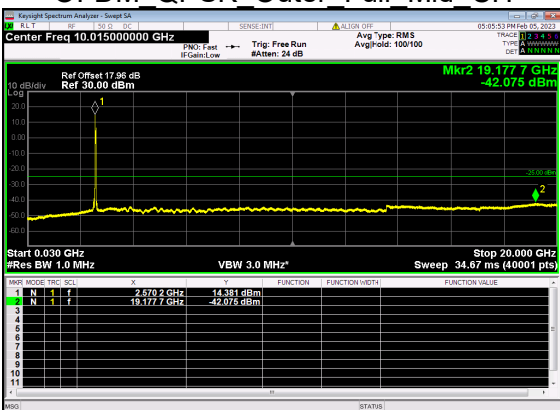

N41(50M)_DFT-s-OFDM QPSK Edge 1RB Right Mid CH

N41(50M)_DFT-s-OFDM QPSK Edge 1RB Right Mid CH

N41(50M)_DFT-s-OFDM BPSK Outer Full Mid CH

N41(50M)_DFT-s-OFDM BPSK Outer Full Mid CH

N41(50M)_DFT-s-OFDM QPSK Outer Full Mid CH