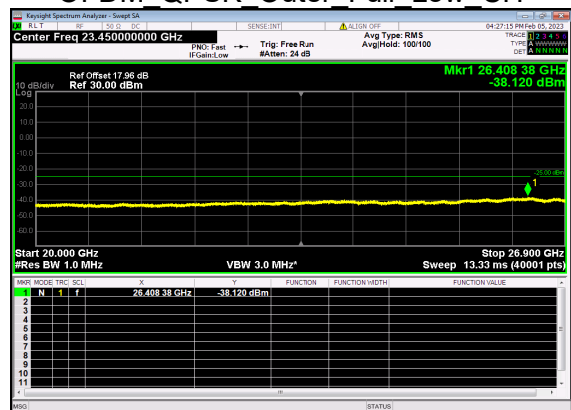

N41(30M)_DFT-s-OFDM QPSK Outer Full Low CH