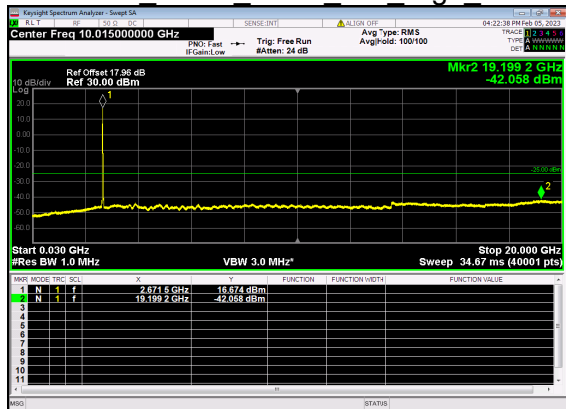

N41(20M)_DFT-s-OFDM BPSK Outer Full High CH