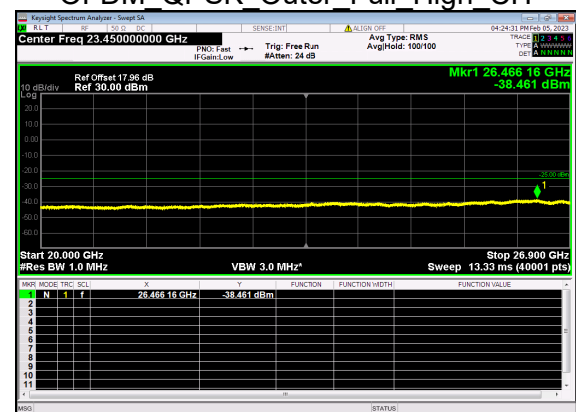

N41(20M)_DFT-s-OFDM QPSK Edge 1RB Right High CH

N41(20M)_DFT-s-OFDM BPSK Outer Full High CH

N41(20M)_DFT-s-OFDM BPSK Outer Full High CH

N41(20M)_DFT-s-OFDM QPSK Outer Full High CH

N41(20M)_DFT-s-OFDM QPSK Outer Full High CH