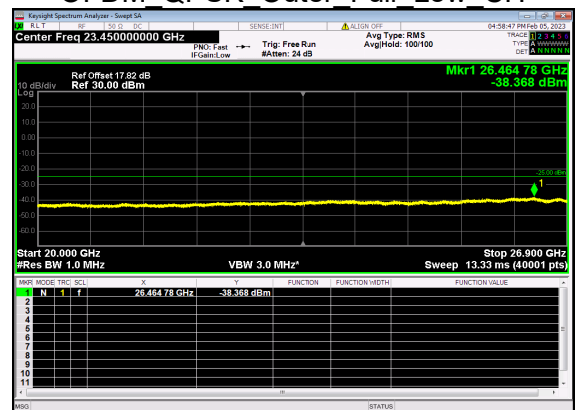

N41(50M)_DFT-s-OFDM BPSK Outer Full Low CH

N41(50M)_DFT-s-OFDM BPSK Outer Full Low CH

N41(50M)_DFT-s-OFDM QPSK Outer Full Low CH

N41(50M)_DFT-s-OFDM QPSK Outer Full Low CH

N41(50M)_DFT-s-OFDM BPSK Edge 1RB Left Mid CH