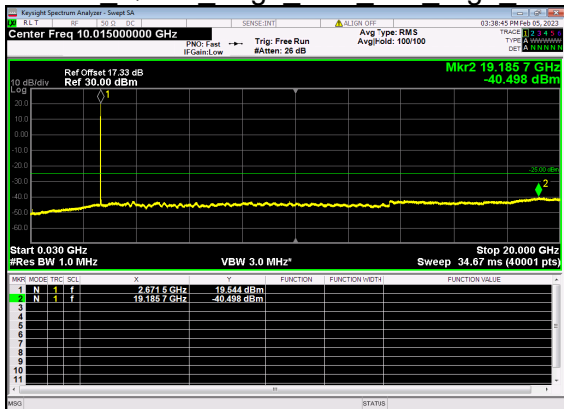

N41(20M)_DFT-s-OFDM QPSK Edge 1RB Left High CH