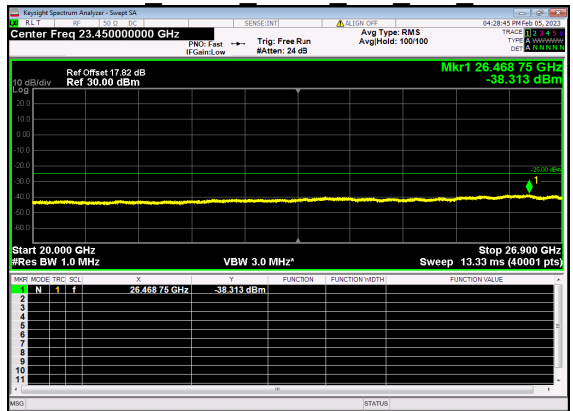

N41(30M)_DFT-s-OFDM BPSK Outer Full Mid CH