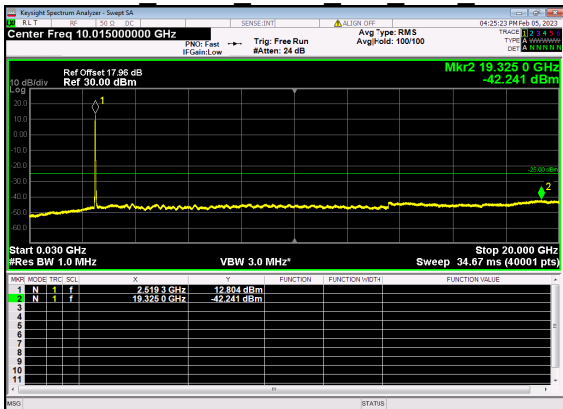

N41(30M)_DFT-s-OFDM BPSK Edge 1RB Right Low CH

N41(30M)_DFT-s-OFDM QPSK Edge 1RB Right Low CH

N41(30M)_DFT-s-OFDM QPSK Edge 1RB Right Low CH

N41(30M)_DFT-s-OFDM BPSK Outer Full Low CH

N41(30M)_DFT-s-OFDM BPSK Outer Full Low CH