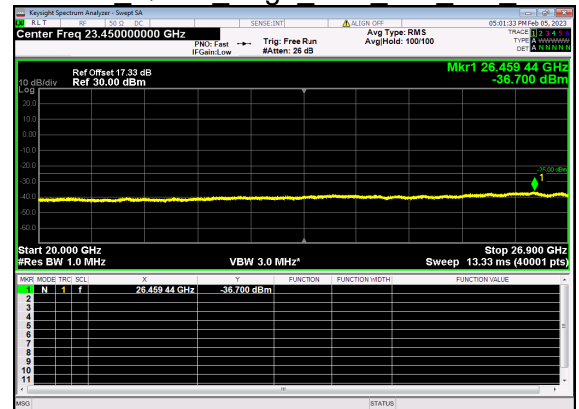

N41(50M)_DFT-s-OFDM QPSK Edge 1RB Left Mid CH