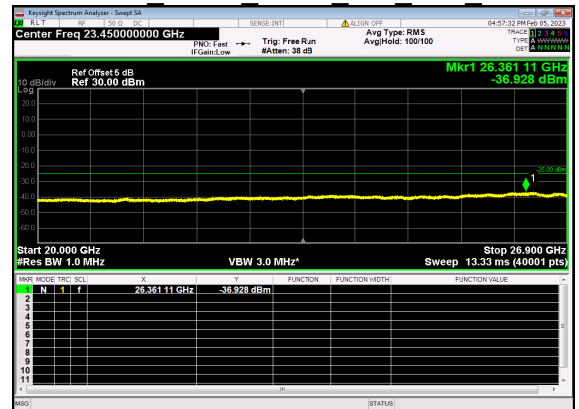

N41(50M)_DFT-s-OFDM BPSK Outer Full Low CH