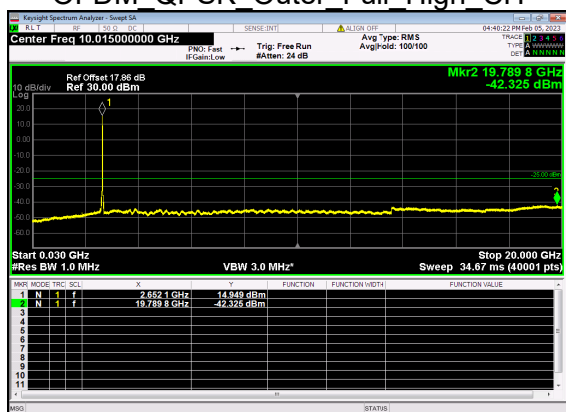

N41(40M)_DFT-s-OFDM QPSK Outer Full High CH