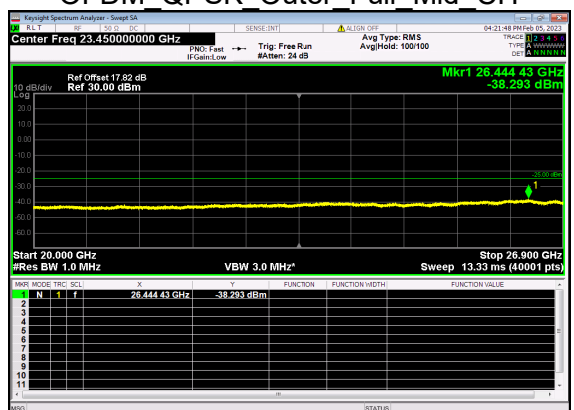

N41(20M)_DFT-s-OFDM QPSK Outer Full Mid CH