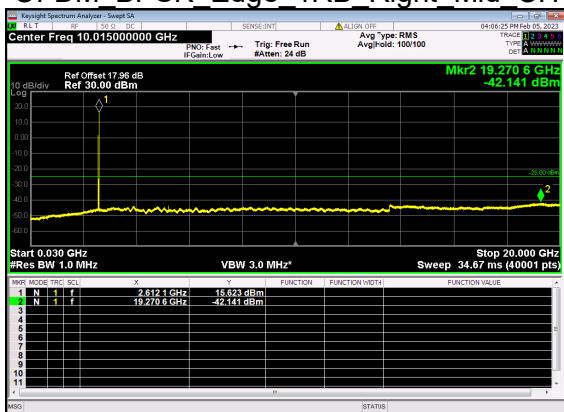

N41(40M)_DFT-s-OFDM BPSK Edge 1RB Right Mid CH