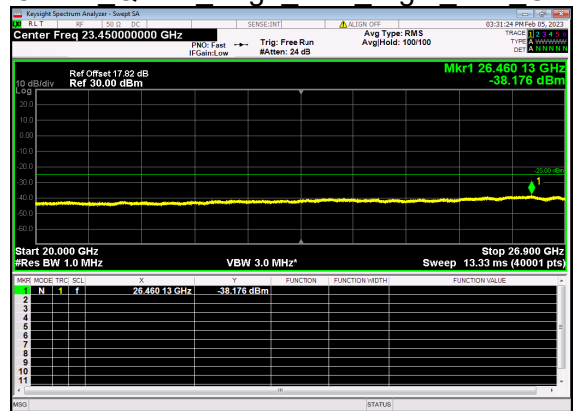

N41(20M)_DFT-s-OFDM QPSK Edge 1RB Right Low CH

N41(20M)_DFT-s-OFDM QPSK Edge 1RB Right Low CH

N41(20M)_DFT-s-OFDM BPSK Outer Full Low CH

N41(20M)_DFT-s-OFDM BPSK Outer Full Low CH

N41(20M)_DFT-s-OFDM QPSK Outer Full Low CH