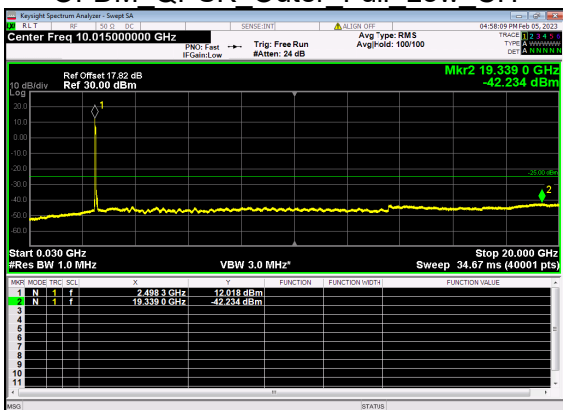

N41(50M)_DFT-s-OFDM QPSK Outer Full Low CH