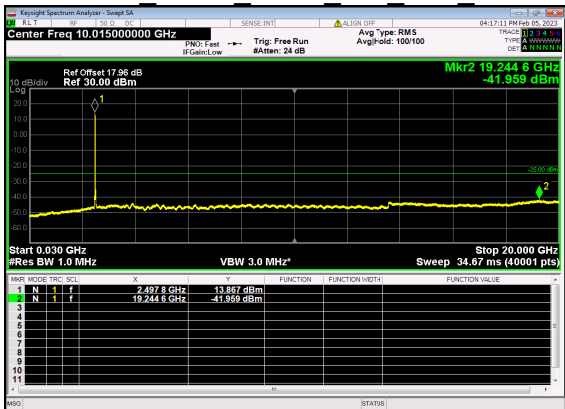

N41(20M)_DFT-s-OFDM QPSK Edge 1RB Right Low CH

N41(20M)_DFT-s-OFDM QPSK Edge 1RB Right Low CH

N41(20M)_DFT-s-OFDM BPSK Outer Full Low CH

N41(20M)_DFT-s-OFDM BPSK Outer Full Low CH

N41(20M)_DFT-s-OFDM QPSK Outer Full Low CH