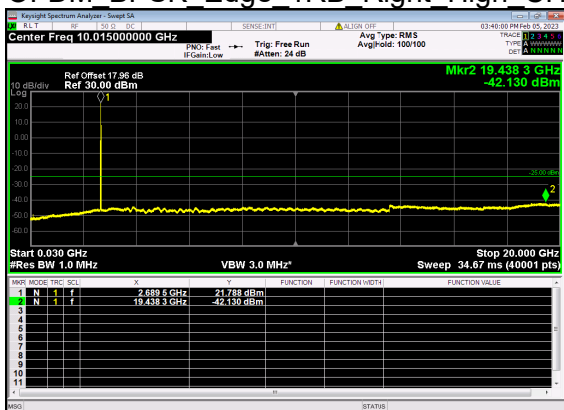

N41(20M)_DFT-s-OFDM BPSK Edge 1RB Right High CH