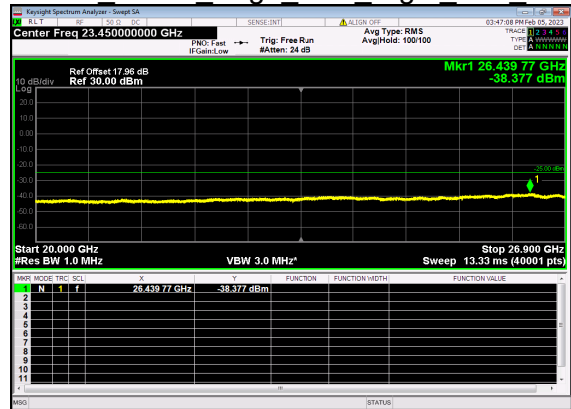

N41(30M)_DFT-s-OFDM BPSK Edge 1RB Right Low CH

N41(30M)_DFT-s-OFDM QPSK Edge 1RB Right Low CH

N41(30M)_DFT-s-OFDM QPSK Edge 1RB Right Low CH

N41(30M)_DFT-s-OFDM BPSK Outer Full Low CH

N41(30M)_DFT-s-OFDM BPSK Outer Full Low CH