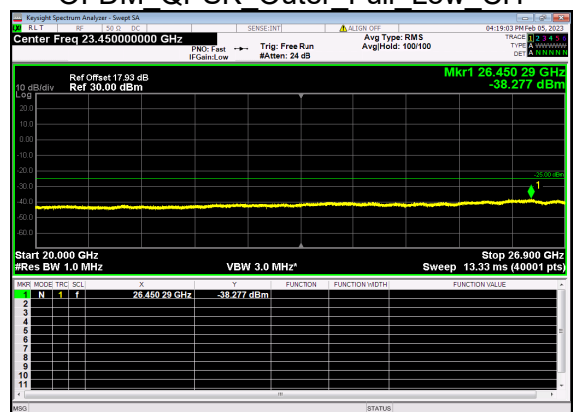

N41(20M)_DFT-s-OFDM QPSK Outer Full Low CH