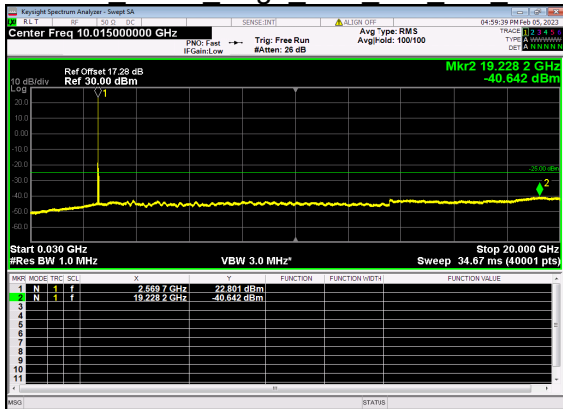

N41(50M)_DFT-s-OFDM BPSK Outer Full Low CH

N41(50M)_DFT-s-OFDM BPSK Outer Full Low CH

N41(50M)_DFT-s-OFDM QPSK Outer Full Low CH

N41(50M)_DFT-s-OFDM QPSK Outer Full Low CH

N41(50M)_DFT-s-OFDM BPSK Edge 1RB Left Mid CH