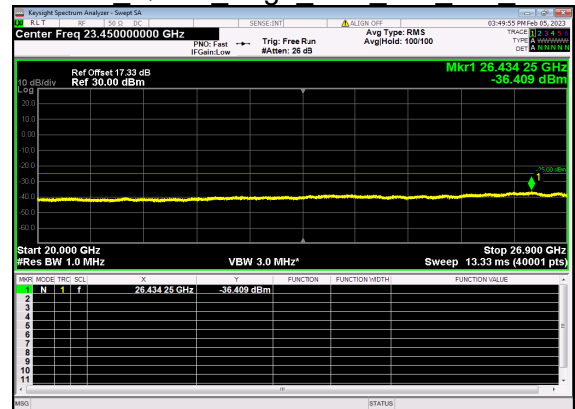

N41(30M)_DFT-s-OFDM QPSK Edge 1RB Left Mid CH