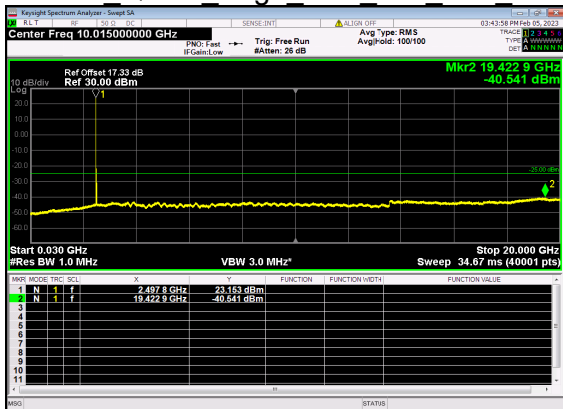

N41(30M)_DFT-s-OFDM QPSK Edge 1RB Left Low CH