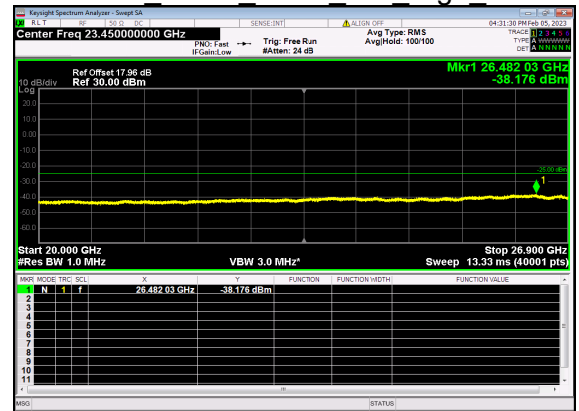

N41(30M)_DFT-s-OFDM QPSK Edge 1RB Right High CH

N41(30M)_DFT-s-OFDM QPSK Edge 1RB Right High CH

N41(30M)_DFT-s-OFDM BPSK Outer Full High CH

N41(30M)_DFT-s-OFDM BPSK Outer Full High CH

N41(30M)_DFT-s-OFDM QPSK Outer Full High CH