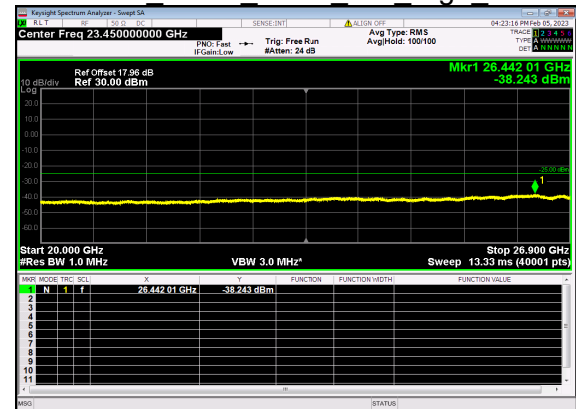

N41(20M)_DFT-s-OFDM BPSK Outer Full High CH