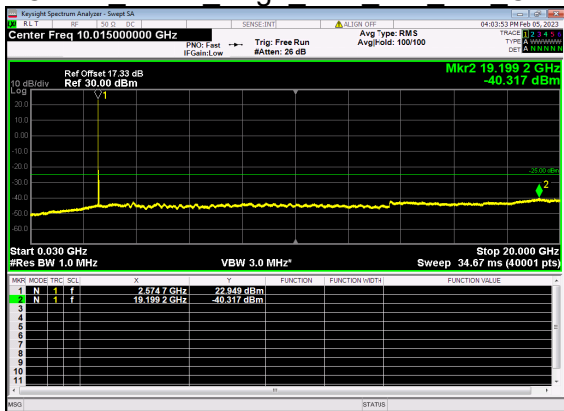

N41(40M)_DFT-s-OFDM BPSK Outer Full Low CH

N41(40M)_DFT-s-OFDM QPSK Outer Full Low CH

N41(40M)_DFT-s-OFDM QPSK Outer Full Low CH

N41(40M)_DFT-s-OFDM BPSK Edge 1RB Left Mid CH

N41(40M)_DFT-s-OFDM BPSK Edge 1RB Left Mid CH