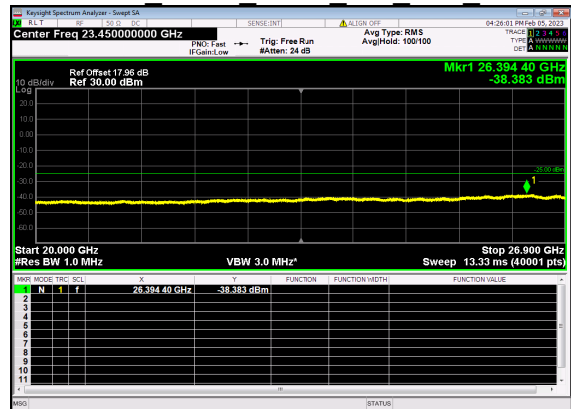

N41(30M)_DFT-s-OFDM BPSK Edge 1RB Right Low CH

N41(30M)_DFT-s-OFDM QPSK Edge 1RB Right Low CH

N41(30M)_DFT-s-OFDM QPSK Edge 1RB Right Low CH

N41(30M)_DFT-s-OFDM BPSK Outer Full Low CH

N41(30M)_DFT-s-OFDM BPSK Outer Full Low CH