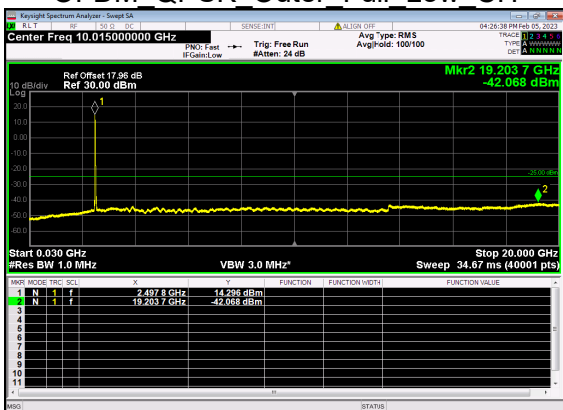

N41(30M)_DFT-s-OFDM QPSK Outer Full Low CH