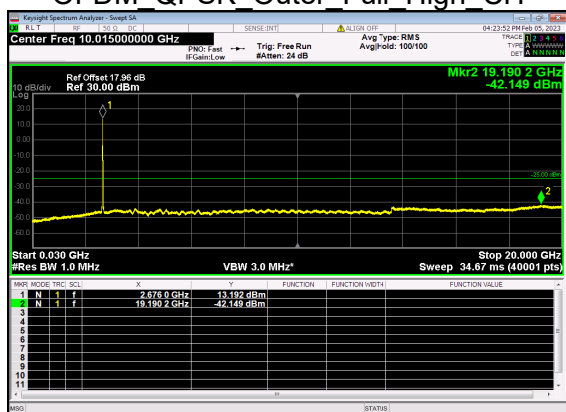

N41(20M)_DFT-s-OFDM QPSK Edge 1RB Right High CH

N41(20M)_DFT-s-OFDM BPSK Outer Full High CH

N41(20M)_DFT-s-OFDM BPSK Outer Full High CH

N41(20M)_DFT-s-OFDM QPSK Outer Full High CH

N41(20M)_DFT-s-OFDM QPSK Outer Full High CH