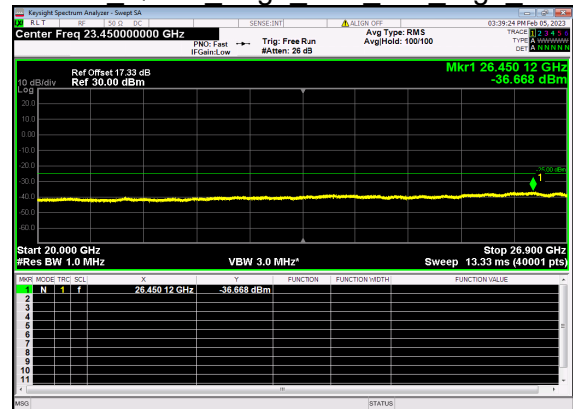

N41(20M)_DFT-s-OFDM QPSK Edge 1RB Left High CH