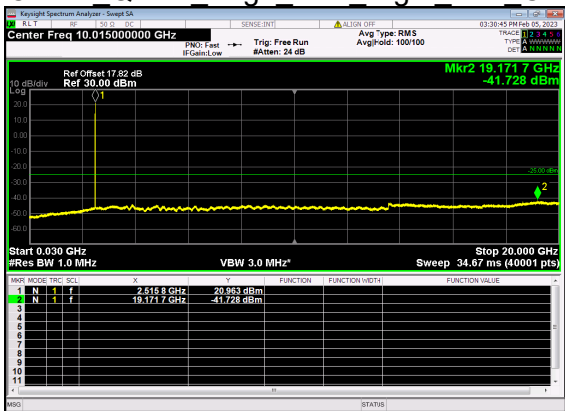

N41(20M)_DFT-s-OFDM QPSK Edge 1RB Right Low CH

N41(20M)_DFT-s-OFDM QPSK Edge 1RB Right Low CH

N41(20M)_DFT-s-OFDM BPSK Outer Full Low CH

N41(20M)_DFT-s-OFDM BPSK Outer Full Low CH

N41(20M)_DFT-s-OFDM QPSK Outer Full Low CH