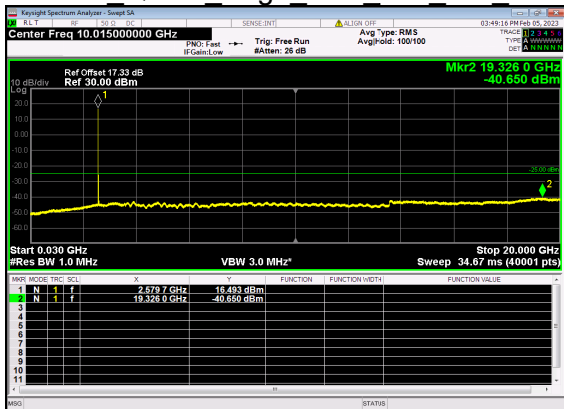

N41(30M)_DFT-s-OFDM QPSK Outer Full Low CH

N41(30M)_DFT-s-OFDM QPSK Outer Full Low CH

N41(30M)_DFT-s-OFDM BPSK Edge 1RB Left Mid CH

N41(30M)_DFT-s-OFDM BPSK Edge 1RB Left Mid CH

N41(30M)_DFT-s-OFDM QPSK Edge 1RB Left Mid CH