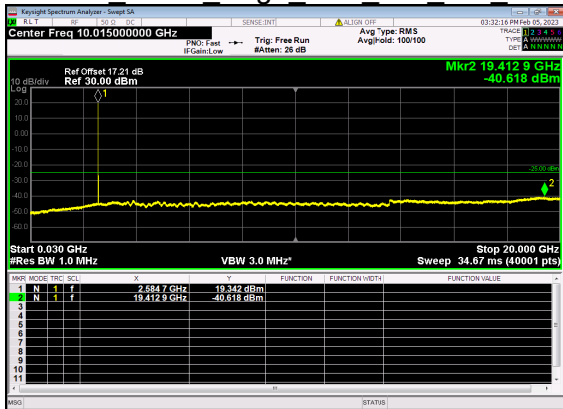

N41(20M)_DFT-s-OFDM BPSK Edge 1RB Left Mid CH