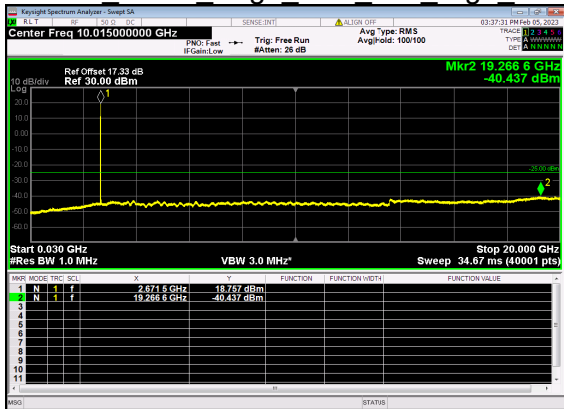

N41(20M)_DFT-s-OFDM BPSK Outer Full Mid CH

N41(20M)_DFT-s-OFDM QPSK Outer Full Mid CH

N41(20M)_DFT-s-OFDM QPSK Outer Full Mid CH

N41(20M)_DFT-s-OFDM BPSK Edge 1RB Left High CH

N41(20M)_DFT-s-OFDM BPSK Edge 1RB Left High CH