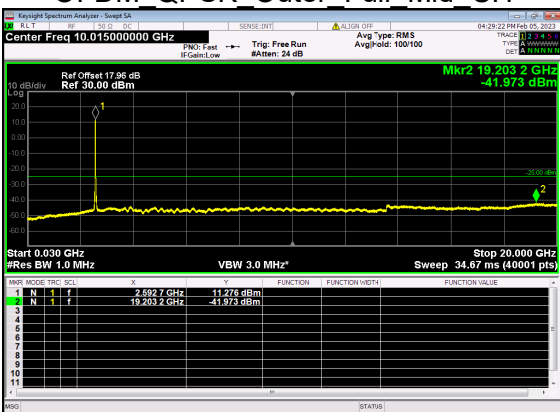

N41(30M)_DFT-s-OFDM QPSK Outer Full Mid CH