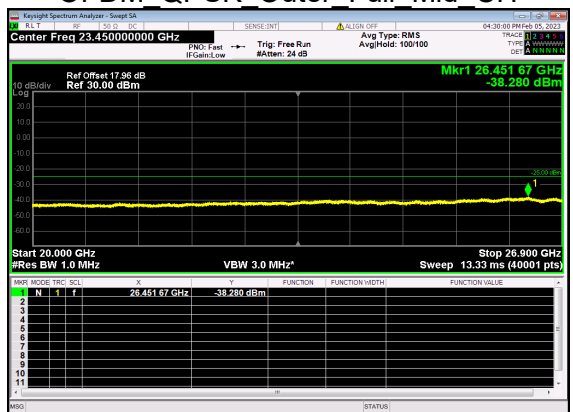

N41(30M)_DFT-s-OFDM BPSK Outer Full Mid CH

N41(30M)_DFT-s-OFDM BPSK Outer Full Mid CH

N41(30M)_DFT-s-OFDM QPSK Outer Full Mid CH

N41(30M)_DFT-s-OFDM QPSK Outer Full Mid CH

N41(30M)_DFT-s-OFDM BPSK Edge 1RB Left High CH