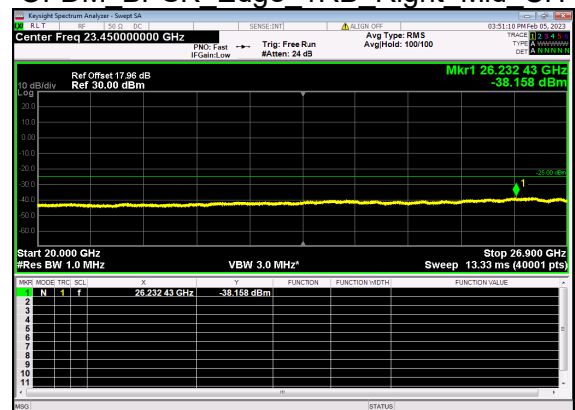

N41(30M)_DFT-s-OFDM BPSK Edge 1RB Right Mid CH