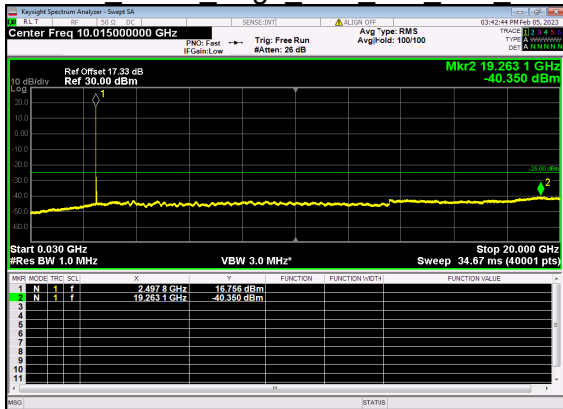

N41(30M)_DFT-s-OFDM BPSK Edge 1RB Left Low CH