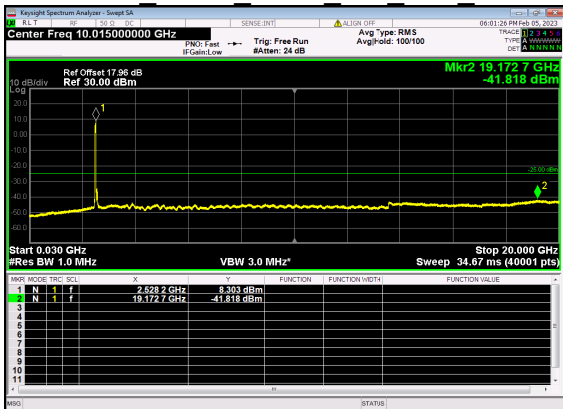

N41(50M)_DFT-s-OFDM BPSK Outer Full Low CH