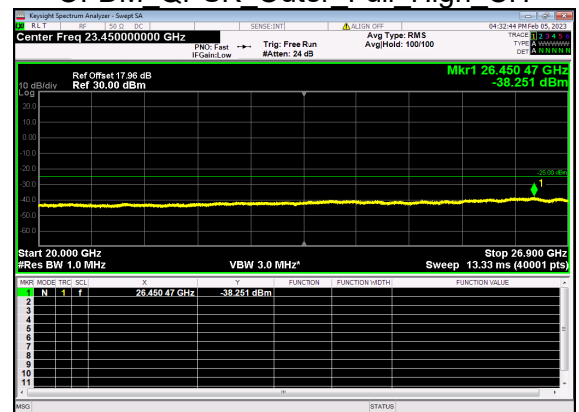

N41(30M)_DFT-s-OFDM QPSK Outer Full High CH