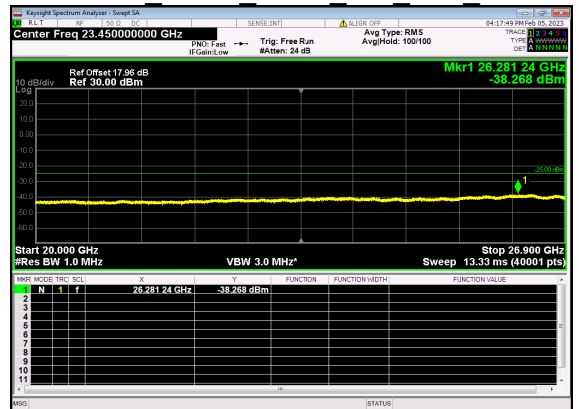

N41(20M)_DFT-s-OFDM QPSK Edge 1RB Right Low CH

N41(20M)_DFT-s-OFDM QPSK Edge 1RB Right Low CH

N41(20M)_DFT-s-OFDM BPSK Outer Full Low CH

N41(20M)_DFT-s-OFDM BPSK Outer Full Low CH

N41(20M)_DFT-s-OFDM QPSK Outer Full Low CH