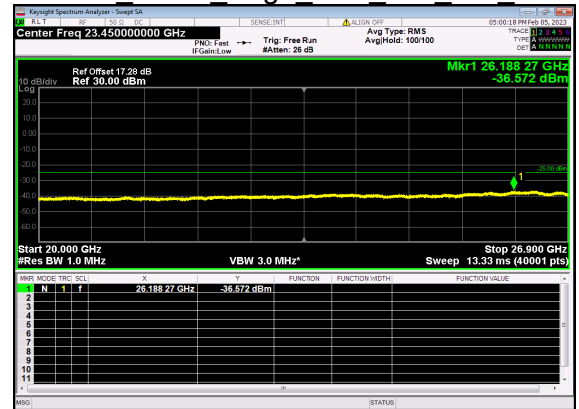

N41(50M)_DFT-s-OFDM BPSK Edge 1RB Left Mid CH