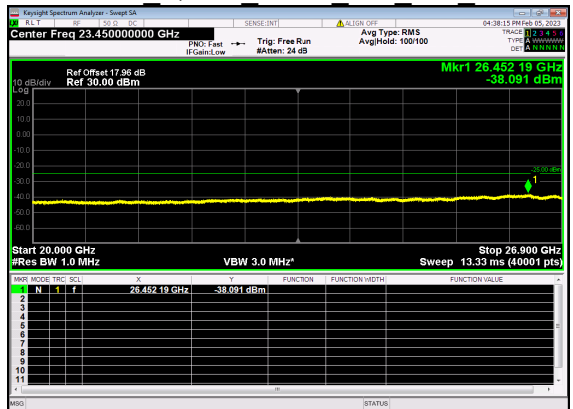

N41(40M)_DFT-s-OFDM QPSK Edge 1RB Right Mid CH

N41(40M)_DFT-s-OFDM BPSK Outer Full Mid CH

N41(40M)_DFT-s-OFDM BPSK Outer Full Mid CH

N41(40M)_DFT-s-OFDM QPSK Outer Full Mid CH

N41(40M)_DFT-s-OFDM QPSK Outer Full Mid CH