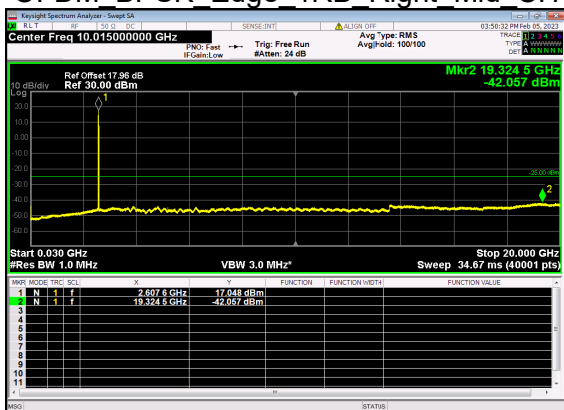

N41(30M)_DFT-s-OFDM BPSK Edge 1RB Right Mid CH