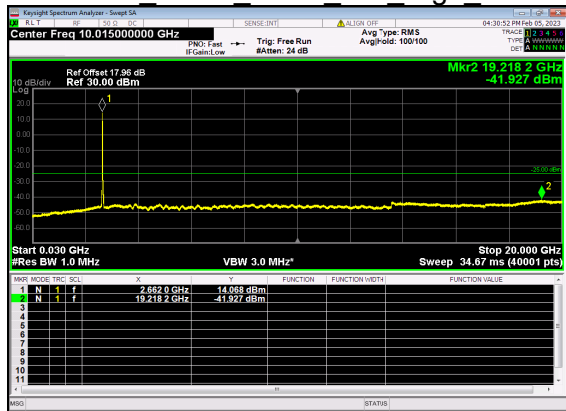

N41(30M)_DFT-s-OFDM BPSK Outer Full High CH