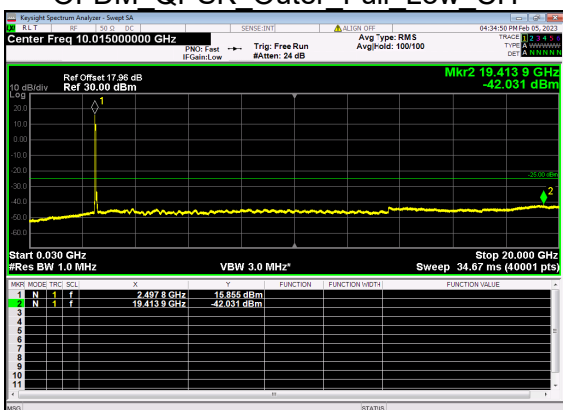

N41(40M)_DFT-s-OFDM QPSK Outer Full Low CH