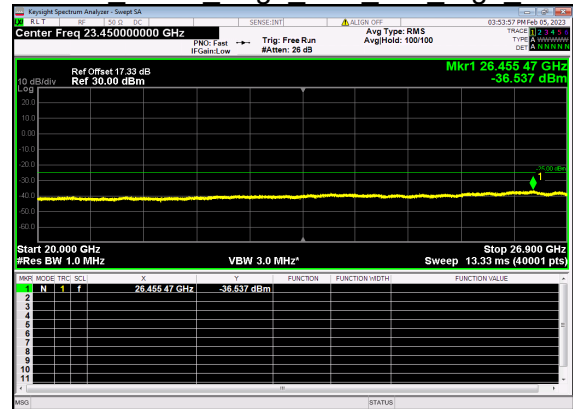

N41(30M)_DFT-s-OFDM BPSK Edge 1RB Left High CH