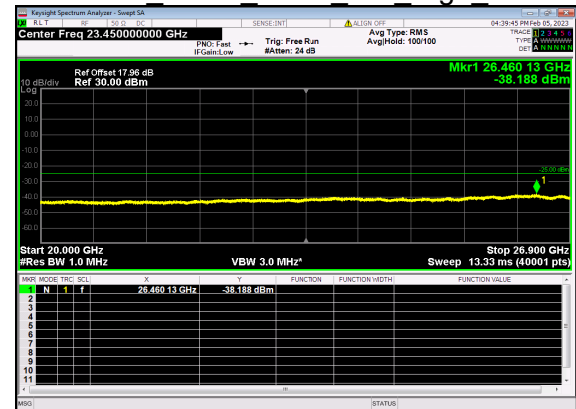

N41(40M)_DFT-s-OFDM BPSK Edge 1RB Right High CH

N41(40M)_DFT-s-OFDM QPSK Edge 1RB Right High CH

N41(40M)_DFT-s-OFDM QPSK Edge 1RB Right High CH

N41(40M)_DFT-s-OFDM BPSK Outer Full High CH

N41(40M)_DFT-s-OFDM BPSK Outer Full High CH