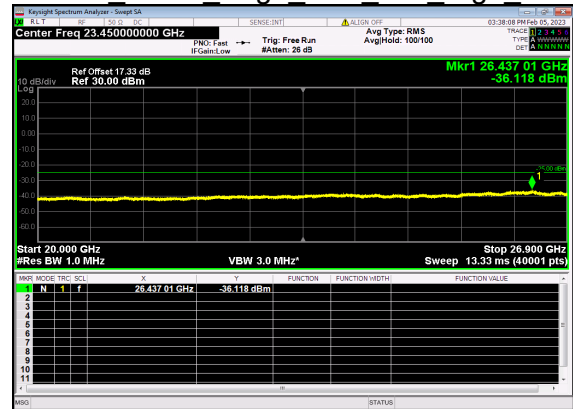

N41(20M)_DFT-s-OFDM BPSK Outer Full Mid CH

N41(20M)_DFT-s-OFDM QPSK Outer Full Mid CH

N41(20M)_DFT-s-OFDM QPSK Outer Full Mid CH

N41(20M)_DFT-s-OFDM BPSK Edge 1RB Left High CH

N41(20M)_DFT-s-OFDM BPSK Edge 1RB Left High CH