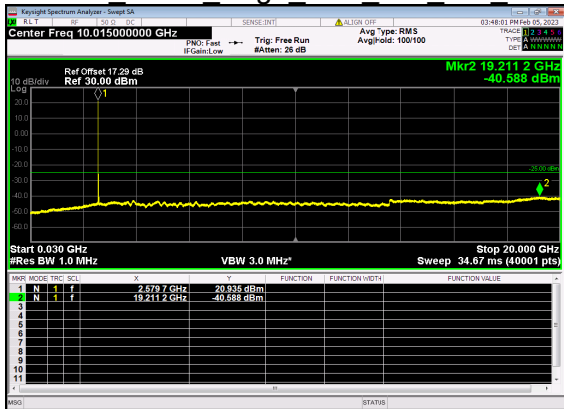

N41(30M)_DFT-s-OFDM QPSK Outer Full Low CH

N41(30M)_DFT-s-OFDM QPSK Outer Full Low CH

N41(30M)_DFT-s-OFDM BPSK Edge 1RB Left Mid CH

N41(30M)_DFT-s-OFDM BPSK Edge 1RB Left Mid CH

N41(30M)_DFT-s-OFDM QPSK Edge 1RB Left Mid CH