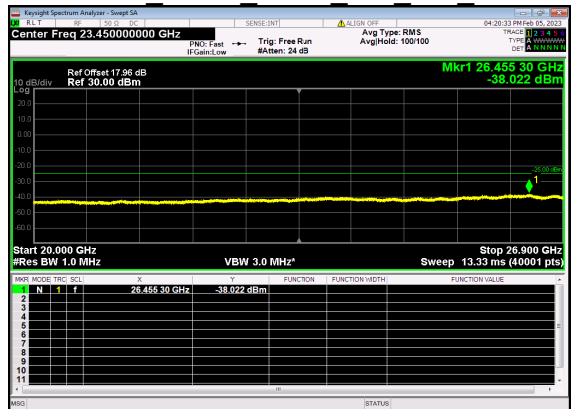

N41(20M)_DFT-s-OFDM BPSK Outer Full Mid CH