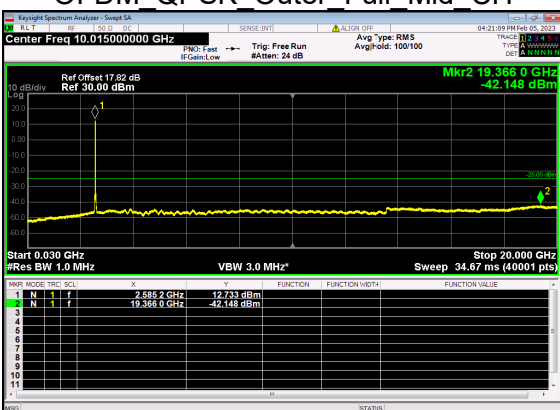

N41(20M)_DFT-s-OFDM QPSK Outer Full Mid CH