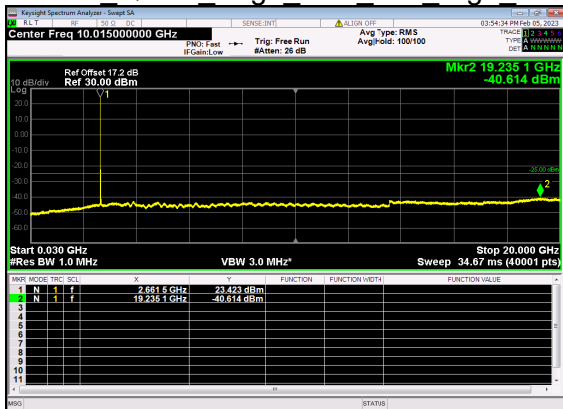

N41(30M)_DFT-s-OFDM QPSK Edge 1RB Left High CH