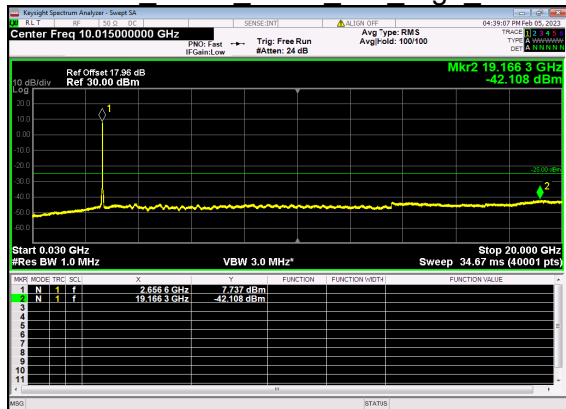

N41(40M)_DFT-s-OFDM BPSK Edge 1RB Right High CH

N41(40M)_DFT-s-OFDM QPSK Edge 1RB Right High CH

N41(40M)_DFT-s-OFDM QPSK Edge 1RB Right High CH

N41(40M)_DFT-s-OFDM BPSK Outer Full High CH

N41(40M)_DFT-s-OFDM BPSK Outer Full High CH