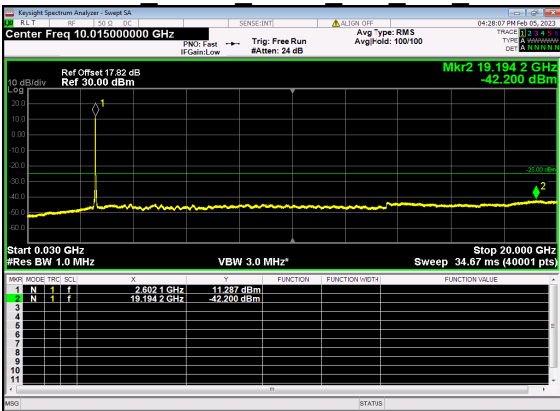

N41(30M)_DFT-s-OFDM BPSK Outer Full Mid CH