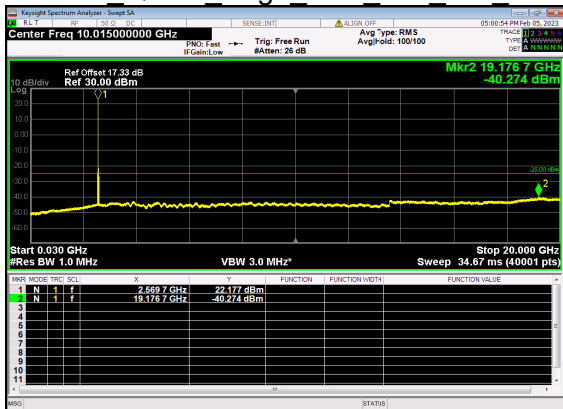

N41(50M)_DFT-s-OFDM QPSK Edge 1RB Left Mid CH