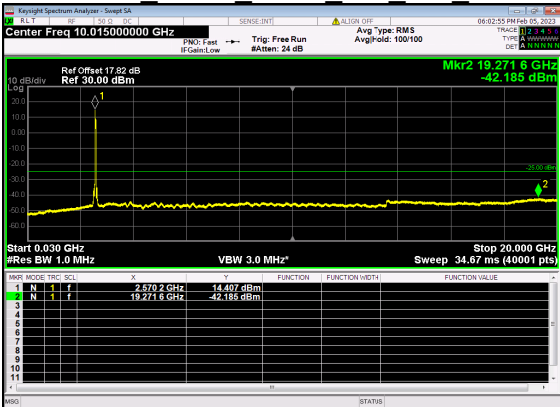

N41(50M)_DFT-s-OFDM BPSK Outer Full Mid CH