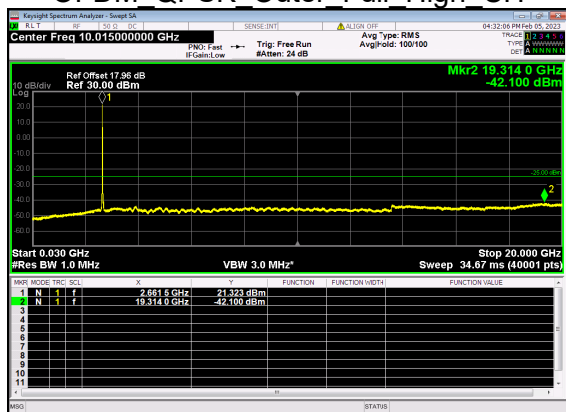

N41(30M)_DFT-s-OFDM QPSK Edge 1RB Right High CH

N41(30M)_DFT-s-OFDM QPSK Edge 1RB Right High CH

N41(30M)_DFT-s-OFDM BPSK Outer Full High CH

N41(30M)_DFT-s-OFDM BPSK Outer Full High CH

N41(30M)_DFT-s-OFDM QPSK Outer Full High CH