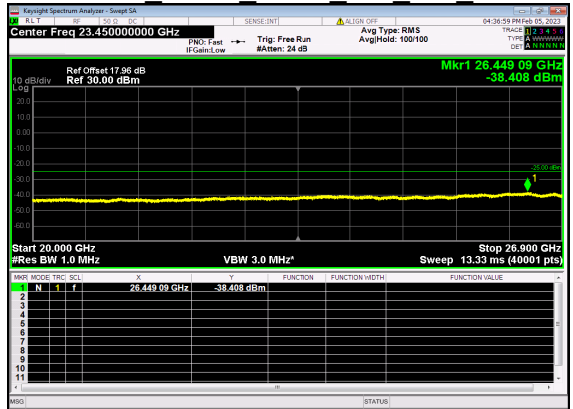

N41(40M)_DFT-s-OFDM BPSK Outer Full Mid CH