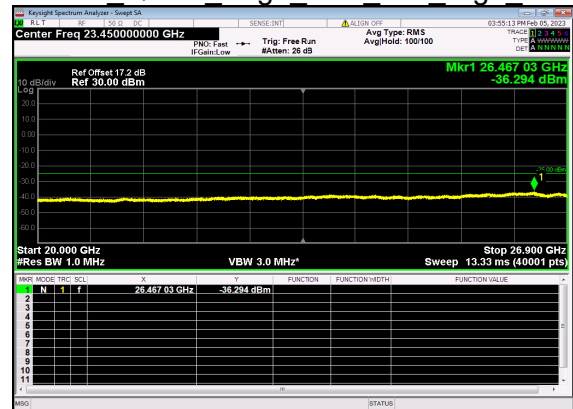

N41(30M)_DFT-s-OFDM QPSK Edge 1RB Left High CH