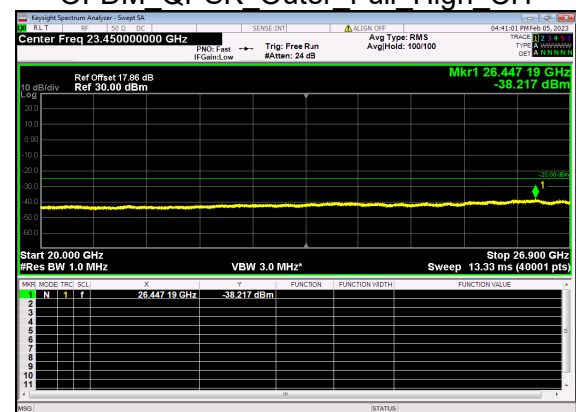

N41(40M)_DFT-s-OFDM QPSK Outer Full High CH