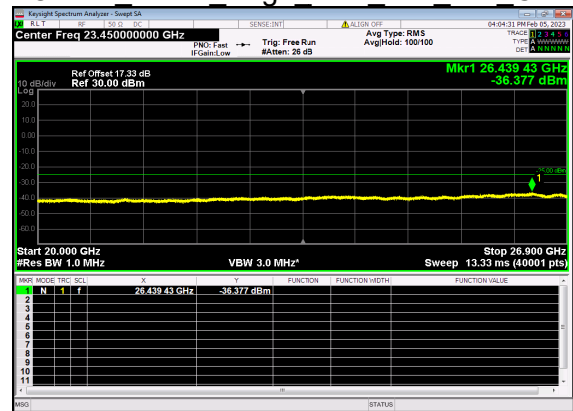

N41(40M)_DFT-s-OFDM BPSK Outer Full Low CH

N41(40M)_DFT-s-OFDM QPSK Outer Full Low CH

N41(40M)_DFT-s-OFDM QPSK Outer Full Low CH

N41(40M)_DFT-s-OFDM BPSK Edge 1RB Left Mid CH

N41(40M)_DFT-s-OFDM BPSK Edge 1RB Left Mid CH