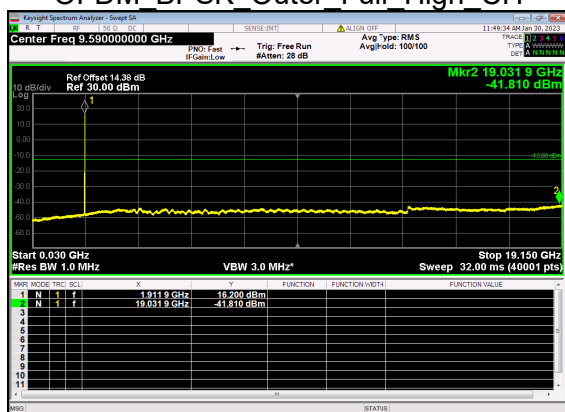

N25(5M)_DFT-s-OFDM BPSK Outer Full High CH