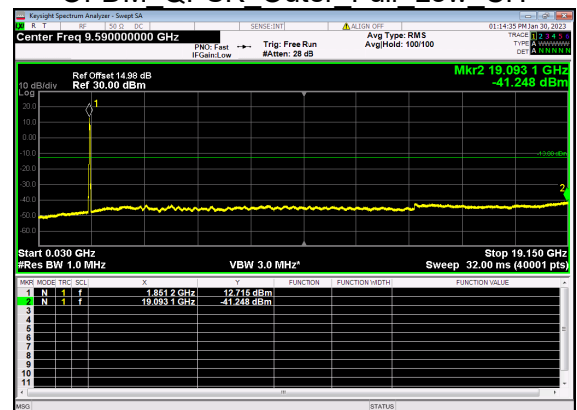

N25(40M)_DFT-s-OFDM QPSK Outer Full Low CH