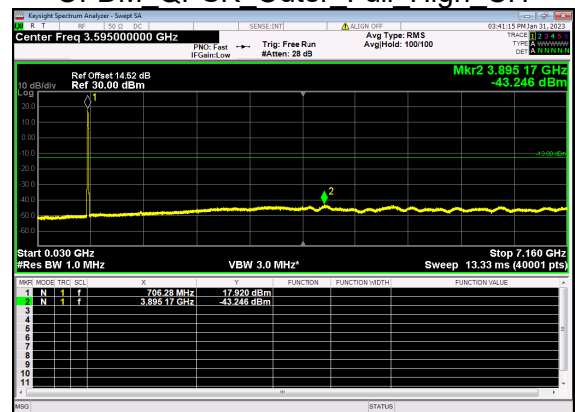

N12(15M)_DFT-s-OFDM QPSK Outer Full High CH