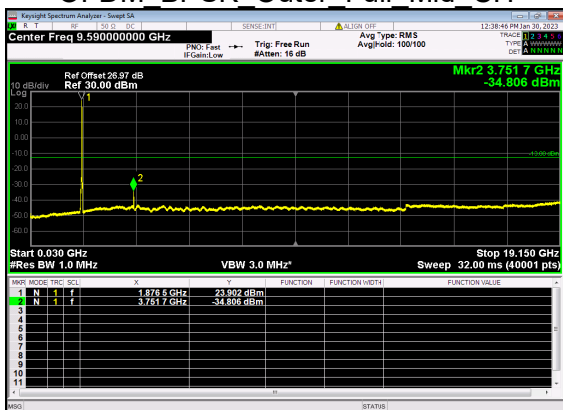

N25(15M)_DFT-s-OFDM BPSK Outer Full Mid CH