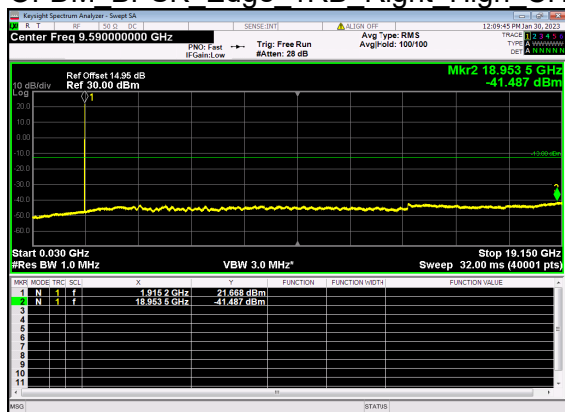

N25(10M)_DFT-s-OFDM QPSK Outer Full Mid CH

N25(10M)_DFT-s-OFDM BPSK Edge 1RB Left High CH

N25(10M)_DFT-s-OFDM QPSK Edge 1RB Left High CH

N25(10M)_DFT-s-OFDM BPSK Edge 1RB Right High CH

N25(10M)_DFT-s-OFDM QPSK Edge 1RB Right High CH