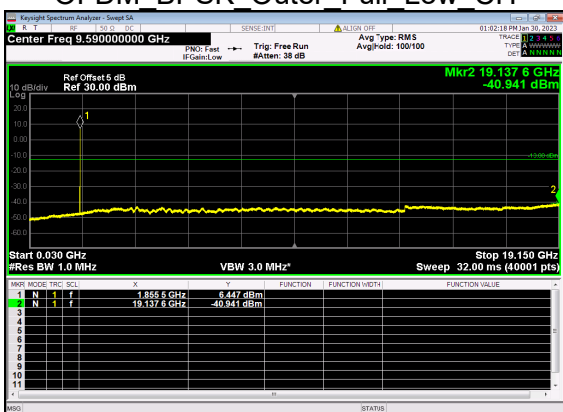

N25(30M)_DFT-s-OFDM BPSK Outer Full Low CH