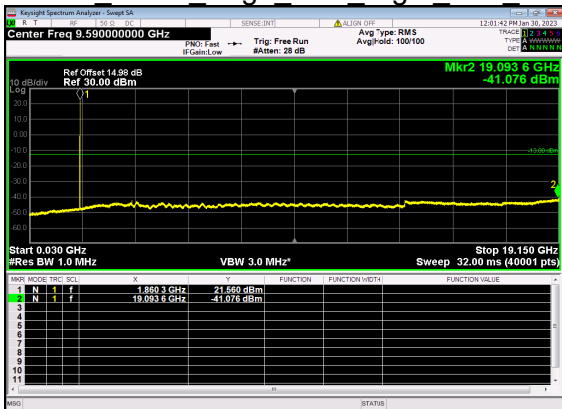

N25(10M)_DFT-s-OFDM BPSK Edge 1RB Right Low CH