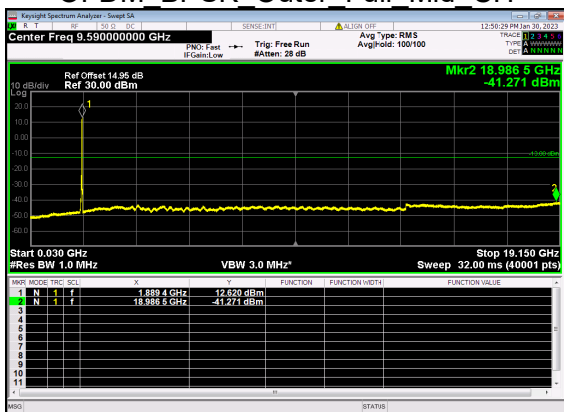

N25(20M)_DFT-s-OFDM BPSK Outer Full Mid CH