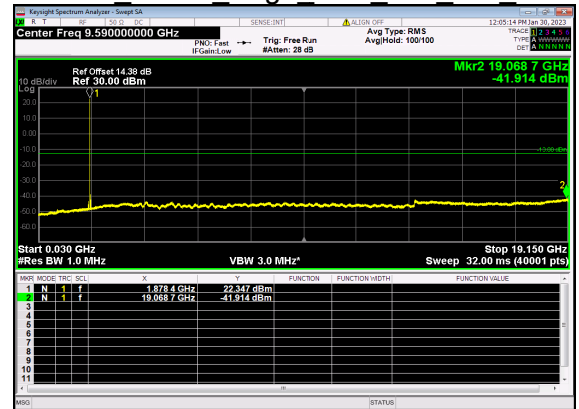

N25(10M)_DFT-s-OFDM QPSK Edge 1RB Left Mid CH