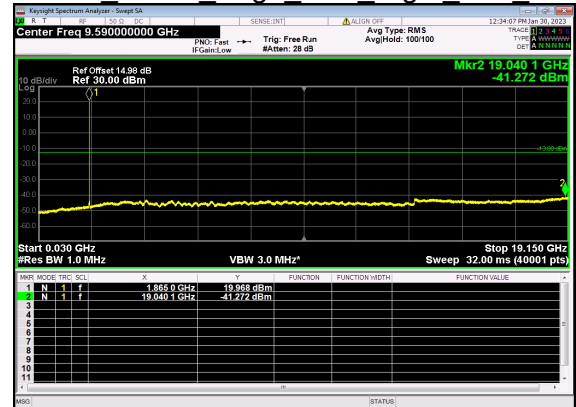

N25(15M)_DFT-s-OFDM QPSK Edge 1RB Right Low CH