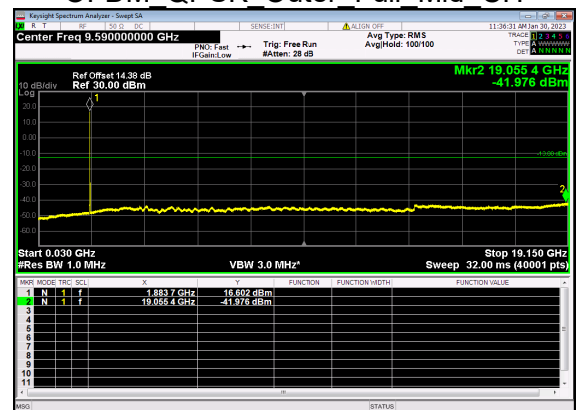

N25(5M)_DFT-s-OFDM QPSK Outer Full Mid CH