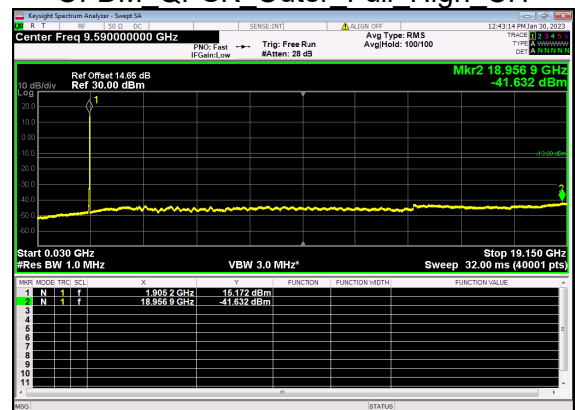

N25(15M)_DFT-s-OFDM QPSK Edge 1RB Left High CH

N25(15M)_DFT-s-OFDM BPSK Edge 1RB Right High CH

N25(15M)_DFT-s-OFDM QPSK Edge 1RB Right High CH

N25(15M)_DFT-s-OFDM BPSK Outer Full High CH

N25(15M)_DFT-s-OFDM QPSK Outer Full High CH