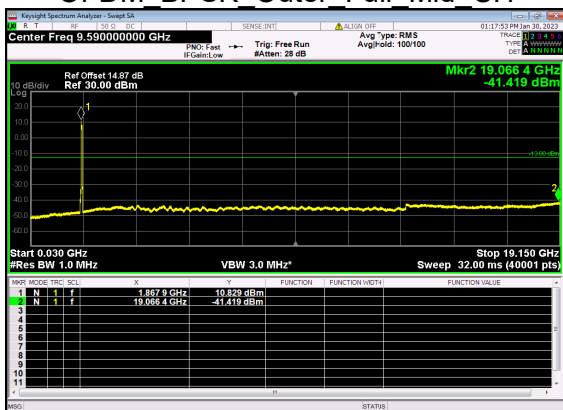

N25(40M)_DFT-s-OFDM BPSK Outer Full Mid CH