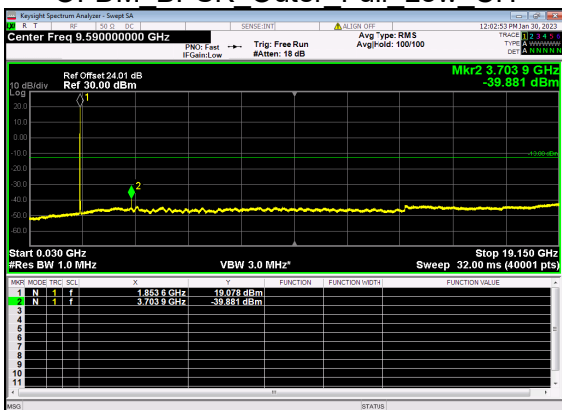

N25(10M)_DFT-s-OFDM QPSK Edge 1RB Left Low CH

N25(10M)_DFT-s-OFDM BPSK Edge 1RB Right Low CH

N25(10M)_DFT-s-OFDM QPSK Edge 1RB Right Low CH

N25(10M)_DFT-s-OFDM BPSK Outer Full Low CH

N25(10M)_DFT-s-OFDM QPSK Outer Full Low CH