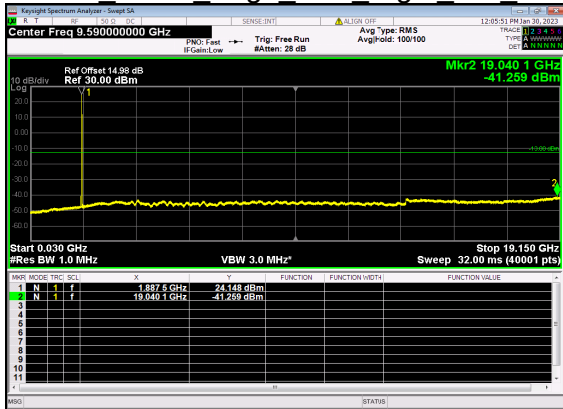

N25(10M)_DFT-s-OFDM BPSK Edge 1RB Right Mid CH