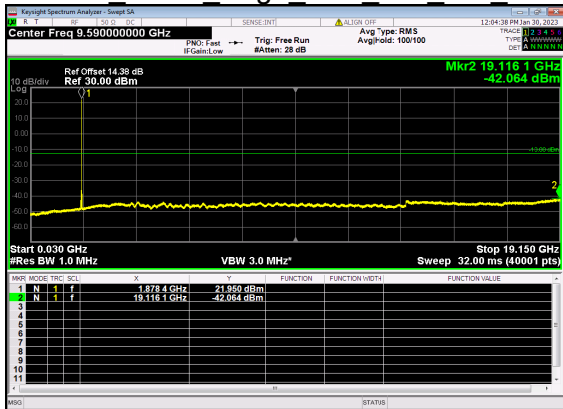

N25(10M)_DFT-s-OFDM BPSK Edge 1RB Left Mid CH