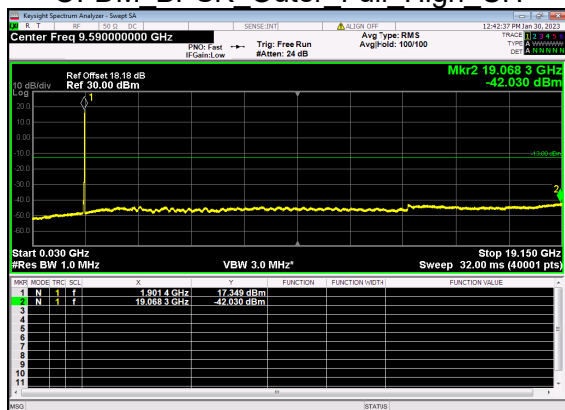

N25(15M)_DFT-s-OFDM QPSK Edge 1RB Left High CH

N25(15M)_DFT-s-OFDM BPSK Edge 1RB Right High CH

N25(15M)_DFT-s-OFDM QPSK Edge 1RB Right High CH

N25(15M)_DFT-s-OFDM BPSK Outer Full High CH

N25(15M)_DFT-s-OFDM QPSK Outer Full High CH