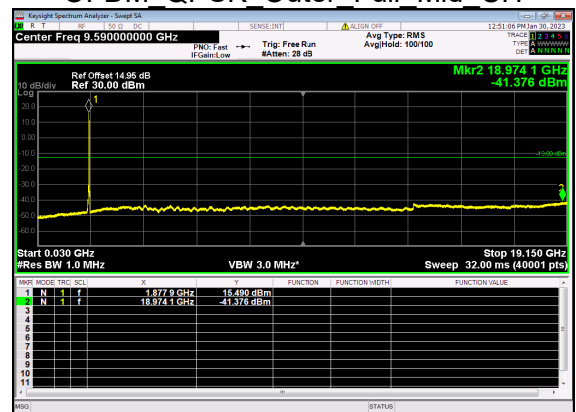

N25(20M)_DFT-s-OFDM QPSK Outer Full Mid CH