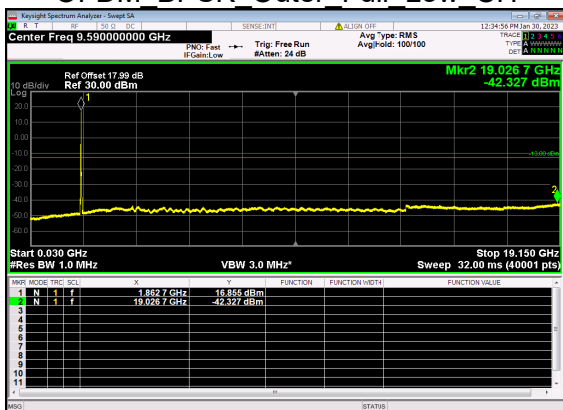

N25(15M)_DFT-s-OFDM BPSK Outer Full Low CH