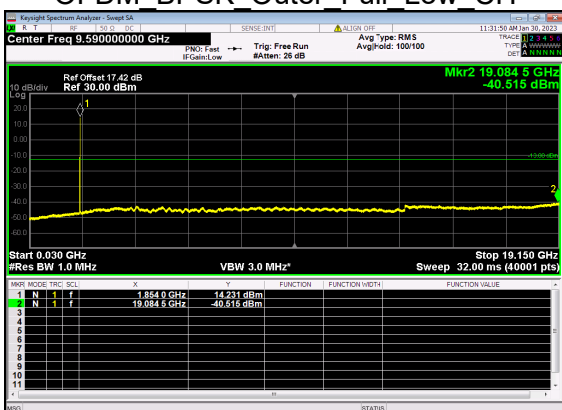

N25(5M)_DFT-s-OFDM BPSK Outer Full Low CH