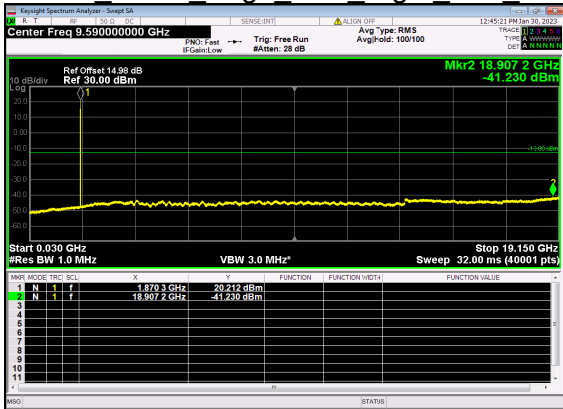

N25(20M)_DFT-s-OFDM BPSK Edge 1RB Right Low CH