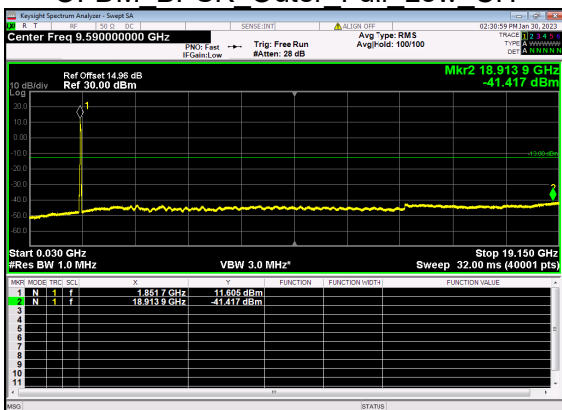

N25(40M)_DFT-s-OFDM BPSK Outer Full Low CH