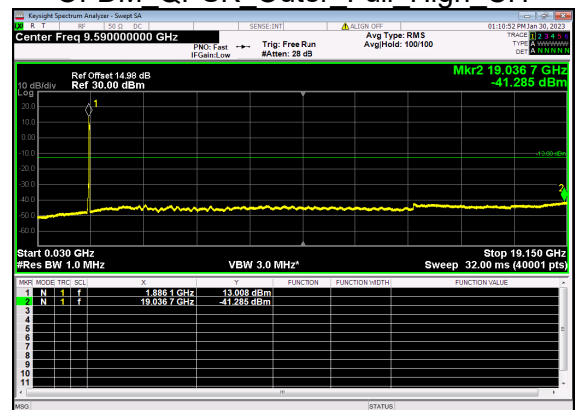

N25(30M)_DFT-s-OFDM QPSK Outer Full High CH