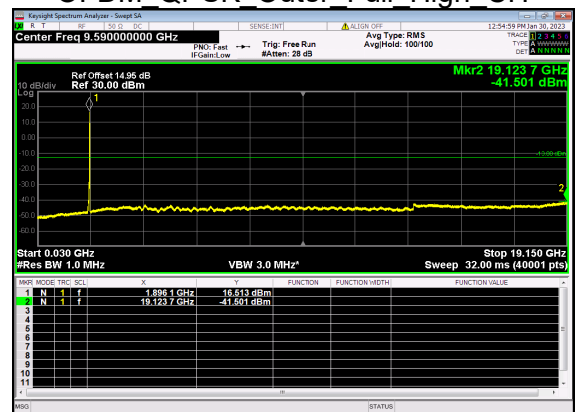

N25(20M)_DFT-s-OFDM QPSK Outer Full High CH