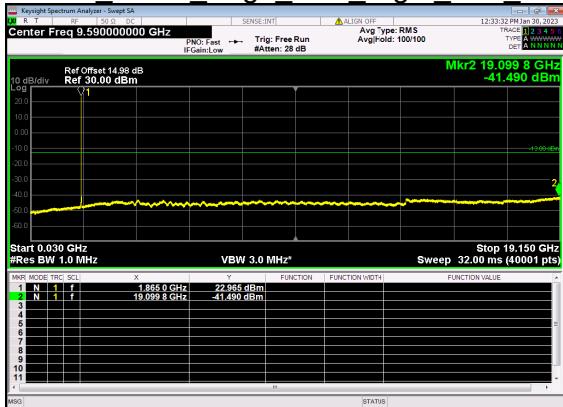

N25(10M)_DFT-s-OFDM BPSK Outer Full High CH

N25(10M)_DFT-s-OFDM QPSK Outer Full High CH

N25(15M)_DFT-s-OFDM BPSK Edge 1RB Left Low CH

N25(15M)_DFT-s-OFDM QPSK Edge 1RB Left Low CH

N25(15M)_DFT-s-OFDM BPSK Edge 1RB Right Low CH