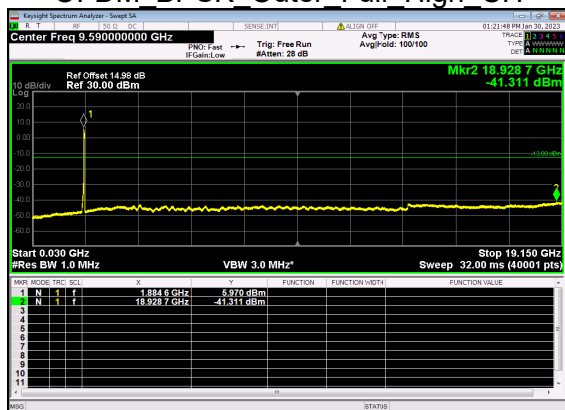

N25(40M)_DFT-s-OFDM BPSK Outer Full High CH