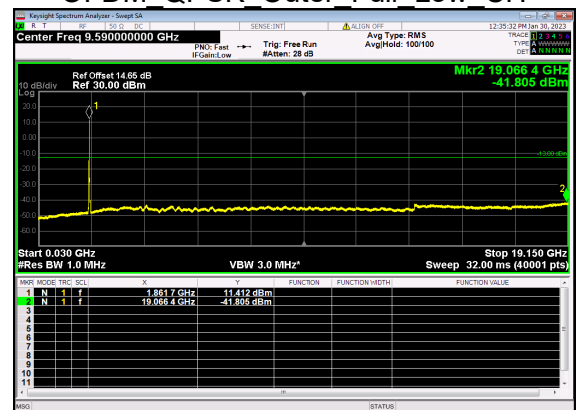

N25(15M)_DFT-s-OFDM QPSK Outer Full Low CH