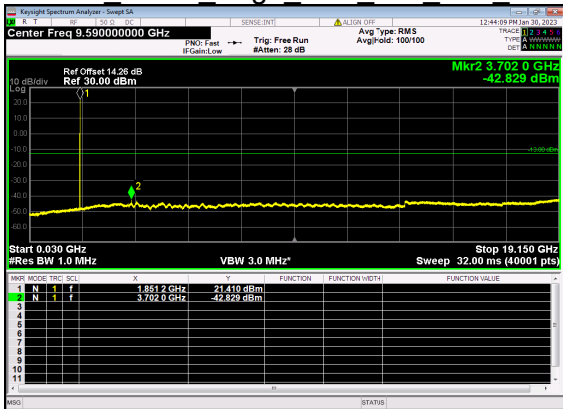

N25(20M)_DFT-s-OFDM BPSK Edge 1RB Left Low CH