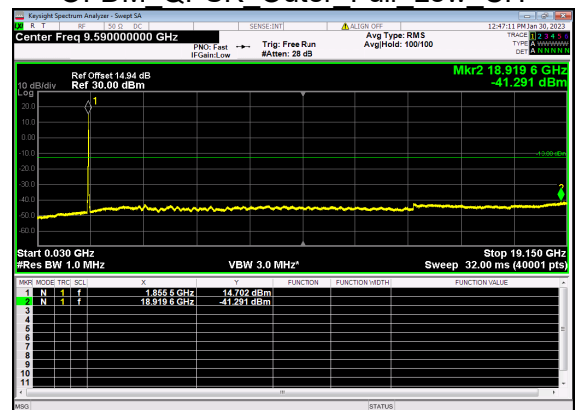

N25(20M)_DFT-s-OFDM QPSK Outer Full Low CH