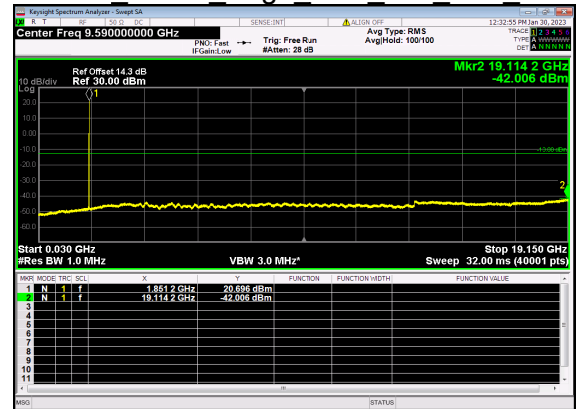

N25(10M)_DFT-s-OFDM BPSK Outer Full High CH

N25(10M)_DFT-s-OFDM QPSK Outer Full High CH

N25(15M)_DFT-s-OFDM BPSK Edge 1RB Left Low CH

N25(15M)_DFT-s-OFDM QPSK Edge 1RB Left Low CH

N25(15M)_DFT-s-OFDM BPSK Edge 1RB Right Low CH