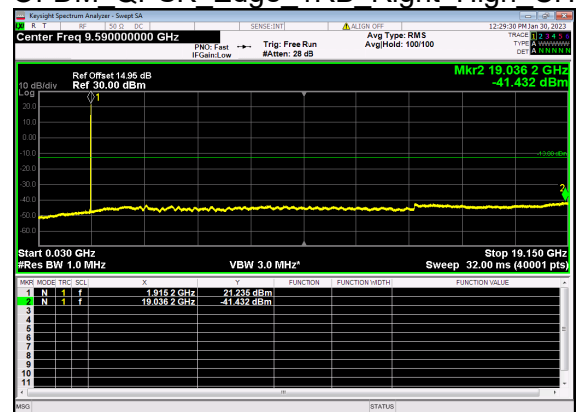

N25(10M)_DFT-s-OFDM QPSK Outer Full Mid CH

N25(10M)_DFT-s-OFDM BPSK Edge 1RB Left High CH

N25(10M)_DFT-s-OFDM QPSK Edge 1RB Left High CH

N25(10M)_DFT-s-OFDM BPSK Edge 1RB Right High CH

N25(10M)_DFT-s-OFDM QPSK Edge 1RB Right High CH