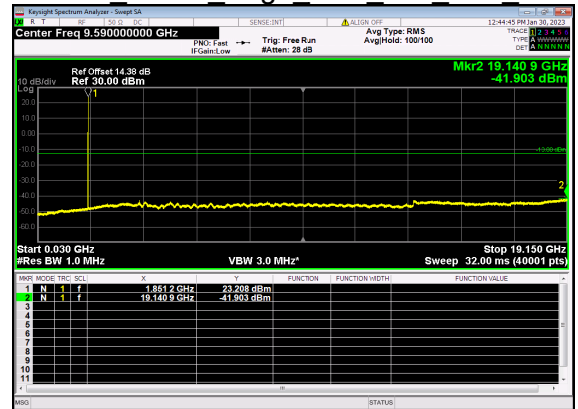

N25(20M)_DFT-s-OFDM QPSK Edge 1RB Left Low CH