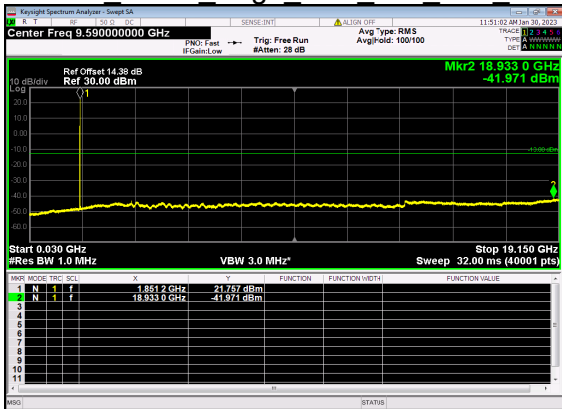

N25(5M)_DFT-s-OFDM BPSK Edge 1RB Right High CH

N25(5M)_DFT-s-OFDM QPSK Edge 1RB Right High CH

N25(5M)_DFT-s-OFDM BPSK Outer Full High CH

N25(5M)_DFT-s-OFDM QPSK Outer Full High CH

N25(10M)_DFT-s-OFDM BPSK Edge 1RB Left Low CH