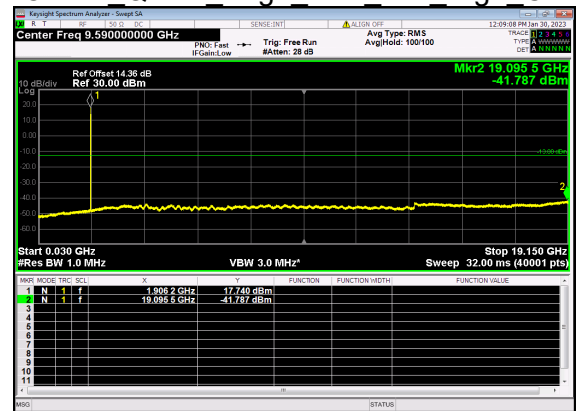

N25(10M)_DFT-s-OFDM QPSK Outer Full Mid CH

N25(10M)_DFT-s-OFDM BPSK Edge 1RB Left High CH

N25(10M)_DFT-s-OFDM QPSK Edge 1RB Left High CH

N25(10M)_DFT-s-OFDM BPSK Edge 1RB Right High CH

N25(10M)_DFT-s-OFDM QPSK Edge 1RB Right High CH