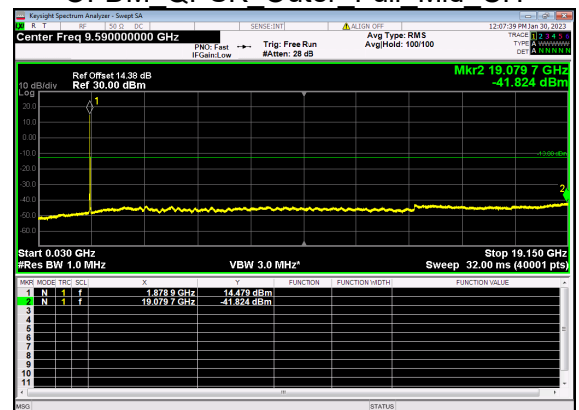

N25(10M)_DFT-s-OFDM QPSK Outer Full Mid CH