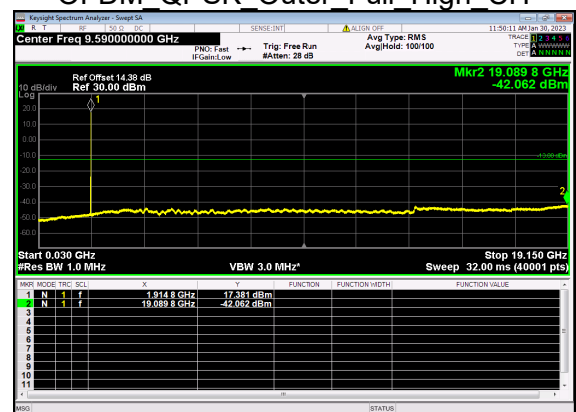

N25(5M)_DFT-s-OFDM BPSK Edge 1RB Right High CH

N25(5M)_DFT-s-OFDM QPSK Edge 1RB Right High CH

N25(5M)_DFT-s-OFDM BPSK Outer Full High CH

N25(5M)_DFT-s-OFDM QPSK Outer Full High CH

N25(10M)_DFT-s-OFDM BPSK Edge 1RB Left Low CH