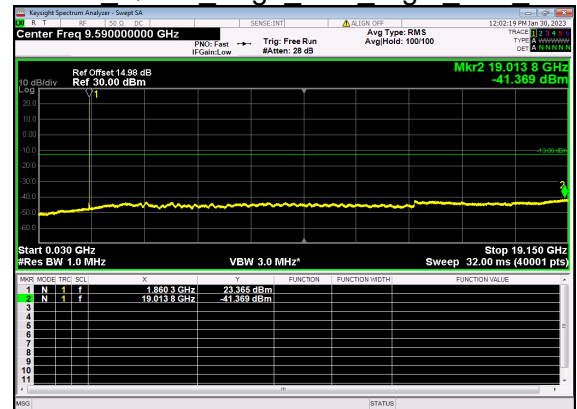

N25(10M)_DFT-s-OFDM QPSK Edge 1RB Right Low CH