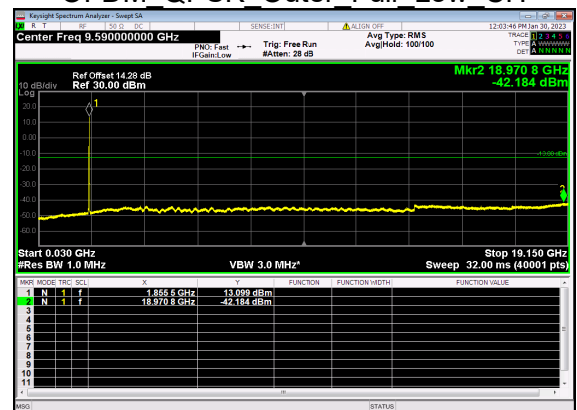

N25(10M)_DFT-s-OFDM QPSK Edge 1RB Left Low CH

N25(10M)_DFT-s-OFDM BPSK Edge 1RB Right Low CH

N25(10M)_DFT-s-OFDM QPSK Edge 1RB Right Low CH

N25(10M)_DFT-s-OFDM BPSK Outer Full Low CH

N25(10M)_DFT-s-OFDM QPSK Outer Full Low CH