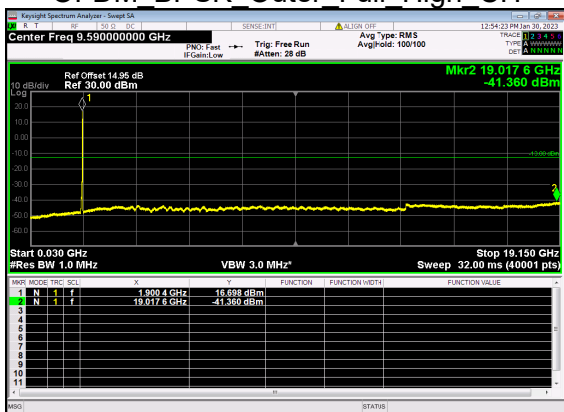

N25(20M)_DFT-s-OFDM BPSK Outer Full High CH