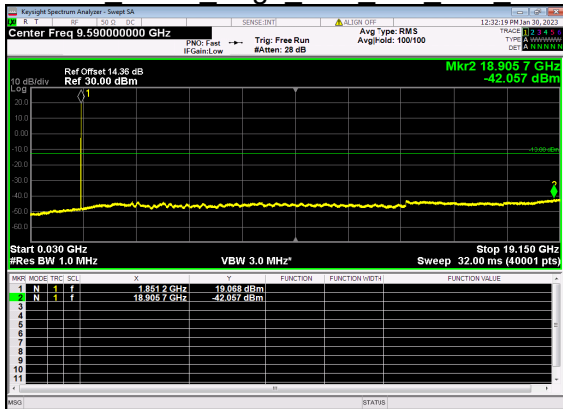

N25(10M)_DFT-s-OFDM BPSK Outer Full High CH

N25(10M)_DFT-s-OFDM QPSK Outer Full High CH

N25(15M)_DFT-s-OFDM BPSK Edge 1RB Left Low CH

N25(15M)_DFT-s-OFDM QPSK Edge 1RB Left Low CH

N25(15M)_DFT-s-OFDM BPSK Edge 1RB Right Low CH