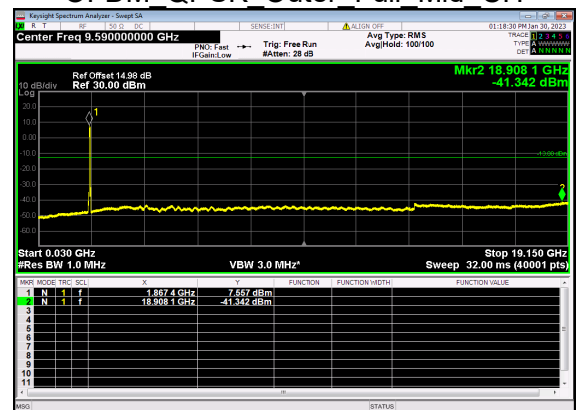

N25(40M)_DFT-s-OFDM QPSK Outer Full Mid CH