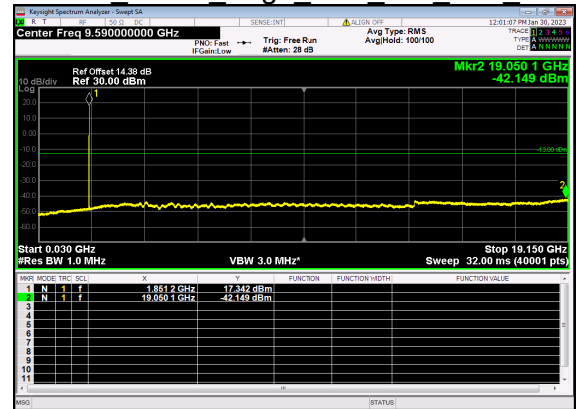

N25(10M)_DFT-s-OFDM QPSK Edge 1RB Left Low CH