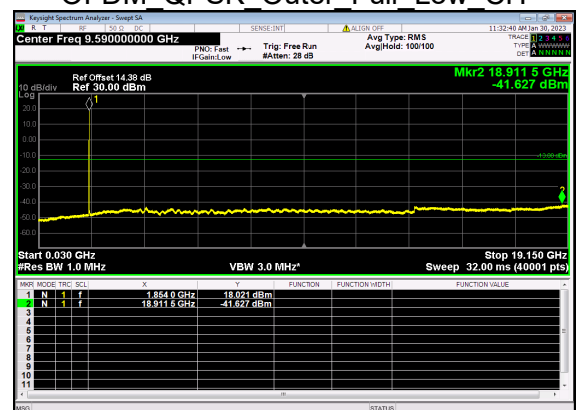

N25(5M)_DFT-s-OFDM QPSK Outer Full Low CH