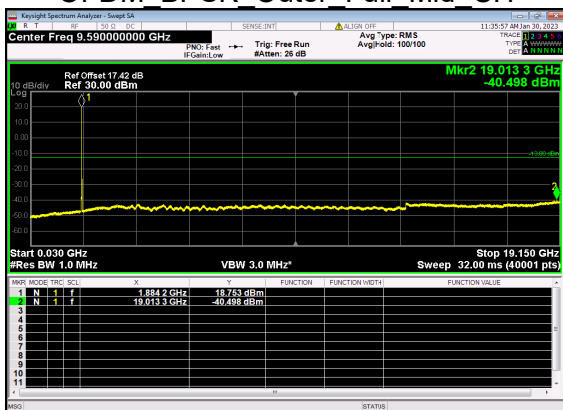

N25(5M)_DFT-s-OFDM BPSK Outer Full Mid CH