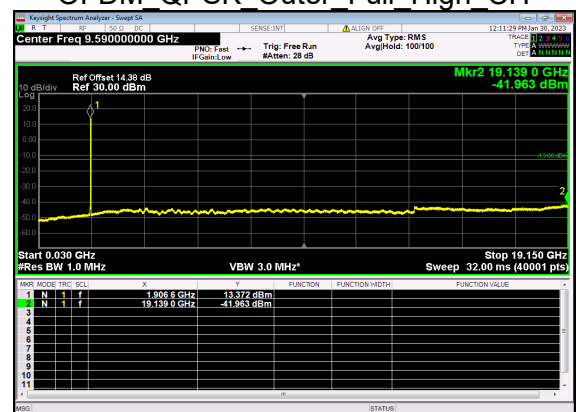

N25(10M)_DFT-s-OFDM QPSK Outer Full High CH