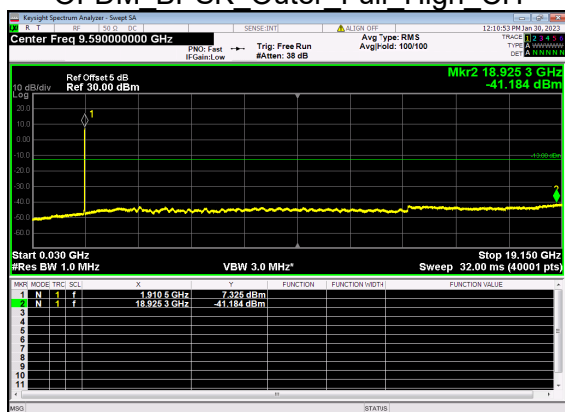

N25(10M)_DFT-s-OFDM BPSK Outer Full High CH