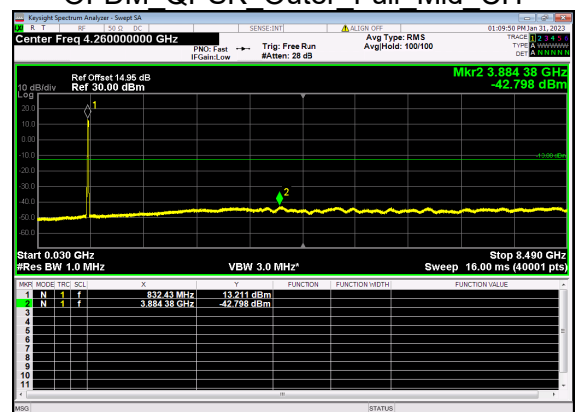

N5(20M)_DFT-s-OFDM QPSK Outer Full Mid CH