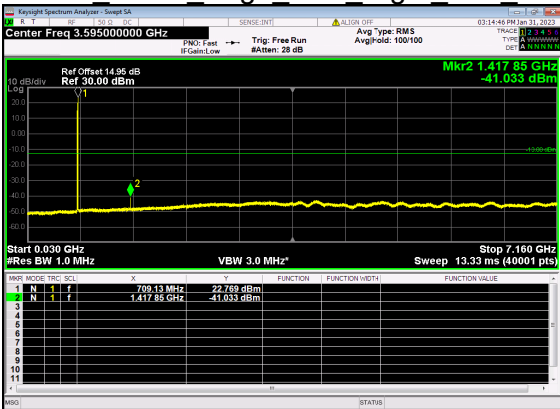

N12(10M)_DFT-s-OFDM BPSK Edge 1RB Right Low CH