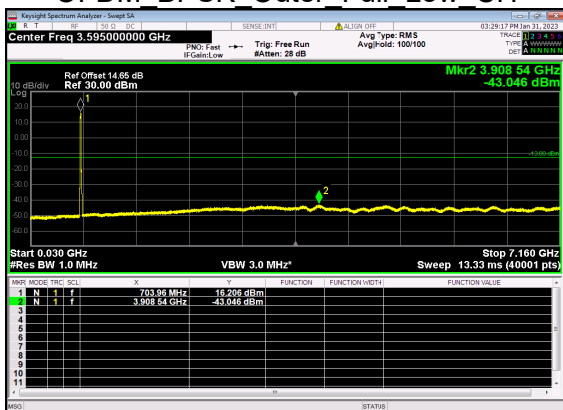

N12(15M)_DFT-s-OFDM BPSK Outer Full Low CH