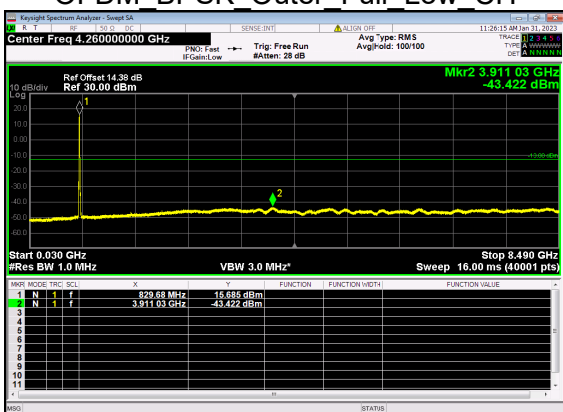

N5(10M)_DFT-s-OFDM QPSK Edge 1RB Left Low CH

N5(10M)_DFT-s-OFDM BPSK Edge 1RB Right Low CH

N5(10M)_DFT-s-OFDM QPSK Edge 1RB Right Low CH

N5(10M)_DFT-s-OFDM BPSK Outer Full Low CH

N5(10M)_DFT-s-OFDM QPSK Outer Full Low CH