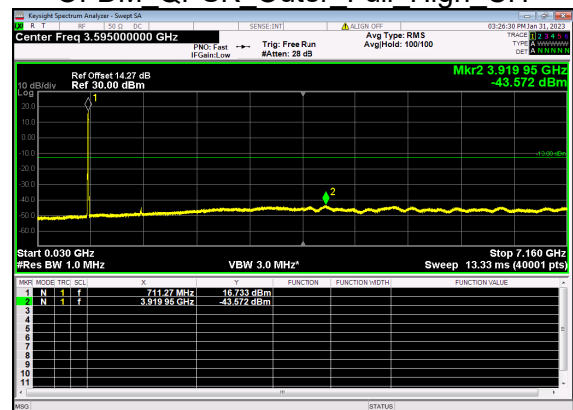

N12(10M)_DFT-s-OFDM QPSK Outer Full High CH