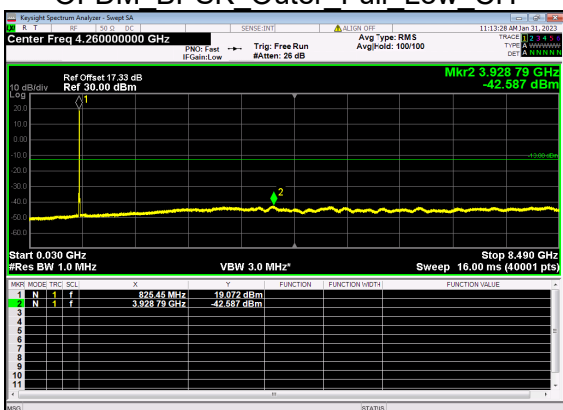

N5(5M)_DFT-s-OFDM BPSK Outer Full Low CH