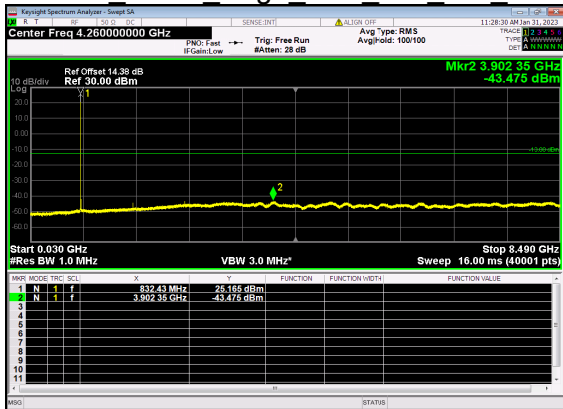

N5(10M)_DFT-s-OFDM BPSK Edge 1RB Left Mid CH