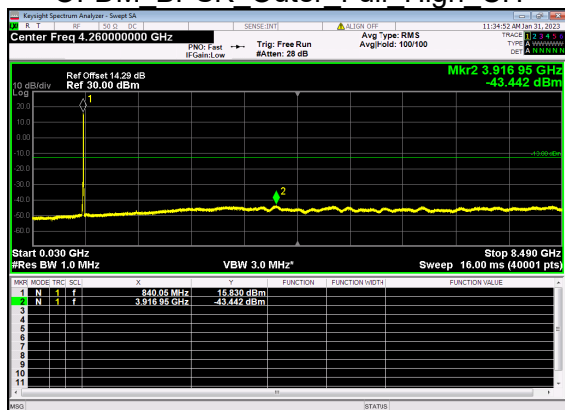

N5(10M)_DFT-s-OFDM BPSK Outer Full High CH