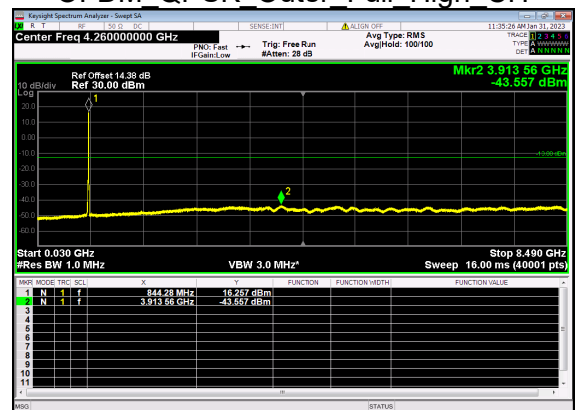

N5(10M)_DFT-s-OFDM QPSK Outer Full High CH