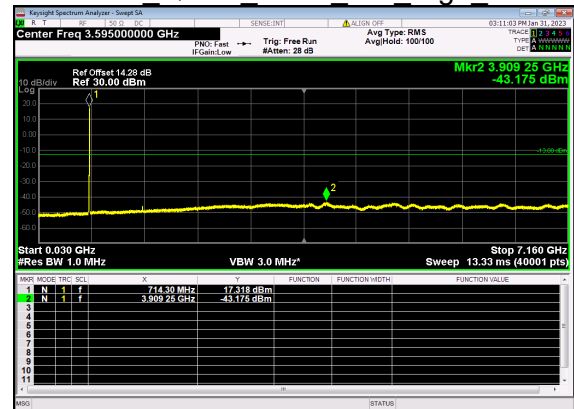

N12(5M)_DFT-s-OFDM BPSK Edge 1RB Right High CH

N12(5M)_DFT-s-OFDM QPSK Edge 1RB Right High CH

N12(5M)_DFT-s-OFDM BPSK Outer Full High CH

N12(5M)_DFT-s-OFDM QPSK Outer Full High CH

N12(10M)_DFT-s-OFDM BPSK Edge 1RB Left Low CH