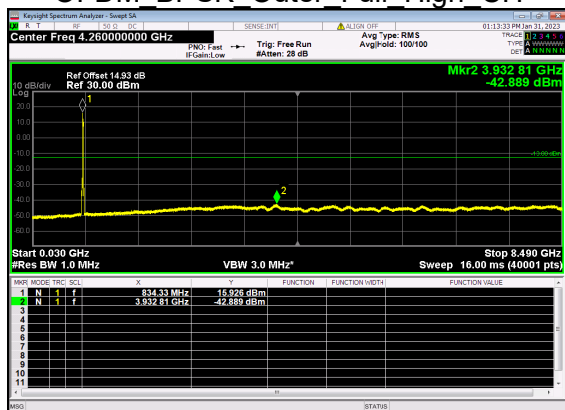

N5(20M)_DFT-s-OFDM BPSK Outer Full High CH