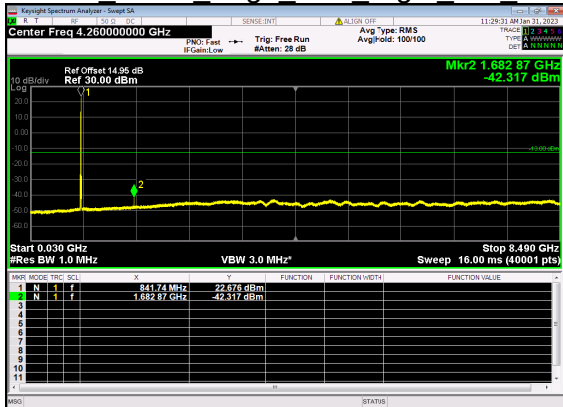

N5(10M)_DFT-s-OFDM BPSK Edge 1RB Right Mid CH