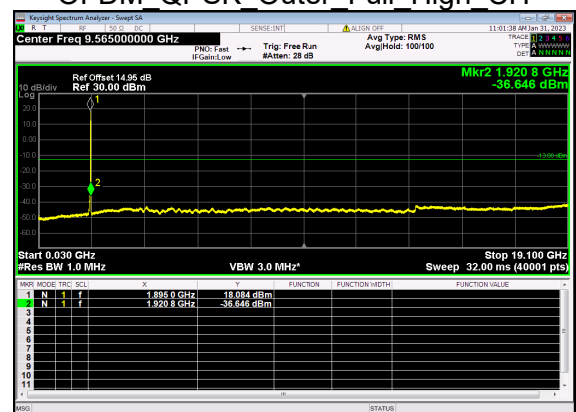

N2(20M)_DFT-s-OFDM QPSK Outer Full High CH