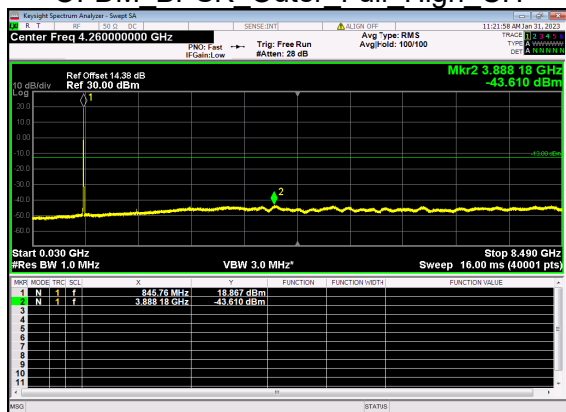

N5(5M)_DFT-s-OFDM BPSK Outer Full High CH