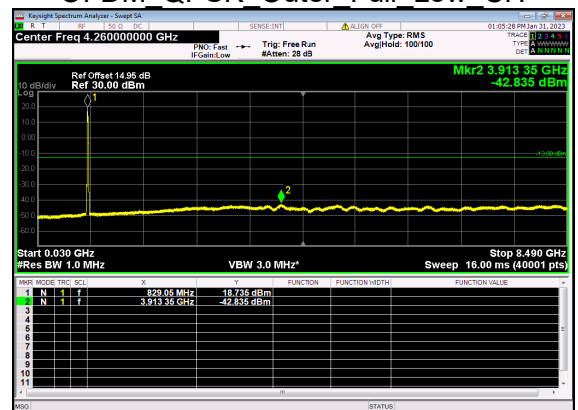

N5(20M)_DFT-s-OFDM QPSK Outer Full Low CH