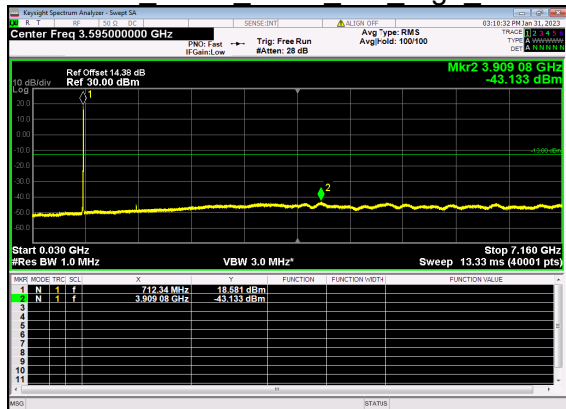

N12(5M)_DFT-s-OFDM BPSK Outer Full High CH