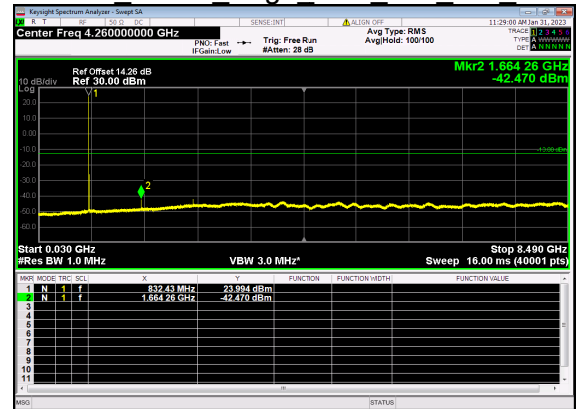

N5(10M)_DFT-s-OFDM QPSK Edge 1RB Left Mid CH