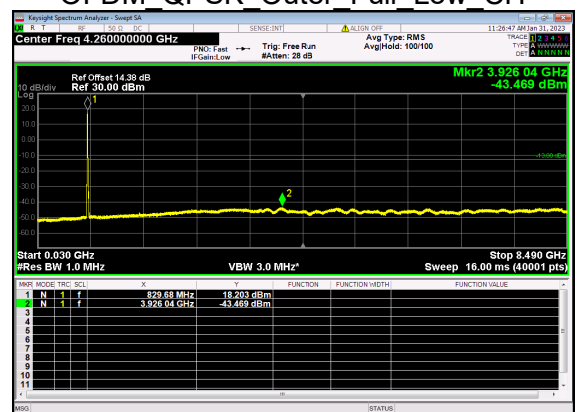

N5(10M)_DFT-s-OFDM QPSK Edge 1RB Left Low CH

N5(10M)_DFT-s-OFDM BPSK Edge 1RB Right Low CH

N5(10M)_DFT-s-OFDM QPSK Edge 1RB Right Low CH

N5(10M)_DFT-s-OFDM BPSK Outer Full Low CH

N5(10M)_DFT-s-OFDM QPSK Outer Full Low CH