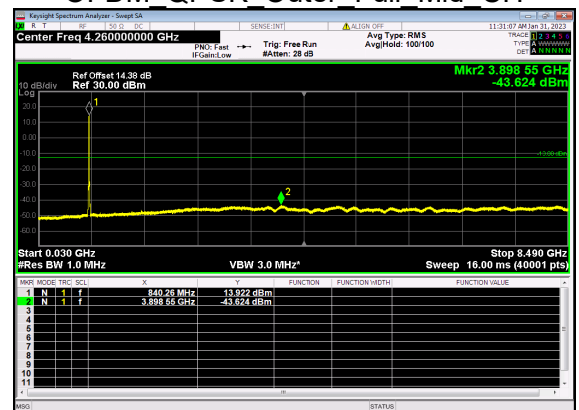

N5(10M)_DFT-s-OFDM QPSK Outer Full Mid CH