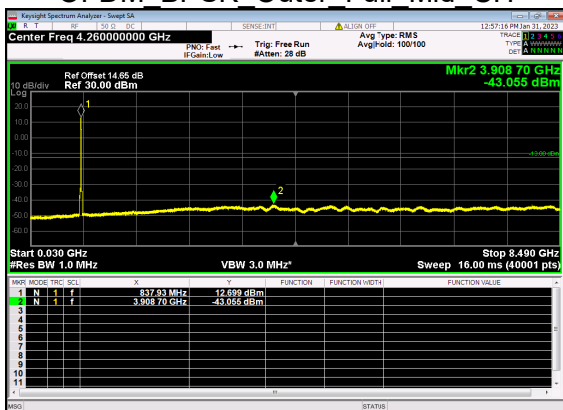

N5(15M)_DFT-s-OFDM BPSK Outer Full Mid CH