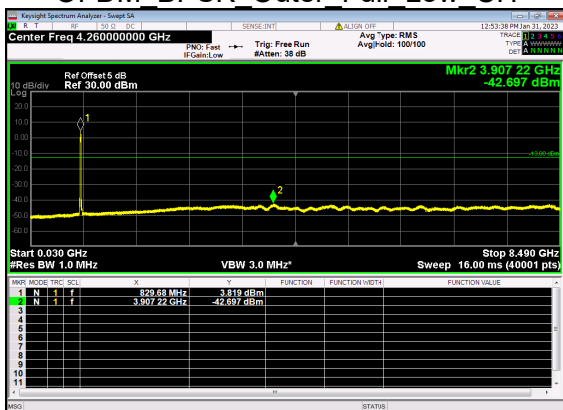

N5(15M)_DFT-s-OFDM BPSK Outer Full Low CH