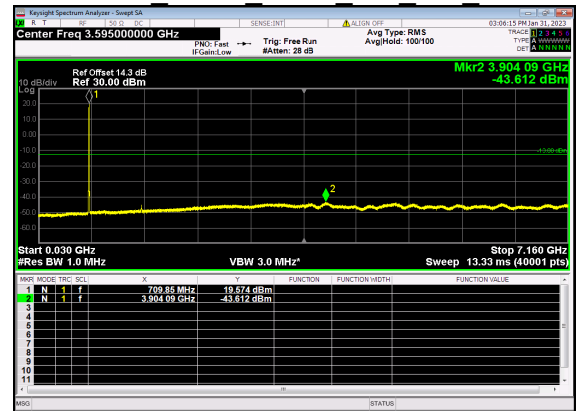

N12(5M)_DFT-s-OFDM BPSK Outer Full Mid CH