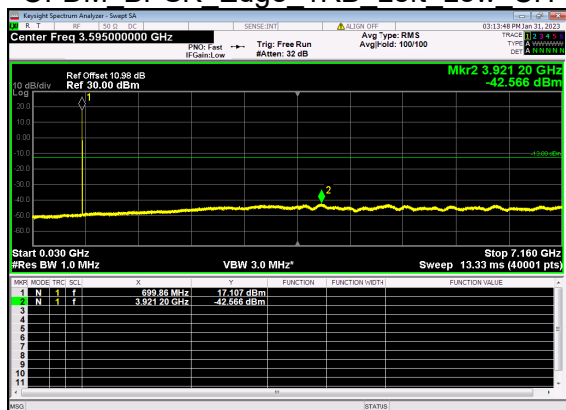

N12(5M)_DFT-s-OFDM BPSK Edge 1RB Right High CH

N12(5M)_DFT-s-OFDM QPSK Edge 1RB Right High CH

N12(5M)_DFT-s-OFDM BPSK Outer Full High CH

N12(5M)_DFT-s-OFDM QPSK Outer Full High CH

N12(10M)_DFT-s-OFDM BPSK Edge 1RB Left Low CH