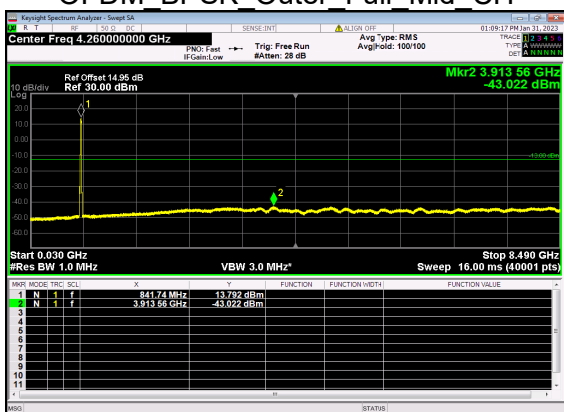

N5(20M)_DFT-s-OFDM BPSK Outer Full Mid CH