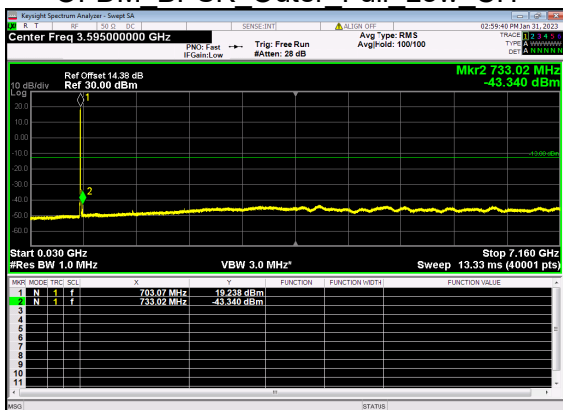

N12(5M)_DFT-s-OFDM BPSK Outer Full Low CH