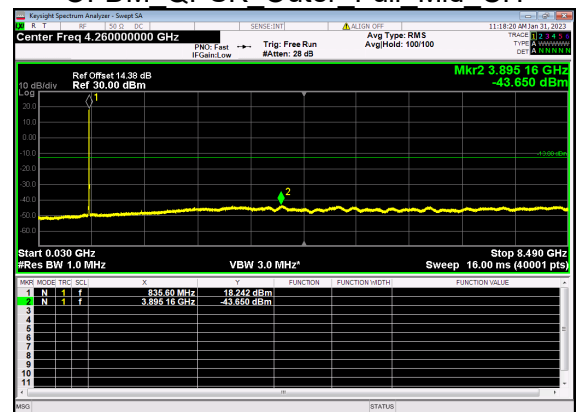

N5(5M)_DFT-s-OFDM QPSK Outer Full Mid CH