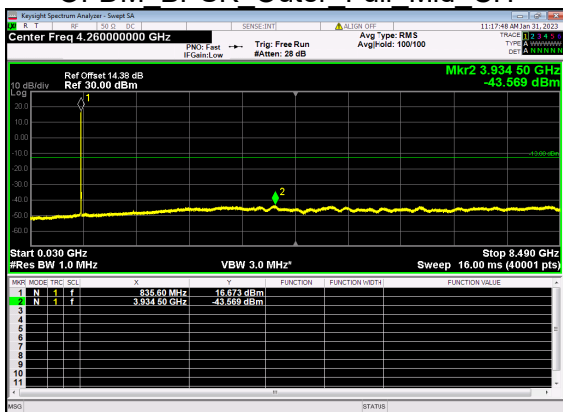

N5(5M)_DFT-s-OFDM BPSK Outer Full Mid CH