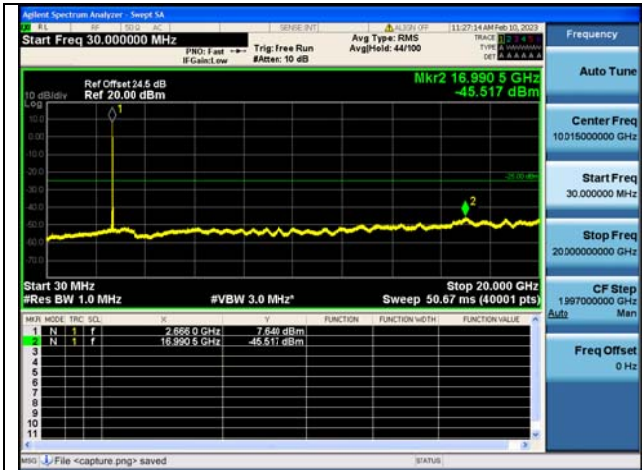

Band41C-30M-20G / 5MHz+20MHz / 1RB+1RB / QPSK / High CH