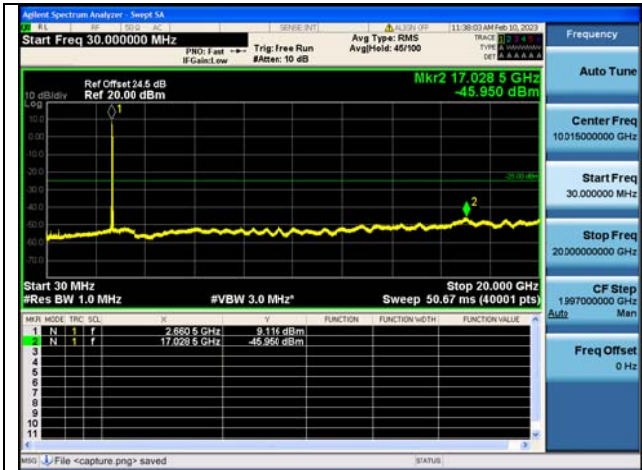

Band41C-30M-20G / 15MHz+15MHz
/1RB+1RB/ QPSK / High CH