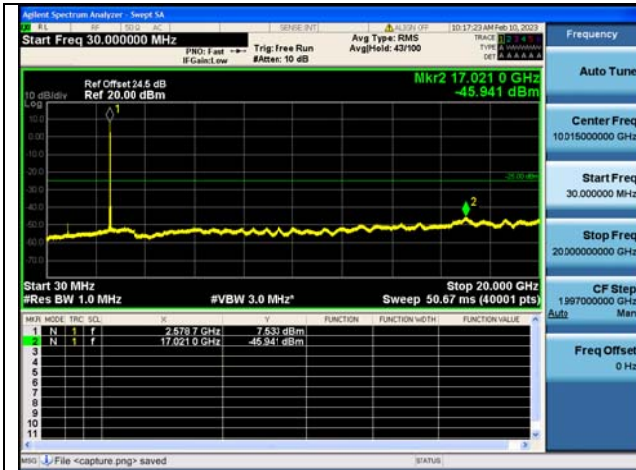

Band41C-30M-20G / 15MHz+15MHz / 1RB+1RB/ QPSK / Mid CH