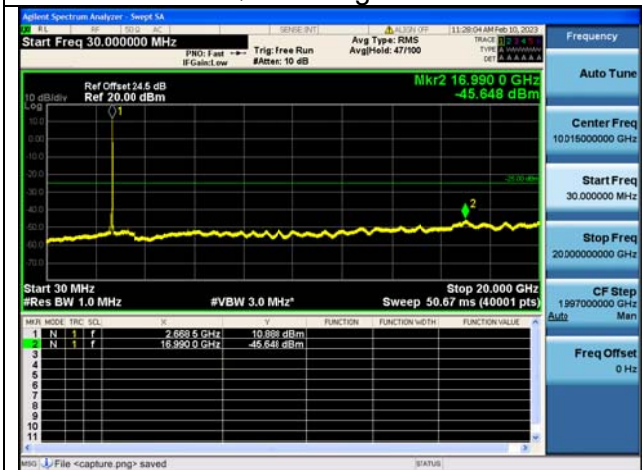

Band41C-30M-20G / 5MHz+20MHz / 1RB+1RB / QPSK / High CH

Band41C-30M-20G / 5MHz+20MHz / 25RB+100RB / QPSK / High CH