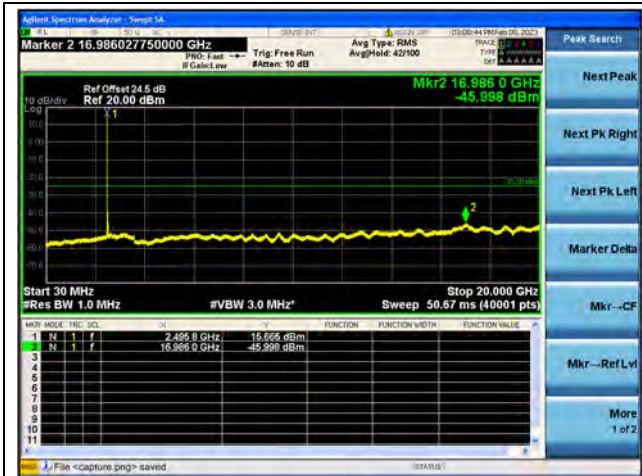

Band38-20G-26G / 20MHz / High CH / QPSK

Band38-30M-20G / 20MHz / High CH / 16QAM

Band38-20G-26G / 20MHz / High CH / 16QAM

Band38-30M-20G / 20MHz / High CH / 64QAM

Band38-20G-26G / 20MHz / High CH / 64QAM

Band41-30M-20G / 5MHz / Low CH / QPSK