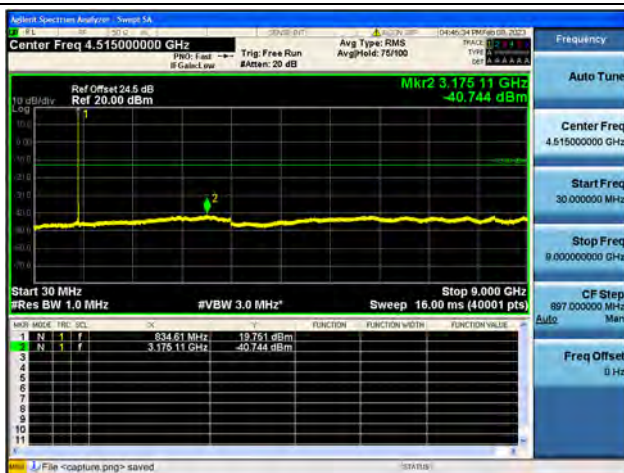

Band26Part22 / 3MHz / High CH / 16QAM

Band26Part22 / 3MHz / High CH / 64QAM

Band26Part22 / 5MHz / Low CH / QPSK

Band26Part22 / 5MHz / Low CH / 16QAM

Band26Part22 / 5MHz / Low CH / 64QAM

Band26Part22 / 5MHz / Mid CH / QPSK