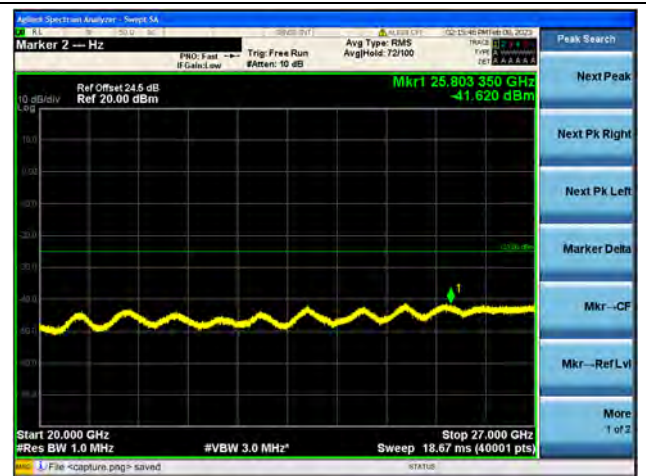

Band38-20G-26G / 20MHz / High CH / QPSK

Band38-30M-20G / 20MHz / High CH / 16QAM

Band38-20G-26G / 20MHz / High CH / 16QAM

Band38-30M-20G / 20MHz / High CH / 64QAM

Band38-20G-26G / 20MHz / High CH / 64QAM

Band41-30M-20G / 5MHz / Low CH / QPSK