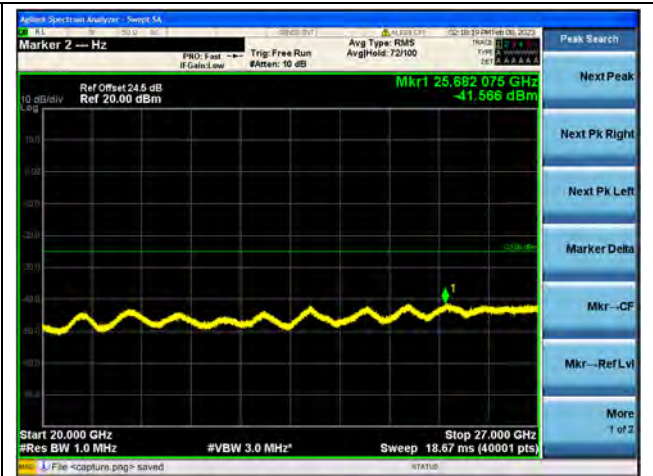

Band41-20G-27G / 5MHz / Mid CH / QPSK

Band41-30M-20G / 5MHz / Mid CH / 16QAM

Band41-20G-27G / 5MHz / Mid CH / 16QAM

Band41-30M-20G / 5MHz / Mid CH / 64QAM

Band41-20G-27G / 5MHz / Mid CH / 64QAM

Band41-30M-20G / 5MHz / High CH / QPSK