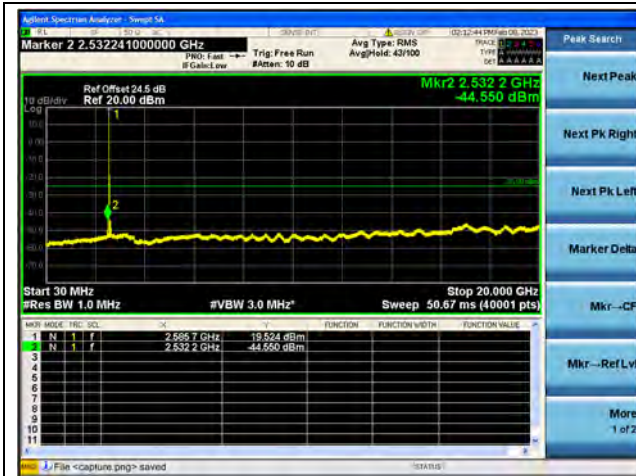

Band38-20G-26G / 20MHz / Low CH / QPSK

Band38-30M-20G / 20MHz / Low CH / 16QAM

Band38-20G-26G / 20MHz / Low CH / 16QAM

Band38-30M-20G / 20MHz / Low CH / 64QAM

Band38-20G-26G / 20MHz / Low CH / 64QAM

Band38-30M-20G / 20MHz / Mid CH / QPSK