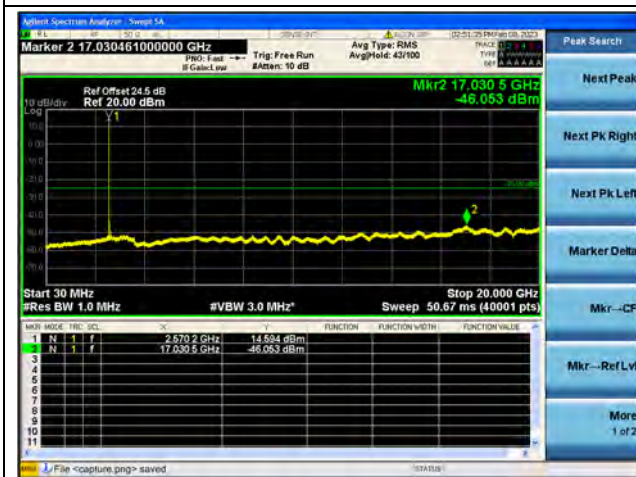

Band38-30M-20G / 10MHz / Low CH / 16QAM

Band38-30M-20G / 10MHz / Low CH / 64QAM