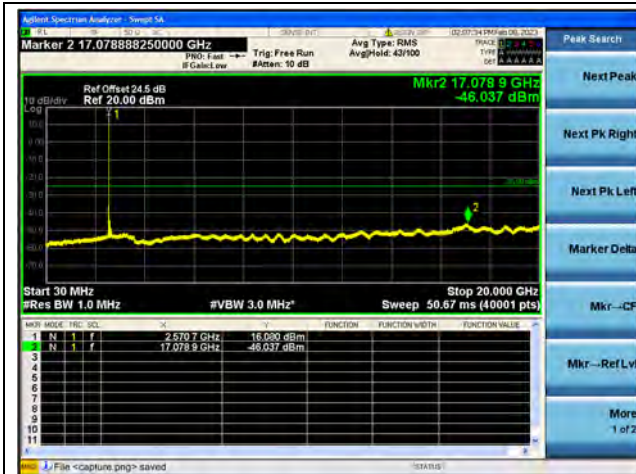

Band38-20G-26G / 10MHz / High CH / QPSK

Band38-30M-20G / 10MHz / High CH / 16QAM

Band38-20G-26G / 10MHz / High CH / 16QAM

Band38-30M-20G / 10MHz / High CH / 64QAM

Band38-20G-26G / 10MHz / High CH / 64QAM

Band38-30M-20G / 15MHz / Low CH / QPSK