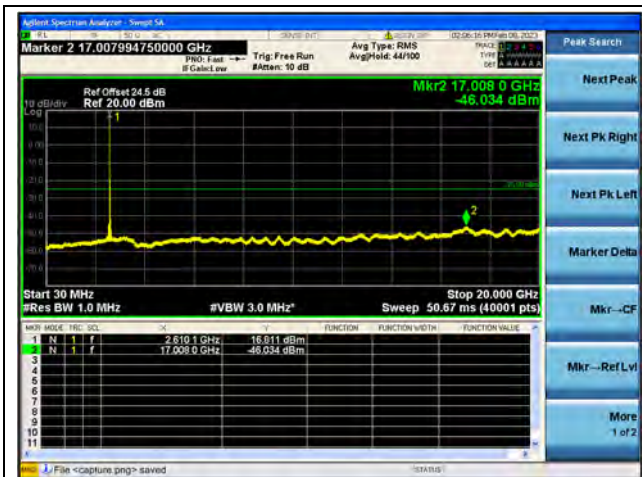

Band38-20G-26G / 10MHz / Mid CH / QPSK

Band38-30M-20G / 10MHz / Mid CH / 16QAM

Band38-20G-26G / 10MHz / Mid CH / 16QAM

Band38-30M-20G / 10MHz / Mid CH / 64QAM

Band38-20G-26G / 10MHz / Mid CH / 64QAM

Band38-30M-20G / 10MHz / High CH / QPSK