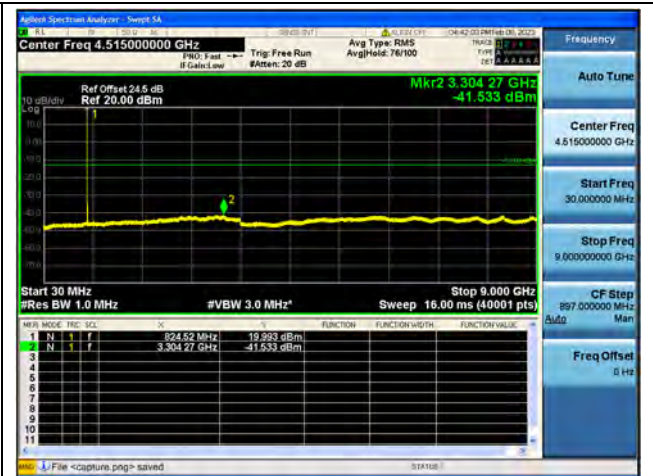

Band25 / 20MHz / High CH / 16QAM

Band25 / 20MHz / High CH / 64QAM

Band26Part22 / 1.4MHz / Low CH / QPSK

Band26Part22 / 1.4MHz / Low CH / 16QAM

Band26Part22 / 1.4MHz / Low CH / 64QAM

Band26Part22 / 1.4MHz / Mid CH / QPSK