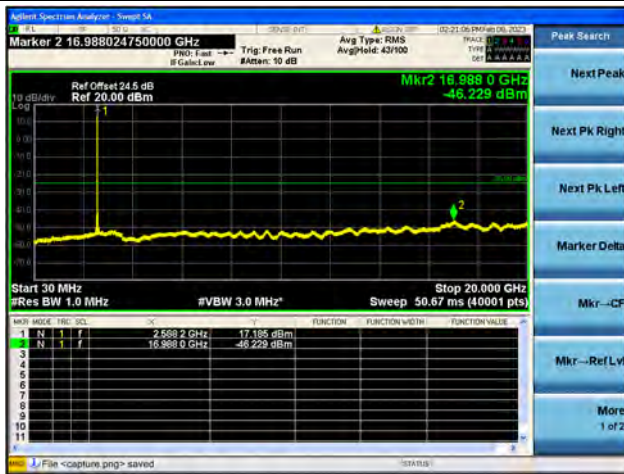

Band41-30M-20G / 10MHz / Mid CH / QPSK

Band41-30M-20G / 10MHz / Mid CH / 16QAM