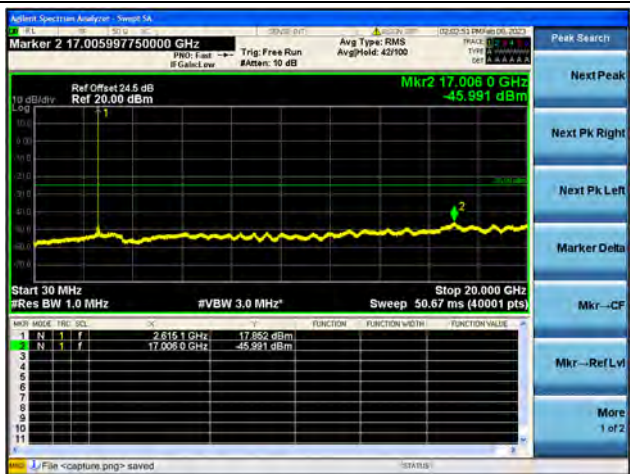

Band38-30M-20G / 5MHz / High CH / QPSK

Band38-30M-20G / 5MHz / High CH / 16QAM