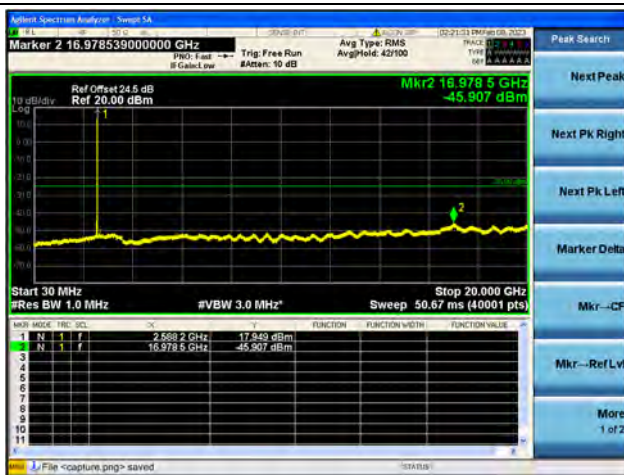

Band41-30M-20G / 10MHz / Mid CH / 16QAM

Band41-30M-20G / 10MHz / Mid CH / 64QAM