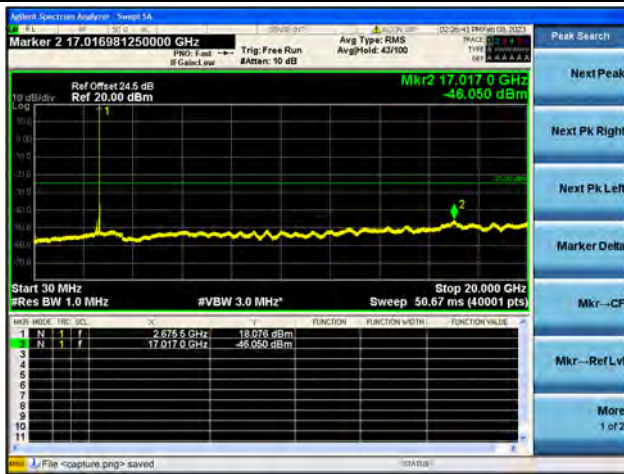

Band41-30M-20G / 15MHz / High CH / 16QAM

Band41-30M-20G / 15MHz / High CH / 64QAM