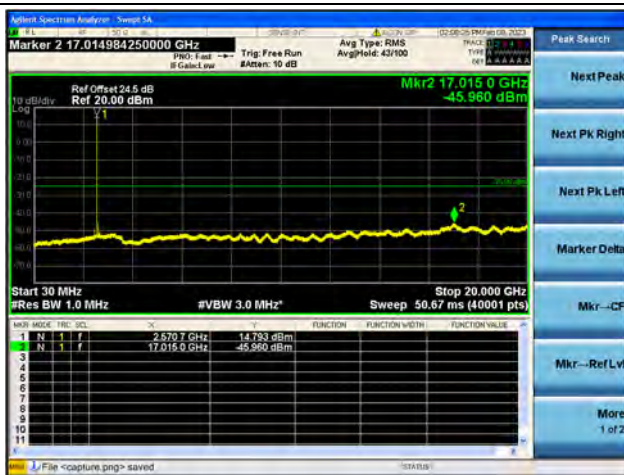

Band38-30M-20G / 15MHz / Low CH / 16QAM

Band38-30M-20G / 15MHz / Low CH / 64QAM