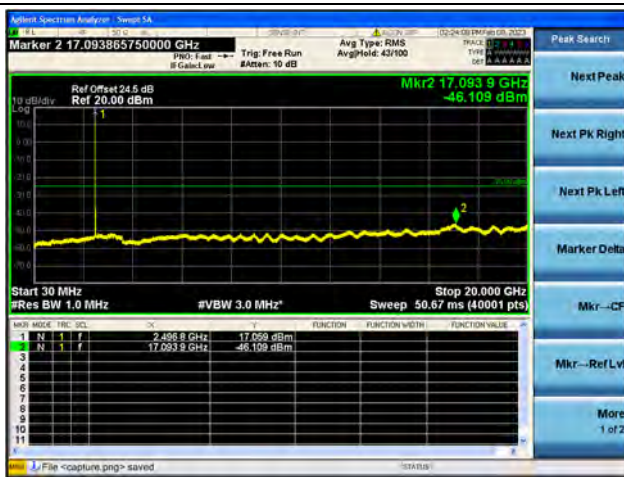

Band41-30M-20G / 15MHz / Low CH / 16QAM

Band41-30M-20G / 15MHz / Low CH / 64QAM