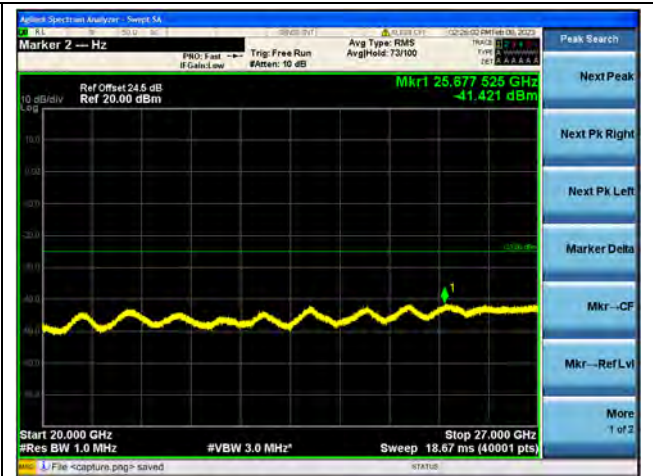

Band41-20G-27G / 15MHz / Mid CH / QPSK

Band41-30M-20G / 15MHz / Mid CH / 16QAM

Band41-20G-27G / 15MHz / Mid CH / 16QAM

Band41-30M-20G / 15MHz / Mid CH / 64QAM

Band41-20G-27G / 15MHz / Mid CH / 64QAM

Band41-30M-20G / 15MHz / High CH / QPSK