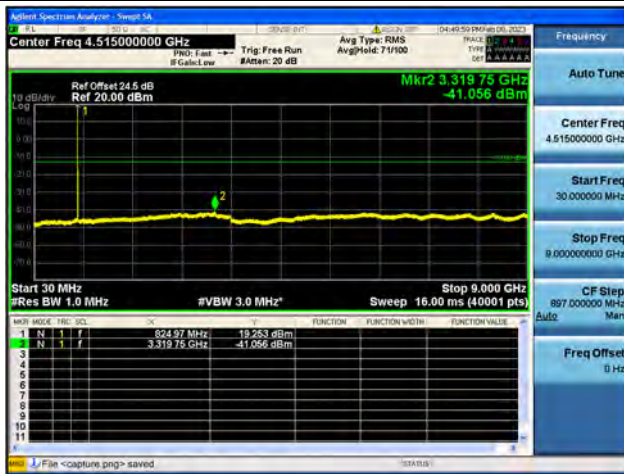

Band26Part22 / 10MHz / High CH / 16QAM

Band26Part22 / 10MHz / High CH / 64QAM

Band26Part22 / 15MHz / Low CH / QPSK

Band26Part22 / 15MHz / Low CH / 16QAM

Band26Part22 / 15MHz / Low CH / 64QAM

Band26Part22 / 15MHz / Mid CH / QPSK