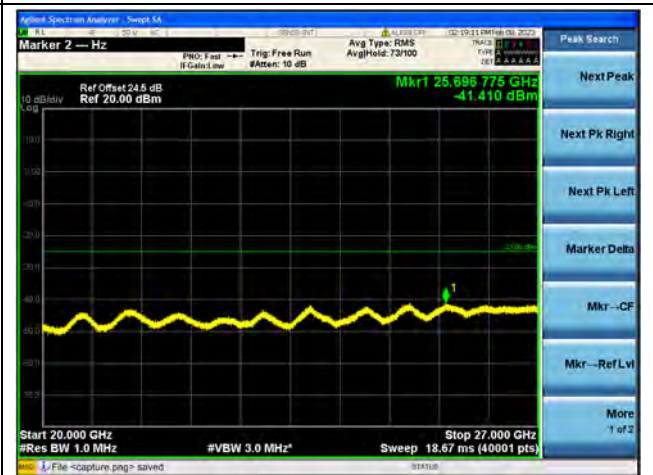

Band41-20G-27G / 5MHz / High CH / QPSK

Band41-30M-20G / 5MHz / High CH / 16QAM

Band41-20G-27G / 5MHz / High CH / 16QAM

Band41-30M-20G / 5MHz / High CH / 64QAM

Band41-20G-27G / 5MHz / High CH / 64QAM

Band41-30M-20G / 10MHz / Low CH / QPSK