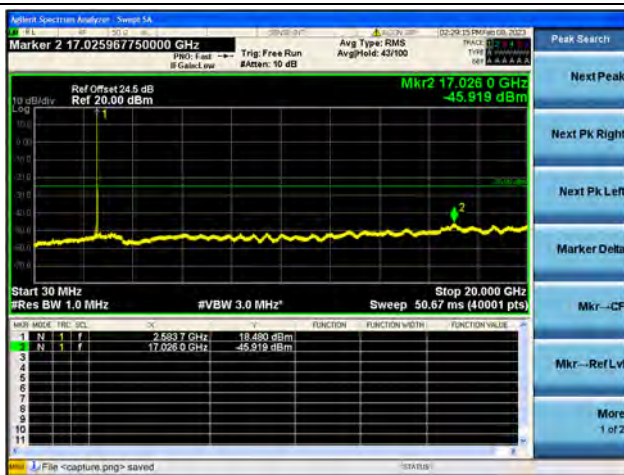

Band41-30M-20G / 20MHz / Mid CH / 16QAM

Band41-30M-20G / 20MHz / Mid CH / 64QAM