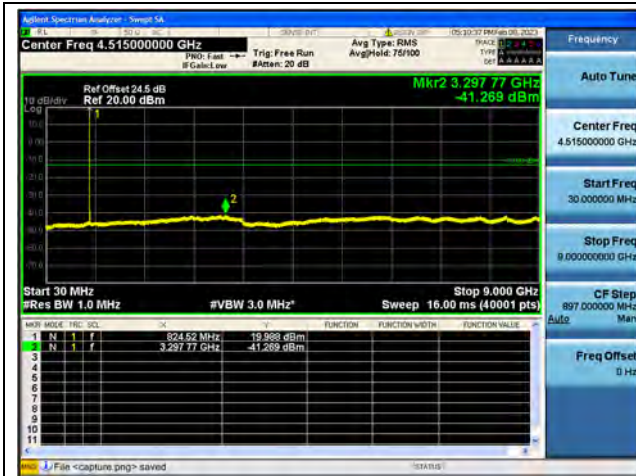

Band26Part22 / 1.4MHz / Low CH / QPSK