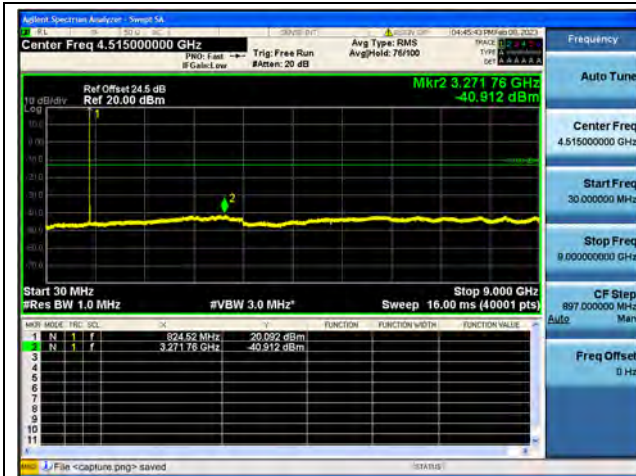

Band26Part22 / 5MHz / Low CH / QPSK