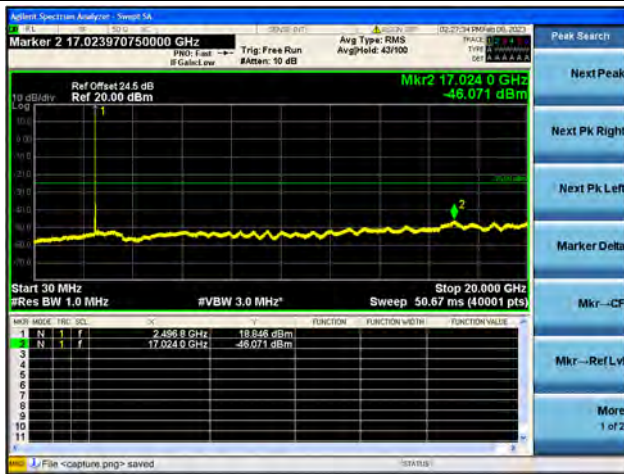

Band41-30M-20G / 20MHz / Low CH / QPSK

Band41-30M-20G / 20MHz / Low CH / 16QAM