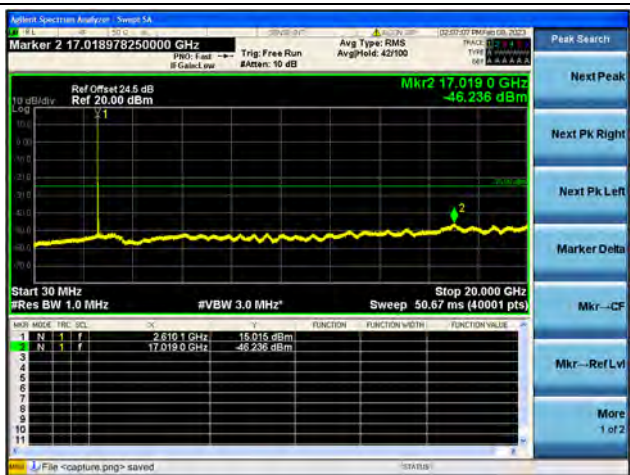

Band38-30M-20G / 10MHz / High CH / 16QAM

Band38-30M-20G / 10MHz / High CH / 64QAM