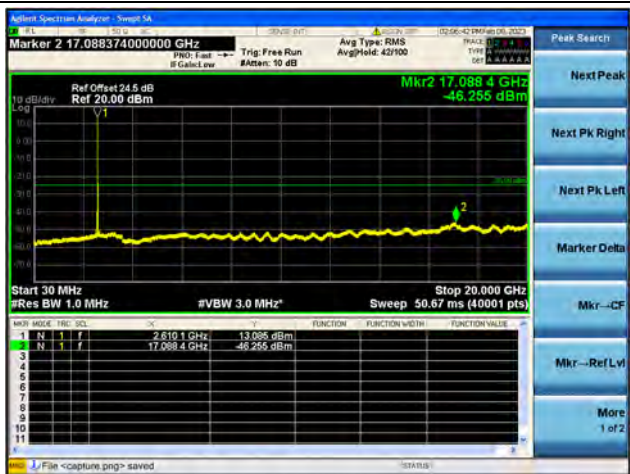

Band38-30M-20G / 10MHz / High CH / QPSK

Band38-30M-20G / 10MHz / High CH / 16QAM