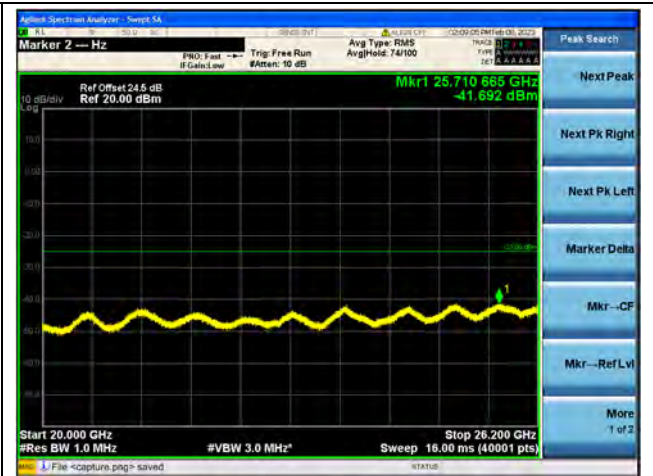

Band38-20G-26G / 15MHz / Low CH / QPSK

Band38-30M-20G / 15MHz / Low CH / 16QAM

Band38-20G-26G / 15MHz / Low CH / 16QAM

Band38-30M-20G / 15MHz / Low CH / 64QAM

Band38-20G-26G / 15MHz / Low CH / 64QAM

Band38-30M-20G / 15MHz / Mid CH / QPSK