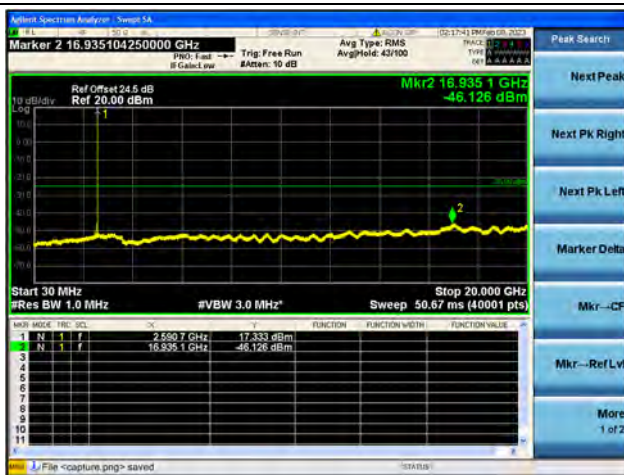

Band41-30M-20G / 5MHz / Mid CH / 16QAM

Band41-30M-20G / 5MHz / Mid CH / 64QAM