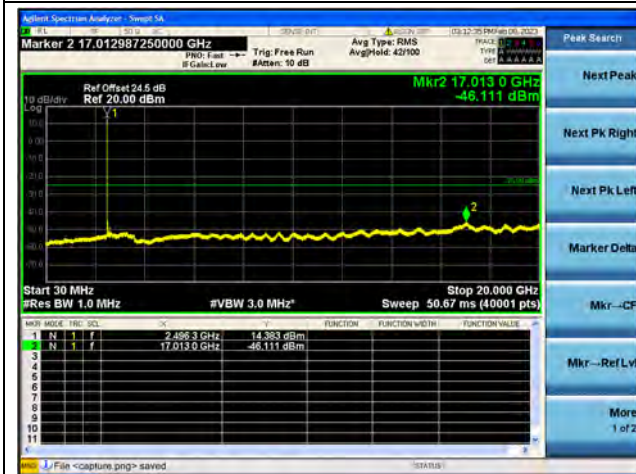

Band41-30M-20G / 10MHz / Low CH / QPSK

Band41-30M-20G / 10MHz / Low CH / 16QAM