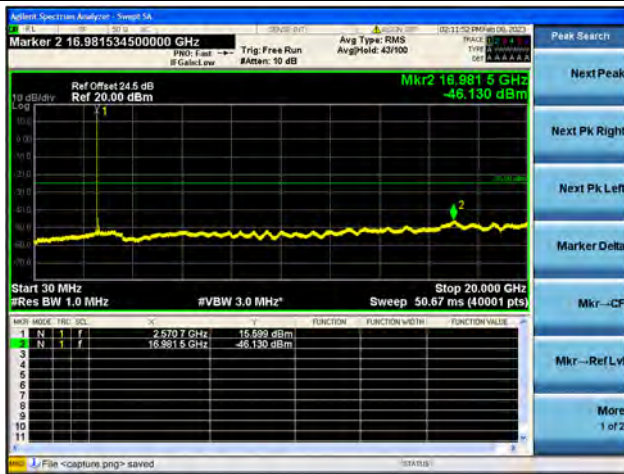

Band38-30M-20G / 20MHz / Low CH / QPSK

Band38-30M-20G / 20MHz / Low CH / 16QAM