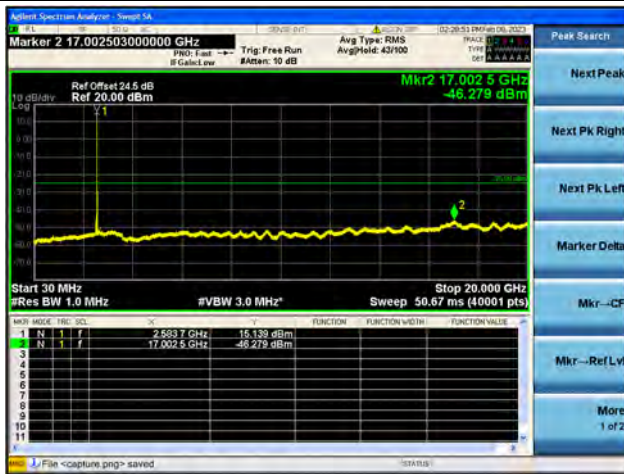

Band41-30M-20G / 20MHz / Mid CH / QPSK

Band41-30M-20G / 20MHz / Mid CH / 16QAM