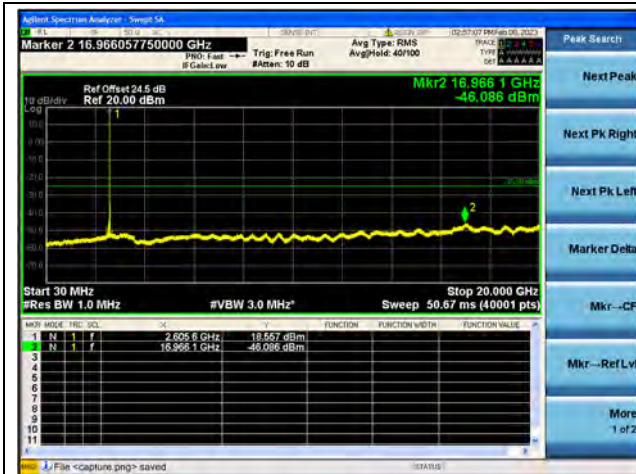

Band38-20G-26G / 15MHz / Mid CH / QPSK

Band38-30M-20G / 15MHz / Mid CH / 16QAM

Band38-20G-26G / 15MHz / Mid CH / 16QAM

Band38-30M-20G / 15MHz / Mid CH / 64QAM

Band38-20G-26G / 15MHz / Mid CH / 64QAM

Band38-30M-20G / 15MHz / High CH / QPSK