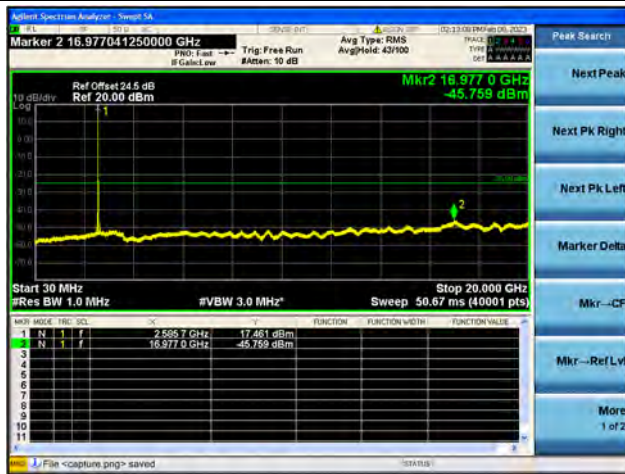

Band38-30M-20G / 20MHz / Mid CH / QPSK

Band38-30M-20G / 20MHz / Mid CH / 16QAM