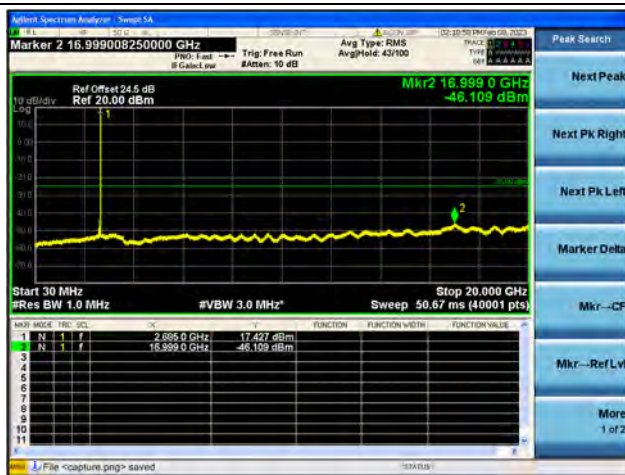

Band41-30M-20G / 5MHz / High CH / 16QAM

Band41-30M-20G / 5MHz / High CH / 64QAM