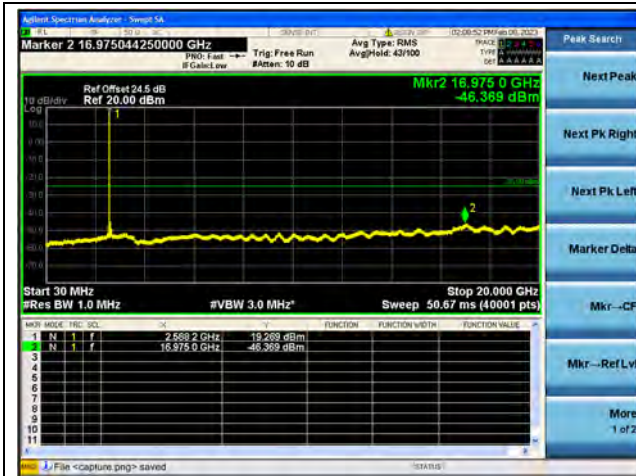

Band38-20G-26G / 15MHz / Low CH / QPSK

Band38-30M-20G / 15MHz / Low CH / 16QAM

Band38-20G-26G / 15MHz / Low CH / 16QAM

Band38-30M-20G / 15MHz / Low CH / 64QAM

Band38-20G-26G / 15MHz / Low CH / 64QAM

Band38-30M-20G / 15MHz / Mid CH / QPSK