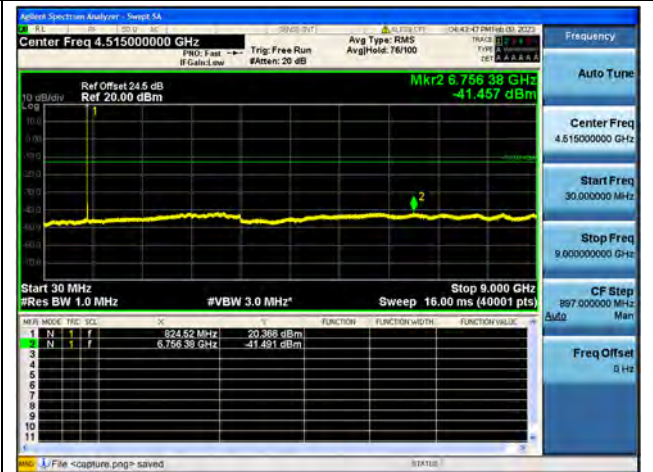

Band26Part22 / 1.4MHz / Mid CH / 16QAM

Band26Part22 / 1.4MHz / Mid CH / 64QAM

Band26Part22 / 1.4MHz / High CH / QPSK

Band26Part22 / 1.4MHz / High CH / 16QAM

Band26Part22 / 1.4MHz / High CH / 64QAM

Band26Part22 / 3MHz / Low CH / QPSK