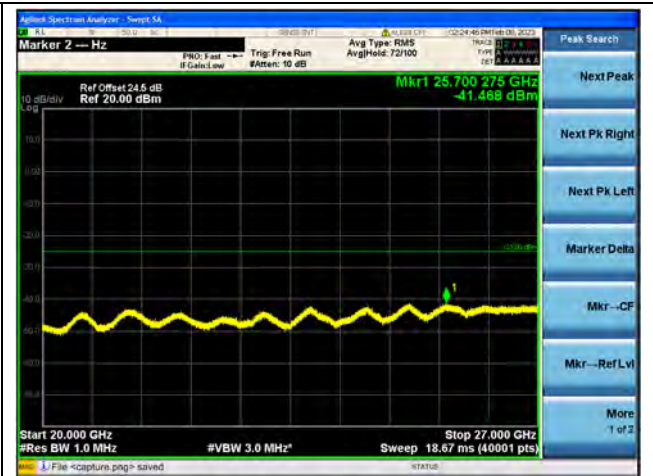

Band41-20G-27G / 15MHz / Low CH / QPSK

Band41-30M-20G / 15MHz / Low CH / 16QAM

Band41-20G-27G / 15MHz / Low CH / 16QAM

Band41-30M-20G / 15MHz / Low CH / 64QAM

Band41-20G-27G / 15MHz / Low CH / 64QAM

Band41-30M-20G / 15MHz / Mid CH / QPSK