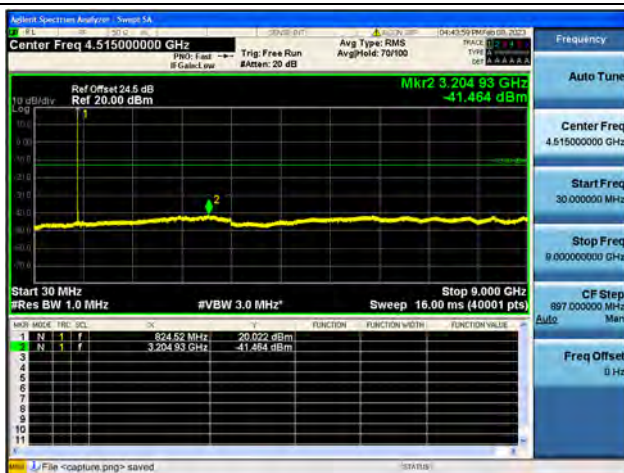

Band26Part22 / 1.4MHz / Mid CH / 16QAM

Band26Part22 / 1.4MHz / Mid CH / 64QAM

Band26Part22 / 1.4MHz / High CH / QPSK

Band26Part22 / 1.4MHz / High CH / 16QAM

Band26Part22 / 1.4MHz / High CH / 64QAM

Band26Part22 / 3MHz / Low CH / QPSK