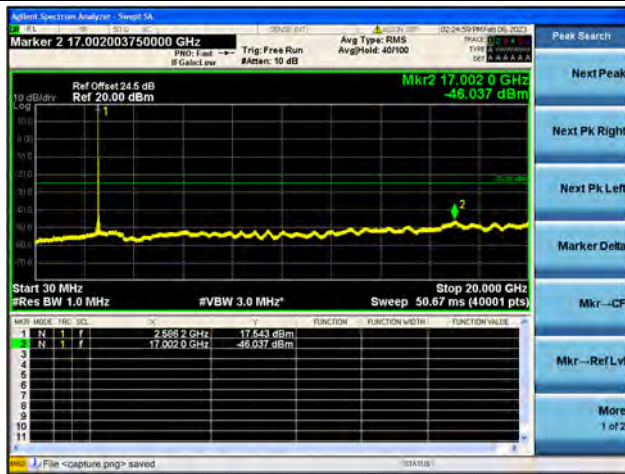

Band41-30M-20G / 15MHz / Mid CH / QPSK

Band41-30M-20G / 15MHz / Mid CH / 16QAM