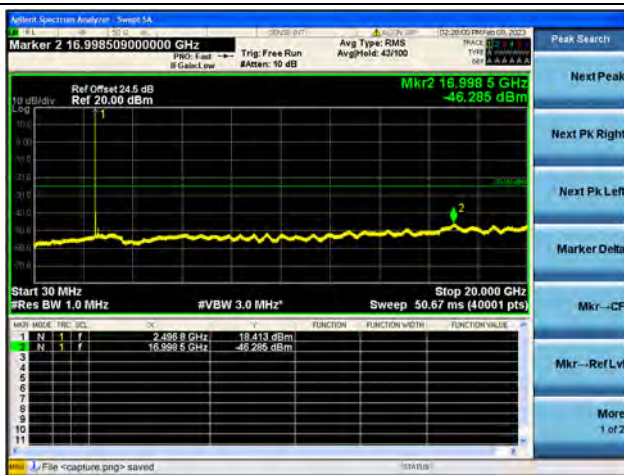

Band41-30M-20G / 20MHz / Low CH / 16QAM

Band41-30M-20G / 20MHz / Low CH / 64QAM