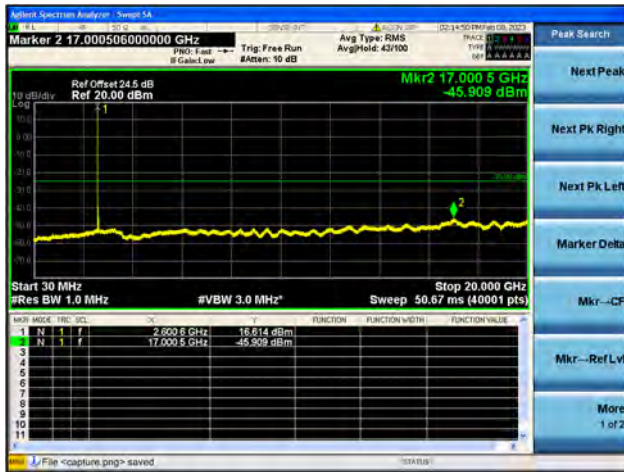

Band38-30M-20G / 20MHz / High CH / 16QAM

Band38-30M-20G / 20MHz / High CH / 64QAM