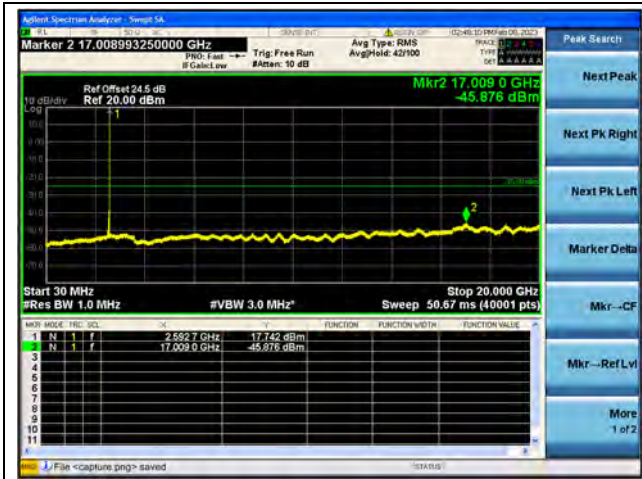

Band38-20G-26G / 5MHz / Low CH / QPSK

Band38-30M-20G / 5MHz / Low CH / 16QAM

Band38-20G-26G / 5MHz / Low CH / 16QAM

Band38-30M-20G / 5MHz / Low CH / 64QAM

Band38-20G-26G / 5MHz / Low CH / 64QAM

Band38-30M-20G / 5MHz / Mid CH / QPSK