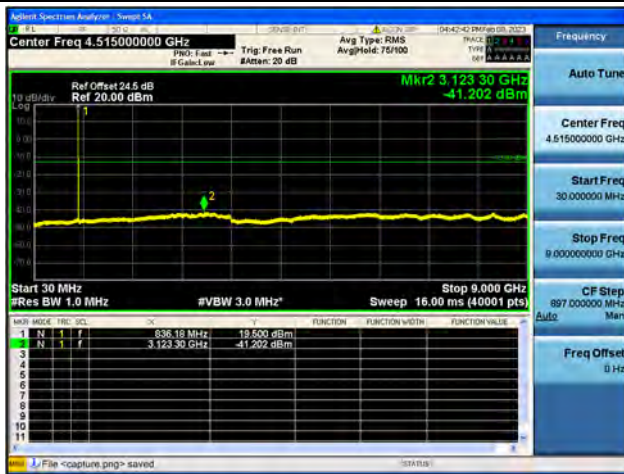

Band25 / 20MHz / High CH / 16QAM

Band25 / 20MHz / High CH / 64QAM

Band26Part22 / 1.4MHz / Low CH / QPSK

Band26Part22 / 1.4MHz / Low CH / 16QAM

Band26Part22 / 1.4MHz / Low CH / 64QAM

Band26Part22 / 1.4MHz / Mid CH / QPSK