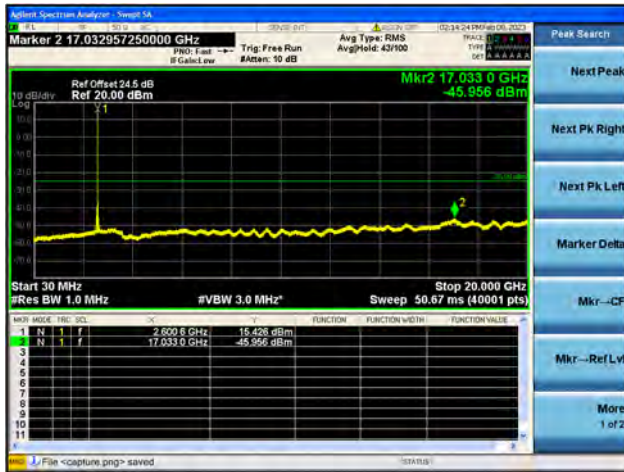

Band38-30M-20G / 20MHz / High CH / QPSK

Band38-30M-20G / 20MHz / High CH / 16QAM