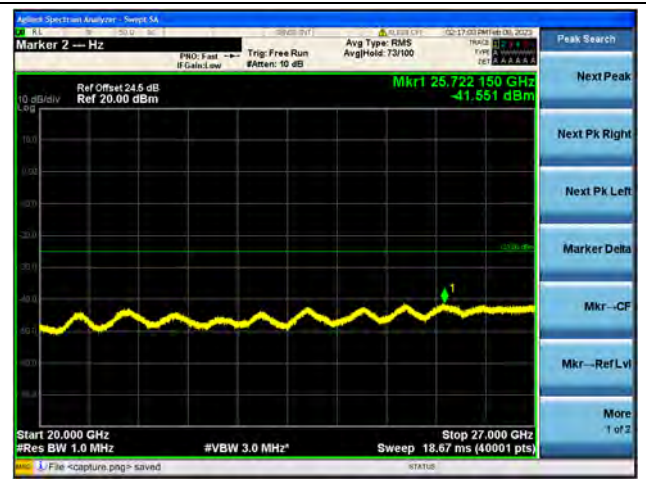

Band41-20G-27G / 5MHz / Low CH / QPSK

Band41-30M-20G / 5MHz / Low CH / 16QAM

Band41-20G-27G / 5MHz / Low CH / 16QAM

Band41-30M-20G / 5MHz / Low CH / 64QAM

Band41-20G-27G / 5MHz / Low CH / 64QAM

Band41-30M-20G / 5MHz / Mid CH / QPSK