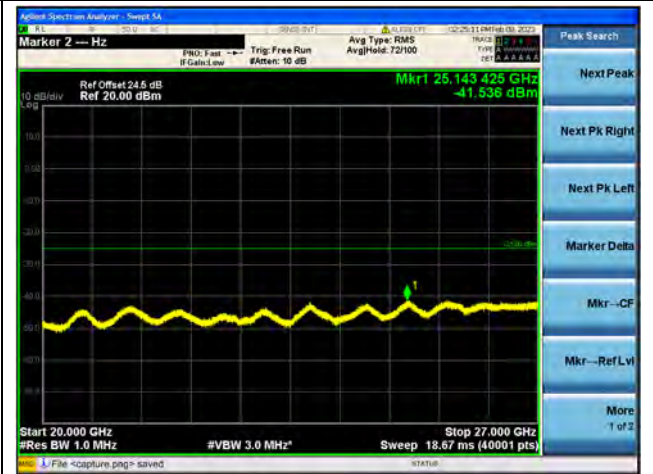

Band41-20G-27G / 15MHz / Mid CH / QPSK

Band41-20G-27G / 15MHz / Mid CH / 16QAM