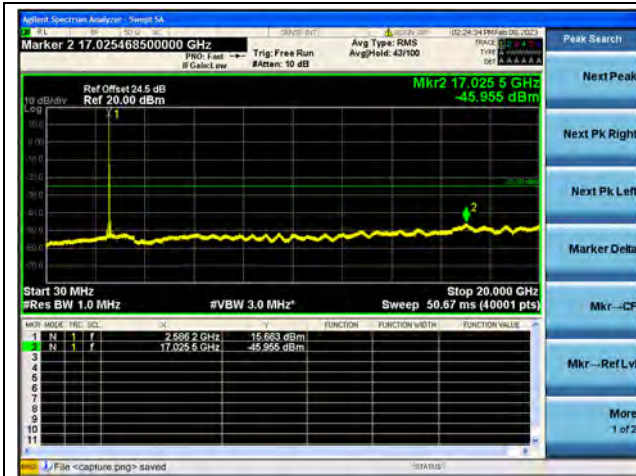

Band41-20G-27G / 15MHz / Low CH / QPSK

Band41-30M-20G / 15MHz / Low CH / 16QAM

Band41-20G-27G / 15MHz / Low CH / 16QAM

Band41-30M-20G / 15MHz / Low CH / 64QAM

Band41-20G-27G / 15MHz / Low CH / 64QAM

Band41-30M-20G / 15MHz / Mid CH / QPSK