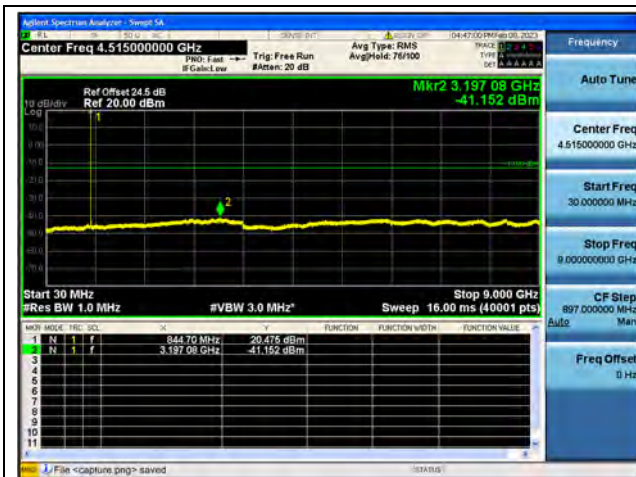

Band26Part22 / 5MHz / High CH / QPSK