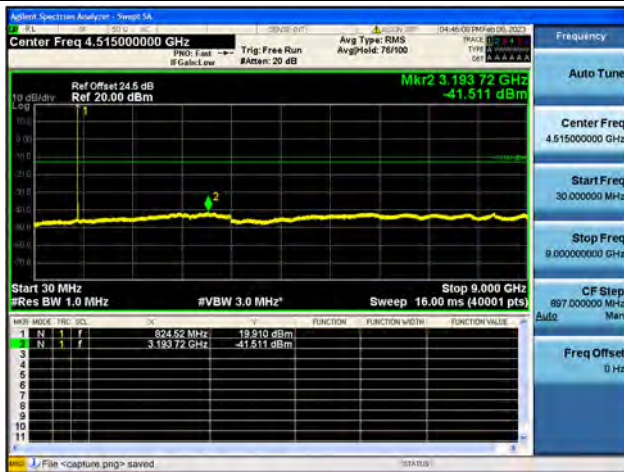

Band26Part22 / 3MHz / High CH / 16QAM

Band26Part22 / 3MHz / High CH / 64QAM

Band26Part22 / 5MHz / Low CH / QPSK

Band26Part22 / 5MHz / Low CH / 16QAM

Band26Part22 / 5MHz / Low CH / 64QAM

Band26Part22 / 5MHz / Mid CH / QPSK