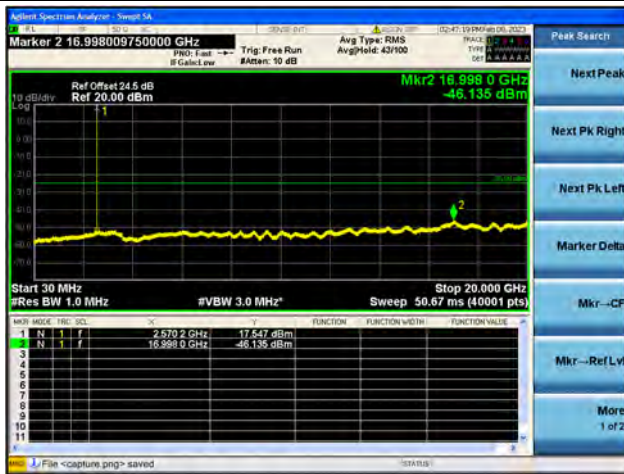

Band38-30M-20G / 5MHz / Low CH / QPSK

Band38-30M-20G / 5MHz / Low CH / 16QAM