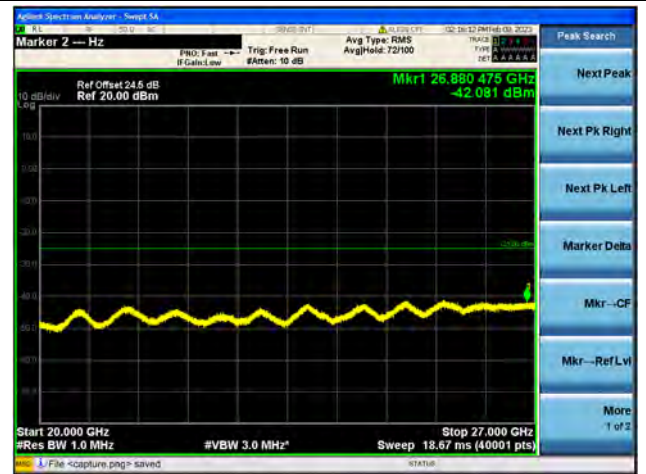

Band41-20G-27G / 5MHz / Low CH / QPSK

Band41-20G-27G / 5MHz / Low CH / 16QAM