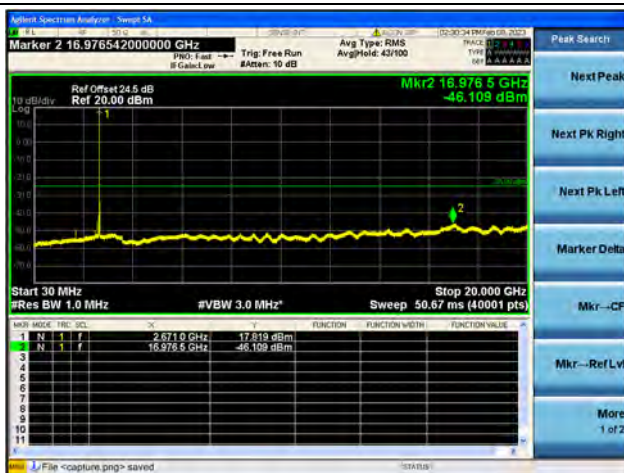

Band41-30M-20G / 20MHz / High CH / 16QAM

Band41-30M-20G / 20MHz / High CH / 64QAM