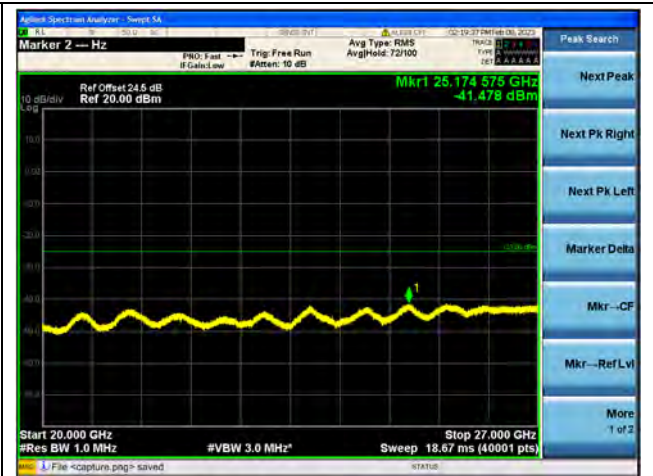

Band41-20G-27G / 5MHz / High CH / QPSK

Band41-30M-20G / 5MHz / High CH / 16QAM

Band41-20G-27G / 5MHz / High CH / 16QAM

Band41-30M-20G / 5MHz / High CH / 64QAM

Band41-20G-27G / 5MHz / High CH / 64QAM

Band41-30M-20G / 10MHz / Low CH / QPSK