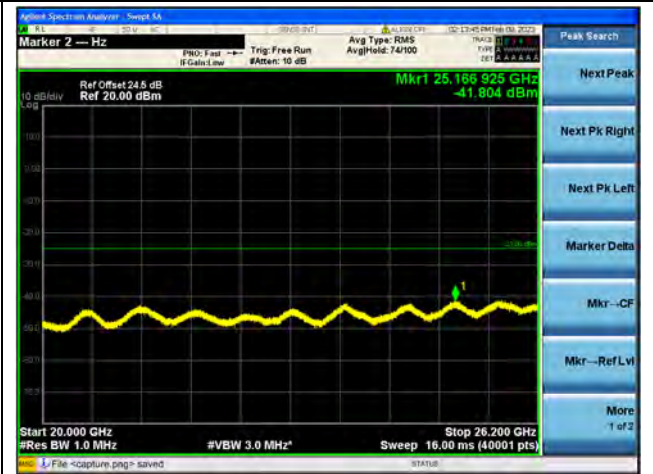

Band38-20G-26G / 20MHz / Mid CH / QPSK

Band38-30M-20G / 20MHz / Mid CH / 16QAM

Band38-20G-26G / 20MHz / Mid CH / 16QAM

Band38-30M-20G / 20MHz / Mid CH / 64QAM

Band38-20G-26G / 20MHz / Mid CH / 64QAM

Band38-30M-20G / 20MHz / High CH / QPSK