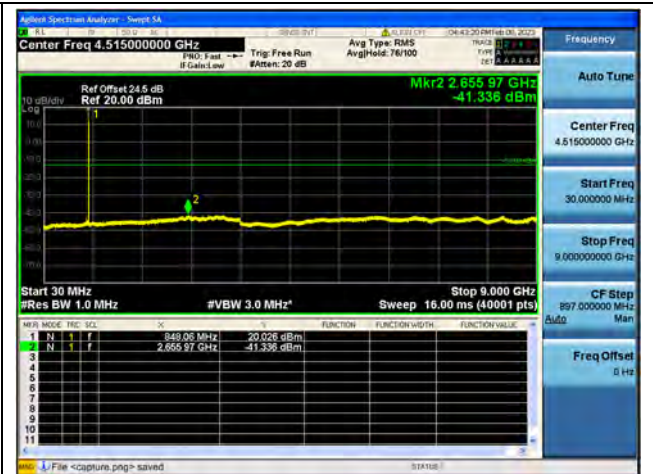

Band26Part22 / 1.4MHz / Mid CH / 16QAM

Band26Part22 / 1.4MHz / Mid CH / 64QAM

Band26Part22 / 1.4MHz / High CH / QPSK

Band26Part22 / 1.4MHz / High CH / 16QAM

Band26Part22 / 1.4MHz / High CH / 64QAM

Band26Part22 / 3MHz / Low CH / QPSK