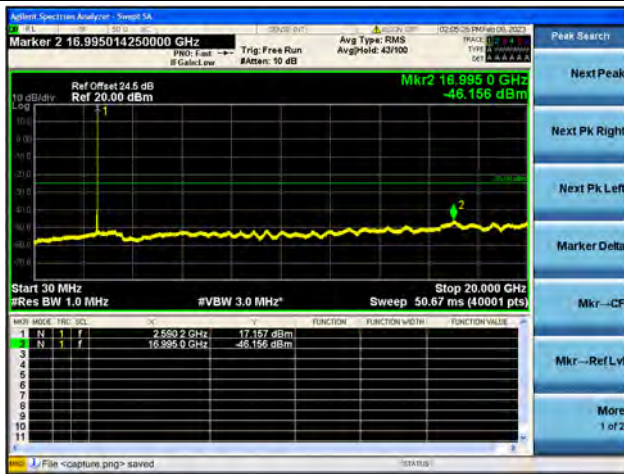

Band38-30M-20G / 10MHz / Mid CH / QPSK

Band38-30M-20G / 10MHz / Mid CH / 16QAM