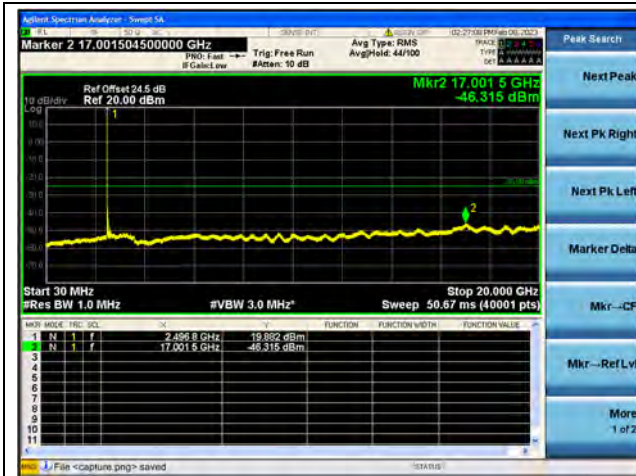

Band41-20G-27G / 15MHz / High CH / QPSK

Band41-30M-20G / 15MHz / High CH / 16QAM

Band41-20G-27G / 15MHz / High CH / 16QAM

Band41-30M-20G / 15MHz / High CH / 64QAM

Band41-20G-27G / 15MHz / High CH / 64QAM

Band41-30M-20G / 20MHz / Low CH / QPSK