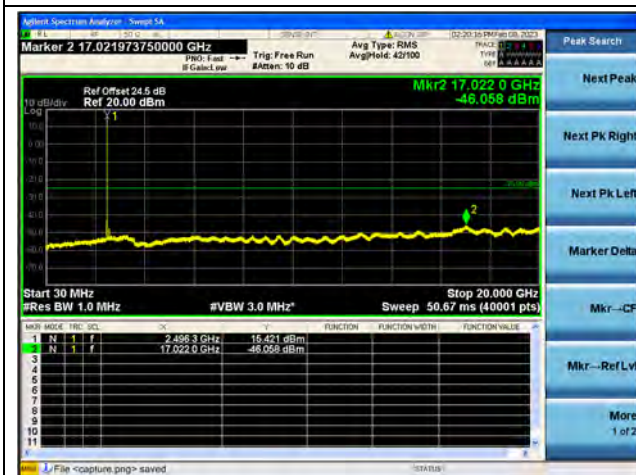

Band41-30M-20G / 10MHz / Low CH / 16QAM

Band41-30M-20G / 10MHz / Low CH / 64QAM