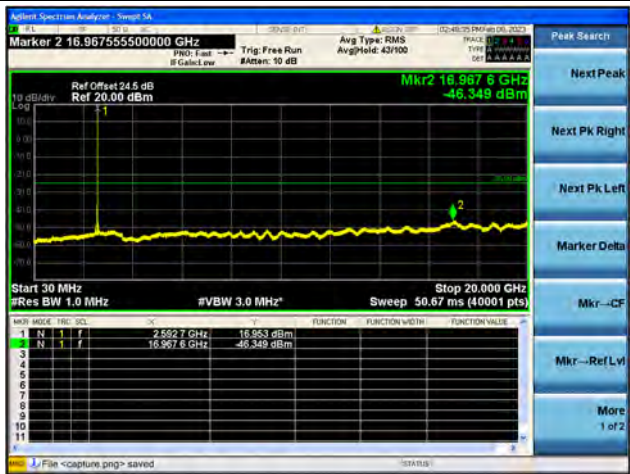

Band38-30M-20G / 5MHz / Mid CH / QPSK

Band38-30M-20G / 5MHz / Mid CH / 16QAM