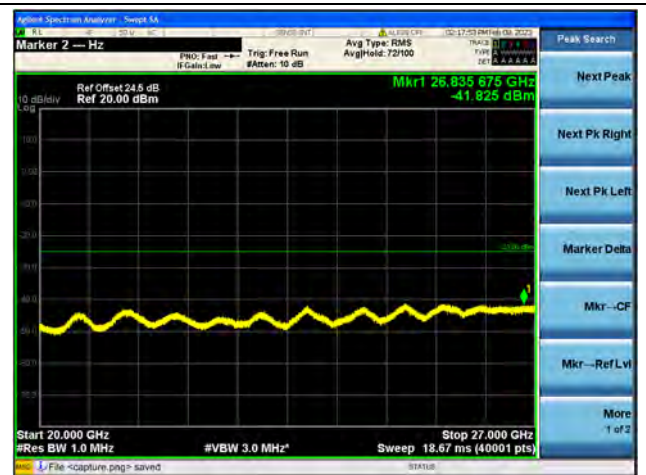

Band41-20G-27G / 5MHz / Mid CH / QPSK

Band41-30M-20G / 5MHz / Mid CH / 16QAM

Band41-20G-27G / 5MHz / Mid CH / 16QAM

Band41-30M-20G / 5MHz / Mid CH / 64QAM

Band41-20G-27G / 5MHz / Mid CH / 64QAM

Band41-30M-20G / 5MHz / High CH / QPSK