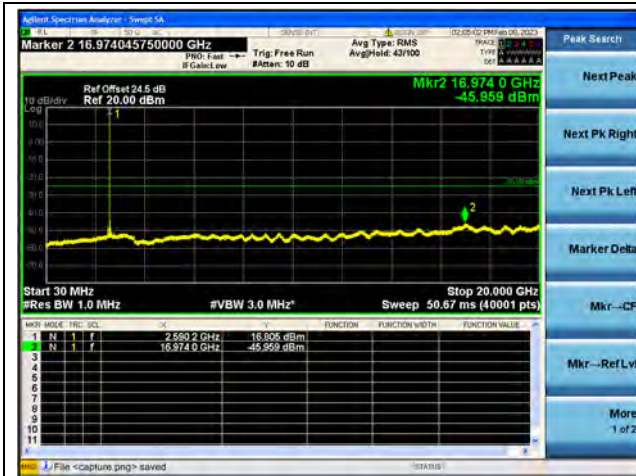

Band38-20G-26G / 10MHz / Low CH / QPSK

Band38-30M-20G / 10MHz / Low CH / 16QAM

Band38-20G-26G / 10MHz / Low CH / 16QAM

Band38-30M-20G / 10MHz / Low CH / 64QAM

Band38-20G-26G / 10MHz / Low CH / 64QAM

Band38-30M-20G / 10MHz / Mid CH / QPSK