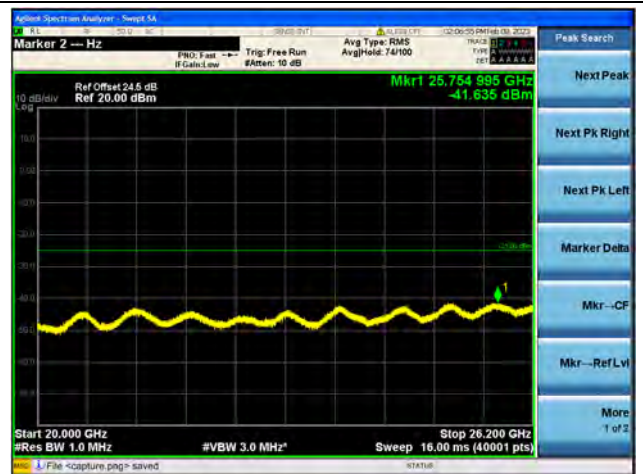

Band38-20G-26G / 10MHz / High CH / QPSK

Band38-20G-26G / 10MHz / High CH / 16QAM