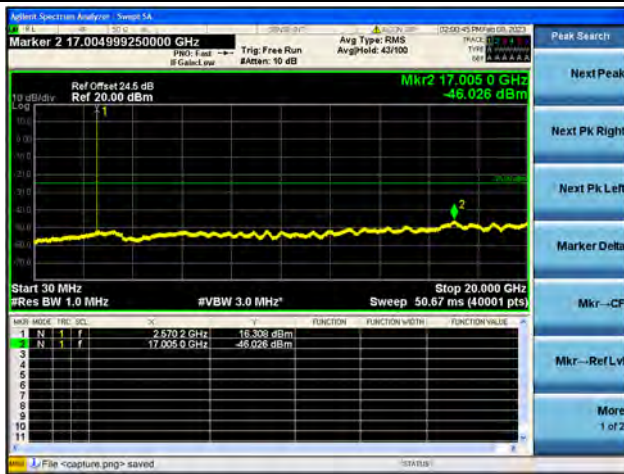

Band38-30M-20G / 5MHz / Low CH / 16QAM

Band38-30M-20G / 5MHz / Low CH / 64QAM