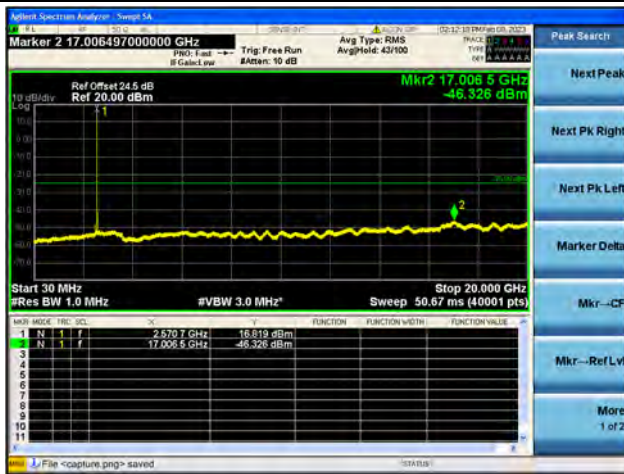

Band38-30M-20G / 20MHz / Low CH / 16QAM

Band38-30M-20G / 20MHz / Low CH / 64QAM