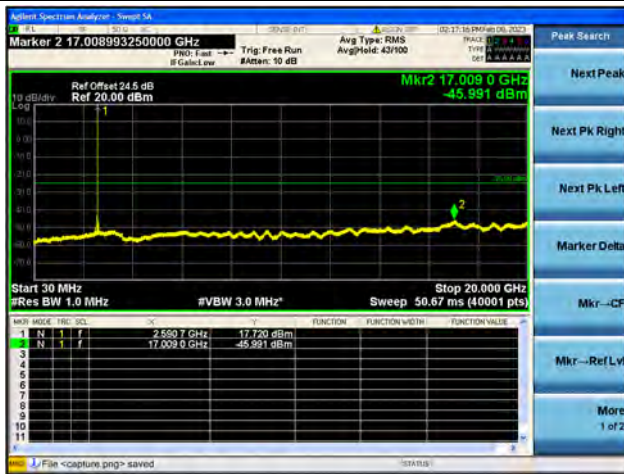

Band41-30M-20G / 5MHz / Mid CH / QPSK

Band41-30M-20G / 5MHz / Mid CH / 16QAM