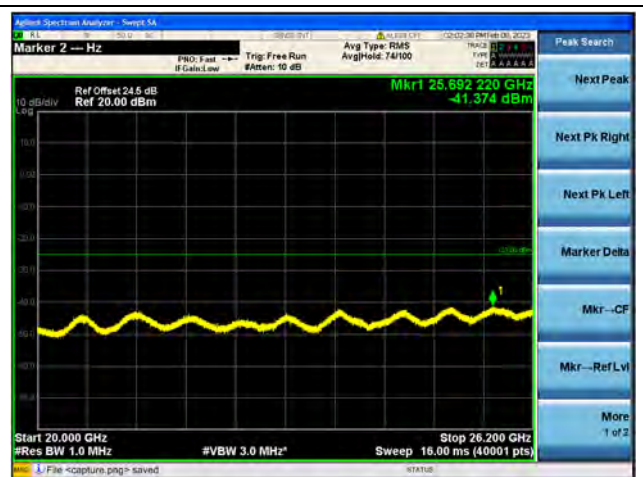

Band38-20G-26G / 5MHz / Mid CH / QPSK

Band38-30M-20G / 5MHz / Mid CH / 16QAM

Band38-20G-26G / 5MHz / Mid CH / 16QAM

Band38-30M-20G / 5MHz / Mid CH / 64QAM

Band38-20G-26G / 5MHz / Mid CH / 64QAM

Band38-30M-20G / 5MHz / High CH / QPSK