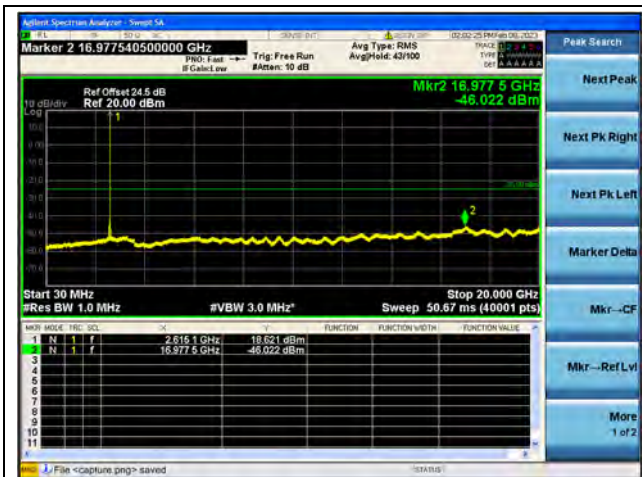

Band38-20G-26G / 5MHz / Mid CH / QPSK

Band38-30M-20G / 5MHz / Mid CH / 16QAM

Band38-20G-26G / 5MHz / Mid CH / 16QAM

Band38-30M-20G / 5MHz / Mid CH / 64QAM

Band38-20G-26G / 5MHz / Mid CH / 64QAM

Band38-30M-20G / 5MHz / High CH / QPSK