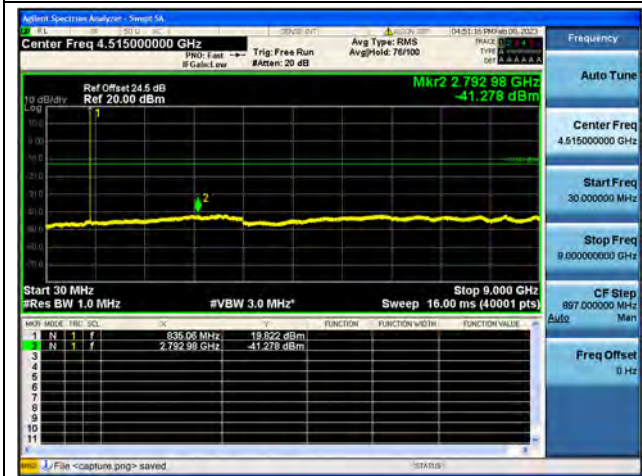

Band26Part22 / 15MHz / Mid CH / 16QAM

Band26Part22 / 15MHz / Mid CH / 64QAM

Band26Part22 / 15MHz / High CH / QPSK

Band26Part22 / 15MHz / High CH / 16QAM

Band26Part22 / 15MHz / High CH / 64QAM

Band38-30M-20G / 5MHz / Low CH / QPSK