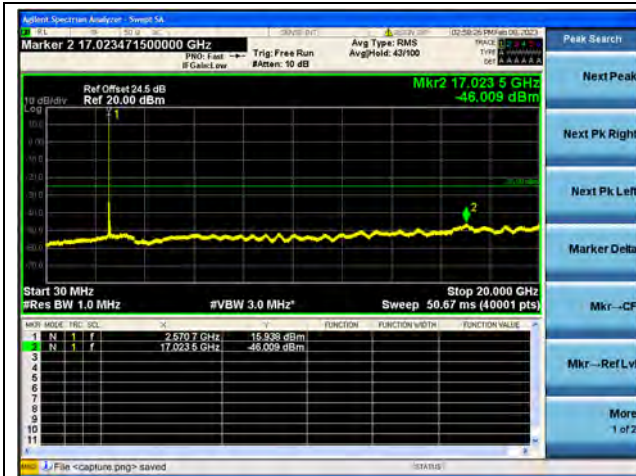

Band38-20G-26G / 15MHz / High CH / QPSK

Band38-30M-20G / 15MHz / High CH / 16QAM

Band38-20G-26G / 15MHz / High CH / 16QAM

Band38-30M-20G / 15MHz / High CH / 64QAM

Band38-20G-26G / 15MHz / High CH / 64QAM

Band38-30M-20G / 20MHz / Low CH / QPSK