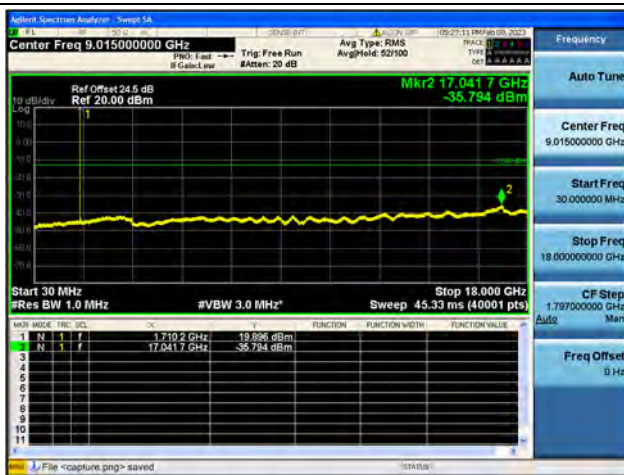

Band66 / 1.4MHz / High CH / 64QAM

Band66 / 3MHz / Low CH / 16QAM