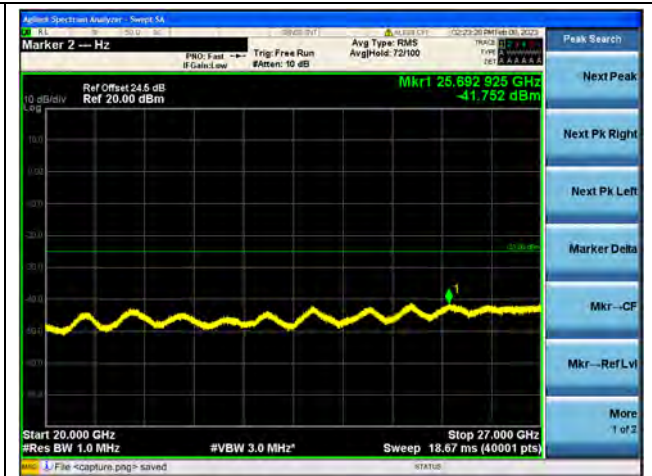

Band41-20G-27G / 10MHz / High CH / QPSK

Band41-30M-20G / 10MHz / High CH / 16QAM

Band41-20G-27G / 10MHz / High CH / 16QAM

Band41-30M-20G / 10MHz / High CH / 64QAM

Band41-20G-27G / 10MHz / High CH / 64QAM

Band41-30M-20G / 15MHz / Low CH / QPSK