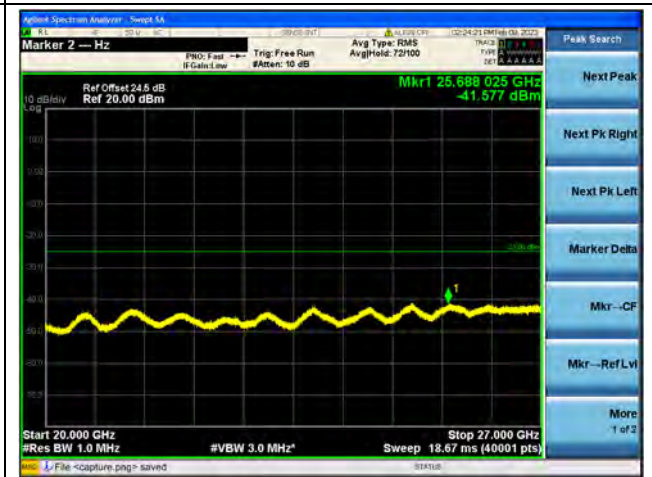

Band41-20G-27G / 15MHz / Low CH / QPSK

Band41-30M-20G / 15MHz / Low CH / 16QAM

Band41-20G-27G / 15MHz / Low CH / 16QAM

Band41-30M-20G / 15MHz / Low CH / 64QAM

Band41-20G-27G / 15MHz / Low CH / 64QAM

Band41-30M-20G / 15MHz / Mid CH / QPSK