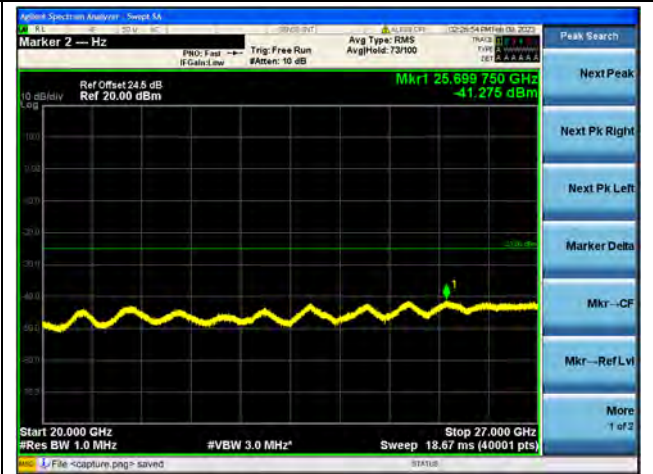

Band41-20G-27G / 15MHz / High CH / QPSK

Band41-30M-20G / 15MHz / High CH / 16QAM

Band41-20G-27G / 15MHz / High CH / 16QAM

Band41-30M-20G / 15MHz / High CH / 64QAM

Band41-20G-27G / 15MHz / High CH / 64QAM

Band41-30M-20G / 20MHz / Low CH / QPSK