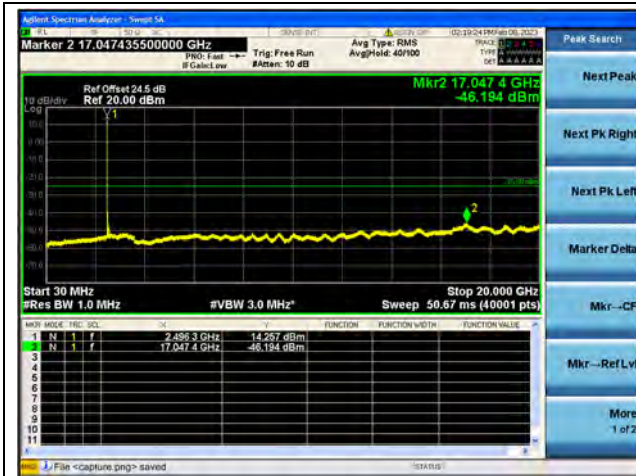

Band41-20G-27G / 5MHz / High CH / QPSK

Band41-30M-20G / 5MHz / High CH / 16QAM

Band41-20G-27G / 5MHz / High CH / 16QAM

Band41-30M-20G / 5MHz / High CH / 64QAM

Band41-20G-27G / 5MHz / High CH / 64QAM

Band41-30M-20G / 10MHz / Low CH / QPSK