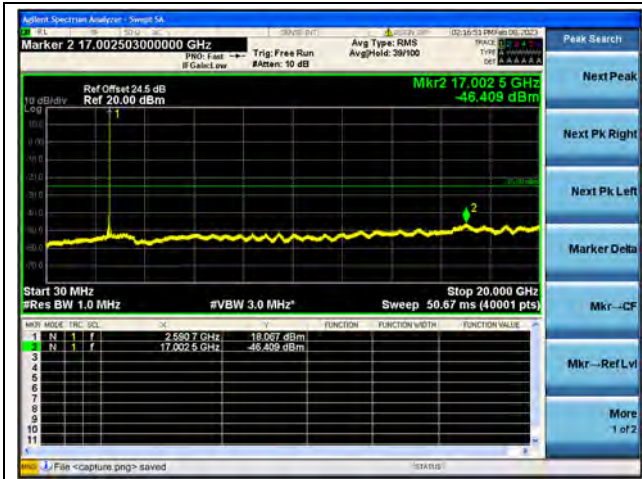

Band41-20G-27G / 5MHz / Low CH / QPSK

Band41-30M-20G / 5MHz / Low CH / 16QAM

Band41-20G-27G / 5MHz / Low CH / 16QAM

Band41-30M-20G / 5MHz / Low CH / 64QAM

Band41-20G-27G / 5MHz / Low CH / 64QAM

Band41-30M-20G / 5MHz / Mid CH / QPSK