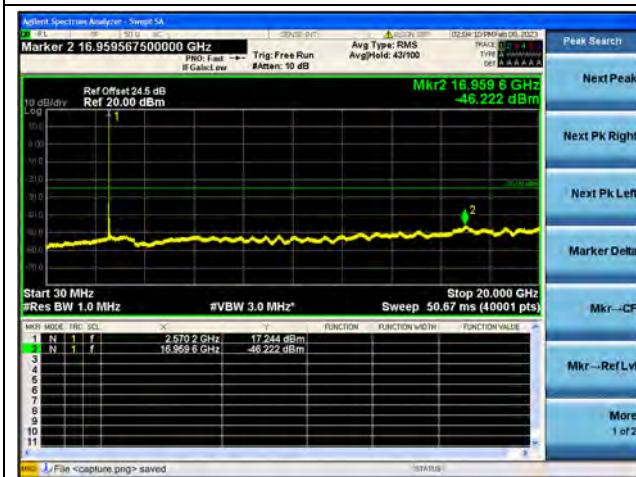

Band38-30M-20G / 10MHz / Low CH / QPSK

Band38-30M-20G / 10MHz / Low CH / 16QAM