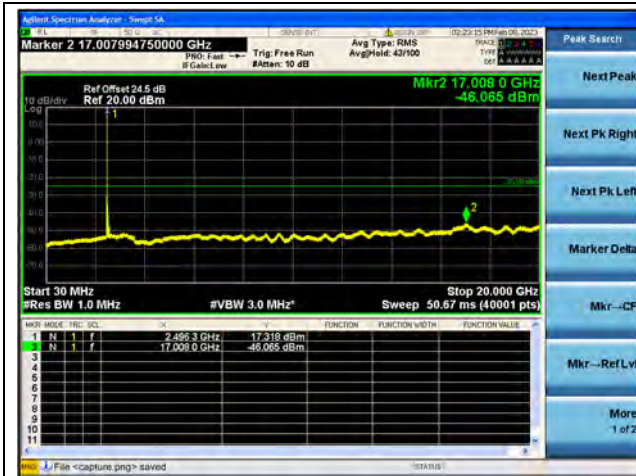

Band41-20G-27G / 10MHz / High CH / QPSK

Band41-30M-20G / 10MHz / High CH / 16QAM

Band41-20G-27G / 10MHz / High CH / 16QAM

Band41-30M-20G / 10MHz / High CH / 64QAM

Band41-20G-27G / 10MHz / High CH / 64QAM

Band41-30M-20G / 15MHz / Low CH / QPSK