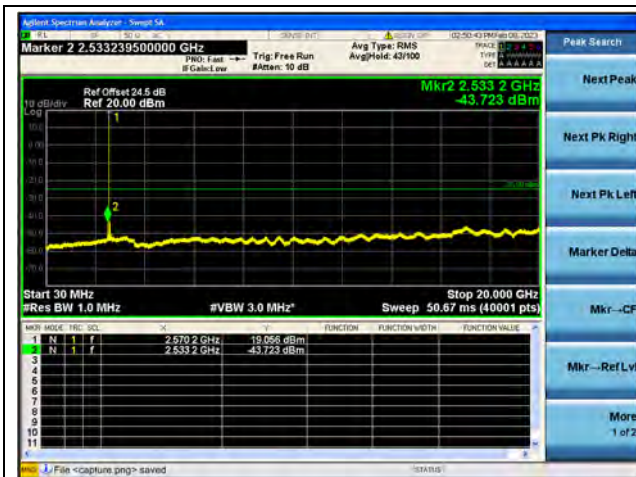

Band38-20G-26G / 5MHz / High CH / QPSK

Band38-30M-20G / 5MHz / High CH / 16QAM

Band38-20G-26G / 5MHz / High CH / 16QAM

Band38-30M-20G / 5MHz / High CH / 64QAM

Band38-20G-26G / 5MHz / High CH / 64QAM

Band38-30M-20G / 10MHz / Low CH / QPSK