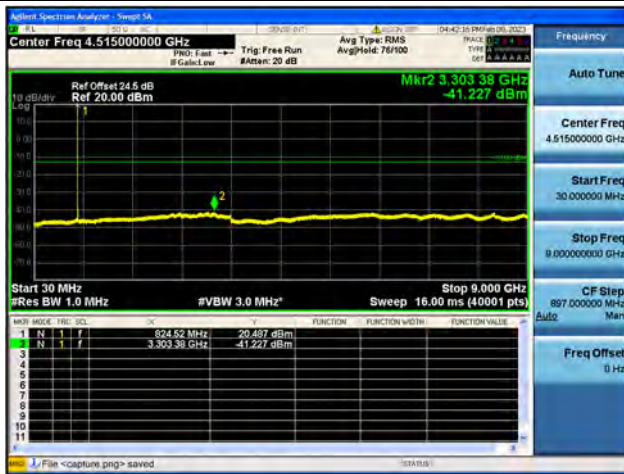

Band25 / 20MHz / High CH / 16QAM

Band25 / 20MHz / High CH / 64QAM

Band26Part22 / 1.4MHz / Low CH / QPSK

Band26Part22 / 1.4MHz / Low CH / 16QAM

Band26Part22 / 1.4MHz / Low CH / 64QAM

Band26Part22 / 1.4MHz / Mid CH / QPSK