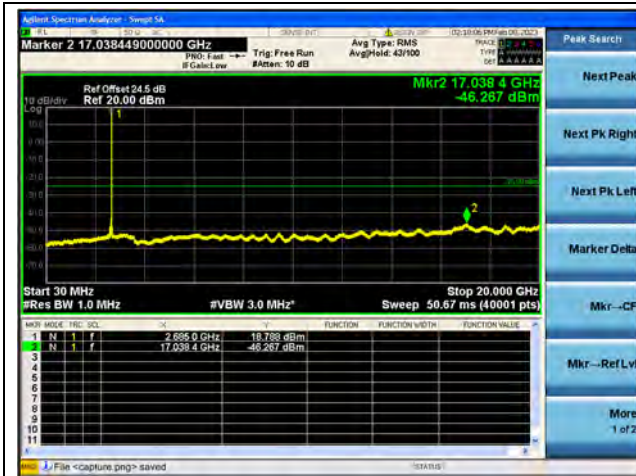

Band41-20G-27G / 5MHz / Mid CH / QPSK

Band41-30M-20G / 5MHz / Mid CH / 16QAM

Band41-20G-27G / 5MHz / Mid CH / 16QAM

Band41-30M-20G / 5MHz / Mid CH / 64QAM

Band41-20G-27G / 5MHz / Mid CH / 64QAM

Band41-30M-20G / 5MHz / High CH / QPSK