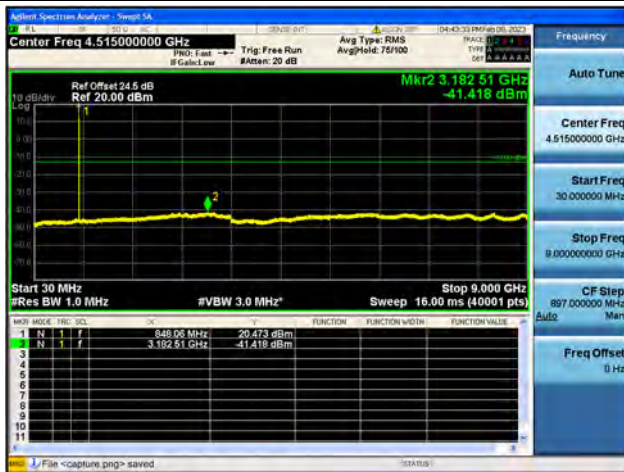

Band26Part22 / 1.4MHz / Mid CH / 16QAM

Band26Part22 / 1.4MHz / Mid CH / 64QAM

Band26Part22 / 1.4MHz / High CH / QPSK

Band26Part22 / 1.4MHz / High CH / 16QAM

Band26Part22 / 1.4MHz / High CH / 64QAM

Band26Part22 / 3MHz / Low CH / QPSK