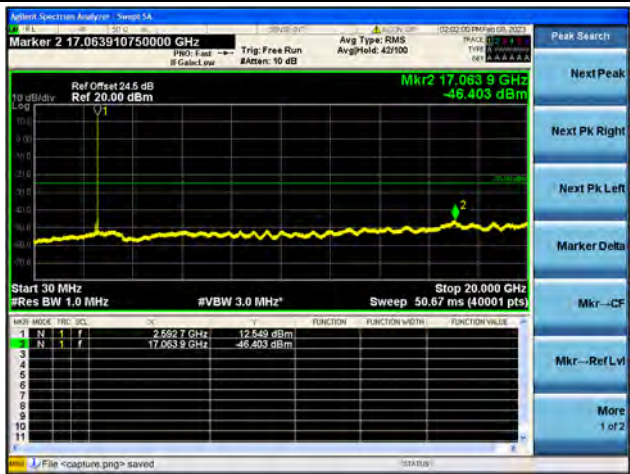

Band38-30M-20G / 5MHz / Mid CH / 16QAM

Band38-30M-20G / 5MHz / Mid CH / 64QAM