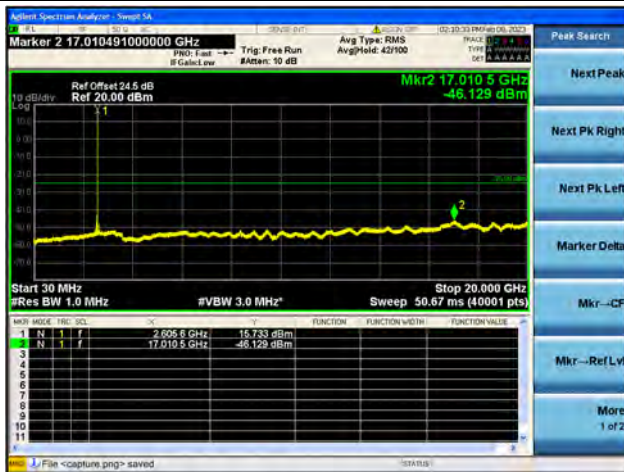

Band38-30M-20G / 15MHz / High CH / QPSK

Band38-30M-20G / 15MHz / High CH / 16QAM