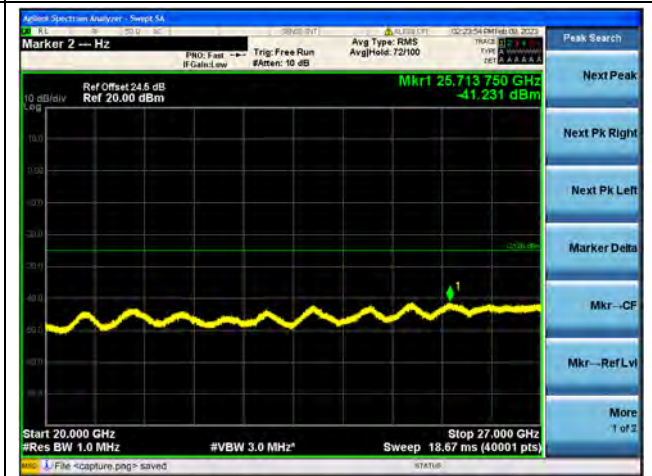

Band41-20G-27G / 15MHz / Low CH / QPSK

Band41-20G-27G / 15MHz / Low CH / 16QAM