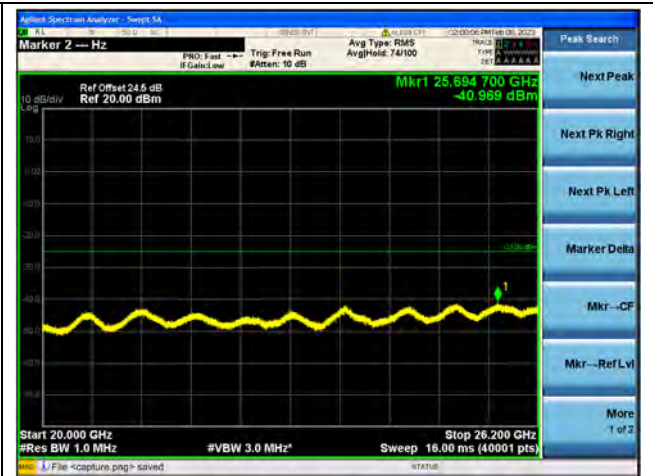

Band26Part22 / 15MHz / Mid CH / 16QAM

Band26Part22 / 15MHz / Mid CH / 64QAM

Band26Part22 / 15MHz / High CH / QPSK

Band26Part22 / 15MHz / High CH / 16QAM

Band26Part22 / 15MHz / High CH / 64QAM

Band38-30M-20G / 5MHz / Low CH / QPSK