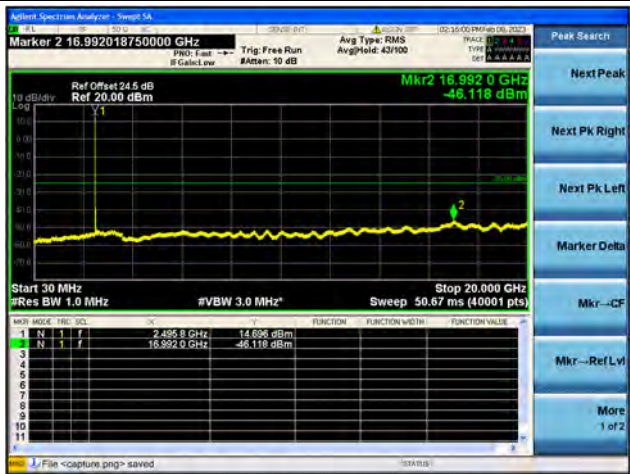

Band41-30M-20G / 5MHz / Low CH / QPSK

Band41-30M-20G / 5MHz / Low CH / 16QAM