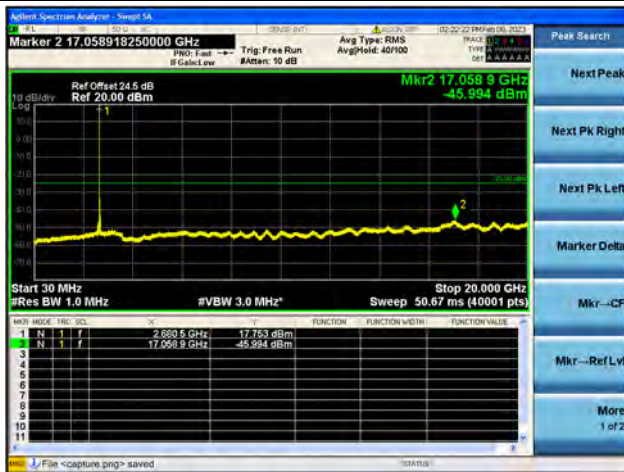

Band41-30M-20G / 10MHz / High CH / QPSK

Band41-30M-20G / 10MHz / High CH / 16QAM