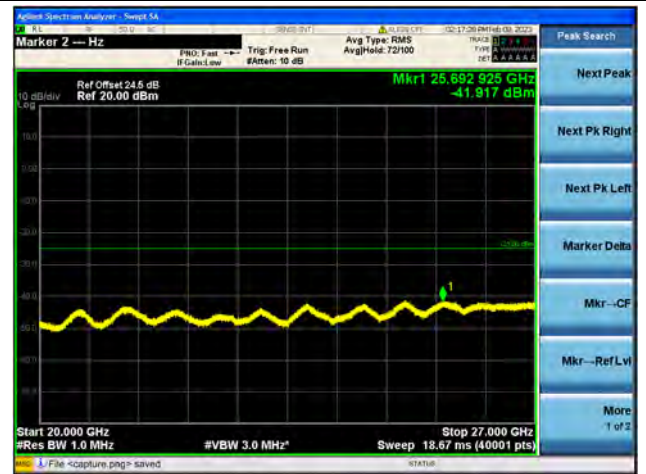

Band41-20G-27G / 5MHz / Mid CH / QPSK

Band41-20G-27G / 5MHz / Mid CH / 16QAM