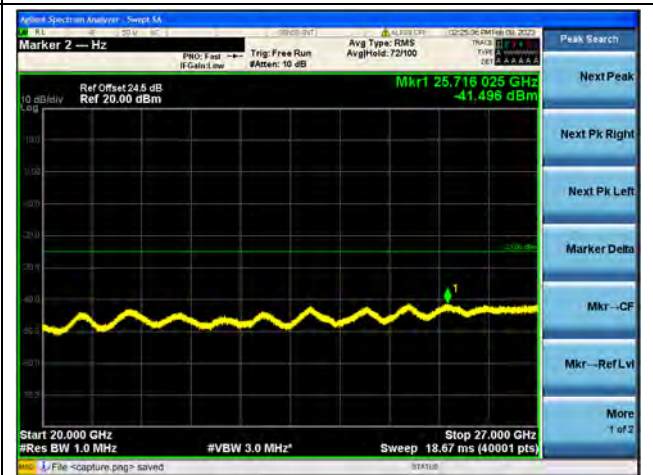

Band41-20G-27G / 15MHz / Mid CH / QPSK

Band41-30M-20G / 15MHz / Mid CH / 16QAM

Band41-20G-27G / 15MHz / Mid CH / 16QAM

Band41-30M-20G / 15MHz / Mid CH / 64QAM

Band41-20G-27G / 15MHz / Mid CH / 64QAM

Band41-30M-20G / 15MHz / High CH / QPSK