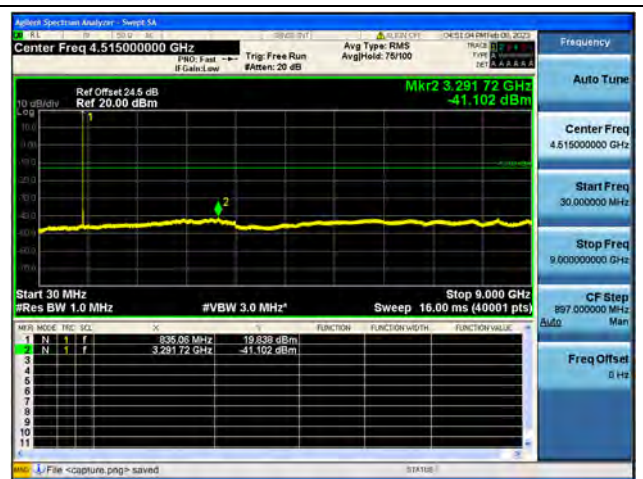

Band26Part22 / 15MHz / Mid CH / 16QAM

Band26Part22 / 15MHz / Mid CH / 64QAM

Band26Part22 / 15MHz / High CH / QPSK

Band26Part22 / 15MHz / High CH / 16QAM

Band26Part22 / 15MHz / High CH / 64QAM

Band38-30M-20G / 5MHz / Low CH / QPSK