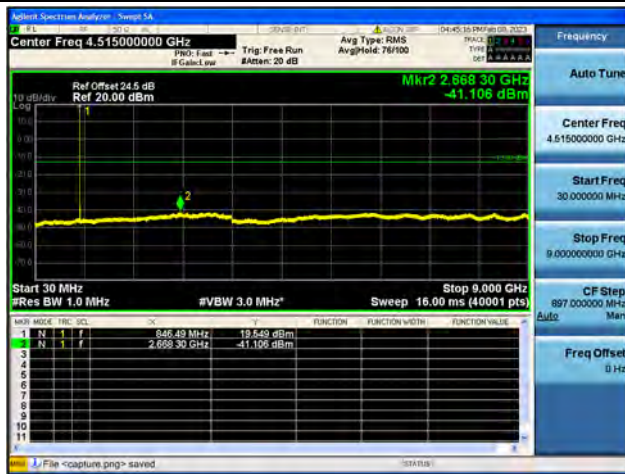

Band26Part22 / 3MHz / Low CH / 16QAM

Band26Part22 / 3MHz / Low CH / 64QAM

Band26Part22 / 3MHz / Mid CH / QPSK

Band26Part22 / 3MHz / Mid CH / 16QAM

Band26Part22 / 3MHz / Mid CH / 64QAM

Band26Part22 / 3MHz / High CH / QPSK