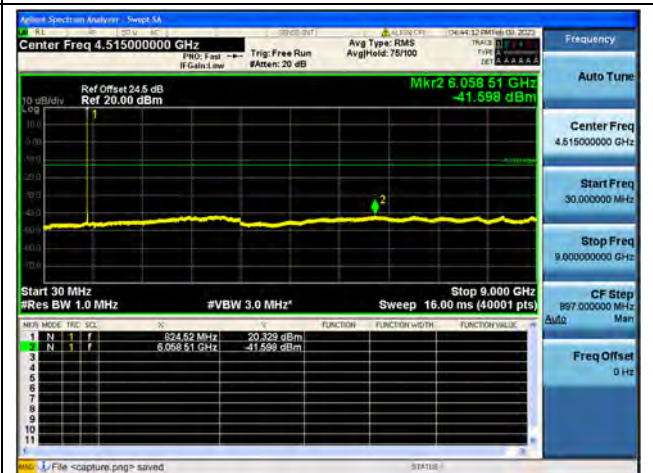

Band26Part22 / 3MHz / Low CH / QPSK

Band26Part22 / 3MHz / Low CH / 64QAM