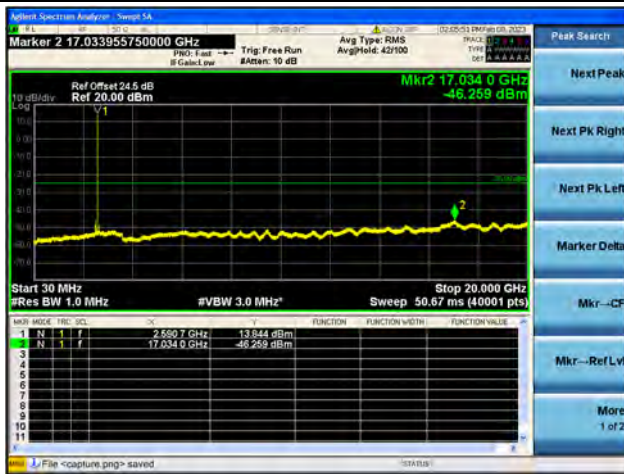

Band38-30M-20G / 10MHz / Mid CH / 16QAM

Band38-30M-20G / 10MHz / Mid CH / 64QAM