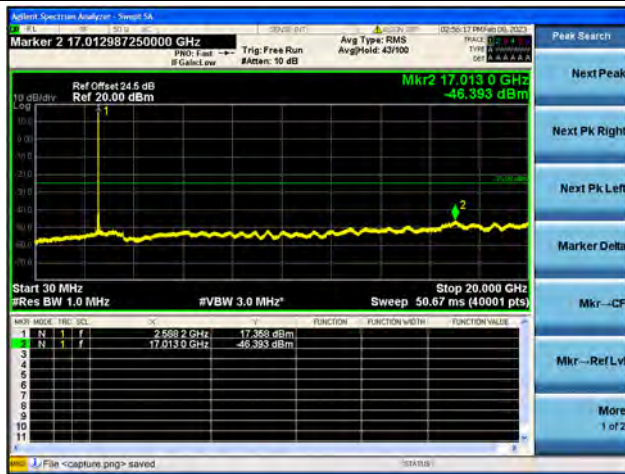

Band38-30M-20G / 15MHz / Mid CH / QPSK

Band38-30M-20G / 15MHz / Mid CH / 16QAM