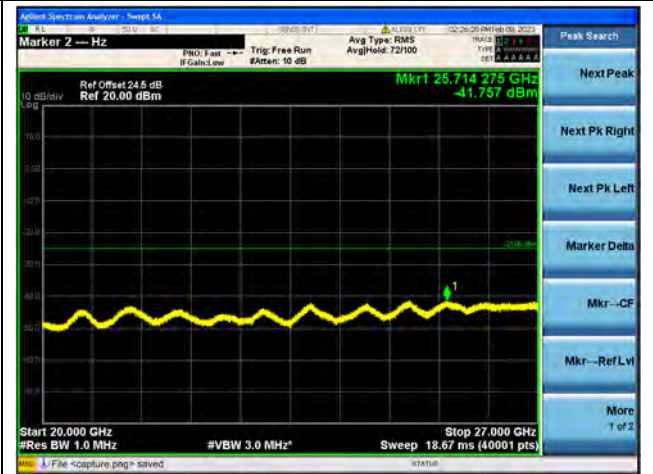

Band41-20G-27G / 15MHz / High CH / QPSK

Band41-20G-27G / 15MHz / High CH / 16QAM