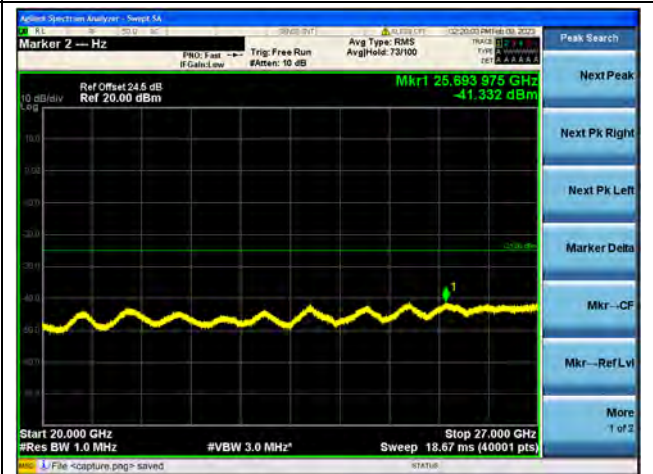

Band41-20G-27G / 10MHz / Low CH / QPSK

Band41-20G-27G / 10MHz / Low CH / 16QAM