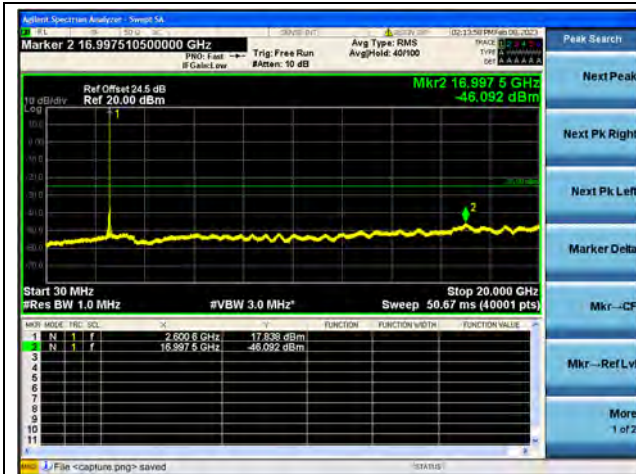

Band38-20G-26G / 20MHz / Mid CH / QPSK

Band38-30M-20G / 20MHz / Mid CH / 16QAM

Band38-20G-26G / 20MHz / Mid CH / 16QAM

Band38-30M-20G / 20MHz / Mid CH / 64QAM

Band38-20G-26G / 20MHz / Mid CH / 64QAM

Band38-30M-20G / 20MHz / High CH / QPSK