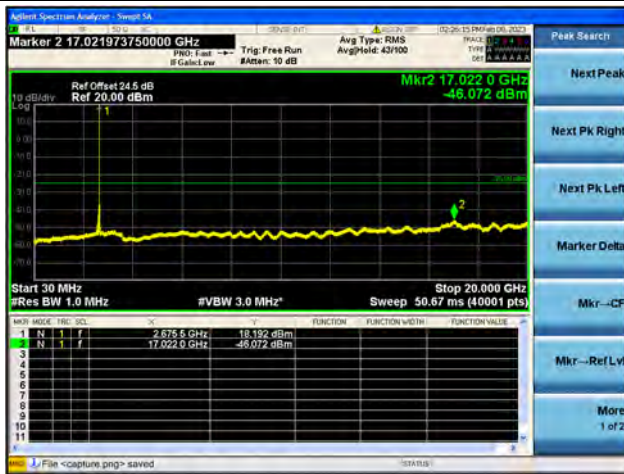

Band41-30M-20G / 15MHz / High CH / QPSK

Band41-30M-20G / 15MHz / High CH / 16QAM