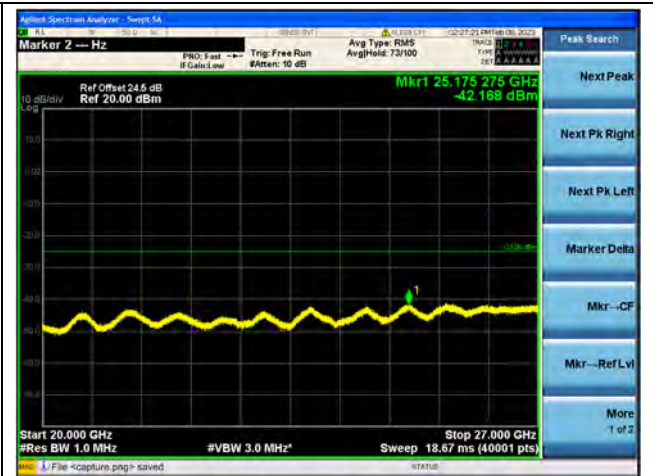

Band41-20G-27G / 15MHz / High CH / QPSK

Band41-30M-20G / 15MHz / High CH / 16QAM

Band41-20G-27G / 15MHz / High CH / 16QAM

Band41-30M-20G / 15MHz / High CH / 64QAM

Band41-20G-27G / 15MHz / High CH / 64QAM

Band41-30M-20G / 20MHz / Low CH / QPSK