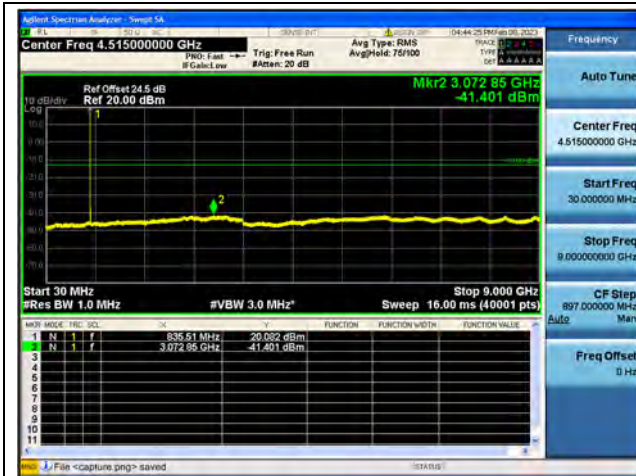

Band26Part22 / 3MHz / Mid CH / QPSK