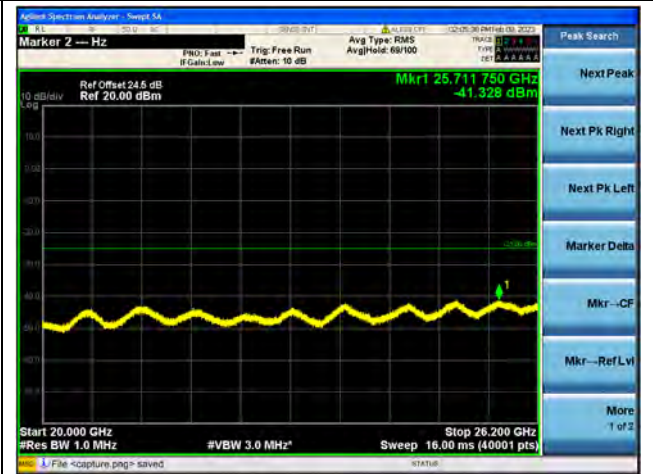

Band38-20G-26G / 10MHz / Mid CH / QPSK

Band38-20G-26G / 10MHz / Mid CH / 16QAM