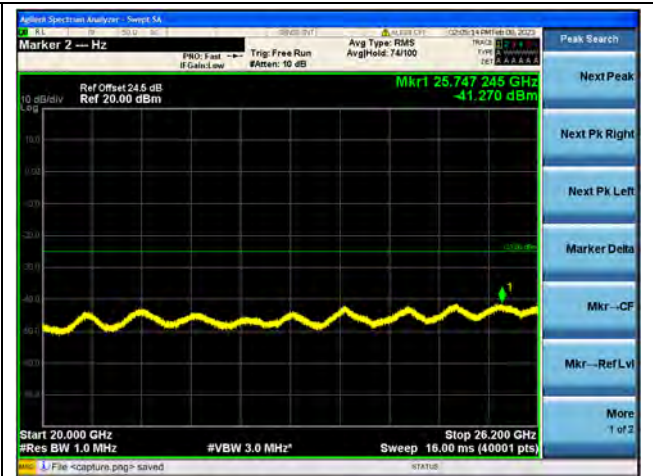

Band38-20G-26G / 10MHz / Low CH / QPSK

Band38-30M-20G / 10MHz / Low CH / 16QAM

Band38-20G-26G / 10MHz / Low CH / 16QAM

Band38-30M-20G / 10MHz / Low CH / 64QAM

Band38-20G-26G / 10MHz / Low CH / 64QAM

Band38-30M-20G / 10MHz / Mid CH / QPSK