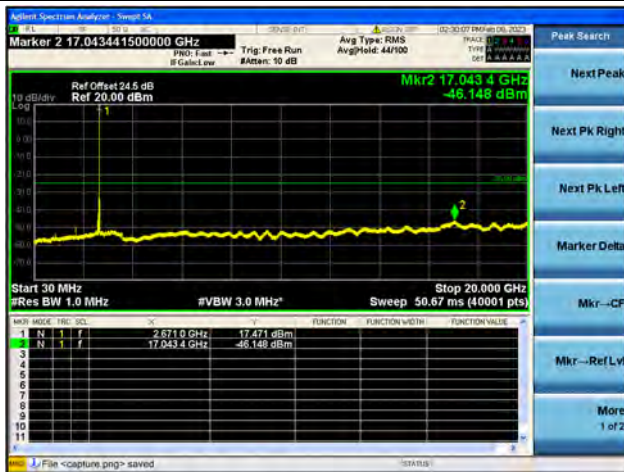

Band41-30M-20G / 20MHz / High CH / QPSK

Band41-30M-20G / 20MHz / High CH / 16QAM