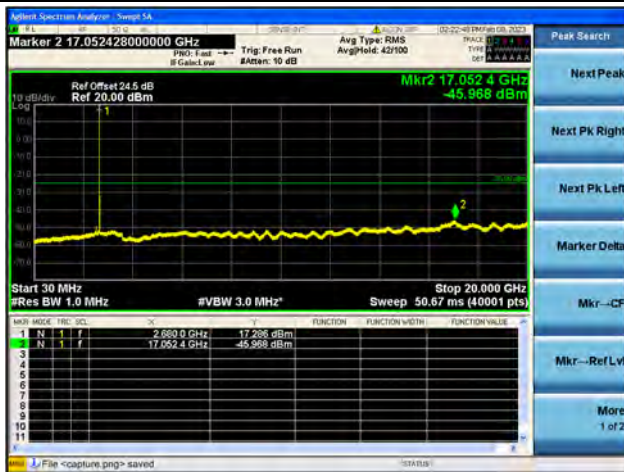

Band41-30M-20G / 10MHz / High CH / 16QAM

Band41-30M-20G / 10MHz / High CH / 64QAM