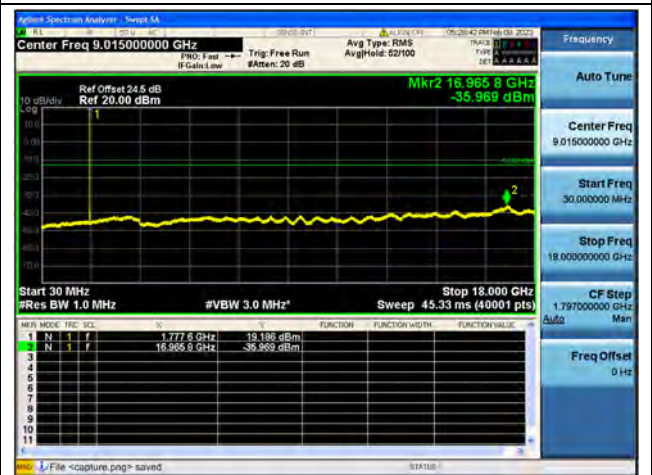

Band66 / 3MHz / High CH / QPSK

Band66 / 3MHz / High CH / 64QAM