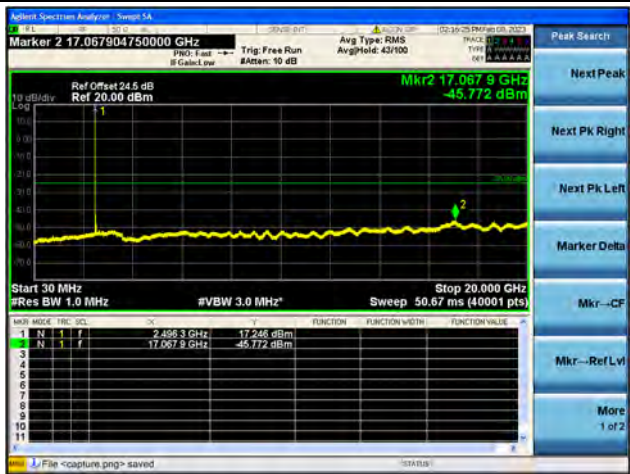

Band41-30M-20G / 5MHz / Low CH / 16QAM

Band41-30M-20G / 5MHz / Low CH / 64QAM