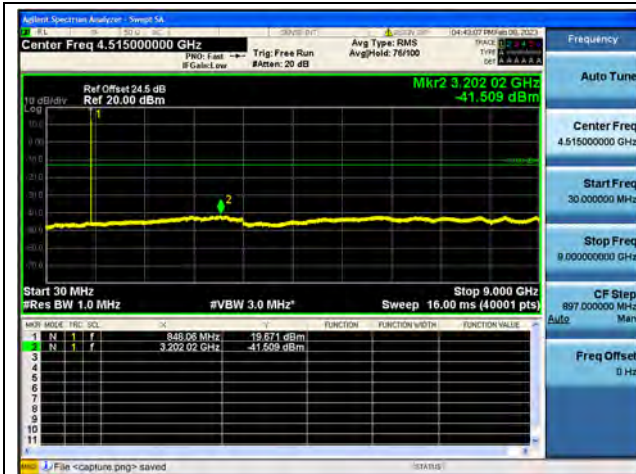

Band26Part22 / 1.4MHz / High CH / QPSK