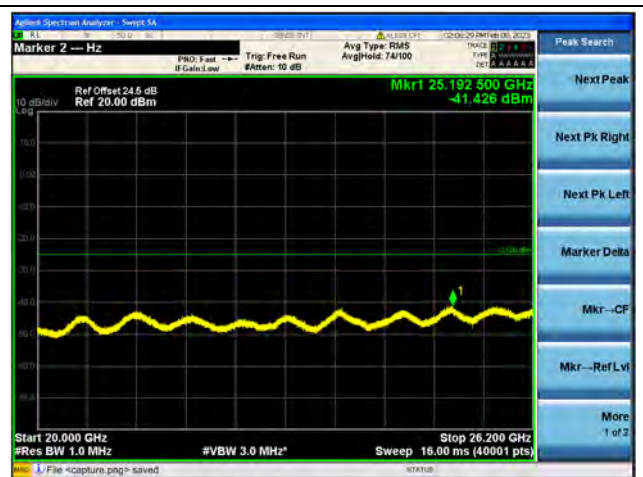

Band38-20G-26G / 10MHz / Mid CH / QPSK

Band38-30M-20G / 10MHz / Mid CH / 16QAM

Band38-20G-26G / 10MHz / Mid CH / 16QAM

Band38-30M-20G / 10MHz / Mid CH / 64QAM

Band38-20G-26G / 10MHz / Mid CH / 64QAM

Band38-30M-20G / 10MHz / High CH / QPSK