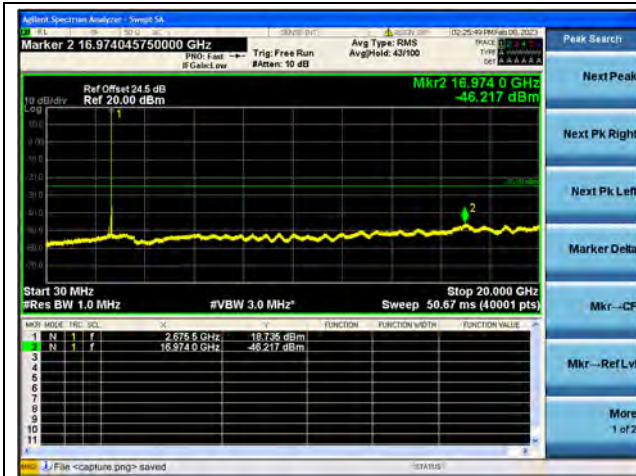

Band41-20G-27G / 15MHz / Mid CH / QPSK

Band41-30M-20G / 15MHz / Mid CH / 16QAM

Band41-20G-27G / 15MHz / Mid CH / 16QAM

Band41-30M-20G / 15MHz / Mid CH / 64QAM

Band41-20G-27G / 15MHz / Mid CH / 64QAM

Band41-30M-20G / 15MHz / High CH / QPSK