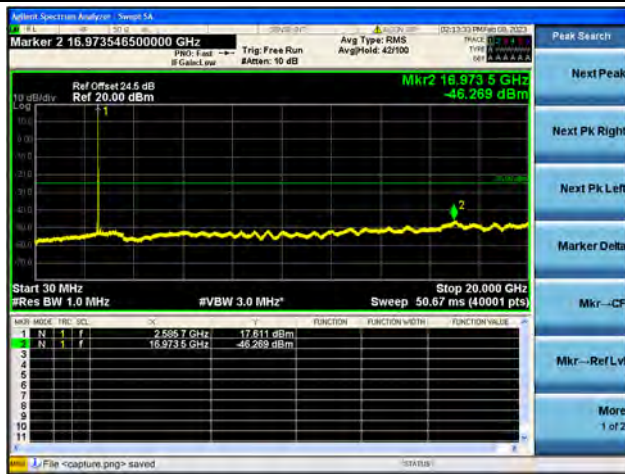

Band38-30M-20G / 20MHz / Mid CH / 16QAM

Band38-30M-20G / 20MHz / Mid CH / 64QAM