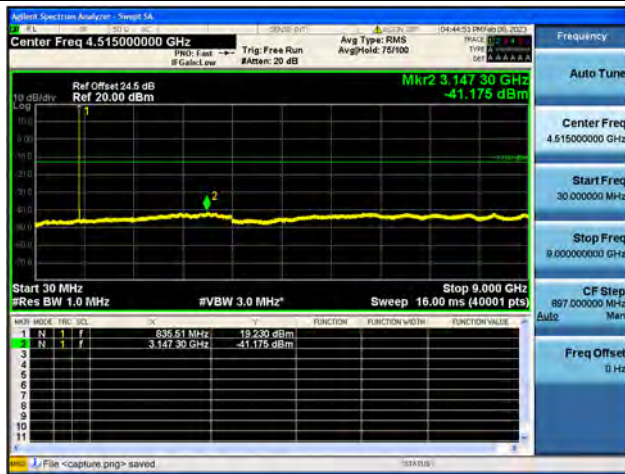

Band26Part22 / 3MHz / Low CH / 16QAM

Band26Part22 / 3MHz / Low CH / 64QAM

Band26Part22 / 3MHz / Mid CH / QPSK

Band26Part22 / 3MHz / Mid CH / 16QAM

Band26Part22 / 3MHz / Mid CH / 64QAM

Band26Part22 / 3MHz / High CH / QPSK