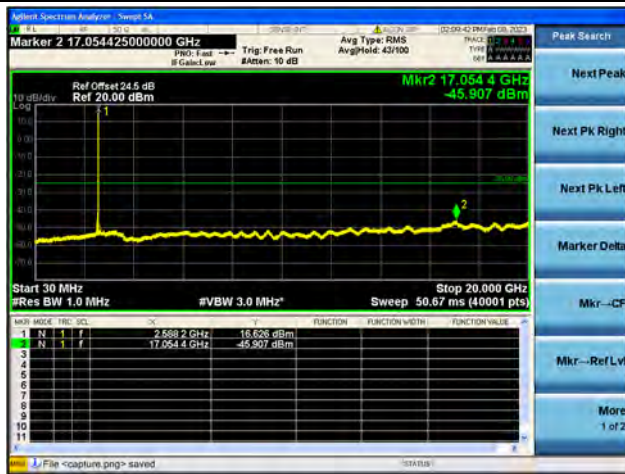

Band38-30M-20G / 15MHz / Mid CH / 16QAM

Band38-30M-20G / 15MHz / Mid CH / 64QAM