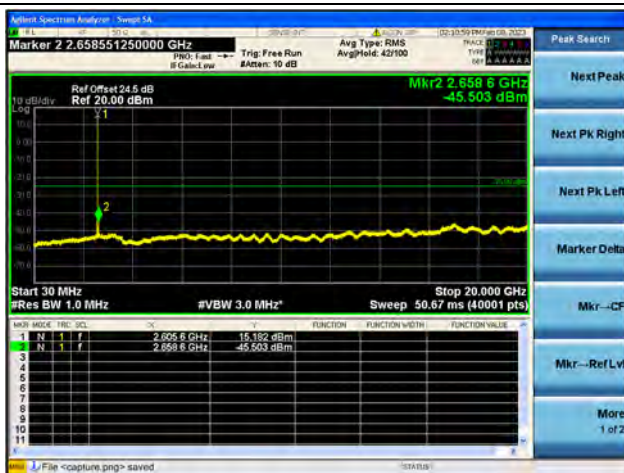

Band38-30M-20G / 15MHz / High CH / 16QAM

Band38-30M-20G / 15MHz / High CH / 64QAM