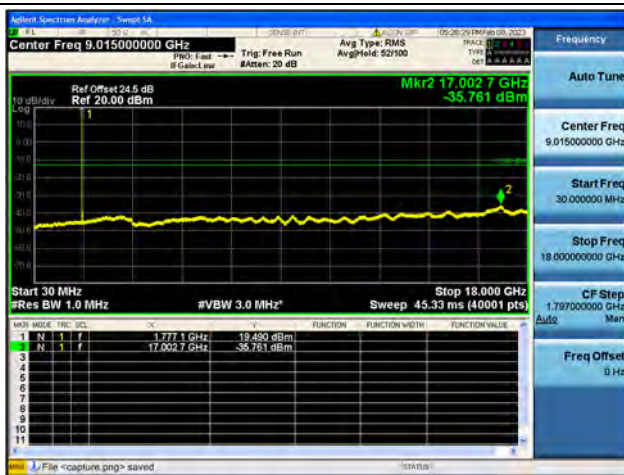

Band66 / 3MHz / Mid CH / 64QAM

Band66 / 3MHz / High CH / 16QAM