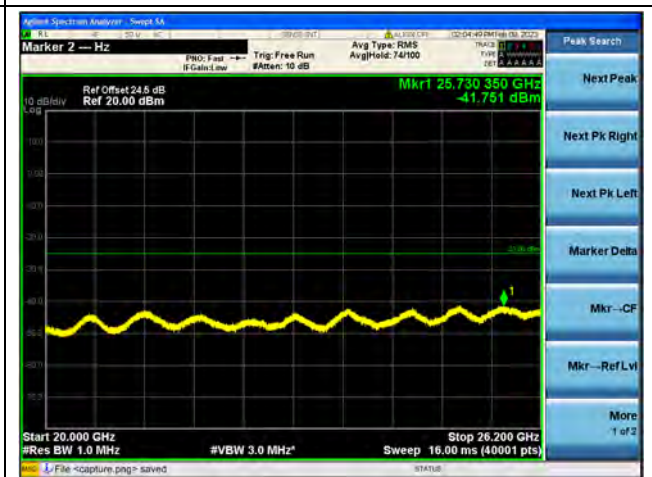

Band38-20G-26G / 10MHz / Low CH / QPSK

Band38-30M-20G / 10MHz / Low CH / 16QAM

Band38-20G-26G / 10MHz / Low CH / 16QAM

Band38-30M-20G / 10MHz / Low CH / 64QAM

Band38-20G-26G / 10MHz / Low CH / 64QAM

Band38-30M-20G / 10MHz / Mid CH / QPSK