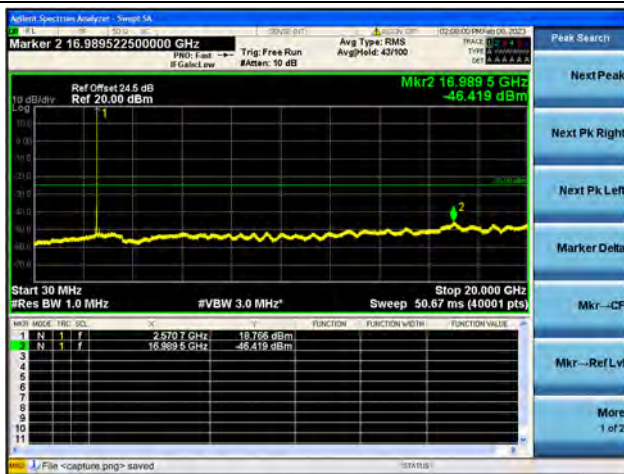

Band38-30M-20G / 15MHz / Low CH / QPSK

Band38-30M-20G / 15MHz / Low CH / 16QAM