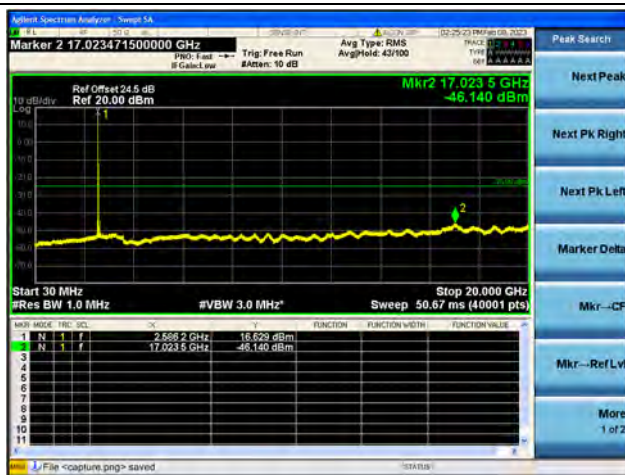

Band41-30M-20G / 15MHz / Mid CH / 16QAM

Band41-30M-20G / 15MHz / Mid CH / 64QAM