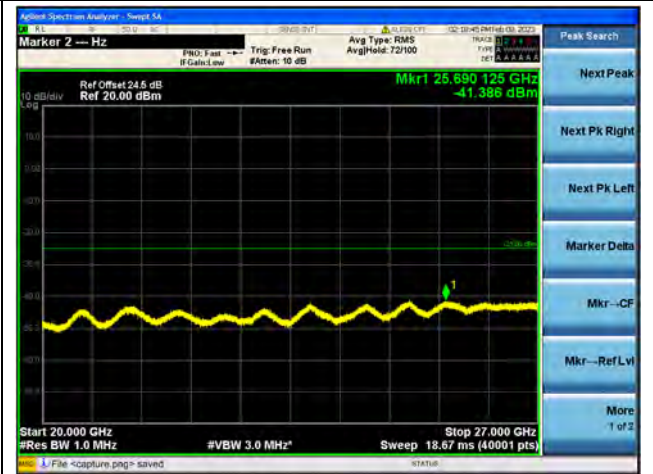

Band41-20G-27G / 5MHz / High CH / QPSK

Band41-20G-27G / 5MHz / High CH / 16QAM