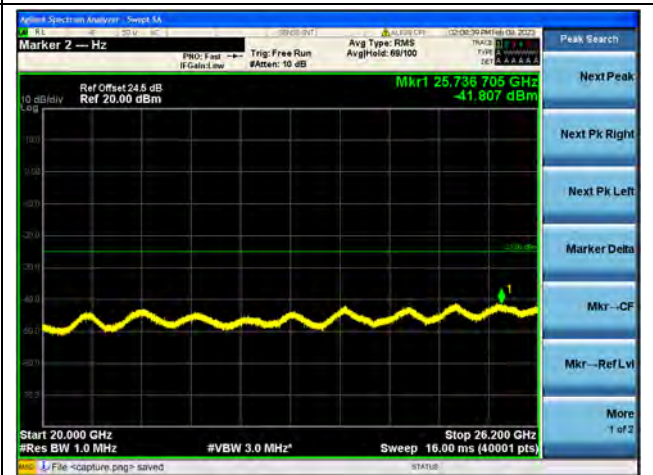

Band38-20G-26G / 15MHz / Low CH / QPSK

Band38-30M-20G / 15MHz / Low CH / 16QAM

Band38-20G-26G / 15MHz / Low CH / 16QAM

Band38-30M-20G / 15MHz / Low CH / 64QAM

Band38-20G-26G / 15MHz / Low CH / 64QAM

Band38-30M-20G / 15MHz / Mid CH / QPSK