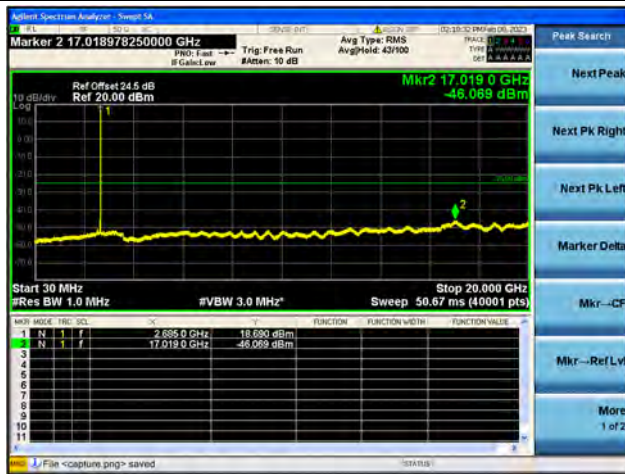

Band41-30M-20G / 5MHz / High CH / QPSK

Band41-30M-20G / 5MHz / High CH / 16QAM