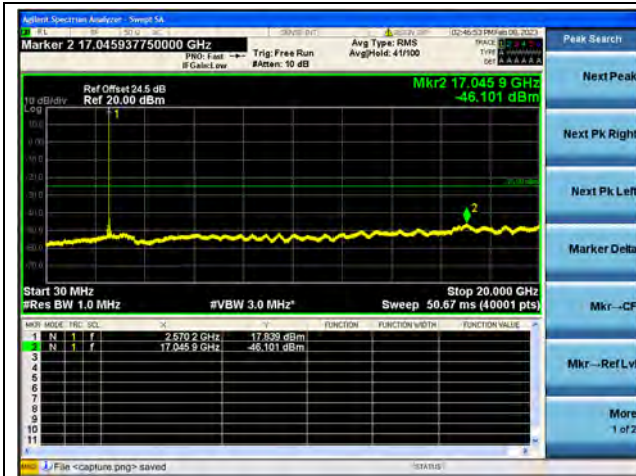

Band26Part22 / 15MHz / Mid CH / 16QAM

Band26Part22 / 15MHz / Mid CH / 64QAM

Band26Part22 / 15MHz / High CH / QPSK

Band26Part22 / 15MHz / High CH / 16QAM

Band26Part22 / 15MHz / High CH / 64QAM

Band38-30M-20G / 5MHz / Low CH / QPSK