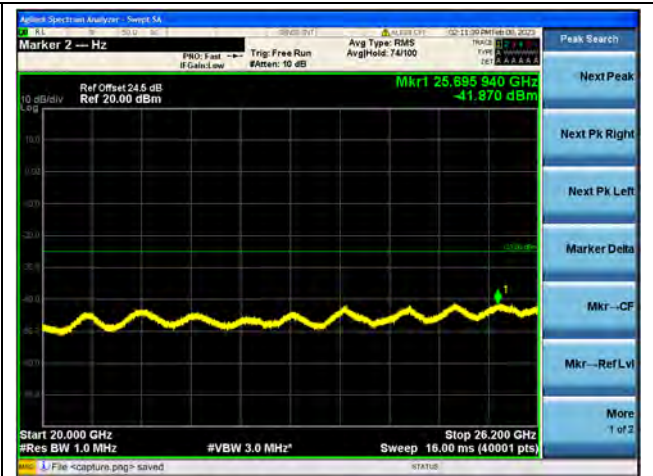

Band38-20G-26G / 15MHz / High CH / QPSK

Band38-30M-20G / 15MHz / High CH / 16QAM

Band38-20G-26G / 15MHz / High CH / 16QAM

Band38-30M-20G / 15MHz / High CH / 64QAM

Band38-20G-26G / 15MHz / High CH / 64QAM

Band38-30M-20G / 20MHz / Low CH / QPSK