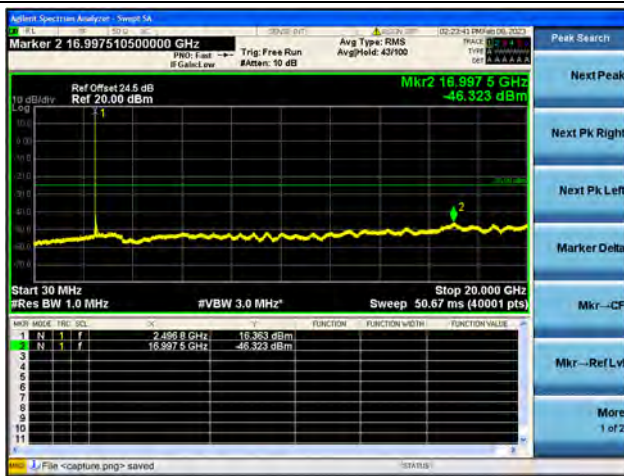

Band41-30M-20G / 15MHz / Low CH / QPSK

Band41-30M-20G / 15MHz / Low CH / 16QAM