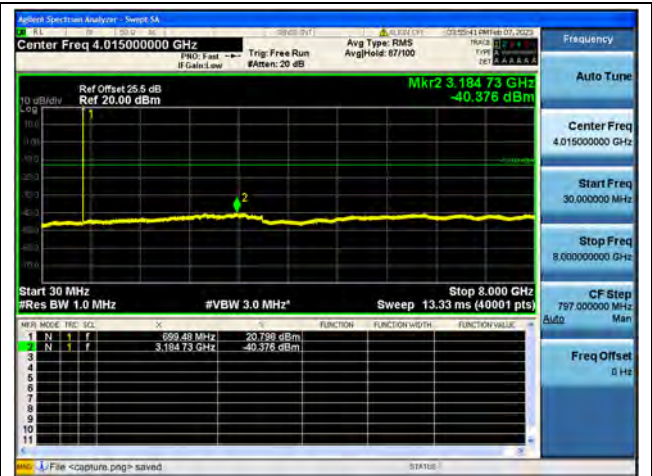

Band7-20G-26G / 20MHz / High CH / 16QAM

Band7-30M-20G / 20MHz / High CH / 64QAM

Band7-20G-26G / 20MHz / High CH / 64QAM

Band12 / 1.4MHz / Low CH / QPSK

Band12 / 1.4MHz / Low CH / 16QAM

Band12 / 1.4MHz / Low CH / 64QAM