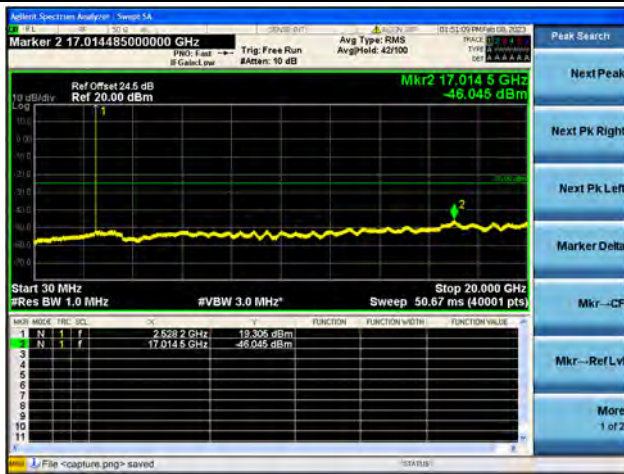

Band7-30M-20G / 15MHz / Mid CH / 16QAM

Band7-30M-20G / 15MHz / Mid CH / 64QAM