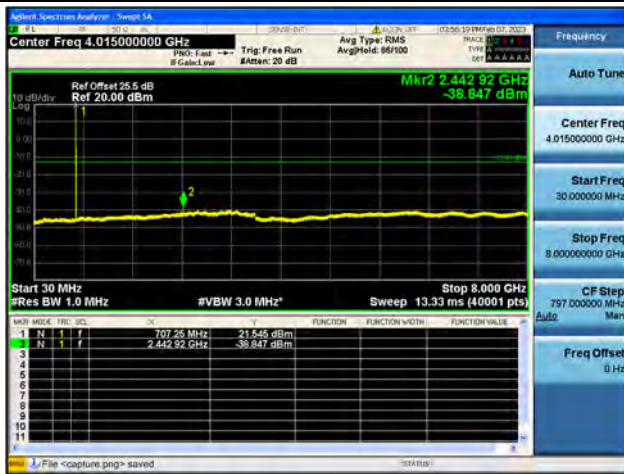

Band12 / 1.4MHz / Low CH / 64QAM

Band12 / 1.4MHz / Mid CH / 16QAM