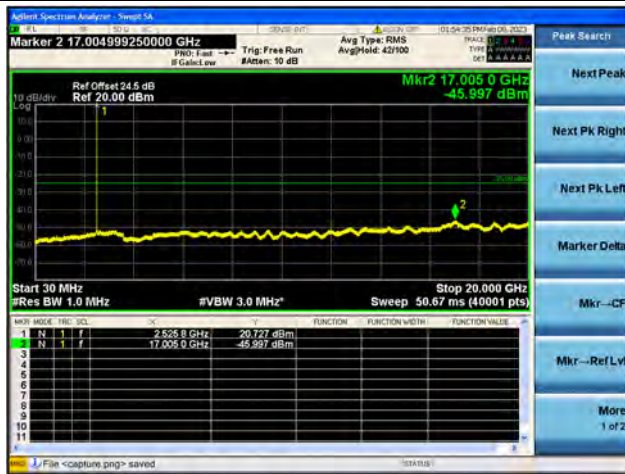

Band7-20G-26G / 20MHz / Low CH / 16QAM

Band7-30M-20G / 20MHz / Low CH / 64QAM

Band7-20G-26G / 20MHz / Low CH / 64QAM

Band7-30M-20G / 20MHz / Mid CH / QPSK

Band7-20G-26G / 20MHz / Mid CH / QPSK

Band7-30M-20G / 20MHz / Mid CH / 16QAM