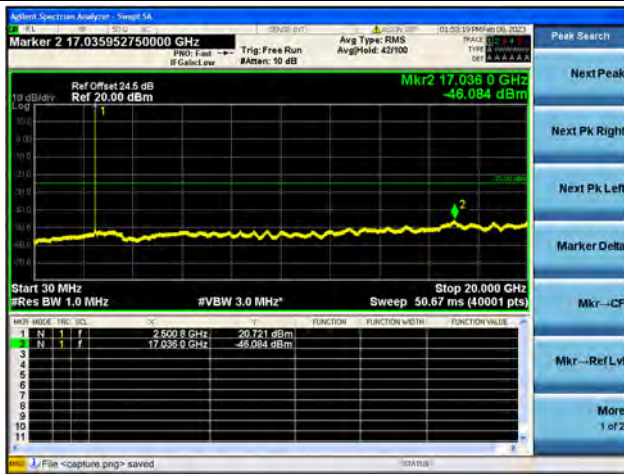

Band7-20G-26G / 15MHz / High CH / 16QAM

Band7-30M-20G / 15MHz / High CH / 64QAM

Band7-20G-26G / 15MHz / High CH / 64QAM

Band7-30M-20G / 20MHz / Low CH / QPSK

Band7-20G-26G / 20MHz / Low CH / QPSK

Band7-30M-20G / 20MHz / Low CH / 16QAM