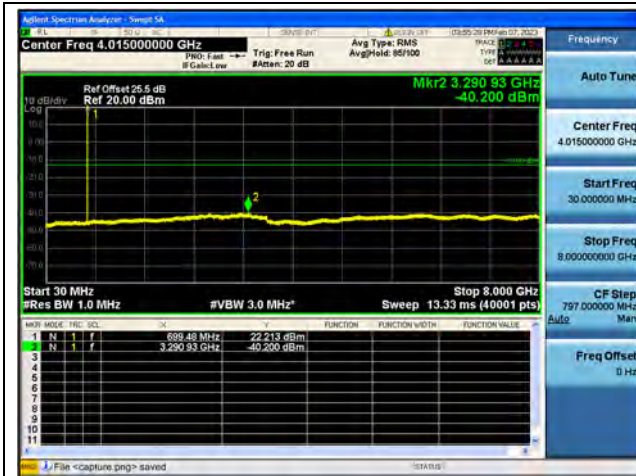

Band12 / 1.4MHz / Low CH / QPSK