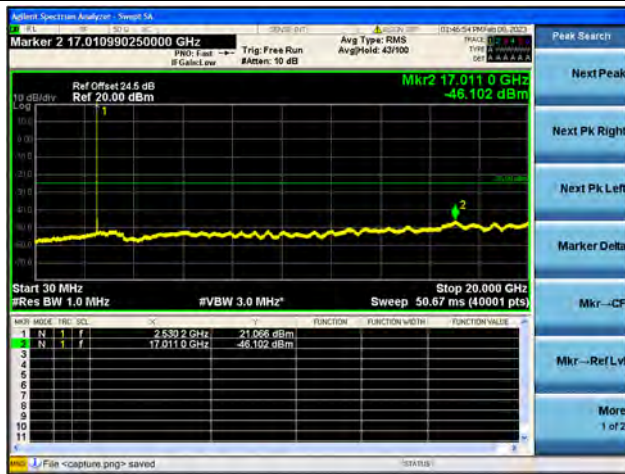

Band7-20G-26G / 10MHz / Low CH / 16QAM

Band7-30M-20G / 10MHz / Low CH / 64QAM

Band7-20G-26G / 10MHz / Low CH / 64QAM

Band7-30M-20G / 10MHz / Mid CH / QPSK

Band7-20G-26G / 10MHz / Mid CH / QPSK

Band7-30M-20G / 10MHz / Mid CH / 16QAM