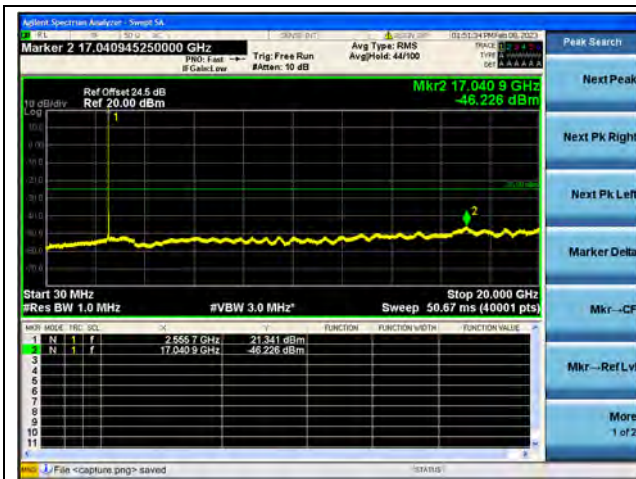

Band7-30M-20G / 15MHz / High CH / QPSK