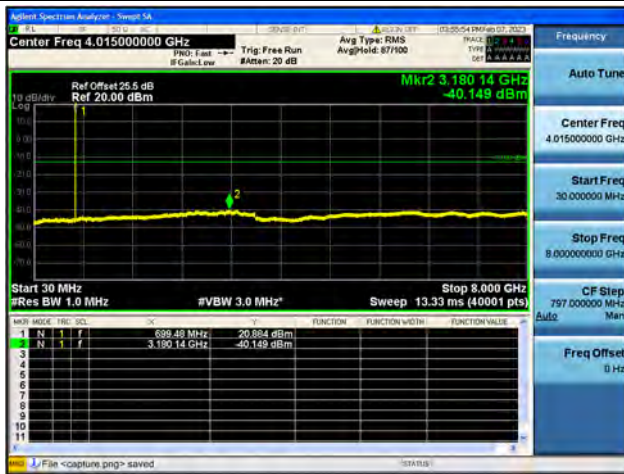

Band7-20G-26G / 20MHz / High CH / 16QAM

Band7-30M-20G / 20MHz / High CH / 64QAM

Band7-20G-26G / 20MHz / High CH / 64QAM

Band12 / 1.4MHz / Low CH / QPSK

Band12 / 1.4MHz / Low CH / 16QAM

Band12 / 1.4MHz / Low CH / 64QAM