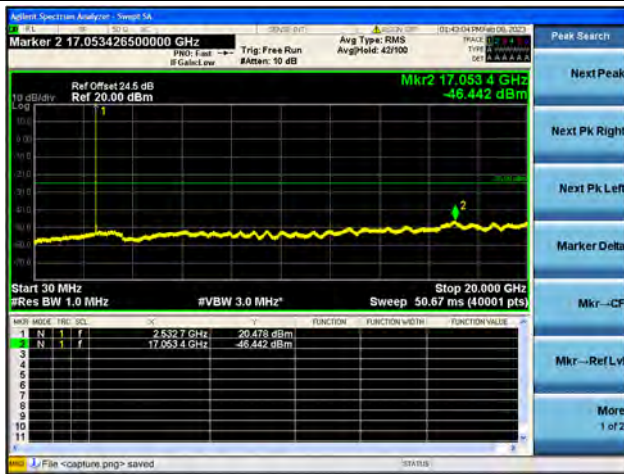

Band7-20G-26G / 5MHz / Low CH / 16QAM

Band7-30M-20G / 5MHz / Low CH / 64QAM

Band7-20G-26G / 5MHz / Low CH / 64QAM

Band7-30M-20G / 5MHz / Mid CH / QPSK

Band7-20G-26G / 5MHz / Mid CH / QPSK

Band7-30M-20G / 5MHz / Mid CH / 16QAM