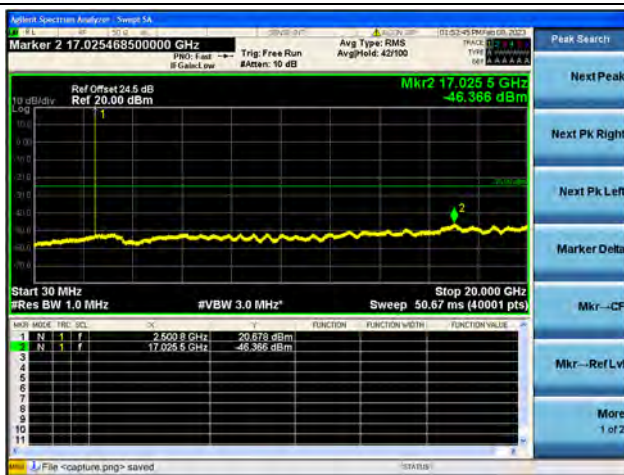

Band7-30M-20G / 20MHz / Low CH / 16QAM

Band7-30M-20G / 20MHz / Low CH / 64QAM