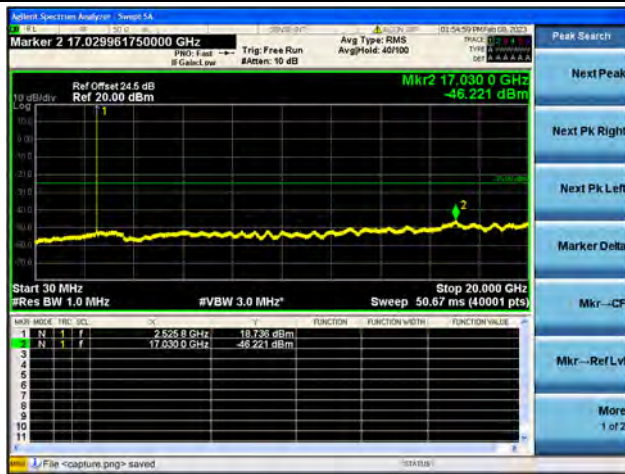

Band7-30M-20G / 20MHz / Mid CH / 16QAM

Band7-30M-20G / 20MHz / Mid CH / 64QAM