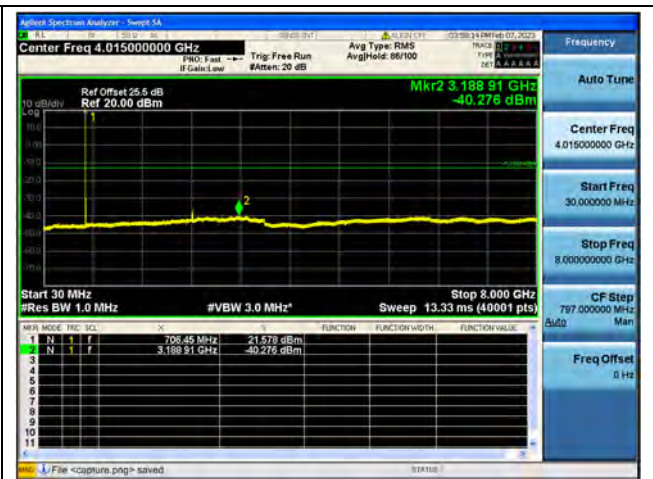

Band12 / 3MHz / Low CH / 64QAM

Band12 / 3MHz / Mid CH / 16QAM