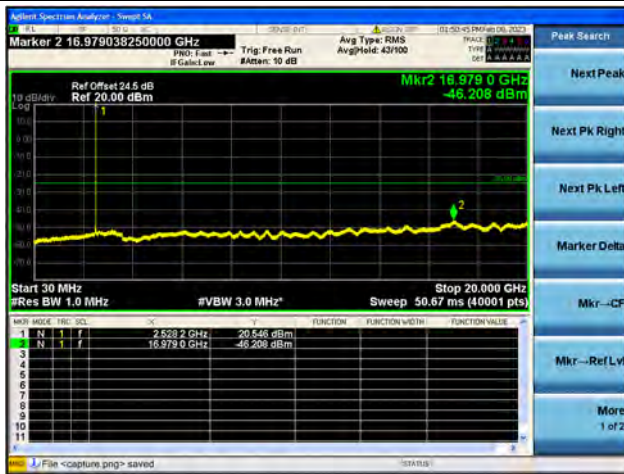

Band7-20G-26G / 15MHz / Low CH / 16QAM

Band7-30M-20G / 15MHz / Low CH / 64QAM

Band7-20G-26G / 15MHz / Low CH / 64QAM

Band7-30M-20G / 15MHz / Mid CH / QPSK

Band7-20G-26G / 15MHz / Mid CH / QPSK

Band7-30M-20G / 15MHz / Mid CH / 16QAM