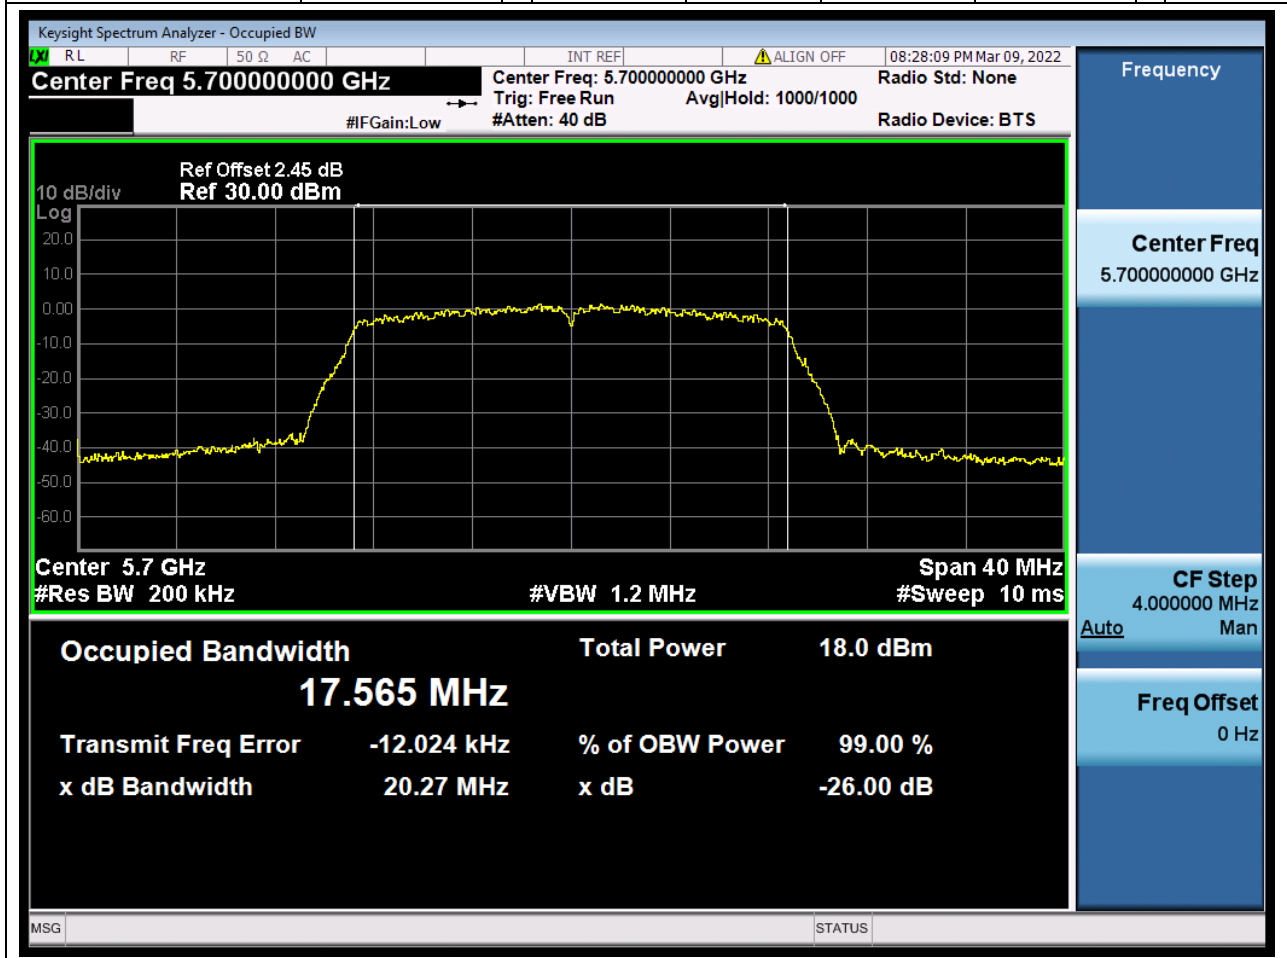

34. 802.11n_20M_U-NII-2C_H

34.1. A.2.2-99% Bandwidth(NTNV)

Center Frequency (MHz)	OBW Power (%)	RBW (MHz)	Detector	Limit (MHz)	OBW (MHz)	Verdict
5700	99	0.2	Peak	0	17.5649	Unknown