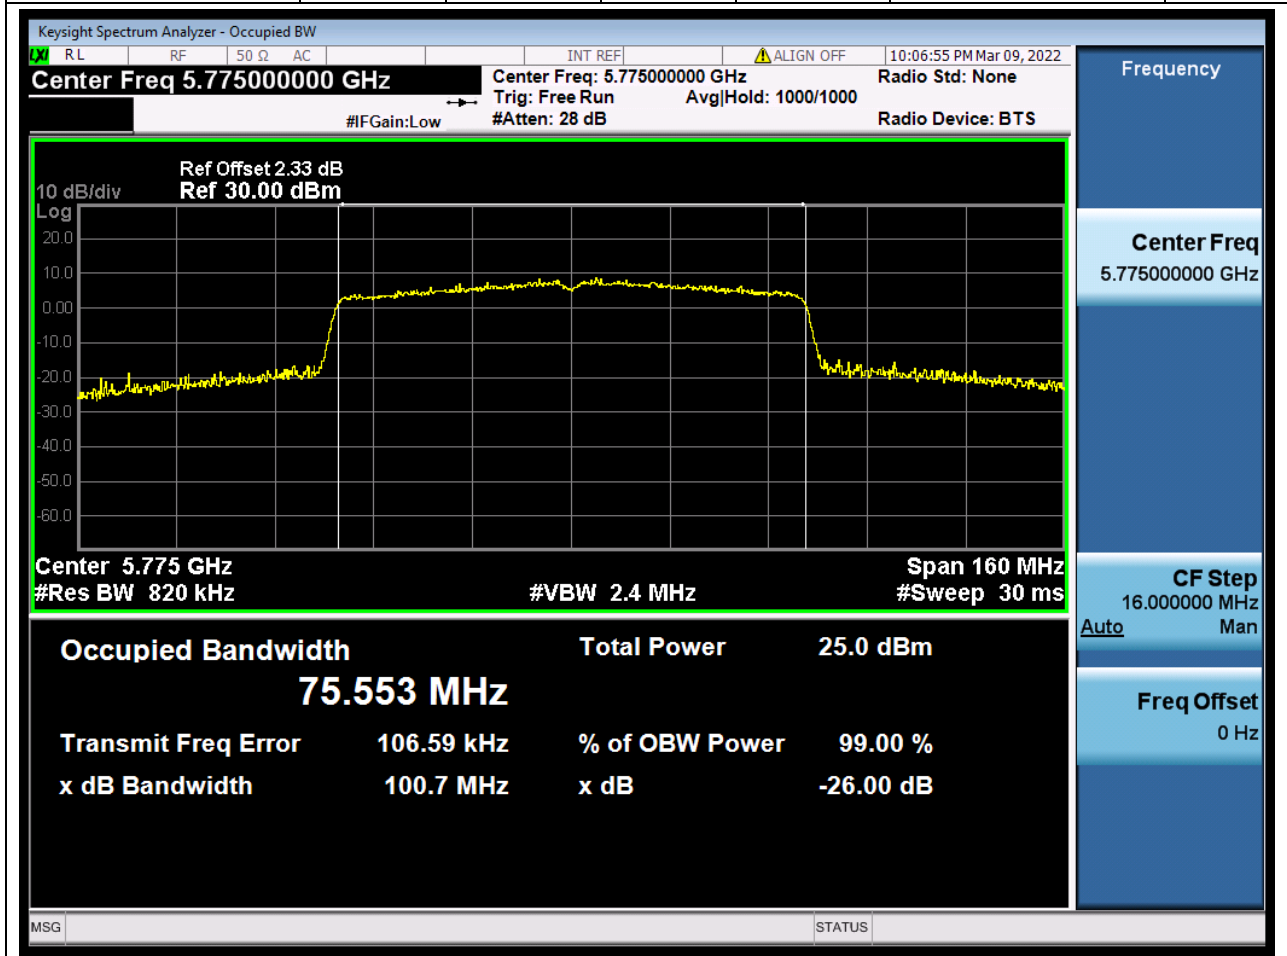

59. 802.11ac_80M_U-NII-3_M

59.1. A.2-26dB Bandwidth(NTNV)

Center Frequency (MHz)	XdB Down	RBW (MHz)	Detector	Limit (MHz)	XdB BandWidth (MHz)	Verdict
5775	26	0.82	Peak	0	100.662119	Unknow