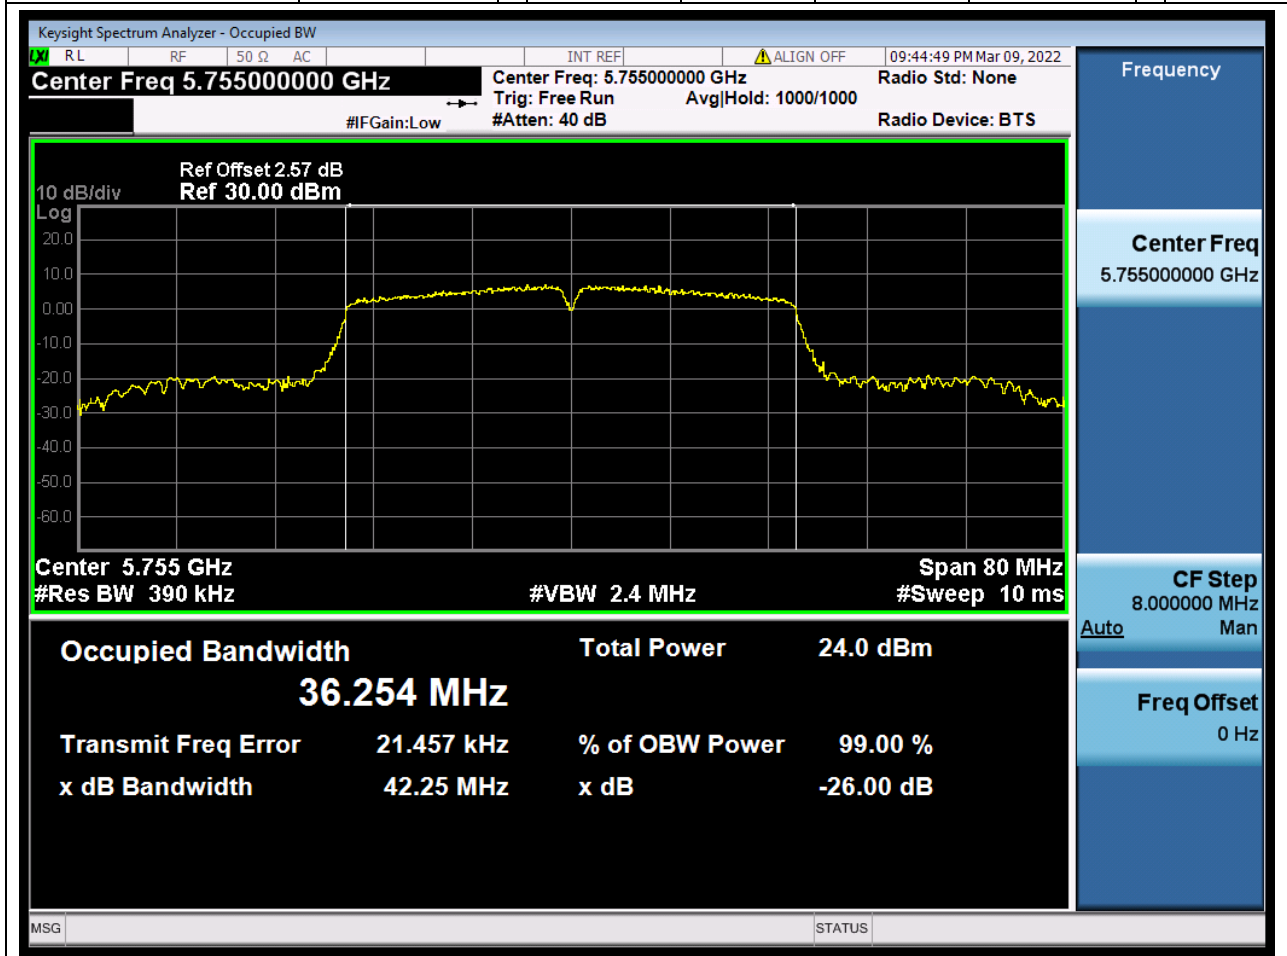

52. 802.11n_40M_U-NII-3_L

52.1. A.2.2-99% Bandwidth(NTNV)

Center Frequency (MHz)	OBW Power (%)	RBW (MHz)	Detector	Limit (MHz)	OBW (MHz)	Verdict
5755	99	0.39	Peak	0	36.254341	Unknown