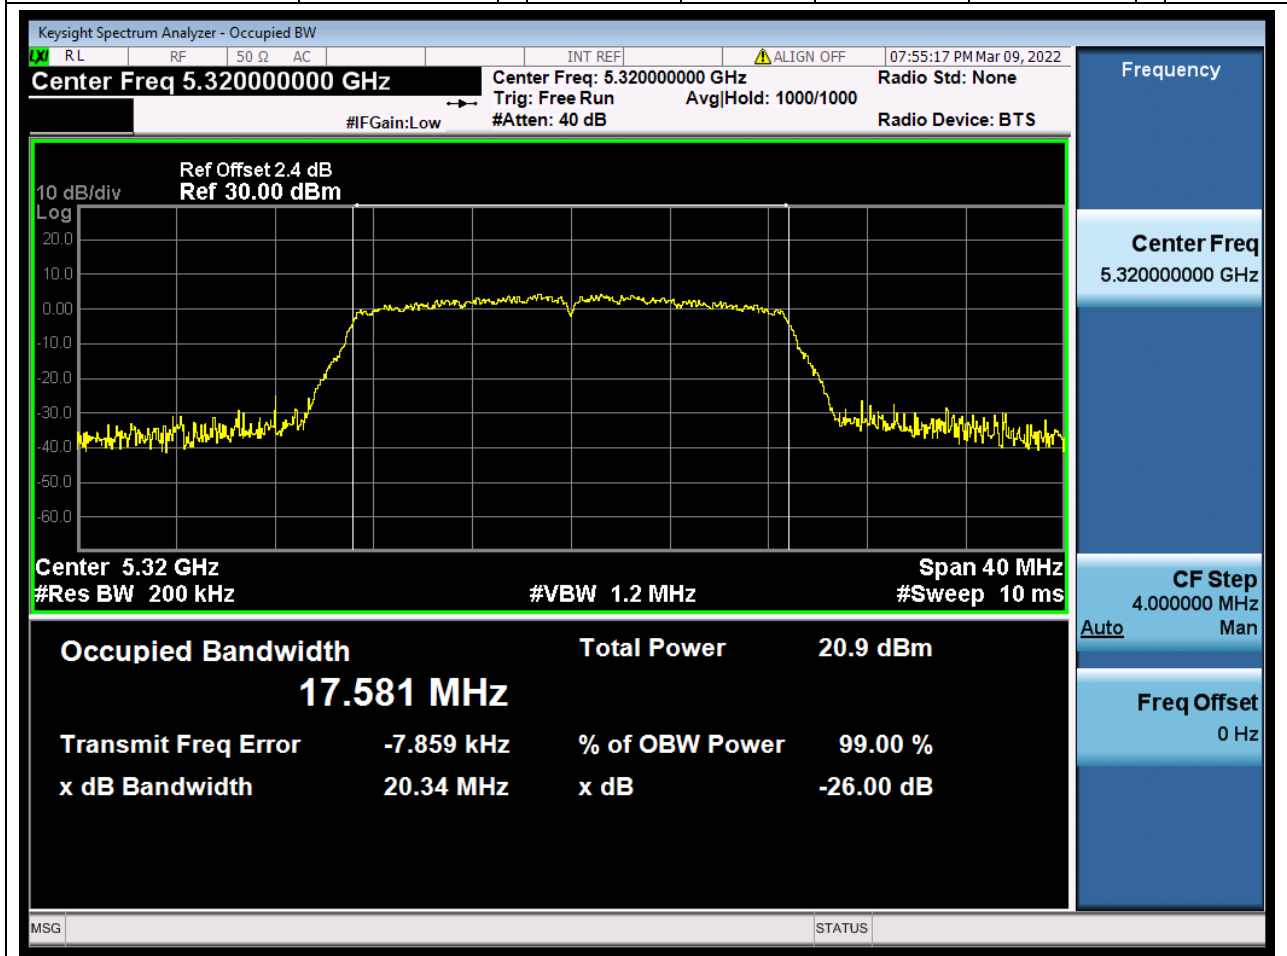

25. 802.11ac_20M_U-NII-2A_H

25.1. A.2.2-99% Bandwidth(NTNV)

Center Frequency (MHz)	OBW Power (%)	RBW (MHz)	Detector	Limit (MHz)	OBW (MHz)	Verdict
5320	99	0.2	Peak	0	17.580748	Unknown