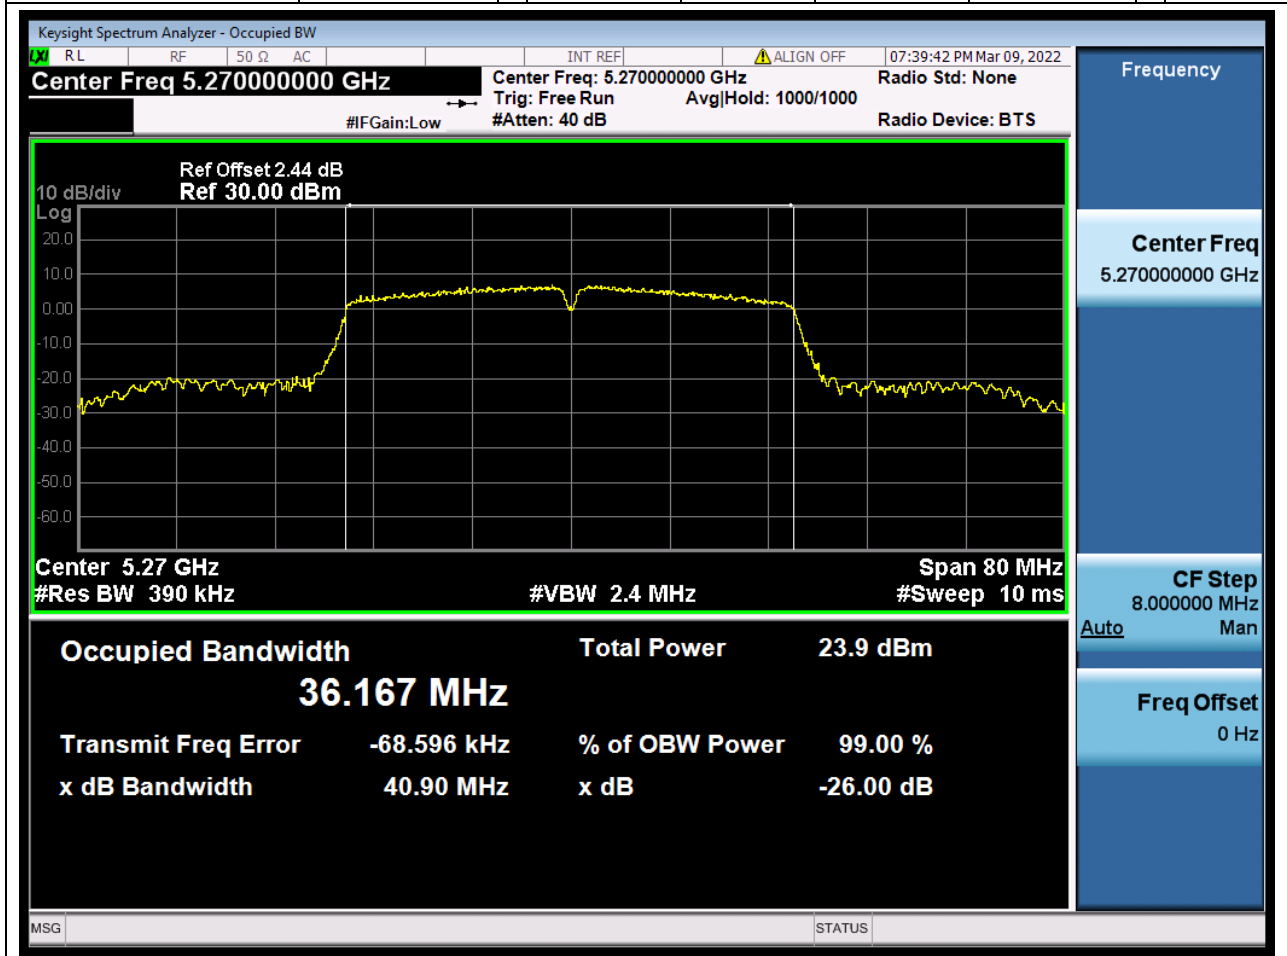

21. 802.11n_40M_U-NII-2A_L

21.1. A.2.2-99% Bandwidth(NTNV)

Center Frequency (MHz)	OBW Power (%)	RBW (MHz)	Detector	Limit (MHz)	OBW (MHz)	Verdict
5270	99	0.39	Peak	0	36.167021	Unknown