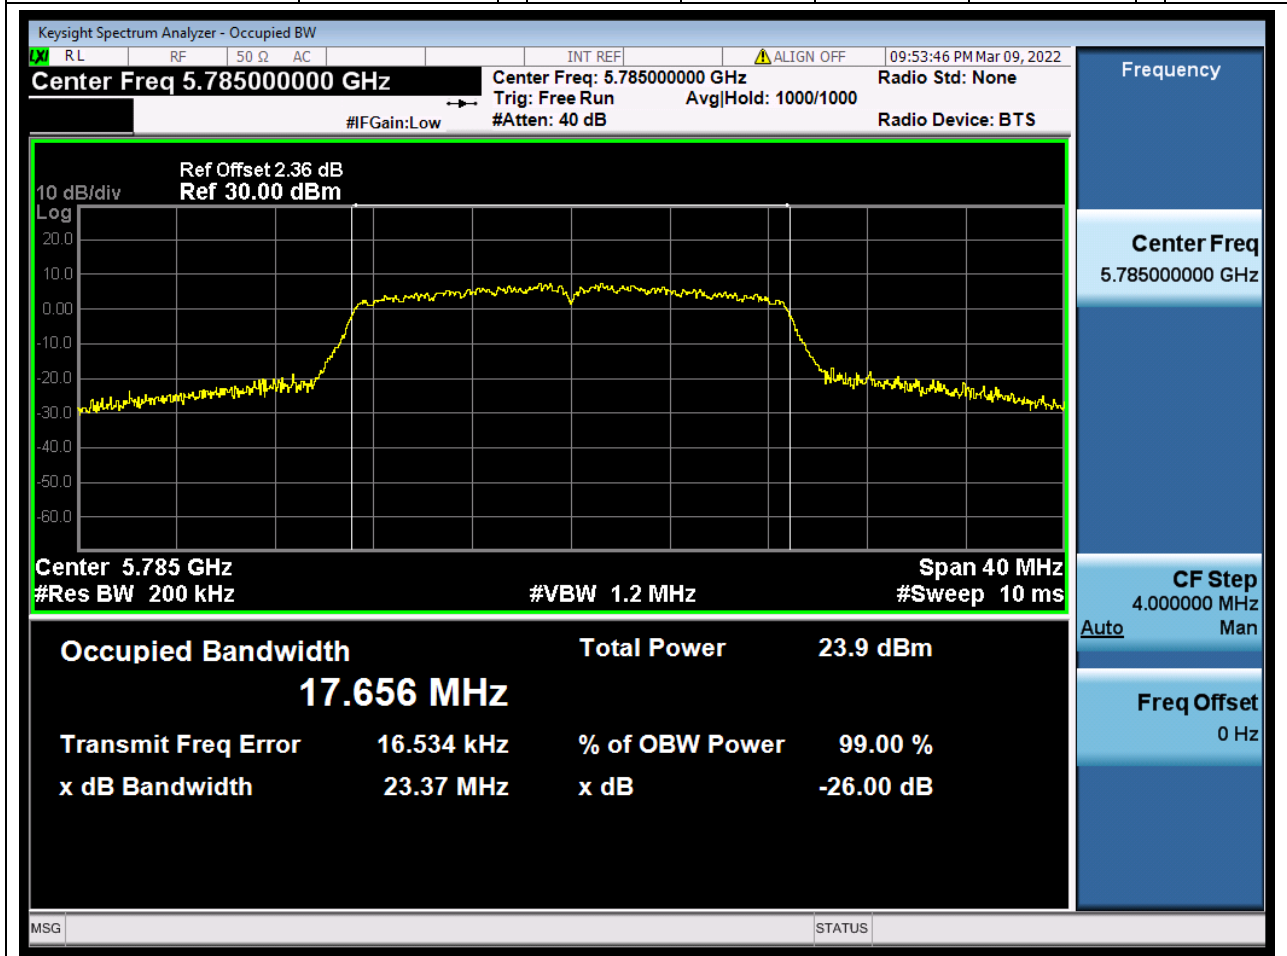

55. 802.11ac_20M_U-NII-3_M

55.1. A.2.2-99% Bandwidth(NTNV)

Center Frequency (MHz)	OBW Power (%)	RBW (MHz)	Detector	Limit (MHz)	OBW (MHz)	Verdict
5785	99	0.2	Peak	0	17.656447	Unknown