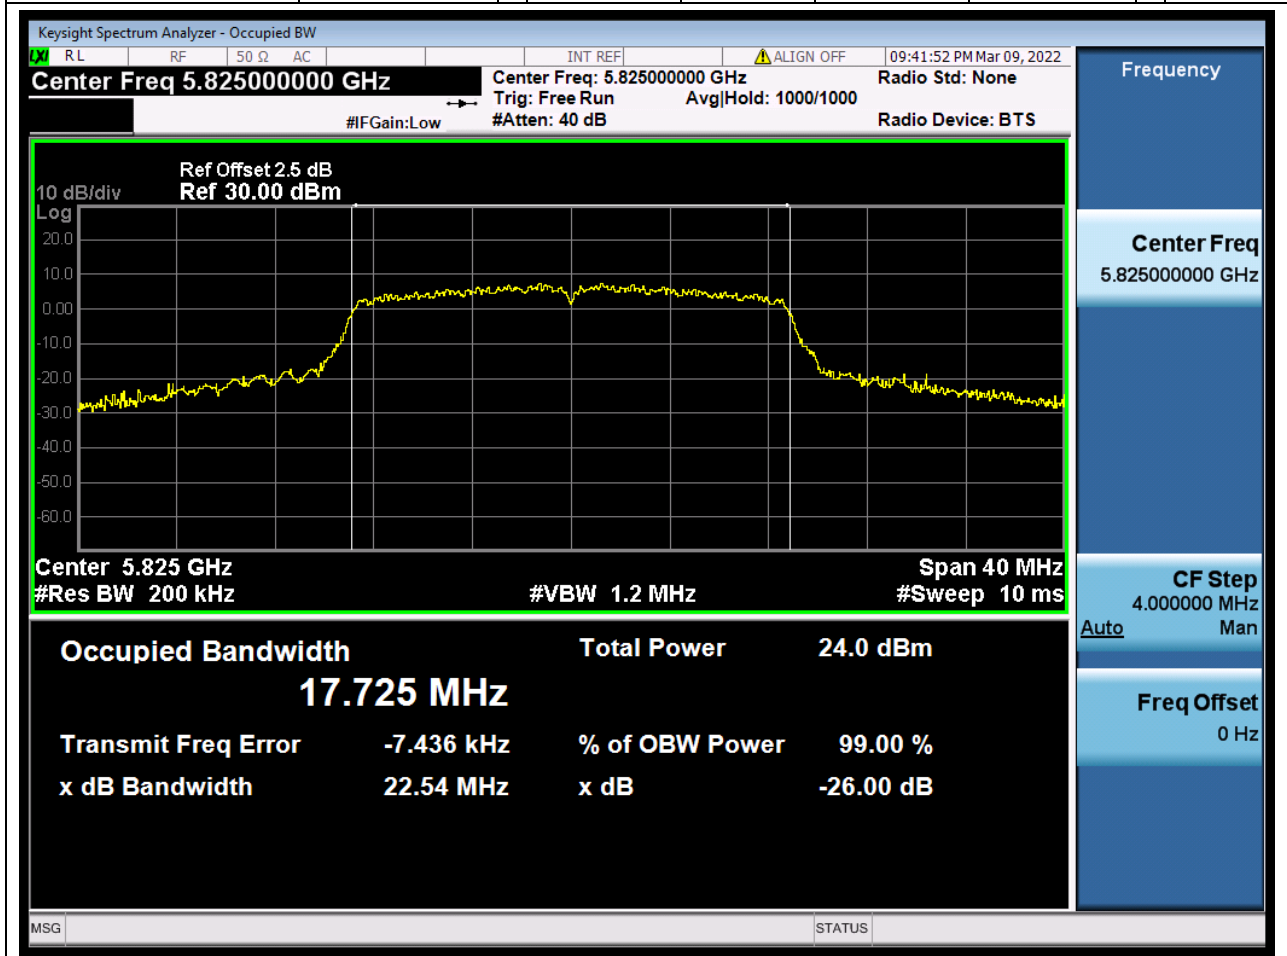

51. 802.11n_20M_U-NII-3_H

51.1. A.2.2-99% Bandwidth(NTNV)

Center Frequency (MHz)	OBW Power (%)	RBW (MHz)	Detector	Limit (MHz)	OBW (MHz)	Verdict
5825	99	0.2	Peak	0	17.724773	Unknown