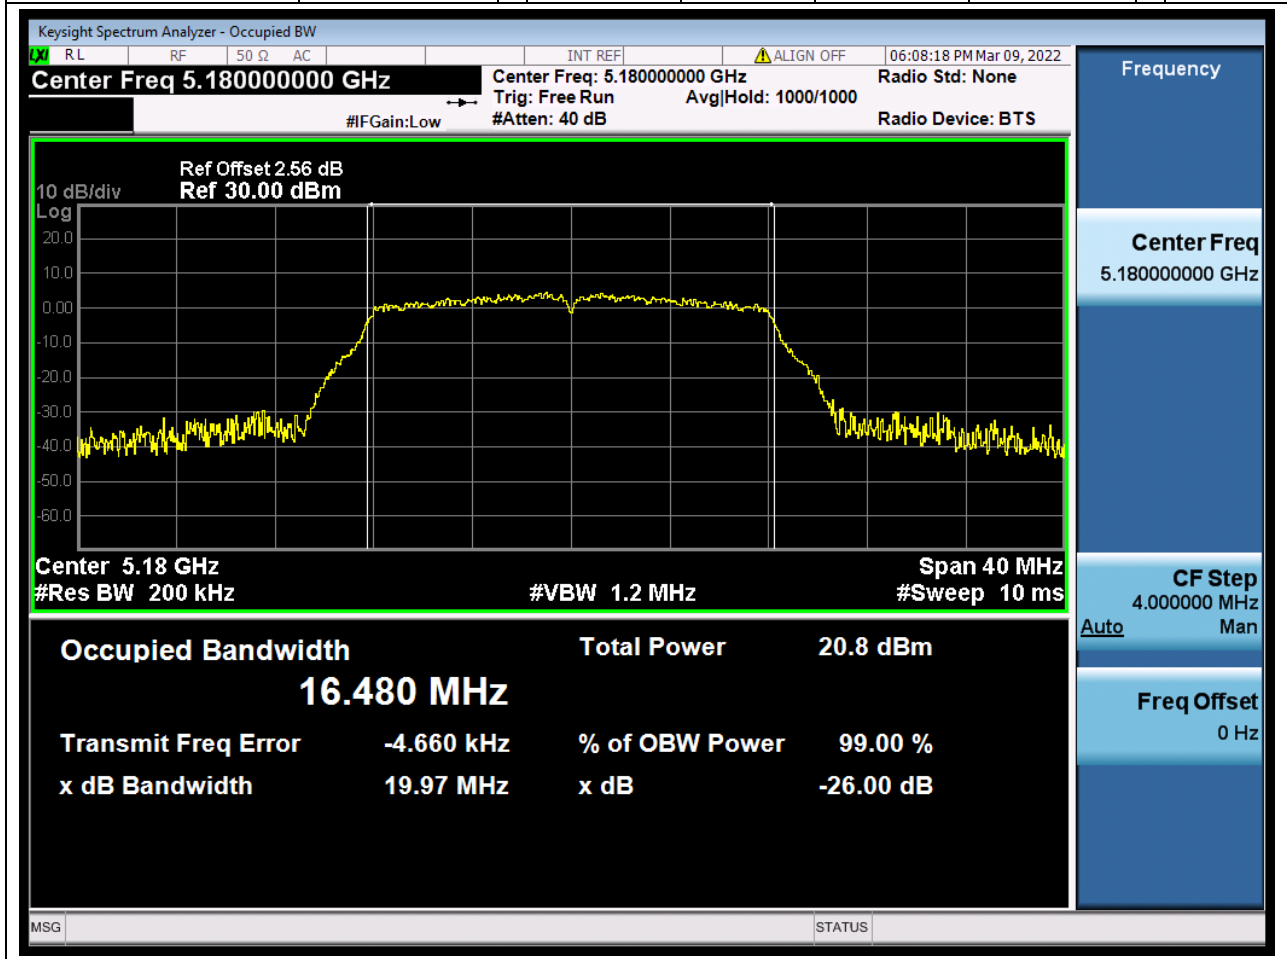

1. 802.11a_20M_U-NII-1_L

1.1. A.2.2-99% Bandwidth(NTNV)

Center Frequency (MHz)	OBW Power (%)	RBW (MHz)	Detector	Limit (MHz)	OBW (MHz)	Verdict
5180	99	0.2	Peak	0	16.480155	Unknow