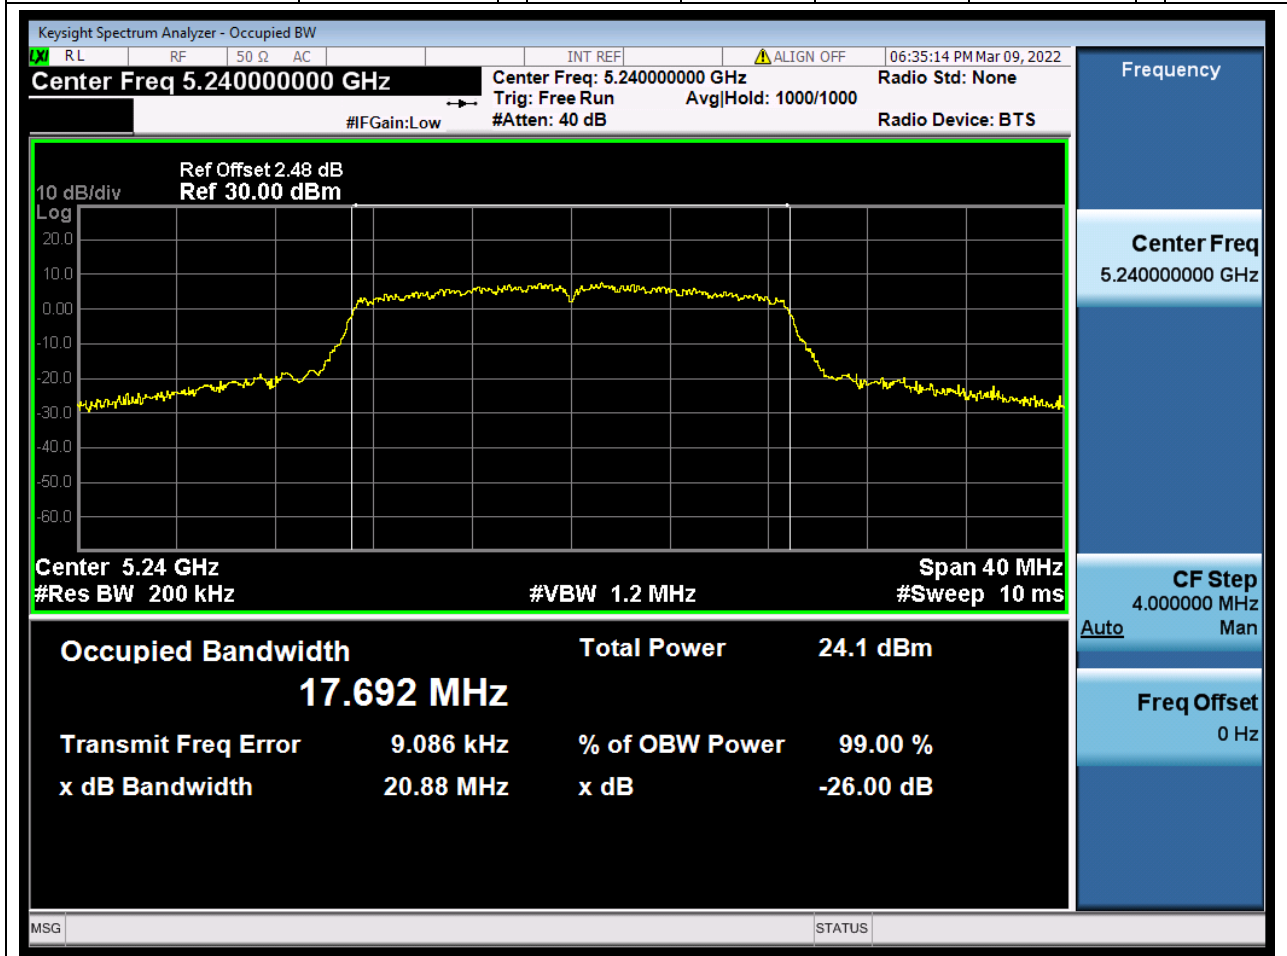

6. 802.11n_20M_U-NII-1_H

6.1. A.2.2-99% Bandwidth(NTNV)

Center Frequency (MHz)	OBW Power (%)	RBW (MHz)	Detector	Limit (MHz)	OBW (MHz)	Verdict
5240	99	0.2	Peak	0	17.692241	Unknown