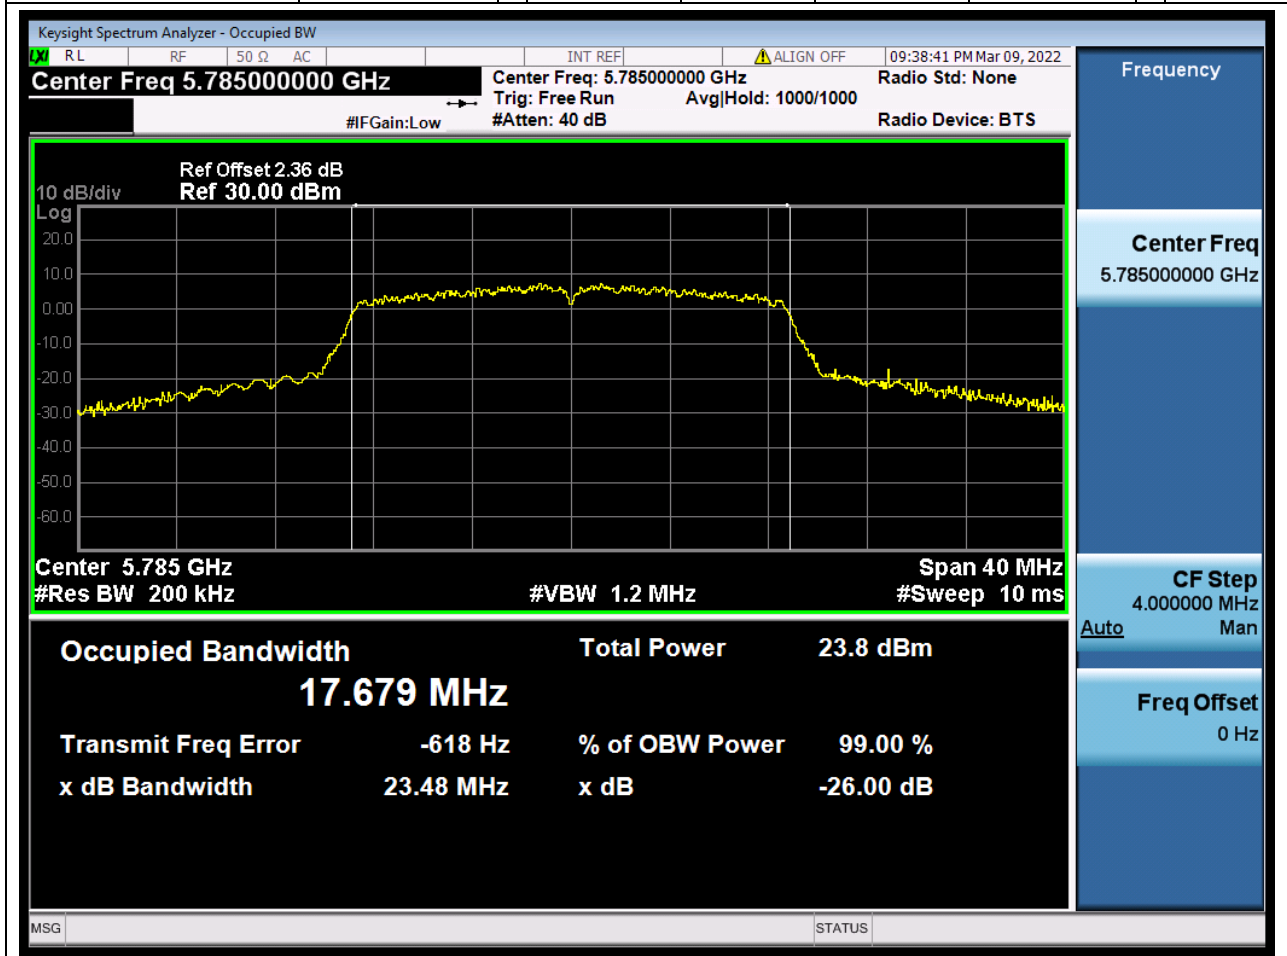

50. 802.11n_20M_U-NII-3_M

50.1. A.2.2-99% Bandwidth(NTNV)

Center Frequency (MHz)	OBW Power (%)	RBW (MHz)	Detector	Limit (MHz)	OBW (MHz)	Verdict
5785	99	0.2	Peak	0	17.679232	Unknown