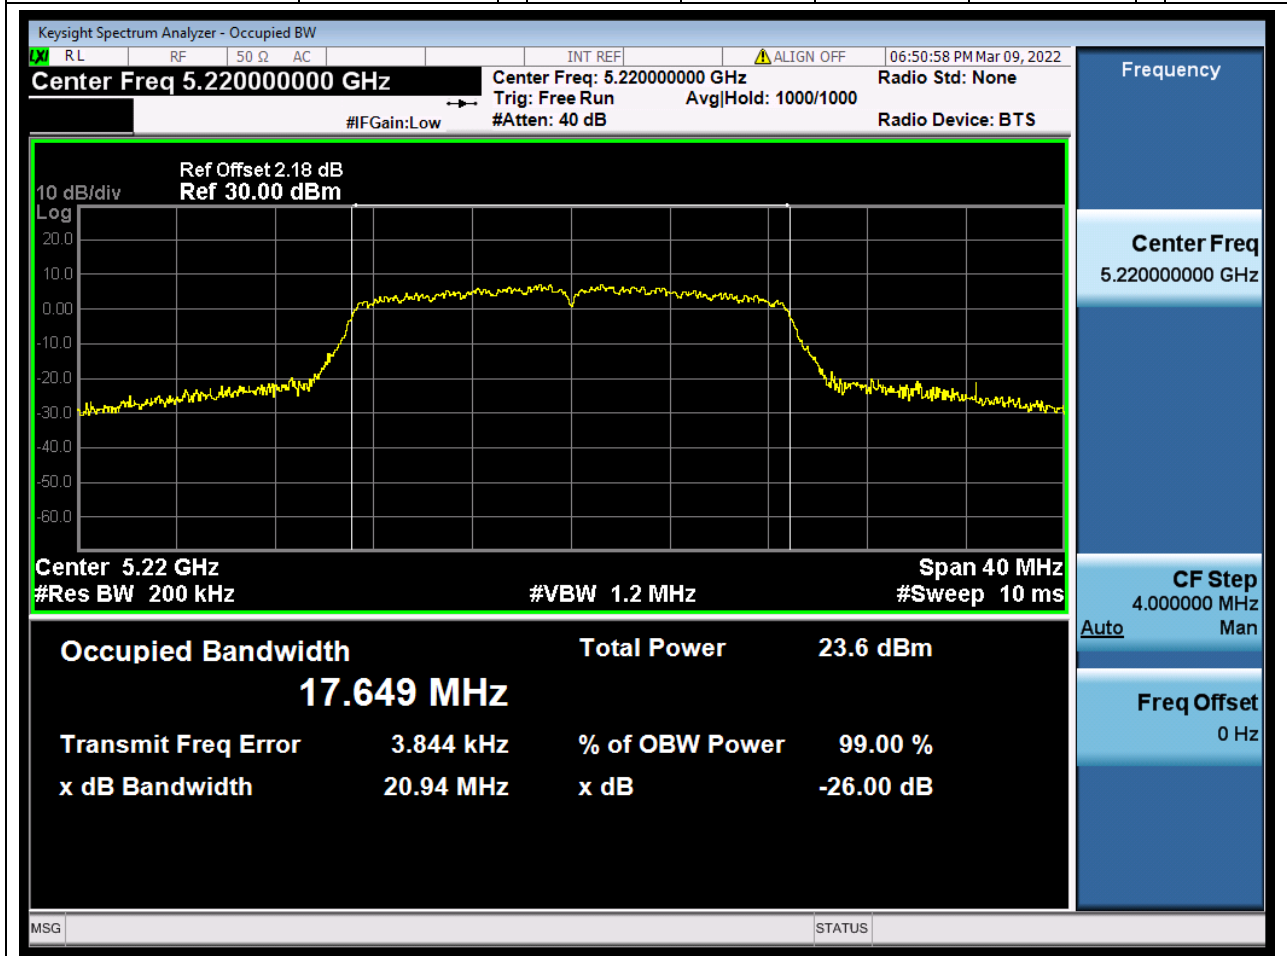

10. 802.11ac_20M_U-NII-1_M

10.1. A.2.2-99% Bandwidth(NTNV)

Center Frequency (MHz)	OBW Power (%)	RBW (MHz)	Detector	Limit (MHz)	OBW (MHz)	Verdict
5220	99	0.2	Peak	0	17.648548	Unknown