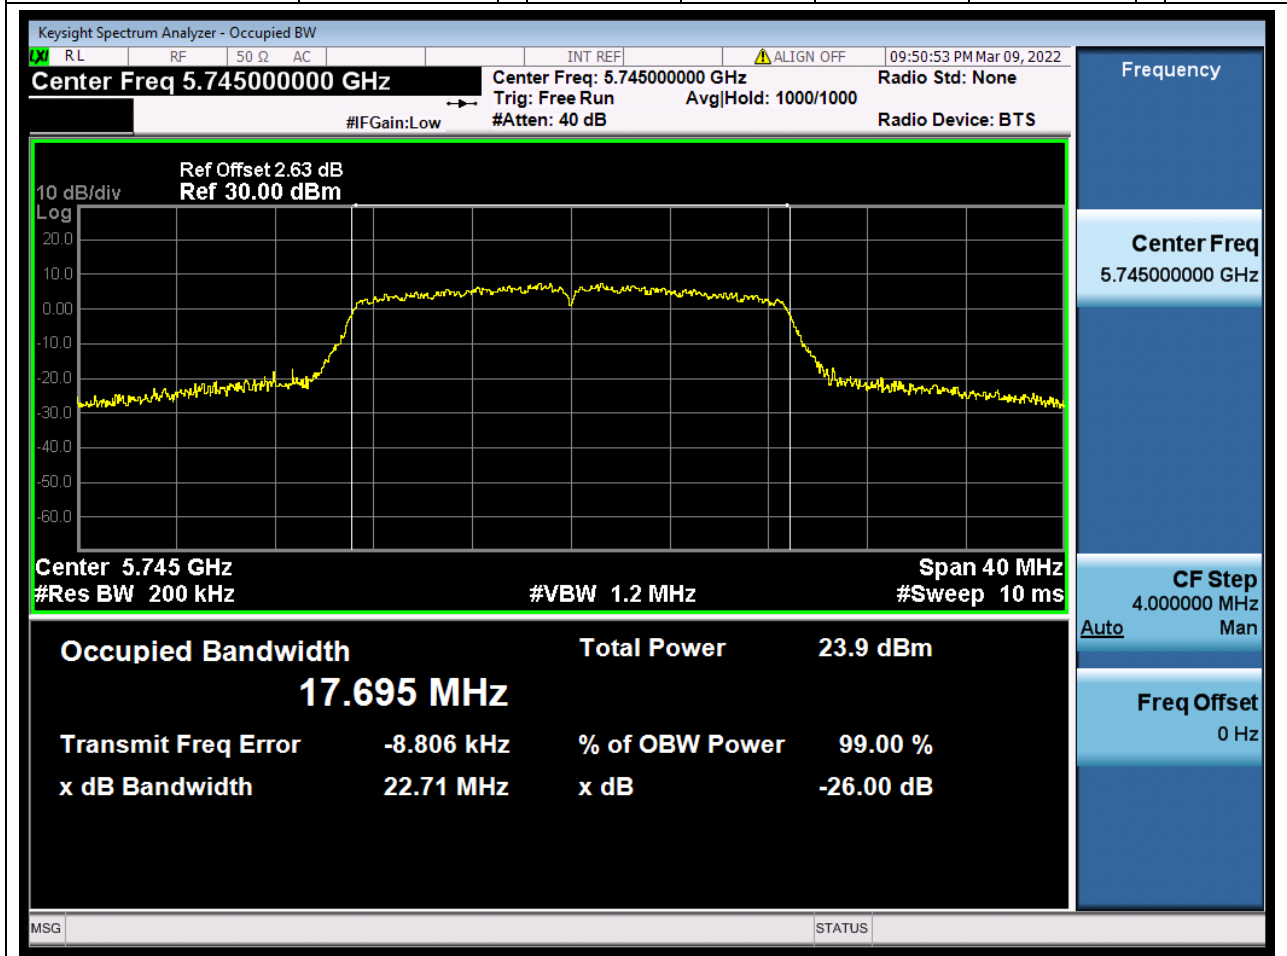

54. 802.11ac_20M_U-NII-3_L

54.1. A.2.2-99% Bandwidth(NTNV)

Center Frequency (MHz)	OBW Power (%)	RBW (MHz)	Detector	Limit (MHz)	OBW (MHz)	Verdict
5745	99	0.2	Peak	0	17.694764	Unknown