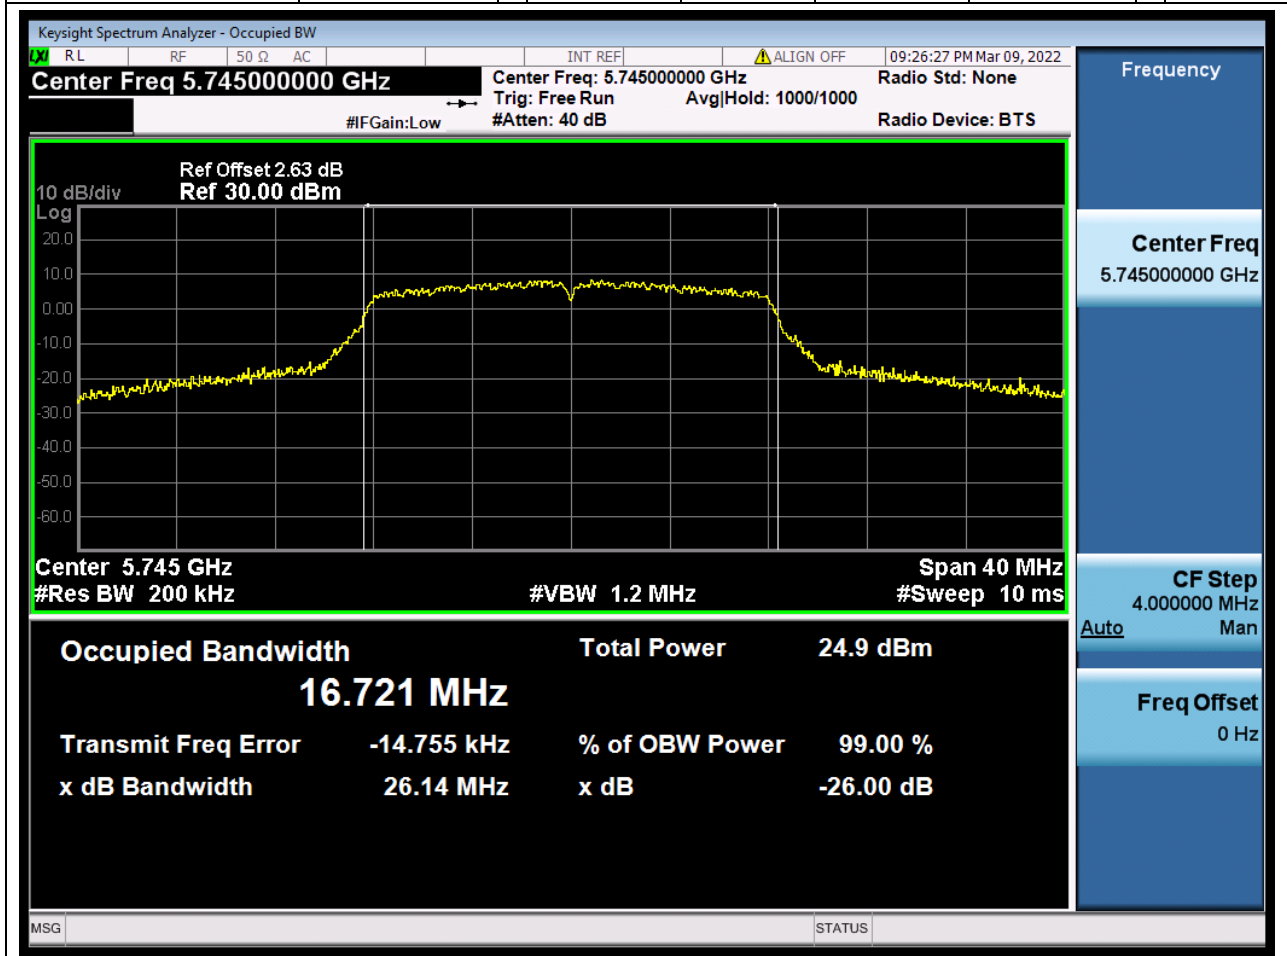

46. 802.11a_20M_U-NII-3_L

46.1. A.2.2-99% Bandwidth(NTNV)

Center Frequency (MHz)	OBW Power (%)	RBW (MHz)	Detector	Limit (MHz)	OBW (MHz)	Verdict
5745	99	0.2	Peak	0	16.721289	Unknown