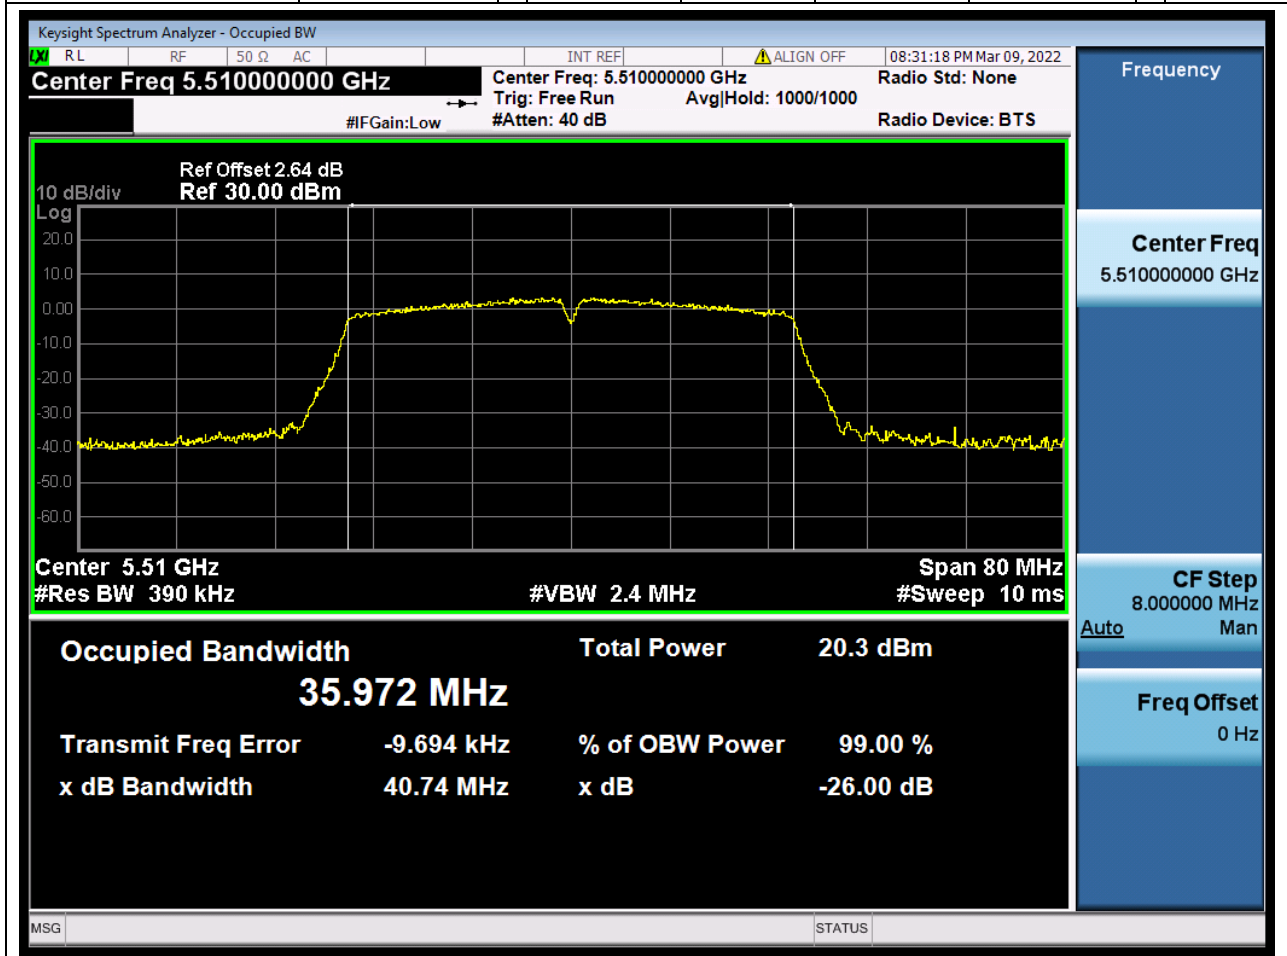

35. 802.11n_40M_U-NII-2C_L

35.1. A.2.2-99% Bandwidth(NTNV)

Center Frequency (MHz)	OBW Power (%)	RBW (MHz)	Detector	Limit (MHz)	OBW (MHz)	Verdict
5510	99	0.39	Peak	0	35.972328	Unknown