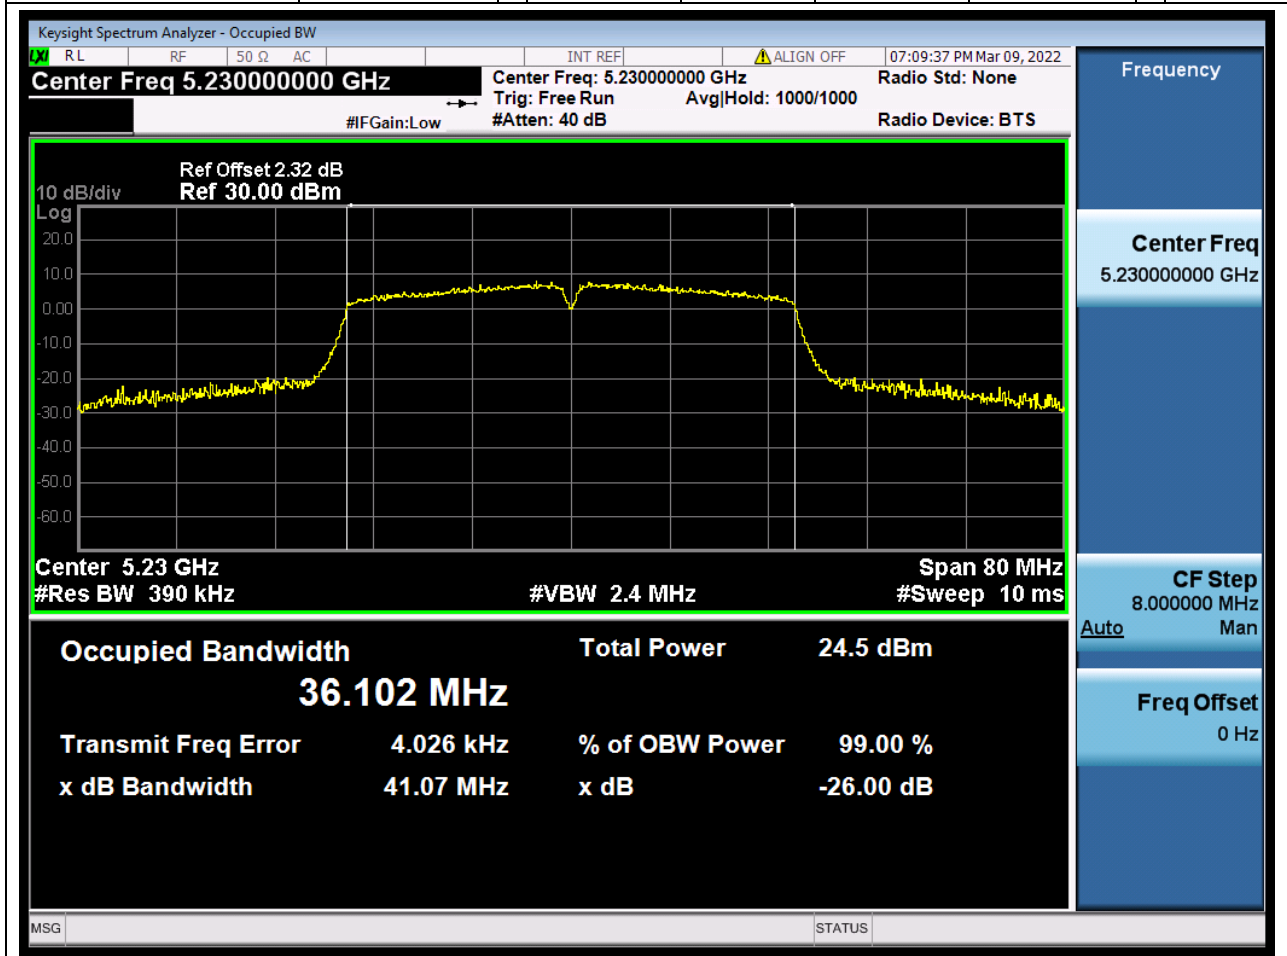

13. 802.11ac_40M_U-NII-1_H

13.1. A.2.2-99% Bandwidth(NTNV)

Center Frequency (MHz)	OBW Power (%)	RBW (MHz)	Detector	Limit (MHz)	OBW (MHz)	Verdict
5230	99	0.39	Peak	0	36.101755	Unknown