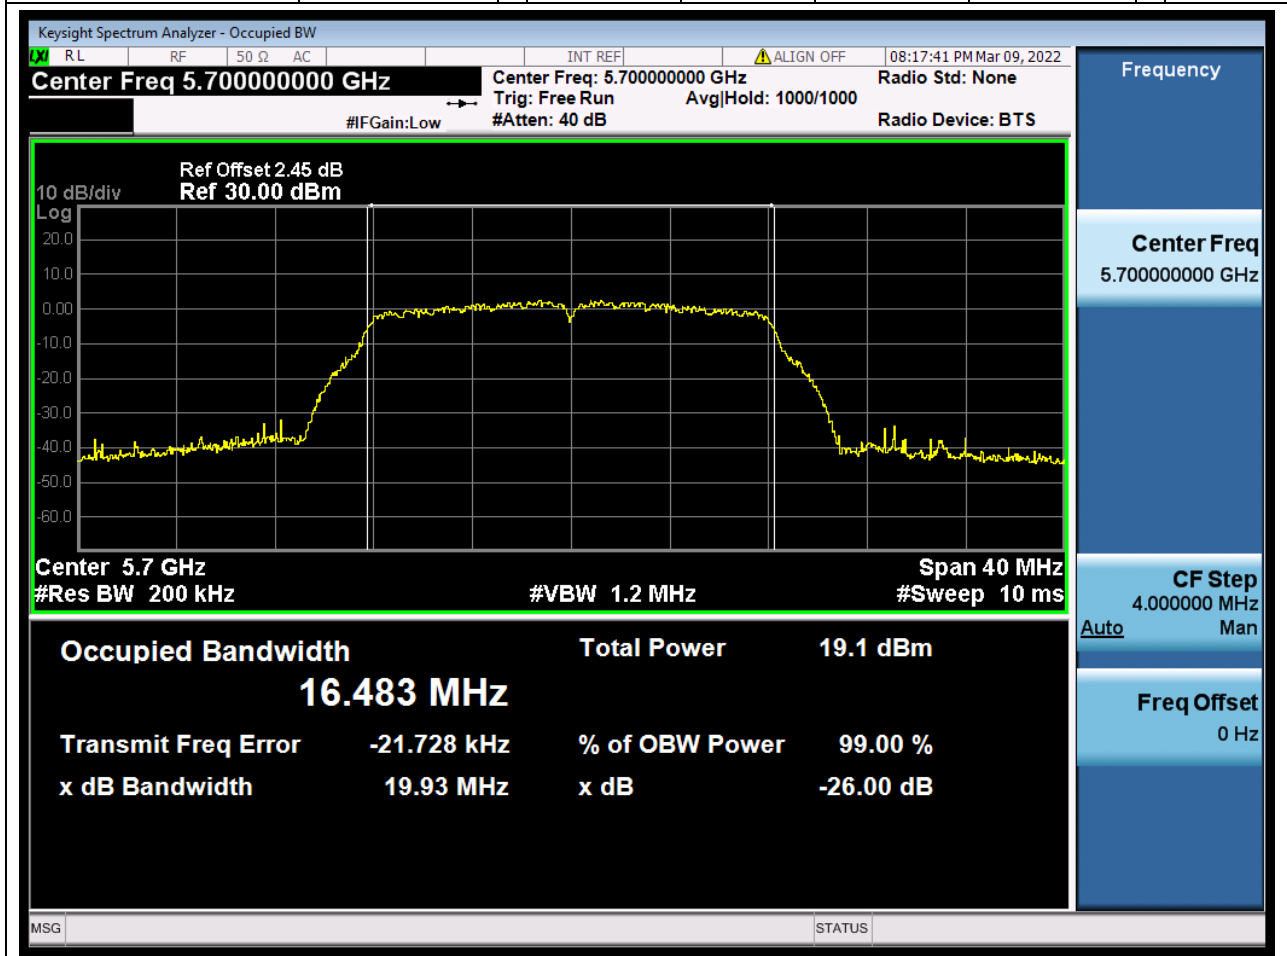

31. 802.11a_20M_U-NII-2C_H

31.1. A.2.2-99% Bandwidth(NTNV)

Center Frequency (MHz)	OBW Power (%)	RBW (MHz)	Detector	Limit (MHz)	OBW (MHz)	Verdict
5700	99	0.2	Peak	0	16.482855	Unknown