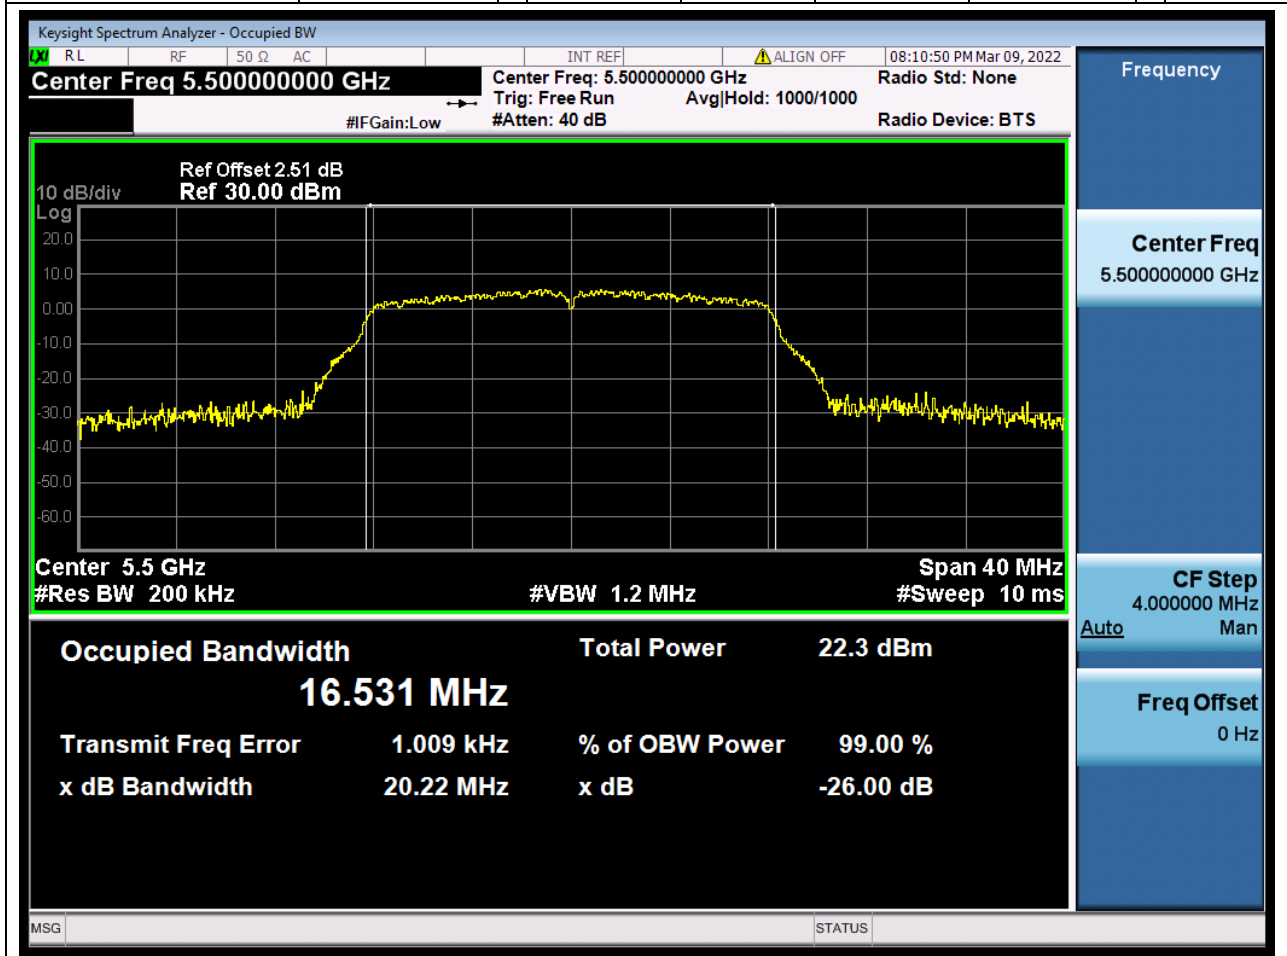

29. 802.11a_20M_U-NII-2C_L

29.1. A.2.2-99% Bandwidth(NTNV)

Center Frequency (MHz)	OBW Power (%)	RBW (MHz)	Detector	Limit (MHz)	OBW (MHz)	Verdict
5500	99	0.2	Peak	0	16.531435	Unknown