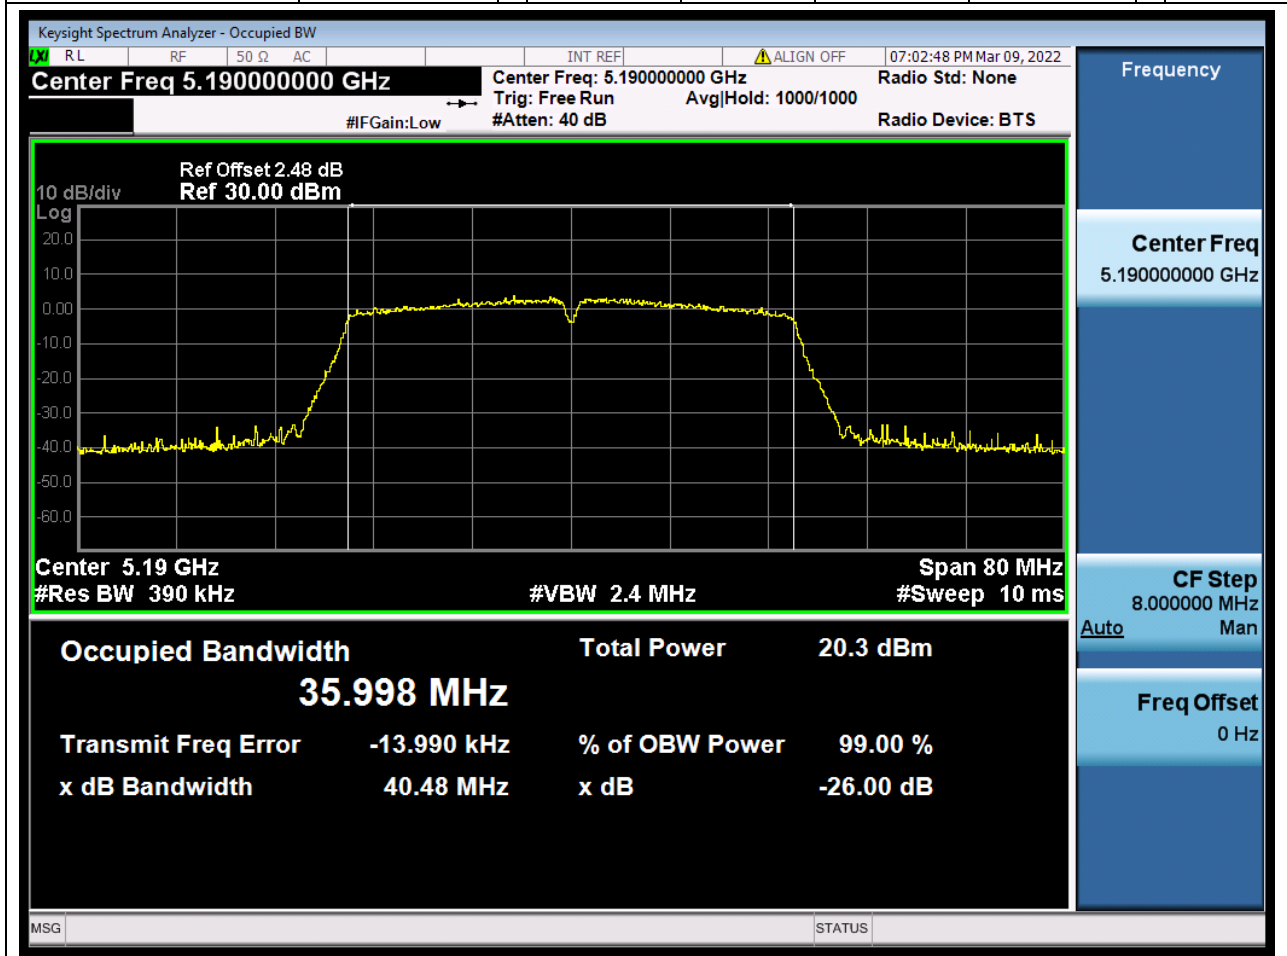

12. 802.11ac_40M_U-NII-1_L

12.1. A.2.2-99% Bandwidth(NTNV)

Center Frequency (MHz)	OBW Power (%)	RBW (MHz)	Detector	Limit (MHz)	OBW (MHz)	Verdict
5190	99	0.39	Peak	0	35.998479	Unknown