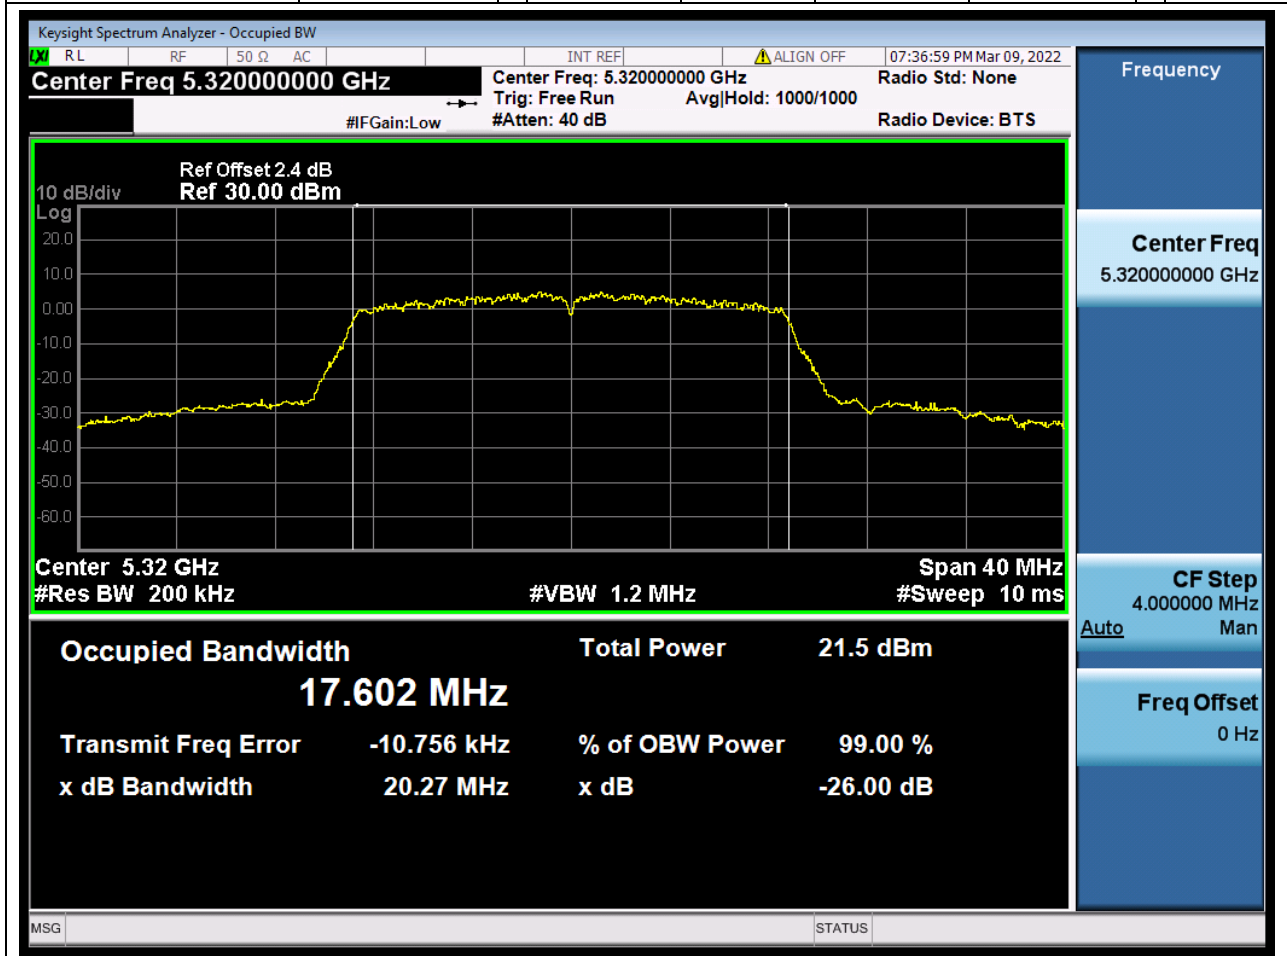

20. 802.11n_20M_U-NII-2A_H

20.1. A.2.2-99% Bandwidth(NTNV)

Center Frequency (MHz)	OBW Power (%)	RBW (MHz)	Detector	Limit (MHz)	OBW (MHz)	Verdict
5320	99	0.2	Peak	0	17.602088	Unknown