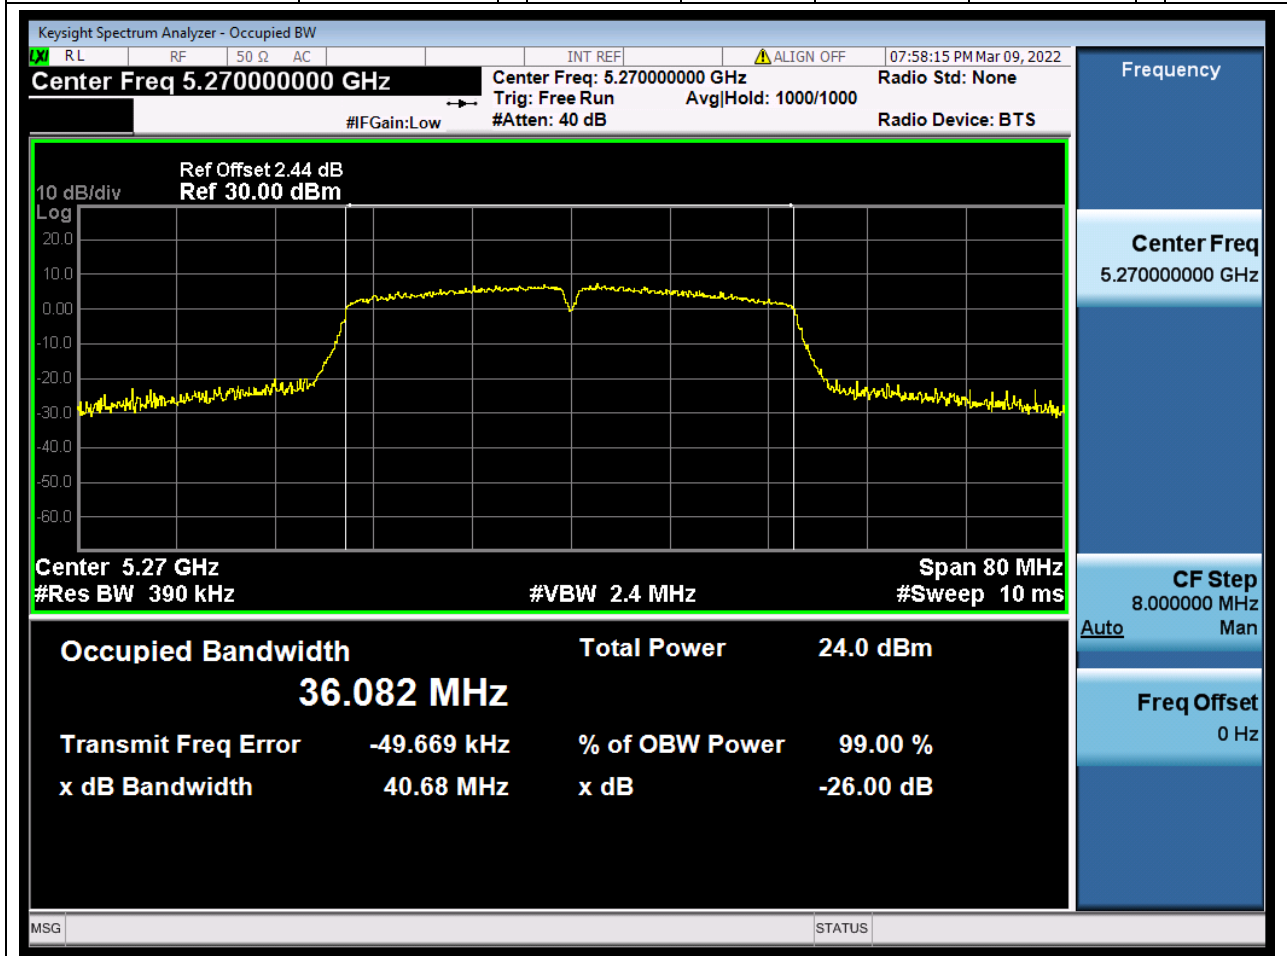

26. 802.11ac_40M_U-NII-2A_L

26.1. A.2.2-99% Bandwidth(NTNV)

Center Frequency (MHz)	OBW Power (%)	RBW (MHz)	Detector	Limit (MHz)	OBW (MHz)	Verdict
5270	99	0.39	Peak	0	36.082076	Unknown