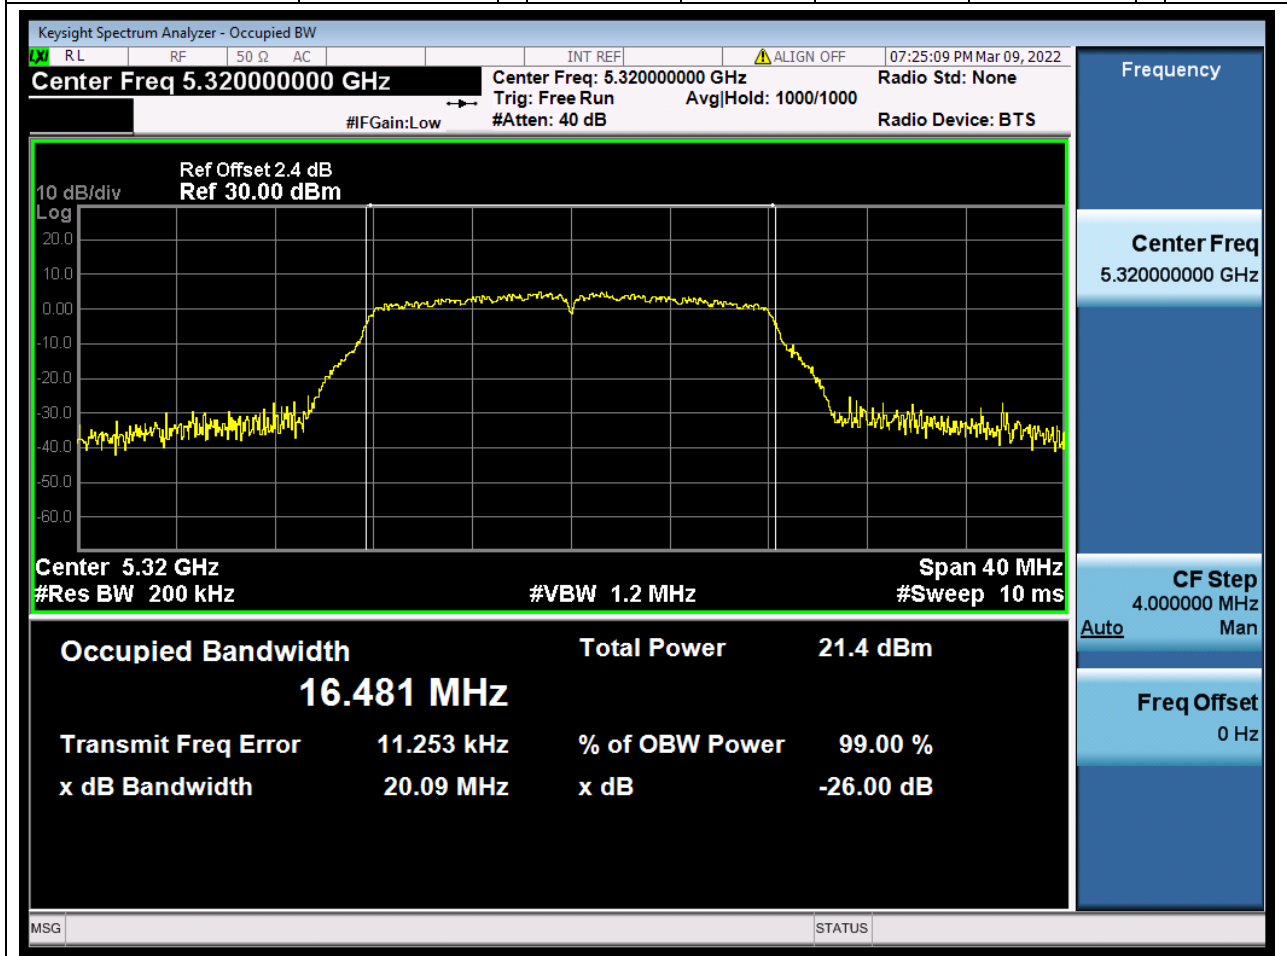

17. 802.11a_20M_U-NII-2A_H

17.1. A.2.2-99% Bandwidth(NTNV)

Center Frequency (MHz)	OBW Power (%)	RBW (MHz)	Detector	Limit (MHz)	OBW (MHz)	Verdict
5320	99	0.2	Peak	0	16.481047	Unknown