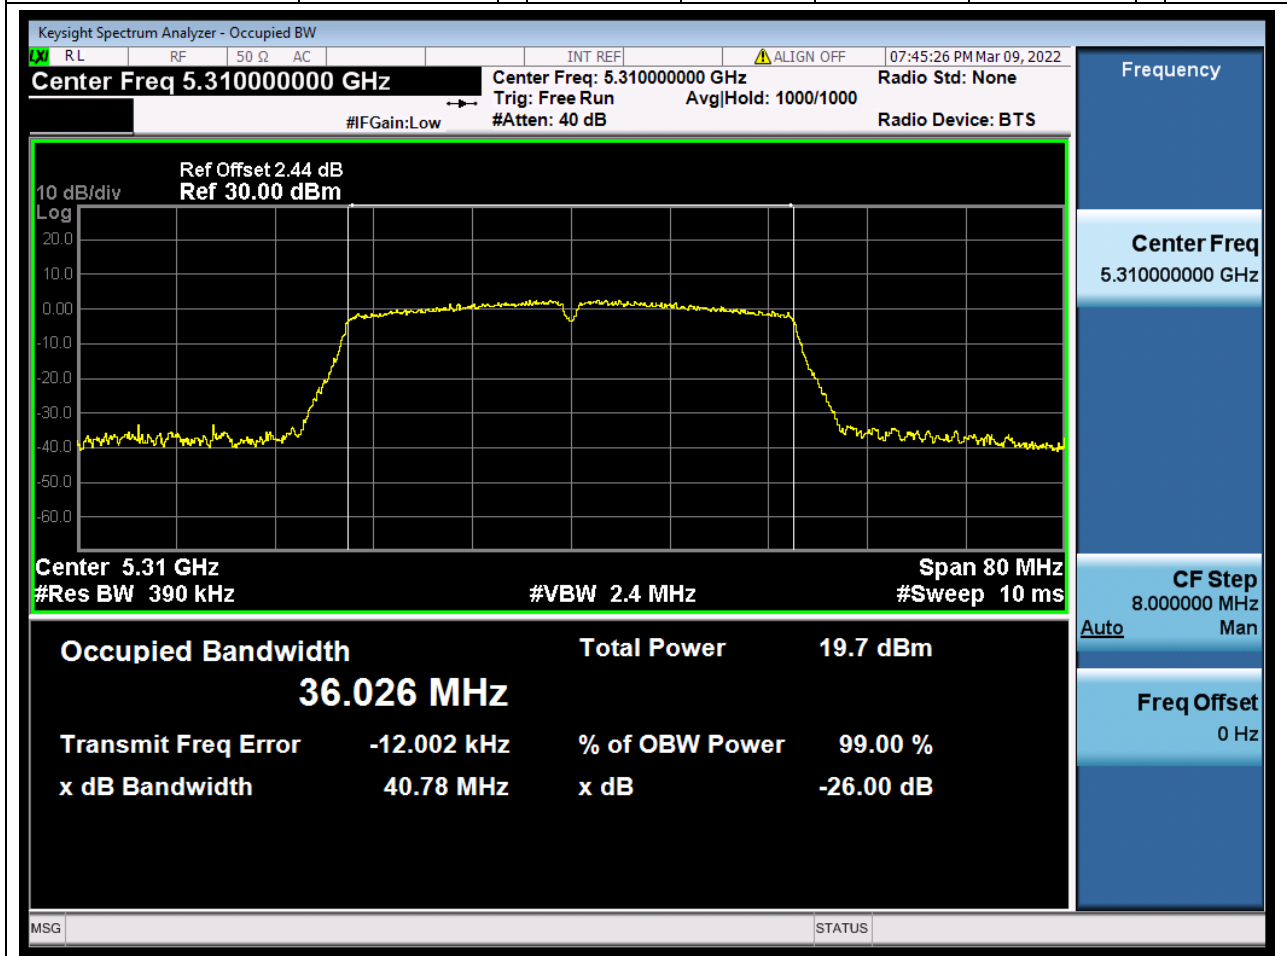

22. 802.11n_40M_U-NII-2A_H

22.1. A.2.2-99% Bandwidth(NTNV)

Center Frequency (MHz)	OBW Power (%)	RBW (MHz)	Detector	Limit (MHz)	OBW (MHz)	Verdict
5310	99	0.39	Peak	0	36.025989	Unknown