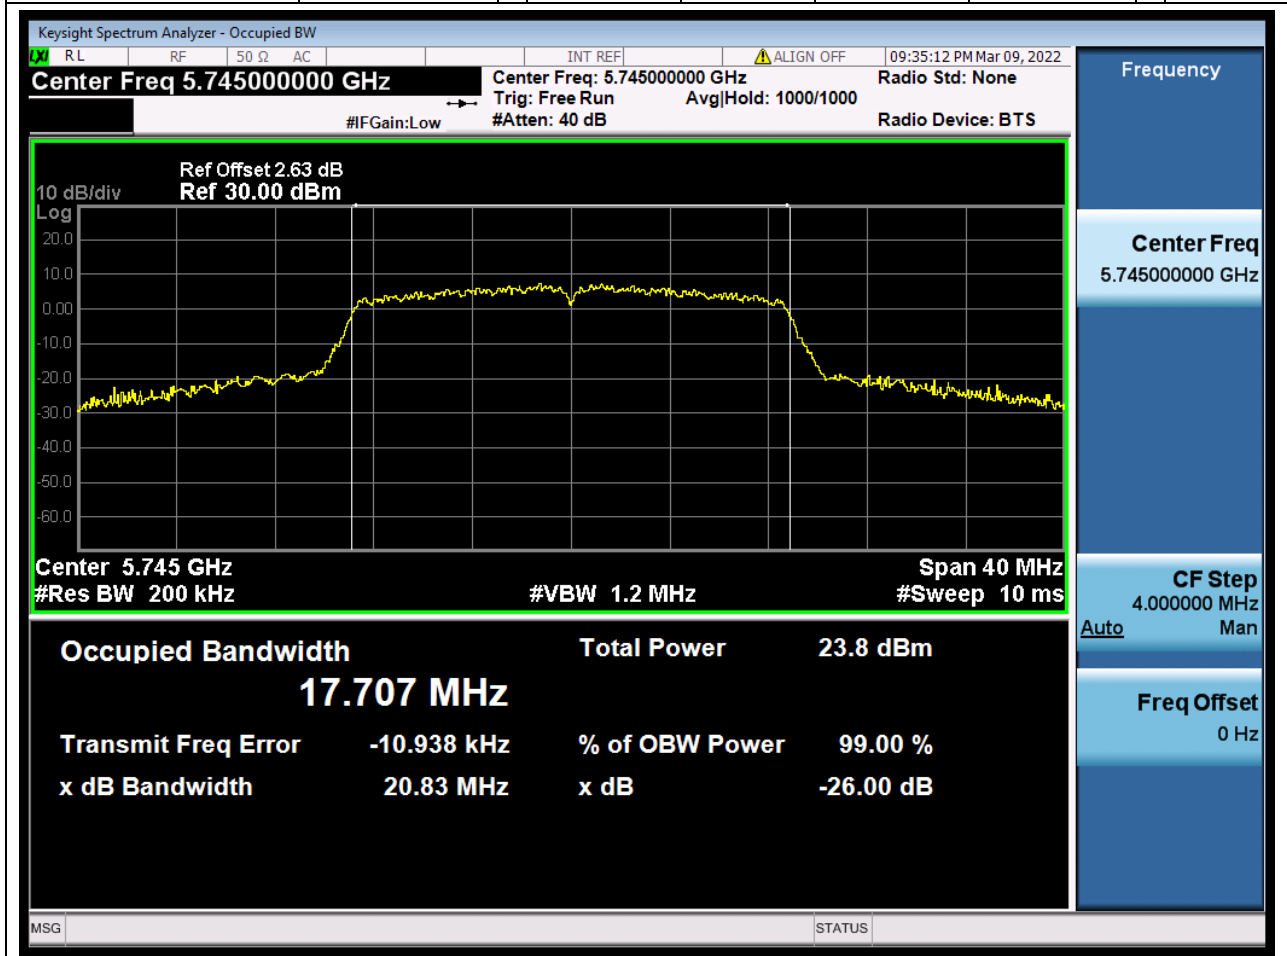

49. 802.11n_20M_U-NII-3_L

49.1. A.2.2-99% Bandwidth(NTNV)

Center Frequency (MHz)	OBW Power (%)	RBW (MHz)	Detector	Limit (MHz)	OBW (MHz)	Verdict
5745	99	0.2	Peak	0	17.706714	Unknown