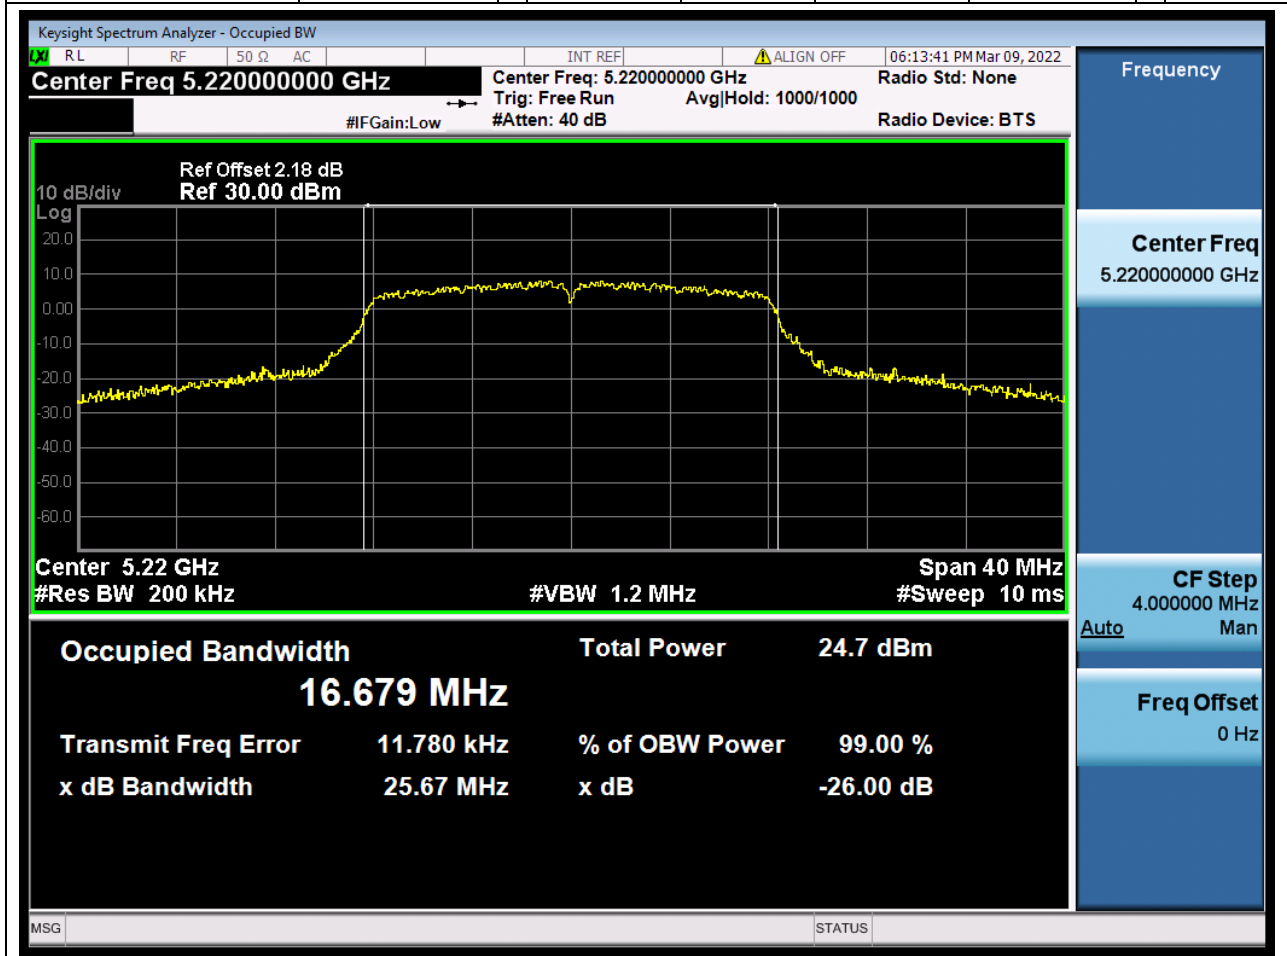

2. 802.11a_20M_U-NII-1_M

2.1. A.2.2-99% Bandwidth(NTNV)

Center Frequency (MHz)	OBW Power (%)	RBW (MHz)	Detector	Limit (MHz)	OBW (MHz)	Verdict
5220	99	0.2	Peak	0	16.679483	Unknown