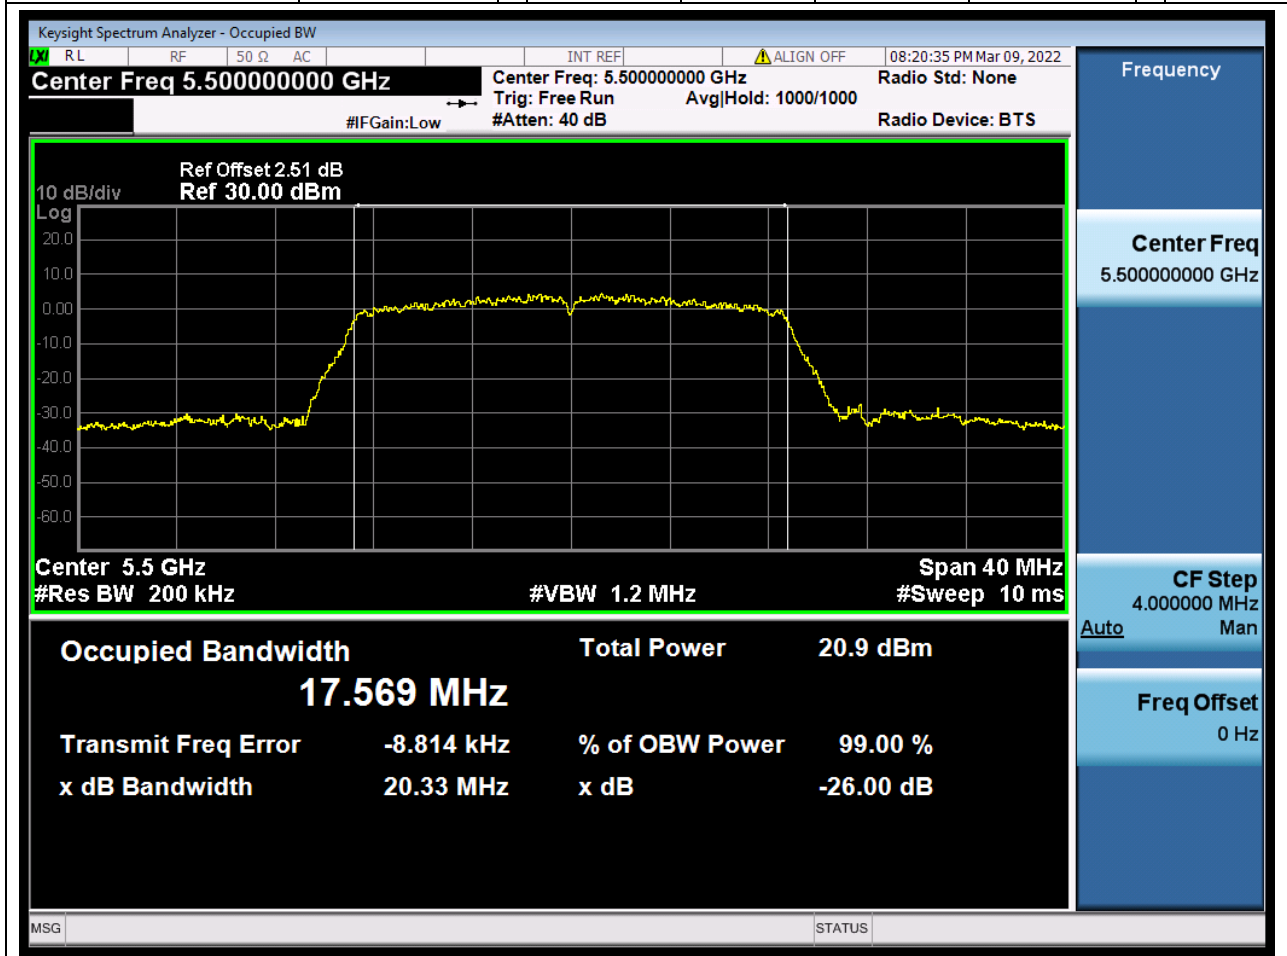

32. 802.11n_20M_U-NII-2C_L

32.1. A.2.2-99% Bandwidth(NTNV)

Center Frequency (MHz)	OBW Power (%)	RBW (MHz)	Detector	Limit (MHz)	OBW (MHz)	Verdict
5500	99	0.2	Peak	0	17.569039	Unknown