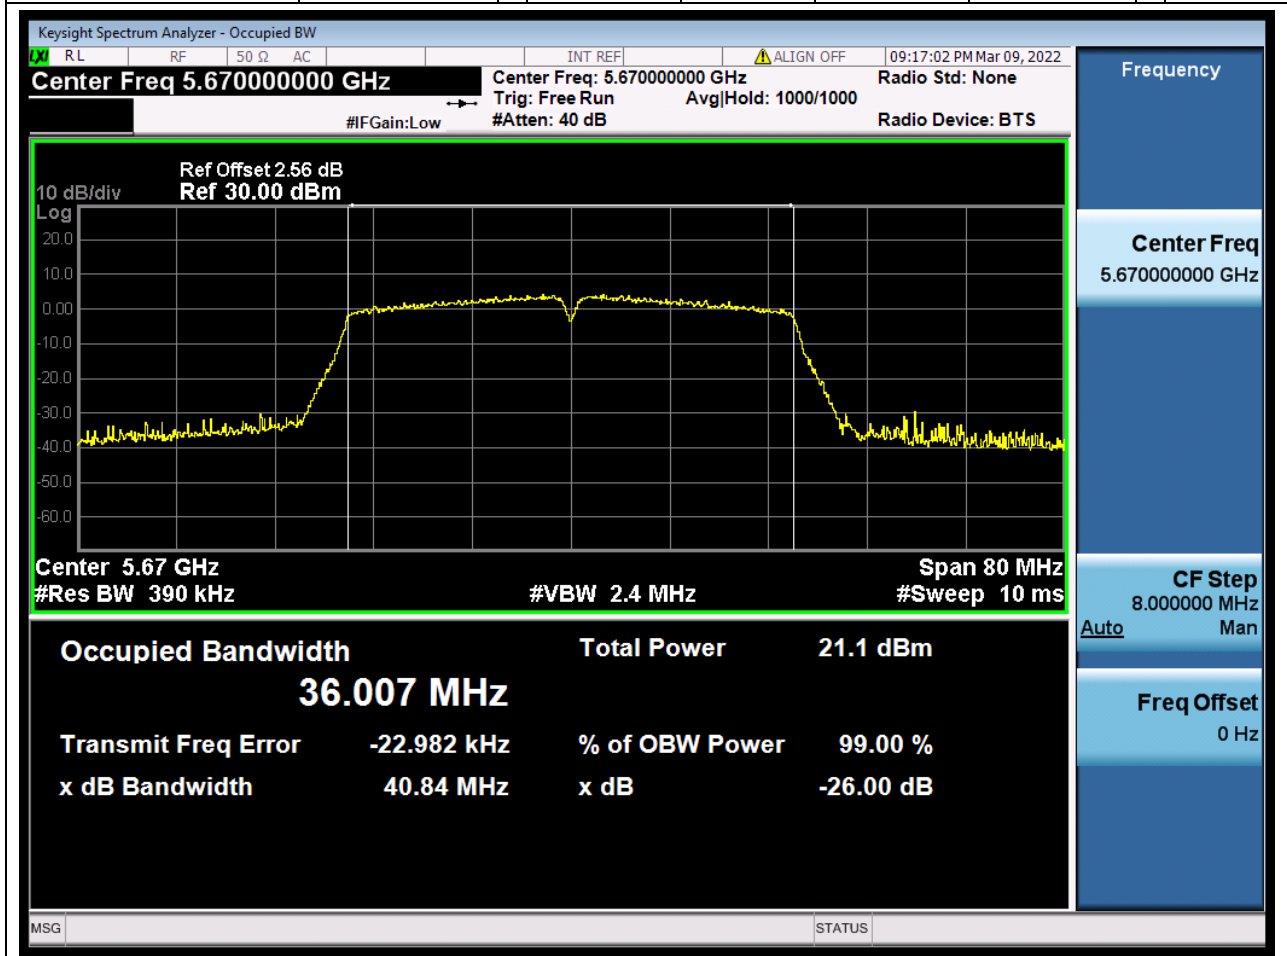

43. 802.11ac_40M_U-NII-2C_H

43.1. A.2.2-99% Bandwidth(NTNV)

Center Frequency (MHz)	OBW Power (%)	RBW (MHz)	Detector	Limit (MHz)	OBW (MHz)	Verdict
5670	99	0.39	Peak	0	36.006504	Unknown