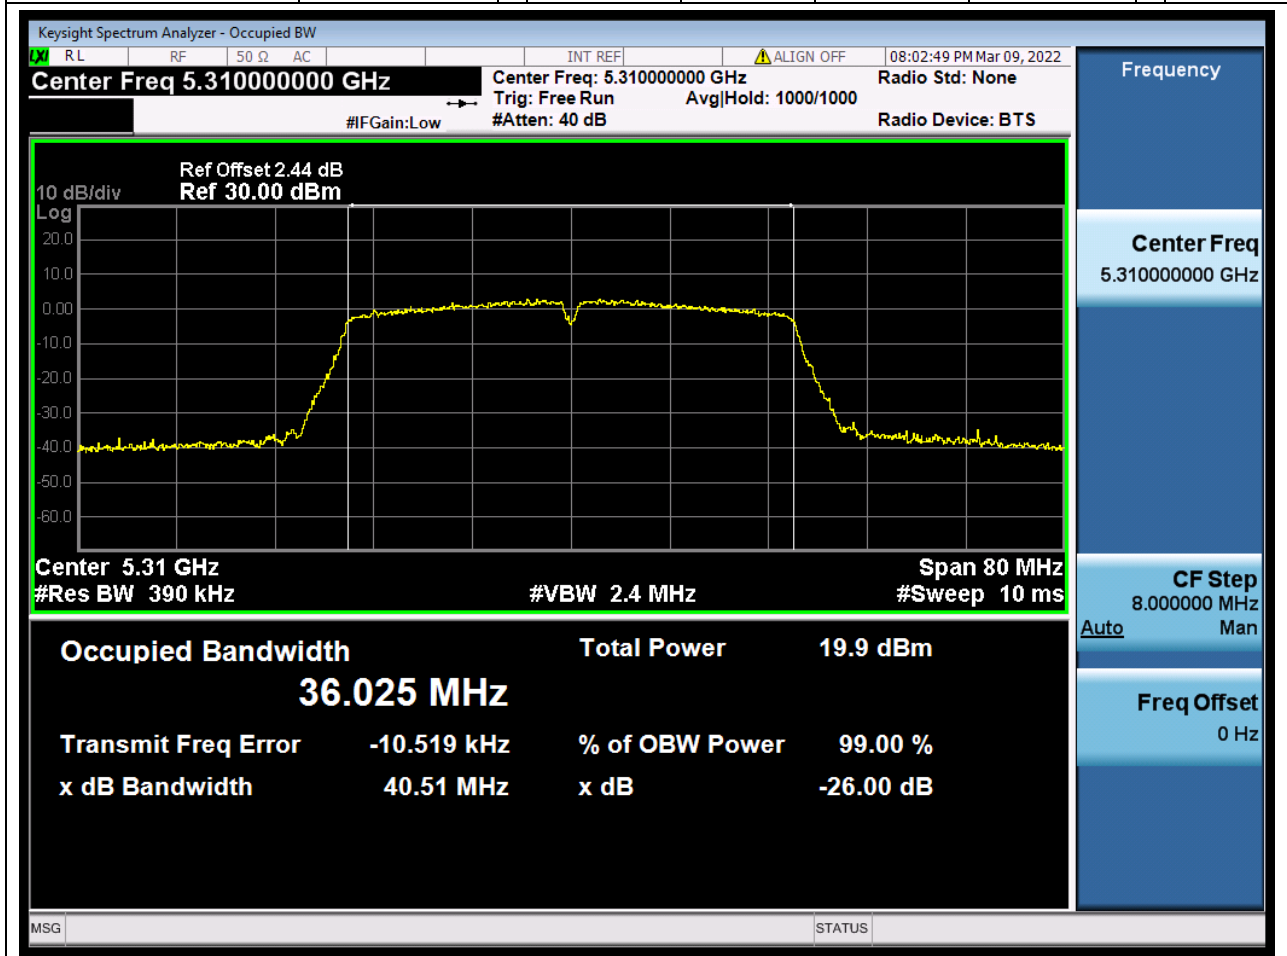

27. 802.11ac_40M_U-NII-2A_H

27.1. A.2.2-99% Bandwidth(NTNV)

Center Frequency (MHz)	OBW Power (%)	RBW (MHz)	Detector	Limit (MHz)	OBW (MHz)	Verdict
5310	99	0.39	Peak	0	36.025483	Unknown