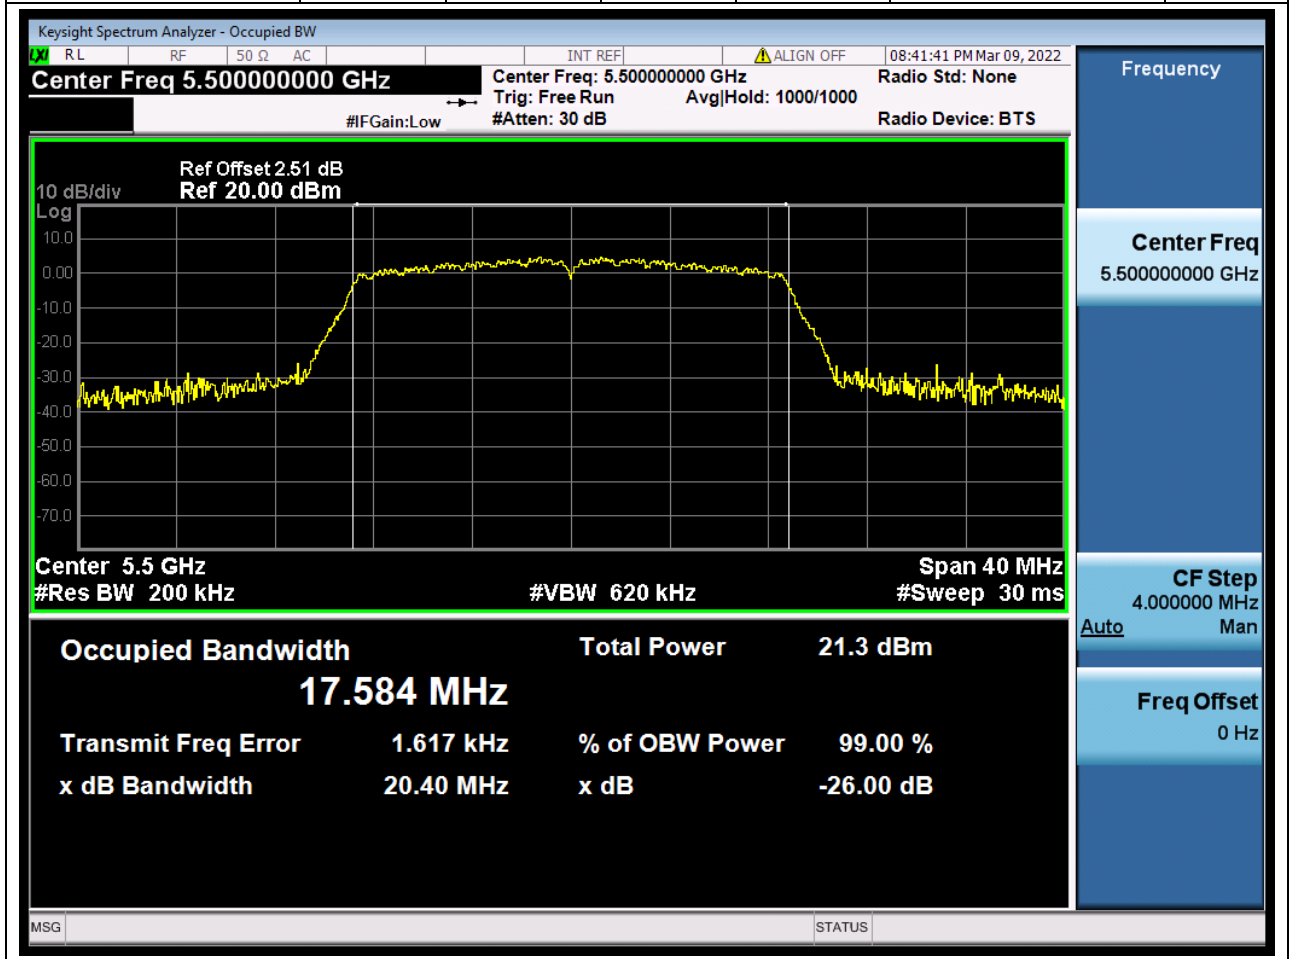

38. 802.11ac_20M_U-NII-2C_L

38.1. A.2-26dB Bandwidth(NTNV)

Center Frequency (MHz)	XdB Down	RBW (MHz)	Detector	Limit (MHz)	XdB BandWidth (MHz)	Verdict
5500	26	0.2	Peak	0	20.39809	Unknow