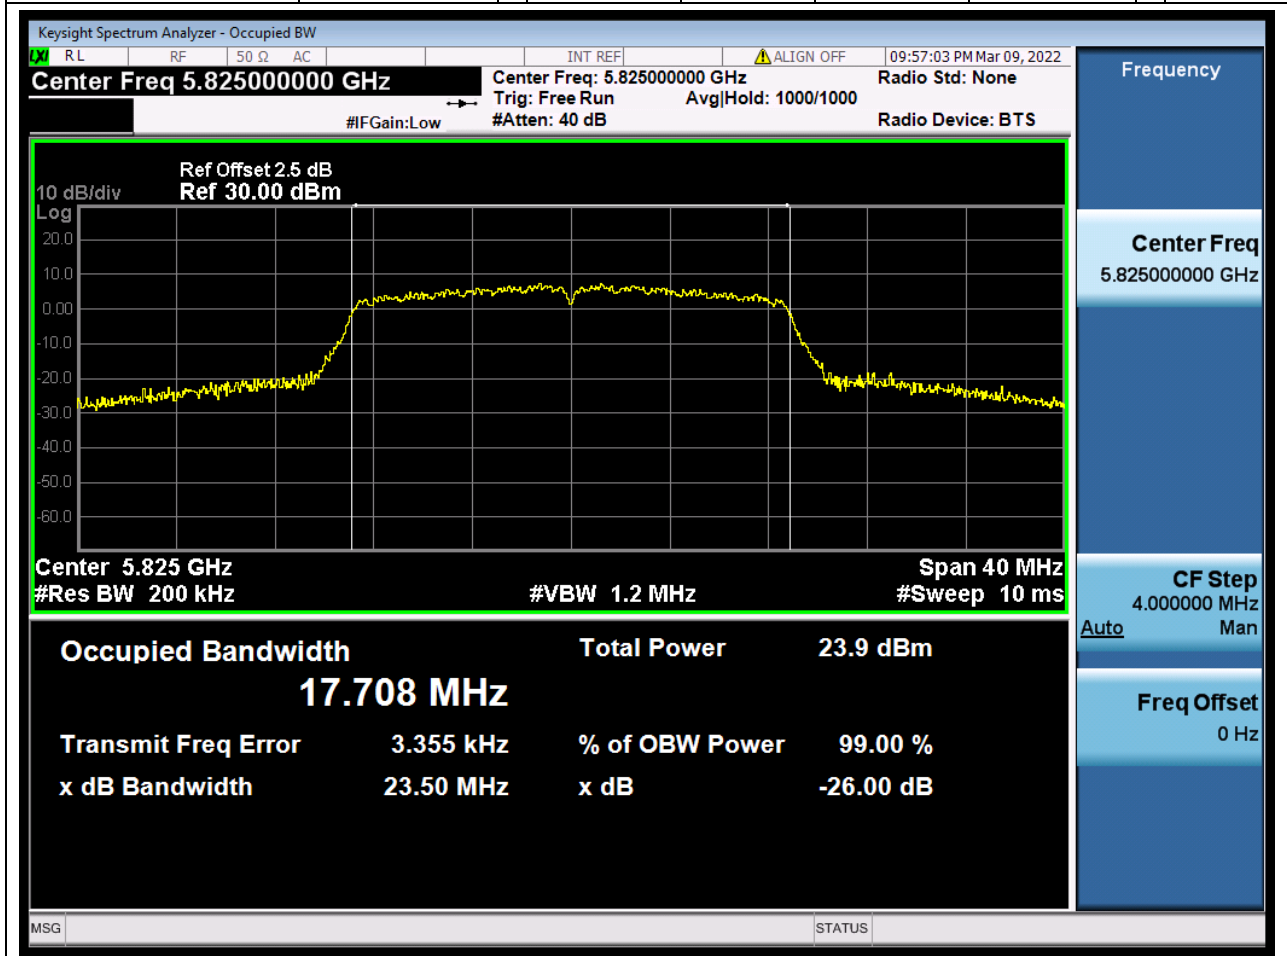

56. 802.11ac_20M_U-NII-3_H

56.1. A.2.2-99% Bandwidth(NTNV)

Center Frequency (MHz)	OBW Power (%)	RBW (MHz)	Detector	Limit (MHz)	OBW (MHz)	Verdict
5825	99	0.2	Peak	0	17.707557	Unknown