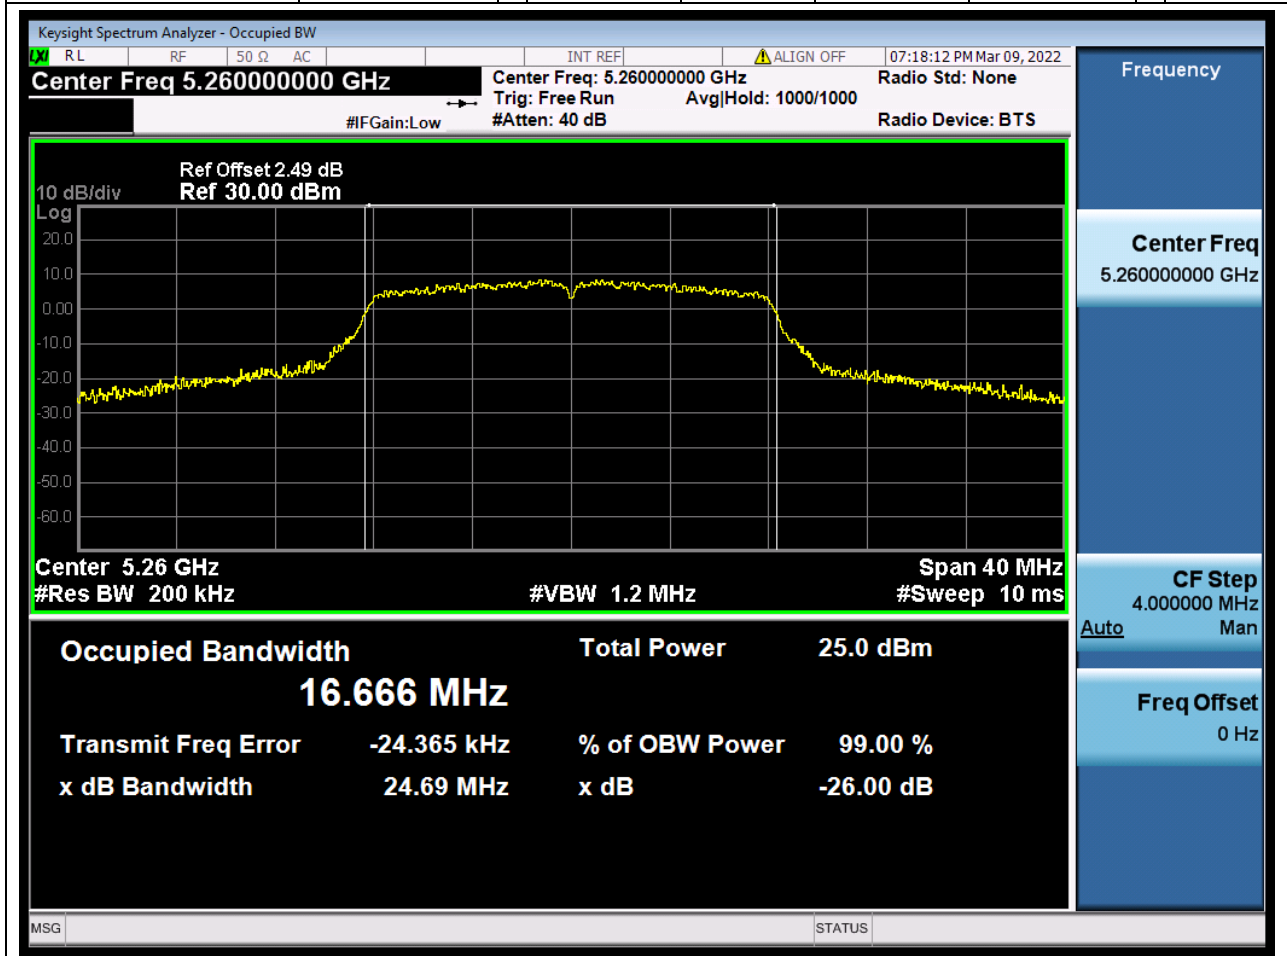

15. 802.11a_20M_U-NII-2A_L

15.1. A.2.2-99% Bandwidth(NTNV)

Center Frequency (MHz)	OBW Power (%)	RBW (MHz)	Detector	Limit (MHz)	OBW (MHz)	Verdict
5260	99	0.2	Peak	0	16.665832	Unknown