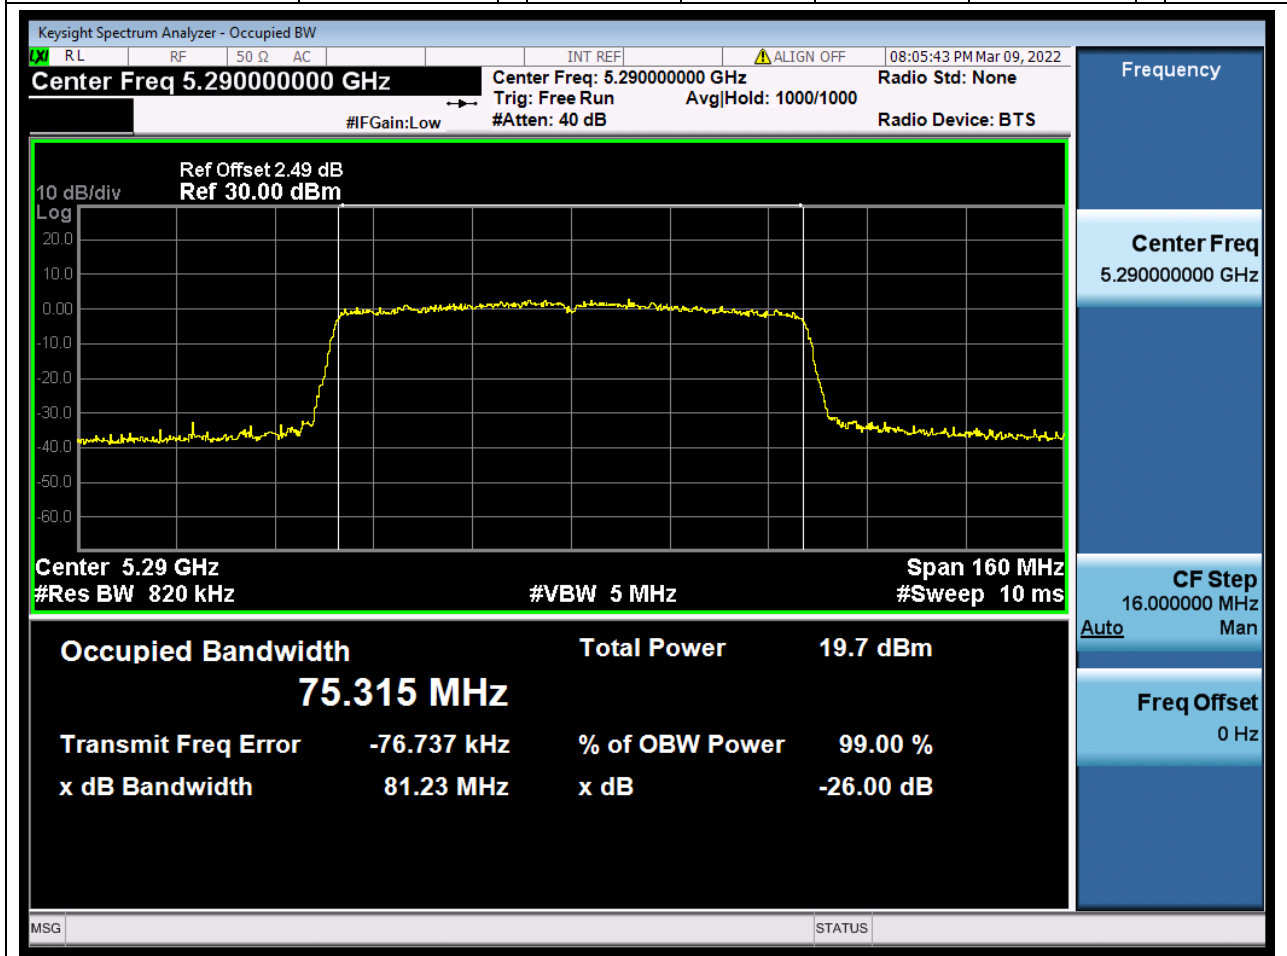

28. 802.11ac_80M_U-NII-2A_M

28.1. A.2.2-99% Bandwidth(NTNV)

Center Frequency (MHz)	OBW Power (%)	RBW (MHz)	Detector	Limit (MHz)	OBW (MHz)	Verdict
5290	99	0.82	Peak	0	75.314909	Unknown