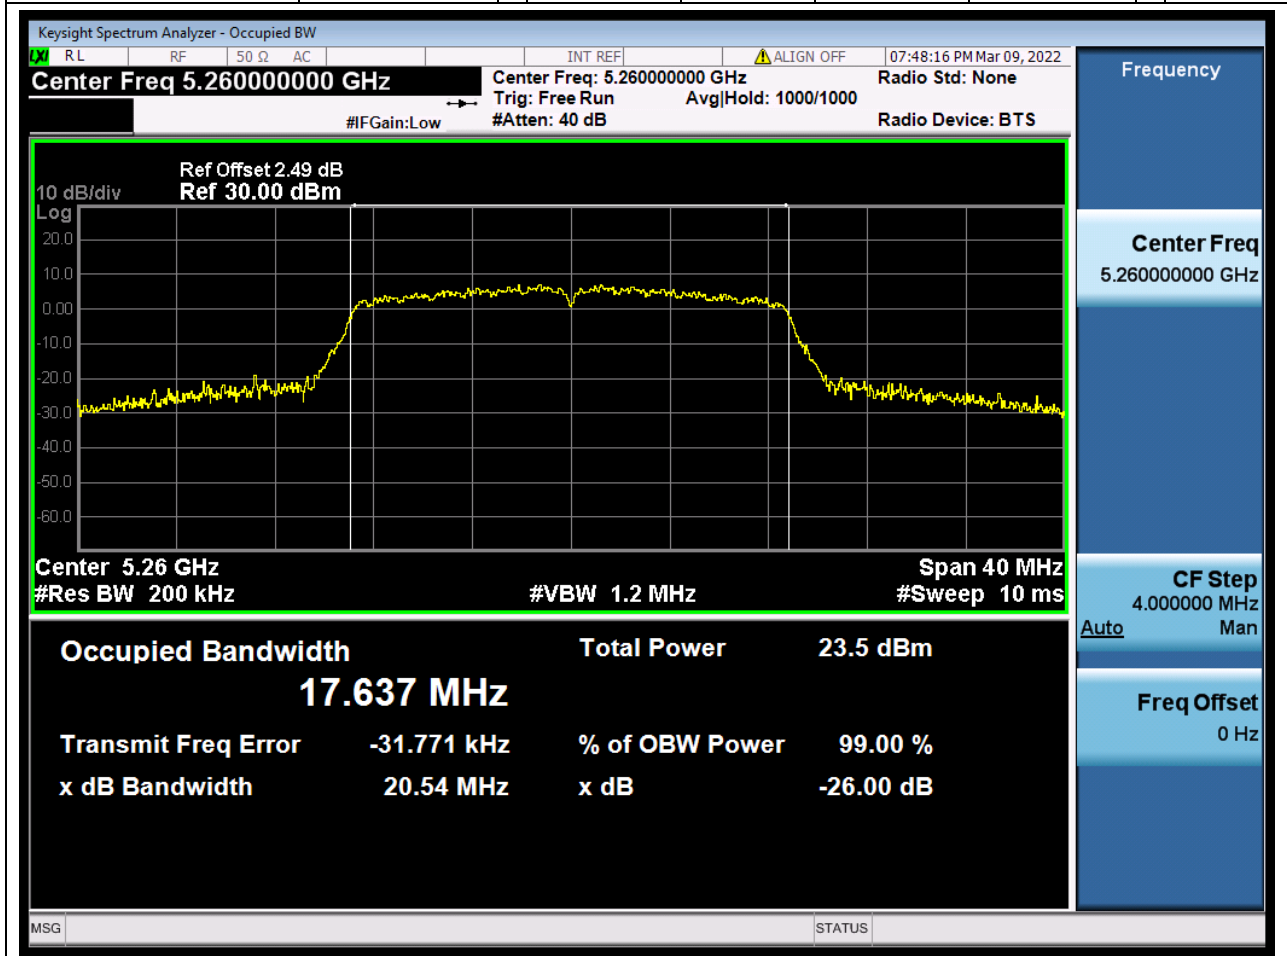

23. 802.11ac_20M_U-NII-2A_L

23.1. A.2.2-99% Bandwidth(NTNV)

Center Frequency (MHz)	OBW Power (%)	RBW (MHz)	Detector	Limit (MHz)	OBW (MHz)	Verdict
5260	99	0.2	Peak	0	17.637043	Unknown