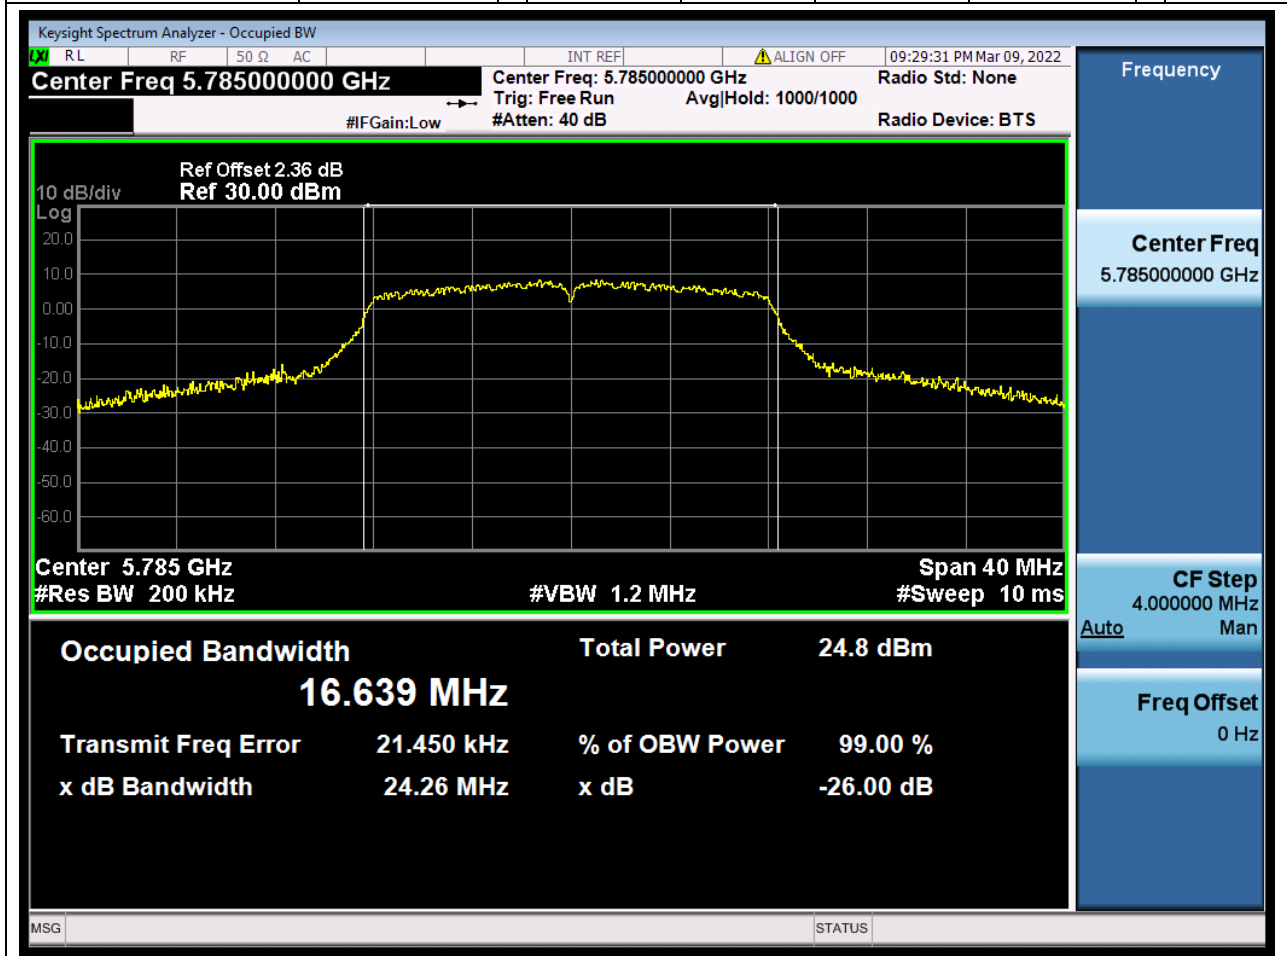

47. 802.11a_20M_U-NII-3_M

47.1. A.2.2-99% Bandwidth(NTNV)

Center Frequency (MHz)	OBW Power (%)	RBW (MHz)	Detector	Limit (MHz)	OBW (MHz)	Verdict
5785	99	0.2	Peak	0	16.639229	Unknown