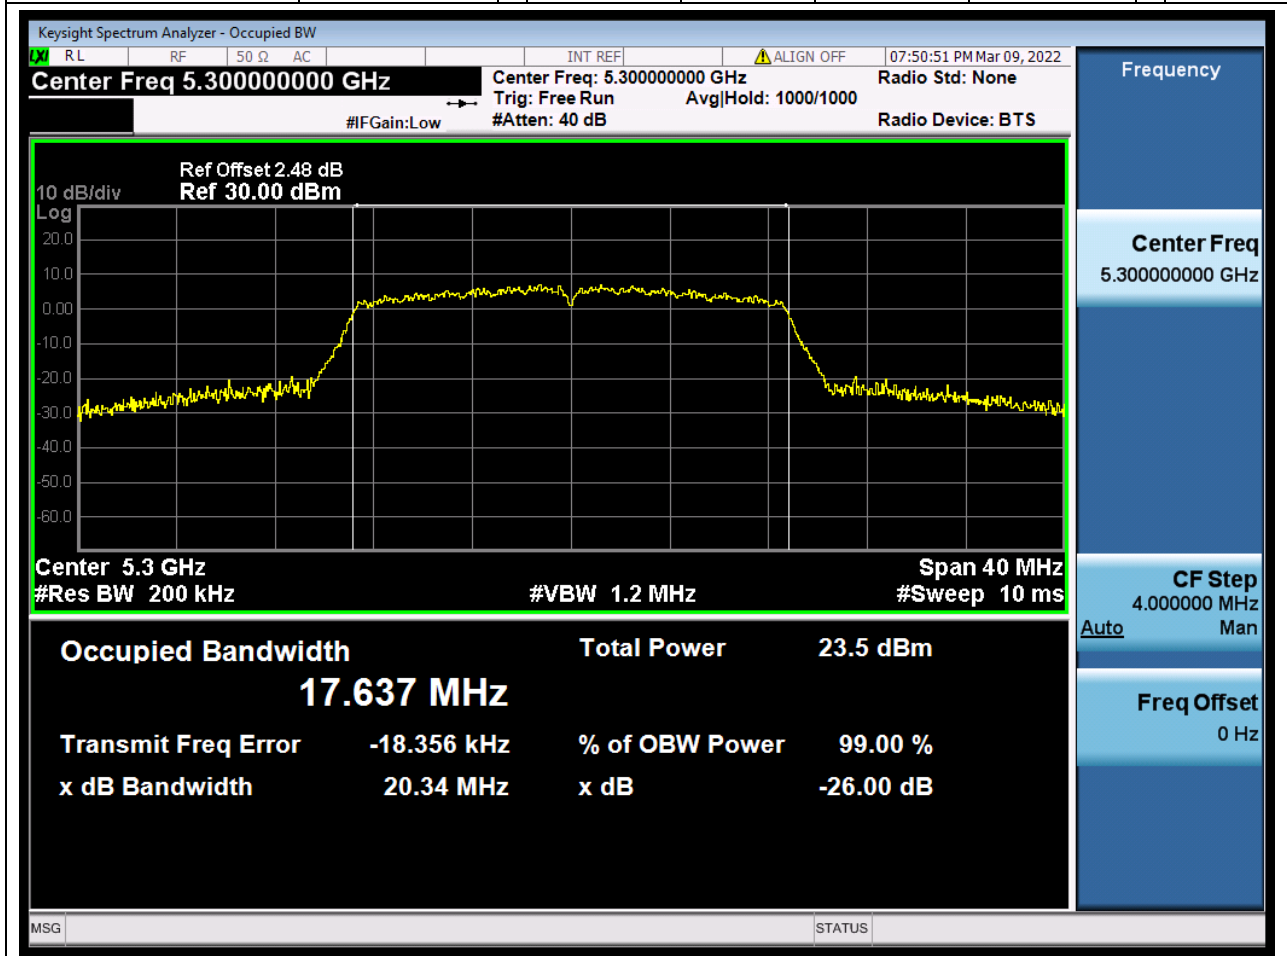

24. 802.11ac_20M_U-NII-2A_M

24.1. A.2.2-99% Bandwidth(NTNV)

Center Frequency (MHz)	OBW Power (%)	RBW (MHz)	Detector	Limit (MHz)	OBW (MHz)	Verdict
5300	99	0.2	Peak	0	17.636665	Unknown