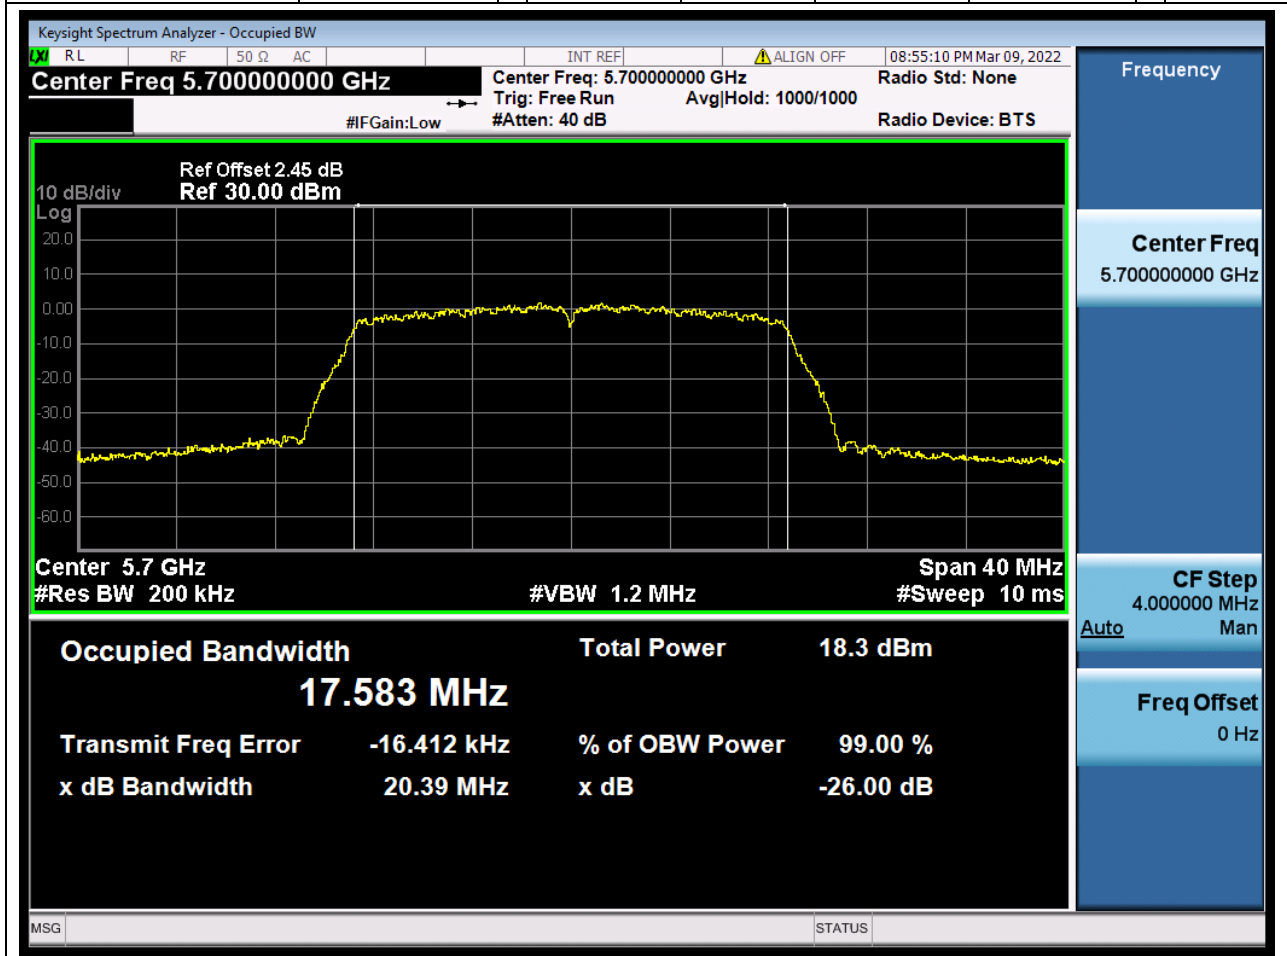

40. 802.11ac_20M_U-NII-2C_H

40.1. A.2.2-99% Bandwidth(NTNV)

Center Frequency (MHz)	OBW Power (%)	RBW (MHz)	Detector	Limit (MHz)	OBW (MHz)	Verdict
5700	99	0.2	Peak	0	17.583165	Unknown