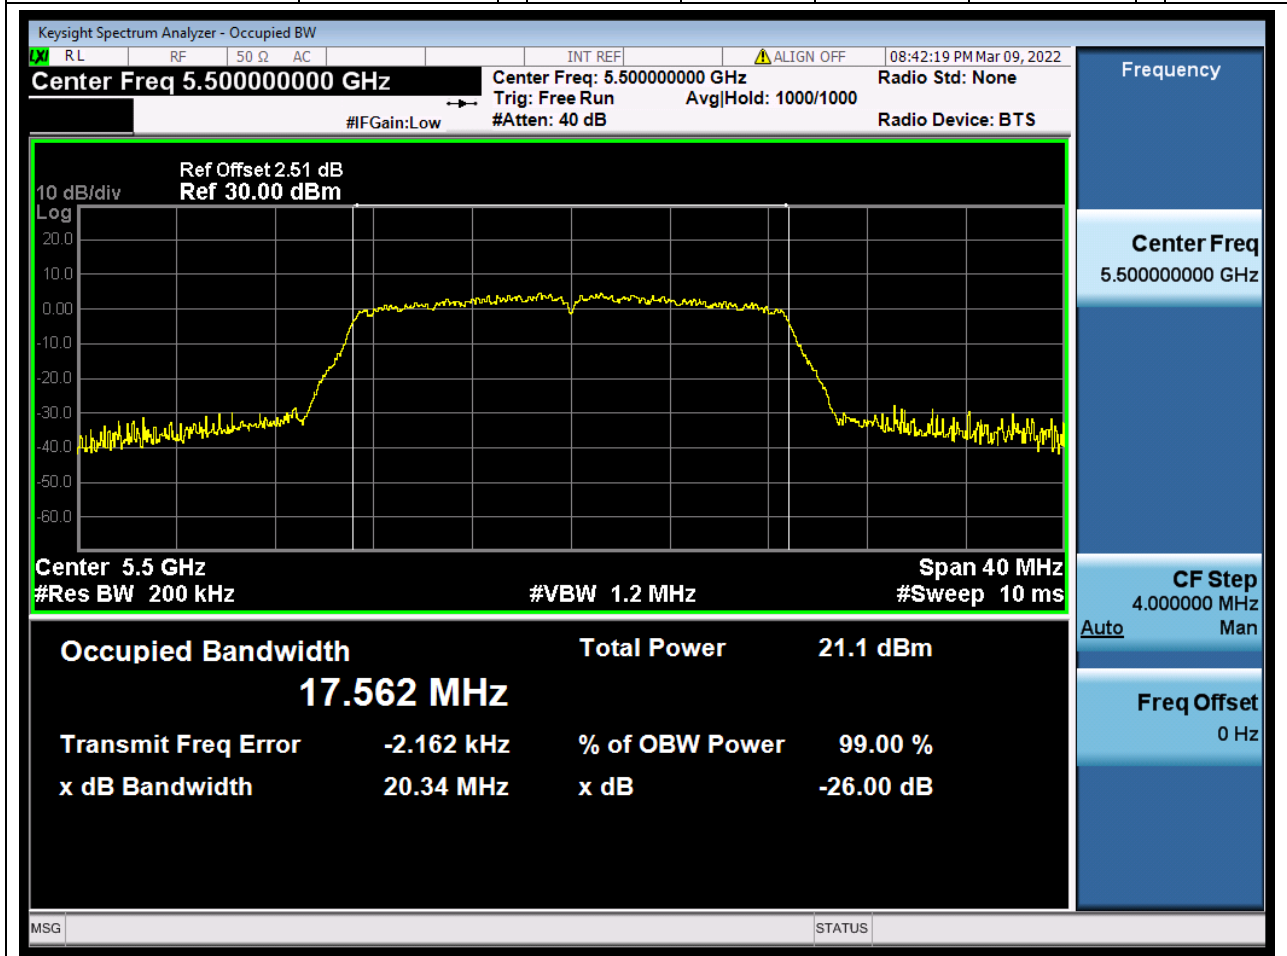

38. 802.11ac_20M_U-NII-2C_L

38.1. A.2.2-99% Bandwidth(NTNV)

Center Frequency (MHz)	OBW Power (%)	RBW (MHz)	Detector	Limit (MHz)	OBW (MHz)	Verdict
5500	99	0.2	Peak	0	17.561935	Unknown