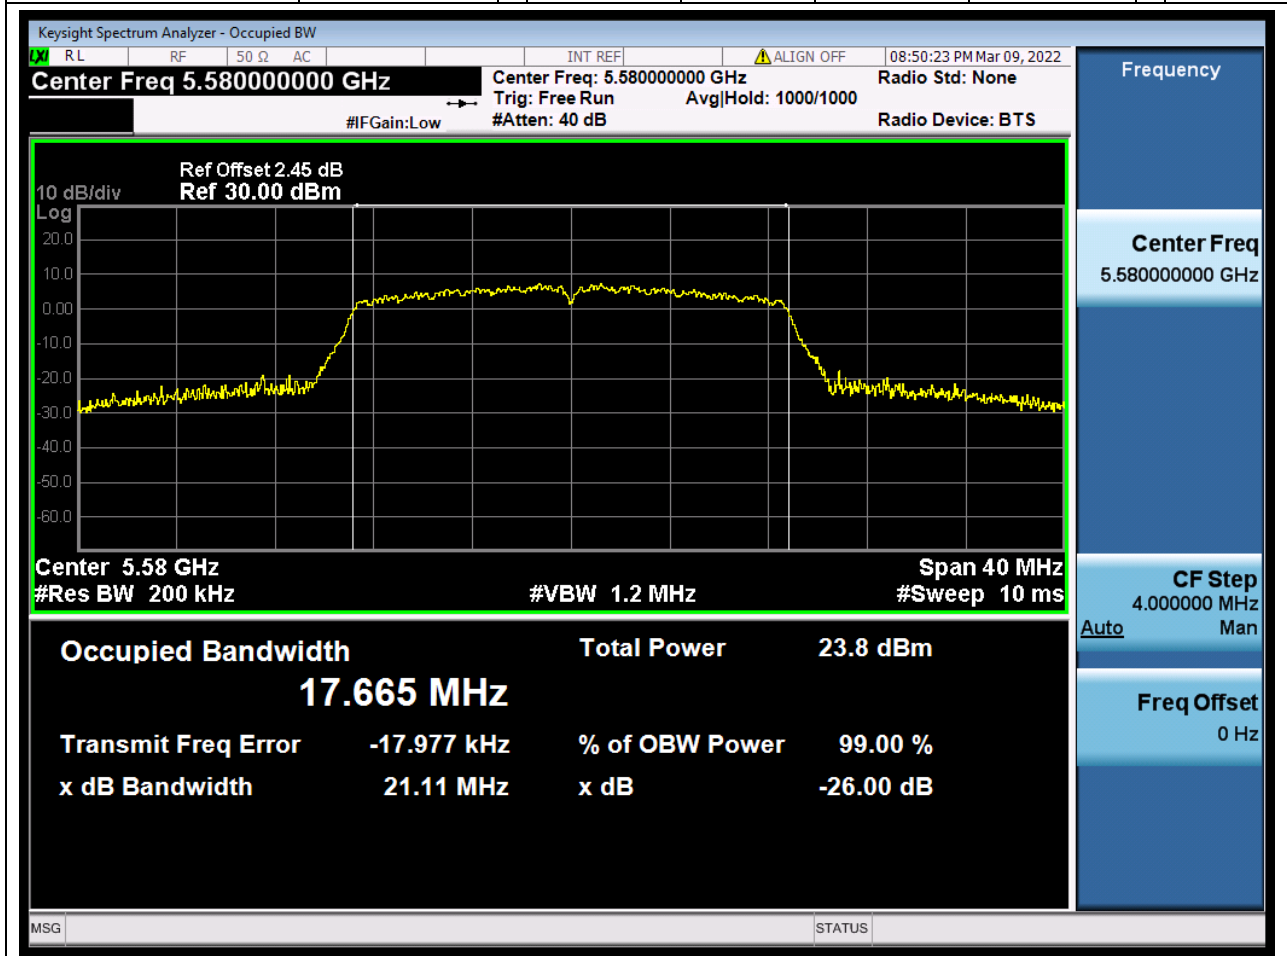

39. 802.11ac_20M_U-NII-2C_M

39.1. A.2.2-99% Bandwidth(NTNV)

Center Frequency (MHz)	OBW Power (%)	RBW (MHz)	Detector	Limit (MHz)	OBW (MHz)	Verdict
5580	99	0.2	Peak	0	17.664566	Unknown