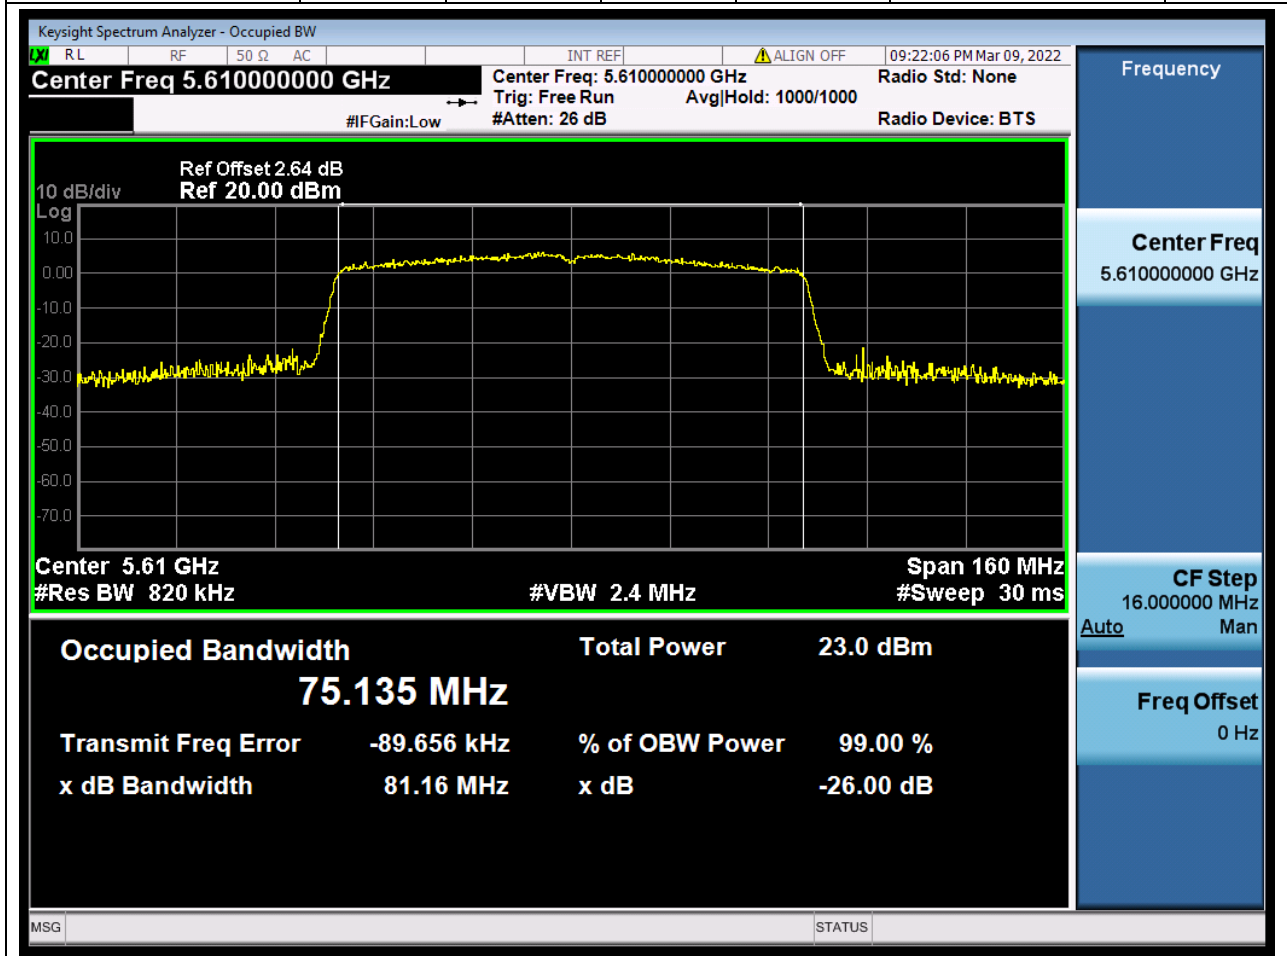

45. 802.11ac_80M_U-NII-2C_M

45.1. A.2-26dB Bandwidth(NTNV)

Center Frequency (MHz)	XdB Down	RBW (MHz)	Detector	Limit (MHz)	XdB BandWidth (MHz)	Verdict
5610	26	0.82	Peak	0	81.156063	Unknow