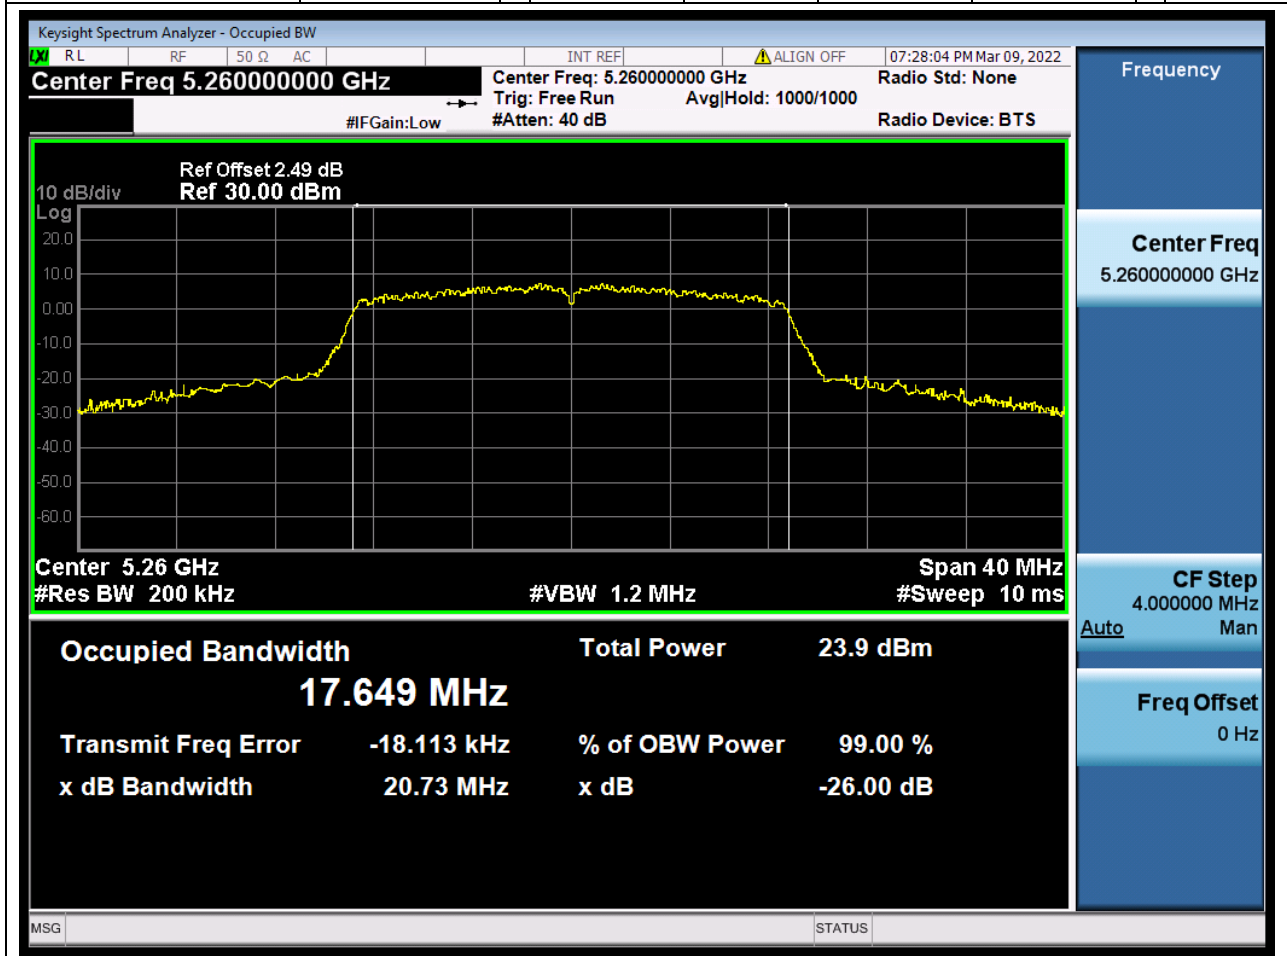

18. 802.11n_20M_U-NII-2A_L

18.1. A.2.2-99% Bandwidth(NTNV)

Center Frequency (MHz)	OBW Power (%)	RBW (MHz)	Detector	Limit (MHz)	OBW (MHz)	Verdict
5260	99	0.2	Peak	0	17.64874	Unknown