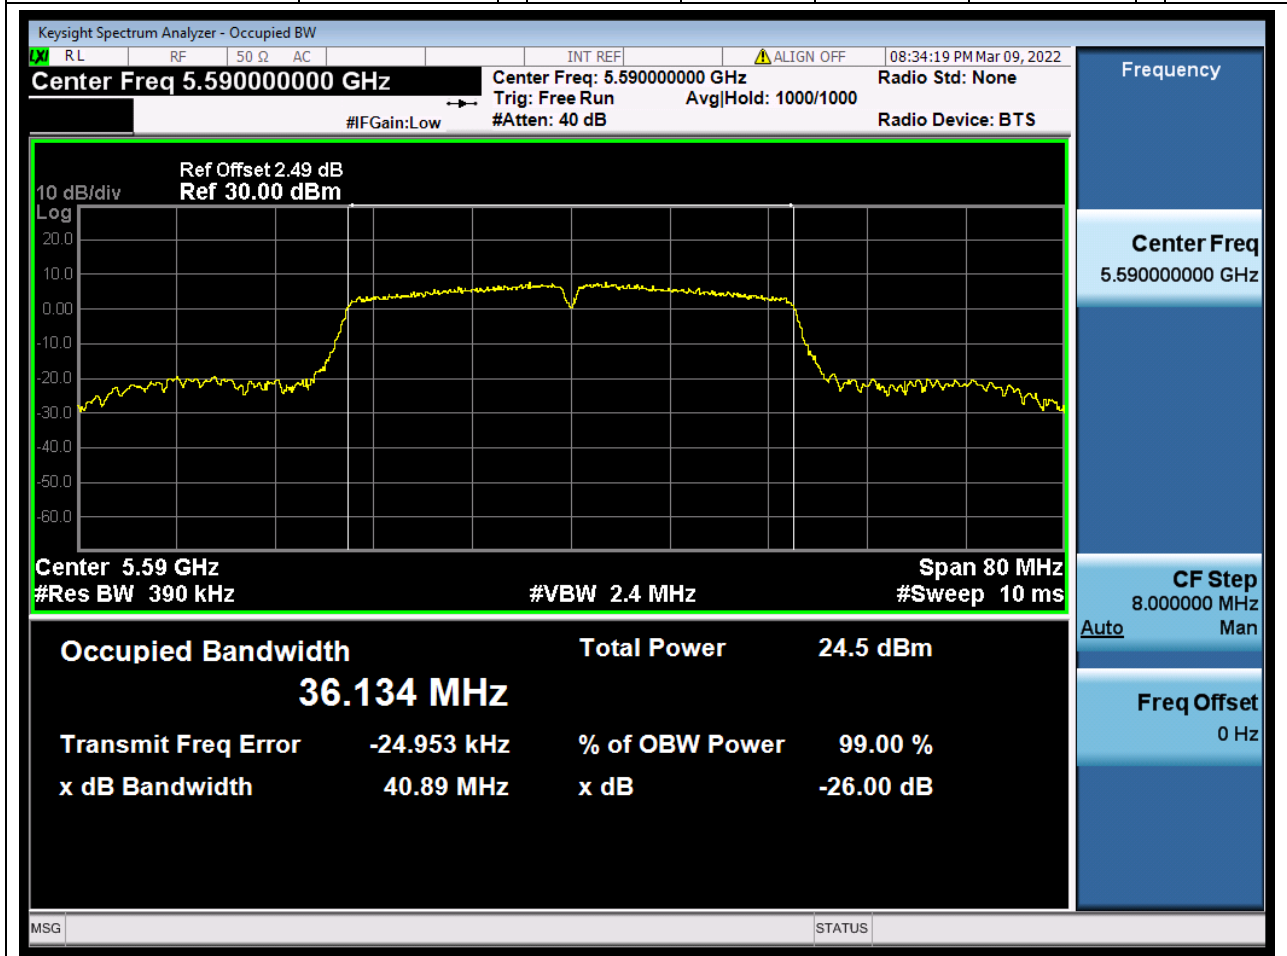

36. 802.11n_40M_U-NII-2C_M

36.1. A.2.2-99% Bandwidth(NTNV)

Center Frequency (MHz)	OBW Power (%)	RBW (MHz)	Detector	Limit (MHz)	OBW (MHz)	Verdict
5590	99	0.39	Peak	0	36.133708	Unknown