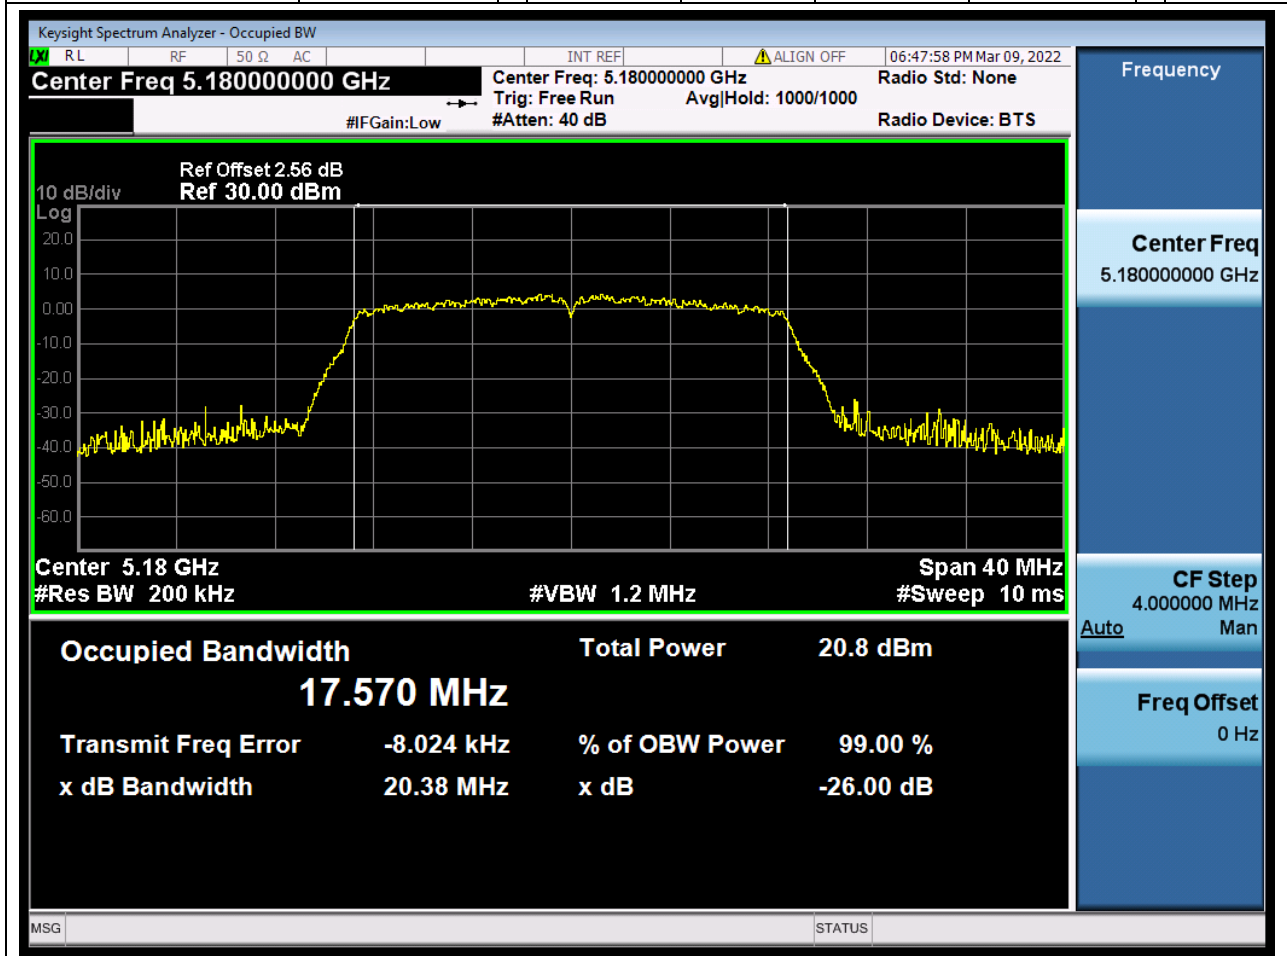

9. 802.11ac_20M_U-NII-1_L

9.1. A.2.2-99% Bandwidth(NTNV)

Center Frequency (MHz)	OBW Power (%)	RBW (MHz)	Detector	Limit (MHz)	OBW (MHz)	Verdict
5180	99	0.2	Peak	0	17.569727	Unknown