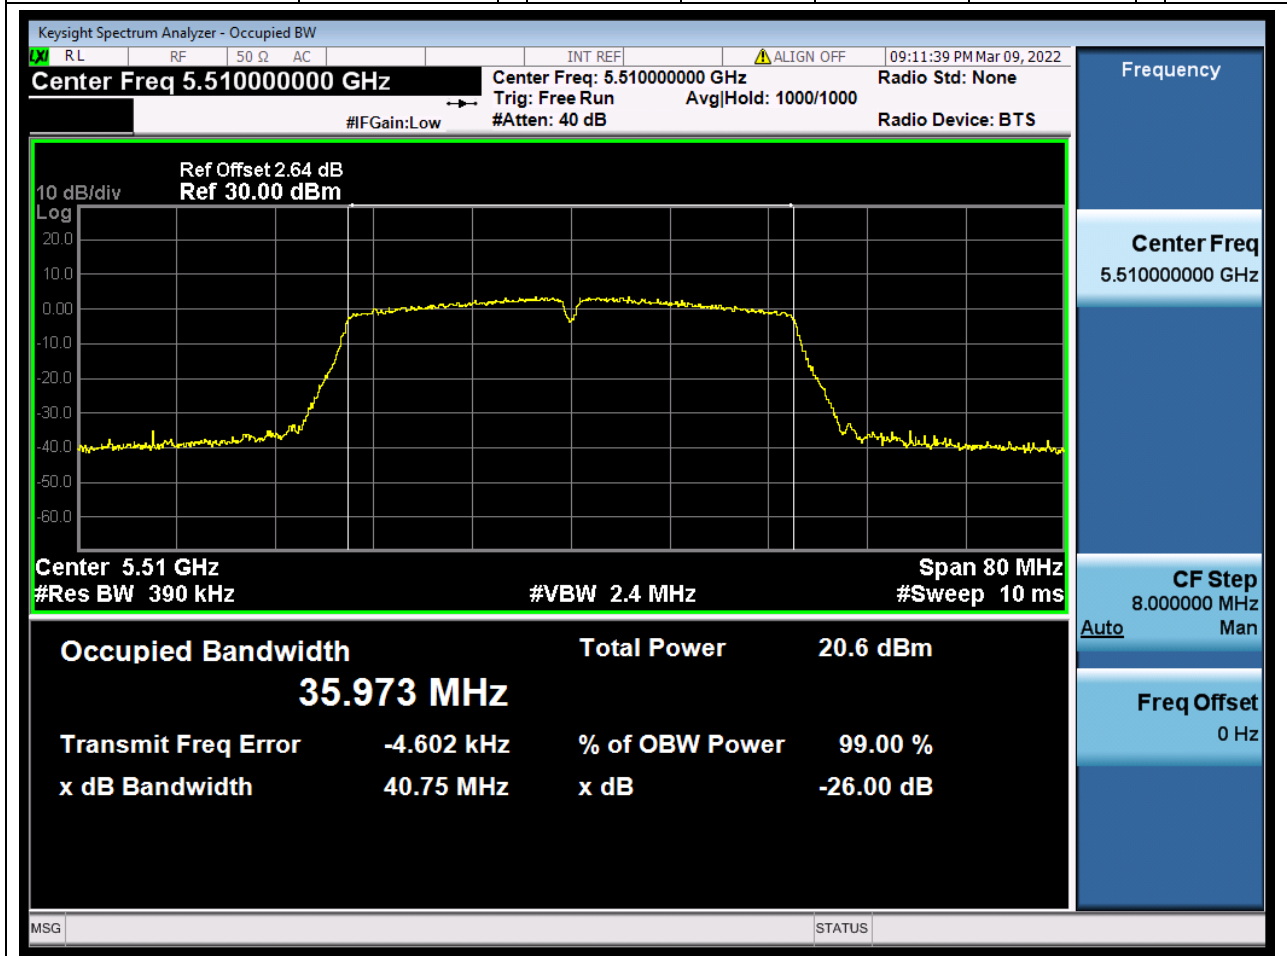

41. 802.11ac_40M_U-NII-2C_L

41.1. A.2.2-99% Bandwidth(NTNV)

Center Frequency (MHz)	OBW Power (%)	RBW (MHz)	Detector	Limit (MHz)	OBW (MHz)	Verdict
5510	99	0.39	Peak	0	35.973242	Unknown