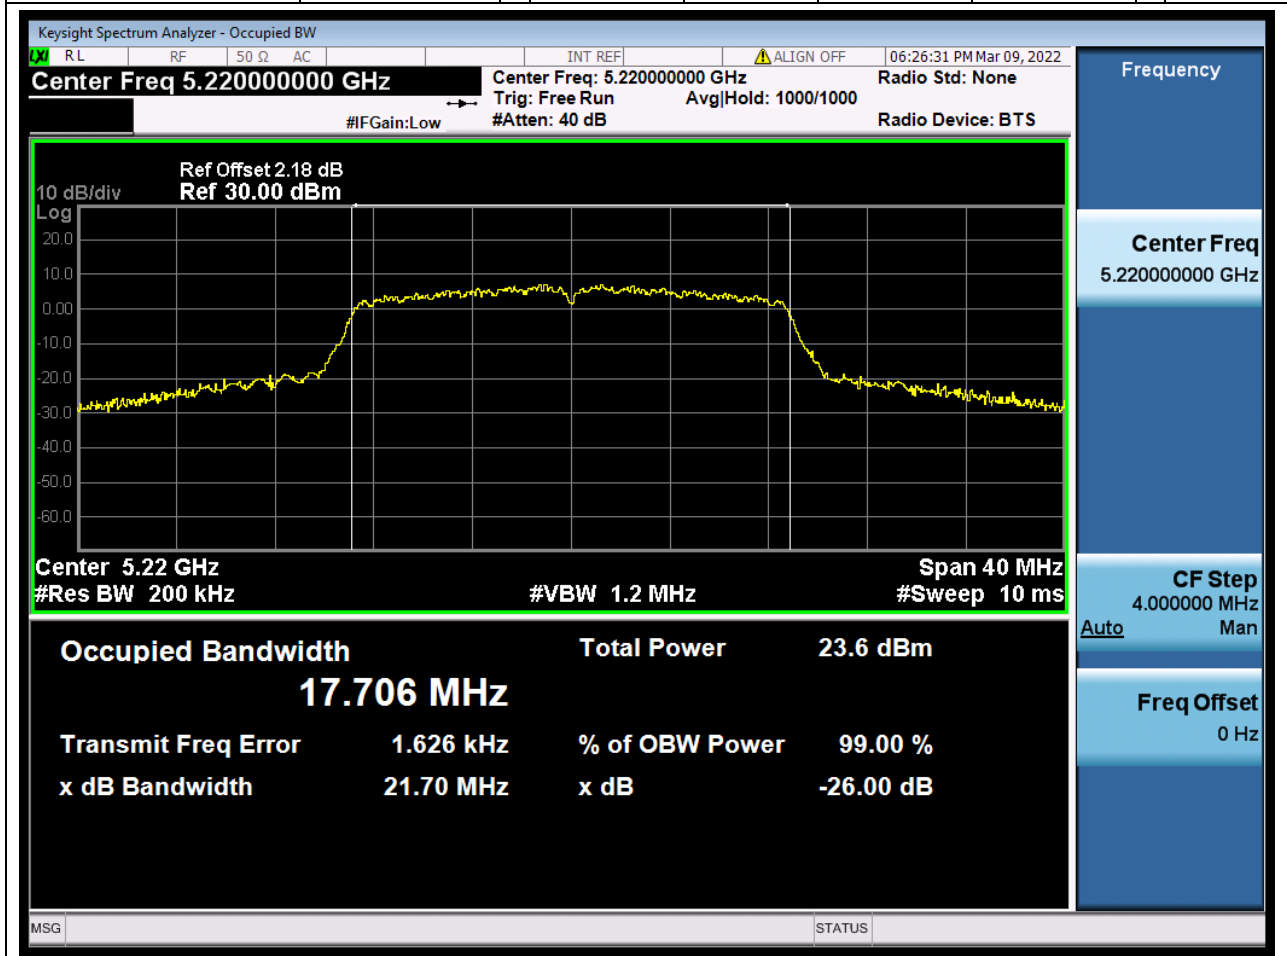

5. 802.11n_20M_U-NII-1_M

5.1. A.2.2-99% Bandwidth(NTNV)

Center Frequency (MHz)	OBW Power (%)	RBW (MHz)	Detector	Limit (MHz)	OBW (MHz)	Verdict
5220	99	0.2	Peak	0	17.70599	Unknown