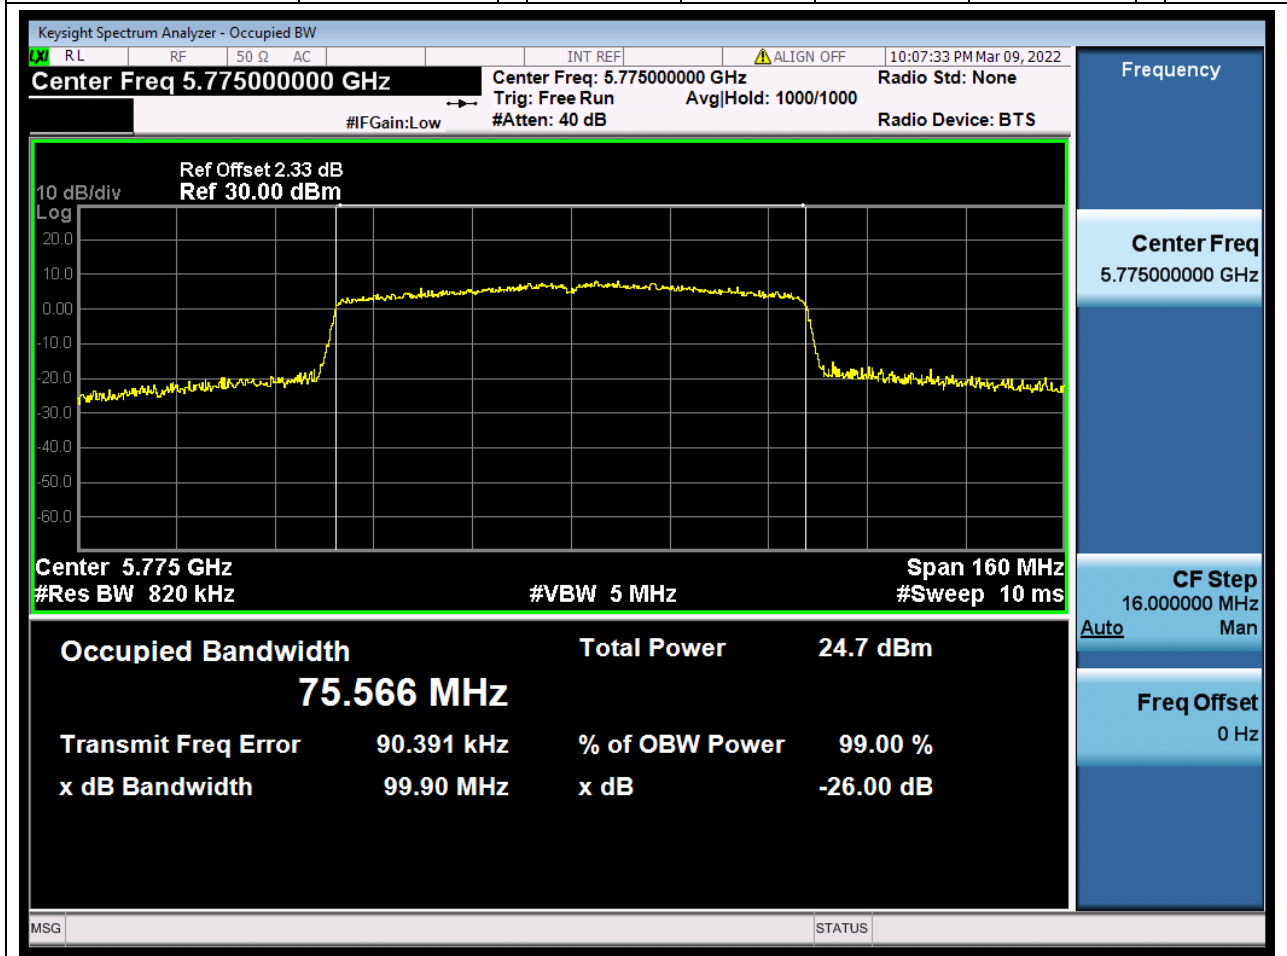

59. 802.11ac_80M_U-NII-3_M

59.1. A.2.2-99% Bandwidth(NTNV)

Center Frequency (MHz)	OBW Power (%)	RBW (MHz)	Detector	Limit (MHz)	OBW (MHz)	Verdict
5775	99	0.82	Peak	0	75.565573	Unknown