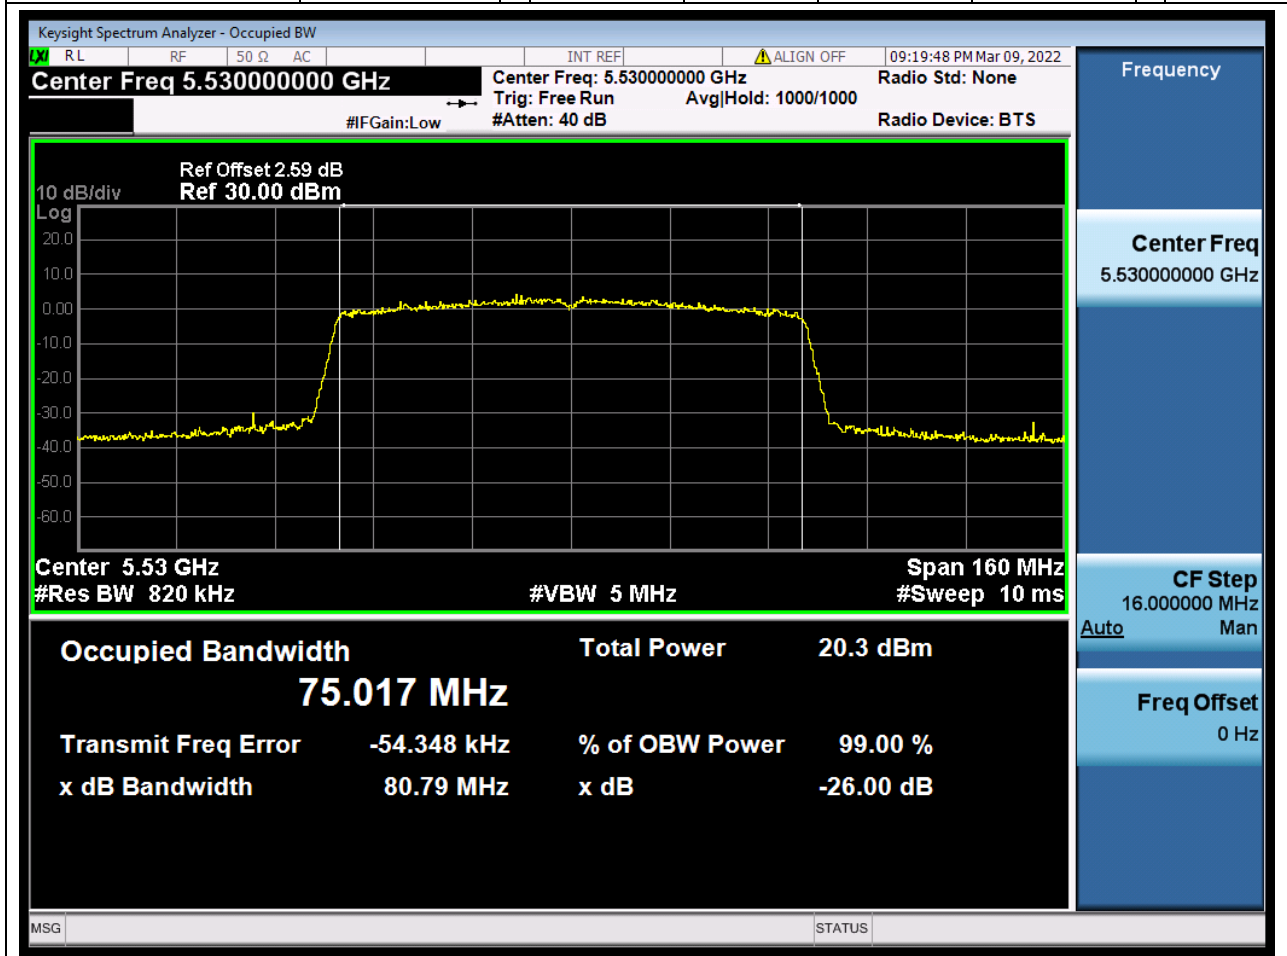

44. 802.11ac_80M_U-NII-2C_L

44.1. A.2.2-99% Bandwidth(NTNV)

Center Frequency (MHz)	OBW Power (%)	RBW (MHz)	Detector	Limit (MHz)	OBW (MHz)	Verdict
5530	99	0.82	Peak	0	75.01708	Unknown