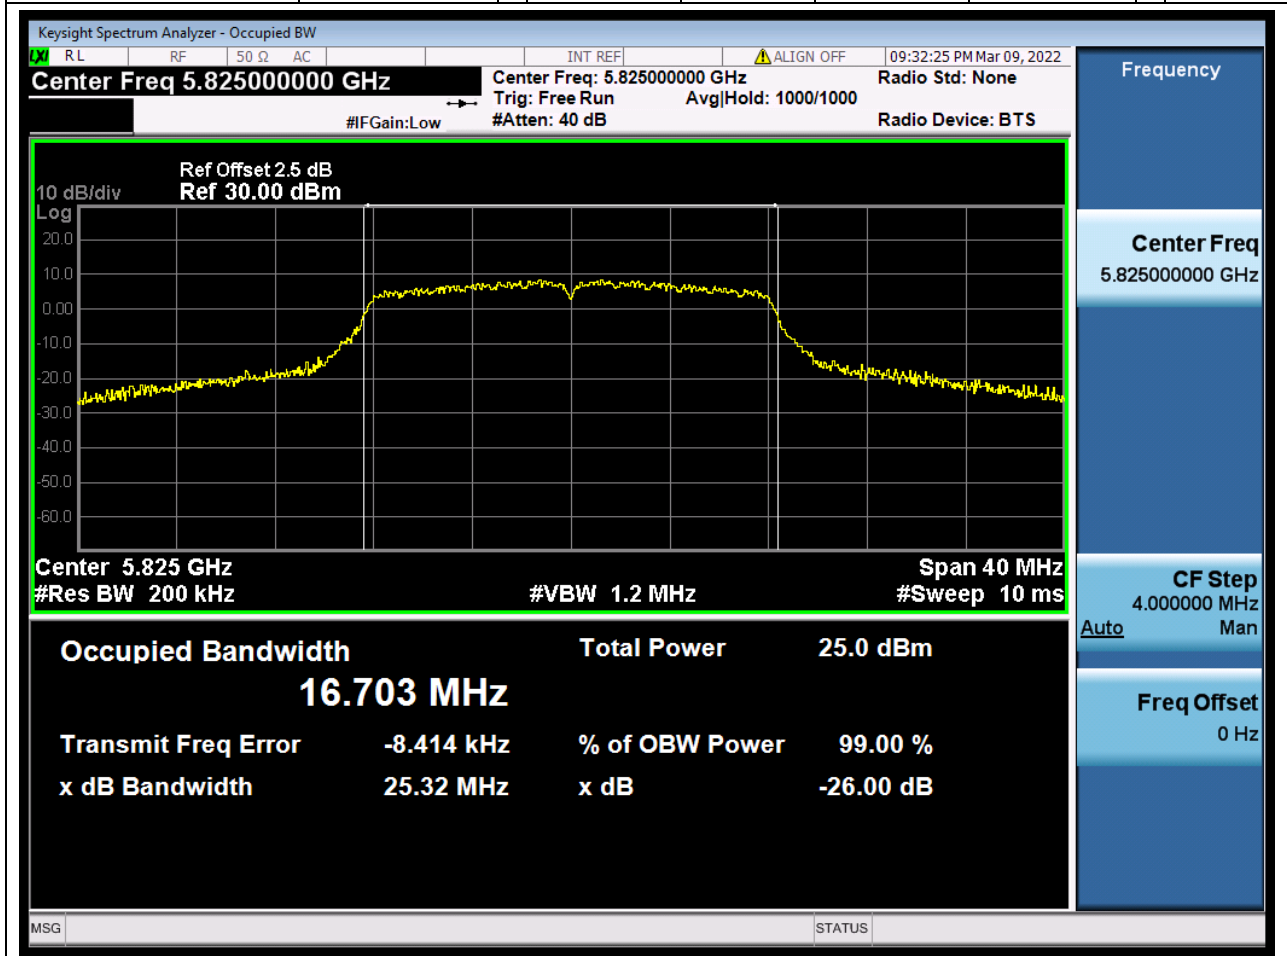

48. 802.11a_20M_U-NII-3_H

48.1. A.2.2-99% Bandwidth(NTNV)

Center Frequency (MHz)	OBW Power (%)	RBW (MHz)	Detector	Limit (MHz)	OBW (MHz)	Verdict
5825	99	0.2	Peak	0	16.703184	Unknown