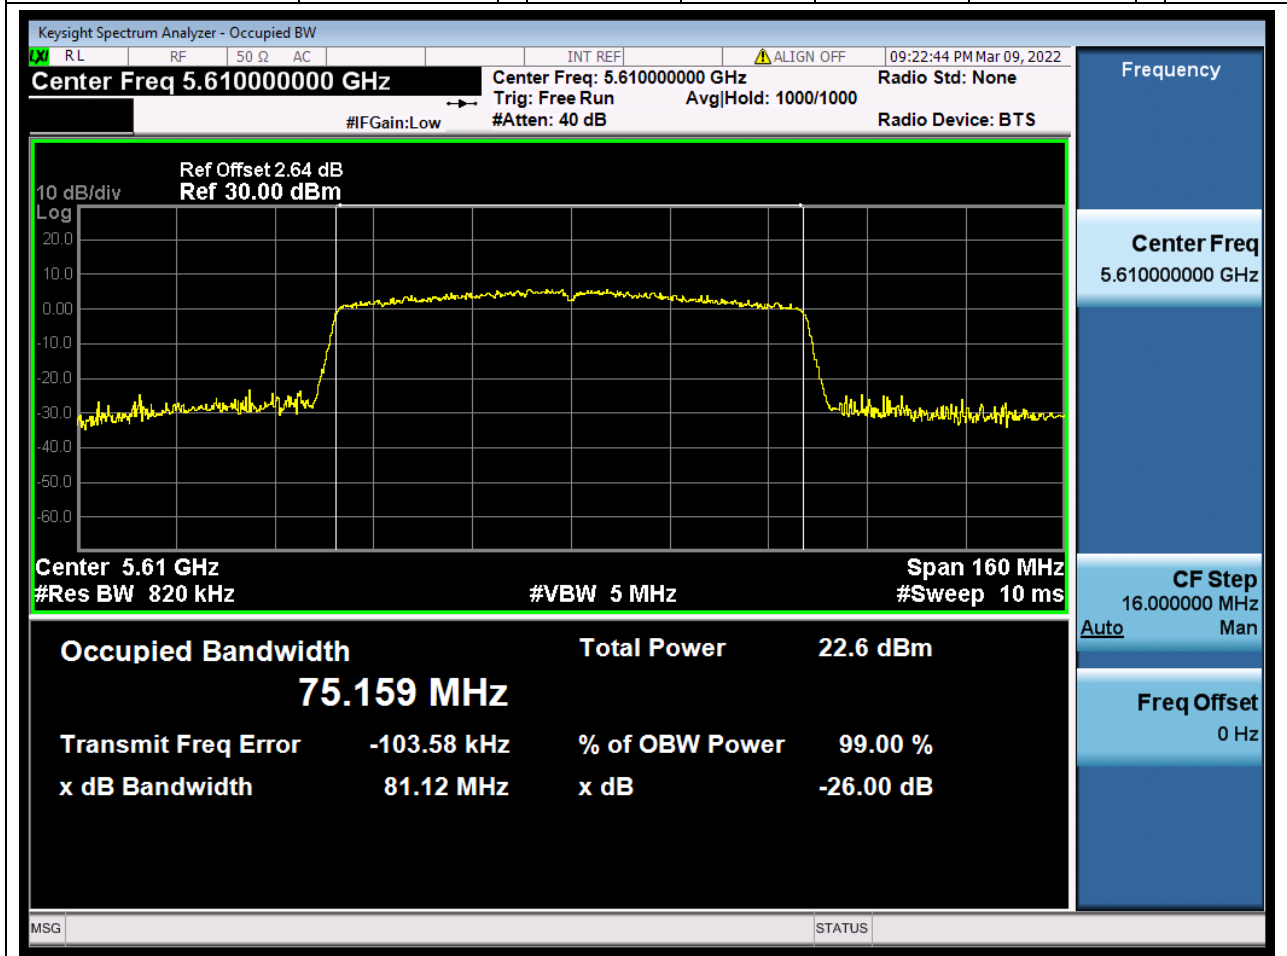

45. 802.11ac_80M_U-NII-2C_M

45.1. A.2.2-99% Bandwidth(NTNV)

Center Frequency (MHz)	OBW Power (%)	RBW (MHz)	Detector	Limit (MHz)	OBW (MHz)	Verdict
5610	99	0.82	Peak	0	75.159303	Unknown