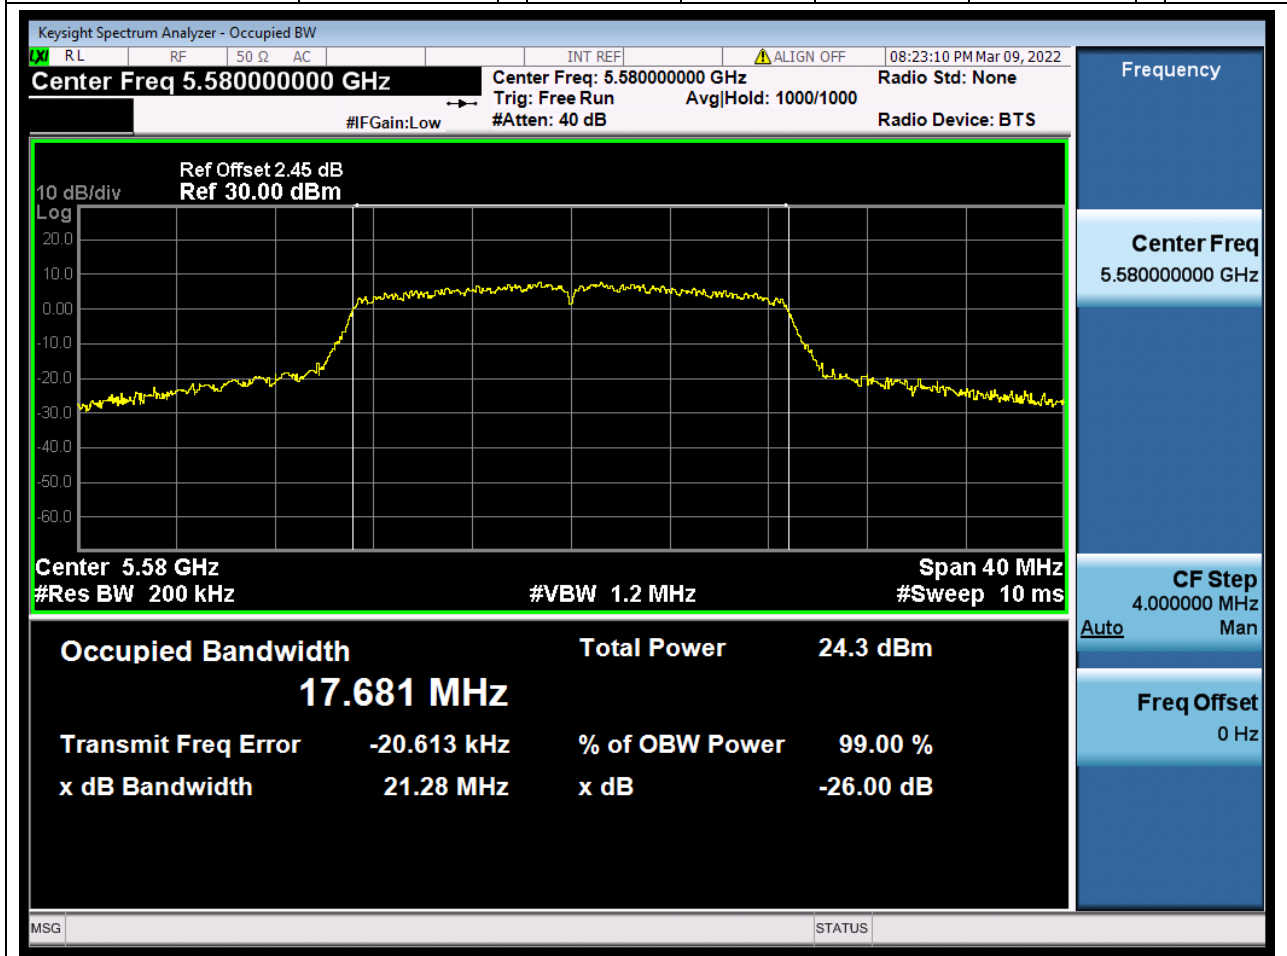

33. 802.11n_20M_U-NII-2C_M

33.1. A.2.2-99% Bandwidth(NTNV)

Center Frequency (MHz)	OBW Power (%)	RBW (MHz)	Detector	Limit (MHz)	OBW (MHz)	Verdict
5580	99	0.2	Peak	0	17.681224	Unknown