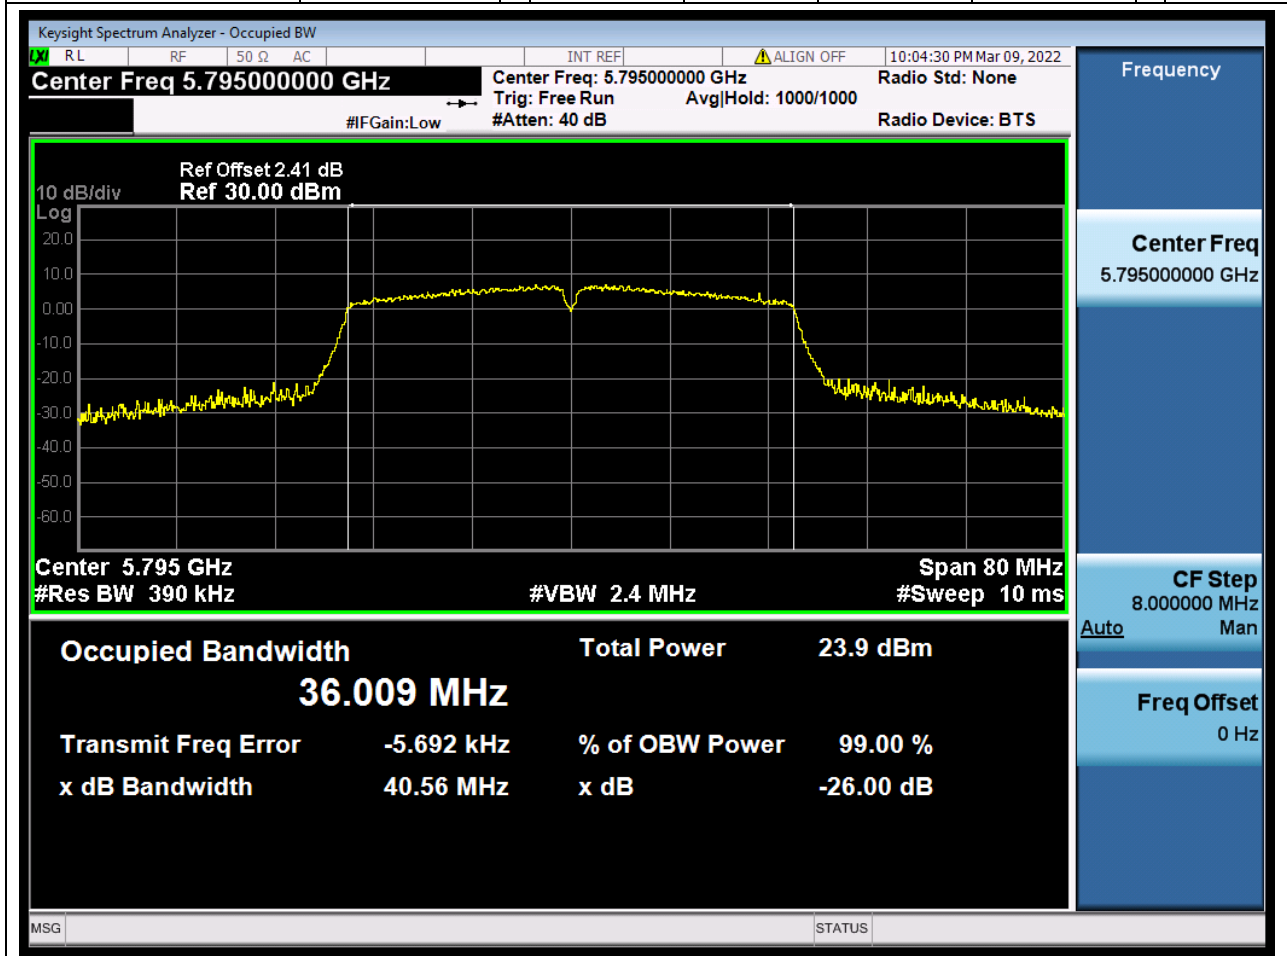

58. 802.11ac_40M_U-NII-3_H

58.1. A.2.2-99% Bandwidth(NTNV)

Center Frequency (MHz)	OBW Power (%)	RBW (MHz)	Detector	Limit (MHz)	OBW (MHz)	Verdict
5795	99	0.39	Peak	0	36.00947	Unknown