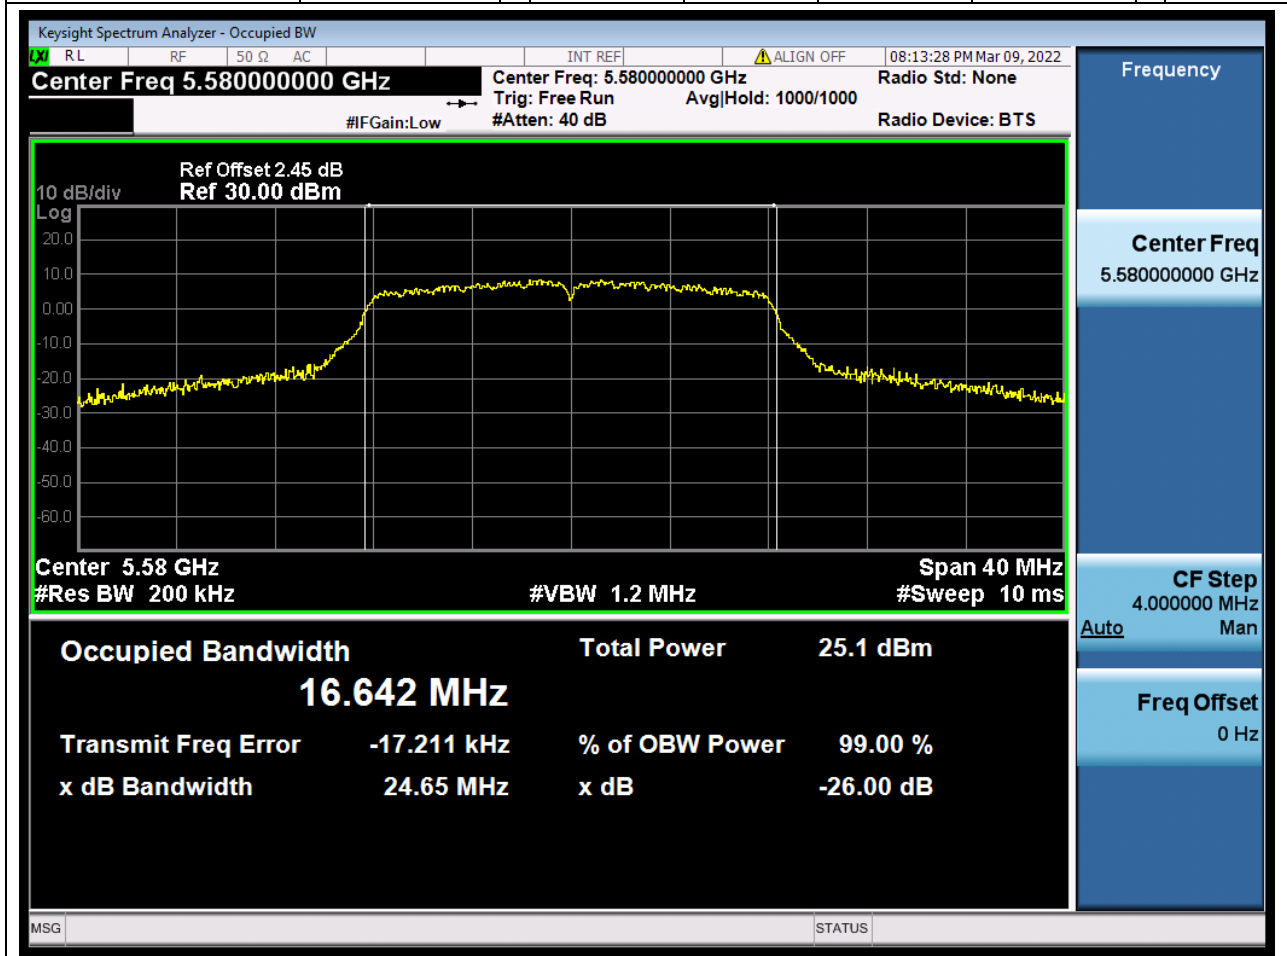

30. 802.11a_20M_U-NII-2C_M

30.1. A.2.2-99% Bandwidth(NTNV)

Center Frequency (MHz)	OBW Power (%)	RBW (MHz)	Detector	Limit (MHz)	OBW (MHz)	Verdict
5580	99	0.2	Peak	0	16.64234	Unknown