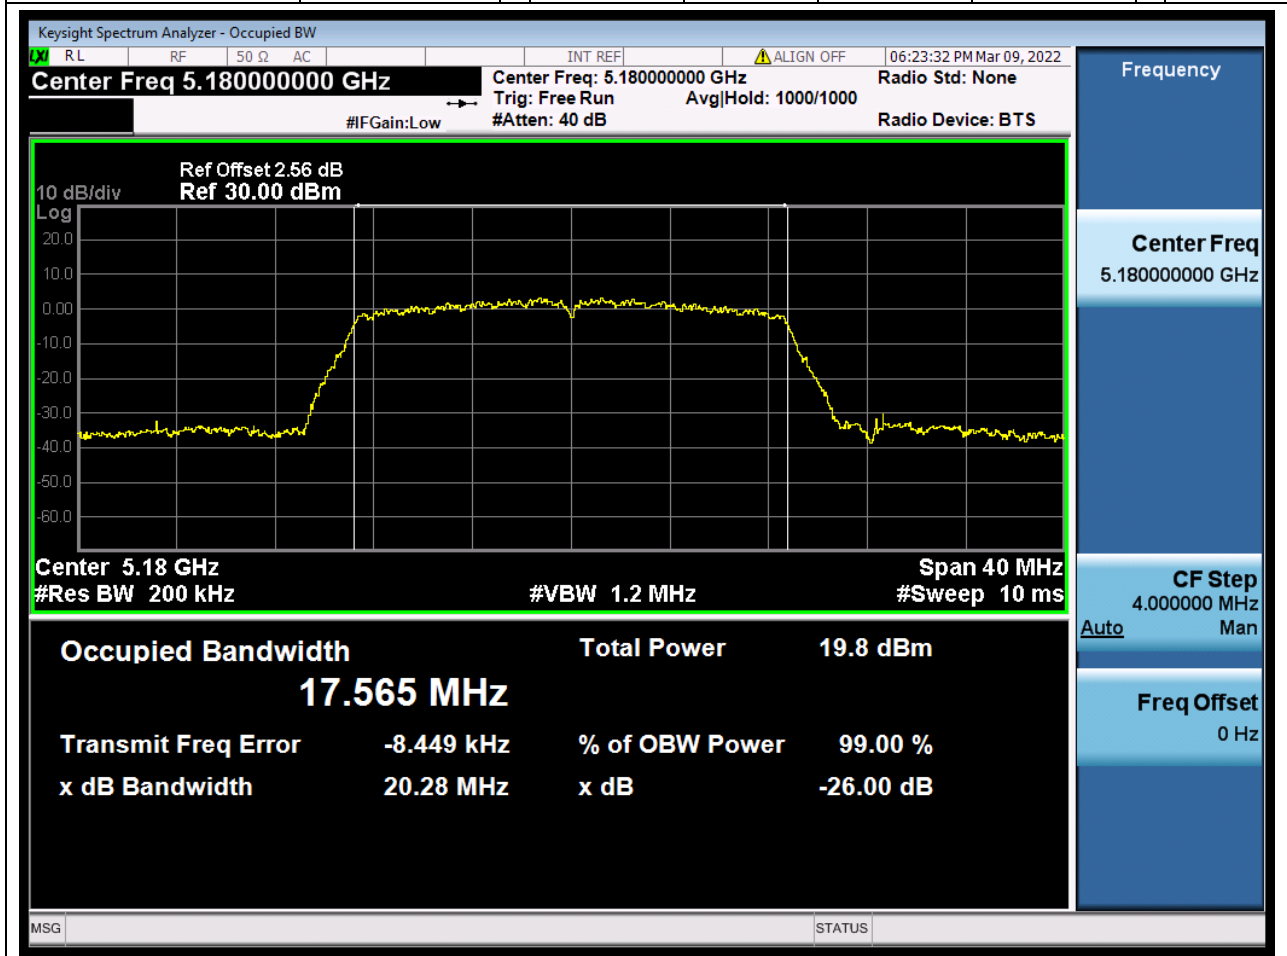

4. 802.11n_20M_U-NII-1_L

4.1. A.2.2-99% Bandwidth(NTNV)

Center Frequency (MHz)	OBW Power (%)	RBW (MHz)	Detector	Limit (MHz)	OBW (MHz)	Verdict
5180	99	0.2	Peak	0	17.56474	Unknown