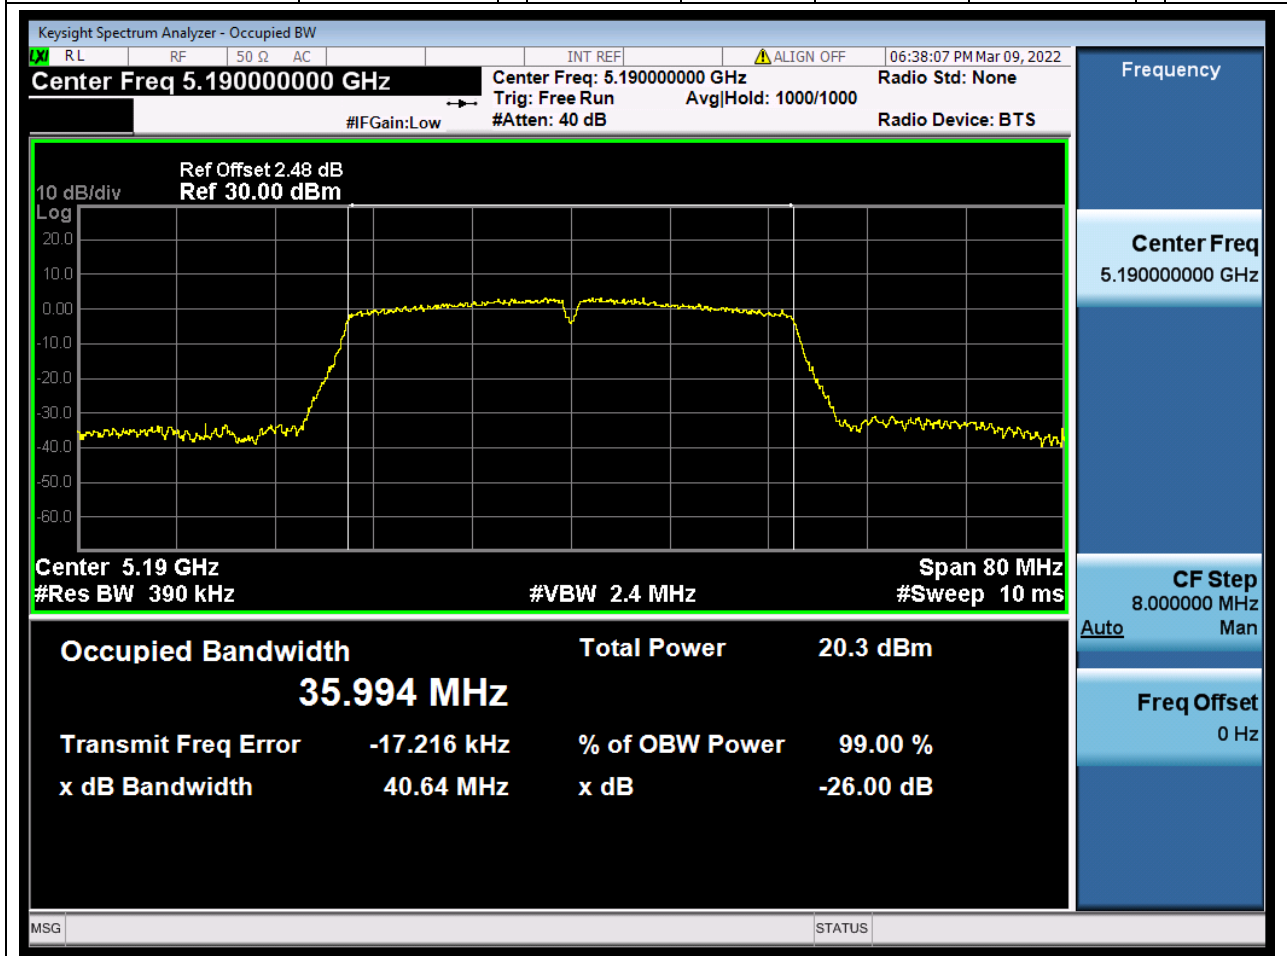

7. 802.11n_40M_U-NII-1_L

7.1. A.2.2-99% Bandwidth(NTNV)

Center Frequency (MHz)	OBW Power (%)	RBW (MHz)	Detector	Limit (MHz)	OBW (MHz)	Verdict
5190	99	0.39	Peak	0	35.994312	Unknown