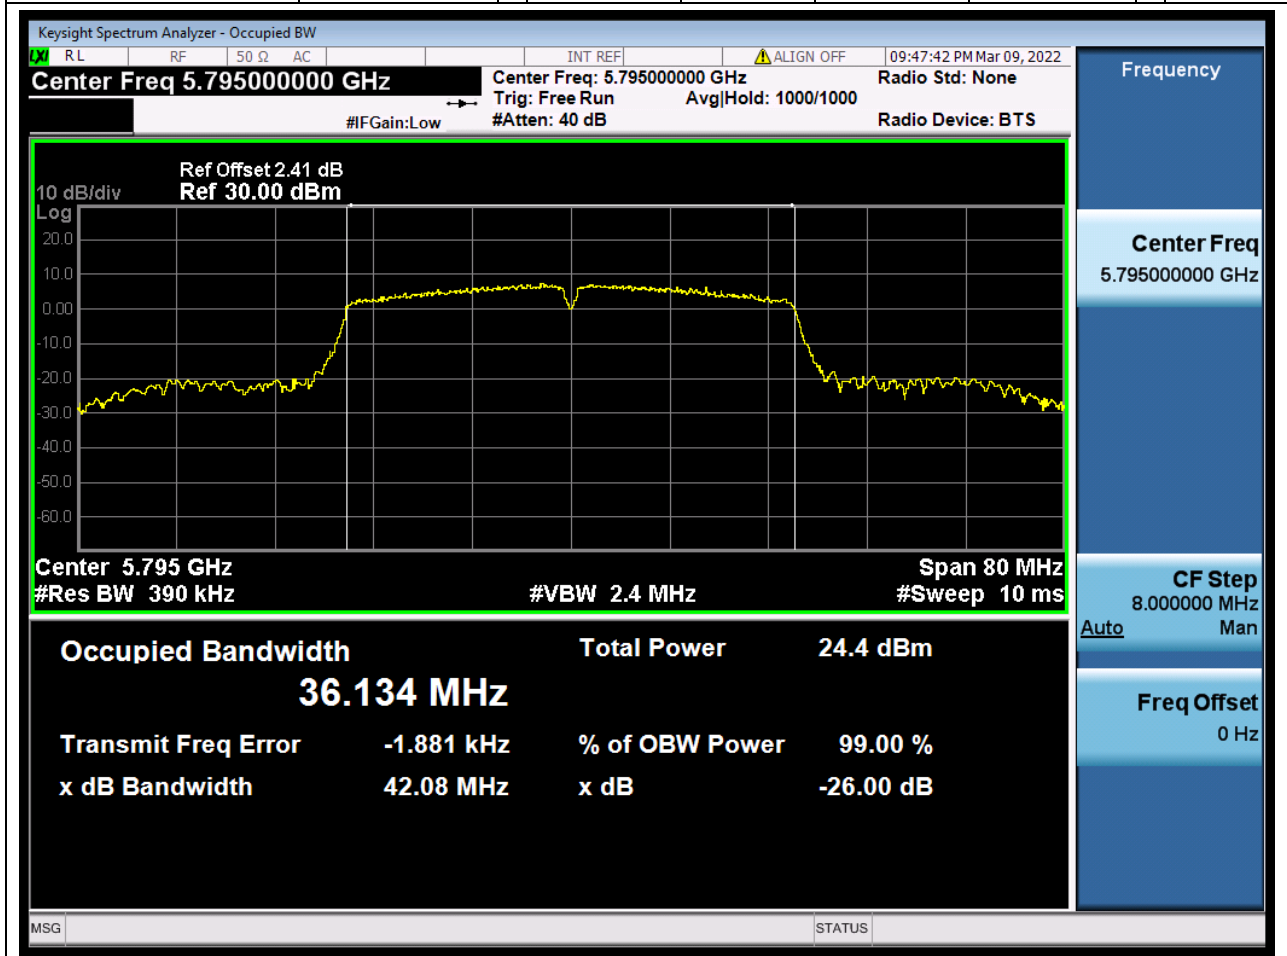

53. 802.11n_40M_U-NII-3_H

53.1. A.2.2-99% Bandwidth(NTNV)

Center Frequency (MHz)	OBW Power (%)	RBW (MHz)	Detector	Limit (MHz)	OBW (MHz)	Verdict
5795	99	0.39	Peak	0	36.134229	Unknown