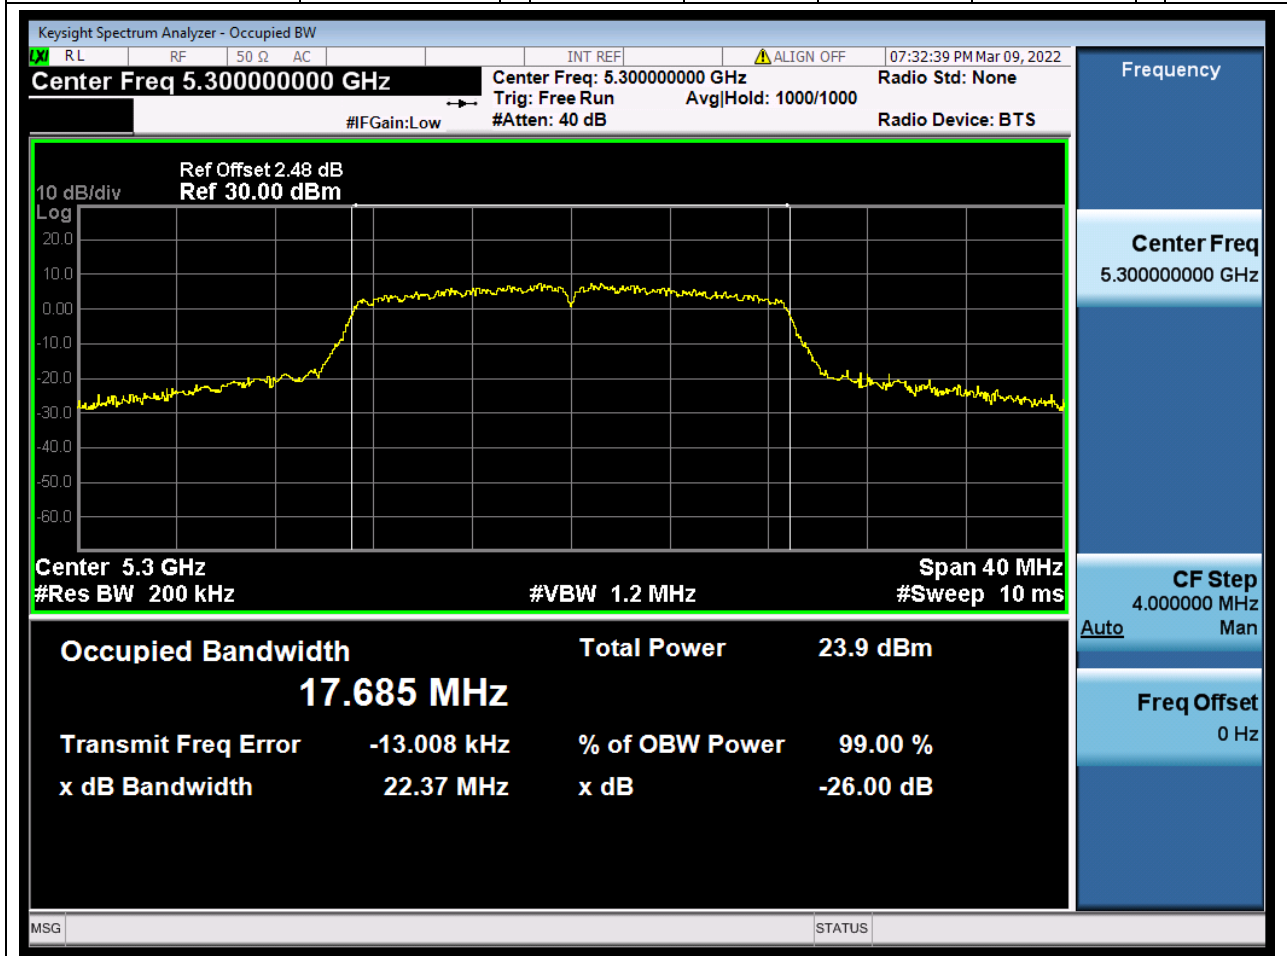

19. 802.11n_20M_U-NII-2A_M

19.1. A.2.2-99% Bandwidth(NTNV)

Center Frequency (MHz)	OBW Power (%)	RBW (MHz)	Detector	Limit (MHz)	OBW (MHz)	Verdict
5300	99	0.2	Peak	0	17.68492	Unknown