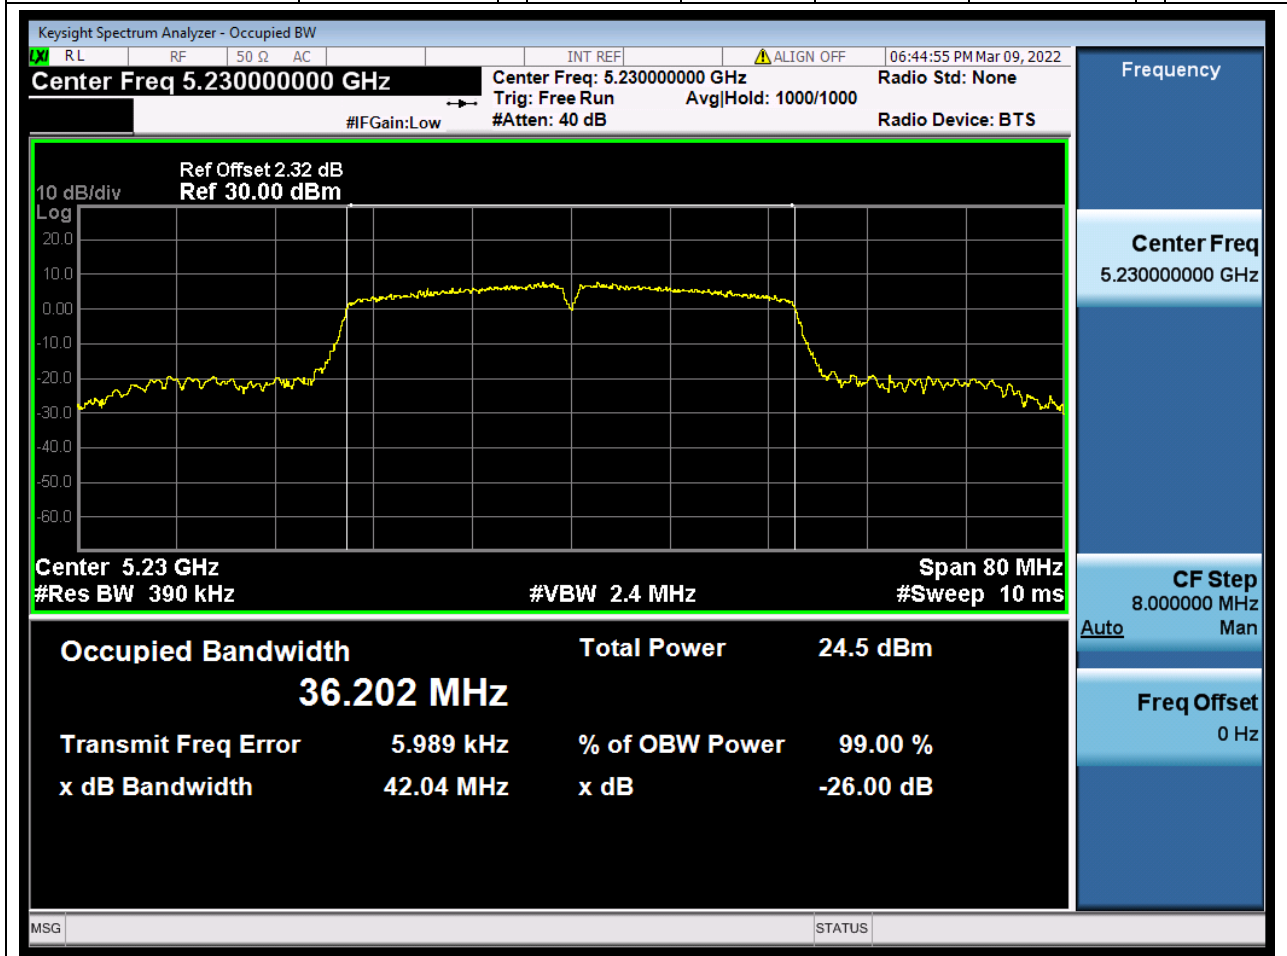

8. 802.11n_40M_U-NII-1_H

8.1. A.2.2-99% Bandwidth(NTNV)

Center Frequency (MHz)	OBW Power (%)	RBW (MHz)	Detector	Limit (MHz)	OBW (MHz)	Verdict
5230	99	0.39	Peak	0	36.201778	Unknown