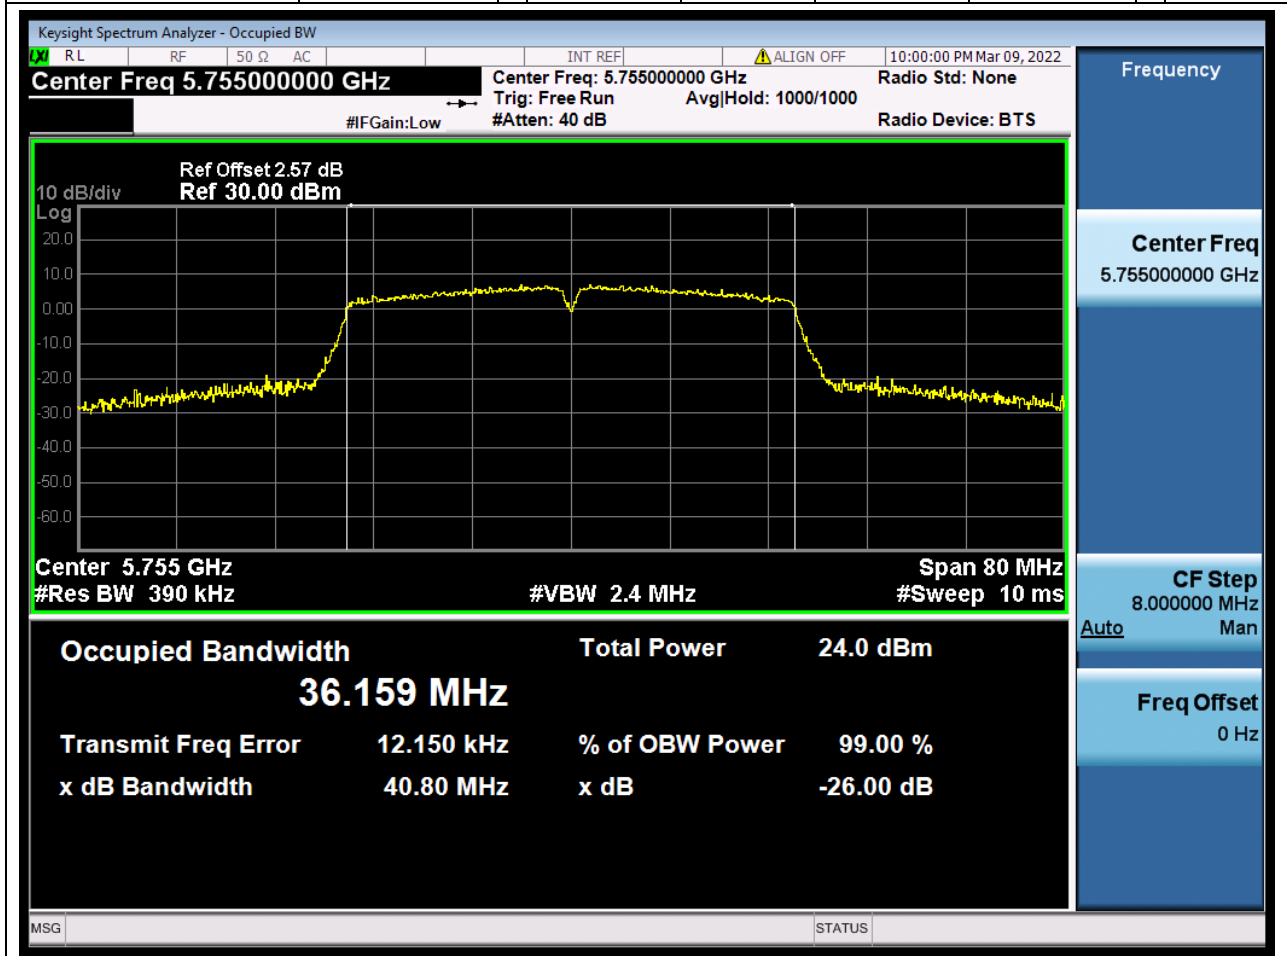

57. 802.11ac_40M_U-NII-3_L

57.1. A.2.2-99% Bandwidth(NTNV)

Center Frequency (MHz)	OBW Power (%)	RBW (MHz)	Detector	Limit (MHz)	OBW (MHz)	Verdict
5755	99	0.39	Peak	0	36.159179	Unknown