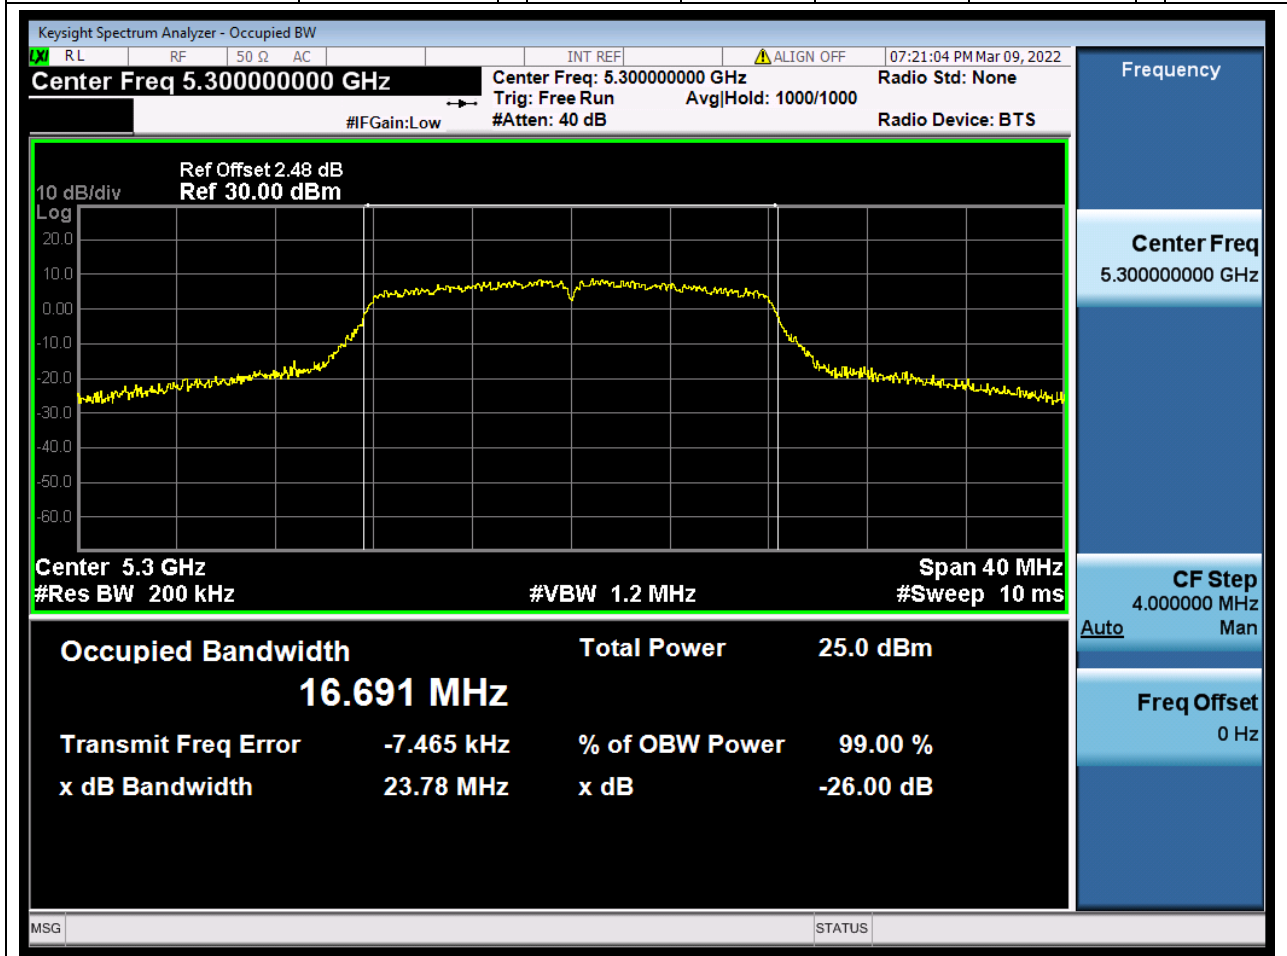

16. 802.11a_20M_U-NII-2A_M

16.1. A.2.2-99% Bandwidth(NTNV)

Center Frequency (MHz)	OBW Power (%)	RBW (MHz)	Detector	Limit (MHz)	OBW (MHz)	Verdict
5300	99	0.2	Peak	0	16.690822	Unknown