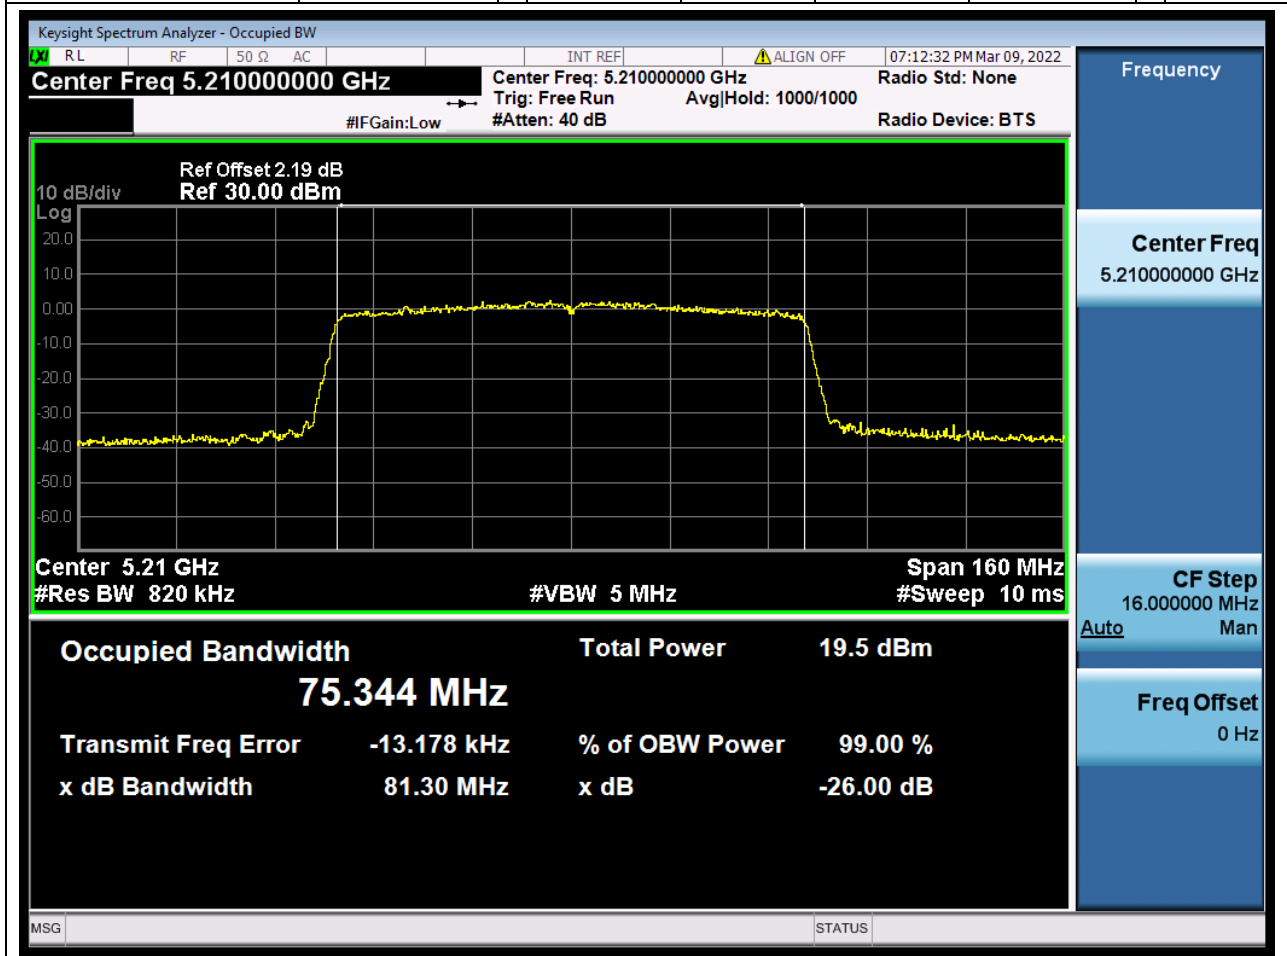

14. 802.11ac_80M_U-NII-1_M

14.1. A.2.2-99% Bandwidth(NTNV)

Center Frequency (MHz)	OBW Power (%)	RBW (MHz)	Detector	Limit (MHz)	OBW (MHz)	Verdict
5210	99	0.82	Peak	0	75.344385	Unknown