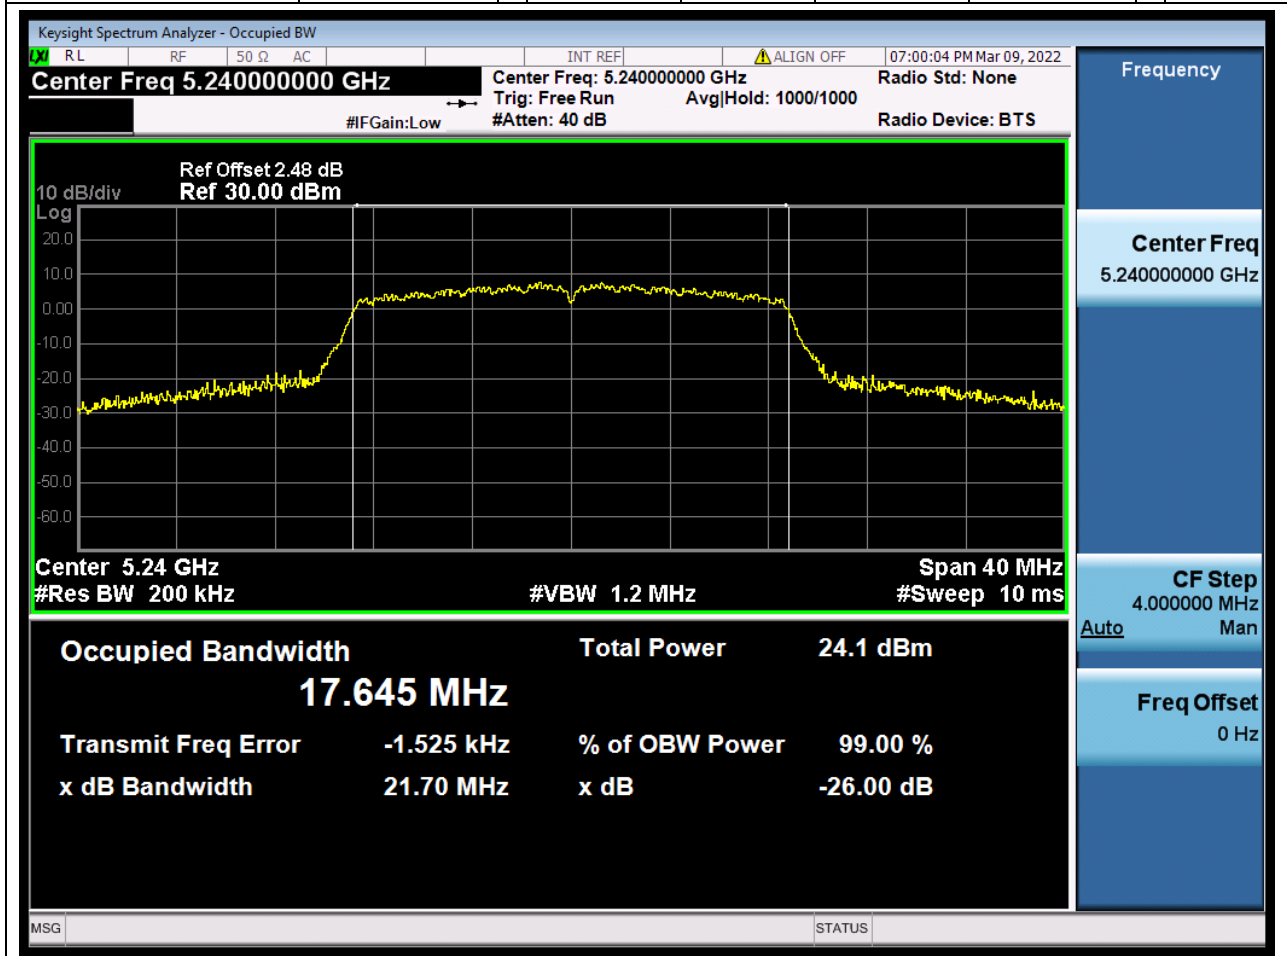

11. 802.11ac_20M_U-NII-1_H

11.1. A.2.2-99% Bandwidth(NTNV)

Center Frequency (MHz)	OBW Power (%)	RBW (MHz)	Detector	Limit (MHz)	OBW (MHz)	Verdict
5240	99	0.2	Peak	0	17.645424	Unknown