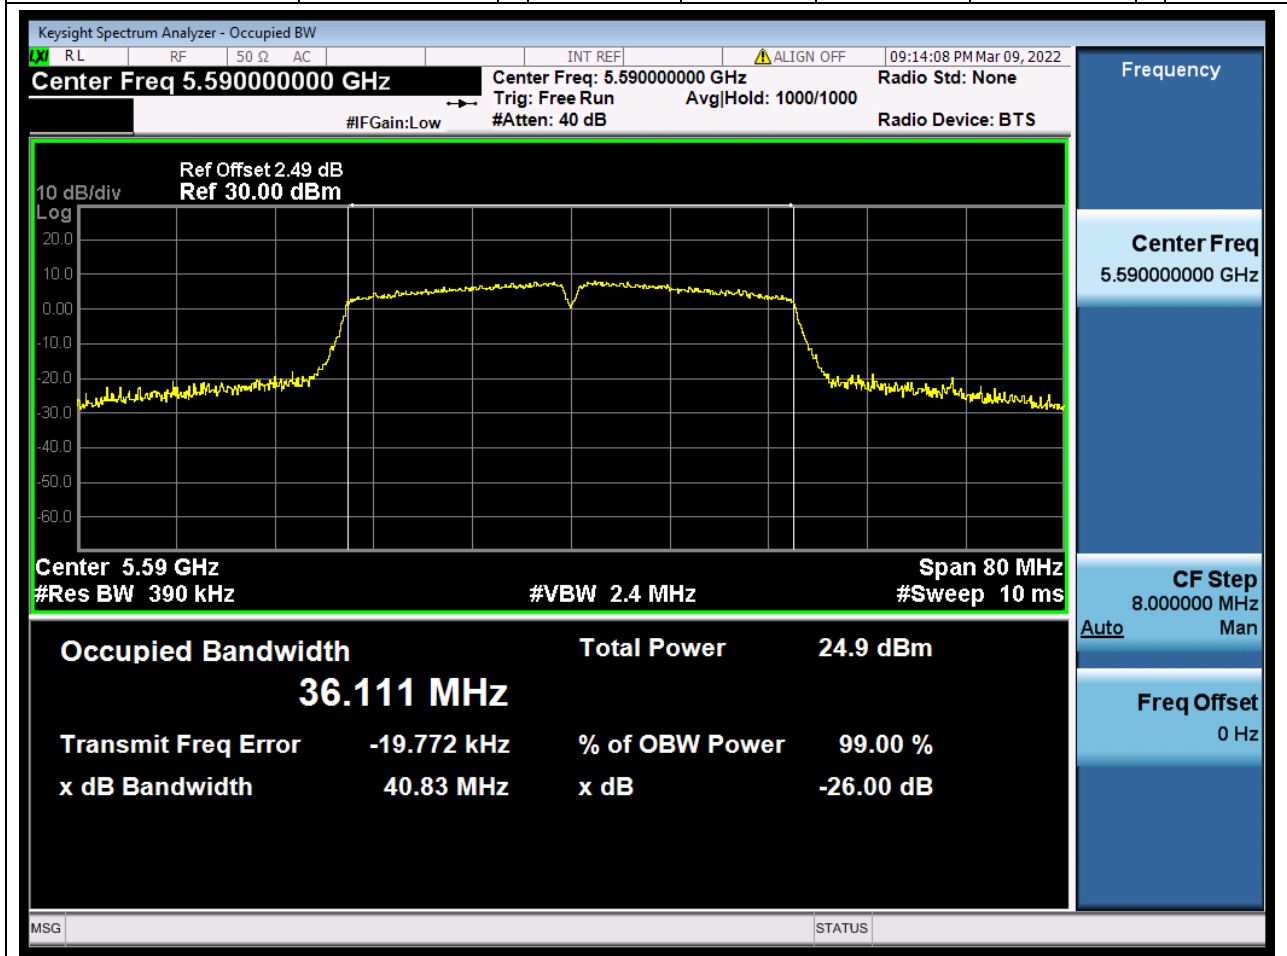

42. 802.11ac_40M_U-NII-2C_M

42.1. A.2.2-99% Bandwidth(NTNV)

Center Frequency (MHz)	OBW Power (%)	RBW (MHz)	Detector	Limit (MHz)	OBW (MHz)	Verdict
5590	99	0.39	Peak	0	36.110514	Unknown