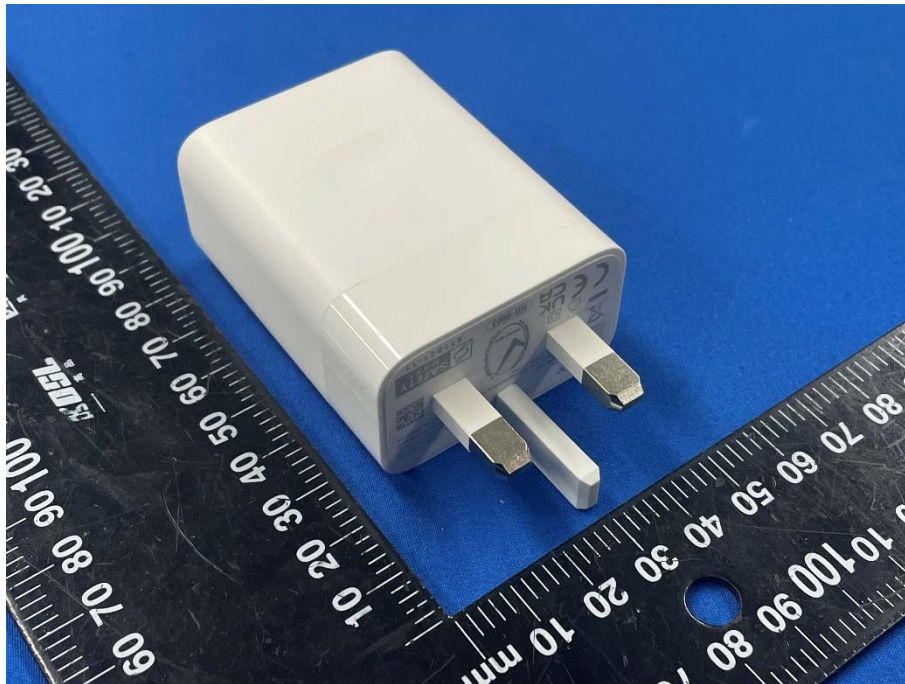

## EUT EXTERNAL PHOTOS

FRONT VIEW OF EUT

REAR VIEW OF EUT

LEFT SIDE VIEW OF EUT

RIGHT SIDE OF EUT

TOP VIEW OF EUT

BOTTOM VIEW OF EUT

Accessory-Power Supply Unit 1 (VCB3HDYH-Huntkey (UK Plug))

CLOSE-UP

Accessory-Power Supply Unit 2 (VCB3HDEH-Huntkey (EU Plug))

CLOSE-UP

Accessory-Power Supply Unit 3 (VCB3HDEH-GOLDEN LAKE (EU Plug))

CLOSE-UP

Accessory-Power Supply Unit 4 (VCB3HDEH-Yohoo (EU Plug))