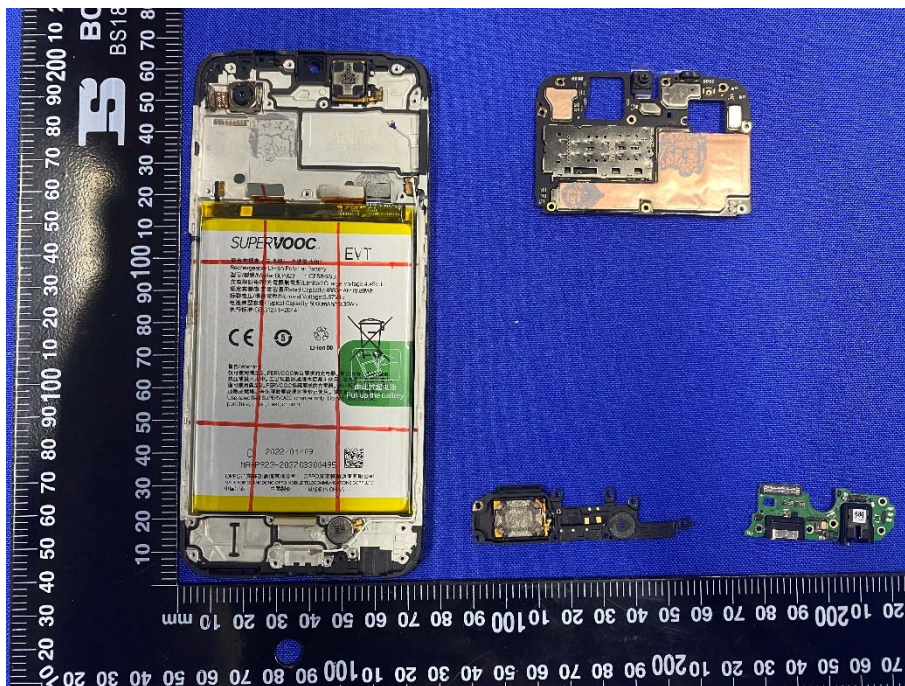

EUT INTERNAL PHOTOS

EUT UNCOVER VIEW

EUT UNCOVER VIEW

EUT UNCOVER VIEW

EUT UNCOVER VIEW

MAIN BOARD TOP VIEW (WITH SHIELDING)

MAIN BOARD REAR VIEW (WITH SHIELDING)

MAIN BOARD TOP VIEW (WITHOUT SHIELDING)

MAIN BOARD REAR VIEW (WITHOUT SHIELDING)

SUB BOARD TOP VIEW

SUB BOARD REAR VIEW

Battery Photo 1(TOP)

Battery Photo 1(REAR)