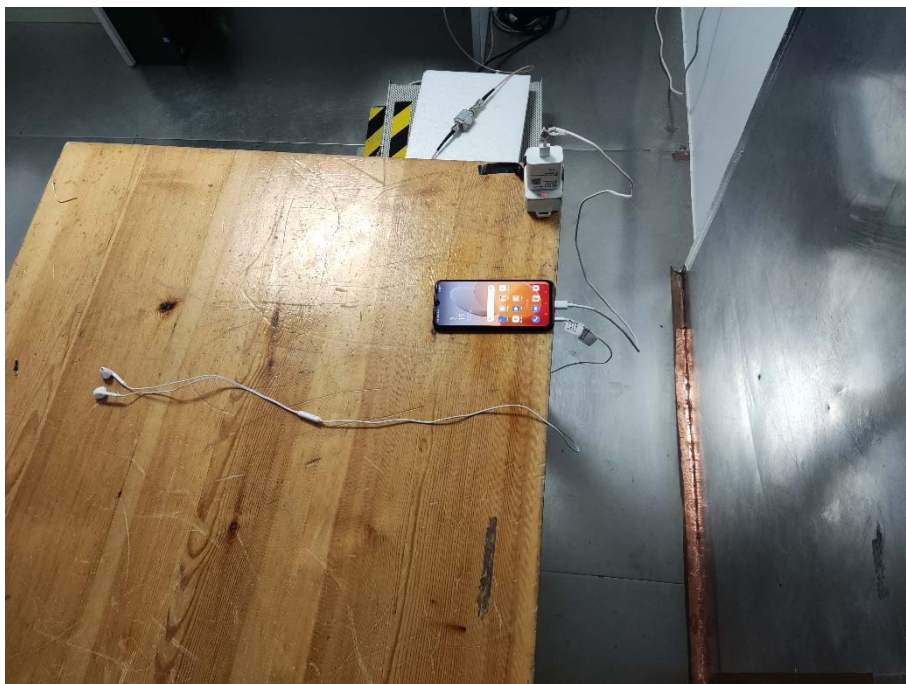

## ANNEX B EMC TEST SETUP PHOTOS

### 1 Radiated Field Strength Measurement

Below 1 GHz

Close-up Photo

Above 1 GHz

Below 1 GHz, The USB Test Mode

Close-up Photo, The USB Test Mode

Above 1 GHz, The USB Test Mode

## 2 Conducted Emission

The USB Test Mode

The USB Test Mode