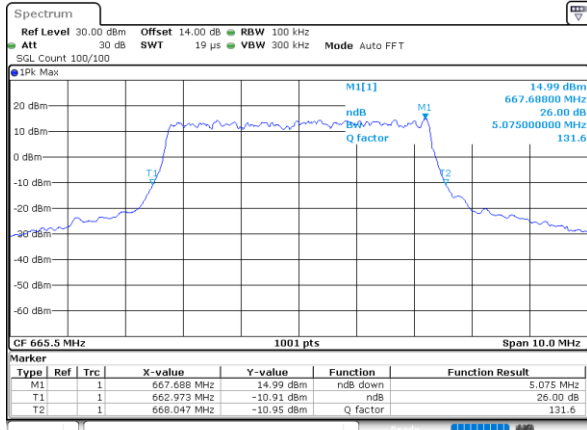

LTE Band 71

Lowest Channel / 5MHz / QPSK

Date: 1.NOV.2022 11:53:59