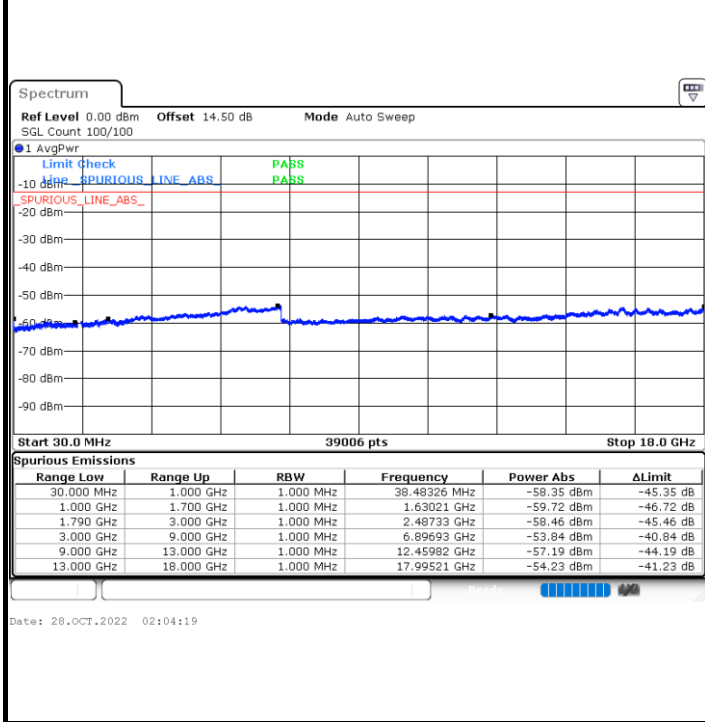

LTE Band 66 / 5MHz

Lowest Channel / 64QAM

Middle Channel / 64QAM

Highest Channel / 64QAM

NA

NA

LTE Band 66 / 10MHz

Lowest Channel / 64QAM

Middle Channel / 64QAM

Date: 28.OCT.2022 02:48:28

Date: 28.OCT.2022 02:49:36

Highest Channel / 64QAM

NA

NA

Date: 28.OCT.2022 02:54:00

LTE Band 66 / 15MHz

NA

NA

LTE Band 66 / 20MHz

NA

NA

Frequency Stability

Test Conditions		LTE Band 66 (QPSK) / Middle Channel	Limit
Temperature (°C)	Voltage (Volt)	BW 10MHz	Note 2.
		Deviation (ppm)	Result
50	Normal Voltage	0.0002	PASS
40	Normal Voltage	0.0007	
30	Normal Voltage	0.0003	
20(Ref.)	Normal Voltage	0.0000	
10	Normal Voltage	0.0001	
0	Normal Voltage	0.0003	
-10	Normal Voltage	0.0001	
-20	Normal Voltage	0.0003	
-30	Normal Voltage	0.0001	
20	Maximum Voltage	0.0004	
20	Normal Voltage	0.0000	
20	Battery End Point	0.0006	

Note:

1. Normal Voltage =7.78 V. ; Battery End Point (BEP) =6.6 V. ; Maximum Voltage =8.96 V.
2. Note: The frequency fundamental emissions stay within the authorized frequency block.

LTE Band 71

Peak-to-Average Ratio