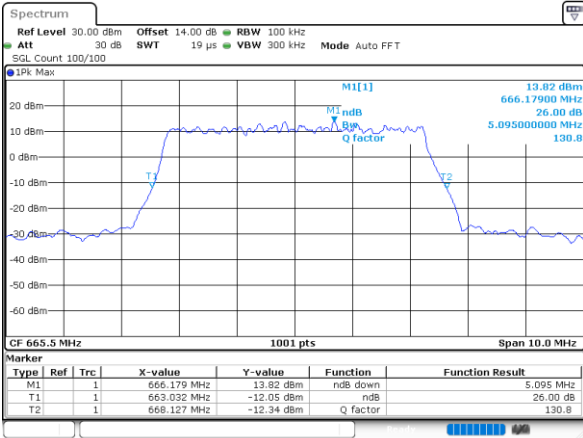

Highest Channel / 20MHz / QPSK

Date: 1.NOV.2022 13:39:21

Highest Channel / 20MHz / 16QAM

Date: 1.NOV.2022 13:39:49

LTE Band 71

Lowest Channel / 5MHz / 64QAM

Date: 1.NOV.2022 12:14:17

Lowest Channel / 10MHz / 64QAM