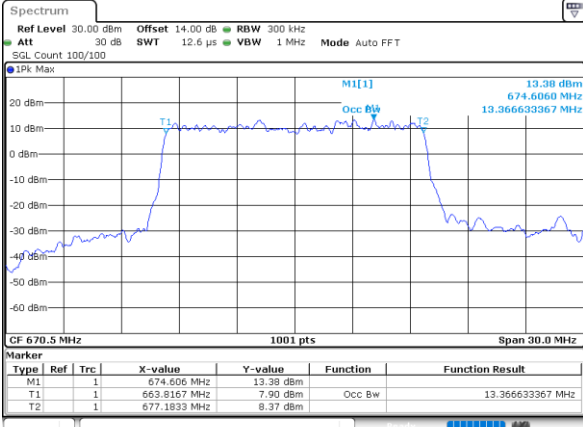

Highest Channel / 20MHz / QPSK

Date: 1.NOV.2022 13:38:32

Highest Channel / 20MHz / 16QAM

Date: 1.NOV.2022 13:38:57

LTE Band 71

Lowest Channel / 5MHz / 64QAM

Date: 1.NOV.2022 12:14:02

Lowest Channel / 10MHz / 64QAM

Date: 1.NOV.2022 12:44:56

Middle Channel / 5MHz / 64QAM

Date: 1.NOV.2022 12:18:10

Middle Channel / 10MHz / 64QAM

Date: 1.NOV.2022 12:49:05

Highest Channel / 5MHz / 64QAM

Date: 1.NOV.2022 12:19:50

Highest Channel / 10MHz / 64QAM

Date: 1.NOV.2022 12:50:46

LTE Band 71

Lowest Channel / 15MHz / 64QAM

Date: 1.NOV.2022 13:16:05

Lowest Channel / 20MHz / 64QAM

Date: 1.NOV.2022 13:47:17

Middle Channel / 15MHz / 64QAM

Date: 1.NOV.2022 13:20:15