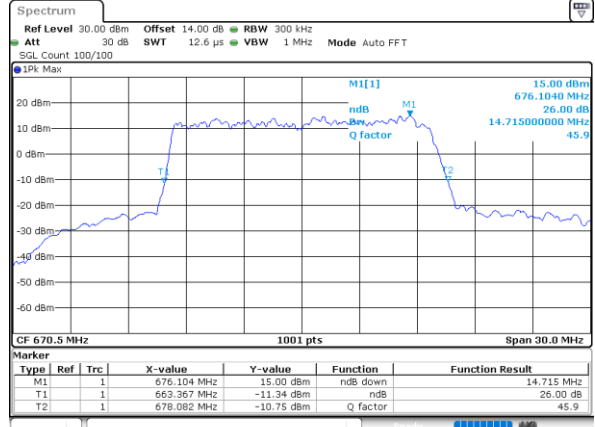

Highest Channel / 10MHz / 16QAM

Date: 1.NOV.2022 12:37:29

LTE Band 71

Lowest Channel / 15MHz / QPSK

Date: 1.NOV.2022 12:55:46

Lowest Channel / 15MHz / 16QAM

Date: 1.NOV.2022 12:56:11

Middle Channel / 15MHz / QPSK

Date: 1.NOV.2022 13:04:28

Middle Channel / 15MHz / 16QAM

Date: 1.NOV.2022 13:04:52

Highest Channel / 15MHz / QPSK

Date: 1.NOV.2022 13:08:11

Highest Channel / 15MHz / 16QAM

Date: 1.NOV.2022 13:08:36

LTE Band 71