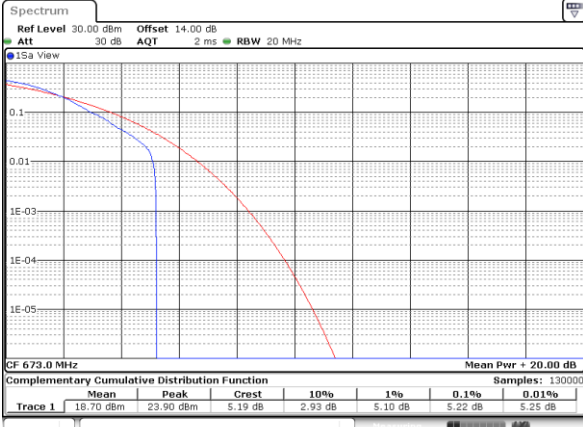

Lowest Channel / Full RB

Date: 1.NOV.2022 13:57:45

Middle Channel / 1RB

Date: 1.NOV.2022 13:58:11

Middle Channel / Full RB

Date: 1.NOV.2022 13:58:37

Highest Channel / 1RB

Date: 1.NOV.2022 13:59:04

Highest Channel / Full RB

Date: 1.NOV.2022 13:59:30

LTE Band 71 / 20MHz / 64QAM

Lowest Channel / 1RB

Date: 1.NOV.2022 14:02:35

Lowest Channel / Full RB

Date: 1.NOV.2022 14:03:02

Middle Channel / 1RB

Date: 1.NOV.2022 14:03:28

Middle Channel / Full RB

Date: 1.NOV.2022 14:03:54

Highest Channel / 1RB

Date: 1.NOV.2022 14:04:21

Highest Channel / Full RB

Date: 1.NOV.2022 14:04:48

26dB Bandwidth

Mode	LTE Band 71 : 26dB BW(MHz)											
BW	1.4MHz		3MHz		5MHz		10MHz		15MHz		20MHz	
Mod.	QPSK	16QAM	QPSK	16QAM	QPSK	16QAM	QPSK	16QAM	QPSK	16QAM	QPSK	16QAM
Lowest CH	-	-	-	-	5.08	4.92	9.77	10.07	14.69	14.72	19.46	19.14
Middle CH	-	-	-	-	4.95	4.99	10.05	9.75	14.39	14.57	19.02	19.30
Highest CH	-	-	-	-	5.04	4.97	10.01	9.79	14.39	14.60	19.02	19.18
Mode	LTE Band 71 : 26dB BW(MHz)											
BW	1.4MHz		3MHz		5MHz		10MHz		15MHz		20MHz	
Mod.	64QAM		64QAM		64QAM		64QAM		64QAM		64QAM	
Lowest CH	-	-	-	-	5.10	-	9.97	-	14.42	-	18.90	-
Middle CH	-	-	-	-	4.97	-	10.07	-	14.57	-	18.86	-
Highest CH	-	-	-	-	5.06	-	9.87	-	14.45	-	18.82	-