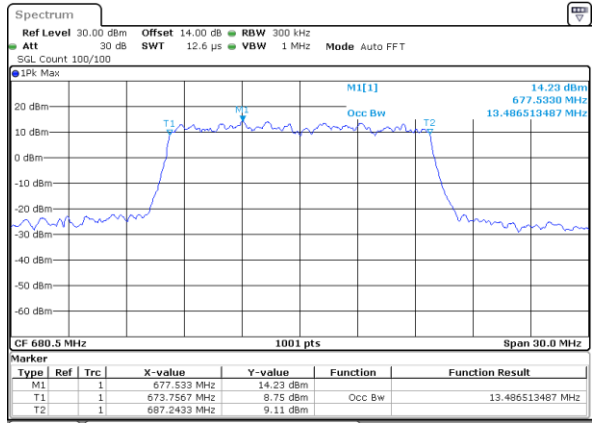

Highest Channel / 10MHz / 16QAM

Date: 1.NOV.2022 12:33:39

LTE Band 71

Lowest Channel / 15MHz / QPSK

Date: 1.NOV.2022 12:54:57

Lowest Channel / 15MHz / 16QAM

Date: 1.NOV.2022 12:55:21

Middle Channel / 15MHz / QPSK

Date: 1.NOV.2022 13:03:39

Middle Channel / 15MHz / 16QAM

Date: 1.NOV.2022 13:04:03

Highest Channel / 15MHz / QPSK

Date: 1.NOV.2022 13:07:21

Highest Channel / 15MHz / 16QAM

Date: 1.NOV.2022 13:07:46

LTE Band 71