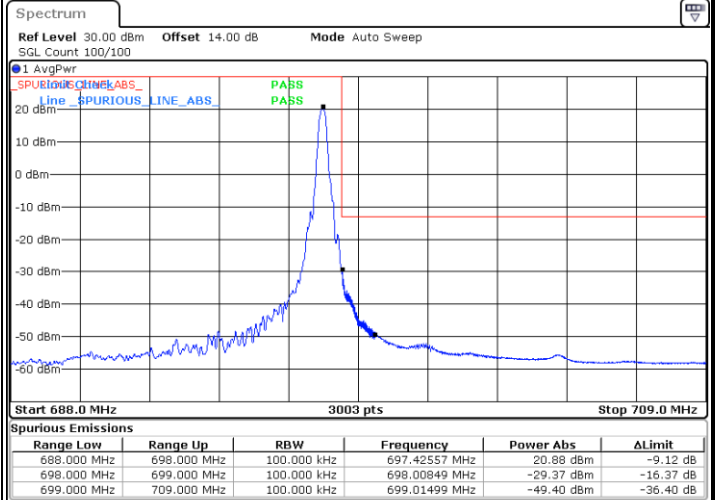

Lowest Band Edge / 1 RB

Highest Band Edge / 1 RB

Lowest Band Edge / Full RB

Highest Band Edge / Full RB

LTE Band 71 / 5MHz / 16QAM

Lowest Band Edge / 1 RB

Date: 1.NOV.2022 11:56:51

Highest Band Edge / 1 RB

Date: 1.NOV.2022 12:09:06

Lowest Band Edge / Full RB

Date: 1.NOV.2022 11:59:18

Highest Band Edge / Full RB

Date: 1.NOV.2022 12:11:34

LTE Band 71 / 5MHz / 64QAM

Lowest Band Edge / 1RB

Date: 1.NOV.2022 12:15:31

Highest Band Edge / 1 RB

Date: 1.NOV.2022 12:21:19

Lowest Band Edge / Full RB

Date: 1.NOV.2022 12:16:44

Highest Band Edge / Full RB

Date: 1.NOV.2022 12:22:33

LTE Band 71 / 10MHz / QPSK

Lowest Band Edge / 1 RB

Highest Band Edge / 1 RB

Lowest Band Edge / Full RB

Highest Band Edge / Full RB