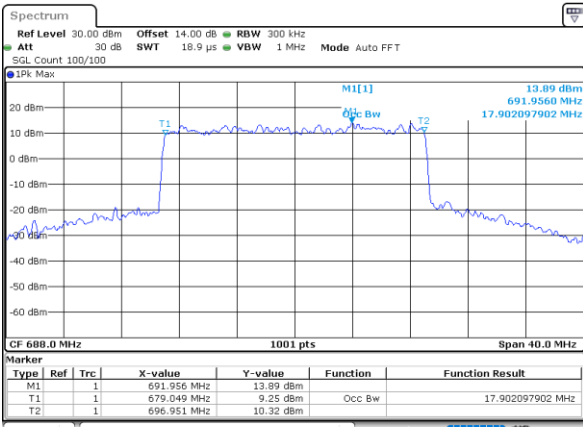

Date: 1.NOV.2022 13:03:39

Middle Channel / 15MHz / 16QAM

Date: 1.NOV.2022 13:04:03

Highest Channel / 15MHz / QPSK

Date: 1.NOV.2022 13:07:21

Highest Channel / 15MHz / 16QAM

Date: 1.NOV.2022 13:07:46

LTE Band 71

Lowest Channel / 20MHz / QPSK

Date: 1.NOV.2022 13:26:08

Lowest Channel / 20MHz / 16QAM

Date: 1.NOV.2022 13:26:33

Middle Channel / 20MHz / QPSK

Date: 1.NOV.2022 13:34:51

Middle Channel / 20MHz / 16QAM

Date: 1.NOV.2022 13:35:15

Highest Channel / 20MHz / QPSK

Date: 1.NOV.2022 13:38:32

Highest Channel / 20MHz / 16QAM

Date: 1.NOV.2022 13:38:57

LTE Band 71

Lowest Channel / 5MHz / 64QAM

Date: 1.NOV.2022 12:14:02

Lowest Channel / 10MHz / 64QAM