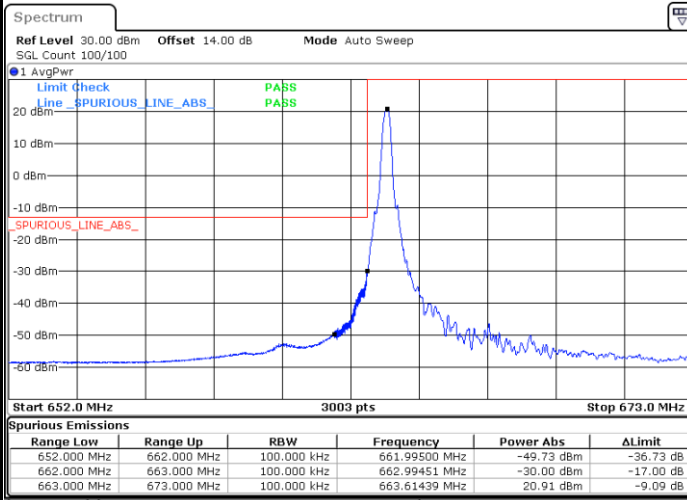

Date: 1.NOV.2022 12:09:06

Lowest Band Edge / Full RB

Date: 1.NOV.2022 11:59:18

Highest Band Edge / Full RB

Date: 1.NOV.2022 12:11:34

LTE Band 71 / 5MHz / 64QAM

Lowest Band Edge / 1RB

Date: 1.NOV.2022 12:15:31

Highest Band Edge / 1 RB

Date: 1.NOV.2022 12:21:19

Lowest Band Edge / Full RB

Date: 1.NOV.2022 12:16:44

Highest Band Edge / Full RB

Date: 1.NOV.2022 12:22:33

LTE Band 71 / 10MHz / QPSK

Lowest Band Edge / 1 RB

Highest Band Edge / 1 RB

Lowest Band Edge / Full RB

Highest Band Edge / Full RB