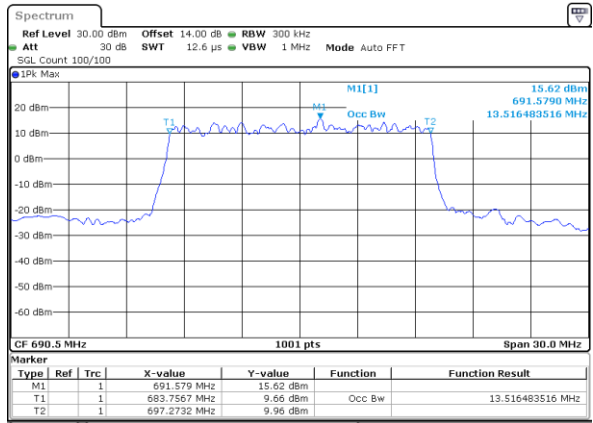

Highest Channel / 10MHz / 16QAM

Date: 1.NOV.2022 12:33:39

LTE Band 71

Lowest Channel / 15MHz / QPSK

Date: 1.NOV.2022 12:54:57

Lowest Channel / 15MHz / 16QAM

Date: 1.NOV.2022 12:55:21

Middle Channel / 15MHz / QPSK

Date: 1.NOV.2022 13:03:39

Middle Channel / 15MHz / 16QAM

Date: 1.NOV.2022 13:04:03

Highest Channel / 15MHz / QPSK

Date: 1.NOV.2022 13:07:21

Highest Channel / 15MHz / 16QAM

Date: 1.NOV.2022 13:07:46

LTE Band 71