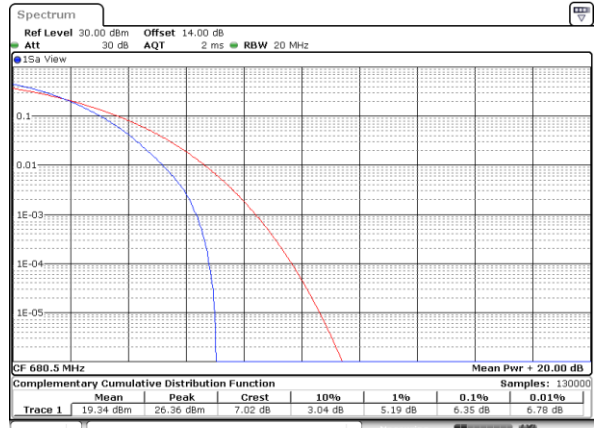

Lowest Channel / Full RB

Date: 1.NOV.2022 13:57:45

Middle Channel / 1RB

Date: 1.NOV.2022 13:58:11

Middle Channel / Full RB

Date: 1.NOV.2022 13:58:37

Highest Channel / 1RB

Date: 1.NOV.2022 13:59:04

Highest Channel / Full RB

Date: 1.NOV.2022 13:59:30

LTE Band 71 / 20MHz / 64QAM

Lowest Channel / 1RB

Date: 1.NOV.2022 14:02:35

Lowest Channel / Full RB

Date: 1.NOV.2022 14:03:02

Middle Channel / 1RB

Date: 1.NOV.2022 14:03:28

Middle Channel / Full RB

Date: 1.NOV.2022 14:03:54

Highest Channel / 1RB

Date: 1.NOV.2022 14:04:21

Highest Channel / Full RB

Date: 1.NOV.2022 14:04:48

26dB Bandwidth

Mode	LTE Band 71 : 26dB BW(MHz)											
BW	1.4MHz		3MHz		5MHz		10MHz		15MHz		20MHz	
Mod.	QPSK	16QAM	QPSK	16QAM	QPSK	16QAM	QPSK	16QAM	QPSK	16QAM	QPSK	16QAM
Lowest CH	-	-	-	-	5.08	4.92	9.77	10.07	14.69	14.72	19.46	19.14
Middle CH	-	-	-	-	4.95	4.99	10.05	9.75	14.39	14.57	19.02	19.30
Highest CH	-	-	-	-	5.04	4.97	10.01	9.79	14.39	14.60	19.02	19.18
Mode	LTE Band 71 : 26dB BW(MHz)											
BW	1.4MHz		3MHz		5MHz		10MHz		15MHz		20MHz	
Mod.	64QAM		64QAM		64QAM		64QAM		64QAM		64QAM	
Lowest CH	-	-	-	-	5.10	-	9.97	-	14.42	-	18.90	-
Middle CH	-	-	-	-	4.97	-	10.07	-	14.57	-	18.86	-
Highest CH	-	-	-	-	5.06	-	9.87	-	14.45	-	18.82	-