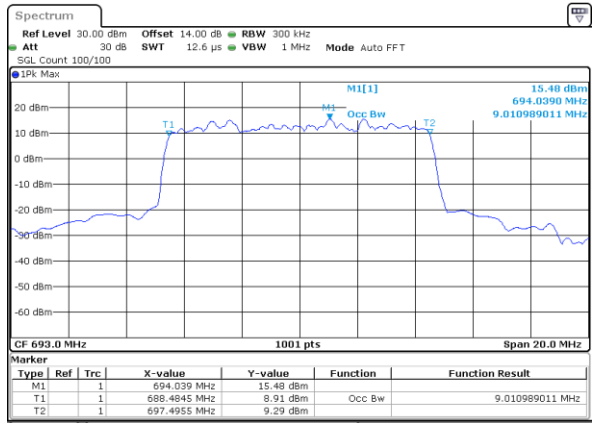

Highest Channel / 20MHz / QPSK

Date: 1.NOV.2022 13:38:32

Highest Channel / 20MHz / 16QAM

Date: 1.NOV.2022 13:38:57

LTE Band 71

Lowest Channel / 5MHz / 64QAM

Date: 1.NOV.2022 12:14:02

Lowest Channel / 10MHz / 64QAM

Date: 1.NOV.2022 12:44:56

Middle Channel / 5MHz / 64QAM

Date: 1.NOV.2022 12:18:10

Middle Channel / 10MHz / 64QAM

Date: 1.NOV.2022 12:49:05

Highest Channel / 5MHz / 64QAM

Date: 1.NOV.2022 12:19:50

Highest Channel / 10MHz / 64QAM

Date: 1.NOV.2022 12:50:46

LTE Band 71

Lowest Channel / 15MHz / 64QAM

Date: 1.NOV.2022 13:16:05

Lowest Channel / 20MHz / 64QAM

Date: 1.NOV.2022 13:47:17

Middle Channel / 15MHz / 64QAM

Date: 1.NOV.2022 13:20:15