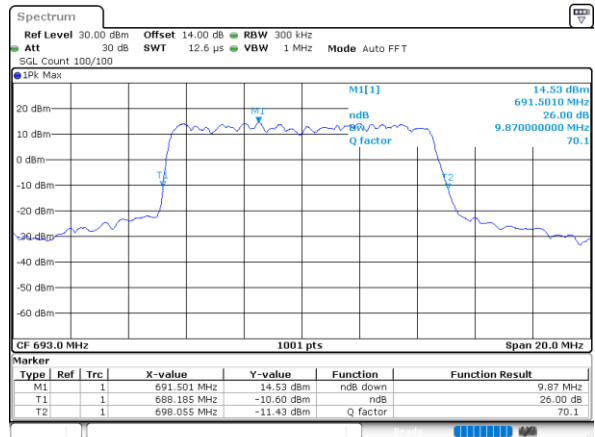

Date: 1.NOV.2022 12:45:10

Middle Channel / 5MHz / 64QAM

Date: 1.NOV.2022 12:18:25

Middle Channel / 10MHz / 64QAM

Date: 1.NOV.2022 12:49:20

Highest Channel / 5MHz / 64QAM

Date: 1.NOV.2022 12:20:05

Highest Channel / 10MHz / 64QAM