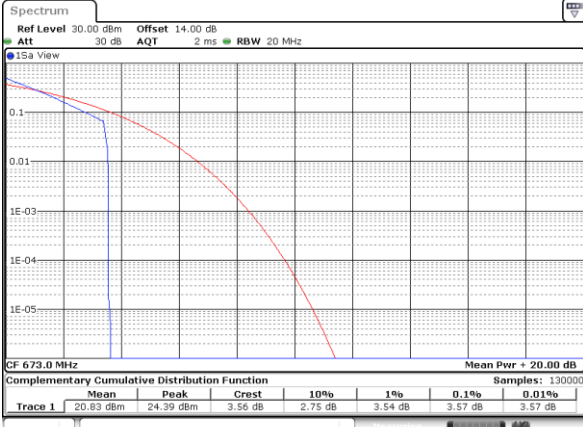

LTE Band 71 / 20MHz / QPSK

Lowest Channel / 1RB

Date: 1.NOV.2022 13:59:56