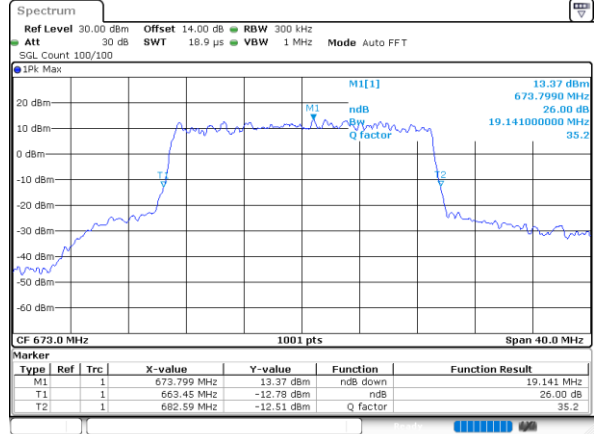

Lowest Channel / 20MHz / 16QAM

Date: 1.NOV.2022 13:27:23