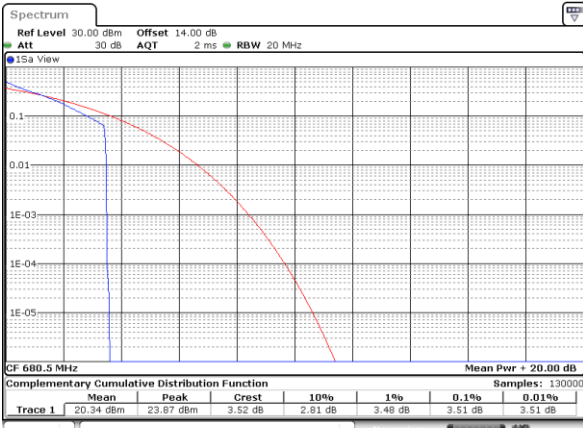

Note:

1. Normal Voltage =7.78 V. ; Battery End Point (BEP) =6.6 V. ; Maximum Voltage =8.96 V.
2. Note: The frequency fundamental emissions stay within the authorized frequency block.

LTE Band 71

Peak-to-Average Ratio

Mode	LTE Band 71 / 20MHz				
Mod.	QPSK		16QAM		Limit: 13dB
RB Size	1RB	Full RB	1RB	Full RB	Result
Lowest CH	3.57	4.61	4.46	5.80	PASS
Middle CH	3.51	4.58	4.09	5.71	
Highest CH	3.45	4.72	4.20	5.80	
Mode	LTE Band 71 / 20MHz				
Mod.	64QAM				Limit: 13dB
RB Size	1RB	Full RB			Result
Lowest CH	5.22	6.32	-	-	PASS
Middle CH	5.36	6.35	-	-	
Highest CH	5.16	6.43	-	-	

LTE Band 71 / 20MHz / QPSK

Lowest Channel / 1RB

Date: 1.NOV.2022 13:59:56

Lowest Channel / Full RB

Date: 1.NOV.2022 14:00:23

Middle Channel / 1RB

Date: 1.NOV.2022 14:00:50

Middle Channel / Full RB

Date: 1.NOV.2022 14:01:15

Highest Channel / 1RB

Date: 1.NOV.2022 14:01:42

Highest Channel / Full RB

Date: 1.NOV.2022 14:02:08

LTE Band 71 / 20MHz / 16QAM

Lowest Channel / 1RB

Date: 1.NOV.2022 13:57:18