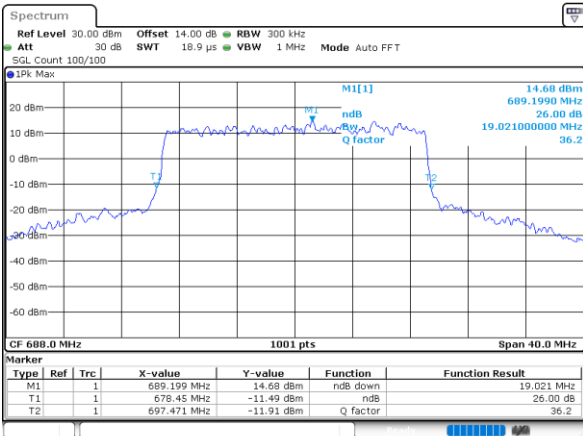

Lowest Channel / 20MHz / QPSK

Date: 1.NOV.2022 13:26:59

Lowest Channel / 20MHz / 16QAM

Date: 1.NOV.2022 13:27:23

Middle Channel / 20MHz / QPSK

Date: 1.NOV.2022 13:35:39

Middle Channel / 20MHz / 16QAM

Date: 1.NOV.2022 13:36:04

Highest Channel / 20MHz / QPSK

Date: 1.NOV.2022 13:39:21

Highest Channel / 20MHz / 16QAM

Date: 1.NOV.2022 13:39:49

LTE Band 71

Lowest Channel / 5MHz / 64QAM

Date: 1.NOV.2022 12:14:17

Lowest Channel / 10MHz / 64QAM