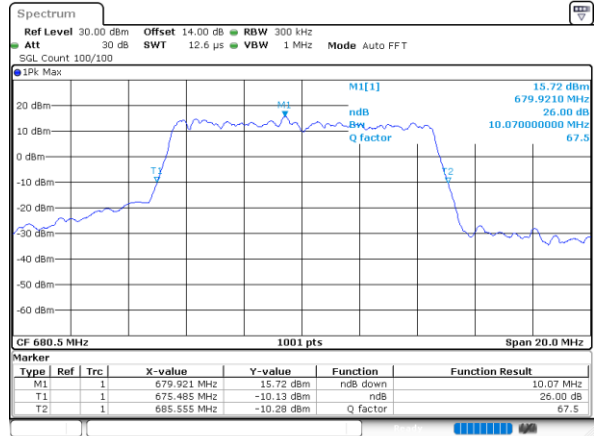

Middle Channel / 10MHz / 64QAM

Date: 1.NOV.2022 12:49:20