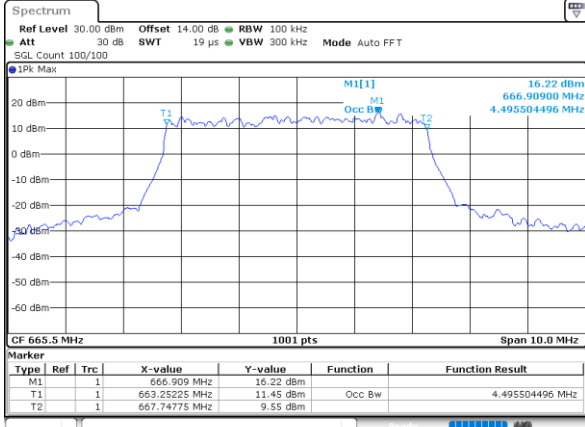

LTE Band 71

Lowest Channel / 5MHz / QPSK

Date: 1.NOV.2022 11:53:09