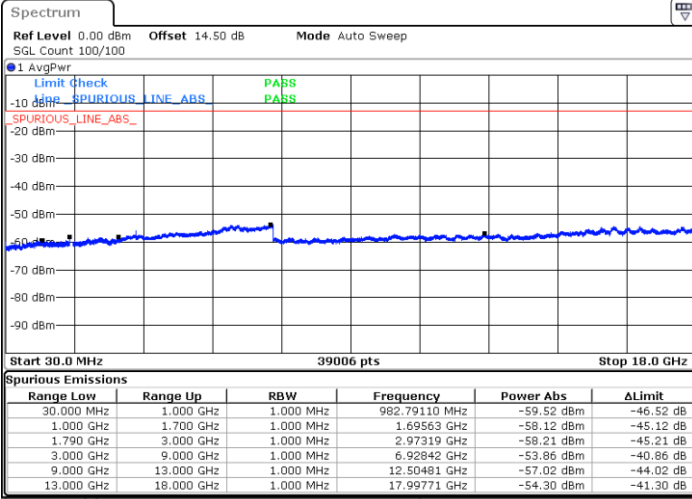

LTE Band 66 / 5MHz

Lowest Channel / 64QAM

Middle Channel / 64QAM

Highest Channel / 64QAM

NA

NA

LTE Band 66 / 10MHz

Lowest Channel / 64QAM

Middle Channel / 64QAM

Date: 28.OCT.2022 02:48:28

Date: 28.OCT.2022 02:49:36

Highest Channel / 64QAM

NA

NA

Date: 28.OCT.2022 02:54:00

LTE Band 66 / 15MHz

NA

NA

LTE Band 66 / 20MHz

NA

NA

Frequency Stability

Test Conditions		LTE Band 66 (QPSK) / Middle Channel	Limit
Temperature (°C)	Voltage (Volt)	BW 10MHz	Note 2.
		Deviation (ppm)	Result
50	Normal Voltage	0.0002	PASS
40	Normal Voltage	0.0007	
30	Normal Voltage	0.0003	
20(Ref.)	Normal Voltage	0.0000	
10	Normal Voltage	0.0001	
0	Normal Voltage	0.0003	
-10	Normal Voltage	0.0001	
-20	Normal Voltage	0.0003	
-30	Normal Voltage	0.0001	
20	Maximum Voltage	0.0004	
20	Normal Voltage	0.0000	
20	Battery End Point	0.0006	

Note:

1. Normal Voltage =7.78 V. ; Battery End Point (BEP) =6.6 V. ; Maximum Voltage =8.96 V.
2. Note: The frequency fundamental emissions stay within the authorized frequency block.

LTE Band 71

Peak-to-Average Ratio