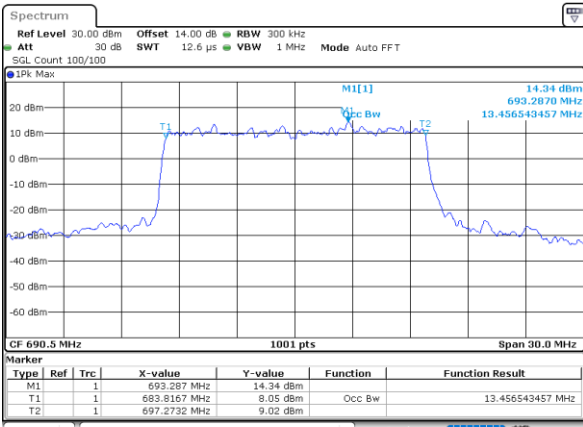

Date: 1.NOV.2022 12:44:56

Middle Channel / 5MHz / 64QAM

Date: 1.NOV.2022 12:18:10

Middle Channel / 10MHz / 64QAM

Date: 1.NOV.2022 12:49:05

Highest Channel / 5MHz / 64QAM

Date: 1.NOV.2022 12:19:50

Highest Channel / 10MHz / 64QAM

Date: 1.NOV.2022 12:50:46

LTE Band 71

Lowest Channel / 15MHz / 64QAM

Date: 1.NOV.2022 13:16:05

Lowest Channel / 20MHz / 64QAM

Date: 1.NOV.2022 13:47:17

Middle Channel / 15MHz / 64QAM

Date: 1.NOV.2022 13:20:15

Middle Channel / 20MHz / 64QAM

Date: 1.NOV.2022 13:51:26

Highest Channel / 15MHz / 64QAM

Date: 1.NOV.2022 13:21:57

Highest Channel / 20MHz / 64QAM

Date: 1.NOV.2022 13:53:07

Conducted Band Edge

LTE Band 71 / 5MHz / QPSK