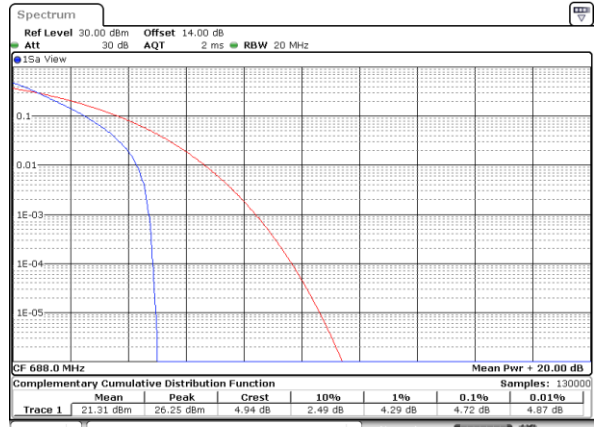

Note:

1. Normal Voltage =7.78 V. ; Battery End Point (BEP) =6.6 V. ; Maximum Voltage =8.96 V.
2. Note: The frequency fundamental emissions stay within the authorized frequency block.

LTE Band 71

Peak-to-Average Ratio

LTE Band 71 / 20MHz / QPSK

Lowest Channel / 1RB

Date: 1.NOV.2022 13:59:56

Lowest Channel / Full RB

Date: 1.NOV.2022 14:00:23

Middle Channel / 1RB

Date: 1.NOV.2022 14:00:50

Middle Channel / Full RB

Date: 1.NOV.2022 14:01:15

Highest Channel / 1RB

Date: 1.NOV.2022 14:01:42

Highest Channel / Full RB

Date: 1.NOV.2022 14:02:08

LTE Band 71 / 20MHz / 16QAM

Lowest Channel / 1RB

Date: 1.NOV.2022 13:57:18