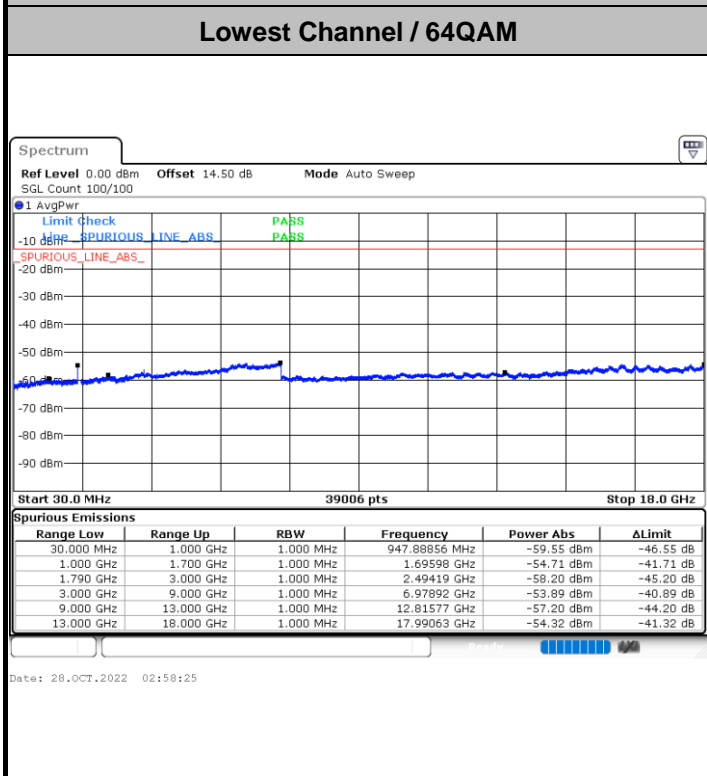

LTE Band 66 / 5MHz

Lowest Channel / 64QAM

Middle Channel / 64QAM

Highest Channel / 64QAM

NA

NA

LTE Band 66 / 10MHz

Lowest Channel / 64QAM

Middle Channel / 64QAM

Date: 28.OCT.2022 02:48:28

Date: 28.OCT.2022 02:49:36

Highest Channel / 64QAM

NA

NA

Date: 28.OCT.2022 02:54:00

LTE Band 66 / 15MHz

NA

NA

LTE Band 66 / 20MHz

NA

NA

Frequency Stability

Test Conditions		LTE Band 66 (QPSK) / Middle Channel	Limit
Temperature (°C)	Voltage (Volt)	BW 10MHz	Note 2.
		Deviation (ppm)	Result
50	Normal Voltage	0.0002	PASS
40	Normal Voltage	0.0007	
30	Normal Voltage	0.0003	
20(Ref.)	Normal Voltage	0.0000	
10	Normal Voltage	0.0001	
0	Normal Voltage	0.0003	
-10	Normal Voltage	0.0001	
-20	Normal Voltage	0.0003	
-30	Normal Voltage	0.0001	
20	Maximum Voltage	0.0004	
20	Normal Voltage	0.0000	
20	Battery End Point	0.0006	

Note:

1. Normal Voltage =7.78 V. ; Battery End Point (BEP) =6.6 V. ; Maximum Voltage =8.96 V.
2. Note: The frequency fundamental emissions stay within the authorized frequency block.

LTE Band 71

Peak-to-Average Ratio