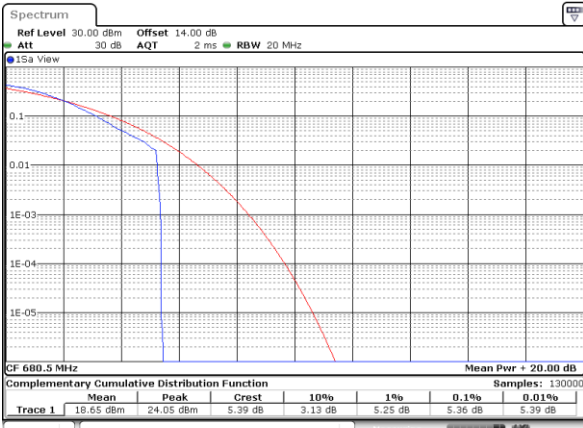

Lowest Channel / Full RB

Date: 1.NOV.2022 13:57:45

Middle Channel / 1RB

Date: 1.NOV.2022 13:58:11

Middle Channel / Full RB

Date: 1.NOV.2022 13:58:37

Highest Channel / 1RB

Date: 1.NOV.2022 13:59:04

Highest Channel / Full RB

Date: 1.NOV.2022 13:59:30

LTE Band 71 / 20MHz / 64QAM

Lowest Channel / 1RB

Date: 1.NOV.2022 14:02:35

Lowest Channel / Full RB

Date: 1.NOV.2022 14:03:02

Middle Channel / 1RB

Date: 1.NOV.2022 14:03:28

Middle Channel / Full RB

Date: 1.NOV.2022 14:03:54

Highest Channel / 1RB

Date: 1.NOV.2022 14:04:21

Highest Channel / Full RB

Date: 1.NOV.2022 14:04:48

26dB Bandwidth

Mode	LTE Band 71 : 26dB BW(MHz)											
BW	1.4MHz		3MHz		5MHz		10MHz		15MHz		20MHz	
Mod.	QPSK	16QAM	QPSK	16QAM	QPSK	16QAM	QPSK	16QAM	QPSK	16QAM	QPSK	16QAM
Lowest CH	-	-	-	-	5.08	4.92	9.77	10.07	14.69	14.72	19.46	19.14
Middle CH	-	-	-	-	4.95	4.99	10.05	9.75	14.39	14.57	19.02	19.30
Highest CH	-	-	-	-	5.04	4.97	10.01	9.79	14.39	14.60	19.02	19.18
Mode	LTE Band 71 : 26dB BW(MHz)											
BW	1.4MHz		3MHz		5MHz		10MHz		15MHz		20MHz	
Mod.	64QAM		64QAM		64QAM		64QAM		64QAM		64QAM	
Lowest CH	-	-	-	-	5.10	-	9.97	-	14.42	-	18.90	-
Middle CH	-	-	-	-	4.97	-	10.07	-	14.57	-	18.86	-
Highest CH	-	-	-	-	5.06	-	9.87	-	14.45	-	18.82	-