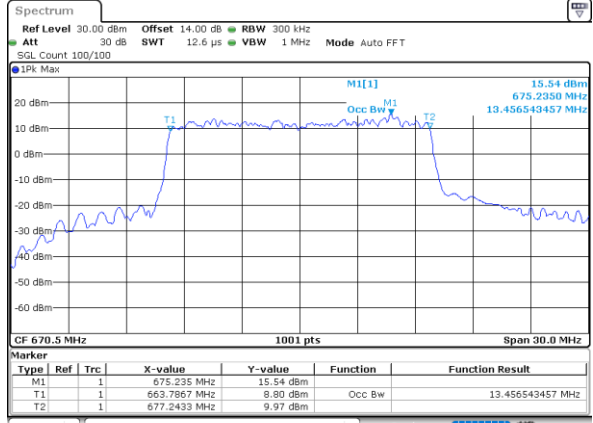

Highest Channel / 10MHz / 16QAM

Date: 1.NOV.2022 12:33:39

LTE Band 71

Lowest Channel / 15MHz / QPSK

Date: 1.NOV.2022 12:54:57

Lowest Channel / 15MHz / 16QAM

Date: 1.NOV.2022 12:55:21

Middle Channel / 15MHz / QPSK

Date: 1.NOV.2022 13:03:39

Middle Channel / 15MHz / 16QAM

Date: 1.NOV.2022 13:04:03

Highest Channel / 15MHz / QPSK

Date: 1.NOV.2022 13:07:21

Highest Channel / 15MHz / 16QAM

Date: 1.NOV.2022 13:07:46

LTE Band 71