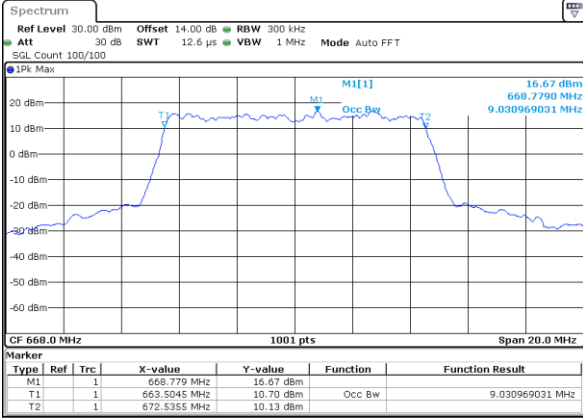

LTE Band 71

Lowest Channel / 5MHz / QPSK

Date: 1.NOV.2022 11:53:09

Lowest Channel / 5MHz / 16QAM

Date: 1.NOV.2022 11:53:34

Middle Channel / 5MHz / QPSK

Date: 1.NOV.2022 12:01:46

Middle Channel / 5MHz / 16QAM

Date: 1.NOV.2022 12:02:10

Highest Channel / 5MHz / QPSK

Date: 1.NOV.2022 12:05:25

Highest Channel / 5MHz / 16QAM

Date: 1.NOV.2022 12:05:49

LTE Band 71

Lowest Channel / 10MHz / QPSK

Date: 1.NOV.2022 12:24:00

Lowest Channel / 10MHz / 16QAM

Date: 1.NOV.2022 12:24:25

Middle Channel / 10MHz / QPSK

Date: 1.NOV.2022 12:32:36

Middle Channel / 10MHz / 16QAM

Date: 1.NOV.2022 12:33:00

Highest Channel / 10MHz / QPSK

Date: 1.NOV.2022 12:33:15