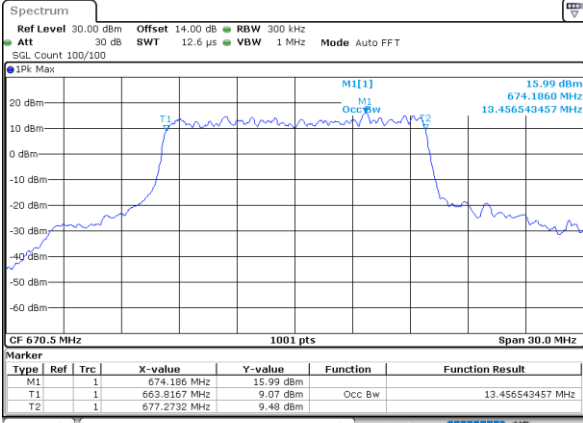

Highest Channel / 10MHz / 16QAM

Date: 1.NOV.2022 12:33:39

LTE Band 71

Lowest Channel / 15MHz / QPSK

Date: 1.NOV.2022 12:54:57

Lowest Channel / 15MHz / 16QAM

Date: 1.NOV.2022 12:55:21

Middle Channel / 15MHz / QPSK

Date: 1.NOV.2022 13:03:39

Middle Channel / 15MHz / 16QAM

Date: 1.NOV.2022 13:04:03

Highest Channel / 15MHz / QPSK

Date: 1.NOV.2022 13:07:21

Highest Channel / 15MHz / 16QAM

Date: 1.NOV.2022 13:07:46

LTE Band 71