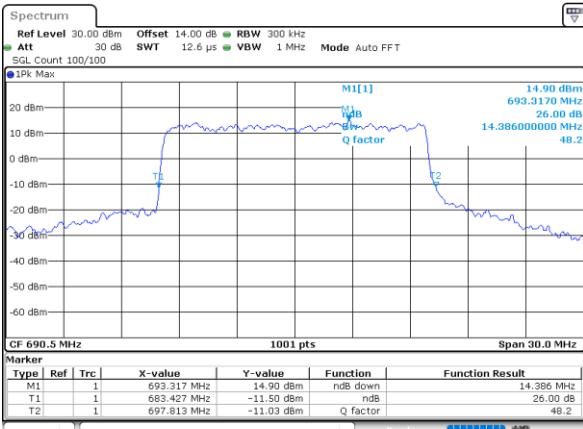

Highest Channel / 10MHz / 16QAM

Date: 1.NOV.2022 12:37:29

LTE Band 71

Lowest Channel / 15MHz / QPSK

Date: 1.NOV.2022 12:55:46

Lowest Channel / 15MHz / 16QAM

Date: 1.NOV.2022 12:56:11

Middle Channel / 15MHz / QPSK

Date: 1.NOV.2022 13:04:28

Middle Channel / 15MHz / 16QAM

Date: 1.NOV.2022 13:04:52

Highest Channel / 15MHz / QPSK

Date: 1.NOV.2022 13:08:11

Highest Channel / 15MHz / 16QAM

Date: 1.NOV.2022 13:08:36

LTE Band 71