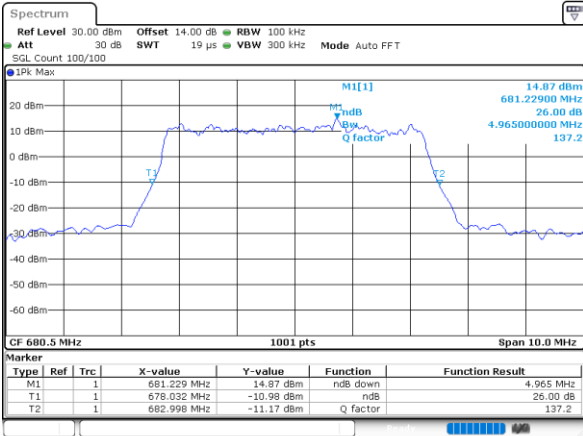

Middle Channel / 5MHz / 64QAM

Date: 1.NOV.2022 12:18:25