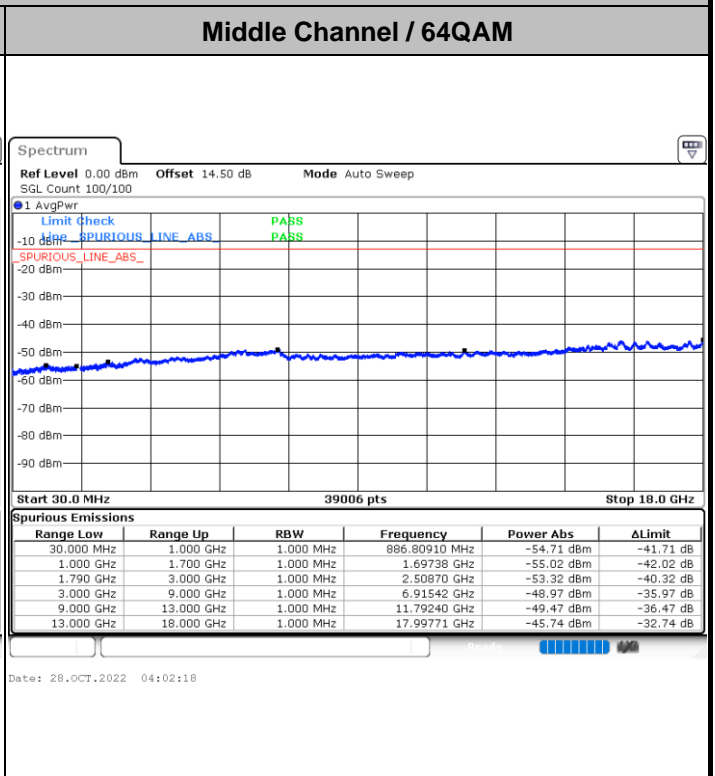

LTE Band 66 / 5MHz

Lowest Channel / 64QAM

Middle Channel / 64QAM

Highest Channel / 64QAM

NA

NA

LTE Band 66 / 10MHz

Lowest Channel / 64QAM

Middle Channel / 64QAM

Date: 28.OCT.2022 02:48:28

Date: 28.OCT.2022 02:49:36

Highest Channel / 64QAM

NA

NA

Date: 28.OCT.2022 02:54:00

LTE Band 66 / 15MHz

NA

NA

LTE Band 66 / 20MHz

NA

NA

Frequency Stability

Test Conditions		LTE Band 66 (QPSK) / Middle Channel	Limit
Temperature (°C)	Voltage (Volt)	BW 10MHz	Note 2.
		Deviation (ppm)	Result
50	Normal Voltage	0.0002	PASS
40	Normal Voltage	0.0007	
30	Normal Voltage	0.0003	
20(Ref.)	Normal Voltage	0.0000	
10	Normal Voltage	0.0001	
0	Normal Voltage	0.0003	
-10	Normal Voltage	0.0001	
-20	Normal Voltage	0.0003	
-30	Normal Voltage	0.0001	
20	Maximum Voltage	0.0004	
20	Normal Voltage	0.0000	
20	Battery End Point	0.0006	

Note:

1. Normal Voltage =7.78 V. ; Battery End Point (BEP) =6.6 V. ; Maximum Voltage =8.96 V.
2. Note: The frequency fundamental emissions stay within the authorized frequency block.

LTE Band 71

Peak-to-Average Ratio