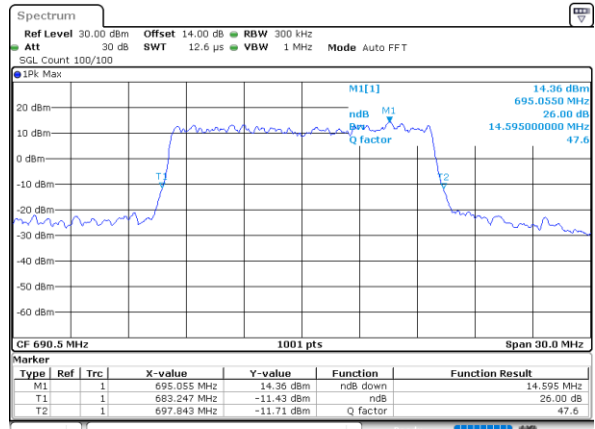

Highest Channel / 10MHz / 16QAM

Date: 1.NOV.2022 12:37:29

LTE Band 71

Lowest Channel / 15MHz / QPSK

Date: 1.NOV.2022 12:55:46

Lowest Channel / 15MHz / 16QAM

Date: 1.NOV.2022 12:56:11

Middle Channel / 15MHz / QPSK

Date: 1.NOV.2022 13:04:28

Middle Channel / 15MHz / 16QAM

Date: 1.NOV.2022 13:04:52

Highest Channel / 15MHz / QPSK

Date: 1.NOV.2022 13:08:11

Highest Channel / 15MHz / 16QAM

Date: 1.NOV.2022 13:08:36

LTE Band 71