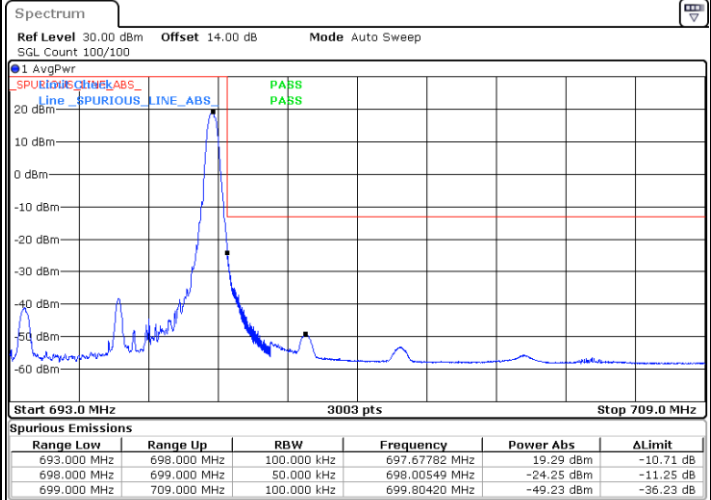

Middle Channel / 20MHz / 64QAM

Date: 1.NOV.2022 13:51:26

Highest Channel / 15MHz / 64QAM

Date: 1.NOV.2022 13:21:57

Highest Channel / 20MHz / 64QAM

Date: 1.NOV.2022 13:53:07

Conducted Band Edge

LTE Band 71 / 5MHz / QPSK

Lowest Band Edge / 1 RB

Highest Band Edge / 1 RB

Lowest Band Edge / Full RB

Highest Band Edge / Full RB

LTE Band 71 / 5MHz / 16QAM

Lowest Band Edge / 1 RB

Date: 1.NOV.2022 11:56:51

Highest Band Edge / 1 RB

Date: 1.NOV.2022 12:09:06

Lowest Band Edge / Full RB

Date: 1.NOV.2022 11:59:18

Highest Band Edge / Full RB

Date: 1.NOV.2022 12:11:34

LTE Band 71 / 5MHz / 64QAM

Lowest Band Edge / 1RB

Date: 1.NOV.2022 12:15:31

Highest Band Edge / 1 RB

Date: 1.NOV.2022 12:21:19

Lowest Band Edge / Full RB

Date: 1.NOV.2022 12:16:44

Highest Band Edge / Full RB

Date: 1.NOV.2022 12:22:33

LTE Band 71 / 10MHz / QPSK

Lowest Band Edge / 1 RB