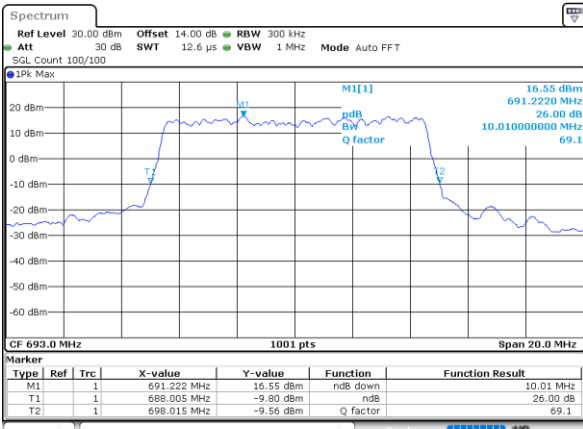

Date: 1.NOV.2022 12:02:58

Highest Channel / 5MHz / QPSK

Date: 1.NOV.2022 12:06:14

Highest Channel / 5MHz / 16QAM

Date: 1.NOV.2022 12:06:38

LTE Band 71

Lowest Channel / 10MHz / QPSK

Date: 1.NOV.2022 12:24:49

Lowest Channel / 10MHz / 16QAM

Date: 1.NOV.2022 12:25:14

Middle Channel / 10MHz / QPSK

Date: 1.NOV.2022 12:33:24

Middle Channel / 10MHz / 16QAM

Date: 1.NOV.2022 12:33:48

Highest Channel / 10MHz / QPSK

Date: 1.NOV.2022 12:37:04

Highest Channel / 10MHz / 16QAM

Date: 1.NOV.2022 12:37:29

LTE Band 71

Lowest Channel / 15MHz / QPSK

Date: 1.NOV.2022 12:55:46

Lowest Channel / 15MHz / 16QAM

Date: 1.NOV.2022 12:56:11

Middle Channel / 15MHz / QPSK