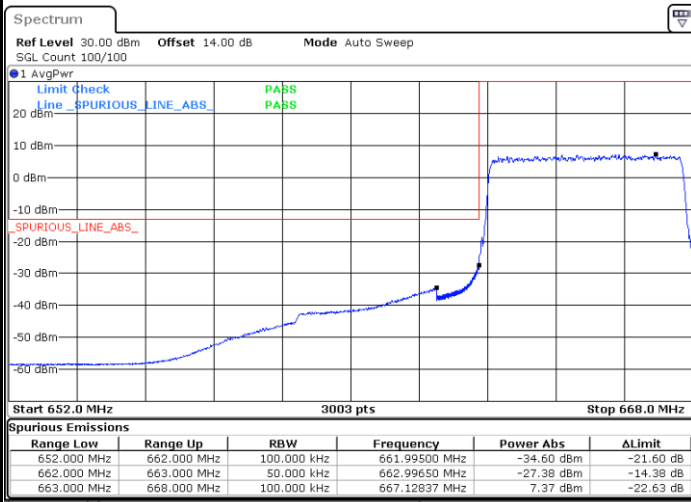

Date: 1.NOV.2022 12:50:46

LTE Band 71

Lowest Channel / 15MHz / 64QAM

Date: 1.NOV.2022 13:16:05

Lowest Channel / 20MHz / 64QAM

Date: 1.NOV.2022 13:47:17

Middle Channel / 15MHz / 64QAM

Date: 1.NOV.2022 13:20:15

Middle Channel / 20MHz / 64QAM

Date: 1.NOV.2022 13:51:26

Highest Channel / 15MHz / 64QAM

Date: 1.NOV.2022 13:21:57

Highest Channel / 20MHz / 64QAM

Date: 1.NOV.2022 13:53:07

Conducted Band Edge

LTE Band 71 / 5MHz / QPSK

Lowest Band Edge / 1 RB

Highest Band Edge / 1 RB

Lowest Band Edge / Full RB

Highest Band Edge / Full RB

LTE Band 71 / 5MHz / 16QAM

Lowest Band Edge / 1 RB

Date: 1.NOV.2022 11:56:51

Highest Band Edge / 1 RB

Date: 1.NOV.2022 12:09:06

Lowest Band Edge / Full RB

Date: 1.NOV.2022 11:59:18

Highest Band Edge / Full RB

Date: 1.NOV.2022 12:11:34

LTE Band 71 / 5MHz / 64QAM

Lowest Band Edge / 1RB

Date: 1.NOV.2022 12:15:31