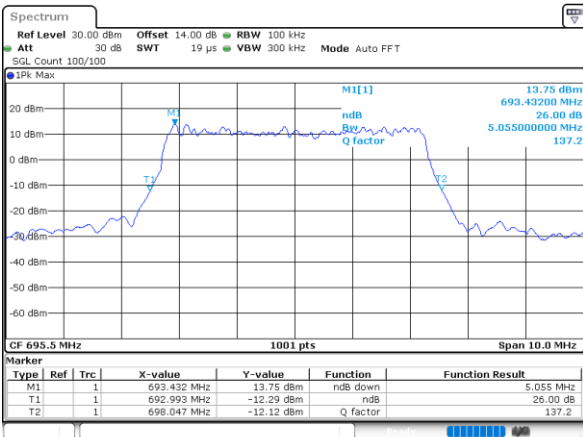

Highest Channel / 20MHz / QPSK

Date: 1.NOV.2022 13:39:21

Highest Channel / 20MHz / 16QAM

Date: 1.NOV.2022 13:39:49

LTE Band 71

Lowest Channel / 5MHz / 64QAM

Date: 1.NOV.2022 12:14:17

Lowest Channel / 10MHz / 64QAM

Date: 1.NOV.2022 12:45:10

Middle Channel / 5MHz / 64QAM

Date: 1.NOV.2022 12:18:25

Middle Channel / 10MHz / 64QAM

Date: 1.NOV.2022 12:49:20

Highest Channel / 5MHz / 64QAM

Date: 1.NOV.2022 12:20:05

Highest Channel / 10MHz / 64QAM