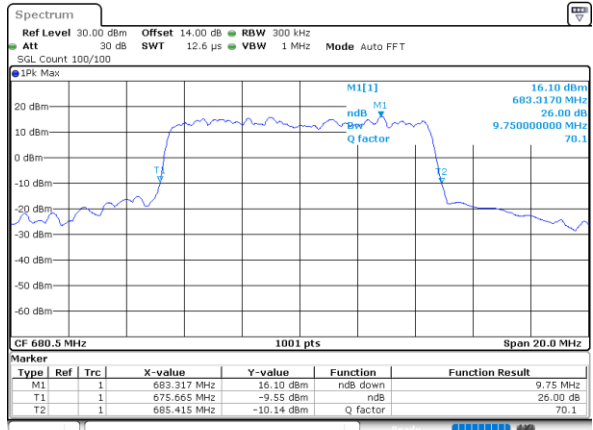

Date: 1.NOV.2022 12:02:58

Highest Channel / 5MHz / QPSK

Date: 1.NOV.2022 12:06:14

Highest Channel / 5MHz / 16QAM

Date: 1.NOV.2022 12:06:38

LTE Band 71

Lowest Channel / 10MHz / QPSK

Date: 1.NOV.2022 12:24:49

Lowest Channel / 10MHz / 16QAM

Date: 1.NOV.2022 12:25:14

Middle Channel / 10MHz / QPSK

Date: 1.NOV.2022 12:33:24

Middle Channel / 10MHz / 16QAM

Date: 1.NOV.2022 12:33:48

Highest Channel / 10MHz / QPSK

Date: 1.NOV.2022 12:37:04

Highest Channel / 10MHz / 16QAM

Date: 1.NOV.2022 12:37:29

LTE Band 71

Lowest Channel / 15MHz / QPSK

Date: 1.NOV.2022 12:55:46

Lowest Channel / 15MHz / 16QAM

Date: 1.NOV.2022 12:56:11

Middle Channel / 15MHz / QPSK