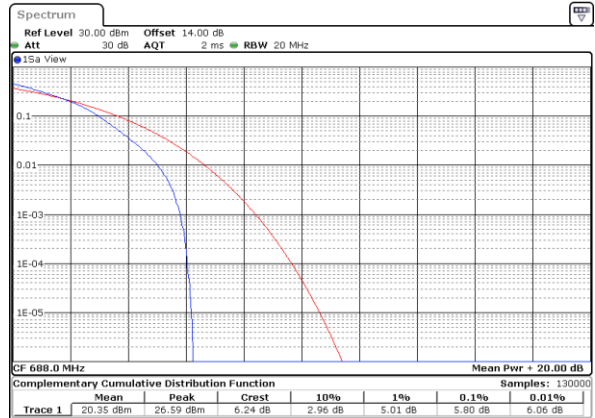

Lowest Channel / Full RB

Date: 1.NOV.2022 13:57:45

Middle Channel / 1RB

Date: 1.NOV.2022 13:58:11

Middle Channel / Full RB

Date: 1.NOV.2022 13:58:37

Highest Channel / 1RB

Date: 1.NOV.2022 13:59:04

Highest Channel / Full RB

Date: 1.NOV.2022 13:59:30

LTE Band 71 / 20MHz / 64QAM

Lowest Channel / 1RB

Date: 1.NOV.2022 14:02:35

Lowest Channel / Full RB

Date: 1.NOV.2022 14:03:02

Middle Channel / 1RB

Date: 1.NOV.2022 14:03:28

Middle Channel / Full RB

Date: 1.NOV.2022 14:03:54

Highest Channel / 1RB

Date: 1.NOV.2022 14:04:21

Highest Channel / Full RB

Date: 1.NOV.2022 14:04:48

26dB Bandwidth