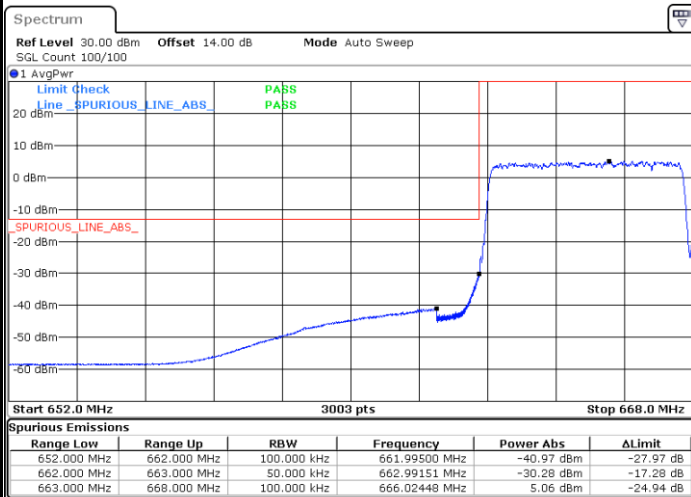

Lowest Band Edge / 1 RB

Highest Band Edge / 1 RB

Lowest Band Edge / Full RB

Highest Band Edge / Full RB

LTE Band 71 / 5MHz / 16QAM

Lowest Band Edge / 1 RB

Date: 1.NOV.2022 11:56:51

Highest Band Edge / 1 RB

Date: 1.NOV.2022 12:09:06

Lowest Band Edge / Full RB

Date: 1.NOV.2022 11:59:18

Highest Band Edge / Full RB

Date: 1.NOV.2022 12:11:34

LTE Band 71 / 5MHz / 64QAM

Lowest Band Edge / 1RB

Date: 1.NOV.2022 12:15:31

Highest Band Edge / 1 RB

Date: 1.NOV.2022 12:21:19

Lowest Band Edge / Full RB

Date: 1.NOV.2022 12:16:44

Highest Band Edge / Full RB

Date: 1.NOV.2022 12:22:33

LTE Band 71 / 10MHz / QPSK

Lowest Band Edge / 1 RB