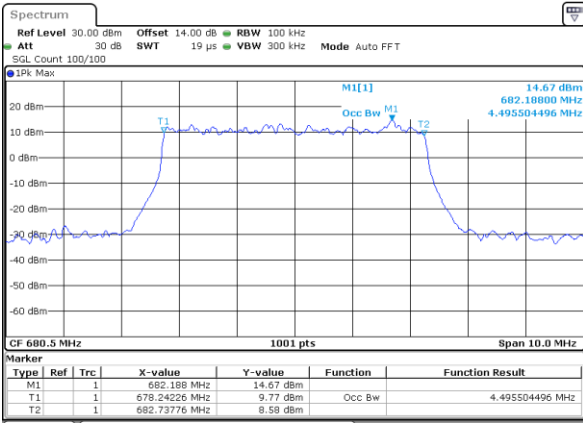

Highest Channel / 20MHz / QPSK

Date: 1.NOV.2022 13:38:32

Highest Channel / 20MHz / 16QAM

Date: 1.NOV.2022 13:38:57

LTE Band 71

Lowest Channel / 5MHz / 64QAM

Date: 1.NOV.2022 12:14:02

Lowest Channel / 10MHz / 64QAM

Date: 1.NOV.2022 12:44:56

Middle Channel / 5MHz / 64QAM

Date: 1.NOV.2022 12:18:10

Middle Channel / 10MHz / 64QAM

Date: 1.NOV.2022 12:49:05

Highest Channel / 5MHz / 64QAM

Date: 1.NOV.2022 12:19:50

Highest Channel / 10MHz / 64QAM