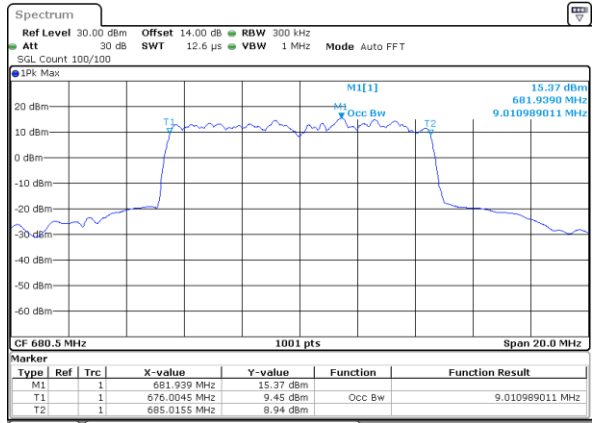

Highest Channel / 20MHz / QPSK

Date: 1.NOV.2022 13:38:32

Highest Channel / 20MHz / 16QAM

Date: 1.NOV.2022 13:38:57

LTE Band 71

Lowest Channel / 5MHz / 64QAM

Date: 1.NOV.2022 12:14:02

Lowest Channel / 10MHz / 64QAM

Date: 1.NOV.2022 12:44:56

Middle Channel / 5MHz / 64QAM

Date: 1.NOV.2022 12:18:10

Middle Channel / 10MHz / 64QAM

Date: 1.NOV.2022 12:49:05

Highest Channel / 5MHz / 64QAM

Date: 1.NOV.2022 12:19:50

Highest Channel / 10MHz / 64QAM