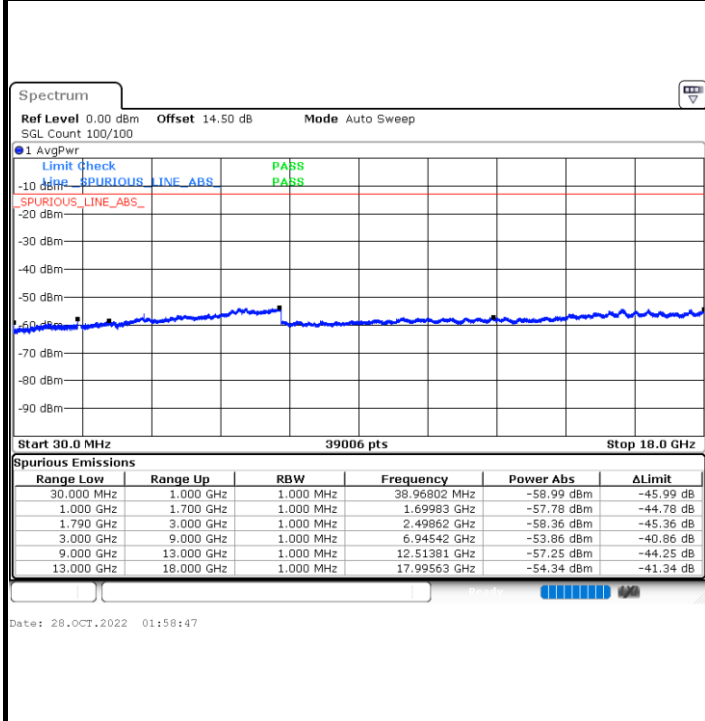

LTE Band 66 / 5MHz

Lowest Channel / 64QAM

Middle Channel / 64QAM

Highest Channel / 64QAM

NA

NA

LTE Band 66 / 10MHz

Lowest Channel / 64QAM

Middle Channel / 64QAM

Date: 28.OCT.2022 02:48:28

Date: 28.OCT.2022 02:49:36

Highest Channel / 64QAM

NA

NA

Date: 28.OCT.2022 02:54:00

LTE Band 66 / 15MHz

NA

NA

LTE Band 66 / 20MHz

NA

NA

Frequency Stability

Test Conditions		LTE Band 66 (QPSK) / Middle Channel	Limit
Temperature (°C)	Voltage (Volt)	BW 10MHz	Note 2.
		Deviation (ppm)	Result
50	Normal Voltage	0.0002	PASS
40	Normal Voltage	0.0007	
30	Normal Voltage	0.0003	
20(Ref.)	Normal Voltage	0.0000	
10	Normal Voltage	0.0001	
0	Normal Voltage	0.0003	
-10	Normal Voltage	0.0001	
-20	Normal Voltage	0.0003	
-30	Normal Voltage	0.0001	
20	Maximum Voltage	0.0004	
20	Normal Voltage	0.0000	
20	Battery End Point	0.0006	

Note:

1. Normal Voltage =7.78 V. ; Battery End Point (BEP) =6.6 V. ; Maximum Voltage =8.96 V.
2. Note: The frequency fundamental emissions stay within the authorized frequency block.

LTE Band 71

Peak-to-Average Ratio