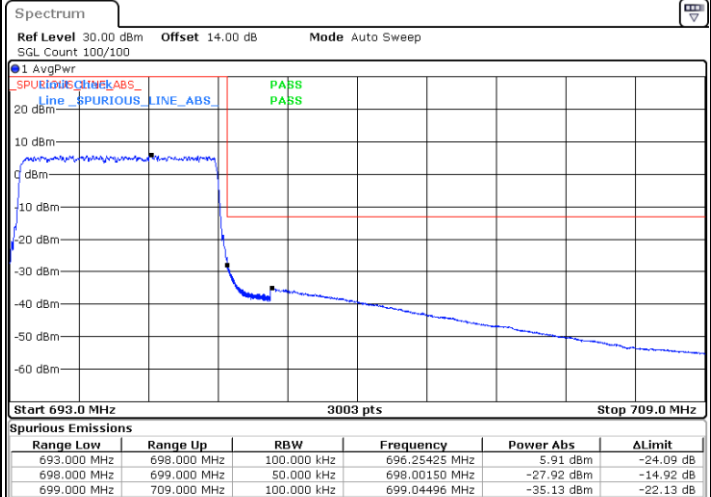

Middle Channel / 20MHz / 64QAM

Date: 1.NOV.2022 13:51:26

Highest Channel / 15MHz / 64QAM

Date: 1.NOV.2022 13:21:57

Highest Channel / 20MHz / 64QAM

Date: 1.NOV.2022 13:53:07

Conducted Band Edge

LTE Band 71 / 5MHz / QPSK

Lowest Band Edge / 1 RB

Highest Band Edge / 1 RB

Lowest Band Edge / Full RB

Highest Band Edge / Full RB

LTE Band 71 / 5MHz / 16QAM

Lowest Band Edge / 1 RB

Date: 1.NOV.2022 11:56:51

Highest Band Edge / 1 RB

Date: 1.NOV.2022 12:09:06

Lowest Band Edge / Full RB

Date: 1.NOV.2022 11:59:18

Highest Band Edge / Full RB

Date: 1.NOV.2022 12:11:34

LTE Band 71 / 5MHz / 64QAM

Lowest Band Edge / 1RB

Date: 1.NOV.2022 12:15:31

Highest Band Edge / 1 RB

Date: 1.NOV.2022 12:21:19

Lowest Band Edge / Full RB

Date: 1.NOV.2022 12:16:44

Highest Band Edge / Full RB

Date: 1.NOV.2022 12:22:33

LTE Band 71 / 10MHz / QPSK

Lowest Band Edge / 1 RB