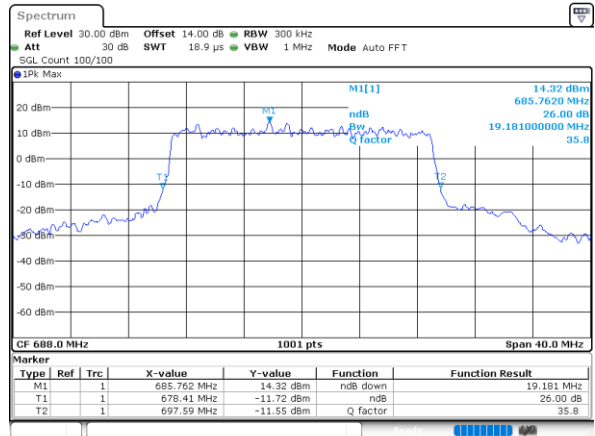

Lowest Channel / 20MHz / QPSK

Date: 1.NOV.2022 13:26:59

Lowest Channel / 20MHz / 16QAM

Date: 1.NOV.2022 13:27:23

Middle Channel / 20MHz / QPSK

Date: 1.NOV.2022 13:35:39

Middle Channel / 20MHz / 16QAM

Date: 1.NOV.2022 13:36:04

Highest Channel / 20MHz / QPSK

Date: 1.NOV.2022 13:39:21

Highest Channel / 20MHz / 16QAM

Date: 1.NOV.2022 13:39:49

LTE Band 71

Lowest Channel / 5MHz / 64QAM

Date: 1.NOV.2022 12:14:17

Lowest Channel / 10MHz / 64QAM