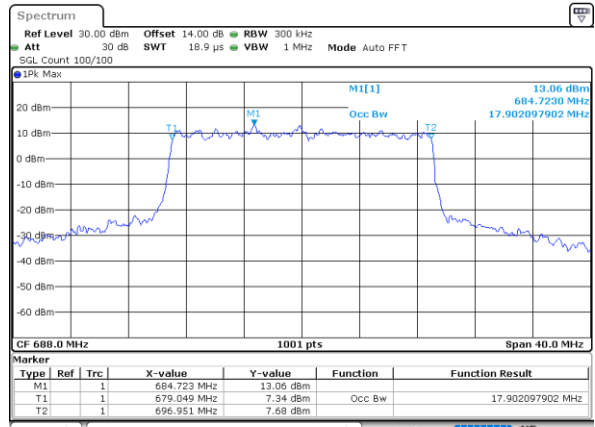

Date: 1.NOV.2022 12:50:46

LTE Band 71

Lowest Channel / 15MHz / 64QAM

Date: 1.NOV.2022 13:16:05

Lowest Channel / 20MHz / 64QAM

Date: 1.NOV.2022 13:47:17

Middle Channel / 15MHz / 64QAM

Date: 1.NOV.2022 13:20:15

Middle Channel / 20MHz / 64QAM

Date: 1.NOV.2022 13:51:26

Highest Channel / 15MHz / 64QAM

Date: 1.NOV.2022 13:21:57

Highest Channel / 20MHz / 64QAM

Date: 1.NOV.2022 13:53:07

Conducted Band Edge

LTE Band 71 / 5MHz / QPSK

Lowest Band Edge / 1 RB

Highest Band Edge / 1 RB

Lowest Band Edge / Full RB

Highest Band Edge / Full RB

LTE Band 71 / 5MHz / 16QAM

Lowest Band Edge / 1 RB

Date: 1.NOV.2022 11:56:51

Highest Band Edge / 1 RB

Date: 1.NOV.2022 12:09:06

Lowest Band Edge / Full RB

Date: 1.NOV.2022 11:59:18

Highest Band Edge / Full RB

Date: 1.NOV.2022 12:11:34

LTE Band 71 / 5MHz / 64QAM

Lowest Band Edge / 1RB

Date: 1.NOV.2022 12:15:31