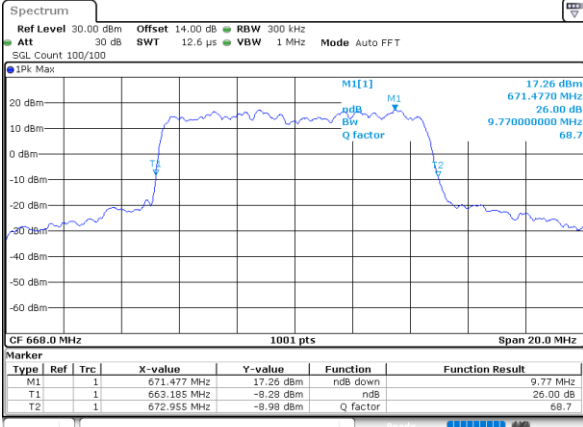

Date: 1.NOV.2022 12:02:58

Highest Channel / 5MHz / QPSK

Date: 1.NOV.2022 12:06:14

Highest Channel / 5MHz / 16QAM

Date: 1.NOV.2022 12:06:38

LTE Band 71

Lowest Channel / 10MHz / QPSK

Date: 1.NOV.2022 12:24:49

Lowest Channel / 10MHz / 16QAM

Date: 1.NOV.2022 12:25:14

Middle Channel / 10MHz / QPSK

Date: 1.NOV.2022 12:33:24

Middle Channel / 10MHz / 16QAM

Date: 1.NOV.2022 12:33:48

Highest Channel / 10MHz / QPSK

Date: 1.NOV.2022 12:37:04