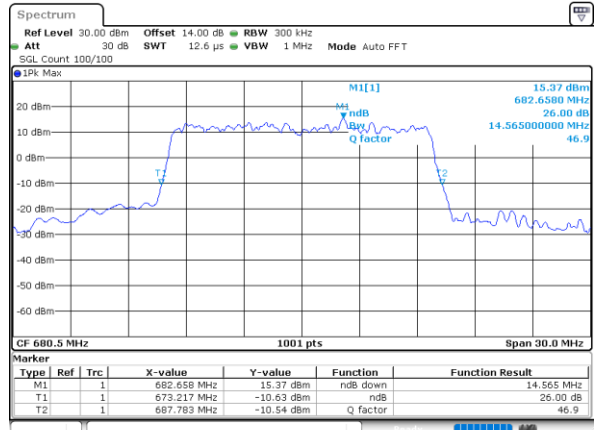

Highest Channel / 10MHz / 16QAM

Date: 1.NOV.2022 12:37:29

LTE Band 71

Lowest Channel / 15MHz / QPSK

Date: 1.NOV.2022 12:55:46

Lowest Channel / 15MHz / 16QAM

Date: 1.NOV.2022 12:56:11

Middle Channel / 15MHz / QPSK

Date: 1.NOV.2022 13:04:28

Middle Channel / 15MHz / 16QAM

Date: 1.NOV.2022 13:04:52

Highest Channel / 15MHz / QPSK

Date: 1.NOV.2022 13:08:11

Highest Channel / 15MHz / 16QAM

Date: 1.NOV.2022 13:08:36

LTE Band 71