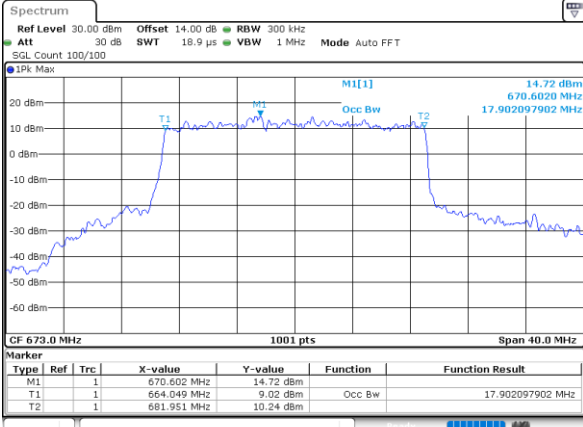

Highest Channel / 10MHz / 16QAM

Date: 1.NOV.2022 12:33:39

LTE Band 71

Lowest Channel / 15MHz / QPSK

Date: 1.NOV.2022 12:54:57

Lowest Channel / 15MHz / 16QAM

Date: 1.NOV.2022 12:55:21

Middle Channel / 15MHz / QPSK

Date: 1.NOV.2022 13:03:39

Middle Channel / 15MHz / 16QAM

Date: 1.NOV.2022 13:04:03

Highest Channel / 15MHz / QPSK

Date: 1.NOV.2022 13:07:21

Highest Channel / 15MHz / 16QAM

Date: 1.NOV.2022 13:07:46

LTE Band 71

Lowest Channel / 20MHz / QPSK

Date: 1.NOV.2022 13:26:08

Lowest Channel / 20MHz / 16QAM

Date: 1.NOV.2022 13:26:33

Middle Channel / 20MHz / QPSK

Date: 1.NOV.2022 13:34:51

Middle Channel / 20MHz / 16QAM

Date: 1.NOV.2022 13:35:15

Highest Channel / 20MHz / QPSK

Date: 1.NOV.2022 13:38:32

Highest Channel / 20MHz / 16QAM

Date: 1.NOV.2022 13:38:57

LTE Band 71

Lowest Channel / 5MHz / 64QAM

Date: 1.NOV.2022 12:14:02

Lowest Channel / 10MHz / 64QAM