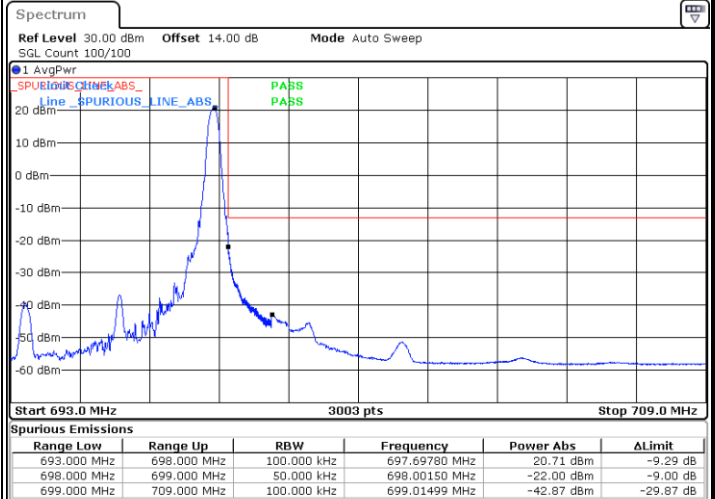

Date: 1.NOV.2022 12:50:46

LTE Band 71

Lowest Channel / 15MHz / 64QAM

Date: 1.NOV.2022 13:16:05

Lowest Channel / 20MHz / 64QAM

Date: 1.NOV.2022 13:47:17

Middle Channel / 15MHz / 64QAM

Date: 1.NOV.2022 13:20:15

Middle Channel / 20MHz / 64QAM

Date: 1.NOV.2022 13:51:26

Highest Channel / 15MHz / 64QAM

Date: 1.NOV.2022 13:21:57

Highest Channel / 20MHz / 64QAM

Date: 1.NOV.2022 13:53:07

Conducted Band Edge

LTE Band 71 / 5MHz / QPSK

Lowest Band Edge / 1 RB

Highest Band Edge / 1 RB

Lowest Band Edge / Full RB

Highest Band Edge / Full RB

LTE Band 71 / 5MHz / 16QAM

Lowest Band Edge / 1 RB

Date: 1.NOV.2022 11:56:51

Highest Band Edge / 1 RB

Date: 1.NOV.2022 12:09:06

Lowest Band Edge / Full RB

Date: 1.NOV.2022 11:59:18

Highest Band Edge / Full RB

Date: 1.NOV.2022 12:11:34

LTE Band 71 / 5MHz / 64QAM

Lowest Band Edge / 1RB

Date: 1.NOV.2022 12:15:31