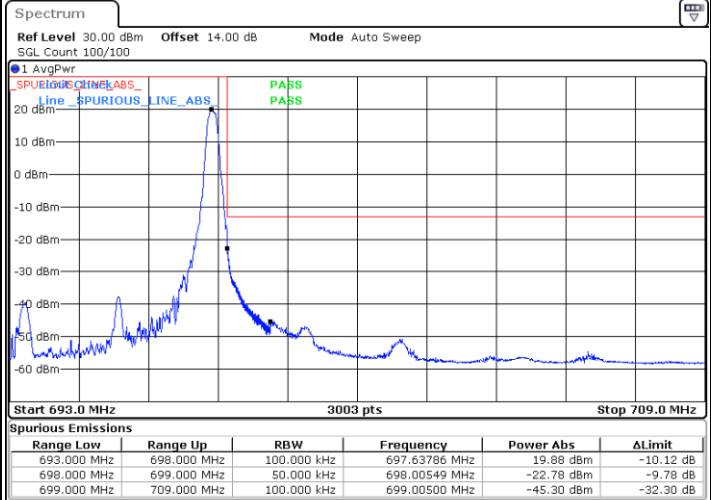

Middle Channel / 20MHz / 64QAM

Date: 1.NOV.2022 13:51:26

Highest Channel / 15MHz / 64QAM

Date: 1.NOV.2022 13:21:57

Highest Channel / 20MHz / 64QAM

Date: 1.NOV.2022 13:53:07

Conducted Band Edge

LTE Band 71 / 5MHz / QPSK

Lowest Band Edge / 1 RB

Highest Band Edge / 1 RB

Lowest Band Edge / Full RB

Highest Band Edge / Full RB

LTE Band 71 / 5MHz / 16QAM

Lowest Band Edge / 1 RB

Date: 1.NOV.2022 11:56:51

Highest Band Edge / 1 RB

Date: 1.NOV.2022 12:09:06

Lowest Band Edge / Full RB

Date: 1.NOV.2022 11:59:18

Highest Band Edge / Full RB

Date: 1.NOV.2022 12:11:34

LTE Band 71 / 5MHz / 64QAM

Lowest Band Edge / 1RB

Date: 1.NOV.2022 12:15:31

Highest Band Edge / 1 RB

Date: 1.NOV.2022 12:21:19

Lowest Band Edge / Full RB

Date: 1.NOV.2022 12:16:44

Highest Band Edge / Full RB

Date: 1.NOV.2022 12:22:33

LTE Band 71 / 10MHz / QPSK

Lowest Band Edge / 1 RB