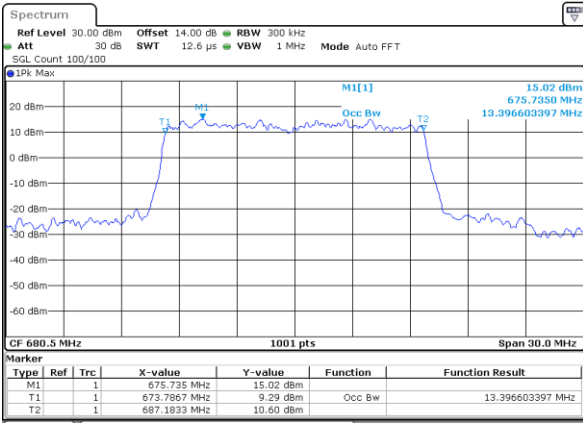

Lowest Channel / 10MHz / 16QAM

Date: 1.NOV.2022 12:24:25

Middle Channel / 10MHz / QPSK

Date: 1.NOV.2022 12:32:36

Middle Channel / 10MHz / 16QAM

Date: 1.NOV.2022 12:33:00

Highest Channel / 10MHz / QPSK

Date: 1.NOV.2022 12:33:15

Highest Channel / 10MHz / 16QAM

Date: 1.NOV.2022 12:33:39

LTE Band 71

Lowest Channel / 15MHz / QPSK

Date: 1.NOV.2022 12:54:57

Lowest Channel / 15MHz / 16QAM

Date: 1.NOV.2022 12:55:21

Middle Channel / 15MHz / QPSK

Date: 1.NOV.2022 13:03:39

Middle Channel / 15MHz / 16QAM

Date: 1.NOV.2022 13:04:03

Highest Channel / 15MHz / QPSK

Date: 1.NOV.2022 13:07:21

Highest Channel / 15MHz / 16QAM

Date: 1.NOV.2022 13:07:46

LTE Band 71