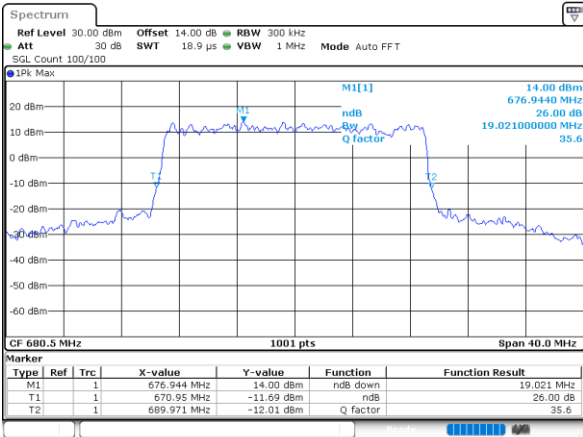

Date: 1.NOV.2022 13:04:28

Middle Channel / 15MHz / 16QAM

Date: 1.NOV.2022 13:04:52

Highest Channel / 15MHz / QPSK

Date: 1.NOV.2022 13:08:11

Highest Channel / 15MHz / 16QAM

Date: 1.NOV.2022 13:08:36

LTE Band 71

Lowest Channel / 20MHz / QPSK

Date: 1.NOV.2022 13:26:59

Lowest Channel / 20MHz / 16QAM

Date: 1.NOV.2022 13:27:23

Middle Channel / 20MHz / QPSK

Date: 1.NOV.2022 13:35:39

Middle Channel / 20MHz / 16QAM

Date: 1.NOV.2022 13:36:04

Highest Channel / 20MHz / QPSK

Date: 1.NOV.2022 13:39:21

Highest Channel / 20MHz / 16QAM

Date: 1.NOV.2022 13:39:49

LTE Band 71

Lowest Channel / 5MHz / 64QAM

Date: 1.NOV.2022 12:14:17

Lowest Channel / 10MHz / 64QAM