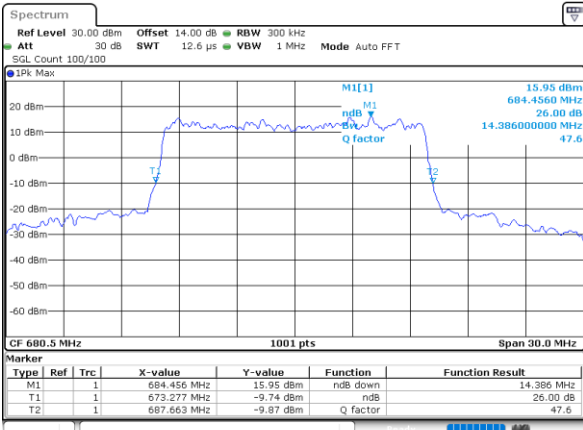

Highest Channel / 10MHz / 16QAM

Date: 1.NOV.2022 12:37:29

LTE Band 71

Lowest Channel / 15MHz / QPSK

Date: 1.NOV.2022 12:55:46

Lowest Channel / 15MHz / 16QAM

Date: 1.NOV.2022 12:56:11

Middle Channel / 15MHz / QPSK

Date: 1.NOV.2022 13:04:28

Middle Channel / 15MHz / 16QAM

Date: 1.NOV.2022 13:04:52

Highest Channel / 15MHz / QPSK

Date: 1.NOV.2022 13:08:11

Highest Channel / 15MHz / 16QAM

Date: 1.NOV.2022 13:08:36

LTE Band 71