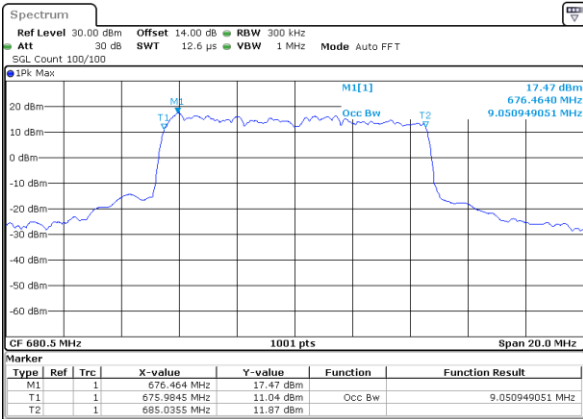

LTE Band 71

Lowest Channel / 5MHz / QPSK

Date: 1.NOV.2022 11:53:09

Lowest Channel / 5MHz / 16QAM

Date: 1.NOV.2022 11:53:34

Middle Channel / 5MHz / QPSK

Date: 1.NOV.2022 12:01:46

Middle Channel / 5MHz / 16QAM

Date: 1.NOV.2022 12:02:10

Highest Channel / 5MHz / QPSK

Date: 1.NOV.2022 12:05:25

Highest Channel / 5MHz / 16QAM

Date: 1.NOV.2022 12:05:49

LTE Band 71

Lowest Channel / 10MHz / QPSK

Date: 1.NOV.2022 12:24:00

Lowest Channel / 10MHz / 16QAM

Date: 1.NOV.2022 12:24:25

Middle Channel / 10MHz / QPSK

Date: 1.NOV.2022 12:32:36

Middle Channel / 10MHz / 16QAM

Date: 1.NOV.2022 12:33:00

Highest Channel / 10MHz / QPSK

Date: 1.NOV.2022 12:33:15