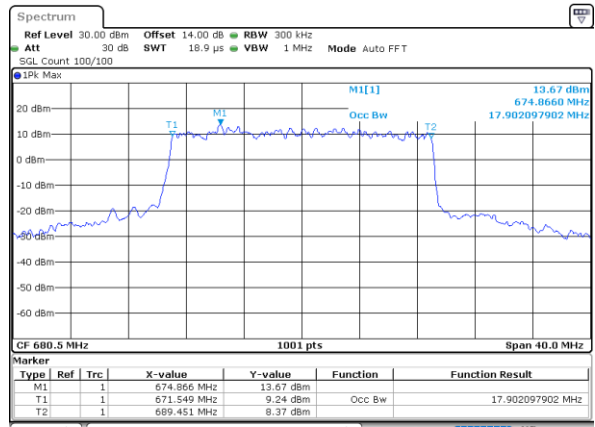

Date: 1.NOV.2022 13:03:39

Middle Channel / 15MHz / 16QAM

Date: 1.NOV.2022 13:04:03

Highest Channel / 15MHz / QPSK

Date: 1.NOV.2022 13:07:21

Highest Channel / 15MHz / 16QAM

Date: 1.NOV.2022 13:07:46

LTE Band 71

Lowest Channel / 20MHz / QPSK

Date: 1.NOV.2022 13:26:08

Lowest Channel / 20MHz / 16QAM

Date: 1.NOV.2022 13:26:33

Middle Channel / 20MHz / QPSK

Date: 1.NOV.2022 13:34:51

Middle Channel / 20MHz / 16QAM

Date: 1.NOV.2022 13:35:15

Highest Channel / 20MHz / QPSK

Date: 1.NOV.2022 13:38:32

Highest Channel / 20MHz / 16QAM

Date: 1.NOV.2022 13:38:57

LTE Band 71

Lowest Channel / 5MHz / 64QAM

Date: 1.NOV.2022 12:14:02

Lowest Channel / 10MHz / 64QAM