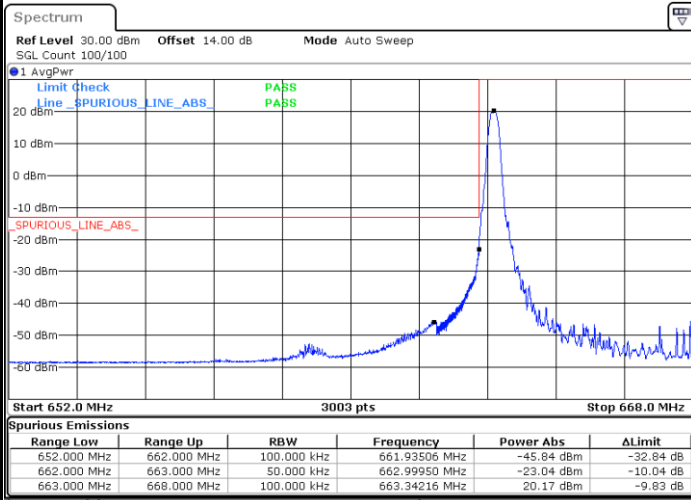

Middle Channel / 20MHz / 64QAM

Date: 1.NOV.2022 13:51:26

Highest Channel / 15MHz / 64QAM

Date: 1.NOV.2022 13:21:57

Highest Channel / 20MHz / 64QAM

Date: 1.NOV.2022 13:53:07

Conducted Band Edge

LTE Band 71 / 5MHz / QPSK

Lowest Band Edge / 1 RB

Highest Band Edge / 1 RB

Lowest Band Edge / Full RB

Highest Band Edge / Full RB

LTE Band 71 / 5MHz / 16QAM

Lowest Band Edge / 1 RB

Date: 1.NOV.2022 11:56:51

Highest Band Edge / 1 RB

Date: 1.NOV.2022 12:09:06

Lowest Band Edge / Full RB

Date: 1.NOV.2022 11:59:18

Highest Band Edge / Full RB

Date: 1.NOV.2022 12:11:34

LTE Band 71 / 5MHz / 64QAM

Lowest Band Edge / 1RB

Date: 1.NOV.2022 12:15:31

Highest Band Edge / 1 RB

Date: 1.NOV.2022 12:21:19

Lowest Band Edge / Full RB

Date: 1.NOV.2022 12:16:44

Highest Band Edge / Full RB

Date: 1.NOV.2022 12:22:33

LTE Band 71 / 10MHz / QPSK

Lowest Band Edge / 1 RB