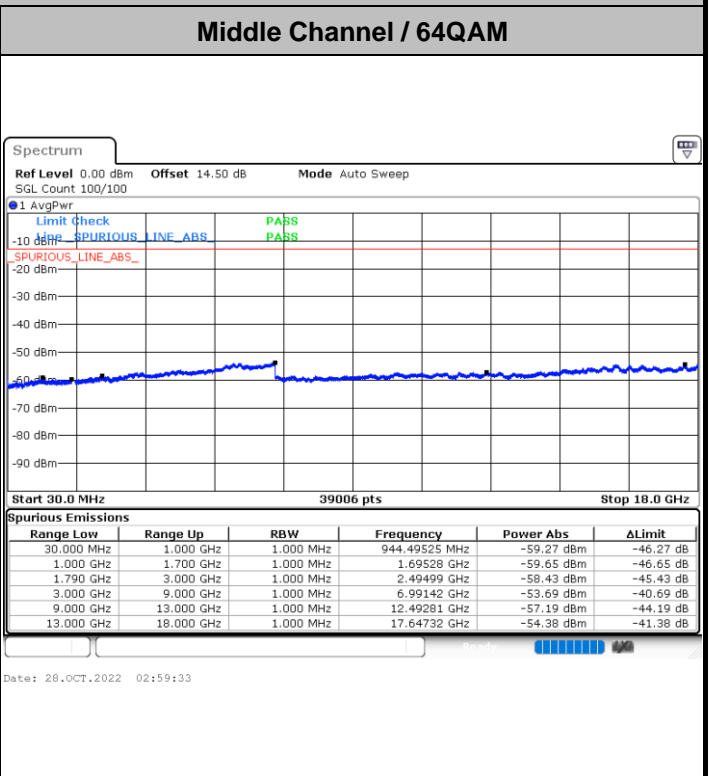

LTE Band 66 / 5MHz

Lowest Channel / 64QAM

Middle Channel / 64QAM

Highest Channel / 64QAM

NA

NA

LTE Band 66 / 10MHz

Lowest Channel / 64QAM

Middle Channel / 64QAM

Date: 28.OCT.2022 02:48:28

Date: 28.OCT.2022 02:49:36

Highest Channel / 64QAM

NA

NA

Date: 28.OCT.2022 02:54:00

LTE Band 66 / 15MHz

NA

NA

LTE Band 66 / 20MHz

NA

NA

Frequency Stability

Test Conditions		LTE Band 66 (QPSK) / Middle Channel	Limit
Temperature (°C)	Voltage (Volt)	BW 10MHz	Note 2.
		Deviation (ppm)	Result
50	Normal Voltage	0.0002	PASS
40	Normal Voltage	0.0007	
30	Normal Voltage	0.0003	
20(Ref.)	Normal Voltage	0.0000	
10	Normal Voltage	0.0001	
0	Normal Voltage	0.0003	
-10	Normal Voltage	0.0001	
-20	Normal Voltage	0.0003	
-30	Normal Voltage	0.0001	
20	Maximum Voltage	0.0004	
20	Normal Voltage	0.0000	
20	Battery End Point	0.0006	

Note:

1. Normal Voltage =7.78 V. ; Battery End Point (BEP) =6.6 V. ; Maximum Voltage =8.96 V.
2. Note: The frequency fundamental emissions stay within the authorized frequency block.

LTE Band 71

Peak-to-Average Ratio