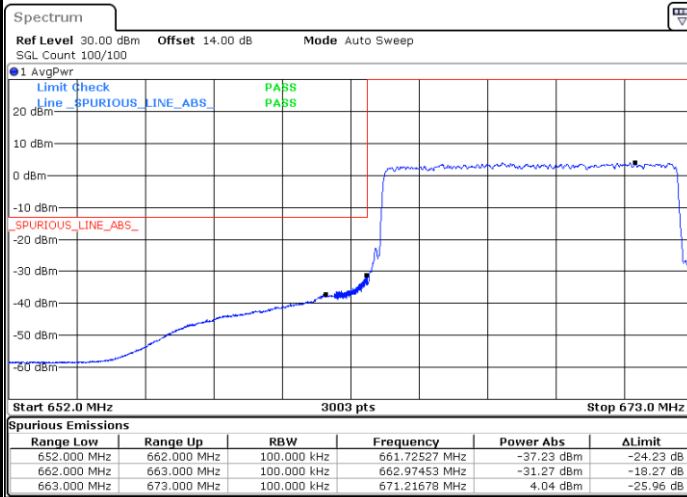

Date: 1.NOV.2022 12:09:06

Lowest Band Edge / Full RB

Date: 1.NOV.2022 11:59:18

Highest Band Edge / Full RB

Date: 1.NOV.2022 12:11:34

LTE Band 71 / 5MHz / 64QAM

Lowest Band Edge / 1RB

Date: 1.NOV.2022 12:15:31

Highest Band Edge / 1 RB

Date: 1.NOV.2022 12:21:19

Lowest Band Edge / Full RB

Date: 1.NOV.2022 12:16:44

Highest Band Edge / Full RB

Date: 1.NOV.2022 12:22:33

LTE Band 71 / 10MHz / QPSK

Lowest Band Edge / 1 RB

Highest Band Edge / 1 RB

Lowest Band Edge / Full RB

Highest Band Edge / Full RB