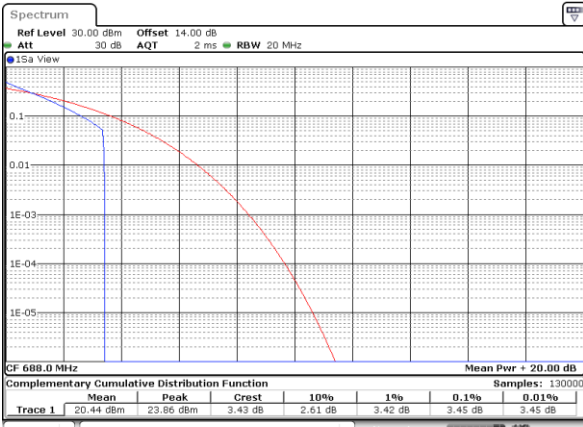

Note:

1. Normal Voltage =7.78 V. ; Battery End Point (BEP) =6.6 V. ; Maximum Voltage =8.96 V.
2. Note: The frequency fundamental emissions stay within the authorized frequency block.

LTE Band 71

Peak-to-Average Ratio

Mode	LTE Band 71 / 20MHz				
Mod.	QPSK		16QAM		Limit: 13dB
RB Size	1RB	Full RB	1RB	Full RB	Result
Lowest CH	3.57	4.61	4.46	5.80	PASS
Middle CH	3.51	4.58	4.09	5.71	
Highest CH	3.45	4.72	4.20	5.80	
Mode	LTE Band 71 / 20MHz				
Mod.	64QAM				Limit: 13dB
RB Size	1RB	Full RB			Result
Lowest CH	5.22	6.32	-	-	PASS
Middle CH	5.36	6.35	-	-	
Highest CH	5.16	6.43	-	-	

LTE Band 71 / 20MHz / QPSK

Lowest Channel / 1RB

Date: 1.NOV.2022 13:59:56

Lowest Channel / Full RB

Date: 1.NOV.2022 14:00:23

Middle Channel / 1RB

Date: 1.NOV.2022 14:00:50

Middle Channel / Full RB

Date: 1.NOV.2022 14:01:15

Highest Channel / 1RB

Date: 1.NOV.2022 14:01:42

Highest Channel / Full RB

Date: 1.NOV.2022 14:02:08

LTE Band 71 / 20MHz / 16QAM

Lowest Channel / 1RB

Date: 1.NOV.2022 13:57:18