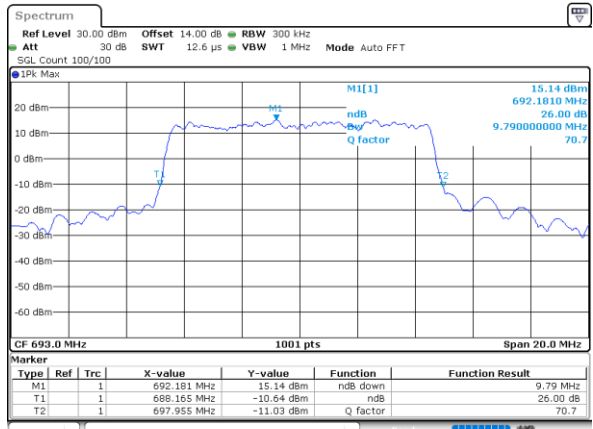

Date: 1.NOV.2022 12:02:58

Highest Channel / 5MHz / QPSK

Date: 1.NOV.2022 12:06:14

Highest Channel / 5MHz / 16QAM

Date: 1.NOV.2022 12:06:38

LTE Band 71

Lowest Channel / 10MHz / QPSK

Date: 1.NOV.2022 12:24:49

Lowest Channel / 10MHz / 16QAM

Date: 1.NOV.2022 12:25:14

Middle Channel / 10MHz / QPSK

Date: 1.NOV.2022 12:33:24

Middle Channel / 10MHz / 16QAM

Date: 1.NOV.2022 12:33:48

Highest Channel / 10MHz / QPSK

Date: 1.NOV.2022 12:37:04

Highest Channel / 10MHz / 16QAM

Date: 1.NOV.2022 12:37:29

LTE Band 71

Lowest Channel / 15MHz / QPSK

Date: 1.NOV.2022 12:55:46

Lowest Channel / 15MHz / 16QAM

Date: 1.NOV.2022 12:56:11

Middle Channel / 15MHz / QPSK