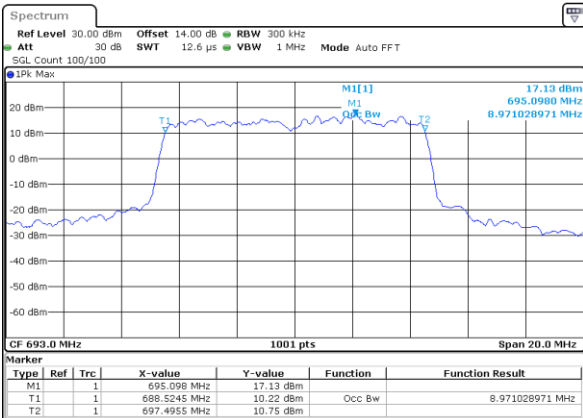

Date: 1.NOV.2022 12:02:10

Highest Channel / 5MHz / QPSK

Date: 1.NOV.2022 12:05:25

Highest Channel / 5MHz / 16QAM

Date: 1.NOV.2022 12:05:49

LTE Band 71

Lowest Channel / 10MHz / QPSK

Date: 1.NOV.2022 12:24:00

Lowest Channel / 10MHz / 16QAM

Date: 1.NOV.2022 12:24:25

Middle Channel / 10MHz / QPSK

Date: 1.NOV.2022 12:32:36

Middle Channel / 10MHz / 16QAM

Date: 1.NOV.2022 12:33:00

Highest Channel / 10MHz / QPSK

Date: 1.NOV.2022 12:33:15

Highest Channel / 10MHz / 16QAM

Date: 1.NOV.2022 12:33:39

LTE Band 71

Lowest Channel / 15MHz / QPSK

Date: 1.NOV.2022 12:54:57

Lowest Channel / 15MHz / 16QAM

Date: 1.NOV.2022 12:55:21

Middle Channel / 15MHz / QPSK