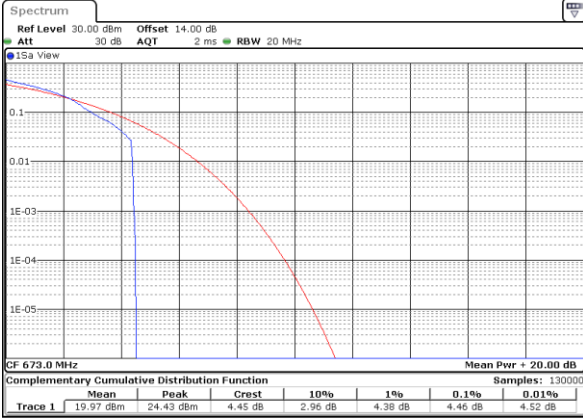

Date: 1.NOV.2022 14:01:15

Highest Channel / 1RB

Date: 1.NOV.2022 14:01:42

Highest Channel / Full RB

Date: 1.NOV.2022 14:02:08

LTE Band 71 / 20MHz / 16QAM

Lowest Channel / 1RB

Date: 1.NOV.2022 13:57:18

Lowest Channel / Full RB

Date: 1.NOV.2022 13:57:45

Middle Channel / 1RB

Date: 1.NOV.2022 13:58:11

Middle Channel / Full RB

Date: 1.NOV.2022 13:58:37

Highest Channel / 1RB

Date: 1.NOV.2022 13:59:04