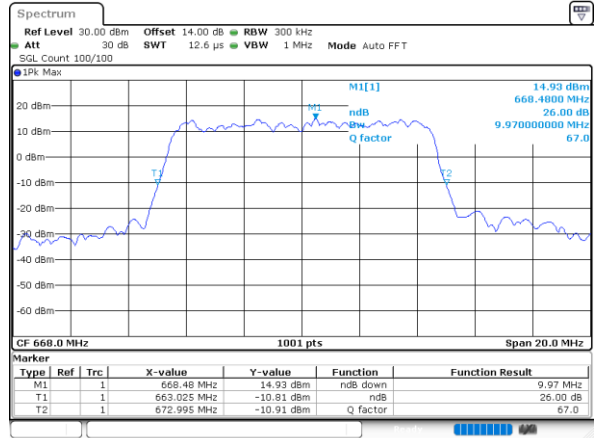

Highest Channel / 20MHz / QPSK

Date: 1.NOV.2022 13:39:21

Highest Channel / 20MHz / 16QAM

Date: 1.NOV.2022 13:39:49

LTE Band 71

Lowest Channel / 5MHz / 64QAM

Date: 1.NOV.2022 12:14:17

Lowest Channel / 10MHz / 64QAM