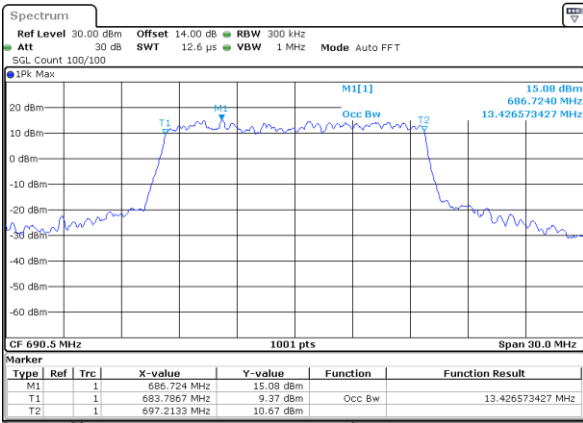

Highest Channel / 10MHz / 16QAM

Date: 1.NOV.2022 12:33:39

LTE Band 71

Lowest Channel / 15MHz / QPSK

Date: 1.NOV.2022 12:54:57

Lowest Channel / 15MHz / 16QAM

Date: 1.NOV.2022 12:55:21

Middle Channel / 15MHz / QPSK

Date: 1.NOV.2022 13:03:39

Middle Channel / 15MHz / 16QAM

Date: 1.NOV.2022 13:04:03

Highest Channel / 15MHz / QPSK

Date: 1.NOV.2022 13:07:21

Highest Channel / 15MHz / 16QAM

Date: 1.NOV.2022 13:07:46

LTE Band 71