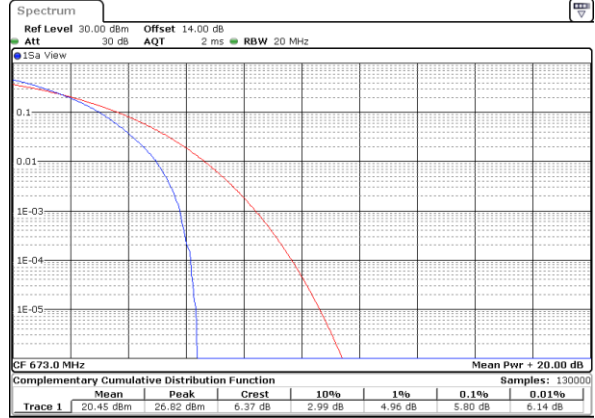

Date: 1.NOV.2022 14:01:15

Highest Channel / 1RB

Date: 1.NOV.2022 14:01:42

Highest Channel / Full RB

Date: 1.NOV.2022 14:02:08

LTE Band 71 / 20MHz / 16QAM

Lowest Channel / 1RB

Date: 1.NOV.2022 13:57:18

Lowest Channel / Full RB

Date: 1.NOV.2022 13:57:45

Middle Channel / 1RB

Date: 1.NOV.2022 13:58:11

Middle Channel / Full RB

Date: 1.NOV.2022 13:58:37

Highest Channel / 1RB

Date: 1.NOV.2022 13:59:04