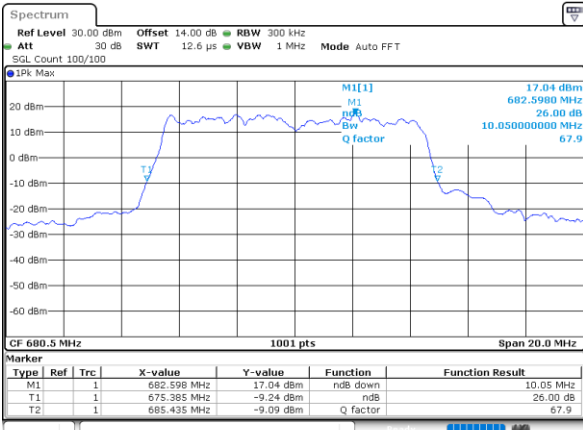

Middle Channel / 10MHz / QPSK

Date: 1.NOV.2022 12:33:24