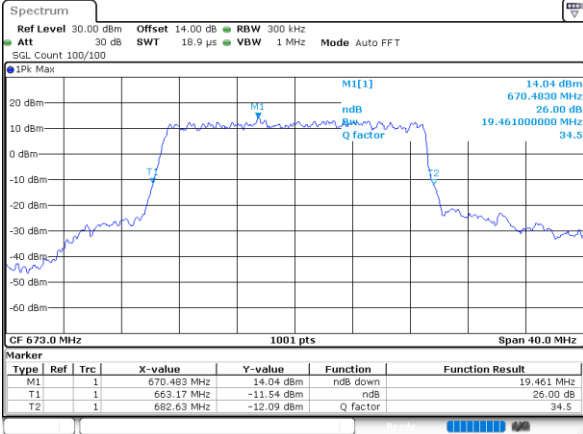

LTE Band 71

Lowest Channel / 20MHz / QPSK

Date: 1.NOV.2022 13:26:59