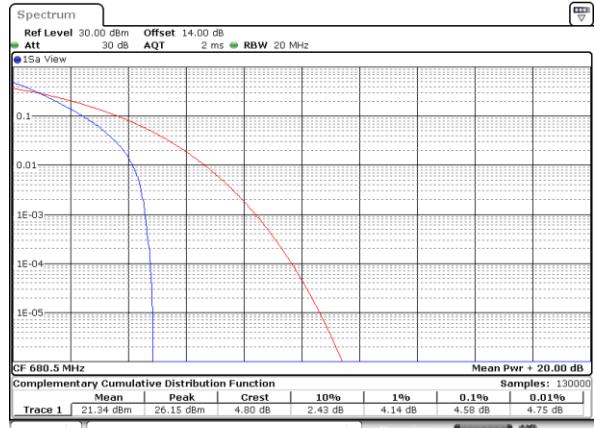

Note:

1. Normal Voltage =7.78 V. ; Battery End Point (BEP) =6.6 V. ; Maximum Voltage =8.96 V.
2. Note: The frequency fundamental emissions stay within the authorized frequency block.

LTE Band 71

Peak-to-Average Ratio

LTE Band 71 / 20MHz / QPSK

Lowest Channel / 1RB

Date: 1.NOV.2022 13:59:56

Lowest Channel / Full RB

Date: 1.NOV.2022 14:00:23

Middle Channel / 1RB

Date: 1.NOV.2022 14:00:50

Middle Channel / Full RB

Date: 1.NOV.2022 14:01:15

Highest Channel / 1RB

Date: 1.NOV.2022 14:01:42

Highest Channel / Full RB

Date: 1.NOV.2022 14:02:08

LTE Band 71 / 20MHz / 16QAM

Lowest Channel / 1RB

Date: 1.NOV.2022 13:57:18