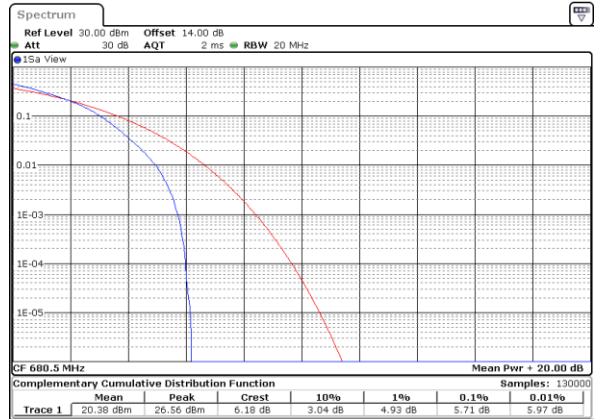

Lowest Channel / Full RB

Date: 1.NOV.2022 13:57:45

Middle Channel / 1RB

Date: 1.NOV.2022 13:58:11

Middle Channel / Full RB

Date: 1.NOV.2022 13:58:37

Highest Channel / 1RB

Date: 1.NOV.2022 13:59:04

Highest Channel / Full RB

Date: 1.NOV.2022 13:59:30

LTE Band 71 / 20MHz / 64QAM

Lowest Channel / 1RB

Date: 1.NOV.2022 14:02:35

Lowest Channel / Full RB

Date: 1.NOV.2022 14:03:02

Middle Channel / 1RB

Date: 1.NOV.2022 14:03:28

Middle Channel / Full RB

Date: 1.NOV.2022 14:03:54

Highest Channel / 1RB

Date: 1.NOV.2022 14:04:21

Highest Channel / Full RB

Date: 1.NOV.2022 14:04:48

26dB Bandwidth