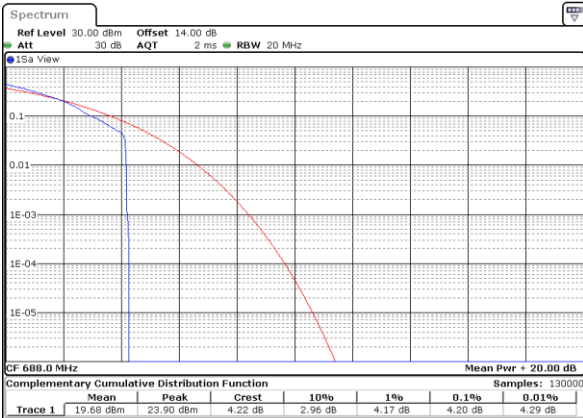

Lowest Channel / Full RB

Date: 1.NOV.2022 13:57:45

Middle Channel / 1RB

Date: 1.NOV.2022 13:58:11

Middle Channel / Full RB

Date: 1.NOV.2022 13:58:37

Highest Channel / 1RB

Date: 1.NOV.2022 13:59:04