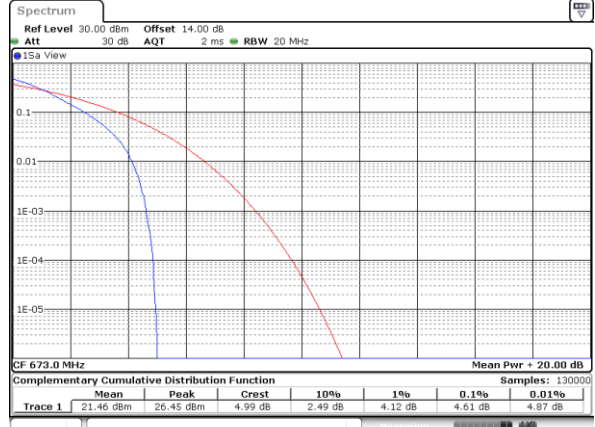

Note:

1. Normal Voltage =7.78 V. ; Battery End Point (BEP) =6.6 V. ; Maximum Voltage =8.96 V.
2. Note: The frequency fundamental emissions stay within the authorized frequency block.

LTE Band 71

Peak-to-Average Ratio

Mode	LTE Band 71 / 20MHz				
Mod.	QPSK		16QAM		Limit: 13dB
RB Size	1RB	Full RB	1RB	Full RB	Result
Lowest CH	3.57	4.61	4.46	5.80	PASS
Middle CH	3.51	4.58	4.09	5.71	
Highest CH	3.45	4.72	4.20	5.80	
Mode	LTE Band 71 / 20MHz				
Mod.	64QAM				Limit: 13dB
RB Size	1RB	Full RB			Result
Lowest CH	5.22	6.32	-	-	PASS
Middle CH	5.36	6.35	-	-	
Highest CH	5.16	6.43	-	-	

LTE Band 71 / 20MHz / QPSK

Lowest Channel / 1RB

Date: 1.NOV.2022 13:59:56

Lowest Channel / Full RB

Date: 1.NOV.2022 14:00:23

Middle Channel / 1RB

Date: 1.NOV.2022 14:00:50

Middle Channel / Full RB