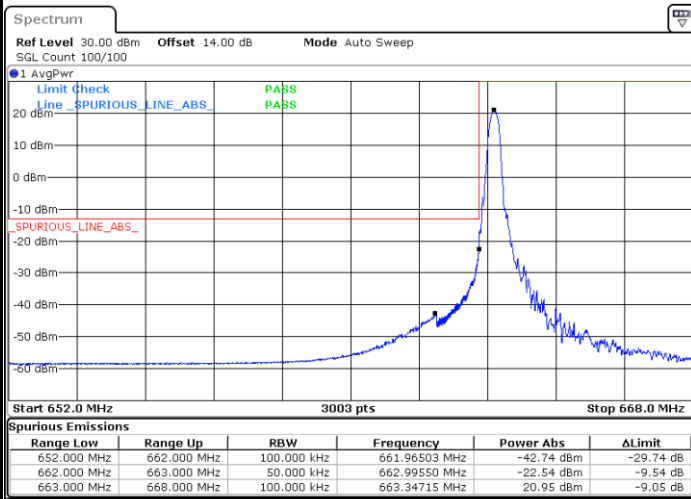

Date: 1.NOV.2022 12:50:46

LTE Band 71

Lowest Channel / 15MHz / 64QAM

Date: 1.NOV.2022 13:16:05

Lowest Channel / 20MHz / 64QAM

Date: 1.NOV.2022 13:47:17

Middle Channel / 15MHz / 64QAM

Date: 1.NOV.2022 13:20:15

Middle Channel / 20MHz / 64QAM

Date: 1.NOV.2022 13:51:26

Highest Channel / 15MHz / 64QAM

Date: 1.NOV.2022 13:21:57

Highest Channel / 20MHz / 64QAM

Date: 1.NOV.2022 13:53:07

Conducted Band Edge

LTE Band 71 / 5MHz / QPSK

Lowest Band Edge / 1 RB

Highest Band Edge / 1 RB

Lowest Band Edge / Full RB

Highest Band Edge / Full RB

LTE Band 71 / 5MHz / 16QAM

Lowest Band Edge / 1 RB

Date: 1.NOV.2022 11:56:51

Highest Band Edge / 1 RB

Date: 1.NOV.2022 12:09:06

Lowest Band Edge / Full RB

Date: 1.NOV.2022 11:59:18

Highest Band Edge / Full RB

Date: 1.NOV.2022 12:11:34

LTE Band 71 / 5MHz / 64QAM

Lowest Band Edge / 1RB

Date: 1.NOV.2022 12:15:31