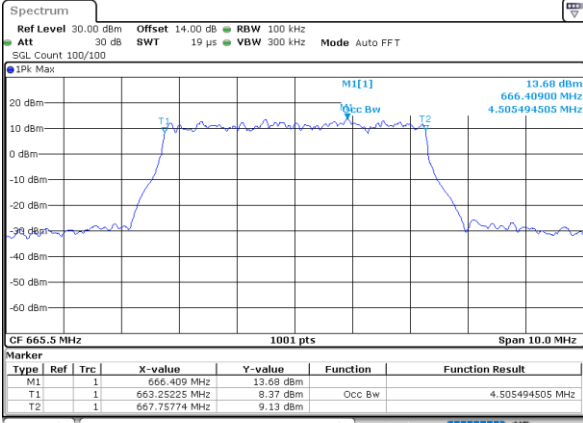

Highest Channel / 20MHz / QPSK

Date: 1.NOV.2022 13:38:32

Highest Channel / 20MHz / 16QAM

Date: 1.NOV.2022 13:38:57

LTE Band 71

Lowest Channel / 5MHz / 64QAM

Date: 1.NOV.2022 12:14:02

Lowest Channel / 10MHz / 64QAM

Date: 1.NOV.2022 12:44:56

Middle Channel / 5MHz / 64QAM

Date: 1.NOV.2022 12:18:10

Middle Channel / 10MHz / 64QAM

Date: 1.NOV.2022 12:49:05

Highest Channel / 5MHz / 64QAM

Date: 1.NOV.2022 12:19:50

Highest Channel / 10MHz / 64QAM