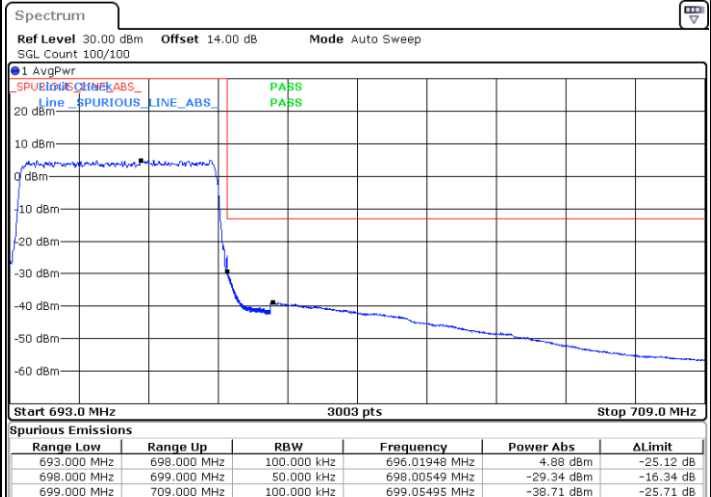

Lowest Band Edge / 1 RB

Highest Band Edge / 1 RB

Lowest Band Edge / Full RB

Highest Band Edge / Full RB

LTE Band 71 / 5MHz / 16QAM

Lowest Band Edge / 1 RB

Date: 1.NOV.2022 11:56:51

Highest Band Edge / 1 RB

Date: 1.NOV.2022 12:09:06

Lowest Band Edge / Full RB

Date: 1.NOV.2022 11:59:18

Highest Band Edge / Full RB

Date: 1.NOV.2022 12:11:34

LTE Band 71 / 5MHz / 64QAM

Lowest Band Edge / 1RB

Date: 1.NOV.2022 12:15:31

Highest Band Edge / 1 RB

Date: 1.NOV.2022 12:21:19

Lowest Band Edge / Full RB

Date: 1.NOV.2022 12:16:44

Highest Band Edge / Full RB

Date: 1.NOV.2022 12:22:33

LTE Band 71 / 10MHz / QPSK

Lowest Band Edge / 1 RB

Highest Band Edge / 1 RB

Lowest Band Edge / Full RB

Highest Band Edge / Full RB