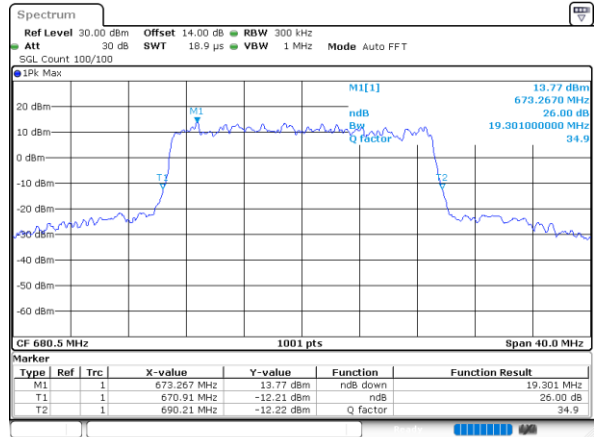

Lowest Channel / 20MHz / QPSK

Date: 1.NOV.2022 13:26:59

Lowest Channel / 20MHz / 16QAM

Date: 1.NOV.2022 13:27:23

Middle Channel / 20MHz / QPSK

Date: 1.NOV.2022 13:35:39

Middle Channel / 20MHz / 16QAM

Date: 1.NOV.2022 13:36:04

Highest Channel / 20MHz / QPSK

Date: 1.NOV.2022 13:39:21

Highest Channel / 20MHz / 16QAM

Date: 1.NOV.2022 13:39:49

LTE Band 71

Lowest Channel / 5MHz / 64QAM

Date: 1.NOV.2022 12:14:17

Lowest Channel / 10MHz / 64QAM