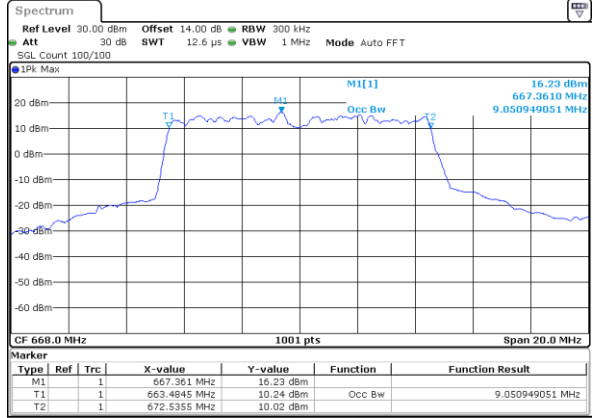

Lowest Channel / 10MHz / 16QAM

Date: 1.NOV.2022 12:24:25