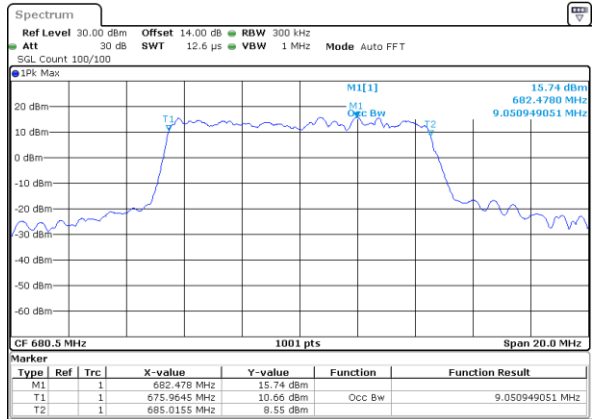

Date: 1.NOV.2022 12:02:10

Highest Channel / 5MHz / QPSK

Date: 1.NOV.2022 12:05:25

Highest Channel / 5MHz / 16QAM

Date: 1.NOV.2022 12:05:49

LTE Band 71

Lowest Channel / 10MHz / QPSK

Date: 1.NOV.2022 12:24:00

Lowest Channel / 10MHz / 16QAM

Date: 1.NOV.2022 12:24:25

Middle Channel / 10MHz / QPSK

Date: 1.NOV.2022 12:32:36

Middle Channel / 10MHz / 16QAM

Date: 1.NOV.2022 12:33:00

Highest Channel / 10MHz / QPSK

Date: 1.NOV.2022 12:33:15

Highest Channel / 10MHz / 16QAM

Date: 1.NOV.2022 12:33:39

LTE Band 71

Lowest Channel / 15MHz / QPSK

Date: 1.NOV.2022 12:54:57

Lowest Channel / 15MHz / 16QAM

Date: 1.NOV.2022 12:55:21

Middle Channel / 15MHz / QPSK