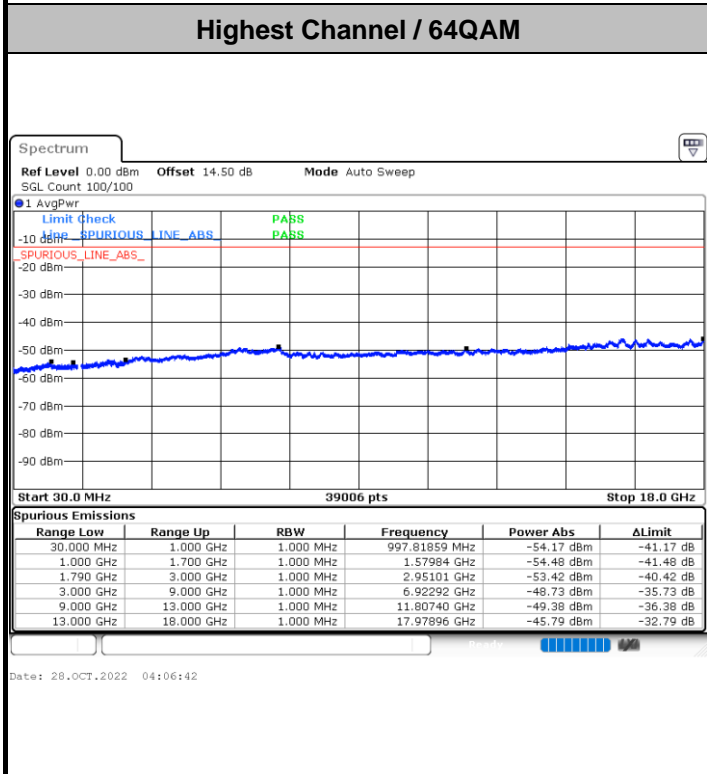

LTE Band 66 / 5MHz

Lowest Channel / 64QAM

Middle Channel / 64QAM

Highest Channel / 64QAM

NA

NA

LTE Band 66 / 10MHz

Lowest Channel / 64QAM

Middle Channel / 64QAM

Date: 28.OCT.2022 02:48:28

Date: 28.OCT.2022 02:49:36

Highest Channel / 64QAM

NA

NA

Date: 28.OCT.2022 02:54:00

LTE Band 66 / 15MHz

NA

NA

LTE Band 66 / 20MHz

NA

NA

Frequency Stability

Test Conditions		LTE Band 66 (QPSK) / Middle Channel	Limit
Temperature (°C)	Voltage (Volt)	BW 10MHz	Note 2.
		Deviation (ppm)	Result
50	Normal Voltage	0.0002	PASS
40	Normal Voltage	0.0007	
30	Normal Voltage	0.0003	
20(Ref.)	Normal Voltage	0.0000	
10	Normal Voltage	0.0001	
0	Normal Voltage	0.0003	
-10	Normal Voltage	0.0001	
-20	Normal Voltage	0.0003	
-30	Normal Voltage	0.0001	
20	Maximum Voltage	0.0004	
20	Normal Voltage	0.0000	
20	Battery End Point	0.0006	

Note:

1. Normal Voltage =7.78 V. ; Battery End Point (BEP) =6.6 V. ; Maximum Voltage =8.96 V.
2. Note: The frequency fundamental emissions stay within the authorized frequency block.

LTE Band 71

Peak-to-Average Ratio