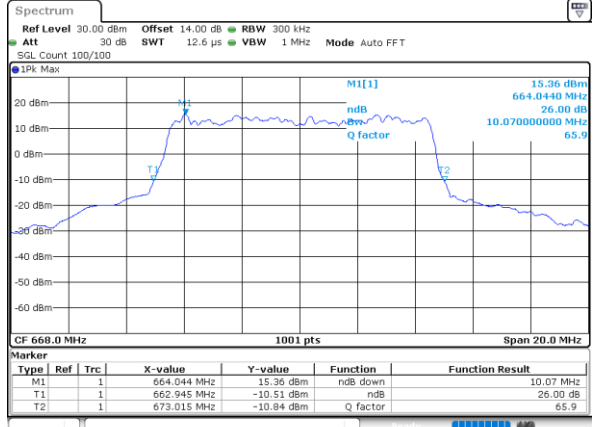

Lowest Channel / 10MHz / 16QAM

Date: 1.NOV.2022 12:25:14