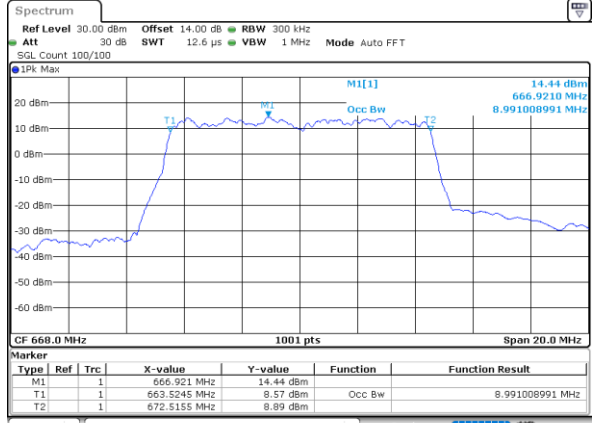

Highest Channel / 20MHz / QPSK

Date: 1.NOV.2022 13:38:32

Highest Channel / 20MHz / 16QAM

Date: 1.NOV.2022 13:38:57

LTE Band 71

Lowest Channel / 5MHz / 64QAM

Date: 1.NOV.2022 12:14:02

Lowest Channel / 10MHz / 64QAM

Date: 1.NOV.2022 12:44:56

Middle Channel / 5MHz / 64QAM

Date: 1.NOV.2022 12:18:10

Middle Channel / 10MHz / 64QAM

Date: 1.NOV.2022 12:49:05

Highest Channel / 5MHz / 64QAM

Date: 1.NOV.2022 12:19:50

Highest Channel / 10MHz / 64QAM