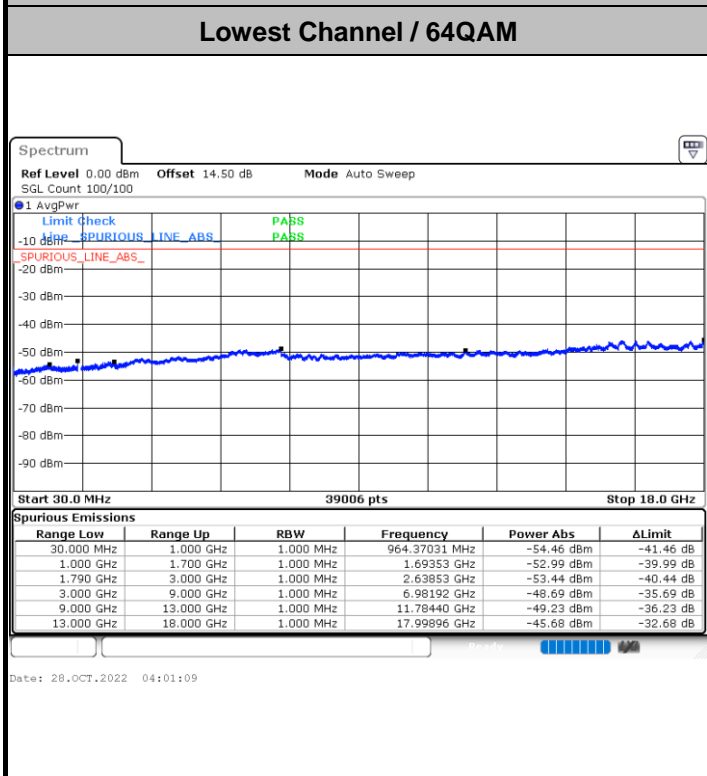

LTE Band 66 / 5MHz

Lowest Channel / 64QAM

Middle Channel / 64QAM

Highest Channel / 64QAM

NA

NA

LTE Band 66 / 10MHz

Lowest Channel / 64QAM

Middle Channel / 64QAM

Date: 28.OCT.2022 02:48:28

Date: 28.OCT.2022 02:49:36

Highest Channel / 64QAM

NA

NA

Date: 28.OCT.2022 02:54:00

LTE Band 66 / 15MHz

NA

NA

LTE Band 66 / 20MHz

NA

NA

Frequency Stability

Test Conditions		LTE Band 66 (QPSK) / Middle Channel	Limit
Temperature (°C)	Voltage (Volt)	BW 10MHz	Note 2.
		Deviation (ppm)	Result
50	Normal Voltage	0.0002	PASS
40	Normal Voltage	0.0007	
30	Normal Voltage	0.0003	
20(Ref.)	Normal Voltage	0.0000	
10	Normal Voltage	0.0001	
0	Normal Voltage	0.0003	
-10	Normal Voltage	0.0001	
-20	Normal Voltage	0.0003	
-30	Normal Voltage	0.0001	
20	Maximum Voltage	0.0004	
20	Normal Voltage	0.0000	
20	Battery End Point	0.0006	

Note:

1. Normal Voltage =7.78 V. ; Battery End Point (BEP) =6.6 V. ; Maximum Voltage =8.96 V.
2. Note: The frequency fundamental emissions stay within the authorized frequency block.

LTE Band 71

Peak-to-Average Ratio