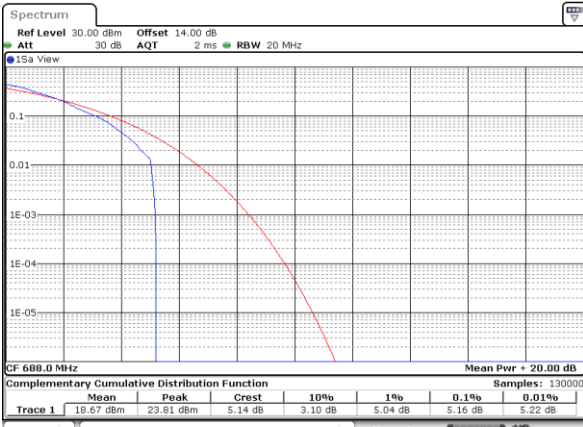

Lowest Channel / Full RB

Date: 1.NOV.2022 13:57:45

Middle Channel / 1RB

Date: 1.NOV.2022 13:58:11

Middle Channel / Full RB

Date: 1.NOV.2022 13:58:37

Highest Channel / 1RB

Date: 1.NOV.2022 13:59:04

Highest Channel / Full RB

Date: 1.NOV.2022 13:59:30

LTE Band 71 / 20MHz / 64QAM

Lowest Channel / 1RB

Date: 1.NOV.2022 14:02:35

Lowest Channel / Full RB

Date: 1.NOV.2022 14:03:02

Middle Channel / 1RB

Date: 1.NOV.2022 14:03:28

Middle Channel / Full RB

Date: 1.NOV.2022 14:03:54

Highest Channel / 1RB

Date: 1.NOV.2022 14:04:21

Highest Channel / Full RB

Date: 1.NOV.2022 14:04:48

26dB Bandwidth

Mode	LTE Band 71 : 26dB BW(MHz)											
BW	1.4MHz		3MHz		5MHz		10MHz		15MHz		20MHz	
Mod.	QPSK	16QAM	QPSK	16QAM	QPSK	16QAM	QPSK	16QAM	QPSK	16QAM	QPSK	16QAM
Lowest CH	-	-	-	-	5.08	4.92	9.77	10.07	14.69	14.72	19.46	19.14
Middle CH	-	-	-	-	4.95	4.99	10.05	9.75	14.39	14.57	19.02	19.30
Highest CH	-	-	-	-	5.04	4.97	10.01	9.79	14.39	14.60	19.02	19.18
Mode	LTE Band 71 : 26dB BW(MHz)											
BW	1.4MHz		3MHz		5MHz		10MHz		15MHz		20MHz	
Mod.	64QAM		64QAM		64QAM		64QAM		64QAM		64QAM	
Lowest CH	-	-	-	-	5.10	-	9.97	-	14.42	-	18.90	-
Middle CH	-	-	-	-	4.97	-	10.07	-	14.57	-	18.86	-
Highest CH	-	-	-	-	5.06	-	9.87	-	14.45	-	18.82	-