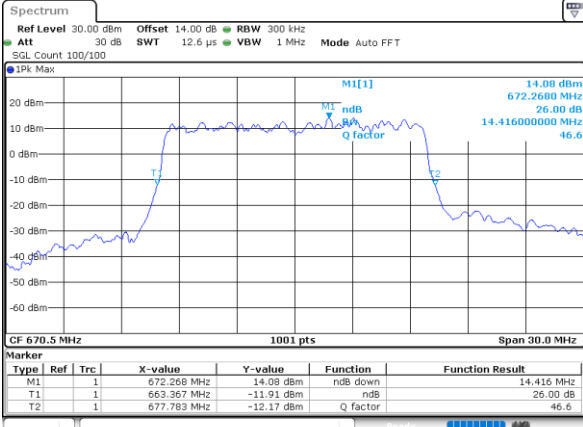

Highest Channel / 20MHz / QPSK

Date: 1.NOV.2022 13:39:21

Highest Channel / 20MHz / 16QAM

Date: 1.NOV.2022 13:39:49

LTE Band 71

Lowest Channel / 5MHz / 64QAM

Date: 1.NOV.2022 12:14:17

Lowest Channel / 10MHz / 64QAM

Date: 1.NOV.2022 12:45:10

Middle Channel / 5MHz / 64QAM

Date: 1.NOV.2022 12:18:25

Middle Channel / 10MHz / 64QAM

Date: 1.NOV.2022 12:49:20

Highest Channel / 5MHz / 64QAM

Date: 1.NOV.2022 12:20:05

Highest Channel / 10MHz / 64QAM

Date: 1.NOV.2022 12:51:01

LTE Band 71

Lowest Channel / 15MHz / 64QAM

Date: 1.NOV.2022 13:16:20

Lowest Channel / 20MHz / 64QAM

Date: 1.NOV.2022 13:47:32

Middle Channel / 15MHz / 64QAM

Date: 1.NOV.2022 13:20:30