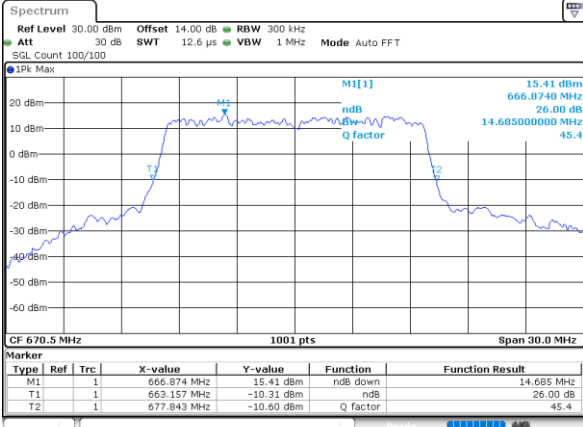

Highest Channel / 10MHz / 16QAM

Date: 1.NOV.2022 12:37:29

LTE Band 71

Lowest Channel / 15MHz / QPSK

Date: 1.NOV.2022 12:55:46

Lowest Channel / 15MHz / 16QAM

Date: 1.NOV.2022 12:56:11

Middle Channel / 15MHz / QPSK

Date: 1.NOV.2022 13:04:28

Middle Channel / 15MHz / 16QAM

Date: 1.NOV.2022 13:04:52

Highest Channel / 15MHz / QPSK

Date: 1.NOV.2022 13:08:11

Highest Channel / 15MHz / 16QAM

Date: 1.NOV.2022 13:08:36

LTE Band 71