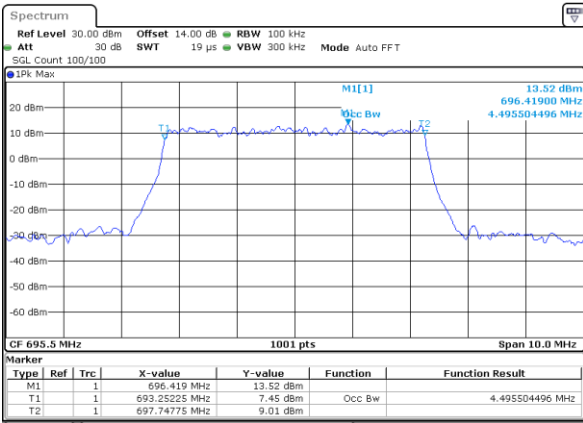

Highest Channel / 20MHz / QPSK

Date: 1.NOV.2022 13:38:32

Highest Channel / 20MHz / 16QAM

Date: 1.NOV.2022 13:38:57

LTE Band 71

Lowest Channel / 5MHz / 64QAM

Date: 1.NOV.2022 12:14:02

Lowest Channel / 10MHz / 64QAM

Date: 1.NOV.2022 12:44:56

Middle Channel / 5MHz / 64QAM

Date: 1.NOV.2022 12:18:10

Middle Channel / 10MHz / 64QAM

Date: 1.NOV.2022 12:49:05

Highest Channel / 5MHz / 64QAM

Date: 1.NOV.2022 12:19:50

Highest Channel / 10MHz / 64QAM

Date: 1.NOV.2022 12:50:46

LTE Band 71

Lowest Channel / 15MHz / 64QAM

Date: 1.NOV.2022 13:16:05

Lowest Channel / 20MHz / 64QAM

Date: 1.NOV.2022 13:47:17

Middle Channel / 15MHz / 64QAM

Date: 1.NOV.2022 13:20:15