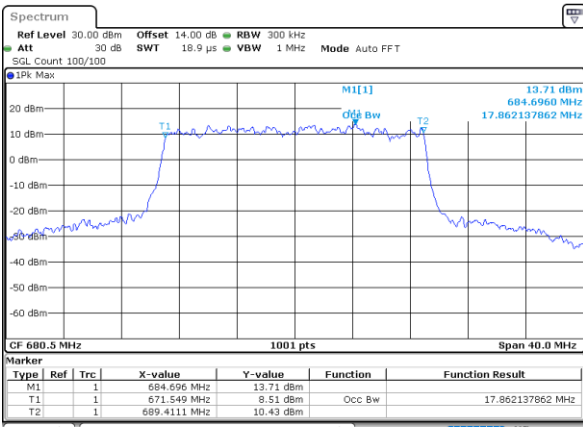

Date: 1.NOV.2022 13:03:39

Middle Channel / 15MHz / 16QAM

Date: 1.NOV.2022 13:04:03

Highest Channel / 15MHz / QPSK

Date: 1.NOV.2022 13:07:21

Highest Channel / 15MHz / 16QAM

Date: 1.NOV.2022 13:07:46

LTE Band 71

Lowest Channel / 20MHz / QPSK

Date: 1.NOV.2022 13:26:08

Lowest Channel / 20MHz / 16QAM

Date: 1.NOV.2022 13:26:33

Middle Channel / 20MHz / QPSK

Date: 1.NOV.2022 13:34:51

Middle Channel / 20MHz / 16QAM

Date: 1.NOV.2022 13:35:15

Highest Channel / 20MHz / QPSK

Date: 1.NOV.2022 13:38:32

Highest Channel / 20MHz / 16QAM

Date: 1.NOV.2022 13:38:57

LTE Band 71

Lowest Channel / 5MHz / 64QAM

Date: 1.NOV.2022 12:14:02

Lowest Channel / 10MHz / 64QAM