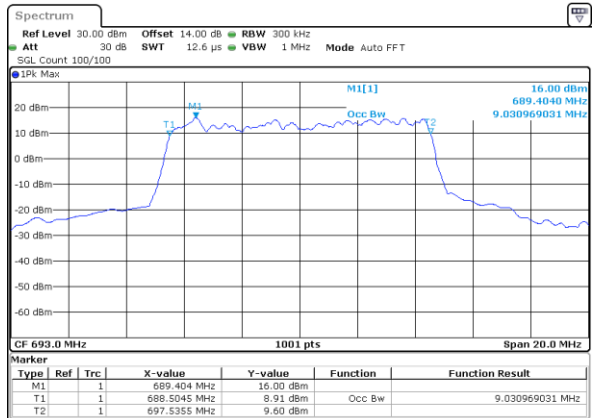

Date: 1.NOV.2022 12:02:10

Highest Channel / 5MHz / QPSK

Date: 1.NOV.2022 12:05:25

Highest Channel / 5MHz / 16QAM

Date: 1.NOV.2022 12:05:49

LTE Band 71

Lowest Channel / 10MHz / QPSK

Date: 1.NOV.2022 12:24:00

Lowest Channel / 10MHz / 16QAM

Date: 1.NOV.2022 12:24:25

Middle Channel / 10MHz / QPSK

Date: 1.NOV.2022 12:32:36

Middle Channel / 10MHz / 16QAM

Date: 1.NOV.2022 12:33:00

Highest Channel / 10MHz / QPSK

Date: 1.NOV.2022 12:33:15

Highest Channel / 10MHz / 16QAM

Date: 1.NOV.2022 12:33:39

LTE Band 71

Lowest Channel / 15MHz / QPSK

Date: 1.NOV.2022 12:54:57

Lowest Channel / 15MHz / 16QAM

Date: 1.NOV.2022 12:55:21

Middle Channel / 15MHz / QPSK