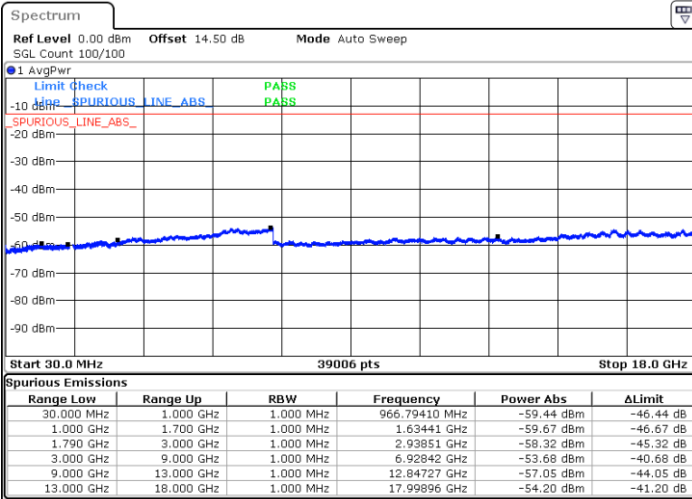

LTE Band 66 / 5MHz

Lowest Channel / 64QAM

Middle Channel / 64QAM

Highest Channel / 64QAM

NA

NA

LTE Band 66 / 10MHz

Lowest Channel / 64QAM

Middle Channel / 64QAM

Date: 28.OCT.2022 02:48:28

Date: 28.OCT.2022 02:49:36

Highest Channel / 64QAM

NA

NA

Date: 28.OCT.2022 02:54:00

LTE Band 66 / 15MHz

NA

NA

LTE Band 66 / 20MHz

NA

NA

Frequency Stability

Test Conditions		LTE Band 66 (QPSK) / Middle Channel	Limit
Temperature (°C)	Voltage (Volt)	BW 10MHz	Note 2.
		Deviation (ppm)	Result
50	Normal Voltage	0.0002	PASS
40	Normal Voltage	0.0007	
30	Normal Voltage	0.0003	
20(Ref.)	Normal Voltage	0.0000	
10	Normal Voltage	0.0001	
0	Normal Voltage	0.0003	
-10	Normal Voltage	0.0001	
-20	Normal Voltage	0.0003	
-30	Normal Voltage	0.0001	
20	Maximum Voltage	0.0004	
20	Normal Voltage	0.0000	
20	Battery End Point	0.0006	

Note:

1. Normal Voltage =7.78 V. ; Battery End Point (BEP) =6.6 V. ; Maximum Voltage =8.96 V.
2. Note: The frequency fundamental emissions stay within the authorized frequency block.

LTE Band 71

Peak-to-Average Ratio