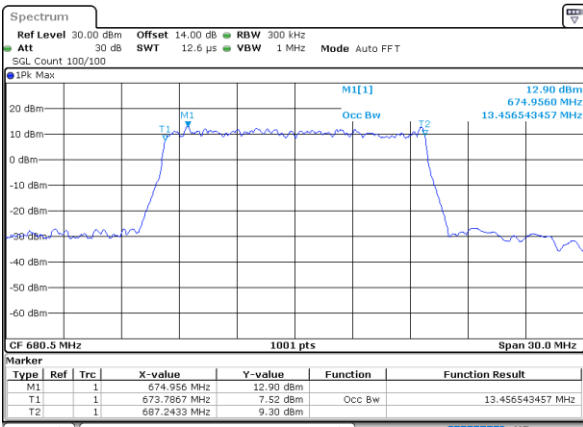

Date: 1.NOV.2022 12:50:46

LTE Band 71

Lowest Channel / 15MHz / 64QAM

Date: 1.NOV.2022 13:16:05

Lowest Channel / 20MHz / 64QAM

Date: 1.NOV.2022 13:47:17

Middle Channel / 15MHz / 64QAM

Date: 1.NOV.2022 13:20:15

Middle Channel / 20MHz / 64QAM

Date: 1.NOV.2022 13:51:26

Highest Channel / 15MHz / 64QAM

Date: 1.NOV.2022 13:21:57

Highest Channel / 20MHz / 64QAM

Date: 1.NOV.2022 13:53:07

Conducted Band Edge

LTE Band 71 / 5MHz / QPSK