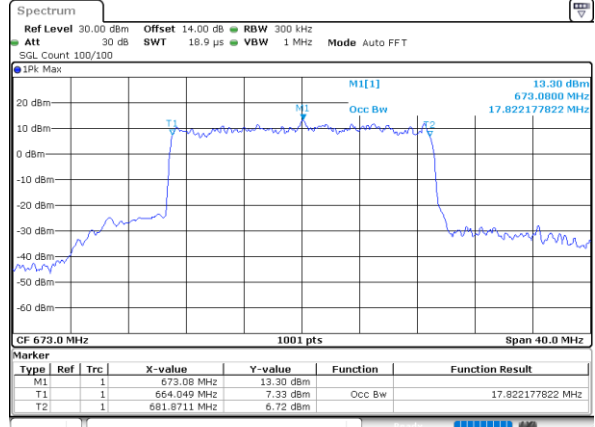

Date: 1.NOV.2022 12:50:46

LTE Band 71

Lowest Channel / 15MHz / 64QAM

Date: 1.NOV.2022 13:16:05

Lowest Channel / 20MHz / 64QAM

Date: 1.NOV.2022 13:47:17

Middle Channel / 15MHz / 64QAM

Date: 1.NOV.2022 13:20:15

Middle Channel / 20MHz / 64QAM

Date: 1.NOV.2022 13:51:26

Highest Channel / 15MHz / 64QAM

Date: 1.NOV.2022 13:21:57

Highest Channel / 20MHz / 64QAM

Date: 1.NOV.2022 13:53:07

Conducted Band Edge

LTE Band 71 / 5MHz / QPSK