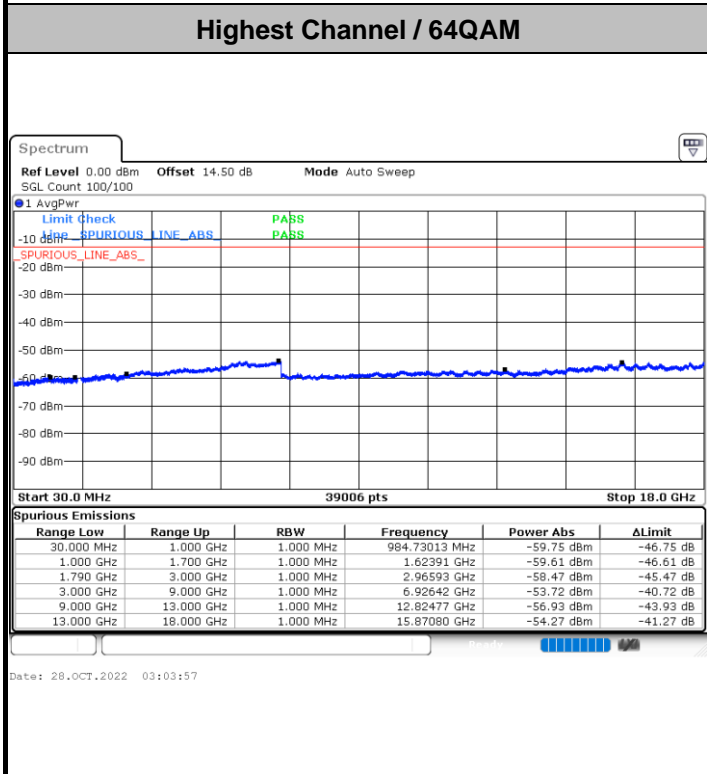

LTE Band 66 / 5MHz

Lowest Channel / 64QAM

Middle Channel / 64QAM

Highest Channel / 64QAM

NA

NA

LTE Band 66 / 10MHz

Lowest Channel / 64QAM

Middle Channel / 64QAM

Date: 28.OCT.2022 02:48:28

Date: 28.OCT.2022 02:49:36

Highest Channel / 64QAM

NA

NA

Date: 28.OCT.2022 02:54:00

LTE Band 66 / 15MHz

NA

NA

LTE Band 66 / 20MHz

NA

NA

Frequency Stability

Test Conditions		LTE Band 66 (QPSK) / Middle Channel	Limit
Temperature (°C)	Voltage (Volt)	BW 10MHz	Note 2.
		Deviation (ppm)	Result
50	Normal Voltage	0.0002	PASS
40	Normal Voltage	0.0007	
30	Normal Voltage	0.0003	
20(Ref.)	Normal Voltage	0.0000	
10	Normal Voltage	0.0001	
0	Normal Voltage	0.0003	
-10	Normal Voltage	0.0001	
-20	Normal Voltage	0.0003	
-30	Normal Voltage	0.0001	
20	Maximum Voltage	0.0004	
20	Normal Voltage	0.0000	
20	Battery End Point	0.0006	

Note:

1. Normal Voltage =7.78 V. ; Battery End Point (BEP) =6.6 V. ; Maximum Voltage =8.96 V.
2. Note: The frequency fundamental emissions stay within the authorized frequency block.

LTE Band 71

Peak-to-Average Ratio