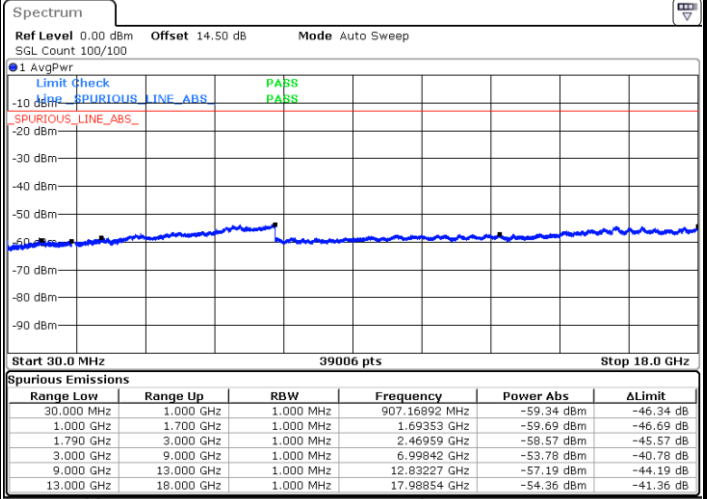

LTE Band 66 / 5MHz

Lowest Channel / 64QAM

Middle Channel / 64QAM

Highest Channel / 64QAM

NA

NA

LTE Band 66 / 10MHz

Lowest Channel / 64QAM

Middle Channel / 64QAM

Date: 28.OCT.2022 02:48:28

Date: 28.OCT.2022 02:49:36

Highest Channel / 64QAM

NA

NA

Date: 28.OCT.2022 02:54:00

LTE Band 66 / 15MHz

NA

NA

LTE Band 66 / 20MHz

NA

NA

Frequency Stability

Test Conditions		LTE Band 66 (QPSK) / Middle Channel	Limit
Temperature (°C)	Voltage (Volt)	BW 10MHz	Note 2.
		Deviation (ppm)	Result
50	Normal Voltage	0.0002	PASS
40	Normal Voltage	0.0007	
30	Normal Voltage	0.0003	
20(Ref.)	Normal Voltage	0.0000	
10	Normal Voltage	0.0001	
0	Normal Voltage	0.0003	
-10	Normal Voltage	0.0001	
-20	Normal Voltage	0.0003	
-30	Normal Voltage	0.0001	
20	Maximum Voltage	0.0004	
20	Normal Voltage	0.0000	
20	Battery End Point	0.0006	

Note:

1. Normal Voltage =7.78 V. ; Battery End Point (BEP) =6.6 V. ; Maximum Voltage =8.96 V.
2. Note: The frequency fundamental emissions stay within the authorized frequency block.

LTE Band 71

Peak-to-Average Ratio