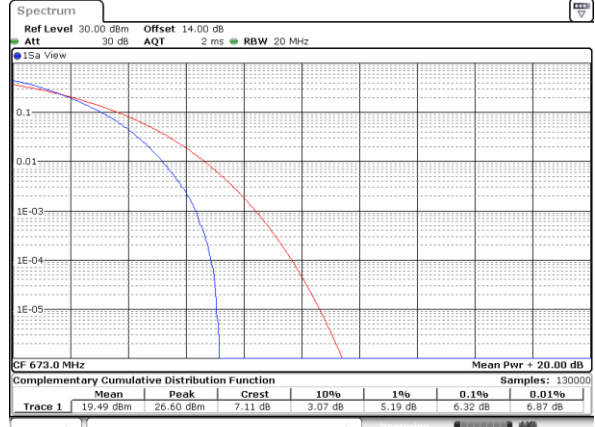

Lowest Channel / Full RB

Date: 1.NOV.2022 13:57:45

Middle Channel / 1RB

Date: 1.NOV.2022 13:58:11

Middle Channel / Full RB

Date: 1.NOV.2022 13:58:37

Highest Channel / 1RB

Date: 1.NOV.2022 13:59:04

Highest Channel / Full RB

Date: 1.NOV.2022 13:59:30

LTE Band 71 / 20MHz / 64QAM

Lowest Channel / 1RB

Date: 1.NOV.2022 14:02:35

Lowest Channel / Full RB

Date: 1.NOV.2022 14:03:02

Middle Channel / 1RB

Date: 1.NOV.2022 14:03:28

Middle Channel / Full RB

Date: 1.NOV.2022 14:03:54

Highest Channel / 1RB

Date: 1.NOV.2022 14:04:21

Highest Channel / Full RB

Date: 1.NOV.2022 14:04:48

26dB Bandwidth