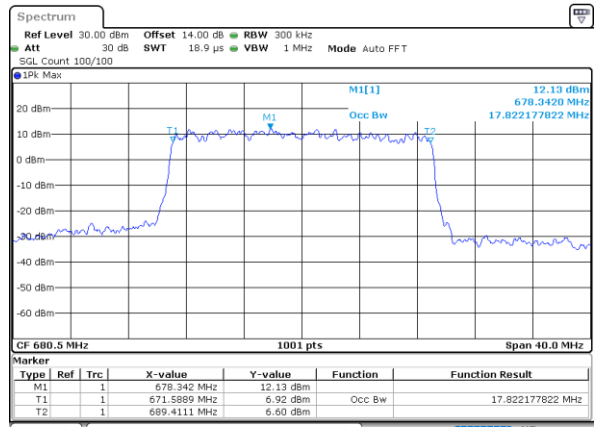

Date: 1.NOV.2022 12:50:46

LTE Band 71

Lowest Channel / 15MHz / 64QAM

Date: 1.NOV.2022 13:16:05

Lowest Channel / 20MHz / 64QAM

Date: 1.NOV.2022 13:47:17

Middle Channel / 15MHz / 64QAM

Date: 1.NOV.2022 13:20:15

Middle Channel / 20MHz / 64QAM

Date: 1.NOV.2022 13:51:26

Highest Channel / 15MHz / 64QAM

Date: 1.NOV.2022 13:21:57

Highest Channel / 20MHz / 64QAM

Date: 1.NOV.2022 13:53:07

Conducted Band Edge

LTE Band 71 / 5MHz / QPSK