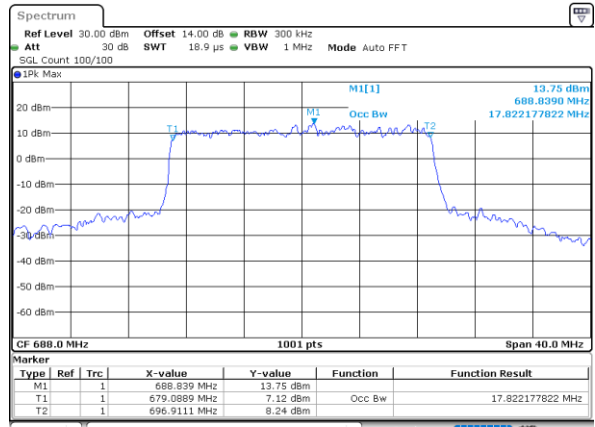

Date: 1.NOV.2022 13:03:39

Middle Channel / 15MHz / 16QAM

Date: 1.NOV.2022 13:04:03

Highest Channel / 15MHz / QPSK

Date: 1.NOV.2022 13:07:21

Highest Channel / 15MHz / 16QAM

Date: 1.NOV.2022 13:07:46

LTE Band 71

Lowest Channel / 20MHz / QPSK

Date: 1.NOV.2022 13:26:08

Lowest Channel / 20MHz / 16QAM

Date: 1.NOV.2022 13:26:33

Middle Channel / 20MHz / QPSK

Date: 1.NOV.2022 13:34:51

Middle Channel / 20MHz / 16QAM

Date: 1.NOV.2022 13:35:15

Highest Channel / 20MHz / QPSK

Date: 1.NOV.2022 13:38:32

Highest Channel / 20MHz / 16QAM

Date: 1.NOV.2022 13:38:57

LTE Band 71

Lowest Channel / 5MHz / 64QAM

Date: 1.NOV.2022 12:14:02

Lowest Channel / 10MHz / 64QAM