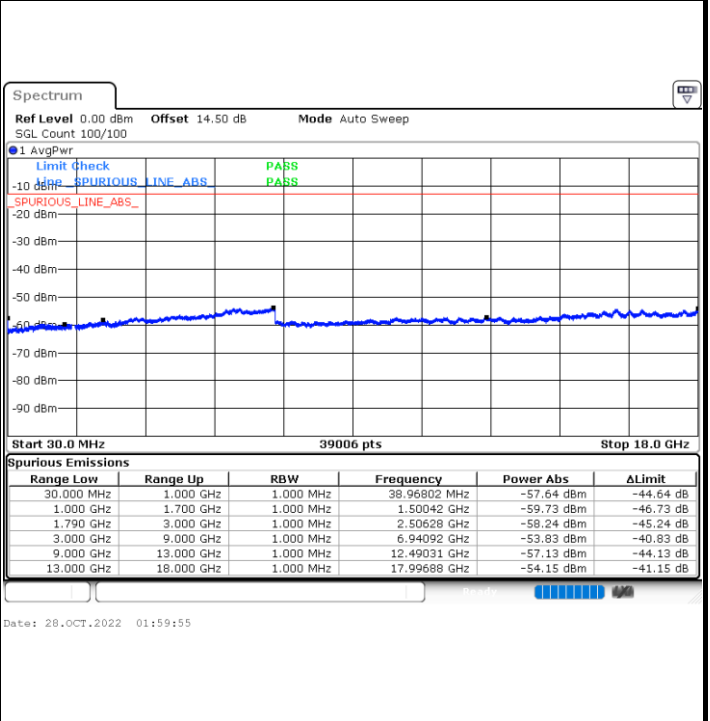

LTE Band 66 / 5MHz

Lowest Channel / 64QAM

Middle Channel / 64QAM

Highest Channel / 64QAM

NA

NA

LTE Band 66 / 10MHz

Lowest Channel / 64QAM

Middle Channel / 64QAM

Date: 28.OCT.2022 02:48:28

Date: 28.OCT.2022 02:49:36

Highest Channel / 64QAM

NA

NA

Date: 28.OCT.2022 02:54:00

LTE Band 66 / 15MHz

Note:

1. Normal Voltage =7.78 V. ; Battery End Point (BEP) =6.6 V. ; Maximum Voltage =8.96 V.
2. Note: The frequency fundamental emissions stay within the authorized frequency block.

LTE Band 71

Peak-to-Average Ratio