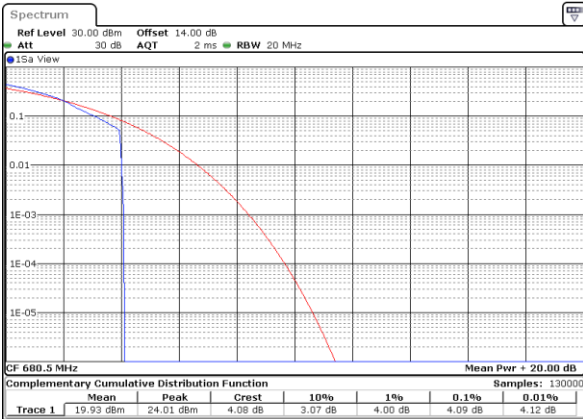

Date: 1.NOV.2022 14:01:15

Highest Channel / 1RB

Date: 1.NOV.2022 14:01:42

Highest Channel / Full RB

Date: 1.NOV.2022 14:02:08

LTE Band 71 / 20MHz / 16QAM

Lowest Channel / 1RB

Date: 1.NOV.2022 13:57:18

Lowest Channel / Full RB

Date: 1.NOV.2022 13:57:45

Middle Channel / 1RB

Date: 1.NOV.2022 13:58:11

Middle Channel / Full RB

Date: 1.NOV.2022 13:58:37

Highest Channel / 1RB

Date: 1.NOV.2022 13:59:04