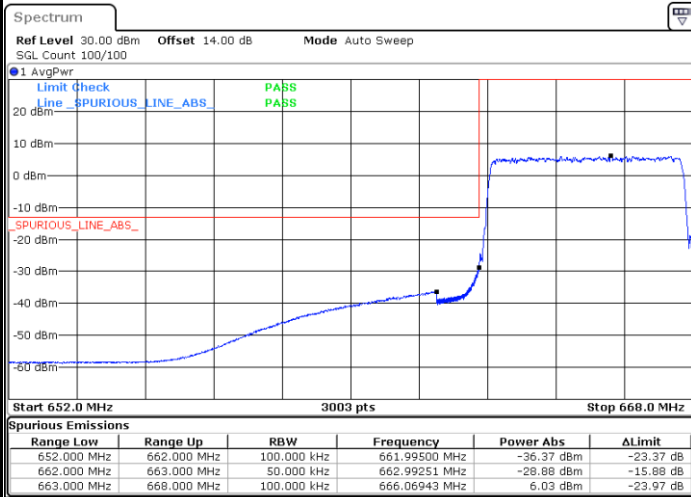

Middle Channel / 20MHz / 64QAM

Date: 1.NOV.2022 13:51:26

Highest Channel / 15MHz / 64QAM

Date: 1.NOV.2022 13:21:57

Highest Channel / 20MHz / 64QAM

Date: 1.NOV.2022 13:53:07

Conducted Band Edge

LTE Band 71 / 5MHz / QPSK

Lowest Band Edge / 1 RB

Highest Band Edge / 1 RB

Lowest Band Edge / Full RB

Highest Band Edge / Full RB

LTE Band 71 / 5MHz / 16QAM

Lowest Band Edge / 1 RB

Date: 1.NOV.2022 11:56:51

Highest Band Edge / 1 RB

Date: 1.NOV.2022 12:09:06

Lowest Band Edge / Full RB

Date: 1.NOV.2022 11:59:18

Highest Band Edge / Full RB

Date: 1.NOV.2022 12:11:34

LTE Band 71 / 5MHz / 64QAM

Lowest Band Edge / 1RB

Date: 1.NOV.2022 12:15:31

Highest Band Edge / 1 RB

Date: 1.NOV.2022 12:21:19

Lowest Band Edge / Full RB

Date: 1.NOV.2022 12:16:44

Highest Band Edge / Full RB

Date: 1.NOV.2022 12:22:33

LTE Band 71 / 10MHz / QPSK

Lowest Band Edge / 1 RB