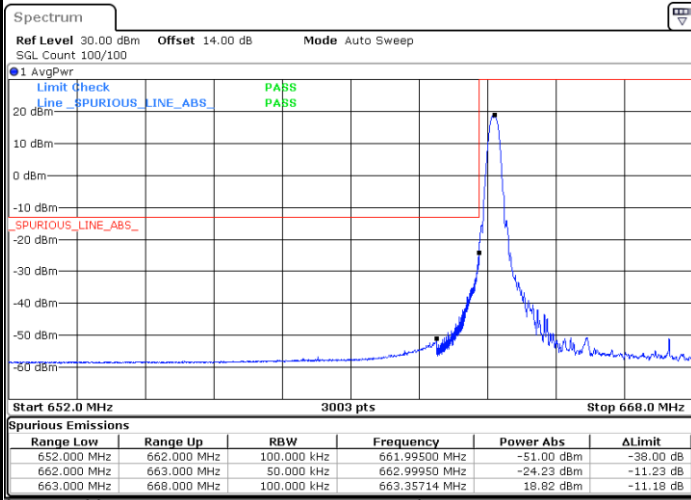

Lowest Band Edge / 1 RB

Highest Band Edge / 1 RB

Lowest Band Edge / Full RB

Highest Band Edge / Full RB

LTE Band 71 / 5MHz / 16QAM

Lowest Band Edge / 1 RB

Date: 1.NOV.2022 11:56:51

Highest Band Edge / 1 RB

Date: 1.NOV.2022 12:09:06

Lowest Band Edge / Full RB

Date: 1.NOV.2022 11:59:18

Highest Band Edge / Full RB

Date: 1.NOV.2022 12:11:34

LTE Band 71 / 5MHz / 64QAM

Lowest Band Edge / 1RB

Date: 1.NOV.2022 12:15:31

Highest Band Edge / 1 RB

Date: 1.NOV.2022 12:21:19

Lowest Band Edge / Full RB

Date: 1.NOV.2022 12:16:44

Highest Band Edge / Full RB

Date: 1.NOV.2022 12:22:33

LTE Band 71 / 10MHz / QPSK

Lowest Band Edge / 1 RB