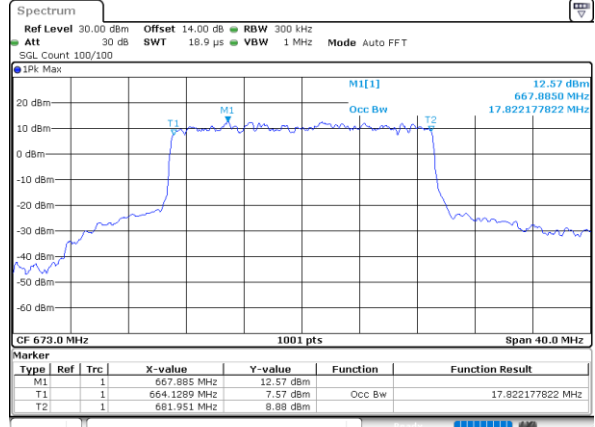

Lowest Channel / 20MHz / 16QAM

Date: 1.NOV.2022 13:26:33