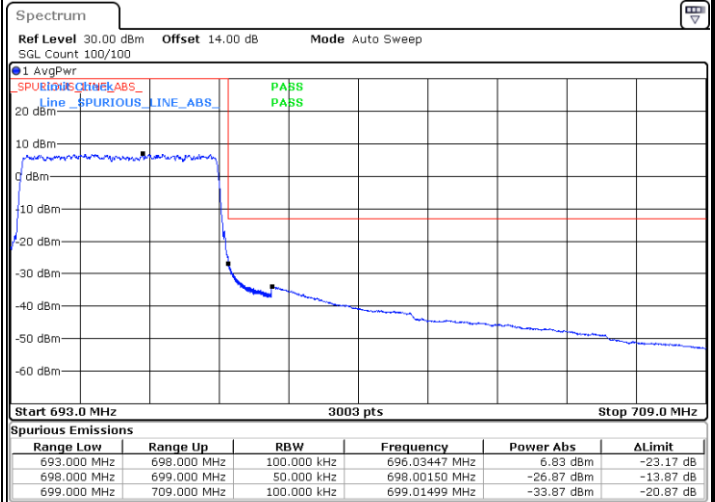

Middle Channel / 20MHz / 64QAM

Date: 1.NOV.2022 13:51:26

Highest Channel / 15MHz / 64QAM

Date: 1.NOV.2022 13:21:57

Highest Channel / 20MHz / 64QAM

Date: 1.NOV.2022 13:53:07

Conducted Band Edge

LTE Band 71 / 5MHz / QPSK

Lowest Band Edge / 1 RB

Highest Band Edge / 1 RB

Lowest Band Edge / Full RB

Highest Band Edge / Full RB

LTE Band 71 / 5MHz / 16QAM

Lowest Band Edge / 1 RB

Date: 1.NOV.2022 11:56:51

Highest Band Edge / 1 RB

Date: 1.NOV.2022 12:09:06

Lowest Band Edge / Full RB

Date: 1.NOV.2022 11:59:18

Highest Band Edge / Full RB

Date: 1.NOV.2022 12:11:34

LTE Band 71 / 5MHz / 64QAM

Lowest Band Edge / 1RB

Date: 1.NOV.2022 12:15:31

Highest Band Edge / 1 RB

Date: 1.NOV.2022 12:21:19

Lowest Band Edge / Full RB

Date: 1.NOV.2022 12:16:44

Highest Band Edge / Full RB

Date: 1.NOV.2022 12:22:33

LTE Band 71 / 10MHz / QPSK

Lowest Band Edge / 1 RB