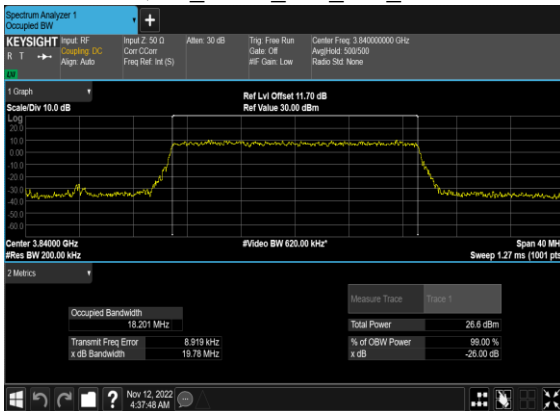

N77(20M)_CP-OFDM_64 QAM_Outer_Full_Mid_CH