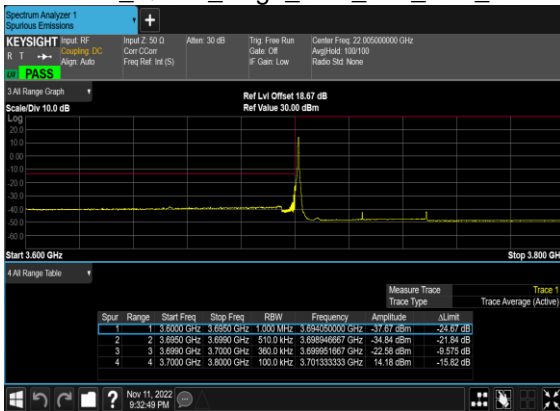

N77(50M)_CP-OFDM_QPSK_Edge_1RB_Left_Low_CH