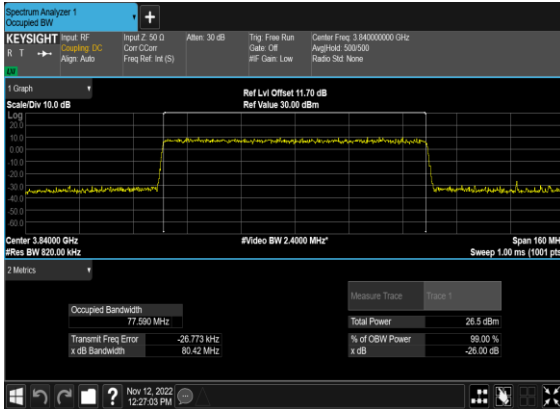

N77(80M)_CP-OFDM_QPSK_Outer_Full_Mid_CH