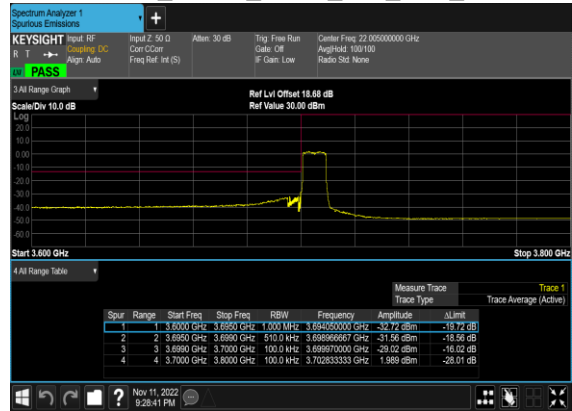

N77(10M)_CP-OFDM_QPSK_Outer_Full_Low_CH