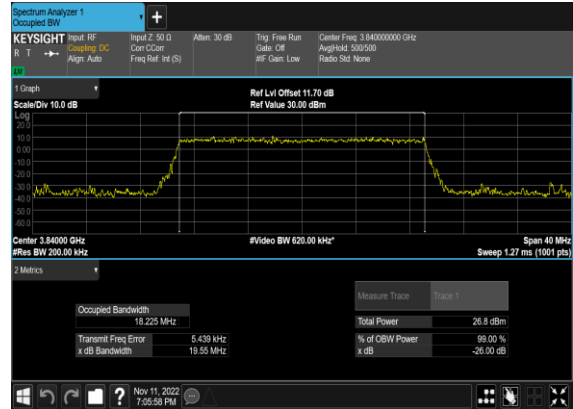

N77(20M)_CP-OFDM_16 QAM_Outer_Full_Mid_CH