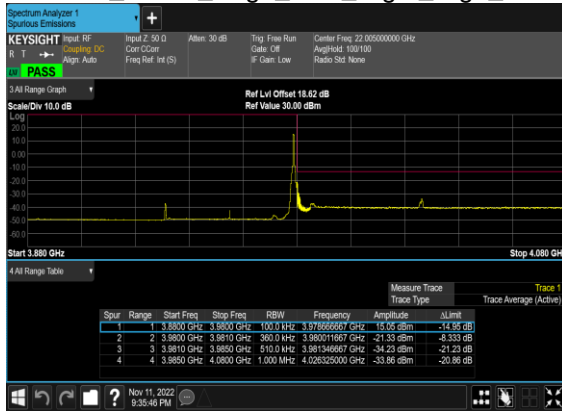

N77(50M)_CP-OFDM_QPSK_Edge_1RB_Right_High_CH