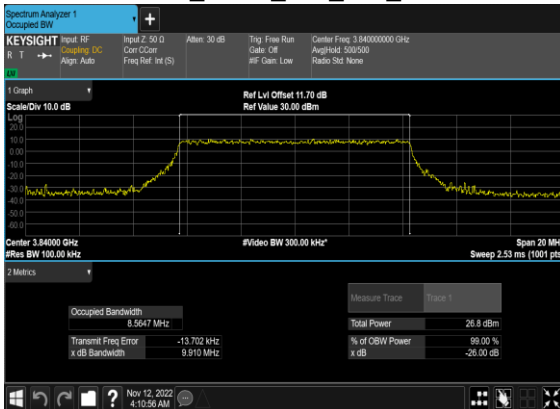

N77(10M)_CP-OFDM_64 QAM_Outer_Full_Mid_CH