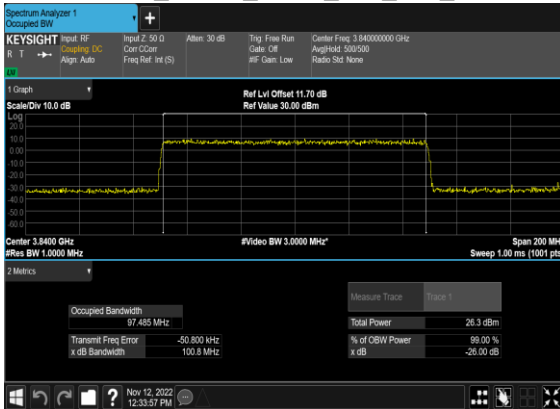

N77(100M)_CP-OFDM_QPSK_Outer_Full_Mid_CH