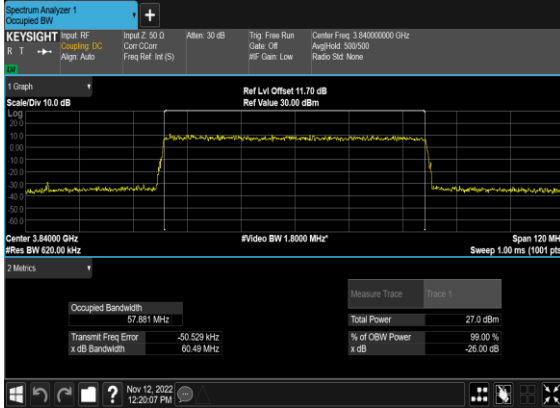

N77(60M)_CP-OFDM_QPSK_Outer_Full_Mid_CH