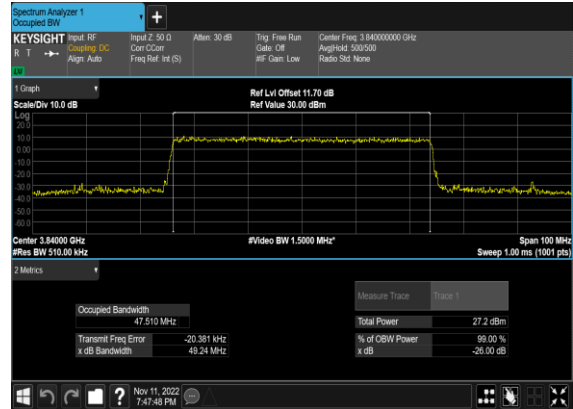

N77(50M)_CP-OFDM_16 QAM_Outer_Full_Mid_CH