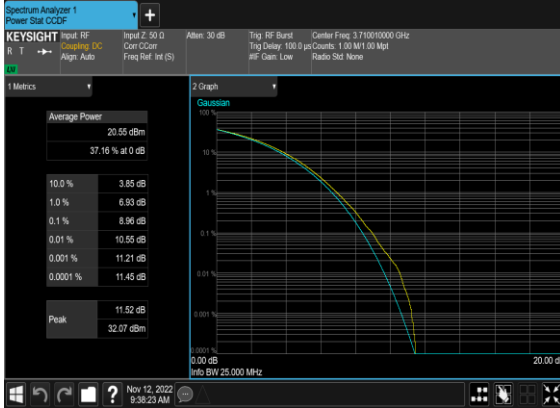

N77(20M)_CP-
OFDM_QPSK_Outer_Full_Low_CH