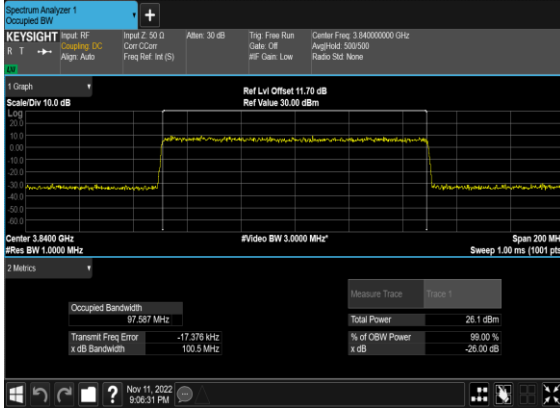

N77(100M)_CP-OFDM_64 QAM_Outer_Full_Mid_CH