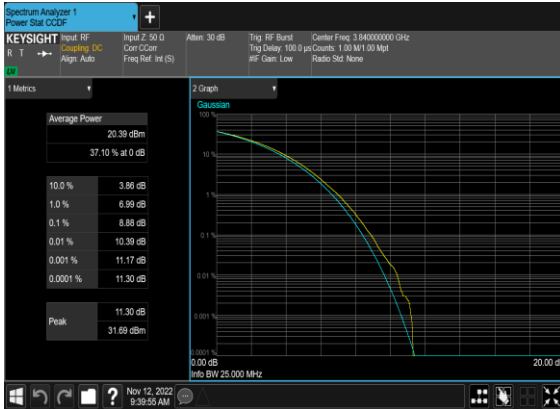

N77(20M)_CP-
OFDM_QPSK_Outer_Full_Mid_CH