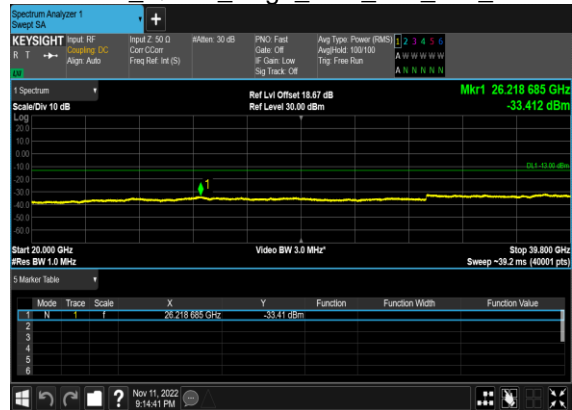

N77(10M)_CP- OFDM_QPSK_Edge_1RB_Left_Mid_CH