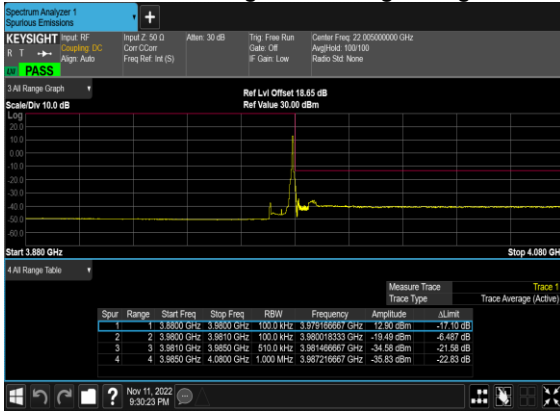

N77(10M)_CP-OFDM_QPSK_Edge_1RB_Right_High_CH