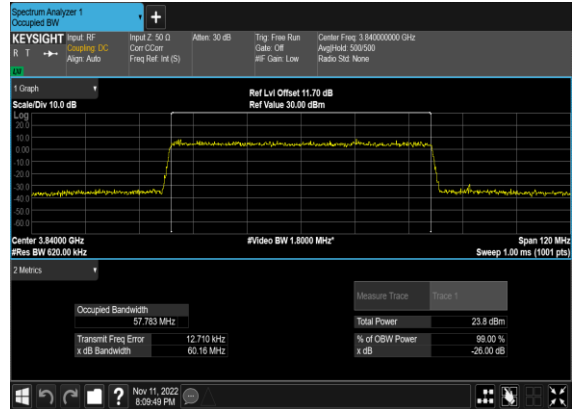

N77(60M)_CP-OFDM_256QAM_Outer_Full_Mid_CH