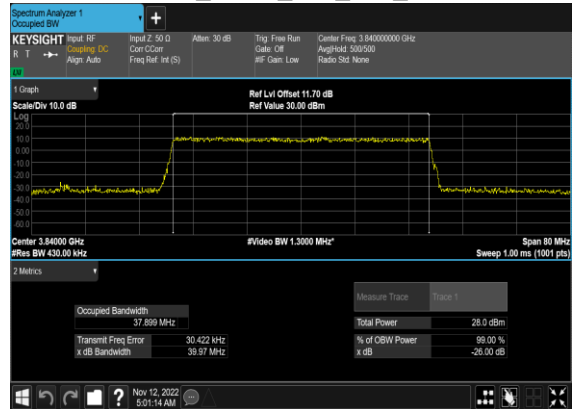

N77(40M)_CP-OFDM_16 QAM_Outer_Full_Mid_CH