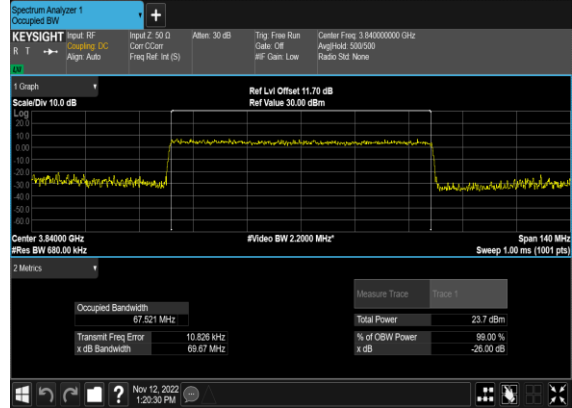

N77(70M)_CP-OFDM_256 QAM_Outer_Full_Mid_CH