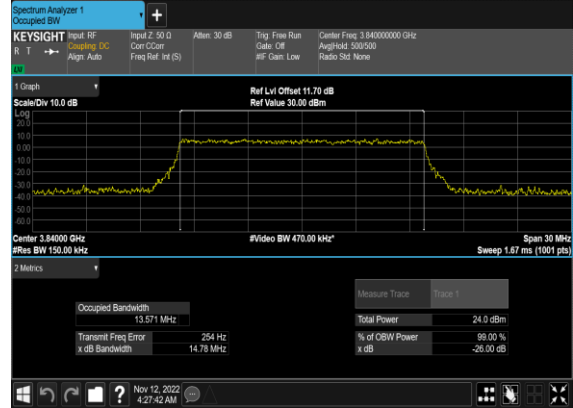

N77(15M)_CP-OFDM_256 QAM_Outer_Full_Mid_CH