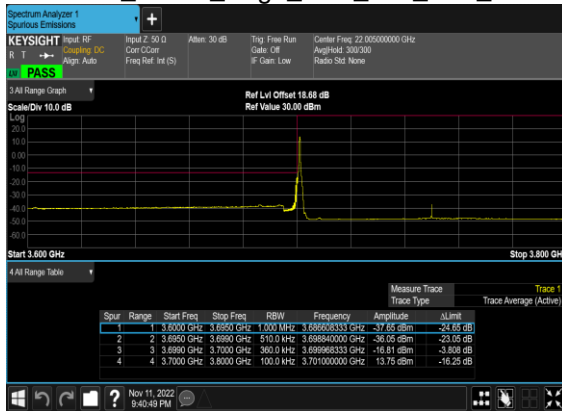

N77(100M)_CP-OFDM_QPSK_Edge_1RB_Left_Low_CH