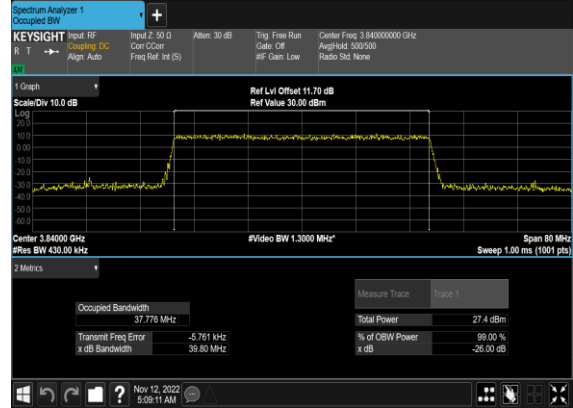

N77(40M)_CP-OFDM_256 QAM_Outer_Full_Mid_CH