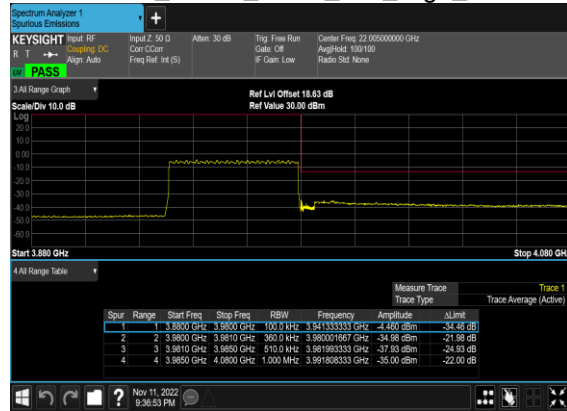

N77(50M)_CP-OFDM_QPSK_Outer_Full_High_CH