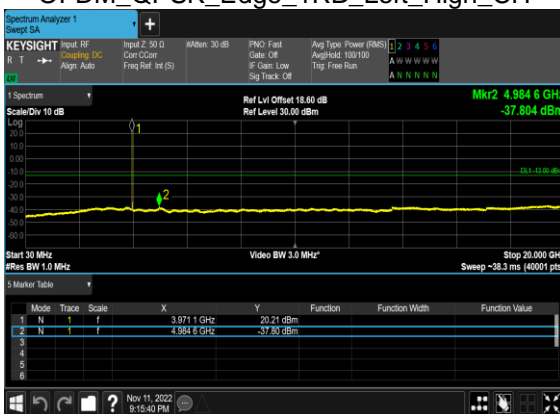

N77(10M)_CP- OFDM_QPSK_Edge_1RB_Left_High_CH