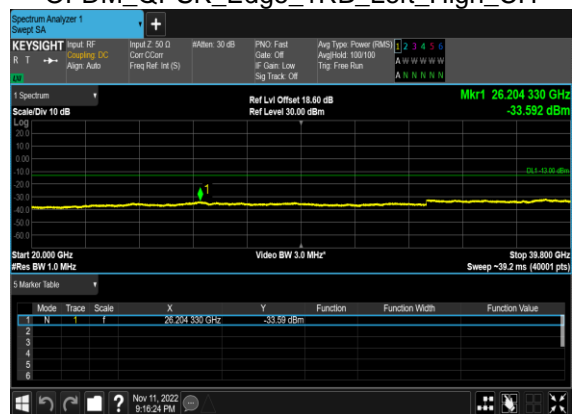

N77(10M)_CP- OFDM_QPSK_Edge_1RB_Left_High_CH