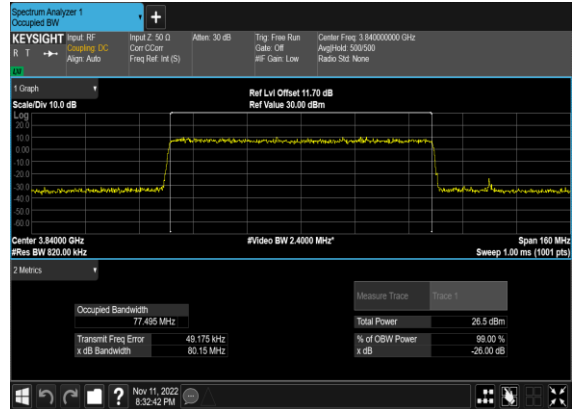

N77(80M)_CP-OFDM_16 QAM_Outer_Full_Mid_CH