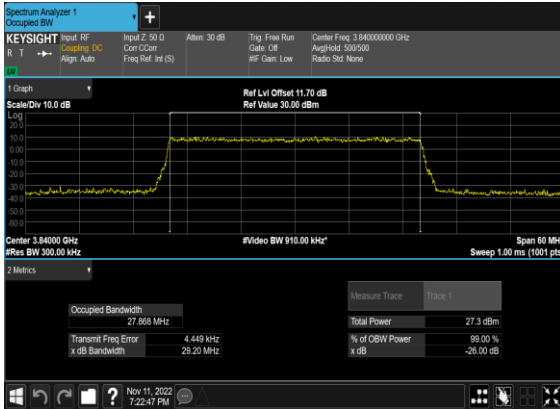

N77(30M)_CP-OFDM_64QAM_Outer_Full_Mid_CH