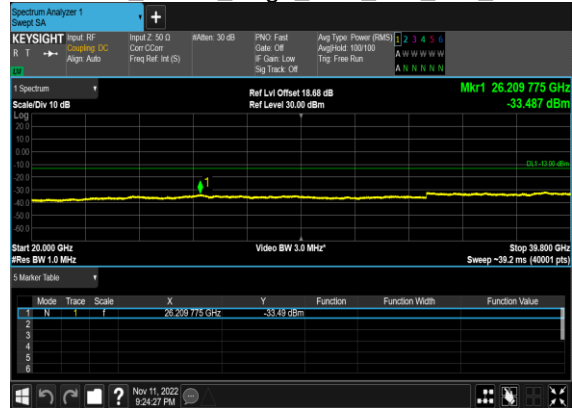

N77(100M)_CP- OFDM_QPSK_Edge_1RB_Left_Mid_CH