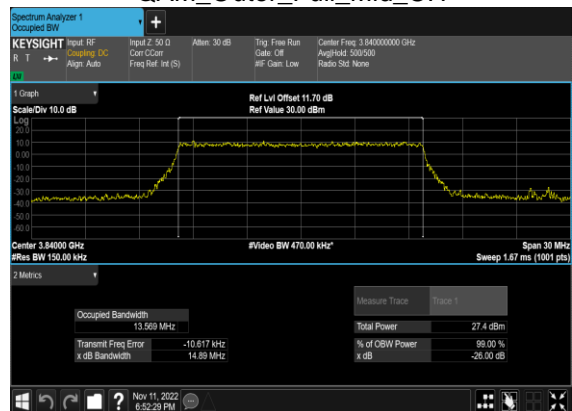

N77(15M)_CP-OFDM_16 QAM_Outer_Full_Mid_CH