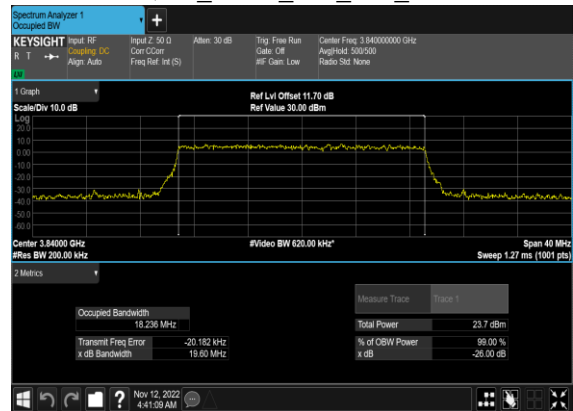

N77(20M)_CP-OFDM_256 QAM_Outer_Full_Mid_CH