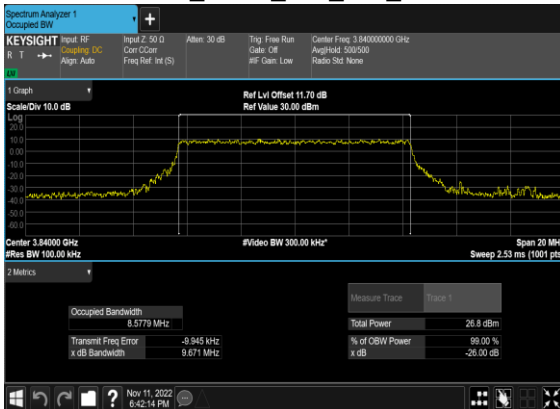

N77(10M)_CP-OFDM_64 QAM_Outer_Full_Mid_CH