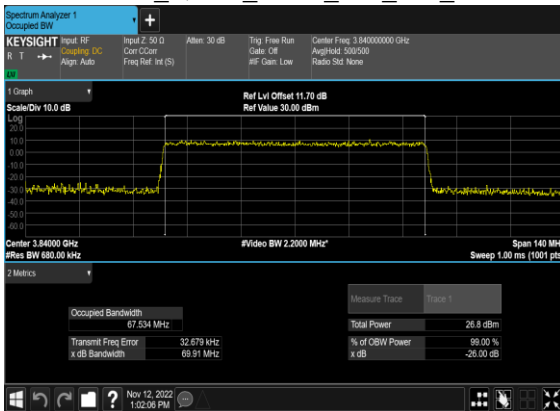

N77(70M)_CP-OFDM_QPSK_Outer_Full_Mid_CH