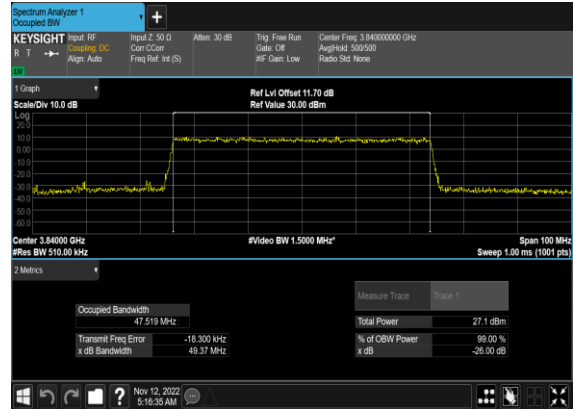

N77(50M)_CP-OFDM_16 QAM_Outer_Full_Mid_CH