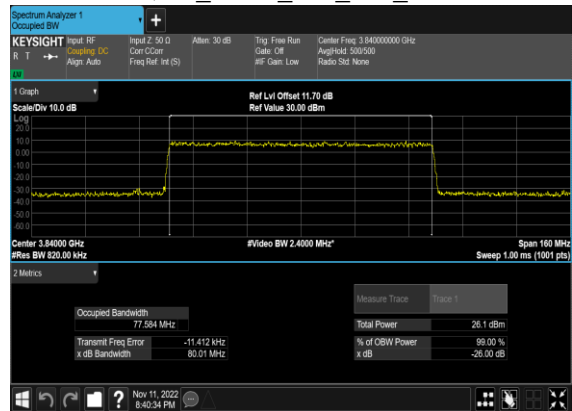

N77(80M)_CP-OFDM_256 QAM_Outer_Full_Mid_CH