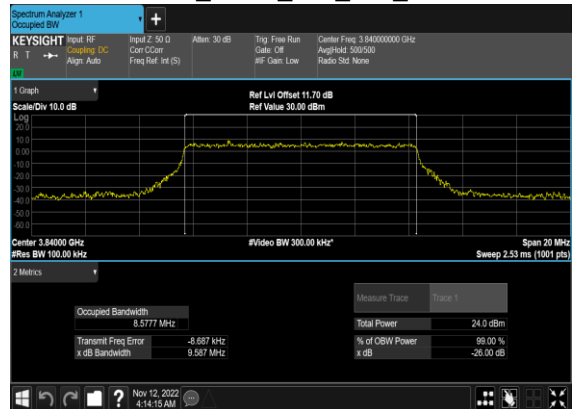

N77(10M)_CP-OFDM_256 QAM_Outer_Full_Mid_CH