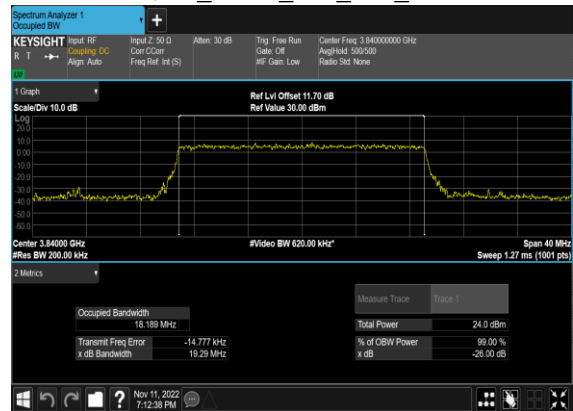

N77(20M)_CP-OFDM_256 QAM_Outer_Full_Mid_CH