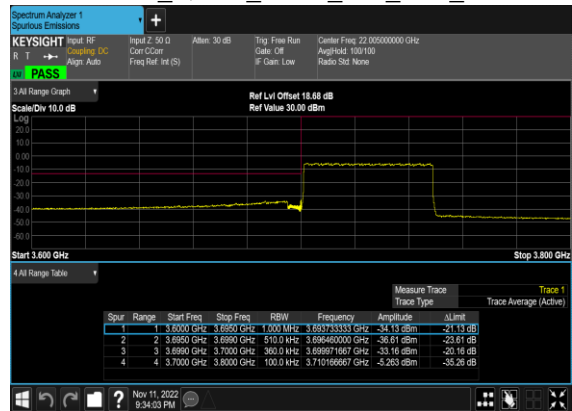

N77(50M)_CP-OFDM_QPSK_Outer_Full_Low_CH