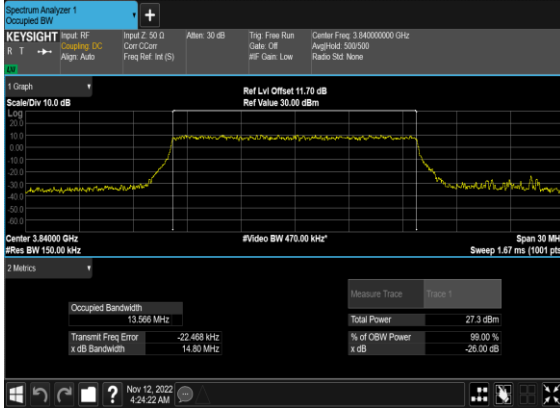

N77(15M)_CP-OFDM_64 QAM_Outer_Full_Mid_CH