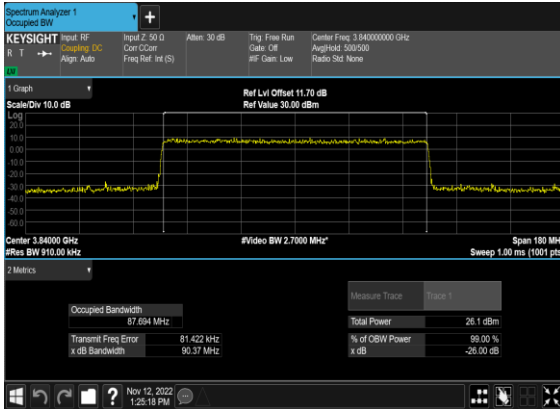

N77(90M)_CP-OFDM_64QAM_Outer_Full_Mid_CH