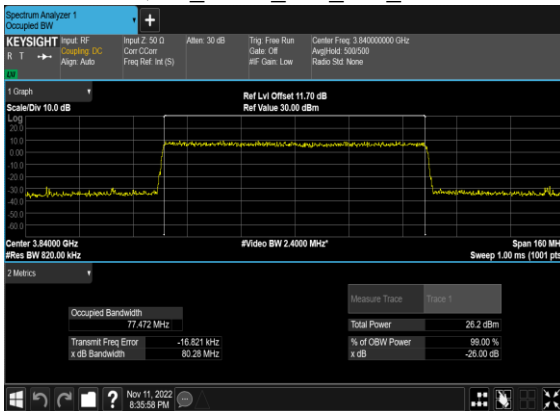

N77(80M)_CP-OFDM_64 QAM_Outer_Full_Mid_CH