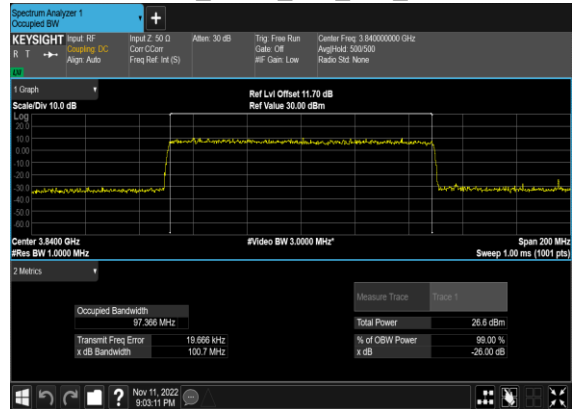

N77(100M)_CP-OFDM_16QAM_Outer_Full_Mid_CH