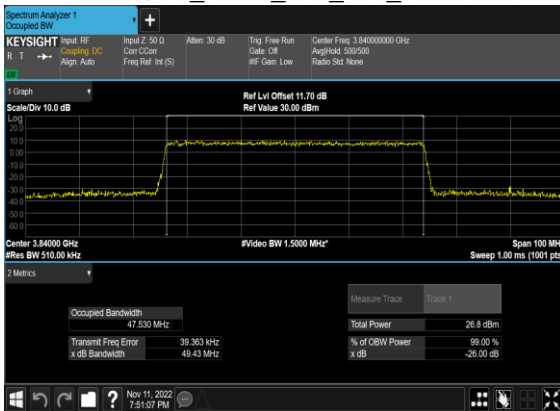

N77(50M)_CP-OFDM_64 QAM_Outer_Full_Mid_CH