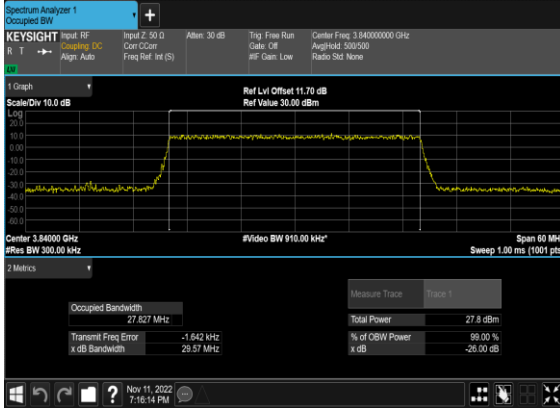

N77(30M)_CP-OFDM_QPSK_Outer_Full_Mid_CH