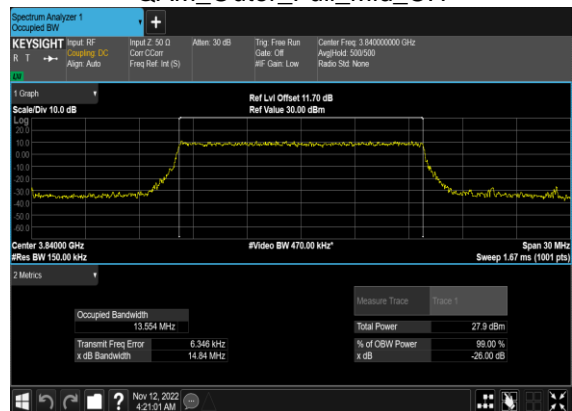

N77(15M)_CP-OFDM_16 QAM_Outer_Full_Mid_CH