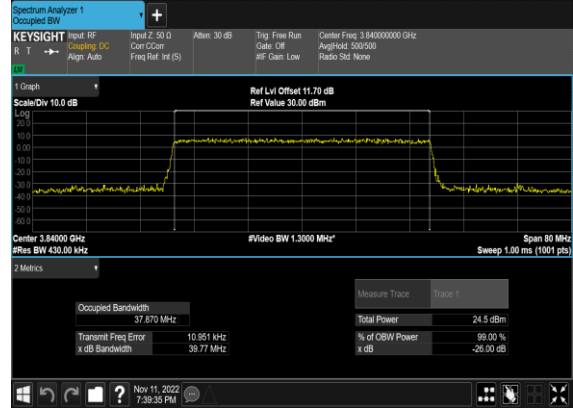

N77(40M)_CP-OFDM_256 QAM_Outer_Full_Mid_CH