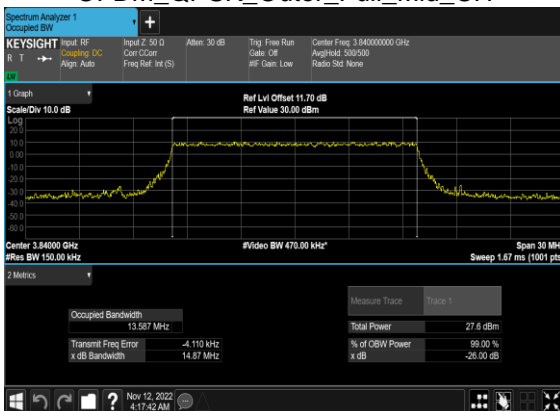

N77(15M)_CP-OFDM_QPSK_Outer_Full_Mid_CH