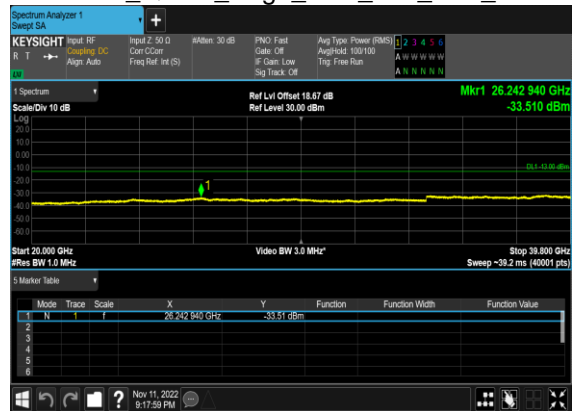

N77(50M)_CP- OFDM_QPSK_Edge_1RB_Left_Low_CH