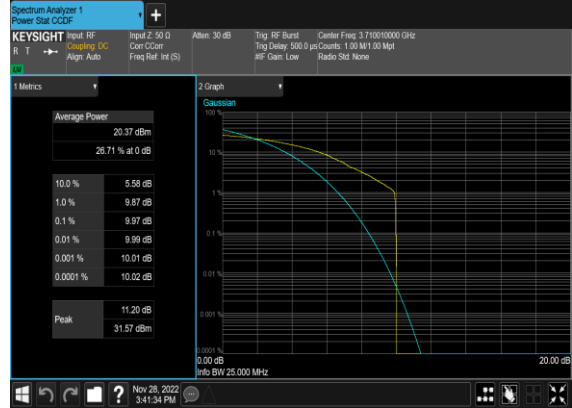

N77(20M)_CP-
OFDM_QPSK_Edge_1RB_Left_Low_CH