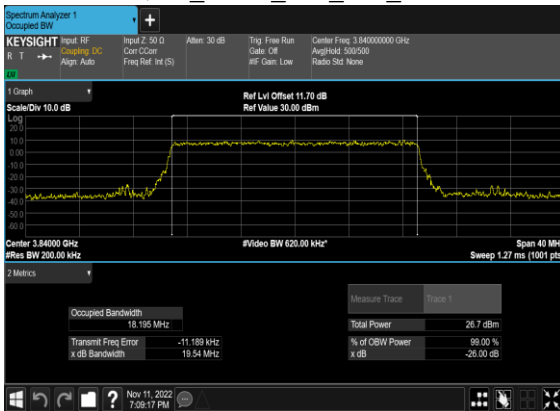

N77(20M)_CP-OFDM_64 QAM_Outer_Full_Mid_CH