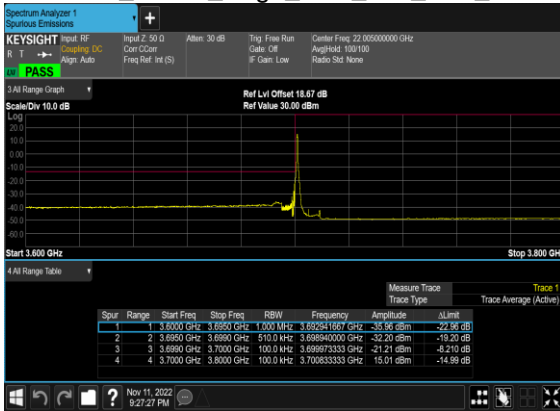

N77(10M)_CP-OFDM_QPSK_Edge_1RB_Left_Low_CH