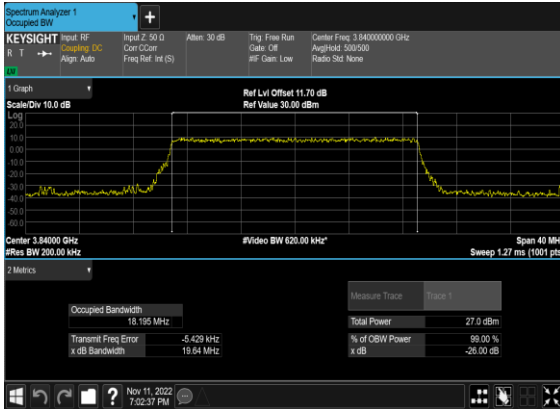

N77(20M)_CP-OFDM_QPSK_Outer_Full_Mid_CH