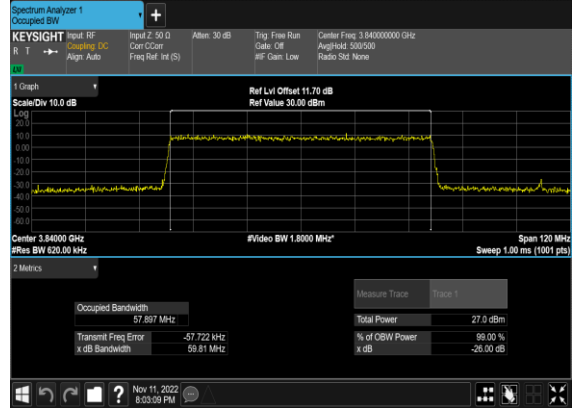

N77(60M)_CP-OFDM_16QAM_Outer_Full_Mid_CH