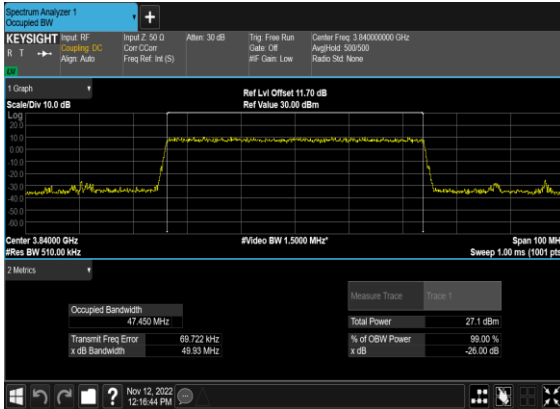

N77(50M)_CP-OFDM_QPSK_Outer_Full_Mid_CH