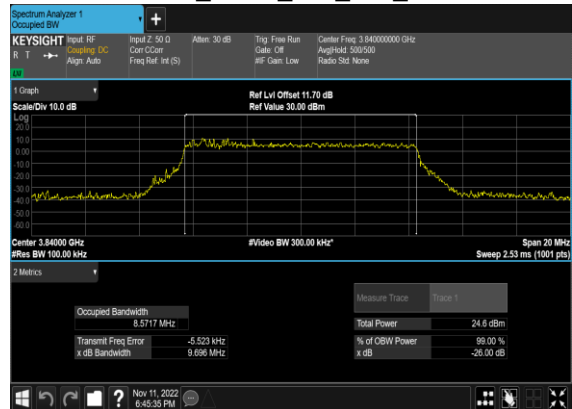

N77(10M)_CP-OFDM_256 QAM_Outer_Full_Mid_CH