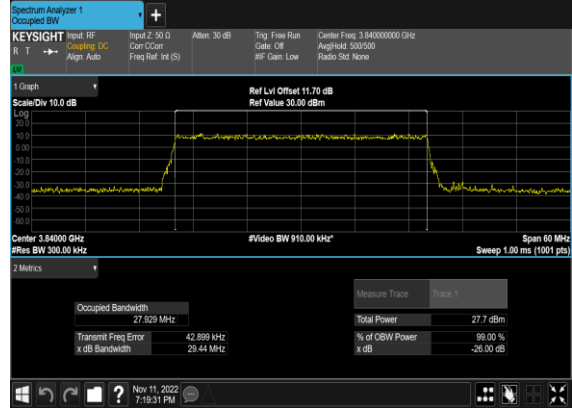

N77(30M)_CP-OFDM_16QAM_Outer_Full_Mid_CH