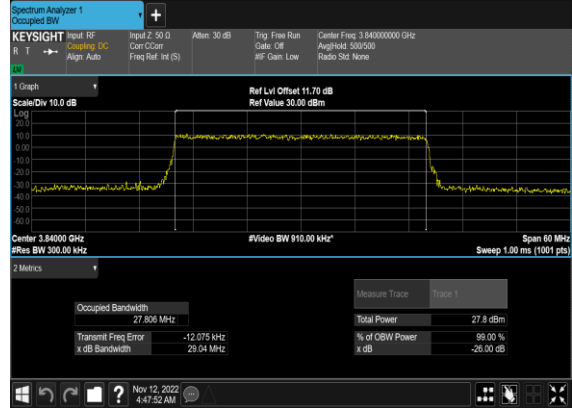

N77(30M)_CP-OFDM_16 QAM_Outer_Full_Mid_CH