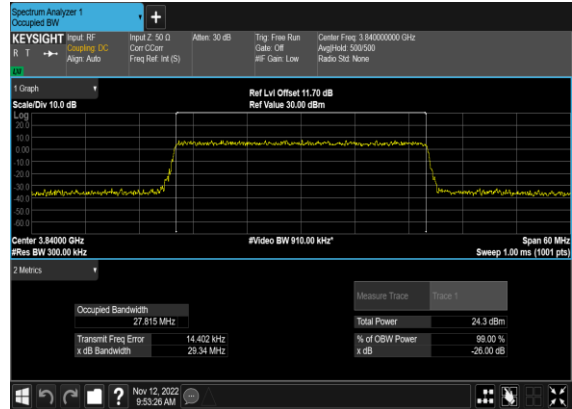

N77(30M)_CP-OFDM_256 QAM_Outer_Full_Mid_CH