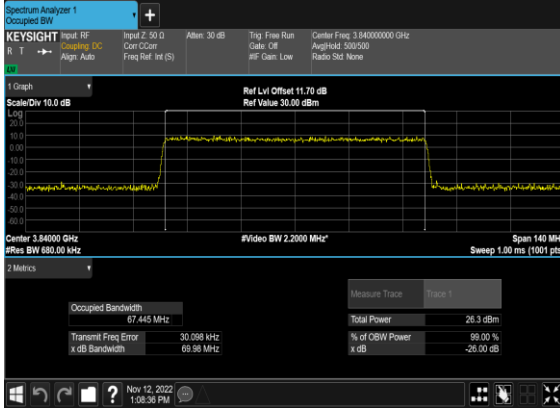

N77(70M)_CP-OFDM_64 QAM_Outer_Full_Mid_CH