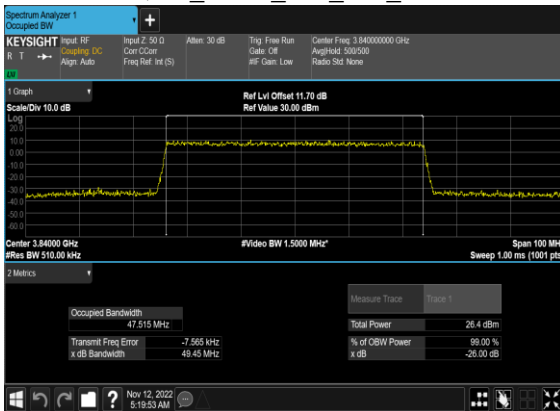

N77(50M)_CP-OFDM_64 QAM_Outer_Full_Mid_CH