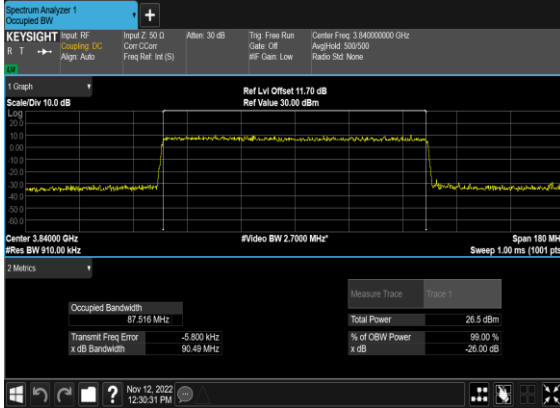

N77(90M)_CP-OFDM_QPSK_Outer_Full_Mid_CH