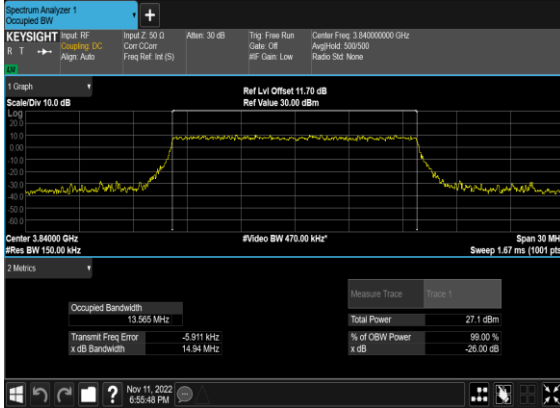

N77(15M)_CP-OFDM_64 QAM_Outer_Full_Mid_CH