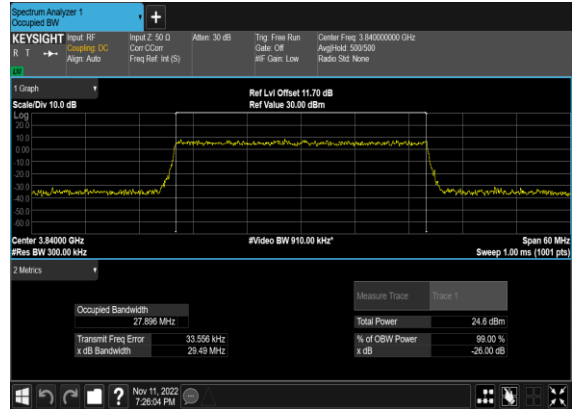

N77(30M)_CP-OFDM_256QAM_Outer_Full_Mid_CH