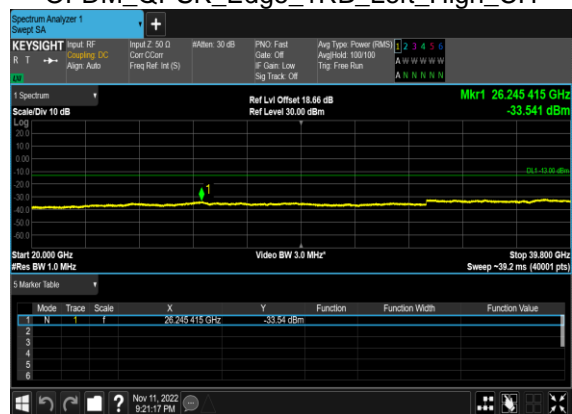

N77(50M)_CP- OFDM_QPSK_Edge_1RB_Left_High_CH