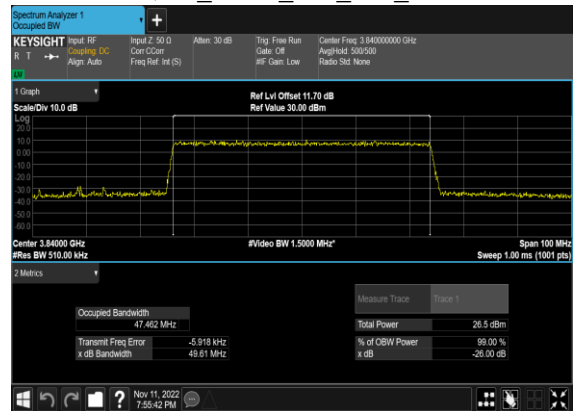

N77(50M)_CP-OFDM_256 QAM_Outer_Full_Mid_CH