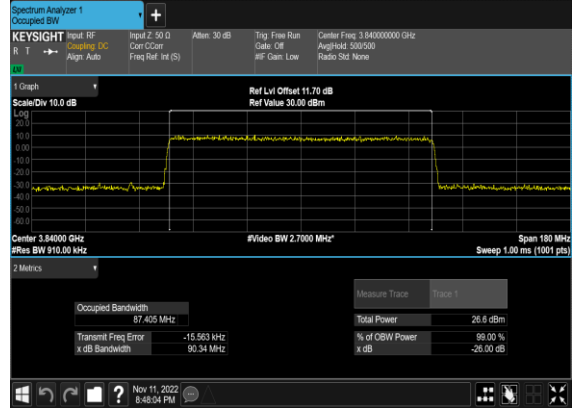

N77(90M)_CP-OFDM_16QAM_Outer_Full_Mid_CH