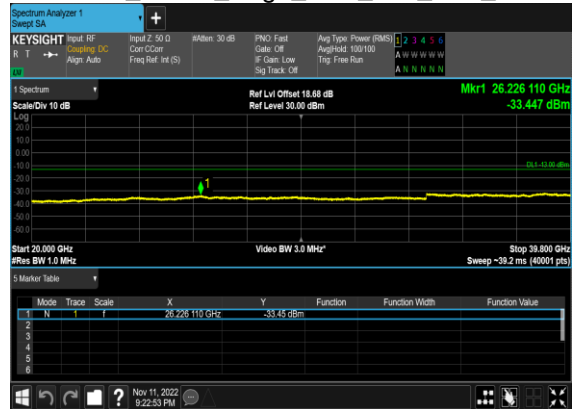

N77(100M)_CP- OFDM_QPSK_Edge_1RB_Left_Low_CH