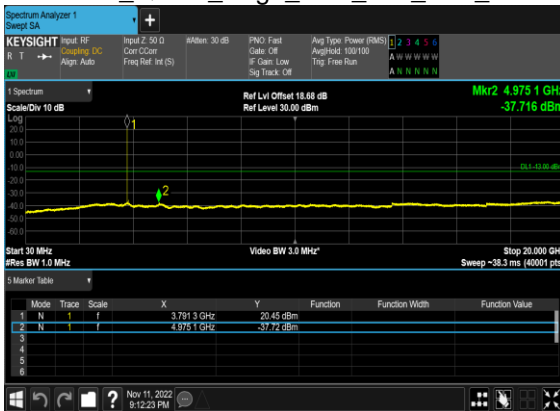

N77(10M)_CP- OFDM_QPSK_Edge_1RB_Left_Low_CH