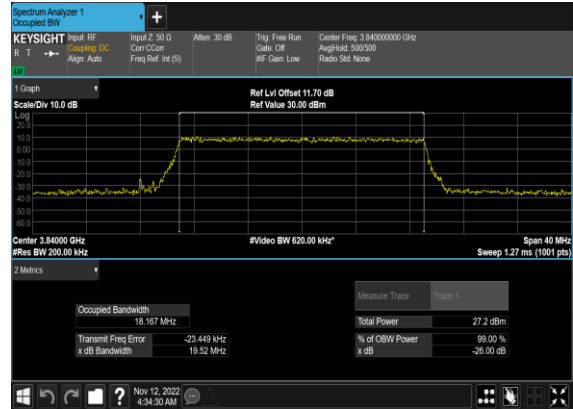

N77(20M)_CP-OFDM_16 QAM_Outer_Full_Mid_CH