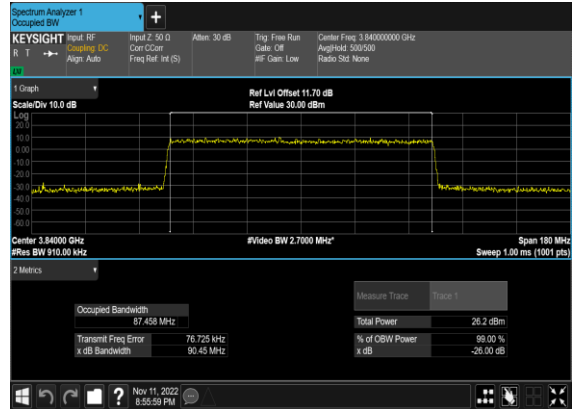

N77(90M)_CP-OFDM_256QAM_Outer_Full_Mid_CH