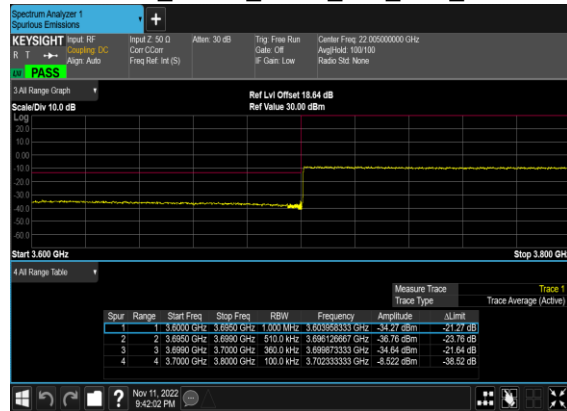

N77(100M)_CP-OFDM_QPSK_Outer_Full_Low_CH