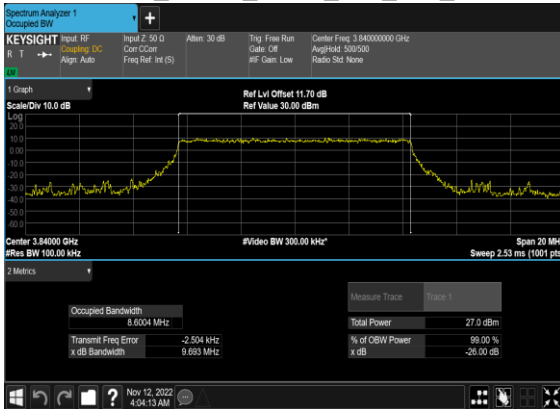

N77(10M)_CP-OFDM_QPSK_Outer_Full_Mid_CH