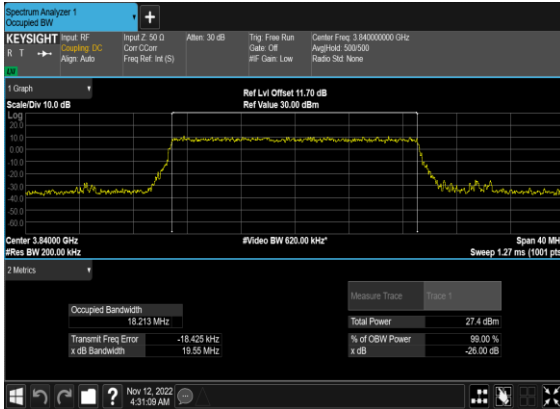

N77(20M)_CP-OFDM_QPSK_Outer_Full_Mid_CH