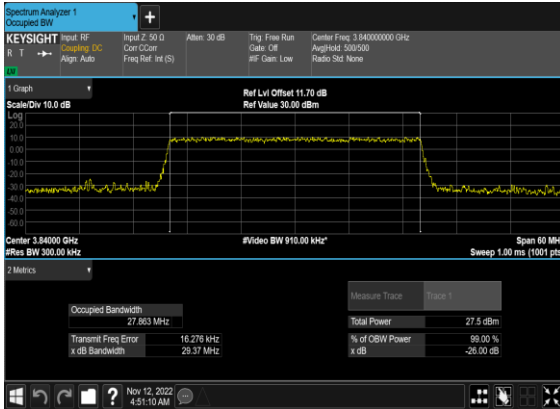

N77(30M)_CP-OFDM_64 QAM_Outer_Full_Mid_CH