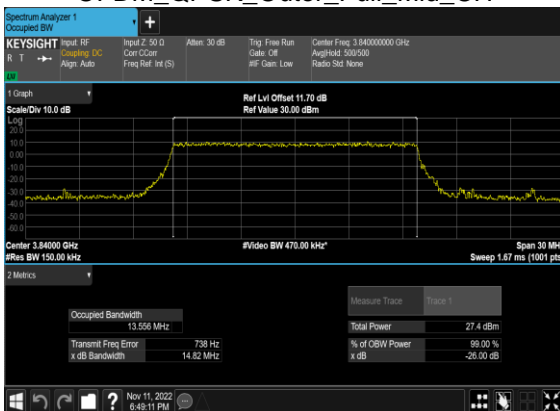

N77(15M)_CP-OFDM_QPSK_Outer_Full_Mid_CH