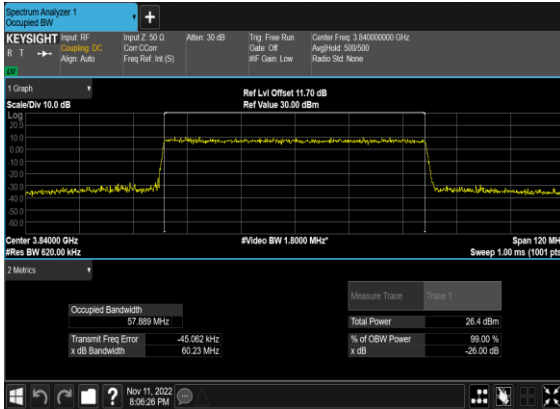

N77(60M)_CP-OFDM_64QAM_Outer_Full_Mid_CH