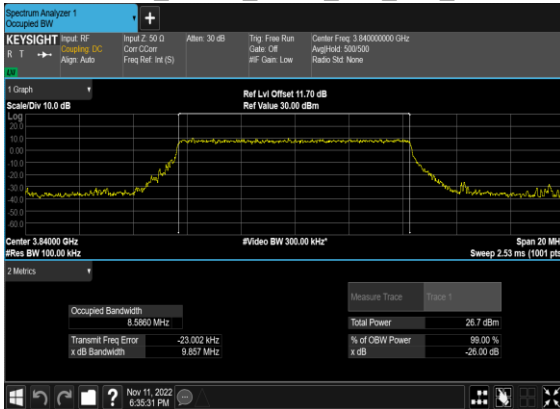

N77(10M)_CP-OFDM_QPSK_Outer_Full_Mid_CH