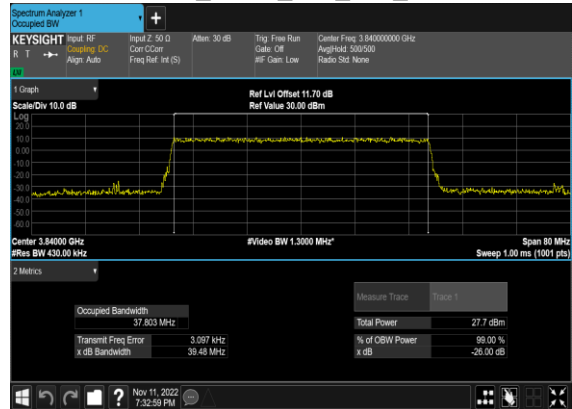

N77(40M)_CP-OFDM_16QAM_Outer_Full_Mid_CH