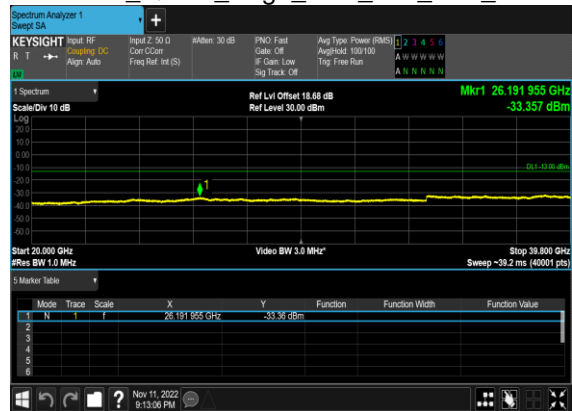

N77(10M)_CP- OFDM_QPSK_Edge_1RB_Left_Low_CH