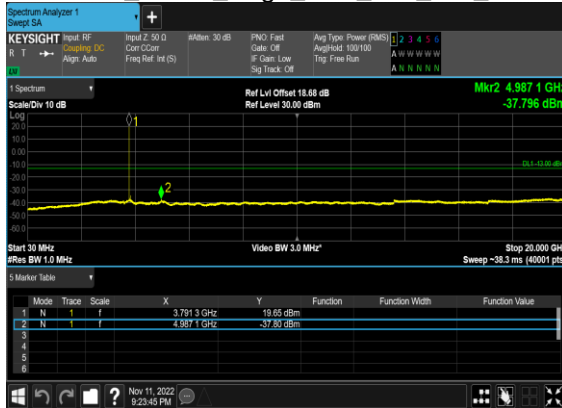

N77(100M)_CP- OFDM_QPSK_Edge_1RB_Left_Mid_CH