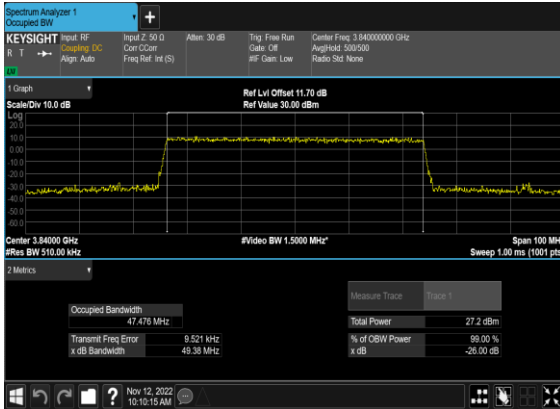

N77(50M)_CP-OFDM_QPSK_Outer_Full_Mid_CH