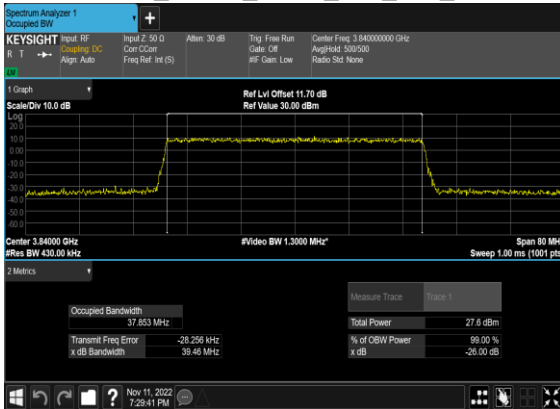

N77(40M)_CP-OFDM_QPSK_Outer_Full_Mid_CH