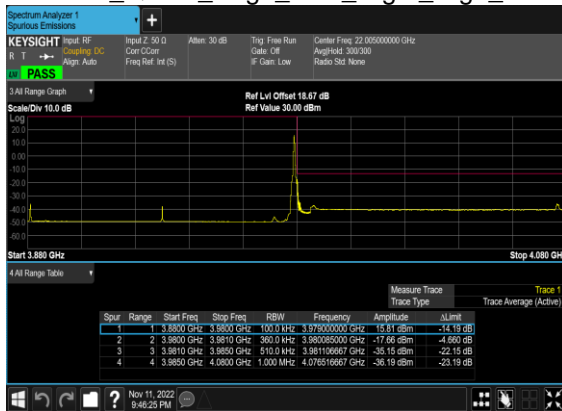

N77(100M)_CP-OFDM_QPSK_Edge_1RB_Right_High_CH