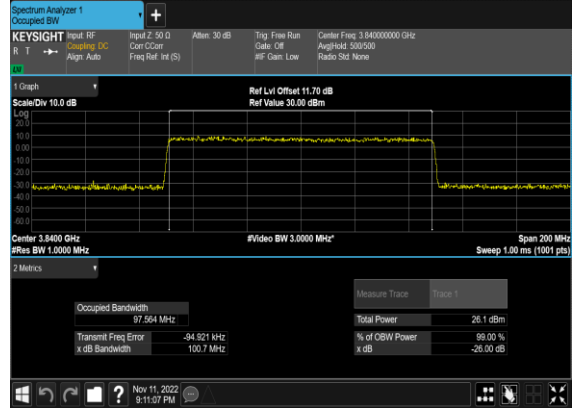

N77(100M)_CP-OFDM_256 QAM_Outer_Full_Mid_CH