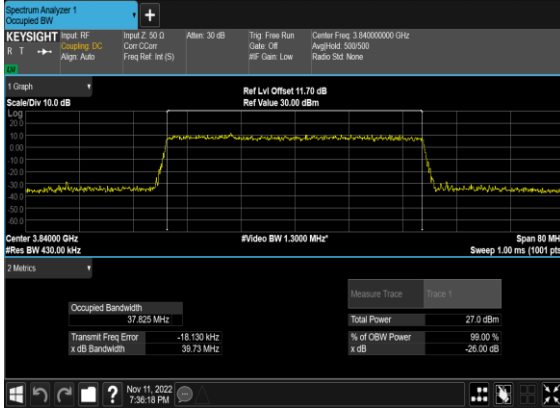

N77(40M)_CP-OFDM_64 QAM_Outer_Full_Mid_CH