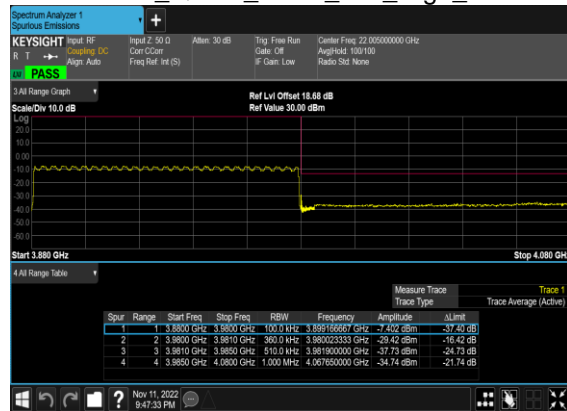

N77(100M)_CP-OFDM_QPSK_Outer_Full_High_CH