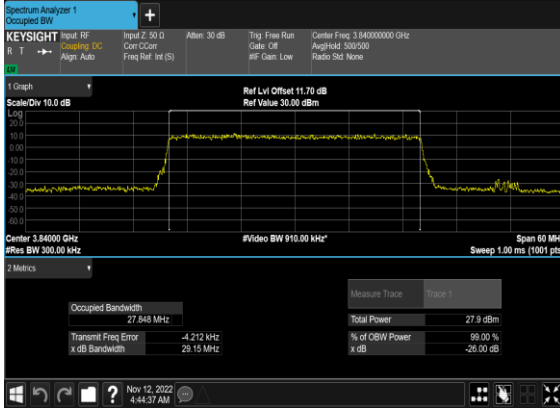

N77(30M)_CP-OFDM_QPSK_Outer_Full_Mid_CH