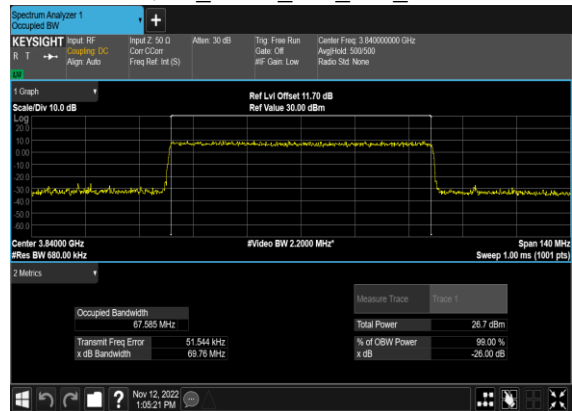

N77(70M)_CP-OFDM_16QAM_Outer_Full_Mid_CH