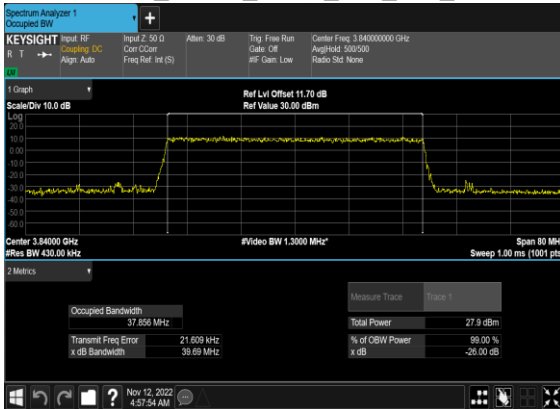

N77(40M)_CP-OFDM_QPSK_Outer_Full_Mid_CH