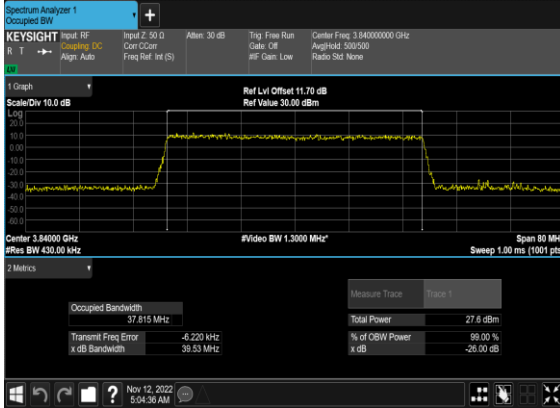

N77(40M)_CP-OFDM_64 QAM_Outer_Full_Mid_CH