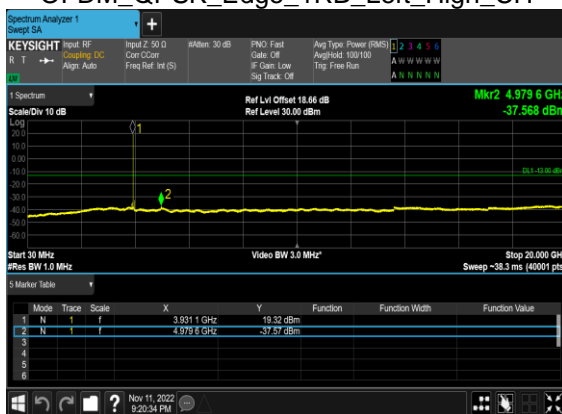

N77(50M)_CP- OFDM_QPSK_Edge_1RB_Left_High_CH