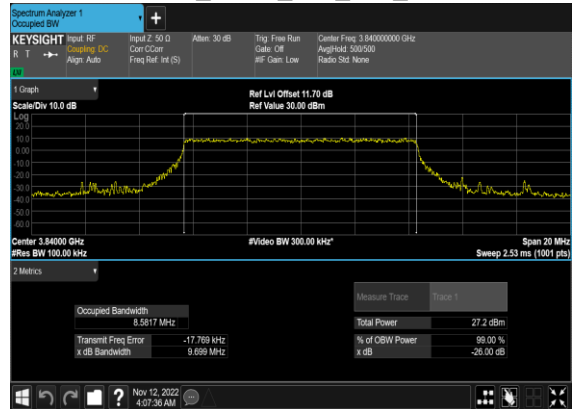

N77(10M)_CP-OFDM_16 QAM_Outer_Full_Mid_CH