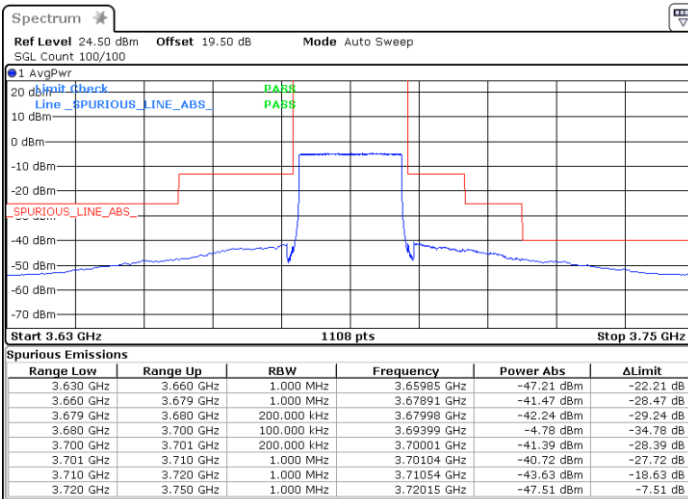

LTE Band 48 / 20MHz

64QAM

Middle Channel / 1RB0

Middle Channel / 1RBmax

Date: 28.OCT.2022 09:52:49

Date: 28.OCT.2022 10:06:45

Middle Channel / FullIRB

N/A

Date: 28.OCT.2022 09:38:54

N/A

LTE Band 48 / 20MHz

64QAM

Highest Channel / 1RB0

Highest Channel / 1RBmax

Date: 28.OCT.2022 09:54:22

Date: 28.OCT.2022 10:08:18

Highest Channel / FullIRB

N/A

Date: 22.NOV.2022 14:21:42

N/A

Conducted Spurious Emission

LTE Band 48 / 5MHz

QPSK

Lowest Channel / 1RB0