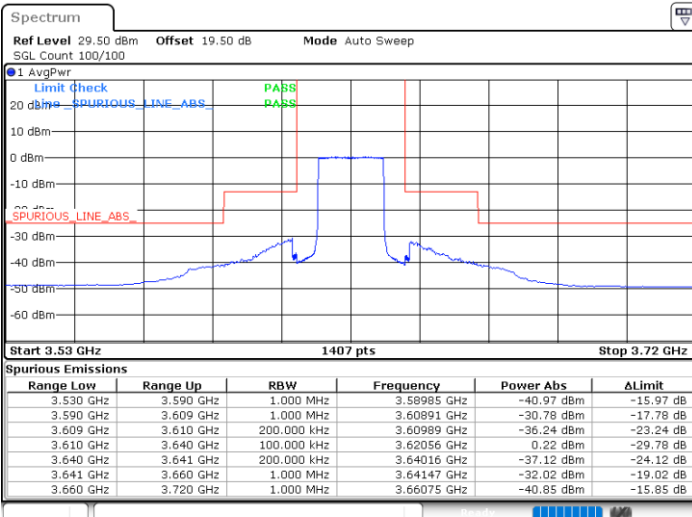

LTE Band 48 / 20MHz

QPSK

Middle Channel / 1RB0

Middle Channel / 1RBmax

Date: 28.OCT.2022 09:49:45

Date: 28.OCT.2022 10:03:41

Middle Channel / FullIRB

N/A

Date: 28.OCT.2022 09:35:50

N/A

LTE Band 48 / 20MHz

QPSK

Highest Channel / 1RB0

Highest Channel / 1RBmax

Date: 28.OCT.2022 09:57:28

Date: 28.OCT.2022 10:11:23

Highest Channel / FullIRB

N/A

Date: 22.NOV.2022 14:25:44

N/A

LTE Band 48 / 5MHz

16QAM

Lowest Channel / 1RB0

Lowest Channel / 1RBmax