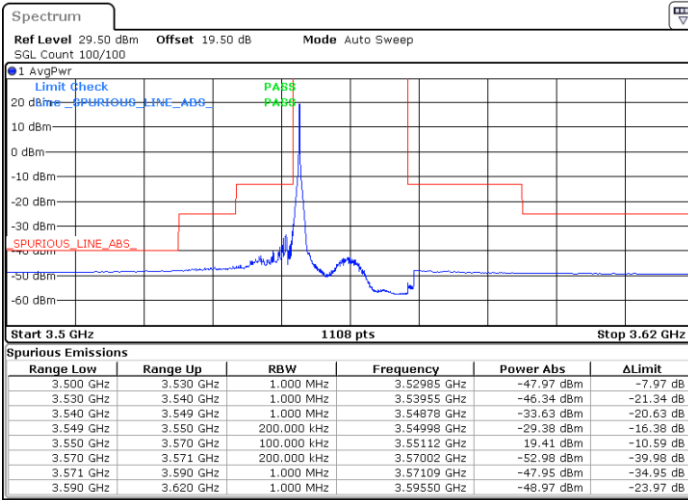

Middle Channel / FullIRB

N/A

Date: 28.OCT.2022 09:10:22

N/A

LTE Band 48 / 15MHz

64QAM

Highest Channel / 1RB0

Highest Channel / 1RBmax

Date: 27.OCT.2022 17:05:44

Date: 28.OCT.2022 09:29:36

Highest Channel / FullIRB

N/A

Date: 22.NOV.2022 14:35:02

N/A

LTE Band 48 / 20MHz

64QAM

Lowest Channel / 1RB0

Lowest Channel / 1RBmax

Date: 28.OCT.2022 09:45:06

Date: 28.OCT.2022 09:59:01

Lowest Channel / FullIRB

N/A

Date: 22.NOV.2022 14:18:07

N/A