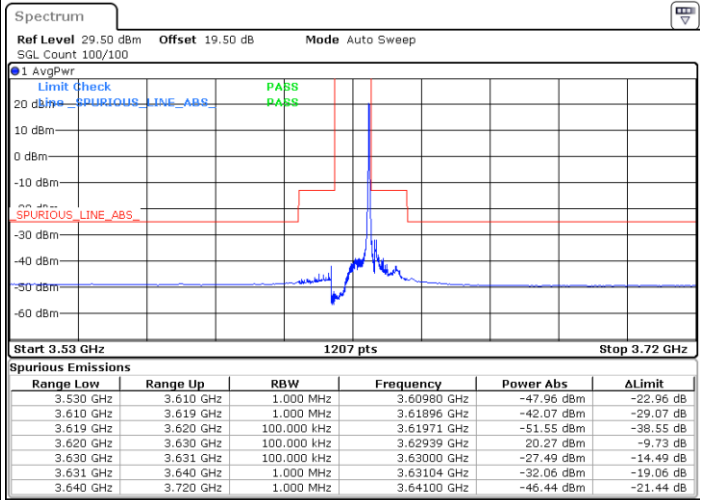

Date: 27.OCT.2022 15:31:38

N/A

LTE Band 48 / 10MHz

64QAM

Lowest Channel / 1RB0

Lowest Channel / 1RBmax

Date: 27.OCT.2022 15:42:54

Date: 27.OCT.2022 16:03:09

Lowest Channel / FullIRB

N/A

N/A

Date: 27.OCT.2022 15:53:02

LTE Band 48 / 10MHz

64QAM

MiddleChannel / 1RB0

Middle Channel / 1RBmax

Date: 27.OCT.2022 15:48:32

Date: 27.OCT.2022 16:08:19

Middle Channel / FullIRB

N/A

Date: 27.OCT.2022 15:58:39

N/A

LTE Band 48 / 10MHz

64QAM

Highest Channel / 1RB0

Highest Channel / 1RBmax

Date: 27.OCT.2022 15:49:39

Date: 27.OCT.2022 16:09:16

Highest Channel / FullIRB

N/A

Date: 27.OCT.2022 15:59:46

N/A