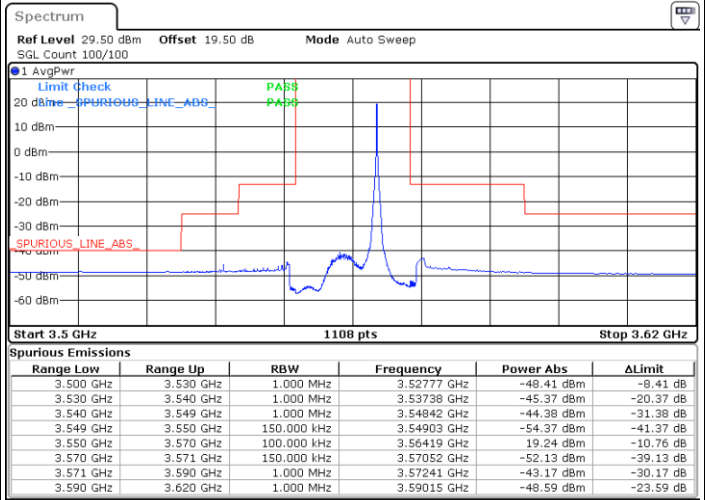

Date: 27.OCT.2022 15:48:32

Date: 27.OCT.2022 16:08:19

Middle Channel / FullIRB

N/A

Date: 27.OCT.2022 15:58:39

N/A

LTE Band 48 / 10MHz

64QAM

Highest Channel / 1RB0

Highest Channel / 1RBmax

Date: 27.OCT.2022 15:49:39

Date: 27.OCT.2022 16:09:16

Highest Channel / FullIRB

N/A

Date: 27.OCT.2022 15:59:46

N/A

LTE Band 48 / 15MHz

64QAM

Lowest Channel / 1RB0

Lowest Channel / 1RBmax

Date: 27.OCT.2022 16:57:43

Date: 27.OCT.2022 17:20:46

Lowest Channel / FullIRB

N/A