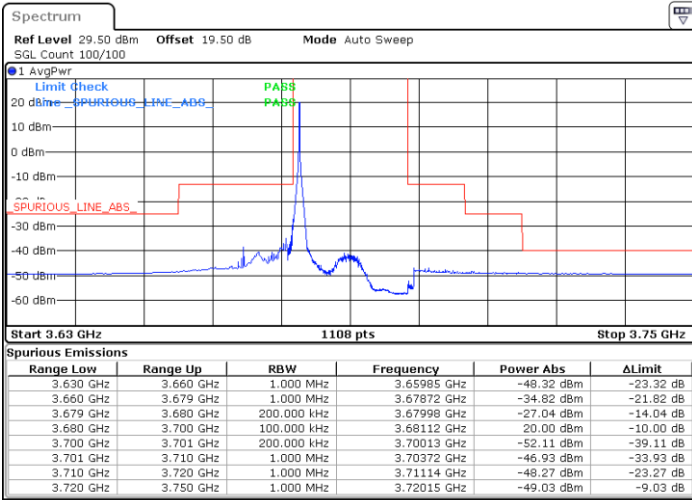

N/A

Date: 28.OCT.2022 09:37:22

LTE Band 48 / 20MHz

16QAM

Highest Channel / 1RB0

Highest Channel / 1RBmax

Date: 28.OCT.2022 09:55:55

Date: 28.OCT.2022 10:09:50

Highest Channel / FullIRB

N/A

Date: 22.NOV.2022 14:23:46

N/A

LTE Band 48 / 5MHz

64QAM

Lowest Channel / 1RB0

Lowest Channel / 1RBmax