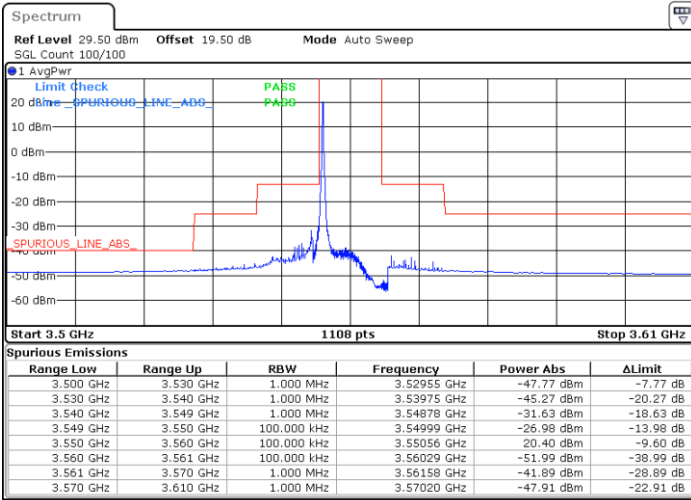

LTE Band 48 / 5MHz

64QAM

Highest Channel / 1RB0

Highest Channel / 1RBmax

Date: 27.OCT.2022 15:21:30

Date: 27.OCT.2022 15:41:46

Highest Channel / FullIRB

N/A

Date: 27.OCT.2022 15:31:38

N/A

LTE Band 48 / 10MHz

64QAM

Lowest Channel / 1RB0

Lowest Channel / 1RBmax

Date: 27.OCT.2022 15:42:54

Date: 27.OCT.2022 16:03:09

Lowest Channel / FullIRB

N/A

N/A

Date: 27.OCT.2022 15:53:02

LTE Band 48 / 10MHz

64QAM

MiddleChannel / 1RB0

Middle Channel / 1RBmax