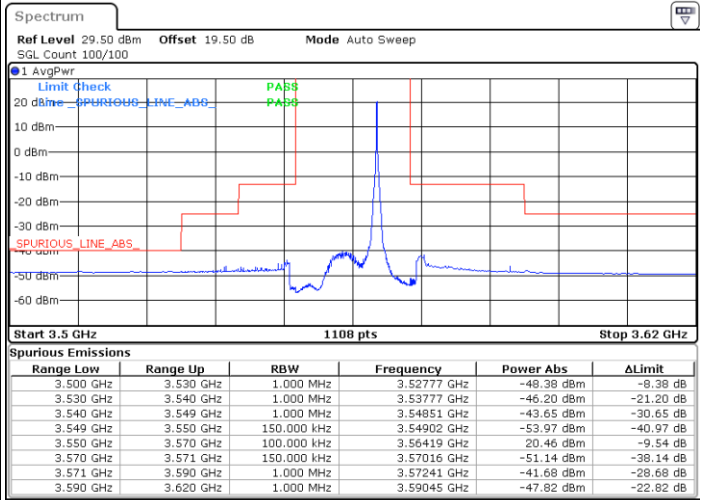

Highest Channel / 1RB0

Highest Channel / 1RBmax

Date: 27.OCT.2022 15:50:46

Date: 27.OCT.2022 16:10:13

Highest Channel / FullIRB

N/A

Date: 27.OCT.2022 16:00:54

N/A

LTE Band 48 / 15MHz

16QAM

Lowest Channel / 1RB0

Lowest Channel / 1RBmax

Date: 27.OCT.2022 16:56:33

Date: 27.OCT.2022 17:19:35

Lowest Channel / FullIRB

N/A