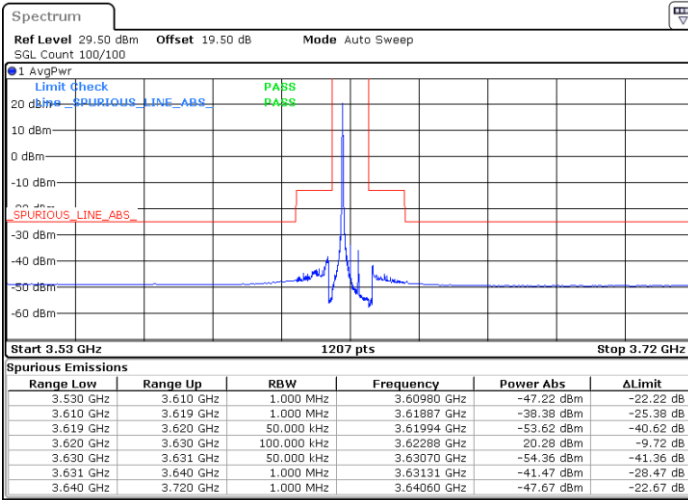

Highest Channel / FullIRB

N/A

Date: 22.NOV.2022 14:23:46

N/A

LTE Band 48 / 5MHz

64QAM

Lowest Channel / 1RB0

Lowest Channel / 1RBmax

Date: 27.OCT.2022 15:14:45

Date: 27.OCT.2022 15:35:01

Lowest Channel / FullIRB

N/A

Date: 27.OCT.2022 15:24:53

N/A

LTE Band 48 / 5MHz

64QAM

Middle Channel / 1RB0

Middle Channel / 1RBmax

Date: 27.OCT.2022 15:15:53

Date: 27.OCT.2022 15:36:08

Middle Channel / FullIRB

N/A

Date: 27.OCT.2022 15:26:01

N/A