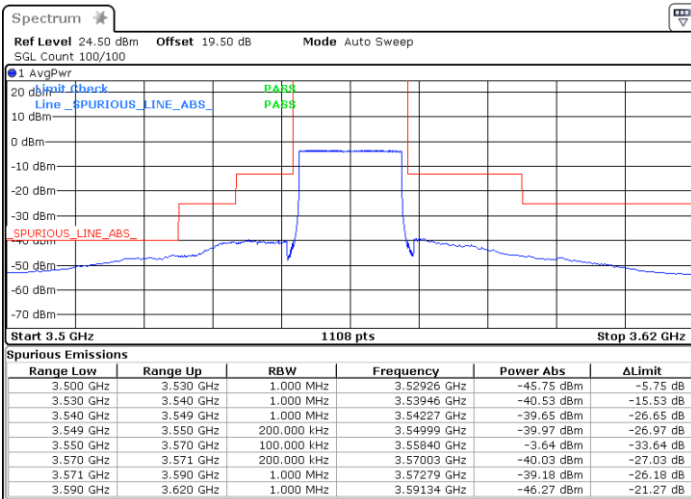

Date: 27.OCT.2022 17:04:32

Date: 28.OCT.2022 09:28:03

Highest Channel / FullIRB

N/A

Date: 22.NOV.2022 14:36:49

N/A

LTE Band 48 / 20MHz

16QAM

Lowest Channel / 1RB0

Lowest Channel / 1RBmax

Date: 28.OCT.2022 09:46:40

Date: 28.OCT.2022 10:00:35

Lowest Channel / FullIRB

N/A

Date: 22.NOV.2022 14:11:27

N/A

LTE Band 48 / 20MHz

16QAM

Middle Channel / 1RB0

Middle Channel / 1RBmax

Date: 28.OCT.2022 09:51:17

Date: 28.OCT.2022 10:05:13

Middle Channel / FullRB

N/A