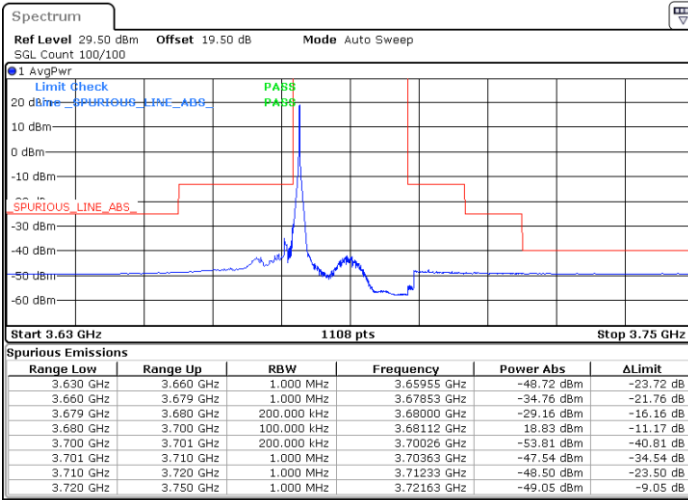

LTE Band 48 / 20MHz

64QAM

Middle Channel / 1RB0

Middle Channel / 1RBmax

Date: 28.OCT.2022 09:52:49

Date: 28.OCT.2022 10:06:45

Middle Channel / FullIRB

N/A

Date: 28.OCT.2022 09:38:54

N/A

LTE Band 48 / 20MHz

64QAM

Highest Channel / 1RB0

Highest Channel / 1RBmax

Date: 28.OCT.2022 09:54:22

Date: 28.OCT.2022 10:08:18

Highest Channel / FullIRB

N/A

Date: 22.NOV.2022 14:21:42

N/A

Conducted Spurious Emission

LTE Band 48 / 5MHz

QPSK

Lowest Channel / 1RB0