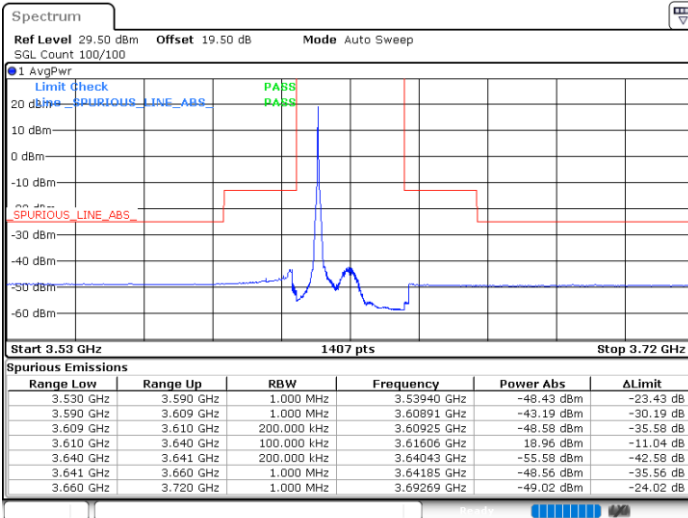

Date: 27.OCT.2022 17:05:44

Date: 28.OCT.2022 09:29:36

Highest Channel / FullIRB

N/A

Date: 22.NOV.2022 14:35:02

N/A

LTE Band 48 / 20MHz

64QAM

Lowest Channel / 1RB0

Lowest Channel / 1RBmax

Date: 28.OCT.2022 09:45:06

Date: 28.OCT.2022 09:59:01

Lowest Channel / FullIRB

N/A

Date: 22.NOV.2022 14:18:07

N/A

LTE Band 48 / 20MHz

64QAM

Middle Channel / 1RB0

Middle Channel / 1RBmax

Date: 28.OCT.2022 09:52:49

Date: 28.OCT.2022 10:06:45

Middle Channel / FullIRB

N/A