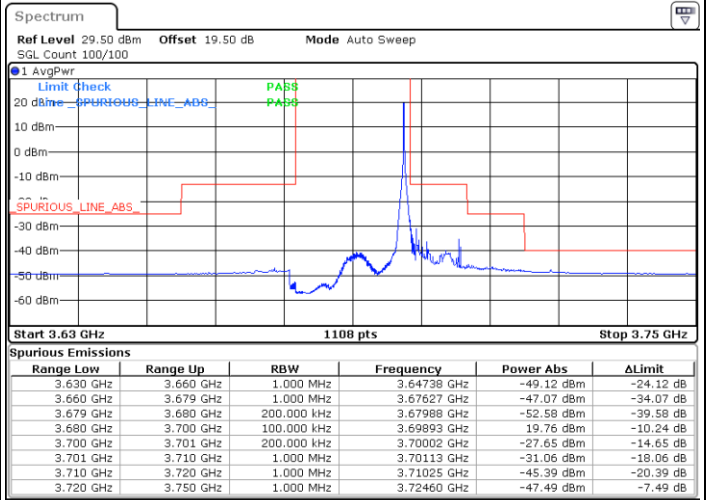

N/A

Date: 28.OCT.2022 09:37:22

LTE Band 48 / 20MHz

16QAM

Highest Channel / 1RB0

Highest Channel / 1RBmax

Date: 28.OCT.2022 09:55:55

Date: 28.OCT.2022 10:09:50

Highest Channel / FullIRB

N/A

Date: 22.NOV.2022 14:23:46

N/A

LTE Band 48 / 5MHz

64QAM

Lowest Channel / 1RB0

Lowest Channel / 1RBmax