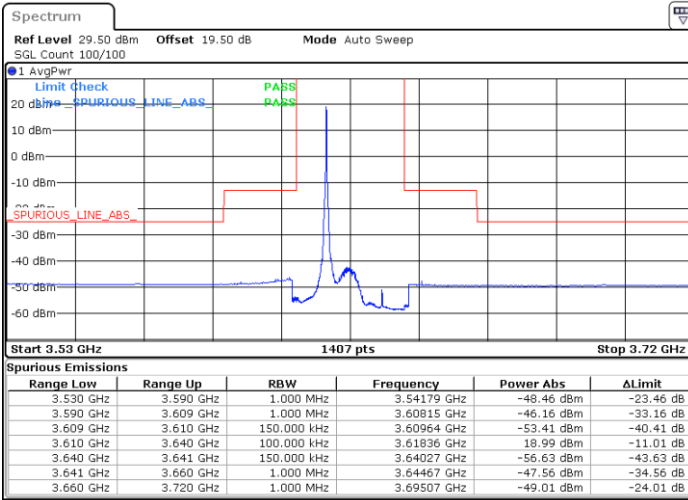

LTE Band 48 / 15MHz

64QAM

Lowest Channel / 1RB0

Lowest Channel / 1RBmax

Date: 27.OCT.2022 16:57:43

Date: 27.OCT.2022 17:20:46

Lowest Channel / FullIRB

N/A

Date: 22.NOV.2022 14:32:55

N/A

LTE Band 48 / 15MHz

64QAM

Middle Channel / 1RB0

Middle Channel / 1RBmax

Date: 28.OCT.2022 09:05:45

Date: 28.OCT.2022 09:14:59

Middle Channel / FullIRB

N/A

Date: 28.OCT.2022 09:10:22

N/A

LTE Band 48 / 15MHz

64QAM

Highest Channel / 1RB0

Highest Channel / 1RBmax