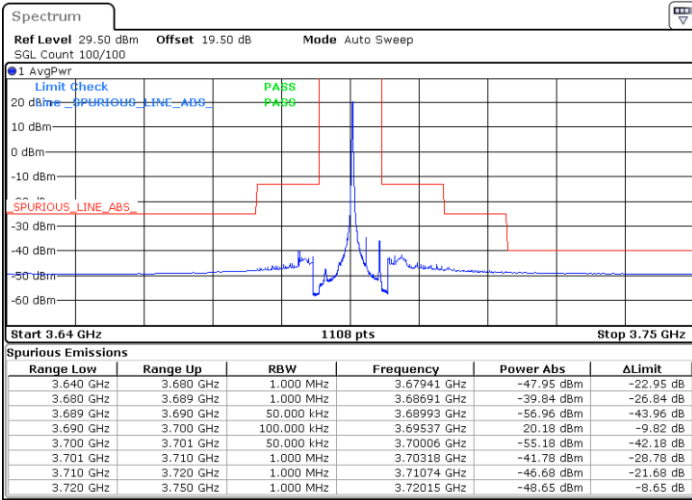

Middle Channel / 1RB0

Middle Channel / 1RBmax

Date: 27.OCT.2022 15:17:00

Date: 27.OCT.2022 15:37:16

Middle Channel / FullIRB

N/A

Date: 27.OCT.2022 15:27:09

N/A

LTE Band 48 / 5MHz

16QAM

Highest Channel / 1RB0

Highest Channel / 1RBmax

Date: 27.OCT.2022 15:20:23

Date: 27.OCT.2022 15:40:38

Highest Channel / FullIRB

N/A