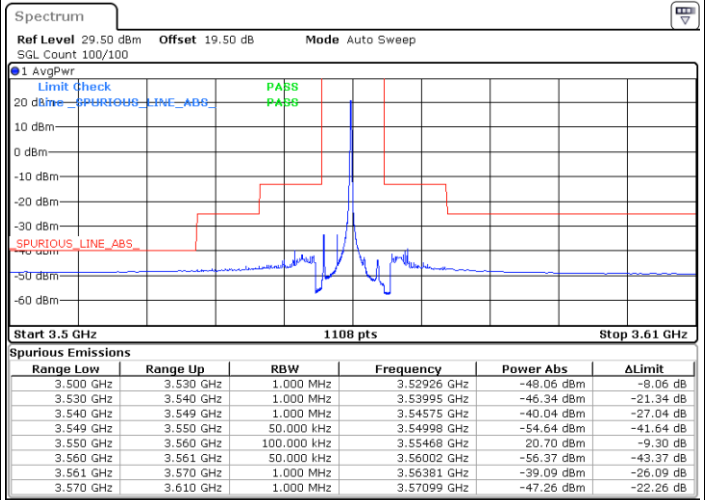

Date: 28.OCT.2022 09:35:50

N/A

LTE Band 48 / 20MHz

QPSK

Highest Channel / 1RB0

Highest Channel / 1RBmax

Date: 28.OCT.2022 09:57:28

Date: 28.OCT.2022 10:11:23

Highest Channel / FullIRB

N/A

Date: 22.NOV.2022 14:25:44

N/A

LTE Band 48 / 5MHz

16QAM

Lowest Channel / 1RB0

Lowest Channel / 1RBmax

Date: 27.OCT.2022 15:13:37

Date: 27.OCT.2022 15:33:53

Lowest Channel / FullIRB

N/A

Date: 27.OCT.2022 15:23:46

N/A

LTE Band 48 / 5MHz

16QAM