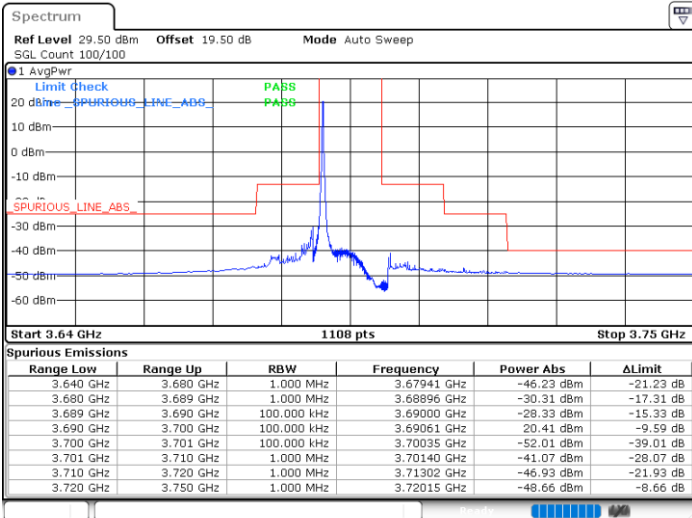

Lowest Channel / FullIRB

N/A

Date: 27.OCT.2022 15:54:09

N/A

LTE Band 48 / 10MHz

16QAM

MiddleChannel / 1RB0

Middle Channel / 1RBmax

Date: 27.OCT.2022 15:47:24

Date: 27.OCT.2022 16:07:22

Middle Channel / FullIRB

N/A

Date: 27.OCT.2022 15:57:31

N/A

LTE Band 48 / 10MHz

16QAM

Highest Channel / 1RB0

Highest Channel / 1RBmax

Date: 27.OCT.2022 15:50:46

Date: 27.OCT.2022 16:10:13

Highest Channel / FullIRB

N/A

Date: 27.OCT.2022 16:00:54

N/A