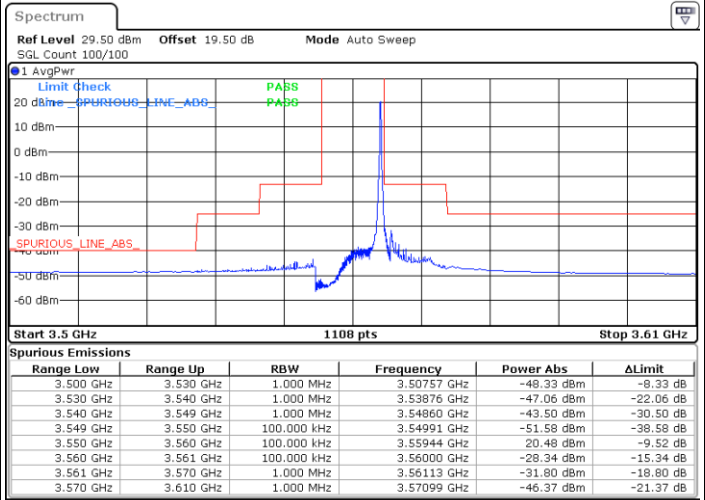

LTE Band 48 / 5MHz

64QAM

Highest Channel / 1RB0

Highest Channel / 1RBmax

Date: 27.OCT.2022 15:21:30

Date: 27.OCT.2022 15:41:46

Highest Channel / FullIRB

N/A

Date: 27.OCT.2022 15:31:38

N/A

LTE Band 48 / 10MHz

64QAM

Lowest Channel / 1RB0

Lowest Channel / 1RBmax

Date: 27.OCT.2022 15:42:54

Date: 27.OCT.2022 16:03:09

Lowest Channel / FullIRB

N/A

N/A

Date: 27.OCT.2022 15:53:02

LTE Band 48 / 10MHz

64QAM

MiddleChannel / 1RB0

Middle Channel / 1RBmax