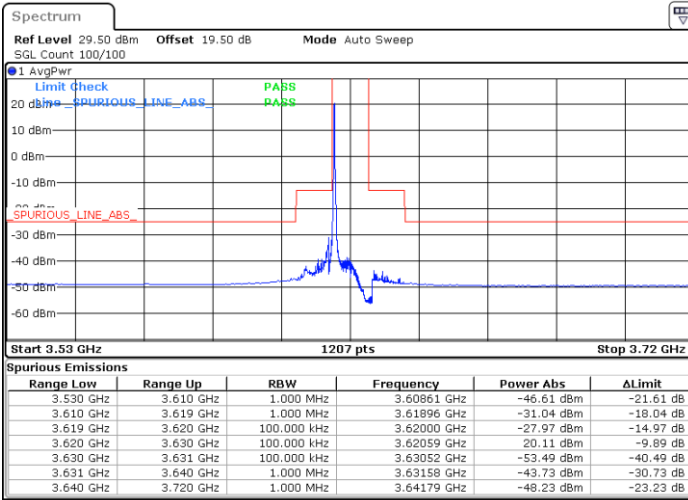

Date: 27.OCT.2022 15:31:38

N/A

LTE Band 48 / 10MHz

64QAM

Lowest Channel / 1RB0

Lowest Channel / 1RBmax

Date: 27.OCT.2022 15:42:54

Date: 27.OCT.2022 16:03:09

Lowest Channel / FullIRB

N/A

N/A

Date: 27.OCT.2022 15:53:02

LTE Band 48 / 10MHz

64QAM

MiddleChannel / 1RB0

Middle Channel / 1RBmax

Date: 27.OCT.2022 15:48:32

Date: 27.OCT.2022 16:08:19

Middle Channel / FullIRB

N/A

Date: 27.OCT.2022 15:58:39

N/A

LTE Band 48 / 10MHz

64QAM

Highest Channel / 1RB0

Highest Channel / 1RBmax

Date: 27.OCT.2022 15:49:39

Date: 27.OCT.2022 16:09:16

Highest Channel / FullIRB

N/A

Date: 27.OCT.2022 15:59:46

N/A