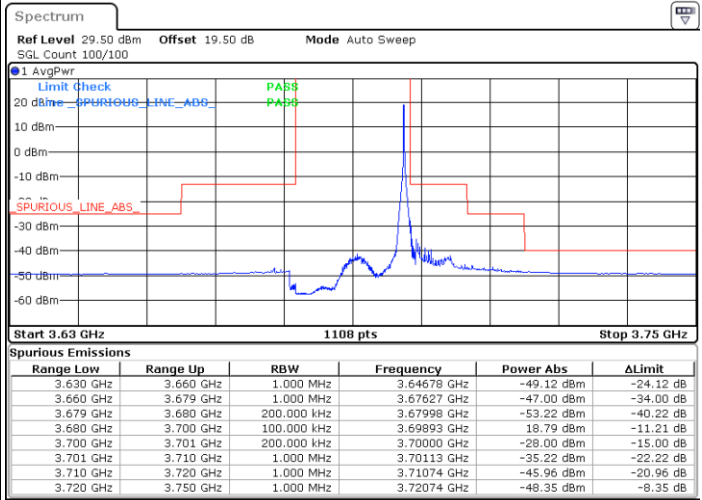

LTE Band 48 / 20MHz

64QAM

Middle Channel / 1RB0

Middle Channel / 1RBmax

Date: 28.OCT.2022 09:52:49

Date: 28.OCT.2022 10:06:45

Middle Channel / FullIRB

N/A

Date: 28.OCT.2022 09:38:54

N/A

LTE Band 48 / 20MHz

64QAM

Highest Channel / 1RB0

Highest Channel / 1RBmax

Date: 28.OCT.2022 09:54:22

Date: 28.OCT.2022 10:08:18

Highest Channel / FullIRB

N/A

Date: 22.NOV.2022 14:21:42

N/A

Conducted Spurious Emission

LTE Band 48 / 5MHz

QPSK

Lowest Channel / 1RB0