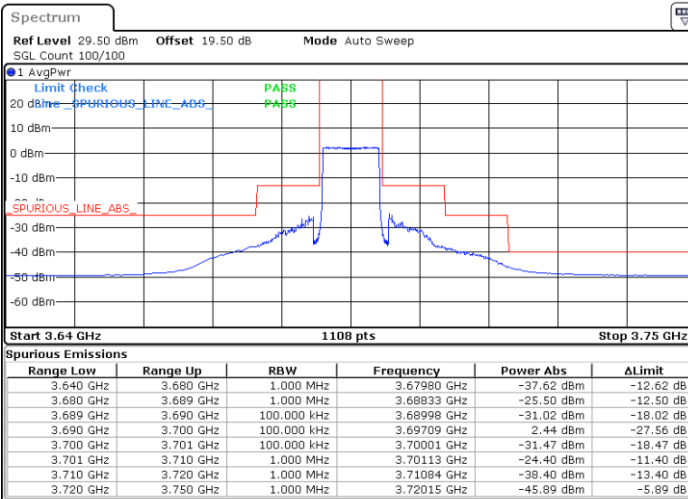

Date: 27.OCT.2022 15:48:32

Date: 27.OCT.2022 16:08:19

Middle Channel / FullIRB

N/A

Date: 27.OCT.2022 15:58:39

N/A

LTE Band 48 / 10MHz

64QAM

Highest Channel / 1RB0

Highest Channel / 1RBmax

Date: 27.OCT.2022 15:49:39

Date: 27.OCT.2022 16:09:16

Highest Channel / FullIRB

N/A

Date: 27.OCT.2022 15:59:46

N/A

LTE Band 48 / 15MHz

64QAM

Lowest Channel / 1RB0

Lowest Channel / 1RBmax

Date: 27.OCT.2022 16:57:43

Date: 27.OCT.2022 17:20:46

Lowest Channel / FullIRB

N/A