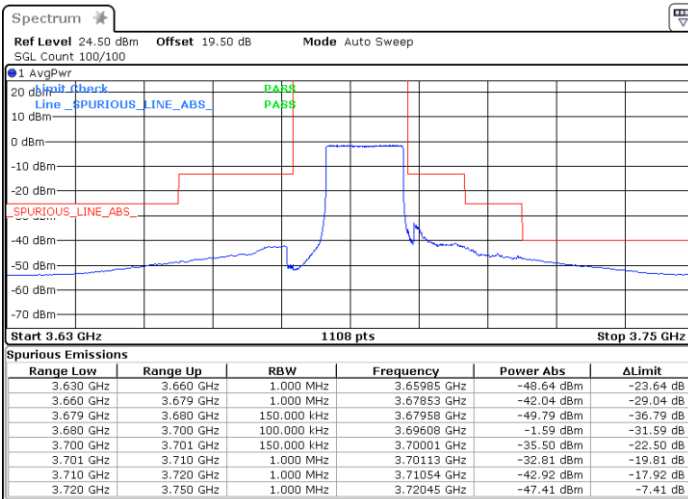

Middle Channel / FullIRB

N/A

Date: 28.OCT.2022 09:11:54

N/A

LTE Band 48 / 15MHz

16QAM

Highest Channel / 1RB0

Highest Channel / 1RBmax

Date: 27.OCT.2022 17:04:32

Date: 28.OCT.2022 09:28:03

Highest Channel / FullIRB

N/A

Date: 22.NOV.2022 14:36:49

N/A

LTE Band 48 / 20MHz

16QAM

Lowest Channel / 1RB0

Lowest Channel / 1RBmax

Date: 28.OCT.2022 09:46:40

Date: 28.OCT.2022 10:00:35

Lowest Channel / FullIRB

N/A

Date: 22.NOV.2022 14:11:27

N/A