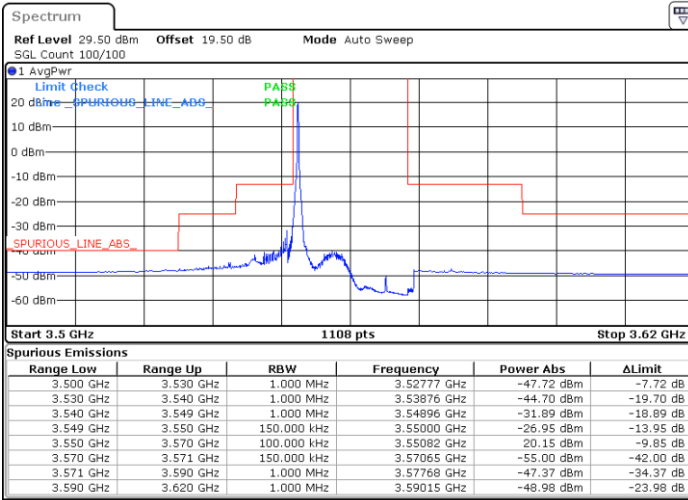

Highest Channel / 1RB0

Highest Channel / 1RBmax

Date: 27.OCT.2022 15:50:46

Date: 27.OCT.2022 16:10:13

Highest Channel / FullIRB

N/A

Date: 27.OCT.2022 16:00:54

N/A

LTE Band 48 / 15MHz

16QAM

Lowest Channel / 1RB0

Lowest Channel / 1RBmax

Date: 27.OCT.2022 16:56:33

Date: 27.OCT.2022 17:19:35

Lowest Channel / FullIRB

N/A