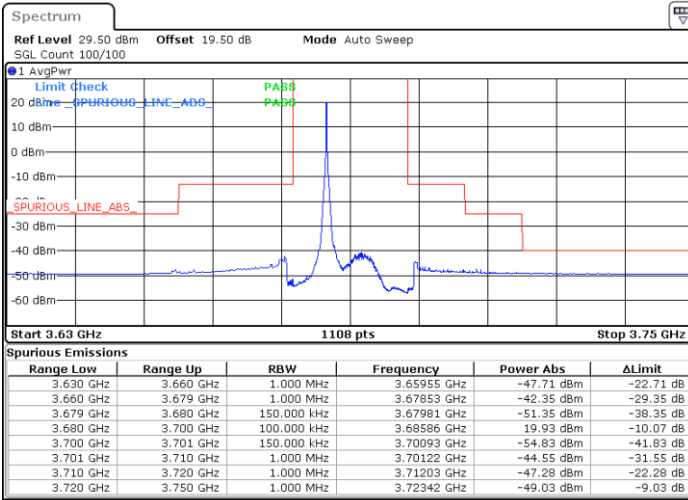

Middle Channel / FullIRB

N/A

Date: 28.OCT.2022 09:11:54

N/A

LTE Band 48 / 15MHz

16QAM

Highest Channel / 1RB0

Highest Channel / 1RBmax

Date: 27.OCT.2022 17:04:32

Date: 28.OCT.2022 09:28:03

Highest Channel / FullIRB

N/A

Date: 22.NOV.2022 14:36:49

N/A

LTE Band 48 / 20MHz

16QAM

Lowest Channel / 1RB0

Lowest Channel / 1RBmax

Date: 28.OCT.2022 09:46:40

Date: 28.OCT.2022 10:00:35

Lowest Channel / FullIRB

N/A

Date: 22.NOV.2022 14:11:27

N/A