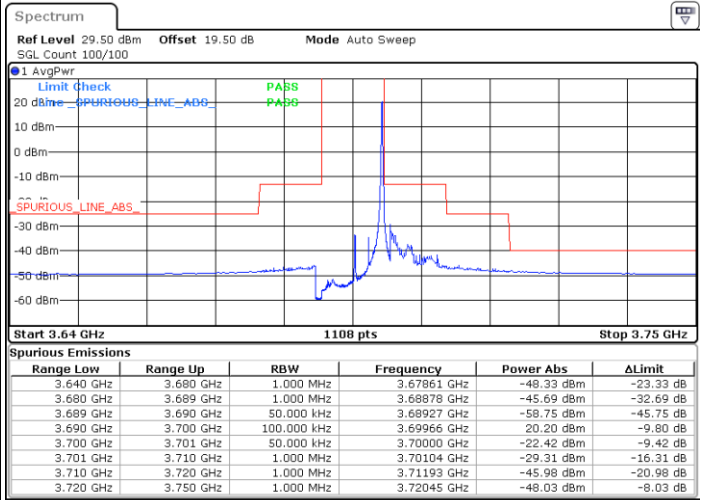

Date: 27.OCT.2022 15:13:37

Date: 27.OCT.2022 15:33:53

Lowest Channel / FullIRB

N/A

Date: 27.OCT.2022 15:23:46

N/A

LTE Band 48 / 5MHz

16QAM

Middle Channel / 1RB0

Middle Channel / 1RBmax

Date: 27.OCT.2022 15:17:00

Date: 27.OCT.2022 15:37:16

Middle Channel / FullIRB

N/A

Date: 27.OCT.2022 15:27:09

N/A

LTE Band 48 / 5MHz

16QAM

Highest Channel / 1RB0

Highest Channel / 1RBmax

Date: 27.OCT.2022 15:20:23

Date: 27.OCT.2022 15:40:38

Highest Channel / FullIRB

N/A