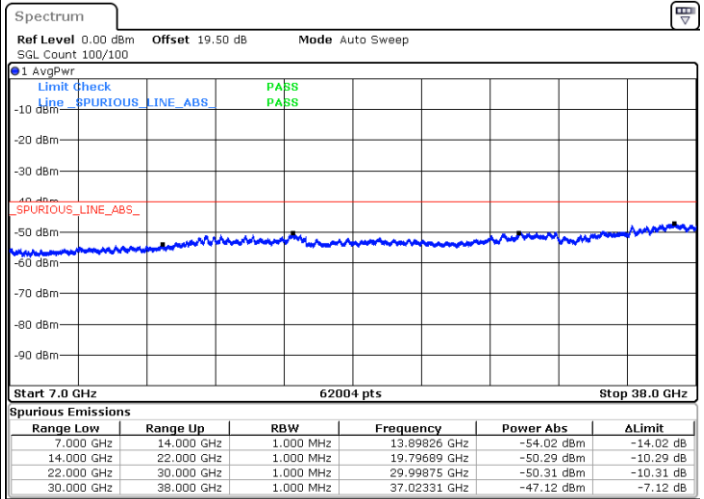

Date: 28.OCT.2022 09:38:54

N/A

LTE Band 48 / 20MHz

64QAM

Highest Channel / 1RB0

Highest Channel / 1RBmax

Date: 28.OCT.2022 09:54:22

Date: 28.OCT.2022 10:08:18

Highest Channel / FullIRB

N/A

Date: 22.NOV.2022 14:21:42

N/A

Conducted Spurious Emission

LTE Band 48 / 5MHz

QPSK

Lowest Channel / 1RB0

Date: 28.OCT.2022 14:03:16

Date: 28.OCT.2022 15:36:15

Lowest Channel / 1RBmax

Date: 28.OCT.2022 14:16:09

Date: 28.OCT.2022 16:01:17

Lowest Channel / FullRB

Date: 28.OCT.2022 14:09:43

Date: 28.OCT.2022 15:48:47