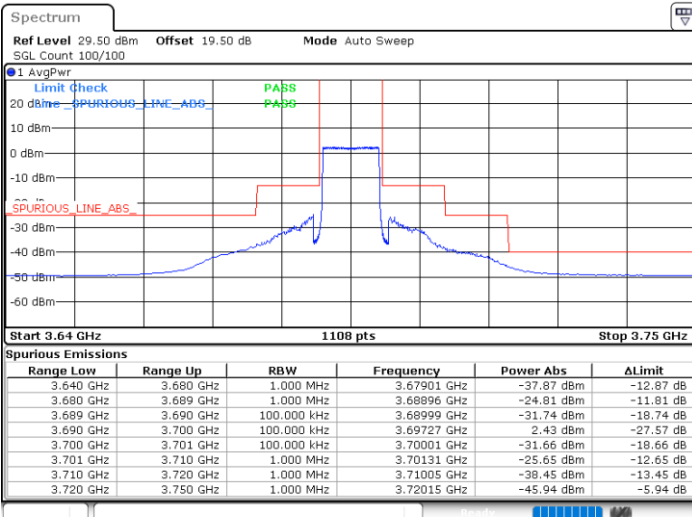

Highest Channel / 1RB0

Highest Channel / 1RBmax

Date: 27.OCT.2022 15:50:46

Date: 27.OCT.2022 16:10:13

Highest Channel / FullIRB

N/A

Date: 27.OCT.2022 16:00:54

N/A

LTE Band 48 / 15MHz

16QAM

Lowest Channel / 1RB0

Lowest Channel / 1RBmax

Date: 27.OCT.2022 16:56:33

Date: 27.OCT.2022 17:19:35

Lowest Channel / FullIRB

N/A