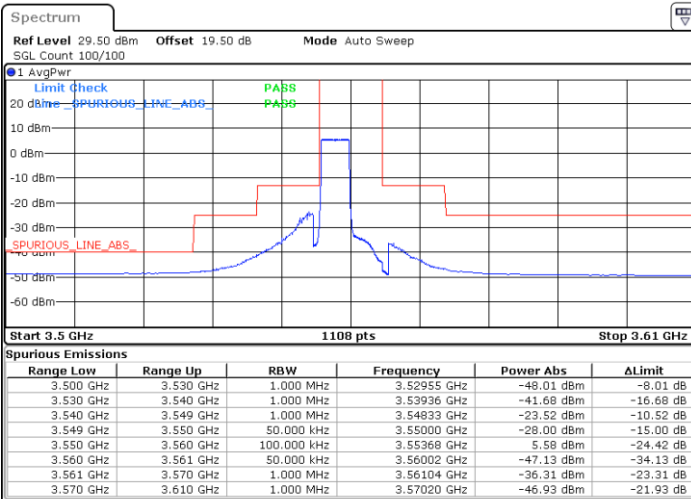

Date: 28.OCT.2022 09:35:50

N/A

LTE Band 48 / 20MHz

QPSK

Highest Channel / 1RB0

Highest Channel / 1RBmax

Date: 28.OCT.2022 09:57:28

Date: 28.OCT.2022 10:11:23

Highest Channel / FullIRB

N/A

Date: 22.NOV.2022 14:25:44

N/A

LTE Band 48 / 5MHz

16QAM

Lowest Channel / 1RB0

Lowest Channel / 1RBmax

Date: 27.OCT.2022 15:13:37

Date: 27.OCT.2022 15:33:53

Lowest Channel / FullIRB

N/A

Date: 27.OCT.2022 15:23:46

N/A

LTE Band 48 / 5MHz

16QAM