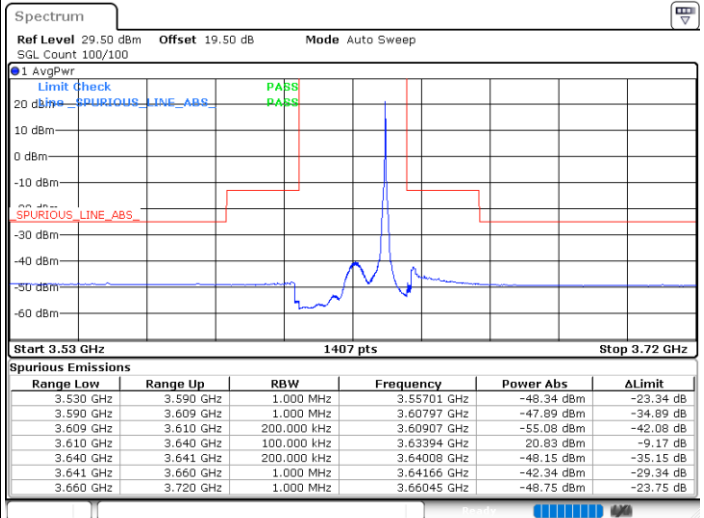

LTE Band 48 / 20MHz

QPSK

Middle Channel / 1RB0

Middle Channel / 1RBmax

Date: 28.OCT.2022 09:49:45

Date: 28.OCT.2022 10:03:41

Middle Channel / FullIRB

N/A

Date: 28.OCT.2022 09:35:50

N/A

LTE Band 48 / 20MHz

QPSK

Highest Channel / 1RB0

Highest Channel / 1RBmax

Date: 28.OCT.2022 09:57:28

Date: 28.OCT.2022 10:11:23

Highest Channel / FullIRB

N/A

Date: 22.NOV.2022 14:25:44

N/A

LTE Band 48 / 5MHz

16QAM

Lowest Channel / 1RB0

Lowest Channel / 1RBmax