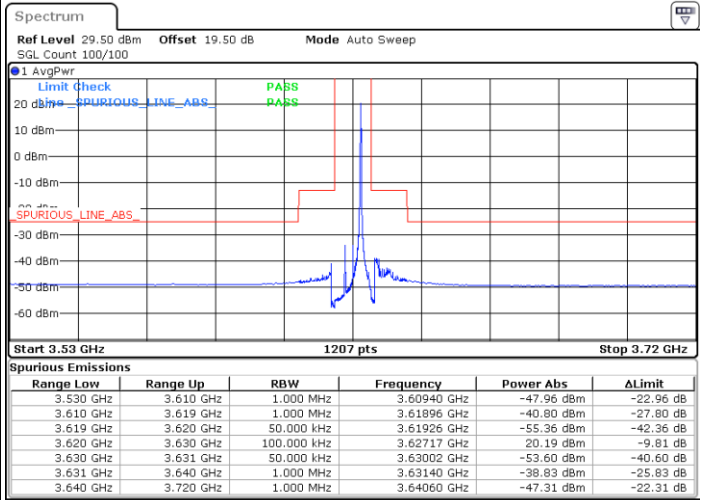

Highest Channel / FullIRB

N/A

Date: 22.NOV.2022 14:23:46

N/A

LTE Band 48 / 5MHz

64QAM

Lowest Channel / 1RB0

Lowest Channel / 1RBmax

Date: 27.OCT.2022 15:14:45

Date: 27.OCT.2022 15:35:01

Lowest Channel / FullIRB

N/A

Date: 27.OCT.2022 15:24:53

N/A

LTE Band 48 / 5MHz

64QAM

Middle Channel / 1RB0

Middle Channel / 1RBmax

Date: 27.OCT.2022 15:15:53

Date: 27.OCT.2022 15:36:08

Middle Channel / FullIRB

N/A

Date: 27.OCT.2022 15:26:01

N/A

LTE Band 48 / 5MHz

64QAM

Highest Channel / 1RB0

Highest Channel / 1RBmax

Date: 27.OCT.2022 15:21:30

Date: 27.OCT.2022 15:41:46

Highest Channel / FullIRB

N/A