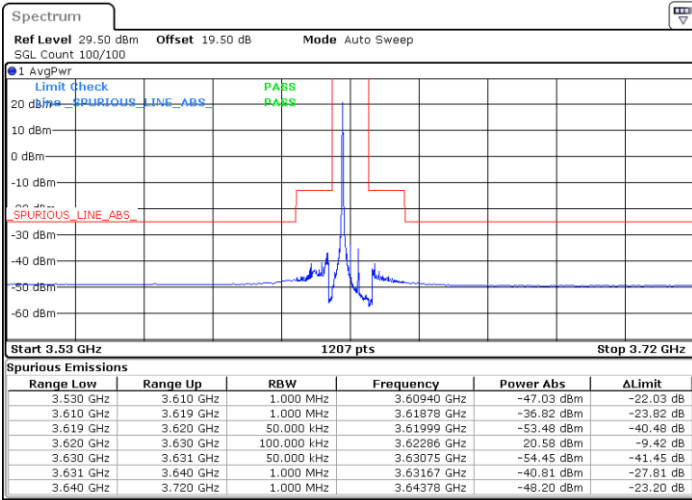

LTE Band 48 / 5MHz

16QAM

Middle Channel / 1RB0

Middle Channel / 1RBmax

Date: 27.OCT.2022 15:17:00

Date: 27.OCT.2022 15:37:16