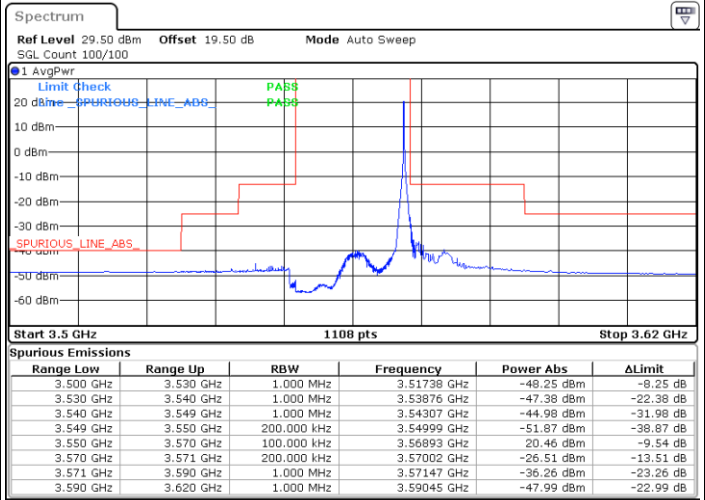

Middle Channel / FullIRB

N/A

Date: 28.OCT.2022 09:11:54

N/A

LTE Band 48 / 15MHz

16QAM

Highest Channel / 1RB0

Highest Channel / 1RBmax

Date: 27.OCT.2022 17:04:32

Date: 28.OCT.2022 09:28:03

Highest Channel / FullIRB

N/A

Date: 22.NOV.2022 14:36:49

N/A

LTE Band 48 / 20MHz

16QAM

Lowest Channel / 1RB0

Lowest Channel / 1RBmax

Date: 28.OCT.2022 09:46:40

Date: 28.OCT.2022 10:00:35

Lowest Channel / FullIRB

N/A

Date: 22.NOV.2022 14:11:27

N/A