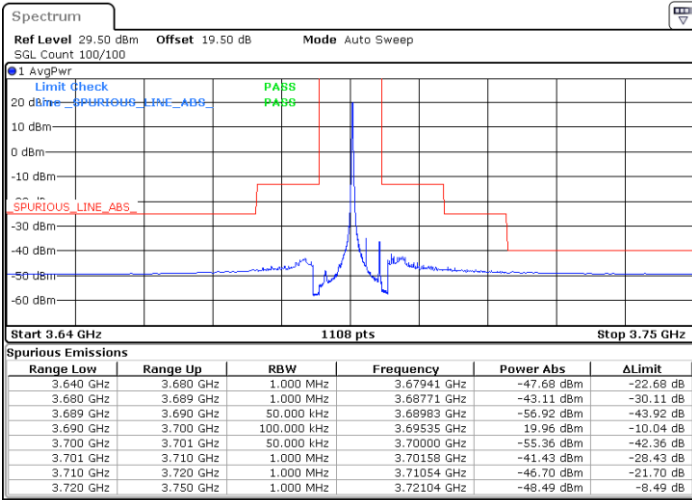

Date: 27.OCT.2022 15:14:45

Date: 27.OCT.2022 15:35:01

Lowest Channel / FullIRB

N/A

Date: 27.OCT.2022 15:24:53

N/A

LTE Band 48 / 5MHz

64QAM

Middle Channel / 1RB0

Middle Channel / 1RBmax

Date: 27.OCT.2022 15:15:53

Date: 27.OCT.2022 15:36:08

Middle Channel / FullIRB

N/A

Date: 27.OCT.2022 15:26:01

N/A

LTE Band 48 / 5MHz

64QAM

Highest Channel / 1RB0

Highest Channel / 1RBmax

Date: 27.OCT.2022 15:21:30

Date: 27.OCT.2022 15:41:46

Highest Channel / FullIRB

N/A