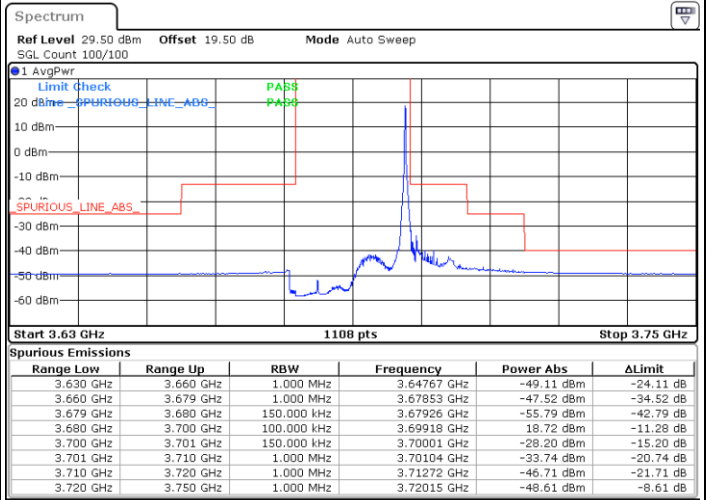

LTE Band 48 / 15MHz

64QAM

Lowest Channel / 1RB0

Lowest Channel / 1RBmax

Date: 27.OCT.2022 16:57:43

Date: 27.OCT.2022 17:20:46

Lowest Channel / FullIRB

N/A

Date: 22.NOV.2022 14:32:55

N/A

LTE Band 48 / 15MHz

64QAM

Middle Channel / 1RB0

Middle Channel / 1RBmax

Date: 28.OCT.2022 09:05:45

Date: 28.OCT.2022 09:14:59

Middle Channel / FullIRB

N/A

Date: 28.OCT.2022 09:10:22

N/A

LTE Band 48 / 15MHz

64QAM

Highest Channel / 1RB0

Highest Channel / 1RBmax

Date: 27.OCT.2022 17:05:44

Date: 28.OCT.2022 09:29:36

Highest Channel / FullIRB

N/A

Date: 22.NOV.2022 14:35:02

N/A

LTE Band 48 / 20MHz

64QAM