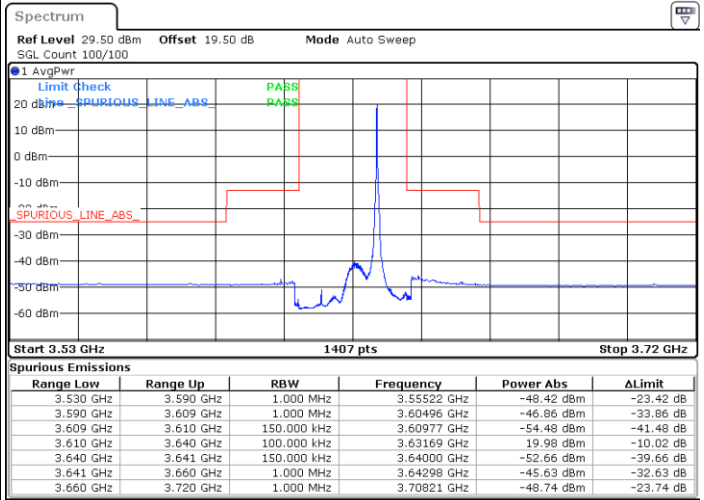

LTE Band 48 / 15MHz

16QAM

Lowest Channel / 1RB0

Lowest Channel / 1RBmax

Date: 27.OCT.2022 16:56:33

Date: 27.OCT.2022 17:19:35

Lowest Channel / FullIRB

N/A

Date: 22.NOV.2022 14:31:06

N/A

LTE Band 48 / 15MHz

16QAM

Middle Channel / 1RB0

Middle Channel / 1RBmax

Date: 28.OCT.2022 09:07:17

Date: 28.OCT.2022 09:23:25

Middle Channel / FullIRB

N/A

Date: 28.OCT.2022 09:11:54

N/A

LTE Band 48 / 15MHz

16QAM

Highest Channel / 1RB0

Highest Channel / 1RBmax