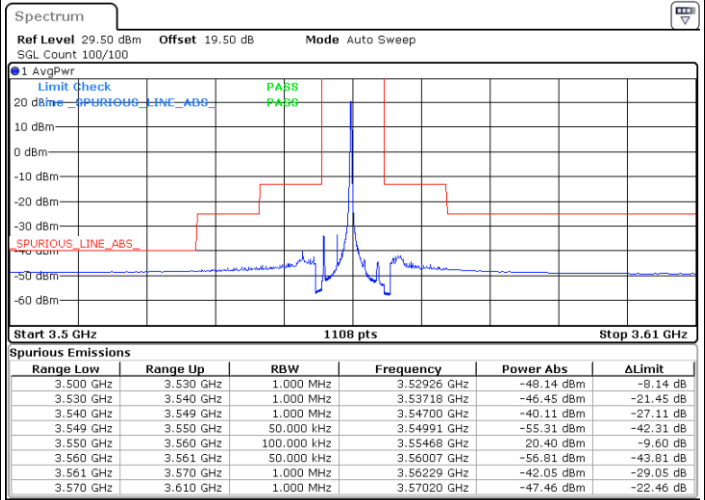

N/A

Date: 28.OCT.2022 09:37:22

LTE Band 48 / 20MHz

16QAM

Highest Channel / 1RB0

Highest Channel / 1RBmax

Date: 28.OCT.2022 09:55:55

Date: 28.OCT.2022 10:09:50

Highest Channel / FullIRB

N/A

Date: 22.NOV.2022 14:23:46

N/A

LTE Band 48 / 5MHz

64QAM

Lowest Channel / 1RB0

Lowest Channel / 1RBmax

Date: 27.OCT.2022 15:14:45

Date: 27.OCT.2022 15:35:01

Lowest Channel / FullIRB

N/A

Date: 27.OCT.2022 15:24:53

N/A

LTE Band 48 / 5MHz

64QAM