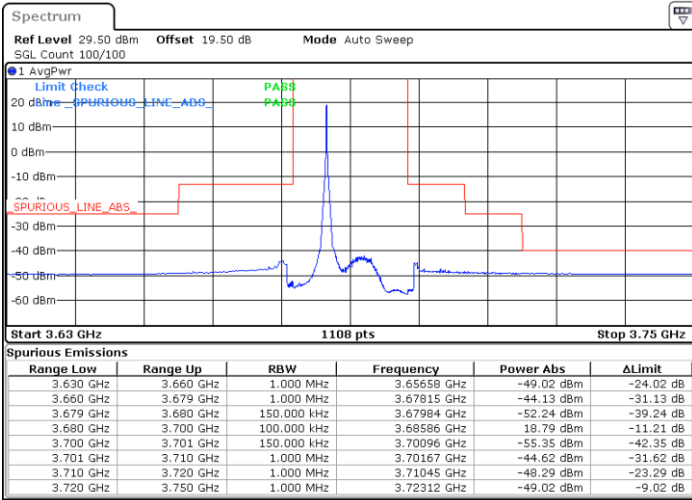

Middle Channel / FullIRB

N/A

Date: 28.OCT.2022 09:10:22

N/A

LTE Band 48 / 15MHz

64QAM

Highest Channel / 1RB0

Highest Channel / 1RBmax

Date: 27.OCT.2022 17:05:44

Date: 28.OCT.2022 09:29:36

Highest Channel / FullIRB

N/A

Date: 22.NOV.2022 14:35:02

N/A

LTE Band 48 / 20MHz

64QAM