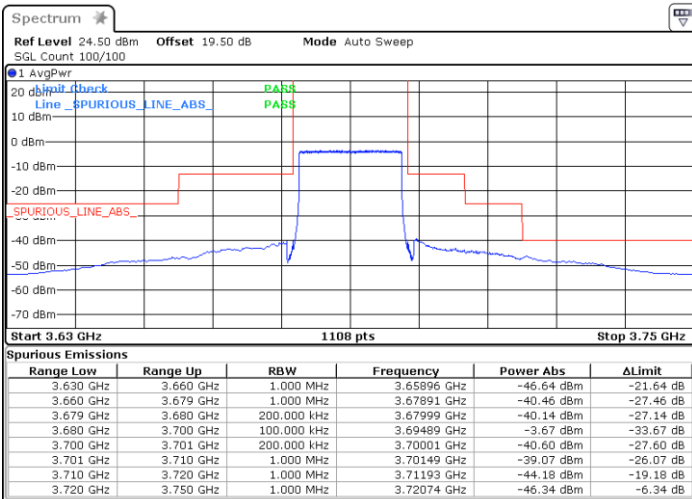

N/A

Date: 28.OCT.2022 09:37:22

LTE Band 48 / 20MHz

16QAM

Highest Channel / 1RB0

Highest Channel / 1RBmax

Date: 28.OCT.2022 09:55:55

Date: 28.OCT.2022 10:09:50

Highest Channel / FullIRB

N/A

Date: 22.NOV.2022 14:23:46

N/A

LTE Band 48 / 5MHz

64QAM

Lowest Channel / 1RB0

Lowest Channel / 1RBmax