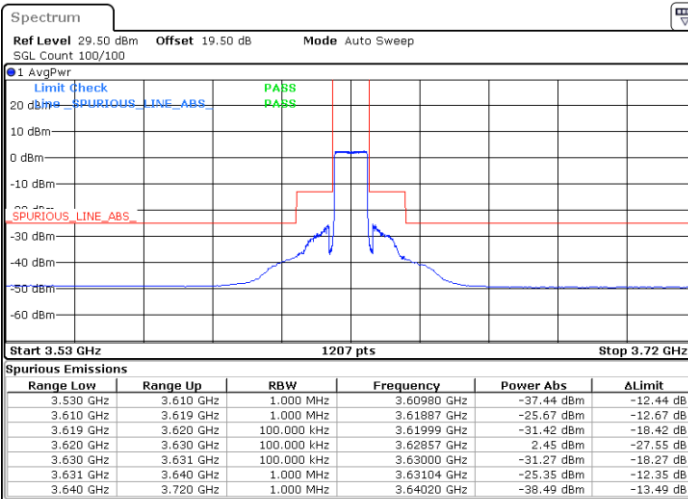

Middle Channel / FullIRB

N/A

Date: 27.OCT.2022 15:58:39

N/A