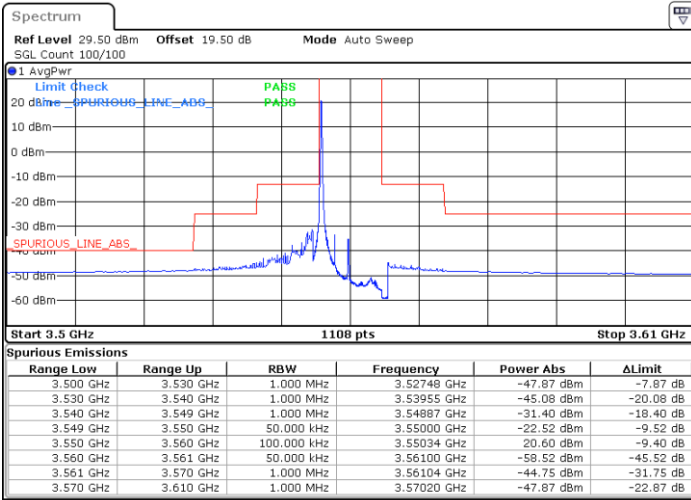

Date: 28.OCT.2022 09:35:50

N/A

LTE Band 48 / 20MHz

QPSK

Highest Channel / 1RB0

Highest Channel / 1RBmax

Date: 28.OCT.2022 09:57:28

Date: 28.OCT.2022 10:11:23

Highest Channel / FullIRB

N/A

Date: 22.NOV.2022 14:25:44

N/A

LTE Band 48 / 5MHz

16QAM

Lowest Channel / 1RB0

Lowest Channel / 1RBmax

Date: 27.OCT.2022 15:13:37

Date: 27.OCT.2022 15:33:53

Lowest Channel / FullIRB

N/A

Date: 27.OCT.2022 15:23:46

N/A

LTE Band 48 / 5MHz

16QAM