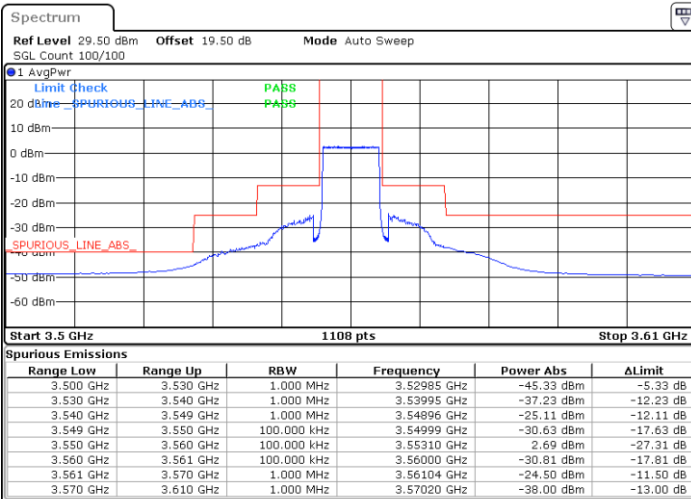

LTE Band 48 / 5MHz

64QAM

Highest Channel / 1RB0

Highest Channel / 1RBmax

Date: 27.OCT.2022 15:21:30

Date: 27.OCT.2022 15:41:46

Highest Channel / FullIRB

N/A

Date: 27.OCT.2022 15:31:38

N/A

LTE Band 48 / 10MHz

64QAM

Lowest Channel / 1RB0

Lowest Channel / 1RBmax

Date: 27.OCT.2022 15:42:54

Date: 27.OCT.2022 16:03:09

Lowest Channel / FullIRB

N/A

N/A

Date: 27.OCT.2022 15:53:02

LTE Band 48 / 10MHz

64QAM

MiddleChannel / 1RB0

Middle Channel / 1RBmax