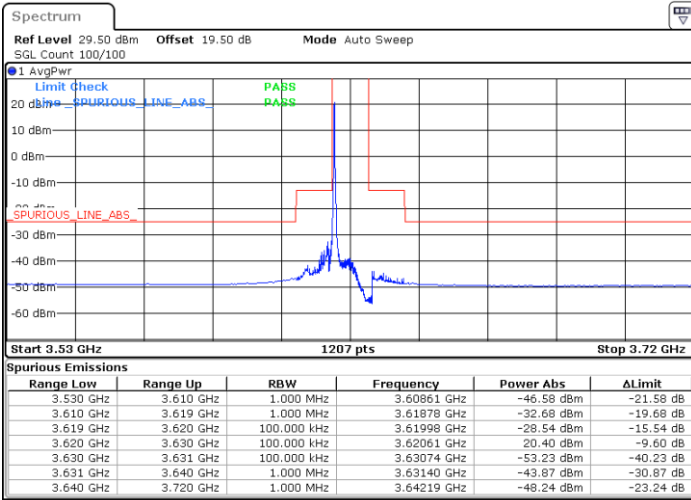

Date: 27.OCT.2022 15:30:30

N/A

LTE Band 48 / 10MHz

16QAM

Lowest Channel / 1RB0

Lowest Channel / 1RBmax

Date: 27.OCT.2022 15:44:02

Date: 27.OCT.2022 16:04:19

Lowest Channel / FullIRB

N/A

Date: 27.OCT.2022 15:54:09

N/A

LTE Band 48 / 10MHz

16QAM

MiddleChannel / 1RB0

Middle Channel / 1RBmax

Date: 27.OCT.2022 15:47:24

Date: 27.OCT.2022 16:07:22

Middle Channel / FullIRB

N/A

Date: 27.OCT.2022 15:57:31

N/A

LTE Band 48 / 10MHz

16QAM

Highest Channel / 1RB0

Highest Channel / 1RBmax

Date: 27.OCT.2022 15:50:46

Date: 27.OCT.2022 16:10:13

Highest Channel / FullIRB

N/A

Date: 27.OCT.2022 16:00:54

N/A