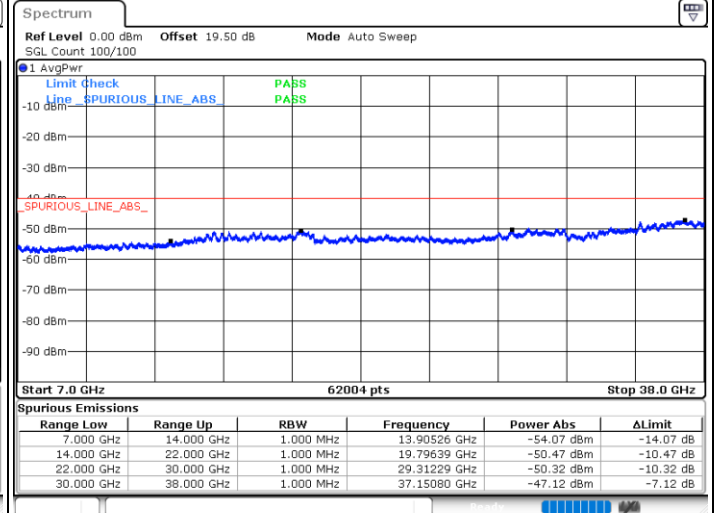

Highest Channel / FullIRB

N/A

Date: 22.NOV.2022 14:21:42

N/A

Conducted Spurious Emission

LTE Band 48 / 5MHz

QPSK

Lowest Channel / 1RB0

Date: 28.OCT.2022 14:03:16

Date: 28.OCT.2022 15:36:15

Lowest Channel / 1RBmax

Date: 28.OCT.2022 14:16:09

Date: 28.OCT.2022 16:01:17

Lowest Channel / FullRB

Date: 28.OCT.2022 14:09:43

Date: 28.OCT.2022 15:48:47