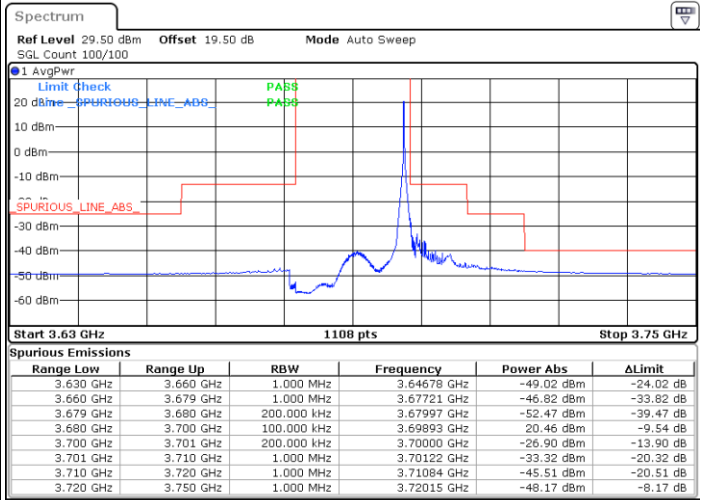

Date: 28.OCT.2022 09:35:50

N/A

LTE Band 48 / 20MHz

QPSK

Highest Channel / 1RB0

Highest Channel / 1RBmax

Date: 28.OCT.2022 09:57:28

Date: 28.OCT.2022 10:11:23

Highest Channel / FullIRB

N/A

Date: 22.NOV.2022 14:25:44

N/A

LTE Band 48 / 5MHz

16QAM

Lowest Channel / 1RB0

Lowest Channel / 1RBmax