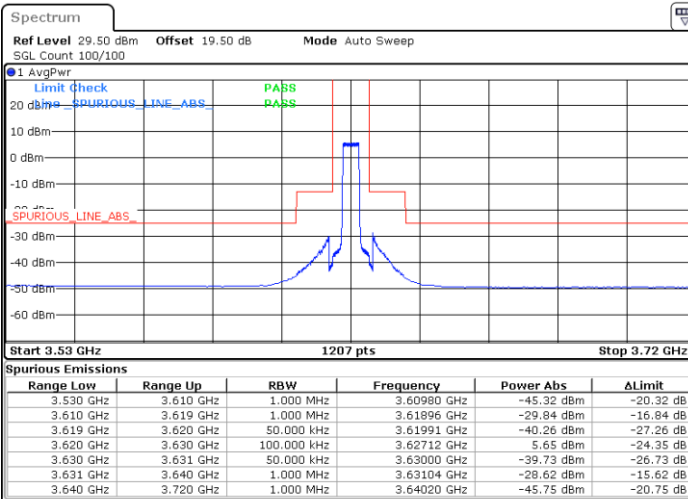

Date: 27.OCT.2022 15:14:45

Date: 27.OCT.2022 15:35:01

Lowest Channel / FullIRB

N/A

Date: 27.OCT.2022 15:24:53

N/A

LTE Band 48 / 5MHz

64QAM

Middle Channel / 1RB0

Middle Channel / 1RBmax

Date: 27.OCT.2022 15:15:53

Date: 27.OCT.2022 15:36:08

Middle Channel / FullIRB

N/A

Date: 27.OCT.2022 15:26:01

N/A

LTE Band 48 / 5MHz

64QAM

Highest Channel / 1RB0

Highest Channel / 1RBmax

Date: 27.OCT.2022 15:21:30

Date: 27.OCT.2022 15:41:46

Highest Channel / FullIRB

N/A