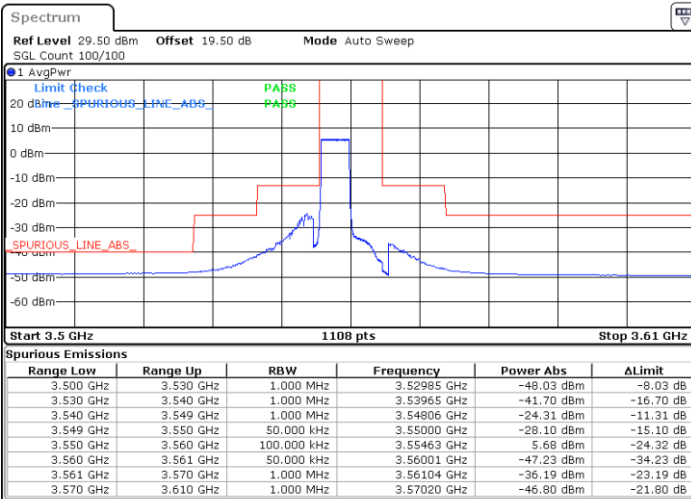

N/A

Date: 28.OCT.2022 09:37:22

LTE Band 48 / 20MHz

16QAM

Highest Channel / 1RB0

Highest Channel / 1RBmax

Date: 28.OCT.2022 09:55:55

Date: 28.OCT.2022 10:09:50

Highest Channel / FullIRB

N/A

Date: 22.NOV.2022 14:23:46

N/A

LTE Band 48 / 5MHz

64QAM

Lowest Channel / 1RB0

Lowest Channel / 1RBmax

Date: 27.OCT.2022 15:14:45

Date: 27.OCT.2022 15:35:01

Lowest Channel / FullIRB

N/A

Date: 27.OCT.2022 15:24:53

N/A

LTE Band 48 / 5MHz

64QAM