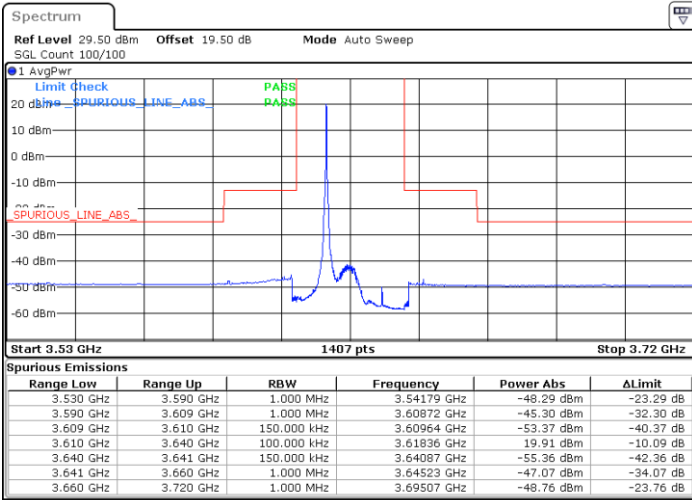

LTE Band 48 / 15MHz

16QAM

Lowest Channel / 1RB0

Lowest Channel / 1RBmax

Date: 27.OCT.2022 16:56:33

Date: 27.OCT.2022 17:19:35

Lowest Channel / FullIRB

N/A

Date: 22.NOV.2022 14:31:06

N/A

LTE Band 48 / 15MHz

16QAM

Middle Channel / 1RB0

Middle Channel / 1RBmax

Date: 28.OCT.2022 09:07:17

Date: 28.OCT.2022 09:23:25

Middle Channel / FullIRB

N/A

Date: 28.OCT.2022 09:11:54

N/A

LTE Band 48 / 15MHz

16QAM

Highest Channel / 1RB0

Highest Channel / 1RBmax