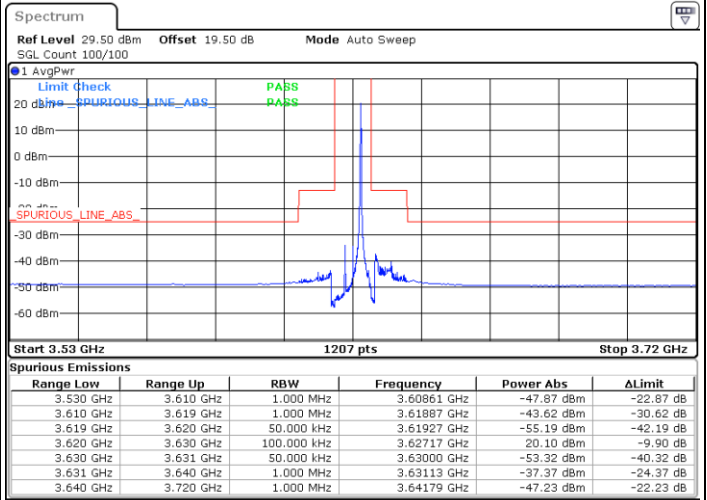

LTE Band 48 / 5MHz

16QAM

Middle Channel / 1RB0

Middle Channel / 1RBmax

Date: 27.OCT.2022 15:17:00

Date: 27.OCT.2022 15:37:16