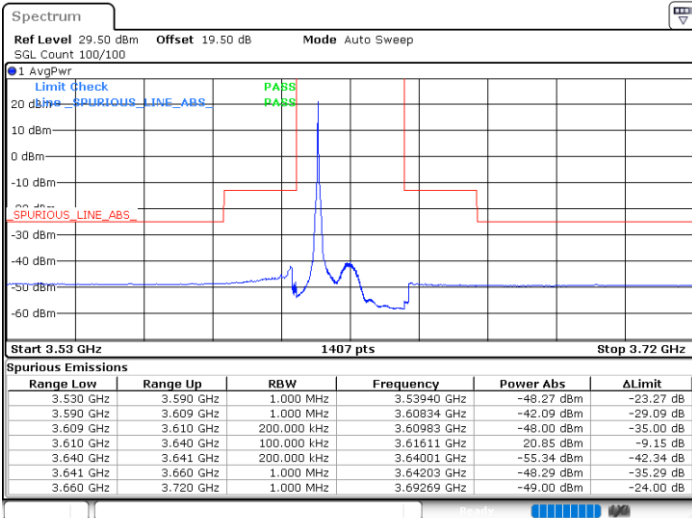

LTE Band 48 / 20MHz

QPSK

Middle Channel / 1RB0

Middle Channel / 1RBmax

Date: 28.OCT.2022 09:49:45

Date: 28.OCT.2022 10:03:41

Middle Channel / FullIRB

N/A

Date: 28.OCT.2022 09:35:50

N/A

LTE Band 48 / 20MHz

QPSK

Highest Channel / 1RB0

Highest Channel / 1RBmax

Date: 28.OCT.2022 09:57:28

Date: 28.OCT.2022 10:11:23