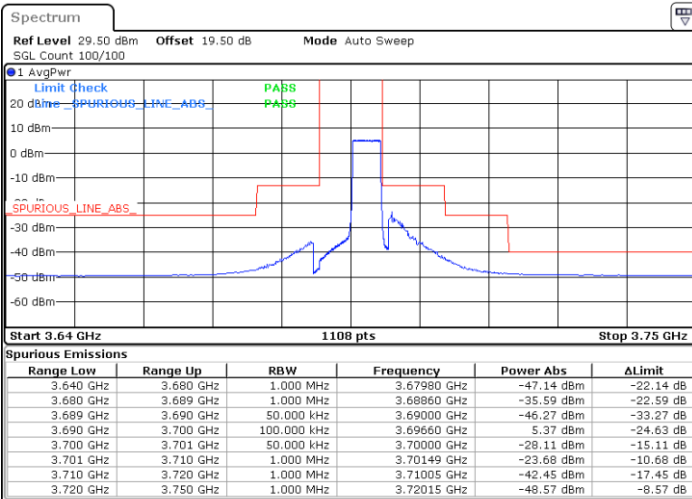

LTE Band 48 / 5MHz

16QAM

Highest Channel / 1RB0

Highest Channel / 1RBmax

Date: 27.OCT.2022 15:20:23

Date: 27.OCT.2022 15:40:38

Highest Channel / FullIRB

N/A

Date: 27.OCT.2022 15:30:30

N/A

LTE Band 48 / 10MHz

16QAM

Lowest Channel / 1RB0

Lowest Channel / 1RBmax

Date: 27.OCT.2022 15:44:02

Date: 27.OCT.2022 16:04:19