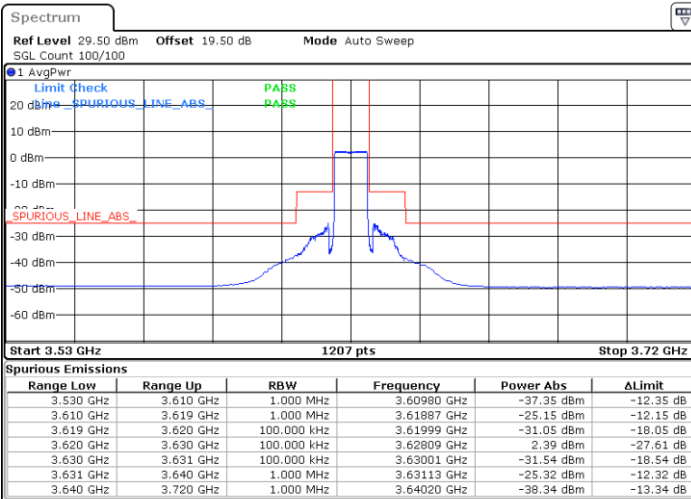

Middle Channel / FullIRB

N/A

Date: 27.OCT.2022 15:57:31

N/A