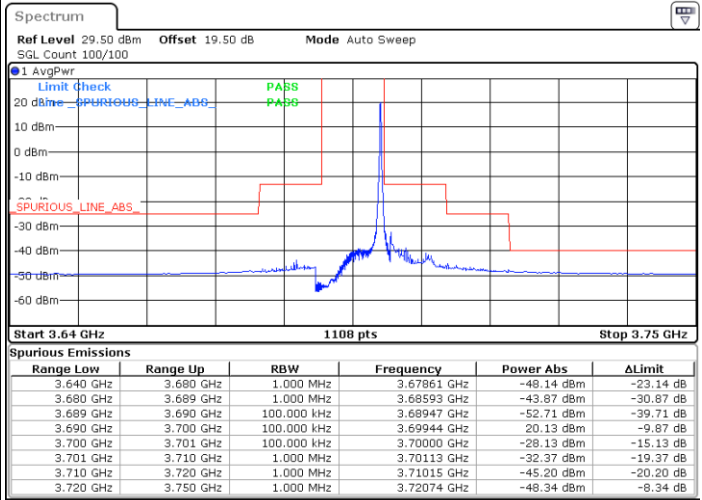

Lowest Channel / FullIRB

N/A

N/A

Date: 27.OCT.2022 15:53:02

LTE Band 48 / 10MHz

64QAM

MiddleChannel / 1RB0

Middle Channel / 1RBmax

Date: 27.OCT.2022 15:48:32

Date: 27.OCT.2022 16:08:19

Middle Channel / FullIRB

N/A

Date: 27.OCT.2022 15:58:39

N/A

LTE Band 48 / 10MHz

64QAM

Highest Channel / 1RB0

Highest Channel / 1RBmax

Date: 27.OCT.2022 15:49:39

Date: 27.OCT.2022 16:09:16

Highest Channel / FullIRB

N/A

Date: 27.OCT.2022 15:59:46

N/A

LTE Band 48 / 15MHz

64QAM

Lowest Channel / 1RB0

Lowest Channel / 1RBmax

Date: 27.OCT.2022 16:57:43

Date: 27.OCT.2022 17:20:46

Lowest Channel / FullIRB

N/A