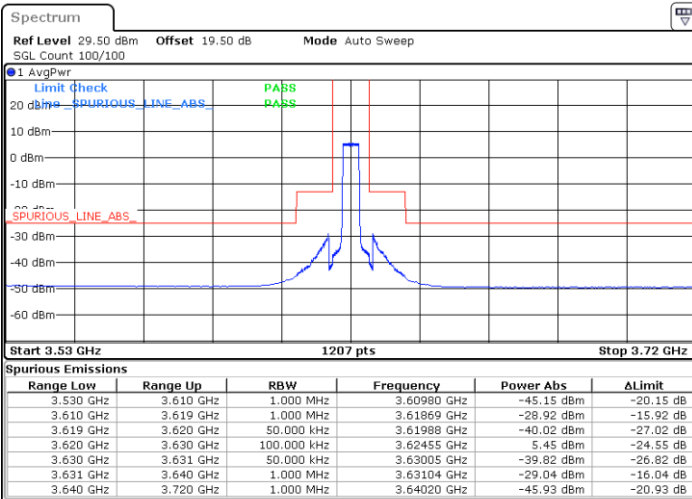

Middle Channel / 1RB0

Middle Channel / 1RBmax

Date: 27.OCT.2022 15:17:00

Date: 27.OCT.2022 15:37:16

Middle Channel / FullIRB

N/A

Date: 27.OCT.2022 15:27:09

N/A

LTE Band 48 / 5MHz

16QAM

Highest Channel / 1RB0

Highest Channel / 1RBmax

Date: 27.OCT.2022 15:20:23

Date: 27.OCT.2022 15:40:38

Highest Channel / FullIRB

N/A