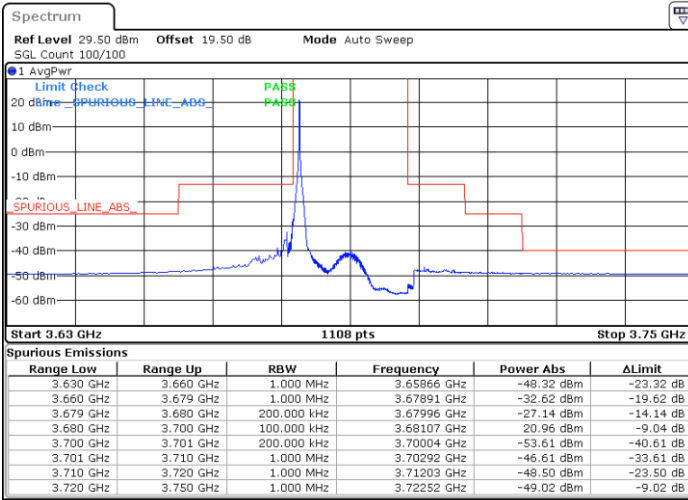

Date: 28.OCT.2022 09:35:50

N/A

LTE Band 48 / 20MHz

QPSK

Highest Channel / 1RB0

Highest Channel / 1RBmax

Date: 28.OCT.2022 09:57:28

Date: 28.OCT.2022 10:11:23

Highest Channel / FullIRB

N/A

Date: 22.NOV.2022 14:25:44

N/A

LTE Band 48 / 5MHz

16QAM

Lowest Channel / 1RB0

Lowest Channel / 1RBmax