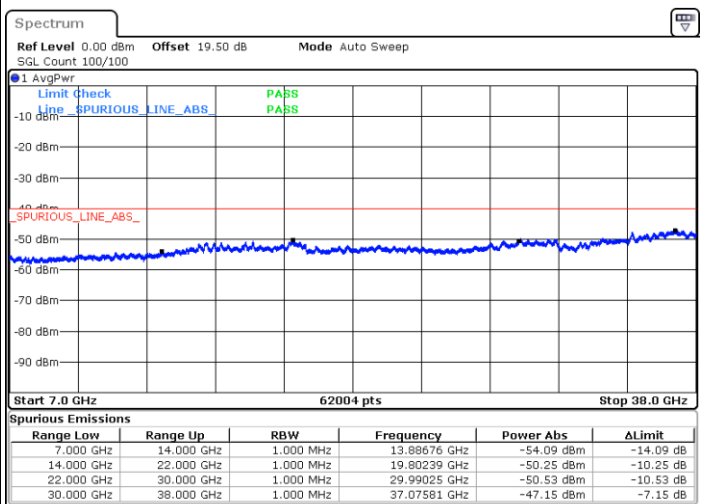

Highest Channel / FullIRB

N/A

Date: 22.NOV.2022 14:21:42

N/A

Conducted Spurious Emission

LTE Band 48 / 5MHz

QPSK

Lowest Channel / 1RB0

Date: 28.OCT.2022 14:03:16

Date: 28.OCT.2022 15:36:15

Lowest Channel / 1RBmax

Date: 28.OCT.2022 14:16:09

Date: 28.OCT.2022 16:01:17

Lowest Channel / FullRB

Date: 28.OCT.2022 14:09:43

Date: 28.OCT.2022 15:48:47