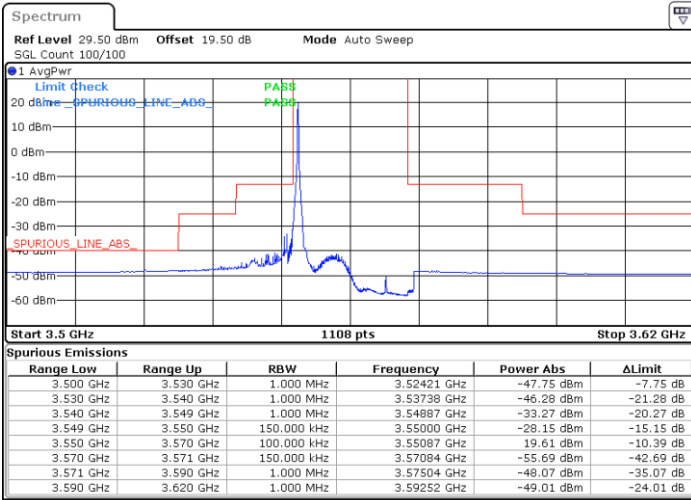

Date: 27.OCT.2022 15:48:32

Date: 27.OCT.2022 16:08:19

Middle Channel / FullIRB

N/A

Date: 27.OCT.2022 15:58:39

N/A

LTE Band 48 / 10MHz

64QAM

Highest Channel / 1RB0

Highest Channel / 1RBmax

Date: 27.OCT.2022 15:49:39

Date: 27.OCT.2022 16:09:16

Highest Channel / FullIRB

N/A

Date: 27.OCT.2022 15:59:46

N/A

LTE Band 48 / 15MHz

64QAM

Lowest Channel / 1RB0

Lowest Channel / 1RBmax

Date: 27.OCT.2022 16:57:43

Date: 27.OCT.2022 17:20:46

Lowest Channel / FullIRB

N/A