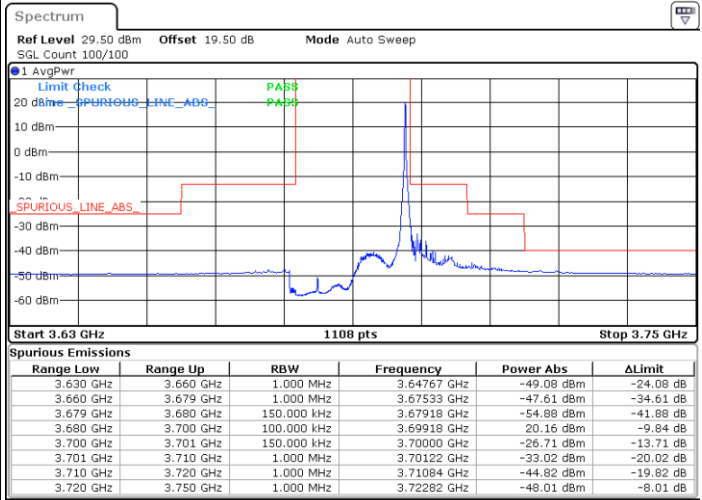

Middle Channel / FullIRB

N/A

Date: 28.OCT.2022 09:11:54

N/A

LTE Band 48 / 15MHz

16QAM

Highest Channel / 1RB0

Highest Channel / 1RBmax

Date: 27.OCT.2022 17:04:32

Date: 28.OCT.2022 09:28:03

Highest Channel / FullIRB

N/A

Date: 22.NOV.2022 14:36:49

N/A

LTE Band 48 / 20MHz

16QAM

Lowest Channel / 1RB0

Lowest Channel / 1RBmax

Date: 28.OCT.2022 09:46:40

Date: 28.OCT.2022 10:00:35

Lowest Channel / FullIRB

N/A

Date: 22.NOV.2022 14:11:27

N/A