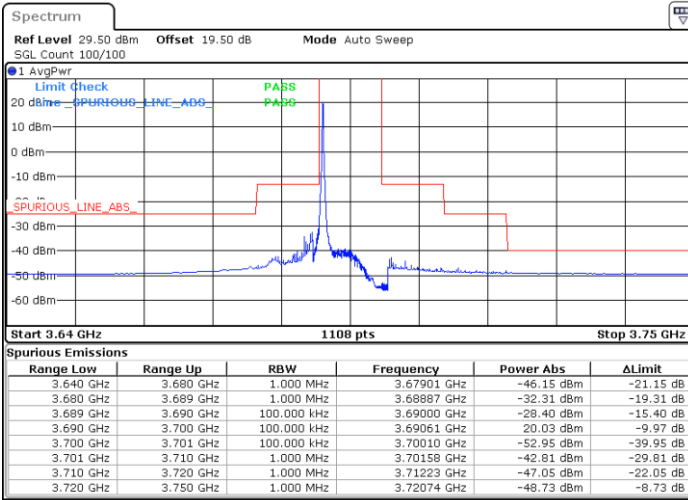

Lowest Channel / FullIRB

N/A

N/A

Date: 27.OCT.2022 15:53:02

LTE Band 48 / 10MHz

64QAM

MiddleChannel / 1RB0

Middle Channel / 1RBmax

Date: 27.OCT.2022 15:48:32

Date: 27.OCT.2022 16:08:19

Middle Channel / FullIRB

N/A

Date: 27.OCT.2022 15:58:39

N/A

LTE Band 48 / 10MHz

64QAM

Highest Channel / 1RB0

Highest Channel / 1RBmax

Date: 27.OCT.2022 15:49:39

Date: 27.OCT.2022 16:09:16

Highest Channel / FullIRB

N/A

Date: 27.OCT.2022 15:59:46

N/A

LTE Band 48 / 15MHz

64QAM

Lowest Channel / 1RB0

Lowest Channel / 1RBmax

Date: 27.OCT.2022 16:57:43

Date: 27.OCT.2022 17:20:46

Lowest Channel / FullIRB

N/A