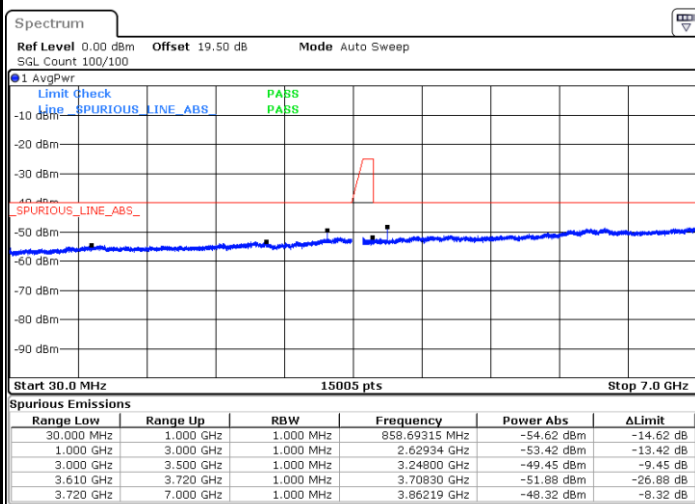

Date: 28.OCT.2022 09:38:54

N/A

LTE Band 48 / 20MHz

64QAM

Highest Channel / 1RB0

Highest Channel / 1RBmax

Date: 28.OCT.2022 09:54:22

Date: 28.OCT.2022 10:08:18

Highest Channel / FullIRB

N/A

Date: 22.NOV.2022 14:21:42

N/A

Conducted Spurious Emission

LTE Band 48 / 5MHz

QPSK

Lowest Channel / 1RB0

Date: 28.OCT.2022 14:03:16

Date: 28.OCT.2022 15:36:15

Lowest Channel / 1RBmax

Date: 28.OCT.2022 14:16:09

Date: 28.OCT.2022 16:01:17

Lowest Channel / FullRB

Date: 28.OCT.2022 14:09:43

Date: 28.OCT.2022 15:48:47