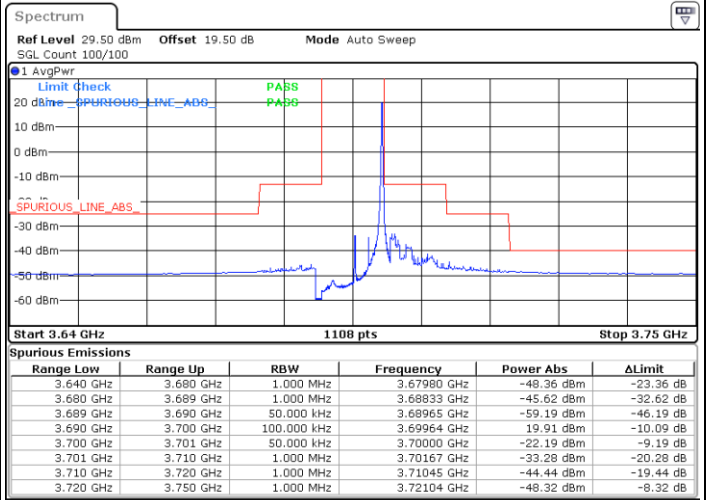

LTE Band 48 / 5MHz

64QAM

Highest Channel / 1RB0

Highest Channel / 1RBmax

Date: 27.OCT.2022 15:21:30

Date: 27.OCT.2022 15:41:46

Highest Channel / FullIRB

N/A

Date: 27.OCT.2022 15:31:38

N/A

LTE Band 48 / 10MHz

64QAM

Lowest Channel / 1RB0

Lowest Channel / 1RBmax

Date: 27.OCT.2022 15:42:54

Date: 27.OCT.2022 16:03:09