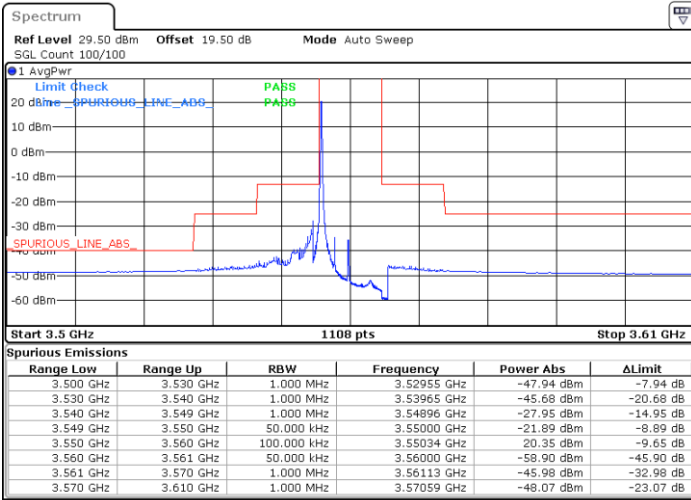

N/A

Date: 28.OCT.2022 09:37:22

LTE Band 48 / 20MHz

16QAM

Highest Channel / 1RB0

Highest Channel / 1RBmax

Date: 28.OCT.2022 09:55:55

Date: 28.OCT.2022 10:09:50

Highest Channel / FullIRB

N/A

Date: 22.NOV.2022 14:23:46

N/A

LTE Band 48 / 5MHz

64QAM

Lowest Channel / 1RB0

Lowest Channel / 1RBmax

Date: 27.OCT.2022 15:14:45

Date: 27.OCT.2022 15:35:01

Lowest Channel / FullIRB

N/A

Date: 27.OCT.2022 15:24:53

N/A

LTE Band 48 / 5MHz

64QAM