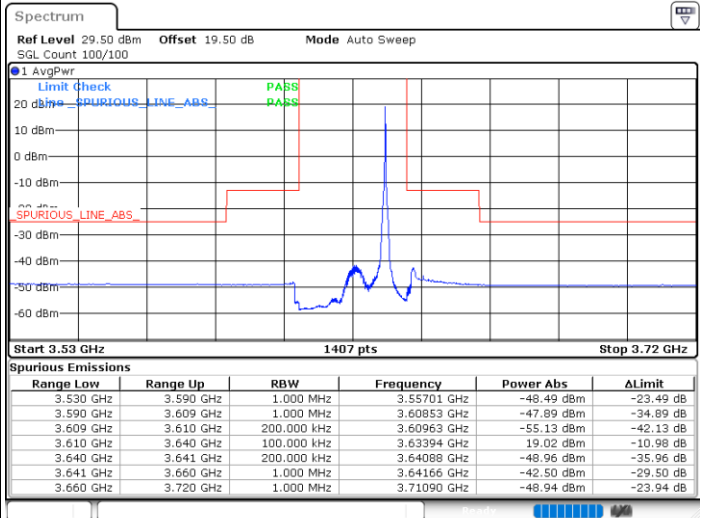

Date: 27.OCT.2022 17:05:44

Date: 28.OCT.2022 09:29:36

Highest Channel / FullIRB

N/A

Date: 22.NOV.2022 14:35:02

N/A

LTE Band 48 / 20MHz

64QAM

Lowest Channel / 1RB0

Lowest Channel / 1RBmax

Date: 28.OCT.2022 09:45:06

Date: 28.OCT.2022 09:59:01

Lowest Channel / FullIRB

N/A

Date: 22.NOV.2022 14:18:07

N/A

LTE Band 48 / 20MHz

64QAM

Middle Channel / 1RB0

Middle Channel / 1RBmax

Date: 28.OCT.2022 09:52:49

Date: 28.OCT.2022 10:06:45

Middle Channel / FullIRB

N/A