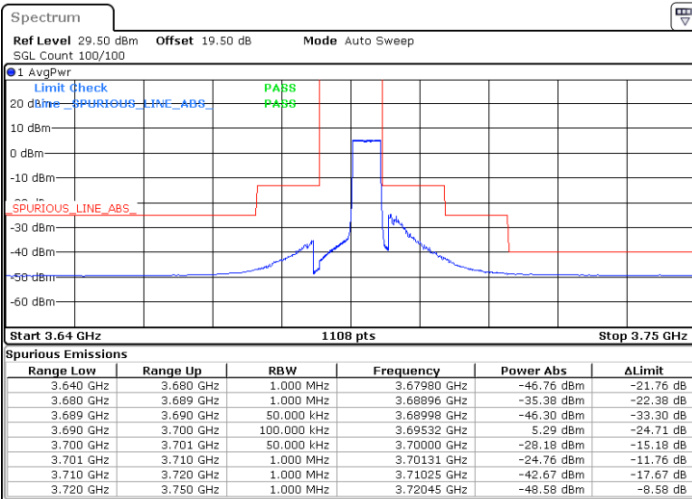

LTE Band 48 / 5MHz

64QAM

Highest Channel / 1RB0

Highest Channel / 1RBmax

Date: 27.OCT.2022 15:21:30

Date: 27.OCT.2022 15:41:46

Highest Channel / FullIRB

N/A

Date: 27.OCT.2022 15:31:38

N/A

LTE Band 48 / 10MHz

64QAM

Lowest Channel / 1RB0

Lowest Channel / 1RBmax

Date: 27.OCT.2022 15:42:54

Date: 27.OCT.2022 16:03:09