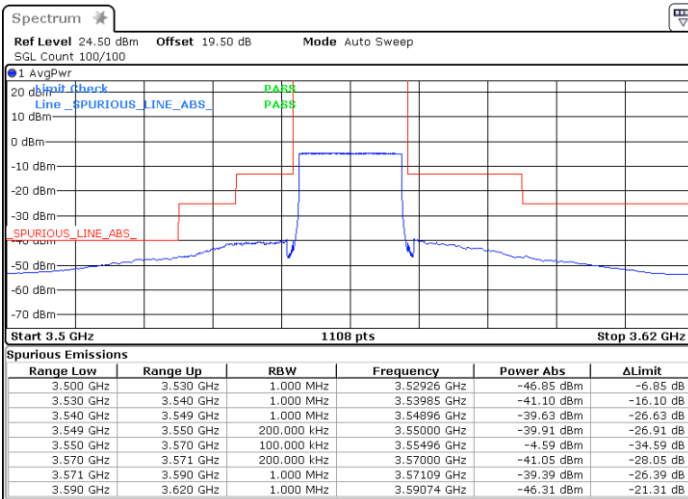

Date: 27.OCT.2022 17:05:44

Date: 28.OCT.2022 09:29:36

Highest Channel / FullIRB

N/A

Date: 22.NOV.2022 14:35:02

N/A

LTE Band 48 / 20MHz

64QAM

Lowest Channel / 1RB0

Lowest Channel / 1RBmax

Date: 28.OCT.2022 09:45:06

Date: 28.OCT.2022 09:59:01

Lowest Channel / FullIRB

N/A

Date: 22.NOV.2022 14:18:07

N/A

LTE Band 48 / 20MHz

64QAM

Middle Channel / 1RB0

Middle Channel / 1RBmax

Date: 28.OCT.2022 09:52:49

Date: 28.OCT.2022 10:06:45

Middle Channel / FullIRB

N/A