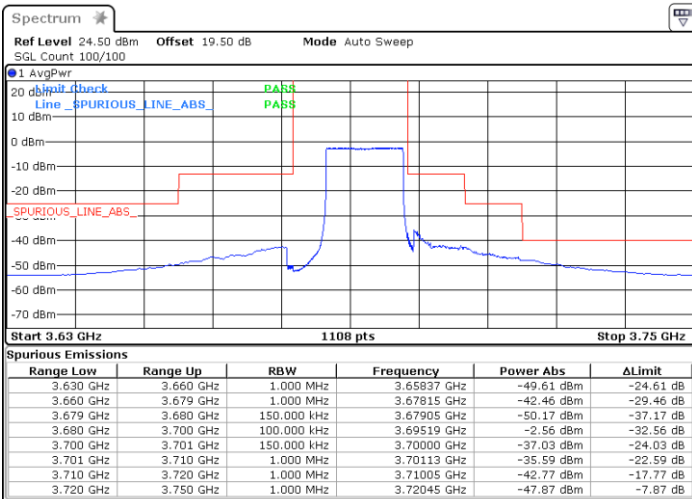

Middle Channel / FullIRB

N/A

Date: 28.OCT.2022 09:10:22

N/A

LTE Band 48 / 15MHz

64QAM

Highest Channel / 1RB0

Highest Channel / 1RBmax

Date: 27.OCT.2022 17:05:44

Date: 28.OCT.2022 09:29:36

Highest Channel / FullIRB

N/A

Date: 22.NOV.2022 14:35:02

N/A

LTE Band 48 / 20MHz

64QAM