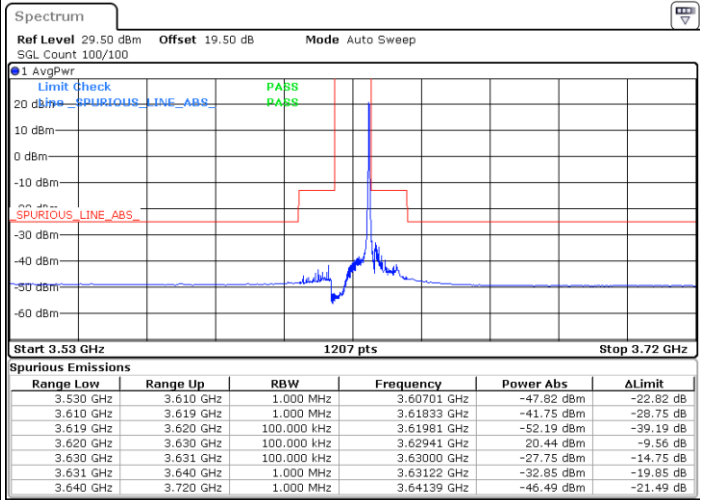

Date: 27.OCT.2022 15:30:30

N/A

LTE Band 48 / 10MHz

16QAM

Lowest Channel / 1RB0

Lowest Channel / 1RBmax

Date: 27.OCT.2022 15:44:02

Date: 27.OCT.2022 16:04:19

Lowest Channel / FullIRB

N/A

Date: 27.OCT.2022 15:54:09

N/A

LTE Band 48 / 10MHz

16QAM

MiddleChannel / 1RB0

Middle Channel / 1RBmax

Highest Channel / 1RB0

Highest Channel / 1RBmax

Date: 27.OCT.2022 15:50:46

Date: 27.OCT.2022 16:10:13

Highest Channel / FullIRB

N/A

Date: 27.OCT.2022 16:00:54

N/A