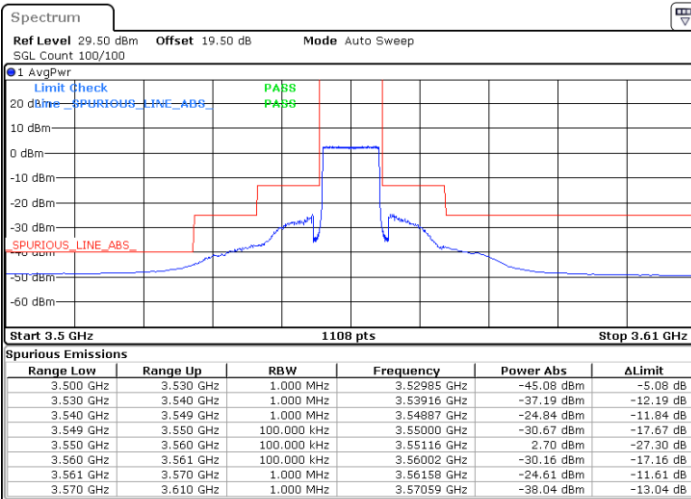

LTE Band 48 / 5MHz

16QAM

Highest Channel / 1RB0

Highest Channel / 1RBmax

Date: 27.OCT.2022 15:20:23

Date: 27.OCT.2022 15:40:38

Highest Channel / FullIRB

N/A

Date: 27.OCT.2022 15:30:30

N/A

LTE Band 48 / 10MHz

16QAM

Lowest Channel / 1RB0

Lowest Channel / 1RBmax

Date: 27.OCT.2022 15:44:02

Date: 27.OCT.2022 16:04:19

Lowest Channel / FullIRB

N/A

Date: 27.OCT.2022 15:54:09

N/A

LTE Band 48 / 10MHz

16QAM

MiddleChannel / 1RB0

Middle Channel / 1RBmax