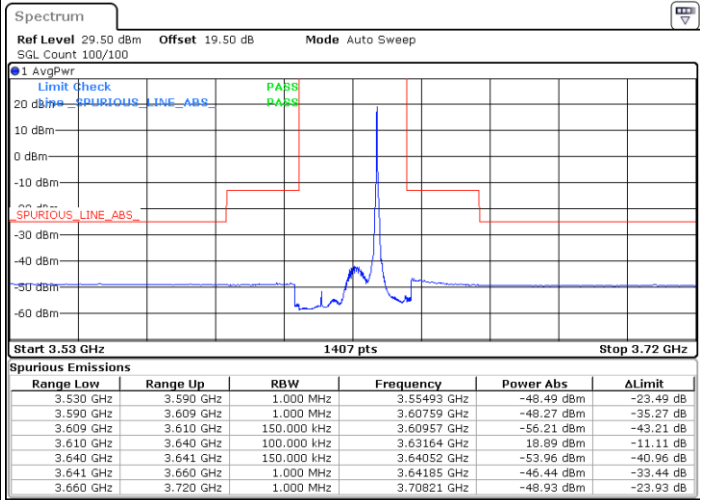

LTE Band 48 / 15MHz

64QAM

Lowest Channel / 1RB0

Lowest Channel / 1RBmax

Date: 27.OCT.2022 16:57:43

Date: 27.OCT.2022 17:20:46

Lowest Channel / FullIRB

N/A

Date: 22.NOV.2022 14:32:55

N/A

LTE Band 48 / 15MHz

64QAM

Middle Channel / 1RB0

Middle Channel / 1RBmax

Date: 28.OCT.2022 09:05:45

Date: 28.OCT.2022 09:14:59

Middle Channel / FullIRB

N/A

Date: 28.OCT.2022 09:10:22

N/A

LTE Band 48 / 15MHz

64QAM

Highest Channel / 1RB0

Highest Channel / 1RBmax