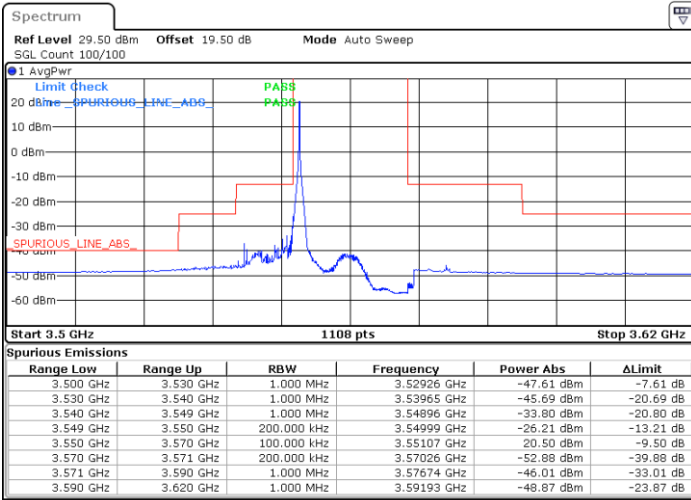

Middle Channel / FullIRB

N/A

Date: 28.OCT.2022 09:11:54

N/A

LTE Band 48 / 15MHz

16QAM

Highest Channel / 1RB0

Highest Channel / 1RBmax

Date: 27.OCT.2022 17:04:32

Date: 28.OCT.2022 09:28:03

Highest Channel / FullIRB

N/A

Date: 22.NOV.2022 14:36:49

N/A

LTE Band 48 / 20MHz

16QAM

Lowest Channel / 1RB0

Lowest Channel / 1RBmax

Date: 28.OCT.2022 09:46:40

Date: 28.OCT.2022 10:00:35

Lowest Channel / FullIRB

N/A

Date: 22.NOV.2022 14:11:27

N/A