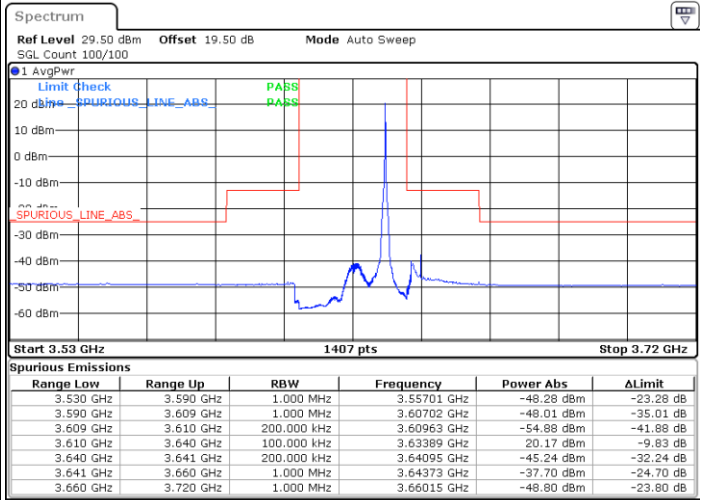

Date: 27.OCT.2022 17:04:32

Date: 28.OCT.2022 09:28:03

Highest Channel / FullIRB

N/A

Date: 22.NOV.2022 14:36:49

N/A

LTE Band 48 / 20MHz

16QAM

Lowest Channel / 1RB0

Lowest Channel / 1RBmax

Date: 28.OCT.2022 09:46:40

Date: 28.OCT.2022 10:00:35

Lowest Channel / FullIRB

N/A

Date: 22.NOV.2022 14:11:27

N/A

LTE Band 48 / 20MHz

16QAM

Middle Channel / 1RB0

Middle Channel / 1RBmax

Date: 28.OCT.2022 09:51:17

Date: 28.OCT.2022 10:05:13

Middle Channel / FullRB

N/A