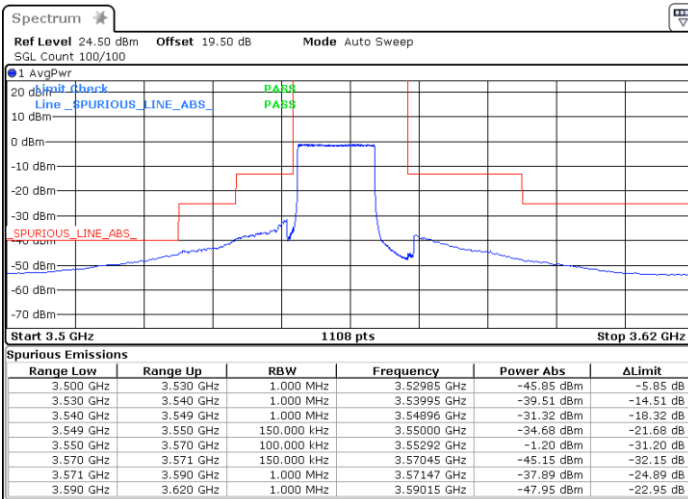

Highest Channel / 1RB0

Highest Channel / 1RBmax

Date: 27.OCT.2022 15:50:46

Date: 27.OCT.2022 16:10:13

Highest Channel / FullIRB

N/A

Date: 27.OCT.2022 16:00:54

N/A

LTE Band 48 / 15MHz

16QAM

Lowest Channel / 1RB0

Lowest Channel / 1RBmax

Date: 27.OCT.2022 16:56:33

Date: 27.OCT.2022 17:19:35

Lowest Channel / FullIRB

N/A