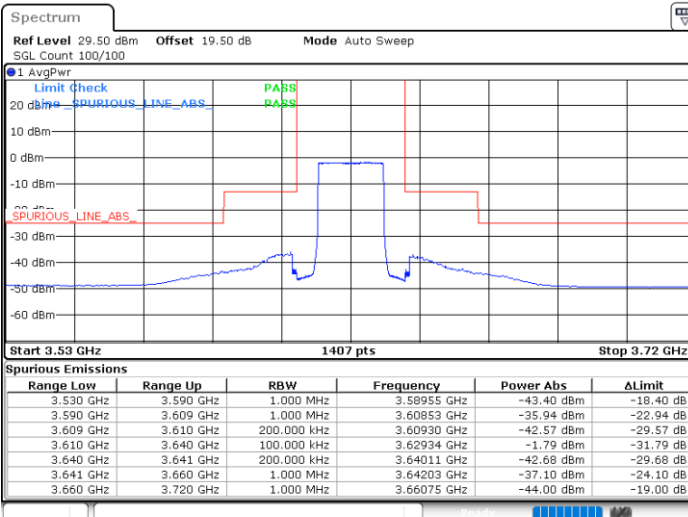

Lowest Channel / 1RB0

Lowest Channel / 1RBmax

Date: 28.OCT.2022 09:45:06

Date: 28.OCT.2022 09:59:01

Lowest Channel / FullIRB

N/A

Date: 22.NOV.2022 14:18:07

N/A

LTE Band 48 / 20MHz

64QAM

Middle Channel / 1RB0

Middle Channel / 1RBmax

Date: 28.OCT.2022 09:52:49

Date: 28.OCT.2022 10:06:45

Middle Channel / FullIRB

N/A

Date: 28.OCT.2022 09:38:54

N/A

LTE Band 48 / 20MHz

64QAM

Highest Channel / 1RB0

Highest Channel / 1RBmax

Date: 28.OCT.2022 09:54:22

Date: 28.OCT.2022 10:08:18