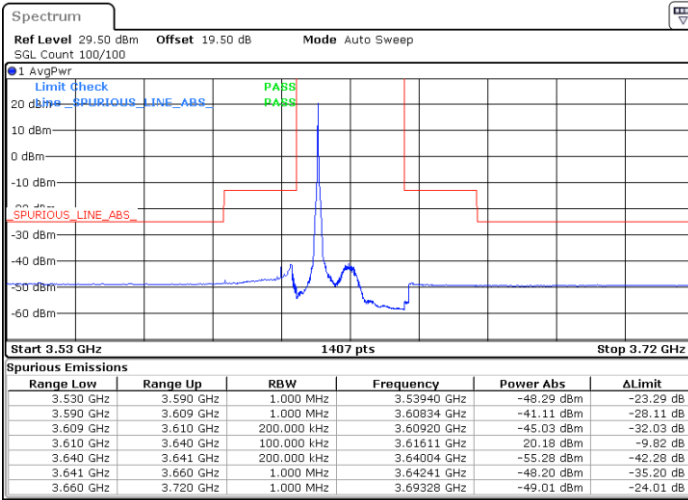

Date: 27.OCT.2022 17:04:32

Date: 28.OCT.2022 09:28:03

Highest Channel / FullIRB

N/A

Date: 22.NOV.2022 14:36:49

N/A

LTE Band 48 / 20MHz

16QAM

Lowest Channel / 1RB0

Lowest Channel / 1RBmax

Date: 28.OCT.2022 09:46:40

Date: 28.OCT.2022 10:00:35

Lowest Channel / FullIRB

N/A

Date: 22.NOV.2022 14:11:27

N/A

LTE Band 48 / 20MHz

16QAM

Middle Channel / 1RB0

Middle Channel / 1RBmax

Date: 28.OCT.2022 09:51:17

Date: 28.OCT.2022 10:05:13

Middle Channel / FullRB

N/A