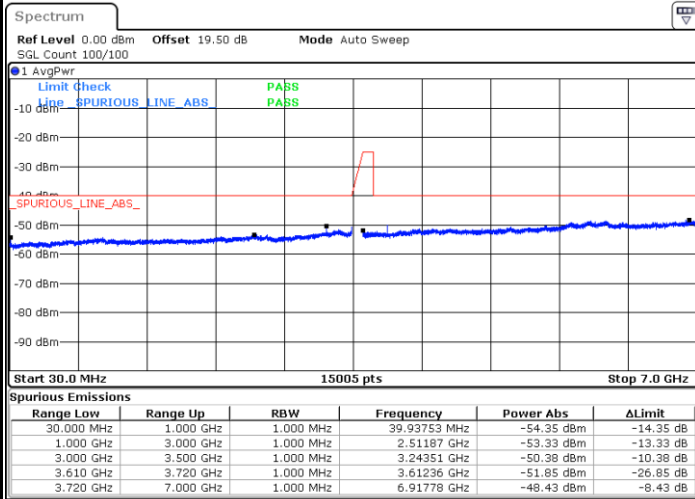

Date: 28.OCT.2022 09:38:54

N/A

LTE Band 48 / 20MHz

64QAM

Highest Channel / 1RB0

Highest Channel / 1RBmax

Date: 28.OCT.2022 09:54:22

Date: 28.OCT.2022 10:08:18

Highest Channel / FullIRB

N/A

Date: 22.NOV.2022 14:21:42

N/A

Conducted Spurious Emission

LTE Band 48 / 5MHz

QPSK

Lowest Channel / 1RB0

Date: 28.OCT.2022 14:03:16

Date: 28.OCT.2022 15:36:15

Lowest Channel / 1RBmax

Date: 28.OCT.2022 14:16:09

Date: 28.OCT.2022 16:01:17

Lowest Channel / FullRB

Date: 28.OCT.2022 14:09:43

Date: 28.OCT.2022 15:48:47