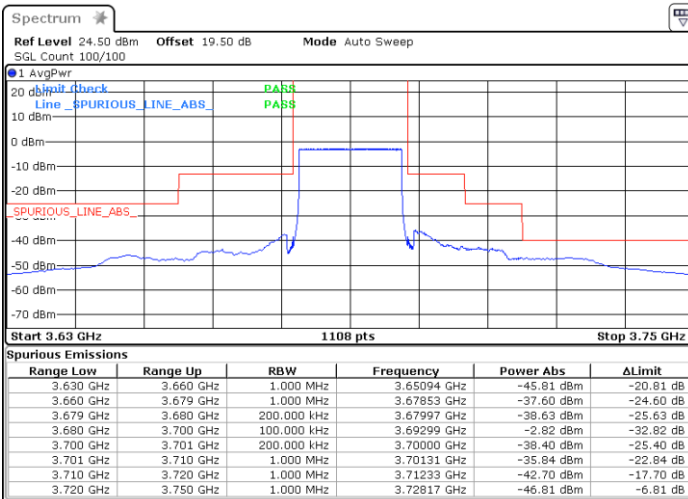

Date: 28.OCT.2022 09:35:50

N/A

LTE Band 48 / 20MHz

QPSK

Highest Channel / 1RB0

Highest Channel / 1RBmax

Date: 28.OCT.2022 09:57:28

Date: 28.OCT.2022 10:11:23

Highest Channel / FullIRB

N/A

Date: 22.NOV.2022 14:25:44

N/A

LTE Band 48 / 5MHz

16QAM

Lowest Channel / 1RB0

Lowest Channel / 1RBmax