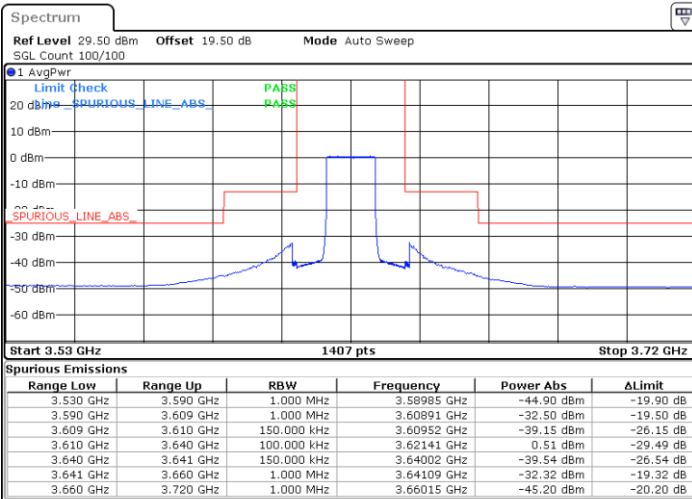

LTE Band 48 / 15MHz

16QAM

Lowest Channel / 1RB0

Lowest Channel / 1RBmax

Date: 27.OCT.2022 16:56:33

Date: 27.OCT.2022 17:19:35

Lowest Channel / FullIRB

N/A

Date: 22.NOV.2022 14:31:06

N/A

LTE Band 48 / 15MHz

16QAM

Middle Channel / 1RB0

Middle Channel / 1RBmax

Date: 28.OCT.2022 09:07:17

Date: 28.OCT.2022 09:23:25

Middle Channel / FullIRB

N/A

Date: 28.OCT.2022 09:11:54

N/A

LTE Band 48 / 15MHz

16QAM

Highest Channel / 1RB0

Highest Channel / 1RBmax