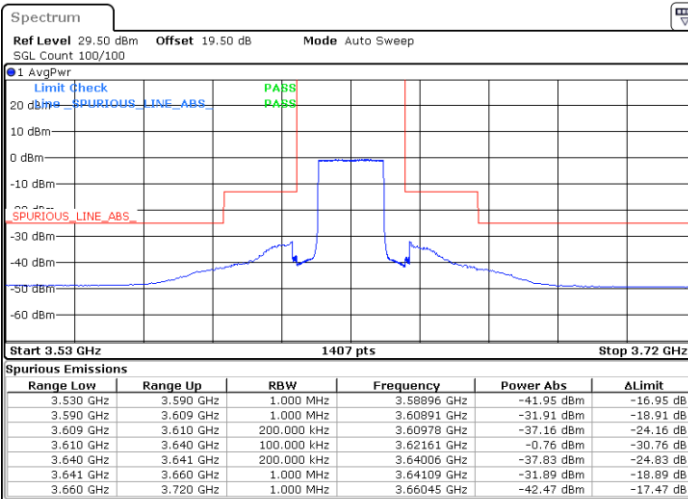

Lowest Channel / 1RB0

Lowest Channel / 1RBmax

Date: 28.OCT.2022 09:46:40

Date: 28.OCT.2022 10:00:35

Lowest Channel / FullIRB

N/A

Date: 22.NOV.2022 14:11:27

N/A

LTE Band 48 / 20MHz

16QAM

Middle Channel / 1RB0

Middle Channel / 1RBmax

Date: 28.OCT.2022 09:51:17

Date: 28.OCT.2022 10:05:13

Middle Channel / FullRB

N/A

N/A

Date: 28.OCT.2022 09:37:22

LTE Band 48 / 20MHz

16QAM

Highest Channel / 1RB0

Highest Channel / 1RBmax

Date: 28.OCT.2022 09:55:55

Date: 28.OCT.2022 10:09:50