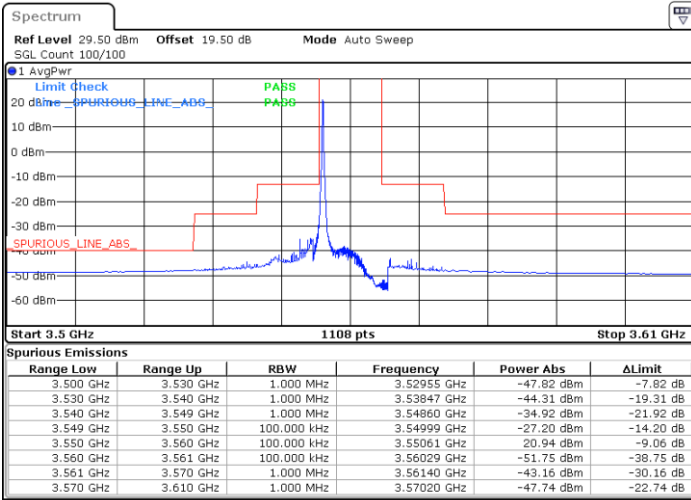

LTE Band 48 / 5MHz

16QAM

Highest Channel / 1RB0

Highest Channel / 1RBmax

Date: 27.OCT.2022 15:20:23

Date: 27.OCT.2022 15:40:38

Highest Channel / FullIRB

N/A

Date: 27.OCT.2022 15:30:30

N/A

LTE Band 48 / 10MHz

16QAM

Lowest Channel / 1RB0

Lowest Channel / 1RBmax

Date: 27.OCT.2022 15:44:02

Date: 27.OCT.2022 16:04:19

Lowest Channel / FullIRB

N/A

Date: 27.OCT.2022 15:54:09

N/A

LTE Band 48 / 10MHz

16QAM

MiddleChannel / 1RB0

Middle Channel / 1RBmax