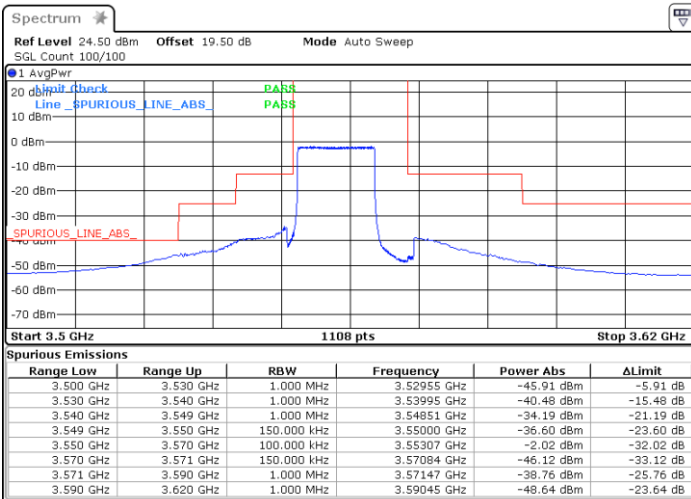

Highest Channel / 1RB0

Highest Channel / 1RBmax

Date: 27.OCT.2022 15:49:39

Date: 27.OCT.2022 16:09:16

Highest Channel / FullIRB

N/A

Date: 27.OCT.2022 15:59:46

N/A

LTE Band 48 / 15MHz

64QAM

Lowest Channel / 1RB0

Lowest Channel / 1RBmax

Date: 27.OCT.2022 16:57:43

Date: 27.OCT.2022 17:20:46

Lowest Channel / FullIRB

N/A

Date: 22.NOV.2022 14:32:55

N/A

LTE Band 48 / 15MHz

64QAM

Middle Channel / 1RB0

Middle Channel / 1RBmax

Date: 28.OCT.2022 09:05:45

Date: 28.OCT.2022 09:14:59