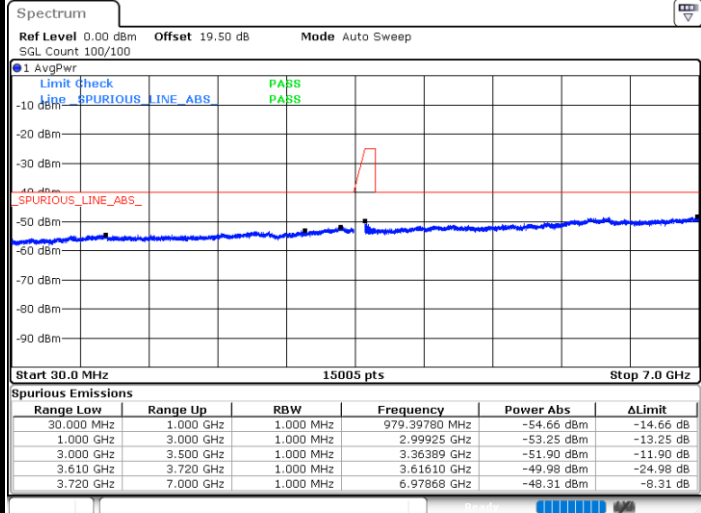

Date: 28.OCT.2022 09:38:54

N/A

LTE Band 48 / 20MHz

64QAM

Highest Channel / 1RB0

Highest Channel / 1RBmax

Date: 28.OCT.2022 09:54:22

Date: 28.OCT.2022 10:08:18

Highest Channel / FullIRB

N/A

Date: 22.NOV.2022 14:21:42

N/A

Conducted Spurious Emission

LTE Band 48 / 5MHz

QPSK

Lowest Channel / 1RB0

Date: 28.OCT.2022 14:03:16

Date: 28.OCT.2022 15:36:15

Lowest Channel / 1RBmax

Date: 28.OCT.2022 14:16:09

Date: 28.OCT.2022 16:01:17

Lowest Channel / FullRB

Date: 28.OCT.2022 14:09:43

Date: 28.OCT.2022 15:48:47