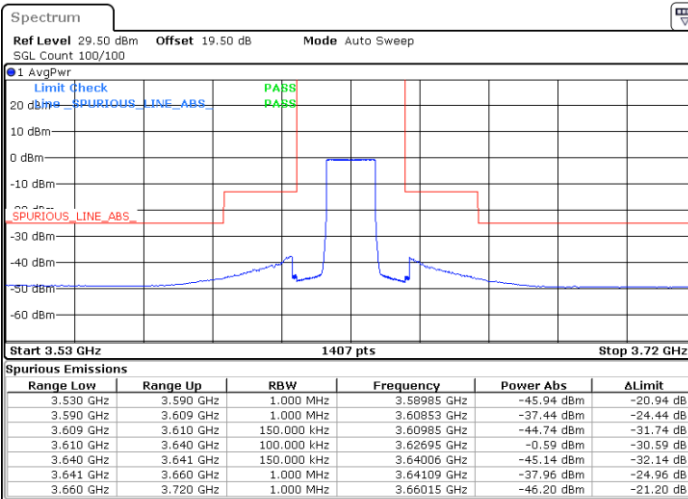

LTE Band 48 / 15MHz

64QAM

Lowest Channel / 1RB0

Lowest Channel / 1RBmax

Date: 27.OCT.2022 16:57:43

Date: 27.OCT.2022 17:20:46

Lowest Channel / FullIRB

N/A

Date: 22.NOV.2022 14:32:55

N/A

LTE Band 48 / 15MHz

64QAM

Middle Channel / 1RB0

Middle Channel / 1RBmax

Date: 28.OCT.2022 09:05:45

Date: 28.OCT.2022 09:14:59

Middle Channel / FullIRB

N/A

Date: 28.OCT.2022 09:10:22

N/A

LTE Band 48 / 15MHz

64QAM

Highest Channel / 1RB0

Highest Channel / 1RBmax