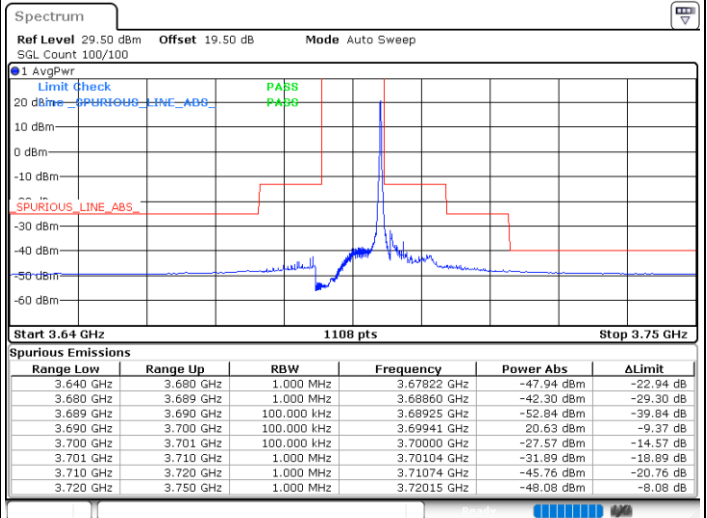

Date: 27.OCT.2022 15:47:24

Date: 27.OCT.2022 16:07:22

Middle Channel / FullIRB

N/A

Date: 27.OCT.2022 15:57:31

N/A

LTE Band 48 / 10MHz

16QAM

Highest Channel / 1RB0

Highest Channel / 1RBmax

Date: 27.OCT.2022 15:50:46

Date: 27.OCT.2022 16:10:13

Highest Channel / FullIRB

N/A

Date: 27.OCT.2022 16:00:54

N/A