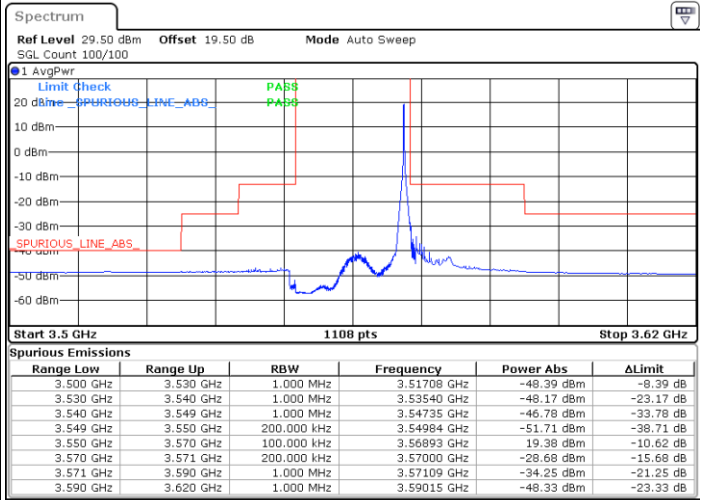

Middle Channel / FullIRB

N/A

Date: 28.OCT.2022 09:10:22

N/A

LTE Band 48 / 15MHz

64QAM

Highest Channel / 1RB0

Highest Channel / 1RBmax

Date: 27.OCT.2022 17:05:44

Date: 28.OCT.2022 09:29:36

Highest Channel / FullIRB

N/A

Date: 22.NOV.2022 14:35:02

N/A

LTE Band 48 / 20MHz

64QAM

Lowest Channel / 1RB0

Lowest Channel / 1RBmax

Date: 28.OCT.2022 09:45:06

Date: 28.OCT.2022 09:59:01

Lowest Channel / FullIRB

N/A

Date: 22.NOV.2022 14:18:07

N/A