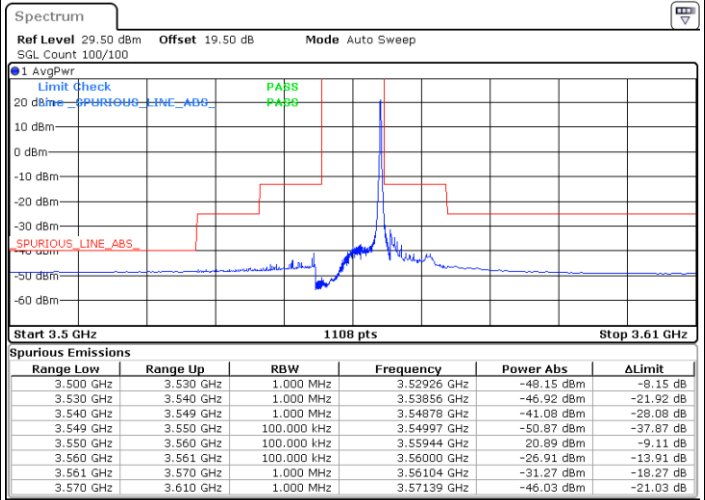

LTE Band 48 / 5MHz

16QAM

Highest Channel / 1RB0

Highest Channel / 1RBmax

Date: 27.OCT.2022 15:20:23

Date: 27.OCT.2022 15:40:38

Highest Channel / FullIRB

N/A

Date: 27.OCT.2022 15:30:30

N/A

LTE Band 48 / 10MHz

16QAM

Lowest Channel / 1RB0

Lowest Channel / 1RBmax

Date: 27.OCT.2022 15:44:02

Date: 27.OCT.2022 16:04:19

Lowest Channel / FullIRB

N/A

Date: 27.OCT.2022 15:54:09

N/A

LTE Band 48 / 10MHz

16QAM

MiddleChannel / 1RB0

Middle Channel / 1RBmax