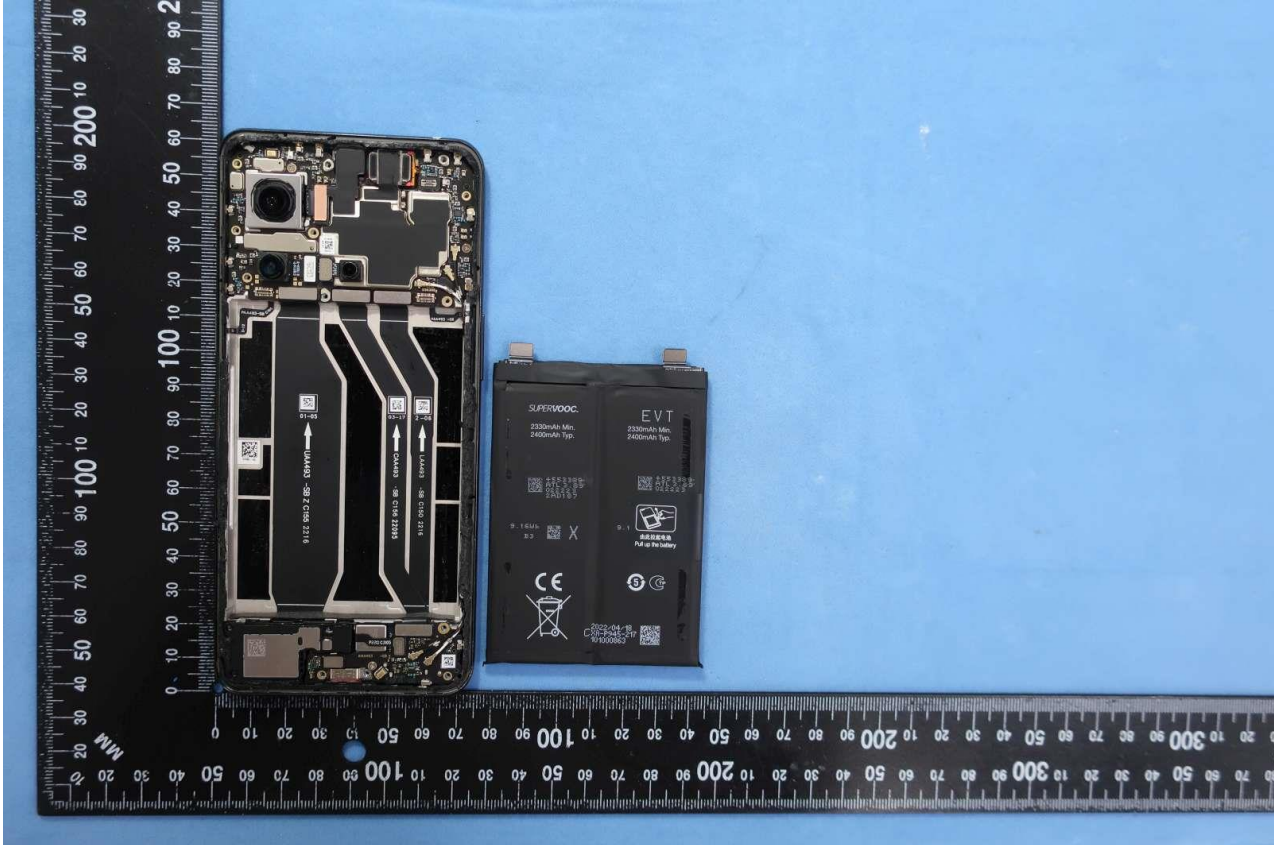

Brand Name: ONEPLUS; Model Name: CPH2419, CPH2417