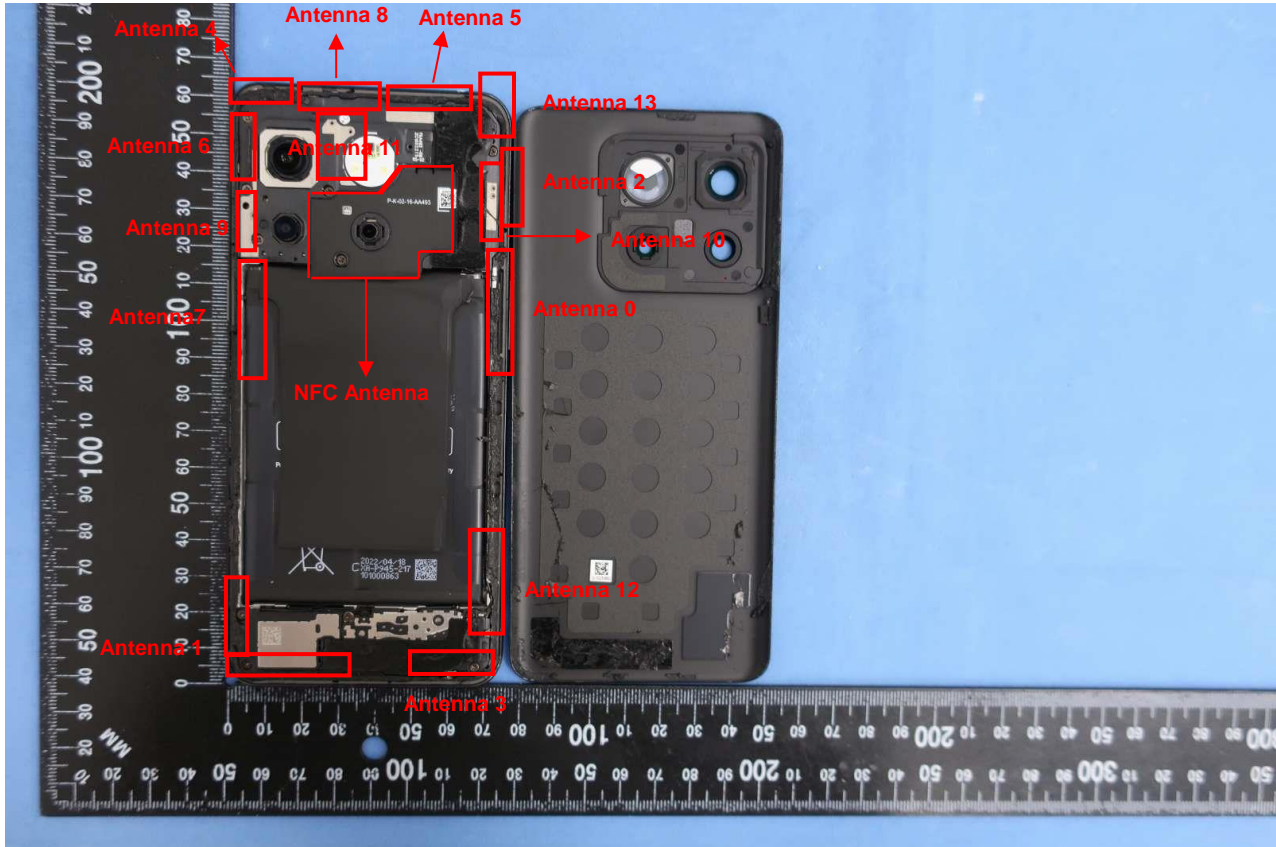

3. Internal Photograph of EUT

Brand Name: ONEPLUS; Model Name: CPH2419, CPH2417

Brand Name: ONEPLUS; Model Name: CPH2419, CPH2417

Brand Name: ONEPLUS; Model Name: CPH2419, CPH2417

Brand Name: ONEPLUS; Model Name: CPH2419, CPH2417