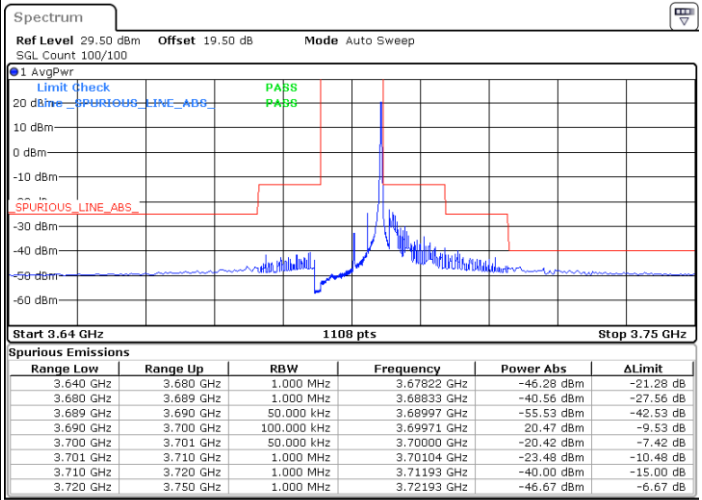

Middle Channel / 20MHz / 64QAM

Date: 2.NOV.2021 23:25:31

Highest Channel / 15MHz / 64QAM

Date: 2.NOV.2021 23:24:12

Highest Channel / 20MHz / 64QAM

Date: 2.NOV.2021 23:26:09

Conducted Band Edge

LTE Band 48 / 5MHz

QPSK

Middle Channel / 1RB0

Middle Channel / 1RBmax

Date: 2.NOV.2021 15:38:47

Date: 2.NOV.2021 16:40:22

Middle Channel / Full RB

N/A

Date: 2.NOV.2021 15:51:14

LTE Band 48 / 5MHz

QPSK

Highest Channel / 1RB0

Highest Channel / 1RBmax

Date: 2.NOV.2021 15:40:10

Date: 2.NOV.2021 16:41:44

Highest Channel / Full RB

N/A

Date: 2.NOV.2021 15:52:37

LTE Band 48 / 10MHz

QPSK

Lowest Channel / 1RB0

Lowest Channel / 1RBmax

Date: 2.NOV.2021 16:48:40

Date: 2.NOV.2021 17:13:39

Lowest Channel / Full RB