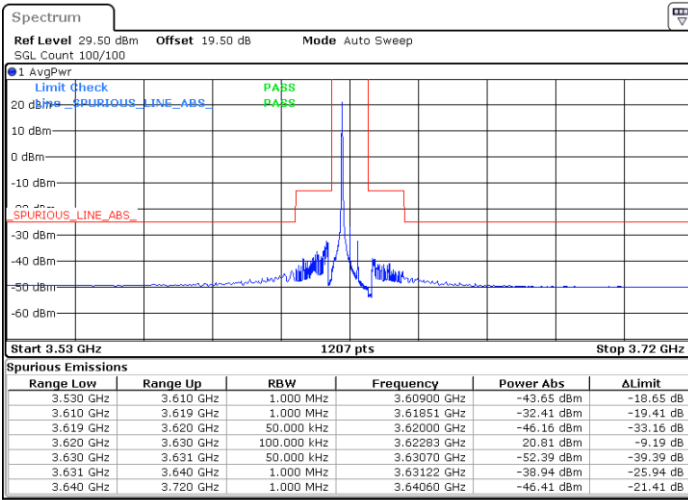

LTE Band 48 / 5MHz

QPSK

Middle Channel / 1RB0

Middle Channel / 1RBmax

Date: 2.NOV.2021 15:38:47

Date: 2.NOV.2021 16:40:22