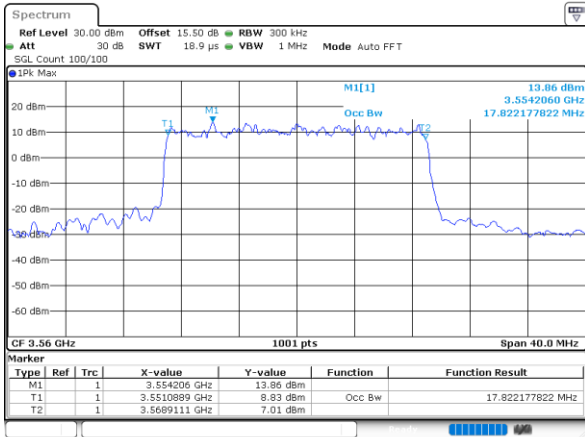

LTE Band 48

Lowest Channel / 20MHz / QPSK

Date: 2.NOV.2021 23:14:09