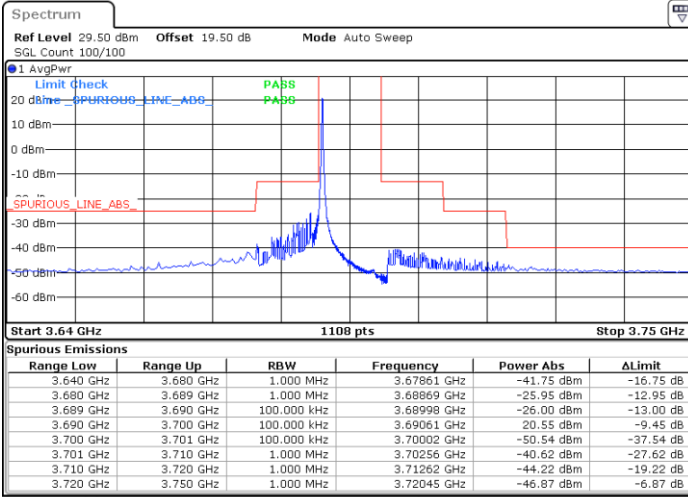

N/A

Date: 2.NOV.2021 17:01:09

LTE Band 48 / 10MHz

QPSK

MiddleChannel / 1RB0

Middle Channel / 1RBmax

Date: 2.NOV.2021 16:50:04

Date: 2.NOV.2021 17:15:03

Middle Channel / Full RB

N/A

Date: 2.NOV.2021 17:02:32

LTE Band 48 / 10MHz

QPSK

Highest Channel / 1RB0

Highest Channel / 1RBmax

Date: 2.NOV.2021 16:56:59

Date: 2.NOV.2021 17:21:59

Highest Channel / Full RB

N/A

Date: 2.NOV.2021 17:09:29

LTE Band 48 / 15MHz

QPSK

Lowest Channel / 1RB0

Lowest Channel / 1RBmax

Date: 2.NOV.2021 17:23:22

Date: 2.NOV.2021 17:49:14

Lowest Channel / Full RB

N/A

Date: 12.NOV.2021 18:10:03

LTE Band 48 / 15MHz

QPSK

Middle Channel / 1RB0