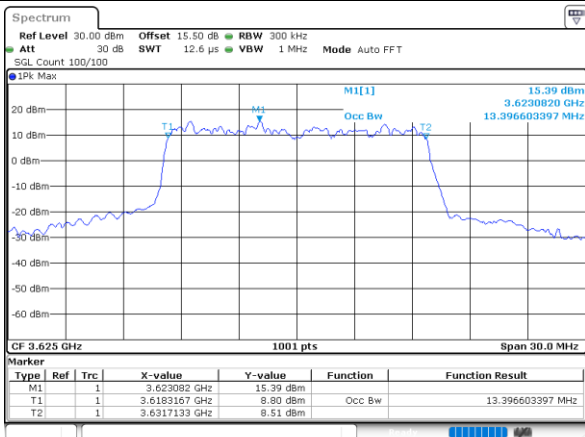

Highest Channel / 10MHz / 16QAM

Date: 2.NOV.2021 23:08:06

LTE Band 48

Lowest Channel / 15MHz / QPSK

Date: 2.NOV.2021 23:10:20

Lowest Channel / 15MHz / 16QAM

Date: 2.NOV.2021 23:09:44

Middle Channel / 15MHz / QPSK

Date: 2.NOV.2021 23:10:57

Middle Channel / 15MHz / 16QAM

Date: 2.NOV.2021 23:11:20

Highest Channel / 15MHz / QPSK

Date: 2.NOV.2021 23:12:32

Highest Channel / 15MHz / 16QAM

Date: 2.NOV.2021 23:12:56

LTE Band 48