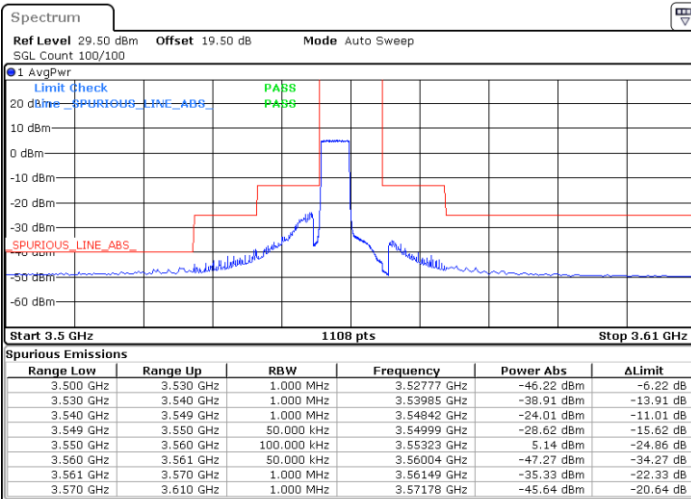

Date: 3.NOV.2021 14:28:50

LTE Band 48 / 20MHz

QPSK

Highest Channel / 1RB0

Highest Channel / 1RBmax

Date: 2.NOV.2021 18:26:42

Date: 2.NOV.2021 18:39:38

Highest Channel / Full RB

N/A

Date: 12.NOV.2021 18:20:00

LTE Band 48 / 5MHz

16QAM

Lowest Channel / 1RB0

Lowest Channel / 1RBmax

Date: 2.NOV.2021 15:33:15

Date: 2.NOV.2021 16:34:48

Lowest Channel / Full RB

N/A

Date: 2.NOV.2021 15:45:41