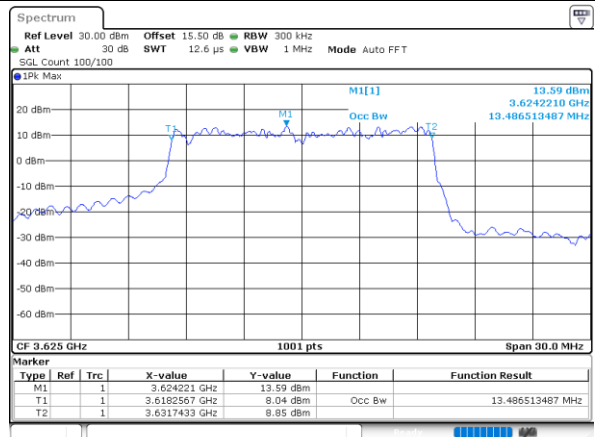

Highest Channel / 10MHz / 16QAM

Date: 2.NOV.2021 23:08:06

LTE Band 48

Lowest Channel / 15MHz / QPSK

Date: 2.NOV.2021 23:10:20

Lowest Channel / 15MHz / 16QAM

Date: 2.NOV.2021 23:09:44

Middle Channel / 15MHz / QPSK

Date: 2.NOV.2021 23:10:57

Middle Channel / 15MHz / 16QAM

Date: 2.NOV.2021 23:11:20

Highest Channel / 15MHz / QPSK

Date: 2.NOV.2021 23:12:32

Highest Channel / 15MHz / 16QAM

Date: 2.NOV.2021 23:12:56

LTE Band 48