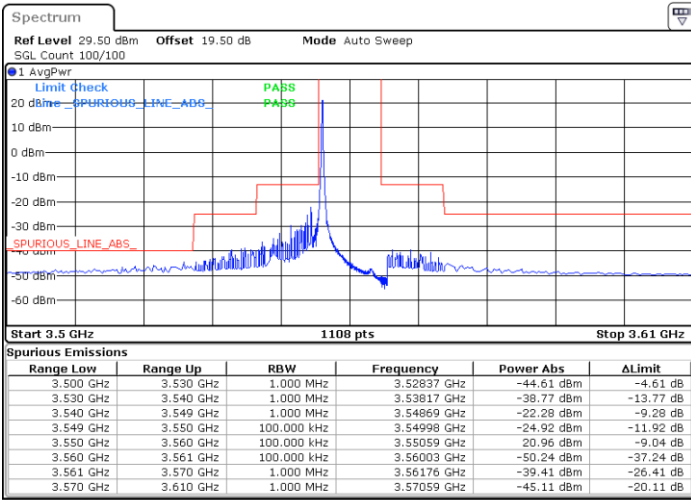

LTE Band 48 / 5MHz

QPSK

Highest Channel / 1RB0

Highest Channel / 1RBmax

Date: 2.NOV.2021 15:40:10

Date: 2.NOV.2021 16:41:44

Highest Channel / Full RB

N/A

Date: 2.NOV.2021 15:52:37

LTE Band 48 / 10MHz

QPSK

Lowest Channel / 1RB0

Lowest Channel / 1RBmax

Date: 2.NOV.2021 16:48:40

Date: 2.NOV.2021 17:13:39

Lowest Channel / Full RB

N/A

Date: 2.NOV.2021 17:01:09

LTE Band 48 / 10MHz

QPSK

MiddleChannel / 1RB0

Middle Channel / 1RBmax

Date: 2.NOV.2021 16:50:04

Date: 2.NOV.2021 17:15:03

Middle Channel / Full RB

N/A

Date: 2.NOV.2021 17:02:32

LTE Band 48 / 10MHz

QPSK

Highest Channel / 1RB0

Highest Channel / 1RBmax

Date: 2.NOV.2021 16:56:59