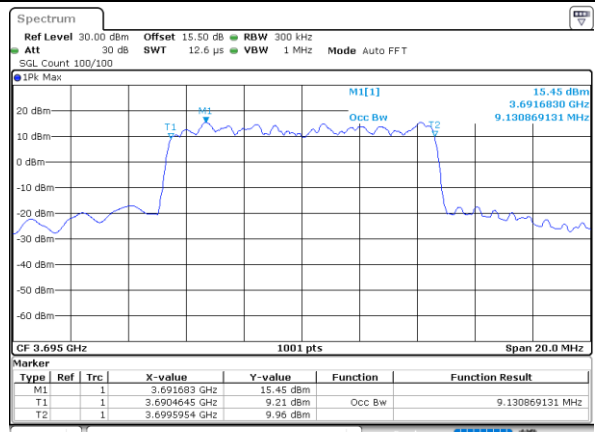

Date: 2.NOV.2021 23:01:42

Highest Channel / 5MHz / QPSK

Date: 2.NOV.2021 23:02:53

Highest Channel / 5MHz / 16QAM

Date: 2.NOV.2021 23:03:17

LTE Band 48

Lowest Channel / 10MHz / QPSK

Date: 2.NOV.2021 23:04:31

Lowest Channel / 10MHz / 16QAM

Date: 2.NOV.2021 23:04:55

Middle Channel / 10MHz / QPSK

Date: 2.NOV.2021 23:06:07

Middle Channel / 10MHz / 16QAM

Date: 2.NOV.2021 23:06:31

Highest Channel / 10MHz / QPSK

Date: 2.NOV.2021 23:07:42

Highest Channel / 10MHz / 16QAM

Date: 2.NOV.2021 23:08:06

LTE Band 48

Lowest Channel / 15MHz / QPSK

Date: 2.NOV.2021 23:10:20

Lowest Channel / 15MHz / 16QAM

Date: 2.NOV.2021 23:09:44

Middle Channel / 15MHz / QPSK