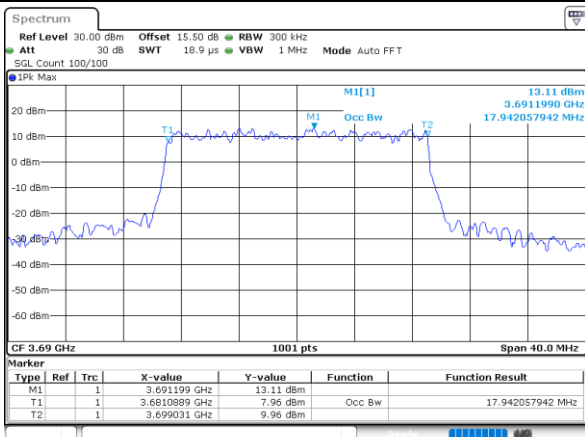

Date: 2.NOV.2021 23:10:57

Middle Channel / 15MHz / 16QAM

Date: 2.NOV.2021 23:11:20

Highest Channel / 15MHz / QPSK

Date: 2.NOV.2021 23:12:32

Highest Channel / 15MHz / 16QAM

Date: 2.NOV.2021 23:12:56

LTE Band 48

Lowest Channel / 20MHz / QPSK

Date: 2.NOV.2021 23:14:09

Lowest Channel / 20MHz / 16QAM

Date: 2.NOV.2021 23:14:34

Middle Channel / 20MHz / QPSK

Date: 2.NOV.2021 23:15:46

Middle Channel / 20MHz / 16QAM

Date: 2.NOV.2021 23:16:10

Highest Channel / 20MHz / QPSK

Date: 2.NOV.2021 23:17:22

Highest Channel / 20MHz / 16QAM

Date: 2.NOV.2021 23:17:46

LTE Band 48

Lowest Channel / 5MHz / 64QAM

Date: 2.NOV.2021 23:18:59

Lowest Channel / 10MHz / 64QAM