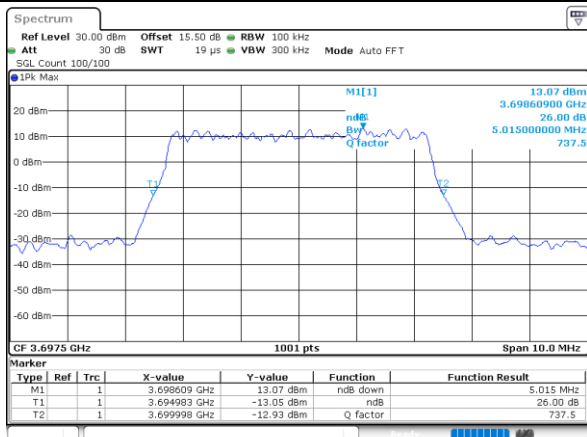

Highest Channel / 20MHz / QPSK

Date: 2.NOV.2021 23:18:10

Highest Channel / 20MHz / 16QAM

Date: 2.NOV.2021 23:18:34

LTE Band 48

Lowest Channel / 5MHz / 64QAM

Date: 2.NOV.2021 23:19:14

Lowest Channel / 10MHz / 64QAM

Date: 2.NOV.2021 23:21:11

Middle Channel / 5MHz / 64QAM

Date: 2.NOV.2021 23:19:53

Middle Channel / 10MHz / 64QAM

Date: 2.NOV.2021 23:21:50

Highest Channel / 5MHz / 64QAM

Date: 2.NOV.2021 23:20:32

Highest Channel / 10MHz / 64QAM

Date: 2.NOV.2021 23:22:29

LTE Band 48

Lowest Channel / 15MHz / 64QAM

Date: 2.NOV.2021 23:23:09

Lowest Channel / 20MHz / 64QAM

Date: 2.NOV.2021 23:25:06

Middle Channel / 15MHz / 64QAM

Date: 2.NOV.2021 23:23:48