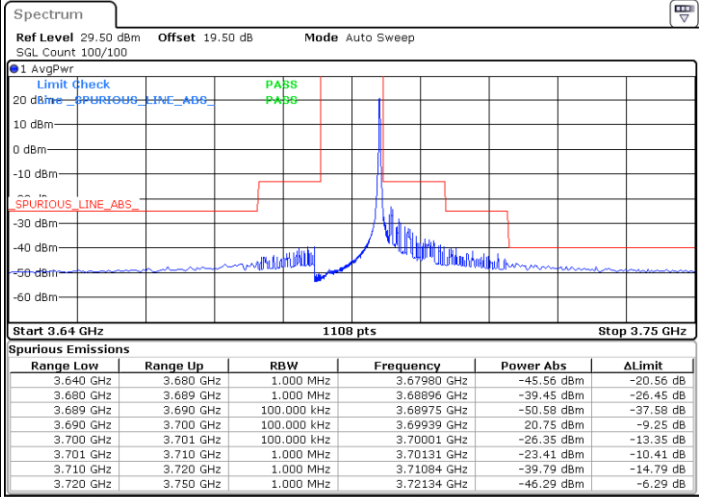

Date: 2.NOV.2021 15:52:37

LTE Band 48 / 10MHz

QPSK

Lowest Channel / 1RB0

Lowest Channel / 1RBmax

Date: 2.NOV.2021 16:48:40

Date: 2.NOV.2021 17:13:39

Lowest Channel / Full RB

N/A

Date: 2.NOV.2021 17:01:09

LTE Band 48 / 10MHz

QPSK

MiddleChannel / 1RB0

Middle Channel / 1RBmax

Date: 2.NOV.2021 16:50:04

Date: 2.NOV.2021 17:15:03

Middle Channel / Full RB

N/A

Date: 2.NOV.2021 17:02:32

LTE Band 48 / 10MHz

QPSK

Highest Channel / 1RB0

Highest Channel / 1RBmax

Date: 2.NOV.2021 16:56:59

Date: 2.NOV.2021 17:21:59

Highest Channel / Full RB

N/A

Date: 2.NOV.2021 17:09:29

LTE Band 48 / 15MHz

QPSK

Lowest Channel / 1RB0

Lowest Channel / 1RBmax