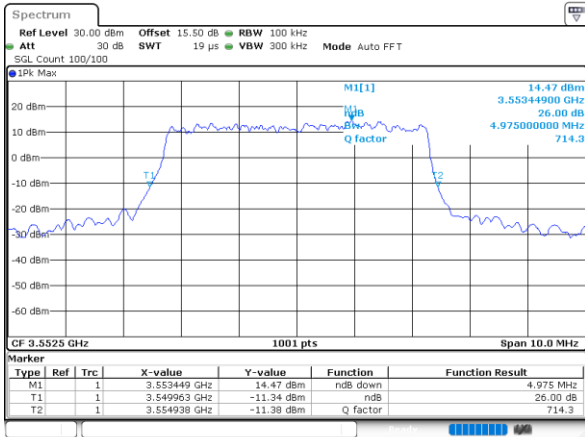

LTE Band 48

Lowest Channel / 5MHz / QPSK

Date: 2.NOV.2021 23:00:30