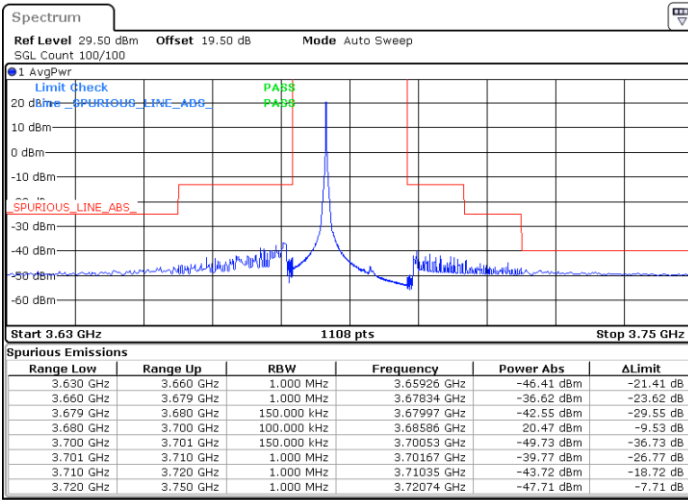

Date: 2.NOV.2021 17:23:22

Date: 2.NOV.2021 17:49:14

Lowest Channel / Full RB

N/A

Date: 12.NOV.2021 18:10:03

LTE Band 48 / 15MHz

QPSK

Middle Channel / 1RB0

Middle Channel / 1RBmax

Date: 3.NOV.2021 10:58:15

Date: 3.NOV.2021 11:04:47

Middle Channel / Full RB

N/A

Date: 3.NOV.2021 11:32:42

LTE Band 48 / 15MHz

QPSK

Highest Channel / 1RB0

Highest Channel / 1RBmax

Date: 2.NOV.2021 17:32:09

Date: 2.NOV.2021 17:58:01

Highest Channel / Full RB

N/A

Date: 12.NOV.2021 18:12:56

LTE Band 48 / 20MHz

QPSK

Lowest Channel / 1RB0

Lowest Channel / 1RBmax

Date: 2.NOV.2021 18:17:56

Date: 2.NOV.2021 18:30:53

Lowest Channel / Full RB

N/A

Date: 12.NOV.2021 18:16:07