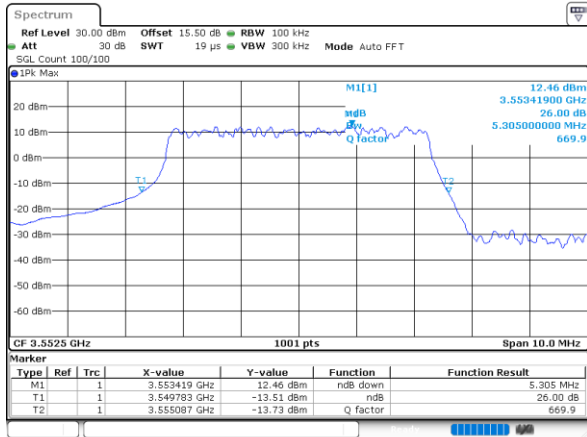

Highest Channel / 20MHz / QPSK

Date: 2.NOV.2021 23:18:10

Highest Channel / 20MHz / 16QAM

Date: 2.NOV.2021 23:18:34

LTE Band 48

Lowest Channel / 5MHz / 64QAM

Date: 2.NOV.2021 23:19:14

Lowest Channel / 10MHz / 64QAM

Date: 2.NOV.2021 23:21:11

Middle Channel / 5MHz / 64QAM

Date: 2.NOV.2021 23:19:53

Middle Channel / 10MHz / 64QAM

Date: 2.NOV.2021 23:21:50

Highest Channel / 5MHz / 64QAM

Date: 2.NOV.2021 23:20:32

Highest Channel / 10MHz / 64QAM