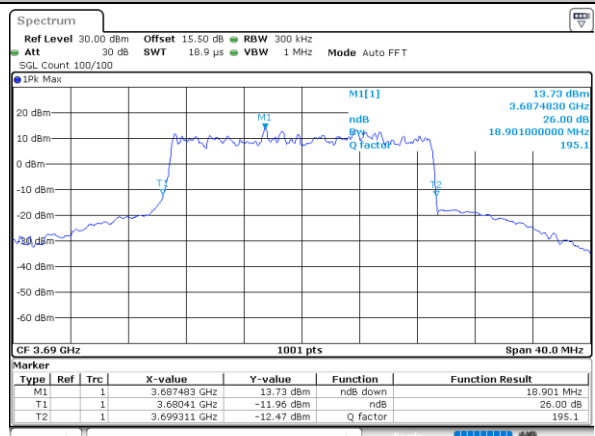

Highest Channel / 20MHz / QPSK

Date: 2.NOV.2021 23:18:10

Highest Channel / 20MHz / 16QAM

Date: 2.NOV.2021 23:18:34

LTE Band 48

Lowest Channel / 5MHz / 64QAM

Date: 2.NOV.2021 23:19:14

Lowest Channel / 10MHz / 64QAM