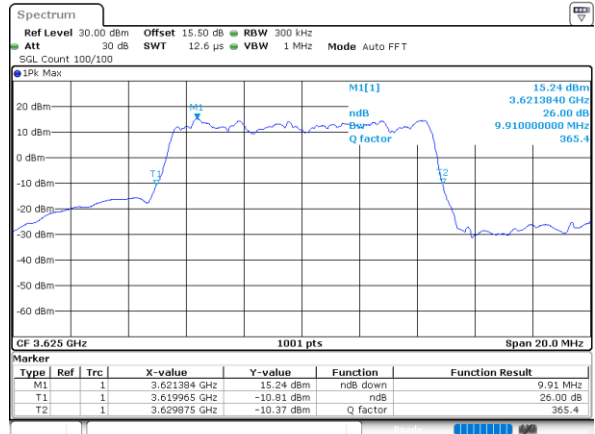

Date: 2.NOV.2021 23:02:29

Highest Channel / 5MHz / QPSK

Date: 2.NOV.2021 23:03:41

Highest Channel / 5MHz / 16QAM

Date: 2.NOV.2021 23:04:06

LTE Band 48

Lowest Channel / 10MHz / QPSK

Date: 2.NOV.2021 23:05:19

Lowest Channel / 10MHz / 16QAM

Date: 2.NOV.2021 23:05:43

Middle Channel / 10MHz / QPSK

Date: 2.NOV.2021 23:06:55

Middle Channel / 10MHz / 16QAM

Date: 2.NOV.2021 23:07:18

Highest Channel / 10MHz / QPSK

Date: 2.NOV.2021 23:08:31

Highest Channel / 10MHz / 16QAM

Date: 2.NOV.2021 23:08:55

LTE Band 48

Lowest Channel / 15MHz / QPSK

Date: 2.NOV.2021 23:10:08

Lowest Channel / 15MHz / 16QAM

Date: 2.NOV.2021 23:10:33

Middle Channel / 15MHz / QPSK