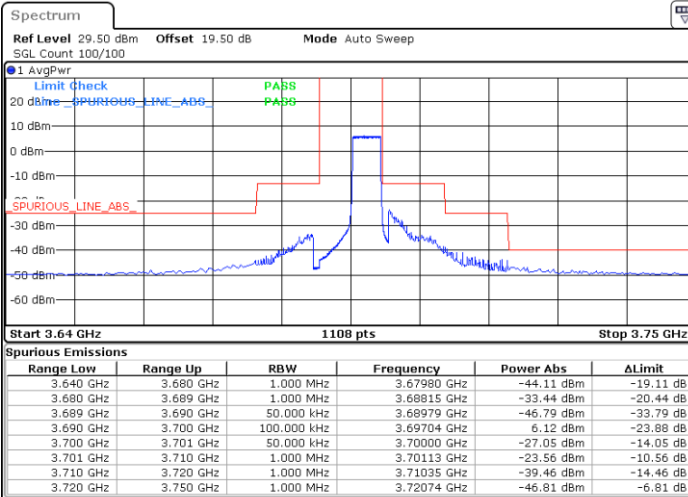

Middle Channel / 20MHz / 64QAM

Date: 2.NOV.2021 23:25:31

Highest Channel / 15MHz / 64QAM

Date: 2.NOV.2021 23:24:12

Highest Channel / 20MHz / 64QAM

Date: 2.NOV.2021 23:26:09

Conducted Band Edge

LTE Band 48 / 5MHz

LTE Band 48 / 5MHz

QPSK

Highest Channel / 1RB0

Highest Channel / 1RBmax

Date: 2.NOV.2021 15:40:10

Date: 2.NOV.2021 16:41:44

Highest Channel / Full RB

N/A

Date: 2.NOV.2021 15:52:37

LTE Band 48 / 10MHz

QPSK

Lowest Channel / 1RB0

Lowest Channel / 1RBmax

Date: 2.NOV.2021 16:48:40

Date: 2.NOV.2021 17:13:39

Lowest Channel / Full RB