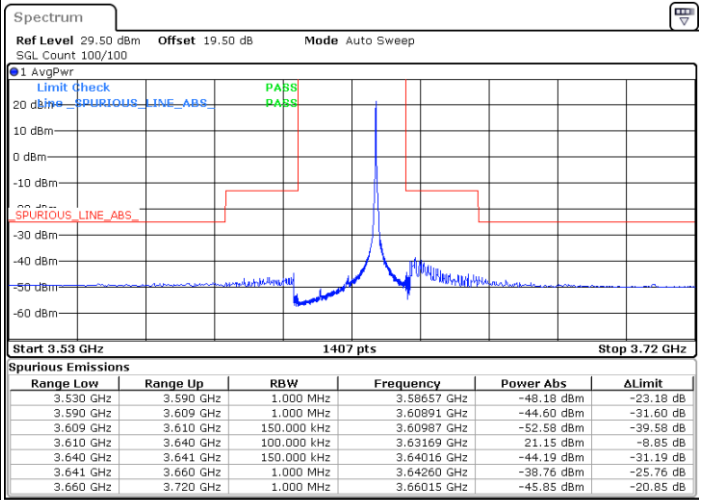

Date: 2.NOV.2021 17:21:59

Highest Channel / Full RB

N/A

Date: 2.NOV.2021 17:09:29

LTE Band 48 / 15MHz

QPSK

Lowest Channel / 1RB0

Lowest Channel / 1RBmax

Date: 2.NOV.2021 17:23:22

Date: 2.NOV.2021 17:49:14

Lowest Channel / Full RB

N/A

Date: 12.NOV.2021 18:10:03

LTE Band 48 / 15MHz

QPSK

Middle Channel / 1RB0

Middle Channel / 1RBmax

Date: 3.NOV.2021 10:58:15

Date: 3.NOV.2021 11:04:47

Middle Channel / Full RB

N/A

Date: 3.NOV.2021 11:32:42

LTE Band 48 / 15MHz

QPSK

Highest Channel / 1RB0

Highest Channel / 1RBmax

Date: 2.NOV.2021 17:32:09

Date: 2.NOV.2021 17:58:01

Highest Channel / Full RB

N/A

Date: 12.NOV.2021 18:12:56

LTE Band 48 / 20MHz