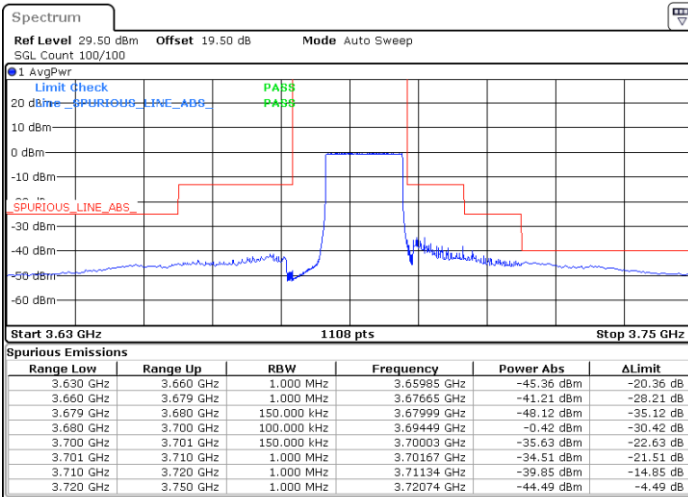

Middle Channel / 1RBmax

Date: 3.NOV.2021 10:58:15

Date: 3.NOV.2021 11:04:47

Middle Channel / Full RB

N/A

Date: 3.NOV.2021 11:32:42

LTE Band 48 / 15MHz

QPSK

Highest Channel / 1RB0

Highest Channel / 1RBmax

Date: 2.NOV.2021 17:32:09

Date: 2.NOV.2021 17:58:01

Highest Channel / Full RB

N/A

Date: 12.NOV.2021 18:12:56

LTE Band 48 / 20MHz

QPSK

Lowest Channel / 1RB0

Lowest Channel / 1RBmax

Date: 2.NOV.2021 18:17:56

Date: 2.NOV.2021 18:30:53

Lowest Channel / Full RB

N/A

Date: 12.NOV.2021 18:16:07