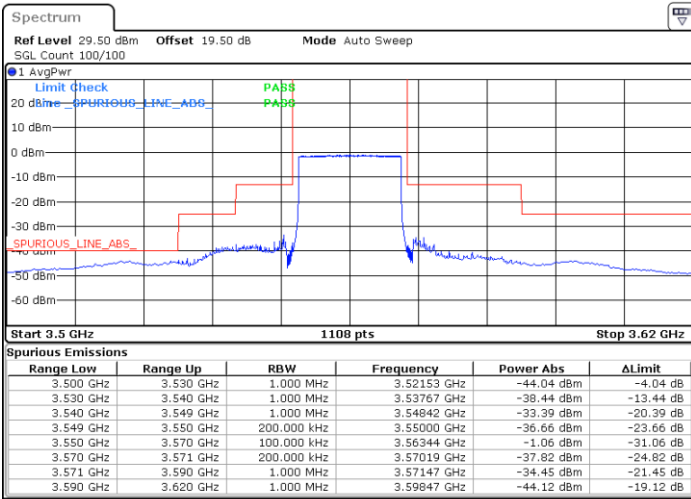

Highest Channel / 1RB0

Highest Channel / 1RBmax

Date: 2.NOV.2021 17:32:09

Date: 2.NOV.2021 17:58:01

Highest Channel / Full RB

N/A

Date: 12.NOV.2021 18:12:56

LTE Band 48 / 20MHz

QPSK

Lowest Channel / 1RB0

Lowest Channel / 1RBmax

Date: 2.NOV.2021 18:17:56

Date: 2.NOV.2021 18:30:53

Lowest Channel / Full RB

N/A

Date: 12.NOV.2021 18:16:07

LTE Band 48 / 20MHz

QPSK

Middle Channel / 1RB0

Middle Channel / 1RBmax

Date: 3.NOV.2021 14:13:01

Date: 3.NOV.2021 14:21:37

Middle Channel / Full RB

N/A

Date: 3.NOV.2021 14:28:50

LTE Band 48 / 20MHz

QPSK

Highest Channel / 1RB0

Highest Channel / 1RBmax

Date: 2.NOV.2021 18:26:42

Date: 2.NOV.2021 18:39:38

Highest Channel / Full RB