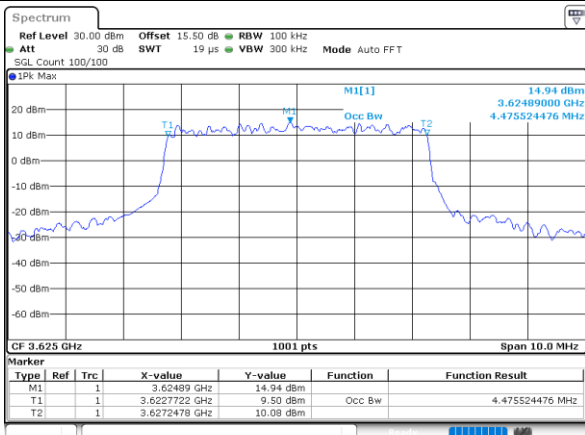

Middle Channel / 20MHz / 64QAM

Date: 2.NOV.2021 23:25:45

Highest Channel / 15MHz / 64QAM

Date: 2.NOV.2021 23:24:27

Highest Channel / 20MHz / 64QAM

Date: 2.NOV.2021 23:26:24

Occupied Bandwidth

Mode	LTE Band 48 : 99%OBW(MHz)											
BW	1.4MHz		3MHz		5MHz		10MHz		15MHz		20MHz	
Mod.	QPSK	16QAM	QPSK	16QAM	QPSK	16QAM	QPSK	16QAM	QPSK	16QAM	QPSK	16QAM
Lowest CH	-	-			4.52	4.48	9.03	9.07	13.43	13.46	17.82	17.94
Middle CH	-	-	-	-	4.48	4.51	9.09	8.99	13.40	13.49	17.90	17.86
Highest CH	-	-	-	-	4.49	4.50	9.01	9.13	13.43	13.52	17.94	17.94
Mode	LTE Band 48 : 99%OBW(MHz)											
BW	1.4MHz		3MHz		5MHz		10MHz		15MHz		20MHz	
Mod.	64QAM		64QAM		64QAM		64QAM		64QAM		64QAM	
Lowest CH	-	-	-	-	4.50	-	9.03	-	13.46	-	17.94	-
Middle CH	-	-	-	-	4.48	-	9.03	-	13.46	-	17.90	-
Highest CH	-	-	-	-	4.53	-	9.05	-	13.43	-	17.90	-

LTE Band 48

Lowest Channel / 5MHz / QPSK

Date: 2.NOV.2021 22:15:41

Lowest Channel / 5MHz / 16QAM

Date: 2.NOV.2021 23:00:06

Middle Channel / 5MHz / QPSK

Date: 2.NOV.2021 23:01:10

Middle Channel / 5MHz / 16QAM

Date: 2.NOV.2021 23:01:42

Highest Channel / 5MHz / QPSK

Date: 2.NOV.2021 23:02:53

Highest Channel / 5MHz / 16QAM

Date: 2.NOV.2021 23:03:17

LTE Band 48

Lowest Channel / 10MHz / QPSK

Date: 2.NOV.2021 23:04:31