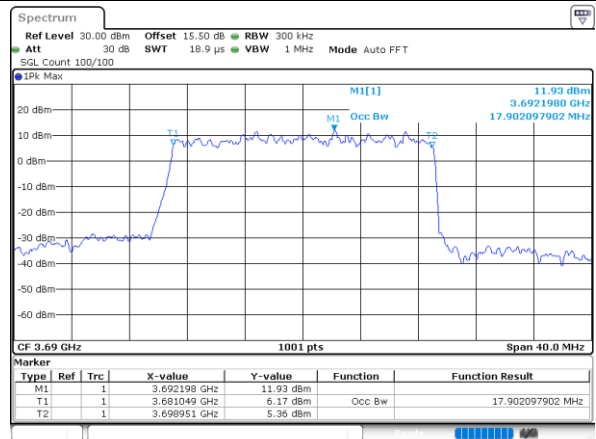

Middle Channel / 20MHz / 64QAM

Date: 2.NOV.2021 23:25:31

Highest Channel / 15MHz / 64QAM

Date: 2.NOV.2021 23:24:12

Highest Channel / 20MHz / 64QAM

Date: 2.NOV.2021 23:26:09

Conducted Band Edge

LTE Band 48 / 5MHz