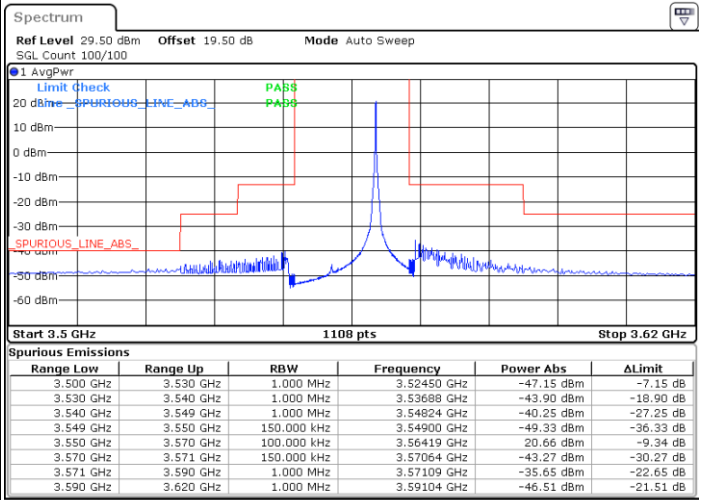

Middle Channel / Full RB

N/A

Date: 2.NOV.2021 17:02:32

LTE Band 48 / 10MHz

QPSK

Highest Channel / 1RB0

Highest Channel / 1RBmax

Date: 2.NOV.2021 16:56:59

Date: 2.NOV.2021 17:21:59

Highest Channel / Full RB

N/A

Date: 2.NOV.2021 17:09:29

LTE Band 48 / 15MHz

QPSK

Lowest Channel / 1RB0

Lowest Channel / 1RBmax

Date: 2.NOV.2021 17:23:22

Date: 2.NOV.2021 17:49:14

Lowest Channel / Full RB

N/A

Date: 12.NOV.2021 18:10:03

LTE Band 48 / 15MHz

QPSK

Middle Channel / 1RB0