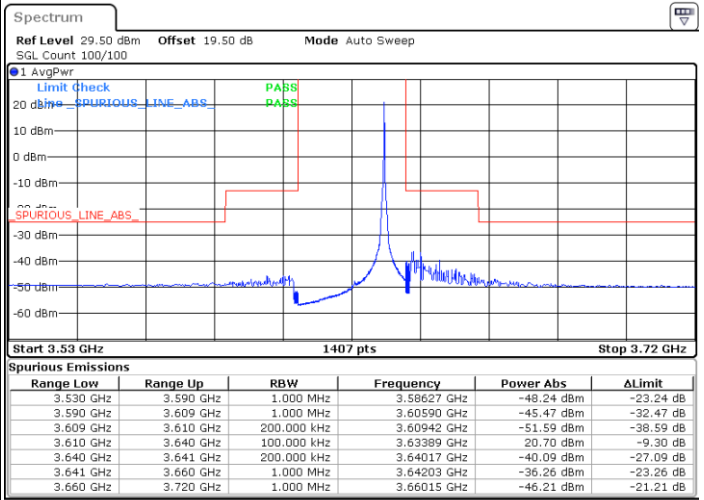

Highest Channel / 1RB0

Highest Channel / 1RBmax

Date: 2.NOV.2021 17:32:09

Date: 2.NOV.2021 17:58:01

Highest Channel / Full RB

N/A

Date: 12.NOV.2021 18:12:56

LTE Band 48 / 20MHz

QPSK

Lowest Channel / 1RB0

Lowest Channel / 1RBmax

Date: 2.NOV.2021 18:17:56

Date: 2.NOV.2021 18:30:53

Lowest Channel / Full RB

N/A

Date: 12.NOV.2021 18:16:07

LTE Band 48 / 20MHz

QPSK

Middle Channel / 1RB0

Middle Channel / 1RBmax

Date: 3.NOV.2021 14:13:01

Date: 3.NOV.2021 14:21:37

Middle Channel / Full RB

N/A

Date: 3.NOV.2021 14:28:50

LTE Band 48 / 20MHz

QPSK

Highest Channel / 1RB0

Highest Channel / 1RBmax

Date: 2.NOV.2021 18:26:42

Date: 2.NOV.2021 18:39:38

Highest Channel / Full RB