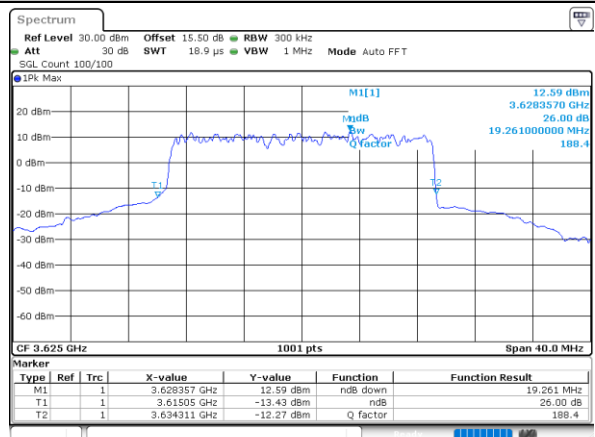

Lowest Channel / 20MHz / QPSK

Date: 2.NOV.2021 23:14:58

Lowest Channel / 20MHz / 16QAM

Date: 2.NOV.2021 23:15:22

Middle Channel / 20MHz / QPSK

Date: 2.NOV.2021 23:16:34

Middle Channel / 20MHz / 16QAM

Date: 2.NOV.2021 23:16:57

Highest Channel / 20MHz / QPSK

Date: 2.NOV.2021 23:18:10

Highest Channel / 20MHz / 16QAM

Date: 2.NOV.2021 23:18:34

LTE Band 48

Lowest Channel / 5MHz / 64QAM

Date: 2.NOV.2021 23:19:14

Lowest Channel / 10MHz / 64QAM