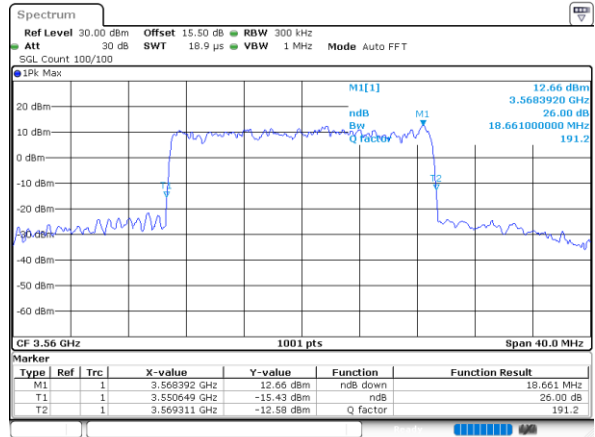

Lowest Channel / 20MHz / 16QAM

Date: 2.NOV.2021 23:15:22