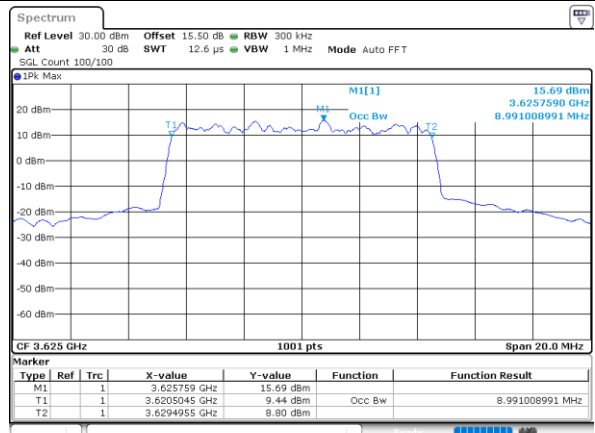

Date: 2.NOV.2021 23:01:42

Highest Channel / 5MHz / QPSK

Date: 2.NOV.2021 23:02:53

Highest Channel / 5MHz / 16QAM

Date: 2.NOV.2021 23:03:17

LTE Band 48

Lowest Channel / 10MHz / QPSK

Date: 2.NOV.2021 23:04:31

Lowest Channel / 10MHz / 16QAM

Date: 2.NOV.2021 23:04:55

Middle Channel / 10MHz / QPSK

Date: 2.NOV.2021 23:06:07

Middle Channel / 10MHz / 16QAM

Date: 2.NOV.2021 23:06:31

Highest Channel / 10MHz / QPSK

Date: 2.NOV.2021 23:07:42

Highest Channel / 10MHz / 16QAM

Date: 2.NOV.2021 23:08:06

LTE Band 48

Lowest Channel / 15MHz / QPSK

Date: 2.NOV.2021 23:10:20

Lowest Channel / 15MHz / 16QAM

Date: 2.NOV.2021 23:09:44

Middle Channel / 15MHz / QPSK