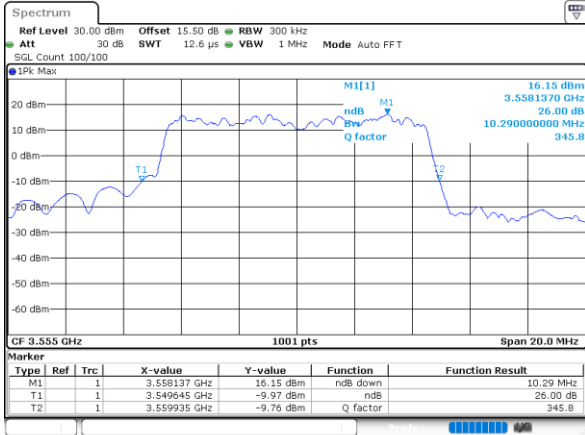

Date: 2.NOV.2021 23:02:29

Highest Channel / 5MHz / QPSK

Date: 2.NOV.2021 23:03:41

Highest Channel / 5MHz / 16QAM

Date: 2.NOV.2021 23:04:06

LTE Band 48

Lowest Channel / 10MHz / QPSK

Date: 2.NOV.2021 23:05:19