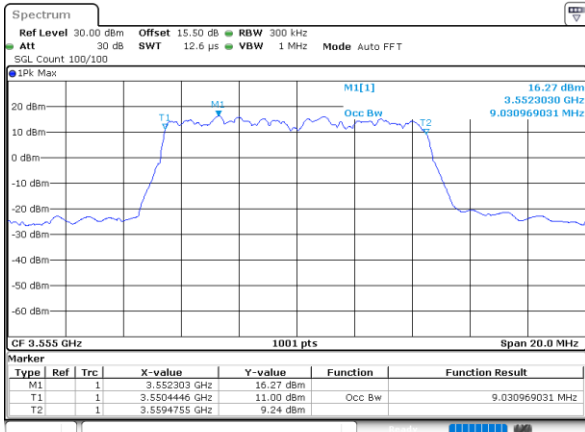

LTE Band 48

Lowest Channel / 5MHz / QPSK

Date: 2.NOV.2021 22:15:41

Lowest Channel / 5MHz / 16QAM

Date: 2.NOV.2021 23:00:06

Middle Channel / 5MHz / QPSK

Date: 2.NOV.2021 23:01:10

Middle Channel / 5MHz / 16QAM

Date: 2.NOV.2021 23:01:42

Highest Channel / 5MHz / QPSK

Date: 2.NOV.2021 23:02:53

Highest Channel / 5MHz / 16QAM

Date: 2.NOV.2021 23:03:17

LTE Band 48

Lowest Channel / 10MHz / QPSK

Date: 2.NOV.2021 23:04:31