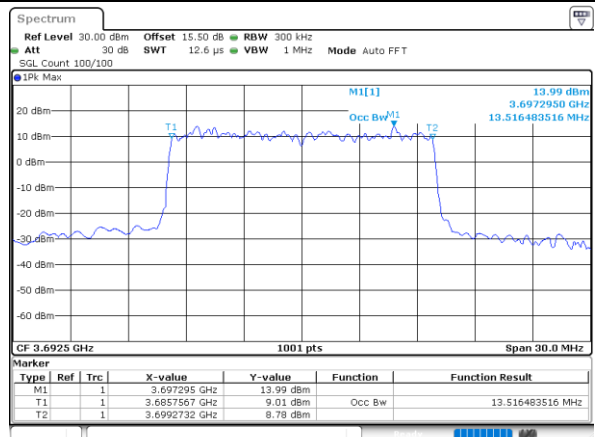

Date: 2.NOV.2021 23:10:57

Middle Channel / 15MHz / 16QAM

Date: 2.NOV.2021 23:11:20

Highest Channel / 15MHz / QPSK

Date: 2.NOV.2021 23:12:32

Highest Channel / 15MHz / 16QAM

Date: 2.NOV.2021 23:12:56

LTE Band 48