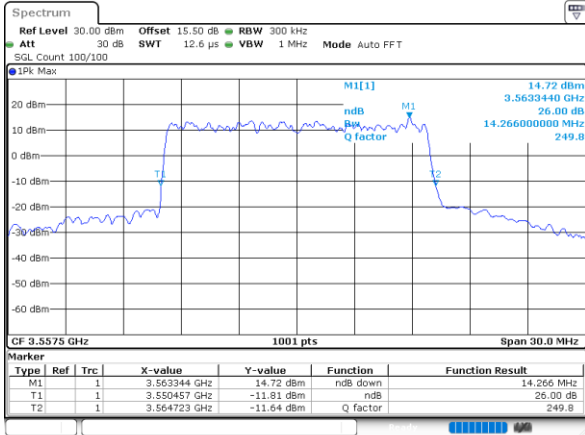

Highest Channel / 10MHz / 16QAM

Date: 2.NOV.2021 23:08:55

LTE Band 48

Lowest Channel / 15MHz / QPSK

Date: 2.NOV.2021 23:10:08

Lowest Channel / 15MHz / 16QAM

Date: 2.NOV.2021 23:10:33

Middle Channel / 15MHz / QPSK

Date: 2.NOV.2021 23:11:44

Middle Channel / 15MHz / 16QAM

Date: 2.NOV.2021 23:12:08

Highest Channel / 15MHz / QPSK

Date: 2.NOV.2021 23:13:20

Highest Channel / 15MHz / 16QAM

Date: 2.NOV.2021 23:13:45

LTE Band 48