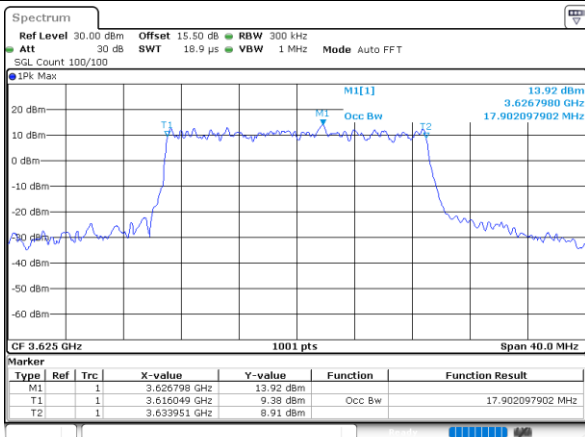

Date: 2.NOV.2021 23:10:57

Middle Channel / 15MHz / 16QAM

Date: 2.NOV.2021 23:11:20

Highest Channel / 15MHz / QPSK

Date: 2.NOV.2021 23:12:32

Highest Channel / 15MHz / 16QAM

Date: 2.NOV.2021 23:12:56

LTE Band 48

Lowest Channel / 20MHz / QPSK

Date: 2.NOV.2021 23:14:09

Lowest Channel / 20MHz / 16QAM

Date: 2.NOV.2021 23:14:34

Middle Channel / 20MHz / QPSK

Date: 2.NOV.2021 23:15:46

Middle Channel / 20MHz / 16QAM

Date: 2.NOV.2021 23:16:10

Highest Channel / 20MHz / QPSK

Date: 2.NOV.2021 23:17:22

Highest Channel / 20MHz / 16QAM

Date: 2.NOV.2021 23:17:46

LTE Band 48

Lowest Channel / 5MHz / 64QAM

Date: 2.NOV.2021 23:18:59

Lowest Channel / 10MHz / 64QAM