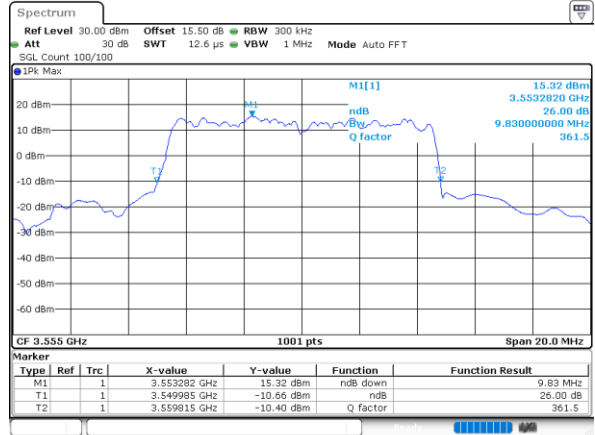

Lowest Channel / 10MHz / 16QAM

Date: 2.NOV.2021 23:05:43