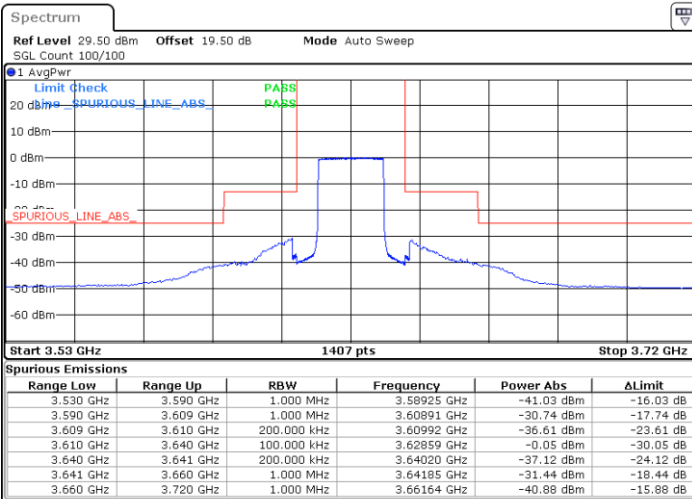

Highest Channel / 1RB0

Highest Channel / 1RBmax

Date: 2.NOV.2021 17:32:09

Date: 2.NOV.2021 17:58:01

Highest Channel / Full RB

N/A

Date: 12.NOV.2021 18:12:56

LTE Band 48 / 20MHz

QPSK

Lowest Channel / 1RB0

Lowest Channel / 1RBmax

Date: 2.NOV.2021 18:17:56

Date: 2.NOV.2021 18:30:53

Lowest Channel / Full RB

N/A

Date: 12.NOV.2021 18:16:07

LTE Band 48 / 20MHz

QPSK

Middle Channel / 1RB0

Middle Channel / 1RBmax

Date: 3.NOV.2021 14:13:01

Date: 3.NOV.2021 14:21:37

Middle Channel / Full RB

N/A

Date: 3.NOV.2021 14:28:50

LTE Band 48 / 20MHz

QPSK

Highest Channel / 1RB0

Highest Channel / 1RBmax

Date: 2.NOV.2021 18:26:42

Date: 2.NOV.2021 18:39:38

Highest Channel / Full RB