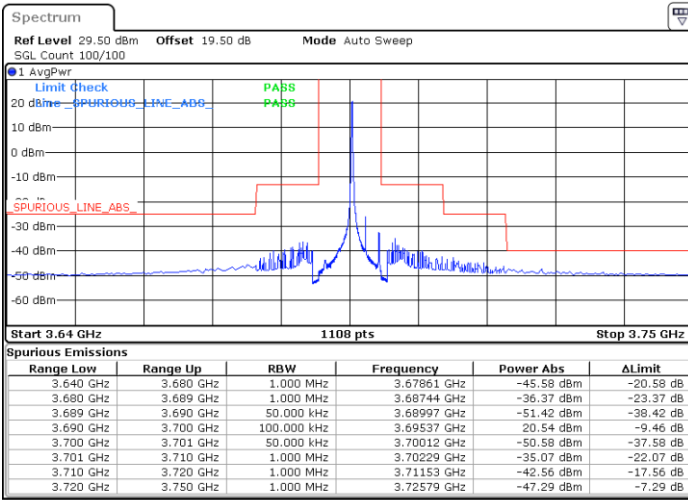

Middle Channel / 20MHz / 64QAM

Date: 2.NOV.2021 23:25:31

Highest Channel / 15MHz / 64QAM

Date: 2.NOV.2021 23:24:12

Highest Channel / 20MHz / 64QAM

Date: 2.NOV.2021 23:26:09

Conducted Band Edge

LTE Band 48 / 5MHz

QPSK

Middle Channel / 1RB0

Middle Channel / 1RBmax

Date: 2.NOV.2021 15:38:47

Date: 2.NOV.2021 16:40:22

Middle Channel / Full RB

N/A

Date: 2.NOV.2021 15:51:14

LTE Band 48 / 5MHz

QPSK

Highest Channel / 1RB0

Highest Channel / 1RBmax

Date: 2.NOV.2021 15:40:10

Date: 2.NOV.2021 16:41:44

Highest Channel / Full RB

N/A

Date: 2.NOV.2021 15:52:37

LTE Band 48 / 10MHz

QPSK

Lowest Channel / 1RB0

Lowest Channel / 1RBmax

Date: 2.NOV.2021 16:48:40

Date: 2.NOV.2021 17:13:39

Lowest Channel / Full RB