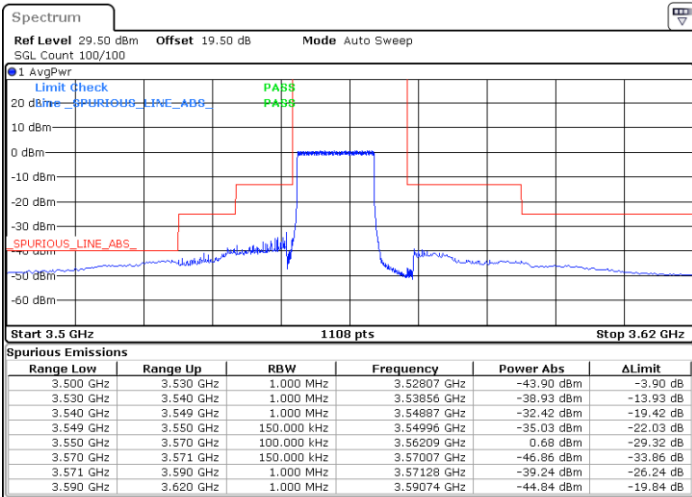

Middle Channel / Full RB

N/A

Date: 2.NOV.2021 17:02:32

LTE Band 48 / 10MHz

QPSK

Highest Channel / 1RB0

Highest Channel / 1RBmax

Date: 2.NOV.2021 16:56:59

Date: 2.NOV.2021 17:21:59

Highest Channel / Full RB

N/A

Date: 2.NOV.2021 17:09:29

LTE Band 48 / 15MHz

QPSK

Lowest Channel / 1RB0

Lowest Channel / 1RBmax

Date: 2.NOV.2021 17:23:22

Date: 2.NOV.2021 17:49:14

Lowest Channel / Full RB

N/A

Date: 12.NOV.2021 18:10:03

LTE Band 48 / 15MHz

QPSK

Middle Channel / 1RB0