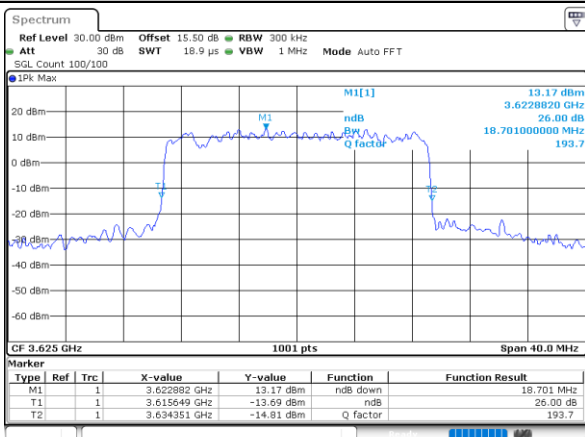

Middle Channel / 20MHz / QPSK

Date: 2.NOV.2021 23:16:34