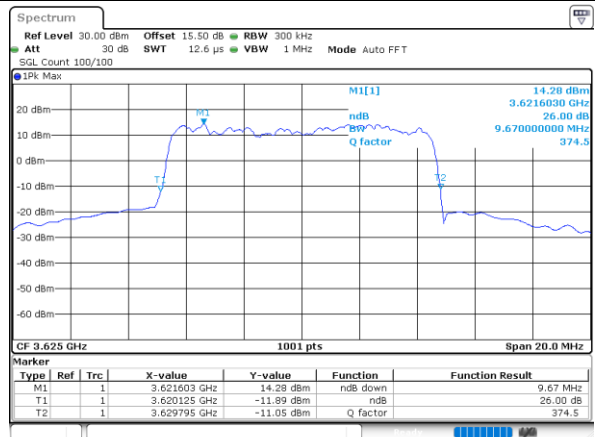

Middle Channel / 10MHz / 64QAM

Date: 2.NOV.2021 23:21:50