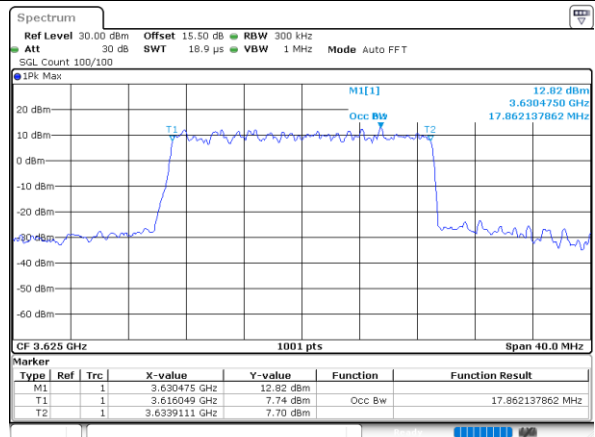

Middle Channel / 20MHz / 16QAM

Date: 2.NOV.2021 23:16:10