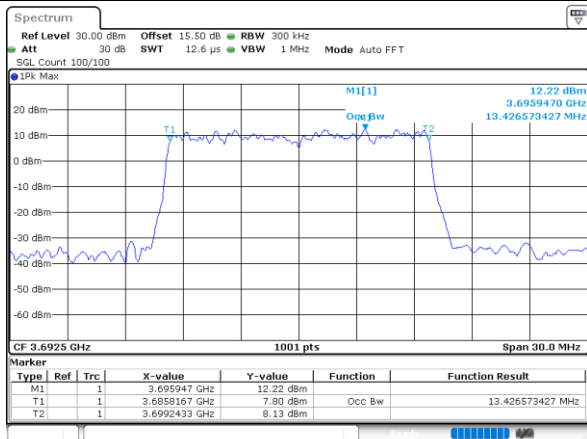

Date: 2.NOV.2021 23:22:14

LTE Band 48

Lowest Channel / 15MHz / 64QAM

Date: 2.NOV.2021 23:22:54

Lowest Channel / 20MHz / 64QAM

Date: 2.NOV.2021 23:24:52

Middle Channel / 15MHz / 64QAM

Date: 2.NOV.2021 23:23:33

Middle Channel / 20MHz / 64QAM

Date: 2.NOV.2021 23:25:31

Highest Channel / 15MHz / 64QAM

Date: 2.NOV.2021 23:24:12

Highest Channel / 20MHz / 64QAM

Date: 2.NOV.2021 23:26:09

Conducted Band Edge

LTE Band 48 / 5MHz