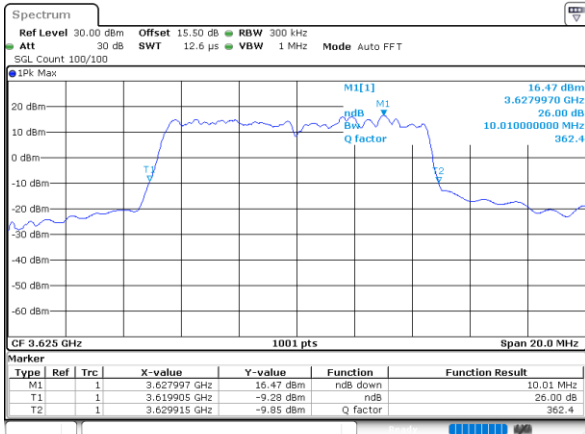

Middle Channel / 10MHz / QPSK

Date: 2.NOV.2021 23:06:55