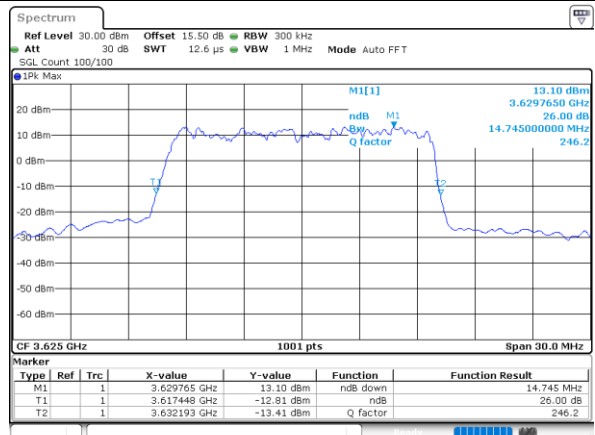

Highest Channel / 10MHz / 16QAM

Date: 2.NOV.2021 23:08:55

LTE Band 48

Lowest Channel / 15MHz / QPSK

Date: 2.NOV.2021 23:10:08

Lowest Channel / 15MHz / 16QAM

Date: 2.NOV.2021 23:10:33

Middle Channel / 15MHz / QPSK

Date: 2.NOV.2021 23:11:44

Middle Channel / 15MHz / 16QAM

Date: 2.NOV.2021 23:12:08

Highest Channel / 15MHz / QPSK

Date: 2.NOV.2021 23:13:20

Highest Channel / 15MHz / 16QAM

Date: 2.NOV.2021 23:13:45

LTE Band 48