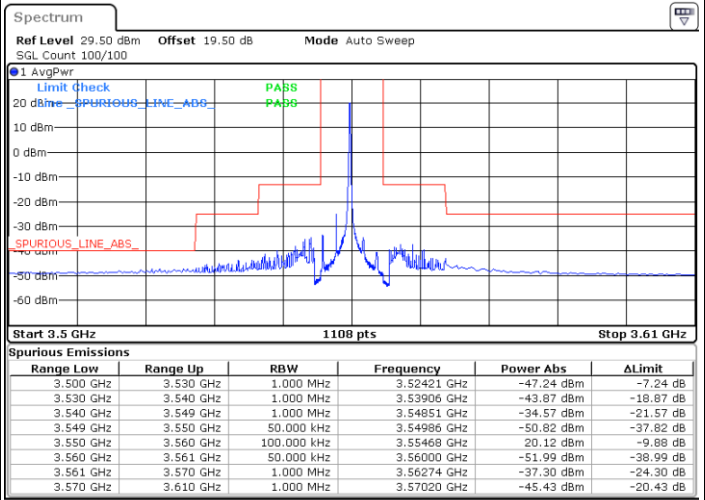

Date: 3.NOV.2021 14:28:50

LTE Band 48 / 20MHz

QPSK

Highest Channel / 1RB0

Highest Channel / 1RBmax

Date: 2.NOV.2021 18:26:42

Date: 2.NOV.2021 18:39:38

Highest Channel / Full RB

N/A

Date: 12.NOV.2021 18:20:00

LTE Band 48 / 5MHz

16QAM

Lowest Channel / 1RB0

Lowest Channel / 1RBmax

Date: 2.NOV.2021 15:33:15

Date: 2.NOV.2021 16:34:48

Lowest Channel / Full RB

N/A

Date: 2.NOV.2021 15:45:41