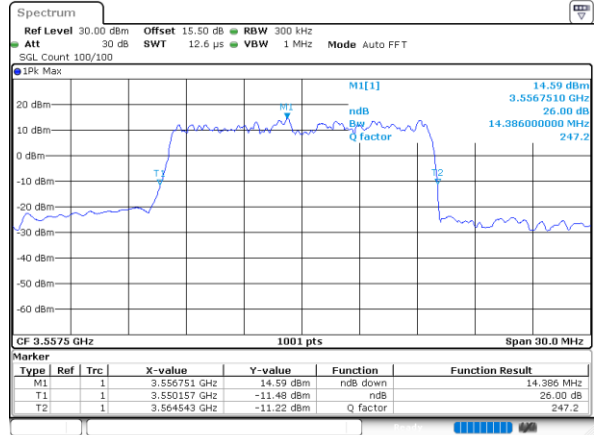

Highest Channel / 10MHz / 16QAM

Date: 2.NOV.2021 23:08:55

LTE Band 48

Lowest Channel / 15MHz / QPSK

Date: 2.NOV.2021 23:10:08

Lowest Channel / 15MHz / 16QAM

Date: 2.NOV.2021 23:10:33

Middle Channel / 15MHz / QPSK

Date: 2.NOV.2021 23:11:44

Middle Channel / 15MHz / 16QAM

Date: 2.NOV.2021 23:12:08

Highest Channel / 15MHz / QPSK

Date: 2.NOV.2021 23:13:20

Highest Channel / 15MHz / 16QAM

Date: 2.NOV.2021 23:13:45

LTE Band 48