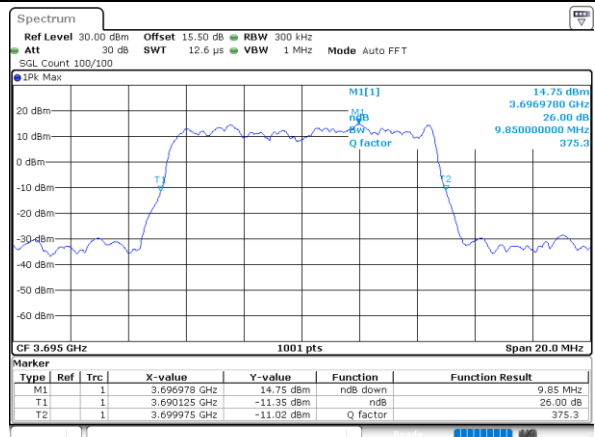

Date: 2.NOV.2021 23:21:11

Middle Channel / 5MHz / 64QAM

Date: 2.NOV.2021 23:19:53

Middle Channel / 10MHz / 64QAM

Date: 2.NOV.2021 23:21:50

Highest Channel / 5MHz / 64QAM

Date: 2.NOV.2021 23:20:32

Highest Channel / 10MHz / 64QAM