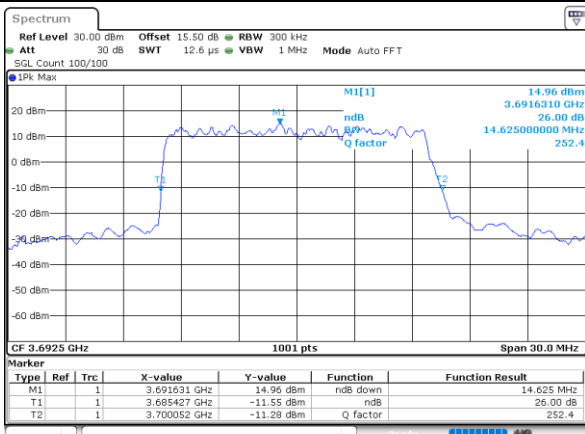

Highest Channel / 10MHz / 16QAM

Date: 2.NOV.2021 23:08:55

LTE Band 48

Lowest Channel / 15MHz / QPSK

Date: 2.NOV.2021 23:10:08

Lowest Channel / 15MHz / 16QAM

Date: 2.NOV.2021 23:10:33

Middle Channel / 15MHz / QPSK

Date: 2.NOV.2021 23:11:44

Middle Channel / 15MHz / 16QAM

Date: 2.NOV.2021 23:12:08

Highest Channel / 15MHz / QPSK

Date: 2.NOV.2021 23:13:20

Highest Channel / 15MHz / 16QAM

Date: 2.NOV.2021 23:13:45

LTE Band 48