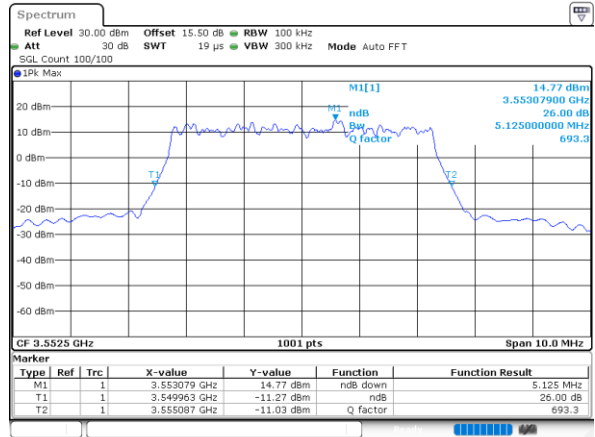

Date: 3.NOV.2021 18:16:34

LTE Band 48 / 20MHz

64QAM

Highest Channel / 1RB0

Highest Channel / 1RBmax

Date: 3.NOV.2021 18:23:21

Date: 3.NOV.2021 18:29:30

Highest Channel / Full RB

N/A

Date: 3.NOV.2021 18:17:15

26dB Bandwidth

Mode	LTE Band 48 : 26dB BW(MHz)											
BW	1.4MHz		3MHz		5MHz		10MHz		15MHz		20MHz	
Mod.	QPSK	16QAM	QPSK	16QAM	QPSK	16QAM	QPSK	16QAM	QPSK	16QAM	QPSK	16QAM
Lowest CH	-	-	-	-	4.98	5.13	10.29	9.83	14.27	14.39	18.62	18.66
Middle CH	-	-	-	-	4.94	4.99	10.01	9.91	14.33	14.75	18.70	19.26
Highest CH	-	-	-	-	4.96	5.19	9.59	9.65	14.63	14.15	19.34	18.90
Mode	LTE Band 48 : 26dB BW(MHz)											
BW	1.4MHz		3MHz		5MHz		10MHz		15MHz		20MHz	
Mod.	64QAM		64QAM		64QAM		64QAM		64QAM		64QAM	
Lowest CH	-	-	-	-	5.31	-	9.75	-	14.09	-	18.94	-
Middle CH	-	-	-	-	4.98	-	9.67	-	14.66	-	18.94	-
Highest CH	-	-	-	-	5.02	-	9.85	-	14.51	-	18.78	-

LTE Band 48

Lowest Channel / 5MHz / QPSK

Date: 2.NOV.2021 23:00:30

Lowest Channel / 5MHz / 16QAM

Date: 2.NOV.2021 23:00:54

Middle Channel / 5MHz / QPSK

Date: 2.NOV.2021 23:02:05

Middle Channel / 5MHz / 16QAM

Date: 2.NOV.2021 23:02:29

Highest Channel / 5MHz / QPSK

Date: 2.NOV.2021 23:03:41

Highest Channel / 5MHz / 16QAM

Date: 2.NOV.2021 23:04:06

LTE Band 48

Lowest Channel / 10MHz / QPSK

Date: 2.NOV.2021 23:05:19