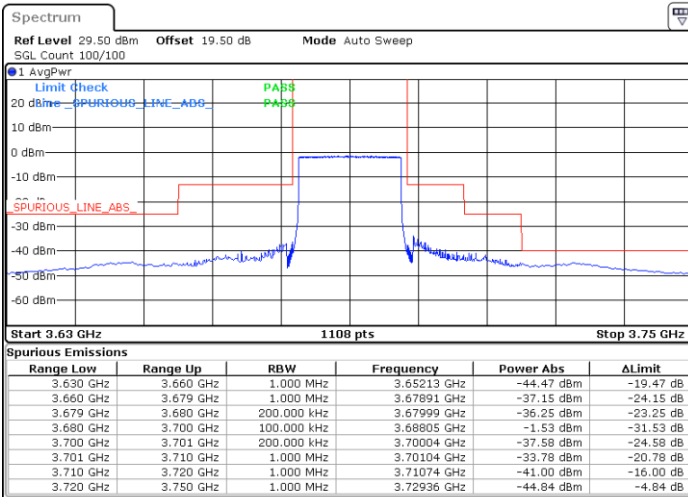

LTE Band 48 / 20MHz

QPSK

Middle Channel / 1RB0

Middle Channel / 1RBmax

Date: 3.NOV.2021 14:13:01

Date: 3.NOV.2021 14:21:37

Middle Channel / Full RB

N/A

Date: 3.NOV.2021 14:28:50

LTE Band 48 / 20MHz

QPSK

Highest Channel / 1RB0

Highest Channel / 1RBmax

Date: 2.NOV.2021 18:26:42

Date: 2.NOV.2021 18:39:38

Highest Channel / Full RB

N/A

Date: 12.NOV.2021 18:20:00

LTE Band 48 / 5MHz

16QAM

Lowest Channel / 1RB0

Lowest Channel / 1RBmax

Date: 2.NOV.2021 15:33:15

Date: 2.NOV.2021 16:34:48