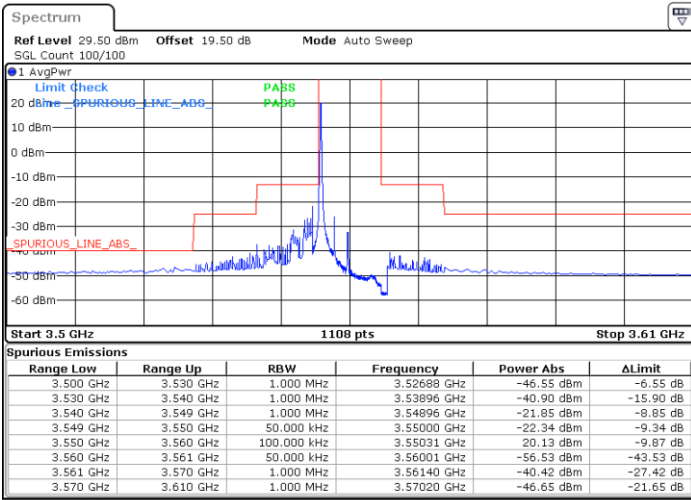

Date: 3.NOV.2021 14:28:50

LTE Band 48 / 20MHz

QPSK

Highest Channel / 1RB0

Highest Channel / 1RBmax

Date: 2.NOV.2021 18:26:42

Date: 2.NOV.2021 18:39:38

Highest Channel / Full RB

N/A

Date: 12.NOV.2021 18:20:00

LTE Band 48 / 5MHz

16QAM

Lowest Channel / 1RB0

Lowest Channel / 1RBmax

Date: 2.NOV.2021 15:33:15

Date: 2.NOV.2021 16:34:48

Lowest Channel / Full RB

N/A

Date: 2.NOV.2021 15:45:41