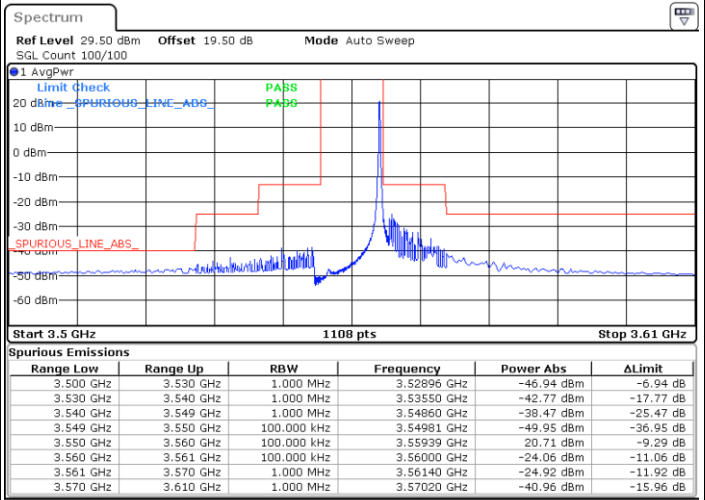

LTE Band 48 / 5MHz

QPSK

Highest Channel / 1RB0

Highest Channel / 1RBmax

Date: 2.NOV.2021 15:40:10

Date: 2.NOV.2021 16:41:44

Highest Channel / Full RB

N/A

Date: 2.NOV.2021 15:52:37

LTE Band 48 / 10MHz

QPSK

Lowest Channel / 1RB0

Lowest Channel / 1RBmax

Date: 2.NOV.2021 16:48:40

Date: 2.NOV.2021 17:13:39

Lowest Channel / Full RB

N/A

Date: 2.NOV.2021 17:01:09

LTE Band 48 / 10MHz

QPSK

MiddleChannel / 1RB0

Middle Channel / 1RBmax

Date: 2.NOV.2021 16:50:04

Date: 2.NOV.2021 17:15:03

Middle Channel / Full RB

N/A

Date: 2.NOV.2021 17:02:32

LTE Band 48 / 10MHz

QPSK

Highest Channel / 1RB0

Highest Channel / 1RBmax

Date: 2.NOV.2021 16:56:59