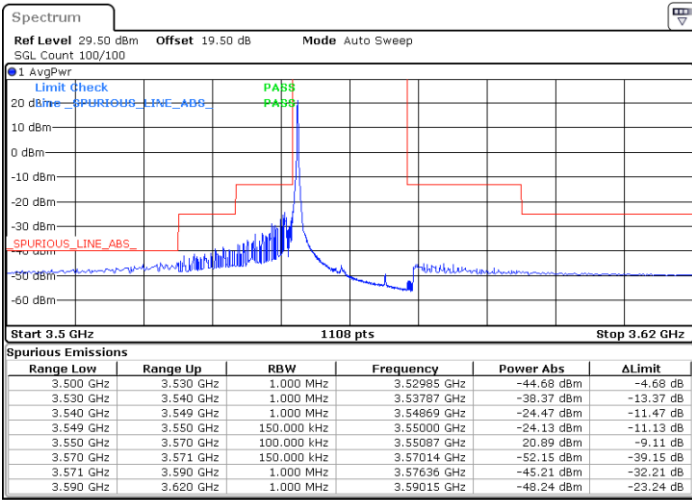

Middle Channel / Full RB

N/A

Date: 2.NOV.2021 17:02:32

LTE Band 48 / 10MHz

QPSK

Highest Channel / 1RB0

Highest Channel / 1RBmax

Date: 2.NOV.2021 16:56:59

Date: 2.NOV.2021 17:21:59

Highest Channel / Full RB

N/A

Date: 2.NOV.2021 17:09:29

LTE Band 48 / 15MHz

QPSK

Lowest Channel / 1RB0

Lowest Channel / 1RBmax

Date: 2.NOV.2021 17:23:22

Date: 2.NOV.2021 17:49:14

Lowest Channel / Full RB

N/A

Date: 12.NOV.2021 18:10:03

LTE Band 48 / 15MHz

QPSK

Middle Channel / 1RB0