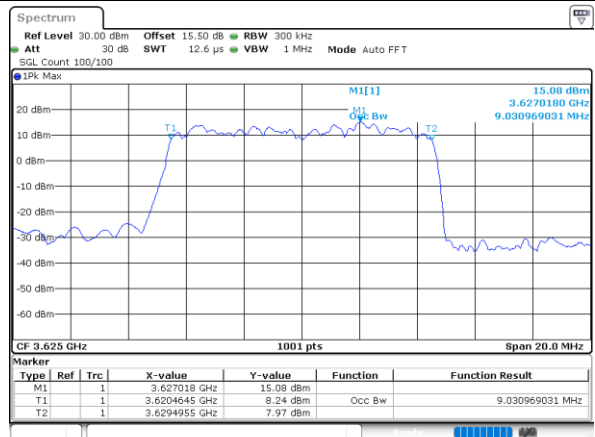

Middle Channel / 10MHz / 64QAM

Date: 2.NOV.2021 23:21:35