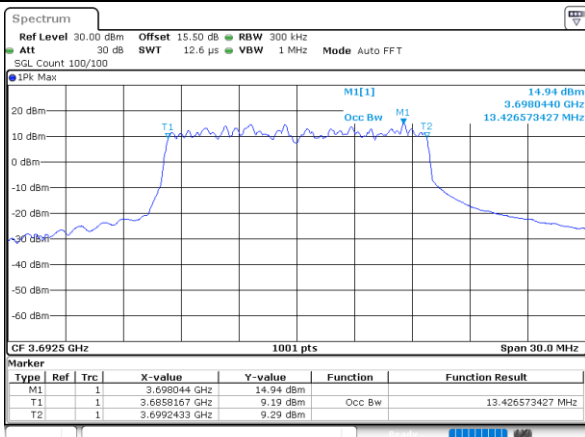

Highest Channel / 10MHz / 16QAM

Date: 2.NOV.2021 23:08:06

LTE Band 48

Lowest Channel / 15MHz / QPSK

Date: 2.NOV.2021 23:10:20

Lowest Channel / 15MHz / 16QAM

Date: 2.NOV.2021 23:09:44

Middle Channel / 15MHz / QPSK

Date: 2.NOV.2021 23:10:57

Middle Channel / 15MHz / 16QAM

Date: 2.NOV.2021 23:11:20

Highest Channel / 15MHz / QPSK

Date: 2.NOV.2021 23:12:32

Highest Channel / 15MHz / 16QAM

Date: 2.NOV.2021 23:12:56

LTE Band 48