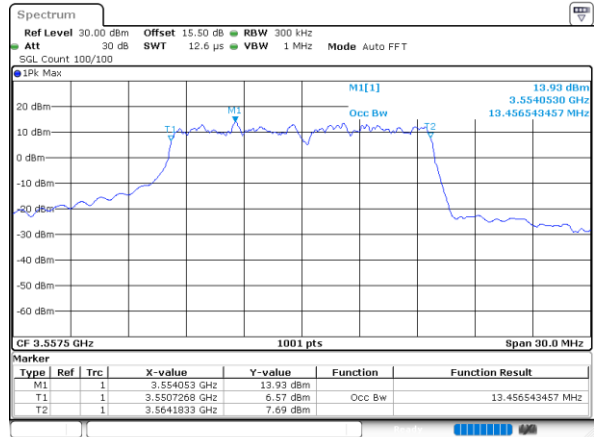

Highest Channel / 10MHz / 16QAM

Date: 2.NOV.2021 23:08:06

LTE Band 48

Lowest Channel / 15MHz / QPSK

Date: 2.NOV.2021 23:10:20

Lowest Channel / 15MHz / 16QAM

Date: 2.NOV.2021 23:09:44

Middle Channel / 15MHz / QPSK

Date: 2.NOV.2021 23:10:57

Middle Channel / 15MHz / 16QAM

Date: 2.NOV.2021 23:11:20

Highest Channel / 15MHz / QPSK

Date: 2.NOV.2021 23:12:32

Highest Channel / 15MHz / 16QAM

Date: 2.NOV.2021 23:12:56

LTE Band 48