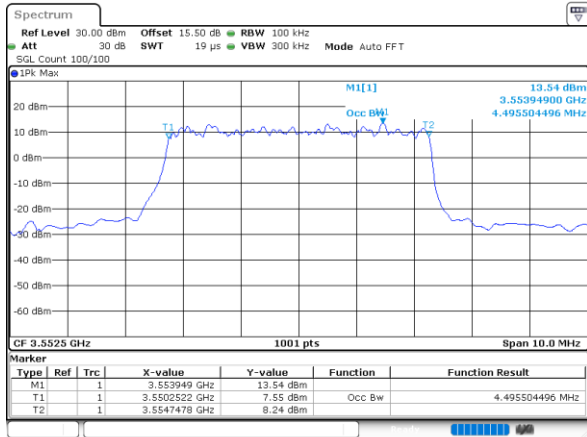

Highest Channel / 20MHz / QPSK

Date: 2.NOV.2021 23:17:22

Highest Channel / 20MHz / 16QAM

Date: 2.NOV.2021 23:17:46

LTE Band 48

Lowest Channel / 5MHz / 64QAM

Date: 2.NOV.2021 23:18:59

Lowest Channel / 10MHz / 64QAM

Date: 2.NOV.2021 23:20:57

Middle Channel / 5MHz / 64QAM

Date: 2.NOV.2021 23:19:38

Middle Channel / 10MHz / 64QAM

Date: 2.NOV.2021 23:21:35

Highest Channel / 5MHz / 64QAM

Date: 2.NOV.2021 23:20:17

Highest Channel / 10MHz / 64QAM