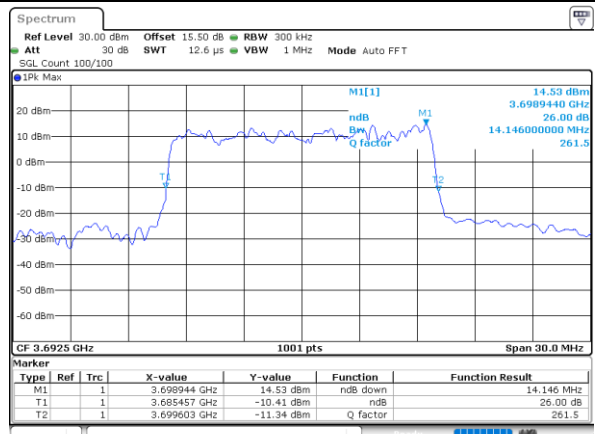

Highest Channel / 10MHz / 16QAM

Date: 2.NOV.2021 23:08:55

LTE Band 48

Lowest Channel / 15MHz / QPSK

Date: 2.NOV.2021 23:10:08

Lowest Channel / 15MHz / 16QAM

Date: 2.NOV.2021 23:10:33

Middle Channel / 15MHz / QPSK

Date: 2.NOV.2021 23:11:44

Middle Channel / 15MHz / 16QAM

Date: 2.NOV.2021 23:12:08

Highest Channel / 15MHz / QPSK

Date: 2.NOV.2021 23:13:20

Highest Channel / 15MHz / 16QAM

Date: 2.NOV.2021 23:13:45

LTE Band 48