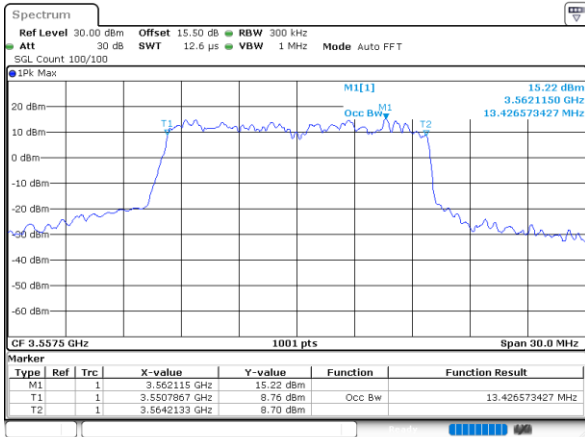

Highest Channel / 10MHz / 16QAM

Date: 2.NOV.2021 23:08:06

LTE Band 48

Lowest Channel / 15MHz / QPSK

Date: 2.NOV.2021 23:10:20

Lowest Channel / 15MHz / 16QAM

Date: 2.NOV.2021 23:09:44

Middle Channel / 15MHz / QPSK

Date: 2.NOV.2021 23:10:57

Middle Channel / 15MHz / 16QAM

Date: 2.NOV.2021 23:11:20

Highest Channel / 15MHz / QPSK

Date: 2.NOV.2021 23:12:32

Highest Channel / 15MHz / 16QAM

Date: 2.NOV.2021 23:12:56

LTE Band 48