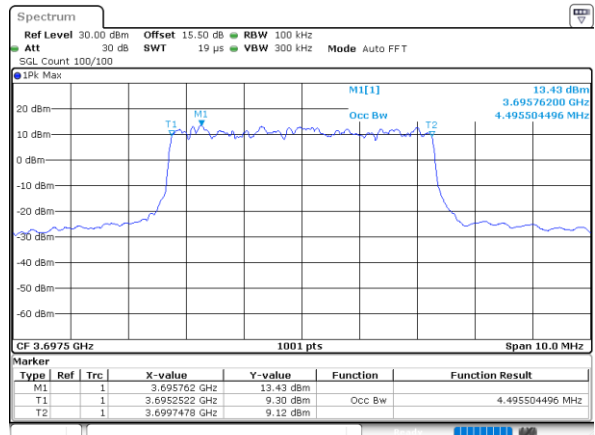

Middle Channel / 20MHz / 64QAM

Date: 2.NOV.2021 23:25:45

Highest Channel / 15MHz / 64QAM

Date: 2.NOV.2021 23:24:27

Highest Channel / 20MHz / 64QAM

Date: 2.NOV.2021 23:26:24

Occupied Bandwidth

Mode	LTE Band 48 : 99%OBW(MHz)											
BW	1.4MHz		3MHz		5MHz		10MHz		15MHz		20MHz	
Mod.	QPSK	16QAM	QPSK	16QAM	QPSK	16QAM	QPSK	16QAM	QPSK	16QAM	QPSK	16QAM
Lowest CH	-	-			4.52	4.48	9.03	9.07	13.43	13.46	17.82	17.94
Middle CH	-	-	-	-	4.48	4.51	9.09	8.99	13.40	13.49	17.90	17.86
Highest CH	-	-	-	-	4.49	4.50	9.01	9.13	13.43	13.52	17.94	17.94
Mode	LTE Band 48 : 99%OBW(MHz)											
BW	1.4MHz		3MHz		5MHz		10MHz		15MHz		20MHz	
Mod.	64QAM		64QAM		64QAM		64QAM		64QAM		64QAM	
Lowest CH	-	-	-	-	4.50	-	9.03	-	13.46	-	17.94	-
Middle CH	-	-	-	-	4.48	-	9.03	-	13.46	-	17.90	-
Highest CH	-	-	-	-	4.53	-	9.05	-	13.43	-	17.90	-

LTE Band 48

Lowest Channel / 5MHz / QPSK

Date: 2.NOV.2021 22:15:41

Lowest Channel / 5MHz / 16QAM

Date: 2.NOV.2021 23:00:06

Middle Channel / 5MHz / QPSK

Date: 2.NOV.2021 23:01:10

Middle Channel / 5MHz / 16QAM

Date: 2.NOV.2021 23:01:42

Highest Channel / 5MHz / QPSK

Date: 2.NOV.2021 23:02:53

Highest Channel / 5MHz / 16QAM

Date: 2.NOV.2021 23:03:17

LTE Band 48

Lowest Channel / 10MHz / QPSK

Date: 2.NOV.2021 23:04:31