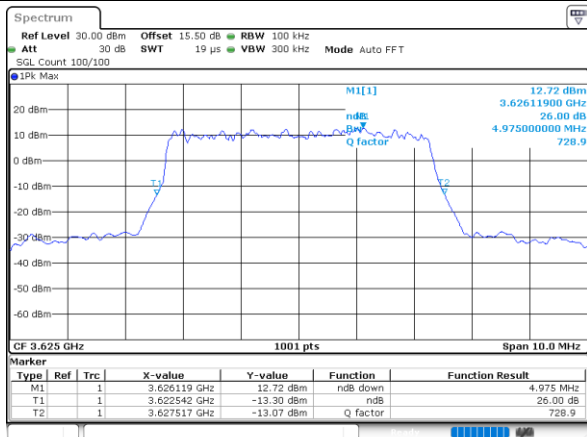

Highest Channel / 20MHz / QPSK

Date: 2.NOV.2021 23:18:10

Highest Channel / 20MHz / 16QAM

Date: 2.NOV.2021 23:18:34

LTE Band 48

Lowest Channel / 5MHz / 64QAM

Date: 2.NOV.2021 23:19:14

Lowest Channel / 10MHz / 64QAM

Date: 2.NOV.2021 23:21:11

Middle Channel / 5MHz / 64QAM

Date: 2.NOV.2021 23:19:53

Middle Channel / 10MHz / 64QAM

Date: 2.NOV.2021 23:21:50

Highest Channel / 5MHz / 64QAM

Date: 2.NOV.2021 23:20:32

Highest Channel / 10MHz / 64QAM