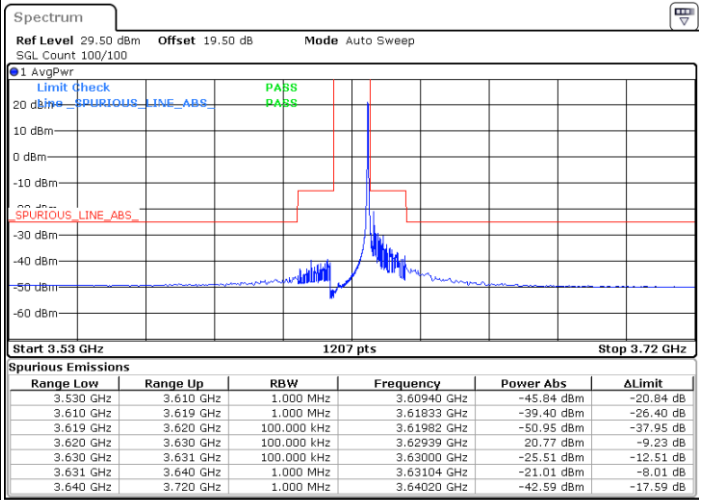

Date: 2.NOV.2021 15:52:37

LTE Band 48 / 10MHz

QPSK

Lowest Channel / 1RB0

Lowest Channel / 1RBmax

Date: 2.NOV.2021 16:48:40

Date: 2.NOV.2021 17:13:39

Lowest Channel / Full RB

N/A

Date: 2.NOV.2021 17:01:09

LTE Band 48 / 10MHz

QPSK

MiddleChannel / 1RB0

Middle Channel / 1RBmax

Date: 2.NOV.2021 16:50:04

Date: 2.NOV.2021 17:15:03

Middle Channel / Full RB

N/A

Date: 2.NOV.2021 17:02:32

LTE Band 48 / 10MHz

QPSK

Highest Channel / 1RB0

Highest Channel / 1RBmax

Date: 2.NOV.2021 16:56:59

Date: 2.NOV.2021 17:21:59

Highest Channel / Full RB

N/A

Date: 2.NOV.2021 17:09:29

LTE Band 48 / 15MHz

QPSK

Lowest Channel / 1RB0

Lowest Channel / 1RBmax