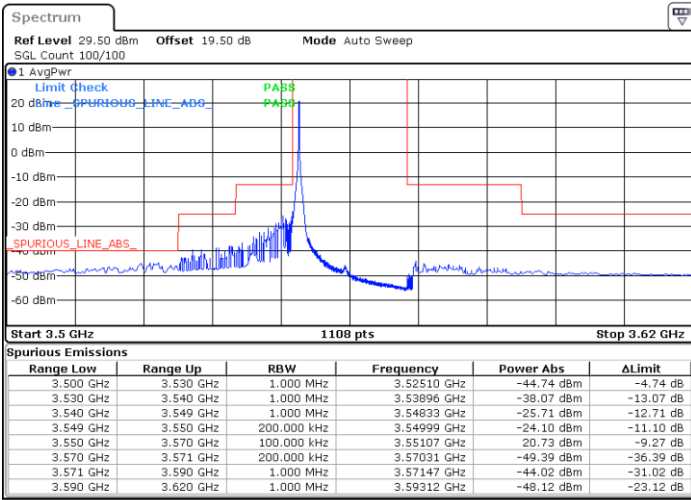

Middle Channel / 1RBmax

Date: 3.NOV.2021 10:58:15

Date: 3.NOV.2021 11:04:47

Middle Channel / Full RB

N/A

Date: 3.NOV.2021 11:32:42

LTE Band 48 / 15MHz

QPSK

Highest Channel / 1RB0

Highest Channel / 1RBmax

Date: 2.NOV.2021 17:32:09

Date: 2.NOV.2021 17:58:01

Highest Channel / Full RB

N/A

Date: 12.NOV.2021 18:12:56

LTE Band 48 / 20MHz

QPSK

Lowest Channel / 1RB0

Lowest Channel / 1RBmax

Date: 2.NOV.2021 18:17:56

Date: 2.NOV.2021 18:30:53

Lowest Channel / Full RB

N/A

Date: 12.NOV.2021 18:16:07