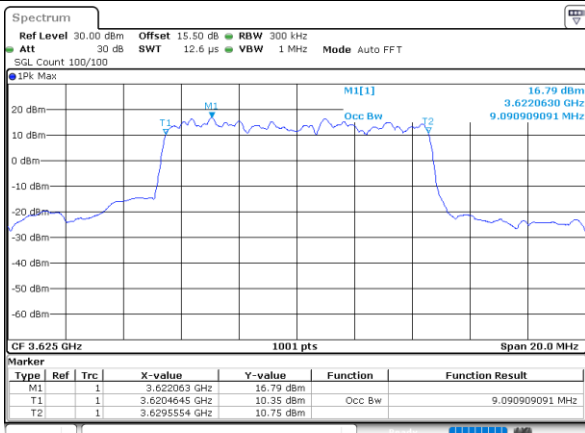

Middle Channel / 10MHz / QPSK

Date: 2.NOV.2021 23:06:07