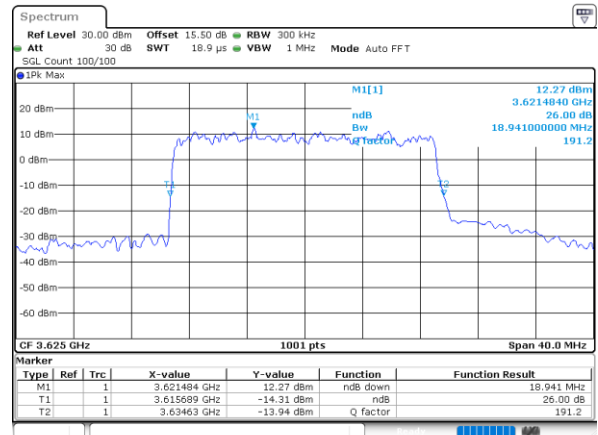

Middle Channel / 20MHz / 64QAM

Date: 2.NOV.2021 23:25:45