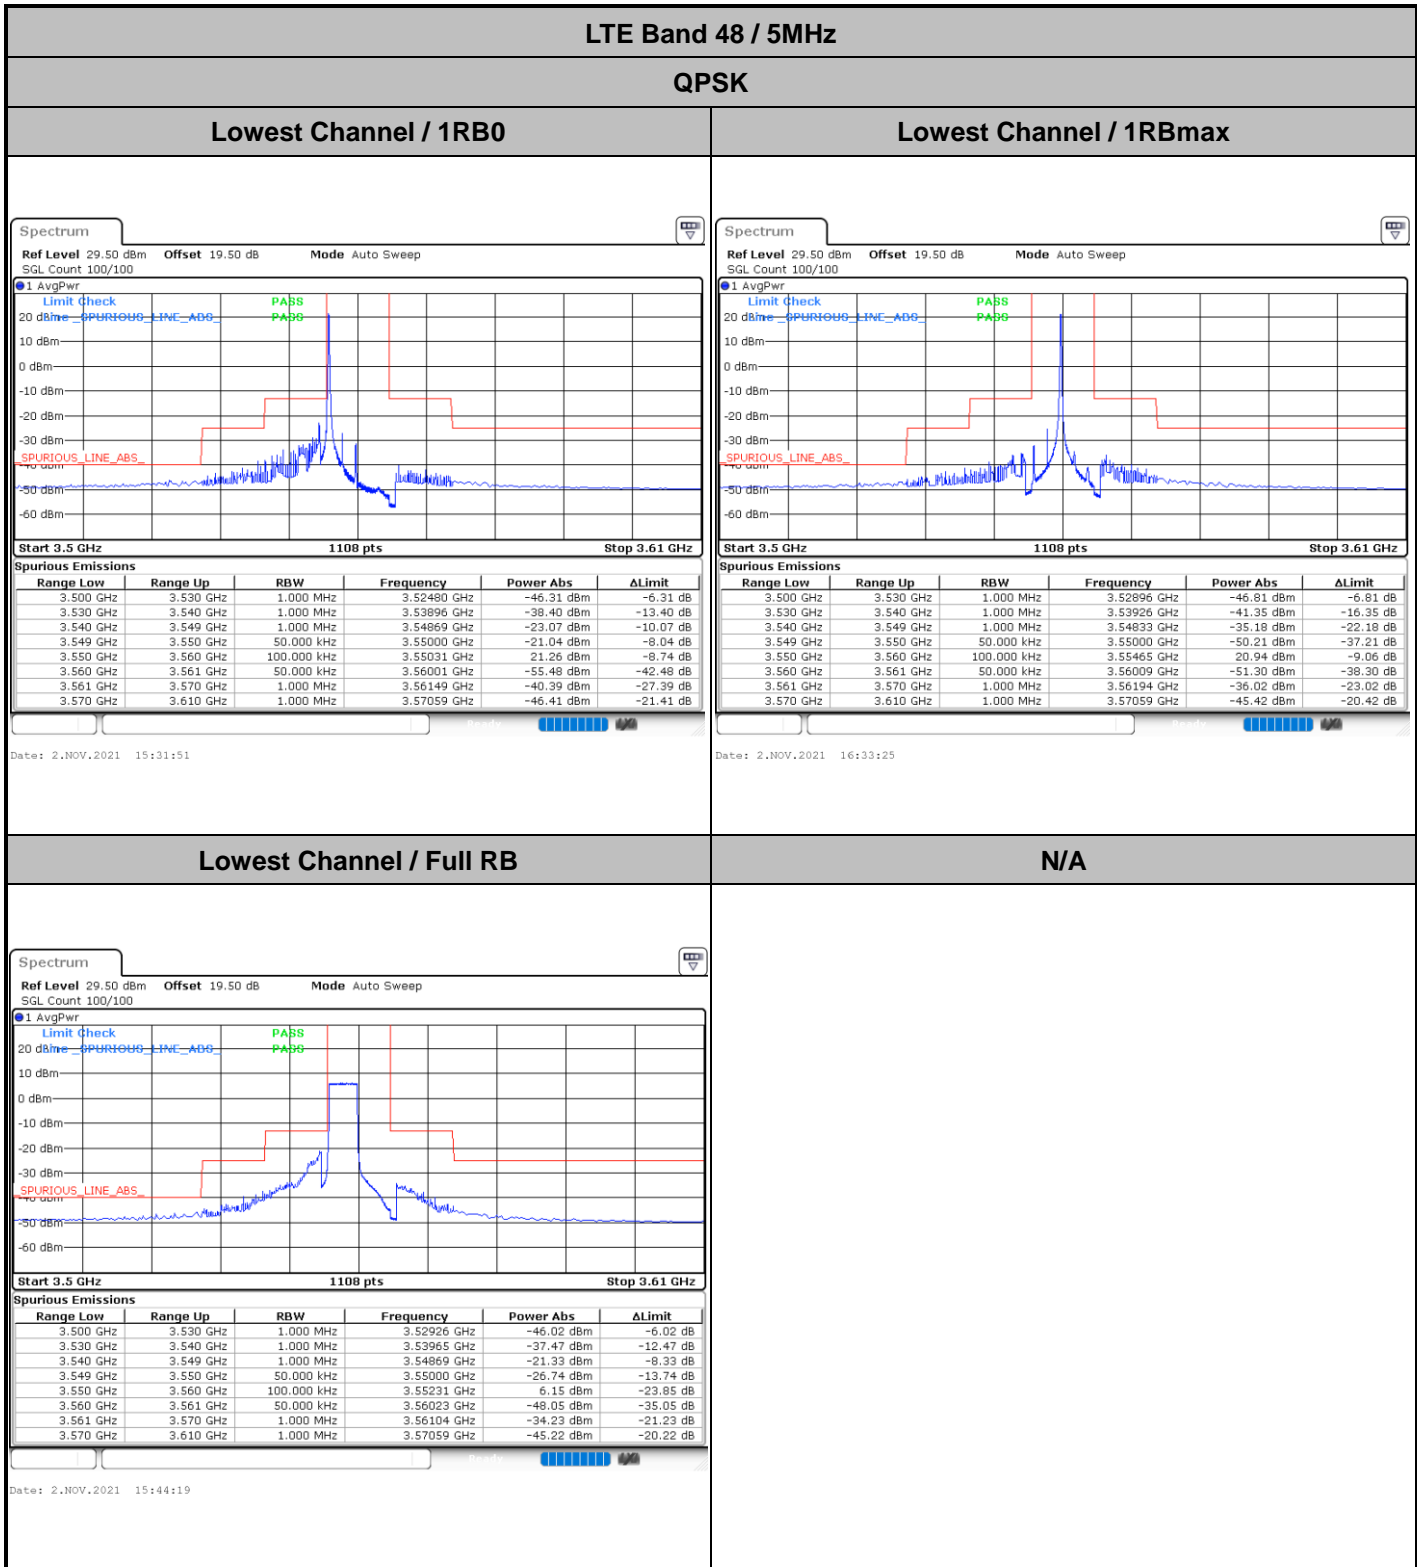

Date: 2.NOV.2021 23:22:14

LTE Band 48

Lowest Channel / 15MHz / 64QAM

Date: 2.NOV.2021 23:22:54

Lowest Channel / 20MHz / 64QAM

Date: 2.NOV.2021 23:24:52

Middle Channel / 15MHz / 64QAM

Date: 2.NOV.2021 23:23:33

Middle Channel / 20MHz / 64QAM

Date: 2.NOV.2021 23:25:31

Highest Channel / 15MHz / 64QAM

Date: 2.NOV.2021 23:24:12

Highest Channel / 20MHz / 64QAM

Date: 2.NOV.2021 23:26:09

Conducted Band Edge

LTE Band 48 / 5MHz

QPSK

Middle Channel / 1RB0

Middle Channel / 1RBmax

Date: 2.NOV.2021 15:38:47

Date: 2.NOV.2021 16:40:22

Middle Channel / Full RB

N/A

Date: 2.NOV.2021 15:51:14

LTE Band 48 / 5MHz

QPSK

Highest Channel / 1RB0

Highest Channel / 1RBmax

Date: 2.NOV.2021 15:40:10

Date: 2.NOV.2021 16:41:44

Highest Channel / Full RB

N/A