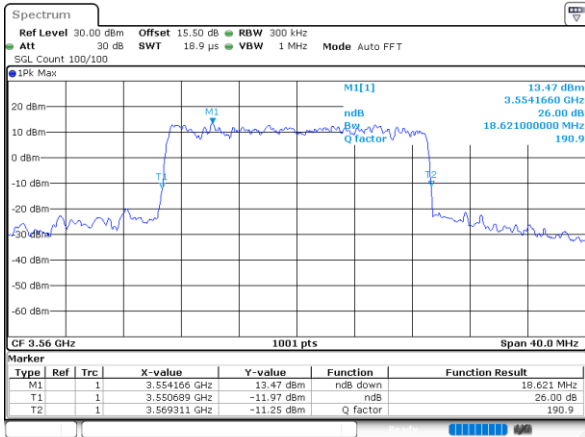

LTE Band 48

Lowest Channel / 20MHz / QPSK

Date: 2.NOV.2021 23:14:58