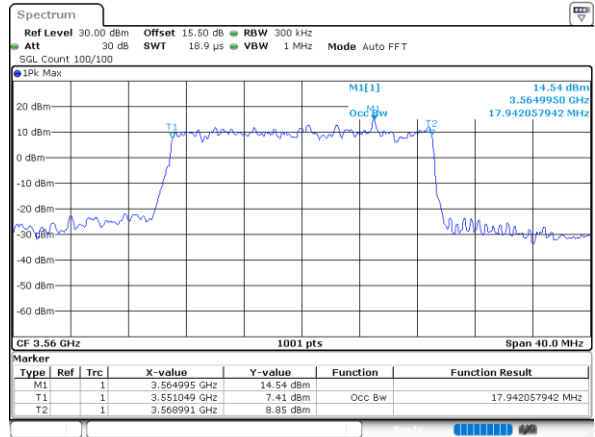

Lowest Channel / 20MHz / 16QAM

Date: 2.NOV.2021 23:14:34