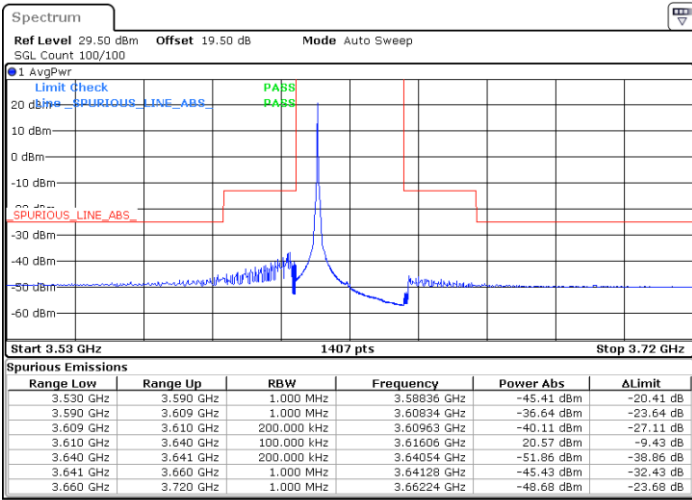

Highest Channel / 1RB0

Highest Channel / 1RBmax

Date: 2.NOV.2021 17:32:09

Date: 2.NOV.2021 17:58:01

Highest Channel / Full RB

N/A

Date: 12.NOV.2021 18:12:56

LTE Band 48 / 20MHz

QPSK

Lowest Channel / 1RB0

Lowest Channel / 1RBmax

Date: 2.NOV.2021 18:17:56

Date: 2.NOV.2021 18:30:53

Lowest Channel / Full RB

N/A

Date: 12.NOV.2021 18:16:07

LTE Band 48 / 20MHz

QPSK

Middle Channel / 1RB0

Middle Channel / 1RBmax

Date: 3.NOV.2021 14:13:01

Date: 3.NOV.2021 14:21:37

Middle Channel / Full RB

N/A

Date: 3.NOV.2021 14:28:50

LTE Band 48 / 20MHz

QPSK

Highest Channel / 1RB0

Highest Channel / 1RBmax

Date: 2.NOV.2021 18:26:42

Date: 2.NOV.2021 18:39:38

Highest Channel / Full RB