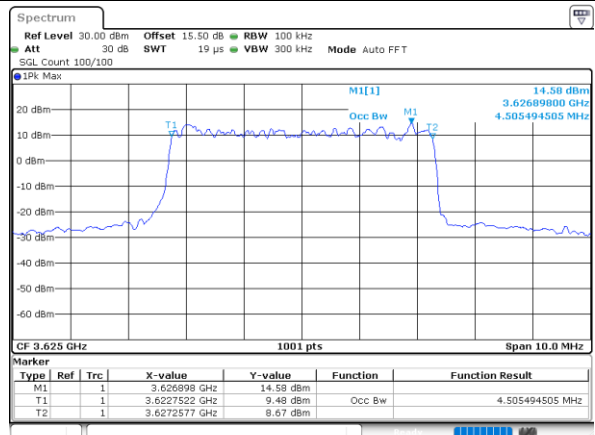

Middle Channel / 20MHz / 64QAM

Date: 2.NOV.2021 23:25:45

Highest Channel / 15MHz / 64QAM

Date: 2.NOV.2021 23:24:27

Highest Channel / 20MHz / 64QAM

Date: 2.NOV.2021 23:26:24

Occupied Bandwidth

Mode	LTE Band 48 : 99%OBW(MHz)											
BW	1.4MHz		3MHz		5MHz		10MHz		15MHz		20MHz	
Mod.	QPSK	16QAM	QPSK	16QAM	QPSK	16QAM	QPSK	16QAM	QPSK	16QAM	QPSK	16QAM
Lowest CH	-	-			4.52	4.48	9.03	9.07	13.43	13.46	17.82	17.94
Middle CH	-	-	-	-	4.48	4.51	9.09	8.99	13.40	13.49	17.90	17.86
Highest CH	-	-	-	-	4.49	4.50	9.01	9.13	13.43	13.52	17.94	17.94
Mode	LTE Band 48 : 99%OBW(MHz)											
BW	1.4MHz		3MHz		5MHz		10MHz		15MHz		20MHz	
Mod.	64QAM		64QAM		64QAM		64QAM		64QAM		64QAM	
Lowest CH	-	-	-	-	4.50	-	9.03	-	13.46	-	17.94	-
Middle CH	-	-	-	-	4.48	-	9.03	-	13.46	-	17.90	-
Highest CH	-	-	-	-	4.53	-	9.05	-	13.43	-	17.90	-

LTE Band 48

Lowest Channel / 5MHz / QPSK

Date: 2.NOV.2021 22:15:41

Lowest Channel / 5MHz / 16QAM

Date: 2.NOV.2021 23:00:06

Middle Channel / 5MHz / QPSK

Date: 2.NOV.2021 23:01:10

Middle Channel / 5MHz / 16QAM

Date: 2.NOV.2021 23:01:42

Highest Channel / 5MHz / QPSK

Date: 2.NOV.2021 23:02:53

Highest Channel / 5MHz / 16QAM

Date: 2.NOV.2021 23:03:17

LTE Band 48

Lowest Channel / 10MHz / QPSK

Date: 2.NOV.2021 23:04:31