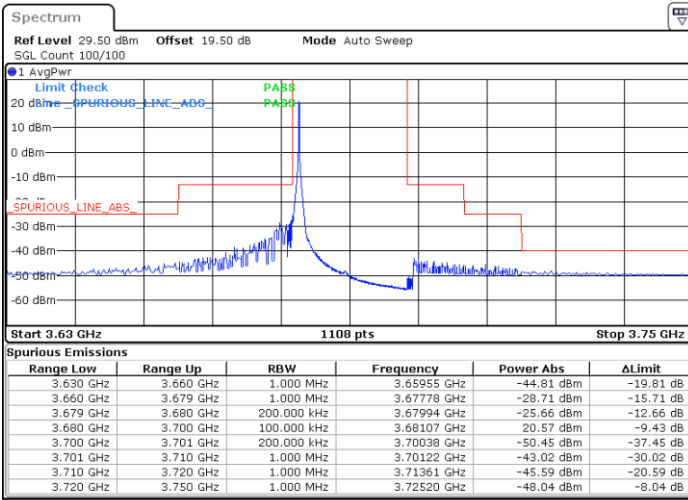

LTE Band 48 / 20MHz

QPSK

Middle Channel / 1RB0

Middle Channel / 1RBmax

Date: 3.NOV.2021 14:13:01

Date: 3.NOV.2021 14:21:37

Middle Channel / Full RB

N/A

Date: 3.NOV.2021 14:28:50

LTE Band 48 / 20MHz

QPSK

Highest Channel / 1RB0

Highest Channel / 1RBmax

Date: 2.NOV.2021 18:26:42

Date: 2.NOV.2021 18:39:38

Highest Channel / Full RB

N/A

Date: 12.NOV.2021 18:20:00

LTE Band 48 / 5MHz

16QAM

Lowest Channel / 1RB0

Lowest Channel / 1RBmax

Date: 2.NOV.2021 15:33:15

Date: 2.NOV.2021 16:34:48