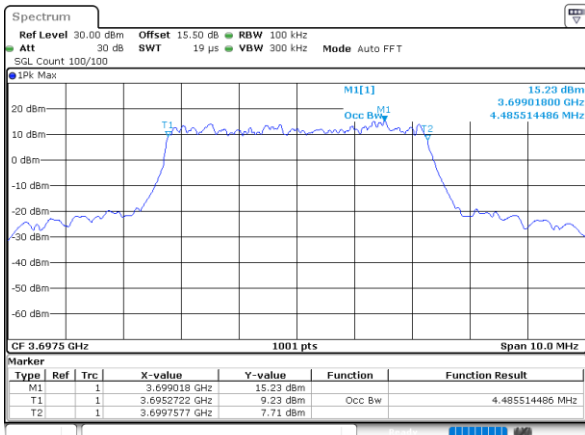

Middle Channel / 20MHz / 64QAM

Date: 2.NOV.2021 23:25:45

Highest Channel / 15MHz / 64QAM

Date: 2.NOV.2021 23:24:27

Highest Channel / 20MHz / 64QAM

Date: 2.NOV.2021 23:26:24

Occupied Bandwidth

Mode	LTE Band 48 : 99%OBW(MHz)											
BW	1.4MHz		3MHz		5MHz		10MHz		15MHz		20MHz	
Mod.	QPSK	16QAM	QPSK	16QAM	QPSK	16QAM	QPSK	16QAM	QPSK	16QAM	QPSK	16QAM
Lowest CH	-	-			4.52	4.48	9.03	9.07	13.43	13.46	17.82	17.94
Middle CH	-	-	-	-	4.48	4.51	9.09	8.99	13.40	13.49	17.90	17.86
Highest CH	-	-	-	-	4.49	4.50	9.01	9.13	13.43	13.52	17.94	17.94
Mode	LTE Band 48 : 99%OBW(MHz)											
BW	1.4MHz		3MHz		5MHz		10MHz		15MHz		20MHz	
Mod.	64QAM		64QAM		64QAM		64QAM		64QAM		64QAM	
Lowest CH	-	-	-	-	4.50	-	9.03	-	13.46	-	17.94	-
Middle CH	-	-	-	-	4.48	-	9.03	-	13.46	-	17.90	-
Highest CH	-	-	-	-	4.53	-	9.05	-	13.43	-	17.90	-

LTE Band 48

Lowest Channel / 5MHz / QPSK

Date: 2.NOV.2021 22:15:41

Lowest Channel / 5MHz / 16QAM

Date: 2.NOV.2021 23:00:06

Middle Channel / 5MHz / QPSK

Date: 2.NOV.2021 23:01:10

Middle Channel / 5MHz / 16QAM

Date: 2.NOV.2021 23:01:42

Highest Channel / 5MHz / QPSK

Date: 2.NOV.2021 23:02:53

Highest Channel / 5MHz / 16QAM

Date: 2.NOV.2021 23:03:17

LTE Band 48

Lowest Channel / 10MHz / QPSK

Date: 2.NOV.2021 23:04:31