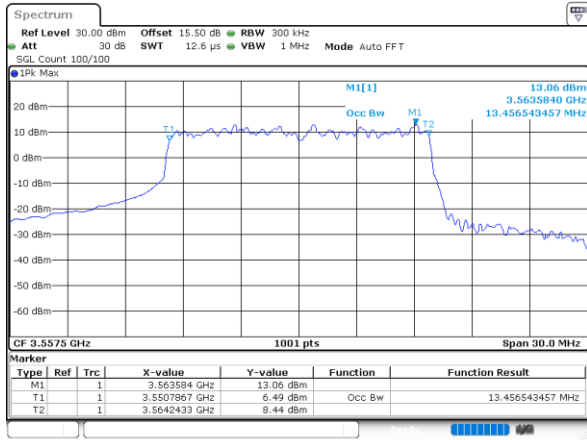

Highest Channel / 20MHz / QPSK

Date: 2.NOV.2021 23:17:22

Highest Channel / 20MHz / 16QAM

Date: 2.NOV.2021 23:17:46

LTE Band 48

Lowest Channel / 5MHz / 64QAM

Date: 2.NOV.2021 23:18:59

Lowest Channel / 10MHz / 64QAM

Date: 2.NOV.2021 23:20:57

Middle Channel / 5MHz / 64QAM

Date: 2.NOV.2021 23:19:38

Middle Channel / 10MHz / 64QAM

Date: 2.NOV.2021 23:21:35

Highest Channel / 5MHz / 64QAM

Date: 2.NOV.2021 23:20:17

Highest Channel / 10MHz / 64QAM

Date: 2.NOV.2021 23:22:14

LTE Band 48

Lowest Channel / 15MHz / 64QAM

Date: 2.NOV.2021 23:22:54

Lowest Channel / 20MHz / 64QAM

Date: 2.NOV.2021 23:24:52

Middle Channel / 15MHz / 64QAM

Date: 2.NOV.2021 23:23:33

Middle Channel / 20MHz / 64QAM

Date: 2.NOV.2021 23:25:31

Highest Channel / 15MHz / 64QAM

Date: 2.NOV.2021 23:24:12

Highest Channel / 20MHz / 64QAM

Date: 2.NOV.2021 23:26:09

Conducted Band Edge

LTE Band 48 / 5MHz