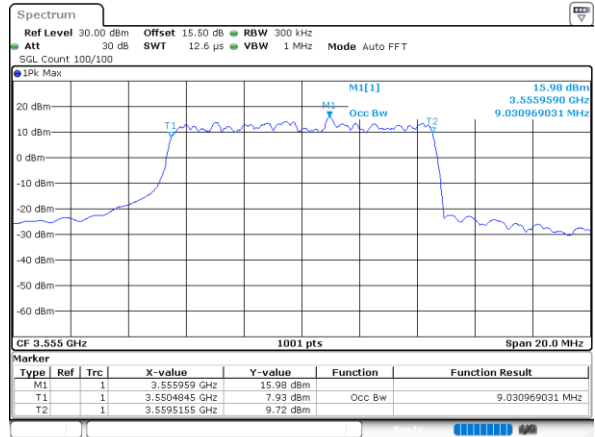

Highest Channel / 20MHz / QPSK

Date: 2.NOV.2021 23:17:22

Highest Channel / 20MHz / 16QAM

Date: 2.NOV.2021 23:17:46

LTE Band 48

Lowest Channel / 5MHz / 64QAM

Date: 2.NOV.2021 23:18:59

Lowest Channel / 10MHz / 64QAM

Date: 2.NOV.2021 23:20:57

Middle Channel / 5MHz / 64QAM

Date: 2.NOV.2021 23:19:38

Middle Channel / 10MHz / 64QAM

Date: 2.NOV.2021 23:21:35

Highest Channel / 5MHz / 64QAM

Date: 2.NOV.2021 23:20:17

Highest Channel / 10MHz / 64QAM