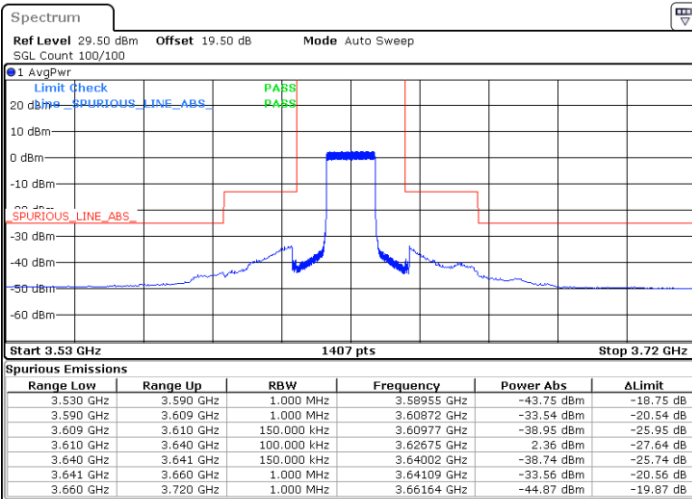

Date: 2.NOV.2021 17:21:59

Highest Channel / Full RB

N/A

Date: 2.NOV.2021 17:09:29

LTE Band 48 / 15MHz

QPSK

Lowest Channel / 1RB0

Lowest Channel / 1RBmax

Date: 2.NOV.2021 17:23:22

Date: 2.NOV.2021 17:49:14

Lowest Channel / Full RB

N/A

Date: 12.NOV.2021 18:10:03

LTE Band 48 / 15MHz

QPSK

Middle Channel / 1RB0

Middle Channel / 1RBmax

Date: 3.NOV.2021 10:58:15

Date: 3.NOV.2021 11:04:47

Middle Channel / Full RB

N/A

Date: 3.NOV.2021 11:32:42

LTE Band 48 / 15MHz

QPSK

Highest Channel / 1RB0

Highest Channel / 1RBmax

Date: 2.NOV.2021 17:32:09

Date: 2.NOV.2021 17:58:01

Highest Channel / Full RB

N/A

Date: 12.NOV.2021 18:12:56

LTE Band 48 / 20MHz