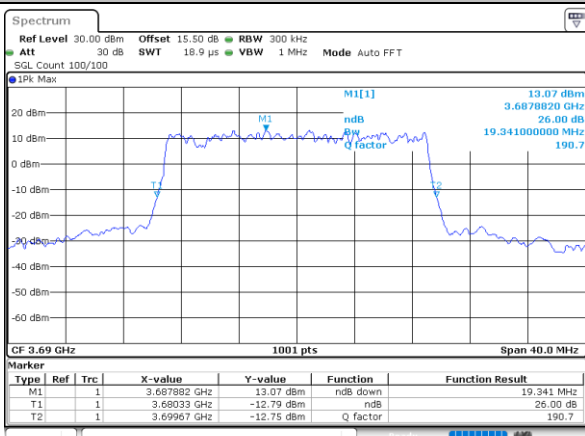

Lowest Channel / 20MHz / QPSK

Date: 2.NOV.2021 23:14:58

Lowest Channel / 20MHz / 16QAM

Date: 2.NOV.2021 23:15:22

Middle Channel / 20MHz / QPSK

Date: 2.NOV.2021 23:16:34

Middle Channel / 20MHz / 16QAM

Date: 2.NOV.2021 23:16:57

Highest Channel / 20MHz / QPSK

Date: 2.NOV.2021 23:18:10

Highest Channel / 20MHz / 16QAM

Date: 2.NOV.2021 23:18:34

LTE Band 48

Lowest Channel / 5MHz / 64QAM

Date: 2.NOV.2021 23:19:14

Lowest Channel / 10MHz / 64QAM