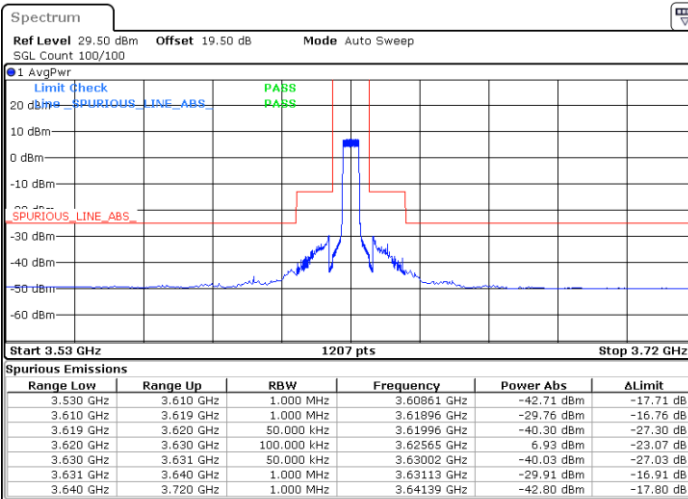

Middle Channel / 20MHz / 64QAM

Date: 2.NOV.2021 23:25:31

Highest Channel / 15MHz / 64QAM

Date: 2.NOV.2021 23:24:12

Highest Channel / 20MHz / 64QAM

Date: 2.NOV.2021 23:26:09

Conducted Band Edge

LTE Band 48 / 5MHz

QPSK

Middle Channel / 1RB0

Middle Channel / 1RBmax

Date: 2.NOV.2021 15:38:47

Date: 2.NOV.2021 16:40:22

Middle Channel / Full RB

N/A

Date: 2.NOV.2021 15:51:14

LTE Band 48 / 5MHz

QPSK

Highest Channel / 1RB0

Highest Channel / 1RBmax

Date: 2.NOV.2021 15:40:10

Date: 2.NOV.2021 16:41:44

Highest Channel / Full RB

N/A

Date: 2.NOV.2021 15:52:37

LTE Band 48 / 10MHz

QPSK

Lowest Channel / 1RB0

Lowest Channel / 1RBmax

Date: 2.NOV.2021 16:48:40

Date: 2.NOV.2021 17:13:39

Lowest Channel / Full RB