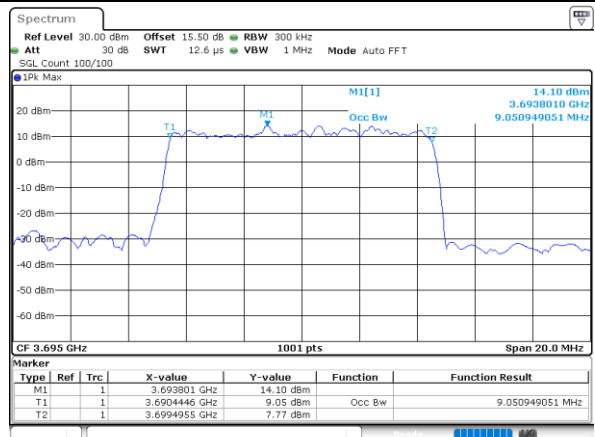

Highest Channel / 20MHz / QPSK

Date: 2.NOV.2021 23:17:22

Highest Channel / 20MHz / 16QAM

Date: 2.NOV.2021 23:17:46

LTE Band 48

Lowest Channel / 5MHz / 64QAM

Date: 2.NOV.2021 23:18:59

Lowest Channel / 10MHz / 64QAM

Date: 2.NOV.2021 23:20:57

Middle Channel / 5MHz / 64QAM

Date: 2.NOV.2021 23:19:38

Middle Channel / 10MHz / 64QAM

Date: 2.NOV.2021 23:21:35

Highest Channel / 5MHz / 64QAM

Date: 2.NOV.2021 23:20:17

Highest Channel / 10MHz / 64QAM

Date: 2.NOV.2021 23:22:14

LTE Band 48

Lowest Channel / 15MHz / 64QAM

Date: 2.NOV.2021 23:22:54

Lowest Channel / 20MHz / 64QAM

Date: 2.NOV.2021 23:24:52

Middle Channel / 15MHz / 64QAM

Date: 2.NOV.2021 23:23:33