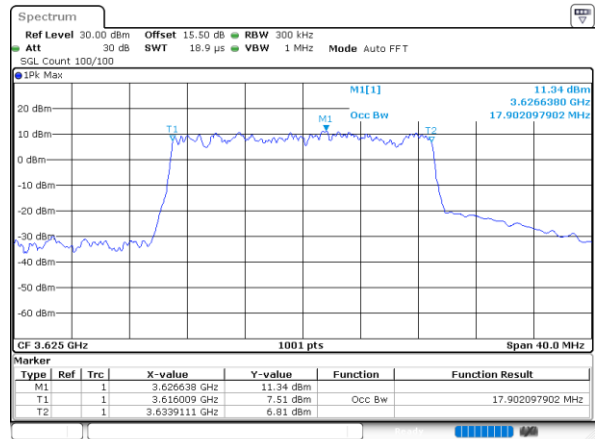

Date: 2.NOV.2021 23:22:14

LTE Band 48

Lowest Channel / 15MHz / 64QAM

Date: 2.NOV.2021 23:22:54

Lowest Channel / 20MHz / 64QAM

Date: 2.NOV.2021 23:24:52

Middle Channel / 15MHz / 64QAM

Date: 2.NOV.2021 23:23:33

Middle Channel / 20MHz / 64QAM

Date: 2.NOV.2021 23:25:31

Highest Channel / 15MHz / 64QAM

Date: 2.NOV.2021 23:24:12

Highest Channel / 20MHz / 64QAM

Date: 2.NOV.2021 23:26:09

Conducted Band Edge

LTE Band 48 / 5MHz