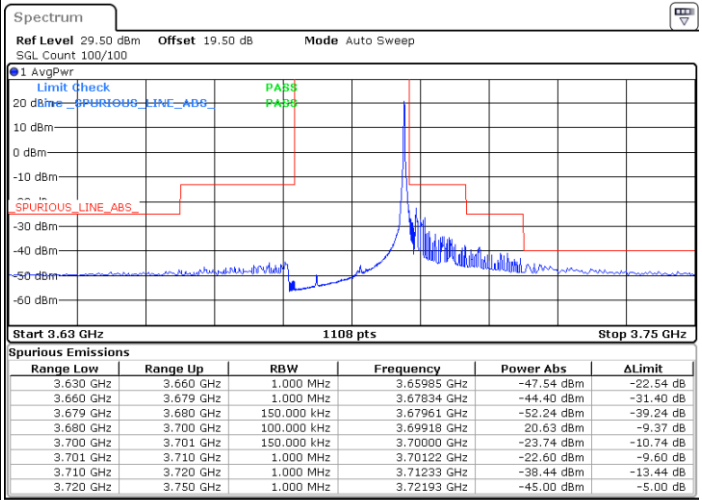

Date: 2.NOV.2021 17:21:59

Highest Channel / Full RB

N/A

Date: 2.NOV.2021 17:09:29

LTE Band 48 / 15MHz

QPSK

Lowest Channel / 1RB0

Lowest Channel / 1RBmax

Date: 2.NOV.2021 17:23:22

Date: 2.NOV.2021 17:49:14

Lowest Channel / Full RB

N/A

Date: 12.NOV.2021 18:10:03

LTE Band 48 / 15MHz

QPSK

Middle Channel / 1RB0

Middle Channel / 1RBmax

Date: 3.NOV.2021 10:58:15

Date: 3.NOV.2021 11:04:47

Middle Channel / Full RB

N/A

Date: 3.NOV.2021 11:32:42

LTE Band 48 / 15MHz

QPSK

Highest Channel / 1RB0

Highest Channel / 1RBmax

Date: 2.NOV.2021 17:32:09

Date: 2.NOV.2021 17:58:01

Highest Channel / Full RB

N/A

Date: 12.NOV.2021 18:12:56

LTE Band 48 / 20MHz