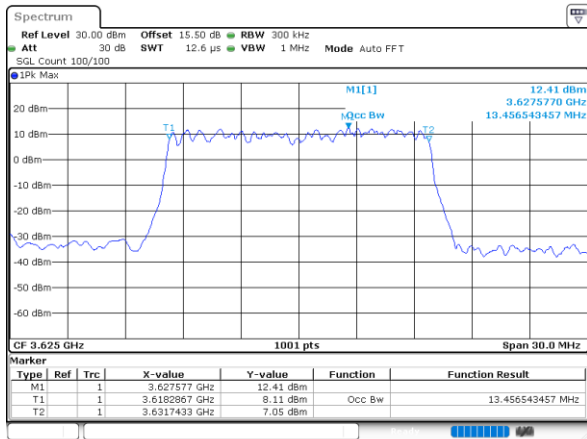

Date: 2.NOV.2021 23:22:14

LTE Band 48

Lowest Channel / 15MHz / 64QAM

Date: 2.NOV.2021 23:22:54

Lowest Channel / 20MHz / 64QAM

Date: 2.NOV.2021 23:24:52

Middle Channel / 15MHz / 64QAM

Date: 2.NOV.2021 23:23:33

Middle Channel / 20MHz / 64QAM

Date: 2.NOV.2021 23:25:31

Highest Channel / 15MHz / 64QAM

Date: 2.NOV.2021 23:24:12

Highest Channel / 20MHz / 64QAM

Date: 2.NOV.2021 23:26:09

Conducted Band Edge

LTE Band 48 / 5MHz