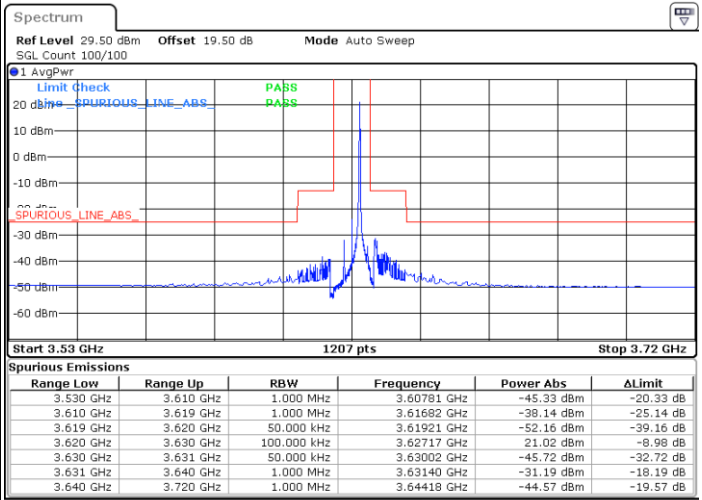

Date: 2.NOV.2021 23:22:14

LTE Band 48

Lowest Channel / 15MHz / 64QAM

Date: 2.NOV.2021 23:22:54

Lowest Channel / 20MHz / 64QAM

Date: 2.NOV.2021 23:24:52

Middle Channel / 15MHz / 64QAM

Date: 2.NOV.2021 23:23:33

Middle Channel / 20MHz / 64QAM

Date: 2.NOV.2021 23:25:31

Highest Channel / 15MHz / 64QAM

Date: 2.NOV.2021 23:24:12

Highest Channel / 20MHz / 64QAM

Date: 2.NOV.2021 23:26:09

Conducted Band Edge

LTE Band 48 / 5MHz

QPSK

Middle Channel / 1RB0

Middle Channel / 1RBmax

Date: 2.NOV.2021 15:38:47

Date: 2.NOV.2021 16:40:22

Middle Channel / Full RB

N/A

Date: 2.NOV.2021 15:51:14

LTE Band 48 / 5MHz

QPSK

Highest Channel / 1RB0

Highest Channel / 1RBmax

Date: 2.NOV.2021 15:40:10

Date: 2.NOV.2021 16:41:44

Highest Channel / Full RB

N/A