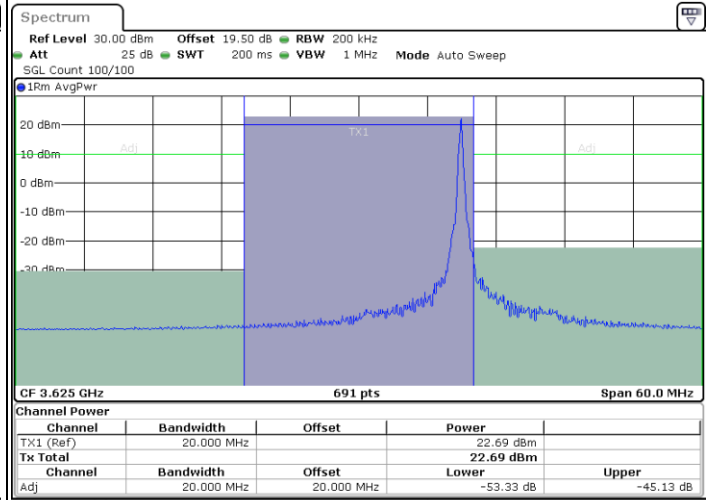

LTE Band 48 / 20MHz

64QAM

Middle Channel / 1RB0

Middle Channel / 1RBmax

Date: 3.NOV.2021 18:22:41

Date: 3.NOV.2021 18:28:48

Middle Channel / Full RB

N/A

Date: 3.NOV.2021 18:16:34

LTE Band 48 / 20MHz

64QAM

Highest Channel / 1RB0

Highest Channel / 1RBmax

Date: 3.NOV.2021 18:23:21

Date: 3.NOV.2021 18:29:30

Highest Channel / Full RB

N/A

Date: 3.NOV.2021 18:17:15

26dB Bandwidth

Mode	LTE Band 48 : 26dB BW(MHz)											
BW	1.4MHz		3MHz		5MHz		10MHz		15MHz		20MHz	
Mod.	QPSK	16QAM	QPSK	16QAM	QPSK	16QAM	QPSK	16QAM	QPSK	16QAM	QPSK	16QAM
Lowest CH	-	-	-	-	4.98	5.13	10.29	9.83	14.27	14.39	18.62	18.66
Middle CH	-	-	-	-	4.94	4.99	10.01	9.91	14.33	14.75	18.70	19.26
Highest CH	-	-	-	-	4.96	5.19	9.59	9.65	14.63	14.15	19.34	18.90
Mode	LTE Band 48 : 26dB BW(MHz)											
BW	1.4MHz		3MHz		5MHz		10MHz		15MHz		20MHz	
Mod.	64QAM		64QAM		64QAM		64QAM		64QAM		64QAM	
Lowest CH	-	-	-	-	5.31	-	9.75	-	14.09	-	18.94	-
Middle CH	-	-	-	-	4.98	-	9.67	-	14.66	-	18.94	-
Highest CH	-	-	-	-	5.02	-	9.85	-	14.51	-	18.78	-