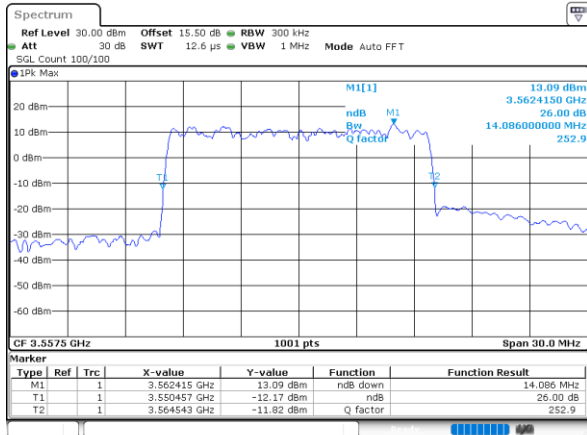

Highest Channel / 20MHz / QPSK

Date: 2.NOV.2021 23:18:10

Highest Channel / 20MHz / 16QAM

Date: 2.NOV.2021 23:18:34

LTE Band 48

Lowest Channel / 5MHz / 64QAM

Date: 2.NOV.2021 23:19:14

Lowest Channel / 10MHz / 64QAM

Date: 2.NOV.2021 23:21:11

Middle Channel / 5MHz / 64QAM

Date: 2.NOV.2021 23:19:53

Middle Channel / 10MHz / 64QAM

Date: 2.NOV.2021 23:21:50

Highest Channel / 5MHz / 64QAM

Date: 2.NOV.2021 23:20:32

Highest Channel / 10MHz / 64QAM

Date: 2.NOV.2021 23:22:29

LTE Band 48

Lowest Channel / 15MHz / 64QAM

Date: 2.NOV.2021 23:23:09

Lowest Channel / 20MHz / 64QAM

Date: 2.NOV.2021 23:25:06

Middle Channel / 15MHz / 64QAM

Date: 2.NOV.2021 23:23:48