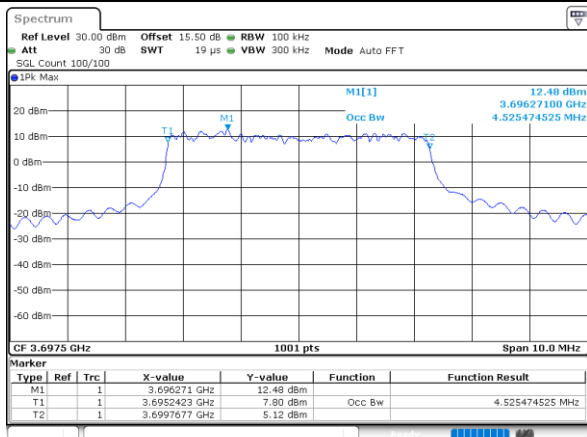

Highest Channel / 20MHz / QPSK

Date: 2.NOV.2021 23:17:22

Highest Channel / 20MHz / 16QAM

Date: 2.NOV.2021 23:17:46

LTE Band 48

Lowest Channel / 5MHz / 64QAM

Date: 2.NOV.2021 23:18:59

Lowest Channel / 10MHz / 64QAM

Date: 2.NOV.2021 23:20:57

Middle Channel / 5MHz / 64QAM

Date: 2.NOV.2021 23:19:38

Middle Channel / 10MHz / 64QAM

Date: 2.NOV.2021 23:21:35

Highest Channel / 5MHz / 64QAM

Date: 2.NOV.2021 23:20:17

Highest Channel / 10MHz / 64QAM

Date: 2.NOV.2021 23:22:14

LTE Band 48

Lowest Channel / 15MHz / 64QAM

Date: 2.NOV.2021 23:22:54

Lowest Channel / 20MHz / 64QAM

Date: 2.NOV.2021 23:24:52

Middle Channel / 15MHz / 64QAM

Date: 2.NOV.2021 23:23:33

Middle Channel / 20MHz / 64QAM

Date: 2.NOV.2021 23:25:31

Highest Channel / 15MHz / 64QAM

Date: 2.NOV.2021 23:24:12

Highest Channel / 20MHz / 64QAM

Date: 2.NOV.2021 23:26:09

Conducted Band Edge

LTE Band 48 / 5MHz