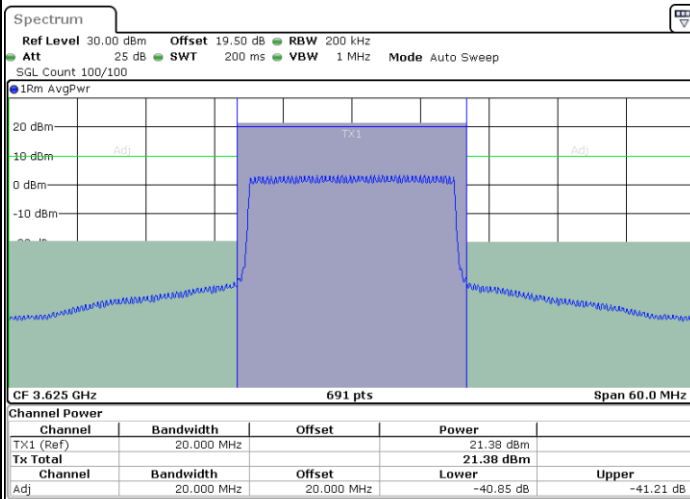

Date: 3.NOV.2021 18:16:34

LTE Band 48 / 20MHz

64QAM

Highest Channel / 1RB0

Highest Channel / 1RBmax

Date: 3.NOV.2021 18:23:21

Date: 3.NOV.2021 18:29:30

Highest Channel / Full RB