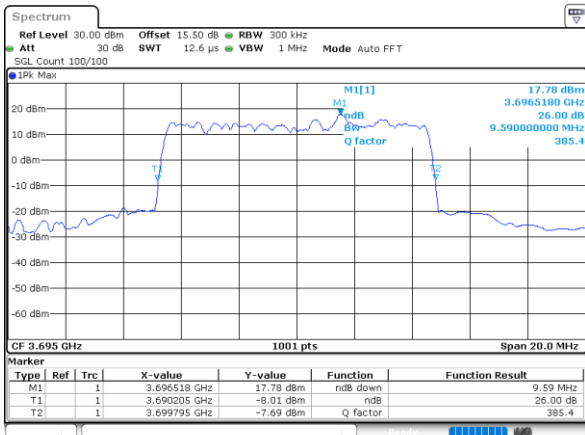

Highest Channel / 10MHz / QPSK

Date: 2.NOV.2021 23:08:31