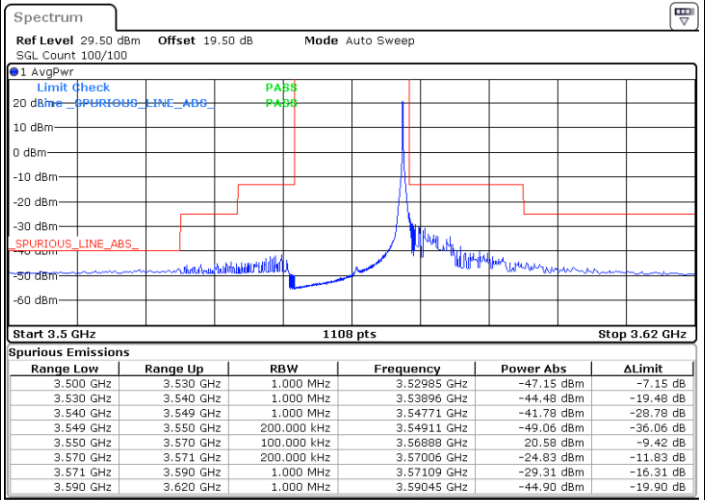

Date: 2.NOV.2021 17:23:22

Date: 2.NOV.2021 17:49:14

Lowest Channel / Full RB

N/A

Date: 12.NOV.2021 18:10:03

LTE Band 48 / 15MHz

QPSK

Middle Channel / 1RB0

Middle Channel / 1RBmax

Date: 3.NOV.2021 10:58:15

Date: 3.NOV.2021 11:04:47

Middle Channel / Full RB

N/A

Date: 3.NOV.2021 11:32:42

LTE Band 48 / 15MHz

QPSK

Highest Channel / 1RB0

Highest Channel / 1RBmax

Date: 2.NOV.2021 17:32:09

Date: 2.NOV.2021 17:58:01

Highest Channel / Full RB

N/A

Date: 12.NOV.2021 18:12:56

LTE Band 48 / 20MHz

QPSK

Lowest Channel / 1RB0

Lowest Channel / 1RBmax

Date: 2.NOV.2021 18:17:56

Date: 2.NOV.2021 18:30:53

Lowest Channel / Full RB

N/A

Date: 12.NOV.2021 18:16:07