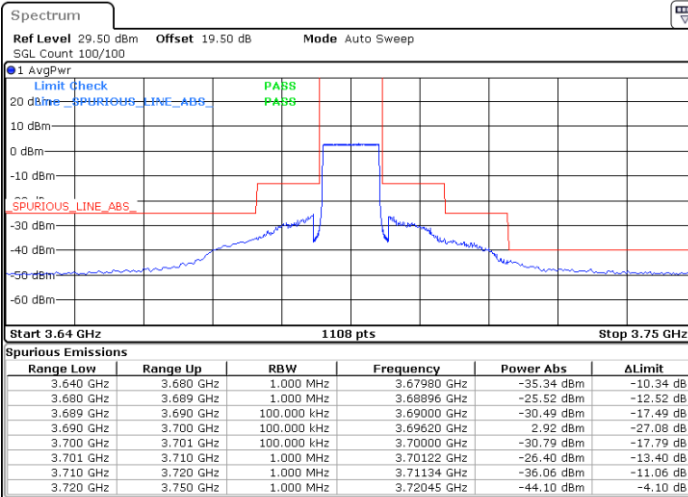

Date: 2.NOV.2021 15:52:37

LTE Band 48 / 10MHz

QPSK

Lowest Channel / 1RB0

Lowest Channel / 1RBmax

Date: 2.NOV.2021 16:48:40

Date: 2.NOV.2021 17:13:39

Lowest Channel / Full RB

N/A

Date: 2.NOV.2021 17:01:09

LTE Band 48 / 10MHz

QPSK

MiddleChannel / 1RB0

Middle Channel / 1RBmax

Date: 2.NOV.2021 16:50:04

Date: 2.NOV.2021 17:15:03

Middle Channel / Full RB

N/A

Date: 2.NOV.2021 17:02:32

LTE Band 48 / 10MHz

QPSK

Highest Channel / 1RB0

Highest Channel / 1RBmax

Date: 2.NOV.2021 16:56:59

Date: 2.NOV.2021 17:21:59

Highest Channel / Full RB

N/A

Date: 2.NOV.2021 17:09:29

LTE Band 48 / 15MHz

QPSK

Lowest Channel / 1RB0

Lowest Channel / 1RBmax