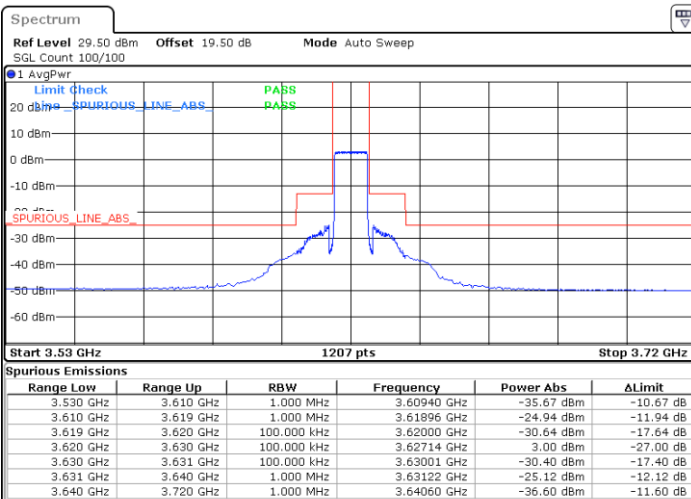

Date: 2.NOV.2021 15:52:37

LTE Band 48 / 10MHz

QPSK

Lowest Channel / 1RB0

Lowest Channel / 1RBmax

Date: 2.NOV.2021 16:48:40

Date: 2.NOV.2021 17:13:39

Lowest Channel / Full RB

N/A

Date: 2.NOV.2021 17:01:09

LTE Band 48 / 10MHz

QPSK

MiddleChannel / 1RB0

Middle Channel / 1RBmax

Date: 2.NOV.2021 16:50:04

Date: 2.NOV.2021 17:15:03

Middle Channel / Full RB

N/A

Date: 2.NOV.2021 17:02:32

LTE Band 48 / 10MHz

QPSK

Highest Channel / 1RB0

Highest Channel / 1RBmax

Date: 2.NOV.2021 16:56:59

Date: 2.NOV.2021 17:21:59

Highest Channel / Full RB

N/A

Date: 2.NOV.2021 17:09:29

LTE Band 48 / 15MHz

QPSK

Lowest Channel / 1RB0

Lowest Channel / 1RBmax