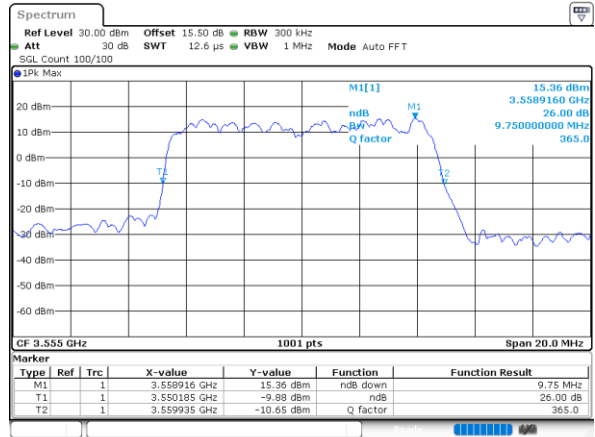

Highest Channel / 20MHz / QPSK

Date: 2.NOV.2021 23:18:10

Highest Channel / 20MHz / 16QAM

Date: 2.NOV.2021 23:18:34

LTE Band 48

Lowest Channel / 5MHz / 64QAM

Date: 2.NOV.2021 23:19:14

Lowest Channel / 10MHz / 64QAM