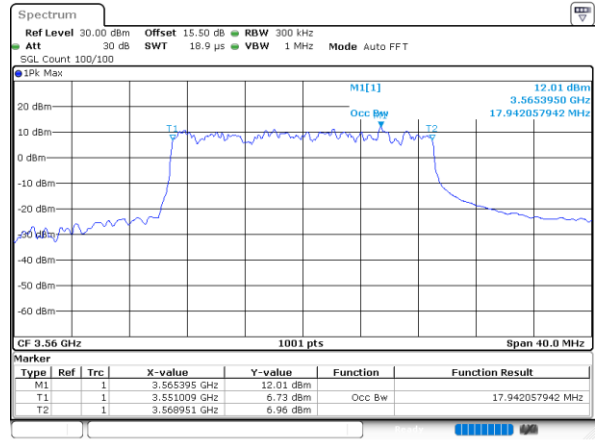

Date: 2.NOV.2021 23:22:14

LTE Band 48

Lowest Channel / 15MHz / 64QAM

Date: 2.NOV.2021 23:22:54

Lowest Channel / 20MHz / 64QAM

Date: 2.NOV.2021 23:24:52

Middle Channel / 15MHz / 64QAM

Date: 2.NOV.2021 23:23:33

Middle Channel / 20MHz / 64QAM

Date: 2.NOV.2021 23:25:31

Highest Channel / 15MHz / 64QAM

Date: 2.NOV.2021 23:24:12

Highest Channel / 20MHz / 64QAM

Date: 2.NOV.2021 23:26:09

Conducted Band Edge

LTE Band 48 / 5MHz