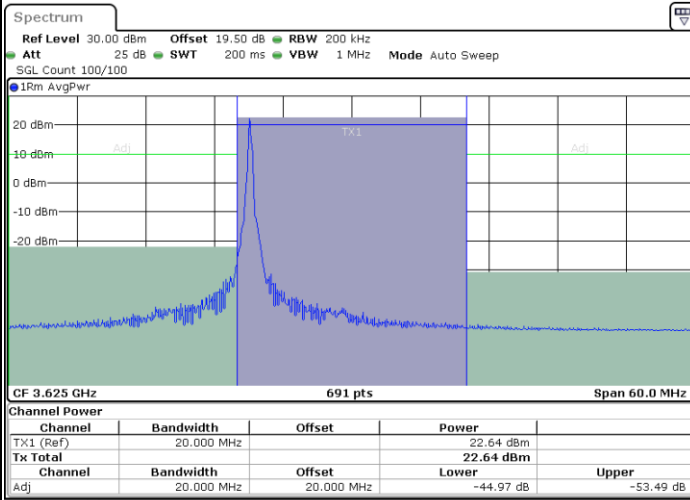

LTE Band 48 / 20MHz

64QAM

Middle Channel / 1RB0

Middle Channel / 1RBmax

Date: 3.NOV.2021 18:22:41

Date: 3.NOV.2021 18:28:48

Middle Channel / Full RB

N/A

Date: 3.NOV.2021 18:16:34

LTE Band 48 / 20MHz

64QAM

Highest Channel / 1RB0

Highest Channel / 1RBmax

Date: 3.NOV.2021 18:23:21

Date: 3.NOV.2021 18:29:30

Highest Channel / Full RB

N/A

Date: 3.NOV.2021 18:17:15

26dB Bandwidth

Mode	LTE Band 48 : 26dB BW(MHz)											
BW	1.4MHz		3MHz		5MHz		10MHz		15MHz		20MHz	
Mod.	QPSK	16QAM	QPSK	16QAM	QPSK	16QAM	QPSK	16QAM	QPSK	16QAM	QPSK	16QAM
Lowest CH	-	-	-	-	4.98	5.13	10.29	9.83	14.27	14.39	18.62	18.66
Middle CH	-	-	-	-	4.94	4.99	10.01	9.91	14.33	14.75	18.70	19.26
Highest CH	-	-	-	-	4.96	5.19	9.59	9.65	14.63	14.15	19.34	18.90
Mode	LTE Band 48 : 26dB BW(MHz)											
BW	1.4MHz		3MHz		5MHz		10MHz		15MHz		20MHz	
Mod.	64QAM		64QAM		64QAM		64QAM		64QAM		64QAM	
Lowest CH	-	-	-	-	5.31	-	9.75	-	14.09	-	18.94	-
Middle CH	-	-	-	-	4.98	-	9.67	-	14.66	-	18.94	-
Highest CH	-	-	-	-	5.02	-	9.85	-	14.51	-	18.78	-