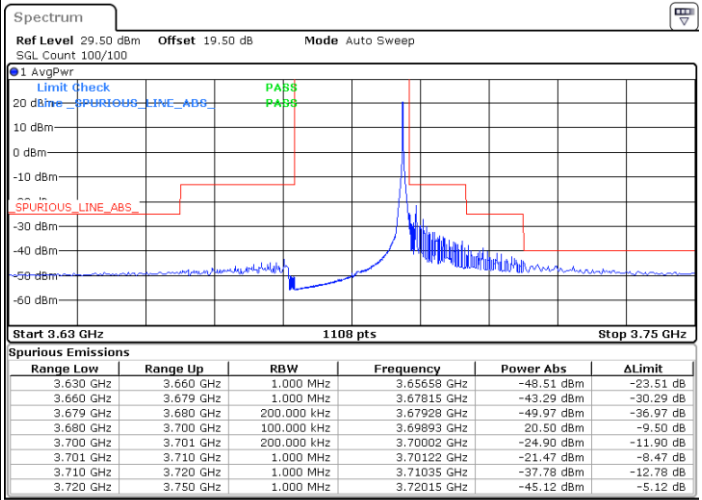

LTE Band 48 / 20MHz

QPSK

Middle Channel / 1RB0

Middle Channel / 1RBmax

Date: 3.NOV.2021 14:13:01

Date: 3.NOV.2021 14:21:37

Middle Channel / Full RB

N/A

Date: 3.NOV.2021 14:28:50

LTE Band 48 / 20MHz

QPSK

Highest Channel / 1RB0

Highest Channel / 1RBmax

Date: 2.NOV.2021 18:26:42

Date: 2.NOV.2021 18:39:38

Highest Channel / Full RB

N/A

Date: 12.NOV.2021 18:20:00

LTE Band 48 / 5MHz

16QAM

Lowest Channel / 1RB0

Lowest Channel / 1RBmax

Date: 2.NOV.2021 15:33:15

Date: 2.NOV.2021 16:34:48