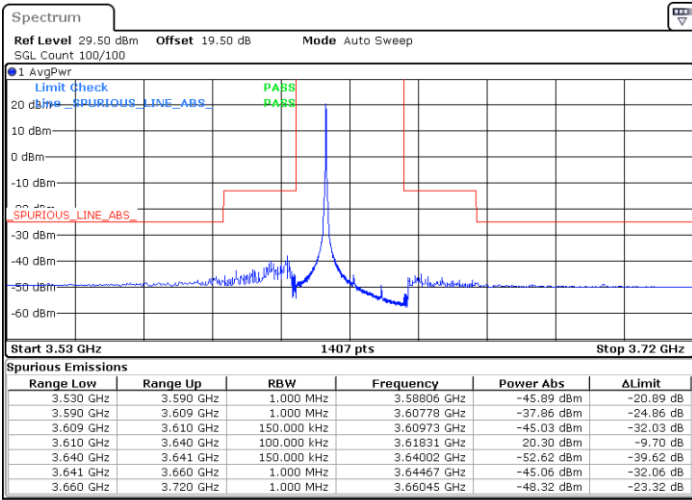

Date: 2.NOV.2021 17:21:59

Highest Channel / Full RB

N/A

Date: 2.NOV.2021 17:09:29

LTE Band 48 / 15MHz

QPSK

Lowest Channel / 1RB0

Lowest Channel / 1RBmax

Date: 2.NOV.2021 17:23:22

Date: 2.NOV.2021 17:49:14

Lowest Channel / Full RB

N/A

Date: 12.NOV.2021 18:10:03

LTE Band 48 / 15MHz

QPSK

Middle Channel / 1RB0

Middle Channel / 1RBmax

Date: 3.NOV.2021 10:58:15

Date: 3.NOV.2021 11:04:47

Middle Channel / Full RB

N/A

Date: 3.NOV.2021 11:32:42

LTE Band 48 / 15MHz

QPSK

Highest Channel / 1RB0

Highest Channel / 1RBmax

Date: 2.NOV.2021 17:32:09

Date: 2.NOV.2021 17:58:01

Highest Channel / Full RB

N/A

Date: 12.NOV.2021 18:12:56

LTE Band 48 / 20MHz