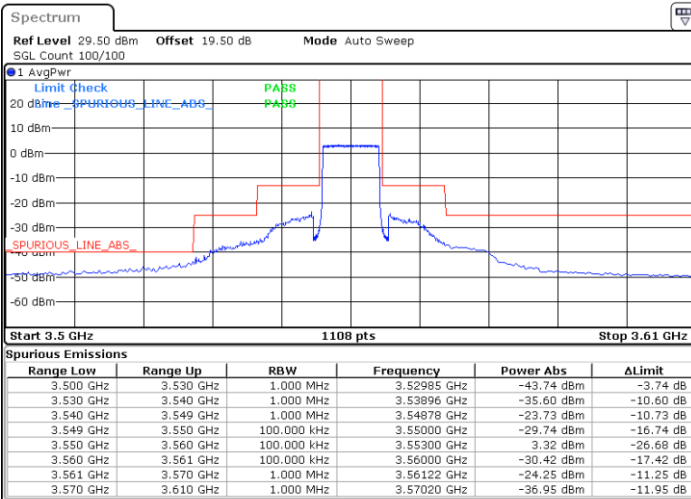

LTE Band 48 / 5MHz

QPSK

Highest Channel / 1RB0

Highest Channel / 1RBmax

Date: 2.NOV.2021 15:40:10

Date: 2.NOV.2021 16:41:44

Highest Channel / Full RB

N/A

Date: 2.NOV.2021 15:52:37

LTE Band 48 / 10MHz

QPSK

Lowest Channel / 1RB0

Lowest Channel / 1RBmax

Date: 2.NOV.2021 16:48:40

Date: 2.NOV.2021 17:13:39

Lowest Channel / Full RB

N/A

Date: 2.NOV.2021 17:01:09

LTE Band 48 / 10MHz

QPSK

MiddleChannel / 1RB0

Middle Channel / 1RBmax

Date: 2.NOV.2021 16:50:04

Date: 2.NOV.2021 17:15:03

Middle Channel / Full RB

N/A

Date: 2.NOV.2021 17:02:32

LTE Band 48 / 10MHz

QPSK

Highest Channel / 1RB0

Highest Channel / 1RBmax

Date: 2.NOV.2021 16:56:59