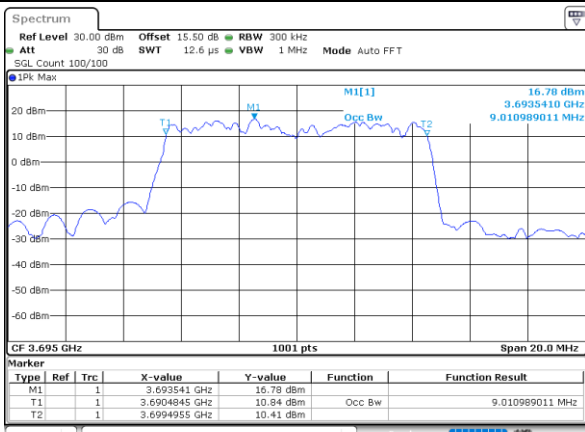

Date: 2.NOV.2021 23:01:42

Highest Channel / 5MHz / QPSK

Date: 2.NOV.2021 23:02:53

Highest Channel / 5MHz / 16QAM

Date: 2.NOV.2021 23:03:17

LTE Band 48

Lowest Channel / 10MHz / QPSK

Date: 2.NOV.2021 23:04:31

Lowest Channel / 10MHz / 16QAM

Date: 2.NOV.2021 23:04:55

Middle Channel / 10MHz / QPSK

Date: 2.NOV.2021 23:06:07

Middle Channel / 10MHz / 16QAM

Date: 2.NOV.2021 23:06:31

Highest Channel / 10MHz / QPSK

Date: 2.NOV.2021 23:07:42

Highest Channel / 10MHz / 16QAM

Date: 2.NOV.2021 23:08:06

LTE Band 48

Lowest Channel / 15MHz / QPSK

Date: 2.NOV.2021 23:10:20

Lowest Channel / 15MHz / 16QAM

Date: 2.NOV.2021 23:09:44

Middle Channel / 15MHz / QPSK