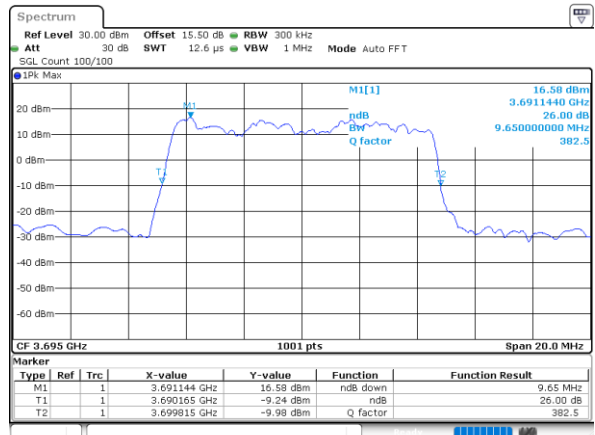

Date: 2.NOV.2021 23:02:29

Highest Channel / 5MHz / QPSK

Date: 2.NOV.2021 23:03:41

Highest Channel / 5MHz / 16QAM

Date: 2.NOV.2021 23:04:06

LTE Band 48

Lowest Channel / 10MHz / QPSK

Date: 2.NOV.2021 23:05:19

Lowest Channel / 10MHz / 16QAM

Date: 2.NOV.2021 23:05:43

Middle Channel / 10MHz / QPSK

Date: 2.NOV.2021 23:06:55

Middle Channel / 10MHz / 16QAM

Date: 2.NOV.2021 23:07:18

Highest Channel / 10MHz / QPSK

Date: 2.NOV.2021 23:08:31

Highest Channel / 10MHz / 16QAM

Date: 2.NOV.2021 23:08:55

LTE Band 48

Lowest Channel / 15MHz / QPSK

Date: 2.NOV.2021 23:10:08

Lowest Channel / 15MHz / 16QAM

Date: 2.NOV.2021 23:10:33

Middle Channel / 15MHz / QPSK