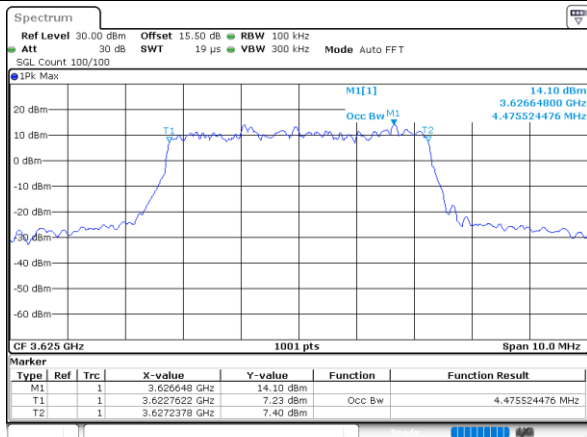

Highest Channel / 20MHz / QPSK

Date: 2.NOV.2021 23:17:22

Highest Channel / 20MHz / 16QAM

Date: 2.NOV.2021 23:17:46

LTE Band 48

Lowest Channel / 5MHz / 64QAM

Date: 2.NOV.2021 23:18:59

Lowest Channel / 10MHz / 64QAM

Date: 2.NOV.2021 23:20:57

Middle Channel / 5MHz / 64QAM

Date: 2.NOV.2021 23:19:38

Middle Channel / 10MHz / 64QAM

Date: 2.NOV.2021 23:21:35

Highest Channel / 5MHz / 64QAM

Date: 2.NOV.2021 23:20:17

Highest Channel / 10MHz / 64QAM