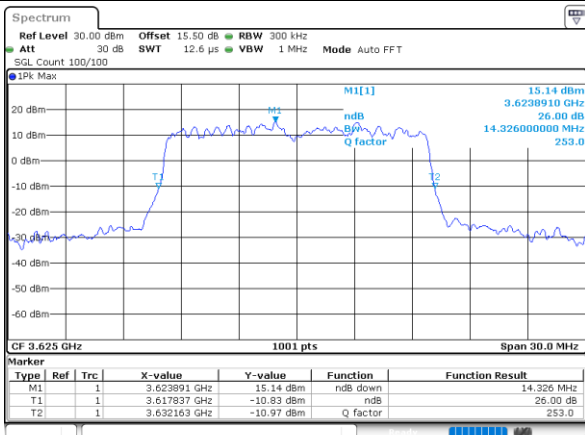

Highest Channel / 10MHz / 16QAM

Date: 2.NOV.2021 23:08:55

LTE Band 48

Lowest Channel / 15MHz / QPSK

Date: 2.NOV.2021 23:10:08

Lowest Channel / 15MHz / 16QAM

Date: 2.NOV.2021 23:10:33

Middle Channel / 15MHz / QPSK

Date: 2.NOV.2021 23:11:44

Middle Channel / 15MHz / 16QAM

Date: 2.NOV.2021 23:12:08

Highest Channel / 15MHz / QPSK

Date: 2.NOV.2021 23:13:20

Highest Channel / 15MHz / 16QAM

Date: 2.NOV.2021 23:13:45

LTE Band 48