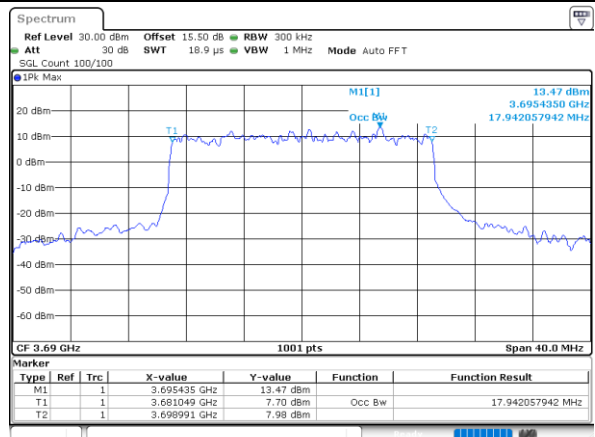

Date: 2.NOV.2021 23:10:57

Middle Channel / 15MHz / 16QAM

Date: 2.NOV.2021 23:11:20

Highest Channel / 15MHz / QPSK

Date: 2.NOV.2021 23:12:32

Highest Channel / 15MHz / 16QAM

Date: 2.NOV.2021 23:12:56

LTE Band 48

Lowest Channel / 20MHz / QPSK

Date: 2.NOV.2021 23:14:09

Lowest Channel / 20MHz / 16QAM

Date: 2.NOV.2021 23:14:34

Middle Channel / 20MHz / QPSK

Date: 2.NOV.2021 23:15:46

Middle Channel / 20MHz / 16QAM

Date: 2.NOV.2021 23:16:10

Highest Channel / 20MHz / QPSK

Date: 2.NOV.2021 23:17:22

Highest Channel / 20MHz / 16QAM

Date: 2.NOV.2021 23:17:46

LTE Band 48

Lowest Channel / 5MHz / 64QAM

Date: 2.NOV.2021 23:18:59

Lowest Channel / 10MHz / 64QAM