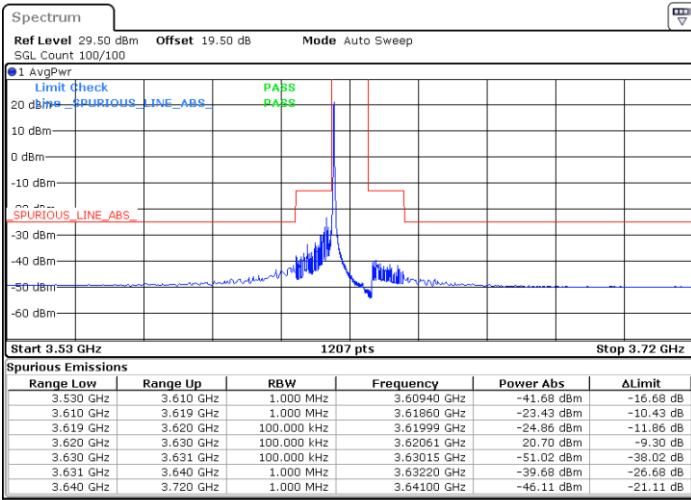

Date: 2.NOV.2021 15:52:37

LTE Band 48 / 10MHz

QPSK

Lowest Channel / 1RB0

Lowest Channel / 1RBmax

Date: 2.NOV.2021 16:48:40

Date: 2.NOV.2021 17:13:39

Lowest Channel / Full RB

N/A

Date: 2.NOV.2021 17:01:09

LTE Band 48 / 10MHz

QPSK

MiddleChannel / 1RB0

Middle Channel / 1RBmax

Date: 2.NOV.2021 16:50:04

Date: 2.NOV.2021 17:15:03

Middle Channel / Full RB

N/A

Date: 2.NOV.2021 17:02:32

LTE Band 48 / 10MHz

QPSK

Highest Channel / 1RB0

Highest Channel / 1RBmax

Date: 2.NOV.2021 16:56:59

Date: 2.NOV.2021 17:21:59

Highest Channel / Full RB

N/A

Date: 2.NOV.2021 17:09:29

LTE Band 48 / 15MHz

QPSK

Lowest Channel / 1RB0

Lowest Channel / 1RBmax