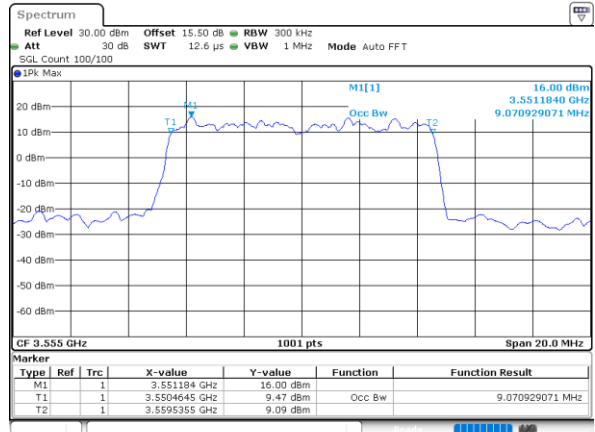

Lowest Channel / 10MHz / 16QAM

Date: 2.NOV.2021 23:04:55