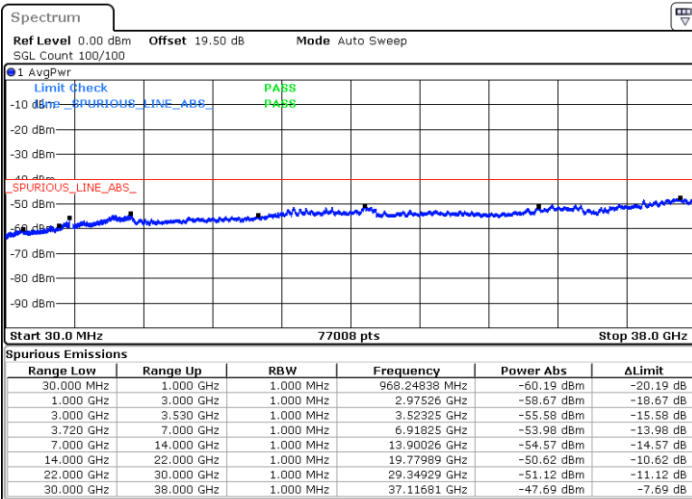

Lowest Channel / 1RB0 and 1RB49

Lowest Channel / 1RB99 and 1RB0

Date: 16.NOV.2021 15:13:15

Date: 26.NOV.2021 14:08:53

Lowest Channel / Full RB

N/A

Date: 16.NOV.2021 15:15:14

LTE Band 48C / 20MHz+10MHz

64QAM

Middle Channel / 1RB0 and 1RB49

Middle Channel / 1RB99 and 1RB0

Date: 16.NOV.2021 15:45:03

Date: 16.NOV.2021 15:54:59

Middle Channel / Full RB

N/A

Date: 16.NOV.2021 15:43:04

LTE Band 48C / 20MHz+10MHz

64QAM

Highest Channel / 1RB0 and 1RB49

Highest Channel / 1RB99 and 1RB0

Date: 16.NOV.2021 16:20:50

Date: 16.NOV.2021 16:18:51

Highest Channel / Full RB

N/A

Date: 16.NOV.2021 16:30:45

LTE Band 48C / 20MHz+15MHz

64QAM

Lowest Channel / 1RB0 and 1RB74

Lowest Channel / 1RB99 and 1RB0

Date: 16.NOV.2021 19:06:46

Date: 16.NOV.2021 18:56:51

Lowest Channel / Full RB