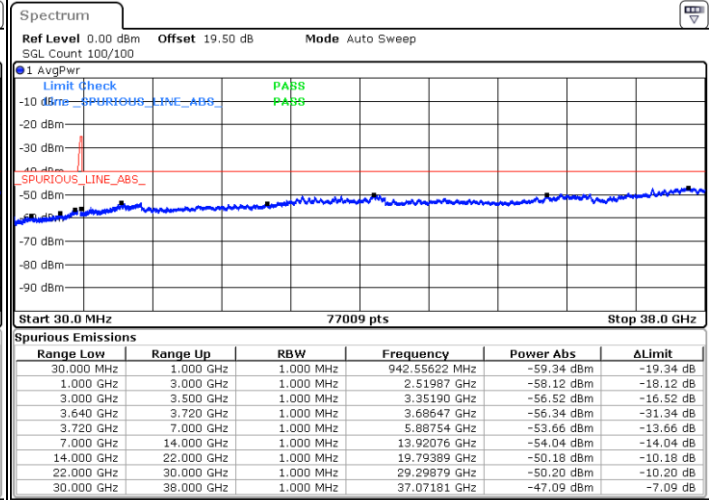

Date: 16.NOV.2021 12:16:04

Date: 16.NOV.2021 12:26:00

Middle Channel / Full RB

N/A

Date: 16.NOV.2021 12:14:05

LTE Band 48C / 20MHz+5MHz

64QAM

Highest Channel / 1RB0 and 1RB24

Highest Channel / 1RB99 and 1RB0

Date: 16.NOV.2021 12:33:58

Date: 16.NOV.2021 12:31:59

Highest Channel / Full RB

N/A

Date: 16.NOV.2021 12:43:53

LTE Band 48C / 20MHz+10MHz

64QAM

Lowest Channel / 1RB0 and 1RB49

Lowest Channel / 1RB99 and 1RB0

Date: 16.NOV.2021 15:13:15

Date: 26.NOV.2021 14:08:53

Lowest Channel / Full RB

N/A

Date: 16.NOV.2021 15:15:14

LTE Band 48C / 20MHz+10MHz