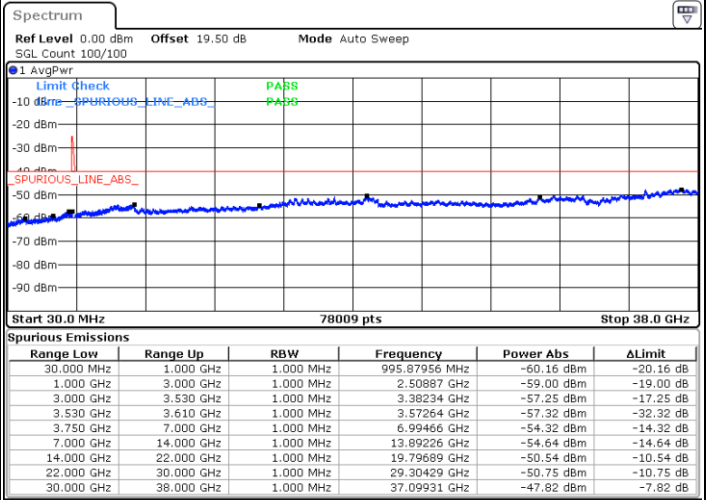

Date: 16.NOV.2021 19:04:47

Date: 16.NOV.2021 18:58:50

Lowest Channel / Full RB

N/A

Date: 16.NOV.2021 19:10:44

LTE Band 48C / 20MHz+15MHz

16QAM

Middle Channel / 1RB0 and 1RB74

Middle Channel / 1RB99 and 1RB0

Date: 16.NOV.2021 19:44:35

Date: 16.NOV.2021 19:50:31

Middle Channel / Full RB

N/A

Date: 16.NOV.2021 19:38:37

LTE Band 48C / 20MHz+15MHz

16QAM

Highest Channel / 1RB0 and 1RB74

Highest Channel / 1RB99 and 1RB0

Date: 16.NOV.2021 20:21:34

Date: 16.NOV.2021 20:15:37

Highest Channel / Full RB

N/A

Date: 16.NOV.2021 20:27:31

LTE Band 48C / 20MHz+20MHz