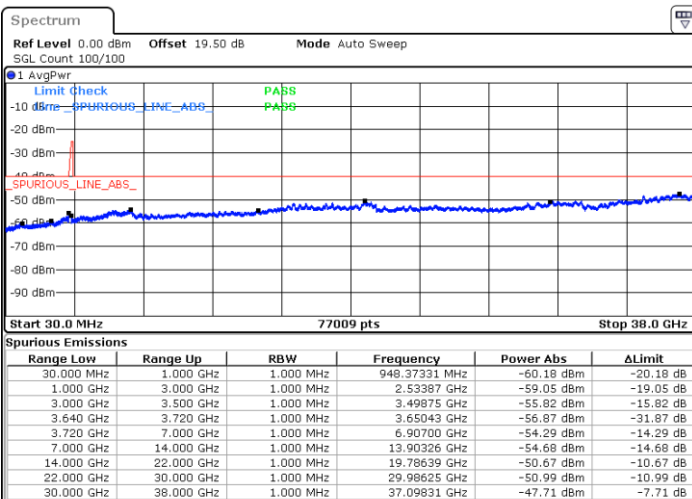

Date: 15.NOV.2021 17:00:57

Middle Channel / Full RB

N/A

Date: 15.NOV.2021 16:50:25

LTE Band 48C / 5MHz+20MHz

64QAM

Highest Channel / 1RB0 and 1RB99

Highest Channel / 1RB24 and 1RB0

Date: 15.NOV.2021 17:08:02

Date: 15.NOV.2021 17:06:17

Highest Channel / Full RB

N/A

Date: 15.NOV.2021 17:16:48

LTE Band 48C / 10MHz+20MHz

64QAM

Lowest Channel / 1RB0 and 1RB99

Lowest Channel / 1RB49 and 1RB0

Date: 16.NOV.2021 13:19:52

Date: 16.NOV.2021 13:09:57

Lowest Channel / Full RB

N/A

Date: 16.NOV.2021 13:21:52

LTE Band 48C / 10MHz+20MHz

64QAM

Middle Channel / 1RB0 and 1RB99

Middle Channel / 1RB49 and 1RB0

Date: 16.NOV.2021 13:51:39

Date: 16.NOV.2021 14:01:34

Middle Channel / Full RB

N/A

Date: 16.NOV.2021 13:49:40

LTE Band 48C / 10MHz+20MHz