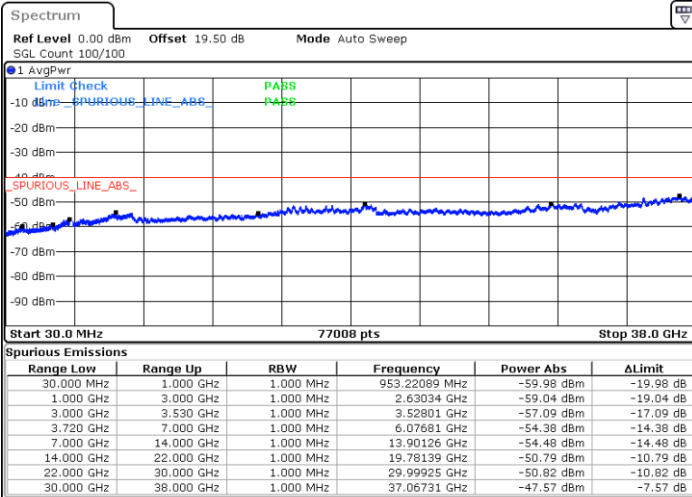

N/A

Date: 26.NOV.2021 09:13:10

LTE Band 48C / 5MHz+20MHz

64QAM

Lowest Channel / 1RB0 and 1RB9

Lowest Channel / 1RB24 and 1RB0

Date: 15.NOV.2021 16:39:51

Date: 15.NOV.2021 16:31:05

Lowest Channel / Full RB

N/A

Date: 15.NOV.2021 16:41:36

LTE Band 48C / 5MHz+20MHz

64QAM

Middle Channel / 1RB0 and 1RB9

Middle Channel / 1RB24 and 1RB0

Date: 15.NOV.2021 16:52:10

Date: 15.NOV.2021 17:00:57

Middle Channel / Full RB

N/A

Date: 15.NOV.2021 16:50:25

LTE Band 48C / 5MHz+20MHz

64QAM

Highest Channel / 1RB0 and 1RB99

Highest Channel / 1RB24 and 1RB0

Date: 15.NOV.2021 17:08:02

Date: 15.NOV.2021 17:06:17

Highest Channel / Full RB

N/A

Date: 15.NOV.2021 17:16:48

LTE Band 48C / 10MHz+20MHz

64QAM

Lowest Channel / 1RB0 and 1RB99