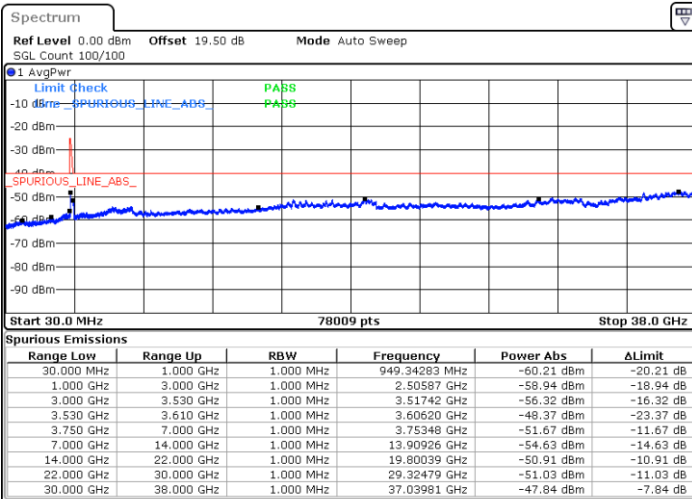

LTE Band 48C / 20MHz+20MHz

16QAM

MiddleChannel / 1RB0 and 1RB99

Middle Channel / 1RB99 and 1RB0

Date: 16.NOV.2021 21:43:54

Date: 16.NOV.2021 21:49:51

Middle Channel / Full RB

N/A

Date: 16.NOV.2021 21:37:57

LTE Band 48C / 20MHz+20MHz

16QAM

Highest Channel / 1RB0 and 1RB99

Highest Channel / 1RB99 and 1RB0

Date: 16.NOV.2021 22:20:56

Date: 16.NOV.2021 22:14:58

Highest Channel / Full RB

N/A

Date: 26.NOV.2021 09:13:10

LTE Band 48C / 5MHz+20MHz

64QAM

Lowest Channel / 1RB0 and 1RB9

Lowest Channel / 1RB24 and 1RB0

Date: 15.NOV.2021 16:39:51

Date: 15.NOV.2021 16:31:05

Lowest Channel / Full RB

N/A

Date: 15.NOV.2021 16:41:36

LTE Band 48C / 5MHz+20MHz

64QAM

Middle Channel / 1RB0 and 1RB9

Middle Channel / 1RB24 and 1RB0

Date: 15.NOV.2021 16:52:10