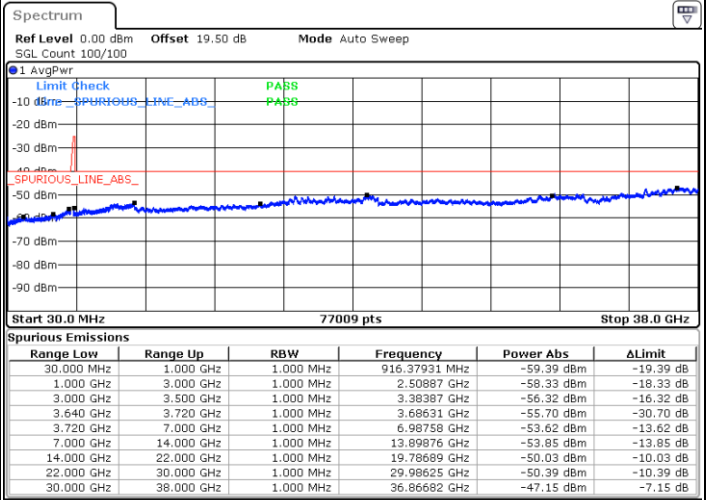

LTE Band 48C / 20MHz+5MHz

16QAM

Highest Channel / 1RB0 and 1RB24

Highest Channel / 1RB99 and 1RB0

Date: 16.NOV.2021 12:35:57

Date: 16.NOV.2021 12:30:01

Highest Channel / Full RB

N/A

Date: 16.NOV.2021 12:41:54

LTE Band 48C / 20MHz+10MHz

16QAM

Lowest Channel / 1RB0 and 1RB49

Lowest Channel / 1RB99 and 1RB0

Date: 16.NOV.2021 15:11:16

Date: 26.NOV.2021 14:06:48

Lowest Channel / Full RB

N/A

Date: 16.NOV.2021 15:17:13

LTE Band 48C / 20MHz+10MHz

16QAM

Middle Channel / 1RB0 and 1RB49

Middle Channel / 1RB99 and 1RB0

Date: 16.NOV.2021 15:47:02

Date: 16.NOV.2021 15:53:00

Middle Channel / Full RB

N/A

Date: 16.NOV.2021 15:41:05

LTE Band 48C / 20MHz+10MHz

16QAM

Highest Channel / 1RB0 and 1RB49

Highest Channel / 1RB99 and 1RB0

Date: 16.NOV.2021 16:22:48