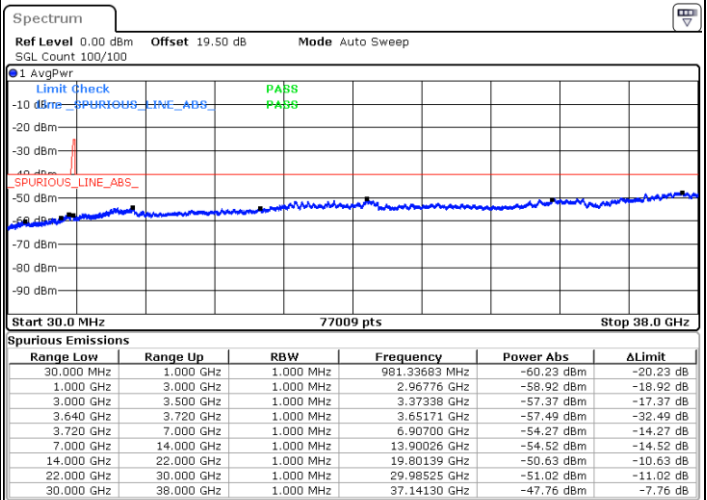

Date: 15.NOV.2021 17:00:57

Middle Channel / Full RB

N/A

Date: 15.NOV.2021 16:50:25

LTE Band 48C / 5MHz+20MHz

64QAM

Highest Channel / 1RB0 and 1RB99

Highest Channel / 1RB24 and 1RB0

Date: 15.NOV.2021 17:08:02

Date: 15.NOV.2021 17:06:17

Highest Channel / Full RB

N/A

Date: 15.NOV.2021 17:16:48

LTE Band 48C / 10MHz+20MHz

64QAM

Lowest Channel / 1RB0 and 1RB99

Lowest Channel / 1RB49 and 1RB0

Date: 16.NOV.2021 13:19:52

Date: 16.NOV.2021 13:09:57

Lowest Channel / Full RB

N/A

Date: 16.NOV.2021 13:21:52

LTE Band 48C / 10MHz+20MHz

64QAM

Middle Channel / 1RB0 and 1RB99

Middle Channel / 1RB49 and 1RB0

Date: 16.NOV.2021 13:51:39

Date: 16.NOV.2021 14:01:34

Middle Channel / Full RB

N/A

Date: 16.NOV.2021 13:49:40

LTE Band 48C / 10MHz+20MHz