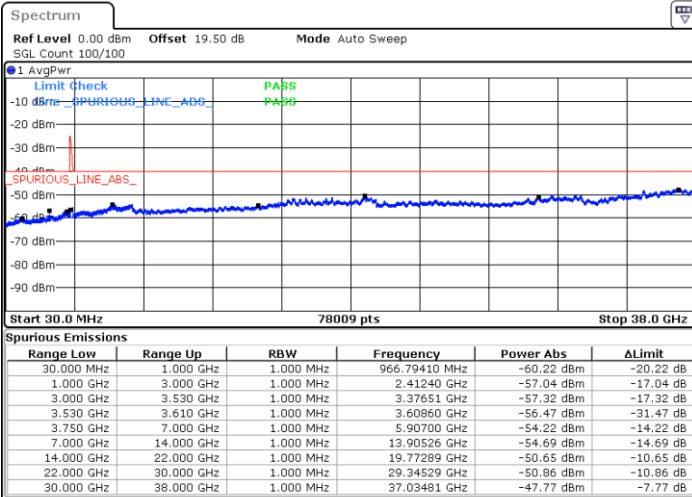

LTE Band 48C / 20MHz+5MHz

16QAM

Highest Channel / 1RB0 and 1RB24

Highest Channel / 1RB99 and 1RB0

Date: 16.NOV.2021 12:35:57

Date: 16.NOV.2021 12:30:01

Highest Channel / Full RB

N/A

Date: 16.NOV.2021 12:41:54

LTE Band 48C / 20MHz+10MHz

16QAM

Lowest Channel / 1RB0 and 1RB49

Lowest Channel / 1RB99 and 1RB0

Date: 16.NOV.2021 15:11:16

Date: 26.NOV.2021 14:06:48

Lowest Channel / Full RB

N/A

Date: 16.NOV.2021 15:17:13

LTE Band 48C / 20MHz+10MHz

16QAM

Middle Channel / 1RB0 and 1RB49

Middle Channel / 1RB99 and 1RB0

Date: 16.NOV.2021 15:47:02

Date: 16.NOV.2021 15:53:00

Middle Channel / Full RB

N/A

Date: 16.NOV.2021 15:41:05

LTE Band 48C / 20MHz+10MHz

16QAM

Highest Channel / 1RB0 and 1RB49

Highest Channel / 1RB99 and 1RB0

Date: 16.NOV.2021 16:22:48