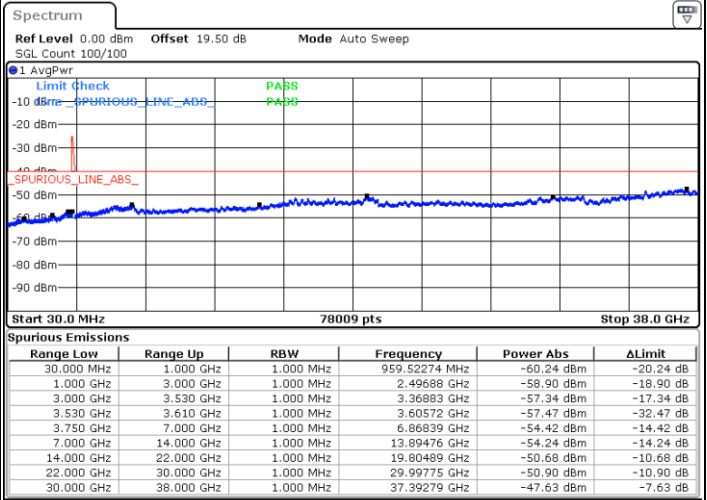

LTE Band 48C / 20MHz+5MHz

16QAM

Highest Channel / 1RB0 and 1RB24

Highest Channel / 1RB99 and 1RB0

Date: 16.NOV.2021 12:35:57

Date: 16.NOV.2021 12:30:01

Highest Channel / Full RB

N/A

Date: 16.NOV.2021 12:41:54

LTE Band 48C / 20MHz+10MHz

16QAM

Lowest Channel / 1RB0 and 1RB49

Lowest Channel / 1RB99 and 1RB0

Date: 16.NOV.2021 15:11:16

Date: 26.NOV.2021 14:06:48

Lowest Channel / Full RB