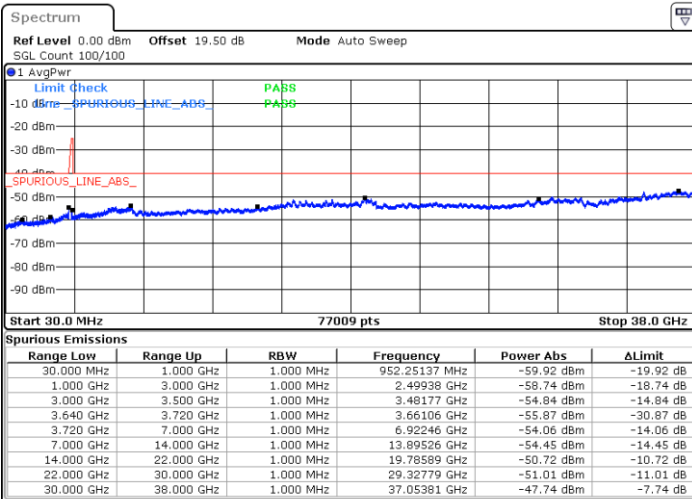

Middle Channel / Full RB

N/A

Date: 16.NOV.2021 15:41:05

LTE Band 48C / 20MHz+10MHz

16QAM

Highest Channel / 1RB0 and 1RB49

Highest Channel / 1RB99 and 1RB0

Date: 16.NOV.2021 16:22:48

Date: 16.NOV.2021 16:16:52

Highest Channel / Full RB

N/A

Date: 16.NOV.2021 16:28:46

LTE Band 48C / 20MHz+15MHz

16QAM

Lowest Channel / 1RB0 and 1RB74

Lowest Channel / 1RB99 and 1RB0

Date: 16.NOV.2021 19:04:47

Date: 16.NOV.2021 18:58:50

Lowest Channel / Full RB

N/A

Date: 16.NOV.2021 19:10:44

LTE Band 48C / 20MHz+15MHz

16QAM

Middle Channel / 1RB0 and 1RB74

Highest Channel / 1RB0 and 1RB74

Highest Channel / 1RB99 and 1RB0

Date: 16.NOV.2021 20:21:34

Date: 16.NOV.2021 20:15:37

Highest Channel / Full RB

N/A

Date: 16.NOV.2021 20:27:31

LTE Band 48C / 20MHz+20MHz