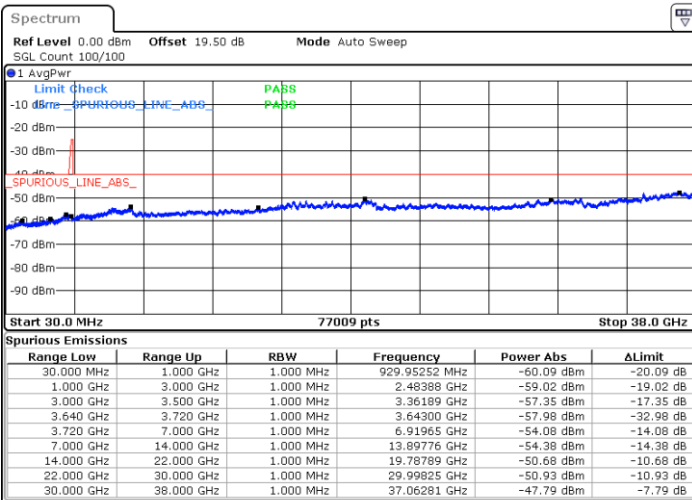

Date: 15.NOV.2021 17:00:57

Middle Channel / Full RB

N/A

Date: 15.NOV.2021 16:50:25

LTE Band 48C / 5MHz+20MHz

64QAM

Highest Channel / 1RB0 and 1RB99

Highest Channel / 1RB24 and 1RB0

Date: 15.NOV.2021 17:08:02

Date: 15.NOV.2021 17:06:17

Highest Channel / Full RB

N/A

Date: 15.NOV.2021 17:16:48

LTE Band 48C / 10MHz+20MHz

64QAM

Lowest Channel / 1RB0 and 1RB99

Lowest Channel / 1RB49 and 1RB0

Date: 16.NOV.2021 13:19:52

Date: 16.NOV.2021 13:09:57

Lowest Channel / Full RB

N/A

Date: 16.NOV.2021 13:21:52

LTE Band 48C / 10MHz+20MHz

64QAM

Middle Channel / 1RB0 and 1RB99

Middle Channel / 1RB49 and 1RB0

Date: 16.NOV.2021 13:51:39

Date: 16.NOV.2021 14:01:34

Middle Channel / Full RB

N/A

Date: 16.NOV.2021 13:49:40

LTE Band 48C / 10MHz+20MHz