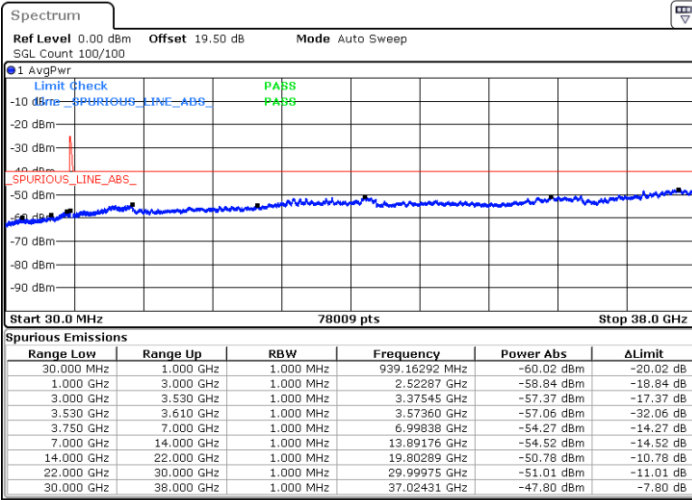

Date: 16.NOV.2021 11:52:13

Lowest Channel / Full RB

N/A

Date: 16.NOV.2021 12:04:08

LTE Band 48C / 20MHz+5MHz

64QAM

Middle Channel / 1RB0 and 1RB24

Middle Channel / 1RB99 and 1RB0

Date: 16.NOV.2021 12:16:04

Date: 16.NOV.2021 12:26:00

Middle Channel / Full RB

N/A

Date: 16.NOV.2021 12:14:05

LTE Band 48C / 20MHz+5MHz

64QAM

Highest Channel / 1RB0 and 1RB24

Highest Channel / 1RB99 and 1RB0

Date: 16.NOV.2021 12:33:58

Date: 16.NOV.2021 12:31:59

Highest Channel / Full RB

N/A

Date: 16.NOV.2021 12:43:53

LTE Band 48C / 20MHz+10MHz

64QAM

Lowest Channel / 1RB0 and 1RB49

Lowest Channel / 1RB99 and 1RB0

Date: 16.NOV.2021 15:13:15

Date: 26.NOV.2021 14:08:53

Lowest Channel / Full RB

N/A

Date: 16.NOV.2021 15:15:14

LTE Band 48C / 20MHz+10MHz