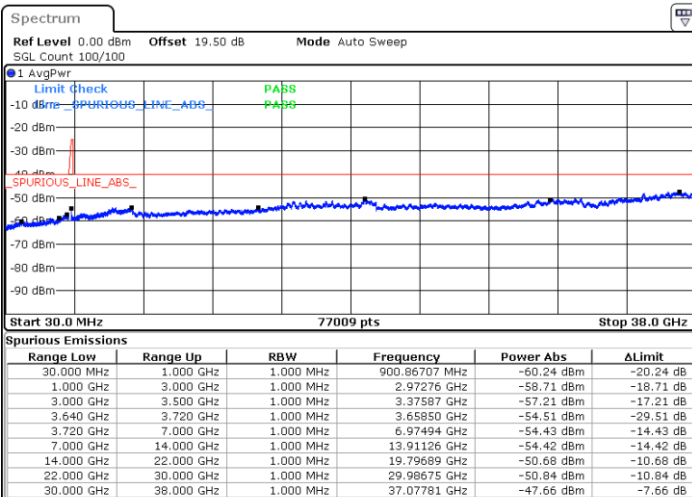

64QAM

Highest Channel / 1RB0 and 1RB99

Highest Channel / 1RB49 and 1RB0

Date: 16.NOV.2021 14:27:32

Date: 16.NOV.2021 14:25:33

Highest Channel / Full RB

N/A

Date: 16.NOV.2021 14:37:27

LTE Band 48C / 15MHz+20MHz

64QAM

Lowest Channel / 1RB0 and 1RB99

Lowest Channel / 1RB74 and 1RB0

Date: 16.NOV.2021 17:07:29

Date: 16.NOV.2021 16:57:33

Lowest Channel / Full RB

N/A

Date: 16.NOV.2021 17:09:28

LTE Band 48C / 15MHz+20MHz

64QAM

Middle Channel / 1RB0 and 1RB99

Middle Channel / 1RB74 and 1RB0

Date: 16.NOV.2021 17:43:19

Date: 16.NOV.2021 17:53:14

Middle Channel / Full RB

N/A

Date: 16.NOV.2021 17:41:20

LTE Band 48C / 15MHz+20MHz

64QAM

Highest Channel / 1RB0 and 1RB99

Highest Channel / 1RB74 and 1RB0

Date: 16.NOV.2021 18:20:16

Date: 16.NOV.2021 18:18:17