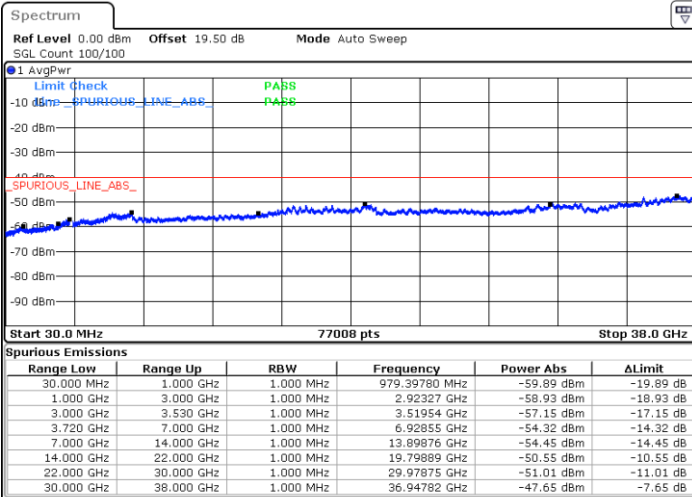

Middle Channel / Full RB

N/A

Date: 16.NOV.2021 19:40:36