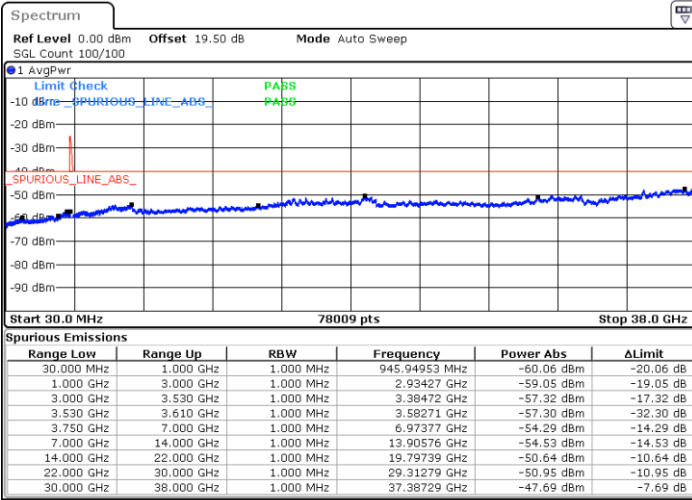

LTE Band 48C / 20MHz+5MHz

16QAM

Highest Channel / 1RB0 and 1RB24

Highest Channel / 1RB99 and 1RB0

Date: 16.NOV.2021 12:35:57

Date: 16.NOV.2021 12:30:01

Highest Channel / Full RB

N/A

Date: 16.NOV.2021 12:41:54

LTE Band 48C / 20MHz+10MHz

16QAM

Lowest Channel / 1RB0 and 1RB49

Lowest Channel / 1RB99 and 1RB0

Date: 16.NOV.2021 15:11:16

Date: 26.NOV.2021 14:06:48

Lowest Channel / Full RB