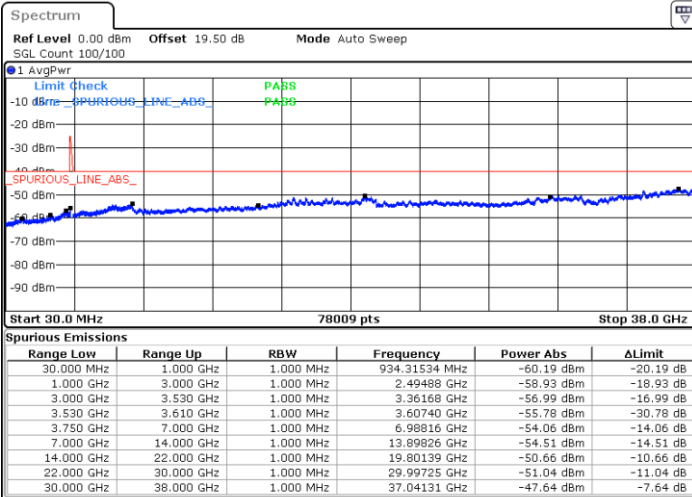

Lowest Channel / 1RB0 and 1RB49

Lowest Channel / 1RB99 and 1RB0

Date: 16.NOV.2021 15:13:15

Date: 26.NOV.2021 14:08:53

Lowest Channel / Full RB

N/A

Date: 16.NOV.2021 15:15:14

LTE Band 48C / 20MHz+10MHz

LTE Band 48C / 20MHz+10MHz

64QAM

Highest Channel / 1RB0 and 1RB49

Highest Channel / 1RB99 and 1RB0

Date: 16.NOV.2021 16:20:50

Date: 16.NOV.2021 16:18:51

Highest Channel / Full RB

N/A

Date: 16.NOV.2021 16:30:45

LTE Band 48C / 20MHz+15MHz

64QAM

Lowest Channel / 1RB0 and 1RB74

Lowest Channel / 1RB99 and 1RB0

Date: 16.NOV.2021 19:06:46

Date: 16.NOV.2021 18:56:51

Lowest Channel / Full RB