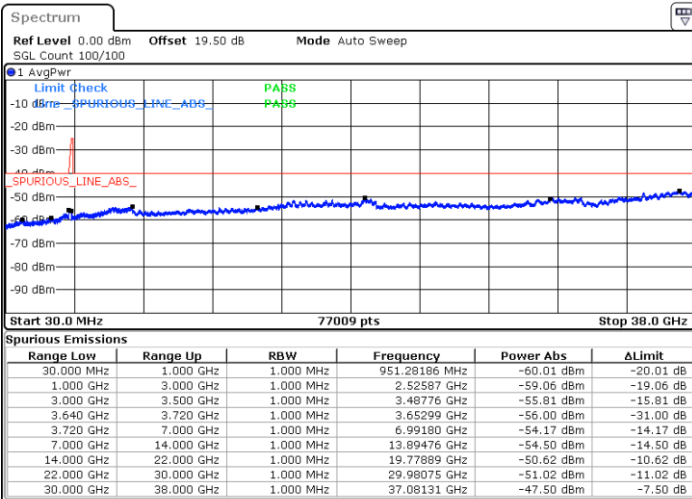

Highest Channel / 1RB0 and 1RB74

Highest Channel / 1RB99 and 1RB0

Date: 16.NOV.2021 20:21:34

Date: 16.NOV.2021 20:15:37

Highest Channel / Full RB

N/A

Date: 16.NOV.2021 20:27:31

LTE Band 48C / 20MHz+20MHz

16QAM

Lowest Channel / 1RB0 and 1RB99

Lowest Channel / 1RB99 and 1RB0

Date: 16.NOV.2021 21:04:06

Date: 16.NOV.2021 20:58:09

Lowest Channel / Full RB

N/A

Date: 16.NOV.2021 21:10:03

LTE Band 48C / 20MHz+20MHz

16QAM

MiddleChannel / 1RB0 and 1RB99

Middle Channel / 1RB99 and 1RB0

Date: 16.NOV.2021 21:43:54

Date: 16.NOV.2021 21:49:51

Middle Channel / Full RB

N/A

Date: 16.NOV.2021 21:37:57

LTE Band 48C / 20MHz+20MHz

16QAM

Highest Channel / 1RB0 and 1RB99

Highest Channel / 1RB99 and 1RB0

Date: 16.NOV.2021 22:20:56

Date: 16.NOV.2021 22:14:58

Highest Channel / Full RB