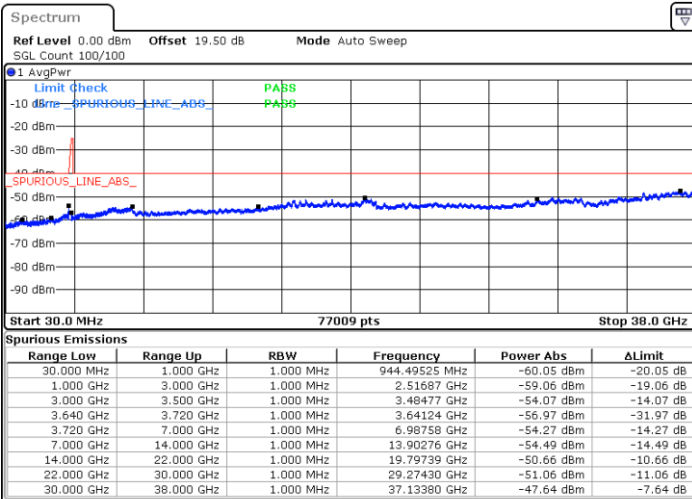

Date: 16.NOV.2021 21:37:57

LTE Band 48C / 20MHz+20MHz

16QAM

Highest Channel / 1RB0 and 1RB99

Highest Channel / 1RB99 and 1RB0

Date: 16.NOV.2021 22:20:56

Date: 16.NOV.2021 22:14:58

Highest Channel / Full RB

N/A

Date: 26.NOV.2021 09:13:10

LTE Band 48C / 5MHz+20MHz

64QAM

Lowest Channel / 1RB0 and 1RB9

Lowest Channel / 1RB24 and 1RB0

Date: 15.NOV.2021 16:39:51

Date: 15.NOV.2021 16:31:05

Lowest Channel / Full RB

N/A

Date: 15.NOV.2021 16:41:36

LTE Band 48C / 5MHz+20MHz

64QAM

Middle Channel / 1RB0 and 1RB9

Middle Channel / 1RB24 and 1RB0

Date: 15.NOV.2021 16:52:10

Date: 15.NOV.2021 17:00:57

Middle Channel / Full RB

N/A

Date: 15.NOV.2021 16:50:25

LTE Band 48C / 5MHz+20MHz

64QAM

Highest Channel / 1RB0 and 1RB99

Highest Channel / 1RB24 and 1RB0