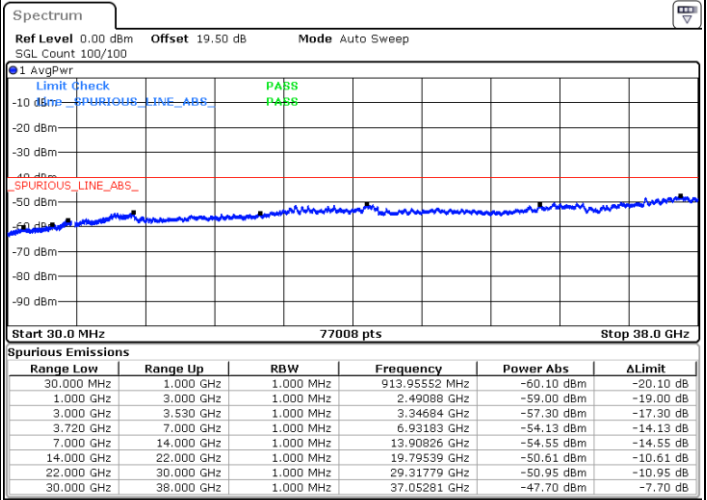

LTE Band 48C / 20MHz+10MHz

64QAM

Highest Channel / 1RB0 and 1RB49

Highest Channel / 1RB99 and 1RB0

Date: 16.NOV.2021 16:20:50

Date: 16.NOV.2021 16:18:51

Highest Channel / Full RB

N/A

Date: 16.NOV.2021 16:30:45

LTE Band 48C / 20MHz+15MHz

64QAM

Lowest Channel / 1RB0 and 1RB74

Lowest Channel / 1RB99 and 1RB0

Date: 16.NOV.2021 19:06:46

Date: 16.NOV.2021 18:56:51

Lowest Channel / Full RB

N/A

Date: 16.NOV.2021 19:08:45

LTE Band 48C / 20MHz+15MHz

64QAM

Middle Channel / 1RB0 and 1RB74

Middle Channel / 1RB99 and 1RB0

Date: 16.NOV.2021 19:42:36

Date: 16.NOV.2021 19:52:30