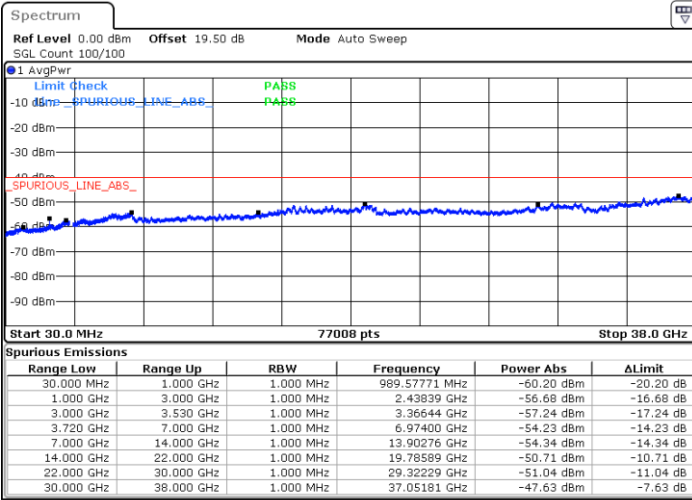

LTE Band 48C / 15MHz+20MHz

64QAM

Lowest Channel / 1RB0 and 1RB99

Lowest Channel / 1RB74 and 1RB0

Date: 16.NOV.2021 17:07:29

Date: 16.NOV.2021 16:57:33

Lowest Channel / Full RB

N/A

Date: 16.NOV.2021 17:09:28

LTE Band 48C / 15MHz+20MHz

64QAM

Middle Channel / 1RB0 and 1RB99

Middle Channel / 1RB74 and 1RB0

Date: 16.NOV.2021 17:43:19

Date: 16.NOV.2021 17:53:14

Middle Channel / Full RB

N/A

Date: 16.NOV.2021 17:41:20

LTE Band 48C / 15MHz+20MHz

64QAM

Highest Channel / 1RB0 and 1RB99

Highest Channel / 1RB74 and 1RB0

Date: 16.NOV.2021 18:20:16

Date: 16.NOV.2021 18:18:17

Highest Channel / Full RB

N/A

Date: 16.NOV.2021 18:30:12

LTE Band 48C / 20MHz+5MHz

64QAM

Lowest Channel / 1RB0 and 1RB24

Lowest Channel / 1RB99 and 1RB0

Date: 16.NOV.2021 12:02:09