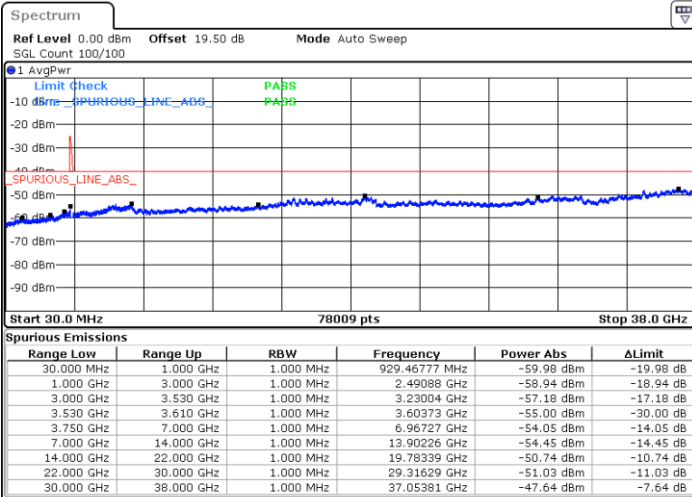

Lowest Channel / 1RB49 and 1RB0

Date: 16.NOV.2021 13:19:52

Date: 16.NOV.2021 13:09:57

Lowest Channel / Full RB

N/A

Date: 16.NOV.2021 13:21:52

LTE Band 48C / 10MHz+20MHz

64QAM

Middle Channel / 1RB0 and 1RB99

Middle Channel / 1RB49 and 1RB0

Date: 16.NOV.2021 13:51:39

Date: 16.NOV.2021 14:01:34

Middle Channel / Full RB

N/A

Date: 16.NOV.2021 13:49:40

LTE Band 48C / 10MHz+20MHz

64QAM

Highest Channel / 1RB0 and 1RB99

Highest Channel / 1RB49 and 1RB0

Date: 16.NOV.2021 14:27:32

Date: 16.NOV.2021 14:25:33

Highest Channel / Full RB

N/A

Date: 16.NOV.2021 14:37:27

LTE Band 48C / 15MHz+20MHz

64QAM

Lowest Channel / 1RB0 and 1RB99

Lowest Channel / 1RB74 and 1RB0

Date: 16.NOV.2021 17:07:29

Date: 16.NOV.2021 16:57:33

Lowest Channel / Full RB

N/A