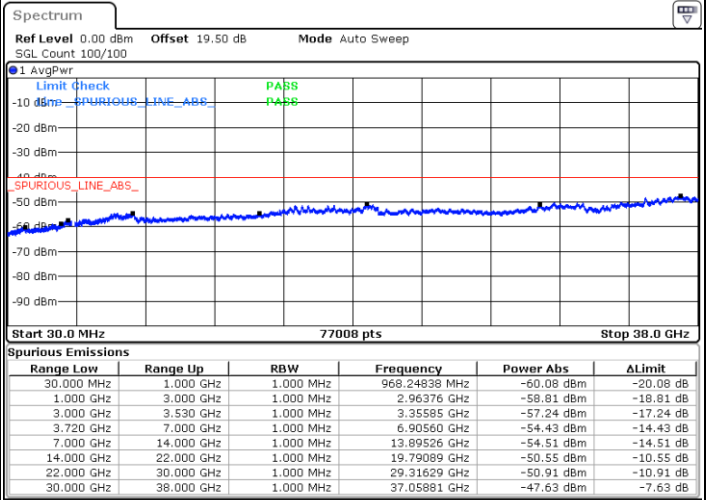

Date: 15.NOV.2021 17:08:02

Date: 15.NOV.2021 17:06:17

Highest Channel / Full RB

N/A

Date: 15.NOV.2021 17:16:48

LTE Band 48C / 10MHz+20MHz

64QAM

Lowest Channel / 1RB0 and 1RB99

Lowest Channel / 1RB49 and 1RB0

Date: 16.NOV.2021 13:19:52

Date: 16.NOV.2021 13:09:57

Lowest Channel / Full RB

N/A

Date: 16.NOV.2021 13:21:52

LTE Band 48C / 10MHz+20MHz

64QAM

Middle Channel / 1RB0 and 1RB99

Middle Channel / 1RB49 and 1RB0

Date: 16.NOV.2021 13:51:39

Date: 16.NOV.2021 14:01:34

Middle Channel / Full RB

N/A

Date: 16.NOV.2021 13:49:40

LTE Band 48C / 10MHz+20MHz