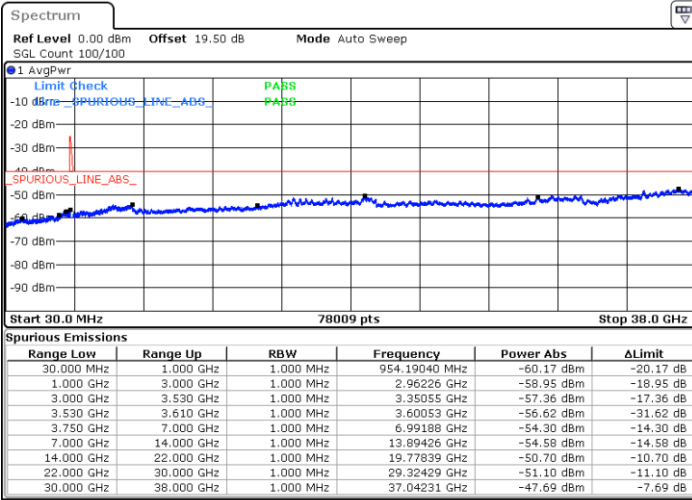

Date: 16.NOV.2021 17:09:28

LTE Band 48C / 15MHz+20MHz

64QAM

Middle Channel / 1RB0 and 1RB99

Middle Channel / 1RB74 and 1RB0

Date: 16.NOV.2021 17:43:19

Date: 16.NOV.2021 17:53:14

Middle Channel / Full RB

N/A

Date: 16.NOV.2021 17:41:20

LTE Band 48C / 15MHz+20MHz

64QAM

Highest Channel / 1RB0 and 1RB99

Highest Channel / 1RB74 and 1RB0

Date: 16.NOV.2021 18:20:16

Date: 16.NOV.2021 18:18:17

Highest Channel / Full RB

N/A

Date: 16.NOV.2021 18:30:12

LTE Band 48C / 20MHz+5MHz

64QAM

Lowest Channel / 1RB0 and 1RB24

Lowest Channel / 1RB99 and 1RB0

Date: 16.NOV.2021 12:02:09

Date: 16.NOV.2021 11:52:13

Lowest Channel / Full RB

N/A

Date: 16.NOV.2021 12:04:08

LTE Band 48C / 20MHz+5MHz

64QAM

Middle Channel / 1RB0 and 1RB24

Middle Channel / 1RB99 and 1RB0