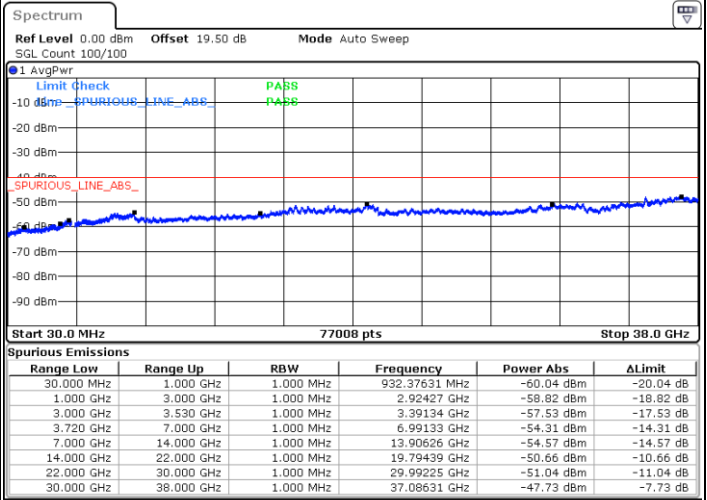

Date: 16.NOV.2021 15:54:59