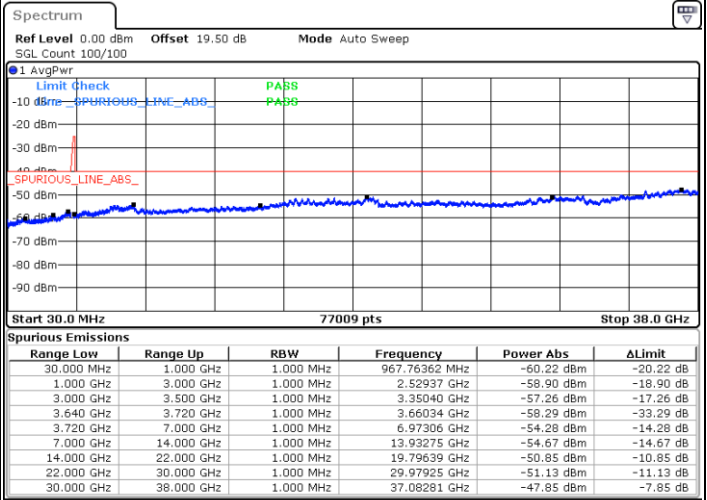

Date: 16.NOV.2021 21:37:57

LTE Band 48C / 20MHz+20MHz

16QAM

Highest Channel / 1RB0 and 1RB99

Highest Channel / 1RB99 and 1RB0

Date: 16.NOV.2021 22:20:56

Date: 16.NOV.2021 22:14:58

Highest Channel / Full RB

N/A

Date: 26.NOV.2021 09:13:10

LTE Band 48C / 5MHz+20MHz

64QAM

Lowest Channel / 1RB0 and 1RB9

Lowest Channel / 1RB24 and 1RB0

Date: 15.NOV.2021 16:39:51

Date: 15.NOV.2021 16:31:05

Lowest Channel / Full RB

N/A

Date: 15.NOV.2021 16:41:36

LTE Band 48C / 5MHz+20MHz

64QAM

Middle Channel / 1RB0 and 1RB9

Middle Channel / 1RB24 and 1RB0

Date: 15.NOV.2021 16:52:10

Date: 15.NOV.2021 17:00:57

Middle Channel / Full RB

N/A

Date: 15.NOV.2021 16:50:25

LTE Band 48C / 5MHz+20MHz

64QAM

Highest Channel / 1RB0 and 1RB99

Highest Channel / 1RB24 and 1RB0