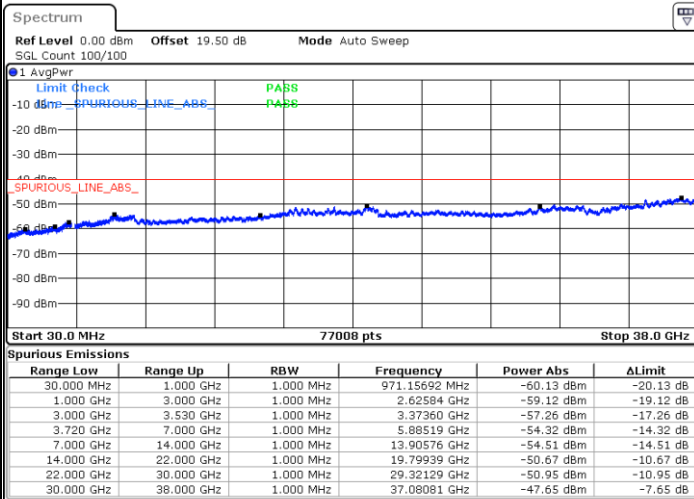

Date: 16.NOV.2021 19:04:47

Date: 16.NOV.2021 18:58:50

Lowest Channel / Full RB

N/A

Date: 16.NOV.2021 19:10:44

LTE Band 48C / 20MHz+15MHz

16QAM

Middle Channel / 1RB0 and 1RB74

Middle Channel / 1RB99 and 1RB0

Date: 16.NOV.2021 19:44:35

Date: 16.NOV.2021 19:50:31

Middle Channel / Full RB

N/A

Date: 16.NOV.2021 19:38:37

LTE Band 48C / 20MHz+15MHz

16QAM

Highest Channel / 1RB0 and 1RB74

Highest Channel / 1RB99 and 1RB0

Date: 16.NOV.2021 20:21:34

Date: 16.NOV.2021 20:15:37

Highest Channel / Full RB

N/A

Date: 16.NOV.2021 20:27:31

LTE Band 48C / 20MHz+20MHz