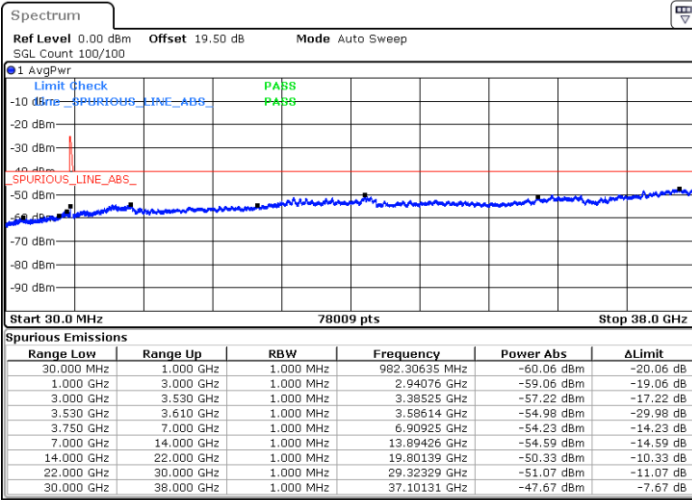

LTE Band 48C / 20MHz+20MHz

16QAM

MiddleChannel / 1RB0 and 1RB99

Middle Channel / 1RB99 and 1RB0

Date: 16.NOV.2021 21:43:54

Date: 16.NOV.2021 21:49:51

Middle Channel / Full RB

N/A

Date: 16.NOV.2021 21:37:57

LTE Band 48C / 20MHz+20MHz

16QAM

Highest Channel / 1RB0 and 1RB99

Highest Channel / 1RB99 and 1RB0

Date: 16.NOV.2021 22:20:56

Date: 16.NOV.2021 22:14:58

Highest Channel / Full RB

N/A

Date: 26.NOV.2021 09:13:10

LTE Band 48C / 5MHz+20MHz

64QAM

Lowest Channel / 1RB0 and 1RB9

Lowest Channel / 1RB24 and 1RB0

Date: 15.NOV.2021 16:39:51

Date: 15.NOV.2021 16:31:05

Lowest Channel / Full RB

N/A

Date: 15.NOV.2021 16:41:36

LTE Band 48C / 5MHz+20MHz

64QAM

Middle Channel / 1RB0 and 1RB9

Middle Channel / 1RB24 and 1RB0

Date: 15.NOV.2021 16:52:10