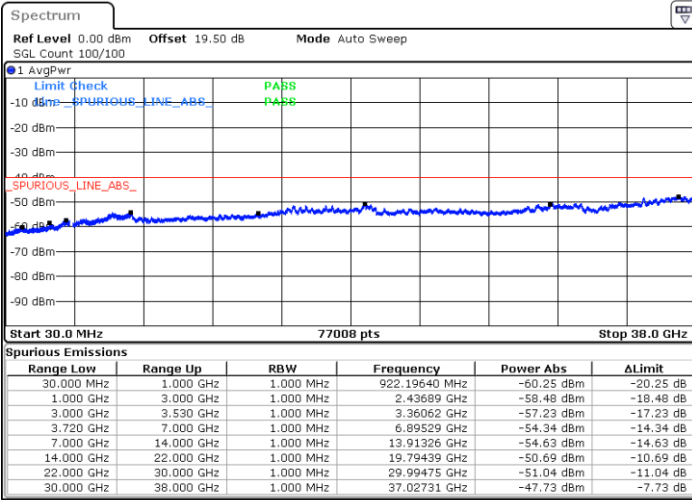

Date: 16.NOV.2021 12:41:54

LTE Band 48C / 20MHz+10MHz

16QAM

Lowest Channel / 1RB0 and 1RB49

Lowest Channel / 1RB99 and 1RB0

Date: 16.NOV.2021 15:11:16

Date: 26.NOV.2021 14:06:48

Lowest Channel / Full RB

N/A

Date: 16.NOV.2021 15:17:13

LTE Band 48C / 20MHz+10MHz

16QAM

Middle Channel / 1RB0 and 1RB49

Middle Channel / 1RB99 and 1RB0

Date: 16.NOV.2021 15:47:02

Date: 16.NOV.2021 15:53:00

Middle Channel / Full RB

N/A

Date: 16.NOV.2021 15:41:05

LTE Band 48C / 20MHz+10MHz

16QAM

Highest Channel / 1RB0 and 1RB49

Highest Channel / 1RB99 and 1RB0

Date: 16.NOV.2021 16:22:48

Date: 16.NOV.2021 16:16:52

Highest Channel / Full RB

N/A

Date: 16.NOV.2021 16:28:46

LTE Band 48C / 20MHz+15MHz

16QAM

Lowest Channel / 1RB0 and 1RB74

Lowest Channel / 1RB99 and 1RB0