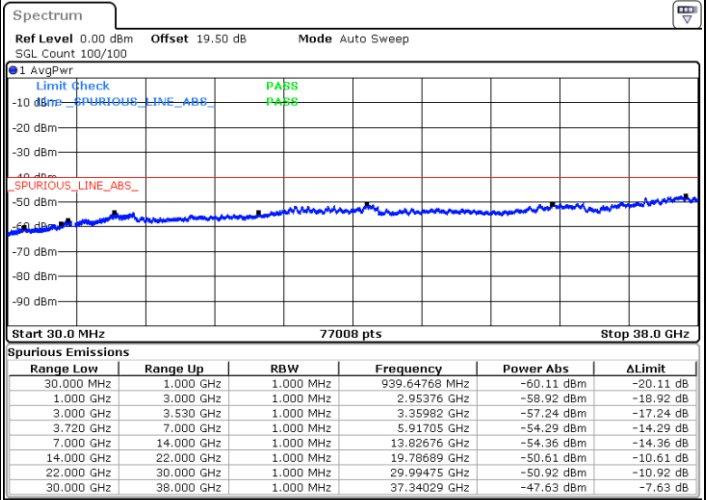

Highest Channel / 1RB0 and 1RB74

Highest Channel / 1RB99 and 1RB0

Date: 16.NOV.2021 20:21:34

Date: 16.NOV.2021 20:15:37

Highest Channel / Full RB

N/A

Date: 16.NOV.2021 20:27:31

LTE Band 48C / 20MHz+20MHz

LTE Band 48C / 20MHz+20MHz

16QAM

MiddleChannel / 1RB0 and 1RB99

Middle Channel / 1RB99 and 1RB0

Date: 16.NOV.2021 21:43:54

Date: 16.NOV.2021 21:49:51

Middle Channel / Full RB

N/A

Date: 16.NOV.2021 21:37:57

LTE Band 48C / 20MHz+20MHz

16QAM

Highest Channel / 1RB0 and 1RB99

Highest Channel / 1RB99 and 1RB0

Date: 16.NOV.2021 22:20:56

Date: 16.NOV.2021 22:14:58

Highest Channel / Full RB