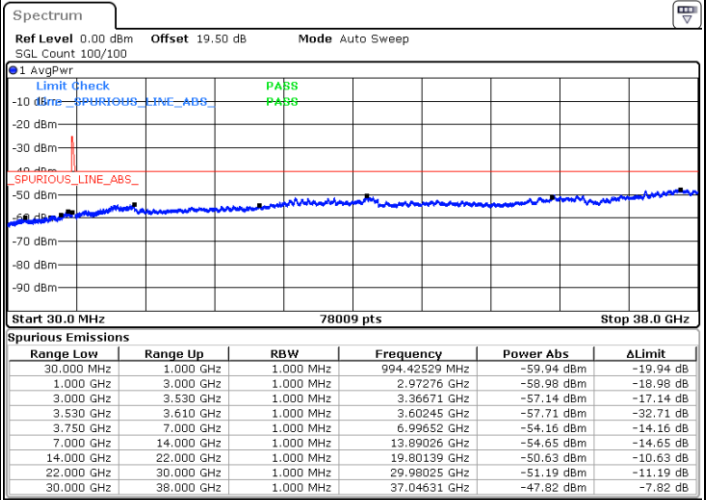

Date: 16.NOV.2021 11:52:13

Lowest Channel / Full RB

N/A

Date: 16.NOV.2021 12:04:08

LTE Band 48C / 20MHz+5MHz

64QAM

Middle Channel / 1RB0 and 1RB24

Middle Channel / 1RB99 and 1RB0

Date: 16.NOV.2021 12:16:04

Date: 16.NOV.2021 12:26:00

Middle Channel / Full RB

N/A

Date: 16.NOV.2021 12:14:05

LTE Band 48C / 20MHz+5MHz

64QAM

Highest Channel / 1RB0 and 1RB24

Highest Channel / 1RB99 and 1RB0

Date: 16.NOV.2021 12:33:58

Date: 16.NOV.2021 12:31:59

Highest Channel / Full RB

N/A

Date: 16.NOV.2021 12:43:53

LTE Band 48C / 20MHz+10MHz

64QAM

Lowest Channel / 1RB0 and 1RB49

Lowest Channel / 1RB99 and 1RB0

Date: 16.NOV.2021 15:13:15

Date: 26.NOV.2021 14:08:53

Lowest Channel / Full RB

N/A

Date: 16.NOV.2021 15:15:14

LTE Band 48C / 20MHz+10MHz