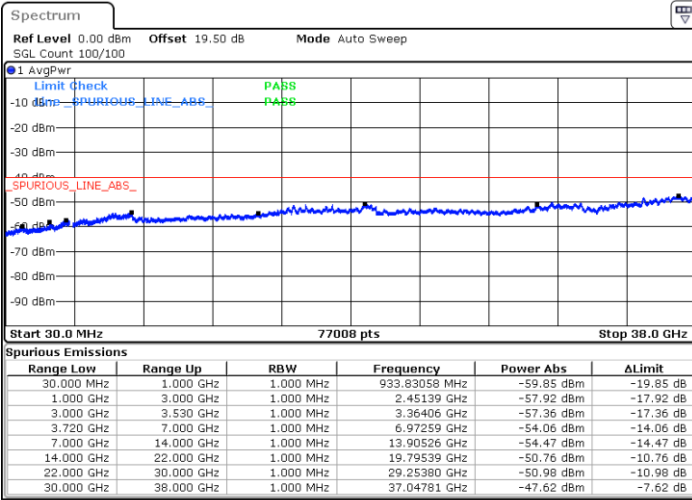

Date: 15.NOV.2021 17:08:02

Date: 15.NOV.2021 17:06:17

Highest Channel / Full RB

N/A

Date: 15.NOV.2021 17:16:48

LTE Band 48C / 10MHz+20MHz

64QAM

Lowest Channel / 1RB0 and 1RB99

Lowest Channel / 1RB49 and 1RB0

Date: 16.NOV.2021 13:19:52

Date: 16.NOV.2021 13:09:57

Lowest Channel / Full RB

N/A

Date: 16.NOV.2021 13:21:52

LTE Band 48C / 10MHz+20MHz

64QAM

Middle Channel / 1RB0 and 1RB99

Middle Channel / 1RB49 and 1RB0

Date: 16.NOV.2021 13:51:39

Date: 16.NOV.2021 14:01:34

Middle Channel / Full RB

N/A

Date: 16.NOV.2021 13:49:40

LTE Band 48C / 10MHz+20MHz