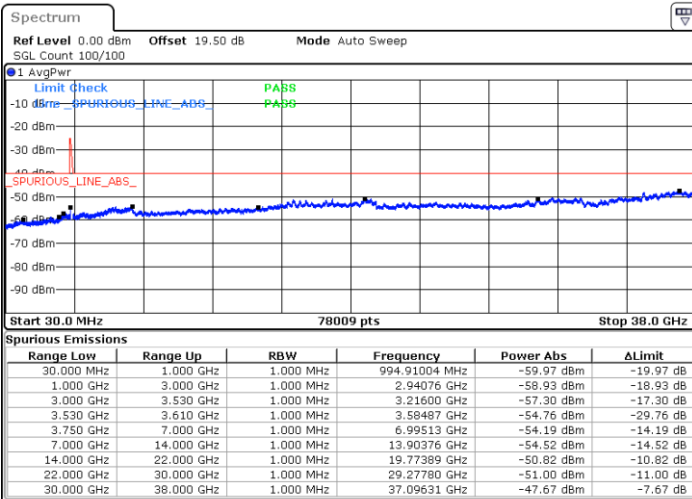

Date: 16.NOV.2021 17:09:28

LTE Band 48C / 15MHz+20MHz

64QAM

Middle Channel / 1RB0 and 1RB99

Middle Channel / 1RB74 and 1RB0

Date: 16.NOV.2021 17:43:19

Date: 16.NOV.2021 17:53:14

Middle Channel / Full RB

N/A

Date: 16.NOV.2021 17:41:20

LTE Band 48C / 15MHz+20MHz

64QAM

Highest Channel / 1RB0 and 1RB99

Highest Channel / 1RB74 and 1RB0

Date: 16.NOV.2021 18:20:16

Date: 16.NOV.2021 18:18:17

Highest Channel / Full RB

N/A

Date: 16.NOV.2021 18:30:12

LTE Band 48C / 20MHz+5MHz

64QAM

Lowest Channel / 1RB0 and 1RB24

Lowest Channel / 1RB99 and 1RB0

Date: 16.NOV.2021 12:02:09

Date: 16.NOV.2021 11:52:13

Lowest Channel / Full RB

N/A

Date: 16.NOV.2021 12:04:08

LTE Band 48C / 20MHz+5MHz

64QAM

Middle Channel / 1RB0 and 1RB24

Middle Channel / 1RB99 and 1RB0