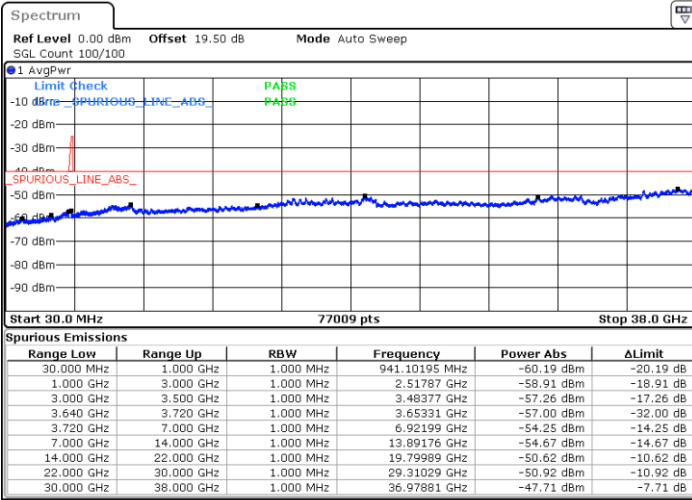

Middle Channel / Full RB

N/A

Date: 16.NOV.2021 15:41:05

LTE Band 48C / 20MHz+10MHz

16QAM

Highest Channel / 1RB0 and 1RB49

Highest Channel / 1RB99 and 1RB0

Date: 16.NOV.2021 16:22:48

Date: 16.NOV.2021 16:16:52

Highest Channel / Full RB

N/A

Date: 16.NOV.2021 16:28:46

LTE Band 48C / 20MHz+15MHz

16QAM

Lowest Channel / 1RB0 and 1RB74

Lowest Channel / 1RB99 and 1RB0

Date: 16.NOV.2021 19:04:47

Date: 16.NOV.2021 18:58:50

Lowest Channel / Full RB

N/A

Date: 16.NOV.2021 19:10:44

LTE Band 48C / 20MHz+15MHz

16QAM

Middle Channel / 1RB0 and 1RB74

Highest Channel / 1RB0 and 1RB74

Highest Channel / 1RB99 and 1RB0

Date: 16.NOV.2021 20:21:34

Date: 16.NOV.2021 20:15:37

Highest Channel / Full RB

N/A

Date: 16.NOV.2021 20:27:31

LTE Band 48C / 20MHz+20MHz