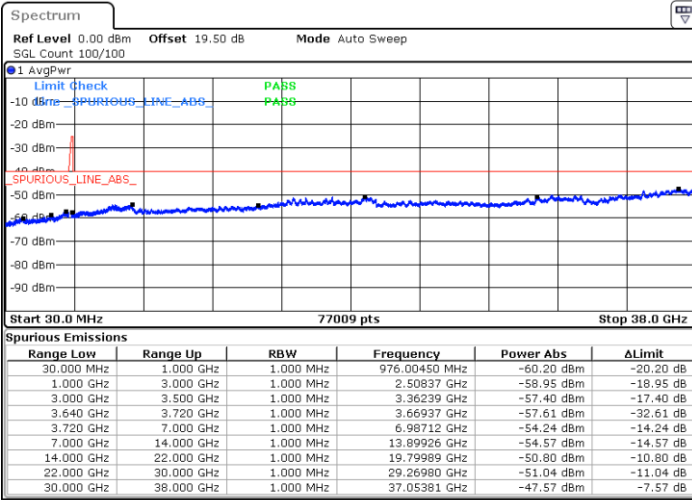

Date: 16.NOV.2021 12:16:04

Date: 16.NOV.2021 12:26:00

Middle Channel / Full RB

N/A

Date: 16.NOV.2021 12:14:05

LTE Band 48C / 20MHz+5MHz

64QAM

Highest Channel / 1RB0 and 1RB24

Highest Channel / 1RB99 and 1RB0

Date: 16.NOV.2021 12:33:58

Date: 16.NOV.2021 12:31:59

Highest Channel / Full RB

N/A

Date: 16.NOV.2021 12:43:53

LTE Band 48C / 20MHz+10MHz

64QAM

Lowest Channel / 1RB0 and 1RB49

Lowest Channel / 1RB99 and 1RB0

Date: 16.NOV.2021 15:13:15

Date: 26.NOV.2021 14:08:53

Lowest Channel / Full RB

N/A

Date: 16.NOV.2021 15:15:14

LTE Band 48C / 20MHz+10MHz