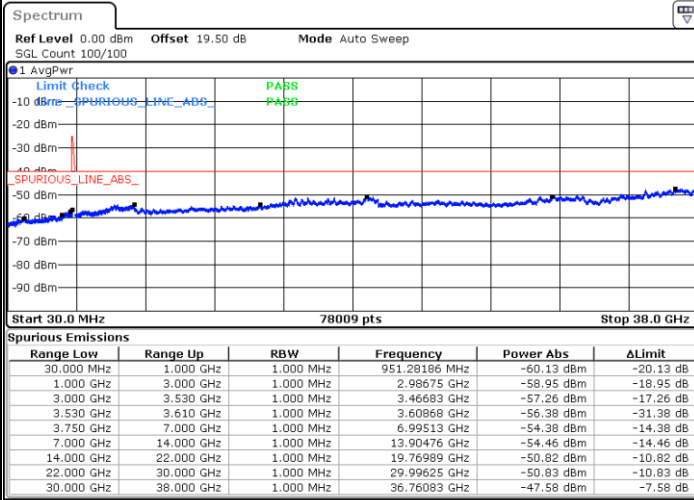

N/A

Date: 16.NOV.2021 15:17:13

LTE Band 48C / 20MHz+10MHz

16QAM

Middle Channel / 1RB0 and 1RB49

Middle Channel / 1RB99 and 1RB0

Date: 16.NOV.2021 15:47:02

Date: 16.NOV.2021 15:53:00

Middle Channel / Full RB

N/A

Date: 16.NOV.2021 15:41:05

LTE Band 48C / 20MHz+10MHz

16QAM

Highest Channel / 1RB0 and 1RB49

Highest Channel / 1RB99 and 1RB0

Date: 16.NOV.2021 16:22:48

Date: 16.NOV.2021 16:16:52

Highest Channel / Full RB

N/A

Date: 16.NOV.2021 16:28:46

LTE Band 48C / 20MHz+15MHz

16QAM

Lowest Channel / 1RB0 and 1RB74

Lowest Channel / 1RB99 and 1RB0

Date: 16.NOV.2021 19:04:47

Date: 16.NOV.2021 18:58:50

Lowest Channel / Full RB

N/A

Date: 16.NOV.2021 19:10:44

LTE Band 48C / 20MHz+15MHz

16QAM

Middle Channel / 1RB0 and 1RB74