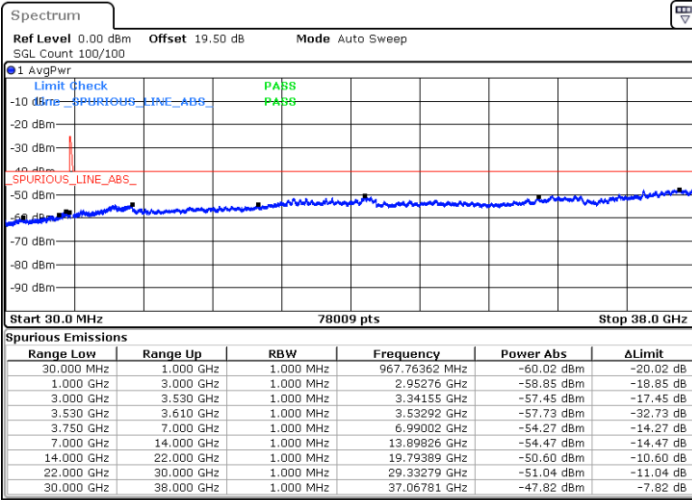

Lowest Channel / Full RB

N/A

Date: 15.NOV.2021 16:41:36

LTE Band 48C / 5MHz+20MHz

64QAM

Middle Channel / 1RB0 and 1RB9

Middle Channel / 1RB24 and 1RB0

Date: 15.NOV.2021 16:52:10

Date: 15.NOV.2021 17:00:57

Middle Channel / Full RB

N/A

Date: 15.NOV.2021 16:50:25

LTE Band 48C / 5MHz+20MHz

64QAM

Highest Channel / 1RB0 and 1RB99

Highest Channel / 1RB24 and 1RB0

Date: 15.NOV.2021 17:08:02

Date: 15.NOV.2021 17:06:17

Highest Channel / Full RB

N/A

Date: 15.NOV.2021 17:16:48

LTE Band 48C / 10MHz+20MHz

64QAM

Lowest Channel / 1RB0 and 1RB99

Lowest Channel / 1RB49 and 1RB0

Date: 16.NOV.2021 13:19:52

Date: 16.NOV.2021 13:09:57

Lowest Channel / Full RB

N/A

Date: 16.NOV.2021 13:21:52

LTE Band 48C / 10MHz+20MHz

64QAM