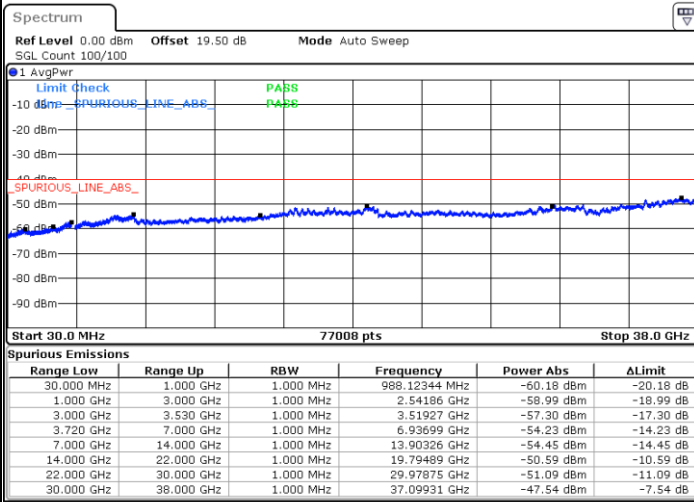

Date: 16.NOV.2021 16:16:52

Highest Channel / Full RB

N/A

Date: 16.NOV.2021 16:28:46

LTE Band 48C / 20MHz+15MHz

16QAM

Lowest Channel / 1RB0 and 1RB74

Lowest Channel / 1RB99 and 1RB0

Date: 16.NOV.2021 19:04:47

Date: 16.NOV.2021 18:58:50

Lowest Channel / Full RB

N/A

Date: 16.NOV.2021 19:10:44

LTE Band 48C / 20MHz+15MHz

16QAM

Middle Channel / 1RB0 and 1RB74

Middle Channel / 1RB99 and 1RB0

Date: 16.NOV.2021 19:44:35

Date: 16.NOV.2021 19:50:31

Middle Channel / Full RB

N/A

Date: 16.NOV.2021 19:38:37

LTE Band 48C / 20MHz+15MHz

16QAM

Highest Channel / 1RB0 and 1RB74

Highest Channel / 1RB99 and 1RB0

Date: 16.NOV.2021 20:21:34

Date: 16.NOV.2021 20:15:37

Highest Channel / Full RB

N/A

Date: 16.NOV.2021 20:27:31

LTE Band 48C / 20MHz+20MHz