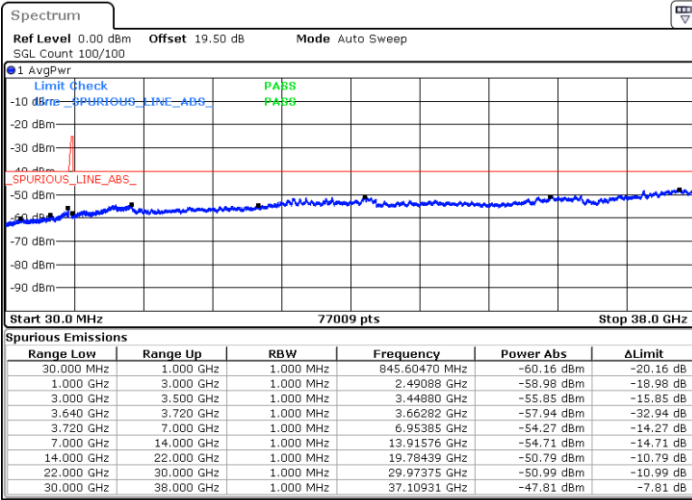

N/A

Date: 16.NOV.2021 17:41:20

LTE Band 48C / 15MHz+20MHz

64QAM

Highest Channel / 1RB0 and 1RB99

Highest Channel / 1RB74 and 1RB0

Date: 16.NOV.2021 18:20:16

Date: 16.NOV.2021 18:18:17

Highest Channel / Full RB

N/A

Date: 16.NOV.2021 18:30:12

LTE Band 48C / 20MHz+5MHz

64QAM

Lowest Channel / 1RB0 and 1RB24

Lowest Channel / 1RB99 and 1RB0

Date: 16.NOV.2021 12:02:09

Date: 16.NOV.2021 11:52:13

Lowest Channel / Full RB

N/A

Date: 16.NOV.2021 12:04:08

LTE Band 48C / 20MHz+5MHz

64QAM

Middle Channel / 1RB0 and 1RB24

Middle Channel / 1RB99 and 1RB0

Date: 16.NOV.2021 12:16:04

Date: 16.NOV.2021 12:26:00

Middle Channel / Full RB

N/A

Date: 16.NOV.2021 12:14:05

LTE Band 48C / 20MHz+5MHz

64QAM

Highest Channel / 1RB0 and 1RB24