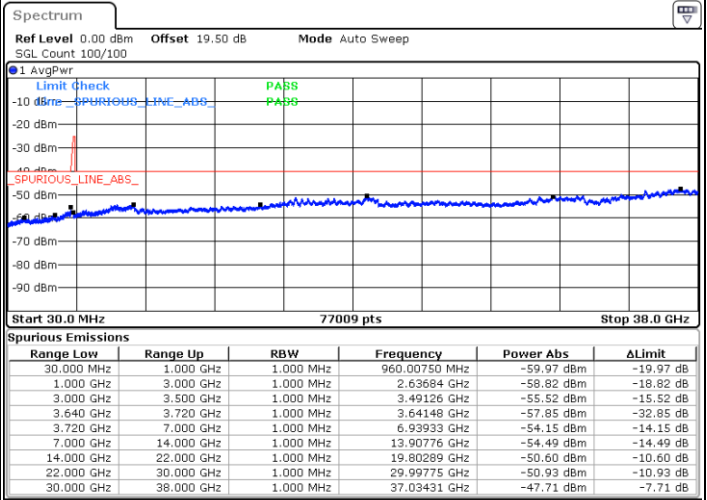

Middle Channel / 1RB99 and 1RB0

Date: 16.NOV.2021 19:44:35

Date: 16.NOV.2021 19:50:31

Middle Channel / Full RB

N/A

Date: 16.NOV.2021 19:38:37

LTE Band 48C / 20MHz+15MHz

16QAM

Highest Channel / 1RB0 and 1RB74

Highest Channel / 1RB99 and 1RB0

Date: 16.NOV.2021 20:21:34

Date: 16.NOV.2021 20:15:37

Highest Channel / Full RB

N/A

Date: 16.NOV.2021 20:27:31

LTE Band 48C / 20MHz+20MHz

16QAM

Lowest Channel / 1RB0 and 1RB99

Lowest Channel / 1RB99 and 1RB0

Date: 16.NOV.2021 21:04:06

Date: 16.NOV.2021 20:58:09

Lowest Channel / Full RB

N/A

Date: 16.NOV.2021 21:10:03

LTE Band 48C / 20MHz+20MHz

16QAM

MiddleChannel / 1RB0 and 1RB99

Middle Channel / 1RB99 and 1RB0

Date: 16.NOV.2021 21:43:54

Date: 16.NOV.2021 21:49:51

Middle Channel / Full RB

N/A