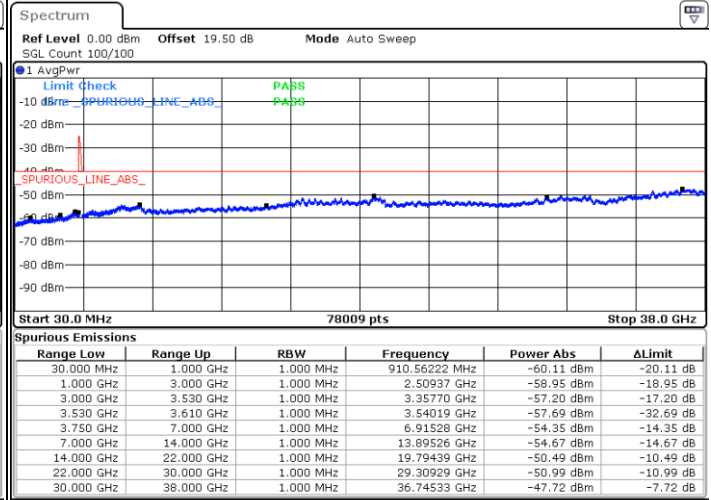

Lowest Channel / 1RB0 and 1RB49

Lowest Channel / 1RB99 and 1RB0

Date: 16.NOV.2021 15:13:15

Date: 26.NOV.2021 14:08:53

Lowest Channel / Full RB

N/A

Date: 16.NOV.2021 15:15:14

LTE Band 48C / 20MHz+10MHz

LTE Band 48C / 20MHz+10MHz

64QAM

Highest Channel / 1RB0 and 1RB49

Highest Channel / 1RB99 and 1RB0

Date: 16.NOV.2021 16:20:50

Date: 16.NOV.2021 16:18:51

Highest Channel / Full RB

N/A

Date: 16.NOV.2021 16:30:45

LTE Band 48C / 20MHz+15MHz

64QAM

Lowest Channel / 1RB0 and 1RB74

Lowest Channel / 1RB99 and 1RB0

Date: 16.NOV.2021 19:06:46

Date: 16.NOV.2021 18:56:51

Lowest Channel / Full RB