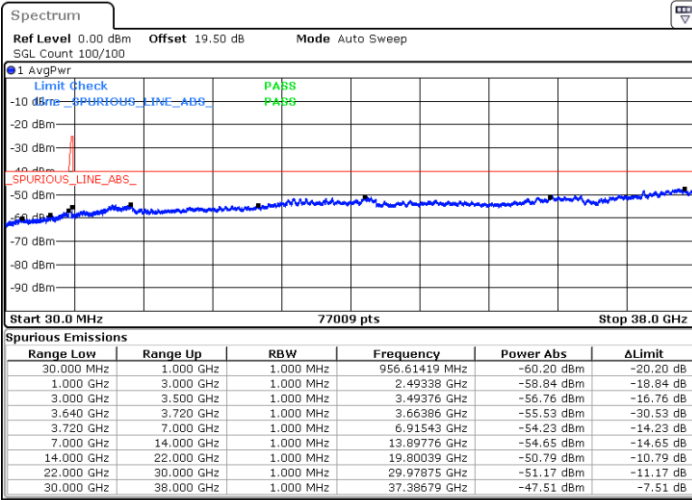

Middle Channel / 1RB99 and 1RB0

Date: 16.NOV.2021 19:44:35

Date: 16.NOV.2021 19:50:31

Middle Channel / Full RB

N/A

Date: 16.NOV.2021 19:38:37

LTE Band 48C / 20MHz+15MHz

16QAM

Highest Channel / 1RB0 and 1RB74

Highest Channel / 1RB99 and 1RB0

Date: 16.NOV.2021 20:21:34

Date: 16.NOV.2021 20:15:37

Highest Channel / Full RB

N/A

Date: 16.NOV.2021 20:27:31

LTE Band 48C / 20MHz+20MHz

16QAM

Lowest Channel / 1RB0 and 1RB99

Lowest Channel / 1RB99 and 1RB0

Date: 16.NOV.2021 21:04:06

Date: 16.NOV.2021 20:58:09

Lowest Channel / Full RB

N/A

Date: 16.NOV.2021 21:10:03