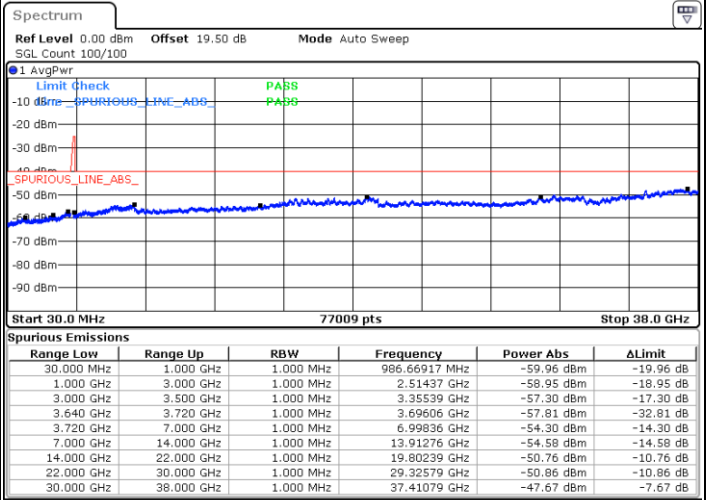

LTE Band 48C / 20MHz+10MHz

64QAM

Highest Channel / 1RB0 and 1RB49

Highest Channel / 1RB99 and 1RB0

Date: 16.NOV.2021 16:20:50

Date: 16.NOV.2021 16:18:51

Highest Channel / Full RB

N/A

Date: 16.NOV.2021 16:30:45

LTE Band 48C / 20MHz+15MHz

64QAM

Lowest Channel / 1RB0 and 1RB74

Lowest Channel / 1RB99 and 1RB0

Date: 16.NOV.2021 19:06:46

Date: 16.NOV.2021 18:56:51

Lowest Channel / Full RB

N/A

Date: 16.NOV.2021 19:08:45

LTE Band 48C / 20MHz+15MHz

64QAM

Middle Channel / 1RB0 and 1RB74

Middle Channel / 1RB99 and 1RB0

Date: 16.NOV.2021 19:42:36

Date: 16.NOV.2021 19:52:30