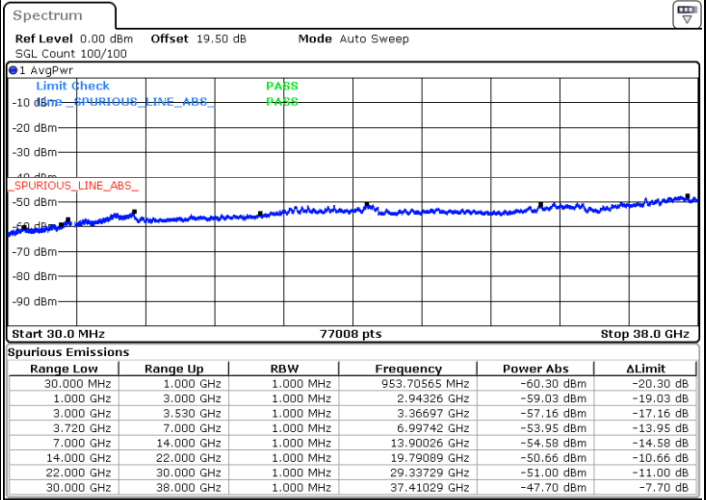

Highest Channel / Full RB

N/A

Date: 16.NOV.2021 18:30:12

LTE Band 48C / 20MHz+5MHz

64QAM

Lowest Channel / 1RB0 and 1RB24

Lowest Channel / 1RB99 and 1RB0

Date: 16.NOV.2021 12:02:09

Date: 16.NOV.2021 11:52:13

Lowest Channel / Full RB

N/A

Date: 16.NOV.2021 12:04:08

LTE Band 48C / 20MHz+5MHz

64QAM

Middle Channel / 1RB0 and 1RB24

Middle Channel / 1RB99 and 1RB0

Date: 16.NOV.2021 12:16:04

Date: 16.NOV.2021 12:26:00

Middle Channel / Full RB

N/A

Date: 16.NOV.2021 12:14:05

LTE Band 48C / 20MHz+5MHz

64QAM

Highest Channel / 1RB0 and 1RB24

Highest Channel / 1RB99 and 1RB0

Date: 16.NOV.2021 12:33:58

Date: 16.NOV.2021 12:31:59

Highest Channel / Full RB

N/A

Date: 16.NOV.2021 12:43:53

LTE Band 48C / 20MHz+10MHz

64QAM