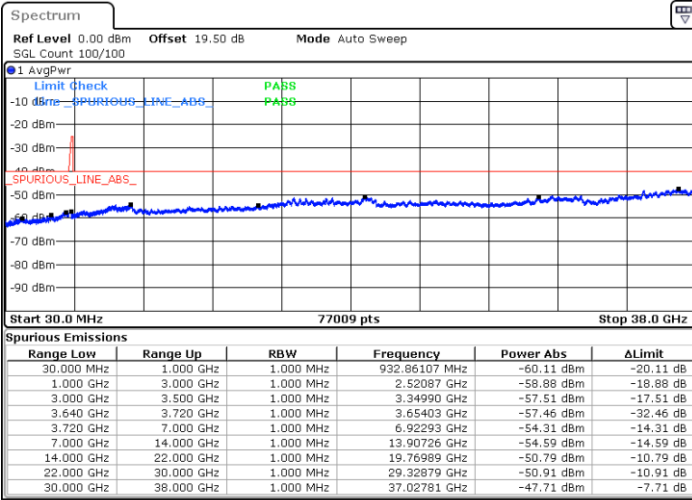

Date: 16.NOV.2021 21:37:57

LTE Band 48C / 20MHz+20MHz

16QAM

Highest Channel / 1RB0 and 1RB99

Highest Channel / 1RB99 and 1RB0

Date: 16.NOV.2021 22:20:56

Date: 16.NOV.2021 22:14:58

Highest Channel / Full RB

N/A

Date: 26.NOV.2021 09:13:10

LTE Band 48C / 5MHz+20MHz

64QAM

Lowest Channel / 1RB0 and 1RB9

Lowest Channel / 1RB24 and 1RB0

Date: 15.NOV.2021 16:39:51

Date: 15.NOV.2021 16:31:05

Lowest Channel / Full RB

N/A

Date: 15.NOV.2021 16:41:36

LTE Band 48C / 5MHz+20MHz

64QAM

Middle Channel / 1RB0 and 1RB9

Middle Channel / 1RB24 and 1RB0

Date: 15.NOV.2021 16:52:10

Date: 15.NOV.2021 17:00:57

Middle Channel / Full RB

N/A

Date: 15.NOV.2021 16:50:25

LTE Band 48C / 5MHz+20MHz

64QAM

Highest Channel / 1RB0 and 1RB99

Highest Channel / 1RB24 and 1RB0