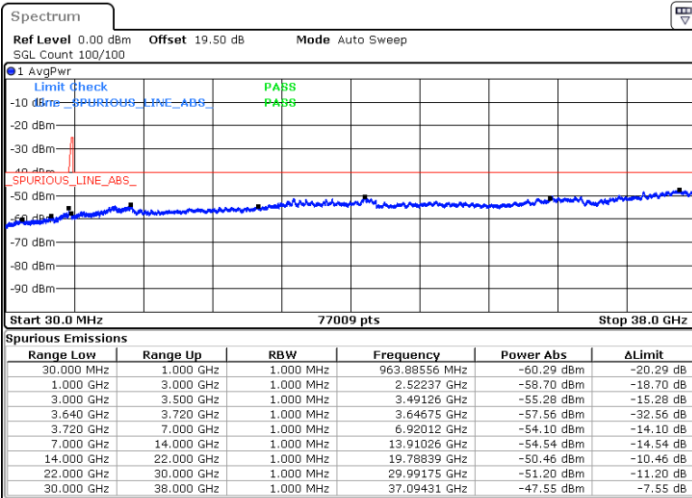

Middle Channel / 1RB0 and 1RB99

Middle Channel / 1RB49 and 1RB0

Date: 16.NOV.2021 13:51:39

Date: 16.NOV.2021 14:01:34

Middle Channel / Full RB

N/A

Date: 16.NOV.2021 13:49:40

LTE Band 48C / 10MHz+20MHz

64QAM

Highest Channel / 1RB0 and 1RB99

Highest Channel / 1RB49 and 1RB0

Date: 16.NOV.2021 14:27:32

Date: 16.NOV.2021 14:25:33

Highest Channel / Full RB

N/A

Date: 16.NOV.2021 14:37:27

LTE Band 48C / 15MHz+20MHz

64QAM

Lowest Channel / 1RB0 and 1RB99

Lowest Channel / 1RB74 and 1RB0

Date: 16.NOV.2021 17:07:29

Date: 16.NOV.2021 16:57:33

Lowest Channel / Full RB

N/A