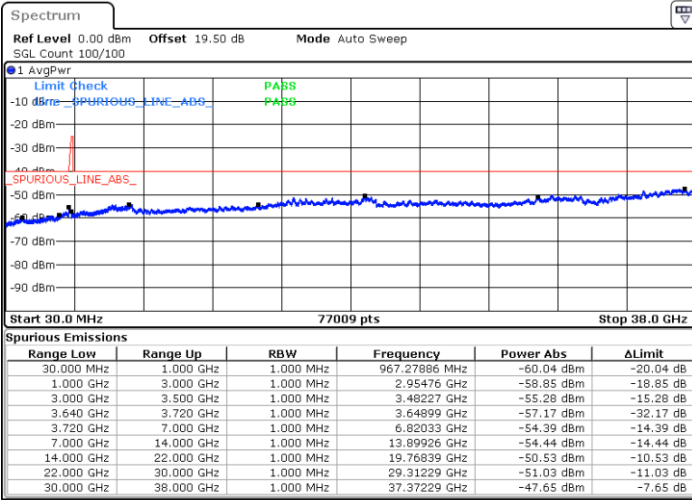

LTE Band 48C / 20MHz+10MHz

64QAM

Highest Channel / 1RB0 and 1RB49

Highest Channel / 1RB99 and 1RB0

Date: 16.NOV.2021 16:20:50

Date: 16.NOV.2021 16:18:51

Highest Channel / Full RB

N/A

Date: 16.NOV.2021 16:30:45

LTE Band 48C / 20MHz+15MHz

64QAM

Lowest Channel / 1RB0 and 1RB74

Lowest Channel / 1RB99 and 1RB0

Date: 16.NOV.2021 19:06:46

Date: 16.NOV.2021 18:56:51

Lowest Channel / Full RB

N/A

Date: 16.NOV.2021 19:08:45

LTE Band 48C / 20MHz+15MHz

64QAM

Middle Channel / 1RB0 and 1RB74

Middle Channel / 1RB99 and 1RB0

Date: 16.NOV.2021 19:42:36

Date: 16.NOV.2021 19:52:30