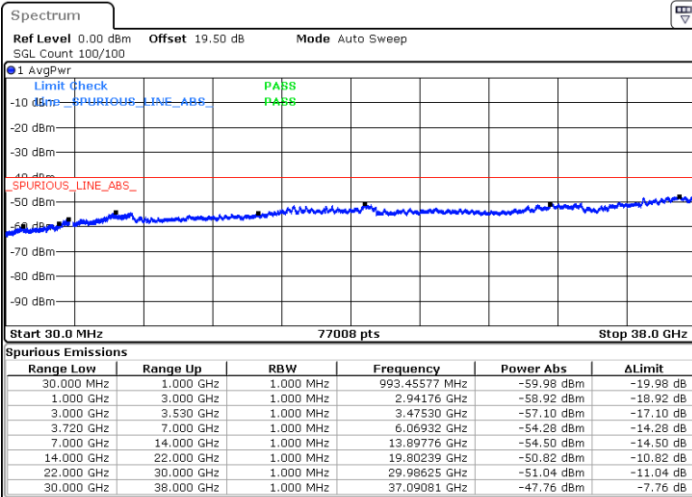

Date: 16.NOV.2021 12:41:54

LTE Band 48C / 20MHz+10MHz

16QAM

Lowest Channel / 1RB0 and 1RB49

Lowest Channel / 1RB99 and 1RB0

Date: 16.NOV.2021 15:11:16

Date: 26.NOV.2021 14:06:48

Lowest Channel / Full RB

N/A

Date: 16.NOV.2021 15:17:13

LTE Band 48C / 20MHz+10MHz

16QAM

Middle Channel / 1RB0 and 1RB49

Middle Channel / 1RB99 and 1RB0

Date: 16.NOV.2021 15:47:02

Date: 16.NOV.2021 15:53:00

Middle Channel / Full RB

N/A

Date: 16.NOV.2021 15:41:05

LTE Band 48C / 20MHz+10MHz

16QAM

Highest Channel / 1RB0 and 1RB49

Highest Channel / 1RB99 and 1RB0

Date: 16.NOV.2021 16:22:48

Date: 16.NOV.2021 16:16:52

Highest Channel / Full RB

N/A

Date: 16.NOV.2021 16:28:46

LTE Band 48C / 20MHz+15MHz

16QAM

Lowest Channel / 1RB0 and 1RB74

Lowest Channel / 1RB99 and 1RB0