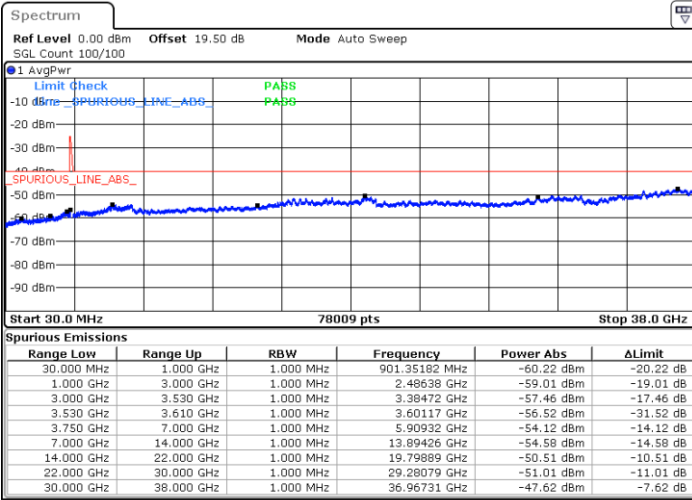

Date: 16.NOV.2021 19:04:47

Date: 16.NOV.2021 18:58:50

Lowest Channel / Full RB

N/A

Date: 16.NOV.2021 19:10:44

LTE Band 48C / 20MHz+15MHz

16QAM

Middle Channel / 1RB0 and 1RB74

Middle Channel / 1RB99 and 1RB0

Date: 16.NOV.2021 19:44:35

Date: 16.NOV.2021 19:50:31

Middle Channel / Full RB

N/A

Date: 16.NOV.2021 19:38:37

LTE Band 48C / 20MHz+15MHz

16QAM

Highest Channel / 1RB0 and 1RB74

Highest Channel / 1RB99 and 1RB0

Date: 16.NOV.2021 20:21:34

Date: 16.NOV.2021 20:15:37

Highest Channel / Full RB

N/A

Date: 16.NOV.2021 20:27:31

LTE Band 48C / 20MHz+20MHz