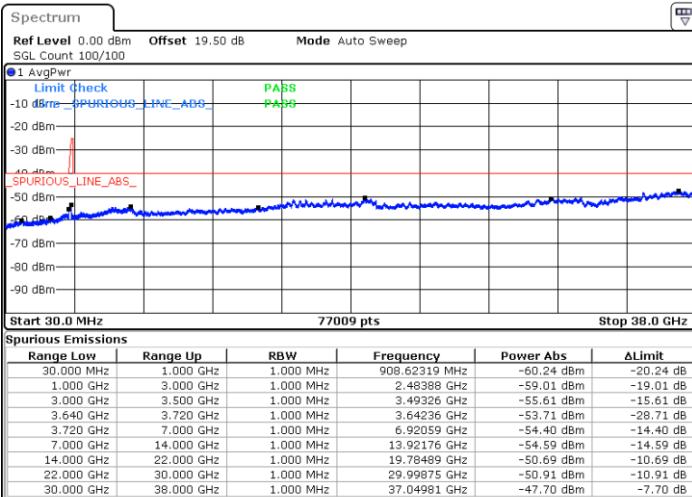

Date: 16.NOV.2021 12:16:04

Date: 16.NOV.2021 12:26:00

Middle Channel / Full RB

N/A

Date: 16.NOV.2021 12:14:05

LTE Band 48C / 20MHz+5MHz

64QAM

Highest Channel / 1RB0 and 1RB24

Highest Channel / 1RB99 and 1RB0

Date: 16.NOV.2021 12:33:58

Date: 16.NOV.2021 12:31:59

Highest Channel / Full RB

N/A

Date: 16.NOV.2021 12:43:53

LTE Band 48C / 20MHz+10MHz

64QAM

Lowest Channel / 1RB0 and 1RB49

Lowest Channel / 1RB99 and 1RB0

Date: 16.NOV.2021 15:13:15

Date: 26.NOV.2021 14:08:53

Lowest Channel / Full RB

N/A

Date: 16.NOV.2021 15:15:14

LTE Band 48C / 20MHz+10MHz

LTE Band 48C / 20MHz+10MHz

64QAM

Highest Channel / 1RB0 and 1RB49

Highest Channel / 1RB99 and 1RB0

Date: 16.NOV.2021 16:20:50

Date: 16.NOV.2021 16:18:51

Highest Channel / Full RB

N/A