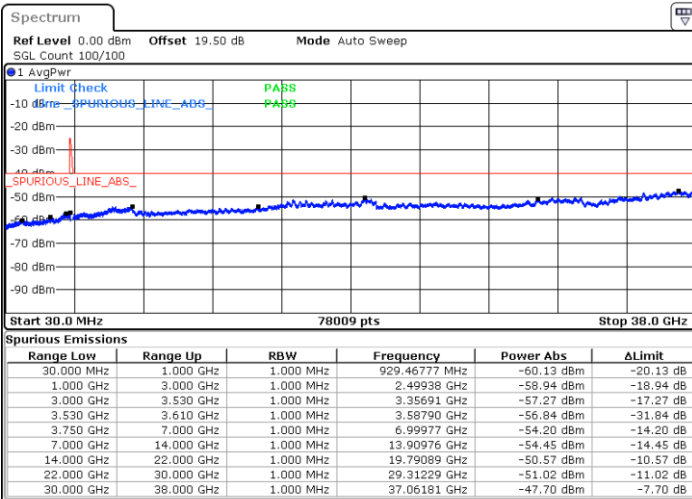

Middle Channel / 1RB99 and 1RB0

Date: 16.NOV.2021 19:44:35

Date: 16.NOV.2021 19:50:31

Middle Channel / Full RB

N/A

Date: 16.NOV.2021 19:38:37

LTE Band 48C / 20MHz+15MHz

16QAM

Highest Channel / 1RB0 and 1RB74

Highest Channel / 1RB99 and 1RB0

Date: 16.NOV.2021 20:21:34

Date: 16.NOV.2021 20:15:37

Highest Channel / Full RB

N/A

Date: 16.NOV.2021 20:27:31

LTE Band 48C / 20MHz+20MHz

16QAM

Lowest Channel / 1RB0 and 1RB99

Lowest Channel / 1RB99 and 1RB0

Date: 16.NOV.2021 21:04:06

Date: 16.NOV.2021 20:58:09

Lowest Channel / Full RB

N/A

Date: 16.NOV.2021 21:10:03

LTE Band 48C / 20MHz+20MHz

16QAM

MiddleChannel / 1RB0 and 1RB99

Middle Channel / 1RB99 and 1RB0

Date: 16.NOV.2021 21:43:54

Date: 16.NOV.2021 21:49:51

Middle Channel / Full RB

N/A