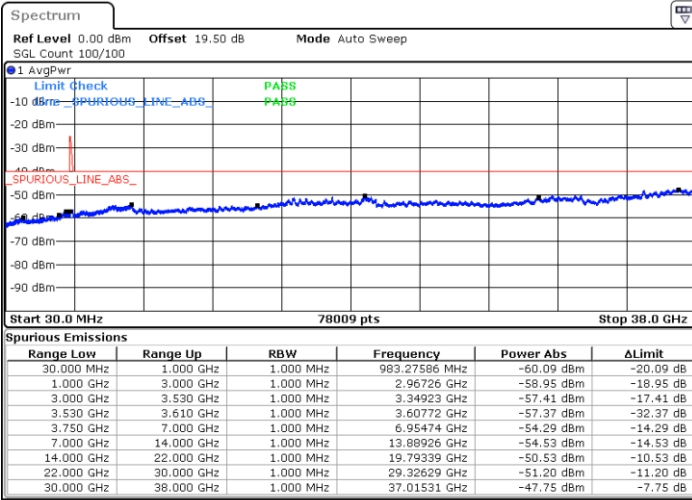

Lowest Channel / 1RB49 and 1RB0

Date: 16.NOV.2021 13:19:52

Date: 16.NOV.2021 13:09:57

Lowest Channel / Full RB

N/A

Date: 16.NOV.2021 13:21:52

LTE Band 48C / 10MHz+20MHz

64QAM

Middle Channel / 1RB0 and 1RB99

Middle Channel / 1RB49 and 1RB0

Date: 16.NOV.2021 13:51:39

Date: 16.NOV.2021 14:01:34

Middle Channel / Full RB

N/A

Date: 16.NOV.2021 13:49:40

LTE Band 48C / 10MHz+20MHz

64QAM

Highest Channel / 1RB0 and 1RB99

Highest Channel / 1RB49 and 1RB0

Date: 16.NOV.2021 14:27:32

Date: 16.NOV.2021 14:25:33

Highest Channel / Full RB

N/A

Date: 16.NOV.2021 14:37:27

LTE Band 48C / 15MHz+20MHz

64QAM

Lowest Channel / 1RB0 and 1RB99

Lowest Channel / 1RB74 and 1RB0

Date: 16.NOV.2021 17:07:29

Date: 16.NOV.2021 16:57:33

Lowest Channel / Full RB

N/A