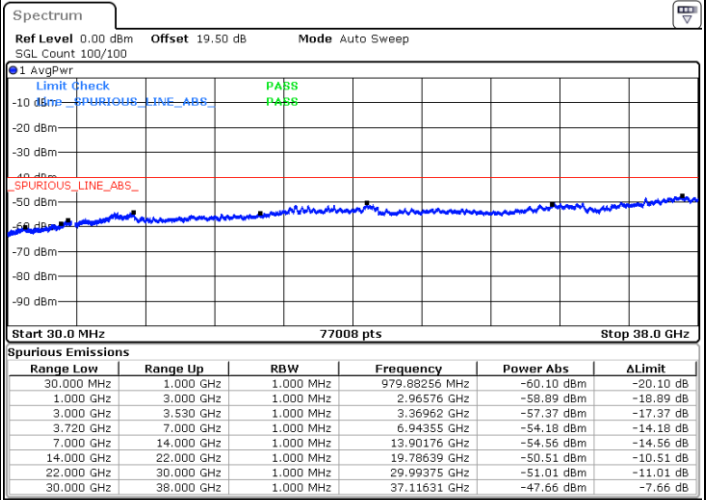

LTE Band 48C / 15MHz+20MHz

64QAM

Lowest Channel / 1RB0 and 1RB99

Lowest Channel / 1RB74 and 1RB0

Date: 16.NOV.2021 17:07:29

Date: 16.NOV.2021 16:57:33

Lowest Channel / Full RB

N/A

Date: 16.NOV.2021 17:09:28

LTE Band 48C / 15MHz+20MHz

64QAM

Middle Channel / 1RB0 and 1RB99

Middle Channel / 1RB74 and 1RB0

Date: 16.NOV.2021 17:43:19

Date: 16.NOV.2021 17:53:14

Middle Channel / Full RB

N/A

Date: 16.NOV.2021 17:41:20

LTE Band 48C / 15MHz+20MHz

64QAM

Highest Channel / 1RB0 and 1RB99

Highest Channel / 1RB74 and 1RB0

Date: 16.NOV.2021 18:20:16

Date: 16.NOV.2021 18:18:17

Highest Channel / Full RB

N/A

Date: 16.NOV.2021 18:30:12

LTE Band 48C / 20MHz+5MHz

64QAM

Lowest Channel / 1RB0 and 1RB24

Lowest Channel / 1RB99 and 1RB0

Date: 16.NOV.2021 12:02:09