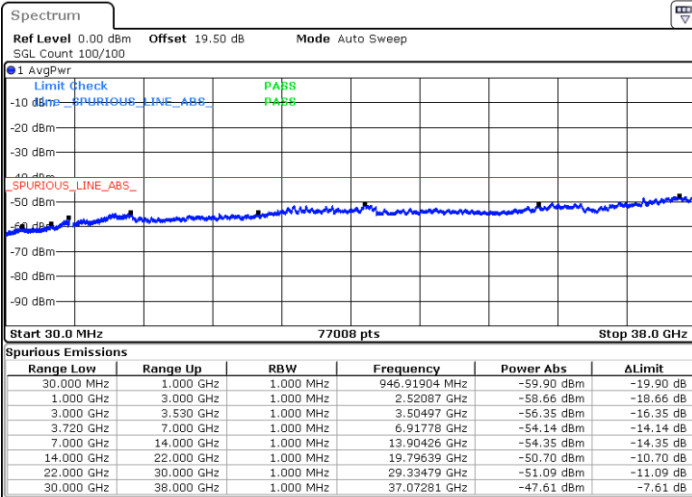

LTE Band 48C / 15MHz+20MHz

64QAM

Lowest Channel / 1RB0 and 1RB99

Lowest Channel / 1RB74 and 1RB0

Date: 16.NOV.2021 17:07:29

Date: 16.NOV.2021 16:57:33

Lowest Channel / Full RB

N/A

Date: 16.NOV.2021 17:09:28

LTE Band 48C / 15MHz+20MHz

64QAM

Middle Channel / 1RB0 and 1RB99

Middle Channel / 1RB74 and 1RB0

Date: 16.NOV.2021 17:43:19

Date: 16.NOV.2021 17:53:14

Middle Channel / Full RB

N/A

Date: 16.NOV.2021 17:41:20

LTE Band 48C / 15MHz+20MHz

64QAM

Highest Channel / 1RB0 and 1RB99

Highest Channel / 1RB74 and 1RB0

Date: 16.NOV.2021 18:20:16

Date: 16.NOV.2021 18:18:17

Highest Channel / Full RB

N/A

Date: 16.NOV.2021 18:30:12

LTE Band 48C / 20MHz+5MHz

64QAM

Lowest Channel / 1RB0 and 1RB24

Lowest Channel / 1RB99 and 1RB0

Date: 16.NOV.2021 12:02:09