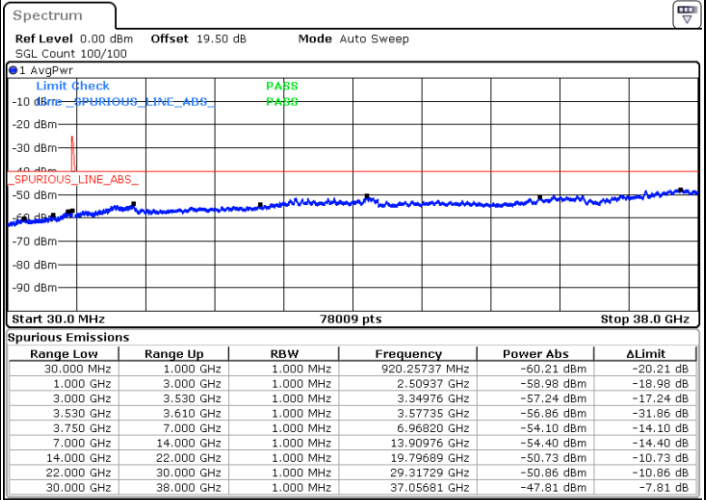

Date: 16.NOV.2021 17:09:28

LTE Band 48C / 15MHz+20MHz

64QAM

Middle Channel / 1RB0 and 1RB99

Middle Channel / 1RB74 and 1RB0

Date: 16.NOV.2021 17:43:19

Date: 16.NOV.2021 17:53:14

Middle Channel / Full RB

N/A

Date: 16.NOV.2021 17:41:20

LTE Band 48C / 15MHz+20MHz

64QAM

Highest Channel / 1RB0 and 1RB99

Highest Channel / 1RB74 and 1RB0

Date: 16.NOV.2021 18:20:16

Date: 16.NOV.2021 18:18:17

Highest Channel / Full RB

N/A

Date: 16.NOV.2021 18:30:12

LTE Band 48C / 20MHz+5MHz

64QAM

Lowest Channel / 1RB0 and 1RB24

Lowest Channel / 1RB99 and 1RB0

Date: 16.NOV.2021 12:02:09

Date: 16.NOV.2021 11:52:13

Lowest Channel / Full RB

N/A

Date: 16.NOV.2021 12:04:08

LTE Band 48C / 20MHz+5MHz

64QAM

Middle Channel / 1RB0 and 1RB24

Middle Channel / 1RB99 and 1RB0