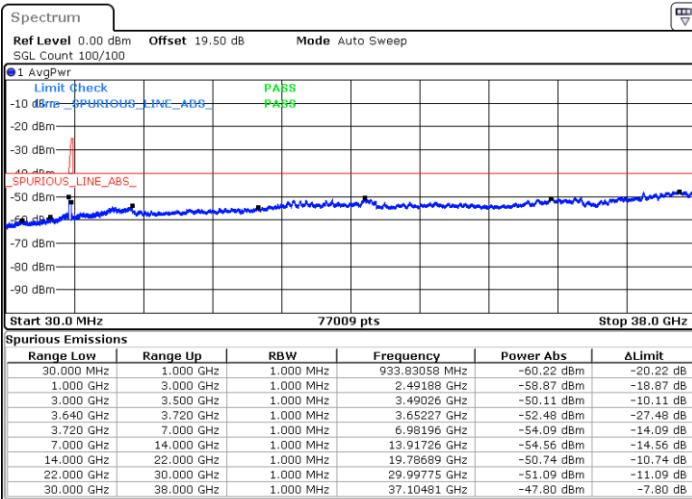

LTE Band 48C / 20MHz+10MHz

64QAM

Highest Channel / 1RB0 and 1RB49

Highest Channel / 1RB99 and 1RB0

Date: 16.NOV.2021 16:20:50

Date: 16.NOV.2021 16:18:51

Highest Channel / Full RB

N/A

Date: 16.NOV.2021 16:30:45

LTE Band 48C / 20MHz+15MHz

64QAM

Lowest Channel / 1RB0 and 1RB74

Lowest Channel / 1RB99 and 1RB0

Date: 16.NOV.2021 19:06:46

Date: 16.NOV.2021 18:56:51

Lowest Channel / Full RB

N/A

Date: 16.NOV.2021 19:08:45

LTE Band 48C / 20MHz+15MHz

64QAM

Middle Channel / 1RB0 and 1RB74

Middle Channel / 1RB99 and 1RB0

Date: 16.NOV.2021 19:42:36

Date: 16.NOV.2021 19:52:30