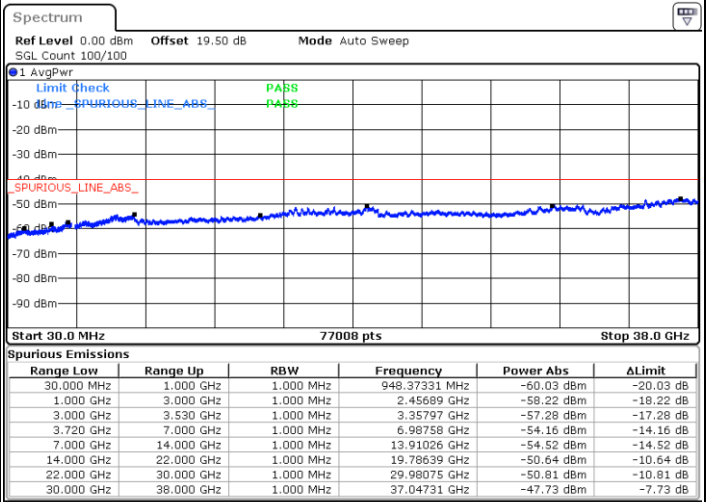

Date: 16.NOV.2021 16:16:52

Highest Channel / Full RB

N/A

Date: 16.NOV.2021 16:28:46

LTE Band 48C / 20MHz+15MHz

16QAM

Lowest Channel / 1RB0 and 1RB74

Lowest Channel / 1RB99 and 1RB0

Date: 16.NOV.2021 19:04:47

Date: 16.NOV.2021 18:58:50

Lowest Channel / Full RB

N/A

Date: 16.NOV.2021 19:10:44

LTE Band 48C / 20MHz+15MHz

16QAM

Middle Channel / 1RB0 and 1RB74

Middle Channel / 1RB99 and 1RB0

Date: 16.NOV.2021 19:44:35

Date: 16.NOV.2021 19:50:31

Middle Channel / Full RB

N/A

Date: 16.NOV.2021 19:38:37

LTE Band 48C / 20MHz+15MHz

16QAM

Highest Channel / 1RB0 and 1RB74

Highest Channel / 1RB99 and 1RB0

Date: 16.NOV.2021 20:21:34

Date: 16.NOV.2021 20:15:37

Highest Channel / Full RB

N/A

Date: 16.NOV.2021 20:27:31

LTE Band 48C / 20MHz+20MHz