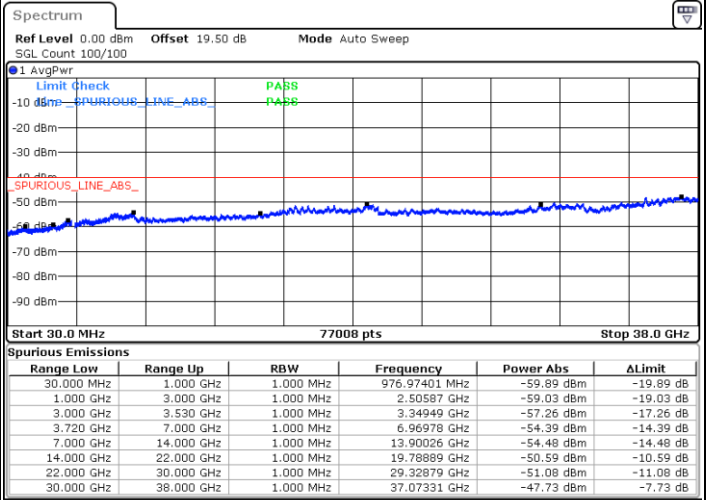

N/A

Date: 26.NOV.2021 09:13:10

LTE Band 48C / 5MHz+20MHz

64QAM

Lowest Channel / 1RB0 and 1RB9

Lowest Channel / 1RB24 and 1RB0

Date: 15.NOV.2021 16:39:51

Date: 15.NOV.2021 16:31:05

Lowest Channel / Full RB

N/A

Date: 15.NOV.2021 16:41:36

LTE Band 48C / 5MHz+20MHz

64QAM

Middle Channel / 1RB0 and 1RB9

Middle Channel / 1RB24 and 1RB0

Date: 15.NOV.2021 16:52:10

Date: 15.NOV.2021 17:00:57

Middle Channel / Full RB

N/A

Date: 15.NOV.2021 16:50:25

LTE Band 48C / 5MHz+20MHz

64QAM

Highest Channel / 1RB0 and 1RB99

Highest Channel / 1RB24 and 1RB0

Date: 15.NOV.2021 17:08:02

Date: 15.NOV.2021 17:06:17

Highest Channel / Full RB

N/A

Date: 15.NOV.2021 17:16:48

LTE Band 48C / 10MHz+20MHz

64QAM

Lowest Channel / 1RB0 and 1RB99