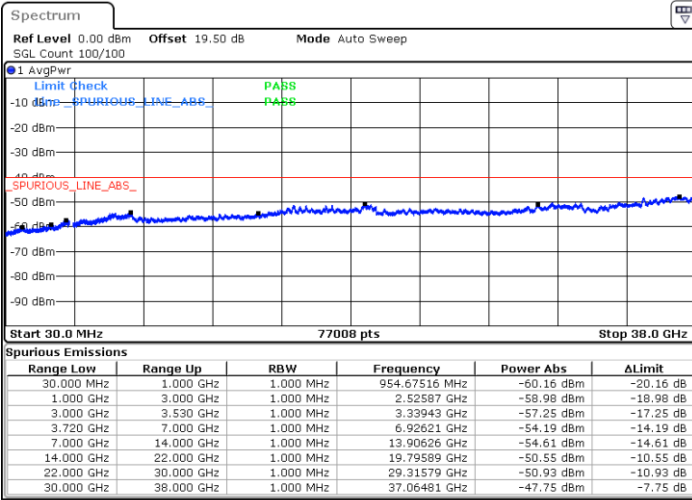

LTE Band 48C / 20MHz+10MHz

64QAM

Middle Channel / 1RB0 and 1RB49

Middle Channel / 1RB99 and 1RB0

Date: 16.NOV.2021 15:45:03