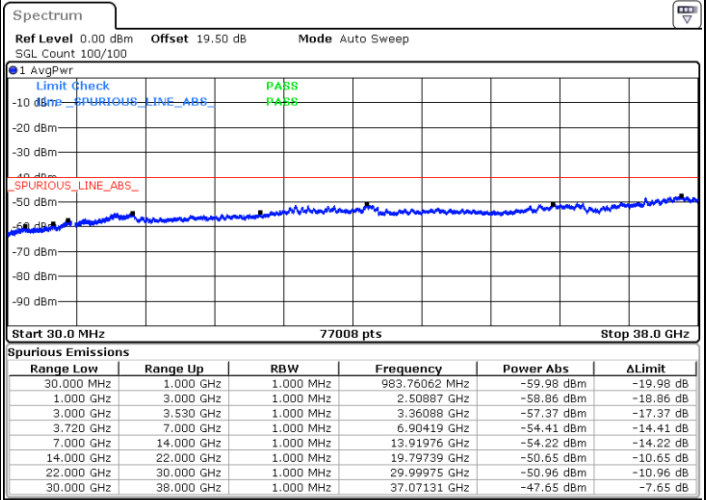

Date: 16.NOV.2021 12:41:54

LTE Band 48C / 20MHz+10MHz

16QAM

Lowest Channel / 1RB0 and 1RB49

Lowest Channel / 1RB99 and 1RB0

Date: 16.NOV.2021 15:11:16

Date: 26.NOV.2021 14:06:48

Lowest Channel / Full RB

N/A

Date: 16.NOV.2021 15:17:13

LTE Band 48C / 20MHz+10MHz

16QAM

Middle Channel / 1RB0 and 1RB49

Middle Channel / 1RB99 and 1RB0

Date: 16.NOV.2021 15:47:02

Date: 16.NOV.2021 15:53:00

Middle Channel / Full RB

N/A

Date: 16.NOV.2021 15:41:05

LTE Band 48C / 20MHz+10MHz

16QAM

Highest Channel / 1RB0 and 1RB49

Highest Channel / 1RB99 and 1RB0

Date: 16.NOV.2021 16:22:48

Date: 16.NOV.2021 16:16:52

Highest Channel / Full RB

N/A

Date: 16.NOV.2021 16:28:46

LTE Band 48C / 20MHz+15MHz

16QAM

Lowest Channel / 1RB0 and 1RB74

Lowest Channel / 1RB99 and 1RB0