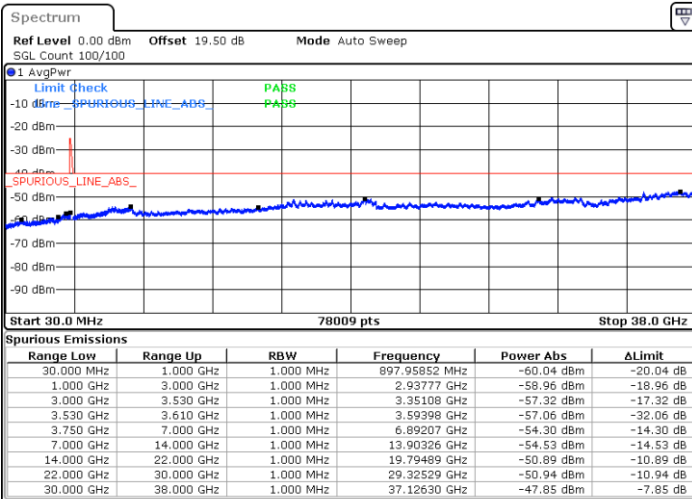

Lowest Channel / Full RB

N/A

Date: 15.NOV.2021 16:41:36

LTE Band 48C / 5MHz+20MHz

64QAM

Middle Channel / 1RB0 and 1RB9

Middle Channel / 1RB24 and 1RB0

Date: 15.NOV.2021 16:52:10

Date: 15.NOV.2021 17:00:57

Middle Channel / Full RB

N/A

Date: 15.NOV.2021 16:50:25

LTE Band 48C / 5MHz+20MHz

64QAM

Highest Channel / 1RB0 and 1RB99

Highest Channel / 1RB24 and 1RB0

Date: 15.NOV.2021 17:08:02

Date: 15.NOV.2021 17:06:17

Highest Channel / Full RB

N/A

Date: 15.NOV.2021 17:16:48

LTE Band 48C / 10MHz+20MHz

64QAM

Lowest Channel / 1RB0 and 1RB99

Lowest Channel / 1RB49 and 1RB0

Date: 16.NOV.2021 13:19:52

Date: 16.NOV.2021 13:09:57

Lowest Channel / Full RB

N/A

Date: 16.NOV.2021 13:21:52

LTE Band 48C / 10MHz+20MHz

64QAM