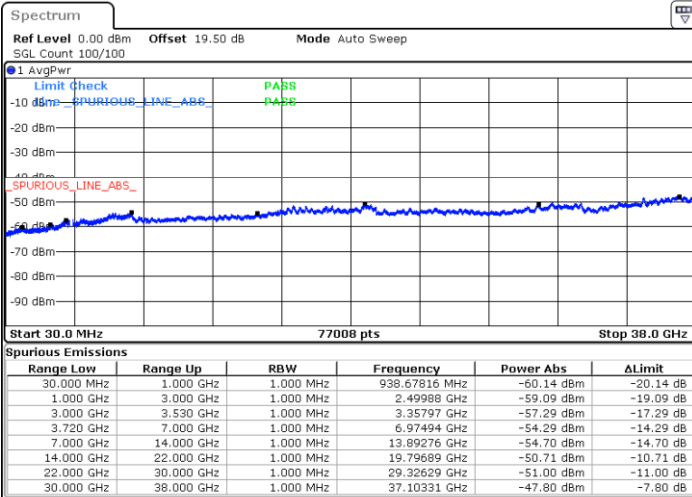

Highest Channel / Full RB

N/A

Date: 16.NOV.2021 18:30:12

LTE Band 48C / 20MHz+5MHz

64QAM

Lowest Channel / 1RB0 and 1RB24

Lowest Channel / 1RB99 and 1RB0

Date: 16.NOV.2021 12:02:09

Date: 16.NOV.2021 11:52:13

Lowest Channel / Full RB

N/A

Date: 16.NOV.2021 12:04:08

LTE Band 48C / 20MHz+5MHz

64QAM

Middle Channel / 1RB0 and 1RB24

Middle Channel / 1RB99 and 1RB0

Date: 16.NOV.2021 12:16:04

Date: 16.NOV.2021 12:26:00

Middle Channel / Full RB

N/A

Date: 16.NOV.2021 12:14:05

LTE Band 48C / 20MHz+5MHz

64QAM

Highest Channel / 1RB0 and 1RB24

Highest Channel / 1RB99 and 1RB0

Date: 16.NOV.2021 12:33:58

Date: 16.NOV.2021 12:31:59

Highest Channel / Full RB

N/A

Date: 16.NOV.2021 12:43:53

LTE Band 48C / 20MHz+10MHz

64QAM