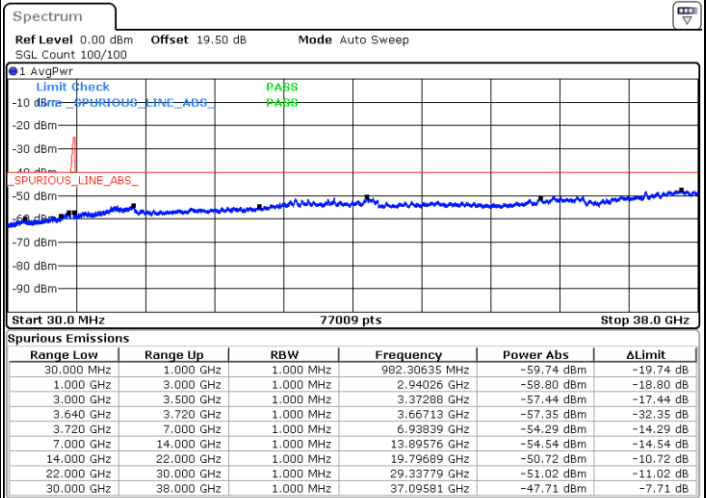

Middle Channel / 1RB0 and 1RB99

Middle Channel / 1RB49 and 1RB0

Date: 16.NOV.2021 13:51:39

Date: 16.NOV.2021 14:01:34

Middle Channel / Full RB

N/A

Date: 16.NOV.2021 13:49:40

LTE Band 48C / 10MHz+20MHz

64QAM

Highest Channel / 1RB0 and 1RB99

Highest Channel / 1RB49 and 1RB0

Date: 16.NOV.2021 14:27:32

Date: 16.NOV.2021 14:25:33

Highest Channel / Full RB

N/A

Date: 16.NOV.2021 14:37:27

LTE Band 48C / 15MHz+20MHz

64QAM

Lowest Channel / 1RB0 and 1RB99

Lowest Channel / 1RB74 and 1RB0

Date: 16.NOV.2021 17:07:29

Date: 16.NOV.2021 16:57:33

Lowest Channel / Full RB

N/A