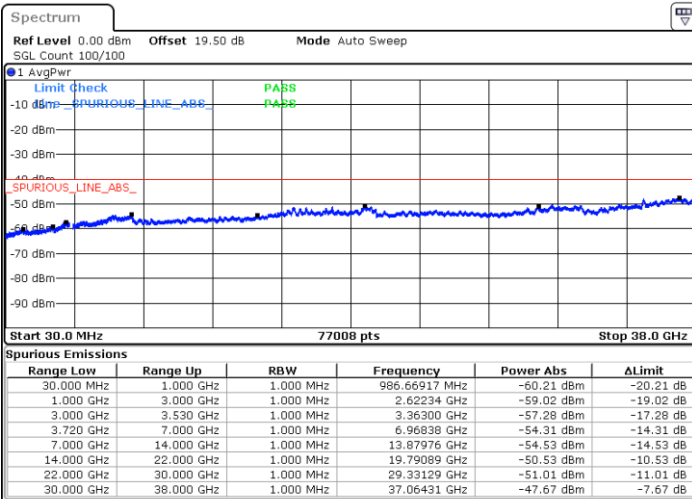

Date: 15.NOV.2021 17:08:02

Date: 15.NOV.2021 17:06:17

Highest Channel / Full RB

N/A

Date: 15.NOV.2021 17:16:48

LTE Band 48C / 10MHz+20MHz

64QAM

Lowest Channel / 1RB0 and 1RB99

Lowest Channel / 1RB49 and 1RB0

Date: 16.NOV.2021 13:19:52

Date: 16.NOV.2021 13:09:57

Lowest Channel / Full RB

N/A

Date: 16.NOV.2021 13:21:52

LTE Band 48C / 10MHz+20MHz

64QAM

Middle Channel / 1RB0 and 1RB99

Middle Channel / 1RB49 and 1RB0

Date: 16.NOV.2021 13:51:39

Date: 16.NOV.2021 14:01:34

Middle Channel / Full RB

N/A

Date: 16.NOV.2021 13:49:40

LTE Band 48C / 10MHz+20MHz

64QAM

Highest Channel / 1RB0 and 1RB99

Highest Channel / 1RB49 and 1RB0

Date: 16.NOV.2021 14:27:32

Date: 16.NOV.2021 14:25:33

Highest Channel / Full RB

N/A

Date: 16.NOV.2021 14:37:27