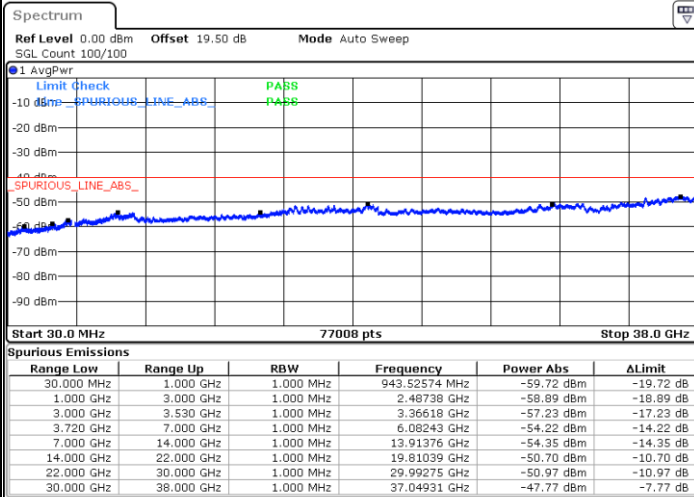

Highest Channel / 1RB0 and 1RB74

Highest Channel / 1RB99 and 1RB0

Date: 16.NOV.2021 20:21:34

Date: 16.NOV.2021 20:15:37

Highest Channel / Full RB

N/A

Date: 16.NOV.2021 20:27:31

LTE Band 48C / 20MHz+20MHz

LTE Band 48C / 20MHz+20MHz

16QAM

MiddleChannel / 1RB0 and 1RB99

Middle Channel / 1RB99 and 1RB0

Date: 16.NOV.2021 21:43:54

Date: 16.NOV.2021 21:49:51

Middle Channel / Full RB

N/A

Date: 16.NOV.2021 21:37:57

LTE Band 48C / 20MHz+20MHz

16QAM

Highest Channel / 1RB0 and 1RB99

Highest Channel / 1RB99 and 1RB0

Date: 16.NOV.2021 22:20:56

Date: 16.NOV.2021 22:14:58

Highest Channel / Full RB