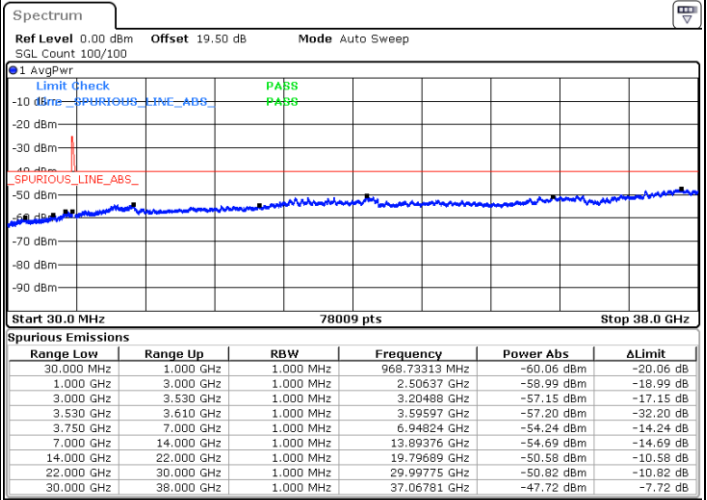

Lowest Channel / 1RB49 and 1RB0

Date: 16.NOV.2021 13:19:52

Date: 16.NOV.2021 13:09:57

Lowest Channel / Full RB

N/A

Date: 16.NOV.2021 13:21:52

LTE Band 48C / 10MHz+20MHz

64QAM

Middle Channel / 1RB0 and 1RB99

Middle Channel / 1RB49 and 1RB0

Date: 16.NOV.2021 13:51:39

Date: 16.NOV.2021 14:01:34

Middle Channel / Full RB

N/A

Date: 16.NOV.2021 13:49:40

LTE Band 48C / 10MHz+20MHz

64QAM

Highest Channel / 1RB0 and 1RB99

Highest Channel / 1RB49 and 1RB0

Date: 16.NOV.2021 14:27:32

Date: 16.NOV.2021 14:25:33

Highest Channel / Full RB

N/A

Date: 16.NOV.2021 14:37:27

LTE Band 48C / 15MHz+20MHz

64QAM

Lowest Channel / 1RB0 and 1RB99

Lowest Channel / 1RB74 and 1RB0

Date: 16.NOV.2021 17:07:29

Date: 16.NOV.2021 16:57:33

Lowest Channel / Full RB

N/A