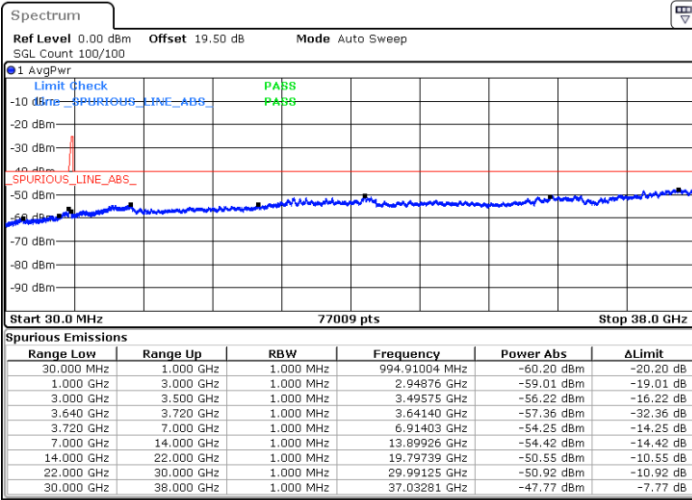

LTE Band 48C / 20MHz+5MHz

16QAM

Highest Channel / 1RB0 and 1RB24

Highest Channel / 1RB99 and 1RB0

Date: 16.NOV.2021 12:35:57

Date: 16.NOV.2021 12:30:01

Highest Channel / Full RB

N/A

Date: 16.NOV.2021 12:41:54

LTE Band 48C / 20MHz+10MHz

16QAM

Lowest Channel / 1RB0 and 1RB49

Lowest Channel / 1RB99 and 1RB0

Date: 16.NOV.2021 15:11:16

Date: 26.NOV.2021 14:06:48

Lowest Channel / Full RB

N/A

Date: 16.NOV.2021 15:17:13

LTE Band 48C / 20MHz+10MHz

16QAM

Middle Channel / 1RB0 and 1RB49

Middle Channel / 1RB99 and 1RB0

Date: 16.NOV.2021 15:47:02

Date: 16.NOV.2021 15:53:00

Middle Channel / Full RB

N/A

Date: 16.NOV.2021 15:41:05

LTE Band 48C / 20MHz+10MHz

16QAM

Highest Channel / 1RB0 and 1RB49

Highest Channel / 1RB99 and 1RB0

Date: 16.NOV.2021 16:22:48