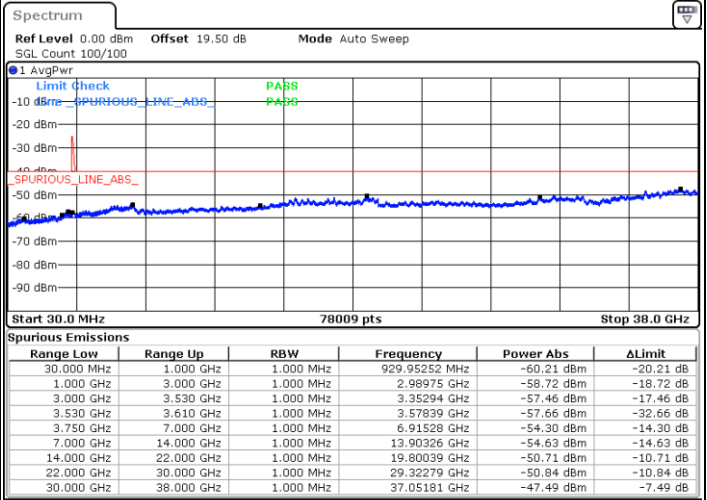

Lowest Channel / Full RB

N/A

Date: 15.NOV.2021 16:41:36

LTE Band 48C / 5MHz+20MHz

64QAM

Middle Channel / 1RB0 and 1RB9

Middle Channel / 1RB24 and 1RB0

Date: 15.NOV.2021 16:52:10

Date: 15.NOV.2021 17:00:57

Middle Channel / Full RB

N/A

Date: 15.NOV.2021 16:50:25

LTE Band 48C / 5MHz+20MHz

64QAM

Highest Channel / 1RB0 and 1RB99

Highest Channel / 1RB24 and 1RB0

Date: 15.NOV.2021 17:08:02

Date: 15.NOV.2021 17:06:17

Highest Channel / Full RB

N/A

Date: 15.NOV.2021 17:16:48

LTE Band 48C / 10MHz+20MHz

64QAM

Lowest Channel / 1RB0 and 1RB99

Lowest Channel / 1RB49 and 1RB0

Date: 16.NOV.2021 13:19:52

Date: 16.NOV.2021 13:09:57

Lowest Channel / Full RB

N/A

Date: 16.NOV.2021 13:21:52

LTE Band 48C / 10MHz+20MHz

64QAM