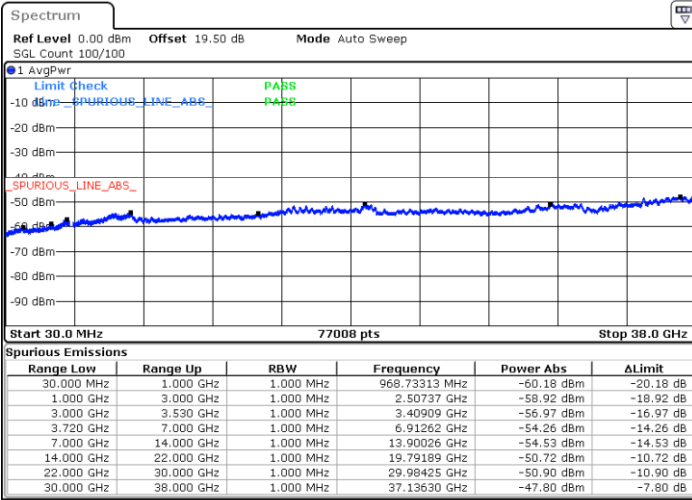

Highest Channel / Full RB

N/A

Date: 16.NOV.2021 18:30:12

LTE Band 48C / 20MHz+5MHz

64QAM

Lowest Channel / 1RB0 and 1RB24

Lowest Channel / 1RB99 and 1RB0

Date: 16.NOV.2021 12:02:09

Date: 16.NOV.2021 11:52:13

Lowest Channel / Full RB

N/A

Date: 16.NOV.2021 12:04:08

LTE Band 48C / 20MHz+5MHz

64QAM

Middle Channel / 1RB0 and 1RB24

Middle Channel / 1RB99 and 1RB0

Date: 16.NOV.2021 12:16:04

Date: 16.NOV.2021 12:26:00

Middle Channel / Full RB

N/A

Date: 16.NOV.2021 12:14:05

LTE Band 48C / 20MHz+5MHz

64QAM

Highest Channel / 1RB0 and 1RB24

Highest Channel / 1RB99 and 1RB0

Date: 16.NOV.2021 12:33:58

Date: 16.NOV.2021 12:31:59

Highest Channel / Full RB

N/A

Date: 16.NOV.2021 12:43:53

LTE Band 48C / 20MHz+10MHz

64QAM