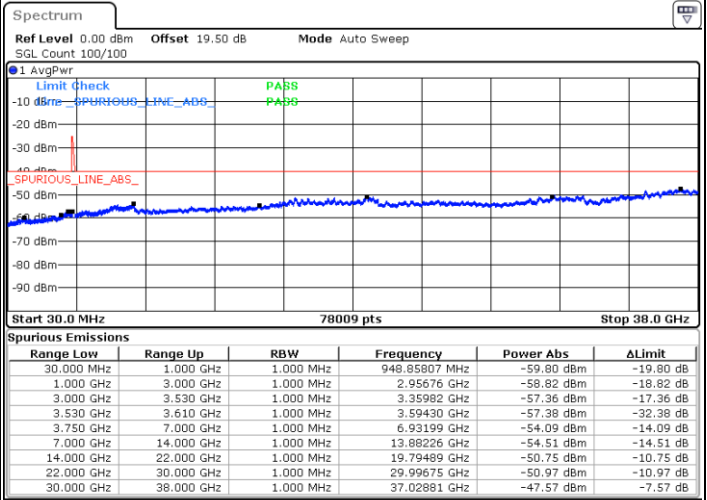

LTE Band 48C / 20MHz+20MHz

16QAM

MiddleChannel / 1RB0 and 1RB99

Middle Channel / 1RB99 and 1RB0

Date: 16.NOV.2021 21:43:54

Date: 16.NOV.2021 21:49:51

Middle Channel / Full RB

N/A

Date: 16.NOV.2021 21:37:57

LTE Band 48C / 20MHz+20MHz

16QAM

Highest Channel / 1RB0 and 1RB99

Highest Channel / 1RB99 and 1RB0

Date: 16.NOV.2021 22:20:56

Date: 16.NOV.2021 22:14:58

Highest Channel / Full RB

N/A

Date: 26.NOV.2021 09:13:10

LTE Band 48C / 5MHz+20MHz

64QAM

Lowest Channel / 1RB0 and 1RB9

Lowest Channel / 1RB24 and 1RB0

Date: 15.NOV.2021 16:39:51

Date: 15.NOV.2021 16:31:05

Lowest Channel / Full RB

N/A

Date: 15.NOV.2021 16:41:36

LTE Band 48C / 5MHz+20MHz

64QAM

Middle Channel / 1RB0 and 1RB9

Middle Channel / 1RB24 and 1RB0

Date: 15.NOV.2021 16:52:10