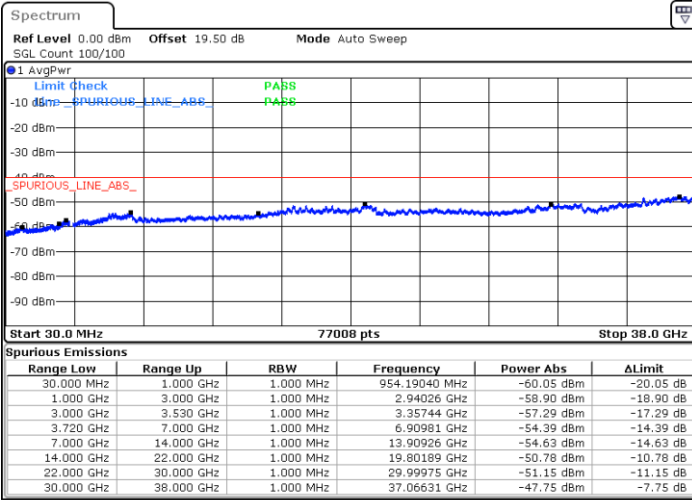

N/A

Date: 26.NOV.2021 09:13:10

LTE Band 48C / 5MHz+20MHz

64QAM

Lowest Channel / 1RB0 and 1RB9

Lowest Channel / 1RB24 and 1RB0

Date: 15.NOV.2021 16:39:51

Date: 15.NOV.2021 16:31:05

Lowest Channel / Full RB

N/A

Date: 15.NOV.2021 16:41:36

LTE Band 48C / 5MHz+20MHz

64QAM

Middle Channel / 1RB0 and 1RB9

Middle Channel / 1RB24 and 1RB0

Date: 15.NOV.2021 16:52:10

Date: 15.NOV.2021 17:00:57

Middle Channel / Full RB

N/A

Date: 15.NOV.2021 16:50:25

LTE Band 48C / 5MHz+20MHz

64QAM

Highest Channel / 1RB0 and 1RB99

Highest Channel / 1RB24 and 1RB0

Date: 15.NOV.2021 17:08:02

Date: 15.NOV.2021 17:06:17

Highest Channel / Full RB

N/A

Date: 15.NOV.2021 17:16:48

LTE Band 48C / 10MHz+20MHz

64QAM

Lowest Channel / 1RB0 and 1RB99