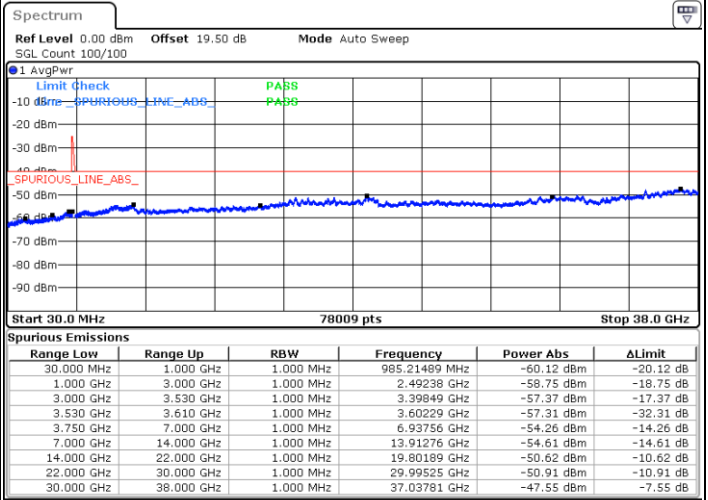

N/A

Date: 16.NOV.2021 15:17:13

LTE Band 48C / 20MHz+10MHz

16QAM

Middle Channel / 1RB0 and 1RB49

Middle Channel / 1RB99 and 1RB0

Date: 16.NOV.2021 15:47:02

Date: 16.NOV.2021 15:53:00

Middle Channel / Full RB

N/A

Date: 16.NOV.2021 15:41:05

LTE Band 48C / 20MHz+10MHz

16QAM

Highest Channel / 1RB0 and 1RB49

Highest Channel / 1RB99 and 1RB0

Date: 16.NOV.2021 16:22:48

Date: 16.NOV.2021 16:16:52

Highest Channel / Full RB

N/A

Date: 16.NOV.2021 16:28:46

LTE Band 48C / 20MHz+15MHz

16QAM

Lowest Channel / 1RB0 and 1RB74

Lowest Channel / 1RB99 and 1RB0

Date: 16.NOV.2021 19:04:47

Date: 16.NOV.2021 18:58:50

Lowest Channel / Full RB

N/A

Date: 16.NOV.2021 19:10:44

LTE Band 48C / 20MHz+15MHz

16QAM

Middle Channel / 1RB0 and 1RB74