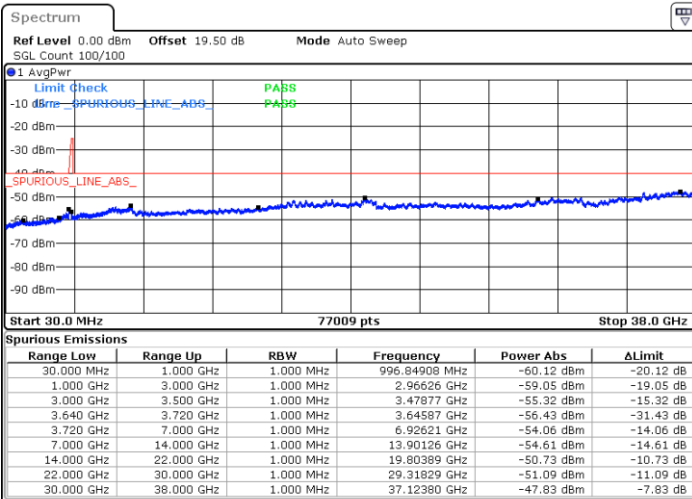

N/A

Date: 16.NOV.2021 17:41:20

LTE Band 48C / 15MHz+20MHz

64QAM

Highest Channel / 1RB0 and 1RB99

Highest Channel / 1RB74 and 1RB0

Date: 16.NOV.2021 18:20:16

Date: 16.NOV.2021 18:18:17

Highest Channel / Full RB

N/A

Date: 16.NOV.2021 18:30:12

LTE Band 48C / 20MHz+5MHz

64QAM

Lowest Channel / 1RB0 and 1RB24

Lowest Channel / 1RB99 and 1RB0

Date: 16.NOV.2021 12:02:09

Date: 16.NOV.2021 11:52:13

Lowest Channel / Full RB

N/A

Date: 16.NOV.2021 12:04:08

LTE Band 48C / 20MHz+5MHz

64QAM

Middle Channel / 1RB0 and 1RB24

Middle Channel / 1RB99 and 1RB0

Date: 16.NOV.2021 12:16:04

Date: 16.NOV.2021 12:26:00

Middle Channel / Full RB

N/A

Date: 16.NOV.2021 12:14:05

LTE Band 48C / 20MHz+5MHz

64QAM

Highest Channel / 1RB0 and 1RB24