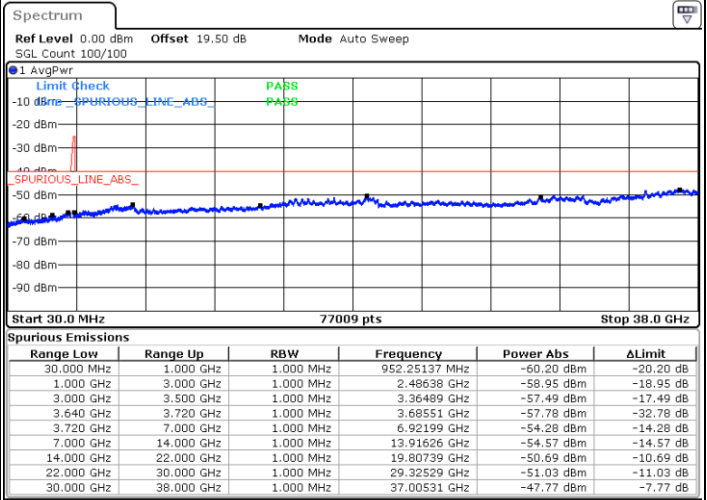

N/A

Date: 16.NOV.2021 17:41:20

LTE Band 48C / 15MHz+20MHz

64QAM

Highest Channel / 1RB0 and 1RB99

Highest Channel / 1RB74 and 1RB0

Date: 16.NOV.2021 18:20:16

Date: 16.NOV.2021 18:18:17

Highest Channel / Full RB

N/A

Date: 16.NOV.2021 18:30:12

LTE Band 48C / 20MHz+5MHz

64QAM

Lowest Channel / 1RB0 and 1RB24

Lowest Channel / 1RB99 and 1RB0

Date: 16.NOV.2021 12:02:09

Date: 16.NOV.2021 11:52:13

Lowest Channel / Full RB

N/A

Date: 16.NOV.2021 12:04:08

LTE Band 48C / 20MHz+5MHz

64QAM

Middle Channel / 1RB0 and 1RB24

Middle Channel / 1RB99 and 1RB0

Date: 16.NOV.2021 12:16:04

Date: 16.NOV.2021 12:26:00

Middle Channel / Full RB

N/A

Date: 16.NOV.2021 12:14:05

LTE Band 48C / 20MHz+5MHz

64QAM

Highest Channel / 1RB0 and 1RB24