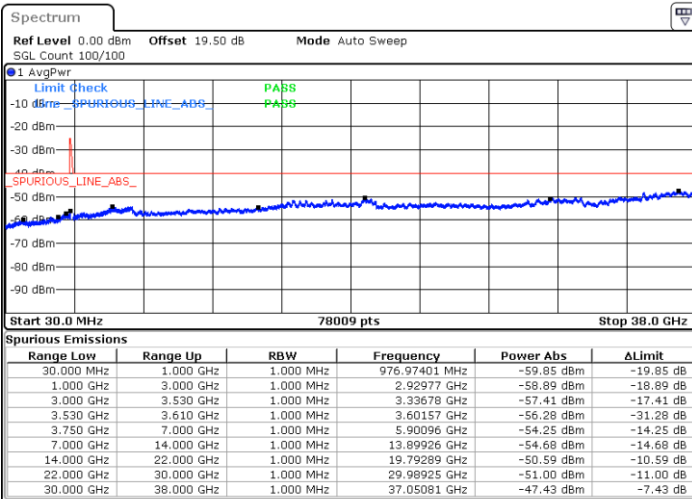

Date: 16.NOV.2021 12:16:04

Date: 16.NOV.2021 12:26:00

Middle Channel / Full RB

N/A

Date: 16.NOV.2021 12:14:05

LTE Band 48C / 20MHz+5MHz

64QAM

Highest Channel / 1RB0 and 1RB24

Highest Channel / 1RB99 and 1RB0

Date: 16.NOV.2021 12:33:58

Date: 16.NOV.2021 12:31:59

Highest Channel / Full RB

N/A

Date: 16.NOV.2021 12:43:53

LTE Band 48C / 20MHz+10MHz

64QAM

Lowest Channel / 1RB0 and 1RB49

Lowest Channel / 1RB99 and 1RB0

Date: 16.NOV.2021 15:13:15

Date: 26.NOV.2021 14:08:53

Lowest Channel / Full RB

N/A

Date: 16.NOV.2021 15:15:14

LTE Band 48C / 20MHz+10MHz