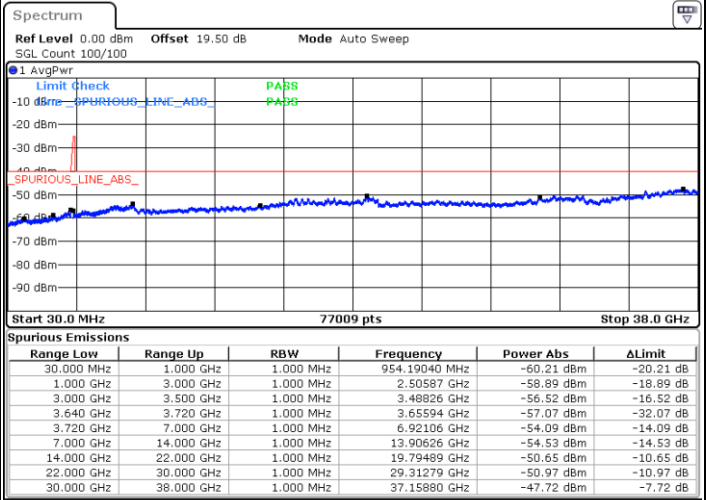

Middle Channel / Full RB

N/A

Date: 16.NOV.2021 15:41:05

LTE Band 48C / 20MHz+10MHz

16QAM

Highest Channel / 1RB0 and 1RB49

Highest Channel / 1RB99 and 1RB0

Date: 16.NOV.2021 16:22:48

Date: 16.NOV.2021 16:16:52

Highest Channel / Full RB

N/A

Date: 16.NOV.2021 16:28:46

LTE Band 48C / 20MHz+15MHz

16QAM

Lowest Channel / 1RB0 and 1RB74

Lowest Channel / 1RB99 and 1RB0

Date: 16.NOV.2021 19:04:47

Date: 16.NOV.2021 18:58:50

Lowest Channel / Full RB

N/A

Date: 16.NOV.2021 19:10:44

LTE Band 48C / 20MHz+15MHz

16QAM

Middle Channel / 1RB0 and 1RB74

Highest Channel / 1RB0 and 1RB74

Highest Channel / 1RB99 and 1RB0

Date: 16.NOV.2021 20:21:34

Date: 16.NOV.2021 20:15:37

Highest Channel / Full RB

N/A

Date: 16.NOV.2021 20:27:31

LTE Band 48C / 20MHz+20MHz