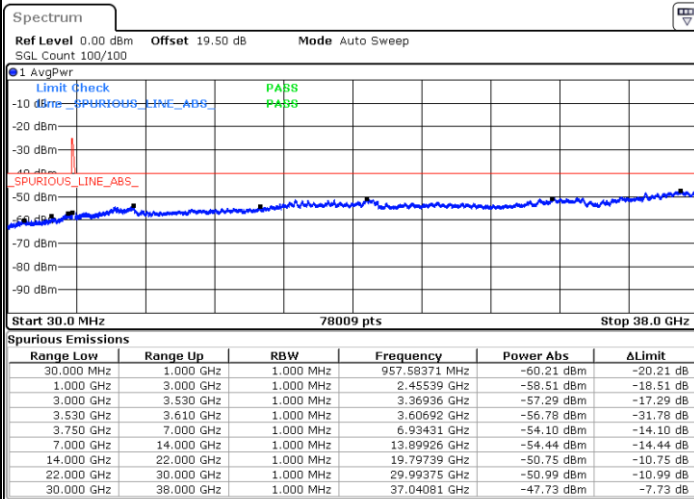

N/A

Date: 16.NOV.2021 15:17:13

LTE Band 48C / 20MHz+10MHz

16QAM

Middle Channel / 1RB0 and 1RB49

Middle Channel / 1RB99 and 1RB0

Date: 16.NOV.2021 15:47:02

Date: 16.NOV.2021 15:53:00

Middle Channel / Full RB

N/A

Date: 16.NOV.2021 15:41:05

LTE Band 48C / 20MHz+10MHz

16QAM

Highest Channel / 1RB0 and 1RB49

Highest Channel / 1RB99 and 1RB0

Date: 16.NOV.2021 16:22:48

Date: 16.NOV.2021 16:16:52

Highest Channel / Full RB

N/A

Date: 16.NOV.2021 16:28:46

LTE Band 48C / 20MHz+15MHz

16QAM

Lowest Channel / 1RB0 and 1RB74

Lowest Channel / 1RB99 and 1RB0