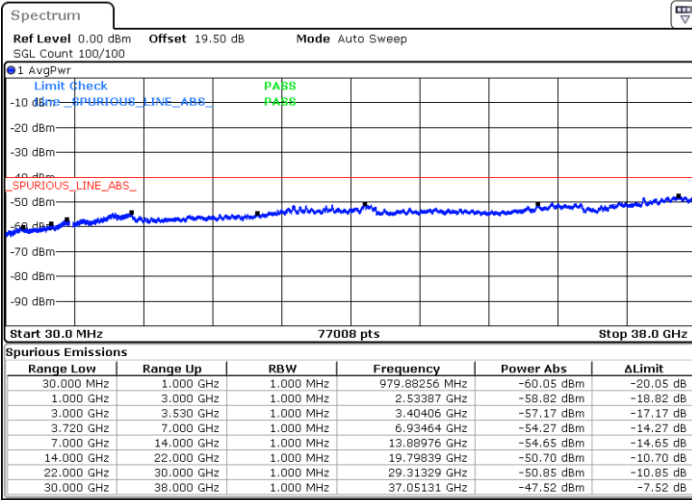

LTE Band 48C / 20MHz+10MHz

64QAM

Highest Channel / 1RB0 and 1RB49

Highest Channel / 1RB99 and 1RB0

Date: 16.NOV.2021 16:20:50

Date: 16.NOV.2021 16:18:51

Highest Channel / Full RB

N/A

Date: 16.NOV.2021 16:30:45

LTE Band 48C / 20MHz+15MHz

64QAM

Lowest Channel / 1RB0 and 1RB74

Lowest Channel / 1RB99 and 1RB0

Date: 16.NOV.2021 19:06:46

Date: 16.NOV.2021 18:56:51

Lowest Channel / Full RB

N/A

Date: 16.NOV.2021 19:08:45

LTE Band 48C / 20MHz+15MHz

64QAM

Middle Channel / 1RB0 and 1RB74

Middle Channel / 1RB99 and 1RB0

Date: 16.NOV.2021 19:42:36

Date: 16.NOV.2021 19:52:30