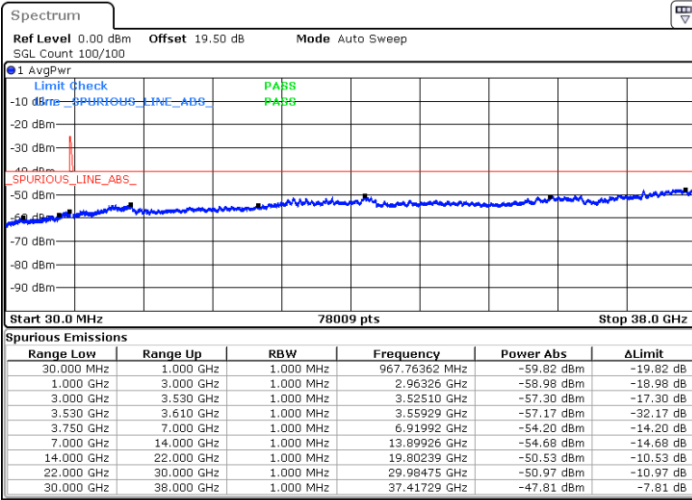

Lowest Channel / 1RB0 and 1RB49

Lowest Channel / 1RB99 and 1RB0

Date: 16.NOV.2021 15:13:15

Date: 26.NOV.2021 14:08:53

Lowest Channel / Full RB

N/A

Date: 16.NOV.2021 15:15:14

LTE Band 48C / 20MHz+10MHz

64QAM

Middle Channel / 1RB0 and 1RB49

Middle Channel / 1RB99 and 1RB0

Date: 16.NOV.2021 15:45:03

Date: 16.NOV.2021 15:54:59

Middle Channel / Full RB

N/A

Date: 16.NOV.2021 15:43:04

LTE Band 48C / 20MHz+10MHz

64QAM

Highest Channel / 1RB0 and 1RB49

Highest Channel / 1RB99 and 1RB0

Date: 16.NOV.2021 16:20:50

Date: 16.NOV.2021 16:18:51

Highest Channel / Full RB

N/A

Date: 16.NOV.2021 16:30:45

LTE Band 48C / 20MHz+15MHz

64QAM

Lowest Channel / 1RB0 and 1RB74

Lowest Channel / 1RB99 and 1RB0

Date: 16.NOV.2021 19:06:46

Date: 16.NOV.2021 18:56:51

Lowest Channel / Full RB