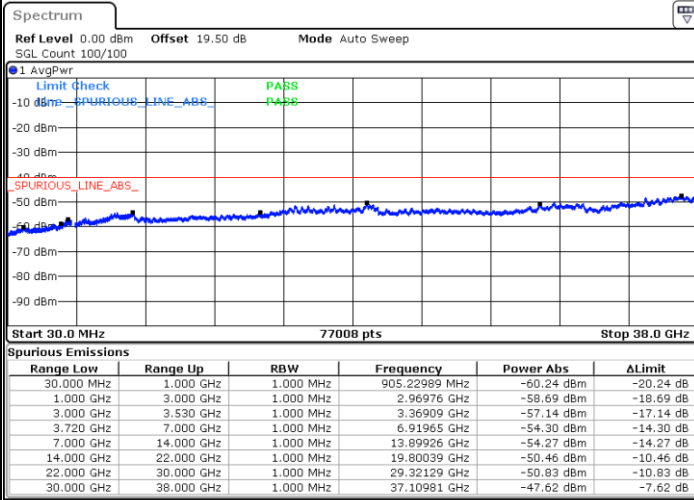

Highest Channel / 1RB0 and 1RB74

Highest Channel / 1RB99 and 1RB0

Date: 16.NOV.2021 20:21:34

Date: 16.NOV.2021 20:15:37

Highest Channel / Full RB

N/A

Date: 16.NOV.2021 20:27:31

LTE Band 48C / 20MHz+20MHz

16QAM

Lowest Channel / 1RB0 and 1RB99

Lowest Channel / 1RB99 and 1RB0

Date: 16.NOV.2021 21:04:06

Date: 16.NOV.2021 20:58:09

Lowest Channel / Full RB

N/A

Date: 16.NOV.2021 21:10:03

LTE Band 48C / 20MHz+20MHz

16QAM

MiddleChannel / 1RB0 and 1RB99

Middle Channel / 1RB99 and 1RB0

Date: 16.NOV.2021 21:43:54

Date: 16.NOV.2021 21:49:51

Middle Channel / Full RB

N/A

Date: 16.NOV.2021 21:37:57

LTE Band 48C / 20MHz+20MHz

16QAM

Highest Channel / 1RB0 and 1RB99

Highest Channel / 1RB99 and 1RB0

Date: 16.NOV.2021 22:20:56

Date: 16.NOV.2021 22:14:58

Highest Channel / Full RB