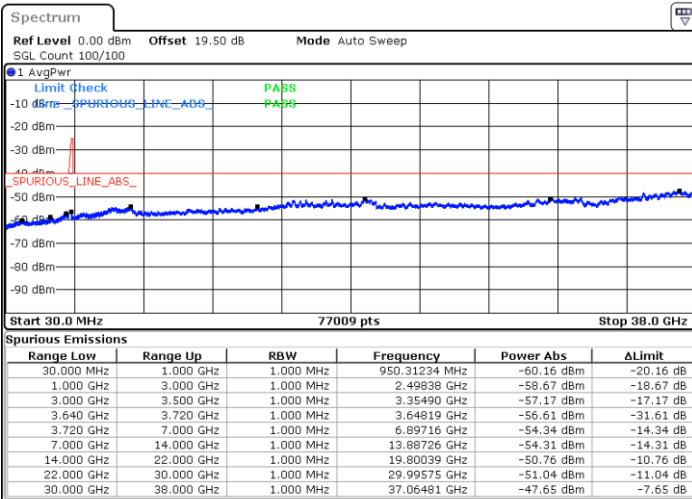

LTE Band 48C / 20MHz+5MHz

16QAM

Highest Channel / 1RB0 and 1RB24

Highest Channel / 1RB99 and 1RB0

Date: 16.NOV.2021 12:35:57

Date: 16.NOV.2021 12:30:01

Highest Channel / Full RB

N/A

Date: 16.NOV.2021 12:41:54

LTE Band 48C / 20MHz+10MHz

16QAM

Lowest Channel / 1RB0 and 1RB49

Lowest Channel / 1RB99 and 1RB0

Date: 16.NOV.2021 15:11:16

Date: 26.NOV.2021 14:06:48

Lowest Channel / Full RB

N/A

Date: 16.NOV.2021 15:17:13

LTE Band 48C / 20MHz+10MHz

16QAM

Middle Channel / 1RB0 and 1RB49

Middle Channel / 1RB99 and 1RB0

Date: 16.NOV.2021 15:47:02

Date: 16.NOV.2021 15:53:00

Middle Channel / Full RB

N/A

Date: 16.NOV.2021 15:41:05

LTE Band 48C / 20MHz+10MHz

16QAM

Highest Channel / 1RB0 and 1RB49

Highest Channel / 1RB99 and 1RB0

Date: 16.NOV.2021 16:22:48