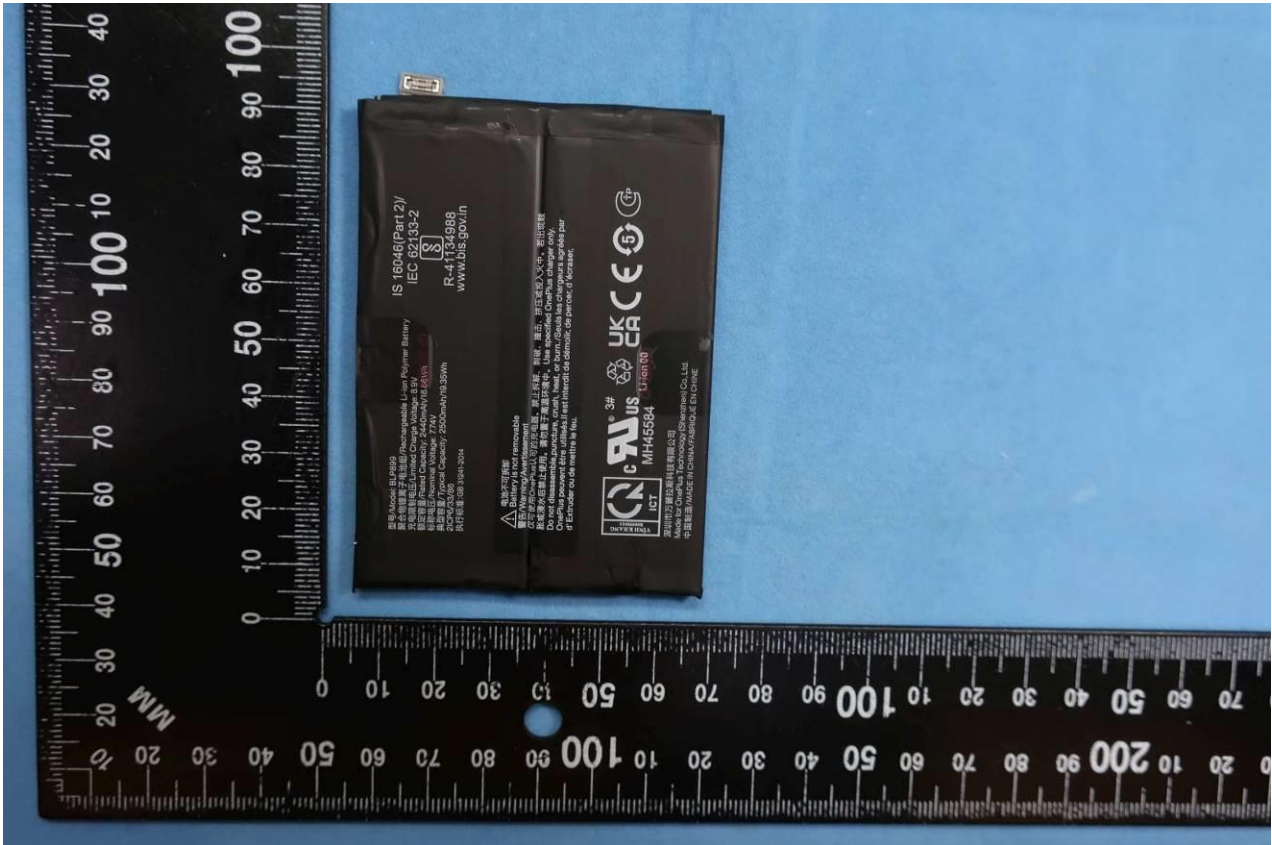

Brand Name: ONEPLUS / Model Name: NE2217, NE2215