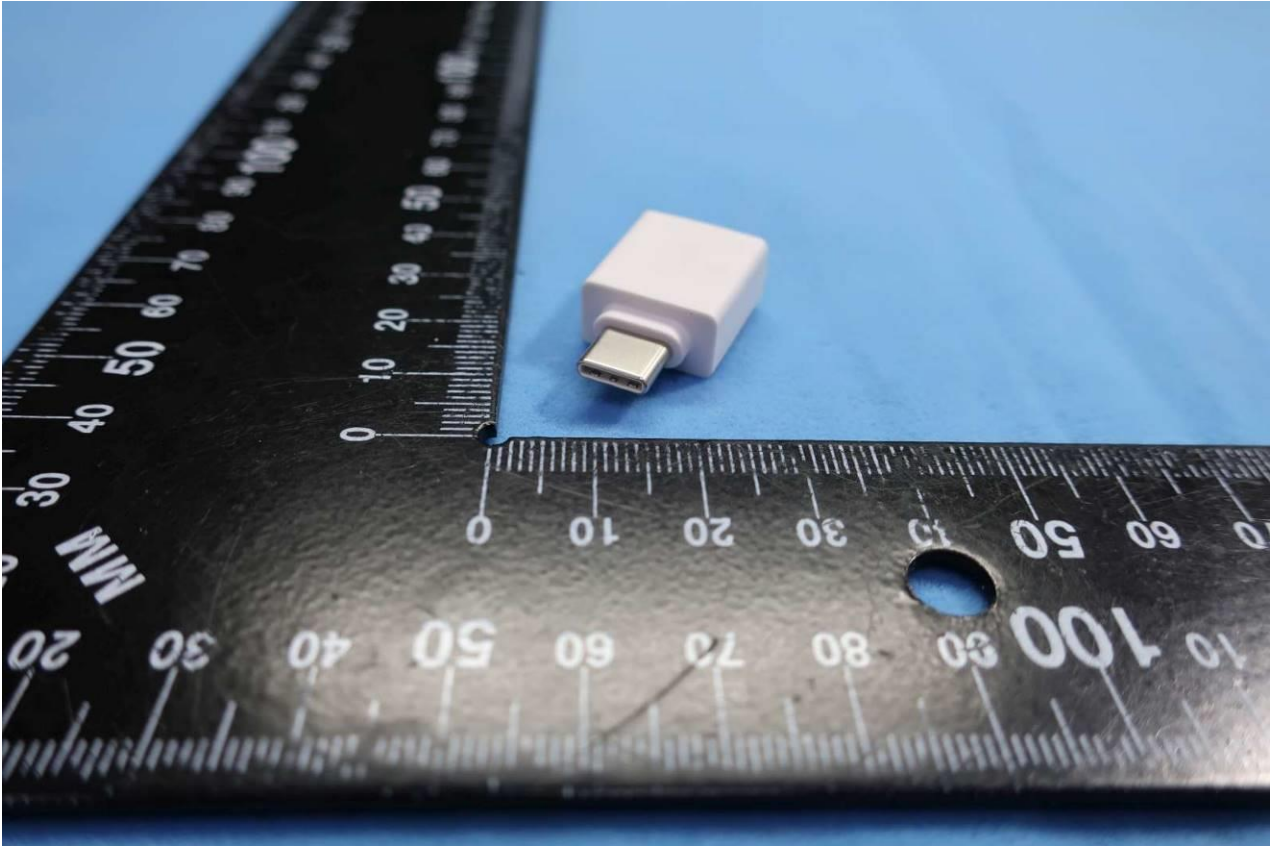

Brand Name: ONEPLUS / Model Name: NE2217, NE2215