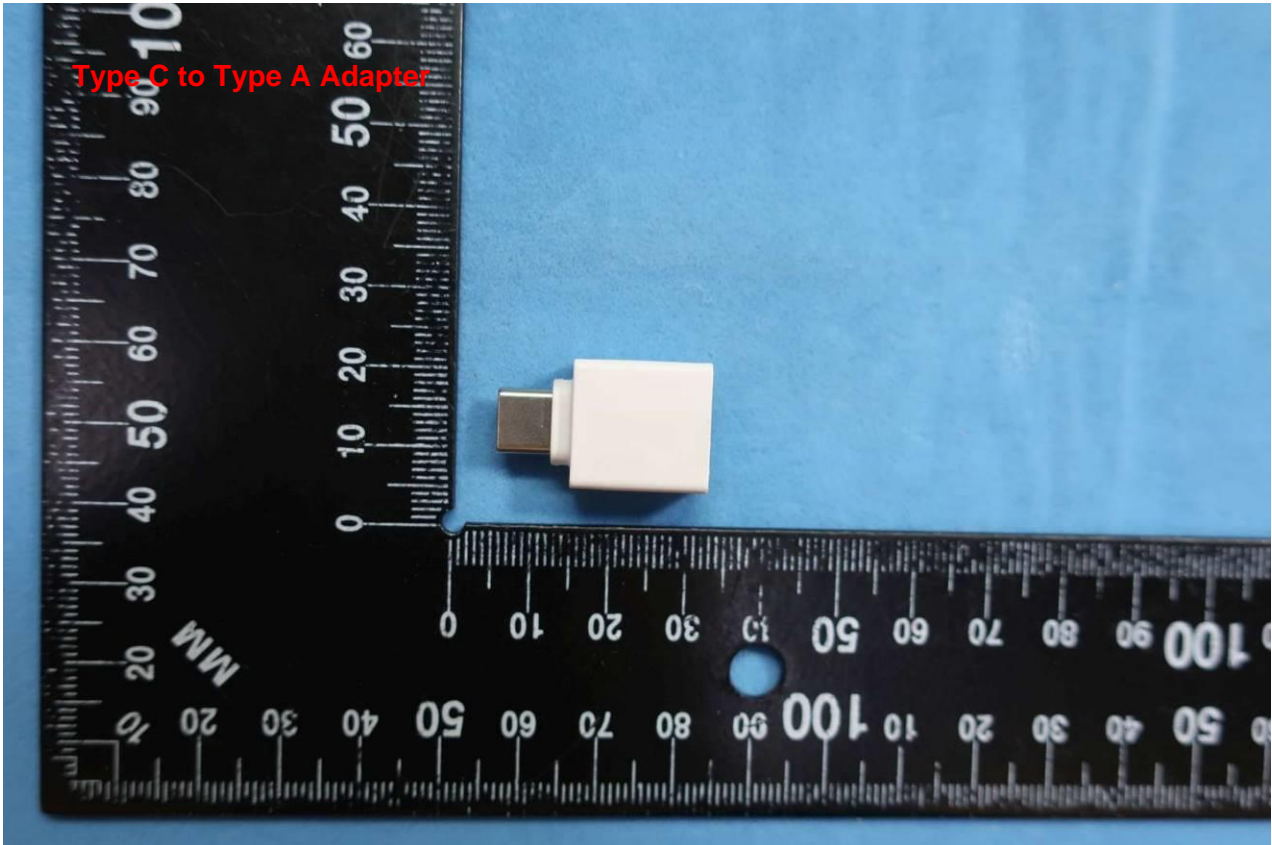

Brand Name: ONEPLUS / Model Name: NE2217, NE2215