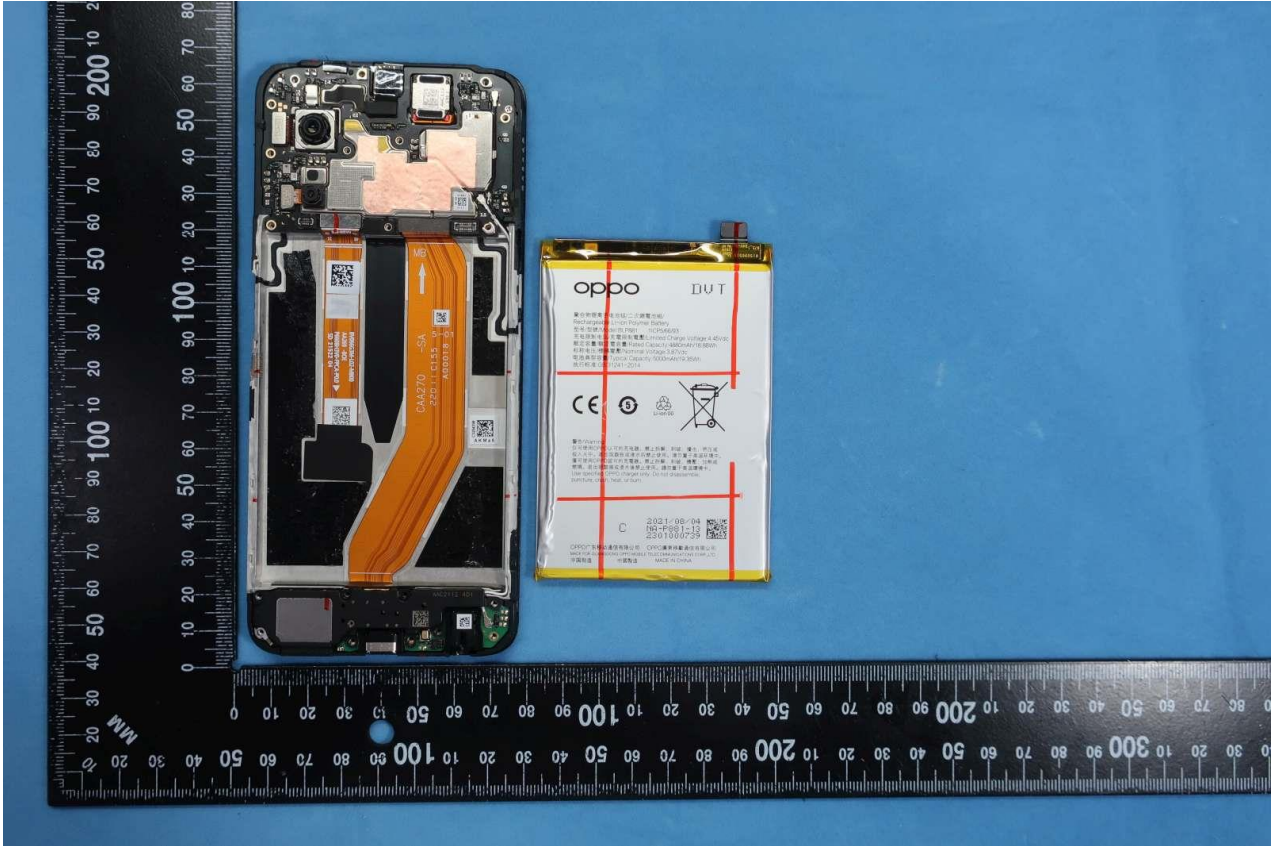

3. Internal Photograph of EUT

Brand Name: ONEPLUS / Model Name: CPH2389

Brand Name: ONEPLUS / Model Name: CPH2389

Brand Name: ONEPLUS / Model Name: CPH2389

Brand Name: ONEPLUS / Model Name: CPH2389

Brand Name: ONEPLUS / Model Name: CPH2389

Brand Name: ONEPLUS / Model Name: CPH2389

Brand Name: ONEPLUS / Model Name: CPH2389

Brand Name: ONEPLUS / Model Name: CPH2389

Brand Name: ONEPLUS / Model Name: CPH2389

Brand Name: ONEPLUS / Model Name: CPH2389