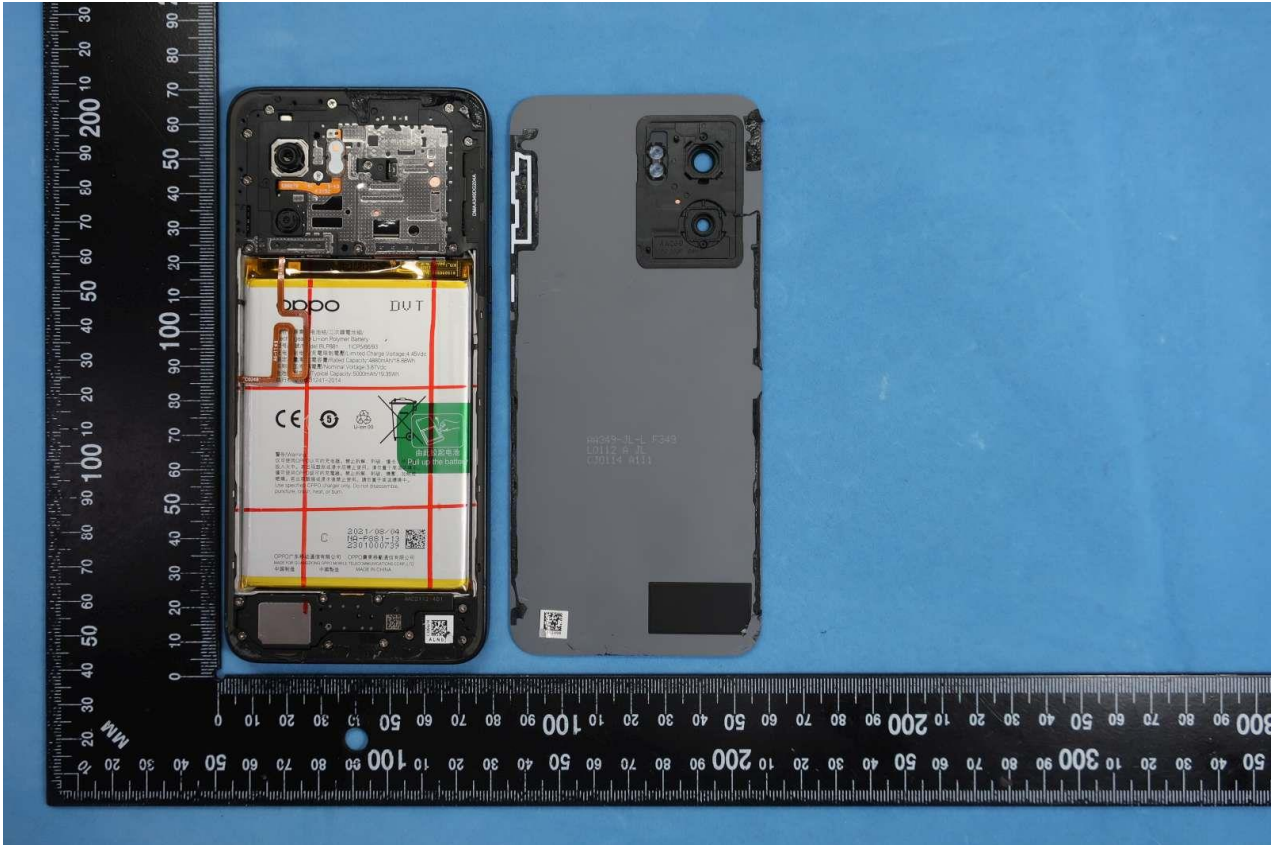

3. Internal Photograph of EUT

Brand Name: ONEPLUS / Model Name: CPH2389

Brand Name: ONEPLUS / Model Name: CPH2389

Brand Name: ONEPLUS / Model Name: CPH2389

Brand Name: ONEPLUS / Model Name: CPH2389

Brand Name: ONEPLUS / Model Name: CPH2389

Brand Name: ONEPLUS / Model Name: CPH2389

Brand Name: ONEPLUS / Model Name: CPH2389

Brand Name: ONEPLUS / Model Name: CPH2389

Brand Name: ONEPLUS / Model Name: CPH2389

Brand Name: ONEPLUS / Model Name: CPH2389