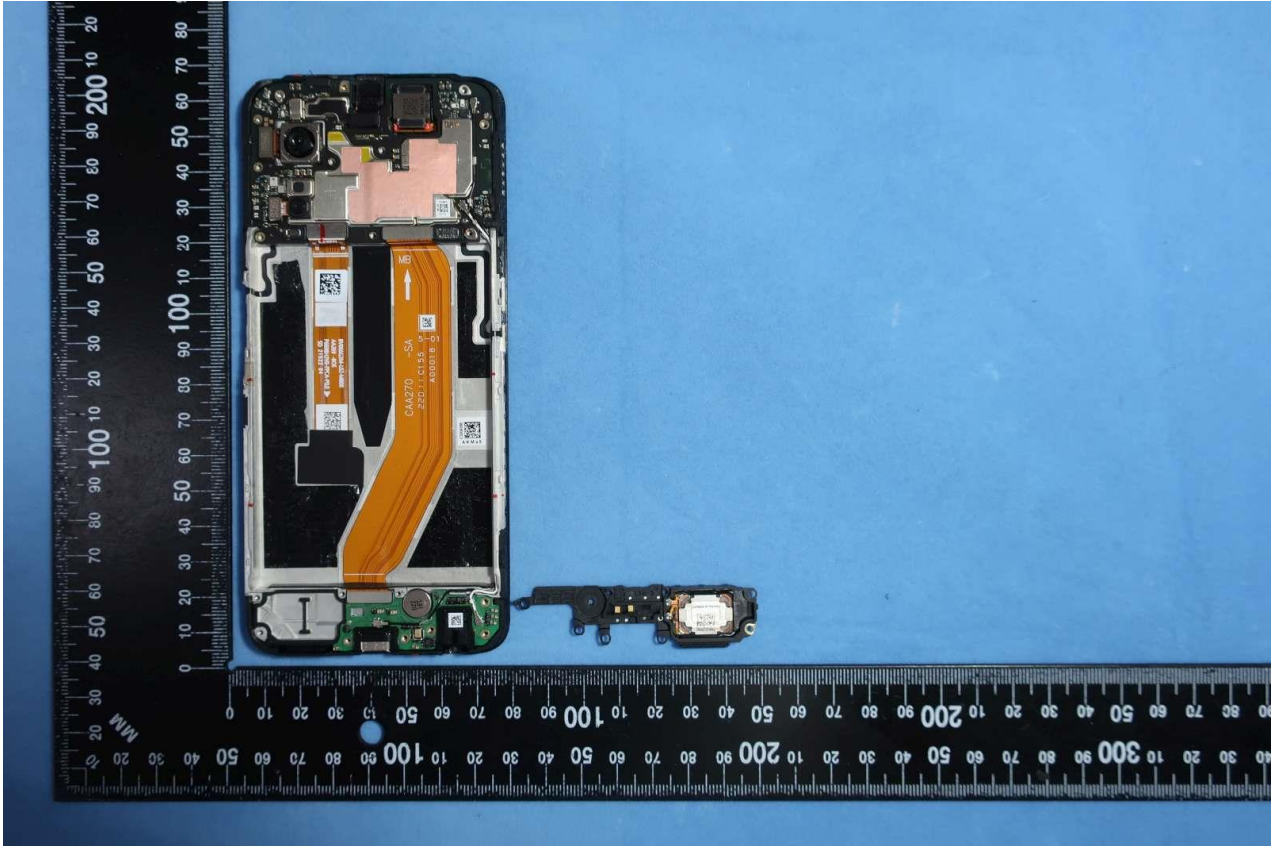

3. Internal Photograph of EUT

Brand Name: ONEPLUS / Model Name: CPH2389

Brand Name: ONEPLUS / Model Name: CPH2389

Brand Name: ONEPLUS / Model Name: CPH2389

Brand Name: ONEPLUS / Model Name: CPH2389

Brand Name: ONEPLUS / Model Name: CPH2389

Brand Name: ONEPLUS / Model Name: CPH2389

Brand Name: ONEPLUS / Model Name: CPH2389

Brand Name: ONEPLUS / Model Name: CPH2389

Brand Name: ONEPLUS / Model Name: CPH2389

Brand Name: ONEPLUS / Model Name: CPH2389