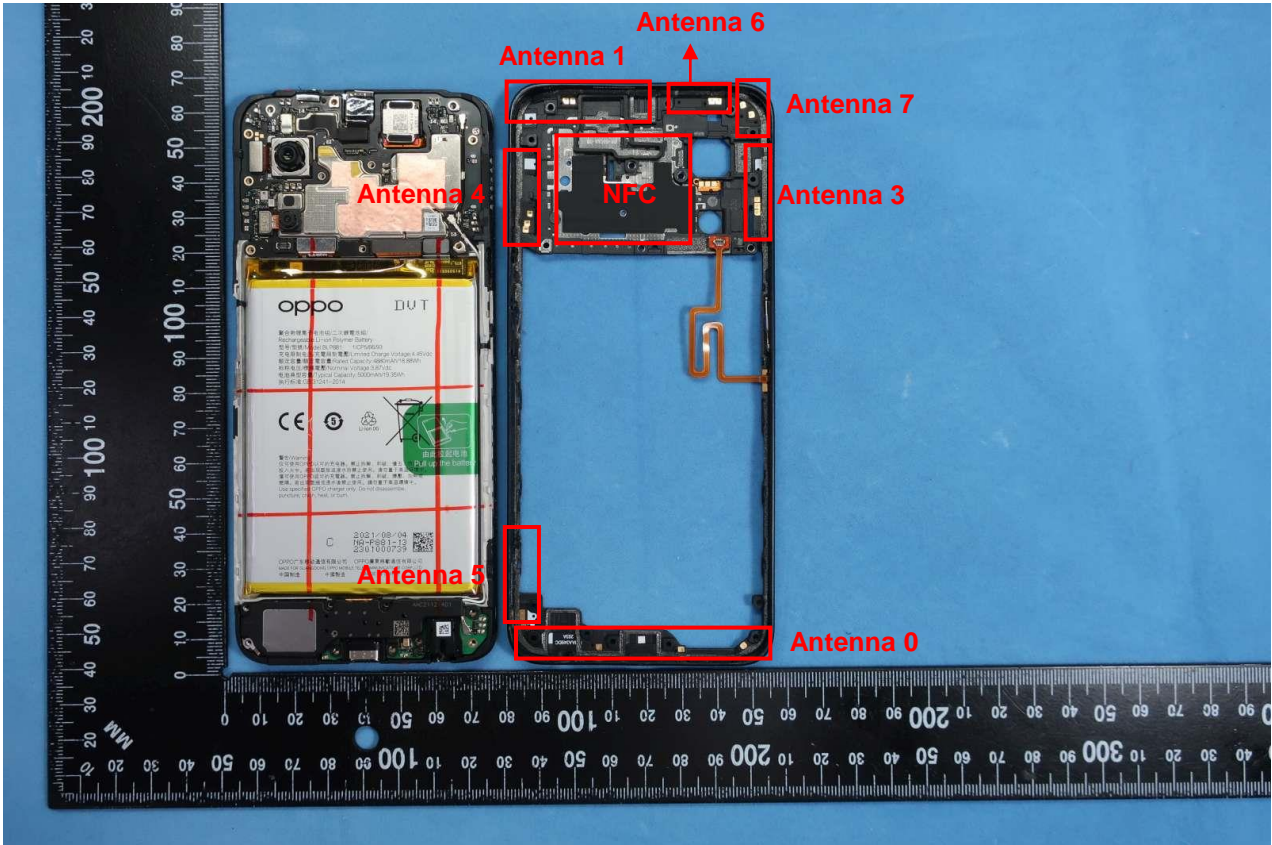

3. Internal Photograph of EUT

Brand Name: ONEPLUS / Model Name: CPH2389

Brand Name: ONEPLUS / Model Name: CPH2389

Brand Name: ONEPLUS / Model Name: CPH2389

Brand Name: ONEPLUS / Model Name: CPH2389

Brand Name: ONEPLUS / Model Name: CPH2389