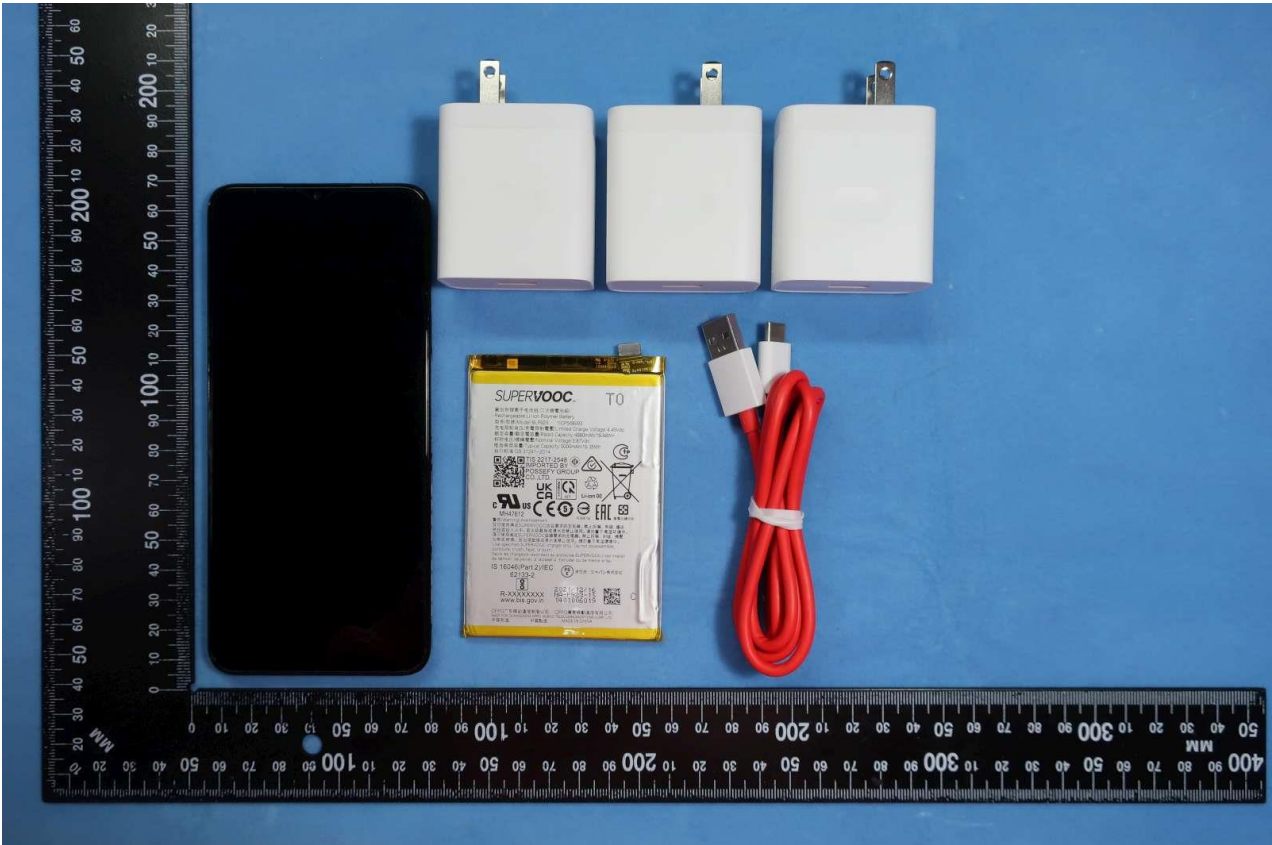

Brand Name: ONEPLUS / Model Name: CPH2389

2. Photograph of Accessory

Brand Name: ONEPLUS / Model Name: CPH2389

List of Accessory:

Specification of Accessory				
AC Adapter 1	Brand Name	SUPERVOOC	Model Name	VCB3HDUH
AC Adapter 2	Brand Name	SUPERVOOC	Model Name	VCB3HDUH
AC Adapter 3	Brand Name	SUPERVOOC	Model Name	VCB3HDUH
Battery 1	Brand Name	SUPERVOOC	Model Name	BLP923
USB Cable 1	Brand Name	N/A	Model Name	DL150

Remark: For accessories equipped with this EUT, please refer to the following photos.

Brand Name: ONEPLUS / Model Name: CPH2389

Brand Name: ONEPLUS / Model Name: CPH2389

AC Adapter 1

Brand Name: ONEPLUS / Model Name: CPH2389