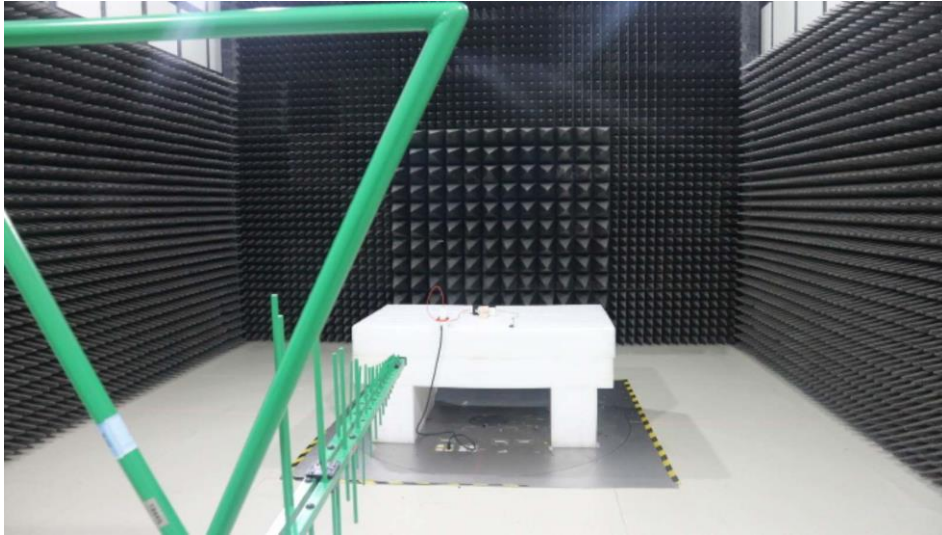

### <AC Conducted Emission>

Remote View

Rear View

<Radiated Emission>

Z Plane

9K~30MHz

30M~1GHz