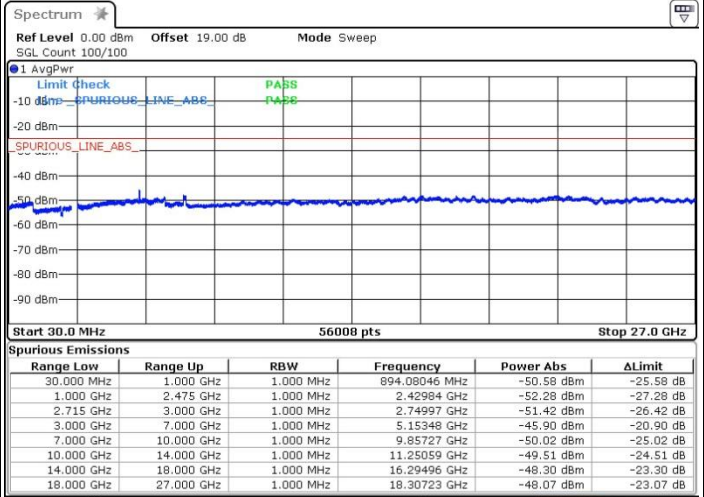

LTE Band 41 / 15MHz+15MHz

Highest Channel / QPSK

Date: 13.OCT.2017 14:39:19

Highest Channel / 16QAM

Date: 13.OCT.2017 14:38:28

Highest Channel / 64QAM

Date: 13.OCT.2017 14:37:34

LTE Band 41 / 15MHz+20MHz

Lowest Channel / QPSK

Lowest Channel / 16QAM

Date: 13.OCT.2017 14:23:15

Date: 13.OCT.2017 14:24:21

Lowest Channel / 64QAM

Date: 13.OCT.2017 14:25:32

LTE Band 41 / 15MHz+20MHz

Middle Channel / QPSK

Middle Channel / 16QAM

Date: 13.OCT.2017 14:21:40

Date: 13.OCT.2017 14:20:38

Middle Channel / 64QAM

Date: 13.OCT.2017 14:18:48

**LTE Band 41 / 15MHz+20MHz**

**Highest Channel / QPSK**

Date: 13.OCT.2017 14:12:43

**Highest Channel / 16QAM**

Date: 13.OCT.2017 14:13:44

**Highest Channel / 64QAM**

Date: 13.OCT.2017 14:14:47

LTE Band 41 / 20MHz+5MHz

Lowest Channel / QPSK

Lowest Channel / 16QAM

Date: 13.OCT.2017 11:51:19