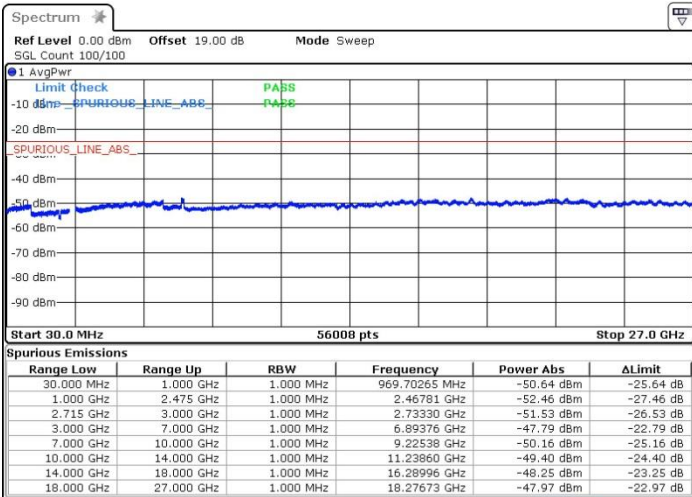

Date: 13.OCT.2017 11:38:52

LTE Band 41 / 20MHz+10MHz

Lowest Channel / QPSK

Lowest Channel / 16QAM

Date: 13.OCT.2017 11:24:09

Date: 13.OCT.2017 11:25:20

Lowest Channel / 64QAM

Date: 13.OCT.2017 11:26:43

LTE Band 41 / 20MHz+10MHz

Middle Channel / QPSK

Middle Channel / 16QAM

Date: 13.OCT.2017 11:32:03

Date: 13.OCT.2017 11:30:06

Middle Channel / 64QAM

Date: 13.OCT.2017 11:28:52

LTE Band 41 / 20MHz+10MHz

Highest Channel / QPSK

Highest Channel / 16QAM

Date: 13.OCT.2017 11:34:12

Date: 13.OCT.2017 11:35:28

Highest Channel / 64QAM

Date: 13.OCT.2017 11:36:42

**LTE Band 41 / 20MHz+15MHz**

**Lowest Channel / QPSK**