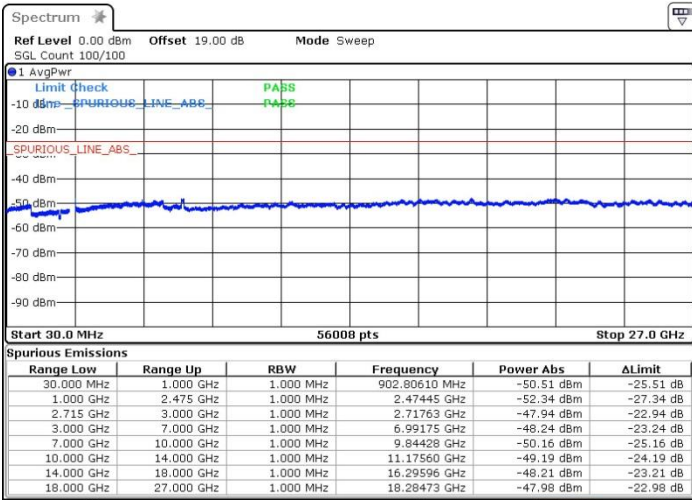

Date: 13.OCT.2017 11:38:52

LTE Band 41 / 20MHz+10MHz

Lowest Channel / QPSK

Lowest Channel / 16QAM

Date: 13.OCT.2017 11:24:09

Date: 13.OCT.2017 11:25:20

Lowest Channel / 64QAM

Date: 13.OCT.2017 11:26:43

LTE Band 41 / 20MHz+10MHz

Middle Channel / QPSK

Middle Channel / 16QAM

Date: 13.OCT.2017 11:32:03

Date: 13.OCT.2017 11:30:06

Middle Channel / 64QAM

Date: 13.OCT.2017 11:28:52

LTE Band 41 / 20MHz+10MHz

Highest Channel / QPSK

Highest Channel / 16QAM

Date: 13.OCT.2017 11:34:12

Date: 13.OCT.2017 11:35:28

Highest Channel / 64QAM

Date: 13.OCT.2017 11:36:42

**LTE Band 41 / 20MHz+15MHz**

**Lowest Channel / QPSK**