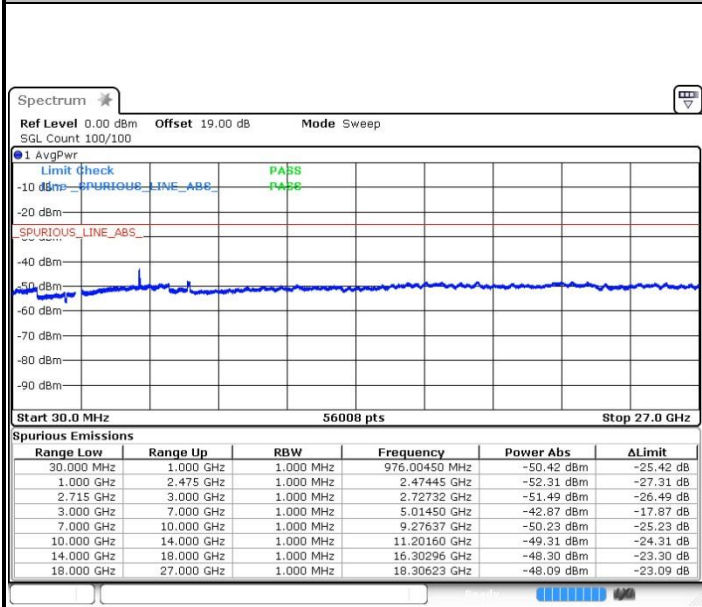

Date: 13.OCT.2017 11:14:27

Date: 13.OCT.2017 11:15:28

Middle Channel / 64QAM

Date: 13.OCT.2017 11:16:43

LTE Band 41 / 20MHz+15MHz

Highest Channel / QPSK

Date: 13.OCT.2017 11:20:01

Highest Channel / 16QAM

Date: 13.OCT.2017 11:19:05

Highest Channel / 64QAM

Date: 13.OCT.2017 11:18:07

LTE Band 41 / 20MHz+20MHz

Lowest Channel / QPSK

Date: 13.OCT.2017 09:40:28

Lowest Channel / 16QAM

Date: 13.OCT.2017 09:39:01

Lowest Channel / 64QAM

Date: 13.OCT.2017 09:36:52

**LTE Band 41 / 20MHz+20MHz**

**Middle Channel / QPSK**

Date: 13.OCT.2017 09:24:49

**Middle Channel / 16QAM**

Date: 13.OCT.2017 09:27:47

**Middle Channel / 64QAM**

Date: 13.OCT.2017 09:28:39

**LTE Band 41 / 20MHz+20MHz**

**Highest Channel / QPSK**

Date: 13.OCT.2017 11:04:31

**Highest Channel / 16QAM**

Date: 13.OCT.2017 11:05:39

**Highest Channel / 64QAM**

Date: 13.OCT.2017 11:06:41