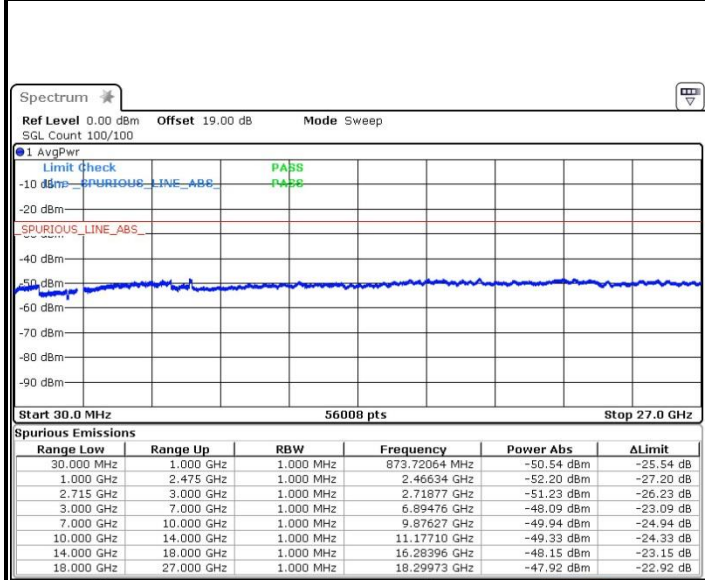

**Highest Channel / 16QAM**

Date: 13.OCT.2017 14:13:44

**Highest Channel / 64QAM**

Date: 13.OCT.2017 14:14:47

LTE Band 41 / 20MHz+5MHz

Lowest Channel / QPSK

Lowest Channel / 16QAM

Date: 13.OCT.2017 11:51:19

Date: 13.OCT.2017 11:49:23

Lowest Channel / 64QAM

Date: 13.OCT.2017 11:47:15

**LTE Band 41 / 20MHz+5MHz**

**Middle Channel / QPSK**

Date: 13.OCT.2017 11:43:14

**Middle Channel / 16QAM**

Date: 13.OCT.2017 11:44:35

**Middle Channel / 64QAM**

Date: 13.OCT.2017 11:45:47

**LTE Band 41 / 20MHz+5MHz**

**Highest Channel / QPSK**

Date: 13.OCT.2017 11:41:03

**Highest Channel / 16QAM**

Date: 13.OCT.2017 11:40:04

**Highest Channel / 64QAM**

Date: 13.OCT.2017 11:38:52

LTE Band 41 / 20MHz+10MHz

Lowest Channel / QPSK

Lowest Channel / 16QAM

Date: 13.OCT.2017 11:24:09

Date: 13.OCT.2017 11:25:20

Lowest Channel / 64QAM

Date: 13.OCT.2017 11:26:43