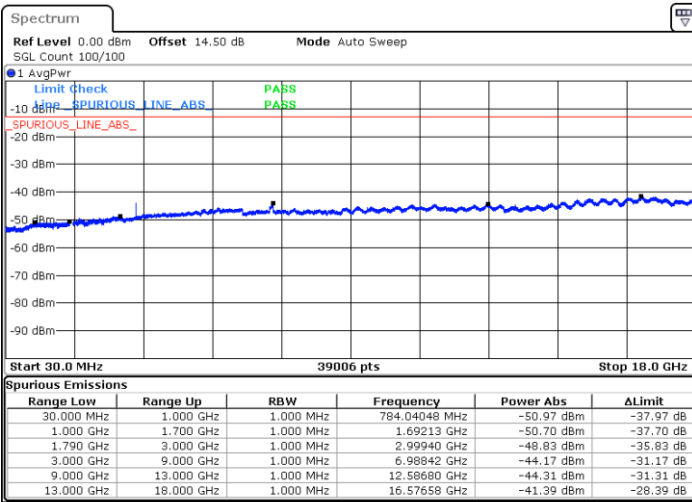

Date: 13.OCT.2017 09:28:39

**LTE Band 41 / 20MHz+20MHz**

**Highest Channel / QPSK**

Date: 13.OCT.2017 11:04:31

**Highest Channel / 16QAM**

Date: 13.OCT.2017 11:05:39

**Highest Channel / 64QAM**

Date: 13.OCT.2017 11:06:41

LTE Band 66 / 1.4MHz

Lowest Channel / QPSK

Lowest Channel / 16QAM

Date: 29.SEP.2017 09:49:07

Date: 29.SEP.2017 09:50:14

Middle Channel / QPSK

Middle Channel / 16QAM

Date: 29.SEP.2017 09:57:44

Date: 29.SEP.2017 09:56:31

LTE Band 66 / 1.4MHz

Highest Channel / QPSK

Highest Channel / 16QAM

Date: 29.SEP.2017 09:58:54

Date: 29.SEP.2017 10:00:13

LTE Band 66 / 3MHz

Lowest Channel / QPSK

Lowest Channel / 16QAM

Date: 29.SEP.2017 10:11:39

Date: 29.SEP.2017 10:12:47