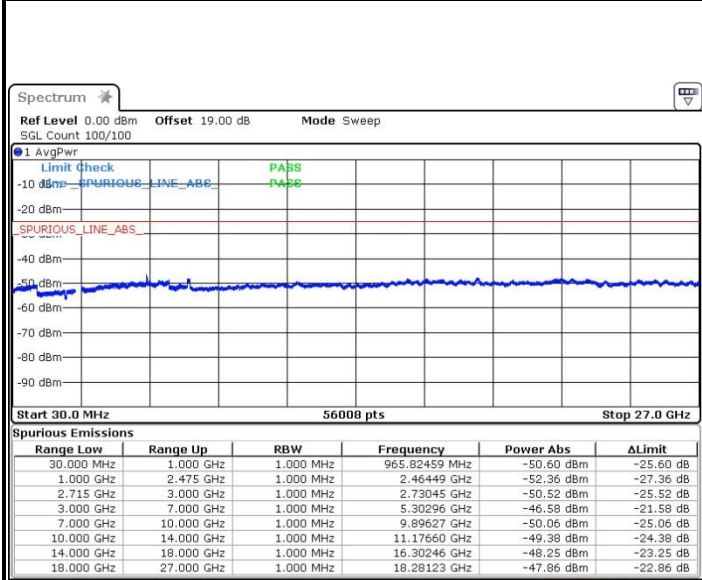

Date: 13.OCT.2017 11:19:05

Highest Channel / 64QAM

Date: 13.OCT.2017 11:18:07

LTE Band 41 / 20MHz+20MHz

Lowest Channel / QPSK

Date: 13.OCT.2017 09:40:28

Lowest Channel / 16QAM

Date: 13.OCT.2017 09:39:01

Lowest Channel / 64QAM

Date: 13.OCT.2017 09:36:52

**LTE Band 41 / 20MHz+20MHz**

**Middle Channel / QPSK**

Date: 13.OCT.2017 09:24:49

**Middle Channel / 16QAM**

Date: 13.OCT.2017 09:27:47

**Middle Channel / 64QAM**

Date: 13.OCT.2017 09:28:39

**LTE Band 41 / 20MHz+20MHz**

**Highest Channel / QPSK**

Date: 13.OCT.2017 11:04:31

**Highest Channel / 16QAM**

Date: 13.OCT.2017 11:05:39

**Highest Channel / 64QAM**

Date: 13.OCT.2017 11:06:41

LTE Band 66 / 1.4MHz

Lowest Channel / QPSK

Lowest Channel / 16QAM

Date: 29.SEP.2017 09:49:07

Date: 29.SEP.2017 09:50:14

Middle Channel / QPSK

Middle Channel / 16QAM

Date: 29.SEP.2017 09:57:44