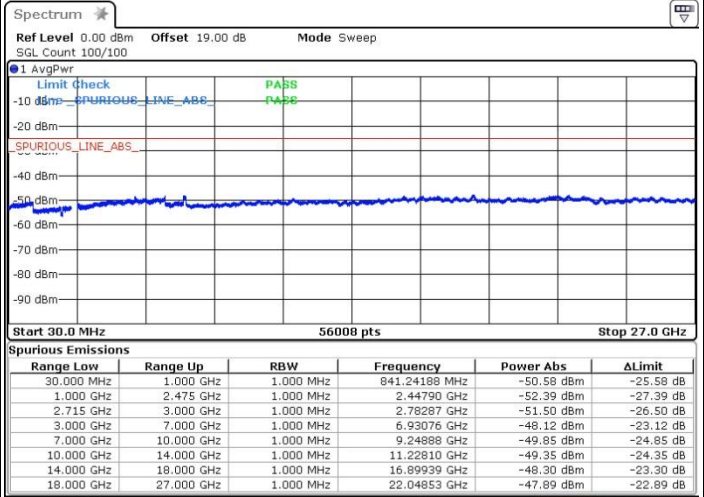

Middle Channel / 16QAM

Date: 13.OCT.2017 14:21:40

Date: 13.OCT.2017 14:20:38

Middle Channel / 64QAM

Date: 13.OCT.2017 14:18:48

**LTE Band 41 / 15MHz+20MHz**

**Highest Channel / QPSK**

Date: 13.OCT.2017 14:12:43

**Highest Channel / 16QAM**

Date: 13.OCT.2017 14:13:44

**Highest Channel / 64QAM**

Date: 13.OCT.2017 14:14:47

LTE Band 41 / 20MHz+5MHz

Lowest Channel / QPSK

Lowest Channel / 16QAM

Date: 13.OCT.2017 11:51:19

Date: 13.OCT.2017 11:49:23

Lowest Channel / 64QAM

Date: 13.OCT.2017 11:47:15

**LTE Band 41 / 20MHz+5MHz**

**Middle Channel / QPSK**

Date: 13.OCT.2017 11:43:14

**Middle Channel / 16QAM**

Date: 13.OCT.2017 11:44:35