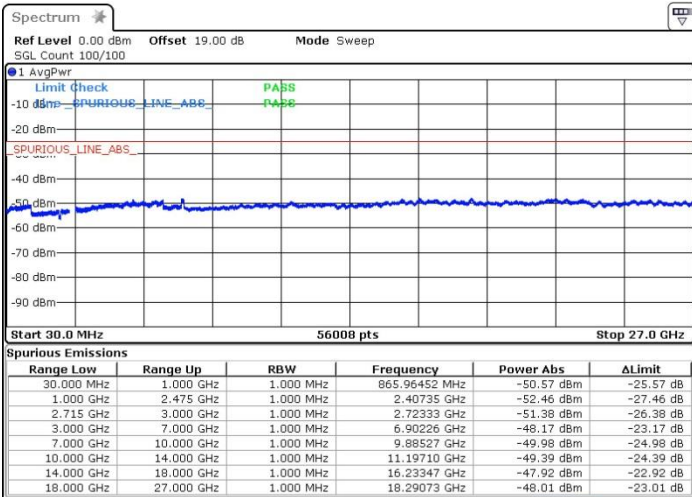

Middle Channel / 16QAM

Date: 13.OCT.2017 14:21:40

Date: 13.OCT.2017 14:20:38

Middle Channel / 64QAM

Date: 13.OCT.2017 14:18:48

**LTE Band 41 / 15MHz+20MHz**

**Highest Channel / QPSK**

Date: 13.OCT.2017 14:12:43

**Highest Channel / 16QAM**

Date: 13.OCT.2017 14:13:44

**Highest Channel / 64QAM**

Date: 13.OCT.2017 14:14:47

LTE Band 41 / 20MHz+5MHz

Lowest Channel / QPSK

Lowest Channel / 16QAM

Date: 13.OCT.2017 11:51:19

Date: 13.OCT.2017 11:49:23

Lowest Channel / 64QAM

Date: 13.OCT.2017 11:47:15

**LTE Band 41 / 20MHz+5MHz**

**Middle Channel / QPSK**

Date: 13.OCT.2017 11:43:14

**Middle Channel / 16QAM**

Date: 13.OCT.2017 11:44:35

**Middle Channel / 64QAM**

Date: 13.OCT.2017 11:45:47

**LTE Band 41 / 20MHz+5MHz**

**Highest Channel / QPSK**

Date: 13.OCT.2017 11:41:03

**Highest Channel / 16QAM**

Date: 13.OCT.2017 11:40:04

**Highest Channel / 64QAM**