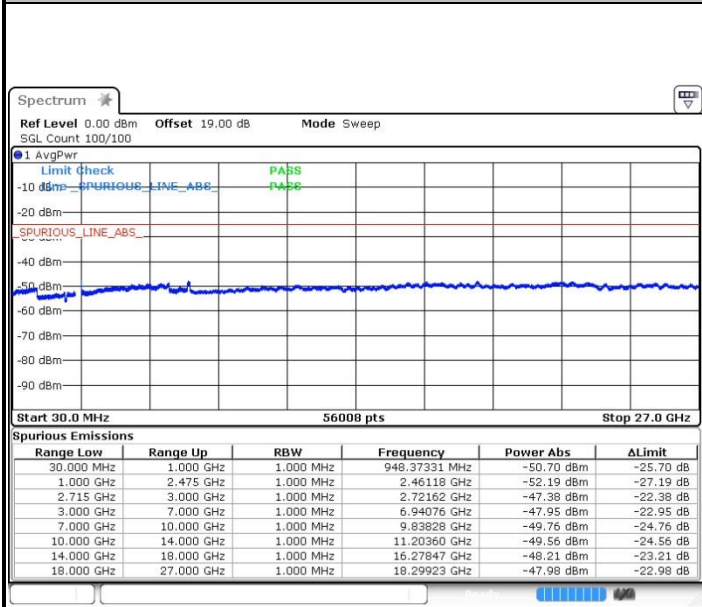

Date: 13.OCT.2017 11:49:23

Lowest Channel / 64QAM

Date: 13.OCT.2017 11:47:15

**LTE Band 41 / 20MHz+5MHz**

**Middle Channel / QPSK**

Date: 13.OCT.2017 11:43:14

**Middle Channel / 16QAM**

Date: 13.OCT.2017 11:44:35

**Middle Channel / 64QAM**

Date: 13.OCT.2017 11:45:47

**LTE Band 41 / 20MHz+5MHz**

**Highest Channel / QPSK**

Date: 13.OCT.2017 11:41:03

**Highest Channel / 16QAM**

Date: 13.OCT.2017 11:40:04

**Highest Channel / 64QAM**

Date: 13.OCT.2017 11:38:52

LTE Band 41 / 20MHz+10MHz

Lowest Channel / QPSK

Lowest Channel / 16QAM

Date: 13.OCT.2017 11:24:09

Date: 13.OCT.2017 11:25:20

Lowest Channel / 64QAM

Date: 13.OCT.2017 11:26:43