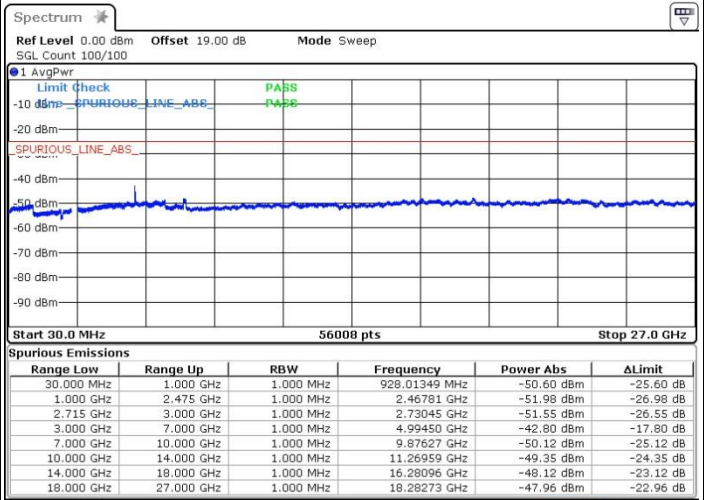

LTE Band 41 / 15MHz+15MHz

Highest Channel / QPSK

Date: 13.OCT.2017 14:39:19

Highest Channel / 16QAM

Date: 13.OCT.2017 14:38:28

Highest Channel / 64QAM

Date: 13.OCT.2017 14:37:34

LTE Band 41 / 15MHz+20MHz

Lowest Channel / QPSK

Lowest Channel / 16QAM

Date: 13.OCT.2017 14:23:15

Date: 13.OCT.2017 14:24:21

Lowest Channel / 64QAM

Date: 13.OCT.2017 14:25:32

LTE Band 41 / 15MHz+20MHz

Middle Channel / QPSK