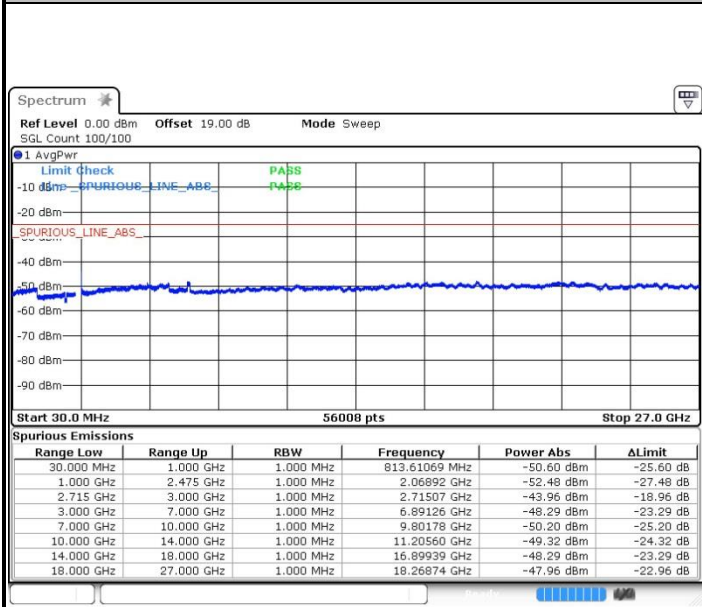

Date: 13.OCT.2017 11:12:13

**Lowest Channel / 16QAM**

Date: 13.OCT.2017 11:11:20

**Lowest Channel / 64QAM**

Date: 13.OCT.2017 11:10:11

LTE Band 41 / 20MHz+15MHz

Middle Channel / QPSK

Middle Channel / 16QAM

Date: 13.OCT.2017 11:14:27

Date: 13.OCT.2017 11:15:28

Middle Channel / 64QAM

Date: 13.OCT.2017 11:16:43

LTE Band 41 / 20MHz+15MHz

Highest Channel / QPSK

Date: 13.OCT.2017 11:20:01

Highest Channel / 16QAM

Date: 13.OCT.2017 11:19:05

Highest Channel / 64QAM

Date: 13.OCT.2017 11:18:07

LTE Band 41 / 20MHz+20MHz

Lowest Channel / QPSK

Date: 13.OCT.2017 09:40:28

Lowest Channel / 16QAM

Date: 13.OCT.2017 09:39:01