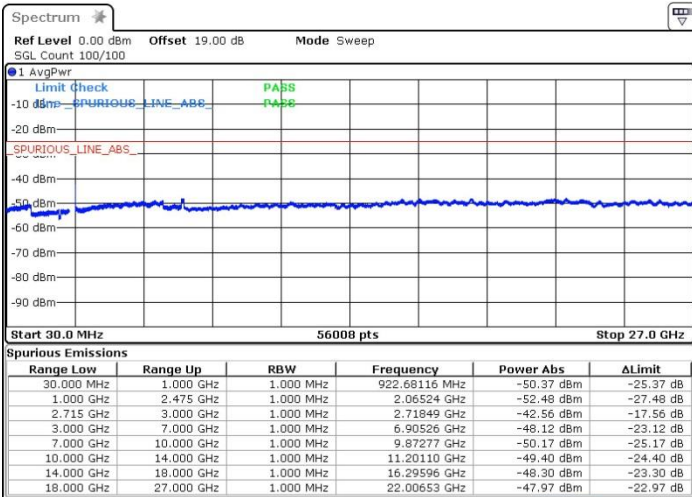

LTE Band 41 / 20MHz+10MHz

Middle Channel / QPSK

Middle Channel / 16QAM

Date: 13.OCT.2017 11:32:03

Date: 13.OCT.2017 11:30:06

Middle Channel / 64QAM

Date: 13.OCT.2017 11:28:52

LTE Band 41 / 20MHz+10MHz

Highest Channel / QPSK

Highest Channel / 16QAM

Date: 13.OCT.2017 11:34:12

Date: 13.OCT.2017 11:35:28

Highest Channel / 64QAM

Date: 13.OCT.2017 11:36:42

**LTE Band 41 / 20MHz+15MHz**

**Lowest Channel / QPSK**

Date: 13.OCT.2017 11:12:13

**Lowest Channel / 16QAM**

Date: 13.OCT.2017 11:11:20

**Lowest Channel / 64QAM**

Date: 13.OCT.2017 11:10:11

LTE Band 41 / 20MHz+15MHz

Middle Channel / QPSK

Middle Channel / 16QAM