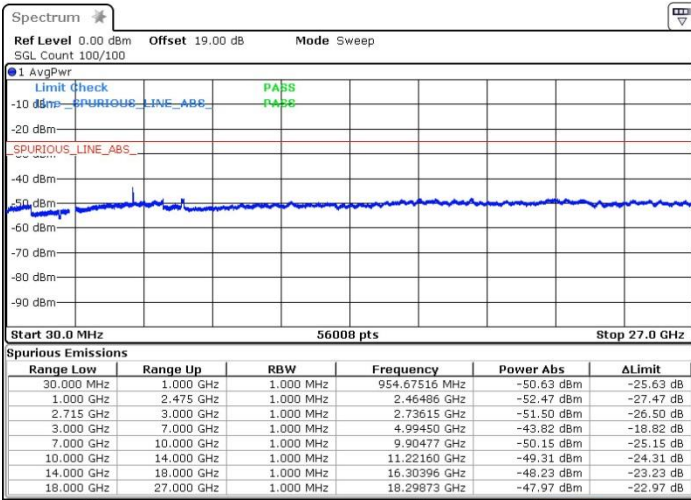

LTE Band 41 / 15MHz+15MHz

Highest Channel / QPSK

Date: 13.OCT.2017 14:39:19

Highest Channel / 16QAM

Date: 13.OCT.2017 14:38:28

Highest Channel / 64QAM

Date: 13.OCT.2017 14:37:34

LTE Band 41 / 15MHz+20MHz

Lowest Channel / QPSK

Lowest Channel / 16QAM

Date: 13.OCT.2017 14:23:15

Date: 13.OCT.2017 14:24:21

Lowest Channel / 64QAM

Date: 13.OCT.2017 14:25:32

LTE Band 41 / 15MHz+20MHz

Middle Channel / QPSK