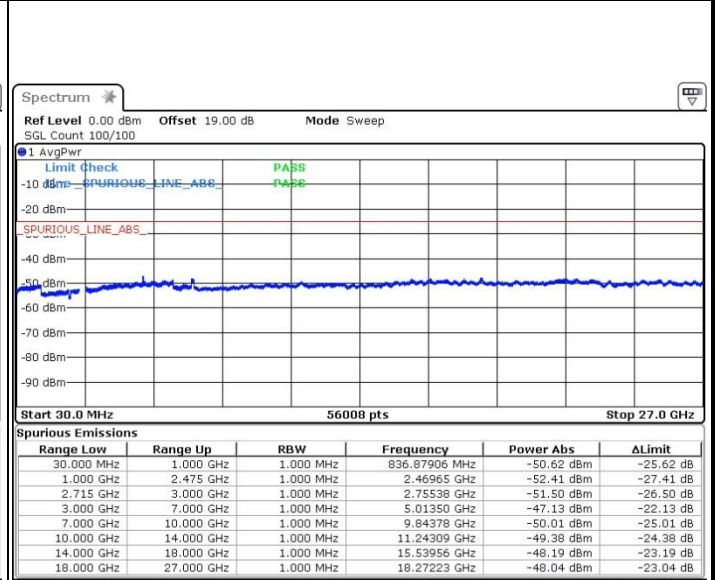

LTE Band 41 / 20MHz+10MHz

Middle Channel / QPSK

Middle Channel / 16QAM

Date: 13.OCT.2017 11:32:03

Date: 13.OCT.2017 11:30:06

Middle Channel / 64QAM

Date: 13.OCT.2017 11:28:52

LTE Band 41 / 20MHz+10MHz

Highest Channel / QPSK

Highest Channel / 16QAM

Date: 13.OCT.2017 11:34:12

Date: 13.OCT.2017 11:35:28

Highest Channel / 64QAM

Date: 13.OCT.2017 11:36:42

**LTE Band 41 / 20MHz+15MHz**

**Lowest Channel / QPSK**

Date: 13.OCT.2017 11:12:13

**Lowest Channel / 16QAM**

Date: 13.OCT.2017 11:11:20

**Lowest Channel / 64QAM**

Date: 13.OCT.2017 11:10:11

LTE Band 41 / 20MHz+15MHz

Middle Channel / QPSK

Middle Channel / 16QAM