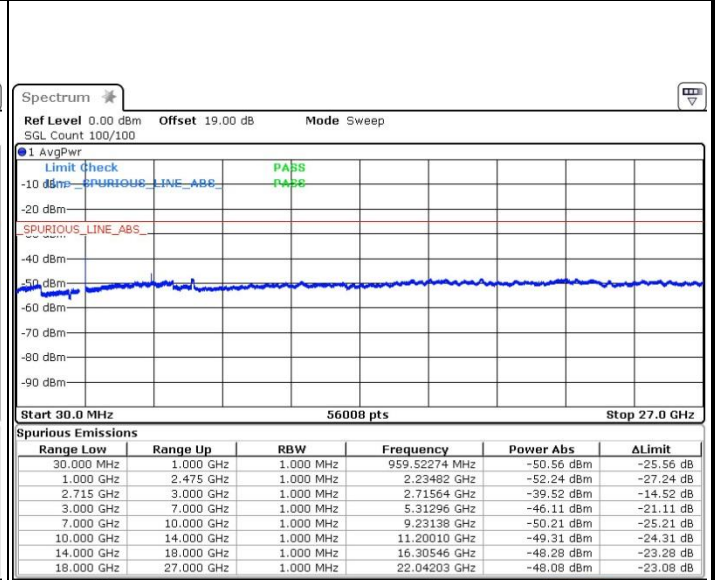

Lowest Channel / QPSK

Lowest Channel / 16QAM

Date: 13.OCT.2017 14:23:15

Date: 13.OCT.2017 14:24:21

Lowest Channel / 64QAM

Date: 13.OCT.2017 14:25:32

LTE Band 41 / 15MHz+20MHz

Middle Channel / QPSK

Middle Channel / 16QAM

Date: 13.OCT.2017 14:21:40

Date: 13.OCT.2017 14:20:38

Middle Channel / 64QAM

Date: 13.OCT.2017 14:18:48

**LTE Band 41 / 15MHz+20MHz**

**Highest Channel / QPSK**

Date: 13.OCT.2017 14:12:43

**Highest Channel / 16QAM**

Date: 13.OCT.2017 14:13:44

**Highest Channel / 64QAM**

Date: 13.OCT.2017 14:14:47

LTE Band 41 / 20MHz+5MHz

Lowest Channel / QPSK

Lowest Channel / 16QAM

Date: 13.OCT.2017 11:51:19

Date: 13.OCT.2017 11:49:23

Lowest Channel / 64QAM

Date: 13.OCT.2017 11:47:15

**LTE Band 41 / 20MHz+5MHz**

**Middle Channel / QPSK**

Date: 13.OCT.2017 11:43:14

**Middle Channel / 16QAM**

Date: 13.OCT.2017 11:44:35