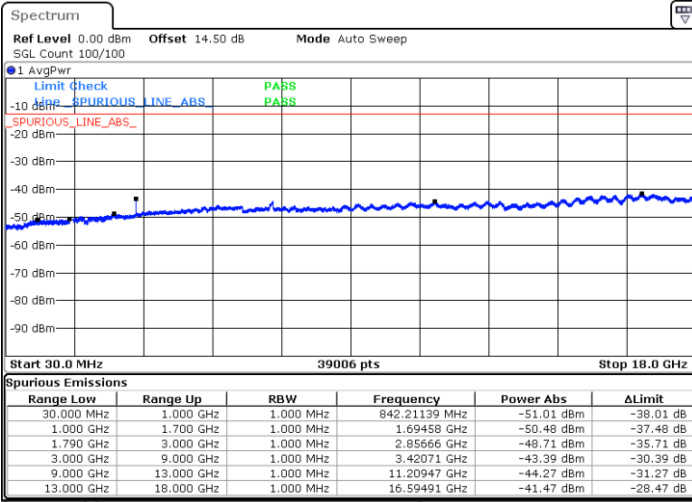

Lowest Channel / 64QAM

Date: 13.OCT.2017 09:36:52

**LTE Band 41 / 20MHz+20MHz**

**Middle Channel / QPSK**

Date: 13.OCT.2017 09:24:49

**Middle Channel / 16QAM**

Date: 13.OCT.2017 09:27:47

**Middle Channel / 64QAM**

Date: 13.OCT.2017 09:28:39

**LTE Band 41 / 20MHz+20MHz**

**Highest Channel / QPSK**

Date: 13.OCT.2017 11:04:31

**Highest Channel / 16QAM**

Date: 13.OCT.2017 11:05:39

**Highest Channel / 64QAM**

Date: 13.OCT.2017 11:06:41

LTE Band 66 / 1.4MHz

Lowest Channel / QPSK

Lowest Channel / 16QAM

Date: 29.SEP.2017 09:49:07

Date: 29.SEP.2017 09:50:14

Middle Channel / QPSK

Middle Channel / 16QAM

Date: 29.SEP.2017 09:57:44

Date: 29.SEP.2017 09:56:31

LTE Band 66 / 1.4MHz

Highest Channel / QPSK

Highest Channel / 16QAM

Date: 29.SEP.2017 09:58:54

Date: 29.SEP.2017 10:00:13

LTE Band 66 / 3MHz

Lowest Channel / QPSK