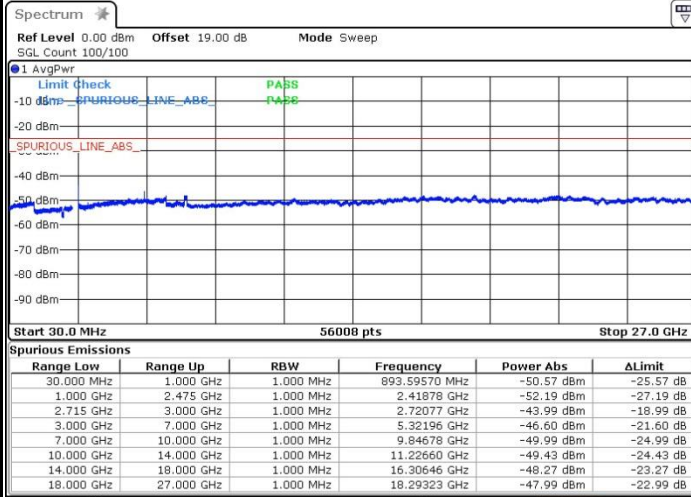

LTE Band 41 / 15MHz+15MHz

Highest Channel / QPSK

Date: 13.OCT.2017 14:39:19

Highest Channel / 16QAM

Date: 13.OCT.2017 14:38:28

Highest Channel / 64QAM

Date: 13.OCT.2017 14:37:34

LTE Band 41 / 15MHz+20MHz

Lowest Channel / QPSK

Lowest Channel / 16QAM

Date: 13.OCT.2017 14:23:15

Date: 13.OCT.2017 14:24:21

Lowest Channel / 64QAM

Date: 13.OCT.2017 14:25:32

LTE Band 41 / 15MHz+20MHz

Middle Channel / QPSK

Middle Channel / 16QAM

Date: 13.OCT.2017 14:21:40

Date: 13.OCT.2017 14:20:38

Middle Channel / 64QAM

Date: 13.OCT.2017 14:18:48

**LTE Band 41 / 15MHz+20MHz**

**Highest Channel / QPSK**

Date: 13.OCT.2017 14:12:43