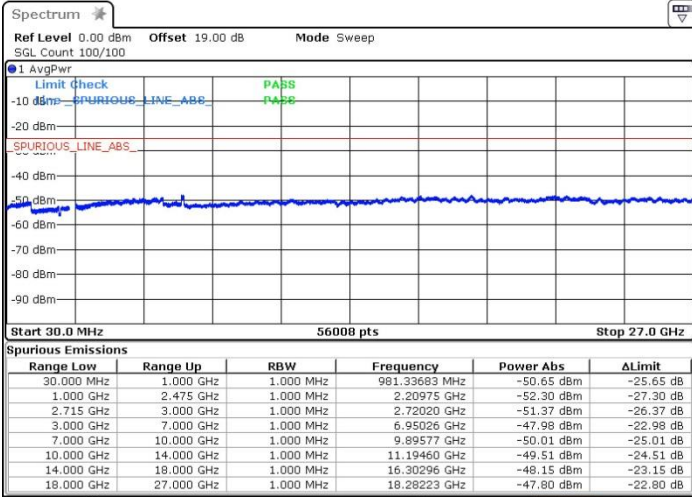

Date: 13.OCT.2017 11:49:23

Lowest Channel / 64QAM

Date: 13.OCT.2017 11:47:15

**LTE Band 41 / 20MHz+5MHz**

**Middle Channel / QPSK**

Date: 13.OCT.2017 11:43:14

**Middle Channel / 16QAM**

Date: 13.OCT.2017 11:44:35

**Middle Channel / 64QAM**

Date: 13.OCT.2017 11:45:47

**LTE Band 41 / 20MHz+5MHz**

**Highest Channel / QPSK**

Date: 13.OCT.2017 11:41:03

**Highest Channel / 16QAM**

Date: 13.OCT.2017 11:40:04

**Highest Channel / 64QAM**

Date: 13.OCT.2017 11:38:52

LTE Band 41 / 20MHz+10MHz

Lowest Channel / QPSK

Lowest Channel / 16QAM

Date: 13.OCT.2017 11:24:09

Date: 13.OCT.2017 11:25:20

Lowest Channel / 64QAM

Date: 13.OCT.2017 11:26:43