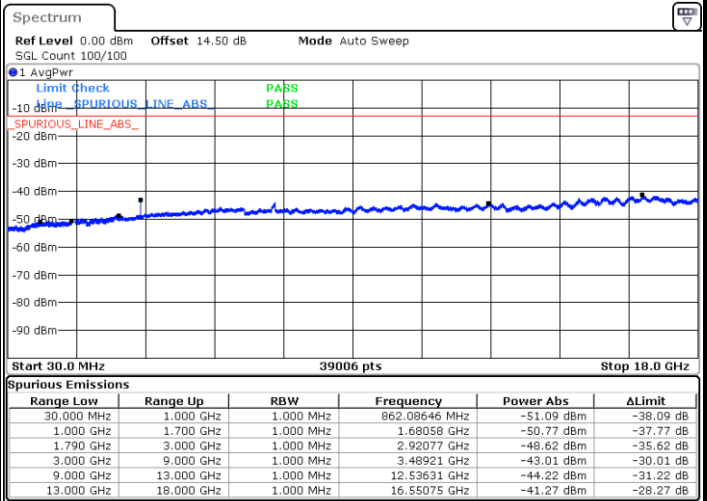

Date: 13.OCT.2017 09:28:39

**LTE Band 41 / 20MHz+20MHz**

**Highest Channel / QPSK**

Date: 13.OCT.2017 11:04:31

**Highest Channel / 16QAM**

Date: 13.OCT.2017 11:05:39

**Highest Channel / 64QAM**

Date: 13.OCT.2017 11:06:41

LTE Band 66 / 1.4MHz

Lowest Channel / QPSK

Lowest Channel / 16QAM

Date: 29.SEP.2017 09:49:07

Date: 29.SEP.2017 09:50:14

Middle Channel / QPSK

Middle Channel / 16QAM

Date: 29.SEP.2017 09:57:44

Date: 29.SEP.2017 09:56:31

LTE Band 66 / 1.4MHz

Highest Channel / QPSK

Highest Channel / 16QAM

Date: 29.SEP.2017 09:58:54

Date: 29.SEP.2017 10:00:13

LTE Band 66 / 3MHz

Lowest Channel / QPSK