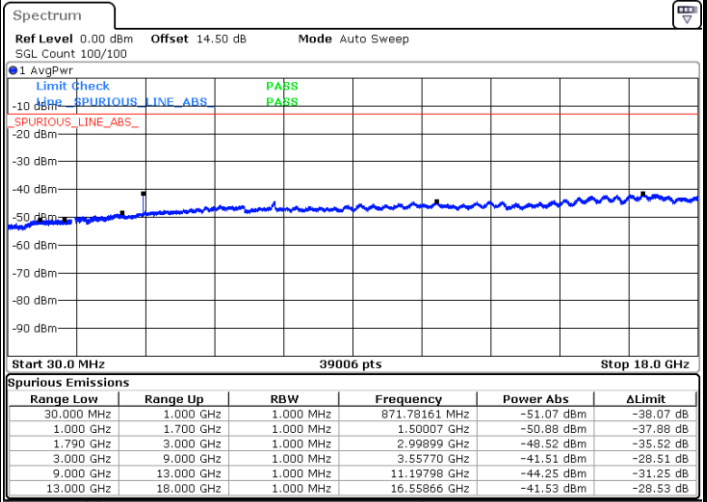

Date: 13.OCT.2017 09:28:39

**LTE Band 41 / 20MHz+20MHz**

**Highest Channel / QPSK**

Date: 13.OCT.2017 11:04:31

**Highest Channel / 16QAM**

Date: 13.OCT.2017 11:05:39

**Highest Channel / 64QAM**

Date: 13.OCT.2017 11:06:41

LTE Band 66 / 1.4MHz

Lowest Channel / QPSK

Lowest Channel / 16QAM

Date: 29.SEP.2017 09:49:07

Date: 29.SEP.2017 09:50:14

Middle Channel / QPSK

Middle Channel / 16QAM

Date: 29.SEP.2017 09:57:44

Date: 29.SEP.2017 09:56:31

LTE Band 66 / 1.4MHz

Highest Channel / QPSK

Highest Channel / 16QAM

Date: 29.SEP.2017 09:58:54

Date: 29.SEP.2017 10:00:13

LTE Band 66 / 3MHz

Lowest Channel / QPSK