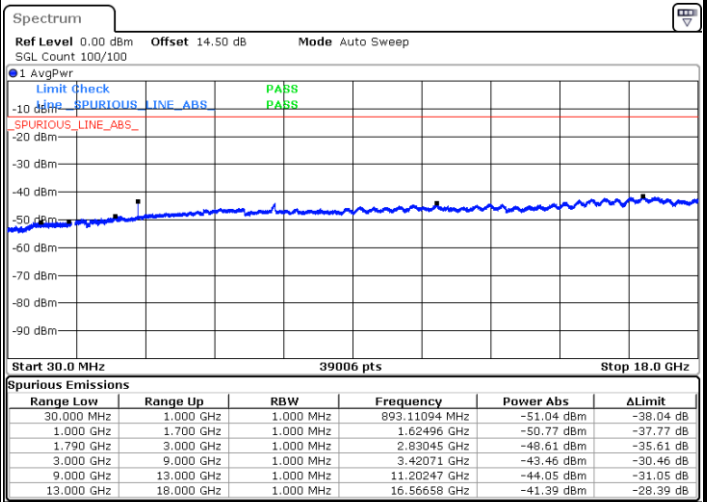

Date: 13.OCT.2017 09:28:39

**LTE Band 41 / 20MHz+20MHz**

**Highest Channel / QPSK**

Date: 13.OCT.2017 11:04:31

**Highest Channel / 16QAM**

Date: 13.OCT.2017 11:05:39

**Highest Channel / 64QAM**

Date: 13.OCT.2017 11:06:41

LTE Band 66 / 1.4MHz

Lowest Channel / QPSK

Lowest Channel / 16QAM

Date: 29.SEP.2017 09:49:07

Date: 29.SEP.2017 09:50:14

Middle Channel / QPSK

Middle Channel / 16QAM

Date: 29.SEP.2017 09:57:44

Date: 29.SEP.2017 09:56:31

LTE Band 66 / 1.4MHz

Highest Channel / QPSK

Highest Channel / 16QAM

Date: 29.SEP.2017 09:58:54

Date: 29.SEP.2017 10:00:13

LTE Band 66 / 3MHz

Lowest Channel / QPSK

Lowest Channel / 16QAM

Date: 29.SEP.2017 10:11:39

Date: 29.SEP.2017 10:12:47