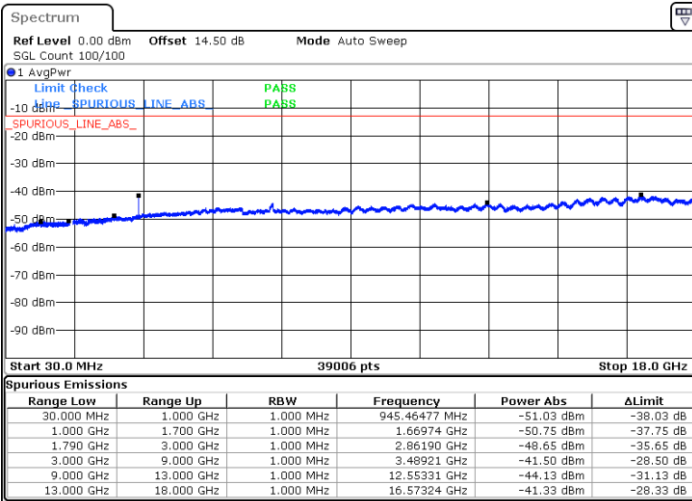

Date: 13.OCT.2017 09:28:39

**LTE Band 41 / 20MHz+20MHz**

**Highest Channel / QPSK**

Date: 13.OCT.2017 11:04:31

**Highest Channel / 16QAM**

Date: 13.OCT.2017 11:05:39

**Highest Channel / 64QAM**

Date: 13.OCT.2017 11:06:41

LTE Band 66 / 1.4MHz

Lowest Channel / QPSK

Lowest Channel / 16QAM

Date: 29.SEP.2017 09:49:07

Date: 29.SEP.2017 09:50:14

Middle Channel / QPSK

Middle Channel / 16QAM

Date: 29.SEP.2017 09:57:44

Date: 29.SEP.2017 09:56:31

LTE Band 66 / 1.4MHz

Highest Channel / QPSK

Highest Channel / 16QAM

Date: 29.SEP.2017 09:58:54

Date: 29.SEP.2017 10:00:13

LTE Band 66 / 3MHz

Lowest Channel / QPSK