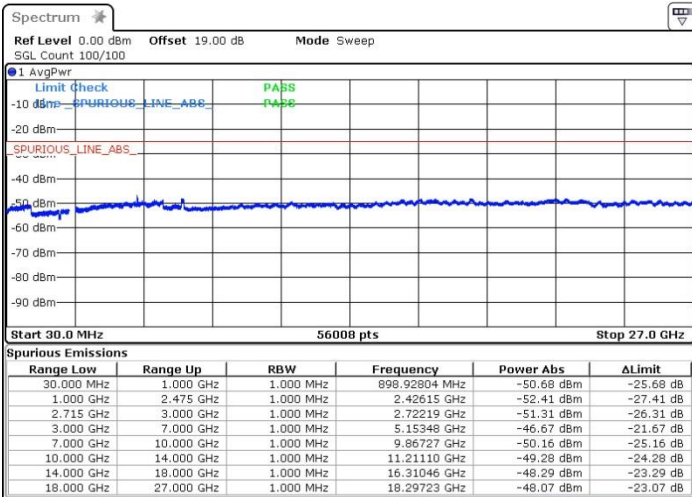

LTE Band 41 / 15MHz+15MHz

Highest Channel / QPSK

Date: 13.OCT.2017 14:39:19

Highest Channel / 16QAM

Date: 13.OCT.2017 14:38:28

Highest Channel / 64QAM

Date: 13.OCT.2017 14:37:34

LTE Band 41 / 15MHz+20MHz

Lowest Channel / QPSK

Lowest Channel / 16QAM

Date: 13.OCT.2017 14:23:15

Date: 13.OCT.2017 14:24:21

Lowest Channel / 64QAM

Date: 13.OCT.2017 14:25:32

LTE Band 41 / 15MHz+20MHz

Middle Channel / QPSK

Middle Channel / 16QAM

Date: 13.OCT.2017 14:21:40

Date: 13.OCT.2017 14:20:38

Middle Channel / 64QAM

Date: 13.OCT.2017 14:18:48

**LTE Band 41 / 15MHz+20MHz**

**Highest Channel / QPSK**

Date: 13.OCT.2017 14:12:43

**Highest Channel / 16QAM**

Date: 13.OCT.2017 14:13:44

**Highest Channel / 64QAM**

Date: 13.OCT.2017 14:14:47

LTE Band 41 / 20MHz+5MHz

Lowest Channel / QPSK

Lowest Channel / 16QAM

Date: 13.OCT.2017 11:51:19