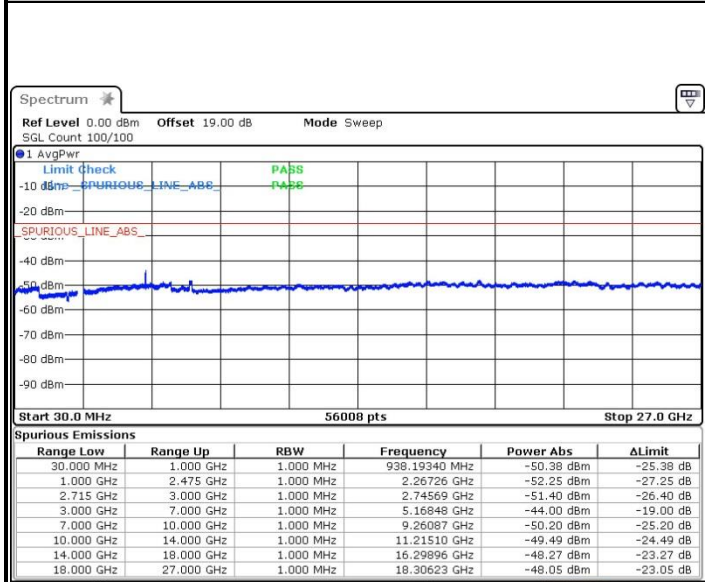

Date: 13.OCT.2017 11:19:05

Highest Channel / 64QAM

Date: 13.OCT.2017 11:18:07

LTE Band 41 / 20MHz+20MHz

Lowest Channel / QPSK

Date: 13.OCT.2017 09:40:28

Lowest Channel / 16QAM

Date: 13.OCT.2017 09:39:01

Lowest Channel / 64QAM

Date: 13.OCT.2017 09:36:52

**LTE Band 41 / 20MHz+20MHz**

**Middle Channel / QPSK**

Date: 13.OCT.2017 09:24:49

**Middle Channel / 16QAM**

Date: 13.OCT.2017 09:27:47

**Middle Channel / 64QAM**

Date: 13.OCT.2017 09:28:39

**LTE Band 41 / 20MHz+20MHz**

**Highest Channel / QPSK**

Date: 13.OCT.2017 11:04:31

**Highest Channel / 16QAM**

Date: 13.OCT.2017 11:05:39

**Highest Channel / 64QAM**

Date: 13.OCT.2017 11:06:41