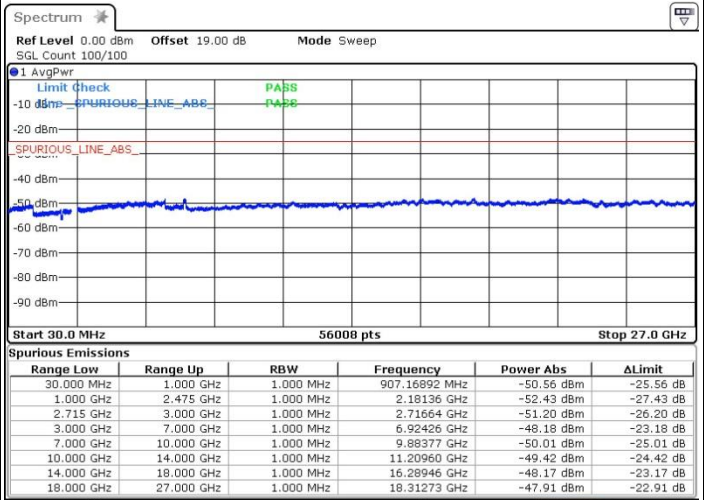

**Middle Channel / 64QAM**

Date: 13.OCT.2017 11:45:47

**LTE Band 41 / 20MHz+5MHz**

**Highest Channel / QPSK**

Date: 13.OCT.2017 11:41:03

**Highest Channel / 16QAM**

Date: 13.OCT.2017 11:40:04

**Highest Channel / 64QAM**

Date: 13.OCT.2017 11:38:52

LTE Band 41 / 20MHz+10MHz

Lowest Channel / QPSK

Lowest Channel / 16QAM

Date: 13.OCT.2017 11:24:09

Date: 13.OCT.2017 11:25:20

Lowest Channel / 64QAM

Date: 13.OCT.2017 11:26:43

LTE Band 41 / 20MHz+10MHz

Middle Channel / QPSK

Middle Channel / 16QAM

Date: 13.OCT.2017 11:32:03

Date: 13.OCT.2017 11:30:06

Middle Channel / 64QAM

Date: 13.OCT.2017 11:28:52

LTE Band 41 / 20MHz+10MHz

Highest Channel / QPSK

Highest Channel / 16QAM

Date: 13.OCT.2017 11:34:12

Date: 13.OCT.2017 11:35:28

Highest Channel / 64QAM

Date: 13.OCT.2017 11:36:42

**LTE Band 41 / 20MHz+15MHz**

**Lowest Channel / QPSK**