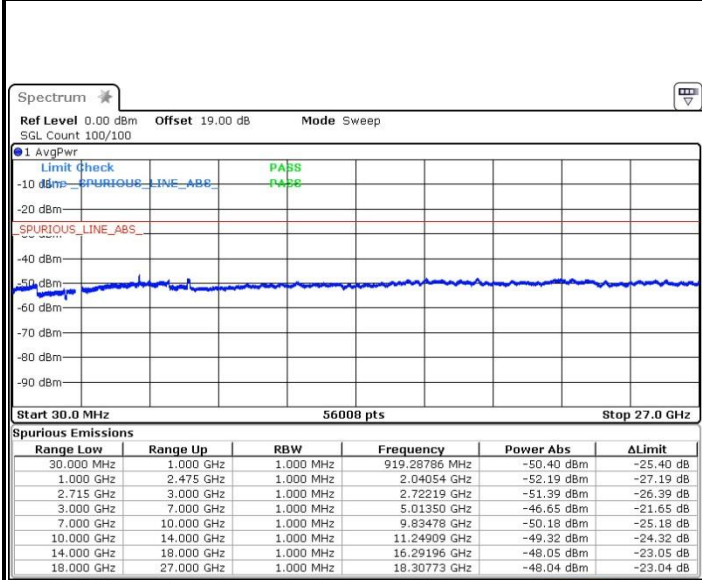

LTE Band 41 / 20MHz+10MHz

Middle Channel / QPSK

Middle Channel / 16QAM

Date: 13.OCT.2017 11:32:03

Date: 13.OCT.2017 11:30:06

Middle Channel / 64QAM

Date: 13.OCT.2017 11:28:52

LTE Band 41 / 20MHz+10MHz

Highest Channel / QPSK

Highest Channel / 16QAM

Date: 13.OCT.2017 11:34:12

Date: 13.OCT.2017 11:35:28

Highest Channel / 64QAM

Date: 13.OCT.2017 11:36:42

**LTE Band 41 / 20MHz+15MHz**

**Lowest Channel / QPSK**

Date: 13.OCT.2017 11:12:13

**Lowest Channel / 16QAM**

Date: 13.OCT.2017 11:11:20

**Lowest Channel / 64QAM**

Date: 13.OCT.2017 11:10:11

LTE Band 41 / 20MHz+15MHz

Middle Channel / QPSK

Middle Channel / 16QAM