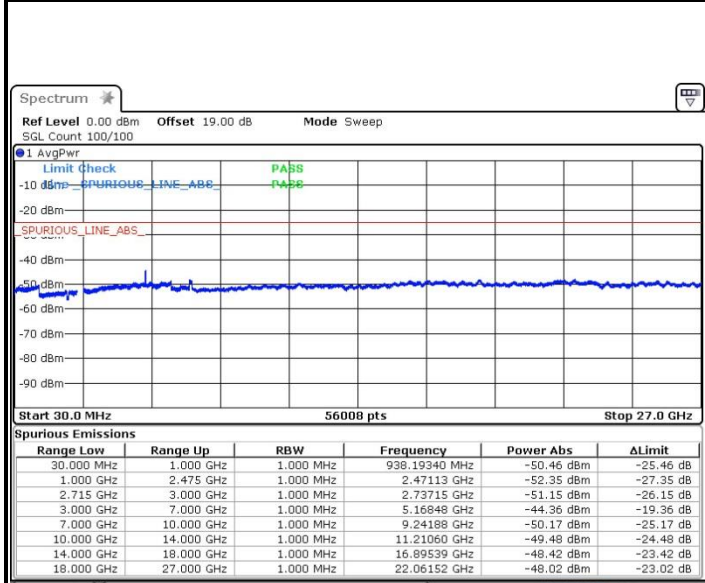

Date: 13.OCT.2017 11:19:05

Highest Channel / 64QAM

Date: 13.OCT.2017 11:18:07

LTE Band 41 / 20MHz+20MHz

Lowest Channel / QPSK

Date: 13.OCT.2017 09:40:28

Lowest Channel / 16QAM

Date: 13.OCT.2017 09:39:01

Lowest Channel / 64QAM

Date: 13.OCT.2017 09:36:52

**LTE Band 41 / 20MHz+20MHz**

**Middle Channel / QPSK**

Date: 13.OCT.2017 09:24:49

**Middle Channel / 16QAM**

Date: 13.OCT.2017 09:27:47

**Middle Channel / 64QAM**

Date: 13.OCT.2017 09:28:39

**LTE Band 41 / 20MHz+20MHz**

**Highest Channel / QPSK**

Date: 13.OCT.2017 11:04:31

**Highest Channel / 16QAM**

Date: 13.OCT.2017 11:05:39

**Highest Channel / 64QAM**

Date: 13.OCT.2017 11:06:41