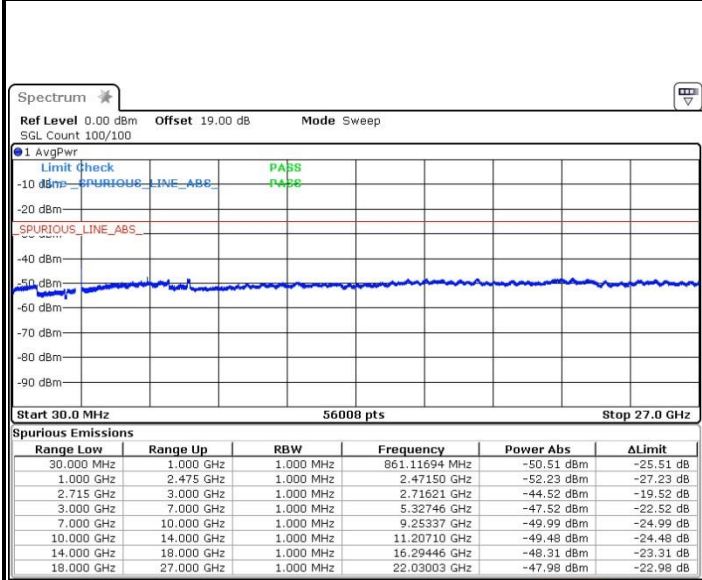

Lowest Channel / QPSK

Lowest Channel / 16QAM

Date: 13.OCT.2017 14:23:15

Date: 13.OCT.2017 14:24:21

Lowest Channel / 64QAM

Date: 13.OCT.2017 14:25:32

LTE Band 41 / 15MHz+20MHz

Middle Channel / QPSK

Middle Channel / 16QAM

Date: 13.OCT.2017 14:21:40

Date: 13.OCT.2017 14:20:38

Middle Channel / 64QAM

Date: 13.OCT.2017 14:18:48

**LTE Band 41 / 15MHz+20MHz**

**Highest Channel / QPSK**

Date: 13.OCT.2017 14:12:43

**Highest Channel / 16QAM**

Date: 13.OCT.2017 14:13:44

**Highest Channel / 64QAM**

Date: 13.OCT.2017 14:14:47

LTE Band 41 / 20MHz+5MHz

Lowest Channel / QPSK

Lowest Channel / 16QAM

Date: 13.OCT.2017 11:51:19

Date: 13.OCT.2017 11:49:23

Lowest Channel / 64QAM

Date: 13.OCT.2017 11:47:15

**LTE Band 41 / 20MHz+5MHz**

**Middle Channel / QPSK**

Date: 13.OCT.2017 11:43:14

**Middle Channel / 16QAM**

Date: 13.OCT.2017 11:44:35