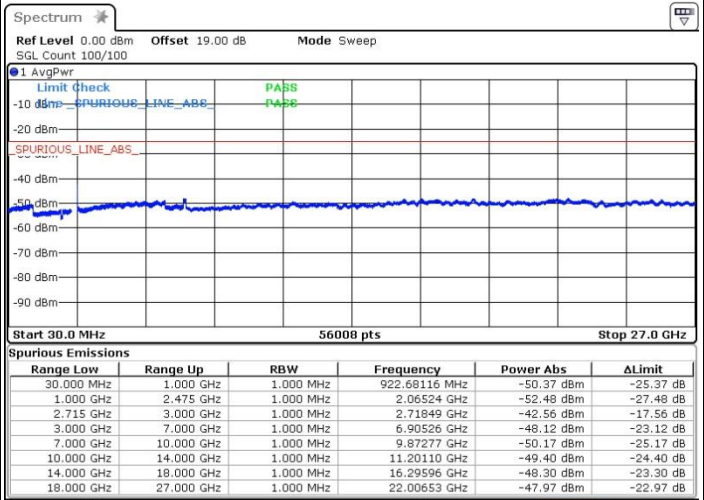

Date: 13.OCT.2017 11:38:52

LTE Band 41 / 20MHz+10MHz

Lowest Channel / QPSK

Lowest Channel / 16QAM

Date: 13.OCT.2017 11:24:09

Date: 13.OCT.2017 11:25:20

Lowest Channel / 64QAM

Date: 13.OCT.2017 11:26:43

LTE Band 41 / 20MHz+10MHz

Middle Channel / QPSK

Middle Channel / 16QAM

Date: 13.OCT.2017 11:32:03

Date: 13.OCT.2017 11:30:06

Middle Channel / 64QAM

Date: 13.OCT.2017 11:28:52

LTE Band 41 / 20MHz+10MHz

Highest Channel / QPSK

Highest Channel / 16QAM

Date: 13.OCT.2017 11:34:12

Date: 13.OCT.2017 11:35:28

Highest Channel / 64QAM

Date: 13.OCT.2017 11:36:42

**LTE Band 41 / 20MHz+15MHz**

**Lowest Channel / QPSK**