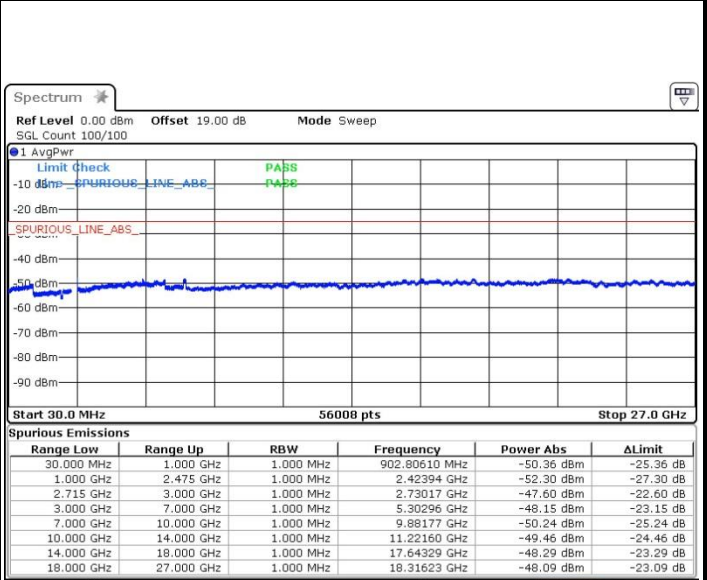

Lowest Channel / 64QAM

Date: 13.OCT.2017 09:36:52

**LTE Band 41 / 20MHz+20MHz**

**Middle Channel / QPSK**

Date: 13.OCT.2017 09:24:49

**Middle Channel / 16QAM**

Date: 13.OCT.2017 09:27:47

**Middle Channel / 64QAM**

Date: 13.OCT.2017 09:28:39

**LTE Band 41 / 20MHz+20MHz**

**Highest Channel / QPSK**

Date: 13.OCT.2017 11:04:31

**Highest Channel / 16QAM**

Date: 13.OCT.2017 11:05:39

**Highest Channel / 64QAM**

Date: 13.OCT.2017 11:06:41

LTE Band 66 / 1.4MHz

Lowest Channel / QPSK

Lowest Channel / 16QAM

Date: 29.SEP.2017 09:49:07

Date: 29.SEP.2017 09:50:14

Middle Channel / QPSK

Middle Channel / 16QAM

Date: 29.SEP.2017 09:57:44

Date: 29.SEP.2017 09:56:31

LTE Band 66 / 1.4MHz

Highest Channel / QPSK

Highest Channel / 16QAM

Date: 29.SEP.2017 09:58:54

Date: 29.SEP.2017 10:00:13

LTE Band 66 / 3MHz

Lowest Channel / QPSK