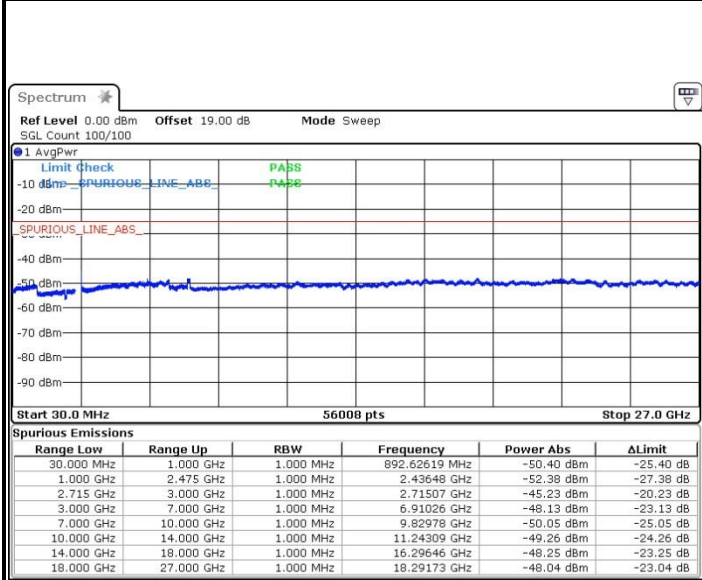

Date: 13.OCT.2017 11:12:13

**Lowest Channel / 16QAM**

Date: 13.OCT.2017 11:11:20

**Lowest Channel / 64QAM**

Date: 13.OCT.2017 11:10:11

LTE Band 41 / 20MHz+15MHz

Middle Channel / QPSK

Middle Channel / 16QAM

Date: 13.OCT.2017 11:14:27

Date: 13.OCT.2017 11:15:28

Middle Channel / 64QAM

Date: 13.OCT.2017 11:16:43

LTE Band 41 / 20MHz+15MHz

Highest Channel / QPSK

Date: 13.OCT.2017 11:20:01

Highest Channel / 16QAM

Date: 13.OCT.2017 11:19:05

Highest Channel / 64QAM

Date: 13.OCT.2017 11:18:07

LTE Band 41 / 20MHz+20MHz

Lowest Channel / QPSK

Date: 13.OCT.2017 09:40:28

Lowest Channel / 16QAM

Date: 13.OCT.2017 09:39:01