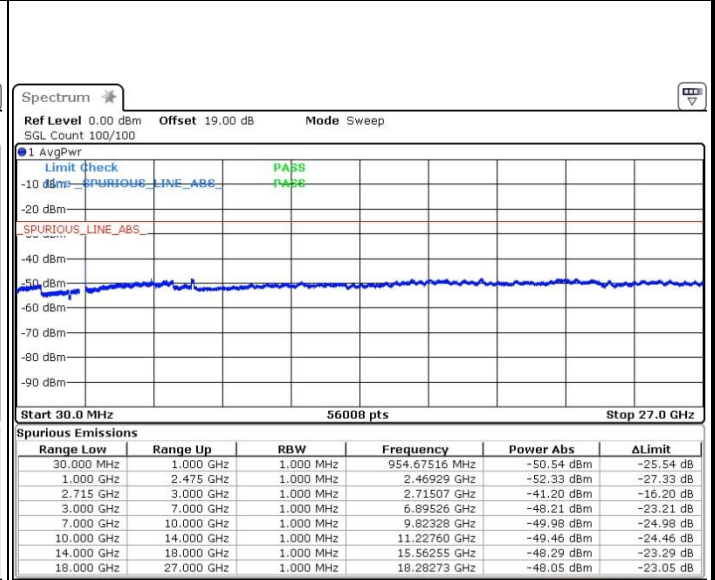

Date: 13.OCT.2017 11:12:13

**Lowest Channel / 16QAM**

Date: 13.OCT.2017 11:11:20

**Lowest Channel / 64QAM**

Date: 13.OCT.2017 11:10:11

LTE Band 41 / 20MHz+15MHz

Middle Channel / QPSK

Middle Channel / 16QAM

Date: 13.OCT.2017 11:14:27

Date: 13.OCT.2017 11:15:28

Middle Channel / 64QAM

Date: 13.OCT.2017 11:16:43

LTE Band 41 / 20MHz+15MHz

Highest Channel / QPSK

Date: 13.OCT.2017 11:20:01

Highest Channel / 16QAM

Date: 13.OCT.2017 11:19:05

Highest Channel / 64QAM

Date: 13.OCT.2017 11:18:07

LTE Band 41 / 20MHz+20MHz

Lowest Channel / QPSK

Date: 13.OCT.2017 09:40:28

Lowest Channel / 16QAM

Date: 13.OCT.2017 09:39:01