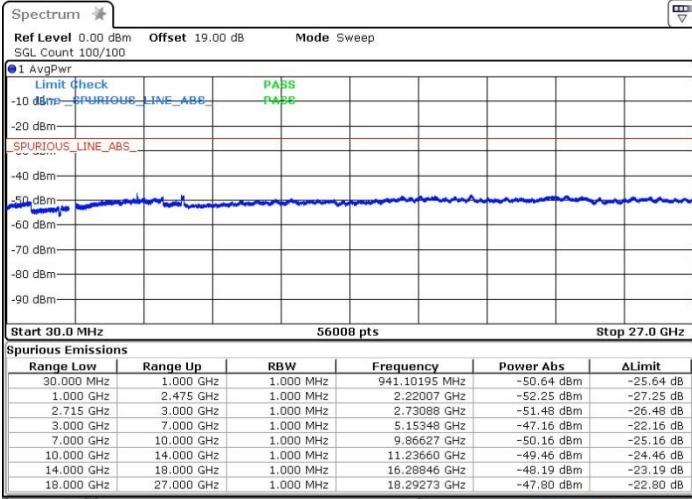

Highest Channel / QPSK

Highest Channel / 16QAM

Date: 13.OCT.2017 11:34:12

Date: 13.OCT.2017 11:35:28

Highest Channel / 64QAM

Date: 13.OCT.2017 11:36:42

**LTE Band 41 / 20MHz+15MHz**

**Lowest Channel / QPSK**

Date: 13.OCT.2017 11:12:13

**Lowest Channel / 16QAM**

Date: 13.OCT.2017 11:11:20

**Lowest Channel / 64QAM**

Date: 13.OCT.2017 11:10:11

LTE Band 41 / 20MHz+15MHz

Middle Channel / QPSK

Middle Channel / 16QAM

Date: 13.OCT.2017 11:14:27

Date: 13.OCT.2017 11:15:28

Middle Channel / 64QAM

Date: 13.OCT.2017 11:16:43

LTE Band 41 / 20MHz+15MHz

Highest Channel / QPSK

Date: 13.OCT.2017 11:20:01

Highest Channel / 16QAM