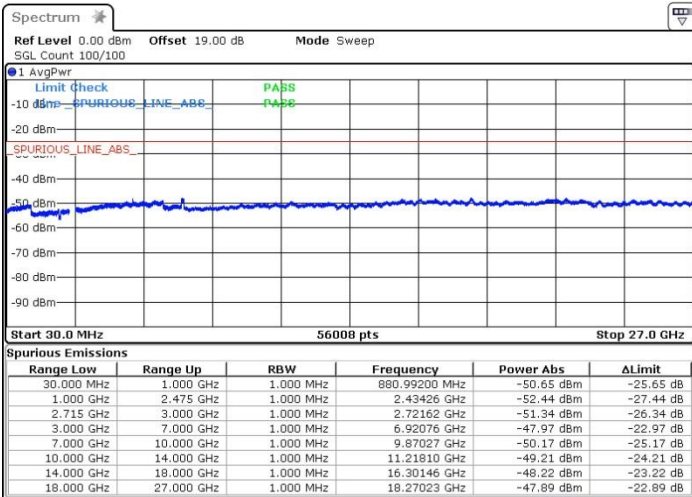

**Middle Channel / 64QAM**

Date: 13.OCT.2017 11:45:47

**LTE Band 41 / 20MHz+5MHz**

**Highest Channel / QPSK**

Date: 13.OCT.2017 11:41:03

**Highest Channel / 16QAM**

Date: 13.OCT.2017 11:40:04

**Highest Channel / 64QAM**

Date: 13.OCT.2017 11:38:52

LTE Band 41 / 20MHz+10MHz

Lowest Channel / QPSK

Lowest Channel / 16QAM

Date: 13.OCT.2017 11:24:09

Date: 13.OCT.2017 11:25:20

Lowest Channel / 64QAM

Date: 13.OCT.2017 11:26:43

LTE Band 41 / 20MHz+10MHz

Middle Channel / QPSK

Middle Channel / 16QAM

Date: 13.OCT.2017 11:32:03

Date: 13.OCT.2017 11:30:06

Middle Channel / 64QAM

Date: 13.OCT.2017 11:28:52

LTE Band 41 / 20MHz+10MHz

Highest Channel / QPSK

Highest Channel / 16QAM

Date: 13.OCT.2017 11:34:12

Date: 13.OCT.2017 11:35:28

Highest Channel / 64QAM

Date: 13.OCT.2017 11:36:42

**LTE Band 41 / 20MHz+15MHz**

**Lowest Channel / QPSK**