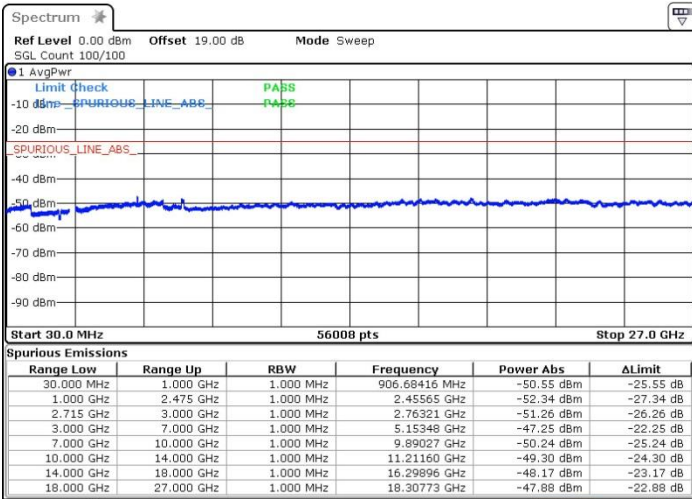

Highest Channel / QPSK

Highest Channel / 16QAM

Date: 13.OCT.2017 11:34:12

Date: 13.OCT.2017 11:35:28

Highest Channel / 64QAM

Date: 13.OCT.2017 11:36:42

**LTE Band 41 / 20MHz+15MHz**

**Lowest Channel / QPSK**

Date: 13.OCT.2017 11:12:13

**Lowest Channel / 16QAM**

Date: 13.OCT.2017 11:11:20

**Lowest Channel / 64QAM**

Date: 13.OCT.2017 11:10:11

LTE Band 41 / 20MHz+15MHz

Middle Channel / QPSK

Middle Channel / 16QAM

Date: 13.OCT.2017 11:14:27

Date: 13.OCT.2017 11:15:28

Middle Channel / 64QAM

Date: 13.OCT.2017 11:16:43

LTE Band 41 / 20MHz+15MHz

Highest Channel / QPSK

Date: 13.OCT.2017 11:20:01

Highest Channel / 16QAM

Date: 13.OCT.2017 11:19:05

Highest Channel / 64QAM

Date: 13.OCT.2017 11:18:07

LTE Band 41 / 20MHz+20MHz

Lowest Channel / QPSK

Date: 13.OCT.2017 09:40:28

Lowest Channel / 16QAM

Date: 13.OCT.2017 09:39:01