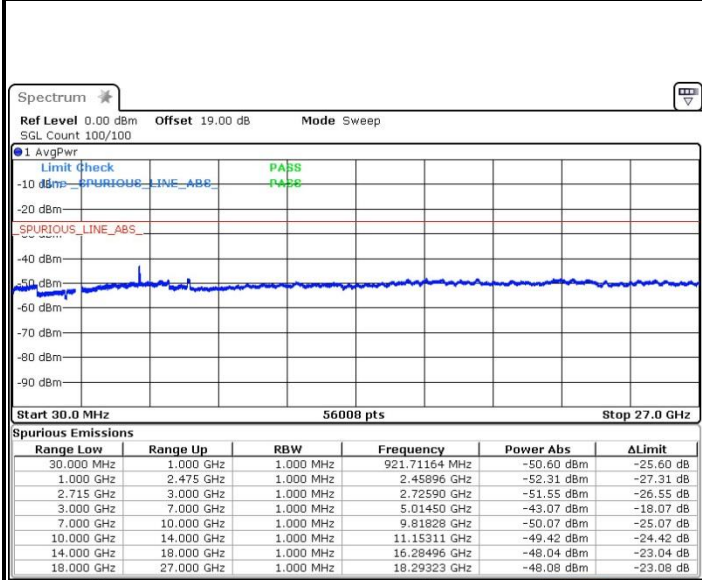

Date: 13.OCT.2017 11:14:27

Date: 13.OCT.2017 11:15:28

Middle Channel / 64QAM

Date: 13.OCT.2017 11:16:43

LTE Band 41 / 20MHz+15MHz

Highest Channel / QPSK

Date: 13.OCT.2017 11:20:01

Highest Channel / 16QAM

Date: 13.OCT.2017 11:19:05

Highest Channel / 64QAM

Date: 13.OCT.2017 11:18:07

LTE Band 41 / 20MHz+20MHz

Lowest Channel / QPSK

Date: 13.OCT.2017 09:40:28

Lowest Channel / 16QAM

Date: 13.OCT.2017 09:39:01

Lowest Channel / 64QAM

Date: 13.OCT.2017 09:36:52

**LTE Band 41 / 20MHz+20MHz**

**Middle Channel / QPSK**

Date: 13.OCT.2017 09:24:49

**Middle Channel / 16QAM**

Date: 13.OCT.2017 09:27:47

**Middle Channel / 64QAM**

Date: 13.OCT.2017 09:28:39

**LTE Band 41 / 20MHz+20MHz**

**Highest Channel / QPSK**

Date: 13.OCT.2017 11:04:31

**Highest Channel / 16QAM**

Date: 13.OCT.2017 11:05:39

**Highest Channel / 64QAM**

Date: 13.OCT.2017 11:06:41