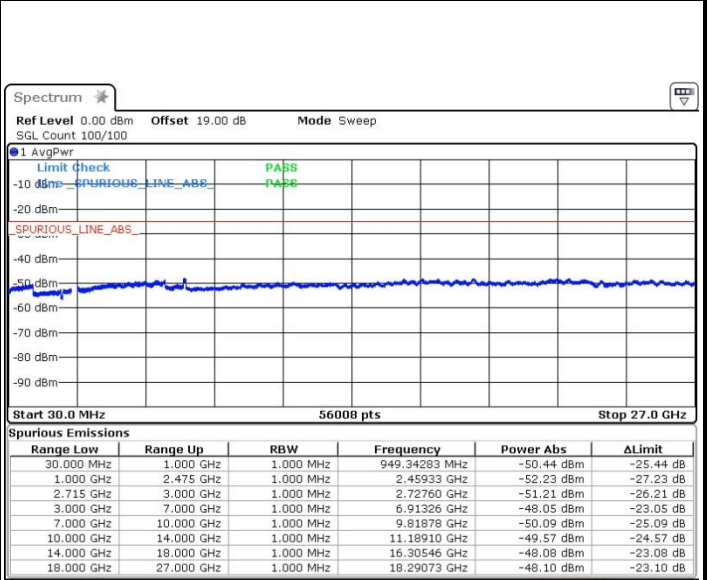

**Highest Channel / 16QAM**

Date: 13.OCT.2017 14:13:44

**Highest Channel / 64QAM**

Date: 13.OCT.2017 14:14:47

LTE Band 41 / 20MHz+5MHz

Lowest Channel / QPSK

Lowest Channel / 16QAM

Date: 13.OCT.2017 11:51:19

Date: 13.OCT.2017 11:49:23

Lowest Channel / 64QAM

Date: 13.OCT.2017 11:47:15

**LTE Band 41 / 20MHz+5MHz**

**Middle Channel / QPSK**

Date: 13.OCT.2017 11:43:14

**Middle Channel / 16QAM**

Date: 13.OCT.2017 11:44:35

**Middle Channel / 64QAM**

Date: 13.OCT.2017 11:45:47

**LTE Band 41 / 20MHz+5MHz**

**Highest Channel / QPSK**

Date: 13.OCT.2017 11:41:03

**Highest Channel / 16QAM**

Date: 13.OCT.2017 11:40:04

**Highest Channel / 64QAM**

Date: 13.OCT.2017 11:38:52

LTE Band 41 / 20MHz+10MHz

Lowest Channel / QPSK

Lowest Channel / 16QAM

Date: 13.OCT.2017 11:24:09

Date: 13.OCT.2017 11:25:20

Lowest Channel / 64QAM

Date: 13.OCT.2017 11:26:43