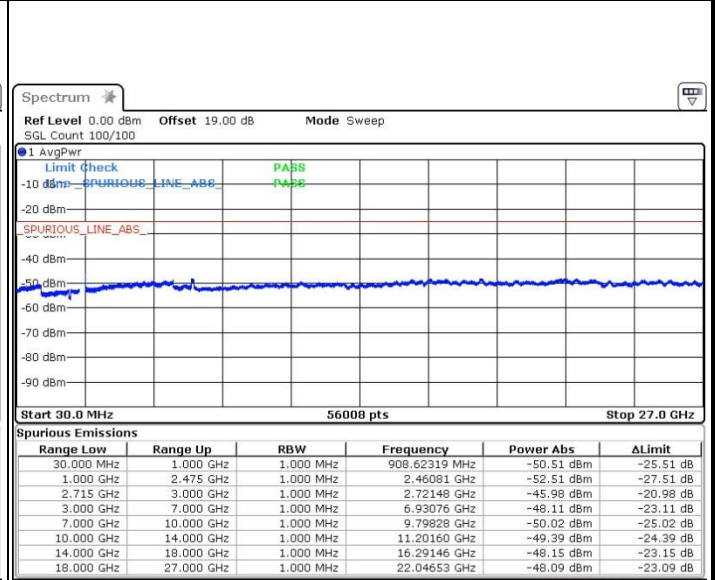

Date: 13.OCT.2017 11:49:23

Lowest Channel / 64QAM

Date: 13.OCT.2017 11:47:15

**LTE Band 41 / 20MHz+5MHz**

**Middle Channel / QPSK**

Date: 13.OCT.2017 11:43:14

**Middle Channel / 16QAM**

Date: 13.OCT.2017 11:44:35

**Middle Channel / 64QAM**

Date: 13.OCT.2017 11:45:47

**LTE Band 41 / 20MHz+5MHz**

**Highest Channel / QPSK**

Date: 13.OCT.2017 11:41:03

**Highest Channel / 16QAM**

Date: 13.OCT.2017 11:40:04

**Highest Channel / 64QAM**

Date: 13.OCT.2017 11:38:52

LTE Band 41 / 20MHz+10MHz

Lowest Channel / QPSK

Lowest Channel / 16QAM

Date: 13.OCT.2017 11:24:09

Date: 13.OCT.2017 11:25:20

Lowest Channel / 64QAM

Date: 13.OCT.2017 11:26:43