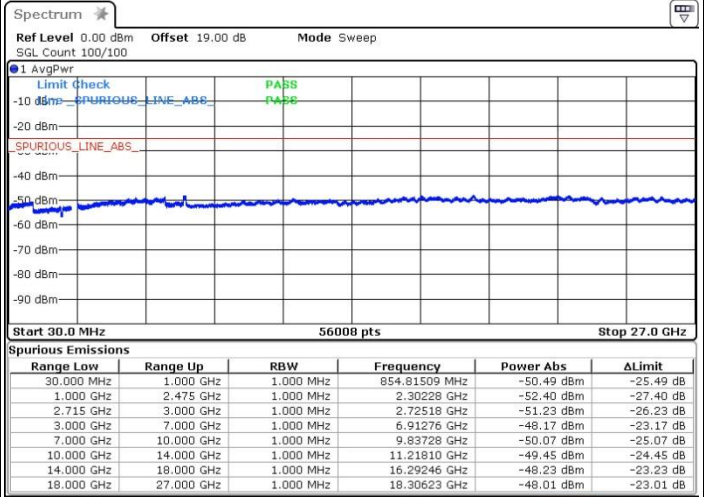

Date: 13.OCT.2017 11:49:23

Lowest Channel / 64QAM

Date: 13.OCT.2017 11:47:15

**LTE Band 41 / 20MHz+5MHz**

**Middle Channel / QPSK**

Date: 13.OCT.2017 11:43:14

**Middle Channel / 16QAM**

Date: 13.OCT.2017 11:44:35

**Middle Channel / 64QAM**

Date: 13.OCT.2017 11:45:47

**LTE Band 41 / 20MHz+5MHz**

**Highest Channel / QPSK**

Date: 13.OCT.2017 11:41:03

**Highest Channel / 16QAM**

Date: 13.OCT.2017 11:40:04

**Highest Channel / 64QAM**

Date: 13.OCT.2017 11:38:52

LTE Band 41 / 20MHz+10MHz

Lowest Channel / QPSK

Lowest Channel / 16QAM

Date: 13.OCT.2017 11:24:09

Date: 13.OCT.2017 11:25:20

Lowest Channel / 64QAM

Date: 13.OCT.2017 11:26:43