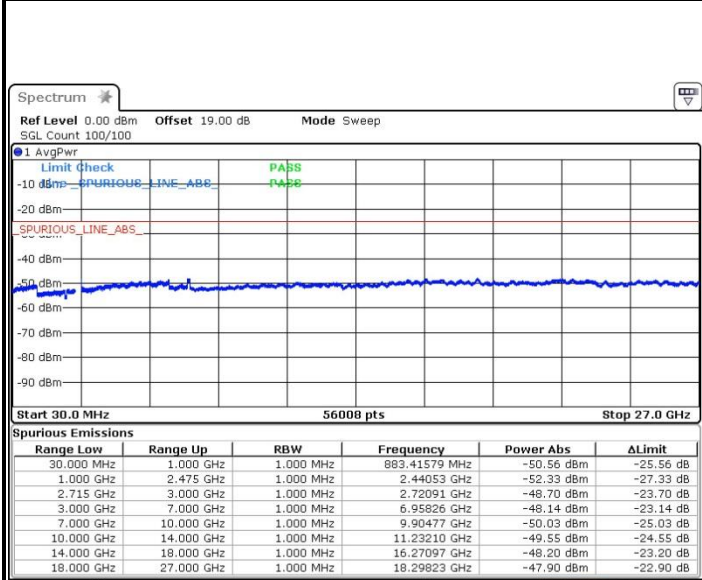

Date: 13.OCT.2017 11:49:23

Lowest Channel / 64QAM

Date: 13.OCT.2017 11:47:15

**LTE Band 41 / 20MHz+5MHz**

**Middle Channel / QPSK**

Date: 13.OCT.2017 11:43:14

**Middle Channel / 16QAM**

Date: 13.OCT.2017 11:44:35

**Middle Channel / 64QAM**

Date: 13.OCT.2017 11:45:47

**LTE Band 41 / 20MHz+5MHz**

**Highest Channel / QPSK**

Date: 13.OCT.2017 11:41:03

**Highest Channel / 16QAM**

Date: 13.OCT.2017 11:40:04

**Highest Channel / 64QAM**

Date: 13.OCT.2017 11:38:52

LTE Band 41 / 20MHz+10MHz

Lowest Channel / QPSK

Lowest Channel / 16QAM

Date: 13.OCT.2017 11:24:09

Date: 13.OCT.2017 11:25:20

Lowest Channel / 64QAM

Date: 13.OCT.2017 11:26:43