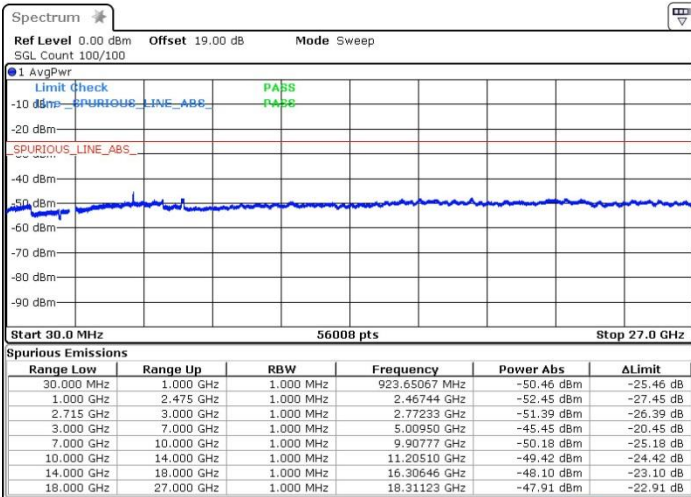

LTE Band 41 / 15MHz+15MHz

Highest Channel / QPSK

Date: 13.OCT.2017 14:39:19

Highest Channel / 16QAM

Date: 13.OCT.2017 14:38:28

Highest Channel / 64QAM

Date: 13.OCT.2017 14:37:34

LTE Band 41 / 15MHz+20MHz

Lowest Channel / QPSK

Lowest Channel / 16QAM

Date: 13.OCT.2017 14:23:15

Date: 13.OCT.2017 14:24:21

Lowest Channel / 64QAM

Date: 13.OCT.2017 14:25:32

LTE Band 41 / 15MHz+20MHz

Middle Channel / QPSK

Middle Channel / 16QAM

Date: 13.OCT.2017 14:21:40

Date: 13.OCT.2017 14:20:38

Middle Channel / 64QAM

Date: 13.OCT.2017 14:18:48

**LTE Band 41 / 15MHz+20MHz**

**Highest Channel / QPSK**

Date: 13.OCT.2017 14:12:43

**Highest Channel / 16QAM**

Date: 13.OCT.2017 14:13:44

**Highest Channel / 64QAM**

Date: 13.OCT.2017 14:14:47

LTE Band 41 / 20MHz+5MHz

Lowest Channel / QPSK

Lowest Channel / 16QAM

Date: 13.OCT.2017 11:51:19