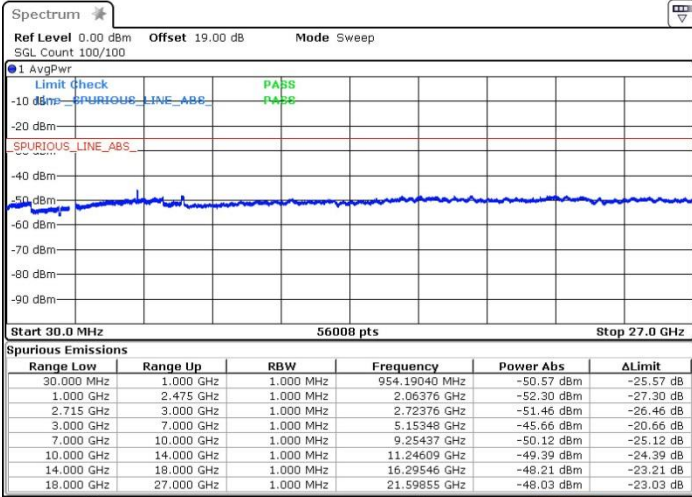

LTE Band 41 / 15MHz+15MHz

Highest Channel / QPSK

Date: 13.OCT.2017 14:39:19

Highest Channel / 16QAM

Date: 13.OCT.2017 14:38:28

Highest Channel / 64QAM

Date: 13.OCT.2017 14:37:34

LTE Band 41 / 15MHz+20MHz

Lowest Channel / QPSK

Lowest Channel / 16QAM

Date: 13.OCT.2017 14:23:15

Date: 13.OCT.2017 14:24:21

Lowest Channel / 64QAM

Date: 13.OCT.2017 14:25:32

LTE Band 41 / 15MHz+20MHz

Middle Channel / QPSK

Middle Channel / 16QAM

Date: 13.OCT.2017 14:21:40

Date: 13.OCT.2017 14:20:38

Middle Channel / 64QAM

Date: 13.OCT.2017 14:18:48

**LTE Band 41 / 15MHz+20MHz**

**Highest Channel / QPSK**

Date: 13.OCT.2017 14:12:43

**Highest Channel / 16QAM**

Date: 13.OCT.2017 14:13:44

**Highest Channel / 64QAM**

Date: 13.OCT.2017 14:14:47

LTE Band 41 / 20MHz+5MHz

Lowest Channel / QPSK

Lowest Channel / 16QAM

Date: 13.OCT.2017 11:51:19