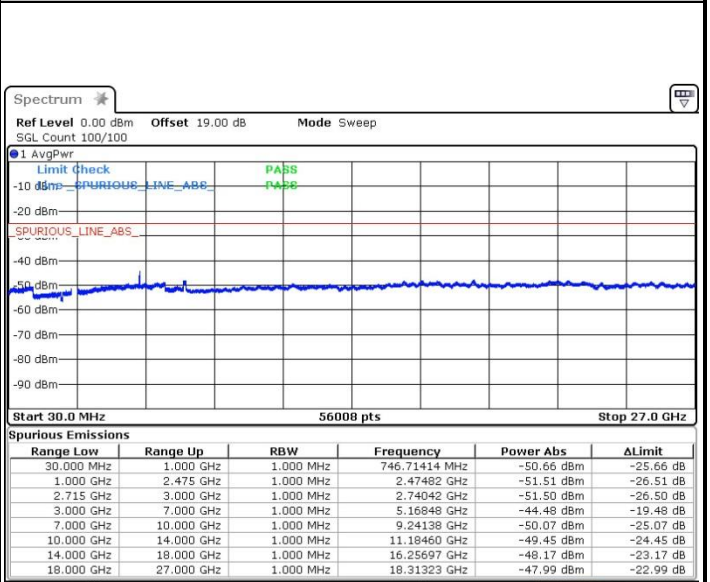

Date: 13.OCT.2017 11:19:05

Highest Channel / 64QAM

Date: 13.OCT.2017 11:18:07

LTE Band 41 / 20MHz+20MHz

Lowest Channel / QPSK

Date: 13.OCT.2017 09:40:28

Lowest Channel / 16QAM

Date: 13.OCT.2017 09:39:01

Lowest Channel / 64QAM

Date: 13.OCT.2017 09:36:52

**LTE Band 41 / 20MHz+20MHz**

**Middle Channel / QPSK**

Date: 13.OCT.2017 09:24:49

**Middle Channel / 16QAM**

Date: 13.OCT.2017 09:27:47

**Middle Channel / 64QAM**

Date: 13.OCT.2017 09:28:39

**LTE Band 41 / 20MHz+20MHz**

**Highest Channel / QPSK**

Date: 13.OCT.2017 11:04:31

**Highest Channel / 16QAM**

Date: 13.OCT.2017 11:05:39

**Highest Channel / 64QAM**

Date: 13.OCT.2017 11:06:41

LTE Band 66 / 1.4MHz

Lowest Channel / QPSK

Lowest Channel / 16QAM

Date: 29.SEP.2017 09:49:07

Date: 29.SEP.2017 09:50:14

Middle Channel / QPSK

Middle Channel / 16QAM

Date: 29.SEP.2017 09:57:44