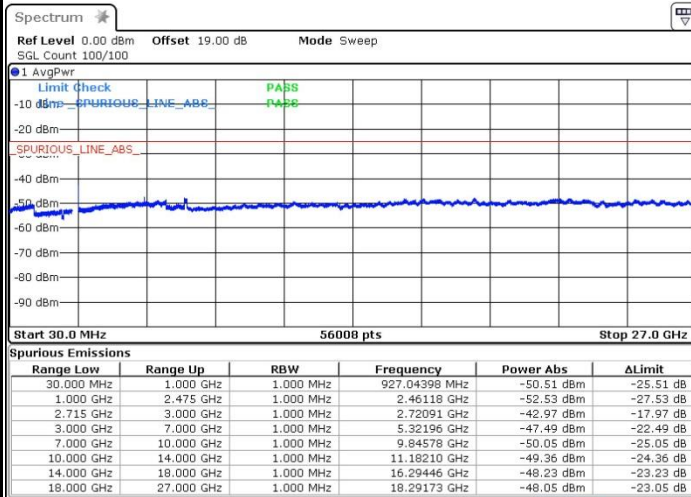

LTE Band 41 / 15MHz+15MHz

Highest Channel / QPSK

Date: 13.OCT.2017 14:39:19

Highest Channel / 16QAM

Date: 13.OCT.2017 14:38:28

Highest Channel / 64QAM

Date: 13.OCT.2017 14:37:34

LTE Band 41 / 15MHz+20MHz

Lowest Channel / QPSK

Lowest Channel / 16QAM

Date: 13.OCT.2017 14:23:15

Date: 13.OCT.2017 14:24:21

Lowest Channel / 64QAM

Date: 13.OCT.2017 14:25:32

LTE Band 41 / 15MHz+20MHz

Middle Channel / QPSK

Middle Channel / 16QAM

Date: 13.OCT.2017 14:21:40

Date: 13.OCT.2017 14:20:38

Middle Channel / 64QAM

Date: 13.OCT.2017 14:18:48

**LTE Band 41 / 15MHz+20MHz**

**Highest Channel / QPSK**

Date: 13.OCT.2017 14:12:43