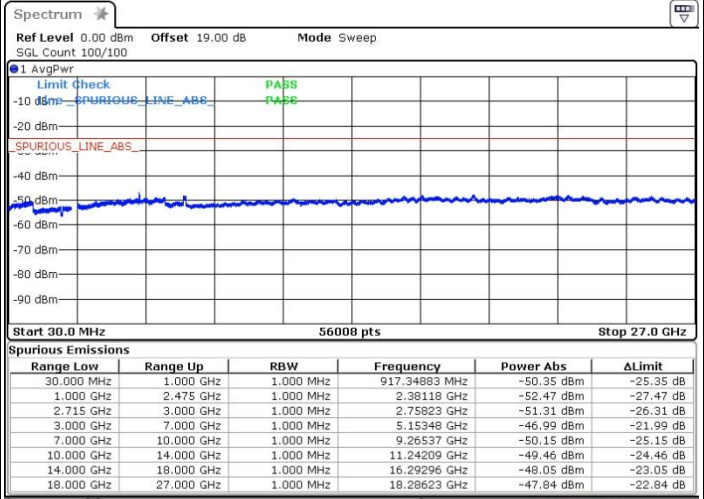

Highest Channel / QPSK

Highest Channel / 16QAM

Date: 13.OCT.2017 11:34:12

Date: 13.OCT.2017 11:35:28

Highest Channel / 64QAM

Date: 13.OCT.2017 11:36:42

**LTE Band 41 / 20MHz+15MHz**

**Lowest Channel / QPSK**

Date: 13.OCT.2017 11:12:13

**Lowest Channel / 16QAM**

Date: 13.OCT.2017 11:11:20

**Lowest Channel / 64QAM**

Date: 13.OCT.2017 11:10:11

LTE Band 41 / 20MHz+15MHz

Middle Channel / QPSK

Middle Channel / 16QAM

Date: 13.OCT.2017 11:14:27

Date: 13.OCT.2017 11:15:28

Middle Channel / 64QAM

Date: 13.OCT.2017 11:16:43

LTE Band 41 / 20MHz+15MHz

Highest Channel / QPSK

Date: 13.OCT.2017 11:20:01

Highest Channel / 16QAM