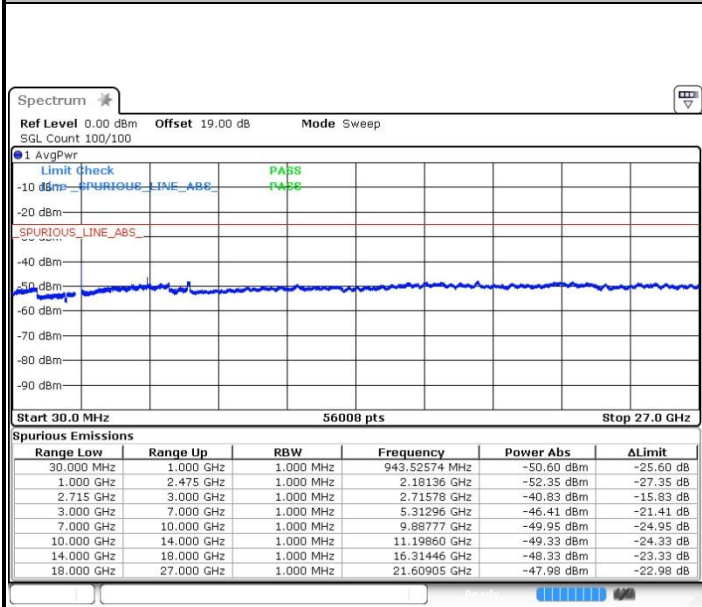

Lowest Channel / QPSK

Lowest Channel / 16QAM

Date: 13.OCT.2017 14:23:15

Date: 13.OCT.2017 14:24:21

Lowest Channel / 64QAM

Date: 13.OCT.2017 14:25:32

LTE Band 41 / 15MHz+20MHz

Middle Channel / QPSK

Middle Channel / 16QAM

Date: 13.OCT.2017 14:21:40

Date: 13.OCT.2017 14:20:38

Middle Channel / 64QAM

Date: 13.OCT.2017 14:18:48

**LTE Band 41 / 15MHz+20MHz**

**Highest Channel / QPSK**

Date: 13.OCT.2017 14:12:43

**Highest Channel / 16QAM**

Date: 13.OCT.2017 14:13:44

**Highest Channel / 64QAM**

Date: 13.OCT.2017 14:14:47

LTE Band 41 / 20MHz+5MHz

Lowest Channel / QPSK

Lowest Channel / 16QAM

Date: 13.OCT.2017 11:51:19

Date: 13.OCT.2017 11:49:23

Lowest Channel / 64QAM

Date: 13.OCT.2017 11:47:15

**LTE Band 41 / 20MHz+5MHz**

**Middle Channel / QPSK**

Date: 13.OCT.2017 11:43:14

**Middle Channel / 16QAM**

Date: 13.OCT.2017 11:44:35