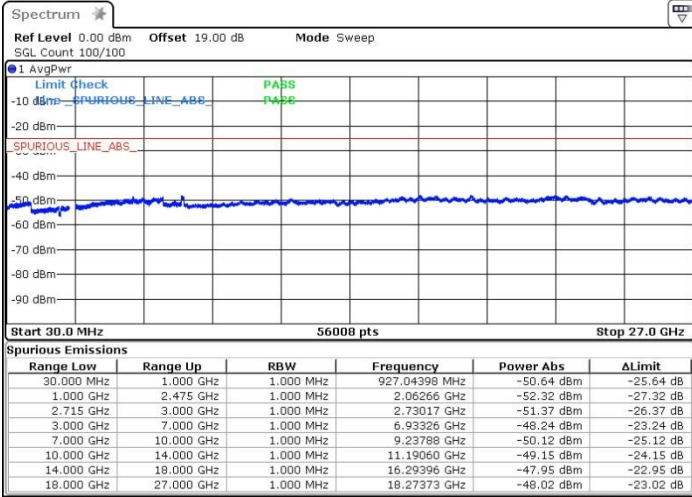

Middle Channel / 16QAM

Date: 13.OCT.2017 14:21:40

Date: 13.OCT.2017 14:20:38

Middle Channel / 64QAM

Date: 13.OCT.2017 14:18:48

**LTE Band 41 / 15MHz+20MHz**

**Highest Channel / QPSK**

Date: 13.OCT.2017 14:12:43

**Highest Channel / 16QAM**

Date: 13.OCT.2017 14:13:44

**Highest Channel / 64QAM**

Date: 13.OCT.2017 14:14:47

LTE Band 41 / 20MHz+5MHz

Lowest Channel / QPSK

Lowest Channel / 16QAM

Date: 13.OCT.2017 11:51:19

Date: 13.OCT.2017 11:49:23

Lowest Channel / 64QAM

Date: 13.OCT.2017 11:47:15

**LTE Band 41 / 20MHz+5MHz**

**Middle Channel / QPSK**

Date: 13.OCT.2017 11:43:14

**Middle Channel / 16QAM**

Date: 13.OCT.2017 11:44:35