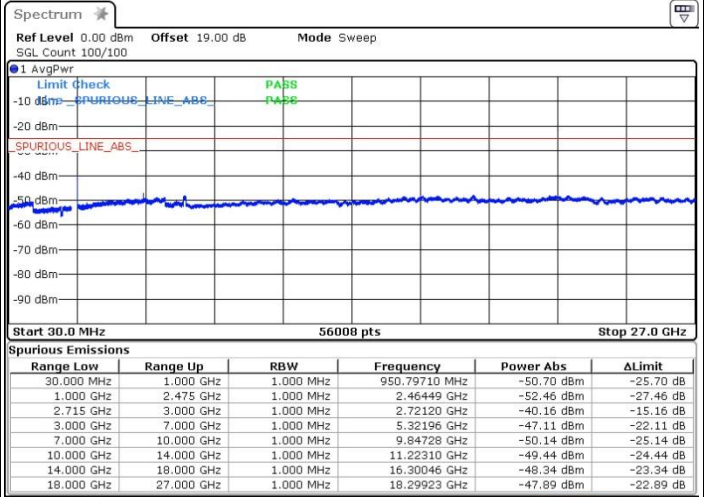

LTE Band 41 / 15MHz+15MHz

Highest Channel / QPSK

Date: 13.OCT.2017 14:39:19

Highest Channel / 16QAM

Date: 13.OCT.2017 14:38:28

Highest Channel / 64QAM

Date: 13.OCT.2017 14:37:34

LTE Band 41 / 15MHz+20MHz

Lowest Channel / QPSK

Lowest Channel / 16QAM

Date: 13.OCT.2017 14:23:15

Date: 13.OCT.2017 14:24:21

Lowest Channel / 64QAM

Date: 13.OCT.2017 14:25:32

LTE Band 41 / 15MHz+20MHz

Middle Channel / QPSK

Middle Channel / 16QAM

Date: 13.OCT.2017 14:21:40

Date: 13.OCT.2017 14:20:38

Middle Channel / 64QAM

Date: 13.OCT.2017 14:18:48

**LTE Band 41 / 15MHz+20MHz**

**Highest Channel / QPSK**

Date: 13.OCT.2017 14:12:43