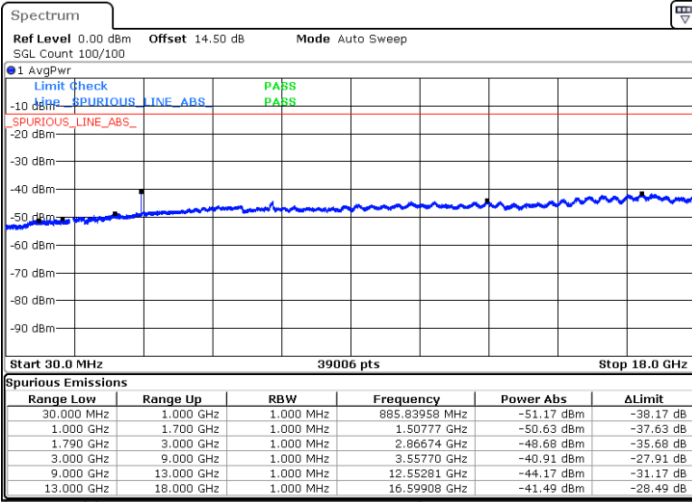

Date: 13.OCT.2017 09:28:39

**LTE Band 41 / 20MHz+20MHz**

**Highest Channel / QPSK**

Date: 13.OCT.2017 11:04:31

**Highest Channel / 16QAM**

Date: 13.OCT.2017 11:05:39

**Highest Channel / 64QAM**

Date: 13.OCT.2017 11:06:41

LTE Band 66 / 1.4MHz

Lowest Channel / QPSK

Lowest Channel / 16QAM

Date: 29.SEP.2017 09:49:07

Date: 29.SEP.2017 09:50:14

Middle Channel / QPSK

Middle Channel / 16QAM

Date: 29.SEP.2017 09:57:44

Date: 29.SEP.2017 09:56:31

LTE Band 66 / 1.4MHz

Highest Channel / QPSK

Highest Channel / 16QAM

Date: 29.SEP.2017 09:58:54

Date: 29.SEP.2017 10:00:13

LTE Band 66 / 3MHz

Lowest Channel / QPSK