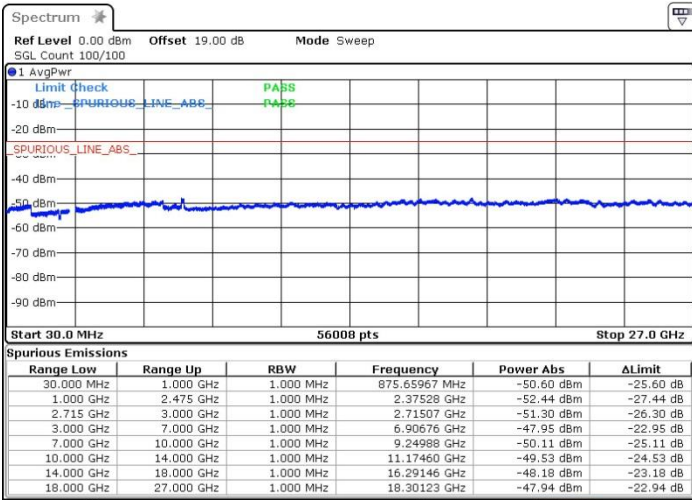

**Middle Channel / 64QAM**

Date: 13.OCT.2017 11:45:47

**LTE Band 41 / 20MHz+5MHz**

**Highest Channel / QPSK**

Date: 13.OCT.2017 11:41:03

**Highest Channel / 16QAM**

Date: 13.OCT.2017 11:40:04

**Highest Channel / 64QAM**

Date: 13.OCT.2017 11:38:52

LTE Band 41 / 20MHz+10MHz

Lowest Channel / QPSK

Lowest Channel / 16QAM

Date: 13.OCT.2017 11:24:09

Date: 13.OCT.2017 11:25:20

Lowest Channel / 64QAM

Date: 13.OCT.2017 11:26:43

LTE Band 41 / 20MHz+10MHz

Middle Channel / QPSK

Middle Channel / 16QAM

Date: 13.OCT.2017 11:32:03

Date: 13.OCT.2017 11:30:06

Middle Channel / 64QAM

Date: 13.OCT.2017 11:28:52

LTE Band 41 / 20MHz+10MHz

Highest Channel / QPSK

Highest Channel / 16QAM

Date: 13.OCT.2017 11:34:12

Date: 13.OCT.2017 11:35:28

Highest Channel / 64QAM

Date: 13.OCT.2017 11:36:42

**LTE Band 41 / 20MHz+15MHz**

**Lowest Channel / QPSK**