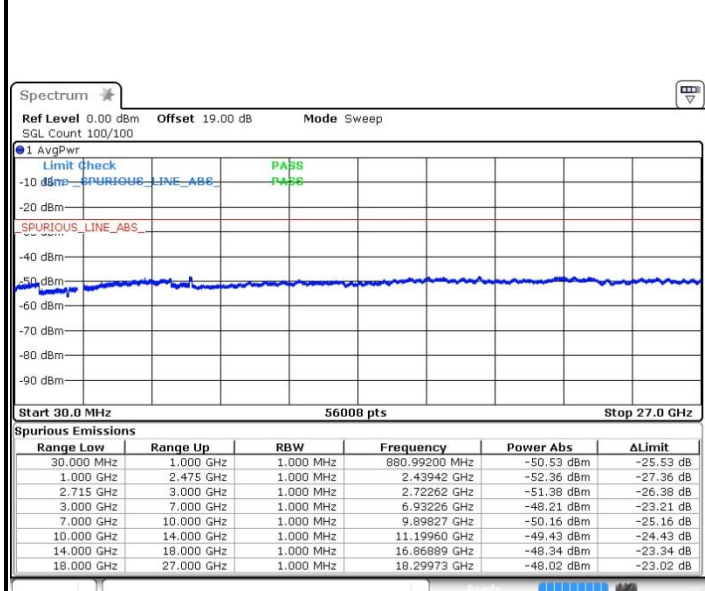

**Highest Channel / 16QAM**

Date: 13.OCT.2017 14:13:44

**Highest Channel / 64QAM**

Date: 13.OCT.2017 14:14:47

LTE Band 41 / 20MHz+5MHz

Lowest Channel / QPSK

Lowest Channel / 16QAM

Date: 13.OCT.2017 11:51:19

Date: 13.OCT.2017 11:49:23

Lowest Channel / 64QAM

Date: 13.OCT.2017 11:47:15

**LTE Band 41 / 20MHz+5MHz**

**Middle Channel / QPSK**

Date: 13.OCT.2017 11:43:14

**Middle Channel / 16QAM**

Date: 13.OCT.2017 11:44:35

**Middle Channel / 64QAM**

Date: 13.OCT.2017 11:45:47

**LTE Band 41 / 20MHz+5MHz**

**Highest Channel / QPSK**

Date: 13.OCT.2017 11:41:03

**Highest Channel / 16QAM**

Date: 13.OCT.2017 11:40:04

**Highest Channel / 64QAM**

Date: 13.OCT.2017 11:38:52

LTE Band 41 / 20MHz+10MHz

Lowest Channel / QPSK

Lowest Channel / 16QAM

Date: 13.OCT.2017 11:24:09

Date: 13.OCT.2017 11:25:20

Lowest Channel / 64QAM

Date: 13.OCT.2017 11:26:43