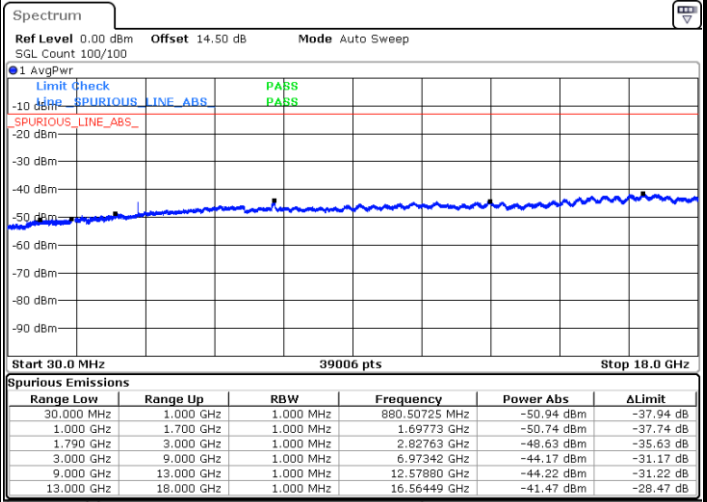

Lowest Channel / 64QAM

Date: 13.OCT.2017 09:36:52

**LTE Band 41 / 20MHz+20MHz**

**Middle Channel / QPSK**

Date: 13.OCT.2017 09:24:49

**Middle Channel / 16QAM**

Date: 13.OCT.2017 09:27:47

**Middle Channel / 64QAM**

Date: 13.OCT.2017 09:28:39

**LTE Band 41 / 20MHz+20MHz**

**Highest Channel / QPSK**

Date: 13.OCT.2017 11:04:31

**Highest Channel / 16QAM**

Date: 13.OCT.2017 11:05:39

**Highest Channel / 64QAM**

Date: 13.OCT.2017 11:06:41

LTE Band 66 / 1.4MHz

Lowest Channel / QPSK

Lowest Channel / 16QAM

Date: 29.SEP.2017 09:49:07

Date: 29.SEP.2017 09:50:14

Middle Channel / QPSK

Middle Channel / 16QAM

Date: 29.SEP.2017 09:57:44

Date: 29.SEP.2017 09:56:31

LTE Band 66 / 1.4MHz

Highest Channel / QPSK

Highest Channel / 16QAM

Date: 29.SEP.2017 09:58:54

Date: 29.SEP.2017 10:00:13

LTE Band 66 / 3MHz

Lowest Channel / QPSK