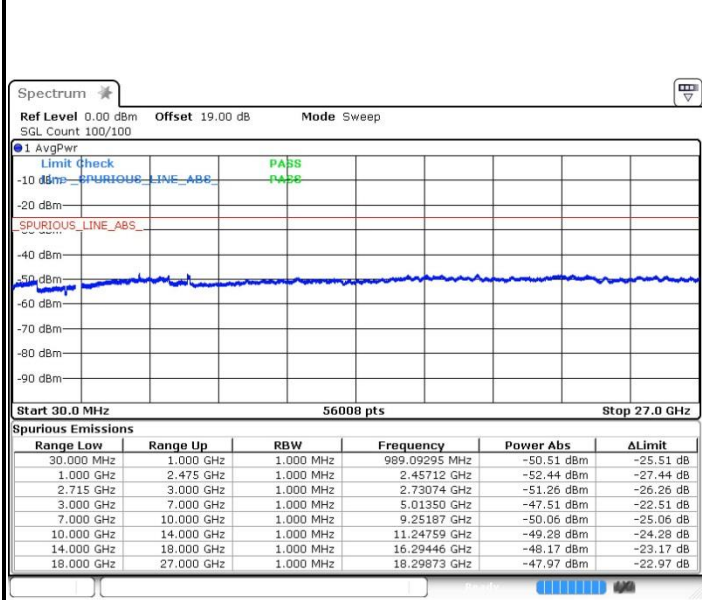

LTE Band 41 / 20MHz+10MHz

Middle Channel / QPSK

Middle Channel / 16QAM

Date: 13.OCT.2017 11:32:03

Date: 13.OCT.2017 11:30:06

Middle Channel / 64QAM

Date: 13.OCT.2017 11:28:52

LTE Band 41 / 20MHz+10MHz

Highest Channel / QPSK

Highest Channel / 16QAM

Date: 13.OCT.2017 11:34:12

Date: 13.OCT.2017 11:35:28

Highest Channel / 64QAM

Date: 13.OCT.2017 11:36:42

**LTE Band 41 / 20MHz+15MHz**

**Lowest Channel / QPSK**

Date: 13.OCT.2017 11:12:13

**Lowest Channel / 16QAM**

Date: 13.OCT.2017 11:11:20

**Lowest Channel / 64QAM**

Date: 13.OCT.2017 11:10:11

LTE Band 41 / 20MHz+15MHz

Middle Channel / QPSK

Middle Channel / 16QAM