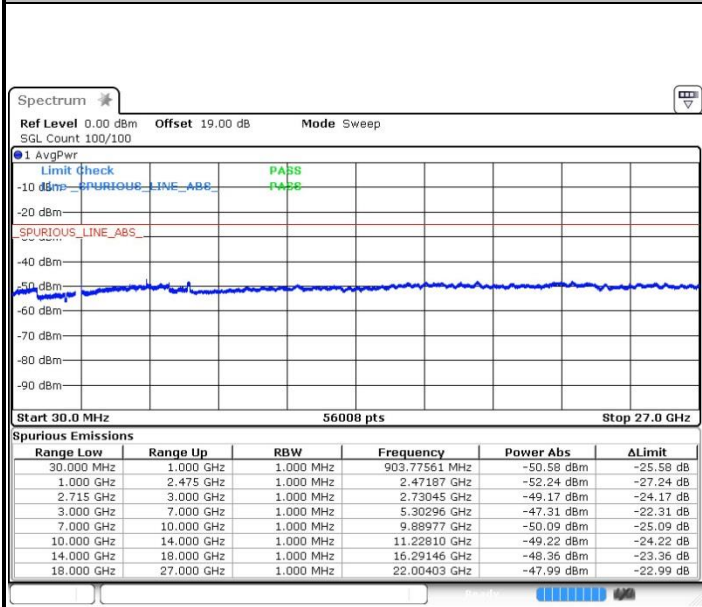

Lowest Channel / 64QAM

Date: 13.OCT.2017 09:36:52

**LTE Band 41 / 20MHz+20MHz**

**Middle Channel / QPSK**

Date: 13.OCT.2017 09:24:49

**Middle Channel / 16QAM**

Date: 13.OCT.2017 09:27:47

**Middle Channel / 64QAM**

Date: 13.OCT.2017 09:28:39

**LTE Band 41 / 20MHz+20MHz**

**Highest Channel / QPSK**

Date: 13.OCT.2017 11:04:31

**Highest Channel / 16QAM**

Date: 13.OCT.2017 11:05:39

**Highest Channel / 64QAM**

Date: 13.OCT.2017 11:06:41

LTE Band 66 / 1.4MHz

Lowest Channel / QPSK

Lowest Channel / 16QAM

Date: 29.SEP.2017 09:49:07

Date: 29.SEP.2017 09:50:14

Middle Channel / QPSK

Middle Channel / 16QAM

Date: 29.SEP.2017 09:57:44

Date: 29.SEP.2017 09:56:31

LTE Band 66 / 1.4MHz

Highest Channel / QPSK

Highest Channel / 16QAM

Date: 29.SEP.2017 09:58:54

Date: 29.SEP.2017 10:00:13

LTE Band 66 / 3MHz

Lowest Channel / QPSK