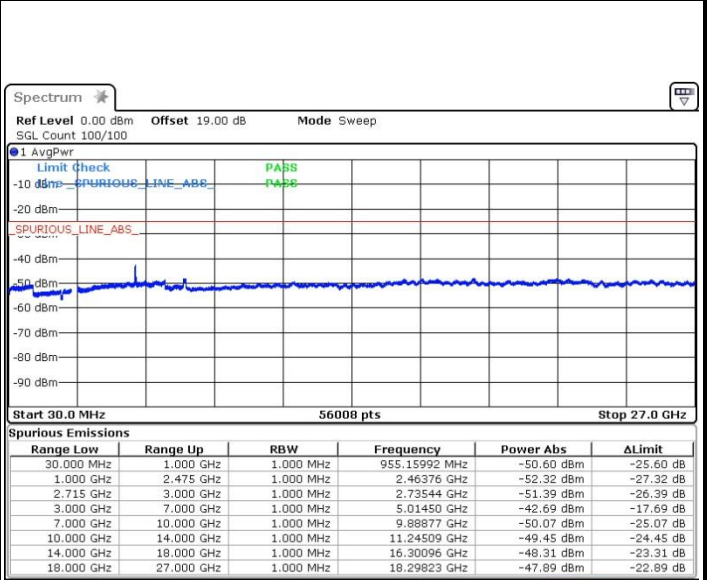

Date: 13.OCT.2017 11:14:27

Date: 13.OCT.2017 11:15:28

Middle Channel / 64QAM

Date: 13.OCT.2017 11:16:43

LTE Band 41 / 20MHz+15MHz

Highest Channel / QPSK

Date: 13.OCT.2017 11:20:01

Highest Channel / 16QAM

Date: 13.OCT.2017 11:19:05

Highest Channel / 64QAM

Date: 13.OCT.2017 11:18:07

LTE Band 41 / 20MHz+20MHz

Lowest Channel / QPSK

Date: 13.OCT.2017 09:40:28

Lowest Channel / 16QAM

Date: 13.OCT.2017 09:39:01

Lowest Channel / 64QAM

Date: 13.OCT.2017 09:36:52

**LTE Band 41 / 20MHz+20MHz**

**Middle Channel / QPSK**

Date: 13.OCT.2017 09:24:49

**Middle Channel / 16QAM**

Date: 13.OCT.2017 09:27:47

**Middle Channel / 64QAM**

Date: 13.OCT.2017 09:28:39

**LTE Band 41 / 20MHz+20MHz**

**Highest Channel / QPSK**

Date: 13.OCT.2017 11:04:31

**Highest Channel / 16QAM**

Date: 13.OCT.2017 11:05:39

**Highest Channel / 64QAM**

Date: 13.OCT.2017 11:06:41