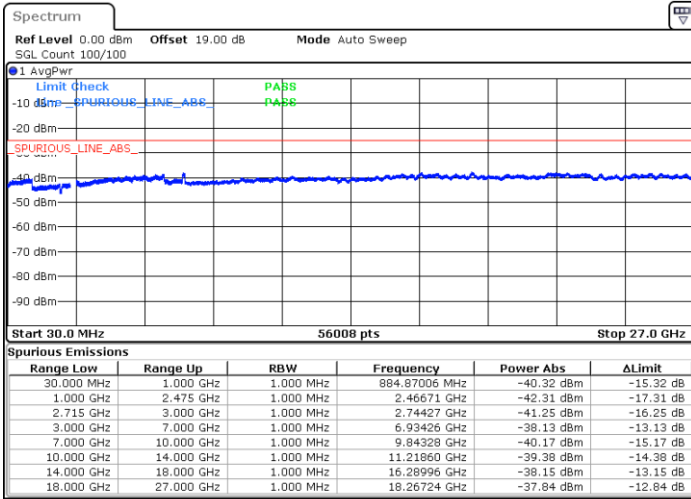

Middle Channel / 64QAM

Date: 10.OCT.2017 17:21:28

Date: 10.OCT.2017 17:22:23

Highest Channel / 64QAM

Date: 10.OCT.2017 17:25:34

LTE Band 41 / 10MHz

Lowest Channel / 64QAM

Middle Channel / 64QAM

Date: 10.OCT.2017 17:28:47

Date: 10.OCT.2017 17:29:41

Highest Channel / 64QAM

Date: 10.OCT.2017 17:32:53

LTE Band 41 / 15MHz

Lowest Channel / 64QAM

Middle Channel / 64QAM

Date: 10.OCT.2017 17:36:05

Date: 10.OCT.2017 17:39:47

Highest Channel / 64QAM

Date: 10.OCT.2017 17:43:38

LTE Band 41 / 20MHz

Lowest Channel / 64QAM

Middle Channel / 64QAM

Date: 11.OCT.2017 10:40:06

Date: 11.OCT.2017 10:54:10