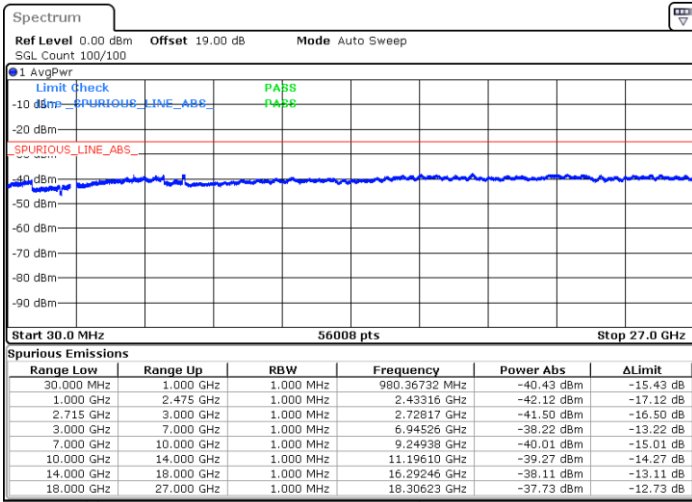

Date: 10.OCT.2017 16:44:43

Date: 10.OCT.2017 16:45:37

LTE Band 41 / 15MHz

Lowest Channel / QPSK

Lowest Channel / 16QAM

Date: 10.OCT.2017 16:51:09

Date: 10.OCT.2017 16:52:03

Middle Channel / QPSK

Middle Channel / 16QAM

Date: 10.OCT.2017 16:52:57

Date: 10.OCT.2017 16:53:51

LTE Band 41 / 15MHz

Highest Channel / QPSK

Highest Channel / 16QAM

Date: 10.OCT.2017 16:59:20

Date: 10.OCT.2017 17:00:14

LTE Band 41 / 20MHz

Lowest Channel / QPSK

Lowest Channel / 16QAM

Date: 10.OCT.2017 17:05:45

Date: 10.OCT.2017 17:06:40

LTE Band 41 / 20MHz

Middle Channel / QPSK

Middle Channel / 16QAM