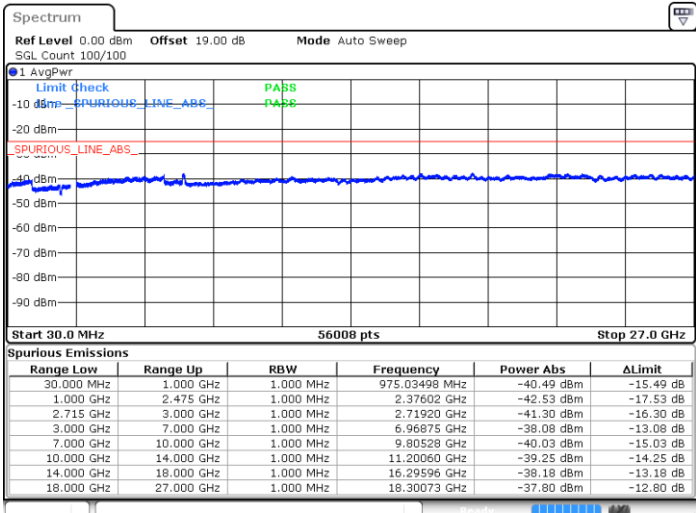

Date: 10.OCT.2017 16:44:43

Date: 10.OCT.2017 16:45:37

LTE Band 41 / 15MHz

Lowest Channel / QPSK

Lowest Channel / 16QAM

Date: 10.OCT.2017 16:51:09

Date: 10.OCT.2017 16:52:03

Middle Channel / QPSK

Middle Channel / 16QAM

Date: 10.OCT.2017 16:52:57

Date: 10.OCT.2017 16:53:51

LTE Band 41 / 15MHz

Highest Channel / QPSK

Highest Channel / 16QAM

Date: 10.OCT.2017 16:59:20

Date: 10.OCT.2017 17:00:14