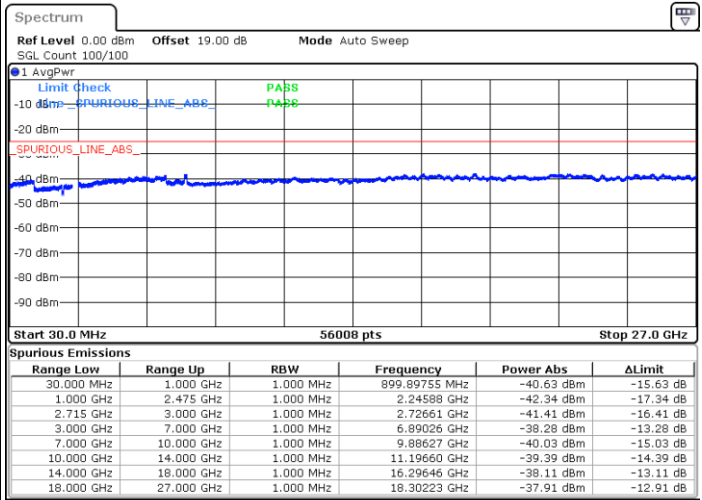

Highest Channel / QPSK

Highest Channel / 16QAM

Date: 10.OCT.2017 16:30:06

Date: 10.OCT.2017 16:31:00

LTE Band 41 / 10MHz

Lowest Channel / QPSK

Lowest Channel / 16QAM

Date: 10.OCT.2017 16:36:32

Date: 10.OCT.2017 16:37:26

LTE Band 41 / 10MHz

Middle Channel / QPSK

Middle Channel / 16QAM

Date: 10.OCT.2017 16:38:20

Date: 10.OCT.2017 16:39:14

Highest Channel / QPSK

Highest Channel / 16QAM