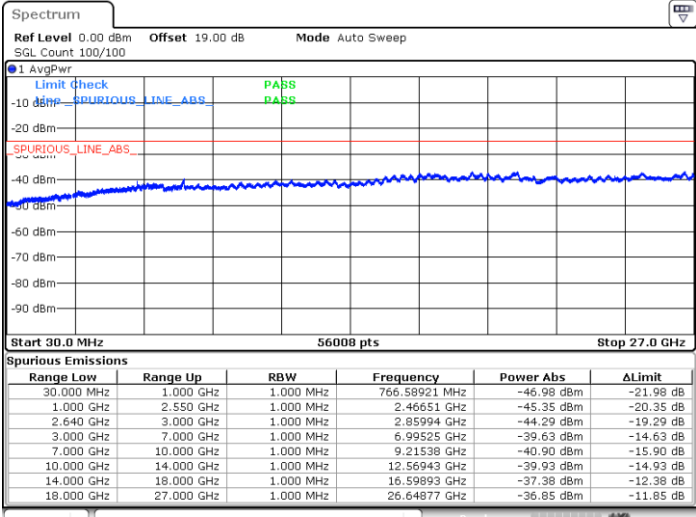

LTE Band 38 / 15MHz

Lowest Channel / 64QAM

Middle Channel / 64QAM

Date: 11.OCT.2017 13:52:42

Date: 11.OCT.2017 13:53:38

Highest Channel / 64QAM

Date: 11.OCT.2017 13:56:52

LTE Band 38 / 20MHz

Lowest Channel / 64QAM

Middle Channel / 64QAM

Date: 11.OCT.2017 14:00:07

Date: 11.OCT.2017 14:01:02

Highest Channel / 64QAM

Date: 11.OCT.2017 14:04:17

LTE Band 41 / 5MHz

Lowest Channel / QPSK