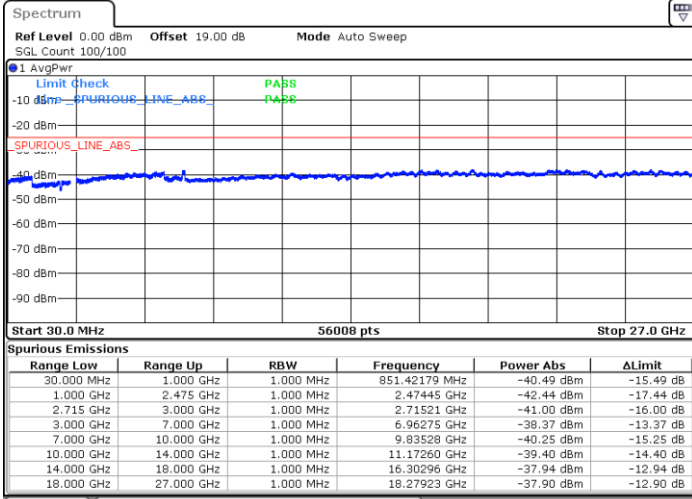

Date: 10.OCT.2017 17:28:47

Date: 10.OCT.2017 17:29:41

Highest Channel / 64QAM

Date: 10.OCT.2017 17:32:53

LTE Band 41 / 15MHz

Lowest Channel / 64QAM

Middle Channel / 64QAM

Date: 10.OCT.2017 17:36:05

Date: 10.OCT.2017 17:39:47

Highest Channel / 64QAM

Date: 10.OCT.2017 17:43:38

LTE Band 41 / 20MHz

Lowest Channel / 64QAM

Middle Channel / 64QAM

Date: 11.OCT.2017 10:40:06

Date: 11.OCT.2017 10:54:10

Highest Channel / 64QAM

Date: 11.OCT.2017 10:41:58

LTE Band 41 / 5MHz+20MHz

Lowest Channel / QPSK

Lowest Channel / 16QAM

Date: 13.OCT.2017 11:54:44

Date: 13.OCT.2017 11:56:08

Lowest Channel / 64QAM