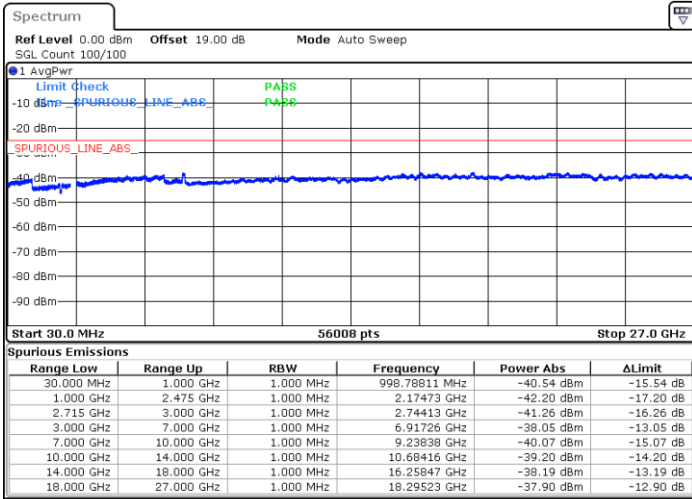

Date: 10.OCT.2017 17:28:47

Date: 10.OCT.2017 17:29:41

Highest Channel / 64QAM

Date: 10.OCT.2017 17:32:53

LTE Band 41 / 15MHz

Lowest Channel / 64QAM

Middle Channel / 64QAM

Date: 10.OCT.2017 17:36:05

Date: 10.OCT.2017 17:39:47

Highest Channel / 64QAM

Date: 10.OCT.2017 17:43:38

LTE Band 41 / 20MHz

Lowest Channel / 64QAM

Middle Channel / 64QAM

Date: 11.OCT.2017 10:40:06

Date: 11.OCT.2017 10:54:10

Highest Channel / 64QAM

Date: 11.OCT.2017 10:41:58

LTE Band 41 / 5MHz+20MHz

Lowest Channel / QPSK

Lowest Channel / 16QAM

Date: 13.OCT.2017 11:54:44

Date: 13.OCT.2017 11:56:08

Lowest Channel / 64QAM