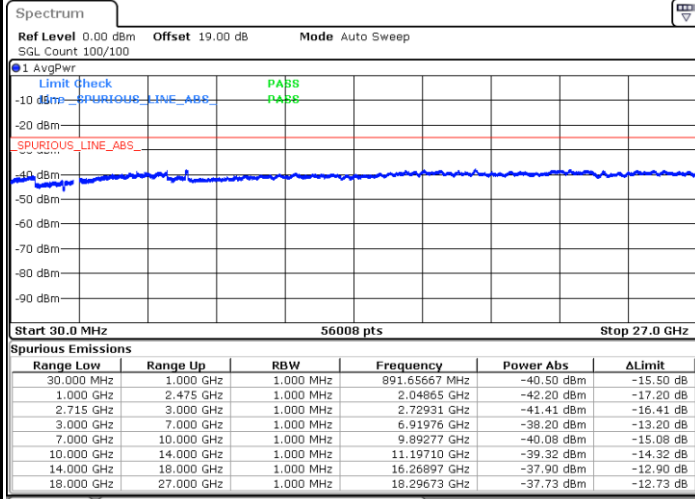

Date: 10.OCT.2017 17:07:34

Date: 10.OCT.2017 17:08:27

Highest Channel / QPSK

Highest Channel / 16QAM

Date: 10.OCT.2017 17:13:57

Date: 10.OCT.2017 17:14:51

LTE Band 41 / 5MHz

Lowest Channel / 64QAM

Middle Channel / 64QAM

Date: 10.OCT.2017 17:21:28

Date: 10.OCT.2017 17:22:23

Highest Channel / 64QAM

Date: 10.OCT.2017 17:25:34

LTE Band 41 / 10MHz

Lowest Channel / 64QAM

Middle Channel / 64QAM

Date: 10.OCT.2017 17:28:47

Date: 10.OCT.2017 17:29:41

Highest Channel / 64QAM

Date: 10.OCT.2017 17:32:53

LTE Band 41 / 15MHz

Lowest Channel / 64QAM

Middle Channel / 64QAM

Date: 10.OCT.2017 17:36:05