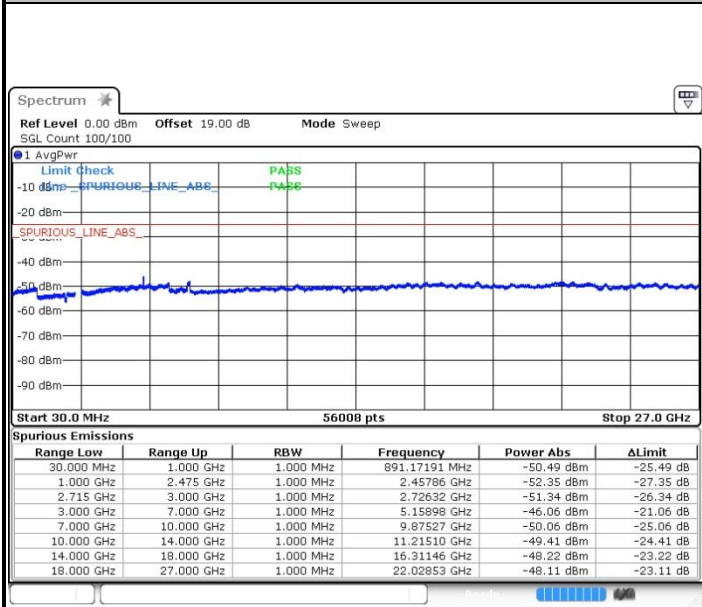

LTE Band 41 / 5MHz+20MHz

Highest Channel / QPSK

Date: 13.OCT.2017 13:46:27

Highest Channel / 16QAM

Date: 13.OCT.2017 13:47:27

Highest Channel / 64QAM

Date: 13.OCT.2017 13:48:25

LTE Band 41 / 10MHz+20MHz

Lowest Channel / QPSK

Lowest Channel / 16QAM

Date: 13.OCT.2017 13:59:22

Date: 13.OCT.2017 13:58:29

Lowest Channel / 64QAM

Date: 13.OCT.2017 13:55:08

LTE Band 41 / 10MHz+20MHz

Middle Channel / QPSK

Date: 13.OCT.2017 14:01:15

Middle Channel / 16QAM

Date: 13.OCT.2017 14:03:29

Middle Channel / 64QAM

Date: 13.OCT.2017 14:04:30

LTE Band 41 / 10MHz+20MHz

Highest Channel / QPSK

Date: 13.OCT.2017 14:08:17

Highest Channel / 16QAM

Date: 13.OCT.2017 14:07:05

Highest Channel / 64QAM

Date: 13.OCT.2017 14:06:00

LTE Band 41 / 15MHz+15MHz

Lowest Channel / QPSK

Lowest Channel / 16QAM

Date: 13.OCT.2017 14:32:05