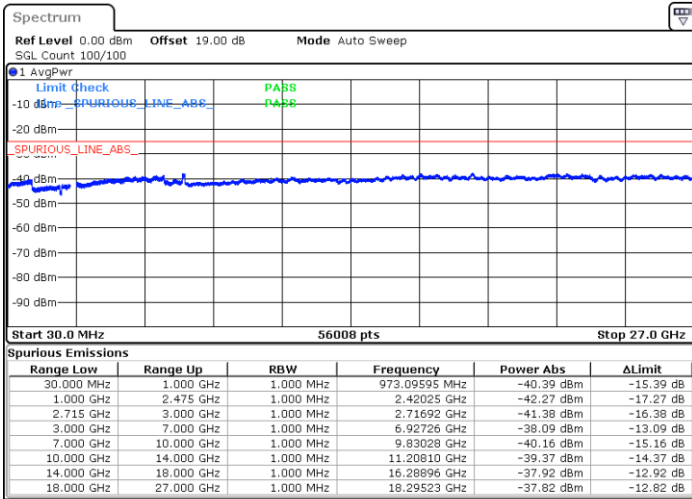

Lowest Channel / 64QAM

Middle Channel / 64QAM

Date: 11.OCT.2017 14:00:07

Date: 11.OCT.2017 14:01:02

Highest Channel / 64QAM

Date: 11.OCT.2017 14:04:17

LTE Band 41 / 5MHz

Lowest Channel / QPSK

Lowest Channel / 16QAM

Date: 10.OCT.2017 16:21:55

Date: 10.OCT.2017 16:22:49

Middle Channel / QPSK

Middle Channel / 16QAM

Date: 10.OCT.2017 16:23:43

Date: 10.OCT.2017 16:24:37

LTE Band 41 / 5MHz

Highest Channel / QPSK

Highest Channel / 16QAM

Date: 10.OCT.2017 16:30:06

Date: 10.OCT.2017 16:31:00

LTE Band 41 / 10MHz

Lowest Channel / QPSK

Lowest Channel / 16QAM

Date: 10.OCT.2017 16:36:32