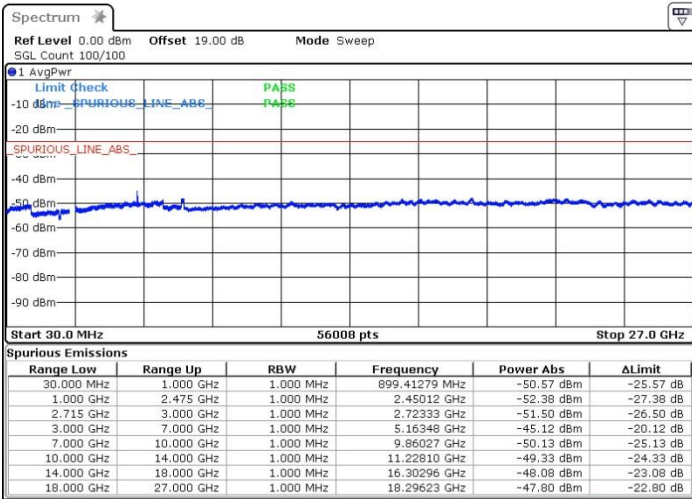

Highest Channel / 64QAM

Date: 11.OCT.2017 10:41:58

LTE Band 41 / 5MHz+20MHz

Lowest Channel / QPSK

Lowest Channel / 16QAM

Date: 13.OCT.2017 11:54:44

Date: 13.OCT.2017 11:56:08

Lowest Channel / 64QAM

Date: 13.OCT.2017 13:39:00

LTE Band 41 / 5MHz+20MHz

Middle Channel / QPSK

Middle Channel / 16QAM

Date: 13.OCT.2017 13:44:52

Date: 13.OCT.2017 13:43:50

Middle Channel / 64QAM

Date: 13.OCT.2017 13:41:20

LTE Band 41 / 5MHz+20MHz

Highest Channel / QPSK

Date: 13.OCT.2017 13:46:27

Highest Channel / 16QAM

Date: 13.OCT.2017 13:47:27

Highest Channel / 64QAM

Date: 13.OCT.2017 13:48:25

LTE Band 41 / 10MHz+20MHz