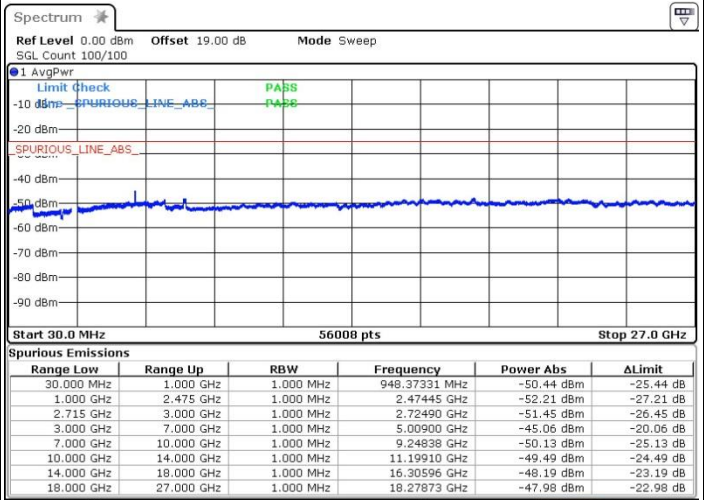

Date: 13.OCT.2017 14:01:15

Middle Channel / 16QAM

Date: 13.OCT.2017 14:03:29

Middle Channel / 64QAM

Date: 13.OCT.2017 14:04:30

LTE Band 41 / 10MHz+20MHz

Highest Channel / QPSK

Date: 13.OCT.2017 14:08:17

Highest Channel / 16QAM

Date: 13.OCT.2017 14:07:05

Highest Channel / 64QAM

Date: 13.OCT.2017 14:06:00

LTE Band 41 / 15MHz+15MHz

Lowest Channel / QPSK

Lowest Channel / 16QAM

Date: 13.OCT.2017 14:32:05

Date: 13.OCT.2017 14:30:54

Lowest Channel / 64QAM

Date: 13.OCT.2017 14:29:59

LTE Band 41 / 15MHz+15MHz

Middle Channel / QPSK

Middle Channel / 16QAM

Date: 13.OCT.2017 14:33:27

Date: 13.OCT.2017 14:34:24