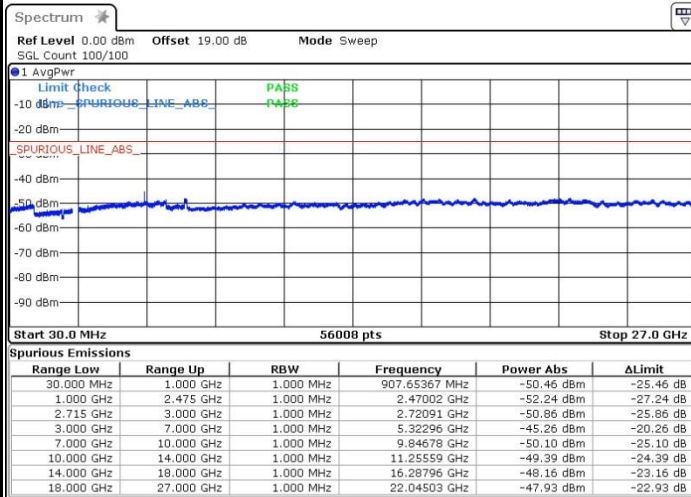

Lowest Channel / QPSK

Lowest Channel / 16QAM

Date: 13.OCT.2017 13:59:22

Date: 13.OCT.2017 13:58:29

Lowest Channel / 64QAM

Date: 13.OCT.2017 13:55:08

LTE Band 41 / 10MHz+20MHz

Middle Channel / QPSK

Date: 13.OCT.2017 14:01:15

Middle Channel / 16QAM

Date: 13.OCT.2017 14:03:29

Middle Channel / 64QAM

Date: 13.OCT.2017 14:04:30

LTE Band 41 / 10MHz+20MHz

Highest Channel / QPSK

Date: 13.OCT.2017 14:08:17

Highest Channel / 16QAM

Date: 13.OCT.2017 14:07:05

Highest Channel / 64QAM

Date: 13.OCT.2017 14:06:00

LTE Band 41 / 15MHz+15MHz

Lowest Channel / QPSK

Lowest Channel / 16QAM

Date: 13.OCT.2017 14:32:05