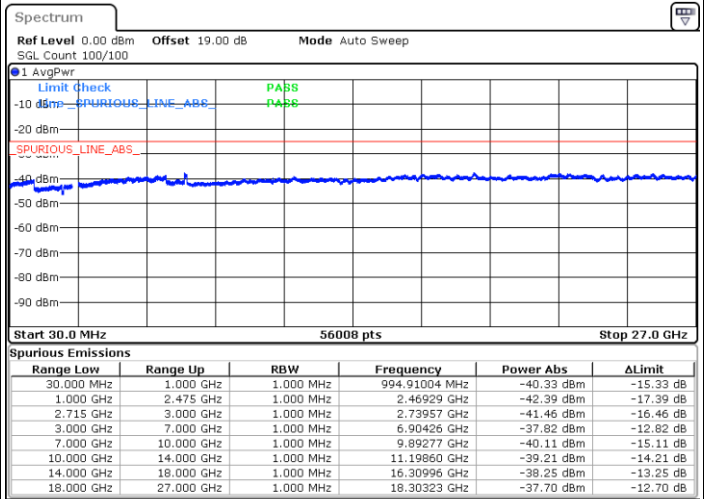

Lowest Channel / 16QAM

Date: 10.OCT.2017 16:21:55

Date: 10.OCT.2017 16:22:49

Middle Channel / QPSK

Middle Channel / 16QAM

Date: 10.OCT.2017 16:23:43

Date: 10.OCT.2017 16:24:37

LTE Band 41 / 5MHz

Highest Channel / QPSK

Highest Channel / 16QAM

Date: 10.OCT.2017 16:30:06

Date: 10.OCT.2017 16:31:00

LTE Band 41 / 10MHz

Lowest Channel / QPSK

Lowest Channel / 16QAM

Date: 10.OCT.2017 16:36:32