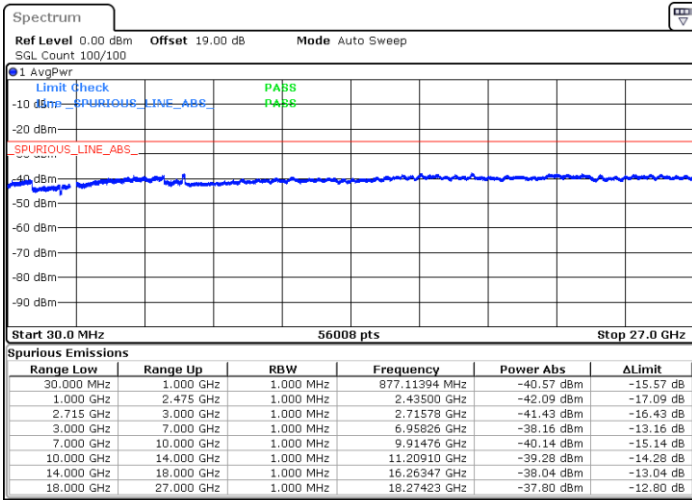

LTE Band 38 / 15MHz

Lowest Channel / 64QAM

Middle Channel / 64QAM

Date: 11.OCT.2017 13:52:42

Date: 11.OCT.2017 13:53:38

Highest Channel / 64QAM

Date: 11.OCT.2017 13:56:52

LTE Band 38 / 20MHz

Lowest Channel / 64QAM

Middle Channel / 64QAM

Date: 11.OCT.2017 14:00:07

Date: 11.OCT.2017 14:01:02

Highest Channel / 64QAM

Date: 11.OCT.2017 14:04:17

LTE Band 41 / 5MHz

Lowest Channel / QPSK

Lowest Channel / 16QAM

Date: 10.OCT.2017 16:21:55

Date: 10.OCT.2017 16:22:49

Middle Channel / QPSK

Middle Channel / 16QAM

Date: 10.OCT.2017 16:23:43

Date: 10.OCT.2017 16:24:37

LTE Band 41 / 5MHz