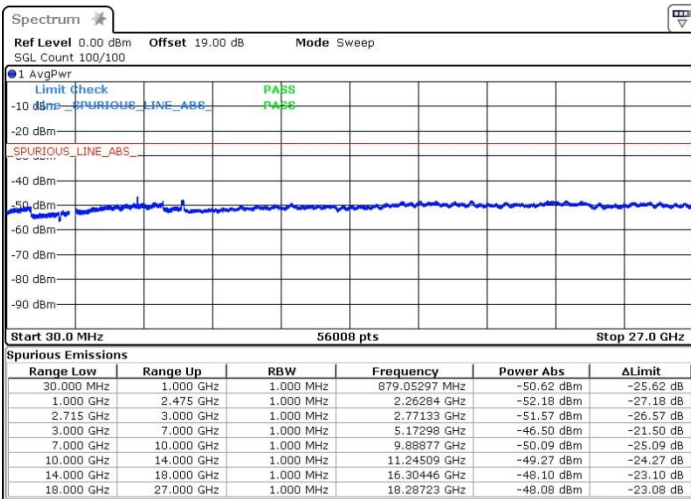

Middle Channel / 64QAM

Date: 13.OCT.2017 14:38:05