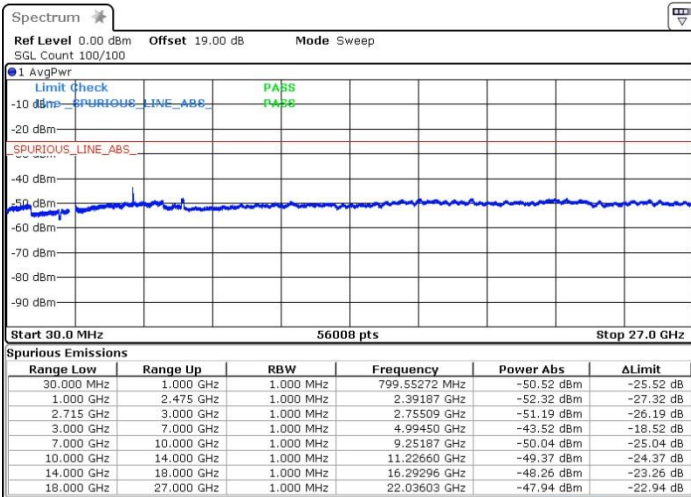

LTE Band 41 / 5MHz+20MHz

Highest Channel / QPSK

Date: 13.OCT.2017 13:46:27

Highest Channel / 16QAM

Date: 13.OCT.2017 13:47:27

Highest Channel / 64QAM

Date: 13.OCT.2017 13:48:25

LTE Band 41 / 10MHz+20MHz

Lowest Channel / QPSK

Lowest Channel / 16QAM

Date: 13.OCT.2017 13:59:22

Date: 13.OCT.2017 13:58:29

Lowest Channel / 64QAM

Date: 13.OCT.2017 13:55:08

LTE Band 41 / 10MHz+20MHz

Middle Channel / QPSK

Date: 13.OCT.2017 14:01:15

Middle Channel / 16QAM

Date: 13.OCT.2017 14:03:29

Middle Channel / 64QAM

Date: 13.OCT.2017 14:04:30

LTE Band 41 / 10MHz+20MHz

Highest Channel / QPSK

Date: 13.OCT.2017 14:08:17