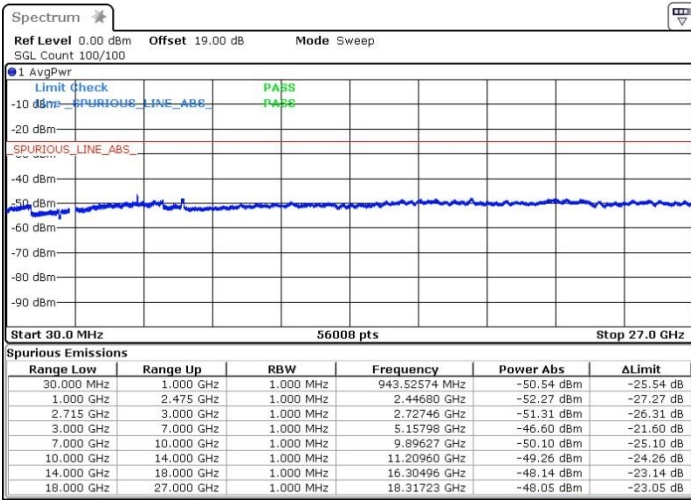

Highest Channel / 16QAM

Date: 13.OCT.2017 14:07:05

Highest Channel / 64QAM

Date: 13.OCT.2017 14:06:00

LTE Band 41 / 15MHz+15MHz

Lowest Channel / QPSK

Lowest Channel / 16QAM

Date: 13.OCT.2017 14:32:05

Date: 13.OCT.2017 14:30:54

Lowest Channel / 64QAM

Date: 13.OCT.2017 14:29:59

LTE Band 41 / 15MHz+15MHz

Middle Channel / QPSK

Middle Channel / 16QAM

Date: 13.OCT.2017 14:33:27

Date: 13.OCT.2017 14:34:24