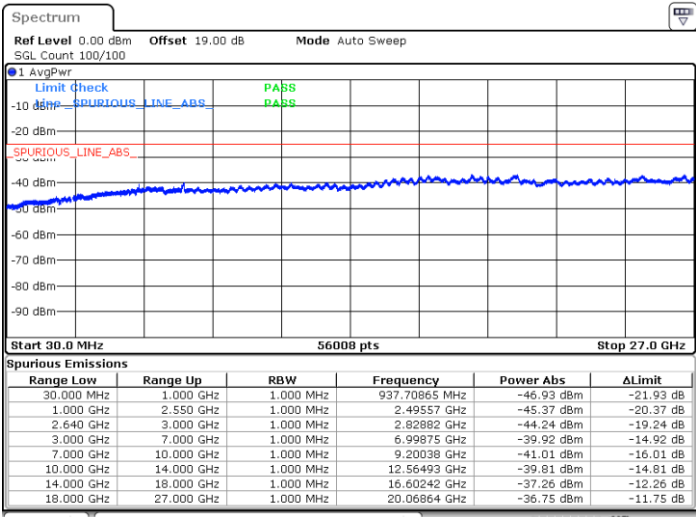

LTE Band 38 / 15MHz

Lowest Channel / 64QAM

Middle Channel / 64QAM

Date: 11.OCT.2017 13:52:42

Date: 11.OCT.2017 13:53:38

Highest Channel / 64QAM

Date: 11.OCT.2017 13:56:52

LTE Band 38 / 20MHz

Lowest Channel / 64QAM

Middle Channel / 64QAM

Date: 11.OCT.2017 14:00:07

Date: 11.OCT.2017 14:01:02

Highest Channel / 64QAM

Date: 11.OCT.2017 14:04:17

LTE Band 41 / 5MHz

Lowest Channel / QPSK