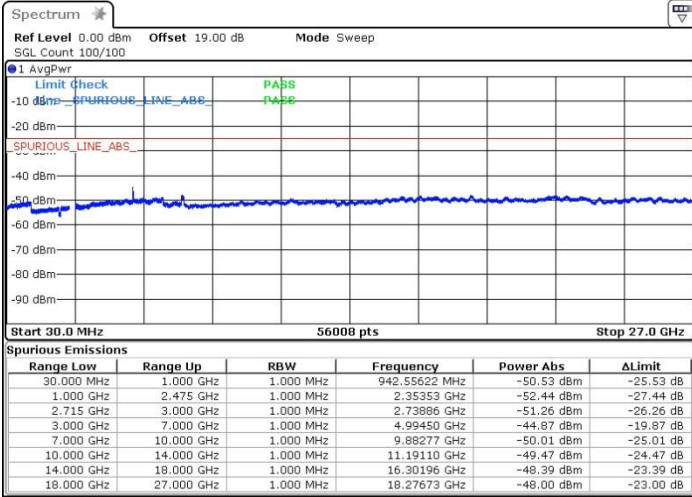

Date: 10.OCT.2017 17:39:47

Highest Channel / 64QAM

Date: 10.OCT.2017 17:43:38

LTE Band 41 / 20MHz

Lowest Channel / 64QAM

Middle Channel / 64QAM

Date: 11.OCT.2017 10:40:06

Date: 11.OCT.2017 10:54:10

Highest Channel / 64QAM

Date: 11.OCT.2017 10:41:58

LTE Band 41 / 5MHz+20MHz

Lowest Channel / QPSK

Lowest Channel / 16QAM

Date: 13.OCT.2017 11:54:44

Date: 13.OCT.2017 11:56:08

Lowest Channel / 64QAM