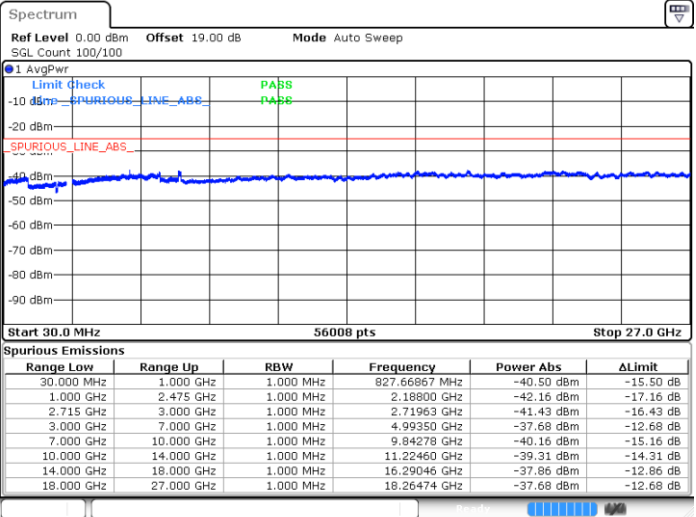

Lowest Channel / 16QAM

Date: 10.OCT.2017 16:21:55

Date: 10.OCT.2017 16:22:49

Middle Channel / QPSK

Middle Channel / 16QAM

Date: 10.OCT.2017 16:23:43

Date: 10.OCT.2017 16:24:37

LTE Band 41 / 5MHz

Highest Channel / QPSK

Highest Channel / 16QAM

Date: 10.OCT.2017 16:30:06

Date: 10.OCT.2017 16:31:00

LTE Band 41 / 10MHz

Lowest Channel / QPSK

Lowest Channel / 16QAM

Date: 10.OCT.2017 16:36:32

Date: 10.OCT.2017 16:37:26

LTE Band 41 / 10MHz

Middle Channel / QPSK

Middle Channel / 16QAM

Date: 10.OCT.2017 16:38:20

Date: 10.OCT.2017 16:39:14

Highest Channel / QPSK

Highest Channel / 16QAM