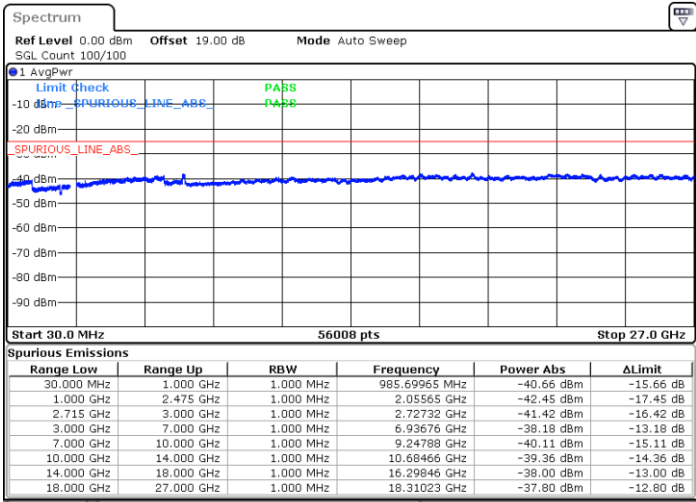

Middle Channel / 16QAM

Date: 10.OCT.2017 16:52:57

Date: 10.OCT.2017 16:53:51

LTE Band 41 / 15MHz

Highest Channel / QPSK

Highest Channel / 16QAM

Date: 10.OCT.2017 16:59:20

Date: 10.OCT.2017 17:00:14

LTE Band 41 / 20MHz

Lowest Channel / QPSK

Lowest Channel / 16QAM

Date: 10.OCT.2017 17:05:45

Date: 10.OCT.2017 17:06:40

LTE Band 41 / 20MHz

Middle Channel / QPSK

Middle Channel / 16QAM

Date: 10.OCT.2017 17:07:34

Date: 10.OCT.2017 17:08:27

Highest Channel / QPSK

Highest Channel / 16QAM

Date: 10.OCT.2017 17:13:57

Date: 10.OCT.2017 17:14:51

LTE Band 41 / 5MHz

Lowest Channel / 64QAM