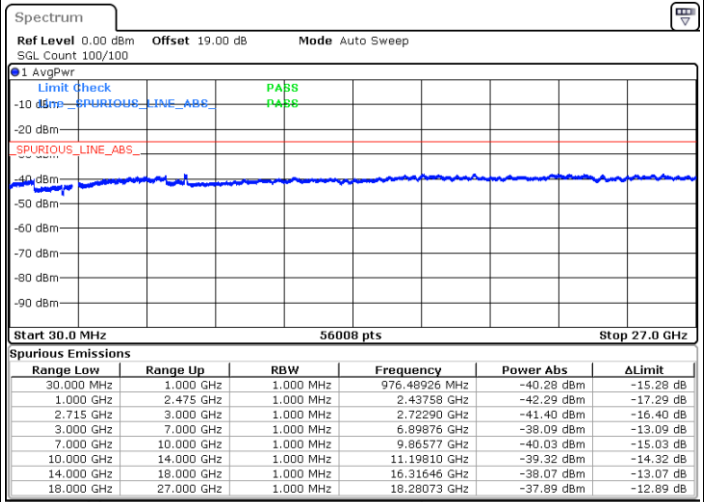

Middle Channel / 16QAM

Date: 10.OCT.2017 16:52:57

Date: 10.OCT.2017 16:53:51

LTE Band 41 / 15MHz

Highest Channel / QPSK

Highest Channel / 16QAM

Date: 10.OCT.2017 16:59:20

Date: 10.OCT.2017 17:00:14

LTE Band 41 / 20MHz

Lowest Channel / QPSK

Lowest Channel / 16QAM

Date: 10.OCT.2017 17:05:45

Date: 10.OCT.2017 17:06:40

LTE Band 41 / 20MHz

Middle Channel / QPSK

Middle Channel / 16QAM