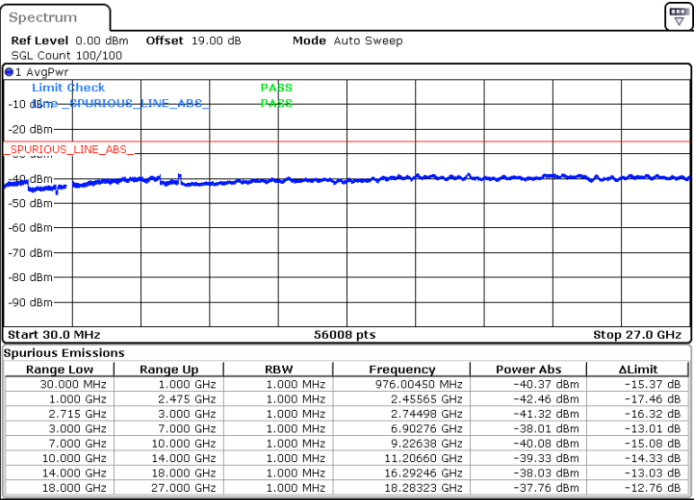

Middle Channel / 16QAM

Date: 10.OCT.2017 16:52:57

Date: 10.OCT.2017 16:53:51

LTE Band 41 / 15MHz

Highest Channel / QPSK

Highest Channel / 16QAM

Date: 10.OCT.2017 16:59:20

Date: 10.OCT.2017 17:00:14

LTE Band 41 / 20MHz

Lowest Channel / QPSK

Lowest Channel / 16QAM

Date: 10.OCT.2017 17:05:45

Date: 10.OCT.2017 17:06:40

LTE Band 41 / 20MHz

Middle Channel / QPSK

Middle Channel / 16QAM

Date: 10.OCT.2017 17:07:34

Date: 10.OCT.2017 17:08:27

Highest Channel / QPSK

Highest Channel / 16QAM

Date: 10.OCT.2017 17:13:57

Date: 10.OCT.2017 17:14:51

LTE Band 41 / 5MHz

Lowest Channel / 64QAM