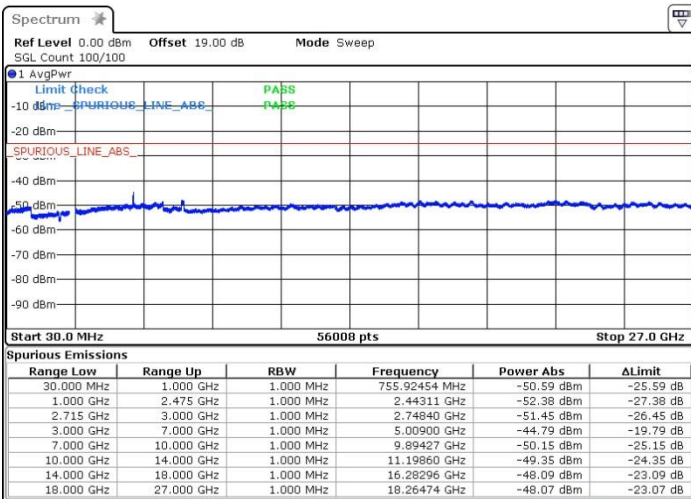

Date: 13.OCT.2017 14:01:15

Middle Channel / 16QAM

Date: 13.OCT.2017 14:03:29

Middle Channel / 64QAM

Date: 13.OCT.2017 14:04:30

LTE Band 41 / 10MHz+20MHz

Highest Channel / QPSK

Date: 13.OCT.2017 14:08:17

Highest Channel / 16QAM

Date: 13.OCT.2017 14:07:05

Highest Channel / 64QAM

Date: 13.OCT.2017 14:06:00

LTE Band 41 / 15MHz+15MHz

Lowest Channel / QPSK

Lowest Channel / 16QAM

Date: 13.OCT.2017 14:32:05

Date: 13.OCT.2017 14:30:54

Lowest Channel / 64QAM

Date: 13.OCT.2017 14:29:59

LTE Band 41 / 15MHz+15MHz

Middle Channel / QPSK

Middle Channel / 16QAM

Date: 13.OCT.2017 14:33:27

Date: 13.OCT.2017 14:34:24