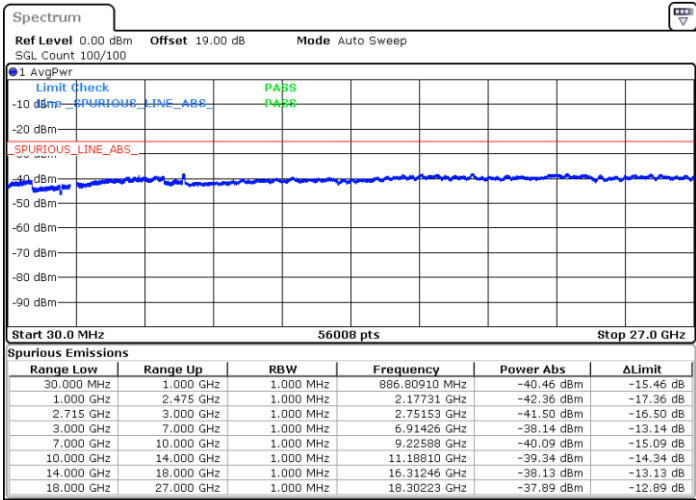

Middle Channel / 16QAM

Date: 10.OCT.2017 16:52:57

Date: 10.OCT.2017 16:53:51

LTE Band 41 / 15MHz

Highest Channel / QPSK

Highest Channel / 16QAM

Date: 10.OCT.2017 16:59:20

Date: 10.OCT.2017 17:00:14

LTE Band 41 / 20MHz

Lowest Channel / QPSK

Lowest Channel / 16QAM

Date: 10.OCT.2017 17:05:45

Date: 10.OCT.2017 17:06:40

LTE Band 41 / 20MHz

Middle Channel / QPSK

Middle Channel / 16QAM

Date: 10.OCT.2017 17:07:34

Date: 10.OCT.2017 17:08:27

Highest Channel / QPSK

Highest Channel / 16QAM

Date: 10.OCT.2017 17:13:57

Date: 10.OCT.2017 17:14:51

LTE Band 41 / 5MHz

Lowest Channel / 64QAM