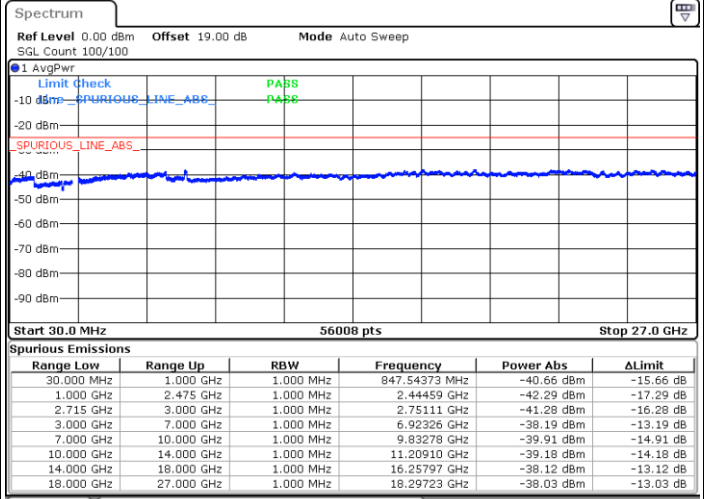

Middle Channel / 64QAM

Date: 10.OCT.2017 17:21:28

Date: 10.OCT.2017 17:22:23

Highest Channel / 64QAM

Date: 10.OCT.2017 17:25:34

LTE Band 41 / 10MHz

Lowest Channel / 64QAM

Middle Channel / 64QAM

Date: 10.OCT.2017 17:28:47

Date: 10.OCT.2017 17:29:41

Highest Channel / 64QAM

Date: 10.OCT.2017 17:32:53

LTE Band 41 / 15MHz

Lowest Channel / 64QAM

Middle Channel / 64QAM

Date: 10.OCT.2017 17:36:05

Date: 10.OCT.2017 17:39:47

Highest Channel / 64QAM

Date: 10.OCT.2017 17:43:38

LTE Band 41 / 20MHz

Lowest Channel / 64QAM

Middle Channel / 64QAM

Date: 11.OCT.2017 10:40:06

Date: 11.OCT.2017 10:54:10

Highest Channel / 64QAM

Date: 11.OCT.2017 10:41:58

LTE Band 41 / 5MHz+20MHz

Lowest Channel / QPSK

Lowest Channel / 16QAM

Date: 13.OCT.2017 11:54:44

Date: 13.OCT.2017 11:56:08

Lowest Channel / 64QAM