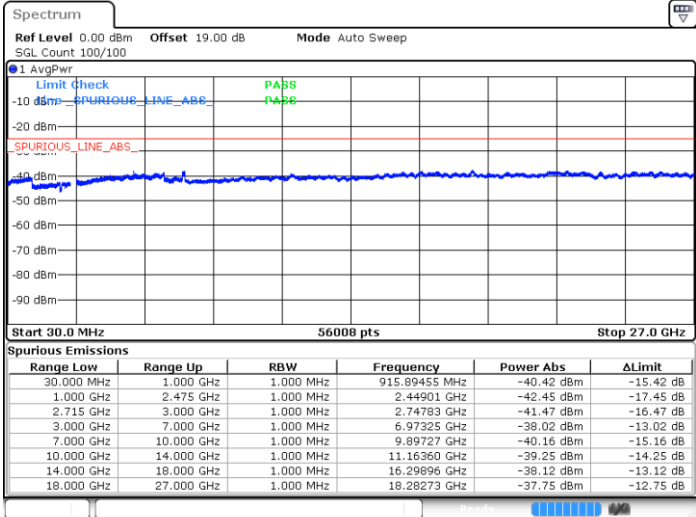

Highest Channel / QPSK

Highest Channel / 16QAM

Date: 10.OCT.2017 16:30:06

Date: 10.OCT.2017 16:31:00

LTE Band 41 / 10MHz

Lowest Channel / QPSK

Lowest Channel / 16QAM

Date: 10.OCT.2017 16:36:32

Date: 10.OCT.2017 16:37:26

LTE Band 41 / 10MHz

Middle Channel / QPSK

Middle Channel / 16QAM

Date: 10.OCT.2017 16:38:20

Date: 10.OCT.2017 16:39:14

Highest Channel / QPSK

Highest Channel / 16QAM