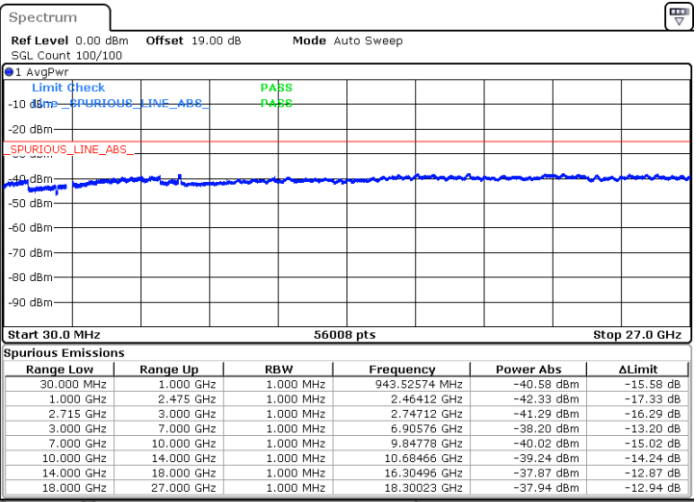

Middle Channel / 16QAM

Date: 10.OCT.2017 16:52:57

Date: 10.OCT.2017 16:53:51

LTE Band 41 / 15MHz

Highest Channel / QPSK

Highest Channel / 16QAM

Date: 10.OCT.2017 16:59:20

Date: 10.OCT.2017 17:00:14

LTE Band 41 / 20MHz

Lowest Channel / QPSK

Lowest Channel / 16QAM

Date: 10.OCT.2017 17:05:45

Date: 10.OCT.2017 17:06:40

LTE Band 41 / 20MHz

Middle Channel / QPSK

Middle Channel / 16QAM

Date: 10.OCT.2017 17:07:34

Date: 10.OCT.2017 17:08:27

Highest Channel / QPSK

Highest Channel / 16QAM

Date: 10.OCT.2017 17:13:57

Date: 10.OCT.2017 17:14:51

LTE Band 41 / 5MHz

Lowest Channel / 64QAM