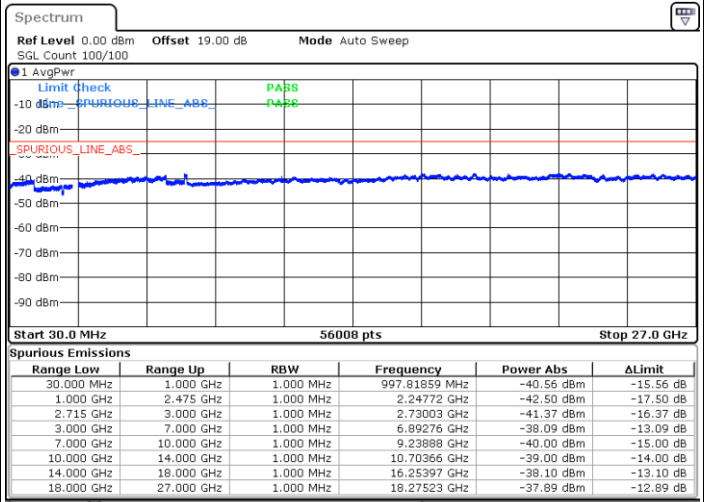

Middle Channel / 16QAM

Date: 10.OCT.2017 16:52:57

Date: 10.OCT.2017 16:53:51

LTE Band 41 / 15MHz

Highest Channel / QPSK

Highest Channel / 16QAM

Date: 10.OCT.2017 16:59:20

Date: 10.OCT.2017 17:00:14

LTE Band 41 / 20MHz

Lowest Channel / QPSK

Lowest Channel / 16QAM

Date: 10.OCT.2017 17:05:45

Date: 10.OCT.2017 17:06:40

LTE Band 41 / 20MHz

Middle Channel / QPSK

Middle Channel / 16QAM