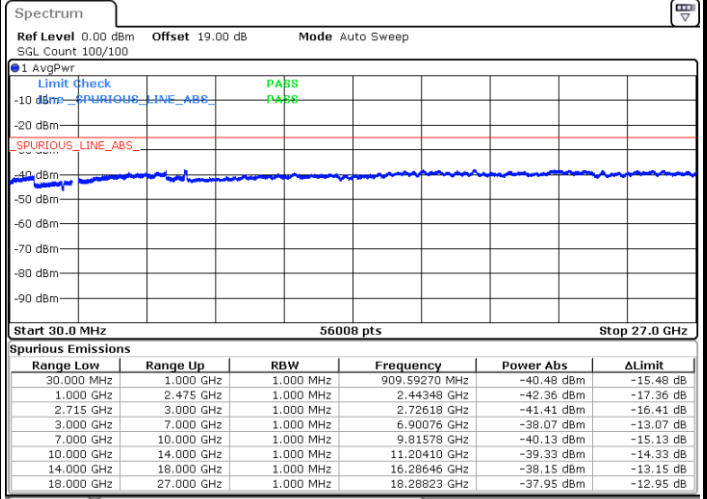

Date: 10.OCT.2017 17:28:47

Date: 10.OCT.2017 17:29:41

Highest Channel / 64QAM

Date: 10.OCT.2017 17:32:53

LTE Band 41 / 15MHz

Lowest Channel / 64QAM

Middle Channel / 64QAM

Date: 10.OCT.2017 17:36:05

Date: 10.OCT.2017 17:39:47

Highest Channel / 64QAM

Date: 10.OCT.2017 17:43:38

LTE Band 41 / 20MHz

Lowest Channel / 64QAM

Middle Channel / 64QAM

Date: 11.OCT.2017 10:40:06

Date: 11.OCT.2017 10:54:10

Highest Channel / 64QAM

Date: 11.OCT.2017 10:41:58

LTE Band 41 / 5MHz+20MHz

Lowest Channel / QPSK

Lowest Channel / 16QAM

Date: 13.OCT.2017 11:54:44

Date: 13.OCT.2017 11:56:08

Lowest Channel / 64QAM