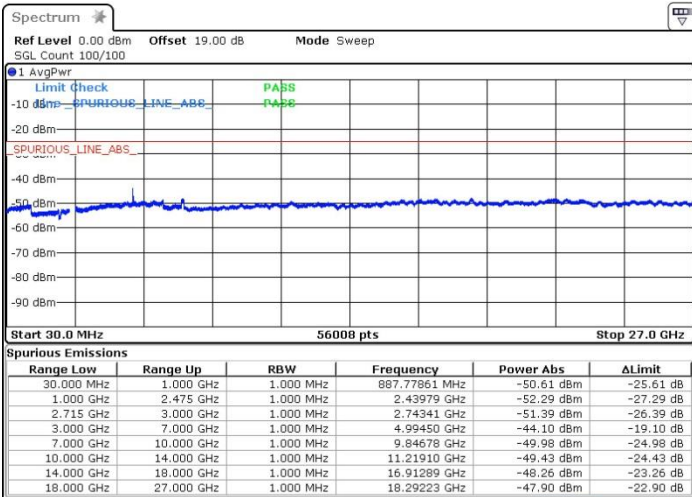

Date: 10.OCT.2017 17:39:47

Highest Channel / 64QAM

Date: 10.OCT.2017 17:43:38

LTE Band 41 / 20MHz

Lowest Channel / 64QAM

Middle Channel / 64QAM

Date: 11.OCT.2017 10:40:06

Date: 11.OCT.2017 10:54:10

Highest Channel / 64QAM

Date: 11.OCT.2017 10:41:58

LTE Band 41 / 5MHz+20MHz

Lowest Channel / QPSK

Lowest Channel / 16QAM

Date: 13.OCT.2017 11:54:44

Date: 13.OCT.2017 11:56:08

Lowest Channel / 64QAM

Date: 13.OCT.2017 13:39:00

LTE Band 41 / 5MHz+20MHz

Middle Channel / QPSK

Middle Channel / 16QAM

Date: 13.OCT.2017 13:44:52

Date: 13.OCT.2017 13:43:50

Middle Channel / 64QAM

Date: 13.OCT.2017 13:41:20

LTE Band 41 / 5MHz+20MHz

Highest Channel / QPSK

Date: 13.OCT.2017 13:46:27

Highest Channel / 16QAM

Date: 13.OCT.2017 13:47:27

Highest Channel / 64QAM

Date: 13.OCT.2017 13:48:25

LTE Band 41 / 10MHz+20MHz