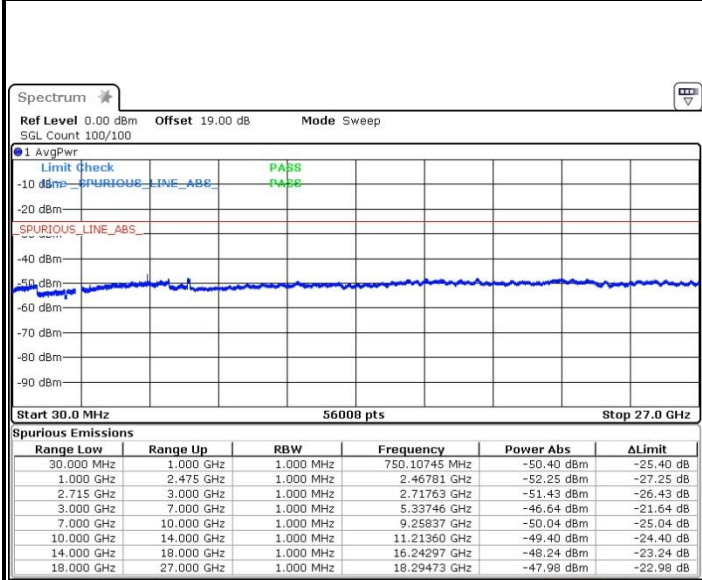

Highest Channel / 64QAM

Date: 11.OCT.2017 10:41:58

LTE Band 41 / 5MHz+20MHz

Lowest Channel / QPSK

Lowest Channel / 16QAM

Date: 13.OCT.2017 11:54:44

Date: 13.OCT.2017 11:56:08

Lowest Channel / 64QAM

Date: 13.OCT.2017 13:39:00

LTE Band 41 / 5MHz+20MHz

Middle Channel / QPSK

Middle Channel / 16QAM

Date: 13.OCT.2017 13:44:52

Date: 13.OCT.2017 13:43:50

Middle Channel / 64QAM

Date: 13.OCT.2017 13:41:20

LTE Band 41 / 5MHz+20MHz

Highest Channel / QPSK

Date: 13.OCT.2017 13:46:27

Highest Channel / 16QAM

Date: 13.OCT.2017 13:47:27

Highest Channel / 64QAM

Date: 13.OCT.2017 13:48:25

LTE Band 41 / 10MHz+20MHz