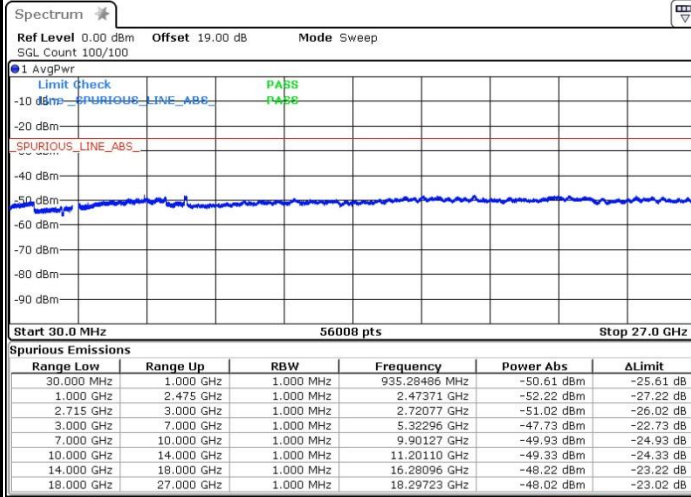

Lowest Channel / QPSK

Lowest Channel / 16QAM

Date: 13.OCT.2017 13:59:22

Date: 13.OCT.2017 13:58:29

Lowest Channel / 64QAM

Date: 13.OCT.2017 13:55:08

LTE Band 41 / 10MHz+20MHz

Middle Channel / QPSK

Date: 13.OCT.2017 14:01:15

Middle Channel / 16QAM

Date: 13.OCT.2017 14:03:29

Middle Channel / 64QAM

Date: 13.OCT.2017 14:04:30

LTE Band 41 / 10MHz+20MHz

Highest Channel / QPSK

Date: 13.OCT.2017 14:08:17

Highest Channel / 16QAM

Date: 13.OCT.2017 14:07:05

Highest Channel / 64QAM

Date: 13.OCT.2017 14:06:00

LTE Band 41 / 15MHz+15MHz

Lowest Channel / QPSK

Lowest Channel / 16QAM

Date: 13.OCT.2017 14:32:05