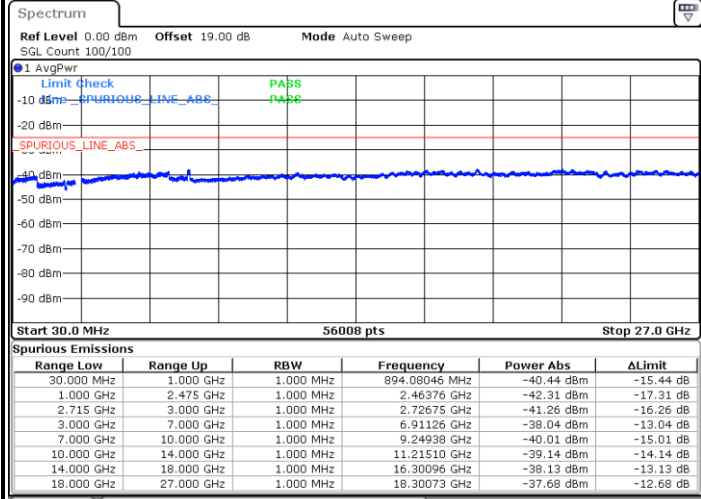

LTE Band 41 / 20MHz

Lowest Channel / QPSK

Lowest Channel / 16QAM

Date: 10.OCT.2017 17:05:45

Date: 10.OCT.2017 17:06:40

LTE Band 41 / 20MHz

Middle Channel / QPSK

Middle Channel / 16QAM

Date: 10.OCT.2017 17:07:34

Date: 10.OCT.2017 17:08:27

Highest Channel / QPSK

Highest Channel / 16QAM

Date: 10.OCT.2017 17:13:57

Date: 10.OCT.2017 17:14:51

LTE Band 41 / 5MHz

Lowest Channel / 64QAM

Middle Channel / 64QAM

Date: 10.OCT.2017 17:21:28

Date: 10.OCT.2017 17:22:23

Highest Channel / 64QAM

Date: 10.OCT.2017 17:25:34

LTE Band 41 / 10MHz

Lowest Channel / 64QAM

Middle Channel / 64QAM