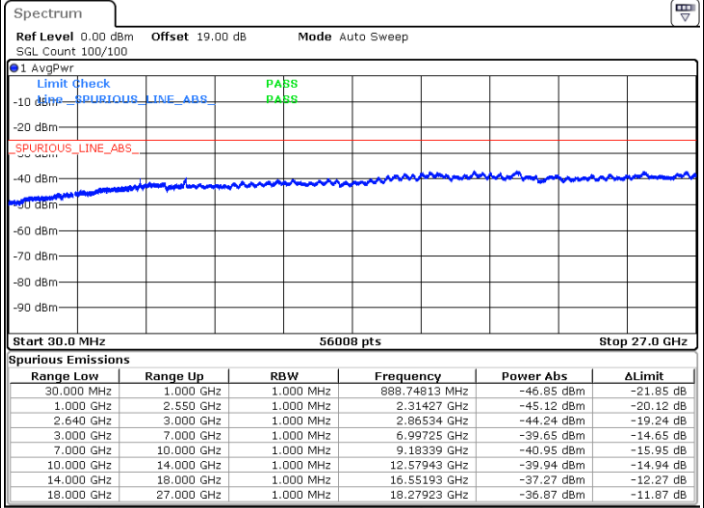

LTE Band 38 / 15MHz

Lowest Channel / 64QAM

Middle Channel / 64QAM

Date: 11.OCT.2017 13:52:42

Date: 11.OCT.2017 13:53:38

Highest Channel / 64QAM

Date: 11.OCT.2017 13:56:52

LTE Band 38 / 20MHz

Lowest Channel / 64QAM

Middle Channel / 64QAM

Date: 11.OCT.2017 14:00:07

Date: 11.OCT.2017 14:01:02

Highest Channel / 64QAM

Date: 11.OCT.2017 14:04:17

LTE Band 41 / 5MHz

Lowest Channel / QPSK