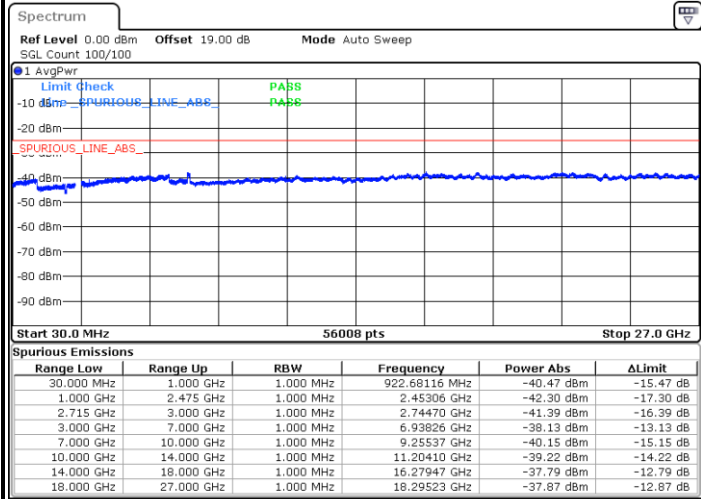

Date: 10.OCT.2017 17:07:34

Date: 10.OCT.2017 17:08:27

Highest Channel / QPSK

Highest Channel / 16QAM

Date: 10.OCT.2017 17:13:57

Date: 10.OCT.2017 17:14:51

LTE Band 41 / 5MHz

Lowest Channel / 64QAM

Middle Channel / 64QAM

Date: 10.OCT.2017 17:21:28

Date: 10.OCT.2017 17:22:23

Highest Channel / 64QAM

Date: 10.OCT.2017 17:25:34

LTE Band 41 / 10MHz

Lowest Channel / 64QAM

Middle Channel / 64QAM

Date: 10.OCT.2017 17:28:47

Date: 10.OCT.2017 17:29:41

Highest Channel / 64QAM

Date: 10.OCT.2017 17:32:53

LTE Band 41 / 15MHz

Lowest Channel / 64QAM

Middle Channel / 64QAM

Date: 10.OCT.2017 17:36:05