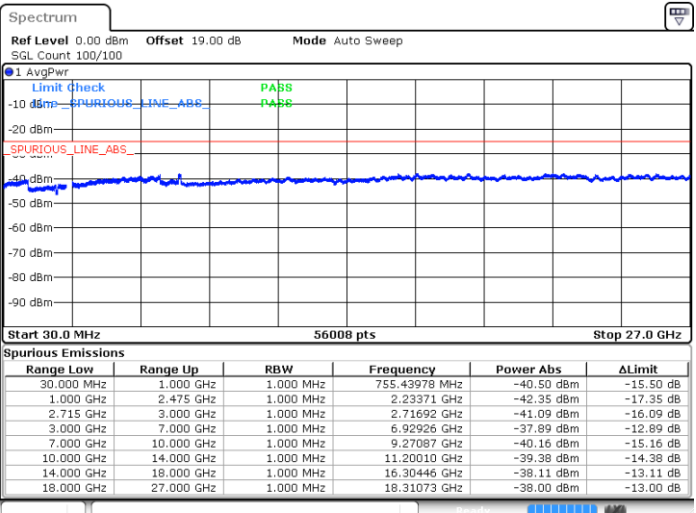

Date: 10.OCT.2017 16:37:26

LTE Band 41 / 10MHz

Middle Channel / QPSK

Middle Channel / 16QAM

Date: 10.OCT.2017 16:38:20

Date: 10.OCT.2017 16:39:14

Highest Channel / QPSK

Highest Channel / 16QAM

Date: 10.OCT.2017 16:44:43

Date: 10.OCT.2017 16:45:37

LTE Band 41 / 15MHz

Lowest Channel / QPSK

Lowest Channel / 16QAM

Date: 10.OCT.2017 16:51:09

Date: 10.OCT.2017 16:52:03

Middle Channel / QPSK

Middle Channel / 16QAM

Date: 10.OCT.2017 16:52:57

Date: 10.OCT.2017 16:53:51

LTE Band 41 / 15MHz

Highest Channel / QPSK

Highest Channel / 16QAM

Date: 10.OCT.2017 16:59:20

Date: 10.OCT.2017 17:00:14