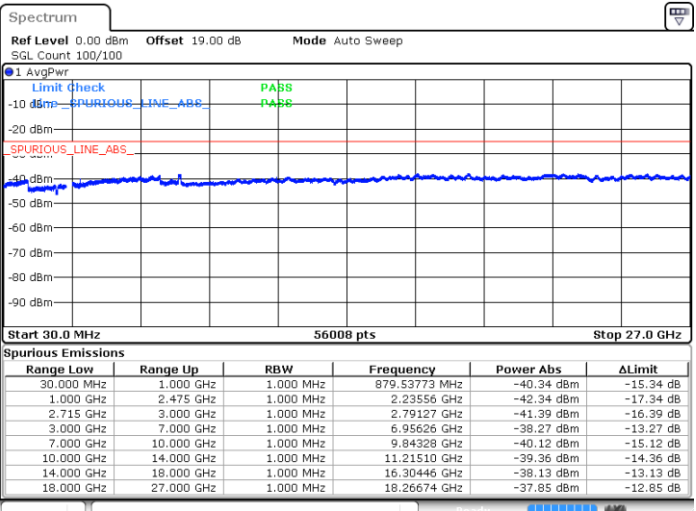

Lowest Channel / 16QAM

Date: 10.OCT.2017 16:21:55

Date: 10.OCT.2017 16:22:49

Middle Channel / QPSK

Middle Channel / 16QAM

Date: 10.OCT.2017 16:23:43

Date: 10.OCT.2017 16:24:37

LTE Band 41 / 5MHz

Highest Channel / QPSK

Highest Channel / 16QAM

Date: 10.OCT.2017 16:30:06

Date: 10.OCT.2017 16:31:00

LTE Band 41 / 10MHz

Lowest Channel / QPSK

Lowest Channel / 16QAM

Date: 10.OCT.2017 16:36:32