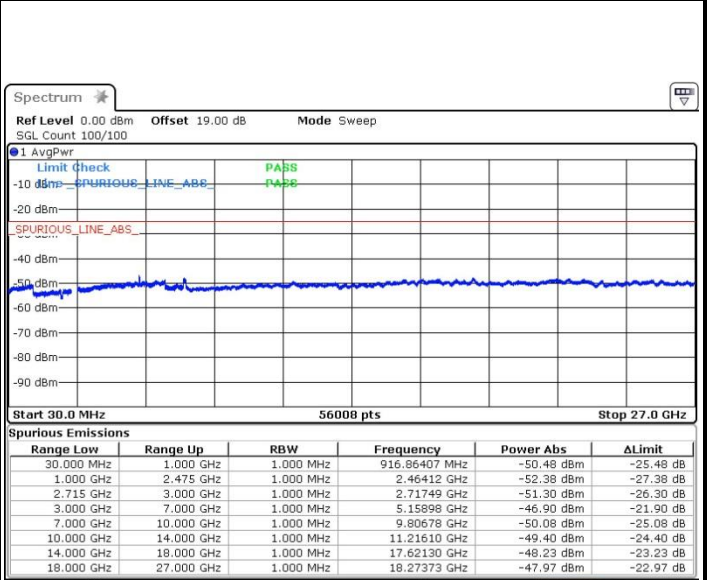

LTE Band 41 / 5MHz+20MHz

Highest Channel / QPSK

Date: 13.OCT.2017 13:46:27

Highest Channel / 16QAM

Date: 13.OCT.2017 13:47:27

Highest Channel / 64QAM

Date: 13.OCT.2017 13:48:25

LTE Band 41 / 10MHz+20MHz

Lowest Channel / QPSK

Lowest Channel / 16QAM

Date: 13.OCT.2017 13:59:22

Date: 13.OCT.2017 13:58:29

Lowest Channel / 64QAM

Date: 13.OCT.2017 13:55:08

LTE Band 41 / 10MHz+20MHz

Middle Channel / QPSK

Date: 13.OCT.2017 14:01:15

Middle Channel / 16QAM

Date: 13.OCT.2017 14:03:29

Middle Channel / 64QAM

Date: 13.OCT.2017 14:04:30

LTE Band 41 / 10MHz+20MHz

Highest Channel / QPSK

Date: 13.OCT.2017 14:08:17

Highest Channel / 16QAM

Date: 13.OCT.2017 14:07:05

Highest Channel / 64QAM

Date: 13.OCT.2017 14:06:00

LTE Band 41 / 15MHz+15MHz

Lowest Channel / QPSK

Lowest Channel / 16QAM

Date: 13.OCT.2017 14:32:05