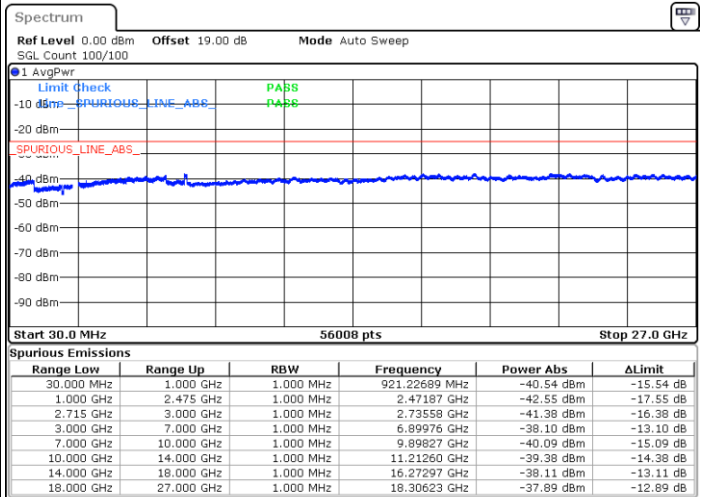

Highest Channel / QPSK

Highest Channel / 16QAM

Date: 10.OCT.2017 16:30:06

Date: 10.OCT.2017 16:31:00

LTE Band 41 / 10MHz

Lowest Channel / QPSK

Lowest Channel / 16QAM

Date: 10.OCT.2017 16:36:32

Date: 10.OCT.2017 16:37:26

LTE Band 41 / 10MHz

Middle Channel / QPSK

Middle Channel / 16QAM

Date: 10.OCT.2017 16:38:20

Date: 10.OCT.2017 16:39:14

Highest Channel / QPSK

Highest Channel / 16QAM

Date: 10.OCT.2017 16:44:43

Date: 10.OCT.2017 16:45:37

LTE Band 41 / 15MHz

Lowest Channel / QPSK

Lowest Channel / 16QAM

Date: 10.OCT.2017 16:51:09

Date: 10.OCT.2017 16:52:03

Middle Channel / QPSK