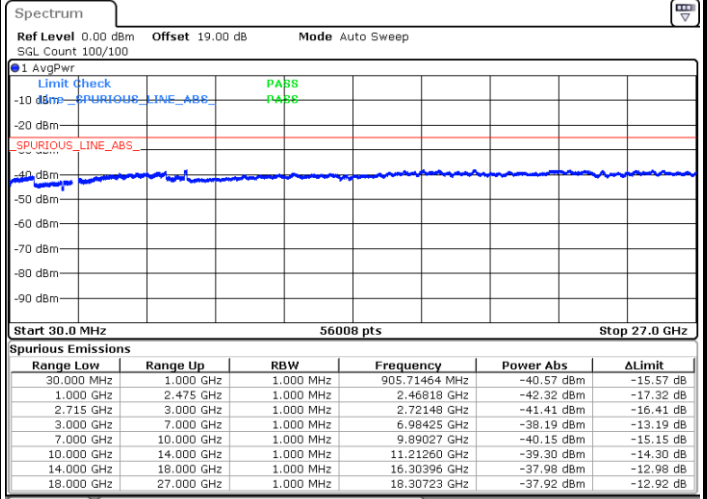

LTE Band 41 / 20MHz

Lowest Channel / QPSK

Lowest Channel / 16QAM

Date: 10.OCT.2017 17:05:45

Date: 10.OCT.2017 17:06:40

LTE Band 41 / 20MHz

Middle Channel / QPSK

Middle Channel / 16QAM

Date: 10.OCT.2017 17:07:34

Date: 10.OCT.2017 17:08:27

Highest Channel / QPSK

Highest Channel / 16QAM

Date: 10.OCT.2017 17:13:57

Date: 10.OCT.2017 17:14:51

LTE Band 41 / 5MHz

Lowest Channel / 64QAM

Middle Channel / 64QAM

Date: 10.OCT.2017 17:21:28

Date: 10.OCT.2017 17:22:23

Highest Channel / 64QAM

Date: 10.OCT.2017 17:25:34

LTE Band 41 / 10MHz

Lowest Channel / 64QAM

Middle Channel / 64QAM