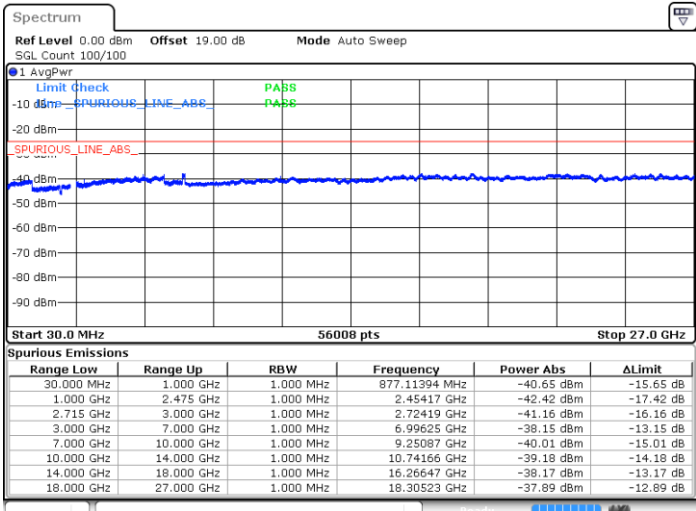

Lowest Channel / 16QAM

Date: 10.OCT.2017 16:21:55

Date: 10.OCT.2017 16:22:49

Middle Channel / QPSK

Middle Channel / 16QAM

Date: 10.OCT.2017 16:23:43

Date: 10.OCT.2017 16:24:37

LTE Band 41 / 5MHz

Highest Channel / QPSK

Highest Channel / 16QAM

Date: 10.OCT.2017 16:30:06

Date: 10.OCT.2017 16:31:00

LTE Band 41 / 10MHz

Lowest Channel / QPSK

Lowest Channel / 16QAM

Date: 10.OCT.2017 16:36:32