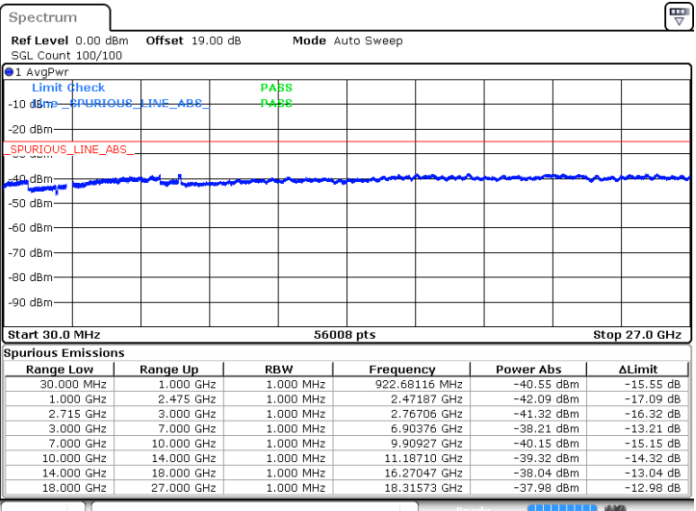

Date: 10.OCT.2017 16:37:26

LTE Band 41 / 10MHz

Middle Channel / QPSK

Middle Channel / 16QAM

Date: 10.OCT.2017 16:38:20

Date: 10.OCT.2017 16:39:14

Highest Channel / QPSK

Highest Channel / 16QAM

Date: 10.OCT.2017 16:44:43

Date: 10.OCT.2017 16:45:37

LTE Band 41 / 15MHz

Lowest Channel / QPSK

Lowest Channel / 16QAM

Date: 10.OCT.2017 16:51:09

Date: 10.OCT.2017 16:52:03

Middle Channel / QPSK

Middle Channel / 16QAM

Date: 10.OCT.2017 16:52:57

Date: 10.OCT.2017 16:53:51

LTE Band 41 / 15MHz

Highest Channel / QPSK

Highest Channel / 16QAM

Date: 10.OCT.2017 16:59:20

Date: 10.OCT.2017 17:00:14