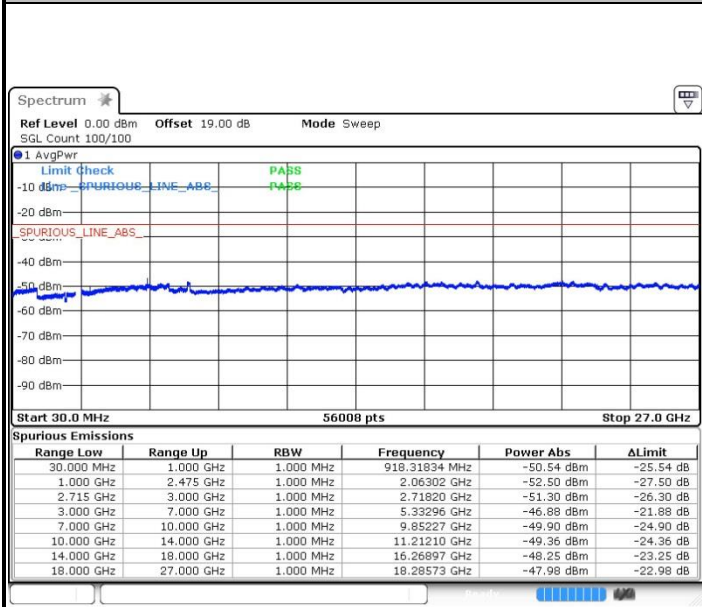

Date: 13.OCT.2017 13:39:00

LTE Band 41 / 5MHz+20MHz

Middle Channel / QPSK

Middle Channel / 16QAM

Date: 13.OCT.2017 13:44:52

Date: 13.OCT.2017 13:43:50

Middle Channel / 64QAM

Date: 13.OCT.2017 13:41:20

LTE Band 41 / 5MHz+20MHz

Highest Channel / QPSK

Date: 13.OCT.2017 13:46:27

Highest Channel / 16QAM

Date: 13.OCT.2017 13:47:27

Highest Channel / 64QAM

Date: 13.OCT.2017 13:48:25

LTE Band 41 / 10MHz+20MHz

Lowest Channel / QPSK

Lowest Channel / 16QAM

Date: 13.OCT.2017 13:59:22

Date: 13.OCT.2017 13:58:29

Lowest Channel / 64QAM

Date: 13.OCT.2017 13:55:08

LTE Band 41 / 10MHz+20MHz

Middle Channel / QPSK