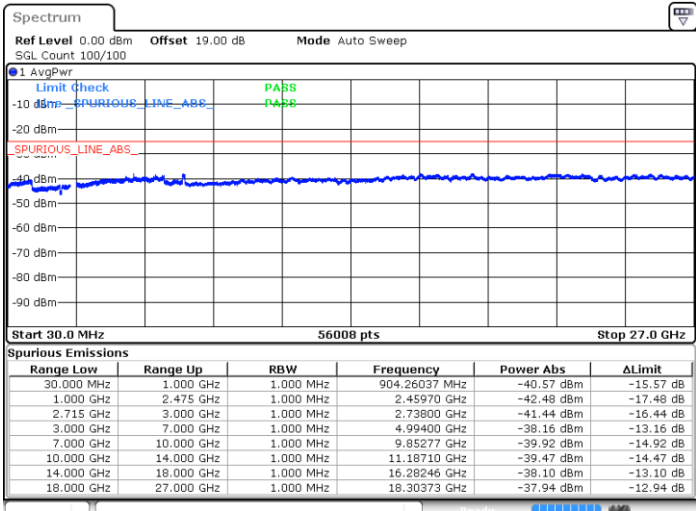

Date: 10.OCT.2017 16:37:26

LTE Band 41 / 10MHz

Middle Channel / QPSK

Middle Channel / 16QAM

Date: 10.OCT.2017 16:38:20

Date: 10.OCT.2017 16:39:14

Highest Channel / QPSK

Highest Channel / 16QAM

Date: 10.OCT.2017 16:44:43

Date: 10.OCT.2017 16:45:37

LTE Band 41 / 15MHz

Lowest Channel / QPSK

Lowest Channel / 16QAM

Date: 10.OCT.2017 16:51:09

Date: 10.OCT.2017 16:52:03

Middle Channel / QPSK

Middle Channel / 16QAM

Date: 10.OCT.2017 16:52:57

Date: 10.OCT.2017 16:53:51

LTE Band 41 / 15MHz

Highest Channel / QPSK

Highest Channel / 16QAM

Date: 10.OCT.2017 16:59:20

Date: 10.OCT.2017 17:00:14