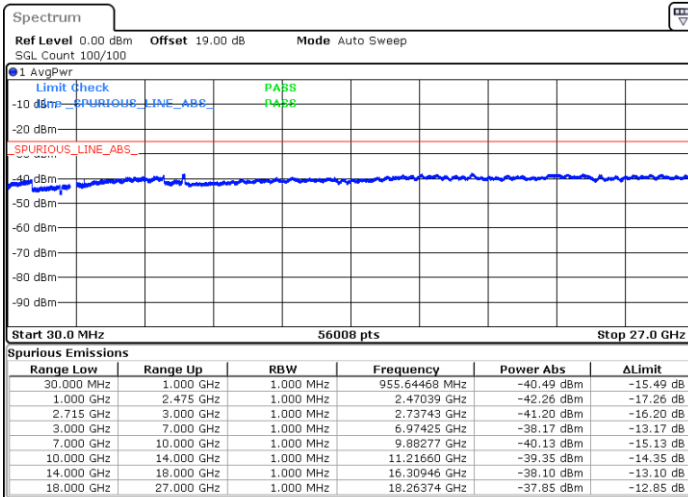

Highest Channel / QPSK

Highest Channel / 16QAM

Date: 10.OCT.2017 16:30:06

Date: 10.OCT.2017 16:31:00

LTE Band 41 / 10MHz

Lowest Channel / QPSK

Lowest Channel / 16QAM

Date: 10.OCT.2017 16:36:32

Date: 10.OCT.2017 16:37:26

LTE Band 41 / 10MHz

Middle Channel / QPSK

Middle Channel / 16QAM

Date: 10.OCT.2017 16:38:20

Date: 10.OCT.2017 16:39:14

Highest Channel / QPSK

Highest Channel / 16QAM

Date: 10.OCT.2017 16:44:43

Date: 10.OCT.2017 16:45:37

LTE Band 41 / 15MHz

Lowest Channel / QPSK

Lowest Channel / 16QAM

Date: 10.OCT.2017 16:51:09

Date: 10.OCT.2017 16:52:03

Middle Channel / QPSK