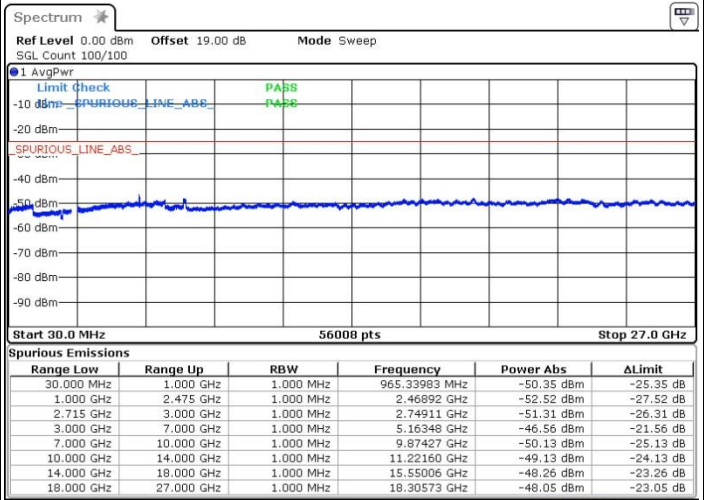

Highest Channel / 64QAM

Date: 11.OCT.2017 10:41:58

LTE Band 41 / 5MHz+20MHz

Lowest Channel / QPSK

Lowest Channel / 16QAM

Date: 13.OCT.2017 11:54:44

Date: 13.OCT.2017 11:56:08

Lowest Channel / 64QAM

Date: 13.OCT.2017 13:39:00

LTE Band 41 / 5MHz+20MHz

Middle Channel / QPSK

Middle Channel / 16QAM

Date: 13.OCT.2017 13:44:52

Date: 13.OCT.2017 13:43:50

Middle Channel / 64QAM

Date: 13.OCT.2017 13:41:20

LTE Band 41 / 5MHz+20MHz

Highest Channel / QPSK

Date: 13.OCT.2017 13:46:27

Highest Channel / 16QAM

Date: 13.OCT.2017 13:47:27

Highest Channel / 64QAM

Date: 13.OCT.2017 13:48:25

LTE Band 41 / 10MHz+20MHz