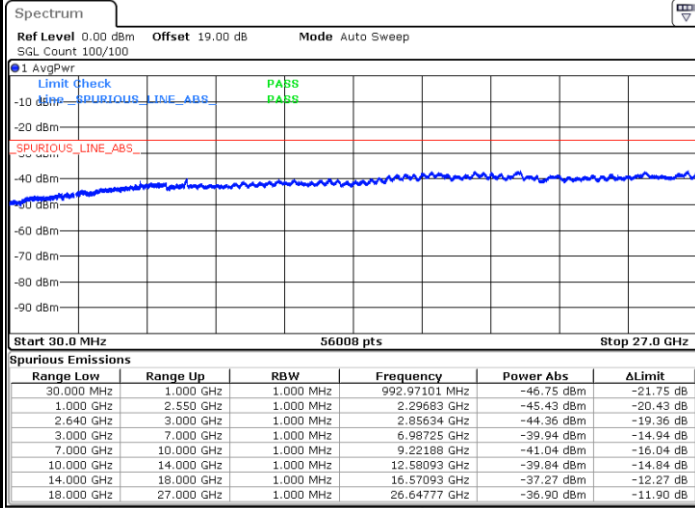

LTE Band 38 / 15MHz

Lowest Channel / 64QAM

Middle Channel / 64QAM

Date: 11.OCT.2017 13:52:42

Date: 11.OCT.2017 13:53:38

Highest Channel / 64QAM

Date: 11.OCT.2017 13:56:52

LTE Band 38 / 20MHz

Lowest Channel / 64QAM

Middle Channel / 64QAM

Date: 11.OCT.2017 14:00:07

Date: 11.OCT.2017 14:01:02

Highest Channel / 64QAM

Date: 11.OCT.2017 14:04:17

LTE Band 41 / 5MHz

Lowest Channel / QPSK