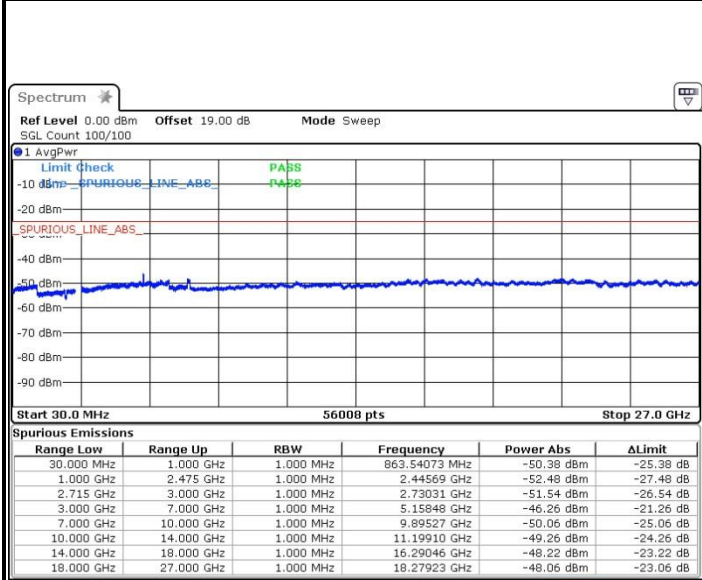

LTE Band 41 / 5MHz+20MHz

Highest Channel / QPSK

Date: 13.OCT.2017 13:46:27

Highest Channel / 16QAM

Date: 13.OCT.2017 13:47:27

Highest Channel / 64QAM

Date: 13.OCT.2017 13:48:25

LTE Band 41 / 10MHz+20MHz

Lowest Channel / QPSK

Lowest Channel / 16QAM

Date: 13.OCT.2017 13:59:22

Date: 13.OCT.2017 13:58:29

Lowest Channel / 64QAM

Date: 13.OCT.2017 13:55:08

LTE Band 41 / 10MHz+20MHz

Middle Channel / QPSK

Date: 13.OCT.2017 14:01:15

Middle Channel / 16QAM

Date: 13.OCT.2017 14:03:29

Middle Channel / 64QAM

Date: 13.OCT.2017 14:04:30

LTE Band 41 / 10MHz+20MHz

Highest Channel / QPSK

Date: 13.OCT.2017 14:08:17

Highest Channel / 16QAM

Date: 13.OCT.2017 14:07:05

Highest Channel / 64QAM

Date: 13.OCT.2017 14:06:00

LTE Band 41 / 15MHz+15MHz

Lowest Channel / QPSK

Lowest Channel / 16QAM

Date: 13.OCT.2017 14:32:05