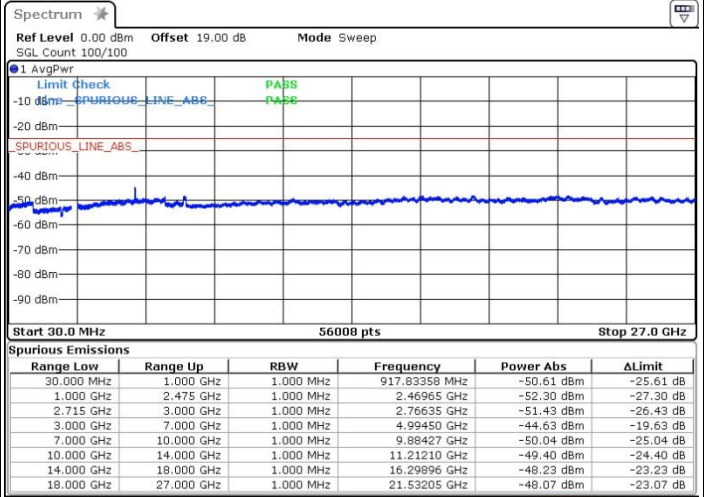

Date: 10.OCT.2017 17:39:47

Highest Channel / 64QAM

Date: 10.OCT.2017 17:43:38

LTE Band 41 / 20MHz

Lowest Channel / 64QAM

Middle Channel / 64QAM

Date: 11.OCT.2017 10:40:06

Date: 11.OCT.2017 10:54:10

Highest Channel / 64QAM

Date: 11.OCT.2017 10:41:58

LTE Band 41 / 5MHz+20MHz

Lowest Channel / QPSK

Lowest Channel / 16QAM

Date: 13.OCT.2017 11:54:44

Date: 13.OCT.2017 11:56:08

Lowest Channel / 64QAM