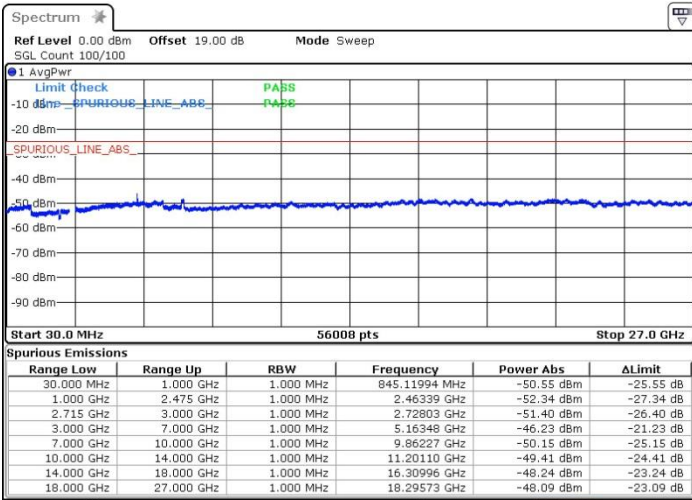

LTE Band 41 / 5MHz+20MHz

Middle Channel / QPSK

Middle Channel / 16QAM

Date: 13.OCT.2017 13:44:52