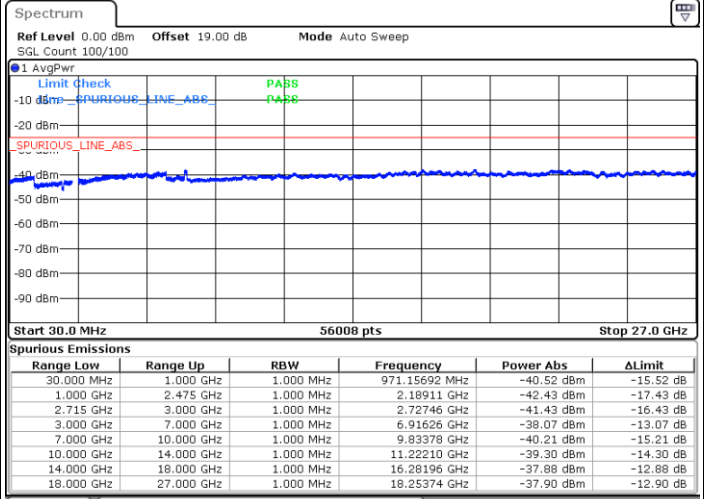

Date: 10.OCT.2017 17:07:34

Date: 10.OCT.2017 17:08:27

Highest Channel / QPSK

Highest Channel / 16QAM

Date: 10.OCT.2017 17:13:57

Date: 10.OCT.2017 17:14:51

LTE Band 41 / 5MHz

Lowest Channel / 64QAM

Middle Channel / 64QAM

Date: 10.OCT.2017 17:21:28

Date: 10.OCT.2017 17:22:23

Highest Channel / 64QAM

Date: 10.OCT.2017 17:25:34

LTE Band 41 / 10MHz

Lowest Channel / 64QAM

Middle Channel / 64QAM

Date: 10.OCT.2017 17:28:47

Date: 10.OCT.2017 17:29:41

Highest Channel / 64QAM

Date: 10.OCT.2017 17:32:53

LTE Band 41 / 15MHz

Lowest Channel / 64QAM

Middle Channel / 64QAM

Date: 10.OCT.2017 17:36:05

Date: 10.OCT.2017 17:39:47

Highest Channel / 64QAM

Date: 10.OCT.2017 17:43:38

LTE Band 41 / 20MHz

Lowest Channel / 64QAM

Middle Channel / 64QAM

Date: 11.OCT.2017 10:40:06

Date: 11.OCT.2017 10:54:10