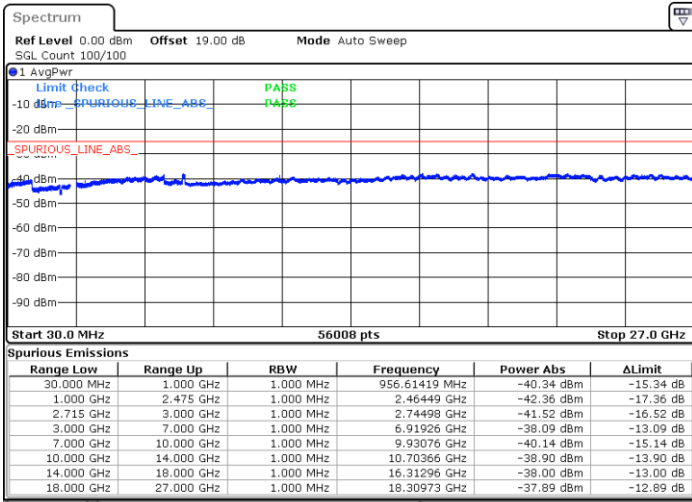

Date: 10.OCT.2017 16:44:43

Date: 10.OCT.2017 16:45:37

LTE Band 41 / 15MHz

Lowest Channel / QPSK

Lowest Channel / 16QAM

Date: 10.OCT.2017 16:51:09

Date: 10.OCT.2017 16:52:03

Middle Channel / QPSK

Middle Channel / 16QAM

Date: 10.OCT.2017 16:52:57

Date: 10.OCT.2017 16:53:51

LTE Band 41 / 15MHz

Highest Channel / QPSK

Highest Channel / 16QAM

Date: 10.OCT.2017 16:59:20

Date: 10.OCT.2017 17:00:14

LTE Band 41 / 20MHz

Lowest Channel / QPSK

Lowest Channel / 16QAM

Date: 10.OCT.2017 17:05:45

Date: 10.OCT.2017 17:06:40

LTE Band 41 / 20MHz

Middle Channel / QPSK

Middle Channel / 16QAM