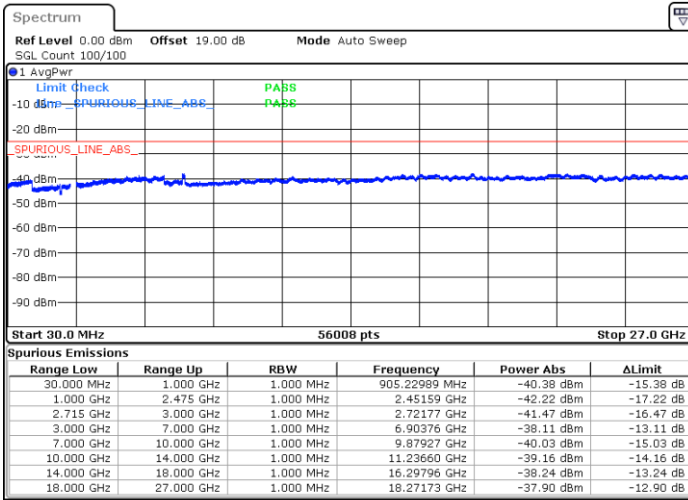

Highest Channel / QPSK

Highest Channel / 16QAM

Date: 10.OCT.2017 16:30:06

Date: 10.OCT.2017 16:31:00

LTE Band 41 / 10MHz

Lowest Channel / QPSK

Lowest Channel / 16QAM

Date: 10.OCT.2017 16:36:32

Date: 10.OCT.2017 16:37:26

LTE Band 41 / 10MHz

Middle Channel / QPSK

Middle Channel / 16QAM

Date: 10.OCT.2017 16:38:20

Date: 10.OCT.2017 16:39:14

Highest Channel / QPSK

Highest Channel / 16QAM