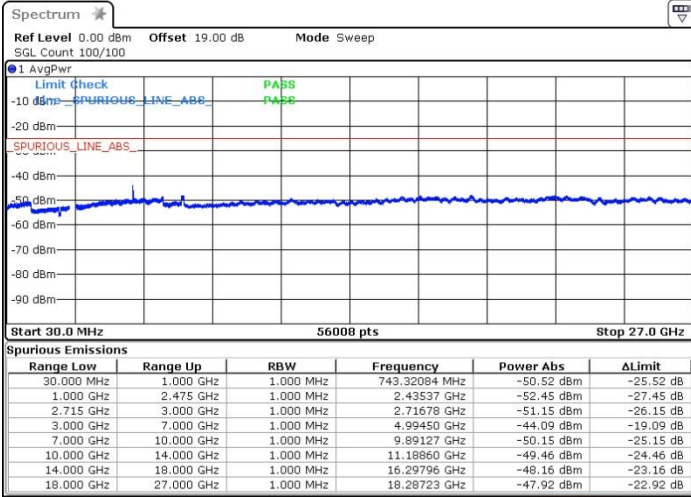

LTE Band 41 / 5MHz+20MHz

Highest Channel / QPSK

Date: 13.OCT.2017 13:46:27

Highest Channel / 16QAM

Date: 13.OCT.2017 13:47:27

Highest Channel / 64QAM

Date: 13.OCT.2017 13:48:25

LTE Band 41 / 10MHz+20MHz

Lowest Channel / QPSK

Lowest Channel / 16QAM

Date: 13.OCT.2017 13:59:22

Date: 13.OCT.2017 13:58:29

Lowest Channel / 64QAM

Date: 13.OCT.2017 13:55:08

LTE Band 41 / 10MHz+20MHz

Middle Channel / QPSK