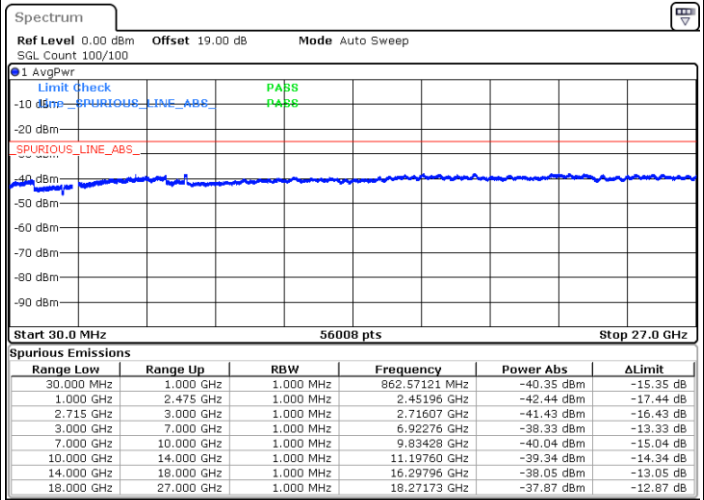

LTE Band 38 / 15MHz

Lowest Channel / 64QAM

Middle Channel / 64QAM

Date: 11.OCT.2017 13:52:42

Date: 11.OCT.2017 13:53:38

Highest Channel / 64QAM

Date: 11.OCT.2017 13:56:52

LTE Band 38 / 20MHz

Lowest Channel / 64QAM

Middle Channel / 64QAM

Date: 11.OCT.2017 14:00:07

Date: 11.OCT.2017 14:01:02

Highest Channel / 64QAM

Date: 11.OCT.2017 14:04:17

LTE Band 41 / 5MHz

Lowest Channel / QPSK

Lowest Channel / 16QAM

Date: 10.OCT.2017 16:21:55

Date: 10.OCT.2017 16:22:49

Middle Channel / QPSK

Middle Channel / 16QAM

Date: 10.OCT.2017 16:23:43

Date: 10.OCT.2017 16:24:37

LTE Band 41 / 5MHz