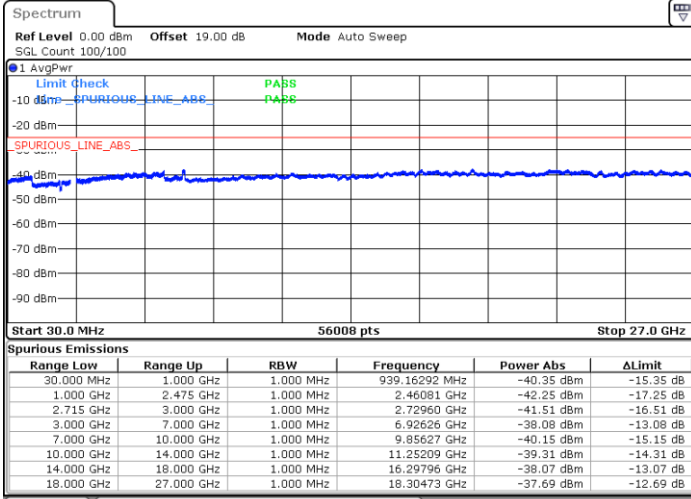

Middle Channel / 64QAM

Date: 10.OCT.2017 17:21:28

Date: 10.OCT.2017 17:22:23

Highest Channel / 64QAM

Date: 10.OCT.2017 17:25:34

LTE Band 41 / 10MHz

Lowest Channel / 64QAM

Middle Channel / 64QAM

Date: 10.OCT.2017 17:28:47

Date: 10.OCT.2017 17:29:41

Highest Channel / 64QAM

Date: 10.OCT.2017 17:32:53

LTE Band 41 / 15MHz

Lowest Channel / 64QAM

Middle Channel / 64QAM

Date: 10.OCT.2017 17:36:05

Date: 10.OCT.2017 17:39:47

Highest Channel / 64QAM

Date: 10.OCT.2017 17:43:38

LTE Band 41 / 20MHz

Lowest Channel / 64QAM

Middle Channel / 64QAM

Date: 11.OCT.2017 10:40:06

Date: 11.OCT.2017 10:54:10