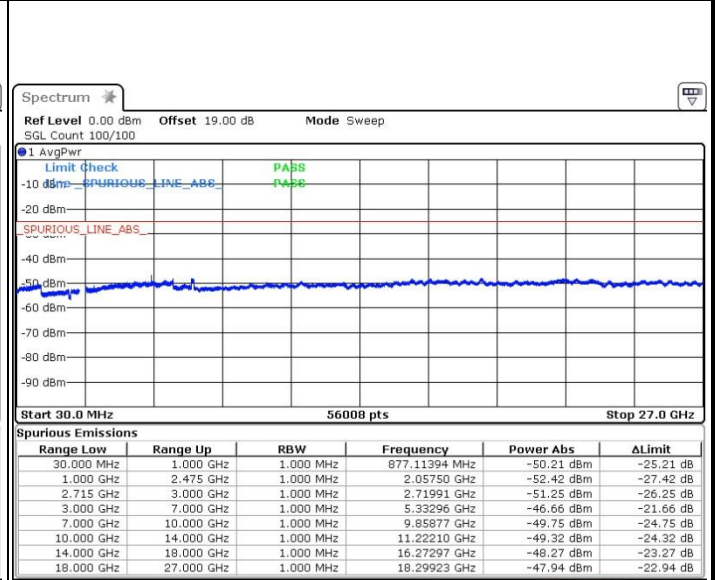

Highest Channel / 64QAM

Date: 11.OCT.2017 10:41:58

LTE Band 41 / 5MHz+20MHz

Lowest Channel / QPSK

Lowest Channel / 16QAM

Date: 13.OCT.2017 11:54:44

Date: 13.OCT.2017 11:56:08

Lowest Channel / 64QAM

Date: 13.OCT.2017 13:39:00

LTE Band 41 / 5MHz+20MHz

Middle Channel / QPSK

Middle Channel / 16QAM

Date: 13.OCT.2017 13:44:52

Date: 13.OCT.2017 13:43:50

Middle Channel / 64QAM

Date: 13.OCT.2017 13:41:20

LTE Band 41 / 5MHz+20MHz

Highest Channel / QPSK

Date: 13.OCT.2017 13:46:27

Highest Channel / 16QAM

Date: 13.OCT.2017 13:47:27

Highest Channel / 64QAM

Date: 13.OCT.2017 13:48:25

LTE Band 41 / 10MHz+20MHz