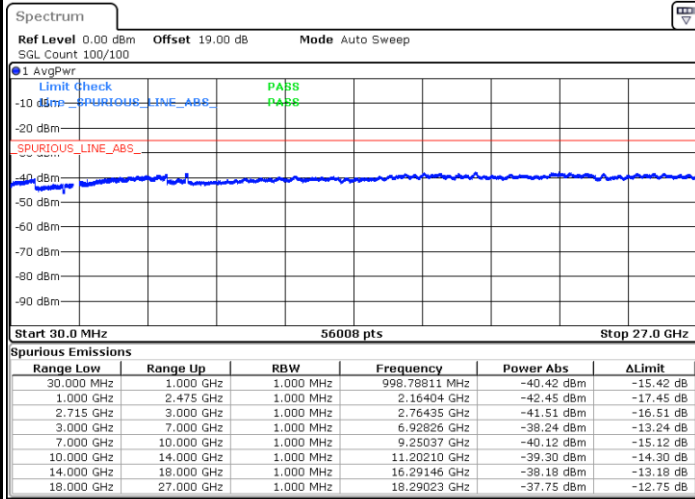

Date: 10.OCT.2017 17:07:34

Date: 10.OCT.2017 17:08:27

Highest Channel / QPSK

Highest Channel / 16QAM

Date: 10.OCT.2017 17:13:57

Date: 10.OCT.2017 17:14:51

LTE Band 41 / 5MHz

Lowest Channel / 64QAM

Middle Channel / 64QAM

Date: 10.OCT.2017 17:21:28

Date: 10.OCT.2017 17:22:23

Highest Channel / 64QAM

Date: 10.OCT.2017 17:25:34

LTE Band 41 / 10MHz

Lowest Channel / 64QAM

Middle Channel / 64QAM

Date: 10.OCT.2017 17:28:47

Date: 10.OCT.2017 17:29:41

Highest Channel / 64QAM

Date: 10.OCT.2017 17:32:53

LTE Band 41 / 15MHz

Lowest Channel / 64QAM

Middle Channel / 64QAM

Date: 10.OCT.2017 17:36:05