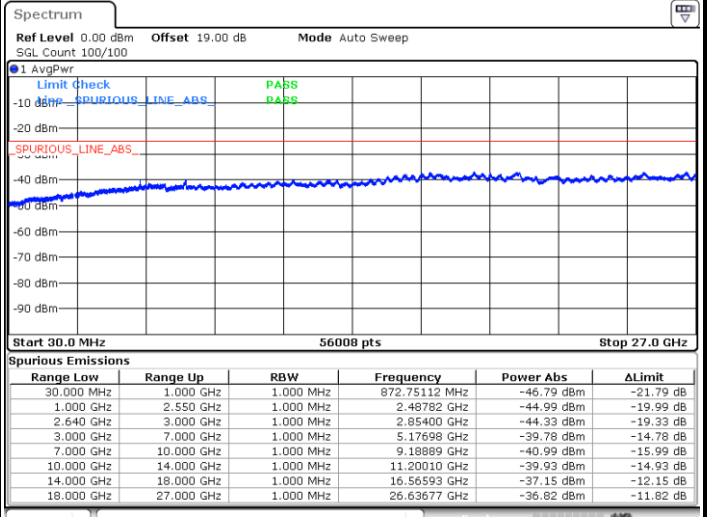

LTE Band 38 / 15MHz

Lowest Channel / 64QAM

Middle Channel / 64QAM

Date: 11.OCT.2017 13:52:42

Date: 11.OCT.2017 13:53:38

Highest Channel / 64QAM

Date: 11.OCT.2017 13:56:52

LTE Band 38 / 20MHz

Lowest Channel / 64QAM

Middle Channel / 64QAM

Date: 11.OCT.2017 14:00:07

Date: 11.OCT.2017 14:01:02

Highest Channel / 64QAM

Date: 11.OCT.2017 14:04:17

LTE Band 41 / 5MHz

Lowest Channel / QPSK