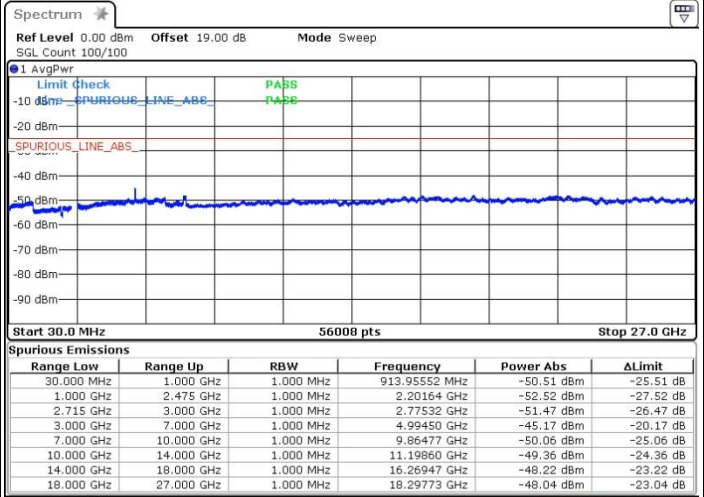

LTE Band 41 / 5MHz+20MHz

Highest Channel / QPSK

Date: 13.OCT.2017 13:46:27

Highest Channel / 16QAM

Date: 13.OCT.2017 13:47:27

Highest Channel / 64QAM

Date: 13.OCT.2017 13:48:25

LTE Band 41 / 10MHz+20MHz

Lowest Channel / QPSK

Lowest Channel / 16QAM

Date: 13.OCT.2017 13:59:22

Date: 13.OCT.2017 13:58:29

Lowest Channel / 64QAM

Date: 13.OCT.2017 13:55:08

LTE Band 41 / 10MHz+20MHz

Middle Channel / QPSK