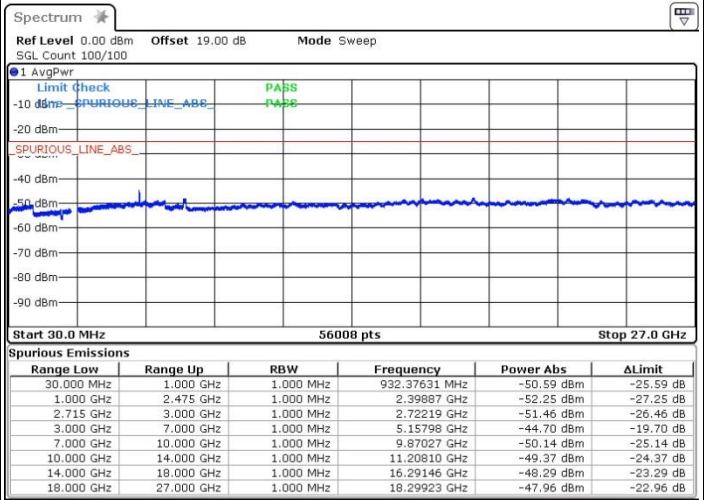

Highest Channel / 16QAM

Date: 13.OCT.2017 14:07:05

Highest Channel / 64QAM

Date: 13.OCT.2017 14:06:00

LTE Band 41 / 15MHz+15MHz

Lowest Channel / QPSK

Lowest Channel / 16QAM

Date: 13.OCT.2017 14:32:05

Date: 13.OCT.2017 14:30:54

Lowest Channel / 64QAM

Date: 13.OCT.2017 14:29:59

LTE Band 41 / 15MHz+15MHz

Middle Channel / QPSK

Middle Channel / 16QAM

Date: 13.OCT.2017 14:33:27

Date: 13.OCT.2017 14:34:24