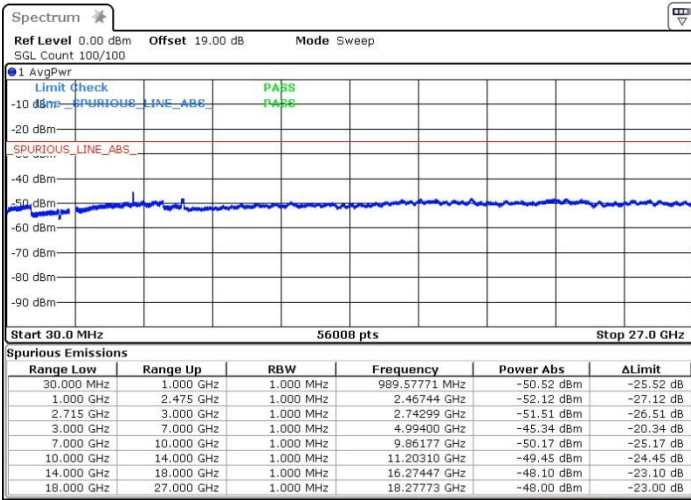

Date: 13.OCT.2017 14:01:15

Middle Channel / 16QAM

Date: 13.OCT.2017 14:03:29

Middle Channel / 64QAM

Date: 13.OCT.2017 14:04:30

LTE Band 41 / 10MHz+20MHz

Highest Channel / QPSK

Date: 13.OCT.2017 14:08:17

Highest Channel / 16QAM

Date: 13.OCT.2017 14:07:05

Highest Channel / 64QAM

Date: 13.OCT.2017 14:06:00

LTE Band 41 / 15MHz+15MHz

Lowest Channel / QPSK

Lowest Channel / 16QAM

Date: 13.OCT.2017 14:32:05

Date: 13.OCT.2017 14:30:54

Lowest Channel / 64QAM

Date: 13.OCT.2017 14:29:59

LTE Band 41 / 15MHz+15MHz

Middle Channel / QPSK

Middle Channel / 16QAM

Date: 13.OCT.2017 14:33:27

Date: 13.OCT.2017 14:34:24