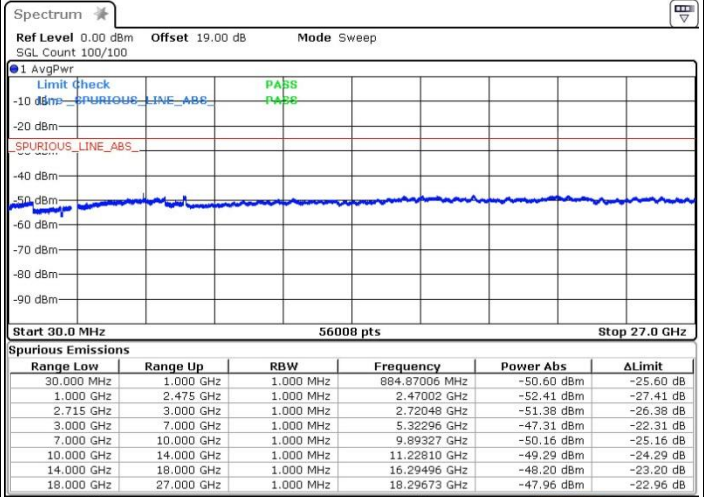

Lowest Channel / QPSK

Lowest Channel / 16QAM

Date: 13.OCT.2017 13:59:22

Date: 13.OCT.2017 13:58:29

Lowest Channel / 64QAM

Date: 13.OCT.2017 13:55:08

LTE Band 41 / 10MHz+20MHz

Middle Channel / QPSK

Date: 13.OCT.2017 14:01:15

Middle Channel / 16QAM

Date: 13.OCT.2017 14:03:29

Middle Channel / 64QAM

Date: 13.OCT.2017 14:04:30

LTE Band 41 / 10MHz+20MHz

Highest Channel / QPSK

Date: 13.OCT.2017 14:08:17

Highest Channel / 16QAM

Date: 13.OCT.2017 14:07:05

Highest Channel / 64QAM

Date: 13.OCT.2017 14:06:00

LTE Band 41 / 15MHz+15MHz

Lowest Channel / QPSK

Lowest Channel / 16QAM

Date: 13.OCT.2017 14:32:05