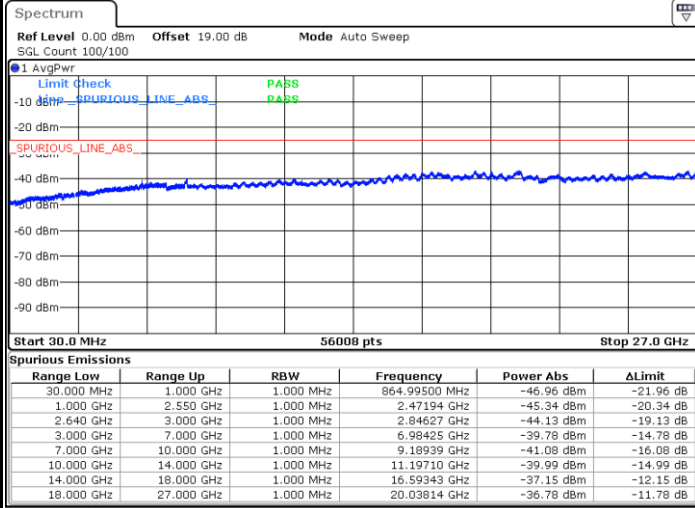

LTE Band 38 / 15MHz

Lowest Channel / 64QAM

Middle Channel / 64QAM

Date: 11.OCT.2017 13:52:42

Date: 11.OCT.2017 13:53:38

Highest Channel / 64QAM

Date: 11.OCT.2017 13:56:52

LTE Band 38 / 20MHz

Lowest Channel / 64QAM

Middle Channel / 64QAM

Date: 11.OCT.2017 14:00:07

Date: 11.OCT.2017 14:01:02

Highest Channel / 64QAM

Date: 11.OCT.2017 14:04:17

LTE Band 41 / 5MHz

Lowest Channel / QPSK

Lowest Channel / 16QAM

Date: 10.OCT.2017 16:21:55

Date: 10.OCT.2017 16:22:49

Middle Channel / QPSK

Middle Channel / 16QAM

Date: 10.OCT.2017 16:23:43

Date: 10.OCT.2017 16:24:37

LTE Band 41 / 5MHz