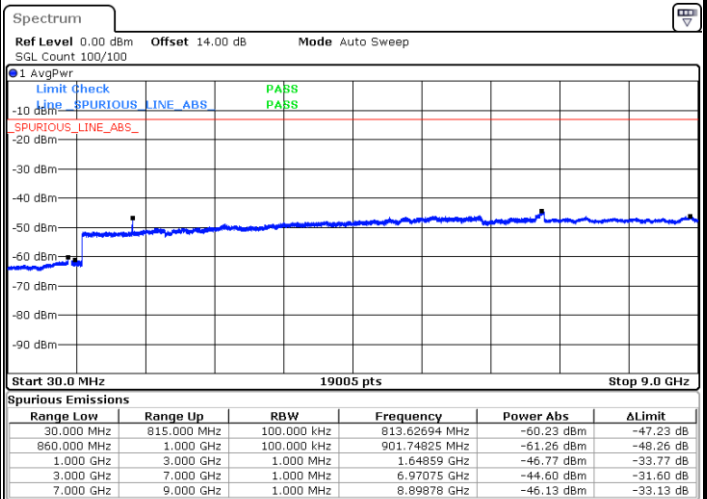

Date: 26.SEP.2017 10:14:45

Lowest Channel / 16QAM

Date: 26.SEP.2017 10:15:41

Middle Channel / QPSK

Date: 26.SEP.2017 10:17:17

Middle Channel / 16QAM

Date: 26.SEP.2017 10:18:13

LTE Band 26 / 1.4MHz

Highest Channel / QPSK

Highest Channel / 16QAM

Date: 26.SEP.2017 10:44:14

Date: 26.SEP.2017 12:07:08

LTE Band 26 / 3MHz

Lowest Channel / QPSK

Lowest Channel / 16QAM

Date: 26.SEP.2017 10:51:29

Date: 26.SEP.2017 10:52:25

LTE Band 26 / 3MHz

Middle Channel / QPSK

Middle Channel / 16QAM

Date: 26.SEP.2017 10:54:02

Date: 26.SEP.2017 10:54:58

Highest Channel / QPSK

Highest Channel / 16QAM

Date: 26.SEP.2017 11:01:11

Date: 26.SEP.2017 11:02:08

LTE Band 26 / 5MHz

Lowest Channel / QPSK

Lowest Channel / 16QAM

Date: 26.SEP.2017 11:08:21

Date: 26.SEP.2017 11:09:17

Middle Channel / QPSK