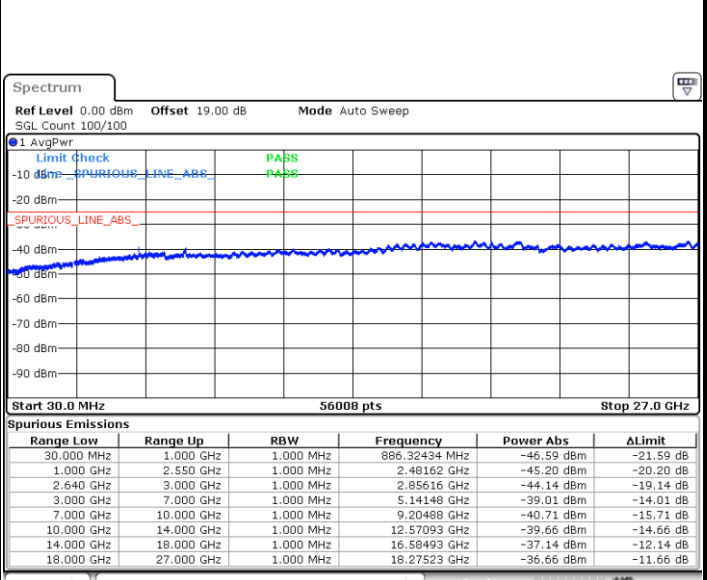

Lowest Channel / 16QAM

Date: 10.OCT.2017 20:14:33

Date: 10.OCT.2017 20:15:30

Middle Channel / QPSK

Middle Channel / 16QAM

Date: 10.OCT.2017 20:16:26

Date: 10.OCT.2017 20:17:23

LTE Band 38 / 5MHz

Highest Channel / QPSK

Date: 10.OCT.2017 20:22:57

Highest Channel / 16QAM

Date: 10.OCT.2017 20:23:54

LTE Band 38 / 10MHz

Lowest Channel / QPSK

Date: 10.OCT.2017 20:29:28

Lowest Channel / 16QAM

Date: 10.OCT.2017 20:30:25

LTE Band 38 / 10MHz

Middle Channel / QPSK

Middle Channel / 16QAM

Date: 10.OCT.2017 20:31:21

Date: 10.OCT.2017 20:32:18

Highest Channel / QPSK

Highest Channel / 16QAM