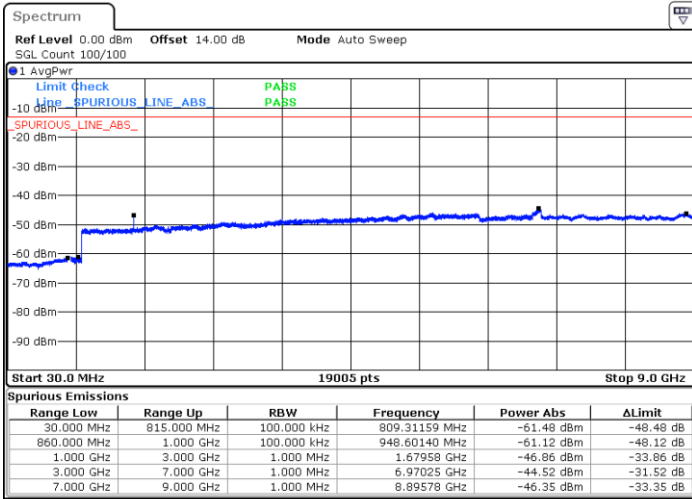

LTE Band 26 / 3MHz

Lowest Channel / 64QAM

Middle Channel / 64QAM

Date: 28.SEP.2017 12:55:29

Date: 28.SEP.2017 12:56:45

Highest Channel / 64QAM

Date: 28.SEP.2017 13:00:21

LTE Band 26 / 5MHz

Lowest Channel / 64QAM

Middle Channel / 64QAM

Date: 28.SEP.2017 13:03:56

Date: 28.SEP.2017 13:05:13

Highest Channel / 64QAM

Date: 28.SEP.2017 13:08:47

LTE Band 26 / 10MHz

Lowest Channel / 64QAM

Middle Channel / 64QAM

Date: 28.SEP.2017 13:12:22

Date: 28.SEP.2017 13:13:38

Highest Channel / 64QAM

Date: 28.SEP.2017 13:17:15

LTE Band 26 / 15MHz

Lowest Channel / 64QAM

Middle Channel / 64QAM