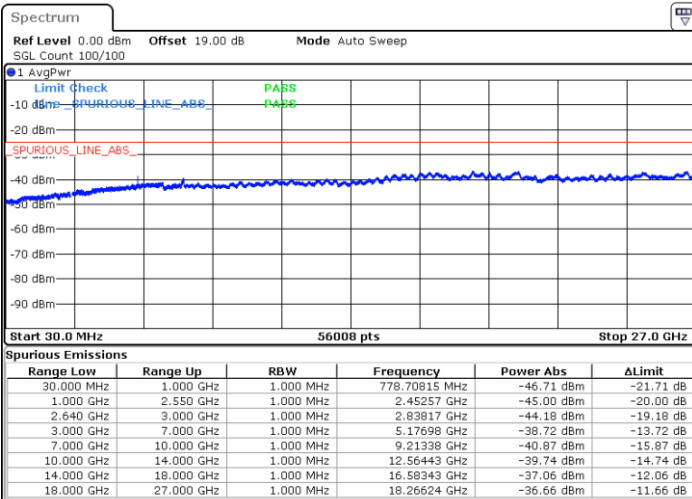

Date: 10.OCT.2017 20:30:25

LTE Band 38 / 10MHz

Middle Channel / QPSK

Middle Channel / 16QAM

Date: 10.OCT.2017 20:31:21

Date: 10.OCT.2017 20:32:18

Highest Channel / QPSK

Highest Channel / 16QAM

Date: 10.OCT.2017 20:37:52

Date: 10.OCT.2017 20:38:49

LTE Band 38 / 15MHz

Lowest Channel / QPSK

Lowest Channel / 16QAM

Date: 10.OCT.2017 20:44:23

Date: 10.OCT.2017 20:45:19

Middle Channel / QPSK

Middle Channel / 16QAM

Date: 10.OCT.2017 20:46:16

Date: 10.OCT.2017 20:47:13

LTE Band 38 / 15MHz

Highest Channel / QPSK

Highest Channel / 16QAM

Date: 10.OCT.2017 20:52:47

Date: 10.OCT.2017 20:53:43