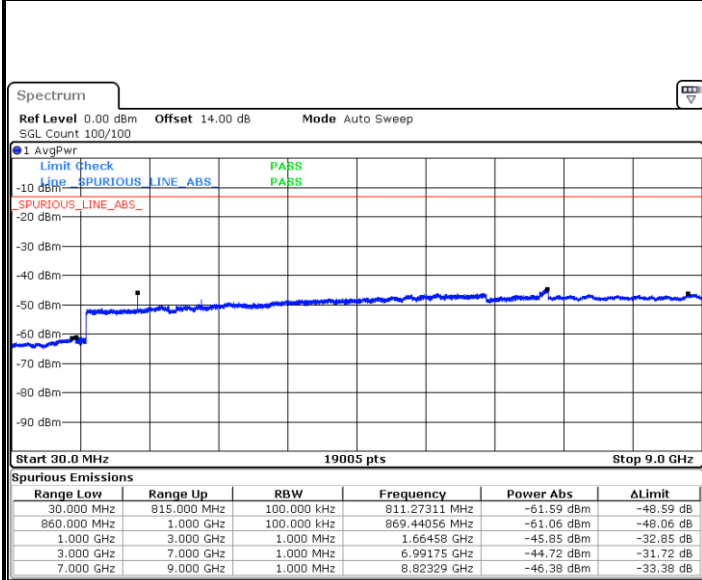

Middle Channel / 16QAM

Date: 26.SEP.2017 11:10:53

Date: 26.SEP.2017 11:11:49

LTE Band 26 / 5MHz

Highest Channel / QPSK

Date: 26.SEP.2017 11:18:03

Highest Channel / 16QAM

Date: 26.SEP.2017 11:18:59

LTE Band 26 / 10MHz

Lowest Channel / QPSK

Date: 26.SEP.2017 11:25:12

Lowest Channel / 16QAM

Date: 26.SEP.2017 11:26:08

LTE Band 26 / 10MHz

Middle Channel / QPSK

Date: 26.SEP.2017 11:27:44

Middle Channel / 16QAM

Date: 26.SEP.2017 11:28:40

Highest Channel / QPSK

Date: 26.SEP.2017 11:34:53

Highest Channel / 16QAM

Date: 26.SEP.2017 11:35:49

LTE Band 26 / 15MHz

Lowest Channel / QPSK

Lowest Channel / 16QAM

Date: 26.SEP.2017 11:42:08

Date: 26.SEP.2017 11:43:03

Middle Channel / QPSK

Middle Channel / 16QAM

Date: 26.SEP.2017 11:44:40

Date: 26.SEP.2017 11:45:36

LTE Band 26 / 15MHz