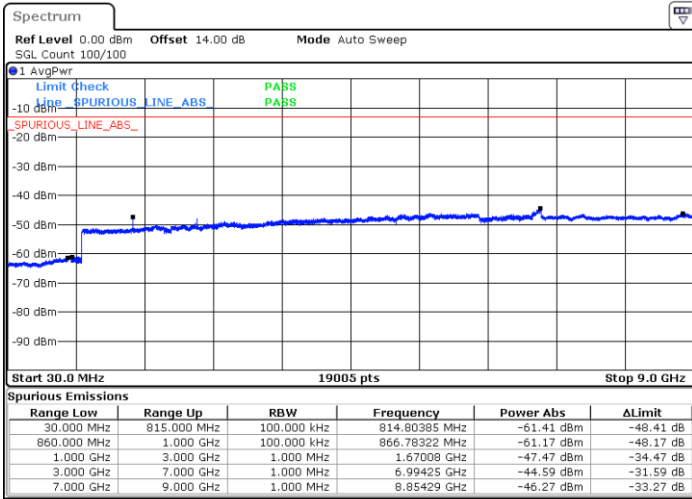

Lowest Channel / 64QAM

Middle Channel / 64QAM

Date: 28.SEP.2017 13:03:56

Date: 28.SEP.2017 13:05:13

Highest Channel / 64QAM

Date: 28.SEP.2017 13:08:47

LTE Band 26 / 10MHz

Lowest Channel / 64QAM

Middle Channel / 64QAM

Date: 28.SEP.2017 13:12:22

Date: 28.SEP.2017 13:13:38

Highest Channel / 64QAM

Date: 28.SEP.2017 13:17:15

LTE Band 26 / 15MHz

Lowest Channel / 64QAM

Middle Channel / 64QAM

Date: 28.SEP.2017 13:20:55

Date: 28.SEP.2017 13:22:14

Highest Channel / 64QAM

CH26765 / 64QAM

Date: 28.SEP.2017 13:25:53

Date: 28.SEP.2017 22:05:21

LTE Band 38 / 5MHz

Lowest Channel / QPSK