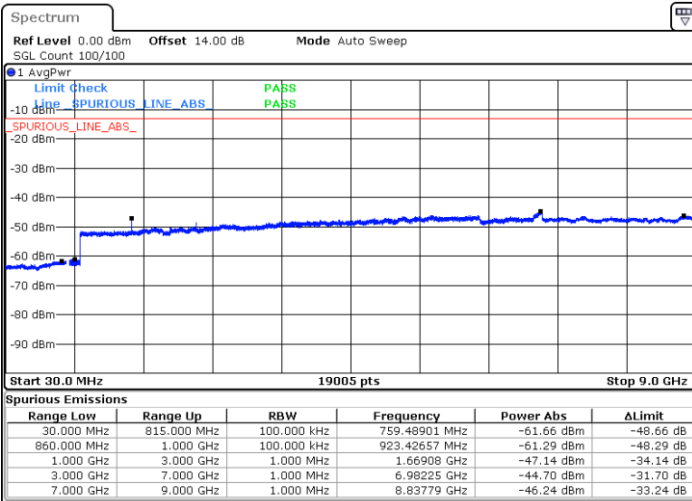

Date: 26.SEP.2017 10:52:25

LTE Band 26 / 3MHz

Middle Channel / QPSK

Middle Channel / 16QAM

Date: 26.SEP.2017 10:54:02

Date: 26.SEP.2017 10:54:58

Highest Channel / QPSK

Highest Channel / 16QAM

Date: 26.SEP.2017 11:01:11

Date: 26.SEP.2017 11:02:08

LTE Band 26 / 5MHz

Lowest Channel / QPSK

Lowest Channel / 16QAM

Date: 26.SEP.2017 11:08:21

Date: 26.SEP.2017 11:09:17

Middle Channel / QPSK

Middle Channel / 16QAM

Date: 26.SEP.2017 11:10:53

Date: 26.SEP.2017 11:11:49

LTE Band 26 / 5MHz

Highest Channel / QPSK

Date: 26.SEP.2017 11:18:03

Highest Channel / 16QAM

Date: 26.SEP.2017 11:18:59