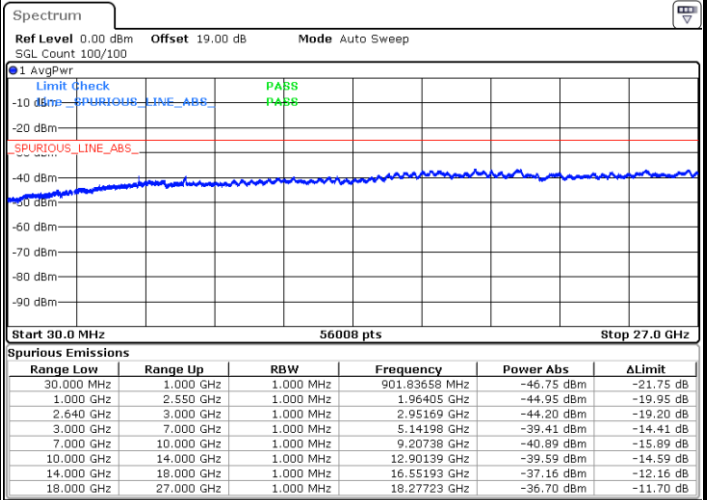

Highest Channel / QPSK

Date: 10.OCT.2017 20:22:57

Highest Channel / 16QAM

Date: 10.OCT.2017 20:23:54

LTE Band 38 / 10MHz

Lowest Channel / QPSK

Date: 10.OCT.2017 20:29:28

Lowest Channel / 16QAM

Date: 10.OCT.2017 20:30:25

LTE Band 38 / 10MHz

Middle Channel / QPSK

Middle Channel / 16QAM

Date: 10.OCT.2017 20:31:21

Date: 10.OCT.2017 20:32:18

Highest Channel / QPSK

Highest Channel / 16QAM

Date: 10.OCT.2017 20:37:52

Date: 10.OCT.2017 20:38:49

LTE Band 38 / 15MHz

Lowest Channel / QPSK

Lowest Channel / 16QAM

Date: 10.OCT.2017 20:44:23

Date: 10.OCT.2017 20:45:19

Middle Channel / QPSK

Middle Channel / 16QAM

Date: 10.OCT.2017 20:46:16

Date: 10.OCT.2017 20:47:13

LTE Band 38 / 15MHz

Highest Channel / QPSK

Highest Channel / 16QAM

Date: 10.OCT.2017 20:52:47

Date: 10.OCT.2017 20:53:43