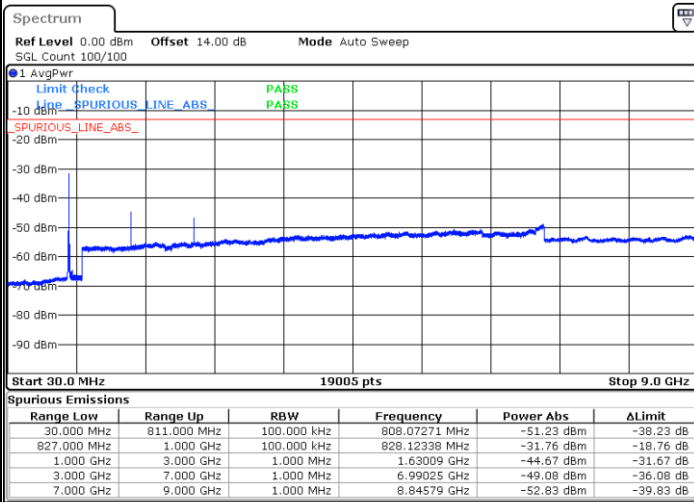

Lowest Channel / 16QAM

Date: 26.SEP.2017 11:42:08

Date: 26.SEP.2017 11:43:03

Middle Channel / QPSK

Middle Channel / 16QAM

Date: 26.SEP.2017 11:44:40

Date: 26.SEP.2017 11:45:36

LTE Band 26 / 15MHz

Highest Channel / QPSK

Highest Channel / 16QAM

Date: 26.SEP.2017 11:51:54

Date: 26.SEP.2017 11:52:50

LTE Band 26 / 15MHz

CH26765 / QPSK

CH26765 / 16QAM

Date: 14.OCT.2017 21:38:09

Date: 14.OCT.2017 21:39:05

LTE Band 26 / 1.4MHz

Lowest Channel / 64QAM

Middle Channel / 64QAM

Date: 9.OCT.2017 22:21:40

Date: 9.OCT.2017 22:24:28

Highest Channel / 64QAM

Date: 9.OCT.2017 22:25:00

LTE Band 26 / 3MHz

Lowest Channel / 64QAM

Middle Channel / 64QAM

Date: 28.SEP.2017 12:55:29

Date: 28.SEP.2017 12:56:45

Highest Channel / 64QAM

Date: 28.SEP.2017 13:00:21

LTE Band 26 / 5MHz