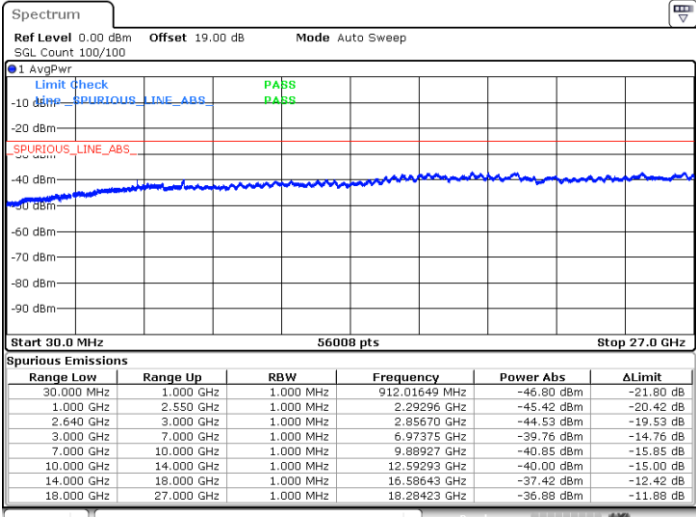

LTE Band 38 / 20MHz

Lowest Channel / QPSK

Lowest Channel / 16QAM

Date: 10.OCT.2017 20:59:17

Date: 10.OCT.2017 21:00:14

LTE Band 38 / 20MHz

Middle Channel / QPSK

Middle Channel / 16QAM

Date: 10.OCT.2017 21:01:11

Date: 10.OCT.2017 21:02:07

Highest Channel / QPSK

Highest Channel / 16QAM

Date: 10.OCT.2017 21:07:41

Date: 10.OCT.2017 21:08:38

LTE Band 38 / 5MHz

Lowest Channel / 64QAM

Middle Channel / 64QAM

Date: 11.OCT.2017 13:37:32

Date: 11.OCT.2017 13:38:27

Highest Channel / 64QAM

Date: 11.OCT.2017 13:41:42

LTE Band 38 / 10MHz

Lowest Channel / 64QAM

Middle Channel / 64QAM