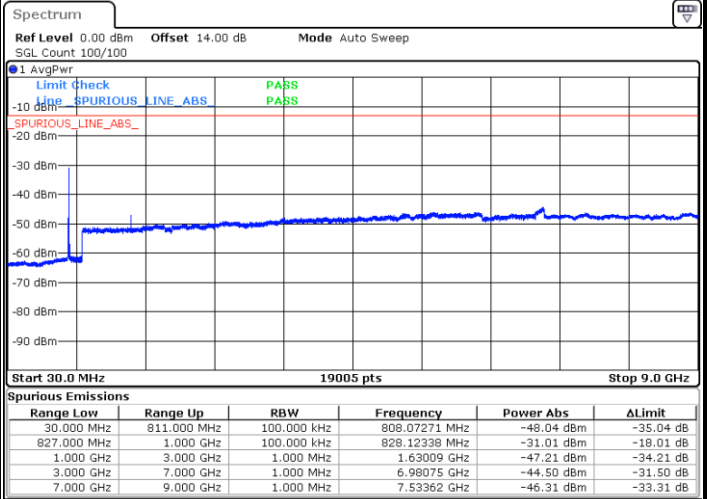

Lowest Channel / 64QAM

Middle Channel / 64QAM

Date: 28.SEP.2017 13:03:56

Date: 28.SEP.2017 13:05:13

Highest Channel / 64QAM

Date: 28.SEP.2017 13:08:47

LTE Band 26 / 10MHz

Lowest Channel / 64QAM

Middle Channel / 64QAM

Date: 28.SEP.2017 13:12:22

Date: 28.SEP.2017 13:13:38

Highest Channel / 64QAM

Date: 28.SEP.2017 13:17:15

LTE Band 26 / 15MHz

Lowest Channel / 64QAM

Middle Channel / 64QAM

Date: 28.SEP.2017 13:20:55

Date: 28.SEP.2017 13:22:14

Highest Channel / 64QAM

CH26765 / 64QAM

Date: 28.SEP.2017 13:25:53

Date: 28.SEP.2017 22:05:21

LTE Band 38 / 5MHz

Lowest Channel / QPSK