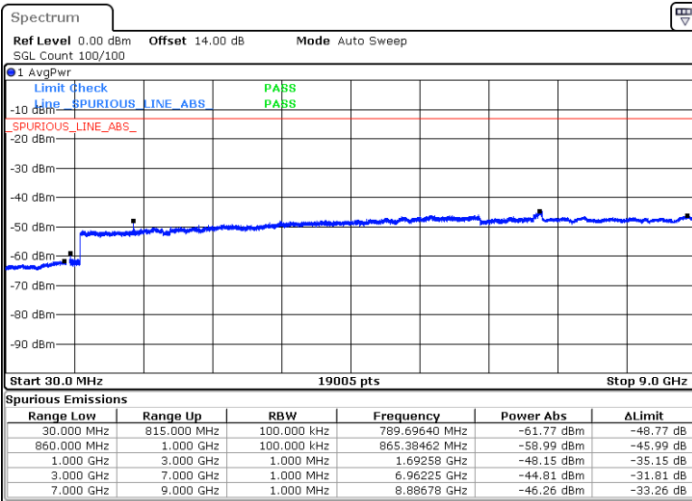

Highest Channel / QPSK

Highest Channel / 16QAM

Date: 26.SEP.2017 10:44:14

Date: 26.SEP.2017 12:07:08

LTE Band 26 / 3MHz

Lowest Channel / QPSK

Lowest Channel / 16QAM

Date: 26.SEP.2017 10:51:29

Date: 26.SEP.2017 10:52:25

LTE Band 26 / 3MHz

Middle Channel / QPSK

Middle Channel / 16QAM

Date: 26.SEP.2017 10:54:02

Date: 26.SEP.2017 10:54:58

Highest Channel / QPSK

Highest Channel / 16QAM

Date: 26.SEP.2017 11:01:11

Date: 26.SEP.2017 11:02:08

LTE Band 26 / 5MHz

Lowest Channel / QPSK

Lowest Channel / 16QAM

Date: 26.SEP.2017 11:08:21

Date: 26.SEP.2017 11:09:17

Middle Channel / QPSK

Middle Channel / 16QAM

Date: 26.SEP.2017 11:10:53

Date: 26.SEP.2017 11:11:49

LTE Band 26 / 5MHz

Highest Channel / QPSK

Date: 26.SEP.2017 11:18:03

Highest Channel / 16QAM

Date: 26.SEP.2017 11:18:59