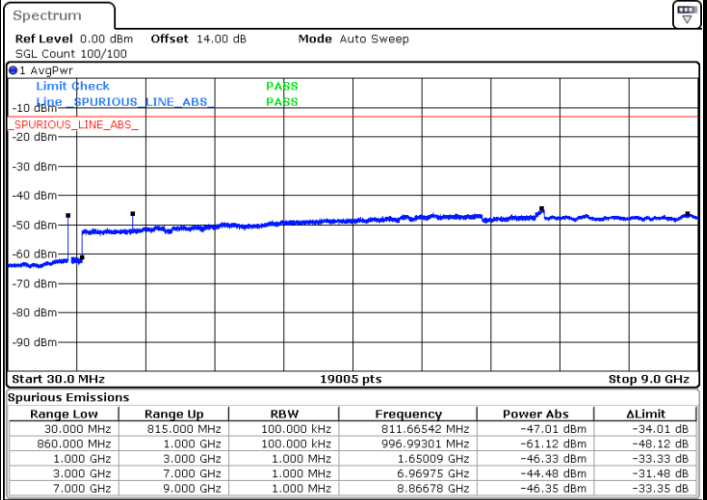

LTE Band 26 / 10MHz

Lowest Channel / QPSK

Date: 26.SEP.2017 11:25:12

Lowest Channel / 16QAM

Date: 26.SEP.2017 11:26:08

LTE Band 26 / 10MHz

Middle Channel / QPSK

Date: 26.SEP.2017 11:27:44

Middle Channel / 16QAM

Date: 26.SEP.2017 11:28:40

Highest Channel / QPSK

Date: 26.SEP.2017 11:34:53

Highest Channel / 16QAM

Date: 26.SEP.2017 11:35:49

LTE Band 26 / 15MHz

Lowest Channel / QPSK

Lowest Channel / 16QAM

Date: 26.SEP.2017 11:42:08

Date: 26.SEP.2017 11:43:03

Middle Channel / QPSK

Middle Channel / 16QAM

Date: 26.SEP.2017 11:44:40

Date: 26.SEP.2017 11:45:36

LTE Band 26 / 15MHz