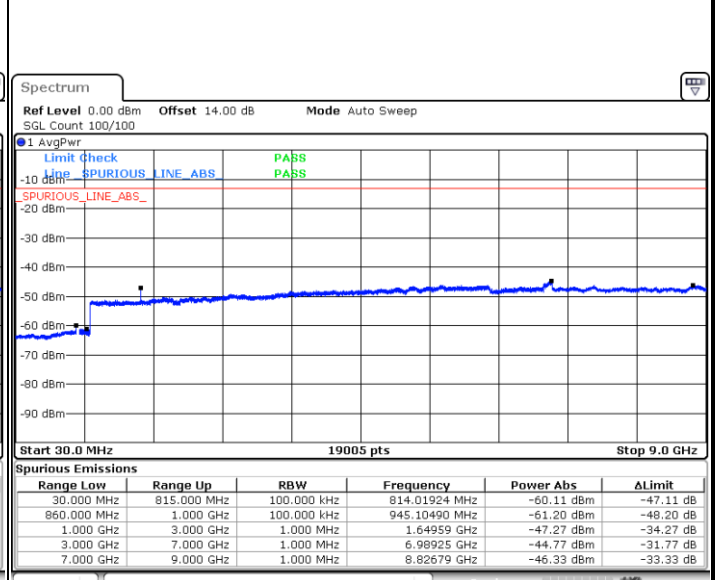

Date: 26.SEP.2017 11:01:11

Date: 26.SEP.2017 11:02:08

LTE Band 26 / 5MHz

Lowest Channel / QPSK

Lowest Channel / 16QAM

Date: 26.SEP.2017 11:08:21

Date: 26.SEP.2017 11:09:17

Middle Channel / QPSK

Middle Channel / 16QAM

Date: 26.SEP.2017 11:10:53

Date: 26.SEP.2017 11:11:49

LTE Band 26 / 5MHz

Highest Channel / QPSK

Date: 26.SEP.2017 11:18:03

Highest Channel / 16QAM

Date: 26.SEP.2017 11:18:59

LTE Band 26 / 10MHz

Lowest Channel / QPSK

Date: 26.SEP.2017 11:25:12

Lowest Channel / 16QAM

Date: 26.SEP.2017 11:26:08

LTE Band 26 / 10MHz

Middle Channel / QPSK

Date: 26.SEP.2017 11:27:44

Middle Channel / 16QAM

Date: 26.SEP.2017 11:28:40

Highest Channel / QPSK

Date: 26.SEP.2017 11:34:53

Highest Channel / 16QAM

Date: 26.SEP.2017 11:35:49

LTE Band 26 / 15MHz

Lowest Channel / QPSK