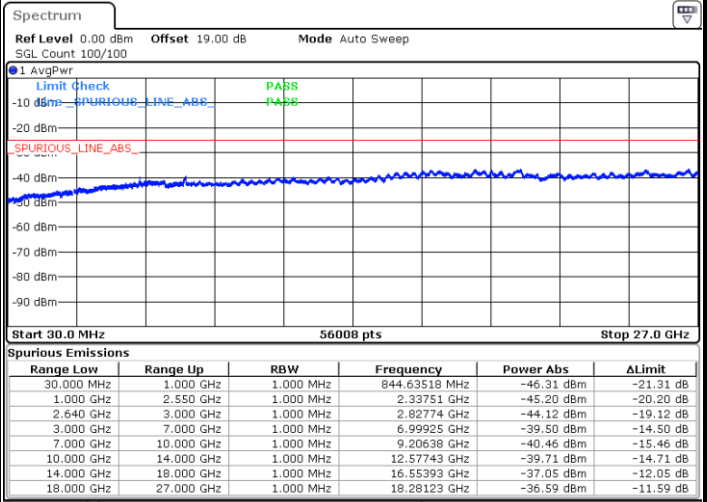

Middle Channel / 16QAM

Date: 10.OCT.2017 20:46:16

Date: 10.OCT.2017 20:47:13

LTE Band 38 / 15MHz

Highest Channel / QPSK

Highest Channel / 16QAM

Date: 10.OCT.2017 20:52:47

Date: 10.OCT.2017 20:53:43

LTE Band 38 / 20MHz

Lowest Channel / QPSK

Lowest Channel / 16QAM

Date: 10.OCT.2017 20:59:17

Date: 10.OCT.2017 21:00:14

LTE Band 38 / 20MHz

Middle Channel / QPSK

Middle Channel / 16QAM

Date: 10.OCT.2017 21:01:11

Date: 10.OCT.2017 21:02:07

Highest Channel / QPSK

Highest Channel / 16QAM

Date: 10.OCT.2017 21:07:41

Date: 10.OCT.2017 21:08:38

LTE Band 38 / 5MHz

Lowest Channel / 64QAM