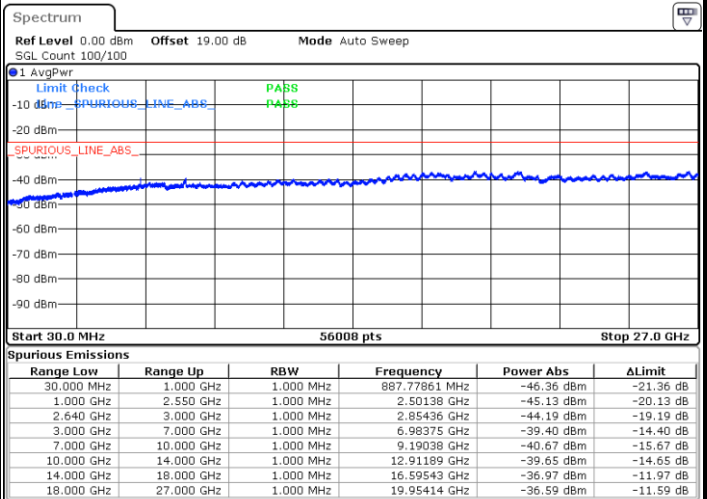

Highest Channel / QPSK

Date: 10.OCT.2017 20:22:57

Highest Channel / 16QAM

Date: 10.OCT.2017 20:23:54

LTE Band 38 / 10MHz

Lowest Channel / QPSK

Date: 10.OCT.2017 20:29:28

Lowest Channel / 16QAM

Date: 10.OCT.2017 20:30:25

LTE Band 38 / 10MHz

Middle Channel / QPSK

Middle Channel / 16QAM

Date: 10.OCT.2017 20:31:21

Date: 10.OCT.2017 20:32:18

Highest Channel / QPSK

Highest Channel / 16QAM

Date: 10.OCT.2017 20:37:52

Date: 10.OCT.2017 20:38:49

LTE Band 38 / 15MHz

Lowest Channel / QPSK

Lowest Channel / 16QAM

Date: 10.OCT.2017 20:44:23

Date: 10.OCT.2017 20:45:19

Middle Channel / QPSK