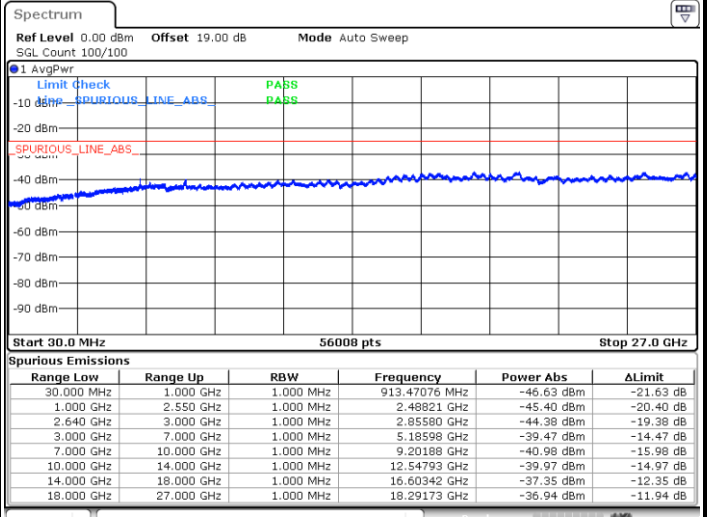

LTE Band 38 / 20MHz

Lowest Channel / QPSK

Lowest Channel / 16QAM

Date: 10.OCT.2017 20:59:17

Date: 10.OCT.2017 21:00:14

LTE Band 38 / 20MHz

Middle Channel / QPSK

Middle Channel / 16QAM

Date: 10.OCT.2017 21:01:11

Date: 10.OCT.2017 21:02:07

Highest Channel / QPSK

Highest Channel / 16QAM

Date: 10.OCT.2017 21:07:41

Date: 10.OCT.2017 21:08:38

LTE Band 38 / 5MHz

Lowest Channel / 64QAM

Middle Channel / 64QAM

Date: 11.OCT.2017 13:37:32

Date: 11.OCT.2017 13:38:27

Highest Channel / 64QAM

Date: 11.OCT.2017 13:41:42

LTE Band 38 / 10MHz

Lowest Channel / 64QAM

Middle Channel / 64QAM