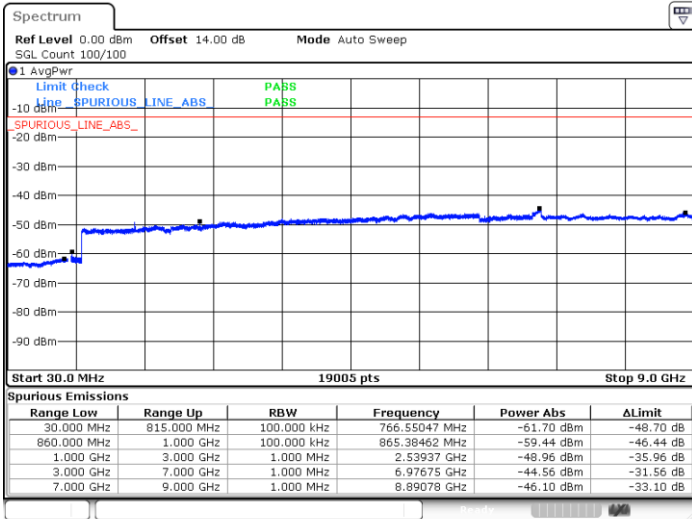

Date: 14.OCT.2017 21:39:05

LTE Band 26 / 1.4MHz

Lowest Channel / 64QAM

Middle Channel / 64QAM

Date: 9.OCT.2017 22:21:40

Date: 9.OCT.2017 22:24:28

Highest Channel / 64QAM

Date: 9.OCT.2017 22:25:00

LTE Band 26 / 3MHz

Lowest Channel / 64QAM

Middle Channel / 64QAM

Date: 28.SEP.2017 12:55:29

Date: 28.SEP.2017 12:56:45

Highest Channel / 64QAM

Date: 28.SEP.2017 13:00:21

LTE Band 26 / 5MHz

Lowest Channel / 64QAM

Middle Channel / 64QAM

Date: 28.SEP.2017 13:03:56

Date: 28.SEP.2017 13:05:13

Highest Channel / 64QAM

Date: 28.SEP.2017 13:08:47

LTE Band 26 / 10MHz

Lowest Channel / 64QAM