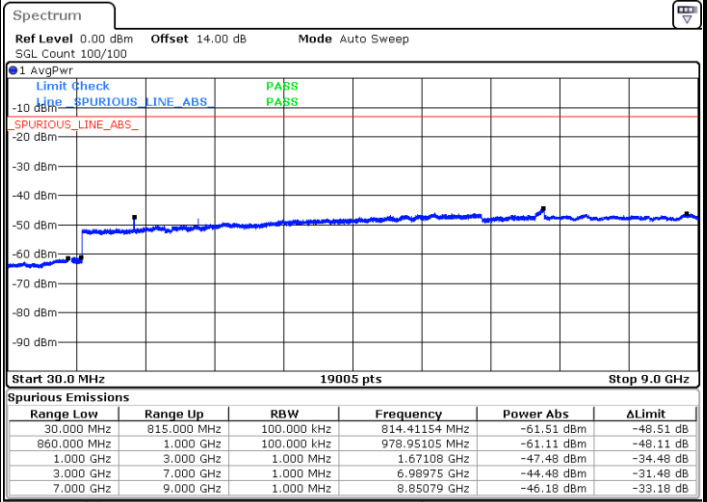

Date: 26.SEP.2017 10:14:45

Lowest Channel / 16QAM

Date: 26.SEP.2017 10:15:41

Middle Channel / QPSK

Date: 26.SEP.2017 10:17:17

Middle Channel / 16QAM

Date: 26.SEP.2017 10:18:13

LTE Band 26 / 1.4MHz

Highest Channel / QPSK

Highest Channel / 16QAM

Date: 26.SEP.2017 10:44:14

Date: 26.SEP.2017 12:07:08

LTE Band 26 / 3MHz

Lowest Channel / QPSK

Lowest Channel / 16QAM

Date: 26.SEP.2017 10:51:29

Date: 26.SEP.2017 10:52:25

LTE Band 26 / 3MHz

Middle Channel / QPSK

Middle Channel / 16QAM

Date: 26.SEP.2017 10:54:02

Date: 26.SEP.2017 10:54:58

Highest Channel / QPSK

Highest Channel / 16QAM

Date: 26.SEP.2017 11:01:11

Date: 26.SEP.2017 11:02:08

LTE Band 26 / 5MHz

Lowest Channel / QPSK

Lowest Channel / 16QAM

Date: 26.SEP.2017 11:08:21

Date: 26.SEP.2017 11:09:17

Middle Channel / QPSK