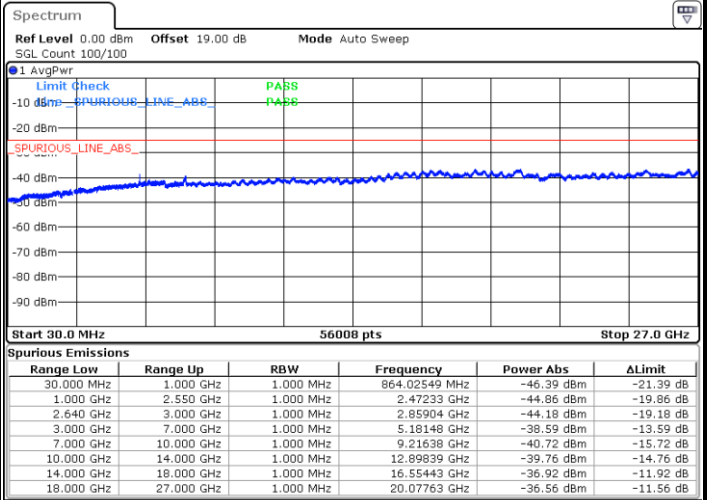

Lowest Channel / 16QAM

Date: 10.OCT.2017 20:14:33

Date: 10.OCT.2017 20:15:30

Middle Channel / QPSK

Middle Channel / 16QAM

Date: 10.OCT.2017 20:16:26

Date: 10.OCT.2017 20:17:23

LTE Band 38 / 5MHz

Highest Channel / QPSK

Date: 10.OCT.2017 20:22:57

Highest Channel / 16QAM

Date: 10.OCT.2017 20:23:54

LTE Band 38 / 10MHz

Lowest Channel / QPSK

Date: 10.OCT.2017 20:29:28

Lowest Channel / 16QAM

Date: 10.OCT.2017 20:30:25

LTE Band 38 / 10MHz

Middle Channel / QPSK

Middle Channel / 16QAM

Date: 10.OCT.2017 20:31:21

Date: 10.OCT.2017 20:32:18

Highest Channel / QPSK

Highest Channel / 16QAM