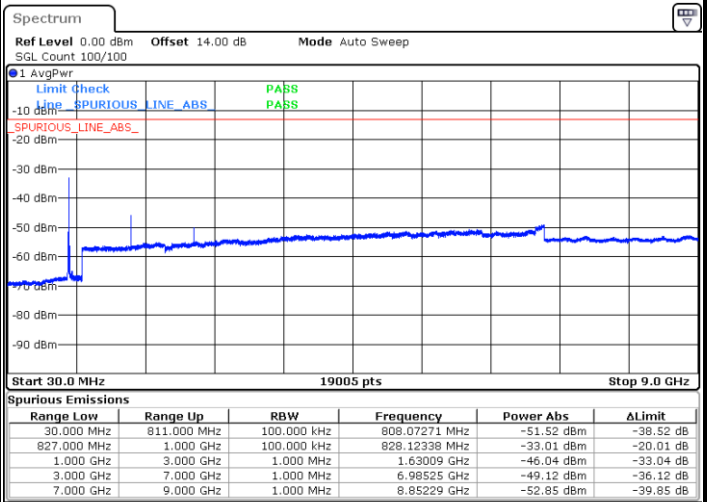

Lowest Channel / 16QAM

Date: 26.SEP.2017 11:42:08

Date: 26.SEP.2017 11:43:03

Middle Channel / QPSK

Middle Channel / 16QAM

Date: 26.SEP.2017 11:44:40

Date: 26.SEP.2017 11:45:36

LTE Band 26 / 15MHz

Highest Channel / QPSK

Highest Channel / 16QAM

Date: 26.SEP.2017 11:51:54

Date: 26.SEP.2017 11:52:50

LTE Band 26 / 15MHz

CH26765 / QPSK

CH26765 / 16QAM

Date: 14.OCT.2017 21:38:09

Date: 14.OCT.2017 21:39:05

LTE Band 26 / 1.4MHz

Lowest Channel / 64QAM

Middle Channel / 64QAM

Date: 9.OCT.2017 22:21:40

Date: 9.OCT.2017 22:24:28

Highest Channel / 64QAM

Date: 9.OCT.2017 22:25:00

LTE Band 26 / 3MHz

Lowest Channel / 64QAM

Middle Channel / 64QAM

Date: 28.SEP.2017 12:55:29

Date: 28.SEP.2017 12:56:45

Highest Channel / 64QAM

Date: 28.SEP.2017 13:00:21

LTE Band 26 / 5MHz