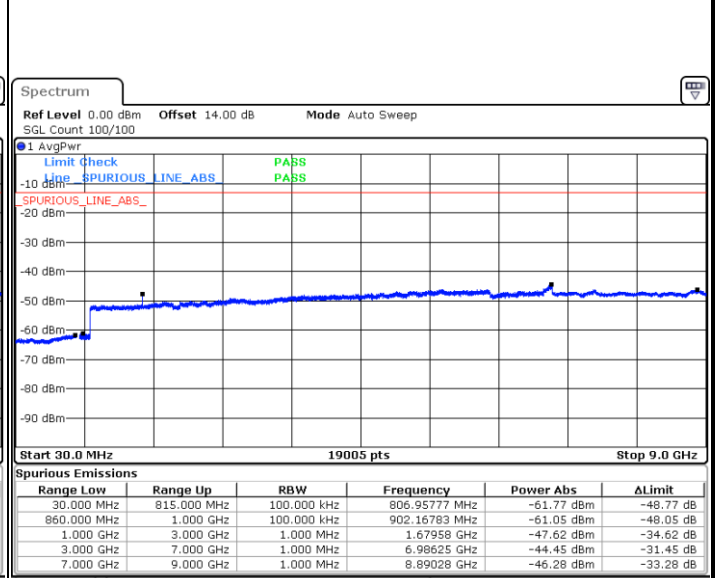

LTE Band 26 / 10MHz

Lowest Channel / QPSK

Date: 26.SEP.2017 11:25:12

Lowest Channel / 16QAM

Date: 26.SEP.2017 11:26:08

LTE Band 26 / 10MHz

Middle Channel / QPSK

Date: 26.SEP.2017 11:27:44

Middle Channel / 16QAM

Date: 26.SEP.2017 11:28:40

Highest Channel / QPSK

Date: 26.SEP.2017 11:34:53

Highest Channel / 16QAM

Date: 26.SEP.2017 11:35:49

LTE Band 26 / 15MHz

Lowest Channel / QPSK

Lowest Channel / 16QAM

Date: 26.SEP.2017 11:42:08

Date: 26.SEP.2017 11:43:03

Middle Channel / QPSK

Middle Channel / 16QAM

Date: 26.SEP.2017 11:44:40

Date: 26.SEP.2017 11:45:36

LTE Band 26 / 15MHz