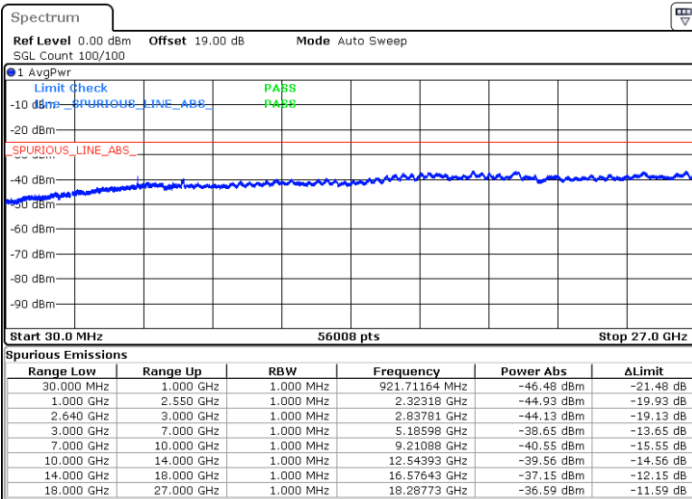

Date: 28.SEP.2017 13:20:55

Date: 28.SEP.2017 13:22:14

Highest Channel / 64QAM

CH26765 / 64QAM

Date: 28.SEP.2017 13:25:53

Date: 28.SEP.2017 22:05:21

LTE Band 38 / 5MHz

Lowest Channel / QPSK

Lowest Channel / 16QAM

Date: 10.OCT.2017 20:14:33

Date: 10.OCT.2017 20:15:30

Middle Channel / QPSK

Middle Channel / 16QAM

Date: 10.OCT.2017 20:16:26

Date: 10.OCT.2017 20:17:23

LTE Band 38 / 5MHz

Highest Channel / QPSK

Date: 10.OCT.2017 20:22:57

Highest Channel / 16QAM

Date: 10.OCT.2017 20:23:54

LTE Band 38 / 10MHz

Lowest Channel / QPSK

Date: 10.OCT.2017 20:29:28

Lowest Channel / 16QAM