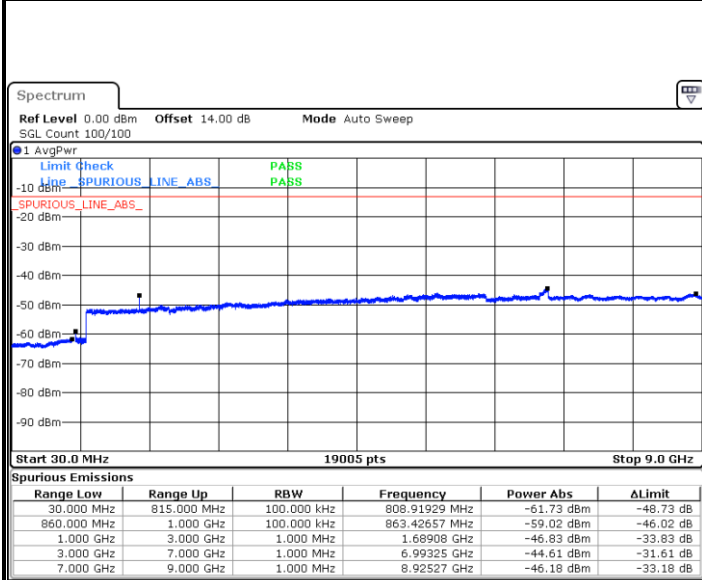

Date: 26.SEP.2017 11:01:11

Date: 26.SEP.2017 11:02:08

LTE Band 26 / 5MHz

Lowest Channel / QPSK

Lowest Channel / 16QAM

Date: 26.SEP.2017 11:08:21

Date: 26.SEP.2017 11:09:17

Middle Channel / QPSK

Middle Channel / 16QAM

Date: 26.SEP.2017 11:10:53

Date: 26.SEP.2017 11:11:49

LTE Band 26 / 5MHz

Highest Channel / QPSK

Date: 26.SEP.2017 11:18:03

Highest Channel / 16QAM

Date: 26.SEP.2017 11:18:59

LTE Band 26 / 10MHz

Lowest Channel / QPSK

Date: 26.SEP.2017 11:25:12

Lowest Channel / 16QAM

Date: 26.SEP.2017 11:26:08

LTE Band 26 / 10MHz

Middle Channel / QPSK

Date: 26.SEP.2017 11:27:44

Middle Channel / 16QAM

Date: 26.SEP.2017 11:28:40

Highest Channel / QPSK

Date: 26.SEP.2017 11:34:53

Highest Channel / 16QAM

Date: 26.SEP.2017 11:35:49

LTE Band 26 / 15MHz

Lowest Channel / QPSK