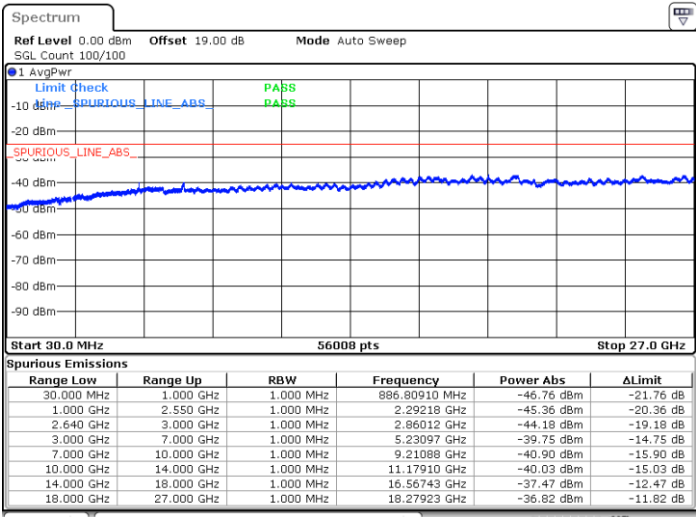

LTE Band 38 / 20MHz

Lowest Channel / QPSK

Lowest Channel / 16QAM

Date: 10.OCT.2017 20:59:17

Date: 10.OCT.2017 21:00:14

LTE Band 38 / 20MHz

Middle Channel / QPSK

Middle Channel / 16QAM

Date: 10.OCT.2017 21:01:11

Date: 10.OCT.2017 21:02:07

Highest Channel / QPSK

Highest Channel / 16QAM

Date: 10.OCT.2017 21:07:41

Date: 10.OCT.2017 21:08:38

LTE Band 38 / 5MHz

Lowest Channel / 64QAM

Middle Channel / 64QAM

Date: 11.OCT.2017 13:37:32

Date: 11.OCT.2017 13:38:27

Highest Channel / 64QAM

Date: 11.OCT.2017 13:41:42

LTE Band 38 / 10MHz

Lowest Channel / 64QAM

Middle Channel / 64QAM