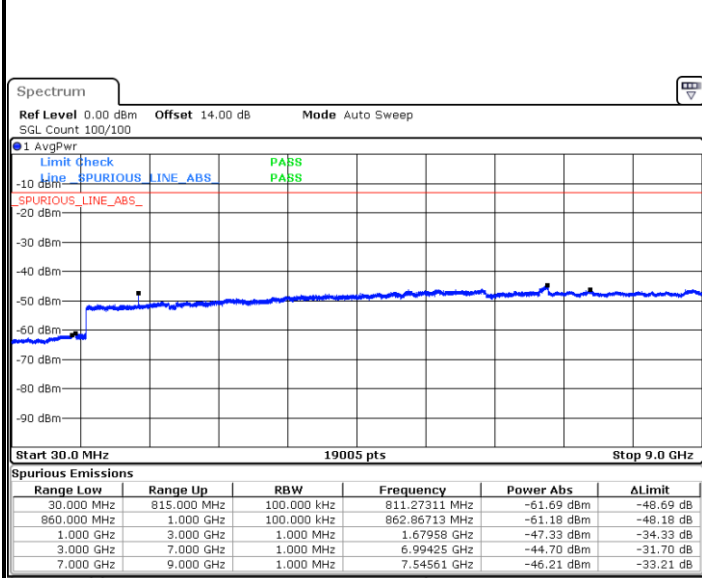

Middle Channel / 16QAM

Date: 26.SEP.2017 11:10:53

Date: 26.SEP.2017 11:11:49

LTE Band 26 / 5MHz

Highest Channel / QPSK

Date: 26.SEP.2017 11:18:03

Highest Channel / 16QAM

Date: 26.SEP.2017 11:18:59

LTE Band 26 / 10MHz

Lowest Channel / QPSK

Date: 26.SEP.2017 11:25:12

Lowest Channel / 16QAM

Date: 26.SEP.2017 11:26:08

LTE Band 26 / 10MHz

Middle Channel / QPSK

Date: 26.SEP.2017 11:27:44

Middle Channel / 16QAM

Date: 26.SEP.2017 11:28:40

Highest Channel / QPSK

Date: 26.SEP.2017 11:34:53

Highest Channel / 16QAM

Date: 26.SEP.2017 11:35:49

LTE Band 26 / 15MHz

Lowest Channel / QPSK

Lowest Channel / 16QAM

Date: 26.SEP.2017 11:42:08

Date: 26.SEP.2017 11:43:03

Middle Channel / QPSK

Middle Channel / 16QAM

Date: 26.SEP.2017 11:44:40

Date: 26.SEP.2017 11:45:36

LTE Band 26 / 15MHz