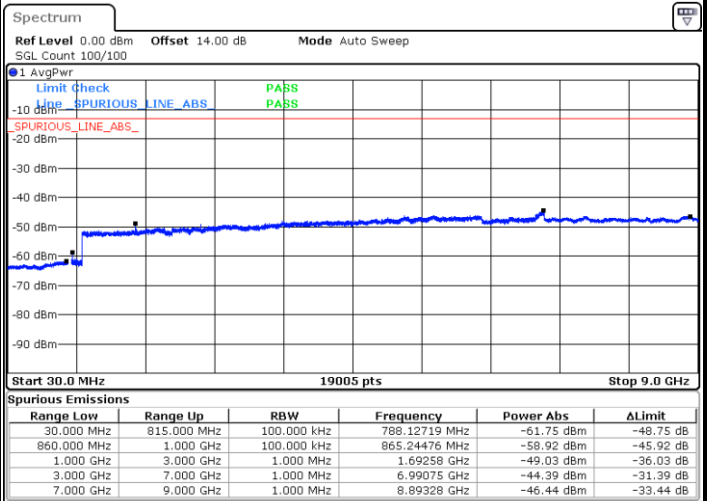

Highest Channel / QPSK

Highest Channel / 16QAM

Date: 26.SEP.2017 10:44:14

Date: 26.SEP.2017 12:07:08

LTE Band 26 / 3MHz

Lowest Channel / QPSK

Lowest Channel / 16QAM

Date: 26.SEP.2017 10:51:29

Date: 26.SEP.2017 10:52:25

LTE Band 26 / 3MHz

Middle Channel / QPSK

Middle Channel / 16QAM

Date: 26.SEP.2017 10:54:02

Date: 26.SEP.2017 10:54:58

Highest Channel / QPSK

Highest Channel / 16QAM

Date: 26.SEP.2017 11:01:11

Date: 26.SEP.2017 11:02:08

LTE Band 26 / 5MHz

Lowest Channel / QPSK

Lowest Channel / 16QAM

Date: 26.SEP.2017 11:08:21

Date: 26.SEP.2017 11:09:17

Middle Channel / QPSK

Middle Channel / 16QAM

Date: 26.SEP.2017 11:10:53

Date: 26.SEP.2017 11:11:49

LTE Band 26 / 5MHz

Highest Channel / QPSK

Date: 26.SEP.2017 11:18:03

Highest Channel / 16QAM

Date: 26.SEP.2017 11:18:59