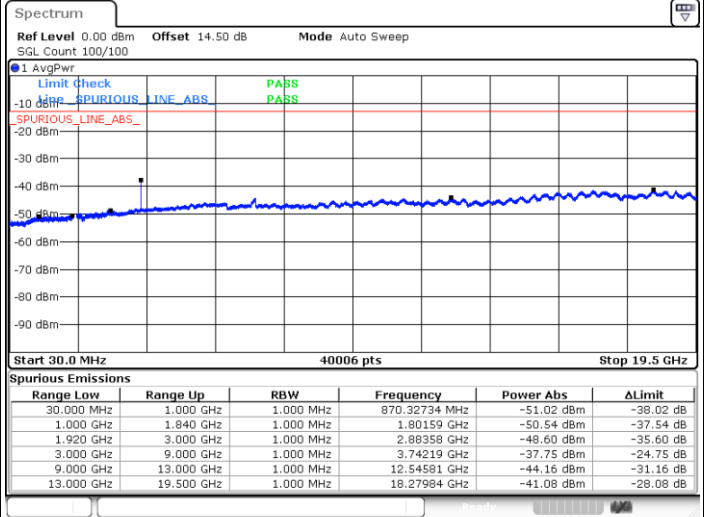

LTE Band 25 / 15MHz

Lowest Channel / 64QAM

Middle Channel / 64QAM

Date: 28.SEP.2017 23:31:01

Date: 28.SEP.2017 23:32:16

Highest Channel / 64QAM

Date: 28.SEP.2017 23:35:50

LTE Band 25 / 20MHz

Lowest Channel / 64QAM

Middle Channel / 64QAM

Date: 28.SEP.2017 23:37:06

Date: 28.SEP.2017 23:38:22

Highest Channel / 64QAM

Date: 28.SEP.2017 23:41:56

LTE Band 26 / 1.4MHz

Lowest Channel / QPSK