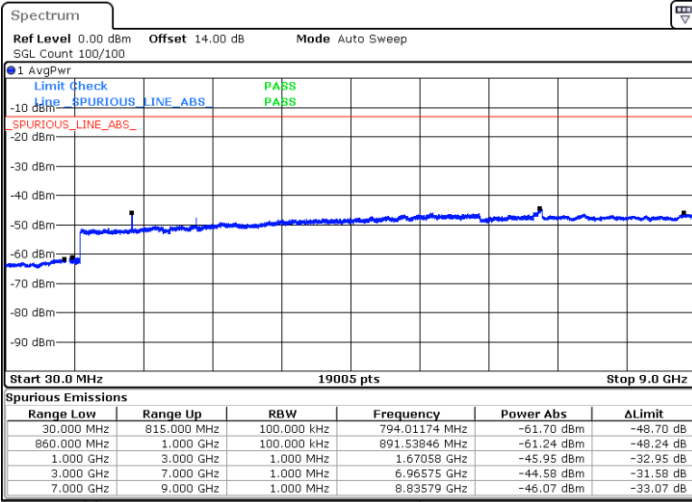

Date: 26.SEP.2017 10:14:45

Lowest Channel / 16QAM

Date: 26.SEP.2017 10:15:41

Middle Channel / QPSK

Date: 26.SEP.2017 10:17:17

Middle Channel / 16QAM

Date: 26.SEP.2017 10:18:13

LTE Band 26 / 1.4MHz

Highest Channel / QPSK

Highest Channel / 16QAM

Date: 26.SEP.2017 10:44:14

Date: 26.SEP.2017 12:07:08

LTE Band 26 / 3MHz

Lowest Channel / QPSK

Lowest Channel / 16QAM

Date: 26.SEP.2017 10:51:29

Date: 26.SEP.2017 10:52:25

LTE Band 26 / 3MHz

Middle Channel / QPSK

Middle Channel / 16QAM

Date: 26.SEP.2017 10:54:02

Date: 26.SEP.2017 10:54:58

Highest Channel / QPSK

Highest Channel / 16QAM