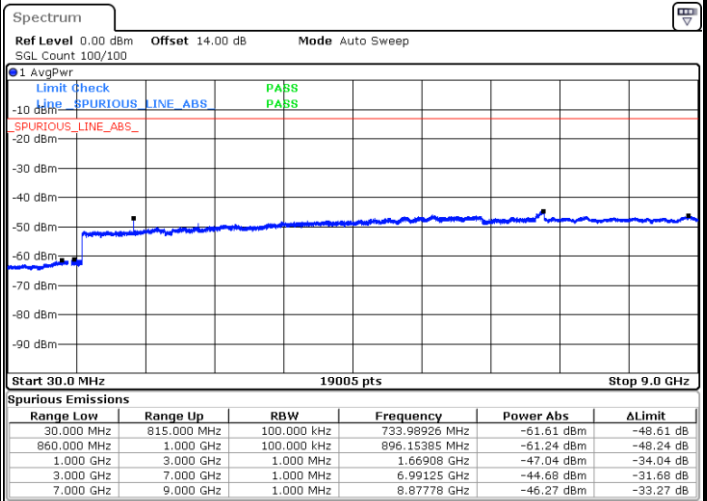

Date: 26.SEP.2017 10:52:25

LTE Band 26 / 3MHz

Middle Channel / QPSK

Middle Channel / 16QAM

Date: 26.SEP.2017 10:54:02

Date: 26.SEP.2017 10:54:58

Highest Channel / QPSK

Highest Channel / 16QAM

Date: 26.SEP.2017 11:01:11

Date: 26.SEP.2017 11:02:08

LTE Band 26 / 5MHz

Lowest Channel / QPSK

Lowest Channel / 16QAM

Date: 26.SEP.2017 11:08:21

Date: 26.SEP.2017 11:09:17

Middle Channel / QPSK

Middle Channel / 16QAM

Date: 26.SEP.2017 11:10:53

Date: 26.SEP.2017 11:11:49

LTE Band 26 / 5MHz

Highest Channel / QPSK

Date: 26.SEP.2017 11:18:03

Highest Channel / 16QAM

Date: 26.SEP.2017 11:18:59