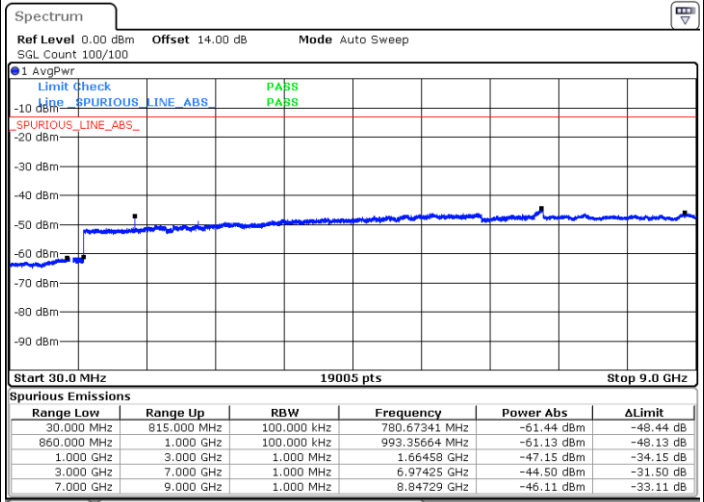

LTE Band 26 / 3MHz

Lowest Channel / 64QAM

Middle Channel / 64QAM

Date: 28.SEP.2017 12:55:29

Date: 28.SEP.2017 12:56:45

Highest Channel / 64QAM

Date: 28.SEP.2017 13:00:21

LTE Band 26 / 5MHz

Lowest Channel / 64QAM

Middle Channel / 64QAM

Date: 28.SEP.2017 13:03:56

Date: 28.SEP.2017 13:05:13

Highest Channel / 64QAM

Date: 28.SEP.2017 13:08:47

LTE Band 26 / 10MHz

Lowest Channel / 64QAM

Middle Channel / 64QAM

Date: 28.SEP.2017 13:12:22

Date: 28.SEP.2017 13:13:38

Highest Channel / 64QAM

Date: 28.SEP.2017 13:17:15

LTE Band 26 / 15MHz

Lowest Channel / 64QAM

Middle Channel / 64QAM