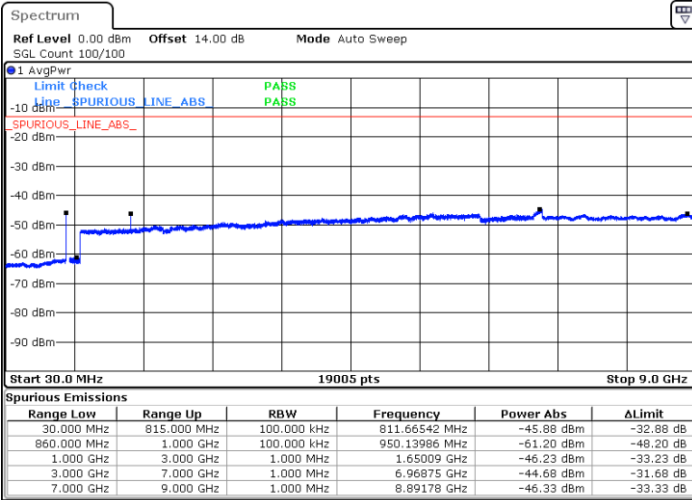

LTE Band 26 / 10MHz

Lowest Channel / QPSK

Date: 26.SEP.2017 11:25:12

Lowest Channel / 16QAM

Date: 26.SEP.2017 11:26:08

LTE Band 26 / 10MHz

Middle Channel / QPSK

Date: 26.SEP.2017 11:27:44

Middle Channel / 16QAM

Date: 26.SEP.2017 11:28:40

Highest Channel / QPSK

Date: 26.SEP.2017 11:34:53

Highest Channel / 16QAM

Date: 26.SEP.2017 11:35:49

LTE Band 26 / 15MHz

Lowest Channel / QPSK

Lowest Channel / 16QAM

Date: 26.SEP.2017 11:42:08

Date: 26.SEP.2017 11:43:03

Middle Channel / QPSK

Middle Channel / 16QAM

Date: 26.SEP.2017 11:44:40

Date: 26.SEP.2017 11:45:36

LTE Band 26 / 15MHz