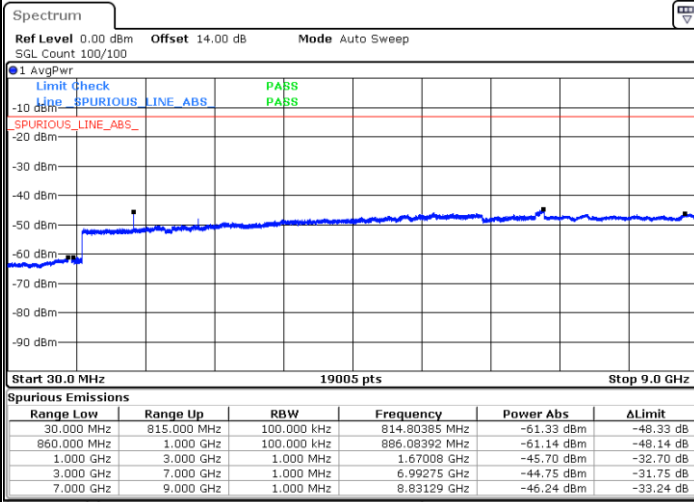

Middle Channel / 16QAM

Date: 26.SEP.2017 11:28:40

Highest Channel / QPSK

Date: 26.SEP.2017 11:34:53

Highest Channel / 16QAM

Date: 26.SEP.2017 11:35:49

LTE Band 26 / 15MHz

Lowest Channel / QPSK

Lowest Channel / 16QAM

Date: 26.SEP.2017 11:42:08

Date: 26.SEP.2017 11:43:03

Middle Channel / QPSK

Middle Channel / 16QAM

Date: 26.SEP.2017 11:44:40

Date: 26.SEP.2017 11:45:36

LTE Band 26 / 15MHz

Highest Channel / QPSK

Highest Channel / 16QAM

Date: 26.SEP.2017 11:51:54

Date: 26.SEP.2017 11:52:50

LTE Band 26 / 15MHz

CH26765 / QPSK

CH26765 / 16QAM

Date: 14.OCT.2017 21:38:09

Date: 14.OCT.2017 21:39:05

LTE Band 26 / 1.4MHz

Lowest Channel / 64QAM

Middle Channel / 64QAM

Date: 9.OCT.2017 22:21:40

Date: 9.OCT.2017 22:24:28

Highest Channel / 64QAM

Date: 9.OCT.2017 22:25:00