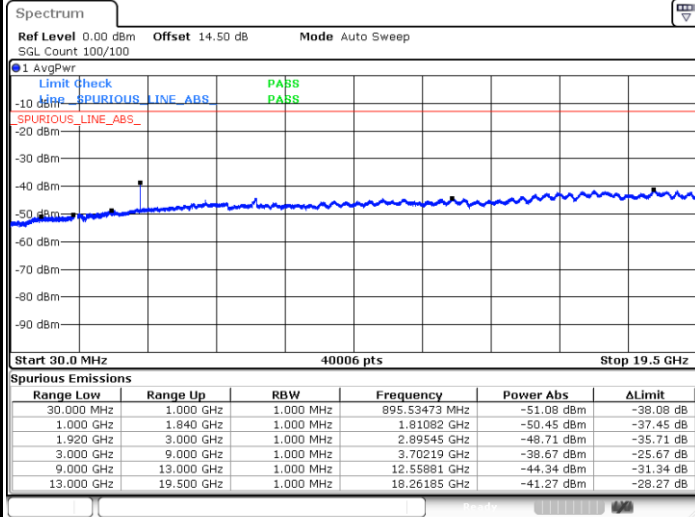

LTE Band 25 / 15MHz

Lowest Channel / 64QAM

Middle Channel / 64QAM

Date: 28.SEP.2017 23:31:01

Date: 28.SEP.2017 23:32:16

Highest Channel / 64QAM

Date: 28.SEP.2017 23:35:50

LTE Band 25 / 20MHz

Lowest Channel / 64QAM

Middle Channel / 64QAM

Date: 28.SEP.2017 23:37:06

Date: 28.SEP.2017 23:38:22

Highest Channel / 64QAM

Date: 28.SEP.2017 23:41:56

LTE Band 26 / 1.4MHz

Lowest Channel / QPSK

Date: 26.SEP.2017 10:14:45

Lowest Channel / 16QAM

Date: 26.SEP.2017 10:15:41

Middle Channel / QPSK

Date: 26.SEP.2017 10:17:17

Middle Channel / 16QAM

Date: 26.SEP.2017 10:18:13

LTE Band 26 / 1.4MHz