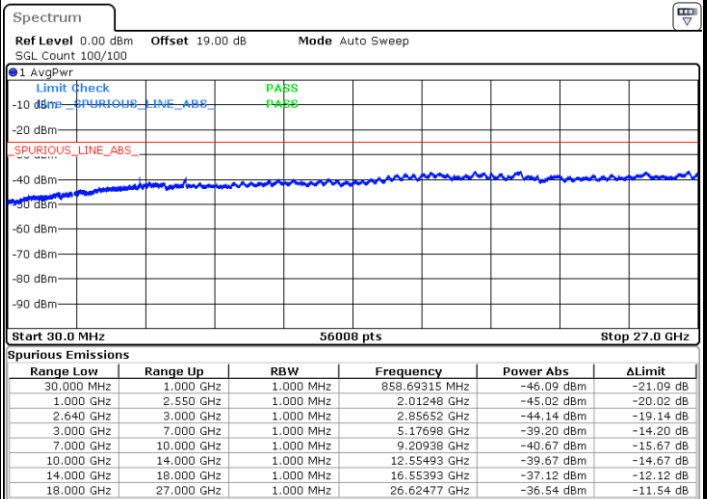

Date: 10.OCT.2017 20:30:25

LTE Band 38 / 10MHz

Middle Channel / QPSK

Middle Channel / 16QAM

Date: 10.OCT.2017 20:31:21

Date: 10.OCT.2017 20:32:18

Highest Channel / QPSK

Highest Channel / 16QAM

Date: 10.OCT.2017 20:37:52

Date: 10.OCT.2017 20:38:49

LTE Band 38 / 15MHz

Lowest Channel / QPSK

Lowest Channel / 16QAM

Date: 10.OCT.2017 20:44:23

Date: 10.OCT.2017 20:45:19

Middle Channel / QPSK

Middle Channel / 16QAM

Date: 10.OCT.2017 20:46:16

Date: 10.OCT.2017 20:47:13

LTE Band 38 / 15MHz

Highest Channel / QPSK

Highest Channel / 16QAM

Date: 10.OCT.2017 20:52:47

Date: 10.OCT.2017 20:53:43