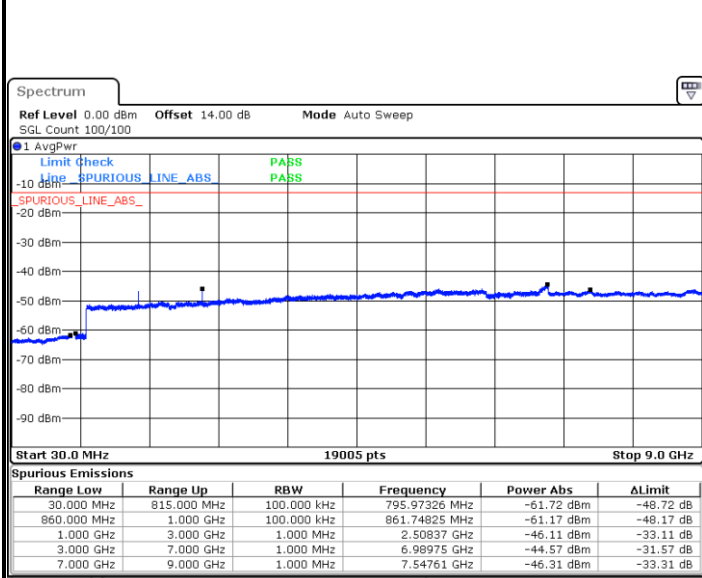

LTE Band 25 / 15MHz

Lowest Channel / 64QAM

Middle Channel / 64QAM

Date: 28.SEP.2017 23:31:01

Date: 28.SEP.2017 23:32:16

Highest Channel / 64QAM

Date: 28.SEP.2017 23:35:50

LTE Band 25 / 20MHz

Lowest Channel / 64QAM

Middle Channel / 64QAM

Date: 28.SEP.2017 23:37:06

Date: 28.SEP.2017 23:38:22

Highest Channel / 64QAM

Date: 28.SEP.2017 23:41:56

LTE Band 26 / 1.4MHz

Lowest Channel / QPSK

Date: 26.SEP.2017 10:14:45

Lowest Channel / 16QAM

Date: 26.SEP.2017 10:15:41

Middle Channel / QPSK

Date: 26.SEP.2017 10:17:17

Middle Channel / 16QAM

Date: 26.SEP.2017 10:18:13

LTE Band 26 / 1.4MHz

Highest Channel / QPSK

Highest Channel / 16QAM

Date: 26.SEP.2017 10:44:14

Date: 26.SEP.2017 12:07:08

LTE Band 26 / 3MHz

Lowest Channel / QPSK

Lowest Channel / 16QAM

Date: 26.SEP.2017 10:51:29