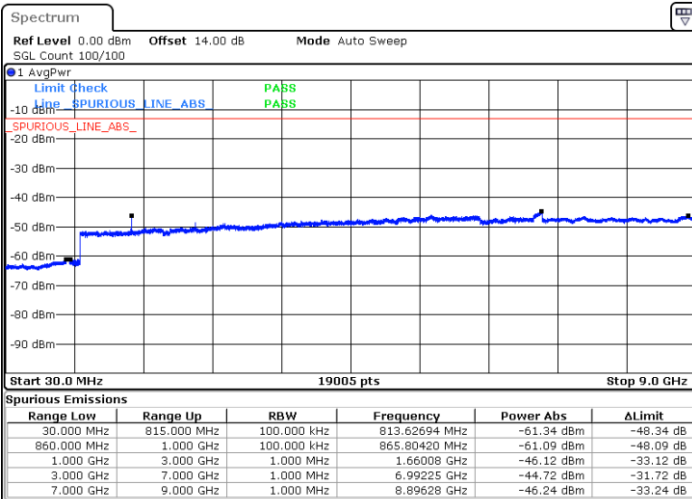

Middle Channel / 16QAM

Date: 26.SEP.2017 11:28:40

Highest Channel / QPSK

Date: 26.SEP.2017 11:34:53

Highest Channel / 16QAM

Date: 26.SEP.2017 11:35:49

LTE Band 26 / 15MHz

Lowest Channel / QPSK

Lowest Channel / 16QAM

Date: 26.SEP.2017 11:42:08

Date: 26.SEP.2017 11:43:03

Middle Channel / QPSK

Middle Channel / 16QAM

Date: 26.SEP.2017 11:44:40

Date: 26.SEP.2017 11:45:36

LTE Band 26 / 15MHz

Highest Channel / QPSK

Highest Channel / 16QAM

Date: 26.SEP.2017 11:51:54

Date: 26.SEP.2017 11:52:50

LTE Band 26 / 15MHz

CH26765 / QPSK

CH26765 / 16QAM

Date: 14.OCT.2017 21:38:09

Date: 14.OCT.2017 21:39:05

LTE Band 26 / 1.4MHz

Lowest Channel / 64QAM

Middle Channel / 64QAM

Date: 9.OCT.2017 22:21:40

Date: 9.OCT.2017 22:24:28

Highest Channel / 64QAM

Date: 9.OCT.2017 22:25:00