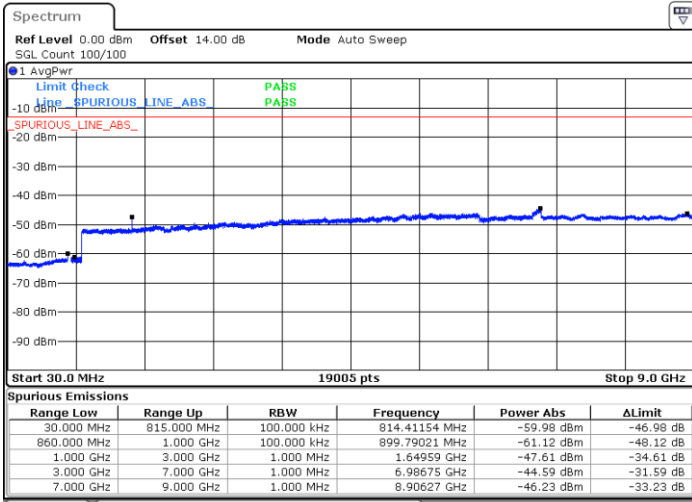

LTE Band 26 / 3MHz

Lowest Channel / 64QAM

Middle Channel / 64QAM

Date: 28.SEP.2017 12:55:29

Date: 28.SEP.2017 12:56:45

Highest Channel / 64QAM

Date: 28.SEP.2017 13:00:21

LTE Band 26 / 5MHz

Lowest Channel / 64QAM

Middle Channel / 64QAM

Date: 28.SEP.2017 13:03:56

Date: 28.SEP.2017 13:05:13

Highest Channel / 64QAM

Date: 28.SEP.2017 13:08:47

LTE Band 26 / 10MHz

Lowest Channel / 64QAM

Middle Channel / 64QAM

Date: 28.SEP.2017 13:12:22

Date: 28.SEP.2017 13:13:38

Highest Channel / 64QAM

Date: 28.SEP.2017 13:17:15

LTE Band 26 / 15MHz

Lowest Channel / 64QAM

Middle Channel / 64QAM