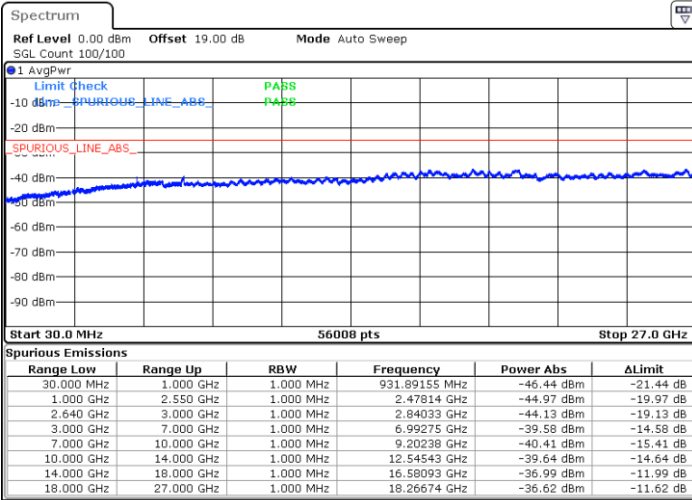

Middle Channel / 64QAM

Date: 28.SEP.2017 13:12:22

Date: 28.SEP.2017 13:13:38

Highest Channel / 64QAM

Date: 28.SEP.2017 13:17:15

LTE Band 26 / 15MHz

Lowest Channel / 64QAM

Middle Channel / 64QAM

Date: 28.SEP.2017 13:20:55

Date: 28.SEP.2017 13:22:14

Highest Channel / 64QAM

CH26765 / 64QAM

Date: 28.SEP.2017 13:25:53

Date: 28.SEP.2017 22:05:21

LTE Band 38 / 5MHz

Lowest Channel / QPSK

Lowest Channel / 16QAM

Date: 10.OCT.2017 20:14:33

Date: 10.OCT.2017 20:15:30

Middle Channel / QPSK

Middle Channel / 16QAM

Date: 10.OCT.2017 20:16:26

Date: 10.OCT.2017 20:17:23

LTE Band 38 / 5MHz