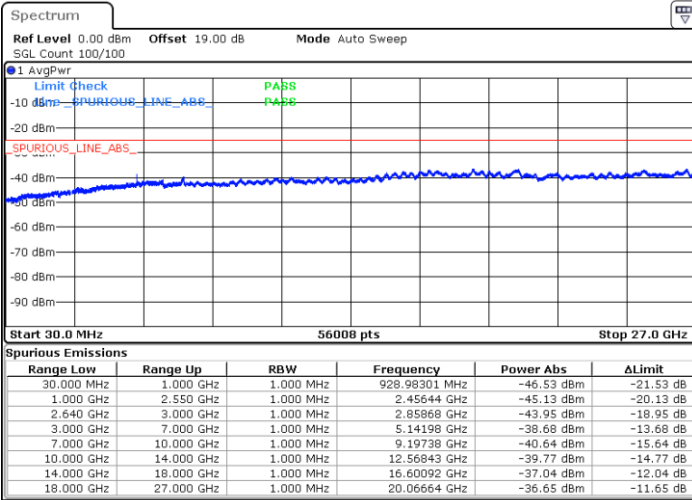

Date: 10.OCT.2017 20:30:25

LTE Band 38 / 10MHz

Middle Channel / QPSK

Middle Channel / 16QAM

Date: 10.OCT.2017 20:31:21

Date: 10.OCT.2017 20:32:18

Highest Channel / QPSK

Highest Channel / 16QAM

Date: 10.OCT.2017 20:37:52

Date: 10.OCT.2017 20:38:49

LTE Band 38 / 15MHz

Lowest Channel / QPSK

Lowest Channel / 16QAM

Date: 10.OCT.2017 20:44:23

Date: 10.OCT.2017 20:45:19

Middle Channel / QPSK

Middle Channel / 16QAM

Date: 10.OCT.2017 20:46:16

Date: 10.OCT.2017 20:47:13

LTE Band 38 / 15MHz

Highest Channel / QPSK

Highest Channel / 16QAM

Date: 10.OCT.2017 20:52:47

Date: 10.OCT.2017 20:53:43