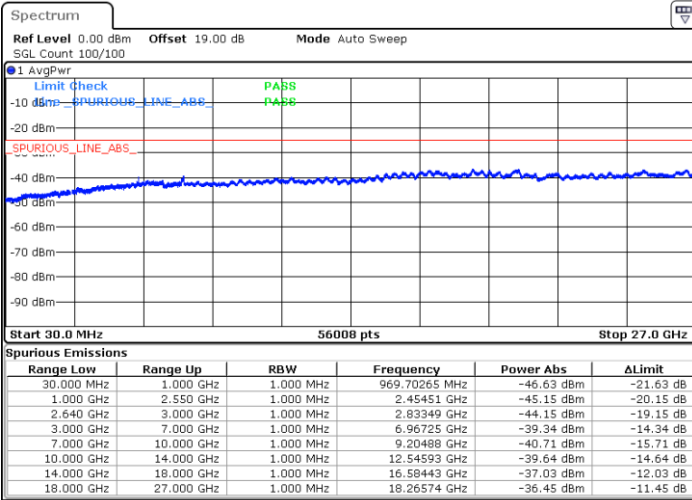

Date: 10.OCT.2017 20:37:52

Date: 10.OCT.2017 20:38:49

LTE Band 38 / 15MHz

Lowest Channel / QPSK

Lowest Channel / 16QAM

Date: 10.OCT.2017 20:44:23

Date: 10.OCT.2017 20:45:19

Middle Channel / QPSK

Middle Channel / 16QAM

Date: 10.OCT.2017 20:46:16

Date: 10.OCT.2017 20:47:13

LTE Band 38 / 15MHz

Highest Channel / QPSK

Highest Channel / 16QAM

Date: 10.OCT.2017 20:52:47

Date: 10.OCT.2017 20:53:43

LTE Band 38 / 20MHz

Lowest Channel / QPSK

Lowest Channel / 16QAM

Date: 10.OCT.2017 20:59:17

Date: 10.OCT.2017 21:00:14

LTE Band 38 / 20MHz

Middle Channel / QPSK

Middle Channel / 16QAM