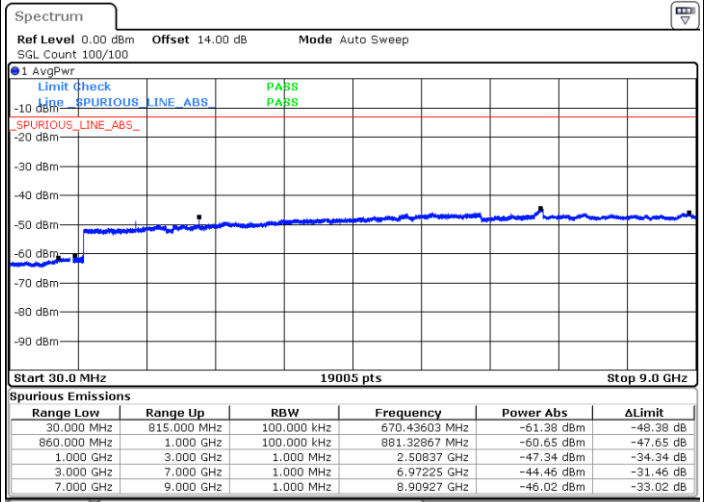

Lowest Channel / 16QAM

Date: 26.SEP.2017 11:42:08

Date: 26.SEP.2017 11:43:03

Middle Channel / QPSK

Middle Channel / 16QAM

Date: 26.SEP.2017 11:44:40

Date: 26.SEP.2017 11:45:36

LTE Band 26 / 15MHz

Highest Channel / QPSK

Highest Channel / 16QAM

Date: 26.SEP.2017 11:51:54

Date: 26.SEP.2017 11:52:50

LTE Band 26 / 15MHz

CH26765 / QPSK

CH26765 / 16QAM

Date: 14.OCT.2017 21:38:09

Date: 14.OCT.2017 21:39:05

LTE Band 26 / 1.4MHz

Lowest Channel / 64QAM

Middle Channel / 64QAM

Date: 9.OCT.2017 22:21:40

Date: 9.OCT.2017 22:24:28

Highest Channel / 64QAM

Date: 9.OCT.2017 22:25:00

LTE Band 26 / 3MHz

Lowest Channel / 64QAM

Middle Channel / 64QAM

Date: 28.SEP.2017 12:55:29

Date: 28.SEP.2017 12:56:45

Highest Channel / 64QAM

Date: 28.SEP.2017 13:00:21

LTE Band 26 / 5MHz