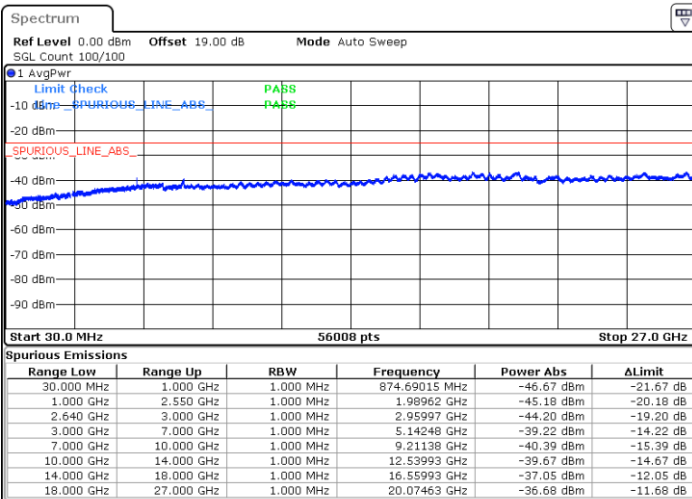

Date: 10.OCT.2017 20:37:52

Date: 10.OCT.2017 20:38:49

LTE Band 38 / 15MHz

Lowest Channel / QPSK

Lowest Channel / 16QAM

Date: 10.OCT.2017 20:44:23

Date: 10.OCT.2017 20:45:19

Middle Channel / QPSK

Middle Channel / 16QAM

Date: 10.OCT.2017 20:46:16

Date: 10.OCT.2017 20:47:13

LTE Band 38 / 15MHz

Highest Channel / QPSK

Highest Channel / 16QAM

Date: 10.OCT.2017 20:52:47

Date: 10.OCT.2017 20:53:43

LTE Band 38 / 20MHz

Lowest Channel / QPSK

Lowest Channel / 16QAM

Date: 10.OCT.2017 20:59:17

Date: 10.OCT.2017 21:00:14

LTE Band 38 / 20MHz

Middle Channel / QPSK

Middle Channel / 16QAM