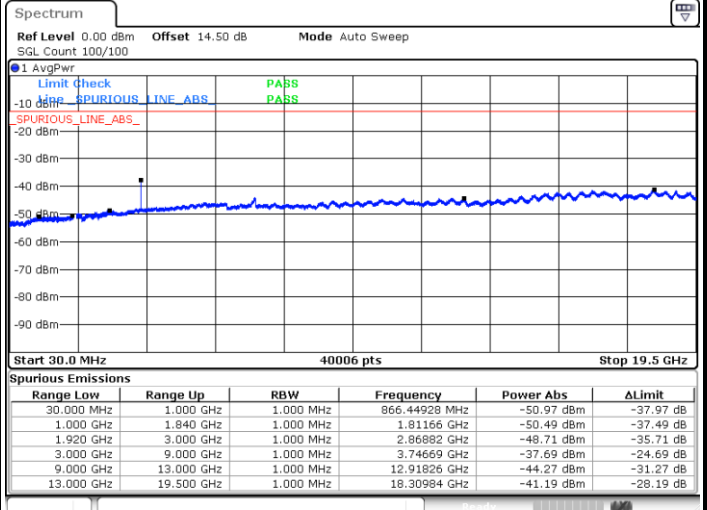

LTE Band 25 / 15MHz

Lowest Channel / 64QAM

Middle Channel / 64QAM

Date: 28.SEP.2017 23:31:01

Date: 28.SEP.2017 23:32:16

Highest Channel / 64QAM

Date: 28.SEP.2017 23:35:50

LTE Band 25 / 20MHz

Lowest Channel / 64QAM

Middle Channel / 64QAM

Date: 28.SEP.2017 23:37:06

Date: 28.SEP.2017 23:38:22

Highest Channel / 64QAM

Date: 28.SEP.2017 23:41:56

LTE Band 26 / 1.4MHz

Lowest Channel / QPSK