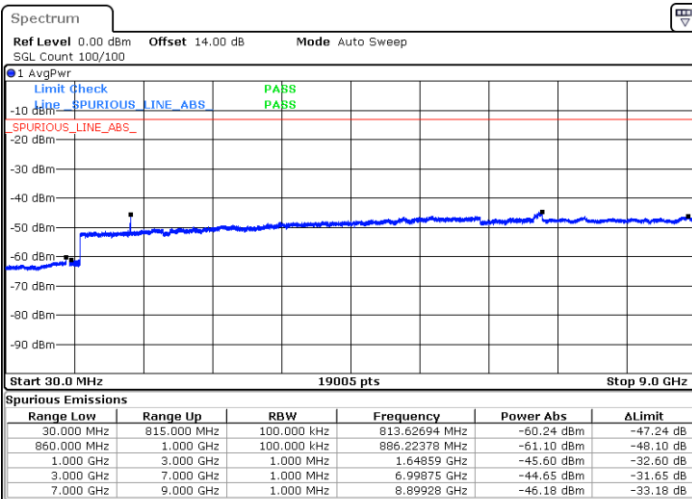

Date: 26.SEP.2017 10:14:45

Lowest Channel / 16QAM

Date: 26.SEP.2017 10:15:41

Middle Channel / QPSK

Date: 26.SEP.2017 10:17:17

Middle Channel / 16QAM

Date: 26.SEP.2017 10:18:13

LTE Band 26 / 1.4MHz

Highest Channel / QPSK

Highest Channel / 16QAM

Date: 26.SEP.2017 10:44:14

Date: 26.SEP.2017 12:07:08

LTE Band 26 / 3MHz

Lowest Channel / QPSK

Lowest Channel / 16QAM

Date: 26.SEP.2017 10:51:29

Date: 26.SEP.2017 10:52:25

LTE Band 26 / 3MHz

Middle Channel / QPSK

Middle Channel / 16QAM

Date: 26.SEP.2017 10:54:02

Date: 26.SEP.2017 10:54:58

Highest Channel / QPSK

Highest Channel / 16QAM