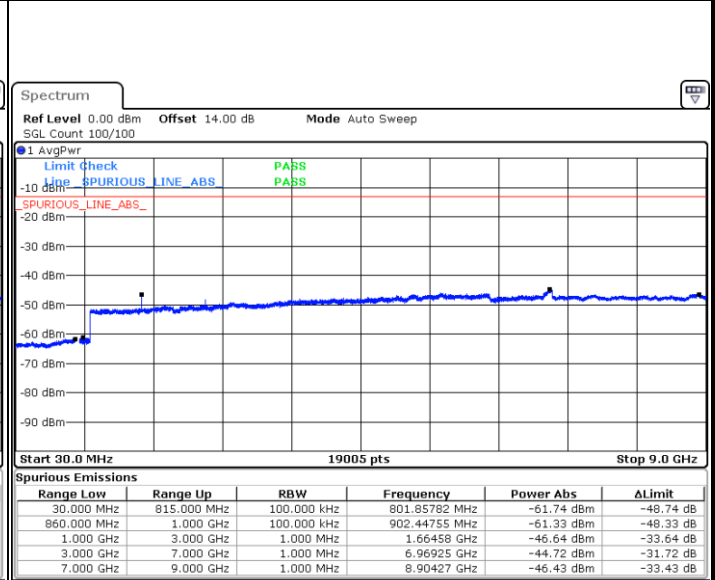

Middle Channel / 16QAM

Date: 26.SEP.2017 11:10:53

Date: 26.SEP.2017 11:11:49

LTE Band 26 / 5MHz

Highest Channel / QPSK

Date: 26.SEP.2017 11:18:03

Highest Channel / 16QAM

Date: 26.SEP.2017 11:18:59

LTE Band 26 / 10MHz

Lowest Channel / QPSK

Date: 26.SEP.2017 11:25:12

Lowest Channel / 16QAM

Date: 26.SEP.2017 11:26:08

LTE Band 26 / 10MHz

Middle Channel / QPSK

Date: 26.SEP.2017 11:27:44

Middle Channel / 16QAM

Date: 26.SEP.2017 11:28:40

Highest Channel / QPSK

Date: 26.SEP.2017 11:34:53

Highest Channel / 16QAM

Date: 26.SEP.2017 11:35:49

LTE Band 26 / 15MHz

Lowest Channel / QPSK

Lowest Channel / 16QAM

Date: 26.SEP.2017 11:42:08

Date: 26.SEP.2017 11:43:03

Middle Channel / QPSK

Middle Channel / 16QAM

Date: 26.SEP.2017 11:44:40

Date: 26.SEP.2017 11:45:36

LTE Band 26 / 15MHz