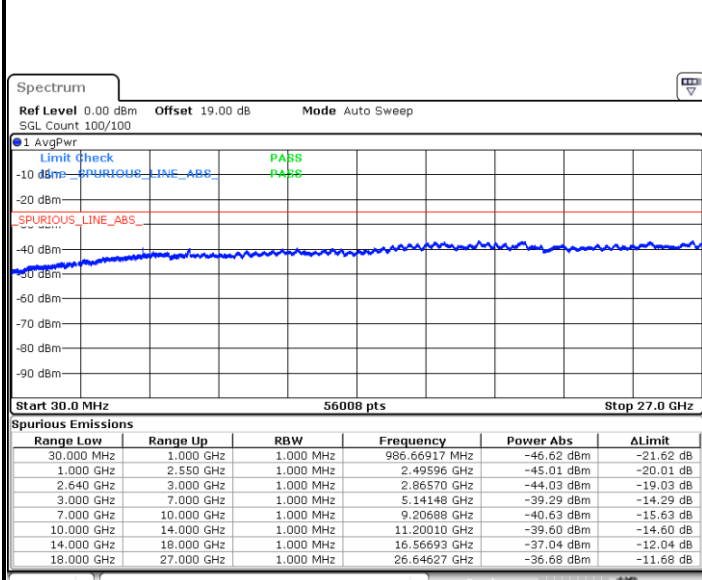

Lowest Channel / 16QAM

Date: 10.OCT.2017 20:14:33

Date: 10.OCT.2017 20:15:30

Middle Channel / QPSK

Middle Channel / 16QAM

Date: 10.OCT.2017 20:16:26

Date: 10.OCT.2017 20:17:23

LTE Band 38 / 5MHz

Highest Channel / QPSK

Date: 10.OCT.2017 20:22:57

Highest Channel / 16QAM

Date: 10.OCT.2017 20:23:54

LTE Band 38 / 10MHz

Lowest Channel / QPSK

Date: 10.OCT.2017 20:29:28

Lowest Channel / 16QAM

Date: 10.OCT.2017 20:30:25

LTE Band 38 / 10MHz

Middle Channel / QPSK

Middle Channel / 16QAM

Date: 10.OCT.2017 20:31:21

Date: 10.OCT.2017 20:32:18

Highest Channel / QPSK

Highest Channel / 16QAM