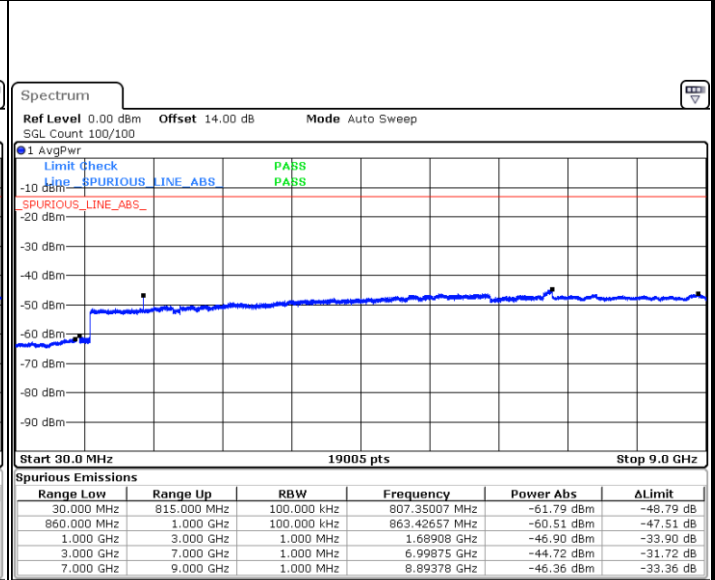

Date: 26.SEP.2017 11:01:11

Date: 26.SEP.2017 11:02:08

LTE Band 26 / 5MHz

Lowest Channel / QPSK

Lowest Channel / 16QAM

Date: 26.SEP.2017 11:08:21

Date: 26.SEP.2017 11:09:17

Middle Channel / QPSK

Middle Channel / 16QAM

Date: 26.SEP.2017 11:10:53

Date: 26.SEP.2017 11:11:49

LTE Band 26 / 5MHz

Highest Channel / QPSK

Date: 26.SEP.2017 11:18:03

Highest Channel / 16QAM

Date: 26.SEP.2017 11:18:59

LTE Band 26 / 10MHz

Lowest Channel / QPSK

Date: 26.SEP.2017 11:25:12

Lowest Channel / 16QAM

Date: 26.SEP.2017 11:26:08

LTE Band 26 / 10MHz

Middle Channel / QPSK

Date: 26.SEP.2017 11:27:44

Middle Channel / 16QAM

Date: 26.SEP.2017 11:28:40

Highest Channel / QPSK

Date: 26.SEP.2017 11:34:53

Highest Channel / 16QAM

Date: 26.SEP.2017 11:35:49

LTE Band 26 / 15MHz

Lowest Channel / QPSK