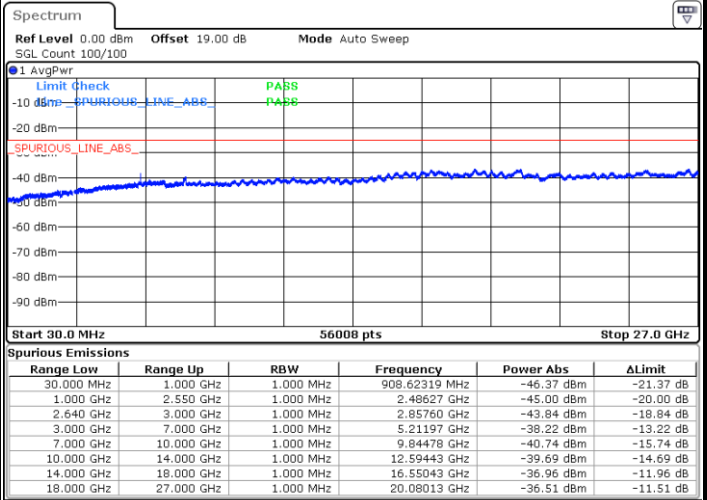

Date: 10.OCT.2017 20:37:52

Date: 10.OCT.2017 20:38:49

LTE Band 38 / 15MHz

Lowest Channel / QPSK

Lowest Channel / 16QAM

Date: 10.OCT.2017 20:44:23

Date: 10.OCT.2017 20:45:19

Middle Channel / QPSK

Middle Channel / 16QAM

Date: 10.OCT.2017 20:46:16

Date: 10.OCT.2017 20:47:13

LTE Band 38 / 15MHz

Highest Channel / QPSK

Highest Channel / 16QAM

Date: 10.OCT.2017 20:52:47

Date: 10.OCT.2017 20:53:43

LTE Band 38 / 20MHz

Lowest Channel / QPSK

Lowest Channel / 16QAM

Date: 10.OCT.2017 20:59:17

Date: 10.OCT.2017 21:00:14

LTE Band 38 / 20MHz

Middle Channel / QPSK

Middle Channel / 16QAM

Date: 10.OCT.2017 21:01:11

Date: 10.OCT.2017 21:02:07

Highest Channel / QPSK

Highest Channel / 16QAM

Date: 10.OCT.2017 21:07:41

Date: 10.OCT.2017 21:08:38

LTE Band 38 / 5MHz

Lowest Channel / 64QAM