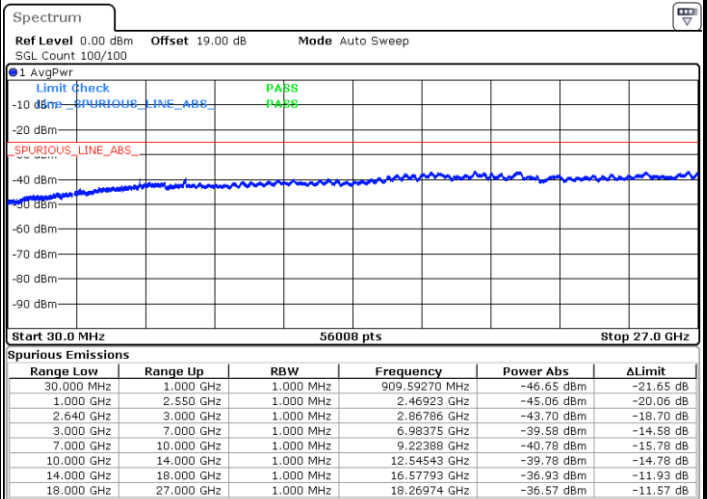

Lowest Channel / 16QAM

Date: 10.OCT.2017 20:14:33

Date: 10.OCT.2017 20:15:30

Middle Channel / QPSK

Middle Channel / 16QAM

Date: 10.OCT.2017 20:16:26

Date: 10.OCT.2017 20:17:23

LTE Band 38 / 5MHz

Highest Channel / QPSK

Date: 10.OCT.2017 20:22:57

Highest Channel / 16QAM

Date: 10.OCT.2017 20:23:54

LTE Band 38 / 10MHz

Lowest Channel / QPSK

Date: 10.OCT.2017 20:29:28

Lowest Channel / 16QAM