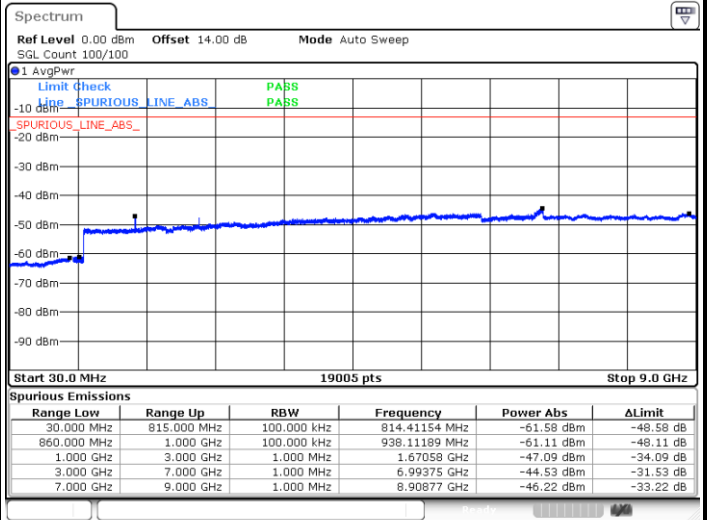

Date: 14.OCT.2017 21:39:05

LTE Band 26 / 1.4MHz

Lowest Channel / 64QAM

Middle Channel / 64QAM

Date: 9.OCT.2017 22:21:40

Date: 9.OCT.2017 22:24:28

Highest Channel / 64QAM

Date: 9.OCT.2017 22:25:00

LTE Band 26 / 3MHz

Lowest Channel / 64QAM

Middle Channel / 64QAM

Date: 28.SEP.2017 12:55:29

Date: 28.SEP.2017 12:56:45

Highest Channel / 64QAM

Date: 28.SEP.2017 13:00:21

LTE Band 26 / 5MHz