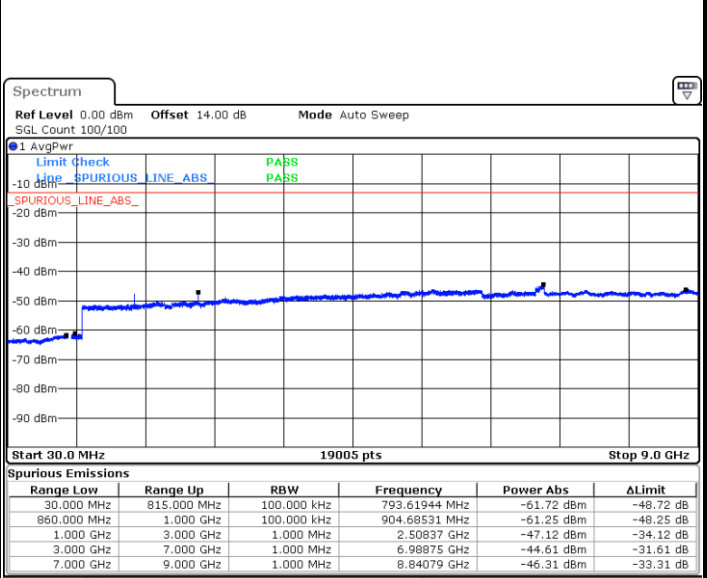

Lowest Channel / 64QAM

Middle Channel / 64QAM

Date: 28.SEP.2017 23:37:06

Date: 28.SEP.2017 23:38:22

Highest Channel / 64QAM

Date: 28.SEP.2017 23:41:56

LTE Band 26 / 1.4MHz

Lowest Channel / QPSK

Date: 26.SEP.2017 10:14:45

Lowest Channel / 16QAM

Date: 26.SEP.2017 10:15:41

Middle Channel / QPSK

Date: 26.SEP.2017 10:17:17

Middle Channel / 16QAM

Date: 26.SEP.2017 10:18:13

LTE Band 26 / 1.4MHz

Highest Channel / QPSK

Highest Channel / 16QAM

Date: 26.SEP.2017 10:44:14

Date: 26.SEP.2017 12:07:08

LTE Band 26 / 3MHz

Lowest Channel / QPSK

Lowest Channel / 16QAM

Date: 26.SEP.2017 10:51:29

Date: 26.SEP.2017 10:52:25

LTE Band 26 / 3MHz

Middle Channel / QPSK

Middle Channel / 16QAM

Date: 26.SEP.2017 10:54:02

Date: 26.SEP.2017 10:54:58

Highest Channel / QPSK

Highest Channel / 16QAM