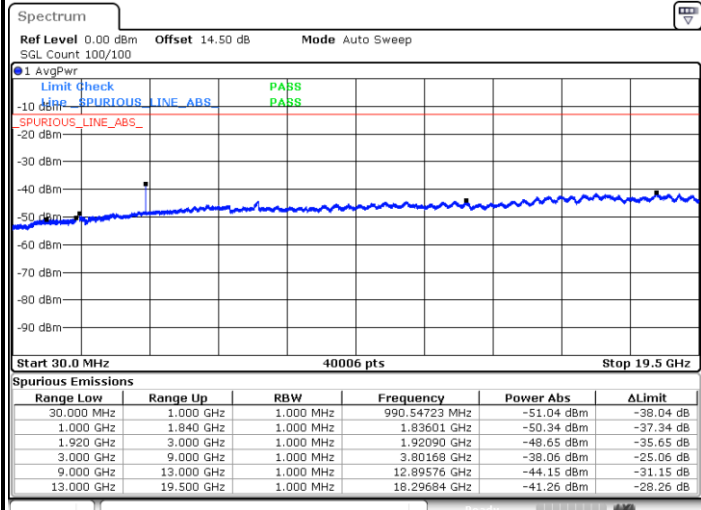

LTE Band 25 / 15MHz

Lowest Channel / 64QAM

Middle Channel / 64QAM

Date: 28.SEP.2017 23:31:01

Date: 28.SEP.2017 23:32:16

Highest Channel / 64QAM

Date: 28.SEP.2017 23:35:50

LTE Band 25 / 20MHz

Lowest Channel / 64QAM

Middle Channel / 64QAM

Date: 28.SEP.2017 23:37:06

Date: 28.SEP.2017 23:38:22

Highest Channel / 64QAM

Date: 28.SEP.2017 23:41:56

LTE Band 26 / 1.4MHz

Lowest Channel / QPSK