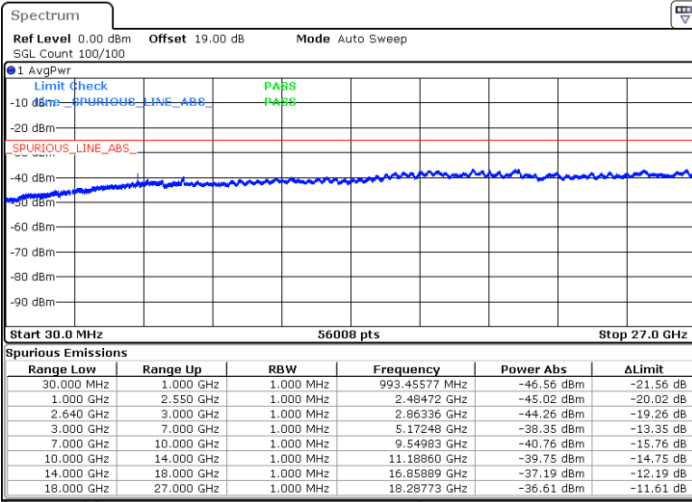

Middle Channel / 16QAM

Date: 10.OCT.2017 20:46:16

Date: 10.OCT.2017 20:47:13

LTE Band 38 / 15MHz

Highest Channel / QPSK

Highest Channel / 16QAM

Date: 10.OCT.2017 20:52:47

Date: 10.OCT.2017 20:53:43

LTE Band 38 / 20MHz

Lowest Channel / QPSK

Lowest Channel / 16QAM

Date: 10.OCT.2017 20:59:17

Date: 10.OCT.2017 21:00:14

LTE Band 38 / 20MHz

Middle Channel / QPSK

Middle Channel / 16QAM

Date: 10.OCT.2017 21:01:11

Date: 10.OCT.2017 21:02:07

Highest Channel / QPSK

Highest Channel / 16QAM

Date: 10.OCT.2017 21:07:41

Date: 10.OCT.2017 21:08:38

LTE Band 38 / 5MHz

Lowest Channel / 64QAM