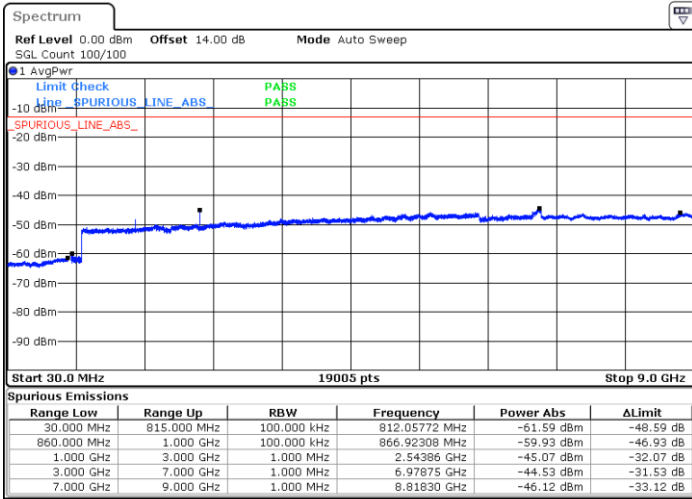

Highest Channel / QPSK

Highest Channel / 16QAM

Date: 26.SEP.2017 11:51:54

Date: 26.SEP.2017 11:52:50

LTE Band 26 / 15MHz

CH26765 / QPSK

CH26765 / 16QAM

Date: 14.OCT.2017 21:38:09

Date: 14.OCT.2017 21:39:05

LTE Band 26 / 1.4MHz

Lowest Channel / 64QAM

Middle Channel / 64QAM

Date: 9.OCT.2017 22:21:40

Date: 9.OCT.2017 22:24:28

Highest Channel / 64QAM

Date: 9.OCT.2017 22:25:00

LTE Band 26 / 3MHz

Lowest Channel / 64QAM

Middle Channel / 64QAM

Date: 28.SEP.2017 12:55:29

Date: 28.SEP.2017 12:56:45

Highest Channel / 64QAM

Date: 28.SEP.2017 13:00:21

LTE Band 26 / 5MHz