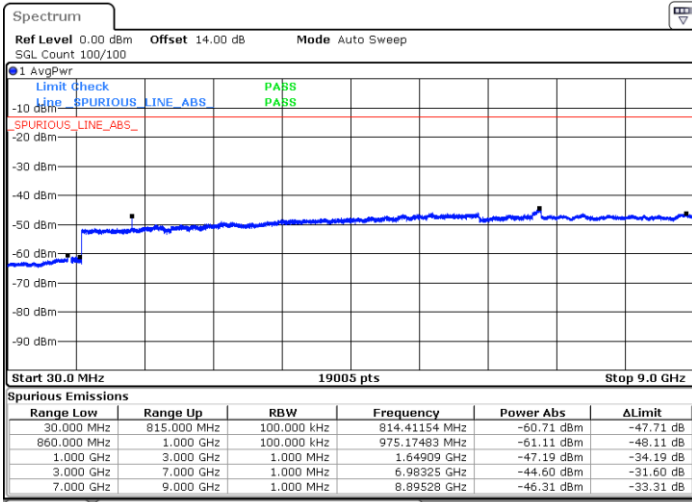

Date: 14.OCT.2017 21:39:05

LTE Band 26 / 1.4MHz

Lowest Channel / 64QAM

Middle Channel / 64QAM

Date: 9.OCT.2017 22:21:40

Date: 9.OCT.2017 22:24:28

Highest Channel / 64QAM

Date: 9.OCT.2017 22:25:00

LTE Band 26 / 3MHz

Lowest Channel / 64QAM

Middle Channel / 64QAM

Date: 28.SEP.2017 12:55:29

Date: 28.SEP.2017 12:56:45

Highest Channel / 64QAM

Date: 28.SEP.2017 13:00:21

LTE Band 26 / 5MHz

Lowest Channel / 64QAM

Middle Channel / 64QAM

Date: 28.SEP.2017 13:03:56

Date: 28.SEP.2017 13:05:13

Highest Channel / 64QAM

Date: 28.SEP.2017 13:08:47

LTE Band 26 / 10MHz

Lowest Channel / 64QAM