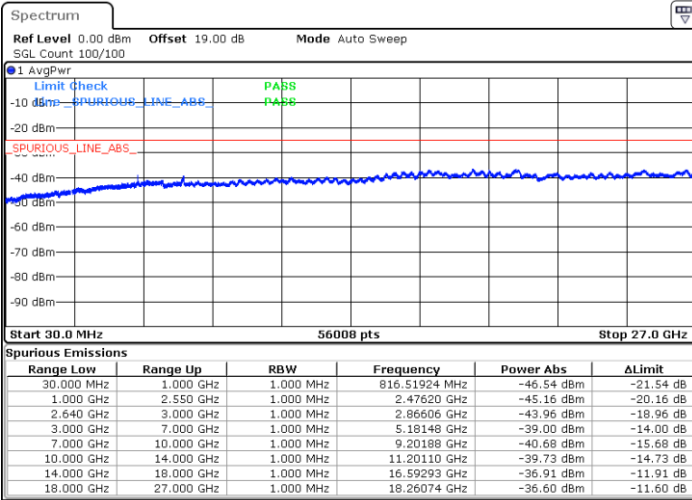

Lowest Channel / 16QAM

Date: 10.OCT.2017 20:14:33

Date: 10.OCT.2017 20:15:30

Middle Channel / QPSK

Middle Channel / 16QAM

Date: 10.OCT.2017 20:16:26

Date: 10.OCT.2017 20:17:23

LTE Band 38 / 5MHz

Highest Channel / QPSK

Date: 10.OCT.2017 20:22:57

Highest Channel / 16QAM

Date: 10.OCT.2017 20:23:54

LTE Band 38 / 10MHz

Lowest Channel / QPSK

Date: 10.OCT.2017 20:29:28

Lowest Channel / 16QAM

Date: 10.OCT.2017 20:30:25

LTE Band 38 / 10MHz

Middle Channel / QPSK

Middle Channel / 16QAM

Date: 10.OCT.2017 20:31:21

Date: 10.OCT.2017 20:32:18

Highest Channel / QPSK

Highest Channel / 16QAM