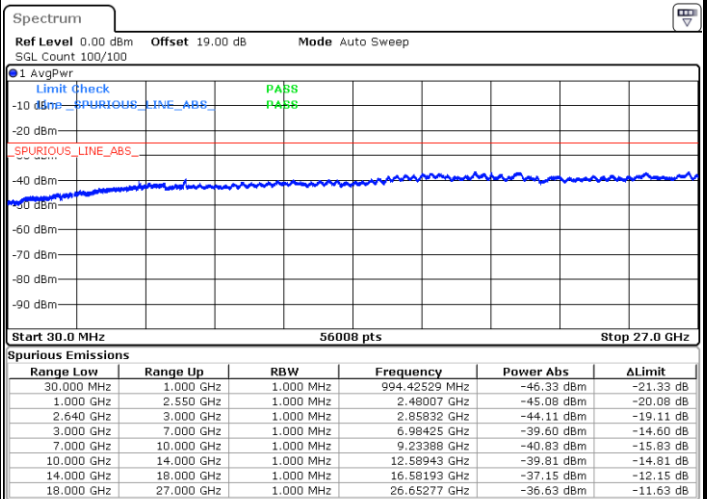

Date: 10.OCT.2017 20:37:52

Date: 10.OCT.2017 20:38:49

LTE Band 38 / 15MHz

Lowest Channel / QPSK

Lowest Channel / 16QAM

Date: 10.OCT.2017 20:44:23

Date: 10.OCT.2017 20:45:19

Middle Channel / QPSK

Middle Channel / 16QAM

Date: 10.OCT.2017 20:46:16

Date: 10.OCT.2017 20:47:13

LTE Band 38 / 15MHz

Highest Channel / QPSK

Highest Channel / 16QAM

Date: 10.OCT.2017 20:52:47

Date: 10.OCT.2017 20:53:43

LTE Band 38 / 20MHz

Lowest Channel / QPSK

Lowest Channel / 16QAM

Date: 10.OCT.2017 20:59:17

Date: 10.OCT.2017 21:00:14

LTE Band 38 / 20MHz

Middle Channel / QPSK

Middle Channel / 16QAM