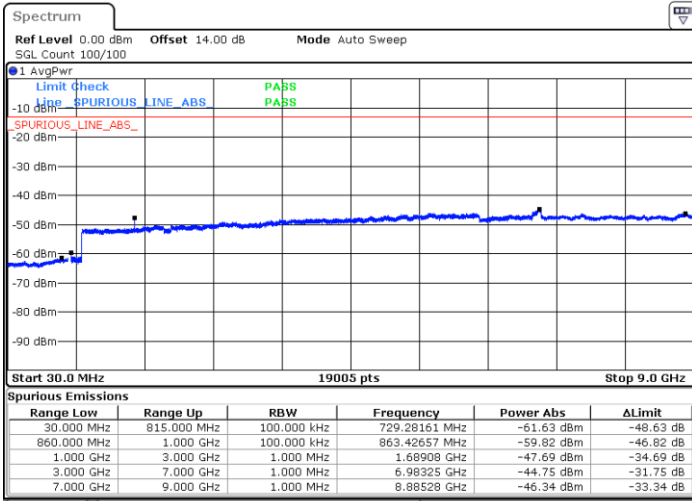

LTE Band 26 / 3MHz

Lowest Channel / 64QAM

Middle Channel / 64QAM

Date: 28.SEP.2017 12:55:29

Date: 28.SEP.2017 12:56:45

Highest Channel / 64QAM

Date: 28.SEP.2017 13:00:21

LTE Band 26 / 5MHz

Lowest Channel / 64QAM

Middle Channel / 64QAM

Date: 28.SEP.2017 13:03:56

Date: 28.SEP.2017 13:05:13

Highest Channel / 64QAM

Date: 28.SEP.2017 13:08:47

LTE Band 26 / 10MHz

Lowest Channel / 64QAM

Middle Channel / 64QAM

Date: 28.SEP.2017 13:12:22

Date: 28.SEP.2017 13:13:38

Highest Channel / 64QAM

Date: 28.SEP.2017 13:17:15

LTE Band 26 / 15MHz

Lowest Channel / 64QAM

Middle Channel / 64QAM