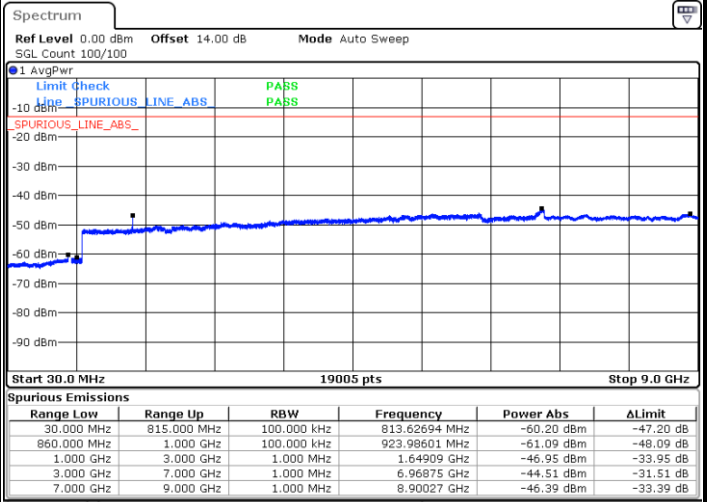

Date: 26.SEP.2017 10:52:25

LTE Band 26 / 3MHz

Middle Channel / QPSK

Middle Channel / 16QAM

Date: 26.SEP.2017 10:54:02

Date: 26.SEP.2017 10:54:58

Highest Channel / QPSK

Highest Channel / 16QAM

Date: 26.SEP.2017 11:01:11

Date: 26.SEP.2017 11:02:08

LTE Band 26 / 5MHz

Lowest Channel / QPSK

Lowest Channel / 16QAM

Date: 26.SEP.2017 11:08:21

Date: 26.SEP.2017 11:09:17

Middle Channel / QPSK

Middle Channel / 16QAM

Date: 26.SEP.2017 11:10:53

Date: 26.SEP.2017 11:11:49

LTE Band 26 / 5MHz

Highest Channel / QPSK

Date: 26.SEP.2017 11:18:03

Highest Channel / 16QAM

Date: 26.SEP.2017 11:18:59