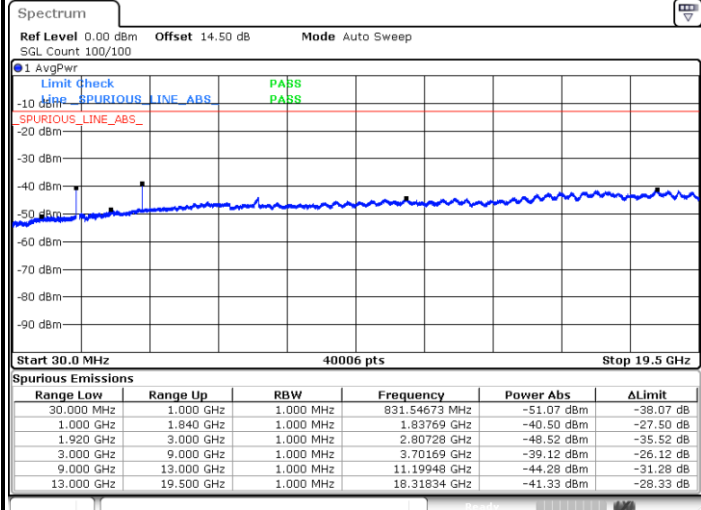

LTE Band 25 / 15MHz

Lowest Channel / 64QAM

Middle Channel / 64QAM

Date: 28.SEP.2017 23:31:01

Date: 28.SEP.2017 23:32:16

Highest Channel / 64QAM

Date: 28.SEP.2017 23:35:50

LTE Band 25 / 20MHz

Lowest Channel / 64QAM

Middle Channel / 64QAM

Date: 28.SEP.2017 23:37:06

Date: 28.SEP.2017 23:38:22

Highest Channel / 64QAM

Date: 28.SEP.2017 23:41:56

LTE Band 26 / 1.4MHz

Lowest Channel / QPSK