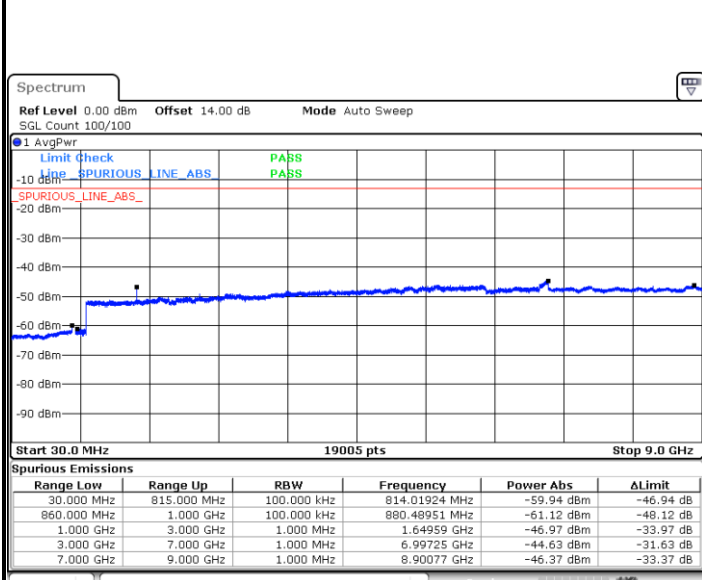

Date: 26.SEP.2017 11:01:11

Date: 26.SEP.2017 11:02:08

LTE Band 26 / 5MHz

Lowest Channel / QPSK

Lowest Channel / 16QAM

Date: 26.SEP.2017 11:08:21

Date: 26.SEP.2017 11:09:17

Middle Channel / QPSK

Middle Channel / 16QAM

Date: 26.SEP.2017 11:10:53

Date: 26.SEP.2017 11:11:49

LTE Band 26 / 5MHz

Highest Channel / QPSK

Date: 26.SEP.2017 11:18:03

Highest Channel / 16QAM

Date: 26.SEP.2017 11:18:59

LTE Band 26 / 10MHz

Lowest Channel / QPSK

Date: 26.SEP.2017 11:25:12

Lowest Channel / 16QAM

Date: 26.SEP.2017 11:26:08

LTE Band 26 / 10MHz

Middle Channel / QPSK

Date: 26.SEP.2017 11:27:44

Middle Channel / 16QAM

Date: 26.SEP.2017 11:28:40

Highest Channel / QPSK

Date: 26.SEP.2017 11:34:53

Highest Channel / 16QAM

Date: 26.SEP.2017 11:35:49

LTE Band 26 / 15MHz

Lowest Channel / QPSK