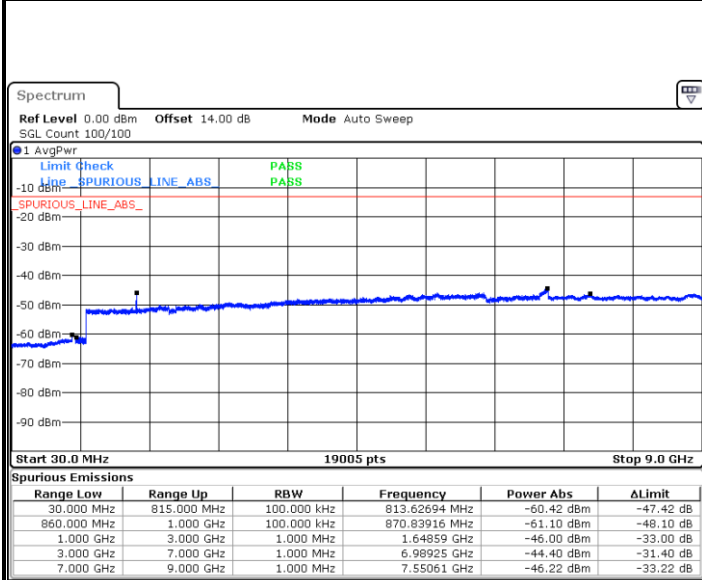

LTE Band 25 / 15MHz

Lowest Channel / 64QAM

Middle Channel / 64QAM

Date: 28.SEP.2017 23:31:01

Date: 28.SEP.2017 23:32:16

Highest Channel / 64QAM

Date: 28.SEP.2017 23:35:50

LTE Band 25 / 20MHz

Lowest Channel / 64QAM

Middle Channel / 64QAM

Date: 28.SEP.2017 23:37:06

Date: 28.SEP.2017 23:38:22

Highest Channel / 64QAM

Date: 28.SEP.2017 23:41:56

LTE Band 26 / 1.4MHz

Lowest Channel / QPSK

Date: 26.SEP.2017 10:14:45

Lowest Channel / 16QAM

Date: 26.SEP.2017 10:15:41

Middle Channel / QPSK

Date: 26.SEP.2017 10:17:17

Middle Channel / 16QAM

Date: 26.SEP.2017 10:18:13

LTE Band 26 / 1.4MHz

Highest Channel / QPSK

Highest Channel / 16QAM

Date: 26.SEP.2017 10:44:14

Date: 26.SEP.2017 12:07:08

LTE Band 26 / 3MHz

Lowest Channel / QPSK

Lowest Channel / 16QAM

Date: 26.SEP.2017 10:51:29