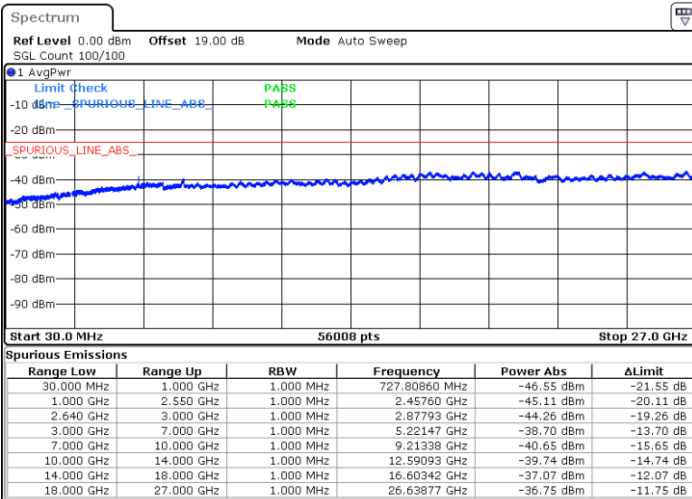

Highest Channel / QPSK

Date: 10.OCT.2017 20:22:57

Highest Channel / 16QAM

Date: 10.OCT.2017 20:23:54

LTE Band 38 / 10MHz

Lowest Channel / QPSK

Date: 10.OCT.2017 20:29:28

Lowest Channel / 16QAM

Date: 10.OCT.2017 20:30:25

LTE Band 38 / 10MHz

Middle Channel / QPSK

Middle Channel / 16QAM

Date: 10.OCT.2017 20:31:21

Date: 10.OCT.2017 20:32:18

Highest Channel / QPSK

Highest Channel / 16QAM

Date: 10.OCT.2017 20:37:52

Date: 10.OCT.2017 20:38:49

LTE Band 38 / 15MHz

Lowest Channel / QPSK

Lowest Channel / 16QAM

Date: 10.OCT.2017 20:44:23

Date: 10.OCT.2017 20:45:19

Middle Channel / QPSK