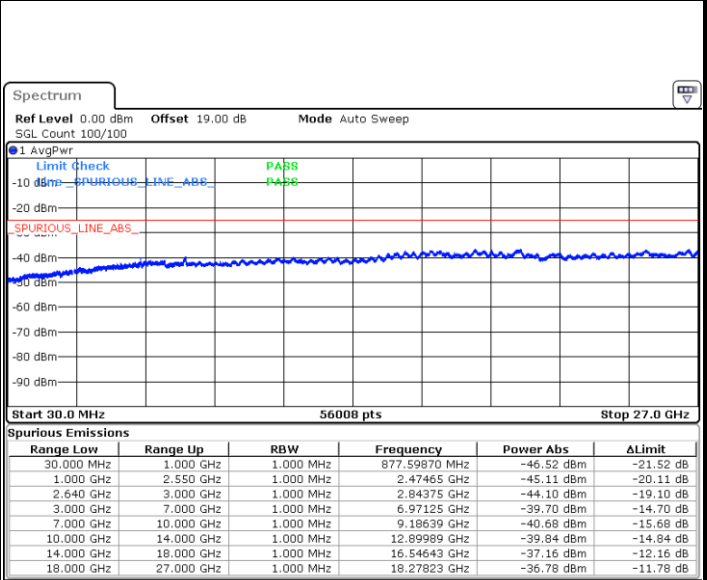

Lowest Channel / 16QAM

Date: 10.OCT.2017 20:14:33

Date: 10.OCT.2017 20:15:30

Middle Channel / QPSK

Middle Channel / 16QAM

Date: 10.OCT.2017 20:16:26

Date: 10.OCT.2017 20:17:23

LTE Band 38 / 5MHz

Highest Channel / QPSK

Date: 10.OCT.2017 20:22:57

Highest Channel / 16QAM

Date: 10.OCT.2017 20:23:54

LTE Band 38 / 10MHz

Lowest Channel / QPSK

Date: 10.OCT.2017 20:29:28

Lowest Channel / 16QAM