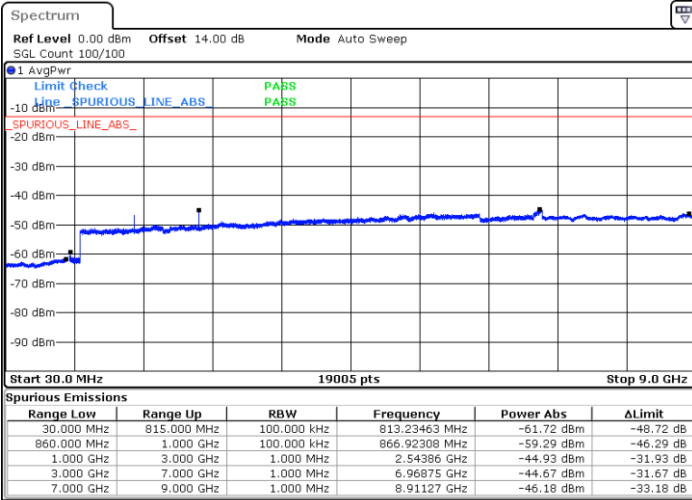

Lowest Channel / 64QAM

Middle Channel / 64QAM

Date: 28.SEP.2017 23:37:06

Date: 28.SEP.2017 23:38:22

Highest Channel / 64QAM

Date: 28.SEP.2017 23:41:56

LTE Band 26 / 1.4MHz

Lowest Channel / QPSK

Date: 26.SEP.2017 10:14:45

Lowest Channel / 16QAM

Date: 26.SEP.2017 10:15:41

Middle Channel / QPSK

Date: 26.SEP.2017 10:17:17

Middle Channel / 16QAM

Date: 26.SEP.2017 10:18:13

LTE Band 26 / 1.4MHz

Highest Channel / QPSK

Highest Channel / 16QAM

Date: 26.SEP.2017 10:44:14

Date: 26.SEP.2017 12:07:08

LTE Band 26 / 3MHz

Lowest Channel / QPSK

Lowest Channel / 16QAM

Date: 26.SEP.2017 10:51:29

Date: 26.SEP.2017 10:52:25

LTE Band 26 / 3MHz

Middle Channel / QPSK

Middle Channel / 16QAM

Date: 26.SEP.2017 10:54:02

Date: 26.SEP.2017 10:54:58

Highest Channel / QPSK

Highest Channel / 16QAM