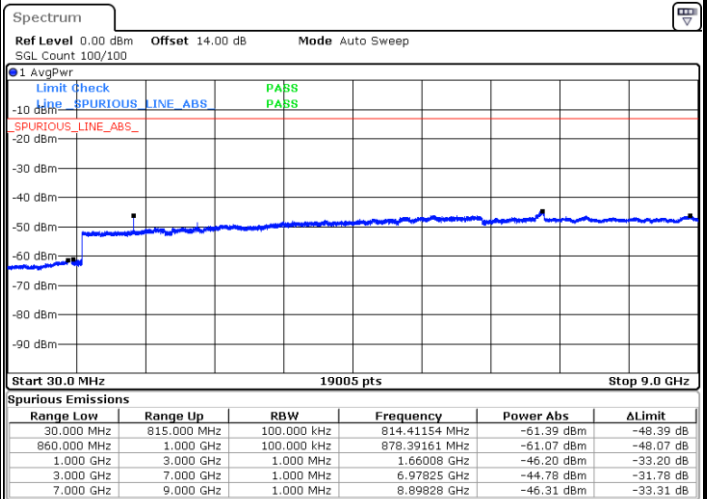

Middle Channel / 16QAM

Date: 26.SEP.2017 11:28:40

Highest Channel / QPSK

Date: 26.SEP.2017 11:34:53

Highest Channel / 16QAM

Date: 26.SEP.2017 11:35:49

LTE Band 26 / 15MHz

Lowest Channel / QPSK

Lowest Channel / 16QAM

Date: 26.SEP.2017 11:42:08

Date: 26.SEP.2017 11:43:03

Middle Channel / QPSK

Middle Channel / 16QAM

Date: 26.SEP.2017 11:44:40

Date: 26.SEP.2017 11:45:36

LTE Band 26 / 15MHz

Highest Channel / QPSK

Highest Channel / 16QAM

Date: 26.SEP.2017 11:51:54

Date: 26.SEP.2017 11:52:50

LTE Band 26 / 15MHz

CH26765 / QPSK

CH26765 / 16QAM

Date: 14.OCT.2017 21:38:09

Date: 14.OCT.2017 21:39:05

LTE Band 26 / 1.4MHz

Lowest Channel / 64QAM

Middle Channel / 64QAM

Date: 9.OCT.2017 22:21:40

Date: 9.OCT.2017 22:24:28

Highest Channel / 64QAM

Date: 9.OCT.2017 22:25:00