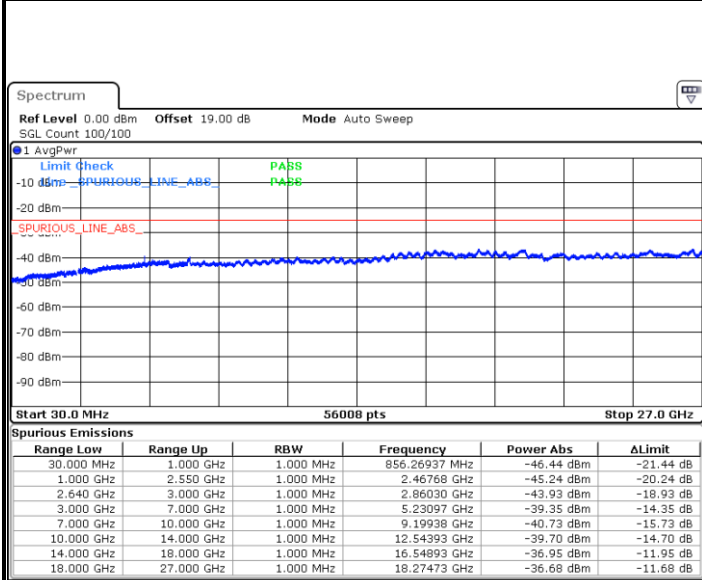

Date: 28.SEP.2017 13:20:55

Date: 28.SEP.2017 13:22:14

Highest Channel / 64QAM

CH26765 / 64QAM

Date: 28.SEP.2017 13:25:53

Date: 28.SEP.2017 22:05:21

LTE Band 38 / 5MHz

Lowest Channel / QPSK

Lowest Channel / 16QAM

Date: 10.OCT.2017 20:14:33

Date: 10.OCT.2017 20:15:30

Middle Channel / QPSK

Middle Channel / 16QAM

Date: 10.OCT.2017 20:16:26

Date: 10.OCT.2017 20:17:23

LTE Band 38 / 5MHz

Highest Channel / QPSK

Date: 10.OCT.2017 20:22:57

Highest Channel / 16QAM

Date: 10.OCT.2017 20:23:54

LTE Band 38 / 10MHz

Lowest Channel / QPSK

Date: 10.OCT.2017 20:29:28

Lowest Channel / 16QAM

Date: 10.OCT.2017 20:30:25

LTE Band 38 / 10MHz

Middle Channel / QPSK

Middle Channel / 16QAM

Date: 10.OCT.2017 20:31:21

Date: 10.OCT.2017 20:32:18

Highest Channel / QPSK

Highest Channel / 16QAM