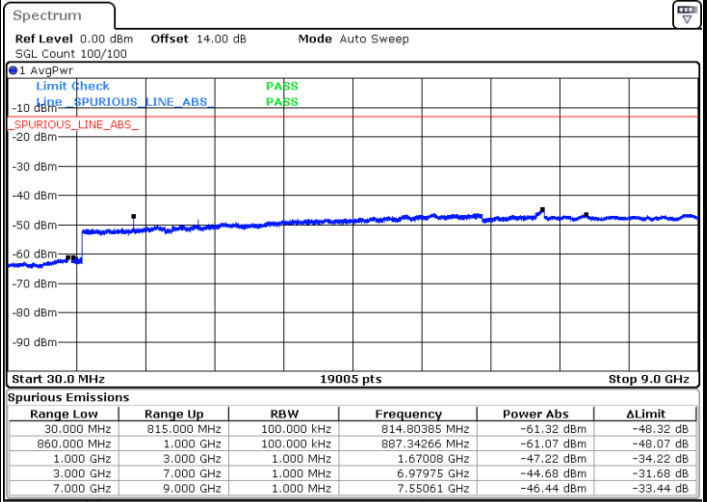

Middle Channel / 16QAM

Date: 26.SEP.2017 11:28:40

Highest Channel / QPSK

Date: 26.SEP.2017 11:34:53

Highest Channel / 16QAM

Date: 26.SEP.2017 11:35:49

LTE Band 26 / 15MHz

Lowest Channel / QPSK

Lowest Channel / 16QAM

Date: 26.SEP.2017 11:42:08

Date: 26.SEP.2017 11:43:03

Middle Channel / QPSK

Middle Channel / 16QAM

Date: 26.SEP.2017 11:44:40

Date: 26.SEP.2017 11:45:36

LTE Band 26 / 15MHz

Highest Channel / QPSK

Highest Channel / 16QAM

Date: 26.SEP.2017 11:51:54

Date: 26.SEP.2017 11:52:50

LTE Band 26 / 15MHz

CH26765 / QPSK

CH26765 / 16QAM

Date: 14.OCT.2017 21:38:09

Date: 14.OCT.2017 21:39:05

LTE Band 26 / 1.4MHz

Lowest Channel / 64QAM

Middle Channel / 64QAM

Date: 9.OCT.2017 22:21:40

Date: 9.OCT.2017 22:24:28

Highest Channel / 64QAM

Date: 9.OCT.2017 22:25:00