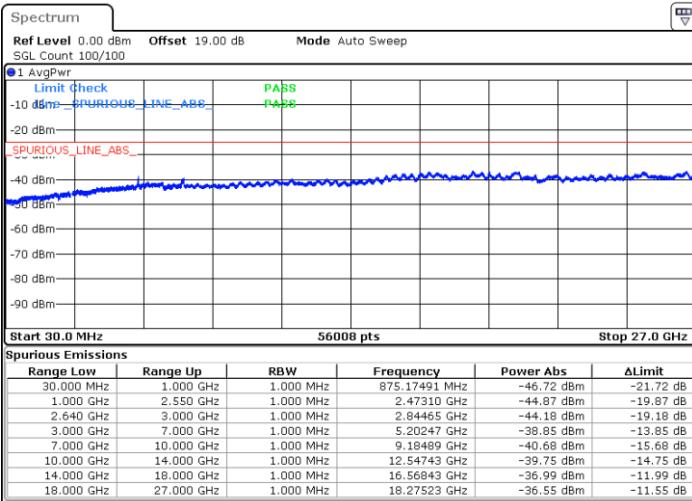

Middle Channel / 16QAM

Date: 10.OCT.2017 20:46:16

Date: 10.OCT.2017 20:47:13

LTE Band 38 / 15MHz

Highest Channel / QPSK

Highest Channel / 16QAM

Date: 10.OCT.2017 20:52:47

Date: 10.OCT.2017 20:53:43

LTE Band 38 / 20MHz

Lowest Channel / QPSK

Lowest Channel / 16QAM

Date: 10.OCT.2017 20:59:17

Date: 10.OCT.2017 21:00:14

LTE Band 38 / 20MHz

Middle Channel / QPSK

Middle Channel / 16QAM

Date: 10.OCT.2017 21:01:11

Date: 10.OCT.2017 21:02:07

Highest Channel / QPSK

Highest Channel / 16QAM

Date: 10.OCT.2017 21:07:41

Date: 10.OCT.2017 21:08:38

LTE Band 38 / 5MHz

Lowest Channel / 64QAM