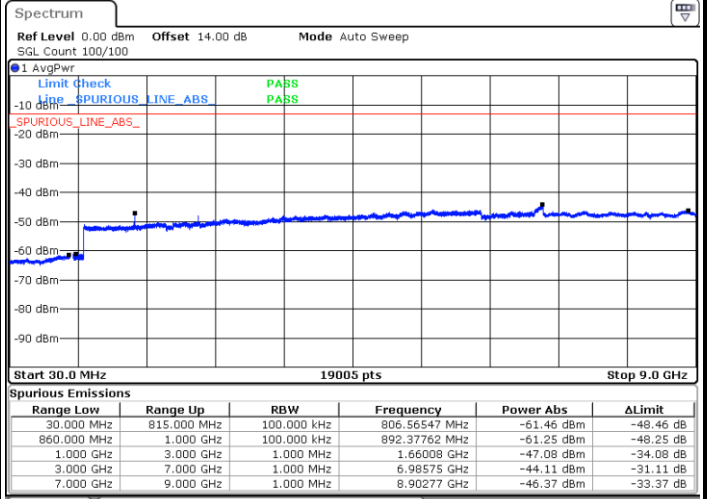

Lowest Channel / 64QAM

Middle Channel / 64QAM

Date: 28.SEP.2017 13:03:56

Date: 28.SEP.2017 13:05:13

Highest Channel / 64QAM

Date: 28.SEP.2017 13:08:47

LTE Band 26 / 10MHz

Lowest Channel / 64QAM

Middle Channel / 64QAM

Date: 28.SEP.2017 13:12:22

Date: 28.SEP.2017 13:13:38

Highest Channel / 64QAM

Date: 28.SEP.2017 13:17:15

LTE Band 26 / 15MHz

Lowest Channel / 64QAM

Middle Channel / 64QAM

Date: 28.SEP.2017 13:20:55

Date: 28.SEP.2017 13:22:14

Highest Channel / 64QAM

CH26765 / 64QAM

Date: 28.SEP.2017 13:25:53

Date: 28.SEP.2017 22:05:21

LTE Band 38 / 5MHz

Lowest Channel / QPSK