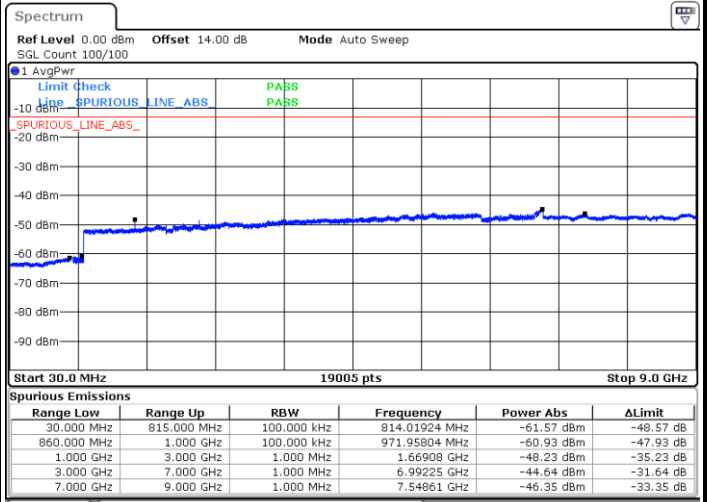

Date: 14.OCT.2017 21:39:05

LTE Band 26 / 1.4MHz

Lowest Channel / 64QAM

Middle Channel / 64QAM

Date: 9.OCT.2017 22:21:40

Date: 9.OCT.2017 22:24:28

Highest Channel / 64QAM

Date: 9.OCT.2017 22:25:00

LTE Band 26 / 3MHz

Lowest Channel / 64QAM

Middle Channel / 64QAM

Date: 28.SEP.2017 12:55:29

Date: 28.SEP.2017 12:56:45

Highest Channel / 64QAM

Date: 28.SEP.2017 13:00:21

LTE Band 26 / 5MHz

Lowest Channel / 64QAM

Middle Channel / 64QAM

Date: 28.SEP.2017 13:03:56

Date: 28.SEP.2017 13:05:13

Highest Channel / 64QAM

Date: 28.SEP.2017 13:08:47

LTE Band 26 / 10MHz

Lowest Channel / 64QAM