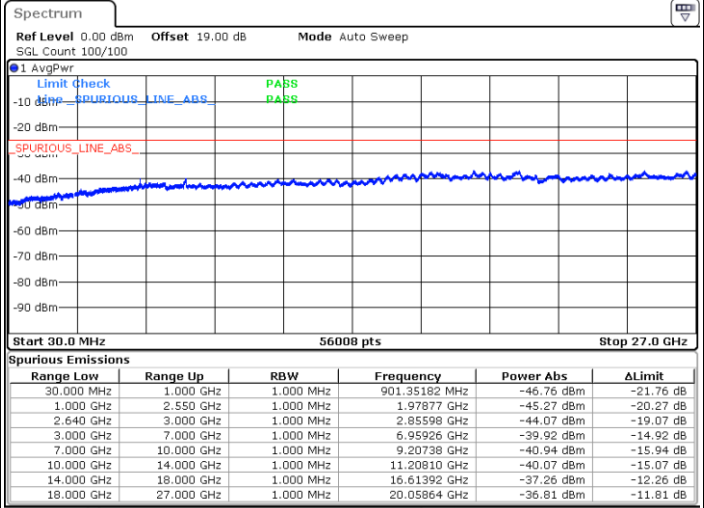

Date: 11.OCT.2017 13:45:52