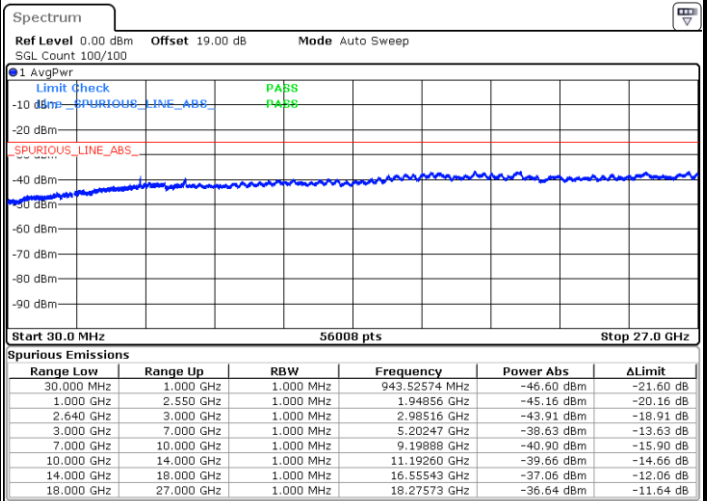

Middle Channel / 16QAM

Date: 10.OCT.2017 20:46:16

Date: 10.OCT.2017 20:47:13

LTE Band 38 / 15MHz

Highest Channel / QPSK

Highest Channel / 16QAM

Date: 10.OCT.2017 20:52:47

Date: 10.OCT.2017 20:53:43

LTE Band 38 / 20MHz

Lowest Channel / QPSK

Lowest Channel / 16QAM

Date: 10.OCT.2017 20:59:17

Date: 10.OCT.2017 21:00:14

LTE Band 38 / 20MHz

Middle Channel / QPSK

Middle Channel / 16QAM

Date: 10.OCT.2017 21:01:11

Date: 10.OCT.2017 21:02:07

Highest Channel / QPSK

Highest Channel / 16QAM

Date: 10.OCT.2017 21:07:41

Date: 10.OCT.2017 21:08:38

LTE Band 38 / 5MHz

Lowest Channel / 64QAM