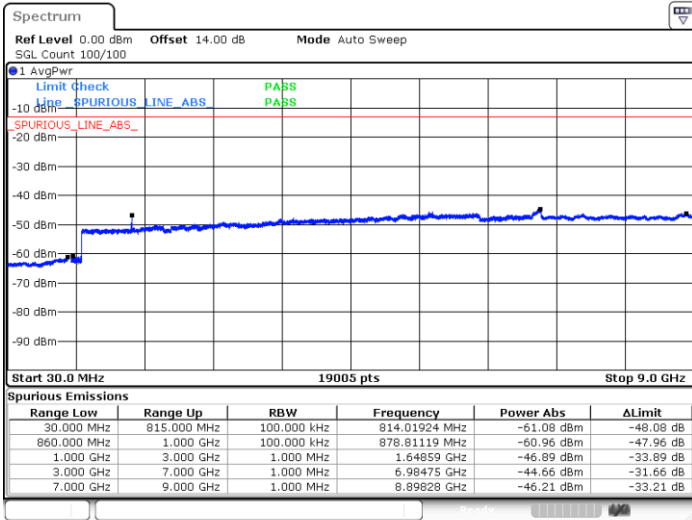

Date: 14.OCT.2017 21:39:05

LTE Band 26 / 1.4MHz

Lowest Channel / 64QAM

Middle Channel / 64QAM

Date: 9.OCT.2017 22:21:40

Date: 9.OCT.2017 22:24:28

Highest Channel / 64QAM

Date: 9.OCT.2017 22:25:00

LTE Band 26 / 3MHz

Lowest Channel / 64QAM

Middle Channel / 64QAM

Date: 28.SEP.2017 12:55:29

Date: 28.SEP.2017 12:56:45

Highest Channel / 64QAM

Date: 28.SEP.2017 13:00:21

LTE Band 26 / 5MHz