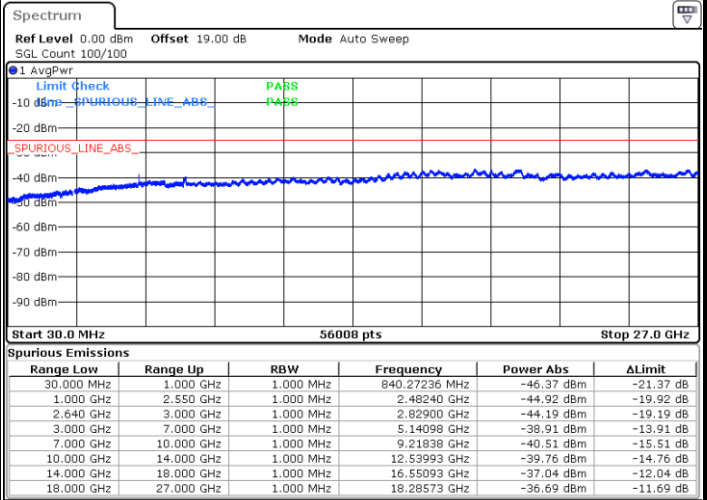

Middle Channel / 64QAM

Date: 28.SEP.2017 13:12:22

Date: 28.SEP.2017 13:13:38

Highest Channel / 64QAM

Date: 28.SEP.2017 13:17:15

LTE Band 26 / 15MHz

Lowest Channel / 64QAM

Middle Channel / 64QAM

Date: 28.SEP.2017 13:20:55

Date: 28.SEP.2017 13:22:14

Highest Channel / 64QAM

CH26765 / 64QAM

Date: 28.SEP.2017 13:25:53

Date: 28.SEP.2017 22:05:21

LTE Band 38 / 5MHz

Lowest Channel / QPSK

Lowest Channel / 16QAM

Date: 10.OCT.2017 20:14:33

Date: 10.OCT.2017 20:15:30

Middle Channel / QPSK

Middle Channel / 16QAM

Date: 10.OCT.2017 20:16:26

Date: 10.OCT.2017 20:17:23

LTE Band 38 / 5MHz

Highest Channel / QPSK

Date: 10.OCT.2017 20:22:57

Highest Channel / 16QAM

Date: 10.OCT.2017 20:23:54

LTE Band 38 / 10MHz

Lowest Channel / QPSK

Date: 10.OCT.2017 20:29:28

Lowest Channel / 16QAM