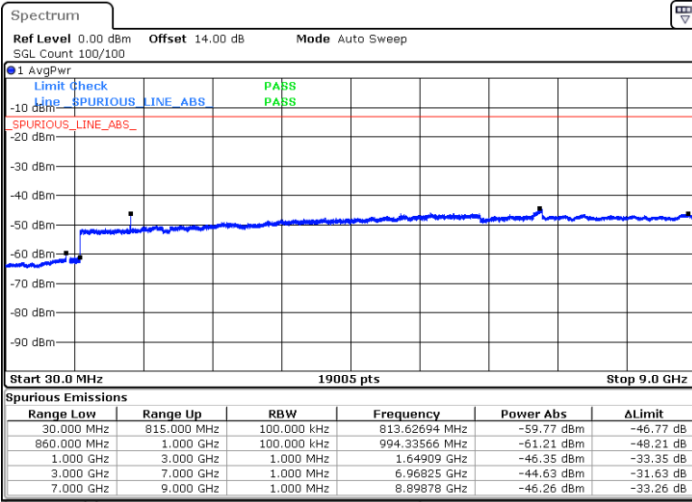

Date: 26.SEP.2017 10:52:25

LTE Band 26 / 3MHz

Middle Channel / QPSK

Middle Channel / 16QAM

Date: 26.SEP.2017 10:54:02

Date: 26.SEP.2017 10:54:58

Highest Channel / QPSK

Highest Channel / 16QAM

Date: 26.SEP.2017 11:01:11

Date: 26.SEP.2017 11:02:08

LTE Band 26 / 5MHz

Lowest Channel / QPSK

Lowest Channel / 16QAM

Date: 26.SEP.2017 11:08:21

Date: 26.SEP.2017 11:09:17

Middle Channel / QPSK

Middle Channel / 16QAM

Date: 26.SEP.2017 11:10:53

Date: 26.SEP.2017 11:11:49

LTE Band 26 / 5MHz

Highest Channel / QPSK

Date: 26.SEP.2017 11:18:03

Highest Channel / 16QAM

Date: 26.SEP.2017 11:18:59