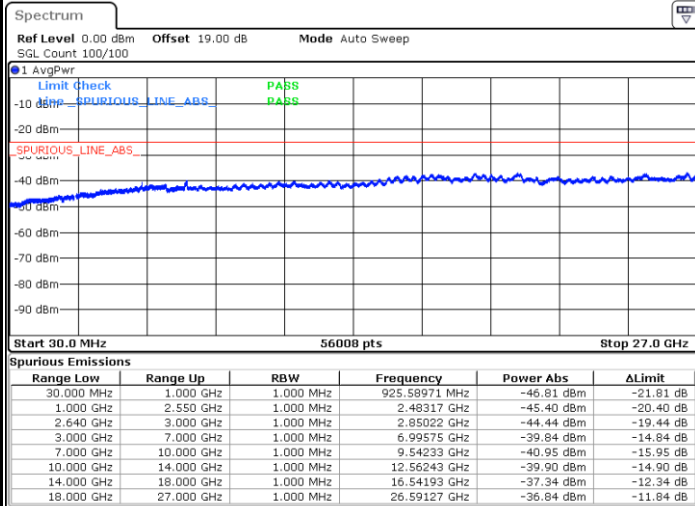

Date: 10.OCT.2017 21:01:11

Date: 10.OCT.2017 21:02:07

Highest Channel / QPSK

Highest Channel / 16QAM

Date: 10.OCT.2017 21:07:41

Date: 10.OCT.2017 21:08:38

LTE Band 38 / 5MHz

Lowest Channel / 64QAM

Middle Channel / 64QAM

Date: 11.OCT.2017 13:37:32

Date: 11.OCT.2017 13:38:27

Highest Channel / 64QAM

Date: 11.OCT.2017 13:41:42

LTE Band 38 / 10MHz

Lowest Channel / 64QAM

Middle Channel / 64QAM

Date: 11.OCT.2017 13:44:57

Date: 11.OCT.2017 13:45:52

Highest Channel / 64QAM

Date: 11.OCT.2017 13:49:17