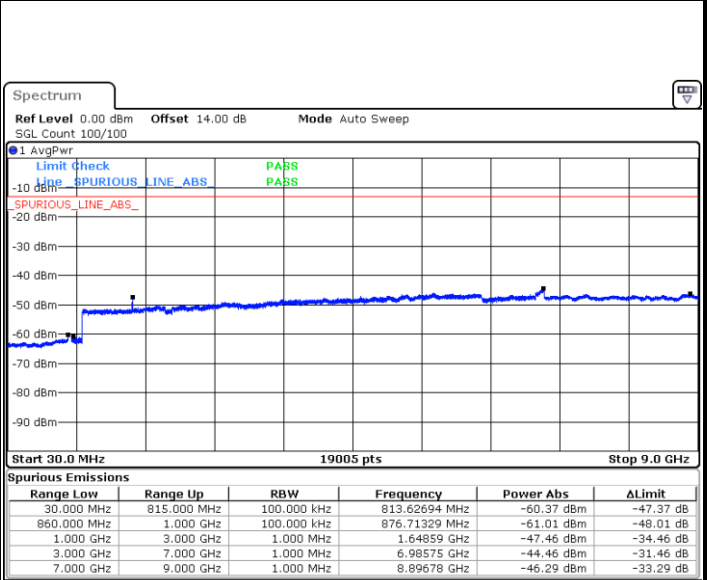

LTE Band 25 / 15MHz

Lowest Channel / 64QAM

Middle Channel / 64QAM

Date: 28.SEP.2017 23:31:01

Date: 28.SEP.2017 23:32:16

Highest Channel / 64QAM

Date: 28.SEP.2017 23:35:50

LTE Band 25 / 20MHz

Lowest Channel / 64QAM

Middle Channel / 64QAM

Date: 28.SEP.2017 23:37:06

Date: 28.SEP.2017 23:38:22

Highest Channel / 64QAM

Date: 28.SEP.2017 23:41:56

LTE Band 26 / 1.4MHz

Lowest Channel / QPSK

Date: 26.SEP.2017 10:14:45

Lowest Channel / 16QAM

Date: 26.SEP.2017 10:15:41

Middle Channel / QPSK

Date: 26.SEP.2017 10:17:17

Middle Channel / 16QAM

Date: 26.SEP.2017 10:18:13

LTE Band 26 / 1.4MHz

Highest Channel / QPSK

Highest Channel / 16QAM

Date: 26.SEP.2017 10:44:14

Date: 26.SEP.2017 12:07:08

LTE Band 26 / 3MHz

Lowest Channel / QPSK

Lowest Channel / 16QAM

Date: 26.SEP.2017 10:51:29