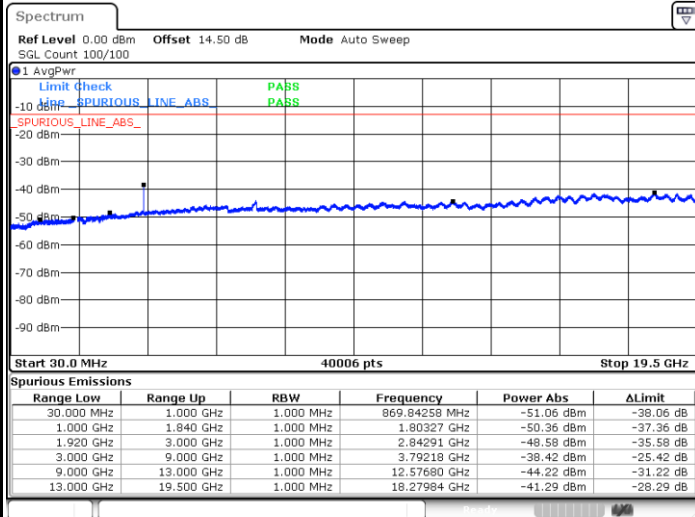

LTE Band 25 / 15MHz

Lowest Channel / 64QAM

Middle Channel / 64QAM

Date: 28.SEP.2017 23:31:01

Date: 28.SEP.2017 23:32:16

Highest Channel / 64QAM

Date: 28.SEP.2017 23:35:50

LTE Band 25 / 20MHz

Lowest Channel / 64QAM

Middle Channel / 64QAM

Date: 28.SEP.2017 23:37:06

Date: 28.SEP.2017 23:38:22

Highest Channel / 64QAM

Date: 28.SEP.2017 23:41:56

LTE Band 26 / 1.4MHz

Lowest Channel / QPSK

Date: 26.SEP.2017 10:14:45

Lowest Channel / 16QAM

Date: 26.SEP.2017 10:15:41

Middle Channel / QPSK

Date: 26.SEP.2017 10:17:17

Middle Channel / 16QAM

Date: 26.SEP.2017 10:18:13

LTE Band 26 / 1.4MHz

Highest Channel / QPSK

Highest Channel / 16QAM

Date: 26.SEP.2017 10:44:14

Date: 26.SEP.2017 12:07:08

LTE Band 26 / 3MHz

Lowest Channel / QPSK

Lowest Channel / 16QAM

Date: 26.SEP.2017 10:51:29