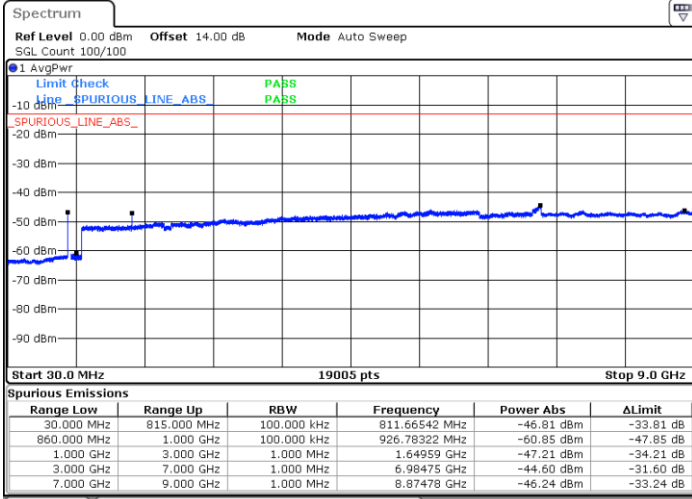

Lowest Channel / 64QAM

Middle Channel / 64QAM

Date: 28.SEP.2017 13:03:56

Date: 28.SEP.2017 13:05:13

Highest Channel / 64QAM

Date: 28.SEP.2017 13:08:47

LTE Band 26 / 10MHz

Lowest Channel / 64QAM

Middle Channel / 64QAM

Date: 28.SEP.2017 13:12:22

Date: 28.SEP.2017 13:13:38

Highest Channel / 64QAM

Date: 28.SEP.2017 13:17:15

LTE Band 26 / 15MHz

Lowest Channel / 64QAM

Middle Channel / 64QAM

Date: 28.SEP.2017 13:20:55

Date: 28.SEP.2017 13:22:14

Highest Channel / 64QAM

CH26765 / 64QAM

Date: 28.SEP.2017 13:25:53

Date: 28.SEP.2017 22:05:21

LTE Band 38 / 5MHz

Lowest Channel / QPSK