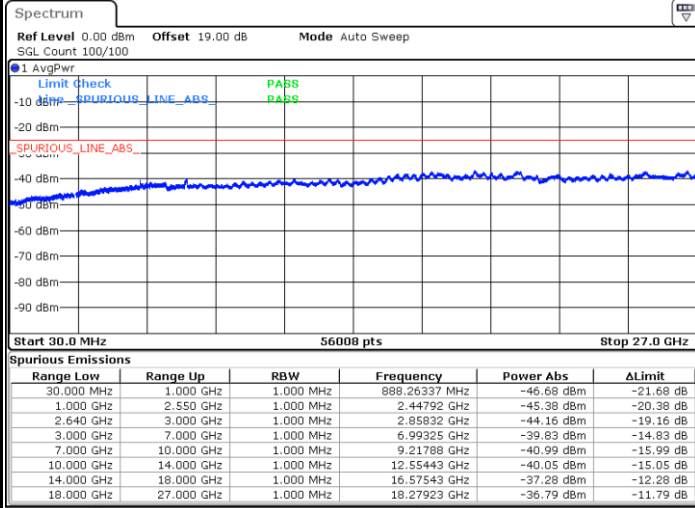

Date: 10.OCT.2017 21:01:11

Date: 10.OCT.2017 21:02:07

Highest Channel / QPSK

Highest Channel / 16QAM

Date: 10.OCT.2017 21:07:41

Date: 10.OCT.2017 21:08:38

LTE Band 38 / 5MHz

Lowest Channel / 64QAM

Middle Channel / 64QAM

Date: 11.OCT.2017 13:37:32

Date: 11.OCT.2017 13:38:27

Highest Channel / 64QAM

Date: 11.OCT.2017 13:41:42

LTE Band 38 / 10MHz

Lowest Channel / 64QAM

Middle Channel / 64QAM

Date: 11.OCT.2017 13:44:57

Date: 11.OCT.2017 13:45:52

Highest Channel / 64QAM

Date: 11.OCT.2017 13:49:17