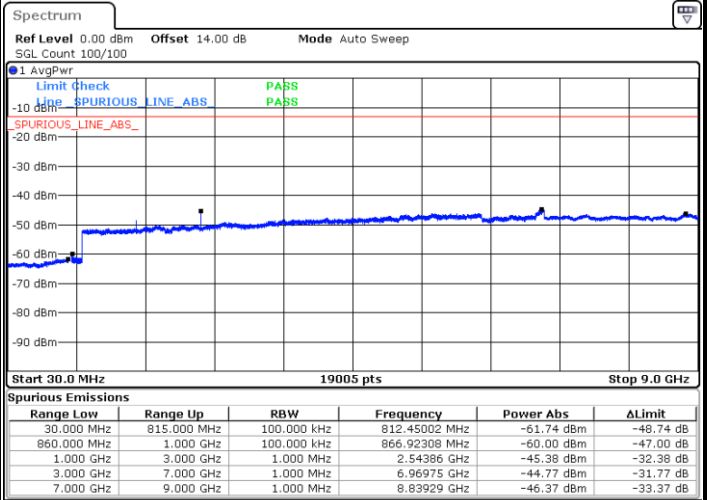

Lowest Channel / 64QAM

Middle Channel / 64QAM

Date: 28.SEP.2017 23:37:06

Date: 28.SEP.2017 23:38:22

Highest Channel / 64QAM

Date: 28.SEP.2017 23:41:56

LTE Band 26 / 1.4MHz

Lowest Channel / QPSK

Date: 26.SEP.2017 10:14:45

Lowest Channel / 16QAM

Date: 26.SEP.2017 10:15:41

Middle Channel / QPSK

Date: 26.SEP.2017 10:17:17

Middle Channel / 16QAM

Date: 26.SEP.2017 10:18:13

LTE Band 26 / 1.4MHz

Highest Channel / QPSK

Highest Channel / 16QAM

Date: 26.SEP.2017 10:44:14

Date: 26.SEP.2017 12:07:08

LTE Band 26 / 3MHz

Lowest Channel / QPSK

Lowest Channel / 16QAM

Date: 26.SEP.2017 10:51:29

Date: 26.SEP.2017 10:52:25

LTE Band 26 / 3MHz

Middle Channel / QPSK

Middle Channel / 16QAM

Date: 26.SEP.2017 10:54:02

Date: 26.SEP.2017 10:54:58

Highest Channel / QPSK

Highest Channel / 16QAM