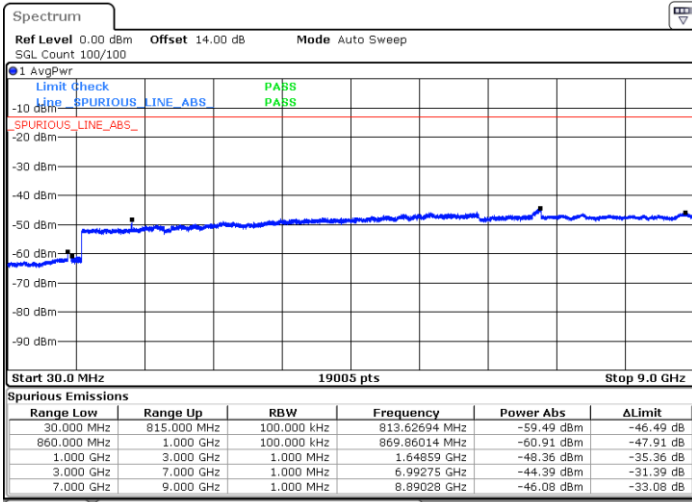

Lowest Channel / 16QAM

Date: 26.SEP.2017 11:42:08

Date: 26.SEP.2017 11:43:03

Middle Channel / QPSK

Middle Channel / 16QAM

Date: 26.SEP.2017 11:44:40

Date: 26.SEP.2017 11:45:36

LTE Band 26 / 15MHz

Highest Channel / QPSK

Highest Channel / 16QAM

Date: 26.SEP.2017 11:51:54

Date: 26.SEP.2017 11:52:50

LTE Band 26 / 15MHz

CH26765 / QPSK

CH26765 / 16QAM

Date: 14.OCT.2017 21:38:09

Date: 14.OCT.2017 21:39:05

LTE Band 26 / 1.4MHz

Lowest Channel / 64QAM

Middle Channel / 64QAM

Date: 9.OCT.2017 22:21:40

Date: 9.OCT.2017 22:24:28

Highest Channel / 64QAM

Date: 9.OCT.2017 22:25:00

LTE Band 26 / 3MHz

Lowest Channel / 64QAM

Middle Channel / 64QAM

Date: 28.SEP.2017 12:55:29

Date: 28.SEP.2017 12:56:45

Highest Channel / 64QAM

Date: 28.SEP.2017 13:00:21

LTE Band 26 / 5MHz