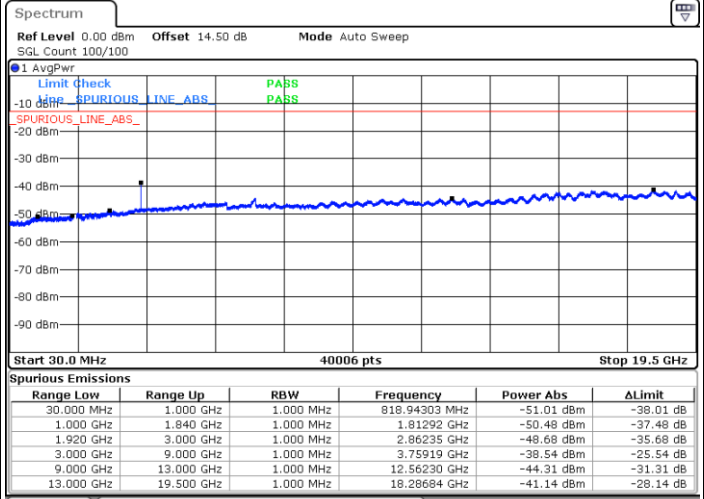

Date: 20.SEP.2017 08:16:21

Date: 20.SEP.2017 08:17:17

LTE Band 25 / 20MHz

Middle Channel / QPSK

Middle Channel / 16QAM

Date: 20.SEP.2017 08:18:55

Date: 20.SEP.2017 08:19:51

Highest Channel / QPSK

Highest Channel / 16QAM

Date: 20.SEP.2017 08:26:06

Date: 20.SEP.2017 08:27:02

LTE Band 25 / 1.4MHz

Lowest Channel / 64QAM

Middle Channel / 64QAM

Date: 29.SEP.2017 00:01:21

Date: 28.SEP.2017 23:07:58

Highest Channel / 64QAM

Date: 28.SEP.2017 23:11:32

LTE Band 25 / 3MHz

Lowest Channel / 64QAM

Middle Channel / 64QAM

Date: 28.SEP.2017 23:12:47

Date: 28.SEP.2017 23:14:03

Highest Channel / 64QAM

Date: 28.SEP.2017 23:17:36

LTE Band 25 / 5MHz

Lowest Channel / 64QAM

Middle Channel / 64QAM

Date: 28.SEP.2017 23:18:51

Date: 28.SEP.2017 23:20:07

Highest Channel / 64QAM

Date: 28.SEP.2017 23:23:41