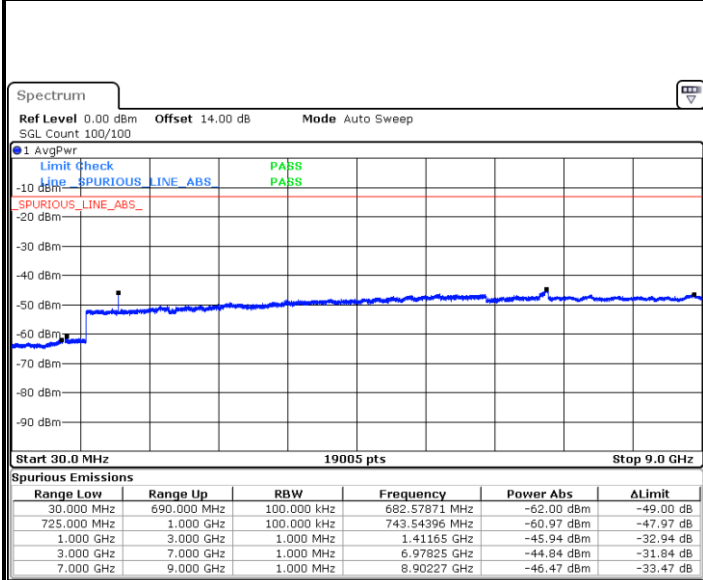

Date: 22.SEP.2017 03:08:51

Date: 22.SEP.2017 03:09:47

LTE Band 17 / 5MHz

Highest Channel / QPSK

Highest Channel / 16QAM

Date: 22.SEP.2017 03:16:00

Date: 22.SEP.2017 03:16:56

LTE Band 17 / 10MHz

Lowest Channel / QPSK

Lowest Channel / 16QAM

Date: 22.SEP.2017 03:23:10

Date: 22.SEP.2017 03:24:06

LTE Band 17 / 10MHz

Middle Channel / QPSK

Date: 22.SEP.2017 03:25:42

Middle Channel / 16QAM

Date: 22.SEP.2017 03:26:38

Highest Channel / QPSK

Date: 22.SEP.2017 03:32:51

Highest Channel / 16QAM

Date: 22.SEP.2017 03:33:47

LTE Band 17 / 5MHz

Lowest Channel / 64QAM

Middle Channel / 64QAM

Date: 22.SEP.2017 04:11:12

Date: 22.SEP.2017 04:12:28

Highest Channel / 64QAM

Date: 22.SEP.2017 04:16:02

LTE Band 17 / 10MHz

Lowest Channel / 64QAM

Middle Channel / 64QAM

Date: 22.SEP.2017 04:19:37