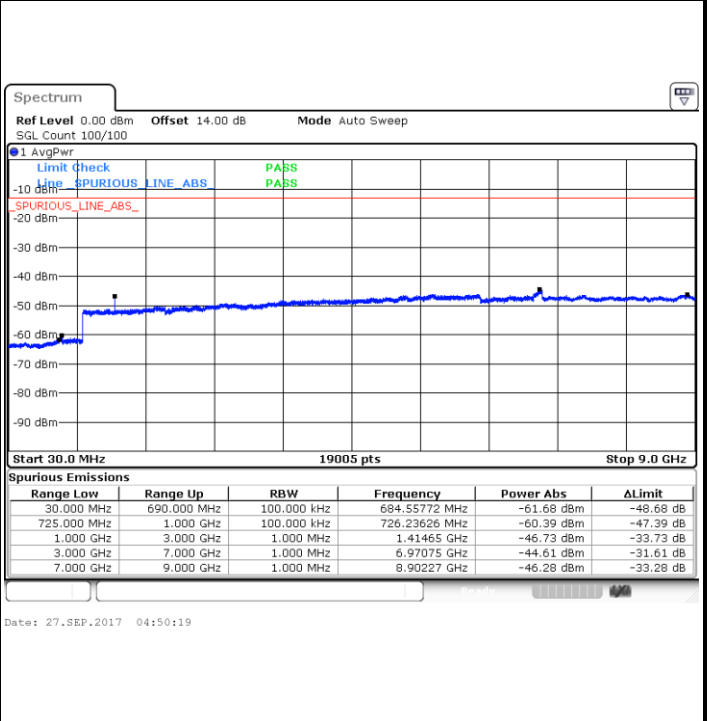

Date: 27.SEP.2017 04:31:53

Date: 27.SEP.2017 04:32:48

LTE Band 12 / 10MHz

Middle Channel / QPSK

Date: 27.SEP.2017 04:34:25

Middle Channel / 16QAM

Date: 27.SEP.2017 04:35:21

Highest Channel / QPSK

Date: 27.SEP.2017 04:41:32

Highest Channel / 16QAM

Date: 27.SEP.2017 04:42:28

LTE Band 12 / 1.4MHz

Lowest Channel / 64QAM

Middle Channel / 64QAM

Highest Channel / 64QAM

LTE Band 12 / 3MHz

Lowest Channel / 64QAM

Date: 27.SEP.2017 05:04:55

Middle Channel / 64QAM

Date: 27.SEP.2017 05:06:11

Highest Channel / 64QAM

Date: 27.SEP.2017 05:09:44

LTE Band 12 / 5MHz

Lowest Channel / 64QAM