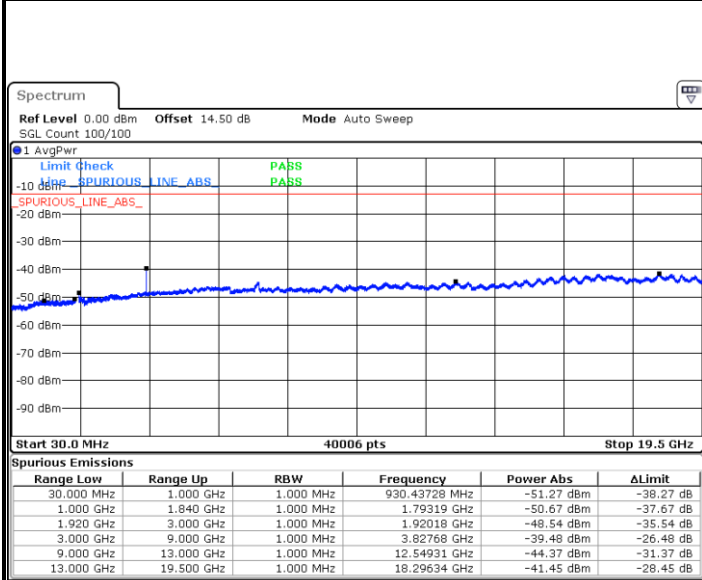

Date: 22.SEP.2017 04:20:54

Highest Channel / 64QAM

Date: 22.SEP.2017 04:24:28

LTE Band 25 / 1.4MHz

Lowest Channel / QPSK

Lowest Channel / 16QAM

Date: 20.SEP.2017 07:09:49

Date: 20.SEP.2017 07:10:44

Middle Channel / QPSK

Middle Channel / 16QAM

Date: 20.SEP.2017 07:12:21

Date: 20.SEP.2017 07:13:17

LTE Band 25 / 1.4MHz

Highest Channel / QPSK

Date: 20.SEP.2017 07:19:33

Highest Channel / 16QAM

Date: 20.SEP.2017 07:20:29

LTE Band 25 / 3MHz

Lowest Channel / QPSK

Date: 20.SEP.2017 07:22:05

Lowest Channel / 16QAM

Date: 20.SEP.2017 07:23:01

LTE Band 25 / 3MHz

Middle Channel / QPSK

Middle Channel / 16QAM

Date: 20.SEP.2017 07:24:38

Date: 20.SEP.2017 07:25:34

Highest Channel / QPSK

Highest Channel / 16QAM

Date: 20.SEP.2017 07:31:50

Date: 20.SEP.2017 07:32:46

LTE Band 25 / 5MHz