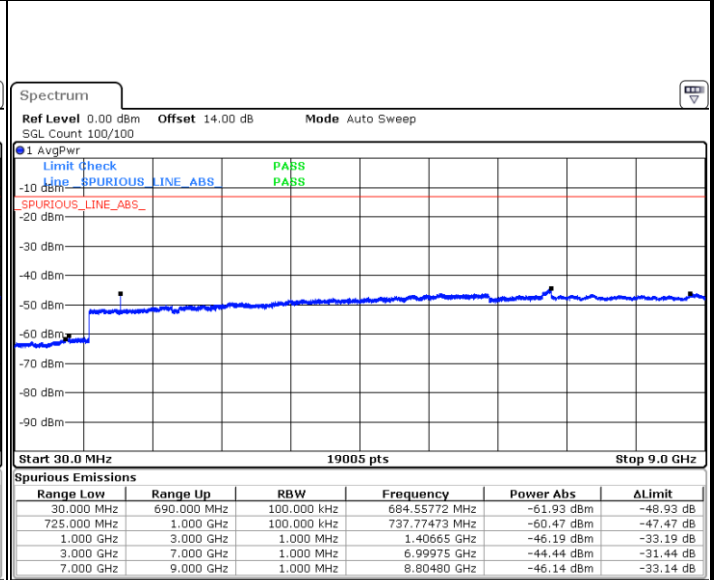

LTE Band 12 / 5MHz

Highest Channel / QPSK

Highest Channel / 16QAM

Date: 27.SEP.2017 04:24:45

Date: 27.SEP.2017 04:25:40

LTE Band 12 / 10MHz

Lowest Channel / QPSK

Lowest Channel / 16QAM

Date: 27.SEP.2017 04:31:53

Date: 27.SEP.2017 04:32:48

LTE Band 12 / 10MHz

Middle Channel / QPSK

Date: 27.SEP.2017 04:34:25

Middle Channel / 16QAM

Date: 27.SEP.2017 04:35:21

Highest Channel / QPSK

Date: 27.SEP.2017 04:41:32

Highest Channel / 16QAM

Date: 27.SEP.2017 04:42:28

LTE Band 12 / 1.4MHz

Lowest Channel / 64QAM

Middle Channel / 64QAM

Highest Channel / 64QAM

LTE Band 12 / 3MHz