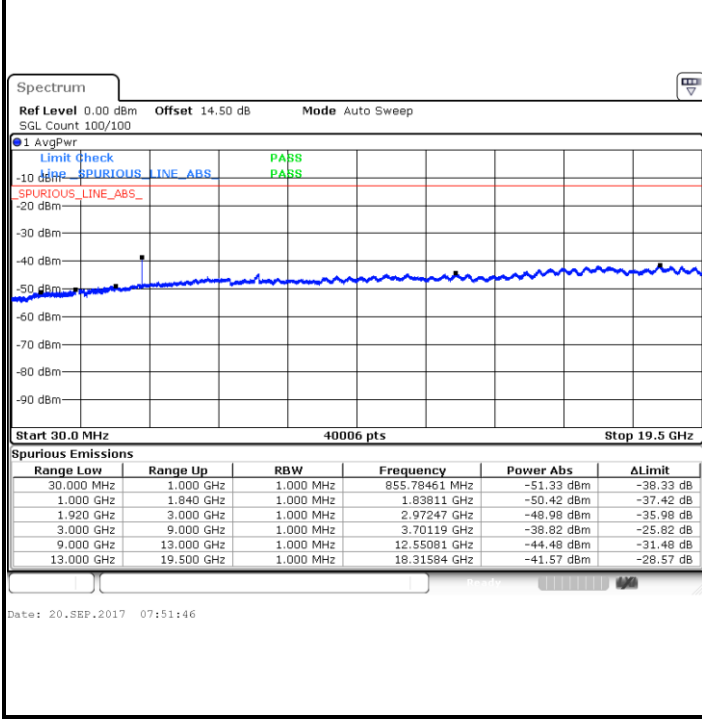

Lowest Channel / QPSK

Lowest Channel / 16QAM

Date: 20.SEP.2017 07:34:22

Date: 20.SEP.2017 07:35:19

Middle Channel / QPSK

Middle Channel / 16QAM

Date: 20.SEP.2017 07:36:56

Date: 20.SEP.2017 07:37:51

LTE Band 25 / 5MHz

Highest Channel / QPSK

Highest Channel / 16QAM

LTE Band 25 / 10MHz

Lowest Channel / QPSK

Lowest Channel / 16QAM

LTE Band 25 / 10MHz

Middle Channel / QPSK

Middle Channel / 16QAM

Date: 20.SEP.2017 07:54:18

Date: 20.SEP.2017 07:55:15

Highest Channel / QPSK

Highest Channel / 16QAM

Date: 20.SEP.2017 08:01:31

Date: 20.SEP.2017 08:02:27

LTE Band 25 / 15MHz