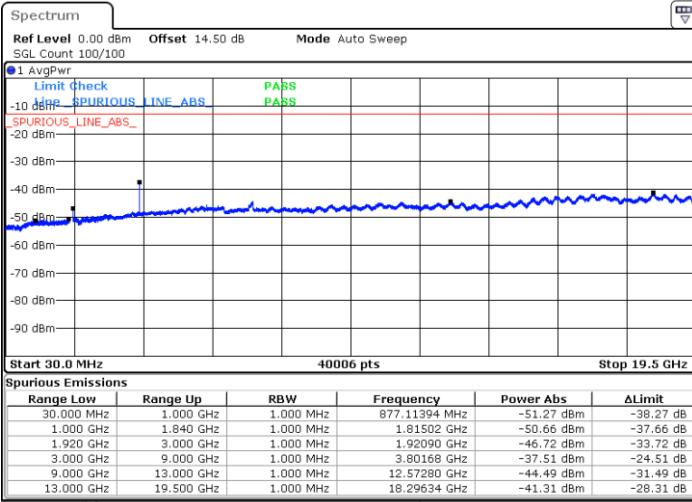

Middle Channel / 16QAM

Date: 20.SEP.2017 07:54:18

Date: 20.SEP.2017 07:55:15

Highest Channel / QPSK

Highest Channel / 16QAM

Date: 20.SEP.2017 08:01:31

Date: 20.SEP.2017 08:02:27

LTE Band 25 / 15MHz

Lowest Channel / QPSK

Lowest Channel / 16QAM

Date: 20.SEP.2017 08:04:03

Date: 20.SEP.2017 08:05:00

Middle Channel / QPSK

Middle Channel / 16QAM

Date: 20.SEP.2017 08:06:36

Date: 20.SEP.2017 08:07:33

LTE Band 25 / 15MHz

Highest Channel / QPSK

Highest Channel / 16QAM

Date: 20.SEP.2017 08:13:48

Date: 20.SEP.2017 08:14:44

LTE Band 25 / 20MHz

Lowest Channel / QPSK

Lowest Channel / 16QAM