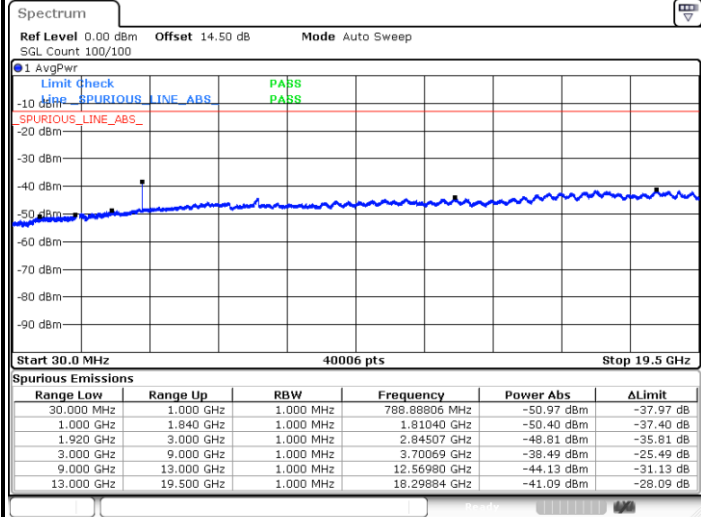

Highest Channel / 16QAM

Date: 20.SEP.2017 08:26:06

Date: 20.SEP.2017 08:27:02

LTE Band 25 / 1.4MHz

Lowest Channel / 64QAM

Middle Channel / 64QAM

Date: 29.SEP.2017 00:01:21

Date: 28.SEP.2017 23:07:58

Highest Channel / 64QAM

Date: 28.SEP.2017 23:11:32

LTE Band 25 / 3MHz

Lowest Channel / 64QAM

Middle Channel / 64QAM

Date: 28.SEP.2017 23:12:47

Date: 28.SEP.2017 23:14:03

Highest Channel / 64QAM

Date: 28.SEP.2017 23:17:36

LTE Band 25 / 5MHz

Lowest Channel / 64QAM

Middle Channel / 64QAM

Date: 28.SEP.2017 23:18:51

Date: 28.SEP.2017 23:20:07

Highest Channel / 64QAM

Date: 28.SEP.2017 23:23:41

LTE Band 25 / 10MHz

Lowest Channel / 64QAM

Middle Channel / 64QAM

Date: 28.SEP.2017 23:24:56

Date: 28.SEP.2017 23:26:12

Highest Channel / 64QAM

Date: 28.SEP.2017 23:29:45