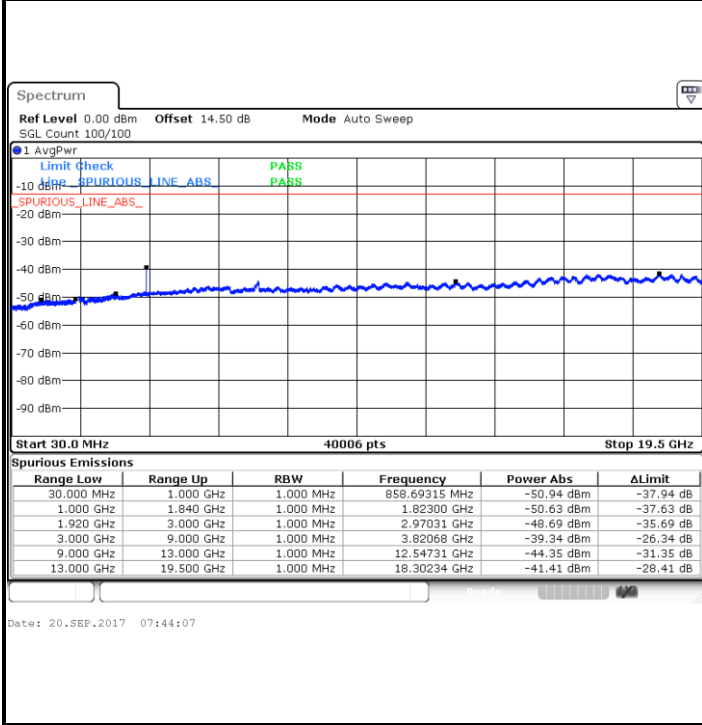

Middle Channel / 16QAM

Date: 20.SEP.2017 07:24:38

Date: 20.SEP.2017 07:25:34

Highest Channel / QPSK

Highest Channel / 16QAM

Date: 20.SEP.2017 07:31:50

Date: 20.SEP.2017 07:32:46

LTE Band 25 / 5MHz

Lowest Channel / QPSK

Lowest Channel / 16QAM

Date: 20.SEP.2017 07:34:22

Date: 20.SEP.2017 07:35:19

Middle Channel / QPSK

Middle Channel / 16QAM

Date: 20.SEP.2017 07:36:56

Date: 20.SEP.2017 07:37:51

LTE Band 25 / 5MHz

Highest Channel / QPSK

Highest Channel / 16QAM

LTE Band 25 / 10MHz

Lowest Channel / QPSK

Lowest Channel / 16QAM

LTE Band 25 / 10MHz

Middle Channel / QPSK