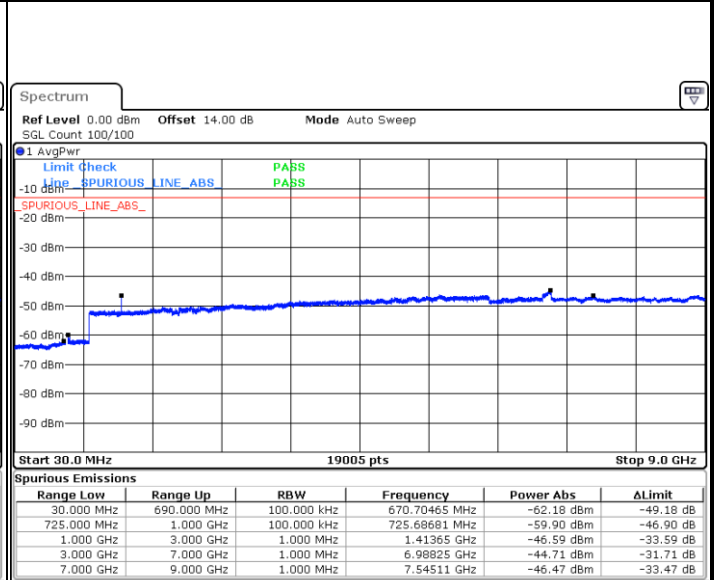

Date: 22.SEP.2017 03:08:51

Date: 22.SEP.2017 03:09:47

LTE Band 17 / 5MHz

Highest Channel / QPSK

Highest Channel / 16QAM

Date: 22.SEP.2017 03:16:00

Date: 22.SEP.2017 03:16:56

LTE Band 17 / 10MHz

Lowest Channel / QPSK

Lowest Channel / 16QAM

Date: 22.SEP.2017 03:23:10

Date: 22.SEP.2017 03:24:06

LTE Band 17 / 10MHz

Middle Channel / QPSK

Date: 22.SEP.2017 03:25:42

Middle Channel / 16QAM

Date: 22.SEP.2017 03:26:38

Highest Channel / QPSK

Date: 22.SEP.2017 03:32:51

Highest Channel / 16QAM

Date: 22.SEP.2017 03:33:47

LTE Band 17 / 5MHz

Lowest Channel / 64QAM

Middle Channel / 64QAM

Date: 22.SEP.2017 04:11:12

Date: 22.SEP.2017 04:12:28

Highest Channel / 64QAM

Date: 22.SEP.2017 04:16:02

LTE Band 17 / 10MHz

Lowest Channel / 64QAM

Middle Channel / 64QAM

Date: 22.SEP.2017 04:19:37