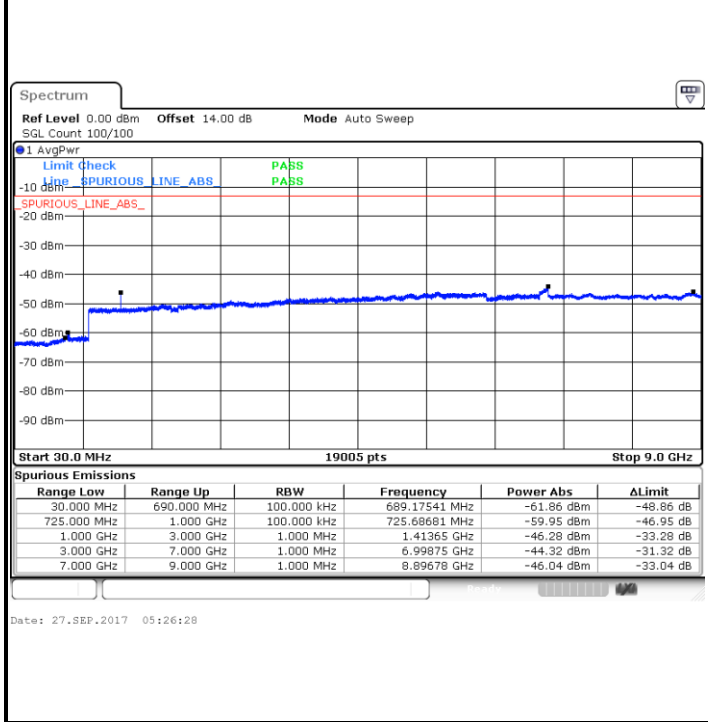

Lowest Channel / 64QAM

Date: 27.SEP.2017 05:04:55

Middle Channel / 64QAM

Date: 27.SEP.2017 05:06:11

Highest Channel / 64QAM

Date: 27.SEP.2017 05:09:44

LTE Band 12 / 5MHz

Lowest Channel / 64QAM

Middle Channel / 64QAM

Date: 27.SEP.2017 05:13:17

Date: 27.SEP.2017 05:14:32

Highest Channel / 64QAM

Date: 27.SEP.2017 05:18:06

LTE Band 12 / 10MHz

Lowest Channel / 64QAM

Middle Channel / 64QAM

Highest Channel / 64QAM

LTE Band 17 / 5MHz

Lowest Channel / QPSK

Lowest Channel / 16QAM

Date: 22.SEP.2017 03:06:18

Date: 22.SEP.2017 03:07:14

Middle Channel / QPSK

Middle Channel / 16QAM