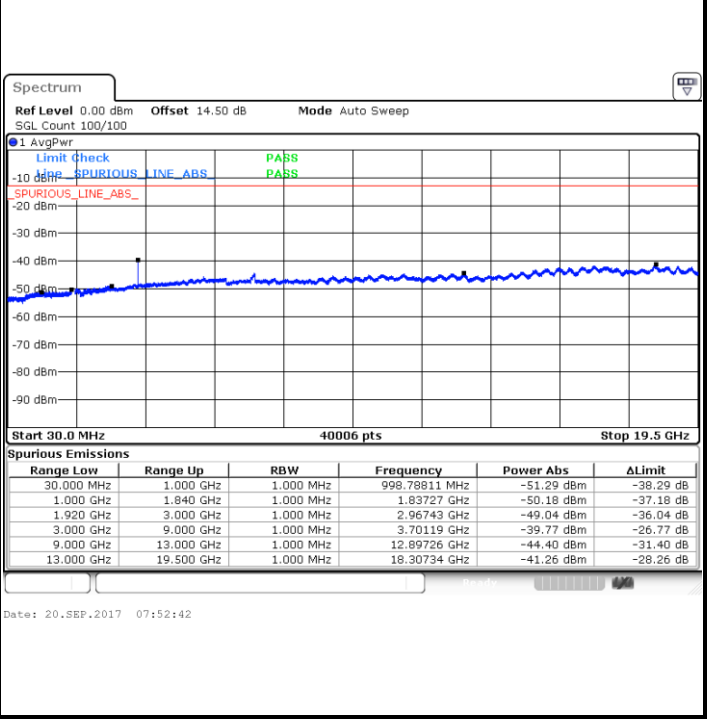

Lowest Channel / QPSK

Lowest Channel / 16QAM

Date: 20.SEP.2017 07:34:22

Date: 20.SEP.2017 07:35:19

Middle Channel / QPSK

Middle Channel / 16QAM

Date: 20.SEP.2017 07:36:56

Date: 20.SEP.2017 07:37:51

LTE Band 25 / 5MHz

Highest Channel / QPSK

Highest Channel / 16QAM

LTE Band 25 / 10MHz

Lowest Channel / QPSK

Lowest Channel / 16QAM

LTE Band 25 / 10MHz

Middle Channel / QPSK

Middle Channel / 16QAM

Date: 20.SEP.2017 07:54:18

Date: 20.SEP.2017 07:55:15

Highest Channel / QPSK

Highest Channel / 16QAM

Date: 20.SEP.2017 08:01:31

Date: 20.SEP.2017 08:02:27

LTE Band 25 / 15MHz