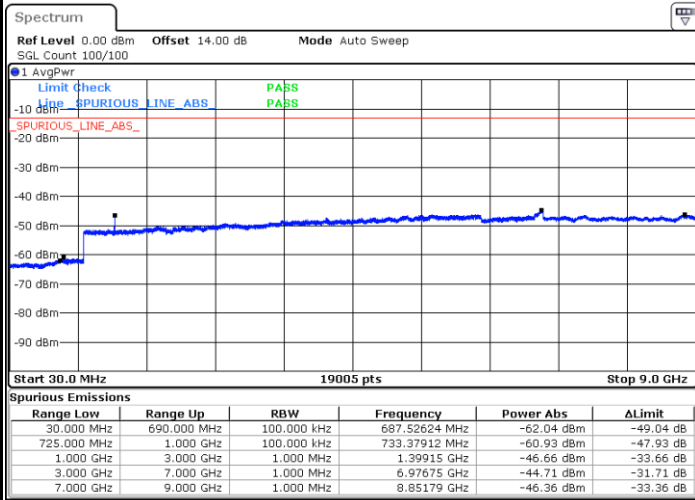

Date: 27.SEP.2017 04:41:32

Highest Channel / 16QAM

Date: 27.SEP.2017 04:42:28

LTE Band 12 / 1.4MHz

Lowest Channel / 64QAM

Middle Channel / 64QAM

Highest Channel / 64QAM

LTE Band 12 / 3MHz

Lowest Channel / 64QAM

Date: 27.SEP.2017 05:04:55

Middle Channel / 64QAM

Date: 27.SEP.2017 05:06:11

Highest Channel / 64QAM

Date: 27.SEP.2017 05:09:44

LTE Band 12 / 5MHz

Lowest Channel / 64QAM

Middle Channel / 64QAM

Date: 27.SEP.2017 05:13:17

Date: 27.SEP.2017 05:14:32

Highest Channel / 64QAM

Date: 27.SEP.2017 05:18:06

LTE Band 12 / 10MHz

Lowest Channel / 64QAM

Middle Channel / 64QAM