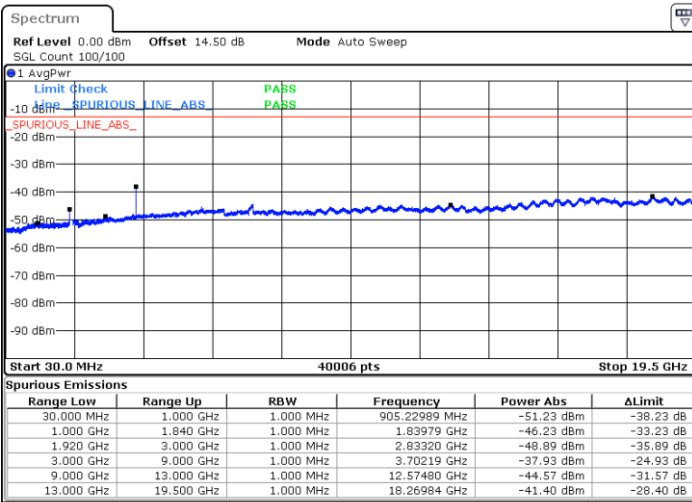

Lowest Channel / QPSK

Lowest Channel / 16QAM

Date: 20.SEP.2017 08:04:03

Date: 20.SEP.2017 08:05:00

Middle Channel / QPSK

Middle Channel / 16QAM

Date: 20.SEP.2017 08:06:36

Date: 20.SEP.2017 08:07:33

LTE Band 25 / 15MHz

Highest Channel / QPSK

Highest Channel / 16QAM

Date: 20.SEP.2017 08:13:48

Date: 20.SEP.2017 08:14:44

LTE Band 25 / 20MHz

Lowest Channel / QPSK

Lowest Channel / 16QAM

Date: 20.SEP.2017 08:16:21

Date: 20.SEP.2017 08:17:17

LTE Band 25 / 20MHz

Middle Channel / QPSK

Middle Channel / 16QAM

Date: 20.SEP.2017 08:18:55

Date: 20.SEP.2017 08:19:51

Highest Channel / QPSK

Highest Channel / 16QAM

Date: 20.SEP.2017 08:26:06

Date: 20.SEP.2017 08:27:02

LTE Band 25 / 1.4MHz

Lowest Channel / 64QAM

Middle Channel / 64QAM

Date: 29.SEP.2017 00:01:21

Date: 28.SEP.2017 23:07:58