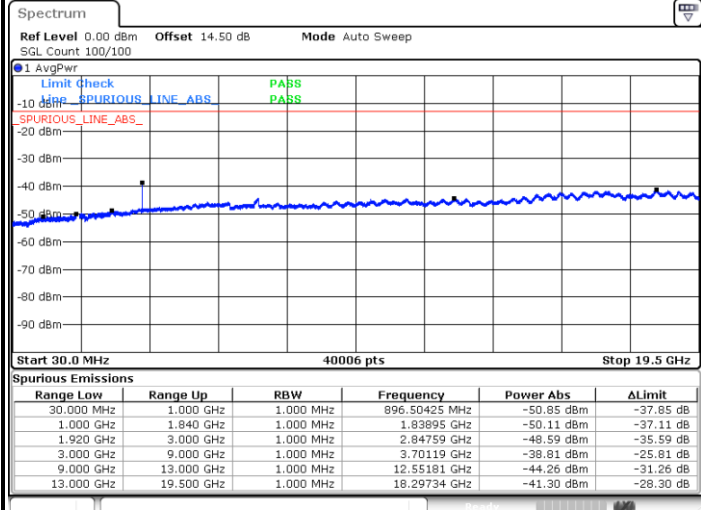

Highest Channel / 64QAM

Date: 28.SEP.2017 23:11:32

LTE Band 25 / 3MHz

Lowest Channel / 64QAM

Middle Channel / 64QAM

Date: 28.SEP.2017 23:12:47

Date: 28.SEP.2017 23:14:03

Highest Channel / 64QAM

Date: 28.SEP.2017 23:17:36

LTE Band 25 / 5MHz

Lowest Channel / 64QAM

Middle Channel / 64QAM

Date: 28.SEP.2017 23:18:51

Date: 28.SEP.2017 23:20:07

Highest Channel / 64QAM

Date: 28.SEP.2017 23:23:41

LTE Band 25 / 10MHz

Lowest Channel / 64QAM

Middle Channel / 64QAM

Date: 28.SEP.2017 23:24:56

Date: 28.SEP.2017 23:26:12

Highest Channel / 64QAM

Date: 28.SEP.2017 23:29:45