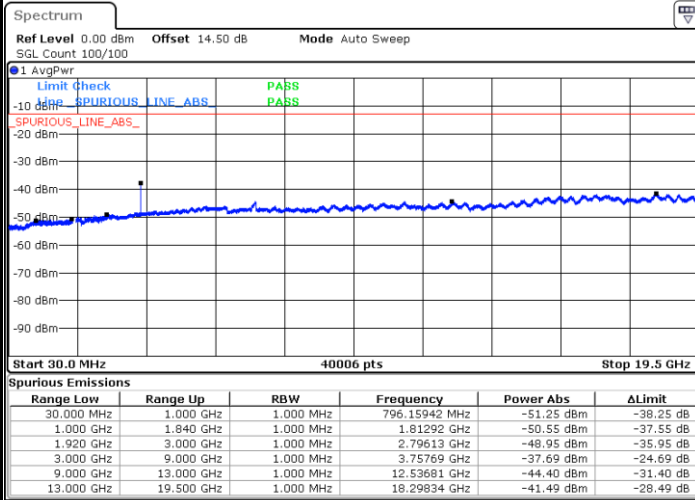

Middle Channel / QPSK

Middle Channel / 16QAM

Date: 20.SEP.2017 07:12:21

Date: 20.SEP.2017 07:13:17

LTE Band 25 / 1.4MHz

Highest Channel / QPSK

Date: 20.SEP.2017 07:19:33

Highest Channel / 16QAM

Date: 20.SEP.2017 07:20:29

LTE Band 25 / 3MHz

Lowest Channel / QPSK

Date: 20.SEP.2017 07:22:05

Lowest Channel / 16QAM

Date: 20.SEP.2017 07:23:01

LTE Band 25 / 3MHz

Middle Channel / QPSK

Middle Channel / 16QAM

Date: 20.SEP.2017 07:24:38

Date: 20.SEP.2017 07:25:34

Highest Channel / QPSK

Highest Channel / 16QAM

Date: 20.SEP.2017 07:31:50

Date: 20.SEP.2017 07:32:46

LTE Band 25 / 5MHz