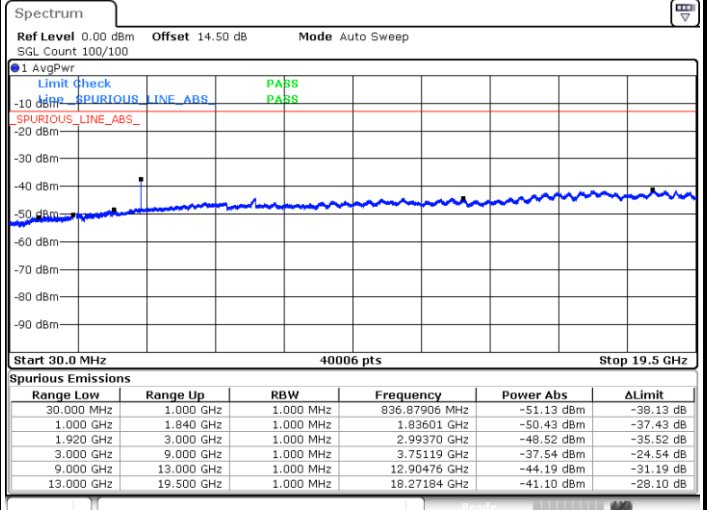

Highest Channel / 64QAM

Date: 28.SEP.2017 23:11:32

LTE Band 25 / 3MHz

Lowest Channel / 64QAM

Middle Channel / 64QAM

Date: 28.SEP.2017 23:12:47

Date: 28.SEP.2017 23:14:03

Highest Channel / 64QAM

Date: 28.SEP.2017 23:17:36

LTE Band 25 / 5MHz

Lowest Channel / 64QAM

Middle Channel / 64QAM

Date: 28.SEP.2017 23:18:51

Date: 28.SEP.2017 23:20:07

Highest Channel / 64QAM

Date: 28.SEP.2017 23:23:41

LTE Band 25 / 10MHz

Lowest Channel / 64QAM

Middle Channel / 64QAM

Date: 28.SEP.2017 23:24:56

Date: 28.SEP.2017 23:26:12

Highest Channel / 64QAM

Date: 28.SEP.2017 23:29:45