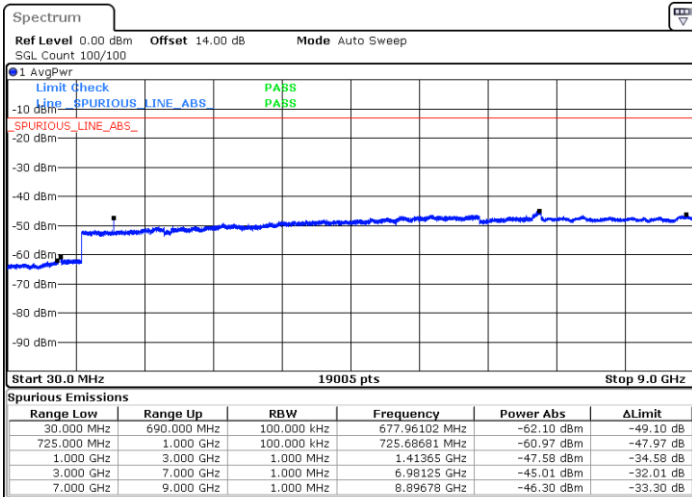

Date: 22.SEP.2017 03:26:38

Highest Channel / QPSK

Date: 22.SEP.2017 03:32:51

Highest Channel / 16QAM

Date: 22.SEP.2017 03:33:47

LTE Band 17 / 5MHz

Lowest Channel / 64QAM

Middle Channel / 64QAM

Date: 22.SEP.2017 04:11:12

Date: 22.SEP.2017 04:12:28

Highest Channel / 64QAM

Date: 22.SEP.2017 04:16:02

LTE Band 17 / 10MHz

Lowest Channel / 64QAM

Middle Channel / 64QAM

Date: 22.SEP.2017 04:19:37

Date: 22.SEP.2017 04:20:54

Highest Channel / 64QAM

Date: 22.SEP.2017 04:24:28

LTE Band 25 / 1.4MHz

Lowest Channel / QPSK

Lowest Channel / 16QAM

Date: 20.SEP.2017 07:09:49

Date: 20.SEP.2017 07:10:44