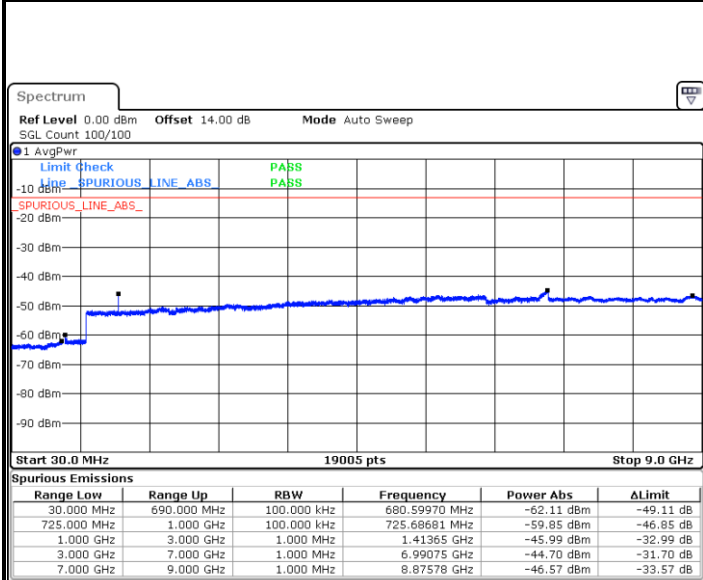

Date: 22.SEP.2017 03:08:51

Date: 22.SEP.2017 03:09:47

LTE Band 17 / 5MHz

Highest Channel / QPSK

Highest Channel / 16QAM

Date: 22.SEP.2017 03:16:00

Date: 22.SEP.2017 03:16:56

LTE Band 17 / 10MHz

Lowest Channel / QPSK

Lowest Channel / 16QAM

Date: 22.SEP.2017 03:23:10

Date: 22.SEP.2017 03:24:06

LTE Band 17 / 10MHz

Middle Channel / QPSK

Date: 22.SEP.2017 03:25:42

Middle Channel / 16QAM

Date: 22.SEP.2017 03:26:38

Highest Channel / QPSK

Date: 22.SEP.2017 03:32:51

Highest Channel / 16QAM

Date: 22.SEP.2017 03:33:47

LTE Band 17 / 5MHz

Lowest Channel / 64QAM

Middle Channel / 64QAM

Date: 22.SEP.2017 04:11:12

Date: 22.SEP.2017 04:12:28

Highest Channel / 64QAM

Date: 22.SEP.2017 04:16:02

LTE Band 17 / 10MHz

Lowest Channel / 64QAM

Middle Channel / 64QAM

Date: 22.SEP.2017 04:19:37