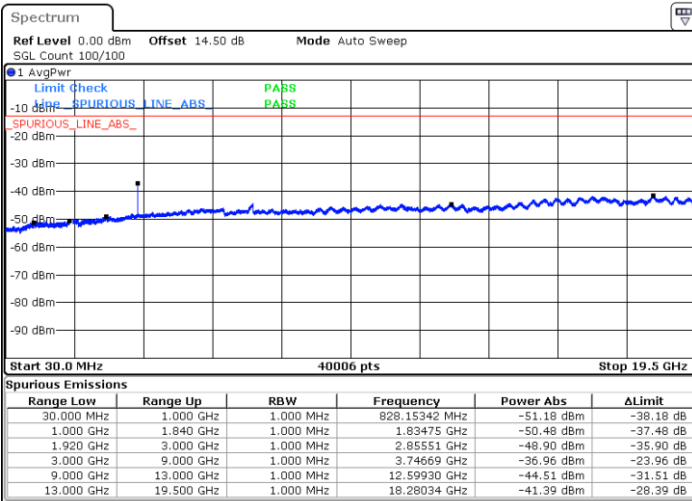

Middle Channel / 16QAM

Date: 20.SEP.2017 07:54:18

Date: 20.SEP.2017 07:55:15

Highest Channel / QPSK

Highest Channel / 16QAM

Date: 20.SEP.2017 08:01:31

Date: 20.SEP.2017 08:02:27

LTE Band 25 / 15MHz

Lowest Channel / QPSK

Lowest Channel / 16QAM

Date: 20.SEP.2017 08:04:03

Date: 20.SEP.2017 08:05:00

Middle Channel / QPSK

Middle Channel / 16QAM

Date: 20.SEP.2017 08:06:36

Date: 20.SEP.2017 08:07:33

LTE Band 25 / 15MHz

Highest Channel / QPSK

Highest Channel / 16QAM

Date: 20.SEP.2017 08:13:48

Date: 20.SEP.2017 08:14:44

LTE Band 25 / 20MHz

Lowest Channel / QPSK

Lowest Channel / 16QAM