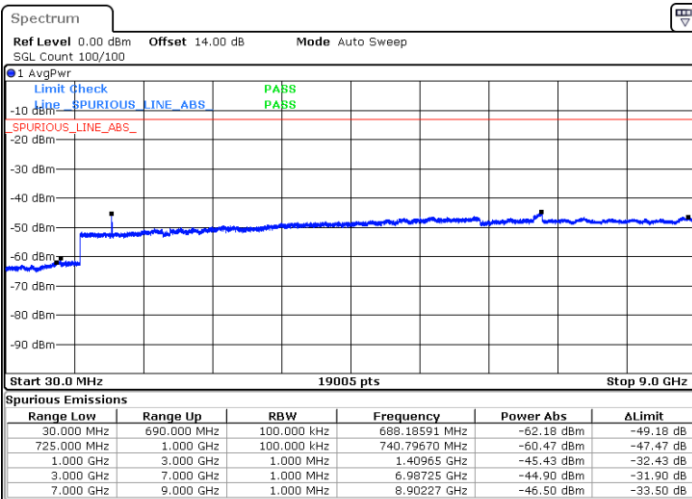

Highest Channel / 64QAM

LTE Band 17 / 5MHz

Lowest Channel / QPSK

Lowest Channel / 16QAM

Date: 22.SEP.2017 03:06:18

Date: 22.SEP.2017 03:07:14

Middle Channel / QPSK

Middle Channel / 16QAM

Date: 22.SEP.2017 03:08:51

Date: 22.SEP.2017 03:09:47

LTE Band 17 / 5MHz

Highest Channel / QPSK

Highest Channel / 16QAM

Date: 22.SEP.2017 03:16:00

Date: 22.SEP.2017 03:16:56

LTE Band 17 / 10MHz

Lowest Channel / QPSK

Lowest Channel / 16QAM

Date: 22.SEP.2017 03:23:10

Date: 22.SEP.2017 03:24:06

LTE Band 17 / 10MHz

Middle Channel / QPSK

Date: 22.SEP.2017 03:25:42

Middle Channel / 16QAM

Date: 22.SEP.2017 03:26:38

Highest Channel / QPSK

Date: 22.SEP.2017 03:32:51

Highest Channel / 16QAM

Date: 22.SEP.2017 03:33:47

LTE Band 17 / 5MHz

Lowest Channel / 64QAM

Middle Channel / 64QAM