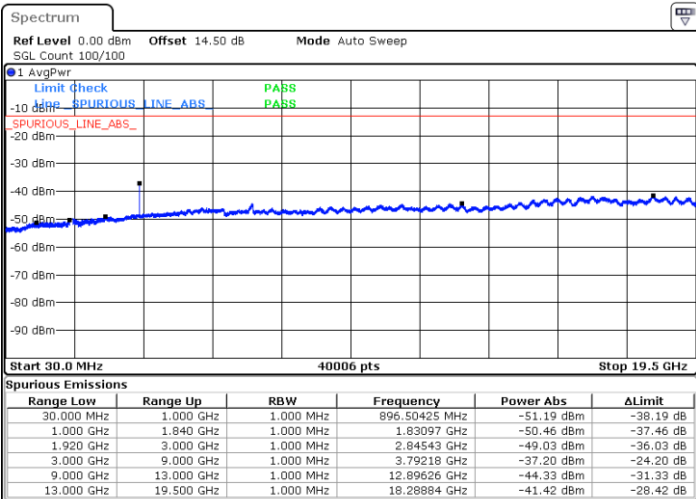

LTE Band 25 / 15MHz

Highest Channel / QPSK

Highest Channel / 16QAM

Date: 20.SEP.2017 08:13:48

Date: 20.SEP.2017 08:14:44

LTE Band 25 / 20MHz

Lowest Channel / QPSK

Lowest Channel / 16QAM

Date: 20.SEP.2017 08:16:21

Date: 20.SEP.2017 08:17:17

LTE Band 25 / 20MHz

Middle Channel / QPSK

Middle Channel / 16QAM

Date: 20.SEP.2017 08:18:55

Date: 20.SEP.2017 08:19:51

Highest Channel / QPSK

Highest Channel / 16QAM

Date: 20.SEP.2017 08:26:06

Date: 20.SEP.2017 08:27:02

LTE Band 25 / 1.4MHz

Lowest Channel / 64QAM

Middle Channel / 64QAM

Date: 29.SEP.2017 00:01:21

Date: 28.SEP.2017 23:07:58

Highest Channel / 64QAM

Date: 28.SEP.2017 23:11:32

LTE Band 25 / 3MHz

Lowest Channel / 64QAM

Middle Channel / 64QAM

Date: 28.SEP.2017 23:12:47

Date: 28.SEP.2017 23:14:03

Highest Channel / 64QAM