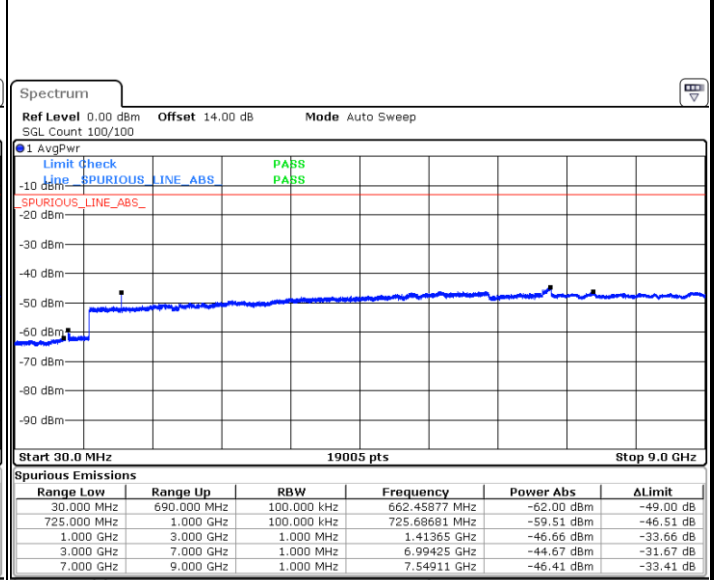

LTE Band 12 / 5MHz

Highest Channel / QPSK

Highest Channel / 16QAM

Date: 27.SEP.2017 04:24:45

Date: 27.SEP.2017 04:25:40

LTE Band 12 / 10MHz

Lowest Channel / QPSK

Lowest Channel / 16QAM

Date: 27.SEP.2017 04:31:53

Date: 27.SEP.2017 04:32:48

LTE Band 12 / 10MHz

Middle Channel / QPSK

Date: 27.SEP.2017 04:34:25

Middle Channel / 16QAM

Date: 27.SEP.2017 04:35:21

Highest Channel / QPSK

Date: 27.SEP.2017 04:41:32

Highest Channel / 16QAM

Date: 27.SEP.2017 04:42:28

LTE Band 12 / 1.4MHz

Lowest Channel / 64QAM

Middle Channel / 64QAM

Highest Channel / 64QAM

LTE Band 12 / 3MHz

Lowest Channel / 64QAM

Date: 27.SEP.2017 05:04:55

Middle Channel / 64QAM

Date: 27.SEP.2017 05:06:11

Highest Channel / 64QAM

Date: 27.SEP.2017 05:09:44

LTE Band 12 / 5MHz

Lowest Channel / 64QAM