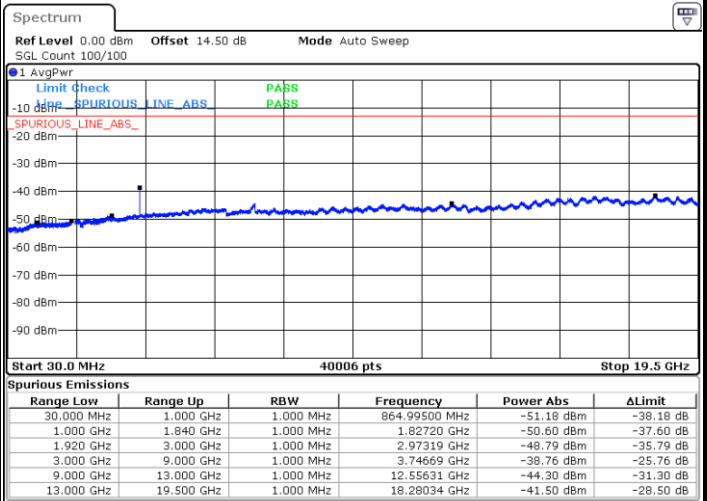

Middle Channel / 16QAM

Date: 20.SEP.2017 07:54:18

Date: 20.SEP.2017 07:55:15

Highest Channel / QPSK

Highest Channel / 16QAM

Date: 20.SEP.2017 08:01:31

Date: 20.SEP.2017 08:02:27

LTE Band 25 / 15MHz

Lowest Channel / QPSK

Lowest Channel / 16QAM

Date: 20.SEP.2017 08:04:03

Date: 20.SEP.2017 08:05:00

Middle Channel / QPSK

Middle Channel / 16QAM

Date: 20.SEP.2017 08:06:36

Date: 20.SEP.2017 08:07:33

LTE Band 25 / 15MHz

Highest Channel / QPSK

Highest Channel / 16QAM

Date: 20.SEP.2017 08:13:48

Date: 20.SEP.2017 08:14:44

LTE Band 25 / 20MHz

Lowest Channel / QPSK

Lowest Channel / 16QAM