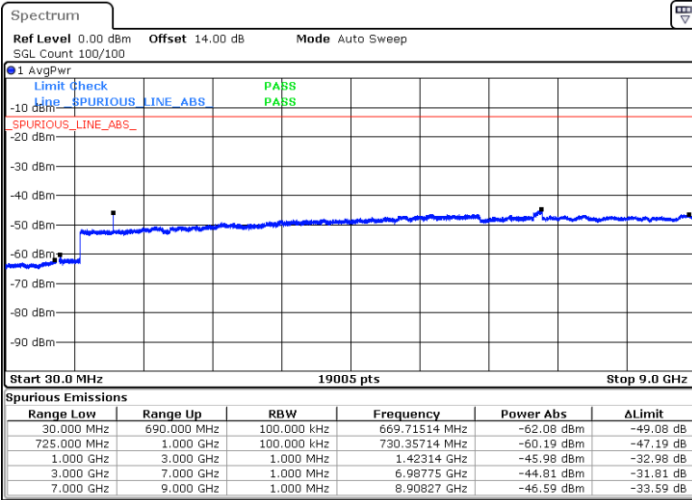

Highest Channel / 64QAM

LTE Band 17 / 5MHz

Lowest Channel / QPSK

Lowest Channel / 16QAM

Date: 22.SEP.2017 03:06:18

Date: 22.SEP.2017 03:07:14

Middle Channel / QPSK

Middle Channel / 16QAM

Date: 22.SEP.2017 03:08:51

Date: 22.SEP.2017 03:09:47

LTE Band 17 / 5MHz

Highest Channel / QPSK

Highest Channel / 16QAM

Date: 22.SEP.2017 03:16:00

Date: 22.SEP.2017 03:16:56

LTE Band 17 / 10MHz

Lowest Channel / QPSK

Lowest Channel / 16QAM

Date: 22.SEP.2017 03:23:10

Date: 22.SEP.2017 03:24:06

LTE Band 17 / 10MHz

Middle Channel / QPSK

Date: 22.SEP.2017 03:25:42

Middle Channel / 16QAM

Date: 22.SEP.2017 03:26:38

Highest Channel / QPSK

Date: 22.SEP.2017 03:32:51

Highest Channel / 16QAM

Date: 22.SEP.2017 03:33:47

LTE Band 17 / 5MHz

Lowest Channel / 64QAM

Middle Channel / 64QAM