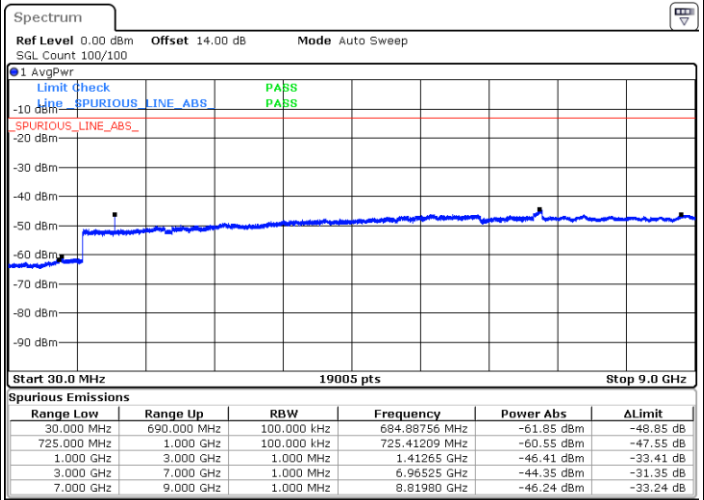

Date: 27.SEP.2017 04:31:53

Date: 27.SEP.2017 04:32:48

LTE Band 12 / 10MHz

Middle Channel / QPSK

Date: 27.SEP.2017 04:34:25

Middle Channel / 16QAM

Date: 27.SEP.2017 04:35:21

Highest Channel / QPSK

Date: 27.SEP.2017 04:41:32

Highest Channel / 16QAM

Date: 27.SEP.2017 04:42:28

LTE Band 12 / 1.4MHz

Lowest Channel / 64QAM

Middle Channel / 64QAM

Highest Channel / 64QAM

LTE Band 12 / 3MHz

Lowest Channel / 64QAM

Date: 27.SEP.2017 05:04:55

Middle Channel / 64QAM

Date: 27.SEP.2017 05:06:11

Highest Channel / 64QAM

Date: 27.SEP.2017 05:09:44

LTE Band 12 / 5MHz

Lowest Channel / 64QAM