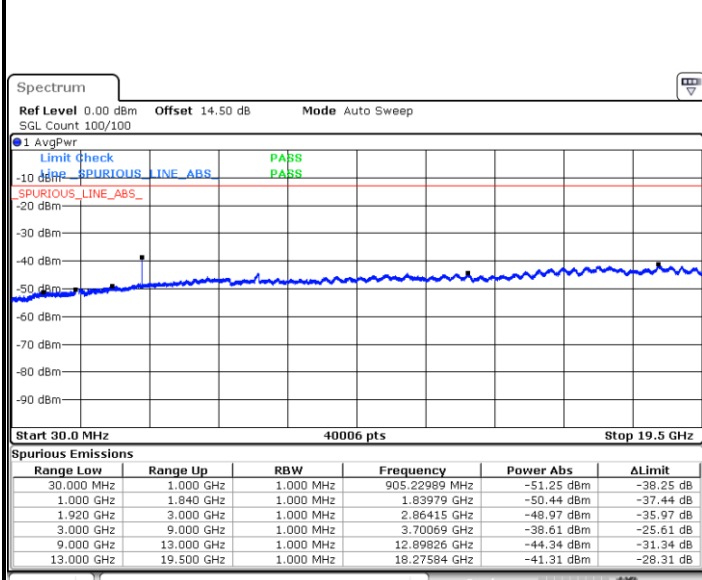

Date: 22.SEP.2017 04:20:54

Highest Channel / 64QAM

Date: 22.SEP.2017 04:24:28

LTE Band 25 / 1.4MHz

Lowest Channel / QPSK

Lowest Channel / 16QAM

Date: 20.SEP.2017 07:09:49

Date: 20.SEP.2017 07:10:44

Middle Channel / QPSK

Middle Channel / 16QAM

Date: 20.SEP.2017 07:12:21

Date: 20.SEP.2017 07:13:17

LTE Band 25 / 1.4MHz

Highest Channel / QPSK

Date: 20.SEP.2017 07:19:33

Highest Channel / 16QAM

Date: 20.SEP.2017 07:20:29

LTE Band 25 / 3MHz

Lowest Channel / QPSK

Date: 20.SEP.2017 07:22:05

Lowest Channel / 16QAM

Date: 20.SEP.2017 07:23:01

LTE Band 25 / 3MHz

Middle Channel / QPSK

Middle Channel / 16QAM

Date: 20.SEP.2017 07:24:38

Date: 20.SEP.2017 07:25:34

Highest Channel / QPSK

Highest Channel / 16QAM

Date: 20.SEP.2017 07:31:50

Date: 20.SEP.2017 07:32:46

LTE Band 25 / 5MHz