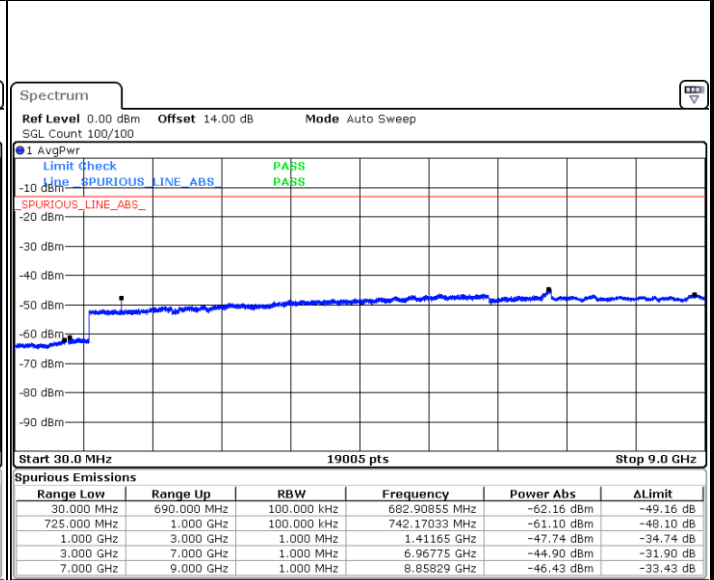

Date: 22.SEP.2017 03:08:51

Date: 22.SEP.2017 03:09:47

LTE Band 17 / 5MHz

Highest Channel / QPSK

Highest Channel / 16QAM

Date: 22.SEP.2017 03:16:00

Date: 22.SEP.2017 03:16:56

LTE Band 17 / 10MHz

Lowest Channel / QPSK

Lowest Channel / 16QAM

Date: 22.SEP.2017 03:23:10

Date: 22.SEP.2017 03:24:06

LTE Band 17 / 10MHz

Middle Channel / QPSK

Date: 22.SEP.2017 03:25:42

Middle Channel / 16QAM

Date: 22.SEP.2017 03:26:38

Highest Channel / QPSK

Date: 22.SEP.2017 03:32:51

Highest Channel / 16QAM

Date: 22.SEP.2017 03:33:47

LTE Band 17 / 5MHz

Lowest Channel / 64QAM

Middle Channel / 64QAM