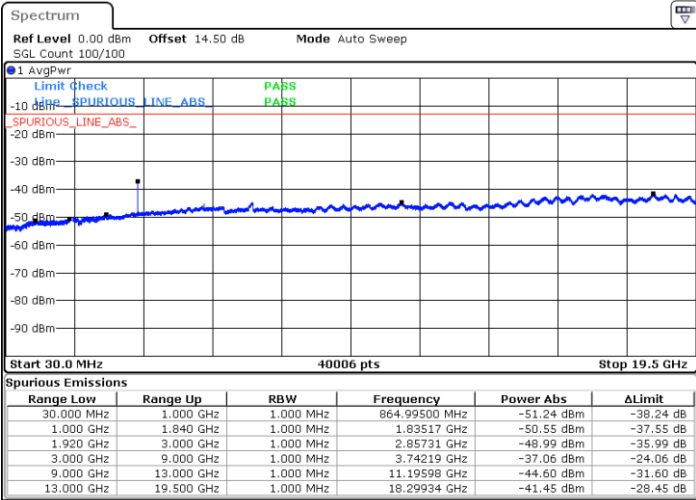

LTE Band 25 / 15MHz

Highest Channel / QPSK

Highest Channel / 16QAM

Date: 20.SEP.2017 08:13:48

Date: 20.SEP.2017 08:14:44

LTE Band 25 / 20MHz

Lowest Channel / QPSK

Lowest Channel / 16QAM

Date: 20.SEP.2017 08:16:21

Date: 20.SEP.2017 08:17:17

LTE Band 25 / 20MHz

Middle Channel / QPSK

Middle Channel / 16QAM

Date: 20.SEP.2017 08:18:55

Date: 20.SEP.2017 08:19:51

Highest Channel / QPSK

Highest Channel / 16QAM

Date: 20.SEP.2017 08:26:06

Date: 20.SEP.2017 08:27:02

LTE Band 25 / 1.4MHz

Lowest Channel / 64QAM

Middle Channel / 64QAM

Date: 29.SEP.2017 00:01:21

Date: 28.SEP.2017 23:07:58

Highest Channel / 64QAM

Date: 28.SEP.2017 23:11:32

LTE Band 25 / 3MHz

Lowest Channel / 64QAM

Middle Channel / 64QAM

Date: 28.SEP.2017 23:12:47

Date: 28.SEP.2017 23:14:03

Highest Channel / 64QAM