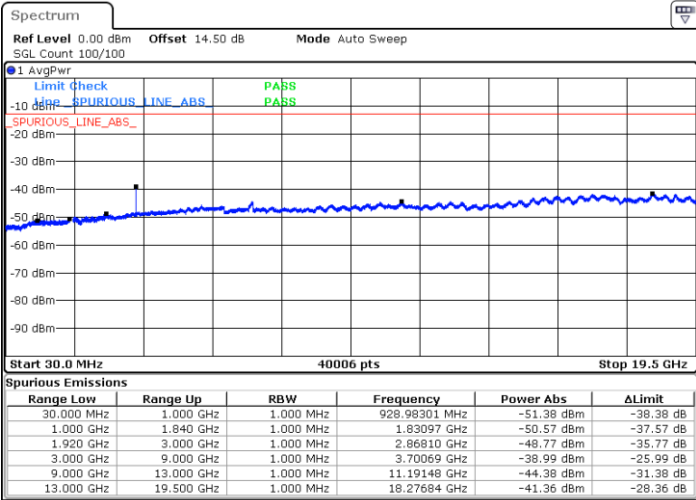

Date: 22.SEP.2017 04:11:12

Date: 22.SEP.2017 04:12:28

Highest Channel / 64QAM

Date: 22.SEP.2017 04:16:02

LTE Band 17 / 10MHz

Lowest Channel / 64QAM

Middle Channel / 64QAM

Date: 22.SEP.2017 04:19:37

Date: 22.SEP.2017 04:20:54

Highest Channel / 64QAM

Date: 22.SEP.2017 04:24:28

LTE Band 25 / 1.4MHz

Lowest Channel / QPSK

Lowest Channel / 16QAM

Date: 20.SEP.2017 07:09:49

Date: 20.SEP.2017 07:10:44

Middle Channel / QPSK

Middle Channel / 16QAM

Date: 20.SEP.2017 07:12:21

Date: 20.SEP.2017 07:13:17

LTE Band 25 / 1.4MHz

Highest Channel / QPSK

Date: 20.SEP.2017 07:19:33

Highest Channel / 16QAM