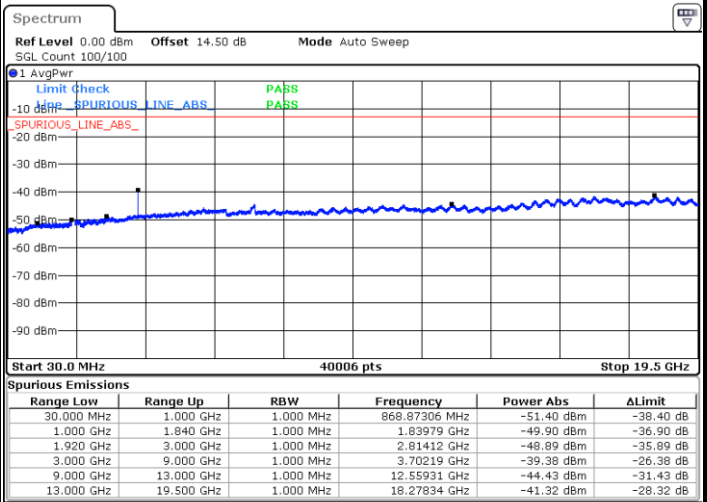

LTE Band 25 / 15MHz

Highest Channel / QPSK

Highest Channel / 16QAM

Date: 20.SEP.2017 08:13:48

Date: 20.SEP.2017 08:14:44

LTE Band 25 / 20MHz

Lowest Channel / QPSK

Lowest Channel / 16QAM

Date: 20.SEP.2017 08:16:21

Date: 20.SEP.2017 08:17:17

LTE Band 25 / 20MHz

Middle Channel / QPSK

Middle Channel / 16QAM

Date: 20.SEP.2017 08:18:55

Date: 20.SEP.2017 08:19:51

Highest Channel / QPSK

Highest Channel / 16QAM

Date: 20.SEP.2017 08:26:06

Date: 20.SEP.2017 08:27:02

LTE Band 25 / 1.4MHz

Lowest Channel / 64QAM

Middle Channel / 64QAM

Date: 29.SEP.2017 00:01:21

Date: 28.SEP.2017 23:07:58