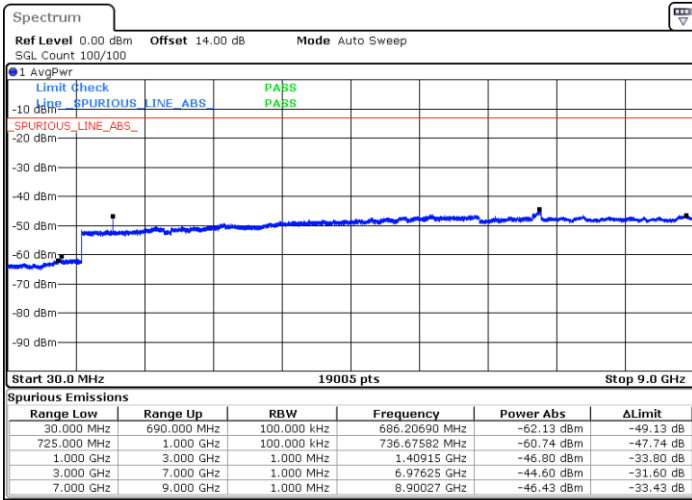

Lowest Channel / QPSK

Lowest Channel / 16QAM

Date: 22.SEP.2017 03:23:10

Date: 22.SEP.2017 03:24:06

LTE Band 17 / 10MHz

Middle Channel / QPSK

Date: 22.SEP.2017 03:25:42

Middle Channel / 16QAM

Date: 22.SEP.2017 03:26:38

Highest Channel / QPSK

Date: 22.SEP.2017 03:32:51

Highest Channel / 16QAM

Date: 22.SEP.2017 03:33:47

LTE Band 17 / 5MHz

Lowest Channel / 64QAM

Middle Channel / 64QAM

Date: 22.SEP.2017 04:11:12

Date: 22.SEP.2017 04:12:28

Highest Channel / 64QAM

Date: 22.SEP.2017 04:16:02

LTE Band 17 / 10MHz

Lowest Channel / 64QAM

Middle Channel / 64QAM

Date: 22.SEP.2017 04:19:37

Date: 22.SEP.2017 04:20:54

Highest Channel / 64QAM

Date: 22.SEP.2017 04:24:28

LTE Band 25 / 1.4MHz

Lowest Channel / QPSK

Lowest Channel / 16QAM

Date: 20.SEP.2017 07:09:49

Date: 20.SEP.2017 07:10:44