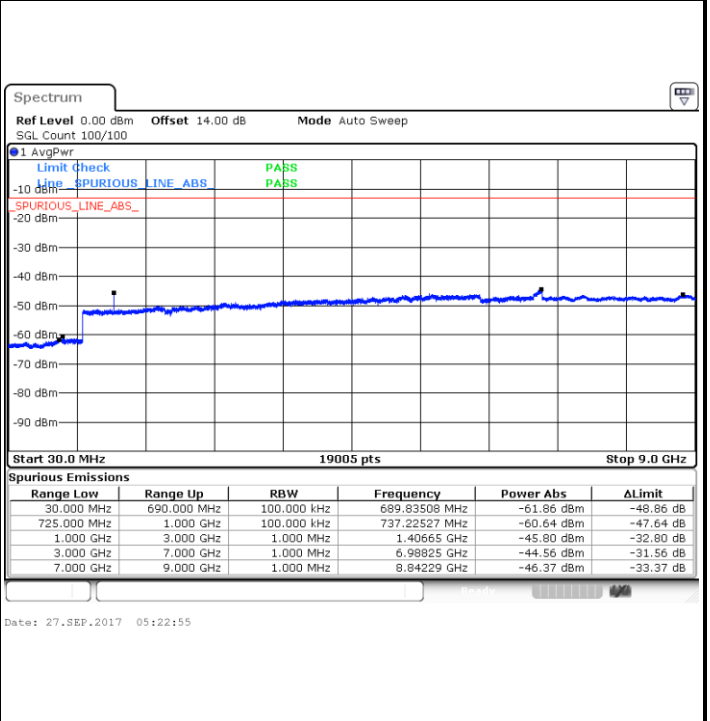

Lowest Channel / 64QAM

Date: 27.SEP.2017 05:04:55

Middle Channel / 64QAM

Date: 27.SEP.2017 05:06:11

Highest Channel / 64QAM

Date: 27.SEP.2017 05:09:44

LTE Band 12 / 5MHz

Lowest Channel / 64QAM

Middle Channel / 64QAM

Date: 27.SEP.2017 05:13:17

Date: 27.SEP.2017 05:14:32

Highest Channel / 64QAM

Date: 27.SEP.2017 05:18:06

LTE Band 12 / 10MHz

Lowest Channel / 64QAM

Middle Channel / 64QAM

Highest Channel / 64QAM

LTE Band 17 / 5MHz

Lowest Channel / QPSK

Lowest Channel / 16QAM

Date: 22.SEP.2017 03:06:18

Date: 22.SEP.2017 03:07:14

Middle Channel / QPSK

Middle Channel / 16QAM

Date: 22.SEP.2017 03:08:51

Date: 22.SEP.2017 03:09:47

LTE Band 17 / 5MHz

Highest Channel / QPSK

Highest Channel / 16QAM

Date: 22.SEP.2017 03:16:00

Date: 22.SEP.2017 03:16:56

LTE Band 17 / 10MHz