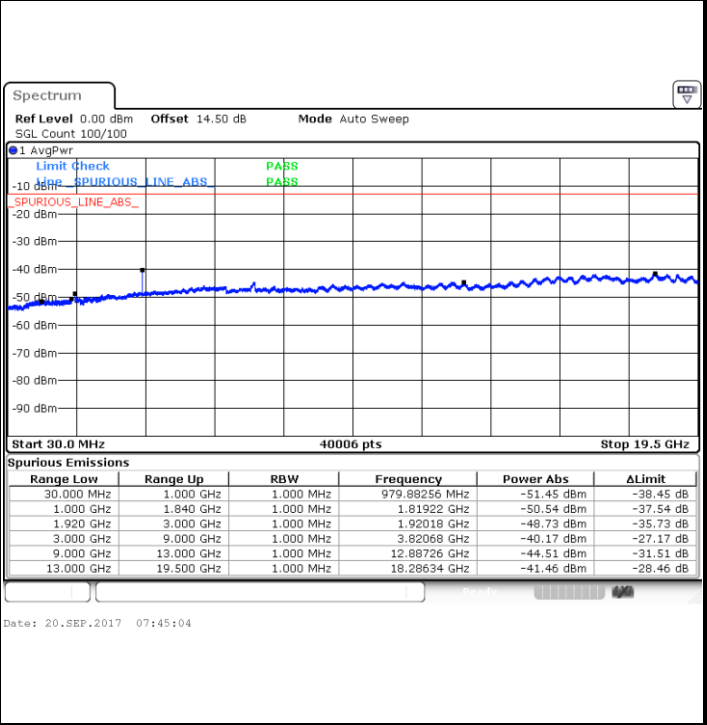

Middle Channel / 16QAM

Date: 20.SEP.2017 07:24:38

Date: 20.SEP.2017 07:25:34

Highest Channel / QPSK

Highest Channel / 16QAM

Date: 20.SEP.2017 07:31:50

Date: 20.SEP.2017 07:32:46

LTE Band 25 / 5MHz

Lowest Channel / QPSK

Lowest Channel / 16QAM

Date: 20.SEP.2017 07:34:22

Date: 20.SEP.2017 07:35:19

Middle Channel / QPSK

Middle Channel / 16QAM

Date: 20.SEP.2017 07:36:56

Date: 20.SEP.2017 07:37:51

LTE Band 25 / 5MHz

Highest Channel / QPSK

Highest Channel / 16QAM

LTE Band 25 / 10MHz

Lowest Channel / QPSK

Lowest Channel / 16QAM

LTE Band 25 / 10MHz

Middle Channel / QPSK

Middle Channel / 16QAM

Date: 20.SEP.2017 07:54:18

Date: 20.SEP.2017 07:55:15

Highest Channel / QPSK

Highest Channel / 16QAM

Date: 20.SEP.2017 08:01:31

Date: 20.SEP.2017 08:02:27

LTE Band 25 / 15MHz