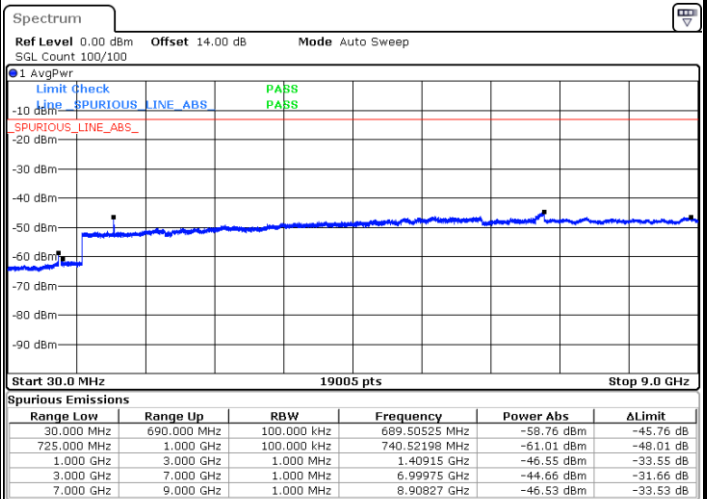

Highest Channel / 64QAM

LTE Band 17 / 5MHz

Lowest Channel / QPSK

Lowest Channel / 16QAM

Date: 22.SEP.2017 03:06:18

Date: 22.SEP.2017 03:07:14

Middle Channel / QPSK

Middle Channel / 16QAM

Date: 22.SEP.2017 03:08:51

Date: 22.SEP.2017 03:09:47

LTE Band 17 / 5MHz

Highest Channel / QPSK

Highest Channel / 16QAM

Date: 22.SEP.2017 03:16:00

Date: 22.SEP.2017 03:16:56

LTE Band 17 / 10MHz

Lowest Channel / QPSK

Lowest Channel / 16QAM

Date: 22.SEP.2017 03:23:10

Date: 22.SEP.2017 03:24:06

LTE Band 17 / 10MHz

Middle Channel / QPSK

Date: 22.SEP.2017 03:25:42

Middle Channel / 16QAM

Date: 22.SEP.2017 03:26:38

Highest Channel / QPSK

Date: 22.SEP.2017 03:32:51

Highest Channel / 16QAM

Date: 22.SEP.2017 03:33:47

LTE Band 17 / 5MHz

Lowest Channel / 64QAM

Middle Channel / 64QAM