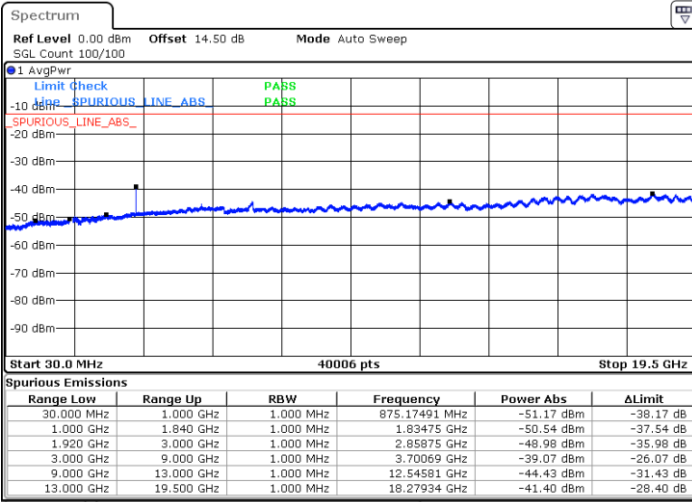

Date: 20.SEP.2017 07:20:29

LTE Band 25 / 3MHz

Lowest Channel / QPSK

Date: 20.SEP.2017 07:22:05

Lowest Channel / 16QAM

Date: 20.SEP.2017 07:23:01

LTE Band 25 / 3MHz

Middle Channel / QPSK

Middle Channel / 16QAM

Date: 20.SEP.2017 07:24:38

Date: 20.SEP.2017 07:25:34

Highest Channel / QPSK

Highest Channel / 16QAM

Date: 20.SEP.2017 07:31:50

Date: 20.SEP.2017 07:32:46

LTE Band 25 / 5MHz

Lowest Channel / QPSK

Lowest Channel / 16QAM

Date: 20.SEP.2017 07:34:22

Date: 20.SEP.2017 07:35:19

Middle Channel / QPSK

Middle Channel / 16QAM

Date: 20.SEP.2017 07:36:56

Date: 20.SEP.2017 07:37:51