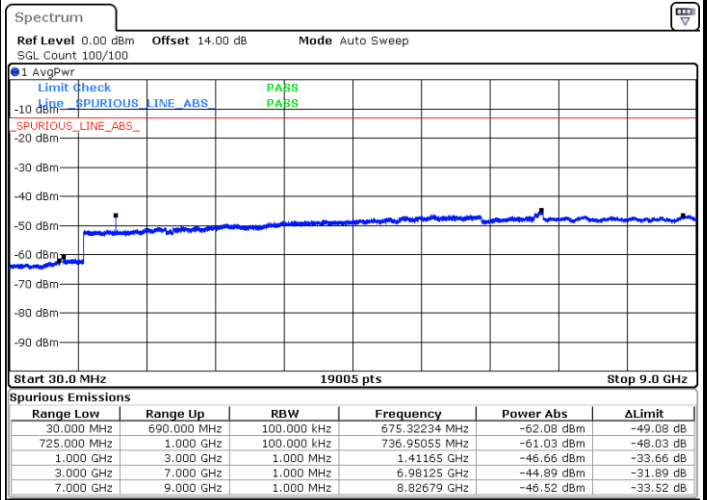

Date: 22.SEP.2017 03:26:38

Highest Channel / QPSK

Date: 22.SEP.2017 03:32:51

Highest Channel / 16QAM

Date: 22.SEP.2017 03:33:47

LTE Band 17 / 5MHz

Lowest Channel / 64QAM

Middle Channel / 64QAM

Date: 22.SEP.2017 04:11:12

Date: 22.SEP.2017 04:12:28

Highest Channel / 64QAM

Date: 22.SEP.2017 04:16:02

LTE Band 17 / 10MHz

Lowest Channel / 64QAM

Middle Channel / 64QAM

Date: 22.SEP.2017 04:19:37

Date: 22.SEP.2017 04:20:54

Highest Channel / 64QAM

Date: 22.SEP.2017 04:24:28

LTE Band 25 / 1.4MHz

Lowest Channel / QPSK

Lowest Channel / 16QAM

Date: 20.SEP.2017 07:09:49

Date: 20.SEP.2017 07:10:44

Middle Channel / QPSK

Middle Channel / 16QAM

Date: 20.SEP.2017 07:12:21

Date: 20.SEP.2017 07:13:17

LTE Band 25 / 1.4MHz

Highest Channel / QPSK

Date: 20.SEP.2017 07:19:33

Highest Channel / 16QAM