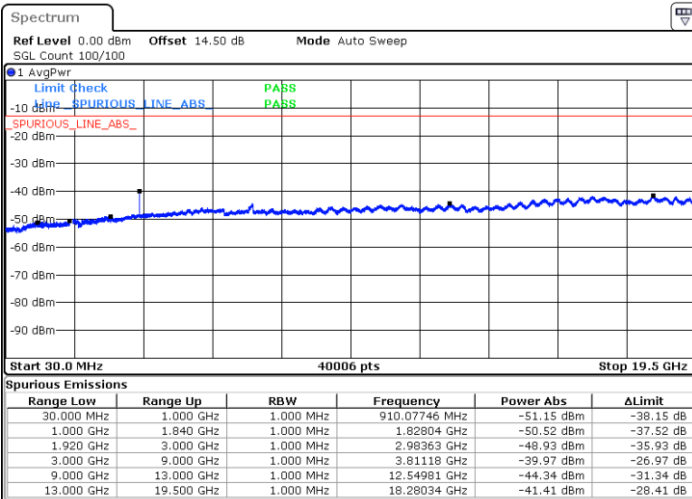

LTE Band 25 / 5MHz

Highest Channel / QPSK

Highest Channel / 16QAM

LTE Band 25 / 10MHz

Lowest Channel / QPSK

Lowest Channel / 16QAM

LTE Band 25 / 10MHz

Middle Channel / QPSK

Middle Channel / 16QAM

Date: 20.SEP.2017 07:54:18

Date: 20.SEP.2017 07:55:15

Highest Channel / QPSK

Highest Channel / 16QAM

Date: 20.SEP.2017 08:01:31

Date: 20.SEP.2017 08:02:27

LTE Band 25 / 15MHz

Lowest Channel / QPSK

Lowest Channel / 16QAM

Date: 20.SEP.2017 08:04:03

Date: 20.SEP.2017 08:05:00

Middle Channel / QPSK

Middle Channel / 16QAM

Date: 20.SEP.2017 08:06:36

Date: 20.SEP.2017 08:07:33