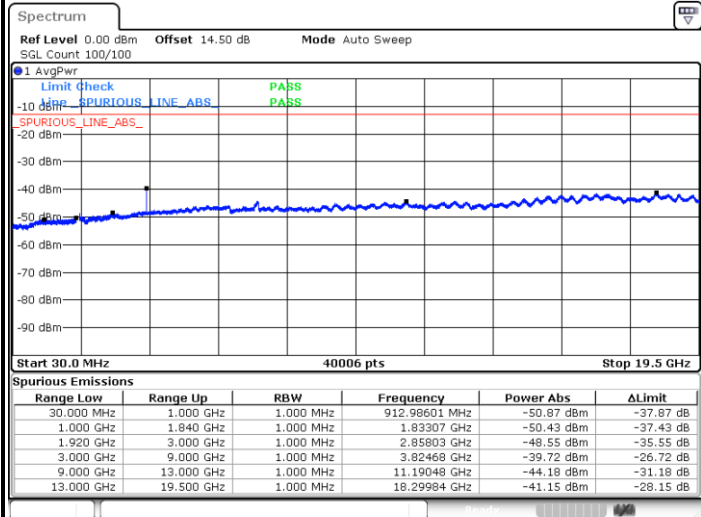

Highest Channel / 16QAM

Date: 20.SEP.2017 08:26:06

Date: 20.SEP.2017 08:27:02

LTE Band 25 / 1.4MHz

Lowest Channel / 64QAM

Middle Channel / 64QAM

Date: 29.SEP.2017 00:01:21

Date: 28.SEP.2017 23:07:58

Highest Channel / 64QAM

Date: 28.SEP.2017 23:11:32

LTE Band 25 / 3MHz

Lowest Channel / 64QAM

Middle Channel / 64QAM

Date: 28.SEP.2017 23:12:47

Date: 28.SEP.2017 23:14:03

Highest Channel / 64QAM

Date: 28.SEP.2017 23:17:36

LTE Band 25 / 5MHz

Lowest Channel / 64QAM

Middle Channel / 64QAM

Date: 28.SEP.2017 23:18:51

Date: 28.SEP.2017 23:20:07

Highest Channel / 64QAM

Date: 28.SEP.2017 23:23:41