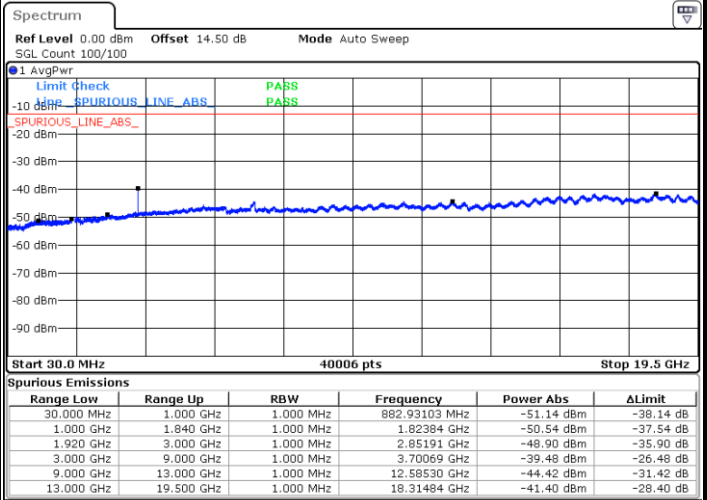

Date: 22.SEP.2017 04:11:12

Date: 22.SEP.2017 04:12:28

Highest Channel / 64QAM

Date: 22.SEP.2017 04:16:02

LTE Band 17 / 10MHz

Lowest Channel / 64QAM

Middle Channel / 64QAM

Date: 22.SEP.2017 04:19:37

Date: 22.SEP.2017 04:20:54

Highest Channel / 64QAM

Date: 22.SEP.2017 04:24:28

LTE Band 25 / 1.4MHz

Lowest Channel / QPSK

Lowest Channel / 16QAM

Date: 20.SEP.2017 07:09:49

Date: 20.SEP.2017 07:10:44

Middle Channel / QPSK

Middle Channel / 16QAM

Date: 20.SEP.2017 07:12:21

Date: 20.SEP.2017 07:13:17

LTE Band 25 / 1.4MHz

Highest Channel / QPSK

Date: 20.SEP.2017 07:19:33

Highest Channel / 16QAM