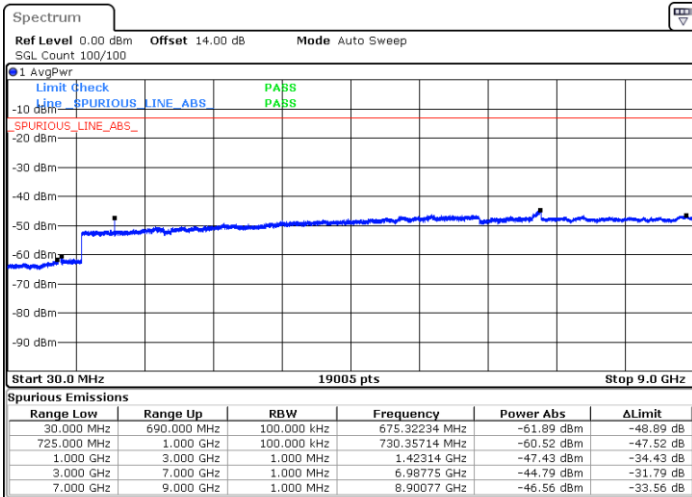

Lowest Channel / QPSK

Lowest Channel / 16QAM

Date: 22.SEP.2017 03:23:10

Date: 22.SEP.2017 03:24:06

LTE Band 17 / 10MHz

Middle Channel / QPSK

Date: 22.SEP.2017 03:25:42

Middle Channel / 16QAM

Date: 22.SEP.2017 03:26:38

Highest Channel / QPSK

Date: 22.SEP.2017 03:32:51

Highest Channel / 16QAM

Date: 22.SEP.2017 03:33:47

LTE Band 17 / 5MHz

Lowest Channel / 64QAM

Middle Channel / 64QAM

Date: 22.SEP.2017 04:11:12

Date: 22.SEP.2017 04:12:28

Highest Channel / 64QAM

Date: 22.SEP.2017 04:16:02

LTE Band 17 / 10MHz

Lowest Channel / 64QAM

Middle Channel / 64QAM

Date: 22.SEP.2017 04:19:37