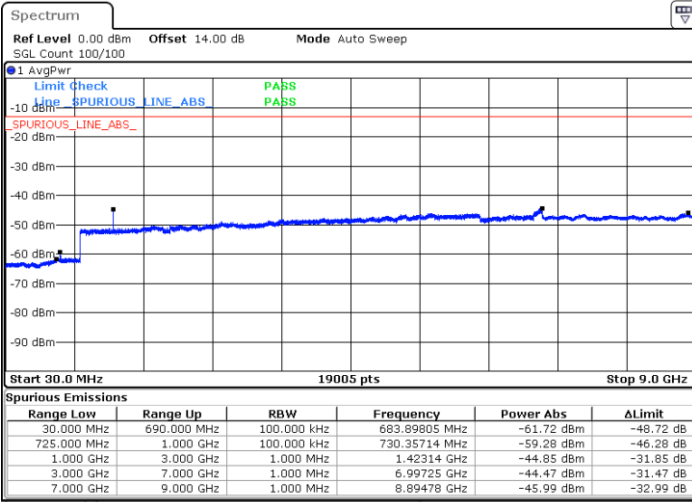

LTE Band 12 / 5MHz

Highest Channel / QPSK

Highest Channel / 16QAM

Date: 27.SEP.2017 04:24:45

Date: 27.SEP.2017 04:25:40

LTE Band 12 / 10MHz

Lowest Channel / QPSK

Lowest Channel / 16QAM

Date: 27.SEP.2017 04:31:53

Date: 27.SEP.2017 04:32:48

LTE Band 12 / 10MHz

Middle Channel / QPSK

Date: 27.SEP.2017 04:34:25

Middle Channel / 16QAM

Date: 27.SEP.2017 04:35:21

Highest Channel / QPSK

Date: 27.SEP.2017 04:41:32

Highest Channel / 16QAM

Date: 27.SEP.2017 04:42:28

LTE Band 12 / 1.4MHz

Lowest Channel / 64QAM

Middle Channel / 64QAM

Highest Channel / 64QAM

LTE Band 12 / 3MHz