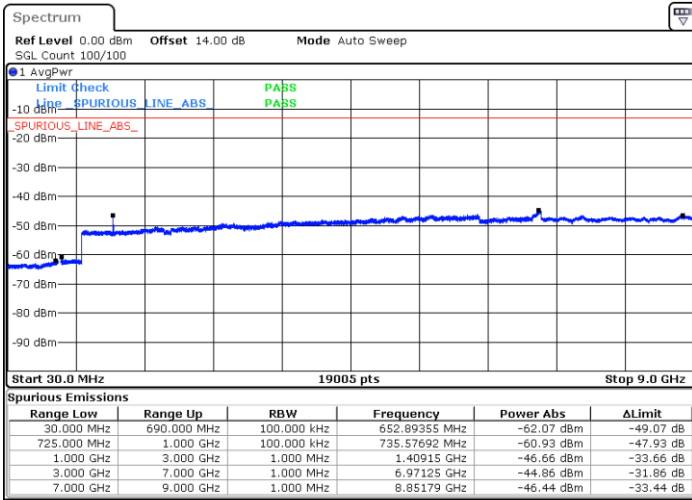

Date: 22.SEP.2017 03:26:38

Highest Channel / QPSK

Date: 22.SEP.2017 03:32:51

Highest Channel / 16QAM

Date: 22.SEP.2017 03:33:47

LTE Band 17 / 5MHz

Lowest Channel / 64QAM

Middle Channel / 64QAM

Date: 22.SEP.2017 04:11:12

Date: 22.SEP.2017 04:12:28

Highest Channel / 64QAM

Date: 22.SEP.2017 04:16:02

LTE Band 17 / 10MHz

Lowest Channel / 64QAM

Middle Channel / 64QAM

Date: 22.SEP.2017 04:19:37

Date: 22.SEP.2017 04:20:54

Highest Channel / 64QAM

Date: 22.SEP.2017 04:24:28

LTE Band 25 / 1.4MHz

Lowest Channel / QPSK

Lowest Channel / 16QAM

Date: 20.SEP.2017 07:09:49

Date: 20.SEP.2017 07:10:44

Middle Channel / QPSK

Middle Channel / 16QAM

Date: 20.SEP.2017 07:12:21

Date: 20.SEP.2017 07:13:17

LTE Band 25 / 1.4MHz

Highest Channel / QPSK

Date: 20.SEP.2017 07:19:33

Highest Channel / 16QAM