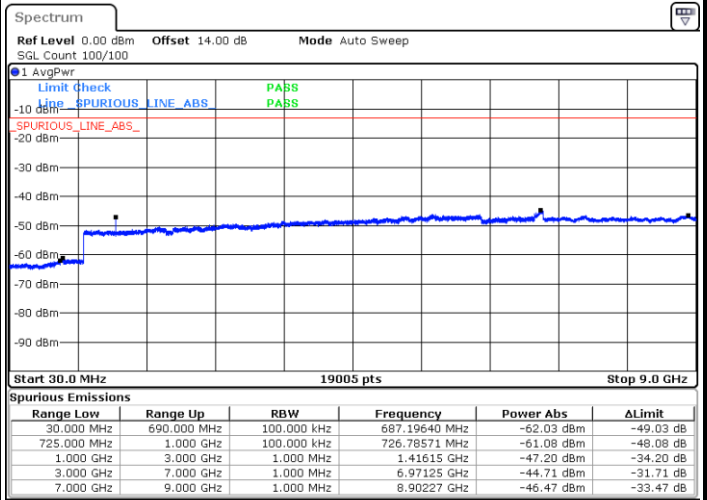

Lowest Channel / QPSK

Lowest Channel / 16QAM

Date: 22.SEP.2017 03:23:10

Date: 22.SEP.2017 03:24:06

LTE Band 17 / 10MHz

Middle Channel / QPSK

Date: 22.SEP.2017 03:25:42

Middle Channel / 16QAM

Date: 22.SEP.2017 03:26:38

Highest Channel / QPSK

Date: 22.SEP.2017 03:32:51

Highest Channel / 16QAM

Date: 22.SEP.2017 03:33:47

LTE Band 17 / 5MHz

Lowest Channel / 64QAM

Middle Channel / 64QAM

Date: 22.SEP.2017 04:11:12

Date: 22.SEP.2017 04:12:28

Highest Channel / 64QAM

Date: 22.SEP.2017 04:16:02

LTE Band 17 / 10MHz

Lowest Channel / 64QAM

Middle Channel / 64QAM

Date: 22.SEP.2017 04:19:37

Date: 22.SEP.2017 04:20:54

Highest Channel / 64QAM

Date: 22.SEP.2017 04:24:28

LTE Band 25 / 1.4MHz

Lowest Channel / QPSK

Lowest Channel / 16QAM

Date: 20.SEP.2017 07:09:49

Date: 20.SEP.2017 07:10:44