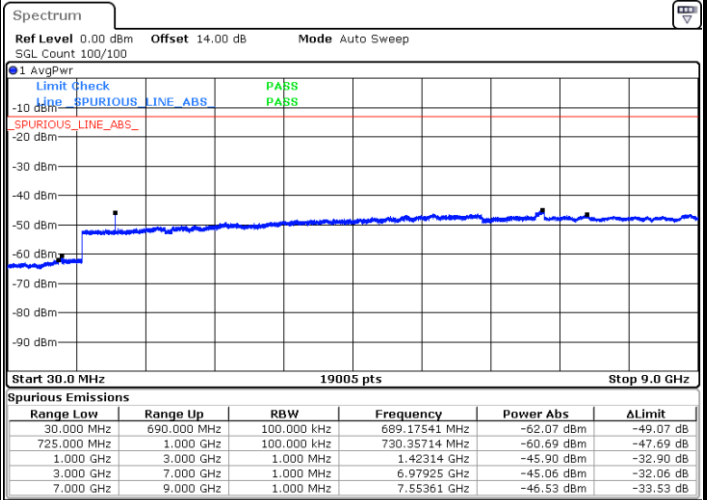

Highest Channel / 64QAM

LTE Band 17 / 5MHz

Lowest Channel / QPSK

Lowest Channel / 16QAM

Date: 22.SEP.2017 03:06:18

Date: 22.SEP.2017 03:07:14

Middle Channel / QPSK

Middle Channel / 16QAM

Date: 22.SEP.2017 03:08:51

Date: 22.SEP.2017 03:09:47

LTE Band 17 / 5MHz

Highest Channel / QPSK

Highest Channel / 16QAM

Date: 22.SEP.2017 03:16:00

Date: 22.SEP.2017 03:16:56

LTE Band 17 / 10MHz

Lowest Channel / QPSK

Lowest Channel / 16QAM

Date: 22.SEP.2017 03:23:10

Date: 22.SEP.2017 03:24:06

LTE Band 17 / 10MHz

Middle Channel / QPSK

Date: 22.SEP.2017 03:25:42

Middle Channel / 16QAM

Date: 22.SEP.2017 03:26:38

Highest Channel / QPSK

Date: 22.SEP.2017 03:32:51

Highest Channel / 16QAM

Date: 22.SEP.2017 03:33:47

LTE Band 17 / 5MHz

Lowest Channel / 64QAM

Middle Channel / 64QAM