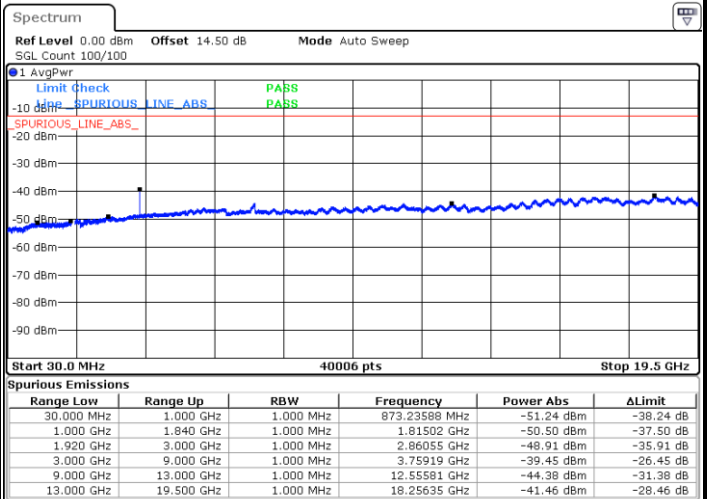

Date: 22.SEP.2017 04:11:12

Date: 22.SEP.2017 04:12:28

Highest Channel / 64QAM

Date: 22.SEP.2017 04:16:02

LTE Band 17 / 10MHz

Lowest Channel / 64QAM

Middle Channel / 64QAM

Date: 22.SEP.2017 04:19:37

Date: 22.SEP.2017 04:20:54

Highest Channel / 64QAM

Date: 22.SEP.2017 04:24:28

LTE Band 25 / 1.4MHz

Lowest Channel / QPSK

Lowest Channel / 16QAM

Date: 20.SEP.2017 07:09:49

Date: 20.SEP.2017 07:10:44

Middle Channel / QPSK

Middle Channel / 16QAM

Date: 20.SEP.2017 07:12:21

Date: 20.SEP.2017 07:13:17

LTE Band 25 / 1.4MHz

Highest Channel / QPSK

Date: 20.SEP.2017 07:19:33

Highest Channel / 16QAM