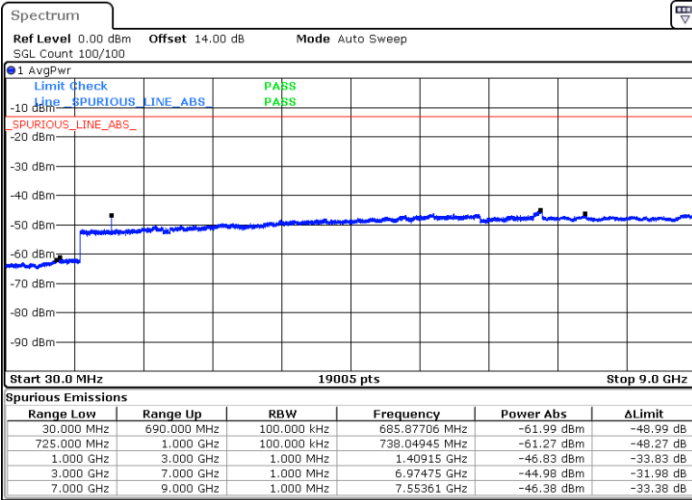

Middle Channel / 64QAM

Date: 27.SEP.2017 05:13:17

Date: 27.SEP.2017 05:14:32

Highest Channel / 64QAM

Date: 27.SEP.2017 05:18:06

LTE Band 12 / 10MHz

Lowest Channel / 64QAM

Middle Channel / 64QAM

Highest Channel / 64QAM

LTE Band 17 / 5MHz

Lowest Channel / QPSK

Lowest Channel / 16QAM

Date: 22.SEP.2017 03:06:18

Date: 22.SEP.2017 03:07:14

Middle Channel / QPSK

Middle Channel / 16QAM

Date: 22.SEP.2017 03:08:51

Date: 22.SEP.2017 03:09:47

LTE Band 17 / 5MHz

Highest Channel / QPSK

Highest Channel / 16QAM

Date: 22.SEP.2017 03:16:00

Date: 22.SEP.2017 03:16:56

LTE Band 17 / 10MHz