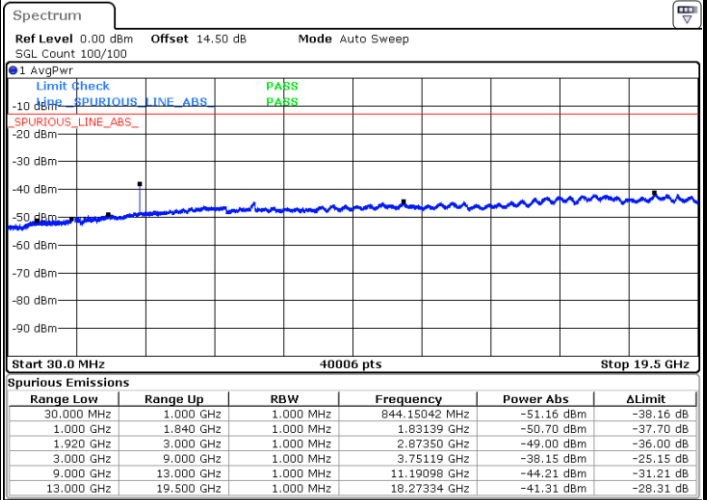

LTE Band 25 / 5MHz

Highest Channel / QPSK

Highest Channel / 16QAM

LTE Band 25 / 10MHz

Lowest Channel / QPSK

Lowest Channel / 16QAM

LTE Band 25 / 10MHz

Middle Channel / QPSK

Middle Channel / 16QAM

Date: 20.SEP.2017 07:54:18

Date: 20.SEP.2017 07:55:15

Highest Channel / QPSK

Highest Channel / 16QAM

Date: 20.SEP.2017 08:01:31

Date: 20.SEP.2017 08:02:27

LTE Band 25 / 15MHz