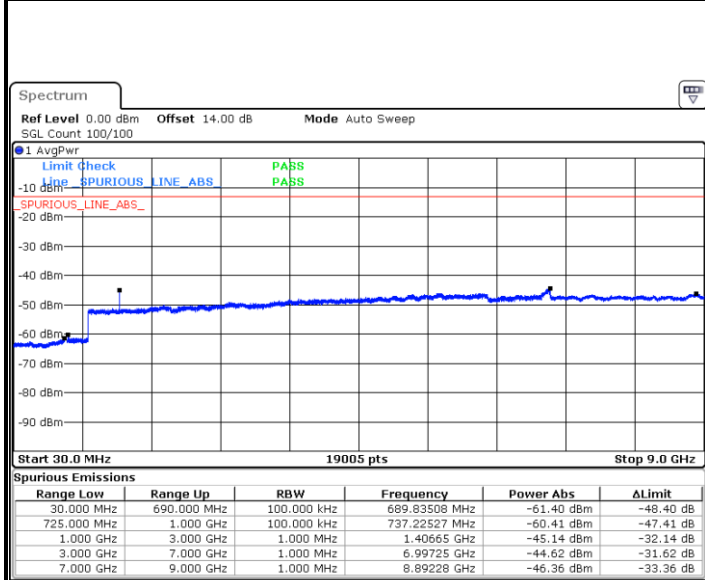

LTE Band 12 / 5MHz

Highest Channel / QPSK

Highest Channel / 16QAM

Date: 27.SEP.2017 04:24:45

Date: 27.SEP.2017 04:25:40

LTE Band 12 / 10MHz

Lowest Channel / QPSK

Lowest Channel / 16QAM

Date: 27.SEP.2017 04:31:53

Date: 27.SEP.2017 04:32:48

LTE Band 12 / 10MHz

Middle Channel / QPSK

Date: 27.SEP.2017 04:34:25

Middle Channel / 16QAM

Date: 27.SEP.2017 04:35:21

Highest Channel / QPSK

Date: 27.SEP.2017 04:41:32

Highest Channel / 16QAM

Date: 27.SEP.2017 04:42:28

LTE Band 12 / 1.4MHz

Lowest Channel / 64QAM

Middle Channel / 64QAM

Highest Channel / 64QAM

LTE Band 12 / 3MHz