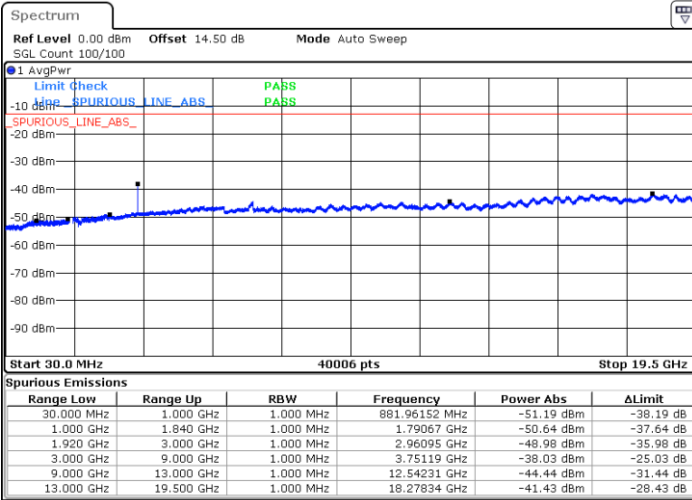

Lowest Channel / QPSK

Lowest Channel / 16QAM

Date: 20.SEP.2017 07:34:22

Date: 20.SEP.2017 07:35:19

Middle Channel / QPSK

Middle Channel / 16QAM

Date: 20.SEP.2017 07:36:56

Date: 20.SEP.2017 07:37:51

LTE Band 25 / 5MHz

Highest Channel / QPSK

Highest Channel / 16QAM

LTE Band 25 / 10MHz

Lowest Channel / QPSK

Lowest Channel / 16QAM

LTE Band 25 / 10MHz

Middle Channel / QPSK

Middle Channel / 16QAM

Date: 20.SEP.2017 07:54:18

Date: 20.SEP.2017 07:55:15

Highest Channel / QPSK

Highest Channel / 16QAM

Date: 20.SEP.2017 08:01:31

Date: 20.SEP.2017 08:02:27

LTE Band 25 / 15MHz