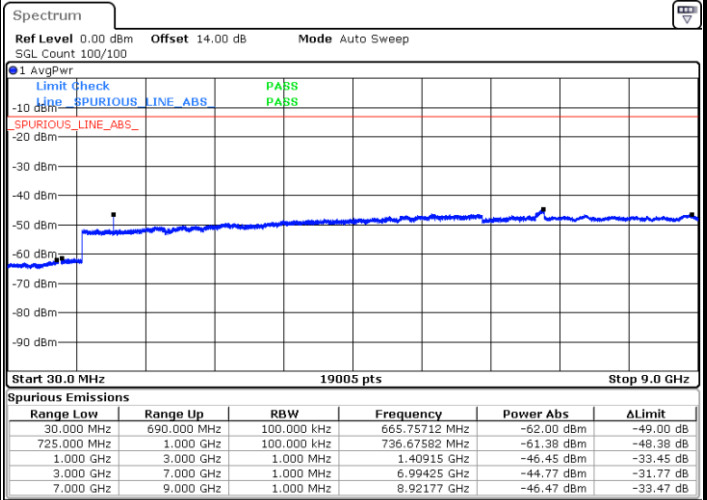

Middle Channel / 64QAM

Date: 27.SEP.2017 05:13:17

Date: 27.SEP.2017 05:14:32

Highest Channel / 64QAM

Date: 27.SEP.2017 05:18:06

LTE Band 12 / 10MHz

Lowest Channel / 64QAM

Middle Channel / 64QAM

Highest Channel / 64QAM

LTE Band 17 / 5MHz

Lowest Channel / QPSK

Lowest Channel / 16QAM

Date: 22.SEP.2017 03:06:18

Date: 22.SEP.2017 03:07:14

Middle Channel / QPSK

Middle Channel / 16QAM

Date: 22.SEP.2017 03:08:51

Date: 22.SEP.2017 03:09:47

LTE Band 17 / 5MHz

Highest Channel / QPSK

Highest Channel / 16QAM

Date: 22.SEP.2017 03:16:00

Date: 22.SEP.2017 03:16:56

LTE Band 17 / 10MHz