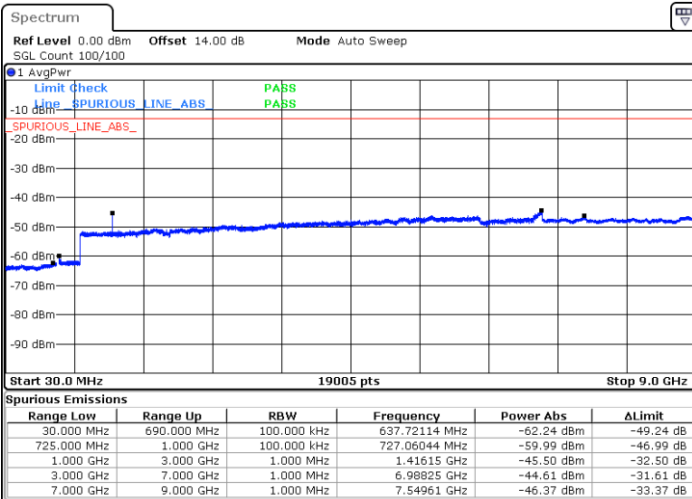

Middle Channel / 64QAM

Date: 27.SEP.2017 05:13:17

Date: 27.SEP.2017 05:14:32

Highest Channel / 64QAM

Date: 27.SEP.2017 05:18:06

LTE Band 12 / 10MHz

Lowest Channel / 64QAM

Middle Channel / 64QAM

Highest Channel / 64QAM

LTE Band 17 / 5MHz

Lowest Channel / QPSK

Lowest Channel / 16QAM

Date: 22.SEP.2017 03:06:18

Date: 22.SEP.2017 03:07:14

Middle Channel / QPSK

Middle Channel / 16QAM

Date: 22.SEP.2017 03:08:51

Date: 22.SEP.2017 03:09:47

LTE Band 17 / 5MHz

Highest Channel / QPSK

Highest Channel / 16QAM

Date: 22.SEP.2017 03:16:00

Date: 22.SEP.2017 03:16:56

LTE Band 17 / 10MHz