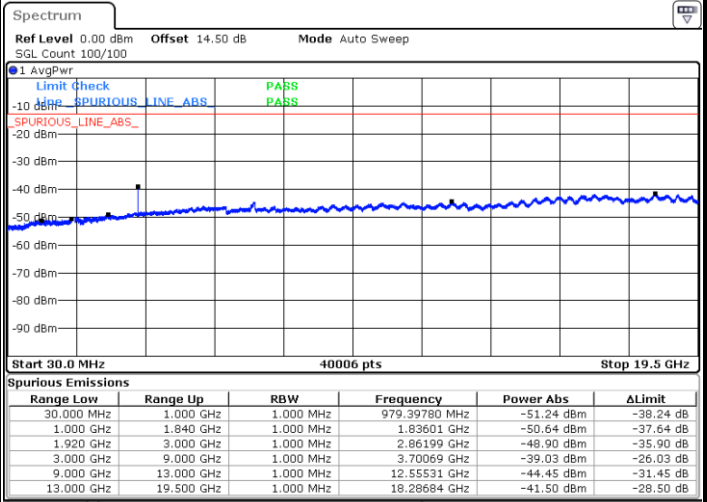

Date: 20.SEP.2017 07:20:29

LTE Band 25 / 3MHz

Lowest Channel / QPSK

Date: 20.SEP.2017 07:22:05

Lowest Channel / 16QAM

Date: 20.SEP.2017 07:23:01

LTE Band 25 / 3MHz

Middle Channel / QPSK

Middle Channel / 16QAM

Date: 20.SEP.2017 07:24:38

Date: 20.SEP.2017 07:25:34

Highest Channel / QPSK

Highest Channel / 16QAM

Date: 20.SEP.2017 07:31:50

Date: 20.SEP.2017 07:32:46

LTE Band 25 / 5MHz

Lowest Channel / QPSK

Lowest Channel / 16QAM

Date: 20.SEP.2017 07:34:22

Date: 20.SEP.2017 07:35:19

Middle Channel / QPSK

Middle Channel / 16QAM

Date: 20.SEP.2017 07:36:56

Date: 20.SEP.2017 07:37:51