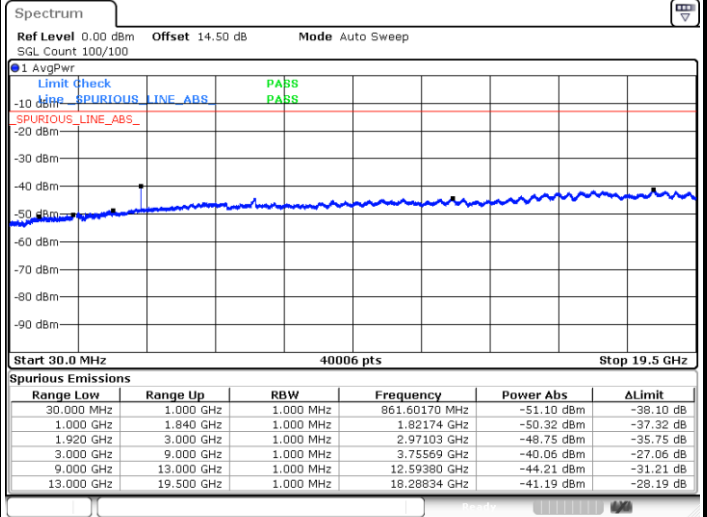

Highest Channel / 16QAM

Date: 20.SEP.2017 08:26:06

Date: 20.SEP.2017 08:27:02

LTE Band 25 / 1.4MHz

Lowest Channel / 64QAM

Middle Channel / 64QAM

Date: 29.SEP.2017 00:01:21

Date: 28.SEP.2017 23:07:58

Highest Channel / 64QAM

Date: 28.SEP.2017 23:11:32

LTE Band 25 / 3MHz

Lowest Channel / 64QAM

Middle Channel / 64QAM

Date: 28.SEP.2017 23:12:47

Date: 28.SEP.2017 23:14:03

Highest Channel / 64QAM

Date: 28.SEP.2017 23:17:36

LTE Band 25 / 5MHz

Lowest Channel / 64QAM

Middle Channel / 64QAM

Date: 28.SEP.2017 23:18:51

Date: 28.SEP.2017 23:20:07

Highest Channel / 64QAM

Date: 28.SEP.2017 23:23:41

LTE Band 25 / 10MHz

Lowest Channel / 64QAM

Middle Channel / 64QAM

Date: 28.SEP.2017 23:24:56

Date: 28.SEP.2017 23:26:12

Highest Channel / 64QAM

Date: 28.SEP.2017 23:29:45