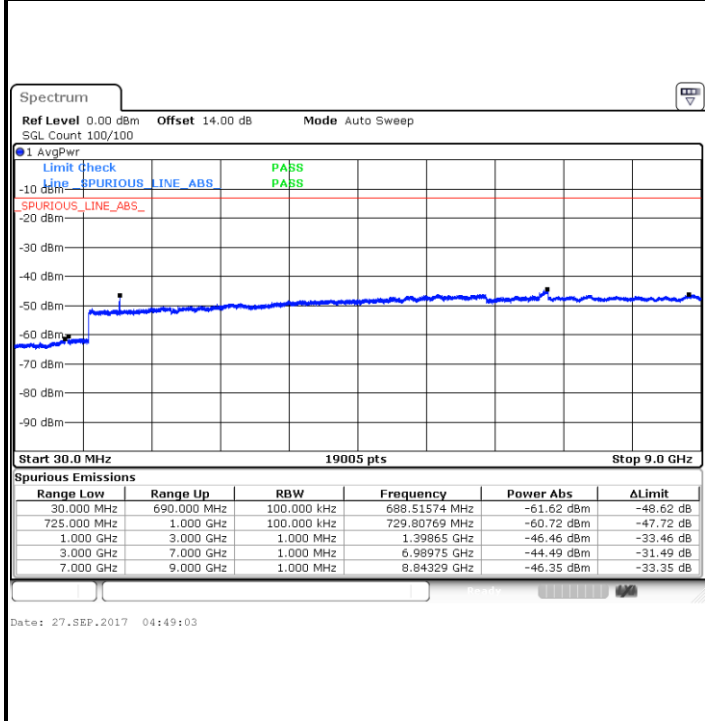

Date: 27.SEP.2017 04:41:32

Highest Channel / 16QAM

Date: 27.SEP.2017 04:42:28

LTE Band 12 / 1.4MHz

Lowest Channel / 64QAM

Middle Channel / 64QAM

Highest Channel / 64QAM

LTE Band 12 / 3MHz

Lowest Channel / 64QAM

Date: 27.SEP.2017 05:04:55

Middle Channel / 64QAM

Date: 27.SEP.2017 05:06:11

Highest Channel / 64QAM

Date: 27.SEP.2017 05:09:44

LTE Band 12 / 5MHz

Lowest Channel / 64QAM