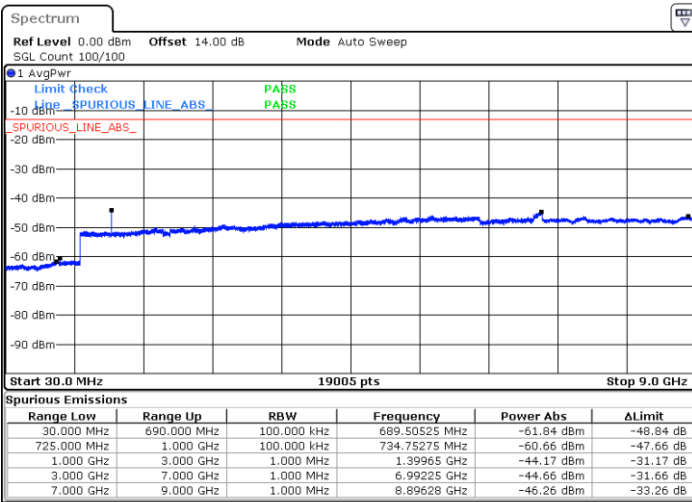

LTE Band 12 / 5MHz

Highest Channel / QPSK

Highest Channel / 16QAM

Date: 27.SEP.2017 04:24:45

Date: 27.SEP.2017 04:25:40

LTE Band 12 / 10MHz

Lowest Channel / QPSK

Lowest Channel / 16QAM

Date: 27.SEP.2017 04:31:53

Date: 27.SEP.2017 04:32:48

LTE Band 12 / 10MHz

Middle Channel / QPSK

Date: 27.SEP.2017 04:34:25

Middle Channel / 16QAM

Date: 27.SEP.2017 04:35:21

Highest Channel / QPSK

Date: 27.SEP.2017 04:41:32

Highest Channel / 16QAM

Date: 27.SEP.2017 04:42:28

LTE Band 12 / 1.4MHz

Lowest Channel / 64QAM

Middle Channel / 64QAM

Highest Channel / 64QAM

LTE Band 12 / 3MHz