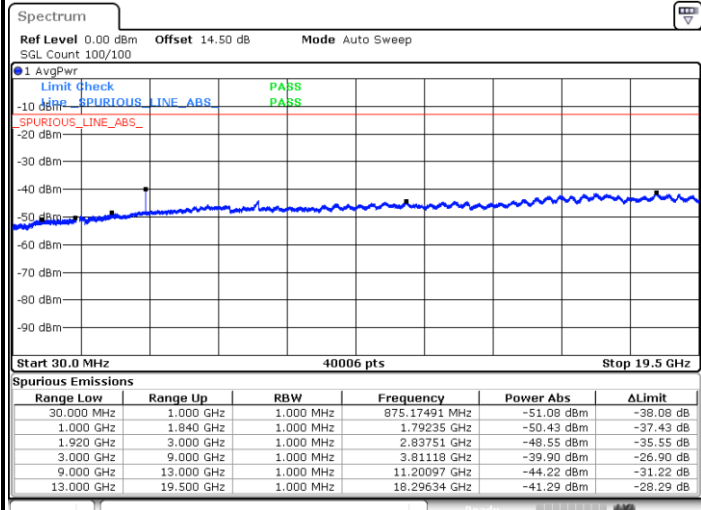

Date: 28.SEP.2017 23:17:36

LTE Band 25 / 5MHz

Lowest Channel / 64QAM

Middle Channel / 64QAM

Date: 28.SEP.2017 23:18:51

Date: 28.SEP.2017 23:20:07

Highest Channel / 64QAM

Date: 28.SEP.2017 23:23:41

LTE Band 25 / 10MHz

Lowest Channel / 64QAM

Middle Channel / 64QAM

Date: 28.SEP.2017 23:24:56

Date: 28.SEP.2017 23:26:12

Highest Channel / 64QAM

Date: 28.SEP.2017 23:29:45