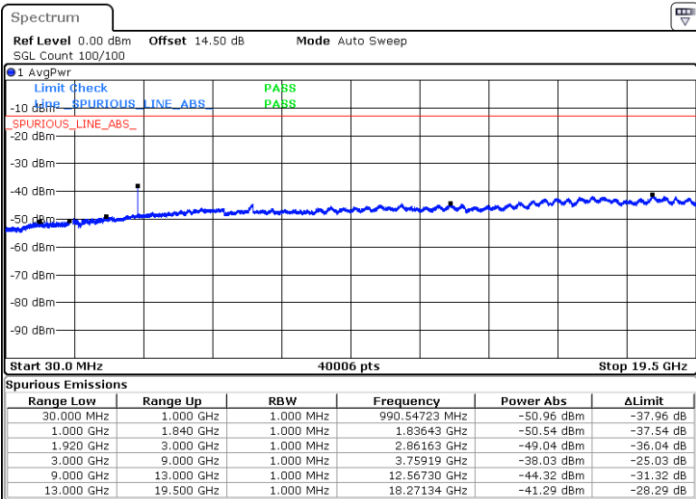

Date: 22.SEP.2017 04:11:12

Date: 22.SEP.2017 04:12:28

Highest Channel / 64QAM

Date: 22.SEP.2017 04:16:02

LTE Band 17 / 10MHz

Lowest Channel / 64QAM

Middle Channel / 64QAM

Date: 22.SEP.2017 04:19:37

Date: 22.SEP.2017 04:20:54

Highest Channel / 64QAM

Date: 22.SEP.2017 04:24:28

LTE Band 25 / 1.4MHz

Lowest Channel / QPSK

Lowest Channel / 16QAM

Date: 20.SEP.2017 07:09:49

Date: 20.SEP.2017 07:10:44

Middle Channel / QPSK

Middle Channel / 16QAM

Date: 20.SEP.2017 07:12:21

Date: 20.SEP.2017 07:13:17

LTE Band 25 / 1.4MHz

Highest Channel / QPSK

Date: 20.SEP.2017 07:19:33

Highest Channel / 16QAM