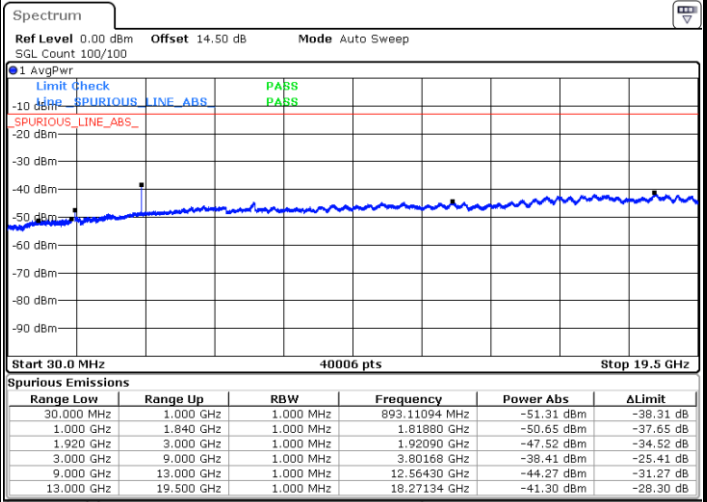

Middle Channel / 16QAM

Date: 20.SEP.2017 07:54:18

Date: 20.SEP.2017 07:55:15

Highest Channel / QPSK

Highest Channel / 16QAM

Date: 20.SEP.2017 08:01:31

Date: 20.SEP.2017 08:02:27

LTE Band 25 / 15MHz

Lowest Channel / QPSK

Lowest Channel / 16QAM

Date: 20.SEP.2017 08:04:03

Date: 20.SEP.2017 08:05:00

Middle Channel / QPSK

Middle Channel / 16QAM

Date: 20.SEP.2017 08:06:36

Date: 20.SEP.2017 08:07:33

LTE Band 25 / 15MHz

Highest Channel / QPSK

Highest Channel / 16QAM

Date: 20.SEP.2017 08:13:48

Date: 20.SEP.2017 08:14:44

LTE Band 25 / 20MHz

Lowest Channel / QPSK

Lowest Channel / 16QAM