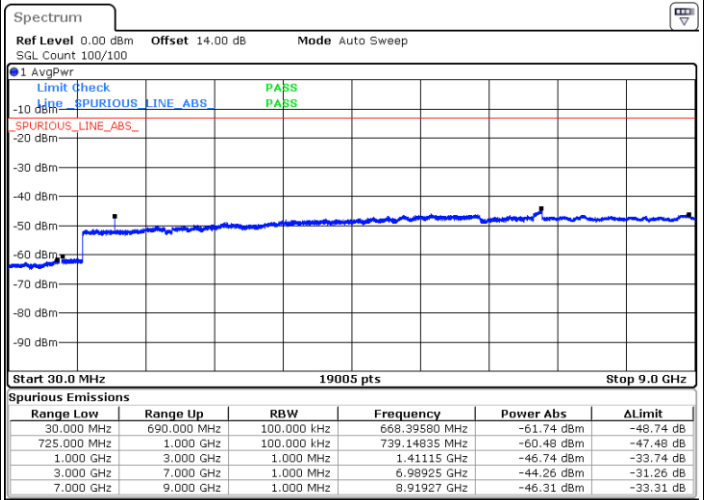

Date: 27.SEP.2017 04:41:32

Highest Channel / 16QAM

Date: 27.SEP.2017 04:42:28

LTE Band 12 / 1.4MHz

Lowest Channel / 64QAM

Middle Channel / 64QAM

Highest Channel / 64QAM

LTE Band 12 / 3MHz

Lowest Channel / 64QAM

Date: 27.SEP.2017 05:04:55

Middle Channel / 64QAM

Date: 27.SEP.2017 05:06:11

Highest Channel / 64QAM

Date: 27.SEP.2017 05:09:44

LTE Band 12 / 5MHz

Lowest Channel / 64QAM

Middle Channel / 64QAM

Date: 27.SEP.2017 05:13:17

Date: 27.SEP.2017 05:14:32

Highest Channel / 64QAM

Date: 27.SEP.2017 05:18:06

LTE Band 12 / 10MHz

Lowest Channel / 64QAM

Middle Channel / 64QAM

Highest Channel / 64QAM

LTE Band 17 / 5MHz

Lowest Channel / QPSK

Lowest Channel / 16QAM

Date: 22.SEP.2017 03:06:18

Date: 22.SEP.2017 03:07:14

Middle Channel / QPSK

Middle Channel / 16QAM