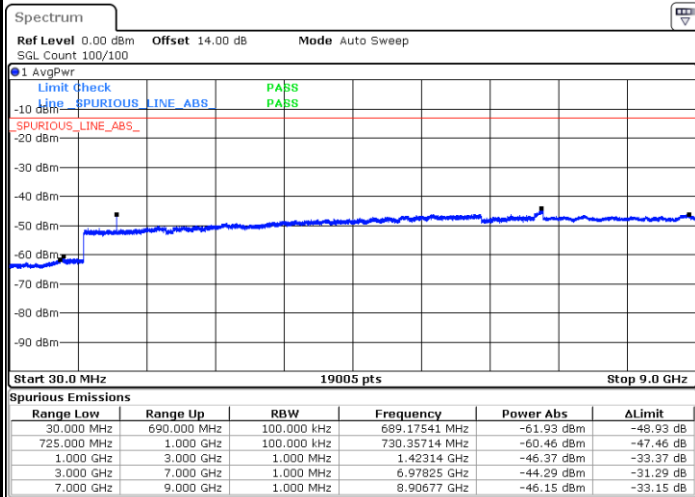

Lowest Channel / 64QAM

Date: 27.SEP.2017 05:04:55

Middle Channel / 64QAM

Date: 27.SEP.2017 05:06:11

Highest Channel / 64QAM

Date: 27.SEP.2017 05:09:44

LTE Band 12 / 5MHz

Lowest Channel / 64QAM

Middle Channel / 64QAM

Date: 27.SEP.2017 05:13:17

Date: 27.SEP.2017 05:14:32

Highest Channel / 64QAM

Date: 27.SEP.2017 05:18:06

LTE Band 12 / 10MHz

Lowest Channel / 64QAM

Middle Channel / 64QAM

Highest Channel / 64QAM

LTE Band 17 / 5MHz

Lowest Channel / QPSK

Lowest Channel / 16QAM

Date: 22.SEP.2017 03:06:18

Date: 22.SEP.2017 03:07:14

Middle Channel / QPSK

Middle Channel / 16QAM

Date: 22.SEP.2017 03:08:51

Date: 22.SEP.2017 03:09:47

LTE Band 17 / 5MHz

Highest Channel / QPSK

Highest Channel / 16QAM

Date: 22.SEP.2017 03:16:00

Date: 22.SEP.2017 03:16:56

LTE Band 17 / 10MHz