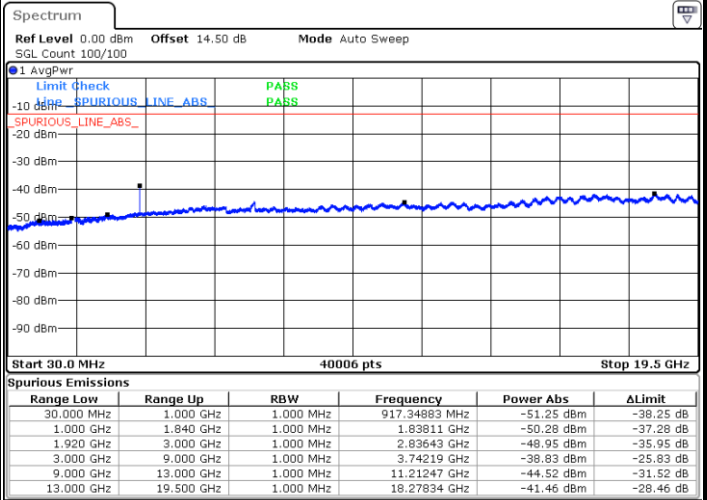

LTE Band 25 / 15MHz

Highest Channel / QPSK

Highest Channel / 16QAM

Date: 20.SEP.2017 08:13:48

Date: 20.SEP.2017 08:14:44

LTE Band 25 / 20MHz

Lowest Channel / QPSK

Lowest Channel / 16QAM

Date: 20.SEP.2017 08:16:21

Date: 20.SEP.2017 08:17:17

LTE Band 25 / 20MHz

Middle Channel / QPSK

Middle Channel / 16QAM

Date: 20.SEP.2017 08:18:55

Date: 20.SEP.2017 08:19:51

Highest Channel / QPSK

Highest Channel / 16QAM

Date: 20.SEP.2017 08:26:06

Date: 20.SEP.2017 08:27:02

LTE Band 25 / 1.4MHz

Lowest Channel / 64QAM

Middle Channel / 64QAM

Date: 29.SEP.2017 00:01:21

Date: 28.SEP.2017 23:07:58

Highest Channel / 64QAM

Date: 28.SEP.2017 23:11:32

LTE Band 25 / 3MHz

Lowest Channel / 64QAM

Middle Channel / 64QAM

Date: 28.SEP.2017 23:12:47

Date: 28.SEP.2017 23:14:03

Highest Channel / 64QAM