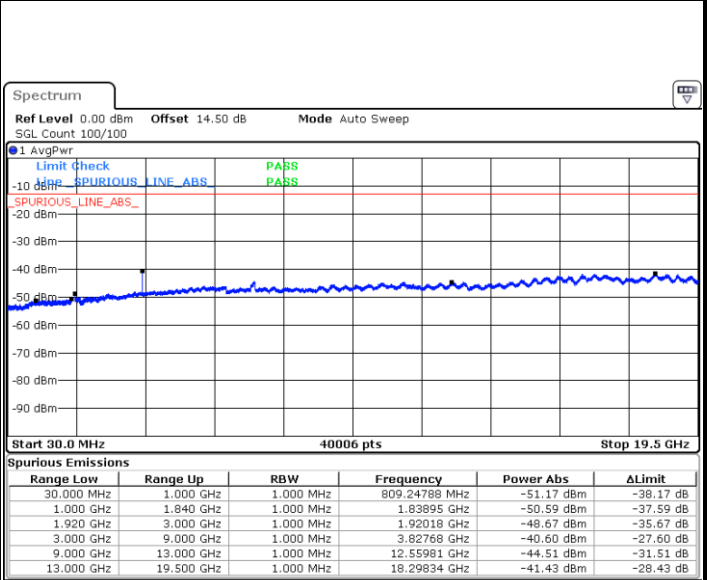

Date: 22.SEP.2017 04:20:54

Highest Channel / 64QAM

Date: 22.SEP.2017 04:24:28

LTE Band 25 / 1.4MHz

Lowest Channel / QPSK

Lowest Channel / 16QAM

Date: 20.SEP.2017 07:09:49

Date: 20.SEP.2017 07:10:44

Middle Channel / QPSK

Middle Channel / 16QAM

Date: 20.SEP.2017 07:12:21

Date: 20.SEP.2017 07:13:17

LTE Band 25 / 1.4MHz

Highest Channel / QPSK

Date: 20.SEP.2017 07:19:33

Highest Channel / 16QAM

Date: 20.SEP.2017 07:20:29

LTE Band 25 / 3MHz

Lowest Channel / QPSK

Date: 20.SEP.2017 07:22:05

Lowest Channel / 16QAM

Date: 20.SEP.2017 07:23:01

LTE Band 25 / 3MHz

Middle Channel / QPSK