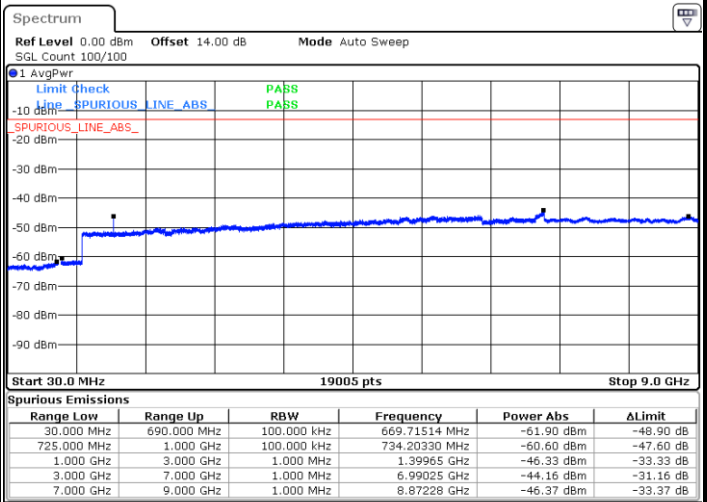

LTE Band 12 / 5MHz

Highest Channel / QPSK

Highest Channel / 16QAM

Date: 27.SEP.2017 04:24:45

Date: 27.SEP.2017 04:25:40

LTE Band 12 / 10MHz

Lowest Channel / QPSK

Lowest Channel / 16QAM

Date: 27.SEP.2017 04:31:53

Date: 27.SEP.2017 04:32:48

LTE Band 12 / 10MHz

Middle Channel / QPSK

Date: 27.SEP.2017 04:34:25

Middle Channel / 16QAM

Date: 27.SEP.2017 04:35:21

Highest Channel / QPSK

Date: 27.SEP.2017 04:41:32

Highest Channel / 16QAM

Date: 27.SEP.2017 04:42:28

LTE Band 12 / 1.4MHz

Lowest Channel / 64QAM

Middle Channel / 64QAM

Highest Channel / 64QAM

LTE Band 12 / 3MHz