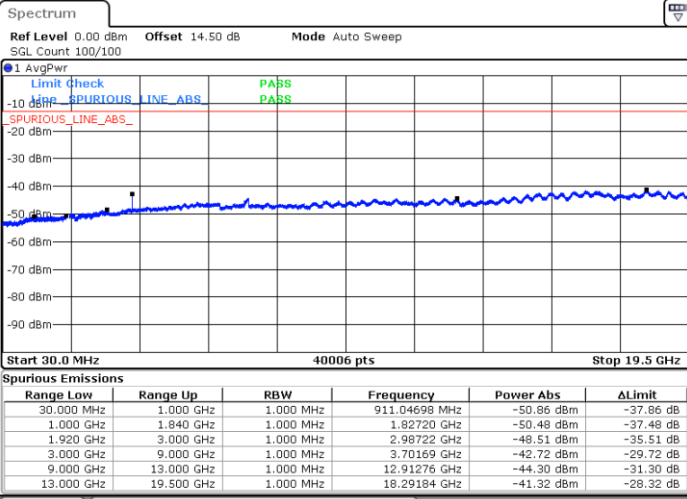

Date: 20.SEP.2017 08:16:21

Date: 20.SEP.2017 08:17:17

LTE Band 25 / 20MHz

Middle Channel / QPSK

Middle Channel / 16QAM

Date: 20.SEP.2017 08:18:55

Date: 20.SEP.2017 08:19:51

Highest Channel / QPSK

Highest Channel / 16QAM

Date: 20.SEP.2017 08:26:06

Date: 20.SEP.2017 08:27:02

LTE Band 25 / 1.4MHz

Lowest Channel / 64QAM

Middle Channel / 64QAM

Date: 29.SEP.2017 00:01:21

Date: 28.SEP.2017 23:07:58

Highest Channel / 64QAM

Date: 28.SEP.2017 23:11:32

LTE Band 25 / 3MHz

Lowest Channel / 64QAM

Middle Channel / 64QAM

Date: 28.SEP.2017 23:12:47

Date: 28.SEP.2017 23:14:03

Highest Channel / 64QAM

Date: 28.SEP.2017 23:17:36

LTE Band 25 / 5MHz

Lowest Channel / 64QAM

Middle Channel / 64QAM

Date: 28.SEP.2017 23:18:51

Date: 28.SEP.2017 23:20:07

Highest Channel / 64QAM

Date: 28.SEP.2017 23:23:41