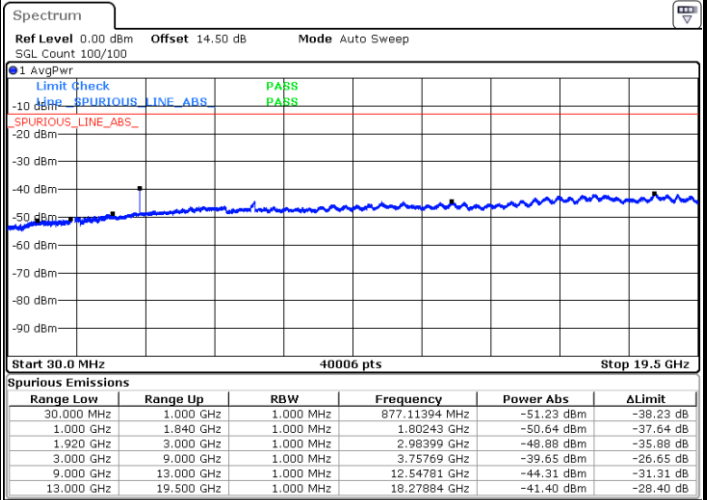

Middle Channel / QPSK

Middle Channel / 16QAM

Date: 20.SEP.2017 07:12:21

Date: 20.SEP.2017 07:13:17

LTE Band 25 / 1.4MHz

Highest Channel / QPSK

Date: 20.SEP.2017 07:19:33

Highest Channel / 16QAM

Date: 20.SEP.2017 07:20:29

LTE Band 25 / 3MHz

Lowest Channel / QPSK

Date: 20.SEP.2017 07:22:05

Lowest Channel / 16QAM

Date: 20.SEP.2017 07:23:01

LTE Band 25 / 3MHz

Middle Channel / QPSK

Middle Channel / 16QAM

Date: 20.SEP.2017 07:24:38

Date: 20.SEP.2017 07:25:34

Highest Channel / QPSK

Highest Channel / 16QAM

Date: 20.SEP.2017 07:31:50

Date: 20.SEP.2017 07:32:46

LTE Band 25 / 5MHz