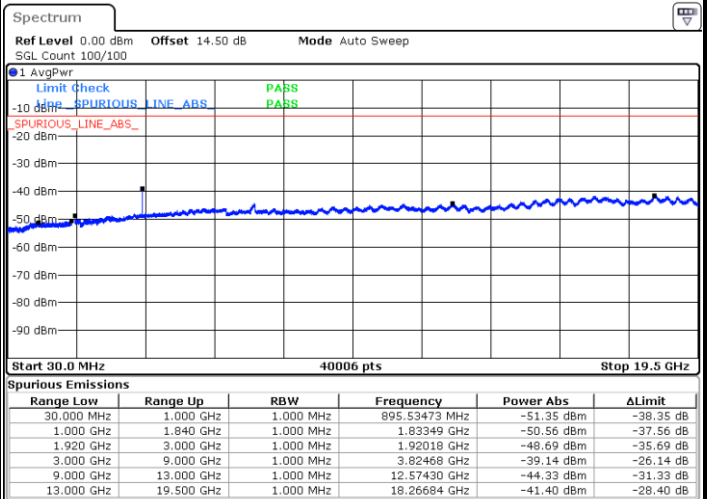

Middle Channel / 16QAM

Date: 20.SEP.2017 07:24:38

Date: 20.SEP.2017 07:25:34

Highest Channel / QPSK

Highest Channel / 16QAM

Date: 20.SEP.2017 07:31:50

Date: 20.SEP.2017 07:32:46

LTE Band 25 / 5MHz