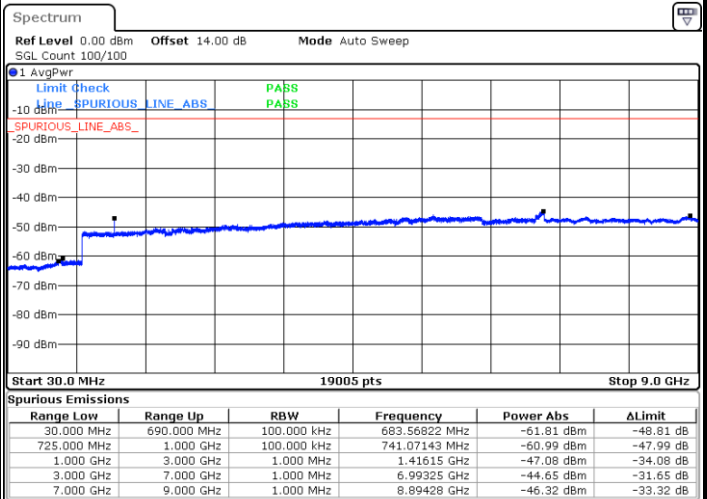

Middle Channel / 64QAM

Date: 27.SEP.2017 05:13:17

Date: 27.SEP.2017 05:14:32

Highest Channel / 64QAM

Date: 27.SEP.2017 05:18:06

LTE Band 12 / 10MHz

Lowest Channel / 64QAM

Middle Channel / 64QAM

Highest Channel / 64QAM

LTE Band 17 / 5MHz

Lowest Channel / QPSK

Lowest Channel / 16QAM

Date: 22.SEP.2017 03:06:18

Date: 22.SEP.2017 03:07:14

Middle Channel / QPSK

Middle Channel / 16QAM

Date: 22.SEP.2017 03:08:51

Date: 22.SEP.2017 03:09:47

LTE Band 17 / 5MHz

Highest Channel / QPSK

Highest Channel / 16QAM

Date: 22.SEP.2017 03:16:00

Date: 22.SEP.2017 03:16:56

LTE Band 17 / 10MHz