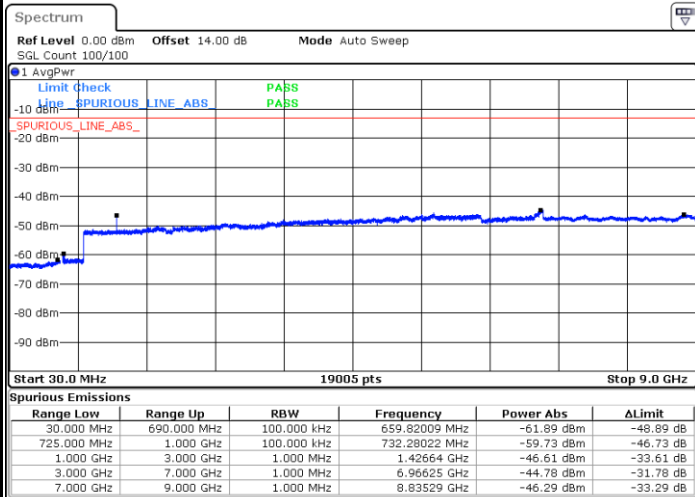

Date: 27.SEP.2017 04:41:32

Highest Channel / 16QAM

Date: 27.SEP.2017 04:42:28

LTE Band 12 / 1.4MHz

Lowest Channel / 64QAM

Middle Channel / 64QAM

Highest Channel / 64QAM

LTE Band 12 / 3MHz

Lowest Channel / 64QAM

Date: 27.SEP.2017 05:04:55

Middle Channel / 64QAM

Date: 27.SEP.2017 05:06:11

Highest Channel / 64QAM

Date: 27.SEP.2017 05:09:44

LTE Band 12 / 5MHz

Lowest Channel / 64QAM

Middle Channel / 64QAM

Date: 27.SEP.2017 05:13:17

Date: 27.SEP.2017 05:14:32

Highest Channel / 64QAM

Date: 27.SEP.2017 05:18:06

LTE Band 12 / 10MHz

Lowest Channel / 64QAM

Middle Channel / 64QAM

Highest Channel / 64QAM

LTE Band 17 / 5MHz

Lowest Channel / QPSK

Lowest Channel / 16QAM

Date: 22.SEP.2017 03:06:18

Date: 22.SEP.2017 03:07:14

Middle Channel / QPSK

Middle Channel / 16QAM