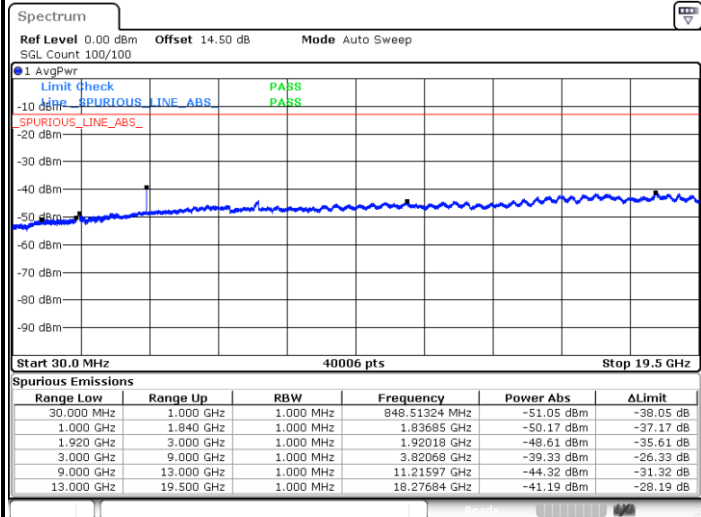

Highest Channel / 64QAM

Date: 28.SEP.2017 23:11:32

LTE Band 25 / 3MHz

Lowest Channel / 64QAM

Middle Channel / 64QAM

Date: 28.SEP.2017 23:12:47

Date: 28.SEP.2017 23:14:03

Highest Channel / 64QAM

Date: 28.SEP.2017 23:17:36

LTE Band 25 / 5MHz

Lowest Channel / 64QAM

Middle Channel / 64QAM

Date: 28.SEP.2017 23:18:51

Date: 28.SEP.2017 23:20:07

Highest Channel / 64QAM

Date: 28.SEP.2017 23:23:41

LTE Band 25 / 10MHz

Lowest Channel / 64QAM

Middle Channel / 64QAM

Date: 28.SEP.2017 23:24:56

Date: 28.SEP.2017 23:26:12

Highest Channel / 64QAM

Date: 28.SEP.2017 23:29:45