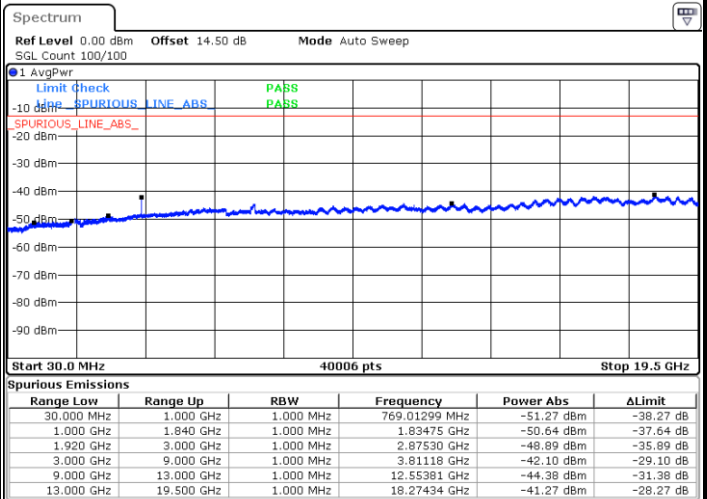

LTE Band 25 / 5MHz

Highest Channel / QPSK

Highest Channel / 16QAM

LTE Band 25 / 10MHz

Lowest Channel / QPSK

Lowest Channel / 16QAM

LTE Band 25 / 10MHz

Middle Channel / QPSK

Middle Channel / 16QAM

Date: 20.SEP.2017 07:54:18

Date: 20.SEP.2017 07:55:15

Highest Channel / QPSK

Highest Channel / 16QAM

Date: 20.SEP.2017 08:01:31

Date: 20.SEP.2017 08:02:27

LTE Band 25 / 15MHz

Lowest Channel / QPSK

Lowest Channel / 16QAM

Date: 20.SEP.2017 08:04:03

Date: 20.SEP.2017 08:05:00

Middle Channel / QPSK

Middle Channel / 16QAM

Date: 20.SEP.2017 08:06:36

Date: 20.SEP.2017 08:07:33