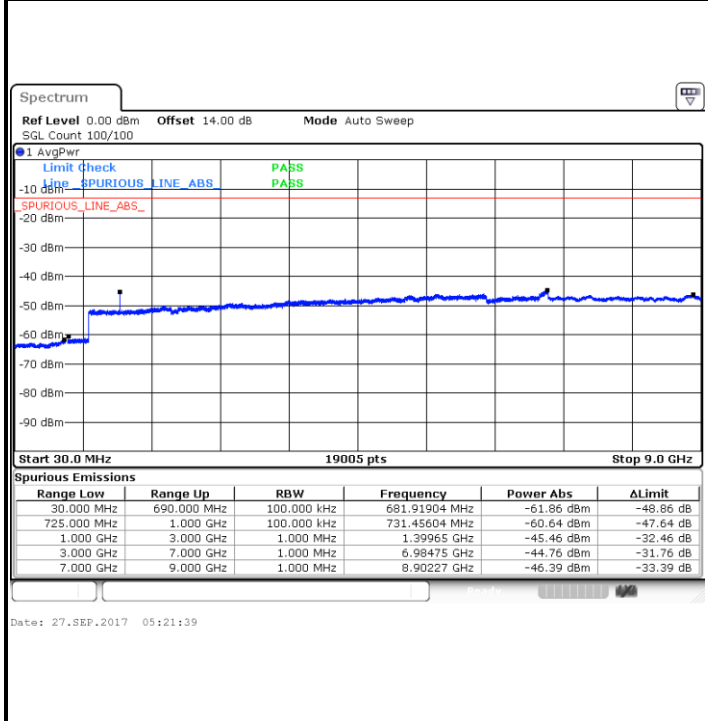

Lowest Channel / 64QAM

Date: 27.SEP.2017 05:04:55

Middle Channel / 64QAM

Date: 27.SEP.2017 05:06:11

Highest Channel / 64QAM

Date: 27.SEP.2017 05:09:44

LTE Band 12 / 5MHz

Lowest Channel / 64QAM

Middle Channel / 64QAM

Date: 27.SEP.2017 05:13:17

Date: 27.SEP.2017 05:14:32

Highest Channel / 64QAM

Date: 27.SEP.2017 05:18:06

LTE Band 12 / 10MHz

Lowest Channel / 64QAM

Middle Channel / 64QAM

Highest Channel / 64QAM

LTE Band 17 / 5MHz

Lowest Channel / QPSK

Lowest Channel / 16QAM

Date: 22.SEP.2017 03:06:18

Date: 22.SEP.2017 03:07:14

Middle Channel / QPSK

Middle Channel / 16QAM