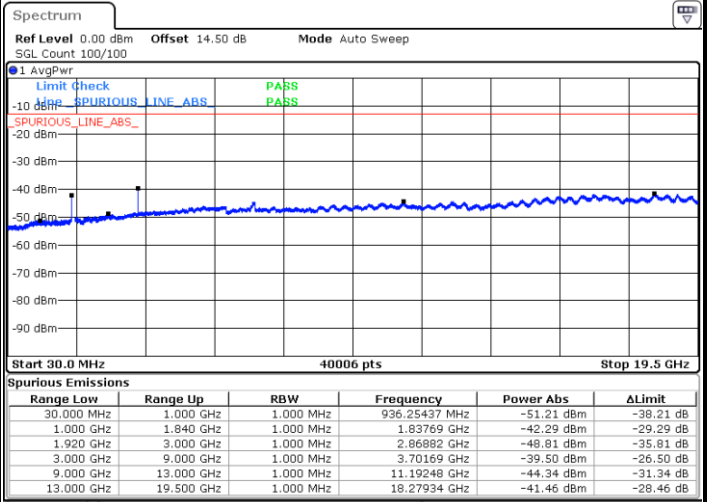

LTE Band 25 / 5MHz

Highest Channel / QPSK

Highest Channel / 16QAM

LTE Band 25 / 10MHz

Lowest Channel / QPSK

Lowest Channel / 16QAM

LTE Band 25 / 10MHz

Middle Channel / QPSK

Middle Channel / 16QAM

Date: 20.SEP.2017 07:54:18

Date: 20.SEP.2017 07:55:15

Highest Channel / QPSK

Highest Channel / 16QAM

Date: 20.SEP.2017 08:01:31

Date: 20.SEP.2017 08:02:27

LTE Band 25 / 15MHz

Lowest Channel / QPSK

Lowest Channel / 16QAM

Date: 20.SEP.2017 08:04:03

Date: 20.SEP.2017 08:05:00

Middle Channel / QPSK

Middle Channel / 16QAM

Date: 20.SEP.2017 08:06:36

Date: 20.SEP.2017 08:07:33