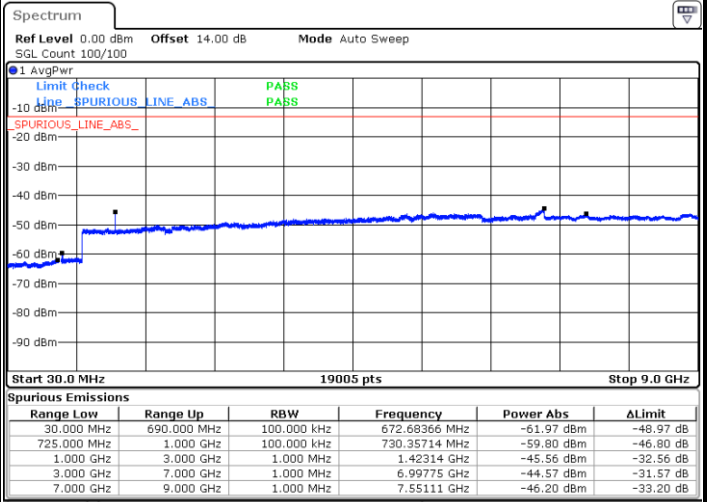

LTE Band 12 / 5MHz

Highest Channel / QPSK

Highest Channel / 16QAM

Date: 27.SEP.2017 04:24:45

Date: 27.SEP.2017 04:25:40

LTE Band 12 / 10MHz

Lowest Channel / QPSK

Lowest Channel / 16QAM

Date: 27.SEP.2017 04:31:53

Date: 27.SEP.2017 04:32:48

LTE Band 12 / 10MHz

Middle Channel / QPSK

Date: 27.SEP.2017 04:34:25

Middle Channel / 16QAM

Date: 27.SEP.2017 04:35:21

Highest Channel / QPSK

Date: 27.SEP.2017 04:41:32

Highest Channel / 16QAM

Date: 27.SEP.2017 04:42:28

LTE Band 12 / 1.4MHz

Lowest Channel / 64QAM

Middle Channel / 64QAM

Highest Channel / 64QAM

LTE Band 12 / 3MHz