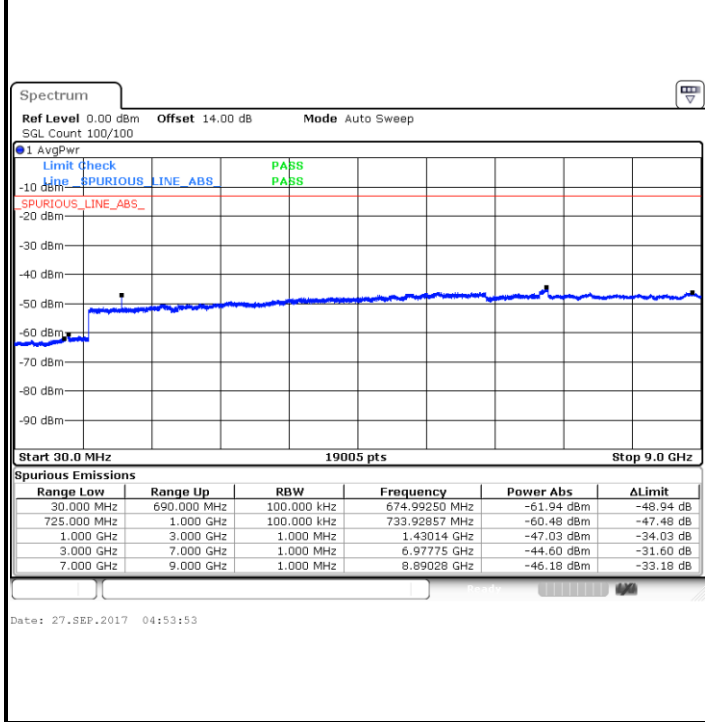

Date: 27.SEP.2017 04:31:53

Date: 27.SEP.2017 04:32:48

LTE Band 12 / 10MHz

Middle Channel / QPSK

Date: 27.SEP.2017 04:34:25

Middle Channel / 16QAM

Date: 27.SEP.2017 04:35:21

Highest Channel / QPSK

Date: 27.SEP.2017 04:41:32

Highest Channel / 16QAM

Date: 27.SEP.2017 04:42:28

LTE Band 12 / 1.4MHz

Lowest Channel / 64QAM

Middle Channel / 64QAM

Highest Channel / 64QAM

LTE Band 12 / 3MHz

Lowest Channel / 64QAM

Date: 27.SEP.2017 05:04:55

Middle Channel / 64QAM

Date: 27.SEP.2017 05:06:11

Highest Channel / 64QAM

Date: 27.SEP.2017 05:09:44

LTE Band 12 / 5MHz

Lowest Channel / 64QAM