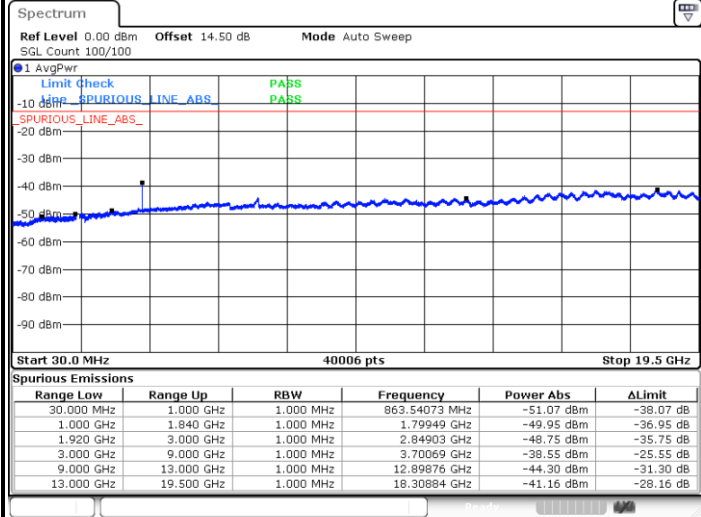

Highest Channel / 16QAM

Date: 20.SEP.2017 08:26:06

Date: 20.SEP.2017 08:27:02

LTE Band 25 / 1.4MHz

Lowest Channel / 64QAM

Middle Channel / 64QAM

Date: 29.SEP.2017 00:01:21

Date: 28.SEP.2017 23:07:58

Highest Channel / 64QAM

Date: 28.SEP.2017 23:11:32

LTE Band 25 / 3MHz

Lowest Channel / 64QAM

Middle Channel / 64QAM

Date: 28.SEP.2017 23:12:47

Date: 28.SEP.2017 23:14:03

Highest Channel / 64QAM

Date: 28.SEP.2017 23:17:36

LTE Band 25 / 5MHz

Lowest Channel / 64QAM

Middle Channel / 64QAM

Date: 28.SEP.2017 23:18:51

Date: 28.SEP.2017 23:20:07

Highest Channel / 64QAM

Date: 28.SEP.2017 23:23:41

LTE Band 25 / 10MHz

Lowest Channel / 64QAM

Middle Channel / 64QAM

Date: 28.SEP.2017 23:24:56

Date: 28.SEP.2017 23:26:12

Highest Channel / 64QAM

Date: 28.SEP.2017 23:29:45