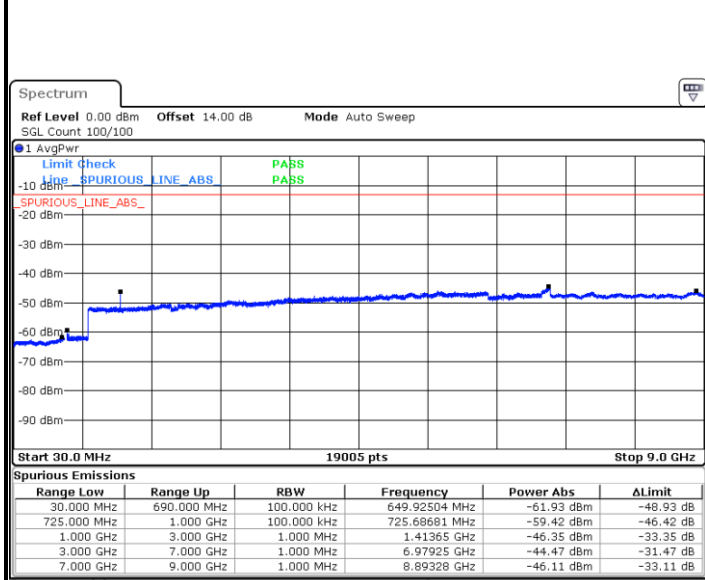

LTE Band 12 / 5MHz

Highest Channel / QPSK

Highest Channel / 16QAM

Date: 27.SEP.2017 04:24:45

Date: 27.SEP.2017 04:25:40

LTE Band 12 / 10MHz

Lowest Channel / QPSK

Lowest Channel / 16QAM

Date: 27.SEP.2017 04:31:53

Date: 27.SEP.2017 04:32:48

LTE Band 12 / 10MHz

Middle Channel / QPSK

Date: 27.SEP.2017 04:34:25

Middle Channel / 16QAM

Date: 27.SEP.2017 04:35:21

Highest Channel / QPSK

Date: 27.SEP.2017 04:41:32

Highest Channel / 16QAM

Date: 27.SEP.2017 04:42:28

LTE Band 12 / 1.4MHz

Lowest Channel / 64QAM

Middle Channel / 64QAM

Highest Channel / 64QAM

LTE Band 12 / 3MHz

Lowest Channel / 64QAM

Date: 27.SEP.2017 05:04:55

Middle Channel / 64QAM

Date: 27.SEP.2017 05:06:11

Highest Channel / 64QAM

Date: 27.SEP.2017 05:09:44

LTE Band 12 / 5MHz

Lowest Channel / 64QAM