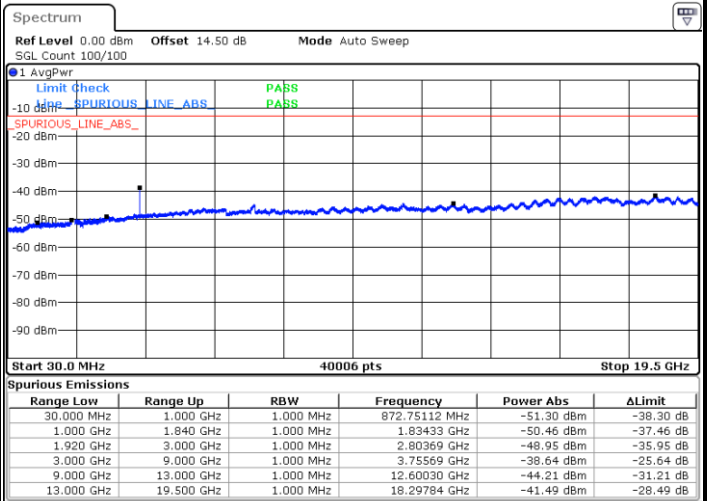

Middle Channel / 16QAM

Date: 20.SEP.2017 07:24:38

Date: 20.SEP.2017 07:25:34

Highest Channel / QPSK

Highest Channel / 16QAM

Date: 20.SEP.2017 07:31:50

Date: 20.SEP.2017 07:32:46

LTE Band 25 / 5MHz

Lowest Channel / QPSK

Lowest Channel / 16QAM

Date: 20.SEP.2017 07:34:22

Date: 20.SEP.2017 07:35:19

Middle Channel / QPSK

Middle Channel / 16QAM

Date: 20.SEP.2017 07:36:56

Date: 20.SEP.2017 07:37:51

LTE Band 25 / 5MHz

Highest Channel / QPSK

Highest Channel / 16QAM

LTE Band 25 / 10MHz

Lowest Channel / QPSK

Lowest Channel / 16QAM

LTE Band 25 / 10MHz

Middle Channel / QPSK