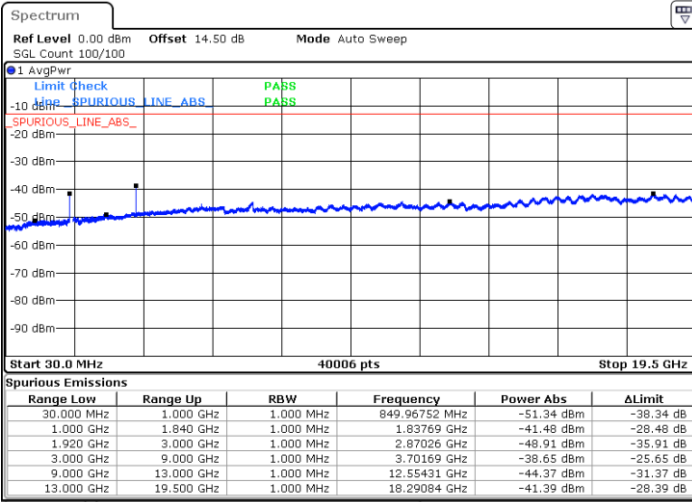

LTE Band 25 / 5MHz

Highest Channel / QPSK

Highest Channel / 16QAM

LTE Band 25 / 10MHz

Lowest Channel / QPSK

Lowest Channel / 16QAM

LTE Band 25 / 10MHz

Middle Channel / QPSK

Middle Channel / 16QAM

Date: 20.SEP.2017 07:54:18

Date: 20.SEP.2017 07:55:15

Highest Channel / QPSK

Highest Channel / 16QAM

Date: 20.SEP.2017 08:01:31

Date: 20.SEP.2017 08:02:27

LTE Band 25 / 15MHz

Lowest Channel / QPSK

Lowest Channel / 16QAM

Date: 20.SEP.2017 08:04:03

Date: 20.SEP.2017 08:05:00

Middle Channel / QPSK

Middle Channel / 16QAM

Date: 20.SEP.2017 08:06:36

Date: 20.SEP.2017 08:07:33