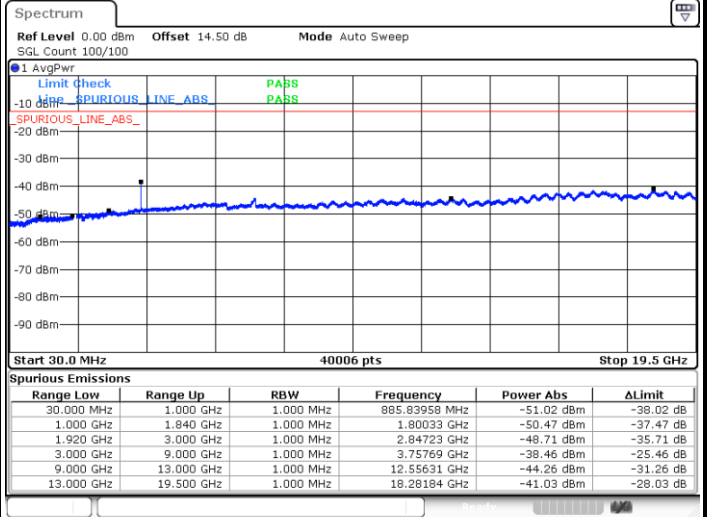

Highest Channel / 16QAM

Date: 20.SEP.2017 08:26:06

Date: 20.SEP.2017 08:27:02

LTE Band 25 / 1.4MHz

Lowest Channel / 64QAM

Middle Channel / 64QAM

Date: 29.SEP.2017 00:01:21

Date: 28.SEP.2017 23:07:58

Highest Channel / 64QAM

Date: 28.SEP.2017 23:11:32

LTE Band 25 / 3MHz

Lowest Channel / 64QAM

Middle Channel / 64QAM

Date: 28.SEP.2017 23:12:47

Date: 28.SEP.2017 23:14:03

Highest Channel / 64QAM

Date: 28.SEP.2017 23:17:36

LTE Band 25 / 5MHz

Lowest Channel / 64QAM

Middle Channel / 64QAM

Date: 28.SEP.2017 23:18:51

Date: 28.SEP.2017 23:20:07

Highest Channel / 64QAM

Date: 28.SEP.2017 23:23:41

LTE Band 25 / 10MHz

Lowest Channel / 64QAM

Middle Channel / 64QAM

Date: 28.SEP.2017 23:24:56

Date: 28.SEP.2017 23:26:12

Highest Channel / 64QAM

Date: 28.SEP.2017 23:29:45