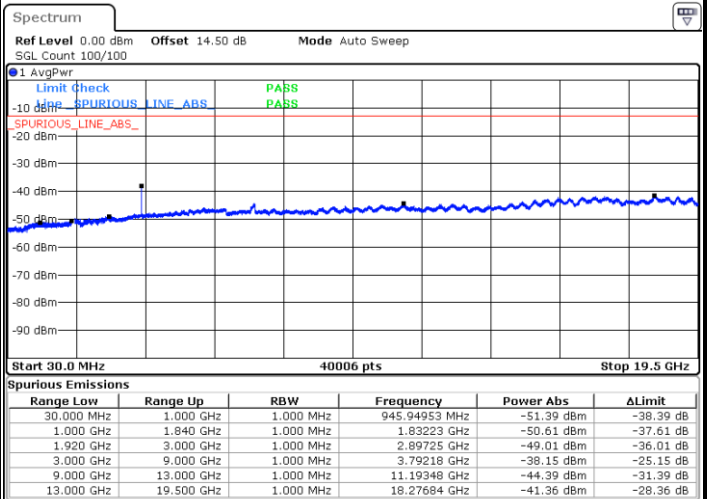

LTE Band 25 / 15MHz

Highest Channel / QPSK

Highest Channel / 16QAM

Date: 20.SEP.2017 08:13:48

Date: 20.SEP.2017 08:14:44

LTE Band 25 / 20MHz

Lowest Channel / QPSK

Lowest Channel / 16QAM

Date: 20.SEP.2017 08:16:21

Date: 20.SEP.2017 08:17:17

LTE Band 25 / 20MHz

Middle Channel / QPSK

Middle Channel / 16QAM

Date: 20.SEP.2017 08:18:55

Date: 20.SEP.2017 08:19:51

Highest Channel / QPSK

Highest Channel / 16QAM

Date: 20.SEP.2017 08:26:06

Date: 20.SEP.2017 08:27:02

LTE Band 25 / 1.4MHz

Lowest Channel / 64QAM

Middle Channel / 64QAM

Date: 29.SEP.2017 00:01:21

Date: 28.SEP.2017 23:07:58

Highest Channel / 64QAM

Date: 28.SEP.2017 23:11:32

LTE Band 25 / 3MHz

Lowest Channel / 64QAM

Middle Channel / 64QAM

Date: 28.SEP.2017 23:12:47

Date: 28.SEP.2017 23:14:03

Highest Channel / 64QAM