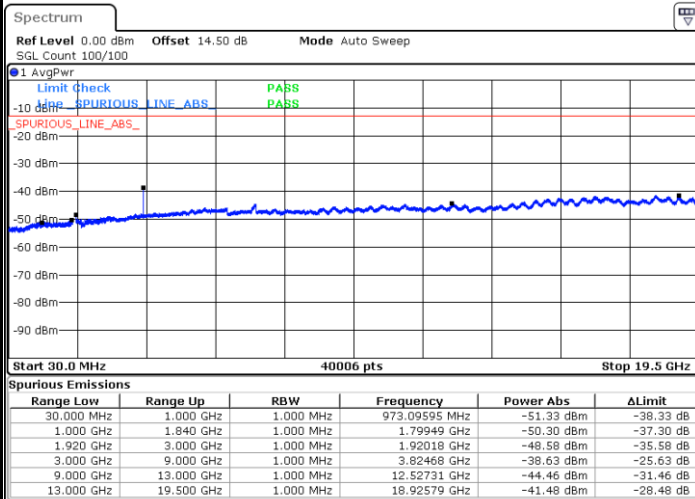

Middle Channel / 16QAM

Date: 20.SEP.2017 07:24:38

Date: 20.SEP.2017 07:25:34

Highest Channel / QPSK

Highest Channel / 16QAM

Date: 20.SEP.2017 07:31:50

Date: 20.SEP.2017 07:32:46

LTE Band 25 / 5MHz

Lowest Channel / QPSK

Lowest Channel / 16QAM

Date: 20.SEP.2017 07:34:22

Date: 20.SEP.2017 07:35:19

Middle Channel / QPSK

Middle Channel / 16QAM

Date: 20.SEP.2017 07:36:56

Date: 20.SEP.2017 07:37:51