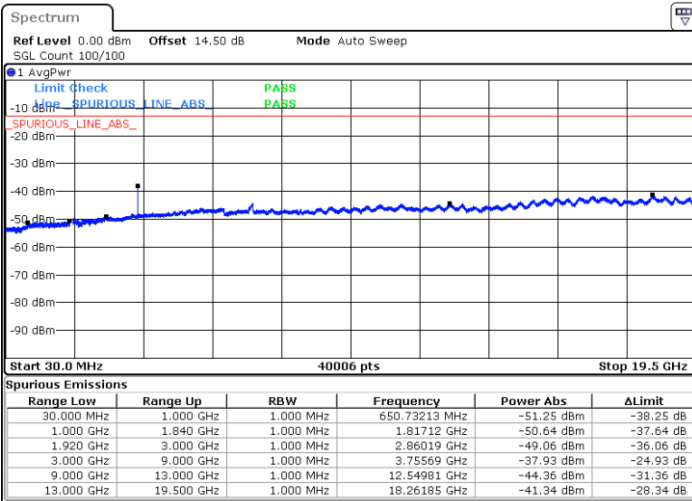

Middle Channel / 16QAM

Date: 20.SEP.2017 07:24:38

Date: 20.SEP.2017 07:25:34

Highest Channel / QPSK

Highest Channel / 16QAM

Date: 20.SEP.2017 07:31:50

Date: 20.SEP.2017 07:32:46

LTE Band 25 / 5MHz

Lowest Channel / QPSK

Lowest Channel / 16QAM

Date: 20.SEP.2017 07:34:22

Date: 20.SEP.2017 07:35:19

Middle Channel / QPSK

Middle Channel / 16QAM

Date: 20.SEP.2017 07:36:56

Date: 20.SEP.2017 07:37:51

LTE Band 25 / 5MHz

Highest Channel / QPSK

Highest Channel / 16QAM

LTE Band 25 / 10MHz

Lowest Channel / QPSK

Lowest Channel / 16QAM

LTE Band 25 / 10MHz

Middle Channel / QPSK