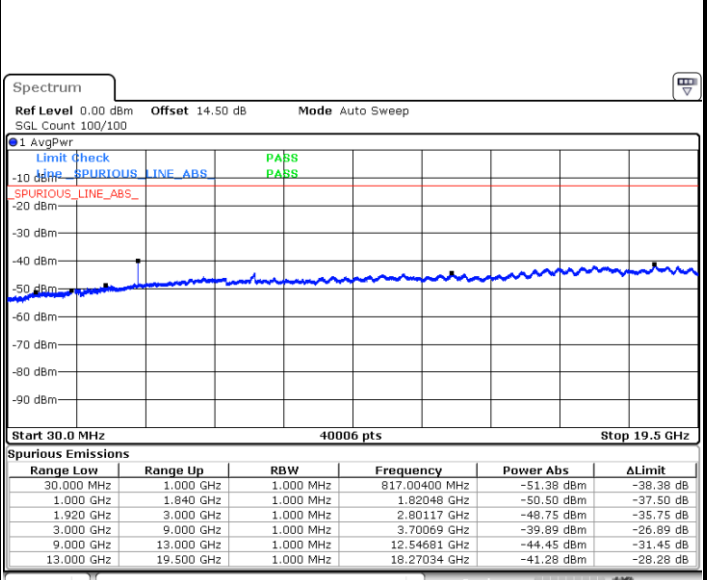

Middle Channel / QPSK

Middle Channel / 16QAM

Date: 20.SEP.2017 07:12:21

Date: 20.SEP.2017 07:13:17

LTE Band 25 / 1.4MHz

Highest Channel / QPSK

Date: 20.SEP.2017 07:19:33

Highest Channel / 16QAM

Date: 20.SEP.2017 07:20:29

LTE Band 25 / 3MHz

Lowest Channel / QPSK

Date: 20.SEP.2017 07:22:05

Lowest Channel / 16QAM

Date: 20.SEP.2017 07:23:01

LTE Band 25 / 3MHz

Middle Channel / QPSK

Middle Channel / 16QAM

Date: 20.SEP.2017 07:24:38

Date: 20.SEP.2017 07:25:34

Highest Channel / QPSK

Highest Channel / 16QAM

Date: 20.SEP.2017 07:31:50

Date: 20.SEP.2017 07:32:46

LTE Band 25 / 5MHz