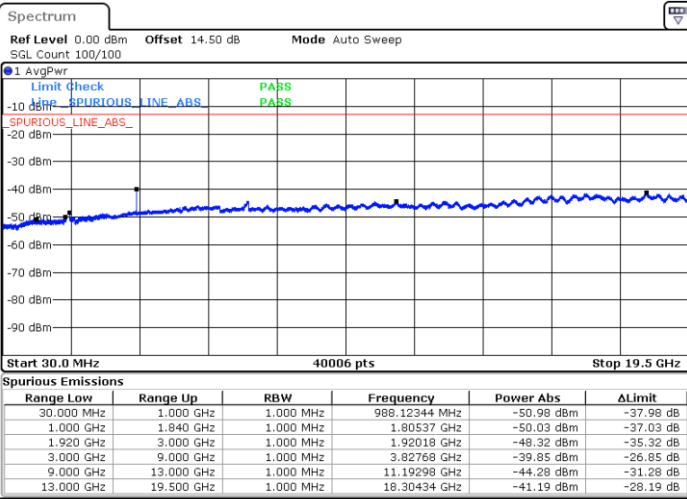

Date: 20.SEP.2017 08:16:21

Date: 20.SEP.2017 08:17:17

LTE Band 25 / 20MHz

Middle Channel / QPSK

Middle Channel / 16QAM

Date: 20.SEP.2017 08:18:55

Date: 20.SEP.2017 08:19:51

Highest Channel / QPSK

Highest Channel / 16QAM

Date: 20.SEP.2017 08:26:06

Date: 20.SEP.2017 08:27:02

LTE Band 25 / 1.4MHz

Lowest Channel / 64QAM

Middle Channel / 64QAM

Date: 29.SEP.2017 00:01:21

Date: 28.SEP.2017 23:07:58

Highest Channel / 64QAM

Date: 28.SEP.2017 23:11:32

LTE Band 25 / 3MHz

Lowest Channel / 64QAM

Middle Channel / 64QAM

Date: 28.SEP.2017 23:12:47

Date: 28.SEP.2017 23:14:03

Highest Channel / 64QAM

Date: 28.SEP.2017 23:17:36

LTE Band 25 / 5MHz

Lowest Channel / 64QAM

Middle Channel / 64QAM

Date: 28.SEP.2017 23:18:51

Date: 28.SEP.2017 23:20:07

Highest Channel / 64QAM

Date: 28.SEP.2017 23:23:41