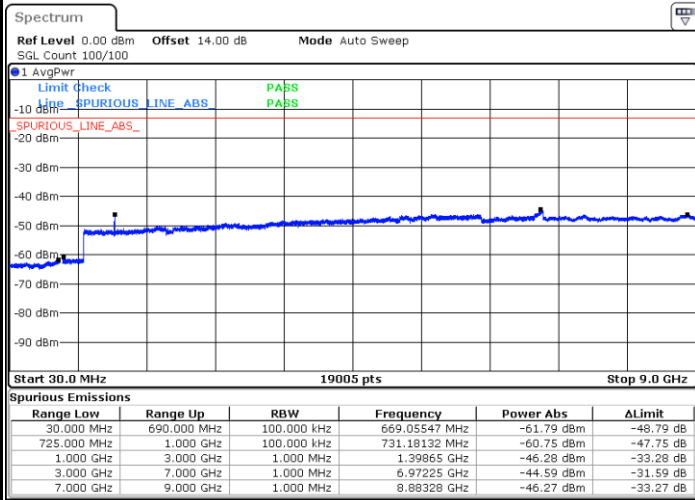

Date: 27.SEP.2017 04:31:53

Date: 27.SEP.2017 04:32:48

LTE Band 12 / 10MHz

Middle Channel / QPSK

Date: 27.SEP.2017 04:34:25

Middle Channel / 16QAM

Date: 27.SEP.2017 04:35:21

Highest Channel / QPSK

Date: 27.SEP.2017 04:41:32

Highest Channel / 16QAM

Date: 27.SEP.2017 04:42:28

LTE Band 12 / 1.4MHz

Lowest Channel / 64QAM

Middle Channel / 64QAM

Highest Channel / 64QAM

LTE Band 12 / 3MHz

Lowest Channel / 64QAM

Date: 27.SEP.2017 05:04:55

Middle Channel / 64QAM

Date: 27.SEP.2017 05:06:11

Highest Channel / 64QAM

Date: 27.SEP.2017 05:09:44

LTE Band 12 / 5MHz

Lowest Channel / 64QAM