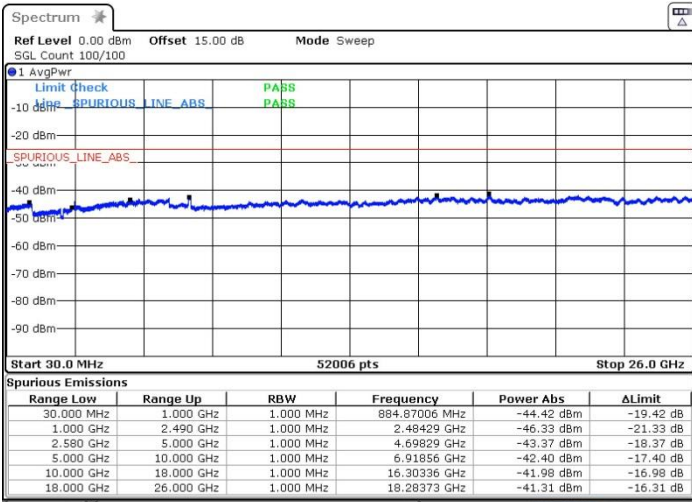

Date: 13.OCT.2017 17:11:47

Date: 13.OCT.2017 17:12:44

Highest Channel / 64QAM

Date: 13.OCT.2017 17:13:50

LTE Band 7 / 20MHz+20MHz

Lowest Channel / QPSK

Date: 13.OCT.2017 16:41:59

Lowest Channel / 16QAM

Date: 13.OCT.2017 16:42:53

Lowest Channel / 64QAM

Date: 13.OCT.2017 16:43:50

LTE Band 7 / 20MHz+20MHz

Middle Channel / QPSK

Middle Channel / 16QAM

Date: 13.OCT.2017 16:47:23

Date: 13.OCT.2017 16:46:30

Middle Channel / 64QAM

Date: 13.OCT.2017 16:45:33

LTE Band 7 / 20MHz+20MHz

Highest Channel / QPSK

Highest Channel / 16QAM

Date: 13.OCT.2017 16:57:47

Date: 13.OCT.2017 16:54:33

Highest Channel / 64QAM