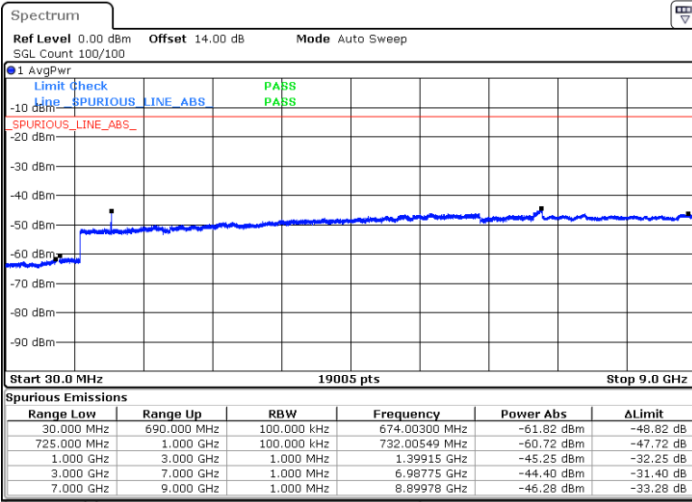

Lowest Channel / QPSK

Date: 27.SEP.2017 03:58:21

Lowest Channel / 16QAM

Date: 27.SEP.2017 03:59:16

LTE Band 12 / 3MHz

Middle Channel / QPSK

Middle Channel / 16QAM

Date: 27.SEP.2017 04:00:53

Date: 27.SEP.2017 04:01:48

Highest Channel / QPSK

Highest Channel / 16QAM

Date: 27.SEP.2017 04:07:59

Date: 27.SEP.2017 04:08:55

LTE Band 12 / 5MHz

Lowest Channel / QPSK

Lowest Channel / 16QAM