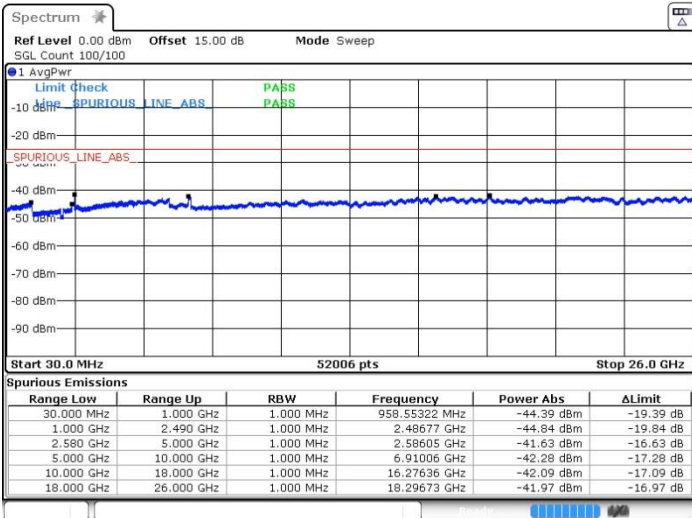

LTE Band 7 / 15MHz+15MHz

Lowest Channel / QPSK

Lowest Channel / 16QAM

Date: 13.OCT.2017 17:30:37

Date: 13.OCT.2017 17:31:34

Lowest Channel / 64QAM

Date: 13.OCT.2017 17:32:30

LTE Band 7 / 15MHz+15MHz

Middle Channel / QPSK

Middle Channel / 16QAM

Date: 13.OCT.2017 17:37:29

Date: 13.OCT.2017 17:35:32

Middle Channel / 64QAM

Date: 13.OCT.2017 17:34:31

LTE Band 7 / 15MHz+15MHz

Highest Channel / QPSK

Date: 14.OCT.2017 09:37:01

Highest Channel / 16QAM

Date: 14.OCT.2017 09:38:05

Highest Channel / 64QAM

Date: 14.OCT.2017 09:39:13

LTE Band 7 / 15MHz+20MHz

Lowest Channel / QPSK

Lowest Channel / 16QAM