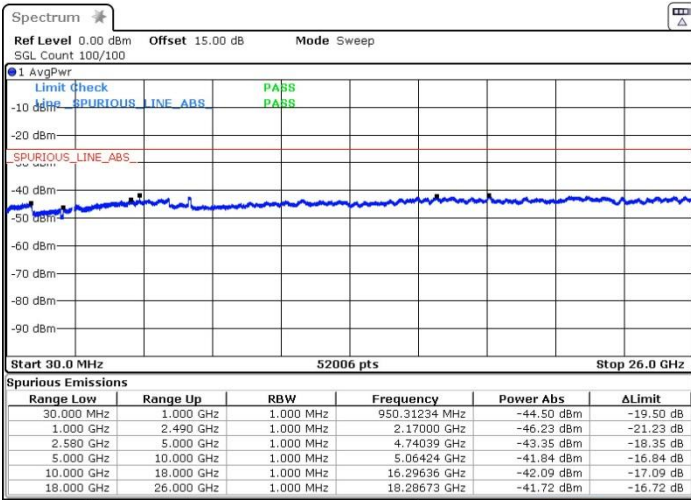

Date: 14.OCT.2017 09:37:01

Highest Channel / 16QAM

Date: 14.OCT.2017 09:38:05

Highest Channel / 64QAM

Date: 14.OCT.2017 09:39:13

LTE Band 7 / 15MHz+20MHz

Lowest Channel / QPSK

Lowest Channel / 16QAM

Date: 13.OCT.2017 17:57:38

Date: 13.OCT.2017 17:55:09

Lowest Channel / 64QAM

Date: 14.OCT.2017 09:42:28

LTE Band 7 / 15MHz+20MHz

Middle Channel / QPSK

Middle Channel / 16QAM

Date: 13.OCT.2017 17:41:35

Date: 13.OCT.2017 17:42:55

Middle Channel / 64QAM

Date: 13.OCT.2017 17:43:46

LTE Band 7 / 15MHz+20MHz

Highest Channel / QPSK

Highest Channel / 16QAM

Date: 13.OCT.2017 15:23:12

Date: 13.OCT.2017 15:22:10

Highest Channel / 64QAM

Date: 13.OCT.2017 15:20:11

LTE Band 7 / 20MHz+10MHz

Lowest Channel / QPSK

Lowest Channel / 16QAM

Date: 13.OCT.2017 17:27:14

Date: 13.OCT.2017 17:24:54

Lowest Channel / 64QAM