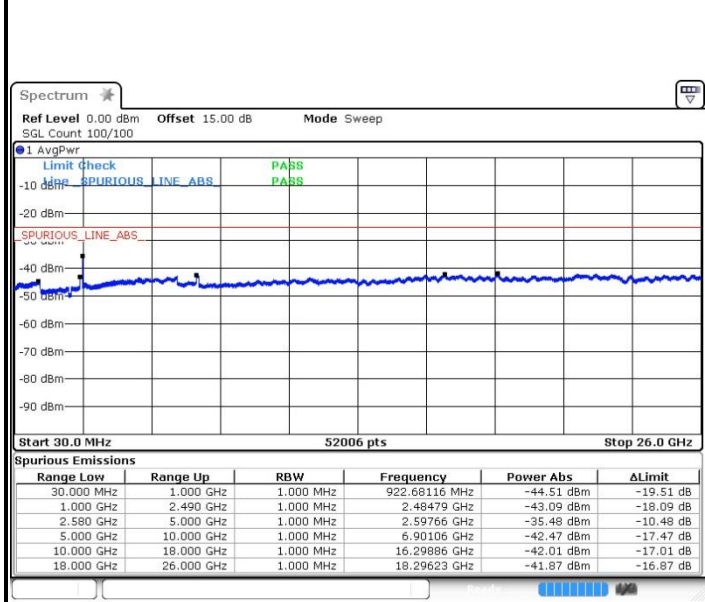

LTE Band 7 / 15MHz+15MHz

Lowest Channel / QPSK

Lowest Channel / 16QAM

Date: 13.OCT.2017 17:30:37

Date: 13.OCT.2017 17:31:34

Lowest Channel / 64QAM

Date: 13.OCT.2017 17:32:30

LTE Band 7 / 15MHz+15MHz

Middle Channel / QPSK

Middle Channel / 16QAM

Date: 13.OCT.2017 17:37:29

Date: 13.OCT.2017 17:35:32

Middle Channel / 64QAM

Date: 13.OCT.2017 17:34:31

LTE Band 7 / 15MHz+15MHz

Highest Channel / QPSK

Date: 14.OCT.2017 09:37:01

Highest Channel / 16QAM

Date: 14.OCT.2017 09:38:05

Highest Channel / 64QAM

Date: 14.OCT.2017 09:39:13

LTE Band 7 / 15MHz+20MHz

Lowest Channel / QPSK

Lowest Channel / 16QAM

Date: 13.OCT.2017 17:57:38

Date: 13.OCT.2017 17:55:09

Lowest Channel / 64QAM

Date: 14.OCT.2017 09:42:28

LTE Band 7 / 15MHz+20MHz

Middle Channel / QPSK

Middle Channel / 16QAM

Date: 13.OCT.2017 17:41:35