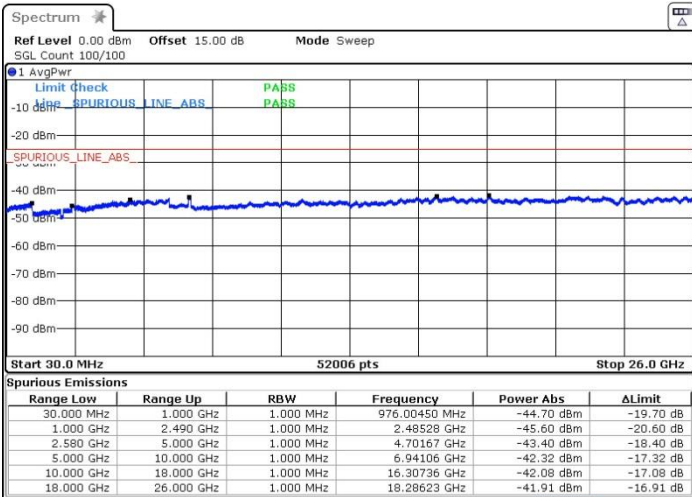

LTE Band 7 / 20MHz+10MHz

Highest Channel / QPSK

Highest Channel / 16QAM

Date: 13.OCT.2017 17:19:07

Date: 13.OCT.2017 17:18:16

Highest Channel / 64QAM

Date: 13.OCT.2017 17:17:15

LTE Band 7 / 20MHz+15MHz

Lowest Channel / QPSK

Lowest Channel / 16QAM

Date: 13.OCT.2017 17:00:45

Date: 13.OCT.2017 17:01:42

Lowest Channel / 64QAM

Date: 13.OCT.2017 17:02:56

LTE Band 7 / 20MHz+15MHz

Middle Channel / QPSK

Middle Channel / 16QAM

Date: 13.OCT.2017 17:10:17

Date: 13.OCT.2017 17:09:35

Middle Channel / 64QAM

Date: 13.OCT.2017 17:07:24

LTE Band 7 / 20MHz+15MHz

Highest Channel / QPSK

Highest Channel / 16QAM

Date: 13.OCT.2017 17:11:47

Date: 13.OCT.2017 17:12:44

Highest Channel / 64QAM

Date: 13.OCT.2017 17:13:50

LTE Band 7 / 20MHz+20MHz

Lowest Channel / QPSK

Date: 13.OCT.2017 16:41:59

Lowest Channel / 16QAM