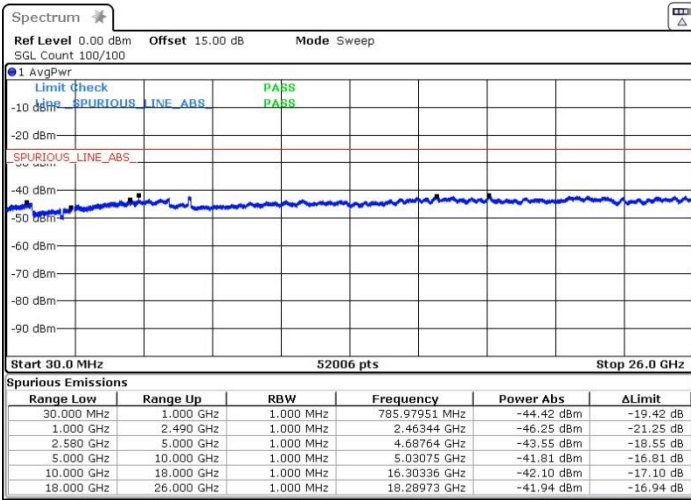

Middle Channel / QPSK

Middle Channel / 16QAM

Date: 13.OCT.2017 17:37:29

Date: 13.OCT.2017 17:35:32

Middle Channel / 64QAM

Date: 13.OCT.2017 17:34:31

LTE Band 7 / 15MHz+15MHz

Highest Channel / QPSK

Date: 14.OCT.2017 09:37:01

Highest Channel / 16QAM

Date: 14.OCT.2017 09:38:05

Highest Channel / 64QAM

Date: 14.OCT.2017 09:39:13

LTE Band 7 / 15MHz+20MHz

Lowest Channel / QPSK

Lowest Channel / 16QAM

Date: 13.OCT.2017 17:57:38

Date: 13.OCT.2017 17:55:09

Lowest Channel / 64QAM

Date: 14.OCT.2017 09:42:28

LTE Band 7 / 15MHz+20MHz

Middle Channel / QPSK

Middle Channel / 16QAM

Date: 13.OCT.2017 17:41:35

Date: 13.OCT.2017 17:42:55

Middle Channel / 64QAM

Date: 13.OCT.2017 17:43:46

LTE Band 7 / 15MHz+20MHz

Highest Channel / QPSK

Highest Channel / 16QAM

Date: 13.OCT.2017 15:23:12

Date: 13.OCT.2017 15:22:10