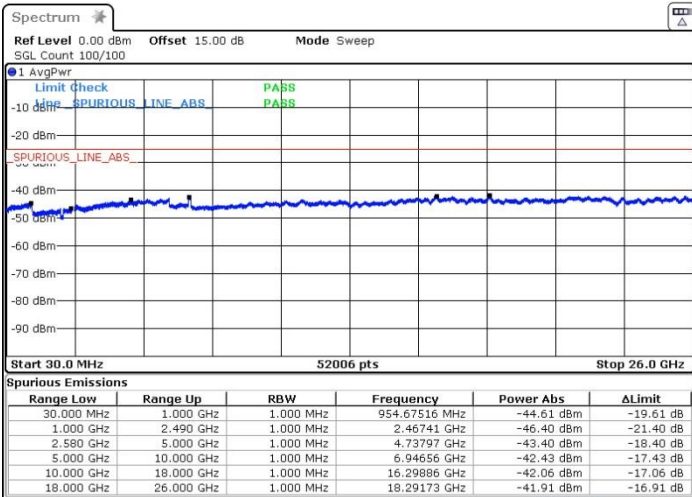

Highest Channel / 64QAM

Date: 13.OCT.2017 15:20:11

LTE Band 7 / 20MHz+10MHz

Lowest Channel / QPSK

Lowest Channel / 16QAM

Date: 13.OCT.2017 17:27:14

Date: 13.OCT.2017 17:24:54

Lowest Channel / 64QAM

Date: 13.OCT.2017 17:23:59

LTE Band 7 / 20MHz+10MHz

Middle Channel / QPSK

Middle Channel / 16QAM

Date: 13.OCT.2017 17:20:27

Date: 13.OCT.2017 17:21:32

Middle Channel / 64QAM

Date: 13.OCT.2017 17:22:32

LTE Band 7 / 20MHz+10MHz

Highest Channel / QPSK

Highest Channel / 16QAM

Date: 13.OCT.2017 17:19:07

Date: 13.OCT.2017 17:18:16

Highest Channel / 64QAM

Date: 13.OCT.2017 17:17:15

LTE Band 7 / 20MHz+15MHz

Lowest Channel / QPSK

Lowest Channel / 16QAM

Date: 13.OCT.2017 17:00:45

Date: 13.OCT.2017 17:01:42

Lowest Channel / 64QAM

Date: 13.OCT.2017 17:02:56

LTE Band 7 / 20MHz+15MHz

Middle Channel / QPSK