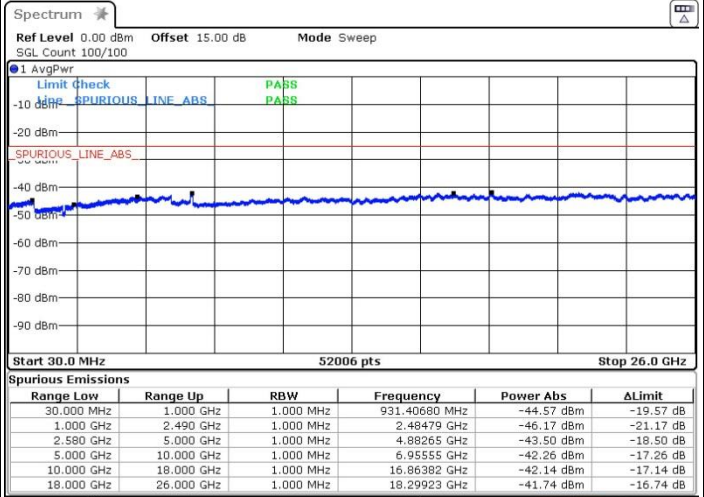

Date: 13.OCT.2017 17:23:59

LTE Band 7 / 20MHz+10MHz

Middle Channel / QPSK

Middle Channel / 16QAM

Date: 13.OCT.2017 17:20:27

Date: 13.OCT.2017 17:21:32

Middle Channel / 64QAM

Date: 13.OCT.2017 17:22:32

LTE Band 7 / 20MHz+10MHz

Highest Channel / QPSK

Highest Channel / 16QAM

Date: 13.OCT.2017 17:19:07

Date: 13.OCT.2017 17:18:16

Highest Channel / 64QAM

Date: 13.OCT.2017 17:17:15

LTE Band 7 / 20MHz+15MHz

Lowest Channel / QPSK

Lowest Channel / 16QAM

Date: 13.OCT.2017 17:00:45

Date: 13.OCT.2017 17:01:42

Lowest Channel / 64QAM

Date: 13.OCT.2017 17:02:56

LTE Band 7 / 20MHz+15MHz

Middle Channel / QPSK