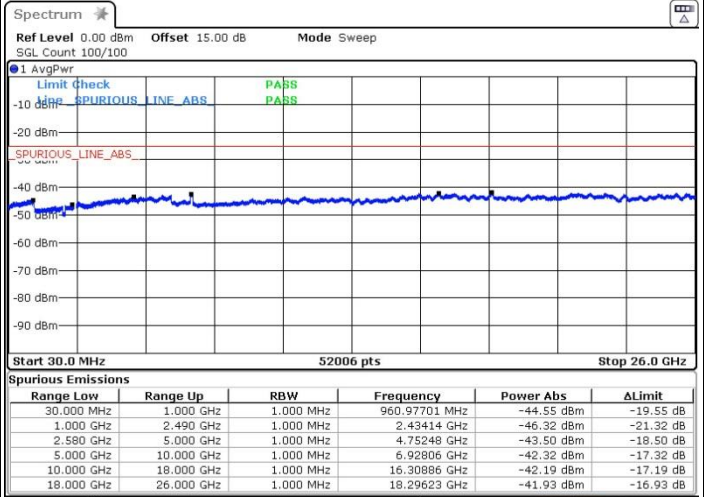

Highest Channel / 64QAM

Date: 13.OCT.2017 15:20:11

LTE Band 7 / 20MHz+10MHz

Lowest Channel / QPSK

Lowest Channel / 16QAM

Date: 13.OCT.2017 17:27:14

Date: 13.OCT.2017 17:24:54

Lowest Channel / 64QAM

Date: 13.OCT.2017 17:23:59

LTE Band 7 / 20MHz+10MHz

Middle Channel / QPSK

Middle Channel / 16QAM

Date: 13.OCT.2017 17:20:27

Date: 13.OCT.2017 17:21:32

Middle Channel / 64QAM

Date: 13.OCT.2017 17:22:32

LTE Band 7 / 20MHz+10MHz

Highest Channel / QPSK

Highest Channel / 16QAM

Date: 13.OCT.2017 17:19:07

Date: 13.OCT.2017 17:18:16

Highest Channel / 64QAM

Date: 13.OCT.2017 17:17:15

LTE Band 7 / 20MHz+15MHz