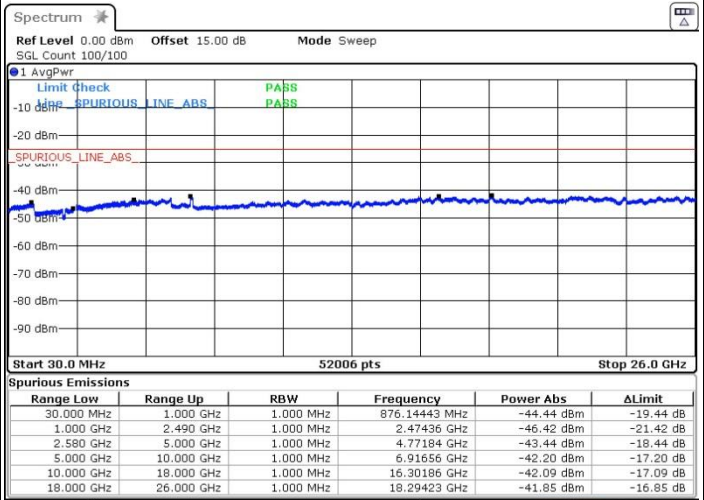

Date: 13.OCT.2017 16:42:53

Lowest Channel / 64QAM

Date: 13.OCT.2017 16:43:50

LTE Band 7 / 20MHz+20MHz

Middle Channel / QPSK

Middle Channel / 16QAM

Date: 13.OCT.2017 16:47:23

Date: 13.OCT.2017 16:46:30

Middle Channel / 64QAM

Date: 13.OCT.2017 16:45:33

LTE Band 7 / 20MHz+20MHz

Highest Channel / QPSK

Highest Channel / 16QAM

Date: 13.OCT.2017 16:57:47

Date: 13.OCT.2017 16:54:33

Highest Channel / 64QAM

Date: 13.OCT.2017 16:53:09

LTE Band 12 / 1.4MHz

Lowest Channel / QPSK

Date: 27.SEP.2017 03:41:35

Lowest Channel / 16QAM

Date: 27.SEP.2017 03:42:30

Middle Channel / QPSK

Date: 27.SEP.2017 03:44:07