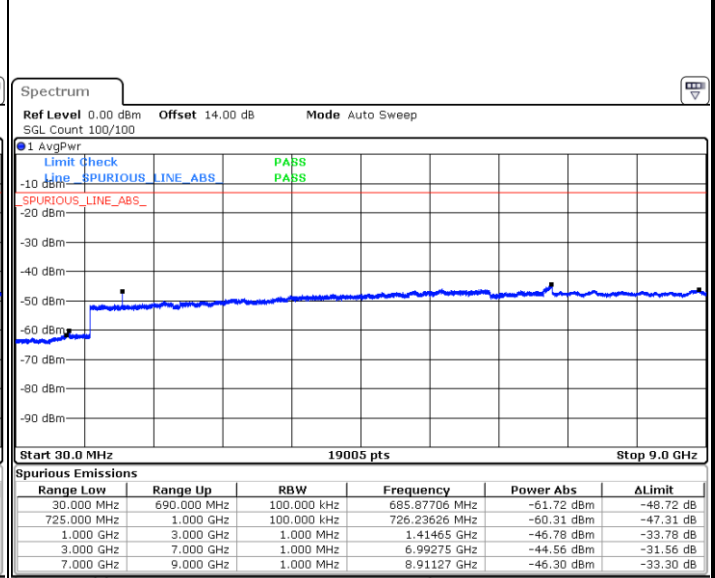

Middle Channel / 64QAM

Date: 13.OCT.2017 16:45:33

LTE Band 7 / 20MHz+20MHz

Highest Channel / QPSK

Highest Channel / 16QAM

Date: 13.OCT.2017 16:57:47

Date: 13.OCT.2017 16:54:33

Highest Channel / 64QAM

Date: 13.OCT.2017 16:53:09

LTE Band 12 / 1.4MHz

Lowest Channel / QPSK

Date: 27.SEP.2017 03:41:35

Lowest Channel / 16QAM

Date: 27.SEP.2017 03:42:30

Middle Channel / QPSK

Date: 27.SEP.2017 03:44:07

Middle Channel / 16QAM

Date: 27.SEP.2017 03:45:02

LTE Band 12 / 1.4MHz

Highest Channel / QPSK

Date: 27.SEP.2017 03:51:14

Highest Channel / 16QAM

Date: 27.SEP.2017 03:52:10

LTE Band 12 / 3MHz