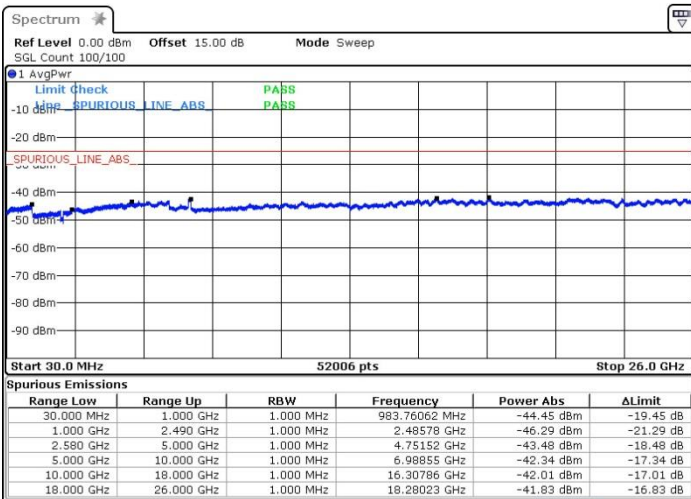

Middle Channel / QPSK

Middle Channel / 16QAM

Date: 13.OCT.2017 17:37:29

Date: 13.OCT.2017 17:35:32

Middle Channel / 64QAM

Date: 13.OCT.2017 17:34:31

LTE Band 7 / 15MHz+15MHz

Highest Channel / QPSK

Date: 14.OCT.2017 09:37:01

Highest Channel / 16QAM

Date: 14.OCT.2017 09:38:05

Highest Channel / 64QAM

Date: 14.OCT.2017 09:39:13

LTE Band 7 / 15MHz+20MHz

Lowest Channel / QPSK

Lowest Channel / 16QAM

Date: 13.OCT.2017 17:57:38

Date: 13.OCT.2017 17:55:09

Lowest Channel / 64QAM

Date: 14.OCT.2017 09:42:28

LTE Band 7 / 15MHz+20MHz

Middle Channel / QPSK

Middle Channel / 16QAM

Date: 13.OCT.2017 17:41:35

Date: 13.OCT.2017 17:42:55

Middle Channel / 64QAM

Date: 13.OCT.2017 17:43:46

LTE Band 7 / 15MHz+20MHz

Highest Channel / QPSK

Highest Channel / 16QAM

Date: 13.OCT.2017 15:23:12

Date: 13.OCT.2017 15:22:10