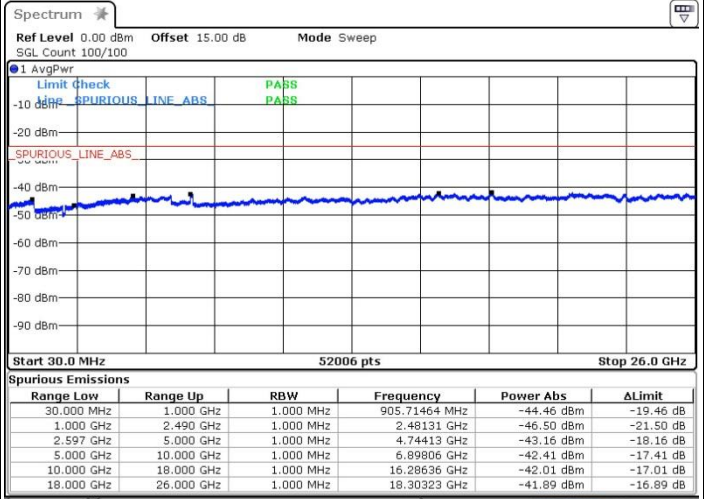

Date: 13.OCT.2017 17:57:38

Date: 13.OCT.2017 17:55:09

Lowest Channel / 64QAM

Date: 14.OCT.2017 09:42:28

LTE Band 7 / 15MHz+20MHz

Middle Channel / QPSK

Middle Channel / 16QAM

Date: 13.OCT.2017 17:41:35

Date: 13.OCT.2017 17:42:55

Middle Channel / 64QAM

Date: 13.OCT.2017 17:43:46

LTE Band 7 / 15MHz+20MHz

Highest Channel / QPSK

Highest Channel / 16QAM

Date: 13.OCT.2017 15:23:12

Date: 13.OCT.2017 15:22:10

Highest Channel / 64QAM

Date: 13.OCT.2017 15:20:11

LTE Band 7 / 20MHz+10MHz

Lowest Channel / QPSK

Lowest Channel / 16QAM

Date: 13.OCT.2017 17:27:14

Date: 13.OCT.2017 17:24:54

Lowest Channel / 64QAM