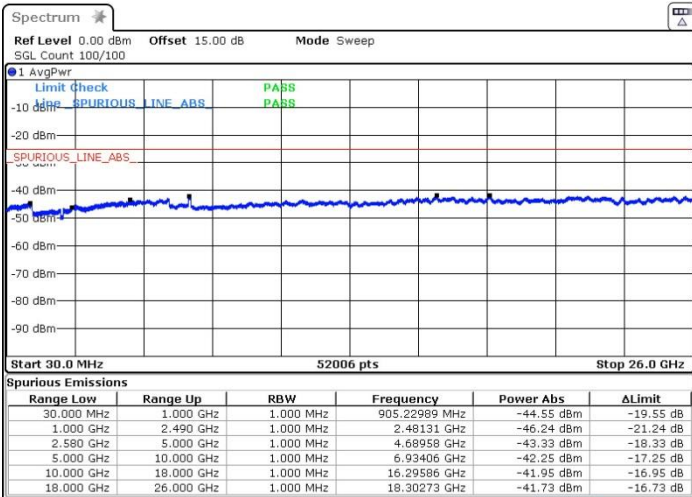

Date: 13.OCT.2017 16:42:53

Lowest Channel / 64QAM

Date: 13.OCT.2017 16:43:50

LTE Band 7 / 20MHz+20MHz

Middle Channel / QPSK

Middle Channel / 16QAM

Date: 13.OCT.2017 16:47:23

Date: 13.OCT.2017 16:46:30

Middle Channel / 64QAM

Date: 13.OCT.2017 16:45:33

LTE Band 7 / 20MHz+20MHz

Highest Channel / QPSK

Highest Channel / 16QAM

Date: 13.OCT.2017 16:57:47

Date: 13.OCT.2017 16:54:33

Highest Channel / 64QAM

Date: 13.OCT.2017 16:53:09

LTE Band 12 / 1.4MHz

Lowest Channel / QPSK

Date: 27.SEP.2017 03:41:35

Lowest Channel / 16QAM

Date: 27.SEP.2017 03:42:30

Middle Channel / QPSK

Date: 27.SEP.2017 03:44:07

Middle Channel / 16QAM

Date: 27.SEP.2017 03:45:02

LTE Band 12 / 1.4MHz

Highest Channel / QPSK

Date: 27.SEP.2017 03:51:14

Highest Channel / 16QAM

Date: 27.SEP.2017 03:52:10

LTE Band 12 / 3MHz