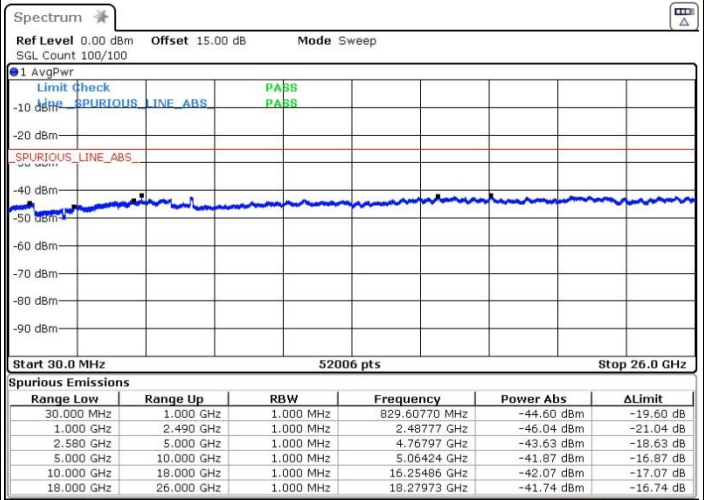

Date: 14.OCT.2017 09:37:01

Highest Channel / 16QAM

Date: 14.OCT.2017 09:38:05

Highest Channel / 64QAM

Date: 14.OCT.2017 09:39:13

LTE Band 7 / 15MHz+20MHz

Lowest Channel / QPSK

Lowest Channel / 16QAM

Date: 13.OCT.2017 17:57:38

Date: 13.OCT.2017 17:55:09

Lowest Channel / 64QAM

Date: 14.OCT.2017 09:42:28

LTE Band 7 / 15MHz+20MHz

Middle Channel / QPSK

Middle Channel / 16QAM

Date: 13.OCT.2017 17:41:35

Date: 13.OCT.2017 17:42:55

Middle Channel / 64QAM

Date: 13.OCT.2017 17:43:46

LTE Band 7 / 15MHz+20MHz

Highest Channel / QPSK

Highest Channel / 16QAM

Date: 13.OCT.2017 15:23:12

Date: 13.OCT.2017 15:22:10

Highest Channel / 64QAM

Date: 13.OCT.2017 15:20:11

LTE Band 7 / 20MHz+10MHz

Lowest Channel / QPSK

Lowest Channel / 16QAM

Date: 13.OCT.2017 17:27:14

Date: 13.OCT.2017 17:24:54

Lowest Channel / 64QAM