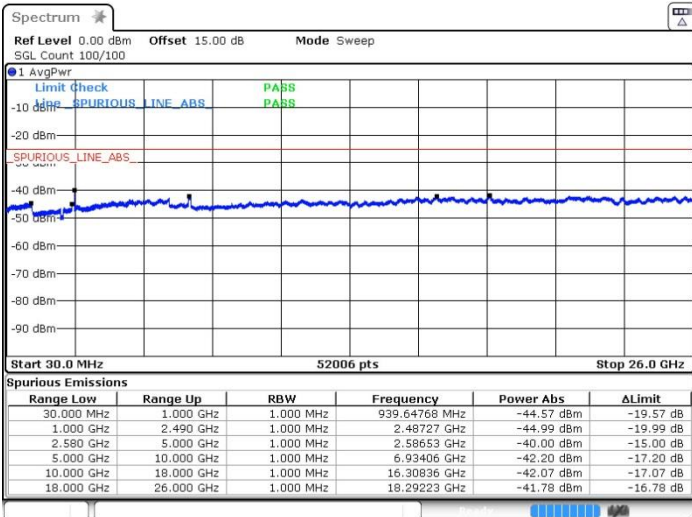

LTE Band 7 / 15MHz+15MHz

Lowest Channel / QPSK

Lowest Channel / 16QAM

Date: 13.OCT.2017 17:30:37

Date: 13.OCT.2017 17:31:34

Lowest Channel / 64QAM

Date: 13.OCT.2017 17:32:30

LTE Band 7 / 15MHz+15MHz

Middle Channel / QPSK

Middle Channel / 16QAM

Date: 13.OCT.2017 17:37:29

Date: 13.OCT.2017 17:35:32

Middle Channel / 64QAM

Date: 13.OCT.2017 17:34:31

LTE Band 7 / 15MHz+15MHz

Highest Channel / QPSK

Date: 14.OCT.2017 09:37:01

Highest Channel / 16QAM

Date: 14.OCT.2017 09:38:05

Highest Channel / 64QAM

Date: 14.OCT.2017 09:39:13

LTE Band 7 / 15MHz+20MHz

Lowest Channel / QPSK

Lowest Channel / 16QAM