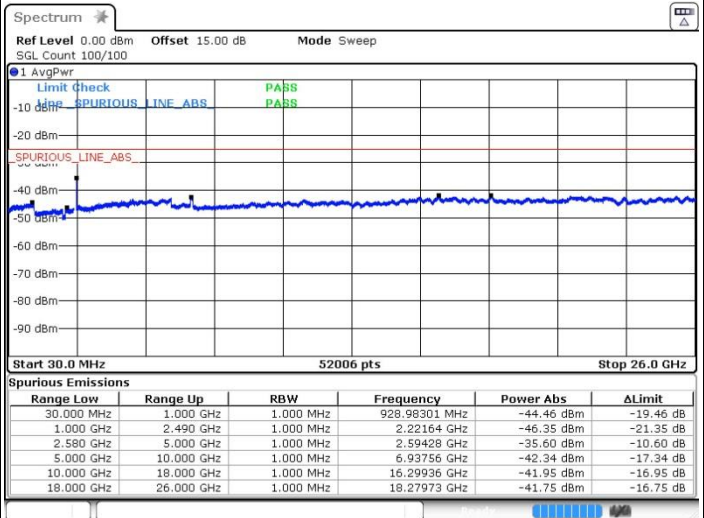

Lowest Channel / QPSK

Lowest Channel / 16QAM

Date: 13.OCT.2017 17:00:45

Date: 13.OCT.2017 17:01:42

Lowest Channel / 64QAM

Date: 13.OCT.2017 17:02:56

LTE Band 7 / 20MHz+15MHz

Middle Channel / QPSK

Middle Channel / 16QAM

Date: 13.OCT.2017 17:10:17

Date: 13.OCT.2017 17:09:35

Middle Channel / 64QAM

Date: 13.OCT.2017 17:07:24

LTE Band 7 / 20MHz+15MHz

Highest Channel / QPSK

Highest Channel / 16QAM

Date: 13.OCT.2017 17:11:47

Date: 13.OCT.2017 17:12:44

Highest Channel / 64QAM

Date: 13.OCT.2017 17:13:50

LTE Band 7 / 20MHz+20MHz

Lowest Channel / QPSK

Date: 13.OCT.2017 16:41:59

Lowest Channel / 16QAM