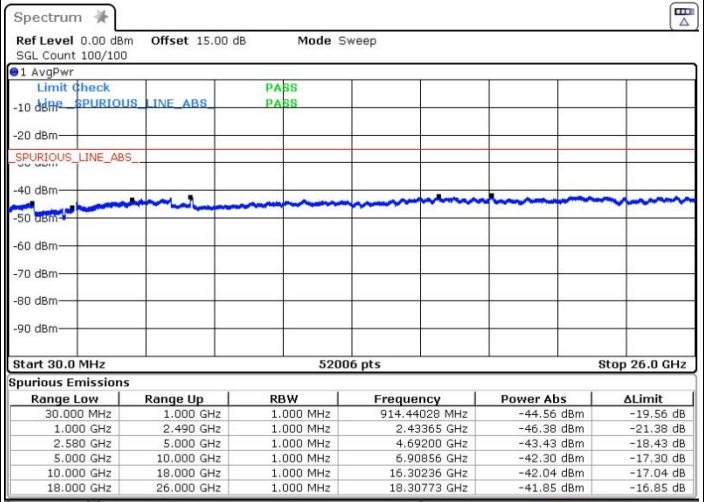

Date: 13.OCT.2017 17:11:47

Date: 13.OCT.2017 17:12:44

Highest Channel / 64QAM

Date: 13.OCT.2017 17:13:50

LTE Band 7 / 20MHz+20MHz

Lowest Channel / QPSK

Date: 13.OCT.2017 16:41:59

Lowest Channel / 16QAM

Date: 13.OCT.2017 16:42:53

Lowest Channel / 64QAM

Date: 13.OCT.2017 16:43:50

LTE Band 7 / 20MHz+20MHz

Middle Channel / QPSK

Middle Channel / 16QAM

Date: 13.OCT.2017 16:47:23

Date: 13.OCT.2017 16:46:30

Middle Channel / 64QAM

Date: 13.OCT.2017 16:45:33

LTE Band 7 / 20MHz+20MHz

Highest Channel / QPSK

Highest Channel / 16QAM

Date: 13.OCT.2017 16:57:47

Date: 13.OCT.2017 16:54:33

Highest Channel / 64QAM