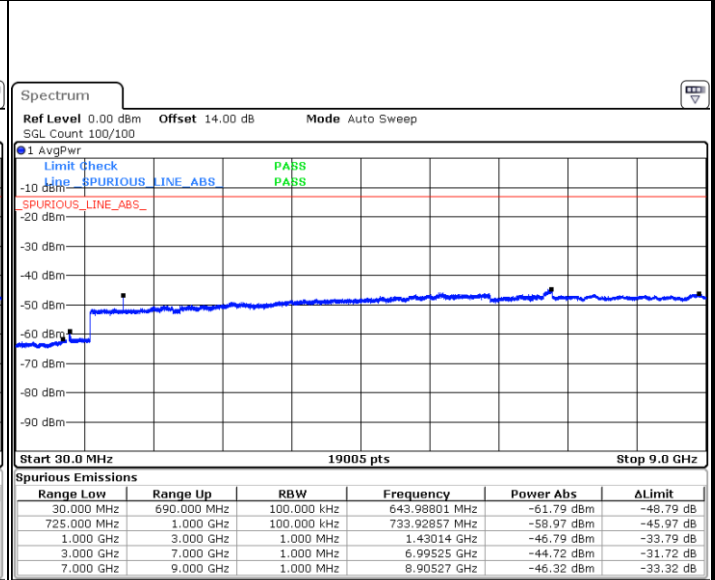

Date: 13.OCT.2017 16:53:09

LTE Band 12 / 1.4MHz

Lowest Channel / QPSK

Date: 27.SEP.2017 03:41:35

Lowest Channel / 16QAM

Date: 27.SEP.2017 03:42:30

Middle Channel / QPSK

Date: 27.SEP.2017 03:44:07

Middle Channel / 16QAM

Date: 27.SEP.2017 03:45:02

LTE Band 12 / 1.4MHz

Highest Channel / QPSK

Date: 27.SEP.2017 03:51:14

Highest Channel / 16QAM

Date: 27.SEP.2017 03:52:10

LTE Band 12 / 3MHz

Lowest Channel / QPSK

Date: 27.SEP.2017 03:58:21

Lowest Channel / 16QAM

Date: 27.SEP.2017 03:59:16

LTE Band 12 / 3MHz

Middle Channel / QPSK

Middle Channel / 16QAM

Date: 27.SEP.2017 04:00:53

Date: 27.SEP.2017 04:01:48

Highest Channel / QPSK

Highest Channel / 16QAM

Date: 27.SEP.2017 04:07:59

Date: 27.SEP.2017 04:08:55

LTE Band 12 / 5MHz

Lowest Channel / QPSK

Lowest Channel / 16QAM