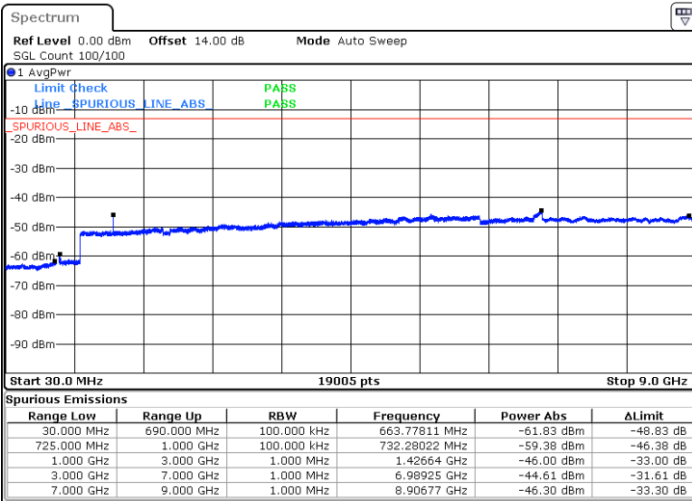

Middle Channel / 16QAM

Date: 27.SEP.2017 03:45:02

LTE Band 12 / 1.4MHz

Highest Channel / QPSK

Date: 27.SEP.2017 03:51:14

Highest Channel / 16QAM

Date: 27.SEP.2017 03:52:10

LTE Band 12 / 3MHz

Lowest Channel / QPSK

Date: 27.SEP.2017 03:58:21

Lowest Channel / 16QAM

Date: 27.SEP.2017 03:59:16

LTE Band 12 / 3MHz

Middle Channel / QPSK

Middle Channel / 16QAM

Date: 27.SEP.2017 04:00:53

Date: 27.SEP.2017 04:01:48

Highest Channel / QPSK

Highest Channel / 16QAM

Date: 27.SEP.2017 04:07:59

Date: 27.SEP.2017 04:08:55

LTE Band 12 / 5MHz

Lowest Channel / QPSK

Lowest Channel / 16QAM