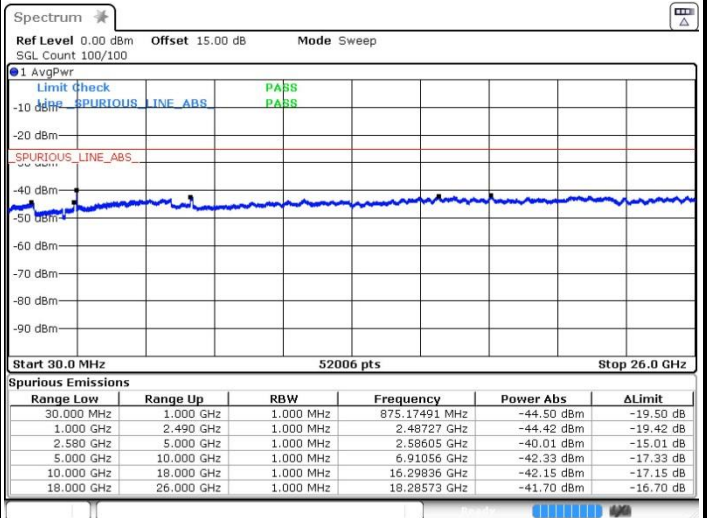

LTE Band 7 / 15MHz+15MHz

Lowest Channel / QPSK

Lowest Channel / 16QAM

Date: 13.OCT.2017 17:30:37

Date: 13.OCT.2017 17:31:34

Lowest Channel / 64QAM

Date: 13.OCT.2017 17:32:30

LTE Band 7 / 15MHz+15MHz

Middle Channel / QPSK

Middle Channel / 16QAM

Date: 13.OCT.2017 17:37:29

Date: 13.OCT.2017 17:35:32

Middle Channel / 64QAM

Date: 13.OCT.2017 17:34:31

LTE Band 7 / 15MHz+15MHz

Highest Channel / QPSK

Date: 14.OCT.2017 09:37:01

Highest Channel / 16QAM

Date: 14.OCT.2017 09:38:05

Highest Channel / 64QAM

Date: 14.OCT.2017 09:39:13

LTE Band 7 / 15MHz+20MHz

Lowest Channel / QPSK

Lowest Channel / 16QAM