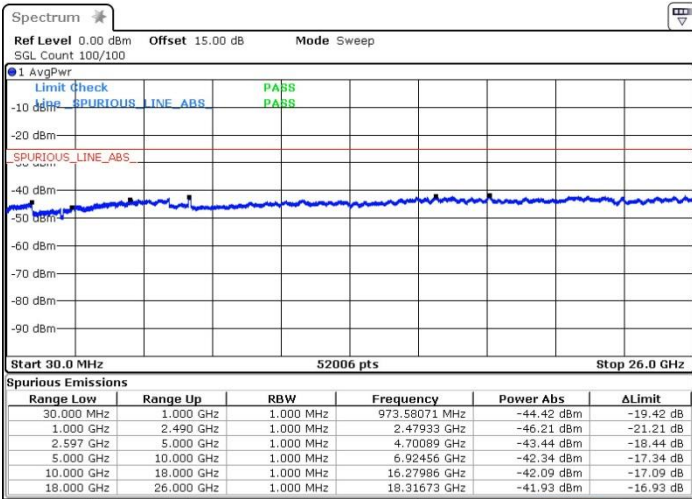

Date: 13.OCT.2017 17:57:38

Date: 13.OCT.2017 17:55:09

Lowest Channel / 64QAM

Date: 14.OCT.2017 09:42:28

LTE Band 7 / 15MHz+20MHz

Middle Channel / QPSK

Middle Channel / 16QAM

Date: 13.OCT.2017 17:41:35

Date: 13.OCT.2017 17:42:55

Middle Channel / 64QAM

Date: 13.OCT.2017 17:43:46

LTE Band 7 / 15MHz+20MHz

Highest Channel / QPSK

Highest Channel / 16QAM

Date: 13.OCT.2017 15:23:12

Date: 13.OCT.2017 15:22:10

Highest Channel / 64QAM

Date: 13.OCT.2017 15:20:11

LTE Band 7 / 20MHz+10MHz

Lowest Channel / QPSK

Lowest Channel / 16QAM

Date: 13.OCT.2017 17:27:14

Date: 13.OCT.2017 17:24:54

Lowest Channel / 64QAM