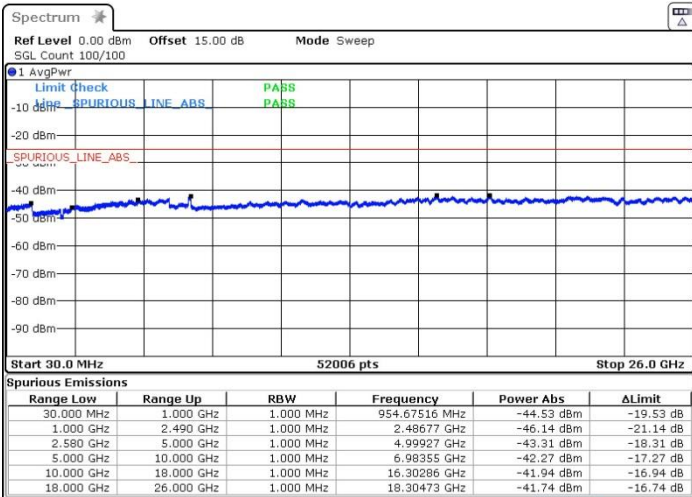

LTE Band 7 / 20MHz+10MHz

Highest Channel / QPSK

Highest Channel / 16QAM

Date: 13.OCT.2017 17:19:07

Date: 13.OCT.2017 17:18:16

Highest Channel / 64QAM

Date: 13.OCT.2017 17:17:15

LTE Band 7 / 20MHz+15MHz

Lowest Channel / QPSK

Lowest Channel / 16QAM

Date: 13.OCT.2017 17:00:45

Date: 13.OCT.2017 17:01:42

Lowest Channel / 64QAM

Date: 13.OCT.2017 17:02:56

LTE Band 7 / 20MHz+15MHz

Middle Channel / QPSK

Middle Channel / 16QAM

Date: 13.OCT.2017 17:10:17

Date: 13.OCT.2017 17:09:35

Middle Channel / 64QAM

Date: 13.OCT.2017 17:07:24

LTE Band 7 / 20MHz+15MHz

Highest Channel / QPSK

Highest Channel / 16QAM

Date: 13.OCT.2017 17:11:47

Date: 13.OCT.2017 17:12:44

Highest Channel / 64QAM

Date: 13.OCT.2017 17:13:50

LTE Band 7 / 20MHz+20MHz

Lowest Channel / QPSK

Date: 13.OCT.2017 16:41:59

Lowest Channel / 16QAM