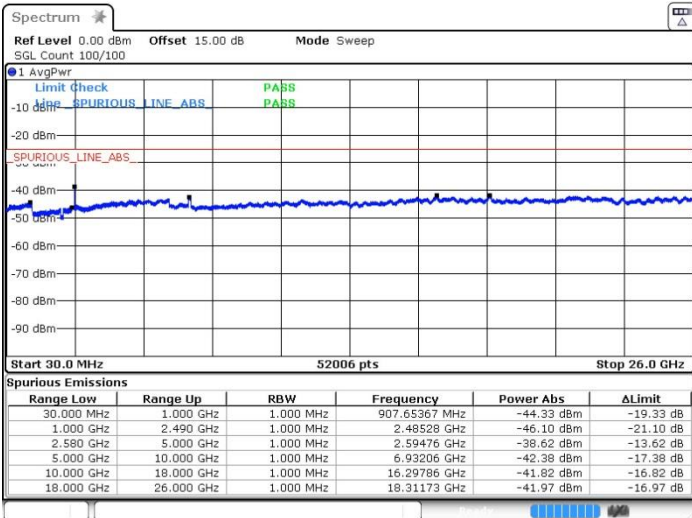

Lowest Channel / QPSK

Lowest Channel / 16QAM

Date: 13.OCT.2017 17:00:45

Date: 13.OCT.2017 17:01:42

Lowest Channel / 64QAM

Date: 13.OCT.2017 17:02:56

LTE Band 7 / 20MHz+15MHz

Middle Channel / QPSK

Middle Channel / 16QAM

Date: 13.OCT.2017 17:10:17

Date: 13.OCT.2017 17:09:35

Middle Channel / 64QAM

Date: 13.OCT.2017 17:07:24

LTE Band 7 / 20MHz+15MHz

Highest Channel / QPSK

Highest Channel / 16QAM

Date: 13.OCT.2017 17:11:47

Date: 13.OCT.2017 17:12:44

Highest Channel / 64QAM

Date: 13.OCT.2017 17:13:50

LTE Band 7 / 20MHz+20MHz

Lowest Channel / QPSK

Date: 13.OCT.2017 16:41:59

Lowest Channel / 16QAM