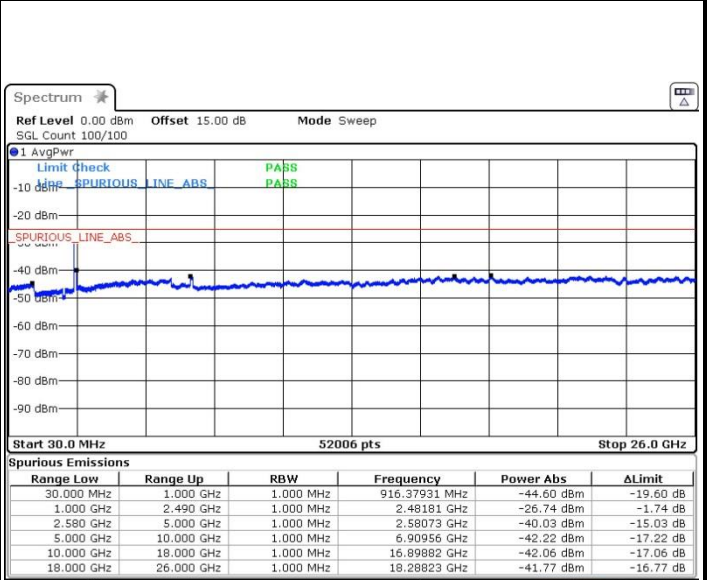

Middle Channel / 16QAM

Date: 13.OCT.2017 17:10:17

Date: 13.OCT.2017 17:09:35

Middle Channel / 64QAM

Date: 13.OCT.2017 17:07:24

LTE Band 7 / 20MHz+15MHz

Highest Channel / QPSK

Highest Channel / 16QAM

Date: 13.OCT.2017 17:11:47

Date: 13.OCT.2017 17:12:44

Highest Channel / 64QAM

Date: 13.OCT.2017 17:13:50

LTE Band 7 / 20MHz+20MHz

Lowest Channel / QPSK

Date: 13.OCT.2017 16:41:59

Lowest Channel / 16QAM

Date: 13.OCT.2017 16:42:53

Lowest Channel / 64QAM

Date: 13.OCT.2017 16:43:50

LTE Band 7 / 20MHz+20MHz

Middle Channel / QPSK

Middle Channel / 16QAM

Date: 13.OCT.2017 16:47:23

Date: 13.OCT.2017 16:46:30

Middle Channel / 64QAM

Date: 13.OCT.2017 16:45:33

LTE Band 7 / 20MHz+20MHz

Highest Channel / QPSK

Highest Channel / 16QAM

Date: 13.OCT.2017 16:57:47

Date: 13.OCT.2017 16:54:33

Highest Channel / 64QAM