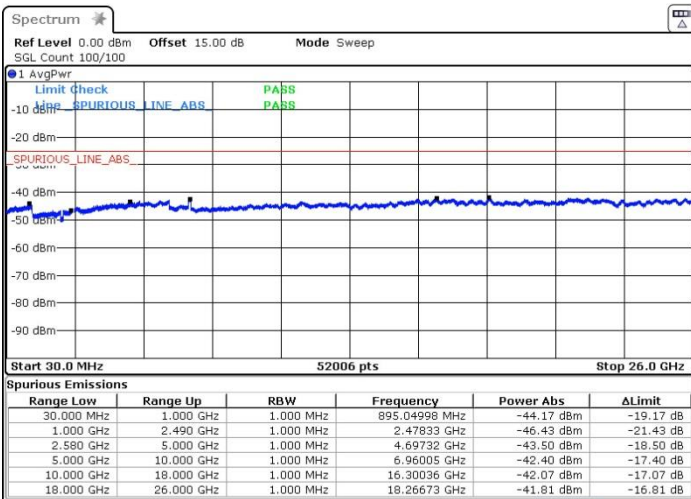

Date: 14.OCT.2017 09:37:01

Highest Channel / 16QAM

Date: 14.OCT.2017 09:38:05

Highest Channel / 64QAM

Date: 14.OCT.2017 09:39:13

LTE Band 7 / 15MHz+20MHz

Lowest Channel / QPSK

Lowest Channel / 16QAM

Date: 13.OCT.2017 17:57:38

Date: 13.OCT.2017 17:55:09

Lowest Channel / 64QAM

Date: 14.OCT.2017 09:42:28

LTE Band 7 / 15MHz+20MHz

Middle Channel / QPSK

Middle Channel / 16QAM

Date: 13.OCT.2017 17:41:35

Date: 13.OCT.2017 17:42:55

Middle Channel / 64QAM

Date: 13.OCT.2017 17:43:46

LTE Band 7 / 15MHz+20MHz

Highest Channel / QPSK

Highest Channel / 16QAM

Date: 13.OCT.2017 15:23:12

Date: 13.OCT.2017 15:22:10

Highest Channel / 64QAM

Date: 13.OCT.2017 15:20:11

LTE Band 7 / 20MHz+10MHz

Lowest Channel / QPSK

Lowest Channel / 16QAM

Date: 13.OCT.2017 17:27:14

Date: 13.OCT.2017 17:24:54

Lowest Channel / 64QAM