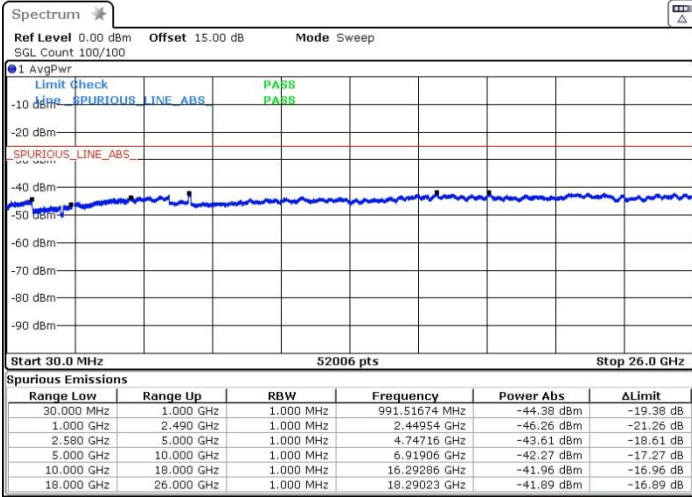

Date: 13.OCT.2017 17:42:55

Middle Channel / 64QAM

Date: 13.OCT.2017 17:43:46

LTE Band 7 / 15MHz+20MHz

Highest Channel / QPSK

Highest Channel / 16QAM

Date: 13.OCT.2017 15:23:12

Date: 13.OCT.2017 15:22:10

Highest Channel / 64QAM

Date: 13.OCT.2017 15:20:11

LTE Band 7 / 20MHz+10MHz

Lowest Channel / QPSK

Lowest Channel / 16QAM

Date: 13.OCT.2017 17:27:14

Date: 13.OCT.2017 17:24:54

Lowest Channel / 64QAM

Date: 13.OCT.2017 17:23:59

LTE Band 7 / 20MHz+10MHz

Middle Channel / QPSK

Middle Channel / 16QAM

Date: 13.OCT.2017 17:20:27

Date: 13.OCT.2017 17:21:32

Middle Channel / 64QAM

Date: 13.OCT.2017 17:22:32

LTE Band 7 / 20MHz+10MHz

Highest Channel / QPSK

Highest Channel / 16QAM

Date: 13.OCT.2017 17:19:07

Date: 13.OCT.2017 17:18:16

Highest Channel / 64QAM

Date: 13.OCT.2017 17:17:15

LTE Band 7 / 20MHz+15MHz