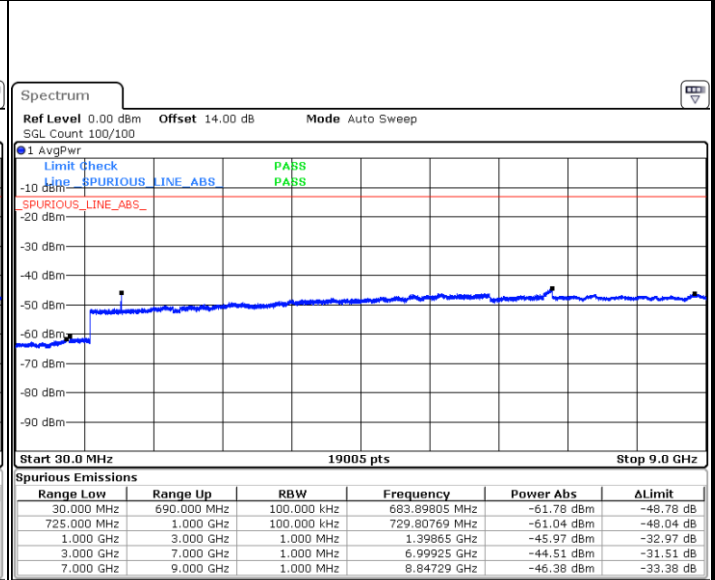

Middle Channel / 64QAM

Date: 13.OCT.2017 16:45:33

LTE Band 7 / 20MHz+20MHz

Highest Channel / QPSK

Highest Channel / 16QAM

Date: 13.OCT.2017 16:57:47

Date: 13.OCT.2017 16:54:33

Highest Channel / 64QAM

Date: 13.OCT.2017 16:53:09

LTE Band 12 / 1.4MHz

Lowest Channel / QPSK

Date: 27.SEP.2017 03:41:35

Lowest Channel / 16QAM

Date: 27.SEP.2017 03:42:30

Middle Channel / QPSK

Date: 27.SEP.2017 03:44:07

Middle Channel / 16QAM

Date: 27.SEP.2017 03:45:02

LTE Band 12 / 1.4MHz

Highest Channel / QPSK

Date: 27.SEP.2017 03:51:14

Highest Channel / 16QAM

Date: 27.SEP.2017 03:52:10

LTE Band 12 / 3MHz