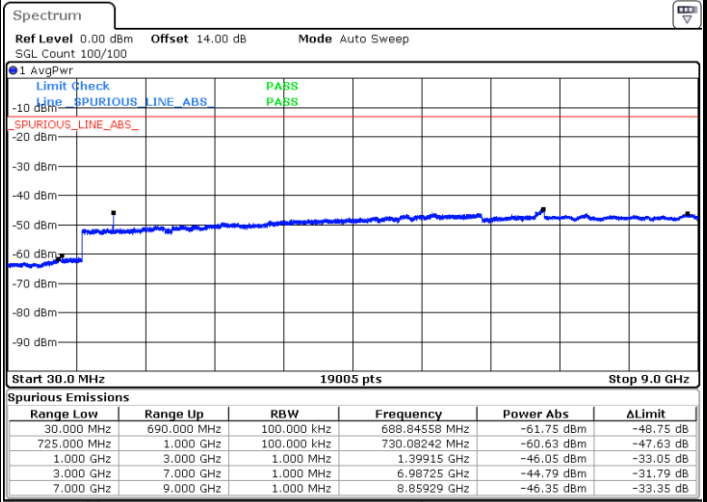

Lowest Channel / QPSK

Date: 27.SEP.2017 03:58:21

Lowest Channel / 16QAM

Date: 27.SEP.2017 03:59:16

LTE Band 12 / 3MHz

Middle Channel / QPSK

Middle Channel / 16QAM

Date: 27.SEP.2017 04:00:53

Date: 27.SEP.2017 04:01:48

Highest Channel / QPSK

Highest Channel / 16QAM

Date: 27.SEP.2017 04:07:59

Date: 27.SEP.2017 04:08:55

LTE Band 12 / 5MHz

Lowest Channel / QPSK

Lowest Channel / 16QAM