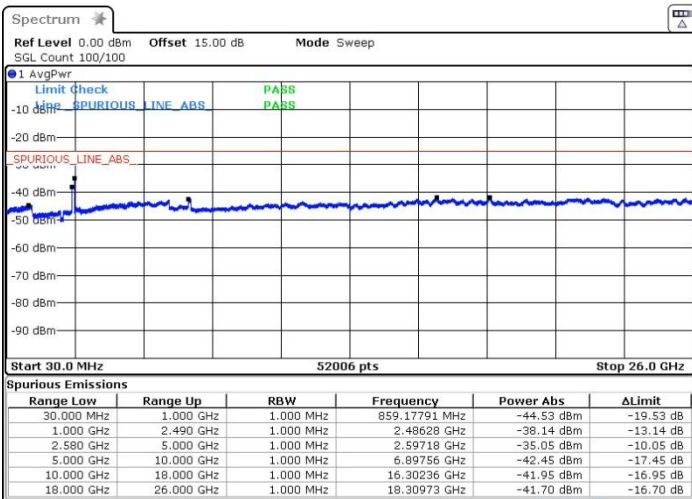

Date: 13.OCT.2017 17:23:59

LTE Band 7 / 20MHz+10MHz

Middle Channel / QPSK

Middle Channel / 16QAM

Date: 13.OCT.2017 17:20:27

Date: 13.OCT.2017 17:21:32

Middle Channel / 64QAM

Date: 13.OCT.2017 17:22:32

LTE Band 7 / 20MHz+10MHz

Highest Channel / QPSK

Highest Channel / 16QAM

Date: 13.OCT.2017 17:19:07

Date: 13.OCT.2017 17:18:16

Highest Channel / 64QAM

Date: 13.OCT.2017 17:17:15

LTE Band 7 / 20MHz+15MHz

Lowest Channel / QPSK

Lowest Channel / 16QAM

Date: 13.OCT.2017 17:00:45

Date: 13.OCT.2017 17:01:42

Lowest Channel / 64QAM

Date: 13.OCT.2017 17:02:56

LTE Band 7 / 20MHz+15MHz

Middle Channel / QPSK