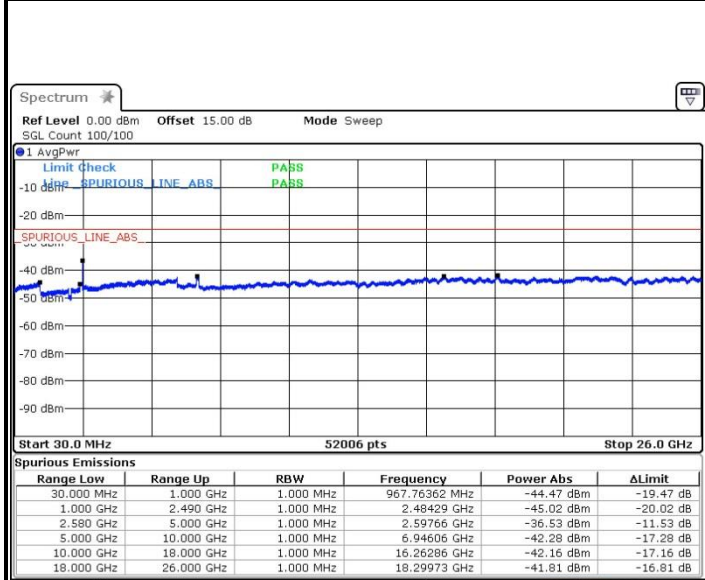

LTE Band 7 / 15MHz+15MHz

Lowest Channel / QPSK

Lowest Channel / 16QAM

Date: 13.OCT.2017 17:30:37

Date: 13.OCT.2017 17:31:34

Lowest Channel / 64QAM

Date: 13.OCT.2017 17:32:30

LTE Band 7 / 15MHz+15MHz

Middle Channel / QPSK

Middle Channel / 16QAM

Date: 13.OCT.2017 17:37:29

Date: 13.OCT.2017 17:35:32

Middle Channel / 64QAM

Date: 13.OCT.2017 17:34:31

LTE Band 7 / 15MHz+15MHz

Highest Channel / QPSK

Date: 14.OCT.2017 09:37:01

Highest Channel / 16QAM

Date: 14.OCT.2017 09:38:05

Highest Channel / 64QAM

Date: 14.OCT.2017 09:39:13

LTE Band 7 / 15MHz+20MHz

Lowest Channel / QPSK

Lowest Channel / 16QAM

Date: 13.OCT.2017 17:57:38

Date: 13.OCT.2017 17:55:09

Lowest Channel / 64QAM

Date: 14.OCT.2017 09:42:28

LTE Band 7 / 15MHz+20MHz

Middle Channel / QPSK

Middle Channel / 16QAM

Date: 13.OCT.2017 17:41:35