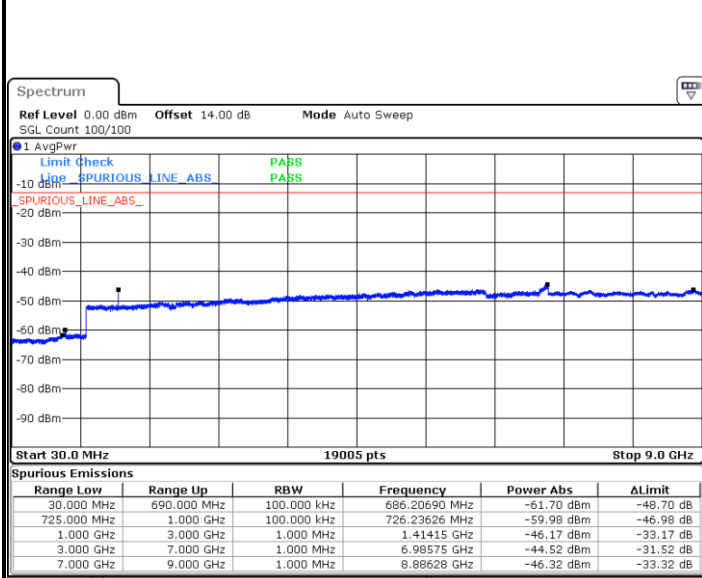

Middle Channel / 64QAM

Date: 13.OCT.2017 16:45:33

LTE Band 7 / 20MHz+20MHz

Highest Channel / QPSK

Highest Channel / 16QAM

Date: 13.OCT.2017 16:57:47

Date: 13.OCT.2017 16:54:33

Highest Channel / 64QAM

Date: 13.OCT.2017 16:53:09

LTE Band 12 / 1.4MHz

Lowest Channel / QPSK

Date: 27.SEP.2017 03:41:35

Lowest Channel / 16QAM

Date: 27.SEP.2017 03:42:30

Middle Channel / QPSK

Date: 27.SEP.2017 03:44:07

Middle Channel / 16QAM

Date: 27.SEP.2017 03:45:02

LTE Band 12 / 1.4MHz

Highest Channel / QPSK

Date: 27.SEP.2017 03:51:14

Highest Channel / 16QAM

Date: 27.SEP.2017 03:52:10

LTE Band 12 / 3MHz