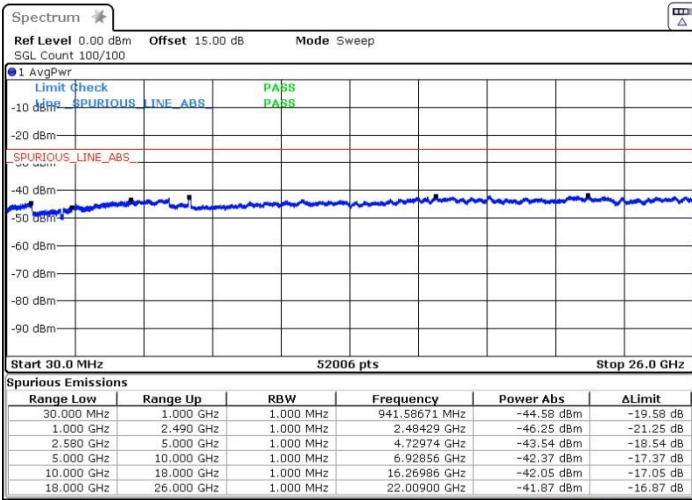

Date: 13.OCT.2017 16:42:53

Lowest Channel / 64QAM

Date: 13.OCT.2017 16:43:50

LTE Band 7 / 20MHz+20MHz

Middle Channel / QPSK

Middle Channel / 16QAM

Date: 13.OCT.2017 16:47:23

Date: 13.OCT.2017 16:46:30

Middle Channel / 64QAM

Date: 13.OCT.2017 16:45:33

LTE Band 7 / 20MHz+20MHz

Highest Channel / QPSK

Highest Channel / 16QAM

Date: 13.OCT.2017 16:57:47

Date: 13.OCT.2017 16:54:33

Highest Channel / 64QAM

Date: 13.OCT.2017 16:53:09

LTE Band 12 / 1.4MHz

Lowest Channel / QPSK

Date: 27.SEP.2017 03:41:35

Lowest Channel / 16QAM

Date: 27.SEP.2017 03:42:30

Middle Channel / QPSK

Date: 27.SEP.2017 03:44:07