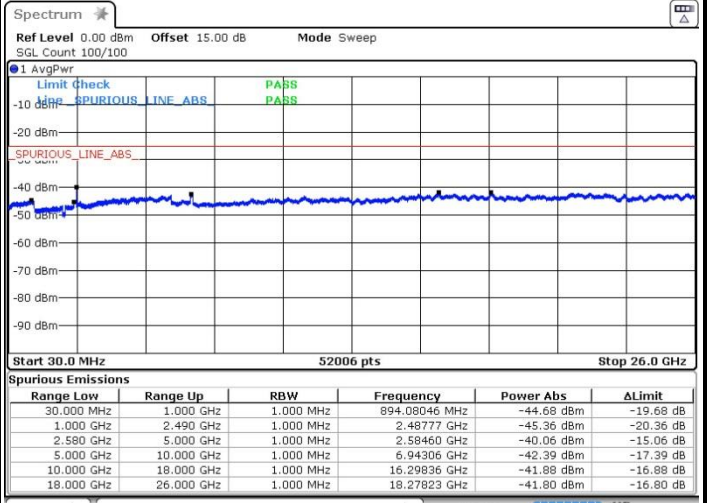

Date: 13.OCT.2017 17:42:55

Middle Channel / 64QAM

Date: 13.OCT.2017 17:43:46

LTE Band 7 / 15MHz+20MHz

Highest Channel / QPSK

Highest Channel / 16QAM

Date: 13.OCT.2017 15:23:12

Date: 13.OCT.2017 15:22:10

Highest Channel / 64QAM

Date: 13.OCT.2017 15:20:11

LTE Band 7 / 20MHz+10MHz

Lowest Channel / QPSK

Lowest Channel / 16QAM

Date: 13.OCT.2017 17:27:14

Date: 13.OCT.2017 17:24:54

Lowest Channel / 64QAM

Date: 13.OCT.2017 17:23:59

LTE Band 7 / 20MHz+10MHz

Middle Channel / QPSK

Middle Channel / 16QAM

Date: 13.OCT.2017 17:20:27

Date: 13.OCT.2017 17:21:32

Middle Channel / 64QAM

Date: 13.OCT.2017 17:22:32

LTE Band 7 / 20MHz+10MHz

Highest Channel / QPSK

Highest Channel / 16QAM

Date: 13.OCT.2017 17:19:07

Date: 13.OCT.2017 17:18:16

Highest Channel / 64QAM

Date: 13.OCT.2017 17:17:15

LTE Band 7 / 20MHz+15MHz