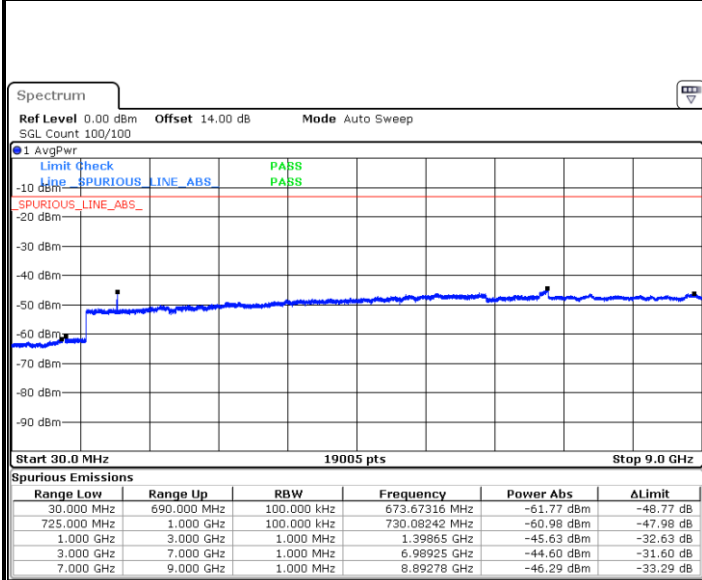

Date: 13.OCT.2017 16:42:53

Lowest Channel / 64QAM

Date: 13.OCT.2017 16:43:50

LTE Band 7 / 20MHz+20MHz

Middle Channel / QPSK

Middle Channel / 16QAM

Date: 13.OCT.2017 16:47:23

Date: 13.OCT.2017 16:46:30

Middle Channel / 64QAM

Date: 13.OCT.2017 16:45:33

LTE Band 7 / 20MHz+20MHz

Highest Channel / QPSK

Highest Channel / 16QAM

Date: 13.OCT.2017 16:57:47

Date: 13.OCT.2017 16:54:33

Highest Channel / 64QAM

Date: 13.OCT.2017 16:53:09

LTE Band 12 / 1.4MHz

Lowest Channel / QPSK

Date: 27.SEP.2017 03:41:35

Lowest Channel / 16QAM

Date: 27.SEP.2017 03:42:30

Middle Channel / QPSK

Date: 27.SEP.2017 03:44:07

Middle Channel / 16QAM

Date: 27.SEP.2017 03:45:02

LTE Band 12 / 1.4MHz

Highest Channel / QPSK

Date: 27.SEP.2017 03:51:14

Highest Channel / 16QAM

Date: 27.SEP.2017 03:52:10

LTE Band 12 / 3MHz