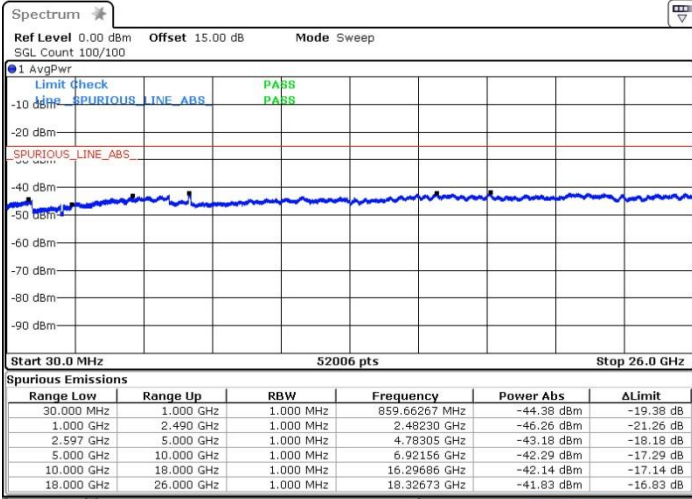

Date: 13.OCT.2017 17:57:38

Date: 13.OCT.2017 17:55:09

Lowest Channel / 64QAM

Date: 14.OCT.2017 09:42:28

LTE Band 7 / 15MHz+20MHz

Middle Channel / QPSK

Middle Channel / 16QAM

Date: 13.OCT.2017 17:41:35

Date: 13.OCT.2017 17:42:55

Middle Channel / 64QAM

Date: 13.OCT.2017 17:43:46

LTE Band 7 / 15MHz+20MHz

Highest Channel / QPSK

Highest Channel / 16QAM

Date: 13.OCT.2017 15:23:12

Date: 13.OCT.2017 15:22:10

Highest Channel / 64QAM

Date: 13.OCT.2017 15:20:11

LTE Band 7 / 20MHz+10MHz

Lowest Channel / QPSK

Lowest Channel / 16QAM

Date: 13.OCT.2017 17:27:14

Date: 13.OCT.2017 17:24:54

Lowest Channel / 64QAM