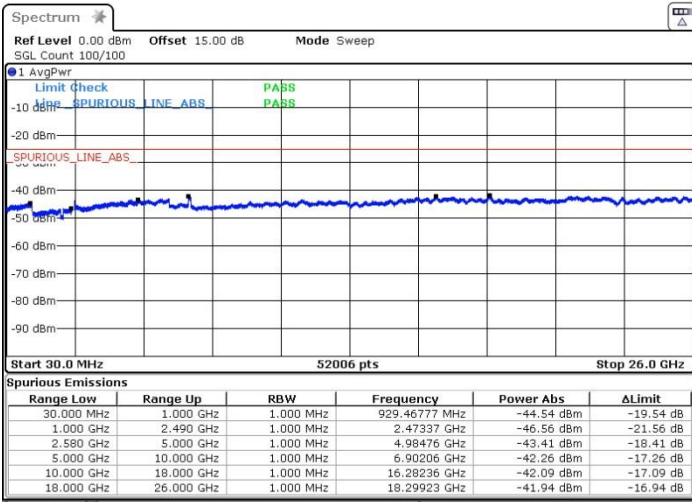

Date: 13.OCT.2017 17:11:47

Date: 13.OCT.2017 17:12:44

Highest Channel / 64QAM

Date: 13.OCT.2017 17:13:50

LTE Band 7 / 20MHz+20MHz

Lowest Channel / QPSK

Date: 13.OCT.2017 16:41:59

Lowest Channel / 16QAM

Date: 13.OCT.2017 16:42:53

Lowest Channel / 64QAM

Date: 13.OCT.2017 16:43:50

LTE Band 7 / 20MHz+20MHz

Middle Channel / QPSK

Middle Channel / 16QAM

Date: 13.OCT.2017 16:47:23

Date: 13.OCT.2017 16:46:30

Middle Channel / 64QAM

Date: 13.OCT.2017 16:45:33

LTE Band 7 / 20MHz+20MHz

Highest Channel / QPSK

Highest Channel / 16QAM

Date: 13.OCT.2017 16:57:47

Date: 13.OCT.2017 16:54:33

Highest Channel / 64QAM