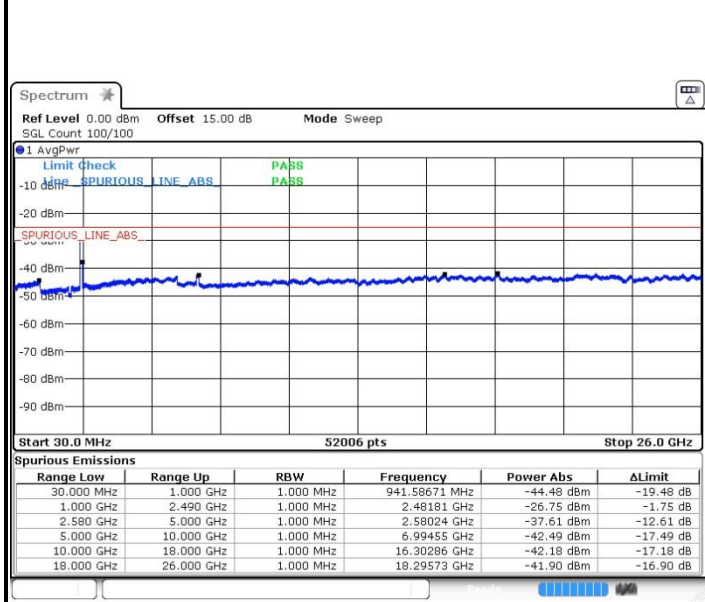

Middle Channel / 16QAM

Date: 13.OCT.2017 17:10:17

Date: 13.OCT.2017 17:09:35

Middle Channel / 64QAM

Date: 13.OCT.2017 17:07:24

LTE Band 7 / 20MHz+15MHz

Highest Channel / QPSK

Highest Channel / 16QAM

Date: 13.OCT.2017 17:11:47

Date: 13.OCT.2017 17:12:44

Highest Channel / 64QAM

Date: 13.OCT.2017 17:13:50

LTE Band 7 / 20MHz+20MHz

Lowest Channel / QPSK

Date: 13.OCT.2017 16:41:59

Lowest Channel / 16QAM

Date: 13.OCT.2017 16:42:53

Lowest Channel / 64QAM

Date: 13.OCT.2017 16:43:50

LTE Band 7 / 20MHz+20MHz

Middle Channel / QPSK

Middle Channel / 16QAM

Date: 13.OCT.2017 16:47:23

Date: 13.OCT.2017 16:46:30

Middle Channel / 64QAM

Date: 13.OCT.2017 16:45:33

LTE Band 7 / 20MHz+20MHz

Highest Channel / QPSK

Highest Channel / 16QAM

Date: 13.OCT.2017 16:57:47

Date: 13.OCT.2017 16:54:33

Highest Channel / 64QAM