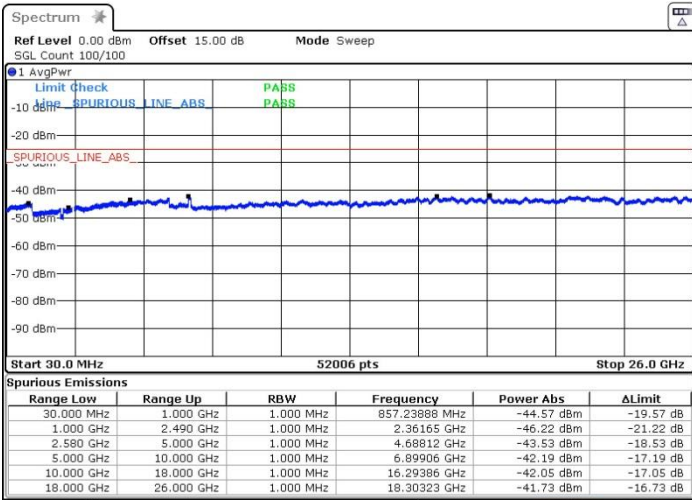

LTE Band 7 / 15MHz+15MHz

Lowest Channel / QPSK

Lowest Channel / 16QAM

Date: 13.OCT.2017 17:30:37

Date: 13.OCT.2017 17:31:34

Lowest Channel / 64QAM

Date: 13.OCT.2017 17:32:30

LTE Band 7 / 15MHz+15MHz

Middle Channel / QPSK

Middle Channel / 16QAM

Date: 13.OCT.2017 17:37:29

Date: 13.OCT.2017 17:35:32

Middle Channel / 64QAM

Date: 13.OCT.2017 17:34:31

LTE Band 7 / 15MHz+15MHz

Highest Channel / QPSK

Date: 14.OCT.2017 09:37:01

Highest Channel / 16QAM

Date: 14.OCT.2017 09:38:05

Highest Channel / 64QAM

Date: 14.OCT.2017 09:39:13

LTE Band 7 / 15MHz+20MHz

Lowest Channel / QPSK

Lowest Channel / 16QAM