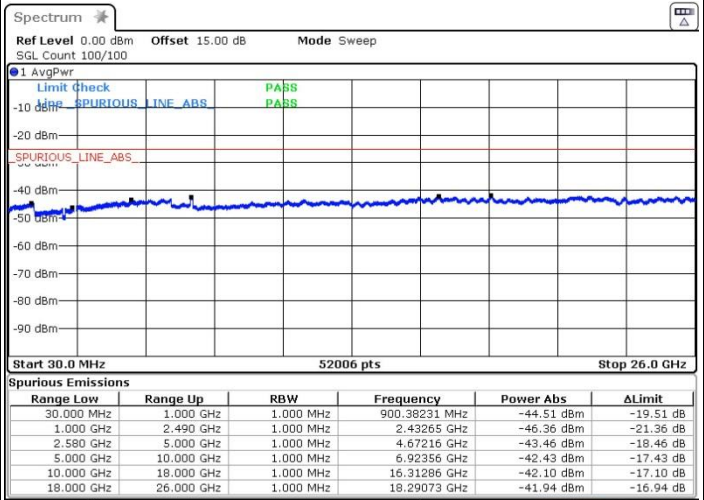

LTE Band 7 / 15MHz+15MHz

Lowest Channel / QPSK

Lowest Channel / 16QAM

Date: 13.OCT.2017 17:30:37

Date: 13.OCT.2017 17:31:34

Lowest Channel / 64QAM

Date: 13.OCT.2017 17:32:30

LTE Band 7 / 15MHz+15MHz

Middle Channel / QPSK

Middle Channel / 16QAM

Date: 13.OCT.2017 17:37:29

Date: 13.OCT.2017 17:35:32

Middle Channel / 64QAM

Date: 13.OCT.2017 17:34:31

LTE Band 7 / 15MHz+15MHz

Highest Channel / QPSK

Date: 14.OCT.2017 09:37:01

Highest Channel / 16QAM

Date: 14.OCT.2017 09:38:05

Highest Channel / 64QAM

Date: 14.OCT.2017 09:39:13

LTE Band 7 / 15MHz+20MHz

Lowest Channel / QPSK

Lowest Channel / 16QAM