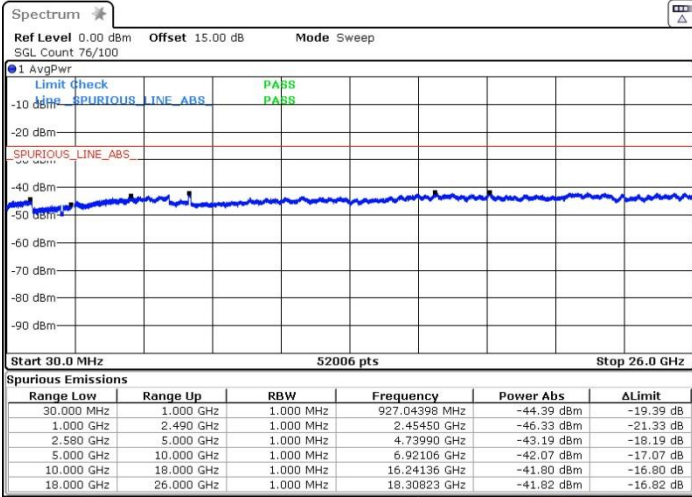

LTE Band 7 / 20MHz+10MHz

Highest Channel / QPSK

Highest Channel / 16QAM

Date: 13.OCT.2017 17:19:07

Date: 13.OCT.2017 17:18:16

Highest Channel / 64QAM

Date: 13.OCT.2017 17:17:15

LTE Band 7 / 20MHz+15MHz

Lowest Channel / QPSK

Lowest Channel / 16QAM

Date: 13.OCT.2017 17:00:45

Date: 13.OCT.2017 17:01:42

Lowest Channel / 64QAM

Date: 13.OCT.2017 17:02:56

LTE Band 7 / 20MHz+15MHz

Middle Channel / QPSK

Middle Channel / 16QAM

Date: 13.OCT.2017 17:10:17

Date: 13.OCT.2017 17:09:35

Middle Channel / 64QAM

Date: 13.OCT.2017 17:07:24

LTE Band 7 / 20MHz+15MHz

Highest Channel / QPSK

Highest Channel / 16QAM

Date: 13.OCT.2017 17:11:47

Date: 13.OCT.2017 17:12:44

Highest Channel / 64QAM

Date: 13.OCT.2017 17:13:50

LTE Band 7 / 20MHz+20MHz

Lowest Channel / QPSK

Date: 13.OCT.2017 16:41:59

Lowest Channel / 16QAM