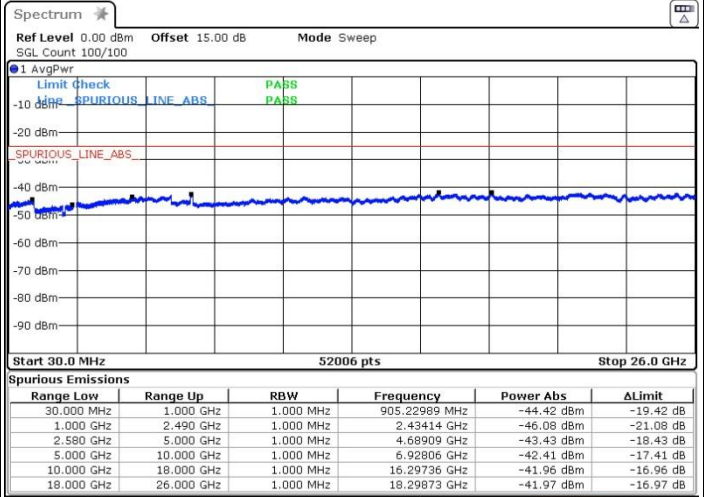

LTE Band 7 / 20MHz+10MHz

Highest Channel / QPSK

Highest Channel / 16QAM

Date: 13.OCT.2017 17:19:07

Date: 13.OCT.2017 17:18:16

Highest Channel / 64QAM

Date: 13.OCT.2017 17:17:15

LTE Band 7 / 20MHz+15MHz

Lowest Channel / QPSK

Lowest Channel / 16QAM

Date: 13.OCT.2017 17:00:45

Date: 13.OCT.2017 17:01:42

Lowest Channel / 64QAM

Date: 13.OCT.2017 17:02:56

LTE Band 7 / 20MHz+15MHz

Middle Channel / QPSK

Middle Channel / 16QAM

Date: 13.OCT.2017 17:10:17

Date: 13.OCT.2017 17:09:35

Middle Channel / 64QAM

Date: 13.OCT.2017 17:07:24

LTE Band 7 / 20MHz+15MHz

Highest Channel / QPSK

Highest Channel / 16QAM