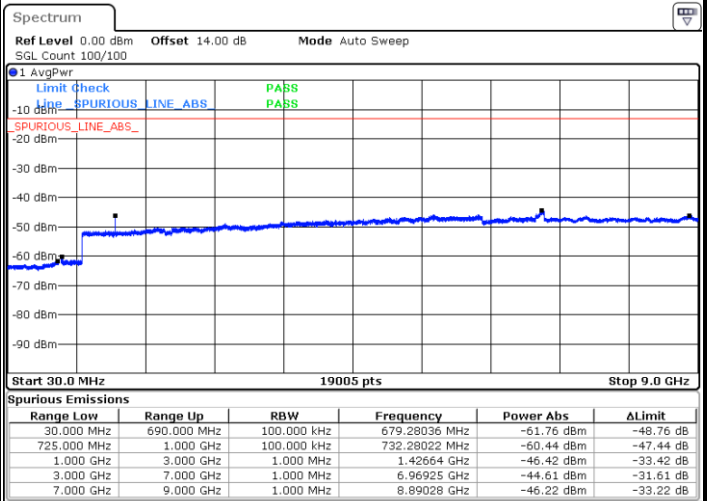

Middle Channel / 16QAM

Date: 27.SEP.2017 03:45:02

LTE Band 12 / 1.4MHz

Highest Channel / QPSK

Date: 27.SEP.2017 03:51:14

Highest Channel / 16QAM

Date: 27.SEP.2017 03:52:10

LTE Band 12 / 3MHz

Lowest Channel / QPSK

Date: 27.SEP.2017 03:58:21

Lowest Channel / 16QAM

Date: 27.SEP.2017 03:59:16

LTE Band 12 / 3MHz

Middle Channel / QPSK

Middle Channel / 16QAM

Date: 27.SEP.2017 04:00:53

Date: 27.SEP.2017 04:01:48

Highest Channel / QPSK

Highest Channel / 16QAM

Date: 27.SEP.2017 04:07:59

Date: 27.SEP.2017 04:08:55

LTE Band 12 / 5MHz

Lowest Channel / QPSK

Lowest Channel / 16QAM