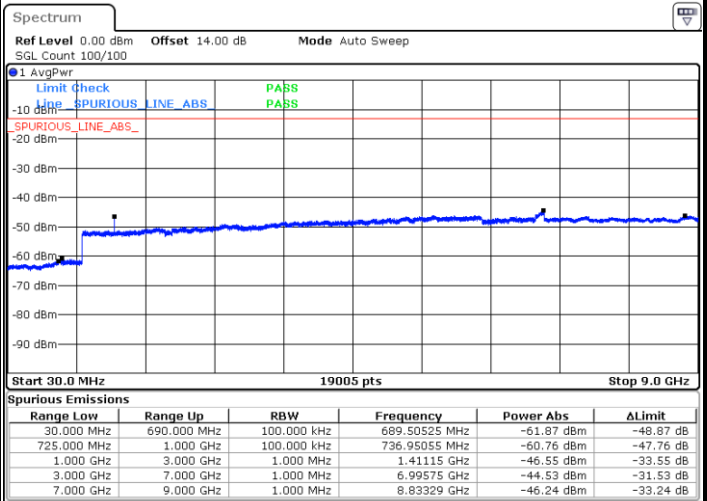

Middle Channel / QPSK

Middle Channel / 16QAM

Date: 27.SEP.2017 04:17:38

Date: 27.SEP.2017 04:18:34