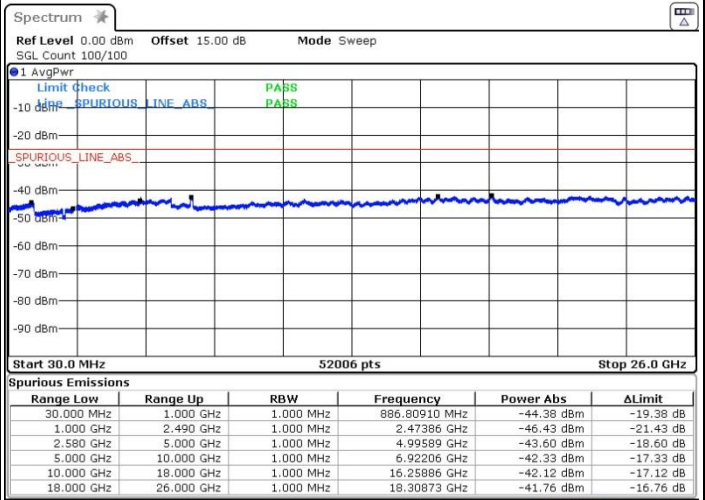

Middle Channel / QPSK

Middle Channel / 16QAM

Date: 13.OCT.2017 17:37:29

Date: 13.OCT.2017 17:35:32

Middle Channel / 64QAM

Date: 13.OCT.2017 17:34:31

LTE Band 7 / 15MHz+15MHz

Highest Channel / QPSK

Date: 14.OCT.2017 09:37:01

Highest Channel / 16QAM

Date: 14.OCT.2017 09:38:05

Highest Channel / 64QAM

Date: 14.OCT.2017 09:39:13

LTE Band 7 / 15MHz+20MHz

Lowest Channel / QPSK

Lowest Channel / 16QAM

Date: 13.OCT.2017 17:57:38

Date: 13.OCT.2017 17:55:09

Lowest Channel / 64QAM

Date: 14.OCT.2017 09:42:28

LTE Band 7 / 15MHz+20MHz

Middle Channel / QPSK

Middle Channel / 16QAM

Date: 13.OCT.2017 17:41:35

Date: 13.OCT.2017 17:42:55

Middle Channel / 64QAM

Date: 13.OCT.2017 17:43:46

LTE Band 7 / 15MHz+20MHz

Highest Channel / QPSK

Highest Channel / 16QAM

Date: 13.OCT.2017 15:23:12

Date: 13.OCT.2017 15:22:10