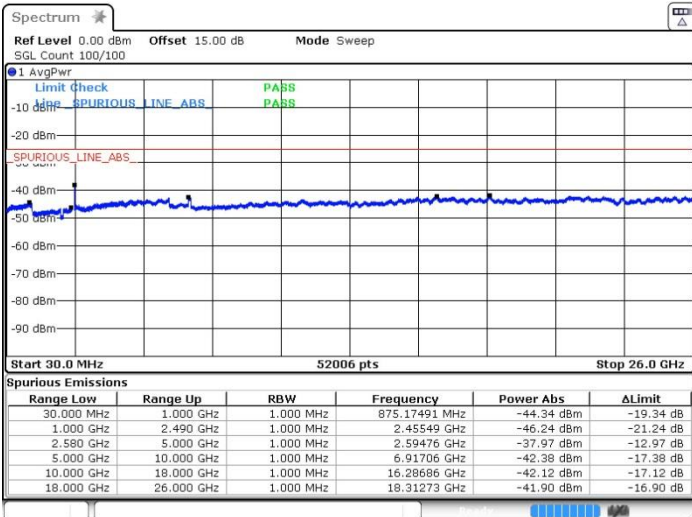

Lowest Channel / QPSK

Lowest Channel / 16QAM

Date: 13.OCT.2017 17:00:45

Date: 13.OCT.2017 17:01:42

Lowest Channel / 64QAM

Date: 13.OCT.2017 17:02:56

LTE Band 7 / 20MHz+15MHz

Middle Channel / QPSK

Middle Channel / 16QAM

Date: 13.OCT.2017 17:10:17

Date: 13.OCT.2017 17:09:35

Middle Channel / 64QAM

Date: 13.OCT.2017 17:07:24

LTE Band 7 / 20MHz+15MHz

Highest Channel / QPSK

Highest Channel / 16QAM

Date: 13.OCT.2017 17:11:47

Date: 13.OCT.2017 17:12:44

Highest Channel / 64QAM

Date: 13.OCT.2017 17:13:50

LTE Band 7 / 20MHz+20MHz

Lowest Channel / QPSK

Date: 13.OCT.2017 16:41:59

Lowest Channel / 16QAM