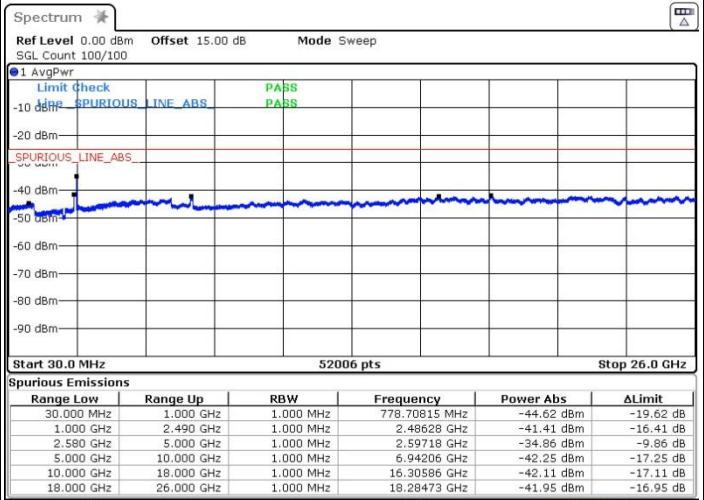

Highest Channel / 64QAM

Date: 13.OCT.2017 15:20:11

LTE Band 7 / 20MHz+10MHz

Lowest Channel / QPSK

Lowest Channel / 16QAM

Date: 13.OCT.2017 17:27:14

Date: 13.OCT.2017 17:24:54

Lowest Channel / 64QAM

Date: 13.OCT.2017 17:23:59

LTE Band 7 / 20MHz+10MHz

Middle Channel / QPSK

Middle Channel / 16QAM

Date: 13.OCT.2017 17:20:27

Date: 13.OCT.2017 17:21:32

Middle Channel / 64QAM

Date: 13.OCT.2017 17:22:32

LTE Band 7 / 20MHz+10MHz

Highest Channel / QPSK

Highest Channel / 16QAM

Date: 13.OCT.2017 17:19:07

Date: 13.OCT.2017 17:18:16

Highest Channel / 64QAM

Date: 13.OCT.2017 17:17:15

LTE Band 7 / 20MHz+15MHz