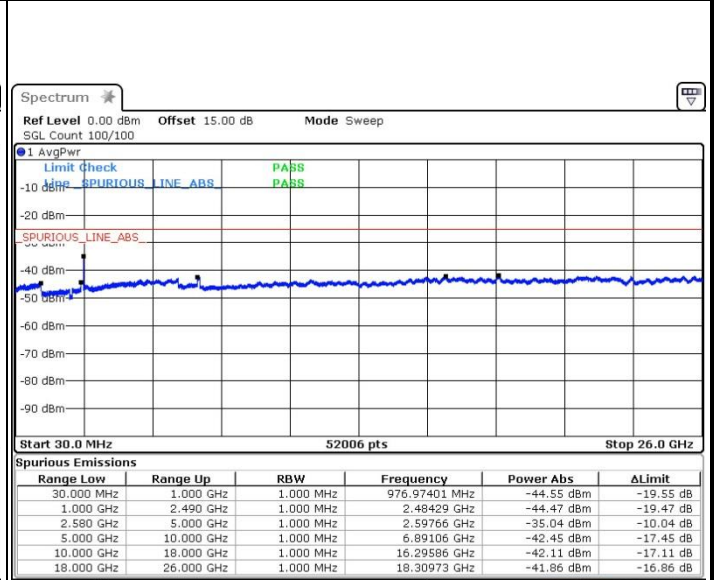

LTE Band 7 / 15MHz+15MHz

Lowest Channel / QPSK

Lowest Channel / 16QAM

Date: 13.OCT.2017 17:30:37

Date: 13.OCT.2017 17:31:34

Lowest Channel / 64QAM

Date: 13.OCT.2017 17:32:30

LTE Band 7 / 15MHz+15MHz

Middle Channel / QPSK

Middle Channel / 16QAM

Date: 13.OCT.2017 17:37:29

Date: 13.OCT.2017 17:35:32

Middle Channel / 64QAM

Date: 13.OCT.2017 17:34:31

LTE Band 7 / 15MHz+15MHz

Highest Channel / QPSK

Date: 14.OCT.2017 09:37:01

Highest Channel / 16QAM

Date: 14.OCT.2017 09:38:05

Highest Channel / 64QAM

Date: 14.OCT.2017 09:39:13

LTE Band 7 / 15MHz+20MHz

Lowest Channel / QPSK

Lowest Channel / 16QAM

Date: 13.OCT.2017 17:57:38

Date: 13.OCT.2017 17:55:09

Lowest Channel / 64QAM

Date: 14.OCT.2017 09:42:28

LTE Band 7 / 15MHz+20MHz

Middle Channel / QPSK

Middle Channel / 16QAM

Date: 13.OCT.2017 17:41:35