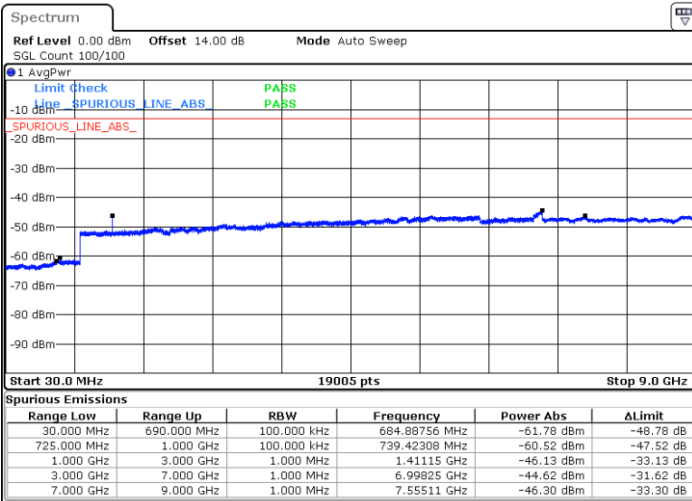

Middle Channel / QPSK

Middle Channel / 16QAM

Date: 27.SEP.2017 04:17:38

Date: 27.SEP.2017 04:18:34