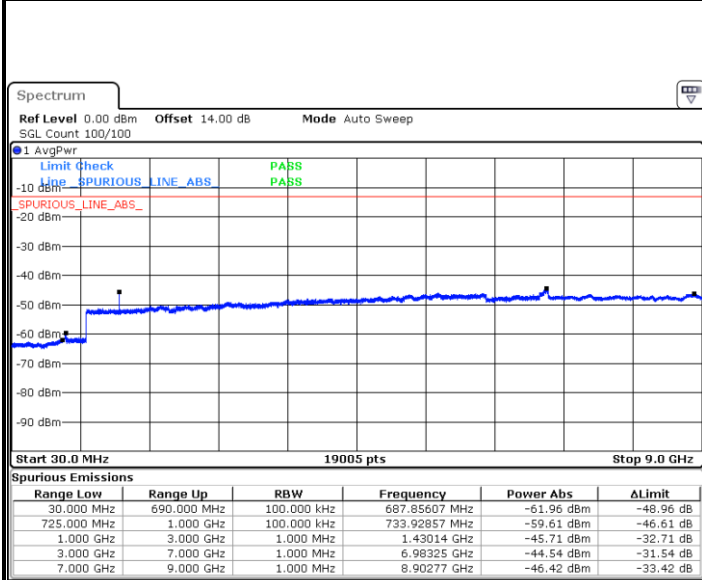

Date: 13.OCT.2017 16:53:09

LTE Band 12 / 1.4MHz

Lowest Channel / QPSK

Date: 27.SEP.2017 03:41:35

Lowest Channel / 16QAM

Date: 27.SEP.2017 03:42:30

Middle Channel / QPSK

Date: 27.SEP.2017 03:44:07

Middle Channel / 16QAM

Date: 27.SEP.2017 03:45:02

LTE Band 12 / 1.4MHz

Highest Channel / QPSK

Date: 27.SEP.2017 03:51:14

Highest Channel / 16QAM

Date: 27.SEP.2017 03:52:10

LTE Band 12 / 3MHz

Lowest Channel / QPSK

Date: 27.SEP.2017 03:58:21

Lowest Channel / 16QAM

Date: 27.SEP.2017 03:59:16

LTE Band 12 / 3MHz

Middle Channel / QPSK

Middle Channel / 16QAM

Date: 27.SEP.2017 04:00:53

Date: 27.SEP.2017 04:01:48

Highest Channel / QPSK

Highest Channel / 16QAM

Date: 27.SEP.2017 04:07:59

Date: 27.SEP.2017 04:08:55

LTE Band 12 / 5MHz

Lowest Channel / QPSK

Lowest Channel / 16QAM