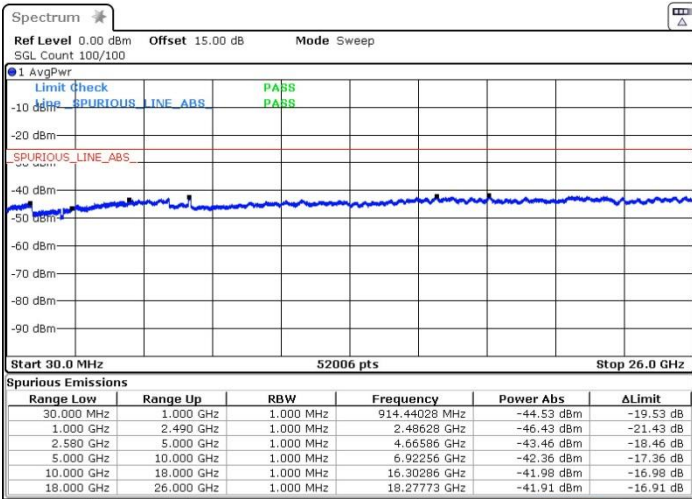

LTE Band 7 / 15MHz+15MHz

Lowest Channel / QPSK

Lowest Channel / 16QAM

Date: 13.OCT.2017 17:30:37

Date: 13.OCT.2017 17:31:34

Lowest Channel / 64QAM

Date: 13.OCT.2017 17:32:30

LTE Band 7 / 15MHz+15MHz

Middle Channel / QPSK

Middle Channel / 16QAM

Date: 13.OCT.2017 17:37:29

Date: 13.OCT.2017 17:35:32

Middle Channel / 64QAM

Date: 13.OCT.2017 17:34:31

LTE Band 7 / 15MHz+15MHz

Highest Channel / QPSK

Date: 14.OCT.2017 09:37:01

Highest Channel / 16QAM

Date: 14.OCT.2017 09:38:05

Highest Channel / 64QAM

Date: 14.OCT.2017 09:39:13

LTE Band 7 / 15MHz+20MHz

Lowest Channel / QPSK

Lowest Channel / 16QAM

Date: 13.OCT.2017 17:57:38

Date: 13.OCT.2017 17:55:09

Lowest Channel / 64QAM

Date: 14.OCT.2017 09:42:28

LTE Band 7 / 15MHz+20MHz

Middle Channel / QPSK

Middle Channel / 16QAM

Date: 13.OCT.2017 17:41:35