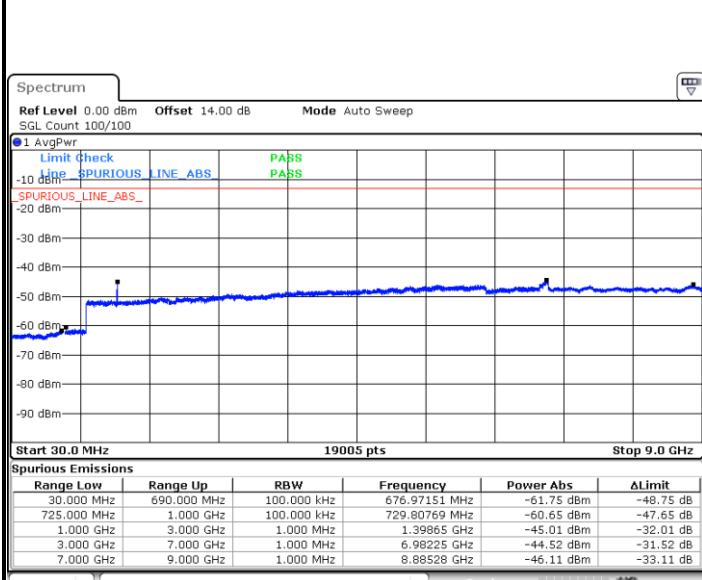

Date: 13.OCT.2017 16:53:09

LTE Band 12 / 1.4MHz

Lowest Channel / QPSK

Date: 27.SEP.2017 03:41:35

Lowest Channel / 16QAM

Date: 27.SEP.2017 03:42:30

Middle Channel / QPSK

Date: 27.SEP.2017 03:44:07

Middle Channel / 16QAM

Date: 27.SEP.2017 03:45:02

LTE Band 12 / 1.4MHz

Highest Channel / QPSK

Date: 27.SEP.2017 03:51:14

Highest Channel / 16QAM

Date: 27.SEP.2017 03:52:10

LTE Band 12 / 3MHz

Lowest Channel / QPSK

Date: 27.SEP.2017 03:58:21

Lowest Channel / 16QAM

Date: 27.SEP.2017 03:59:16

LTE Band 12 / 3MHz

Middle Channel / QPSK

Middle Channel / 16QAM

Date: 27.SEP.2017 04:00:53

Date: 27.SEP.2017 04:01:48

Highest Channel / QPSK

Highest Channel / 16QAM

Date: 27.SEP.2017 04:07:59

Date: 27.SEP.2017 04:08:55

LTE Band 12 / 5MHz

Lowest Channel / QPSK

Lowest Channel / 16QAM