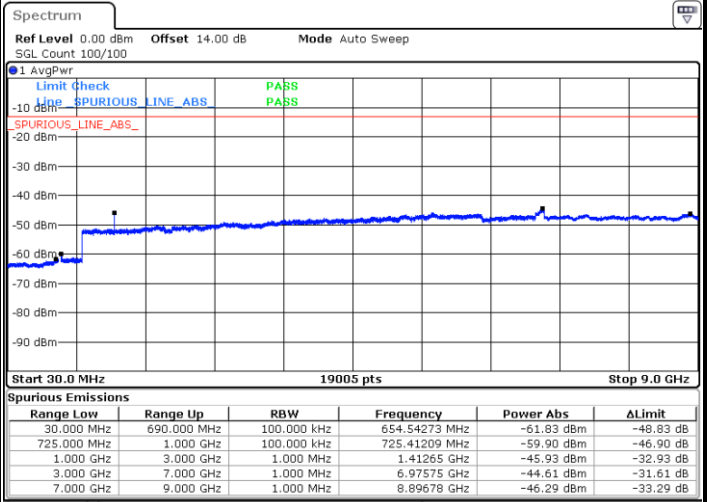

Middle Channel / 16QAM

Date: 27.SEP.2017 03:45:02

LTE Band 12 / 1.4MHz

Highest Channel / QPSK

Date: 27.SEP.2017 03:51:14

Highest Channel / 16QAM

Date: 27.SEP.2017 03:52:10

LTE Band 12 / 3MHz

Lowest Channel / QPSK

Date: 27.SEP.2017 03:58:21

Lowest Channel / 16QAM

Date: 27.SEP.2017 03:59:16

LTE Band 12 / 3MHz

Middle Channel / QPSK

Middle Channel / 16QAM

Date: 27.SEP.2017 04:00:53

Date: 27.SEP.2017 04:01:48

Highest Channel / QPSK

Highest Channel / 16QAM

Date: 27.SEP.2017 04:07:59

Date: 27.SEP.2017 04:08:55

LTE Band 12 / 5MHz

Lowest Channel / QPSK

Lowest Channel / 16QAM