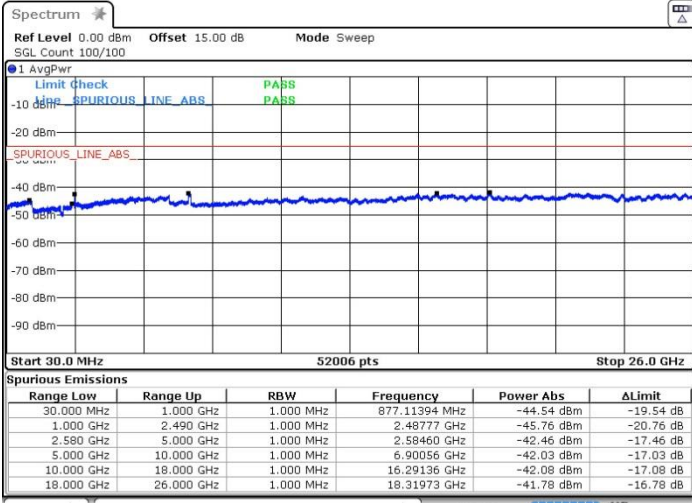

Date: 13.OCT.2017 17:42:55

Middle Channel / 64QAM

Date: 13.OCT.2017 17:43:46

LTE Band 7 / 15MHz+20MHz

Highest Channel / QPSK

Highest Channel / 16QAM

Date: 13.OCT.2017 15:23:12

Date: 13.OCT.2017 15:22:10

Highest Channel / 64QAM

Date: 13.OCT.2017 15:20:11

LTE Band 7 / 20MHz+10MHz

Lowest Channel / QPSK

Lowest Channel / 16QAM

Date: 13.OCT.2017 17:27:14

Date: 13.OCT.2017 17:24:54

Lowest Channel / 64QAM

Date: 13.OCT.2017 17:23:59

LTE Band 7 / 20MHz+10MHz

Middle Channel / QPSK

Middle Channel / 16QAM

Date: 13.OCT.2017 17:20:27

Date: 13.OCT.2017 17:21:32

Middle Channel / 64QAM

Date: 13.OCT.2017 17:22:32

LTE Band 7 / 20MHz+10MHz

Highest Channel / QPSK

Highest Channel / 16QAM

Date: 13.OCT.2017 17:19:07

Date: 13.OCT.2017 17:18:16

Highest Channel / 64QAM

Date: 13.OCT.2017 17:17:15

LTE Band 7 / 20MHz+15MHz