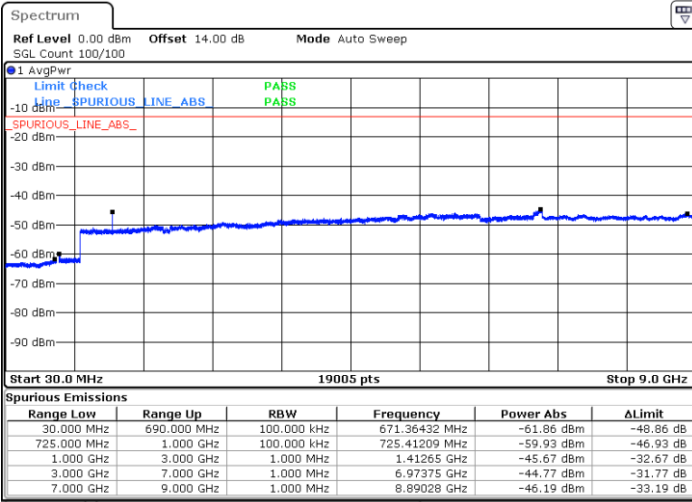

Middle Channel / 16QAM

Date: 27.SEP.2017 03:45:02

LTE Band 12 / 1.4MHz

Highest Channel / QPSK

Date: 27.SEP.2017 03:51:14

Highest Channel / 16QAM

Date: 27.SEP.2017 03:52:10

LTE Band 12 / 3MHz

Lowest Channel / QPSK

Date: 27.SEP.2017 03:58:21

Lowest Channel / 16QAM

Date: 27.SEP.2017 03:59:16

LTE Band 12 / 3MHz

Middle Channel / QPSK

Middle Channel / 16QAM

Date: 27.SEP.2017 04:00:53

Date: 27.SEP.2017 04:01:48

Highest Channel / QPSK

Highest Channel / 16QAM

Date: 27.SEP.2017 04:07:59

Date: 27.SEP.2017 04:08:55

LTE Band 12 / 5MHz

Lowest Channel / QPSK

Lowest Channel / 16QAM