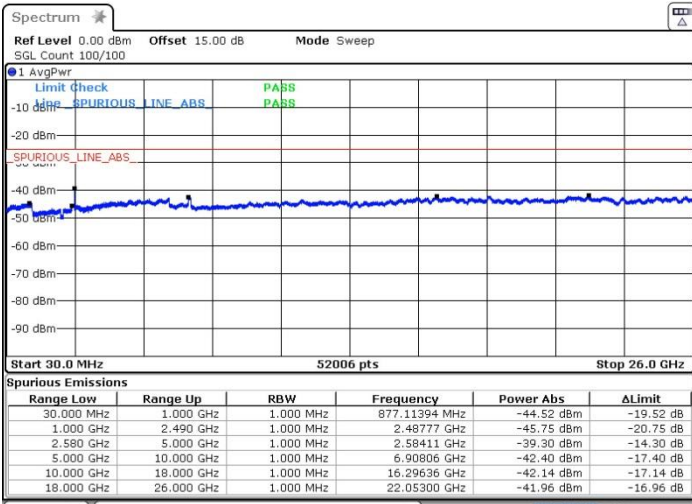

Date: 13.OCT.2017 17:42:55

Middle Channel / 64QAM

Date: 13.OCT.2017 17:43:46

LTE Band 7 / 15MHz+20MHz

Highest Channel / QPSK

Highest Channel / 16QAM

Date: 13.OCT.2017 15:23:12

Date: 13.OCT.2017 15:22:10

Highest Channel / 64QAM

Date: 13.OCT.2017 15:20:11

LTE Band 7 / 20MHz+10MHz

Lowest Channel / QPSK

Lowest Channel / 16QAM

Date: 13.OCT.2017 17:27:14

Date: 13.OCT.2017 17:24:54

Lowest Channel / 64QAM

Date: 13.OCT.2017 17:23:59

LTE Band 7 / 20MHz+10MHz

Middle Channel / QPSK

Middle Channel / 16QAM

Date: 13.OCT.2017 17:20:27

Date: 13.OCT.2017 17:21:32

Middle Channel / 64QAM

Date: 13.OCT.2017 17:22:32

LTE Band 7 / 20MHz+10MHz

Highest Channel / QPSK

Highest Channel / 16QAM

Date: 13.OCT.2017 17:19:07

Date: 13.OCT.2017 17:18:16

Highest Channel / 64QAM

Date: 13.OCT.2017 17:17:15

LTE Band 7 / 20MHz+15MHz