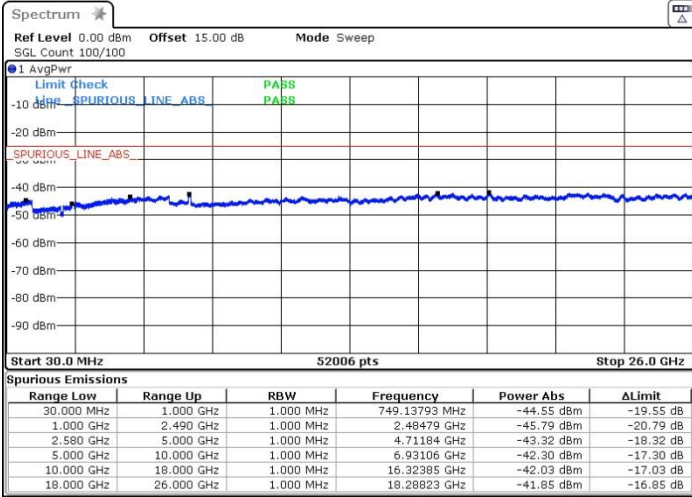

Date: 13.OCT.2017 17:23:59

LTE Band 7 / 20MHz+10MHz

Middle Channel / QPSK

Middle Channel / 16QAM

Date: 13.OCT.2017 17:20:27

Date: 13.OCT.2017 17:21:32

Middle Channel / 64QAM

Date: 13.OCT.2017 17:22:32

LTE Band 7 / 20MHz+10MHz

Highest Channel / QPSK

Highest Channel / 16QAM

Date: 13.OCT.2017 17:19:07

Date: 13.OCT.2017 17:18:16

Highest Channel / 64QAM

Date: 13.OCT.2017 17:17:15

LTE Band 7 / 20MHz+15MHz

Lowest Channel / QPSK

Lowest Channel / 16QAM

Date: 13.OCT.2017 17:00:45

Date: 13.OCT.2017 17:01:42

Lowest Channel / 64QAM

Date: 13.OCT.2017 17:02:56

LTE Band 7 / 20MHz+15MHz

Middle Channel / QPSK

Middle Channel / 16QAM

Date: 13.OCT.2017 17:10:17

Date: 13.OCT.2017 17:09:35

Middle Channel / 64QAM

Date: 13.OCT.2017 17:07:24

LTE Band 7 / 20MHz+15MHz

Highest Channel / QPSK

Highest Channel / 16QAM