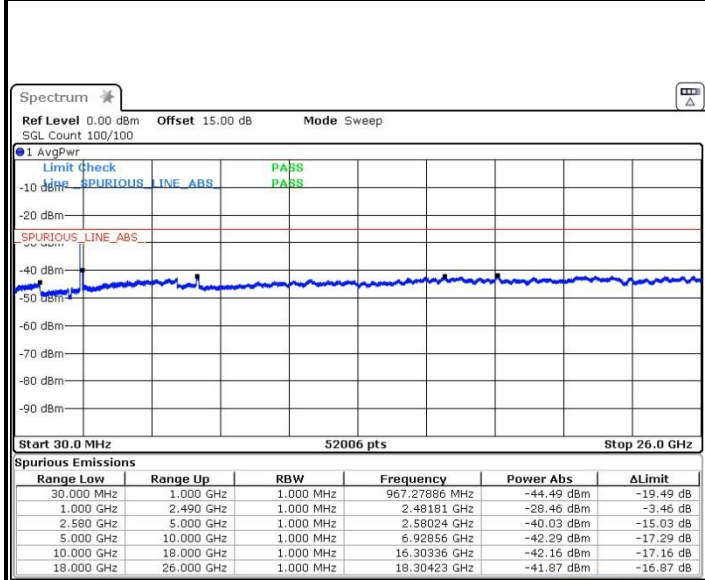

Middle Channel / 16QAM

Date: 13.OCT.2017 17:10:17

Date: 13.OCT.2017 17:09:35

Middle Channel / 64QAM

Date: 13.OCT.2017 17:07:24

LTE Band 7 / 20MHz+15MHz

Highest Channel / QPSK

Highest Channel / 16QAM

Date: 13.OCT.2017 17:11:47

Date: 13.OCT.2017 17:12:44

Highest Channel / 64QAM

Date: 13.OCT.2017 17:13:50

LTE Band 7 / 20MHz+20MHz

Lowest Channel / QPSK

Date: 13.OCT.2017 16:41:59

Lowest Channel / 16QAM

Date: 13.OCT.2017 16:42:53

Lowest Channel / 64QAM

Date: 13.OCT.2017 16:43:50

LTE Band 7 / 20MHz+20MHz

Middle Channel / QPSK

Middle Channel / 16QAM

Date: 13.OCT.2017 16:47:23

Date: 13.OCT.2017 16:46:30

Middle Channel / 64QAM

Date: 13.OCT.2017 16:45:33

LTE Band 7 / 20MHz+20MHz

Highest Channel / QPSK

Highest Channel / 16QAM

Date: 13.OCT.2017 16:57:47

Date: 13.OCT.2017 16:54:33

Highest Channel / 64QAM