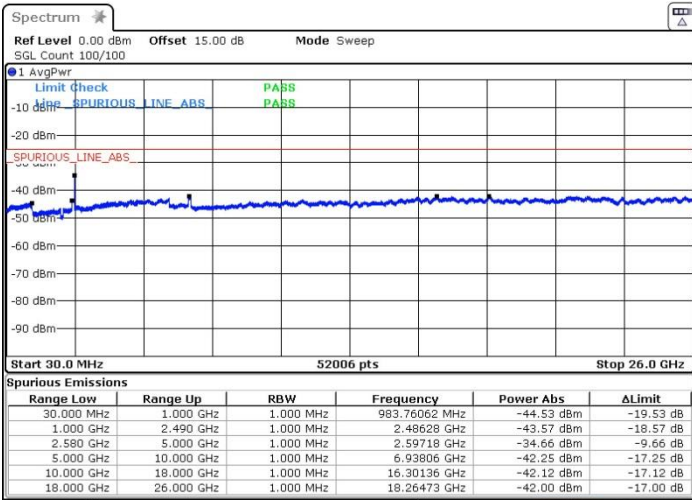

Highest Channel / 64QAM

Date: 13.OCT.2017 15:20:11

LTE Band 7 / 20MHz+10MHz

Lowest Channel / QPSK

Lowest Channel / 16QAM

Date: 13.OCT.2017 17:27:14

Date: 13.OCT.2017 17:24:54

Lowest Channel / 64QAM

Date: 13.OCT.2017 17:23:59

LTE Band 7 / 20MHz+10MHz

Middle Channel / QPSK

Middle Channel / 16QAM

Date: 13.OCT.2017 17:20:27

Date: 13.OCT.2017 17:21:32

Middle Channel / 64QAM

Date: 13.OCT.2017 17:22:32

LTE Band 7 / 20MHz+10MHz

Highest Channel / QPSK

Highest Channel / 16QAM

Date: 13.OCT.2017 17:19:07

Date: 13.OCT.2017 17:18:16

Highest Channel / 64QAM

Date: 13.OCT.2017 17:17:15

LTE Band 7 / 20MHz+15MHz