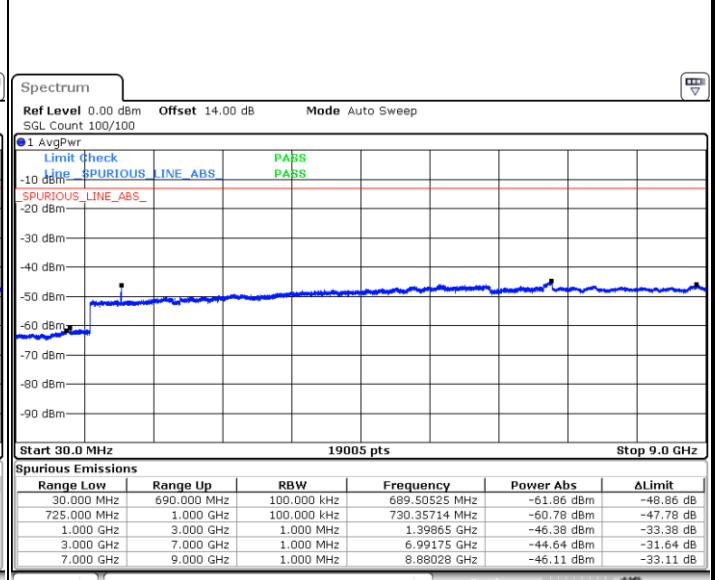

Date: 13.OCT.2017 16:53:09

LTE Band 12 / 1.4MHz

Lowest Channel / QPSK

Date: 27.SEP.2017 03:41:35

Lowest Channel / 16QAM

Date: 27.SEP.2017 03:42:30

Middle Channel / QPSK

Date: 27.SEP.2017 03:44:07

Middle Channel / 16QAM

Date: 27.SEP.2017 03:45:02

LTE Band 12 / 1.4MHz

Highest Channel / QPSK

Date: 27.SEP.2017 03:51:14

Highest Channel / 16QAM

Date: 27.SEP.2017 03:52:10

LTE Band 12 / 3MHz

Lowest Channel / QPSK

Date: 27.SEP.2017 03:58:21

Lowest Channel / 16QAM

Date: 27.SEP.2017 03:59:16

LTE Band 12 / 3MHz

Middle Channel / QPSK

Middle Channel / 16QAM

Date: 27.SEP.2017 04:00:53

Date: 27.SEP.2017 04:01:48

Highest Channel / QPSK

Highest Channel / 16QAM

Date: 27.SEP.2017 04:07:59

Date: 27.SEP.2017 04:08:55

LTE Band 12 / 5MHz

Lowest Channel / QPSK

Lowest Channel / 16QAM