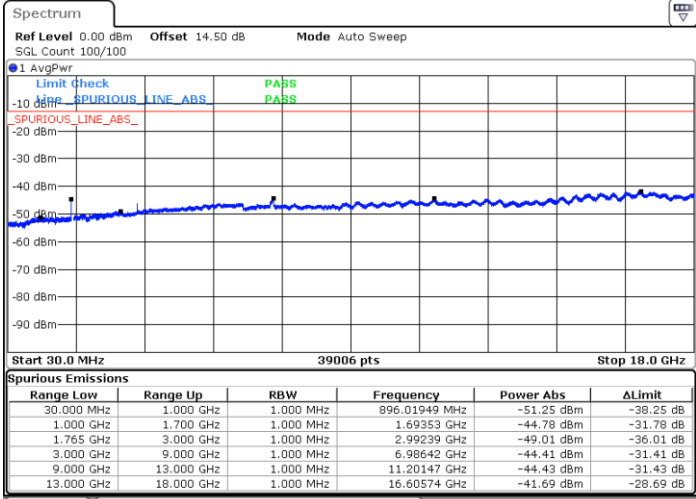

LTE Band 4 / 20MHz

Lowest Channel / 64QAM

Middle Channel / 64QAM

Date: 21.SEP.2017 05:58:44

Date: 21.SEP.2017 06:00:00

Highest Channel / 64QAM

Date: 21.SEP.2017 06:03:34

LTE Band 5 / 1.4MHz

Lowest Channel / QPSK

Lowest Channel / 16QAM

Date: 21.SEP.2017 22:14:50

Date: 21.SEP.2017 22:15:46

Middle Channel / QPSK

Middle Channel / 16QAM

Date: 21.SEP.2017 22:17:21

Date: 21.SEP.2017 22:18:17

LTE Band 5 / 1.4MHz

Highest Channel / QPSK

Date: 21.SEP.2017 22:26:31

Highest Channel / 16QAM

Date: 21.SEP.2017 22:27:27

LTE Band 5 / 3MHz

Lowest Channel / QPSK

Date: 21.SEP.2017 22:35:41