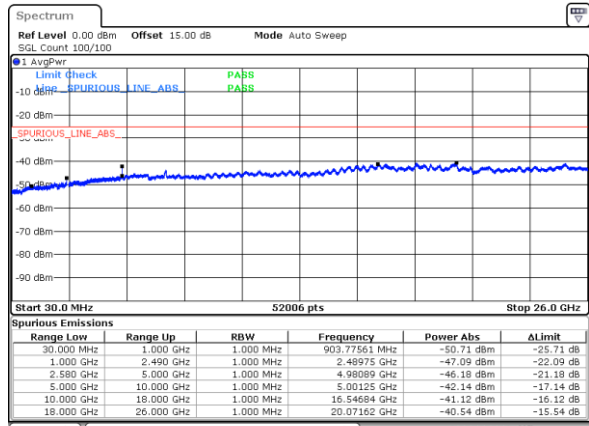

Date: 26.SEP.2017 04:15:57

Lowest Channel / 16QAM

Date: 26.SEP.2017 04:16:51

LTE Band 7 / 20MHz

Middle Channel / QPSK

Middle Channel / 16QAM

Date: 26.SEP.2017 04:18:25

Date: 26.SEP.2017 04:19:18

Highest Channel / QPSK

Highest Channel / 16QAM

Date: 26.SEP.2017 04:25:30

Date: 26.SEP.2017 04:26:23

LTE Band 7

Lowest Channel / 5MHz / 64QAM

Date: 10.OCT.2017 15:07:04

Lowest Channel / 10MHz / 64QAM

Date: 10.OCT.2017 15:11:24

Middle Channel / 5MHz / 64QAM

Date: 10.OCT.2017 15:08:18

Middle Channel / 10MHz / 64QAM

Date: 10.OCT.2017 15:16:37

Highest Channel / 5MHz / 64QAM

Date: 10.OCT.2017 15:11:51

Highest Channel / 10MHz / 64QAM