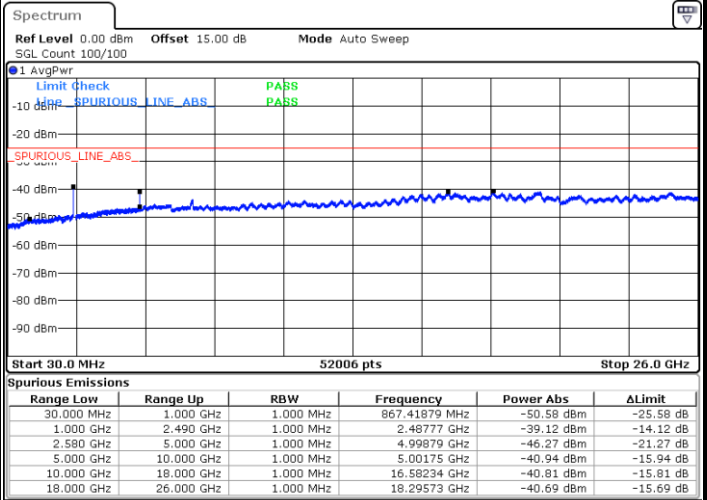

Highest Channel / 16QAM

Date: 26.SEP.2017 03:36:33

LTE Band 7 / 10MHz

Lowest Channel / QPSK

Date: 26.SEP.2017 03:42:43

Lowest Channel / 16QAM

Date: 26.SEP.2017 03:43:37

LTE Band 7 / 10MHz

Middle Channel / QPSK

Middle Channel / 16QAM

Date: 26.SEP.2017 03:45:10

Date: 26.SEP.2017 03:46:04

Highest Channel / QPSK

Highest Channel / 16QAM

Date: 26.SEP.2017 03:52:15

Date: 26.SEP.2017 03:53:09

LTE Band 7 / 15MHz

Lowest Channel / QPSK

Lowest Channel / 16QAM

Date: 26.SEP.2017 03:59:19

Date: 26.SEP.2017 04:00:13

Middle Channel / QPSK

Middle Channel / 16QAM

Date: 26.SEP.2017 04:01:47

Date: 26.SEP.2017 04:02:40

LTE Band7 / 15MHz

Highest Channel / QPSK

Date: 26.SEP.2017 04:08:54

Highest Channel / 16QAM

Date: 26.SEP.2017 04:09:47

LTE Band 7 / 20MHz

Lowest Channel / QPSK