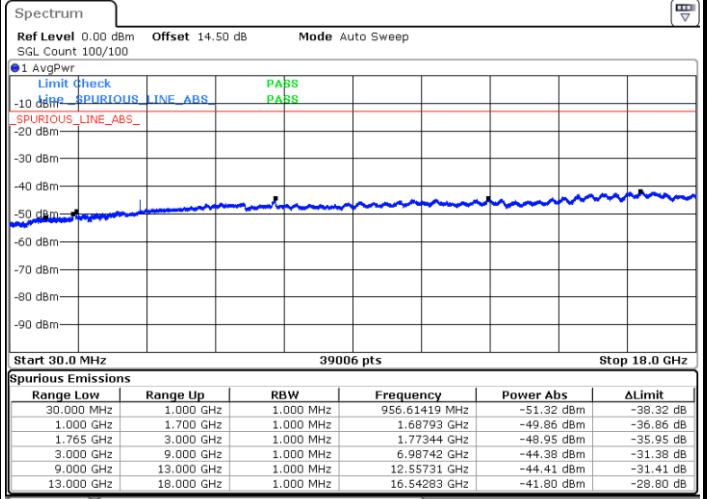

LTE Band 4 / 20MHz

Lowest Channel / 64QAM

Middle Channel / 64QAM

Date: 21.SEP.2017 05:58:44

Date: 21.SEP.2017 06:00:00

Highest Channel / 64QAM

Date: 21.SEP.2017 06:03:34

LTE Band 5 / 1.4MHz

Lowest Channel / QPSK

Lowest Channel / 16QAM

Date: 21.SEP.2017 22:14:50

Date: 21.SEP.2017 22:15:46

Middle Channel / QPSK

Middle Channel / 16QAM

Date: 21.SEP.2017 22:17:21

Date: 21.SEP.2017 22:18:17

LTE Band 5 / 1.4MHz

Highest Channel / QPSK

Date: 21.SEP.2017 22:26:31

Highest Channel / 16QAM

Date: 21.SEP.2017 22:27:27

LTE Band 5 / 3MHz

Lowest Channel / QPSK

Date: 21.SEP.2017 22:35:41