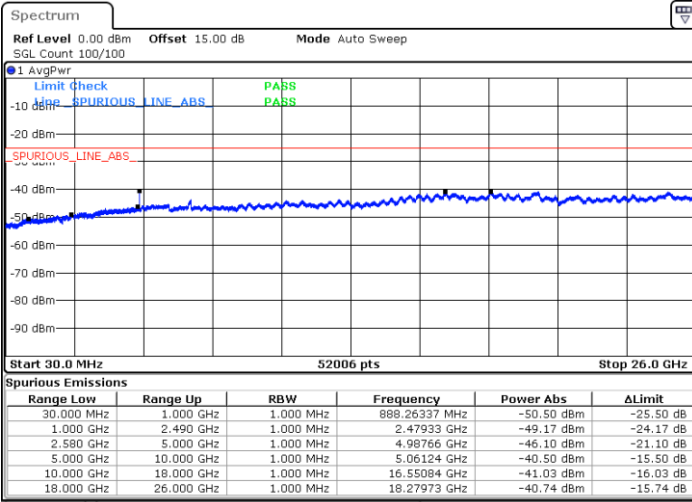

Date: 26.SEP.2017 03:27:00

Middle Channel / QPSK

Middle Channel / 16QAM

Date: 26.SEP.2017 03:28:34

Date: 26.SEP.2017 03:29:28

LTE Band 7 / 5MHz

Highest Channel / QPSK

Date: 26.SEP.2017 03:35:39

Highest Channel / 16QAM

Date: 26.SEP.2017 03:36:33

LTE Band 7 / 10MHz

Lowest Channel / QPSK

Date: 26.SEP.2017 03:42:43

Lowest Channel / 16QAM

Date: 26.SEP.2017 03:43:37

LTE Band 7 / 10MHz

Middle Channel / QPSK

Middle Channel / 16QAM

Date: 26.SEP.2017 03:45:10

Date: 26.SEP.2017 03:46:04

Highest Channel / QPSK

Highest Channel / 16QAM

Date: 26.SEP.2017 03:52:15

Date: 26.SEP.2017 03:53:09