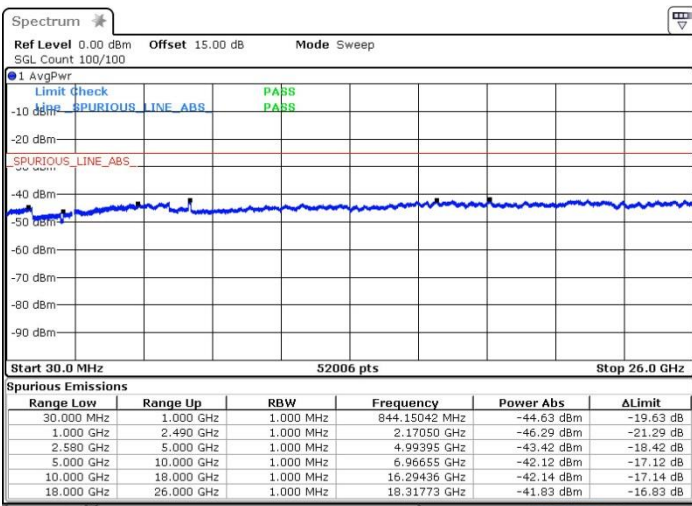

Middle Channel / 20MHz / 64QAM

Date: 10.OCT.2017 15:33:16

Highest Channel / 15MHz / 64QAM

Date: 10.OCT.2017 15:28:30

Highest Channel / 20MHz / 64QAM

Date: 10.OCT.2017 15:36:50

LTE Band 7 / 10MHz+20MHz

Lowest Channel / QPSK

Lowest Channel / 16QAM

Date: 13.OCT.2017 14:48:36

Date: 13.OCT.2017 14:49:45

Lowest Channel / 64QAM

Date: 13.OCT.2017 14:50:40

LTE Band 7 / 10MHz+20MHz

Middle Channel / QPSK

Middle Channel / 16QAM

Date: 13.OCT.2017 14:55:49

Date: 13.OCT.2017 14:54:24

Middle Channel / 64QAM

Date: 13.OCT.2017 14:52:03

**LTE Band 7 / 10MHz+20MHz**

**Highest Channel / QPSK**

Date: 13.OCT.2017 14:57:05

**Highest Channel / 16QAM**