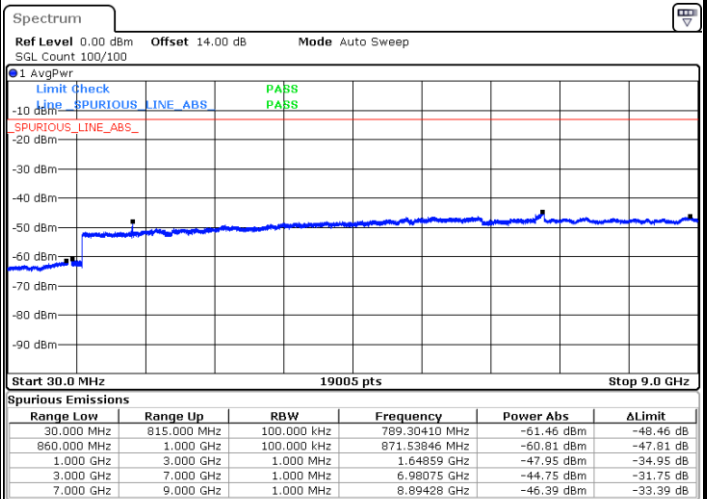

LTE Band 5 / 1.4MHz

Highest Channel / QPSK

Date: 21.SEP.2017 22:26:31

Highest Channel / 16QAM

Date: 21.SEP.2017 22:27:27

LTE Band 5 / 3MHz

Lowest Channel / QPSK

Date: 21.SEP.2017 22:35:41

Lowest Channel / 16QAM

Date: 21.SEP.2017 22:36:38

LTE Band 5 / 3MHz

Middle Channel / QPSK

Middle Channel / 16QAM

Date: 21.SEP.2017 22:38:14

Date: 21.SEP.2017 22:39:10

Highest Channel / QPSK

Highest Channel / 16QAM

Date: 21.SEP.2017 22:47:24

Date: 21.SEP.2017 22:48:20

LTE Band 5 / 5MHz

Lowest Channel / QPSK

Lowest Channel / 16QAM

Date: 21.SEP.2017 22:56:35

Date: 21.SEP.2017 22:57:31