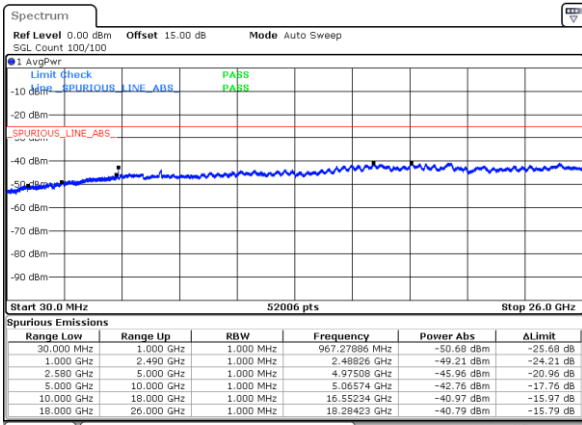

Date: 26.SEP.2017 04:15:57

Lowest Channel / 16QAM

Date: 26.SEP.2017 04:16:51

LTE Band 7 / 20MHz

Middle Channel / QPSK

Middle Channel / 16QAM

Date: 26.SEP.2017 04:18:25

Date: 26.SEP.2017 04:19:18

Highest Channel / QPSK

Highest Channel / 16QAM

Date: 26.SEP.2017 04:25:30

Date: 26.SEP.2017 04:26:23

LTE Band 7

Lowest Channel / 5MHz / 64QAM

Date: 10.OCT.2017 15:07:04

Lowest Channel / 10MHz / 64QAM

Date: 10.OCT.2017 15:11:24

Middle Channel / 5MHz / 64QAM

Date: 10.OCT.2017 15:08:18

Middle Channel / 10MHz / 64QAM

Date: 10.OCT.2017 15:16:37

Highest Channel / 5MHz / 64QAM

Date: 10.OCT.2017 15:11:51

Highest Channel / 10MHz / 64QAM