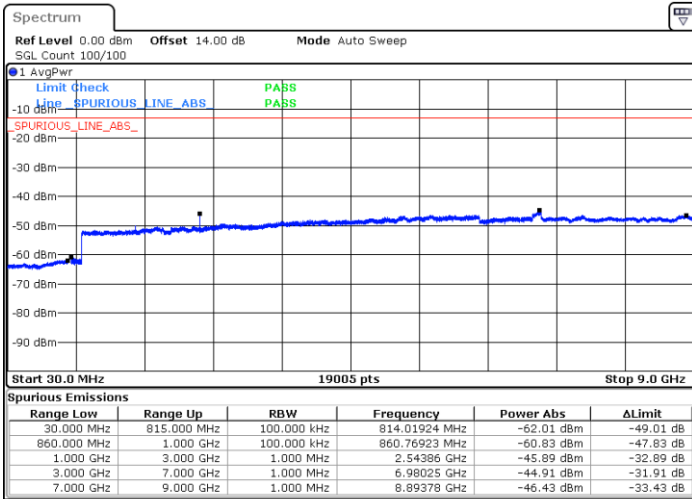

Lowest Channel / QPSK

Lowest Channel / 16QAM

LTE Band 5 / 10MHz

Middle Channel / QPSK

Date: 21.SEP.2017 23:20:00

Middle Channel / 16QAM

Date: 21.SEP.2017 23:20:57

Highest Channel / QPSK

Date: 21.SEP.2017 23:29:11

Highest Channel / 16QAM

Date: 21.SEP.2017 23:30:07

LTE Band 5 / 1.4MHz

Lowest Channel / 64QAM

Middle Channel / 64QAM

Date: 21.SEP.2017 23:45:49

Date: 21.SEP.2017 23:47:05

Highest Channel / 64QAM

Date: 21.SEP.2017 23:51:40

LTE Band 5 / 3MHz

Lowest Channel / 64QAM

Middle Channel / 64QAM

Date: 21.SEP.2017 23:56:15

Date: 21.SEP.2017 23:57:31

Highest Channel / 64QAM