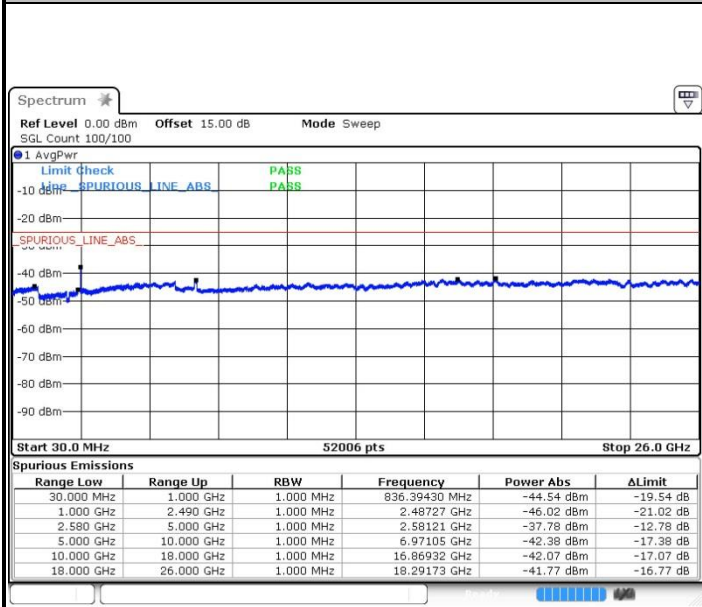

Middle Channel / 20MHz / 64QAM

Date: 10.OCT.2017 15:33:16

Highest Channel / 15MHz / 64QAM

Date: 10.OCT.2017 15:28:30

Highest Channel / 20MHz / 64QAM

Date: 10.OCT.2017 15:36:50

LTE Band 7 / 10MHz+20MHz

Lowest Channel / QPSK

Lowest Channel / 16QAM

Date: 13.OCT.2017 14:48:36

Date: 13.OCT.2017 14:49:45

Lowest Channel / 64QAM

Date: 13.OCT.2017 14:50:40

LTE Band 7 / 10MHz+20MHz

Middle Channel / QPSK

Middle Channel / 16QAM

Date: 13.OCT.2017 14:55:49

Date: 13.OCT.2017 14:54:24

Middle Channel / 64QAM

Date: 13.OCT.2017 14:52:03

**LTE Band 7 / 10MHz+20MHz**

**Highest Channel / QPSK**

Date: 13.OCT.2017 14:57:05

**Highest Channel / 16QAM**

Date: 13.OCT.2017 14:58:21

**Highest Channel / 64QAM**

Date: 13.OCT.2017 14:59:18