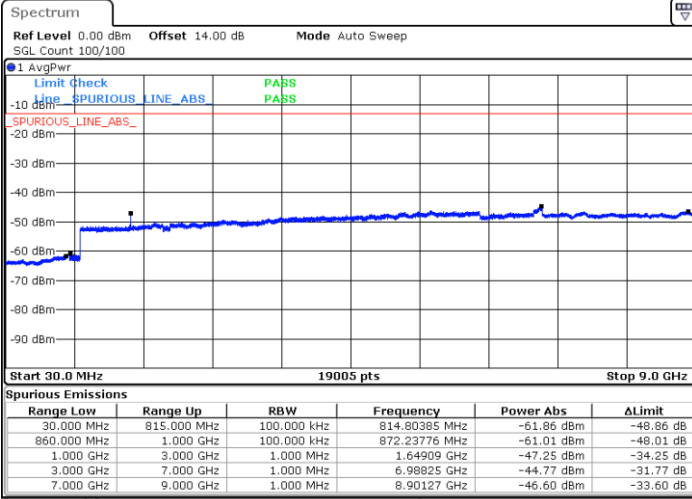

Lowest Channel / 16QAM

Date: 21.SEP.2017 22:36:38

LTE Band 5 / 3MHz

Middle Channel / QPSK

Middle Channel / 16QAM

Date: 21.SEP.2017 22:38:14

Date: 21.SEP.2017 22:39:10

Highest Channel / QPSK

Highest Channel / 16QAM

Date: 21.SEP.2017 22:47:24

Date: 21.SEP.2017 22:48:20

LTE Band 5 / 5MHz

Lowest Channel / QPSK

Lowest Channel / 16QAM

Date: 21.SEP.2017 22:56:35

Date: 21.SEP.2017 22:57:31

Middle Channel / QPSK

Middle Channel / 16QAM

Date: 21.SEP.2017 22:59:07

Date: 21.SEP.2017 23:00:03

LTE Band 5 / 5MHz

Highest Channel / QPSK

Highest Channel / 16QAM

LTE Band 5 / 10MHz