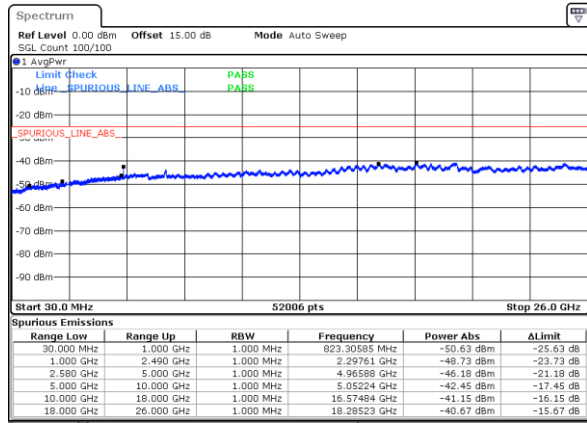

Highest Channel / QPSK

Highest Channel / 16QAM

Date: 26.SEP.2017 04:25:30

Date: 26.SEP.2017 04:26:23

LTE Band 7

Lowest Channel / 5MHz / 64QAM

Date: 10.OCT.2017 15:07:04

Lowest Channel / 10MHz / 64QAM

Date: 10.OCT.2017 15:11:24

Middle Channel / 5MHz / 64QAM

Date: 10.OCT.2017 15:08:18

Middle Channel / 10MHz / 64QAM

Date: 10.OCT.2017 15:16:37

Highest Channel / 5MHz / 64QAM

Date: 10.OCT.2017 15:11:51

Highest Channel / 10MHz / 64QAM

Date: 10.OCT.2017 15:20:11

LTE Band 7

Lowest Channel / 15MHz / 64QAM

Date: 10.OCT.2017 15:23:43

Lowest Channel / 20MHz / 64QAM

Date: 10.OCT.2017 15:32:02

Middle Channel / 15MHz / 64QAM

Date: 10.OCT.2017 15:24:56

Middle Channel / 20MHz / 64QAM

Date: 10.OCT.2017 15:33:16

Highest Channel / 15MHz / 64QAM

Date: 10.OCT.2017 15:28:30

Highest Channel / 20MHz / 64QAM

Date: 10.OCT.2017 15:36:50

LTE Band 7 / 10MHz+20MHz

Lowest Channel / QPSK