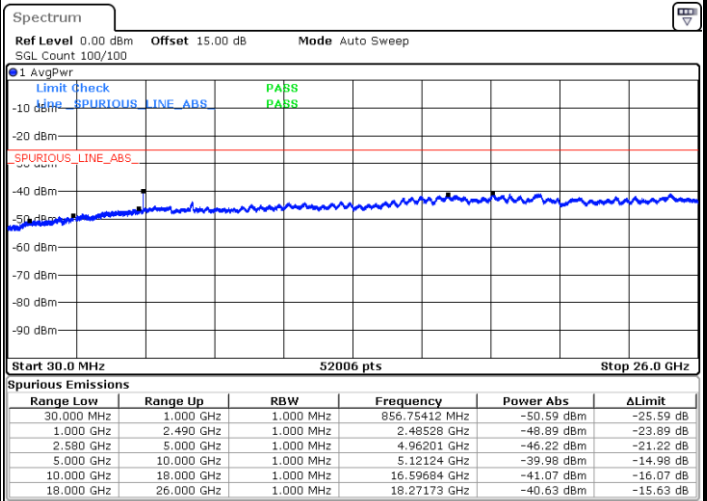

Highest Channel / 16QAM

Date: 26.SEP.2017 03:36:33

LTE Band 7 / 10MHz

Lowest Channel / QPSK

Date: 26.SEP.2017 03:42:43

Lowest Channel / 16QAM

Date: 26.SEP.2017 03:43:37

LTE Band 7 / 10MHz

Middle Channel / QPSK

Middle Channel / 16QAM

Date: 26.SEP.2017 03:45:10

Date: 26.SEP.2017 03:46:04

Highest Channel / QPSK

Highest Channel / 16QAM

Date: 26.SEP.2017 03:52:15

Date: 26.SEP.2017 03:53:09

LTE Band 7 / 15MHz

Lowest Channel / QPSK

Lowest Channel / 16QAM

Date: 26.SEP.2017 03:59:19

Date: 26.SEP.2017 04:00:13

Middle Channel / QPSK

Middle Channel / 16QAM

Date: 26.SEP.2017 04:01:47

Date: 26.SEP.2017 04:02:40

LTE Band7 / 15MHz

Highest Channel / QPSK

Date: 26.SEP.2017 04:08:54

Highest Channel / 16QAM

Date: 26.SEP.2017 04:09:47

LTE Band 7 / 20MHz

Lowest Channel / QPSK