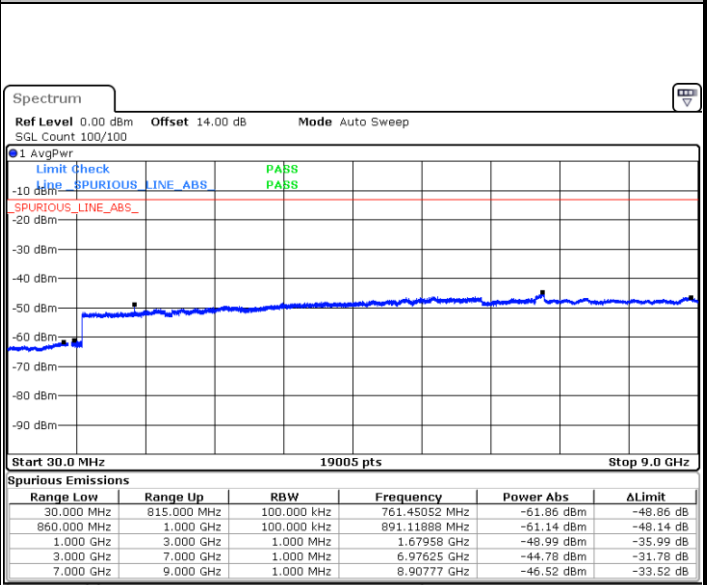

Middle Channel / QPSK

Middle Channel / 16QAM

Date: 21.SEP.2017 22:59:07

Date: 21.SEP.2017 23:00:03

LTE Band 5 / 5MHz

Highest Channel / QPSK

Highest Channel / 16QAM

LTE Band 5 / 10MHz

Lowest Channel / QPSK

Lowest Channel / 16QAM

LTE Band 5 / 10MHz

Middle Channel / QPSK

Date: 21.SEP.2017 23:20:00

Middle Channel / 16QAM

Date: 21.SEP.2017 23:20:57

Highest Channel / QPSK

Date: 21.SEP.2017 23:29:11

Highest Channel / 16QAM

Date: 21.SEP.2017 23:30:07

LTE Band 5 / 1.4MHz

Lowest Channel / 64QAM

Middle Channel / 64QAM

Date: 21.SEP.2017 23:45:49

Date: 21.SEP.2017 23:47:05