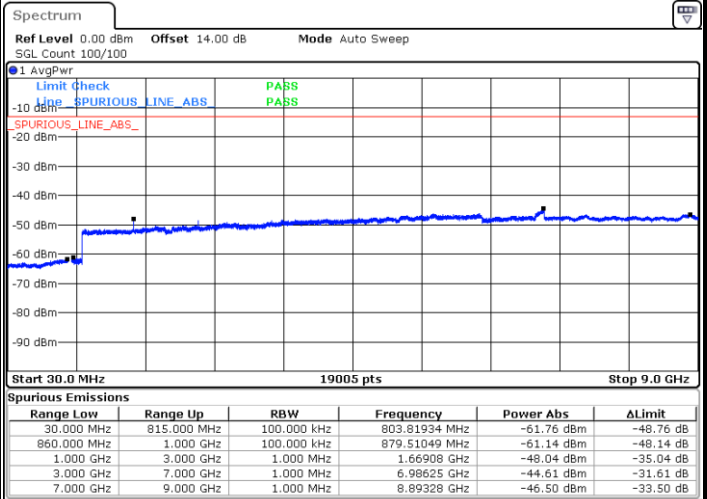

Lowest Channel / 16QAM

Date: 21.SEP.2017 22:36:38

LTE Band 5 / 3MHz

Middle Channel / QPSK

Middle Channel / 16QAM

Date: 21.SEP.2017 22:38:14

Date: 21.SEP.2017 22:39:10

Highest Channel / QPSK

Highest Channel / 16QAM

Date: 21.SEP.2017 22:47:24

Date: 21.SEP.2017 22:48:20

LTE Band 5 / 5MHz

Lowest Channel / QPSK

Lowest Channel / 16QAM

Date: 21.SEP.2017 22:56:35

Date: 21.SEP.2017 22:57:31

Middle Channel / QPSK

Middle Channel / 16QAM

Date: 21.SEP.2017 22:59:07

Date: 21.SEP.2017 23:00:03

LTE Band 5 / 5MHz

Highest Channel / QPSK

Highest Channel / 16QAM

LTE Band 5 / 10MHz

Lowest Channel / QPSK

Lowest Channel / 16QAM

LTE Band 5 / 10MHz

Middle Channel / QPSK

Date: 21.SEP.2017 23:20:00

Middle Channel / 16QAM

Date: 21.SEP.2017 23:20:57

Highest Channel / QPSK