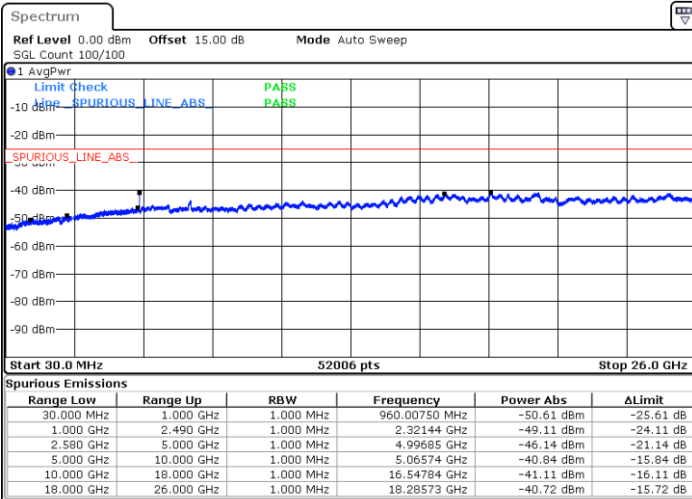

Date: 22.SEP.2017 00:02:06

**LTE Band 5 / 5MHz**

**Lowest Channel / 64QAM**

**Middle Channel / 64QAM**

**Highest Channel / 64QAM**

LTE Band 5 / 10MHz

Lowest Channel / 64QAM

Middle Channel / 64QAM

Date: 22.SEP.2017 00:21:08

Date: 22.SEP.2017 00:22:25

Highest Channel / 64QAM

Date: 22.SEP.2017 00:26:59

LTE Band 7 / 5MHz

Lowest Channel / QPSK

Lowest Channel / 16QAM

Date: 26.SEP.2017 03:26:07

Date: 26.SEP.2017 03:27:00

Middle Channel / QPSK

Middle Channel / 16QAM

Date: 26.SEP.2017 03:28:34

Date: 26.SEP.2017 03:29:28

LTE Band 7 / 5MHz

Highest Channel / QPSK

Date: 26.SEP.2017 03:35:39

Highest Channel / 16QAM

Date: 26.SEP.2017 03:36:33

LTE Band 7 / 10MHz

Lowest Channel / QPSK

Date: 26.SEP.2017 03:42:43

Lowest Channel / 16QAM

Date: 26.SEP.2017 03:43:37

LTE Band 7 / 10MHz