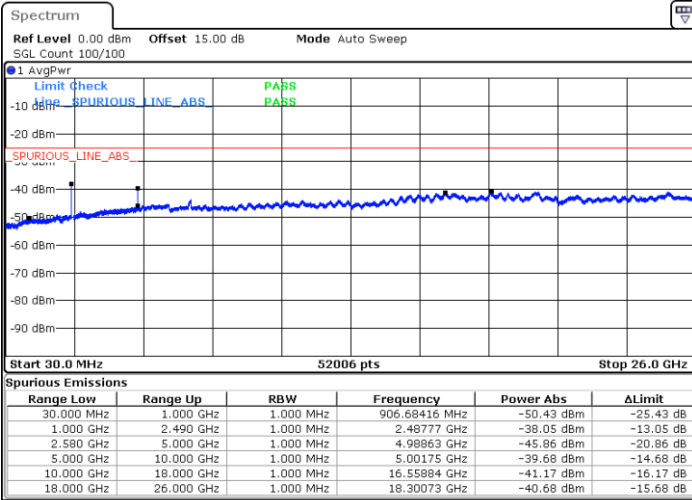

Highest Channel / 16QAM

Date: 26.SEP.2017 03:36:33

LTE Band 7 / 10MHz

Lowest Channel / QPSK

Date: 26.SEP.2017 03:42:43

Lowest Channel / 16QAM

Date: 26.SEP.2017 03:43:37

LTE Band 7 / 10MHz

Middle Channel / QPSK

Middle Channel / 16QAM

Date: 26.SEP.2017 03:45:10

Date: 26.SEP.2017 03:46:04

Highest Channel / QPSK

Highest Channel / 16QAM

Date: 26.SEP.2017 03:52:15

Date: 26.SEP.2017 03:53:09

LTE Band 7 / 15MHz

Lowest Channel / QPSK

Lowest Channel / 16QAM

Date: 26.SEP.2017 03:59:19

Date: 26.SEP.2017 04:00:13

Middle Channel / QPSK

Middle Channel / 16QAM

Date: 26.SEP.2017 04:01:47

Date: 26.SEP.2017 04:02:40

LTE Band7 / 15MHz

Highest Channel / QPSK

Date: 26.SEP.2017 04:08:54

Highest Channel / 16QAM

Date: 26.SEP.2017 04:09:47

LTE Band 7 / 20MHz

Lowest Channel / QPSK