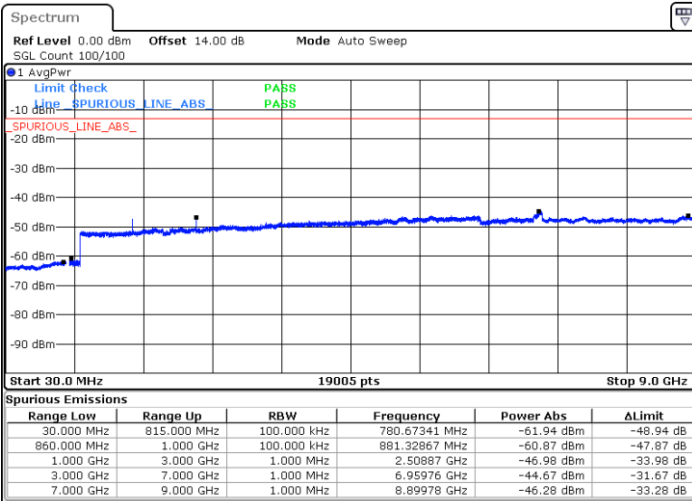

LTE Band 4 / 20MHz

Lowest Channel / 64QAM

Middle Channel / 64QAM

Date: 21.SEP.2017 05:58:44

Date: 21.SEP.2017 06:00:00

Highest Channel / 64QAM

Date: 21.SEP.2017 06:03:34

LTE Band 5 / 1.4MHz

Lowest Channel / QPSK

Lowest Channel / 16QAM

Date: 21.SEP.2017 22:14:50

Date: 21.SEP.2017 22:15:46

Middle Channel / QPSK

Middle Channel / 16QAM

Date: 21.SEP.2017 22:17:21

Date: 21.SEP.2017 22:18:17

LTE Band 5 / 1.4MHz

Highest Channel / QPSK

Date: 21.SEP.2017 22:26:31

Highest Channel / 16QAM

Date: 21.SEP.2017 22:27:27

LTE Band 5 / 3MHz

Lowest Channel / QPSK

Date: 21.SEP.2017 22:35:41

Lowest Channel / 16QAM

Date: 21.SEP.2017 22:36:38

LTE Band 5 / 3MHz

Middle Channel / QPSK

Middle Channel / 16QAM

Date: 21.SEP.2017 22:38:14

Date: 21.SEP.2017 22:39:10

Highest Channel / QPSK