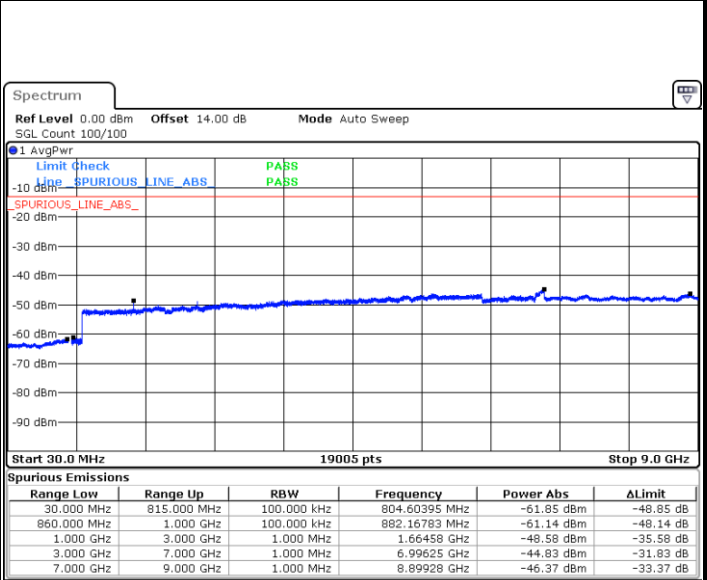

Middle Channel / QPSK

Middle Channel / 16QAM

Date: 21.SEP.2017 22:59:07

Date: 21.SEP.2017 23:00:03

LTE Band 5 / 5MHz

Highest Channel / QPSK

Highest Channel / 16QAM

LTE Band 5 / 10MHz

Lowest Channel / QPSK

Lowest Channel / 16QAM

LTE Band 5 / 10MHz

Middle Channel / QPSK

Date: 21.SEP.2017 23:20:00

Middle Channel / 16QAM

Date: 21.SEP.2017 23:20:57

Highest Channel / QPSK

Date: 21.SEP.2017 23:29:11

Highest Channel / 16QAM

Date: 21.SEP.2017 23:30:07

LTE Band 5 / 1.4MHz

Lowest Channel / 64QAM

Middle Channel / 64QAM

Date: 21.SEP.2017 23:45:49

Date: 21.SEP.2017 23:47:05