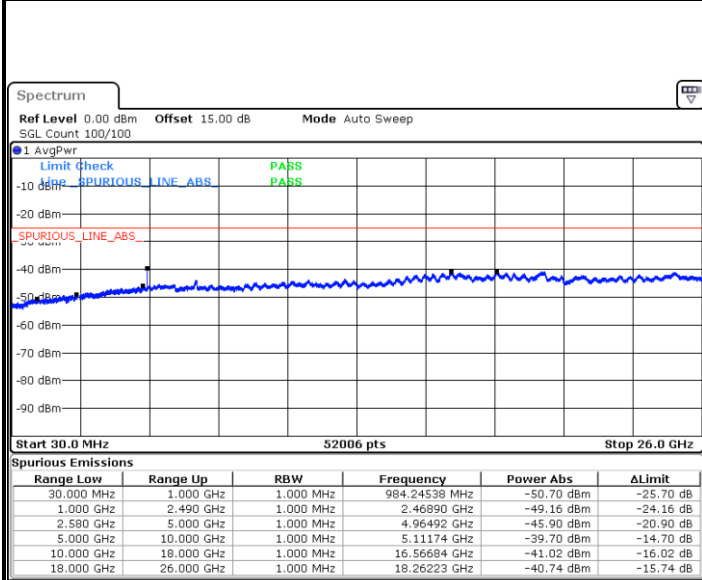

Highest Channel / 16QAM

Date: 26.SEP.2017 03:36:33

LTE Band 7 / 10MHz

Lowest Channel / QPSK

Date: 26.SEP.2017 03:42:43

Lowest Channel / 16QAM

Date: 26.SEP.2017 03:43:37

LTE Band 7 / 10MHz

Middle Channel / QPSK

Middle Channel / 16QAM

Date: 26.SEP.2017 03:45:10

Date: 26.SEP.2017 03:46:04

Highest Channel / QPSK

Highest Channel / 16QAM

Date: 26.SEP.2017 03:52:15

Date: 26.SEP.2017 03:53:09

LTE Band 7 / 15MHz

Lowest Channel / QPSK

Lowest Channel / 16QAM

Date: 26.SEP.2017 03:59:19

Date: 26.SEP.2017 04:00:13

Middle Channel / QPSK

Middle Channel / 16QAM

Date: 26.SEP.2017 04:01:47

Date: 26.SEP.2017 04:02:40

LTE Band7 / 15MHz

Highest Channel / QPSK

Date: 26.SEP.2017 04:08:54

Highest Channel / 16QAM

Date: 26.SEP.2017 04:09:47

LTE Band 7 / 20MHz

Lowest Channel / QPSK