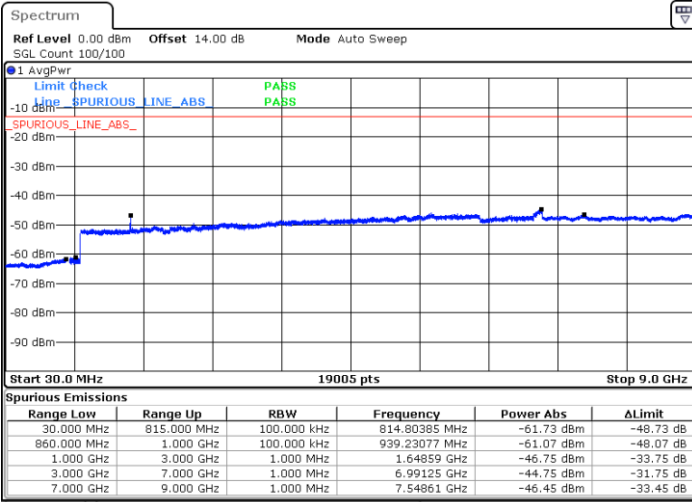

LTE Band 5 / 1.4MHz

Lowest Channel / QPSK

Lowest Channel / 16QAM

Date: 21.SEP.2017 22:14:50

Date: 21.SEP.2017 22:15:46