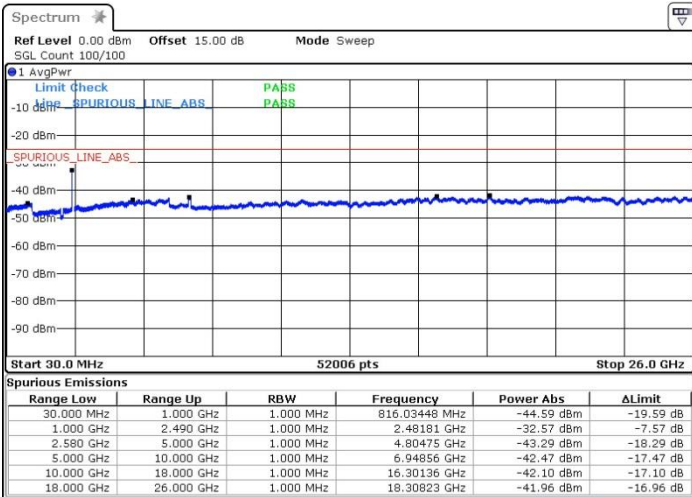

Middle Channel / 20MHz / 64QAM

Date: 10.OCT.2017 15:33:16

Highest Channel / 15MHz / 64QAM

Date: 10.OCT.2017 15:28:30

Highest Channel / 20MHz / 64QAM

Date: 10.OCT.2017 15:36:50

LTE Band 7 / 10MHz+20MHz

Lowest Channel / QPSK

Lowest Channel / 16QAM

Date: 13.OCT.2017 14:48:36

Date: 13.OCT.2017 14:49:45

Lowest Channel / 64QAM

Date: 13.OCT.2017 14:50:40

LTE Band 7 / 10MHz+20MHz

Middle Channel / QPSK

Middle Channel / 16QAM

Date: 13.OCT.2017 14:55:49

Date: 13.OCT.2017 14:54:24

Middle Channel / 64QAM

Date: 13.OCT.2017 14:52:03

**LTE Band 7 / 10MHz+20MHz**

**Highest Channel / QPSK**

Date: 13.OCT.2017 14:57:05

**Highest Channel / 16QAM**