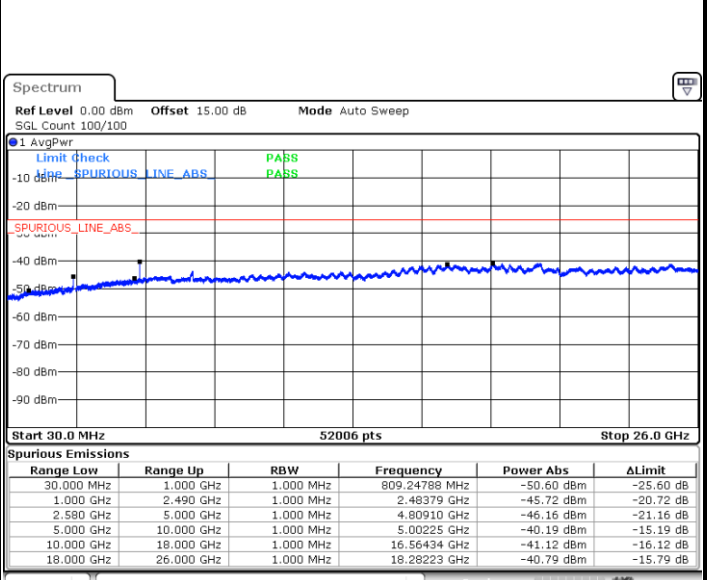

LTE Band 7 / 15MHz

Lowest Channel / QPSK

Lowest Channel / 16QAM

Date: 26.SEP.2017 03:59:19

Date: 26.SEP.2017 04:00:13

Middle Channel / QPSK

Middle Channel / 16QAM

Date: 26.SEP.2017 04:01:47

Date: 26.SEP.2017 04:02:40

LTE Band7 / 15MHz

Highest Channel / QPSK

Date: 26.SEP.2017 04:08:54

Highest Channel / 16QAM

Date: 26.SEP.2017 04:09:47

LTE Band 7 / 20MHz

Lowest Channel / QPSK

Date: 26.SEP.2017 04:15:57

Lowest Channel / 16QAM

Date: 26.SEP.2017 04:16:51

LTE Band 7 / 20MHz

Middle Channel / QPSK

Middle Channel / 16QAM

Date: 26.SEP.2017 04:18:25

Date: 26.SEP.2017 04:19:18

Highest Channel / QPSK

Highest Channel / 16QAM

Date: 26.SEP.2017 04:25:30

Date: 26.SEP.2017 04:26:23

LTE Band 7

Lowest Channel / 5MHz / 64QAM

Date: 10.OCT.2017 15:07:04

Lowest Channel / 10MHz / 64QAM