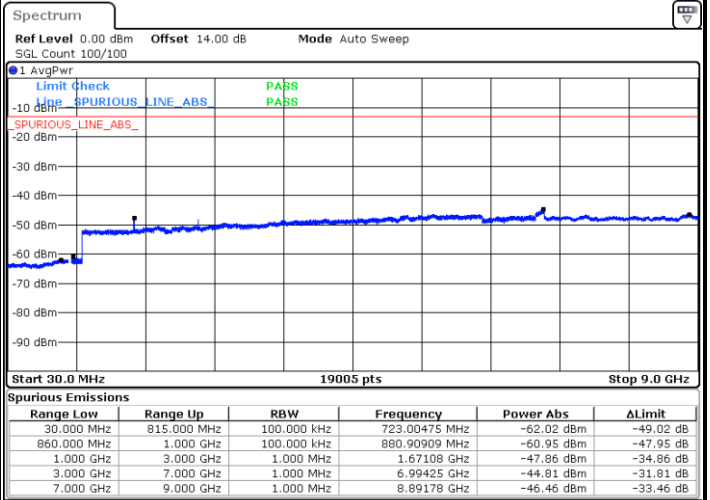

LTE Band 5 / 1.4MHz

Highest Channel / QPSK

Date: 21.SEP.2017 22:26:31

Highest Channel / 16QAM

Date: 21.SEP.2017 22:27:27

LTE Band 5 / 3MHz

Lowest Channel / QPSK

Date: 21.SEP.2017 22:35:41

Lowest Channel / 16QAM

Date: 21.SEP.2017 22:36:38

LTE Band 5 / 3MHz

Middle Channel / QPSK

Middle Channel / 16QAM

Date: 21.SEP.2017 22:38:14

Date: 21.SEP.2017 22:39:10

Highest Channel / QPSK

Highest Channel / 16QAM

Date: 21.SEP.2017 22:47:24

Date: 21.SEP.2017 22:48:20

LTE Band 5 / 5MHz

Lowest Channel / QPSK

Lowest Channel / 16QAM

Date: 21.SEP.2017 22:56:35

Date: 21.SEP.2017 22:57:31

Middle Channel / QPSK

Middle Channel / 16QAM

Date: 21.SEP.2017 22:59:07

Date: 21.SEP.2017 23:00:03

LTE Band 5 / 5MHz

Highest Channel / QPSK

Highest Channel / 16QAM

LTE Band 5 / 10MHz