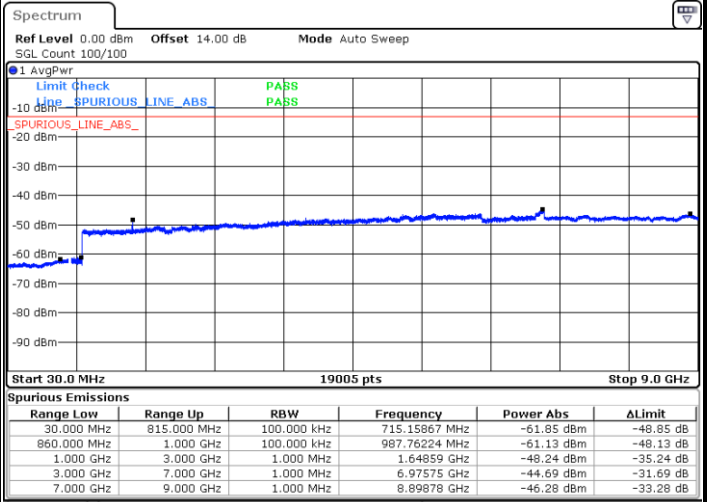

LTE Band 5 / 1.4MHz

Lowest Channel / QPSK

Lowest Channel / 16QAM

Date: 21.SEP.2017 22:14:50

Date: 21.SEP.2017 22:15:46