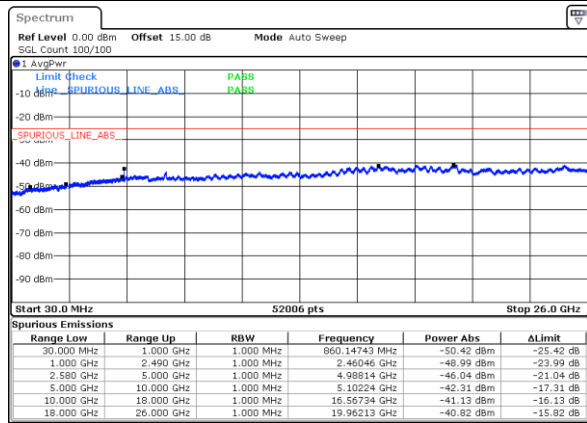

Date: 10.OCT.2017 15:20:11

LTE Band 7

Lowest Channel / 15MHz / 64QAM

Date: 10.OCT.2017 15:23:43

Lowest Channel / 20MHz / 64QAM

Date: 10.OCT.2017 15:32:02

Middle Channel / 15MHz / 64QAM

Date: 10.OCT.2017 15:24:56

Middle Channel / 20MHz / 64QAM

Date: 10.OCT.2017 15:33:16

Highest Channel / 15MHz / 64QAM

Date: 10.OCT.2017 15:28:30

Highest Channel / 20MHz / 64QAM

Date: 10.OCT.2017 15:36:50

LTE Band 7 / 10MHz+20MHz

Lowest Channel / QPSK

Lowest Channel / 16QAM

Date: 13.OCT.2017 14:48:36

Date: 13.OCT.2017 14:49:45

Lowest Channel / 64QAM

Date: 13.OCT.2017 14:50:40

LTE Band 7 / 10MHz+20MHz

Middle Channel / QPSK

Middle Channel / 16QAM