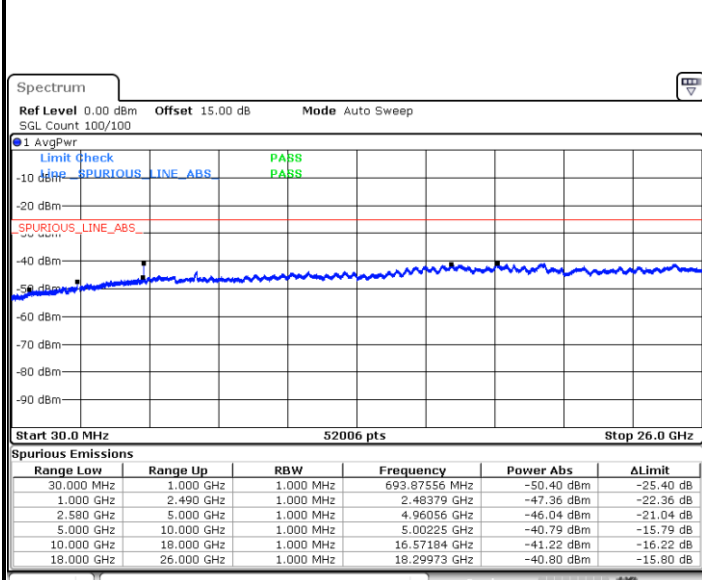

LTE Band 7 / 15MHz

Lowest Channel / QPSK

Lowest Channel / 16QAM

Date: 26.SEP.2017 03:59:19

Date: 26.SEP.2017 04:00:13

Middle Channel / QPSK

Middle Channel / 16QAM

Date: 26.SEP.2017 04:01:47

Date: 26.SEP.2017 04:02:40

LTE Band7 / 15MHz

Highest Channel / QPSK

Date: 26.SEP.2017 04:08:54

Highest Channel / 16QAM

Date: 26.SEP.2017 04:09:47

LTE Band 7 / 20MHz

Lowest Channel / QPSK

Date: 26.SEP.2017 04:15:57

Lowest Channel / 16QAM

Date: 26.SEP.2017 04:16:51

LTE Band 7 / 20MHz

Middle Channel / QPSK

Middle Channel / 16QAM

Date: 26.SEP.2017 04:18:25

Date: 26.SEP.2017 04:19:18

Highest Channel / QPSK

Highest Channel / 16QAM

Date: 26.SEP.2017 04:25:30

Date: 26.SEP.2017 04:26:23

LTE Band 7

Lowest Channel / 5MHz / 64QAM

Date: 10.OCT.2017 15:07:04

Lowest Channel / 10MHz / 64QAM