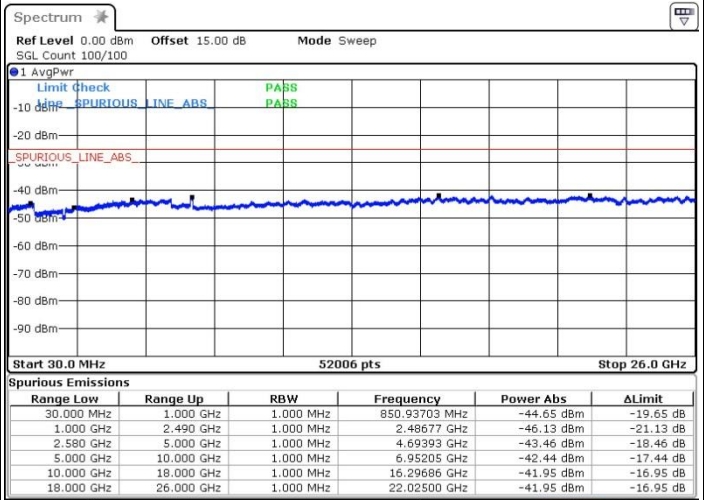

Middle Channel / 20MHz / 64QAM

Date: 10.OCT.2017 15:33:16

Highest Channel / 15MHz / 64QAM

Date: 10.OCT.2017 15:28:30

Highest Channel / 20MHz / 64QAM

Date: 10.OCT.2017 15:36:50

LTE Band 7 / 10MHz+20MHz

Lowest Channel / QPSK

Lowest Channel / 16QAM

Date: 13.OCT.2017 14:48:36

Date: 13.OCT.2017 14:49:45

Lowest Channel / 64QAM

Date: 13.OCT.2017 14:50:40

LTE Band 7 / 10MHz+20MHz

Middle Channel / QPSK

Middle Channel / 16QAM

Date: 13.OCT.2017 14:55:49

Date: 13.OCT.2017 14:54:24

Middle Channel / 64QAM

Date: 13.OCT.2017 14:52:03

**LTE Band 7 / 10MHz+20MHz**

**Highest Channel / QPSK**

Date: 13.OCT.2017 14:57:05

**Highest Channel / 16QAM**