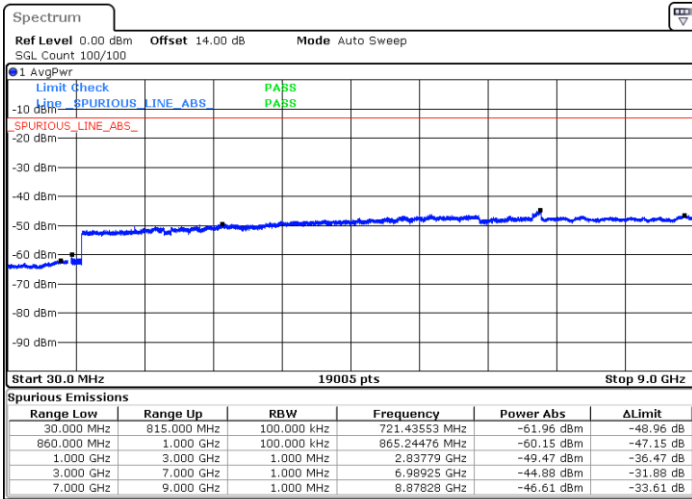

Date: 21.SEP.2017 23:29:11

Highest Channel / 16QAM

Date: 21.SEP.2017 23:30:07

LTE Band 5 / 1.4MHz

Lowest Channel / 64QAM

Middle Channel / 64QAM

Date: 21.SEP.2017 23:45:49

Date: 21.SEP.2017 23:47:05

Highest Channel / 64QAM

Date: 21.SEP.2017 23:51:40

LTE Band 5 / 3MHz

Lowest Channel / 64QAM

Middle Channel / 64QAM

Date: 21.SEP.2017 23:56:15

Date: 21.SEP.2017 23:57:31

Highest Channel / 64QAM

Date: 22.SEP.2017 00:02:06

**LTE Band 5 / 5MHz**

**Lowest Channel / 64QAM**

**Middle Channel / 64QAM**

**Highest Channel / 64QAM**

LTE Band 5 / 10MHz

Lowest Channel / 64QAM

Middle Channel / 64QAM

Date: 22.SEP.2017 00:21:08

Date: 22.SEP.2017 00:22:25

Highest Channel / 64QAM

Date: 22.SEP.2017 00:26:59

LTE Band 7 / 5MHz

Lowest Channel / QPSK

Lowest Channel / 16QAM

Date: 26.SEP.2017 03:26:07