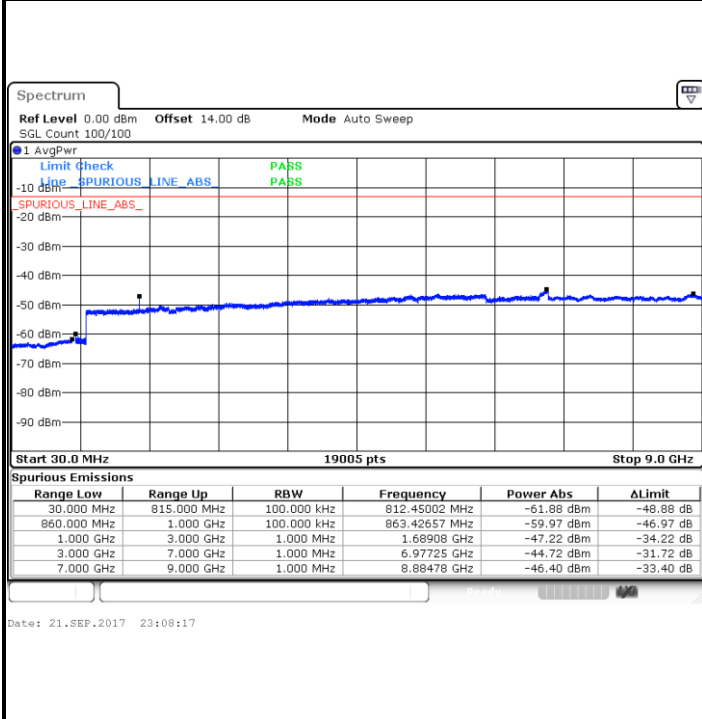

Highest Channel / 16QAM

Date: 21.SEP.2017 22:47:24

Date: 21.SEP.2017 22:48:20

LTE Band 5 / 5MHz

Lowest Channel / QPSK

Lowest Channel / 16QAM

Date: 21.SEP.2017 22:56:35

Date: 21.SEP.2017 22:57:31

Middle Channel / QPSK

Middle Channel / 16QAM

Date: 21.SEP.2017 22:59:07

Date: 21.SEP.2017 23:00:03

LTE Band 5 / 5MHz

Highest Channel / QPSK

Highest Channel / 16QAM

LTE Band 5 / 10MHz

Lowest Channel / QPSK

Lowest Channel / 16QAM

LTE Band 5 / 10MHz

Middle Channel / QPSK

Date: 21.SEP.2017 23:20:00

Middle Channel / 16QAM

Date: 21.SEP.2017 23:20:57

Highest Channel / QPSK

Date: 21.SEP.2017 23:29:11

Highest Channel / 16QAM

Date: 21.SEP.2017 23:30:07

LTE Band 5 / 1.4MHz

Lowest Channel / 64QAM

Middle Channel / 64QAM

Date: 21.SEP.2017 23:45:49

Date: 21.SEP.2017 23:47:05