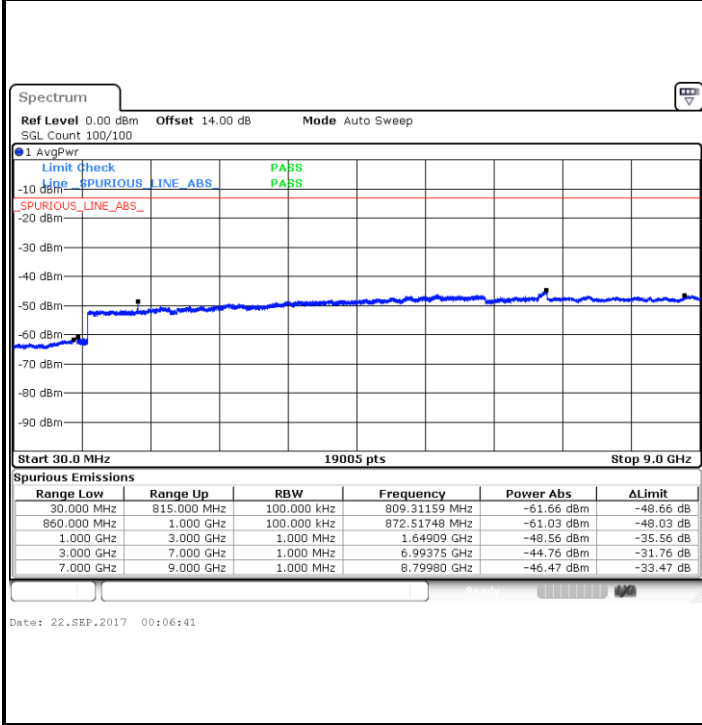

Date: 21.SEP.2017 23:29:11

Highest Channel / 16QAM

Date: 21.SEP.2017 23:30:07

LTE Band 5 / 1.4MHz

Lowest Channel / 64QAM

Middle Channel / 64QAM

Date: 21.SEP.2017 23:45:49

Date: 21.SEP.2017 23:47:05

Highest Channel / 64QAM

Date: 21.SEP.2017 23:51:40

LTE Band 5 / 3MHz

Lowest Channel / 64QAM

Middle Channel / 64QAM

Date: 21.SEP.2017 23:56:15

Date: 21.SEP.2017 23:57:31

Highest Channel / 64QAM

Date: 22.SEP.2017 00:02:06

**LTE Band 5 / 5MHz**

**Lowest Channel / 64QAM**

**Middle Channel / 64QAM**

**Highest Channel / 64QAM**

LTE Band 5 / 10MHz

Lowest Channel / 64QAM

Middle Channel / 64QAM