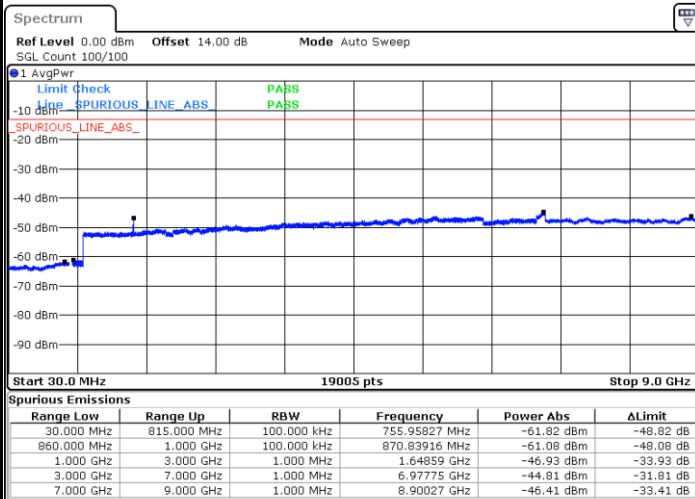

LTE Band 5 / 1.4MHz

Highest Channel / QPSK

Date: 21.SEP.2017 22:26:31

Highest Channel / 16QAM

Date: 21.SEP.2017 22:27:27

LTE Band 5 / 3MHz

Lowest Channel / QPSK

Date: 21.SEP.2017 22:35:41

Lowest Channel / 16QAM

Date: 21.SEP.2017 22:36:38

LTE Band 5 / 3MHz

Middle Channel / QPSK

Middle Channel / 16QAM

Date: 21.SEP.2017 22:38:14

Date: 21.SEP.2017 22:39:10

Highest Channel / QPSK

Highest Channel / 16QAM

Date: 21.SEP.2017 22:47:24

Date: 21.SEP.2017 22:48:20

LTE Band 5 / 5MHz

Lowest Channel / QPSK

Lowest Channel / 16QAM

Date: 21.SEP.2017 22:56:35

Date: 21.SEP.2017 22:57:31