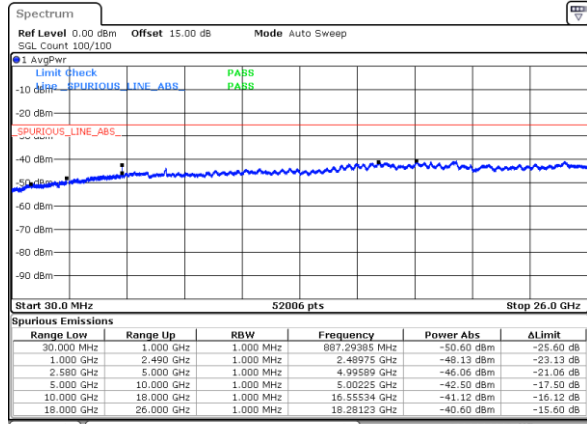

Highest Channel / QPSK

Highest Channel / 16QAM

Date: 26.SEP.2017 04:25:30

Date: 26.SEP.2017 04:26:23

LTE Band 7

Lowest Channel / 5MHz / 64QAM

Date: 10.OCT.2017 15:07:04

Lowest Channel / 10MHz / 64QAM

Date: 10.OCT.2017 15:11:24

Middle Channel / 5MHz / 64QAM

Date: 10.OCT.2017 15:08:18

Middle Channel / 10MHz / 64QAM

Date: 10.OCT.2017 15:16:37

Highest Channel / 5MHz / 64QAM

Date: 10.OCT.2017 15:11:51

Highest Channel / 10MHz / 64QAM

Date: 10.OCT.2017 15:20:11

LTE Band 7

Lowest Channel / 15MHz / 64QAM

Date: 10.OCT.2017 15:23:43

Lowest Channel / 20MHz / 64QAM

Date: 10.OCT.2017 15:32:02

Middle Channel / 15MHz / 64QAM

Date: 10.OCT.2017 15:24:56

Middle Channel / 20MHz / 64QAM

Date: 10.OCT.2017 15:33:16

Highest Channel / 15MHz / 64QAM

Date: 10.OCT.2017 15:28:30

Highest Channel / 20MHz / 64QAM

Date: 10.OCT.2017 15:36:50

LTE Band 7 / 10MHz+20MHz

Lowest Channel / QPSK