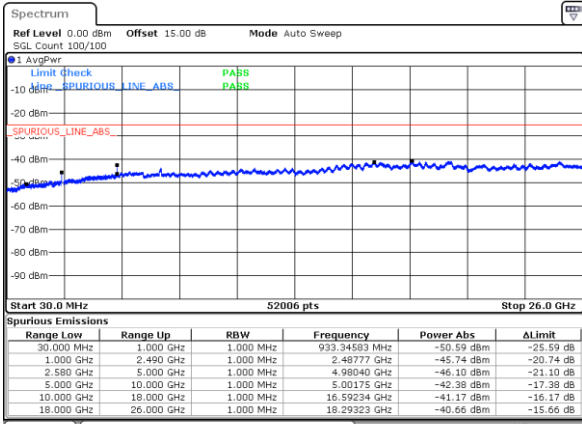

Highest Channel / QPSK

Highest Channel / 16QAM

Date: 26.SEP.2017 04:25:30

Date: 26.SEP.2017 04:26:23

LTE Band 7

Lowest Channel / 5MHz / 64QAM

Date: 10.OCT.2017 15:07:04

Lowest Channel / 10MHz / 64QAM

Date: 10.OCT.2017 15:11:24

Middle Channel / 5MHz / 64QAM

Date: 10.OCT.2017 15:08:18

Middle Channel / 10MHz / 64QAM

Date: 10.OCT.2017 15:16:37

Highest Channel / 5MHz / 64QAM

Date: 10.OCT.2017 15:11:51

Highest Channel / 10MHz / 64QAM

Date: 10.OCT.2017 15:20:11

LTE Band 7

Lowest Channel / 15MHz / 64QAM

Date: 10.OCT.2017 15:23:43

Lowest Channel / 20MHz / 64QAM

Date: 10.OCT.2017 15:32:02

Middle Channel / 15MHz / 64QAM

Date: 10.OCT.2017 15:24:56

Middle Channel / 20MHz / 64QAM

Date: 10.OCT.2017 15:33:16

Highest Channel / 15MHz / 64QAM

Date: 10.OCT.2017 15:28:30

Highest Channel / 20MHz / 64QAM

Date: 10.OCT.2017 15:36:50

LTE Band 7 / 10MHz+20MHz

Lowest Channel / QPSK