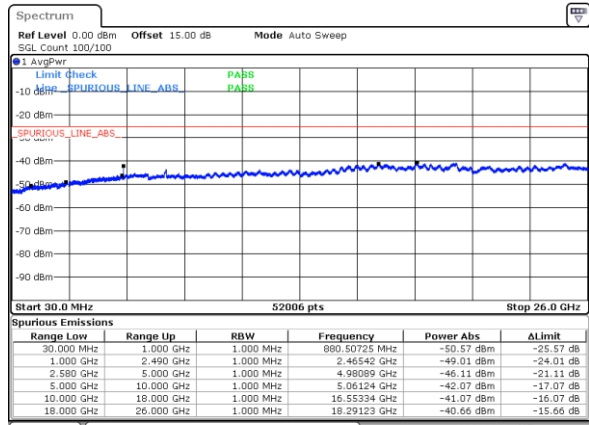

Date: 26.SEP.2017 04:15:57

Lowest Channel / 16QAM

Date: 26.SEP.2017 04:16:51

LTE Band 7 / 20MHz

Middle Channel / QPSK

Middle Channel / 16QAM

Date: 26.SEP.2017 04:18:25

Date: 26.SEP.2017 04:19:18

Highest Channel / QPSK

Highest Channel / 16QAM

Date: 26.SEP.2017 04:25:30

Date: 26.SEP.2017 04:26:23

LTE Band 7

Lowest Channel / 5MHz / 64QAM

Date: 10.OCT.2017 15:07:04

Lowest Channel / 10MHz / 64QAM

Date: 10.OCT.2017 15:11:24

Middle Channel / 5MHz / 64QAM

Date: 10.OCT.2017 15:08:18

Middle Channel / 10MHz / 64QAM

Date: 10.OCT.2017 15:16:37

Highest Channel / 5MHz / 64QAM

Date: 10.OCT.2017 15:11:51

Highest Channel / 10MHz / 64QAM