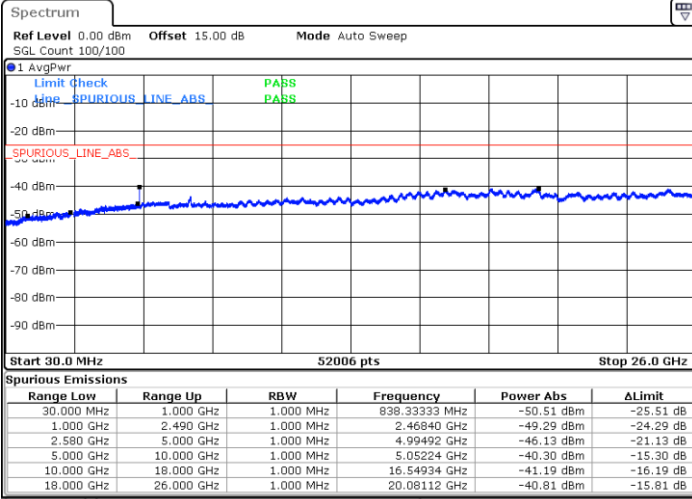

Date: 26.SEP.2017 04:02:40

LTE Band7 / 15MHz

Highest Channel / QPSK

Date: 26.SEP.2017 04:08:54

Highest Channel / 16QAM

Date: 26.SEP.2017 04:09:47

LTE Band 7 / 20MHz

Lowest Channel / QPSK

Date: 26.SEP.2017 04:15:57

Lowest Channel / 16QAM

Date: 26.SEP.2017 04:16:51

LTE Band 7 / 20MHz

Middle Channel / QPSK

Middle Channel / 16QAM

Date: 26.SEP.2017 04:18:25

Date: 26.SEP.2017 04:19:18

Highest Channel / QPSK

Highest Channel / 16QAM

Date: 26.SEP.2017 04:25:30

Date: 26.SEP.2017 04:26:23

LTE Band 7

Lowest Channel / 5MHz / 64QAM

Date: 10.OCT.2017 15:07:04

Lowest Channel / 10MHz / 64QAM