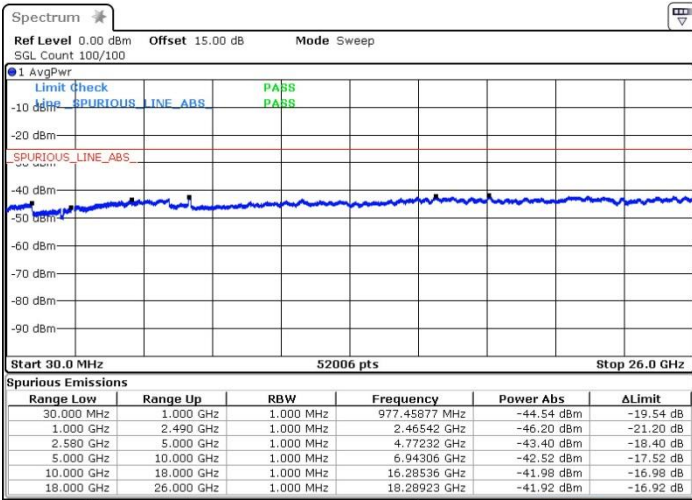

Middle Channel / 20MHz / 64QAM

Date: 10.OCT.2017 15:33:16

Highest Channel / 15MHz / 64QAM

Date: 10.OCT.2017 15:28:30

Highest Channel / 20MHz / 64QAM

Date: 10.OCT.2017 15:36:50

LTE Band 7 / 10MHz+20MHz

Lowest Channel / QPSK

Lowest Channel / 16QAM

Date: 13.OCT.2017 14:48:36

Date: 13.OCT.2017 14:49:45

Lowest Channel / 64QAM

Date: 13.OCT.2017 14:50:40

LTE Band 7 / 10MHz+20MHz

Middle Channel / QPSK

Middle Channel / 16QAM

Date: 13.OCT.2017 14:55:49

Date: 13.OCT.2017 14:54:24

Middle Channel / 64QAM

Date: 13.OCT.2017 14:52:03

**LTE Band 7 / 10MHz+20MHz**

**Highest Channel / QPSK**

Date: 13.OCT.2017 14:57:05

**Highest Channel / 16QAM**