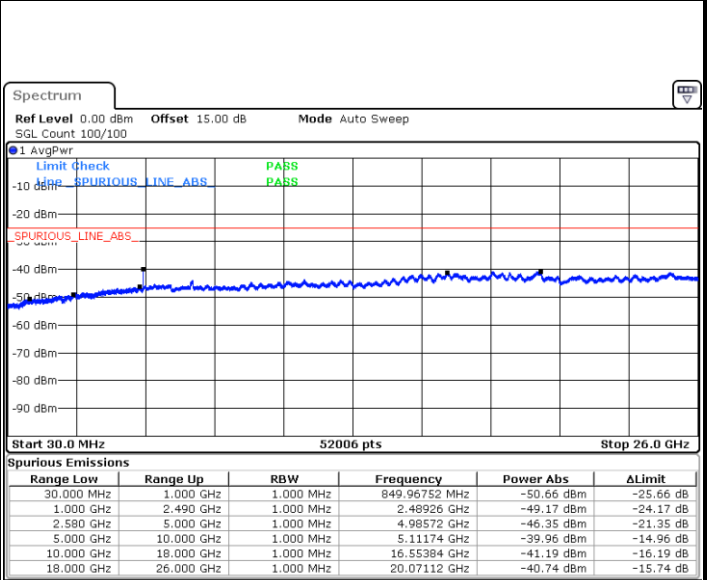

LTE Band 7 / 15MHz

Lowest Channel / QPSK

Lowest Channel / 16QAM

Date: 26.SEP.2017 03:59:19

Date: 26.SEP.2017 04:00:13

Middle Channel / QPSK

Middle Channel / 16QAM

Date: 26.SEP.2017 04:01:47

Date: 26.SEP.2017 04:02:40

LTE Band7 / 15MHz

Highest Channel / QPSK

Date: 26.SEP.2017 04:08:54

Highest Channel / 16QAM

Date: 26.SEP.2017 04:09:47

LTE Band 7 / 20MHz

Lowest Channel / QPSK

Date: 26.SEP.2017 04:15:57

Lowest Channel / 16QAM

Date: 26.SEP.2017 04:16:51

LTE Band 7 / 20MHz

Middle Channel / QPSK

Middle Channel / 16QAM

Date: 26.SEP.2017 04:18:25

Date: 26.SEP.2017 04:19:18

Highest Channel / QPSK

Highest Channel / 16QAM

Date: 26.SEP.2017 04:25:30

Date: 26.SEP.2017 04:26:23

LTE Band 7

Lowest Channel / 5MHz / 64QAM

Date: 10.OCT.2017 15:07:04

Lowest Channel / 10MHz / 64QAM