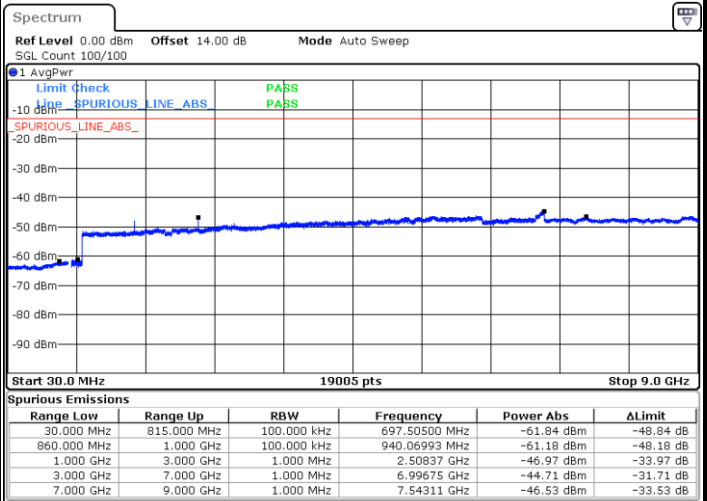

LTE Band 4 / 20MHz

Lowest Channel / 64QAM

Middle Channel / 64QAM

Date: 21.SEP.2017 05:58:44

Date: 21.SEP.2017 06:00:00

Highest Channel / 64QAM

Date: 21.SEP.2017 06:03:34

LTE Band 5 / 1.4MHz

Lowest Channel / QPSK

Lowest Channel / 16QAM

Date: 21.SEP.2017 22:14:50

Date: 21.SEP.2017 22:15:46

Middle Channel / QPSK

Middle Channel / 16QAM

Date: 21.SEP.2017 22:17:21

Date: 21.SEP.2017 22:18:17

LTE Band 5 / 1.4MHz

Highest Channel / QPSK

Date: 21.SEP.2017 22:26:31

Highest Channel / 16QAM

Date: 21.SEP.2017 22:27:27

LTE Band 5 / 3MHz

Lowest Channel / QPSK

Date: 21.SEP.2017 22:35:41

Lowest Channel / 16QAM

Date: 21.SEP.2017 22:36:38

LTE Band 5 / 3MHz

Middle Channel / QPSK

Middle Channel / 16QAM

Date: 21.SEP.2017 22:38:14

Date: 21.SEP.2017 22:39:10

Highest Channel / QPSK