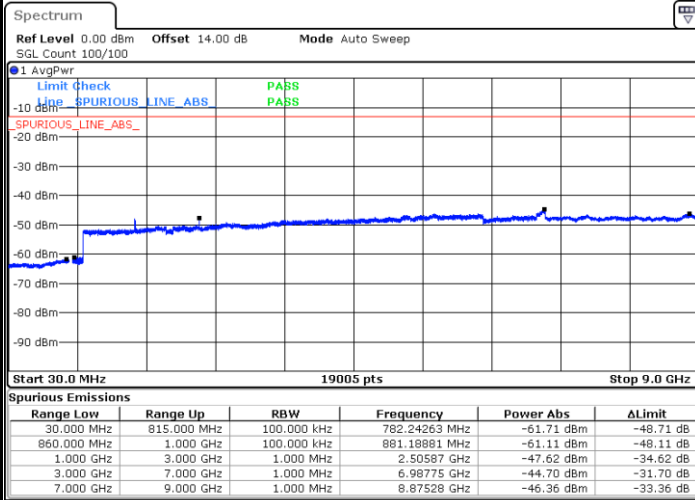

LTE Band 5 / 1.4MHz

Highest Channel / QPSK

Date: 21.SEP.2017 22:26:31

Highest Channel / 16QAM

Date: 21.SEP.2017 22:27:27

LTE Band 5 / 3MHz

Lowest Channel / QPSK

Date: 21.SEP.2017 22:35:41

Lowest Channel / 16QAM

Date: 21.SEP.2017 22:36:38

LTE Band 5 / 3MHz

Middle Channel / QPSK

Middle Channel / 16QAM

Date: 21.SEP.2017 22:38:14

Date: 21.SEP.2017 22:39:10

Highest Channel / QPSK

Highest Channel / 16QAM

Date: 21.SEP.2017 22:47:24

Date: 21.SEP.2017 22:48:20

LTE Band 5 / 5MHz

Lowest Channel / QPSK

Lowest Channel / 16QAM

Date: 21.SEP.2017 22:56:35

Date: 21.SEP.2017 22:57:31

Middle Channel / QPSK

Middle Channel / 16QAM

Date: 21.SEP.2017 22:59:07

Date: 21.SEP.2017 23:00:03

LTE Band 5 / 5MHz

Highest Channel / QPSK

Highest Channel / 16QAM

LTE Band 5 / 10MHz