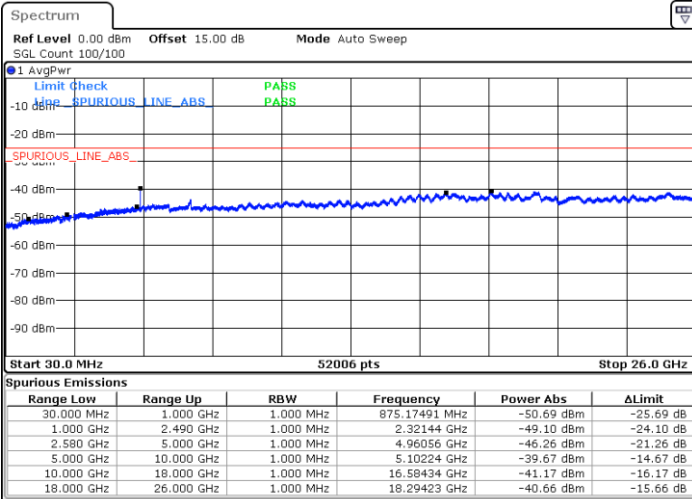

Date: 26.SEP.2017 04:02:40

LTE Band7 / 15MHz

Highest Channel / QPSK

Date: 26.SEP.2017 04:08:54

Highest Channel / 16QAM

Date: 26.SEP.2017 04:09:47

LTE Band 7 / 20MHz

Lowest Channel / QPSK

Date: 26.SEP.2017 04:15:57

Lowest Channel / 16QAM

Date: 26.SEP.2017 04:16:51

LTE Band 7 / 20MHz

Middle Channel / QPSK

Middle Channel / 16QAM

Date: 26.SEP.2017 04:18:25

Date: 26.SEP.2017 04:19:18

Highest Channel / QPSK

Highest Channel / 16QAM

Date: 26.SEP.2017 04:25:30

Date: 26.SEP.2017 04:26:23

LTE Band 7

Lowest Channel / 5MHz / 64QAM

Date: 10.OCT.2017 15:07:04

Lowest Channel / 10MHz / 64QAM