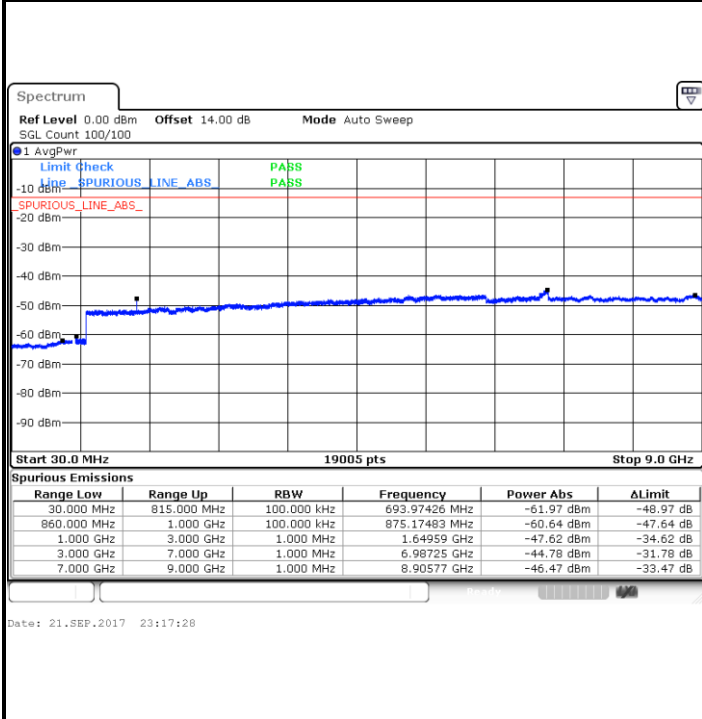

Highest Channel / 16QAM

Date: 21.SEP.2017 22:47:24

Date: 21.SEP.2017 22:48:20

LTE Band 5 / 5MHz

Lowest Channel / QPSK

Lowest Channel / 16QAM

Date: 21.SEP.2017 22:56:35

Date: 21.SEP.2017 22:57:31

Middle Channel / QPSK

Middle Channel / 16QAM

Date: 21.SEP.2017 22:59:07

Date: 21.SEP.2017 23:00:03

LTE Band 5 / 5MHz

Highest Channel / QPSK

Highest Channel / 16QAM

LTE Band 5 / 10MHz

Lowest Channel / QPSK

Lowest Channel / 16QAM

LTE Band 5 / 10MHz

Middle Channel / QPSK

Date: 21.SEP.2017 23:20:00

Middle Channel / 16QAM

Date: 21.SEP.2017 23:20:57

Highest Channel / QPSK

Date: 21.SEP.2017 23:29:11

Highest Channel / 16QAM

Date: 21.SEP.2017 23:30:07

LTE Band 5 / 1.4MHz

Lowest Channel / 64QAM

Middle Channel / 64QAM

Date: 21.SEP.2017 23:45:49

Date: 21.SEP.2017 23:47:05