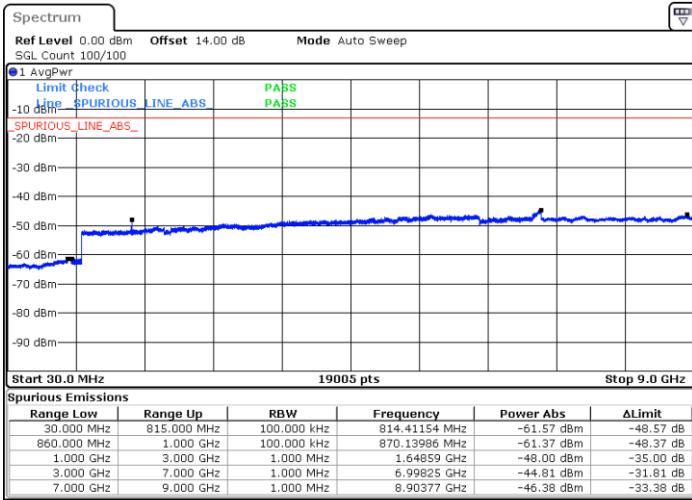

Lowest Channel / QPSK

Lowest Channel / 16QAM

LTE Band 5 / 10MHz

Middle Channel / QPSK

Date: 21.SEP.2017 23:20:00

Middle Channel / 16QAM

Date: 21.SEP.2017 23:20:57

Highest Channel / QPSK

Date: 21.SEP.2017 23:29:11

Highest Channel / 16QAM

Date: 21.SEP.2017 23:30:07

LTE Band 5 / 1.4MHz

Lowest Channel / 64QAM

Middle Channel / 64QAM

Date: 21.SEP.2017 23:45:49

Date: 21.SEP.2017 23:47:05

Highest Channel / 64QAM

Date: 21.SEP.2017 23:51:40

LTE Band 5 / 3MHz

Lowest Channel / 64QAM

Middle Channel / 64QAM

Date: 21.SEP.2017 23:56:15

Date: 21.SEP.2017 23:57:31

Highest Channel / 64QAM