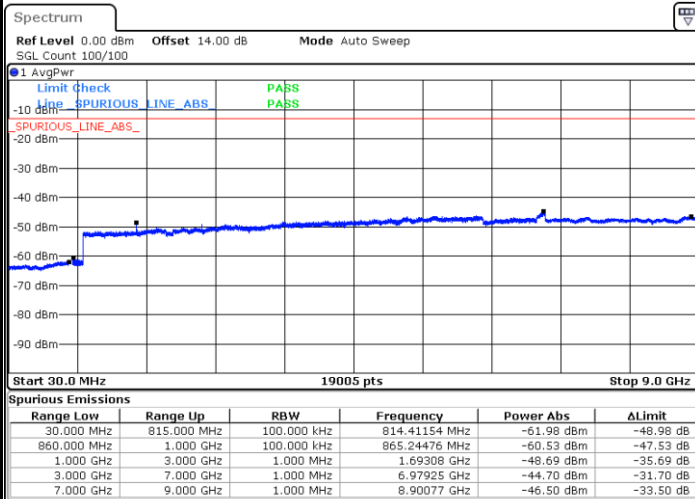

LTE Band 5 / 1.4MHz

Highest Channel / QPSK

Date: 21.SEP.2017 22:26:31

Highest Channel / 16QAM

Date: 21.SEP.2017 22:27:27

LTE Band 5 / 3MHz

Lowest Channel / QPSK

Date: 21.SEP.2017 22:35:41

Lowest Channel / 16QAM

Date: 21.SEP.2017 22:36:38

LTE Band 5 / 3MHz

Middle Channel / QPSK

Middle Channel / 16QAM

Date: 21.SEP.2017 22:38:14

Date: 21.SEP.2017 22:39:10

Highest Channel / QPSK

Highest Channel / 16QAM

Date: 21.SEP.2017 22:47:24

Date: 21.SEP.2017 22:48:20

LTE Band 5 / 5MHz

Lowest Channel / QPSK

Lowest Channel / 16QAM

Date: 21.SEP.2017 22:56:35

Date: 21.SEP.2017 22:57:31

Middle Channel / QPSK

Middle Channel / 16QAM

Date: 21.SEP.2017 22:59:07

Date: 21.SEP.2017 23:00:03

LTE Band 5 / 5MHz

Highest Channel / QPSK

Highest Channel / 16QAM

LTE Band 5 / 10MHz