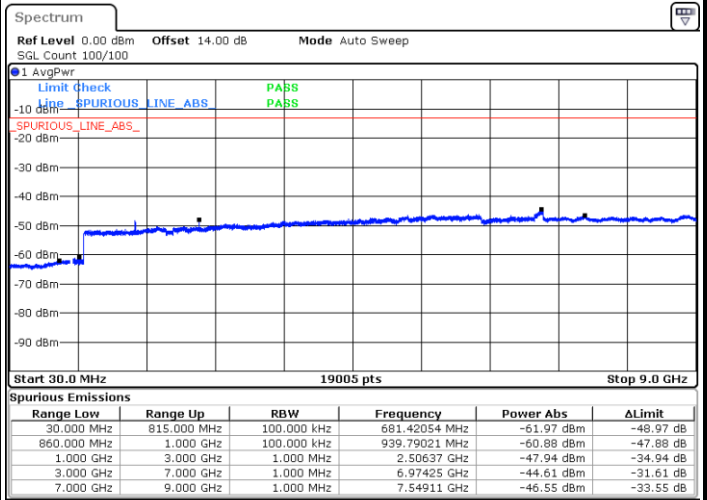

Date: 21.SEP.2017 23:29:11

Highest Channel / 16QAM

Date: 21.SEP.2017 23:30:07

LTE Band 5 / 1.4MHz

Lowest Channel / 64QAM

Middle Channel / 64QAM

Date: 21.SEP.2017 23:45:49

Date: 21.SEP.2017 23:47:05

Highest Channel / 64QAM

Date: 21.SEP.2017 23:51:40

LTE Band 5 / 3MHz

Lowest Channel / 64QAM

Middle Channel / 64QAM

Date: 21.SEP.2017 23:56:15

Date: 21.SEP.2017 23:57:31

Highest Channel / 64QAM

Date: 22.SEP.2017 00:02:06

**LTE Band 5 / 5MHz**

**Lowest Channel / 64QAM**

**Middle Channel / 64QAM**

**Highest Channel / 64QAM**

LTE Band 5 / 10MHz

Lowest Channel / 64QAM

Middle Channel / 64QAM

Date: 22.SEP.2017 00:21:08

Date: 22.SEP.2017 00:22:25

Highest Channel / 64QAM

Date: 22.SEP.2017 00:26:59

LTE Band 7 / 5MHz

Lowest Channel / QPSK

Lowest Channel / 16QAM

Date: 26.SEP.2017 03:26:07