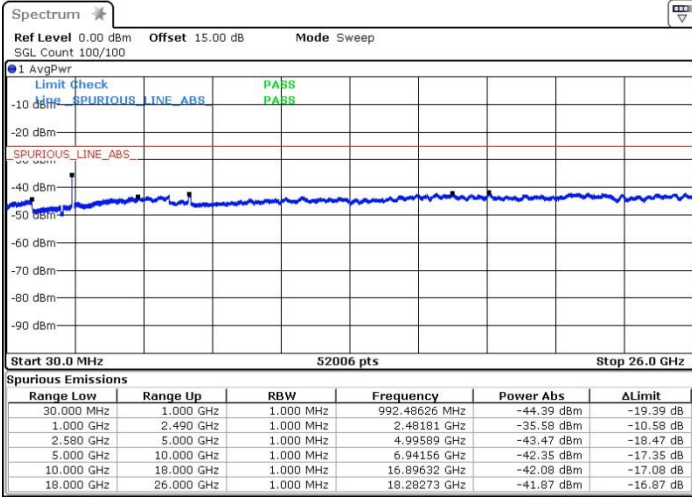

Date: 10.OCT.2017 15:20:11

LTE Band 7

Lowest Channel / 15MHz / 64QAM

Date: 10.OCT.2017 15:23:43

Lowest Channel / 20MHz / 64QAM

Date: 10.OCT.2017 15:32:02

Middle Channel / 15MHz / 64QAM

Date: 10.OCT.2017 15:24:56

Middle Channel / 20MHz / 64QAM

Date: 10.OCT.2017 15:33:16

Highest Channel / 15MHz / 64QAM

Date: 10.OCT.2017 15:28:30

Highest Channel / 20MHz / 64QAM

Date: 10.OCT.2017 15:36:50

LTE Band 7 / 10MHz+20MHz

Lowest Channel / QPSK

Lowest Channel / 16QAM

Date: 13.OCT.2017 14:48:36

Date: 13.OCT.2017 14:49:45

Lowest Channel / 64QAM

Date: 13.OCT.2017 14:50:40

LTE Band 7 / 10MHz+20MHz

Middle Channel / QPSK

Middle Channel / 16QAM

Date: 13.OCT.2017 14:55:49

Date: 13.OCT.2017 14:54:24

Middle Channel / 64QAM

Date: 13.OCT.2017 14:52:03

**LTE Band 7 / 10MHz+20MHz**

**Highest Channel / QPSK**

Date: 13.OCT.2017 14:57:05

**Highest Channel / 16QAM**