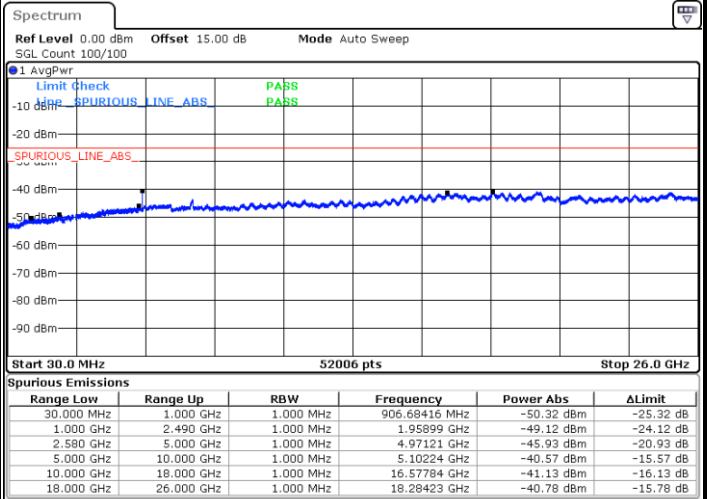

Date: 26.SEP.2017 04:02:40

LTE Band7 / 15MHz

Highest Channel / QPSK

Date: 26.SEP.2017 04:08:54

Highest Channel / 16QAM

Date: 26.SEP.2017 04:09:47

LTE Band 7 / 20MHz

Lowest Channel / QPSK

Date: 26.SEP.2017 04:15:57

Lowest Channel / 16QAM

Date: 26.SEP.2017 04:16:51

LTE Band 7 / 20MHz

Middle Channel / QPSK

Middle Channel / 16QAM

Date: 26.SEP.2017 04:18:25

Date: 26.SEP.2017 04:19:18

Highest Channel / QPSK

Highest Channel / 16QAM

Date: 26.SEP.2017 04:25:30

Date: 26.SEP.2017 04:26:23

LTE Band 7

Lowest Channel / 5MHz / 64QAM

Date: 10.OCT.2017 15:07:04

Lowest Channel / 10MHz / 64QAM