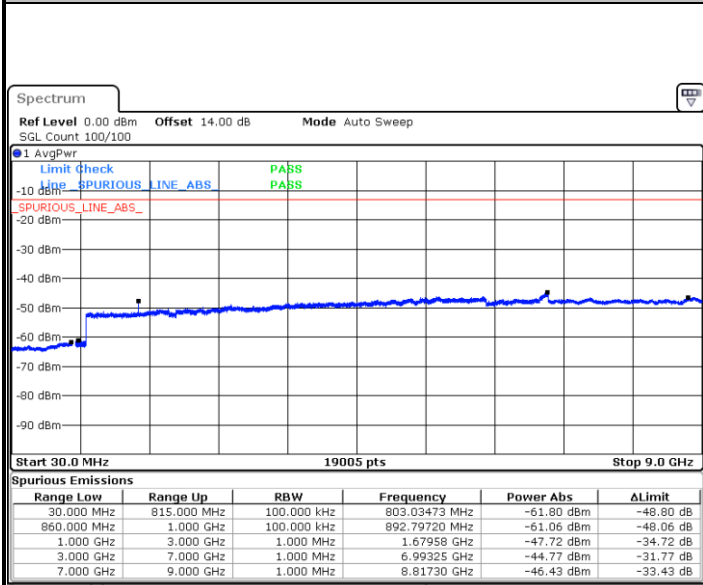

Middle Channel / QPSK

Middle Channel / 16QAM

Date: 21.SEP.2017 22:59:07

Date: 21.SEP.2017 23:00:03

LTE Band 5 / 5MHz

Highest Channel / QPSK

Highest Channel / 16QAM

LTE Band 5 / 10MHz

Lowest Channel / QPSK

Lowest Channel / 16QAM

LTE Band 5 / 10MHz

Middle Channel / QPSK

Date: 21.SEP.2017 23:20:00

Middle Channel / 16QAM

Date: 21.SEP.2017 23:20:57

Highest Channel / QPSK

Date: 21.SEP.2017 23:29:11

Highest Channel / 16QAM

Date: 21.SEP.2017 23:30:07

LTE Band 5 / 1.4MHz

Lowest Channel / 64QAM

Middle Channel / 64QAM

Date: 21.SEP.2017 23:45:49

Date: 21.SEP.2017 23:47:05

Highest Channel / 64QAM

Date: 21.SEP.2017 23:51:40

LTE Band 5 / 3MHz

Lowest Channel / 64QAM

Middle Channel / 64QAM

Date: 21.SEP.2017 23:56:15

Date: 21.SEP.2017 23:57:31

Highest Channel / 64QAM