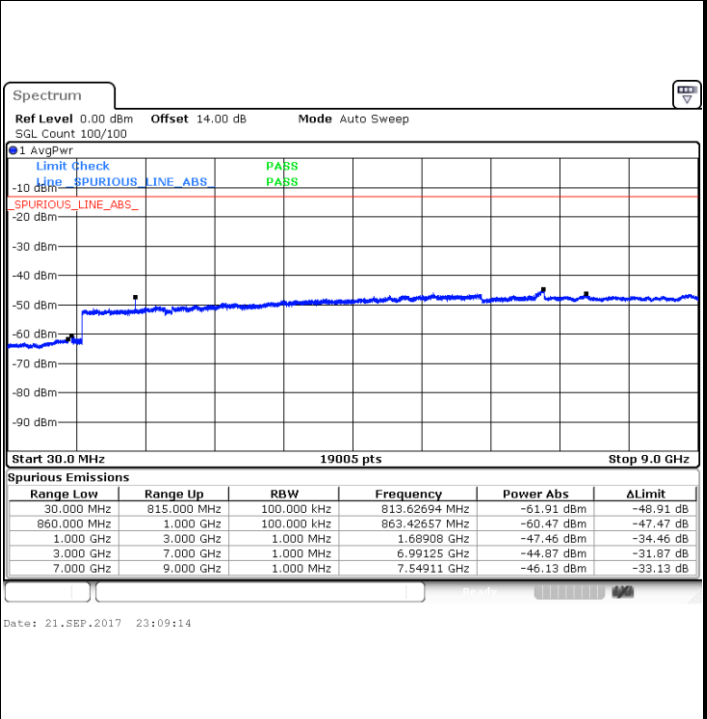

Highest Channel / 16QAM

Date: 21.SEP.2017 22:47:24

Date: 21.SEP.2017 22:48:20

LTE Band 5 / 5MHz

Lowest Channel / QPSK

Lowest Channel / 16QAM

Date: 21.SEP.2017 22:56:35

Date: 21.SEP.2017 22:57:31

Middle Channel / QPSK

Middle Channel / 16QAM

Date: 21.SEP.2017 22:59:07

Date: 21.SEP.2017 23:00:03

LTE Band 5 / 5MHz

Highest Channel / QPSK

Highest Channel / 16QAM

LTE Band 5 / 10MHz

Lowest Channel / QPSK

Lowest Channel / 16QAM

LTE Band 5 / 10MHz

Middle Channel / QPSK

Date: 21.SEP.2017 23:20:00

Middle Channel / 16QAM

Date: 21.SEP.2017 23:20:57

Highest Channel / QPSK

Date: 21.SEP.2017 23:29:11

Highest Channel / 16QAM

Date: 21.SEP.2017 23:30:07

LTE Band 5 / 1.4MHz

Lowest Channel / 64QAM

Middle Channel / 64QAM

Date: 21.SEP.2017 23:45:49

Date: 21.SEP.2017 23:47:05