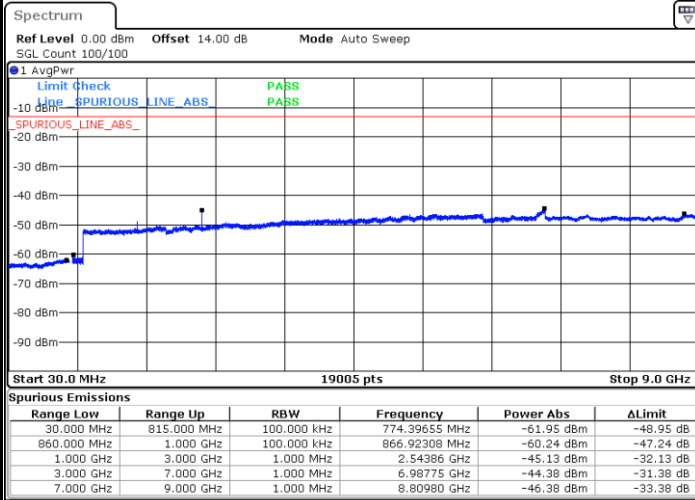

LTE Band 4 / 20MHz

Lowest Channel / 64QAM

Middle Channel / 64QAM

Date: 21.SEP.2017 05:58:44

Date: 21.SEP.2017 06:00:00

Highest Channel / 64QAM

Date: 21.SEP.2017 06:03:34

LTE Band 5 / 1.4MHz

Lowest Channel / QPSK

Lowest Channel / 16QAM

Date: 21.SEP.2017 22:14:50

Date: 21.SEP.2017 22:15:46

Middle Channel / QPSK

Middle Channel / 16QAM

Date: 21.SEP.2017 22:17:21

Date: 21.SEP.2017 22:18:17

LTE Band 5 / 1.4MHz

Highest Channel / QPSK

Date: 21.SEP.2017 22:26:31

Highest Channel / 16QAM

Date: 21.SEP.2017 22:27:27

LTE Band 5 / 3MHz

Lowest Channel / QPSK

Date: 21.SEP.2017 22:35:41