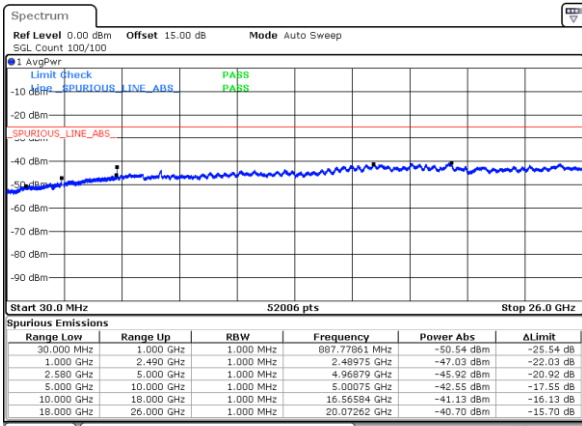

Date: 26.SEP.2017 04:15:57

Lowest Channel / 16QAM

Date: 26.SEP.2017 04:16:51

LTE Band 7 / 20MHz

Middle Channel / QPSK

Middle Channel / 16QAM

Date: 26.SEP.2017 04:18:25

Date: 26.SEP.2017 04:19:18

Highest Channel / QPSK

Highest Channel / 16QAM

Date: 26.SEP.2017 04:25:30

Date: 26.SEP.2017 04:26:23

LTE Band 7

Lowest Channel / 5MHz / 64QAM

Date: 10.OCT.2017 15:07:04

Lowest Channel / 10MHz / 64QAM

Date: 10.OCT.2017 15:11:24

Middle Channel / 5MHz / 64QAM

Date: 10.OCT.2017 15:08:18

Middle Channel / 10MHz / 64QAM

Date: 10.OCT.2017 15:16:37

Highest Channel / 5MHz / 64QAM

Date: 10.OCT.2017 15:11:51

Highest Channel / 10MHz / 64QAM