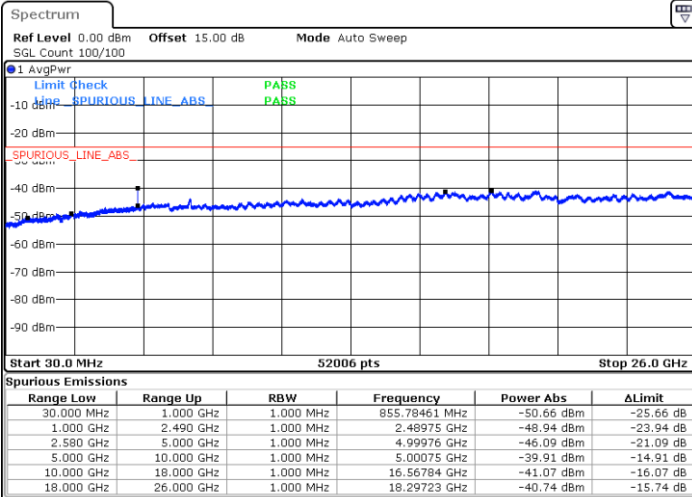

Date: 22.SEP.2017 00:02:06

**LTE Band 5 / 5MHz**

**Lowest Channel / 64QAM**

**Middle Channel / 64QAM**

**Highest Channel / 64QAM**

LTE Band 5 / 10MHz

Lowest Channel / 64QAM

Middle Channel / 64QAM

Date: 22.SEP.2017 00:21:08

Date: 22.SEP.2017 00:22:25

Highest Channel / 64QAM

Date: 22.SEP.2017 00:26:59

LTE Band 7 / 5MHz

Lowest Channel / QPSK

Lowest Channel / 16QAM

Date: 26.SEP.2017 03:26:07

Date: 26.SEP.2017 03:27:00

Middle Channel / QPSK

Middle Channel / 16QAM

Date: 26.SEP.2017 03:28:34

Date: 26.SEP.2017 03:29:28

LTE Band 7 / 5MHz

Highest Channel / QPSK

Date: 26.SEP.2017 03:35:39

Highest Channel / 16QAM

Date: 26.SEP.2017 03:36:33

LTE Band 7 / 10MHz

Lowest Channel / QPSK

Date: 26.SEP.2017 03:42:43

Lowest Channel / 16QAM

Date: 26.SEP.2017 03:43:37

LTE Band 7 / 10MHz