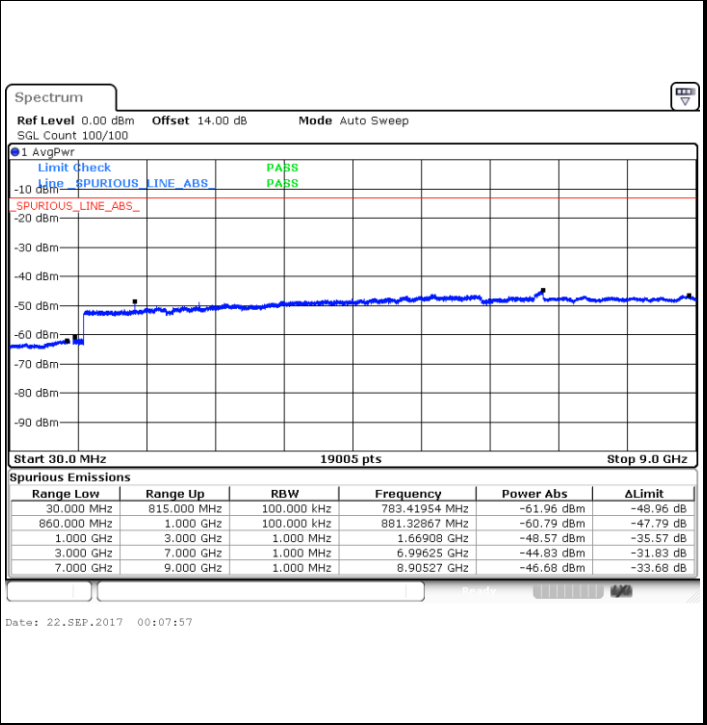

Highest Channel / 64QAM

Date: 21.SEP.2017 23:51:40

LTE Band 5 / 3MHz

Lowest Channel / 64QAM

Middle Channel / 64QAM

Date: 21.SEP.2017 23:56:15

Date: 21.SEP.2017 23:57:31

Highest Channel / 64QAM

Date: 22.SEP.2017 00:02:06

**LTE Band 5 / 5MHz**

**Lowest Channel / 64QAM**

**Middle Channel / 64QAM**

**Highest Channel / 64QAM**

LTE Band 5 / 10MHz

Lowest Channel / 64QAM

Middle Channel / 64QAM

Date: 22.SEP.2017 00:21:08

Date: 22.SEP.2017 00:22:25

Highest Channel / 64QAM

Date: 22.SEP.2017 00:26:59

LTE Band 7 / 5MHz

Lowest Channel / QPSK

Lowest Channel / 16QAM

Date: 26.SEP.2017 03:26:07