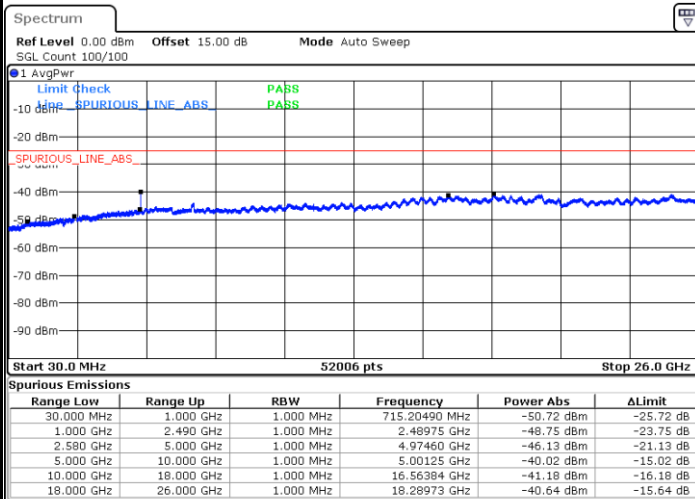

Date: 22.SEP.2017 00:21:08

Date: 22.SEP.2017 00:22:25

Highest Channel / 64QAM

Date: 22.SEP.2017 00:26:59

LTE Band 7 / 5MHz

Lowest Channel / QPSK

Lowest Channel / 16QAM

Date: 26.SEP.2017 03:26:07

Date: 26.SEP.2017 03:27:00

Middle Channel / QPSK

Middle Channel / 16QAM

Date: 26.SEP.2017 03:28:34

Date: 26.SEP.2017 03:29:28

LTE Band 7 / 5MHz

Highest Channel / QPSK

Date: 26.SEP.2017 03:35:39

Highest Channel / 16QAM

Date: 26.SEP.2017 03:36:33

LTE Band 7 / 10MHz

Lowest Channel / QPSK

Date: 26.SEP.2017 03:42:43

Lowest Channel / 16QAM

Date: 26.SEP.2017 03:43:37

LTE Band 7 / 10MHz