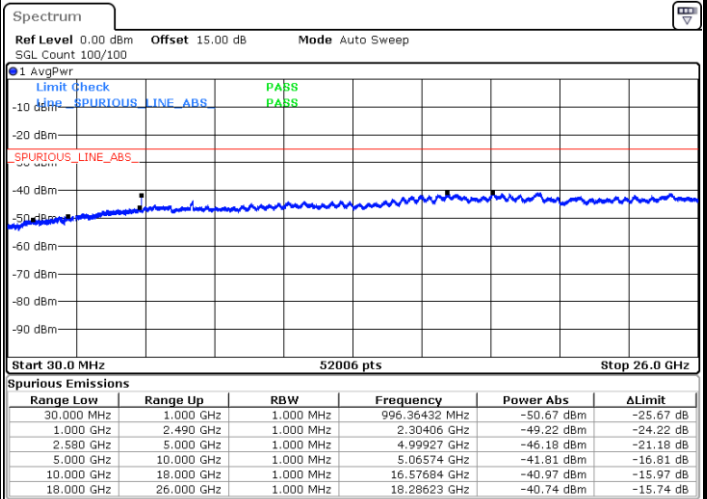

Date: 22.SEP.2017 00:02:06

**LTE Band 5 / 5MHz**

**Lowest Channel / 64QAM**

**Middle Channel / 64QAM**

**Highest Channel / 64QAM**

LTE Band 5 / 10MHz

Lowest Channel / 64QAM

Middle Channel / 64QAM

Date: 22.SEP.2017 00:21:08

Date: 22.SEP.2017 00:22:25

Highest Channel / 64QAM

Date: 22.SEP.2017 00:26:59

LTE Band 7 / 5MHz

Lowest Channel / QPSK

Lowest Channel / 16QAM

Date: 26.SEP.2017 03:26:07

Date: 26.SEP.2017 03:27:00

Middle Channel / QPSK

Middle Channel / 16QAM

Date: 26.SEP.2017 03:28:34

Date: 26.SEP.2017 03:29:28

LTE Band 7 / 5MHz

Highest Channel / QPSK

Date: 26.SEP.2017 03:35:39

Highest Channel / 16QAM

Date: 26.SEP.2017 03:36:33

LTE Band 7 / 10MHz

Lowest Channel / QPSK

Date: 26.SEP.2017 03:42:43

Lowest Channel / 16QAM

Date: 26.SEP.2017 03:43:37

LTE Band 7 / 10MHz