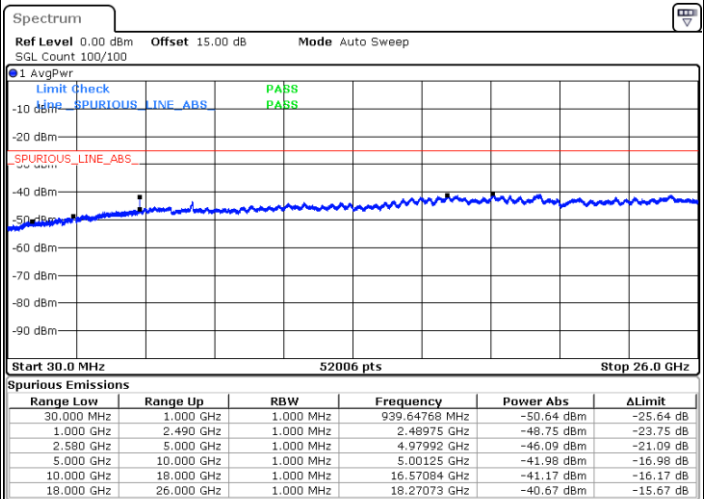

Date: 26.SEP.2017 03:27:00

Middle Channel / QPSK

Middle Channel / 16QAM

Date: 26.SEP.2017 03:28:34

Date: 26.SEP.2017 03:29:28

LTE Band 7 / 5MHz

Highest Channel / QPSK

Date: 26.SEP.2017 03:35:39

Highest Channel / 16QAM

Date: 26.SEP.2017 03:36:33

LTE Band 7 / 10MHz

Lowest Channel / QPSK

Date: 26.SEP.2017 03:42:43

Lowest Channel / 16QAM

Date: 26.SEP.2017 03:43:37

LTE Band 7 / 10MHz

Middle Channel / QPSK

Middle Channel / 16QAM

Date: 26.SEP.2017 03:45:10

Date: 26.SEP.2017 03:46:04

Highest Channel / QPSK

Highest Channel / 16QAM

Date: 26.SEP.2017 03:52:15

Date: 26.SEP.2017 03:53:09