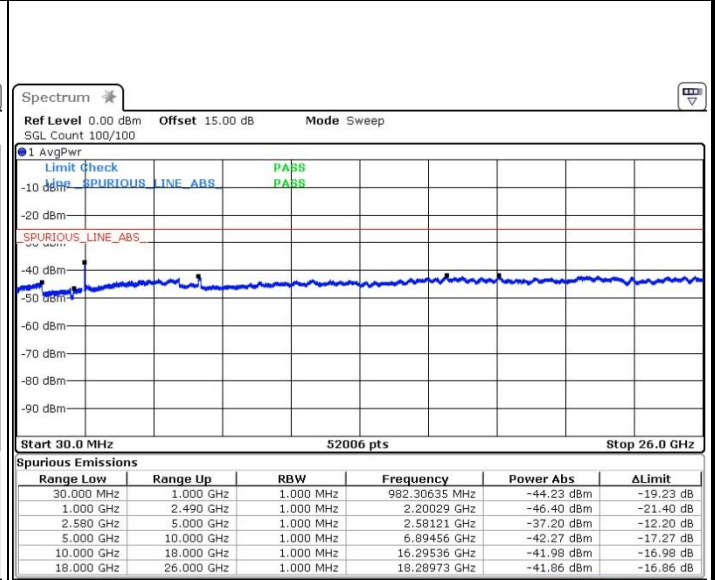

Middle Channel / 20MHz / 64QAM

Date: 10.OCT.2017 15:33:16

Highest Channel / 15MHz / 64QAM

Date: 10.OCT.2017 15:28:30

Highest Channel / 20MHz / 64QAM

Date: 10.OCT.2017 15:36:50

LTE Band 7 / 10MHz+20MHz

Lowest Channel / QPSK

Lowest Channel / 16QAM

Date: 13.OCT.2017 14:48:36

Date: 13.OCT.2017 14:49:45

Lowest Channel / 64QAM

Date: 13.OCT.2017 14:50:40

LTE Band 7 / 10MHz+20MHz

Middle Channel / QPSK

Middle Channel / 16QAM

Date: 13.OCT.2017 14:55:49

Date: 13.OCT.2017 14:54:24

Middle Channel / 64QAM

Date: 13.OCT.2017 14:52:03

**LTE Band 7 / 10MHz+20MHz**

**Highest Channel / QPSK**

Date: 13.OCT.2017 14:57:05

**Highest Channel / 16QAM**

Date: 13.OCT.2017 14:58:21

**Highest Channel / 64QAM**

Date: 13.OCT.2017 14:59:18