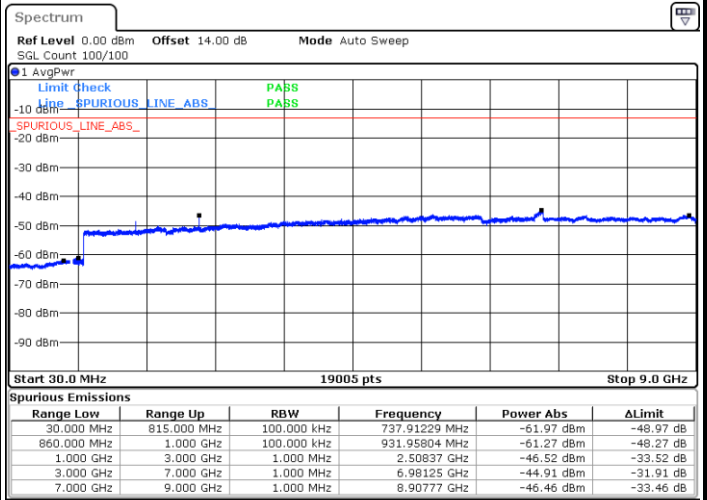

Lowest Channel / QPSK

Lowest Channel / 16QAM

LTE Band 5 / 10MHz

Middle Channel / QPSK

Date: 21.SEP.2017 23:20:00

Middle Channel / 16QAM

Date: 21.SEP.2017 23:20:57

Highest Channel / QPSK

Date: 21.SEP.2017 23:29:11

Highest Channel / 16QAM

Date: 21.SEP.2017 23:30:07

LTE Band 5 / 1.4MHz

Lowest Channel / 64QAM

Middle Channel / 64QAM

Date: 21.SEP.2017 23:45:49

Date: 21.SEP.2017 23:47:05

Highest Channel / 64QAM

Date: 21.SEP.2017 23:51:40

LTE Band 5 / 3MHz

Lowest Channel / 64QAM

Middle Channel / 64QAM

Date: 21.SEP.2017 23:56:15

Date: 21.SEP.2017 23:57:31

Highest Channel / 64QAM

Date: 22.SEP.2017 00:02:06

**LTE Band 5 / 5MHz**

**Lowest Channel / 64QAM**

**Middle Channel / 64QAM**

**Highest Channel / 64QAM**

LTE Band 5 / 10MHz

Lowest Channel / 64QAM

Middle Channel / 64QAM