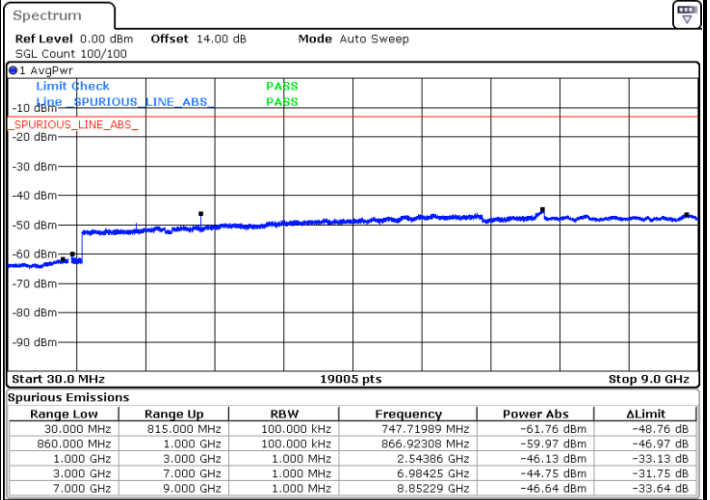

LTE Band 4 / 20MHz

Lowest Channel / 64QAM

Middle Channel / 64QAM

Date: 21.SEP.2017 05:58:44

Date: 21.SEP.2017 06:00:00

Highest Channel / 64QAM

Date: 21.SEP.2017 06:03:34

LTE Band 5 / 1.4MHz

Lowest Channel / QPSK

Lowest Channel / 16QAM

Date: 21.SEP.2017 22:14:50

Date: 21.SEP.2017 22:15:46

Middle Channel / QPSK

Middle Channel / 16QAM

Date: 21.SEP.2017 22:17:21

Date: 21.SEP.2017 22:18:17

LTE Band 5 / 1.4MHz

Highest Channel / QPSK

Date: 21.SEP.2017 22:26:31

Highest Channel / 16QAM

Date: 21.SEP.2017 22:27:27

LTE Band 5 / 3MHz

Lowest Channel / QPSK

Date: 21.SEP.2017 22:35:41

Lowest Channel / 16QAM

Date: 21.SEP.2017 22:36:38

LTE Band 5 / 3MHz

Middle Channel / QPSK

Middle Channel / 16QAM

Date: 21.SEP.2017 22:38:14

Date: 21.SEP.2017 22:39:10

Highest Channel / QPSK