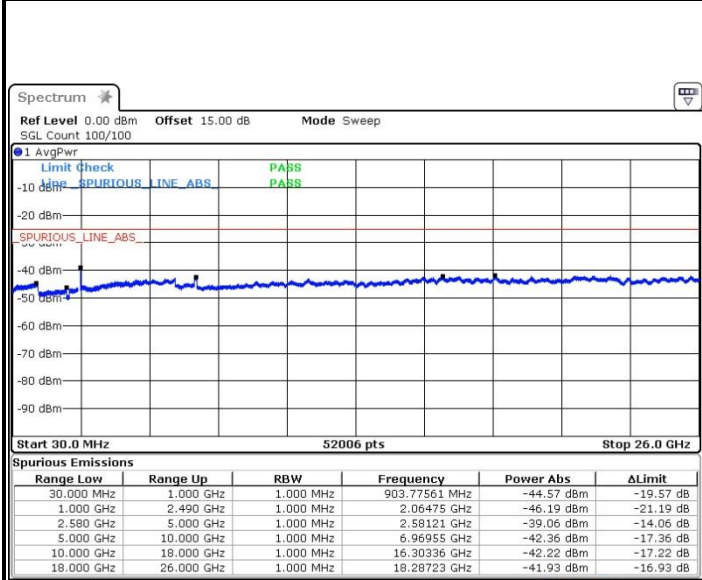

Middle Channel / 20MHz / 64QAM

Date: 10.OCT.2017 15:33:16

Highest Channel / 15MHz / 64QAM

Date: 10.OCT.2017 15:28:30

Highest Channel / 20MHz / 64QAM

Date: 10.OCT.2017 15:36:50

LTE Band 7 / 10MHz+20MHz

Lowest Channel / QPSK

Lowest Channel / 16QAM

Date: 13.OCT.2017 14:48:36

Date: 13.OCT.2017 14:49:45

Lowest Channel / 64QAM

Date: 13.OCT.2017 14:50:40

LTE Band 7 / 10MHz+20MHz

Middle Channel / QPSK

Middle Channel / 16QAM

Date: 13.OCT.2017 14:55:49

Date: 13.OCT.2017 14:54:24

Middle Channel / 64QAM

Date: 13.OCT.2017 14:52:03

**LTE Band 7 / 10MHz+20MHz**

**Highest Channel / QPSK**

Date: 13.OCT.2017 14:57:05

**Highest Channel / 16QAM**

Date: 13.OCT.2017 14:58:21

**Highest Channel / 64QAM**

Date: 13.OCT.2017 14:59:18