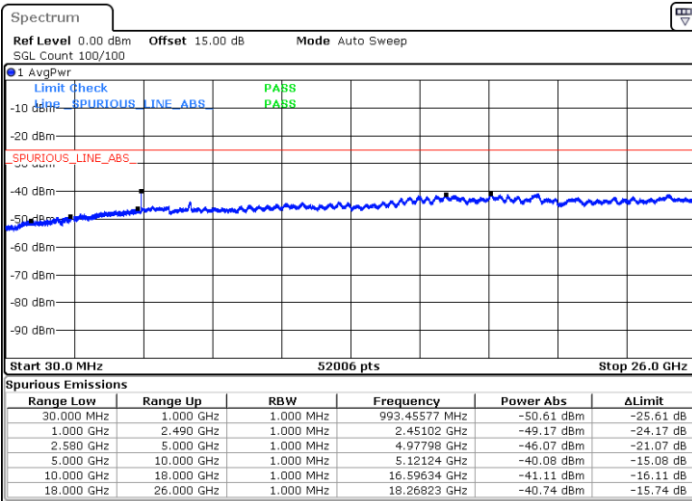

Highest Channel / 16QAM

Date: 26.SEP.2017 03:36:33

LTE Band 7 / 10MHz

Lowest Channel / QPSK

Date: 26.SEP.2017 03:42:43

Lowest Channel / 16QAM

Date: 26.SEP.2017 03:43:37

LTE Band 7 / 10MHz

Middle Channel / QPSK

Middle Channel / 16QAM

Date: 26.SEP.2017 03:45:10

Date: 26.SEP.2017 03:46:04

Highest Channel / QPSK

Highest Channel / 16QAM

Date: 26.SEP.2017 03:52:15

Date: 26.SEP.2017 03:53:09

LTE Band 7 / 15MHz

Lowest Channel / QPSK

Lowest Channel / 16QAM

Date: 26.SEP.2017 03:59:19

Date: 26.SEP.2017 04:00:13

Middle Channel / QPSK

Middle Channel / 16QAM

Date: 26.SEP.2017 04:01:47

Date: 26.SEP.2017 04:02:40

LTE Band7 / 15MHz

Highest Channel / QPSK

Date: 26.SEP.2017 04:08:54

Highest Channel / 16QAM

Date: 26.SEP.2017 04:09:47

LTE Band 7 / 20MHz

Lowest Channel / QPSK