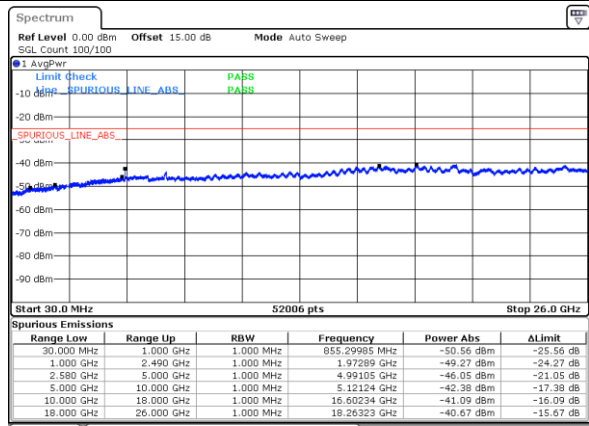

Highest Channel / QPSK

Highest Channel / 16QAM

Date: 26.SEP.2017 04:25:30

Date: 26.SEP.2017 04:26:23

LTE Band 7

Lowest Channel / 5MHz / 64QAM

Date: 10.OCT.2017 15:07:04

Lowest Channel / 10MHz / 64QAM

Date: 10.OCT.2017 15:11:24

Middle Channel / 5MHz / 64QAM

Date: 10.OCT.2017 15:08:18

Middle Channel / 10MHz / 64QAM

Date: 10.OCT.2017 15:16:37

Highest Channel / 5MHz / 64QAM

Date: 10.OCT.2017 15:11:51

Highest Channel / 10MHz / 64QAM

Date: 10.OCT.2017 15:20:11

LTE Band 7

Lowest Channel / 15MHz / 64QAM

Date: 10.OCT.2017 15:23:43

Lowest Channel / 20MHz / 64QAM

Date: 10.OCT.2017 15:32:02

Middle Channel / 15MHz / 64QAM

Date: 10.OCT.2017 15:24:56