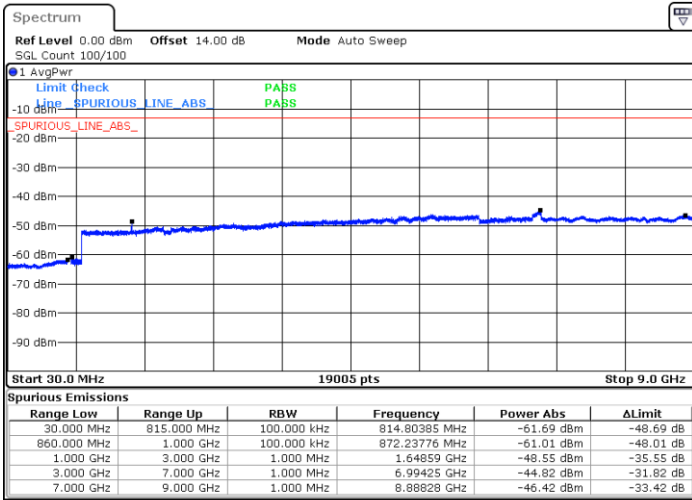

Date: 21.SEP.2017 23:29:11

Highest Channel / 16QAM

Date: 21.SEP.2017 23:30:07

LTE Band 5 / 1.4MHz

Lowest Channel / 64QAM

Middle Channel / 64QAM

Date: 21.SEP.2017 23:45:49

Date: 21.SEP.2017 23:47:05

Highest Channel / 64QAM

Date: 21.SEP.2017 23:51:40

LTE Band 5 / 3MHz

Lowest Channel / 64QAM

Middle Channel / 64QAM

Date: 21.SEP.2017 23:56:15

Date: 21.SEP.2017 23:57:31

Highest Channel / 64QAM

Date: 22.SEP.2017 00:02:06

**LTE Band 5 / 5MHz**

**Lowest Channel / 64QAM**

**Middle Channel / 64QAM**

**Highest Channel / 64QAM**

LTE Band 5 / 10MHz

Lowest Channel / 64QAM

Middle Channel / 64QAM

Date: 22.SEP.2017 00:21:08

Date: 22.SEP.2017 00:22:25

Highest Channel / 64QAM

Date: 22.SEP.2017 00:26:59

LTE Band 7 / 5MHz

Lowest Channel / QPSK

Lowest Channel / 16QAM

Date: 26.SEP.2017 03:26:07