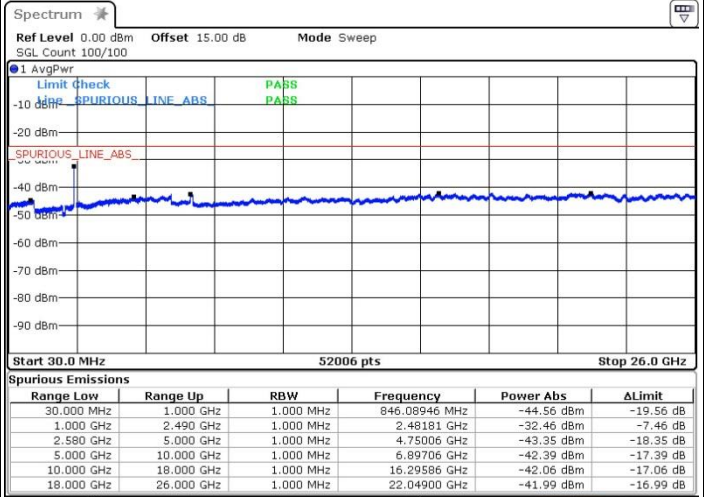

Date: 10.OCT.2017 15:20:11

LTE Band 7

Lowest Channel / 15MHz / 64QAM

Date: 10.OCT.2017 15:23:43

Lowest Channel / 20MHz / 64QAM

Date: 10.OCT.2017 15:32:02

Middle Channel / 15MHz / 64QAM

Date: 10.OCT.2017 15:24:56

Middle Channel / 20MHz / 64QAM

Date: 10.OCT.2017 15:33:16

Highest Channel / 15MHz / 64QAM

Date: 10.OCT.2017 15:28:30

Highest Channel / 20MHz / 64QAM

Date: 10.OCT.2017 15:36:50

LTE Band 7 / 10MHz+20MHz

Lowest Channel / QPSK

Lowest Channel / 16QAM

Date: 13.OCT.2017 14:48:36

Date: 13.OCT.2017 14:49:45

Lowest Channel / 64QAM

Date: 13.OCT.2017 14:50:40

LTE Band 7 / 10MHz+20MHz

Middle Channel / QPSK

Middle Channel / 16QAM