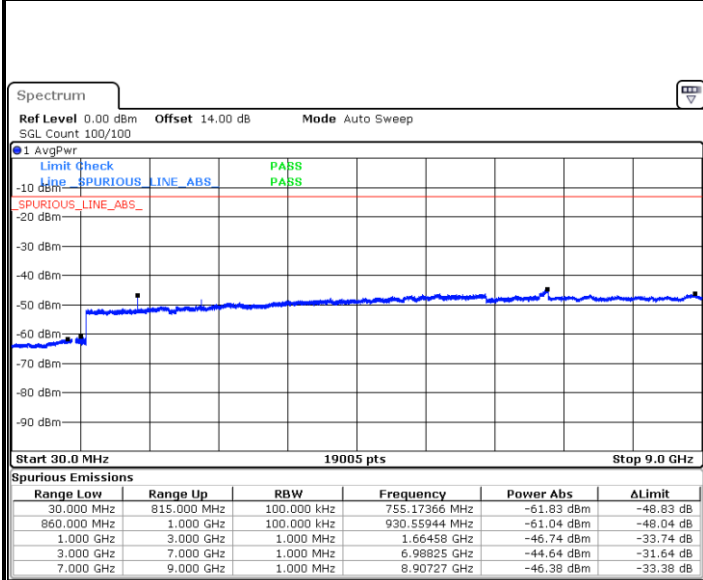

Highest Channel / 16QAM

Date: 21.SEP.2017 22:47:24

Date: 21.SEP.2017 22:48:20

LTE Band 5 / 5MHz

Lowest Channel / QPSK

Lowest Channel / 16QAM

Date: 21.SEP.2017 22:56:35

Date: 21.SEP.2017 22:57:31

Middle Channel / QPSK

Middle Channel / 16QAM

Date: 21.SEP.2017 22:59:07

Date: 21.SEP.2017 23:00:03

LTE Band 5 / 5MHz

Highest Channel / QPSK

Highest Channel / 16QAM

LTE Band 5 / 10MHz

Lowest Channel / QPSK

Lowest Channel / 16QAM

LTE Band 5 / 10MHz

Middle Channel / QPSK

Date: 21.SEP.2017 23:20:00

Middle Channel / 16QAM

Date: 21.SEP.2017 23:20:57

Highest Channel / QPSK

Date: 21.SEP.2017 23:29:11

Highest Channel / 16QAM

Date: 21.SEP.2017 23:30:07

LTE Band 5 / 1.4MHz

Lowest Channel / 64QAM

Middle Channel / 64QAM

Date: 21.SEP.2017 23:45:49

Date: 21.SEP.2017 23:47:05