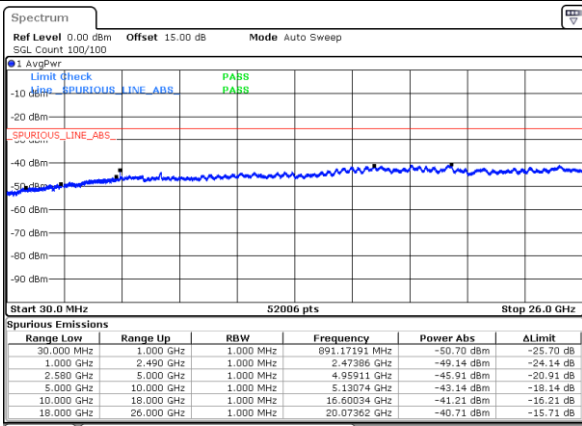

Highest Channel / QPSK

Highest Channel / 16QAM

Date: 26.SEP.2017 04:25:30

Date: 26.SEP.2017 04:26:23

LTE Band 7

Lowest Channel / 5MHz / 64QAM

Date: 10.OCT.2017 15:07:04

Lowest Channel / 10MHz / 64QAM

Date: 10.OCT.2017 15:11:24

Middle Channel / 5MHz / 64QAM

Date: 10.OCT.2017 15:08:18

Middle Channel / 10MHz / 64QAM

Date: 10.OCT.2017 15:16:37

Highest Channel / 5MHz / 64QAM

Date: 10.OCT.2017 15:11:51

Highest Channel / 10MHz / 64QAM

Date: 10.OCT.2017 15:20:11

LTE Band 7

Lowest Channel / 15MHz / 64QAM

Date: 10.OCT.2017 15:23:43

Lowest Channel / 20MHz / 64QAM

Date: 10.OCT.2017 15:32:02

Middle Channel / 15MHz / 64QAM

Date: 10.OCT.2017 15:24:56

Middle Channel / 20MHz / 64QAM

Date: 10.OCT.2017 15:33:16

Highest Channel / 15MHz / 64QAM

Date: 10.OCT.2017 15:28:30

Highest Channel / 20MHz / 64QAM

Date: 10.OCT.2017 15:36:50

LTE Band 7 / 10MHz+20MHz

Lowest Channel / QPSK