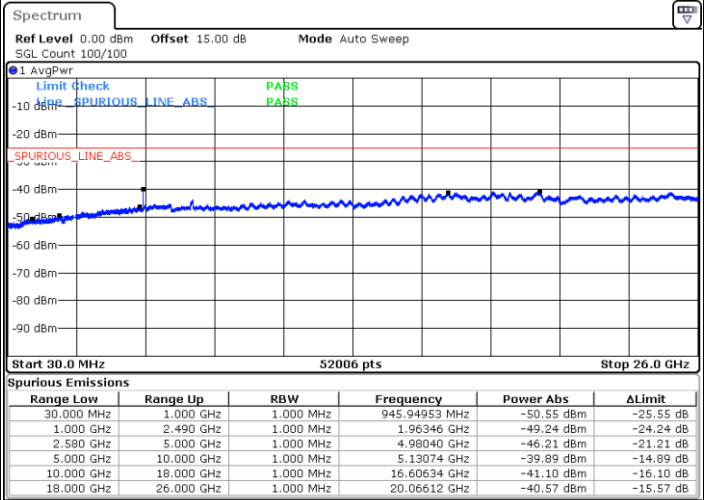

Date: 22.SEP.2017 00:21:08

Date: 22.SEP.2017 00:22:25

Highest Channel / 64QAM

Date: 22.SEP.2017 00:26:59

LTE Band 7 / 5MHz

Lowest Channel / QPSK

Lowest Channel / 16QAM

Date: 26.SEP.2017 03:26:07

Date: 26.SEP.2017 03:27:00

Middle Channel / QPSK

Middle Channel / 16QAM

Date: 26.SEP.2017 03:28:34

Date: 26.SEP.2017 03:29:28

LTE Band 7 / 5MHz

Highest Channel / QPSK

Date: 26.SEP.2017 03:35:39

Highest Channel / 16QAM

Date: 26.SEP.2017 03:36:33

LTE Band 7 / 10MHz

Lowest Channel / QPSK

Date: 26.SEP.2017 03:42:43

Lowest Channel / 16QAM

Date: 26.SEP.2017 03:43:37

LTE Band 7 / 10MHz