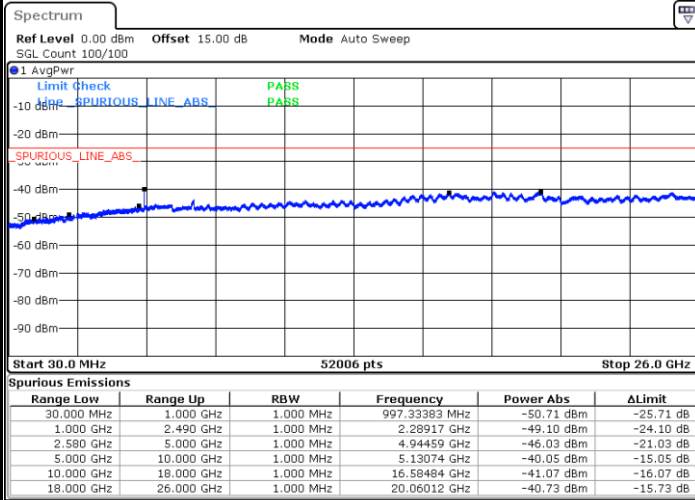

Date: 22.SEP.2017 00:21:08

Date: 22.SEP.2017 00:22:25

Highest Channel / 64QAM

Date: 22.SEP.2017 00:26:59

LTE Band 7 / 5MHz

Lowest Channel / QPSK

Lowest Channel / 16QAM

Date: 26.SEP.2017 03:26:07

Date: 26.SEP.2017 03:27:00

Middle Channel / QPSK

Middle Channel / 16QAM

Date: 26.SEP.2017 03:28:34

Date: 26.SEP.2017 03:29:28

LTE Band 7 / 5MHz

Highest Channel / QPSK

Date: 26.SEP.2017 03:35:39

Highest Channel / 16QAM

Date: 26.SEP.2017 03:36:33

LTE Band 7 / 10MHz

Lowest Channel / QPSK

Date: 26.SEP.2017 03:42:43

Lowest Channel / 16QAM

Date: 26.SEP.2017 03:43:37

LTE Band 7 / 10MHz