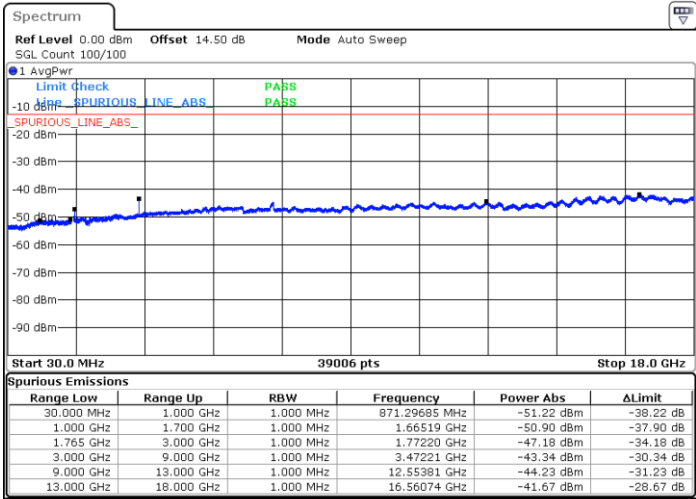

LTE Band 4 / 20MHz

Lowest Channel / 64QAM

Middle Channel / 64QAM

Date: 21.SEP.2017 05:58:44

Date: 21.SEP.2017 06:00:00

Highest Channel / 64QAM

Date: 21.SEP.2017 06:03:34

LTE Band 5 / 1.4MHz