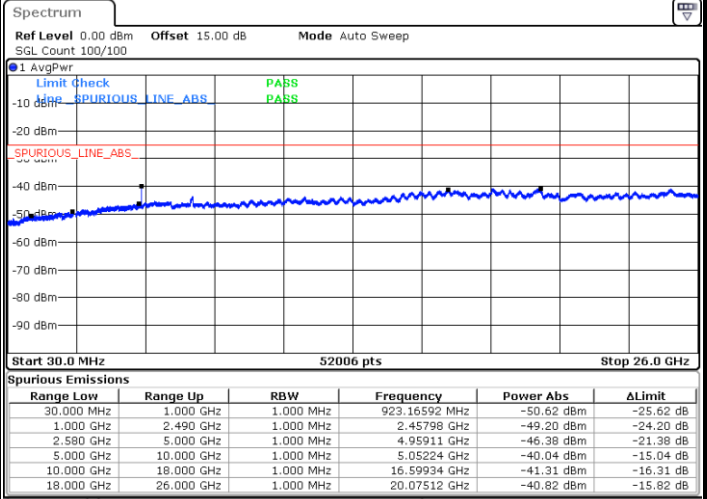

Date: 26.SEP.2017 04:02:40

LTE Band7 / 15MHz

Highest Channel / QPSK

Date: 26.SEP.2017 04:08:54

Highest Channel / 16QAM

Date: 26.SEP.2017 04:09:47

LTE Band 7 / 20MHz

Lowest Channel / QPSK

Date: 26.SEP.2017 04:15:57

Lowest Channel / 16QAM

Date: 26.SEP.2017 04:16:51

LTE Band 7 / 20MHz

Middle Channel / QPSK

Middle Channel / 16QAM

Date: 26.SEP.2017 04:18:25

Date: 26.SEP.2017 04:19:18

Highest Channel / QPSK

Highest Channel / 16QAM

Date: 26.SEP.2017 04:25:30

Date: 26.SEP.2017 04:26:23

LTE Band 7

Lowest Channel / 5MHz / 64QAM

Date: 10.OCT.2017 15:07:04

Lowest Channel / 10MHz / 64QAM