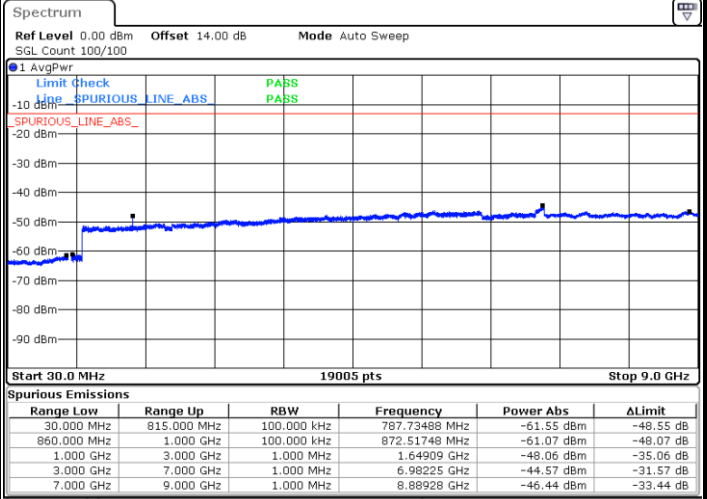

Lowest Channel / 16QAM

Date: 21.SEP.2017 22:36:38

LTE Band 5 / 3MHz

Middle Channel / QPSK

Middle Channel / 16QAM

Date: 21.SEP.2017 22:38:14

Date: 21.SEP.2017 22:39:10

Highest Channel / QPSK

Highest Channel / 16QAM

Date: 21.SEP.2017 22:47:24

Date: 21.SEP.2017 22:48:20

LTE Band 5 / 5MHz

Lowest Channel / QPSK

Lowest Channel / 16QAM

Date: 21.SEP.2017 22:56:35

Date: 21.SEP.2017 22:57:31

Middle Channel / QPSK

Middle Channel / 16QAM

Date: 21.SEP.2017 22:59:07

Date: 21.SEP.2017 23:00:03

LTE Band 5 / 5MHz

Highest Channel / QPSK

Highest Channel / 16QAM

LTE Band 5 / 10MHz

Lowest Channel / QPSK

Lowest Channel / 16QAM

LTE Band 5 / 10MHz

Middle Channel / QPSK

Date: 21.SEP.2017 23:20:00

Middle Channel / 16QAM

Date: 21.SEP.2017 23:20:57

Highest Channel / QPSK