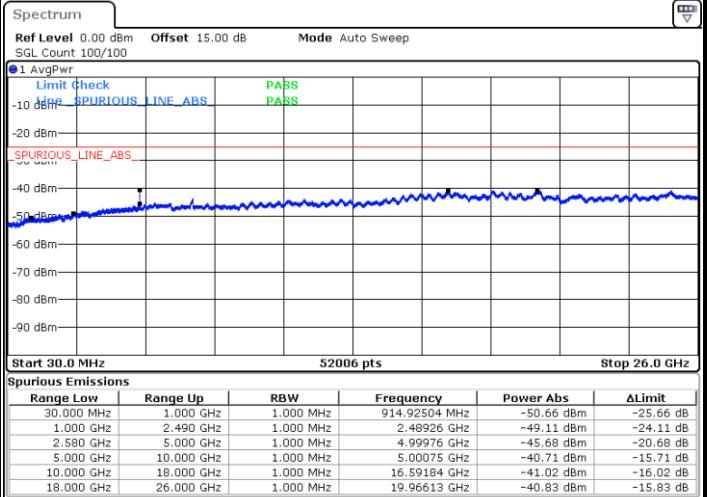

Date: 22.SEP.2017 00:02:06

**LTE Band 5 / 5MHz**

**Lowest Channel / 64QAM**

**Middle Channel / 64QAM**

**Highest Channel / 64QAM**

LTE Band 5 / 10MHz

Lowest Channel / 64QAM

Middle Channel / 64QAM

Date: 22.SEP.2017 00:21:08

Date: 22.SEP.2017 00:22:25

Highest Channel / 64QAM

Date: 22.SEP.2017 00:26:59

LTE Band 7 / 5MHz

Lowest Channel / QPSK

Lowest Channel / 16QAM

Date: 26.SEP.2017 03:26:07

Date: 26.SEP.2017 03:27:00

Middle Channel / QPSK

Middle Channel / 16QAM

Date: 26.SEP.2017 03:28:34

Date: 26.SEP.2017 03:29:28

LTE Band 7 / 5MHz

Highest Channel / QPSK

Date: 26.SEP.2017 03:35:39

Highest Channel / 16QAM

Date: 26.SEP.2017 03:36:33

LTE Band 7 / 10MHz

Lowest Channel / QPSK

Date: 26.SEP.2017 03:42:43

Lowest Channel / 16QAM

Date: 26.SEP.2017 03:43:37

LTE Band 7 / 10MHz