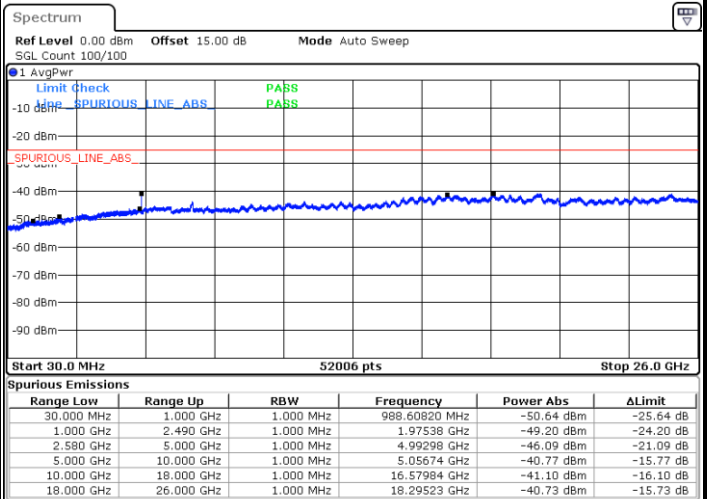

LTE Band 7 / 15MHz

Lowest Channel / QPSK

Lowest Channel / 16QAM

Date: 26.SEP.2017 03:59:19

Date: 26.SEP.2017 04:00:13

Middle Channel / QPSK

Middle Channel / 16QAM

Date: 26.SEP.2017 04:01:47

Date: 26.SEP.2017 04:02:40

LTE Band7 / 15MHz

Highest Channel / QPSK

Date: 26.SEP.2017 04:08:54

Highest Channel / 16QAM

Date: 26.SEP.2017 04:09:47

LTE Band 7 / 20MHz

Lowest Channel / QPSK