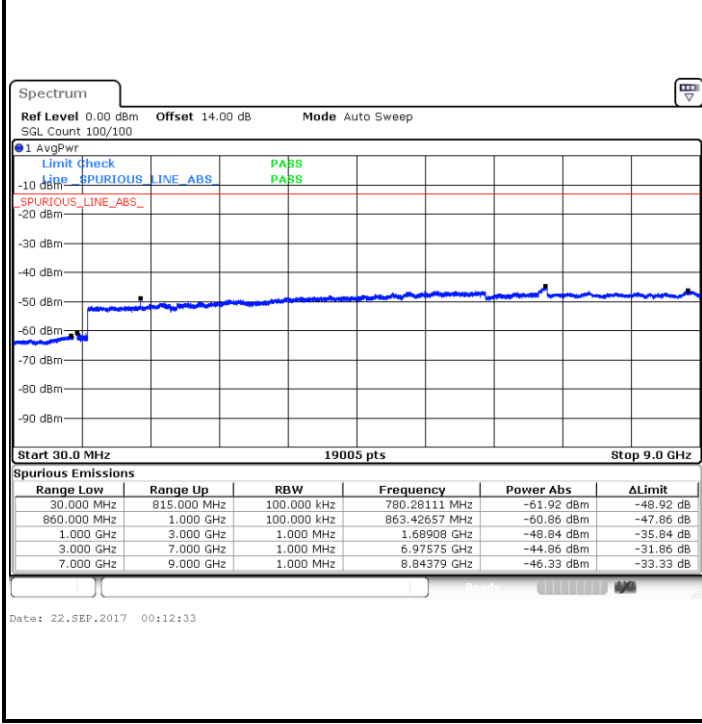

Highest Channel / 64QAM

Date: 21.SEP.2017 23:51:40

LTE Band 5 / 3MHz

Lowest Channel / 64QAM

Middle Channel / 64QAM

Date: 21.SEP.2017 23:56:15

Date: 21.SEP.2017 23:57:31

Highest Channel / 64QAM

Date: 22.SEP.2017 00:02:06

**LTE Band 5 / 5MHz**

**Lowest Channel / 64QAM**

**Middle Channel / 64QAM**

**Highest Channel / 64QAM**

LTE Band 5 / 10MHz

Lowest Channel / 64QAM

Middle Channel / 64QAM

Date: 22.SEP.2017 00:21:08

Date: 22.SEP.2017 00:22:25

Highest Channel / 64QAM

Date: 22.SEP.2017 00:26:59

LTE Band 7 / 5MHz

Lowest Channel / QPSK

Lowest Channel / 16QAM

Date: 26.SEP.2017 03:26:07