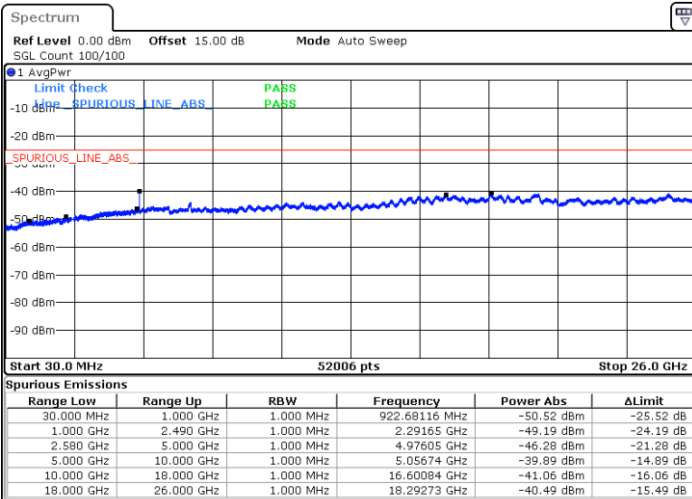

LTE Band 7 / 15MHz

Lowest Channel / QPSK

Lowest Channel / 16QAM

Date: 26.SEP.2017 03:59:19

Date: 26.SEP.2017 04:00:13

Middle Channel / QPSK

Middle Channel / 16QAM

Date: 26.SEP.2017 04:01:47

Date: 26.SEP.2017 04:02:40

LTE Band7 / 15MHz

Highest Channel / QPSK

Date: 26.SEP.2017 04:08:54

Highest Channel / 16QAM

Date: 26.SEP.2017 04:09:47

LTE Band 7 / 20MHz

Lowest Channel / QPSK