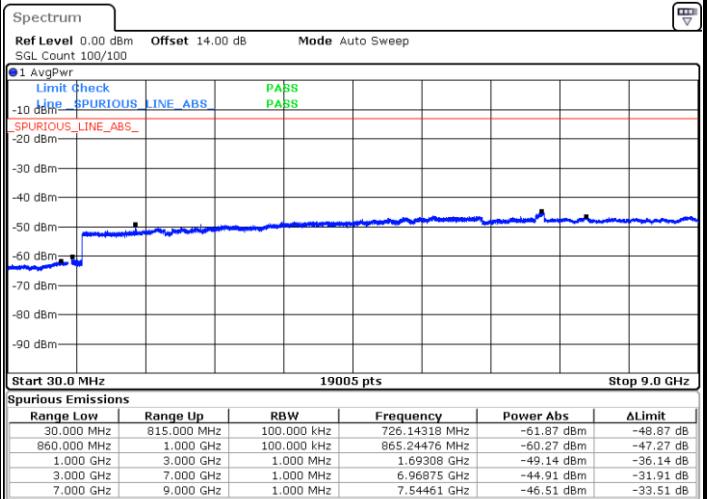

LTE Band 5 / 1.4MHz

Highest Channel / QPSK

Date: 21.SEP.2017 22:26:31

Highest Channel / 16QAM

Date: 21.SEP.2017 22:27:27

LTE Band 5 / 3MHz

Lowest Channel / QPSK

Date: 21.SEP.2017 22:35:41

Lowest Channel / 16QAM

Date: 21.SEP.2017 22:36:38

LTE Band 5 / 3MHz

Middle Channel / QPSK

Middle Channel / 16QAM

Date: 21.SEP.2017 22:38:14

Date: 21.SEP.2017 22:39:10

Highest Channel / QPSK

Highest Channel / 16QAM

Date: 21.SEP.2017 22:47:24

Date: 21.SEP.2017 22:48:20

LTE Band 5 / 5MHz

Lowest Channel / QPSK

Lowest Channel / 16QAM

Date: 21.SEP.2017 22:56:35

Date: 21.SEP.2017 22:57:31