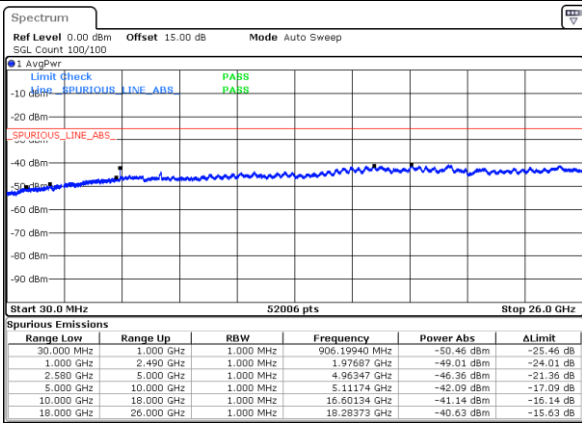

Highest Channel / QPSK

Highest Channel / 16QAM

Date: 26.SEP.2017 04:25:30

Date: 26.SEP.2017 04:26:23

LTE Band 7

Lowest Channel / 5MHz / 64QAM

Date: 10.OCT.2017 15:07:04

Lowest Channel / 10MHz / 64QAM

Date: 10.OCT.2017 15:11:24

Middle Channel / 5MHz / 64QAM

Date: 10.OCT.2017 15:08:18

Middle Channel / 10MHz / 64QAM

Date: 10.OCT.2017 15:16:37

Highest Channel / 5MHz / 64QAM

Date: 10.OCT.2017 15:11:51

Highest Channel / 10MHz / 64QAM

Date: 10.OCT.2017 15:20:11

LTE Band 7

Lowest Channel / 15MHz / 64QAM

Date: 10.OCT.2017 15:23:43

Lowest Channel / 20MHz / 64QAM

Date: 10.OCT.2017 15:32:02

Middle Channel / 15MHz / 64QAM

Date: 10.OCT.2017 15:24:56

Middle Channel / 20MHz / 64QAM

Date: 10.OCT.2017 15:33:16

Highest Channel / 15MHz / 64QAM

Date: 10.OCT.2017 15:28:30

Highest Channel / 20MHz / 64QAM

Date: 10.OCT.2017 15:36:50

LTE Band 7 / 10MHz+20MHz

Lowest Channel / QPSK