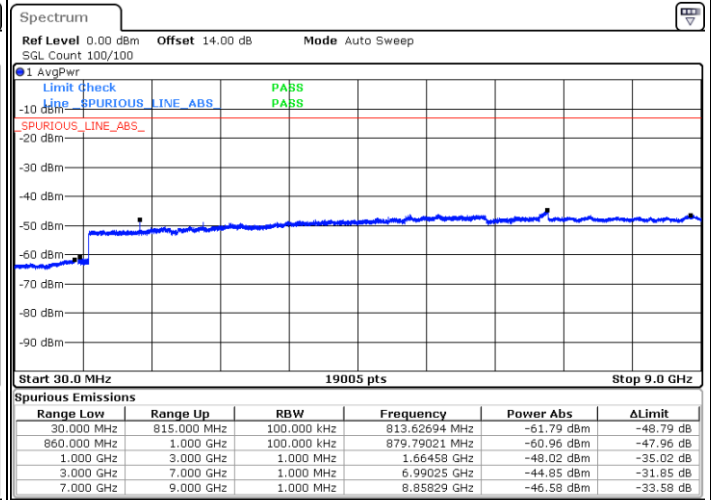

Date: 21.SEP.2017 23:29:11

Highest Channel / 16QAM

Date: 21.SEP.2017 23:30:07

LTE Band 5 / 1.4MHz

Lowest Channel / 64QAM

Middle Channel / 64QAM

Date: 21.SEP.2017 23:45:49

Date: 21.SEP.2017 23:47:05

Highest Channel / 64QAM

Date: 21.SEP.2017 23:51:40

LTE Band 5 / 3MHz

Lowest Channel / 64QAM

Middle Channel / 64QAM

Date: 21.SEP.2017 23:56:15

Date: 21.SEP.2017 23:57:31

Highest Channel / 64QAM

Date: 22.SEP.2017 00:02:06

**LTE Band 5 / 5MHz**

**Lowest Channel / 64QAM**

**Middle Channel / 64QAM**

**Highest Channel / 64QAM**

LTE Band 5 / 10MHz

Lowest Channel / 64QAM

Middle Channel / 64QAM

Date: 22.SEP.2017 00:21:08

Date: 22.SEP.2017 00:22:25

Highest Channel / 64QAM

Date: 22.SEP.2017 00:26:59

LTE Band 7 / 5MHz

Lowest Channel / QPSK

Lowest Channel / 16QAM

Date: 26.SEP.2017 03:26:07