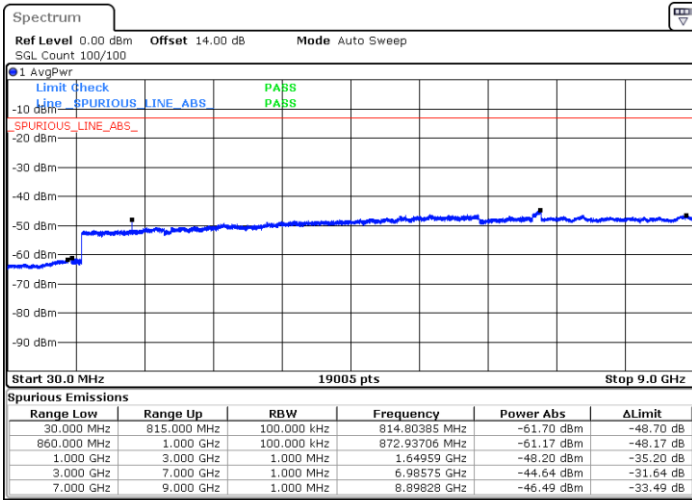

Highest Channel / 64QAM

Date: 21.SEP.2017 23:51:40

LTE Band 5 / 3MHz

Lowest Channel / 64QAM

Middle Channel / 64QAM

Date: 21.SEP.2017 23:56:15

Date: 21.SEP.2017 23:57:31

Highest Channel / 64QAM

Date: 22.SEP.2017 00:02:06

**LTE Band 5 / 5MHz**

**Lowest Channel / 64QAM**

**Middle Channel / 64QAM**

**Highest Channel / 64QAM**

LTE Band 5 / 10MHz

Lowest Channel / 64QAM

Middle Channel / 64QAM

Date: 22.SEP.2017 00:21:08

Date: 22.SEP.2017 00:22:25

Highest Channel / 64QAM

Date: 22.SEP.2017 00:26:59

LTE Band 7 / 5MHz

Lowest Channel / QPSK

Lowest Channel / 16QAM

Date: 26.SEP.2017 03:26:07