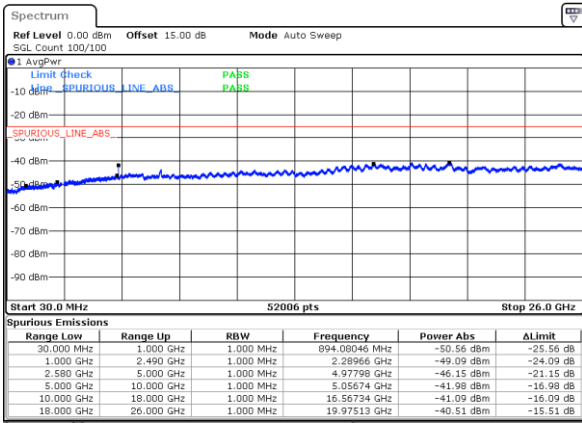

Highest Channel / QPSK

Highest Channel / 16QAM

Date: 26.SEP.2017 04:25:30

Date: 26.SEP.2017 04:26:23

LTE Band 7

Lowest Channel / 5MHz / 64QAM

Date: 10.OCT.2017 15:07:04

Lowest Channel / 10MHz / 64QAM

Date: 10.OCT.2017 15:11:24

Middle Channel / 5MHz / 64QAM

Date: 10.OCT.2017 15:08:18

Middle Channel / 10MHz / 64QAM

Date: 10.OCT.2017 15:16:37

Highest Channel / 5MHz / 64QAM

Date: 10.OCT.2017 15:11:51

Highest Channel / 10MHz / 64QAM

Date: 10.OCT.2017 15:20:11

LTE Band 7

Lowest Channel / 15MHz / 64QAM

Date: 10.OCT.2017 15:23:43

Lowest Channel / 20MHz / 64QAM

Date: 10.OCT.2017 15:32:02

Middle Channel / 15MHz / 64QAM

Date: 10.OCT.2017 15:24:56

Middle Channel / 20MHz / 64QAM

Date: 10.OCT.2017 15:33:16

Highest Channel / 15MHz / 64QAM

Date: 10.OCT.2017 15:28:30

Highest Channel / 20MHz / 64QAM

Date: 10.OCT.2017 15:36:50

LTE Band 7 / 10MHz+20MHz

Lowest Channel / QPSK