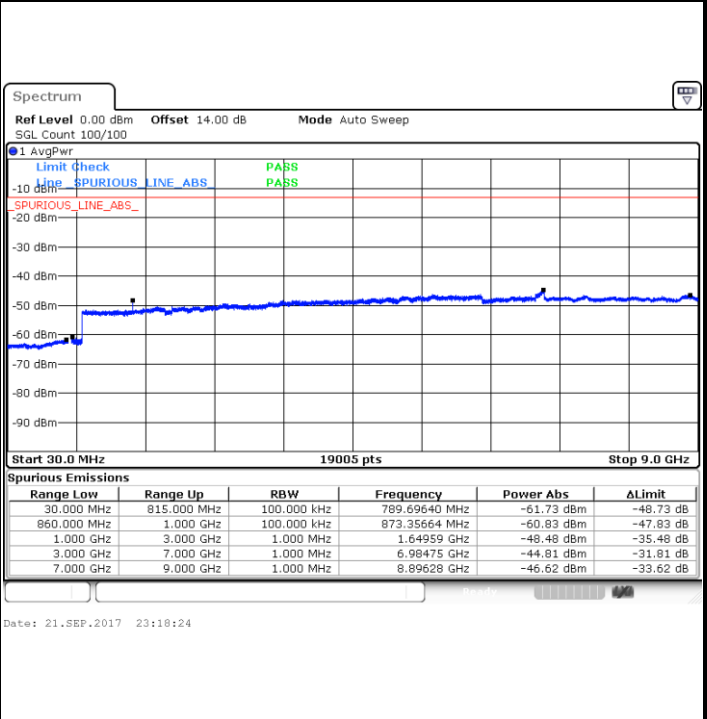

Highest Channel / 16QAM

Date: 21.SEP.2017 22:47:24

Date: 21.SEP.2017 22:48:20

LTE Band 5 / 5MHz

Lowest Channel / QPSK

Lowest Channel / 16QAM

Date: 21.SEP.2017 22:56:35

Date: 21.SEP.2017 22:57:31

Middle Channel / QPSK

Middle Channel / 16QAM

Date: 21.SEP.2017 22:59:07

Date: 21.SEP.2017 23:00:03

LTE Band 5 / 5MHz

Highest Channel / QPSK

Highest Channel / 16QAM

LTE Band 5 / 10MHz

Lowest Channel / QPSK

Lowest Channel / 16QAM

LTE Band 5 / 10MHz

Middle Channel / QPSK

Date: 21.SEP.2017 23:20:00

Middle Channel / 16QAM

Date: 21.SEP.2017 23:20:57

Highest Channel / QPSK

Date: 21.SEP.2017 23:29:11

Highest Channel / 16QAM

Date: 21.SEP.2017 23:30:07

LTE Band 5 / 1.4MHz

Lowest Channel / 64QAM

Middle Channel / 64QAM

Date: 21.SEP.2017 23:45:49

Date: 21.SEP.2017 23:47:05