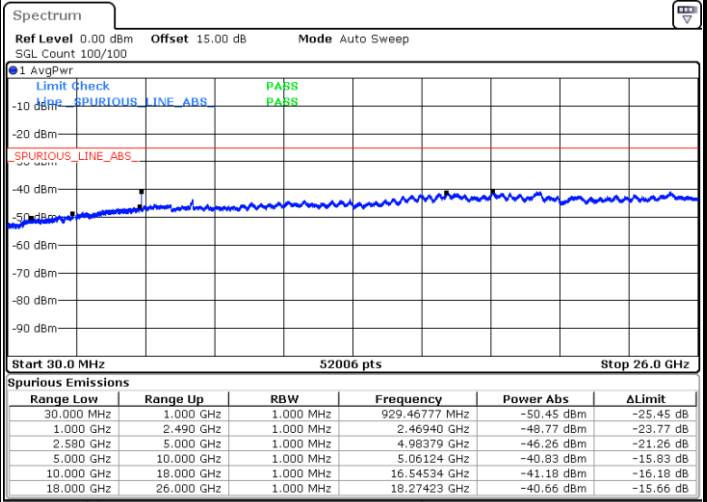

Date: 26.SEP.2017 03:27:00

Middle Channel / QPSK

Middle Channel / 16QAM

Date: 26.SEP.2017 03:28:34

Date: 26.SEP.2017 03:29:28

LTE Band 7 / 5MHz

Highest Channel / QPSK

Date: 26.SEP.2017 03:35:39

Highest Channel / 16QAM

Date: 26.SEP.2017 03:36:33

LTE Band 7 / 10MHz

Lowest Channel / QPSK

Date: 26.SEP.2017 03:42:43

Lowest Channel / 16QAM

Date: 26.SEP.2017 03:43:37

LTE Band 7 / 10MHz

Middle Channel / QPSK

Middle Channel / 16QAM

Date: 26.SEP.2017 03:45:10

Date: 26.SEP.2017 03:46:04

Highest Channel / QPSK

Highest Channel / 16QAM

Date: 26.SEP.2017 03:52:15

Date: 26.SEP.2017 03:53:09