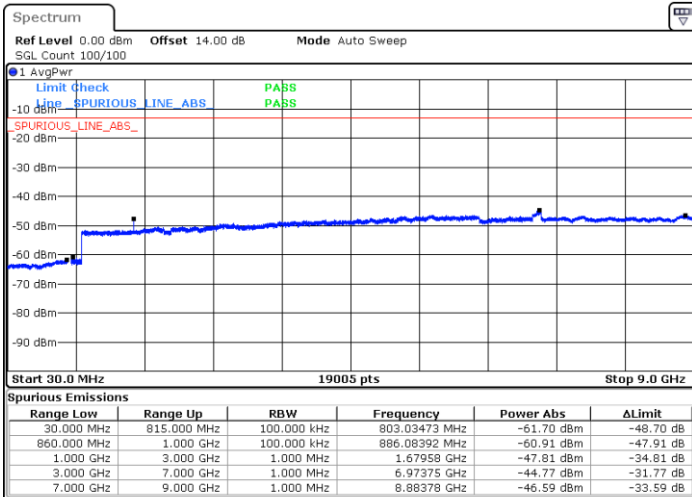

Highest Channel / 64QAM

Date: 21.SEP.2017 23:51:40

LTE Band 5 / 3MHz

Lowest Channel / 64QAM

Middle Channel / 64QAM

Date: 21.SEP.2017 23:56:15

Date: 21.SEP.2017 23:57:31

Highest Channel / 64QAM

Date: 22.SEP.2017 00:02:06

**LTE Band 5 / 5MHz**

**Lowest Channel / 64QAM**

**Middle Channel / 64QAM**

**Highest Channel / 64QAM**

LTE Band 5 / 10MHz

Lowest Channel / 64QAM

Middle Channel / 64QAM

Date: 22.SEP.2017 00:21:08

Date: 22.SEP.2017 00:22:25

Highest Channel / 64QAM

Date: 22.SEP.2017 00:26:59

LTE Band 7 / 5MHz

Lowest Channel / QPSK

Lowest Channel / 16QAM

Date: 26.SEP.2017 03:26:07