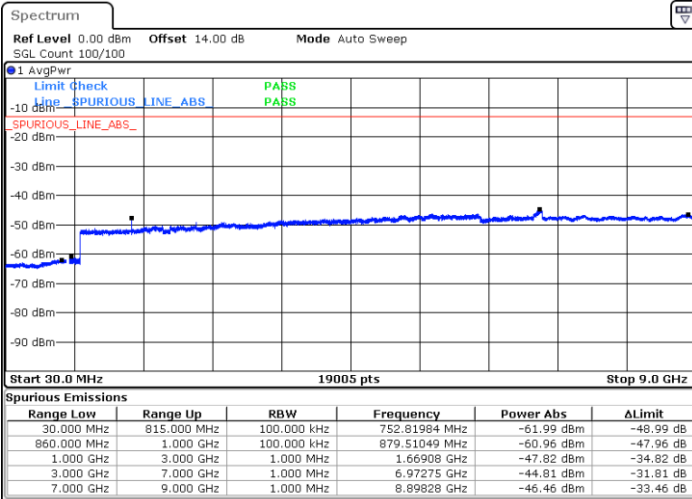

Lowest Channel / 16QAM

Date: 21.SEP.2017 22:36:38

LTE Band 5 / 3MHz

Middle Channel / QPSK

Middle Channel / 16QAM

Date: 21.SEP.2017 22:38:14

Date: 21.SEP.2017 22:39:10

Highest Channel / QPSK

Highest Channel / 16QAM

Date: 21.SEP.2017 22:47:24

Date: 21.SEP.2017 22:48:20

LTE Band 5 / 5MHz

Lowest Channel / QPSK

Lowest Channel / 16QAM

Date: 21.SEP.2017 22:56:35

Date: 21.SEP.2017 22:57:31

Middle Channel / QPSK

Middle Channel / 16QAM

Date: 21.SEP.2017 22:59:07

Date: 21.SEP.2017 23:00:03

LTE Band 5 / 5MHz

Highest Channel / QPSK

Highest Channel / 16QAM

LTE Band 5 / 10MHz