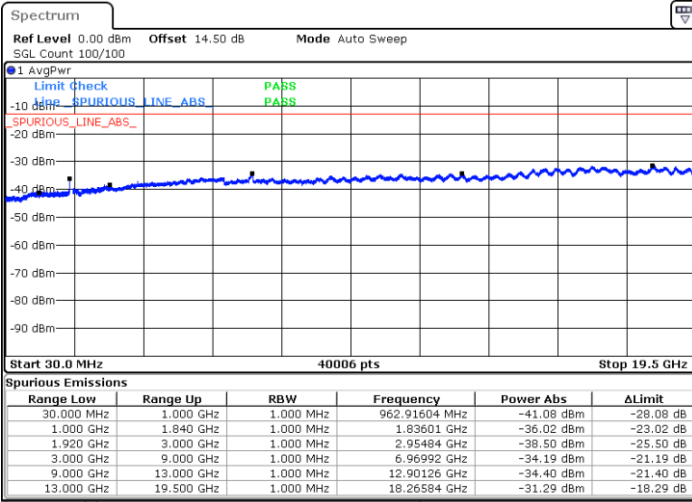

Date: 7.JUL.2017 11:58:03

Date: 7.JUL.2017 11:58:59

LTE Band 2 / 15MHz

Highest Channel / QPSK

Date: 7.JUL.2017 12:05:14

Highest Channel / 16QAM

Date: 7.JUL.2017 12:06:10

LTE Band 2 / 20MHz

Lowest Channel / QPSK

Date: 7.JUL.2017 13:44:07

Lowest Channel / 16QAM

Date: 7.JUL.2017 13:45:03

LTE Band 2 / 20MHz

Middle Channel / QPSK

Middle Channel / 16QAM

Date: 7.JUL.2017 13:46:39

Date: 7.JUL.2017 13:47:36

Highest Channel / QPSK

Highest Channel / 16QAM

Date: 7.JUL.2017 13:53:50

Date: 7.JUL.2017 13:54:45

LTE Band 2 / 1.4MHz

Lowest Channel / 64QAM

Middle Channel / 64QAM