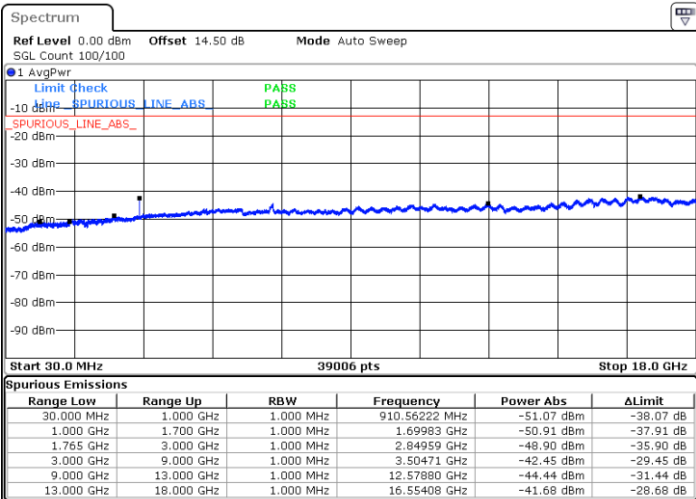

LTE Band 4 / 1.4MHz

Highest Channel / QPSK

Date: 21.SEP.2017 03:20:23

Highest Channel / 16QAM

Date: 21.SEP.2017 03:21:19

LTE Band 4 / 3MHz

Lowest Channel / QPSK

Date: 21.SEP.2017 03:27:33

Lowest Channel / 16QAM

Date: 21.SEP.2017 03:28:29

LTE Band 4 / 3MHz

Middle Channel / QPSK

Middle Channel / 16QAM

Date: 21.SEP.2017 03:30:05

Date: 21.SEP.2017 03:31:01

Highest Channel / QPSK

Highest Channel / 16QAM

Date: 21.SEP.2017 03:37:15

Date: 21.SEP.2017 03:38:11

LTE Band 4 / 5MHz

Lowest Channel / QPSK

Lowest Channel / 16QAM

Date: 21.SEP.2017 03:44:25

Date: 21.SEP.2017 03:45:21