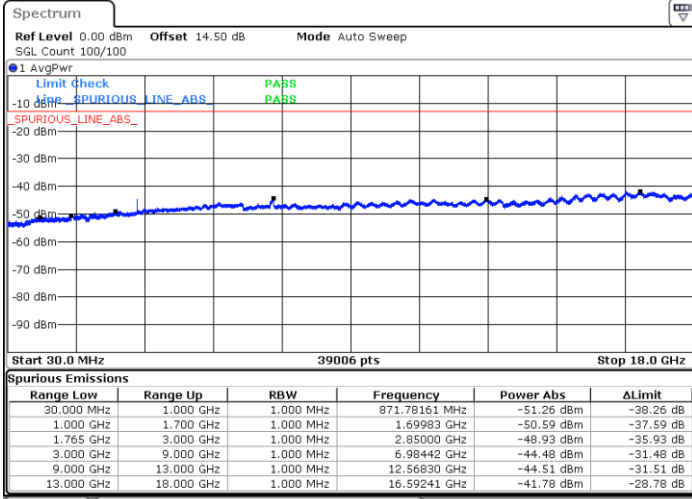

Highest Channel / 16QAM

Date: 21.SEP.2017 04:44:47

Date: 21.SEP.2017 04:45:43

LTE Band 4 / 1.4MHz

Lowest Channel / 64QAM

Middle Channel / 64QAM

Date: 21.SEP.2017 05:16:39

Date: 21.SEP.2017 05:17:55

Highest Channel / 64QAM

Date: 21.SEP.2017 05:21:29

LTE Band 4 / 3MHz

Lowest Channel / 64QAM

Middle Channel / 64QAM

Date: 21.SEP.2017 05:25:04

Date: 21.SEP.2017 05:26:19

Highest Channel / 64QAM

Date: 21.SEP.2017 05:29:54

LTE Band 4 / 5MHz

Lowest Channel / 64QAM

Middle Channel / 64QAM

Date: 21.SEP.2017 05:33:29

Date: 21.SEP.2017 05:34:45

Highest Channel / 64QAM

Date: 21.SEP.2017 05:38:19

LTE Band 4 / 10MHz

Lowest Channel / 64QAM

Middle Channel / 64QAM

Date: 21.SEP.2017 05:41:53

Date: 21.SEP.2017 05:43:10

Highest Channel / 64QAM

Date: 21.SEP.2017 05:46:44

LTE Band 4 / 15MHz