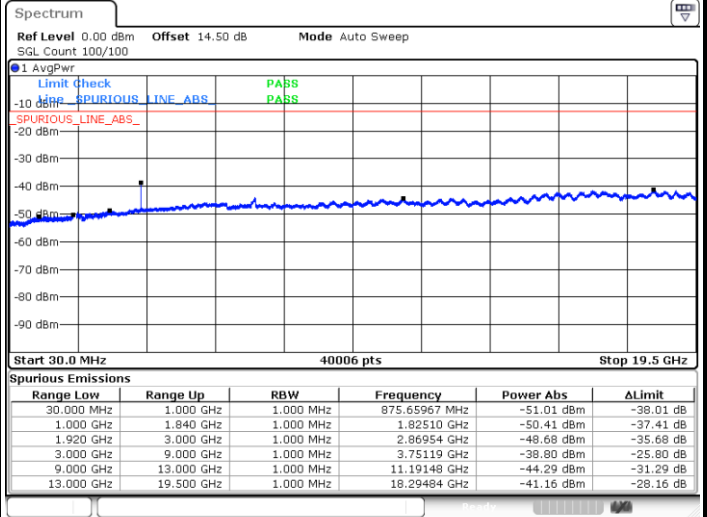

Date: 14.OCT.2017 19:06:21

Highest Channel / 64QAM

Date: 14.OCT.2017 19:21:16

LTE Band 2 / 5MHz

Lowest Channel / 64QAM

Middle Channel / 64QAM

Date: 26.SEP.2017 23:19:45

Date: 26.SEP.2017 23:21:01

Highest Channel / 64QAM

Date: 26.SEP.2017 23:24:35

LTE Band 2 / 10MHz

Lowest Channel / 64QAM

Middle Channel / 64QAM

Date: 26.SEP.2017 23:28:09

Date: 26.SEP.2017 23:29:25

Highest Channel / 64QAM

Date: 26.SEP.2017 23:32:59

LTE Band 2 / 15MHz

Lowest Channel / 64QAM

Middle Channel / 64QAM

Date: 26.SEP.2017 23:36:33

Date: 26.SEP.2017 23:37:49

Highest Channel / 64QAM

Date: 26.SEP.2017 23:41:23