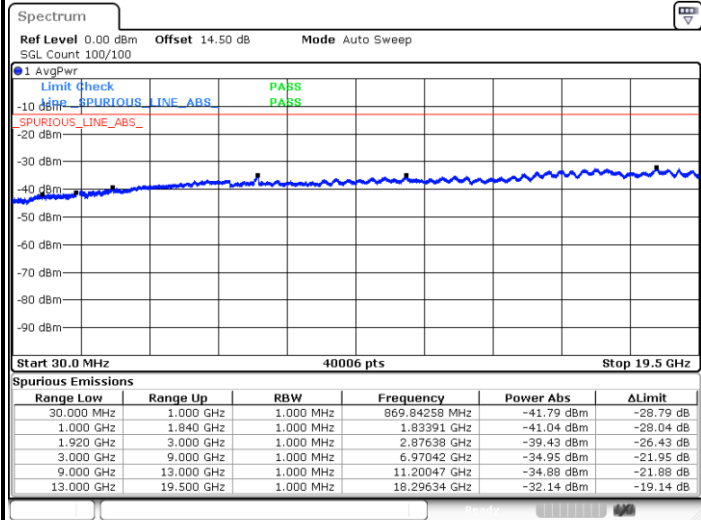

Date: 7.JUL.2017 13:47:36

Highest Channel / QPSK

Highest Channel / 16QAM

Date: 7.JUL.2017 13:53:50

Date: 7.JUL.2017 13:54:45

LTE Band 2 / 1.4MHz

Lowest Channel / 64QAM

Middle Channel / 64QAM

Date: 14.OCT.2017 19:35:29

Date: 14.OCT.2017 19:39:41

Highest Channel / 64QAM

Date: 14.OCT.2017 19:42:11

LTE Band 2 / 3MHz

Lowest Channel / 64QAM

Middle Channel / 64QAM

Date: 14.OCT.2017 19:03:34

Date: 14.OCT.2017 19:06:21

Highest Channel / 64QAM

Date: 14.OCT.2017 19:21:16

LTE Band 2 / 5MHz

Lowest Channel / 64QAM

Middle Channel / 64QAM

Date: 26.SEP.2017 23:19:45

Date: 26.SEP.2017 23:21:01