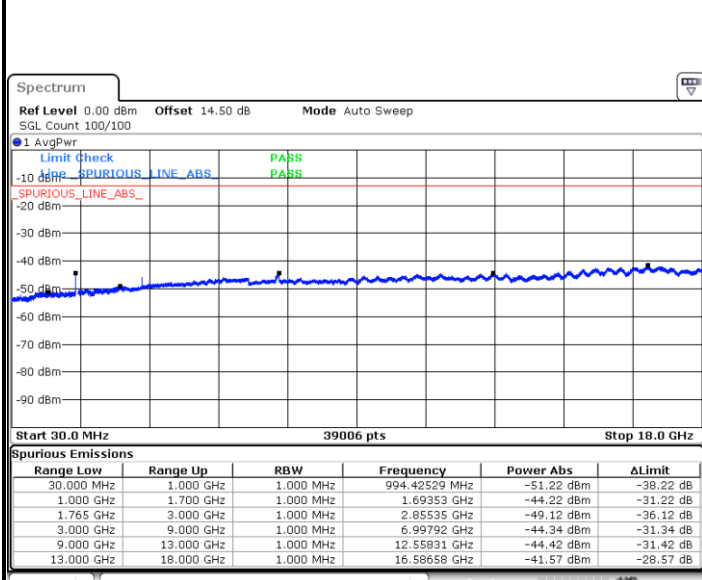

Lowest Channel / QPSK

Lowest Channel / 16QAM

Date: 21.SEP.2017 04:18:12

Date: 21.SEP.2017 04:19:08

Middle Channel / QPSK

Middle Channel / 16QAM

Date: 21.SEP.2017 04:20:44

Date: 21.SEP.2017 04:21:40

LTE Band 4 / 15MHz

Highest Channel / QPSK

Date: 21.SEP.2017 04:27:54

Highest Channel / 16QAM

Date: 21.SEP.2017 04:28:50

LTE Band 4 / 20MHz

Lowest Channel / QPSK

Date: 21.SEP.2017 04:35:05

Lowest Channel / 16QAM

Date: 21.SEP.2017 04:36:01

LTE Band 4 / 20MHz

Middle Channel / QPSK

Middle Channel / 16QAM

Date: 21.SEP.2017 04:37:37

Date: 21.SEP.2017 04:38:33

Highest Channel / QPSK

Highest Channel / 16QAM

Date: 21.SEP.2017 04:44:47

Date: 21.SEP.2017 04:45:43

LTE Band 4 / 1.4MHz

Lowest Channel / 64QAM

Middle Channel / 64QAM

Date: 21.SEP.2017 05:16:39

Date: 21.SEP.2017 05:17:55