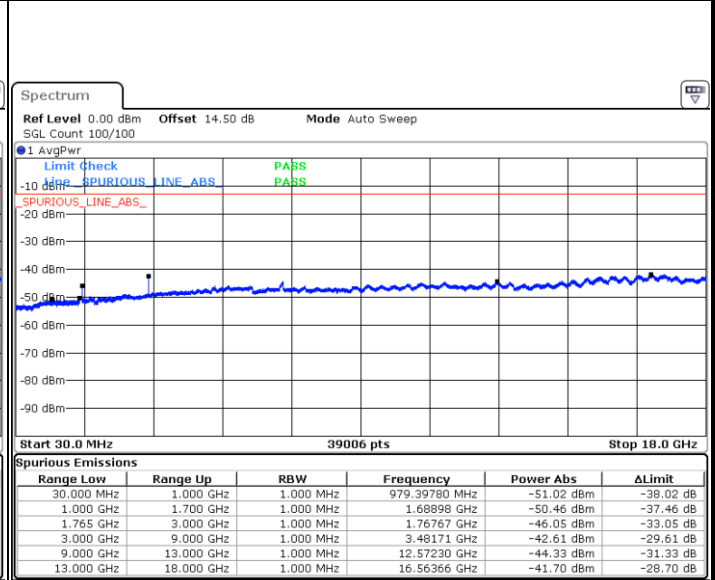

Middle Channel / 16QAM

Date: 21.SEP.2017 04:03:51

Date: 21.SEP.2017 04:04:47

Highest Channel / QPSK

Highest Channel / 16QAM

Date: 21.SEP.2017 04:11:01

Date: 21.SEP.2017 04:11:57

LTE Band 4 / 15MHz

Lowest Channel / QPSK

Lowest Channel / 16QAM

Date: 21.SEP.2017 04:18:12

Date: 21.SEP.2017 04:19:08

Middle Channel / QPSK

Middle Channel / 16QAM

Date: 21.SEP.2017 04:20:44

Date: 21.SEP.2017 04:21:40

LTE Band 4 / 15MHz

Highest Channel / QPSK

Date: 21.SEP.2017 04:27:54

Highest Channel / 16QAM

Date: 21.SEP.2017 04:28:50

LTE Band 4 / 20MHz

Lowest Channel / QPSK

Date: 21.SEP.2017 04:35:05