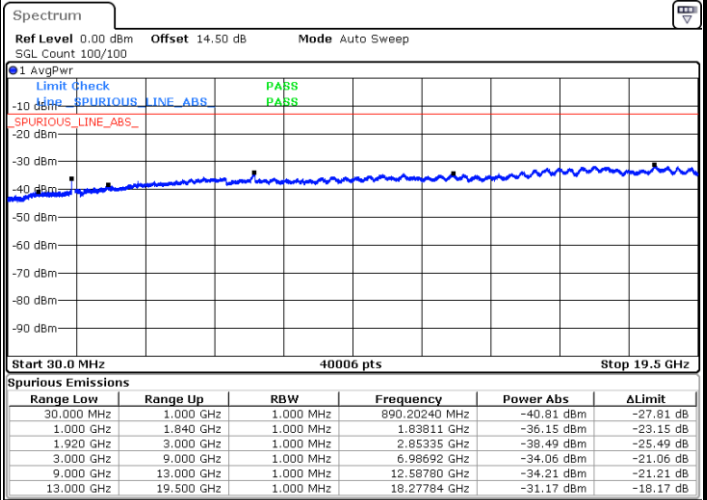

LTE Band 2 / 10MHz

Middle Channel / QPSK

Middle Channel / 16QAM

Date: 7.JUL.2017 11:41:10

Date: 7.JUL.2017 11:42:07

Highest Channel / QPSK

Highest Channel / 16QAM

Date: 7.JUL.2017 11:48:20

Date: 7.JUL.2017 11:49:16

LTE Band 2 / 15MHz

Lowest Channel / QPSK

Lowest Channel / 16QAM

Date: 7.JUL.2017 11:55:30

Date: 7.JUL.2017 11:56:26

Middle Channel / QPSK

Middle Channel / 16QAM

Date: 7.JUL.2017 11:58:03

Date: 7.JUL.2017 11:58:59

LTE Band 2 / 15MHz

Highest Channel / QPSK

Date: 7.JUL.2017 12:05:14

Highest Channel / 16QAM

Date: 7.JUL.2017 12:06:10

LTE Band 2 / 20MHz