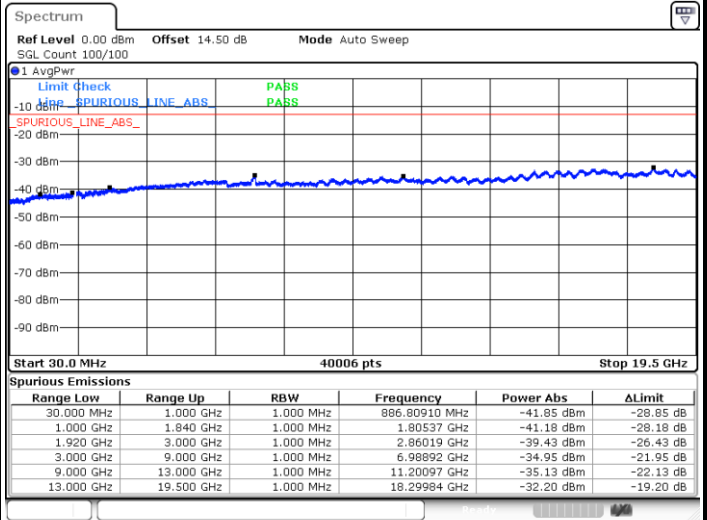

Date: 7.JUL.2017 13:47:36

Highest Channel / QPSK

Highest Channel / 16QAM

Date: 7.JUL.2017 13:53:50

Date: 7.JUL.2017 13:54:45

LTE Band 2 / 1.4MHz

Lowest Channel / 64QAM

Middle Channel / 64QAM

Date: 14.OCT.2017 19:35:29

Date: 14.OCT.2017 19:39:41

Highest Channel / 64QAM

Date: 14.OCT.2017 19:42:11

LTE Band 2 / 3MHz

Lowest Channel / 64QAM

Middle Channel / 64QAM

Date: 14.OCT.2017 19:03:34

Date: 14.OCT.2017 19:06:21

Highest Channel / 64QAM

Date: 14.OCT.2017 19:21:16

LTE Band 2 / 5MHz

Lowest Channel / 64QAM

Middle Channel / 64QAM

Date: 26.SEP.2017 23:19:45

Date: 26.SEP.2017 23:21:01