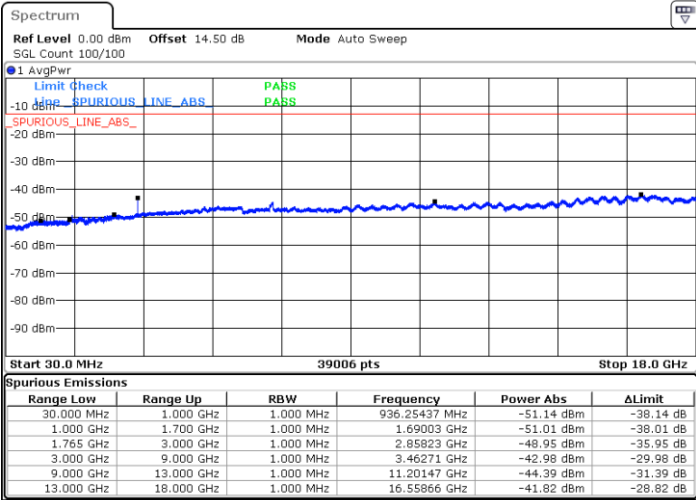

LTE Band 4 / 1.4MHz

Highest Channel / QPSK

Date: 21.SEP.2017 03:20:23

Highest Channel / 16QAM

Date: 21.SEP.2017 03:21:19

LTE Band 4 / 3MHz

Lowest Channel / QPSK

Date: 21.SEP.2017 03:27:33

Lowest Channel / 16QAM

Date: 21.SEP.2017 03:28:29

LTE Band 4 / 3MHz

Middle Channel / QPSK

Middle Channel / 16QAM

Date: 21.SEP.2017 03:30:05

Date: 21.SEP.2017 03:31:01

Highest Channel / QPSK

Highest Channel / 16QAM

Date: 21.SEP.2017 03:37:15

Date: 21.SEP.2017 03:38:11

LTE Band 4 / 5MHz

Lowest Channel / QPSK

Lowest Channel / 16QAM

Date: 21.SEP.2017 03:44:25

Date: 21.SEP.2017 03:45:21