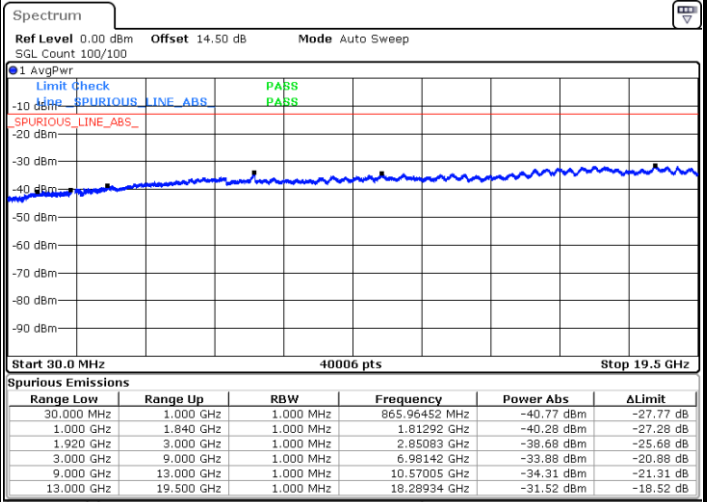

LTE Band 2 / 10MHz

Middle Channel / QPSK

Middle Channel / 16QAM

Date: 7.JUL.2017 11:41:10

Date: 7.JUL.2017 11:42:07

Highest Channel / QPSK

Highest Channel / 16QAM

Date: 7.JUL.2017 11:48:20

Date: 7.JUL.2017 11:49:16

LTE Band 2 / 15MHz

Lowest Channel / QPSK

Lowest Channel / 16QAM

Date: 7.JUL.2017 11:55:30

Date: 7.JUL.2017 11:56:26

Middle Channel / QPSK

Middle Channel / 16QAM

Date: 7.JUL.2017 11:58:03

Date: 7.JUL.2017 11:58:59

LTE Band 2 / 15MHz

Highest Channel / QPSK

Date: 7.JUL.2017 12:05:14

Highest Channel / 16QAM

Date: 7.JUL.2017 12:06:10

LTE Band 2 / 20MHz