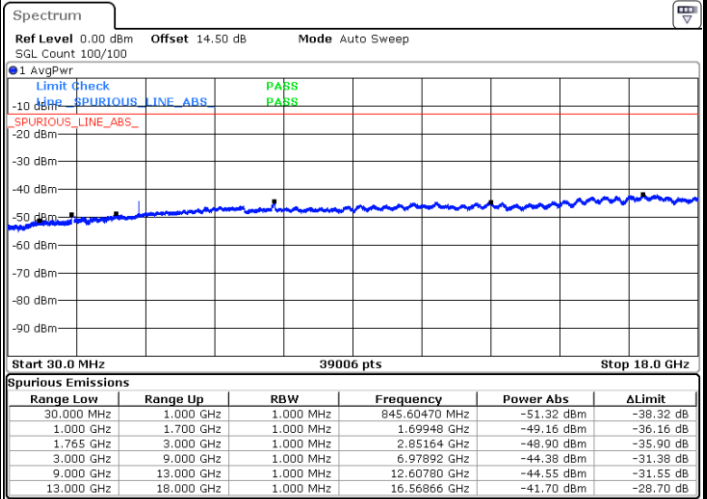

Middle Channel / 16QAM

Date: 21.SEP.2017 04:03:51

Date: 21.SEP.2017 04:04:47

Highest Channel / QPSK

Highest Channel / 16QAM

Date: 21.SEP.2017 04:11:01

Date: 21.SEP.2017 04:11:57

LTE Band 4 / 15MHz

Lowest Channel / QPSK

Lowest Channel / 16QAM

Date: 21.SEP.2017 04:18:12

Date: 21.SEP.2017 04:19:08

Middle Channel / QPSK

Middle Channel / 16QAM

Date: 21.SEP.2017 04:20:44

Date: 21.SEP.2017 04:21:40

LTE Band 4 / 15MHz

Highest Channel / QPSK

Date: 21.SEP.2017 04:27:54

Highest Channel / 16QAM

Date: 21.SEP.2017 04:28:50

LTE Band 4 / 20MHz

Lowest Channel / QPSK

Date: 21.SEP.2017 04:35:05