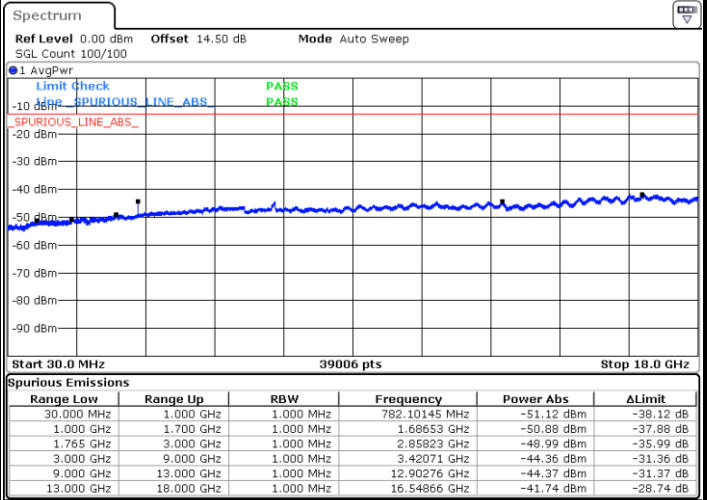

Lowest Channel / 16QAM

Date: 21.SEP.2017 03:28:29

LTE Band 4 / 3MHz

Middle Channel / QPSK

Middle Channel / 16QAM

Date: 21.SEP.2017 03:30:05

Date: 21.SEP.2017 03:31:01

Highest Channel / QPSK

Highest Channel / 16QAM

Date: 21.SEP.2017 03:37:15

Date: 21.SEP.2017 03:38:11

LTE Band 4 / 5MHz

Lowest Channel / QPSK

Lowest Channel / 16QAM

Date: 21.SEP.2017 03:44:25

Date: 21.SEP.2017 03:45:21

Middle Channel / QPSK

Middle Channel / 16QAM

Date: 21.SEP.2017 03:46:57

Date: 21.SEP.2017 03:47:53

LTE Band 4 / 5MHz

Highest Channel / QPSK

Date: 21.SEP.2017 03:54:09

Highest Channel / 16QAM