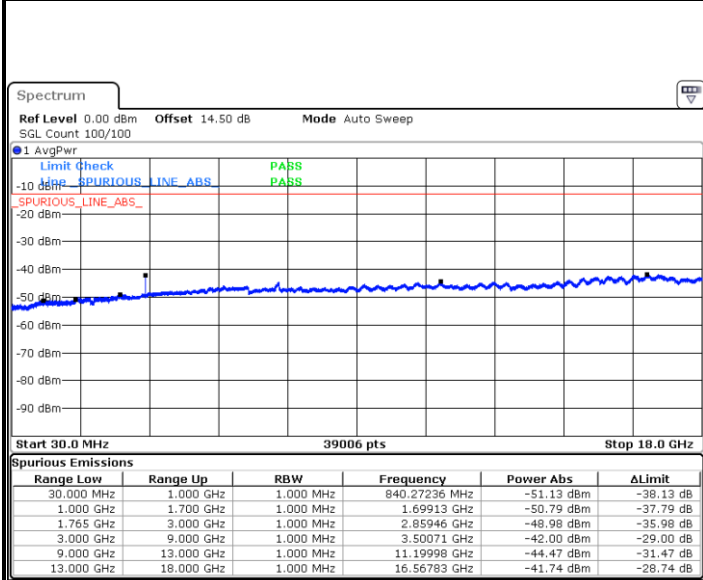

Highest Channel / 16QAM

Date: 21.SEP.2017 03:37:15

Date: 21.SEP.2017 03:38:11

LTE Band 4 / 5MHz

Lowest Channel / QPSK

Lowest Channel / 16QAM

Date: 21.SEP.2017 03:44:25

Date: 21.SEP.2017 03:45:21

Middle Channel / QPSK

Middle Channel / 16QAM

Date: 21.SEP.2017 03:46:57

Date: 21.SEP.2017 03:47:53

LTE Band 4 / 5MHz

Highest Channel / QPSK

Date: 21.SEP.2017 03:54:09

Highest Channel / 16QAM

Date: 21.SEP.2017 03:55:05

LTE Band 4 / 10MHz

Lowest Channel / QPSK

Date: 21.SEP.2017 04:01:19

Lowest Channel / 16QAM

Date: 21.SEP.2017 04:02:14

LTE Band 4 / 10MHz

Middle Channel / QPSK

Middle Channel / 16QAM

Date: 21.SEP.2017 04:03:51

Date: 21.SEP.2017 04:04:47

Highest Channel / QPSK

Highest Channel / 16QAM

Date: 21.SEP.2017 04:11:01

Date: 21.SEP.2017 04:11:57

LTE Band 4 / 15MHz