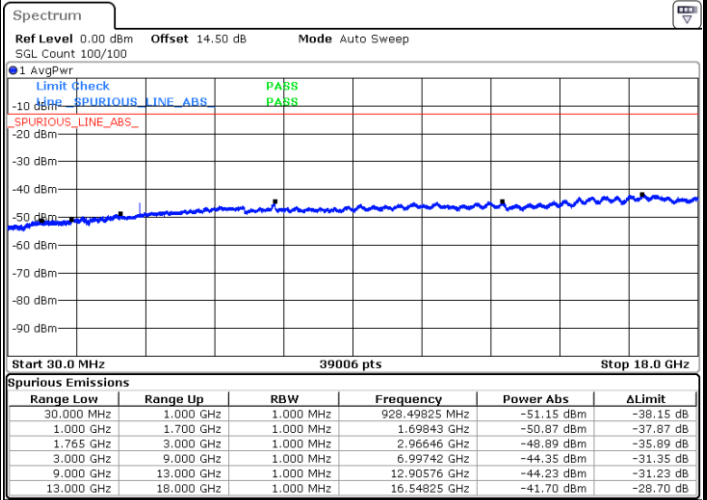

Middle Channel / QPSK

Middle Channel / 16QAM

Date: 21.SEP.2017 03:46:57

Date: 21.SEP.2017 03:47:53

LTE Band 4 / 5MHz

Highest Channel / QPSK

Date: 21.SEP.2017 03:54:09

Highest Channel / 16QAM

Date: 21.SEP.2017 03:55:05

LTE Band 4 / 10MHz

Lowest Channel / QPSK

Date: 21.SEP.2017 04:01:19

Lowest Channel / 16QAM

Date: 21.SEP.2017 04:02:14

LTE Band 4 / 10MHz

Middle Channel / QPSK

Middle Channel / 16QAM

Date: 21.SEP.2017 04:03:51

Date: 21.SEP.2017 04:04:47

Highest Channel / QPSK

Highest Channel / 16QAM

Date: 21.SEP.2017 04:11:01

Date: 21.SEP.2017 04:11:57

LTE Band 4 / 15MHz