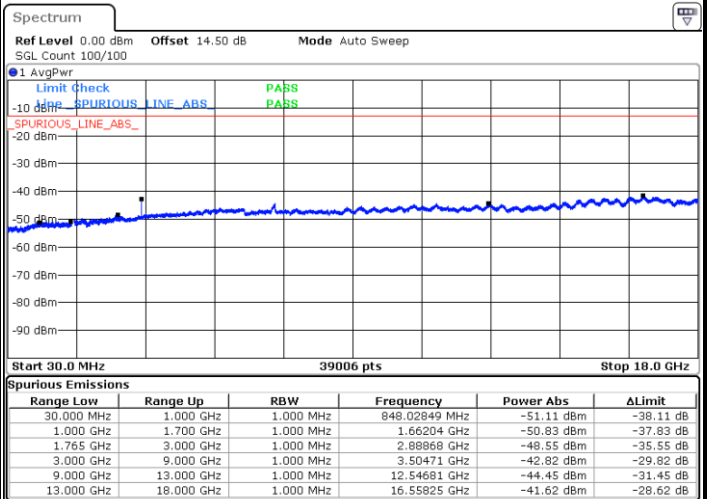

LTE Band 4 / 1.4MHz

Highest Channel / QPSK

Date: 21.SEP.2017 03:20:23

Highest Channel / 16QAM

Date: 21.SEP.2017 03:21:19

LTE Band 4 / 3MHz

Lowest Channel / QPSK

Date: 21.SEP.2017 03:27:33

Lowest Channel / 16QAM

Date: 21.SEP.2017 03:28:29

LTE Band 4 / 3MHz

Middle Channel / QPSK

Middle Channel / 16QAM

Date: 21.SEP.2017 03:30:05

Date: 21.SEP.2017 03:31:01

Highest Channel / QPSK

Highest Channel / 16QAM

Date: 21.SEP.2017 03:37:15

Date: 21.SEP.2017 03:38:11

LTE Band 4 / 5MHz

Lowest Channel / QPSK

Lowest Channel / 16QAM

Date: 21.SEP.2017 03:44:25

Date: 21.SEP.2017 03:45:21