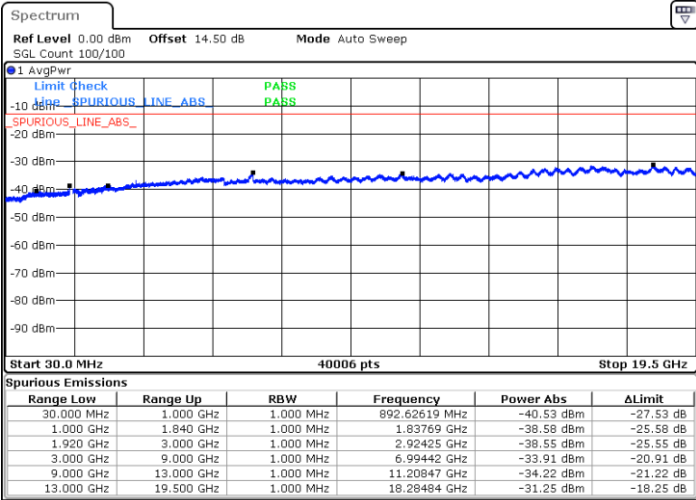

LTE Band 2 / 10MHz

Middle Channel / QPSK

Middle Channel / 16QAM

Date: 7.JUL.2017 11:41:10

Date: 7.JUL.2017 11:42:07

Highest Channel / QPSK

Highest Channel / 16QAM

Date: 7.JUL.2017 11:48:20

Date: 7.JUL.2017 11:49:16

LTE Band 2 / 15MHz

Lowest Channel / QPSK

Lowest Channel / 16QAM

Date: 7.JUL.2017 11:55:30

Date: 7.JUL.2017 11:56:26

Middle Channel / QPSK

Middle Channel / 16QAM

Date: 7.JUL.2017 11:58:03

Date: 7.JUL.2017 11:58:59

LTE Band 2 / 15MHz

Highest Channel / QPSK

Date: 7.JUL.2017 12:05:14

Highest Channel / 16QAM

Date: 7.JUL.2017 12:06:10

LTE Band 2 / 20MHz