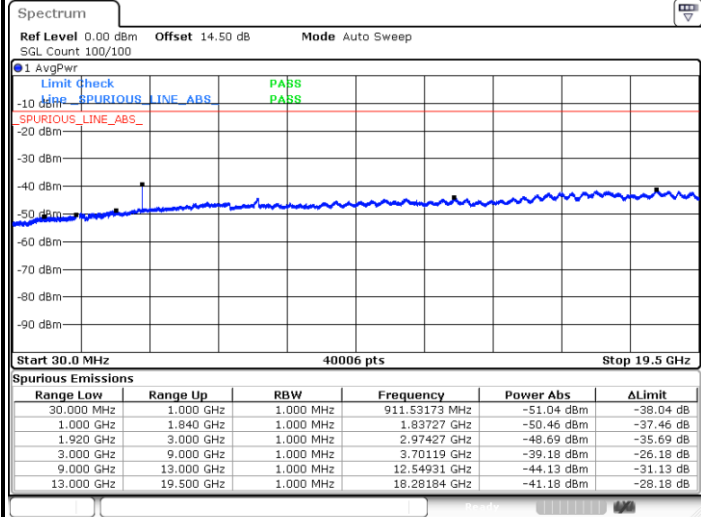

Date: 14.OCT.2017 19:06:21

Highest Channel / 64QAM

Date: 14.OCT.2017 19:21:16

LTE Band 2 / 5MHz

Lowest Channel / 64QAM

Middle Channel / 64QAM

Date: 26.SEP.2017 23:19:45

Date: 26.SEP.2017 23:21:01

Highest Channel / 64QAM

Date: 26.SEP.2017 23:24:35

LTE Band 2 / 10MHz

Lowest Channel / 64QAM

Middle Channel / 64QAM

Date: 26.SEP.2017 23:28:09

Date: 26.SEP.2017 23:29:25

Highest Channel / 64QAM

Date: 26.SEP.2017 23:32:59

LTE Band 2 / 15MHz

Lowest Channel / 64QAM

Middle Channel / 64QAM

Date: 26.SEP.2017 23:36:33

Date: 26.SEP.2017 23:37:49

Highest Channel / 64QAM

Date: 26.SEP.2017 23:41:23