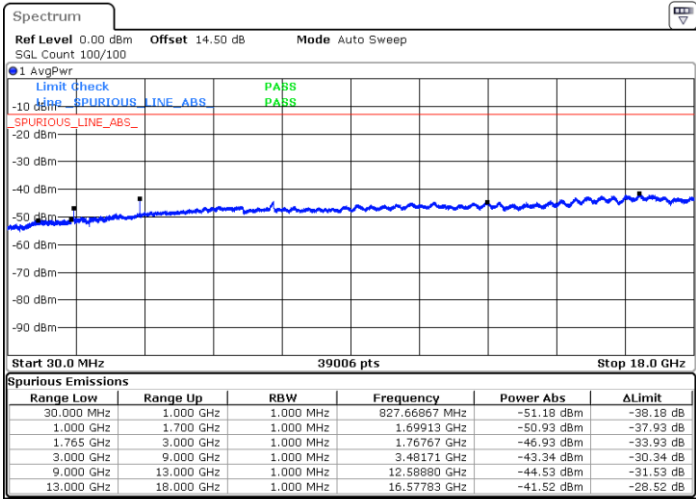

LTE Band 4 / 10MHz

Lowest Channel / 64QAM

Middle Channel / 64QAM

Date: 21.SEP.2017 05:41:53

Date: 21.SEP.2017 05:43:10

Highest Channel / 64QAM

Date: 21.SEP.2017 05:46:44

LTE Band 4 / 15MHz

Lowest Channel / 64QAM

Middle Channel / 64QAM

Date: 21.SEP.2017 05:50:19

Date: 21.SEP.2017 05:51:35

Highest Channel / 64QAM

Date: 21.SEP.2017 05:55:09