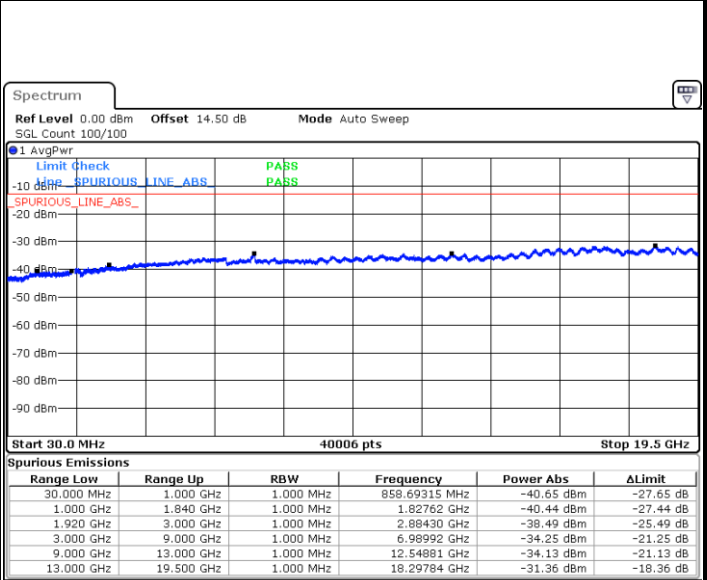

Date: 7.JUL.2017 11:49:16

LTE Band 2 / 15MHz

Lowest Channel / QPSK

Lowest Channel / 16QAM

Date: 7.JUL.2017 11:55:30

Date: 7.JUL.2017 11:56:26

Middle Channel / QPSK

Middle Channel / 16QAM

Date: 7.JUL.2017 11:58:03

Date: 7.JUL.2017 11:58:59

LTE Band 2 / 15MHz

Highest Channel / QPSK

Date: 7.JUL.2017 12:05:14

Highest Channel / 16QAM

Date: 7.JUL.2017 12:06:10

LTE Band 2 / 20MHz

Lowest Channel / QPSK

Date: 7.JUL.2017 13:44:07

Lowest Channel / 16QAM

Date: 7.JUL.2017 13:45:03

LTE Band 2 / 20MHz

Middle Channel / QPSK

Middle Channel / 16QAM

Date: 7.JUL.2017 13:46:39

Date: 7.JUL.2017 13:47:36

Highest Channel / QPSK

Highest Channel / 16QAM

Date: 7.JUL.2017 13:53:50

Date: 7.JUL.2017 13:54:45

LTE Band 2 / 1.4MHz

Lowest Channel / 64QAM

Middle Channel / 64QAM