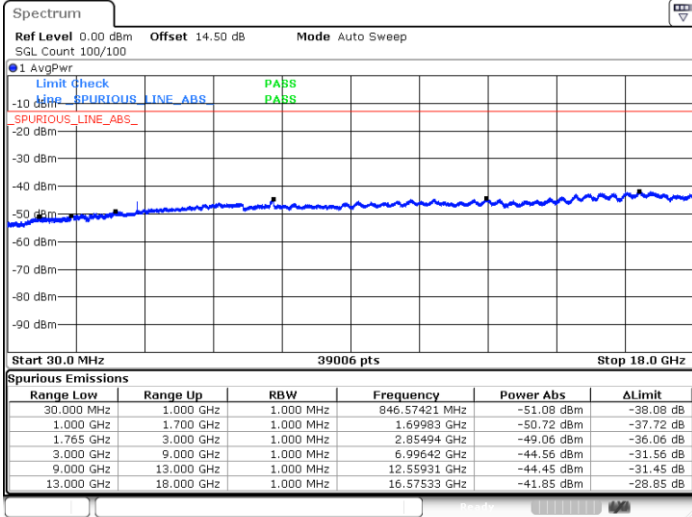

Lowest Channel / 16QAM

Date: 21.SEP.2017 04:36:01

LTE Band 4 / 20MHz

Middle Channel / QPSK

Middle Channel / 16QAM

Date: 21.SEP.2017 04:37:37

Date: 21.SEP.2017 04:38:33

Highest Channel / QPSK

Highest Channel / 16QAM

Date: 21.SEP.2017 04:44:47

Date: 21.SEP.2017 04:45:43

LTE Band 4 / 1.4MHz

Lowest Channel / 64QAM

Middle Channel / 64QAM

Date: 21.SEP.2017 05:16:39

Date: 21.SEP.2017 05:17:55

Highest Channel / 64QAM

Date: 21.SEP.2017 05:21:29

LTE Band 4 / 3MHz

Lowest Channel / 64QAM

Middle Channel / 64QAM

Date: 21.SEP.2017 05:25:04

Date: 21.SEP.2017 05:26:19

Highest Channel / 64QAM

Date: 21.SEP.2017 05:29:54

LTE Band 4 / 5MHz

Lowest Channel / 64QAM

Middle Channel / 64QAM

Date: 21.SEP.2017 05:33:29

Date: 21.SEP.2017 05:34:45

Highest Channel / 64QAM

Date: 21.SEP.2017 05:38:19