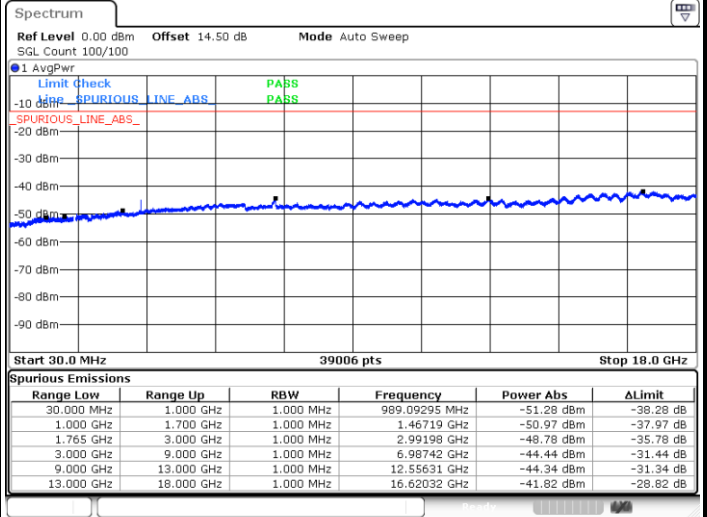

Lowest Channel / 16QAM

Date: 21.SEP.2017 04:36:01

LTE Band 4 / 20MHz

Middle Channel / QPSK

Middle Channel / 16QAM

Date: 21.SEP.2017 04:37:37

Date: 21.SEP.2017 04:38:33

Highest Channel / QPSK

Highest Channel / 16QAM

Date: 21.SEP.2017 04:44:47

Date: 21.SEP.2017 04:45:43

LTE Band 4 / 1.4MHz

Lowest Channel / 64QAM

Middle Channel / 64QAM

Date: 21.SEP.2017 05:16:39

Date: 21.SEP.2017 05:17:55

Highest Channel / 64QAM

Date: 21.SEP.2017 05:21:29

LTE Band 4 / 3MHz

Lowest Channel / 64QAM

Middle Channel / 64QAM

Date: 21.SEP.2017 05:25:04

Date: 21.SEP.2017 05:26:19

Highest Channel / 64QAM

Date: 21.SEP.2017 05:29:54

LTE Band 4 / 5MHz

Lowest Channel / 64QAM

Middle Channel / 64QAM

Date: 21.SEP.2017 05:33:29

Date: 21.SEP.2017 05:34:45

Highest Channel / 64QAM

Date: 21.SEP.2017 05:38:19