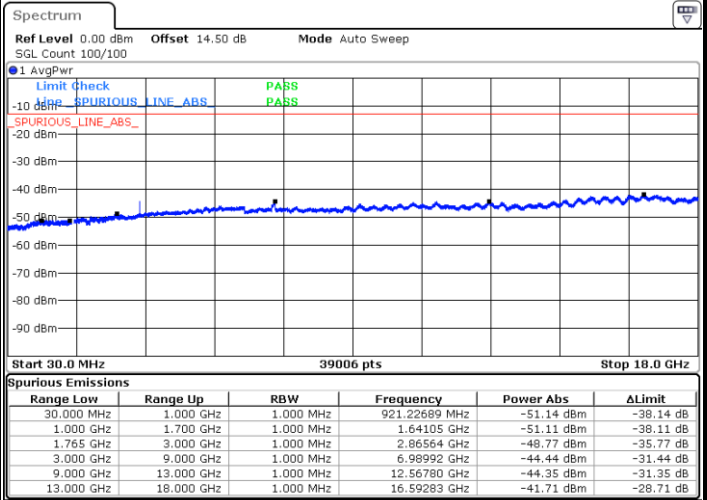

LTE Band 4 / 1.4MHz

Highest Channel / QPSK

Date: 21.SEP.2017 03:20:23

Highest Channel / 16QAM

Date: 21.SEP.2017 03:21:19

LTE Band 4 / 3MHz

Lowest Channel / QPSK

Date: 21.SEP.2017 03:27:33

Lowest Channel / 16QAM

Date: 21.SEP.2017 03:28:29

LTE Band 4 / 3MHz

Middle Channel / QPSK

Middle Channel / 16QAM

Date: 21.SEP.2017 03:30:05

Date: 21.SEP.2017 03:31:01

Highest Channel / QPSK

Highest Channel / 16QAM

Date: 21.SEP.2017 03:37:15

Date: 21.SEP.2017 03:38:11

LTE Band 4 / 5MHz

Lowest Channel / QPSK

Lowest Channel / 16QAM

Date: 21.SEP.2017 03:44:25

Date: 21.SEP.2017 03:45:21