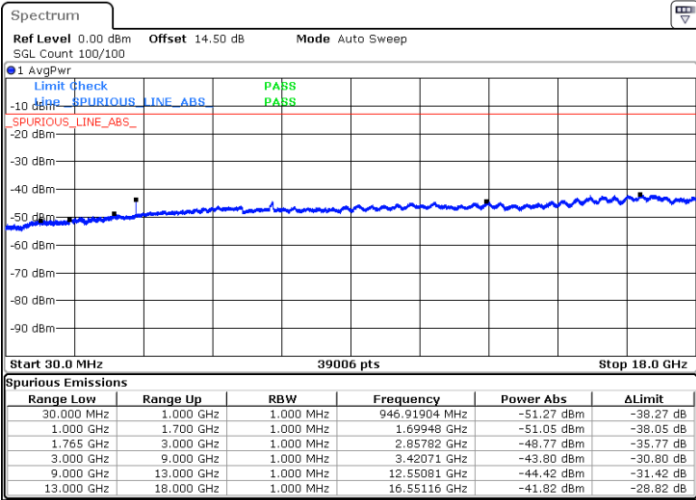

Date: 26.SEP.2017 23:32:59

LTE Band 2 / 15MHz

Lowest Channel / 64QAM

Middle Channel / 64QAM

Date: 26.SEP.2017 23:36:33

Date: 26.SEP.2017 23:37:49

Highest Channel / 64QAM

Date: 26.SEP.2017 23:41:23

LTE Band 2 / 20MHz

Lowest Channel / 64QAM

Middle Channel / 64QAM

Date: 26.SEP.2017 23:44:57

Date: 26.SEP.2017 23:46:13

Highest Channel / 64QAM

Date: 26.SEP.2017 23:49:47

LTE Band 4 / 1.4MHz

Lowest Channel / QPSK

Lowest Channel / 16QAM

Date: 21.SEP.2017 03:10:41

Date: 21.SEP.2017 03:11:36

Middle Channel / QPSK

Middle Channel / 16QAM

Date: 21.SEP.2017 03:13:12

Date: 21.SEP.2017 03:14:08

LTE Band 4 / 1.4MHz

Highest Channel / QPSK

Date: 21.SEP.2017 03:20:23

Highest Channel / 16QAM

Date: 21.SEP.2017 03:21:19

LTE Band 4 / 3MHz

Lowest Channel / QPSK

Date: 21.SEP.2017 03:27:33