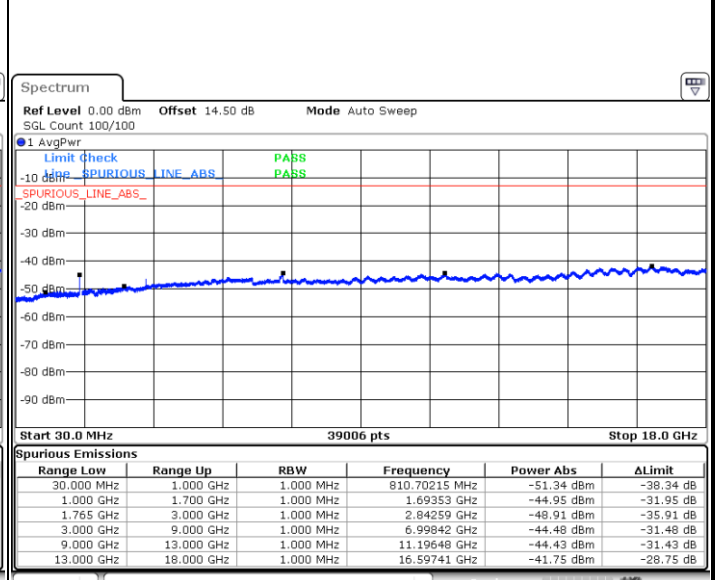

Lowest Channel / QPSK

Lowest Channel / 16QAM

Date: 21.SEP.2017 04:18:12

Date: 21.SEP.2017 04:19:08

Middle Channel / QPSK

Middle Channel / 16QAM

Date: 21.SEP.2017 04:20:44

Date: 21.SEP.2017 04:21:40

LTE Band 4 / 15MHz

Highest Channel / QPSK

Date: 21.SEP.2017 04:27:54

Highest Channel / 16QAM

Date: 21.SEP.2017 04:28:50

LTE Band 4 / 20MHz

Lowest Channel / QPSK

Date: 21.SEP.2017 04:35:05

Lowest Channel / 16QAM

Date: 21.SEP.2017 04:36:01

LTE Band 4 / 20MHz

Middle Channel / QPSK

Middle Channel / 16QAM

Date: 21.SEP.2017 04:37:37

Date: 21.SEP.2017 04:38:33

Highest Channel / QPSK

Highest Channel / 16QAM

Date: 21.SEP.2017 04:44:47

Date: 21.SEP.2017 04:45:43

LTE Band 4 / 1.4MHz

Lowest Channel / 64QAM

Middle Channel / 64QAM

Date: 21.SEP.2017 05:16:39

Date: 21.SEP.2017 05:17:55