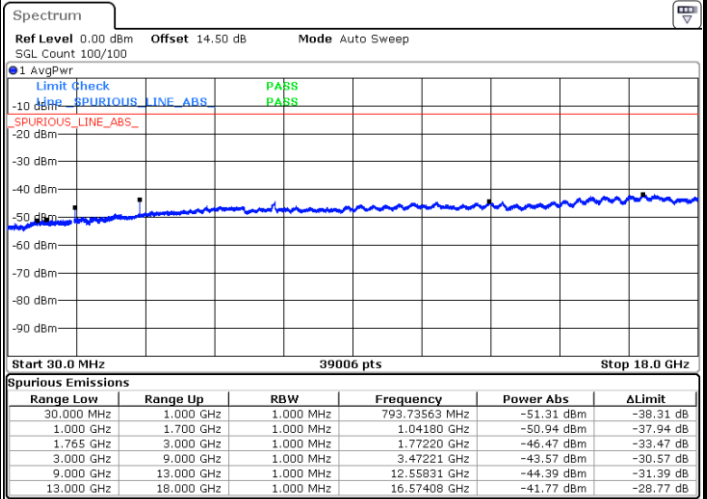

LTE Band 4 / 15MHz

Highest Channel / QPSK

Date: 21.SEP.2017 04:27:54

Highest Channel / 16QAM

Date: 21.SEP.2017 04:28:50

LTE Band 4 / 20MHz

Lowest Channel / QPSK

Date: 21.SEP.2017 04:35:05

Lowest Channel / 16QAM

Date: 21.SEP.2017 04:36:01

LTE Band 4 / 20MHz

Middle Channel / QPSK

Middle Channel / 16QAM

Date: 21.SEP.2017 04:37:37

Date: 21.SEP.2017 04:38:33

Highest Channel / QPSK

Highest Channel / 16QAM

Date: 21.SEP.2017 04:44:47

Date: 21.SEP.2017 04:45:43

LTE Band 4 / 1.4MHz

Lowest Channel / 64QAM

Middle Channel / 64QAM

Date: 21.SEP.2017 05:16:39

Date: 21.SEP.2017 05:17:55

Highest Channel / 64QAM

Date: 21.SEP.2017 05:21:29

LTE Band 4 / 3MHz

Lowest Channel / 64QAM

Middle Channel / 64QAM

Date: 21.SEP.2017 05:25:04

Date: 21.SEP.2017 05:26:19

Highest Channel / 64QAM