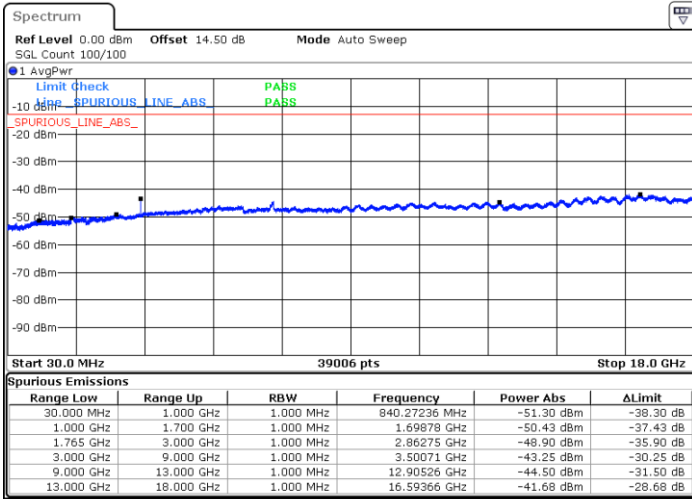

Highest Channel / 16QAM

Date: 21.SEP.2017 04:44:47

Date: 21.SEP.2017 04:45:43

LTE Band 4 / 1.4MHz

Lowest Channel / 64QAM

Middle Channel / 64QAM

Date: 21.SEP.2017 05:16:39

Date: 21.SEP.2017 05:17:55

Highest Channel / 64QAM

Date: 21.SEP.2017 05:21:29

LTE Band 4 / 3MHz

Lowest Channel / 64QAM

Middle Channel / 64QAM

Date: 21.SEP.2017 05:25:04

Date: 21.SEP.2017 05:26:19

Highest Channel / 64QAM

Date: 21.SEP.2017 05:29:54

LTE Band 4 / 5MHz

Lowest Channel / 64QAM

Middle Channel / 64QAM

Date: 21.SEP.2017 05:33:29

Date: 21.SEP.2017 05:34:45

Highest Channel / 64QAM

Date: 21.SEP.2017 05:38:19

LTE Band 4 / 10MHz

Lowest Channel / 64QAM

Middle Channel / 64QAM

Date: 21.SEP.2017 05:41:53

Date: 21.SEP.2017 05:43:10

Highest Channel / 64QAM

Date: 21.SEP.2017 05:46:44

LTE Band 4 / 15MHz