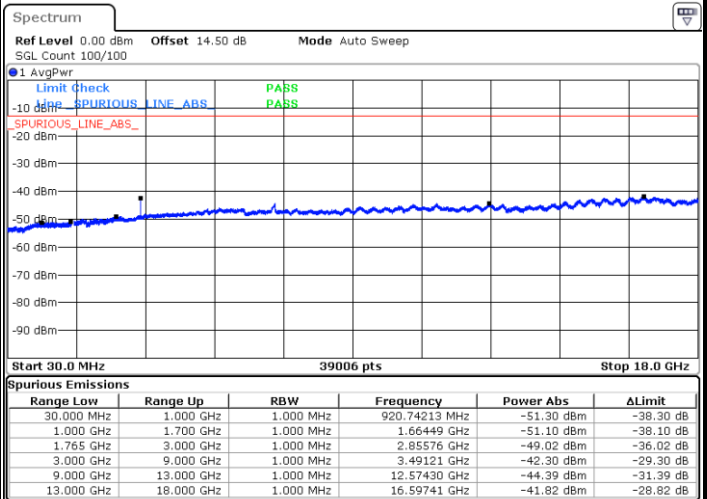

Date: 21.SEP.2017 03:55:05

LTE Band 4 / 10MHz

Lowest Channel / QPSK

Date: 21.SEP.2017 04:01:19

Lowest Channel / 16QAM

Date: 21.SEP.2017 04:02:14

LTE Band 4 / 10MHz

Middle Channel / QPSK

Middle Channel / 16QAM

Date: 21.SEP.2017 04:03:51

Date: 21.SEP.2017 04:04:47

Highest Channel / QPSK

Highest Channel / 16QAM

Date: 21.SEP.2017 04:11:01

Date: 21.SEP.2017 04:11:57

LTE Band 4 / 15MHz

Lowest Channel / QPSK

Lowest Channel / 16QAM

Date: 21.SEP.2017 04:18:12

Date: 21.SEP.2017 04:19:08

Middle Channel / QPSK

Middle Channel / 16QAM

Date: 21.SEP.2017 04:20:44

Date: 21.SEP.2017 04:21:40

LTE Band 4 / 15MHz

Highest Channel / QPSK

Date: 21.SEP.2017 04:27:54

Highest Channel / 16QAM

Date: 21.SEP.2017 04:28:50

LTE Band 4 / 20MHz

Lowest Channel / QPSK

Date: 21.SEP.2017 04:35:05