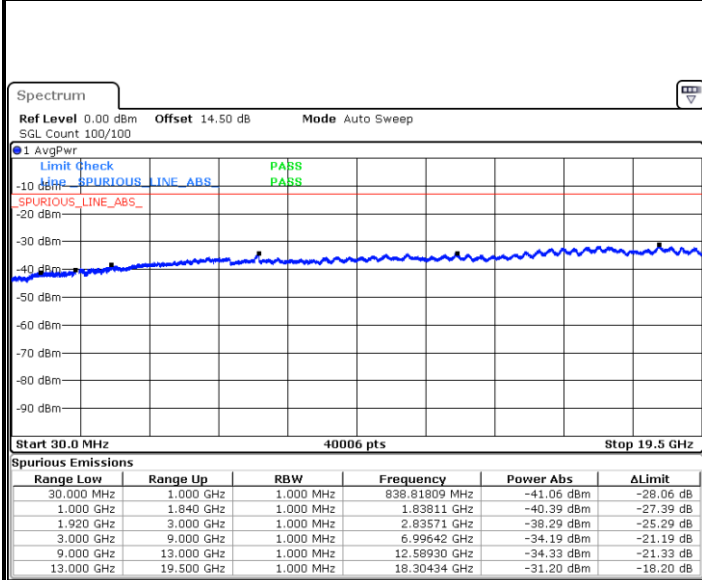

Date: 7.JUL.2017 11:49:16

LTE Band 2 / 15MHz

Lowest Channel / QPSK

Lowest Channel / 16QAM

Date: 7.JUL.2017 11:55:30

Date: 7.JUL.2017 11:56:26

Middle Channel / QPSK

Middle Channel / 16QAM

Date: 7.JUL.2017 11:58:03

Date: 7.JUL.2017 11:58:59

LTE Band 2 / 15MHz

Highest Channel / QPSK

Date: 7.JUL.2017 12:05:14

Highest Channel / 16QAM

Date: 7.JUL.2017 12:06:10

LTE Band 2 / 20MHz

Lowest Channel / QPSK

Date: 7.JUL.2017 13:44:07

Lowest Channel / 16QAM

Date: 7.JUL.2017 13:45:03

LTE Band 2 / 20MHz

Middle Channel / QPSK

Middle Channel / 16QAM

Date: 7.JUL.2017 13:46:39

Date: 7.JUL.2017 13:47:36

Highest Channel / QPSK

Highest Channel / 16QAM

Date: 7.JUL.2017 13:53:50

Date: 7.JUL.2017 13:54:45

LTE Band 2 / 1.4MHz

Lowest Channel / 64QAM

Middle Channel / 64QAM