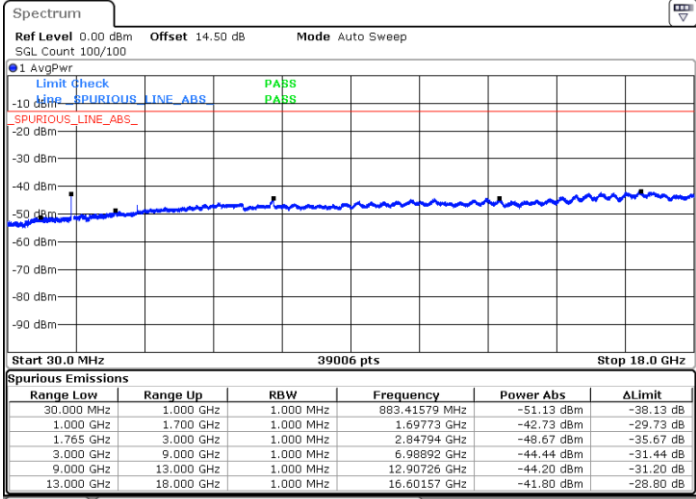

Highest Channel / 64QAM

Date: 21.SEP.2017 05:21:29

LTE Band 4 / 3MHz

Lowest Channel / 64QAM

Middle Channel / 64QAM

Date: 21.SEP.2017 05:25:04

Date: 21.SEP.2017 05:26:19

Highest Channel / 64QAM

Date: 21.SEP.2017 05:29:54

LTE Band 4 / 5MHz

Lowest Channel / 64QAM

Middle Channel / 64QAM

Date: 21.SEP.2017 05:33:29

Date: 21.SEP.2017 05:34:45

Highest Channel / 64QAM

Date: 21.SEP.2017 05:38:19

LTE Band 4 / 10MHz

Lowest Channel / 64QAM

Middle Channel / 64QAM

Date: 21.SEP.2017 05:41:53

Date: 21.SEP.2017 05:43:10

Highest Channel / 64QAM

Date: 21.SEP.2017 05:46:44

LTE Band 4 / 15MHz

Lowest Channel / 64QAM

Middle Channel / 64QAM

Date: 21.SEP.2017 05:50:19

Date: 21.SEP.2017 05:51:35

Highest Channel / 64QAM

Date: 21.SEP.2017 05:55:09