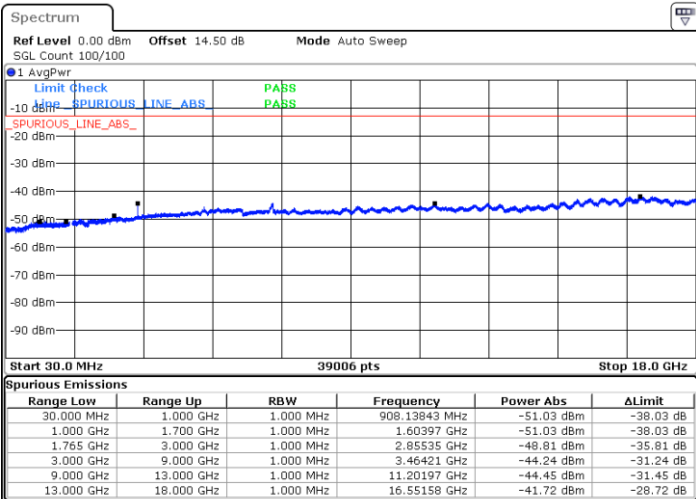

LTE Band 2 / 20MHz

Lowest Channel / 64QAM

Middle Channel / 64QAM

Date: 26.SEP.2017 23:44:57

Date: 26.SEP.2017 23:46:13

Highest Channel / 64QAM

Date: 26.SEP.2017 23:49:47

LTE Band 4 / 1.4MHz

Lowest Channel / QPSK

Lowest Channel / 16QAM

Date: 21.SEP.2017 03:10:41

Date: 21.SEP.2017 03:11:36

Middle Channel / QPSK

Middle Channel / 16QAM

Date: 21.SEP.2017 03:13:12

Date: 21.SEP.2017 03:14:08

LTE Band 4 / 1.4MHz

Highest Channel / QPSK

Date: 21.SEP.2017 03:20:23

Highest Channel / 16QAM

Date: 21.SEP.2017 03:21:19

LTE Band 4 / 3MHz

Lowest Channel / QPSK

Date: 21.SEP.2017 03:27:33