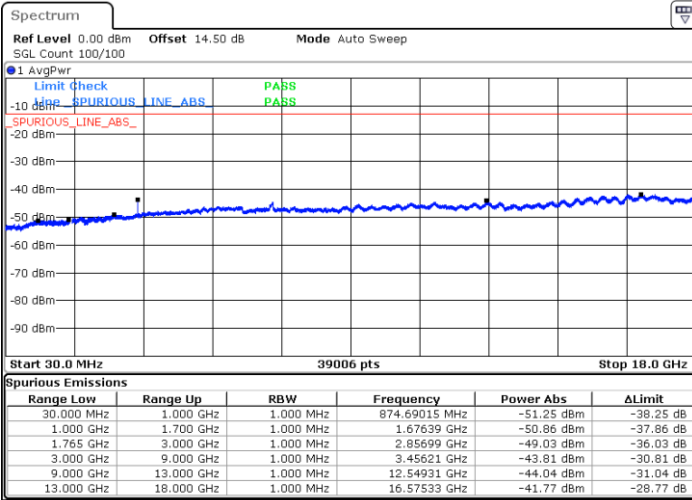

Middle Channel / QPSK

Middle Channel / 16QAM

Date: 21.SEP.2017 03:46:57

Date: 21.SEP.2017 03:47:53

LTE Band 4 / 5MHz

Highest Channel / QPSK

Date: 21.SEP.2017 03:54:09

Highest Channel / 16QAM

Date: 21.SEP.2017 03:55:05

LTE Band 4 / 10MHz

Lowest Channel / QPSK

Date: 21.SEP.2017 04:01:19

Lowest Channel / 16QAM

Date: 21.SEP.2017 04:02:14

LTE Band 4 / 10MHz

Middle Channel / QPSK

Middle Channel / 16QAM

Date: 21.SEP.2017 04:03:51

Date: 21.SEP.2017 04:04:47

Highest Channel / QPSK

Highest Channel / 16QAM

Date: 21.SEP.2017 04:11:01

Date: 21.SEP.2017 04:11:57

LTE Band 4 / 15MHz