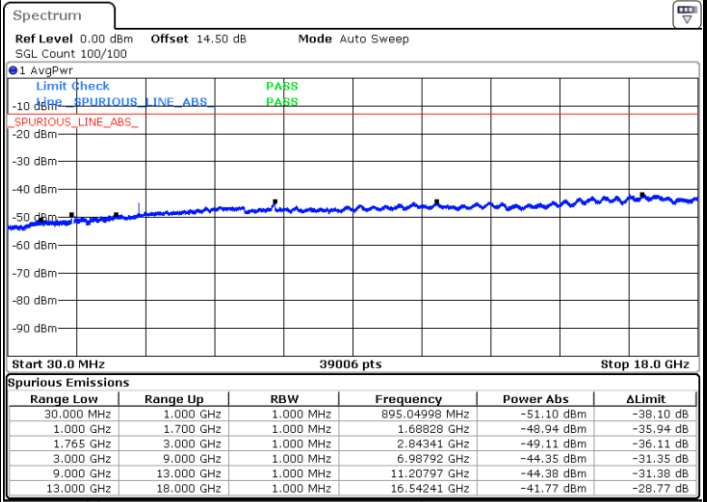

LTE Band 4 / 15MHz

Highest Channel / QPSK

Date: 21.SEP.2017 04:27:54

Highest Channel / 16QAM

Date: 21.SEP.2017 04:28:50

LTE Band 4 / 20MHz

Lowest Channel / QPSK

Date: 21.SEP.2017 04:35:05

Lowest Channel / 16QAM

Date: 21.SEP.2017 04:36:01

LTE Band 4 / 20MHz

Middle Channel / QPSK

Middle Channel / 16QAM

Date: 21.SEP.2017 04:37:37

Date: 21.SEP.2017 04:38:33

Highest Channel / QPSK

Highest Channel / 16QAM

Date: 21.SEP.2017 04:44:47

Date: 21.SEP.2017 04:45:43

LTE Band 4 / 1.4MHz

Lowest Channel / 64QAM

Middle Channel / 64QAM

Date: 21.SEP.2017 05:16:39

Date: 21.SEP.2017 05:17:55

Highest Channel / 64QAM

Date: 21.SEP.2017 05:21:29

LTE Band 4 / 3MHz

Lowest Channel / 64QAM

Middle Channel / 64QAM

Date: 21.SEP.2017 05:25:04

Date: 21.SEP.2017 05:26:19

Highest Channel / 64QAM