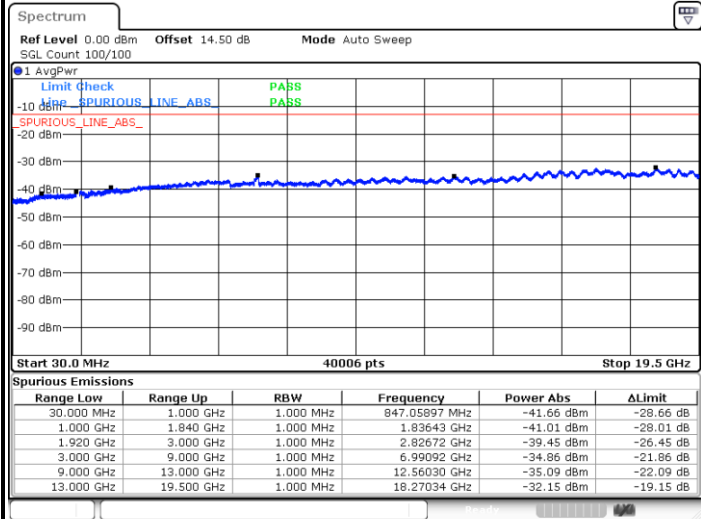

Date: 7.JUL.2017 13:47:36

Highest Channel / QPSK

Highest Channel / 16QAM

Date: 7.JUL.2017 13:53:50

Date: 7.JUL.2017 13:54:45

LTE Band 2 / 1.4MHz

Lowest Channel / 64QAM

Middle Channel / 64QAM

Date: 14.OCT.2017 19:35:29

Date: 14.OCT.2017 19:39:41

Highest Channel / 64QAM

Date: 14.OCT.2017 19:42:11

LTE Band 2 / 3MHz

Lowest Channel / 64QAM

Middle Channel / 64QAM

Date: 14.OCT.2017 19:03:34

Date: 14.OCT.2017 19:06:21

Highest Channel / 64QAM

Date: 14.OCT.2017 19:21:16

LTE Band 2 / 5MHz

Lowest Channel / 64QAM

Middle Channel / 64QAM

Date: 26.SEP.2017 23:19:45

Date: 26.SEP.2017 23:21:01