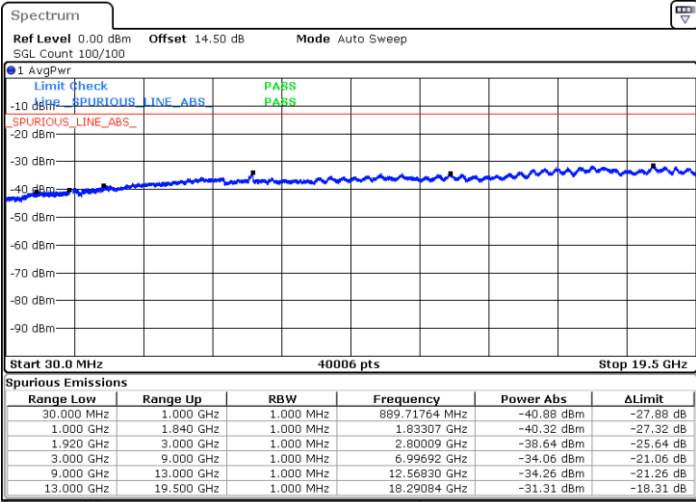

LTE Band 2 / 10MHz

Middle Channel / QPSK

Middle Channel / 16QAM

Date: 7.JUL.2017 11:41:10

Date: 7.JUL.2017 11:42:07

Highest Channel / QPSK

Highest Channel / 16QAM

Date: 7.JUL.2017 11:48:20

Date: 7.JUL.2017 11:49:16

LTE Band 2 / 15MHz

Lowest Channel / QPSK

Lowest Channel / 16QAM

Date: 7.JUL.2017 11:55:30

Date: 7.JUL.2017 11:56:26

Middle Channel / QPSK

Middle Channel / 16QAM

Date: 7.JUL.2017 11:58:03

Date: 7.JUL.2017 11:58:59

LTE Band 2 / 15MHz

Highest Channel / QPSK

Date: 7.JUL.2017 12:05:14

Highest Channel / 16QAM

Date: 7.JUL.2017 12:06:10

LTE Band 2 / 20MHz