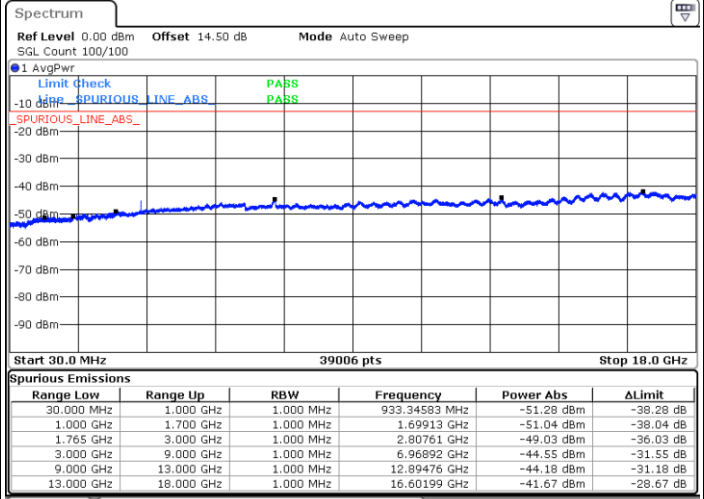

Highest Channel / 16QAM

Date: 21.SEP.2017 04:44:47

Date: 21.SEP.2017 04:45:43

LTE Band 4 / 1.4MHz

Lowest Channel / 64QAM

Middle Channel / 64QAM

Date: 21.SEP.2017 05:16:39

Date: 21.SEP.2017 05:17:55

Highest Channel / 64QAM

Date: 21.SEP.2017 05:21:29

LTE Band 4 / 3MHz

Lowest Channel / 64QAM

Middle Channel / 64QAM

Date: 21.SEP.2017 05:25:04

Date: 21.SEP.2017 05:26:19

Highest Channel / 64QAM

Date: 21.SEP.2017 05:29:54

LTE Band 4 / 5MHz

Lowest Channel / 64QAM

Middle Channel / 64QAM

Date: 21.SEP.2017 05:33:29

Date: 21.SEP.2017 05:34:45

Highest Channel / 64QAM

Date: 21.SEP.2017 05:38:19

LTE Band 4 / 10MHz

Lowest Channel / 64QAM

Middle Channel / 64QAM

Date: 21.SEP.2017 05:41:53

Date: 21.SEP.2017 05:43:10

Highest Channel / 64QAM

Date: 21.SEP.2017 05:46:44

LTE Band 4 / 15MHz