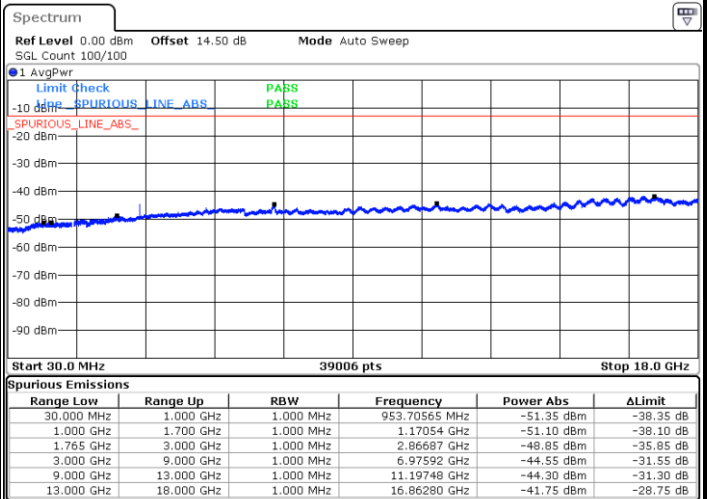

Lowest Channel / 16QAM

Date: 21.SEP.2017 03:28:29

LTE Band 4 / 3MHz

Middle Channel / QPSK

Middle Channel / 16QAM

Date: 21.SEP.2017 03:30:05

Date: 21.SEP.2017 03:31:01

Highest Channel / QPSK

Highest Channel / 16QAM

Date: 21.SEP.2017 03:37:15

Date: 21.SEP.2017 03:38:11

LTE Band 4 / 5MHz

Lowest Channel / QPSK

Lowest Channel / 16QAM

Date: 21.SEP.2017 03:44:25

Date: 21.SEP.2017 03:45:21

Middle Channel / QPSK

Middle Channel / 16QAM

Date: 21.SEP.2017 03:46:57

Date: 21.SEP.2017 03:47:53

LTE Band 4 / 5MHz

Highest Channel / QPSK

Date: 21.SEP.2017 03:54:09

Highest Channel / 16QAM