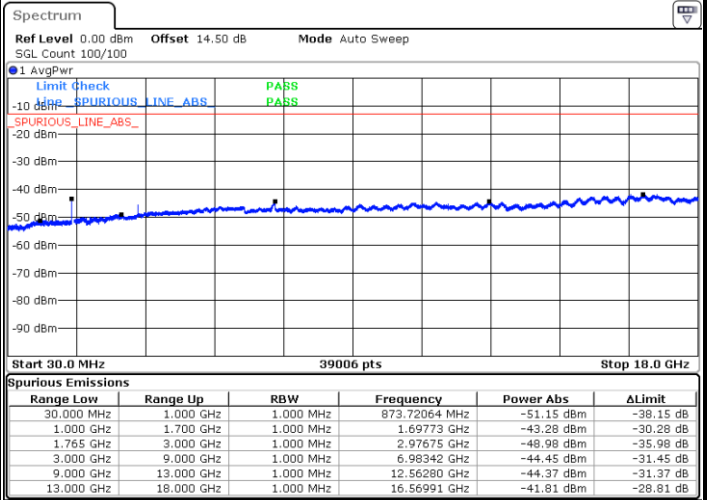

Date: 21.SEP.2017 03:55:05

LTE Band 4 / 10MHz

Lowest Channel / QPSK

Date: 21.SEP.2017 04:01:19

Lowest Channel / 16QAM

Date: 21.SEP.2017 04:02:14

LTE Band 4 / 10MHz

Middle Channel / QPSK

Middle Channel / 16QAM

Date: 21.SEP.2017 04:03:51

Date: 21.SEP.2017 04:04:47

Highest Channel / QPSK

Highest Channel / 16QAM

Date: 21.SEP.2017 04:11:01

Date: 21.SEP.2017 04:11:57

LTE Band 4 / 15MHz

Lowest Channel / QPSK

Lowest Channel / 16QAM

Date: 21.SEP.2017 04:18:12

Date: 21.SEP.2017 04:19:08

Middle Channel / QPSK

Middle Channel / 16QAM

Date: 21.SEP.2017 04:20:44

Date: 21.SEP.2017 04:21:40

LTE Band 4 / 15MHz

Highest Channel / QPSK

Date: 21.SEP.2017 04:27:54

Highest Channel / 16QAM

Date: 21.SEP.2017 04:28:50

LTE Band 4 / 20MHz

Lowest Channel / QPSK

Date: 21.SEP.2017 04:35:05