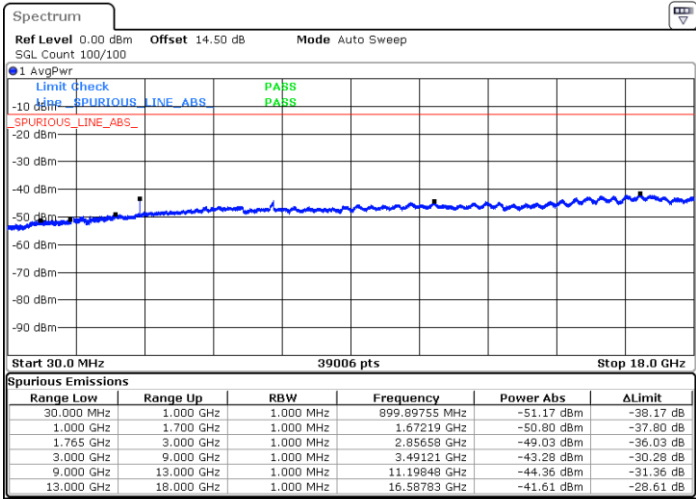

Highest Channel / 64QAM

Date: 21.SEP.2017 05:21:29

LTE Band 4 / 3MHz

Lowest Channel / 64QAM

Middle Channel / 64QAM

Date: 21.SEP.2017 05:25:04

Date: 21.SEP.2017 05:26:19

Highest Channel / 64QAM

Date: 21.SEP.2017 05:29:54

LTE Band 4 / 5MHz

Lowest Channel / 64QAM

Middle Channel / 64QAM

Date: 21.SEP.2017 05:33:29

Date: 21.SEP.2017 05:34:45

Highest Channel / 64QAM

Date: 21.SEP.2017 05:38:19

LTE Band 4 / 10MHz

Lowest Channel / 64QAM

Middle Channel / 64QAM

Date: 21.SEP.2017 05:41:53

Date: 21.SEP.2017 05:43:10

Highest Channel / 64QAM

Date: 21.SEP.2017 05:46:44

LTE Band 4 / 15MHz

Lowest Channel / 64QAM

Middle Channel / 64QAM

Date: 21.SEP.2017 05:50:19

Date: 21.SEP.2017 05:51:35

Highest Channel / 64QAM

Date: 21.SEP.2017 05:55:09