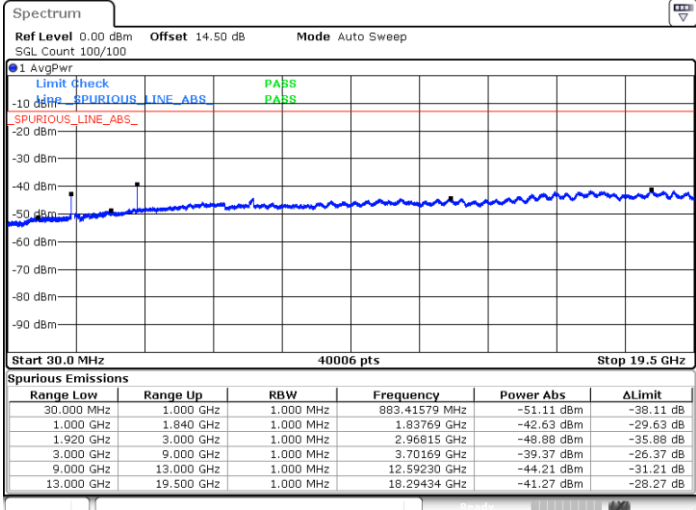

Highest Channel / 64QAM

Date: 26.SEP.2017 23:24:35

LTE Band 2 / 10MHz

Lowest Channel / 64QAM

Middle Channel / 64QAM

Date: 26.SEP.2017 23:28:09

Date: 26.SEP.2017 23:29:25

Highest Channel / 64QAM

Date: 26.SEP.2017 23:32:59

LTE Band 2 / 15MHz

Lowest Channel / 64QAM

Middle Channel / 64QAM

Date: 26.SEP.2017 23:36:33

Date: 26.SEP.2017 23:37:49

Highest Channel / 64QAM

Date: 26.SEP.2017 23:41:23

LTE Band 2 / 20MHz

Lowest Channel / 64QAM

Middle Channel / 64QAM

Date: 26.SEP.2017 23:44:57

Date: 26.SEP.2017 23:46:13

Highest Channel / 64QAM

Date: 26.SEP.2017 23:49:47

LTE Band 4 / 1.4MHz