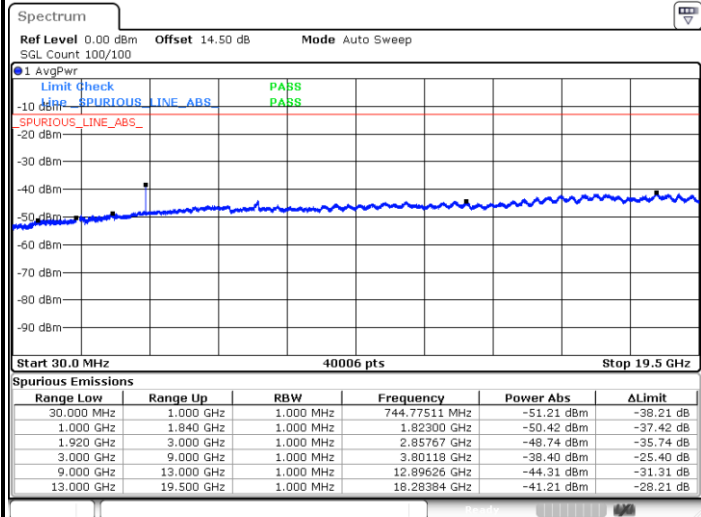

Highest Channel / 64QAM

Date: 26.SEP.2017 23:24:35

LTE Band 2 / 10MHz

Lowest Channel / 64QAM

Middle Channel / 64QAM

Date: 26.SEP.2017 23:28:09

Date: 26.SEP.2017 23:29:25

Highest Channel / 64QAM

Date: 26.SEP.2017 23:32:59

LTE Band 2 / 15MHz

Lowest Channel / 64QAM

Middle Channel / 64QAM

Date: 26.SEP.2017 23:36:33

Date: 26.SEP.2017 23:37:49

Highest Channel / 64QAM

Date: 26.SEP.2017 23:41:23