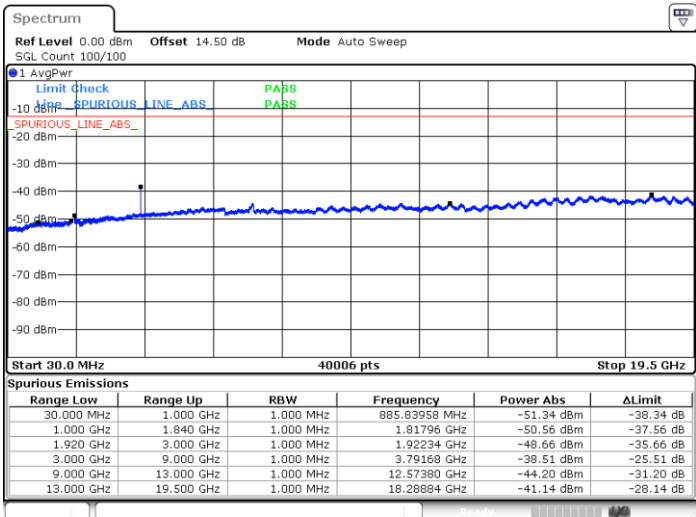

Highest Channel / 64QAM

Date: 26.SEP.2017 23:24:35

LTE Band 2 / 10MHz

Lowest Channel / 64QAM

Middle Channel / 64QAM

Date: 26.SEP.2017 23:28:09

Date: 26.SEP.2017 23:29:25

Highest Channel / 64QAM

Date: 26.SEP.2017 23:32:59

LTE Band 2 / 15MHz

Lowest Channel / 64QAM

Middle Channel / 64QAM

Date: 26.SEP.2017 23:36:33

Date: 26.SEP.2017 23:37:49

Highest Channel / 64QAM

Date: 26.SEP.2017 23:41:23

LTE Band 2 / 20MHz

Lowest Channel / 64QAM

Middle Channel / 64QAM

Date: 26.SEP.2017 23:44:57

Date: 26.SEP.2017 23:46:13

Highest Channel / 64QAM

Date: 26.SEP.2017 23:49:47

LTE Band 4 / 1.4MHz