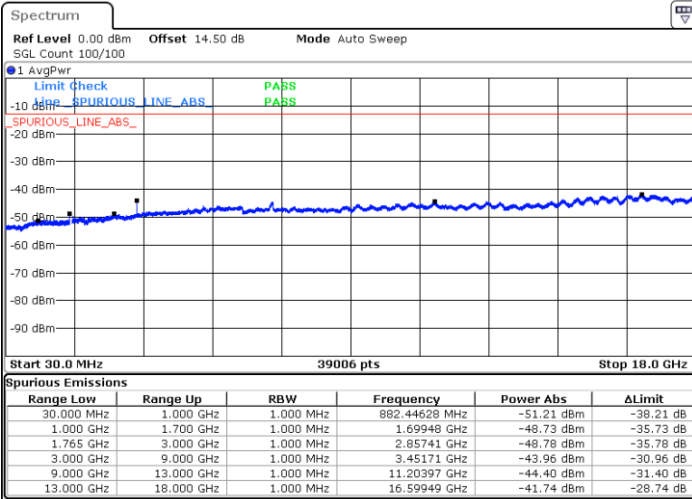

Middle Channel / 16QAM

Date: 21.SEP.2017 04:03:51

Date: 21.SEP.2017 04:04:47

Highest Channel / QPSK

Highest Channel / 16QAM

Date: 21.SEP.2017 04:11:01

Date: 21.SEP.2017 04:11:57

LTE Band 4 / 15MHz

Lowest Channel / QPSK

Lowest Channel / 16QAM

Date: 21.SEP.2017 04:18:12

Date: 21.SEP.2017 04:19:08

Middle Channel / QPSK

Middle Channel / 16QAM

Date: 21.SEP.2017 04:20:44

Date: 21.SEP.2017 04:21:40

LTE Band 4 / 15MHz

Highest Channel / QPSK

Date: 21.SEP.2017 04:27:54

Highest Channel / 16QAM

Date: 21.SEP.2017 04:28:50

LTE Band 4 / 20MHz

Lowest Channel / QPSK

Date: 21.SEP.2017 04:35:05