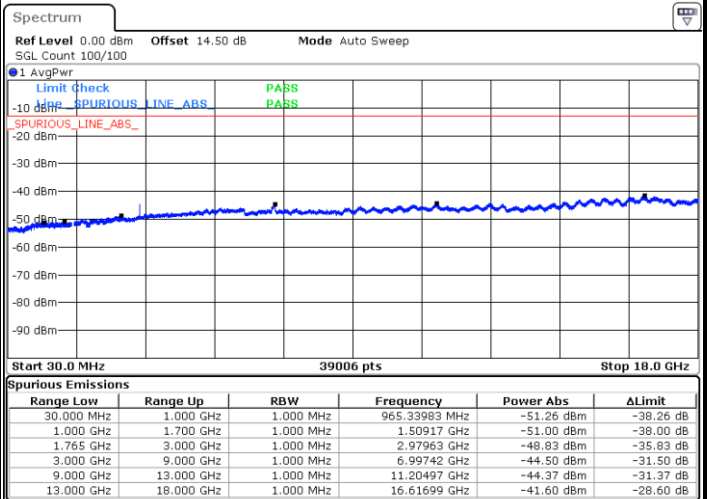

LTE Band 2 / 20MHz

Lowest Channel / 64QAM

Middle Channel / 64QAM

Date: 26.SEP.2017 23:44:57

Date: 26.SEP.2017 23:46:13

Highest Channel / 64QAM

Date: 26.SEP.2017 23:49:47

LTE Band 4 / 1.4MHz

Lowest Channel / QPSK

Lowest Channel / 16QAM

Date: 21.SEP.2017 03:10:41

Date: 21.SEP.2017 03:11:36

Middle Channel / QPSK

Middle Channel / 16QAM

Date: 21.SEP.2017 03:13:12

Date: 21.SEP.2017 03:14:08

LTE Band 4 / 1.4MHz

Highest Channel / QPSK

Date: 21.SEP.2017 03:20:23

Highest Channel / 16QAM

Date: 21.SEP.2017 03:21:19

LTE Band 4 / 3MHz

Lowest Channel / QPSK

Date: 21.SEP.2017 03:27:33