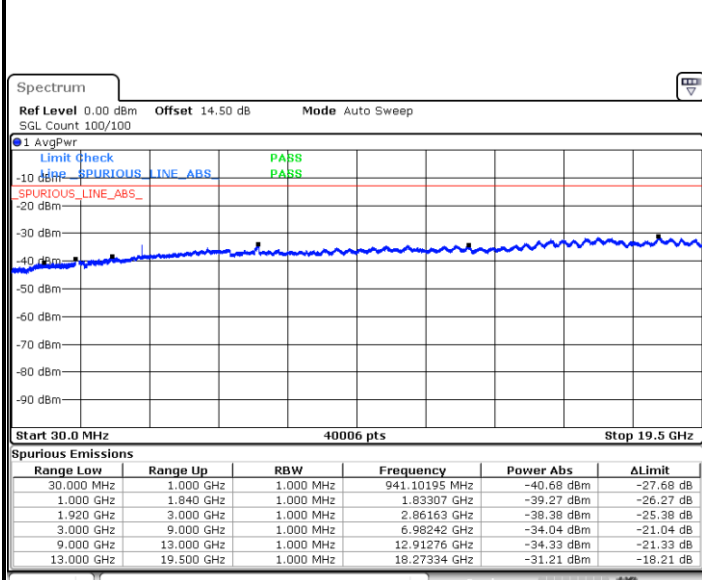

Date: 7.JUL.2017 11:49:16

LTE Band 2 / 15MHz

Lowest Channel / QPSK

Lowest Channel / 16QAM

Date: 7.JUL.2017 11:55:30

Date: 7.JUL.2017 11:56:26

Middle Channel / QPSK

Middle Channel / 16QAM

Date: 7.JUL.2017 11:58:03

Date: 7.JUL.2017 11:58:59

LTE Band 2 / 15MHz

Highest Channel / QPSK

Date: 7.JUL.2017 12:05:14

Highest Channel / 16QAM

Date: 7.JUL.2017 12:06:10

LTE Band 2 / 20MHz

Lowest Channel / QPSK

Date: 7.JUL.2017 13:44:07

Lowest Channel / 16QAM

Date: 7.JUL.2017 13:45:03

LTE Band 2 / 20MHz

Middle Channel / QPSK

Middle Channel / 16QAM

Date: 7.JUL.2017 13:46:39

Date: 7.JUL.2017 13:47:36

Highest Channel / QPSK

Highest Channel / 16QAM

Date: 7.JUL.2017 13:53:50

Date: 7.JUL.2017 13:54:45

LTE Band 2 / 1.4MHz

Lowest Channel / 64QAM

Middle Channel / 64QAM