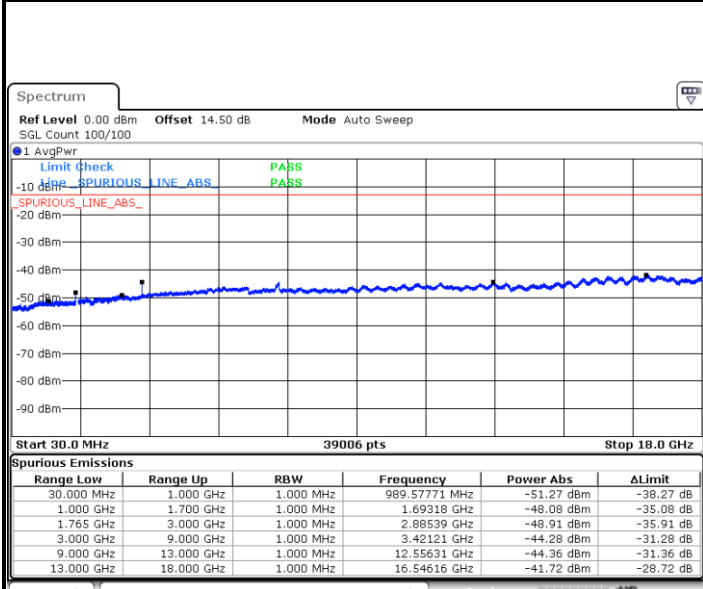

Highest Channel / 16QAM

Date: 21.SEP.2017 03:37:15

Date: 21.SEP.2017 03:38:11

LTE Band 4 / 5MHz

Lowest Channel / QPSK

Lowest Channel / 16QAM

Date: 21.SEP.2017 03:44:25

Date: 21.SEP.2017 03:45:21

Middle Channel / QPSK

Middle Channel / 16QAM

Date: 21.SEP.2017 03:46:57

Date: 21.SEP.2017 03:47:53

LTE Band 4 / 5MHz

Highest Channel / QPSK

Date: 21.SEP.2017 03:54:09

Highest Channel / 16QAM

Date: 21.SEP.2017 03:55:05

LTE Band 4 / 10MHz

Lowest Channel / QPSK

Date: 21.SEP.2017 04:01:19

Lowest Channel / 16QAM

Date: 21.SEP.2017 04:02:14

LTE Band 4 / 10MHz

Middle Channel / QPSK