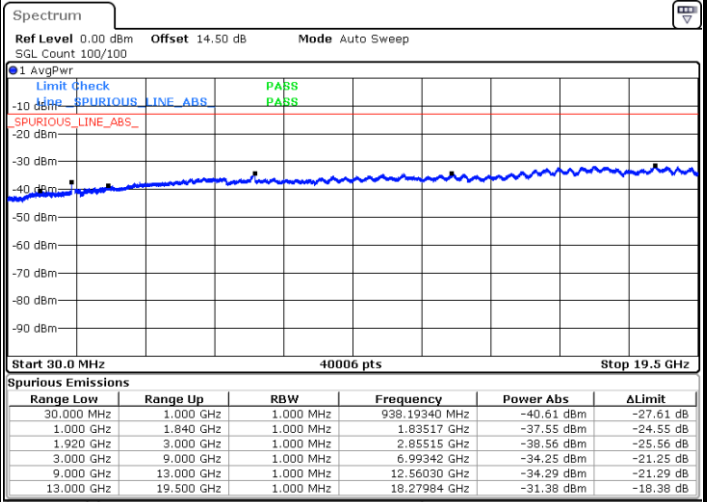

Date: 7.JUL.2017 11:58:03

Date: 7.JUL.2017 11:58:59

LTE Band 2 / 15MHz

Highest Channel / QPSK

Date: 7.JUL.2017 12:05:14

Highest Channel / 16QAM

Date: 7.JUL.2017 12:06:10

LTE Band 2 / 20MHz

Lowest Channel / QPSK

Date: 7.JUL.2017 13:44:07

Lowest Channel / 16QAM

Date: 7.JUL.2017 13:45:03

LTE Band 2 / 20MHz

Middle Channel / QPSK

Middle Channel / 16QAM

Date: 7.JUL.2017 13:46:39

Date: 7.JUL.2017 13:47:36

Highest Channel / QPSK

Highest Channel / 16QAM

Date: 7.JUL.2017 13:53:50

Date: 7.JUL.2017 13:54:45

LTE Band 2 / 1.4MHz

Lowest Channel / 64QAM

Middle Channel / 64QAM