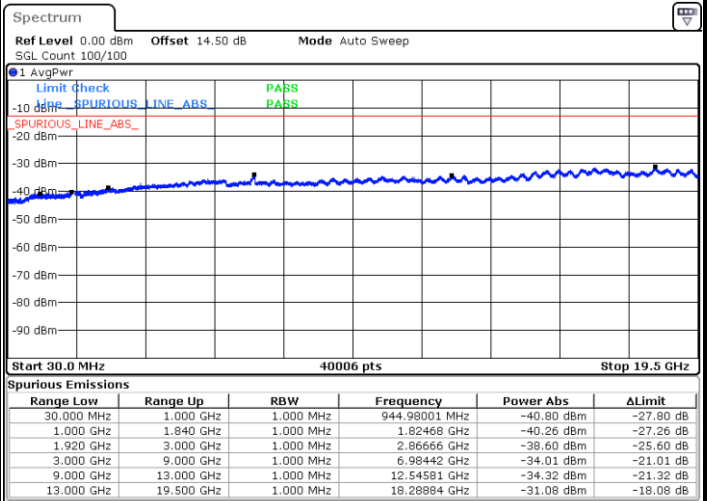

Date: 7.JUL.2017 11:58:03

Date: 7.JUL.2017 11:58:59

LTE Band 2 / 15MHz

Highest Channel / QPSK

Date: 7.JUL.2017 12:05:14

Highest Channel / 16QAM

Date: 7.JUL.2017 12:06:10

LTE Band 2 / 20MHz

Lowest Channel / QPSK

Date: 7.JUL.2017 13:44:07

Lowest Channel / 16QAM

Date: 7.JUL.2017 13:45:03

LTE Band 2 / 20MHz

Middle Channel / QPSK

Middle Channel / 16QAM

Date: 7.JUL.2017 13:46:39

Date: 7.JUL.2017 13:47:36

Highest Channel / QPSK

Highest Channel / 16QAM

Date: 7.JUL.2017 13:53:50

Date: 7.JUL.2017 13:54:45

LTE Band 2 / 1.4MHz

Lowest Channel / 64QAM

Middle Channel / 64QAM