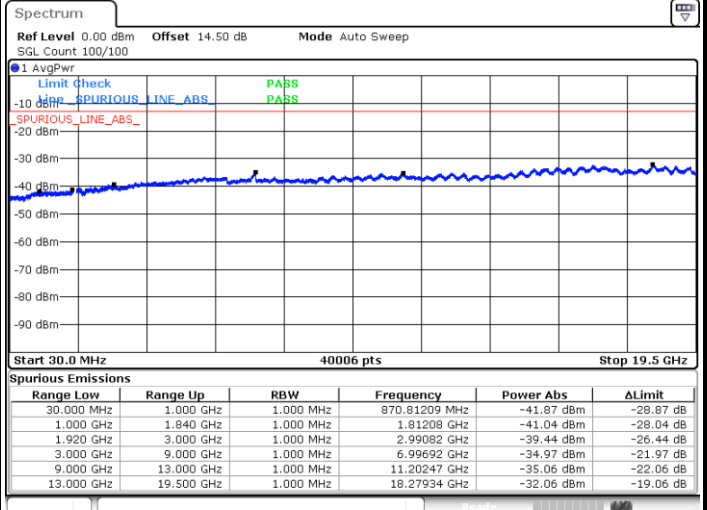

Lowest Channel / QPSK

Date: 7.JUL.2017 13:44:07

Lowest Channel / 16QAM

Date: 7.JUL.2017 13:45:03

LTE Band 2 / 20MHz

Middle Channel / QPSK

Middle Channel / 16QAM

Date: 7.JUL.2017 13:46:39

Date: 7.JUL.2017 13:47:36

Highest Channel / QPSK

Highest Channel / 16QAM

Date: 7.JUL.2017 13:53:50

Date: 7.JUL.2017 13:54:45

LTE Band 2 / 1.4MHz

Lowest Channel / 64QAM

Middle Channel / 64QAM

Date: 14.OCT.2017 19:35:29

Date: 14.OCT.2017 19:39:41

Highest Channel / 64QAM

Date: 14.OCT.2017 19:42:11

LTE Band 2 / 3MHz

Lowest Channel / 64QAM

Middle Channel / 64QAM

Date: 14.OCT.2017 19:03:34