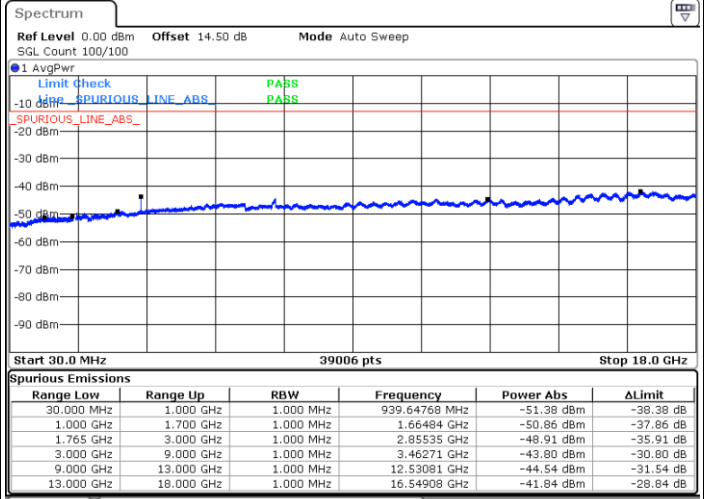

Highest Channel / 16QAM

Date: 21.SEP.2017 04:44:47

Date: 21.SEP.2017 04:45:43

LTE Band 4 / 1.4MHz

Lowest Channel / 64QAM

Middle Channel / 64QAM

Date: 21.SEP.2017 05:16:39

Date: 21.SEP.2017 05:17:55

Highest Channel / 64QAM

Date: 21.SEP.2017 05:21:29

LTE Band 4 / 3MHz

Lowest Channel / 64QAM

Middle Channel / 64QAM

Date: 21.SEP.2017 05:25:04

Date: 21.SEP.2017 05:26:19

Highest Channel / 64QAM

Date: 21.SEP.2017 05:29:54

LTE Band 4 / 5MHz

Lowest Channel / 64QAM

Middle Channel / 64QAM

Date: 21.SEP.2017 05:33:29

Date: 21.SEP.2017 05:34:45

Highest Channel / 64QAM

Date: 21.SEP.2017 05:38:19

LTE Band 4 / 10MHz

Lowest Channel / 64QAM

Middle Channel / 64QAM

Date: 21.SEP.2017 05:41:53

Date: 21.SEP.2017 05:43:10

Highest Channel / 64QAM

Date: 21.SEP.2017 05:46:44

LTE Band 4 / 15MHz