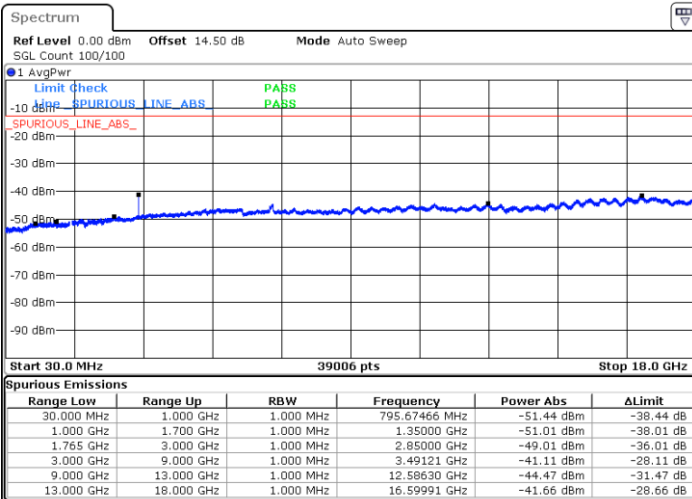

Date: 21.SEP.2017 03:55:05

LTE Band 4 / 10MHz

Lowest Channel / QPSK

Date: 21.SEP.2017 04:01:19

Lowest Channel / 16QAM

Date: 21.SEP.2017 04:02:14

LTE Band 4 / 10MHz

Middle Channel / QPSK

Middle Channel / 16QAM

Date: 21.SEP.2017 04:03:51

Date: 21.SEP.2017 04:04:47

Highest Channel / QPSK

Highest Channel / 16QAM

Date: 21.SEP.2017 04:11:01

Date: 21.SEP.2017 04:11:57

LTE Band 4 / 15MHz

Lowest Channel / QPSK

Lowest Channel / 16QAM

Date: 21.SEP.2017 04:18:12

Date: 21.SEP.2017 04:19:08

Middle Channel / QPSK

Middle Channel / 16QAM

Date: 21.SEP.2017 04:20:44

Date: 21.SEP.2017 04:21:40