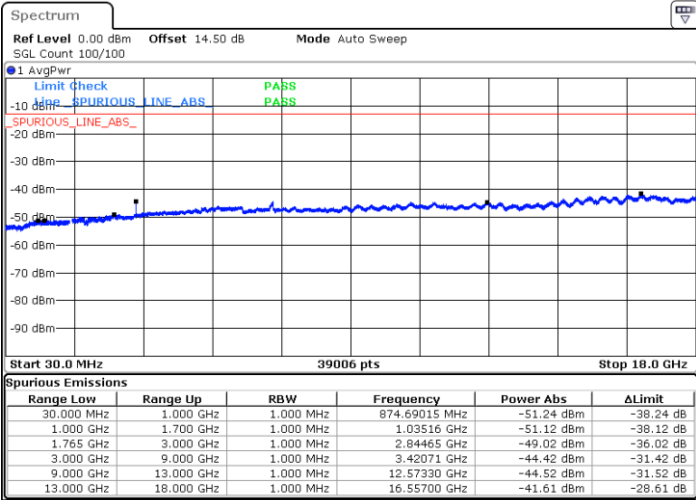

Lowest Channel / 16QAM

Date: 21.SEP.2017 03:28:29

LTE Band 4 / 3MHz

Middle Channel / QPSK

Middle Channel / 16QAM

Date: 21.SEP.2017 03:30:05

Date: 21.SEP.2017 03:31:01

Highest Channel / QPSK

Highest Channel / 16QAM

Date: 21.SEP.2017 03:37:15

Date: 21.SEP.2017 03:38:11

LTE Band 4 / 5MHz

Lowest Channel / QPSK

Lowest Channel / 16QAM

Date: 21.SEP.2017 03:44:25

Date: 21.SEP.2017 03:45:21

Middle Channel / QPSK

Middle Channel / 16QAM

Date: 21.SEP.2017 03:46:57

Date: 21.SEP.2017 03:47:53

LTE Band 4 / 5MHz

Highest Channel / QPSK

Date: 21.SEP.2017 03:54:09

Highest Channel / 16QAM