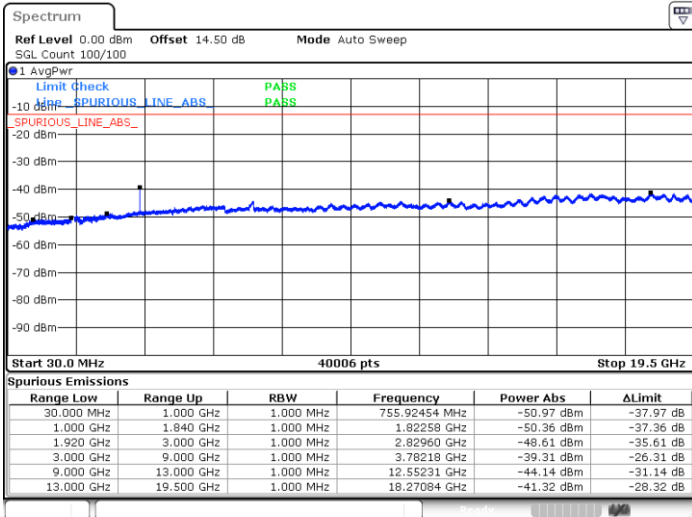

Date: 26.SEP.2017 23:32:59

LTE Band 2 / 15MHz

Lowest Channel / 64QAM

Middle Channel / 64QAM

Date: 26.SEP.2017 23:36:33

Date: 26.SEP.2017 23:37:49

Highest Channel / 64QAM

Date: 26.SEP.2017 23:41:23

LTE Band 2 / 20MHz

Lowest Channel / 64QAM

Middle Channel / 64QAM

Date: 26.SEP.2017 23:44:57

Date: 26.SEP.2017 23:46:13

Highest Channel / 64QAM

Date: 26.SEP.2017 23:49:47

LTE Band 4 / 1.4MHz

Lowest Channel / QPSK

Lowest Channel / 16QAM

Date: 21.SEP.2017 03:10:41

Date: 21.SEP.2017 03:11:36

Middle Channel / QPSK

Middle Channel / 16QAM

Date: 21.SEP.2017 03:13:12

Date: 21.SEP.2017 03:14:08

LTE Band 4 / 1.4MHz

Highest Channel / QPSK

Date: 21.SEP.2017 03:20:23

Highest Channel / 16QAM

Date: 21.SEP.2017 03:21:19

LTE Band 4 / 3MHz

Lowest Channel / QPSK

Date: 21.SEP.2017 03:27:33