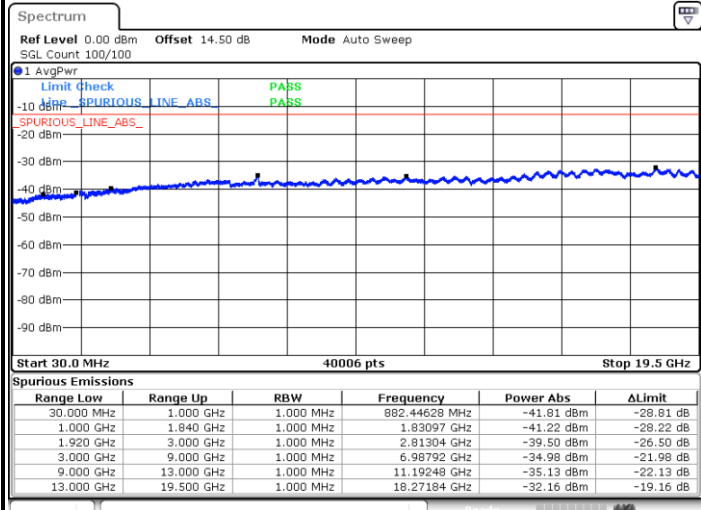

Date: 7.JUL.2017 13:47:36

Highest Channel / QPSK

Highest Channel / 16QAM

Date: 7.JUL.2017 13:53:50

Date: 7.JUL.2017 13:54:45

LTE Band 2 / 1.4MHz

Lowest Channel / 64QAM

Middle Channel / 64QAM

Date: 14.OCT.2017 19:35:29

Date: 14.OCT.2017 19:39:41

Highest Channel / 64QAM

Date: 14.OCT.2017 19:42:11

LTE Band 2 / 3MHz

Lowest Channel / 64QAM

Middle Channel / 64QAM

Date: 14.OCT.2017 19:03:34