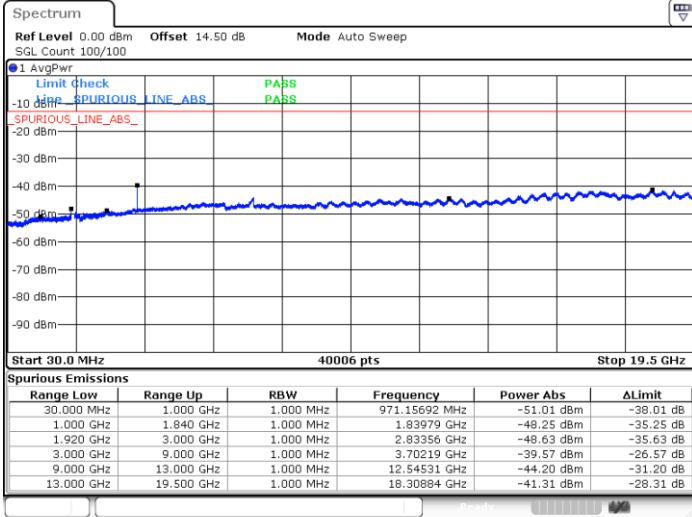

Highest Channel / 64QAM

Date: 26.SEP.2017 23:24:35

LTE Band 2 / 10MHz

Lowest Channel / 64QAM

Middle Channel / 64QAM

Date: 26.SEP.2017 23:28:09

Date: 26.SEP.2017 23:29:25

Highest Channel / 64QAM

Date: 26.SEP.2017 23:32:59

LTE Band 2 / 15MHz

Lowest Channel / 64QAM

Middle Channel / 64QAM

Date: 26.SEP.2017 23:36:33

Date: 26.SEP.2017 23:37:49

Highest Channel / 64QAM

Date: 26.SEP.2017 23:41:23

LTE Band 2 / 20MHz

Lowest Channel / 64QAM

Middle Channel / 64QAM

Date: 26.SEP.2017 23:44:57

Date: 26.SEP.2017 23:46:13

Highest Channel / 64QAM

Date: 26.SEP.2017 23:49:47

LTE Band 4 / 1.4MHz