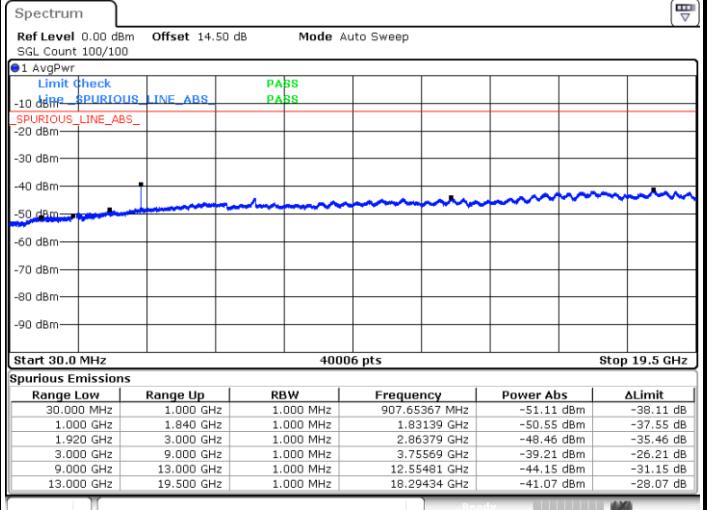

Date: 14.OCT.2017 19:35:29

Date: 14.OCT.2017 19:39:41

Highest Channel / 64QAM

Date: 14.OCT.2017 19:42:11

LTE Band 2 / 3MHz

Lowest Channel / 64QAM

Middle Channel / 64QAM

Date: 14.OCT.2017 19:03:34

Date: 14.OCT.2017 19:06:21

Highest Channel / 64QAM

Date: 14.OCT.2017 19:21:16

LTE Band 2 / 5MHz

Lowest Channel / 64QAM

Middle Channel / 64QAM

Date: 26.SEP.2017 23:19:45

Date: 26.SEP.2017 23:21:01

Highest Channel / 64QAM

Date: 26.SEP.2017 23:24:35

LTE Band 2 / 10MHz

Lowest Channel / 64QAM

Middle Channel / 64QAM

Date: 26.SEP.2017 23:28:09

Date: 26.SEP.2017 23:29:25

Highest Channel / 64QAM