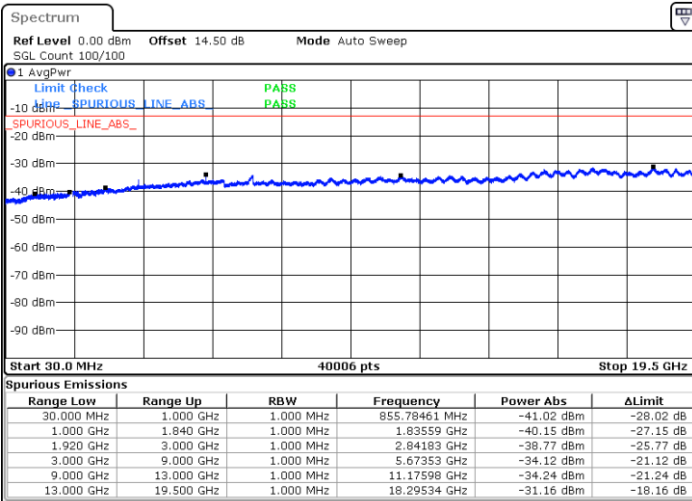

Date: 7.JUL.2017 11:58:03

Date: 7.JUL.2017 11:58:59

LTE Band 2 / 15MHz

Highest Channel / QPSK

Date: 7.JUL.2017 12:05:14

Highest Channel / 16QAM

Date: 7.JUL.2017 12:06:10

LTE Band 2 / 20MHz

Lowest Channel / QPSK

Date: 7.JUL.2017 13:44:07

Lowest Channel / 16QAM

Date: 7.JUL.2017 13:45:03

LTE Band 2 / 20MHz

Middle Channel / QPSK

Middle Channel / 16QAM

Date: 7.JUL.2017 13:46:39

Date: 7.JUL.2017 13:47:36

Highest Channel / QPSK

Highest Channel / 16QAM

Date: 7.JUL.2017 13:53:50

Date: 7.JUL.2017 13:54:45

LTE Band 2 / 1.4MHz

Lowest Channel / 64QAM

Middle Channel / 64QAM