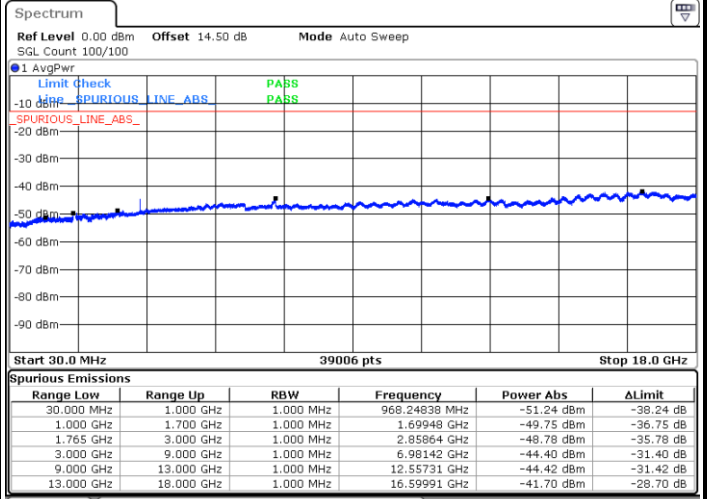

Highest Channel / 64QAM

Date: 21.SEP.2017 05:21:29

LTE Band 4 / 3MHz

Lowest Channel / 64QAM

Middle Channel / 64QAM

Date: 21.SEP.2017 05:25:04

Date: 21.SEP.2017 05:26:19

Highest Channel / 64QAM

Date: 21.SEP.2017 05:29:54

LTE Band 4 / 5MHz

Lowest Channel / 64QAM

Middle Channel / 64QAM

Date: 21.SEP.2017 05:33:29

Date: 21.SEP.2017 05:34:45

Highest Channel / 64QAM

Date: 21.SEP.2017 05:38:19

LTE Band 4 / 10MHz

Lowest Channel / 64QAM

Middle Channel / 64QAM

Date: 21.SEP.2017 05:41:53

Date: 21.SEP.2017 05:43:10

Highest Channel / 64QAM

Date: 21.SEP.2017 05:46:44

LTE Band 4 / 15MHz

Lowest Channel / 64QAM

Middle Channel / 64QAM

Date: 21.SEP.2017 05:50:19

Date: 21.SEP.2017 05:51:35

Highest Channel / 64QAM

Date: 21.SEP.2017 05:55:09