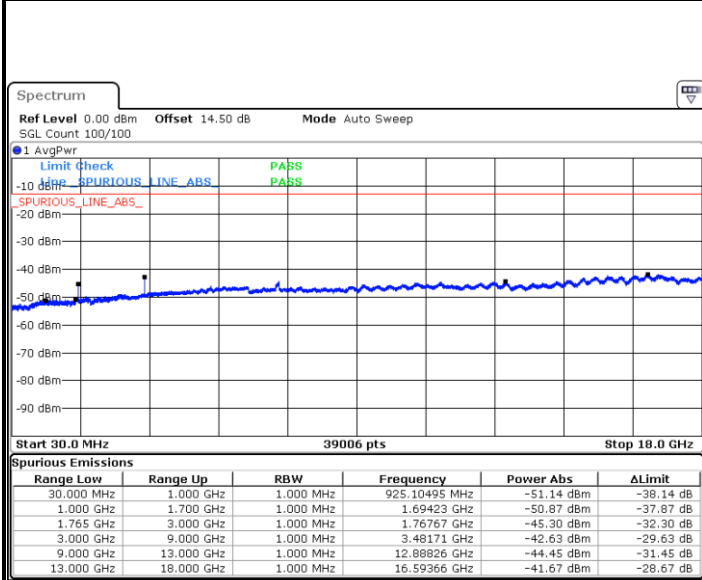

Middle Channel / 16QAM

Date: 21.SEP.2017 04:03:51

Date: 21.SEP.2017 04:04:47

Highest Channel / QPSK

Highest Channel / 16QAM

Date: 21.SEP.2017 04:11:01

Date: 21.SEP.2017 04:11:57

LTE Band 4 / 15MHz

Lowest Channel / QPSK

Lowest Channel / 16QAM

Date: 21.SEP.2017 04:18:12

Date: 21.SEP.2017 04:19:08

Middle Channel / QPSK

Middle Channel / 16QAM

Date: 21.SEP.2017 04:20:44

Date: 21.SEP.2017 04:21:40

LTE Band 4 / 15MHz

Highest Channel / QPSK

Date: 21.SEP.2017 04:27:54

Highest Channel / 16QAM

Date: 21.SEP.2017 04:28:50

LTE Band 4 / 20MHz

Lowest Channel / QPSK

Date: 21.SEP.2017 04:35:05