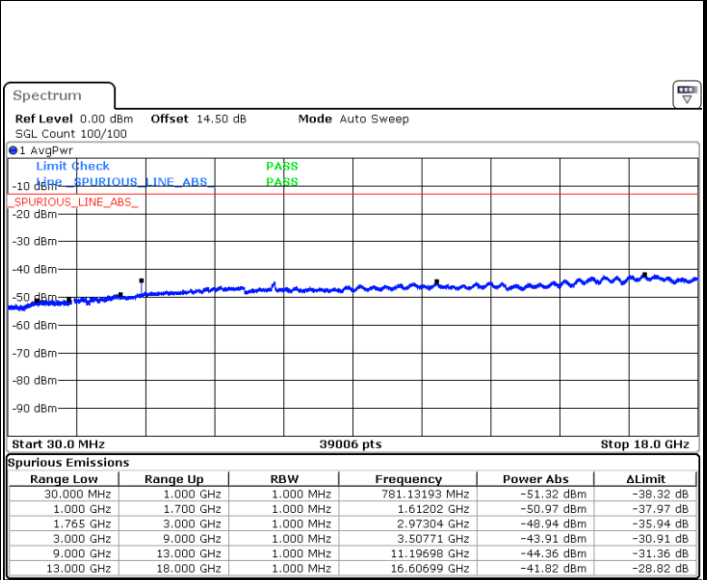

LTE Band 2 / 20MHz

Lowest Channel / 64QAM

Middle Channel / 64QAM

Date: 26.SEP.2017 23:44:57

Date: 26.SEP.2017 23:46:13

Highest Channel / 64QAM

Date: 26.SEP.2017 23:49:47

LTE Band 4 / 1.4MHz

Lowest Channel / QPSK

Lowest Channel / 16QAM

Date: 21.SEP.2017 03:10:41

Date: 21.SEP.2017 03:11:36

Middle Channel / QPSK

Middle Channel / 16QAM

Date: 21.SEP.2017 03:13:12

Date: 21.SEP.2017 03:14:08

LTE Band 4 / 1.4MHz

Highest Channel / QPSK

Date: 21.SEP.2017 03:20:23

Highest Channel / 16QAM

Date: 21.SEP.2017 03:21:19

LTE Band 4 / 3MHz

Lowest Channel / QPSK

Date: 21.SEP.2017 03:27:33