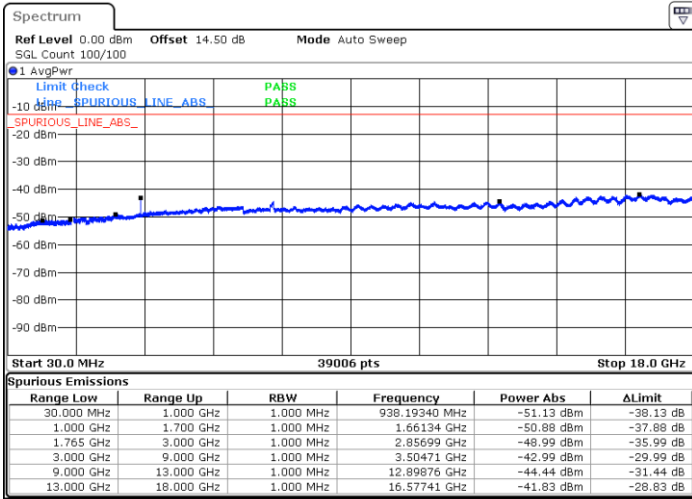

Highest Channel / 16QAM

Date: 21.SEP.2017 04:44:47

Date: 21.SEP.2017 04:45:43

LTE Band 4 / 1.4MHz

Lowest Channel / 64QAM

Middle Channel / 64QAM

Date: 21.SEP.2017 05:16:39

Date: 21.SEP.2017 05:17:55

Highest Channel / 64QAM

Date: 21.SEP.2017 05:21:29

LTE Band 4 / 3MHz

Lowest Channel / 64QAM

Middle Channel / 64QAM

Date: 21.SEP.2017 05:25:04

Date: 21.SEP.2017 05:26:19

Highest Channel / 64QAM

Date: 21.SEP.2017 05:29:54

LTE Band 4 / 5MHz

Lowest Channel / 64QAM

Middle Channel / 64QAM

Date: 21.SEP.2017 05:33:29

Date: 21.SEP.2017 05:34:45

Highest Channel / 64QAM

Date: 21.SEP.2017 05:38:19

LTE Band 4 / 10MHz

Lowest Channel / 64QAM

Middle Channel / 64QAM

Date: 21.SEP.2017 05:41:53

Date: 21.SEP.2017 05:43:10

Highest Channel / 64QAM

Date: 21.SEP.2017 05:46:44

LTE Band 4 / 15MHz