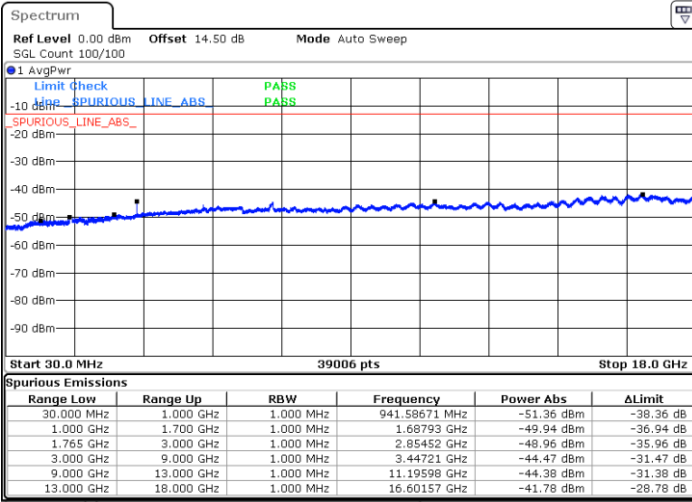

LTE Band 4 / 15MHz

Highest Channel / QPSK

Date: 21.SEP.2017 04:27:54

Highest Channel / 16QAM

Date: 21.SEP.2017 04:28:50

LTE Band 4 / 20MHz

Lowest Channel / QPSK

Date: 21.SEP.2017 04:35:05

Lowest Channel / 16QAM

Date: 21.SEP.2017 04:36:01

LTE Band 4 / 20MHz

Middle Channel / QPSK

Middle Channel / 16QAM

Date: 21.SEP.2017 04:37:37

Date: 21.SEP.2017 04:38:33

Highest Channel / QPSK

Highest Channel / 16QAM

Date: 21.SEP.2017 04:44:47

Date: 21.SEP.2017 04:45:43

LTE Band 4 / 1.4MHz

Lowest Channel / 64QAM

Middle Channel / 64QAM

Date: 21.SEP.2017 05:16:39

Date: 21.SEP.2017 05:17:55

Highest Channel / 64QAM

Date: 21.SEP.2017 05:21:29

LTE Band 4 / 3MHz

Lowest Channel / 64QAM

Middle Channel / 64QAM

Date: 21.SEP.2017 05:25:04

Date: 21.SEP.2017 05:26:19

Highest Channel / 64QAM