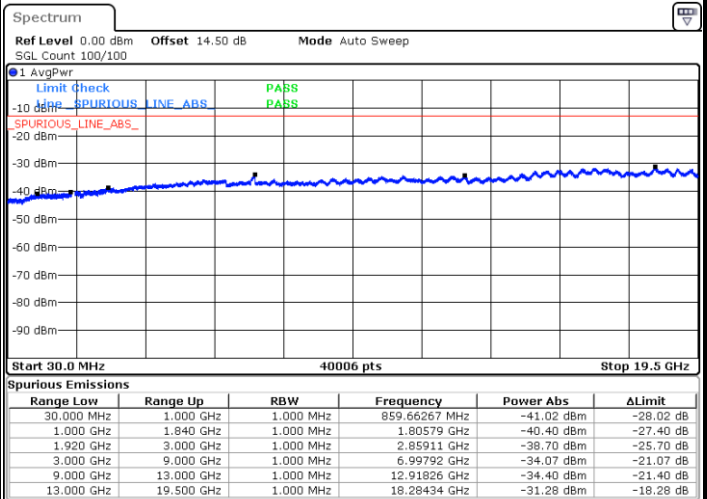

LTE Band 2 / 10MHz

Middle Channel / QPSK

Middle Channel / 16QAM

Date: 7.JUL.2017 11:41:10

Date: 7.JUL.2017 11:42:07

Highest Channel / QPSK

Highest Channel / 16QAM

Date: 7.JUL.2017 11:48:20

Date: 7.JUL.2017 11:49:16

LTE Band 2 / 15MHz

Lowest Channel / QPSK

Lowest Channel / 16QAM

Date: 7.JUL.2017 11:55:30

Date: 7.JUL.2017 11:56:26

Middle Channel / QPSK

Middle Channel / 16QAM

Date: 7.JUL.2017 11:58:03

Date: 7.JUL.2017 11:58:59

LTE Band 2 / 15MHz

Highest Channel / QPSK

Date: 7.JUL.2017 12:05:14

Highest Channel / 16QAM

Date: 7.JUL.2017 12:06:10

LTE Band 2 / 20MHz