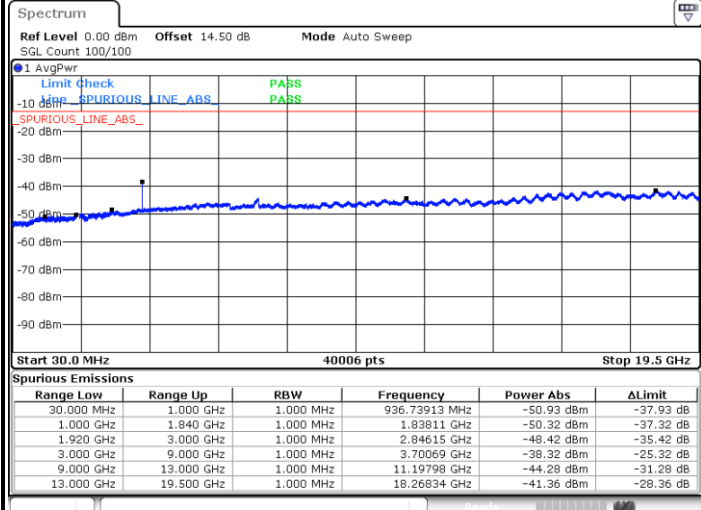

Date: 14.OCT.2017 19:06:21

Highest Channel / 64QAM

Date: 14.OCT.2017 19:21:16

LTE Band 2 / 5MHz

Lowest Channel / 64QAM

Middle Channel / 64QAM

Date: 26.SEP.2017 23:19:45

Date: 26.SEP.2017 23:21:01

Highest Channel / 64QAM

Date: 26.SEP.2017 23:24:35

LTE Band 2 / 10MHz

Lowest Channel / 64QAM

Middle Channel / 64QAM

Date: 26.SEP.2017 23:28:09

Date: 26.SEP.2017 23:29:25

Highest Channel / 64QAM