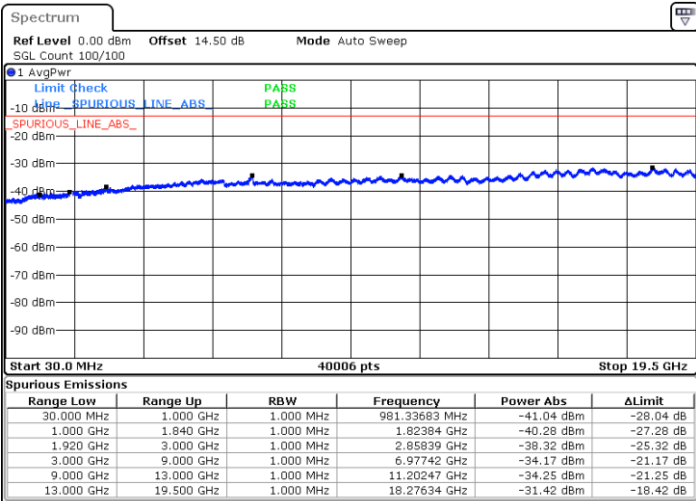

LTE Band 2 / 10MHz

Middle Channel / QPSK

Middle Channel / 16QAM

Date: 7.JUL.2017 11:41:10

Date: 7.JUL.2017 11:42:07

Highest Channel / QPSK

Highest Channel / 16QAM

Date: 7.JUL.2017 11:48:20

Date: 7.JUL.2017 11:49:16

LTE Band 2 / 15MHz

Lowest Channel / QPSK

Lowest Channel / 16QAM

Date: 7.JUL.2017 11:55:30

Date: 7.JUL.2017 11:56:26

Middle Channel / QPSK

Middle Channel / 16QAM

Date: 7.JUL.2017 11:58:03

Date: 7.JUL.2017 11:58:59

LTE Band 2 / 15MHz

Highest Channel / QPSK

Date: 7.JUL.2017 12:05:14

Highest Channel / 16QAM

Date: 7.JUL.2017 12:06:10

LTE Band 2 / 20MHz