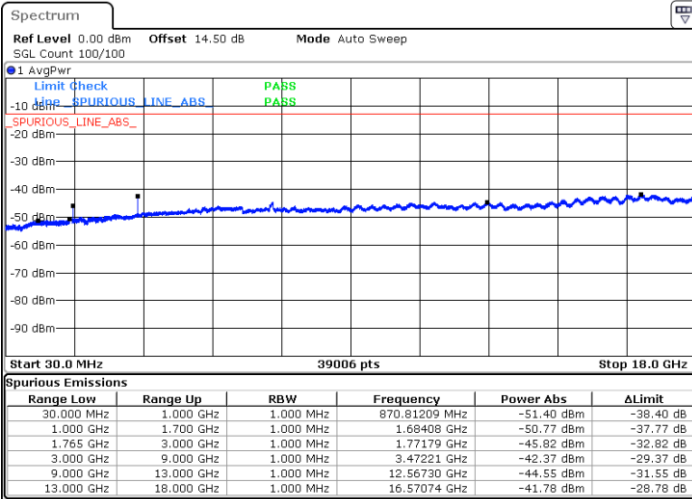

LTE Band 4 / 15MHz

Highest Channel / QPSK

Date: 21.SEP.2017 04:27:54

Highest Channel / 16QAM

Date: 21.SEP.2017 04:28:50

LTE Band 4 / 20MHz

Lowest Channel / QPSK

Date: 21.SEP.2017 04:35:05

Lowest Channel / 16QAM

Date: 21.SEP.2017 04:36:01

LTE Band 4 / 20MHz

Middle Channel / QPSK

Middle Channel / 16QAM

Date: 21.SEP.2017 04:37:37

Date: 21.SEP.2017 04:38:33

Highest Channel / QPSK

Highest Channel / 16QAM

Date: 21.SEP.2017 04:44:47

Date: 21.SEP.2017 04:45:43

LTE Band 4 / 1.4MHz

Lowest Channel / 64QAM

Middle Channel / 64QAM

Date: 21.SEP.2017 05:16:39

Date: 21.SEP.2017 05:17:55

Highest Channel / 64QAM

Date: 21.SEP.2017 05:21:29

LTE Band 4 / 3MHz

Lowest Channel / 64QAM

Middle Channel / 64QAM

Date: 21.SEP.2017 05:25:04

Date: 21.SEP.2017 05:26:19

Highest Channel / 64QAM