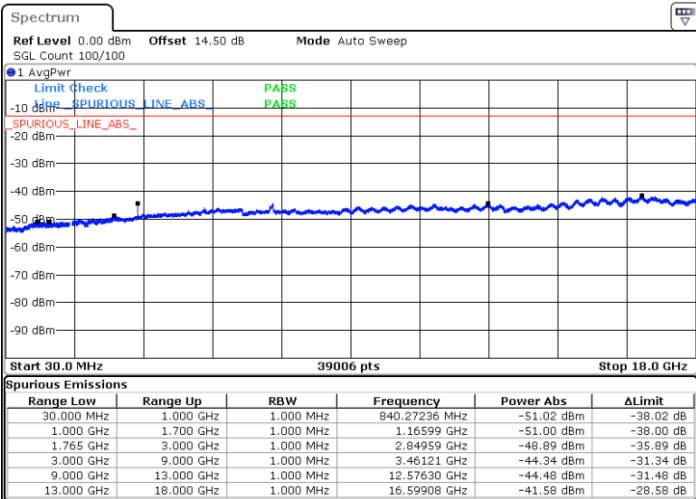

Lowest Channel / 16QAM

Date: 21.SEP.2017 03:28:29

LTE Band 4 / 3MHz

Middle Channel / QPSK

Middle Channel / 16QAM

Date: 21.SEP.2017 03:30:05

Date: 21.SEP.2017 03:31:01

Highest Channel / QPSK

Highest Channel / 16QAM

Date: 21.SEP.2017 03:37:15

Date: 21.SEP.2017 03:38:11

LTE Band 4 / 5MHz

Lowest Channel / QPSK

Lowest Channel / 16QAM

Date: 21.SEP.2017 03:44:25

Date: 21.SEP.2017 03:45:21

Middle Channel / QPSK

Middle Channel / 16QAM

Date: 21.SEP.2017 03:46:57

Date: 21.SEP.2017 03:47:53

LTE Band 4 / 5MHz

Highest Channel / QPSK

Date: 21.SEP.2017 03:54:09

Highest Channel / 16QAM