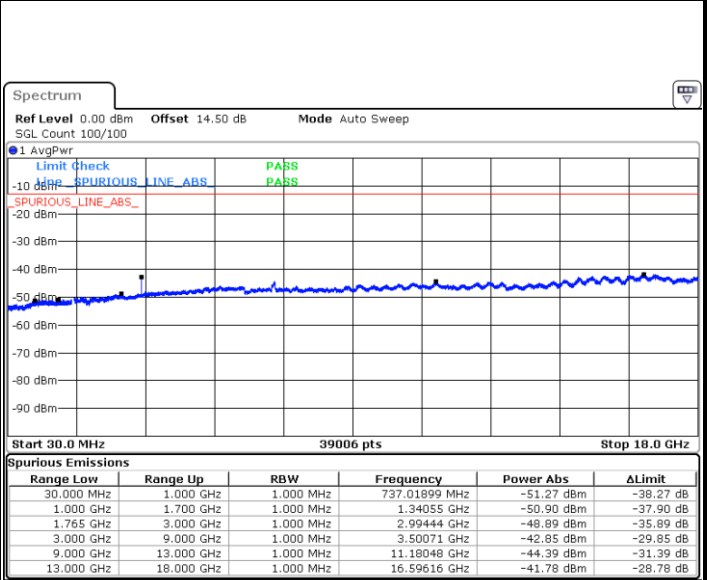

Highest Channel / 16QAM

Date: 21.SEP.2017 03:37:15

Date: 21.SEP.2017 03:38:11

LTE Band 4 / 5MHz

Lowest Channel / QPSK

Lowest Channel / 16QAM

Date: 21.SEP.2017 03:44:25

Date: 21.SEP.2017 03:45:21

Middle Channel / QPSK

Middle Channel / 16QAM

Date: 21.SEP.2017 03:46:57

Date: 21.SEP.2017 03:47:53

LTE Band 4 / 5MHz

Highest Channel / QPSK

Date: 21.SEP.2017 03:54:09

Highest Channel / 16QAM

Date: 21.SEP.2017 03:55:05

LTE Band 4 / 10MHz

Lowest Channel / QPSK

Date: 21.SEP.2017 04:01:19

Lowest Channel / 16QAM

Date: 21.SEP.2017 04:02:14

LTE Band 4 / 10MHz

Middle Channel / QPSK