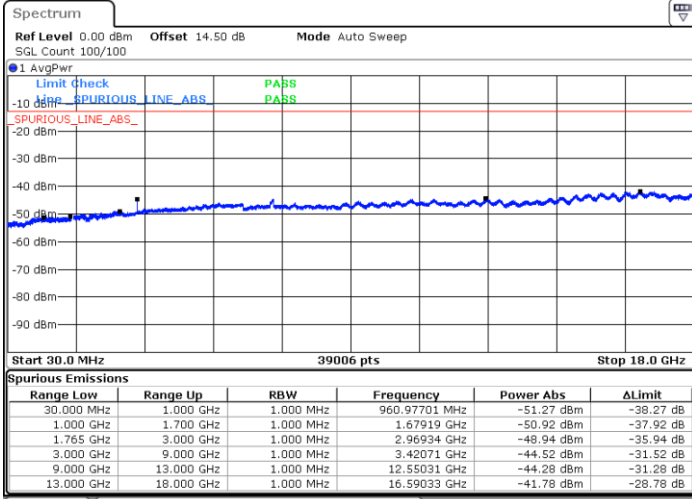

Highest Channel / 16QAM

Date: 21.SEP.2017 04:44:47

Date: 21.SEP.2017 04:45:43

LTE Band 4 / 1.4MHz

Lowest Channel / 64QAM

Middle Channel / 64QAM

Date: 21.SEP.2017 05:16:39

Date: 21.SEP.2017 05:17:55

Highest Channel / 64QAM

Date: 21.SEP.2017 05:21:29

LTE Band 4 / 3MHz

Lowest Channel / 64QAM

Middle Channel / 64QAM

Date: 21.SEP.2017 05:25:04

Date: 21.SEP.2017 05:26:19

Highest Channel / 64QAM

Date: 21.SEP.2017 05:29:54

LTE Band 4 / 5MHz

Lowest Channel / 64QAM

Middle Channel / 64QAM

Date: 21.SEP.2017 05:33:29

Date: 21.SEP.2017 05:34:45

Highest Channel / 64QAM

Date: 21.SEP.2017 05:38:19

LTE Band 4 / 10MHz

Lowest Channel / 64QAM

Middle Channel / 64QAM

Date: 21.SEP.2017 05:41:53

Date: 21.SEP.2017 05:43:10

Highest Channel / 64QAM

Date: 21.SEP.2017 05:46:44

LTE Band 4 / 15MHz