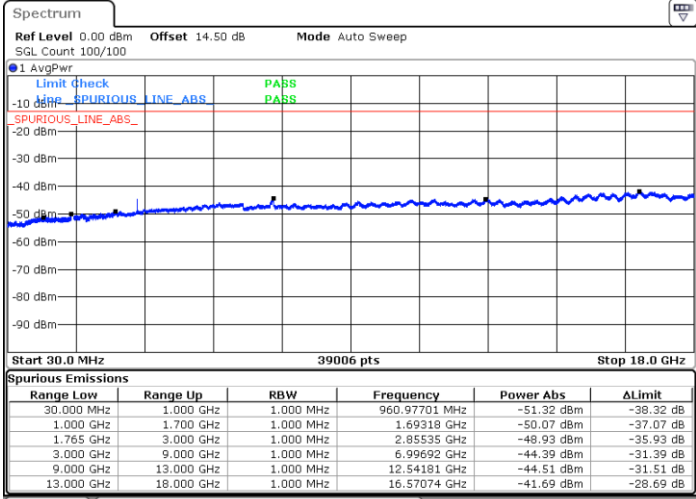

Highest Channel / 16QAM

Date: 21.SEP.2017 04:44:47

Date: 21.SEP.2017 04:45:43

LTE Band 4 / 1.4MHz

Lowest Channel / 64QAM

Middle Channel / 64QAM

Date: 21.SEP.2017 05:16:39

Date: 21.SEP.2017 05:17:55

Highest Channel / 64QAM

Date: 21.SEP.2017 05:21:29

LTE Band 4 / 3MHz

Lowest Channel / 64QAM

Middle Channel / 64QAM

Date: 21.SEP.2017 05:25:04

Date: 21.SEP.2017 05:26:19

Highest Channel / 64QAM

Date: 21.SEP.2017 05:29:54

LTE Band 4 / 5MHz

Lowest Channel / 64QAM

Middle Channel / 64QAM

Date: 21.SEP.2017 05:33:29

Date: 21.SEP.2017 05:34:45

Highest Channel / 64QAM

Date: 21.SEP.2017 05:38:19

LTE Band 4 / 10MHz

Lowest Channel / 64QAM

Middle Channel / 64QAM

Date: 21.SEP.2017 05:41:53

Date: 21.SEP.2017 05:43:10

Highest Channel / 64QAM

Date: 21.SEP.2017 05:46:44

LTE Band 4 / 15MHz