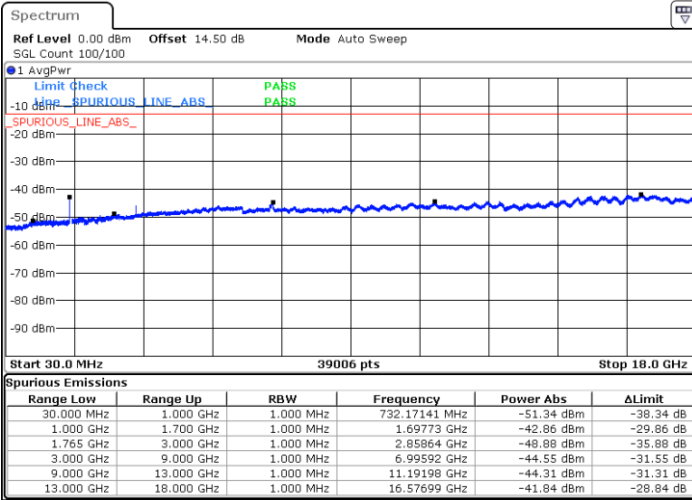

Date: 21.SEP.2017 03:55:05

LTE Band 4 / 10MHz

Lowest Channel / QPSK

Date: 21.SEP.2017 04:01:19

Lowest Channel / 16QAM

Date: 21.SEP.2017 04:02:14

LTE Band 4 / 10MHz

Middle Channel / QPSK

Middle Channel / 16QAM

Date: 21.SEP.2017 04:03:51

Date: 21.SEP.2017 04:04:47

Highest Channel / QPSK

Highest Channel / 16QAM

Date: 21.SEP.2017 04:11:01

Date: 21.SEP.2017 04:11:57

LTE Band 4 / 15MHz

Lowest Channel / QPSK

Lowest Channel / 16QAM

Date: 21.SEP.2017 04:18:12

Date: 21.SEP.2017 04:19:08

Middle Channel / QPSK

Middle Channel / 16QAM

Date: 21.SEP.2017 04:20:44

Date: 21.SEP.2017 04:21:40