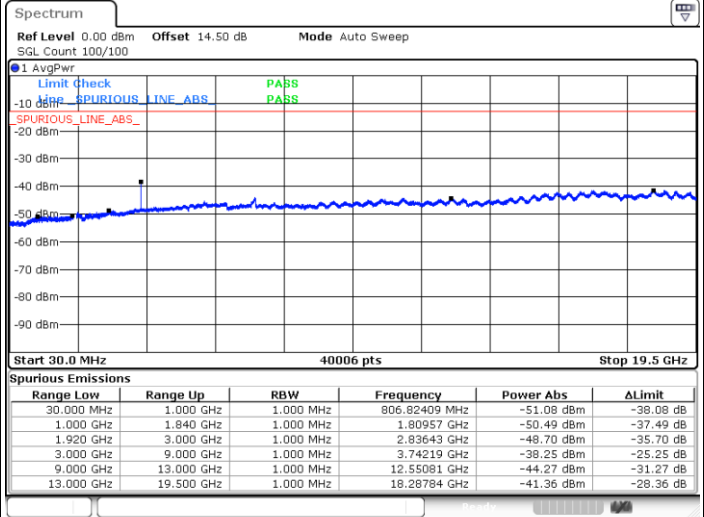

Highest Channel / 64QAM

Date: 26.SEP.2017 23:24:35

LTE Band 2 / 10MHz

Lowest Channel / 64QAM

Middle Channel / 64QAM

Date: 26.SEP.2017 23:28:09

Date: 26.SEP.2017 23:29:25

Highest Channel / 64QAM

Date: 26.SEP.2017 23:32:59

LTE Band 2 / 15MHz

Lowest Channel / 64QAM

Middle Channel / 64QAM

Date: 26.SEP.2017 23:36:33

Date: 26.SEP.2017 23:37:49

Highest Channel / 64QAM

Date: 26.SEP.2017 23:41:23

LTE Band 2 / 20MHz

Lowest Channel / 64QAM

Middle Channel / 64QAM

Date: 26.SEP.2017 23:44:57

Date: 26.SEP.2017 23:46:13

Highest Channel / 64QAM

Date: 26.SEP.2017 23:49:47

LTE Band 4 / 1.4MHz