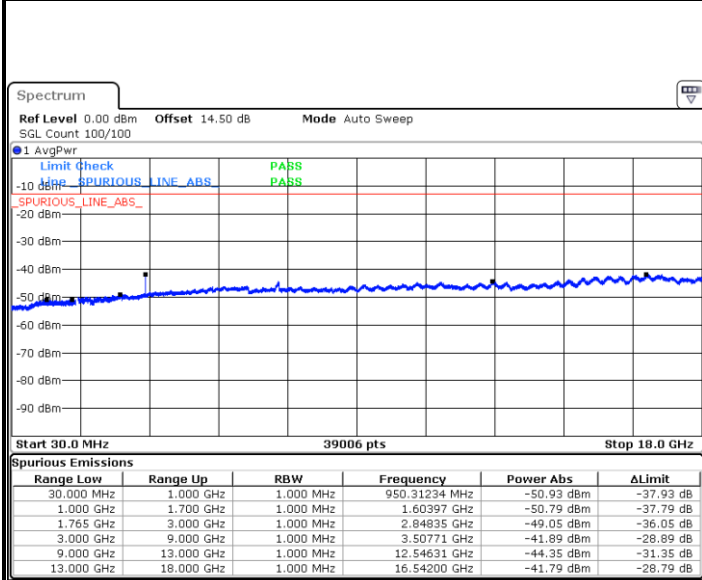

LTE Band 2 / 20MHz

Lowest Channel / 64QAM

Middle Channel / 64QAM

Date: 26.SEP.2017 23:44:57

Date: 26.SEP.2017 23:46:13

Highest Channel / 64QAM

Date: 26.SEP.2017 23:49:47

LTE Band 4 / 1.4MHz

Lowest Channel / QPSK

Lowest Channel / 16QAM

Date: 21.SEP.2017 03:10:41

Date: 21.SEP.2017 03:11:36

Middle Channel / QPSK

Middle Channel / 16QAM

Date: 21.SEP.2017 03:13:12

Date: 21.SEP.2017 03:14:08

LTE Band 4 / 1.4MHz

Highest Channel / QPSK

Date: 21.SEP.2017 03:20:23

Highest Channel / 16QAM

Date: 21.SEP.2017 03:21:19

LTE Band 4 / 3MHz

Lowest Channel / QPSK

Date: 21.SEP.2017 03:27:33