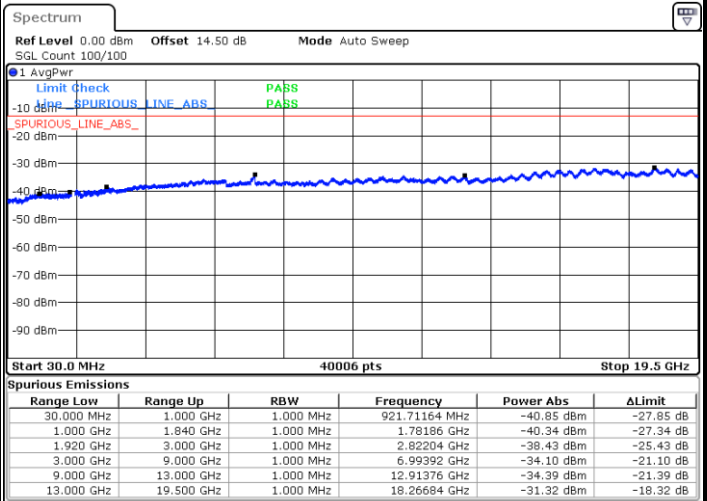

LTE Band 2 / 10MHz

Middle Channel / QPSK

Middle Channel / 16QAM

Date: 7.JUL.2017 11:41:10

Date: 7.JUL.2017 11:42:07

Highest Channel / QPSK

Highest Channel / 16QAM

Date: 7.JUL.2017 11:48:20

Date: 7.JUL.2017 11:49:16

LTE Band 2 / 15MHz

Lowest Channel / QPSK

Lowest Channel / 16QAM

Date: 7.JUL.2017 11:55:30

Date: 7.JUL.2017 11:56:26

Middle Channel / QPSK

Middle Channel / 16QAM

Date: 7.JUL.2017 11:58:03

Date: 7.JUL.2017 11:58:59

LTE Band 2 / 15MHz

Highest Channel / QPSK

Date: 7.JUL.2017 12:05:14

Highest Channel / 16QAM

Date: 7.JUL.2017 12:06:10

LTE Band 2 / 20MHz