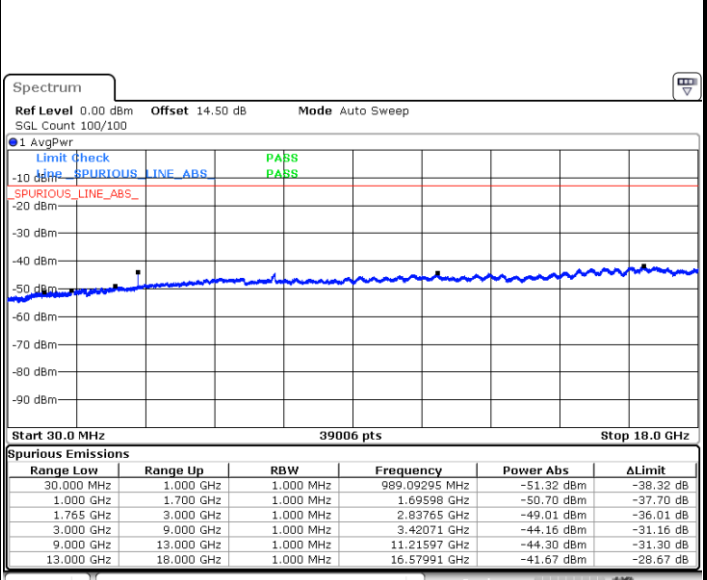

LTE Band 4 / 1.4MHz

Highest Channel / QPSK

Date: 21.SEP.2017 03:20:23

Highest Channel / 16QAM

Date: 21.SEP.2017 03:21:19

LTE Band 4 / 3MHz

Lowest Channel / QPSK

Date: 21.SEP.2017 03:27:33

Lowest Channel / 16QAM

Date: 21.SEP.2017 03:28:29

LTE Band 4 / 3MHz

Middle Channel / QPSK

Middle Channel / 16QAM

Date: 21.SEP.2017 03:30:05

Date: 21.SEP.2017 03:31:01

Highest Channel / QPSK

Highest Channel / 16QAM

Date: 21.SEP.2017 03:37:15

Date: 21.SEP.2017 03:38:11

LTE Band 4 / 5MHz

Lowest Channel / QPSK

Lowest Channel / 16QAM

Date: 21.SEP.2017 03:44:25

Date: 21.SEP.2017 03:45:21