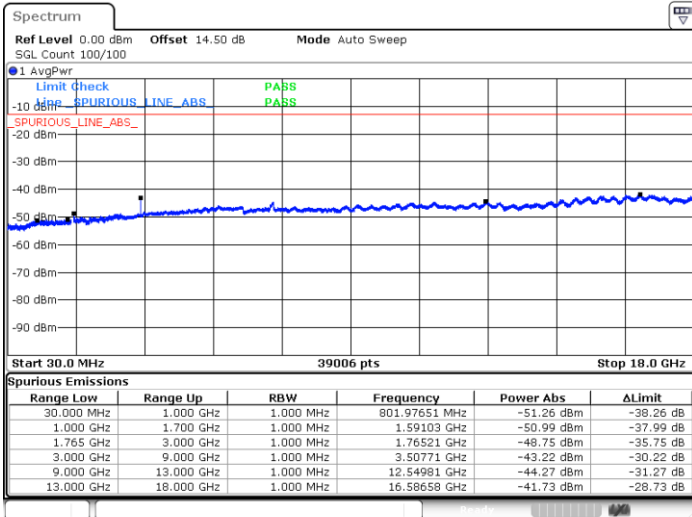

Lowest Channel / 16QAM

Date: 21.SEP.2017 04:36:01

LTE Band 4 / 20MHz

Middle Channel / QPSK

Middle Channel / 16QAM

Date: 21.SEP.2017 04:37:37

Date: 21.SEP.2017 04:38:33

Highest Channel / QPSK

Highest Channel / 16QAM

Date: 21.SEP.2017 04:44:47

Date: 21.SEP.2017 04:45:43

LTE Band 4 / 1.4MHz

Lowest Channel / 64QAM

Middle Channel / 64QAM

Date: 21.SEP.2017 05:16:39

Date: 21.SEP.2017 05:17:55

Highest Channel / 64QAM

Date: 21.SEP.2017 05:21:29

LTE Band 4 / 3MHz

Lowest Channel / 64QAM

Middle Channel / 64QAM

Date: 21.SEP.2017 05:25:04

Date: 21.SEP.2017 05:26:19

Highest Channel / 64QAM

Date: 21.SEP.2017 05:29:54

LTE Band 4 / 5MHz

Lowest Channel / 64QAM

Middle Channel / 64QAM

Date: 21.SEP.2017 05:33:29

Date: 21.SEP.2017 05:34:45

Highest Channel / 64QAM

Date: 21.SEP.2017 05:38:19