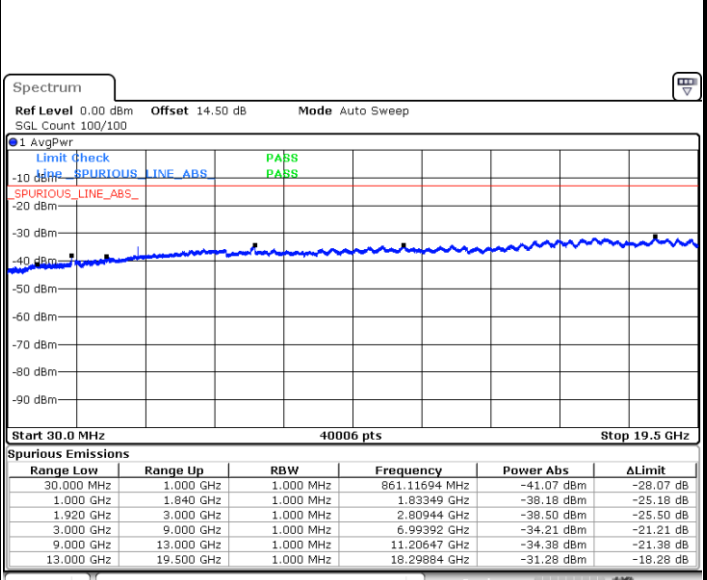

Date: 7.JUL.2017 11:49:16

LTE Band 2 / 15MHz

Lowest Channel / QPSK

Lowest Channel / 16QAM

Date: 7.JUL.2017 11:55:30

Date: 7.JUL.2017 11:56:26

Middle Channel / QPSK

Middle Channel / 16QAM

Date: 7.JUL.2017 11:58:03

Date: 7.JUL.2017 11:58:59

LTE Band 2 / 15MHz

Highest Channel / QPSK

Date: 7.JUL.2017 12:05:14

Highest Channel / 16QAM

Date: 7.JUL.2017 12:06:10

LTE Band 2 / 20MHz

Lowest Channel / QPSK

Date: 7.JUL.2017 13:44:07

Lowest Channel / 16QAM

Date: 7.JUL.2017 13:45:03

LTE Band 2 / 20MHz

Middle Channel / QPSK

Middle Channel / 16QAM

Date: 7.JUL.2017 13:46:39

Date: 7.JUL.2017 13:47:36

Highest Channel / QPSK

Highest Channel / 16QAM

Date: 7.JUL.2017 13:53:50

Date: 7.JUL.2017 13:54:45

LTE Band 2 / 1.4MHz

Lowest Channel / 64QAM

Middle Channel / 64QAM