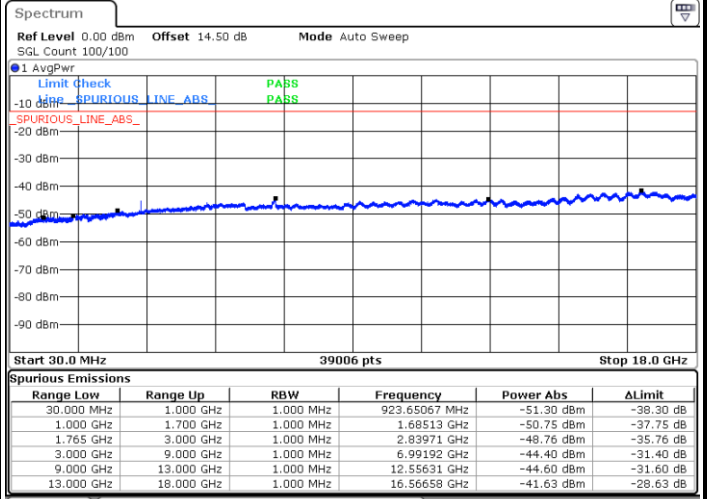

Highest Channel / 16QAM

Date: 21.SEP.2017 04:44:47

Date: 21.SEP.2017 04:45:43

LTE Band 4 / 1.4MHz

Lowest Channel / 64QAM

Middle Channel / 64QAM

Date: 21.SEP.2017 05:16:39

Date: 21.SEP.2017 05:17:55

Highest Channel / 64QAM

Date: 21.SEP.2017 05:21:29

LTE Band 4 / 3MHz

Lowest Channel / 64QAM

Middle Channel / 64QAM

Date: 21.SEP.2017 05:25:04

Date: 21.SEP.2017 05:26:19

Highest Channel / 64QAM

Date: 21.SEP.2017 05:29:54

LTE Band 4 / 5MHz

Lowest Channel / 64QAM

Middle Channel / 64QAM

Date: 21.SEP.2017 05:33:29

Date: 21.SEP.2017 05:34:45

Highest Channel / 64QAM

Date: 21.SEP.2017 05:38:19

LTE Band 4 / 10MHz

Lowest Channel / 64QAM

Middle Channel / 64QAM

Date: 21.SEP.2017 05:41:53

Date: 21.SEP.2017 05:43:10

Highest Channel / 64QAM

Date: 21.SEP.2017 05:46:44

LTE Band 4 / 15MHz