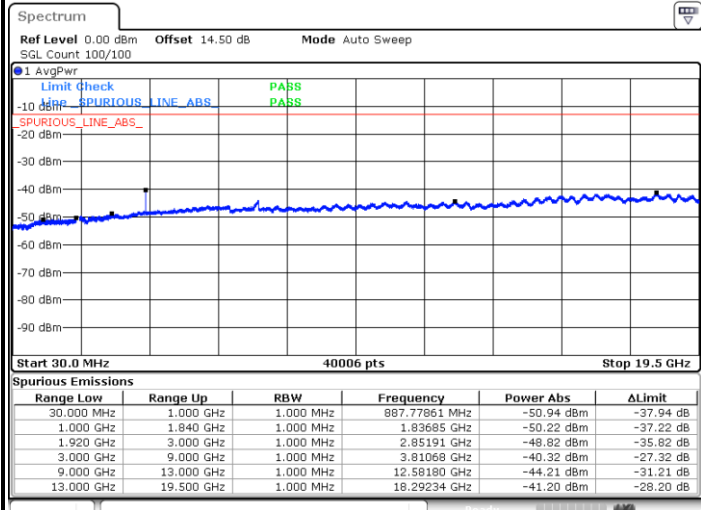

Date: 14.OCT.2017 19:35:29

Date: 14.OCT.2017 19:39:41

Highest Channel / 64QAM

Date: 14.OCT.2017 19:42:11

LTE Band 2 / 3MHz

Lowest Channel / 64QAM

Middle Channel / 64QAM

Date: 14.OCT.2017 19:03:34

Date: 14.OCT.2017 19:06:21

Highest Channel / 64QAM

Date: 14.OCT.2017 19:21:16

LTE Band 2 / 5MHz

Lowest Channel / 64QAM

Middle Channel / 64QAM

Date: 26.SEP.2017 23:19:45

Date: 26.SEP.2017 23:21:01

Highest Channel / 64QAM

Date: 26.SEP.2017 23:24:35

LTE Band 2 / 10MHz

Lowest Channel / 64QAM

Middle Channel / 64QAM

Date: 26.SEP.2017 23:28:09

Date: 26.SEP.2017 23:29:25

Highest Channel / 64QAM