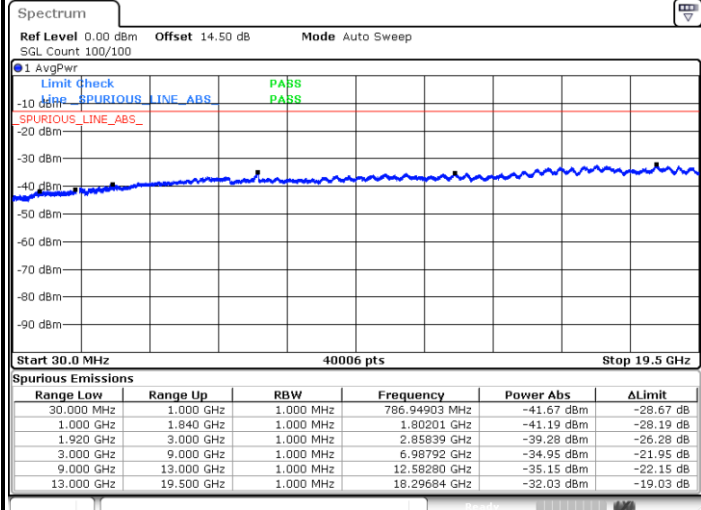

Date: 7.JUL.2017 13:47:36

Highest Channel / QPSK

Highest Channel / 16QAM

Date: 7.JUL.2017 13:53:50

Date: 7.JUL.2017 13:54:45

LTE Band 2 / 1.4MHz

Lowest Channel / 64QAM

Middle Channel / 64QAM

Date: 14.OCT.2017 19:35:29

Date: 14.OCT.2017 19:39:41

Highest Channel / 64QAM

Date: 14.OCT.2017 19:42:11

LTE Band 2 / 3MHz

Lowest Channel / 64QAM

Middle Channel / 64QAM

Date: 14.OCT.2017 19:03:34