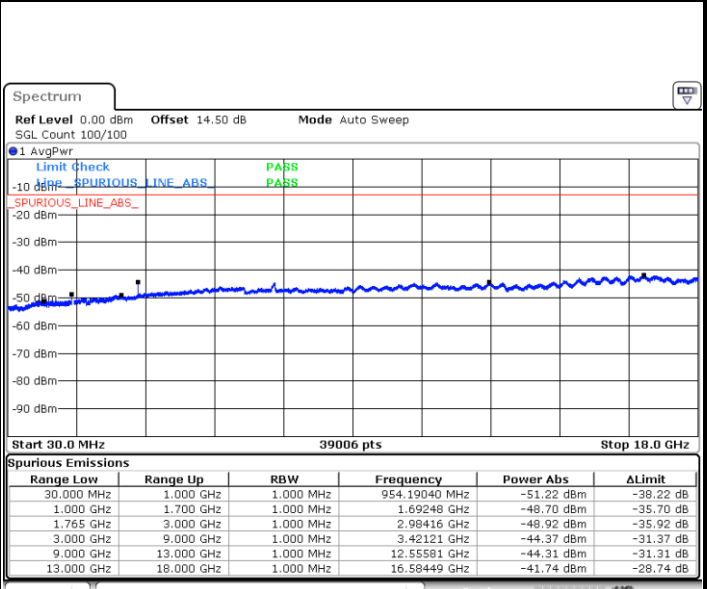

Middle Channel / QPSK

Middle Channel / 16QAM

Date: 21.SEP.2017 03:46:57

Date: 21.SEP.2017 03:47:53

LTE Band 4 / 5MHz

Highest Channel / QPSK

Date: 21.SEP.2017 03:54:09

Highest Channel / 16QAM

Date: 21.SEP.2017 03:55:05

LTE Band 4 / 10MHz

Lowest Channel / QPSK

Date: 21.SEP.2017 04:01:19

Lowest Channel / 16QAM

Date: 21.SEP.2017 04:02:14

LTE Band 4 / 10MHz

Middle Channel / QPSK

Middle Channel / 16QAM

Date: 21.SEP.2017 04:03:51

Date: 21.SEP.2017 04:04:47

Highest Channel / QPSK

Highest Channel / 16QAM

Date: 21.SEP.2017 04:11:01

Date: 21.SEP.2017 04:11:57

LTE Band 4 / 15MHz