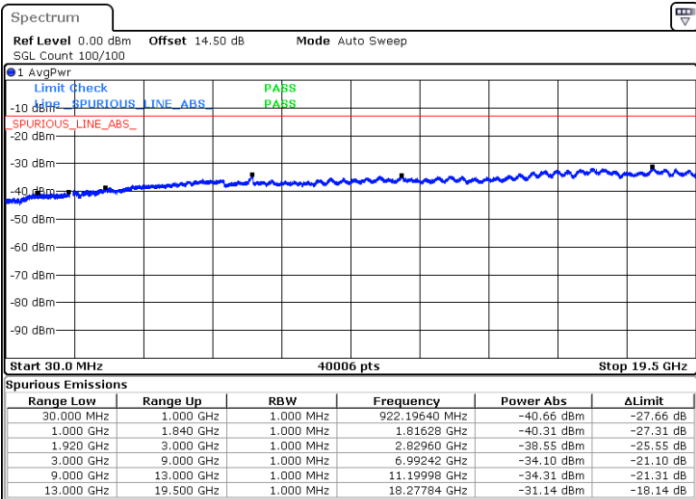

LTE Band 2 / 10MHz

Middle Channel / QPSK

Middle Channel / 16QAM

Date: 7.JUL.2017 11:41:10

Date: 7.JUL.2017 11:42:07

Highest Channel / QPSK

Highest Channel / 16QAM

Date: 7.JUL.2017 11:48:20

Date: 7.JUL.2017 11:49:16

LTE Band 2 / 15MHz

Lowest Channel / QPSK

Lowest Channel / 16QAM

Date: 7.JUL.2017 11:55:30

Date: 7.JUL.2017 11:56:26

Middle Channel / QPSK

Middle Channel / 16QAM

Date: 7.JUL.2017 11:58:03

Date: 7.JUL.2017 11:58:59

LTE Band 2 / 15MHz

Highest Channel / QPSK

Date: 7.JUL.2017 12:05:14

Highest Channel / 16QAM

Date: 7.JUL.2017 12:06:10

LTE Band 2 / 20MHz