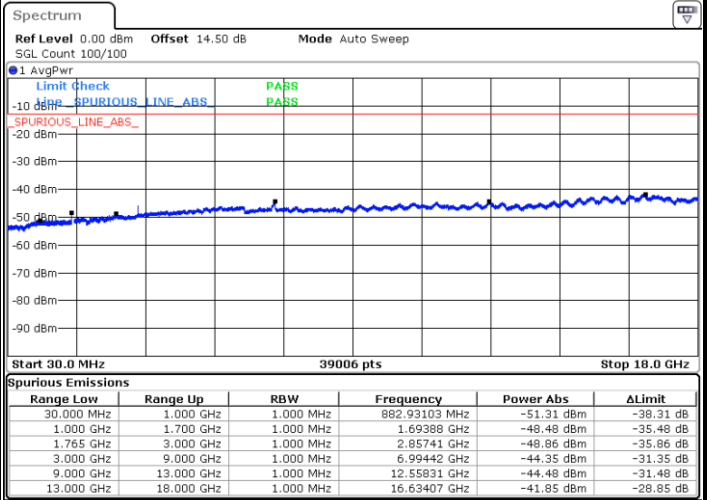

LTE Band 4 / 1.4MHz

Lowest Channel / QPSK

Lowest Channel / 16QAM

Date: 21.SEP.2017 03:10:41

Date: 21.SEP.2017 03:11:36