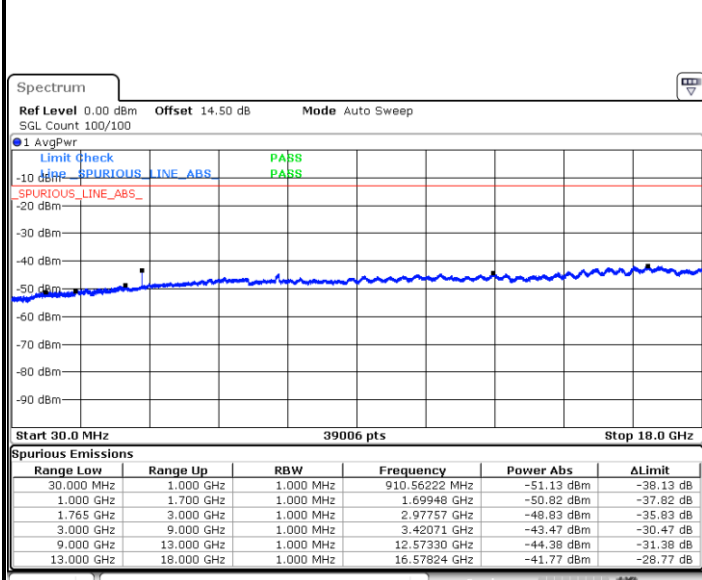

LTE Band 4 / 1.4MHz

Highest Channel / QPSK

Date: 21.SEP.2017 03:20:23

Highest Channel / 16QAM

Date: 21.SEP.2017 03:21:19

LTE Band 4 / 3MHz

Lowest Channel / QPSK

Date: 21.SEP.2017 03:27:33

Lowest Channel / 16QAM

Date: 21.SEP.2017 03:28:29

LTE Band 4 / 3MHz

Middle Channel / QPSK

Middle Channel / 16QAM

Date: 21.SEP.2017 03:30:05

Date: 21.SEP.2017 03:31:01

Highest Channel / QPSK

Highest Channel / 16QAM

Date: 21.SEP.2017 03:37:15

Date: 21.SEP.2017 03:38:11

LTE Band 4 / 5MHz

Lowest Channel / QPSK

Lowest Channel / 16QAM

Date: 21.SEP.2017 03:44:25

Date: 21.SEP.2017 03:45:21