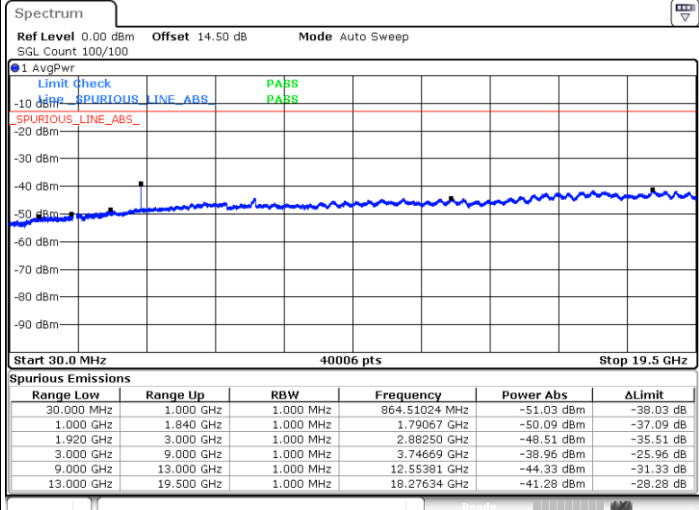

Highest Channel / 64QAM

Date: 26.SEP.2017 23:24:35

LTE Band 2 / 10MHz

Lowest Channel / 64QAM

Middle Channel / 64QAM

Date: 26.SEP.2017 23:28:09

Date: 26.SEP.2017 23:29:25

Highest Channel / 64QAM

Date: 26.SEP.2017 23:32:59

LTE Band 2 / 15MHz

Lowest Channel / 64QAM

Middle Channel / 64QAM

Date: 26.SEP.2017 23:36:33

Date: 26.SEP.2017 23:37:49

Highest Channel / 64QAM

Date: 26.SEP.2017 23:41:23

LTE Band 2 / 20MHz

Lowest Channel / 64QAM

Middle Channel / 64QAM

Date: 26.SEP.2017 23:44:57

Date: 26.SEP.2017 23:46:13

Highest Channel / 64QAM

Date: 26.SEP.2017 23:49:47

LTE Band 4 / 1.4MHz