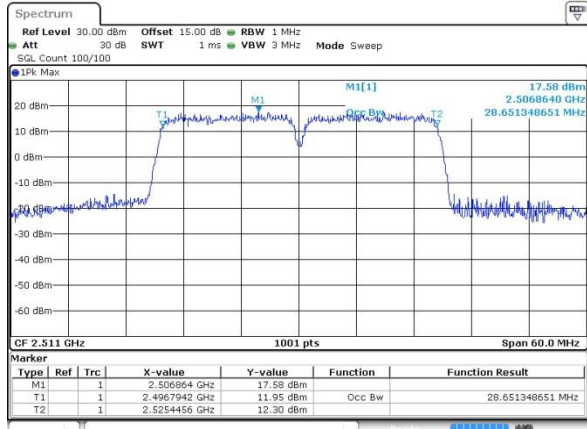

Date: 12.OCT.2017 15:45:53

Highest Channel / 10MHz+20MHz/64QAM

Date: 14.OCT.2017 13:09:11

LTE Band 41

Lowest Channel / 15MHz+15MHz/QPSK

Date: 12.OCT.2017 16:28:18

Lowest Channel / 15MHz+15MHz/16QAM

Date: 12.OCT.2017 16:28:37