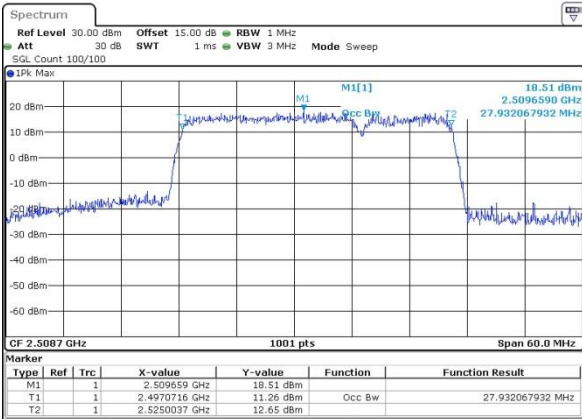

Date: 14.OCT.2017 12:53:50

LTE Band 41

Lowest Channel / 20MHz+10MHz/QPSK

Date: 12.OCT.2017 15:53:55

Lowest Channel / 20MHz+10MHz /16QAM

Date: 12.OCT.2017 15:54:10

Lowest Channel / 20MHz+10MHz /64QAM

Date: 14.OCT.2017 13:13:27