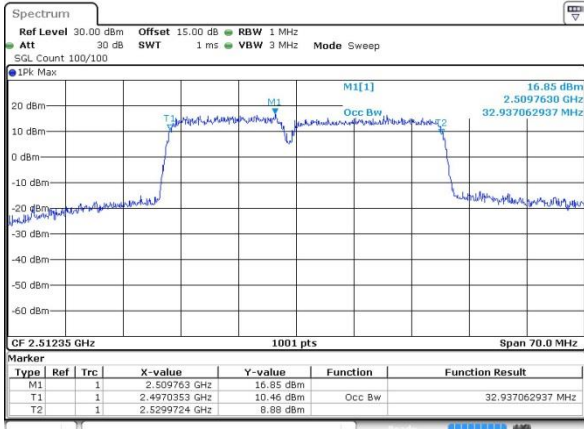

LTE Band 41

Lowest Channel / 15MHz+20MHz/QPSK

Date: 12.OCT.2017 16:56:35