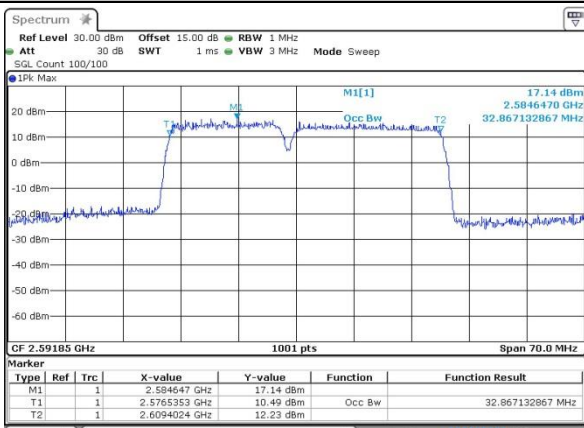

LTE Band 41

Lowest Channel / 15MHz+20MHz/QPSK

Date: 12.OCT.2017 16:56:35

Lowest Channel / 15MHz+20MHz /16QAM

Date: 12.OCT.2017 16:56:52

Lowest Channel / 15MHz+20MHz /64QAM

Date: 14.OCT.2017 13:40:55

Middle Channel / 15MHz+20MHz /QPSK