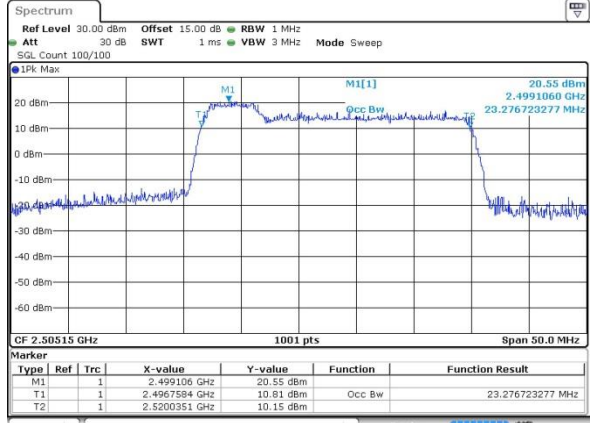

Highest Channel / 20MHz / 64QAM

Date: 11.OCT.2017 11:03:54

LTE Band 41

Lowest Channel / 5MHz+20MHz/QPSK

Date: 12.OCT.2017 14:16:26

Lowest Channel / 5MHz+20MHz /16QAM

Date: 12.OCT.2017 14:16:44

Lowest Channel / 5MHz+20MHz/64QAM