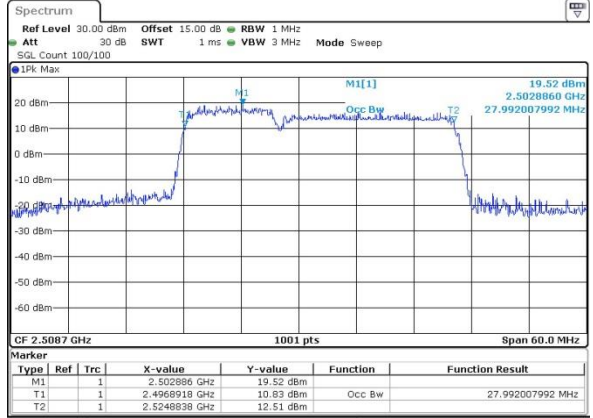

Lowest Channel / 10MHz+20MHz /16QAM

Date: 12.OCT.2017 15:32:13