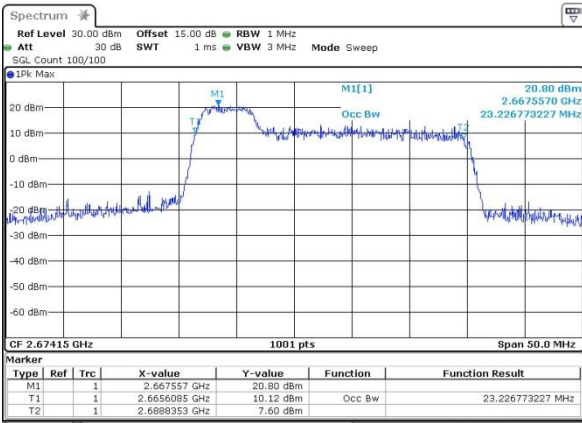

Highest Channel / 5MHz+20MHz/QPSK

Date: 12.OCT.2017 14:48:51

Highest Channel / 5MHz+20MHz/16QAM

Date: 12.OCT.2017 14:44:08

Highest Channel / 5MHz+20MHz/64QAM

Date: 14.OCT.2017 12:34:19

LTE Band 41

Lowest Channel / 10MHz+20MHz/QPSK