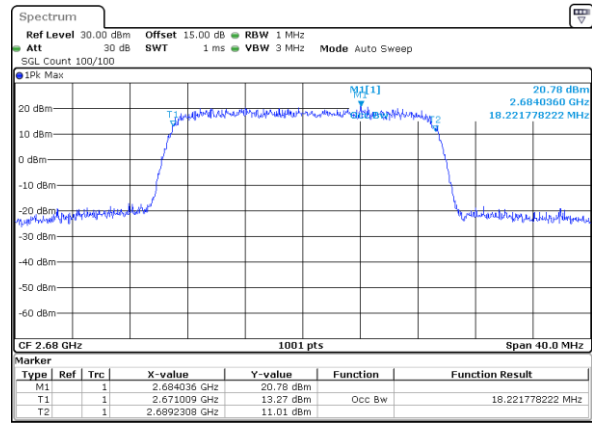

Highest Channel / 20MHz / 64QAM

Date: 11.OCT.2017 11:03:54