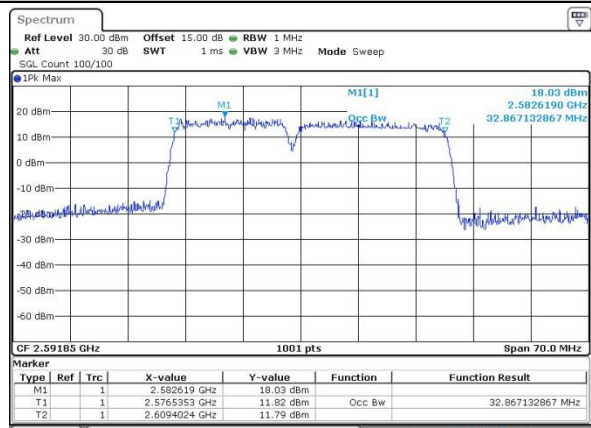

Middle Channel / 15MHz+20MHz /16QAM

Date: 12.OCT.2017 17:14:54