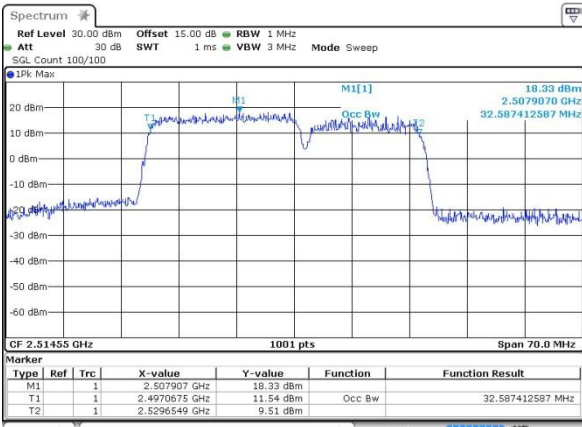

Lowest Channel / 20MHz+15MHz /64QAM

Date: 14.OCT.2017 13:52:03