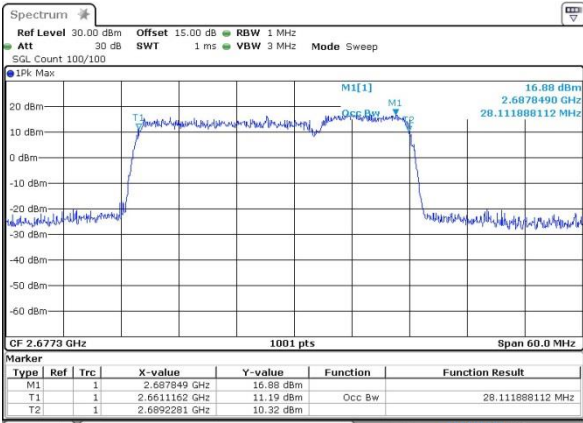

Middle Channel / 20MHz+10MHz /QPSK

Date: 12.OCT.2017 16:18:48

Middle Channel / 20MHz+10MHz /16QAM

Date: 12.OCT.2017 16:18:23

LTE Band 41

Middle Channel / 20MHz+10MHz /64QAM

Date: 14.OCT.2017 13:21:09

Highest Channel / 20MHz+10MHz /QPSK

Date: 12.OCT.2017 16:13:06

Highest Channel / 20MHz+10MHz /16QAM

Date: 12.OCT.2017 16:14:33

Highest Channel / 20MHz+10MHz /64QAM

Date: 14.OCT.2017 13:19:17

LTE Band 41

Lowest Channel / 20MHz+15MHz/QPSK

Date: 12.OCT.2017 17:17:38