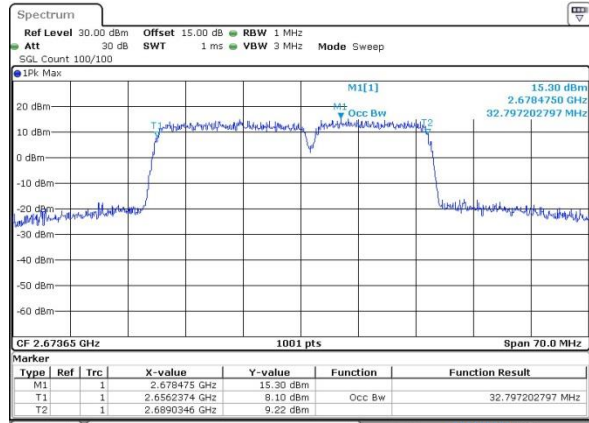

Date: 12.OCT.2017 17:40:03

LTE Band 41

Middle Channel / 20MHz+15MHz /64QAM

Date: 14.OCT.2017 14:00:39

Highest Channel / 20MHz+15MHz /QPSK

Date: 12.OCT.2017 17:33:19

Highest Channel / 20MHz+15MHz /16QAM

Date: 12.OCT.2017 17:33:37

Highest Channel / 20MHz+15MHz /64QAM

Date: 14.OCT.2017 13:59:00

LTE Band 41

Lowest Channel / 20MHz+20MHz/QPSK

Date: 12.OCT.2017 17:42:26

Lowest Channel / 20MHz+20MHz /16QAM

Date: 12.OCT.2017 17:43:49

Lowest Channel / 20MHz+20MHz /64QAM