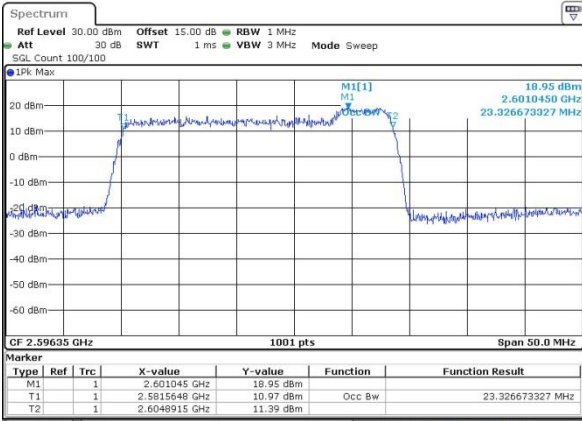

Middle Channel / 20MHz+5MHz /QPSK

Date: 12.OCT.2017 15:24:02