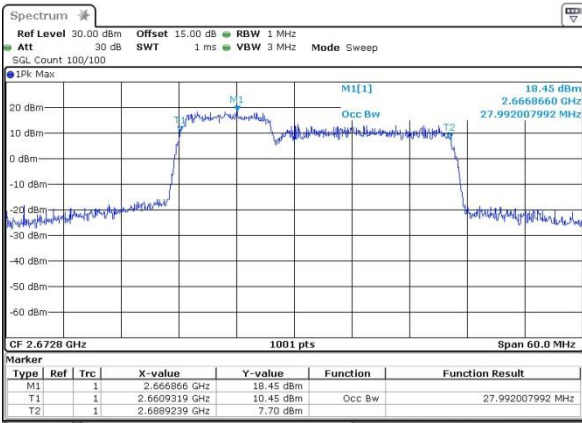

Highest Channel / 10MHz+20MHz/64QAM

Date: 14.OCT.2017 13:09:11