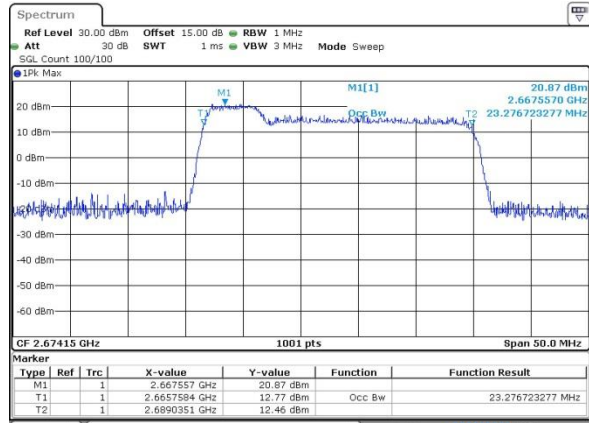

Date: 14.OCT.2017 11:50:55

Middle Channel / 5MHz+20MHz/QPSK

Date: 12.OCT.2017 14:53:46

Middle Channel / 5MHz+20MHz/16QAM

Date: 12.OCT.2017 14:54:16

LTE Band 41

Middle Channel / 5MHz+20MHz/64QAM

Date: 14.OCT.2017 12:38:31

Highest Channel / 5MHz+20MHz/QPSK

Date: 12.OCT.2017 14:48:51

Highest Channel / 5MHz+20MHz/16QAM

Date: 12.OCT.2017 14:44:08

Highest Channel / 5MHz+20MHz/64QAM

Date: 14.OCT.2017 12:34:19

LTE Band 41

Lowest Channel / 10MHz+20MHz/QPSK