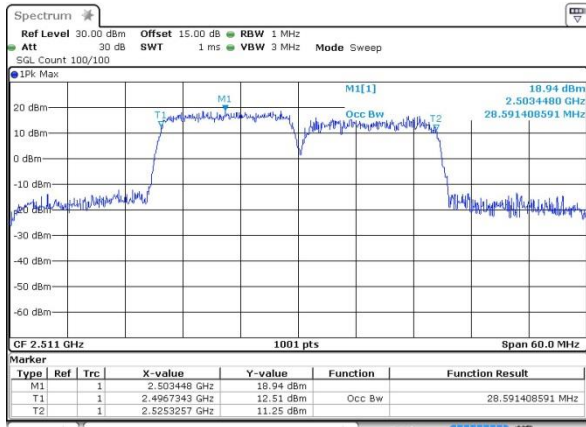

Lowest Channel / 15MHz+15MHz /64QAM

Date: 14.OCT.2017 13:26:57