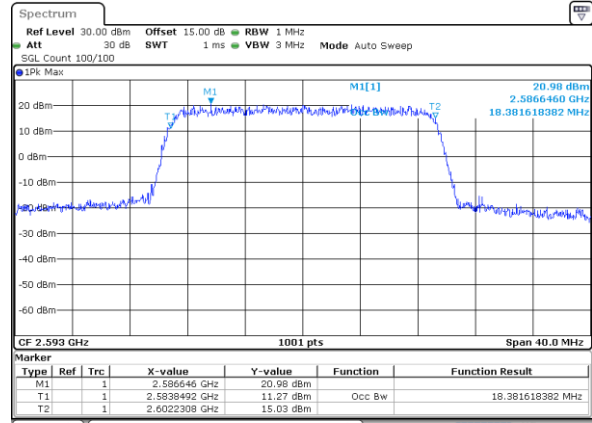

Lowest Channel / 20MHz / 64QAM

Date: 11.OCT.2017 11:03:04

Middle Channel / 15MHz / 64QAM

Date: 11.OCT.2017 11:01:48

Middle Channel / 20MHz / 64QAM

Date: 11.OCT.2017 11:03:30

Highest Channel / 15MHz / 64QAM

Date: 11.OCT.2017 11:05:05