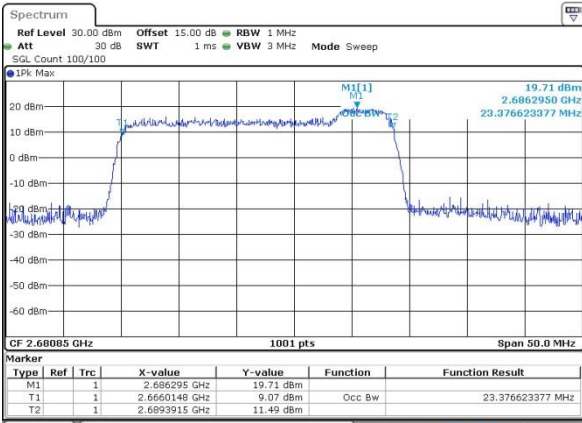

Highest Channel / 20MHz+5MHz /QPSK

Date: 12.OCT.2017 15:18:47