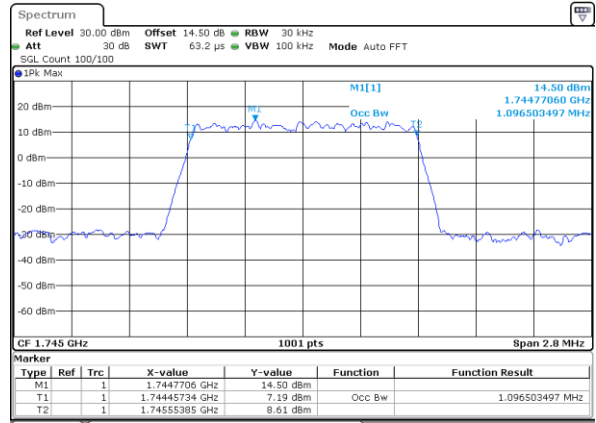

Highest Channel / 20MHz+20MHz /QPSK

Date: 13.OCT.2017 09:01:56

Highest Channel / 20MHz+20MHz /16QAM

Date: 13.OCT.2017 09:02:20

Highest Channel / 20MHz+20MHz /64QAM

Date: 14.OCT.2017 14:33:08

LTE Band 66

Lowest Channel / 1.4MHz / QPSK

Date: 29_SEP.2017 13:45:08

Lowest Channel / 1.4MHz / 16QAM

Date: 29_SEP.2017 13:48:24

Middle Channel / 1.4MHz / QPSK

Date: 29_SEP.2017 13:50:23

Middle Channel / 1.4MHz / 16QAM

Date: 29_SEP.2017 13:52:04

Highest Channel / 1.4MHz / QPSK

Date: 29_SEP.2017 13:53:39

Highest Channel / 1.4MHz / 16QAM

Date: 29_SEP.2017 14:15:55