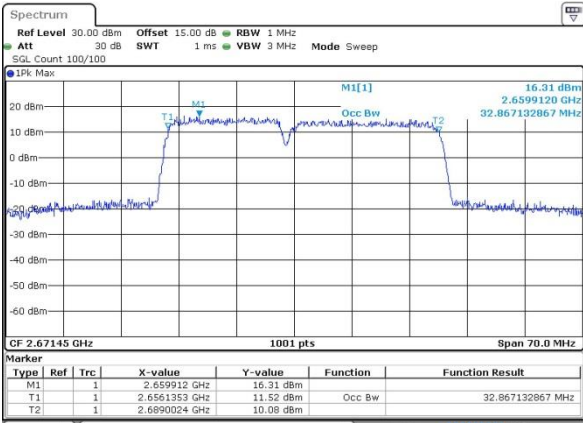

Date: 12.OCT.2017 17:14:34

Middle Channel / 15MHz+20MHz /16QAM

Date: 12.OCT.2017 17:14:54

LTE Band 41

Middle Channel / 15MHz+20MHz /64QAM

Date: 14.OCT.2017 13:50:23

Highest Channel / 15MHz+20MHz /QPSK

Date: 12.OCT.2017 17:11:00

Highest Channel / 15MHz+20MHz /16QAM

Date: 12.OCT.2017 17:10:43

Highest Channel / 15MHz+20MHz /64QAM

Date: 14.OCT.2017 13:47:55

LTE Band 41

Lowest Channel / 20MHz+5MHz/QPSK

Date: 12.OCT.2017 14:59:23

Lowest Channel / 20MHz+5MHz /16QAM