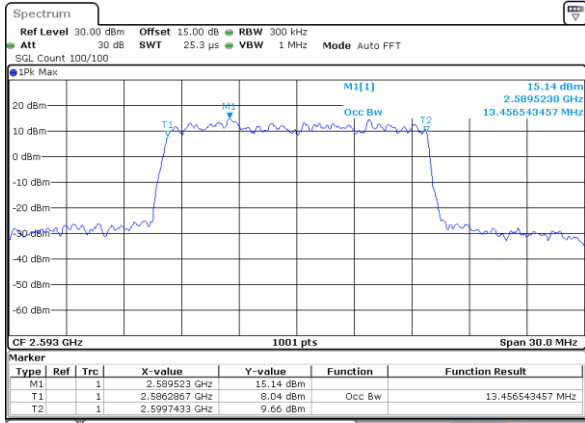

Middle Channel / 15MHz / 64QAM

Date: 11.OCT.2017 11:01:48