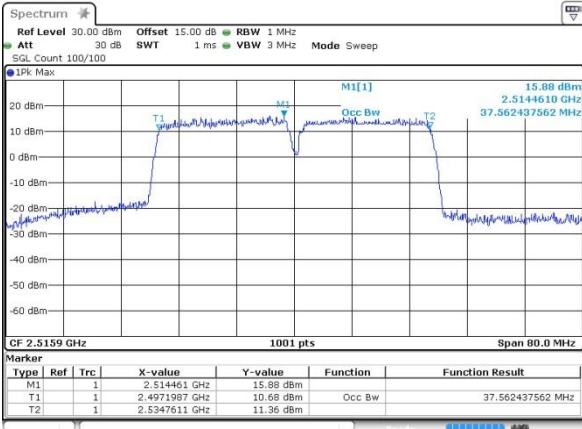

Date: 12.OCT.2017 17:40:03

LTE Band 41

Middle Channel / 20MHz+15MHz /64QAM

Date: 14.OCT.2017 14:00:39

Highest Channel / 20MHz+15MHz /QPSK

Date: 12.OCT.2017 17:33:19

Highest Channel / 20MHz+15MHz /16QAM

Date: 12.OCT.2017 17:33:37

Highest Channel / 20MHz+15MHz /64QAM

Date: 14.OCT.2017 13:59:00

LTE Band 41

Lowest Channel / 20MHz+20MHz/QPSK

Date: 12.OCT.2017 17:42:26

Lowest Channel / 20MHz+20MHz /16QAM

Date: 12.OCT.2017 17:43:49

Lowest Channel / 20MHz+20MHz /64QAM