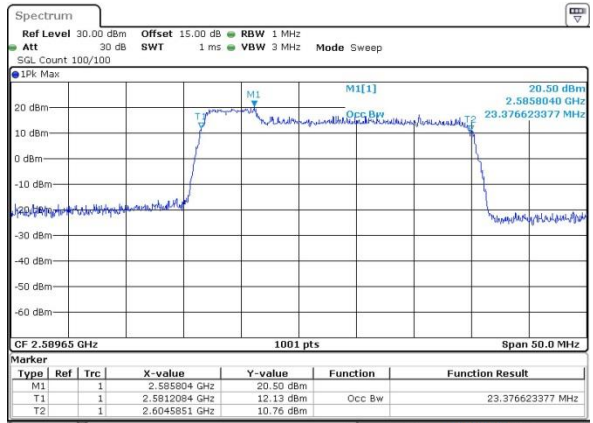

Middle Channel / 5MHz+20MHz/16QAM

Date: 12.OCT.2017 14:54:16