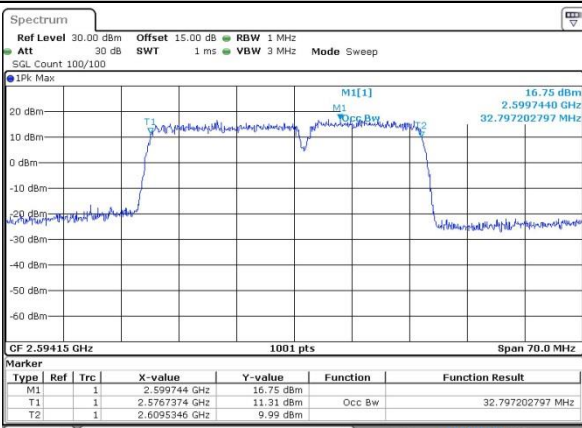

Lowest Channel / 20MHz+15MHz /16QAM

Date: 12.OCT.2017 17:17:54

Lowest Channel / 20MHz+15MHz /64QAM

Date: 14.OCT.2017 13:52:03

Middle Channel / 20MHz+15MHz /QPSK

Date: 12.OCT.2017 17:40:30

Middle Channel / 20MHz+15MHz /16QAM