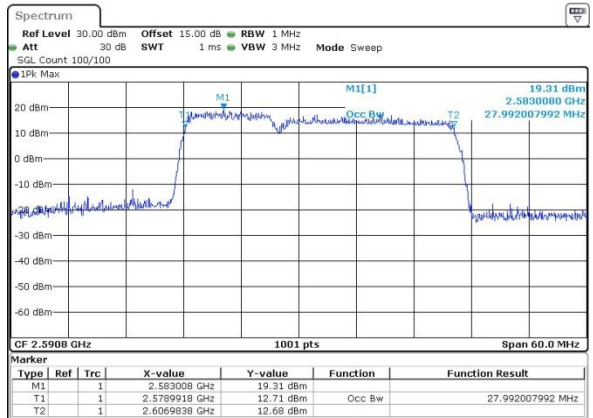

Highest Channel / 5MHz+20MHz/QPSK

Date: 12.OCT.2017 14:48:51

Highest Channel / 5MHz+20MHz/16QAM

Date: 12.OCT.2017 14:44:08

Highest Channel / 5MHz+20MHz/64QAM

Date: 14.OCT.2017 12:34:19

LTE Band 41

Lowest Channel / 10MHz+20MHz/QPSK

Date: 12.OCT.2017 15:31:57

Lowest Channel / 10MHz+20MHz /16QAM

Date: 12.OCT.2017 15:32:13

Lowest Channel / 10MHz+20MHz/64QAM

Date: 14.OCT.2017 13:03:06

Middle Channel / 10MHz+20MHz/QPSK

Date: 12.OCT.2017 15:51:29

Middle Channel / 10MHz+20MHz/16QAM

Date: 12.OCT.2017 15:51:45

LTE Band 41

Middle Channel / 10MHz+20MHz/64QAM

Date: 14.OCT.2017 13:10:02

Highest Channel / 10MHz+20MHz/QPSK

Date: 12.OCT.2017 15:48:16

Highest Channel / 10MHz+20MHz/16QAM