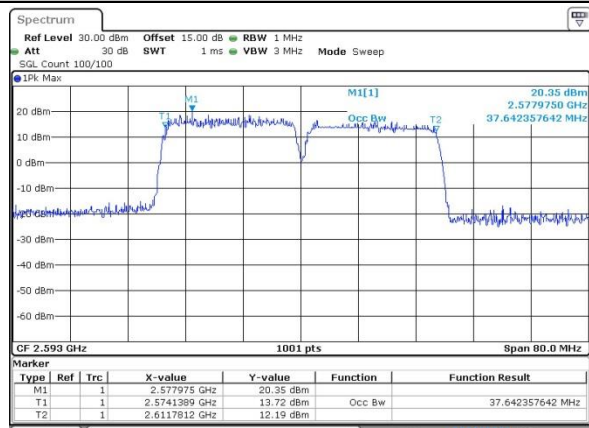

Middle Channel / 20MHz+20MHz /16QAM

Date: 13.OCT.2017 09:12:26