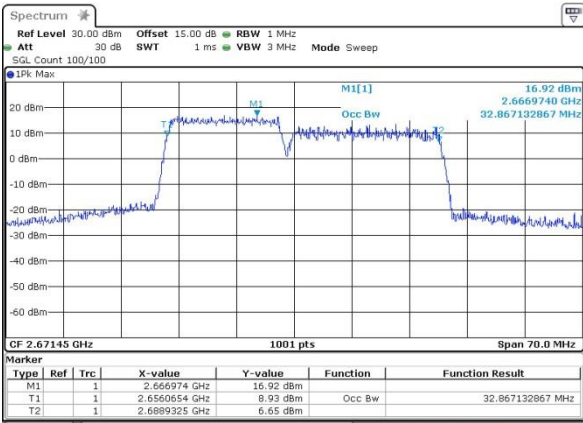

Highest Channel / 15MHz+20MHz /64QAM

Date: 14.OCT.2017 13:47:55