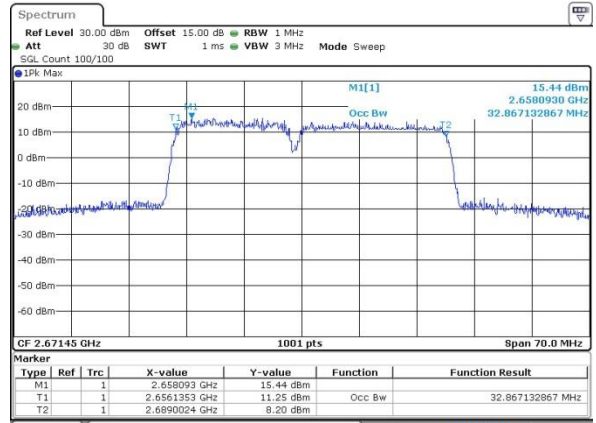

Date: 12.OCT.2017 17:14:34

Middle Channel / 15MHz+20MHz /16QAM

Date: 12.OCT.2017 17:14:54

LTE Band 41

Middle Channel / 15MHz+20MHz /64QAM

Date: 14.OCT.2017 13:50:23

Highest Channel / 15MHz+20MHz /QPSK

Date: 12.OCT.2017 17:11:00

Highest Channel / 15MHz+20MHz /16QAM

Date: 12.OCT.2017 17:10:43

Highest Channel / 15MHz+20MHz /64QAM

Date: 14.OCT.2017 13:47:55

LTE Band 41

Lowest Channel / 20MHz+5MHz/QPSK

Date: 12.OCT.2017 14:59:23

Lowest Channel / 20MHz+5MHz /16QAM