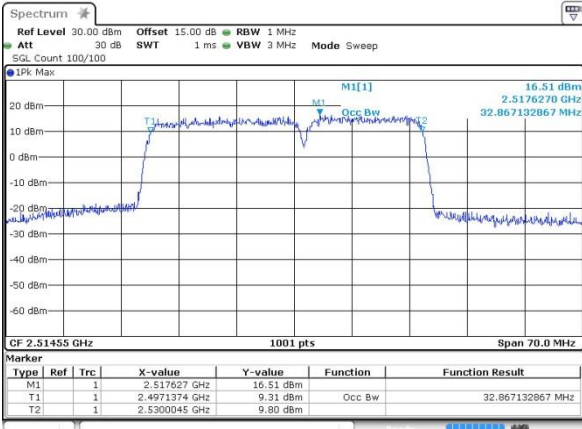

Date: 12.OCT.2017 16:13:06

Highest Channel / 20MHz+10MHz /16QAM

Date: 12.OCT.2017 16:14:33

Highest Channel / 20MHz+10MHz /64QAM

Date: 14.OCT.2017 13:19:17

LTE Band 41

Lowest Channel / 20MHz+15MHz/QPSK

Date: 12.OCT.2017 17:17:38