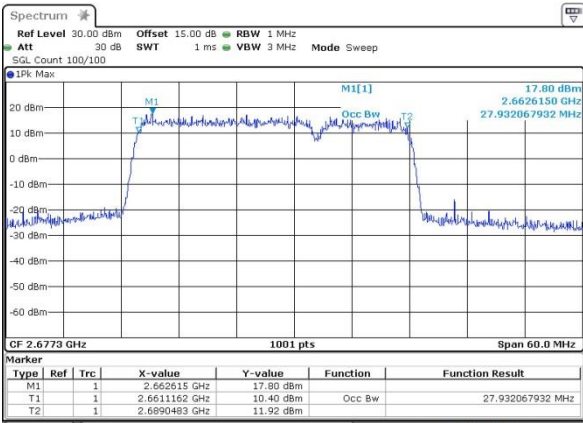

Highest Channel / 20MHz+10MHz /64QAM

Date: 14.OCT.2017 13:19:17