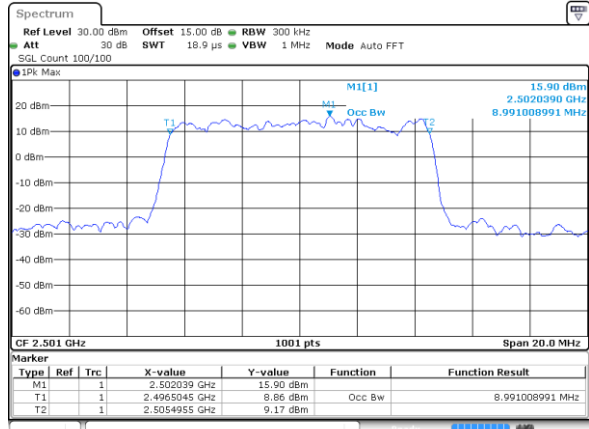

LTE Band 41

Lowest Channel / 5MHz / 64QAM

Date: 11.OCT.2017 10:56:29

Lowest Channel / 10MHz / 64QAM

Date: 11.OCT.2017 10:59:01

Middle Channel / 5MHz / 64QAM

Date: 11.OCT.2017 10:56:56

Middle Channel / 10MHz / 64QAM

Date: 11.OCT.2017 10:59:22

Highest Channel / 5MHz / 64QAM

Date: 11.OCT.2017 10:58:21

Highest Channel / 10MHz / 64QAM

Date: 11.OCT.2017 10:59:46

LTE Band 41

Lowest Channel / 15MHz / 64QAM

Date: 11.OCT.2017 11:01:26