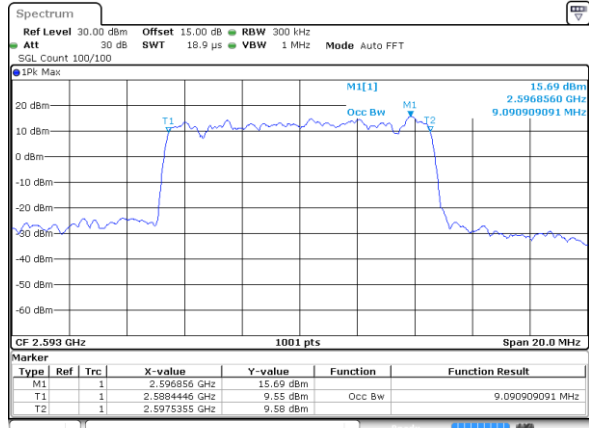

LTE Band 41

Lowest Channel / 5MHz / 64QAM

Date: 11.OCT.2017 10:56:29

Lowest Channel / 10MHz / 64QAM

Date: 11.OCT.2017 10:59:01

Middle Channel / 5MHz / 64QAM

Date: 11.OCT.2017 10:56:56

Middle Channel / 10MHz / 64QAM

Date: 11.OCT.2017 10:59:22

Highest Channel / 5MHz / 64QAM

Date: 11.OCT.2017 10:58:21

Highest Channel / 10MHz / 64QAM

Date: 11.OCT.2017 10:59:46

LTE Band 41

Lowest Channel / 15MHz / 64QAM

Date: 11.OCT.2017 11:01:26