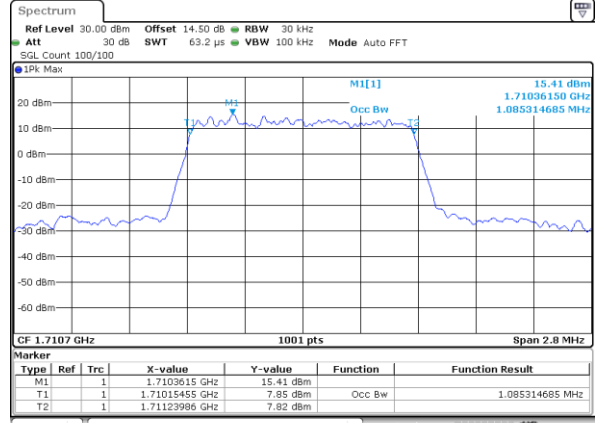

Date: 14.OCT.2017 14:10:25

Middle Channel / 20MHz+20MHz /QPSK

Date: 13.OCT.2017 09:12:49

Middle Channel / 20MHz+20MHz /16QAM

Date: 13.OCT.2017 09:12:26

LTE Band 41

Middle Channel / 20MHz+20MHz /64QAM

Date: 14.OCT.2017 14:35:11

Highest Channel / 20MHz+20MHz /QPSK

Date: 13.OCT.2017 09:01:56

Highest Channel / 20MHz+20MHz /16QAM

Date: 13.OCT.2017 09:02:20

Highest Channel / 20MHz+20MHz /64QAM

Date: 14.OCT.2017 14:33:08

LTE Band 66

Lowest Channel / 1.4MHz / QPSK

Date: 29_SEP.2017 13:45:08

Lowest Channel / 1.4MHz / 16QAM

Date: 29_SEP.2017 13:48:24

Middle Channel / 1.4MHz / QPSK

Date: 29_SEP.2017 13:50:23

Middle Channel / 1.4MHz / 16QAM

Date: 29_SEP.2017 13:52:04

Highest Channel / 1.4MHz / QPSK

Date: 29_SEP.2017 13:53:39

Highest Channel / 1.4MHz / 16QAM

Date: 29_SEP.2017 14:15:55