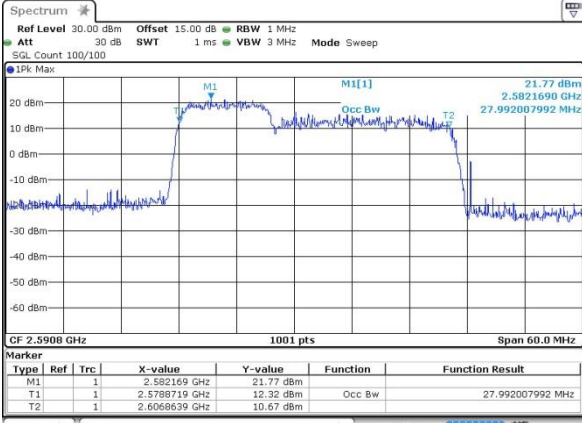

Middle Channel / 10MHz+20MHz/16QAM

Date: 12.OCT.2017 15:51:45

LTE Band 41

Middle Channel / 10MHz+20MHz/64QAM

Date: 14.OCT.2017 13:10:02

Highest Channel / 10MHz+20MHz/QPSK

Date: 12.OCT.2017 15:48:16

Highest Channel / 10MHz+20MHz/16QAM