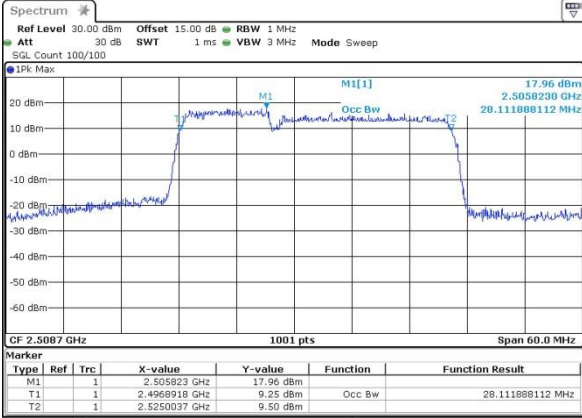

Highest Channel / 5MHz+20MHz/QPSK

Date: 12.OCT.2017 14:48:51

Highest Channel / 5MHz+20MHz/16QAM

Date: 12.OCT.2017 14:44:08

Highest Channel / 5MHz+20MHz/64QAM

Date: 14.OCT.2017 12:34:19

LTE Band 41

Lowest Channel / 10MHz+20MHz/QPSK