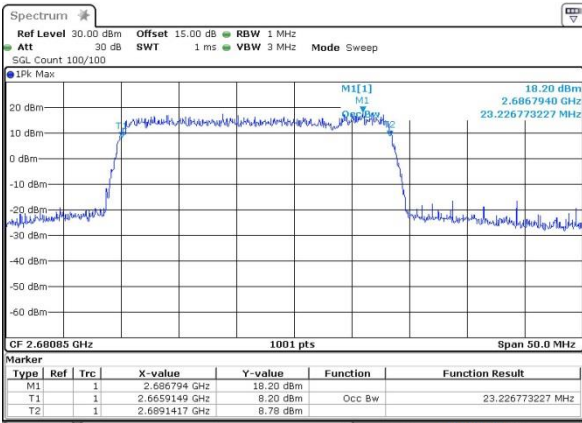

LTE Band 41

Middle Channel / 20MHz+5MHz /64QAM

Date: 14.OCT.2017 12:56:37

Highest Channel / 20MHz+5MHz /QPSK

Date: 12.OCT.2017 15:18:47

Highest Channel / 20MHz+5MHz /16QAM

Date: 12.OCT.2017 15:18:22

Highest Channel / 20MHz+5MHz /64QAM