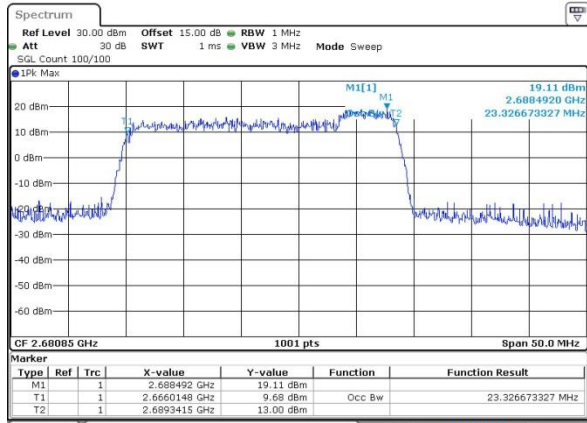

LTE Band 41

Middle Channel / 20MHz+5MHz /64QAM

Date: 14.OCT.2017 12:56:37

Highest Channel / 20MHz+5MHz /QPSK

Date: 12.OCT.2017 15:18:47

Highest Channel / 20MHz+5MHz /16QAM

Date: 12.OCT.2017 15:18:22

Highest Channel / 20MHz+5MHz /64QAM