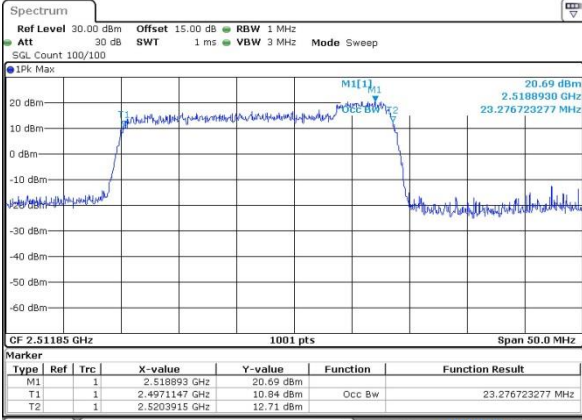

Highest Channel / 15MHz+20MHz /16QAM

Date: 12.OCT.2017 17:10:43

Highest Channel / 15MHz+20MHz /64QAM

Date: 14.OCT.2017 13:47:55

LTE Band 41

Lowest Channel / 20MHz+5MHz/QPSK

Date: 12.OCT.2017 14:59:23

Lowest Channel / 20MHz+5MHz /16QAM