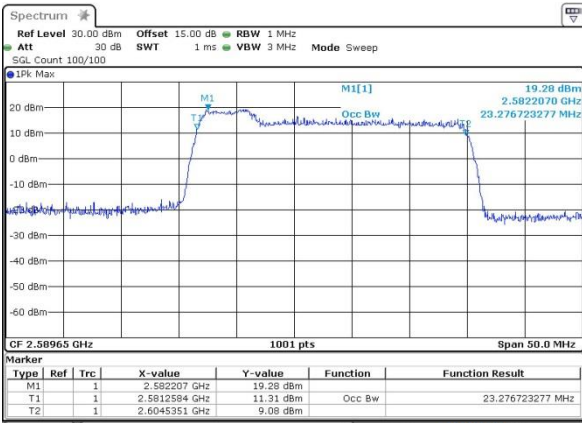

Middle Channel / 5MHz+20MHz/QPSK

Date: 12.OCT.2017 14:53:46