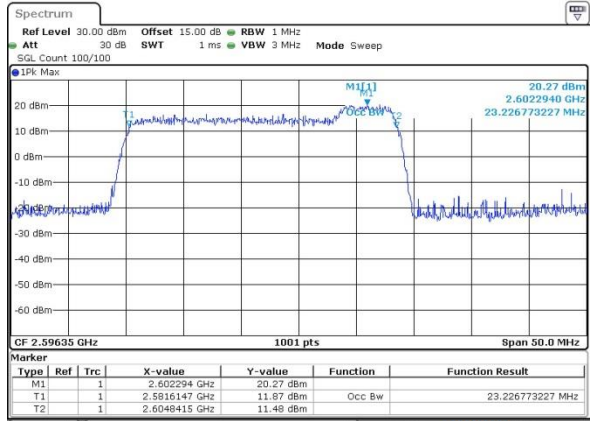

Date: 12.OCT.2017 14:59:04

Lowest Channel / 20MHz+5MHz /64QAM

Date: 14.OCT.2017 12:47:52

Middle Channel / 20MHz+5MHz /QPSK

Date: 12.OCT.2017 15:24:02

Middle Channel / 20MHz+5MHz /16QAM

Date: 12.OCT.2017 15:23:41