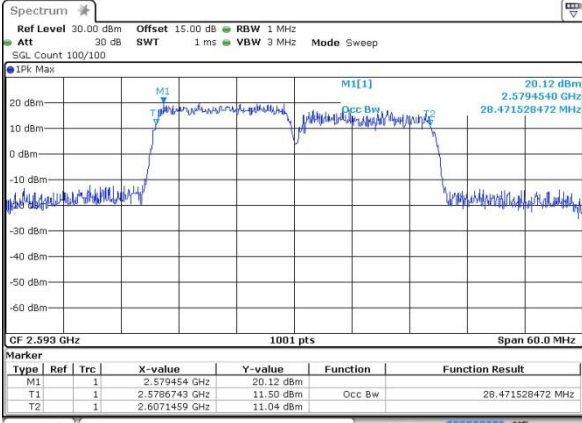

Lowest Channel / 15MHz+15MHz /64QAM

Date: 14.OCT.2017 13:26:57

Middle Channel / 15MHz+15MHz /QPSK

Date: 12.OCT.2017 16:49:31

Middle Channel / 15MHz+15MHz /16QAM

Date: 12.OCT.2017 16:49:11

LTE Band 41

Middle Channel / 15MHz+15MHz /64QAM