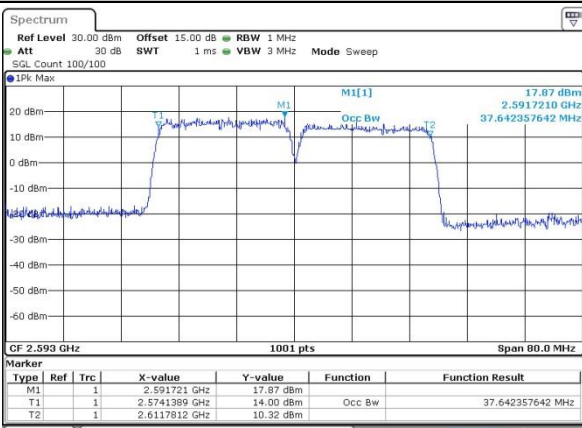

Middle Channel / 20MHz+20MHz /QPSK

Date: 13.OCT.2017 09:12:49