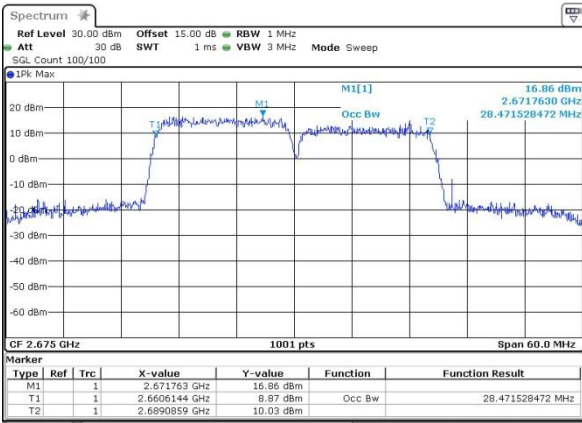

Date: 14.OCT.2017 13:34:09

Highest Channel / 15MHz+15MHz /QPSK

Date: 12.OCT.2017 16:44:59

Highest Channel / 15MHz+15MHz /16QAM

Date: 12.OCT.2017 16:45:15

Highest Channel / 15MHz+15MHz /64QAM

Date: 14.OCT.2017 13:33:17