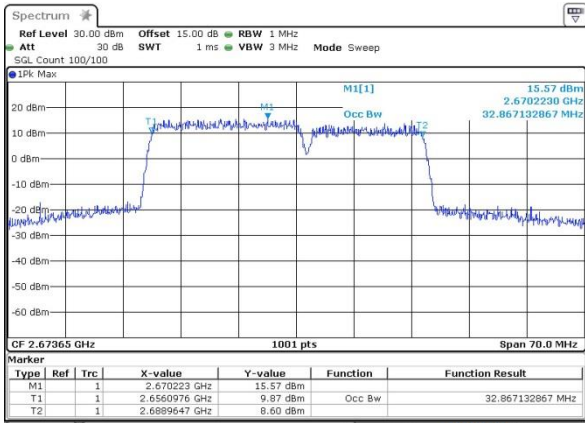

Date: 12.OCT.2017 17:40:03

LTE Band 41

Middle Channel / 20MHz+15MHz /64QAM

Date: 14.OCT.2017 14:00:39

Highest Channel / 20MHz+15MHz /QPSK

Date: 12.OCT.2017 17:33:19

Highest Channel / 20MHz+15MHz /16QAM

Date: 12.OCT.2017 17:33:37

Highest Channel / 20MHz+15MHz /64QAM

Date: 14.OCT.2017 13:59:00

LTE Band 41

Lowest Channel / 20MHz+20MHz/QPSK

Date: 12.OCT.2017 17:42:26

Lowest Channel / 20MHz+20MHz /16QAM

Date: 12.OCT.2017 17:43:49

Lowest Channel / 20MHz+20MHz /64QAM