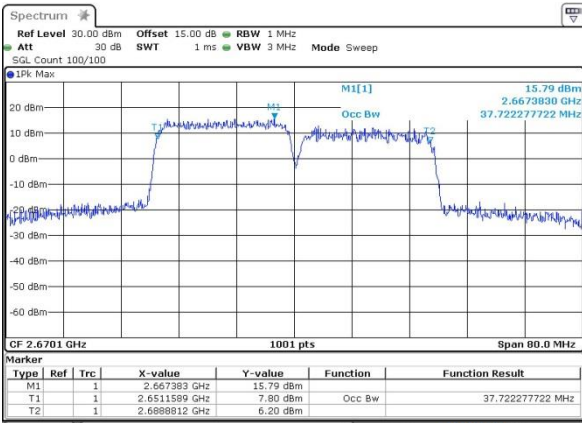

Highest Channel / 20MHz+20MHz /QPSK

Date: 13.OCT.2017 09:01:56

Highest Channel / 20MHz+20MHz /16QAM

Date: 13.OCT.2017 09:02:20

Highest Channel / 20MHz+20MHz /64QAM

Date: 14.OCT.2017 14:33:08

LTE Band 66

Lowest Channel / 1.4MHz / QPSK