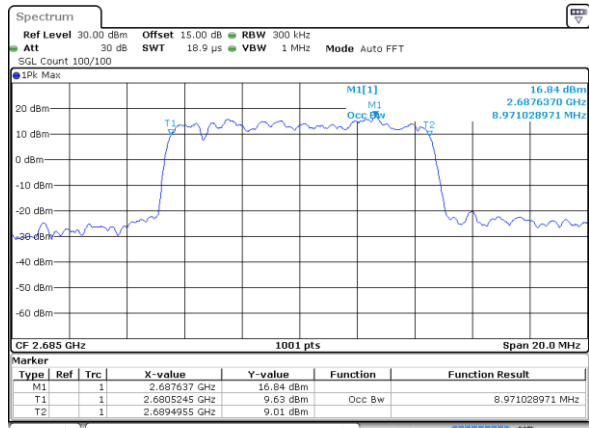

LTE Band 41

Lowest Channel / 5MHz / 64QAM

Date: 11.OCT.2017 10:56:29

Lowest Channel / 10MHz / 64QAM

Date: 11.OCT.2017 10:59:01

Middle Channel / 5MHz / 64QAM

Date: 11.OCT.2017 10:56:56

Middle Channel / 10MHz / 64QAM

Date: 11.OCT.2017 10:59:22

Highest Channel / 5MHz / 64QAM

Date: 11.OCT.2017 10:58:21

Highest Channel / 10MHz / 64QAM

Date: 11.OCT.2017 10:59:46

LTE Band 41

Lowest Channel / 15MHz / 64QAM

Date: 11.OCT.2017 11:01:26