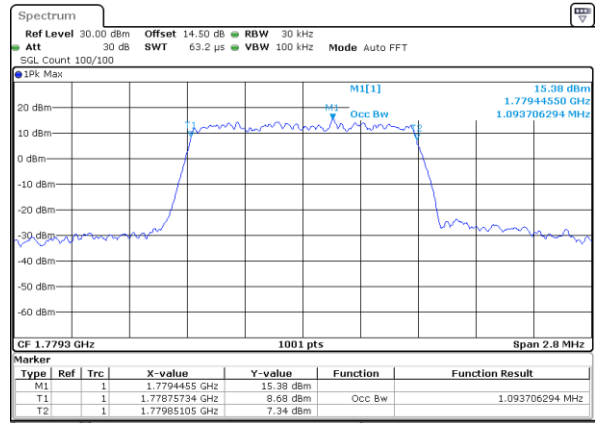

Highest Channel / 20MHz+20MHz /QPSK

Date: 13.OCT.2017 09:01:56

Highest Channel / 20MHz+20MHz /16QAM

Date: 13.OCT.2017 09:02:20

Highest Channel / 20MHz+20MHz /64QAM

Date: 14.OCT.2017 14:33:08

LTE Band 66

Lowest Channel / 1.4MHz / QPSK

Date: 29_SEP.2017 13:45:08

Lowest Channel / 1.4MHz / 16QAM

Date: 29_SEP.2017 13:48:24

Middle Channel / 1.4MHz / QPSK

Date: 29_SEP.2017 13:50:23

Middle Channel / 1.4MHz / 16QAM

Date: 29_SEP.2017 13:52:04

Highest Channel / 1.4MHz / QPSK

Date: 29_SEP.2017 13:53:39

Highest Channel / 1.4MHz / 16QAM

Date: 29_SEP.2017 14:15:55