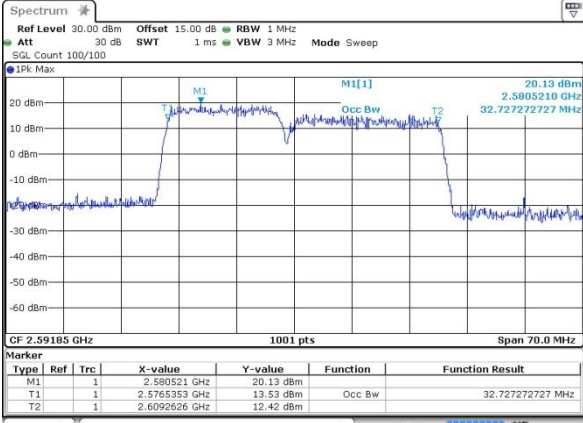

Date: 12.OCT.2017 17:14:34

Middle Channel / 15MHz+20MHz /16QAM

Date: 12.OCT.2017 17:14:54

LTE Band 41

Middle Channel / 15MHz+20MHz /64QAM

Date: 14.OCT.2017 13:50:23

Highest Channel / 15MHz+20MHz /QPSK

Date: 12.OCT.2017 17:11:00

Highest Channel / 15MHz+20MHz /16QAM

Date: 12.OCT.2017 17:10:43

Highest Channel / 15MHz+20MHz /64QAM

Date: 14.OCT.2017 13:47:55

LTE Band 41

Lowest Channel / 20MHz+5MHz/QPSK

Date: 12.OCT.2017 14:59:23

Lowest Channel / 20MHz+5MHz /16QAM