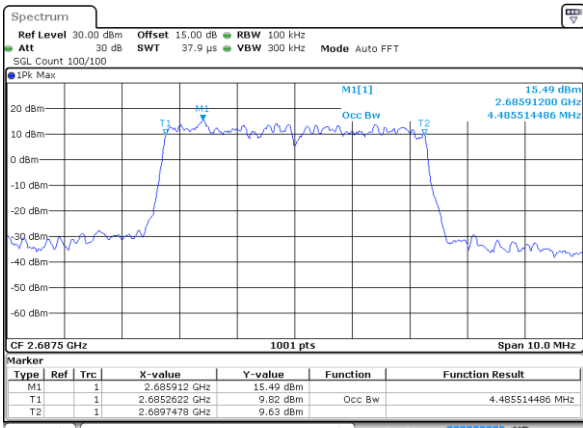

Highest Channel / 5MHz / 64QAM

Date: 11.OCT.2017 10:58:21