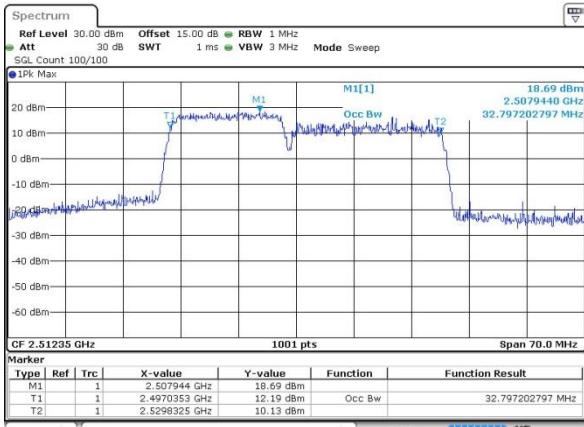

LTE Band 41

Lowest Channel / 15MHz+20MHz/QPSK

Date: 12.OCT.2017 16:56:35

Lowest Channel / 15MHz+20MHz /16QAM

Date: 12.OCT.2017 16:56:52

Lowest Channel / 15MHz+20MHz /64QAM

Date: 14.OCT.2017 13:40:55

Middle Channel / 15MHz+20MHz /QPSK