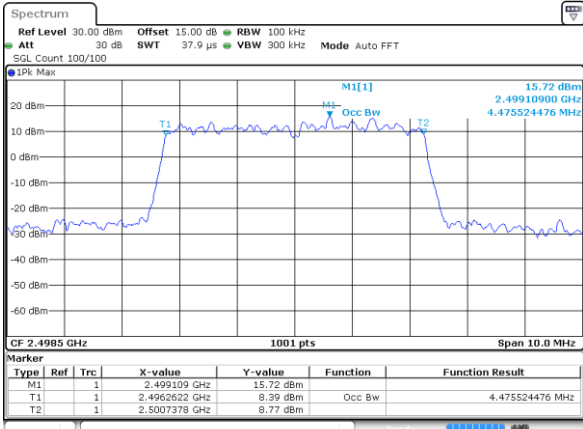

LTE Band 41

Lowest Channel / 5MHz / 64QAM

Date: 11.OCT.2017 10:56:29

Lowest Channel / 10MHz / 64QAM

Date: 11.OCT.2017 10:59:01

Middle Channel / 5MHz / 64QAM

Date: 11.OCT.2017 10:56:56

Middle Channel / 10MHz / 64QAM

Date: 11.OCT.2017 10:59:22

Highest Channel / 5MHz / 64QAM

Date: 11.OCT.2017 10:58:21

Highest Channel / 10MHz / 64QAM

Date: 11.OCT.2017 10:59:46

LTE Band 41

Lowest Channel / 15MHz / 64QAM

Date: 11.OCT.2017 11:01:26