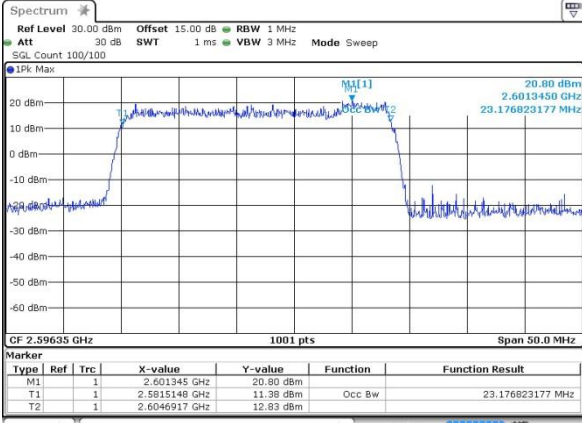

LTE Band 41

Middle Channel / 20MHz+5MHz /64QAM

Date: 14.OCT.2017 12:56:37