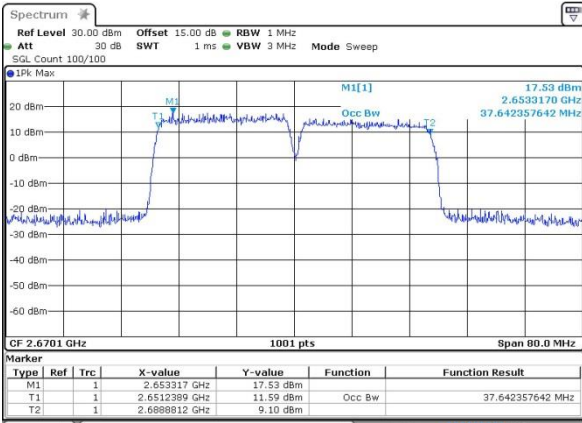

Highest Channel / 20MHz+15MHz /64QAM

Date: 14.OCT.2017 13:59:00

LTE Band 41

Lowest Channel / 20MHz+20MHz/QPSK

Date: 12.OCT.2017 17:42:26

Lowest Channel / 20MHz+20MHz /16QAM

Date: 12.OCT.2017 17:43:49

Lowest Channel / 20MHz+20MHz /64QAM

Date: 14.OCT.2017 14:10:25

Middle Channel / 20MHz+20MHz /QPSK

Date: 13.OCT.2017 09:12:49

Middle Channel / 20MHz+20MHz /16QAM

Date: 13.OCT.2017 09:12:26

LTE Band 41

Middle Channel / 20MHz+20MHz /64QAM

Date: 14.OCT.2017 14:35:11

Highest Channel / 20MHz+20MHz /QPSK

Date: 13.OCT.2017 09:01:56

Highest Channel / 20MHz+20MHz /16QAM

Date: 13.OCT.2017 09:02:20

Highest Channel / 20MHz+20MHz /64QAM

Date: 14.OCT.2017 14:33:08

LTE Band 66

Lowest Channel / 1.4MHz / QPSK