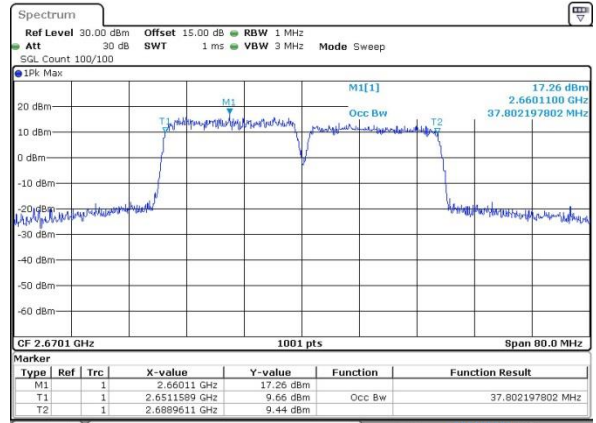

Highest Channel / 20MHz+15MHz /64QAM

Date: 14.OCT.2017 13:59:00

LTE Band 41

Lowest Channel / 20MHz+20MHz/QPSK

Date: 12.OCT.2017 17:42:26

Lowest Channel / 20MHz+20MHz /16QAM

Date: 12.OCT.2017 17:43:49

Lowest Channel / 20MHz+20MHz /64QAM

Date: 14.OCT.2017 14:10:25

Middle Channel / 20MHz+20MHz /QPSK

Date: 13.OCT.2017 09:12:49

Middle Channel / 20MHz+20MHz /16QAM

Date: 13.OCT.2017 09:12:26

LTE Band 41

Middle Channel / 20MHz+20MHz /64QAM

Date: 14.OCT.2017 14:35:11

Highest Channel / 20MHz+20MHz /QPSK

Date: 13.OCT.2017 09:01:56

Highest Channel / 20MHz+20MHz /16QAM

Date: 13.OCT.2017 09:02:20

Highest Channel / 20MHz+20MHz /64QAM

Date: 14.OCT.2017 14:33:08

LTE Band 66

Lowest Channel / 1.4MHz / QPSK