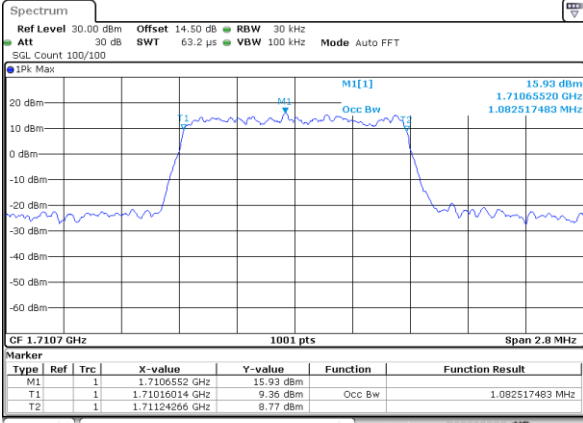

Date: 14.OCT.2017 14:10:25

Middle Channel / 20MHz+20MHz /QPSK

Date: 13.OCT.2017 09:12:49

Middle Channel / 20MHz+20MHz /16QAM

Date: 13.OCT.2017 09:12:26

LTE Band 41

Middle Channel / 20MHz+20MHz /64QAM

Date: 14.OCT.2017 14:35:11

Highest Channel / 20MHz+20MHz /QPSK

Date: 13.OCT.2017 09:01:56

Highest Channel / 20MHz+20MHz /16QAM

Date: 13.OCT.2017 09:02:20

Highest Channel / 20MHz+20MHz /64QAM

Date: 14.OCT.2017 14:33:08

LTE Band 66

Lowest Channel / 1.4MHz / QPSK

Date: 29_SEP.2017 13:45:08

Lowest Channel / 1.4MHz / 16QAM

Date: 29_SEP.2017 13:48:24

Middle Channel / 1.4MHz / QPSK

Date: 29_SEP.2017 13:50:23

Middle Channel / 1.4MHz / 16QAM

Date: 29_SEP.2017 13:52:04

Highest Channel / 1.4MHz / QPSK

Date: 29_SEP.2017 13:53:39

Highest Channel / 1.4MHz / 16QAM

Date: 29_SEP.2017 14:15:55