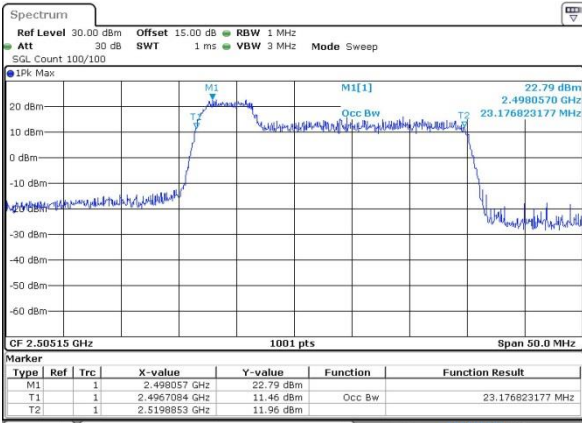

Highest Channel / 20MHz / 64QAM

Date: 11.OCT.2017 11:03:54

LTE Band 41

Lowest Channel / 5MHz+20MHz/QPSK

Date: 12.OCT.2017 14:16:26

Lowest Channel / 5MHz+20MHz /16QAM

Date: 12.OCT.2017 14:16:44

Lowest Channel / 5MHz+20MHz/64QAM