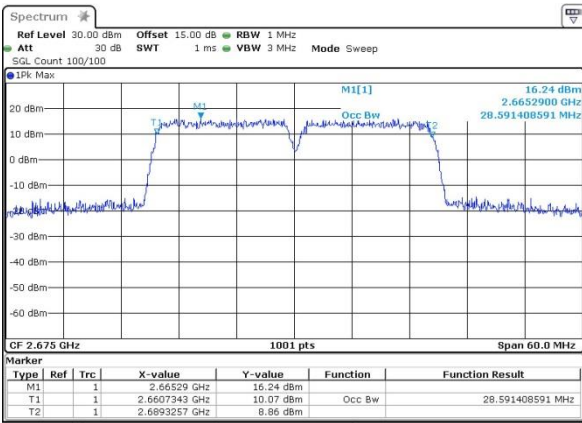

Highest Channel / 15MHz+15MHz /QPSK

Date: 12.OCT.2017 16:44:59