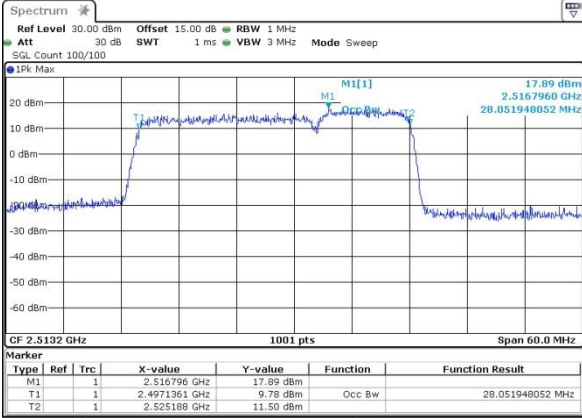

LTE Band 41

Lowest Channel / 20MHz+10MHz/QPSK

Date: 12.OCT.2017 15:53:55