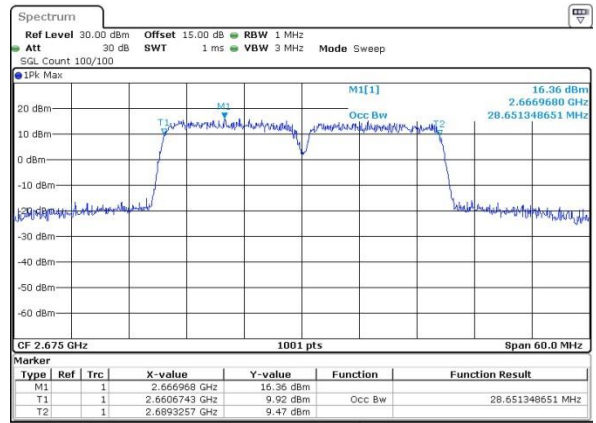

Highest Channel / 15MHz+15MHz /16QAM

Date: 12.OCT.2017 16:45:15