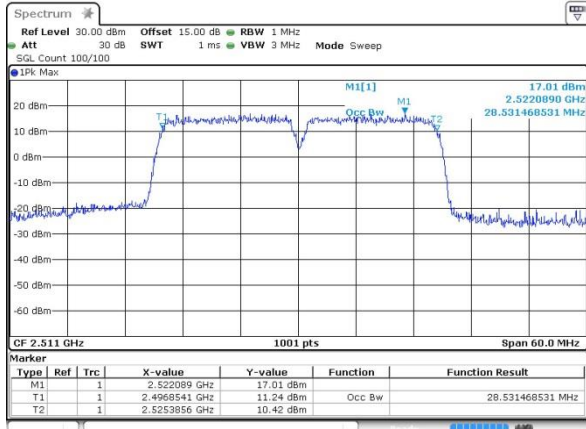

Date: 12.OCT.2017 15:45:53

Highest Channel / 10MHz+20MHz/64QAM

Date: 14.OCT.2017 13:09:11

LTE Band 41

Lowest Channel / 15MHz+15MHz/QPSK

Date: 12.OCT.2017 16:28:18

Lowest Channel / 15MHz+15MHz/16QAM

Date: 12.OCT.2017 16:28:37