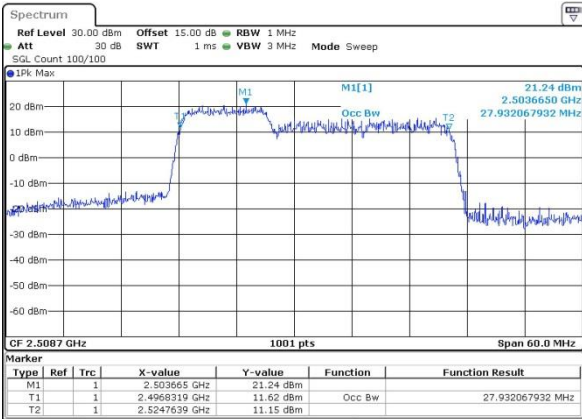

Lowest Channel / 10MHz+20MHz/64QAM

Date: 14.OCT.2017 13:03:06