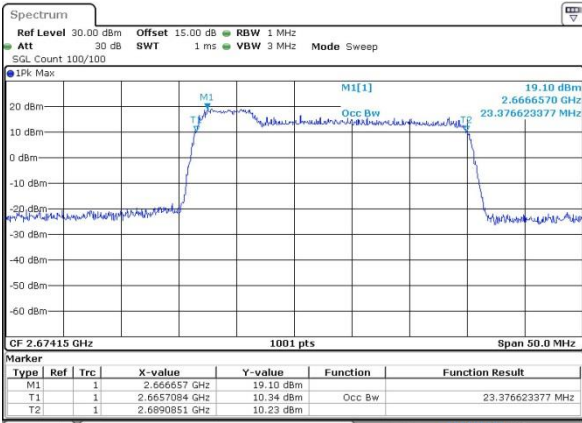

Date: 14.OCT.2017 11:50:55

Middle Channel / 5MHz+20MHz/QPSK

Date: 12.OCT.2017 14:53:46

Middle Channel / 5MHz+20MHz/16QAM

Date: 12.OCT.2017 14:54:16

LTE Band 41

Middle Channel / 5MHz+20MHz/64QAM

Date: 14.OCT.2017 12:38:31

Highest Channel / 5MHz+20MHz/QPSK

Date: 12.OCT.2017 14:48:51

Highest Channel / 5MHz+20MHz/16QAM

Date: 12.OCT.2017 14:44:08

Highest Channel / 5MHz+20MHz/64QAM

Date: 14.OCT.2017 12:34:19

LTE Band 41

Lowest Channel / 10MHz+20MHz/QPSK