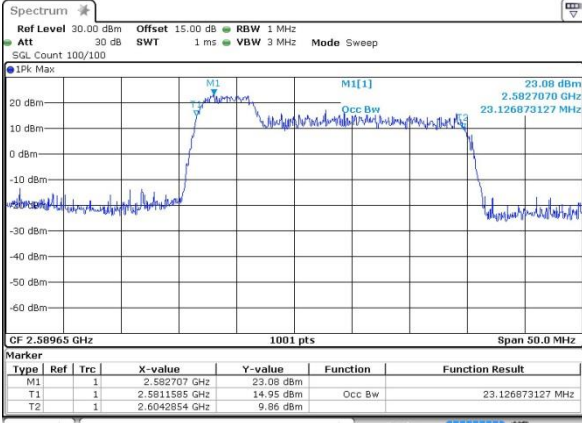

Date: 14.OCT.2017 11:50:55

Middle Channel / 5MHz+20MHz/QPSK

Date: 12.OCT.2017 14:53:46

Middle Channel / 5MHz+20MHz/16QAM

Date: 12.OCT.2017 14:54:16

LTE Band 41

Middle Channel / 5MHz+20MHz/64QAM

Date: 14.OCT.2017 12:38:31

Highest Channel / 5MHz+20MHz/QPSK

Date: 12.OCT.2017 14:48:51

Highest Channel / 5MHz+20MHz/16QAM

Date: 12.OCT.2017 14:44:08

Highest Channel / 5MHz+20MHz/64QAM

Date: 14.OCT.2017 12:34:19

LTE Band 41

Lowest Channel / 10MHz+20MHz/QPSK