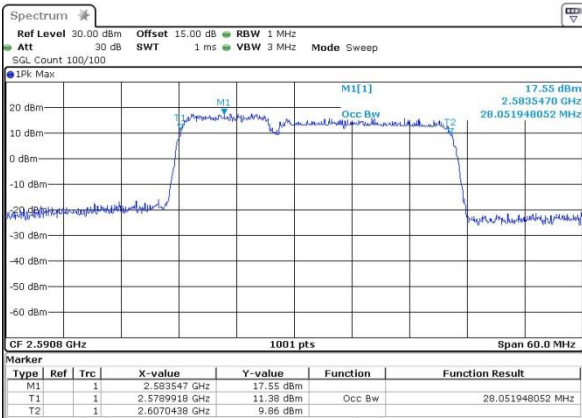

Date: 12.OCT.2017 15:31:57

Lowest Channel / 10MHz+20MHz /16QAM

Date: 12.OCT.2017 15:32:13

Lowest Channel / 10MHz+20MHz/64QAM

Date: 14.OCT.2017 13:03:06

Middle Channel / 10MHz+20MHz/QPSK

Date: 12.OCT.2017 15:51:29