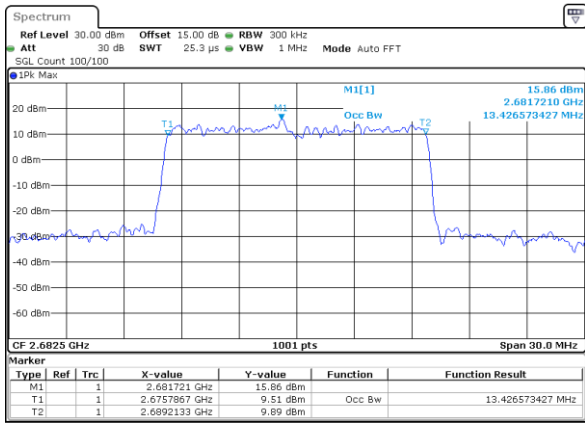

Lowest Channel / 20MHz / 64QAM

Date: 11.OCT.2017 11:03:04

Middle Channel / 15MHz / 64QAM

Date: 11.OCT.2017 11:01:48

Middle Channel / 20MHz / 64QAM

Date: 11.OCT.2017 11:03:30

Highest Channel / 15MHz / 64QAM

Date: 11.OCT.2017 11:05:05

Highest Channel / 20MHz / 64QAM

Date: 11.OCT.2017 11:03:54

LTE Band 41

Lowest Channel / 5MHz+20MHz/QPSK

Date: 12.OCT.2017 14:16:26

Lowest Channel / 5MHz+20MHz /16QAM

Date: 12.OCT.2017 14:16:44

Lowest Channel / 5MHz+20MHz/64QAM