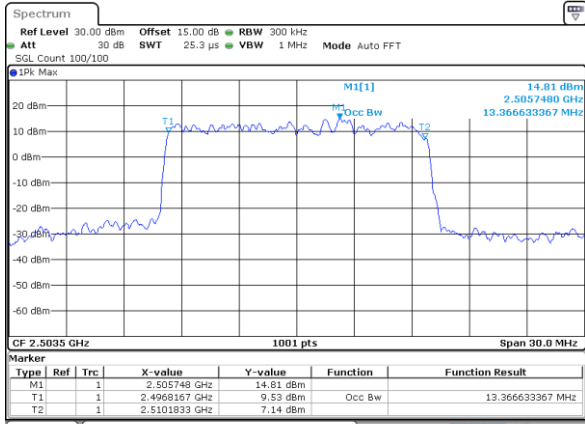

Date: 11.OCT.2017 10:59:22

Highest Channel / 5MHz / 64QAM

Date: 11.OCT.2017 10:58:21

Highest Channel / 10MHz / 64QAM

Date: 11.OCT.2017 10:59:46

LTE Band 41

Lowest Channel / 15MHz / 64QAM

Date: 11.OCT.2017 11:01:26