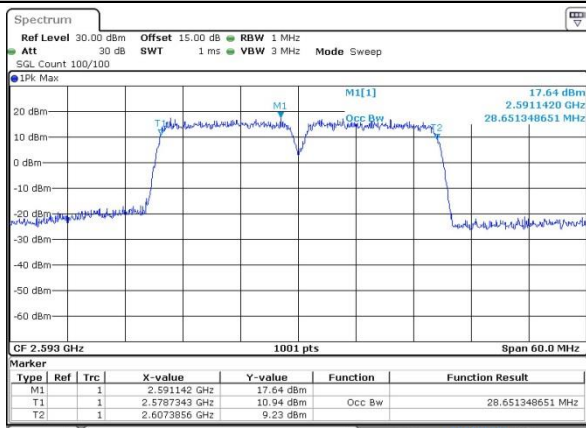

Middle Channel / 15MHz+15MHz /QPSK

Date: 12.OCT.2017 16:49:31