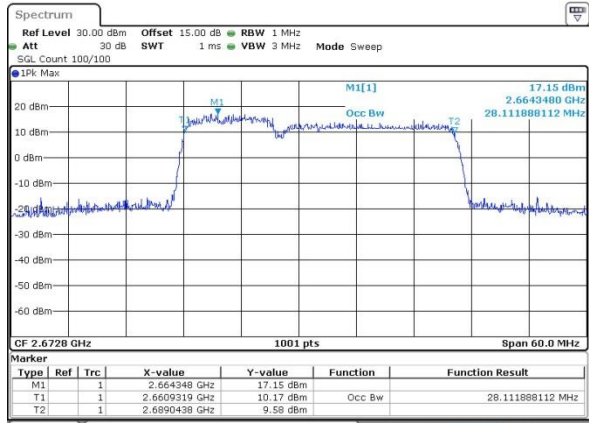

Middle Channel / 10MHz+20MHz/16QAM

Date: 12.OCT.2017 15:51:45

LTE Band 41

Middle Channel / 10MHz+20MHz/64QAM

Date: 14.OCT.2017 13:10:02

Highest Channel / 10MHz+20MHz/QPSK

Date: 12.OCT.2017 15:48:16

Highest Channel / 10MHz+20MHz/16QAM

Date: 12.OCT.2017 15:45:53

Highest Channel / 10MHz+20MHz/64QAM

Date: 14.OCT.2017 13:09:11

LTE Band 41

Lowest Channel / 15MHz+15MHz/QPSK

Date: 12.OCT.2017 16:28:18

Lowest Channel / 15MHz+15MHz/16QAM

Date: 12.OCT.2017 16:28:37