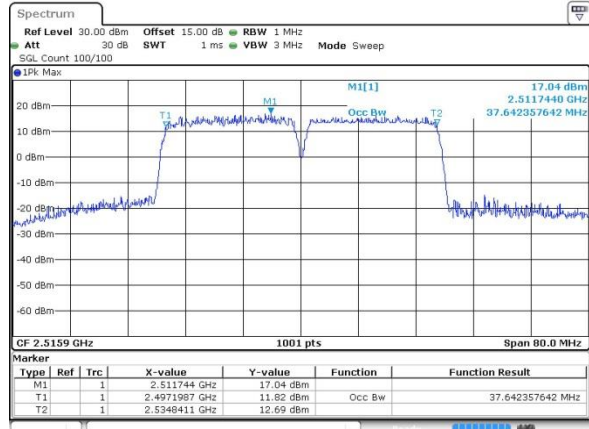

Highest Channel / 20MHz+15MHz /64QAM

Date: 14.OCT.2017 13:59:00

LTE Band 41

Lowest Channel / 20MHz+20MHz/QPSK

Date: 12.OCT.2017 17:42:26

Lowest Channel / 20MHz+20MHz /16QAM

Date: 12.OCT.2017 17:43:49

Lowest Channel / 20MHz+20MHz /64QAM