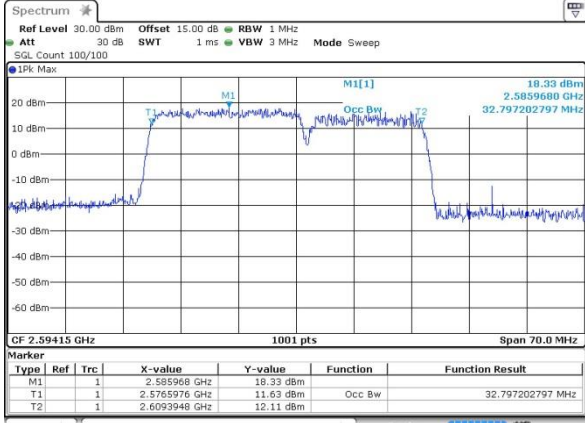

LTE Band 41

Middle Channel / 20MHz+15MHz /64QAM

Date: 14.OCT.2017 14:00:39