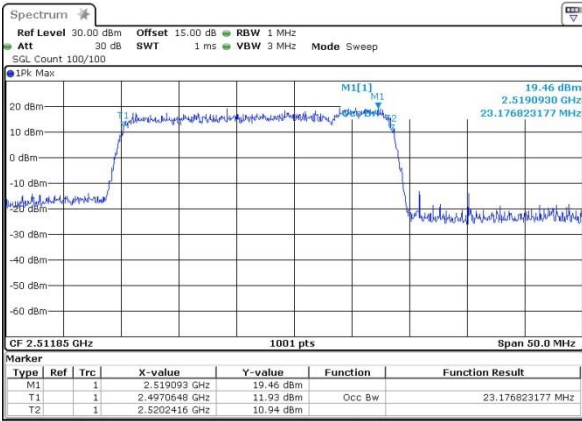

Lowest Channel / 20MHz+5MHz /64QAM

Date: 14.OCT.2017 12:47:52