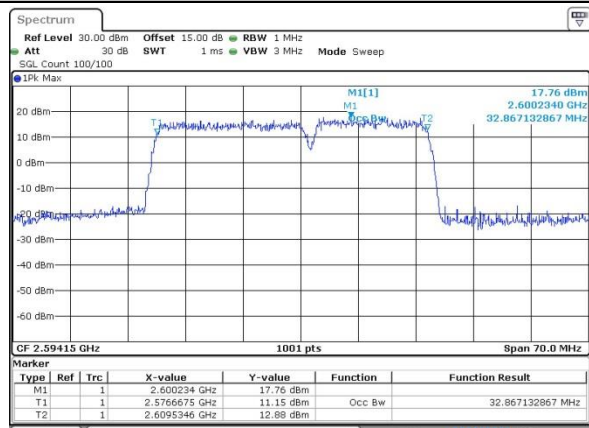

Lowest Channel / 20MHz+15MHz /16QAM

Date: 12.OCT.2017 17:17:54

Lowest Channel / 20MHz+15MHz /64QAM

Date: 14.OCT.2017 13:52:03

Middle Channel / 20MHz+15MHz /QPSK

Date: 12.OCT.2017 17:40:30

Middle Channel / 20MHz+15MHz /16QAM