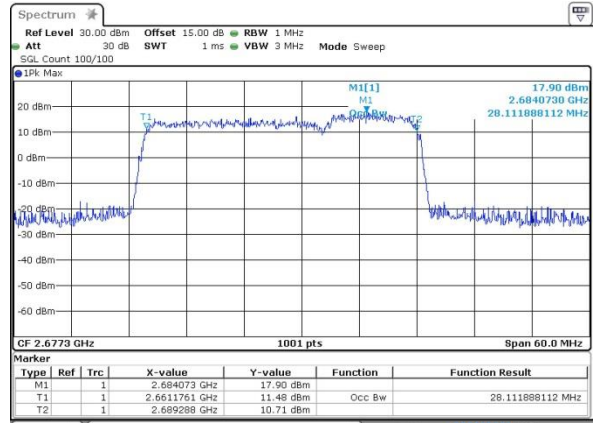

Middle Channel / 20MHz+10MHz /QPSK

Date: 12.OCT.2017 16:18:48

Middle Channel / 20MHz+10MHz /16QAM

Date: 12.OCT.2017 16:18:23

LTE Band 41

Middle Channel / 20MHz+10MHz /64QAM

Date: 14.OCT.2017 13:21:09

Highest Channel / 20MHz+10MHz /QPSK

Date: 12.OCT.2017 16:13:06

Highest Channel / 20MHz+10MHz /16QAM

Date: 12.OCT.2017 16:14:33

Highest Channel / 20MHz+10MHz /64QAM

Date: 14.OCT.2017 13:19:17

LTE Band 41

Lowest Channel / 20MHz+15MHz/QPSK

Date: 12.OCT.2017 17:17:38