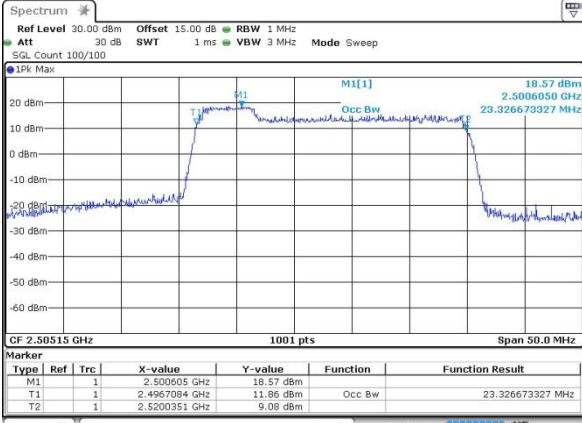

Highest Channel / 20MHz / 64QAM

Date: 11.OCT.2017 11:03:54

LTE Band 41

Lowest Channel / 5MHz+20MHz/QPSK

Date: 12.OCT.2017 14:16:26

Lowest Channel / 5MHz+20MHz /16QAM

Date: 12.OCT.2017 14:16:44

Lowest Channel / 5MHz+20MHz/64QAM