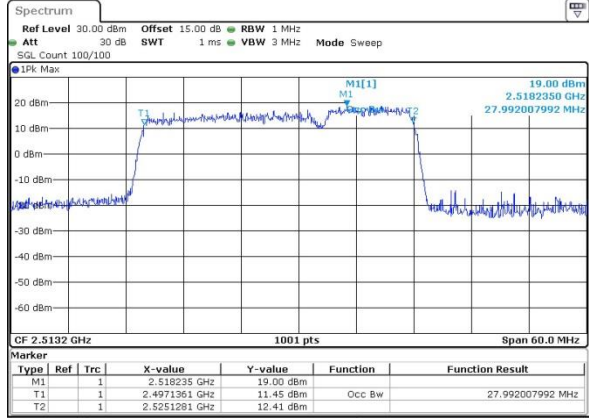

Date: 14.OCT.2017 12:53:50

LTE Band 41

Lowest Channel / 20MHz+10MHz/QPSK

Date: 12.OCT.2017 15:53:55

Lowest Channel / 20MHz+10MHz /16QAM

Date: 12.OCT.2017 15:54:10

Lowest Channel / 20MHz+10MHz /64QAM

Date: 14.OCT.2017 13:13:27