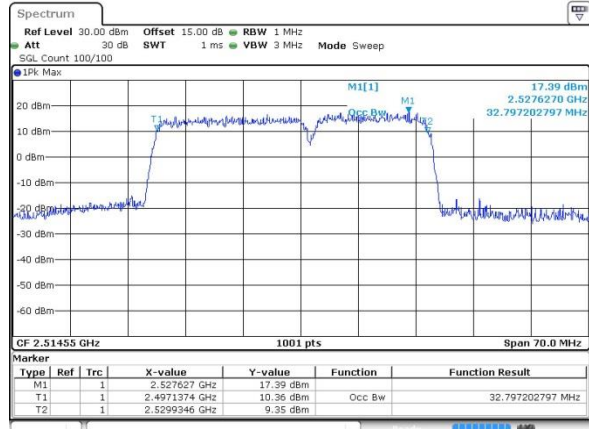

Lowest Channel / 20MHz+15MHz /16QAM

Date: 12.OCT.2017 17:17:54