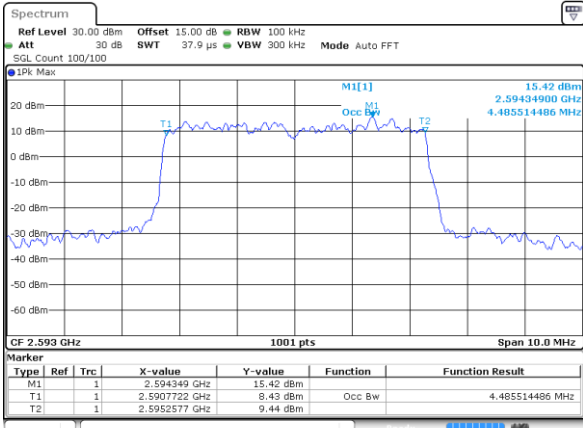

LTE Band 41

Lowest Channel / 5MHz / 64QAM

Date: 11.OCT.2017 10:56:29

Lowest Channel / 10MHz / 64QAM

Date: 11.OCT.2017 10:59:01

Middle Channel / 5MHz / 64QAM

Date: 11.OCT.2017 10:56:56

Middle Channel / 10MHz / 64QAM

Date: 11.OCT.2017 10:59:22

Highest Channel / 5MHz / 64QAM

Date: 11.OCT.2017 10:58:21

Highest Channel / 10MHz / 64QAM

Date: 11.OCT.2017 10:59:46

LTE Band 41

Lowest Channel / 15MHz / 64QAM

Date: 11.OCT.2017 11:01:26