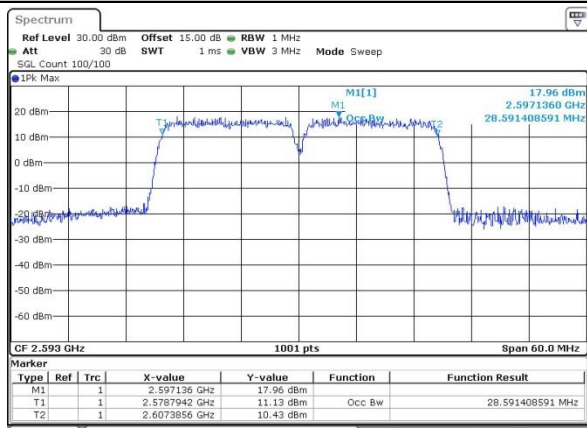

Lowest Channel / 15MHz+15MHz /64QAM

Date: 14.OCT.2017 13:26:57

Middle Channel / 15MHz+15MHz /QPSK

Date: 12.OCT.2017 16:49:31

Middle Channel / 15MHz+15MHz /16QAM

Date: 12.OCT.2017 16:49:11

LTE Band 41

Middle Channel / 15MHz+15MHz /64QAM