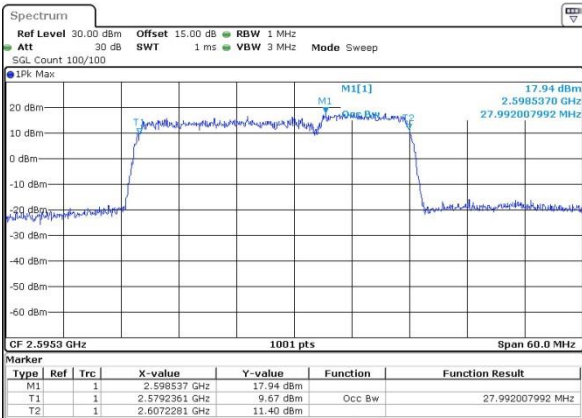

Middle Channel / 20MHz+10MHz /QPSK

Date: 12.OCT.2017 16:18:48