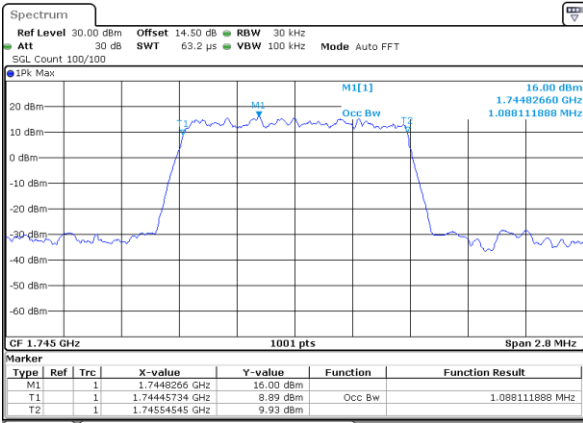

Date: 14.OCT.2017 14:10:25

Middle Channel / 20MHz+20MHz /QPSK

Date: 13.OCT.2017 09:12:49

Middle Channel / 20MHz+20MHz /16QAM

Date: 13.OCT.2017 09:12:26

LTE Band 41

Middle Channel / 20MHz+20MHz /64QAM

Date: 14.OCT.2017 14:35:11

Highest Channel / 20MHz+20MHz /QPSK

Date: 13.OCT.2017 09:01:56

Highest Channel / 20MHz+20MHz /16QAM

Date: 13.OCT.2017 09:02:20

Highest Channel / 20MHz+20MHz /64QAM

Date: 14.OCT.2017 14:33:08

LTE Band 66

Lowest Channel / 1.4MHz / QPSK

Date: 29_SEP.2017 13:45:08

Lowest Channel / 1.4MHz / 16QAM

Date: 29_SEP.2017 13:48:24

Middle Channel / 1.4MHz / QPSK

Date: 29_SEP.2017 13:50:23

Middle Channel / 1.4MHz / 16QAM

Date: 29_SEP.2017 13:52:04

Highest Channel / 1.4MHz / QPSK

Date: 29_SEP.2017 13:53:39

Highest Channel / 1.4MHz / 16QAM

Date: 29_SEP.2017 14:15:55