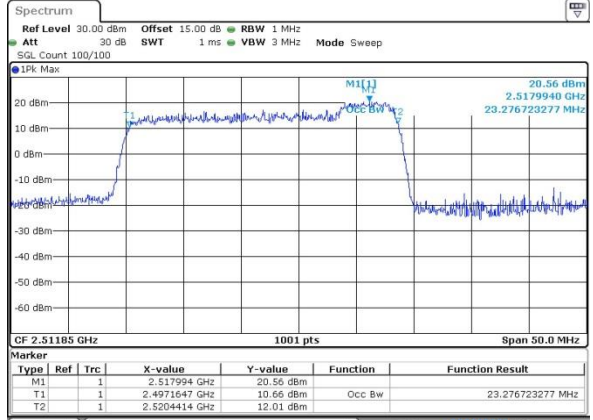

Highest Channel / 15MHz+20MHz /16QAM

Date: 12.OCT.2017 17:10:43

Highest Channel / 15MHz+20MHz /64QAM

Date: 14.OCT.2017 13:47:55

LTE Band 41

Lowest Channel / 20MHz+5MHz/QPSK

Date: 12.OCT.2017 14:59:23

Lowest Channel / 20MHz+5MHz /16QAM