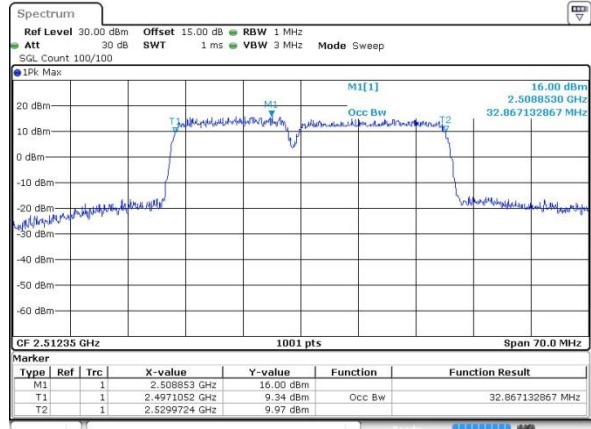

Lowest Channel / 15MHz+20MHz /16QAM

Date: 12.OCT.2017 16:56:52