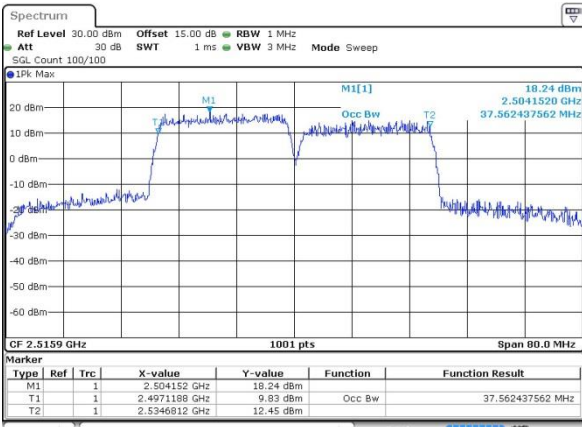

Highest Channel / 20MHz+15MHz /64QAM

Date: 14.OCT.2017 13:59:00

LTE Band 41

Lowest Channel / 20MHz+20MHz/QPSK

Date: 12.OCT.2017 17:42:26

Lowest Channel / 20MHz+20MHz /16QAM

Date: 12.OCT.2017 17:43:49

Lowest Channel / 20MHz+20MHz /64QAM