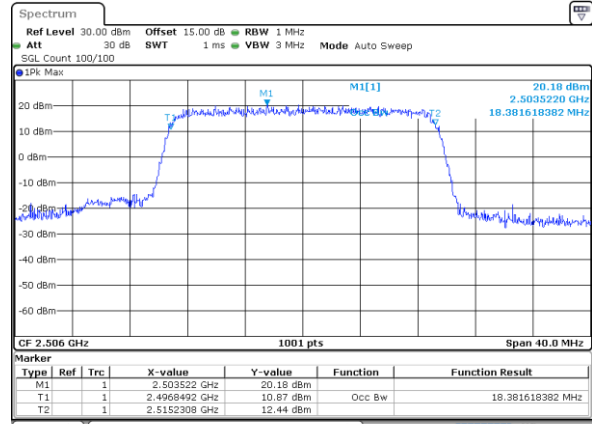

Lowest Channel / 20MHz / 64QAM

Date: 11.OCT.2017 11:03:04