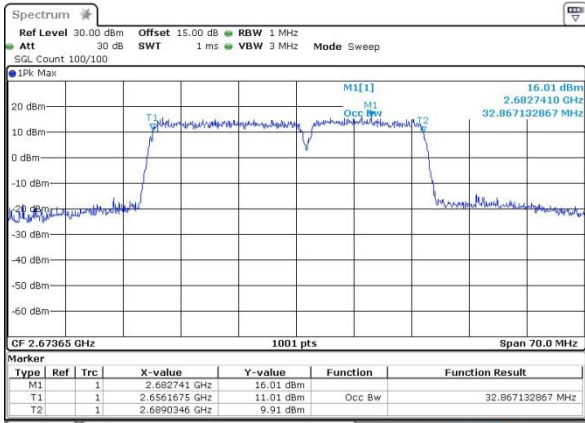

Date: 12.OCT.2017 17:40:03

LTE Band 41

Middle Channel / 20MHz+15MHz /64QAM

Date: 14.OCT.2017 14:00:39

Highest Channel / 20MHz+15MHz /QPSK

Date: 12.OCT.2017 17:33:19

Highest Channel / 20MHz+15MHz /16QAM

Date: 12.OCT.2017 17:33:37

Highest Channel / 20MHz+15MHz /64QAM

Date: 14.OCT.2017 13:59:00

LTE Band 41

Lowest Channel / 20MHz+20MHz/QPSK

Date: 12.OCT.2017 17:42:26

Lowest Channel / 20MHz+20MHz /16QAM

Date: 12.OCT.2017 17:43:49

Lowest Channel / 20MHz+20MHz /64QAM