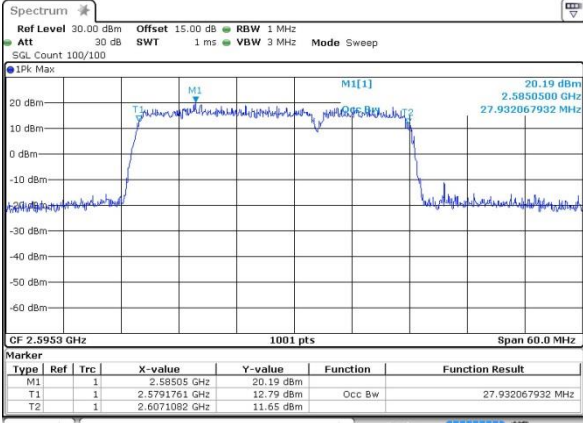

Middle Channel / 20MHz+10MHz /QPSK

Date: 12.OCT.2017 16:18:48

Middle Channel / 20MHz+10MHz /16QAM

Date: 12.OCT.2017 16:18:23

LTE Band 41

Middle Channel / 20MHz+10MHz /64QAM

Date: 14.OCT.2017 13:21:09

Highest Channel / 20MHz+10MHz /QPSK

Date: 12.OCT.2017 16:13:06

Highest Channel / 20MHz+10MHz /16QAM

Date: 12.OCT.2017 16:14:33

Highest Channel / 20MHz+10MHz /64QAM

Date: 14.OCT.2017 13:19:17

LTE Band 41

Lowest Channel / 20MHz+15MHz/QPSK

Date: 12.OCT.2017 17:17:38