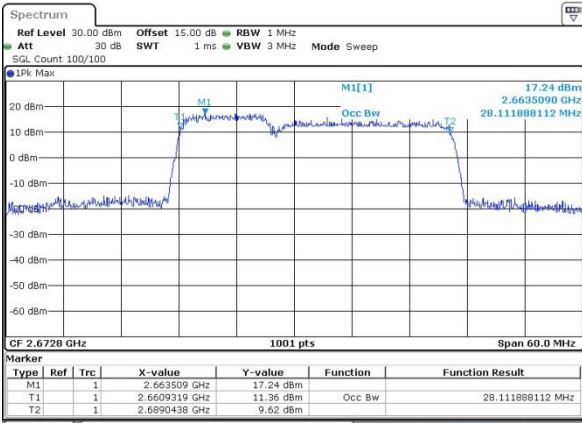

Middle Channel / 10MHz+20MHz/16QAM

Date: 12.OCT.2017 15:51:45

LTE Band 41

Middle Channel / 10MHz+20MHz/64QAM

Date: 14.OCT.2017 13:10:02

Highest Channel / 10MHz+20MHz/QPSK

Date: 12.OCT.2017 15:48:16

Highest Channel / 10MHz+20MHz/16QAM

Date: 12.OCT.2017 15:45:53

Highest Channel / 10MHz+20MHz/64QAM

Date: 14.OCT.2017 13:09:11

LTE Band 41

Lowest Channel / 15MHz+15MHz/QPSK

Date: 12.OCT.2017 16:28:18

Lowest Channel / 15MHz+15MHz/16QAM

Date: 12.OCT.2017 16:28:37