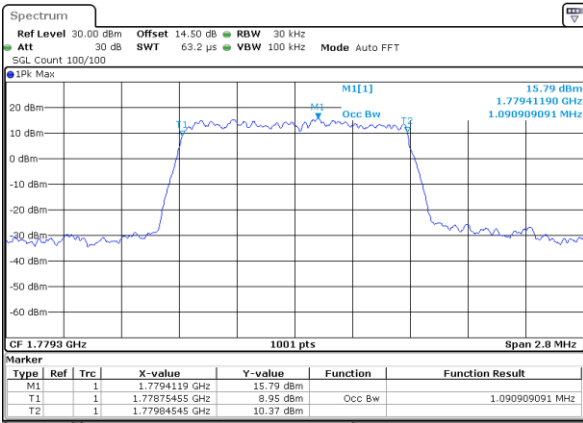

Highest Channel / 20MHz+20MHz /QPSK

Date: 13.OCT.2017 09:01:56

Highest Channel / 20MHz+20MHz /16QAM

Date: 13.OCT.2017 09:02:20

Highest Channel / 20MHz+20MHz /64QAM

Date: 14.OCT.2017 14:33:08

LTE Band 66

Lowest Channel / 1.4MHz / QPSK

Date: 29_SEP.2017 13:45:08

Lowest Channel / 1.4MHz / 16QAM

Date: 29_SEP.2017 13:48:24

Middle Channel / 1.4MHz / QPSK

Date: 29_SEP.2017 13:50:23

Middle Channel / 1.4MHz / 16QAM

Date: 29_SEP.2017 13:52:04

Highest Channel / 1.4MHz / QPSK

Date: 29_SEP.2017 13:53:39

Highest Channel / 1.4MHz / 16QAM

Date: 29_SEP.2017 14:15:55