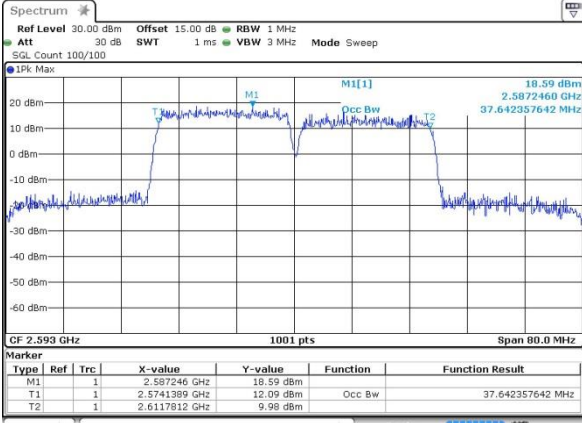

Highest Channel / 20MHz+15MHz /64QAM

Date: 14.OCT.2017 13:59:00

LTE Band 41

Lowest Channel / 20MHz+20MHz/QPSK

Date: 12.OCT.2017 17:42:26

Lowest Channel / 20MHz+20MHz /16QAM

Date: 12.OCT.2017 17:43:49

Lowest Channel / 20MHz+20MHz /64QAM

Date: 14.OCT.2017 14:10:25

Middle Channel / 20MHz+20MHz /QPSK

Date: 13.OCT.2017 09:12:49

Middle Channel / 20MHz+20MHz /16QAM

Date: 13.OCT.2017 09:12:26

LTE Band 41

Middle Channel / 20MHz+20MHz /64QAM

Date: 14.OCT.2017 14:35:11

Highest Channel / 20MHz+20MHz /QPSK

Date: 13.OCT.2017 09:01:56

Highest Channel / 20MHz+20MHz /16QAM

Date: 13.OCT.2017 09:02:20

Highest Channel / 20MHz+20MHz /64QAM

Date: 14.OCT.2017 14:33:08

LTE Band 66

Lowest Channel / 1.4MHz / QPSK