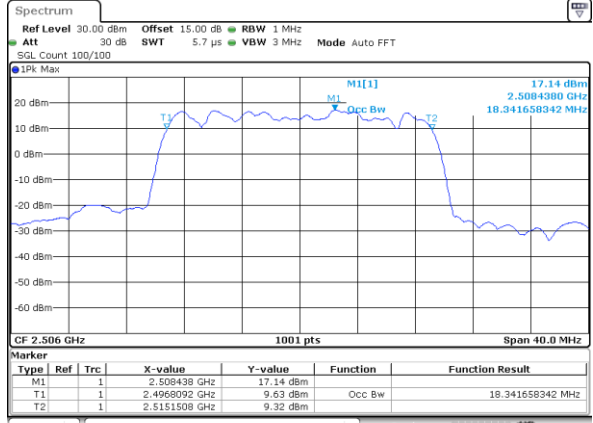

Date: 2 SEP 2017 00:46:50

LTE Band 41

Lowest Channel / 15MHz / QPSK

Date: 2 SEP 2017 00:53:44

Lowest Channel / 15MHz / 16QAM

Date: 2 SEP 2017 00:53:54

Middle Channel / 15MHz / QPSK

Date: 2 SEP 2017 01:00:49

Middle Channel / 15MHz / 16QAM

Date: 2 SEP 2017 01:00:59

Highest Channel / 15MHz / QPSK

Date: 2 SEP 2017 01:03:17

Highest Channel / 15MHz / 16QAM

Date: 2 SEP 2017 01:03:28

LTE Band 41

Lowest Channel / 20MHz / QPSK

Date: 26_SEP.2017 06:49:25

Lowest Channel / 20MHz / 16QAM

Date: 26_SEP.2017 06:49:35

Middle Channel / 20MHz / QPSK

Date: 26_SEP.2017 06:56:06

Middle Channel / 20MHz / 16QAM

Date: 26_SEP.2017 06:56:46

Highest Channel / 20MHz / QPSK