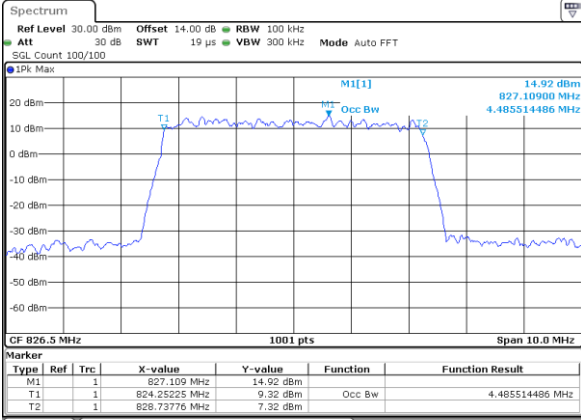

Date: 9.OCT.2017 22:26:03

Lowest Channel / 3MHz / 64QAM

Date: 28.SEP.2017 12:52:02

Middle Channel / 1.4MHz / 64QAM

Date: 9.OCT.2017 22:25:45

Middle Channel / 3MHz / 64QAM

Date: 28.SEP.2017 12:55:39

Highest Channel / 1.4MHz / 64QAM

Date: 9.OCT.2017 22:25:33

Highest Channel / 3MHz / 64QAM

Date: 28.SEP.2017 12:56:56

LTE Band 26

Lowest Channel / 5MHz / 64QAM

Date: 28_SEP.2017 13:00:33

Lowest Channel / 10MHz / 64QAM

Date: 28_SEP.2017 13:08:57

Middle Channel / 5MHz / 64QAM

Date: 28_SEP.2017 13:04:07

Middle Channel / 10MHz / 64QAM

Date: 28_SEP.2017 13:12:32

Highest Channel / 5MHz / 64QAM

Date: 28_SEP.2017 13:05:23

Highest Channel / 10MHz / 64QAM

Date: 28_SEP.2017 13:13:48