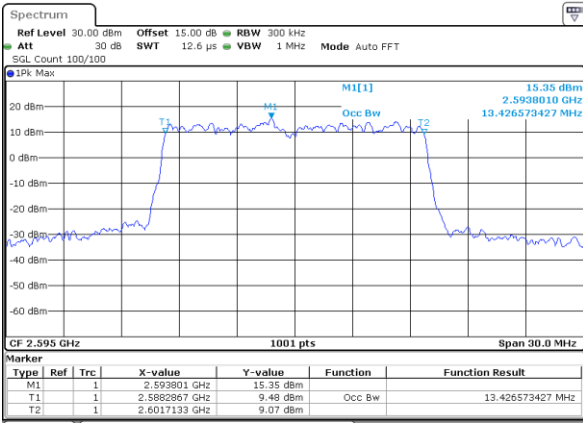

Middle Channel / 15MHz / QPSK

Date: 10.OCT.2017 19:56:26