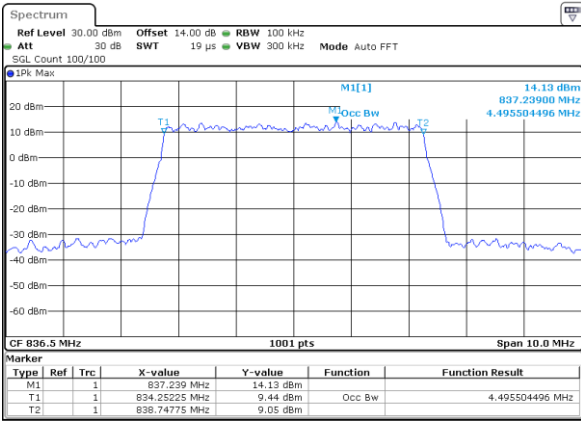

Date: 9.OCT.2017 22:26:03

Lowest Channel / 3MHz / 64QAM

Date: 28.SEP.2017 12:52:02

Middle Channel / 1.4MHz / 64QAM

Date: 9.OCT.2017 22:25:45

Middle Channel / 3MHz / 64QAM

Date: 28.SEP.2017 12:55:39

Highest Channel / 1.4MHz / 64QAM

Date: 9.OCT.2017 22:25:33

Highest Channel / 3MHz / 64QAM

Date: 28.SEP.2017 12:56:56

LTE Band 26

Lowest Channel / 5MHz / 64QAM

Date: 28_SEP.2017 13:00:33

Lowest Channel / 10MHz / 64QAM

Date: 28_SEP.2017 13:08:57

Middle Channel / 5MHz / 64QAM

Date: 28_SEP.2017 13:04:07

Middle Channel / 10MHz / 64QAM

Date: 28_SEP.2017 13:12:32

Highest Channel / 5MHz / 64QAM

Date: 28_SEP.2017 13:05:23

Highest Channel / 10MHz / 64QAM

Date: 28_SEP.2017 13:13:48