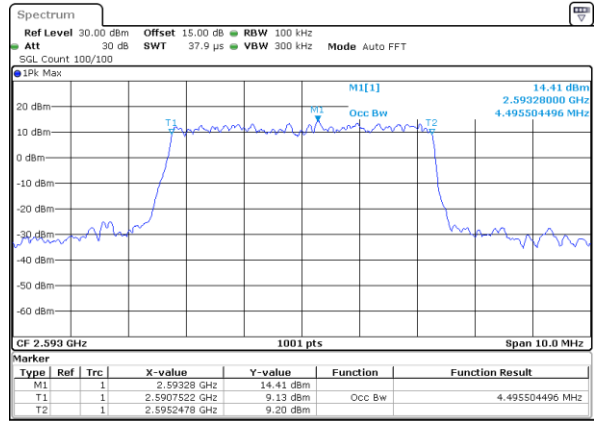

Date: 11.OCT.2017 13:27:45

Middle Channel / 20MHz / 64QAM

Date: 11.OCT.2017 13:28:45

Highest Channel / 15MHz / 64QAM

Date: 11.OCT.2017 13:28:05

Highest Channel / 20MHz / 64QAM

Date: 11.OCT.2017 13:29:06

LTE Band 41

Lowest Channel / 5MHz / QPSK

Date: 28_SEP.2017 18:17:33

Lowest Channel / 5MHz / 16QAM

Date: 28_SEP.2017 18:17:49

Middle Channel / 5MHz / QPSK

Date: 2 SEP.2017 00:27:35

Middle Channel / 5MHz / 16QAM

Date: 2 SEP.2017 00:27:45

Highest Channel / 5MHz / QPSK

Date: 2 SEP.2017 00:30:04

Highest Channel / 5MHz / 16QAM

Date: 2 SEP.2017 00:30:14

LTE Band 41

Lowest Channel / 10MHz / QPSK

Date: 2 SEP 2017 00:37:07

Lowest Channel / 10MHz / 16QAM