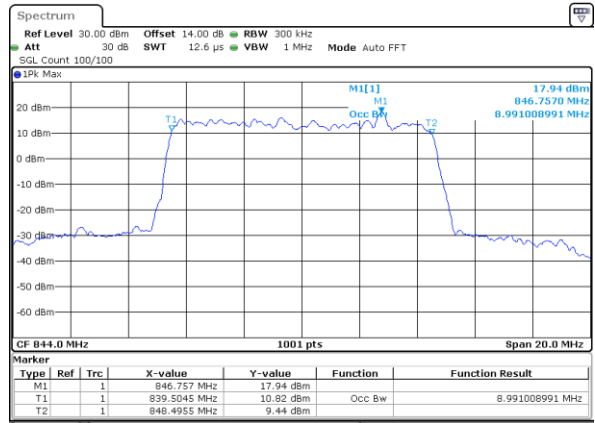

Date: 26_SEP.2017 11:09:27

Middle Channel / 5MHz / 16QAM

Date: 26_SEP.2017 11:09:37

Highest Channel / 5MHz / QPSK

Date: 26_SEP.2017 11:12:00

Highest Channel / 5MHz / 16QAM

Date: 26_SEP.2017 11:12:10

LTE Band 26

Lowest Channel / 10MHz / QPSK

Date: 26.SEP.2017 11:19:09

Lowest Channel / 10MHz / 16QAM

Date: 26.SEP.2017 11:19:19

Middle Channel / 10MHz / QPSK

Date: 26.SEP.2017 11:26:18

Middle Channel / 10MHz / 16QAM

Date: 26.SEP.2017 11:26:28

Highest Channel / 10MHz / QPSK

Date: 26.SEP.2017 11:28:50

Highest Channel / 10MHz / 16QAM

Date: 26.SEP.2017 11:29:00

LTE Band 26

Lowest Channel / 15MHz / QPSK

Date: 26.SEP.2017 11:35:59

Lowest Channel / 15MHz / 16QAM