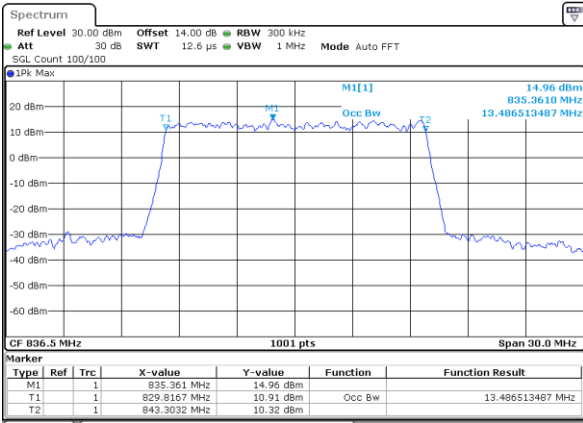

Highest Channel / 10MHz / QPSK

Date: 26.SEP.2017 11:28:50

Highest Channel / 10MHz / 16QAM

Date: 26.SEP.2017 11:29:00

LTE Band 26

Lowest Channel / 15MHz / QPSK

Date: 26.SEP.2017 11:35:59

Lowest Channel / 15MHz / 16QAM

Date: 26.SEP.2017 11:36:09

Middle Channel / 15MHz / QPSK

Date: 26.SEP.2017 11:43:13

Middle Channel / 15MHz / 16QAM

Date: 26.SEP.2017 11:43:23

Highest Channel / 15MHz / QPSK

Date: 26.SEP.2017 11:45:46

Highest Channel / 15MHz / 16QAM