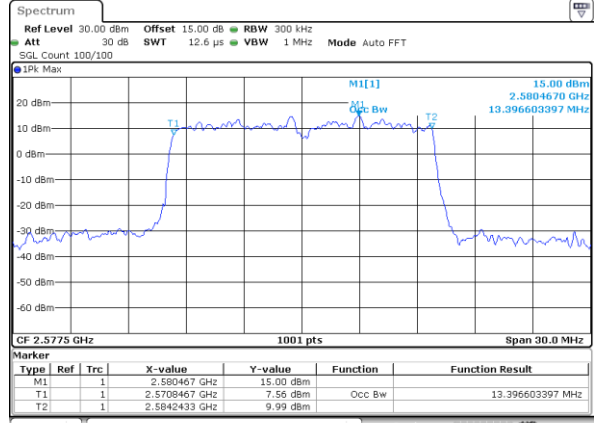

Date: 10.OCT.2017 19:55:06

Highest Channel / 10MHz / 16QAM

Date: 10.OCT.2017 19:55:16

LTE Band 38

Lowest Channel / 15MHz / QPSK

Date: 10.OCT.2017 19:55:46

Lowest Channel / 15MHz / 16QAM

Date: 10.OCT.2017 19:55:56