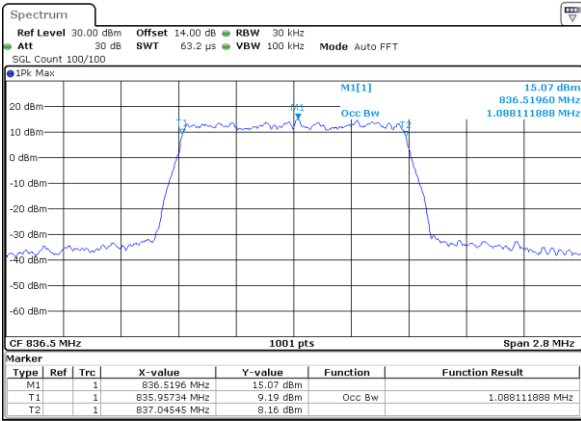

Date: 26.SEP.2017 11:45:56

LTE Band 26

CH26765 / 15MHz / QPSK

Date: 14.OCT.2017 21:32:04

CH26765 / 15MHz / 16QAM

Date: 14.OCT.2017 21:32:14

LTE Band 26

Lowest Channel / 1.4MHz / 64QAM

Date: 9.OCT.2017 22:26:03

Lowest Channel / 3MHz / 64QAM

Date: 28.SEP.2017 12:52:02

Middle Channel / 1.4MHz / 64QAM

Date: 9.OCT.2017 22:25:45

Middle Channel / 3MHz / 64QAM

Date: 28.SEP.2017 12:55:39

Highest Channel / 1.4MHz / 64QAM