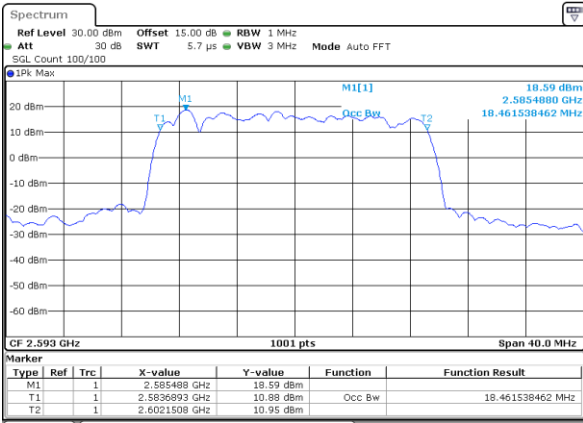

Date: 2 SEP 2017 00:46:50

LTE Band 41

Lowest Channel / 15MHz / QPSK

Date: 2 SEP 2017 00:53:44

Lowest Channel / 15MHz / 16QAM

Date: 2 SEP 2017 00:53:54

Middle Channel / 15MHz / QPSK

Date: 2 SEP 2017 01:00:49

Middle Channel / 15MHz / 16QAM

Date: 2 SEP 2017 01:00:59

Highest Channel / 15MHz / QPSK

Date: 2 SEP 2017 01:03:17

Highest Channel / 15MHz / 16QAM

Date: 2 SEP 2017 01:03:28

LTE Band 41

Lowest Channel / 20MHz / QPSK

Date: 26_SEP.2017 06:49:25

Lowest Channel / 20MHz / 16QAM

Date: 26_SEP.2017 06:49:35

Middle Channel / 20MHz / QPSK

Date: 26_SEP.2017 06:56:06

Middle Channel / 20MHz / 16QAM

Date: 26_SEP.2017 06:56:46

Highest Channel / 20MHz / QPSK