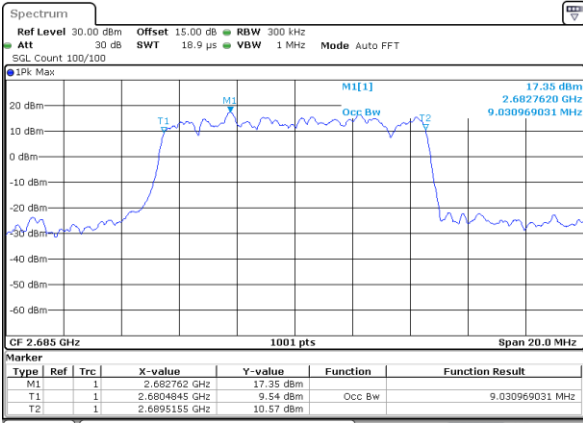

Highest Channel / 5MHz / QPSK

Date: 2 SEP.2017 00:30:04

Highest Channel / 5MHz / 16QAM

Date: 2 SEP.2017 00:30:14

LTE Band 41

Lowest Channel / 10MHz / QPSK

Date: 2 SEP 2017 00:37:07

Lowest Channel / 10MHz / 16QAM

Date: 2 SEP 2017 00:37:17

Middle Channel / 10MHz / QPSK

Date: 2 SEP 2017 00:44:12

Middle Channel / 10MHz / 16QAM

Date: 2 SEP 2017 00:44:22

Highest Channel / 10MHz / QPSK

Date: 2 SEP 2017 00:46:40

Highest Channel / 10MHz / 16QAM

Date: 2 SEP 2017 00:46:50

LTE Band 41

Lowest Channel / 15MHz / QPSK

Date: 2 SEP 2017 00:53:44

Lowest Channel / 15MHz / 16QAM

Date: 2 SEP 2017 00:53:54

Middle Channel / 15MHz / QPSK

Date: 2 SEP 2017 01:00:49