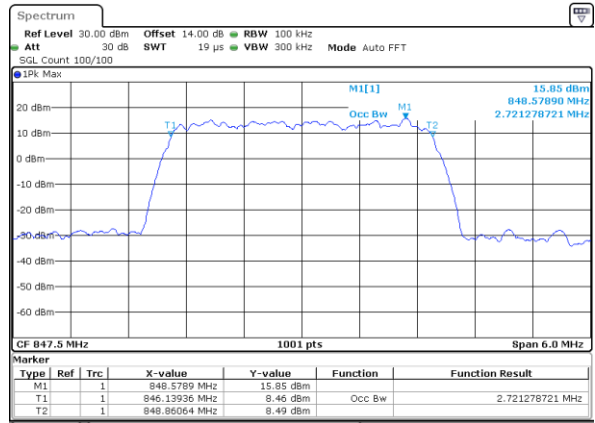

Date: 26_SEP.2017 10:16:01

Highest Channel / 1.4MHz / QPSK

Date: 26_SEP.2017 10:18:23

Highest Channel / 1.4MHz / 16QAM

Date: 26_SEP.2017 10:18:33

LTE Band 26

Lowest Channel / 3MHz / QPSK

Date: 26_SEP.2017 10:45:25

Lowest Channel / 3MHz / 16QAM

Date: 26_SEP.2017 10:45:35

Middle Channel / 3MHz / QPSK

Date: 26_SEP.2017 10:52:05

Middle Channel / 3MHz / 16QAM

Date: 26_SEP.2017 10:52:45

Highest Channel / 3MHz / QPSK

Date: 26_SEP.2017 10:55:08

Highest Channel / 3MHz / 16QAM

Date: 26_SEP.2017 10:55:18

LTE Band 26

Lowest Channel / 5MHz / QPSK

Date: 26_SEP.2017 11:02:10

Lowest Channel / 5MHz / 16QAM

Date: 26_SEP.2017 11:02:28

Middle Channel / 5MHz / QPSK

Date: 26_SEP.2017 11:09:27

Middle Channel / 5MHz / 16QAM

Date: 26_SEP.2017 11:09:37

Highest Channel / 5MHz / QPSK

Date: 26_SEP.2017 11:12:00

Highest Channel / 5MHz / 16QAM

Date: 26_SEP.2017 11:12:10

LTE Band 26