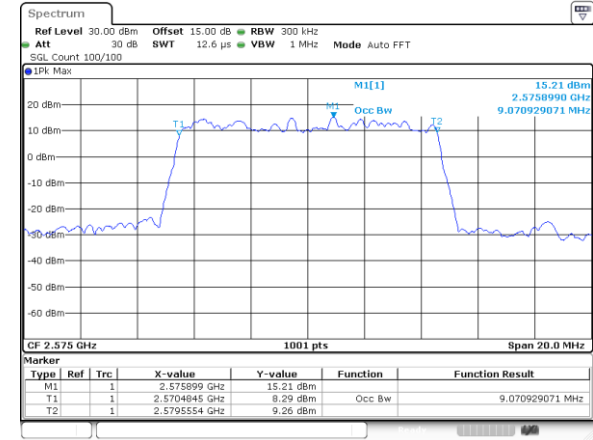

Date: 10.OCT.2017 19:58:37

Highest Channel / 20MHz / QPSK

Date: 10.OCT.2017 19:59:07

Highest Channel / 20MHz / 16QAM

Date: 10.OCT.2017 19:59:17

LTE Band 38

Lowest Channel / 5MHz / 64QAM

Date: 11.OCT.2017 13:25:24

Lowest Channel / 10MHz / 64QAM

Date: 11.OCT.2017 13:26:25

Middle Channel / 5MHz / 64QAM

Date: 11.OCT.2017 13:25:45

Middle Channel / 10MHz / 64QAM

Date: 11.OCT.2017 13:26:45

Highest Channel / 5MHz / 64QAM

Date: 11.OCT.2017 13:26:05