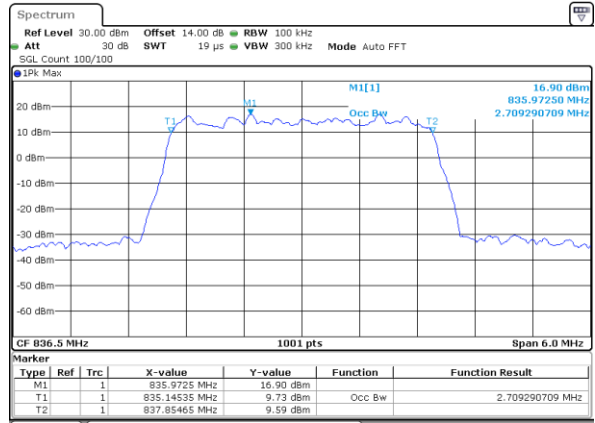

Date: 26_SEP.2017 10:16:01

Highest Channel / 1.4MHz / QPSK

Date: 26_SEP.2017 10:18:23

Highest Channel / 1.4MHz / 16QAM

Date: 26_SEP.2017 10:18:33

LTE Band 26

Lowest Channel / 3MHz / QPSK

Date: 26_SEP.2017 10:45:25

Lowest Channel / 3MHz / 16QAM

Date: 26_SEP.2017 10:45:35

Middle Channel / 3MHz / QPSK

Date: 26_SEP.2017 10:52:05

Middle Channel / 3MHz / 16QAM

Date: 26_SEP.2017 10:52:45

Highest Channel / 3MHz / QPSK

Date: 26_SEP.2017 10:55:08

Highest Channel / 3MHz / 16QAM

Date: 26_SEP.2017 10:55:18

LTE Band 26

Lowest Channel / 5MHz / QPSK

Date: 26_SEP.2017 11:02:10

Lowest Channel / 5MHz / 16QAM

Date: 26_SEP.2017 11:02:28

Middle Channel / 5MHz / QPSK

Date: 26_SEP.2017 11:09:27

Middle Channel / 5MHz / 16QAM

Date: 26_SEP.2017 11:09:37

Highest Channel / 5MHz / QPSK

Date: 26_SEP.2017 11:12:00

Highest Channel / 5MHz / 16QAM

Date: 26_SEP.2017 11:12:10

LTE Band 26