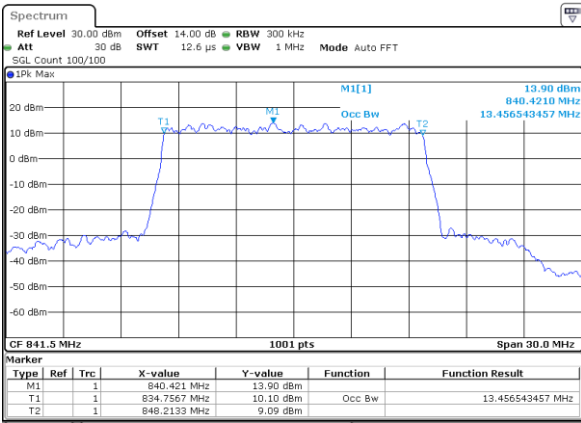

Middle Channel / 5MHz / 64QAM

Date: 28_SEP.2017 13:04:07

Middle Channel / 10MHz / 64QAM

Date: 28_SEP.2017 13:12:32

Highest Channel / 5MHz / 64QAM

Date: 28_SEP.2017 13:05:23

Highest Channel / 10MHz / 64QAM

Date: 28_SEP.2017 13:13:48

LTE Band 26

Lowest Channel / 15MHz / 64QAM

Date: 28_SEP.2017 13:17:25

CH26765 / 15MHz / 64QAM

Date: 28_SEP.2017 22:04:38

Middle Channel / 15MHz / 64QAM

Date: 28_SEP.2017 13:21:06

Highest Channel / 15MHz / 64QAM

Date: 28_SEP.2017 13:22:24

LTE Band 38

Lowest Channel / 5MHz / QPSK

Date: 10.OCT.2017 21:26:35

Lowest Channel / 5MHz / 16QAM

Date: 10.OCT.2017 19:51:53

Middle Channel / 5MHz / QPSK

Date: 10.OCT.2017 19:52:23