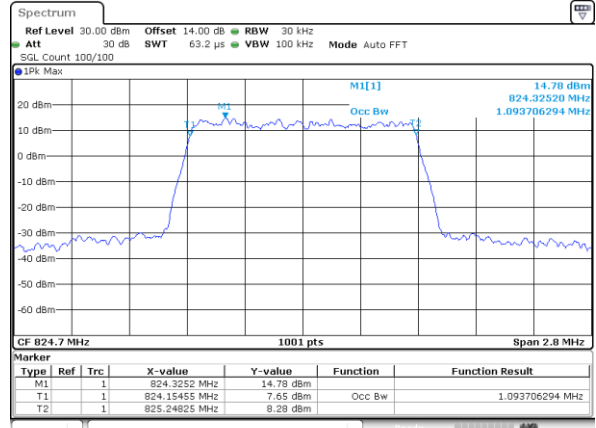

Highest Channel / 10MHz / 64QAM

Date: 28_SEP.2017 23:26:22

LTE Band 25

Lowest Channel / 15MHz / 64QAM

Date: 28_SEP.2017 23:29:56

Lowest Channel / 20MHz / 64QAM

Date: 28_SEP.2017 23:36:00

Middle Channel / 15MHz / 64QAM

Date: 28_SEP.2017 23:31:11

Middle Channel / 20MHz / 64QAM

Date: 28_SEP.2017 23:37:16

Highest Channel / 15MHz / 64QAM

Date: 28_SEP.2017 23:32:27

Highest Channel / 20MHz / 64QAM

Date: 28_SEP.2017 23:38:32

LTE Band 26

Lowest Channel / 1.4MHz / QPSK

Date: 26_SEP.2017 10:07:59

Lowest Channel / 1.4MHz / 16QAM

Date: 26_SEP.2017 10:08:09

Middle Channel / 1.4MHz / QPSK

Date: 26_SEP.2017 10:15:51

Middle Channel / 1.4MHz / 16QAM