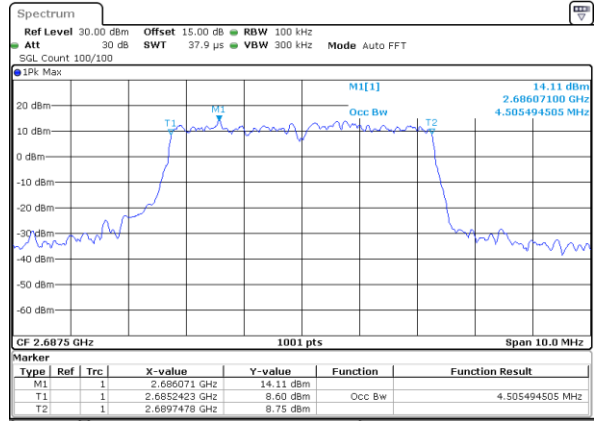

Date: 11.OCT.2017 13:27:45

Middle Channel / 20MHz / 64QAM

Date: 11.OCT.2017 13:28:45

Highest Channel / 15MHz / 64QAM

Date: 11.OCT.2017 13:28:05

Highest Channel / 20MHz / 64QAM

Date: 11.OCT.2017 13:29:06

LTE Band 41

Lowest Channel / 5MHz / QPSK

Date: 28_SEP.2017 18:17:33

Lowest Channel / 5MHz / 16QAM

Date: 28_SEP.2017 18:17:49

Middle Channel / 5MHz / QPSK

Date: 2 SEP.2017 00:27:35

Middle Channel / 5MHz / 16QAM

Date: 2 SEP.2017 00:27:45

Highest Channel / 5MHz / QPSK

Date: 2 SEP.2017 00:30:04

Highest Channel / 5MHz / 16QAM

Date: 2 SEP.2017 00:30:14

LTE Band 41

Lowest Channel / 10MHz / QPSK

Date: 2 SEP 2017 00:37:07

Lowest Channel / 10MHz / 16QAM