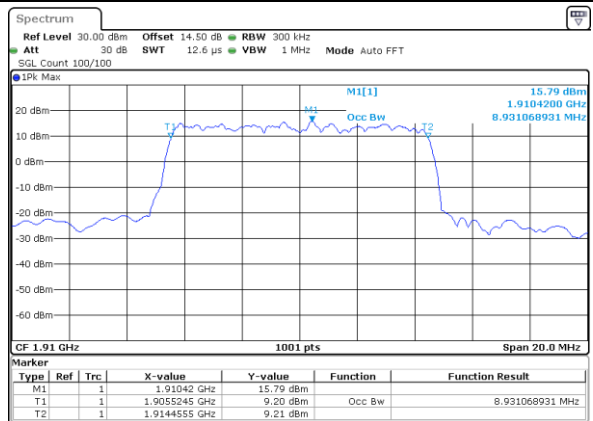

Date: 28.SEP.2017 23:12:57

Highest Channel / 1.4MHz / 64QAM

Date: 28.SEP.2017 23:08:08

Highest Channel / 3MHz / 64QAM

Date: 28.SEP.2017 23:14:13

LTE Band 25

Lowest Channel / 5MHz / 64QAM

Date: 28_SEP.2017 23:17:46

Lowest Channel / 10MHz / 64QAM

Date: 28_SEP.2017 23:23:51

Middle Channel / 5MHz / 64QAM

Date: 28_SEP.2017 23:19:01

Middle Channel / 10MHz / 64QAM

Date: 28_SEP.2017 23:25:06

Highest Channel / 5MHz / 64QAM

Date: 28_SEP.2017 23:20:17

Highest Channel / 10MHz / 64QAM

Date: 28_SEP.2017 23:26:22

LTE Band 25

Lowest Channel / 15MHz / 64QAM

Date: 28_SEP.2017 23:29:56

Lowest Channel / 20MHz / 64QAM

Date: 28_SEP.2017 23:36:00

Middle Channel / 15MHz / 64QAM