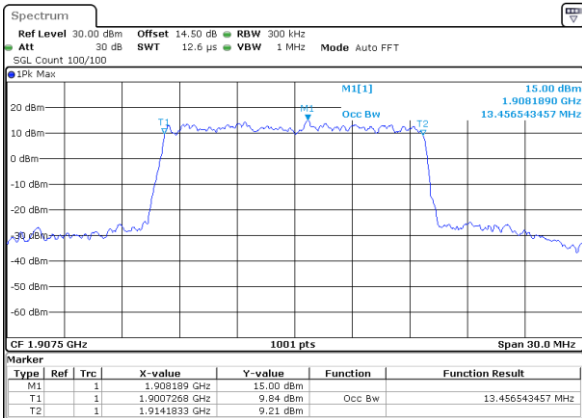

Lowest Channel / 10MHz / 64QAM

Date: 28_SEP.2017 23:23:51

Middle Channel / 5MHz / 64QAM

Date: 28_SEP.2017 23:19:01

Middle Channel / 10MHz / 64QAM

Date: 28_SEP.2017 23:25:06

Highest Channel / 5MHz / 64QAM

Date: 28_SEP.2017 23:20:17

Highest Channel / 10MHz / 64QAM

Date: 28_SEP.2017 23:26:22

LTE Band 25

Lowest Channel / 15MHz / 64QAM

Date: 28_SEP.2017 23:29:56

Lowest Channel / 20MHz / 64QAM

Date: 28_SEP.2017 23:36:00

Middle Channel / 15MHz / 64QAM

Date: 28_SEP.2017 23:31:11

Middle Channel / 20MHz / 64QAM

Date: 28_SEP.2017 23:37:16

Highest Channel / 15MHz / 64QAM

Date: 28_SEP.2017 23:32:27

Highest Channel / 20MHz / 64QAM

Date: 28_SEP.2017 23:38:32

LTE Band 26