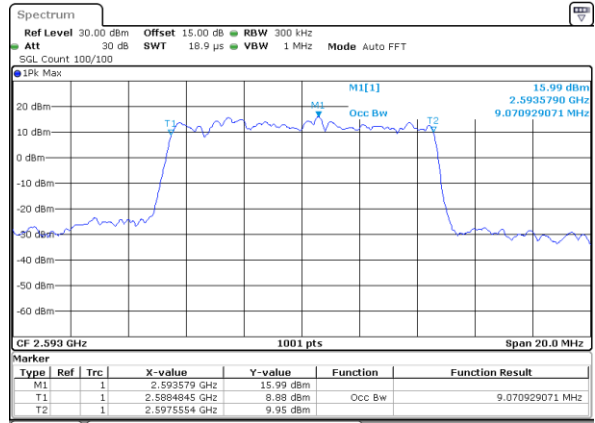

Lowest Channel / 5MHz / QPSK

Date: 28_SEP.2017 18:17:33

Lowest Channel / 5MHz / 16QAM

Date: 28_SEP.2017 18:17:49

Middle Channel / 5MHz / QPSK

Date: 2 SEP.2017 00:27:35

Middle Channel / 5MHz / 16QAM

Date: 2 SEP.2017 00:27:45

Highest Channel / 5MHz / QPSK

Date: 2 SEP.2017 00:30:04

Highest Channel / 5MHz / 16QAM

Date: 2 SEP.2017 00:30:14

LTE Band 41

Lowest Channel / 10MHz / QPSK

Date: 2 SEP 2017 00:37:07

Lowest Channel / 10MHz / 16QAM

Date: 2 SEP 2017 00:37:17

Middle Channel / 10MHz / QPSK

Date: 2 SEP 2017 00:44:12

Middle Channel / 10MHz / 16QAM

Date: 2 SEP 2017 00:44:22

Highest Channel / 10MHz / QPSK

Date: 2 SEP 2017 00:46:40

Highest Channel / 10MHz / 16QAM