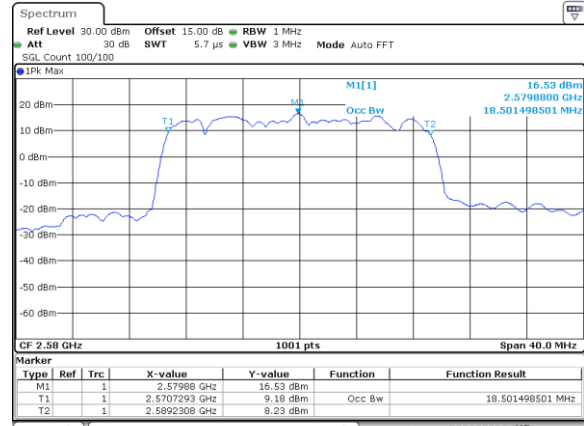

Lowest Channel / 10MHz / 64QAM

Date: 11.OCT.2017 13:26:25

Middle Channel / 5MHz / 64QAM

Date: 11.OCT.2017 13:25:45

Middle Channel / 10MHz / 64QAM

Date: 11.OCT.2017 13:26:45

Highest Channel / 5MHz / 64QAM

Date: 11.OCT.2017 13:26:05

Highest Channel / 10MHz / 64QAM

Date: 11.OCT.2017 13:46:03

LTE Band 38

Lowest Channel / 15MHz / 64QAM

Date: 11.OCT.2017 13:49:28

Lowest Channel / 20MHz / 64QAM

Date: 11.OCT.2017 13:28:25

Middle Channel / 15MHz / 64QAM

Date: 11.OCT.2017 13:27:45

Middle Channel / 20MHz / 64QAM

Date: 11.OCT.2017 13:28:45

Highest Channel / 15MHz / 64QAM

Date: 11.OCT.2017 13:28:05

Highest Channel / 20MHz / 64QAM

Date: 11.OCT.2017 13:29:06

LTE Band 41