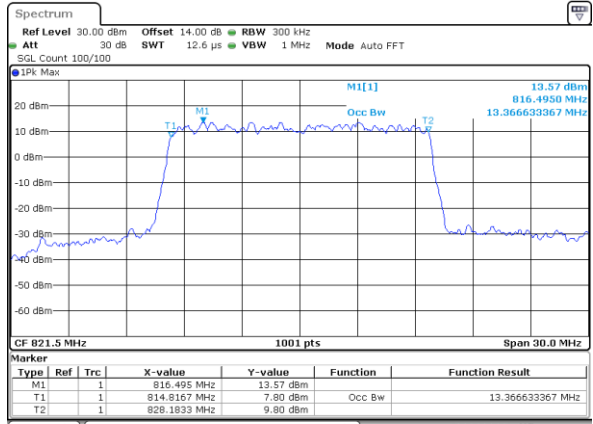

Date: 26.SEP.2017 11:45:56

LTE Band 26

CH26765 / 15MHz / QPSK

Date: 14.OCT.2017 21:32:04

CH26765 / 15MHz / 16QAM

Date: 14.OCT.2017 21:32:14

LTE Band 26

Lowest Channel / 1.4MHz / 64QAM

Date: 9.OCT.2017 22:26:03

Lowest Channel / 3MHz / 64QAM

Date: 28.SEP.2017 12:52:02

Middle Channel / 1.4MHz / 64QAM

Date: 9.OCT.2017 22:25:45

Middle Channel / 3MHz / 64QAM

Date: 28.SEP.2017 12:55:39

Highest Channel / 1.4MHz / 64QAM