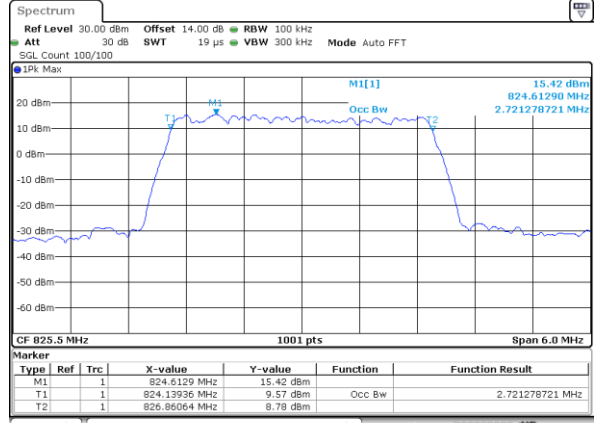

Lowest Channel / 1.4MHz / QPSK

Date: 26_SEP.2017 10:07:59

Lowest Channel / 1.4MHz / 16QAM

Date: 26_SEP.2017 10:08:09

Middle Channel / 1.4MHz / QPSK

Date: 26_SEP.2017 10:15:51

Middle Channel / 1.4MHz / 16QAM

Date: 26_SEP.2017 10:16:01

Highest Channel / 1.4MHz / QPSK

Date: 26_SEP.2017 10:18:23

Highest Channel / 1.4MHz / 16QAM

Date: 26_SEP.2017 10:18:33

LTE Band 26

Lowest Channel / 3MHz / QPSK

Date: 26_SEP.2017 10:45:25

Lowest Channel / 3MHz / 16QAM

Date: 26_SEP.2017 10:45:35

Middle Channel / 3MHz / QPSK

Date: 26_SEP.2017 10:52:05

Middle Channel / 3MHz / 16QAM

Date: 26_SEP.2017 10:52:45

Highest Channel / 3MHz / QPSK

Date: 26_SEP.2017 10:55:08