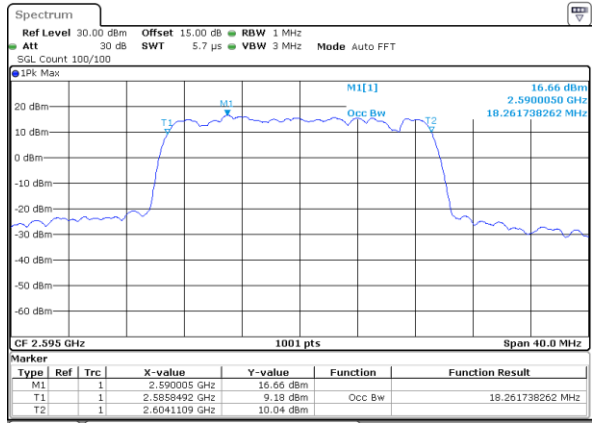

LTE Band 38

Lowest Channel / 20MHz / QPSK

Date: 10.OCT.2017 19:57:46

Lowest Channel / 20MHz / 16QAM

Date: 10.OCT.2017 19:57:56

Middle Channel / 20MHz / QPSK

Date: 10.OCT.2017 19:58:27

Middle Channel / 20MHz / 16QAM

Date: 10.OCT.2017 19:58:37

Highest Channel / 20MHz / QPSK

Date: 10.OCT.2017 19:59:07

Highest Channel / 20MHz / 16QAM

Date: 10.OCT.2017 19:59:17

LTE Band 38

Lowest Channel / 5MHz / 64QAM

Date: 11.OCT.2017 13:25:24