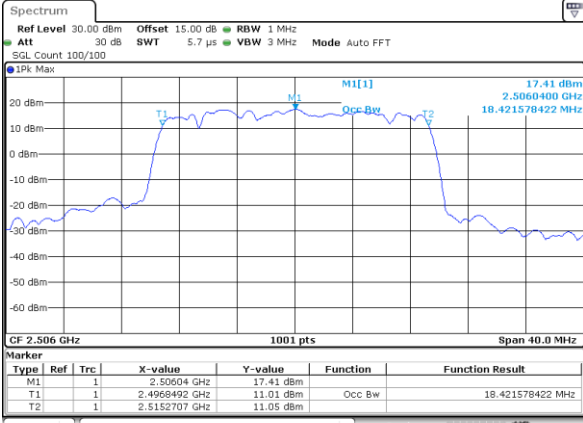

Date: 2 SEP 2017 00:46:50

LTE Band 41

Lowest Channel / 15MHz / QPSK

Date: 2 SEP 2017 00:53:44

Lowest Channel / 15MHz / 16QAM

Date: 2 SEP 2017 00:53:54

Middle Channel / 15MHz / QPSK

Date: 2 SEP 2017 01:00:49

Middle Channel / 15MHz / 16QAM

Date: 2 SEP 2017 01:00:59

Highest Channel / 15MHz / QPSK

Date: 2 SEP 2017 01:03:17

Highest Channel / 15MHz / 16QAM

Date: 2 SEP 2017 01:03:28

LTE Band 41

Lowest Channel / 20MHz / QPSK

Date: 26_SEP.2017 06:49:25

Lowest Channel / 20MHz / 16QAM

Date: 26_SEP.2017 06:49:35

Middle Channel / 20MHz / QPSK

Date: 26_SEP.2017 06:56:06

Middle Channel / 20MHz / 16QAM

Date: 26_SEP.2017 06:56:46

Highest Channel / 20MHz / QPSK