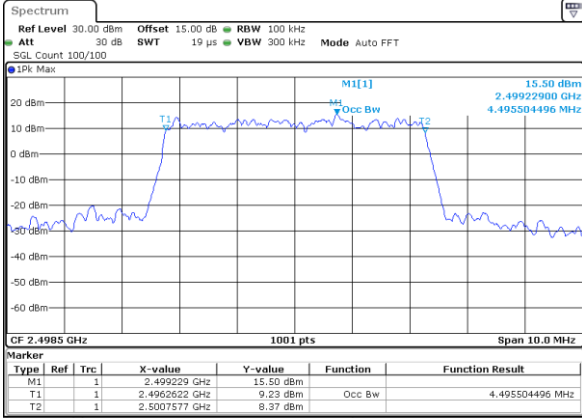

Highest Channel / 10MHz / 64QAM

Date: 11.OCT.2017 13:46:03

LTE Band 38

Lowest Channel / 15MHz / 64QAM

Date: 11.OCT.2017 13:49:28

Lowest Channel / 20MHz / 64QAM

Date: 11.OCT.2017 13:28:25

Middle Channel / 15MHz / 64QAM

Date: 11.OCT.2017 13:27:45

Middle Channel / 20MHz / 64QAM

Date: 11.OCT.2017 13:28:45

Highest Channel / 15MHz / 64QAM

Date: 11.OCT.2017 13:28:05

Highest Channel / 20MHz / 64QAM

Date: 11.OCT.2017 13:29:06

LTE Band 41

Lowest Channel / 5MHz / QPSK

Date: 28_SEP.2017 18:17:33

Lowest Channel / 5MHz / 16QAM

Date: 28_SEP.2017 18:17:49

Middle Channel / 5MHz / QPSK

Date: 2 SEP.2017 00:27:35

Middle Channel / 5MHz / 16QAM

Date: 2 SEP.2017 00:27:45