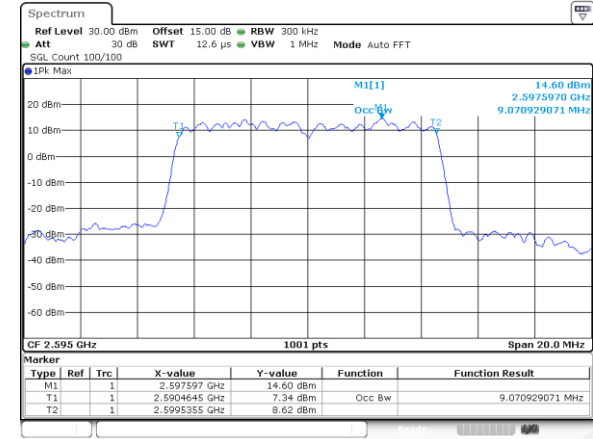

Date: 10.OCT.2017 19:58:37

Highest Channel / 20MHz / QPSK

Date: 10.OCT.2017 19:59:07

Highest Channel / 20MHz / 16QAM

Date: 10.OCT.2017 19:59:17

LTE Band 38

Lowest Channel / 5MHz / 64QAM

Date: 11.OCT.2017 13:25:24

Lowest Channel / 10MHz / 64QAM

Date: 11.OCT.2017 13:26:25

Middle Channel / 5MHz / 64QAM

Date: 11.OCT.2017 13:25:45

Middle Channel / 10MHz / 64QAM

Date: 11.OCT.2017 13:26:45

Highest Channel / 5MHz / 64QAM

Date: 11.OCT.2017 13:26:05

Highest Channel / 10MHz / 64QAM

Date: 11.OCT.2017 13:46:03

LTE Band 38

Lowest Channel / 15MHz / 64QAM

Date: 11.OCT.2017 13:49:28

Lowest Channel / 20MHz / 64QAM

Date: 11.OCT.2017 13:28:25

Middle Channel / 15MHz / 64QAM