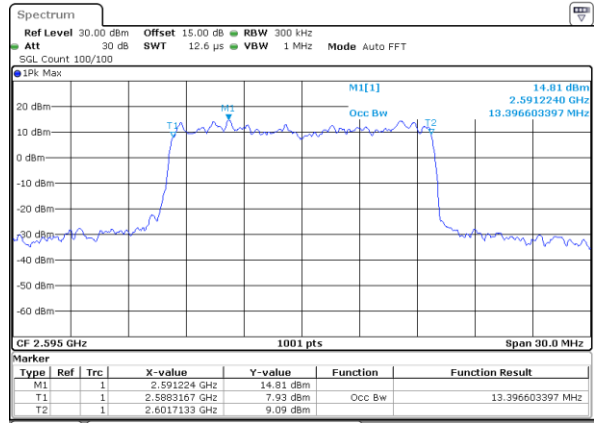

Date: 10.OCT.2017 19:53:45

Lowest Channel / 10MHz / 16QAM

Date: 10.OCT.2017 19:53:55

Middle Channel / 10MHz / QPSK

Date: 10.OCT.2017 19:54:25

Middle Channel / 10MHz / 16QAM

Date: 10.OCT.2017 19:54:36

Highest Channel / 10MHz / QPSK

Date: 10.OCT.2017 19:55:06

Highest Channel / 10MHz / 16QAM

Date: 10.OCT.2017 19:55:16

LTE Band 38

Lowest Channel / 15MHz / QPSK

Date: 10.OCT.2017 19:55:46

Lowest Channel / 15MHz / 16QAM

Date: 10.OCT.2017 19:55:56

Middle Channel / 15MHz / QPSK

Date: 10.OCT.2017 19:56:26

Middle Channel / 15MHz / 16QAM

Date: 10.OCT.2017 19:56:36

Highest Channel / 15MHz / QPSK

Date: 10.OCT.2017 19:57:06

Highest Channel / 15MHz / 16QAM

Date: 10.OCT.2017 19:57:16