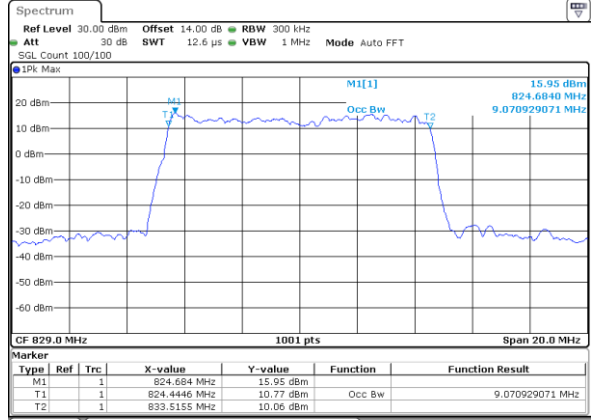

Date: 9.OCT.2017 22:26:03

Lowest Channel / 3MHz / 64QAM

Date: 28.SEP.2017 12:52:02

Middle Channel / 1.4MHz / 64QAM

Date: 9.OCT.2017 22:25:45

Middle Channel / 3MHz / 64QAM

Date: 28.SEP.2017 12:55:39

Highest Channel / 1.4MHz / 64QAM

Date: 9.OCT.2017 22:25:33

Highest Channel / 3MHz / 64QAM

Date: 28.SEP.2017 12:56:56

LTE Band 26

Lowest Channel / 5MHz / 64QAM

Date: 28_SEP.2017 13:00:33

Lowest Channel / 10MHz / 64QAM

Date: 28_SEP.2017 13:08:57

Middle Channel / 5MHz / 64QAM

Date: 28_SEP.2017 13:04:07

Middle Channel / 10MHz / 64QAM

Date: 28_SEP.2017 13:12:32

Highest Channel / 5MHz / 64QAM

Date: 28_SEP.2017 13:05:23

Highest Channel / 10MHz / 64QAM

Date: 28_SEP.2017 13:13:48