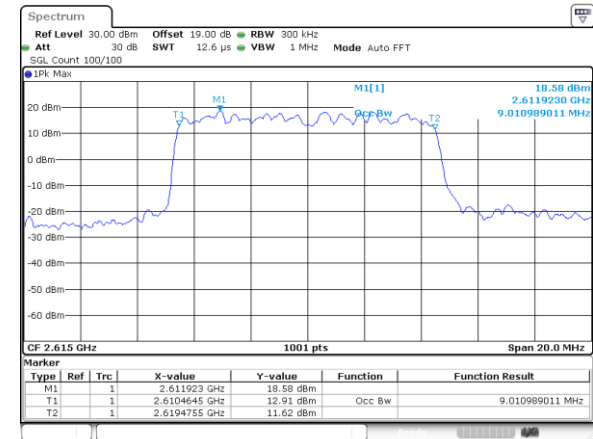

Date: 10.OCT.2017 19:58:37

Highest Channel / 20MHz / QPSK

Date: 10.OCT.2017 19:59:07

Highest Channel / 20MHz / 16QAM

Date: 10.OCT.2017 19:59:17

LTE Band 38

Lowest Channel / 5MHz / 64QAM

Date: 11.OCT.2017 13:25:24

Lowest Channel / 10MHz / 64QAM

Date: 11.OCT.2017 13:26:25

Middle Channel / 5MHz / 64QAM

Date: 11.OCT.2017 13:25:45

Middle Channel / 10MHz / 64QAM

Date: 11.OCT.2017 13:26:45

Highest Channel / 5MHz / 64QAM

Date: 11.OCT.2017 13:26:05

Highest Channel / 10MHz / 64QAM

Date: 11.OCT.2017 13:46:03

LTE Band 38

Lowest Channel / 15MHz / 64QAM

Date: 11.OCT.2017 13:49:28

Lowest Channel / 20MHz / 64QAM

Date: 11.OCT.2017 13:28:25

Middle Channel / 15MHz / 64QAM