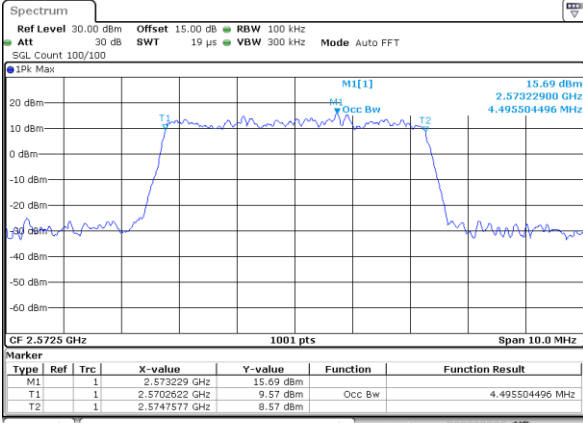

Middle Channel / 5MHz / 64QAM

Date: 28_SEP.2017 13:04:07

Middle Channel / 10MHz / 64QAM

Date: 28_SEP.2017 13:12:32

Highest Channel / 5MHz / 64QAM

Date: 28_SEP.2017 13:05:23

Highest Channel / 10MHz / 64QAM

Date: 28_SEP.2017 13:13:48

LTE Band 26

Lowest Channel / 15MHz / 64QAM

Date: 28_SEP.2017 13:17:25

CH26765 / 15MHz / 64QAM

Date: 28_SEP.2017 22:04:38

Middle Channel / 15MHz / 64QAM

Date: 28_SEP.2017 13:21:06

Highest Channel / 15MHz / 64QAM

Date: 28_SEP.2017 13:22:24

LTE Band 38

Lowest Channel / 5MHz / QPSK

Date: 10.OCT.2017 21:26:35

Lowest Channel / 5MHz / 16QAM

Date: 10.OCT.2017 19:51:53

Middle Channel / 5MHz / QPSK

Date: 10.OCT.2017 19:52:23