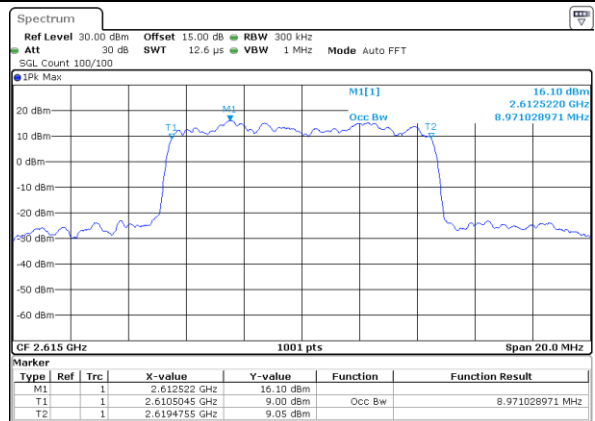

Middle Channel / 5MHz / 16QAM

Date: 10.OCT.2017 19:52:34

Highest Channel / 5MHz / QPSK

Date: 10.OCT.2017 19:53:04

Highest Channel / 5MHz / 16QAM

Date: 10.OCT.2017 19:53:14

LTE Band 38

Lowest Channel / 10MHz / QPSK

Date: 10.OCT.2017 19:53:45

Lowest Channel / 10MHz / 16QAM

Date: 10.OCT.2017 19:53:55

Middle Channel / 10MHz / QPSK

Date: 10.OCT.2017 19:54:25

Middle Channel / 10MHz / 16QAM

Date: 10.OCT.2017 19:54:36

Highest Channel / 10MHz / QPSK

Date: 10.OCT.2017 19:55:06

Highest Channel / 10MHz / 16QAM

Date: 10.OCT.2017 19:55:16

LTE Band 38

Lowest Channel / 15MHz / QPSK

Date: 10.OCT.2017 19:55:46

Lowest Channel / 15MHz / 16QAM

Date: 10.OCT.2017 19:55:56