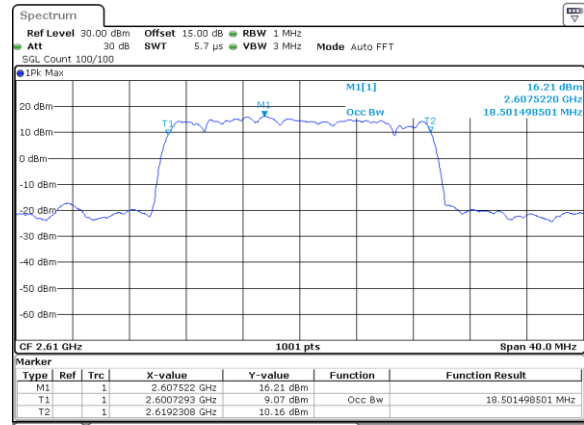

Highest Channel / 10MHz / 64QAM

Date: 11.OCT.2017 13:46:03

LTE Band 38

Lowest Channel / 15MHz / 64QAM

Date: 11.OCT.2017 13:49:28

Lowest Channel / 20MHz / 64QAM

Date: 11.OCT.2017 13:28:25

Middle Channel / 15MHz / 64QAM

Date: 11.OCT.2017 13:27:45

Middle Channel / 20MHz / 64QAM

Date: 11.OCT.2017 13:28:45

Highest Channel / 15MHz / 64QAM

Date: 11.OCT.2017 13:28:05

Highest Channel / 20MHz / 64QAM

Date: 11.OCT.2017 13:29:06

LTE Band 41

Lowest Channel / 5MHz / QPSK

Date: 28_SEP.2017 18:17:33

Lowest Channel / 5MHz / 16QAM

Date: 28_SEP.2017 18:17:49

Middle Channel / 5MHz / QPSK

Date: 2 SEP.2017 00:27:35

Middle Channel / 5MHz / 16QAM

Date: 2 SEP.2017 00:27:45