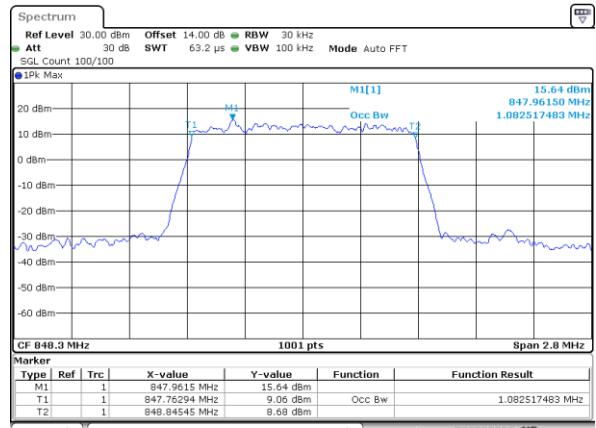

Date: 28_SEP.2017 23:31:11

Middle Channel / 20MHz / 64QAM

Date: 28_SEP.2017 23:37:16

Highest Channel / 15MHz / 64QAM

Date: 28_SEP.2017 23:32:27

Highest Channel / 20MHz / 64QAM

Date: 28_SEP.2017 23:38:32

LTE Band 26

Lowest Channel / 1.4MHz / QPSK

Date: 26_SEP.2017 10:07:59

Lowest Channel / 1.4MHz / 16QAM

Date: 26_SEP.2017 10:08:09

Middle Channel / 1.4MHz / QPSK

Date: 26_SEP.2017 10:15:51

Middle Channel / 1.4MHz / 16QAM

Date: 26_SEP.2017 10:16:01

Highest Channel / 1.4MHz / QPSK

Date: 26_SEP.2017 10:18:23

Highest Channel / 1.4MHz / 16QAM

Date: 26_SEP.2017 10:18:33

LTE Band 26

Lowest Channel / 3MHz / QPSK

Date: 26_SEP.2017 10:45:25