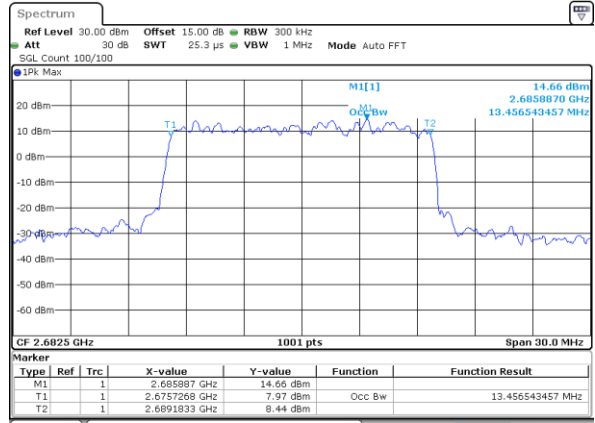

Date: 2 SEP 2017 00:46:50

LTE Band 41

Lowest Channel / 15MHz / QPSK

Date: 2 SEP 2017 00:53:44

Lowest Channel / 15MHz / 16QAM

Date: 2 SEP 2017 00:53:54

Middle Channel / 15MHz / QPSK

Date: 2 SEP 2017 01:00:49

Middle Channel / 15MHz / 16QAM

Date: 2 SEP 2017 01:00:59

Highest Channel / 15MHz / QPSK

Date: 2 SEP 2017 01:03:17

Highest Channel / 15MHz / 16QAM

Date: 2 SEP 2017 01:03:28

LTE Band 41

Lowest Channel / 20MHz / QPSK

Date: 26_SEP.2017 06:49:25

Lowest Channel / 20MHz / 16QAM

Date: 26_SEP.2017 06:49:35

Middle Channel / 20MHz / QPSK

Date: 26_SEP.2017 06:56:06

Middle Channel / 20MHz / 16QAM

Date: 26_SEP.2017 06:56:46

Highest Channel / 20MHz / QPSK