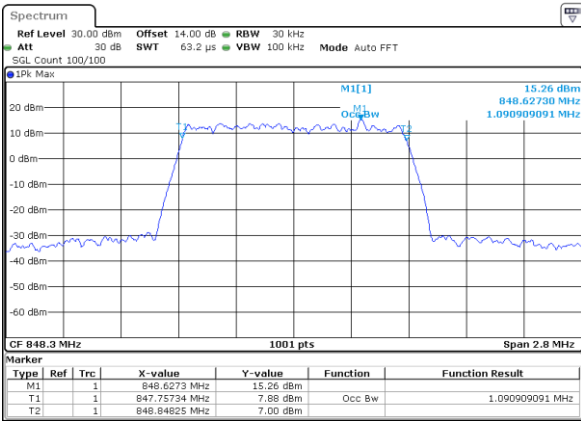

Date: 9.OCT.2017 22:26:03

Lowest Channel / 3MHz / 64QAM

Date: 28.SEP.2017 12:52:02

Middle Channel / 1.4MHz / 64QAM

Date: 9.OCT.2017 22:25:45

Middle Channel / 3MHz / 64QAM

Date: 28.SEP.2017 12:55:39

Highest Channel / 1.4MHz / 64QAM

Date: 9.OCT.2017 22:25:33

Highest Channel / 3MHz / 64QAM

Date: 28.SEP.2017 12:56:56

LTE Band 26

Lowest Channel / 5MHz / 64QAM

Date: 28_SEP.2017 13:00:33

Lowest Channel / 10MHz / 64QAM

Date: 28_SEP.2017 13:08:57