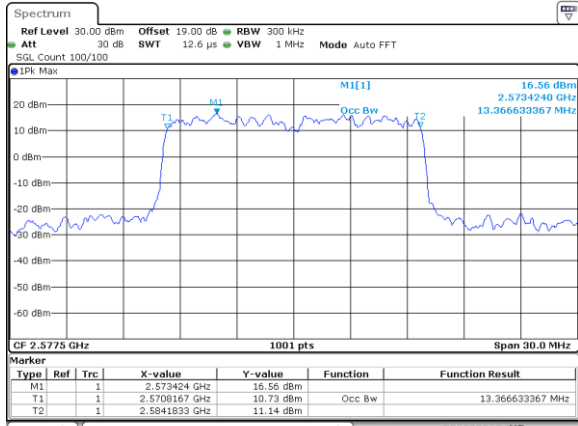

Lowest Channel / 10MHz / 64QAM

Date: 11.OCT.2017 13:26:25

Middle Channel / 5MHz / 64QAM

Date: 11.OCT.2017 13:25:45

Middle Channel / 10MHz / 64QAM

Date: 11.OCT.2017 13:26:45

Highest Channel / 5MHz / 64QAM

Date: 11.OCT.2017 13:26:05

Highest Channel / 10MHz / 64QAM

Date: 11.OCT.2017 13:46:03

LTE Band 38

Lowest Channel / 15MHz / 64QAM

Date: 11.OCT.2017 13:49:28

Lowest Channel / 20MHz / 64QAM

Date: 11.OCT.2017 13:28:25

Middle Channel / 15MHz / 64QAM

Date: 11.OCT.2017 13:27:45

Middle Channel / 20MHz / 64QAM

Date: 11.OCT.2017 13:28:45

Highest Channel / 15MHz / 64QAM

Date: 11.OCT.2017 13:28:05

Highest Channel / 20MHz / 64QAM

Date: 11.OCT.2017 13:29:06

LTE Band 41