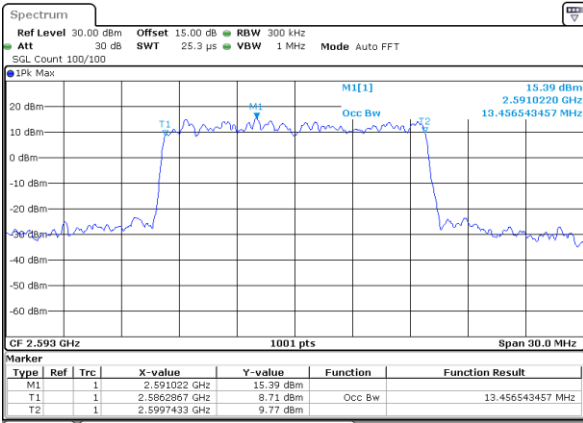

Date: 2 SEP 2017 00:46:50

LTE Band 41

Lowest Channel / 15MHz / QPSK

Date: 2 SEP 2017 00:53:44

Lowest Channel / 15MHz / 16QAM

Date: 2 SEP 2017 00:53:54

Middle Channel / 15MHz / QPSK

Date: 2 SEP 2017 01:00:49

Middle Channel / 15MHz / 16QAM

Date: 2 SEP 2017 01:00:59

Highest Channel / 15MHz / QPSK

Date: 2 SEP 2017 01:03:17

Highest Channel / 15MHz / 16QAM

Date: 2 SEP 2017 01:03:28

LTE Band 41

Lowest Channel / 20MHz / QPSK