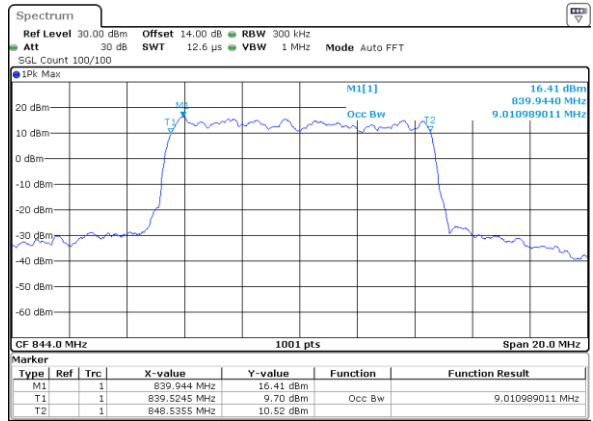

Date: 9.OCT.2017 22:25:33

Highest Channel / 3MHz / 64QAM

Date: 28.SEP.2017 12:56:56

LTE Band 26

Lowest Channel / 5MHz / 64QAM

Date: 28_SEP.2017 13:00:33

Lowest Channel / 10MHz / 64QAM

Date: 28_SEP.2017 13:08:57

Middle Channel / 5MHz / 64QAM

Date: 28_SEP.2017 13:04:07

Middle Channel / 10MHz / 64QAM

Date: 28_SEP.2017 13:12:32

Highest Channel / 5MHz / 64QAM

Date: 28_SEP.2017 13:05:23

Highest Channel / 10MHz / 64QAM

Date: 28_SEP.2017 13:13:48

LTE Band 26

Lowest Channel / 15MHz / 64QAM

Date: 28_SEP.2017 13:17:25

CH26765 / 15MHz / 64QAM

Date: 28_SEP.2017 22:04:38

Middle Channel / 15MHz / 64QAM

Date: 28_SEP.2017 13:21:06

Highest Channel / 15MHz / 64QAM