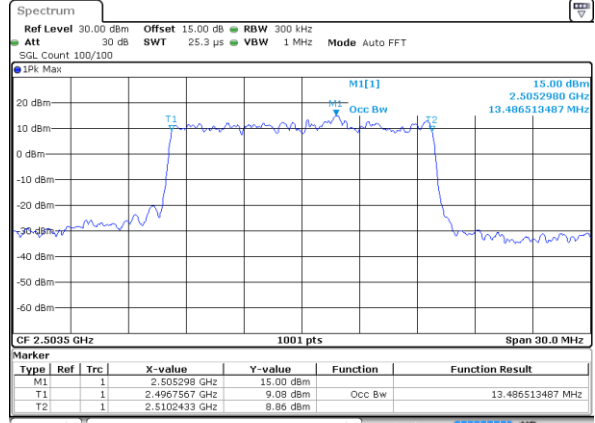

Date: 2 SEP 2017 00:37:17

Middle Channel / 10MHz / QPSK

Date: 2 SEP 2017 00:44:12

Middle Channel / 10MHz / 16QAM

Date: 2 SEP 2017 00:44:22

Highest Channel / 10MHz / QPSK

Date: 2 SEP 2017 00:46:40

Highest Channel / 10MHz / 16QAM

Date: 2 SEP 2017 00:46:50

LTE Band 41

Lowest Channel / 15MHz / QPSK

Date: 2 SEP 2017 00:53:44

Lowest Channel / 15MHz / 16QAM

Date: 2 SEP 2017 00:53:54

Middle Channel / 15MHz / QPSK

Date: 2 SEP 2017 01:00:49

Middle Channel / 15MHz / 16QAM

Date: 2 SEP 2017 01:00:59

Highest Channel / 15MHz / QPSK

Date: 2 SEP 2017 01:03:17

Highest Channel / 15MHz / 16QAM

Date: 2 SEP 2017 01:03:28

LTE Band 41

Lowest Channel / 20MHz / QPSK