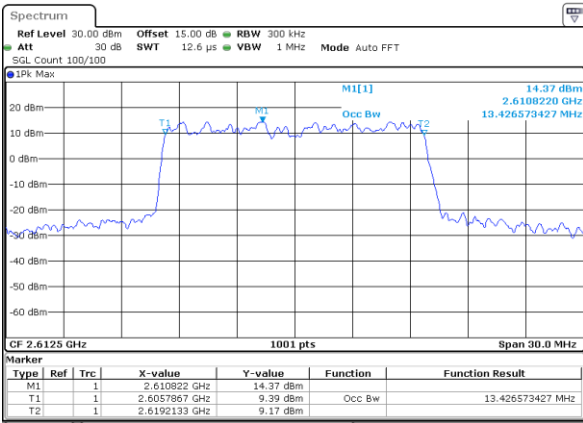

Date: 10.OCT.2017 19:55:06

Highest Channel / 10MHz / 16QAM

Date: 10.OCT.2017 19:55:16

LTE Band 38

Lowest Channel / 15MHz / QPSK

Date: 10.OCT.2017 19:55:46

Lowest Channel / 15MHz / 16QAM

Date: 10.OCT.2017 19:55:56

Middle Channel / 15MHz / QPSK

Date: 10.OCT.2017 19:56:26

Middle Channel / 15MHz / 16QAM

Date: 10.OCT.2017 19:56:36

Highest Channel / 15MHz / QPSK

Date: 10.OCT.2017 19:57:06

Highest Channel / 15MHz / 16QAM

Date: 10.OCT.2017 19:57:16

LTE Band 38

Lowest Channel / 20MHz / QPSK

Date: 10.OCT.2017 19:57:46

Lowest Channel / 20MHz / 16QAM

Date: 10.OCT.2017 19:57:56

Middle Channel / 20MHz / QPSK

Date: 10.OCT.2017 19:58:27

Middle Channel / 20MHz / 16QAM