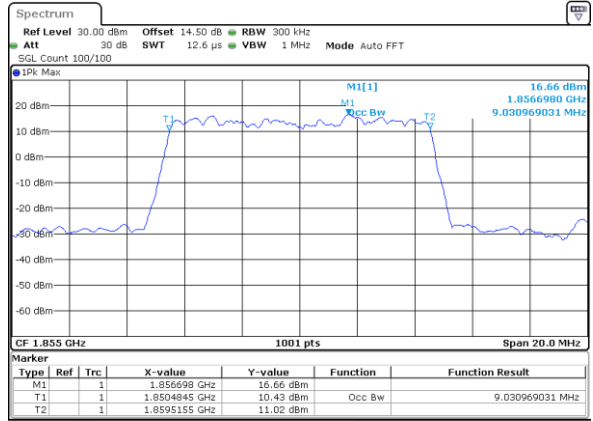

Date: 28.SEP.2017 23:12:57

Highest Channel / 1.4MHz / 64QAM

Date: 28.SEP.2017 23:08:08

Highest Channel / 3MHz / 64QAM

Date: 28.SEP.2017 23:14:13

LTE Band 25

Lowest Channel / 5MHz / 64QAM

Date: 28_SEP.2017 23:17:46

Lowest Channel / 10MHz / 64QAM

Date: 28_SEP.2017 23:23:51

Middle Channel / 5MHz / 64QAM

Date: 28_SEP.2017 23:19:01

Middle Channel / 10MHz / 64QAM

Date: 28_SEP.2017 23:25:06

Highest Channel / 5MHz / 64QAM

Date: 28_SEP.2017 23:20:17