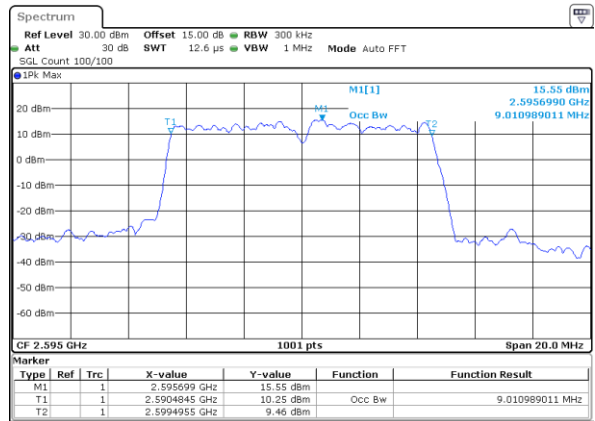

Middle Channel / 5MHz / 16QAM

Date: 10.OCT.2017 19:52:34

Highest Channel / 5MHz / QPSK

Date: 10.OCT.2017 19:53:04

Highest Channel / 5MHz / 16QAM

Date: 10.OCT.2017 19:53:14

LTE Band 38

Lowest Channel / 10MHz / QPSK

Date: 10.OCT.2017 19:53:45

Lowest Channel / 10MHz / 16QAM

Date: 10.OCT.2017 19:53:55

Middle Channel / 10MHz / QPSK

Date: 10.OCT.2017 19:54:25

Middle Channel / 10MHz / 16QAM

Date: 10.OCT.2017 19:54:36

Highest Channel / 10MHz / QPSK

Date: 10.OCT.2017 19:55:06

Highest Channel / 10MHz / 16QAM

Date: 10.OCT.2017 19:55:16

LTE Band 38

Lowest Channel / 15MHz / QPSK

Date: 10.OCT.2017 19:55:46

Lowest Channel / 15MHz / 16QAM

Date: 10.OCT.2017 19:55:56