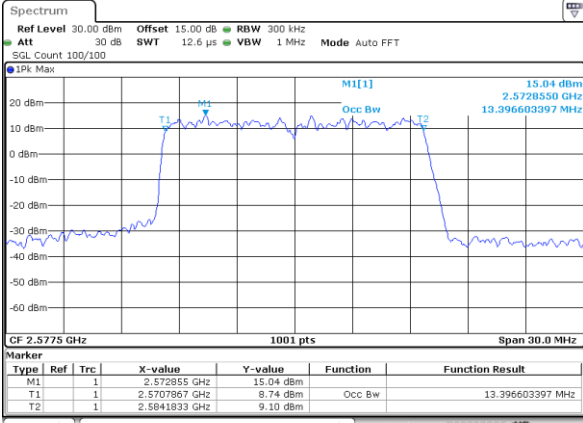

Date: 10.OCT.2017 19:55:06

Highest Channel / 10MHz / 16QAM

Date: 10.OCT.2017 19:55:16

LTE Band 38

Lowest Channel / 15MHz / QPSK

Date: 10.OCT.2017 19:55:46

Lowest Channel / 15MHz / 16QAM

Date: 10.OCT.2017 19:55:56