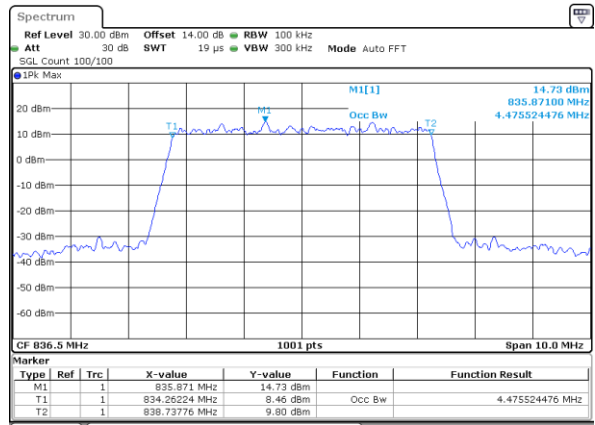

Highest Channel / 3MHz / 16QAM

Date: 26_SEP.2017 10:55:18

LTE Band 26

Lowest Channel / 5MHz / QPSK

Date: 26_SEP.2017 11:02:10

Lowest Channel / 5MHz / 16QAM

Date: 26_SEP.2017 11:02:28

Middle Channel / 5MHz / QPSK

Date: 26_SEP.2017 11:09:27

Middle Channel / 5MHz / 16QAM

Date: 26_SEP.2017 11:09:37

Highest Channel / 5MHz / QPSK

Date: 26_SEP.2017 11:12:00

Highest Channel / 5MHz / 16QAM

Date: 26_SEP.2017 11:12:10

LTE Band 26