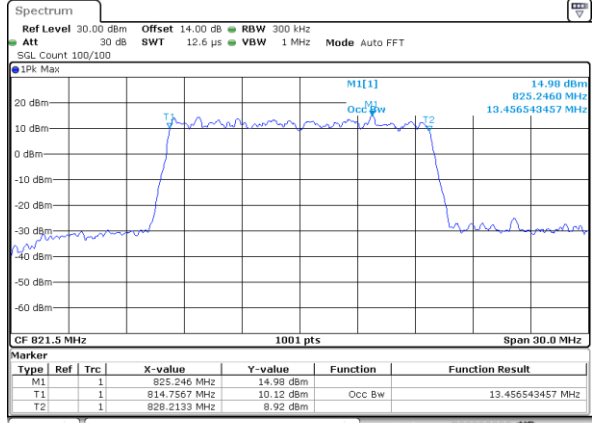

CH26765 / 15MHz / 64QAM

Date: 28_SEP.2017 22:04:38