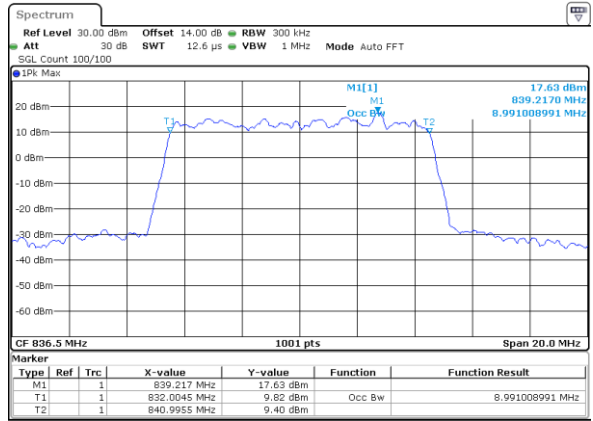

Date: 9.OCT.2017 22:26:03

Lowest Channel / 3MHz / 64QAM

Date: 28.SEP.2017 12:52:02

Middle Channel / 1.4MHz / 64QAM

Date: 9.OCT.2017 22:25:45

Middle Channel / 3MHz / 64QAM

Date: 28.SEP.2017 12:55:39

Highest Channel / 1.4MHz / 64QAM

Date: 9.OCT.2017 22:25:33

Highest Channel / 3MHz / 64QAM

Date: 28.SEP.2017 12:56:56

LTE Band 26

Lowest Channel / 5MHz / 64QAM

Date: 28_SEP.2017 13:00:33

Lowest Channel / 10MHz / 64QAM

Date: 28_SEP.2017 13:08:57

Middle Channel / 5MHz / 64QAM

Date: 28_SEP.2017 13:04:07

Middle Channel / 10MHz / 64QAM

Date: 28_SEP.2017 13:12:32

Highest Channel / 5MHz / 64QAM

Date: 28_SEP.2017 13:05:23

Highest Channel / 10MHz / 64QAM

Date: 28_SEP.2017 13:13:48