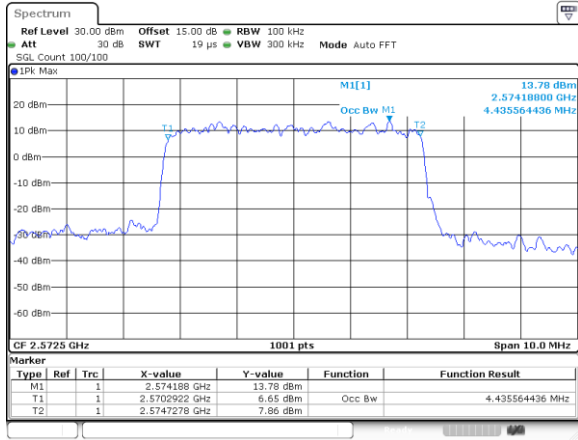

Date: 10.OCT.2017 19:58:37

Highest Channel / 20MHz / QPSK

Date: 10.OCT.2017 19:59:07

Highest Channel / 20MHz / 16QAM

Date: 10.OCT.2017 19:59:17

LTE Band 38

Lowest Channel / 5MHz / 64QAM

Date: 11.OCT.2017 13:25:24

Lowest Channel / 10MHz / 64QAM

Date: 11.OCT.2017 13:26:25

Middle Channel / 5MHz / 64QAM

Date: 11.OCT.2017 13:25:45

Middle Channel / 10MHz / 64QAM

Date: 11.OCT.2017 13:26:45

Highest Channel / 5MHz / 64QAM

Date: 11.OCT.2017 13:26:05