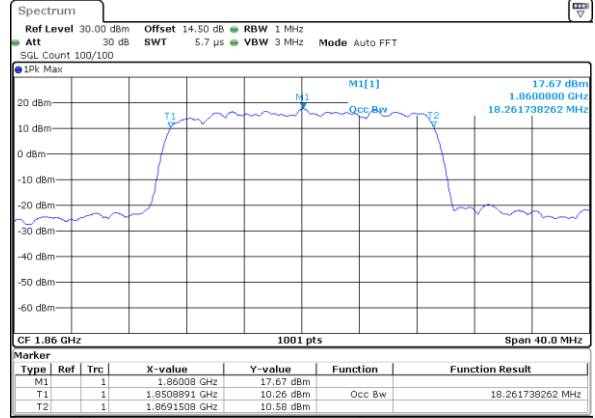

Lowest Channel / 10MHz / 64QAM

Date: 28_SEP.2017 23:23:51

Middle Channel / 5MHz / 64QAM

Date: 28_SEP.2017 23:19:01

Middle Channel / 10MHz / 64QAM

Date: 28_SEP.2017 23:25:06

Highest Channel / 5MHz / 64QAM

Date: 28_SEP.2017 23:20:17

Highest Channel / 10MHz / 64QAM

Date: 28_SEP.2017 23:26:22

LTE Band 25

Lowest Channel / 15MHz / 64QAM

Date: 28_SEP.2017 23:29:56

Lowest Channel / 20MHz / 64QAM

Date: 28_SEP.2017 23:36:00

Middle Channel / 15MHz / 64QAM

Date: 28_SEP.2017 23:31:11

Middle Channel / 20MHz / 64QAM

Date: 28_SEP.2017 23:37:16

Highest Channel / 15MHz / 64QAM

Date: 28_SEP.2017 23:32:27

Highest Channel / 20MHz / 64QAM

Date: 28_SEP.2017 23:38:32

LTE Band 26