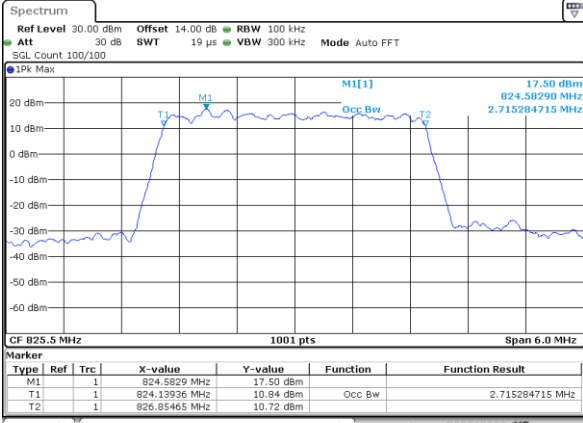

Date: 26_SEP.2017 10:16:01

Highest Channel / 1.4MHz / QPSK

Date: 26_SEP.2017 10:18:23

Highest Channel / 1.4MHz / 16QAM

Date: 26_SEP.2017 10:18:33

LTE Band 26

Lowest Channel / 3MHz / QPSK

Date: 26_SEP.2017 10:45:25