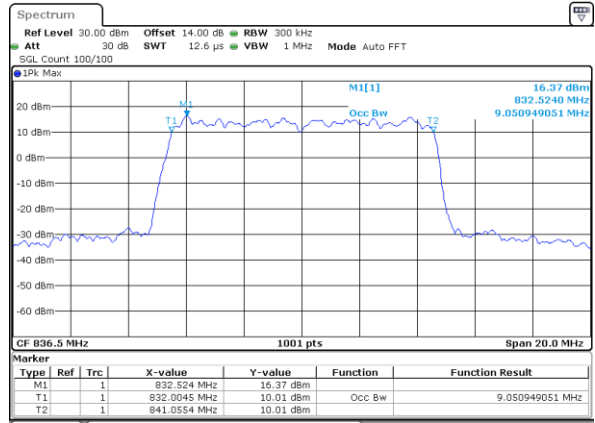

Date: 26_SEP.2017 11:09:27

Middle Channel / 5MHz / 16QAM

Date: 26_SEP.2017 11:09:37

Highest Channel / 5MHz / QPSK

Date: 26_SEP.2017 11:12:00

Highest Channel / 5MHz / 16QAM

Date: 26_SEP.2017 11:12:10

LTE Band 26

Lowest Channel / 10MHz / QPSK

Date: 26.SEP.2017 11:19:09

Lowest Channel / 10MHz / 16QAM

Date: 26.SEP.2017 11:19:19

Middle Channel / 10MHz / QPSK

Date: 26.SEP.2017 11:26:18

Middle Channel / 10MHz / 16QAM

Date: 26.SEP.2017 11:26:28

Highest Channel / 10MHz / QPSK

Date: 26.SEP.2017 11:28:50

Highest Channel / 10MHz / 16QAM

Date: 26.SEP.2017 11:29:00

LTE Band 26

Lowest Channel / 15MHz / QPSK

Date: 26.SEP.2017 11:35:59

Lowest Channel / 15MHz / 16QAM