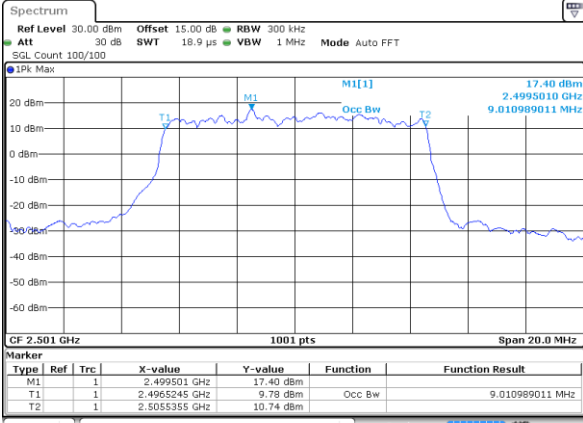

Lowest Channel / 5MHz / QPSK

Date: 28_SEP.2017 18:17:33

Lowest Channel / 5MHz / 16QAM

Date: 28_SEP.2017 18:17:49

Middle Channel / 5MHz / QPSK

Date: 2 SEP.2017 00:27:35

Middle Channel / 5MHz / 16QAM

Date: 2 SEP.2017 00:27:45

Highest Channel / 5MHz / QPSK

Date: 2 SEP.2017 00:30:04

Highest Channel / 5MHz / 16QAM

Date: 2 SEP.2017 00:30:14

LTE Band 41

Lowest Channel / 10MHz / QPSK

Date: 2 SEP 2017 00:37:07

Lowest Channel / 10MHz / 16QAM

Date: 2 SEP 2017 00:37:17

Middle Channel / 10MHz / QPSK

Date: 2 SEP 2017 00:44:12

Middle Channel / 10MHz / 16QAM

Date: 2 SEP 2017 00:44:22

Highest Channel / 10MHz / QPSK

Date: 2 SEP 2017 00:46:40

Highest Channel / 10MHz / 16QAM