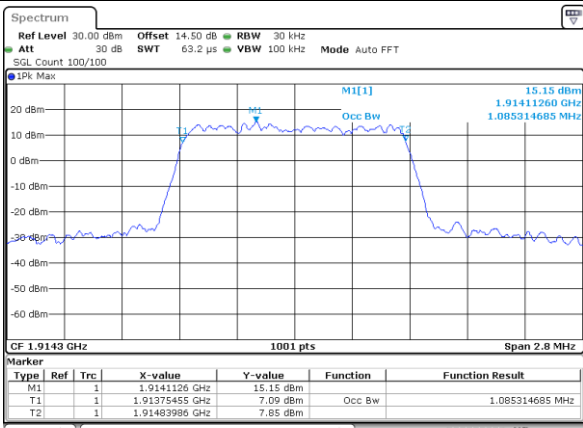

Date: 28.SEP.2017 23:12:57

Highest Channel / 1.4MHz / 64QAM

Date: 28.SEP.2017 23:08:08

Highest Channel / 3MHz / 64QAM

Date: 28.SEP.2017 23:14:13

LTE Band 25

Lowest Channel / 5MHz / 64QAM

Date: 28_SEP.2017 23:17:46