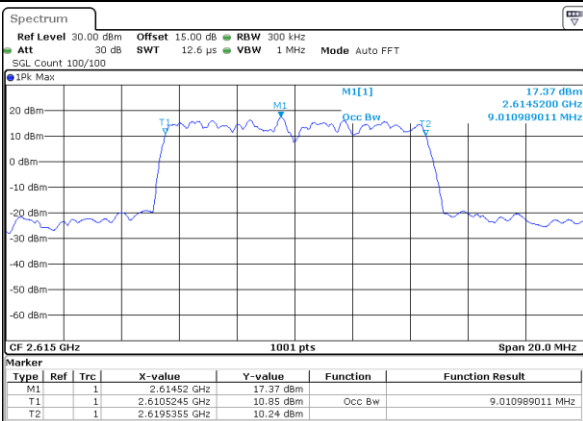

Middle Channel / 5MHz / 16QAM

Date: 10.OCT.2017 19:52:34

Highest Channel / 5MHz / QPSK

Date: 10.OCT.2017 19:53:04

Highest Channel / 5MHz / 16QAM

Date: 10.OCT.2017 19:53:14

LTE Band 38

Lowest Channel / 10MHz / QPSK

Date: 10.OCT.2017 19:53:45

Lowest Channel / 10MHz / 16QAM

Date: 10.OCT.2017 19:53:55

Middle Channel / 10MHz / QPSK

Date: 10.OCT.2017 19:54:25

Middle Channel / 10MHz / 16QAM

Date: 10.OCT.2017 19:54:36

Highest Channel / 10MHz / QPSK

Date: 10.OCT.2017 19:55:06

Highest Channel / 10MHz / 16QAM

Date: 10.OCT.2017 19:55:16

LTE Band 38

Lowest Channel / 15MHz / QPSK

Date: 10.OCT.2017 19:55:46

Lowest Channel / 15MHz / 16QAM

Date: 10.OCT.2017 19:55:56