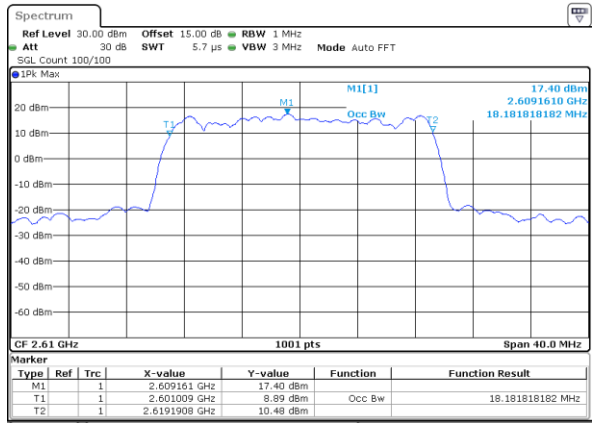

LTE Band 38

Lowest Channel / 20MHz / QPSK

Date: 10.OCT.2017 19:57:46

Lowest Channel / 20MHz / 16QAM

Date: 10.OCT.2017 19:57:56

Middle Channel / 20MHz / QPSK

Date: 10.OCT.2017 19:58:27

Middle Channel / 20MHz / 16QAM

Date: 10.OCT.2017 19:58:37

Highest Channel / 20MHz / QPSK

Date: 10.OCT.2017 19:59:07

Highest Channel / 20MHz / 16QAM

Date: 10.OCT.2017 19:59:17

LTE Band 38

Lowest Channel / 5MHz / 64QAM

Date: 11.OCT.2017 13:25:24