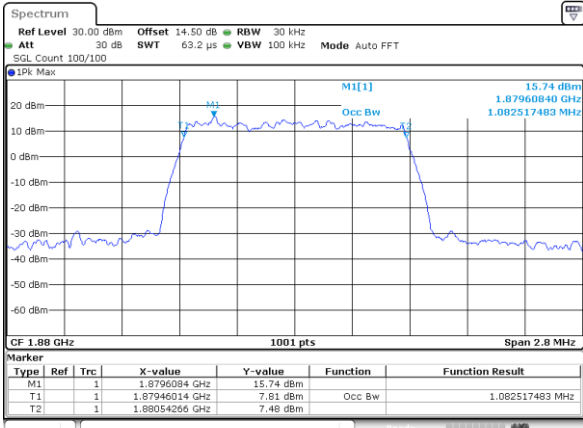

LTE Band 25

Lowest Channel / 1.4MHz / 64QAM

Date: 9.OCT.2017 19:38:19

Lowest Channel / 3MHz / 64QAM

Date: 28.SEP.2017 23:11:42

Middle Channel / 1.4MHz / 64QAM

Date: 29.SEP.2017 00:00:25

Middle Channel / 3MHz / 64QAM