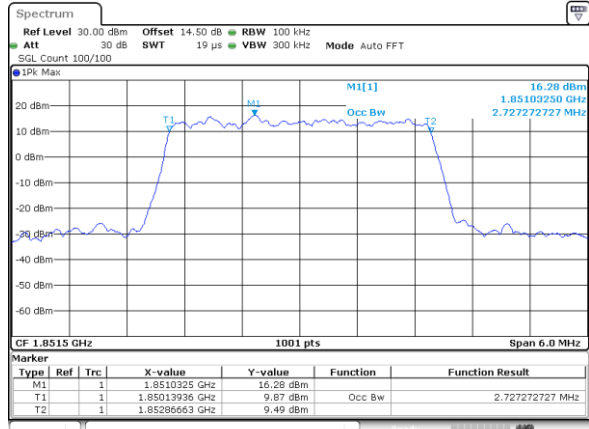

LTE Band 25

Lowest Channel / 1.4MHz / 64QAM

Date: 9.OCT.2017 19:38:19

Lowest Channel / 3MHz / 64QAM

Date: 28.SEP.2017 23:11:42

Middle Channel / 1.4MHz / 64QAM

Date: 29.SEP.2017 00:00:25

Middle Channel / 3MHz / 64QAM

Date: 28.SEP.2017 23:12:57

Highest Channel / 1.4MHz / 64QAM

Date: 28.SEP.2017 23:08:08

Highest Channel / 3MHz / 64QAM

Date: 28.SEP.2017 23:14:13

LTE Band 25

Lowest Channel / 5MHz / 64QAM

Date: 28_SEP.2017 23:17:46