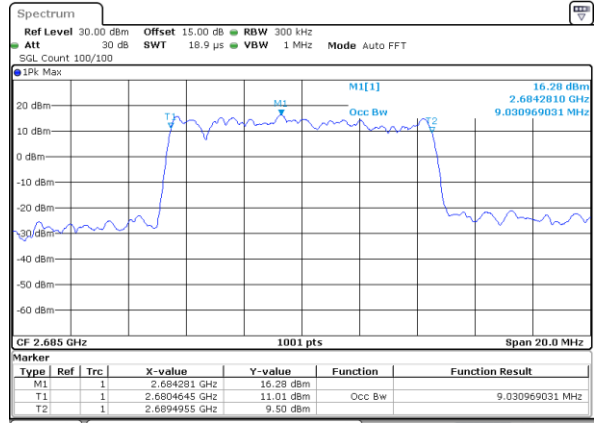

Highest Channel / 5MHz / QPSK

Date: 2 SEP.2017 00:30:04

Highest Channel / 5MHz / 16QAM

Date: 2 SEP.2017 00:30:14

LTE Band 41

Lowest Channel / 10MHz / QPSK

Date: 2 SEP 2017 00:37:07

Lowest Channel / 10MHz / 16QAM

Date: 2 SEP 2017 00:37:17

Middle Channel / 10MHz / QPSK

Date: 2 SEP 2017 00:44:12

Middle Channel / 10MHz / 16QAM

Date: 2 SEP 2017 00:44:22

Highest Channel / 10MHz / QPSK

Date: 2 SEP 2017 00:46:40

Highest Channel / 10MHz / 16QAM

Date: 2 SEP 2017 00:46:50

LTE Band 41

Lowest Channel / 15MHz / QPSK

Date: 2 SEP 2017 00:53:44

Lowest Channel / 15MHz / 16QAM

Date: 2 SEP 2017 00:53:54

Middle Channel / 15MHz / QPSK

Date: 2 SEP 2017 01:00:49