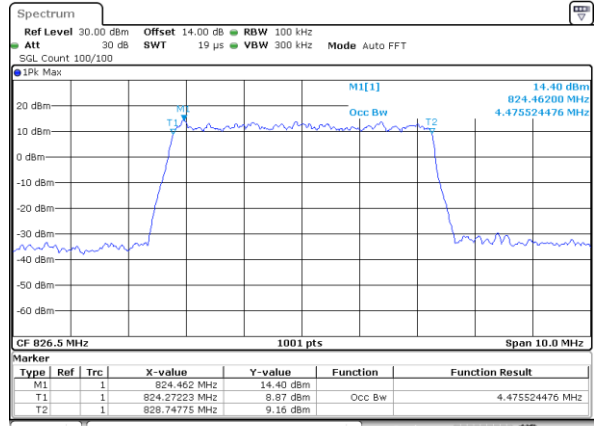

Highest Channel / 3MHz / 16QAM

Date: 26_SEP.2017 10:55:18

LTE Band 26

Lowest Channel / 5MHz / QPSK

Date: 26_SEP.2017 11:02:10

Lowest Channel / 5MHz / 16QAM

Date: 26_SEP.2017 11:02:28

Middle Channel / 5MHz / QPSK

Date: 26_SEP.2017 11:09:27

Middle Channel / 5MHz / 16QAM

Date: 26_SEP.2017 11:09:37

Highest Channel / 5MHz / QPSK

Date: 26_SEP.2017 11:12:00

Highest Channel / 5MHz / 16QAM

Date: 26_SEP.2017 11:12:10

LTE Band 26