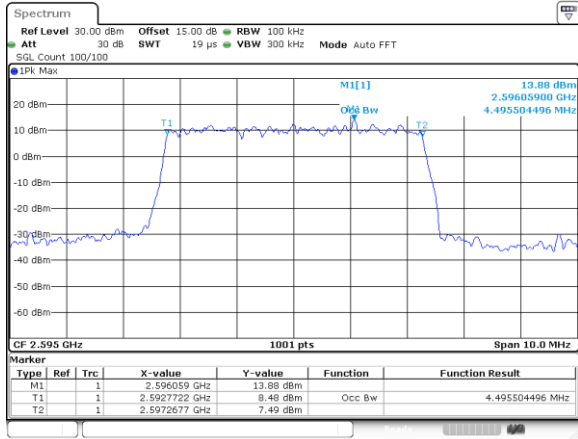

Date: 10.OCT.2017 19:58:37

Highest Channel / 20MHz / QPSK

Date: 10.OCT.2017 19:59:07

Highest Channel / 20MHz / 16QAM

Date: 10.OCT.2017 19:59:17

LTE Band 38

Lowest Channel / 5MHz / 64QAM

Date: 11.OCT.2017 13:25:24

Lowest Channel / 10MHz / 64QAM

Date: 11.OCT.2017 13:26:25

Middle Channel / 5MHz / 64QAM

Date: 11.OCT.2017 13:25:45

Middle Channel / 10MHz / 64QAM

Date: 11.OCT.2017 13:26:45

Highest Channel / 5MHz / 64QAM

Date: 11.OCT.2017 13:26:05