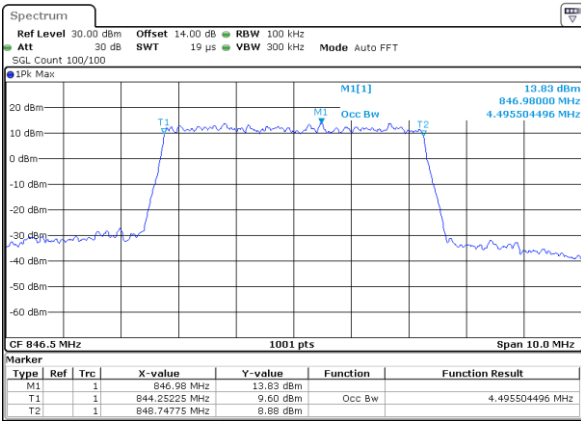

Date: 9.OCT.2017 22:25:33

Highest Channel / 3MHz / 64QAM

Date: 28.SEP.2017 12:56:56

LTE Band 26

Lowest Channel / 5MHz / 64QAM

Date: 28_SEP.2017 13:00:33

Lowest Channel / 10MHz / 64QAM

Date: 28_SEP.2017 13:08:57

Middle Channel / 5MHz / 64QAM

Date: 28_SEP.2017 13:04:07

Middle Channel / 10MHz / 64QAM

Date: 28_SEP.2017 13:12:32

Highest Channel / 5MHz / 64QAM

Date: 28_SEP.2017 13:05:23

Highest Channel / 10MHz / 64QAM

Date: 28_SEP.2017 13:13:48

LTE Band 26

Lowest Channel / 15MHz / 64QAM

Date: 28_SEP.2017 13:17:25

CH26765 / 15MHz / 64QAM

Date: 28_SEP.2017 22:04:38

Middle Channel / 15MHz / 64QAM

Date: 28_SEP.2017 13:21:06

Highest Channel / 15MHz / 64QAM