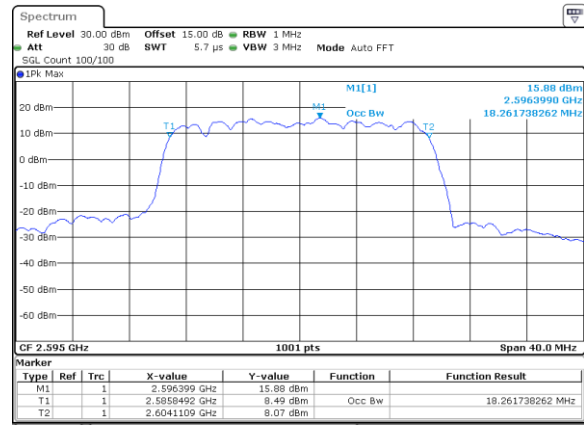

Lowest Channel / 10MHz / 64QAM

Date: 11.OCT.2017 13:26:25

Middle Channel / 5MHz / 64QAM

Date: 11.OCT.2017 13:25:45

Middle Channel / 10MHz / 64QAM

Date: 11.OCT.2017 13:26:45

Highest Channel / 5MHz / 64QAM

Date: 11.OCT.2017 13:26:05

Highest Channel / 10MHz / 64QAM

Date: 11.OCT.2017 13:46:03

LTE Band 38

Lowest Channel / 15MHz / 64QAM

Date: 11.OCT.2017 13:49:28

Lowest Channel / 20MHz / 64QAM

Date: 11.OCT.2017 13:28:25

Middle Channel / 15MHz / 64QAM

Date: 11.OCT.2017 13:27:45

Middle Channel / 20MHz / 64QAM

Date: 11.OCT.2017 13:28:45

Highest Channel / 15MHz / 64QAM

Date: 11.OCT.2017 13:28:05

Highest Channel / 20MHz / 64QAM

Date: 11.OCT.2017 13:29:06

LTE Band 41