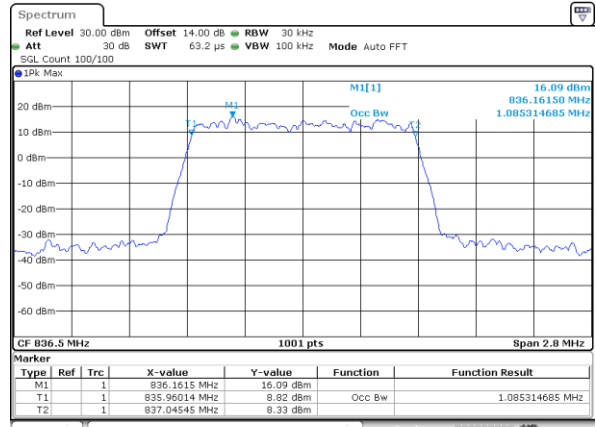

Date: 28_SEP.2017 23:31:11

Middle Channel / 20MHz / 64QAM

Date: 28_SEP.2017 23:37:16

Highest Channel / 15MHz / 64QAM

Date: 28_SEP.2017 23:32:27

Highest Channel / 20MHz / 64QAM

Date: 28_SEP.2017 23:38:32

LTE Band 26

Lowest Channel / 1.4MHz / QPSK

Date: 26_SEP.2017 10:07:59

Lowest Channel / 1.4MHz / 16QAM

Date: 26_SEP.2017 10:08:09

Middle Channel / 1.4MHz / QPSK

Date: 26_SEP.2017 10:15:51

Middle Channel / 1.4MHz / 16QAM

Date: 26_SEP.2017 10:16:01

Highest Channel / 1.4MHz / QPSK

Date: 26_SEP.2017 10:18:23

Highest Channel / 1.4MHz / 16QAM

Date: 26_SEP.2017 10:18:33

LTE Band 26

Lowest Channel / 3MHz / QPSK

Date: 26_SEP.2017 10:45:25