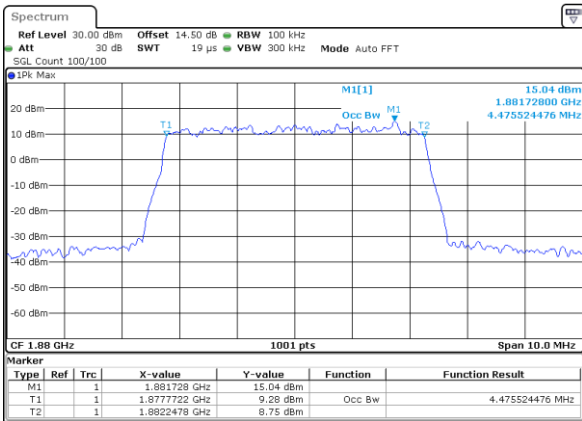

Date: 28.SEP.2017 23:12:57

Highest Channel / 1.4MHz / 64QAM

Date: 28.SEP.2017 23:08:08

Highest Channel / 3MHz / 64QAM

Date: 28.SEP.2017 23:14:13

LTE Band 25

Lowest Channel / 5MHz / 64QAM

Date: 28_SEP.2017 23:17:46

Lowest Channel / 10MHz / 64QAM

Date: 28_SEP.2017 23:23:51

Middle Channel / 5MHz / 64QAM

Date: 28_SEP.2017 23:19:01

Middle Channel / 10MHz / 64QAM

Date: 28_SEP.2017 23:25:06

Highest Channel / 5MHz / 64QAM

Date: 28_SEP.2017 23:20:17