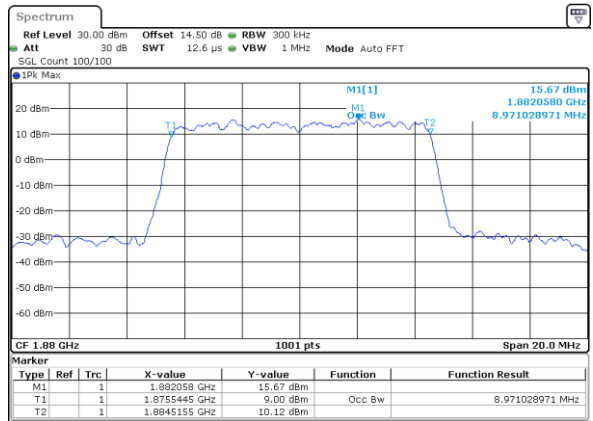

Date: 28.SEP.2017 23:12:57

Highest Channel / 1.4MHz / 64QAM

Date: 28.SEP.2017 23:08:08

Highest Channel / 3MHz / 64QAM

Date: 28.SEP.2017 23:14:13

LTE Band 25

Lowest Channel / 5MHz / 64QAM

Date: 28_SEP.2017 23:17:46

Lowest Channel / 10MHz / 64QAM

Date: 28_SEP.2017 23:23:51

Middle Channel / 5MHz / 64QAM

Date: 28_SEP.2017 23:19:01

Middle Channel / 10MHz / 64QAM

Date: 28_SEP.2017 23:25:06

Highest Channel / 5MHz / 64QAM

Date: 28_SEP.2017 23:20:17

Highest Channel / 10MHz / 64QAM

Date: 28_SEP.2017 23:26:22

LTE Band 25

Lowest Channel / 15MHz / 64QAM

Date: 28_SEP.2017 23:29:56

Lowest Channel / 20MHz / 64QAM

Date: 28_SEP.2017 23:36:00

Middle Channel / 15MHz / 64QAM

Date: 28_SEP.2017 23:31:11

Middle Channel / 20MHz / 64QAM

Date: 28_SEP.2017 23:37:16

Highest Channel / 15MHz / 64QAM

Date: 28_SEP.2017 23:32:27

Highest Channel / 20MHz / 64QAM

Date: 28_SEP.2017 23:38:32

LTE Band 26