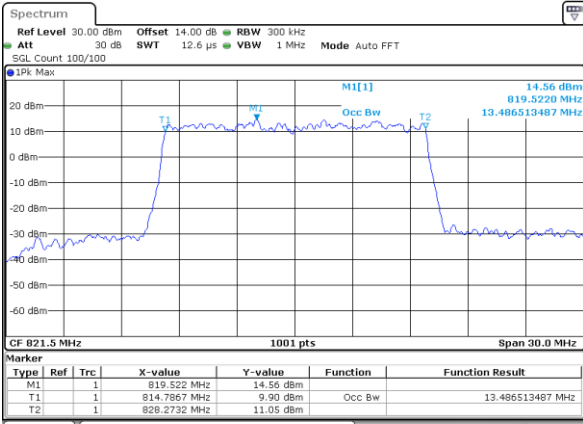

LTE Band 26

CH26765 / 15MHz / QPSK

Date: 14.OCT.2017 21:32:04