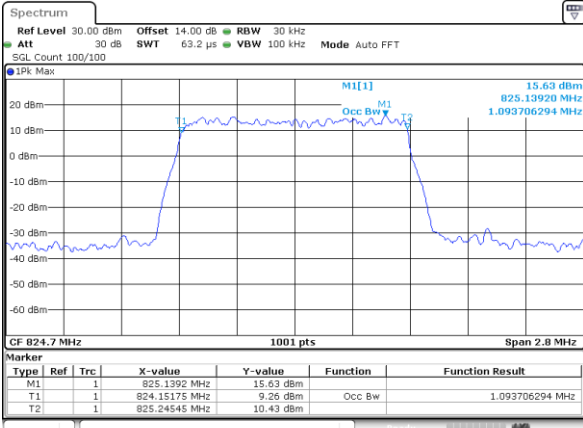

LTE Band 26

Lowest Channel / 1.4MHz / QPSK

Date: 26_SEP.2017 10:07:59