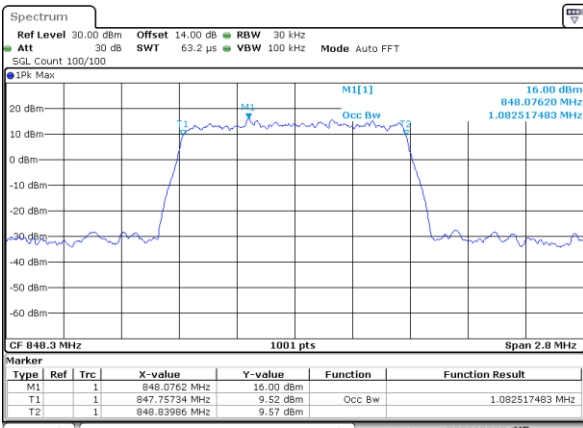

Lowest Channel / 1.4MHz / QPSK

Date: 26_SEP.2017 10:07:59

Lowest Channel / 1.4MHz / 16QAM

Date: 26_SEP.2017 10:08:09

Middle Channel / 1.4MHz / QPSK

Date: 26_SEP.2017 10:15:51

Middle Channel / 1.4MHz / 16QAM

Date: 26_SEP.2017 10:16:01

Highest Channel / 1.4MHz / QPSK

Date: 26_SEP.2017 10:18:23

Highest Channel / 1.4MHz / 16QAM

Date: 26_SEP.2017 10:18:33

LTE Band 26

Lowest Channel / 3MHz / QPSK

Date: 26_SEP.2017 10:45:25