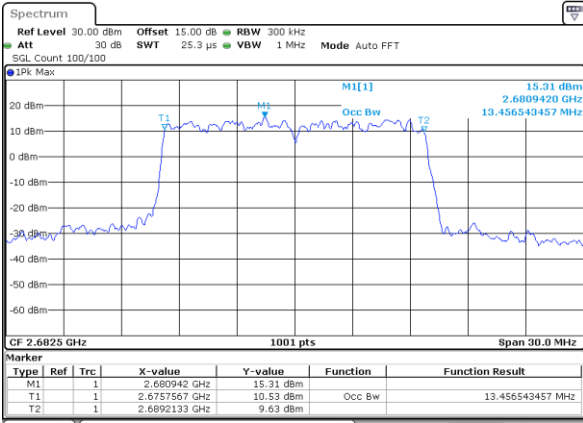

Date: 2 SEP 2017 00:37:17

Middle Channel / 10MHz / QPSK

Date: 2 SEP 2017 00:44:12

Middle Channel / 10MHz / 16QAM

Date: 2 SEP 2017 00:44:22

Highest Channel / 10MHz / QPSK

Date: 2 SEP 2017 00:46:40

Highest Channel / 10MHz / 16QAM

Date: 2 SEP 2017 00:46:50

LTE Band 41

Lowest Channel / 15MHz / QPSK

Date: 2 SEP 2017 00:53:44

Lowest Channel / 15MHz / 16QAM

Date: 2 SEP 2017 00:53:54

Middle Channel / 15MHz / QPSK

Date: 2 SEP 2017 01:00:49

Middle Channel / 15MHz / 16QAM

Date: 2 SEP 2017 01:00:59

Highest Channel / 15MHz / QPSK

Date: 2 SEP 2017 01:03:17

Highest Channel / 15MHz / 16QAM

Date: 2 SEP 2017 01:03:28

LTE Band 41

Lowest Channel / 20MHz / QPSK