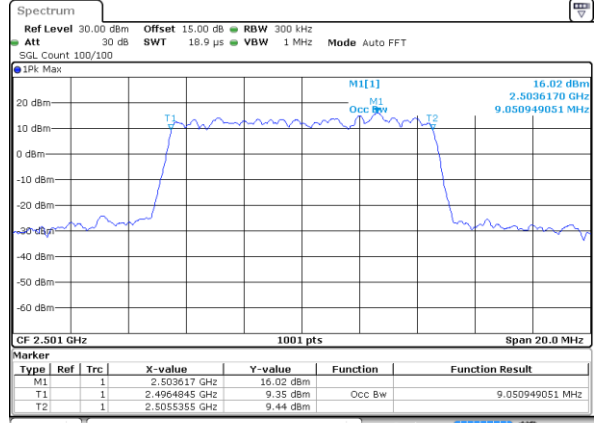

Lowest Channel / 5MHz / QPSK

Date: 28_SEP.2017 18:17:33

Lowest Channel / 5MHz / 16QAM

Date: 28_SEP.2017 18:17:49

Middle Channel / 5MHz / QPSK

Date: 2 SEP.2017 00:27:35

Middle Channel / 5MHz / 16QAM

Date: 2 SEP.2017 00:27:45

Highest Channel / 5MHz / QPSK

Date: 2 SEP.2017 00:30:04

Highest Channel / 5MHz / 16QAM

Date: 2 SEP.2017 00:30:14

LTE Band 41

Lowest Channel / 10MHz / QPSK

Date: 2 SEP 2017 00:37:07

Lowest Channel / 10MHz / 16QAM

Date: 2 SEP 2017 00:37:17

Middle Channel / 10MHz / QPSK

Date: 2 SEP 2017 00:44:12

Middle Channel / 10MHz / 16QAM

Date: 2 SEP 2017 00:44:22

Highest Channel / 10MHz / QPSK

Date: 2 SEP 2017 00:46:40

Highest Channel / 10MHz / 16QAM