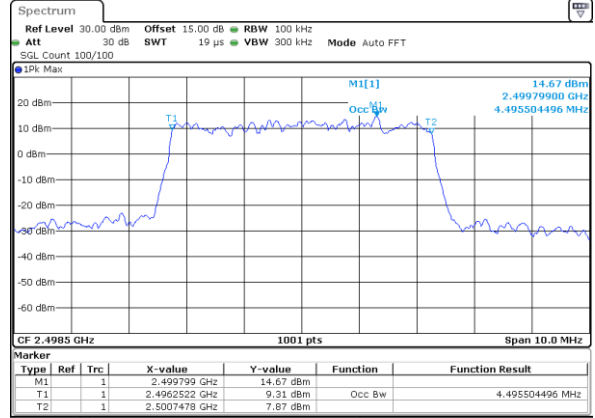

Lowest Channel / 5MHz / 16QAM

Date: 28_SEP.2017 18:17:49