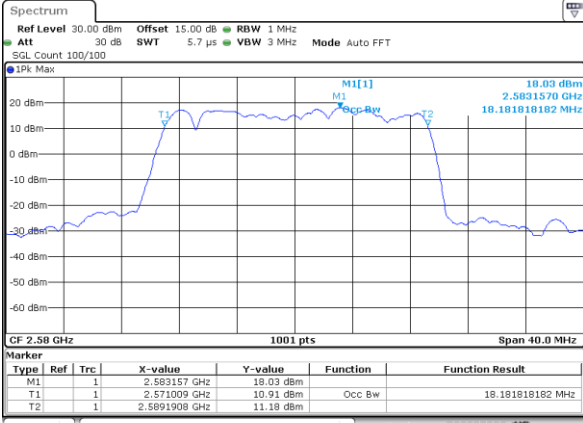

Date: 10.OCT.2017 19:55:06

Highest Channel / 10MHz / 16QAM

Date: 10.OCT.2017 19:55:16

LTE Band 38

Lowest Channel / 15MHz / QPSK

Date: 10.OCT.2017 19:55:46

Lowest Channel / 15MHz / 16QAM

Date: 10.OCT.2017 19:55:56

Middle Channel / 15MHz / QPSK

Date: 10.OCT.2017 19:56:26

Middle Channel / 15MHz / 16QAM

Date: 10.OCT.2017 19:56:36

Highest Channel / 15MHz / QPSK

Date: 10.OCT.2017 19:57:06

Highest Channel / 15MHz / 16QAM

Date: 10.OCT.2017 19:57:16

LTE Band 38

Lowest Channel / 20MHz / QPSK

Date: 10.OCT.2017 19:57:46

Lowest Channel / 20MHz / 16QAM

Date: 10.OCT.2017 19:57:56

Middle Channel / 20MHz / QPSK

Date: 10.OCT.2017 19:58:27

Middle Channel / 20MHz / 16QAM