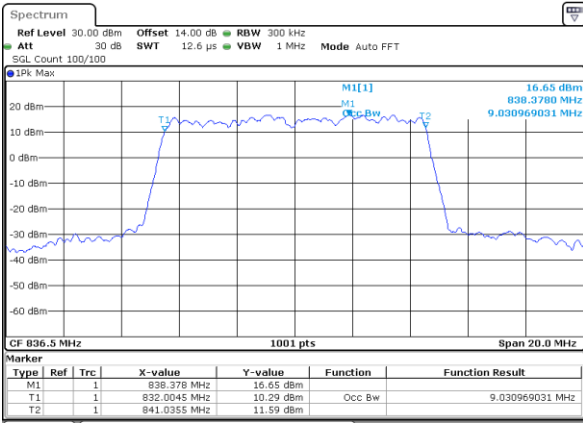

Date: 26_SEP.2017 11:09:27

Middle Channel / 5MHz / 16QAM

Date: 26_SEP.2017 11:09:37

Highest Channel / 5MHz / QPSK

Date: 26_SEP.2017 11:12:00

Highest Channel / 5MHz / 16QAM

Date: 26_SEP.2017 11:12:10

LTE Band 26

Lowest Channel / 10MHz / QPSK

Date: 26.SEP.2017 11:19:09

Lowest Channel / 10MHz / 16QAM

Date: 26.SEP.2017 11:19:19

Middle Channel / 10MHz / QPSK

Date: 26.SEP.2017 11:26:18

Middle Channel / 10MHz / 16QAM

Date: 26.SEP.2017 11:26:28

Highest Channel / 10MHz / QPSK

Date: 26.SEP.2017 11:28:50

Highest Channel / 10MHz / 16QAM

Date: 26.SEP.2017 11:29:00

LTE Band 26

Lowest Channel / 15MHz / QPSK

Date: 26.SEP.2017 11:35:59

Lowest Channel / 15MHz / 16QAM