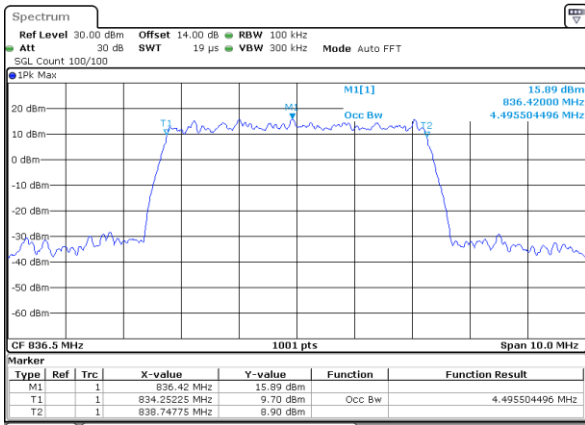

Highest Channel / 3MHz / 16QAM

Date: 26_SEP.2017 10:55:18

LTE Band 26

Lowest Channel / 5MHz / QPSK

Date: 26_SEP.2017 11:02:10

Lowest Channel / 5MHz / 16QAM

Date: 26_SEP.2017 11:02:28

Middle Channel / 5MHz / QPSK

Date: 26_SEP.2017 11:09:27

Middle Channel / 5MHz / 16QAM

Date: 26_SEP.2017 11:09:37

Highest Channel / 5MHz / QPSK

Date: 26_SEP.2017 11:12:00

Highest Channel / 5MHz / 16QAM

Date: 26_SEP.2017 11:12:10

LTE Band 26