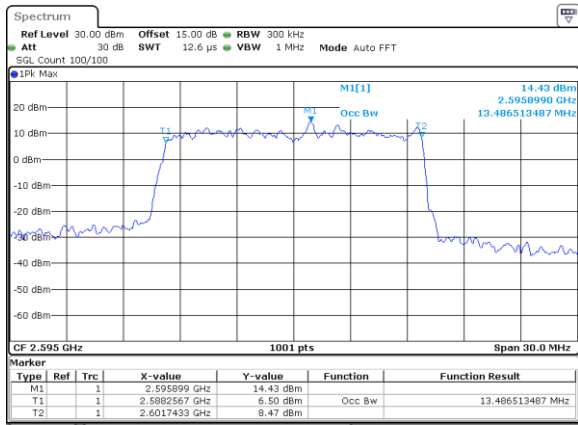

Lowest Channel / 10MHz / 64QAM

Date: 11.OCT.2017 13:26:25

Middle Channel / 5MHz / 64QAM

Date: 11.OCT.2017 13:25:45

Middle Channel / 10MHz / 64QAM

Date: 11.OCT.2017 13:26:45

Highest Channel / 5MHz / 64QAM

Date: 11.OCT.2017 13:26:05

Highest Channel / 10MHz / 64QAM

Date: 11.OCT.2017 13:46:03

LTE Band 38

Lowest Channel / 15MHz / 64QAM

Date: 11.OCT.2017 13:49:28

Lowest Channel / 20MHz / 64QAM

Date: 11.OCT.2017 13:28:25

Middle Channel / 15MHz / 64QAM

Date: 11.OCT.2017 13:27:45

Middle Channel / 20MHz / 64QAM

Date: 11.OCT.2017 13:28:45

Highest Channel / 15MHz / 64QAM

Date: 11.OCT.2017 13:28:05

Highest Channel / 20MHz / 64QAM

Date: 11.OCT.2017 13:29:06

LTE Band 41