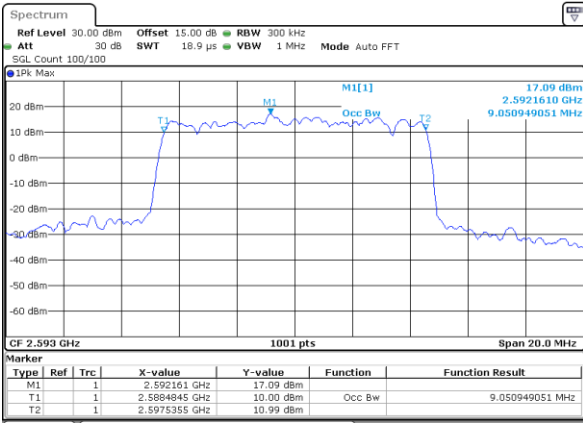

Lowest Channel / 5MHz / QPSK

Date: 28_SEP.2017 18:17:33

Lowest Channel / 5MHz / 16QAM

Date: 28_SEP.2017 18:17:49

Middle Channel / 5MHz / QPSK

Date: 2 SEP.2017 00:27:35

Middle Channel / 5MHz / 16QAM

Date: 2 SEP.2017 00:27:45

Highest Channel / 5MHz / QPSK

Date: 2 SEP.2017 00:30:04

Highest Channel / 5MHz / 16QAM

Date: 2 SEP.2017 00:30:14

LTE Band 41

Lowest Channel / 10MHz / QPSK

Date: 2 SEP 2017 00:37:07

Lowest Channel / 10MHz / 16QAM

Date: 2 SEP 2017 00:37:17

Middle Channel / 10MHz / QPSK

Date: 2 SEP 2017 00:44:12

Middle Channel / 10MHz / 16QAM

Date: 2 SEP 2017 00:44:22

Highest Channel / 10MHz / QPSK

Date: 2 SEP 2017 00:46:40

Highest Channel / 10MHz / 16QAM