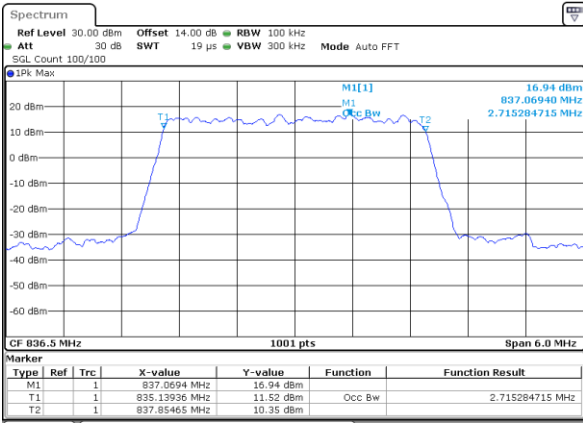

Date: 26_SEP.2017 10:16:01

Highest Channel / 1.4MHz / QPSK

Date: 26_SEP.2017 10:18:23

Highest Channel / 1.4MHz / 16QAM

Date: 26_SEP.2017 10:18:33

LTE Band 26

Lowest Channel / 3MHz / QPSK

Date: 26_SEP.2017 10:45:25

Lowest Channel / 3MHz / 16QAM

Date: 26_SEP.2017 10:45:35

Middle Channel / 3MHz / QPSK

Date: 26_SEP.2017 10:52:05

Middle Channel / 3MHz / 16QAM

Date: 26_SEP.2017 10:52:45

Highest Channel / 3MHz / QPSK

Date: 26_SEP.2017 10:55:08

Highest Channel / 3MHz / 16QAM

Date: 26_SEP.2017 10:55:18

LTE Band 26

Lowest Channel / 5MHz / QPSK

Date: 26_SEP.2017 11:02:10

Lowest Channel / 5MHz / 16QAM

Date: 26_SEP.2017 11:02:28

Middle Channel / 5MHz / QPSK