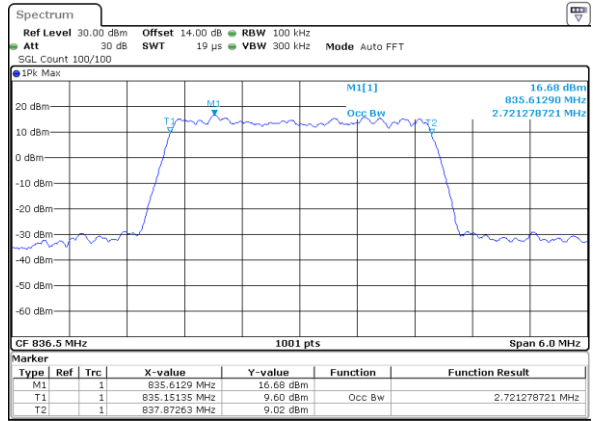

Date: 26.SEP.2017 11:45:56

LTE Band 26

CH26765 / 15MHz / QPSK

Date: 14.OCT.2017 21:32:04

CH26765 / 15MHz / 16QAM

Date: 14.OCT.2017 21:32:14

LTE Band 26

Lowest Channel / 1.4MHz / 64QAM

Date: 9.OCT.2017 22:26:03

Lowest Channel / 3MHz / 64QAM

Date: 28.SEP.2017 12:52:02

Middle Channel / 1.4MHz / 64QAM

Date: 9.OCT.2017 22:25:45

Middle Channel / 3MHz / 64QAM

Date: 28.SEP.2017 12:55:39

Highest Channel / 1.4MHz / 64QAM

Date: 9.OCT.2017 22:25:33

Highest Channel / 3MHz / 64QAM

Date: 28.SEP.2017 12:56:56

LTE Band 26

Lowest Channel / 5MHz / 64QAM

Date: 28_SEP.2017 13:00:33

Lowest Channel / 10MHz / 64QAM

Date: 28_SEP.2017 13:08:57