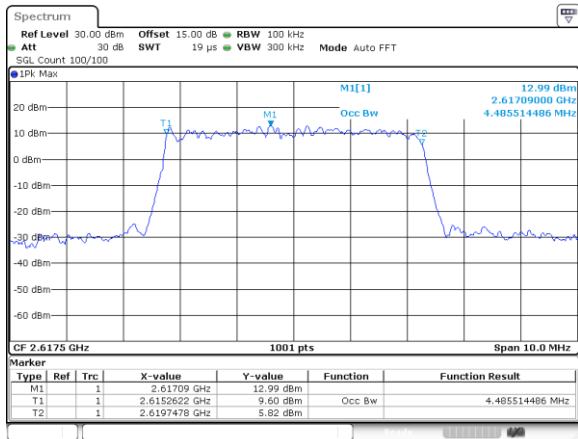

Date: 10.OCT.2017 19:58:37

Highest Channel / 20MHz / QPSK

Date: 10.OCT.2017 19:59:07

Highest Channel / 20MHz / 16QAM

Date: 10.OCT.2017 19:59:17

LTE Band 38

Lowest Channel / 5MHz / 64QAM

Date: 11.OCT.2017 13:25:24

Lowest Channel / 10MHz / 64QAM

Date: 11.OCT.2017 13:26:25

Middle Channel / 5MHz / 64QAM

Date: 11.OCT.2017 13:25:45

Middle Channel / 10MHz / 64QAM

Date: 11.OCT.2017 13:26:45

Highest Channel / 5MHz / 64QAM

Date: 11.OCT.2017 13:26:05

Highest Channel / 10MHz / 64QAM

Date: 11.OCT.2017 13:46:03

LTE Band 38

Lowest Channel / 15MHz / 64QAM

Date: 11.OCT.2017 13:49:28

Lowest Channel / 20MHz / 64QAM

Date: 11.OCT.2017 13:28:25

Middle Channel / 15MHz / 64QAM