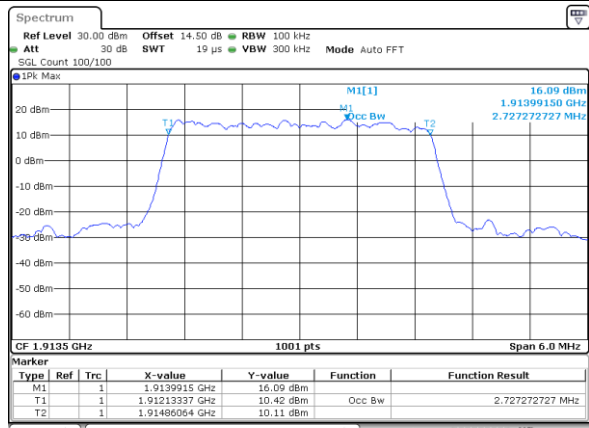

LTE Band 25

Lowest Channel / 1.4MHz / 64QAM

Date: 9.OCT.2017 19:38:19

Lowest Channel / 3MHz / 64QAM

Date: 28.SEP.2017 23:11:42

Middle Channel / 1.4MHz / 64QAM

Date: 29.SEP.2017 00:00:25

Middle Channel / 3MHz / 64QAM

Date: 28.SEP.2017 23:12:57

Highest Channel / 1.4MHz / 64QAM

Date: 28.SEP.2017 23:08:08

Highest Channel / 3MHz / 64QAM

Date: 28.SEP.2017 23:14:13

LTE Band 25

Lowest Channel / 5MHz / 64QAM

Date: 28_SEP.2017 23:17:46