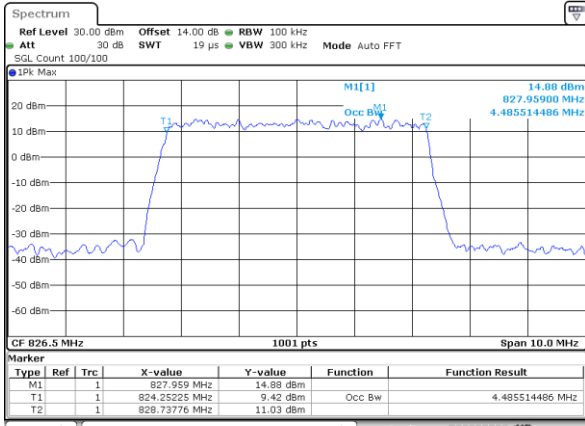

Highest Channel / 3MHz / 16QAM

Date: 26_SEP.2017 10:55:18

LTE Band 26

Lowest Channel / 5MHz / QPSK

Date: 26_SEP.2017 11:02:10

Lowest Channel / 5MHz / 16QAM

Date: 26_SEP.2017 11:02:28

Middle Channel / 5MHz / QPSK

Date: 26_SEP.2017 11:09:27

Middle Channel / 5MHz / 16QAM

Date: 26_SEP.2017 11:09:37

Highest Channel / 5MHz / QPSK

Date: 26_SEP.2017 11:12:00

Highest Channel / 5MHz / 16QAM

Date: 26_SEP.2017 11:12:10

LTE Band 26