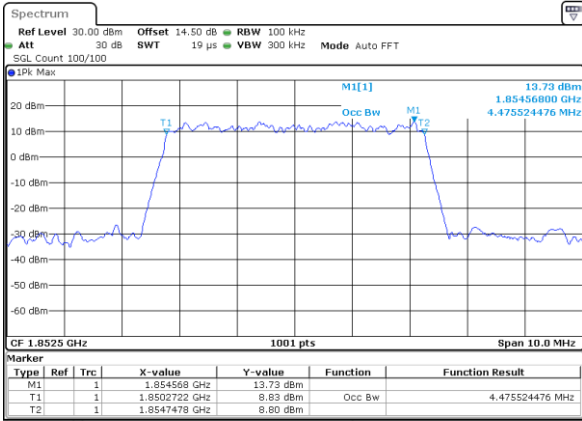

Date: 28.SEP.2017 23:12:57

Highest Channel / 1.4MHz / 64QAM

Date: 28.SEP.2017 23:08:08

Highest Channel / 3MHz / 64QAM

Date: 28.SEP.2017 23:14:13

LTE Band 25

Lowest Channel / 5MHz / 64QAM

Date: 28_SEP.2017 23:17:46

Lowest Channel / 10MHz / 64QAM

Date: 28_SEP.2017 23:23:51

Middle Channel / 5MHz / 64QAM

Date: 28_SEP.2017 23:19:01

Middle Channel / 10MHz / 64QAM

Date: 28_SEP.2017 23:25:06

Highest Channel / 5MHz / 64QAM

Date: 28_SEP.2017 23:20:17