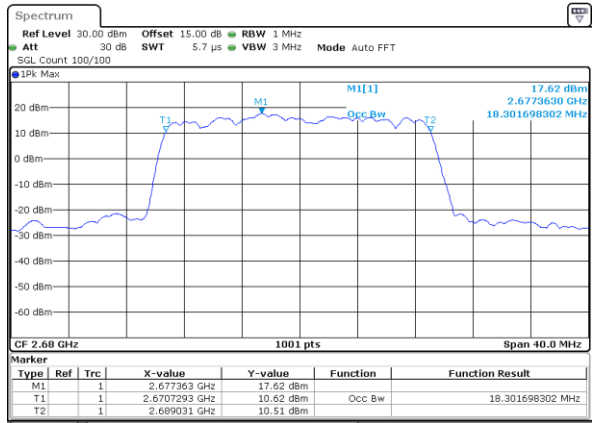

Middle Channel / 15MHz / 16QAM

Date: 2 SEP 2017 01:00:59

Highest Channel / 15MHz / QPSK

Date: 2 SEP 2017 01:03:17

Highest Channel / 15MHz / 16QAM

Date: 2 SEP 2017 01:03:28

LTE Band 41

Lowest Channel / 20MHz / QPSK

Date: 26_SEP.2017 06:49:25

Lowest Channel / 20MHz / 16QAM

Date: 26_SEP.2017 06:49:35

Middle Channel / 20MHz / QPSK

Date: 26_SEP.2017 06:56:06

Middle Channel / 20MHz / 16QAM

Date: 26_SEP.2017 06:56:46

Highest Channel / 20MHz / QPSK

Date: 26_SEP.2017 06:59:08

Highest Channel / 20MHz / 16QAM

Date: 26_SEP.2017 06:59:18