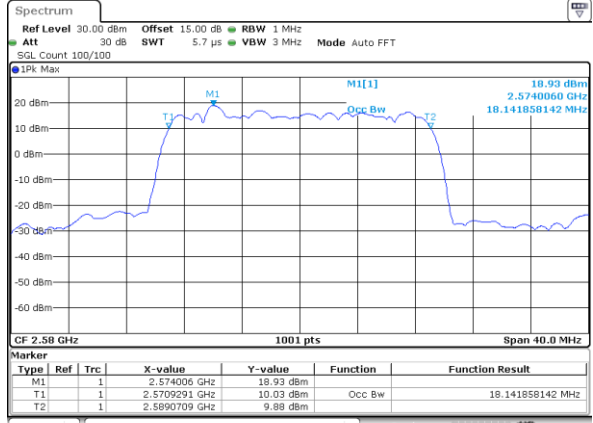

Date: 10.OCT.2017 19:55:06

Highest Channel / 10MHz / 16QAM

Date: 10.OCT.2017 19:55:16

LTE Band 38

Lowest Channel / 15MHz / QPSK

Date: 10.OCT.2017 19:55:46

Lowest Channel / 15MHz / 16QAM

Date: 10.OCT.2017 19:55:56

Middle Channel / 15MHz / QPSK

Date: 10.OCT.2017 19:56:26

Middle Channel / 15MHz / 16QAM

Date: 10.OCT.2017 19:56:36

Highest Channel / 15MHz / QPSK

Date: 10.OCT.2017 19:57:06

Highest Channel / 15MHz / 16QAM

Date: 10.OCT.2017 19:57:16

LTE Band 38

Lowest Channel / 20MHz / QPSK

Date: 10.OCT.2017 19:57:46

Lowest Channel / 20MHz / 16QAM

Date: 10.OCT.2017 19:57:56

Middle Channel / 20MHz / QPSK

Date: 10.OCT.2017 19:58:27

Middle Channel / 20MHz / 16QAM