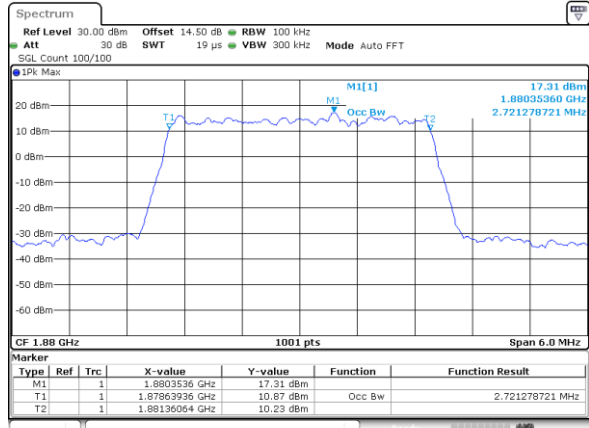

LTE Band 25

Lowest Channel / 1.4MHz / 64QAM

Date: 9.OCT.2017 19:38:19

Lowest Channel / 3MHz / 64QAM

Date: 28.SEP.2017 23:11:42

Middle Channel / 1.4MHz / 64QAM

Date: 29.SEP.2017 00:00:25

Middle Channel / 3MHz / 64QAM

Date: 28.SEP.2017 23:12:57

Highest Channel / 1.4MHz / 64QAM

Date: 28.SEP.2017 23:08:08

Highest Channel / 3MHz / 64QAM

Date: 28.SEP.2017 23:14:13

LTE Band 25

Lowest Channel / 5MHz / 64QAM

Date: 28_SEP.2017 23:17:46