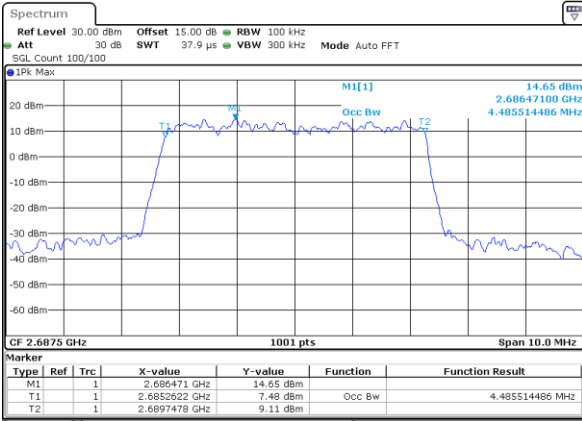

Date: 11.OCT.2017 13:27:45

Middle Channel / 20MHz / 64QAM

Date: 11.OCT.2017 13:28:45

Highest Channel / 15MHz / 64QAM

Date: 11.OCT.2017 13:28:05

Highest Channel / 20MHz / 64QAM

Date: 11.OCT.2017 13:29:06

LTE Band 41

Lowest Channel / 5MHz / QPSK

Date: 28_SEP.2017 18:17:33

Lowest Channel / 5MHz / 16QAM

Date: 28_SEP.2017 18:17:49

Middle Channel / 5MHz / QPSK

Date: 2 SEP.2017 00:27:35

Middle Channel / 5MHz / 16QAM

Date: 2 SEP.2017 00:27:45

Highest Channel / 5MHz / QPSK

Date: 2 SEP.2017 00:30:04

Highest Channel / 5MHz / 16QAM

Date: 2 SEP.2017 00:30:14

LTE Band 41

Lowest Channel / 10MHz / QPSK

Date: 2 SEP 2017 00:37:07

Lowest Channel / 10MHz / 16QAM