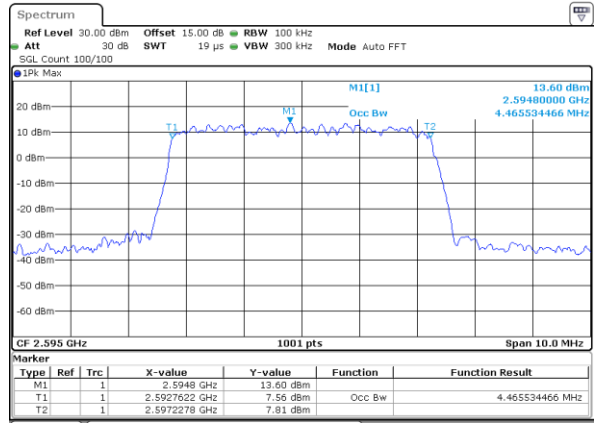

Date: 28_SEP.2017 13:22:24

LTE Band 38

Lowest Channel / 5MHz / QPSK

Date: 10.OCT.2017 21:26:35

Lowest Channel / 5MHz / 16QAM

Date: 10.OCT.2017 19:51:53

Middle Channel / 5MHz / QPSK

Date: 10.OCT.2017 19:52:23

Middle Channel / 5MHz / 16QAM

Date: 10.OCT.2017 19:52:34

Highest Channel / 5MHz / QPSK

Date: 10.OCT.2017 19:53:04

Highest Channel / 5MHz / 16QAM

Date: 10.OCT.2017 19:53:14

LTE Band 38

Lowest Channel / 10MHz / QPSK