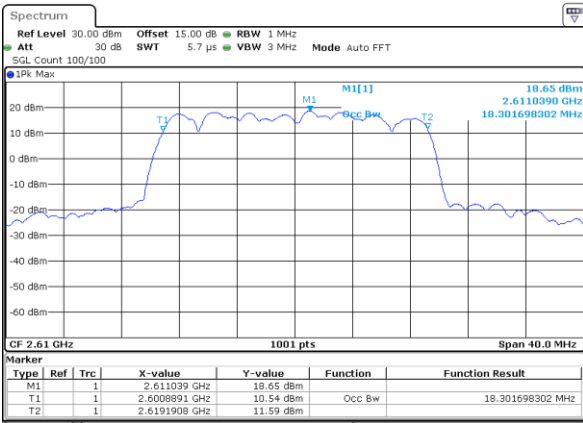

LTE Band 38

Lowest Channel / 20MHz / QPSK

Date: 10.OCT.2017 19:57:46

Lowest Channel / 20MHz / 16QAM

Date: 10.OCT.2017 19:57:56

Middle Channel / 20MHz / QPSK

Date: 10.OCT.2017 19:58:27

Middle Channel / 20MHz / 16QAM

Date: 10.OCT.2017 19:58:37

Highest Channel / 20MHz / QPSK

Date: 10.OCT.2017 19:59:07

Highest Channel / 20MHz / 16QAM

Date: 10.OCT.2017 19:59:17

LTE Band 38

Lowest Channel / 5MHz / 64QAM

Date: 11.OCT.2017 13:25:24