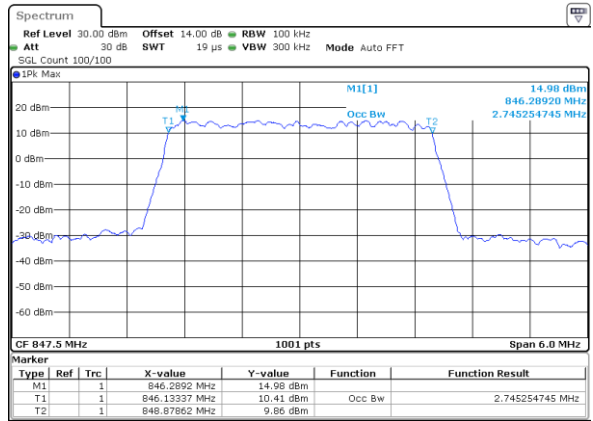

Date: 9.OCT.2017 22:26:03

Lowest Channel / 3MHz / 64QAM

Date: 28.SEP.2017 12:52:02

Middle Channel / 1.4MHz / 64QAM

Date: 9.OCT.2017 22:25:45

Middle Channel / 3MHz / 64QAM

Date: 28.SEP.2017 12:55:39

Highest Channel / 1.4MHz / 64QAM

Date: 9.OCT.2017 22:25:33

Highest Channel / 3MHz / 64QAM

Date: 28.SEP.2017 12:56:56

LTE Band 26

Lowest Channel / 5MHz / 64QAM

Date: 28_SEP.2017 13:00:33

Lowest Channel / 10MHz / 64QAM

Date: 28_SEP.2017 13:08:57