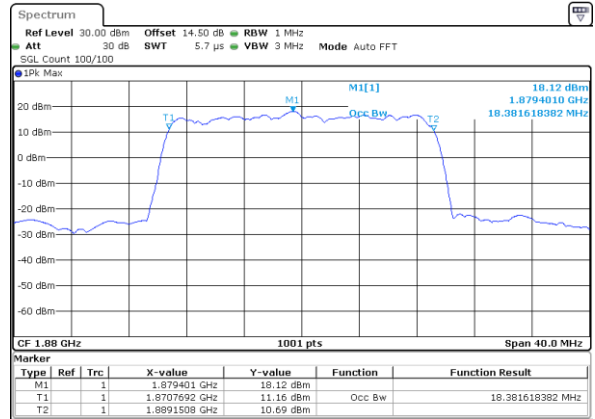

Lowest Channel / 10MHz / 64QAM

Date: 28_SEP.2017 23:23:51

Middle Channel / 5MHz / 64QAM

Date: 28_SEP.2017 23:19:01

Middle Channel / 10MHz / 64QAM

Date: 28_SEP.2017 23:25:06

Highest Channel / 5MHz / 64QAM

Date: 28_SEP.2017 23:20:17

Highest Channel / 10MHz / 64QAM

Date: 28_SEP.2017 23:26:22

LTE Band 25

Lowest Channel / 15MHz / 64QAM

Date: 28_SEP.2017 23:29:56

Lowest Channel / 20MHz / 64QAM

Date: 28_SEP.2017 23:36:00

Middle Channel / 15MHz / 64QAM

Date: 28_SEP.2017 23:31:11

Middle Channel / 20MHz / 64QAM

Date: 28_SEP.2017 23:37:16

Highest Channel / 15MHz / 64QAM

Date: 28_SEP.2017 23:32:27

Highest Channel / 20MHz / 64QAM

Date: 28_SEP.2017 23:38:32

LTE Band 26