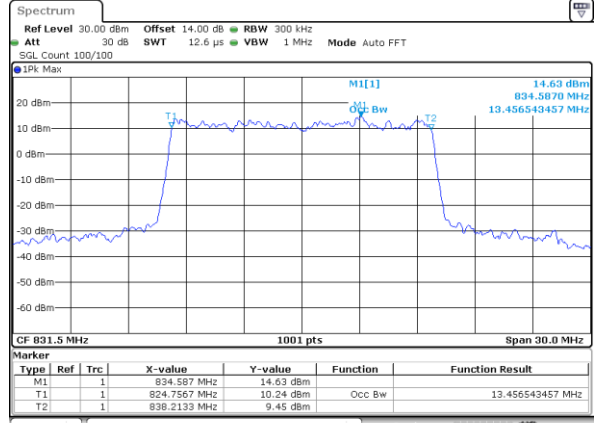

Highest Channel / 10MHz / QPSK

Date: 26.SEP.2017 11:28:50

Highest Channel / 10MHz / 16QAM

Date: 26.SEP.2017 11:29:00

LTE Band 26

Lowest Channel / 15MHz / QPSK

Date: 26.SEP.2017 11:35:59

Lowest Channel / 15MHz / 16QAM

Date: 26.SEP.2017 11:36:09

Middle Channel / 15MHz / QPSK

Date: 26.SEP.2017 11:43:13

Middle Channel / 15MHz / 16QAM

Date: 26.SEP.2017 11:43:23

Highest Channel / 15MHz / QPSK

Date: 26.SEP.2017 11:45:46

Highest Channel / 15MHz / 16QAM