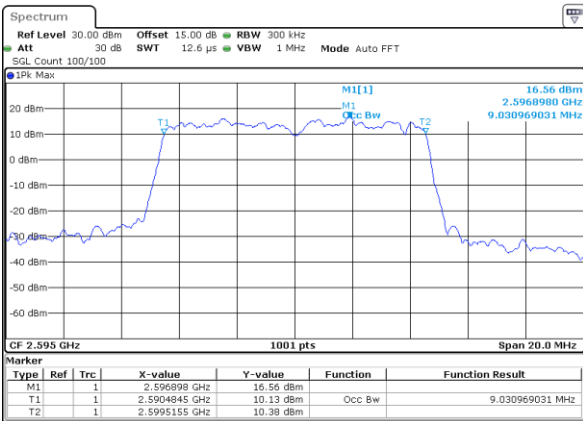

Date: 28_SEP.2017 13:22:24

LTE Band 38

Lowest Channel / 5MHz / QPSK

Date: 10.OCT.2017 21:26:35

Lowest Channel / 5MHz / 16QAM

Date: 10.OCT.2017 19:51:53

Middle Channel / 5MHz / QPSK

Date: 10.OCT.2017 19:52:23

Middle Channel / 5MHz / 16QAM

Date: 10.OCT.2017 19:52:34

Highest Channel / 5MHz / QPSK

Date: 10.OCT.2017 19:53:04

Highest Channel / 5MHz / 16QAM

Date: 10.OCT.2017 19:53:14

LTE Band 38

Lowest Channel / 10MHz / QPSK

Date: 10.OCT.2017 19:53:45

Lowest Channel / 10MHz / 16QAM

Date: 10.OCT.2017 19:53:55

Middle Channel / 10MHz / QPSK

Date: 10.OCT.2017 19:54:25

Middle Channel / 10MHz / 16QAM

Date: 10.OCT.2017 19:54:36

Highest Channel / 10MHz / QPSK