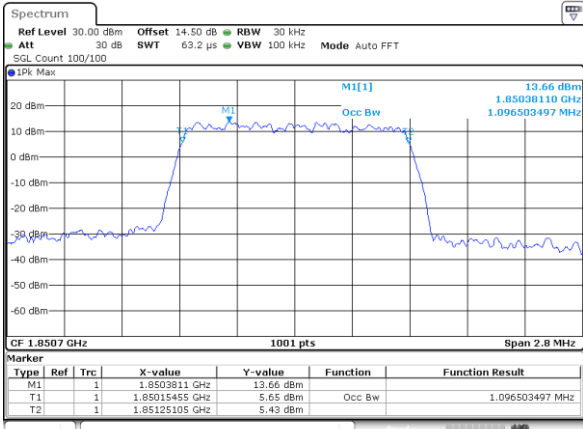

LTE Band 25

Lowest Channel / 1.4MHz / 64QAM

Date: 9.OCT.2017 19:38:19

Lowest Channel / 3MHz / 64QAM

Date: 28.SEP.2017 23:11:42

Middle Channel / 1.4MHz / 64QAM

Date: 29.SEP.2017 00:00:25

Middle Channel / 3MHz / 64QAM