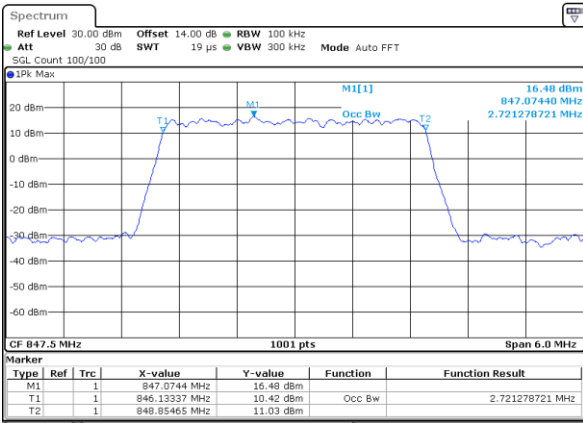

Date: 26_SEP.2017 10:16:01

Highest Channel / 1.4MHz / QPSK

Date: 26_SEP.2017 10:18:23

Highest Channel / 1.4MHz / 16QAM

Date: 26_SEP.2017 10:18:33

LTE Band 26

Lowest Channel / 3MHz / QPSK

Date: 26_SEP.2017 10:45:25

Lowest Channel / 3MHz / 16QAM

Date: 26_SEP.2017 10:45:35

Middle Channel / 3MHz / QPSK

Date: 26_SEP.2017 10:52:05

Middle Channel / 3MHz / 16QAM

Date: 26_SEP.2017 10:52:45

Highest Channel / 3MHz / QPSK

Date: 26_SEP.2017 10:55:08

Highest Channel / 3MHz / 16QAM

Date: 26_SEP.2017 10:55:18

LTE Band 26

Lowest Channel / 5MHz / QPSK

Date: 26_SEP.2017 11:02:10

Lowest Channel / 5MHz / 16QAM

Date: 26_SEP.2017 11:02:28

Middle Channel / 5MHz / QPSK