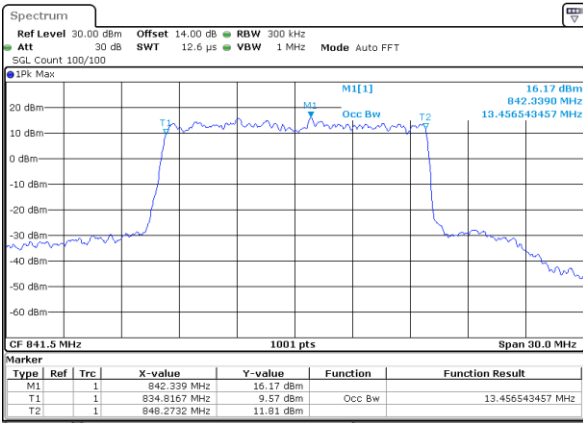

Highest Channel / 10MHz / QPSK

Date: 26.SEP.2017 11:28:50

Highest Channel / 10MHz / 16QAM

Date: 26.SEP.2017 11:29:00

LTE Band 26

Lowest Channel / 15MHz / QPSK

Date: 26.SEP.2017 11:35:59

Lowest Channel / 15MHz / 16QAM

Date: 26.SEP.2017 11:36:09

Middle Channel / 15MHz / QPSK

Date: 26.SEP.2017 11:43:13

Middle Channel / 15MHz / 16QAM

Date: 26.SEP.2017 11:43:23

Highest Channel / 15MHz / QPSK

Date: 26.SEP.2017 11:45:46

Highest Channel / 15MHz / 16QAM

Date: 26.SEP.2017 11:45:56

LTE Band 26

CH26765 / 15MHz / QPSK

Date: 14.OCT.2017 21:32:04

CH26765 / 15MHz / 16QAM

Date: 14.OCT.2017 21:32:14

LTE Band 26

Lowest Channel / 1.4MHz / 64QAM