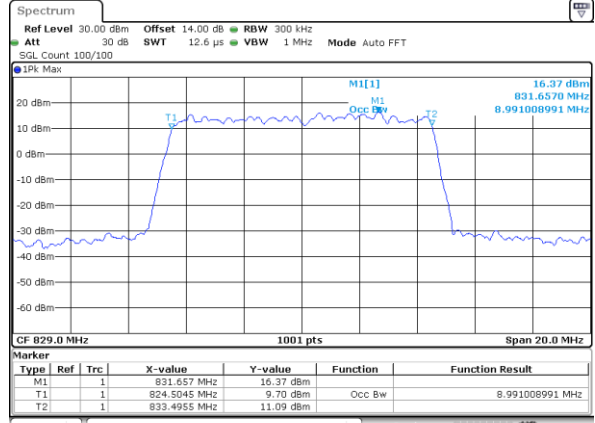

Lowest Channel / 10MHz / 16QAM

Date: 26.SEP.2017 11:19:19