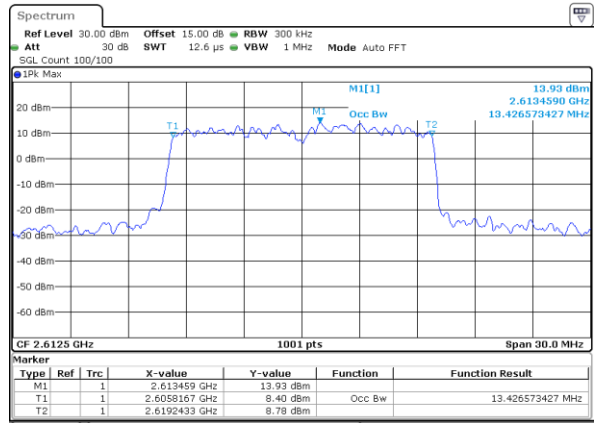

Date: 10.OCT.2017 19:55:06

Highest Channel / 10MHz / 16QAM

Date: 10.OCT.2017 19:55:16

LTE Band 38

Lowest Channel / 15MHz / QPSK

Date: 10.OCT.2017 19:55:46

Lowest Channel / 15MHz / 16QAM

Date: 10.OCT.2017 19:55:56

Middle Channel / 15MHz / QPSK

Date: 10.OCT.2017 19:56:26

Middle Channel / 15MHz / 16QAM

Date: 10.OCT.2017 19:56:36

Highest Channel / 15MHz / QPSK

Date: 10.OCT.2017 19:57:06

Highest Channel / 15MHz / 16QAM

Date: 10.OCT.2017 19:57:16

LTE Band 38

Lowest Channel / 20MHz / QPSK

Date: 10.OCT.2017 19:57:46

Lowest Channel / 20MHz / 16QAM

Date: 10.OCT.2017 19:57:56

Middle Channel / 20MHz / QPSK

Date: 10.OCT.2017 19:58:27

Middle Channel / 20MHz / 16QAM