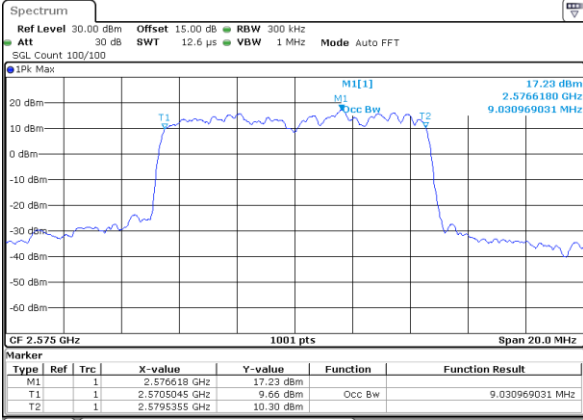

Date: 28_SEP.2017 13:22:24

LTE Band 38

Lowest Channel / 5MHz / QPSK

Date: 10.OCT.2017 21:26:35

Lowest Channel / 5MHz / 16QAM

Date: 10.OCT.2017 19:51:53

Middle Channel / 5MHz / QPSK

Date: 10.OCT.2017 19:52:23

Middle Channel / 5MHz / 16QAM

Date: 10.OCT.2017 19:52:34

Highest Channel / 5MHz / QPSK

Date: 10.OCT.2017 19:53:04

Highest Channel / 5MHz / 16QAM

Date: 10.OCT.2017 19:53:14

LTE Band 38

Lowest Channel / 10MHz / QPSK

Date: 10.OCT.2017 19:53:45

Lowest Channel / 10MHz / 16QAM

Date: 10.OCT.2017 19:53:55

Middle Channel / 10MHz / QPSK

Date: 10.OCT.2017 19:54:25

Middle Channel / 10MHz / 16QAM

Date: 10.OCT.2017 19:54:36

Highest Channel / 10MHz / QPSK