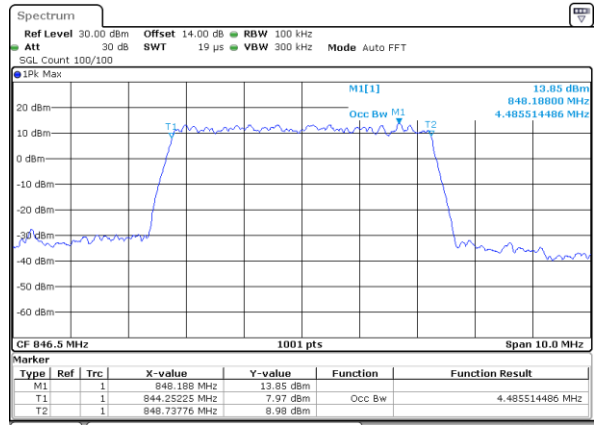

Highest Channel / 3MHz / 16QAM

Date: 26_SEP.2017 10:55:18

LTE Band 26

Lowest Channel / 5MHz / QPSK

Date: 26_SEP.2017 11:02:10

Lowest Channel / 5MHz / 16QAM

Date: 26_SEP.2017 11:02:28

Middle Channel / 5MHz / QPSK

Date: 26_SEP.2017 11:09:27

Middle Channel / 5MHz / 16QAM

Date: 26_SEP.2017 11:09:37

Highest Channel / 5MHz / QPSK

Date: 26_SEP.2017 11:12:00

Highest Channel / 5MHz / 16QAM

Date: 26_SEP.2017 11:12:10

LTE Band 26

Lowest Channel / 10MHz / QPSK

Date: 26.SEP.2017 11:19:09

Lowest Channel / 10MHz / 16QAM

Date: 26.SEP.2017 11:19:19

Middle Channel / 10MHz / QPSK

Date: 26.SEP.2017 11:26:18

Middle Channel / 10MHz / 16QAM

Date: 26.SEP.2017 11:26:28