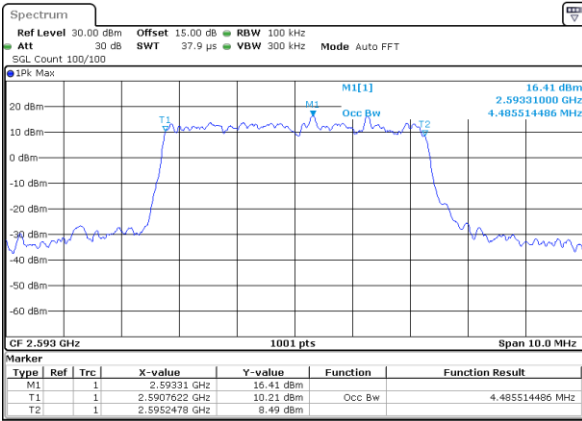

Date: 11.OCT.2017 13:27:45

Middle Channel / 20MHz / 64QAM

Date: 11.OCT.2017 13:28:45

Highest Channel / 15MHz / 64QAM

Date: 11.OCT.2017 13:28:05

Highest Channel / 20MHz / 64QAM

Date: 11.OCT.2017 13:29:06

LTE Band 41

Lowest Channel / 5MHz / QPSK

Date: 28_SEP.2017 18:17:33

Lowest Channel / 5MHz / 16QAM

Date: 28_SEP.2017 18:17:49

Middle Channel / 5MHz / QPSK

Date: 2 SEP.2017 00:27:35

Middle Channel / 5MHz / 16QAM

Date: 2 SEP.2017 00:27:45

Highest Channel / 5MHz / QPSK

Date: 2 SEP.2017 00:30:04

Highest Channel / 5MHz / 16QAM

Date: 2 SEP.2017 00:30:14

LTE Band 41

Lowest Channel / 10MHz / QPSK

Date: 2 SEP 2017 00:37:07

Lowest Channel / 10MHz / 16QAM