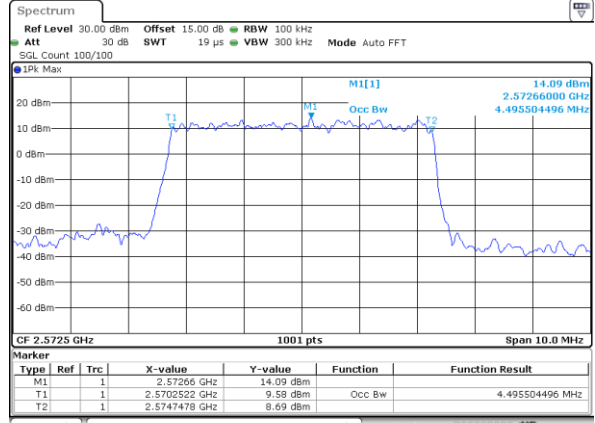

Date: 28_SEP.2017 13:22:24

LTE Band 38

Lowest Channel / 5MHz / QPSK

Date: 10.OCT.2017 21:26:35

Lowest Channel / 5MHz / 16QAM

Date: 10.OCT.2017 19:51:53

Middle Channel / 5MHz / QPSK

Date: 10.OCT.2017 19:52:23

Middle Channel / 5MHz / 16QAM

Date: 10.OCT.2017 19:52:34

Highest Channel / 5MHz / QPSK

Date: 10.OCT.2017 19:53:04

Highest Channel / 5MHz / 16QAM

Date: 10.OCT.2017 19:53:14

LTE Band 38

Lowest Channel / 10MHz / QPSK