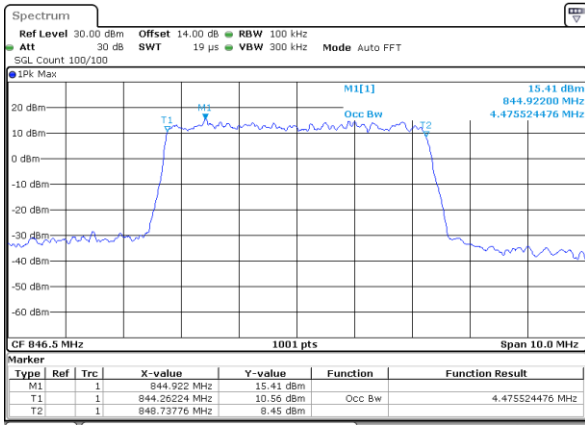

Highest Channel / 3MHz / 16QAM

Date: 26_SEP.2017 10:55:18

LTE Band 26

Lowest Channel / 5MHz / QPSK

Date: 26_SEP.2017 11:02:10

Lowest Channel / 5MHz / 16QAM

Date: 26_SEP.2017 11:02:28

Middle Channel / 5MHz / QPSK

Date: 26_SEP.2017 11:09:27

Middle Channel / 5MHz / 16QAM

Date: 26_SEP.2017 11:09:37

Highest Channel / 5MHz / QPSK

Date: 26_SEP.2017 11:12:00

Highest Channel / 5MHz / 16QAM

Date: 26_SEP.2017 11:12:10

LTE Band 26