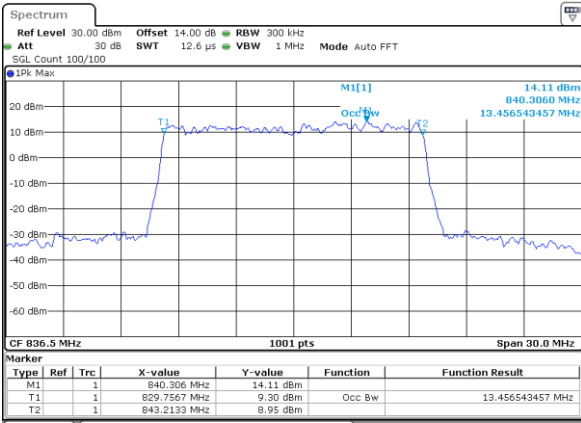

Middle Channel / 5MHz / 64QAM

Date: 28_SEP.2017 13:04:07

Middle Channel / 10MHz / 64QAM

Date: 28_SEP.2017 13:12:32

Highest Channel / 5MHz / 64QAM

Date: 28_SEP.2017 13:05:23

Highest Channel / 10MHz / 64QAM

Date: 28_SEP.2017 13:13:48

LTE Band 26

Lowest Channel / 15MHz / 64QAM

Date: 28_SEP.2017 13:17:25

CH26765 / 15MHz / 64QAM

Date: 28_SEP.2017 22:04:38

Middle Channel / 15MHz / 64QAM

Date: 28_SEP.2017 13:21:06

Highest Channel / 15MHz / 64QAM

Date: 28_SEP.2017 13:22:24

LTE Band 38

Lowest Channel / 5MHz / QPSK

Date: 10.OCT.2017 21:26:35

Lowest Channel / 5MHz / 16QAM

Date: 10.OCT.2017 19:51:53

Middle Channel / 5MHz / QPSK

Date: 10.OCT.2017 19:52:23