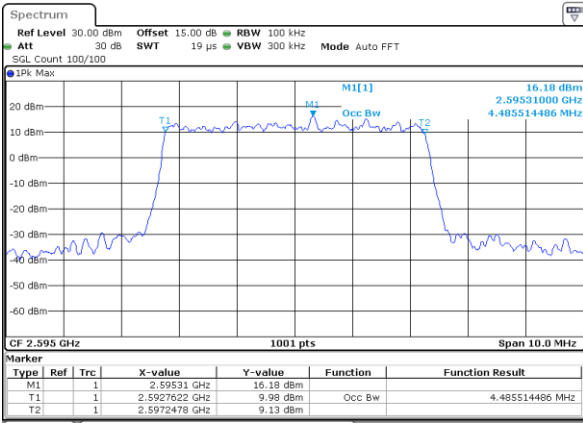

Date: 28_SEP.2017 13:22:24

LTE Band 38

Lowest Channel / 5MHz / QPSK

Date: 10.OCT.2017 21:26:35

Lowest Channel / 5MHz / 16QAM

Date: 10.OCT.2017 19:51:53

Middle Channel / 5MHz / QPSK

Date: 10.OCT.2017 19:52:23

Middle Channel / 5MHz / 16QAM

Date: 10.OCT.2017 19:52:34

Highest Channel / 5MHz / QPSK

Date: 10.OCT.2017 19:53:04

Highest Channel / 5MHz / 16QAM

Date: 10.OCT.2017 19:53:14

LTE Band 38

Lowest Channel / 10MHz / QPSK