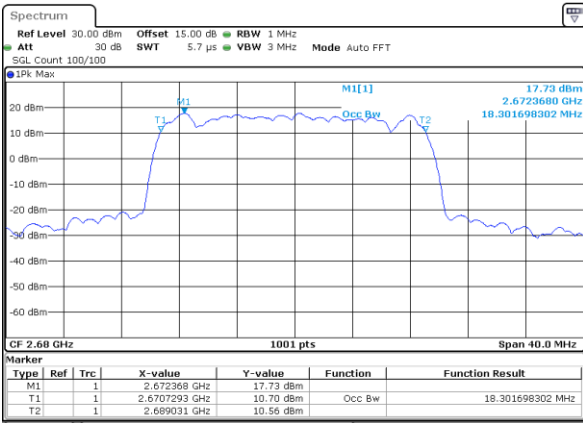

Middle Channel / 15MHz / 16QAM

Date: 2 SEP 2017 01:00:59

Highest Channel / 15MHz / QPSK

Date: 2 SEP 2017 01:03:17

Highest Channel / 15MHz / 16QAM

Date: 2 SEP 2017 01:03:28

LTE Band 41

Lowest Channel / 20MHz / QPSK

Date: 26_SEP.2017 06:49:25

Lowest Channel / 20MHz / 16QAM

Date: 26_SEP.2017 06:49:35

Middle Channel / 20MHz / QPSK

Date: 26_SEP.2017 06:56:06

Middle Channel / 20MHz / 16QAM

Date: 26_SEP.2017 06:56:46

Highest Channel / 20MHz / QPSK

Date: 26_SEP.2017 06:59:08

Highest Channel / 20MHz / 16QAM

Date: 26_SEP.2017 06:59:18