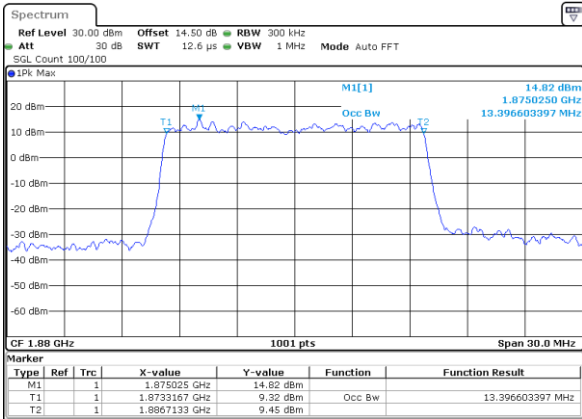

Lowest Channel / 10MHz / 64QAM

Date: 28_SEP.2017 23:23:51

Middle Channel / 5MHz / 64QAM

Date: 28_SEP.2017 23:19:01

Middle Channel / 10MHz / 64QAM

Date: 28_SEP.2017 23:25:06

Highest Channel / 5MHz / 64QAM

Date: 28_SEP.2017 23:20:17

Highest Channel / 10MHz / 64QAM

Date: 28_SEP.2017 23:26:22

LTE Band 25

Lowest Channel / 15MHz / 64QAM

Date: 28_SEP.2017 23:29:56

Lowest Channel / 20MHz / 64QAM

Date: 28_SEP.2017 23:36:00

Middle Channel / 15MHz / 64QAM

Date: 28_SEP.2017 23:31:11

Middle Channel / 20MHz / 64QAM

Date: 28_SEP.2017 23:37:16

Highest Channel / 15MHz / 64QAM

Date: 28_SEP.2017 23:32:27

Highest Channel / 20MHz / 64QAM

Date: 28_SEP.2017 23:38:32

LTE Band 26