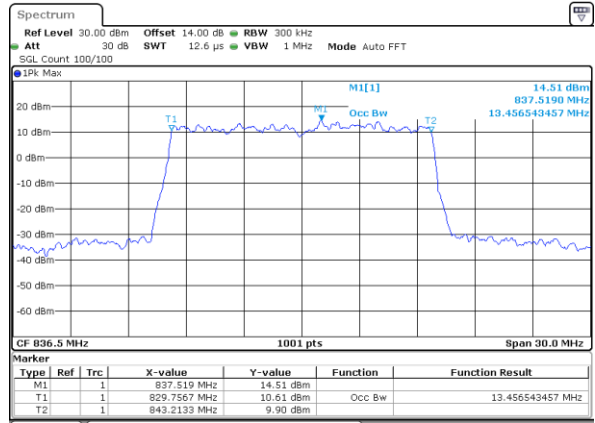

Highest Channel / 10MHz / QPSK

Date: 26.SEP.2017 11:28:50

Highest Channel / 10MHz / 16QAM

Date: 26.SEP.2017 11:29:00

LTE Band 26

Lowest Channel / 15MHz / QPSK

Date: 26.SEP.2017 11:35:59

Lowest Channel / 15MHz / 16QAM

Date: 26.SEP.2017 11:36:09

Middle Channel / 15MHz / QPSK

Date: 26.SEP.2017 11:43:13

Middle Channel / 15MHz / 16QAM

Date: 26.SEP.2017 11:43:23

Highest Channel / 15MHz / QPSK

Date: 26.SEP.2017 11:45:46

Highest Channel / 15MHz / 16QAM