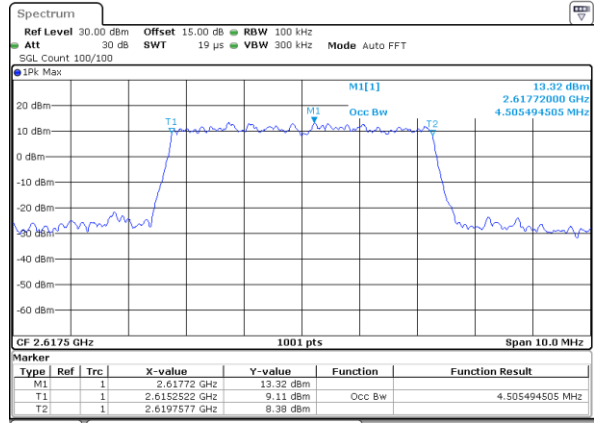

Middle Channel / 5MHz / 16QAM

Date: 10.OCT.2017 19:52:34

Highest Channel / 5MHz / QPSK

Date: 10.OCT.2017 19:53:04

Highest Channel / 5MHz / 16QAM

Date: 10.OCT.2017 19:53:14

LTE Band 38

Lowest Channel / 10MHz / QPSK