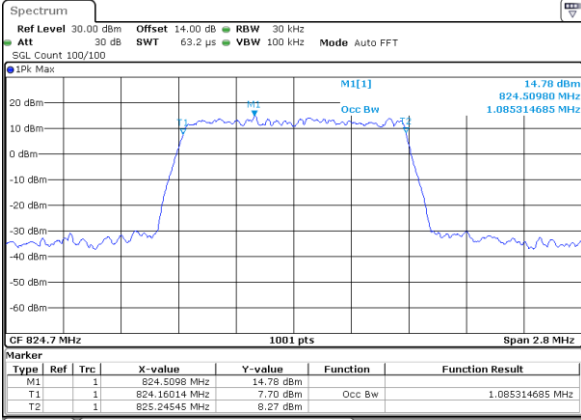

Date: 26.SEP.2017 11:45:56

LTE Band 26

CH26765 / 15MHz / QPSK

Date: 14.OCT.2017 21:32:04

CH26765 / 15MHz / 16QAM

Date: 14.OCT.2017 21:32:14

LTE Band 26

Lowest Channel / 1.4MHz / 64QAM

Date: 9.OCT.2017 22:26:03

Lowest Channel / 3MHz / 64QAM

Date: 28.SEP.2017 12:52:02

Middle Channel / 1.4MHz / 64QAM

Date: 9.OCT.2017 22:25:45

Middle Channel / 3MHz / 64QAM

Date: 28.SEP.2017 12:55:39

Highest Channel / 1.4MHz / 64QAM