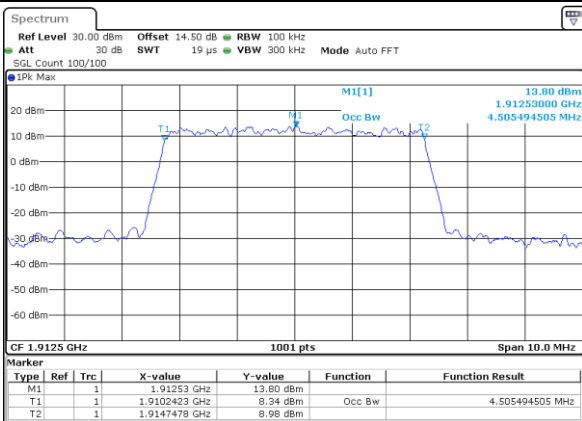

Lowest Channel / 10MHz / 64QAM

Date: 28_SEP.2017 23:23:51

Middle Channel / 5MHz / 64QAM

Date: 28_SEP.2017 23:19:01

Middle Channel / 10MHz / 64QAM

Date: 28_SEP.2017 23:25:06

Highest Channel / 5MHz / 64QAM

Date: 28_SEP.2017 23:20:17

Highest Channel / 10MHz / 64QAM

Date: 28_SEP.2017 23:26:22

LTE Band 25

Lowest Channel / 15MHz / 64QAM

Date: 28_SEP.2017 23:29:56

Lowest Channel / 20MHz / 64QAM

Date: 28_SEP.2017 23:36:00

Middle Channel / 15MHz / 64QAM