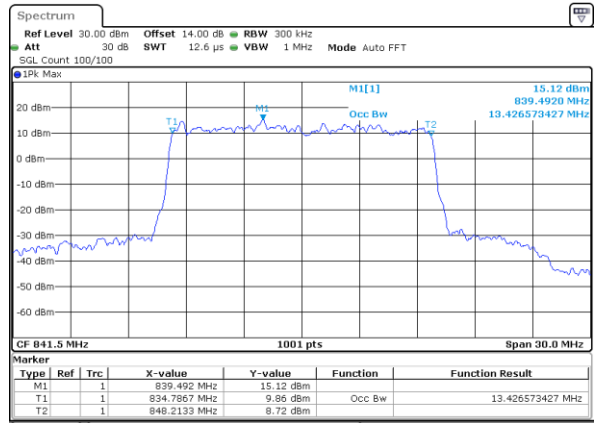

Highest Channel / 10MHz / QPSK

Date: 26.SEP.2017 11:28:50

Highest Channel / 10MHz / 16QAM

Date: 26.SEP.2017 11:29:00

LTE Band 26

Lowest Channel / 15MHz / QPSK

Date: 26.SEP.2017 11:35:59

Lowest Channel / 15MHz / 16QAM

Date: 26.SEP.2017 11:36:09

Middle Channel / 15MHz / QPSK

Date: 26.SEP.2017 11:43:13

Middle Channel / 15MHz / 16QAM

Date: 26.SEP.2017 11:43:23

Highest Channel / 15MHz / QPSK

Date: 26.SEP.2017 11:45:46

Highest Channel / 15MHz / 16QAM

Date: 26.SEP.2017 11:45:56

LTE Band 26

CH26765 / 15MHz / QPSK

Date: 14.OCT.2017 21:32:04

CH26765 / 15MHz / 16QAM

Date: 14.OCT.2017 21:32:14

LTE Band 26

Lowest Channel / 1.4MHz / 64QAM