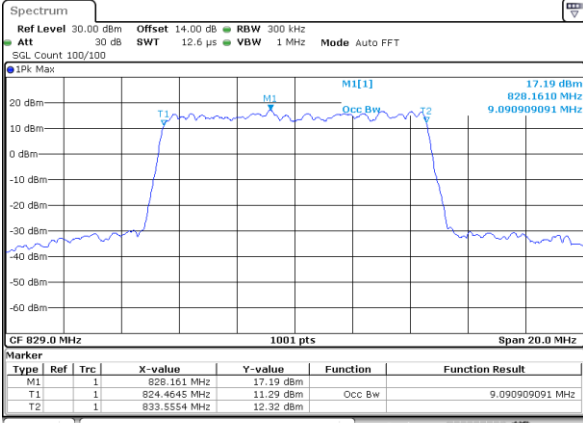

Highest Channel / 3MHz / 16QAM

Date: 26_SEP.2017 10:55:18

LTE Band 26

Lowest Channel / 5MHz / QPSK

Date: 26_SEP.2017 11:02:10

Lowest Channel / 5MHz / 16QAM

Date: 26_SEP.2017 11:02:28

Middle Channel / 5MHz / QPSK

Date: 26_SEP.2017 11:09:27

Middle Channel / 5MHz / 16QAM

Date: 26_SEP.2017 11:09:37

Highest Channel / 5MHz / QPSK

Date: 26_SEP.2017 11:12:00

Highest Channel / 5MHz / 16QAM

Date: 26_SEP.2017 11:12:10

LTE Band 26

Lowest Channel / 10MHz / QPSK

Date: 26.SEP.2017 11:19:09

Lowest Channel / 10MHz / 16QAM

Date: 26.SEP.2017 11:19:19

Middle Channel / 10MHz / QPSK

Date: 26.SEP.2017 11:26:18

Middle Channel / 10MHz / 16QAM

Date: 26.SEP.2017 11:26:28