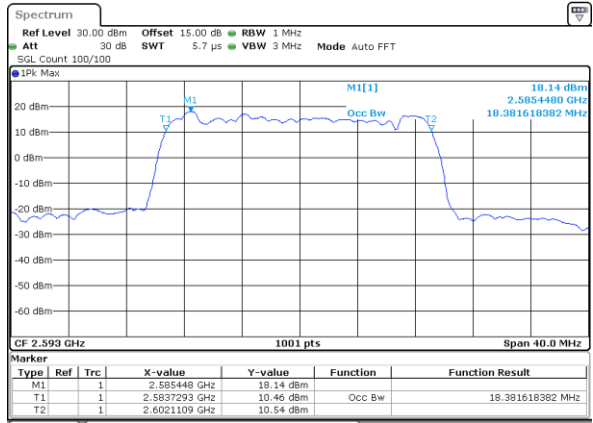

Middle Channel / 15MHz / 16QAM

Date: 2 SEP 2017 01:00:59

Highest Channel / 15MHz / QPSK

Date: 2 SEP 2017 01:03:17

Highest Channel / 15MHz / 16QAM

Date: 2 SEP 2017 01:03:28

LTE Band 41

Lowest Channel / 20MHz / QPSK

Date: 26_SEP.2017 06:49:25

Lowest Channel / 20MHz / 16QAM

Date: 26_SEP.2017 06:49:35

Middle Channel / 20MHz / QPSK

Date: 26_SEP.2017 06:56:06

Middle Channel / 20MHz / 16QAM

Date: 26_SEP.2017 06:56:46

Highest Channel / 20MHz / QPSK

Date: 26_SEP.2017 06:59:08

Highest Channel / 20MHz / 16QAM

Date: 26_SEP.2017 06:59:18