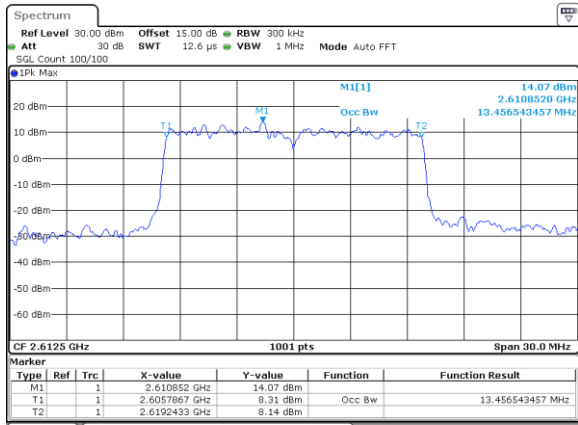

Lowest Channel / 10MHz / 64QAM

Date: 11.OCT.2017 13:26:25

Middle Channel / 5MHz / 64QAM

Date: 11.OCT.2017 13:25:45

Middle Channel / 10MHz / 64QAM

Date: 11.OCT.2017 13:26:45

Highest Channel / 5MHz / 64QAM

Date: 11.OCT.2017 13:26:05

Highest Channel / 10MHz / 64QAM

Date: 11.OCT.2017 13:46:03

LTE Band 38

Lowest Channel / 15MHz / 64QAM

Date: 11.OCT.2017 13:49:28

Lowest Channel / 20MHz / 64QAM

Date: 11.OCT.2017 13:28:25

Middle Channel / 15MHz / 64QAM

Date: 11.OCT.2017 13:27:45

Middle Channel / 20MHz / 64QAM

Date: 11.OCT.2017 13:28:45

Highest Channel / 15MHz / 64QAM

Date: 11.OCT.2017 13:28:05

Highest Channel / 20MHz / 64QAM

Date: 11.OCT.2017 13:29:06

LTE Band 41