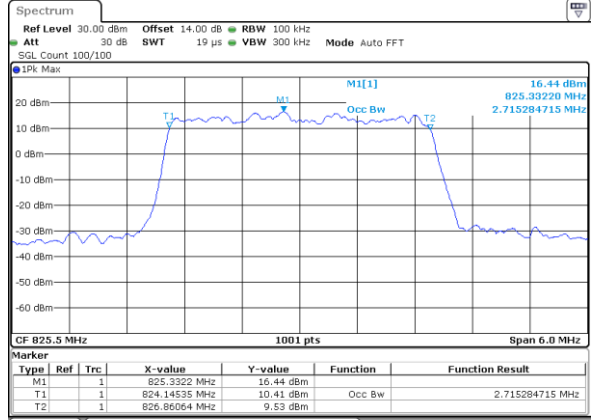

Date: 26.SEP.2017 11:45:56

LTE Band 26

CH26765 / 15MHz / QPSK

Date: 14.OCT.2017 21:32:04

CH26765 / 15MHz / 16QAM

Date: 14.OCT.2017 21:32:14

LTE Band 26

Lowest Channel / 1.4MHz / 64QAM

Date: 9.OCT.2017 22:26:03

Lowest Channel / 3MHz / 64QAM

Date: 28.SEP.2017 12:52:02

Middle Channel / 1.4MHz / 64QAM

Date: 9.OCT.2017 22:25:45

Middle Channel / 3MHz / 64QAM

Date: 28.SEP.2017 12:55:39

Highest Channel / 1.4MHz / 64QAM