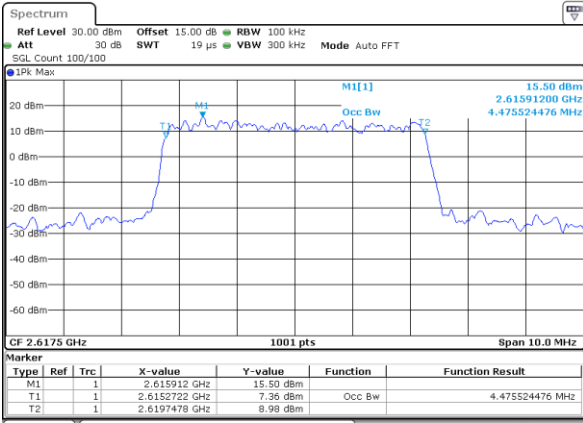

Date: 28_SEP.2017 13:22:24

LTE Band 38

Lowest Channel / 5MHz / QPSK

Date: 10.OCT.2017 21:26:35

Lowest Channel / 5MHz / 16QAM

Date: 10.OCT.2017 19:51:53

Middle Channel / 5MHz / QPSK

Date: 10.OCT.2017 19:52:23

Middle Channel / 5MHz / 16QAM

Date: 10.OCT.2017 19:52:34

Highest Channel / 5MHz / QPSK

Date: 10.OCT.2017 19:53:04

Highest Channel / 5MHz / 16QAM

Date: 10.OCT.2017 19:53:14

LTE Band 38

Lowest Channel / 10MHz / QPSK