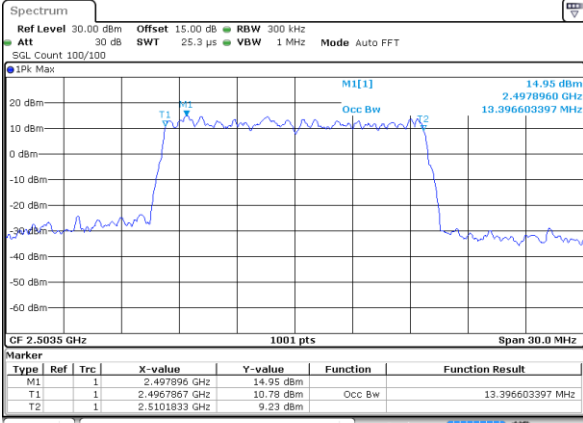

Highest Channel / 5MHz / QPSK

Date: 2 SEP.2017 00:30:04

Highest Channel / 5MHz / 16QAM

Date: 2 SEP.2017 00:30:14

LTE Band 41

Lowest Channel / 10MHz / QPSK

Date: 2 SEP 2017 00:37:07

Lowest Channel / 10MHz / 16QAM

Date: 2 SEP 2017 00:37:17

Middle Channel / 10MHz / QPSK

Date: 2 SEP 2017 00:44:12

Middle Channel / 10MHz / 16QAM

Date: 2 SEP 2017 00:44:22

Highest Channel / 10MHz / QPSK

Date: 2 SEP 2017 00:46:40

Highest Channel / 10MHz / 16QAM

Date: 2 SEP 2017 00:46:50

LTE Band 41

Lowest Channel / 15MHz / QPSK

Date: 2 SEP 2017 00:53:44

Lowest Channel / 15MHz / 16QAM

Date: 2 SEP 2017 00:53:54

Middle Channel / 15MHz / QPSK

Date: 2 SEP 2017 01:00:49