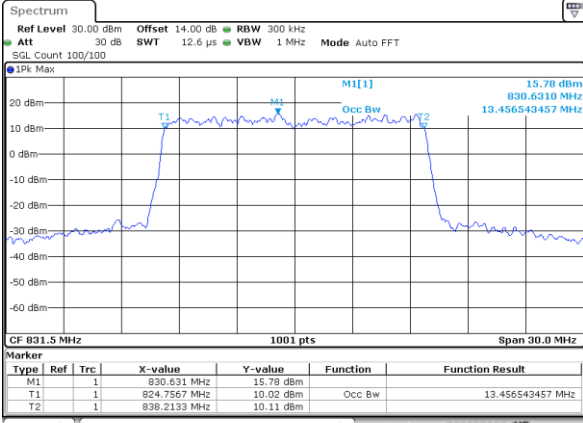

Highest Channel / 10MHz / QPSK

Date: 26.SEP.2017 11:28:50

Highest Channel / 10MHz / 16QAM

Date: 26.SEP.2017 11:29:00

LTE Band 26

Lowest Channel / 15MHz / QPSK

Date: 26.SEP.2017 11:35:59

Lowest Channel / 15MHz / 16QAM

Date: 26.SEP.2017 11:36:09

Middle Channel / 15MHz / QPSK

Date: 26.SEP.2017 11:43:13

Middle Channel / 15MHz / 16QAM

Date: 26.SEP.2017 11:43:23

Highest Channel / 15MHz / QPSK

Date: 26.SEP.2017 11:45:46

Highest Channel / 15MHz / 16QAM