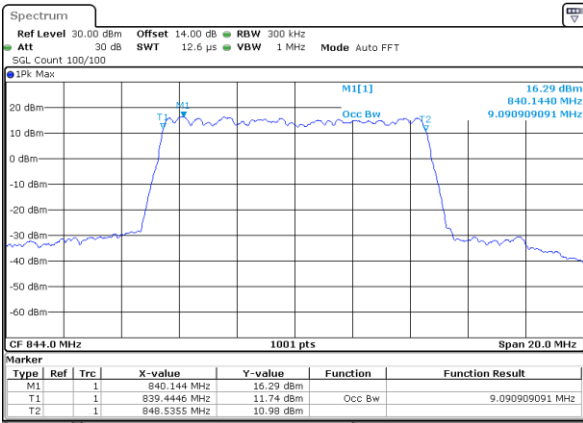

Date: 26_SEP.2017 11:09:27

Middle Channel / 5MHz / 16QAM

Date: 26_SEP.2017 11:09:37

Highest Channel / 5MHz / QPSK

Date: 26_SEP.2017 11:12:00

Highest Channel / 5MHz / 16QAM

Date: 26_SEP.2017 11:12:10

LTE Band 26

Lowest Channel / 10MHz / QPSK

Date: 26.SEP.2017 11:19:09

Lowest Channel / 10MHz / 16QAM

Date: 26.SEP.2017 11:19:19

Middle Channel / 10MHz / QPSK

Date: 26.SEP.2017 11:26:18

Middle Channel / 10MHz / 16QAM

Date: 26.SEP.2017 11:26:28

Highest Channel / 10MHz / QPSK

Date: 26.SEP.2017 11:28:50

Highest Channel / 10MHz / 16QAM

Date: 26.SEP.2017 11:29:00

LTE Band 26

Lowest Channel / 15MHz / QPSK

Date: 26.SEP.2017 11:35:59

Lowest Channel / 15MHz / 16QAM