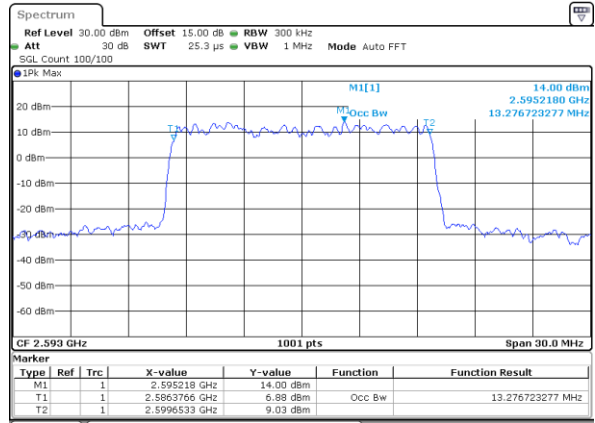

Date: 2 SEP 2017 00:37:17

Middle Channel / 10MHz / QPSK

Date: 2 SEP 2017 00:44:12

Middle Channel / 10MHz / 16QAM

Date: 2 SEP 2017 00:44:22

Highest Channel / 10MHz / QPSK

Date: 2 SEP 2017 00:46:40

Highest Channel / 10MHz / 16QAM

Date: 2 SEP 2017 00:46:50

LTE Band 41

Lowest Channel / 15MHz / QPSK

Date: 2 SEP 2017 00:53:44

Lowest Channel / 15MHz / 16QAM

Date: 2 SEP 2017 00:53:54

Middle Channel / 15MHz / QPSK

Date: 2 SEP 2017 01:00:49

Middle Channel / 15MHz / 16QAM

Date: 2 SEP 2017 01:00:59

Highest Channel / 15MHz / QPSK

Date: 2 SEP 2017 01:03:17

Highest Channel / 15MHz / 16QAM

Date: 2 SEP 2017 01:03:28

LTE Band 41

Lowest Channel / 20MHz / QPSK