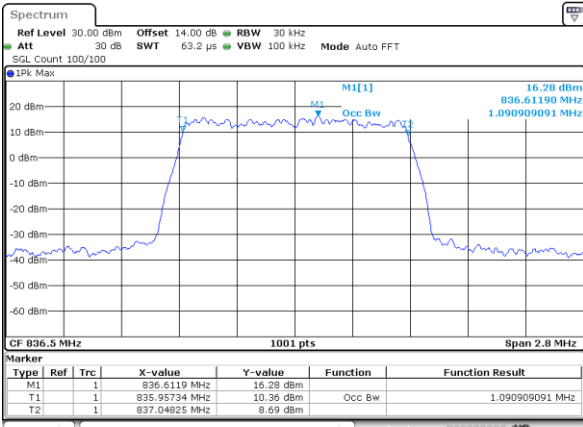

Date: 28_SEP.2017 23:31:11

Middle Channel / 20MHz / 64QAM

Date: 28_SEP.2017 23:37:16

Highest Channel / 15MHz / 64QAM

Date: 28_SEP.2017 23:32:27

Highest Channel / 20MHz / 64QAM

Date: 28_SEP.2017 23:38:32

LTE Band 26

Lowest Channel / 1.4MHz / QPSK

Date: 26_SEP.2017 10:07:59

Lowest Channel / 1.4MHz / 16QAM

Date: 26_SEP.2017 10:08:09

Middle Channel / 1.4MHz / QPSK

Date: 26_SEP.2017 10:15:51

Middle Channel / 1.4MHz / 16QAM

Date: 26_SEP.2017 10:16:01

Highest Channel / 1.4MHz / QPSK

Date: 26_SEP.2017 10:18:23

Highest Channel / 1.4MHz / 16QAM

Date: 26_SEP.2017 10:18:33

LTE Band 26

Lowest Channel / 3MHz / QPSK

Date: 26_SEP.2017 10:45:25