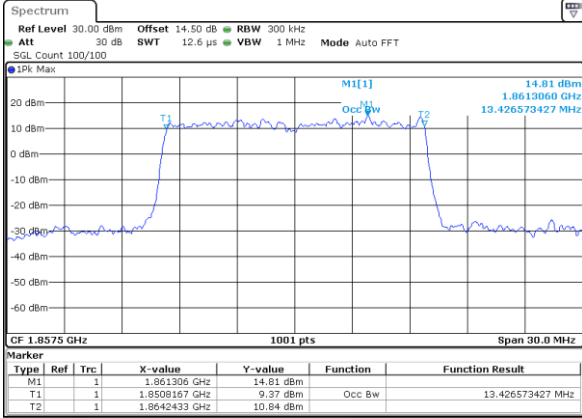

Highest Channel / 10MHz / 64QAM

Date: 28_SEP.2017 23:26:22

LTE Band 25

Lowest Channel / 15MHz / 64QAM

Date: 28_SEP.2017 23:29:56

Lowest Channel / 20MHz / 64QAM

Date: 28_SEP.2017 23:36:00

Middle Channel / 15MHz / 64QAM

Date: 28_SEP.2017 23:31:11

Middle Channel / 20MHz / 64QAM

Date: 28_SEP.2017 23:37:16

Highest Channel / 15MHz / 64QAM

Date: 28_SEP.2017 23:32:27

Highest Channel / 20MHz / 64QAM

Date: 28_SEP.2017 23:38:32

LTE Band 26