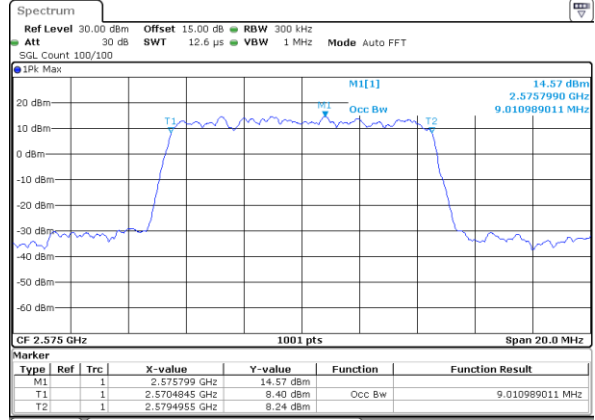

Lowest Channel / 10MHz / 16QAM

Date: 10.OCT.2017 19:53:55