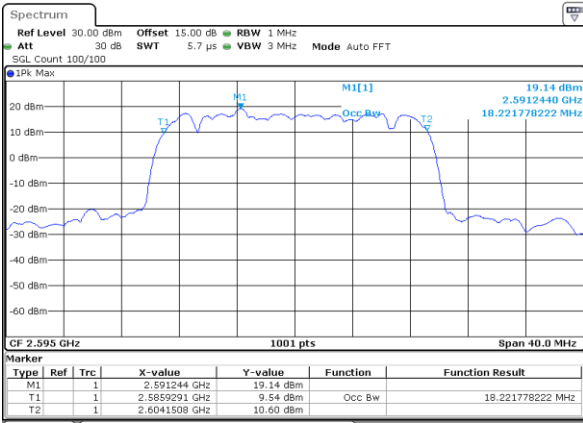

LTE Band 38

Lowest Channel / 20MHz / QPSK

Date: 10.OCT.2017 19:57:46

Lowest Channel / 20MHz / 16QAM

Date: 10.OCT.2017 19:57:56

Middle Channel / 20MHz / QPSK

Date: 10.OCT.2017 19:58:27

Middle Channel / 20MHz / 16QAM

Date: 10.OCT.2017 19:58:37

Highest Channel / 20MHz / QPSK

Date: 10.OCT.2017 19:59:07

Highest Channel / 20MHz / 16QAM

Date: 10.OCT.2017 19:59:17

LTE Band 38

Lowest Channel / 5MHz / 64QAM

Date: 11.OCT.2017 13:25:24