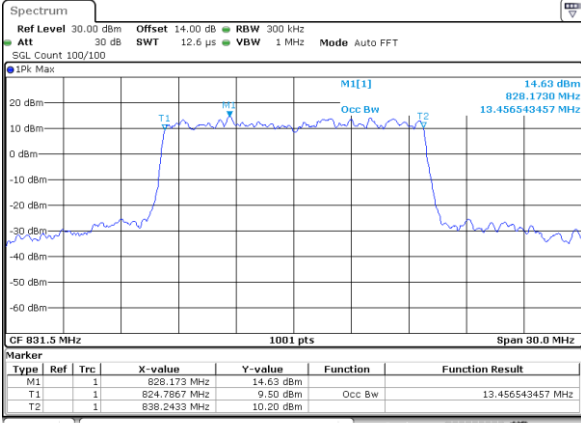

Date: 9.OCT.2017 22:25:33

Highest Channel / 3MHz / 64QAM

Date: 28.SEP.2017 12:56:56

LTE Band 26

Lowest Channel / 5MHz / 64QAM

Date: 28_SEP.2017 13:00:33

Lowest Channel / 10MHz / 64QAM

Date: 28_SEP.2017 13:08:57

Middle Channel / 5MHz / 64QAM

Date: 28_SEP.2017 13:04:07

Middle Channel / 10MHz / 64QAM

Date: 28_SEP.2017 13:12:32

Highest Channel / 5MHz / 64QAM

Date: 28_SEP.2017 13:05:23

Highest Channel / 10MHz / 64QAM

Date: 28_SEP.2017 13:13:48

LTE Band 26

Lowest Channel / 15MHz / 64QAM

Date: 28_SEP.2017 13:17:25

CH26765 / 15MHz / 64QAM

Date: 28_SEP.2017 22:04:38

Middle Channel / 15MHz / 64QAM

Date: 28_SEP.2017 13:21:06

Highest Channel / 15MHz / 64QAM