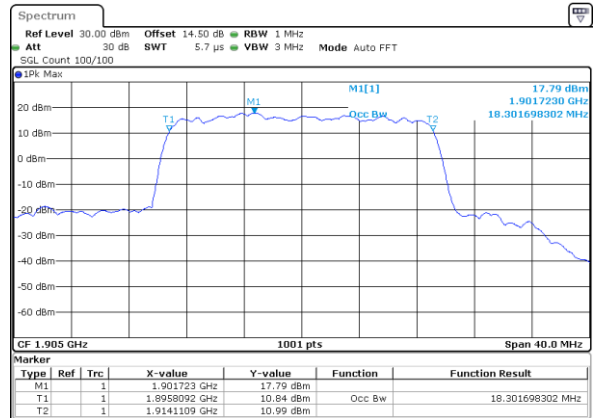

Highest Channel / 10MHz / 64QAM

Date: 28_SEP.2017 23:26:22

LTE Band 25

Lowest Channel / 15MHz / 64QAM

Date: 28_SEP.2017 23:29:56

Lowest Channel / 20MHz / 64QAM

Date: 28_SEP.2017 23:36:00

Middle Channel / 15MHz / 64QAM

Date: 28_SEP.2017 23:31:11

Middle Channel / 20MHz / 64QAM

Date: 28_SEP.2017 23:37:16

Highest Channel / 15MHz / 64QAM

Date: 28_SEP.2017 23:32:27

Highest Channel / 20MHz / 64QAM

Date: 28_SEP.2017 23:38:32

LTE Band 26