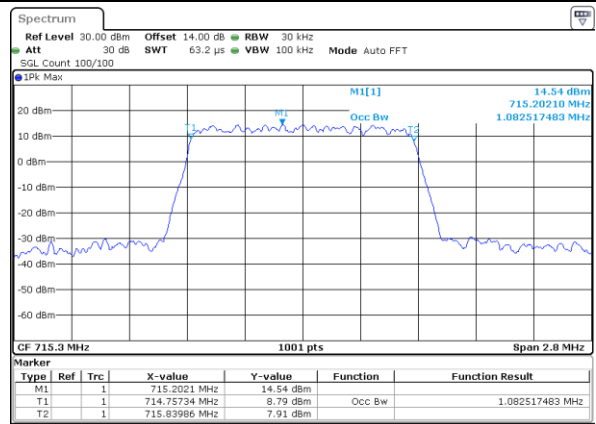

Highest Channel / 1.4MHz / 16QAM

Date: 27_SEP.2017 03:45:23