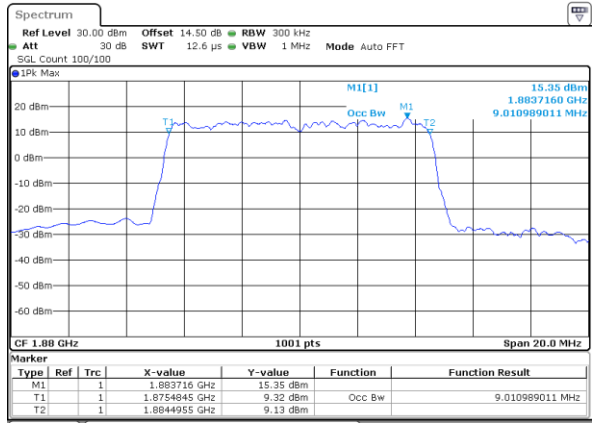

Date: 20_SEP.2017 07:32:56

Lowest Channel / 5MHz / 16QAM

Date: 20_SEP.2017 07:33:06

Middle Channel / 5MHz / QPSK

Date: 20_SEP.2017 07:35:29

Middle Channel / 5MHz / 16QAM

Date: 20_SEP.2017 07:35:39

Highest Channel / 5MHz / QPSK

Date: 20_SEP.2017 07:38:02

Highest Channel / 5MHz / 16QAM

Date: 20_SEP.2017 07:38:12

LTE Band 25

Lowest Channel / 10MHz / QPSK

Date: 20_SEP.2017 07:50:19

Lowest Channel / 10MHz / 16QAM

Date: 20_SEP.2017 07:50:29

Middle Channel / 10MHz / QPSK

Date: 20_SEP.2017 07:52:52

Middle Channel / 10MHz / 16QAM

Date: 20_SEP.2017 07:53:02

Highest Channel / 10MHz / QPSK

Date: 20_SEP.2017 07:55:25

Highest Channel / 10MHz / 16QAM

Date: 20_SEP.2017 07:55:35