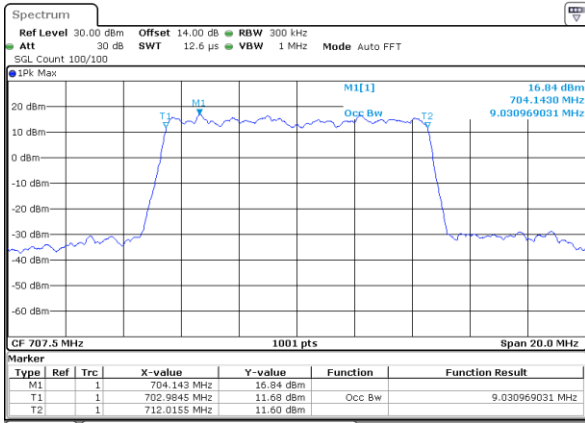

LTE Band 12

Lowest Channel / 5MHz / QPSK

Date: 27_SEP.2017 04:09:05

Lowest Channel / 5MHz / 16QAM

Date: 27_SEP.2017 04:10:15

Middle Channel / 5MHz / QPSK

Date: 27_SEP.2017 04:16:11

Middle Channel / 5MHz / 16QAM

Date: 27_SEP.2017 04:16:22

Highest Channel / 5MHz / QPSK

Date: 27_SEP.2017 04:18:44

Highest Channel / 5MHz / 16QAM

Date: 27_SEP.2017 04:18:54

LTE Band 12

Lowest Channel / 10MHz / QPSK

Date: 27_SEP.2017 04:25:50

Lowest Channel / 10MHz / 16QAM

Date: 27_SEP.2017 04:26:00

Middle Channel / 10MHz / QPSK

Date: 27_SEP.2017 04:32:58

Middle Channel / 10MHz / 16QAM

Date: 27_SEP.2017 04:33:08

Highest Channel / 10MHz / QPSK

Date: 27_SEP.2017 04:35:31