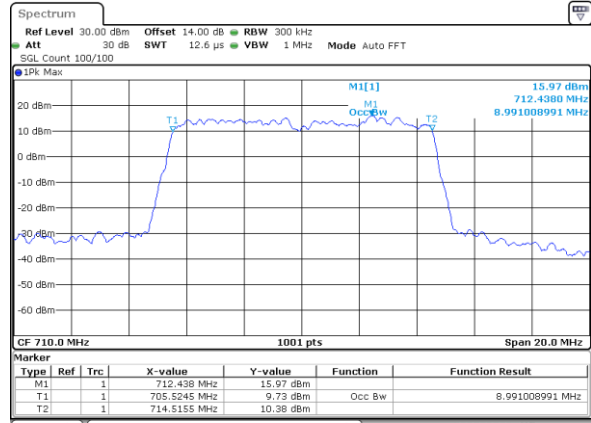

Middle Channel / 10MHz / 16QAM

Date: 22_SEP.2017 03:24:26

Highest Channel / 10MHz / QPSK

Date: 22_SEP.2017 03:26:49

Highest Channel / 10MHz / 16QAM

Date: 22_SEP.2017 03:26:59

LTE Band 17

Lowest Channel / 5MHz / 64QAM

Date: 22_SEP.2017 04:07:46

Lowest Channel / 10MHz / 64QAM

Date: 22_SEP.2017 04:16:13

Middle Channel / 5MHz / 64QAM

Date: 22_SEP.2017 04:11:22

Middle Channel / 10MHz / 64QAM

Date: 22_SEP.2017 04:19:47

Highest Channel / 5MHz / 64QAM

Date: 22_SEP.2017 04:12:38

Highest Channel / 10MHz / 64QAM

Date: 22_SEP.2017 04:21:04

LTE Band 25

Lowest Channel / 1.4MHz / QPSK

Date: 20_SEP,2017 08:41:02

Lowest Channel / 1.4MHz / 16QAM

Date: 20_SEP,2017 08:40:44