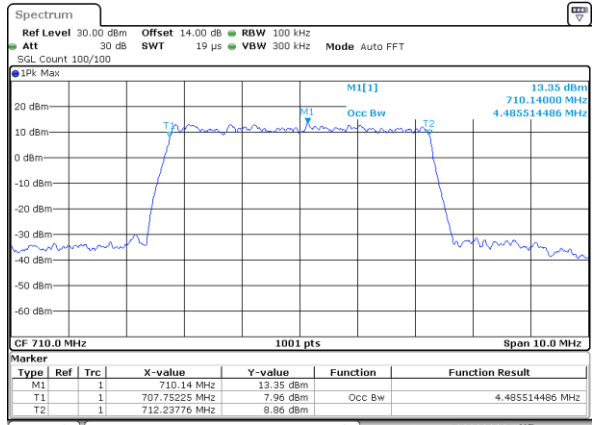

Lowest Channel / 5MHz / 64QAM

Date: 27_SEP.2017 05:09:54

Lowest Channel / 10MHz / 64QAM

Date: 27_SEP.2017 05:18:16

Middle Channel / 5MHz / 64QAM

Date: 27_SEP.2017 05:13:27

Middle Channel / 10MHz / 64QAM

Date: 27_SEP.2017 05:21:49

Highest Channel / 5MHz / 64QAM

Date: 27_SEP.2017 05:14:43

Highest Channel / 10MHz / 64QAM

Date: 27_SEP.2017 05:23:05

LTE Band 17

Lowest Channel / 5MHz / QPSK

Date: 22_SEP.2017 03:00:14

Lowest Channel / 5MHz / 16QAM

Date: 22_SEP.2017 03:00:24

Middle Channel / 5MHz / QPSK

Date: 22_SEP.2017 03:07:25

Middle Channel / 5MHz / 16QAM

Date: 22_SEP.2017 03:07:35

Highest Channel / 5MHz / QPSK

Date: 22_SEP.2017 03:09:57

Highest Channel / 5MHz / 16QAM