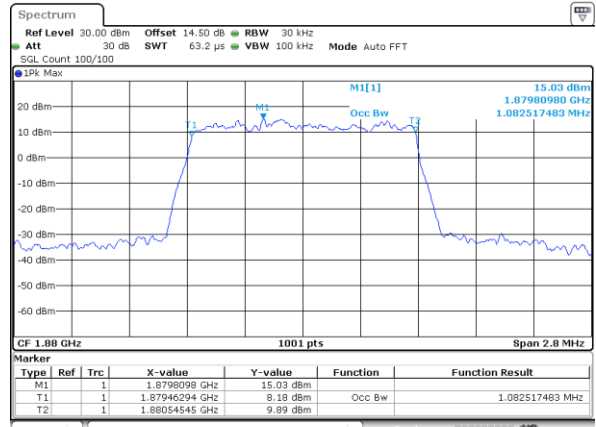

Date: 22_SEP.2017 04:07:46

Lowest Channel / 10MHz / 64QAM

Date: 22_SEP.2017 04:16:13

Middle Channel / 5MHz / 64QAM

Date: 22_SEP.2017 04:11:22

Middle Channel / 10MHz / 64QAM

Date: 22_SEP.2017 04:19:47

Highest Channel / 5MHz / 64QAM

Date: 22_SEP.2017 04:12:38

Highest Channel / 10MHz / 64QAM

Date: 22_SEP.2017 04:21:04

LTE Band 25

Lowest Channel / 1.4MHz / QPSK

Date: 20_SEP,2017 08:41:02

Lowest Channel / 1.4MHz / 16QAM

Date: 20_SEP,2017 08:40:44

Middle Channel / 1.4MHz / QPSK

Date: 20_SEP,2017 07:10:55

Middle Channel / 1.4MHz / 16QAM

Date: 20_SEP,2017 07:11:05

Highest Channel / 1.4MHz / QPSK

Date: 20_SEP,2017 07:13:27

Highest Channel / 1.4MHz / 16QAM