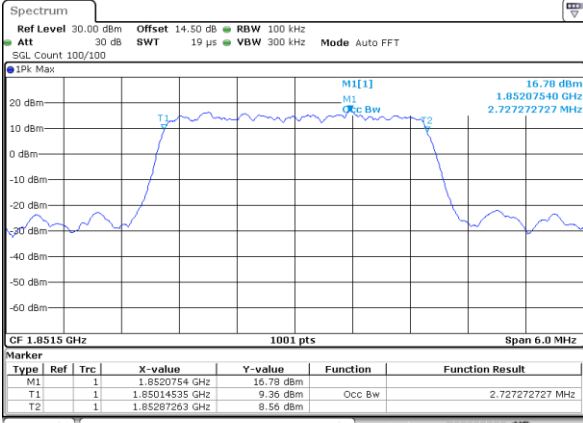

Date: 22_SEP.2017 04:12:38

Highest Channel / 10MHz / 64QAM

Date: 22_SEP.2017 04:21:04

LTE Band 25

Lowest Channel / 1.4MHz / QPSK

Date: 20_SEP,2017 08:41:02

Lowest Channel / 1.4MHz / 16QAM

Date: 20_SEP,2017 08:40:44

Middle Channel / 1.4MHz / QPSK

Date: 20_SEP,2017 07:10:55

Middle Channel / 1.4MHz / 16QAM

Date: 20_SEP,2017 07:11:05

Highest Channel / 1.4MHz / QPSK

Date: 20_SEP,2017 07:13:27

Highest Channel / 1.4MHz / 16QAM

Date: 20_SEP,2017 07:13:37

LTE Band 25

Lowest Channel / 3MHz / QPSK

Date: 20_SEP.2017 07:20:39

Lowest Channel / 3MHz / 16QAM

Date: 20_SEP.2017 07:20:49

Middle Channel / 3MHz / QPSK

Date: 20_SEP.2017 07:23:11