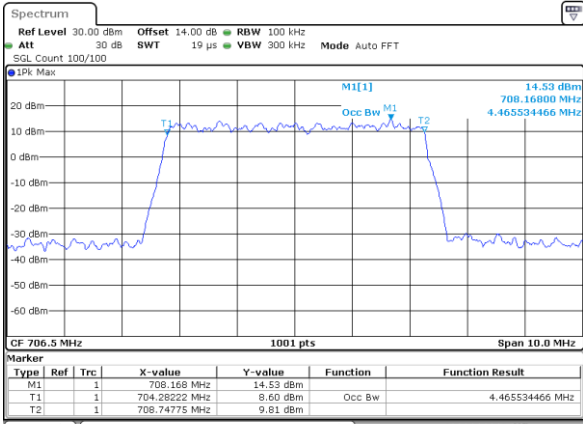

Middle Channel / 10MHz / 16QAM

Date: 22_SEP.2017 03:24:26

Highest Channel / 10MHz / QPSK

Date: 22_SEP.2017 03:26:49

Highest Channel / 10MHz / 16QAM

Date: 22_SEP.2017 03:26:59

LTE Band 17

Lowest Channel / 5MHz / 64QAM

Date: 22_SEP.2017 04:07:46

Lowest Channel / 10MHz / 64QAM

Date: 22_SEP.2017 04:16:13

Middle Channel / 5MHz / 64QAM

Date: 22_SEP.2017 04:11:22

Middle Channel / 10MHz / 64QAM

Date: 22_SEP.2017 04:19:47

Highest Channel / 5MHz / 64QAM