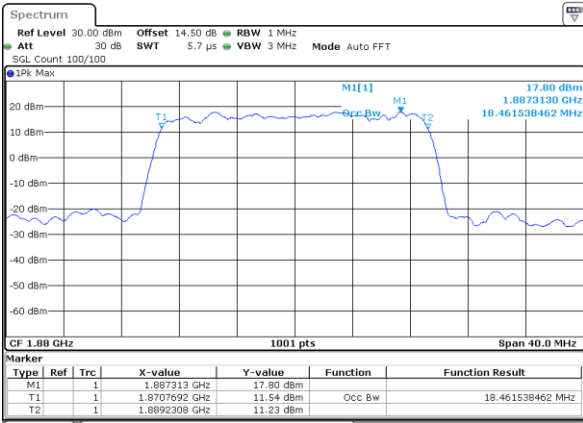

LTE Band 25

Lowest Channel / 15MHz / QPSK

Date: 20_SEP.2017 08:02:17

Lowest Channel / 15MHz / 16QAM

Date: 20_SEP.2017 08:02:47

Middle Channel / 15MHz / QPSK

Date: 20_SEP.2017 08:05:10

Middle Channel / 15MHz / 16QAM

Date: 20_SEP.2017 08:05:20

Highest Channel / 15MHz / QPSK

Date: 20_SEP.2017 08:07:43

Highest Channel / 15MHz / 16QAM

Date: 20_SEP.2017 08:07:53

LTE Band 25

Lowest Channel / 20MHz / QPSK

Date: 20_SEP.2017 08:14:55

Lowest Channel / 20MHz / 16QAM

Date: 20_SEP.2017 08:15:05

Middle Channel / 20MHz / QPSK

Date: 20_SEP.2017 08:17:27

Middle Channel / 20MHz / 16QAM

Date: 20_SEP.2017 08:17:38

Highest Channel / 20MHz / QPSK

Date: 20_SEP.2017 08:20:01