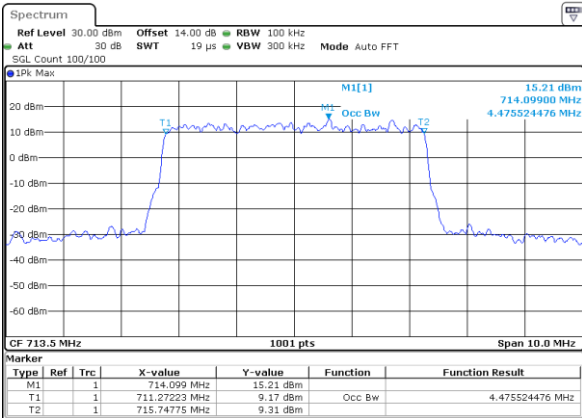

Date: 27_SEP.2017 04:49:13

Middle Channel / 3MHz / 64QAM

Date: 27_SEP.2017 05:10:505

Highest Channel / 1.4MHz / 64QAM

Date: 27_SEP.2017 04:50:29

Highest Channel / 3MHz / 64QAM

Date: 27_SEP.2017 05:10:6121

LTE Band 12

Lowest Channel / 5MHz / 64QAM

Date: 27_SEP.2017 05:09:54

Lowest Channel / 10MHz / 64QAM

Date: 27_SEP.2017 05:18:16

Middle Channel / 5MHz / 64QAM

Date: 27_SEP.2017 05:13:27

Middle Channel / 10MHz / 64QAM

Date: 27_SEP.2017 05:21:49

Highest Channel / 5MHz / 64QAM

Date: 27_SEP.2017 05:14:43

Highest Channel / 10MHz / 64QAM

Date: 27_SEP.2017 05:23:05

LTE Band 17

Lowest Channel / 5MHz / QPSK

Date: 22_SEP.2017 03:00:14

Lowest Channel / 5MHz / 16QAM