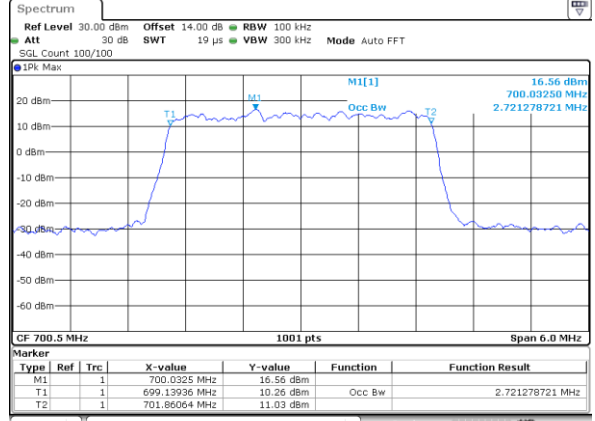

Highest Channel / 10MHz / 16QAM

Date: 27_SEP.2017 04:35:41

LTE Band 12

Lowest Channel / 1.4MHz / 64QAM

Date: 27_SEP.2017 04:45:19

Lowest Channel / 3MHz / 64QAM

Date: 27_SEP.2017 05:10:131

Middle Channel / 1.4MHz / 64QAM

Date: 27_SEP.2017 04:49:13

Middle Channel / 3MHz / 64QAM

Date: 27_SEP.2017 05:10:505

Highest Channel / 1.4MHz / 64QAM

Date: 27_SEP.2017 04:50:29

Highest Channel / 3MHz / 64QAM

Date: 27_SEP.2017 05:10:6121

LTE Band 12