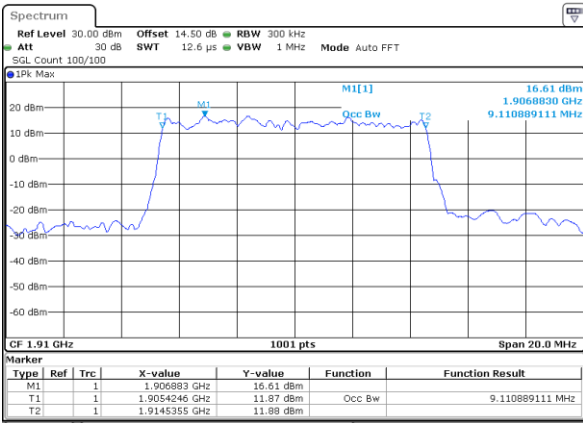

Date: 20_SEP.2017 07:38:02

Highest Channel / 5MHz / 16QAM

Date: 20_SEP.2017 07:38:12

LTE Band 25

Lowest Channel / 10MHz / QPSK

Date: 20_SEP.2017 07:50:19

Lowest Channel / 10MHz / 16QAM

Date: 20_SEP.2017 07:50:29

Middle Channel / 10MHz / QPSK

Date: 20_SEP.2017 07:52:52

Middle Channel / 10MHz / 16QAM

Date: 20_SEP.2017 07:53:02

Highest Channel / 10MHz / QPSK

Date: 20_SEP.2017 07:55:25

Highest Channel / 10MHz / 16QAM

Date: 20_SEP.2017 07:55:35

LTE Band 25

Lowest Channel / 15MHz / QPSK

Date: 20_SEP.2017 08:02:17

Lowest Channel / 15MHz / 16QAM

Date: 20_SEP.2017 08:02:47

Middle Channel / 15MHz / QPSK

Date: 20_SEP.2017 08:05:10

Middle Channel / 15MHz / 16QAM