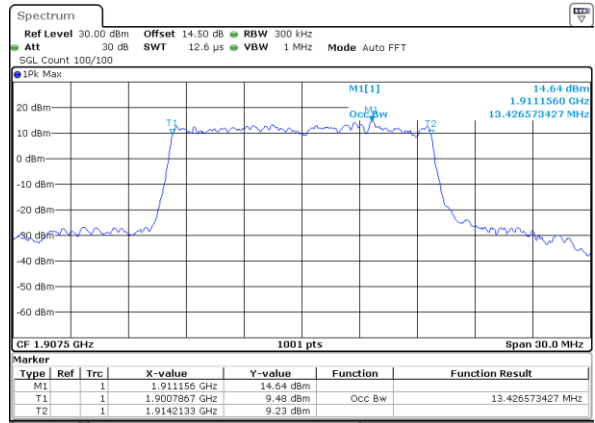

Middle Channel / 10MHz / QPSK

Date: 20_SEP.2017 07:52:52

Middle Channel / 10MHz / 16QAM

Date: 20_SEP.2017 07:53:02

Highest Channel / 10MHz / QPSK

Date: 20_SEP.2017 07:55:25

Highest Channel / 10MHz / 16QAM

Date: 20_SEP.2017 07:55:35

LTE Band 25

Lowest Channel / 15MHz / QPSK

Date: 20_SEP.2017 08:02:17

Lowest Channel / 15MHz / 16QAM

Date: 20_SEP.2017 08:02:47

Middle Channel / 15MHz / QPSK

Date: 20_SEP.2017 08:05:10

Middle Channel / 15MHz / 16QAM

Date: 20_SEP.2017 08:05:20

Highest Channel / 15MHz / QPSK

Date: 20_SEP.2017 08:07:43

Highest Channel / 15MHz / 16QAM

Date: 20_SEP.2017 08:07:53

LTE Band 25

Lowest Channel / 20MHz / QPSK

Date: 20_SEP.2017 08:14:55