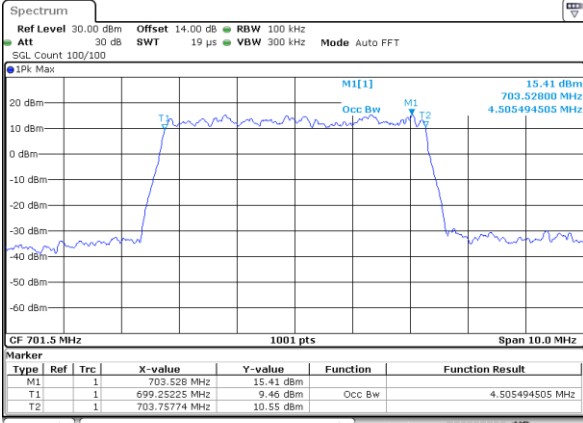

Date: 27_SEP.2017 03:45:13

Highest Channel / 1.4MHz / 16QAM

Date: 27_SEP.2017 03:45:23

LTE Band 12

Lowest Channel / 3MHz / QPSK

Date: 27_SEP.2017 03:52:20

Lowest Channel / 3MHz / 16QAM

Date: 27_SEP.2017 03:52:30

Middle Channel / 3MHz / QPSK

Date: 27_SEP.2017 03:59:27

Middle Channel / 3MHz / 16QAM

Date: 27_SEP.2017 03:59:37

Highest Channel / 3MHz / QPSK

Date: 27_SEP.2017 04:01:58

Highest Channel / 3MHz / 16QAM

Date: 27_SEP.2017 04:02:08

LTE Band 12

Lowest Channel / 5MHz / QPSK

Date: 27_SEP.2017 04:09:05

Lowest Channel / 5MHz / 16QAM

Date: 27_SEP.2017 04:10:15

Middle Channel / 5MHz / QPSK

Date: 27_SEP.2017 04:16:11

Middle Channel / 5MHz / 16QAM