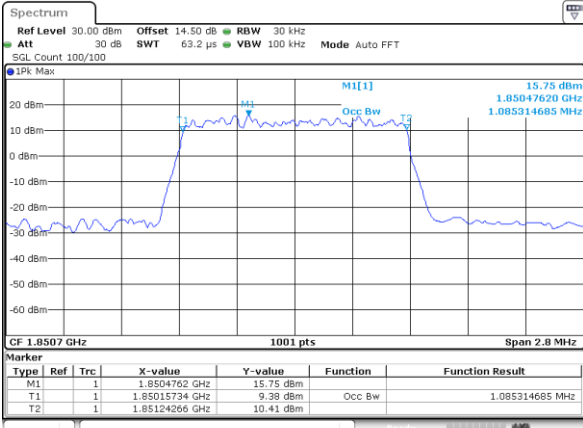

Date: 22_SEP.2017 04:07:46

Lowest Channel / 10MHz / 64QAM

Date: 22_SEP.2017 04:16:13

Middle Channel / 5MHz / 64QAM

Date: 22_SEP.2017 04:11:22

Middle Channel / 10MHz / 64QAM

Date: 22_SEP.2017 04:19:47

Highest Channel / 5MHz / 64QAM

Date: 22_SEP.2017 04:12:38

Highest Channel / 10MHz / 64QAM

Date: 22_SEP.2017 04:21:04

LTE Band 25

Lowest Channel / 1.4MHz / QPSK

Date: 20_SEP,2017 08:41:02

Lowest Channel / 1.4MHz / 16QAM

Date: 20_SEP,2017 08:40:44

Middle Channel / 1.4MHz / QPSK

Date: 20_SEP,2017 07:10:55

Middle Channel / 1.4MHz / 16QAM

Date: 20_SEP,2017 07:11:05

Highest Channel / 1.4MHz / QPSK

Date: 20_SEP,2017 07:13:27

Highest Channel / 1.4MHz / 16QAM