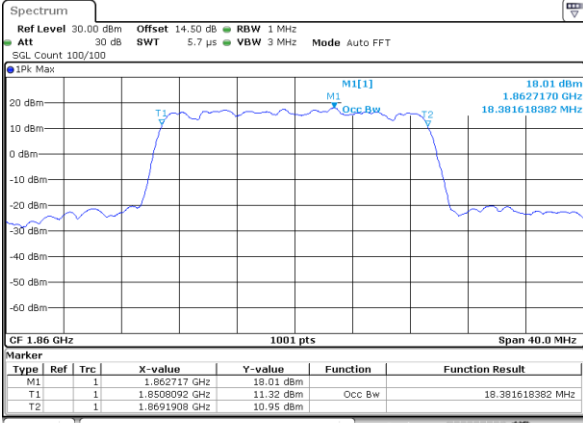

LTE Band 25

Lowest Channel / 15MHz / QPSK

Date: 20_SEP.2017 08:02:17

Lowest Channel / 15MHz / 16QAM

Date: 20_SEP.2017 08:02:47

Middle Channel / 15MHz / QPSK

Date: 20_SEP.2017 08:05:10

Middle Channel / 15MHz / 16QAM

Date: 20_SEP.2017 08:05:20

Highest Channel / 15MHz / QPSK

Date: 20_SEP.2017 08:07:43

Highest Channel / 15MHz / 16QAM

Date: 20_SEP.2017 08:07:53

LTE Band 25

Lowest Channel / 20MHz / QPSK

Date: 20_SEP.2017 08:14:55

Lowest Channel / 20MHz / 16QAM

Date: 20_SEP.2017 08:15:05

Middle Channel / 20MHz / QPSK

Date: 20_SEP.2017 08:17:27

Middle Channel / 20MHz / 16QAM

Date: 20_SEP.2017 08:17:38

Highest Channel / 20MHz / QPSK

Date: 20_SEP.2017 08:20:01