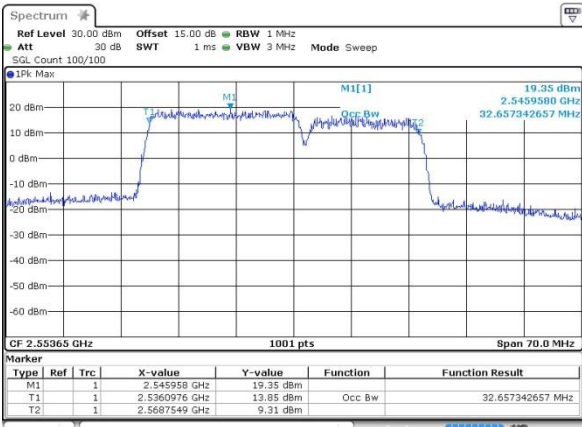

LTE Band 7

Middle Channel / 20MHz+15MHz /64QAM

Date: 14.OCT.2017 11:18:34

Highest Channel / 20MHz+15MHz /QPSK

Date: 12.OCT.2017 11:25:44

Highest Channel / 20MHz+15MHz /16QAM

Date: 12.OCT.2017 11:25:26

Highest Channel / 20MHz+15MHz /64QAM