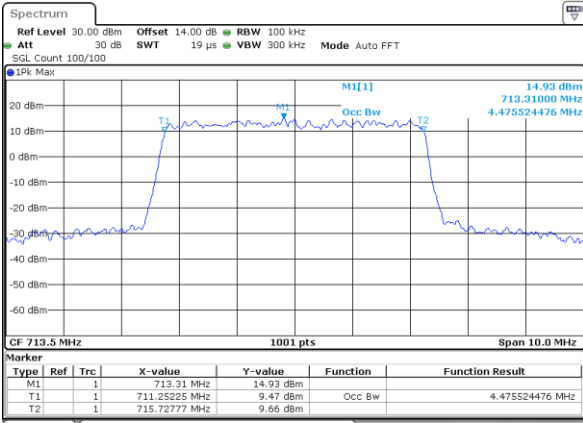

LTE Band 12

Lowest Channel / 5MHz / QPSK

Date: 27_SEP.2017 04:09:05

Lowest Channel / 5MHz / 16QAM

Date: 27_SEP.2017 04:10:15

Middle Channel / 5MHz / QPSK

Date: 27_SEP.2017 04:16:11

Middle Channel / 5MHz / 16QAM

Date: 27_SEP.2017 04:16:22

Highest Channel / 5MHz / QPSK

Date: 27_SEP.2017 04:18:44

Highest Channel / 5MHz / 16QAM

Date: 27_SEP.2017 04:18:54

LTE Band 12

Lowest Channel / 10MHz / QPSK

Date: 27_SEP.2017 04:25:50