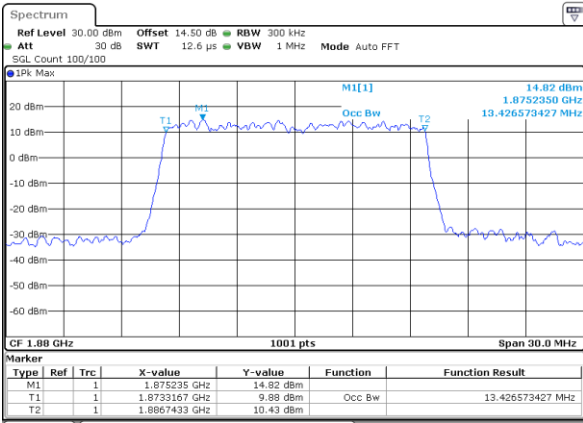

Middle Channel / 10MHz / QPSK

Date: 20_SEP.2017 07:52:52

Middle Channel / 10MHz / 16QAM

Date: 20_SEP.2017 07:53:02

Highest Channel / 10MHz / QPSK

Date: 20_SEP.2017 07:55:25

Highest Channel / 10MHz / 16QAM

Date: 20_SEP.2017 07:55:35

LTE Band 25

Lowest Channel / 15MHz / QPSK

Date: 20_SEP.2017 08:02:17

Lowest Channel / 15MHz / 16QAM

Date: 20_SEP.2017 08:02:47

Middle Channel / 15MHz / QPSK

Date: 20_SEP.2017 08:05:10

Middle Channel / 15MHz / 16QAM

Date: 20_SEP.2017 08:05:20

Highest Channel / 15MHz / QPSK

Date: 20_SEP.2017 08:07:43

Highest Channel / 15MHz / 16QAM

Date: 20_SEP.2017 08:07:53

LTE Band 25

Lowest Channel / 20MHz / QPSK

Date: 20_SEP.2017 08:14:55