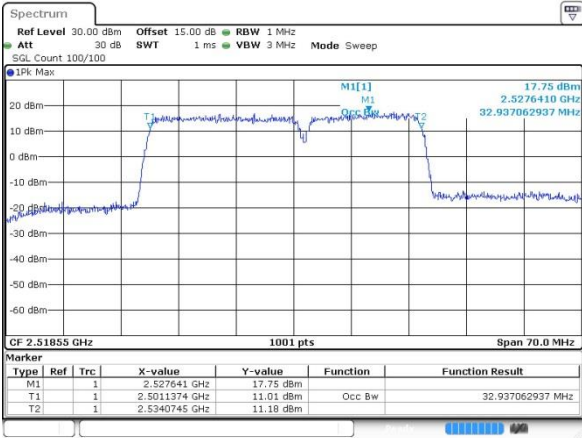

Highest Channel / 20MHz+10MHz /16QAM

Date: 12.OCT.2017 13:48:09

Highest Channel / 20MHz+10MHz /64QAM

Date: 14.OCT.2017 10:31:39

LTE Band 7

Lowest Channel / 20MHz+15MHz/QPSK

Date: 12.OCT.2017 11:15:05

Lowest Channel / 20MHz+15MHz /16QAM