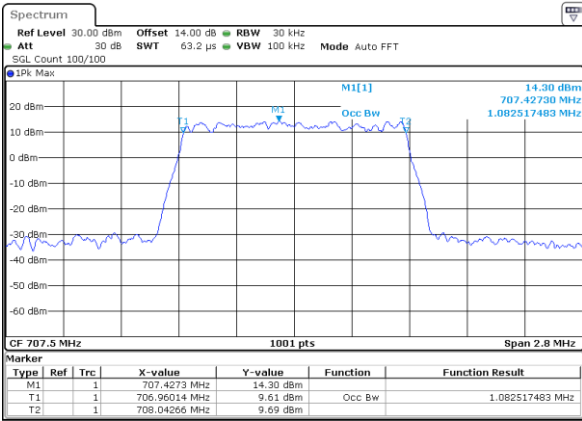

Highest Channel / 10MHz / 16QAM

Date: 27_SEP.2017 04:35:41

LTE Band 12

Lowest Channel / 1.4MHz / 64QAM

Date: 27_SEP.2017 04:45:19

Lowest Channel / 3MHz / 64QAM

Date: 27_SEP.2017 05:10:131

Middle Channel / 1.4MHz / 64QAM

Date: 27_SEP.2017 04:49:13

Middle Channel / 3MHz / 64QAM

Date: 27_SEP.2017 05:10:505

Highest Channel / 1.4MHz / 64QAM

Date: 27_SEP.2017 04:50:29

Highest Channel / 3MHz / 64QAM

Date: 27_SEP.2017 05:10:6121

LTE Band 12