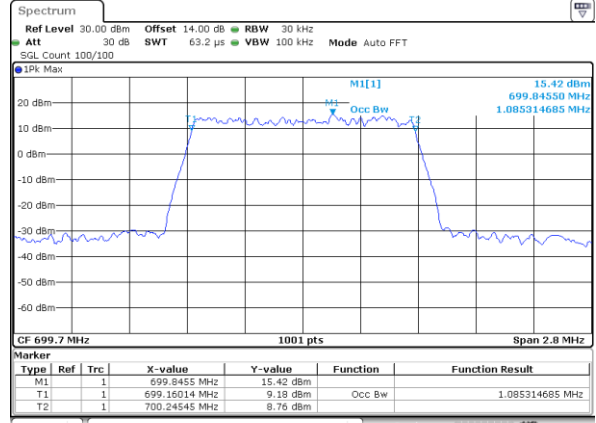

Middle Channel / 20MHz+20MHz /QPSK

Date: 12.OCT.2017 13:34:27

Middle Channel / 20MHz+20MHz /16QAM

Date: 12.OCT.2017 13:34:08

LTE Band 7

Middle Channel / 20MHz+20MHz /64QAM

Date: 14.OCT.2017 11:32:20

Highest Channel / 20MHz+20MHz /QPSK

Date: 12.OCT.2017 11:56:42

Highest Channel / 20MHz+20MHz /16QAM

Date: 12.OCT.2017 11:57:00

Highest Channel / 20MHz+20MHz /64QAM

Date: 14.OCT.2017 11:31:39

LTE Band 12

Lowest Channel / 1.4MHz / QPSK

Date: 27_SEP.2017 03:35:32

Lowest Channel / 1.4MHz / 16QAM

Date: 27_SEP.2017 03:35:42

Middle Channel / 1.4MHz / QPSK

Date: 27_SEP.2017 03:42:41

Middle Channel / 1.4MHz / 16QAM

Date: 27_SEP.2017 03:42:51

Highest Channel / 1.4MHz / QPSK