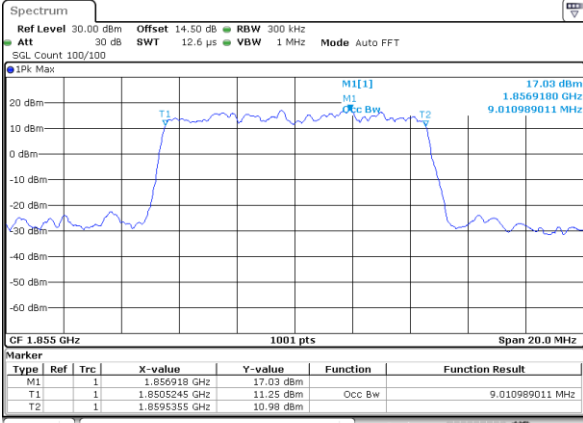

Date: 20_SEP.2017 07:32:56

Lowest Channel / 5MHz / 16QAM

Date: 20_SEP.2017 07:33:06

Middle Channel / 5MHz / QPSK

Date: 20_SEP.2017 07:35:29

Middle Channel / 5MHz / 16QAM

Date: 20_SEP.2017 07:35:39

Highest Channel / 5MHz / QPSK

Date: 20_SEP.2017 07:38:02

Highest Channel / 5MHz / 16QAM

Date: 20_SEP.2017 07:38:12

LTE Band 25

Lowest Channel / 10MHz / QPSK

Date: 20_SEP.2017 07:50:19

Lowest Channel / 10MHz / 16QAM

Date: 20_SEP.2017 07:50:29