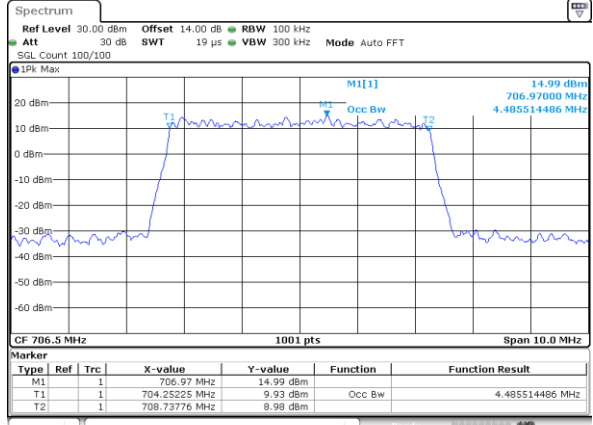

Lowest Channel / 5MHz / 64QAM

Date: 27_SEP.2017 05:09:54

Lowest Channel / 10MHz / 64QAM

Date: 27_SEP.2017 05:18:16

Middle Channel / 5MHz / 64QAM

Date: 27_SEP.2017 05:13:27

Middle Channel / 10MHz / 64QAM

Date: 27_SEP.2017 05:21:49

Highest Channel / 5MHz / 64QAM

Date: 27_SEP.2017 05:14:43

Highest Channel / 10MHz / 64QAM

Date: 27_SEP.2017 05:23:05

LTE Band 17

Lowest Channel / 5MHz / QPSK

Date: 22_SEP.2017 03:00:14

Lowest Channel / 5MHz / 16QAM