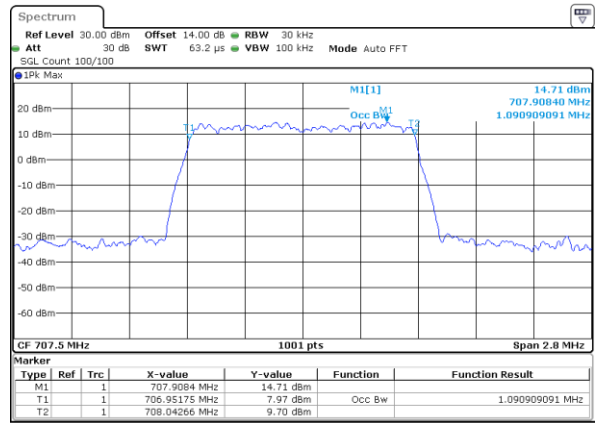

Date: 12.OCT.2017 11:56:42

Highest Channel / 20MHz+20MHz /16QAM

Date: 12.OCT.2017 11:57:00

Highest Channel / 20MHz+20MHz /64QAM

Date: 14.OCT.2017 11:31:39

LTE Band 12

Lowest Channel / 1.4MHz / QPSK

Date: 27_SEP.2017 03:35:32

Lowest Channel / 1.4MHz / 16QAM

Date: 27_SEP.2017 03:35:42

Middle Channel / 1.4MHz / QPSK

Date: 27_SEP.2017 03:42:41

Middle Channel / 1.4MHz / 16QAM

Date: 27_SEP.2017 03:42:51

Highest Channel / 1.4MHz / QPSK

Date: 27_SEP.2017 03:45:13

Highest Channel / 1.4MHz / 16QAM

Date: 27_SEP.2017 03:45:23

LTE Band 12

Lowest Channel / 3MHz / QPSK

Date: 27_SEP.2017 03:52:20

Lowest Channel / 3MHz / 16QAM

Date: 27_SEP.2017 03:52:30