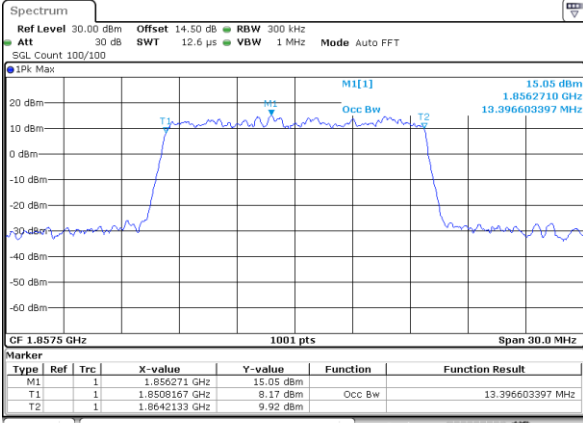

Date: 20_SEP.2017 07:38:02

Highest Channel / 5MHz / 16QAM

Date: 20_SEP.2017 07:38:12

LTE Band 25

Lowest Channel / 10MHz / QPSK

Date: 20_SEP.2017 07:50:19

Lowest Channel / 10MHz / 16QAM

Date: 20_SEP.2017 07:50:29

Middle Channel / 10MHz / QPSK

Date: 20_SEP.2017 07:52:52

Middle Channel / 10MHz / 16QAM

Date: 20_SEP.2017 07:53:02

Highest Channel / 10MHz / QPSK

Date: 20_SEP.2017 07:55:25

Highest Channel / 10MHz / 16QAM

Date: 20_SEP.2017 07:55:35

LTE Band 25

Lowest Channel / 15MHz / QPSK

Date: 20_SEP.2017 08:02:17

Lowest Channel / 15MHz / 16QAM

Date: 20_SEP.2017 08:02:47

Middle Channel / 15MHz / QPSK

Date: 20_SEP.2017 08:05:10

Middle Channel / 15MHz / 16QAM