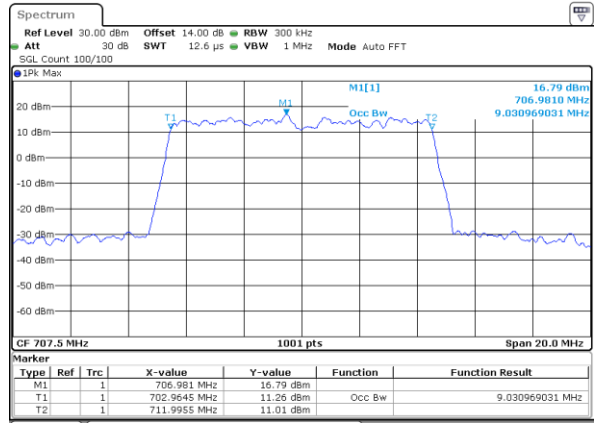

Date: 27_SEP.2017 04:16:22

Highest Channel / 5MHz / QPSK

Date: 27_SEP.2017 04:18:44

Highest Channel / 5MHz / 16QAM

Date: 27_SEP.2017 04:18:54

LTE Band 12

Lowest Channel / 10MHz / QPSK

Date: 27_SEP.2017 04:25:50

Lowest Channel / 10MHz / 16QAM

Date: 27_SEP.2017 04:26:00

Middle Channel / 10MHz / QPSK

Date: 27_SEP.2017 04:32:58

Middle Channel / 10MHz / 16QAM

Date: 27_SEP.2017 04:33:08

Highest Channel / 10MHz / QPSK

Date: 27_SEP.2017 04:35:31

Highest Channel / 10MHz / 16QAM

Date: 27_SEP.2017 04:35:41

LTE Band 12

Lowest Channel / 1.4MHz / 64QAM

Date: 27_SEP.2017 04:45:19

Lowest Channel / 3MHz / 64QAM

Date: 27_SEP.2017 05:10:131

Middle Channel / 1.4MHz / 64QAM