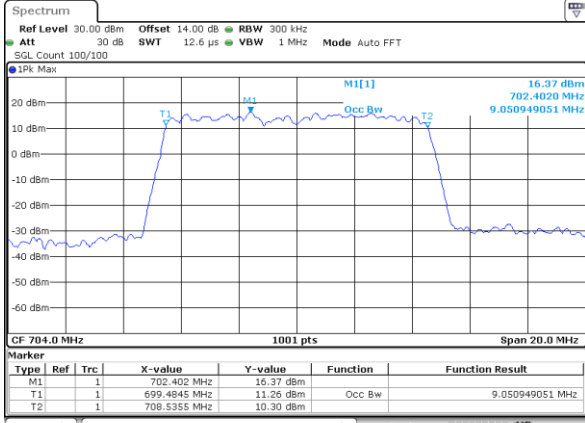

Date: 27_SEP.2017 04:16:22

Highest Channel / 5MHz / QPSK

Date: 27_SEP.2017 04:18:44

Highest Channel / 5MHz / 16QAM

Date: 27_SEP.2017 04:18:54

LTE Band 12

Lowest Channel / 10MHz / QPSK

Date: 27_SEP.2017 04:25:50

Lowest Channel / 10MHz / 16QAM

Date: 27_SEP.2017 04:26:00

Middle Channel / 10MHz / QPSK

Date: 27_SEP.2017 04:32:58

Middle Channel / 10MHz / 16QAM

Date: 27_SEP.2017 04:33:08

Highest Channel / 10MHz / QPSK

Date: 27_SEP.2017 04:35:31