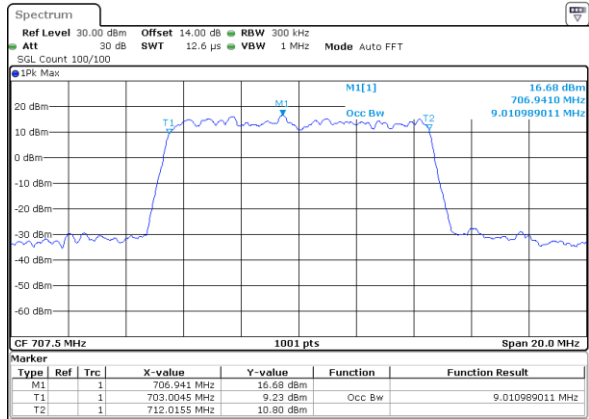

Date: 27_SEP.2017 04:49:13

Middle Channel / 3MHz / 64QAM

Date: 27_SEP.2017 05:10:505

Highest Channel / 1.4MHz / 64QAM

Date: 27_SEP.2017 04:50:29

Highest Channel / 3MHz / 64QAM

Date: 27_SEP.2017 05:10:6121

LTE Band 12

Lowest Channel / 5MHz / 64QAM

Date: 27_SEP.2017 05:09:54

Lowest Channel / 10MHz / 64QAM

Date: 27_SEP.2017 05:18:16

Middle Channel / 5MHz / 64QAM

Date: 27_SEP.2017 05:13:27

Middle Channel / 10MHz / 64QAM

Date: 27_SEP.2017 05:21:49

Highest Channel / 5MHz / 64QAM

Date: 27_SEP.2017 05:14:43

Highest Channel / 10MHz / 64QAM

Date: 27_SEP.2017 05:23:05

LTE Band 17

Lowest Channel / 5MHz / QPSK

Date: 22_SEP.2017 03:00:14

Lowest Channel / 5MHz / 16QAM