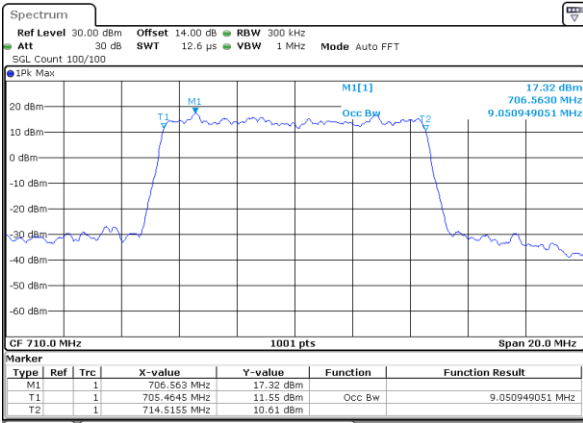

Date: 22_SEP.2017 03:10:07

LTE Band 17

Lowest Channel / 10MHz / QPSK

Date: 22_SEP.2017 03:17:07

Lowest Channel / 10MHz / 16QAM

Date: 22_SEP.2017 03:17:17

Middle Channel / 10MHz / QPSK

Date: 22_SEP.2017 03:24:16

Middle Channel / 10MHz / 16QAM

Date: 22_SEP.2017 03:24:26

Highest Channel / 10MHz / QPSK

Date: 22_SEP.2017 03:26:49

Highest Channel / 10MHz / 16QAM

Date: 22_SEP.2017 03:26:59

LTE Band 17

Lowest Channel / 5MHz / 64QAM

Date: 22_SEP.2017 04:07:46

Lowest Channel / 10MHz / 64QAM

Date: 22_SEP.2017 04:16:13

Middle Channel / 5MHz / 64QAM

Date: 22_SEP.2017 04:11:22

Middle Channel / 10MHz / 64QAM

Date: 22_SEP.2017 04:19:47

Highest Channel / 5MHz / 64QAM