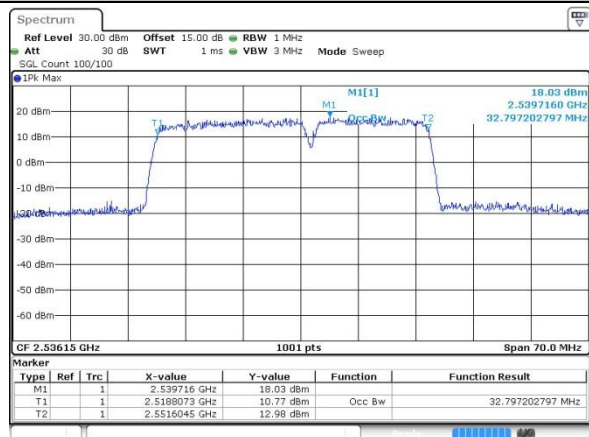

Date: 12.OCT.2017 11:14:46

Lowest Channel / 20MHz+15MHz /64QAM

Date: 14.OCT.2017 11:09:22

Middle Channel / 20MHz+15MHz /QPSK

Date: 12.OCT.2017 11:30:11

Middle Channel / 20MHz+15MHz /16QAM

Date: 12.OCT.2017 11:30:28