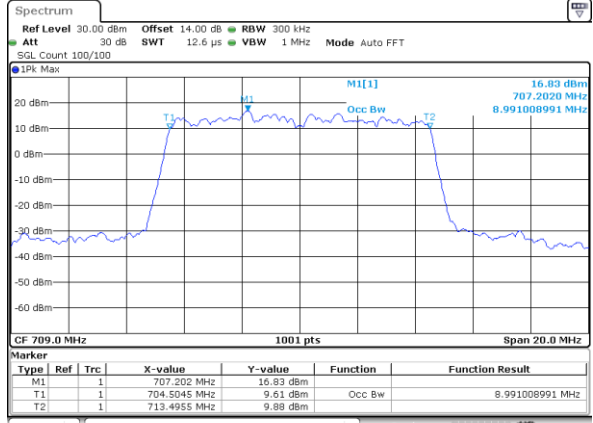

Date: 22_SEP.2017 03:10:07

LTE Band 17

Lowest Channel / 10MHz / QPSK

Date: 22_SEP.2017 03:17:07

Lowest Channel / 10MHz / 16QAM

Date: 22_SEP.2017 03:17:17

Middle Channel / 10MHz / QPSK

Date: 22_SEP.2017 03:24:16

Middle Channel / 10MHz / 16QAM

Date: 22_SEP.2017 03:24:26

Highest Channel / 10MHz / QPSK

Date: 22_SEP.2017 03:26:49

Highest Channel / 10MHz / 16QAM

Date: 22_SEP.2017 03:26:59

LTE Band 17

Lowest Channel / 5MHz / 64QAM