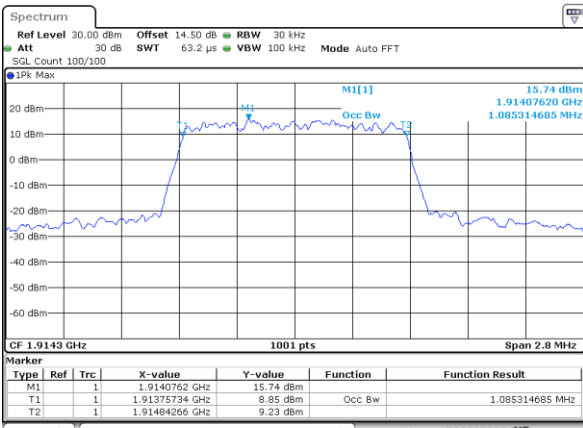

Date: 22_SEP.2017 04:12:38

Highest Channel / 10MHz / 64QAM

Date: 22_SEP.2017 04:21:04

LTE Band 25

Lowest Channel / 1.4MHz / QPSK

Date: 20_SEP,2017 08:41:02

Lowest Channel / 1.4MHz / 16QAM

Date: 20_SEP,2017 08:40:44

Middle Channel / 1.4MHz / QPSK

Date: 20_SEP,2017 07:10:55

Middle Channel / 1.4MHz / 16QAM

Date: 20_SEP,2017 07:11:05

Highest Channel / 1.4MHz / QPSK

Date: 20_SEP,2017 07:13:27

Highest Channel / 1.4MHz / 16QAM

Date: 20_SEP,2017 07:13:37

LTE Band 25

Lowest Channel / 3MHz / QPSK

Date: 20_SEP.2017 07:20:39

Lowest Channel / 3MHz / 16QAM

Date: 20_SEP.2017 07:20:49

Middle Channel / 3MHz / QPSK

Date: 20_SEP.2017 07:23:11