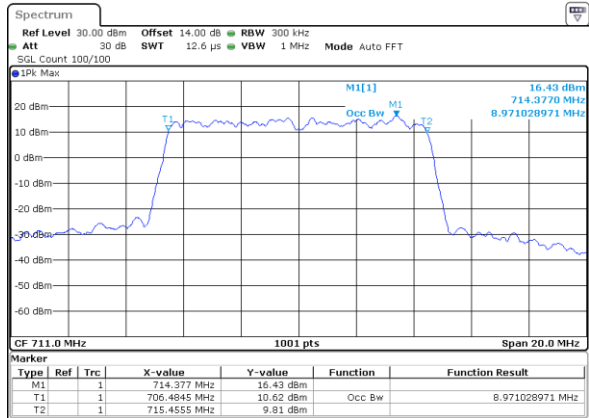

Date: 27_SEP.2017 04:49:13

Middle Channel / 3MHz / 64QAM

Date: 27_SEP.2017 05:10:505

Highest Channel / 1.4MHz / 64QAM

Date: 27_SEP.2017 04:50:29

Highest Channel / 3MHz / 64QAM

Date: 27_SEP.2017 05:10:6121

LTE Band 12

Lowest Channel / 5MHz / 64QAM

Date: 27_SEP.2017 05:09:54

Lowest Channel / 10MHz / 64QAM

Date: 27_SEP.2017 05:18:16

Middle Channel / 5MHz / 64QAM

Date: 27_SEP.2017 05:13:27

Middle Channel / 10MHz / 64QAM

Date: 27_SEP.2017 05:21:49

Highest Channel / 5MHz / 64QAM

Date: 27_SEP.2017 05:14:43

Highest Channel / 10MHz / 64QAM

Date: 27_SEP.2017 05:23:05

LTE Band 17

Lowest Channel / 5MHz / QPSK

Date: 22_SEP.2017 03:00:14

Lowest Channel / 5MHz / 16QAM