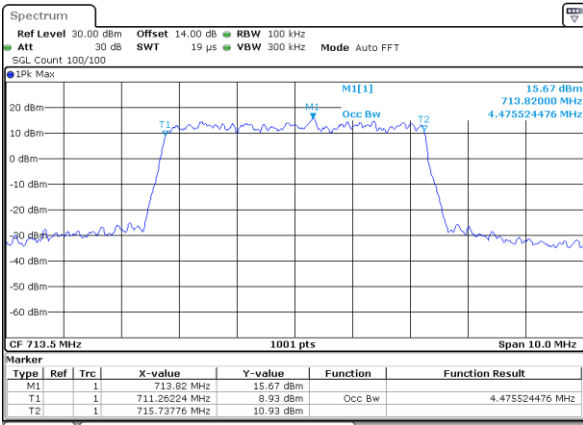

Highest Channel / 5MHz / 64QAM

Date: 27_SEP.2017 05:14:43

Highest Channel / 10MHz / 64QAM

Date: 27_SEP.2017 05:23:05

LTE Band 17

Lowest Channel / 5MHz / QPSK

Date: 22_SEP.2017 03:00:14

Lowest Channel / 5MHz / 16QAM

Date: 22_SEP.2017 03:00:24

Middle Channel / 5MHz / QPSK

Date: 22_SEP.2017 03:07:25

Middle Channel / 5MHz / 16QAM

Date: 22_SEP.2017 03:07:35

Highest Channel / 5MHz / QPSK

Date: 22_SEP.2017 03:09:57

Highest Channel / 5MHz / 16QAM