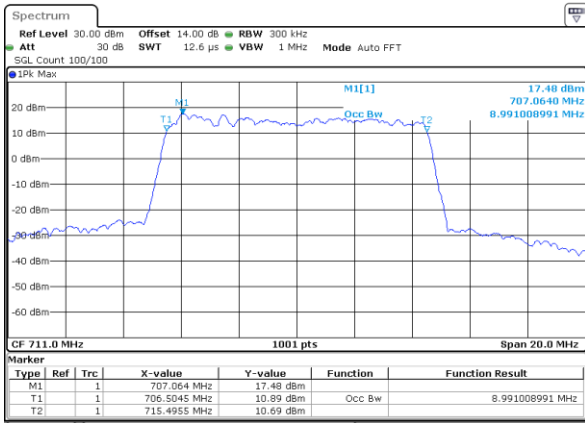

Date: 27_SEP.2017 04:16:22

Highest Channel / 5MHz / QPSK

Date: 27_SEP.2017 04:18:44

Highest Channel / 5MHz / 16QAM

Date: 27_SEP.2017 04:18:54

LTE Band 12

Lowest Channel / 10MHz / QPSK

Date: 27_SEP.2017 04:25:50

Lowest Channel / 10MHz / 16QAM

Date: 27_SEP.2017 04:26:00

Middle Channel / 10MHz / QPSK

Date: 27_SEP.2017 04:32:58

Middle Channel / 10MHz / 16QAM

Date: 27_SEP.2017 04:33:08

Highest Channel / 10MHz / QPSK

Date: 27_SEP.2017 04:35:31

Highest Channel / 10MHz / 16QAM

Date: 27_SEP.2017 04:35:41

LTE Band 12

Lowest Channel / 1.4MHz / 64QAM

Date: 27_SEP.2017 04:45:19

Lowest Channel / 3MHz / 64QAM

Date: 27_SEP.2017 05:10:131

Middle Channel / 1.4MHz / 64QAM