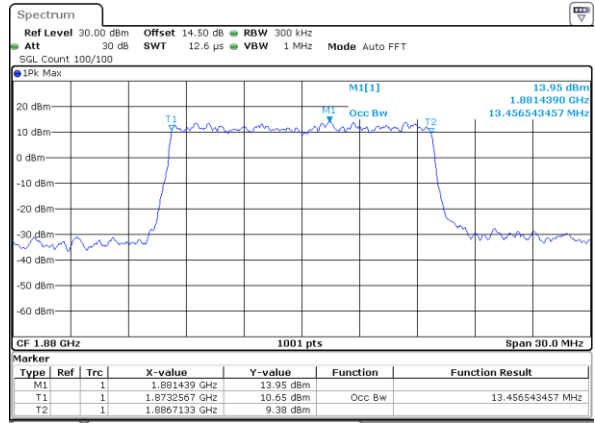

Middle Channel / 10MHz / QPSK

Date: 20_SEP.2017 07:52:52

Middle Channel / 10MHz / 16QAM

Date: 20_SEP.2017 07:53:02

Highest Channel / 10MHz / QPSK

Date: 20_SEP.2017 07:55:25

Highest Channel / 10MHz / 16QAM

Date: 20_SEP.2017 07:55:35

LTE Band 25

Lowest Channel / 15MHz / QPSK

Date: 20_SEP.2017 08:02:17

Lowest Channel / 15MHz / 16QAM

Date: 20_SEP.2017 08:02:47

Middle Channel / 15MHz / QPSK

Date: 20_SEP.2017 08:05:10

Middle Channel / 15MHz / 16QAM

Date: 20_SEP.2017 08:05:20

Highest Channel / 15MHz / QPSK

Date: 20_SEP.2017 08:07:43

Highest Channel / 15MHz / 16QAM

Date: 20_SEP.2017 08:07:53

LTE Band 25

Lowest Channel / 20MHz / QPSK

Date: 20_SEP.2017 08:14:55