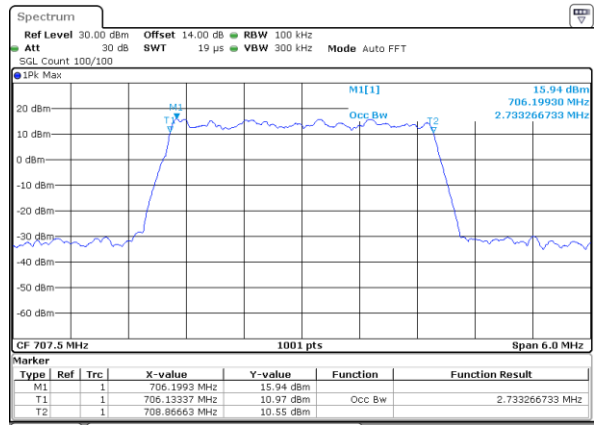

Middle Channel / 3MHz / 16QAM

Date: 27_SEP.2017 03:59:37