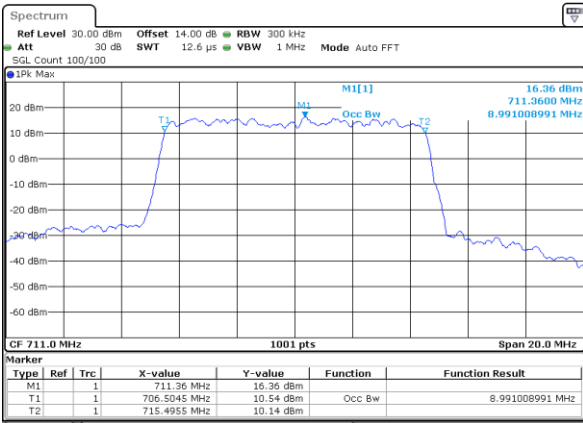

Date: 22_SEP.2017 03:10:07

LTE Band 17

Lowest Channel / 10MHz / QPSK

Date: 22_SEP.2017 03:17:07

Lowest Channel / 10MHz / 16QAM

Date: 22_SEP.2017 03:17:17

Middle Channel / 10MHz / QPSK

Date: 22_SEP.2017 03:24:16

Middle Channel / 10MHz / 16QAM

Date: 22_SEP.2017 03:24:26

Highest Channel / 10MHz / QPSK

Date: 22_SEP.2017 03:26:49

Highest Channel / 10MHz / 16QAM

Date: 22_SEP.2017 03:26:59

LTE Band 17

Lowest Channel / 5MHz / 64QAM