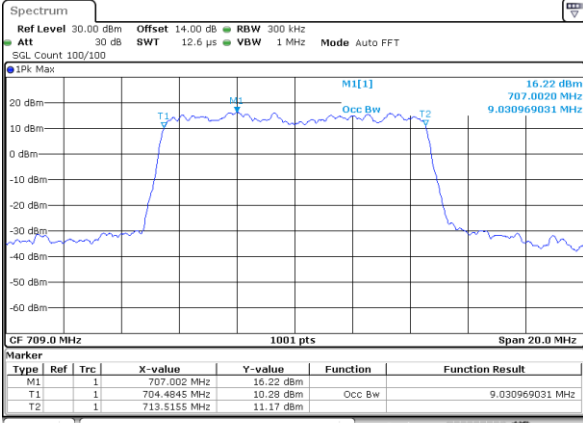

Highest Channel / 5MHz / 64QAM

Date: 27_SEP.2017 05:14:43

Highest Channel / 10MHz / 64QAM

Date: 27_SEP.2017 05:23:05

LTE Band 17

Lowest Channel / 5MHz / QPSK

Date: 22_SEP.2017 03:00:14

Lowest Channel / 5MHz / 16QAM

Date: 22_SEP.2017 03:00:24

Middle Channel / 5MHz / QPSK

Date: 22_SEP.2017 03:07:25

Middle Channel / 5MHz / 16QAM

Date: 22_SEP.2017 03:07:35

Highest Channel / 5MHz / QPSK

Date: 22_SEP.2017 03:09:57

Highest Channel / 5MHz / 16QAM

Date: 22_SEP.2017 03:10:07

LTE Band 17

Lowest Channel / 10MHz / QPSK

Date: 22_SEP.2017 03:17:07

Lowest Channel / 10MHz / 16QAM

Date: 22_SEP.2017 03:17:17

Middle Channel / 10MHz / QPSK

Date: 22_SEP.2017 03:24:16