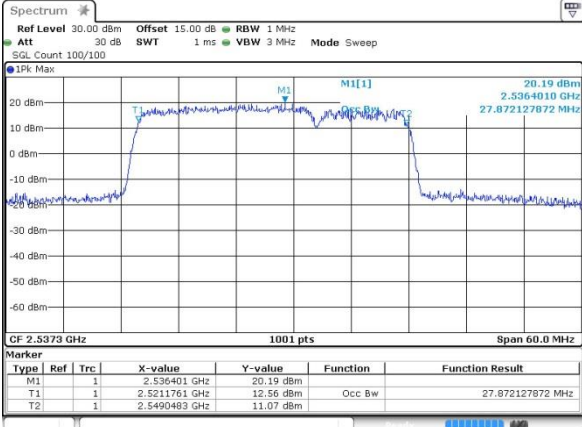

Date: 12.OCT.2017 13:46:03

Middle Channel / 20MHz+10MHz /16QAM

Date: 12.OCT.2017 13:46:23

LTE Band 7

Middle Channel / 20MHz+10MHz /64QAM

Date: 14.OCT.2017 17:21:38

Highest Channel / 20MHz+10MHz /QPSK

Date: 12.OCT.2017 13:48:25

Highest Channel / 20MHz+10MHz /16QAM

Date: 12.OCT.2017 13:48:09

Highest Channel / 20MHz+10MHz /64QAM

Date: 14.OCT.2017 10:31:39

LTE Band 7

Lowest Channel / 20MHz+15MHz/QPSK

Date: 12.OCT.2017 11:15:05

Lowest Channel / 20MHz+15MHz /16QAM