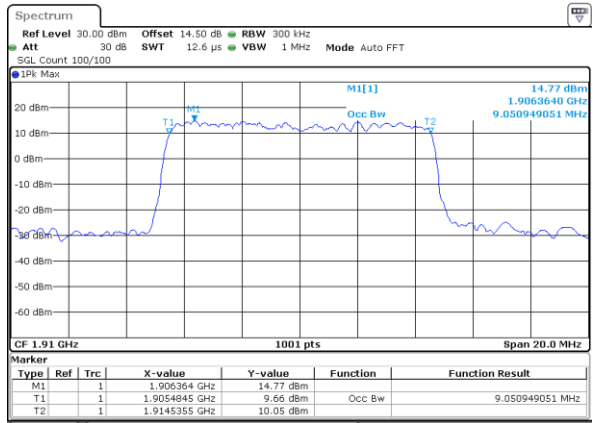

Date: 20_SEP.2017 07:38:02

Highest Channel / 5MHz / 16QAM

Date: 20_SEP.2017 07:38:12

LTE Band 25

Lowest Channel / 10MHz / QPSK

Date: 20_SEP.2017 07:50:19

Lowest Channel / 10MHz / 16QAM

Date: 20_SEP.2017 07:50:29

Middle Channel / 10MHz / QPSK

Date: 20_SEP.2017 07:52:52

Middle Channel / 10MHz / 16QAM

Date: 20_SEP.2017 07:53:02

Highest Channel / 10MHz / QPSK

Date: 20_SEP.2017 07:55:25

Highest Channel / 10MHz / 16QAM

Date: 20_SEP.2017 07:55:35

LTE Band 25

Lowest Channel / 15MHz / QPSK

Date: 20_SEP.2017 08:02:17

Lowest Channel / 15MHz / 16QAM

Date: 20_SEP.2017 08:02:47

Middle Channel / 15MHz / QPSK

Date: 20_SEP.2017 08:05:10

Middle Channel / 15MHz / 16QAM