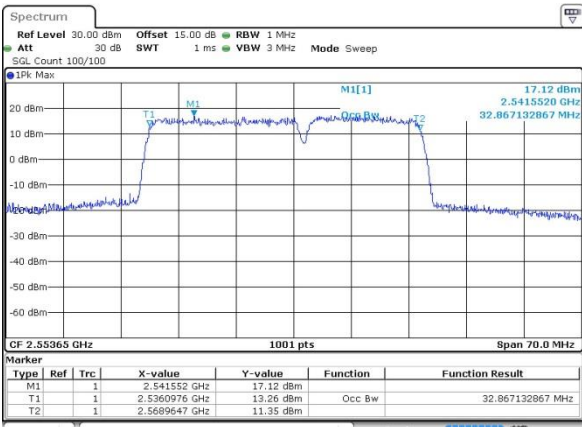

LTE Band 7

Middle Channel / 20MHz+15MHz /64QAM

Date: 14.OCT.2017 11:18:34

Highest Channel / 20MHz+15MHz /QPSK

Date: 12.OCT.2017 11:25:44

Highest Channel / 20MHz+15MHz /16QAM

Date: 12.OCT.2017 11:25:26

Highest Channel / 20MHz+15MHz /64QAM