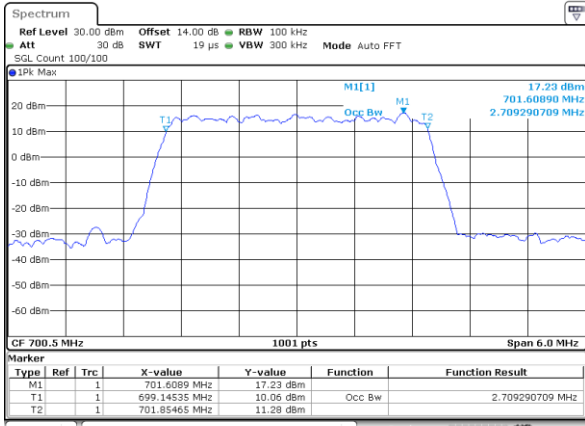

Date: 27_SEP.2017 03:45:13

Highest Channel / 1.4MHz / 16QAM

Date: 27_SEP.2017 03:45:23

LTE Band 12

Lowest Channel / 3MHz / QPSK

Date: 27_SEP.2017 03:52:20

Lowest Channel / 3MHz / 16QAM

Date: 27_SEP.2017 03:52:30