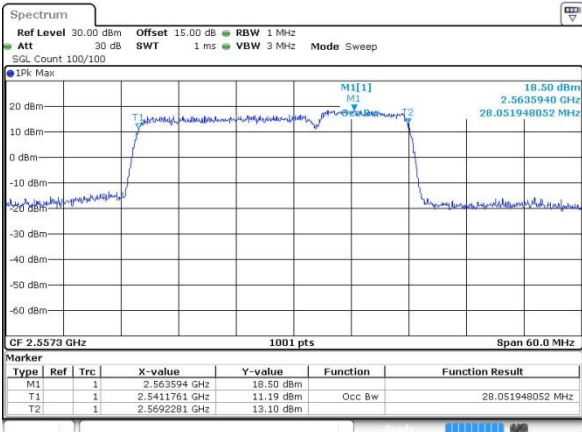

Date: 12.OCT.2017 13:46:03

Middle Channel / 20MHz+10MHz /16QAM

Date: 12.OCT.2017 13:46:23

LTE Band 7

Middle Channel / 20MHz+10MHz /64QAM

Date: 14.OCT.2017 17:21:38

Highest Channel / 20MHz+10MHz /QPSK

Date: 12.OCT.2017 13:48:25

Highest Channel / 20MHz+10MHz /16QAM

Date: 12.OCT.2017 13:48:09

Highest Channel / 20MHz+10MHz /64QAM

Date: 14.OCT.2017 10:31:39

LTE Band 7

Lowest Channel / 20MHz+15MHz/QPSK

Date: 12.OCT.2017 11:15:05

Lowest Channel / 20MHz+15MHz /16QAM