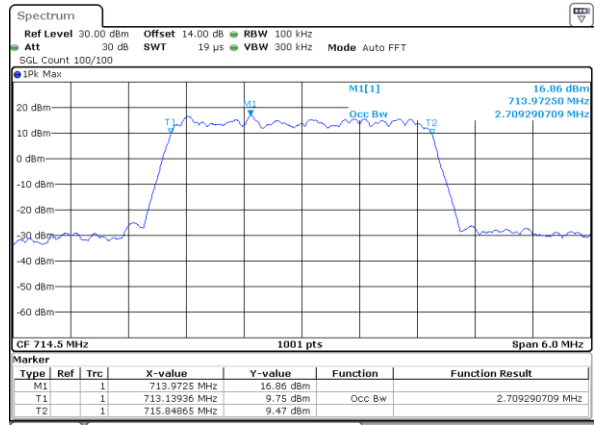

Date: 27_SEP.2017 03:45:13

Highest Channel / 1.4MHz / 16QAM

Date: 27_SEP.2017 03:45:23

LTE Band 12

Lowest Channel / 3MHz / QPSK

Date: 27_SEP.2017 03:52:20

Lowest Channel / 3MHz / 16QAM

Date: 27_SEP.2017 03:52:30

Middle Channel / 3MHz / QPSK

Date: 27_SEP.2017 03:59:27

Middle Channel / 3MHz / 16QAM

Date: 27_SEP.2017 03:59:37

Highest Channel / 3MHz / QPSK

Date: 27_SEP.2017 04:01:58

Highest Channel / 3MHz / 16QAM

Date: 27_SEP.2017 04:02:08

LTE Band 12

Lowest Channel / 5MHz / QPSK

Date: 27_SEP.2017 04:09:05

Lowest Channel / 5MHz / 16QAM

Date: 27_SEP.2017 04:10:15

Middle Channel / 5MHz / QPSK

Date: 27_SEP.2017 04:16:11

Middle Channel / 5MHz / 16QAM