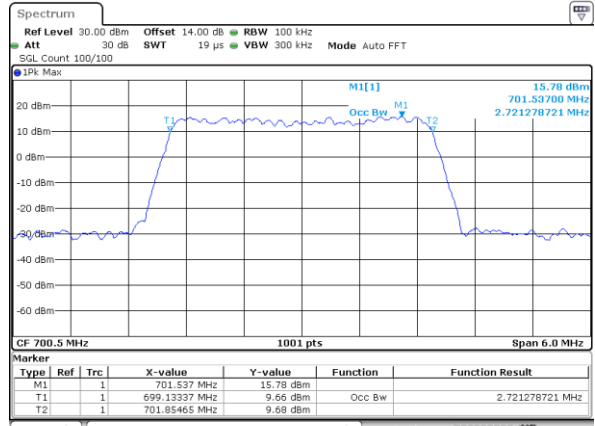

Lowest Channel / 1.4MHz / 16QAM

Date: 27_SEP.2017 03:35:42

Middle Channel / 1.4MHz / QPSK

Date: 27_SEP.2017 03:42:41

Middle Channel / 1.4MHz / 16QAM

Date: 27_SEP.2017 03:42:51

Highest Channel / 1.4MHz / QPSK

Date: 27_SEP.2017 03:45:13

Highest Channel / 1.4MHz / 16QAM

Date: 27_SEP.2017 03:45:23

LTE Band 12

Lowest Channel / 3MHz / QPSK

Date: 27_SEP.2017 03:52:20

Lowest Channel / 3MHz / 16QAM

Date: 27_SEP.2017 03:52:30