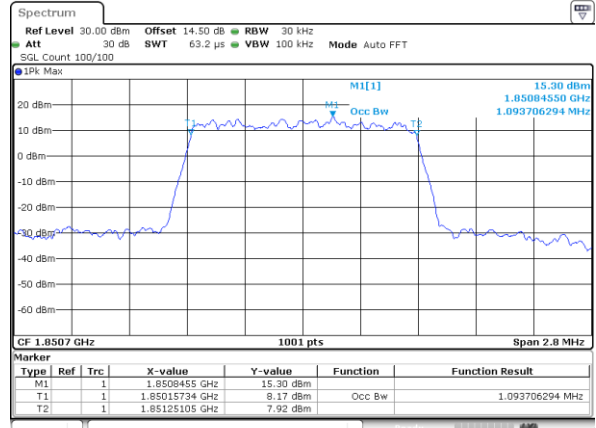

Date: 22_SEP.2017 04:07:46

Lowest Channel / 10MHz / 64QAM

Date: 22_SEP.2017 04:16:13

Middle Channel / 5MHz / 64QAM

Date: 22_SEP.2017 04:11:22

Middle Channel / 10MHz / 64QAM

Date: 22_SEP.2017 04:19:47

Highest Channel / 5MHz / 64QAM

Date: 22_SEP.2017 04:12:38

Highest Channel / 10MHz / 64QAM

Date: 22_SEP.2017 04:21:04

LTE Band 25

Lowest Channel / 1.4MHz / QPSK

Date: 20_SEP,2017 08:41:02

Lowest Channel / 1.4MHz / 16QAM

Date: 20_SEP,2017 08:40:44

Middle Channel / 1.4MHz / QPSK

Date: 20_SEP,2017 07:10:55

Middle Channel / 1.4MHz / 16QAM

Date: 20_SEP,2017 07:11:05

Highest Channel / 1.4MHz / QPSK

Date: 20_SEP,2017 07:13:27

Highest Channel / 1.4MHz / 16QAM