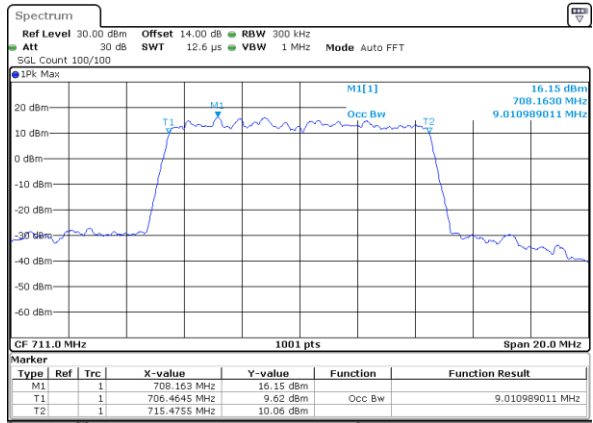

Date: 22_SEP.2017 03:10:07

LTE Band 17

Lowest Channel / 10MHz / QPSK

Date: 22_SEP.2017 03:17:07

Lowest Channel / 10MHz / 16QAM

Date: 22_SEP.2017 03:17:17

Middle Channel / 10MHz / QPSK

Date: 22_SEP.2017 03:24:16

Middle Channel / 10MHz / 16QAM

Date: 22_SEP.2017 03:24:26

Highest Channel / 10MHz / QPSK

Date: 22_SEP.2017 03:26:49

Highest Channel / 10MHz / 16QAM

Date: 22_SEP.2017 03:26:59

LTE Band 17

Lowest Channel / 5MHz / 64QAM

Date: 22_SEP.2017 04:07:46

Lowest Channel / 10MHz / 64QAM

Date: 22_SEP.2017 04:16:13

Middle Channel / 5MHz / 64QAM

Date: 22_SEP.2017 04:11:22

Middle Channel / 10MHz / 64QAM

Date: 22_SEP.2017 04:19:47

Highest Channel / 5MHz / 64QAM