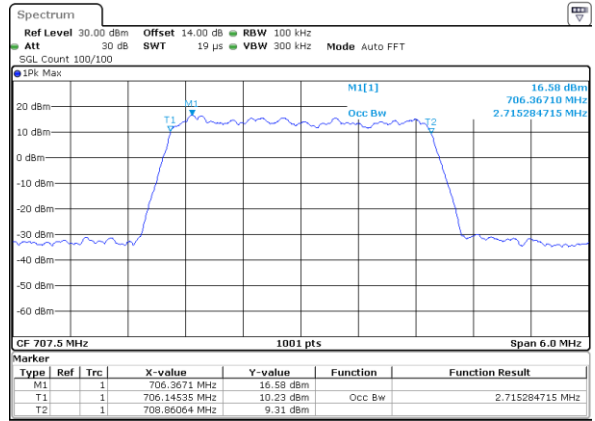

Lowest Channel / 10MHz / 16QAM

Date: 27_SEP.2017 04:26:00

Middle Channel / 10MHz / QPSK

Date: 27_SEP.2017 04:32:58

Middle Channel / 10MHz / 16QAM

Date: 27_SEP.2017 04:33:08

Highest Channel / 10MHz / QPSK

Date: 27_SEP.2017 04:35:31

Highest Channel / 10MHz / 16QAM

Date: 27_SEP.2017 04:35:41

LTE Band 12

Lowest Channel / 1.4MHz / 64QAM

Date: 27_SEP.2017 04:45:19

Lowest Channel / 3MHz / 64QAM

Date: 27_SEP.2017 05:10:131

Middle Channel / 1.4MHz / 64QAM

Date: 27_SEP.2017 04:49:13

Middle Channel / 3MHz / 64QAM

Date: 27_SEP.2017 05:10:505

Highest Channel / 1.4MHz / 64QAM

Date: 27_SEP.2017 04:50:29

Highest Channel / 3MHz / 64QAM

Date: 27_SEP.2017 05:10:6121

LTE Band 12