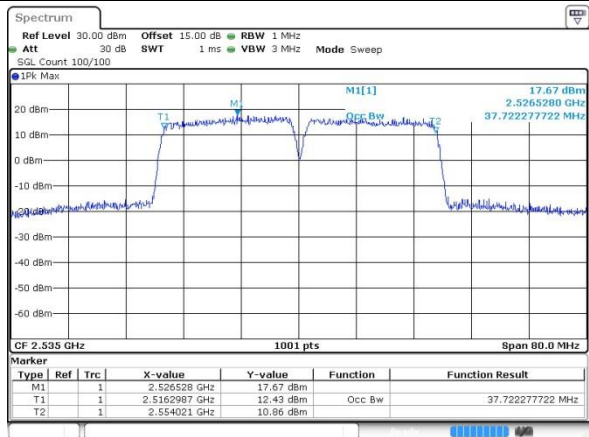

Middle Channel / 20MHz+20MHz /16QAM

Date: 12.OCT.2017 13:34:08