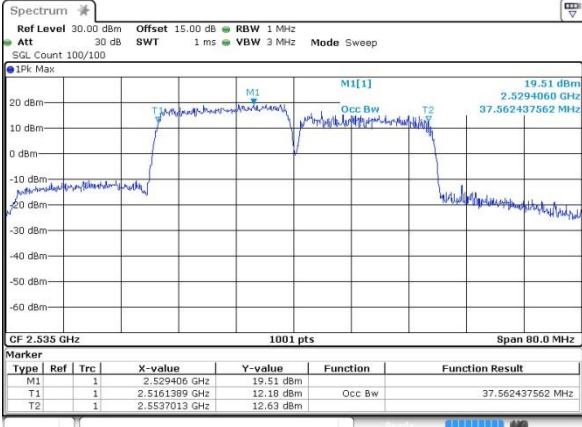

Middle Channel / 20MHz+20MHz /QPSK

Date: 12.OCT.2017 13:34:27

Middle Channel / 20MHz+20MHz /16QAM

Date: 12.OCT.2017 13:34:08

LTE Band 7

Middle Channel / 20MHz+20MHz /64QAM

Date: 14.OCT.2017 11:32:20

Highest Channel / 20MHz+20MHz /QPSK

Date: 12.OCT.2017 11:56:42

Highest Channel / 20MHz+20MHz /16QAM

Date: 12.OCT.2017 11:57:00

Highest Channel / 20MHz+20MHz /64QAM

Date: 14.OCT.2017 11:31:39

LTE Band 12

Lowest Channel / 1.4MHz / QPSK

Date: 27_SEP.2017 03:35:32