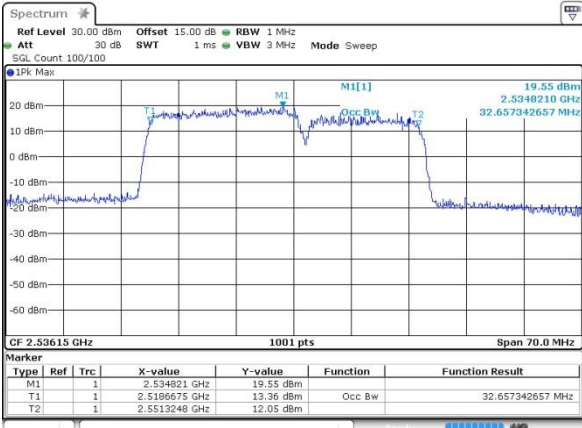

Date: 12.OCT.2017 11:14:46

Lowest Channel / 20MHz+15MHz /64QAM

Date: 14.OCT.2017 11:09:22

Middle Channel / 20MHz+15MHz /QPSK

Date: 12.OCT.2017 11:30:11

Middle Channel / 20MHz+15MHz /16QAM

Date: 12.OCT.2017 11:30:28

LTE Band 7

Middle Channel / 20MHz+15MHz /64QAM

Date: 14.OCT.2017 11:18:34

Highest Channel / 20MHz+15MHz /QPSK

Date: 12.OCT.2017 11:25:44

Highest Channel / 20MHz+15MHz /16QAM

Date: 12.OCT.2017 11:25:26

Highest Channel / 20MHz+15MHz /64QAM