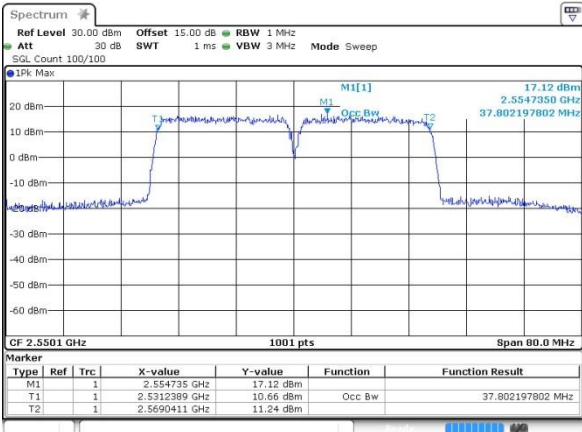

Middle Channel / 20MHz+20MHz /QPSK

Date: 12.OCT.2017 13:34:27

Middle Channel / 20MHz+20MHz /16QAM

Date: 12.OCT.2017 13:34:08

LTE Band 7

Middle Channel / 20MHz+20MHz /64QAM

Date: 14.OCT.2017 11:32:20

Highest Channel / 20MHz+20MHz /QPSK

Date: 12.OCT.2017 11:56:42

Highest Channel / 20MHz+20MHz /16QAM

Date: 12.OCT.2017 11:57:00

Highest Channel / 20MHz+20MHz /64QAM

Date: 14.OCT.2017 11:31:39

LTE Band 12

Lowest Channel / 1.4MHz / QPSK

Date: 27_SEP.2017 03:35:32