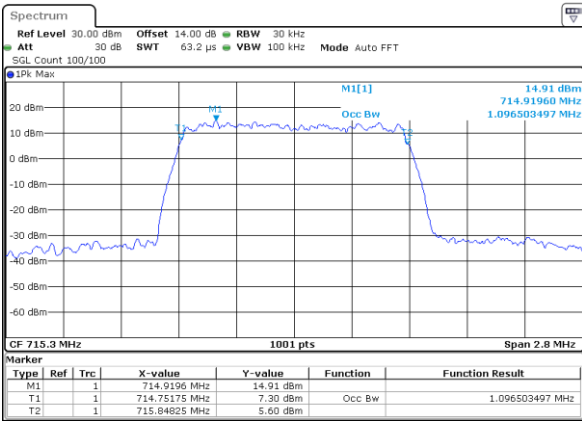

Highest Channel / 10MHz / 16QAM

Date: 27_SEP.2017 04:35:41

LTE Band 12

Lowest Channel / 1.4MHz / 64QAM

Date: 27_SEP.2017 04:45:19

Lowest Channel / 3MHz / 64QAM

Date: 27_SEP.2017 05:10:131

Middle Channel / 1.4MHz / 64QAM

Date: 27_SEP.2017 04:49:13

Middle Channel / 3MHz / 64QAM

Date: 27_SEP.2017 05:10:505

Highest Channel / 1.4MHz / 64QAM

Date: 27_SEP.2017 04:50:29

Highest Channel / 3MHz / 64QAM

Date: 27_SEP.2017 05:10:6121

LTE Band 12