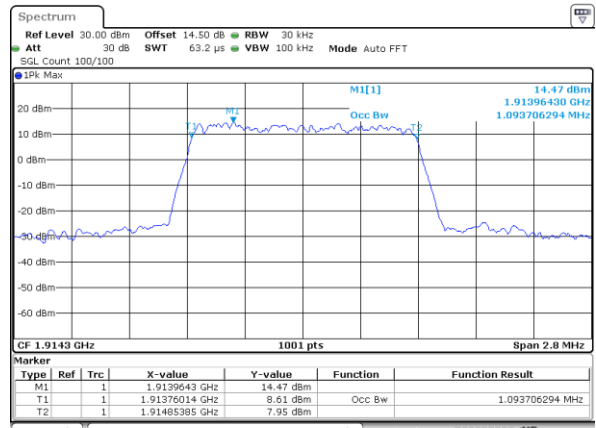

Date: 22_SEP.2017 04:12:38

Highest Channel / 10MHz / 64QAM

Date: 22_SEP.2017 04:21:04

LTE Band 25

Lowest Channel / 1.4MHz / QPSK

Date: 20_SEP,2017 08:41:02

Lowest Channel / 1.4MHz / 16QAM

Date: 20_SEP,2017 08:40:44

Middle Channel / 1.4MHz / QPSK

Date: 20_SEP,2017 07:10:55

Middle Channel / 1.4MHz / 16QAM

Date: 20_SEP,2017 07:11:05

Highest Channel / 1.4MHz / QPSK

Date: 20_SEP,2017 07:13:27

Highest Channel / 1.4MHz / 16QAM

Date: 20_SEP,2017 07:13:37

LTE Band 25

Lowest Channel / 3MHz / QPSK

Date: 20_SEP.2017 07:20:39

Lowest Channel / 3MHz / 16QAM

Date: 20_SEP.2017 07:20:49

Middle Channel / 3MHz / QPSK

Date: 20_SEP.2017 07:23:11