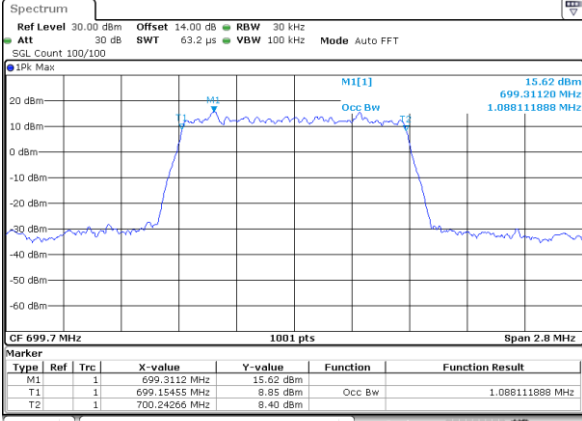

Lowest Channel / 10MHz / 16QAM

Date: 27_SEP.2017 04:26:00

Middle Channel / 10MHz / QPSK

Date: 27_SEP.2017 04:32:58

Middle Channel / 10MHz / 16QAM

Date: 27_SEP.2017 04:33:08

Highest Channel / 10MHz / QPSK

Date: 27_SEP.2017 04:35:31

Highest Channel / 10MHz / 16QAM

Date: 27_SEP.2017 04:35:41

LTE Band 12

Lowest Channel / 1.4MHz / 64QAM

Date: 27_SEP.2017 04:45:19

Lowest Channel / 3MHz / 64QAM

Date: 27_SEP.2017 05:10:131

Middle Channel / 1.4MHz / 64QAM

Date: 27_SEP.2017 04:49:13

Middle Channel / 3MHz / 64QAM

Date: 27_SEP.2017 05:10:505

Highest Channel / 1.4MHz / 64QAM

Date: 27_SEP.2017 04:50:29

Highest Channel / 3MHz / 64QAM

Date: 27_SEP.2017 05:10:6121

LTE Band 12