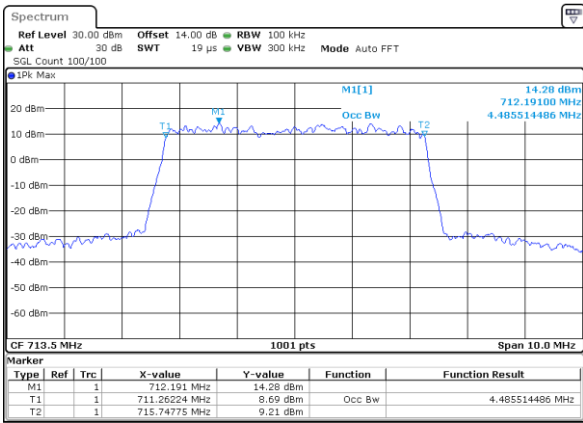

Middle Channel / 10MHz / 16QAM

Date: 22_SEP.2017 03:24:26

Highest Channel / 10MHz / QPSK

Date: 22_SEP.2017 03:26:49

Highest Channel / 10MHz / 16QAM

Date: 22_SEP.2017 03:26:59

LTE Band 17

Lowest Channel / 5MHz / 64QAM

Date: 22_SEP.2017 04:07:46

Lowest Channel / 10MHz / 64QAM

Date: 22_SEP.2017 04:16:13

Middle Channel / 5MHz / 64QAM

Date: 22_SEP.2017 04:11:22

Middle Channel / 10MHz / 64QAM

Date: 22_SEP.2017 04:19:47

Highest Channel / 5MHz / 64QAM

Date: 22_SEP.2017 04:12:38

Highest Channel / 10MHz / 64QAM

Date: 22_SEP.2017 04:21:04

LTE Band 25

Lowest Channel / 1.4MHz / QPSK

Date: 20_SEP,2017 08:41:02

Lowest Channel / 1.4MHz / 16QAM

Date: 20_SEP,2017 08:40:44