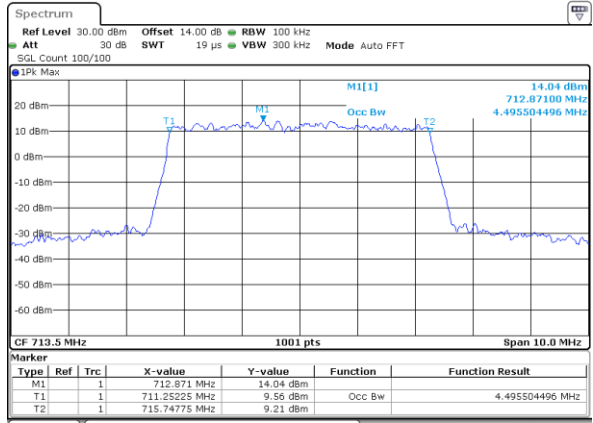

LTE Band 12

Lowest Channel / 5MHz / QPSK

Date: 27_SEP.2017 04:09:05

Lowest Channel / 5MHz / 16QAM

Date: 27_SEP.2017 04:10:15

Middle Channel / 5MHz / QPSK

Date: 27_SEP.2017 04:16:11

Middle Channel / 5MHz / 16QAM

Date: 27_SEP.2017 04:16:22

Highest Channel / 5MHz / QPSK

Date: 27_SEP.2017 04:18:44

Highest Channel / 5MHz / 16QAM

Date: 27_SEP.2017 04:18:54

LTE Band 12

Lowest Channel / 10MHz / QPSK

Date: 27_SEP.2017 04:25:50