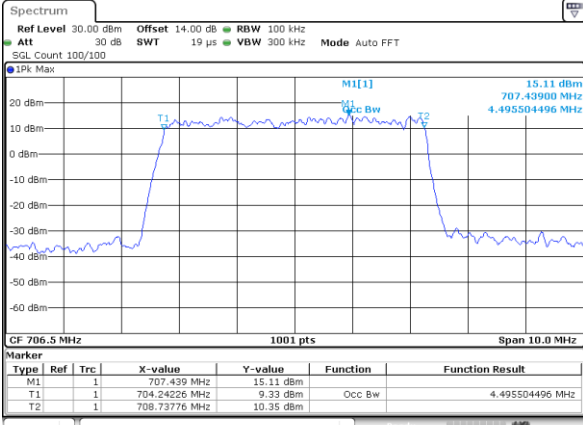

Lowest Channel / 5MHz / 64QAM

Date: 27_SEP.2017 05:09:54

Lowest Channel / 10MHz / 64QAM

Date: 27_SEP.2017 05:18:16

Middle Channel / 5MHz / 64QAM

Date: 27_SEP.2017 05:13:27

Middle Channel / 10MHz / 64QAM

Date: 27_SEP.2017 05:21:49

Highest Channel / 5MHz / 64QAM

Date: 27_SEP.2017 05:14:43

Highest Channel / 10MHz / 64QAM

Date: 27_SEP.2017 05:23:05

LTE Band 17

Lowest Channel / 5MHz / QPSK

Date: 22_SEP.2017 03:00:14

Lowest Channel / 5MHz / 16QAM