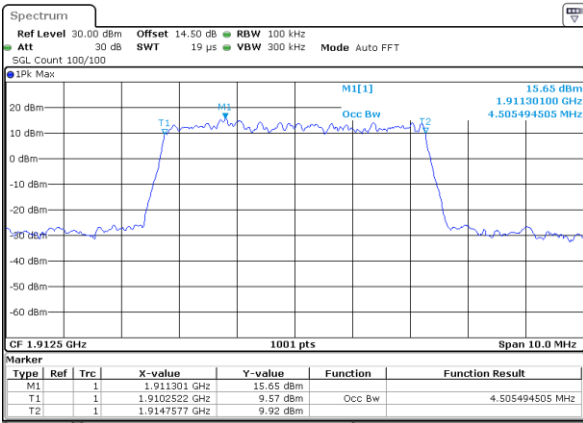

Middle Channel / 3MHz / 16QAM

Date: 20_SEP.2017 07:23:22

Highest Channel / 3MHz / QPSK

Date: 20_SEP.2017 07:25:44

Highest Channel / 3MHz / 16QAM

Date: 20_SEP.2017 07:25:54

LTE Band 25

Lowest Channel / 5MHz / QPSK

Date: 20_SEP.2017 07:32:56

Lowest Channel / 5MHz / 16QAM

Date: 20_SEP.2017 07:33:06

Middle Channel / 5MHz / QPSK

Date: 20_SEP.2017 07:35:29

Middle Channel / 5MHz / 16QAM

Date: 20_SEP.2017 07:35:39

Highest Channel / 5MHz / QPSK

Date: 20_SEP.2017 07:38:02

Highest Channel / 5MHz / 16QAM

Date: 20_SEP.2017 07:38:12

LTE Band 25

Lowest Channel / 10MHz / QPSK

Date: 20_SEP.2017 07:50:19

Lowest Channel / 10MHz / 16QAM

Date: 20_SEP.2017 07:50:29