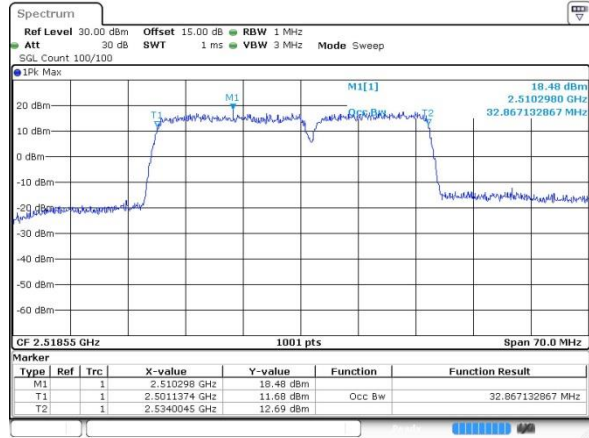

Highest Channel / 20MHz+10MHz /16QAM

Date: 12.OCT.2017 13:48:09

Highest Channel / 20MHz+10MHz /64QAM

Date: 14.OCT.2017 10:31:39

LTE Band 7

Lowest Channel / 20MHz+15MHz/QPSK

Date: 12.OCT.2017 11:15:05

Lowest Channel / 20MHz+15MHz /16QAM