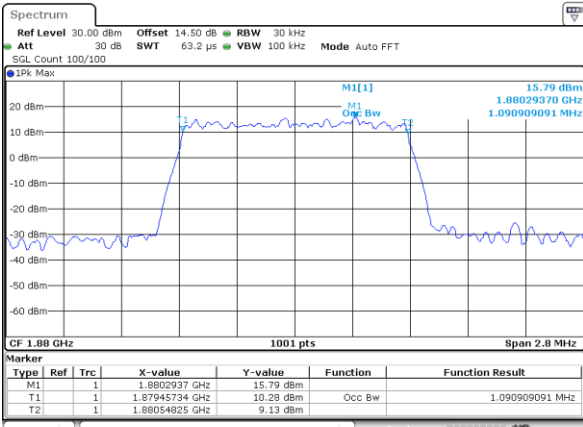

Date: 22_SEP.2017 04:07:46

Lowest Channel / 10MHz / 64QAM

Date: 22_SEP.2017 04:16:13

Middle Channel / 5MHz / 64QAM

Date: 22_SEP.2017 04:11:22

Middle Channel / 10MHz / 64QAM

Date: 22_SEP.2017 04:19:47

Highest Channel / 5MHz / 64QAM

Date: 22_SEP.2017 04:12:38

Highest Channel / 10MHz / 64QAM

Date: 22_SEP.2017 04:21:04

LTE Band 25

Lowest Channel / 1.4MHz / QPSK

Date: 20_SEP,2017 08:41:02

Lowest Channel / 1.4MHz / 16QAM

Date: 20_SEP,2017 08:40:44

Middle Channel / 1.4MHz / QPSK

Date: 20_SEP,2017 07:10:55

Middle Channel / 1.4MHz / 16QAM

Date: 20_SEP,2017 07:11:05

Highest Channel / 1.4MHz / QPSK

Date: 20_SEP,2017 07:13:27

Highest Channel / 1.4MHz / 16QAM