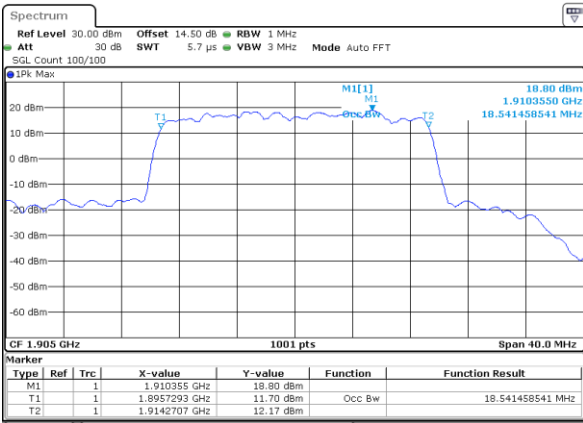

Date: 20_SEP.2017 08:05:20

Highest Channel / 15MHz / QPSK

Date: 20_SEP.2017 08:07:43

Highest Channel / 15MHz / 16QAM

Date: 20_SEP.2017 08:07:53

LTE Band 25

Lowest Channel / 20MHz / QPSK

Date: 20_SEP.2017 08:14:55

Lowest Channel / 20MHz / 16QAM

Date: 20_SEP.2017 08:15:05

Middle Channel / 20MHz / QPSK

Date: 20_SEP.2017 08:17:27

Middle Channel / 20MHz / 16QAM

Date: 20_SEP.2017 08:17:38

Highest Channel / 20MHz / QPSK

Date: 20_SEP.2017 08:20:01

Highest Channel / 20MHz / 16QAM

Date: 20_SEP.2017 08:20:11