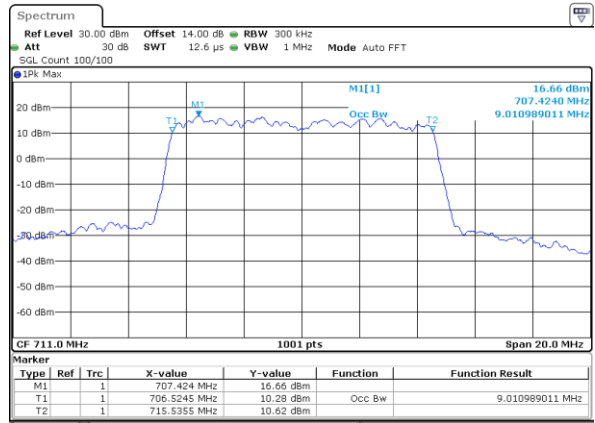

Date: 27_SEP.2017 04:16:22

Highest Channel / 5MHz / QPSK

Date: 27_SEP.2017 04:18:44

Highest Channel / 5MHz / 16QAM

Date: 27_SEP.2017 04:18:54

LTE Band 12

Lowest Channel / 10MHz / QPSK

Date: 27_SEP.2017 04:25:50

Lowest Channel / 10MHz / 16QAM

Date: 27_SEP.2017 04:26:00

Middle Channel / 10MHz / QPSK

Date: 27_SEP.2017 04:32:58

Middle Channel / 10MHz / 16QAM

Date: 27_SEP.2017 04:33:08

Highest Channel / 10MHz / QPSK

Date: 27_SEP.2017 04:35:31

Highest Channel / 10MHz / 16QAM

Date: 27_SEP.2017 04:35:41

LTE Band 12

Lowest Channel / 1.4MHz / 64QAM

Date: 27_SEP.2017 04:45:19

Lowest Channel / 3MHz / 64QAM

Date: 27_SEP.2017 05:10:131

Middle Channel / 1.4MHz / 64QAM