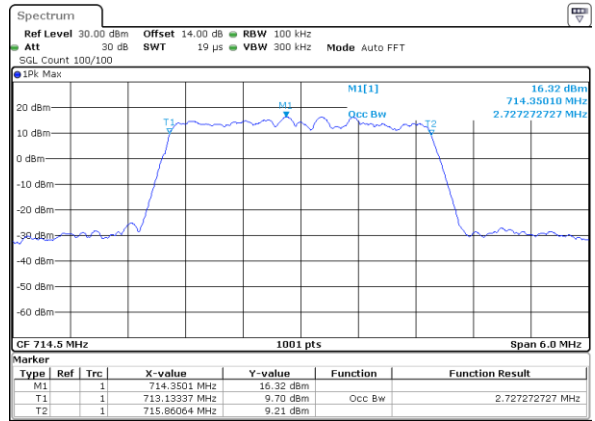

Highest Channel / 10MHz / 16QAM

Date: 27_SEP.2017 04:35:41

LTE Band 12

Lowest Channel / 1.4MHz / 64QAM

Date: 27_SEP.2017 04:45:19

Lowest Channel / 3MHz / 64QAM

Date: 27_SEP.2017 05:10:131

Middle Channel / 1.4MHz / 64QAM

Date: 27_SEP.2017 04:49:13

Middle Channel / 3MHz / 64QAM

Date: 27_SEP.2017 05:10:505

Highest Channel / 1.4MHz / 64QAM

Date: 27_SEP.2017 04:50:29

Highest Channel / 3MHz / 64QAM

Date: 27_SEP.2017 05:10:6121

LTE Band 12

Lowest Channel / 5MHz / 64QAM

Date: 27_SEP.2017 05:09:54

Lowest Channel / 10MHz / 64QAM

Date: 27_SEP.2017 05:18:16

Middle Channel / 5MHz / 64QAM

Date: 27_SEP.2017 05:13:27

Middle Channel / 10MHz / 64QAM

Date: 27_SEP.2017 05:21:49