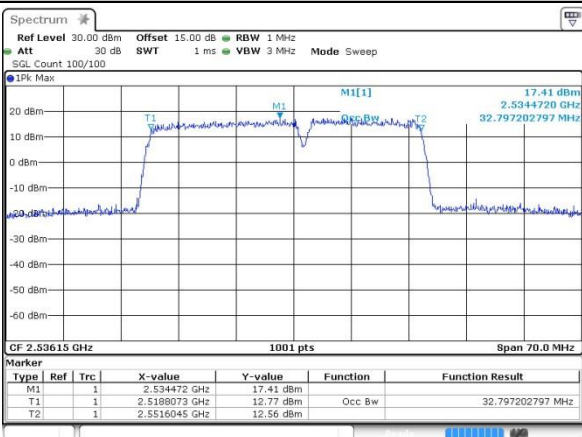

Middle Channel / 20MHz+15MHz /QPSK

Date: 12.OCT.2017 11:30:11