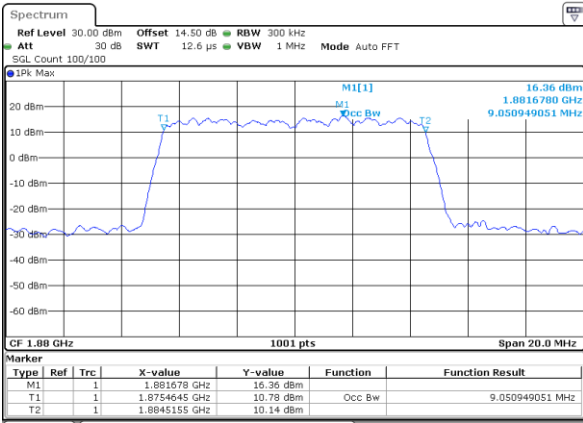

Date: 20_SEP.2017 07:32:56

Lowest Channel / 5MHz / 16QAM

Date: 20_SEP.2017 07:33:06

Middle Channel / 5MHz / QPSK

Date: 20_SEP.2017 07:35:29

Middle Channel / 5MHz / 16QAM

Date: 20_SEP.2017 07:35:39

Highest Channel / 5MHz / QPSK

Date: 20_SEP.2017 07:38:02

Highest Channel / 5MHz / 16QAM

Date: 20_SEP.2017 07:38:12

LTE Band 25

Lowest Channel / 10MHz / QPSK

Date: 20_SEP.2017 07:50:19

Lowest Channel / 10MHz / 16QAM

Date: 20_SEP.2017 07:50:29

Middle Channel / 10MHz / QPSK

Date: 20_SEP.2017 07:52:52

Middle Channel / 10MHz / 16QAM

Date: 20_SEP.2017 07:53:02

Highest Channel / 10MHz / QPSK

Date: 20_SEP.2017 07:55:25

Highest Channel / 10MHz / 16QAM

Date: 20_SEP.2017 07:55:35