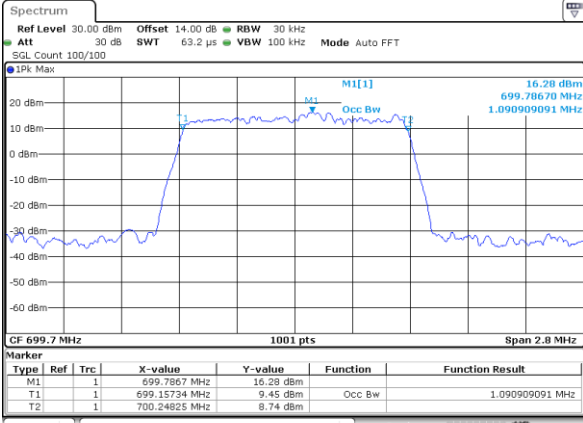

Middle Channel / 20MHz+20MHz /QPSK

Date: 12.OCT.2017 13:34:27

Middle Channel / 20MHz+20MHz /16QAM

Date: 12.OCT.2017 13:34:08

LTE Band 7

Middle Channel / 20MHz+20MHz /64QAM

Date: 14.OCT.2017 11:32:20

Highest Channel / 20MHz+20MHz /QPSK

Date: 12.OCT.2017 11:56:42

Highest Channel / 20MHz+20MHz /16QAM

Date: 12.OCT.2017 11:57:00

Highest Channel / 20MHz+20MHz /64QAM

Date: 14.OCT.2017 11:31:39

LTE Band 12

Lowest Channel / 1.4MHz / QPSK

Date: 27_SEP.2017 03:35:32

Lowest Channel / 1.4MHz / 16QAM

Date: 27_SEP.2017 03:35:42

Middle Channel / 1.4MHz / QPSK

Date: 27_SEP.2017 03:42:41

Middle Channel / 1.4MHz / 16QAM

Date: 27_SEP.2017 03:42:51

Highest Channel / 1.4MHz / QPSK