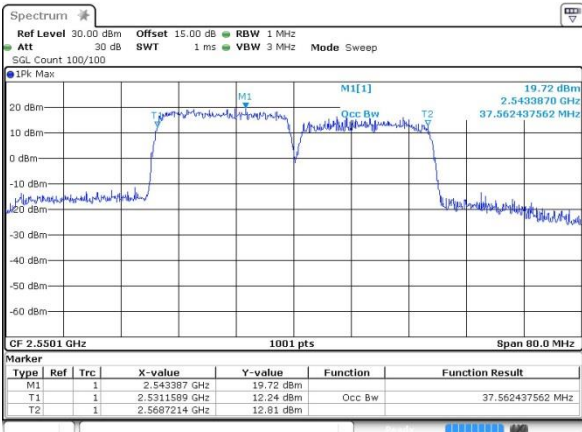

Middle Channel / 20MHz+20MHz /QPSK

Date: 12.OCT.2017 13:34:27

Middle Channel / 20MHz+20MHz /16QAM

Date: 12.OCT.2017 13:34:08

LTE Band 7

Middle Channel / 20MHz+20MHz /64QAM

Date: 14.OCT.2017 11:32:20

Highest Channel / 20MHz+20MHz /QPSK

Date: 12.OCT.2017 11:56:42

Highest Channel / 20MHz+20MHz /16QAM

Date: 12.OCT.2017 11:57:00

Highest Channel / 20MHz+20MHz /64QAM

Date: 14.OCT.2017 11:31:39

LTE Band 12

Lowest Channel / 1.4MHz / QPSK

Date: 27_SEP.2017 03:35:32