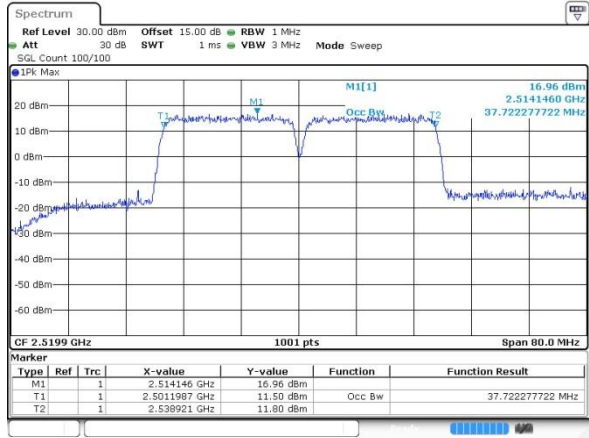

Date: 14.OCT.2017 11:15:09

LTE Band 7

Lowest Channel / 20MHz+20MHz/QPSK

Date: 12.OCT.2017 11:34:24

Lowest Channel / 20MHz+20MHz /16QAM

Date: 12.OCT.2017 11:34:09

Lowest Channel / 20MHz+20MHz /64QAM

Date: 14.OCT.2017 11:20:50

Middle Channel / 20MHz+20MHz /QPSK

Date: 12.OCT.2017 13:34:27

Middle Channel / 20MHz+20MHz /16QAM

Date: 12.OCT.2017 13:34:08

LTE Band 7

Middle Channel / 20MHz+20MHz /64QAM

Date: 14.OCT.2017 11:32:20

Highest Channel / 20MHz+20MHz /QPSK