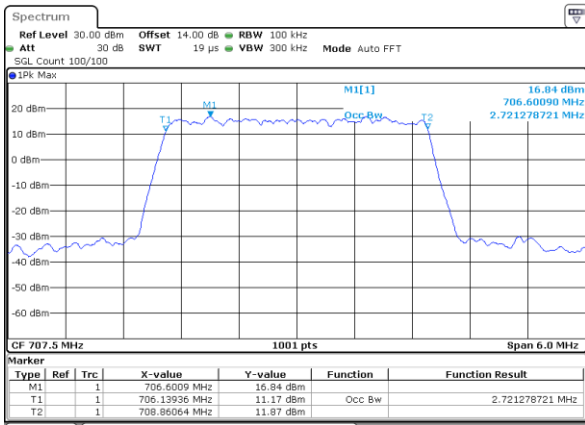

Middle Channel / 3MHz / QPSK

Date: 27_SEP.2017 03:59:27