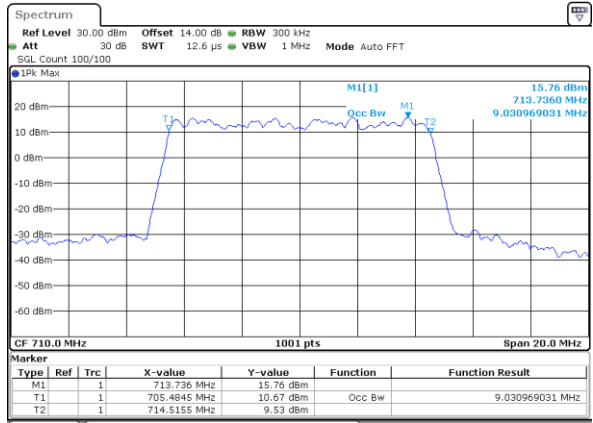

Date: 22_SEP.2017 03:10:07

LTE Band 17

Lowest Channel / 10MHz / QPSK

Date: 22_SEP.2017 03:17:07

Lowest Channel / 10MHz / 16QAM

Date: 22_SEP.2017 03:17:17

Middle Channel / 10MHz / QPSK

Date: 22_SEP.2017 03:24:16

Middle Channel / 10MHz / 16QAM

Date: 22_SEP.2017 03:24:26

Highest Channel / 10MHz / QPSK

Date: 22_SEP.2017 03:26:49

Highest Channel / 10MHz / 16QAM

Date: 22_SEP.2017 03:26:59

LTE Band 17

Lowest Channel / 5MHz / 64QAM