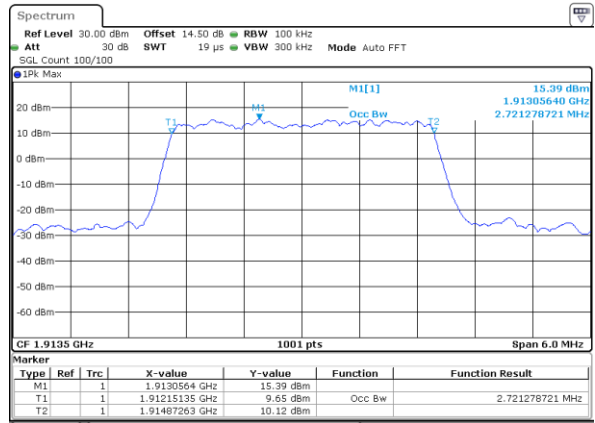

Date: 20_SEP,2017 07:13:37

LTE Band 25

Lowest Channel / 3MHz / QPSK

Date: 20_SEP.2017 07:20:39

Lowest Channel / 3MHz / 16QAM

Date: 20_SEP.2017 07:20:49

Middle Channel / 3MHz / QPSK

Date: 20_SEP.2017 07:23:11

Middle Channel / 3MHz / 16QAM

Date: 20_SEP.2017 07:23:22

Highest Channel / 3MHz / QPSK

Date: 20_SEP.2017 07:25:44

Highest Channel / 3MHz / 16QAM

Date: 20_SEP.2017 07:25:54

LTE Band 25

Lowest Channel / 5MHz / QPSK

Date: 20_SEP.2017 07:32:56

Lowest Channel / 5MHz / 16QAM

Date: 20_SEP.2017 07:33:06

Middle Channel / 5MHz / QPSK

Date: 20_SEP.2017 07:35:29

Middle Channel / 5MHz / 16QAM

Date: 20_SEP.2017 07:35:39

Highest Channel / 5MHz / QPSK