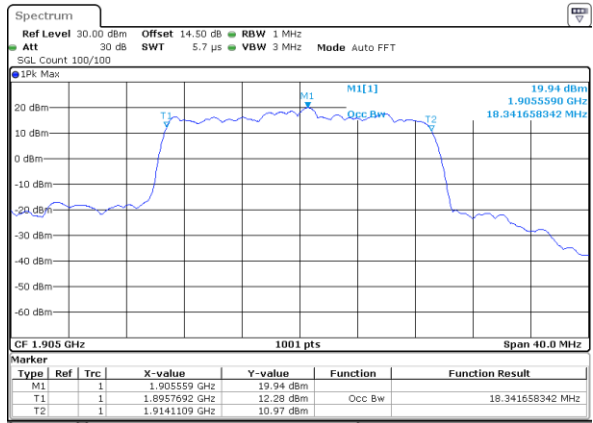

Date: 20_SEP.2017 08:05:20

Highest Channel / 15MHz / QPSK

Date: 20_SEP.2017 08:07:43

Highest Channel / 15MHz / 16QAM

Date: 20_SEP.2017 08:07:53

LTE Band 25

Lowest Channel / 20MHz / QPSK

Date: 20_SEP.2017 08:14:55

Lowest Channel / 20MHz / 16QAM

Date: 20_SEP.2017 08:15:05

Middle Channel / 20MHz / QPSK

Date: 20_SEP.2017 08:17:27

Middle Channel / 20MHz / 16QAM

Date: 20_SEP.2017 08:17:38

Highest Channel / 20MHz / QPSK

Date: 20_SEP.2017 08:20:01

Highest Channel / 20MHz / 16QAM

Date: 20_SEP.2017 08:20:11