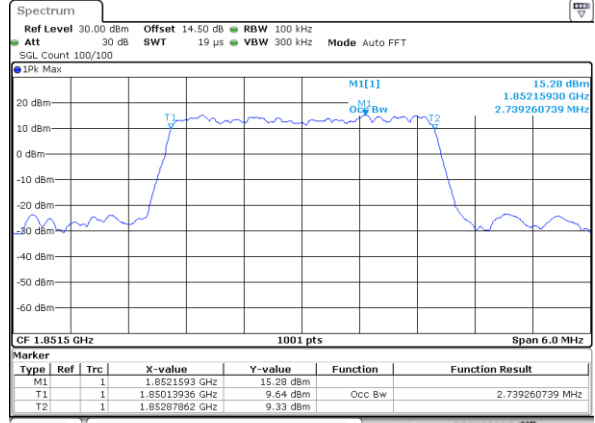

Middle Channel / 1.4MHz / QPSK

Date: 20_SEP,2017 07:10:55

Middle Channel / 1.4MHz / 16QAM

Date: 20_SEP,2017 07:11:05

Highest Channel / 1.4MHz / QPSK

Date: 20_SEP,2017 07:13:27

Highest Channel / 1.4MHz / 16QAM

Date: 20_SEP,2017 07:13:37

LTE Band 25

Lowest Channel / 3MHz / QPSK

Date: 20_SEP.2017 07:20:39

Lowest Channel / 3MHz / 16QAM

Date: 20_SEP.2017 07:20:49

Middle Channel / 3MHz / QPSK

Date: 20_SEP.2017 07:23:11

Middle Channel / 3MHz / 16QAM

Date: 20_SEP.2017 07:23:22

Highest Channel / 3MHz / QPSK

Date: 20_SEP.2017 07:25:44

Highest Channel / 3MHz / 16QAM

Date: 20_SEP.2017 07:25:54

LTE Band 25

Lowest Channel / 5MHz / QPSK