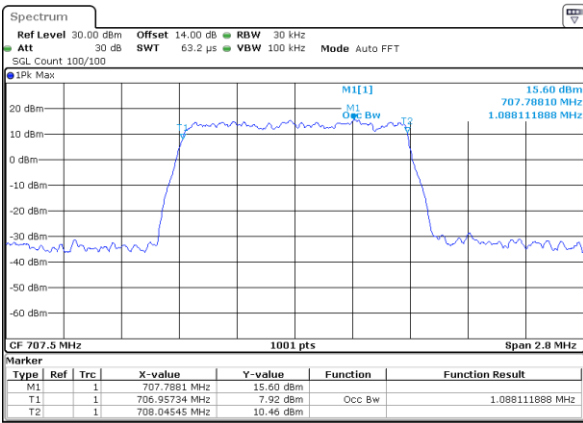

Middle Channel / 1.4MHz / QPSK

Date: 27_SEP.2017 03:42:41