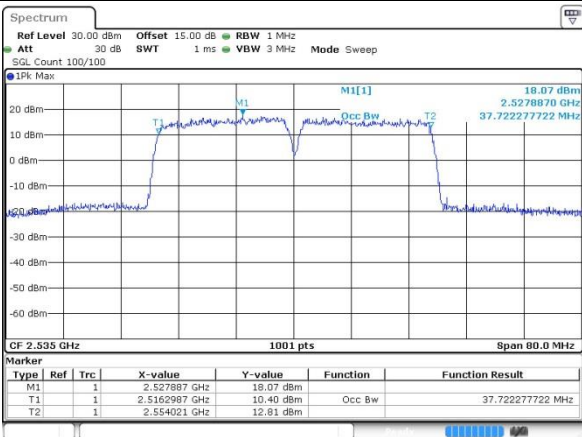

Middle Channel / 20MHz+20MHz /QPSK

Date: 12.OCT.2017 13:34:27