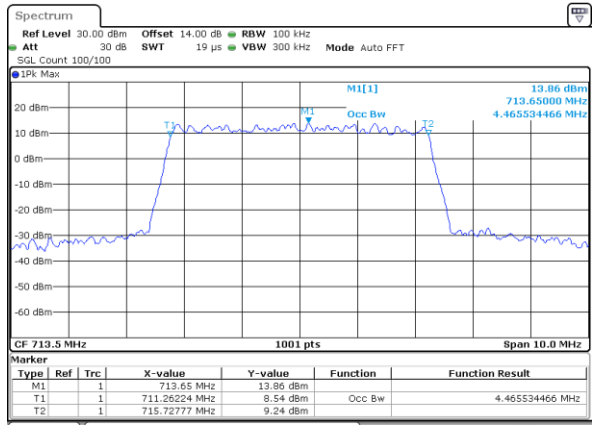

Highest Channel / 5MHz / 64QAM

Date: 27_SEP.2017 05:14:43

Highest Channel / 10MHz / 64QAM

Date: 27_SEP.2017 05:23:05

LTE Band 17

Lowest Channel / 5MHz / QPSK

Date: 22_SEP.2017 03:00:14

Lowest Channel / 5MHz / 16QAM

Date: 22_SEP.2017 03:00:24

Middle Channel / 5MHz / QPSK

Date: 22_SEP.2017 03:07:25

Middle Channel / 5MHz / 16QAM

Date: 22_SEP.2017 03:07:35

Highest Channel / 5MHz / QPSK

Date: 22_SEP.2017 03:09:57

Highest Channel / 5MHz / 16QAM