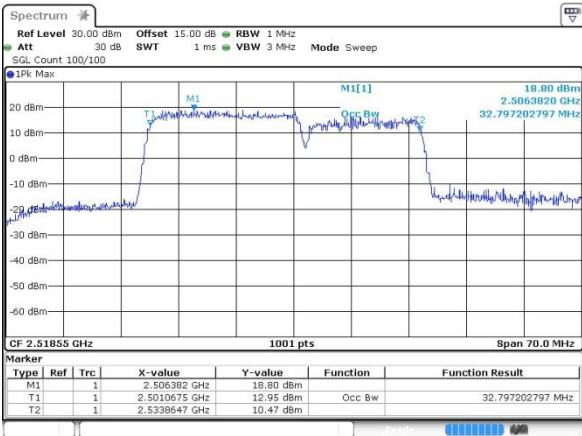

Lowest Channel / 20MHz+15MHz /64QAM

Date: 14.OCT.2017 11:09:22