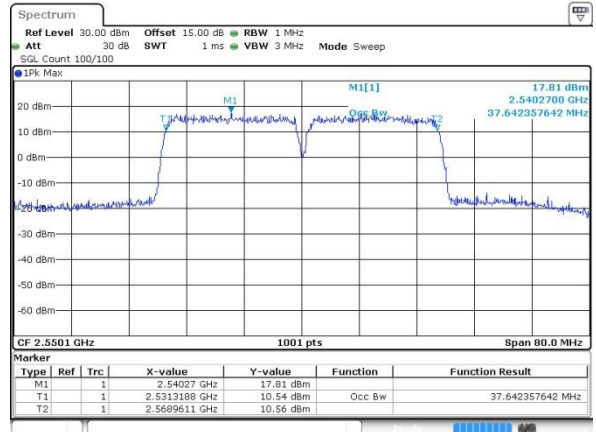

Highest Channel / 20MHz+20MHz /16QAM

Date: 12.OCT.2017 11:57:00