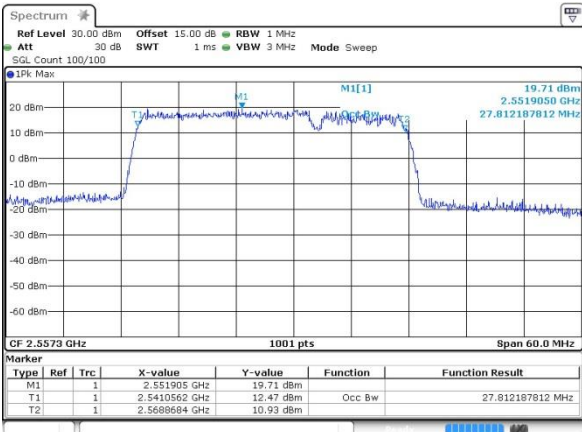

Date: 12.OCT.2017 13:46:03

Middle Channel / 20MHz+10MHz /16QAM

Date: 12.OCT.2017 13:46:23

LTE Band 7

Middle Channel / 20MHz+10MHz /64QAM

Date: 14.OCT.2017 17:21:38

Highest Channel / 20MHz+10MHz /QPSK

Date: 12.OCT.2017 13:48:25

Highest Channel / 20MHz+10MHz /16QAM

Date: 12.OCT.2017 13:48:09

Highest Channel / 20MHz+10MHz /64QAM

Date: 14.OCT.2017 10:31:39

LTE Band 7

Lowest Channel / 20MHz+15MHz/QPSK

Date: 12.OCT.2017 11:15:05

Lowest Channel / 20MHz+15MHz /16QAM