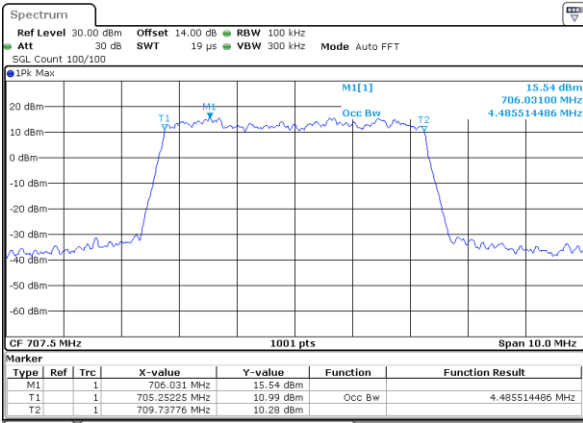

LTE Band 12

Lowest Channel / 5MHz / QPSK

Date: 27_SEP.2017 04:09:05

Lowest Channel / 5MHz / 16QAM

Date: 27_SEP.2017 04:10:15

Middle Channel / 5MHz / QPSK

Date: 27_SEP.2017 04:16:11

Middle Channel / 5MHz / 16QAM

Date: 27_SEP.2017 04:16:22

Highest Channel / 5MHz / QPSK

Date: 27_SEP.2017 04:18:44

Highest Channel / 5MHz / 16QAM

Date: 27_SEP.2017 04:18:54

LTE Band 12

Lowest Channel / 10MHz / QPSK

Date: 27_SEP.2017 04:25:50