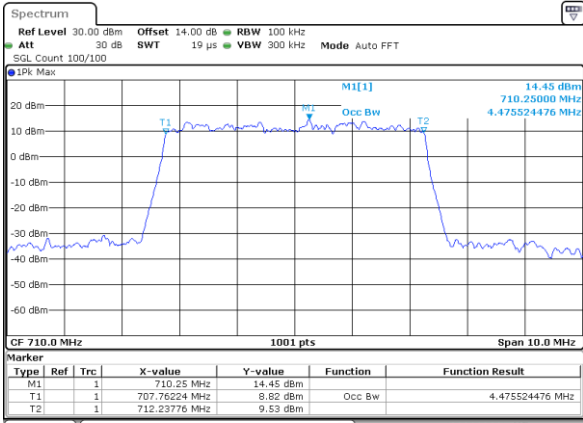

Date: 22_SEP.2017 03:10:07

LTE Band 17

Lowest Channel / 10MHz / QPSK

Date: 22_SEP.2017 03:17:07

Lowest Channel / 10MHz / 16QAM

Date: 22_SEP.2017 03:17:17

Middle Channel / 10MHz / QPSK

Date: 22_SEP.2017 03:24:16

Middle Channel / 10MHz / 16QAM

Date: 22_SEP.2017 03:24:26

Highest Channel / 10MHz / QPSK

Date: 22_SEP.2017 03:26:49

Highest Channel / 10MHz / 16QAM

Date: 22_SEP.2017 03:26:59

LTE Band 17

Lowest Channel / 5MHz / 64QAM

Date: 22_SEP.2017 04:07:46

Lowest Channel / 10MHz / 64QAM

Date: 22_SEP.2017 04:16:13

Middle Channel / 5MHz / 64QAM

Date: 22_SEP.2017 04:11:22

Middle Channel / 10MHz / 64QAM

Date: 22_SEP.2017 04:19:47

Highest Channel / 5MHz / 64QAM