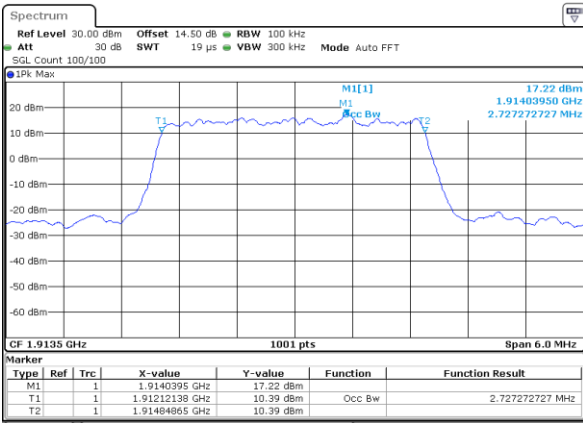

Middle Channel / 1.4MHz / QPSK

Date: 20_SEP,2017 07:10:55

Middle Channel / 1.4MHz / 16QAM

Date: 20_SEP,2017 07:11:05

Highest Channel / 1.4MHz / QPSK

Date: 20_SEP,2017 07:13:27

Highest Channel / 1.4MHz / 16QAM

Date: 20_SEP,2017 07:13:37

LTE Band 25

Lowest Channel / 3MHz / QPSK

Date: 20_SEP.2017 07:20:39

Lowest Channel / 3MHz / 16QAM

Date: 20_SEP.2017 07:20:49

Middle Channel / 3MHz / QPSK

Date: 20_SEP.2017 07:23:11

Middle Channel / 3MHz / 16QAM

Date: 20_SEP.2017 07:23:22

Highest Channel / 3MHz / QPSK

Date: 20_SEP.2017 07:25:44

Highest Channel / 3MHz / 16QAM

Date: 20_SEP.2017 07:25:54

LTE Band 25

Lowest Channel / 5MHz / QPSK