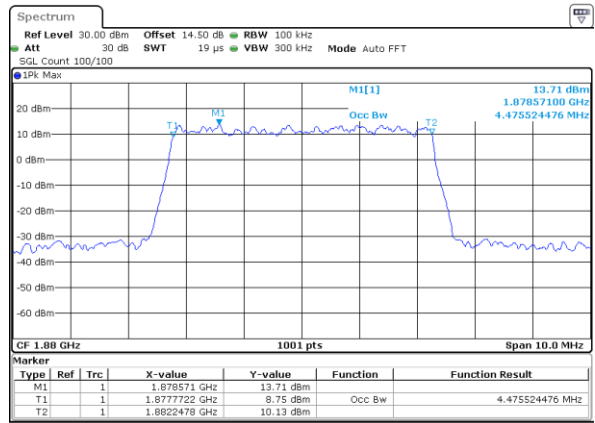

Middle Channel / 3MHz / 16QAM

Date: 20_SEP.2017 07:23:22

Highest Channel / 3MHz / QPSK

Date: 20_SEP.2017 07:25:44

Highest Channel / 3MHz / 16QAM

Date: 20_SEP.2017 07:25:54

LTE Band 25

Lowest Channel / 5MHz / QPSK

Date: 20_SEP.2017 07:32:56

Lowest Channel / 5MHz / 16QAM

Date: 20_SEP.2017 07:33:06

Middle Channel / 5MHz / QPSK

Date: 20_SEP.2017 07:35:29

Middle Channel / 5MHz / 16QAM

Date: 20_SEP.2017 07:35:39

Highest Channel / 5MHz / QPSK

Date: 20_SEP.2017 07:38:02

Highest Channel / 5MHz / 16QAM

Date: 20_SEP.2017 07:38:12

LTE Band 25

Lowest Channel / 10MHz / QPSK

Date: 20_SEP.2017 07:50:19

Lowest Channel / 10MHz / 16QAM

Date: 20_SEP.2017 07:50:29