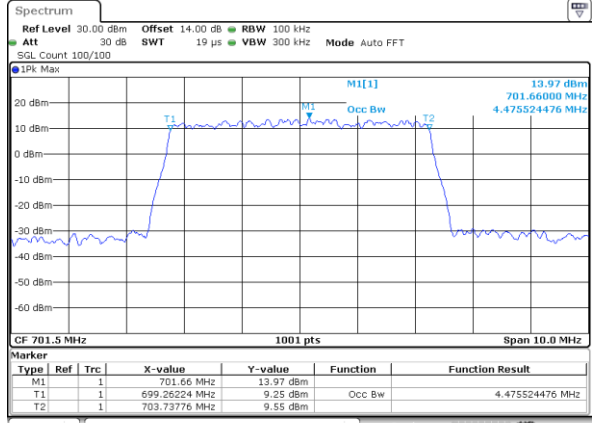

Lowest Channel / 5MHz / 16QAM

Date: 27_SEP.2017 04:10:15