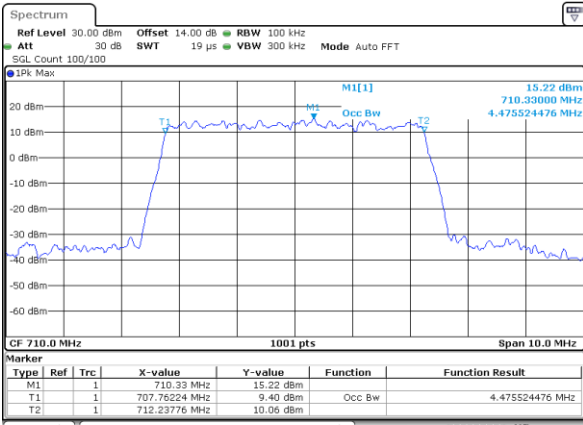

Lowest Channel / 5MHz / 64QAM

Date: 27_SEP.2017 05:09:54

Lowest Channel / 10MHz / 64QAM

Date: 27_SEP.2017 05:18:16

Middle Channel / 5MHz / 64QAM

Date: 27_SEP.2017 05:13:27

Middle Channel / 10MHz / 64QAM

Date: 27_SEP.2017 05:21:49

Highest Channel / 5MHz / 64QAM

Date: 27_SEP.2017 05:14:43

Highest Channel / 10MHz / 64QAM

Date: 27_SEP.2017 05:23:05

LTE Band 17

Lowest Channel / 5MHz / QPSK

Date: 22_SEP.2017 03:00:14

Lowest Channel / 5MHz / 16QAM

Date: 22_SEP.2017 03:00:24

Middle Channel / 5MHz / QPSK

Date: 22_SEP.2017 03:07:25

Middle Channel / 5MHz / 16QAM

Date: 22_SEP.2017 03:07:35

Highest Channel / 5MHz / QPSK

Date: 22_SEP.2017 03:09:57

Highest Channel / 5MHz / 16QAM