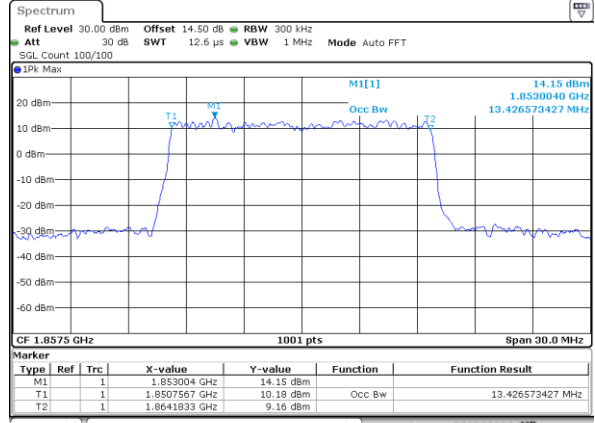

Lowest Channel / 15MHz / 16QAM

Date: 20_SEP.2017 08:02:47