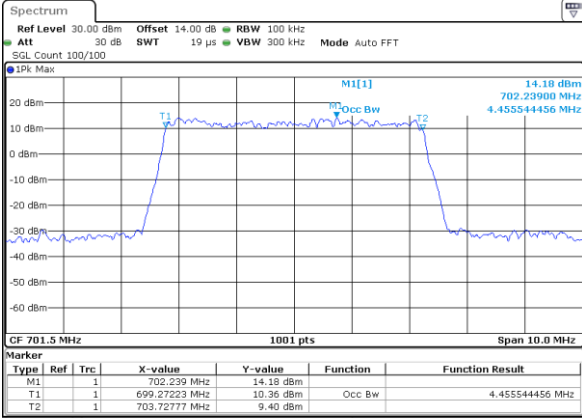

Highest Channel / 10MHz / 16QAM

Date: 27_SEP.2017 04:35:41

LTE Band 12

Lowest Channel / 1.4MHz / 64QAM

Date: 27_SEP.2017 04:45:19

Lowest Channel / 3MHz / 64QAM

Date: 27_SEP.2017 05:10:131

Middle Channel / 1.4MHz / 64QAM

Date: 27_SEP.2017 04:49:13

Middle Channel / 3MHz / 64QAM

Date: 27_SEP.2017 05:10:505

Highest Channel / 1.4MHz / 64QAM

Date: 27_SEP.2017 04:50:29

Highest Channel / 3MHz / 64QAM

Date: 27_SEP.2017 05:10:6121

LTE Band 12

Lowest Channel / 5MHz / 64QAM

Date: 27_SEP.2017 05:09:54

Lowest Channel / 10MHz / 64QAM

Date: 27_SEP.2017 05:18:16

Middle Channel / 5MHz / 64QAM

Date: 27_SEP.2017 05:13:27

Middle Channel / 10MHz / 64QAM

Date: 27_SEP.2017 05:21:49