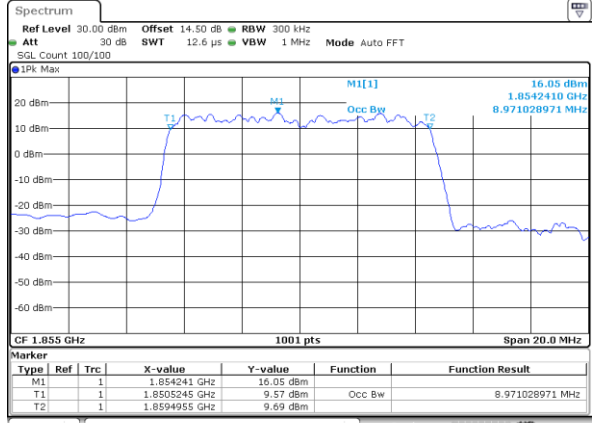

Date: 20_SEP.2017 07:32:56

Lowest Channel / 5MHz / 16QAM

Date: 20_SEP.2017 07:33:06

Middle Channel / 5MHz / QPSK

Date: 20_SEP.2017 07:35:29

Middle Channel / 5MHz / 16QAM

Date: 20_SEP.2017 07:35:39

Highest Channel / 5MHz / QPSK

Date: 20_SEP.2017 07:38:02

Highest Channel / 5MHz / 16QAM

Date: 20_SEP.2017 07:38:12

LTE Band 25

Lowest Channel / 10MHz / QPSK

Date: 20_SEP.2017 07:50:19

Lowest Channel / 10MHz / 16QAM

Date: 20_SEP.2017 07:50:29