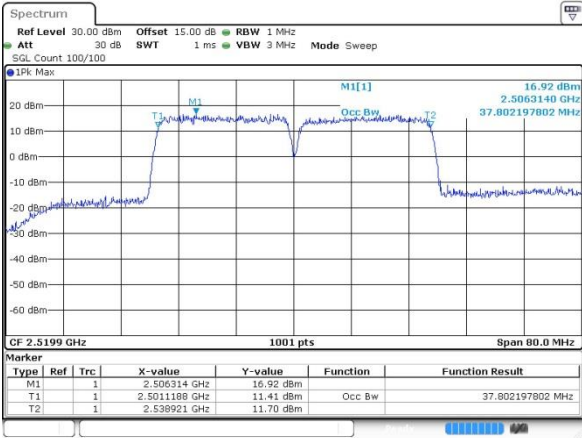

LTE Band 7

Lowest Channel / 20MHz+20MHz/QPSK

Date: 12.OCT.2017 11:34:24