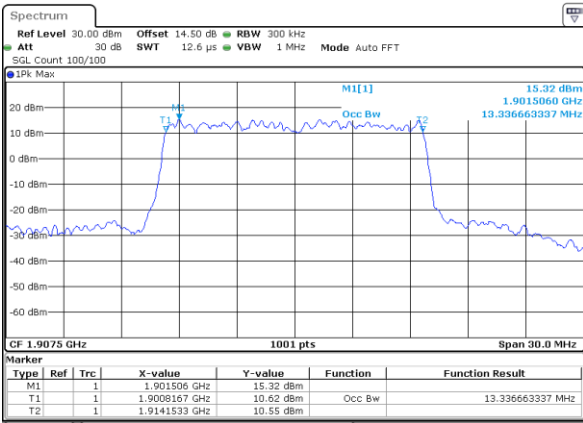

LTE Band 25

Lowest Channel / 15MHz / QPSK

Date: 20_SEP.2017 08:02:17

Lowest Channel / 15MHz / 16QAM

Date: 20_SEP.2017 08:02:47

Middle Channel / 15MHz / QPSK

Date: 20_SEP.2017 08:05:10

Middle Channel / 15MHz / 16QAM

Date: 20_SEP.2017 08:05:20

Highest Channel / 15MHz / QPSK

Date: 20_SEP.2017 08:07:43

Highest Channel / 15MHz / 16QAM

Date: 20_SEP.2017 08:07:53

LTE Band 25

Lowest Channel / 20MHz / QPSK

Date: 20_SEP.2017 08:14:55