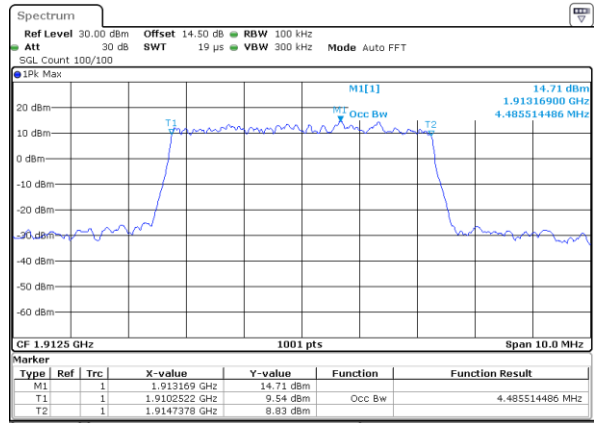

Middle Channel / 3MHz / 16QAM

Date: 20_SEP.2017 07:23:22

Highest Channel / 3MHz / QPSK

Date: 20_SEP.2017 07:25:44

Highest Channel / 3MHz / 16QAM

Date: 20_SEP.2017 07:25:54

LTE Band 25

Lowest Channel / 5MHz / QPSK

Date: 20_SEP.2017 07:32:56

Lowest Channel / 5MHz / 16QAM

Date: 20_SEP.2017 07:33:06

Middle Channel / 5MHz / QPSK

Date: 20_SEP.2017 07:35:29

Middle Channel / 5MHz / 16QAM

Date: 20_SEP.2017 07:35:39

Highest Channel / 5MHz / QPSK

Date: 20_SEP.2017 07:38:02

Highest Channel / 5MHz / 16QAM

Date: 20_SEP.2017 07:38:12

LTE Band 25

Lowest Channel / 10MHz / QPSK

Date: 20_SEP.2017 07:50:19

Lowest Channel / 10MHz / 16QAM

Date: 20_SEP.2017 07:50:29