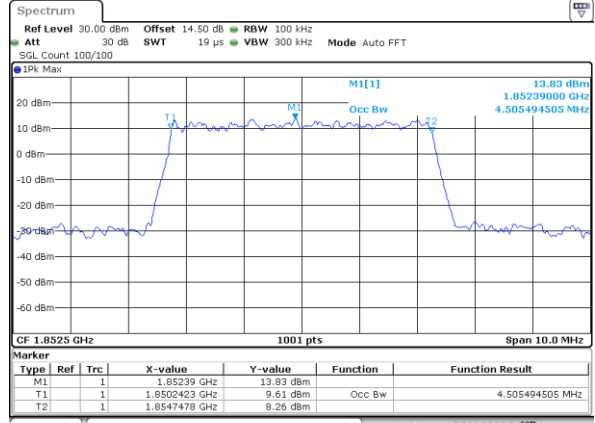

Date: 20_SEP,2017 07:13:37

LTE Band 25

Lowest Channel / 3MHz / QPSK

Date: 20_SEP.2017 07:20:39

Lowest Channel / 3MHz / 16QAM

Date: 20_SEP.2017 07:20:49

Middle Channel / 3MHz / QPSK

Date: 20_SEP.2017 07:23:11

Middle Channel / 3MHz / 16QAM

Date: 20_SEP.2017 07:23:22

Highest Channel / 3MHz / QPSK

Date: 20_SEP.2017 07:25:44

Highest Channel / 3MHz / 16QAM

Date: 20_SEP.2017 07:25:54

LTE Band 25

Lowest Channel / 5MHz / QPSK

Date: 20_SEP.2017 07:32:56

Lowest Channel / 5MHz / 16QAM

Date: 20_SEP.2017 07:33:06

Middle Channel / 5MHz / QPSK

Date: 20_SEP.2017 07:35:29

Middle Channel / 5MHz / 16QAM

Date: 20_SEP.2017 07:35:39

Highest Channel / 5MHz / QPSK