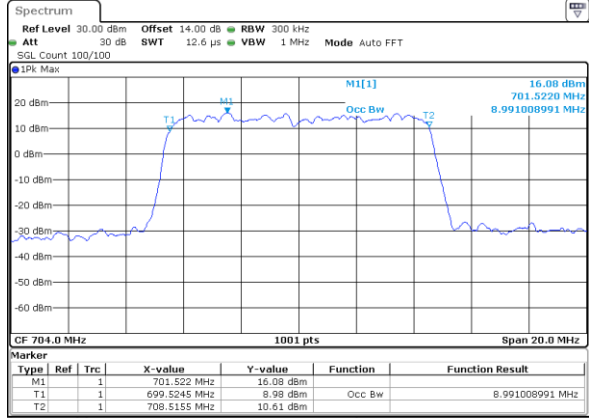

Highest Channel / 10MHz / 16QAM

Date: 27_SEP.2017 04:35:41

LTE Band 12

Lowest Channel / 1.4MHz / 64QAM

Date: 27_SEP.2017 04:45:19

Lowest Channel / 3MHz / 64QAM

Date: 27_SEP.2017 05:10:131

Middle Channel / 1.4MHz / 64QAM

Date: 27_SEP.2017 04:49:13

Middle Channel / 3MHz / 64QAM

Date: 27_SEP.2017 05:10:505

Highest Channel / 1.4MHz / 64QAM

Date: 27_SEP.2017 04:50:29

Highest Channel / 3MHz / 64QAM

Date: 27_SEP.2017 05:10:6121

LTE Band 12

Lowest Channel / 5MHz / 64QAM

Date: 27_SEP.2017 05:09:54

Lowest Channel / 10MHz / 64QAM

Date: 27_SEP.2017 05:18:16

Middle Channel / 5MHz / 64QAM

Date: 27_SEP.2017 05:13:27

Middle Channel / 10MHz / 64QAM

Date: 27_SEP.2017 05:21:49