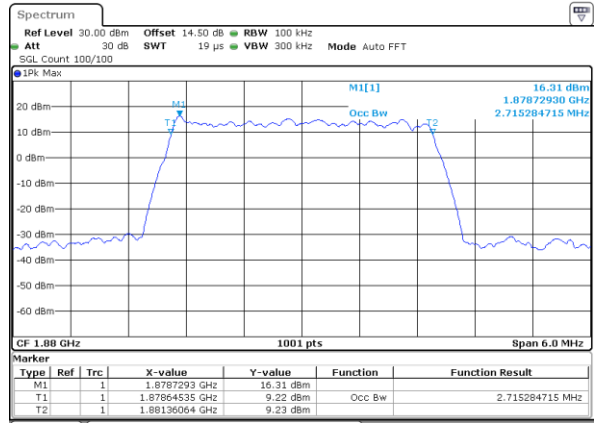

Date: 22_SEP.2017 04:12:38

Highest Channel / 10MHz / 64QAM

Date: 22_SEP.2017 04:21:04

LTE Band 25

Lowest Channel / 1.4MHz / QPSK

Date: 20_SEP,2017 08:41:02

Lowest Channel / 1.4MHz / 16QAM

Date: 20_SEP,2017 08:40:44

Middle Channel / 1.4MHz / QPSK

Date: 20_SEP,2017 07:10:55

Middle Channel / 1.4MHz / 16QAM

Date: 20_SEP,2017 07:11:05

Highest Channel / 1.4MHz / QPSK

Date: 20_SEP,2017 07:13:27

Highest Channel / 1.4MHz / 16QAM

Date: 20_SEP,2017 07:13:37

LTE Band 25

Lowest Channel / 3MHz / QPSK

Date: 20_SEP.2017 07:20:39

Lowest Channel / 3MHz / 16QAM

Date: 20_SEP.2017 07:20:49

Middle Channel / 3MHz / QPSK

Date: 20_SEP.2017 07:23:11

Middle Channel / 3MHz / 16QAM

Date: 20_SEP.2017 07:23:22

Highest Channel / 3MHz / QPSK

Date: 20_SEP.2017 07:25:44

Highest Channel / 3MHz / 16QAM

Date: 20_SEP.2017 07:25:54

LTE Band 25

Lowest Channel / 5MHz / QPSK