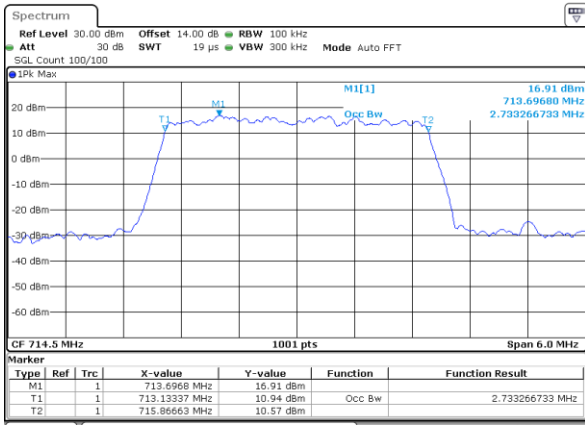

Date: 27_SEP.2017 03:45:13

Highest Channel / 1.4MHz / 16QAM

Date: 27_SEP.2017 03:45:23

LTE Band 12

Lowest Channel / 3MHz / QPSK

Date: 27_SEP.2017 03:52:20

Lowest Channel / 3MHz / 16QAM

Date: 27_SEP.2017 03:52:30

Middle Channel / 3MHz / QPSK

Date: 27_SEP.2017 03:59:27

Middle Channel / 3MHz / 16QAM

Date: 27_SEP.2017 03:59:37

Highest Channel / 3MHz / QPSK

Date: 27_SEP.2017 04:01:58

Highest Channel / 3MHz / 16QAM

Date: 27_SEP.2017 04:02:08

LTE Band 12

Lowest Channel / 5MHz / QPSK

Date: 27_SEP.2017 04:09:05

Lowest Channel / 5MHz / 16QAM

Date: 27_SEP.2017 04:10:15

Middle Channel / 5MHz / QPSK

Date: 27_SEP.2017 04:16:11

Middle Channel / 5MHz / 16QAM