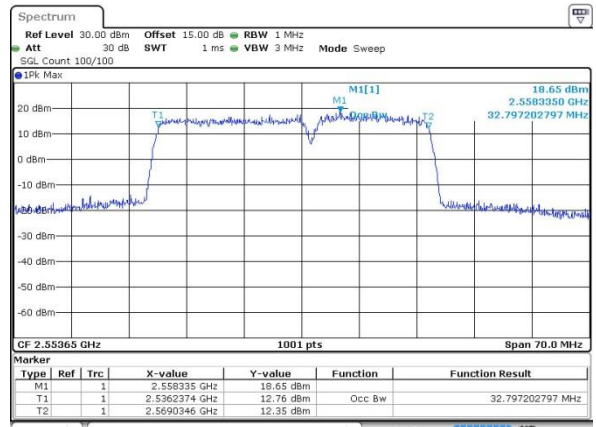

LTE Band 7

Middle Channel / 20MHz+15MHz /64QAM

Date: 14.OCT.2017 11:18:34

Highest Channel / 20MHz+15MHz /QPSK

Date: 12.OCT.2017 11:25:44

Highest Channel / 20MHz+15MHz /16QAM

Date: 12.OCT.2017 11:25:26

Highest Channel / 20MHz+15MHz /64QAM

Date: 14.OCT.2017 11:15:09

LTE Band 7

Lowest Channel / 20MHz+20MHz/QPSK

Date: 12.OCT.2017 11:34:24

Lowest Channel / 20MHz+20MHz /16QAM

Date: 12.OCT.2017 11:34:09

Lowest Channel / 20MHz+20MHz /64QAM

Date: 14.OCT.2017 11:20:50