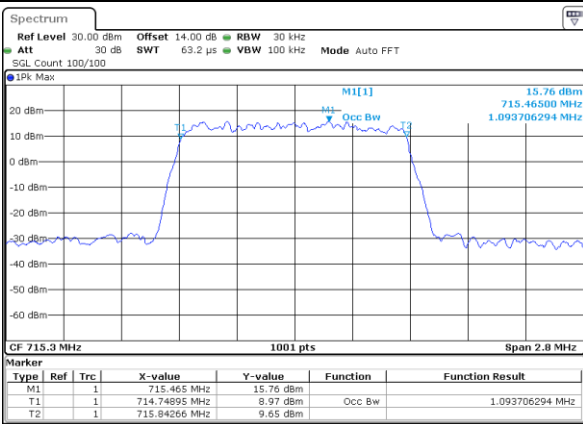

Lowest Channel / 1.4MHz / 16QAM

Date: 27_SEP.2017 03:35:42

Middle Channel / 1.4MHz / QPSK

Date: 27_SEP.2017 03:42:41

Middle Channel / 1.4MHz / 16QAM

Date: 27_SEP.2017 03:42:51

Highest Channel / 1.4MHz / QPSK

Date: 27_SEP.2017 03:45:13

Highest Channel / 1.4MHz / 16QAM

Date: 27_SEP.2017 03:45:23

LTE Band 12

Lowest Channel / 3MHz / QPSK

Date: 27_SEP.2017 03:52:20

Lowest Channel / 3MHz / 16QAM

Date: 27_SEP.2017 03:52:30