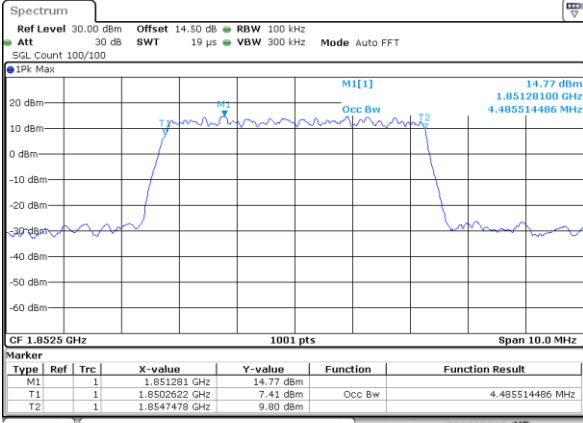

Date: 20_SEP,2017 07:13:37

LTE Band 25

Lowest Channel / 3MHz / QPSK

Date: 20_SEP.2017 07:20:39

Lowest Channel / 3MHz / 16QAM

Date: 20_SEP.2017 07:20:49

Middle Channel / 3MHz / QPSK

Date: 20_SEP.2017 07:23:11

Middle Channel / 3MHz / 16QAM

Date: 20_SEP.2017 07:23:22

Highest Channel / 3MHz / QPSK

Date: 20_SEP.2017 07:25:44

Highest Channel / 3MHz / 16QAM

Date: 20_SEP.2017 07:25:54

LTE Band 25

Lowest Channel / 5MHz / QPSK

Date: 20_SEP.2017 07:32:56

Lowest Channel / 5MHz / 16QAM

Date: 20_SEP.2017 07:33:06

Middle Channel / 5MHz / QPSK

Date: 20_SEP.2017 07:35:29

Middle Channel / 5MHz / 16QAM

Date: 20_SEP.2017 07:35:39

Highest Channel / 5MHz / QPSK