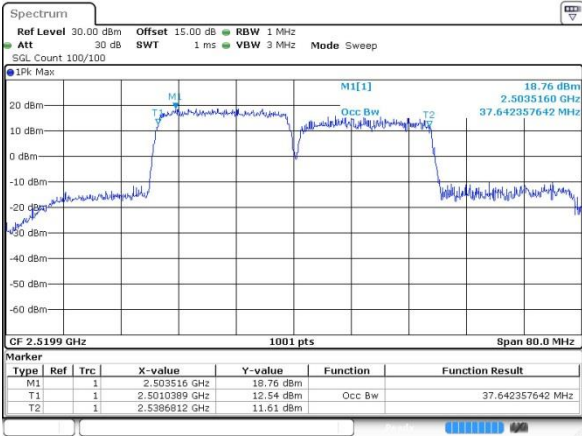

Date: 14.OCT.2017 11:15:09

LTE Band 7

Lowest Channel / 20MHz+20MHz/QPSK

Date: 12.OCT.2017 11:34:24

Lowest Channel / 20MHz+20MHz /16QAM

Date: 12.OCT.2017 11:34:09

Lowest Channel / 20MHz+20MHz /64QAM

Date: 14.OCT.2017 11:20:50