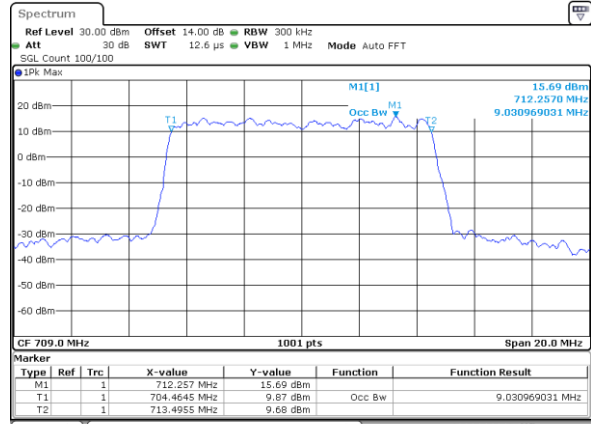

Date: 22_SEP.2017 03:10:07

LTE Band 17

Lowest Channel / 10MHz / QPSK

Date: 22_SEP.2017 03:17:07

Lowest Channel / 10MHz / 16QAM

Date: 22_SEP.2017 03:17:17

Middle Channel / 10MHz / QPSK

Date: 22_SEP.2017 03:24:16

Middle Channel / 10MHz / 16QAM

Date: 22_SEP.2017 03:24:26

Highest Channel / 10MHz / QPSK

Date: 22_SEP.2017 03:26:49

Highest Channel / 10MHz / 16QAM

Date: 22_SEP.2017 03:26:59

LTE Band 17

Lowest Channel / 5MHz / 64QAM

Date: 22_SEP.2017 04:07:46

Lowest Channel / 10MHz / 64QAM

Date: 22_SEP.2017 04:16:13

Middle Channel / 5MHz / 64QAM

Date: 22_SEP.2017 04:11:22

Middle Channel / 10MHz / 64QAM

Date: 22_SEP.2017 04:19:47

Highest Channel / 5MHz / 64QAM