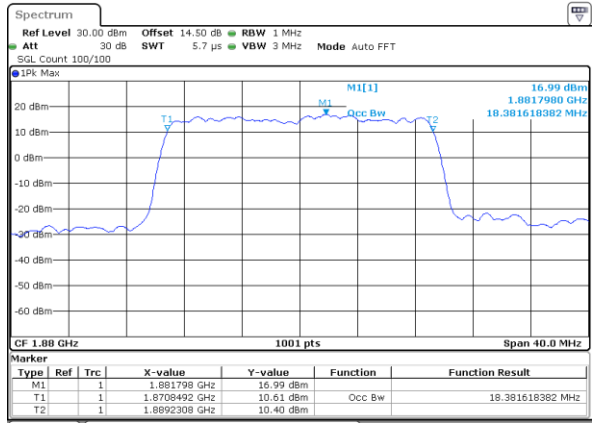

Date: 20_SEP.2017 08:05:20

Highest Channel / 15MHz / QPSK

Date: 20_SEP.2017 08:07:43

Highest Channel / 15MHz / 16QAM

Date: 20_SEP.2017 08:07:53

LTE Band 25

Lowest Channel / 20MHz / QPSK

Date: 20_SEP.2017 08:14:55

Lowest Channel / 20MHz / 16QAM

Date: 20_SEP.2017 08:15:05

Middle Channel / 20MHz / QPSK

Date: 20_SEP.2017 08:17:27

Middle Channel / 20MHz / 16QAM

Date: 20_SEP.2017 08:17:38

Highest Channel / 20MHz / QPSK

Date: 20_SEP.2017 08:20:01

Highest Channel / 20MHz / 16QAM

Date: 20_SEP.2017 08:20:11