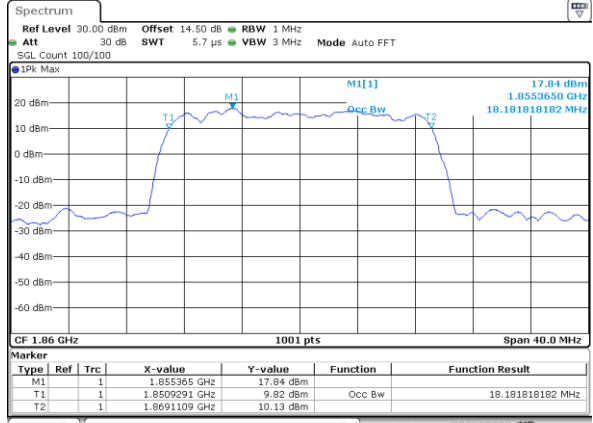

Date: 20_SEP.2017 08:05:20

Highest Channel / 15MHz / QPSK

Date: 20_SEP.2017 08:07:43

Highest Channel / 15MHz / 16QAM

Date: 20_SEP.2017 08:07:53

LTE Band 25

Lowest Channel / 20MHz / QPSK

Date: 20_SEP.2017 08:14:55

Lowest Channel / 20MHz / 16QAM

Date: 20_SEP.2017 08:15:05

Middle Channel / 20MHz / QPSK

Date: 20_SEP.2017 08:17:27

Middle Channel / 20MHz / 16QAM

Date: 20_SEP.2017 08:17:38

Highest Channel / 20MHz / QPSK

Date: 20_SEP.2017 08:20:01