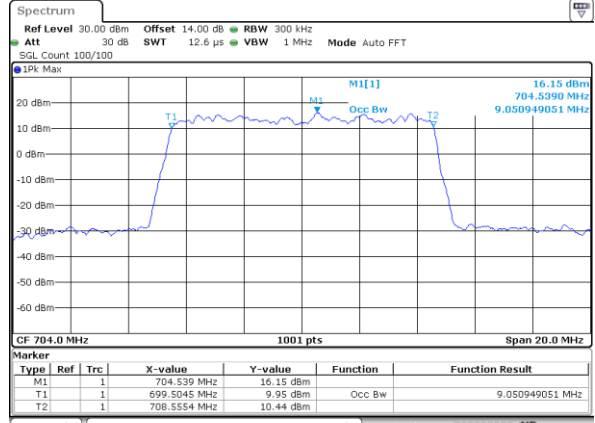

Date: 27_SEP.2017 04:16:22

Highest Channel / 5MHz / QPSK

Date: 27_SEP.2017 04:18:44

Highest Channel / 5MHz / 16QAM

Date: 27_SEP.2017 04:18:54

LTE Band 12

Lowest Channel / 10MHz / QPSK

Date: 27_SEP.2017 04:25:50

Lowest Channel / 10MHz / 16QAM

Date: 27_SEP.2017 04:26:00

Middle Channel / 10MHz / QPSK

Date: 27_SEP.2017 04:32:58

Middle Channel / 10MHz / 16QAM

Date: 27_SEP.2017 04:33:08

Highest Channel / 10MHz / QPSK

Date: 27_SEP.2017 04:35:31