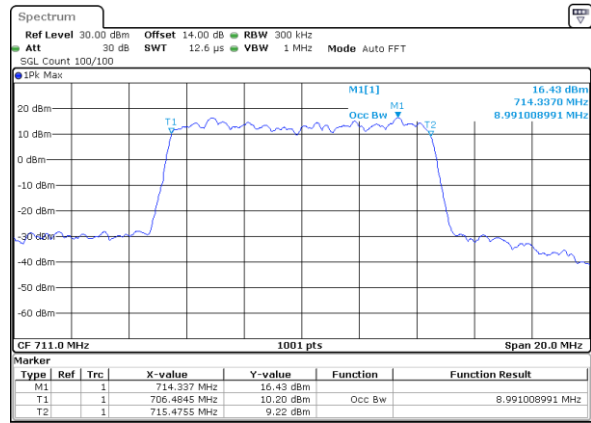

Middle Channel / 10MHz / 16QAM

Date: 22_SEP.2017 03:24:26

Highest Channel / 10MHz / QPSK

Date: 22_SEP.2017 03:26:49

Highest Channel / 10MHz / 16QAM

Date: 22_SEP.2017 03:26:59

LTE Band 17

Lowest Channel / 5MHz / 64QAM

Date: 22_SEP.2017 04:07:46

Lowest Channel / 10MHz / 64QAM

Date: 22_SEP.2017 04:16:13

Middle Channel / 5MHz / 64QAM

Date: 22_SEP.2017 04:11:22

Middle Channel / 10MHz / 64QAM

Date: 22_SEP.2017 04:19:47

Highest Channel / 5MHz / 64QAM

Date: 22_SEP.2017 04:12:38

Highest Channel / 10MHz / 64QAM

Date: 22_SEP.2017 04:21:04

LTE Band 25

Lowest Channel / 1.4MHz / QPSK

Date: 20_SEP,2017 08:41:02

Lowest Channel / 1.4MHz / 16QAM

Date: 20_SEP,2017 08:40:44