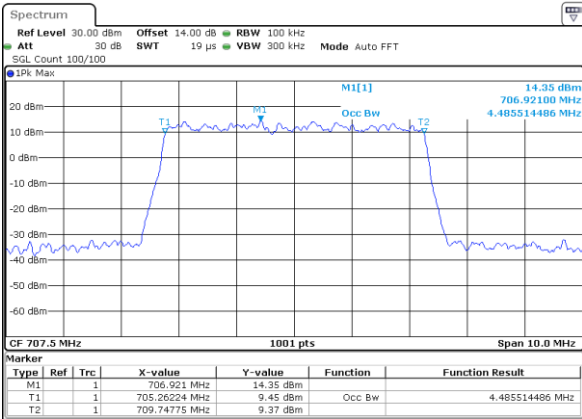

Date: 27_SEP.2017 04:49:13

Middle Channel / 3MHz / 64QAM

Date: 27_SEP.2017 05:10:505

Highest Channel / 1.4MHz / 64QAM

Date: 27_SEP.2017 04:50:29

Highest Channel / 3MHz / 64QAM

Date: 27_SEP.2017 05:10:6121

LTE Band 12

Lowest Channel / 5MHz / 64QAM

Date: 27_SEP.2017 05:09:54

Lowest Channel / 10MHz / 64QAM

Date: 27_SEP.2017 05:18:16

Middle Channel / 5MHz / 64QAM

Date: 27_SEP.2017 05:13:27

Middle Channel / 10MHz / 64QAM

Date: 27_SEP.2017 05:21:49

Highest Channel / 5MHz / 64QAM

Date: 27_SEP.2017 05:14:43

Highest Channel / 10MHz / 64QAM

Date: 27_SEP.2017 05:23:05

LTE Band 17

Lowest Channel / 5MHz / QPSK

Date: 22_SEP.2017 03:00:14

Lowest Channel / 5MHz / 16QAM