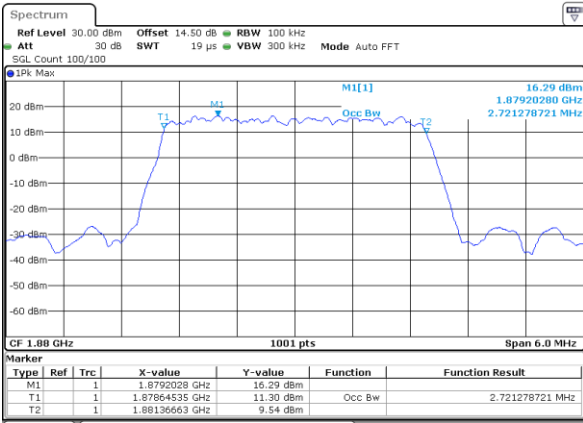

Middle Channel / 1.4MHz / QPSK

Date: 20_SEP,2017 07:10:55

Middle Channel / 1.4MHz / 16QAM

Date: 20_SEP,2017 07:11:05

Highest Channel / 1.4MHz / QPSK

Date: 20_SEP,2017 07:13:27

Highest Channel / 1.4MHz / 16QAM

Date: 20_SEP,2017 07:13:37

LTE Band 25

Lowest Channel / 3MHz / QPSK

Date: 20_SEP.2017 07:20:39

Lowest Channel / 3MHz / 16QAM

Date: 20_SEP.2017 07:20:49

Middle Channel / 3MHz / QPSK

Date: 20_SEP.2017 07:23:11

Middle Channel / 3MHz / 16QAM

Date: 20_SEP.2017 07:23:22

Highest Channel / 3MHz / QPSK

Date: 20_SEP.2017 07:25:44

Highest Channel / 3MHz / 16QAM

Date: 20_SEP.2017 07:25:54

LTE Band 25

Lowest Channel / 5MHz / QPSK