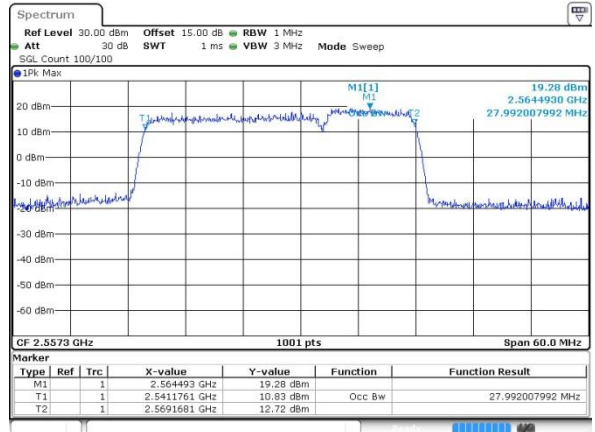

Highest Channel / 20MHz+10MHz /16QAM

Date: 12.OCT.2017 13:48:09