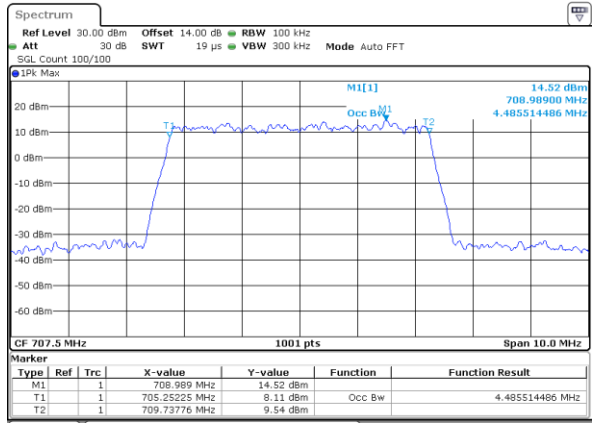

LTE Band 12

Lowest Channel / 5MHz / QPSK

Date: 27_SEP.2017 04:09:05

Lowest Channel / 5MHz / 16QAM

Date: 27_SEP.2017 04:10:15

Middle Channel / 5MHz / QPSK

Date: 27_SEP.2017 04:16:11

Middle Channel / 5MHz / 16QAM

Date: 27_SEP.2017 04:16:22

Highest Channel / 5MHz / QPSK

Date: 27_SEP.2017 04:18:44

Highest Channel / 5MHz / 16QAM

Date: 27_SEP.2017 04:18:54

LTE Band 12

Lowest Channel / 10MHz / QPSK

Date: 27_SEP.2017 04:25:50