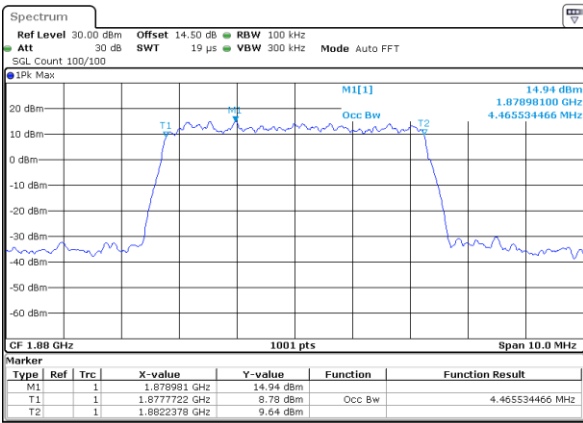

Date: 20_SEP,2017 07:13:37

LTE Band 25

Lowest Channel / 3MHz / QPSK

Date: 20_SEP.2017 07:20:39

Lowest Channel / 3MHz / 16QAM

Date: 20_SEP.2017 07:20:49

Middle Channel / 3MHz / QPSK

Date: 20_SEP.2017 07:23:11

Middle Channel / 3MHz / 16QAM

Date: 20_SEP.2017 07:23:22

Highest Channel / 3MHz / QPSK

Date: 20_SEP.2017 07:25:44

Highest Channel / 3MHz / 16QAM

Date: 20_SEP.2017 07:25:54

LTE Band 25

Lowest Channel / 5MHz / QPSK

Date: 20_SEP.2017 07:32:56

Lowest Channel / 5MHz / 16QAM

Date: 20_SEP.2017 07:33:06

Middle Channel / 5MHz / QPSK

Date: 20_SEP.2017 07:35:29

Middle Channel / 5MHz / 16QAM

Date: 20_SEP.2017 07:35:39

Highest Channel / 5MHz / QPSK