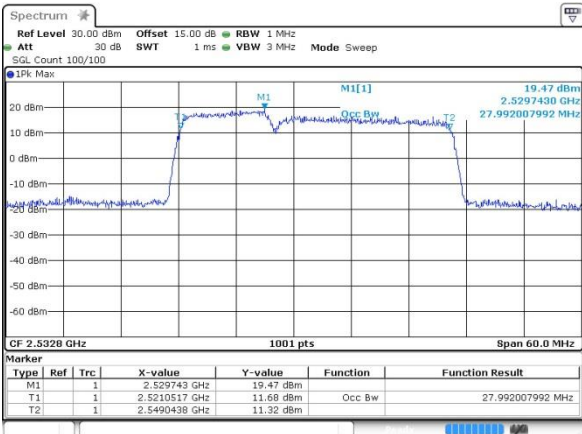

Middle Channel / 10MHz+20MHz/QPSK

Date: 12.OCT.2017 14:01:27