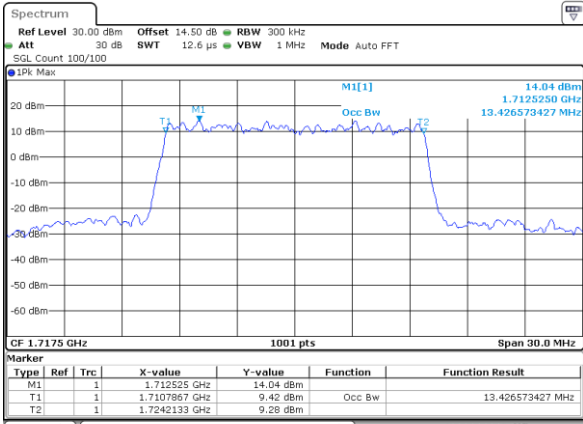

Date: 21\_SEP.2017 05:42:04

Highest Channel / 5MHz / 64QAM

Date: 21\_SEP.2017 05:34:55

Highest Channel / 10MHz / 64QAM

Date: 21\_SEP.2017 05:43:20

LTE Band 4

Lowest Channel / 15MHz / 64QAM

Date: 21\_SEP\_2017 05:46:55