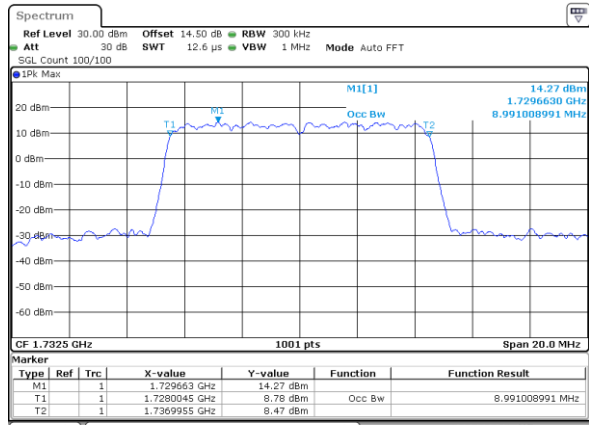

LTE Band 4

Lowest Channel / 5MHz / 64QAM

Date: 21\_SEP.2017 05:30:04

Lowest Channel / 10MHz / 64QAM

Date: 21\_SEP.2017 05:38:29

Middle Channel / 5MHz / 64QAM

Date: 21\_SEP.2017 05:33:39

Middle Channel / 10MHz / 64QAM

Date: 21\_SEP.2017 05:42:04

Highest Channel / 5MHz / 64QAM

Date: 21\_SEP.2017 05:34:55

Highest Channel / 10MHz / 64QAM

Date: 21\_SEP.2017 05:43:20

LTE Band 4

Lowest Channel / 15MHz / 64QAM

Date: 21\_SEP\_2017 05:46:55