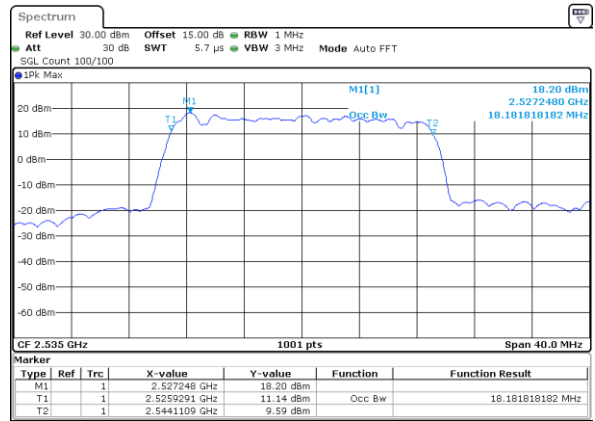

Date: 10.OCT.2017 15:15:34

Highest Channel / 5MHz / 64QAM

Date: 10.OCT.2017 15:08:29

Highest Channel / 10MHz / 64QAM

Date: 10.OCT.2017 15:16:48

LTE Band 7

Lowest Channel / 15MHz / 64QAM

Date: 10.OCT.2017 15:20:21

Lowest Channel / 20MHz / 64QAM

Date: 10.OCT.2017 15:28:40

Middle Channel / 15MHz / 64QAM

Date: 10.OCT.2017 15:23:53

Middle Channel / 20MHz / 64QAM

Date: 10.OCT.2017 15:32:12

Highest Channel / 15MHz / 64QAM

Date: 10.OCT.2017 15:25:07

Highest Channel / 20MHz / 64QAM

Date: 10.OCT.2017 15:33:26

LTE Band 7

Lowest Channel / 10MHz+20MHz/QPSK

Date: 12.OCT.2017 14:00:14

Lowest Channel / 10MHz+20MHz /16QAM

Date: 12.OCT.2017 13:59:57

Lowest Channel / 10MHz+20MHz/64QAM