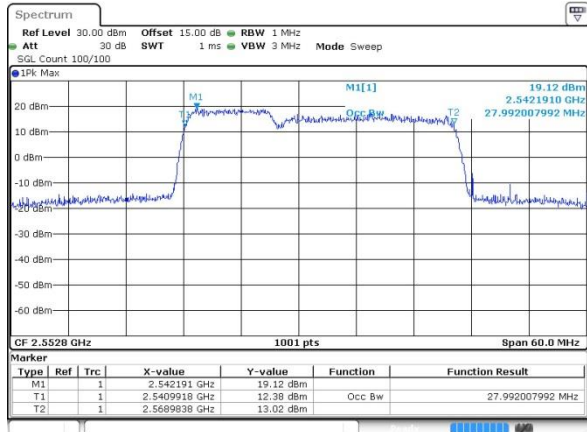

Date: 14.OCT.2017 10:04:08

Middle Channel / 10MHz+20MHz/QPSK

Date: 12.OCT.2017 14:01:27

Middle Channel / 10MHz+20MHz/16QAM

Date: 12.OCT.2017 14:01:54

LTE Band 7

Middle Channel / 10MHz+20MHz/64QAM

Date: 14.OCT.2017 10:11:38

Highest Channel / 10MHz+20MHz/QPSK

Date: 12.OCT.2017 14:08:22

Highest Channel / 10MHz+20MHz/16QAM

Date: 12.OCT.2017 14:07:59

Highest Channel / 10MHz+20MHz/64QAM

Date: 14.OCT.2017 10:13:02

LTE Band 7

Lowest Channel / 15MHz+15MHz/QPSK