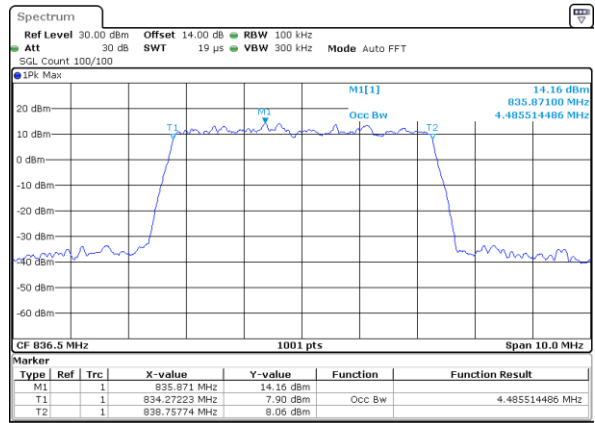

Middle Channel / 3MHz / 16QAM

Date: 21\_SEP.2017 22:36:58

Highest Channel / 3MHz / QPSK

Date: 21\_SEP.2017 22:39:20

Highest Channel / 3MHz / 16QAM

Date: 21\_SEP.2017 22:39:30

LTE Band 5

Lowest Channel / 5MHz / QPSK

Date: 21\_SEP.2017 22:48:30

Lowest Channel / 5MHz / 16QAM

Date: 21\_SEP.2017 22:48:40

Middle Channel / 5MHz / QPSK

Date: 21\_SEP.2017 22:57:40

Middle Channel / 5MHz / 16QAM

Date: 21\_SEP.2017 22:57:51

Highest Channel / 5MHz / QPSK

Date: 21\_SEP.2017 23:00:13

Highest Channel / 5MHz / 16QAM

Date: 21\_SEP.2017 23:00:23

LTE Band 5

Lowest Channel / 10MHz / QPSK

Date: 21.SEP.2017 23:09:24

Lowest Channel / 10MHz / 16QAM

Date: 21.SEP.2017 23:09:34