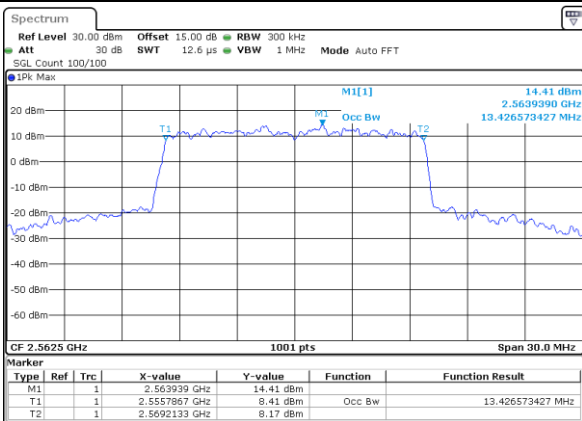

Date: 10.OCT.2017 15:15:34

Highest Channel / 5MHz / 64QAM

Date: 10.OCT.2017 15:08:29

Highest Channel / 10MHz / 64QAM

Date: 10.OCT.2017 15:16:48

LTE Band 7

Lowest Channel / 15MHz / 64QAM

Date: 10.OCT.2017 15:20:21

Lowest Channel / 20MHz / 64QAM

Date: 10.OCT.2017 15:28:40

Middle Channel / 15MHz / 64QAM

Date: 10.OCT.2017 15:23:53

Middle Channel / 20MHz / 64QAM

Date: 10.OCT.2017 15:32:12

Highest Channel / 15MHz / 64QAM

Date: 10.OCT.2017 15:25:07

Highest Channel / 20MHz / 64QAM

Date: 10.OCT.2017 15:33:26

LTE Band 7

Lowest Channel / 10MHz+20MHz/QPSK

Date: 12.OCT.2017 14:00:14

Lowest Channel / 10MHz+20MHz /16QAM

Date: 12.OCT.2017 13:59:57

Lowest Channel / 10MHz+20MHz/64QAM