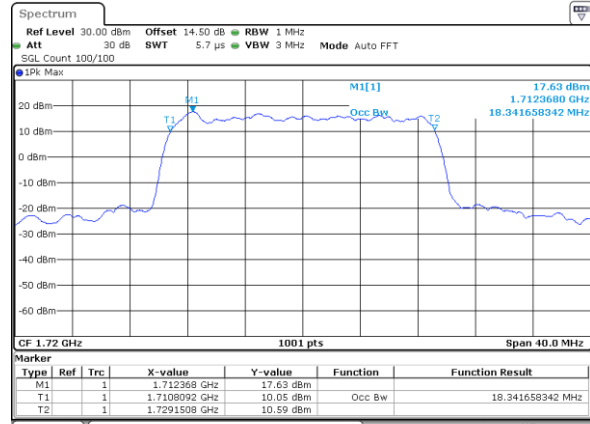

Date: 21\_SEP.2017 05:42:04

Highest Channel / 5MHz / 64QAM

Date: 21\_SEP.2017 05:34:55

Highest Channel / 10MHz / 64QAM

Date: 21\_SEP.2017 05:43:20

LTE Band 4

Lowest Channel / 15MHz / 64QAM

Date: 21\_SEP\_2017 05:46:55

Lowest Channel / 20MHz / 64QAM

Date: 21\_SEP\_2017 05:55:19

Middle Channel / 15MHz / 64QAM

Date: 21\_SEP\_2017 05:50:29

Middle Channel / 20MHz / 64QAM

Date: 21\_SEP\_2017 05:58:54

Highest Channel / 15MHz / 64QAM