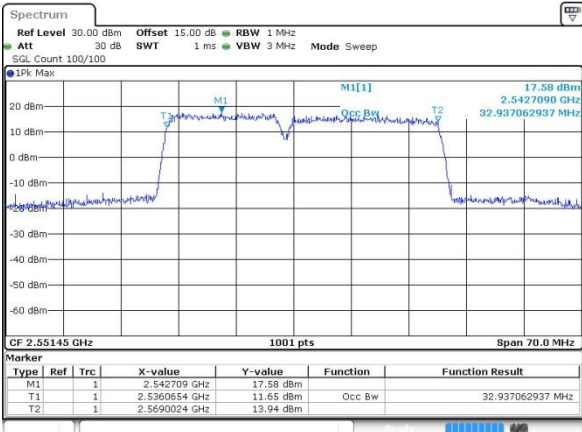

Highest Channel / 15MHz+20MHz /QPSK

Date: 12.OCT.2017 10:58:29