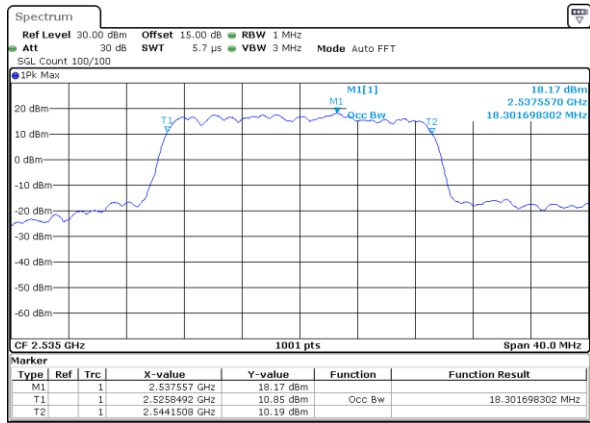

Lowest Channel / 15MHz / 16QAM

Date: 26\_SEP.2017 03:53:29

Middle Channel / 15MHz / QPSK

Date: 26\_SEP.2017 04:00:23

Middle Channel / 15MHz / 16QAM

Date: 26\_SEP.2017 04:00:33

Highest Channel / 15MHz / QPSK

Date: 26\_SEP.2017 04:02:51

Highest Channel / 15MHz / 16QAM

Date: 26\_SEP.2017 04:03:01

LTE Band 7

Lowest Channel / 20MHz / QPSK

Date: 26.SEP.2017 04:09:57

Lowest Channel / 20MHz / 16QAM

Date: 13.OCT.2017 10:06:45

Middle Channel / 20MHz / QPSK

Date: 26.SEP.2017 04:17:01

Middle Channel / 20MHz / 16QAM

Date: 26.SEP.2017 04:17:11

Highest Channel / 20MHz / QPSK

Date: 26.SEP.2017 04:19:20

Highest Channel / 20MHz / 16QAM

Date: 26.SEP.2017 04:19:38