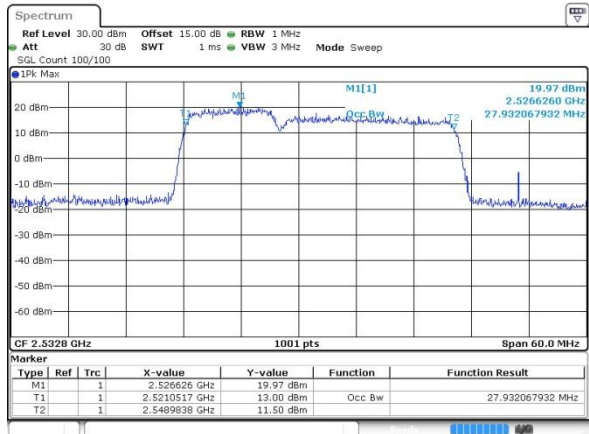

Middle Channel / 10MHz+20MHz/16QAM

Date: 12.OCT.2017 14:01:54