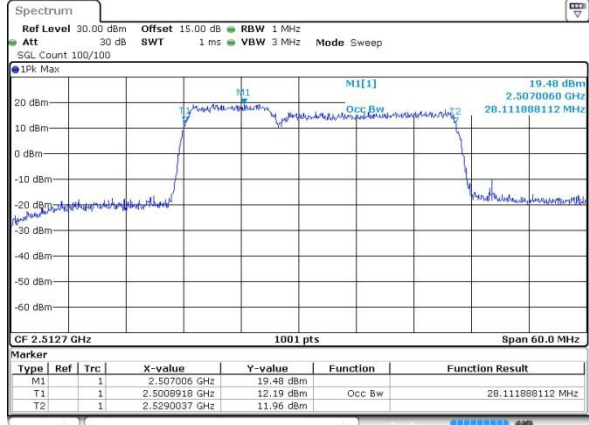

Highest Channel / 20MHz / 64QAM

Date: 10.OCT.2017 15:33:26

LTE Band 7

Lowest Channel / 10MHz+20MHz/QPSK

Date: 12.OCT.2017 14:00:14

Lowest Channel / 10MHz+20MHz /16QAM

Date: 12.OCT.2017 13:59:57

Lowest Channel / 10MHz+20MHz/64QAM