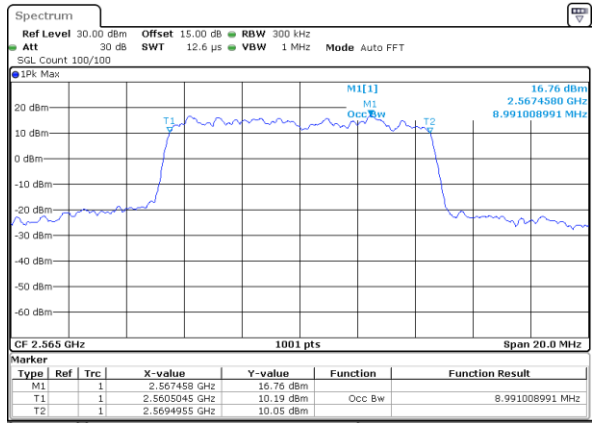

LTE Band 7

Lowest Channel / 10MHz / QPSK

Date: 26\_SEP.2017 03:36:43

Lowest Channel / 10MHz / 16QAM

Date: 26\_SEP.2017 03:36:53

Middle Channel / 10MHz / QPSK

Date: 26\_SEP.2017 03:43:47

Middle Channel / 10MHz / 16QAM

Date: 26\_SEP.2017 03:43:57

Highest Channel / 10MHz / QPSK

Date: 26\_SEP.2017 03:46:14

Highest Channel / 10MHz / 16QAM

Date: 26\_SEP.2017 03:46:24

LTE Band 7

Lowest Channel / 15MHz / QPSK

Date: 26\_SEP.2017 03:53:19