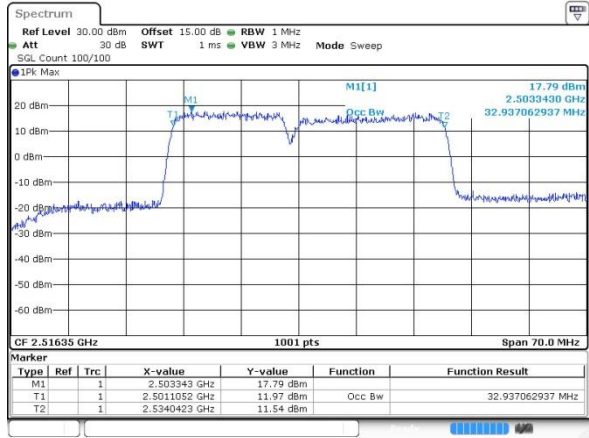

Date: 12.OCT.2017 10:29:52

Highest Channel / 15MHz+15MHz /64QAM

Date: 14.OCT.2017 10:41:32

LTE Band 7

Lowest Channel / 15MHz+20MHz/QPSK

Date: 12.OCT.2017 10:40:48

Lowest Channel / 15MHz+20MHz /16QAM

Date: 12.OCT.2017 10:41:06