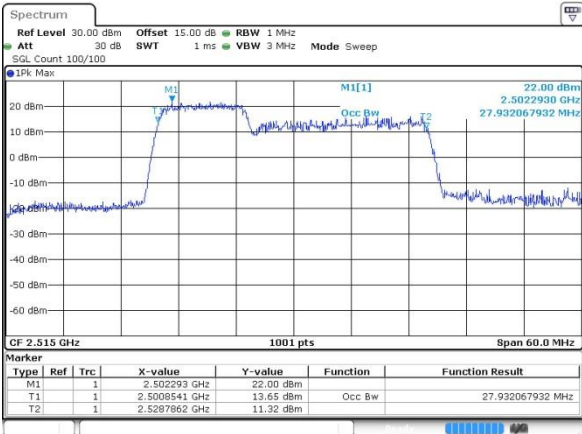

Highest Channel / 20MHz / 64QAM

Date: 10.OCT.2017 15:33:26

LTE Band 7

Lowest Channel / 10MHz+20MHz/QPSK

Date: 12.OCT.2017 14:00:14

Lowest Channel / 10MHz+20MHz /16QAM

Date: 12.OCT.2017 13:59:57

Lowest Channel / 10MHz+20MHz/64QAM