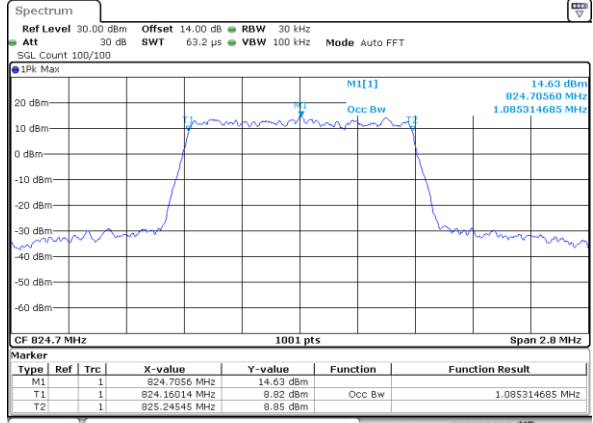

Date: 21\_SEP\_2017 05:51:45

Highest Channel / 20MHz / 64QAM

Date: 21\_SEP\_2017 06:00:10

LTE Band 5

Lowest Channel / 1.4MHz / QPSK

Date: 21\_SEP.2017 22:10:47

Lowest Channel / 1.4MHz / 16QAM

Date: 21\_SEP.2017 22:10:57