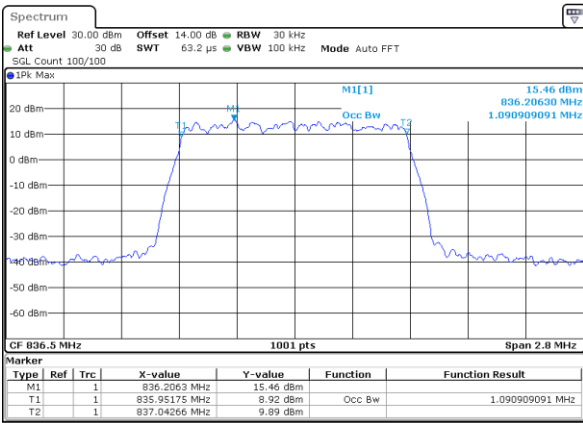

Middle Channel / 1.4MHz / QPSK

Date: 21_SEP.2017 22:15:06