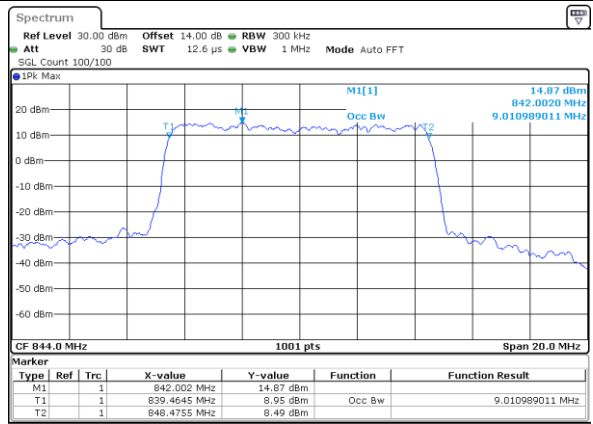

Date: 21\_SEP.2017 23:56:25

Highest Channel / 1.4MHz / 64QAM

Date: 21\_SEP.2017 23:47:15

Highest Channel / 3MHz / 64QAM

Date: 21\_SEP.2017 23:57:41

LTE Band 5

Lowest Channel / 5MHz / 64QAM

Date: 22\_SEP.2017 00:02:16

Lowest Channel / 10MHz / 64QAM

Date: 22\_SEP.2017 00:12:43

Middle Channel / 5MHz / 64QAM

Date: 22\_SEP.2017 00:06:51

Middle Channel / 10MHz / 64QAM

Date: 22\_SEP.2017 00:12:18

Highest Channel / 5MHz / 64QAM

Date: 22\_SEP.2017 00:08:08

Highest Channel / 10MHz / 64QAM

Date: 22\_SEP.2017 00:12:35

LTE Band 7

Lowest Channel / 5MHz / QPSK

Date: 26\_SEP.2017 03:20:06

Lowest Channel / 5MHz / 16QAM

Date: 26\_SEP.2017 03:20:16