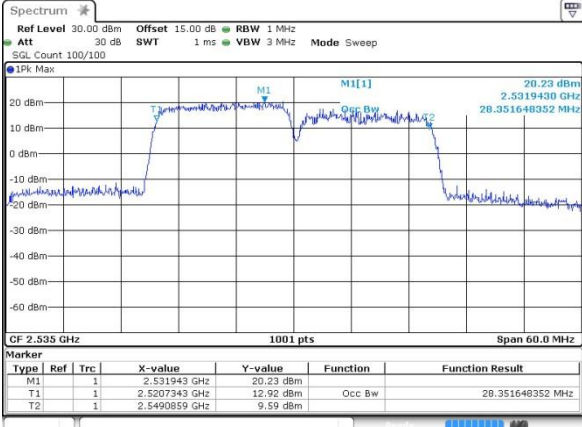

Middle Channel / 15MHz+15MHz /16QAM

Date: 12.OCT.2017 10:36:04

LTE Band 7

Middle Channel / 15MHz+15MHz /64QAM

Date: 14.OCT.2017 10:46:34

Highest Channel / 15MHz+15MHz /QPSK

Date: 12.OCT.2017 10:29:31

Highest Channel / 15MHz+15MHz /16QAM

Date: 12.OCT.2017 10:29:52

Highest Channel / 15MHz+15MHz /64QAM

Date: 14.OCT.2017 10:41:32

LTE Band 7

Lowest Channel / 15MHz+20MHz/QPSK

Date: 12.OCT.2017 10:40:48

Lowest Channel / 15MHz+20MHz /16QAM

Date: 12.OCT.2017 10:41:06