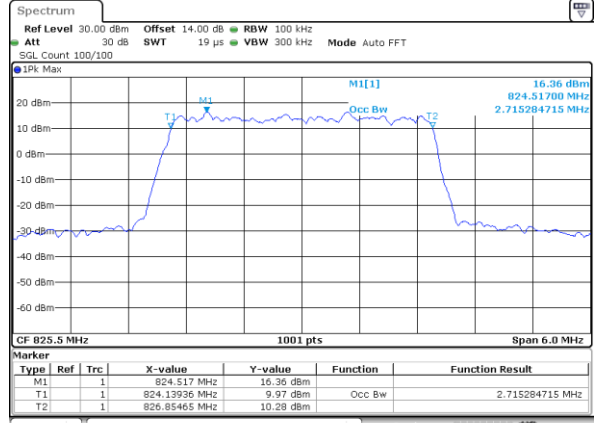

Date: 21\_SEP.2017 22:18:37

LTE Band 5

Lowest Channel / 3MHz / QPSK

Date: 21\_SEP.2017 22:27:37

Lowest Channel / 3MHz / 16QAM

Date: 21\_SEP.2017 22:27:47

Middle Channel / 3MHz / QPSK

Date: 21\_SEP.2017 22:36:48

Middle Channel / 3MHz / 16QAM

Date: 21\_SEP.2017 22:36:58

Highest Channel / 3MHz / QPSK

Date: 21\_SEP.2017 22:39:20

Highest Channel / 3MHz / 16QAM

Date: 21\_SEP.2017 22:39:30

LTE Band 5

Lowest Channel / 5MHz / QPSK