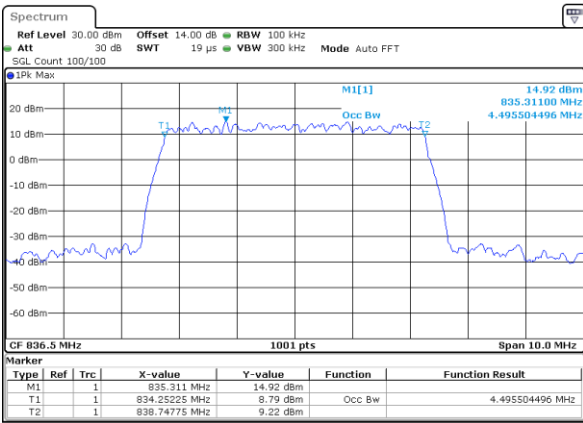

Middle Channel / 5MHz / QPSK

Date: 21_SEP.2017 22:57:40