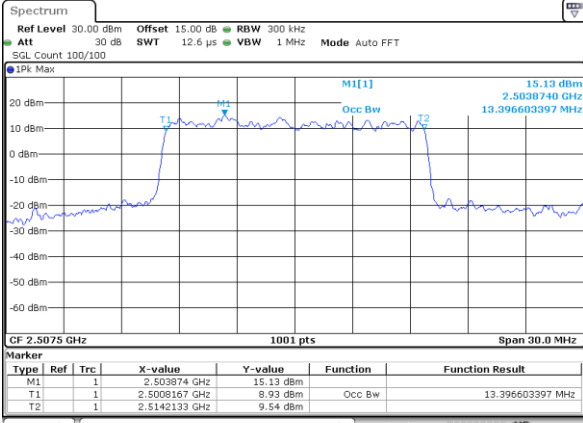

LTE Band 7

Lowest Channel / 10MHz / QPSK

Date: 26\_SEP.2017 03:36:43

Lowest Channel / 10MHz / 16QAM

Date: 26\_SEP.2017 03:36:53

Middle Channel / 10MHz / QPSK

Date: 26\_SEP.2017 03:43:47

Middle Channel / 10MHz / 16QAM

Date: 26\_SEP.2017 03:43:57

Highest Channel / 10MHz / QPSK

Date: 26\_SEP.2017 03:46:14

Highest Channel / 10MHz / 16QAM

Date: 26\_SEP.2017 03:46:24

LTE Band 7

Lowest Channel / 15MHz / QPSK

Date: 26\_SEP.2017 03:53:19

Lowest Channel / 15MHz / 16QAM

Date: 26\_SEP.2017 03:53:29

Middle Channel / 15MHz / QPSK

Date: 26\_SEP.2017 04:00:23

Middle Channel / 15MHz / 16QAM

Date: 26\_SEP.2017 04:00:33

Highest Channel / 15MHz / QPSK