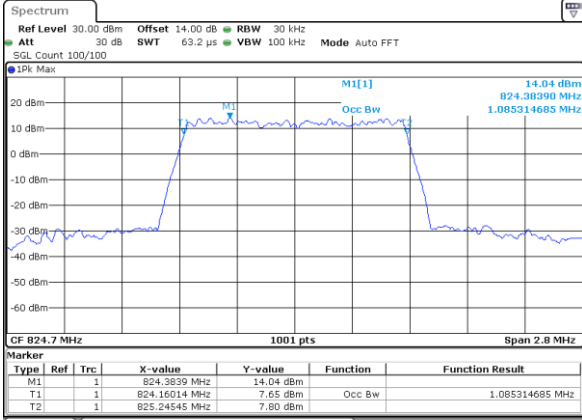

Date: 21\_SEP.2017 23:00:13

Highest Channel / 5MHz / 16QAM

Date: 21\_SEP.2017 23:00:23

LTE Band 5

Lowest Channel / 10MHz / QPSK

Date: 21.SEP.2017 23:09:24

Lowest Channel / 10MHz / 16QAM

Date: 21.SEP.2017 23:09:34

Middle Channel / 10MHz / QPSK

Date: 21.SEP.2017 23:18:04

Middle Channel / 10MHz / 16QAM

Date: 21.SEP.2017 23:18:44

Highest Channel / 10MHz / QPSK

Date: 21.SEP.2017 23:21:07

Highest Channel / 10MHz / 16QAM

Date: 21.SEP.2017 23:21:17

LTE Band 5

Lowest Channel / 1.4MHz / 64QAM

Date: 21\_SEP.2017 23:41:23

Lowest Channel / 3MHz / 64QAM

Date: 21\_SEP.2017 23:51:50

Middle Channel / 1.4MHz / 64QAM

Date: 21\_SEP.2017 23:45:59

Middle Channel / 3MHz / 64QAM