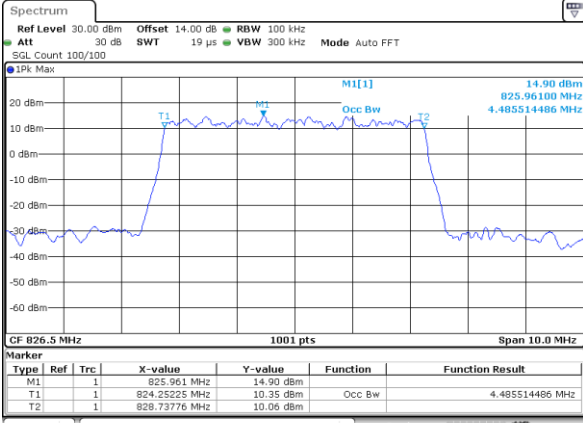

Date: 21\_SEP.2017 22:18:37

LTE Band 5

Lowest Channel / 3MHz / QPSK

Date: 21\_SEP.2017 22:27:37

Lowest Channel / 3MHz / 16QAM

Date: 21\_SEP.2017 22:27:47

Middle Channel / 3MHz / QPSK

Date: 21\_SEP.2017 22:36:48

Middle Channel / 3MHz / 16QAM

Date: 21\_SEP.2017 22:36:58

Highest Channel / 3MHz / QPSK

Date: 21\_SEP.2017 22:39:20

Highest Channel / 3MHz / 16QAM

Date: 21\_SEP.2017 22:39:30

LTE Band 5

Lowest Channel / 5MHz / QPSK

Date: 21\_SEP.2017 22:48:30

Lowest Channel / 5MHz / 16QAM

Date: 21\_SEP.2017 22:48:40

Middle Channel / 5MHz / QPSK

Date: 21\_SEP.2017 22:57:40

Middle Channel / 5MHz / 16QAM

Date: 21\_SEP.2017 22:57:51

Highest Channel / 5MHz / QPSK