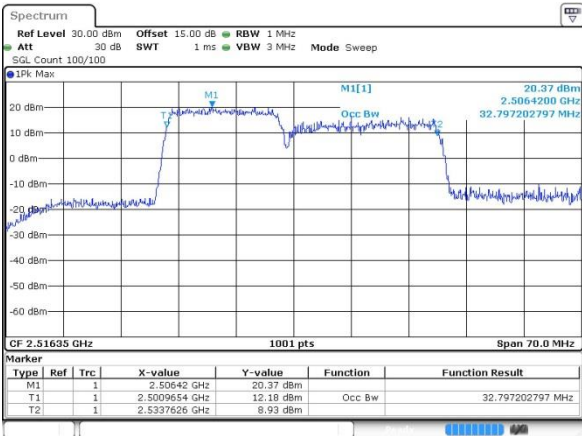

Lowest Channel / 15MHz+20MHz /64QAM

Date: 14.OCT.2017 10:54:40