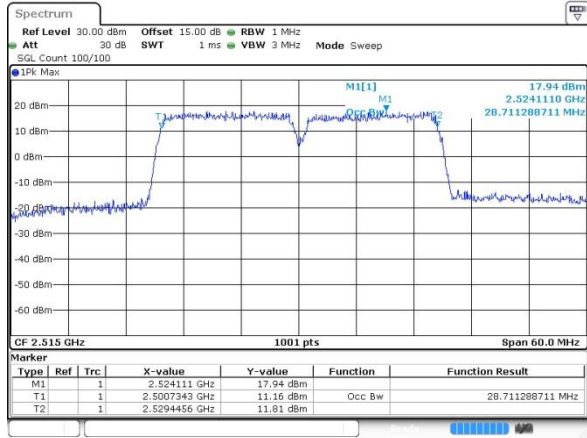

Lowest Channel / 15MHz+15MHz/16QAM

Date: 12.OCT.2017 10:13:26