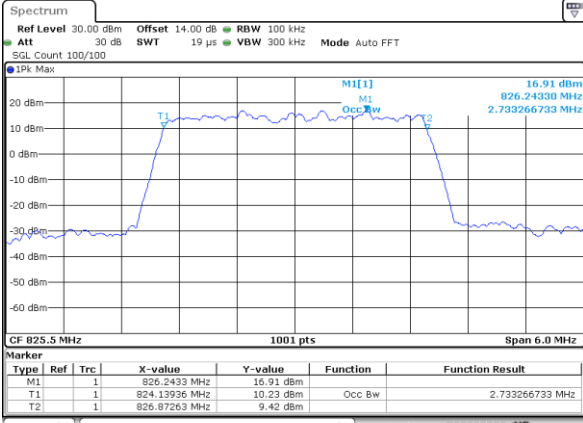

Date: 21\_SEP\_2017 05:51:45

Highest Channel / 20MHz / 64QAM

Date: 21\_SEP\_2017 06:00:10

LTE Band 5

Lowest Channel / 1.4MHz / QPSK

Date: 21\_SEP.2017 22:10:47

Lowest Channel / 1.4MHz / 16QAM

Date: 21\_SEP.2017 22:10:57

Middle Channel / 1.4MHz / QPSK

Date: 21\_SEP.2017 22:15:06

Middle Channel / 1.4MHz / 16QAM

Date: 21\_SEP.2017 22:16:06

Highest Channel / 1.4MHz / QPSK

Date: 21\_SEP.2017 22:18:27

Highest Channel / 1.4MHz / 16QAM

Date: 21\_SEP.2017 22:18:37

LTE Band 5

Lowest Channel / 3MHz / QPSK

Date: 21\_SEP.2017 22:27:37

Lowest Channel / 3MHz / 16QAM

Date: 21\_SEP.2017 22:27:47

Middle Channel / 3MHz / QPSK

Date: 21\_SEP.2017 22:36:48