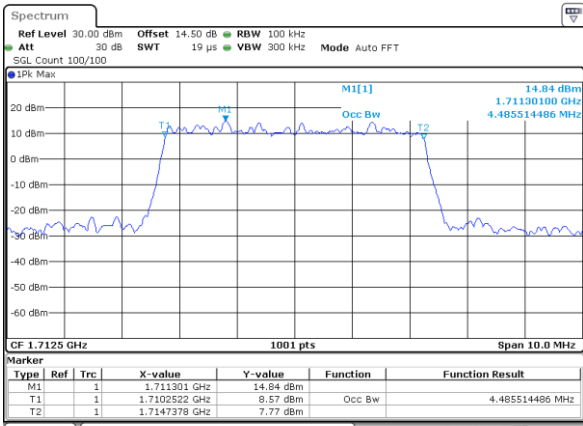

LTE Band 4

Lowest Channel / 5MHz / 64QAM

Date: 21\_SEP.2017 05:30:04

Lowest Channel / 10MHz / 64QAM

Date: 21\_SEP.2017 05:38:29

Middle Channel / 5MHz / 64QAM

Date: 21\_SEP.2017 05:33:39

Middle Channel / 10MHz / 64QAM

Date: 21\_SEP.2017 05:42:04

Highest Channel / 5MHz / 64QAM

Date: 21\_SEP.2017 05:34:55

Highest Channel / 10MHz / 64QAM

Date: 21\_SEP.2017 05:43:20

LTE Band 4

Lowest Channel / 15MHz / 64QAM

Date: 21\_SEP\_2017 05:46:55