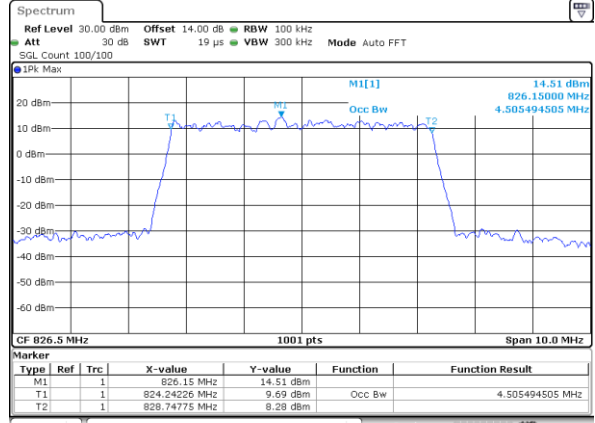

Date: 21\_SEP.2017 22:18:37

LTE Band 5

Lowest Channel / 3MHz / QPSK

Date: 21\_SEP.2017 22:27:37

Lowest Channel / 3MHz / 16QAM

Date: 21\_SEP.2017 22:27:47

Middle Channel / 3MHz / QPSK

Date: 21\_SEP.2017 22:36:48

Middle Channel / 3MHz / 16QAM

Date: 21\_SEP.2017 22:36:58

Highest Channel / 3MHz / QPSK

Date: 21\_SEP.2017 22:39:20

Highest Channel / 3MHz / 16QAM

Date: 21\_SEP.2017 22:39:30

LTE Band 5

Lowest Channel / 5MHz / QPSK

Date: 21\_SEP.2017 22:48:30

Lowest Channel / 5MHz / 16QAM

Date: 21\_SEP.2017 22:48:40

Middle Channel / 5MHz / QPSK

Date: 21\_SEP.2017 22:57:40

Middle Channel / 5MHz / 16QAM

Date: 21\_SEP.2017 22:57:51

Highest Channel / 5MHz / QPSK