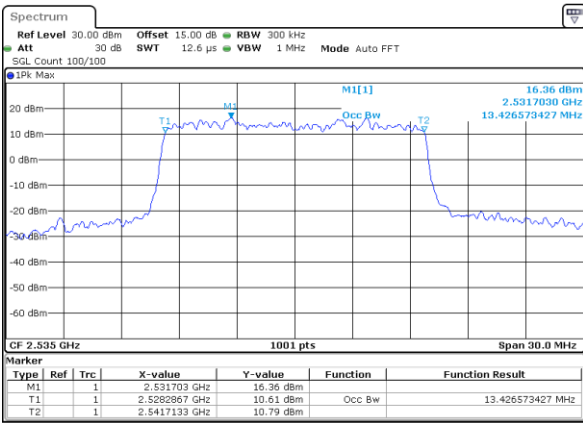

LTE Band 7

Lowest Channel / 10MHz / QPSK

Date: 26\_SEP.2017 03:36:43

Lowest Channel / 10MHz / 16QAM

Date: 26\_SEP.2017 03:36:53

Middle Channel / 10MHz / QPSK

Date: 26\_SEP.2017 03:43:47

Middle Channel / 10MHz / 16QAM

Date: 26\_SEP.2017 03:43:57

Highest Channel / 10MHz / QPSK

Date: 26\_SEP.2017 03:46:14

Highest Channel / 10MHz / 16QAM

Date: 26\_SEP.2017 03:46:24

LTE Band 7

Lowest Channel / 15MHz / QPSK

Date: 26\_SEP.2017 03:53:19

Lowest Channel / 15MHz / 16QAM

Date: 26\_SEP.2017 03:53:29

Middle Channel / 15MHz / QPSK

Date: 26\_SEP.2017 04:00:23

Middle Channel / 15MHz / 16QAM

Date: 26\_SEP.2017 04:00:33

Highest Channel / 15MHz / QPSK