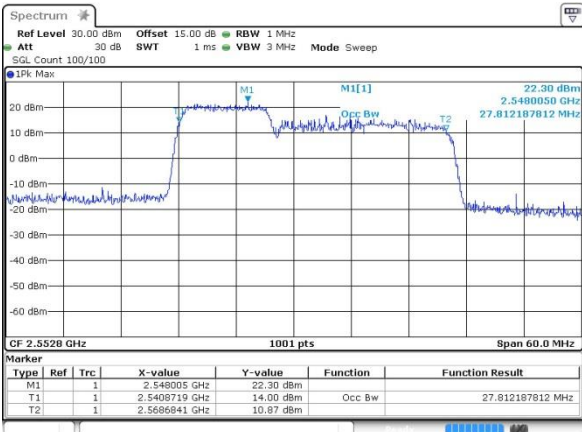

Highest Channel / 10MHz+20MHz/QPSK

Date: 12.OCT.2017 14:08:22

Highest Channel / 10MHz+20MHz/16QAM

Date: 12.OCT.2017 14:07:59

Highest Channel / 10MHz+20MHz/64QAM

Date: 14.OCT.2017 10:13:02

LTE Band 7

Lowest Channel / 15MHz+15MHz/QPSK