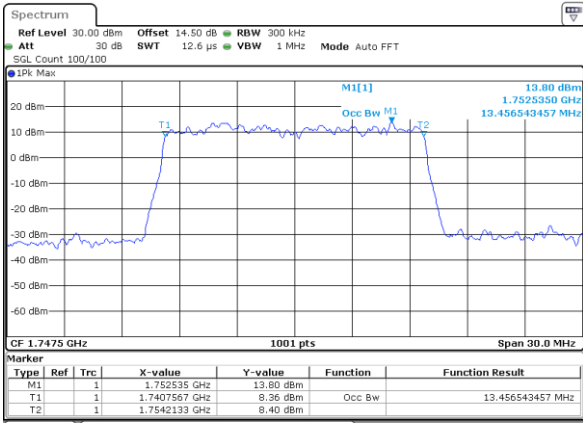

Date: 21\_SEP.2017 05:42:04

Highest Channel / 5MHz / 64QAM

Date: 21\_SEP.2017 05:34:55

Highest Channel / 10MHz / 64QAM

Date: 21\_SEP.2017 05:43:20

LTE Band 4

Lowest Channel / 15MHz / 64QAM

Date: 21\_SEP\_2017 05:46:55

Lowest Channel / 20MHz / 64QAM

Date: 21\_SEP\_2017 05:55:19

Middle Channel / 15MHz / 64QAM

Date: 21\_SEP\_2017 05:50:29

Middle Channel / 20MHz / 64QAM

Date: 21\_SEP\_2017 05:58:54

Highest Channel / 15MHz / 64QAM

Date: 21\_SEP\_2017 05:51:45

Highest Channel / 20MHz / 64QAM

Date: 21\_SEP\_2017 06:00:10

LTE Band 5

Lowest Channel / 1.4MHz / QPSK

Date: 21\_SEP.2017 22:10:47

Lowest Channel / 1.4MHz / 16QAM

Date: 21\_SEP.2017 22:10:57