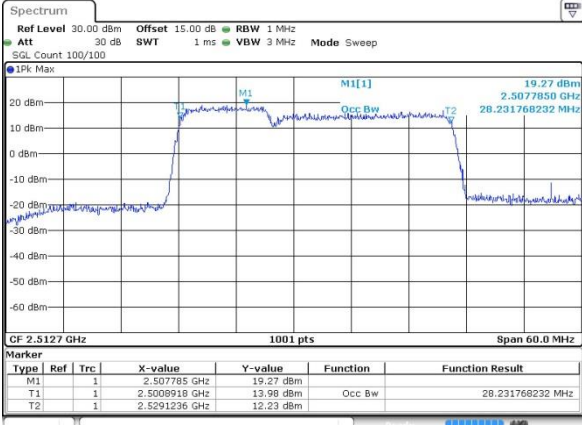

Highest Channel / 20MHz / 64QAM

Date: 10.OCT.2017 15:33:26

LTE Band 7

Lowest Channel / 10MHz+20MHz/QPSK

Date: 12.OCT.2017 14:00:14

Lowest Channel / 10MHz+20MHz /16QAM

Date: 12.OCT.2017 13:59:57

Lowest Channel / 10MHz+20MHz/64QAM