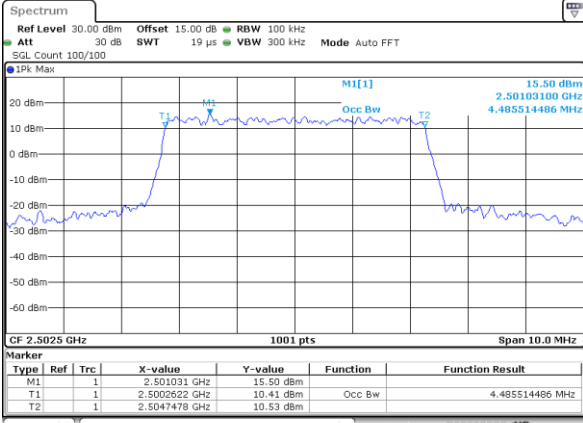

Lowest Channel / 10MHz / 64QAM

Date: 22\_SEP.2017 00:12:43

Middle Channel / 5MHz / 64QAM

Date: 22\_SEP.2017 00:06:51

Middle Channel / 10MHz / 64QAM

Date: 22\_SEP.2017 00:12:18

Highest Channel / 5MHz / 64QAM

Date: 22\_SEP.2017 00:08:08

Highest Channel / 10MHz / 64QAM

Date: 22\_SEP.2017 00:12:35

LTE Band 7

Lowest Channel / 5MHz / QPSK

Date: 26\_SEP.2017 03:20:06

Lowest Channel / 5MHz / 16QAM

Date: 26\_SEP.2017 03:20:16

Middle Channel / 5MHz / QPSK

Date: 26\_SEP.2017 03:27:11

Middle Channel / 5MHz / 16QAM

Date: 26\_SEP.2017 03:27:21

Highest Channel / 5MHz / QPSK

Date: 26\_SEP.2017 03:29:38

Highest Channel / 5MHz / 16QAM

Date: 26\_SEP.2017 03:29:48