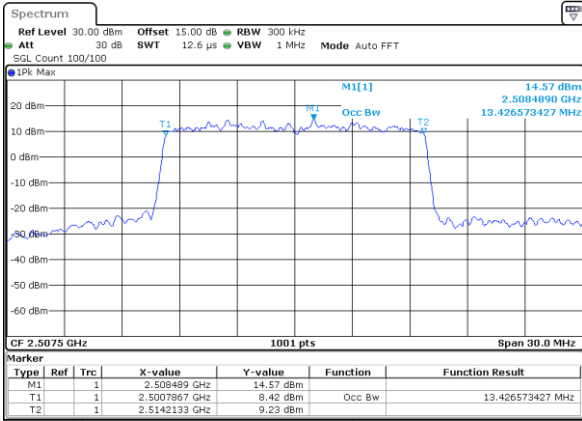

LTE Band 7

Lowest Channel / 5MHz / 64QAM

Date: 10.OCT.2017 15:03:42

Lowest Channel / 10MHz / 64QAM

Date: 10.OCT.2017 15:12:02

Middle Channel / 5MHz / 64QAM

Date: 10.OCT.2017 15:07:15

Middle Channel / 10MHz / 64QAM

Date: 10.OCT.2017 15:15:34

Highest Channel / 5MHz / 64QAM

Date: 10.OCT.2017 15:08:29

Highest Channel / 10MHz / 64QAM

Date: 10.OCT.2017 15:16:48

LTE Band 7

Lowest Channel / 15MHz / 64QAM

Date: 10.OCT.2017 15:20:21

Lowest Channel / 20MHz / 64QAM

Date: 10.OCT.2017 15:28:40

Middle Channel / 15MHz / 64QAM

Date: 10.OCT.2017 15:23:53

Middle Channel / 20MHz / 64QAM

Date: 10.OCT.2017 15:32:12

Highest Channel / 15MHz / 64QAM

Date: 10.OCT.2017 15:25:07