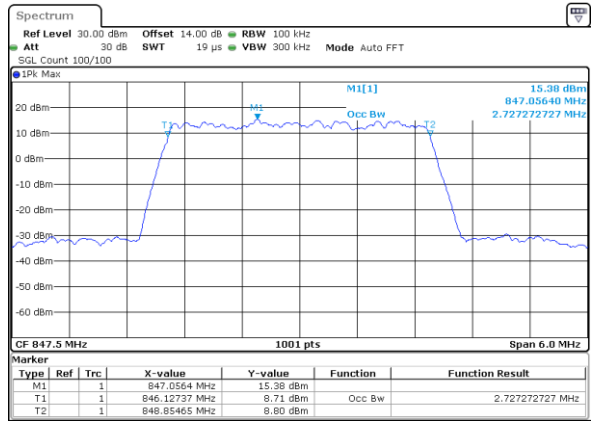

LTE Band 5

Lowest Channel / 1.4MHz / 64QAM

Date: 21\_SEP.2017 23:41:23

Lowest Channel / 3MHz / 64QAM

Date: 21\_SEP.2017 23:51:50

Middle Channel / 1.4MHz / 64QAM

Date: 21\_SEP.2017 23:45:59

Middle Channel / 3MHz / 64QAM

Date: 21\_SEP.2017 23:56:25

Highest Channel / 1.4MHz / 64QAM

Date: 21\_SEP.2017 23:47:15

Highest Channel / 3MHz / 64QAM

Date: 21\_SEP.2017 23:57:41

LTE Band 5

Lowest Channel / 5MHz / 64QAM

Date: 22\_SEP.2017 00:02:16