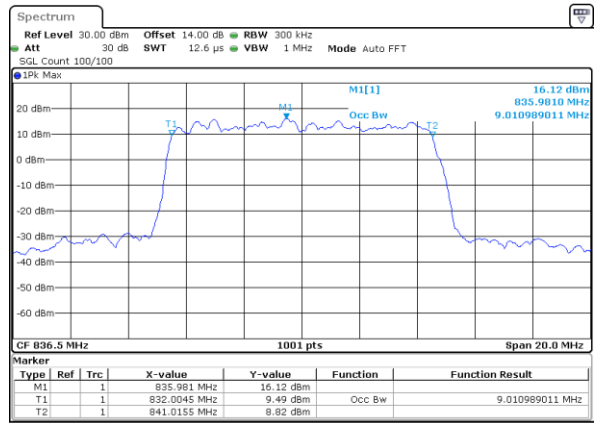

Middle Channel / 10MHz / 16QAM

Date: 21.SEP.2017 23:18:44