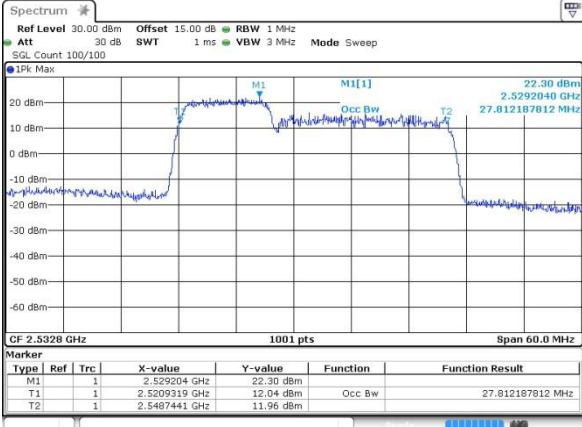

Date: 14.OCT.2017 10:04:08

Middle Channel / 10MHz+20MHz/QPSK

Date: 12.OCT.2017 14:01:27

Middle Channel / 10MHz+20MHz/16QAM

Date: 12.OCT.2017 14:01:54

LTE Band 7

Middle Channel / 10MHz+20MHz/64QAM

Date: 14.OCT.2017 10:11:38

Highest Channel / 10MHz+20MHz/QPSK

Date: 12.OCT.2017 14:08:22

Highest Channel / 10MHz+20MHz/16QAM

Date: 12.OCT.2017 14:07:59

Highest Channel / 10MHz+20MHz/64QAM

Date: 14.OCT.2017 10:13:02

LTE Band 7

Lowest Channel / 15MHz+15MHz/QPSK