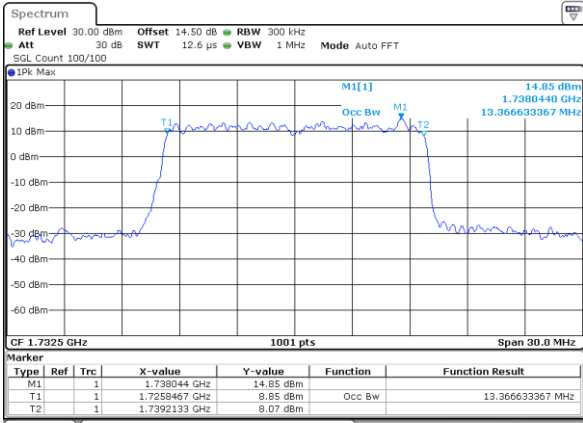

Middle Channel / 15MHz / 64QAM

Date: 21_SEP_2017 05:50:29