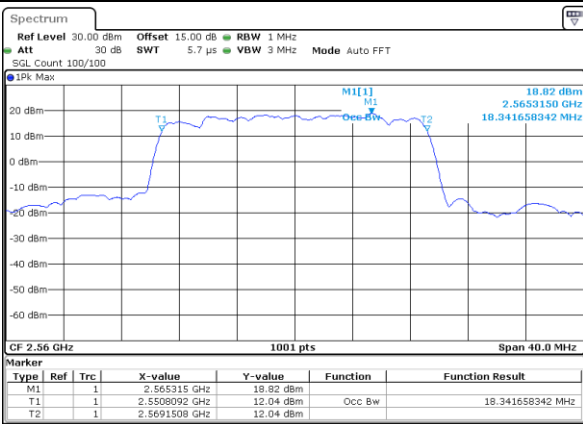

Date: 26\_SEP.2017 04:02:51

Highest Channel / 15MHz / 16QAM

Date: 26\_SEP.2017 04:03:01

LTE Band 7

Lowest Channel / 20MHz / QPSK

Date: 26.SEP.2017 04:09:57

Lowest Channel / 20MHz / 16QAM

Date: 13.OCT.2017 10:06:45

Middle Channel / 20MHz / QPSK

Date: 26.SEP.2017 04:17:01

Middle Channel / 20MHz / 16QAM

Date: 26.SEP.2017 04:17:11

Highest Channel / 20MHz / QPSK

Date: 26.SEP.2017 04:19:20

Highest Channel / 20MHz / 16QAM

Date: 26.SEP.2017 04:19:38

LTE Band 7

Lowest Channel / 5MHz / 64QAM

Date: 10.OCT.2017 15:03:42

Lowest Channel / 10MHz / 64QAM

Date: 10.OCT.2017 15:12:02

Middle Channel / 5MHz / 64QAM

Date: 10.OCT.2017 15:07:15

Middle Channel / 10MHz / 64QAM