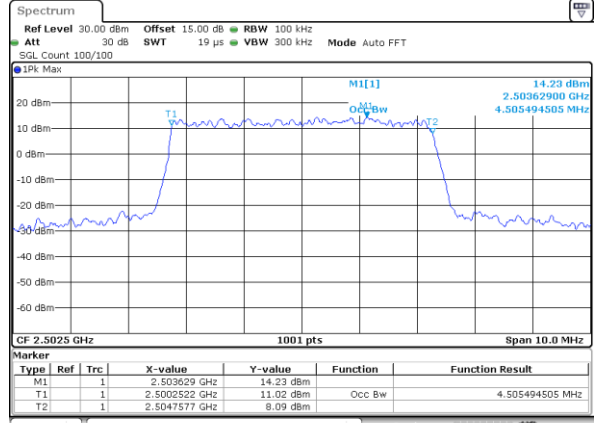

Lowest Channel / 10MHz / 64QAM

Date: 22\_SEP.2017 00:12:43

Middle Channel / 5MHz / 64QAM

Date: 22\_SEP.2017 00:06:51

Middle Channel / 10MHz / 64QAM

Date: 22\_SEP.2017 00:12:18

Highest Channel / 5MHz / 64QAM

Date: 22\_SEP.2017 00:08:08

Highest Channel / 10MHz / 64QAM

Date: 22\_SEP.2017 00:12:35

LTE Band 7

Lowest Channel / 5MHz / QPSK

Date: 26\_SEP.2017 03:20:06

Lowest Channel / 5MHz / 16QAM

Date: 26\_SEP.2017 03:20:16