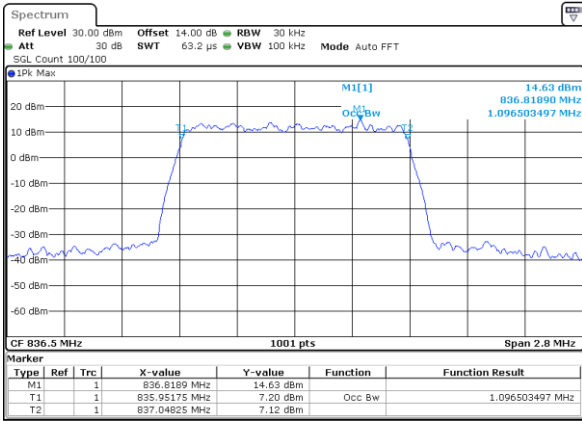

LTE Band 5

Lowest Channel / 1.4MHz / 64QAM

Date: 21\_SEP.2017 23:41:23

Lowest Channel / 3MHz / 64QAM

Date: 21\_SEP.2017 23:51:50

Middle Channel / 1.4MHz / 64QAM

Date: 21\_SEP.2017 23:45:59

Middle Channel / 3MHz / 64QAM

Date: 21\_SEP.2017 23:56:25

Highest Channel / 1.4MHz / 64QAM

Date: 21\_SEP.2017 23:47:15

Highest Channel / 3MHz / 64QAM

Date: 21\_SEP.2017 23:57:41

LTE Band 5

Lowest Channel / 5MHz / 64QAM

Date: 22\_SEP.2017 00:02:16