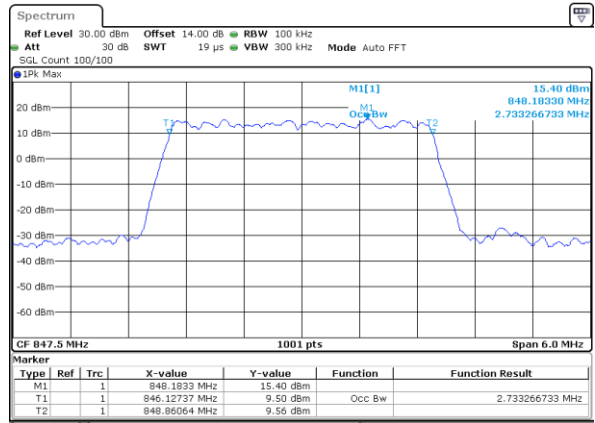

Date: 21\_SEP.2017 22:18:37

LTE Band 5

Lowest Channel / 3MHz / QPSK

Date: 21\_SEP.2017 22:27:37

Lowest Channel / 3MHz / 16QAM

Date: 21\_SEP.2017 22:27:47

Middle Channel / 3MHz / QPSK

Date: 21\_SEP.2017 22:36:48

Middle Channel / 3MHz / 16QAM

Date: 21\_SEP.2017 22:36:58

Highest Channel / 3MHz / QPSK

Date: 21\_SEP.2017 22:39:20

Highest Channel / 3MHz / 16QAM

Date: 21\_SEP.2017 22:39:30

LTE Band 5

Lowest Channel / 5MHz / QPSK

Date: 21\_SEP.2017 22:48:30

Lowest Channel / 5MHz / 16QAM

Date: 21\_SEP.2017 22:48:40

Middle Channel / 5MHz / QPSK

Date: 21\_SEP.2017 22:57:40

Middle Channel / 5MHz / 16QAM

Date: 21\_SEP.2017 22:57:51

Highest Channel / 5MHz / QPSK

Date: 21\_SEP.2017 23:00:13

Highest Channel / 5MHz / 16QAM

Date: 21\_SEP.2017 23:00:23

LTE Band 5

Lowest Channel / 10MHz / QPSK

Date: 21.SEP.2017 23:09:24

Lowest Channel / 10MHz / 16QAM

Date: 21.SEP.2017 23:09:34