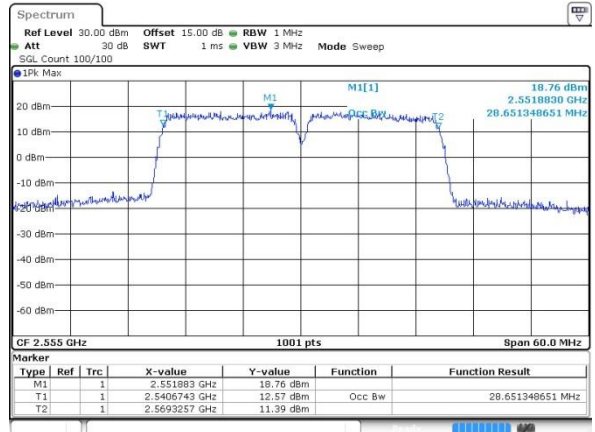

Middle Channel / 15MHz+15MHz /16QAM

Date: 12.OCT.2017 10:36:04

LTE Band 7

Middle Channel / 15MHz+15MHz /64QAM

Date: 14.OCT.2017 10:46:34

Highest Channel / 15MHz+15MHz /QPSK

Date: 12.OCT.2017 10:29:31

Highest Channel / 15MHz+15MHz /16QAM