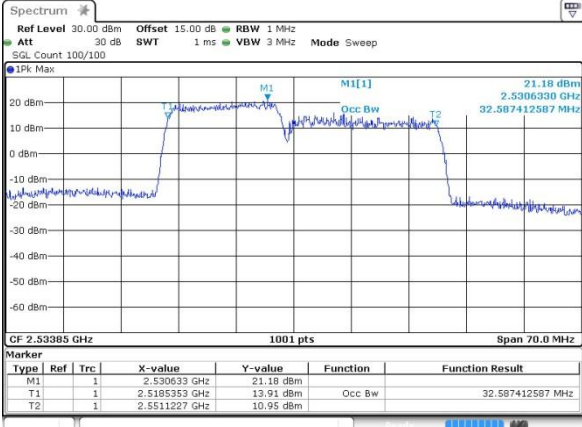

Date: 12.OCT.2017 10:29:52

Highest Channel / 15MHz+15MHz /64QAM

Date: 14.OCT.2017 10:41:32

LTE Band 7

Lowest Channel / 15MHz+20MHz/QPSK

Date: 12.OCT.2017 10:40:48

Lowest Channel / 15MHz+20MHz /16QAM

Date: 12.OCT.2017 10:41:06

Lowest Channel / 15MHz+20MHz /64QAM

Date: 14.OCT.2017 10:54:40

Middle Channel / 15MHz+20MHz /QPSK

Date: 12.OCT.2017 11:07:04

Middle Channel / 15MHz+20MHz /16QAM

Date: 12.OCT.2017 11:05:32

LTE Band 7

Middle Channel / 15MHz+20MHz /64QAM