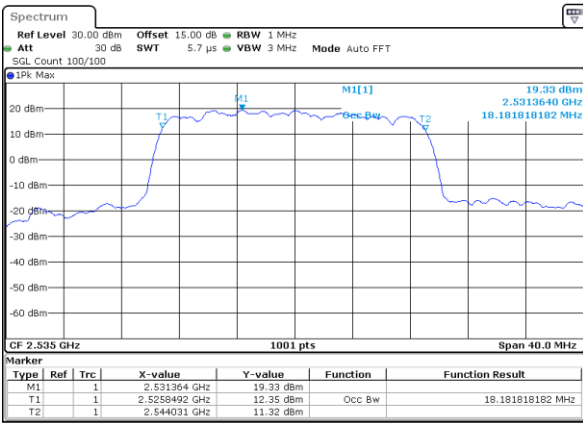

Date: 26\_SEP.2017 04:02:51

Highest Channel / 15MHz / 16QAM

Date: 26\_SEP.2017 04:03:01

LTE Band 7

Lowest Channel / 20MHz / QPSK

Date: 26.SEP.2017 04:09:57

Lowest Channel / 20MHz / 16QAM

Date: 13.OCT.2017 10:06:45

Middle Channel / 20MHz / QPSK

Date: 26.SEP.2017 04:17:01

Middle Channel / 20MHz / 16QAM

Date: 26.SEP.2017 04:17:11

Highest Channel / 20MHz / QPSK

Date: 26.SEP.2017 04:19:20

Highest Channel / 20MHz / 16QAM

Date: 26.SEP.2017 04:19:38