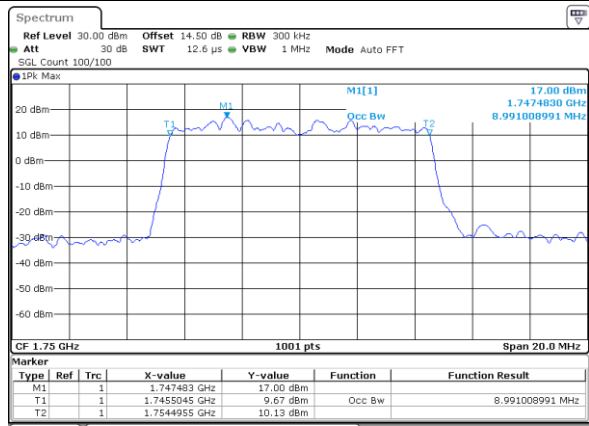

LTE Band 4

Lowest Channel / 5MHz / 64QAM

Date: 21\_SEP.2017 05:30:04

Lowest Channel / 10MHz / 64QAM

Date: 21\_SEP.2017 05:38:29

Middle Channel / 5MHz / 64QAM

Date: 21\_SEP.2017 05:33:39

Middle Channel / 10MHz / 64QAM

Date: 21\_SEP.2017 05:42:04

Highest Channel / 5MHz / 64QAM

Date: 21\_SEP.2017 05:34:55

Highest Channel / 10MHz / 64QAM

Date: 21\_SEP.2017 05:43:20

LTE Band 4

Lowest Channel / 15MHz / 64QAM

Date: 21\_SEP\_2017 05:46:55