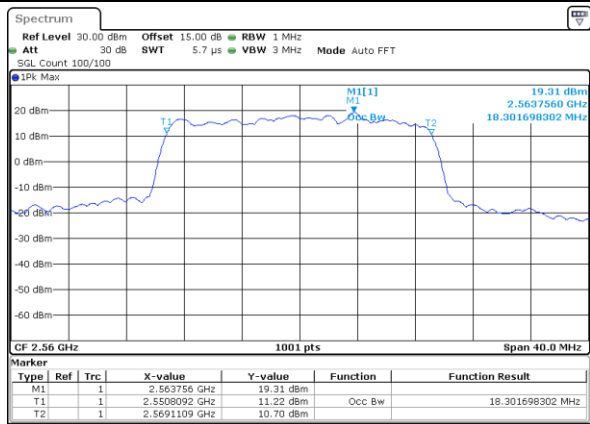

Date: 26\_SEP.2017 04:02:51

Highest Channel / 15MHz / 16QAM

Date: 26\_SEP.2017 04:03:01

LTE Band 7

Lowest Channel / 20MHz / QPSK

Date: 26.SEP.2017 04:09:57

Lowest Channel / 20MHz / 16QAM

Date: 13.OCT.2017 10:06:45

Middle Channel / 20MHz / QPSK

Date: 26.SEP.2017 04:17:01

Middle Channel / 20MHz / 16QAM

Date: 26.SEP.2017 04:17:11

Highest Channel / 20MHz / QPSK

Date: 26.SEP.2017 04:19:20

Highest Channel / 20MHz / 16QAM

Date: 26.SEP.2017 04:19:38

LTE Band 7

Lowest Channel / 5MHz / 64QAM

Date: 10.OCT.2017 15:03:42

Lowest Channel / 10MHz / 64QAM

Date: 10.OCT.2017 15:12:02

Middle Channel / 5MHz / 64QAM

Date: 10.OCT.2017 15:07:15

Middle Channel / 10MHz / 64QAM