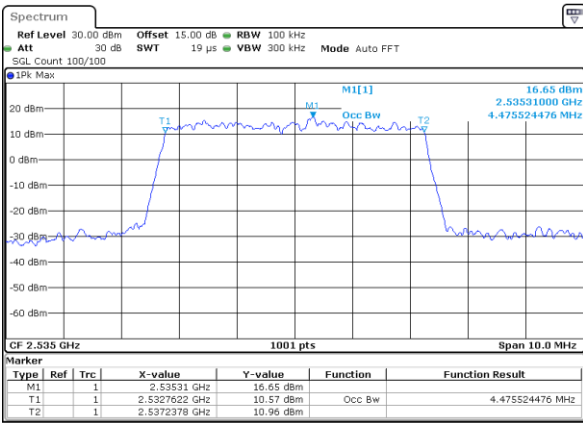

Middle Channel / 5MHz / QPSK

Date: 26_SEP.2017 03:27:11