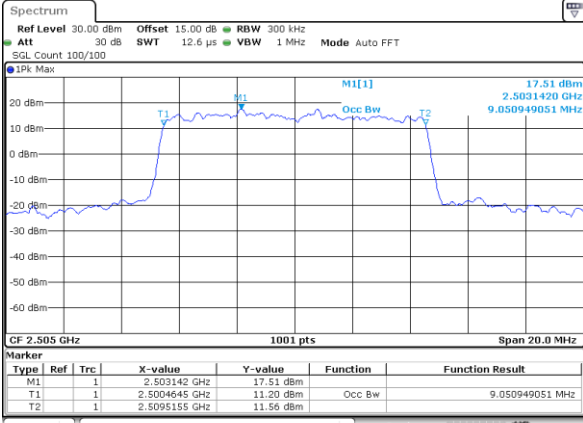

Date: 22\_SEP.2017 00:08:08

Highest Channel / 10MHz / 64QAM

Date: 22\_SEP.2017 00:12:35

LTE Band 7

Lowest Channel / 5MHz / QPSK

Date: 26\_SEP.2017 03:20:06

Lowest Channel / 5MHz / 16QAM

Date: 26\_SEP.2017 03:20:16

Middle Channel / 5MHz / QPSK

Date: 26\_SEP.2017 03:27:11

Middle Channel / 5MHz / 16QAM

Date: 26\_SEP.2017 03:27:21

Highest Channel / 5MHz / QPSK

Date: 26\_SEP.2017 03:29:38

Highest Channel / 5MHz / 16QAM

Date: 26\_SEP.2017 03:29:48

LTE Band 7

Lowest Channel / 10MHz / QPSK

Date: 26\_SEP.2017 03:36:43

Lowest Channel / 10MHz / 16QAM

Date: 26\_SEP.2017 03:36:53

Middle Channel / 10MHz / QPSK

Date: 26\_SEP.2017 03:43:47

Middle Channel / 10MHz / 16QAM