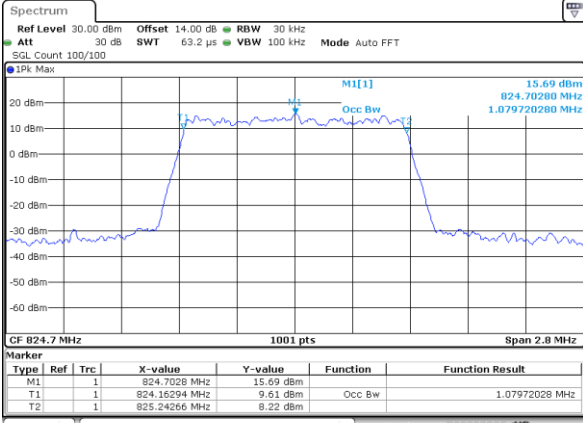

Date: 21\_SEP\_2017 05:51:45

Highest Channel / 20MHz / 64QAM

Date: 21\_SEP\_2017 06:00:10

LTE Band 5

Lowest Channel / 1.4MHz / QPSK

Date: 21\_SEP.2017 22:10:47

Lowest Channel / 1.4MHz / 16QAM

Date: 21\_SEP.2017 22:10:57