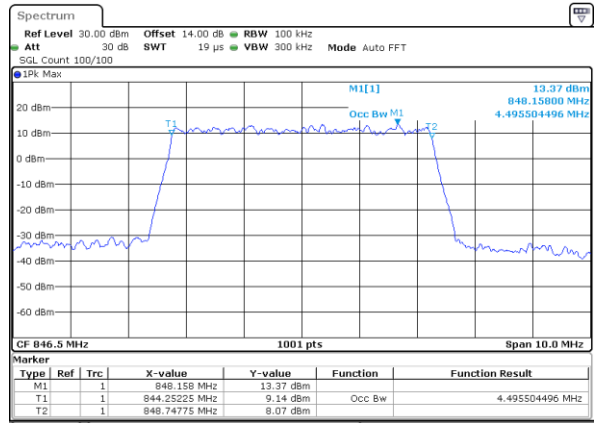

Middle Channel / 3MHz / 16QAM

Date: 21\_SEP.2017 22:36:58

Highest Channel / 3MHz / QPSK

Date: 21\_SEP.2017 22:39:20

Highest Channel / 3MHz / 16QAM

Date: 21\_SEP.2017 22:39:30

LTE Band 5

Lowest Channel / 5MHz / QPSK

Date: 21\_SEP.2017 22:48:30

Lowest Channel / 5MHz / 16QAM

Date: 21\_SEP.2017 22:48:40

Middle Channel / 5MHz / QPSK

Date: 21\_SEP.2017 22:57:40

Middle Channel / 5MHz / 16QAM

Date: 21\_SEP.2017 22:57:51

Highest Channel / 5MHz / QPSK

Date: 21\_SEP.2017 23:00:13

Highest Channel / 5MHz / 16QAM

Date: 21\_SEP.2017 23:00:23

LTE Band 5

Lowest Channel / 10MHz / QPSK

Date: 21.SEP.2017 23:09:24

Lowest Channel / 10MHz / 16QAM

Date: 21.SEP.2017 23:09:34