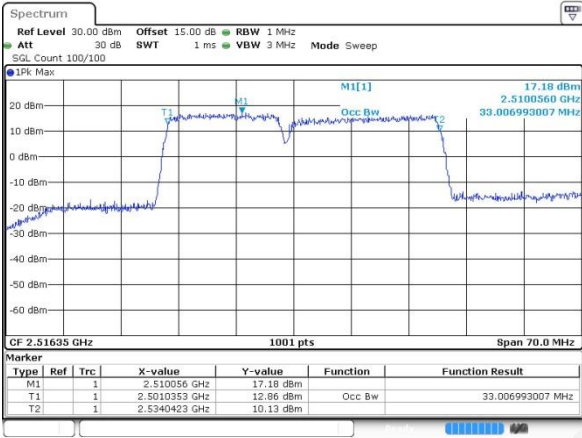

Date: 12.OCT.2017 10:29:52

Highest Channel / 15MHz+15MHz /64QAM

Date: 14.OCT.2017 10:41:32

LTE Band 7

Lowest Channel / 15MHz+20MHz/QPSK

Date: 12.OCT.2017 10:40:48

Lowest Channel / 15MHz+20MHz /16QAM

Date: 12.OCT.2017 10:41:06