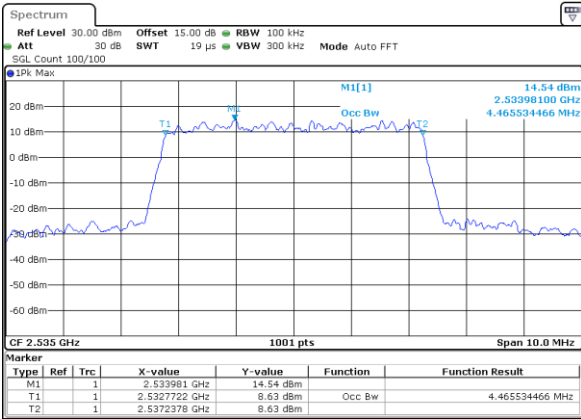

Middle Channel / 20MHz / QPSK

Date: 26.SEP.2017 04:17:01

Middle Channel / 20MHz / 16QAM

Date: 26.SEP.2017 04:17:11

Highest Channel / 20MHz / QPSK

Date: 26.SEP.2017 04:19:20

Highest Channel / 20MHz / 16QAM

Date: 26.SEP.2017 04:19:38

LTE Band 7

Lowest Channel / 5MHz / 64QAM

Date: 10.OCT.2017 15:03:42

Lowest Channel / 10MHz / 64QAM

Date: 10.OCT.2017 15:12:02

Middle Channel / 5MHz / 64QAM

Date: 10.OCT.2017 15:07:15

Middle Channel / 10MHz / 64QAM

Date: 10.OCT.2017 15:15:34

Highest Channel / 5MHz / 64QAM

Date: 10.OCT.2017 15:08:29

Highest Channel / 10MHz / 64QAM

Date: 10.OCT.2017 15:16:48

LTE Band 7

Lowest Channel / 15MHz / 64QAM

Date: 10.OCT.2017 15:20:21