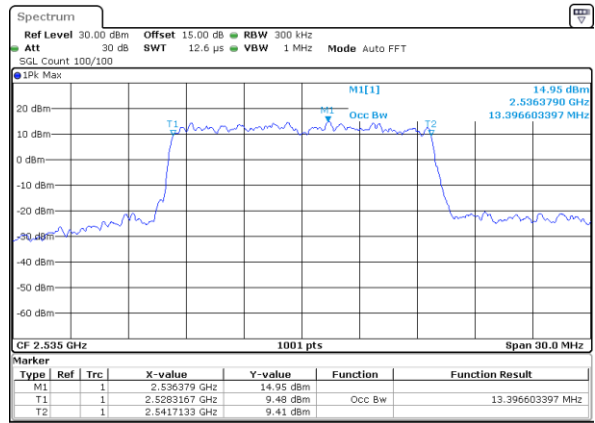

Date: 26\_SEP.2017 03:43:57

Highest Channel / 10MHz / QPSK

Date: 26\_SEP.2017 03:46:14

Highest Channel / 10MHz / 16QAM

Date: 26\_SEP.2017 03:46:24

LTE Band 7

Lowest Channel / 15MHz / QPSK

Date: 26\_SEP.2017 03:53:19

Lowest Channel / 15MHz / 16QAM

Date: 26\_SEP.2017 03:53:29

Middle Channel / 15MHz / QPSK

Date: 26\_SEP.2017 04:00:23

Middle Channel / 15MHz / 16QAM

Date: 26\_SEP.2017 04:00:33

Highest Channel / 15MHz / QPSK

Date: 26\_SEP.2017 04:02:51

Highest Channel / 15MHz / 16QAM

Date: 26\_SEP.2017 04:03:01

LTE Band 7

Lowest Channel / 20MHz / QPSK

Date: 26.SEP.2017 04:09:57

Lowest Channel / 20MHz / 16QAM

Date: 13.OCT.2017 10:06:45