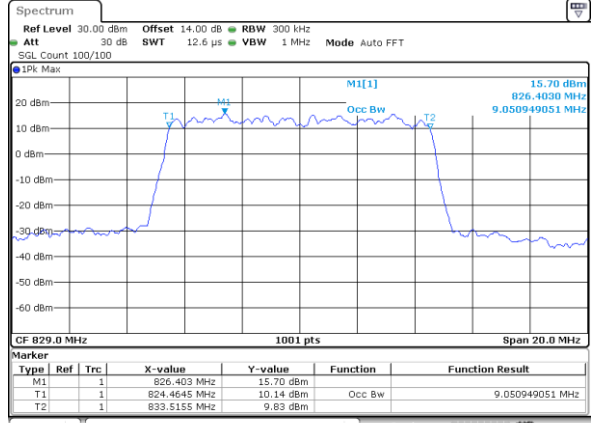

Date: 21\_SEP.2017 23:56:25

Highest Channel / 1.4MHz / 64QAM

Date: 21\_SEP.2017 23:47:15

Highest Channel / 3MHz / 64QAM

Date: 21\_SEP.2017 23:57:41

LTE Band 5

Lowest Channel / 5MHz / 64QAM

Date: 22\_SEP.2017 00:02:16

Lowest Channel / 10MHz / 64QAM

Date: 22\_SEP.2017 00:12:43

Middle Channel / 5MHz / 64QAM

Date: 22\_SEP.2017 00:06:51

Middle Channel / 10MHz / 64QAM

Date: 22\_SEP.2017 00:12:18

Highest Channel / 5MHz / 64QAM