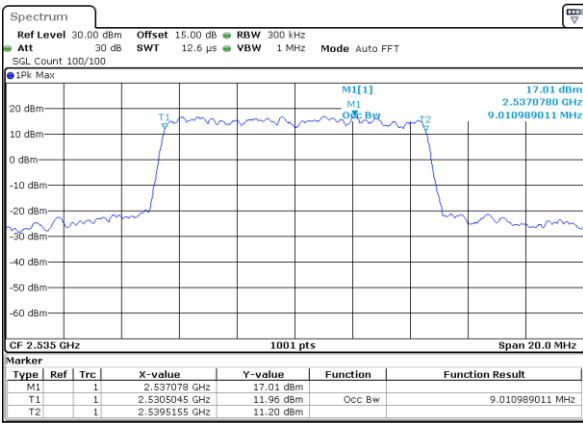

LTE Band 7

Lowest Channel / 10MHz / QPSK

Date: 26\_SEP.2017 03:36:43

Lowest Channel / 10MHz / 16QAM

Date: 26\_SEP.2017 03:36:53

Middle Channel / 10MHz / QPSK

Date: 26\_SEP.2017 03:43:47

Middle Channel / 10MHz / 16QAM

Date: 26\_SEP.2017 03:43:57

Highest Channel / 10MHz / QPSK

Date: 26\_SEP.2017 03:46:14

Highest Channel / 10MHz / 16QAM

Date: 26\_SEP.2017 03:46:24

LTE Band 7

Lowest Channel / 15MHz / QPSK

Date: 26\_SEP.2017 03:53:19