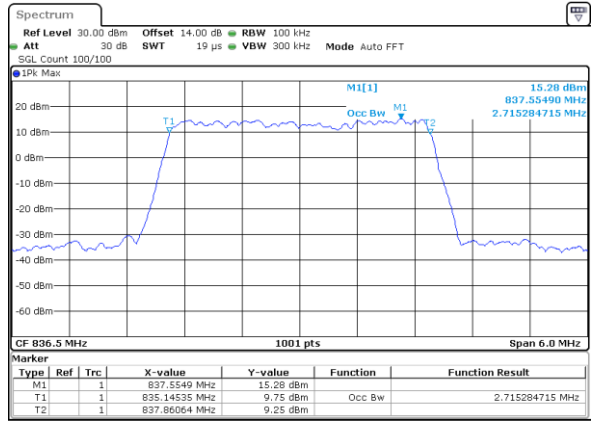

LTE Band 5

Lowest Channel / 1.4MHz / 64QAM

Date: 21\_SEP.2017 23:41:23

Lowest Channel / 3MHz / 64QAM

Date: 21\_SEP.2017 23:51:50

Middle Channel / 1.4MHz / 64QAM

Date: 21\_SEP.2017 23:45:59

Middle Channel / 3MHz / 64QAM

Date: 21\_SEP.2017 23:56:25

Highest Channel / 1.4MHz / 64QAM

Date: 21\_SEP.2017 23:47:15

Highest Channel / 3MHz / 64QAM

Date: 21\_SEP.2017 23:57:41

LTE Band 5

Lowest Channel / 5MHz / 64QAM

Date: 22\_SEP.2017 00:02:16