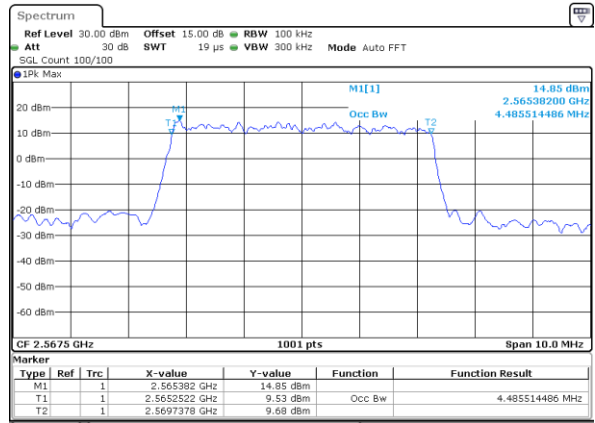

Date: 22\_SEP.2017 00:08:08

Highest Channel / 10MHz / 64QAM

Date: 22\_SEP.2017 00:12:35

LTE Band 7

Lowest Channel / 5MHz / QPSK

Date: 26\_SEP.2017 03:20:06

Lowest Channel / 5MHz / 16QAM

Date: 26\_SEP.2017 03:20:16

Middle Channel / 5MHz / QPSK

Date: 26\_SEP.2017 03:27:11

Middle Channel / 5MHz / 16QAM

Date: 26\_SEP.2017 03:27:21

Highest Channel / 5MHz / QPSK

Date: 26\_SEP.2017 03:29:38

Highest Channel / 5MHz / 16QAM

Date: 26\_SEP.2017 03:29:48

LTE Band 7

Lowest Channel / 10MHz / QPSK

Date: 26\_SEP.2017 03:36:43

Lowest Channel / 10MHz / 16QAM

Date: 26\_SEP.2017 03:36:53

Middle Channel / 10MHz / QPSK

Date: 26\_SEP.2017 03:43:47

Middle Channel / 10MHz / 16QAM