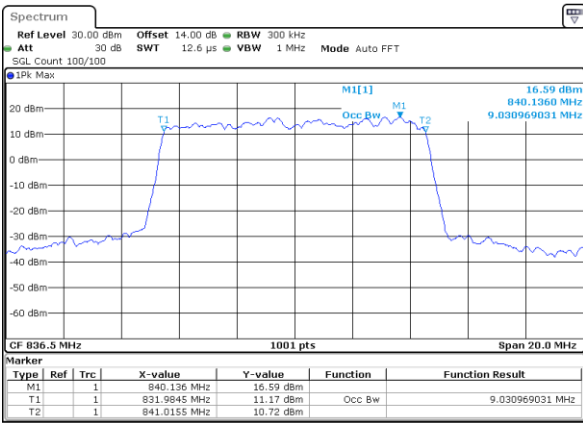

Date: 21\_SEP.2017 23:00:13

Highest Channel / 5MHz / 16QAM

Date: 21\_SEP.2017 23:00:23

LTE Band 5

Lowest Channel / 10MHz / QPSK

Date: 21.SEP.2017 23:09:24

Lowest Channel / 10MHz / 16QAM

Date: 21.SEP.2017 23:09:34

Middle Channel / 10MHz / QPSK

Date: 21.SEP.2017 23:18:04

Middle Channel / 10MHz / 16QAM

Date: 21.SEP.2017 23:18:44

Highest Channel / 10MHz / QPSK

Date: 21.SEP.2017 23:21:07

Highest Channel / 10MHz / 16QAM

Date: 21.SEP.2017 23:21:17