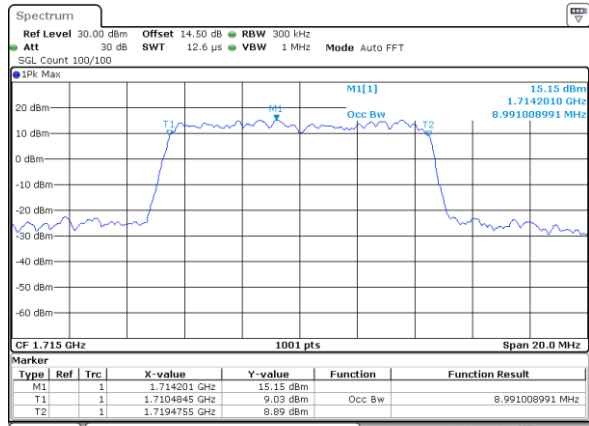

LTE Band 4

Lowest Channel / 5MHz / 64QAM

Date: 21\_SEP.2017 05:30:04

Lowest Channel / 10MHz / 64QAM

Date: 21\_SEP.2017 05:38:29

Middle Channel / 5MHz / 64QAM

Date: 21\_SEP.2017 05:33:39

Middle Channel / 10MHz / 64QAM

Date: 21\_SEP.2017 05:42:04

Highest Channel / 5MHz / 64QAM

Date: 21\_SEP.2017 05:34:55

Highest Channel / 10MHz / 64QAM

Date: 21\_SEP.2017 05:43:20

LTE Band 4

Lowest Channel / 15MHz / 64QAM

Date: 21\_SEP\_2017 05:46:55