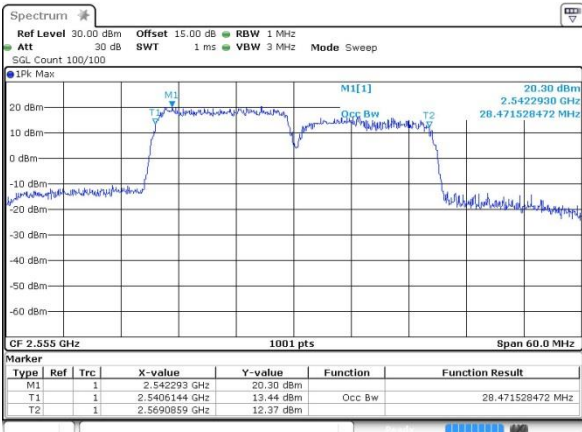

Middle Channel / 15MHz+15MHz /16QAM

Date: 12.OCT.2017 10:36:04

LTE Band 7

Middle Channel / 15MHz+15MHz /64QAM

Date: 14.OCT.2017 10:46:34

Highest Channel / 15MHz+15MHz /QPSK

Date: 12.OCT.2017 10:29:31

Highest Channel / 15MHz+15MHz /16QAM

Date: 12.OCT.2017 10:29:52

Highest Channel / 15MHz+15MHz /64QAM

Date: 14.OCT.2017 10:41:32

LTE Band 7

Lowest Channel / 15MHz+20MHz/QPSK

Date: 12.OCT.2017 10:40:48

Lowest Channel / 15MHz+20MHz /16QAM

Date: 12.OCT.2017 10:41:06