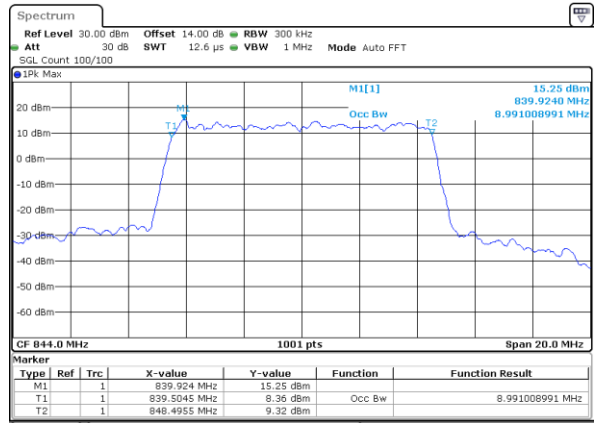

Date: 21\_SEP.2017 23:00:13

Highest Channel / 5MHz / 16QAM

Date: 21\_SEP.2017 23:00:23

LTE Band 5

Lowest Channel / 10MHz / QPSK

Date: 21.SEP.2017 23:09:24

Lowest Channel / 10MHz / 16QAM

Date: 21.SEP.2017 23:09:34

Middle Channel / 10MHz / QPSK

Date: 21.SEP.2017 23:18:04

Middle Channel / 10MHz / 16QAM

Date: 21.SEP.2017 23:18:44

Highest Channel / 10MHz / QPSK

Date: 21.SEP.2017 23:21:07

Highest Channel / 10MHz / 16QAM

Date: 21.SEP.2017 23:21:17

LTE Band 5

Lowest Channel / 1.4MHz / 64QAM

Date: 21\_SEP.2017 23:41:23

Lowest Channel / 3MHz / 64QAM

Date: 21\_SEP.2017 23:51:50

Middle Channel / 1.4MHz / 64QAM

Date: 21\_SEP.2017 23:45:59

Middle Channel / 3MHz / 64QAM

Date: 21\_SEP.2017 23:56:25

Highest Channel / 1.4MHz / 64QAM

Date: 21\_SEP.2017 23:47:15

Highest Channel / 3MHz / 64QAM

Date: 21\_SEP.2017 23:57:41

LTE Band 5

Lowest Channel / 5MHz / 64QAM

Date: 22\_SEP.2017 00:02:16