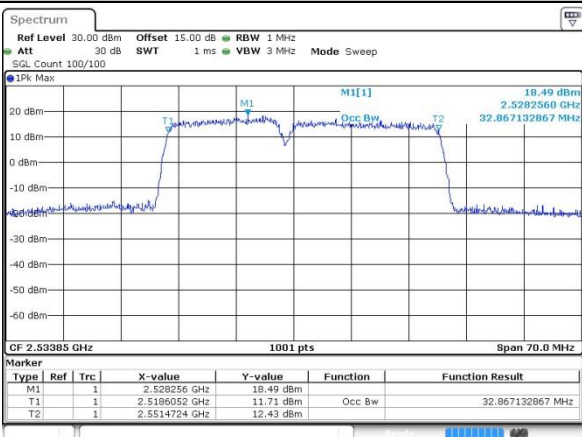

Middle Channel / 15MHz+20MHz /QPSK

Date: 12.OCT.2017 11:07:04