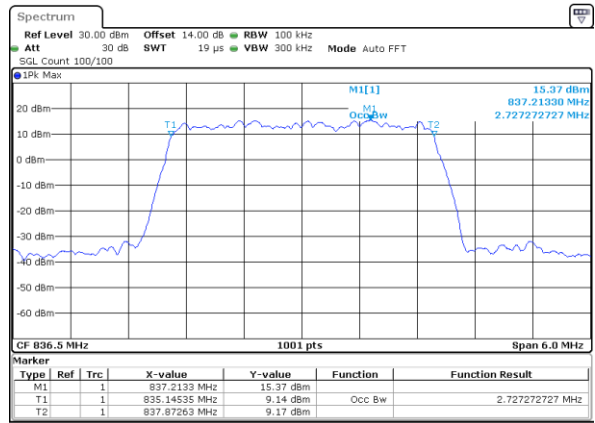

Date: 21\_SEP.2017 22:18:37

LTE Band 5

Lowest Channel / 3MHz / QPSK

Date: 21\_SEP.2017 22:27:37

Lowest Channel / 3MHz / 16QAM

Date: 21\_SEP.2017 22:27:47

Middle Channel / 3MHz / QPSK

Date: 21\_SEP.2017 22:36:48

Middle Channel / 3MHz / 16QAM

Date: 21\_SEP.2017 22:36:58

Highest Channel / 3MHz / QPSK

Date: 21\_SEP.2017 22:39:20

Highest Channel / 3MHz / 16QAM

Date: 21\_SEP.2017 22:39:30

LTE Band 5

Lowest Channel / 5MHz / QPSK