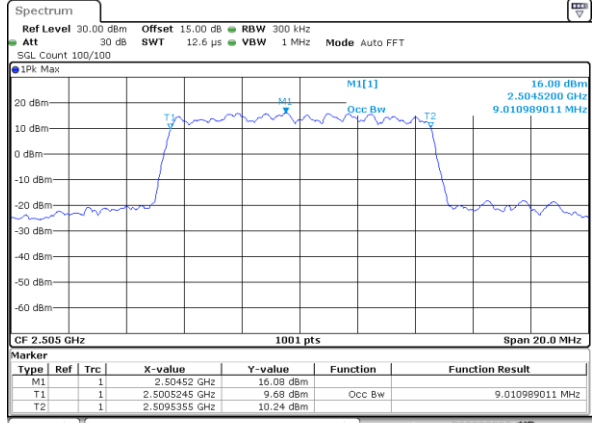

Date: 22\_SEP.2017 00:08:08

Highest Channel / 10MHz / 64QAM

Date: 22\_SEP.2017 00:12:35

LTE Band 7

Lowest Channel / 5MHz / QPSK

Date: 26\_SEP.2017 03:20:06

Lowest Channel / 5MHz / 16QAM

Date: 26\_SEP.2017 03:20:16

Middle Channel / 5MHz / QPSK

Date: 26\_SEP.2017 03:27:11

Middle Channel / 5MHz / 16QAM

Date: 26\_SEP.2017 03:27:21

Highest Channel / 5MHz / QPSK

Date: 26\_SEP.2017 03:29:38

Highest Channel / 5MHz / 16QAM

Date: 26\_SEP.2017 03:29:48

LTE Band 7

Lowest Channel / 10MHz / QPSK

Date: 26\_SEP.2017 03:36:43

Lowest Channel / 10MHz / 16QAM

Date: 26\_SEP.2017 03:36:53

Middle Channel / 10MHz / QPSK

Date: 26\_SEP.2017 03:43:47

Middle Channel / 10MHz / 16QAM