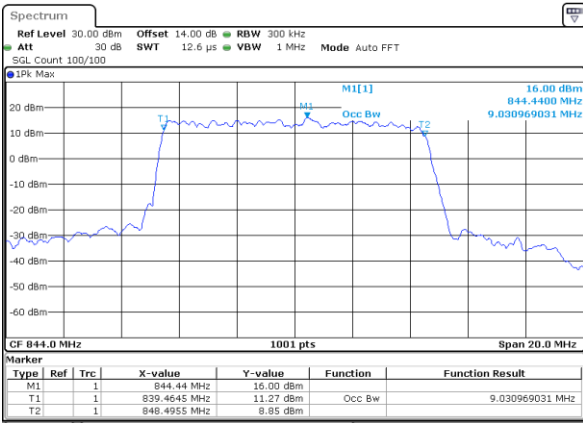

Date: 21\_SEP.2017 23:00:13

Highest Channel / 5MHz / 16QAM

Date: 21\_SEP.2017 23:00:23

LTE Band 5

Lowest Channel / 10MHz / QPSK

Date: 21.SEP.2017 23:09:24

Lowest Channel / 10MHz / 16QAM

Date: 21.SEP.2017 23:09:34

Middle Channel / 10MHz / QPSK

Date: 21.SEP.2017 23:18:04

Middle Channel / 10MHz / 16QAM

Date: 21.SEP.2017 23:18:44

Highest Channel / 10MHz / QPSK

Date: 21.SEP.2017 23:21:07

Highest Channel / 10MHz / 16QAM

Date: 21.SEP.2017 23:21:17

LTE Band 5

Lowest Channel / 1.4MHz / 64QAM

Date: 21\_SEP.2017 23:41:23

Lowest Channel / 3MHz / 64QAM

Date: 21\_SEP.2017 23:51:50

Middle Channel / 1.4MHz / 64QAM

Date: 21\_SEP.2017 23:45:59

Middle Channel / 3MHz / 64QAM

Date: 21\_SEP.2017 23:56:25

Highest Channel / 1.4MHz / 64QAM

Date: 21\_SEP.2017 23:47:15

Highest Channel / 3MHz / 64QAM

Date: 21\_SEP.2017 23:57:41

LTE Band 5

Lowest Channel / 5MHz / 64QAM

Date: 22\_SEP.2017 00:02:16