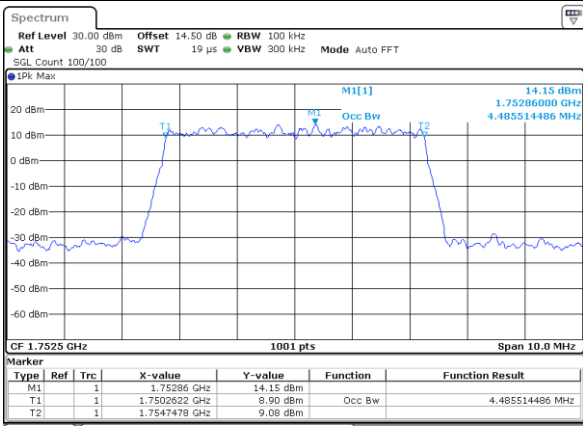

LTE Band 4

Lowest Channel / 5MHz / 64QAM

Date: 21\_SEP.2017 05:30:04

Lowest Channel / 10MHz / 64QAM

Date: 21\_SEP.2017 05:38:29

Middle Channel / 5MHz / 64QAM

Date: 21\_SEP.2017 05:33:39

Middle Channel / 10MHz / 64QAM

Date: 21\_SEP.2017 05:42:04

Highest Channel / 5MHz / 64QAM

Date: 21\_SEP.2017 05:34:55

Highest Channel / 10MHz / 64QAM

Date: 21\_SEP.2017 05:43:20

LTE Band 4

Lowest Channel / 15MHz / 64QAM

Date: 21\_SEP\_2017 05:46:55