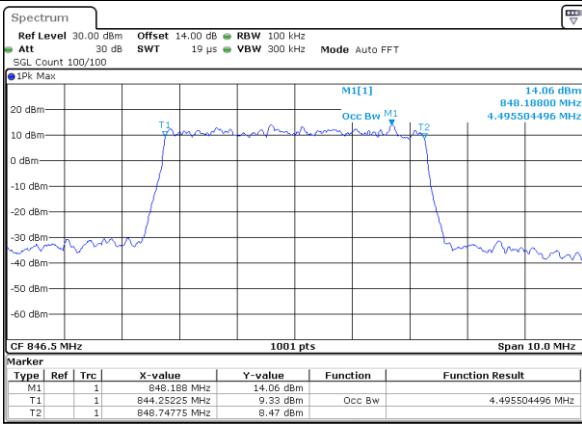

Date: 21\_SEP.2017 23:56:25

Highest Channel / 1.4MHz / 64QAM

Date: 21\_SEP.2017 23:47:15

Highest Channel / 3MHz / 64QAM

Date: 21\_SEP.2017 23:57:41

LTE Band 5

Lowest Channel / 5MHz / 64QAM

Date: 22\_SEP.2017 00:02:16

Lowest Channel / 10MHz / 64QAM

Date: 22\_SEP.2017 00:12:43

Middle Channel / 5MHz / 64QAM

Date: 22\_SEP.2017 00:06:51

Middle Channel / 10MHz / 64QAM

Date: 22\_SEP.2017 00:12:18

Highest Channel / 5MHz / 64QAM

Date: 22\_SEP.2017 00:08:08

Highest Channel / 10MHz / 64QAM

Date: 22\_SEP.2017 00:12:35

LTE Band 7

Lowest Channel / 5MHz / QPSK

Date: 26\_SEP.2017 03:20:06

Lowest Channel / 5MHz / 16QAM

Date: 26\_SEP.2017 03:20:16