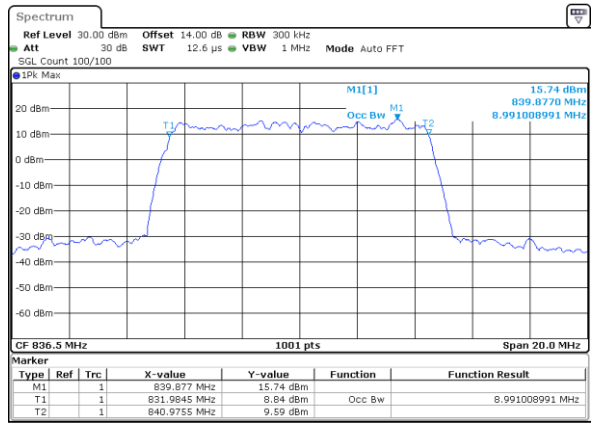

Date: 21\_SEP.2017 23:56:25

Highest Channel / 1.4MHz / 64QAM

Date: 21\_SEP.2017 23:47:15

Highest Channel / 3MHz / 64QAM

Date: 21\_SEP.2017 23:57:41

LTE Band 5

Lowest Channel / 5MHz / 64QAM

Date: 22\_SEP.2017 00:02:16

Lowest Channel / 10MHz / 64QAM

Date: 22\_SEP.2017 00:12:43

Middle Channel / 5MHz / 64QAM

Date: 22\_SEP.2017 00:06:51

Middle Channel / 10MHz / 64QAM

Date: 22\_SEP.2017 00:12:18

Highest Channel / 5MHz / 64QAM

Date: 22\_SEP.2017 00:08:08

Highest Channel / 10MHz / 64QAM

Date: 22\_SEP.2017 00:12:35

LTE Band 7

Lowest Channel / 5MHz / QPSK

Date: 26\_SEP.2017 03:20:06

Lowest Channel / 5MHz / 16QAM

Date: 26\_SEP.2017 03:20:16