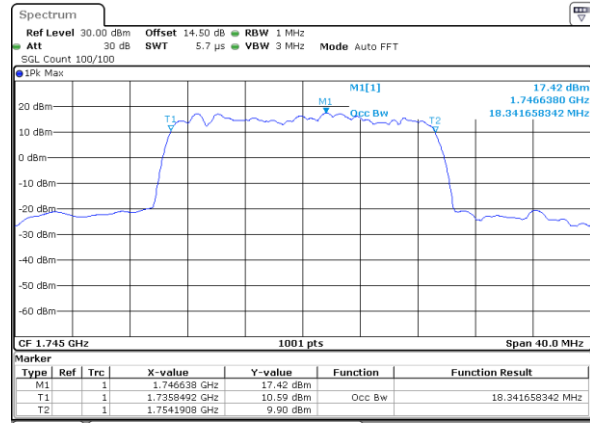

Date: 21\_SEP.2017 05:42:04

Highest Channel / 5MHz / 64QAM

Date: 21\_SEP.2017 05:34:55

Highest Channel / 10MHz / 64QAM

Date: 21\_SEP.2017 05:43:20

LTE Band 4

Lowest Channel / 15MHz / 64QAM

Date: 21\_SEP\_2017 05:46:55

Lowest Channel / 20MHz / 64QAM

Date: 21\_SEP\_2017 05:55:19

Middle Channel / 15MHz / 64QAM

Date: 21\_SEP\_2017 05:50:29

Middle Channel / 20MHz / 64QAM

Date: 21\_SEP\_2017 05:58:54

Highest Channel / 15MHz / 64QAM

Date: 21\_SEP\_2017 05:51:45

Highest Channel / 20MHz / 64QAM

Date: 21\_SEP\_2017 06:00:10

LTE Band 5

Lowest Channel / 1.4MHz / QPSK

Date: 21\_SEP.2017 22:10:47

Lowest Channel / 1.4MHz / 16QAM

Date: 21\_SEP.2017 22:10:57