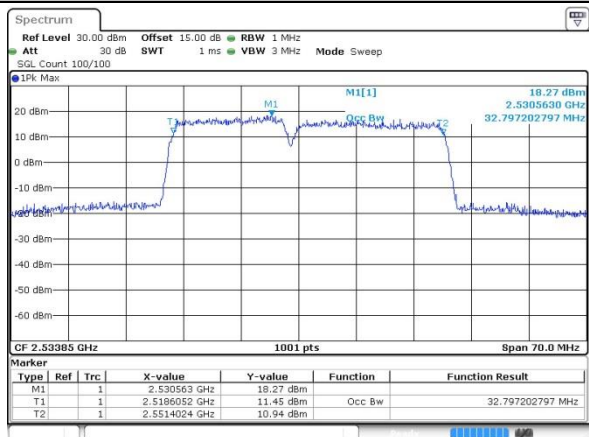

Date: 12.OCT.2017 10:29:52

Highest Channel / 15MHz+15MHz /64QAM

Date: 14.OCT.2017 10:41:32

LTE Band 7

Lowest Channel / 15MHz+20MHz/QPSK

Date: 12.OCT.2017 10:40:48

Lowest Channel / 15MHz+20MHz /16QAM

Date: 12.OCT.2017 10:41:06

Lowest Channel / 15MHz+20MHz /64QAM

Date: 14.OCT.2017 10:54:40

Middle Channel / 15MHz+20MHz /QPSK

Date: 12.OCT.2017 11:07:04

Middle Channel / 15MHz+20MHz /16QAM

Date: 12.OCT.2017 11:05:32

LTE Band 7

Middle Channel / 15MHz+20MHz /64QAM