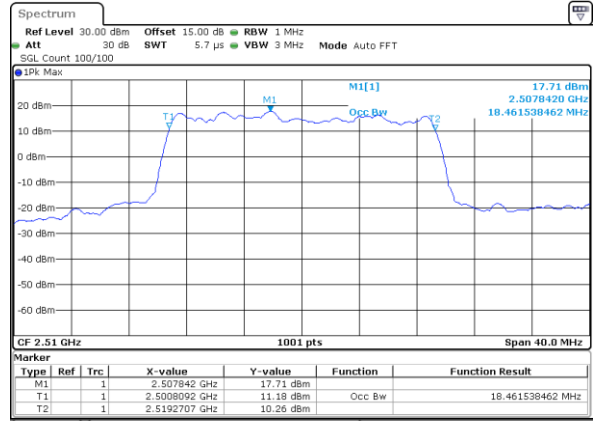

LTE Band 7

Lowest Channel / 5MHz / 64QAM

Date: 10.OCT.2017 15:03:42

Lowest Channel / 10MHz / 64QAM

Date: 10.OCT.2017 15:12:02

Middle Channel / 5MHz / 64QAM

Date: 10.OCT.2017 15:07:15

Middle Channel / 10MHz / 64QAM

Date: 10.OCT.2017 15:15:34

Highest Channel / 5MHz / 64QAM

Date: 10.OCT.2017 15:08:29

Highest Channel / 10MHz / 64QAM

Date: 10.OCT.2017 15:16:48

LTE Band 7

Lowest Channel / 15MHz / 64QAM

Date: 10.OCT.2017 15:20:21

Lowest Channel / 20MHz / 64QAM

Date: 10.OCT.2017 15:28:40

Middle Channel / 15MHz / 64QAM

Date: 10.OCT.2017 15:23:53

Middle Channel / 20MHz / 64QAM

Date: 10.OCT.2017 15:32:12

Highest Channel / 15MHz / 64QAM

Date: 10.OCT.2017 15:25:07