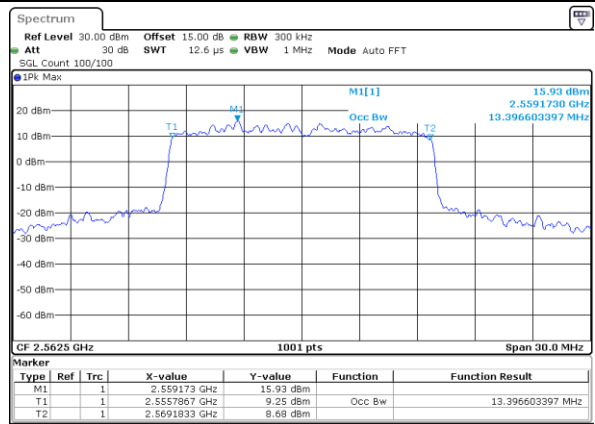

Date: 26\_SEP.2017 03:43:57

Highest Channel / 10MHz / QPSK

Date: 26\_SEP.2017 03:46:14

Highest Channel / 10MHz / 16QAM

Date: 26\_SEP.2017 03:46:24

LTE Band 7

Lowest Channel / 15MHz / QPSK

Date: 26\_SEP.2017 03:53:19

Lowest Channel / 15MHz / 16QAM

Date: 26\_SEP.2017 03:53:29

Middle Channel / 15MHz / QPSK

Date: 26\_SEP.2017 04:00:23

Middle Channel / 15MHz / 16QAM

Date: 26\_SEP.2017 04:00:33

Highest Channel / 15MHz / QPSK

Date: 26\_SEP.2017 04:02:51

Highest Channel / 15MHz / 16QAM

Date: 26\_SEP.2017 04:03:01

LTE Band 7

Lowest Channel / 20MHz / QPSK

Date: 26.SEP.2017 04:09:57

Lowest Channel / 20MHz / 16QAM

Date: 13.OCT.2017 10:06:45