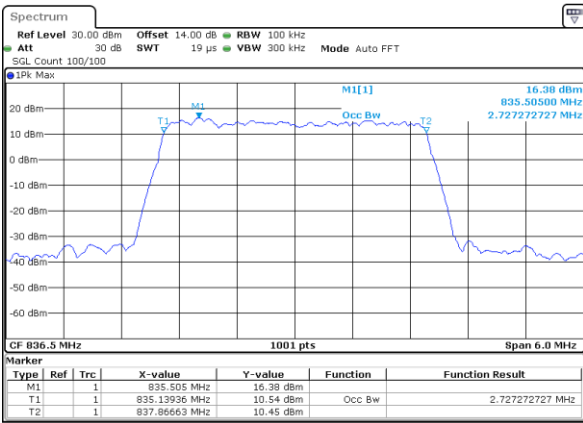

Date: 21\_SEP.2017 22:18:37

LTE Band 5

Lowest Channel / 3MHz / QPSK

Date: 21\_SEP.2017 22:27:37

Lowest Channel / 3MHz / 16QAM

Date: 21\_SEP.2017 22:27:47

Middle Channel / 3MHz / QPSK

Date: 21\_SEP.2017 22:36:48

Middle Channel / 3MHz / 16QAM

Date: 21\_SEP.2017 22:36:58

Highest Channel / 3MHz / QPSK

Date: 21\_SEP.2017 22:39:20

Highest Channel / 3MHz / 16QAM

Date: 21\_SEP.2017 22:39:30

LTE Band 5

Lowest Channel / 5MHz / QPSK