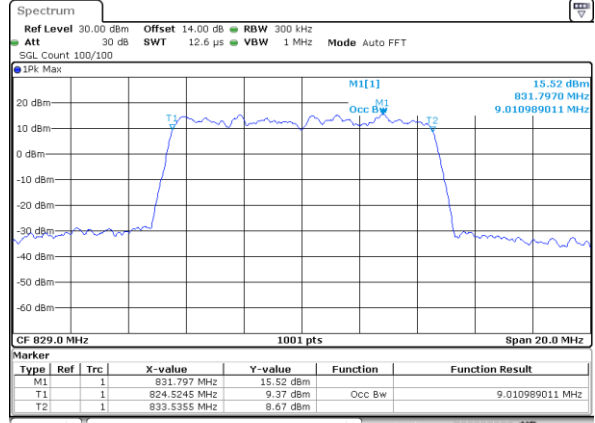

Date: 21\_SEP.2017 23:00:13

Highest Channel / 5MHz / 16QAM

Date: 21\_SEP.2017 23:00:23

LTE Band 5

Lowest Channel / 10MHz / QPSK

Date: 21.SEP.2017 23:09:24

Lowest Channel / 10MHz / 16QAM

Date: 21.SEP.2017 23:09:34