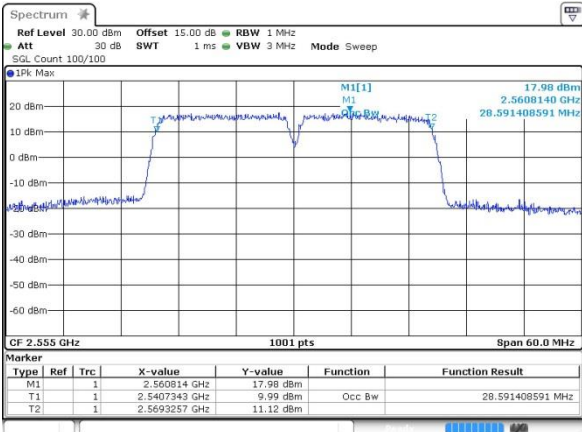

Middle Channel / 15MHz+15MHz /16QAM

Date: 12.OCT.2017 10:36:04

LTE Band 7

Middle Channel / 15MHz+15MHz /64QAM

Date: 14.OCT.2017 10:46:34

Highest Channel / 15MHz+15MHz /QPSK

Date: 12.OCT.2017 10:29:31

Highest Channel / 15MHz+15MHz /16QAM