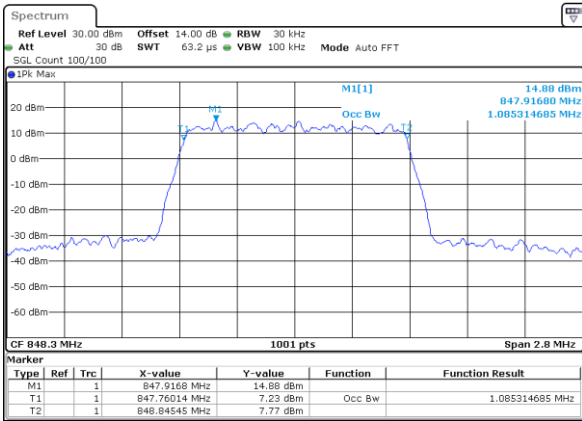

LTE Band 5

Lowest Channel / 1.4MHz / 64QAM

Date: 21\_SEP.2017 23:41:23

Lowest Channel / 3MHz / 64QAM

Date: 21\_SEP.2017 23:51:50

Middle Channel / 1.4MHz / 64QAM

Date: 21\_SEP.2017 23:45:59

Middle Channel / 3MHz / 64QAM

Date: 21\_SEP.2017 23:56:25

Highest Channel / 1.4MHz / 64QAM

Date: 21\_SEP.2017 23:47:15

Highest Channel / 3MHz / 64QAM

Date: 21\_SEP.2017 23:57:41

LTE Band 5

Lowest Channel / 5MHz / 64QAM

Date: 22\_SEP.2017 00:02:16