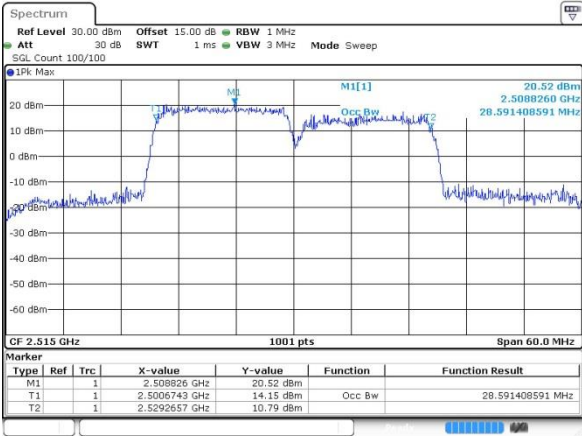

Lowest Channel / 15MHz+15MHz /64QAM

Date: 14.OCT.2017 10:38:17