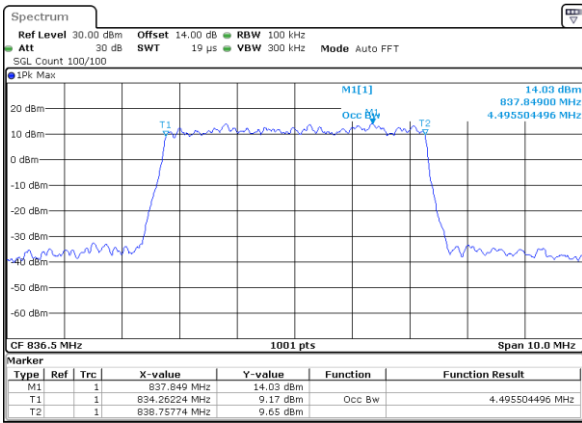

Date: 21\_SEP.2017 23:56:25

Highest Channel / 1.4MHz / 64QAM

Date: 21\_SEP.2017 23:47:15

Highest Channel / 3MHz / 64QAM

Date: 21\_SEP.2017 23:57:41

LTE Band 5

Lowest Channel / 5MHz / 64QAM

Date: 22\_SEP.2017 00:02:16

Lowest Channel / 10MHz / 64QAM

Date: 22\_SEP.2017 00:12:43

Middle Channel / 5MHz / 64QAM

Date: 22\_SEP.2017 00:06:51

Middle Channel / 10MHz / 64QAM

Date: 22\_SEP.2017 00:12:18

Highest Channel / 5MHz / 64QAM