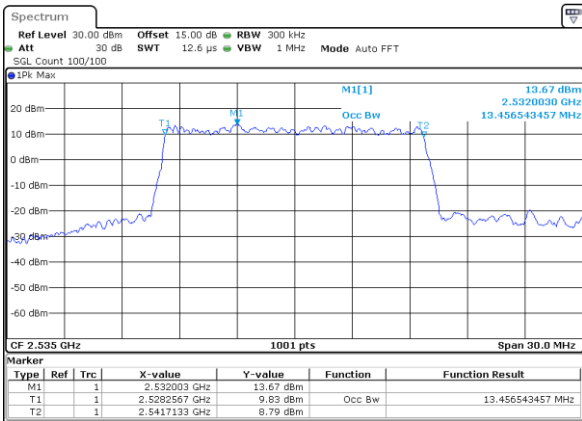

LTE Band 7

Lowest Channel / 5MHz / 64QAM

Date: 10.OCT.2017 15:03:42

Lowest Channel / 10MHz / 64QAM

Date: 10.OCT.2017 15:12:02

Middle Channel / 5MHz / 64QAM

Date: 10.OCT.2017 15:07:15

Middle Channel / 10MHz / 64QAM

Date: 10.OCT.2017 15:15:34

Highest Channel / 5MHz / 64QAM

Date: 10.OCT.2017 15:08:29

Highest Channel / 10MHz / 64QAM

Date: 10.OCT.2017 15:16:48

LTE Band 7

Lowest Channel / 15MHz / 64QAM

Date: 10.OCT.2017 15:20:21

Lowest Channel / 20MHz / 64QAM

Date: 10.OCT.2017 15:28:40

Middle Channel / 15MHz / 64QAM

Date: 10.OCT.2017 15:23:53

Middle Channel / 20MHz / 64QAM

Date: 10.OCT.2017 15:32:12

Highest Channel / 15MHz / 64QAM

Date: 10.OCT.2017 15:25:07