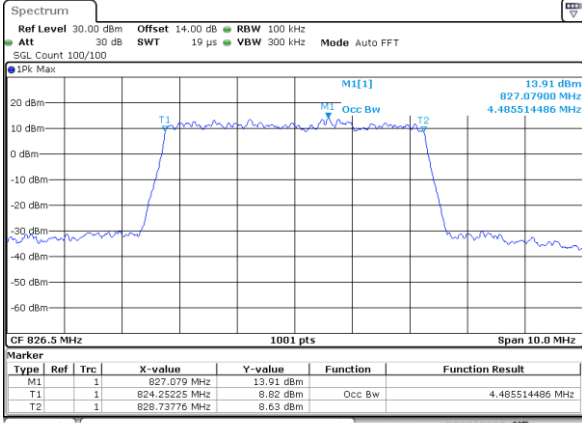

LTE Band 5

Lowest Channel / 1.4MHz / 64QAM

Date: 21\_SEP.2017 23:41:23

Lowest Channel / 3MHz / 64QAM

Date: 21\_SEP.2017 23:51:50

Middle Channel / 1.4MHz / 64QAM

Date: 21\_SEP.2017 23:45:59

Middle Channel / 3MHz / 64QAM

Date: 21\_SEP.2017 23:56:25

Highest Channel / 1.4MHz / 64QAM

Date: 21\_SEP.2017 23:47:15

Highest Channel / 3MHz / 64QAM

Date: 21\_SEP.2017 23:57:41

LTE Band 5

Lowest Channel / 5MHz / 64QAM

Date: 22\_SEP.2017 00:02:16

Lowest Channel / 10MHz / 64QAM

Date: 22\_SEP.2017 00:12:43

Middle Channel / 5MHz / 64QAM

Date: 22\_SEP.2017 00:06:51

Middle Channel / 10MHz / 64QAM

Date: 22\_SEP.2017 00:12:18

Highest Channel / 5MHz / 64QAM