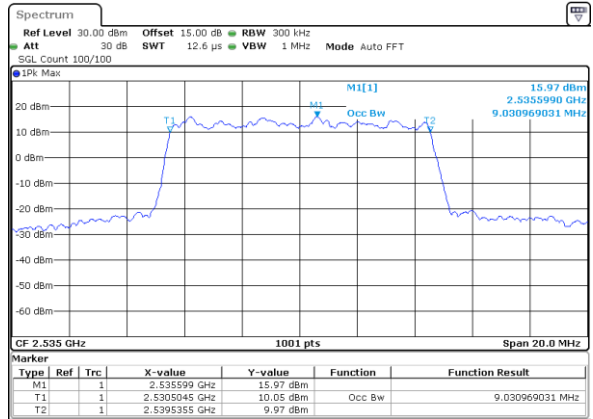

Middle Channel / 20MHz / QPSK

Date: 26.SEP.2017 04:17:01

Middle Channel / 20MHz / 16QAM

Date: 26.SEP.2017 04:17:11

Highest Channel / 20MHz / QPSK

Date: 26.SEP.2017 04:19:20

Highest Channel / 20MHz / 16QAM

Date: 26.SEP.2017 04:19:38

LTE Band 7

Lowest Channel / 5MHz / 64QAM

Date: 10.OCT.2017 15:03:42

Lowest Channel / 10MHz / 64QAM

Date: 10.OCT.2017 15:12:02

Middle Channel / 5MHz / 64QAM

Date: 10.OCT.2017 15:07:15

Middle Channel / 10MHz / 64QAM

Date: 10.OCT.2017 15:15:34

Highest Channel / 5MHz / 64QAM

Date: 10.OCT.2017 15:08:29

Highest Channel / 10MHz / 64QAM

Date: 10.OCT.2017 15:16:48

LTE Band 7

Lowest Channel / 15MHz / 64QAM

Date: 10.OCT.2017 15:20:21