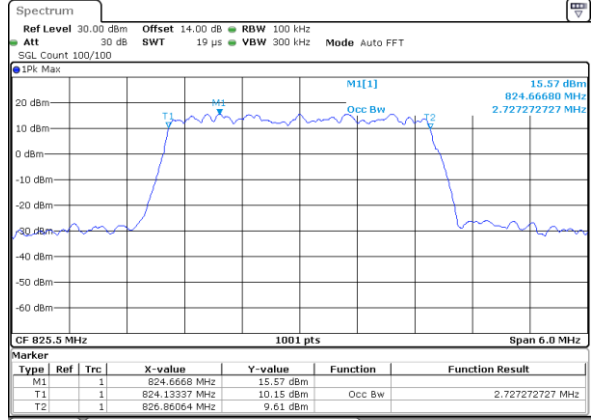

Date: 21\_SEP.2017 23:00:13

Highest Channel / 5MHz / 16QAM

Date: 21\_SEP.2017 23:00:23

LTE Band 5

Lowest Channel / 10MHz / QPSK

Date: 21.SEP.2017 23:09:24

Lowest Channel / 10MHz / 16QAM

Date: 21.SEP.2017 23:09:34

Middle Channel / 10MHz / QPSK

Date: 21.SEP.2017 23:18:04

Middle Channel / 10MHz / 16QAM

Date: 21.SEP.2017 23:18:44

Highest Channel / 10MHz / QPSK

Date: 21.SEP.2017 23:21:07

Highest Channel / 10MHz / 16QAM

Date: 21.SEP.2017 23:21:17

LTE Band 5

Lowest Channel / 1.4MHz / 64QAM

Date: 21\_SEP.2017 23:41:23

Lowest Channel / 3MHz / 64QAM

Date: 21\_SEP.2017 23:51:50

Middle Channel / 1.4MHz / 64QAM

Date: 21\_SEP.2017 23:45:59

Middle Channel / 3MHz / 64QAM