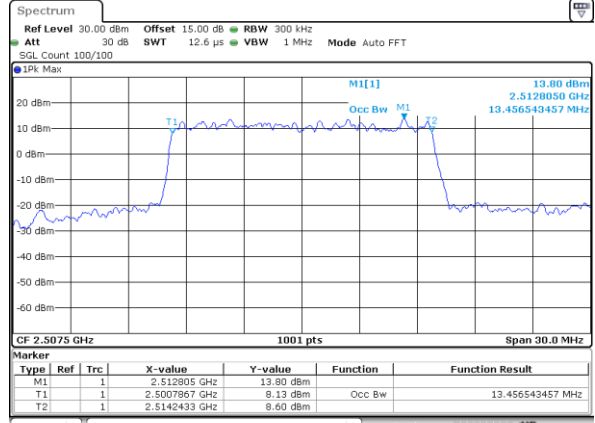

Lowest Channel / 15MHz / 16QAM

Date: 26_SEP.2017 03:53:29