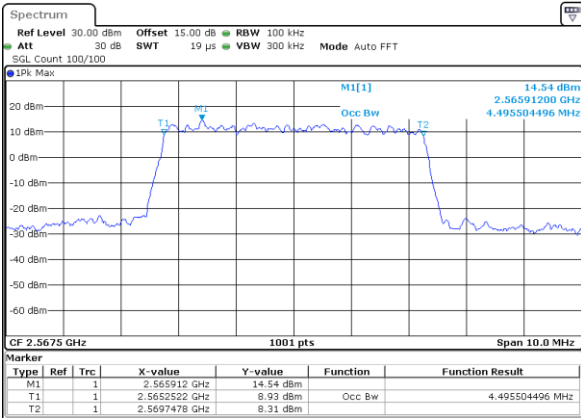

Middle Channel / 20MHz / QPSK

Date: 26.SEP.2017 04:17:01

Middle Channel / 20MHz / 16QAM

Date: 26.SEP.2017 04:17:11

Highest Channel / 20MHz / QPSK

Date: 26.SEP.2017 04:19:20

Highest Channel / 20MHz / 16QAM

Date: 26.SEP.2017 04:19:38

LTE Band 7

Lowest Channel / 5MHz / 64QAM

Date: 10.OCT.2017 15:03:42

Lowest Channel / 10MHz / 64QAM

Date: 10.OCT.2017 15:12:02

Middle Channel / 5MHz / 64QAM

Date: 10.OCT.2017 15:07:15

Middle Channel / 10MHz / 64QAM

Date: 10.OCT.2017 15:15:34

Highest Channel / 5MHz / 64QAM

Date: 10.OCT.2017 15:08:29

Highest Channel / 10MHz / 64QAM

Date: 10.OCT.2017 15:16:48

LTE Band 7

Lowest Channel / 15MHz / 64QAM

Date: 10.OCT.2017 15:20:21