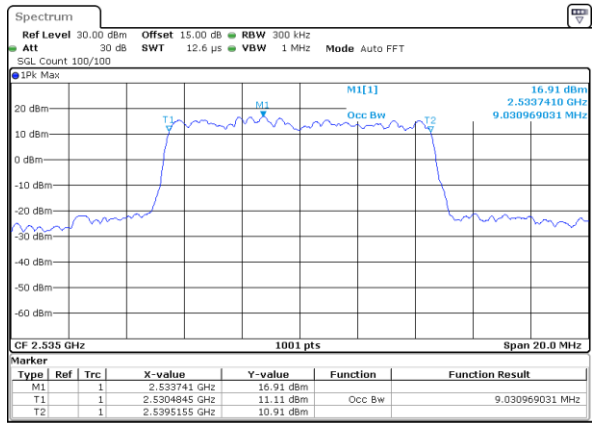

LTE Band 7

Lowest Channel / 10MHz / QPSK

Date: 26\_SEP.2017 03:36:43

Lowest Channel / 10MHz / 16QAM

Date: 26\_SEP.2017 03:36:53

Middle Channel / 10MHz / QPSK

Date: 26\_SEP.2017 03:43:47

Middle Channel / 10MHz / 16QAM

Date: 26\_SEP.2017 03:43:57

Highest Channel / 10MHz / QPSK

Date: 26\_SEP.2017 03:46:14

Highest Channel / 10MHz / 16QAM

Date: 26\_SEP.2017 03:46:24

LTE Band 7

Lowest Channel / 15MHz / QPSK

Date: 26\_SEP.2017 03:53:19