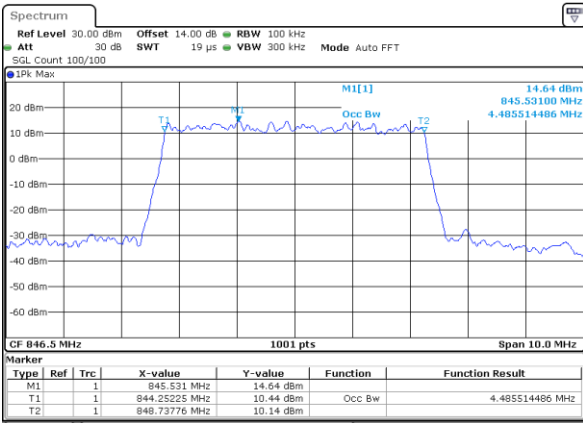

Middle Channel / 3MHz / 16QAM

Date: 21\_SEP.2017 22:36:58

Highest Channel / 3MHz / QPSK

Date: 21\_SEP.2017 22:39:20

Highest Channel / 3MHz / 16QAM

Date: 21\_SEP.2017 22:39:30

LTE Band 5

Lowest Channel / 5MHz / QPSK

Date: 21\_SEP.2017 22:48:30

Lowest Channel / 5MHz / 16QAM

Date: 21\_SEP.2017 22:48:40

Middle Channel / 5MHz / QPSK

Date: 21\_SEP.2017 22:57:40

Middle Channel / 5MHz / 16QAM

Date: 21\_SEP.2017 22:57:51

Highest Channel / 5MHz / QPSK

Date: 21\_SEP.2017 23:00:13

Highest Channel / 5MHz / 16QAM

Date: 21\_SEP.2017 23:00:23

LTE Band 5

Lowest Channel / 10MHz / QPSK

Date: 21.SEP.2017 23:09:24

Lowest Channel / 10MHz / 16QAM

Date: 21.SEP.2017 23:09:34