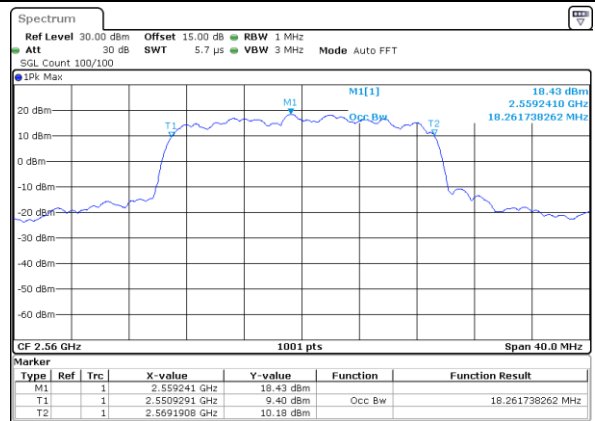

Date: 10.OCT.2017 15:15:34

Highest Channel / 5MHz / 64QAM

Date: 10.OCT.2017 15:08:29

Highest Channel / 10MHz / 64QAM

Date: 10.OCT.2017 15:16:48

LTE Band 7

Lowest Channel / 15MHz / 64QAM

Date: 10.OCT.2017 15:20:21

Lowest Channel / 20MHz / 64QAM

Date: 10.OCT.2017 15:28:40

Middle Channel / 15MHz / 64QAM

Date: 10.OCT.2017 15:23:53

Middle Channel / 20MHz / 64QAM

Date: 10.OCT.2017 15:32:12

Highest Channel / 15MHz / 64QAM

Date: 10.OCT.2017 15:25:07

Highest Channel / 20MHz / 64QAM

Date: 10.OCT.2017 15:33:26

LTE Band 7

Lowest Channel / 10MHz+20MHz/QPSK

Date: 12.OCT.2017 14:00:14

Lowest Channel / 10MHz+20MHz /16QAM

Date: 12.OCT.2017 13:59:57

Lowest Channel / 10MHz+20MHz/64QAM