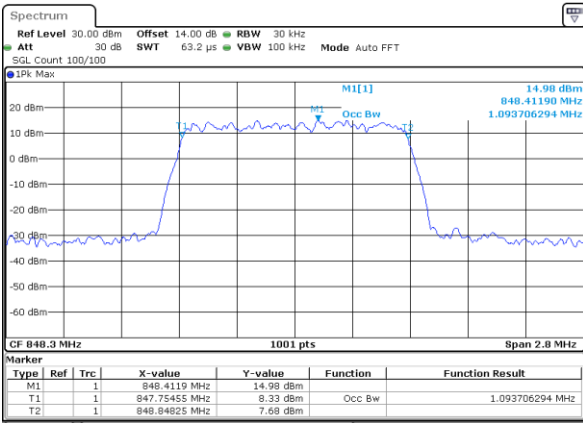

Date: 21\_SEP\_2017 05:51:45

Highest Channel / 20MHz / 64QAM

Date: 21\_SEP\_2017 06:00:10

LTE Band 5

Lowest Channel / 1.4MHz / QPSK

Date: 21\_SEP.2017 22:10:47

Lowest Channel / 1.4MHz / 16QAM

Date: 21\_SEP.2017 22:10:57

Middle Channel / 1.4MHz / QPSK

Date: 21\_SEP.2017 22:15:06

Middle Channel / 1.4MHz / 16QAM

Date: 21\_SEP.2017 22:16:06

Highest Channel / 1.4MHz / QPSK

Date: 21\_SEP.2017 22:18:27

Highest Channel / 1.4MHz / 16QAM

Date: 21\_SEP.2017 22:18:37

LTE Band 5

Lowest Channel / 3MHz / QPSK

Date: 21\_SEP.2017 22:27:37

Lowest Channel / 3MHz / 16QAM

Date: 21\_SEP.2017 22:27:47

Middle Channel / 3MHz / QPSK

Date: 21\_SEP.2017 22:36:48