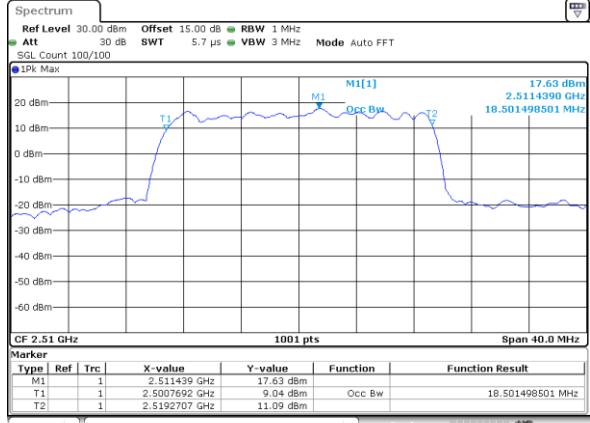

Date: 26\_SEP.2017 04:02:51

Highest Channel / 15MHz / 16QAM

Date: 26\_SEP.2017 04:03:01

LTE Band 7

Lowest Channel / 20MHz / QPSK

Date: 26.SEP.2017 04:09:57

Lowest Channel / 20MHz / 16QAM

Date: 13.OCT.2017 10:06:45

Middle Channel / 20MHz / QPSK

Date: 26.SEP.2017 04:17:01

Middle Channel / 20MHz / 16QAM

Date: 26.SEP.2017 04:17:11

Highest Channel / 20MHz / QPSK

Date: 26.SEP.2017 04:19:20

Highest Channel / 20MHz / 16QAM

Date: 26.SEP.2017 04:19:38