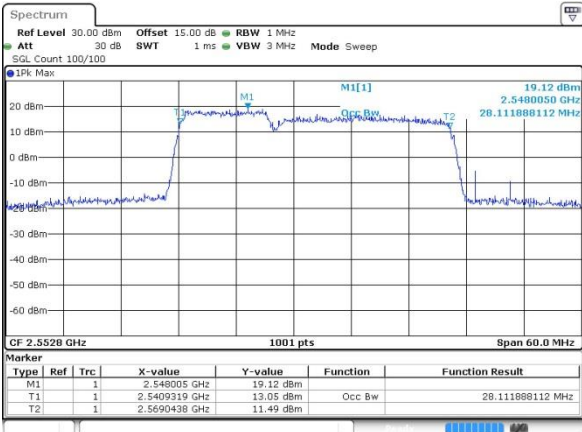

Highest Channel / 20MHz / 64QAM

Date: 10.OCT.2017 15:33:26

LTE Band 7

Lowest Channel / 10MHz+20MHz/QPSK

Date: 12.OCT.2017 14:00:14

Lowest Channel / 10MHz+20MHz /16QAM

Date: 12.OCT.2017 13:59:57

Lowest Channel / 10MHz+20MHz/64QAM

Date: 14.OCT.2017 10:04:08

Middle Channel / 10MHz+20MHz/QPSK

Date: 12.OCT.2017 14:01:27

Middle Channel / 10MHz+20MHz/16QAM

Date: 12.OCT.2017 14:01:54

LTE Band 7

Middle Channel / 10MHz+20MHz/64QAM

Date: 14.OCT.2017 10:11:38

Highest Channel / 10MHz+20MHz/QPSK

Date: 12.OCT.2017 14:08:22

Highest Channel / 10MHz+20MHz/16QAM

Date: 12.OCT.2017 14:07:59

Highest Channel / 10MHz+20MHz/64QAM

Date: 14.OCT.2017 10:13:02

LTE Band 7

Lowest Channel / 15MHz+15MHz/QPSK