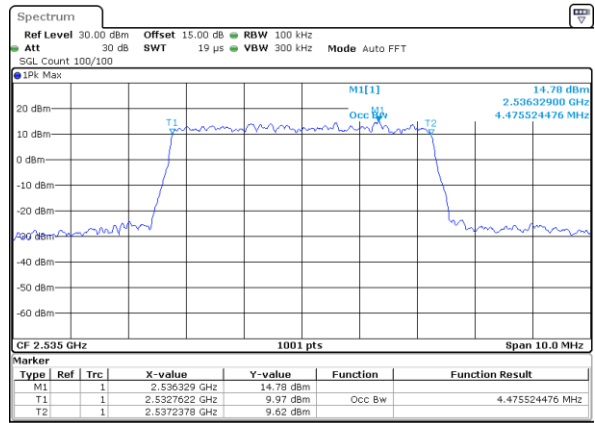

Middle Channel / 5MHz / 16QAM

Date: 26_SEP.2017 03:27:21