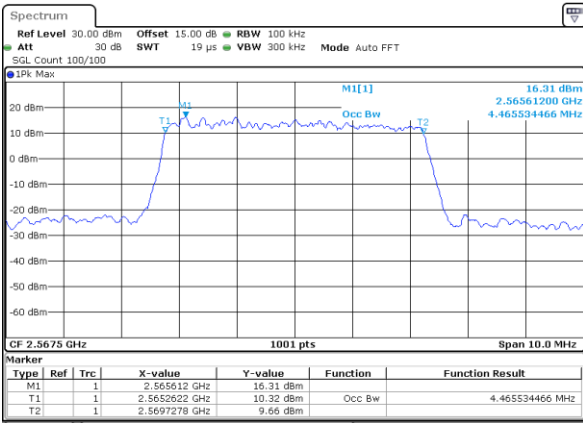

Date: 22\_SEP.2017 00:08:08

Highest Channel / 10MHz / 64QAM

Date: 22\_SEP.2017 00:12:35

LTE Band 7

Lowest Channel / 5MHz / QPSK

Date: 26\_SEP.2017 03:20:06

Lowest Channel / 5MHz / 16QAM

Date: 26\_SEP.2017 03:20:16

Middle Channel / 5MHz / QPSK

Date: 26\_SEP.2017 03:27:11

Middle Channel / 5MHz / 16QAM

Date: 26\_SEP.2017 03:27:21

Highest Channel / 5MHz / QPSK

Date: 26\_SEP.2017 03:29:38

Highest Channel / 5MHz / 16QAM

Date: 26\_SEP.2017 03:29:48

LTE Band 7

Lowest Channel / 10MHz / QPSK

Date: 26\_SEP.2017 03:36:43

Lowest Channel / 10MHz / 16QAM

Date: 26\_SEP.2017 03:36:53

Middle Channel / 10MHz / QPSK

Date: 26\_SEP.2017 03:43:47

Middle Channel / 10MHz / 16QAM