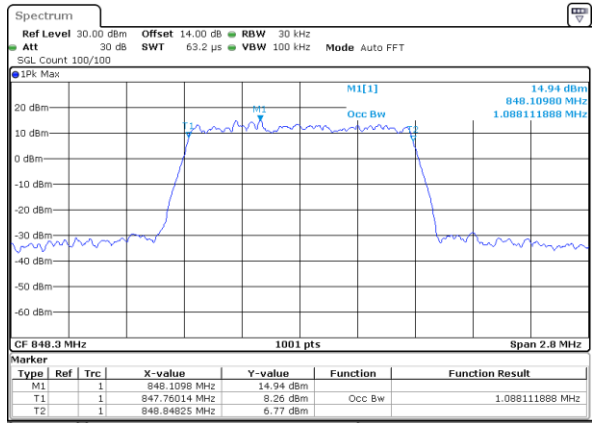

Date: 21\_SEP\_2017 05:51:45

Highest Channel / 20MHz / 64QAM

Date: 21\_SEP\_2017 06:00:10

LTE Band 5

Lowest Channel / 1.4MHz / QPSK

Date: 21\_SEP.2017 22:10:47

Lowest Channel / 1.4MHz / 16QAM

Date: 21\_SEP.2017 22:10:57

Middle Channel / 1.4MHz / QPSK

Date: 21\_SEP.2017 22:15:06

Middle Channel / 1.4MHz / 16QAM

Date: 21\_SEP.2017 22:16:06

Highest Channel / 1.4MHz / QPSK

Date: 21\_SEP.2017 22:18:27

Highest Channel / 1.4MHz / 16QAM

Date: 21\_SEP.2017 22:18:37

LTE Band 5

Lowest Channel / 3MHz / QPSK

Date: 21\_SEP.2017 22:27:37

Lowest Channel / 3MHz / 16QAM

Date: 21\_SEP.2017 22:27:47

Middle Channel / 3MHz / QPSK

Date: 21\_SEP.2017 22:36:48