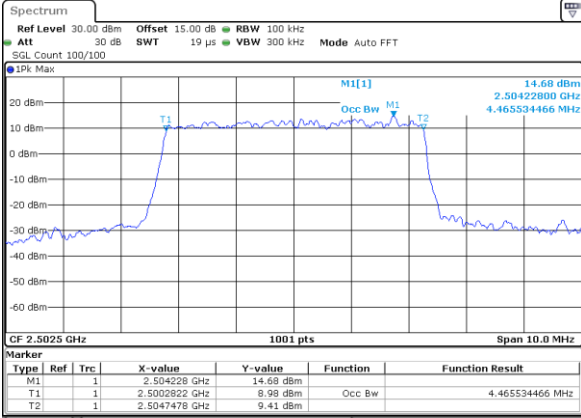

Date: 26\_SEP.2017 04:02:51

Highest Channel / 15MHz / 16QAM

Date: 26\_SEP.2017 04:03:01

LTE Band 7

Lowest Channel / 20MHz / QPSK

Date: 26.SEP.2017 04:09:57

Lowest Channel / 20MHz / 16QAM

Date: 13.OCT.2017 10:06:45

Middle Channel / 20MHz / QPSK

Date: 26.SEP.2017 04:17:01

Middle Channel / 20MHz / 16QAM

Date: 26.SEP.2017 04:17:11

Highest Channel / 20MHz / QPSK

Date: 26.SEP.2017 04:19:20

Highest Channel / 20MHz / 16QAM

Date: 26.SEP.2017 04:19:38

LTE Band 7

Lowest Channel / 5MHz / 64QAM

Date: 10.OCT.2017 15:03:42

Lowest Channel / 10MHz / 64QAM

Date: 10.OCT.2017 15:12:02

Middle Channel / 5MHz / 64QAM

Date: 10.OCT.2017 15:07:15

Middle Channel / 10MHz / 64QAM