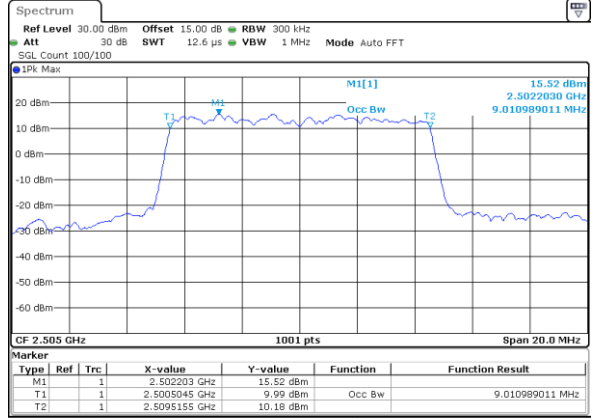

Date: 26\_SEP.2017 04:02:51

Highest Channel / 15MHz / 16QAM

Date: 26\_SEP.2017 04:03:01

LTE Band 7

Lowest Channel / 20MHz / QPSK

Date: 26.SEP.2017 04:09:57

Lowest Channel / 20MHz / 16QAM

Date: 13.OCT.2017 10:06:45

Middle Channel / 20MHz / QPSK

Date: 26.SEP.2017 04:17:01

Middle Channel / 20MHz / 16QAM

Date: 26.SEP.2017 04:17:11

Highest Channel / 20MHz / QPSK

Date: 26.SEP.2017 04:19:20

Highest Channel / 20MHz / 16QAM

Date: 26.SEP.2017 04:19:38

LTE Band 7

Lowest Channel / 5MHz / 64QAM

Date: 10.OCT.2017 15:03:42

Lowest Channel / 10MHz / 64QAM

Date: 10.OCT.2017 15:12:02

Middle Channel / 5MHz / 64QAM

Date: 10.OCT.2017 15:07:15

Middle Channel / 10MHz / 64QAM