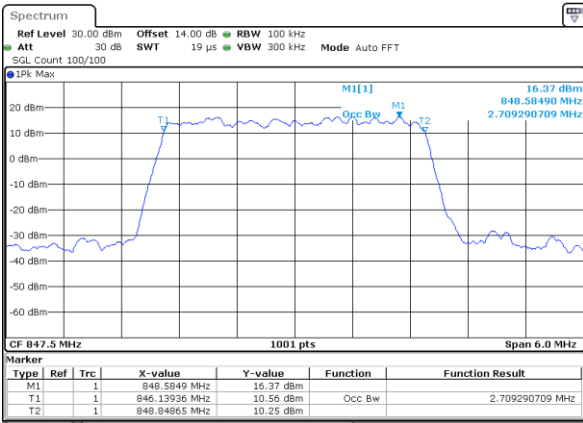

Date: 21\_SEP.2017 22:18:37

LTE Band 5

Lowest Channel / 3MHz / QPSK

Date: 21\_SEP.2017 22:27:37

Lowest Channel / 3MHz / 16QAM

Date: 21\_SEP.2017 22:27:47

Middle Channel / 3MHz / QPSK

Date: 21\_SEP.2017 22:36:48

Middle Channel / 3MHz / 16QAM

Date: 21\_SEP.2017 22:36:58

Highest Channel / 3MHz / QPSK

Date: 21\_SEP.2017 22:39:20

Highest Channel / 3MHz / 16QAM

Date: 21\_SEP.2017 22:39:30

LTE Band 5

Lowest Channel / 5MHz / QPSK