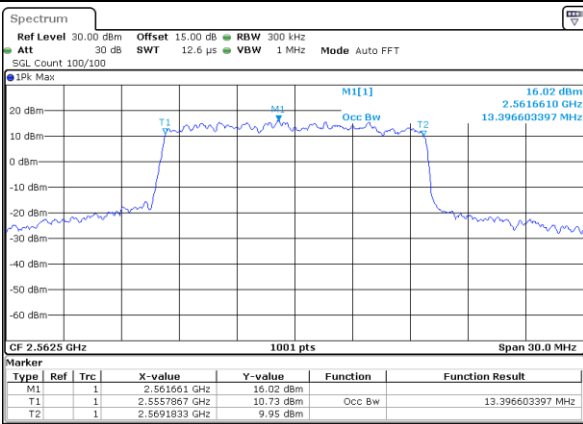

Date: 26\_SEP.2017 03:43:57

Highest Channel / 10MHz / QPSK

Date: 26\_SEP.2017 03:46:14

Highest Channel / 10MHz / 16QAM

Date: 26\_SEP.2017 03:46:24

LTE Band 7

Lowest Channel / 15MHz / QPSK

Date: 26\_SEP.2017 03:53:19

Lowest Channel / 15MHz / 16QAM

Date: 26\_SEP.2017 03:53:29

Middle Channel / 15MHz / QPSK

Date: 26\_SEP.2017 04:00:23

Middle Channel / 15MHz / 16QAM

Date: 26\_SEP.2017 04:00:33

Highest Channel / 15MHz / QPSK

Date: 26\_SEP.2017 04:02:51

Highest Channel / 15MHz / 16QAM

Date: 26\_SEP.2017 04:03:01

LTE Band 7

Lowest Channel / 20MHz / QPSK

Date: 26.SEP.2017 04:09:57

Lowest Channel / 20MHz / 16QAM

Date: 13.OCT.2017 10:06:45