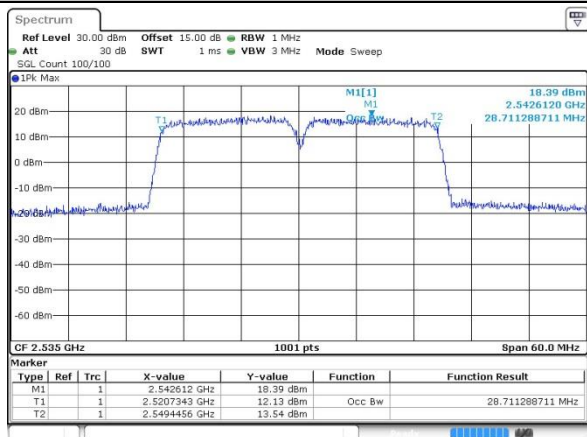

Middle Channel / 15MHz+15MHz /16QAM

Date: 12.OCT.2017 10:36:04