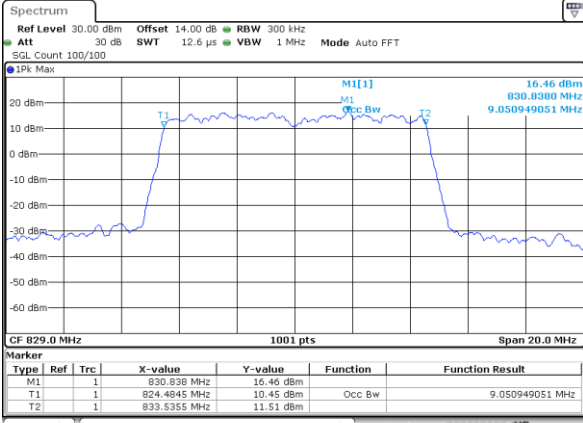

Date: 21\_SEP.2017 23:00:13

Highest Channel / 5MHz / 16QAM

Date: 21\_SEP.2017 23:00:23

LTE Band 5

Lowest Channel / 10MHz / QPSK

Date: 21.SEP.2017 23:09:24

Lowest Channel / 10MHz / 16QAM

Date: 21.SEP.2017 23:09:34

Middle Channel / 10MHz / QPSK

Date: 21.SEP.2017 23:18:04

Middle Channel / 10MHz / 16QAM

Date: 21.SEP.2017 23:18:44

Highest Channel / 10MHz / QPSK

Date: 21.SEP.2017 23:21:07

Highest Channel / 10MHz / 16QAM

Date: 21.SEP.2017 23:21:17