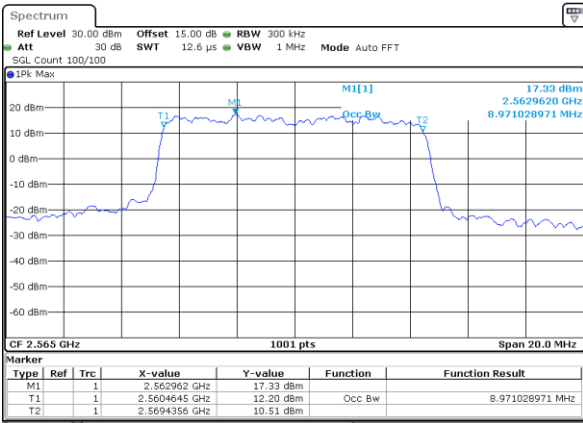

LTE Band 7

Lowest Channel / 10MHz / QPSK

Date: 26\_SEP.2017 03:36:43

Lowest Channel / 10MHz / 16QAM

Date: 26\_SEP.2017 03:36:53

Middle Channel / 10MHz / QPSK

Date: 26\_SEP.2017 03:43:47

Middle Channel / 10MHz / 16QAM

Date: 26\_SEP.2017 03:43:57

Highest Channel / 10MHz / QPSK

Date: 26\_SEP.2017 03:46:14

Highest Channel / 10MHz / 16QAM

Date: 26\_SEP.2017 03:46:24

LTE Band 7

Lowest Channel / 15MHz / QPSK

Date: 26\_SEP.2017 03:53:19