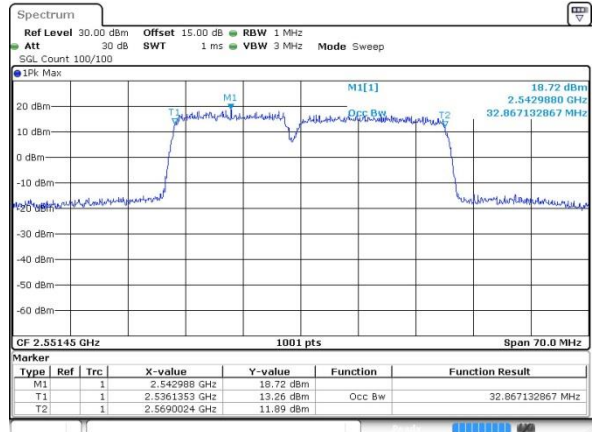

Highest Channel / 15MHz+20MHz /16QAM

Date: 12.OCT.2017 10:58:46