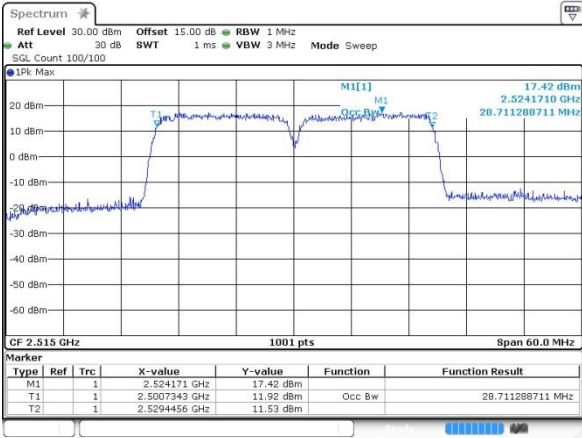

Highest Channel / 10MHz+20MHz/QPSK

Date: 12.OCT.2017 14:08:22

Highest Channel / 10MHz+20MHz/16QAM

Date: 12.OCT.2017 14:07:59

Highest Channel / 10MHz+20MHz/64QAM

Date: 14.OCT.2017 10:13:02

LTE Band 7

Lowest Channel / 15MHz+15MHz/QPSK