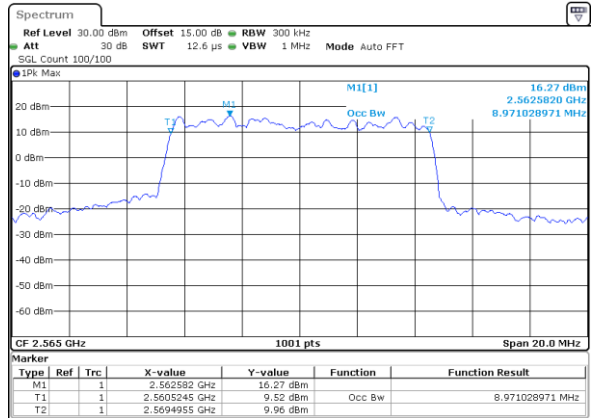

LTE Band 7

Lowest Channel / 5MHz / 64QAM

Date: 10.OCT.2017 15:03:42

Lowest Channel / 10MHz / 64QAM

Date: 10.OCT.2017 15:12:02

Middle Channel / 5MHz / 64QAM

Date: 10.OCT.2017 15:07:15

Middle Channel / 10MHz / 64QAM

Date: 10.OCT.2017 15:15:34

Highest Channel / 5MHz / 64QAM

Date: 10.OCT.2017 15:08:29

Highest Channel / 10MHz / 64QAM

Date: 10.OCT.2017 15:16:48

LTE Band 7

Lowest Channel / 15MHz / 64QAM

Date: 10.OCT.2017 15:20:21