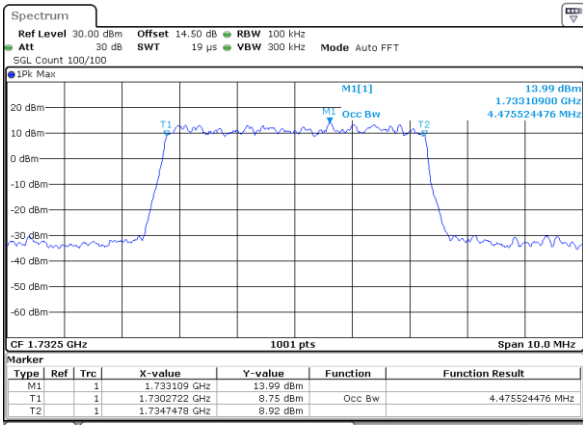

LTE Band 4

Lowest Channel / 5MHz / 64QAM

Date: 21\_SEP.2017 05:30:04

Lowest Channel / 10MHz / 64QAM

Date: 21\_SEP.2017 05:38:29

Middle Channel / 5MHz / 64QAM

Date: 21\_SEP.2017 05:33:39

Middle Channel / 10MHz / 64QAM

Date: 21\_SEP.2017 05:42:04

Highest Channel / 5MHz / 64QAM

Date: 21\_SEP.2017 05:34:55

Highest Channel / 10MHz / 64QAM

Date: 21\_SEP.2017 05:43:20

LTE Band 4

Lowest Channel / 15MHz / 64QAM

Date: 21\_SEP\_2017 05:46:55