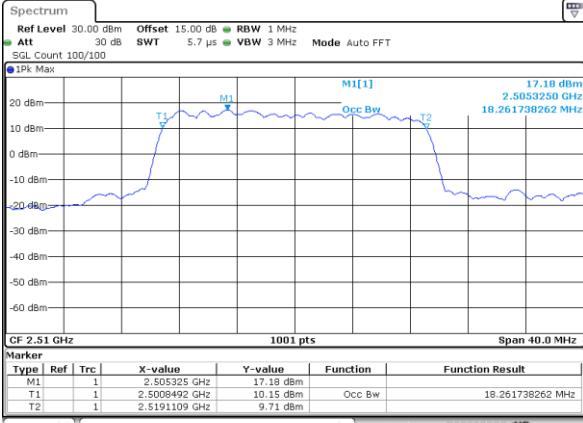

Date: 26\_SEP.2017 04:02:51

Highest Channel / 15MHz / 16QAM

Date: 26\_SEP.2017 04:03:01

LTE Band 7

Lowest Channel / 20MHz / QPSK

Date: 26.SEP.2017 04:09:57

Lowest Channel / 20MHz / 16QAM

Date: 13.OCT.2017 10:06:45

Middle Channel / 20MHz / QPSK

Date: 26.SEP.2017 04:17:01

Middle Channel / 20MHz / 16QAM

Date: 26.SEP.2017 04:17:11

Highest Channel / 20MHz / QPSK

Date: 26.SEP.2017 04:19:20

Highest Channel / 20MHz / 16QAM

Date: 26.SEP.2017 04:19:38