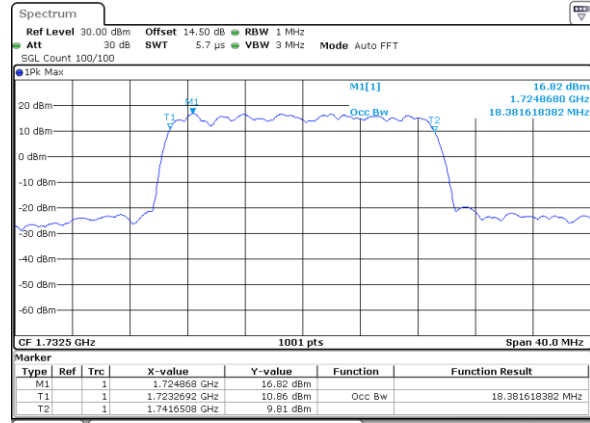

Date: 21\_SEP.2017 05:42:04

Highest Channel / 5MHz / 64QAM

Date: 21\_SEP.2017 05:34:55

Highest Channel / 10MHz / 64QAM

Date: 21\_SEP.2017 05:43:20

LTE Band 4

Lowest Channel / 15MHz / 64QAM

Date: 21\_SEP\_2017 05:46:55

Lowest Channel / 20MHz / 64QAM

Date: 21\_SEP\_2017 05:55:19

Middle Channel / 15MHz / 64QAM

Date: 21\_SEP\_2017 05:50:29

Middle Channel / 20MHz / 64QAM

Date: 21\_SEP\_2017 05:58:54

Highest Channel / 15MHz / 64QAM

Date: 21\_SEP\_2017 05:51:45

Highest Channel / 20MHz / 64QAM

Date: 21\_SEP\_2017 06:00:10

LTE Band 5

Lowest Channel / 1.4MHz / QPSK

Date: 21\_SEP.2017 22:10:47

Lowest Channel / 1.4MHz / 16QAM

Date: 21\_SEP.2017 22:10:57