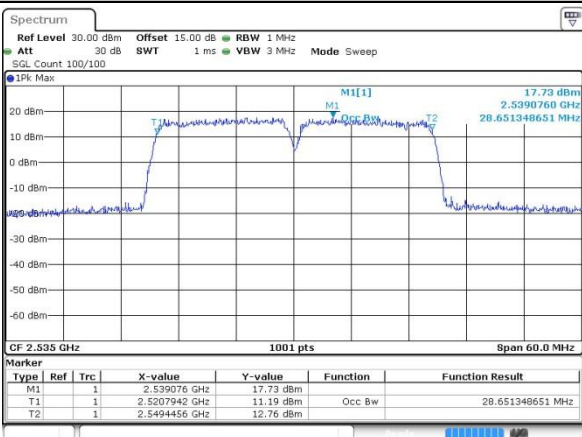

Highest Channel / 10MHz+20MHz/QPSK

Date: 12.OCT.2017 14:08:22

Highest Channel / 10MHz+20MHz/16QAM

Date: 12.OCT.2017 14:07:59

Highest Channel / 10MHz+20MHz/64QAM

Date: 14.OCT.2017 10:13:02

LTE Band 7

Lowest Channel / 15MHz+15MHz/QPSK

Date: 12.OCT.2017 10:12:49

Lowest Channel / 15MHz+15MHz/16QAM

Date: 12.OCT.2017 10:13:26

Lowest Channel / 15MHz+15MHz /64QAM

Date: 14.OCT.2017 10:38:17

Middle Channel / 15MHz+15MHz /QPSK

Date: 12.OCT.2017 10:36:33