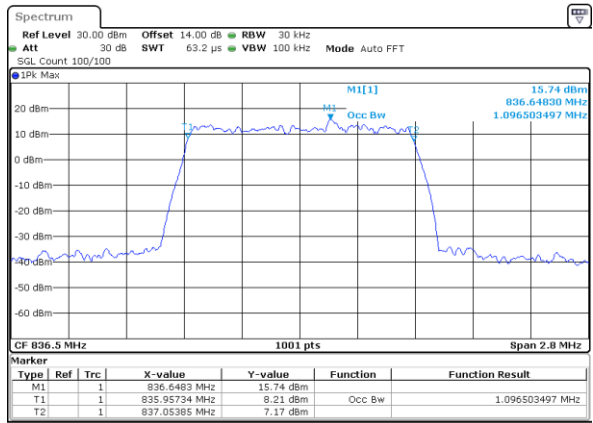

Middle Channel / 1.4MHz / 16QAM

Date: 21_SEP.2017 22:16:06