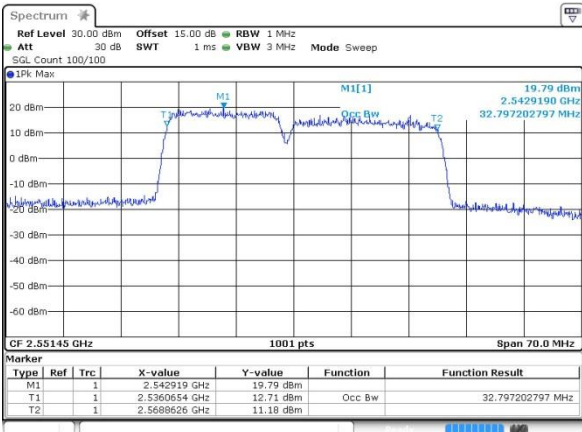

Date: 14.OCT.2017 11:05:10

Highest Channel / 15MHz+20MHz /QPSK

Date: 12.OCT.2017 10:58:29

Highest Channel / 15MHz+20MHz /16QAM

Date: 12.OCT.2017 10:58:46

Highest Channel / 15MHz+20MHz /64QAM

Date: 14.OCT.2017 11:00:35