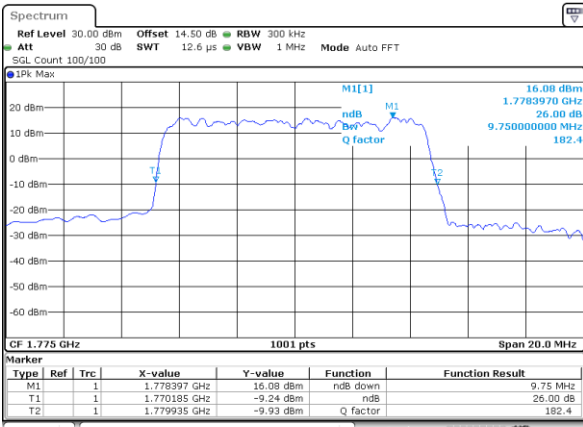

Date: 14_OCT.2017 15:12:49

Highest Channel / 5MHz / 16QAM

Date: 29_SEP.2017 14:36:31

LTE Band 66

Lowest Channel / 10MHz / QPSK

Date: 29_SEP.2017 14:39:53

Lowest Channel / 10MHz / 16QAM

Date: 29_SEP.2017 14:38:17

Middle Channel / 10MHz / QPSK

Date: 29_SEP.2017 14:43:11

Middle Channel / 10MHz / 16QAM

Date: 29_SEP.2017 14:45:45

Highest Channel / 10MHz / QPSK

Date: 29_SEP.2017 14:47:46

Highest Channel / 10MHz / 16QAM

Date: 29_SEP.2017 14:49:35

LTE Band 66

Lowest Channel / 15MHz / QPSK

Date: 29_SEP.2017 14:51:54

Lowest Channel / 15MHz / 16QAM

Date: 29_SEP.2017 14:54:30

Middle Channel / 15MHz / QPSK

Date: 29_SEP.2017 14:57:10

Middle Channel / 15MHz / 16QAM

Date: 29_SEP.2017 14:59:48

Highest Channel / 15MHz / QPSK

Date: 29_SEP.2017 15:02:02

Highest Channel / 15MHz / 16QAM

Date: 29_SEP.2017 15:03:36

LTE Band 66

Lowest Channel / 20MHz / QPSK

Date: 29_SEP.2017 15:06:20