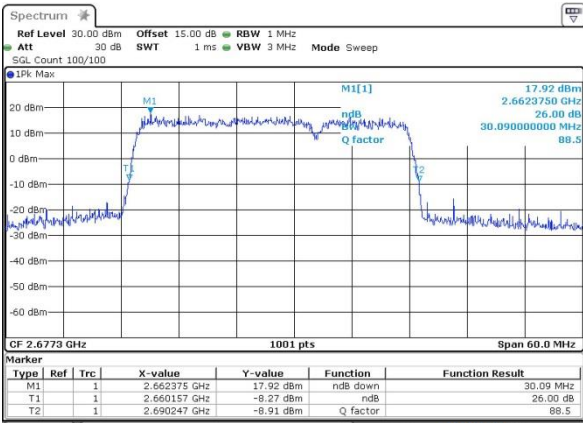

Highest Channel / 20MHz+10MHz /QPSK

Date: 12.OCT.2017 16:15:42

Highest Channel / 20MHz+10MHz /16QAM

Date: 12.OCT.2017 16:15:22

Highest Channel / 20MHz+10MHz /64QAM

Date: 14.OCT.2017 13:19:35

LTE Band 41

Lowest Channel / 20MHz+15MHz/QPSK