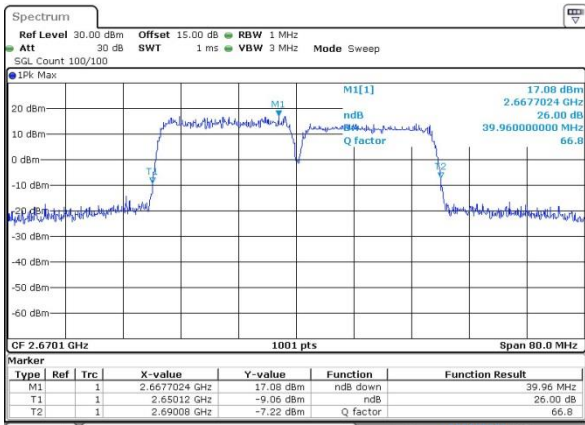

Middle Channel / 20MHz+20MHz /QPSK

Middle Channel / 20MHz+20MHz /16QAM

LTE Band 41

Middle Channel / 20MHz+20MHz /64QAM

Date: 14.OCT.2017 14:34:42

Highest Channel / 20MHz+20MHz /QPSK

Date: 13.OCT.2017 09:07:44

Highest Channel / 20MHz+20MHz /16QAM

Date: 13.OCT.2017 09:07:20

Highest Channel / 20MHz+20MHz /64QAM

Date: 14.OCT.2017 14:33:39

LTE Band 66

Lowest Channel / 1.4MHz / QPSK

Date: 29_SEP.2017 13:45:40

Lowest Channel / 1.4MHz / 16QAM