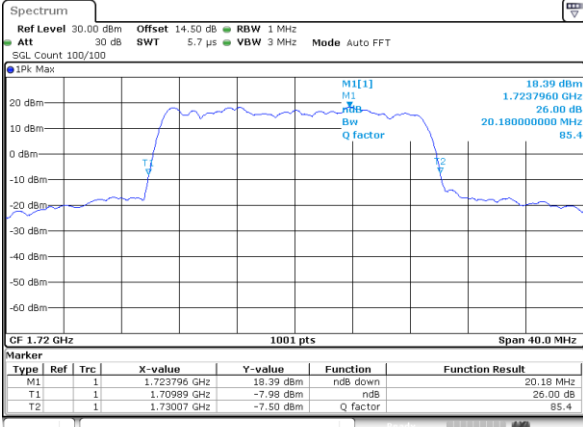

LTE Band 66

Lowest Channel / 15MHz / QPSK

Date: 29_SEP.2017 14:51:54

Lowest Channel / 15MHz / 16QAM

Date: 29_SEP.2017 14:54:30

Middle Channel / 15MHz / QPSK

Date: 29_SEP.2017 14:57:10

Middle Channel / 15MHz / 16QAM

Date: 29_SEP.2017 14:59:48

Highest Channel / 15MHz / QPSK

Date: 29_SEP.2017 15:02:02

Highest Channel / 15MHz / 16QAM

Date: 29_SEP.2017 15:03:36

LTE Band 66

Lowest Channel / 20MHz / QPSK

Date: 29_SEP.2017 15:06:20

Lowest Channel / 20MHz / 16QAM

Date: 29_SEP.2017 15:07:53

Middle Channel / 20MHz / QPSK

Date: 29_SEP.2017 15:09:43

Middle Channel / 20MHz / 16QAM

Date: 29_SEP.2017 15:11:01

Highest Channel / 20MHz / QPSK

Date: 29_SEP.2017 15:13:25

Highest Channel / 20MHz / 16QAM

Date: 29_SEP.2017 15:15:31

LTE Band 66

Lowest Channel / 1.4MHz / 64QAM

Date: 9.OCT.2017 10:00:03

Lowest Channel / 3MHz / 64QAM

Date: 9.OCT.2017 13:48:50

Middle Channel / 1.4MHz / 64QAM