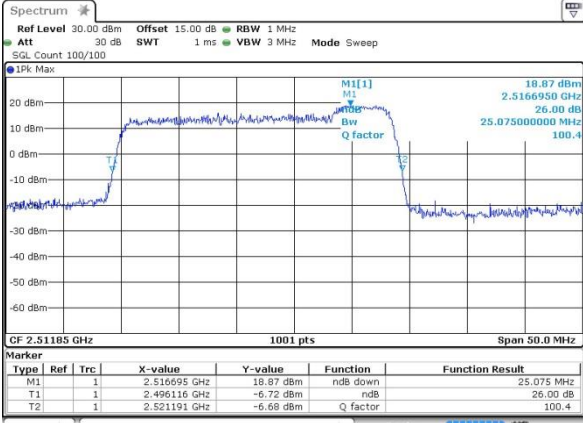

LTE Band 41

Lowest Channel / 20MHz+5MHz/QPSK

Date: 12.OCT.2017 14:57:56