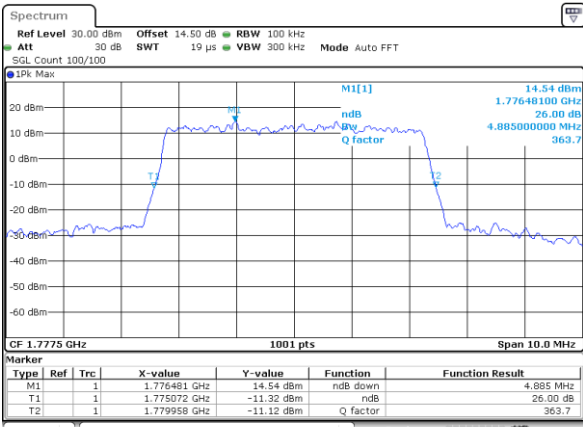

Middle Channel / 3MHz / 16QAM

Date: 29_SEP.2017 14:25:44

Highest Channel / 3MHz / QPSK

Date: 29_SEP.2017 14:27:34

Highest Channel / 3MHz / 16QAM

Date: 29_SEP.2017 14:28:46

LTE Band 66

Lowest Channel / 5MHz / QPSK

Date: 29_SEP.2017 14:30:01

Lowest Channel / 5MHz / 16QAM

Date: 29_SEP.2017 14:31:51

Middle Channel / 5MHz / QPSK

Date: 29_SEP.2017 14:33:08

Middle Channel / 5MHz / 16QAM

Date: 29_SEP.2017 14:35:18

Highest Channel / 5MHz / QPSK

Date: 14_OCT.2017 15:12:49

Highest Channel / 5MHz / 16QAM

Date: 29_SEP.2017 14:36:31

LTE Band 66

Lowest Channel / 10MHz / QPSK

Date: 29_SEP.2017 14:39:53

Lowest Channel / 10MHz / 16QAM

Date: 29_SEP.2017 14:38:17