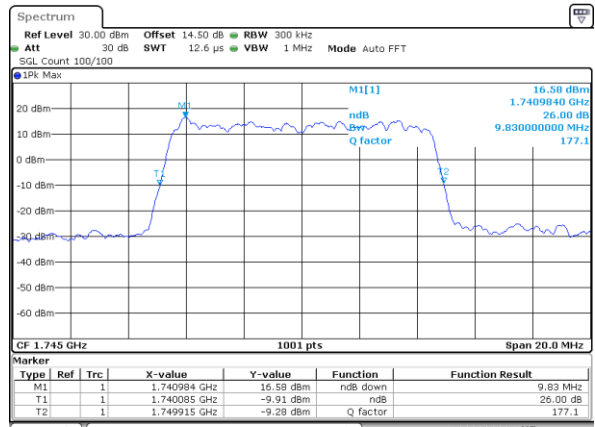

Middle Channel / 3MHz / 16QAM

Date: 29_SEP.2017 14:25:44

Highest Channel / 3MHz / QPSK

Date: 29_SEP.2017 14:27:34

Highest Channel / 3MHz / 16QAM

Date: 29_SEP.2017 14:28:46

LTE Band 66

Lowest Channel / 5MHz / QPSK

Date: 29_SEP.2017 14:30:01

Lowest Channel / 5MHz / 16QAM

Date: 29_SEP.2017 14:31:51

Middle Channel / 5MHz / QPSK

Date: 29_SEP.2017 14:33:08

Middle Channel / 5MHz / 16QAM

Date: 29_SEP.2017 14:35:18

Highest Channel / 5MHz / QPSK

Date: 14_OCT.2017 15:12:49

Highest Channel / 5MHz / 16QAM

Date: 29_SEP.2017 14:36:31

LTE Band 66

Lowest Channel / 10MHz / QPSK

Date: 29_SEP.2017 14:39:53

Lowest Channel / 10MHz / 16QAM

Date: 29_SEP.2017 14:38:17

Middle Channel / 10MHz / QPSK

Date: 29_SEP.2017 14:43:11

Middle Channel / 10MHz / 16QAM

Date: 29_SEP.2017 14:45:45

Highest Channel / 10MHz / QPSK

Date: 29_SEP.2017 14:47:46

Highest Channel / 10MHz / 16QAM

Date: 29_SEP.2017 14:49:35