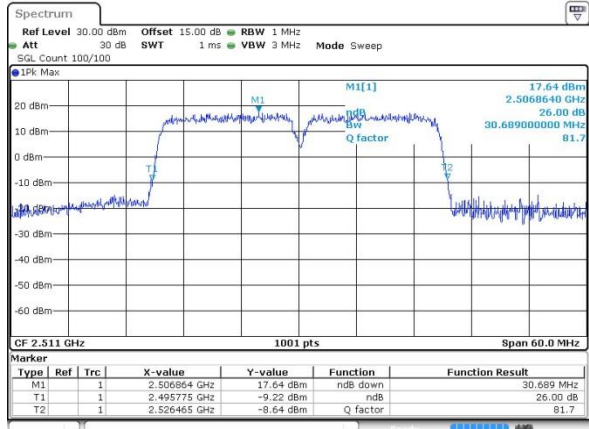

LTE Band 41

Lowest Channel / 15MHz+15MHz/QPSK

Date: 12.OCT.2017 16:32:06

Lowest Channel / 15MHz+15MHz/16QAM

Date: 12.OCT.2017 16:31:42

Lowest Channel / 15MHz+15MHz /64QAM

Date: 14.OCT.2017 13:27:20

Middle Channel / 15MHz+15MHz /QPSK