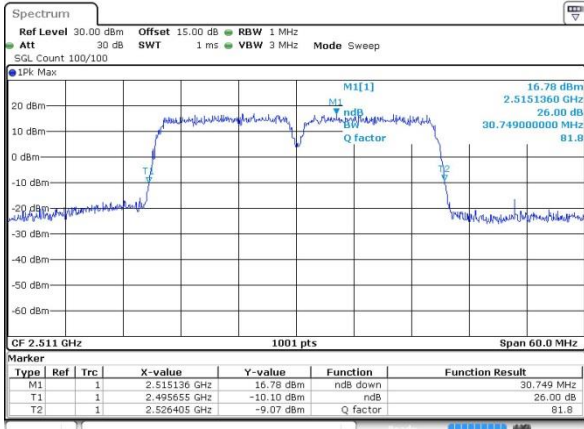

LTE Band 41

Lowest Channel / 15MHz+15MHz/QPSK

Date: 12.OCT.2017 16:32:06

Lowest Channel / 15MHz+15MHz/16QAM

Date: 12.OCT.2017 16:31:42

Lowest Channel / 15MHz+15MHz /64QAM

Date: 14.OCT.2017 13:27:20

Middle Channel / 15MHz+15MHz /QPSK