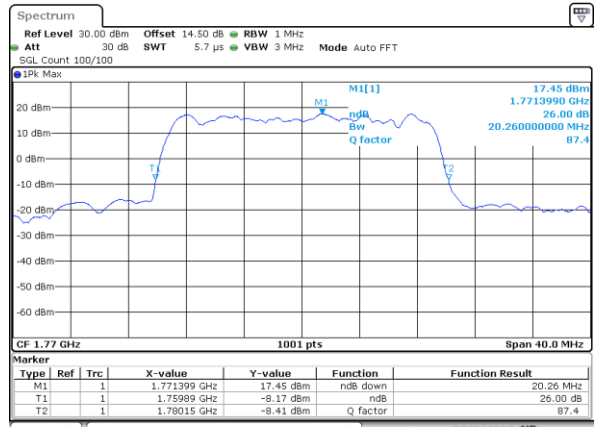

Date: 29_SEP.2017 14:59:48

Highest Channel / 15MHz / QPSK

Date: 29_SEP.2017 15:02:02

Highest Channel / 15MHz / 16QAM

Date: 29_SEP.2017 15:03:36

LTE Band 66

Lowest Channel / 20MHz / QPSK

Date: 29_SEP.2017 15:06:20

Lowest Channel / 20MHz / 16QAM

Date: 29_SEP.2017 15:07:53

Middle Channel / 20MHz / QPSK

Date: 29_SEP.2017 15:09:43

Middle Channel / 20MHz / 16QAM

Date: 29_SEP.2017 15:11:01

Highest Channel / 20MHz / QPSK

Date: 29_SEP.2017 15:13:25

Highest Channel / 20MHz / 16QAM

Date: 29_SEP.2017 15:15:31

LTE Band 66

Lowest Channel / 1.4MHz / 64QAM

Date: 9.OCT.2017 10:00:03

Lowest Channel / 3MHz / 64QAM

Date: 9.OCT.2017 13:48:50

Middle Channel / 1.4MHz / 64QAM