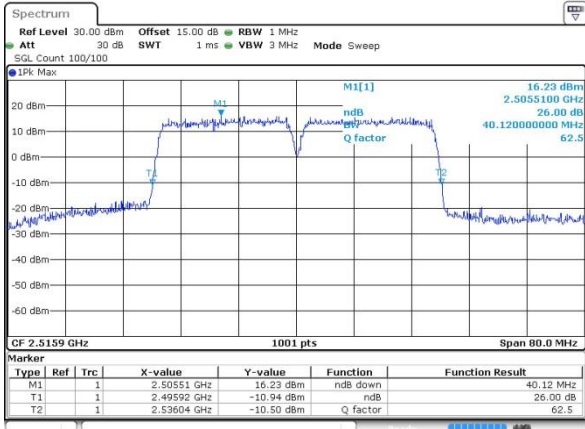

Date: 12.OCT.2017 17:34:59

Highest Channel / 20MHz+15MHz /64QAM

Date: 14.OCT.2017 13:59:19

LTE Band 41

Lowest Channel / 20MHz+20MHz/QPSK

Lowest Channel / 20MHz+20MHz /16QAM

Lowest Channel / 20MHz+20MHz /64QAM

Middle Channel / 20MHz+20MHz /QPSK

Middle Channel / 20MHz+20MHz /16QAM

LTE Band 41

Middle Channel / 20MHz+20MHz /64QAM

Date: 14.OCT.2017 14:34:42

Highest Channel / 20MHz+20MHz /QPSK

Date: 13.OCT.2017 09:07:44