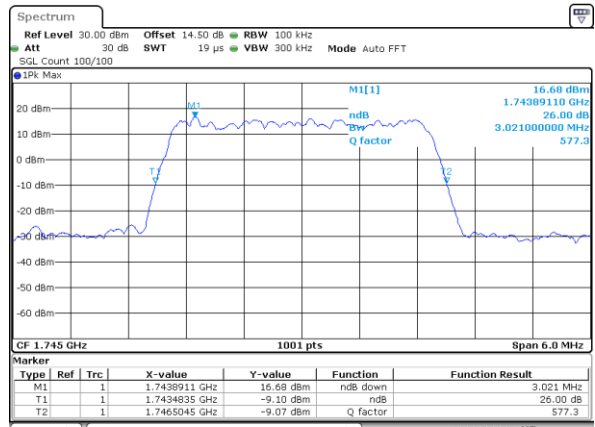

Highest Channel / 20MHz+20MHz /16QAM

Date: 13.OCT.2017 09:07:20

Highest Channel / 20MHz+20MHz /64QAM

Date: 14.OCT.2017 14:33:39

LTE Band 66

Lowest Channel / 1.4MHz / QPSK

Date: 29_SEP.2017 13:45:40

Lowest Channel / 1.4MHz / 16QAM

Date: 29_SEP.2017 13:49:00

Middle Channel / 1.4MHz / QPSK

Date: 29_SEP.2017 13:51:29

Middle Channel / 1.4MHz / 16QAM

Date: 29_SEP.2017 13:52:42

Highest Channel / 1.4MHz / QPSK

Date: 29_SEP.2017 13:54:12

Highest Channel / 1.4MHz / 16QAM

Date: 29_SEP.2017 14:17:06

LTE Band 66

Lowest Channel / 3MHz / QPSK

Date: 29_SEP.2017 14:19:16

Lowest Channel / 3MHz / 16QAM

Date: 29_SEP.2017 14:20:40

Middle Channel / 3MHz / QPSK

Date: 29_SEP.2017 14:23:28

Middle Channel / 3MHz / 16QAM

Date: 29_SEP.2017 14:25:44

Highest Channel / 3MHz / QPSK

Date: 29_SEP.2017 14:27:34

Highest Channel / 3MHz / 16QAM

Date: 29_SEP.2017 14:28:46

LTE Band 66

Lowest Channel / 5MHz / QPSK