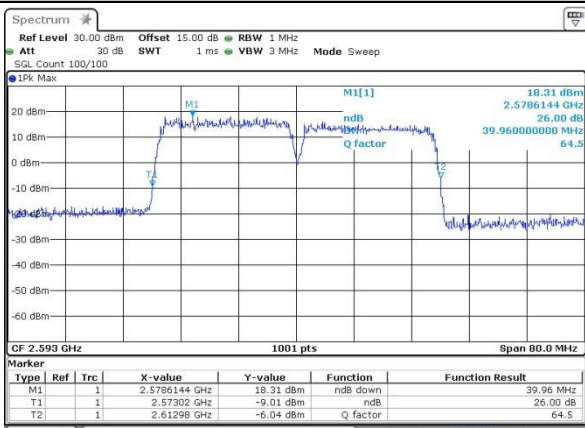

Middle Channel / 20MHz+20MHz /QPSK