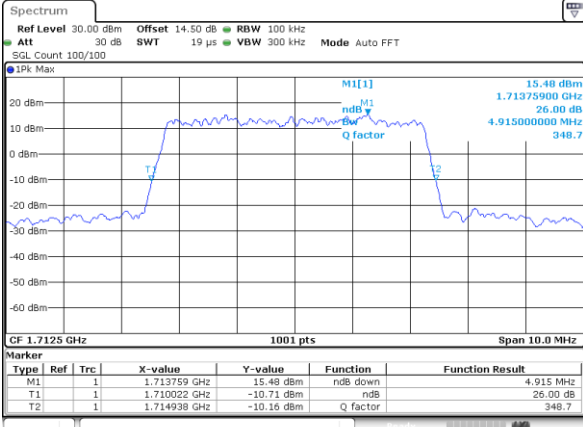

Date: 29_SEP.2017 14:17:06

LTE Band 66

Lowest Channel / 3MHz / QPSK

Date: 29_SEP.2017 14:19:16

Lowest Channel / 3MHz / 16QAM

Date: 29_SEP.2017 14:20:40

Middle Channel / 3MHz / QPSK

Date: 29_SEP.2017 14:23:28

Middle Channel / 3MHz / 16QAM

Date: 29_SEP.2017 14:25:44

Highest Channel / 3MHz / QPSK

Date: 29_SEP.2017 14:27:34

Highest Channel / 3MHz / 16QAM

Date: 29_SEP.2017 14:28:46

LTE Band 66

Lowest Channel / 5MHz / QPSK

Date: 29_SEP.2017 14:30:01

Lowest Channel / 5MHz / 16QAM

Date: 29_SEP.2017 14:31:51

Middle Channel / 5MHz / QPSK

Date: 29_SEP.2017 14:33:08

Middle Channel / 5MHz / 16QAM

Date: 29_SEP.2017 14:35:18

Highest Channel / 5MHz / QPSK