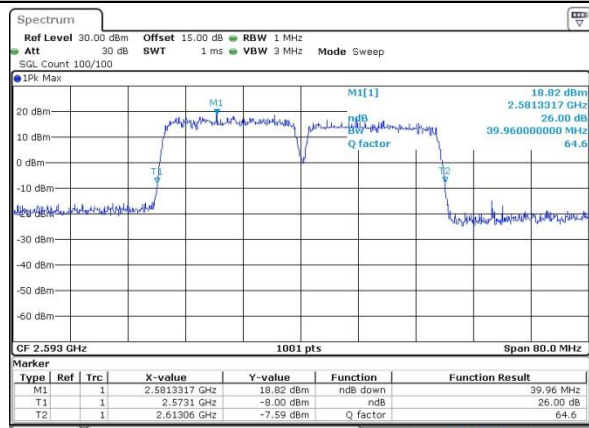

Middle Channel / 20MHz+20MHz /16QAM