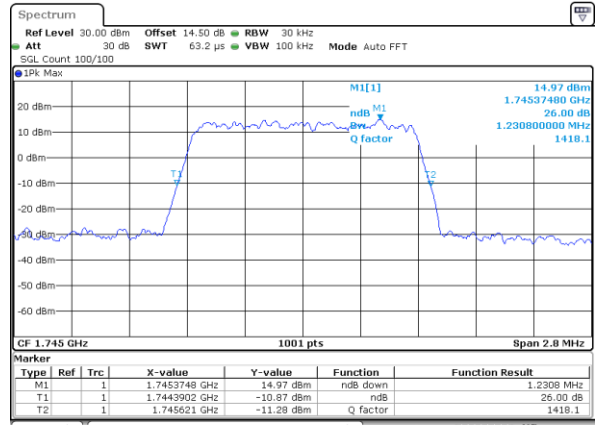

Middle Channel / 20MHz+20MHz /QPSK

Middle Channel / 20MHz+20MHz /16QAM

LTE Band 41

Middle Channel / 20MHz+20MHz /64QAM

Date: 14.OCT.2017 14:34:42

Highest Channel / 20MHz+20MHz /QPSK

Date: 13.OCT.2017 09:07:44

Highest Channel / 20MHz+20MHz /16QAM

Date: 13.OCT.2017 09:07:20

Highest Channel / 20MHz+20MHz /64QAM

Date: 14.OCT.2017 14:33:39

LTE Band 66

Lowest Channel / 1.4MHz / QPSK

Date: 29_SEP.2017 13:45:40

Lowest Channel / 1.4MHz / 16QAM

Date: 29_SEP.2017 13:49:00

Middle Channel / 1.4MHz / QPSK

Date: 29_SEP.2017 13:51:29

Middle Channel / 1.4MHz / 16QAM

Date: 29_SEP.2017 13:52:42

Highest Channel / 1.4MHz / QPSK

Date: 29_SEP.2017 13:54:12

Highest Channel / 1.4MHz / 16QAM