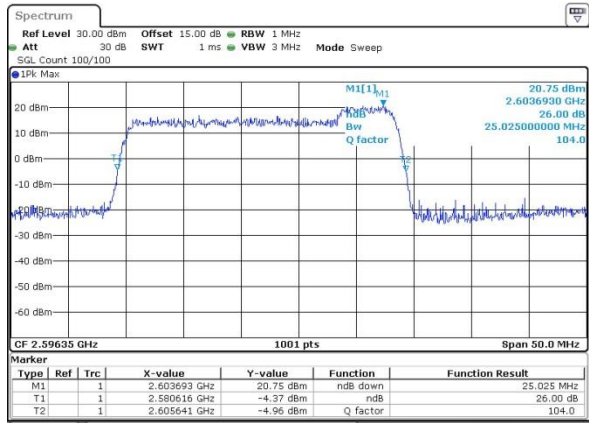

Date: 14.OCT.2017 13:48:15

LTE Band 41

Lowest Channel / 20MHz+5MHz/QPSK

Date: 12.OCT.2017 14:57:56

Lowest Channel / 20MHz+5MHz /16QAM

Date: 12.OCT.2017 14:58:11

Lowest Channel / 20MHz+5MHz /64QAM

Date: 14.OCT.2017 12:47:28

Middle Channel / 20MHz+5MHz /QPSK

Date: 12.OCT.2017 15:24:31

Middle Channel / 20MHz+5MHz /16QAM

Date: 12.OCT.2017 15:24:49

LTE Band 41

Middle Channel / 20MHz+5MHz /64QAM

Highest Channel / 20MHz+5MHz /QPSK

Highest Channel / 20MHz+5MHz /16QAM