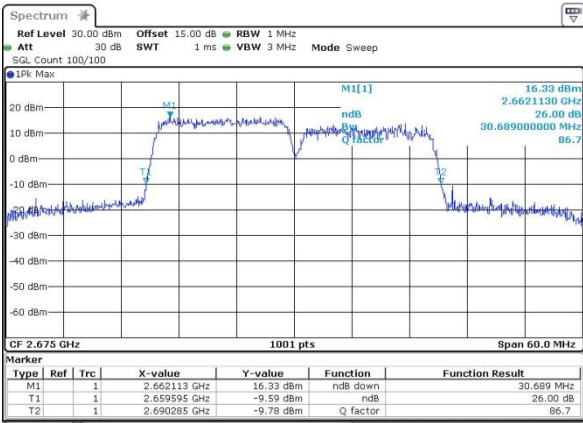

Highest Channel / 15MHz+15MHz /64QAM

Date: 14.OCT.2017 13:32:48