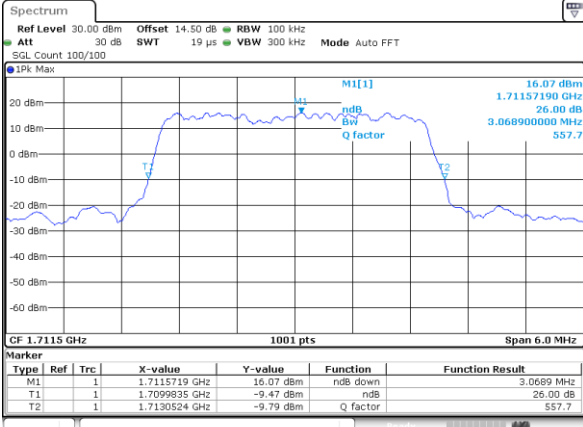

Highest Channel / 20MHz+20MHz /16QAM

Date: 13.OCT.2017 09:07:20

Highest Channel / 20MHz+20MHz /64QAM

Date: 14.OCT.2017 14:33:39

LTE Band 66

Lowest Channel / 1.4MHz / QPSK

Date: 29_SEP.2017 13:45:40

Lowest Channel / 1.4MHz / 16QAM

Date: 29_SEP.2017 13:49:00

Middle Channel / 1.4MHz / QPSK

Date: 29_SEP.2017 13:51:29

Middle Channel / 1.4MHz / 16QAM

Date: 29_SEP.2017 13:52:42

Highest Channel / 1.4MHz / QPSK

Date: 29_SEP.2017 13:54:12

Highest Channel / 1.4MHz / 16QAM

Date: 29_SEP.2017 14:17:06

LTE Band 66

Lowest Channel / 3MHz / QPSK

Date: 29_SEP.2017 14:19:16

Lowest Channel / 3MHz / 16QAM

Date: 29_SEP.2017 14:20:40

Middle Channel / 3MHz / QPSK

Date: 29_SEP.2017 14:23:28