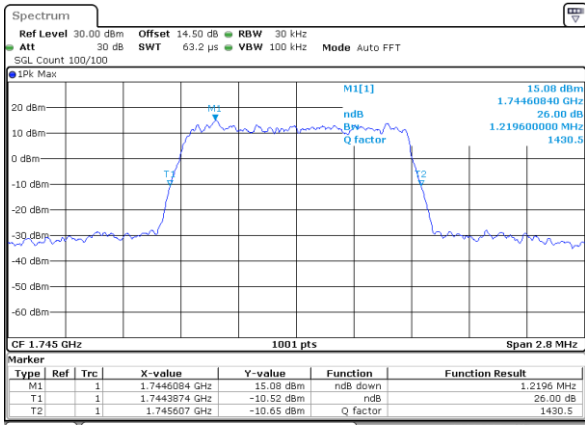

Date: 29_SEP.2017 14:59:48

Highest Channel / 15MHz / QPSK

Date: 29_SEP.2017 15:02:02

Highest Channel / 15MHz / 16QAM

Date: 29_SEP.2017 15:03:36

LTE Band 66

Lowest Channel / 20MHz / QPSK

Date: 29_SEP.2017 15:06:20

Lowest Channel / 20MHz / 16QAM

Date: 29_SEP.2017 15:07:53

Middle Channel / 20MHz / QPSK

Date: 29_SEP.2017 15:09:43

Middle Channel / 20MHz / 16QAM

Date: 29_SEP.2017 15:11:01

Highest Channel / 20MHz / QPSK

Date: 29_SEP.2017 15:13:25

Highest Channel / 20MHz / 16QAM

Date: 29_SEP.2017 15:15:31

LTE Band 66

Lowest Channel / 1.4MHz / 64QAM

Date: 9.OCT.2017 10:00:03

Lowest Channel / 3MHz / 64QAM

Date: 9.OCT.2017 13:48:50

Middle Channel / 1.4MHz / 64QAM

Date: 9.OCT.2017 12:58:10

Middle Channel / 3MHz / 64QAM

Date: 9.OCT.2017 13:56:48

Highest Channel / 1.4MHz / 64QAM

Date: 9.OCT.2017 13:03:10

Highest Channel / 3MHz / 64QAM

Date: 9.OCT.2017 14:09:55