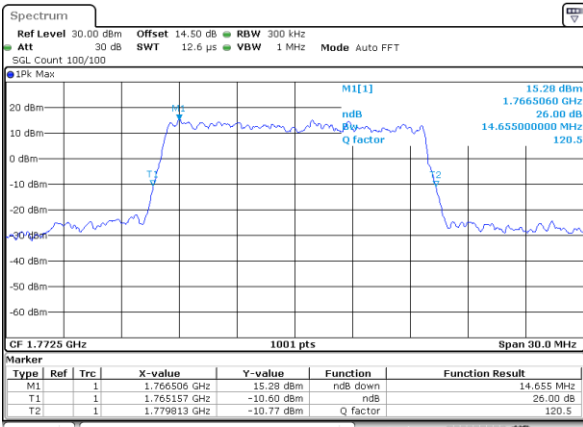

LTE Band 66

Lowest Channel / 15MHz / QPSK

Date: 29_SEP.2017 14:51:54

Lowest Channel / 15MHz / 16QAM

Date: 29_SEP.2017 14:54:30

Middle Channel / 15MHz / QPSK

Date: 29_SEP.2017 14:57:10

Middle Channel / 15MHz / 16QAM

Date: 29_SEP.2017 14:59:48

Highest Channel / 15MHz / QPSK

Date: 29_SEP.2017 15:02:02

Highest Channel / 15MHz / 16QAM

Date: 29_SEP.2017 15:03:36

LTE Band 66

Lowest Channel / 20MHz / QPSK

Date: 29_SEP.2017 15:06:20