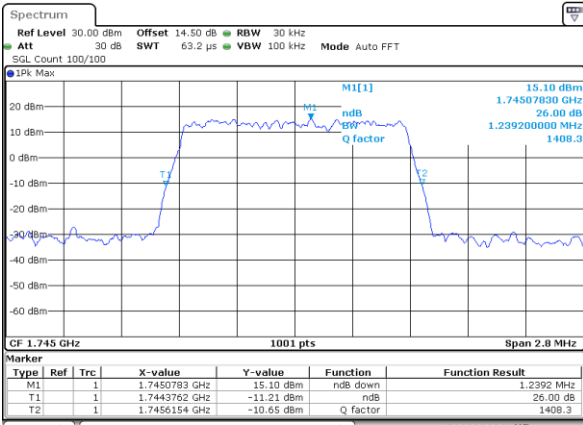

Middle Channel / 20MHz+20MHz /QPSK

Middle Channel / 20MHz+20MHz /16QAM

LTE Band 41

Middle Channel / 20MHz+20MHz /64QAM

Date: 14.OCT.2017 14:34:42

Highest Channel / 20MHz+20MHz /QPSK

Date: 13.OCT.2017 09:07:44

Highest Channel / 20MHz+20MHz /16QAM

Date: 13.OCT.2017 09:07:20

Highest Channel / 20MHz+20MHz /64QAM

Date: 14.OCT.2017 14:33:39

LTE Band 66

Lowest Channel / 1.4MHz / QPSK

Date: 29_SEP.2017 13:45:40

Lowest Channel / 1.4MHz / 16QAM

Date: 29_SEP.2017 13:49:00

Middle Channel / 1.4MHz / QPSK

Date: 29_SEP.2017 13:51:29

Middle Channel / 1.4MHz / 16QAM

Date: 29_SEP.2017 13:52:42

Highest Channel / 1.4MHz / QPSK

Date: 29_SEP.2017 13:54:12

Highest Channel / 1.4MHz / 16QAM