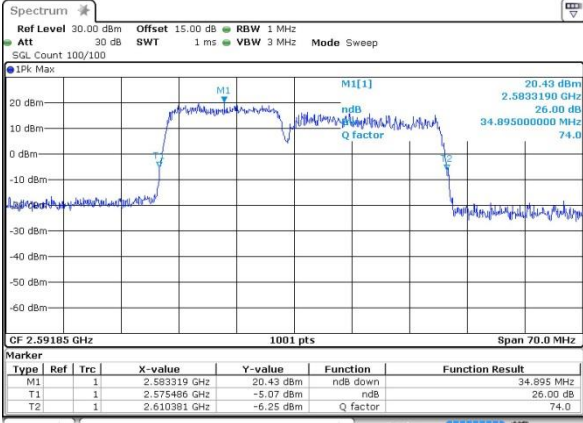

LTE Band 41

Middle Channel / 15MHz+20MHz /64QAM

Date: 14.OCT.2017 13:49:50