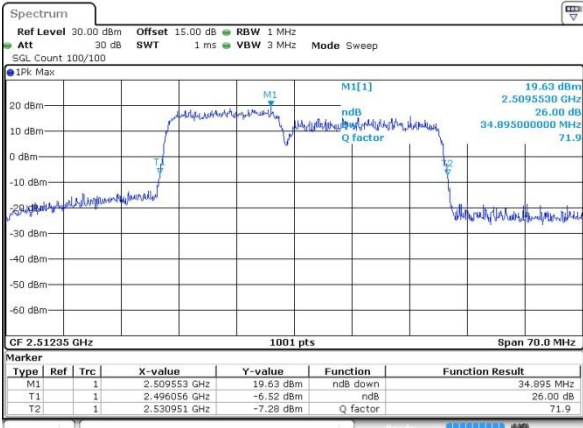

Lowest Channel / 15MHz+20MHz /64QAM

Date: 14.OCT.2017 13:40:31