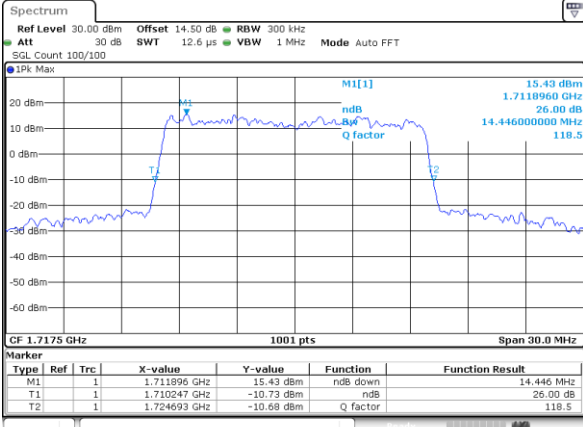

Date: 14_OCT.2017 15:12:49

Highest Channel / 5MHz / 16QAM

Date: 29_SEP.2017 14:36:31

LTE Band 66

Lowest Channel / 10MHz / QPSK

Date: 29_SEP.2017 14:39:53

Lowest Channel / 10MHz / 16QAM

Date: 29_SEP.2017 14:38:17

Middle Channel / 10MHz / QPSK

Date: 29_SEP.2017 14:43:11

Middle Channel / 10MHz / 16QAM

Date: 29_SEP.2017 14:45:45

Highest Channel / 10MHz / QPSK

Date: 29_SEP.2017 14:47:46

Highest Channel / 10MHz / 16QAM

Date: 29_SEP.2017 14:49:35

LTE Band 66

Lowest Channel / 15MHz / QPSK

Date: 29_SEP.2017 14:51:54

Lowest Channel / 15MHz / 16QAM

Date: 29_SEP.2017 14:54:30

Middle Channel / 15MHz / QPSK

Date: 29_SEP.2017 14:57:10

Middle Channel / 15MHz / 16QAM

Date: 29_SEP.2017 14:59:48

Highest Channel / 15MHz / QPSK

Date: 29_SEP.2017 15:02:02

Highest Channel / 15MHz / 16QAM

Date: 29_SEP.2017 15:03:36

LTE Band 66

Lowest Channel / 20MHz / QPSK

Date: 29_SEP.2017 15:06:20