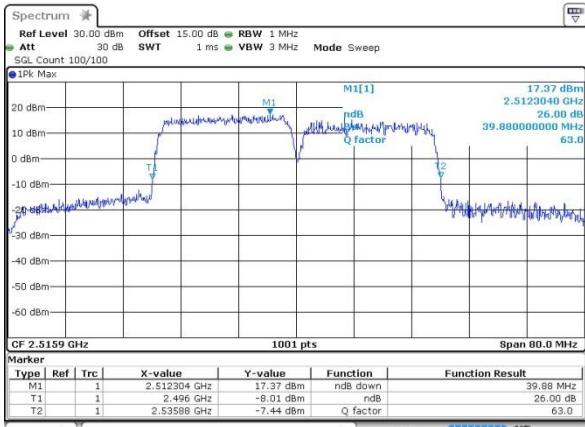

Date: 12.OCT.2017 17:34:59

Highest Channel / 20MHz+15MHz /64QAM

Date: 14.OCT.2017 13:59:19

LTE Band 41

Lowest Channel / 20MHz+20MHz/QPSK

Lowest Channel / 20MHz+20MHz /16QAM

Lowest Channel / 20MHz+20MHz /64QAM

Middle Channel / 20MHz+20MHz /QPSK

Middle Channel / 20MHz+20MHz /16QAM

LTE Band 41

Middle Channel / 20MHz+20MHz /64QAM

Date: 14.OCT.2017 14:34:42

Highest Channel / 20MHz+20MHz /QPSK

Date: 13.OCT.2017 09:07:44