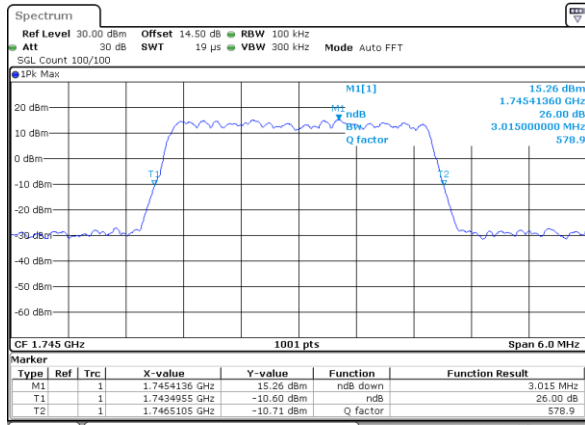

Date: 29_SEP.2017 14:59:48

Highest Channel / 15MHz / QPSK

Date: 29_SEP.2017 15:02:02

Highest Channel / 15MHz / 16QAM

Date: 29_SEP.2017 15:03:36

LTE Band 66

Lowest Channel / 20MHz / QPSK

Date: 29_SEP.2017 15:06:20

Lowest Channel / 20MHz / 16QAM

Date: 29_SEP.2017 15:07:53

Middle Channel / 20MHz / QPSK

Date: 29_SEP.2017 15:09:43

Middle Channel / 20MHz / 16QAM

Date: 29_SEP.2017 15:11:01

Highest Channel / 20MHz / QPSK

Date: 29_SEP.2017 15:13:25

Highest Channel / 20MHz / 16QAM

Date: 29_SEP.2017 15:15:31

LTE Band 66

Lowest Channel / 1.4MHz / 64QAM

Date: 9.OCT.2017 10:00:03

Lowest Channel / 3MHz / 64QAM

Date: 9.OCT.2017 13:48:50

Middle Channel / 1.4MHz / 64QAM

Date: 9.OCT.2017 12:58:10

Middle Channel / 3MHz / 64QAM

Date: 9.OCT.2017 13:56:48

Highest Channel / 1.4MHz / 64QAM

Date: 9.OCT.2017 13:03:10

Highest Channel / 3MHz / 64QAM

Date: 9.OCT.2017 14:09:55