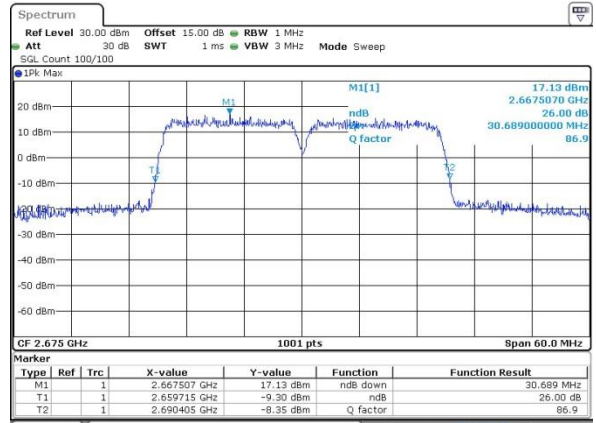

Date: 12.OCT.2017 16:47:58

Middle Channel / 15MHz+15MHz /16QAM

Date: 12.OCT.2017 16:48:20

LTE Band 41

Middle Channel / 15MHz+15MHz /64QAM

Date: 14.OCT.2017 13:34:32

Highest Channel / 15MHz+15MHz /QPSK

Date: 12.OCT.2017 16:46:25

Highest Channel / 15MHz+15MHz /16QAM

Date: 12.OCT.2017 16:48:14

Highest Channel / 15MHz+15MHz /64QAM

Date: 14.OCT.2017 13:32:48

LTE Band 41

Lowest Channel / 15MHz+20MHz/QPSK

Date: 12.OCT.2017 16:54:55

Lowest Channel / 15MHz+20MHz /16QAM