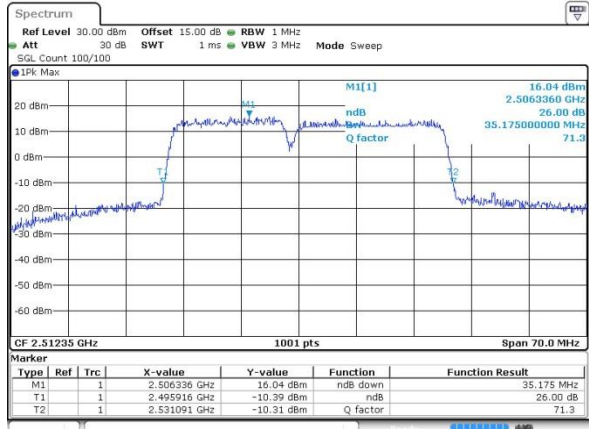

Highest Channel / 15MHz+15MHz /16QAM

Date: 12.OCT.2017 16:48:14

Highest Channel / 15MHz+15MHz /64QAM

Date: 14.OCT.2017 13:32:48

LTE Band 41

Lowest Channel / 15MHz+20MHz/QPSK

Date: 12.OCT.2017 16:54:55

Lowest Channel / 15MHz+20MHz /16QAM