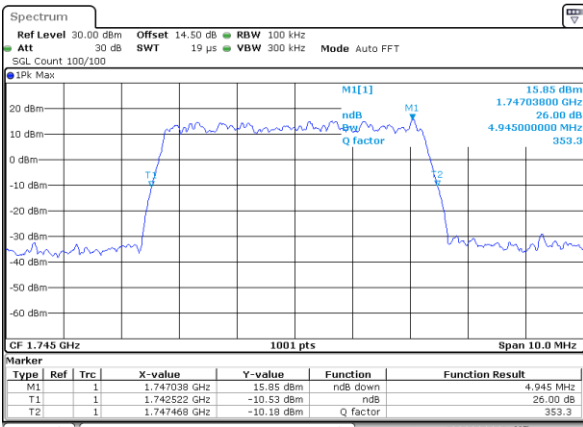

Date: 29_SEP.2017 14:17:06

LTE Band 66

Lowest Channel / 3MHz / QPSK

Date: 29_SEP.2017 14:19:16

Lowest Channel / 3MHz / 16QAM

Date: 29_SEP.2017 14:20:40

Middle Channel / 3MHz / QPSK

Date: 29_SEP.2017 14:23:28

Middle Channel / 3MHz / 16QAM

Date: 29_SEP.2017 14:25:44

Highest Channel / 3MHz / QPSK

Date: 29_SEP.2017 14:27:34

Highest Channel / 3MHz / 16QAM

Date: 29_SEP.2017 14:28:46

LTE Band 66

Lowest Channel / 5MHz / QPSK

Date: 29_SEP.2017 14:30:01

Lowest Channel / 5MHz / 16QAM

Date: 29_SEP.2017 14:31:51

Middle Channel / 5MHz / QPSK

Date: 29_SEP.2017 14:33:08

Middle Channel / 5MHz / 16QAM

Date: 29_SEP.2017 14:35:18

Highest Channel / 5MHz / QPSK