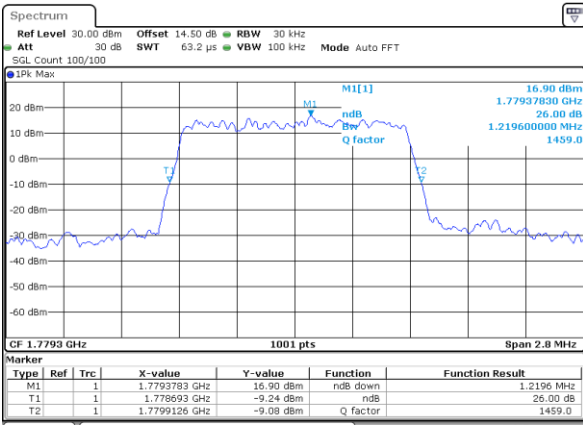

Highest Channel / 20MHz+20MHz /16QAM

Date: 13.OCT.2017 09:07:20

Highest Channel / 20MHz+20MHz /64QAM

Date: 14.OCT.2017 14:33:39

LTE Band 66

Lowest Channel / 1.4MHz / QPSK

Date: 29_SEP.2017 13:45:40

Lowest Channel / 1.4MHz / 16QAM

Date: 29_SEP.2017 13:49:00

Middle Channel / 1.4MHz / QPSK

Date: 29_SEP.2017 13:51:29

Middle Channel / 1.4MHz / 16QAM

Date: 29_SEP.2017 13:52:42

Highest Channel / 1.4MHz / QPSK

Date: 29_SEP.2017 13:54:12

Highest Channel / 1.4MHz / 16QAM

Date: 29_SEP.2017 14:17:06

LTE Band 66

Lowest Channel / 3MHz / QPSK

Date: 29_SEP.2017 14:19:16

Lowest Channel / 3MHz / 16QAM

Date: 29_SEP.2017 14:20:40

Middle Channel / 3MHz / QPSK

Date: 29_SEP.2017 14:23:28