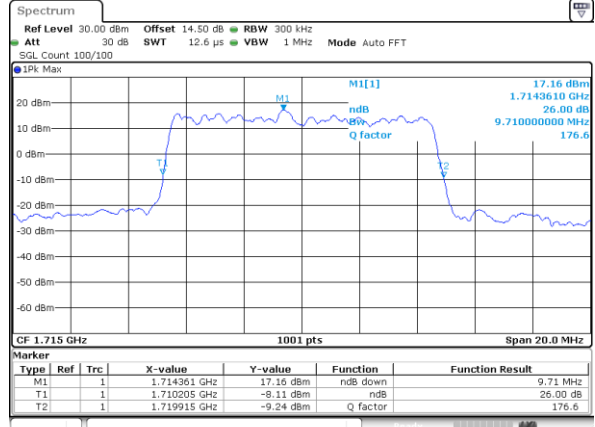

Date: 29_SEP.2017 14:30:01

Lowest Channel / 5MHz / 16QAM

Date: 29_SEP.2017 14:31:51

Middle Channel / 5MHz / QPSK

Date: 29_SEP.2017 14:33:08

Middle Channel / 5MHz / 16QAM

Date: 29_SEP.2017 14:35:18

Highest Channel / 5MHz / QPSK

Date: 14_OCT.2017 15:12:49

Highest Channel / 5MHz / 16QAM

Date: 29_SEP.2017 14:36:31

LTE Band 66

Lowest Channel / 10MHz / QPSK

Date: 29_SEP.2017 14:39:53

Lowest Channel / 10MHz / 16QAM

Date: 29_SEP.2017 14:38:17

Middle Channel / 10MHz / QPSK

Date: 29_SEP.2017 14:43:11

Middle Channel / 10MHz / 16QAM

Date: 29_SEP.2017 14:45:45

Highest Channel / 10MHz / QPSK

Date: 29_SEP.2017 14:47:46

Highest Channel / 10MHz / 16QAM

Date: 29_SEP.2017 14:49:35