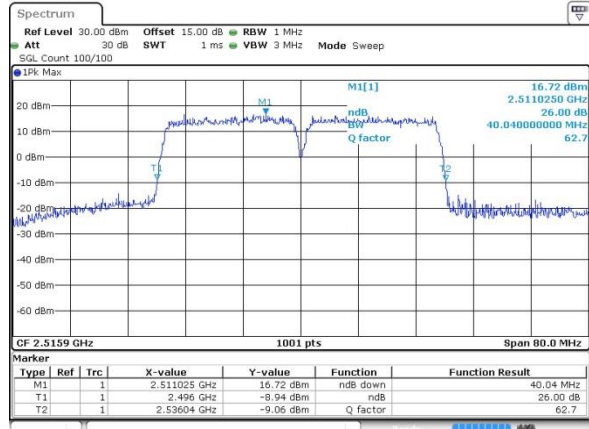

Date: 12.OCT.2017 17:34:59

Highest Channel / 20MHz+15MHz /64QAM

Date: 14.OCT.2017 13:59:19

LTE Band 41

Lowest Channel / 20MHz+20MHz/QPSK

Lowest Channel / 20MHz+20MHz /16QAM

Lowest Channel / 20MHz+20MHz /64QAM

Middle Channel / 20MHz+20MHz /QPSK

Middle Channel / 20MHz+20MHz /16QAM

LTE Band 41

Middle Channel / 20MHz+20MHz /64QAM

Date: 14.OCT.2017 14:34:42

Highest Channel / 20MHz+20MHz /QPSK

Date: 13.OCT.2017 09:07:44

Highest Channel / 20MHz+20MHz /16QAM

Date: 13.OCT.2017 09:07:20

Highest Channel / 20MHz+20MHz /64QAM

Date: 14.OCT.2017 14:33:39

LTE Band 66

Lowest Channel / 1.4MHz / QPSK

Date: 29_SEP.2017 13:45:40

Lowest Channel / 1.4MHz / 16QAM