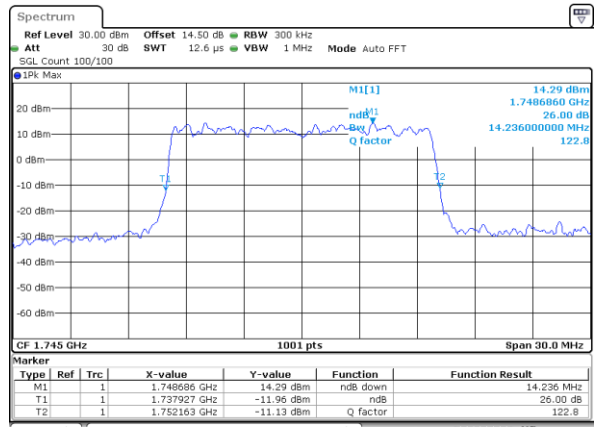

Middle Channel / 10MHz / QPSK

Date: 29_SEP.2017 14:43:11

Middle Channel / 10MHz / 16QAM

Date: 29_SEP.2017 14:45:45

Highest Channel / 10MHz / QPSK

Date: 29_SEP.2017 14:47:46

Highest Channel / 10MHz / 16QAM

Date: 29_SEP.2017 14:49:35

LTE Band 66

Lowest Channel / 15MHz / QPSK

Date: 29_SEP.2017 14:51:54

Lowest Channel / 15MHz / 16QAM

Date: 29_SEP.2017 14:54:30

Middle Channel / 15MHz / QPSK

Date: 29_SEP.2017 14:57:10

Middle Channel / 15MHz / 16QAM

Date: 29_SEP.2017 14:59:48

Highest Channel / 15MHz / QPSK

Date: 29_SEP.2017 15:02:02

Highest Channel / 15MHz / 16QAM

Date: 29_SEP.2017 15:03:36

LTE Band 66

Lowest Channel / 20MHz / QPSK

Date: 29_SEP.2017 15:06:20