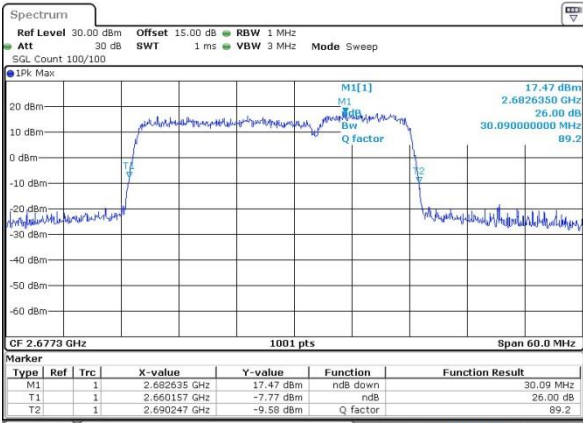

Date: 14.OCT.2017 13:13:09

Middle Channel / 20MHz+10MHz /QPSK

Date: 12.OCT.2017 16:17:17

Middle Channel / 20MHz+10MHz /16QAM

Date: 12.OCT.2017 16:17:32

LTE Band 41

Middle Channel / 20MHz+10MHz /64QAM

Date: 14.OCT.2017 13:20:29

Highest Channel / 20MHz+10MHz /QPSK

Date: 12.OCT.2017 16:15:42

Highest Channel / 20MHz+10MHz /16QAM

Date: 12.OCT.2017 16:15:22

Highest Channel / 20MHz+10MHz /64QAM

Date: 14.OCT.2017 13:19:35

LTE Band 41

Lowest Channel / 20MHz+15MHz/QPSK