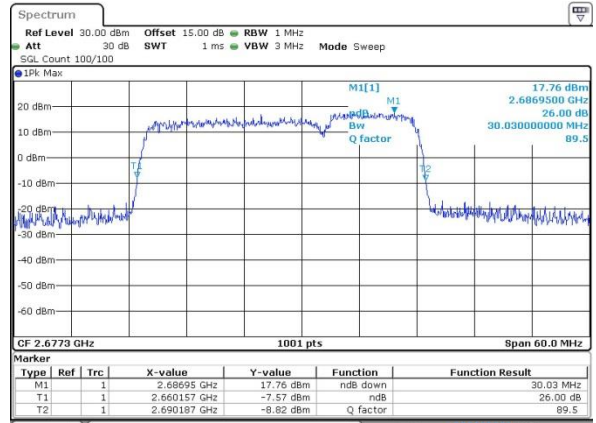

Highest Channel / 20MHz+5MHz /64QAM

LTE Band 41

Lowest Channel / 20MHz+10MHz/QPSK

Date: 12.OCT.2017 15:55:14

Lowest Channel / 20MHz+10MHz /16QAM

Date: 12.OCT.2017 15:54:56

Lowest Channel / 20MHz+10MHz /64QAM

Date: 14.OCT.2017 13:13:09

Middle Channel / 20MHz+10MHz /QPSK

Date: 12.OCT.2017 16:17:17

Middle Channel / 20MHz+10MHz /16QAM

Date: 12.OCT.2017 16:17:32

LTE Band 41

Middle Channel / 20MHz+10MHz /64QAM

Date: 14.OCT.2017 13:20:29

Highest Channel / 20MHz+10MHz /QPSK

Date: 12.OCT.2017 16:15:42

Highest Channel / 20MHz+10MHz /16QAM

Date: 12.OCT.2017 16:15:22

Highest Channel / 20MHz+10MHz /64QAM

Date: 14.OCT.2017 13:19:35

LTE Band 41

Lowest Channel / 20MHz+15MHz/QPSK