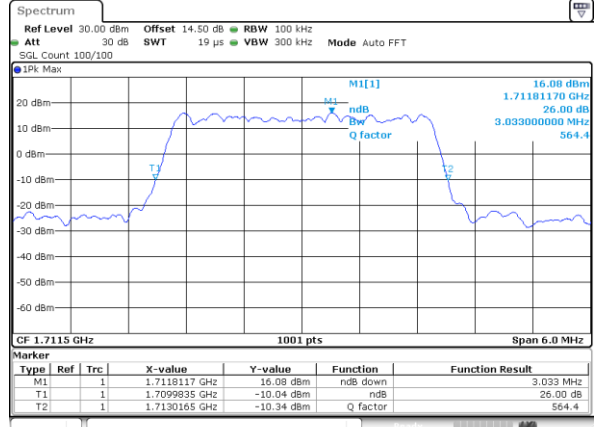

Highest Channel / 20MHz+20MHz /16QAM

Date: 13.OCT.2017 09:07:20

Highest Channel / 20MHz+20MHz /64QAM

Date: 14.OCT.2017 14:33:39

LTE Band 66

Lowest Channel / 1.4MHz / QPSK

Date: 29_SEP.2017 13:45:40

Lowest Channel / 1.4MHz / 16QAM

Date: 29_SEP.2017 13:49:00

Middle Channel / 1.4MHz / QPSK

Date: 29_SEP.2017 13:51:29

Middle Channel / 1.4MHz / 16QAM

Date: 29_SEP.2017 13:52:42

Highest Channel / 1.4MHz / QPSK

Date: 29_SEP.2017 13:54:12

Highest Channel / 1.4MHz / 16QAM

Date: 29_SEP.2017 14:17:06

LTE Band 66

Lowest Channel / 3MHz / QPSK

Date: 29_SEP.2017 14:19:16

Lowest Channel / 3MHz / 16QAM

Date: 29_SEP.2017 14:20:40

Middle Channel / 3MHz / QPSK

Date: 29_SEP.2017 14:23:28

Middle Channel / 3MHz / 16QAM

Date: 29_SEP.2017 14:25:44

Highest Channel / 3MHz / QPSK

Date: 29_SEP.2017 14:27:34

Highest Channel / 3MHz / 16QAM

Date: 29_SEP.2017 14:28:46

LTE Band 66

Lowest Channel / 5MHz / QPSK