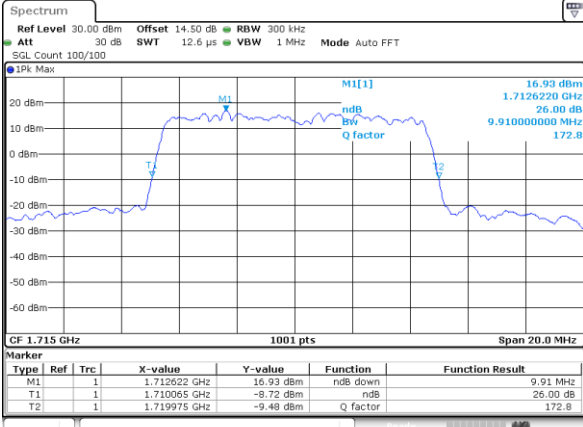

Middle Channel / 3MHz / 16QAM

Date: 29_SEP.2017 14:25:44

Highest Channel / 3MHz / QPSK

Date: 29_SEP.2017 14:27:34

Highest Channel / 3MHz / 16QAM

Date: 29_SEP.2017 14:28:46

LTE Band 66

Lowest Channel / 5MHz / QPSK

Date: 29_SEP.2017 14:30:01

Lowest Channel / 5MHz / 16QAM

Date: 29_SEP.2017 14:31:51

Middle Channel / 5MHz / QPSK

Date: 29_SEP.2017 14:33:08

Middle Channel / 5MHz / 16QAM

Date: 29_SEP.2017 14:35:18

Highest Channel / 5MHz / QPSK

Date: 14_OCT.2017 15:12:49

Highest Channel / 5MHz / 16QAM

Date: 29_SEP.2017 14:36:31

LTE Band 66

Lowest Channel / 10MHz / QPSK

Date: 29_SEP.2017 14:39:53

Lowest Channel / 10MHz / 16QAM

Date: 29_SEP.2017 14:38:17

Middle Channel / 10MHz / QPSK

Date: 29_SEP.2017 14:43:11

Middle Channel / 10MHz / 16QAM

Date: 29_SEP.2017 14:45:45

Highest Channel / 10MHz / QPSK

Date: 29_SEP.2017 14:47:46

Highest Channel / 10MHz / 16QAM

Date: 29_SEP.2017 14:49:35