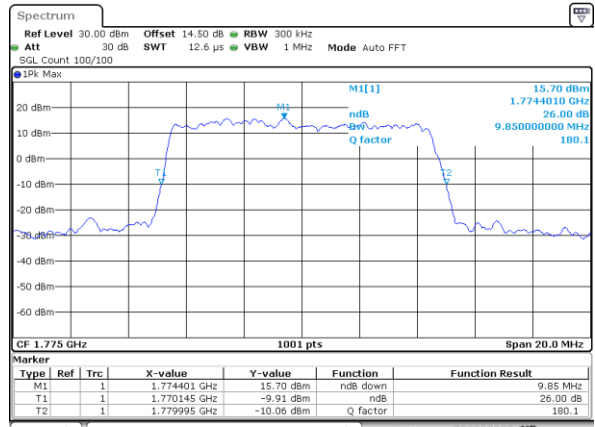

Date: 14_OCT.2017 15:12:49

Highest Channel / 5MHz / 16QAM

Date: 29_SEP.2017 14:36:31

LTE Band 66

Lowest Channel / 10MHz / QPSK

Date: 29_SEP.2017 14:39:53

Lowest Channel / 10MHz / 16QAM

Date: 29_SEP.2017 14:38:17

Middle Channel / 10MHz / QPSK

Date: 29_SEP.2017 14:43:11

Middle Channel / 10MHz / 16QAM

Date: 29_SEP.2017 14:45:45

Highest Channel / 10MHz / QPSK

Date: 29_SEP.2017 14:47:46

Highest Channel / 10MHz / 16QAM

Date: 29_SEP.2017 14:49:35

LTE Band 66

Lowest Channel / 15MHz / QPSK

Date: 29_SEP.2017 14:51:54

Lowest Channel / 15MHz / 16QAM

Date: 29_SEP.2017 14:54:30

Middle Channel / 15MHz / QPSK

Date: 29_SEP.2017 14:57:10

Middle Channel / 15MHz / 16QAM

Date: 29_SEP.2017 14:59:48

Highest Channel / 15MHz / QPSK

Date: 29_SEP.2017 15:02:02

Highest Channel / 15MHz / 16QAM

Date: 29_SEP.2017 15:03:36

LTE Band 66

Lowest Channel / 20MHz / QPSK

Date: 29_SEP.2017 15:06:20