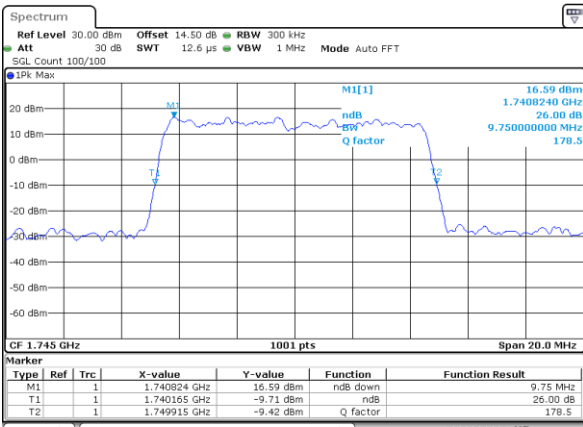

Date: 29_SEP.2017 14:30:01

Lowest Channel / 5MHz / 16QAM

Date: 29_SEP.2017 14:31:51

Middle Channel / 5MHz / QPSK

Date: 29_SEP.2017 14:33:08

Middle Channel / 5MHz / 16QAM

Date: 29_SEP.2017 14:35:18

Highest Channel / 5MHz / QPSK

Date: 14_OCT.2017 15:12:49

Highest Channel / 5MHz / 16QAM

Date: 29_SEP.2017 14:36:31

LTE Band 66

Lowest Channel / 10MHz / QPSK

Date: 29_SEP.2017 14:39:53

Lowest Channel / 10MHz / 16QAM

Date: 29_SEP.2017 14:38:17

Middle Channel / 10MHz / QPSK

Date: 29_SEP.2017 14:43:11

Middle Channel / 10MHz / 16QAM

Date: 29_SEP.2017 14:45:45

Highest Channel / 10MHz / QPSK

Date: 29_SEP.2017 14:47:46

Highest Channel / 10MHz / 16QAM

Date: 29_SEP.2017 14:49:35