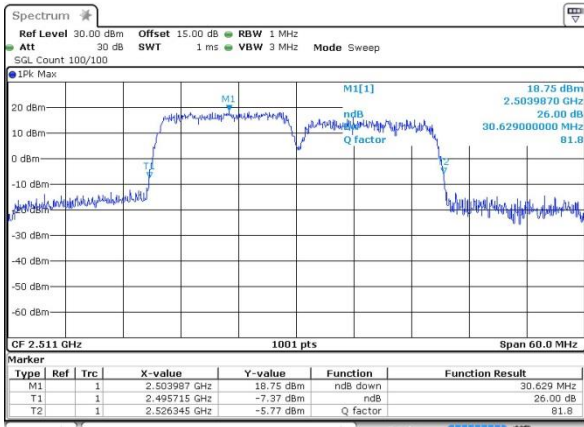

LTE Band 41

Lowest Channel / 15MHz+15MHz/QPSK

Date: 12.OCT.2017 16:32:06

Lowest Channel / 15MHz+15MHz/16QAM

Date: 12.OCT.2017 16:31:42

Lowest Channel / 15MHz+15MHz /64QAM

Date: 14.OCT.2017 13:27:20

Middle Channel / 15MHz+15MHz /QPSK