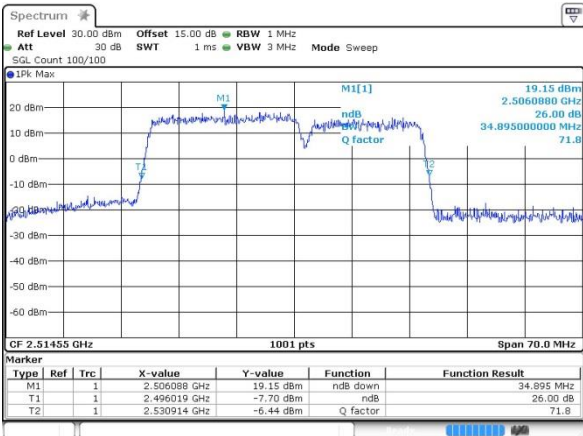

Lowest Channel / 20MHz+15MHz /64QAM

Date: 14.OCT.2017 13:52:40