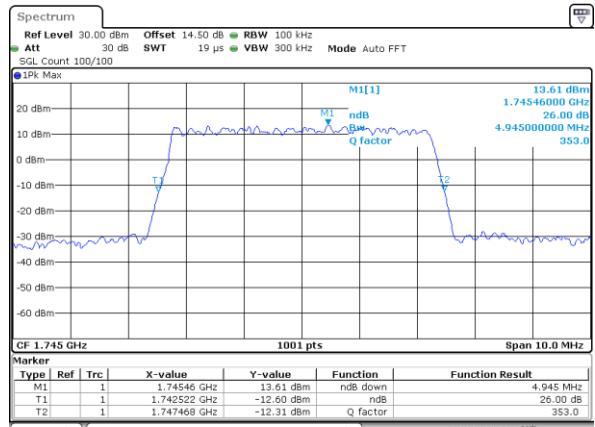

Middle Channel / 3MHz / 16QAM

Date: 29_SEP.2017 14:25:44

Highest Channel / 3MHz / QPSK

Date: 29_SEP.2017 14:27:34

Highest Channel / 3MHz / 16QAM

Date: 29_SEP.2017 14:28:46

LTE Band 66

Lowest Channel / 5MHz / QPSK

Date: 29_SEP.2017 14:30:01

Lowest Channel / 5MHz / 16QAM

Date: 29_SEP.2017 14:31:51

Middle Channel / 5MHz / QPSK

Date: 29_SEP.2017 14:33:08

Middle Channel / 5MHz / 16QAM

Date: 29_SEP.2017 14:35:18

Highest Channel / 5MHz / QPSK

Date: 14_OCT.2017 15:12:49

Highest Channel / 5MHz / 16QAM

Date: 29_SEP.2017 14:36:31

LTE Band 66

Lowest Channel / 10MHz / QPSK

Date: 29_SEP.2017 14:39:53

Lowest Channel / 10MHz / 16QAM

Date: 29_SEP.2017 14:38:17