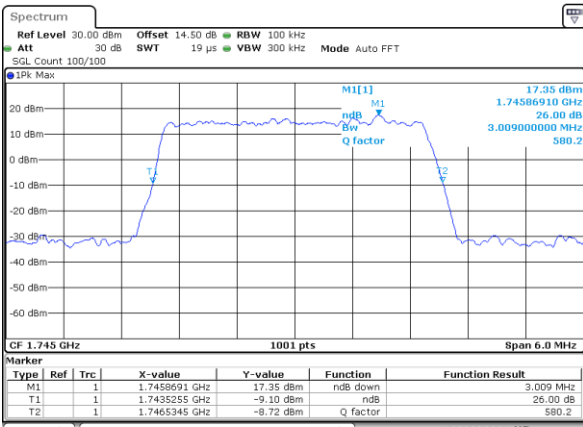

Date: 29_SEP.2017 13:49:00

Middle Channel / 1.4MHz / QPSK

Date: 29_SEP.2017 13:51:29

Middle Channel / 1.4MHz / 16QAM

Date: 29_SEP.2017 13:52:42

Highest Channel / 1.4MHz / QPSK

Date: 29_SEP.2017 13:54:12

Highest Channel / 1.4MHz / 16QAM

Date: 29_SEP.2017 14:17:06

LTE Band 66

Lowest Channel / 3MHz / QPSK

Date: 29_SEP.2017 14:19:16

Lowest Channel / 3MHz / 16QAM

Date: 29_SEP.2017 14:20:40

Middle Channel / 3MHz / QPSK

Date: 29_SEP.2017 14:23:28

Middle Channel / 3MHz / 16QAM

Date: 29_SEP.2017 14:25:44

Highest Channel / 3MHz / QPSK

Date: 29_SEP.2017 14:27:34

Highest Channel / 3MHz / 16QAM

Date: 29_SEP.2017 14:28:46

LTE Band 66

Lowest Channel / 5MHz / QPSK