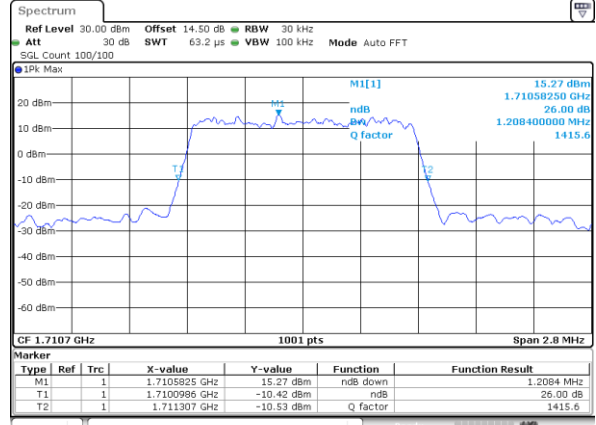

Middle Channel / 20MHz+20MHz /QPSK

Middle Channel / 20MHz+20MHz /16QAM

LTE Band 41

Middle Channel / 20MHz+20MHz /64QAM

Date: 14.OCT.2017 14:34:42

Highest Channel / 20MHz+20MHz /QPSK

Date: 13.OCT.2017 09:07:44

Highest Channel / 20MHz+20MHz /16QAM

Date: 13.OCT.2017 09:07:20

Highest Channel / 20MHz+20MHz /64QAM

Date: 14.OCT.2017 14:33:39

LTE Band 66

Lowest Channel / 1.4MHz / QPSK

Date: 29_SEP.2017 13:45:40

Lowest Channel / 1.4MHz / 16QAM

Date: 29_SEP.2017 13:49:00

Middle Channel / 1.4MHz / QPSK

Date: 29_SEP.2017 13:51:29

Middle Channel / 1.4MHz / 16QAM

Date: 29_SEP.2017 13:52:42

Highest Channel / 1.4MHz / QPSK

Date: 29_SEP.2017 13:54:12

Highest Channel / 1.4MHz / 16QAM