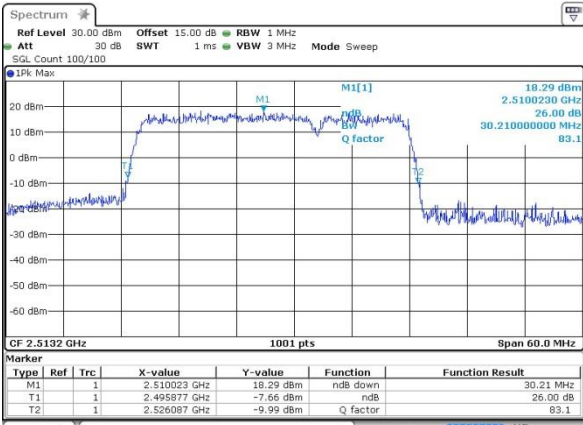

Highest Channel / 20MHz+5MHz /64QAM

LTE Band 41

Lowest Channel / 20MHz+10MHz/QPSK

Date: 12.OCT.2017 15:55:14

Lowest Channel / 20MHz+10MHz /16QAM

Date: 12.OCT.2017 15:54:56

Lowest Channel / 20MHz+10MHz /64QAM