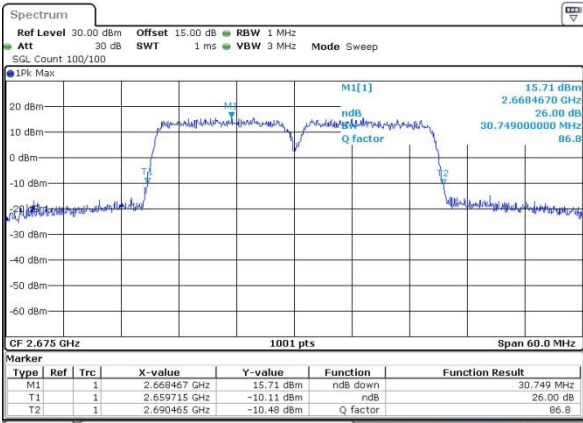

Date: 12.OCT.2017 16:47:58

Middle Channel / 15MHz+15MHz /16QAM

Date: 12.OCT.2017 16:48:20

LTE Band 41

Middle Channel / 15MHz+15MHz /64QAM

Date: 14.OCT.2017 13:34:32

Highest Channel / 15MHz+15MHz /QPSK

Date: 12.OCT.2017 16:46:25

Highest Channel / 15MHz+15MHz /16QAM

Date: 12.OCT.2017 16:48:14

Highest Channel / 15MHz+15MHz /64QAM

Date: 14.OCT.2017 13:32:48

LTE Band 41

Lowest Channel / 15MHz+20MHz/QPSK

Date: 12.OCT.2017 16:54:55

Lowest Channel / 15MHz+20MHz /16QAM