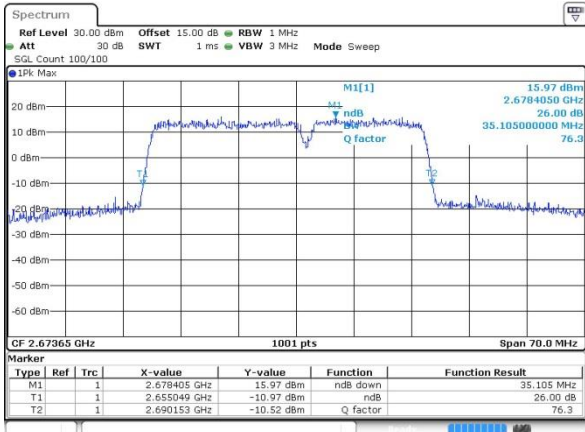

Middle Channel / 20MHz+15MHz /16QAM

Date: 12.OCT.2017 17:38:56

LTE Band 41

Middle Channel / 20MHz+15MHz /64QAM

Date: 14.OCT.2017 14:00:12

Highest Channel / 20MHz+15MHz /QPSK

Date: 12.OCT.2017 17:35:17

Highest Channel / 20MHz+15MHz /16QAM

Date: 12.OCT.2017 17:34:59

Highest Channel / 20MHz+15MHz /64QAM

Date: 14.OCT.2017 13:59:19

LTE Band 41

Lowest Channel / 20MHz+20MHz/QPSK

Lowest Channel / 20MHz+20MHz /16QAM

Lowest Channel / 20MHz+20MHz /64QAM