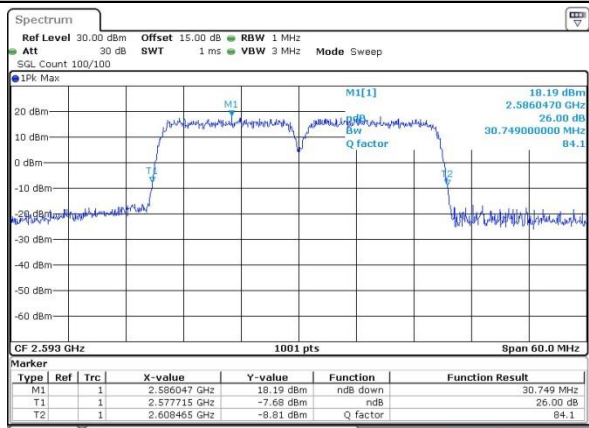

Middle Channel / 15MHz+15MHz /16QAM

Date: 12.OCT.2017 16:48:20