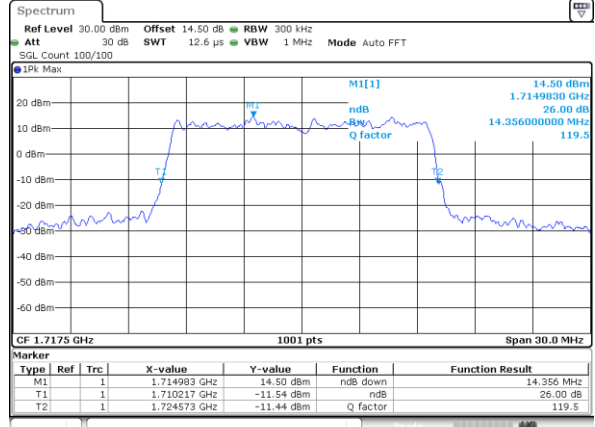

Date: 14_OCT.2017 15:12:49

Highest Channel / 5MHz / 16QAM

Date: 29_SEP.2017 14:36:31

LTE Band 66

Lowest Channel / 10MHz / QPSK

Date: 29_SEP.2017 14:39:53

Lowest Channel / 10MHz / 16QAM

Date: 29_SEP.2017 14:38:17

Middle Channel / 10MHz / QPSK

Date: 29_SEP.2017 14:43:11

Middle Channel / 10MHz / 16QAM

Date: 29_SEP.2017 14:45:45

Highest Channel / 10MHz / QPSK

Date: 29_SEP.2017 14:47:46

Highest Channel / 10MHz / 16QAM

Date: 29_SEP.2017 14:49:35

LTE Band 66

Lowest Channel / 15MHz / QPSK

Date: 29_SEP.2017 14:51:54

Lowest Channel / 15MHz / 16QAM

Date: 29_SEP.2017 14:54:30

Middle Channel / 15MHz / QPSK

Date: 29_SEP.2017 14:57:10

Middle Channel / 15MHz / 16QAM

Date: 29_SEP.2017 14:59:48

Highest Channel / 15MHz / QPSK

Date: 29_SEP.2017 15:02:02

Highest Channel / 15MHz / 16QAM

Date: 29_SEP.2017 15:03:36

LTE Band 66

Lowest Channel / 20MHz / QPSK

Date: 29_SEP.2017 15:06:20