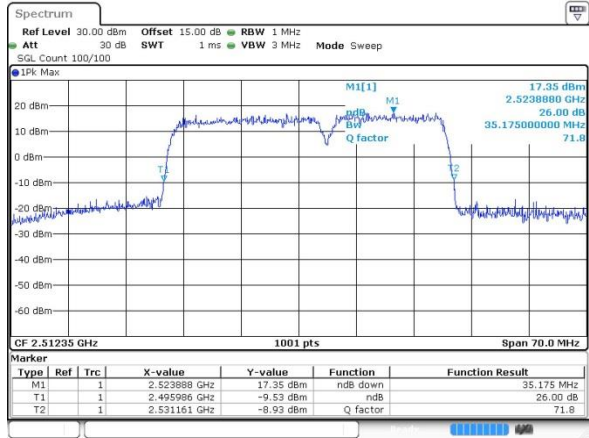

Lowest Channel / 20MHz+15MHz /16QAM

Date: 12.OCT.2017 17:18:35