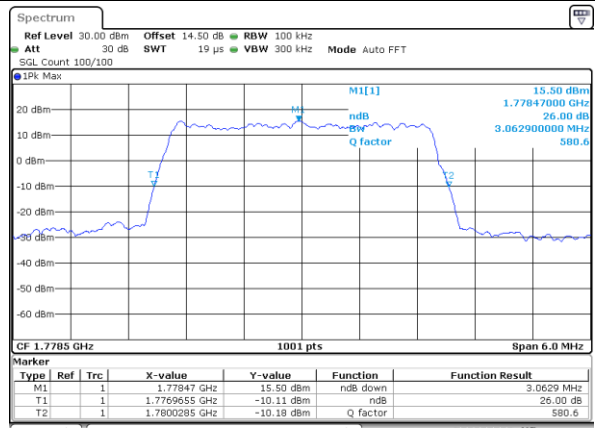

Date: 29_SEP.2017 14:17:06

LTE Band 66

Lowest Channel / 3MHz / QPSK

Date: 29_SEP.2017 14:19:16

Lowest Channel / 3MHz / 16QAM

Date: 29_SEP.2017 14:20:40

Middle Channel / 3MHz / QPSK

Date: 29_SEP.2017 14:23:28

Middle Channel / 3MHz / 16QAM

Date: 29_SEP.2017 14:25:44

Highest Channel / 3MHz / QPSK

Date: 29_SEP.2017 14:27:34

Highest Channel / 3MHz / 16QAM

Date: 29_SEP.2017 14:28:46

LTE Band 66

Lowest Channel / 5MHz / QPSK

Date: 29_SEP.2017 14:30:01

Lowest Channel / 5MHz / 16QAM

Date: 29_SEP.2017 14:31:51

Middle Channel / 5MHz / QPSK

Date: 29_SEP.2017 14:33:08

Middle Channel / 5MHz / 16QAM

Date: 29_SEP.2017 14:35:18

Highest Channel / 5MHz / QPSK

Date: 14_OCT.2017 15:12:49

Highest Channel / 5MHz / 16QAM

Date: 29_SEP.2017 14:36:31

LTE Band 66

Lowest Channel / 10MHz / QPSK

Date: 29_SEP.2017 14:39:53

Lowest Channel / 10MHz / 16QAM

Date: 29_SEP.2017 14:38:17