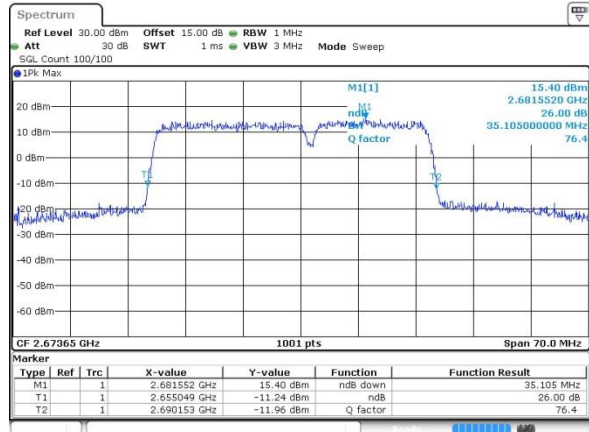

Middle Channel / 20MHz+15MHz /16QAM

Date: 12.OCT.2017 17:38:56

LTE Band 41

Middle Channel / 20MHz+15MHz /64QAM

Date: 14.OCT.2017 14:00:12

Highest Channel / 20MHz+15MHz /QPSK

Date: 12.OCT.2017 17:35:17

Highest Channel / 20MHz+15MHz /16QAM

Date: 12.OCT.2017 17:34:59

Highest Channel / 20MHz+15MHz /64QAM

Date: 14.OCT.2017 13:59:19

LTE Band 41

Lowest Channel / 20MHz+20MHz/QPSK

Lowest Channel / 20MHz+20MHz /16QAM

Lowest Channel / 20MHz+20MHz /64QAM