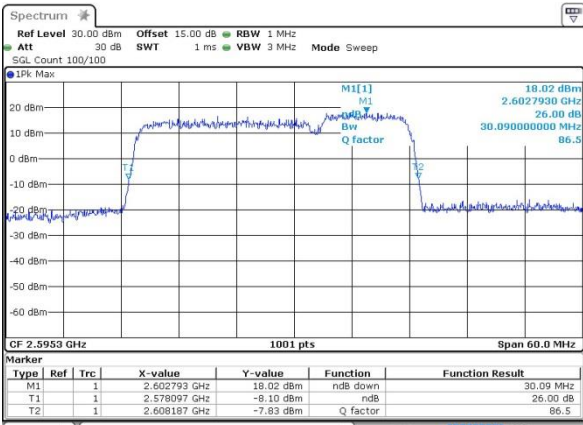

Middle Channel / 20MHz+10MHz /QPSK

Date: 12.OCT.2017 16:17:17