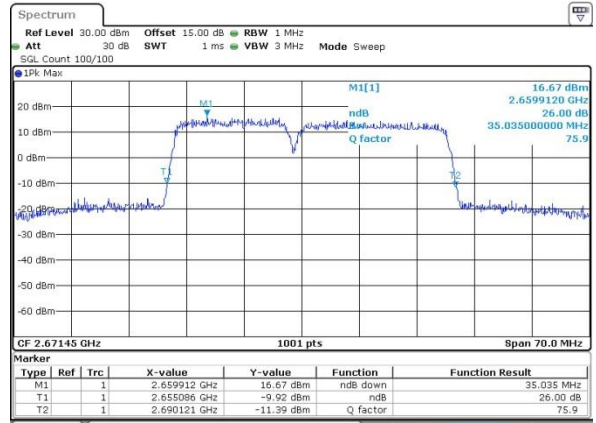

LTE Band 41

Middle Channel / 15MHz+20MHz /64QAM

Date: 14.OCT.2017 13:49:50

Highest Channel / 15MHz+20MHz /QPSK

Date: 12.OCT.2017 17:11:29

Highest Channel / 15MHz+20MHz /16QAM

Date: 12.OCT.2017 17:11:45

Highest Channel / 15MHz+20MHz /64QAM

Date: 14.OCT.2017 13:48:15

LTE Band 41

Lowest Channel / 20MHz+5MHz/QPSK

Date: 12.OCT.2017 14:57:56

Lowest Channel / 20MHz+5MHz /16QAM

Date: 12.OCT.2017 14:58:11

Lowest Channel / 20MHz+5MHz /64QAM

Date: 14.OCT.2017 12:47:28