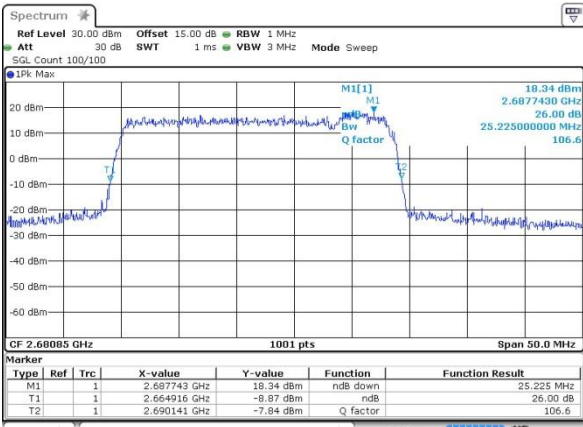

Highest Channel / 20MHz+5MHz /64QAM