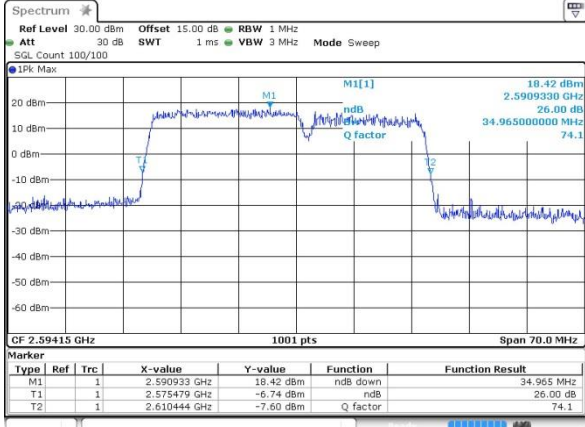

Middle Channel / 20MHz+15MHz /16QAM

Date: 12.OCT.2017 17:38:56

LTE Band 41

Middle Channel / 20MHz+15MHz /64QAM

Date: 14.OCT.2017 14:00:12

Highest Channel / 20MHz+15MHz /QPSK

Date: 12.OCT.2017 17:35:17

Highest Channel / 20MHz+15MHz /16QAM