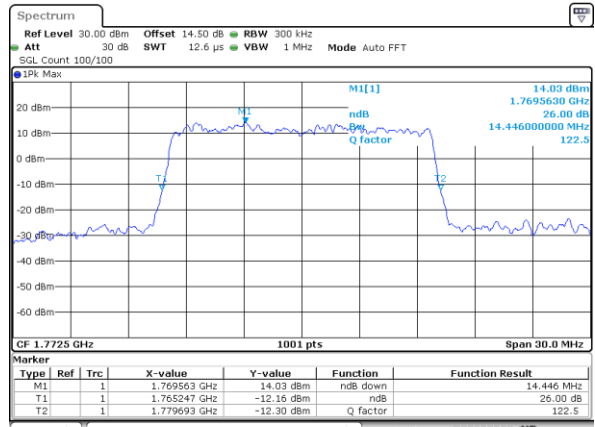

LTE Band 66

Lowest Channel / 15MHz / QPSK

Date: 29_SEP.2017 14:51:54

Lowest Channel / 15MHz / 16QAM

Date: 29_SEP.2017 14:54:30

Middle Channel / 15MHz / QPSK

Date: 29_SEP.2017 14:57:10

Middle Channel / 15MHz / 16QAM

Date: 29_SEP.2017 14:59:48

Highest Channel / 15MHz / QPSK

Date: 29_SEP.2017 15:02:02

Highest Channel / 15MHz / 16QAM

Date: 29_SEP.2017 15:03:36

LTE Band 66

Lowest Channel / 20MHz / QPSK

Date: 29_SEP.2017 15:06:20