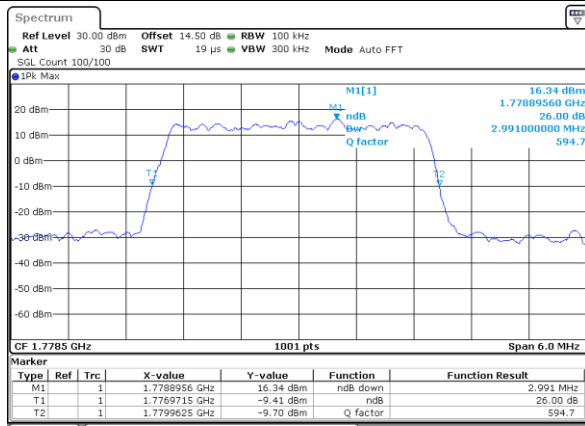

Highest Channel / 20MHz / 16QAM

Date: 29_SEP.2017 15:15:31

LTE Band 66

Lowest Channel / 1.4MHz / 64QAM

Date: 9.OCT.2017 10:00:03

Lowest Channel / 3MHz / 64QAM

Date: 9.OCT.2017 13:48:50

Middle Channel / 1.4MHz / 64QAM

Date: 9.OCT.2017 12:58:10

Middle Channel / 3MHz / 64QAM

Date: 9.OCT.2017 13:56:48

Highest Channel / 1.4MHz / 64QAM

Date: 9.OCT.2017 13:03:10

Highest Channel / 3MHz / 64QAM

Date: 9.OCT.2017 14:09:55