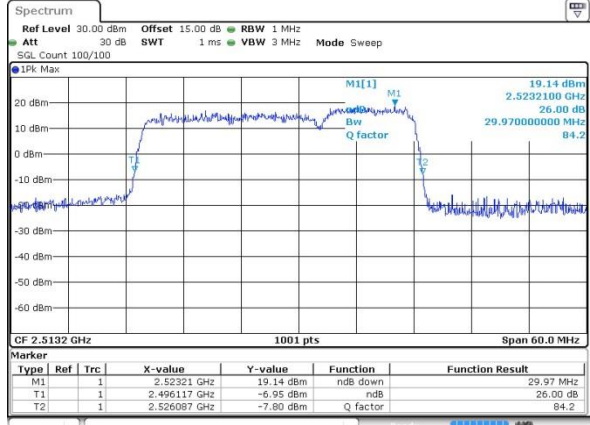

Highest Channel / 20MHz+5MHz /64QAM

LTE Band 41

Lowest Channel / 20MHz+10MHz/QPSK

Date: 12.OCT.2017 15:55:14

Lowest Channel / 20MHz+10MHz /16QAM

Date: 12.OCT.2017 15:54:56

Lowest Channel / 20MHz+10MHz /64QAM