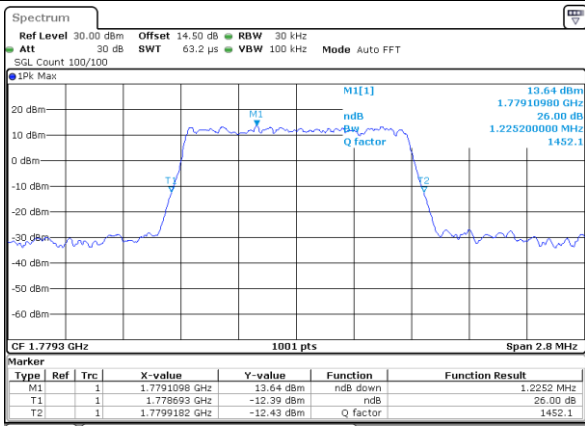

Date: 29_SEP.2017 14:59:48

Highest Channel / 15MHz / QPSK

Date: 29_SEP.2017 15:02:02

Highest Channel / 15MHz / 16QAM

Date: 29_SEP.2017 15:03:36

LTE Band 66

Lowest Channel / 20MHz / QPSK

Date: 29_SEP.2017 15:06:20

Lowest Channel / 20MHz / 16QAM

Date: 29_SEP.2017 15:07:53

Middle Channel / 20MHz / QPSK

Date: 29_SEP.2017 15:09:43

Middle Channel / 20MHz / 16QAM

Date: 29_SEP.2017 15:11:01

Highest Channel / 20MHz / QPSK

Date: 29_SEP.2017 15:13:25

Highest Channel / 20MHz / 16QAM

Date: 29_SEP.2017 15:15:31

LTE Band 66

Lowest Channel / 1.4MHz / 64QAM

Date: 9.OCT.2017 10:00:03

Lowest Channel / 3MHz / 64QAM

Date: 9.OCT.2017 13:48:50

Middle Channel / 1.4MHz / 64QAM

Date: 9.OCT.2017 12:58:10

Middle Channel / 3MHz / 64QAM

Date: 9.OCT.2017 13:56:48

Highest Channel / 1.4MHz / 64QAM

Date: 9.OCT.2017 13:03:10

Highest Channel / 3MHz / 64QAM

Date: 9.OCT.2017 14:09:55