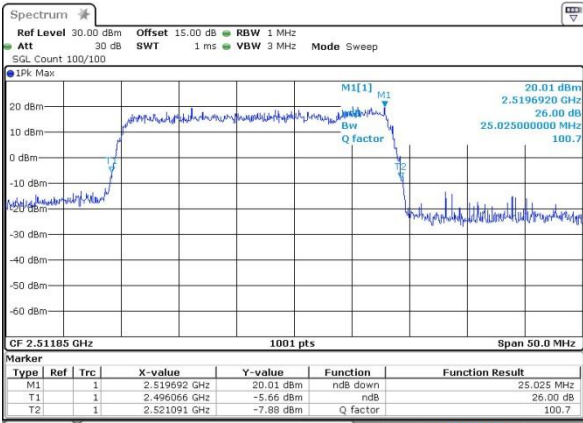

Date: 14.OCT.2017 13:48:15

LTE Band 41

Lowest Channel / 20MHz+5MHz/QPSK

Date: 12.OCT.2017 14:57:56

Lowest Channel / 20MHz+5MHz /16QAM

Date: 12.OCT.2017 14:58:11

Lowest Channel / 20MHz+5MHz /64QAM

Date: 14.OCT.2017 12:47:28

Middle Channel / 20MHz+5MHz /QPSK

Date: 12.OCT.2017 15:24:31

Middle Channel / 20MHz+5MHz /16QAM

Date: 12.OCT.2017 15:24:49

LTE Band 41

Middle Channel / 20MHz+5MHz /64QAM

Highest Channel / 20MHz+5MHz /QPSK

Highest Channel / 20MHz+5MHz /16QAM