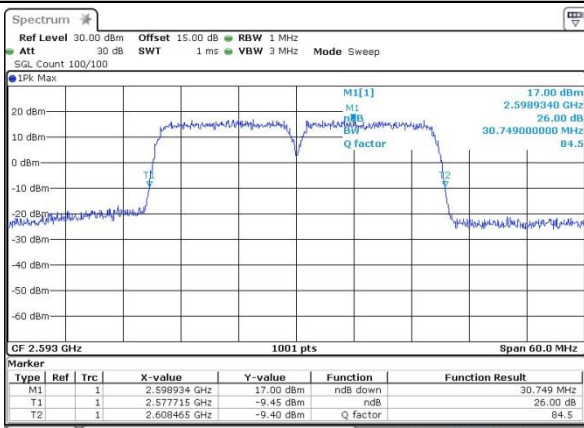

LTE Band 41

Lowest Channel / 15MHz+15MHz/QPSK

Date: 12.OCT.2017 16:32:06

Lowest Channel / 15MHz+15MHz/16QAM

Date: 12.OCT.2017 16:31:42

Lowest Channel / 15MHz+15MHz /64QAM

Date: 14.OCT.2017 13:27:20

Middle Channel / 15MHz+15MHz /QPSK