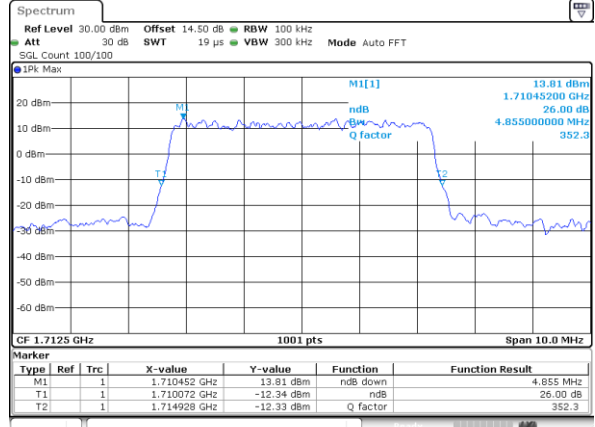

Date: 29_SEP.2017 14:17:06

LTE Band 66

Lowest Channel / 3MHz / QPSK

Date: 29_SEP.2017 14:19:16

Lowest Channel / 3MHz / 16QAM

Date: 29_SEP.2017 14:20:40

Middle Channel / 3MHz / QPSK

Date: 29_SEP.2017 14:23:28

Middle Channel / 3MHz / 16QAM

Date: 29_SEP.2017 14:25:44

Highest Channel / 3MHz / QPSK

Date: 29_SEP.2017 14:27:34

Highest Channel / 3MHz / 16QAM

Date: 29_SEP.2017 14:28:46

LTE Band 66

Lowest Channel / 5MHz / QPSK

Date: 29_SEP.2017 14:30:01

Lowest Channel / 5MHz / 16QAM

Date: 29_SEP.2017 14:31:51

Middle Channel / 5MHz / QPSK

Date: 29_SEP.2017 14:33:08

Middle Channel / 5MHz / 16QAM

Date: 29_SEP.2017 14:35:18

Highest Channel / 5MHz / QPSK