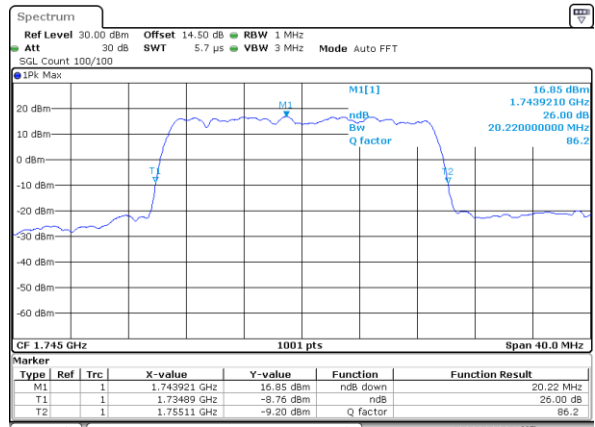

LTE Band 66

Lowest Channel / 15MHz / QPSK

Date: 29_SEP.2017 14:51:54

Lowest Channel / 15MHz / 16QAM

Date: 29_SEP.2017 14:54:30

Middle Channel / 15MHz / QPSK

Date: 29_SEP.2017 14:57:10

Middle Channel / 15MHz / 16QAM

Date: 29_SEP.2017 14:59:48

Highest Channel / 15MHz / QPSK

Date: 29_SEP.2017 15:02:02

Highest Channel / 15MHz / 16QAM

Date: 29_SEP.2017 15:03:36

LTE Band 66

Lowest Channel / 20MHz / QPSK

Date: 29_SEP.2017 15:06:20

Lowest Channel / 20MHz / 16QAM

Date: 29_SEP.2017 15:07:53

Middle Channel / 20MHz / QPSK

Date: 29_SEP.2017 15:09:43

Middle Channel / 20MHz / 16QAM

Date: 29_SEP.2017 15:11:01

Highest Channel / 20MHz / QPSK

Date: 29_SEP.2017 15:13:25

Highest Channel / 20MHz / 16QAM

Date: 29_SEP.2017 15:15:31

LTE Band 66

Lowest Channel / 1.4MHz / 64QAM

Date: 9.OCT.2017 10:00:03

Lowest Channel / 3MHz / 64QAM

Date: 9.OCT.2017 13:48:50

Middle Channel / 1.4MHz / 64QAM