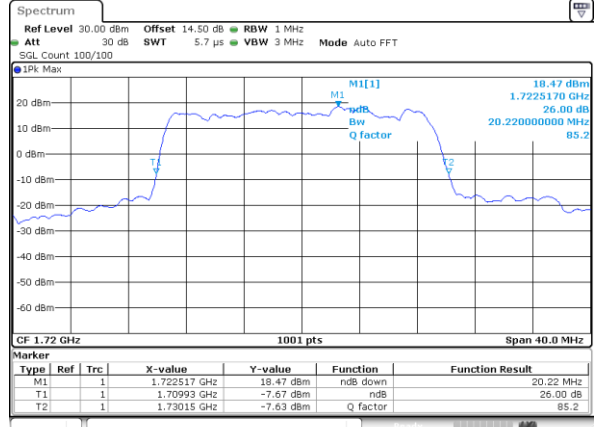

LTE Band 66

Lowest Channel / 15MHz / QPSK

Date: 29_SEP.2017 14:51:54

Lowest Channel / 15MHz / 16QAM

Date: 29_SEP.2017 14:54:30

Middle Channel / 15MHz / QPSK

Date: 29_SEP.2017 14:57:10

Middle Channel / 15MHz / 16QAM

Date: 29_SEP.2017 14:59:48

Highest Channel / 15MHz / QPSK

Date: 29_SEP.2017 15:02:02

Highest Channel / 15MHz / 16QAM

Date: 29_SEP.2017 15:03:36

LTE Band 66

Lowest Channel / 20MHz / QPSK

Date: 29_SEP.2017 15:06:20

Lowest Channel / 20MHz / 16QAM

Date: 29_SEP.2017 15:07:53

Middle Channel / 20MHz / QPSK

Date: 29_SEP.2017 15:09:43

Middle Channel / 20MHz / 16QAM

Date: 29_SEP.2017 15:11:01

Highest Channel / 20MHz / QPSK

Date: 29_SEP.2017 15:13:25

Highest Channel / 20MHz / 16QAM

Date: 29_SEP.2017 15:15:31

LTE Band 66

Lowest Channel / 1.4MHz / 64QAM

Date: 9.OCT.2017 10:00:03

Lowest Channel / 3MHz / 64QAM

Date: 9.OCT.2017 13:48:50

Middle Channel / 1.4MHz / 64QAM