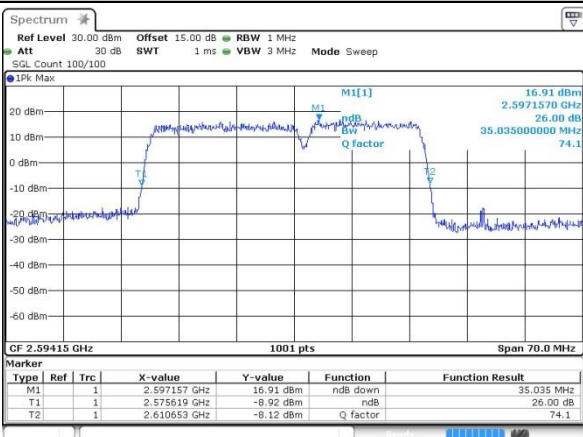

Date: 12.OCT.2017 17:19:54

Lowest Channel / 20MHz+15MHz /16QAM

Date: 12.OCT.2017 17:18:35

Lowest Channel / 20MHz+15MHz /64QAM

Date: 14.OCT.2017 13:52:40

Middle Channel / 20MHz+15MHz /QPSK

Date: 12.OCT.2017 17:38:41