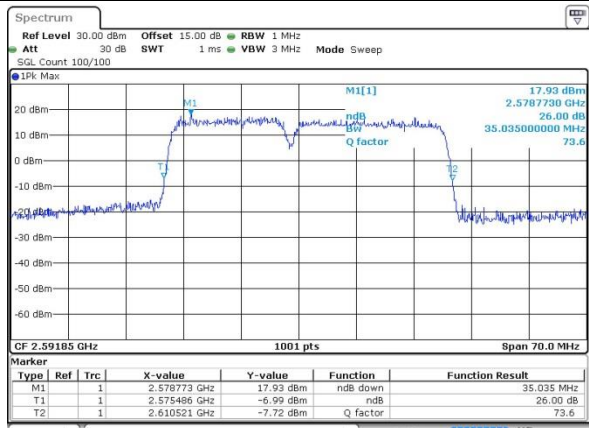

Date: 12.OCT.2017 16:54:41

Lowest Channel / 15MHz+20MHz /64QAM

Date: 14.OCT.2017 13:40:31

Middle Channel / 15MHz+20MHz /QPSK

Date: 12.OCT.2017 17:13:51

Middle Channel / 15MHz+20MHz /16QAM

Date: 12.OCT.2017 17:13:36