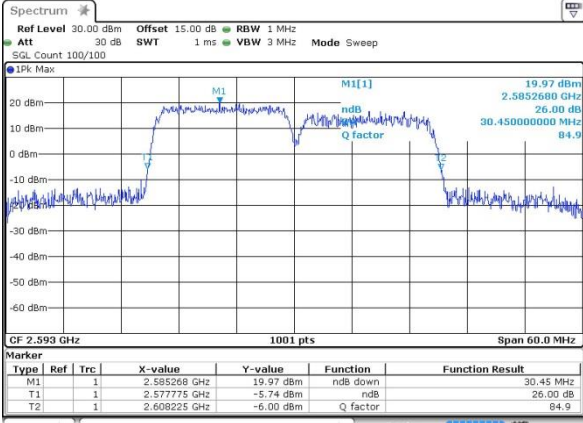

Date: 12.OCT.2017 16:47:58

Middle Channel / 15MHz+15MHz /16QAM

Date: 12.OCT.2017 16:48:20

LTE Band 41

Middle Channel / 15MHz+15MHz /64QAM

Date: 14.OCT.2017 13:34:32

Highest Channel / 15MHz+15MHz /QPSK

Date: 12.OCT.2017 16:46:25

Highest Channel / 15MHz+15MHz /16QAM

Date: 12.OCT.2017 16:48:14

Highest Channel / 15MHz+15MHz /64QAM

Date: 14.OCT.2017 13:32:48

LTE Band 41

Lowest Channel / 15MHz+20MHz/QPSK

Date: 12.OCT.2017 16:54:55

Lowest Channel / 15MHz+20MHz /16QAM