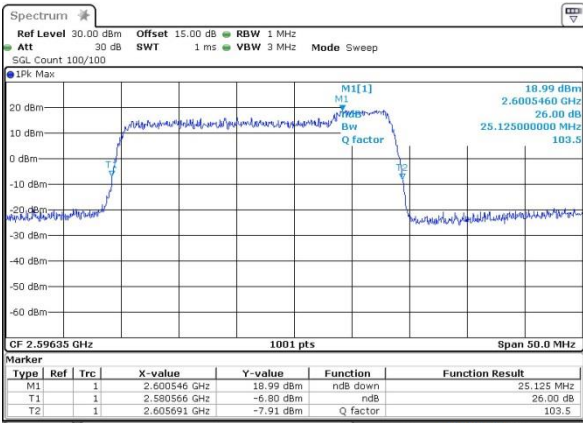

Middle Channel / 20MHz+5MHz /QPSK

Date: 12.OCT.2017 15:24:31