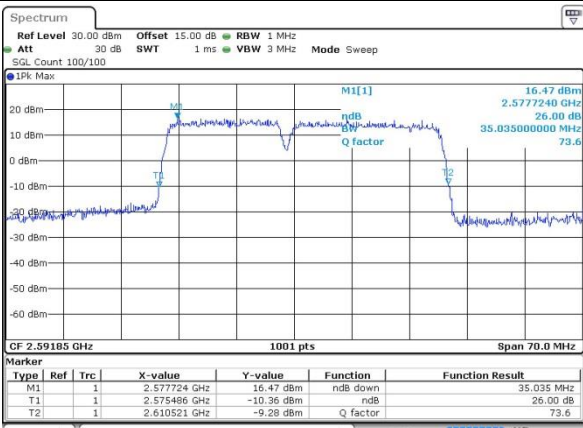

Middle Channel / 15MHz+20MHz /QPSK

Date: 12.OCT.2017 17:13:51