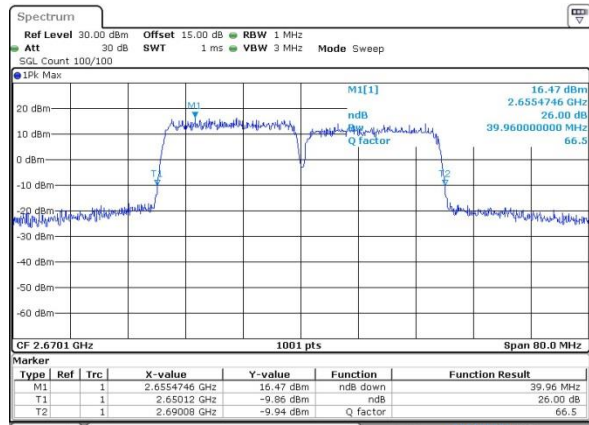

Middle Channel / 20MHz+20MHz /QPSK

Middle Channel / 20MHz+20MHz /16QAM

LTE Band 41

Middle Channel / 20MHz+20MHz /64QAM

Date: 14.OCT.2017 14:34:42

Highest Channel / 20MHz+20MHz /QPSK

Date: 13.OCT.2017 09:07:44

Highest Channel / 20MHz+20MHz /16QAM

Date: 13.OCT.2017 09:07:20

Highest Channel / 20MHz+20MHz /64QAM

Date: 14.OCT.2017 14:33:39

LTE Band 66

Lowest Channel / 1.4MHz / QPSK

Date: 29_SEP.2017 13:45:40

Lowest Channel / 1.4MHz / 16QAM