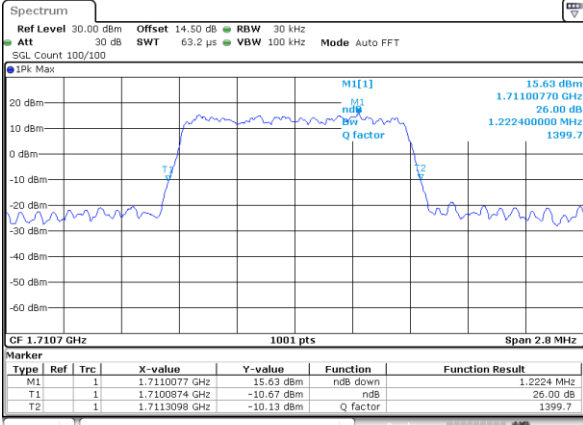

Middle Channel / 20MHz+20MHz /QPSK

Middle Channel / 20MHz+20MHz /16QAM

LTE Band 41

Middle Channel / 20MHz+20MHz /64QAM

Date: 14.OCT.2017 14:34:42

Highest Channel / 20MHz+20MHz /QPSK

Date: 13.OCT.2017 09:07:44

Highest Channel / 20MHz+20MHz /16QAM

Date: 13.OCT.2017 09:07:20

Highest Channel / 20MHz+20MHz /64QAM

Date: 14.OCT.2017 14:33:39

LTE Band 66

Lowest Channel / 1.4MHz / QPSK

Date: 29_SEP.2017 13:45:40

Lowest Channel / 1.4MHz / 16QAM

Date: 29_SEP.2017 13:49:00

Middle Channel / 1.4MHz / QPSK

Date: 29_SEP.2017 13:51:29

Middle Channel / 1.4MHz / 16QAM

Date: 29_SEP.2017 13:52:42

Highest Channel / 1.4MHz / QPSK

Date: 29_SEP.2017 13:54:12

Highest Channel / 1.4MHz / 16QAM