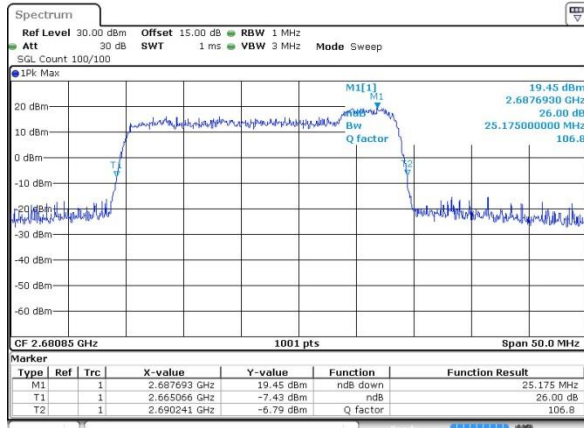

Middle Channel / 20MHz+5MHz /QPSK

Date: 12.OCT.2017 15:24:31

Middle Channel / 20MHz+5MHz /16QAM

Date: 12.OCT.2017 15:24:49

LTE Band 41

Middle Channel / 20MHz+5MHz /64QAM

Highest Channel / 20MHz+5MHz /QPSK

Highest Channel / 20MHz+5MHz /16QAM

Highest Channel / 20MHz+5MHz /64QAM

LTE Band 41

Lowest Channel / 20MHz+10MHz/QPSK

Date: 12.OCT.2017 15:55:14

Lowest Channel / 20MHz+10MHz /16QAM

Date: 12.OCT.2017 15:54:56

Lowest Channel / 20MHz+10MHz /64QAM