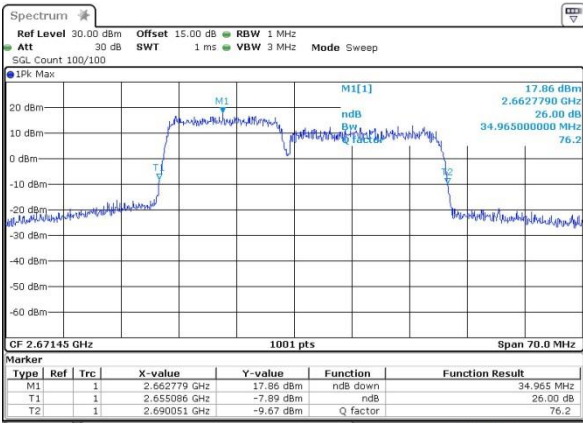

LTE Band 41

Middle Channel / 15MHz+20MHz /64QAM

Date: 14.OCT.2017 13:49:50

Highest Channel / 15MHz+20MHz /QPSK

Date: 12.OCT.2017 17:11:29

Highest Channel / 15MHz+20MHz /16QAM

Date: 12.OCT.2017 17:11:45

Highest Channel / 15MHz+20MHz /64QAM