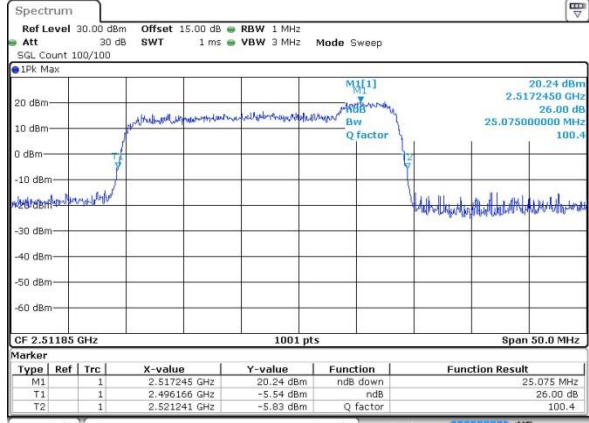

Date: 14.OCT.2017 13:48:15

LTE Band 41

Lowest Channel / 20MHz+5MHz/QPSK

Date: 12.OCT.2017 14:57:56

Lowest Channel / 20MHz+5MHz /16QAM

Date: 12.OCT.2017 14:58:11

Lowest Channel / 20MHz+5MHz /64QAM

Date: 14.OCT.2017 12:47:28

Middle Channel / 20MHz+5MHz /QPSK

Date: 12.OCT.2017 15:24:31

Middle Channel / 20MHz+5MHz /16QAM

Date: 12.OCT.2017 15:24:49

LTE Band 41

Middle Channel / 20MHz+5MHz /64QAM

Highest Channel / 20MHz+5MHz /QPSK

Highest Channel / 20MHz+5MHz /16QAM