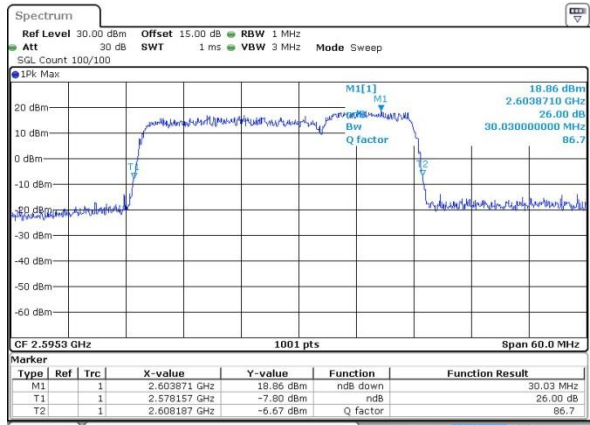

Middle Channel / 20MHz+10MHz /16QAM

Date: 12.OCT.2017 16:17:32