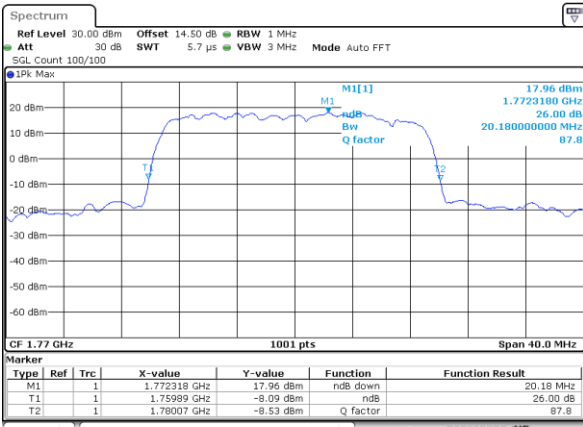

Date: 29_SEP.2017 14:59:48

Highest Channel / 15MHz / QPSK

Date: 29_SEP.2017 15:02:02

Highest Channel / 15MHz / 16QAM

Date: 29_SEP.2017 15:03:36

LTE Band 66

Lowest Channel / 20MHz / QPSK

Date: 29_SEP.2017 15:06:20

Lowest Channel / 20MHz / 16QAM

Date: 29_SEP.2017 15:07:53

Middle Channel / 20MHz / QPSK

Date: 29_SEP.2017 15:09:43

Middle Channel / 20MHz / 16QAM

Date: 29_SEP.2017 15:11:01

Highest Channel / 20MHz / QPSK

Date: 29_SEP.2017 15:13:25

Highest Channel / 20MHz / 16QAM

Date: 29_SEP.2017 15:15:31

LTE Band 66

Lowest Channel / 1.4MHz / 64QAM

Date: 9.OCT.2017 10:00:03

Lowest Channel / 3MHz / 64QAM

Date: 9.OCT.2017 13:48:50

Middle Channel / 1.4MHz / 64QAM