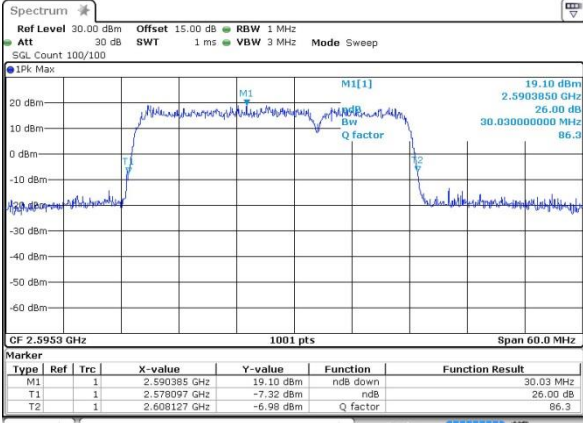

Date: 14.OCT.2017 13:13:09

Middle Channel / 20MHz+10MHz /QPSK

Date: 12.OCT.2017 16:17:17

Middle Channel / 20MHz+10MHz /16QAM

Date: 12.OCT.2017 16:17:32

LTE Band 41

Middle Channel / 20MHz+10MHz /64QAM

Date: 14.OCT.2017 13:20:29

Highest Channel / 20MHz+10MHz /QPSK

Date: 12.OCT.2017 16:15:42

Highest Channel / 20MHz+10MHz /16QAM

Date: 12.OCT.2017 16:15:22

Highest Channel / 20MHz+10MHz /64QAM

Date: 14.OCT.2017 13:19:35

LTE Band 41

Lowest Channel / 20MHz+15MHz/QPSK