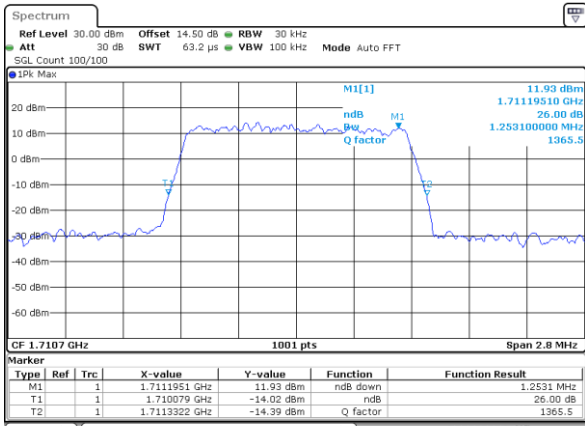

Date: 29_SEP.2017 14:59:48

Highest Channel / 15MHz / QPSK

Date: 29_SEP.2017 15:02:02

Highest Channel / 15MHz / 16QAM

Date: 29_SEP.2017 15:03:36

LTE Band 66

Lowest Channel / 20MHz / QPSK

Date: 29_SEP.2017 15:06:20

Lowest Channel / 20MHz / 16QAM

Date: 29_SEP.2017 15:07:53

Middle Channel / 20MHz / QPSK

Date: 29_SEP.2017 15:09:43

Middle Channel / 20MHz / 16QAM

Date: 29_SEP.2017 15:11:01

Highest Channel / 20MHz / QPSK

Date: 29_SEP.2017 15:13:25

Highest Channel / 20MHz / 16QAM

Date: 29_SEP.2017 15:15:31

LTE Band 66

Lowest Channel / 1.4MHz / 64QAM

Date: 9.OCT.2017 10:00:03

Lowest Channel / 3MHz / 64QAM

Date: 9.OCT.2017 13:48:50

Middle Channel / 1.4MHz / 64QAM

Date: 9.OCT.2017 12:58:10

Middle Channel / 3MHz / 64QAM

Date: 9.OCT.2017 13:56:48

Highest Channel / 1.4MHz / 64QAM

Date: 9.OCT.2017 13:03:10

Highest Channel / 3MHz / 64QAM

Date: 9.OCT.2017 14:09:55