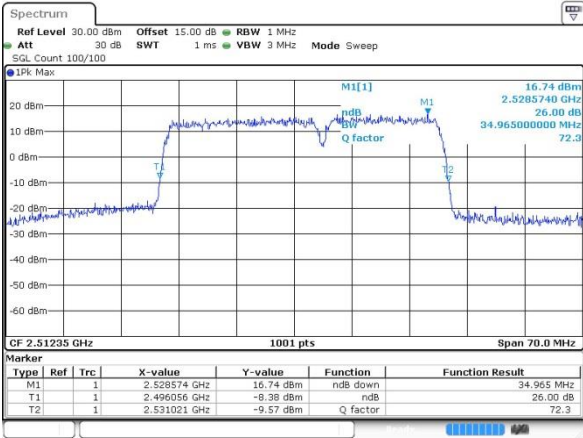

Highest Channel / 20MHz+10MHz /QPSK

Date: 12.OCT.2017 16:15:42

Highest Channel / 20MHz+10MHz /16QAM

Date: 12.OCT.2017 16:15:22

Highest Channel / 20MHz+10MHz /64QAM

Date: 14.OCT.2017 13:19:35

LTE Band 41

Lowest Channel / 20MHz+15MHz/QPSK