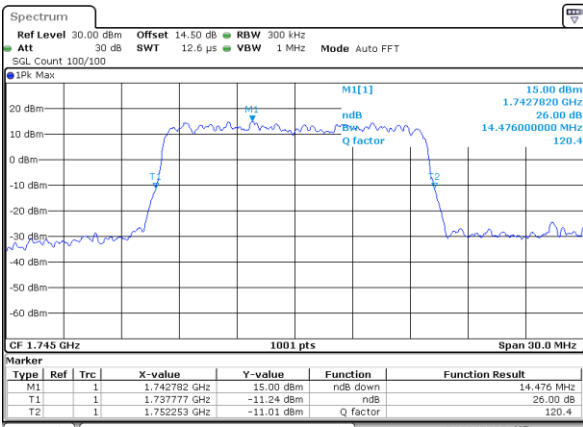

Middle Channel / 10MHz / QPSK

Date: 29_SEP.2017 14:43:11

Middle Channel / 10MHz / 16QAM

Date: 29_SEP.2017 14:45:45

Highest Channel / 10MHz / QPSK

Date: 29_SEP.2017 14:47:46

Highest Channel / 10MHz / 16QAM

Date: 29_SEP.2017 14:49:35

LTE Band 66

Lowest Channel / 15MHz / QPSK

Date: 29_SEP.2017 14:51:54

Lowest Channel / 15MHz / 16QAM

Date: 29_SEP.2017 14:54:30

Middle Channel / 15MHz / QPSK

Date: 29_SEP.2017 14:57:10

Middle Channel / 15MHz / 16QAM

Date: 29_SEP.2017 14:59:48

Highest Channel / 15MHz / QPSK

Date: 29_SEP.2017 15:02:02

Highest Channel / 15MHz / 16QAM

Date: 29_SEP.2017 15:03:36

LTE Band 66

Lowest Channel / 20MHz / QPSK

Date: 29_SEP.2017 15:06:20