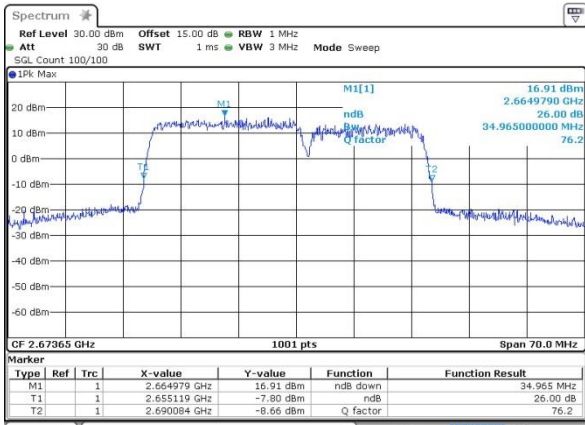

Middle Channel / 20MHz+15MHz /16QAM

Date: 12.OCT.2017 17:38:56

LTE Band 41

Middle Channel / 20MHz+15MHz /64QAM

Date: 14.OCT.2017 14:00:12

Highest Channel / 20MHz+15MHz /QPSK

Date: 12.OCT.2017 17:35:17

Highest Channel / 20MHz+15MHz /16QAM

Date: 12.OCT.2017 17:34:59

Highest Channel / 20MHz+15MHz /64QAM

Date: 14.OCT.2017 13:59:19

LTE Band 41

Lowest Channel / 20MHz+20MHz/QPSK

Lowest Channel / 20MHz+20MHz /16QAM

Lowest Channel / 20MHz+20MHz /64QAM