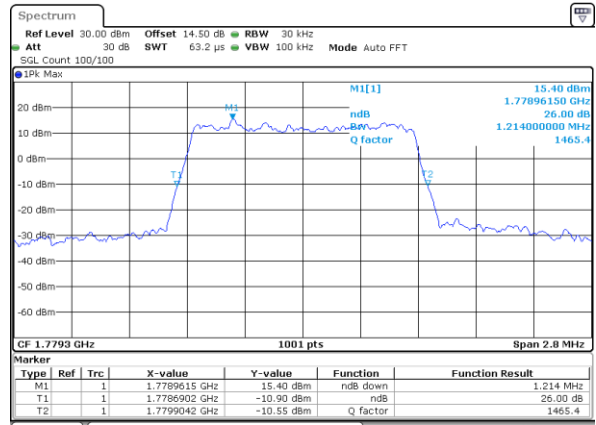

Highest Channel / 20MHz+20MHz /16QAM

Date: 13.OCT.2017 09:07:20

Highest Channel / 20MHz+20MHz /64QAM

Date: 14.OCT.2017 14:33:39

LTE Band 66

Lowest Channel / 1.4MHz / QPSK

Date: 29_SEP.2017 13:45:40

Lowest Channel / 1.4MHz / 16QAM

Date: 29_SEP.2017 13:49:00

Middle Channel / 1.4MHz / QPSK

Date: 29_SEP.2017 13:51:29

Middle Channel / 1.4MHz / 16QAM

Date: 29_SEP.2017 13:52:42

Highest Channel / 1.4MHz / QPSK

Date: 29_SEP.2017 13:54:12

Highest Channel / 1.4MHz / 16QAM

Date: 29_SEP.2017 14:17:06

LTE Band 66

Lowest Channel / 3MHz / QPSK

Date: 29_SEP.2017 14:19:16

Lowest Channel / 3MHz / 16QAM

Date: 29_SEP.2017 14:20:40

Middle Channel / 3MHz / QPSK

Date: 29_SEP.2017 14:23:28

Middle Channel / 3MHz / 16QAM

Date: 29_SEP.2017 14:25:44

Highest Channel / 3MHz / QPSK

Date: 29_SEP.2017 14:27:34

Highest Channel / 3MHz / 16QAM

Date: 29_SEP.2017 14:28:46

LTE Band 66

Lowest Channel / 5MHz / QPSK