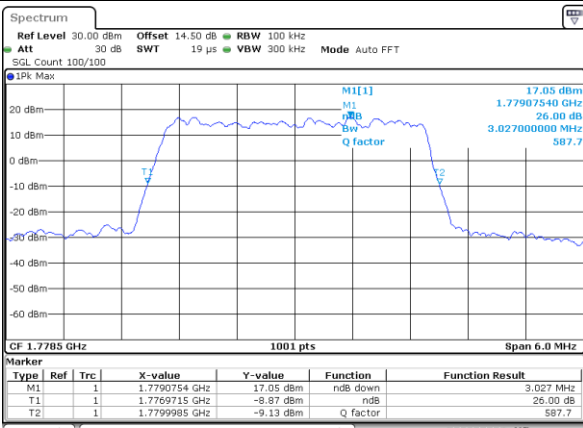

Highest Channel / 20MHz+20MHz /16QAM

Date: 13.OCT.2017 09:07:20

Highest Channel / 20MHz+20MHz /64QAM

Date: 14.OCT.2017 14:33:39

LTE Band 66

Lowest Channel / 1.4MHz / QPSK

Date: 29_SEP.2017 13:45:40

Lowest Channel / 1.4MHz / 16QAM

Date: 29_SEP.2017 13:49:00

Middle Channel / 1.4MHz / QPSK

Date: 29_SEP.2017 13:51:29

Middle Channel / 1.4MHz / 16QAM

Date: 29_SEP.2017 13:52:42

Highest Channel / 1.4MHz / QPSK

Date: 29_SEP.2017 13:54:12

Highest Channel / 1.4MHz / 16QAM

Date: 29_SEP.2017 14:17:06

LTE Band 66

Lowest Channel / 3MHz / QPSK

Date: 29_SEP.2017 14:19:16

Lowest Channel / 3MHz / 16QAM

Date: 29_SEP.2017 14:20:40

Middle Channel / 3MHz / QPSK

Date: 29_SEP.2017 14:23:28

Middle Channel / 3MHz / 16QAM

Date: 29_SEP.2017 14:25:44

Highest Channel / 3MHz / QPSK

Date: 29_SEP.2017 14:27:34

Highest Channel / 3MHz / 16QAM

Date: 29_SEP.2017 14:28:46

LTE Band 66

Lowest Channel / 5MHz / QPSK