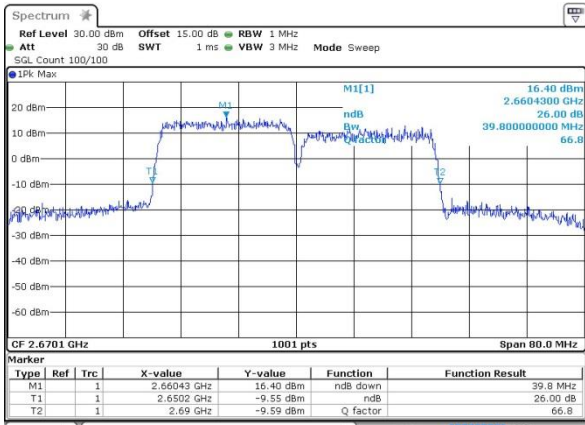

Middle Channel / 20MHz+20MHz /QPSK

Middle Channel / 20MHz+20MHz /16QAM

LTE Band 41

Middle Channel / 20MHz+20MHz /64QAM

Date: 14.OCT.2017 14:34:42

Highest Channel / 20MHz+20MHz /QPSK

Date: 13.OCT.2017 09:07:44

Highest Channel / 20MHz+20MHz /16QAM

Date: 13.OCT.2017 09:07:20

Highest Channel / 20MHz+20MHz /64QAM

Date: 14.OCT.2017 14:33:39

LTE Band 66

Lowest Channel / 1.4MHz / QPSK

Date: 29_SEP.2017 13:45:40

Lowest Channel / 1.4MHz / 16QAM