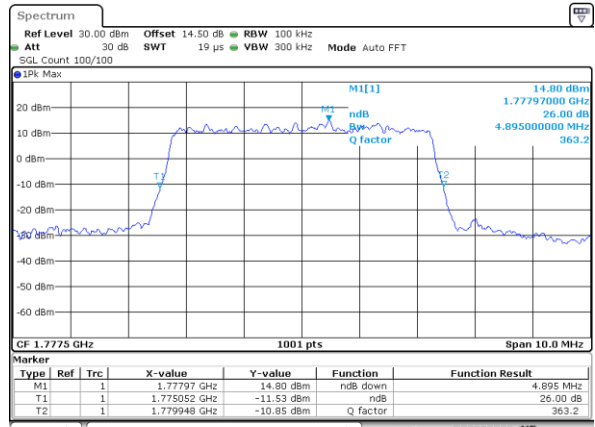

Middle Channel / 3MHz / 16QAM

Date: 29_SEP.2017 14:25:44

Highest Channel / 3MHz / QPSK

Date: 29_SEP.2017 14:27:34

Highest Channel / 3MHz / 16QAM

Date: 29_SEP.2017 14:28:46

LTE Band 66

Lowest Channel / 5MHz / QPSK

Date: 29_SEP.2017 14:30:01

Lowest Channel / 5MHz / 16QAM

Date: 29_SEP.2017 14:31:51

Middle Channel / 5MHz / QPSK

Date: 29_SEP.2017 14:33:08

Middle Channel / 5MHz / 16QAM

Date: 29_SEP.2017 14:35:18

Highest Channel / 5MHz / QPSK

Date: 14_OCT.2017 15:12:49

Highest Channel / 5MHz / 16QAM

Date: 29_SEP.2017 14:36:31

LTE Band 66

Lowest Channel / 10MHz / QPSK

Date: 29_SEP.2017 14:39:53

Lowest Channel / 10MHz / 16QAM

Date: 29_SEP.2017 14:38:17