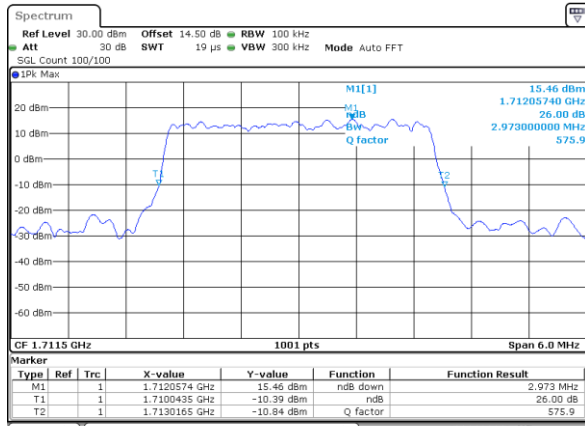

Date: 29_SEP.2017 14:59:48

Highest Channel / 15MHz / QPSK

Date: 29_SEP.2017 15:02:02

Highest Channel / 15MHz / 16QAM

Date: 29_SEP.2017 15:03:36

LTE Band 66

Lowest Channel / 20MHz / QPSK

Date: 29_SEP.2017 15:06:20

Lowest Channel / 20MHz / 16QAM

Date: 29_SEP.2017 15:07:53

Middle Channel / 20MHz / QPSK

Date: 29_SEP.2017 15:09:43

Middle Channel / 20MHz / 16QAM

Date: 29_SEP.2017 15:11:01

Highest Channel / 20MHz / QPSK

Date: 29_SEP.2017 15:13:25

Highest Channel / 20MHz / 16QAM

Date: 29_SEP.2017 15:15:31

LTE Band 66

Lowest Channel / 1.4MHz / 64QAM

Date: 9.OCT.2017 10:00:03

Lowest Channel / 3MHz / 64QAM

Date: 9.OCT.2017 13:48:50

Middle Channel / 1.4MHz / 64QAM

Date: 9.OCT.2017 12:58:10

Middle Channel / 3MHz / 64QAM

Date: 9.OCT.2017 13:56:48

Highest Channel / 1.4MHz / 64QAM

Date: 9.OCT.2017 13:03:10

Highest Channel / 3MHz / 64QAM

Date: 9.OCT.2017 14:09:55