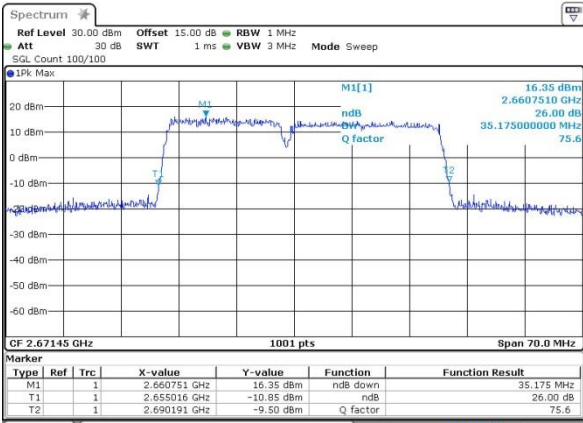

Date: 12.OCT.2017 16:54:41

Lowest Channel / 15MHz+20MHz /64QAM

Date: 14.OCT.2017 13:40:31

Middle Channel / 15MHz+20MHz /QPSK

Date: 12.OCT.2017 17:13:51

Middle Channel / 15MHz+20MHz /16QAM

Date: 12.OCT.2017 17:13:36

LTE Band 41

Middle Channel / 15MHz+20MHz /64QAM

Date: 14.OCT.2017 13:49:50

Highest Channel / 15MHz+20MHz /QPSK

Date: 12.OCT.2017 17:11:29

Highest Channel / 15MHz+20MHz /16QAM

Date: 12.OCT.2017 17:11:45

Highest Channel / 15MHz+20MHz /64QAM