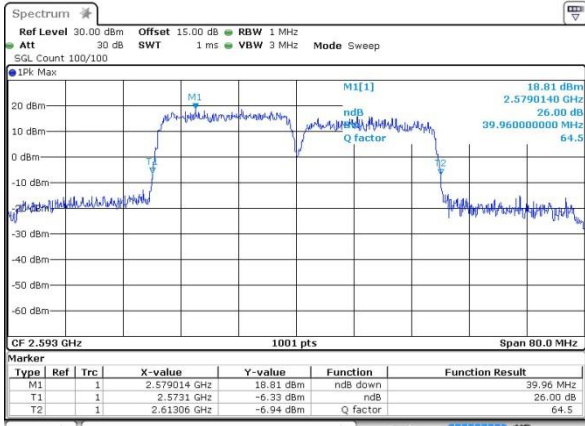

Middle Channel / 20MHz+20MHz /QPSK

Middle Channel / 20MHz+20MHz /16QAM

LTE Band 41

Middle Channel / 20MHz+20MHz /64QAM

Date: 14.OCT.2017 14:34:42

Highest Channel / 20MHz+20MHz /QPSK

Date: 13.OCT.2017 09:07:44

Highest Channel / 20MHz+20MHz /16QAM

Date: 13.OCT.2017 09:07:20

Highest Channel / 20MHz+20MHz /64QAM

Date: 14.OCT.2017 14:33:39

LTE Band 66

Lowest Channel / 1.4MHz / QPSK

Date: 29_SEP.2017 13:45:40

Lowest Channel / 1.4MHz / 16QAM