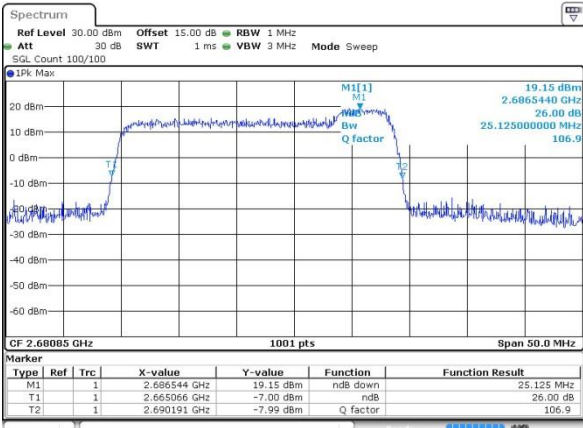

Middle Channel / 20MHz+5MHz /QPSK

Date: 12.OCT.2017 15:24:31

Middle Channel / 20MHz+5MHz /16QAM

Date: 12.OCT.2017 15:24:49

LTE Band 41

Middle Channel / 20MHz+5MHz /64QAM

Highest Channel / 20MHz+5MHz /QPSK

Highest Channel / 20MHz+5MHz /16QAM

Highest Channel / 20MHz+5MHz /64QAM

LTE Band 41

Lowest Channel / 20MHz+10MHz/QPSK

Date: 12.OCT.2017 15:55:14

Lowest Channel / 20MHz+10MHz /16QAM

Date: 12.OCT.2017 15:54:56

Lowest Channel / 20MHz+10MHz /64QAM