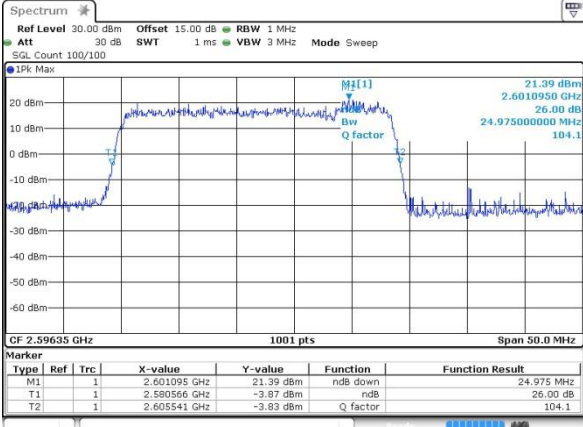

Middle Channel / 20MHz+5MHz /QPSK

Date: 12.OCT.2017 15:24:31

Middle Channel / 20MHz+5MHz /16QAM

Date: 12.OCT.2017 15:24:49

LTE Band 41

Middle Channel / 20MHz+5MHz /64QAM

Highest Channel / 20MHz+5MHz /QPSK

Highest Channel / 20MHz+5MHz /16QAM

Highest Channel / 20MHz+5MHz /64QAM

LTE Band 41

Lowest Channel / 20MHz+10MHz/QPSK

Date: 12.OCT.2017 15:55:14

Lowest Channel / 20MHz+10MHz /16QAM

Date: 12.OCT.2017 15:54:56

Lowest Channel / 20MHz+10MHz /64QAM