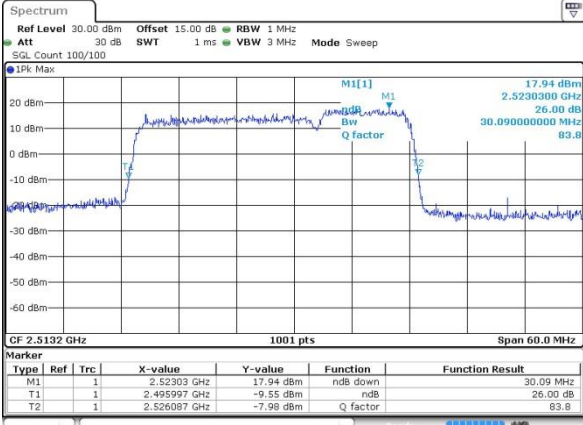

Middle Channel / 20MHz+5MHz /QPSK

Date: 12.OCT.2017 15:24:31

Middle Channel / 20MHz+5MHz /16QAM

Date: 12.OCT.2017 15:24:49

LTE Band 41

Middle Channel / 20MHz+5MHz /64QAM

Highest Channel / 20MHz+5MHz /QPSK

Highest Channel / 20MHz+5MHz /16QAM

Highest Channel / 20MHz+5MHz /64QAM

LTE Band 41

Lowest Channel / 20MHz+10MHz/QPSK

Date: 12.OCT.2017 15:55:14

Lowest Channel / 20MHz+10MHz /16QAM

Date: 12.OCT.2017 15:54:56

Lowest Channel / 20MHz+10MHz /64QAM