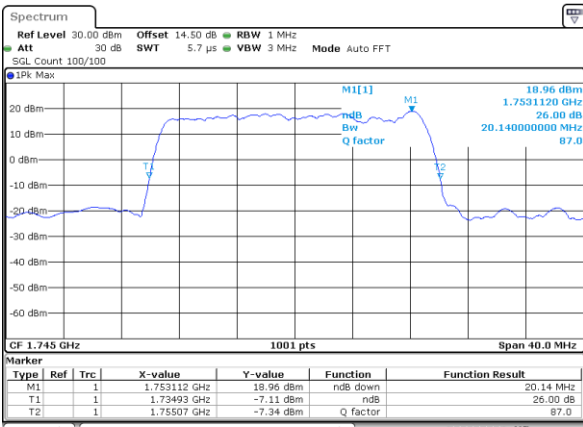

LTE Band 66

Lowest Channel / 15MHz / QPSK

Date: 29_SEP.2017 14:51:54

Lowest Channel / 15MHz / 16QAM

Date: 29_SEP.2017 14:54:30

Middle Channel / 15MHz / QPSK

Date: 29_SEP.2017 14:57:10

Middle Channel / 15MHz / 16QAM

Date: 29_SEP.2017 14:59:48

Highest Channel / 15MHz / QPSK

Date: 29_SEP.2017 15:02:02

Highest Channel / 15MHz / 16QAM

Date: 29_SEP.2017 15:03:36

LTE Band 66

Lowest Channel / 20MHz / QPSK

Date: 29_SEP.2017 15:06:20

Lowest Channel / 20MHz / 16QAM

Date: 29_SEP.2017 15:07:53

Middle Channel / 20MHz / QPSK

Date: 29_SEP.2017 15:09:43

Middle Channel / 20MHz / 16QAM

Date: 29_SEP.2017 15:11:01

Highest Channel / 20MHz / QPSK

Date: 29_SEP.2017 15:13:25

Highest Channel / 20MHz / 16QAM

Date: 29_SEP.2017 15:15:31

LTE Band 66

Lowest Channel / 1.4MHz / 64QAM

Date: 9.OCT.2017 10:00:03

Lowest Channel / 3MHz / 64QAM

Date: 9.OCT.2017 13:48:50

Middle Channel / 1.4MHz / 64QAM