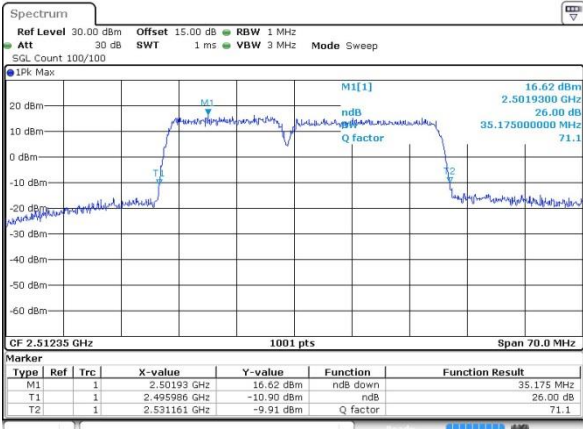

Highest Channel / 15MHz+15MHz /16QAM

Date: 12.OCT.2017 16:48:14

Highest Channel / 15MHz+15MHz /64QAM

Date: 14.OCT.2017 13:32:48

LTE Band 41

Lowest Channel / 15MHz+20MHz/QPSK

Date: 12.OCT.2017 16:54:55

Lowest Channel / 15MHz+20MHz /16QAM