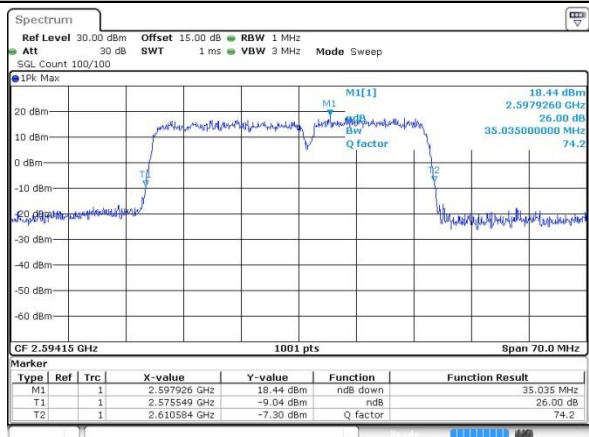

Middle Channel / 20MHz+15MHz /16QAM

Date: 12.OCT.2017 17:38:56