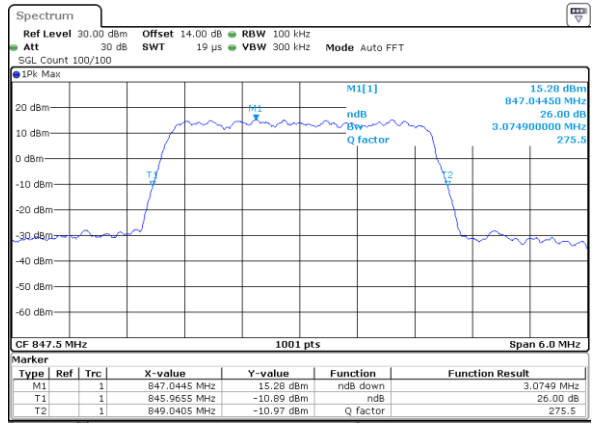

Date: 9.OCT.2017 22:14:26

Middle Channel / 3MHz / 64QAM

Date: 28.SEP.2017 12:55:49

Highest Channel / 1.4MHz / 64QAM

Date: 9.OCT.2017 22:14:45

Highest Channel / 3MHz / 64QAM

Date: 28.SEP.2017 12:57:06

LTE Band 26

Lowest Channel / 5MHz / 64QAM

Date: 28_SEP.2017 13:00:42

Lowest Channel / 10MHz / 64QAM

Date: 28_SEP.2017 13:09:07

Middle Channel / 5MHz / 64QAM

Date: 28_SEP.2017 13:04:17

Middle Channel / 10MHz / 64QAM

Date: 28_SEP.2017 13:12:42