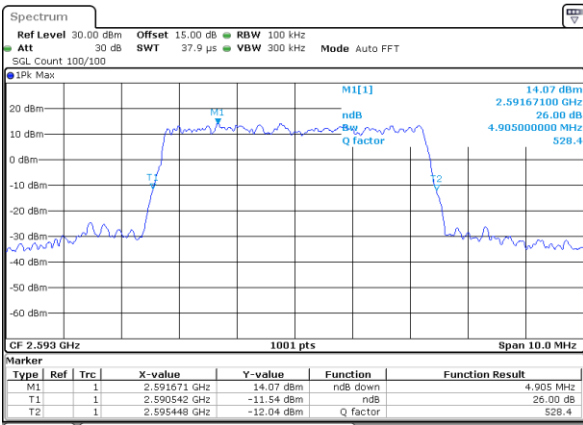

LTE Band 38

Lowest Channel / 15MHz / 64QAM

Date: 11.OCT.2017 13:27:35

Lowest Channel / 20MHz / 64QAM

Date: 11.OCT.2017 13:28:35

Middle Channel / 15MHz / 64QAM

Date: 11.OCT.2017 13:27:55

Middle Channel / 20MHz / 64QAM

Date: 11.OCT.2017 13:28:55

Highest Channel / 15MHz / 64QAM

Date: 11.OCT.2017 13:28:15

Highest Channel / 20MHz / 64QAM

Date: 11.OCT.2017 13:29:16

LTE Band 41

Lowest Channel / 5MHz / QPSK

Date: 28_SEP.2017 18:14:32

Lowest Channel / 5MHz / 16QAM

Date: 28_SEP.2017 18:14:50

Middle Channel / 5MHz / QPSK

Date: 2 SEP.2017 00:27:55

Middle Channel / 5MHz / 16QAM

Date: 2 SEP.2017 00:28:05

Highest Channel / 5MHz / QPSK

Date: 2 SEP.2017 00:30:24