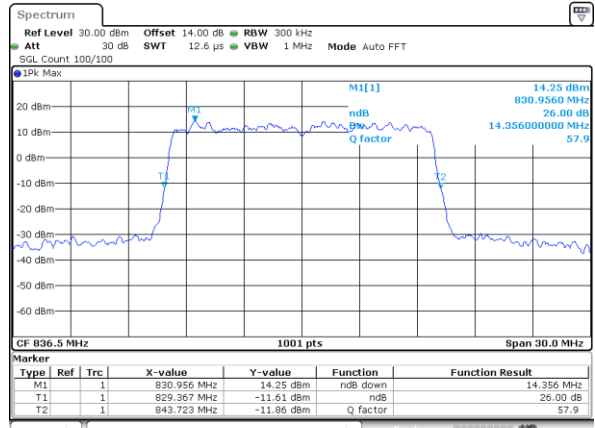

LTE Band 26

Lowest Channel / 15MHz / QPSK

Date: 26_SEP.2017 11:36:19

Lowest Channel / 15MHz / 16QAM

Date: 26_SEP.2017 11:36:29

Middle Channel / 15MHz / QPSK

Date: 26_SEP.2017 11:43:03

Middle Channel / 15MHz / 16QAM

Date: 26_SEP.2017 11:43:43

Highest Channel / 15MHz / QPSK

Date: 26_SEP.2017 11:46:06

Highest Channel / 15MHz / 16QAM

Date: 26_SEP.2017 11:46:16

LTE Band 26

CH26765 / 15MHz / QPSK

Date: 14.OCT.2017 21:32:35