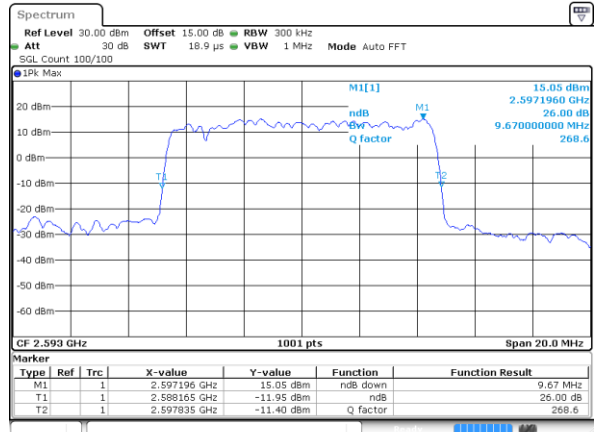

Lowest Channel / 5MHz / 16QAM

Date: 28_SEP.2017 18:14:50

Middle Channel / 5MHz / QPSK

Date: 2 SEP.2017 00:27:55

Middle Channel / 5MHz / 16QAM

Date: 2 SEP.2017 00:28:05

Highest Channel / 5MHz / QPSK

Date: 2 SEP.2017 00:30:24

Highest Channel / 5MHz / 16QAM

Date: 2 SEP.2017 00:30:34

LTE Band 41

Lowest Channel / 10MHz / QPSK

Date: 2 SEP 2017 00:37:27

Lowest Channel / 10MHz / 16QAM

Date: 2 SEP 2017 00:37:37

Middle Channel / 10MHz / QPSK

Date: 2 SEP 2017 00:44:32

Middle Channel / 10MHz / 16QAM

Date: 2 SEP 2017 00:44:42

Highest Channel / 10MHz / QPSK

Date: 2 SEP 2017 00:47:00

Highest Channel / 10MHz / 16QAM

Date: 2 SEP 2017 00:47:10

LTE Band 41