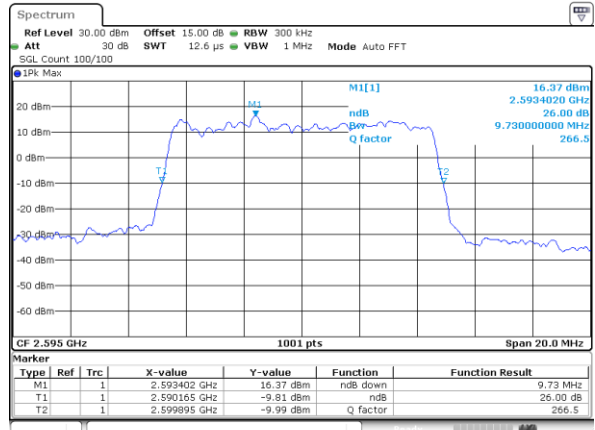

Date: 28_SEP.2017 22:04:50

Middle Channel / 15MHz / 64QAM

Date: 28_SEP.2017 13:21:17

Highest Channel / 15MHz / 64QAM

Date: 28_SEP.2017 13:22:34

LTE Band 38

Lowest Channel / 5MHz / QPSK

Lowest Channel / 5MHz / 16QAM

Middle Channel / 5MHz / QPSK

Middle Channel / 5MHz / 16QAM

Highest Channel / 5MHz / QPSK

Highest Channel / 5MHz / 16QAM

LTE Band 38

Lowest Channel / 10MHz / QPSK

Date: 10.OCT.2017 19:54:05

Lowest Channel / 10MHz / 16QAM

Date: 10.OCT.2017 19:54:15

Middle Channel / 10MHz / QPSK

Date: 10.OCT.2017 19:54:46

Middle Channel / 10MHz / 16QAM

Date: 10.OCT.2017 19:54:56

Highest Channel / 10MHz / QPSK

Date: 10.OCT.2017 19:55:26

Highest Channel / 10MHz / 16QAM