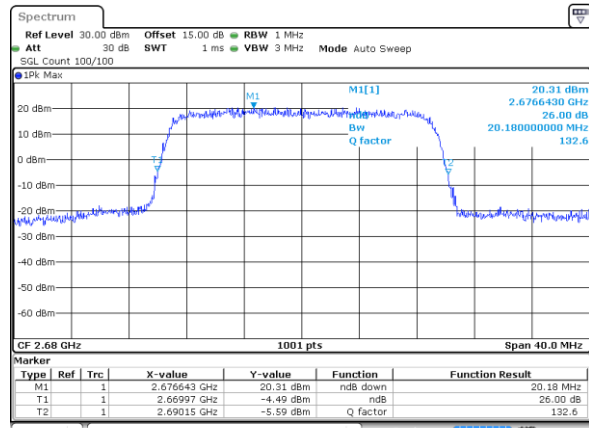

Middle Channel / 10MHz / 64QAM

Date: 11.OCT.2017 10:59:32

Highest Channel / 5MHz / 64QAM

Date: 11.OCT.2017 10:58:37

Highest Channel / 10MHz / 64QAM

Date: 11.OCT.2017 11:00:07

LTE Band 41

Lowest Channel / 5MHz / 64QAM

Date: 11.OCT.2017 11:01:36

Lowest Channel / 10MHz / 64QAM

Date: 11.OCT.2017 11:03:16

Middle Channel / 5MHz / 64QAM

Date: 11.OCT.2017 11:02:01

Middle Channel / 10MHz / 64QAM

Date: 11.OCT.2017 11:03:41

Highest Channel / 5MHz / 64QAM

Date: 11.OCT.2017 11:02:49

Highest Channel / 10MHz / 64QAM

Date: 11.OCT.2017 11:04:08

LTE Band 41

Lowest Channel / 5MHz+20MHz/QPSK

Date: 12.OCT.2017 14:18:13

Lowest Channel / 5MHz+20MHz /16QAM

Date: 12.OCT.2017 14:17:57