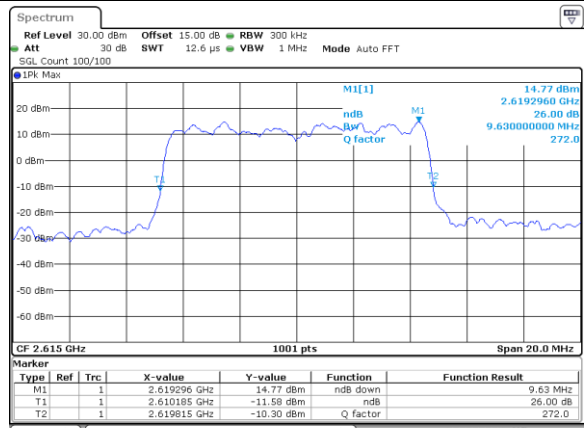

Middle Channel / 5MHz / 64QAM

Date: 11.OCT.2017 13:25:55

Middle Channel / 10MHz / 64QAM

Date: 11.OCT.2017 13:26:55

Highest Channel / 5MHz / 64QAM

Date: 11.OCT.2017 13:26:15

Highest Channel / 10MHz / 64QAM

Date: 11.OCT.2017 13:27:15

LTE Band 38

Lowest Channel / 15MHz / 64QAM

Date: 11.OCT.2017 13:27:35

Lowest Channel / 20MHz / 64QAM

Date: 11.OCT.2017 13:28:35

Middle Channel / 15MHz / 64QAM

Date: 11.OCT.2017 13:27:55

Middle Channel / 20MHz / 64QAM