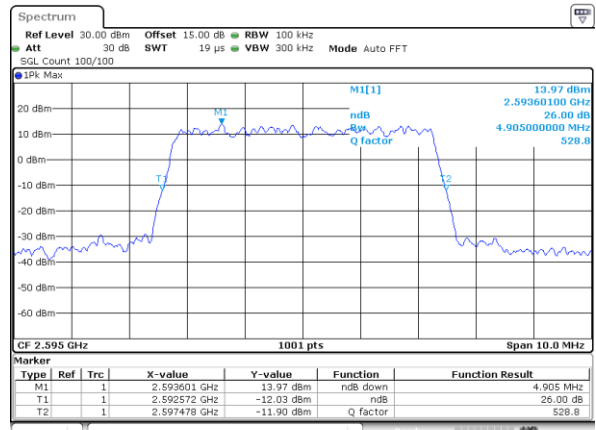

Date: 28_SEP.2017 22:04:50

Middle Channel / 15MHz / 64QAM

Date: 28_SEP.2017 13:21:17

Highest Channel / 15MHz / 64QAM

Date: 28_SEP.2017 13:22:34

LTE Band 38

Lowest Channel / 5MHz / QPSK

Lowest Channel / 5MHz / 16QAM

Middle Channel / 5MHz / QPSK

Middle Channel / 5MHz / 16QAM

Highest Channel / 5MHz / QPSK

Highest Channel / 5MHz / 16QAM

LTE Band 38

Lowest Channel / 10MHz / QPSK

Date: 10.OCT.2017 19:54:05

Lowest Channel / 10MHz / 16QAM