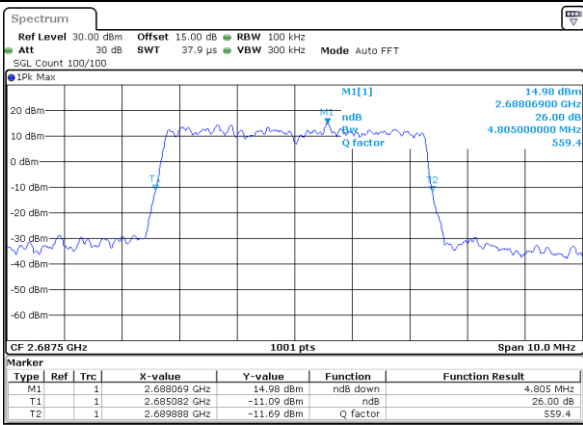

Date: 26_SEP.2017 06:59:38

LTE Band 41

Lowest Channel / 5MHz / 64QAM

Date: 11.OCT.2017 10:56:40

Lowest Channel / 10MHz / 64QAM

Date: 11.OCT.2017 10:59:10

Middle Channel / 5MHz / 64QAM

Date: 11.OCT.2017 10:57:08

Middle Channel / 10MHz / 64QAM

Date: 11.OCT.2017 10:59:32

Highest Channel / 5MHz / 64QAM

Date: 11.OCT.2017 10:58:37

Highest Channel / 10MHz / 64QAM

Date: 11.OCT.2017 11:00:07

LTE Band 41

Lowest Channel / 5MHz / 64QAM