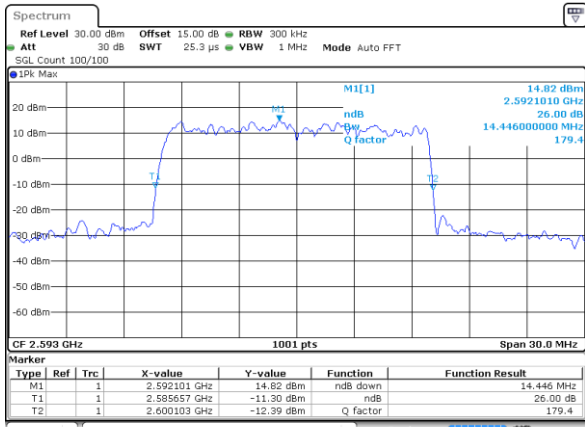

Middle Channel / 10MHz / 64QAM

Date: 11.OCT.2017 10:59:32

Highest Channel / 5MHz / 64QAM

Date: 11.OCT.2017 10:58:37

Highest Channel / 10MHz / 64QAM

Date: 11.OCT.2017 11:00:07

LTE Band 41

Lowest Channel / 5MHz / 64QAM

Date: 11.OCT.2017 11:01:36

Lowest Channel / 10MHz / 64QAM

Date: 11.OCT.2017 11:03:16

Middle Channel / 5MHz / 64QAM

Date: 11.OCT.2017 11:02:01

Middle Channel / 10MHz / 64QAM

Date: 11.OCT.2017 11:03:41

Highest Channel / 5MHz / 64QAM