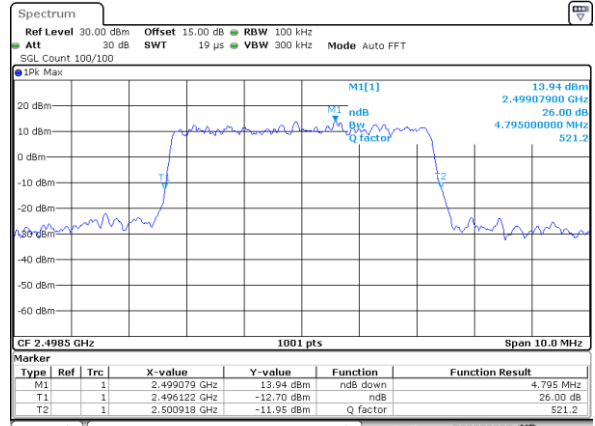

Date: 11.OCT.2017 13:28:55

Highest Channel / 15MHz / 64QAM

Date: 11.OCT.2017 13:28:15

Highest Channel / 20MHz / 64QAM

Date: 11.OCT.2017 13:29:16

LTE Band 41

Lowest Channel / 5MHz / QPSK

Date: 28_SEP.2017 18:14:32

Lowest Channel / 5MHz / 16QAM

Date: 28_SEP.2017 18:14:50

Middle Channel / 5MHz / QPSK

Date: 2 SEP.2017 00:27:55

Middle Channel / 5MHz / 16QAM

Date: 2 SEP.2017 00:28:05

Highest Channel / 5MHz / QPSK

Date: 2 SEP.2017 00:30:24