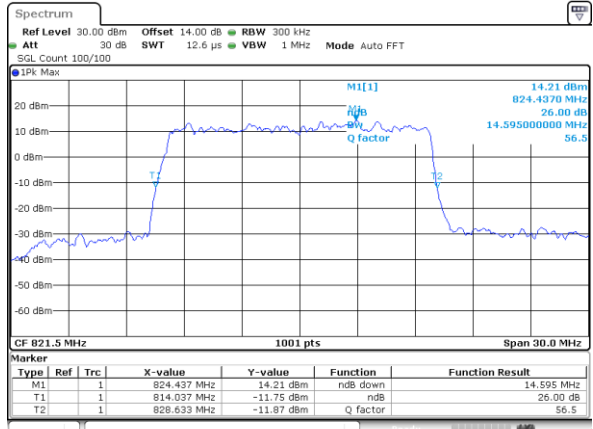

CH26765 / 15MHz / 16QAM

Date: 14.OCT.2017 21:32:24