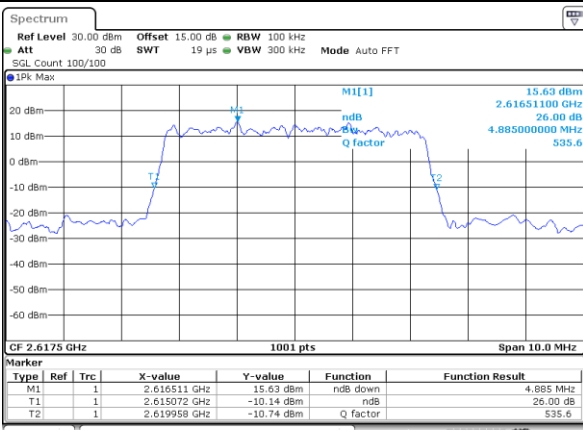

Date: 28_SEP.2017 22:04:50

Middle Channel / 15MHz / 64QAM

Date: 28_SEP.2017 13:21:17

Highest Channel / 15MHz / 64QAM

Date: 28_SEP.2017 13:22:34

LTE Band 38

Lowest Channel / 5MHz / QPSK

Lowest Channel / 5MHz / 16QAM

Middle Channel / 5MHz / QPSK

Middle Channel / 5MHz / 16QAM

Highest Channel / 5MHz / QPSK

Highest Channel / 5MHz / 16QAM

LTE Band 38

Lowest Channel / 10MHz / QPSK

Date: 10.OCT.2017 19:54:05

Lowest Channel / 10MHz / 16QAM