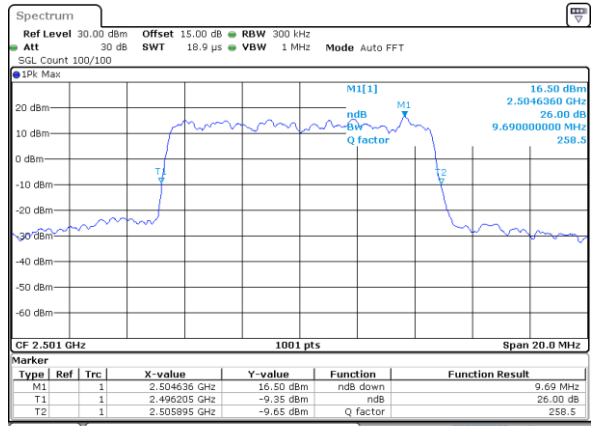

Date: 26_SEP.2017 06:49:56

Middle Channel / 20MHz / QPSK

Date: 26_SEP.2017 06:56:56

Middle Channel / 20MHz / 16QAM

Date: 26_SEP.2017 06:57:06

Highest Channel / 20MHz / QPSK

Date: 26_SEP.2017 06:59:28

Highest Channel / 20MHz / 16QAM

Date: 26_SEP.2017 06:59:38

LTE Band 41

Lowest Channel / 5MHz / 64QAM

Date: 11.OCT.2017 10:56:40

Lowest Channel / 10MHz / 64QAM

Date: 11.OCT.2017 10:59:10

Middle Channel / 5MHz / 64QAM

Date: 11.OCT.2017 10:57:08

Middle Channel / 10MHz / 64QAM

Date: 11.OCT.2017 10:59:32

Highest Channel / 5MHz / 64QAM

Date: 11.OCT.2017 10:58:37

Highest Channel / 10MHz / 64QAM

Date: 11.OCT.2017 11:00:07

LTE Band 41

Lowest Channel / 5MHz / 64QAM