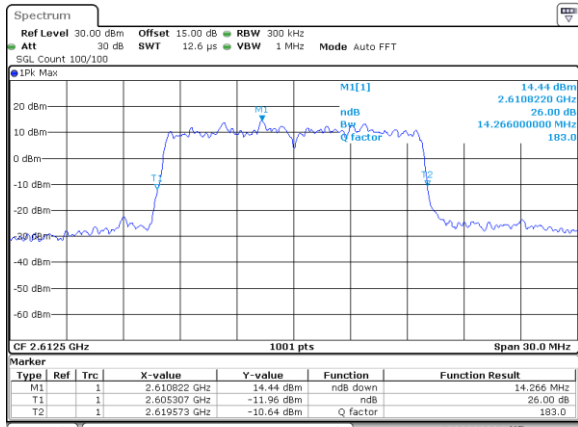

LTE Band 38

Lowest Channel / 15MHz / 64QAM

Date: 11.OCT.2017 13:27:35

Lowest Channel / 20MHz / 64QAM

Date: 11.OCT.2017 13:28:35

Middle Channel / 15MHz / 64QAM

Date: 11.OCT.2017 13:27:55

Middle Channel / 20MHz / 64QAM

Date: 11.OCT.2017 13:28:55

Highest Channel / 15MHz / 64QAM

Date: 11.OCT.2017 13:28:15

Highest Channel / 20MHz / 64QAM

Date: 11.OCT.2017 13:29:16

LTE Band 41

Lowest Channel / 5MHz / QPSK

Date: 28_SEP.2017 18:14:32