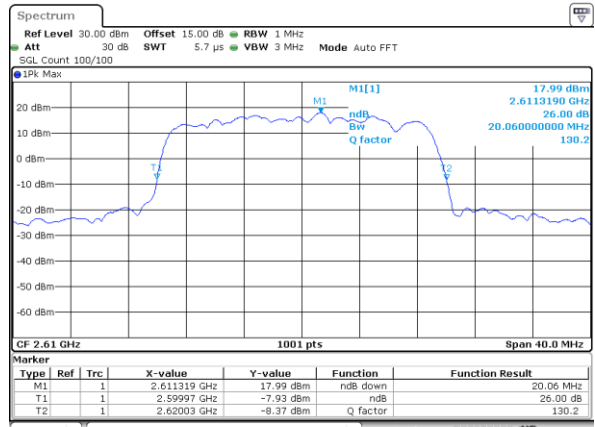

Middle Channel / 15MHz / 16QAM

Date: 10.OCT.2017 19:56:56

Highest Channel / 15MHz / QPSK

Date: 10.OCT.2017 19:57:26

Highest Channel / 15MHz / 16QAM

Date: 10.OCT.2017 19:57:36

LTE Band 38

Lowest Channel / 20MHz / QPSK

Date: 10_OCT.2017 19:58:07

Lowest Channel / 20MHz / 16QAM

Date: 10_OCT.2017 19:58:17

Middle Channel / 20MHz / QPSK

Date: 10_OCT.2017 19:58:47

Middle Channel / 20MHz / 16QAM

Date: 10_OCT.2017 19:58:57

Highest Channel / 20MHz / QPSK

Date: 10_OCT.2017 19:59:27

Highest Channel / 20MHz / 16QAM

Date: 10_OCT.2017 19:59:37

LTE Band 38

Lowest Channel / 5MHz / 64QAM

Date: 11.OCT.2017 13:25:35

Lowest Channel / 10MHz / 64QAM

Date: 11.OCT.2017 13:26:35