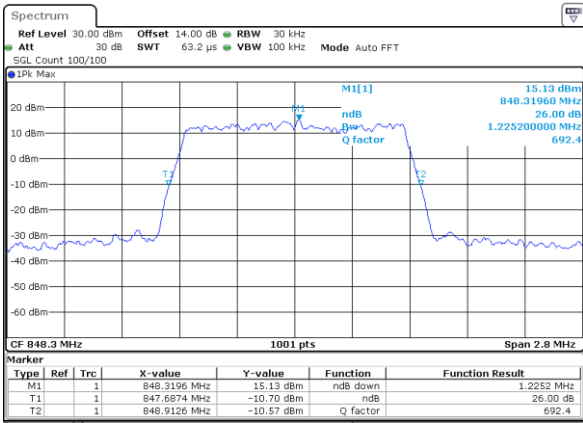

Highest Channel / 1.4MHz / 64QAM

Date: 9.OCT.2017 22:14:45