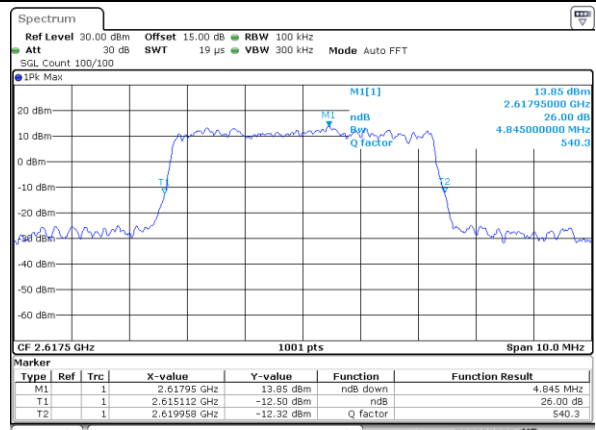

Middle Channel / 5MHz / QPSK

Middle Channel / 5MHz / 16QAM

Highest Channel / 5MHz / QPSK

Highest Channel / 5MHz / 16QAM

LTE Band 38

Lowest Channel / 10MHz / QPSK

Date: 10.OCT.2017 19:54:05

Lowest Channel / 10MHz / 16QAM