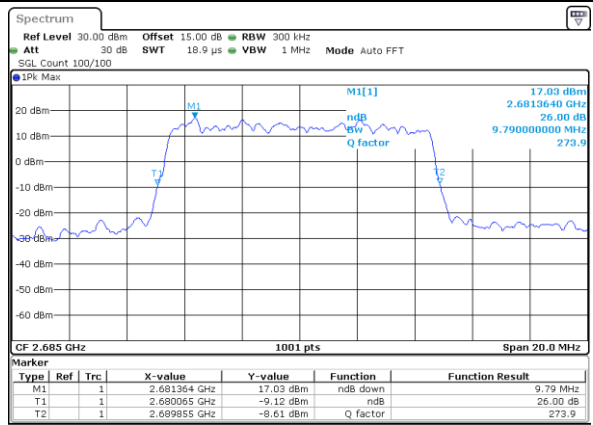

Date: 26_SEP.2017 06:59:38

LTE Band 41

Lowest Channel / 5MHz / 64QAM

Date: 11.OCT.2017 10:56:40

Lowest Channel / 10MHz / 64QAM

Date: 11.OCT.2017 10:59:10

Middle Channel / 5MHz / 64QAM

Date: 11.OCT.2017 10:57:08

Middle Channel / 10MHz / 64QAM

Date: 11.OCT.2017 10:59:32

Highest Channel / 5MHz / 64QAM

Date: 11.OCT.2017 10:58:37

Highest Channel / 10MHz / 64QAM

Date: 11.OCT.2017 11:00:07

LTE Band 41

Lowest Channel / 5MHz / 64QAM

Date: 11.OCT.2017 11:01:36

Lowest Channel / 10MHz / 64QAM

Date: 11.OCT.2017 11:03:16

Middle Channel / 5MHz / 64QAM

Date: 11.OCT.2017 11:02:01

Middle Channel / 10MHz / 64QAM

Date: 11.OCT.2017 11:03:41

Highest Channel / 5MHz / 64QAM