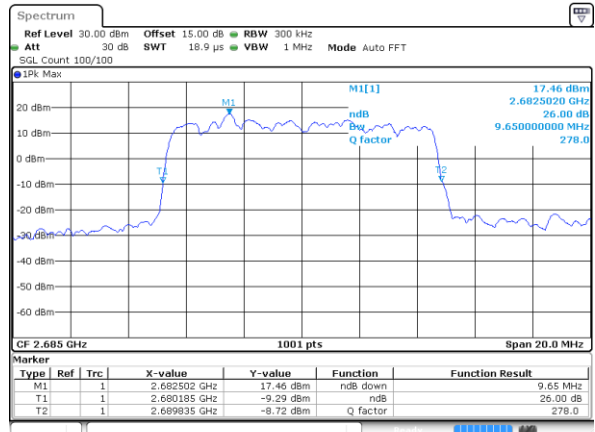

Highest Channel / 5MHz / 16QAM

Date: 2 SEP.2017 00:30:34

LTE Band 41

Lowest Channel / 10MHz / QPSK

Date: 2 SEP 2017 00:37:27

Lowest Channel / 10MHz / 16QAM

Date: 2 SEP 2017 00:37:37

Middle Channel / 10MHz / QPSK

Date: 2 SEP 2017 00:44:32

Middle Channel / 10MHz / 16QAM

Date: 2 SEP 2017 00:44:42

Highest Channel / 10MHz / QPSK

Date: 2 SEP 2017 00:47:00

Highest Channel / 10MHz / 16QAM

Date: 2 SEP 2017 00:47:10

LTE Band 41

Lowest Channel / 15MHz / QPSK

Date: 2 SEP 2017 00:54:04

Lowest Channel / 15MHz / 16QAM

Date: 2 SEP 2017 00:54:14

Middle Channel / 15MHz / QPSK

Date: 2 SEP 2017 01:01:09

Middle Channel / 15MHz / 16QAM

Date: 2 SEP 2017 01:01:19