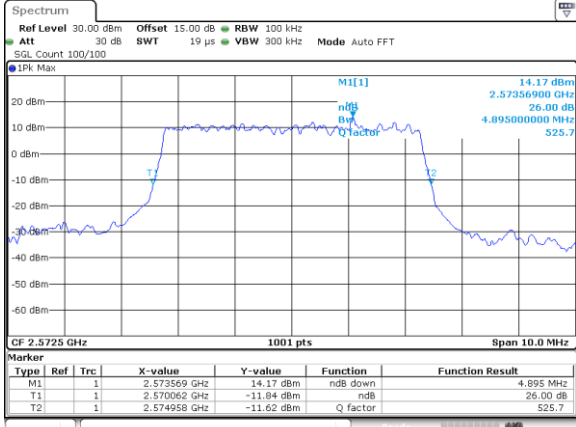

Date: 10_OCT.2017 19:59:27

Highest Channel / 20MHz / 16QAM

Date: 10_OCT.2017 19:59:37

LTE Band 38

Lowest Channel / 5MHz / 64QAM

Date: 11.OCT.2017 13:25:35

Lowest Channel / 10MHz / 64QAM

Date: 11.OCT.2017 13:26:35

Middle Channel / 5MHz / 64QAM

Date: 11.OCT.2017 13:25:55

Middle Channel / 10MHz / 64QAM

Date: 11.OCT.2017 13:26:55

Highest Channel / 5MHz / 64QAM

Date: 11.OCT.2017 13:26:15

Highest Channel / 10MHz / 64QAM

Date: 11.OCT.2017 13:27:15