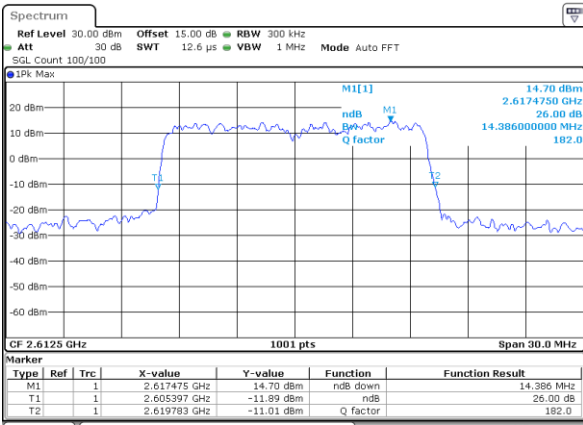

Date: 10.OCT.2017 19:55:36

LTE Band 38

Lowest Channel / 15MHz / QPSK

Date: 10.OCT.2017 19:56:06

Lowest Channel / 15MHz / 16QAM

Date: 10.OCT.2017 19:56:16

Middle Channel / 15MHz / QPSK

Date: 10.OCT.2017 19:56:46

Middle Channel / 15MHz / 16QAM

Date: 10.OCT.2017 19:56:56

Highest Channel / 15MHz / QPSK

Date: 10.OCT.2017 19:57:26

Highest Channel / 15MHz / 16QAM

Date: 10.OCT.2017 19:57:36

LTE Band 38

Lowest Channel / 20MHz / QPSK