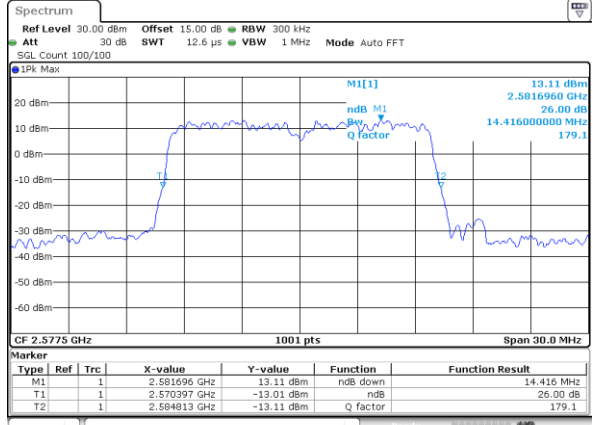

Date: 10.OCT.2017 19:55:36

LTE Band 38

Lowest Channel / 15MHz / QPSK

Date: 10.OCT.2017 19:56:06

Lowest Channel / 15MHz / 16QAM

Date: 10.OCT.2017 19:56:16

Middle Channel / 15MHz / QPSK

Date: 10.OCT.2017 19:56:46

Middle Channel / 15MHz / 16QAM

Date: 10.OCT.2017 19:56:56

Highest Channel / 15MHz / QPSK

Date: 10.OCT.2017 19:57:26

Highest Channel / 15MHz / 16QAM

Date: 10.OCT.2017 19:57:36

LTE Band 38

Lowest Channel / 20MHz / QPSK