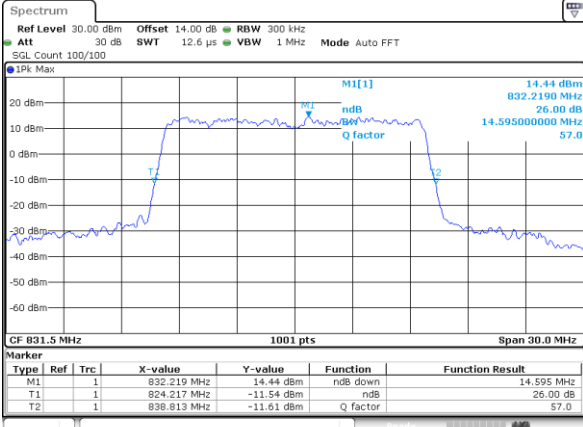

LTE Band 26

Lowest Channel / 15MHz / QPSK

Date: 26_SEP.2017 11:36:19

Lowest Channel / 15MHz / 16QAM

Date: 26_SEP.2017 11:36:29

Middle Channel / 15MHz / QPSK

Date: 26_SEP.2017 11:43:03

Middle Channel / 15MHz / 16QAM

Date: 26_SEP.2017 11:43:43

Highest Channel / 15MHz / QPSK

Date: 26_SEP.2017 11:46:06

Highest Channel / 15MHz / 16QAM

Date: 26_SEP.2017 11:46:16

LTE Band 26

CH26765 / 15MHz / QPSK

Date: 14.OCT.2017 21:32:35