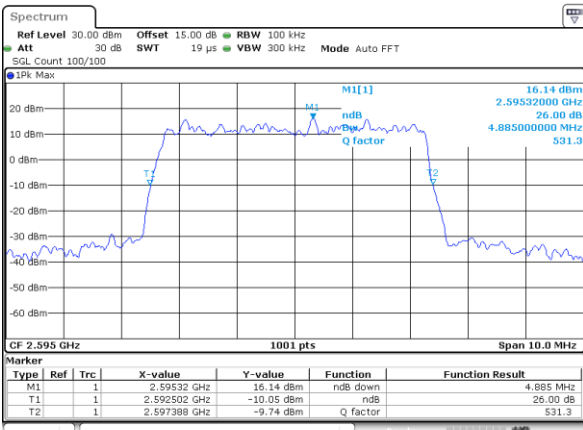

Highest Channel / 5MHz / 64QAM

Date: 28_SEP.2017 13:05:33

Highest Channel / 10MHz / 64QAM

Date: 28_SEP.2017 13:11:58

LTE Band 26

Lowest Channel / 15MHz / 64QAM

Date: 28_SEP.2017 13:17:35

CH26765 / 15MHz / 64QAM

Date: 28_SEP.2017 22:04:50

Middle Channel / 15MHz / 64QAM

Date: 28_SEP.2017 13:21:17

Highest Channel / 15MHz / 64QAM

Date: 28_SEP.2017 13:22:34

LTE Band 38

Lowest Channel / 5MHz / QPSK

Lowest Channel / 5MHz / 16QAM

Middle Channel / 5MHz / QPSK

Middle Channel / 5MHz / 16QAM

Highest Channel / 5MHz / QPSK

Highest Channel / 5MHz / 16QAM

LTE Band 38

Lowest Channel / 10MHz / QPSK

Date: 10.OCT.2017 19:54:05

Lowest Channel / 10MHz / 16QAM