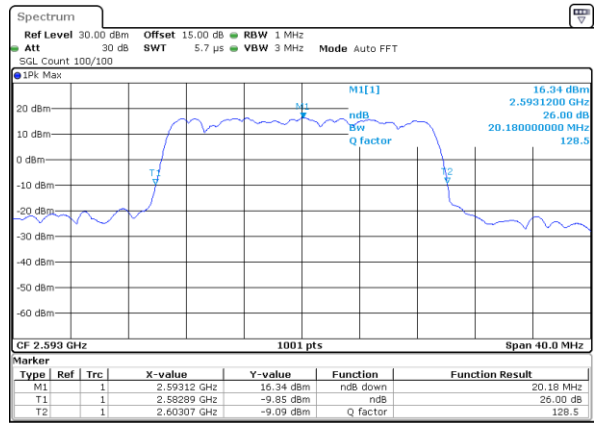

Date: 2 SEP 2017 00:44:32

Middle Channel / 10MHz / 16QAM

Date: 2 SEP 2017 00:44:42

Highest Channel / 10MHz / QPSK

Date: 2 SEP 2017 00:47:00

Highest Channel / 10MHz / 16QAM

Date: 2 SEP 2017 00:47:10

LTE Band 41

Lowest Channel / 15MHz / QPSK

Date: 2 SEP 2017 00:54:04

Lowest Channel / 15MHz / 16QAM

Date: 2 SEP 2017 00:54:14

Middle Channel / 15MHz / QPSK

Date: 2 SEP 2017 01:01:09

Middle Channel / 15MHz / 16QAM

Date: 2 SEP 2017 01:01:19

Highest Channel / 15MHz / QPSK

Date: 2 SEP 2017 01:03:37

Highest Channel / 15MHz / 16QAM

Date: 2 SEP 2017 01:03:47

LTE Band 41

Lowest Channel / 20MHz / QPSK

Date: 26_SEP.2017 06:49:46

Lowest Channel / 20MHz / 16QAM

Date: 26_SEP.2017 06:49:56

Middle Channel / 20MHz / QPSK

Date: 26_SEP.2017 06:56:56

Middle Channel / 20MHz / 16QAM

Date: 26_SEP.2017 06:57:06

Highest Channel / 20MHz / QPSK

Date: 26_SEP.2017 06:59:28

Highest Channel / 20MHz / 16QAM