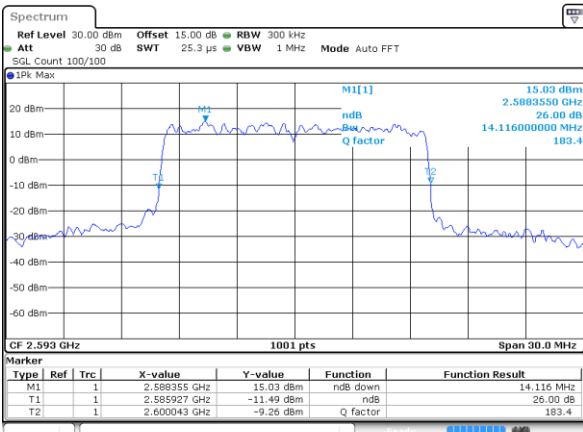

Date: 2 SEP 2017 00:44:32

Middle Channel / 10MHz / 16QAM

Date: 2 SEP 2017 00:44:42

Highest Channel / 10MHz / QPSK

Date: 2 SEP 2017 00:47:00

Highest Channel / 10MHz / 16QAM

Date: 2 SEP 2017 00:47:10

LTE Band 41

Lowest Channel / 15MHz / QPSK

Date: 2 SEP 2017 00:54:04

Lowest Channel / 15MHz / 16QAM

Date: 2 SEP 2017 00:54:14

Middle Channel / 15MHz / QPSK

Date: 2 SEP 2017 01:01:09

Middle Channel / 15MHz / 16QAM

Date: 2 SEP 2017 01:01:19

Highest Channel / 15MHz / QPSK

Date: 2 SEP 2017 01:03:37

Highest Channel / 15MHz / 16QAM

Date: 2 SEP 2017 01:03:47

LTE Band 41

Lowest Channel / 20MHz / QPSK

Date: 26_SEP.2017 06:49:46

Lowest Channel / 20MHz / 16QAM