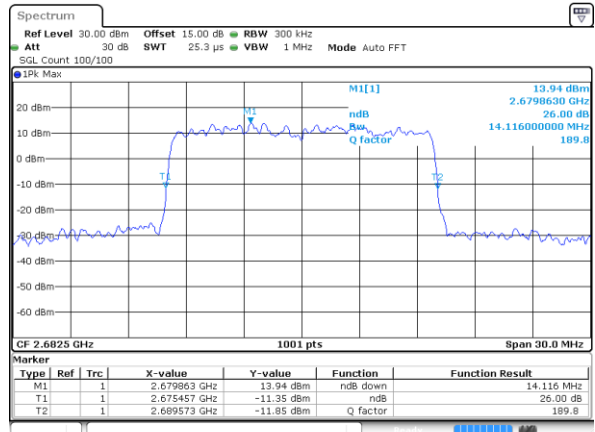

Date: 2 SEP 2017 00:44:32

Middle Channel / 10MHz / 16QAM

Date: 2 SEP 2017 00:44:42

Highest Channel / 10MHz / QPSK

Date: 2 SEP 2017 00:47:00

Highest Channel / 10MHz / 16QAM

Date: 2 SEP 2017 00:47:10

LTE Band 41

Lowest Channel / 15MHz / QPSK

Date: 2 SEP 2017 00:54:04

Lowest Channel / 15MHz / 16QAM

Date: 2 SEP 2017 00:54:14

Middle Channel / 15MHz / QPSK

Date: 2 SEP 2017 01:01:09

Middle Channel / 15MHz / 16QAM

Date: 2 SEP 2017 01:01:19

Highest Channel / 15MHz / QPSK

Date: 2 SEP 2017 01:03:37

Highest Channel / 15MHz / 16QAM

Date: 2 SEP 2017 01:03:47

LTE Band 41

Lowest Channel / 20MHz / QPSK

Date: 26_SEP.2017 06:49:46

Lowest Channel / 20MHz / 16QAM