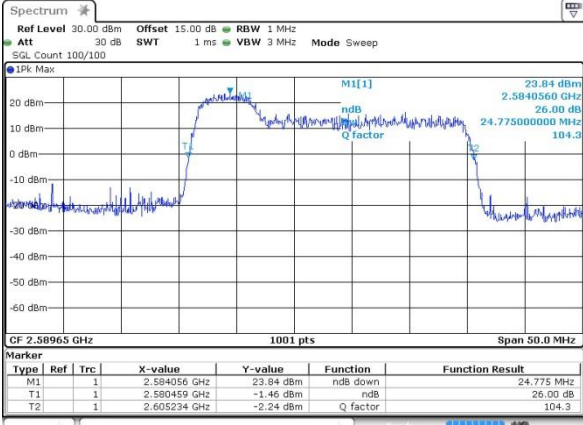

Date: 11.OCT.2017 11:02:49

Highest Channel / 10MHz / 64QAM

Date: 11.OCT.2017 11:04:08

LTE Band 41

Lowest Channel / 5MHz+20MHz/QPSK

Date: 12.OCT.2017 14:18:13

Lowest Channel / 5MHz+20MHz /16QAM

Date: 12.OCT.2017 14:17:57

Lowest Channel / 5MHz+20MHz/64QAM

Date: 14.OCT.2017 11:53:25

Middle Channel / 5MHz+20MHz/QPSK

Date: 12.OCT.2017 14:53:00

Middle Channel / 5MHz+20MHz/16QAM

Date: 12.OCT.2017 14:52:43

LTE Band 41

Middle Channel / 5MHz+20MHz/64QAM