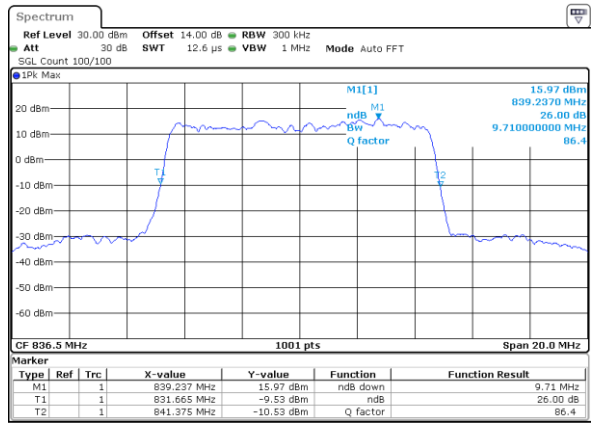

Date: 9.OCT.2017 22:14:26

Middle Channel / 3MHz / 64QAM

Date: 28.SEP.2017 12:55:49

Highest Channel / 1.4MHz / 64QAM

Date: 9.OCT.2017 22:14:45

Highest Channel / 3MHz / 64QAM

Date: 28.SEP.2017 12:57:06

LTE Band 26

Lowest Channel / 5MHz / 64QAM

Date: 28_SEP.2017 13:00:42

Lowest Channel / 10MHz / 64QAM

Date: 28_SEP.2017 13:09:07

Middle Channel / 5MHz / 64QAM

Date: 28_SEP.2017 13:04:17

Middle Channel / 10MHz / 64QAM

Date: 28_SEP.2017 13:12:42

Highest Channel / 5MHz / 64QAM

Date: 28_SEP.2017 13:05:33

Highest Channel / 10MHz / 64QAM

Date: 28_SEP.2017 13:11:58

LTE Band 26

Lowest Channel / 15MHz / 64QAM

Date: 28_SEP.2017 13:17:35

CH26765 / 15MHz / 64QAM