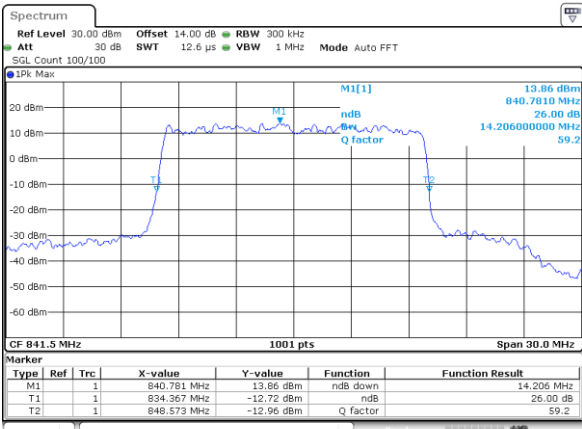

Highest Channel / 5MHz / 64QAM

Date: 28_SEP.2017 13:05:33

Highest Channel / 10MHz / 64QAM

Date: 28_SEP.2017 13:11:58

LTE Band 26

Lowest Channel / 15MHz / 64QAM

Date: 28_SEP.2017 13:17:35

CH26765 / 15MHz / 64QAM

Date: 28_SEP.2017 22:04:50

Middle Channel / 15MHz / 64QAM

Date: 28_SEP.2017 13:21:17

Highest Channel / 15MHz / 64QAM

Date: 28_SEP.2017 13:22:34

LTE Band 38

Lowest Channel / 5MHz / QPSK

Lowest Channel / 5MHz / 16QAM