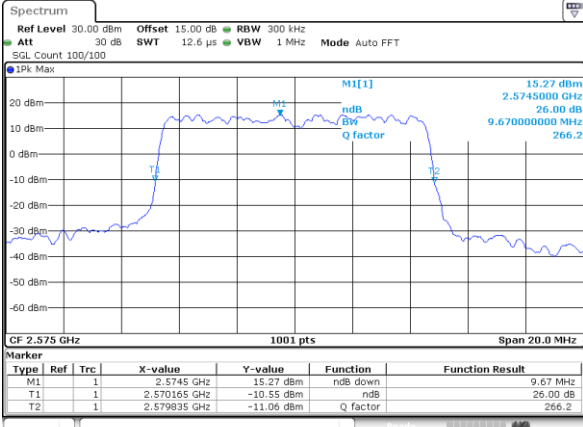

Date: 28_SEP.2017 22:04:50

Middle Channel / 15MHz / 64QAM

Date: 28_SEP.2017 13:21:17

Highest Channel / 15MHz / 64QAM

Date: 28_SEP.2017 13:22:34

LTE Band 38

Lowest Channel / 5MHz / QPSK

Lowest Channel / 5MHz / 16QAM

Middle Channel / 5MHz / QPSK

Middle Channel / 5MHz / 16QAM

Highest Channel / 5MHz / QPSK

Highest Channel / 5MHz / 16QAM

LTE Band 38

Lowest Channel / 10MHz / QPSK

Date: 10.OCT.2017 19:54:05

Lowest Channel / 10MHz / 16QAM