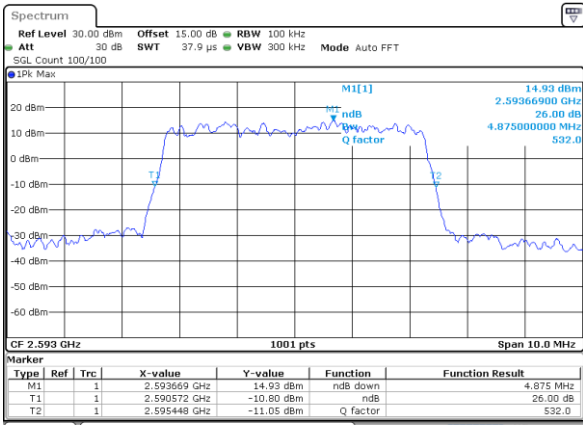

Date: 26_SEP.2017 06:49:56

Middle Channel / 20MHz / QPSK

Date: 26_SEP.2017 06:56:56

Middle Channel / 20MHz / 16QAM

Date: 26_SEP.2017 06:57:06

Highest Channel / 20MHz / QPSK

Date: 26_SEP.2017 06:59:28

Highest Channel / 20MHz / 16QAM

Date: 26_SEP.2017 06:59:38

LTE Band 41

Lowest Channel / 5MHz / 64QAM

Date: 11.OCT.2017 10:56:40

Lowest Channel / 10MHz / 64QAM

Date: 11.OCT.2017 10:59:10

Middle Channel / 5MHz / 64QAM

Date: 11.OCT.2017 10:57:08

Middle Channel / 10MHz / 64QAM

Date: 11.OCT.2017 10:59:32

Highest Channel / 5MHz / 64QAM

Date: 11.OCT.2017 10:58:37

Highest Channel / 10MHz / 64QAM

Date: 11.OCT.2017 11:00:07

LTE Band 41

Lowest Channel / 5MHz / 64QAM