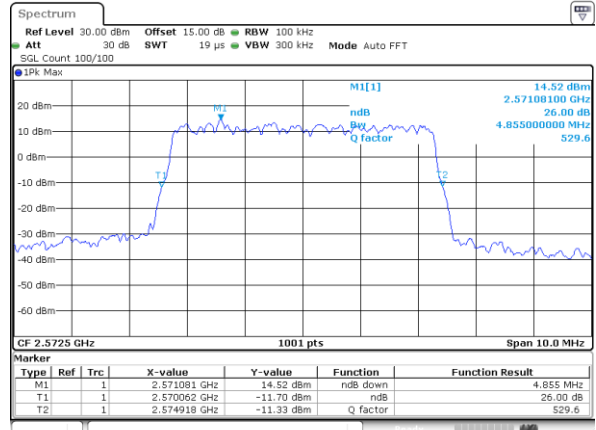

Date: 28_SEP.2017 22:04:50

Middle Channel / 15MHz / 64QAM

Date: 28_SEP.2017 13:21:17

Highest Channel / 15MHz / 64QAM

Date: 28_SEP.2017 13:22:34

LTE Band 38

Lowest Channel / 5MHz / QPSK

Lowest Channel / 5MHz / 16QAM

Middle Channel / 5MHz / QPSK

Middle Channel / 5MHz / 16QAM

Highest Channel / 5MHz / QPSK

Highest Channel / 5MHz / 16QAM

LTE Band 38

Lowest Channel / 10MHz / QPSK

Date: 10.OCT.2017 19:54:05

Lowest Channel / 10MHz / 16QAM