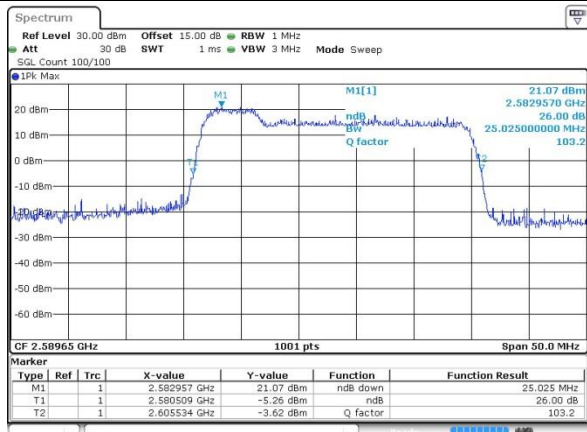

Date: 11.OCT.2017 11:02:49

Highest Channel / 10MHz / 64QAM

Date: 11.OCT.2017 11:04:08

LTE Band 41

Lowest Channel / 5MHz+20MHz/QPSK

Date: 12.OCT.2017 14:18:13

Lowest Channel / 5MHz+20MHz /16QAM

Date: 12.OCT.2017 14:17:57

Lowest Channel / 5MHz+20MHz/64QAM

Date: 14.OCT.2017 11:53:25

Middle Channel / 5MHz+20MHz/QPSK

Date: 12.OCT.2017 14:53:00

Middle Channel / 5MHz+20MHz/16QAM

Date: 12.OCT.2017 14:52:43

LTE Band 41

Middle Channel / 5MHz+20MHz/64QAM

Date: 14.OCT.2017 12:38:06

Highest Channel / 5MHz+20MHz/QPSK

Date: 12.OCT.2017 14:47:53

Highest Channel / 5MHz+20MHz/16QAM

Date: 12.OCT.2017 14:48:22

Highest Channel / 5MHz+20MHz/64QAM

Date: 14.OCT.2017 12:34:41