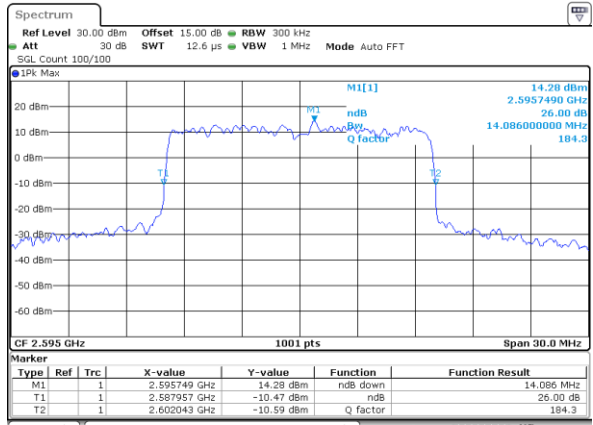

Date: 10.OCT.2017 19:55:36

LTE Band 38

Lowest Channel / 15MHz / QPSK

Date: 10.OCT.2017 19:56:06

Lowest Channel / 15MHz / 16QAM

Date: 10.OCT.2017 19:56:16

Middle Channel / 15MHz / QPSK

Date: 10.OCT.2017 19:56:46

Middle Channel / 15MHz / 16QAM

Date: 10.OCT.2017 19:56:56

Highest Channel / 15MHz / QPSK

Date: 10.OCT.2017 19:57:26

Highest Channel / 15MHz / 16QAM

Date: 10.OCT.2017 19:57:36

LTE Band 38

Lowest Channel / 20MHz / QPSK