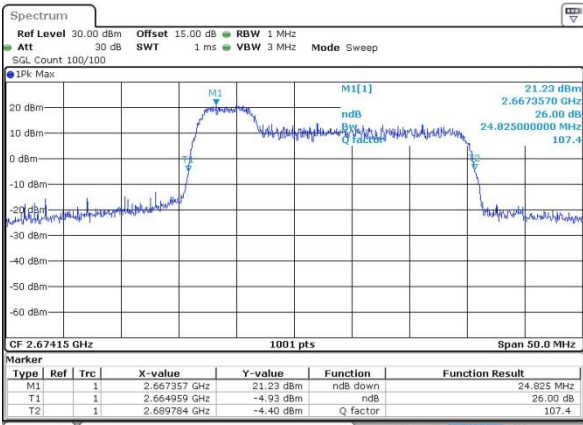

Date: 14.OCT.2017 12:38:06

Highest Channel / 5MHz+20MHz/QPSK

Date: 12.OCT.2017 14:47:53

Highest Channel / 5MHz+20MHz/16QAM

Date: 12.OCT.2017 14:48:22

Highest Channel / 5MHz+20MHz/64QAM

Date: 14.OCT.2017 12:34:41