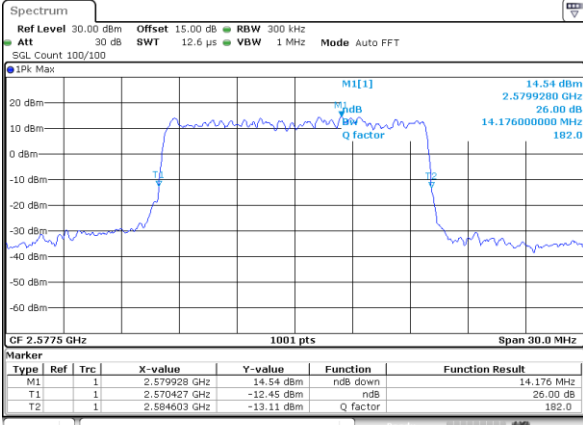

Middle Channel / 5MHz / QPSK

Middle Channel / 5MHz / 16QAM

Highest Channel / 5MHz / QPSK

Highest Channel / 5MHz / 16QAM

LTE Band 38

Lowest Channel / 10MHz / QPSK

Date: 10.OCT.2017 19:54:05

Lowest Channel / 10MHz / 16QAM

Date: 10.OCT.2017 19:54:15

Middle Channel / 10MHz / QPSK

Date: 10.OCT.2017 19:54:46

Middle Channel / 10MHz / 16QAM

Date: 10.OCT.2017 19:54:56

Highest Channel / 10MHz / QPSK

Date: 10.OCT.2017 19:55:26

Highest Channel / 10MHz / 16QAM

Date: 10.OCT.2017 19:55:36

LTE Band 38

Lowest Channel / 15MHz / QPSK

Date: 10.OCT.2017 19:56:06

Lowest Channel / 15MHz / 16QAM

Date: 10.OCT.2017 19:56:16

Middle Channel / 15MHz / QPSK

Date: 10.OCT.2017 19:56:46