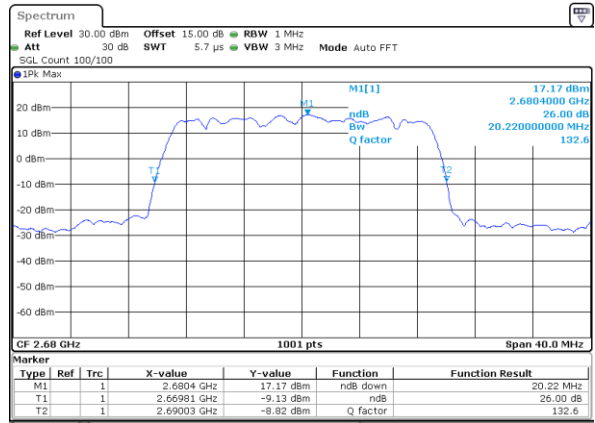

Highest Channel / 15MHz / QPSK

Date: 2 SEP 2017 01:03:37

Highest Channel / 15MHz / 16QAM

Date: 2 SEP 2017 01:03:47

LTE Band 41

Lowest Channel / 20MHz / QPSK

Date: 26_SEP.2017 06:49:46

Lowest Channel / 20MHz / 16QAM

Date: 26_SEP.2017 06:49:56

Middle Channel / 20MHz / QPSK

Date: 26_SEP.2017 06:56:56

Middle Channel / 20MHz / 16QAM

Date: 26_SEP.2017 06:57:06

Highest Channel / 20MHz / QPSK

Date: 26_SEP.2017 06:59:28

Highest Channel / 20MHz / 16QAM

Date: 26_SEP.2017 06:59:38

LTE Band 41

Lowest Channel / 5MHz / 64QAM

Date: 11.OCT.2017 10:56:40

Lowest Channel / 10MHz / 64QAM

Date: 11.OCT.2017 10:59:10

Middle Channel / 5MHz / 64QAM

Date: 11.OCT.2017 10:57:08