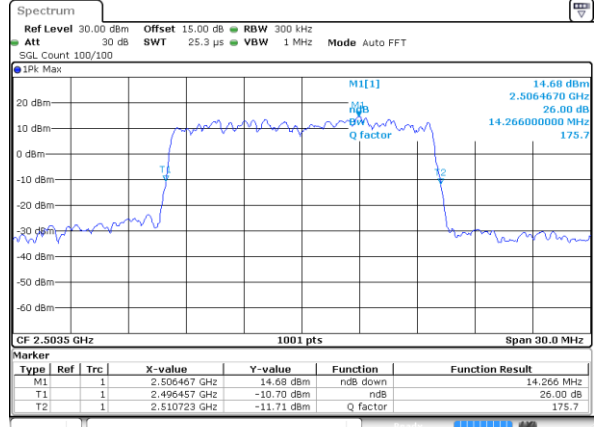

Highest Channel / 5MHz / 16QAM

Date: 2 SEP.2017 00:30:34

LTE Band 41

Lowest Channel / 10MHz / QPSK

Date: 2 SEP 2017 00:37:27

Lowest Channel / 10MHz / 16QAM

Date: 2 SEP 2017 00:37:37

Middle Channel / 10MHz / QPSK

Date: 2 SEP 2017 00:44:32

Middle Channel / 10MHz / 16QAM

Date: 2 SEP 2017 00:44:42

Highest Channel / 10MHz / QPSK

Date: 2 SEP 2017 00:47:00

Highest Channel / 10MHz / 16QAM

Date: 2 SEP 2017 00:47:10

LTE Band 41

Lowest Channel / 15MHz / QPSK

Date: 2 SEP 2017 00:54:04

Lowest Channel / 15MHz / 16QAM

Date: 2 SEP 2017 00:54:14

Middle Channel / 15MHz / QPSK

Date: 2 SEP 2017 01:01:09

Middle Channel / 15MHz / 16QAM

Date: 2 SEP 2017 01:01:19