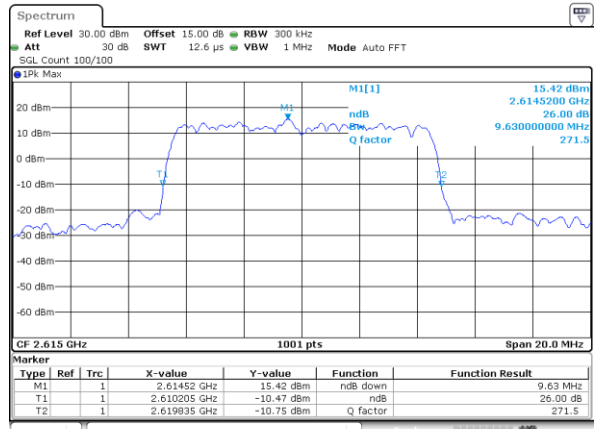

Middle Channel / 5MHz / QPSK

Middle Channel / 5MHz / 16QAM

Highest Channel / 5MHz / QPSK

Highest Channel / 5MHz / 16QAM

LTE Band 38

Lowest Channel / 10MHz / QPSK

Date: 10.OCT.2017 19:54:05

Lowest Channel / 10MHz / 16QAM

Date: 10.OCT.2017 19:54:15

Middle Channel / 10MHz / QPSK

Date: 10.OCT.2017 19:54:46

Middle Channel / 10MHz / 16QAM

Date: 10.OCT.2017 19:54:56

Highest Channel / 10MHz / QPSK

Date: 10.OCT.2017 19:55:26

Highest Channel / 10MHz / 16QAM

Date: 10.OCT.2017 19:55:36

LTE Band 38

Lowest Channel / 15MHz / QPSK

Date: 10.OCT.2017 19:56:06

Lowest Channel / 15MHz / 16QAM

Date: 10.OCT.2017 19:56:16

Middle Channel / 15MHz / QPSK

Date: 10.OCT.2017 19:56:46