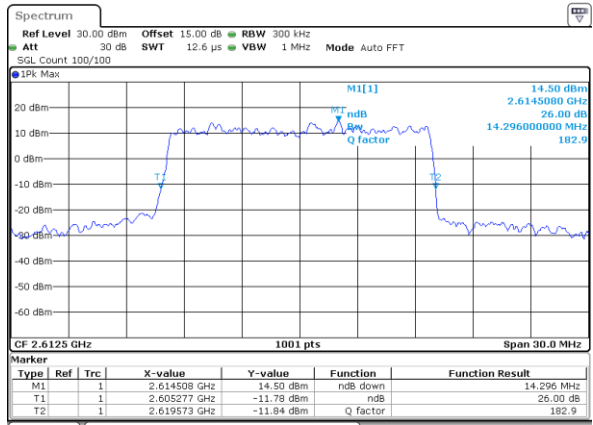

Date: 10.OCT.2017 19:55:36

LTE Band 38

Lowest Channel / 15MHz / QPSK

Date: 10.OCT.2017 19:56:06

Lowest Channel / 15MHz / 16QAM

Date: 10.OCT.2017 19:56:16

Middle Channel / 15MHz / QPSK

Date: 10.OCT.2017 19:56:46

Middle Channel / 15MHz / 16QAM

Date: 10.OCT.2017 19:56:56

Highest Channel / 15MHz / QPSK

Date: 10.OCT.2017 19:57:26

Highest Channel / 15MHz / 16QAM

Date: 10.OCT.2017 19:57:36

LTE Band 38

Lowest Channel / 20MHz / QPSK

Date: 10_OCT.2017 19:58:07

Lowest Channel / 20MHz / 16QAM

Date: 10_OCT.2017 19:58:17

Middle Channel / 20MHz / QPSK

Date: 10_OCT.2017 19:58:47

Middle Channel / 20MHz / 16QAM

Date: 10_OCT.2017 19:58:57

Highest Channel / 20MHz / QPSK