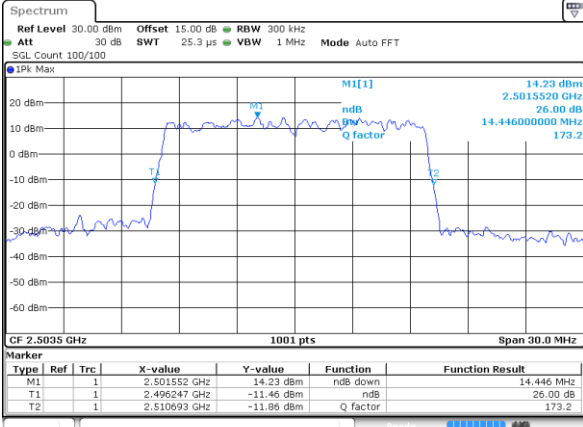

Highest Channel / 5MHz / 16QAM

Date: 2 SEP.2017 00:30:34

LTE Band 41

Lowest Channel / 10MHz / QPSK

Date: 2 SEP 2017 00:37:27

Lowest Channel / 10MHz / 16QAM

Date: 2 SEP 2017 00:37:37

Middle Channel / 10MHz / QPSK

Date: 2 SEP 2017 00:44:32

Middle Channel / 10MHz / 16QAM

Date: 2 SEP 2017 00:44:42

Highest Channel / 10MHz / QPSK

Date: 2 SEP 2017 00:47:00

Highest Channel / 10MHz / 16QAM

Date: 2 SEP 2017 00:47:10

LTE Band 41

Lowest Channel / 15MHz / QPSK

Date: 2 SEP 2017 00:54:04

Lowest Channel / 15MHz / 16QAM

Date: 2 SEP 2017 00:54:14

Middle Channel / 15MHz / QPSK

Date: 2 SEP 2017 01:01:09

Middle Channel / 15MHz / 16QAM

Date: 2 SEP 2017 01:01:19