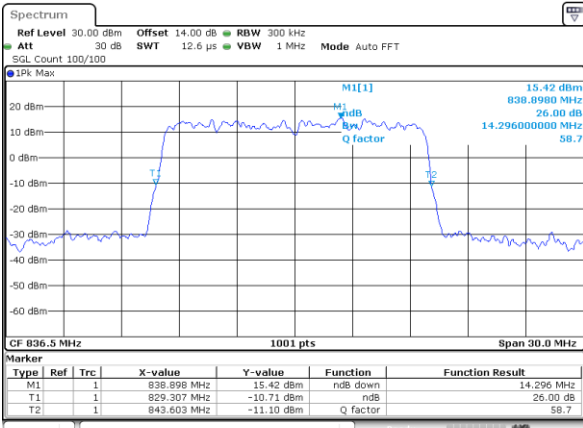

LTE Band 26

Lowest Channel / 15MHz / QPSK

Date: 26_SEP.2017 11:36:19

Lowest Channel / 15MHz / 16QAM

Date: 26_SEP.2017 11:36:29

Middle Channel / 15MHz / QPSK

Date: 26_SEP.2017 11:43:03

Middle Channel / 15MHz / 16QAM