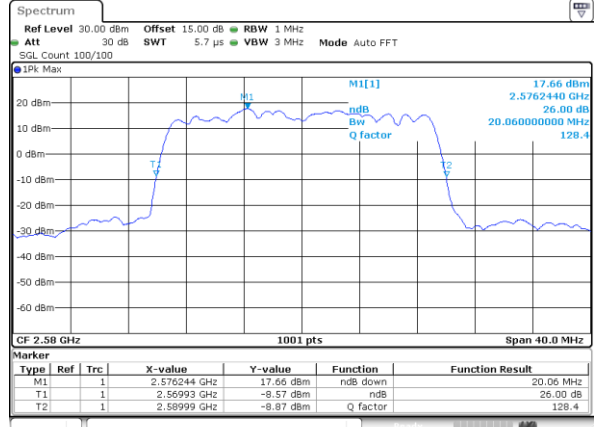

Middle Channel / 15MHz / 16QAM

Date: 10.OCT.2017 19:56:56

Highest Channel / 15MHz / QPSK

Date: 10.OCT.2017 19:57:26

Highest Channel / 15MHz / 16QAM

Date: 10.OCT.2017 19:57:36

LTE Band 38

Lowest Channel / 20MHz / QPSK

Date: 10_OCT.2017 19:58:07

Lowest Channel / 20MHz / 16QAM

Date: 10_OCT.2017 19:58:17

Middle Channel / 20MHz / QPSK

Date: 10_OCT.2017 19:58:47

Middle Channel / 20MHz / 16QAM

Date: 10_OCT.2017 19:58:57

Highest Channel / 20MHz / QPSK