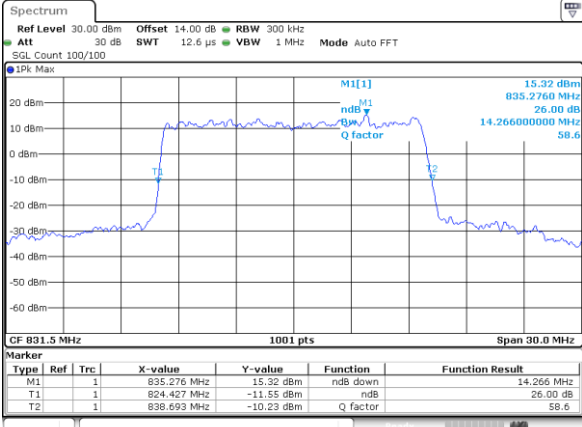

Lowest Channel / 5MHz / 64QAM

Date: 28_SEP.2017 13:00:42

Lowest Channel / 10MHz / 64QAM

Date: 28_SEP.2017 13:09:07

Middle Channel / 5MHz / 64QAM

Date: 28_SEP.2017 13:04:17

Middle Channel / 10MHz / 64QAM

Date: 28_SEP.2017 13:12:42

Highest Channel / 5MHz / 64QAM

Date: 28_SEP.2017 13:05:33

Highest Channel / 10MHz / 64QAM

Date: 28_SEP.2017 13:11:58

LTE Band 26

Lowest Channel / 15MHz / 64QAM

Date: 28_SEP.2017 13:17:35

CH26765 / 15MHz / 64QAM

Date: 28_SEP.2017 22:04:50

Middle Channel / 15MHz / 64QAM

Date: 28_SEP.2017 13:21:17

Highest Channel / 15MHz / 64QAM

Date: 28_SEP.2017 13:22:34

LTE Band 38

Lowest Channel / 5MHz / QPSK

Lowest Channel / 5MHz / 16QAM