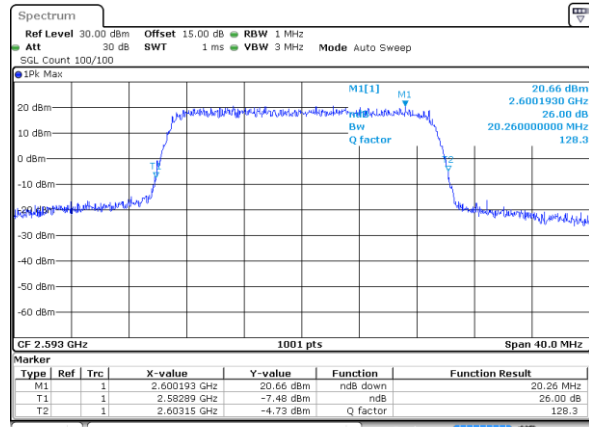

Middle Channel / 10MHz / 64QAM

Date: 11.OCT.2017 10:59:32

Highest Channel / 5MHz / 64QAM

Date: 11.OCT.2017 10:58:37

Highest Channel / 10MHz / 64QAM

Date: 11.OCT.2017 11:00:07

LTE Band 41

Lowest Channel / 5MHz / 64QAM

Date: 11.OCT.2017 11:01:36

Lowest Channel / 10MHz / 64QAM

Date: 11.OCT.2017 11:03:16

Middle Channel / 5MHz / 64QAM

Date: 11.OCT.2017 11:02:01

Middle Channel / 10MHz / 64QAM

Date: 11.OCT.2017 11:03:41

Highest Channel / 5MHz / 64QAM

Date: 11.OCT.2017 11:02:49

Highest Channel / 10MHz / 64QAM

Date: 11.OCT.2017 11:04:08

LTE Band 41

Lowest Channel / 5MHz+20MHz/QPSK

Date: 12.OCT.2017 14:18:13

Lowest Channel / 5MHz+20MHz /16QAM

Date: 12.OCT.2017 14:17:57