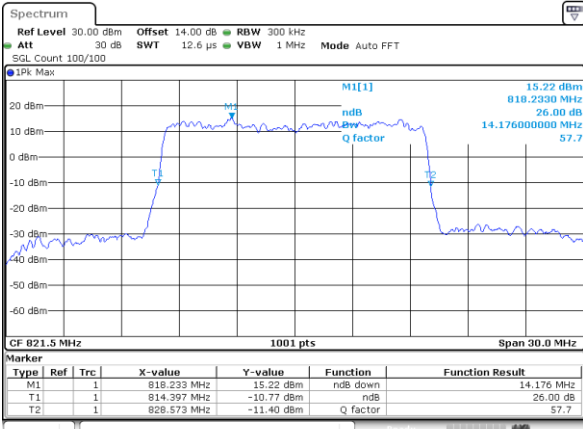

Date: 26_SEP.2017 11:43:43

Highest Channel / 15MHz / QPSK

Date: 26_SEP.2017 11:46:06

Highest Channel / 15MHz / 16QAM

Date: 26_SEP.2017 11:46:16

LTE Band 26

CH26765 / 15MHz / QPSK

Date: 14.OCT.2017 21:32:35