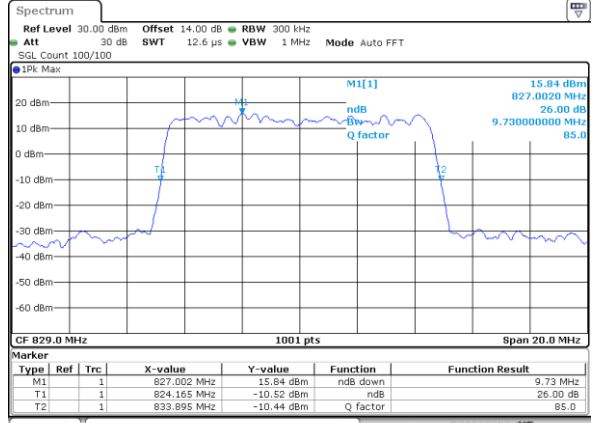

Date: 9.OCT.2017 22:14:26

Middle Channel / 3MHz / 64QAM

Date: 28.SEP.2017 12:55:49

Highest Channel / 1.4MHz / 64QAM

Date: 9.OCT.2017 22:14:45

Highest Channel / 3MHz / 64QAM

Date: 28.SEP.2017 12:57:06

LTE Band 26

Lowest Channel / 5MHz / 64QAM

Date: 28_SEP.2017 13:00:42

Lowest Channel / 10MHz / 64QAM

Date: 28_SEP.2017 13:09:07

Middle Channel / 5MHz / 64QAM

Date: 28_SEP.2017 13:04:17

Middle Channel / 10MHz / 64QAM

Date: 28_SEP.2017 13:12:42