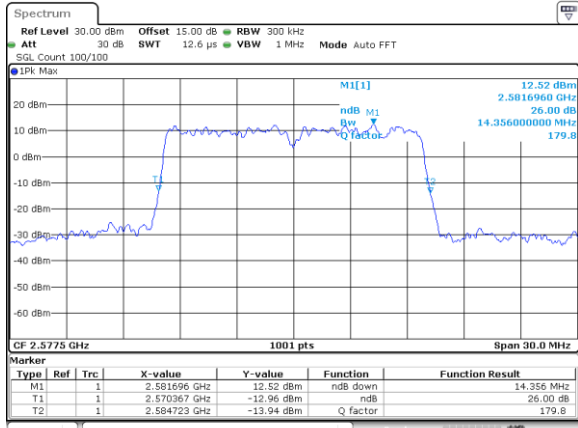

LTE Band 38

Lowest Channel / 15MHz / 64QAM

Date: 11.OCT.2017 13:27:35