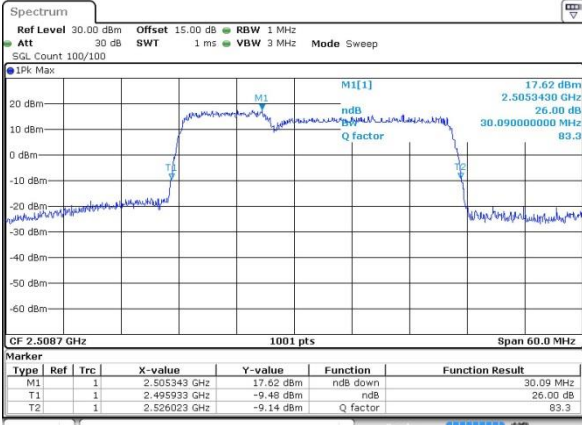

LTE Band 41

Lowest Channel / 10MHz+20MHz/QPSK

Date: 12.OCT.2017 15:31:17