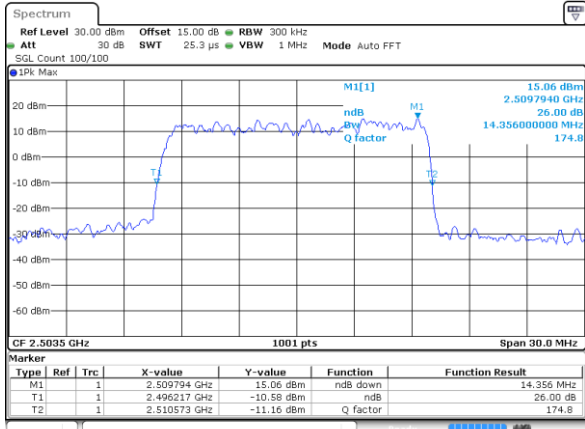

Middle Channel / 10MHz / 64QAM

Date: 11.OCT.2017 10:59:32

Highest Channel / 5MHz / 64QAM

Date: 11.OCT.2017 10:58:37

Highest Channel / 10MHz / 64QAM

Date: 11.OCT.2017 11:00:07

LTE Band 41

Lowest Channel / 5MHz / 64QAM

Date: 11.OCT.2017 11:01:36

Lowest Channel / 10MHz / 64QAM

Date: 11.OCT.2017 11:03:16

Middle Channel / 5MHz / 64QAM

Date: 11.OCT.2017 11:02:01

Middle Channel / 10MHz / 64QAM

Date: 11.OCT.2017 11:03:41

Highest Channel / 5MHz / 64QAM