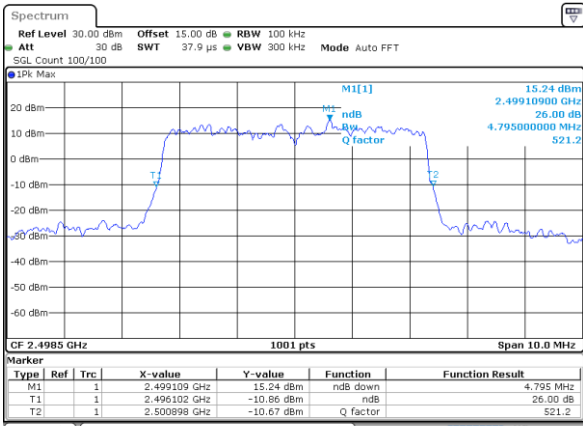

Highest Channel / 15MHz / QPSK

Date: 2 SEP 2017 01:03:37

Highest Channel / 15MHz / 16QAM

Date: 2 SEP 2017 01:03:47

LTE Band 41

Lowest Channel / 20MHz / QPSK

Date: 26_SEP.2017 06:49:46

Lowest Channel / 20MHz / 16QAM

Date: 26_SEP.2017 06:49:56

Middle Channel / 20MHz / QPSK

Date: 26_SEP.2017 06:56:56

Middle Channel / 20MHz / 16QAM

Date: 26_SEP.2017 06:57:06

Highest Channel / 20MHz / QPSK

Date: 26_SEP.2017 06:59:28

Highest Channel / 20MHz / 16QAM

Date: 26_SEP.2017 06:59:38

LTE Band 41

Lowest Channel / 5MHz / 64QAM

Date: 11.OCT.2017 10:56:40

Lowest Channel / 10MHz / 64QAM

Date: 11.OCT.2017 10:59:10

Middle Channel / 5MHz / 64QAM

Date: 11.OCT.2017 10:57:08