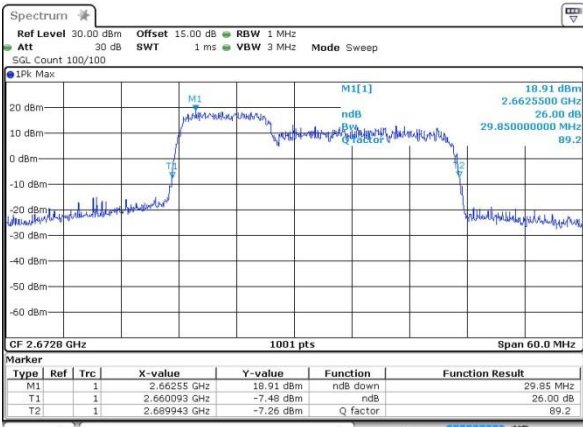

LTE Band 41

Lowest Channel / 10MHz+20MHz/QPSK

Date: 12.OCT.2017 15:31:17

Lowest Channel / 10MHz+20MHz /16QAM

Date: 12.OCT.2017 15:30:57

Lowest Channel / 10MHz+20MHz/64QAM

Date: 14.OCT.2017 13:03:29

Middle Channel / 10MHz+20MHz/QPSK

Date: 12.OCT.2017 15:51:01

Middle Channel / 10MHz+20MHz/16QAM

Date: 12.OCT.2017 15:50:46

LTE Band 41

Middle Channel / 10MHz+20MHz/64QAM

Date: 14.OCT.2017 13:10:22

Highest Channel / 10MHz+20MHz/QPSK

Date: 12.OCT.2017 15:48:45

Highest Channel / 10MHz+20MHz/16QAM

Date: 12.OCT.2017 15:47:05

Highest Channel / 10MHz+20MHz/64QAM

Date: 14.OCT.2017 13:08:19