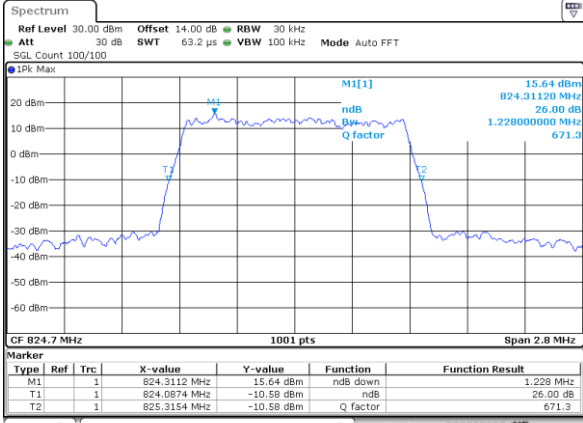

Date: 26_SEP.2017 11:43:43

Highest Channel / 15MHz / QPSK

Date: 26_SEP.2017 11:46:06

Highest Channel / 15MHz / 16QAM

Date: 26_SEP.2017 11:46:16

LTE Band 26

CH26765 / 15MHz / QPSK

Date: 14.OCT.2017 21:32:35

CH26765 / 15MHz / 16QAM

Date: 14.OCT.2017 21:32:24

LTE Band 26

Lowest Channel / 1.4MHz / 64QAM

Date: 9.OCT.2017 22:14:10

Lowest Channel / 3MHz / 64QAM

Date: 28.SEP.2017 12:52:12

Middle Channel / 1.4MHz / 64QAM

Date: 9.OCT.2017 22:14:26

Middle Channel / 3MHz / 64QAM

Date: 28.SEP.2017 12:55:49

Highest Channel / 1.4MHz / 64QAM

Date: 9.OCT.2017 22:14:45

Highest Channel / 3MHz / 64QAM

Date: 28.SEP.2017 12:57:06

LTE Band 26