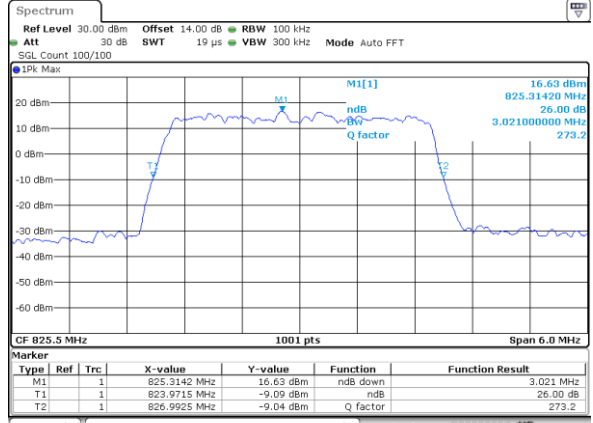

Date: 26_SEP.2017 11:43:43

Highest Channel / 15MHz / QPSK

Date: 26_SEP.2017 11:46:06

Highest Channel / 15MHz / 16QAM

Date: 26_SEP.2017 11:46:16

LTE Band 26

CH26765 / 15MHz / QPSK

Date: 14.OCT.2017 21:32:35

CH26765 / 15MHz / 16QAM

Date: 14.OCT.2017 21:32:24

LTE Band 26

Lowest Channel / 1.4MHz / 64QAM

Date: 9.OCT.2017 22:14:10

Lowest Channel / 3MHz / 64QAM

Date: 28.SEP.2017 12:52:12

Middle Channel / 1.4MHz / 64QAM

Date: 9.OCT.2017 22:14:26

Middle Channel / 3MHz / 64QAM

Date: 28.SEP.2017 12:55:49

Highest Channel / 1.4MHz / 64QAM

Date: 9.OCT.2017 22:14:45

Highest Channel / 3MHz / 64QAM

Date: 28.SEP.2017 12:57:06

LTE Band 26