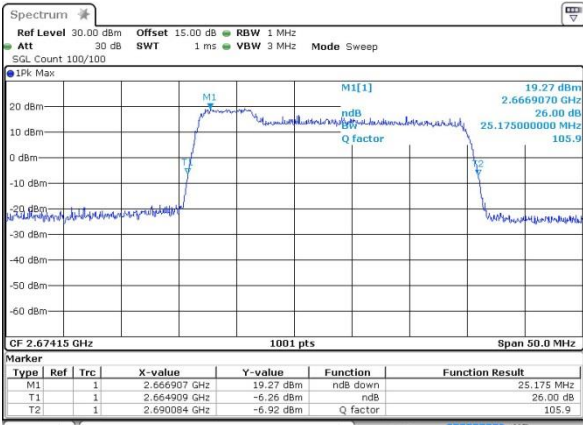

Highest Channel / 5MHz+20MHz/QPSK

Date: 12.OCT.2017 14:47:53