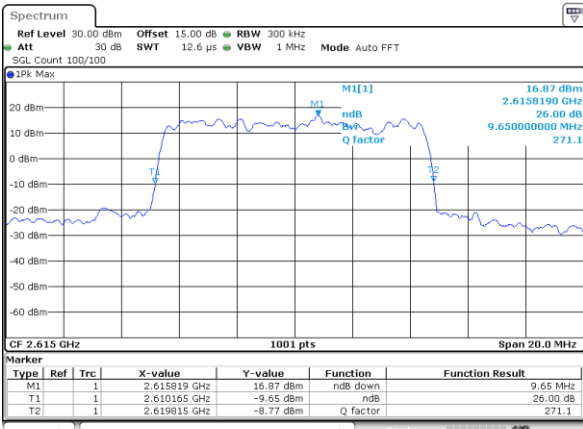

Middle Channel / 5MHz / QPSK

Middle Channel / 5MHz / 16QAM

Highest Channel / 5MHz / QPSK

Highest Channel / 5MHz / 16QAM

LTE Band 38

Lowest Channel / 10MHz / QPSK

Date: 10.OCT.2017 19:54:05

Lowest Channel / 10MHz / 16QAM

Date: 10.OCT.2017 19:54:15

Middle Channel / 10MHz / QPSK

Date: 10.OCT.2017 19:54:46

Middle Channel / 10MHz / 16QAM

Date: 10.OCT.2017 19:54:56

Highest Channel / 10MHz / QPSK

Date: 10.OCT.2017 19:55:26

Highest Channel / 10MHz / 16QAM

Date: 10.OCT.2017 19:55:36

LTE Band 38

Lowest Channel / 15MHz / QPSK

Date: 10.OCT.2017 19:56:06

Lowest Channel / 15MHz / 16QAM

Date: 10.OCT.2017 19:56:16

Middle Channel / 15MHz / QPSK

Date: 10.OCT.2017 19:56:46