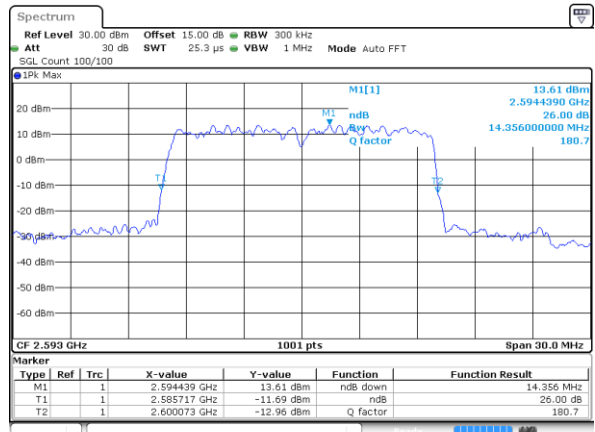

Date: 2 SEP 2017 00:44:32

Middle Channel / 10MHz / 16QAM

Date: 2 SEP 2017 00:44:42

Highest Channel / 10MHz / QPSK

Date: 2 SEP 2017 00:47:00

Highest Channel / 10MHz / 16QAM

Date: 2 SEP 2017 00:47:10

LTE Band 41

Lowest Channel / 15MHz / QPSK

Date: 2 SEP 2017 00:54:04

Lowest Channel / 15MHz / 16QAM

Date: 2 SEP 2017 00:54:14

Middle Channel / 15MHz / QPSK

Date: 2 SEP 2017 01:01:09

Middle Channel / 15MHz / 16QAM

Date: 2 SEP 2017 01:01:19

Highest Channel / 15MHz / QPSK

Date: 2 SEP 2017 01:03:37

Highest Channel / 15MHz / 16QAM

Date: 2 SEP 2017 01:03:47

LTE Band 41

Lowest Channel / 20MHz / QPSK

Date: 26_SEP.2017 06:49:46

Lowest Channel / 20MHz / 16QAM