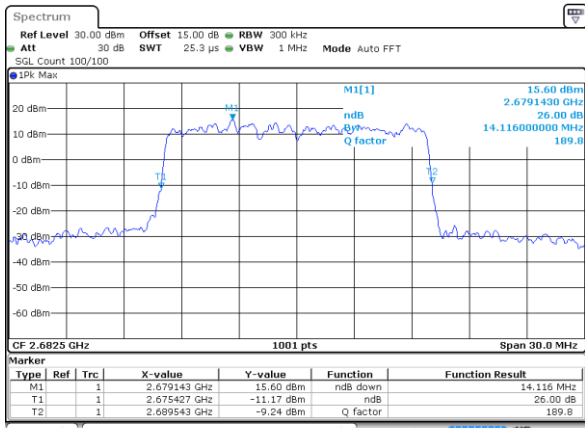

Middle Channel / 10MHz / 64QAM

Date: 11.OCT.2017 10:59:32

Highest Channel / 5MHz / 64QAM

Date: 11.OCT.2017 10:58:37

Highest Channel / 10MHz / 64QAM

Date: 11.OCT.2017 11:00:07

LTE Band 41

Lowest Channel / 5MHz / 64QAM

Date: 11.OCT.2017 11:01:36

Lowest Channel / 10MHz / 64QAM

Date: 11.OCT.2017 11:03:16

Middle Channel / 5MHz / 64QAM

Date: 11.OCT.2017 11:02:01

Middle Channel / 10MHz / 64QAM

Date: 11.OCT.2017 11:03:41

Highest Channel / 5MHz / 64QAM

Date: 11.OCT.2017 11:02:49

Highest Channel / 10MHz / 64QAM

Date: 11.OCT.2017 11:04:08

LTE Band 41

Lowest Channel / 5MHz+20MHz/QPSK

Date: 12.OCT.2017 14:18:13

Lowest Channel / 5MHz+20MHz /16QAM

Date: 12.OCT.2017 14:17:57