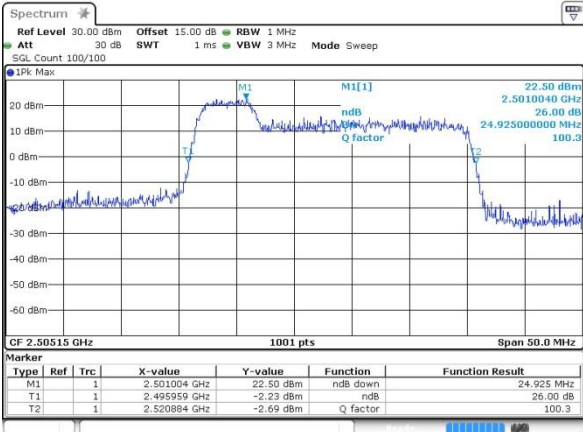

Lowest Channel / 5MHz+20MHz/64QAM

Date: 14.OCT.2017 11:53:25