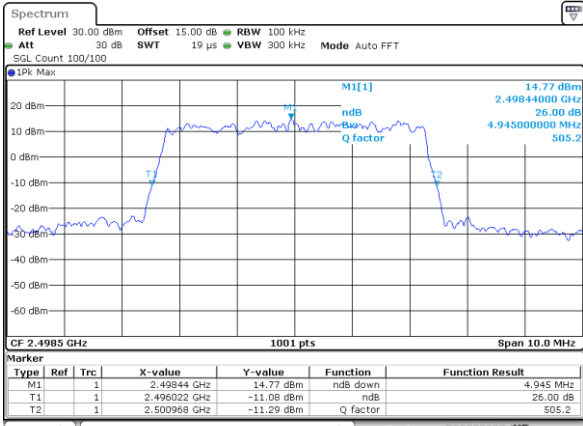

Date: 11.OCT.2017 13:28:55

Highest Channel / 15MHz / 64QAM

Date: 11.OCT.2017 13:28:15

Highest Channel / 20MHz / 64QAM

Date: 11.OCT.2017 13:29:16

LTE Band 41

Lowest Channel / 5MHz / QPSK

Date: 28_SEP.2017 18:14:32