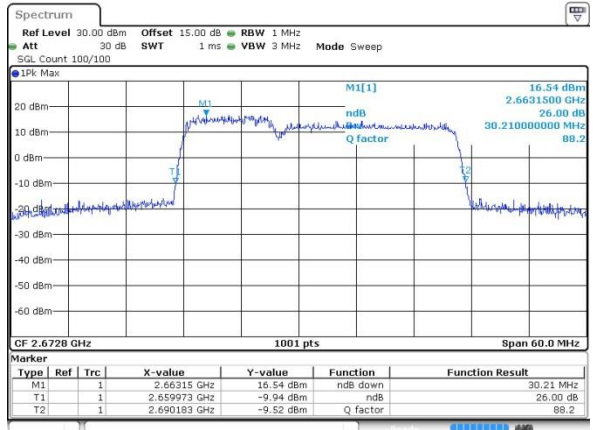

Date: 12.OCT.2017 15:51:01

Middle Channel / 10MHz+20MHz/16QAM

Date: 12.OCT.2017 15:50:46

LTE Band 41

Middle Channel / 10MHz+20MHz/64QAM

Date: 14.OCT.2017 13:10:22

Highest Channel / 10MHz+20MHz/QPSK

Date: 12.OCT.2017 15:48:45

Highest Channel / 10MHz+20MHz/16QAM

Date: 12.OCT.2017 15:47:05

Highest Channel / 10MHz+20MHz/64QAM

Date: 14.OCT.2017 13:08:19