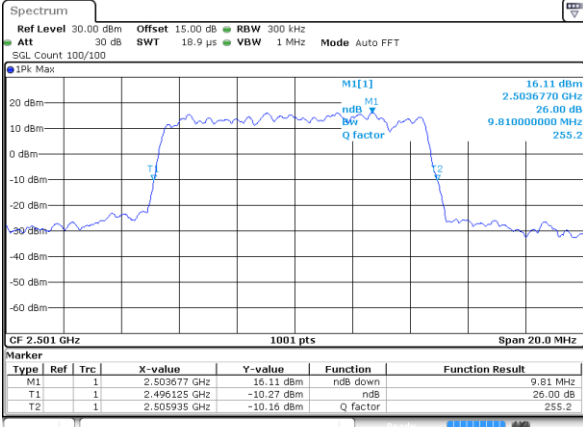

Lowest Channel / 5MHz / 16QAM

Date: 28_SEP.2017 18:14:50

Middle Channel / 5MHz / QPSK

Date: 2 SEP.2017 00:27:55

Middle Channel / 5MHz / 16QAM

Date: 2 SEP.2017 00:28:05

Highest Channel / 5MHz / QPSK

Date: 2 SEP.2017 00:30:24

Highest Channel / 5MHz / 16QAM

Date: 2 SEP.2017 00:30:34

LTE Band 41

Lowest Channel / 10MHz / QPSK

Date: 2 SEP 2017 00:37:27

Lowest Channel / 10MHz / 16QAM

Date: 2 SEP 2017 00:37:37

Middle Channel / 10MHz / QPSK

Date: 2 SEP 2017 00:44:32

Middle Channel / 10MHz / 16QAM

Date: 2 SEP 2017 00:44:42

Highest Channel / 10MHz / QPSK

Date: 2 SEP 2017 00:47:00

Highest Channel / 10MHz / 16QAM

Date: 2 SEP 2017 00:47:10

LTE Band 41