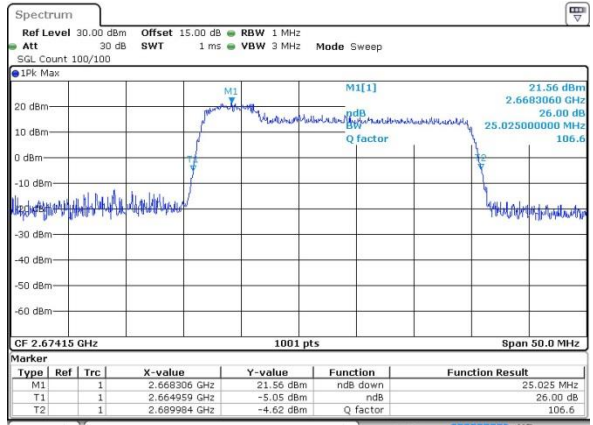

Date: 11.OCT.2017 11:02:49

Highest Channel / 10MHz / 64QAM

Date: 11.OCT.2017 11:04:08

LTE Band 41

Lowest Channel / 5MHz+20MHz/QPSK

Date: 12.OCT.2017 14:18:13

Lowest Channel / 5MHz+20MHz /16QAM

Date: 12.OCT.2017 14:17:57

Lowest Channel / 5MHz+20MHz/64QAM

Date: 14.OCT.2017 11:53:25

Middle Channel / 5MHz+20MHz/QPSK

Date: 12.OCT.2017 14:53:00

Middle Channel / 5MHz+20MHz/16QAM

Date: 12.OCT.2017 14:52:43

LTE Band 41

Middle Channel / 5MHz+20MHz/64QAM

Date: 14.OCT.2017 12:38:06

Highest Channel / 5MHz+20MHz/QPSK

Date: 12.OCT.2017 14:47:53

Highest Channel / 5MHz+20MHz/16QAM

Date: 12.OCT.2017 14:48:22

Highest Channel / 5MHz+20MHz/64QAM

Date: 14.OCT.2017 12:34:41