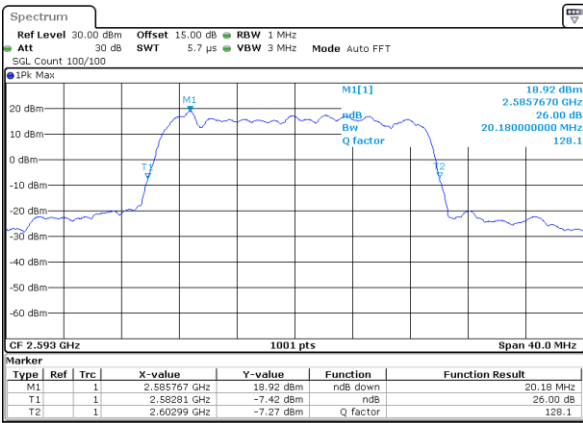

Lowest Channel / 15MHz / QPSK

Date: 2 SEP 2017 00:54:04

Lowest Channel / 15MHz / 16QAM

Date: 2 SEP 2017 00:54:14

Middle Channel / 15MHz / QPSK

Date: 2 SEP 2017 01:01:09

Middle Channel / 15MHz / 16QAM

Date: 2 SEP 2017 01:01:19

Highest Channel / 15MHz / QPSK

Date: 2 SEP 2017 01:03:37

Highest Channel / 15MHz / 16QAM

Date: 2 SEP 2017 01:03:47

LTE Band 41

Lowest Channel / 20MHz / QPSK

Date: 26_SEP.2017 06:49:46

Lowest Channel / 20MHz / 16QAM

Date: 26_SEP.2017 06:49:56

Middle Channel / 20MHz / QPSK

Date: 26_SEP.2017 06:56:56

Middle Channel / 20MHz / 16QAM

Date: 26_SEP.2017 06:57:06

Highest Channel / 20MHz / QPSK

Date: 26_SEP.2017 06:59:28

Highest Channel / 20MHz / 16QAM