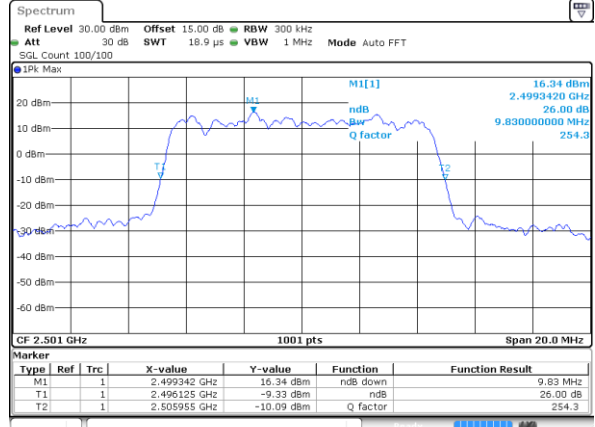

Lowest Channel / 5MHz / 16QAM

Date: 28_SEP.2017 18:14:50

Middle Channel / 5MHz / QPSK

Date: 2 SEP.2017 00:27:55

Middle Channel / 5MHz / 16QAM

Date: 2 SEP.2017 00:28:05

Highest Channel / 5MHz / QPSK

Date: 2 SEP.2017 00:30:24

Highest Channel / 5MHz / 16QAM

Date: 2 SEP.2017 00:30:34

LTE Band 41

Lowest Channel / 10MHz / QPSK

Date: 2 SEP 2017 00:37:27

Lowest Channel / 10MHz / 16QAM

Date: 2 SEP 2017 00:37:37

Middle Channel / 10MHz / QPSK

Date: 2 SEP 2017 00:44:32

Middle Channel / 10MHz / 16QAM

Date: 2 SEP 2017 00:44:42

Highest Channel / 10MHz / QPSK

Date: 2 SEP 2017 00:47:00

Highest Channel / 10MHz / 16QAM

Date: 2 SEP 2017 00:47:10

LTE Band 41