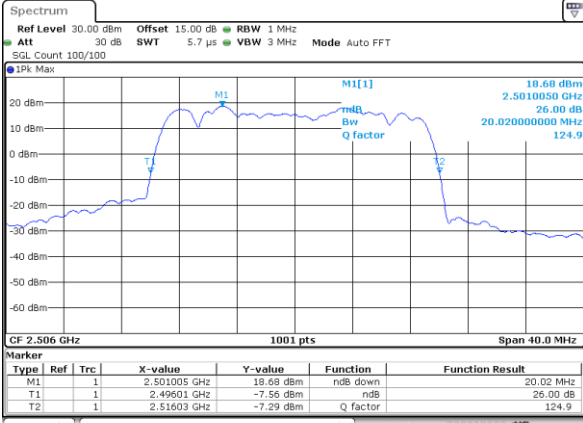

Lowest Channel / 15MHz / QPSK

Date: 2 SEP 2017 00:54:04

Lowest Channel / 15MHz / 16QAM

Date: 2 SEP 2017 00:54:14

Middle Channel / 15MHz / QPSK

Date: 2 SEP 2017 01:01:09

Middle Channel / 15MHz / 16QAM

Date: 2 SEP 2017 01:01:19

Highest Channel / 15MHz / QPSK

Date: 2 SEP 2017 01:03:37

Highest Channel / 15MHz / 16QAM

Date: 2 SEP 2017 01:03:47

LTE Band 41

Lowest Channel / 20MHz / QPSK

Date: 26_SEP.2017 06:49:46

Lowest Channel / 20MHz / 16QAM

Date: 26_SEP.2017 06:49:56

Middle Channel / 20MHz / QPSK

Date: 26_SEP.2017 06:56:56

Middle Channel / 20MHz / 16QAM

Date: 26_SEP.2017 06:57:06

Highest Channel / 20MHz / QPSK

Date: 26_SEP.2017 06:59:28

Highest Channel / 20MHz / 16QAM