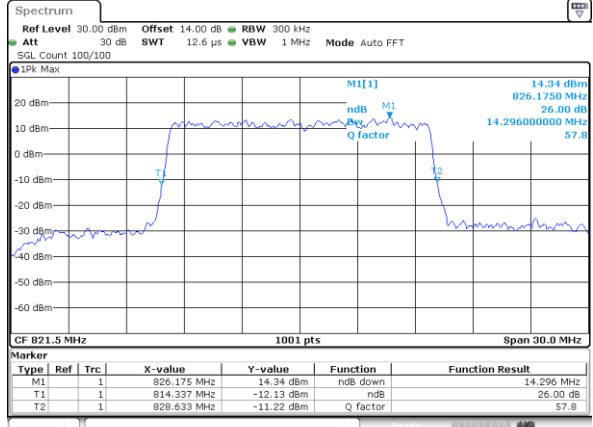

Highest Channel / 5MHz / 64QAM

Date: 28_SEP.2017 13:05:33

Highest Channel / 10MHz / 64QAM

Date: 28_SEP.2017 13:11:58

LTE Band 26

Lowest Channel / 15MHz / 64QAM

Date: 28_SEP.2017 13:17:35

CH26765 / 15MHz / 64QAM

Date: 28_SEP.2017 22:04:50

Middle Channel / 15MHz / 64QAM

Date: 28_SEP.2017 13:21:17

Highest Channel / 15MHz / 64QAM

Date: 28_SEP.2017 13:22:34

LTE Band 38

Lowest Channel / 5MHz / QPSK

Lowest Channel / 5MHz / 16QAM