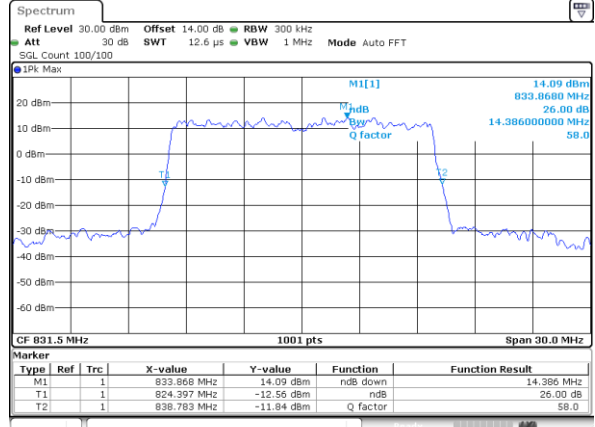

LTE Band 26

Lowest Channel / 15MHz / QPSK

Date: 26_SEP.2017 11:36:19

Lowest Channel / 15MHz / 16QAM

Date: 26_SEP.2017 11:36:29

Middle Channel / 15MHz / QPSK

Date: 26_SEP.2017 11:43:03

Middle Channel / 15MHz / 16QAM

Date: 26_SEP.2017 11:43:43

Highest Channel / 15MHz / QPSK

Date: 26_SEP.2017 11:46:06

Highest Channel / 15MHz / 16QAM

Date: 26_SEP.2017 11:46:16

LTE Band 26

CH26765 / 15MHz / QPSK

Date: 14.OCT.2017 21:32:35