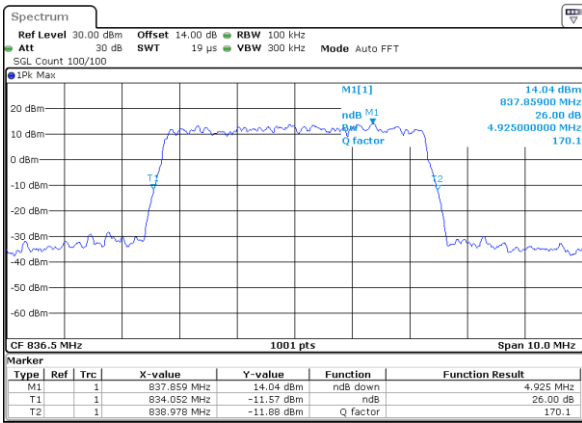

Lowest Channel / 5MHz / 64QAM

Date: 28_SEP.2017 13:00:42

Lowest Channel / 10MHz / 64QAM

Date: 28_SEP.2017 13:09:07

Middle Channel / 5MHz / 64QAM

Date: 28_SEP.2017 13:04:17

Middle Channel / 10MHz / 64QAM

Date: 28_SEP.2017 13:12:42

Highest Channel / 5MHz / 64QAM

Date: 28_SEP.2017 13:05:33

Highest Channel / 10MHz / 64QAM

Date: 28_SEP.2017 13:11:58

LTE Band 26

Lowest Channel / 15MHz / 64QAM

Date: 28_SEP.2017 13:17:35

CH26765 / 15MHz / 64QAM