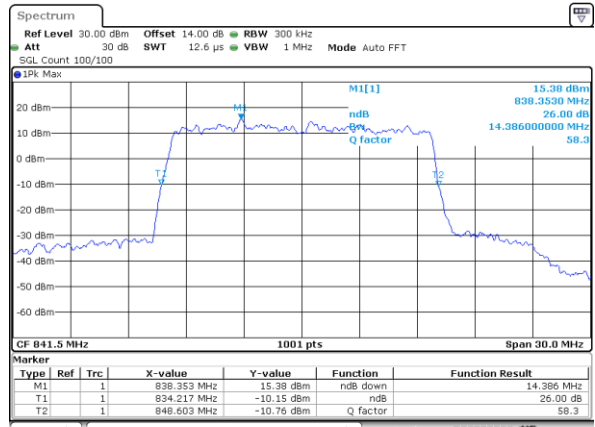

LTE Band 26

Lowest Channel / 15MHz / QPSK

Date: 26_SEP.2017 11:36:19

Lowest Channel / 15MHz / 16QAM

Date: 26_SEP.2017 11:36:29

Middle Channel / 15MHz / QPSK

Date: 26_SEP.2017 11:43:03

Middle Channel / 15MHz / 16QAM

Date: 26_SEP.2017 11:43:43

Highest Channel / 15MHz / QPSK

Date: 26_SEP.2017 11:46:06

Highest Channel / 15MHz / 16QAM

Date: 26_SEP.2017 11:46:16

LTE Band 26

CH26765 / 15MHz / QPSK

Date: 14.OCT.2017 21:32:35