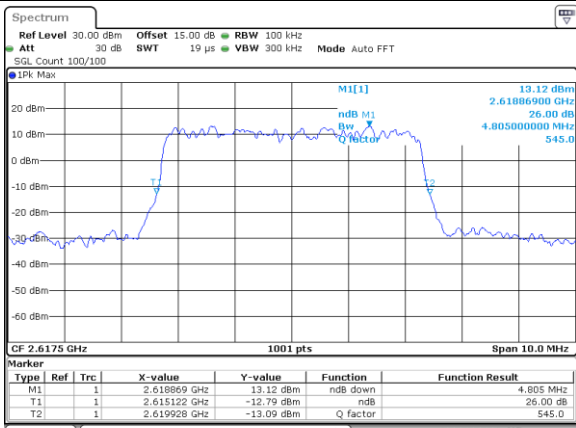

Middle Channel / 5MHz / 64QAM

Date: 11.OCT.2017 13:25:55

Middle Channel / 10MHz / 64QAM

Date: 11.OCT.2017 13:26:55

Highest Channel / 5MHz / 64QAM

Date: 11.OCT.2017 13:26:15

Highest Channel / 10MHz / 64QAM

Date: 11.OCT.2017 13:27:15