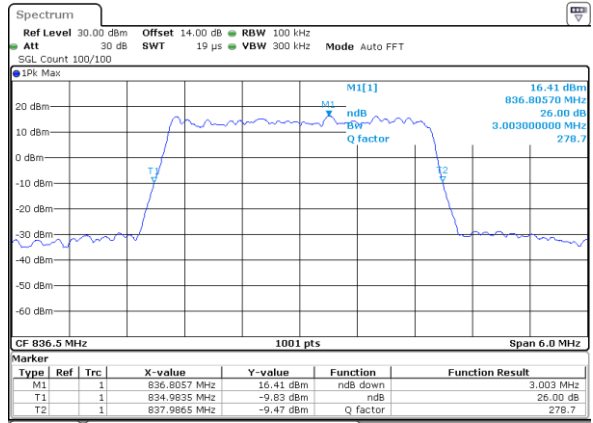

Date: 26_SEP.2017 11:43:43

Highest Channel / 15MHz / QPSK

Date: 26_SEP.2017 11:46:06

Highest Channel / 15MHz / 16QAM

Date: 26_SEP.2017 11:46:16

LTE Band 26

CH26765 / 15MHz / QPSK

Date: 14.OCT.2017 21:32:35

CH26765 / 15MHz / 16QAM

Date: 14.OCT.2017 21:32:24

LTE Band 26

Lowest Channel / 1.4MHz / 64QAM

Date: 9.OCT.2017 22:14:10

Lowest Channel / 3MHz / 64QAM

Date: 28.SEP.2017 12:52:12

Middle Channel / 1.4MHz / 64QAM

Date: 9.OCT.2017 22:14:26

Middle Channel / 3MHz / 64QAM

Date: 28.SEP.2017 12:55:49

Highest Channel / 1.4MHz / 64QAM

Date: 9.OCT.2017 22:14:45

Highest Channel / 3MHz / 64QAM

Date: 28.SEP.2017 12:57:06

LTE Band 26