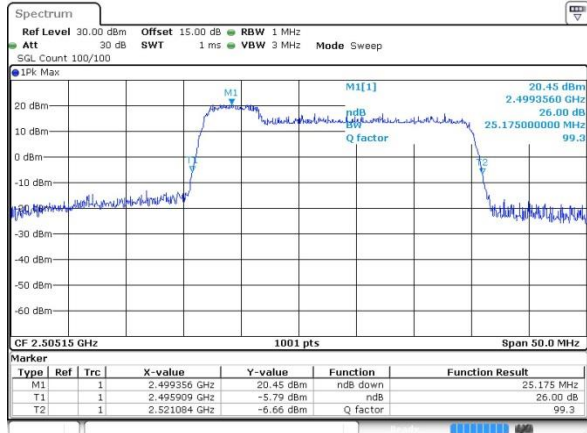

Date: 11.OCT.2017 11:01:36

Lowest Channel / 10MHz / 64QAM

Date: 11.OCT.2017 11:03:16

Middle Channel / 5MHz / 64QAM

Date: 11.OCT.2017 11:02:01

Middle Channel / 10MHz / 64QAM

Date: 11.OCT.2017 11:03:41

Highest Channel / 5MHz / 64QAM

Date: 11.OCT.2017 11:02:49

Highest Channel / 10MHz / 64QAM

Date: 11.OCT.2017 11:04:08

LTE Band 41

Lowest Channel / 5MHz+20MHz/QPSK

Date: 12.OCT.2017 14:18:13

Lowest Channel / 5MHz+20MHz /16QAM

Date: 12.OCT.2017 14:17:57

Lowest Channel / 5MHz+20MHz/64QAM

Date: 14.OCT.2017 11:53:25

Middle Channel / 5MHz+20MHz/QPSK

Date: 12.OCT.2017 14:53:00

Middle Channel / 5MHz+20MHz/16QAM

Date: 12.OCT.2017 14:52:43

LTE Band 41

Middle Channel / 5MHz+20MHz/64QAM