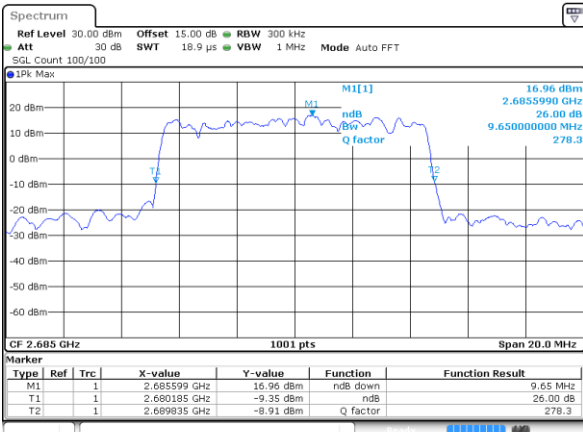

Highest Channel / 5MHz / 16QAM

Date: 2 SEP.2017 00:30:34

LTE Band 41

Lowest Channel / 10MHz / QPSK

Date: 2 SEP 2017 00:37:27

Lowest Channel / 10MHz / 16QAM

Date: 2 SEP 2017 00:37:37

Middle Channel / 10MHz / QPSK

Date: 2 SEP 2017 00:44:32

Middle Channel / 10MHz / 16QAM

Date: 2 SEP 2017 00:44:42

Highest Channel / 10MHz / QPSK

Date: 2 SEP 2017 00:47:00

Highest Channel / 10MHz / 16QAM

Date: 2 SEP 2017 00:47:10

LTE Band 41