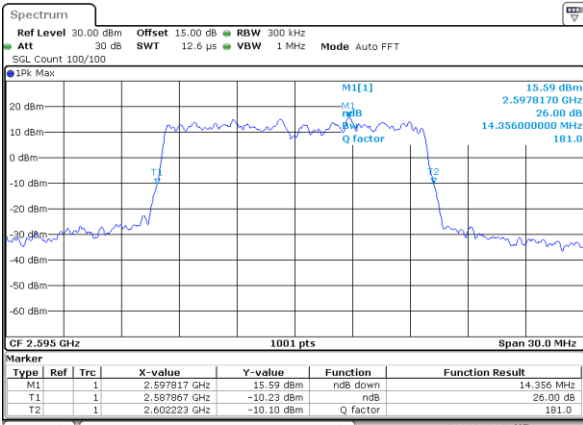

Date: 10.OCT.2017 19:55:36

LTE Band 38

Lowest Channel / 15MHz / QPSK

Date: 10.OCT.2017 19:56:06

Lowest Channel / 15MHz / 16QAM

Date: 10.OCT.2017 19:56:16

Middle Channel / 15MHz / QPSK

Date: 10.OCT.2017 19:56:46

Middle Channel / 15MHz / 16QAM

Date: 10.OCT.2017 19:56:56

Highest Channel / 15MHz / QPSK

Date: 10.OCT.2017 19:57:26

Highest Channel / 15MHz / 16QAM

Date: 10.OCT.2017 19:57:36

LTE Band 38

Lowest Channel / 20MHz / QPSK