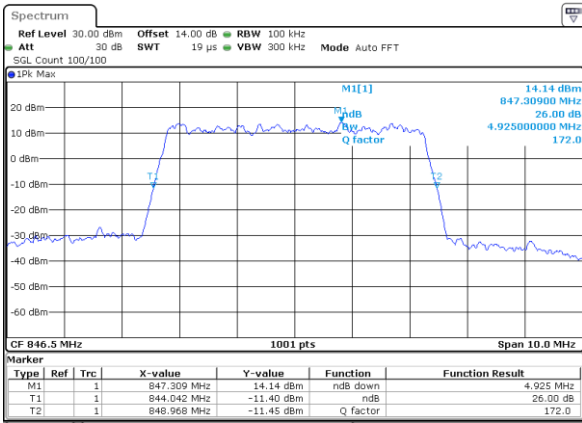

Lowest Channel / 5MHz / 64QAM

Date: 28_SEP.2017 13:00:42

Lowest Channel / 10MHz / 64QAM

Date: 28_SEP.2017 13:09:07

Middle Channel / 5MHz / 64QAM

Date: 28_SEP.2017 13:04:17

Middle Channel / 10MHz / 64QAM

Date: 28_SEP.2017 13:12:42

Highest Channel / 5MHz / 64QAM

Date: 28_SEP.2017 13:05:33

Highest Channel / 10MHz / 64QAM

Date: 28_SEP.2017 13:11:58

LTE Band 26

Lowest Channel / 15MHz / 64QAM

Date: 28_SEP.2017 13:17:35

CH26765 / 15MHz / 64QAM