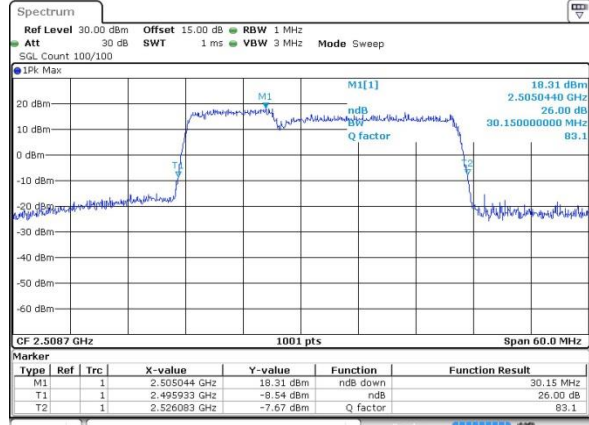

Lowest Channel / 5MHz+20MHz/64QAM

Date: 14.OCT.2017 11:53:25

Middle Channel / 5MHz+20MHz/QPSK

Date: 12.OCT.2017 14:53:00

Middle Channel / 5MHz+20MHz/16QAM

Date: 12.OCT.2017 14:52:43

LTE Band 41

Middle Channel / 5MHz+20MHz/64QAM

Date: 14.OCT.2017 12:38:06

Highest Channel / 5MHz+20MHz/QPSK

Date: 12.OCT.2017 14:47:53

Highest Channel / 5MHz+20MHz/16QAM

Date: 12.OCT.2017 14:48:22

Highest Channel / 5MHz+20MHz/64QAM

Date: 14.OCT.2017 12:34:41

LTE Band 41

Lowest Channel / 10MHz+20MHz/QPSK

Date: 12.OCT.2017 15:31:17

Lowest Channel / 10MHz+20MHz /16QAM

Date: 12.OCT.2017 15:30:57

Lowest Channel / 10MHz+20MHz/64QAM

Date: 14.OCT.2017 13:03:29

Middle Channel / 10MHz+20MHz/QPSK