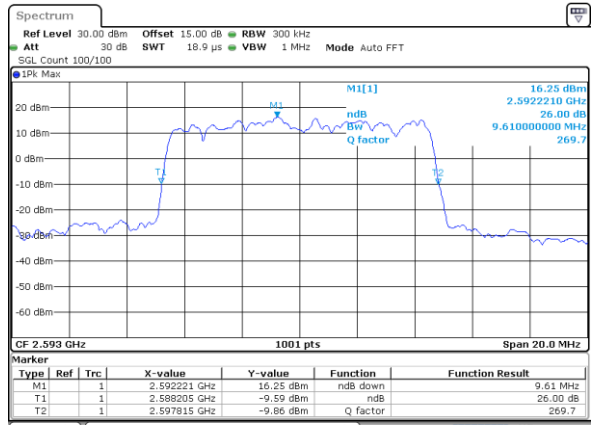

Date: 26_SEP.2017 06:49:56

Middle Channel / 20MHz / QPSK

Date: 26_SEP.2017 06:56:56

Middle Channel / 20MHz / 16QAM

Date: 26_SEP.2017 06:57:06

Highest Channel / 20MHz / QPSK

Date: 26_SEP.2017 06:59:28

Highest Channel / 20MHz / 16QAM

Date: 26_SEP.2017 06:59:38

LTE Band 41

Lowest Channel / 5MHz / 64QAM

Date: 11.OCT.2017 10:56:40

Lowest Channel / 10MHz / 64QAM

Date: 11.OCT.2017 10:59:10

Middle Channel / 5MHz / 64QAM

Date: 11.OCT.2017 10:57:08

Middle Channel / 10MHz / 64QAM

Date: 11.OCT.2017 10:59:32

Highest Channel / 5MHz / 64QAM

Date: 11.OCT.2017 10:58:37

Highest Channel / 10MHz / 64QAM

Date: 11.OCT.2017 11:00:07

LTE Band 41

Lowest Channel / 5MHz / 64QAM