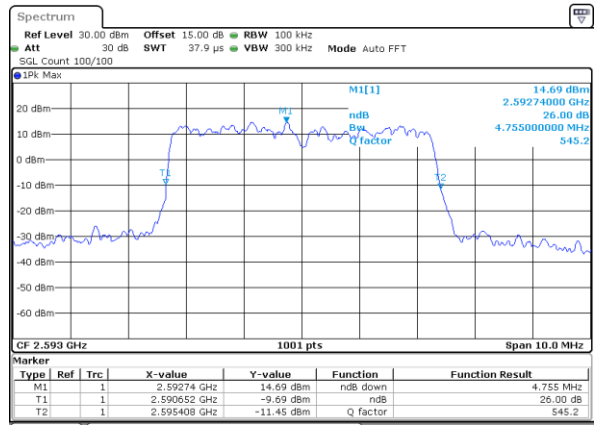

Date: 11.OCT.2017 13:28:55

Highest Channel / 15MHz / 64QAM

Date: 11.OCT.2017 13:28:15

Highest Channel / 20MHz / 64QAM

Date: 11.OCT.2017 13:29:16

LTE Band 41

Lowest Channel / 5MHz / QPSK

Date: 28_SEP.2017 18:14:32

Lowest Channel / 5MHz / 16QAM

Date: 28_SEP.2017 18:14:50

Middle Channel / 5MHz / QPSK

Date: 2 SEP.2017 00:27:55

Middle Channel / 5MHz / 16QAM

Date: 2 SEP.2017 00:28:05

Highest Channel / 5MHz / QPSK

Date: 2 SEP.2017 00:30:24

Highest Channel / 5MHz / 16QAM

Date: 2 SEP.2017 00:30:34

LTE Band 41

Lowest Channel / 10MHz / QPSK

Date: 2 SEP 2017 00:37:27

Lowest Channel / 10MHz / 16QAM

Date: 2 SEP 2017 00:37:37

Middle Channel / 10MHz / QPSK

Date: 2 SEP 2017 00:44:32

Middle Channel / 10MHz / 16QAM

Date: 2 SEP 2017 00:44:42

Highest Channel / 10MHz / QPSK

Date: 2 SEP 2017 00:47:00

Highest Channel / 10MHz / 16QAM

Date: 2 SEP 2017 00:47:10

LTE Band 41