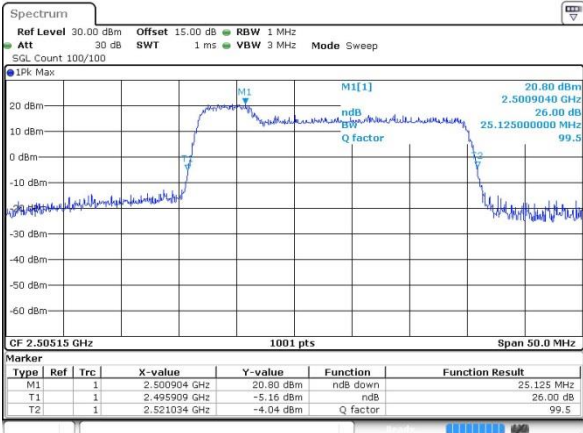

Date: 11.OCT.2017 11:02:49

Highest Channel / 10MHz / 64QAM

Date: 11.OCT.2017 11:04:08

LTE Band 41

Lowest Channel / 5MHz+20MHz/QPSK

Date: 12.OCT.2017 14:18:13

Lowest Channel / 5MHz+20MHz /16QAM

Date: 12.OCT.2017 14:17:57