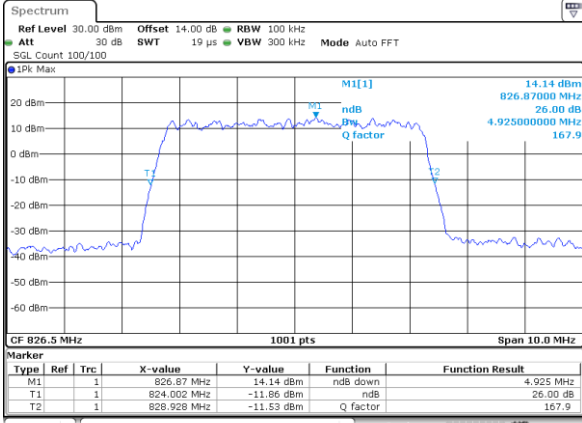

Date: 9.OCT.2017 22:14:26

Middle Channel / 3MHz / 64QAM

Date: 28.SEP.2017 12:55:49

Highest Channel / 1.4MHz / 64QAM

Date: 9.OCT.2017 22:14:45

Highest Channel / 3MHz / 64QAM

Date: 28.SEP.2017 12:57:06

LTE Band 26

Lowest Channel / 5MHz / 64QAM

Date: 28_SEP.2017 13:00:42

Lowest Channel / 10MHz / 64QAM

Date: 28_SEP.2017 13:09:07

Middle Channel / 5MHz / 64QAM

Date: 28_SEP.2017 13:04:17

Middle Channel / 10MHz / 64QAM

Date: 28_SEP.2017 13:12:42