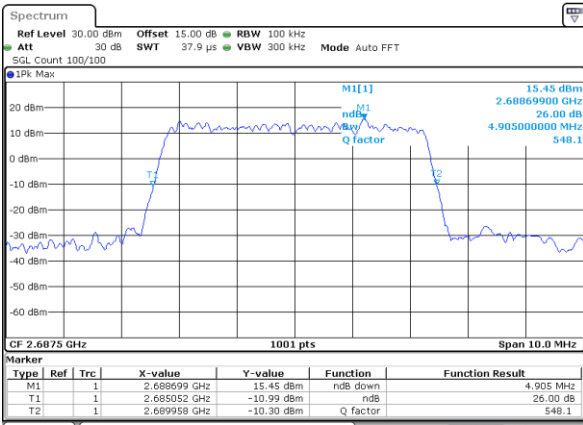

Date: 11.OCT.2017 13:28:55

Highest Channel / 15MHz / 64QAM

Date: 11.OCT.2017 13:28:15

Highest Channel / 20MHz / 64QAM

Date: 11.OCT.2017 13:29:16

LTE Band 41

Lowest Channel / 5MHz / QPSK

Date: 28_SEP.2017 18:14:32

Lowest Channel / 5MHz / 16QAM

Date: 28_SEP.2017 18:14:50

Middle Channel / 5MHz / QPSK

Date: 2 SEP.2017 00:27:55

Middle Channel / 5MHz / 16QAM

Date: 2 SEP.2017 00:28:05

Highest Channel / 5MHz / QPSK

Date: 2 SEP.2017 00:30:24

Highest Channel / 5MHz / 16QAM

Date: 2 SEP.2017 00:30:34

LTE Band 41

Lowest Channel / 10MHz / QPSK

Date: 2 SEP 2017 00:37:27

Lowest Channel / 10MHz / 16QAM

Date: 2 SEP 2017 00:37:37

Middle Channel / 10MHz / QPSK