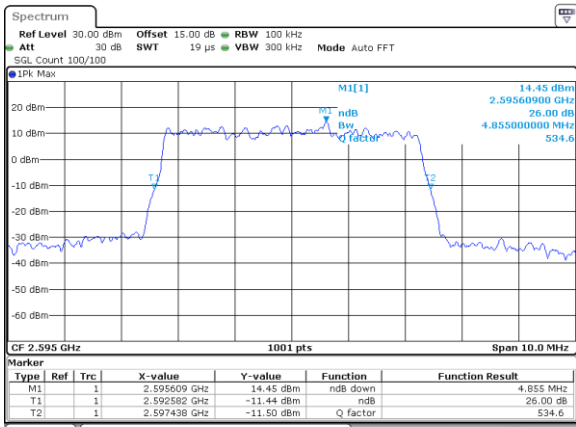

Date: 10_OCT.2017 19:59:27

Highest Channel / 20MHz / 16QAM

Date: 10_OCT.2017 19:59:37

LTE Band 38

Lowest Channel / 5MHz / 64QAM

Date: 11.OCT.2017 13:25:35

Lowest Channel / 10MHz / 64QAM

Date: 11.OCT.2017 13:26:35

Middle Channel / 5MHz / 64QAM

Date: 11.OCT.2017 13:25:55

Middle Channel / 10MHz / 64QAM

Date: 11.OCT.2017 13:26:55

Highest Channel / 5MHz / 64QAM

Date: 11.OCT.2017 13:26:15

Highest Channel / 10MHz / 64QAM

Date: 11.OCT.2017 13:27:15