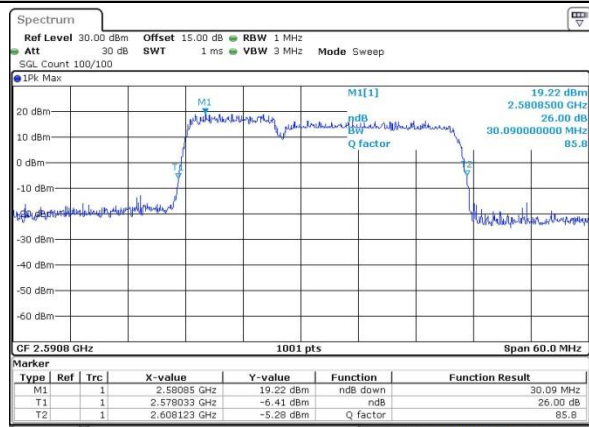

Middle Channel / 10MHz+20MHz/16QAM

Date: 12.OCT.2017 15:50:46