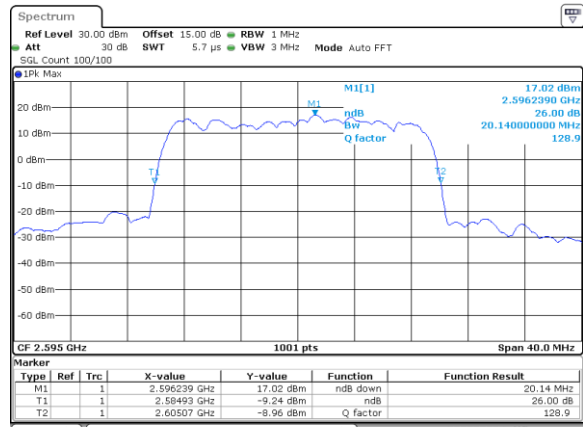

LTE Band 38

Lowest Channel / 15MHz / 64QAM

Date: 11.OCT.2017 13:27:35

Lowest Channel / 20MHz / 64QAM

Date: 11.OCT.2017 13:28:35

Middle Channel / 15MHz / 64QAM

Date: 11.OCT.2017 13:27:55

Middle Channel / 20MHz / 64QAM

Date: 11.OCT.2017 13:28:55

Highest Channel / 15MHz / 64QAM

Date: 11.OCT.2017 13:28:15

Highest Channel / 20MHz / 64QAM

Date: 11.OCT.2017 13:29:16

LTE Band 41

Lowest Channel / 5MHz / QPSK

Date: 28_SEP.2017 18:14:32