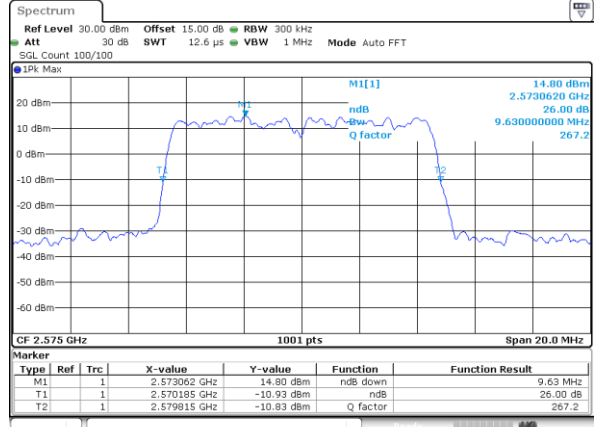

Middle Channel / 5MHz / QPSK

Middle Channel / 5MHz / 16QAM

Highest Channel / 5MHz / QPSK

Highest Channel / 5MHz / 16QAM

LTE Band 38

Lowest Channel / 10MHz / QPSK

Date: 10.OCT.2017 19:54:05

Lowest Channel / 10MHz / 16QAM