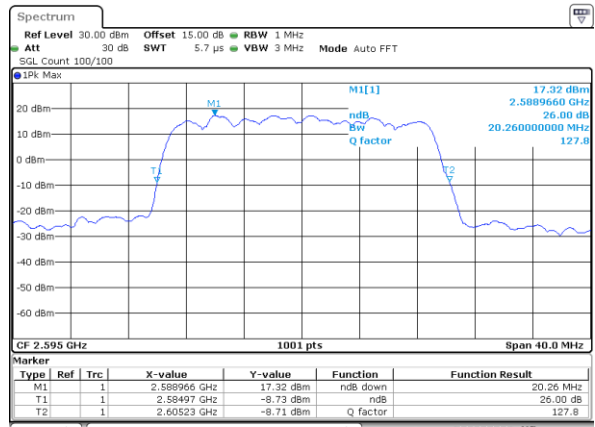

Middle Channel / 15MHz / 16QAM

Date: 10.OCT.2017 19:56:56

Highest Channel / 15MHz / QPSK

Date: 10.OCT.2017 19:57:26

Highest Channel / 15MHz / 16QAM

Date: 10.OCT.2017 19:57:36

LTE Band 38

Lowest Channel / 20MHz / QPSK

Date: 10_OCT.2017 19:58:07

Lowest Channel / 20MHz / 16QAM

Date: 10_OCT.2017 19:58:17

Middle Channel / 20MHz / QPSK

Date: 10_OCT.2017 19:58:47

Middle Channel / 20MHz / 16QAM

Date: 10_OCT.2017 19:58:57

Highest Channel / 20MHz / QPSK

Date: 10_OCT.2017 19:59:27

Highest Channel / 20MHz / 16QAM

Date: 10_OCT.2017 19:59:37

LTE Band 38

Lowest Channel / 5MHz / 64QAM

Date: 11.OCT.2017 13:25:35

Lowest Channel / 10MHz / 64QAM

Date: 11.OCT.2017 13:26:35