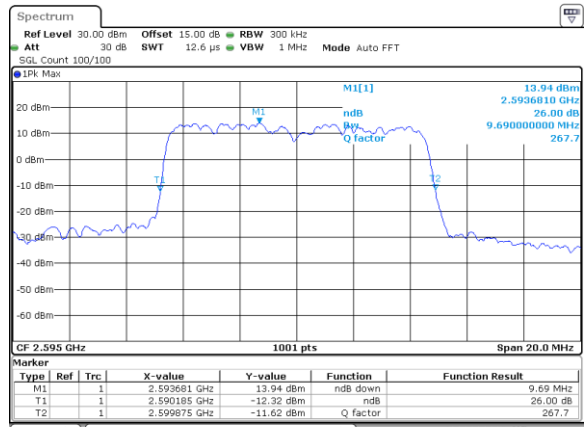

Middle Channel / 10MHz / 64QAM

Date: 11.OCT.2017 13:26:55