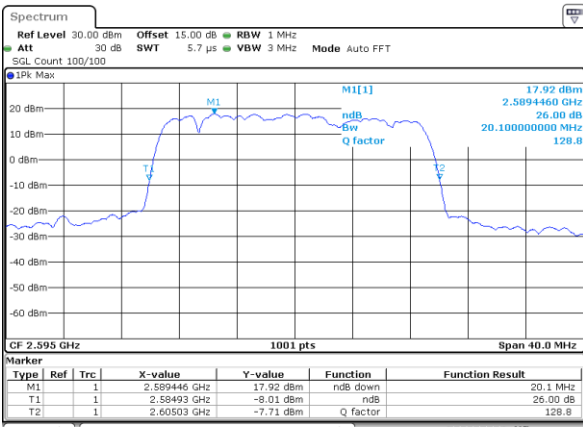

Middle Channel / 20MHz / QPSK

Date: 10_OCT.2017 19:58:47