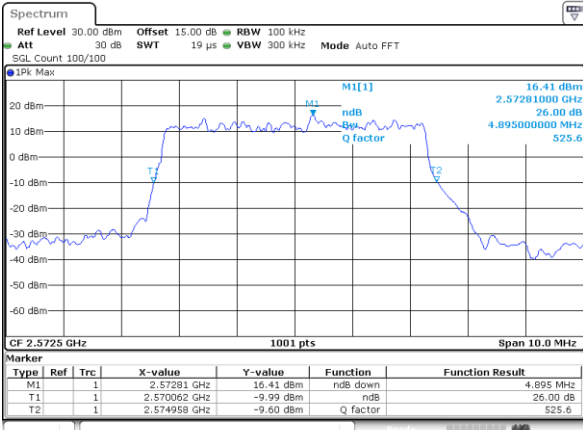

Date: 28_SEP.2017 22:04:50

Middle Channel / 15MHz / 64QAM

Date: 28_SEP.2017 13:21:17

Highest Channel / 15MHz / 64QAM

Date: 28_SEP.2017 13:22:34

LTE Band 38

Lowest Channel / 5MHz / QPSK

Lowest Channel / 5MHz / 16QAM

Middle Channel / 5MHz / QPSK

Middle Channel / 5MHz / 16QAM

Highest Channel / 5MHz / QPSK

Highest Channel / 5MHz / 16QAM

LTE Band 38

Lowest Channel / 10MHz / QPSK

Date: 10.OCT.2017 19:54:05

Lowest Channel / 10MHz / 16QAM