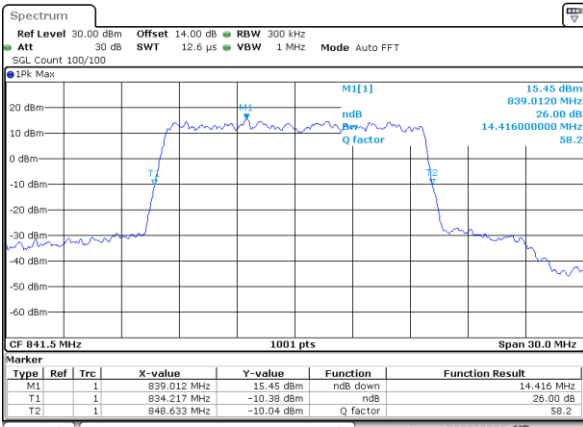

LTE Band 26

Lowest Channel / 15MHz / QPSK

Date: 26_SEP.2017 11:36:19

Lowest Channel / 15MHz / 16QAM

Date: 26_SEP.2017 11:36:29

Middle Channel / 15MHz / QPSK

Date: 26_SEP.2017 11:43:03

Middle Channel / 15MHz / 16QAM

Date: 26_SEP.2017 11:43:43

Highest Channel / 15MHz / QPSK

Date: 26_SEP.2017 11:46:06

Highest Channel / 15MHz / 16QAM

Date: 26_SEP.2017 11:46:16

LTE Band 26

CH26765 / 15MHz / QPSK

Date: 14.OCT.2017 21:32:35