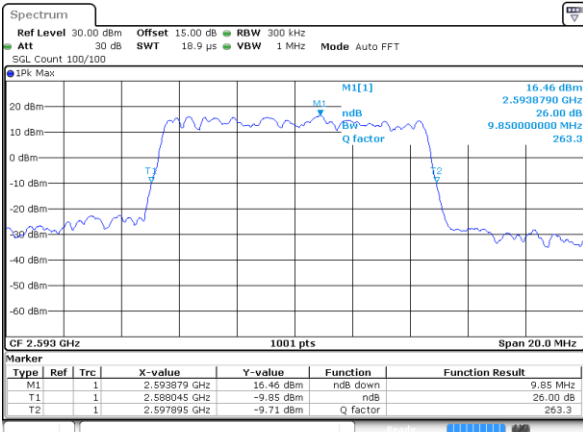

Highest Channel / 5MHz / 16QAM

Date: 2 SEP.2017 00:30:34

LTE Band 41

Lowest Channel / 10MHz / QPSK

Date: 2 SEP 2017 00:37:27

Lowest Channel / 10MHz / 16QAM

Date: 2 SEP 2017 00:37:37

Middle Channel / 10MHz / QPSK

Date: 2 SEP 2017 00:44:32

Middle Channel / 10MHz / 16QAM

Date: 2 SEP 2017 00:44:42

Highest Channel / 10MHz / QPSK

Date: 2 SEP 2017 00:47:00

Highest Channel / 10MHz / 16QAM

Date: 2 SEP 2017 00:47:10

LTE Band 41