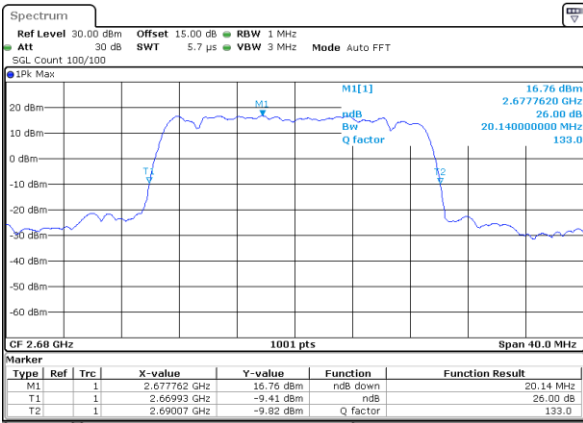

Highest Channel / 15MHz / QPSK

Date: 2 SEP 2017 01:03:37

Highest Channel / 15MHz / 16QAM

Date: 2 SEP 2017 01:03:47

LTE Band 41

Lowest Channel / 20MHz / QPSK

Date: 26_SEP.2017 06:49:46

Lowest Channel / 20MHz / 16QAM

Date: 26_SEP.2017 06:49:56

Middle Channel / 20MHz / QPSK

Date: 26_SEP.2017 06:56:56

Middle Channel / 20MHz / 16QAM

Date: 26_SEP.2017 06:57:06

Highest Channel / 20MHz / QPSK

Date: 26_SEP.2017 06:59:28

Highest Channel / 20MHz / 16QAM

Date: 26_SEP.2017 06:59:38

LTE Band 41

Lowest Channel / 5MHz / 64QAM

Date: 11.OCT.2017 10:56:40

Lowest Channel / 10MHz / 64QAM

Date: 11.OCT.2017 10:59:10

Middle Channel / 5MHz / 64QAM

Date: 11.OCT.2017 10:57:08