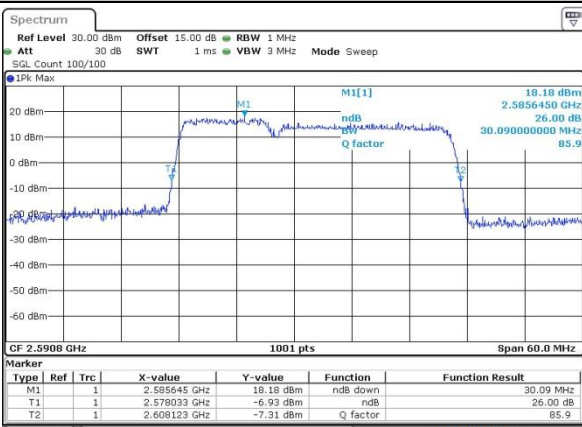

LTE Band 41

Lowest Channel / 10MHz+20MHz/QPSK

Date: 12.OCT.2017 15:31:17

Lowest Channel / 10MHz+20MHz /16QAM

Date: 12.OCT.2017 15:30:57

Lowest Channel / 10MHz+20MHz/64QAM

Date: 14.OCT.2017 13:03:29

Middle Channel / 10MHz+20MHz/QPSK

Date: 12.OCT.2017 15:51:01

Middle Channel / 10MHz+20MHz/16QAM

Date: 12.OCT.2017 15:50:46

LTE Band 41

Middle Channel / 10MHz+20MHz/64QAM

Date: 14.OCT.2017 13:10:22

Highest Channel / 10MHz+20MHz/QPSK

Date: 12.OCT.2017 15:48:45