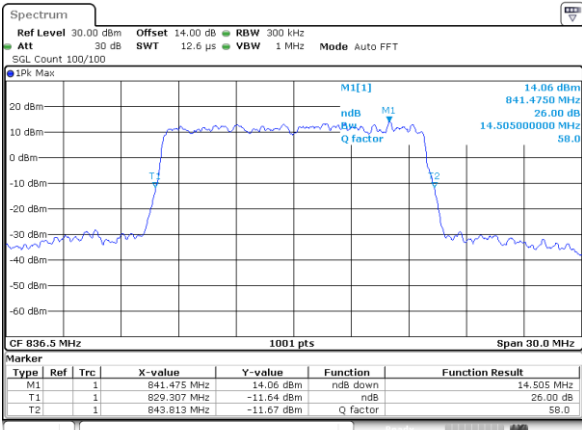

Highest Channel / 5MHz / 64QAM

Date: 28_SEP.2017 13:05:33

Highest Channel / 10MHz / 64QAM

Date: 28_SEP.2017 13:11:58

LTE Band 26

Lowest Channel / 15MHz / 64QAM

Date: 28_SEP.2017 13:17:35

CH26765 / 15MHz / 64QAM

Date: 28_SEP.2017 22:04:50

Middle Channel / 15MHz / 64QAM

Date: 28_SEP.2017 13:21:17

Highest Channel / 15MHz / 64QAM

Date: 28_SEP.2017 13:22:34

LTE Band 38

Lowest Channel / 5MHz / QPSK

Lowest Channel / 5MHz / 16QAM