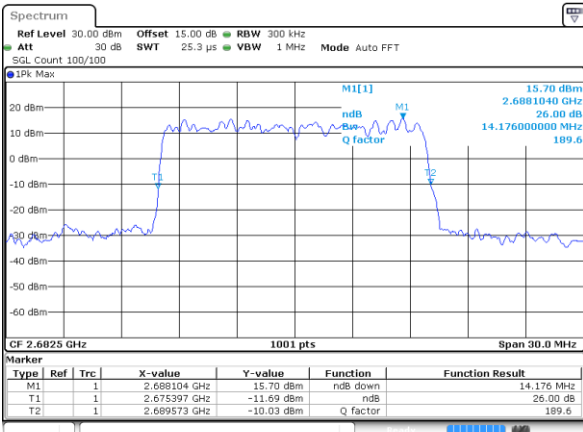

Date: 2 SEP 2017 00:44:32

Middle Channel / 10MHz / 16QAM

Date: 2 SEP 2017 00:44:42

Highest Channel / 10MHz / QPSK

Date: 2 SEP 2017 00:47:00

Highest Channel / 10MHz / 16QAM

Date: 2 SEP 2017 00:47:10

LTE Band 41

Lowest Channel / 15MHz / QPSK

Date: 2 SEP 2017 00:54:04

Lowest Channel / 15MHz / 16QAM

Date: 2 SEP 2017 00:54:14

Middle Channel / 15MHz / QPSK

Date: 2 SEP 2017 01:01:09

Middle Channel / 15MHz / 16QAM

Date: 2 SEP 2017 01:01:19

Highest Channel / 15MHz / QPSK

Date: 2 SEP 2017 01:03:37

Highest Channel / 15MHz / 16QAM

Date: 2 SEP 2017 01:03:47

LTE Band 41

Lowest Channel / 20MHz / QPSK

Date: 26_SEP.2017 06:49:46

Lowest Channel / 20MHz / 16QAM