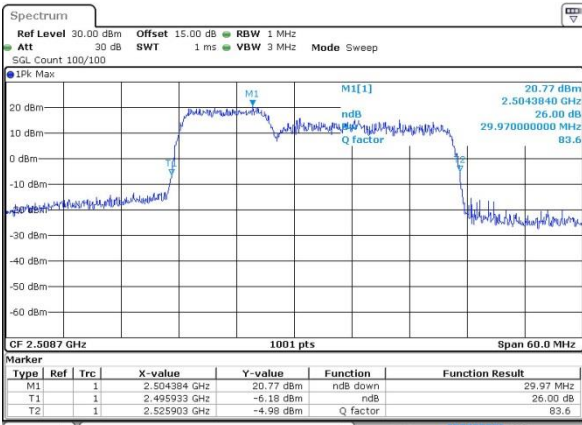

LTE Band 41

Lowest Channel / 10MHz+20MHz/QPSK

Date: 12.OCT.2017 15:31:17

Lowest Channel / 10MHz+20MHz /16QAM

Date: 12.OCT.2017 15:30:57

Lowest Channel / 10MHz+20MHz/64QAM

Date: 14.OCT.2017 13:03:29

Middle Channel / 10MHz+20MHz/QPSK