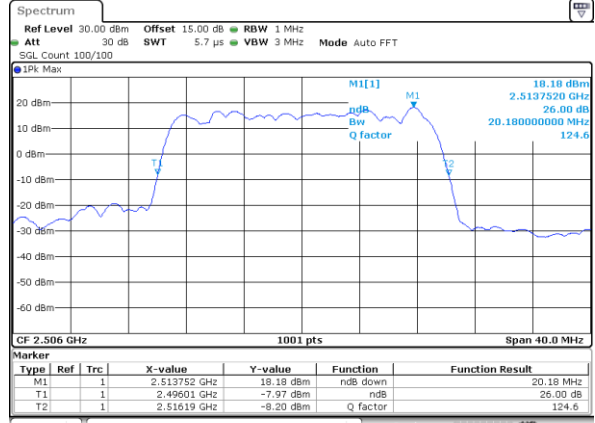

Date: 2 SEP 2017 00:44:32

Middle Channel / 10MHz / 16QAM

Date: 2 SEP 2017 00:44:42

Highest Channel / 10MHz / QPSK

Date: 2 SEP 2017 00:47:00

Highest Channel / 10MHz / 16QAM

Date: 2 SEP 2017 00:47:10

LTE Band 41

Lowest Channel / 15MHz / QPSK

Date: 2 SEP 2017 00:54:04

Lowest Channel / 15MHz / 16QAM

Date: 2 SEP 2017 00:54:14

Middle Channel / 15MHz / QPSK

Date: 2 SEP 2017 01:01:09

Middle Channel / 15MHz / 16QAM

Date: 2 SEP 2017 01:01:19

Highest Channel / 15MHz / QPSK

Date: 2 SEP 2017 01:03:37

Highest Channel / 15MHz / 16QAM

Date: 2 SEP 2017 01:03:47

LTE Band 41

Lowest Channel / 20MHz / QPSK

Date: 26_SEP.2017 06:49:46

Lowest Channel / 20MHz / 16QAM

Date: 26_SEP.2017 06:49:56

Middle Channel / 20MHz / QPSK

Date: 26_SEP.2017 06:56:56

Middle Channel / 20MHz / 16QAM

Date: 26_SEP.2017 06:57:06

Highest Channel / 20MHz / QPSK

Date: 26_SEP.2017 06:59:28

Highest Channel / 20MHz / 16QAM