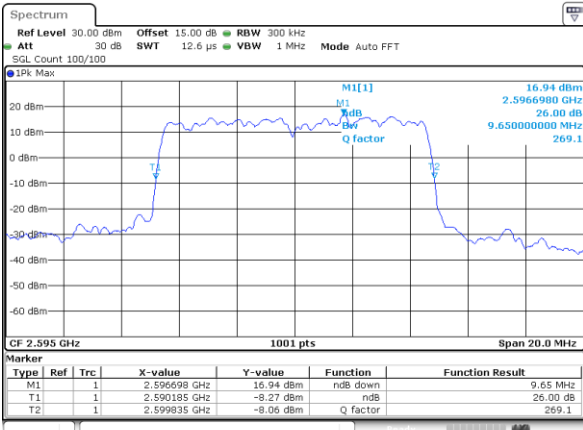

Middle Channel / 10MHz / QPSK

Date: 10.OCT.2017 19:54:46