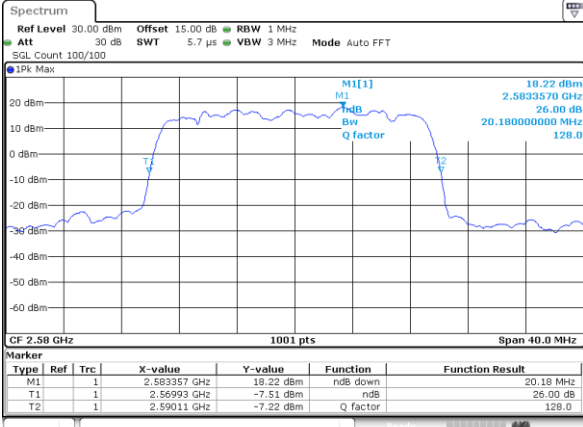

Middle Channel / 15MHz / 16QAM

Date: 10.OCT.2017 19:56:56

Highest Channel / 15MHz / QPSK

Date: 10.OCT.2017 19:57:26

Highest Channel / 15MHz / 16QAM

Date: 10.OCT.2017 19:57:36

LTE Band 38

Lowest Channel / 20MHz / QPSK