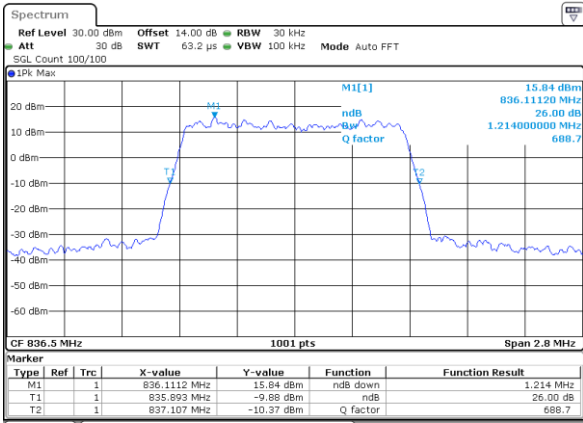

CH26765 / 15MHz / 16QAM

Date: 14.OCT.2017 21:32:24

LTE Band 26

Lowest Channel / 1.4MHz / 64QAM

Date: 9.OCT.2017 22:14:10

Lowest Channel / 3MHz / 64QAM

Date: 28.SEP.2017 12:52:12

Middle Channel / 1.4MHz / 64QAM

Date: 9.OCT.2017 22:14:26

Middle Channel / 3MHz / 64QAM

Date: 28.SEP.2017 12:55:49

Highest Channel / 1.4MHz / 64QAM

Date: 9.OCT.2017 22:14:45

Highest Channel / 3MHz / 64QAM

Date: 28.SEP.2017 12:57:06

LTE Band 26