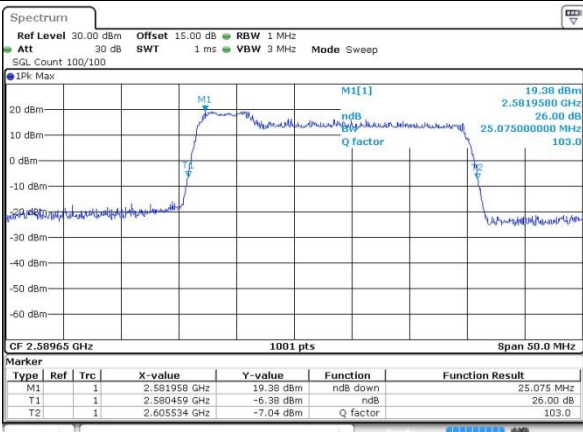

Middle Channel / 5MHz+20MHz/QPSK

Date: 12.OCT.2017 14:53:00