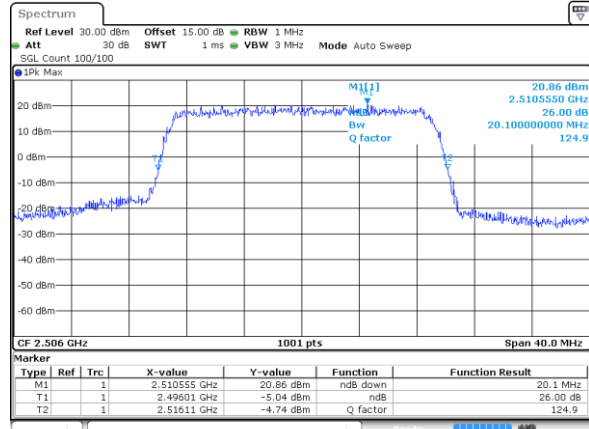

Middle Channel / 10MHz / 64QAM

Date: 11.OCT.2017 10:59:32

Highest Channel / 5MHz / 64QAM

Date: 11.OCT.2017 10:58:37

Highest Channel / 10MHz / 64QAM

Date: 11.OCT.2017 11:00:07

LTE Band 41

Lowest Channel / 5MHz / 64QAM

Date: 11.OCT.2017 11:01:36

Lowest Channel / 10MHz / 64QAM

Date: 11.OCT.2017 11:03:16

Middle Channel / 5MHz / 64QAM

Date: 11.OCT.2017 11:02:01

Middle Channel / 10MHz / 64QAM

Date: 11.OCT.2017 11:03:41

Highest Channel / 5MHz / 64QAM