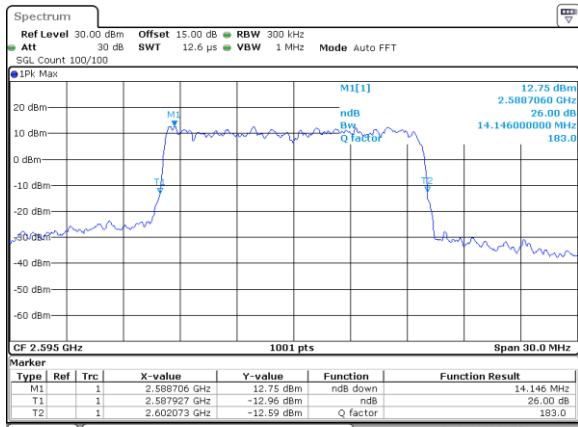

LTE Band 38

Lowest Channel / 15MHz / 64QAM

Date: 11.OCT.2017 13:27:35

Lowest Channel / 20MHz / 64QAM

Date: 11.OCT.2017 13:28:35

Middle Channel / 15MHz / 64QAM

Date: 11.OCT.2017 13:27:55

Middle Channel / 20MHz / 64QAM

Date: 11.OCT.2017 13:28:55

Highest Channel / 15MHz / 64QAM

Date: 11.OCT.2017 13:28:15

Highest Channel / 20MHz / 64QAM

Date: 11.OCT.2017 13:29:16

LTE Band 41

Lowest Channel / 5MHz / QPSK

Date: 28_SEP.2017 18:14:32