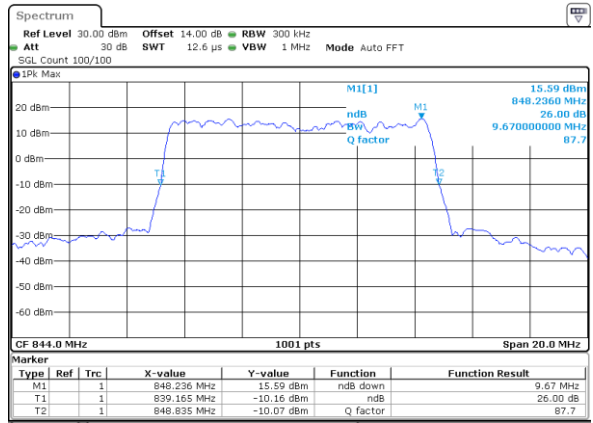

Date: 9.OCT.2017 22:14:26

Middle Channel / 3MHz / 64QAM

Date: 28.SEP.2017 12:55:49

Highest Channel / 1.4MHz / 64QAM

Date: 9.OCT.2017 22:14:45

Highest Channel / 3MHz / 64QAM

Date: 28.SEP.2017 12:57:06

LTE Band 26

Lowest Channel / 5MHz / 64QAM

Date: 28_SEP.2017 13:00:42

Lowest Channel / 10MHz / 64QAM

Date: 28_SEP.2017 13:09:07

Middle Channel / 5MHz / 64QAM

Date: 28_SEP.2017 13:04:17

Middle Channel / 10MHz / 64QAM

Date: 28_SEP.2017 13:12:42

Highest Channel / 5MHz / 64QAM

Date: 28_SEP.2017 13:05:33

Highest Channel / 10MHz / 64QAM

Date: 28_SEP.2017 13:11:58

LTE Band 26

Lowest Channel / 15MHz / 64QAM

Date: 28_SEP.2017 13:17:35

CH26765 / 15MHz / 64QAM

Date: 28_SEP.2017 22:04:50

Middle Channel / 15MHz / 64QAM

Date: 28_SEP.2017 13:21:17

Highest Channel / 15MHz / 64QAM

Date: 28_SEP.2017 13:22:34

LTE Band 38

Lowest Channel / 5MHz / QPSK

Lowest Channel / 5MHz / 16QAM