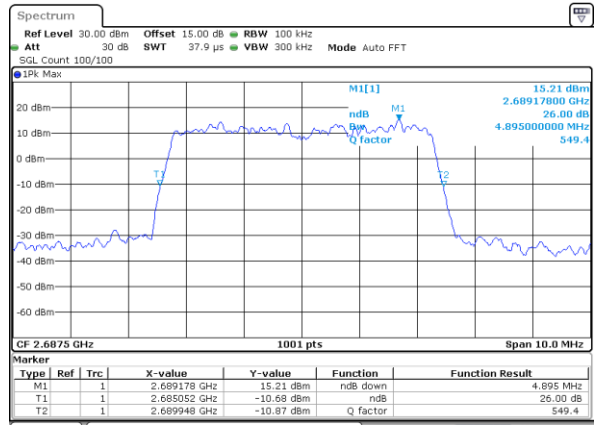

Date: 11.OCT.2017 13:28:55

Highest Channel / 15MHz / 64QAM

Date: 11.OCT.2017 13:28:15

Highest Channel / 20MHz / 64QAM

Date: 11.OCT.2017 13:29:16

LTE Band 41

Lowest Channel / 5MHz / QPSK

Date: 28_SEP.2017 18:14:32

Lowest Channel / 5MHz / 16QAM

Date: 28_SEP.2017 18:14:50

Middle Channel / 5MHz / QPSK

Date: 2 SEP.2017 00:27:55

Middle Channel / 5MHz / 16QAM

Date: 2 SEP.2017 00:28:05

Highest Channel / 5MHz / QPSK

Date: 2 SEP.2017 00:30:24

Highest Channel / 5MHz / 16QAM

Date: 2 SEP.2017 00:30:34

LTE Band 41

Lowest Channel / 10MHz / QPSK

Date: 2 SEP 2017 00:37:27

Lowest Channel / 10MHz / 16QAM

Date: 2 SEP 2017 00:37:37

Middle Channel / 10MHz / QPSK

Date: 2 SEP 2017 00:44:32

Middle Channel / 10MHz / 16QAM

Date: 2 SEP 2017 00:44:42

Highest Channel / 10MHz / QPSK

Date: 2 SEP 2017 00:47:00

Highest Channel / 10MHz / 16QAM

Date: 2 SEP 2017 00:47:10

LTE Band 41