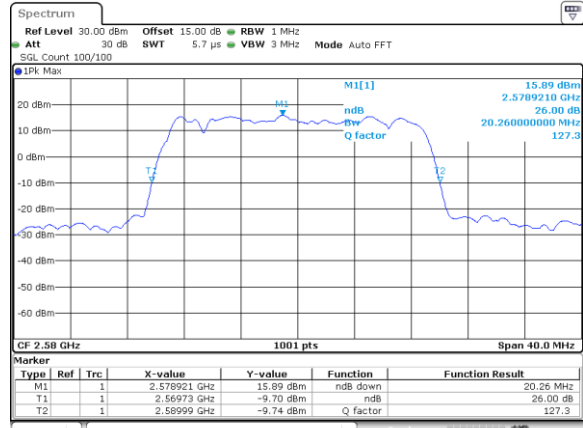

Date: 10_OCT.2017 19:59:27

Highest Channel / 20MHz / 16QAM

Date: 10_OCT.2017 19:59:37

LTE Band 38

Lowest Channel / 5MHz / 64QAM

Date: 11.OCT.2017 13:25:35

Lowest Channel / 10MHz / 64QAM

Date: 11.OCT.2017 13:26:35

Middle Channel / 5MHz / 64QAM

Date: 11.OCT.2017 13:25:55

Middle Channel / 10MHz / 64QAM

Date: 11.OCT.2017 13:26:55

Highest Channel / 5MHz / 64QAM

Date: 11.OCT.2017 13:26:15

Highest Channel / 10MHz / 64QAM

Date: 11.OCT.2017 13:27:15

LTE Band 38

Lowest Channel / 15MHz / 64QAM

Date: 11.OCT.2017 13:27:35

Lowest Channel / 20MHz / 64QAM

Date: 11.OCT.2017 13:28:35

Middle Channel / 15MHz / 64QAM

Date: 11.OCT.2017 13:27:55

Middle Channel / 20MHz / 64QAM