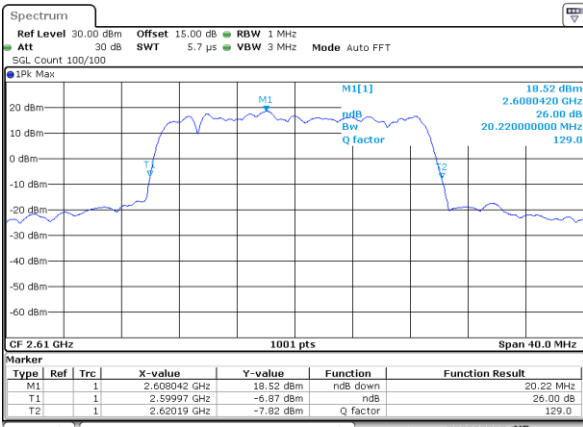

Middle Channel / 15MHz / 16QAM

Date: 10.OCT.2017 19:56:56

Highest Channel / 15MHz / QPSK

Date: 10.OCT.2017 19:57:26

Highest Channel / 15MHz / 16QAM

Date: 10.OCT.2017 19:57:36

LTE Band 38

Lowest Channel / 20MHz / QPSK

Date: 10_OCT.2017 19:58:07

Lowest Channel / 20MHz / 16QAM

Date: 10_OCT.2017 19:58:17

Middle Channel / 20MHz / QPSK

Date: 10_OCT.2017 19:58:47

Middle Channel / 20MHz / 16QAM

Date: 10_OCT.2017 19:58:57

Highest Channel / 20MHz / QPSK

Date: 10_OCT.2017 19:59:27

Highest Channel / 20MHz / 16QAM

Date: 10_OCT.2017 19:59:37

LTE Band 38

Lowest Channel / 5MHz / 64QAM

Date: 11.OCT.2017 13:25:35

Lowest Channel / 10MHz / 64QAM

Date: 11.OCT.2017 13:26:35