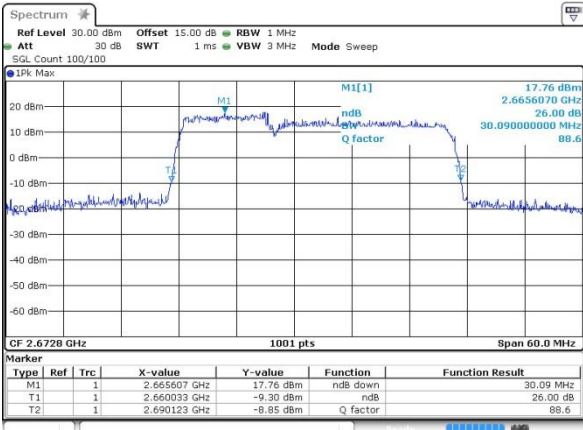

LTE Band 41

Lowest Channel / 10MHz+20MHz/QPSK

Date: 12.OCT.2017 15:31:17

Lowest Channel / 10MHz+20MHz /16QAM

Date: 12.OCT.2017 15:30:57

Lowest Channel / 10MHz+20MHz/64QAM

Date: 14.OCT.2017 13:03:29

Middle Channel / 10MHz+20MHz/QPSK

Date: 12.OCT.2017 15:51:01

Middle Channel / 10MHz+20MHz/16QAM

Date: 12.OCT.2017 15:50:46

LTE Band 41

Middle Channel / 10MHz+20MHz/64QAM

Date: 14.OCT.2017 13:10:22

Highest Channel / 10MHz+20MHz/QPSK

Date: 12.OCT.2017 15:48:45

Highest Channel / 10MHz+20MHz/16QAM

Date: 12.OCT.2017 15:47:05

Highest Channel / 10MHz+20MHz/64QAM

Date: 14.OCT.2017 13:08:19