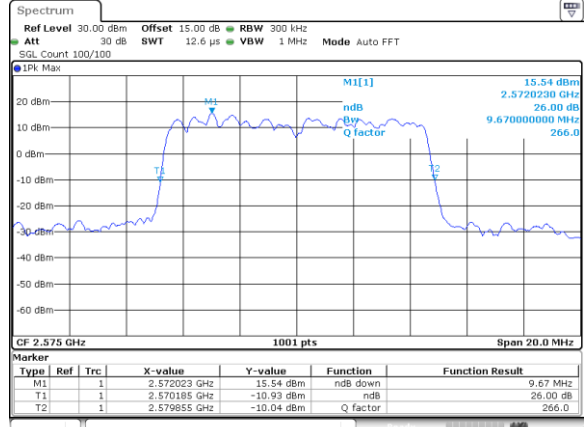

Date: 10_OCT.2017 19:59:27

Highest Channel / 20MHz / 16QAM

Date: 10_OCT.2017 19:59:37

LTE Band 38

Lowest Channel / 5MHz / 64QAM

Date: 11.OCT.2017 13:25:35

Lowest Channel / 10MHz / 64QAM

Date: 11.OCT.2017 13:26:35