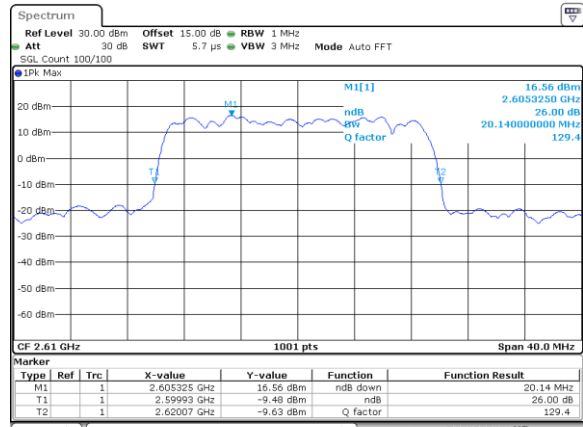

Middle Channel / 5MHz / 64QAM

Date: 11.OCT.2017 13:25:55

Middle Channel / 10MHz / 64QAM

Date: 11.OCT.2017 13:26:55

Highest Channel / 5MHz / 64QAM

Date: 11.OCT.2017 13:26:15

Highest Channel / 10MHz / 64QAM

Date: 11.OCT.2017 13:27:15

LTE Band 38

Lowest Channel / 15MHz / 64QAM

Date: 11.OCT.2017 13:27:35

Lowest Channel / 20MHz / 64QAM

Date: 11.OCT.2017 13:28:35

Middle Channel / 15MHz / 64QAM

Date: 11.OCT.2017 13:27:55

Middle Channel / 20MHz / 64QAM

Date: 11.OCT.2017 13:28:55

Highest Channel / 15MHz / 64QAM

Date: 11.OCT.2017 13:28:15

Highest Channel / 20MHz / 64QAM

Date: 11.OCT.2017 13:29:16

LTE Band 41

Lowest Channel / 5MHz / QPSK

Date: 28_SEP.2017 18:14:32