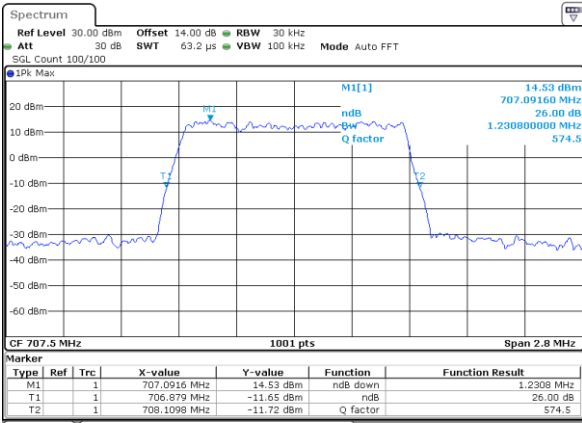

Middle Channel / 1.4MHz / 64QAM

Date: 27_SEP.2017 04:49:23