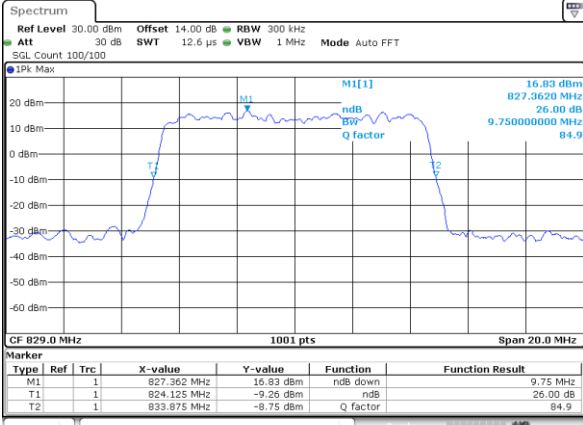

LTE Band 26

Lowest Channel / 5MHz / QPSK

Date: 26\_SEP.2017 11:02:38

Lowest Channel / 5MHz / 16QAM

Date: 26\_SEP.2017 11:02:48

Middle Channel / 5MHz / QPSK

Date: 26\_SEP.2017 11:09:47

Middle Channel / 5MHz / 16QAM

Date: 26\_SEP.2017 11:09:57

Highest Channel / 5MHz / QPSK

Date: 26\_SEP.2017 11:12:20

Highest Channel / 5MHz / 16QAM

Date: 26\_SEP.2017 11:12:29

LTE Band 26

Lowest Channel / 10MHz / QPSK

Date: 26\_SEP.2017 11:19:29

Lowest Channel / 10MHz / 16QAM

Date: 26\_SEP.2017 11:19:39

Middle Channel / 10MHz / QPSK

Date: 26\_SEP.2017 11:26:08

Middle Channel / 10MHz / 16QAM

Date: 26\_SEP.2017 11:26:48

Highest Channel / 10MHz / QPSK