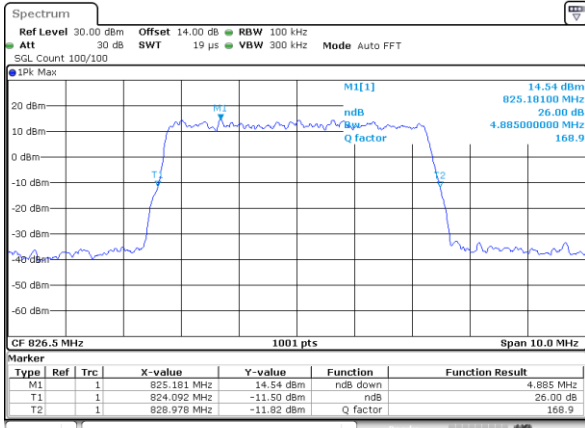

Date: 26.SEP.2017 10:18:43

Highest Channel / 1.4MHz / 16QAM

Date: 26.SEP.2017 10:18:53

LTE Band 26

Lowest Channel / 3MHz / QPSK

Date: 26\_SEP.2017 10:45:45

Lowest Channel / 3MHz / 16QAM

Date: 26\_SEP.2017 10:45:55

Middle Channel / 3MHz / QPSK

Date: 26\_SEP.2017 10:52:55

Middle Channel / 3MHz / 16QAM

Date: 26\_SEP.2017 10:53:05

Highest Channel / 3MHz / QPSK

Date: 26\_SEP.2017 10:55:28

Highest Channel / 3MHz / 16QAM

Date: 26\_SEP.2017 10:55:38

LTE Band 26

Lowest Channel / 5MHz / QPSK

Date: 26\_SEP.2017 11:02:38

Lowest Channel / 5MHz / 16QAM

Date: 26\_SEP.2017 11:02:48

Middle Channel / 5MHz / QPSK

Date: 26\_SEP.2017 11:09:47

Middle Channel / 5MHz / 16QAM