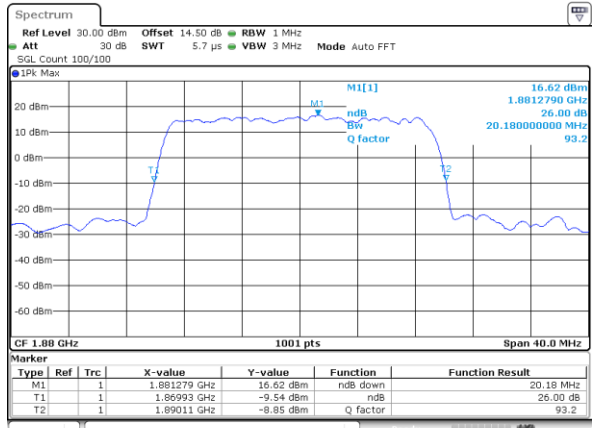

Date: 20\_SEP.2017 08:08:13

LTE Band 25

Lowest Channel / 20MHz / QPSK

Date: 20\_SEP.2017 08:15:15

Lowest Channel / 20MHz / 16QAM

Date: 20\_SEP.2017 08:15:25

Middle Channel / 20MHz / QPSK

Date: 20\_SEP.2017 08:17:48

Middle Channel / 20MHz / 16QAM

Date: 20\_SEP.2017 08:17:58

Highest Channel / 20MHz / QPSK

Date: 20\_SEP.2017 08:20:21

Highest Channel / 20MHz / 16QAM

Date: 20\_SEP.2017 08:20:31

LTE Band 25

Lowest Channel / 1.4MHz / 64QAM