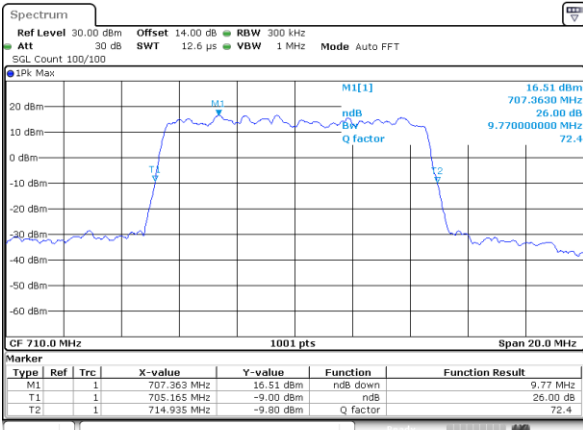

Middle Channel / 10MHz / QPSK

Date: 22_SEP.2017 03:24:36