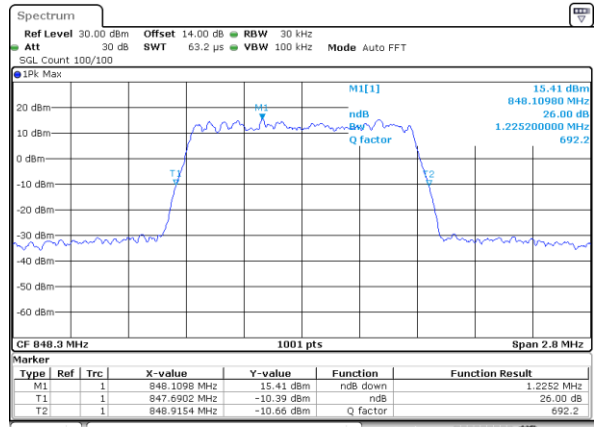

Middle Channel / 20MHz / 64QAM

Date: 28\_SEP.2017 23:37:26

Highest Channel / 15MHz / 64QAM

Date: 28\_SEP.2017 23:32:37

Highest Channel / 20MHz / 64QAM

Date: 28\_SEP.2017 23:38:42

LTE Band 26

Lowest Channel / 1.4MHz / QPSK

Date: 26.SEP.2017 10:08:29

Lowest Channel / 1.4MHz / 16QAM

Date: 26.SEP.2017 10:08:19

Middle Channel / 1.4MHz / QPSK

Date: 26.SEP.2017 10:16:11

Middle Channel / 1.4MHz / 16QAM

Date: 26.SEP.2017 10:16:21

Highest Channel / 1.4MHz / QPSK

Date: 26.SEP.2017 10:18:43

Highest Channel / 1.4MHz / 16QAM

Date: 26.SEP.2017 10:18:53

LTE Band 26

Lowest Channel / 3MHz / QPSK

Date: 26\_SEP.2017 10:45:45

Lowest Channel / 3MHz / 16QAM

Date: 26\_SEP.2017 10:45:55