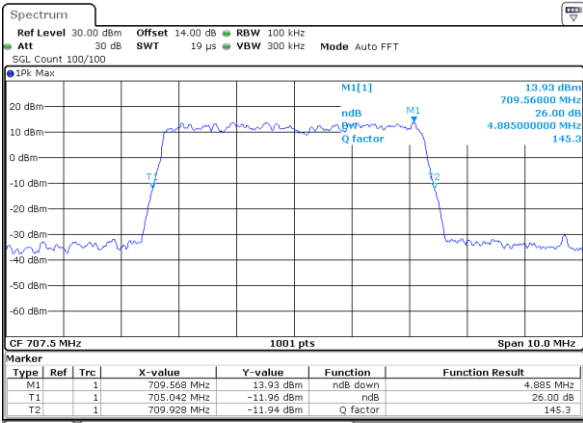

Date: 27\_SEP.2017 05:10:6131

LTE Band 12

Lowest Channel / 5MHz / 64QAM

Date: 27\_SEP.2017 05:10:04

Lowest Channel / 10MHz / 64QAM

Date: 27\_SEP.2017 05:11:26

Middle Channel / 5MHz / 64QAM

Date: 27\_SEP.2017 05:13:37

Middle Channel / 10MHz / 64QAM

Date: 27\_SEP.2017 05:12:59

Highest Channel / 5MHz / 64QAM

Date: 27\_SEP.2017 05:14:53

Highest Channel / 10MHz / 64QAM

Date: 27\_SEP.2017 05:12:15

LTE Band 17

Lowest Channel / 5MHz / QPSK