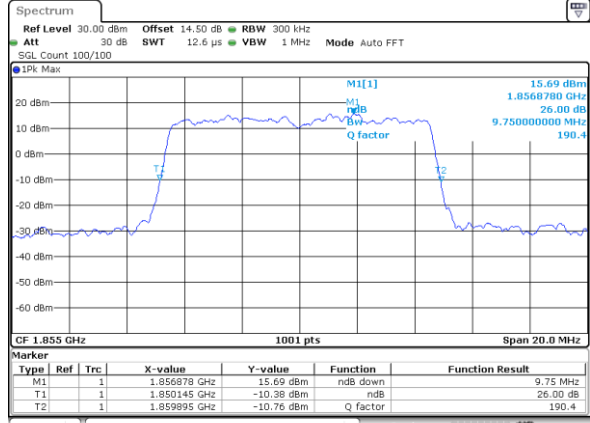

Date: 9.OCT.2017 19:25:08

Lowest Channel / 3MHz / 64QAM

Date: 28.SEP.2017 23:11:52

Middle Channel / 1.4MHz / 64QAM

Date: 28.SEP.2017 23:07:02

Middle Channel / 3MHz / 64QAM

Date: 28.SEP.2017 23:11:07

Highest Channel / 1.4MHz / 64QAM

Date: 28.SEP.2017 23:08:18

Highest Channel / 3MHz / 64QAM

Date: 28.SEP.2017 23:11:23

LTE Band 25

Lowest Channel / 5MHz / 64QAM

Date: 28\_SEP.2017 23:17:56

Lowest Channel / 10MHz / 64QAM

Date: 28\_SEP.2017 23:24:01

Middle Channel / 5MHz / 64QAM

Date: 28\_SEP.2017 23:19:12

Middle Channel / 10MHz / 64QAM

Date: 28\_SEP.2017 23:25:17

Highest Channel / 5MHz / 64QAM

Date: 28\_SEP.2017 23:20:27

Highest Channel / 10MHz / 64QAM