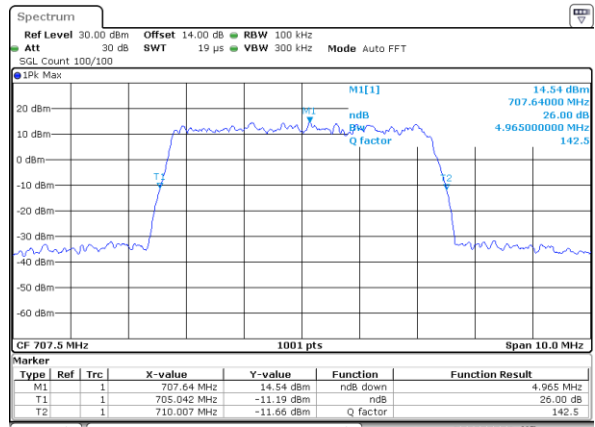

LTE Band 12

Lowest Channel / 5MHz / QPSK

Date: 27\_SEP.2017 04:09:25

Lowest Channel / 5MHz / 16QAM

Date: 27\_SEP.2017 04:10:35

Middle Channel / 5MHz / QPSK

Date: 27\_SEP.2017 04:16:32

Middle Channel / 5MHz / 16QAM

Date: 27\_SEP.2017 04:16:42

Highest Channel / 5MHz / QPSK

Date: 27\_SEP.2017 04:19:04

Highest Channel / 5MHz / 16QAM

Date: 27\_SEP.2017 04:19:14

LTE Band 12

Lowest Channel / 10MHz / QPSK

Date: 27\_SEP.2017 04:26:11