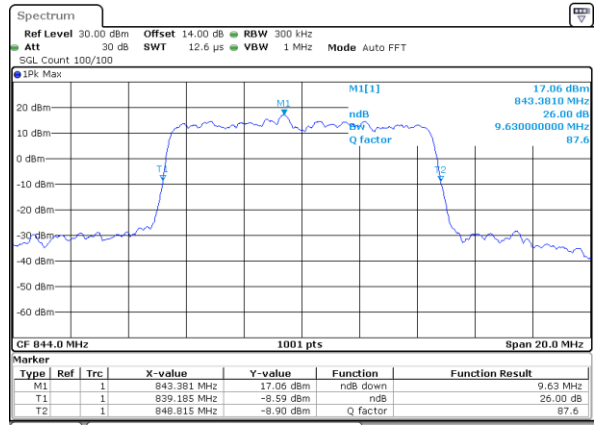

Date: 26\_SEP.2017 11:09:57

Highest Channel / 5MHz / QPSK

Date: 26\_SEP.2017 11:12:20

Highest Channel / 5MHz / 16QAM

Date: 26\_SEP.2017 11:12:29

LTE Band 26

Lowest Channel / 10MHz / QPSK

Date: 26\_SEP.2017 11:19:29

Lowest Channel / 10MHz / 16QAM

Date: 26\_SEP.2017 11:19:39

Middle Channel / 10MHz / QPSK

Date: 26\_SEP.2017 11:26:08

Middle Channel / 10MHz / 16QAM

Date: 26\_SEP.2017 11:26:48

Highest Channel / 10MHz / QPSK

Date: 26\_SEP.2017 11:29:10

Highest Channel / 10MHz / 16QAM

Date: 26\_SEP.2017 11:29:20