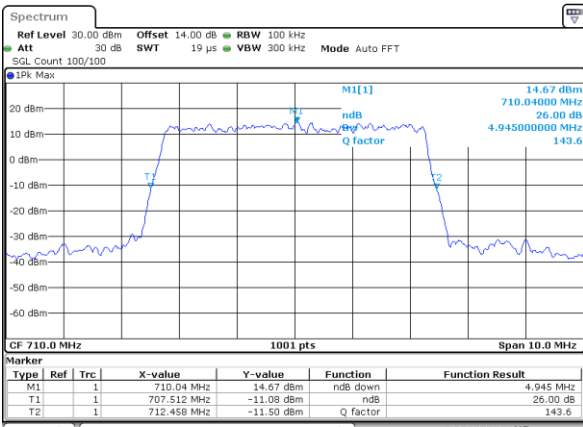

Middle Channel / 5MHz / QPSK

Date: 22_SEP.2017 03:07:45