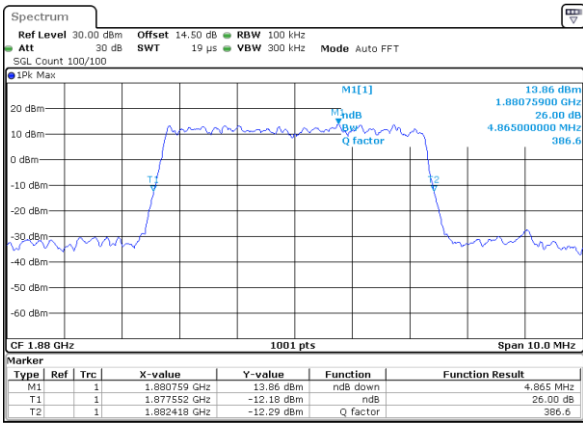

Date: 9.OCT.2017 19:25:08

Lowest Channel / 3MHz / 64QAM

Date: 28.SEP.2017 23:11:52

Middle Channel / 1.4MHz / 64QAM

Date: 28.SEP.2017 23:07:02

Middle Channel / 3MHz / 64QAM

Date: 28.SEP.2017 23:11:07

Highest Channel / 1.4MHz / 64QAM

Date: 28.SEP.2017 23:08:18

Highest Channel / 3MHz / 64QAM

Date: 28.SEP.2017 23:11:23

LTE Band 25

Lowest Channel / 5MHz / 64QAM

Date: 28\_SEP.2017 23:17:56

Lowest Channel / 10MHz / 64QAM

Date: 28\_SEP.2017 23:24:01

Middle Channel / 5MHz / 64QAM

Date: 28\_SEP.2017 23:19:12

Middle Channel / 10MHz / 64QAM

Date: 28\_SEP.2017 23:25:17

Highest Channel / 5MHz / 64QAM

Date: 28\_SEP.2017 23:20:27

Highest Channel / 10MHz / 64QAM