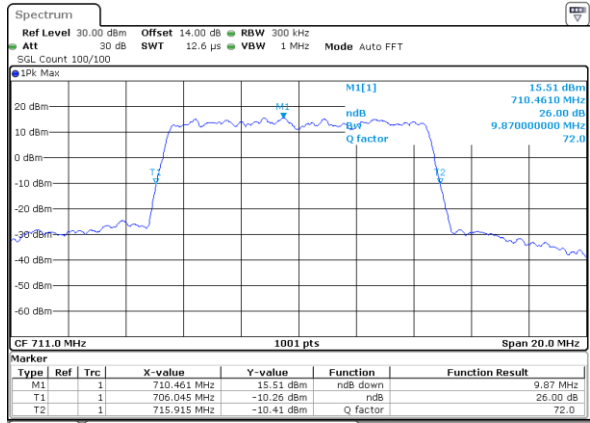

Date: 27\_SEP.2017 05:10:6131

LTE Band 12

Lowest Channel / 5MHz / 64QAM

Date: 27\_SEP.2017 05:10:04

Lowest Channel / 10MHz / 64QAM

Date: 27\_SEP.2017 05:11:26

Middle Channel / 5MHz / 64QAM

Date: 27\_SEP.2017 05:13:37

Middle Channel / 10MHz / 64QAM

Date: 27\_SEP.2017 05:12:59

Highest Channel / 5MHz / 64QAM

Date: 27\_SEP.2017 05:14:53

Highest Channel / 10MHz / 64QAM

Date: 27\_SEP.2017 05:12:15

LTE Band 17

Lowest Channel / 5MHz / QPSK

Date: 22\_SEP.2017 03:00:34

Lowest Channel / 5MHz / 16QAM

Date: 22\_SEP.2017 03:00:44

Middle Channel / 5MHz / QPSK

Date: 22\_SEP.2017 03:07:45

Middle Channel / 5MHz / 16QAM

Date: 22\_SEP.2017 03:07:55

Highest Channel / 5MHz / QPSK

Date: 22\_SEP.2017 03:10:17

Highest Channel / 5MHz / 16QAM

Date: 22\_SEP.2017 03:10:27

LTE Band 17

Lowest Channel / 10MHz / QPSK

Date: 22\_SEP.2017 03:17:27

Lowest Channel / 10MHz / 16QAM

Date: 22\_SEP.2017 03:17:37