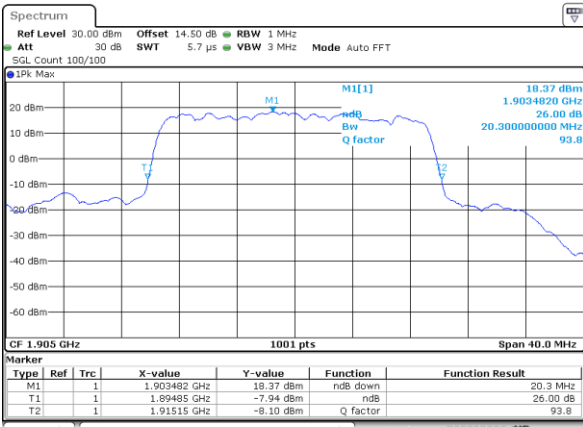

Date: 20\_SEP.2017 08:08:13

LTE Band 25

Lowest Channel / 20MHz / QPSK

Date: 20\_SEP.2017 08:15:15

Lowest Channel / 20MHz / 16QAM

Date: 20\_SEP.2017 08:15:25

Middle Channel / 20MHz / QPSK

Date: 20\_SEP.2017 08:17:48

Middle Channel / 20MHz / 16QAM

Date: 20\_SEP.2017 08:17:58

Highest Channel / 20MHz / QPSK

Date: 20\_SEP.2017 08:20:21

Highest Channel / 20MHz / 16QAM

Date: 20\_SEP.2017 08:20:31

LTE Band 25

Lowest Channel / 1.4MHz / 64QAM