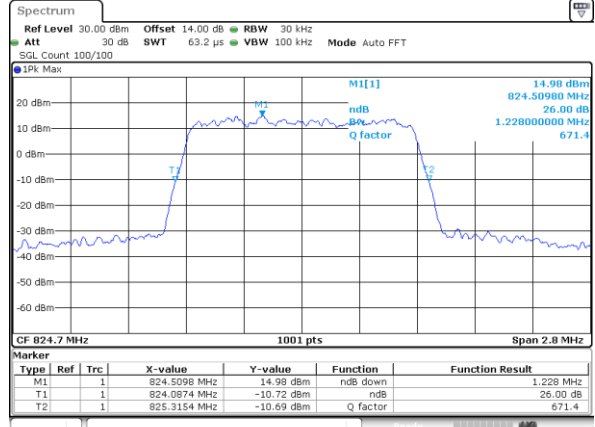

Date: 28\_SEP.2017 23:26:32

LTE Band 25

Lowest Channel / 15MHz / 64QAM

Date: 28\_SEP.2017 23:30:06

Lowest Channel / 20MHz / 64QAM

Date: 28\_SEP.2017 23:36:11

Middle Channel / 15MHz / 64QAM

Date: 28\_SEP.2017 23:31:21

Middle Channel / 20MHz / 64QAM

Date: 28\_SEP.2017 23:37:26

Highest Channel / 15MHz / 64QAM

Date: 28\_SEP.2017 23:32:37

Highest Channel / 20MHz / 64QAM

Date: 28\_SEP.2017 23:38:42

LTE Band 26

Lowest Channel / 1.4MHz / QPSK

Date: 26.SEP.2017 10:08:29

Lowest Channel / 1.4MHz / 16QAM

Date: 26.SEP.2017 10:08:19

Middle Channel / 1.4MHz / QPSK

Date: 26.SEP.2017 10:16:11

Middle Channel / 1.4MHz / 16QAM

Date: 26.SEP.2017 10:16:21

Highest Channel / 1.4MHz / QPSK

Date: 26.SEP.2017 10:18:43

Highest Channel / 1.4MHz / 16QAM

Date: 26.SEP.2017 10:18:53

LTE Band 26

Lowest Channel / 3MHz / QPSK

Date: 26\_SEP.2017 10:45:45

Lowest Channel / 3MHz / 16QAM

Date: 26\_SEP.2017 10:45:55