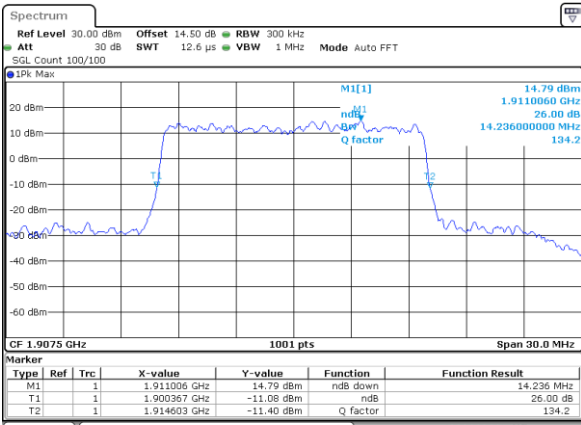

Middle Channel / 5MHz / 64QAM

Date: 28\_SEP.2017 23:19:12

Middle Channel / 10MHz / 64QAM

Date: 28\_SEP.2017 23:25:17

Highest Channel / 5MHz / 64QAM

Date: 28\_SEP.2017 23:20:27

Highest Channel / 10MHz / 64QAM

Date: 28\_SEP.2017 23:26:32

LTE Band 25

Lowest Channel / 15MHz / 64QAM

Date: 28\_SEP.2017 23:30:06

Lowest Channel / 20MHz / 64QAM

Date: 28\_SEP.2017 23:36:11

Middle Channel / 15MHz / 64QAM

Date: 28\_SEP.2017 23:31:21

Middle Channel / 20MHz / 64QAM

Date: 28\_SEP.2017 23:37:26

Highest Channel / 15MHz / 64QAM

Date: 28\_SEP.2017 23:32:37

Highest Channel / 20MHz / 64QAM

Date: 28\_SEP.2017 23:38:42

LTE Band 26

Lowest Channel / 1.4MHz / QPSK