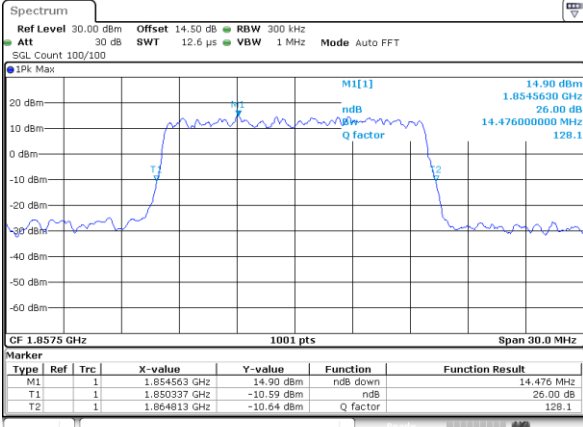

Date: 20\_SEP.2017 07:55:45

Highest Channel / 10MHz / 16QAM

Date: 20\_SEP.2017 07:55:55

LTE Band 25

Lowest Channel / 15MHz / QPSK

Date: 20\_SEP.2017 08:02:57

Lowest Channel / 15MHz / 16QAM

Date: 20\_SEP.2017 08:03:07