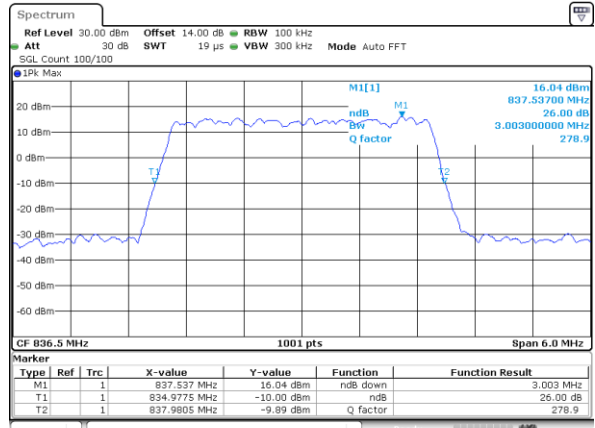

Middle Channel / 3MHz / 16QAM

Date: 26_SEP.2017 10:53:05