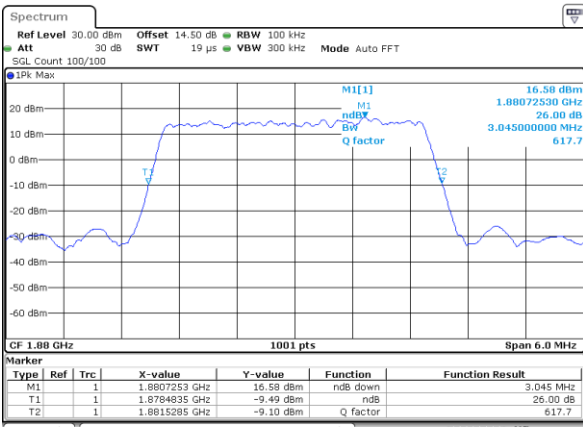

Middle Channel / 3MHz / QPSK

Date: 20_SEP.2017 07:23:52