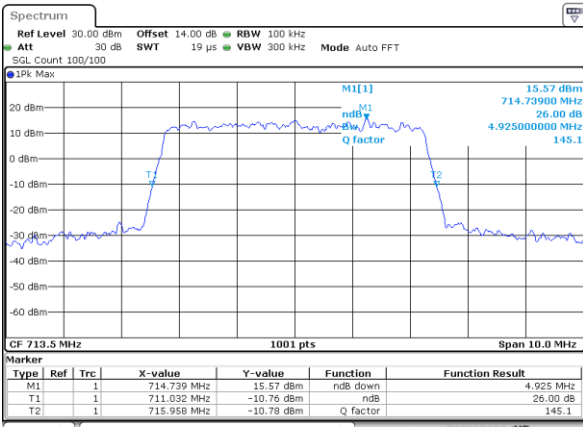

LTE Band 12

Lowest Channel / 5MHz / QPSK

Date: 27\_SEP.2017 04:09:25

Lowest Channel / 5MHz / 16QAM

Date: 27\_SEP.2017 04:10:35

Middle Channel / 5MHz / QPSK

Date: 27\_SEP.2017 04:16:32

Middle Channel / 5MHz / 16QAM

Date: 27\_SEP.2017 04:16:42

Highest Channel / 5MHz / QPSK

Date: 27\_SEP.2017 04:19:04

Highest Channel / 5MHz / 16QAM

Date: 27\_SEP.2017 04:19:14

LTE Band 12

Lowest Channel / 10MHz / QPSK

Date: 27\_SEP.2017 04:26:11