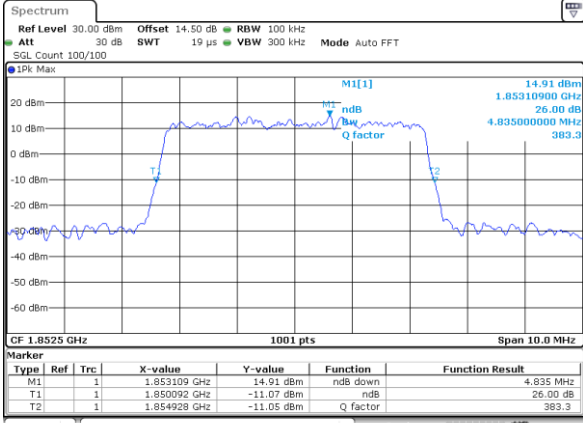

Date: 9.OCT.2017 19:25:08

Lowest Channel / 3MHz / 64QAM

Date: 28.SEP.2017 23:11:52

Middle Channel / 1.4MHz / 64QAM

Date: 28.SEP.2017 23:07:02

Middle Channel / 3MHz / 64QAM

Date: 28.SEP.2017 23:11:07

Highest Channel / 1.4MHz / 64QAM

Date: 28.SEP.2017 23:08:18

Highest Channel / 3MHz / 64QAM

Date: 28.SEP.2017 23:11:23

LTE Band 25

Lowest Channel / 5MHz / 64QAM

Date: 28\_SEP.2017 23:17:56

Lowest Channel / 10MHz / 64QAM

Date: 28\_SEP.2017 23:24:01

Middle Channel / 5MHz / 64QAM

Date: 28\_SEP.2017 23:19:12

Middle Channel / 10MHz / 64QAM

Date: 28\_SEP.2017 23:25:17

Highest Channel / 5MHz / 64QAM

Date: 28\_SEP.2017 23:20:27

Highest Channel / 10MHz / 64QAM