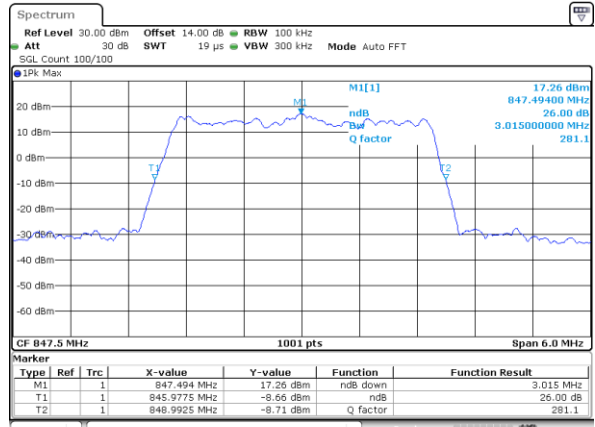

Date: 26.SEP.2017 10:18:43

Highest Channel / 1.4MHz / 16QAM

Date: 26.SEP.2017 10:18:53

LTE Band 26

Lowest Channel / 3MHz / QPSK

Date: 26\_SEP.2017 10:45:45

Lowest Channel / 3MHz / 16QAM

Date: 26\_SEP.2017 10:45:55

Middle Channel / 3MHz / QPSK

Date: 26\_SEP.2017 10:52:55

Middle Channel / 3MHz / 16QAM

Date: 26\_SEP.2017 10:53:05

Highest Channel / 3MHz / QPSK

Date: 26\_SEP.2017 10:55:28

Highest Channel / 3MHz / 16QAM

Date: 26\_SEP.2017 10:55:38

LTE Band 26

Lowest Channel / 5MHz / QPSK

Date: 26\_SEP.2017 11:02:38

Lowest Channel / 5MHz / 16QAM

Date: 26\_SEP.2017 11:02:48

Middle Channel / 5MHz / QPSK

Date: 26\_SEP.2017 11:09:47

Middle Channel / 5MHz / 16QAM

Date: 26\_SEP.2017 11:09:57

Highest Channel / 5MHz / QPSK

Date: 26\_SEP.2017 11:12:20

Highest Channel / 5MHz / 16QAM

Date: 26\_SEP.2017 11:12:29

LTE Band 26

Lowest Channel / 10MHz / QPSK

Date: 26\_SEP.2017 11:19:29