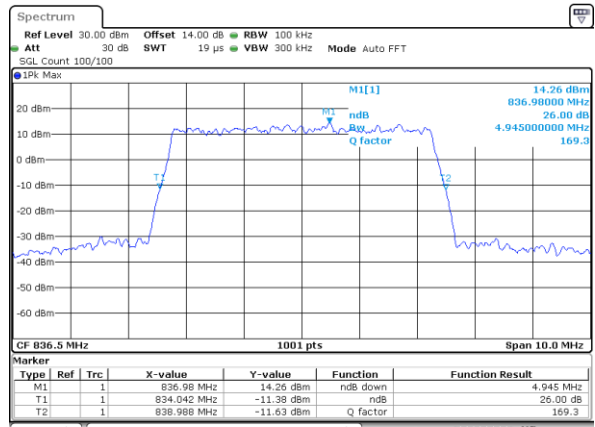

LTE Band 26

Lowest Channel / 5MHz / QPSK

Date: 26\_SEP.2017 11:02:38

Lowest Channel / 5MHz / 16QAM

Date: 26\_SEP.2017 11:02:48

Middle Channel / 5MHz / QPSK

Date: 26\_SEP.2017 11:09:47

Middle Channel / 5MHz / 16QAM

Date: 26\_SEP.2017 11:09:57

Highest Channel / 5MHz / QPSK

Date: 26\_SEP.2017 11:12:20

Highest Channel / 5MHz / 16QAM

Date: 26\_SEP.2017 11:12:29

LTE Band 26

Lowest Channel / 10MHz / QPSK

Date: 26\_SEP.2017 11:19:29