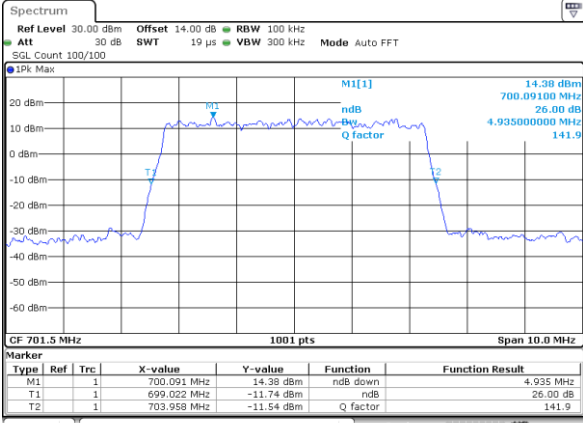

Date: 27\_SEP.2017 04:35:51

Highest Channel / 10MHz / 16QAM

Date: 27\_SEP.2017 04:36:01

LTE Band 12

Lowest Channel / 1.4MHz / 64QAM

Date: 27\_SEP.2017 04:45:19

Lowest Channel / 3MHz / 64QAM

Date: 27\_SEP.2017 05:10:142

Middle Channel / 1.4MHz / 64QAM

Date: 27\_SEP.2017 04:49:23

Middle Channel / 3MHz / 64QAM

Date: 27\_SEP.2017 05:10:515

Highest Channel / 1.4MHz / 64QAM

Date: 27\_SEP.2017 04:50:39

Highest Channel / 3MHz / 64QAM

Date: 27\_SEP.2017 05:10:6131

LTE Band 12

Lowest Channel / 5MHz / 64QAM

Date: 27\_SEP.2017 05:10:04

Lowest Channel / 10MHz / 64QAM

Date: 27\_SEP.2017 05:11:26

Middle Channel / 5MHz / 64QAM

Date: 27\_SEP.2017 05:13:37