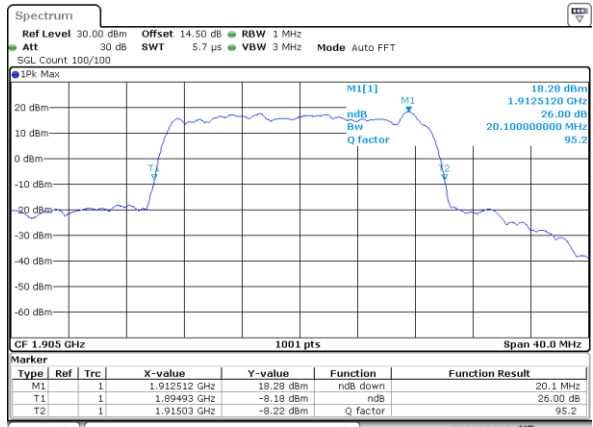

Middle Channel / 20MHz / 16QAM

Date: 20\_SEP.2017 08:17:58

Highest Channel / 20MHz / QPSK

Date: 20\_SEP.2017 08:20:21

Highest Channel / 20MHz / 16QAM

Date: 20\_SEP.2017 08:20:31

LTE Band 25

Lowest Channel / 1.4MHz / 64QAM

Date: 9.OCT.2017 19:25:08

Lowest Channel / 3MHz / 64QAM

Date: 28.SEP.2017 23:11:52

Middle Channel / 1.4MHz / 64QAM

Date: 28.SEP.2017 23:07:02

Middle Channel / 3MHz / 64QAM

Date: 28.SEP.2017 23:11:07

Highest Channel / 1.4MHz / 64QAM