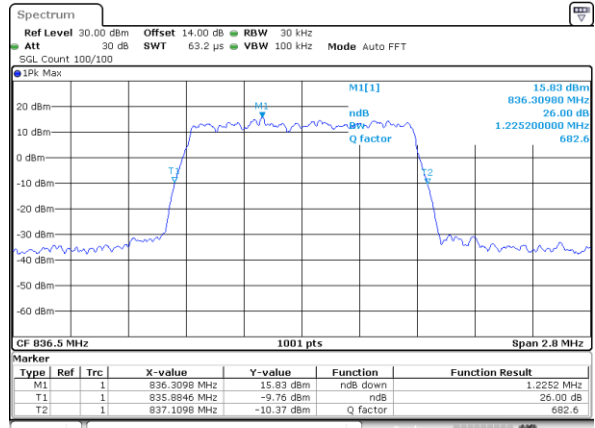

Middle Channel / 20MHz / 64QAM

Date: 28\_SEP.2017 23:37:26

Highest Channel / 15MHz / 64QAM

Date: 28\_SEP.2017 23:32:37

Highest Channel / 20MHz / 64QAM

Date: 28\_SEP.2017 23:38:42

LTE Band 26

Lowest Channel / 1.4MHz / QPSK

Date: 26.SEP.2017 10:08:29

Lowest Channel / 1.4MHz / 16QAM

Date: 26.SEP.2017 10:08:19

Middle Channel / 1.4MHz / QPSK

Date: 26.SEP.2017 10:16:11

Middle Channel / 1.4MHz / 16QAM

Date: 26.SEP.2017 10:16:21

Highest Channel / 1.4MHz / QPSK

Date: 26.SEP.2017 10:18:43

Highest Channel / 1.4MHz / 16QAM

Date: 26.SEP.2017 10:18:53

LTE Band 26

Lowest Channel / 3MHz / QPSK

Date: 26\_SEP.2017 10:45:45

Lowest Channel / 3MHz / 16QAM

Date: 26\_SEP.2017 10:45:55