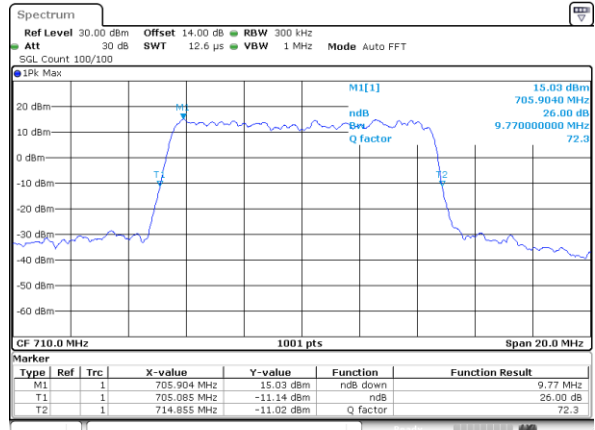

Middle Channel / 10MHz / 16QAM

Date: 22_SEP.2017 03:24:46