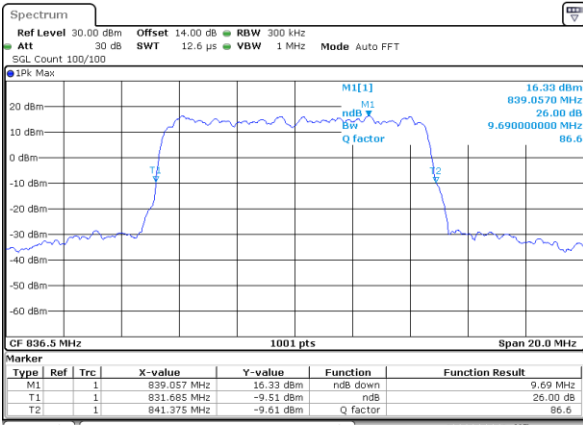

LTE Band 26

Lowest Channel / 5MHz / QPSK

Date: 26\_SEP.2017 11:02:38

Lowest Channel / 5MHz / 16QAM

Date: 26\_SEP.2017 11:02:48

Middle Channel / 5MHz / QPSK

Date: 26\_SEP.2017 11:09:47

Middle Channel / 5MHz / 16QAM

Date: 26\_SEP.2017 11:09:57

Highest Channel / 5MHz / QPSK

Date: 26\_SEP.2017 11:12:20

Highest Channel / 5MHz / 16QAM

Date: 26\_SEP.2017 11:12:29

LTE Band 26

Lowest Channel / 10MHz / QPSK

Date: 26\_SEP.2017 11:19:29

Lowest Channel / 10MHz / 16QAM

Date: 26\_SEP.2017 11:19:39

Middle Channel / 10MHz / QPSK

Date: 26\_SEP.2017 11:26:08

Middle Channel / 10MHz / 16QAM

Date: 26\_SEP.2017 11:26:48

Highest Channel / 10MHz / QPSK

Date: 26\_SEP.2017 11:29:10

Highest Channel / 10MHz / 16QAM

Date: 26\_SEP.2017 11:29:20