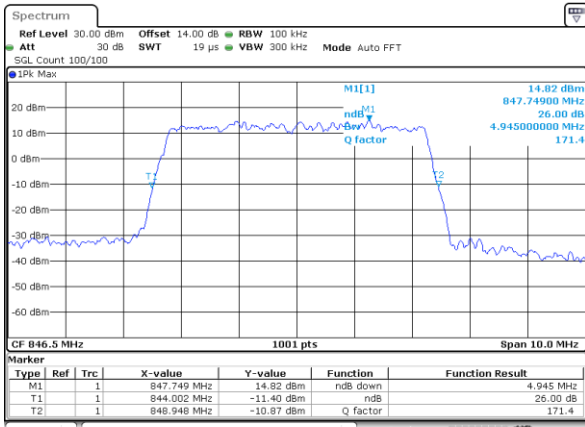

LTE Band 26

Lowest Channel / 5MHz / QPSK

Date: 26\_SEP.2017 11:02:38

Lowest Channel / 5MHz / 16QAM

Date: 26\_SEP.2017 11:02:48

Middle Channel / 5MHz / QPSK

Date: 26\_SEP.2017 11:09:47

Middle Channel / 5MHz / 16QAM

Date: 26\_SEP.2017 11:09:57

Highest Channel / 5MHz / QPSK

Date: 26\_SEP.2017 11:12:20

Highest Channel / 5MHz / 16QAM

Date: 26\_SEP.2017 11:12:29

LTE Band 26

Lowest Channel / 10MHz / QPSK

Date: 26\_SEP.2017 11:19:29