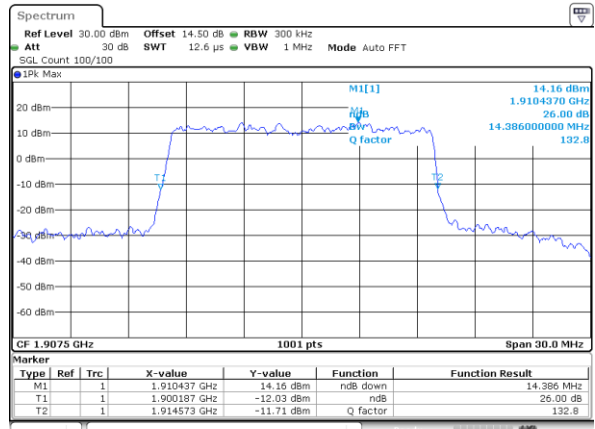

Date: 20\_SEP.2017 07:55:45

Highest Channel / 10MHz / 16QAM

Date: 20\_SEP.2017 07:55:55

LTE Band 25

Lowest Channel / 15MHz / QPSK

Date: 20\_SEP.2017 08:02:57

Lowest Channel / 15MHz / 16QAM

Date: 20\_SEP.2017 08:03:07

Middle Channel / 15MHz / QPSK

Date: 20\_SEP.2017 08:05:30

Middle Channel / 15MHz / 16QAM

Date: 20\_SEP.2017 08:05:40

Highest Channel / 15MHz / QPSK

Date: 20\_SEP.2017 08:08:03

Highest Channel / 15MHz / 16QAM

Date: 20\_SEP.2017 08:08:13

LTE Band 25

Lowest Channel / 20MHz / QPSK

Date: 20\_SEP.2017 08:15:15

Lowest Channel / 20MHz / 16QAM

Date: 20\_SEP.2017 08:15:25

Middle Channel / 20MHz / QPSK

Date: 20\_SEP.2017 08:17:48