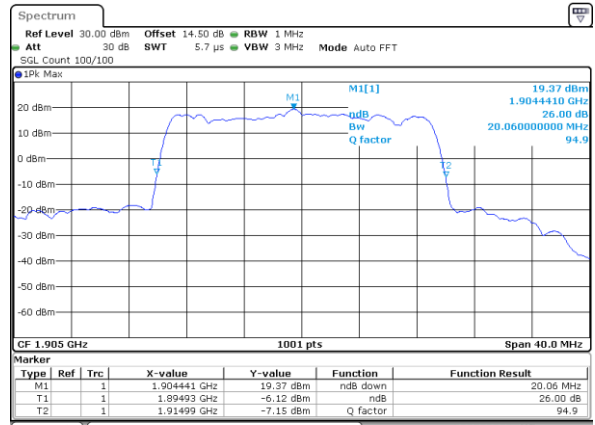

Date: 28\_SEP.2017 23:26:32

LTE Band 25

Lowest Channel / 15MHz / 64QAM

Date: 28\_SEP.2017 23:30:06

Lowest Channel / 20MHz / 64QAM

Date: 28\_SEP.2017 23:36:11

Middle Channel / 15MHz / 64QAM

Date: 28\_SEP.2017 23:31:21

Middle Channel / 20MHz / 64QAM

Date: 28\_SEP.2017 23:37:26

Highest Channel / 15MHz / 64QAM

Date: 28\_SEP.2017 23:32:37

Highest Channel / 20MHz / 64QAM

Date: 28\_SEP.2017 23:38:42

LTE Band 26

Lowest Channel / 1.4MHz / QPSK

Date: 26.SEP.2017 10:08:29

Lowest Channel / 1.4MHz / 16QAM

Date: 26.SEP.2017 10:08:19

Middle Channel / 1.4MHz / QPSK

Date: 26.SEP.2017 10:16:11

Middle Channel / 1.4MHz / 16QAM

Date: 26.SEP.2017 10:16:21

Highest Channel / 1.4MHz / QPSK