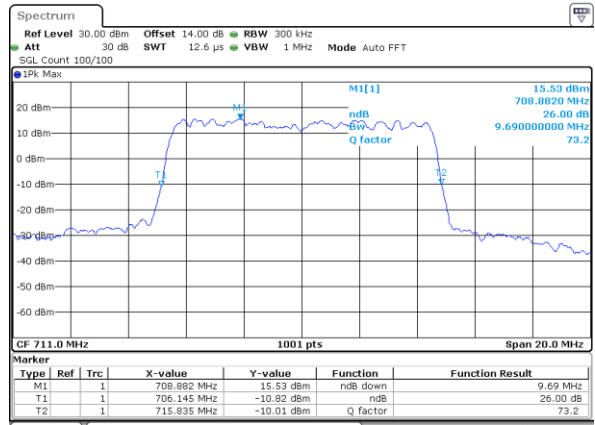

Date: 27\_SEP.2017 04:16:42

Highest Channel / 5MHz / QPSK

Date: 27\_SEP.2017 04:19:04

Highest Channel / 5MHz / 16QAM

Date: 27\_SEP.2017 04:19:14

LTE Band 12

Lowest Channel / 10MHz / QPSK

Date: 27\_SEP.2017 04:26:11

Lowest Channel / 10MHz / 16QAM

Date: 27\_SEP.2017 04:26:21

Middle Channel / 10MHz / QPSK

Date: 27\_SEP.2017 04:33:18

Middle Channel / 10MHz / 16QAM

Date: 27\_SEP.2017 04:33:29

Highest Channel / 10MHz / QPSK

Date: 27\_SEP.2017 04:35:51

Highest Channel / 10MHz / 16QAM

Date: 27\_SEP.2017 04:36:01

LTE Band 12

Lowest Channel / 1.4MHz / 64QAM

Date: 27\_SEP.2017 04:45:19

Lowest Channel / 3MHz / 64QAM

Date: 27\_SEP.2017 05:10:142