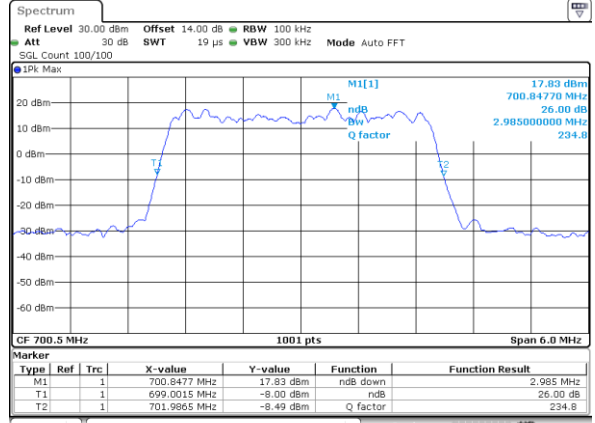

Lowest Channel / 10MHz / 16QAM

Date: 27\_SEP.2017 04:26:21

Middle Channel / 10MHz / QPSK

Date: 27\_SEP.2017 04:33:18

Middle Channel / 10MHz / 16QAM

Date: 27\_SEP.2017 04:33:29

Highest Channel / 10MHz / QPSK

Date: 27\_SEP.2017 04:35:51

Highest Channel / 10MHz / 16QAM

Date: 27\_SEP.2017 04:36:01

LTE Band 12

Lowest Channel / 1.4MHz / 64QAM

Date: 27\_SEP.2017 04:45:19

Lowest Channel / 3MHz / 64QAM

Date: 27\_SEP.2017 05:10:142

Middle Channel / 1.4MHz / 64QAM

Date: 27\_SEP.2017 04:49:23

Middle Channel / 3MHz / 64QAM

Date: 27\_SEP.2017 05:10:515

Highest Channel / 1.4MHz / 64QAM

Date: 27\_SEP.2017 04:50:39

Highest Channel / 3MHz / 64QAM