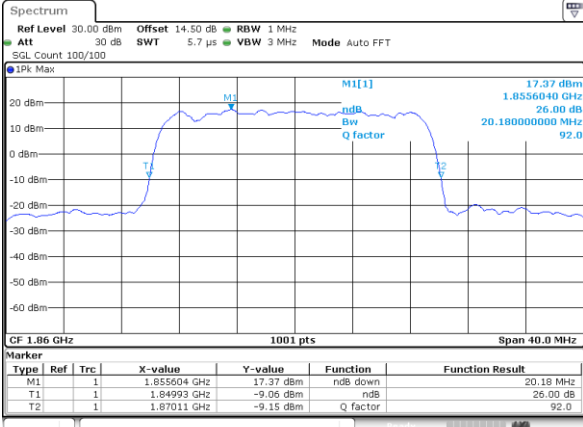

LTE Band 25

Lowest Channel / 20MHz / QPSK

Date: 20_SEP.2017 08:15:15