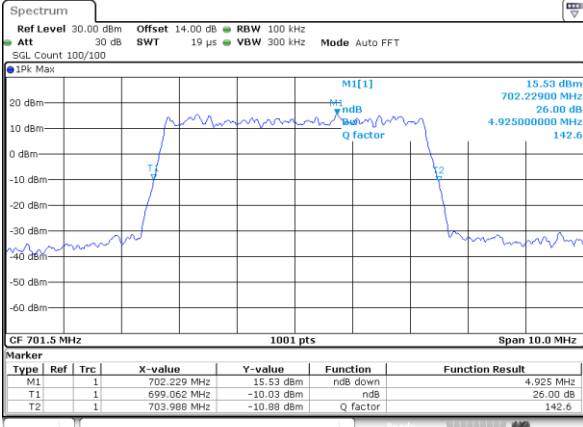

LTE Band 12

Lowest Channel / 5MHz / QPSK

Date: 27\_SEP.2017 04:09:25

Lowest Channel / 5MHz / 16QAM

Date: 27\_SEP.2017 04:10:35

Middle Channel / 5MHz / QPSK

Date: 27\_SEP.2017 04:16:32

Middle Channel / 5MHz / 16QAM

Date: 27\_SEP.2017 04:16:42

Highest Channel / 5MHz / QPSK

Date: 27\_SEP.2017 04:19:04

Highest Channel / 5MHz / 16QAM

Date: 27\_SEP.2017 04:19:14

LTE Band 12

Lowest Channel / 10MHz / QPSK

Date: 27\_SEP.2017 04:26:11