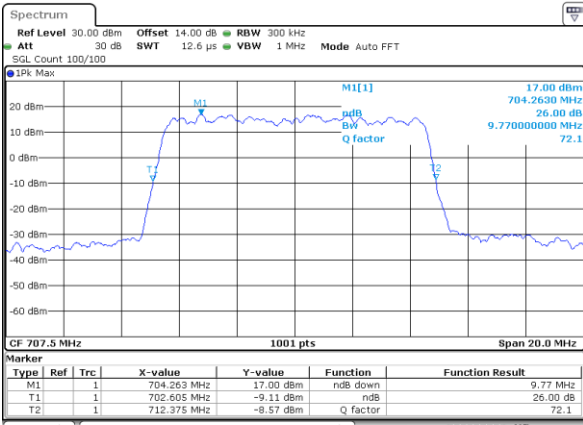

Middle Channel / 10MHz / QPSK

Date: 27_SEP.2017 04:33:18