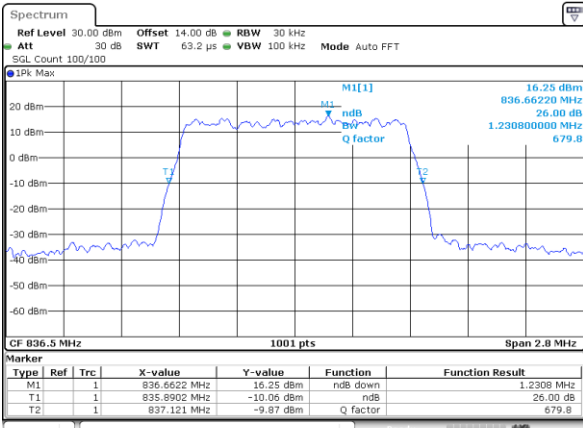

Date: 28\_SEP.2017 23:26:32

LTE Band 25

Lowest Channel / 15MHz / 64QAM

Date: 28\_SEP.2017 23:30:06

Lowest Channel / 20MHz / 64QAM

Date: 28\_SEP.2017 23:36:11

Middle Channel / 15MHz / 64QAM

Date: 28\_SEP.2017 23:31:21

Middle Channel / 20MHz / 64QAM

Date: 28\_SEP.2017 23:37:26

Highest Channel / 15MHz / 64QAM

Date: 28\_SEP.2017 23:32:37

Highest Channel / 20MHz / 64QAM

Date: 28\_SEP.2017 23:38:42

LTE Band 26

Lowest Channel / 1.4MHz / QPSK

Date: 26.SEP.2017 10:08:29

Lowest Channel / 1.4MHz / 16QAM

Date: 26.SEP.2017 10:08:19

Middle Channel / 1.4MHz / QPSK

Date: 26.SEP.2017 10:16:11

Middle Channel / 1.4MHz / 16QAM

Date: 26.SEP.2017 10:16:21

Highest Channel / 1.4MHz / QPSK