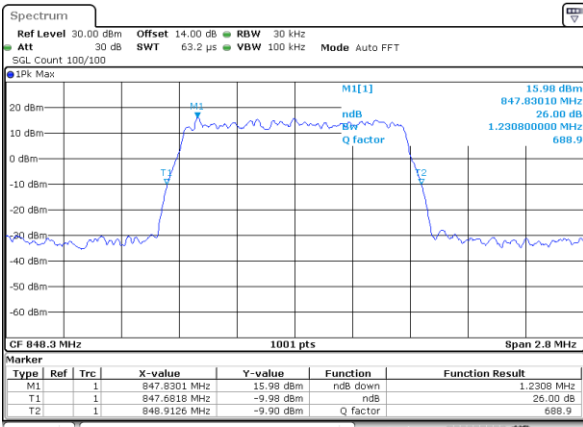

Middle Channel / 20MHz / 64QAM

Date: 28\_SEP.2017 23:37:26

Highest Channel / 15MHz / 64QAM

Date: 28\_SEP.2017 23:32:37

Highest Channel / 20MHz / 64QAM

Date: 28\_SEP.2017 23:38:42

LTE Band 26

Lowest Channel / 1.4MHz / QPSK

Date: 26.SEP.2017 10:08:29

Lowest Channel / 1.4MHz / 16QAM

Date: 26.SEP.2017 10:08:19

Middle Channel / 1.4MHz / QPSK

Date: 26.SEP.2017 10:16:11

Middle Channel / 1.4MHz / 16QAM

Date: 26.SEP.2017 10:16:21

Highest Channel / 1.4MHz / QPSK

Date: 26.SEP.2017 10:18:43

Highest Channel / 1.4MHz / 16QAM

Date: 26.SEP.2017 10:18:53

LTE Band 26

Lowest Channel / 3MHz / QPSK

Date: 26\_SEP.2017 10:45:45

Lowest Channel / 3MHz / 16QAM

Date: 26\_SEP.2017 10:45:55