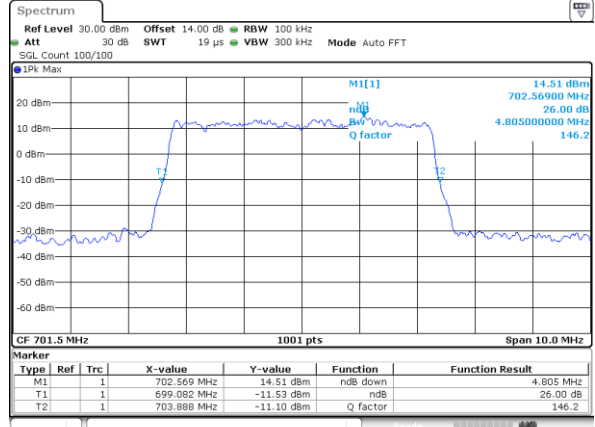

LTE Band 12

Lowest Channel / 5MHz / QPSK

Date: 27\_SEP.2017 04:09:25

Lowest Channel / 5MHz / 16QAM

Date: 27\_SEP.2017 04:10:35

Middle Channel / 5MHz / QPSK

Date: 27\_SEP.2017 04:16:32

Middle Channel / 5MHz / 16QAM

Date: 27\_SEP.2017 04:16:42

Highest Channel / 5MHz / QPSK

Date: 27\_SEP.2017 04:19:04

Highest Channel / 5MHz / 16QAM

Date: 27\_SEP.2017 04:19:14

LTE Band 12

Lowest Channel / 10MHz / QPSK

Date: 27\_SEP.2017 04:26:11