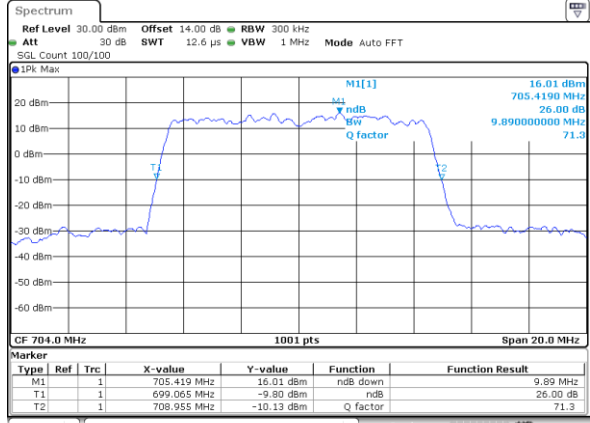

Date: 27\_SEP.2017 05:10:6131

LTE Band 12

Lowest Channel / 5MHz / 64QAM

Date: 27\_SEP.2017 05:10:04

Lowest Channel / 10MHz / 64QAM

Date: 27\_SEP.2017 05:11:26

Middle Channel / 5MHz / 64QAM

Date: 27\_SEP.2017 05:13:37

Middle Channel / 10MHz / 64QAM

Date: 27\_SEP.2017 05:12:59

Highest Channel / 5MHz / 64QAM

Date: 27\_SEP.2017 05:14:53

Highest Channel / 10MHz / 64QAM

Date: 27\_SEP.2017 05:12:15

LTE Band 17

Lowest Channel / 5MHz / QPSK