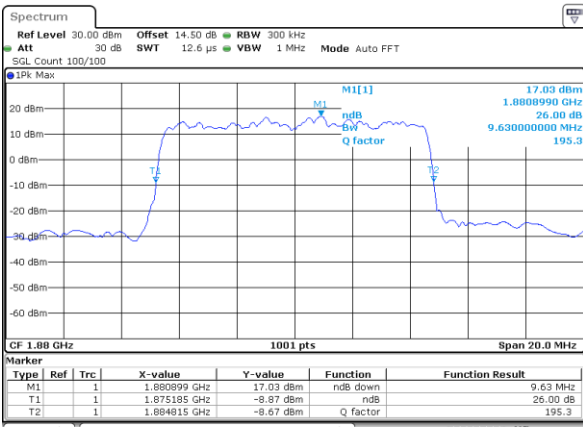

Middle Channel / 5MHz / 16QAM

Date: 20\_SEP.2017 07:35:59

Highest Channel / 5MHz / QPSK

Date: 20\_SEP.2017 07:38:22

Highest Channel / 5MHz / 16QAM

Date: 20\_SEP.2017 07:38:32

LTE Band 25

Lowest Channel / 10MHz / QPSK

Date: 20\_SEP.2017 07:50:39

Lowest Channel / 10MHz / 16QAM

Date: 20\_SEP.2017 07:50:49

Middle Channel / 10MHz / QPSK

Date: 20\_SEP.2017 07:53:12

Middle Channel / 10MHz / 16QAM

Date: 20\_SEP.2017 07:53:22

Highest Channel / 10MHz / QPSK