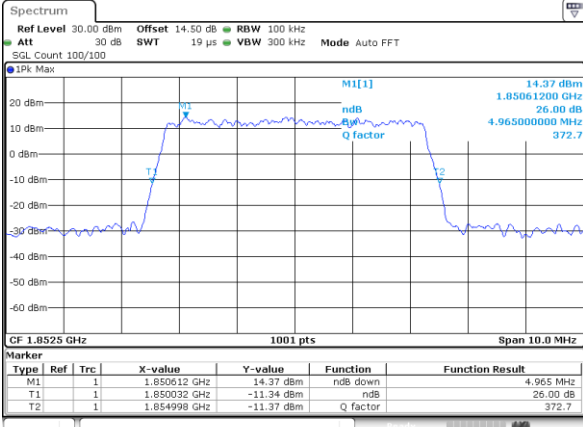

LTE Band 25

Lowest Channel / 5MHz / QPSK

Date: 20_SEP.2017 07:33:16