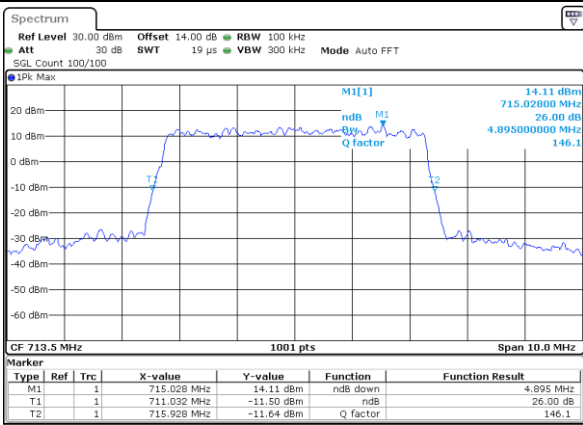

Date: 22\_SEP.2017 03:27:19

LTE Band 17

Lowest Channel / 5MHz / 64QAM

Date: 22\_SEP.2017 04:07:57

Lowest Channel / 10MHz / 64QAM

Date: 22\_SEP.2017 04:16:23

Middle Channel / 5MHz / 64QAM

Date: 22\_SEP.2017 04:11:32

Middle Channel / 10MHz / 64QAM

Date: 22\_SEP.2017 04:19:57

Highest Channel / 5MHz / 64QAM

Date: 22\_SEP.2017 04:12:48

Highest Channel / 10MHz / 64QAM

Date: 22\_SEP.2017 04:21:14

LTE Band 25

Lowest Channel / 1.4MHz / QPSK