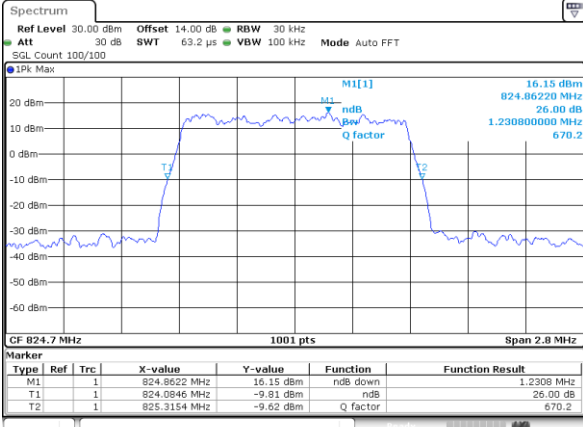

Date: 28\_SEP.2017 23:26:32

LTE Band 25

Lowest Channel / 15MHz / 64QAM

Date: 28\_SEP.2017 23:30:06

Lowest Channel / 20MHz / 64QAM

Date: 28\_SEP.2017 23:36:11

Middle Channel / 15MHz / 64QAM

Date: 28\_SEP.2017 23:31:21

Middle Channel / 20MHz / 64QAM

Date: 28\_SEP.2017 23:37:26

Highest Channel / 15MHz / 64QAM

Date: 28\_SEP.2017 23:32:37

Highest Channel / 20MHz / 64QAM

Date: 28\_SEP.2017 23:38:42

LTE Band 26

Lowest Channel / 1.4MHz / QPSK

Date: 26.SEP.2017 10:08:29

Lowest Channel / 1.4MHz / 16QAM

Date: 26.SEP.2017 10:08:19

Middle Channel / 1.4MHz / QPSK

Date: 26.SEP.2017 10:16:11

Middle Channel / 1.4MHz / 16QAM

Date: 26.SEP.2017 10:16:21

Highest Channel / 1.4MHz / QPSK