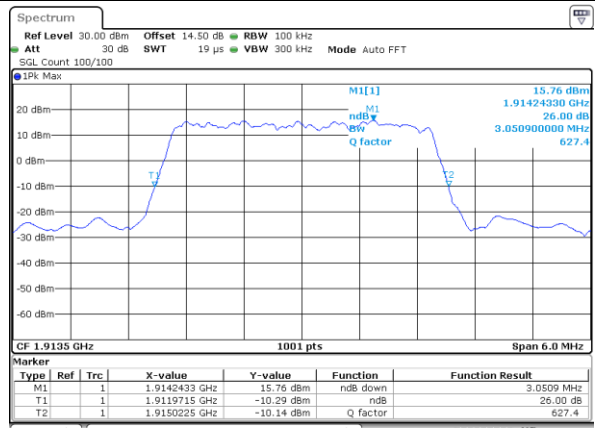

Highest Channel / 1.4MHz / QPSK

Date: 20\_SEP.2017 07:13:47

Highest Channel / 1.4MHz / 16QAM

Date: 20\_SEP.2017 07:13:57

LTE Band 25

Lowest Channel / 3MHz / QPSK

Date: 20\_SEP.2017 07:20:59

Lowest Channel / 3MHz / 16QAM

Date: 20\_SEP.2017 07:21:09

Middle Channel / 3MHz / QPSK

Date: 20\_SEP.2017 07:23:52

Middle Channel / 3MHz / 16QAM

Date: 20\_SEP.2017 07:23:42

Highest Channel / 3MHz / QPSK

Date: 20\_SEP.2017 07:26:04

Highest Channel / 3MHz / 16QAM

Date: 20\_SEP.2017 07:26:15

LTE Band 25

Lowest Channel / 5MHz / QPSK

Date: 20\_SEP.2017 07:33:16

Lowest Channel / 5MHz / 16QAM

Date: 20\_SEP.2017 07:33:26

Middle Channel / 5MHz / QPSK

Date: 20\_SEP.2017 07:35:49