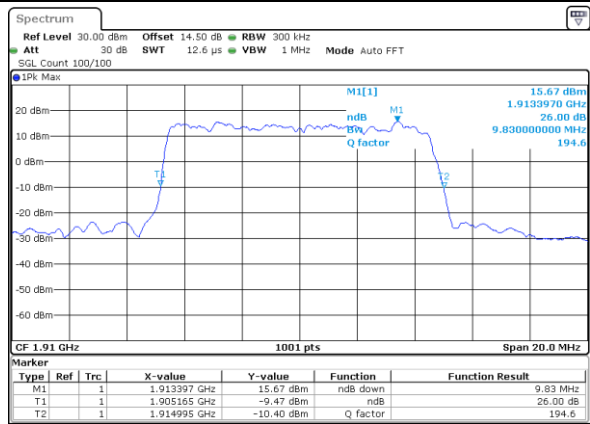

Date: 28.SEP.2017 23:08:18

Highest Channel / 3MHz / 64QAM

Date: 28.SEP.2017 23:11:23

LTE Band 25

Lowest Channel / 5MHz / 64QAM

Date: 28\_SEP.2017 23:17:56

Lowest Channel / 10MHz / 64QAM

Date: 28\_SEP.2017 23:24:01

Middle Channel / 5MHz / 64QAM

Date: 28\_SEP.2017 23:19:12

Middle Channel / 10MHz / 64QAM

Date: 28\_SEP.2017 23:25:17

Highest Channel / 5MHz / 64QAM

Date: 28\_SEP.2017 23:20:27

Highest Channel / 10MHz / 64QAM