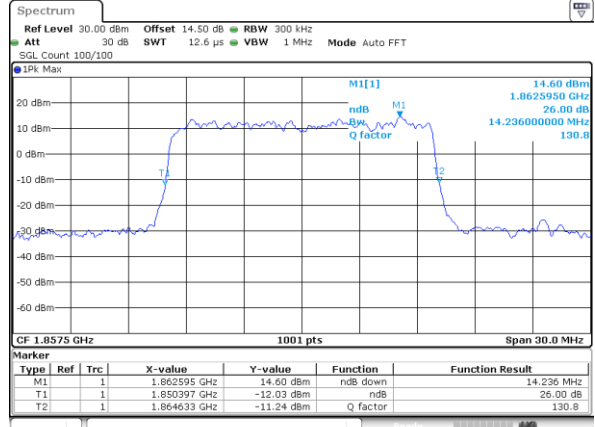

Date: 20\_SEP.2017 07:55:45

Highest Channel / 10MHz / 16QAM

Date: 20\_SEP.2017 07:55:55

LTE Band 25

Lowest Channel / 15MHz / QPSK

Date: 20\_SEP.2017 08:02:57

Lowest Channel / 15MHz / 16QAM

Date: 20\_SEP.2017 08:03:07