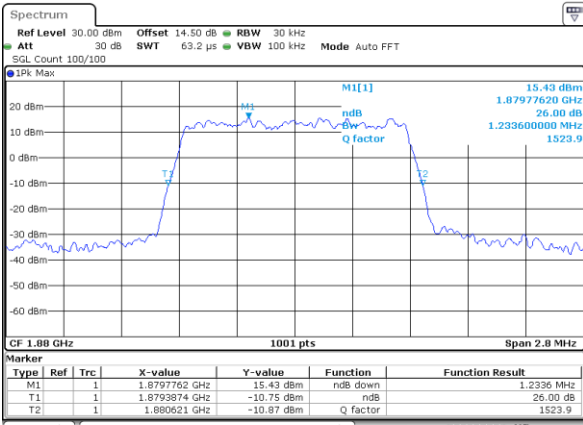

Middle Channel / 10MHz / 64QAM

Date: 22\_SEP.2017 04:19:57

Highest Channel / 5MHz / 64QAM

Date: 22\_SEP.2017 04:12:48

Highest Channel / 10MHz / 64QAM

Date: 22\_SEP.2017 04:21:14

LTE Band 25

Lowest Channel / 1.4MHz / QPSK

Date: 20\_SEP.2017 07:08:44

Lowest Channel / 1.4MHz / 16QAM

Date: 20\_SEP.2017 07:10:55

Middle Channel / 1.4MHz / QPSK

Date: 20\_SEP.2017 07:11:15

Middle Channel / 1.4MHz / 16QAM

Date: 20\_SEP.2017 07:11:26