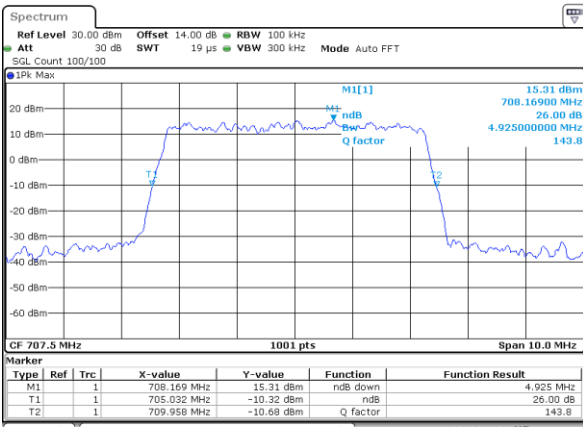

LTE Band 12

Lowest Channel / 5MHz / QPSK

Date: 27\_SEP.2017 04:09:25

Lowest Channel / 5MHz / 16QAM

Date: 27\_SEP.2017 04:10:35

Middle Channel / 5MHz / QPSK

Date: 27\_SEP.2017 04:16:32

Middle Channel / 5MHz / 16QAM

Date: 27\_SEP.2017 04:16:42

Highest Channel / 5MHz / QPSK

Date: 27\_SEP.2017 04:19:04

Highest Channel / 5MHz / 16QAM

Date: 27\_SEP.2017 04:19:14

LTE Band 12

Lowest Channel / 10MHz / QPSK

Date: 27\_SEP.2017 04:26:11