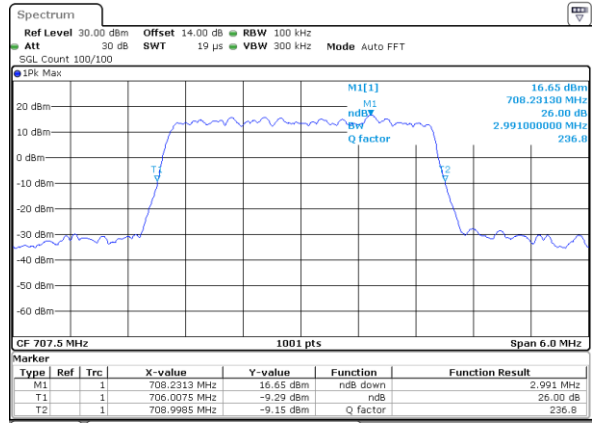

Lowest Channel / 10MHz / 16QAM

Date: 27\_SEP.2017 04:26:21

Middle Channel / 10MHz / QPSK

Date: 27\_SEP.2017 04:33:18

Middle Channel / 10MHz / 16QAM

Date: 27\_SEP.2017 04:33:29

Highest Channel / 10MHz / QPSK

Date: 27\_SEP.2017 04:35:51

Highest Channel / 10MHz / 16QAM

Date: 27\_SEP.2017 04:36:01

LTE Band 12

Lowest Channel / 1.4MHz / 64QAM

Date: 27\_SEP.2017 04:45:19

Lowest Channel / 3MHz / 64QAM

Date: 27\_SEP.2017 05:10:142

Middle Channel / 1.4MHz / 64QAM

Date: 27\_SEP.2017 04:49:23

Middle Channel / 3MHz / 64QAM

Date: 27\_SEP.2017 05:10:515

Highest Channel / 1.4MHz / 64QAM

Date: 27\_SEP.2017 04:50:39

Highest Channel / 3MHz / 64QAM