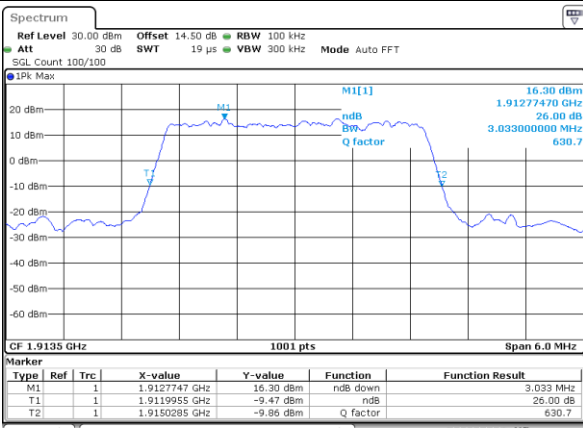

Highest Channel / 1.4MHz / QPSK

Date: 20\_SEP.2017 07:13:47

Highest Channel / 1.4MHz / 16QAM

Date: 20\_SEP.2017 07:13:57

LTE Band 25

Lowest Channel / 3MHz / QPSK

Date: 20\_SEP.2017 07:20:59

Lowest Channel / 3MHz / 16QAM

Date: 20\_SEP.2017 07:21:09

Middle Channel / 3MHz / QPSK

Date: 20\_SEP.2017 07:23:52

Middle Channel / 3MHz / 16QAM

Date: 20\_SEP.2017 07:23:42

Highest Channel / 3MHz / QPSK

Date: 20\_SEP.2017 07:26:04

Highest Channel / 3MHz / 16QAM