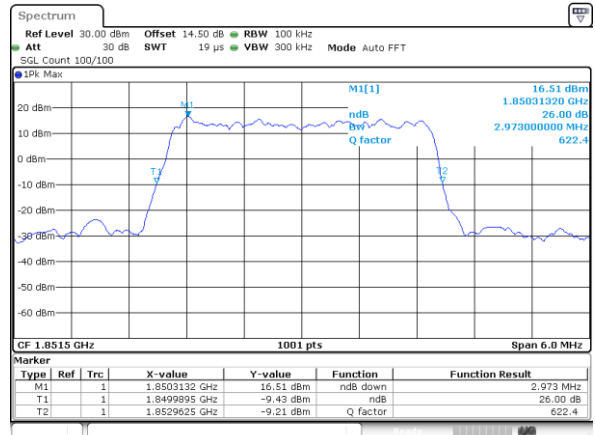

Date: 20\_SEP.2017 08:08:13

LTE Band 25

Lowest Channel / 20MHz / QPSK

Date: 20\_SEP.2017 08:15:15

Lowest Channel / 20MHz / 16QAM

Date: 20\_SEP.2017 08:15:25

Middle Channel / 20MHz / QPSK

Date: 20\_SEP.2017 08:17:48

Middle Channel / 20MHz / 16QAM

Date: 20\_SEP.2017 08:17:58

Highest Channel / 20MHz / QPSK

Date: 20\_SEP.2017 08:20:21

Highest Channel / 20MHz / 16QAM

Date: 20\_SEP.2017 08:20:31

LTE Band 25

Lowest Channel / 1.4MHz / 64QAM

Date: 9.OCT.2017 19:25:08

Lowest Channel / 3MHz / 64QAM

Date: 28.SEP.2017 23:11:52

Middle Channel / 1.4MHz / 64QAM

Date: 28.SEP.2017 23:07:02

Middle Channel / 3MHz / 64QAM

Date: 28.SEP.2017 23:11:07

Highest Channel / 1.4MHz / 64QAM