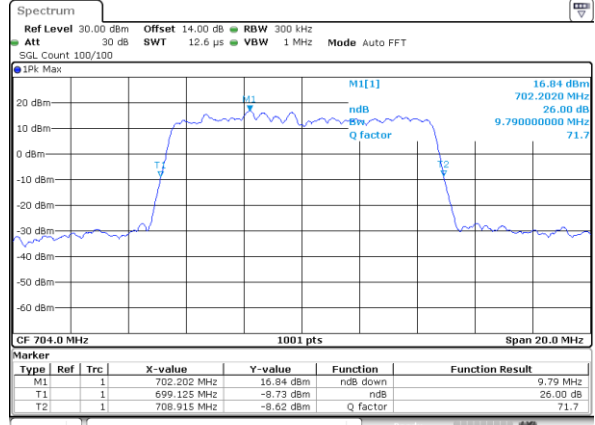

Date: 27\_SEP.2017 04:16:42

Highest Channel / 5MHz / QPSK

Date: 27\_SEP.2017 04:19:04

Highest Channel / 5MHz / 16QAM

Date: 27\_SEP.2017 04:19:14

LTE Band 12

Lowest Channel / 10MHz / QPSK

Date: 27\_SEP.2017 04:26:11

Lowest Channel / 10MHz / 16QAM

Date: 27\_SEP.2017 04:26:21

Middle Channel / 10MHz / QPSK

Date: 27\_SEP.2017 04:33:18

Middle Channel / 10MHz / 16QAM

Date: 27\_SEP.2017 04:33:29

Highest Channel / 10MHz / QPSK

Date: 27\_SEP.2017 04:35:51

Highest Channel / 10MHz / 16QAM

Date: 27\_SEP.2017 04:36:01

LTE Band 12

Lowest Channel / 1.4MHz / 64QAM

Date: 27\_SEP.2017 04:45:19

Lowest Channel / 3MHz / 64QAM

Date: 27\_SEP.2017 05:10:142