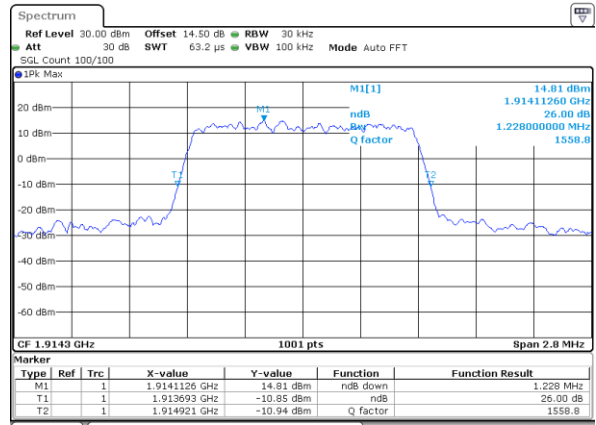

Middle Channel / 10MHz / 64QAM

Date: 22\_SEP.2017 04:19:57

Highest Channel / 5MHz / 64QAM

Date: 22\_SEP.2017 04:12:48

Highest Channel / 10MHz / 64QAM

Date: 22\_SEP.2017 04:21:14

LTE Band 25

Lowest Channel / 1.4MHz / QPSK

Date: 20\_SEP.2017 07:08:44

Lowest Channel / 1.4MHz / 16QAM

Date: 20\_SEP.2017 07:10:55

Middle Channel / 1.4MHz / QPSK

Date: 20\_SEP.2017 07:11:15

Middle Channel / 1.4MHz / 16QAM

Date: 20\_SEP.2017 07:11:26

Highest Channel / 1.4MHz / QPSK

Date: 20\_SEP.2017 07:13:47

Highest Channel / 1.4MHz / 16QAM

Date: 20\_SEP.2017 07:13:57

LTE Band 25

Lowest Channel / 3MHz / QPSK

Date: 20\_SEP.2017 07:20:59

Lowest Channel / 3MHz / 16QAM