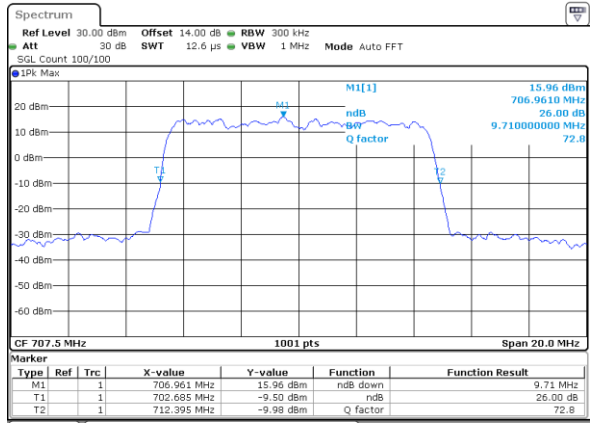

Date: 27\_SEP.2017 05:10:6131

LTE Band 12

Lowest Channel / 5MHz / 64QAM

Date: 27\_SEP.2017 05:10:04

Lowest Channel / 10MHz / 64QAM

Date: 27\_SEP.2017 05:11:26

Middle Channel / 5MHz / 64QAM

Date: 27\_SEP.2017 05:13:37

Middle Channel / 10MHz / 64QAM

Date: 27\_SEP.2017 05:12:59

Highest Channel / 5MHz / 64QAM

Date: 27\_SEP.2017 05:14:53

Highest Channel / 10MHz / 64QAM

Date: 27\_SEP.2017 05:12:15

LTE Band 17

Lowest Channel / 5MHz / QPSK