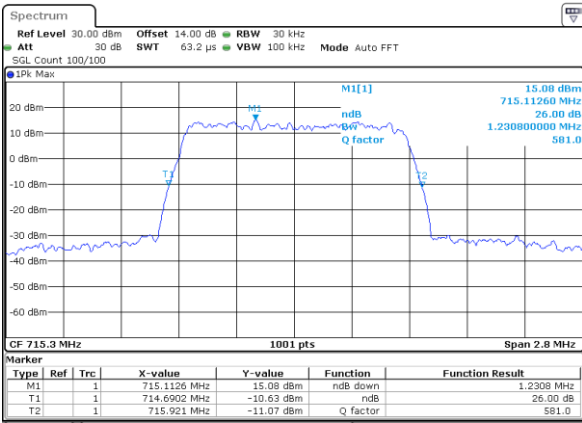

Middle Channel / 1.4MHz / 64QAM

Date: 27\_SEP.2017 04:49:23

Middle Channel / 3MHz / 64QAM

Date: 27\_SEP.2017 05:10:515

Highest Channel / 1.4MHz / 64QAM

Date: 27\_SEP.2017 04:50:39

Highest Channel / 3MHz / 64QAM