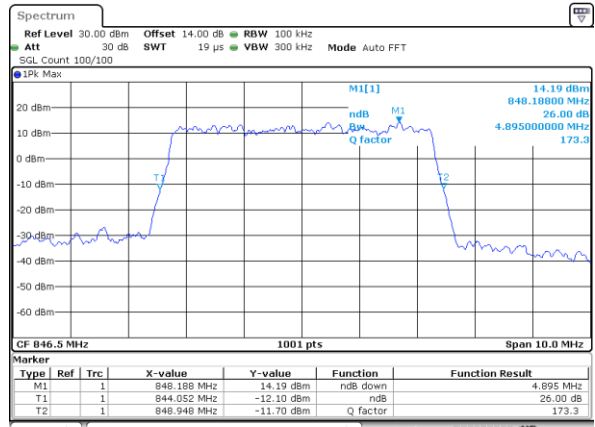

LTE Band 26

Lowest Channel / 5MHz / QPSK

Date: 26\_SEP.2017 11:02:38

Lowest Channel / 5MHz / 16QAM

Date: 26\_SEP.2017 11:02:48

Middle Channel / 5MHz / QPSK

Date: 26\_SEP.2017 11:09:47

Middle Channel / 5MHz / 16QAM

Date: 26\_SEP.2017 11:09:57

Highest Channel / 5MHz / QPSK

Date: 26\_SEP.2017 11:12:20

Highest Channel / 5MHz / 16QAM

Date: 26\_SEP.2017 11:12:29

LTE Band 26

Lowest Channel / 10MHz / QPSK

Date: 26\_SEP.2017 11:19:29