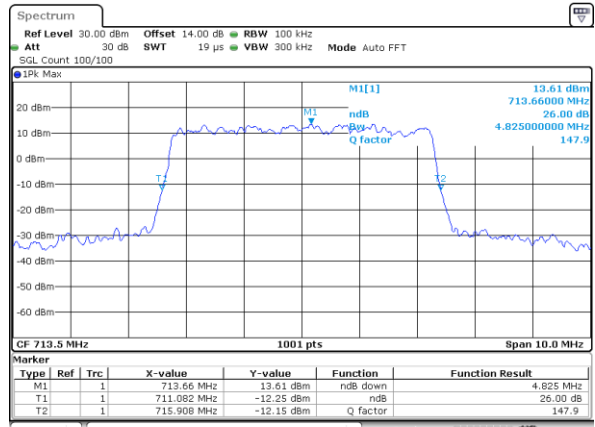

Middle Channel / 10MHz / 64QAM

Date: 27\_SEP.2017 05:12:59

Highest Channel / 5MHz / 64QAM

Date: 27\_SEP.2017 05:14:53

Highest Channel / 10MHz / 64QAM

Date: 27\_SEP.2017 05:12:15

LTE Band 17

Lowest Channel / 5MHz / QPSK

Date: 22\_SEP.2017 03:00:34

Lowest Channel / 5MHz / 16QAM

Date: 22\_SEP.2017 03:00:44

Middle Channel / 5MHz / QPSK

Date: 22\_SEP.2017 03:07:45

Middle Channel / 5MHz / 16QAM

Date: 22\_SEP.2017 03:07:55

Highest Channel / 5MHz / QPSK

Date: 22\_SEP.2017 03:10:17

Highest Channel / 5MHz / 16QAM

Date: 22\_SEP.2017 03:10:27

LTE Band 17

Lowest Channel / 10MHz / QPSK

Date: 22\_SEP.2017 03:17:27

Lowest Channel / 10MHz / 16QAM

Date: 22\_SEP.2017 03:17:37