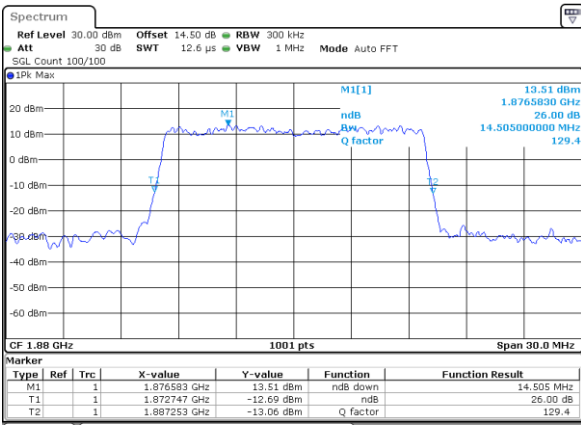

Middle Channel / 5MHz / 64QAM

Date: 28\_SEP.2017 23:19:12

Middle Channel / 10MHz / 64QAM

Date: 28\_SEP.2017 23:25:17

Highest Channel / 5MHz / 64QAM

Date: 28\_SEP.2017 23:20:27

Highest Channel / 10MHz / 64QAM

Date: 28\_SEP.2017 23:26:32

LTE Band 25

Lowest Channel / 15MHz / 64QAM

Date: 28\_SEP.2017 23:30:06

Lowest Channel / 20MHz / 64QAM

Date: 28\_SEP.2017 23:36:11

Middle Channel / 15MHz / 64QAM

Date: 28\_SEP.2017 23:31:21

Middle Channel / 20MHz / 64QAM

Date: 28\_SEP.2017 23:37:26

Highest Channel / 15MHz / 64QAM

Date: 28\_SEP.2017 23:32:37

Highest Channel / 20MHz / 64QAM

Date: 28\_SEP.2017 23:38:42

LTE Band 26

Lowest Channel / 1.4MHz / QPSK

Date: 26.SEP.2017 10:08:29

Lowest Channel / 1.4MHz / 16QAM

Date: 26.SEP.2017 10:08:19

Middle Channel / 1.4MHz / QPSK

Date: 26.SEP.2017 10:16:11

Middle Channel / 1.4MHz / 16QAM

Date: 26.SEP.2017 10:16:21

Highest Channel / 1.4MHz / QPSK