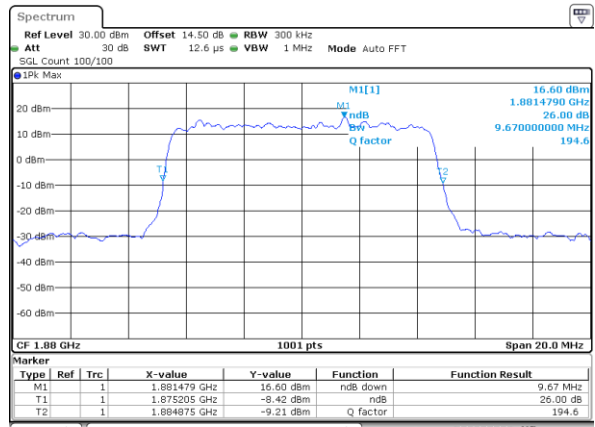

Middle Channel / 5MHz / 16QAM

Date: 20\_SEP.2017 07:35:59

Highest Channel / 5MHz / QPSK

Date: 20\_SEP.2017 07:38:22

Highest Channel / 5MHz / 16QAM

Date: 20\_SEP.2017 07:38:32

LTE Band 25

Lowest Channel / 10MHz / QPSK

Date: 20\_SEP.2017 07:50:39

Lowest Channel / 10MHz / 16QAM

Date: 20\_SEP.2017 07:50:49

Middle Channel / 10MHz / QPSK

Date: 20\_SEP.2017 07:53:12

Middle Channel / 10MHz / 16QAM

Date: 20\_SEP.2017 07:53:22

Highest Channel / 10MHz / QPSK

Date: 20\_SEP.2017 07:55:45

Highest Channel / 10MHz / 16QAM

Date: 20\_SEP.2017 07:55:55

LTE Band 25

Lowest Channel / 15MHz / QPSK

Date: 20\_SEP.2017 08:02:57

Lowest Channel / 15MHz / 16QAM

Date: 20\_SEP.2017 08:03:07