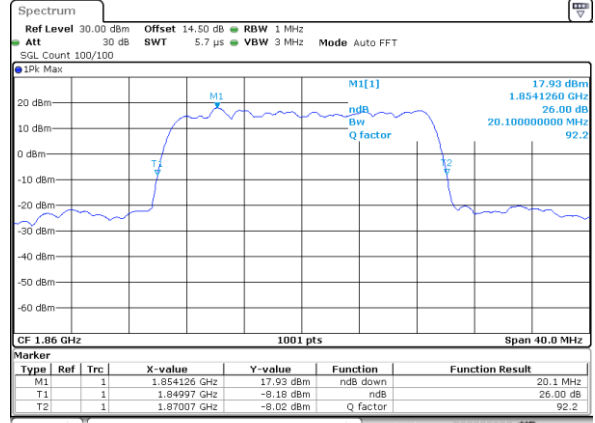

Middle Channel / 5MHz / 64QAM

Date: 28\_SEP.2017 23:19:12

Middle Channel / 10MHz / 64QAM

Date: 28\_SEP.2017 23:25:17

Highest Channel / 5MHz / 64QAM

Date: 28\_SEP.2017 23:20:27

Highest Channel / 10MHz / 64QAM

Date: 28\_SEP.2017 23:26:32

LTE Band 25

Lowest Channel / 15MHz / 64QAM

Date: 28\_SEP.2017 23:30:06

Lowest Channel / 20MHz / 64QAM

Date: 28\_SEP.2017 23:36:11

Middle Channel / 15MHz / 64QAM

Date: 28\_SEP.2017 23:31:21

Middle Channel / 20MHz / 64QAM

Date: 28\_SEP.2017 23:37:26

Highest Channel / 15MHz / 64QAM

Date: 28\_SEP.2017 23:32:37

Highest Channel / 20MHz / 64QAM

Date: 28\_SEP.2017 23:38:42

LTE Band 26

Lowest Channel / 1.4MHz / QPSK

Date: 26.SEP.2017 10:08:29

Lowest Channel / 1.4MHz / 16QAM

Date: 26.SEP.2017 10:08:19

Middle Channel / 1.4MHz / QPSK

Date: 26.SEP.2017 10:16:11

Middle Channel / 1.4MHz / 16QAM

Date: 26.SEP.2017 10:16:21

Highest Channel / 1.4MHz / QPSK