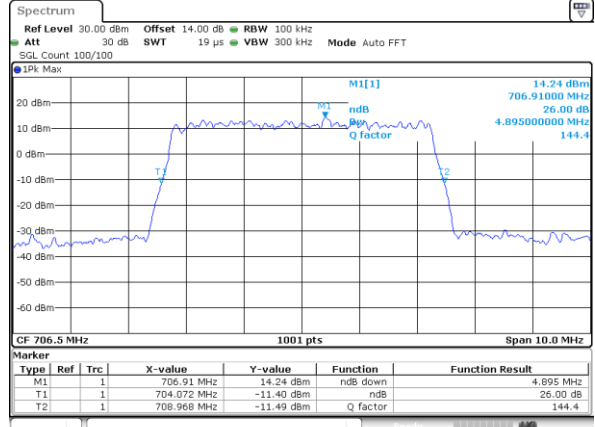

Middle Channel / 10MHz / 64QAM

Date: 27\_SEP.2017 05:12:59

Highest Channel / 5MHz / 64QAM

Date: 27\_SEP.2017 05:14:53

Highest Channel / 10MHz / 64QAM

Date: 27\_SEP.2017 05:12:15

LTE Band 17

Lowest Channel / 5MHz / QPSK

Date: 22\_SEP.2017 03:00:34

Lowest Channel / 5MHz / 16QAM

Date: 22\_SEP.2017 03:00:44

Middle Channel / 5MHz / QPSK

Date: 22\_SEP.2017 03:07:45

Middle Channel / 5MHz / 16QAM

Date: 22\_SEP.2017 03:07:55

Highest Channel / 5MHz / QPSK