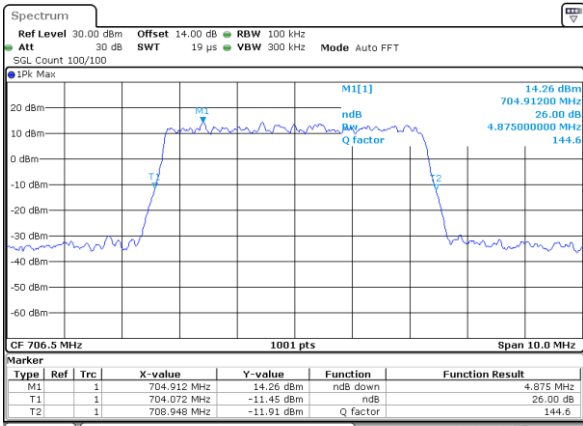

Middle Channel / 10MHz / QPSK

Date: 22\_SEP.2017 03:24:36

Middle Channel / 10MHz / 16QAM

Date: 22\_SEP.2017 03:24:46

Highest Channel / 10MHz / QPSK

Date: 22\_SEP.2017 03:27:09

Highest Channel / 10MHz / 16QAM

Date: 22\_SEP.2017 03:27:19

LTE Band 17

Lowest Channel / 5MHz / 64QAM

Date: 22\_SEP.2017 04:07:57

Lowest Channel / 10MHz / 64QAM

Date: 22\_SEP.2017 04:16:23

Middle Channel / 5MHz / 64QAM

Date: 22\_SEP.2017 04:11:32