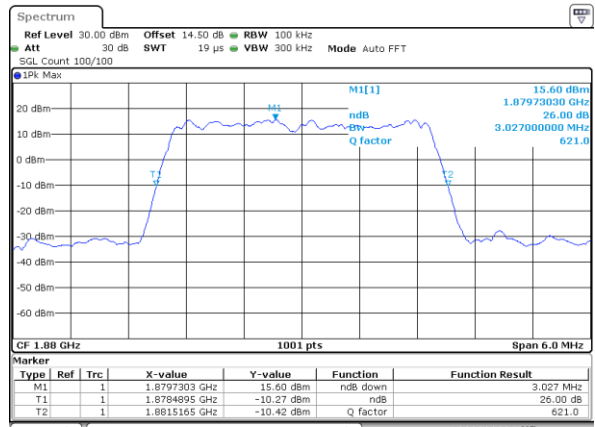

Date: 20\_SEP.2017 07:08:44

Lowest Channel / 1.4MHz / 16QAM

Date: 20\_SEP.2017 07:10:55

Middle Channel / 1.4MHz / QPSK

Date: 20\_SEP.2017 07:11:15

Middle Channel / 1.4MHz / 16QAM

Date: 20\_SEP.2017 07:11:26

Highest Channel / 1.4MHz / QPSK

Date: 20\_SEP.2017 07:13:47

Highest Channel / 1.4MHz / 16QAM

Date: 20\_SEP.2017 07:13:57

LTE Band 25

Lowest Channel / 3MHz / QPSK

Date: 20\_SEP.2017 07:20:59

Lowest Channel / 3MHz / 16QAM

Date: 20\_SEP.2017 07:21:09

Middle Channel / 3MHz / QPSK

Date: 20\_SEP.2017 07:23:52

Middle Channel / 3MHz / 16QAM

Date: 20\_SEP.2017 07:23:42

Highest Channel / 3MHz / QPSK

Date: 20\_SEP.2017 07:26:04

Highest Channel / 3MHz / 16QAM