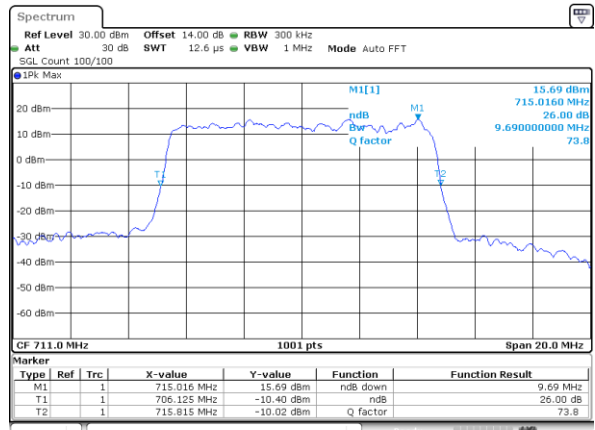

Date: 22\_SEP.2017 03:10:17

Highest Channel / 5MHz / 16QAM

Date: 22\_SEP.2017 03:10:27

LTE Band 17

Lowest Channel / 10MHz / QPSK

Date: 22\_SEP.2017 03:17:27

Lowest Channel / 10MHz / 16QAM

Date: 22\_SEP.2017 03:17:37

Middle Channel / 10MHz / QPSK

Date: 22\_SEP.2017 03:24:36

Middle Channel / 10MHz / 16QAM

Date: 22\_SEP.2017 03:24:46

Highest Channel / 10MHz / QPSK

Date: 22\_SEP.2017 03:27:09

Highest Channel / 10MHz / 16QAM

Date: 22\_SEP.2017 03:27:19

LTE Band 17

Lowest Channel / 5MHz / 64QAM

Date: 22\_SEP.2017 04:07:57

Lowest Channel / 10MHz / 64QAM

Date: 22\_SEP.2017 04:16:23

Middle Channel / 5MHz / 64QAM

Date: 22\_SEP.2017 04:11:32