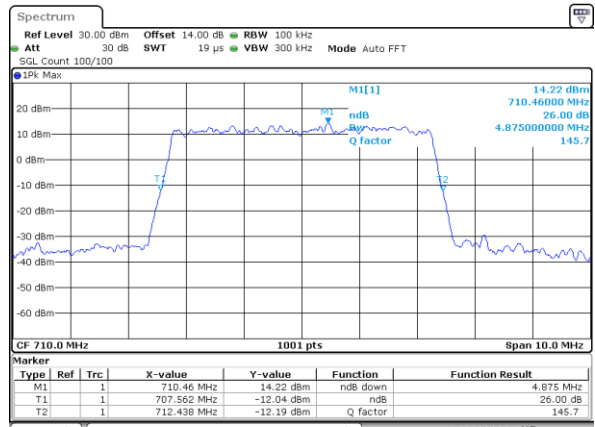

Middle Channel / 10MHz / 64QAM

Date: 27\_SEP.2017 05:12:59

Highest Channel / 5MHz / 64QAM

Date: 27\_SEP.2017 05:14:53

Highest Channel / 10MHz / 64QAM

Date: 27\_SEP.2017 05:12:15

LTE Band 17

Lowest Channel / 5MHz / QPSK

Date: 22\_SEP.2017 03:00:34

Lowest Channel / 5MHz / 16QAM

Date: 22\_SEP.2017 03:00:44

Middle Channel / 5MHz / QPSK

Date: 22\_SEP.2017 03:07:45

Middle Channel / 5MHz / 16QAM

Date: 22\_SEP.2017 03:07:55

Highest Channel / 5MHz / QPSK

Date: 22\_SEP.2017 03:10:17

Highest Channel / 5MHz / 16QAM

Date: 22\_SEP.2017 03:10:27

LTE Band 17

Lowest Channel / 10MHz / QPSK

Date: 22\_SEP.2017 03:17:27

Lowest Channel / 10MHz / 16QAM

Date: 22\_SEP.2017 03:17:37