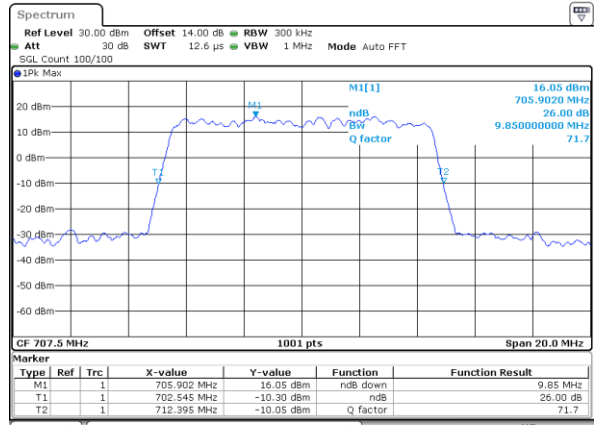

Date: 27\_SEP.2017 04:16:42

Highest Channel / 5MHz / QPSK

Date: 27\_SEP.2017 04:19:04

Highest Channel / 5MHz / 16QAM

Date: 27\_SEP.2017 04:19:14

LTE Band 12

Lowest Channel / 10MHz / QPSK

Date: 27\_SEP.2017 04:26:11

Lowest Channel / 10MHz / 16QAM

Date: 27\_SEP.2017 04:26:21

Middle Channel / 10MHz / QPSK

Date: 27\_SEP.2017 04:33:18

Middle Channel / 10MHz / 16QAM

Date: 27\_SEP.2017 04:33:29

Highest Channel / 10MHz / QPSK

Date: 27\_SEP.2017 04:35:51

Highest Channel / 10MHz / 16QAM

Date: 27\_SEP.2017 04:36:01

LTE Band 12

Lowest Channel / 1.4MHz / 64QAM

Date: 27\_SEP.2017 04:45:19

Lowest Channel / 3MHz / 64QAM

Date: 27\_SEP.2017 05:10:142