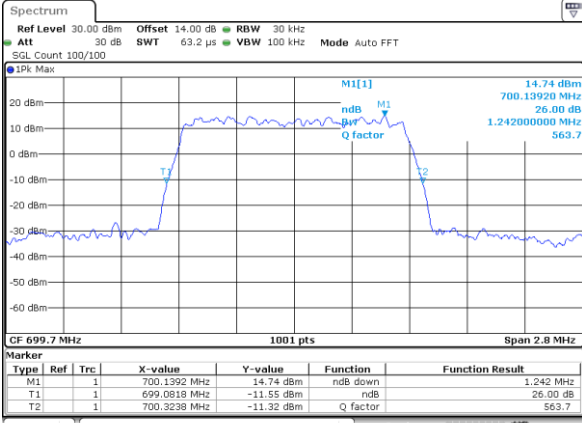

Date: 27\_SEP.2017 04:35:51

Highest Channel / 10MHz / 16QAM

Date: 27\_SEP.2017 04:36:01

LTE Band 12

Lowest Channel / 1.4MHz / 64QAM

Date: 27\_SEP.2017 04:45:19

Lowest Channel / 3MHz / 64QAM

Date: 27\_SEP.2017 05:10:142