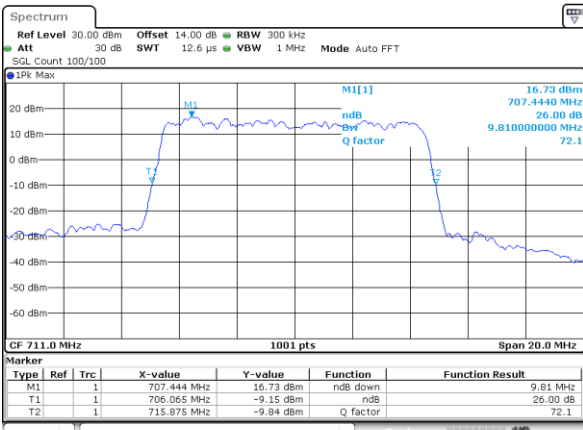

Date: 22\_SEP.2017 03:10:17

Highest Channel / 5MHz / 16QAM

Date: 22\_SEP.2017 03:10:27

LTE Band 17

Lowest Channel / 10MHz / QPSK

Date: 22\_SEP.2017 03:17:27

Lowest Channel / 10MHz / 16QAM

Date: 22\_SEP.2017 03:17:37

Middle Channel / 10MHz / QPSK

Date: 22\_SEP.2017 03:24:36

Middle Channel / 10MHz / 16QAM

Date: 22\_SEP.2017 03:24:46

Highest Channel / 10MHz / QPSK

Date: 22\_SEP.2017 03:27:09

Highest Channel / 10MHz / 16QAM

Date: 22\_SEP.2017 03:27:19

LTE Band 17

Lowest Channel / 5MHz / 64QAM

Date: 22\_SEP.2017 04:07:57

Lowest Channel / 10MHz / 64QAM

Date: 22\_SEP.2017 04:16:23

Middle Channel / 5MHz / 64QAM

Date: 22\_SEP.2017 04:11:32