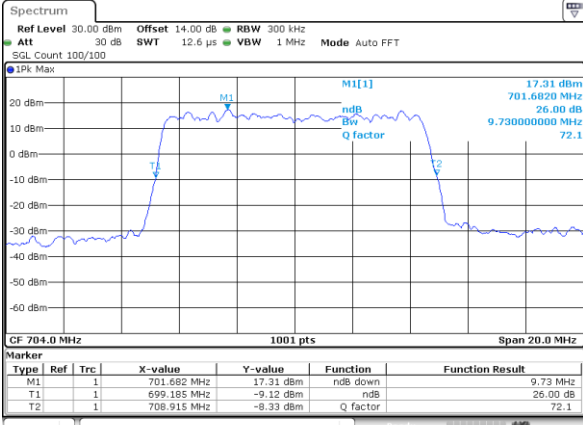

Date: 27\_SEP.2017 04:16:42

Highest Channel / 5MHz / QPSK

Date: 27\_SEP.2017 04:19:04

Highest Channel / 5MHz / 16QAM

Date: 27\_SEP.2017 04:19:14

LTE Band 12

Lowest Channel / 10MHz / QPSK

Date: 27\_SEP.2017 04:26:11