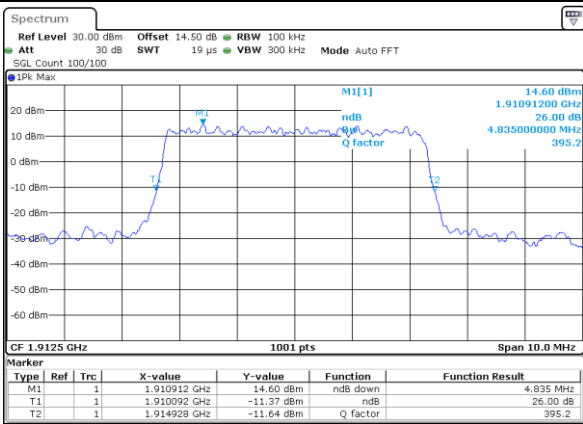

Date: 28.SEP.2017 23:08:18

Highest Channel / 3MHz / 64QAM

Date: 28.SEP.2017 23:11:23

LTE Band 25

Lowest Channel / 5MHz / 64QAM

Date: 28\_SEP.2017 23:17:56

Lowest Channel / 10MHz / 64QAM

Date: 28\_SEP.2017 23:24:01

Middle Channel / 5MHz / 64QAM

Date: 28\_SEP.2017 23:19:12

Middle Channel / 10MHz / 64QAM

Date: 28\_SEP.2017 23:25:17

Highest Channel / 5MHz / 64QAM

Date: 28\_SEP.2017 23:20:27

Highest Channel / 10MHz / 64QAM

Date: 28\_SEP.2017 23:26:32

LTE Band 25

Lowest Channel / 15MHz / 64QAM

Date: 28\_SEP.2017 23:30:06

Lowest Channel / 20MHz / 64QAM

Date: 28\_SEP.2017 23:36:11

Middle Channel / 15MHz / 64QAM

Date: 28\_SEP.2017 23:31:21