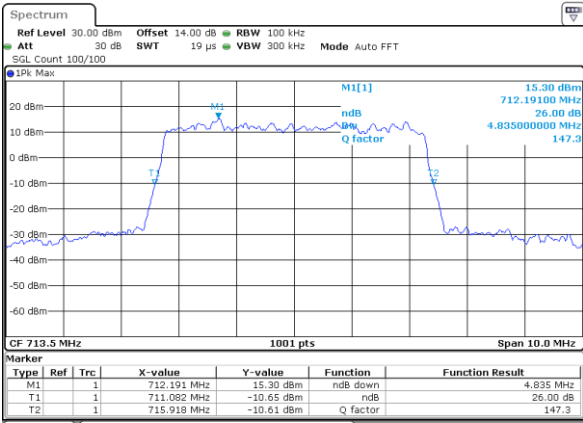

Date: 27\_SEP.2017 05:10:6131

LTE Band 12

Lowest Channel / 5MHz / 64QAM

Date: 27\_SEP.2017 05:10:04

Lowest Channel / 10MHz / 64QAM

Date: 27\_SEP.2017 05:11:26

Middle Channel / 5MHz / 64QAM

Date: 27\_SEP.2017 05:13:37

Middle Channel / 10MHz / 64QAM

Date: 27\_SEP.2017 05:12:59

Highest Channel / 5MHz / 64QAM

Date: 27\_SEP.2017 05:14:53

Highest Channel / 10MHz / 64QAM

Date: 27\_SEP.2017 05:12:15

LTE Band 17

Lowest Channel / 5MHz / QPSK