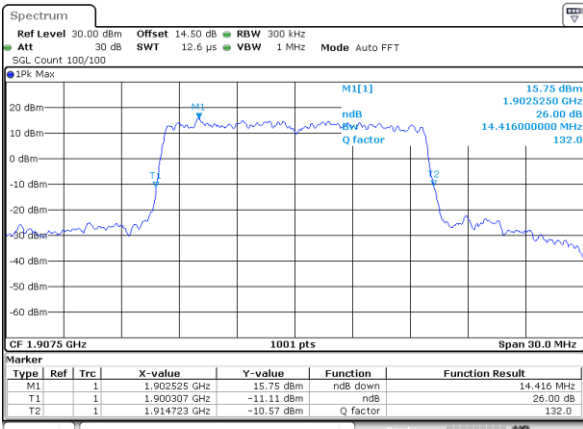

Date: 20\_SEP.2017 07:55:45

Highest Channel / 10MHz / 16QAM

Date: 20\_SEP.2017 07:55:55

LTE Band 25

Lowest Channel / 15MHz / QPSK

Date: 20\_SEP.2017 08:02:57

Lowest Channel / 15MHz / 16QAM

Date: 20\_SEP.2017 08:03:07

Middle Channel / 15MHz / QPSK

Date: 20\_SEP.2017 08:05:30

Middle Channel / 15MHz / 16QAM

Date: 20\_SEP.2017 08:05:40

Highest Channel / 15MHz / QPSK

Date: 20\_SEP.2017 08:08:03

Highest Channel / 15MHz / 16QAM

Date: 20\_SEP.2017 08:08:13

LTE Band 25

Lowest Channel / 20MHz / QPSK

Date: 20\_SEP.2017 08:15:15

Lowest Channel / 20MHz / 16QAM

Date: 20\_SEP.2017 08:15:25

Middle Channel / 20MHz / QPSK

Date: 20\_SEP.2017 08:17:48