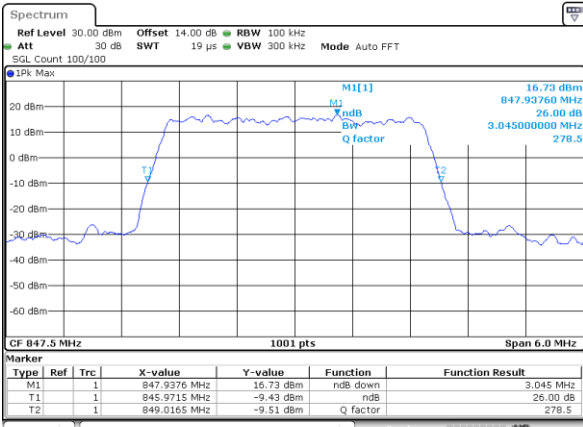

Date: 26.SEP.2017 10:18:43

Highest Channel / 1.4MHz / 16QAM

Date: 26.SEP.2017 10:18:53

LTE Band 26

Lowest Channel / 3MHz / QPSK

Date: 26\_SEP.2017 10:45:45

Lowest Channel / 3MHz / 16QAM

Date: 26\_SEP.2017 10:45:55

Middle Channel / 3MHz / QPSK

Date: 26\_SEP.2017 10:52:55

Middle Channel / 3MHz / 16QAM

Date: 26\_SEP.2017 10:53:05

Highest Channel / 3MHz / QPSK

Date: 26\_SEP.2017 10:55:28

Highest Channel / 3MHz / 16QAM

Date: 26\_SEP.2017 10:55:38

LTE Band 26

Lowest Channel / 5MHz / QPSK

Date: 26\_SEP.2017 11:02:38

Lowest Channel / 5MHz / 16QAM

Date: 26\_SEP.2017 11:02:48

Middle Channel / 5MHz / QPSK

Date: 26\_SEP.2017 11:09:47

Middle Channel / 5MHz / 16QAM

Date: 26\_SEP.2017 11:09:57

Highest Channel / 5MHz / QPSK

Date: 26\_SEP.2017 11:12:20

Highest Channel / 5MHz / 16QAM

Date: 26\_SEP.2017 11:12:29

LTE Band 26

Lowest Channel / 10MHz / QPSK

Date: 26\_SEP.2017 11:19:29