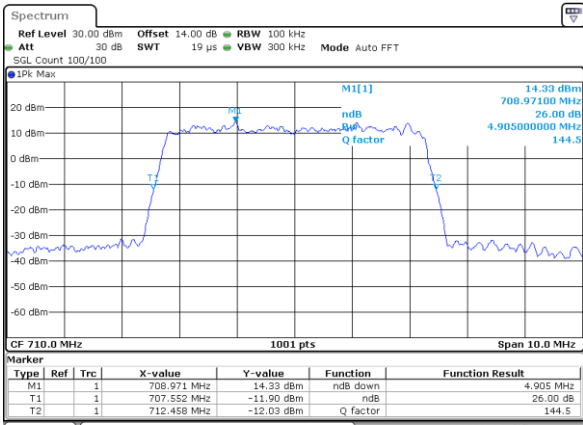

Date: 22\_SEP.2017 03:27:19

LTE Band 17

Lowest Channel / 5MHz / 64QAM

Date: 22\_SEP.2017 04:07:57

Lowest Channel / 10MHz / 64QAM

Date: 22\_SEP.2017 04:16:23

Middle Channel / 5MHz / 64QAM

Date: 22\_SEP.2017 04:11:32

Middle Channel / 10MHz / 64QAM

Date: 22\_SEP.2017 04:19:57

Highest Channel / 5MHz / 64QAM

Date: 22\_SEP.2017 04:12:48

Highest Channel / 10MHz / 64QAM

Date: 22\_SEP.2017 04:21:14

LTE Band 25

Lowest Channel / 1.4MHz / QPSK