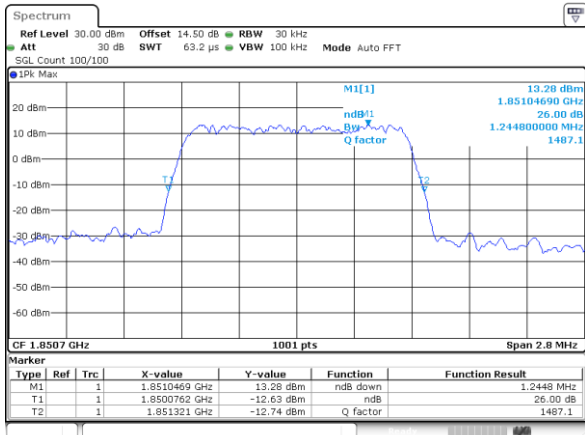

Middle Channel / 20MHz / 16QAM

Date: 20\_SEP.2017 08:17:58

Highest Channel / 20MHz / QPSK

Date: 20\_SEP.2017 08:20:21

Highest Channel / 20MHz / 16QAM

Date: 20\_SEP.2017 08:20:31

LTE Band 25

Lowest Channel / 1.4MHz / 64QAM

Date: 9.OCT.2017 19:25:08

Lowest Channel / 3MHz / 64QAM

Date: 28.SEP.2017 23:11:52

Middle Channel / 1.4MHz / 64QAM

Date: 28.SEP.2017 23:07:02

Middle Channel / 3MHz / 64QAM

Date: 28.SEP.2017 23:11:07

Highest Channel / 1.4MHz / 64QAM