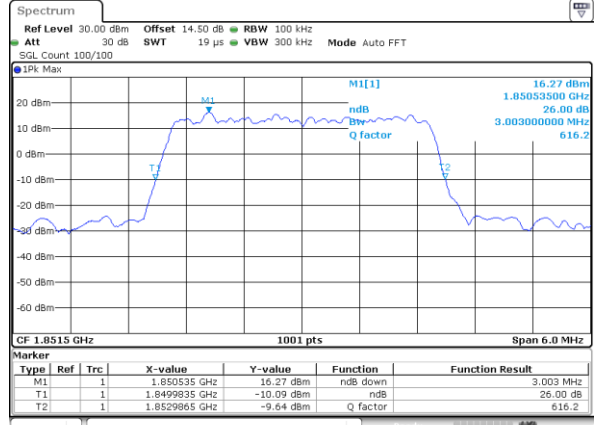

Date: 20\_SEP.2017 07:08:44

Lowest Channel / 1.4MHz / 16QAM

Date: 20\_SEP.2017 07:10:55

Middle Channel / 1.4MHz / QPSK

Date: 20\_SEP.2017 07:11:15

Middle Channel / 1.4MHz / 16QAM

Date: 20\_SEP.2017 07:11:26

Highest Channel / 1.4MHz / QPSK

Date: 20\_SEP.2017 07:13:47

Highest Channel / 1.4MHz / 16QAM

Date: 20\_SEP.2017 07:13:57

LTE Band 25

Lowest Channel / 3MHz / QPSK

Date: 20\_SEP.2017 07:20:59

Lowest Channel / 3MHz / 16QAM

Date: 20\_SEP.2017 07:21:09

Middle Channel / 3MHz / QPSK

Date: 20\_SEP.2017 07:23:52

Middle Channel / 3MHz / 16QAM

Date: 20\_SEP.2017 07:23:42

Highest Channel / 3MHz / QPSK

Date: 20\_SEP.2017 07:26:04

Highest Channel / 3MHz / 16QAM