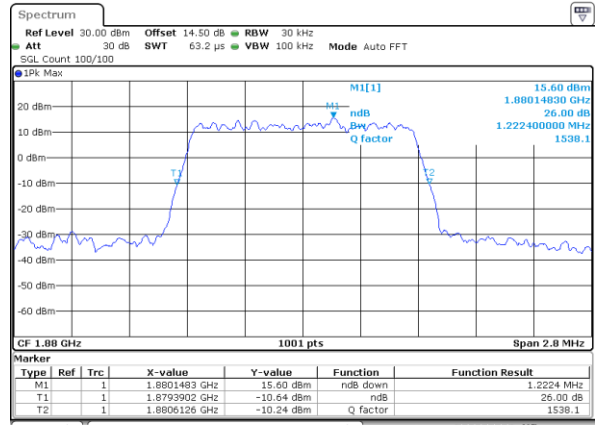

Middle Channel / 10MHz / 64QAM

Date: 22\_SEP.2017 04:19:57

Highest Channel / 5MHz / 64QAM

Date: 22\_SEP.2017 04:12:48

Highest Channel / 10MHz / 64QAM

Date: 22\_SEP.2017 04:21:14

LTE Band 25

Lowest Channel / 1.4MHz / QPSK

Date: 20\_SEP.2017 07:08:44

Lowest Channel / 1.4MHz / 16QAM

Date: 20\_SEP.2017 07:10:55

Middle Channel / 1.4MHz / QPSK

Date: 20\_SEP.2017 07:11:15

Middle Channel / 1.4MHz / 16QAM

Date: 20\_SEP.2017 07:11:26

Highest Channel / 1.4MHz / QPSK

Date: 20\_SEP.2017 07:13:47

Highest Channel / 1.4MHz / 16QAM

Date: 20\_SEP.2017 07:13:57

LTE Band 25

Lowest Channel / 3MHz / QPSK

Date: 20\_SEP.2017 07:20:59

Lowest Channel / 3MHz / 16QAM