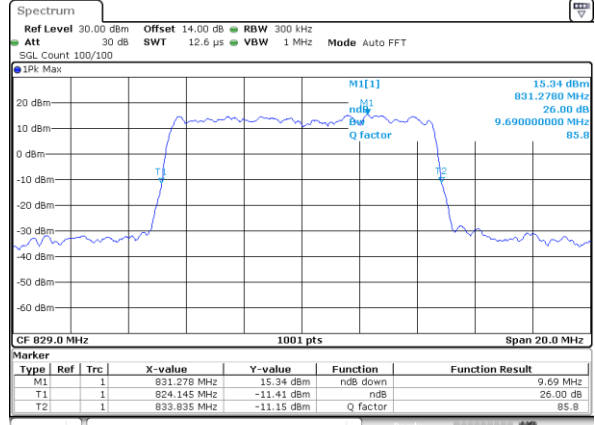

LTE Band 26

Lowest Channel / 5MHz / QPSK

Date: 26\_SEP.2017 11:02:38

Lowest Channel / 5MHz / 16QAM

Date: 26\_SEP.2017 11:02:48

Middle Channel / 5MHz / QPSK

Date: 26\_SEP.2017 11:09:47

Middle Channel / 5MHz / 16QAM

Date: 26\_SEP.2017 11:09:57

Highest Channel / 5MHz / QPSK

Date: 26\_SEP.2017 11:12:20

Highest Channel / 5MHz / 16QAM

Date: 26\_SEP.2017 11:12:29

LTE Band 26

Lowest Channel / 10MHz / QPSK

Date: 26\_SEP.2017 11:19:29

Lowest Channel / 10MHz / 16QAM

Date: 26\_SEP.2017 11:19:39

Middle Channel / 10MHz / QPSK

Date: 26\_SEP.2017 11:26:08

Middle Channel / 10MHz / 16QAM

Date: 26\_SEP.2017 11:26:48

Highest Channel / 10MHz / QPSK

Date: 26\_SEP.2017 11:29:10

Highest Channel / 10MHz / 16QAM

Date: 26\_SEP.2017 11:29:20