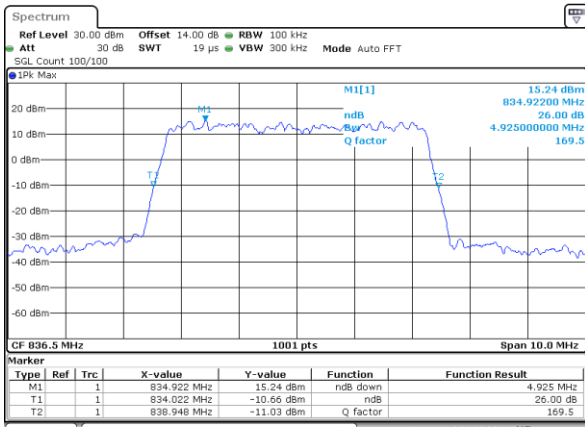

LTE Band 26

Lowest Channel / 5MHz / QPSK

Date: 26\_SEP.2017 11:02:38

Lowest Channel / 5MHz / 16QAM

Date: 26\_SEP.2017 11:02:48

Middle Channel / 5MHz / QPSK

Date: 26\_SEP.2017 11:09:47

Middle Channel / 5MHz / 16QAM

Date: 26\_SEP.2017 11:09:57

Highest Channel / 5MHz / QPSK

Date: 26\_SEP.2017 11:12:20

Highest Channel / 5MHz / 16QAM

Date: 26\_SEP.2017 11:12:29

LTE Band 26

Lowest Channel / 10MHz / QPSK

Date: 26\_SEP.2017 11:19:29