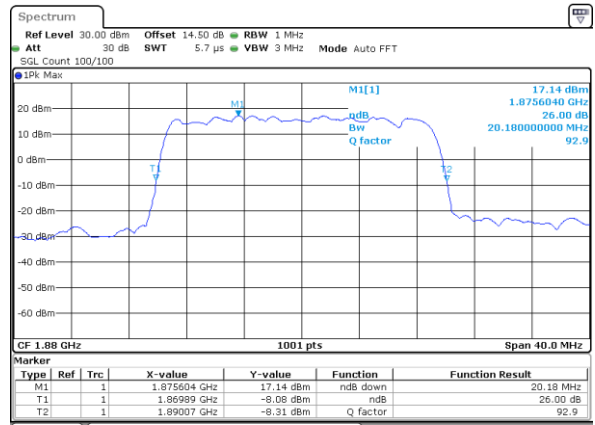

Middle Channel / 5MHz / 64QAM

Date: 28\_SEP.2017 23:19:12

Middle Channel / 10MHz / 64QAM

Date: 28\_SEP.2017 23:25:17

Highest Channel / 5MHz / 64QAM

Date: 28\_SEP.2017 23:20:27

Highest Channel / 10MHz / 64QAM

Date: 28\_SEP.2017 23:26:32

LTE Band 25

Lowest Channel / 15MHz / 64QAM

Date: 28\_SEP.2017 23:30:06

Lowest Channel / 20MHz / 64QAM

Date: 28\_SEP.2017 23:36:11

Middle Channel / 15MHz / 64QAM

Date: 28\_SEP.2017 23:31:21

Middle Channel / 20MHz / 64QAM

Date: 28\_SEP.2017 23:37:26

Highest Channel / 15MHz / 64QAM

Date: 28\_SEP.2017 23:32:37

Highest Channel / 20MHz / 64QAM

Date: 28\_SEP.2017 23:38:42

LTE Band 26

Lowest Channel / 1.4MHz / QPSK

Date: 26.SEP.2017 10:08:29

Lowest Channel / 1.4MHz / 16QAM

Date: 26.SEP.2017 10:08:19

Middle Channel / 1.4MHz / QPSK

Date: 26.SEP.2017 10:16:11

Middle Channel / 1.4MHz / 16QAM

Date: 26.SEP.2017 10:16:21

Highest Channel / 1.4MHz / QPSK