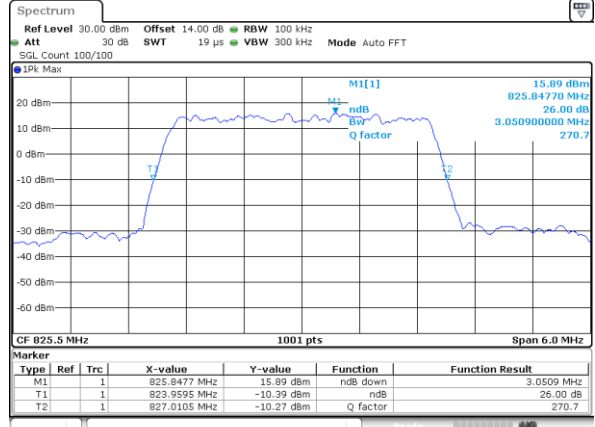

Middle Channel / 20MHz / 64QAM

Date: 28\_SEP.2017 23:37:26

Highest Channel / 15MHz / 64QAM

Date: 28\_SEP.2017 23:32:37

Highest Channel / 20MHz / 64QAM

Date: 28\_SEP.2017 23:38:42

LTE Band 26

Lowest Channel / 1.4MHz / QPSK

Date: 26.SEP.2017 10:08:29

Lowest Channel / 1.4MHz / 16QAM

Date: 26.SEP.2017 10:08:19

Middle Channel / 1.4MHz / QPSK

Date: 26.SEP.2017 10:16:11

Middle Channel / 1.4MHz / 16QAM

Date: 26.SEP.2017 10:16:21

Highest Channel / 1.4MHz / QPSK

Date: 26.SEP.2017 10:18:43

Highest Channel / 1.4MHz / 16QAM

Date: 26.SEP.2017 10:18:53

LTE Band 26

Lowest Channel / 3MHz / QPSK

Date: 26\_SEP.2017 10:45:45

Lowest Channel / 3MHz / 16QAM

Date: 26\_SEP.2017 10:45:55

Middle Channel / 3MHz / QPSK

Date: 26\_SEP.2017 10:52:55

Middle Channel / 3MHz / 16QAM

Date: 26\_SEP.2017 10:53:05

Highest Channel / 3MHz / QPSK

Date: 26\_SEP.2017 10:55:28

Highest Channel / 3MHz / 16QAM

Date: 26\_SEP.2017 10:55:38