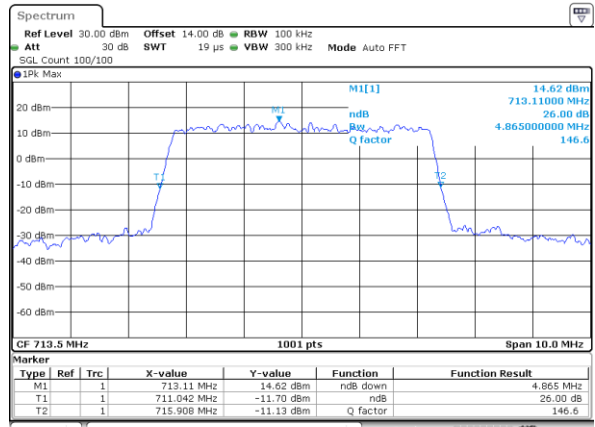

LTE Band 12

Lowest Channel / 5MHz / QPSK

Date: 27\_SEP.2017 04:09:25

Lowest Channel / 5MHz / 16QAM

Date: 27\_SEP.2017 04:10:35

Middle Channel / 5MHz / QPSK

Date: 27\_SEP.2017 04:16:32

Middle Channel / 5MHz / 16QAM

Date: 27\_SEP.2017 04:16:42

Highest Channel / 5MHz / QPSK

Date: 27\_SEP.2017 04:19:04

Highest Channel / 5MHz / 16QAM

Date: 27\_SEP.2017 04:19:14

LTE Band 12

Lowest Channel / 10MHz / QPSK

Date: 27\_SEP.2017 04:26:11