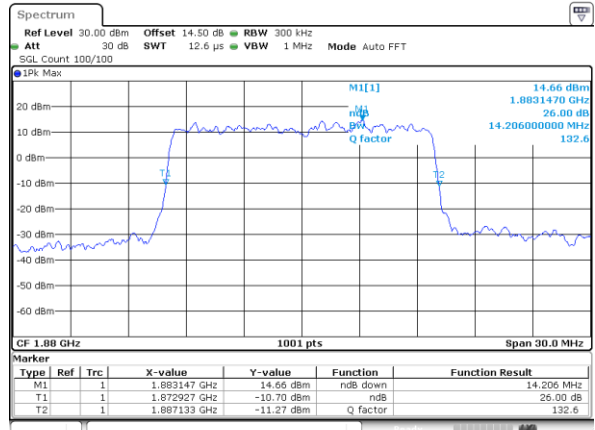

Date: 20\_SEP.2017 07:50:39

Lowest Channel / 10MHz / 16QAM

Date: 20\_SEP.2017 07:50:49

Middle Channel / 10MHz / QPSK

Date: 20\_SEP.2017 07:53:12

Middle Channel / 10MHz / 16QAM

Date: 20\_SEP.2017 07:53:22

Highest Channel / 10MHz / QPSK

Date: 20\_SEP.2017 07:55:45

Highest Channel / 10MHz / 16QAM

Date: 20\_SEP.2017 07:55:55

LTE Band 25

Lowest Channel / 15MHz / QPSK

Date: 20\_SEP.2017 08:02:57

Lowest Channel / 15MHz / 16QAM

Date: 20\_SEP.2017 08:03:07

Middle Channel / 15MHz / QPSK

Date: 20\_SEP.2017 08:05:30

Middle Channel / 15MHz / 16QAM

Date: 20\_SEP.2017 08:05:40

Highest Channel / 15MHz / QPSK

Date: 20\_SEP.2017 08:08:03

Highest Channel / 15MHz / 16QAM