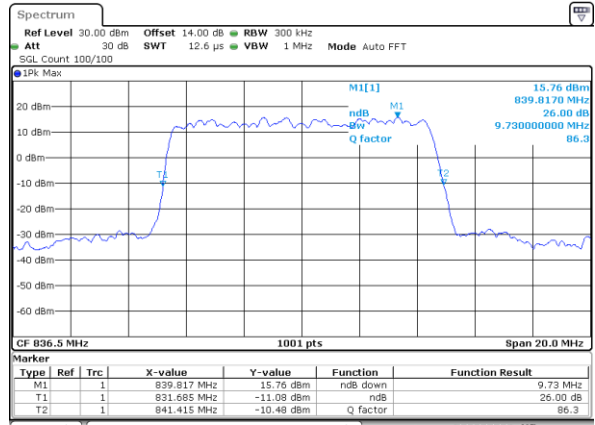

Date: 26\_SEP.2017 11:09:57

Highest Channel / 5MHz / QPSK

Date: 26\_SEP.2017 11:12:20

Highest Channel / 5MHz / 16QAM

Date: 26\_SEP.2017 11:12:29

LTE Band 26

Lowest Channel / 10MHz / QPSK

Date: 26\_SEP.2017 11:19:29

Lowest Channel / 10MHz / 16QAM

Date: 26\_SEP.2017 11:19:39

Middle Channel / 10MHz / QPSK

Date: 26\_SEP.2017 11:26:08

Middle Channel / 10MHz / 16QAM

Date: 26\_SEP.2017 11:26:48

Highest Channel / 10MHz / QPSK

Date: 26\_SEP.2017 11:29:10

Highest Channel / 10MHz / 16QAM

Date: 26\_SEP.2017 11:29:20