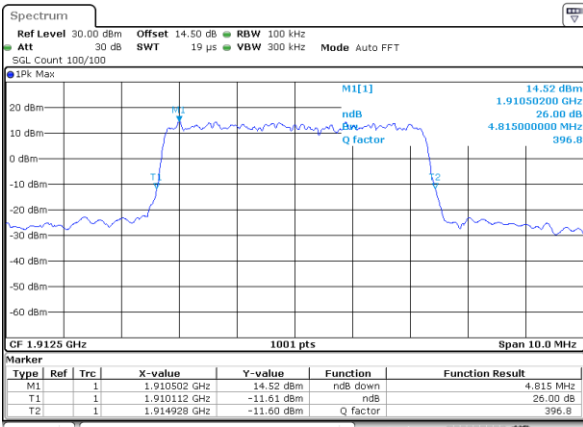

Date: 20\_SEP.2017 07:26:15

LTE Band 25

Lowest Channel / 5MHz / QPSK

Date: 20\_SEP.2017 07:33:16

Lowest Channel / 5MHz / 16QAM

Date: 20\_SEP.2017 07:33:26

Middle Channel / 5MHz / QPSK

Date: 20\_SEP.2017 07:35:49

Middle Channel / 5MHz / 16QAM

Date: 20\_SEP.2017 07:35:59

Highest Channel / 5MHz / QPSK

Date: 20\_SEP.2017 07:38:22

Highest Channel / 5MHz / 16QAM

Date: 20\_SEP.2017 07:38:32

LTE Band 25

Lowest Channel / 10MHz / QPSK