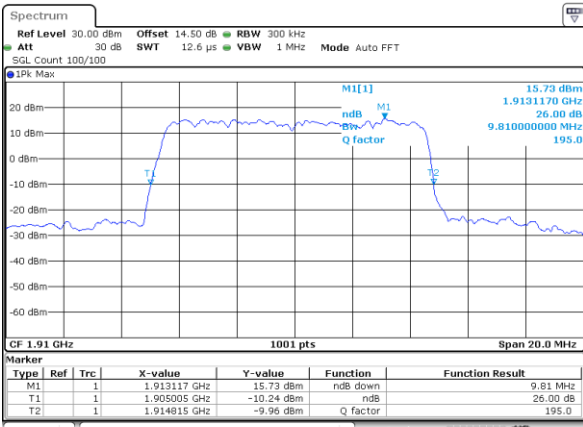

Middle Channel / 5MHz / 16QAM

Date: 20\_SEP.2017 07:35:59

Highest Channel / 5MHz / QPSK

Date: 20\_SEP.2017 07:38:22

Highest Channel / 5MHz / 16QAM

Date: 20\_SEP.2017 07:38:32

LTE Band 25

Lowest Channel / 10MHz / QPSK

Date: 20\_SEP.2017 07:50:39

Lowest Channel / 10MHz / 16QAM

Date: 20\_SEP.2017 07:50:49

Middle Channel / 10MHz / QPSK

Date: 20\_SEP.2017 07:53:12

Middle Channel / 10MHz / 16QAM

Date: 20\_SEP.2017 07:53:22

Highest Channel / 10MHz / QPSK

Date: 20\_SEP.2017 07:55:45

Highest Channel / 10MHz / 16QAM

Date: 20\_SEP.2017 07:55:55

LTE Band 25

Lowest Channel / 15MHz / QPSK

Date: 20\_SEP.2017 08:02:57

Lowest Channel / 15MHz / 16QAM

Date: 20\_SEP.2017 08:03:07