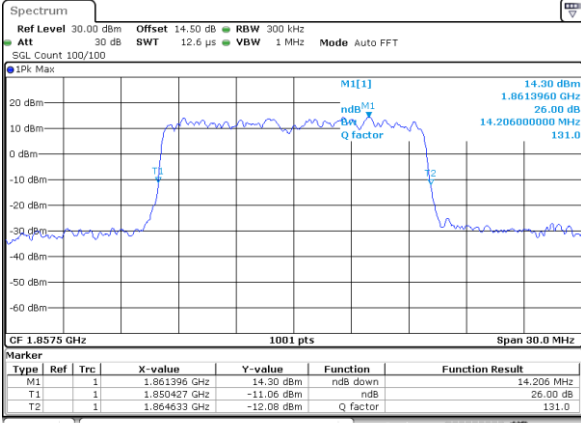

Date: 28.SEP.2017 23:08:18

Highest Channel / 3MHz / 64QAM

Date: 28.SEP.2017 23:11:23

LTE Band 25

Lowest Channel / 5MHz / 64QAM

Date: 28\_SEP.2017 23:17:56

Lowest Channel / 10MHz / 64QAM

Date: 28\_SEP.2017 23:24:01

Middle Channel / 5MHz / 64QAM

Date: 28\_SEP.2017 23:19:12

Middle Channel / 10MHz / 64QAM

Date: 28\_SEP.2017 23:25:17

Highest Channel / 5MHz / 64QAM

Date: 28\_SEP.2017 23:20:27

Highest Channel / 10MHz / 64QAM

Date: 28\_SEP.2017 23:26:32

LTE Band 25

Lowest Channel / 15MHz / 64QAM

Date: 28\_SEP.2017 23:30:06

Lowest Channel / 20MHz / 64QAM

Date: 28\_SEP.2017 23:36:11

Middle Channel / 15MHz / 64QAM

Date: 28\_SEP.2017 23:31:21