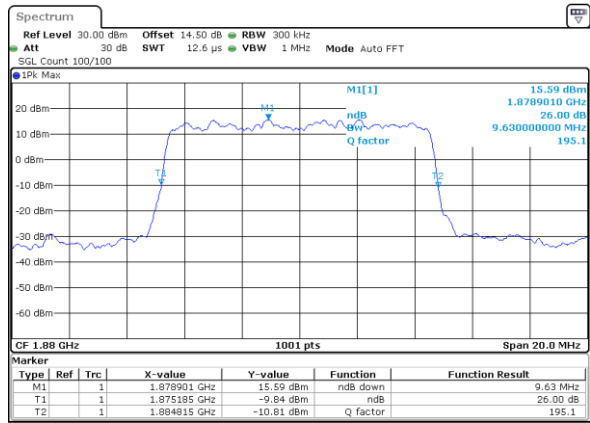

Date: 9.OCT.2017 19:25:08

Lowest Channel / 3MHz / 64QAM

Date: 28.SEP.2017 23:11:52

Middle Channel / 1.4MHz / 64QAM

Date: 28.SEP.2017 23:07:02

Middle Channel / 3MHz / 64QAM

Date: 28.SEP.2017 23:11:07

Highest Channel / 1.4MHz / 64QAM

Date: 28.SEP.2017 23:08:18

Highest Channel / 3MHz / 64QAM

Date: 28.SEP.2017 23:11:23

LTE Band 25

Lowest Channel / 5MHz / 64QAM

Date: 28\_SEP.2017 23:17:56

Lowest Channel / 10MHz / 64QAM

Date: 28\_SEP.2017 23:24:01

Middle Channel / 5MHz / 64QAM

Date: 28\_SEP.2017 23:19:12

Middle Channel / 10MHz / 64QAM

Date: 28\_SEP.2017 23:25:17

Highest Channel / 5MHz / 64QAM

Date: 28\_SEP.2017 23:20:27

Highest Channel / 10MHz / 64QAM