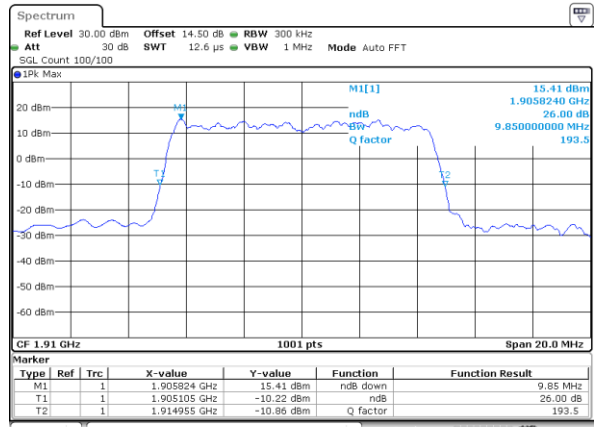

Middle Channel / 5MHz / 16QAM

Date: 20\_SEP.2017 07:35:59

Highest Channel / 5MHz / QPSK

Date: 20\_SEP.2017 07:38:22

Highest Channel / 5MHz / 16QAM

Date: 20\_SEP.2017 07:38:32

LTE Band 25

Lowest Channel / 10MHz / QPSK

Date: 20\_SEP.2017 07:50:39

Lowest Channel / 10MHz / 16QAM

Date: 20\_SEP.2017 07:50:49

Middle Channel / 10MHz / QPSK

Date: 20\_SEP.2017 07:53:12

Middle Channel / 10MHz / 16QAM

Date: 20\_SEP.2017 07:53:22

Highest Channel / 10MHz / QPSK

Date: 20\_SEP.2017 07:55:45

Highest Channel / 10MHz / 16QAM

Date: 20\_SEP.2017 07:55:55

LTE Band 25

Lowest Channel / 15MHz / QPSK

Date: 20\_SEP.2017 08:02:57

Lowest Channel / 15MHz / 16QAM

Date: 20\_SEP.2017 08:03:07