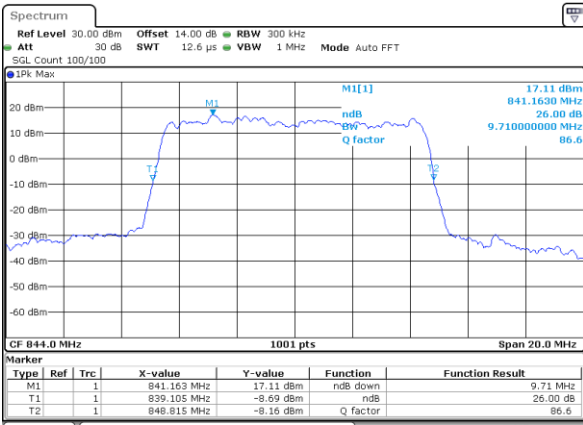

Date: 26\_SEP.2017 11:09:57

Highest Channel / 5MHz / QPSK

Date: 26\_SEP.2017 11:12:20

Highest Channel / 5MHz / 16QAM

Date: 26\_SEP.2017 11:12:29

LTE Band 26

Lowest Channel / 10MHz / QPSK

Date: 26\_SEP.2017 11:19:29

Lowest Channel / 10MHz / 16QAM

Date: 26\_SEP.2017 11:19:39

Middle Channel / 10MHz / QPSK

Date: 26\_SEP.2017 11:26:08

Middle Channel / 10MHz / 16QAM

Date: 26\_SEP.2017 11:26:48

Highest Channel / 10MHz / QPSK

Date: 26\_SEP.2017 11:29:10

Highest Channel / 10MHz / 16QAM

Date: 26\_SEP.2017 11:29:20