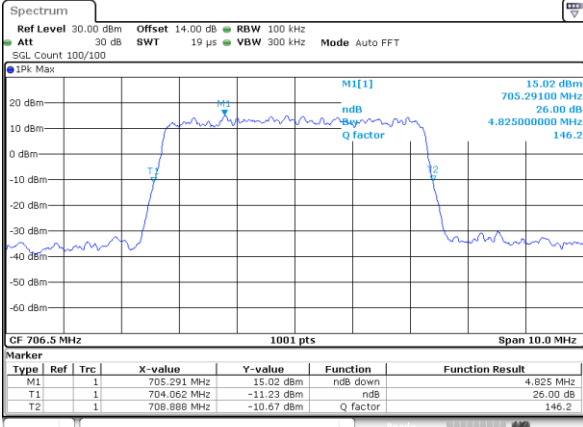

Middle Channel / 10MHz / 64QAM

Date: 27\_SEP.2017 05:12:59

Highest Channel / 5MHz / 64QAM

Date: 27\_SEP.2017 05:14:53

Highest Channel / 10MHz / 64QAM

Date: 27\_SEP.2017 05:12:15

LTE Band 17

Lowest Channel / 5MHz / QPSK