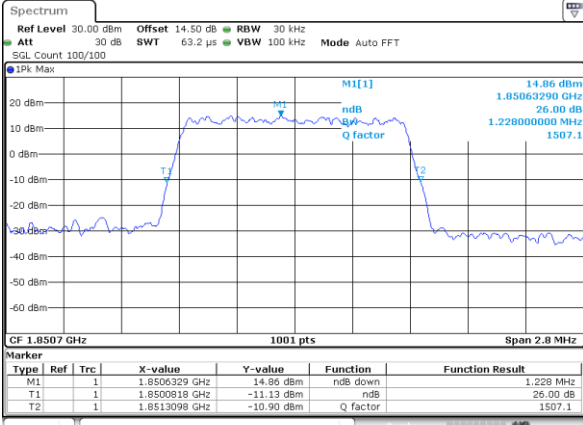

Middle Channel / 10MHz / 64QAM

Date: 22\_SEP.2017 04:19:57

Highest Channel / 5MHz / 64QAM

Date: 22\_SEP.2017 04:12:48

Highest Channel / 10MHz / 64QAM

Date: 22\_SEP.2017 04:21:14

LTE Band 25

Lowest Channel / 1.4MHz / QPSK

Date: 20\_SEP.2017 07:08:44

Lowest Channel / 1.4MHz / 16QAM

Date: 20\_SEP.2017 07:10:55

Middle Channel / 1.4MHz / QPSK

Date: 20\_SEP.2017 07:11:15

Middle Channel / 1.4MHz / 16QAM

Date: 20\_SEP.2017 07:11:26