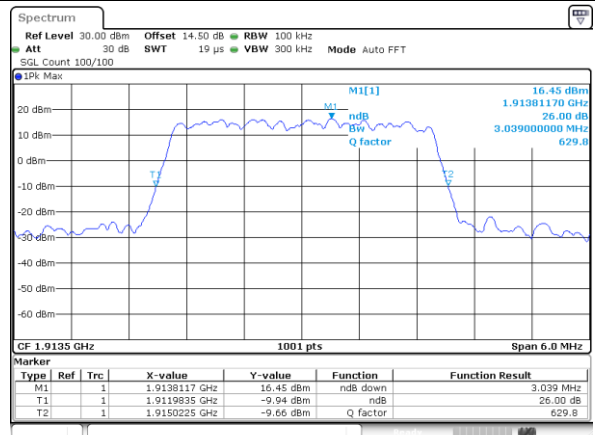

Middle Channel / 20MHz / 16QAM

Date: 20\_SEP.2017 08:17:58

Highest Channel / 20MHz / QPSK

Date: 20\_SEP.2017 08:20:21

Highest Channel / 20MHz / 16QAM

Date: 20\_SEP.2017 08:20:31

LTE Band 25

Lowest Channel / 1.4MHz / 64QAM

Date: 9.OCT.2017 19:25:08

Lowest Channel / 3MHz / 64QAM

Date: 28.SEP.2017 23:11:52

Middle Channel / 1.4MHz / 64QAM

Date: 28.SEP.2017 23:07:02

Middle Channel / 3MHz / 64QAM

Date: 28.SEP.2017 23:11:07

Highest Channel / 1.4MHz / 64QAM

Date: 28.SEP.2017 23:08:18

Highest Channel / 3MHz / 64QAM

Date: 28.SEP.2017 23:11:23

LTE Band 25

Lowest Channel / 5MHz / 64QAM

Date: 28\_SEP.2017 23:17:56

Lowest Channel / 10MHz / 64QAM

Date: 28\_SEP.2017 23:24:01