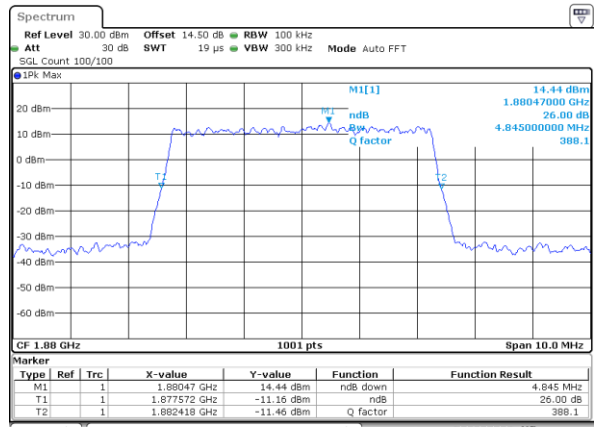

Date: 20\_SEP.2017 07:26:15

LTE Band 25

Lowest Channel / 5MHz / QPSK

Date: 20\_SEP.2017 07:33:16

Lowest Channel / 5MHz / 16QAM

Date: 20\_SEP.2017 07:33:26

Middle Channel / 5MHz / QPSK

Date: 20\_SEP.2017 07:35:49

Middle Channel / 5MHz / 16QAM

Date: 20\_SEP.2017 07:35:59

Highest Channel / 5MHz / QPSK

Date: 20\_SEP.2017 07:38:22

Highest Channel / 5MHz / 16QAM

Date: 20\_SEP.2017 07:38:32

LTE Band 25

Lowest Channel / 10MHz / QPSK