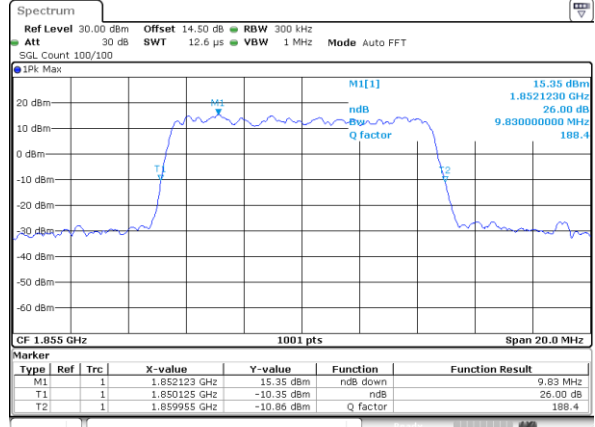

Lowest Channel / 10MHz / 16QAM

Date: 20_SEP.2017 07:50:49