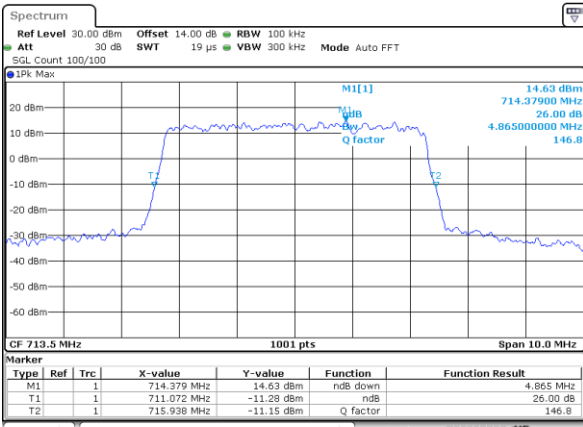

Middle Channel / 10MHz / 64QAM

Date: 27\_SEP.2017 05:12:59

Highest Channel / 5MHz / 64QAM

Date: 27\_SEP.2017 05:14:53

Highest Channel / 10MHz / 64QAM

Date: 27\_SEP.2017 05:12:15

LTE Band 17

Lowest Channel / 5MHz / QPSK

Date: 22\_SEP.2017 03:00:34

Lowest Channel / 5MHz / 16QAM

Date: 22\_SEP.2017 03:00:44

Middle Channel / 5MHz / QPSK

Date: 22\_SEP.2017 03:07:45

Middle Channel / 5MHz / 16QAM

Date: 22\_SEP.2017 03:07:55

Highest Channel / 5MHz / QPSK

Date: 22\_SEP.2017 03:10:17

Highest Channel / 5MHz / 16QAM

Date: 22\_SEP.2017 03:10:27

LTE Band 17

Lowest Channel / 10MHz / QPSK

Date: 22\_SEP.2017 03:17:27

Lowest Channel / 10MHz / 16QAM

Date: 22\_SEP.2017 03:17:37