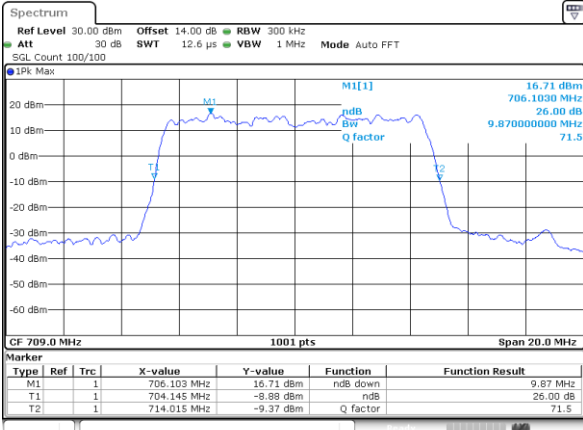

Date: 22\_SEP.2017 03:10:17

Highest Channel / 5MHz / 16QAM

Date: 22\_SEP.2017 03:10:27

LTE Band 17

Lowest Channel / 10MHz / QPSK

Date: 22\_SEP.2017 03:17:27

Lowest Channel / 10MHz / 16QAM

Date: 22\_SEP.2017 03:17:37