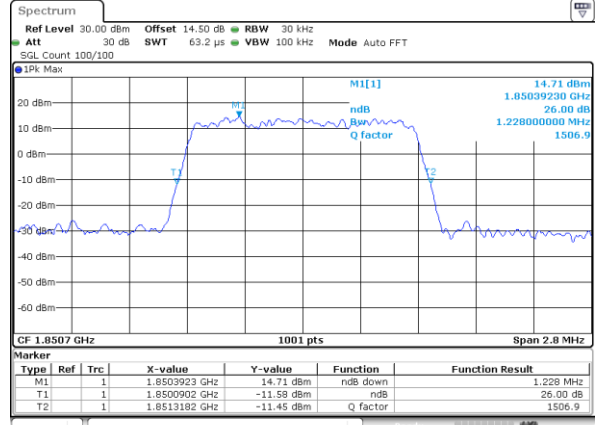

Date: 22\_SEP.2017 03:27:19

LTE Band 17

Lowest Channel / 5MHz / 64QAM

Date: 22\_SEP.2017 04:07:57

Lowest Channel / 10MHz / 64QAM

Date: 22\_SEP.2017 04:16:23

Middle Channel / 5MHz / 64QAM

Date: 22\_SEP.2017 04:11:32

Middle Channel / 10MHz / 64QAM

Date: 22\_SEP.2017 04:19:57

Highest Channel / 5MHz / 64QAM

Date: 22\_SEP.2017 04:12:48

Highest Channel / 10MHz / 64QAM

Date: 22\_SEP.2017 04:21:14

LTE Band 25

Lowest Channel / 1.4MHz / QPSK

Date: 20\_SEP.2017 07:08:44

Lowest Channel / 1.4MHz / 16QAM

Date: 20\_SEP.2017 07:10:55

Middle Channel / 1.4MHz / QPSK

Date: 20\_SEP.2017 07:11:15

Middle Channel / 1.4MHz / 16QAM

Date: 20\_SEP.2017 07:11:26

Highest Channel / 1.4MHz / QPSK

Date: 20\_SEP.2017 07:13:47

Highest Channel / 1.4MHz / 16QAM

Date: 20\_SEP.2017 07:13:57

LTE Band 25

Lowest Channel / 3MHz / QPSK

Date: 20\_SEP.2017 07:20:59

Lowest Channel / 3MHz / 16QAM