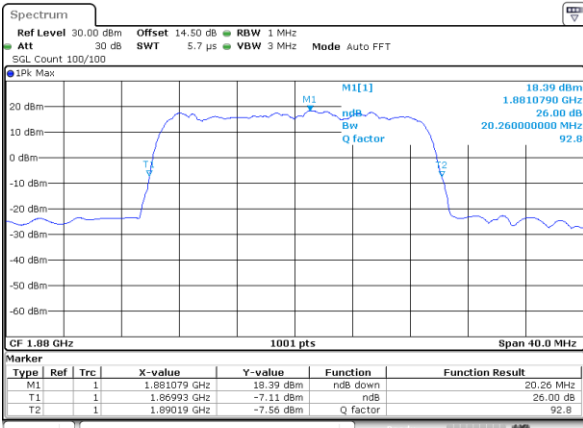

Date: 20\_SEP.2017 08:08:13

LTE Band 25

Lowest Channel / 20MHz / QPSK

Date: 20\_SEP.2017 08:15:15

Lowest Channel / 20MHz / 16QAM

Date: 20\_SEP.2017 08:15:25

Middle Channel / 20MHz / QPSK

Date: 20\_SEP.2017 08:17:48

Middle Channel / 20MHz / 16QAM

Date: 20\_SEP.2017 08:17:58

Highest Channel / 20MHz / QPSK

Date: 20\_SEP.2017 08:20:21

Highest Channel / 20MHz / 16QAM

Date: 20\_SEP.2017 08:20:31

LTE Band 25

Lowest Channel / 1.4MHz / 64QAM