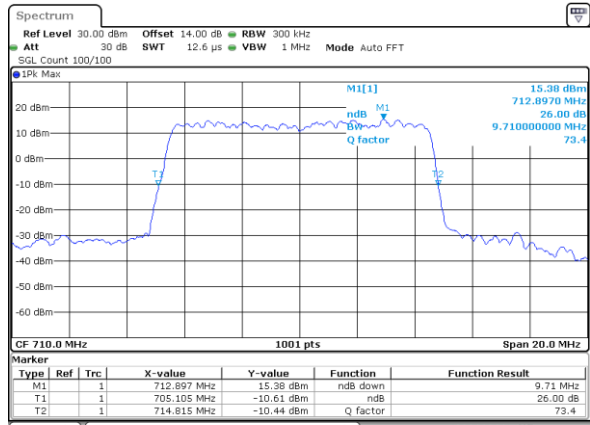

Date: 22\_SEP.2017 03:27:19

LTE Band 17

Lowest Channel / 5MHz / 64QAM

Date: 22\_SEP.2017 04:07:57

Lowest Channel / 10MHz / 64QAM

Date: 22\_SEP.2017 04:16:23

Middle Channel / 5MHz / 64QAM

Date: 22\_SEP.2017 04:11:32

Middle Channel / 10MHz / 64QAM

Date: 22\_SEP.2017 04:19:57

Highest Channel / 5MHz / 64QAM

Date: 22\_SEP.2017 04:12:48

Highest Channel / 10MHz / 64QAM

Date: 22\_SEP.2017 04:21:14

LTE Band 25

Lowest Channel / 1.4MHz / QPSK