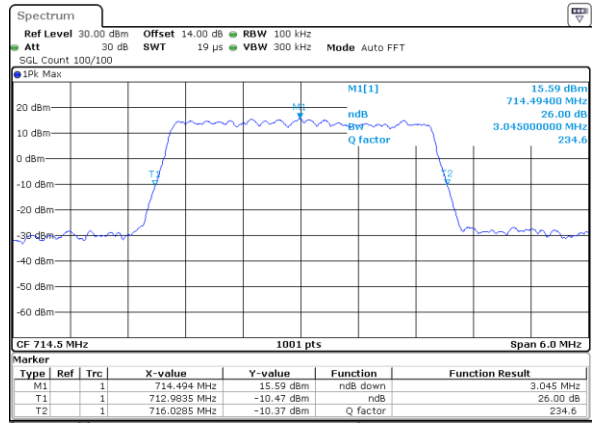

Date: 27\_SEP.2017 04:35:51

Highest Channel / 10MHz / 16QAM

Date: 27\_SEP.2017 04:36:01

LTE Band 12

Lowest Channel / 1.4MHz / 64QAM

Date: 27\_SEP.2017 04:45:19

Lowest Channel / 3MHz / 64QAM

Date: 27\_SEP.2017 05:10:142

Middle Channel / 1.4MHz / 64QAM

Date: 27\_SEP.2017 04:49:23

Middle Channel / 3MHz / 64QAM

Date: 27\_SEP.2017 05:10:515

Highest Channel / 1.4MHz / 64QAM

Date: 27\_SEP.2017 04:50:39

Highest Channel / 3MHz / 64QAM

Date: 27\_SEP.2017 05:10:6131

LTE Band 12

Lowest Channel / 5MHz / 64QAM

Date: 27\_SEP.2017 05:10:04

Lowest Channel / 10MHz / 64QAM

Date: 27\_SEP.2017 05:11:26

Middle Channel / 5MHz / 64QAM

Date: 27\_SEP.2017 05:13:37