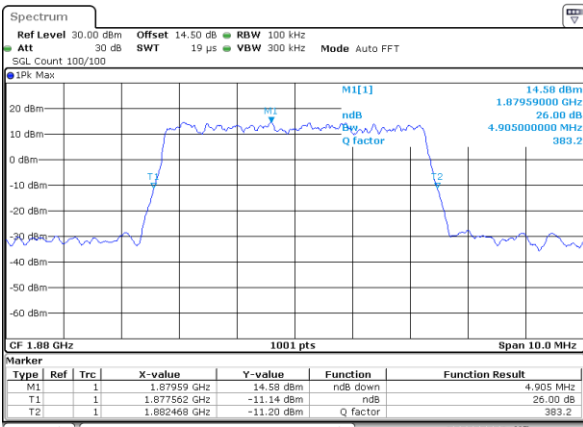

Date: 20\_SEP.2017 07:26:15

LTE Band 25

Lowest Channel / 5MHz / QPSK

Date: 20\_SEP.2017 07:33:16

Lowest Channel / 5MHz / 16QAM

Date: 20\_SEP.2017 07:33:26

Middle Channel / 5MHz / QPSK

Date: 20\_SEP.2017 07:35:49

Middle Channel / 5MHz / 16QAM

Date: 20\_SEP.2017 07:35:59

Highest Channel / 5MHz / QPSK

Date: 20\_SEP.2017 07:38:22

Highest Channel / 5MHz / 16QAM

Date: 20\_SEP.2017 07:38:32

LTE Band 25

Lowest Channel / 10MHz / QPSK