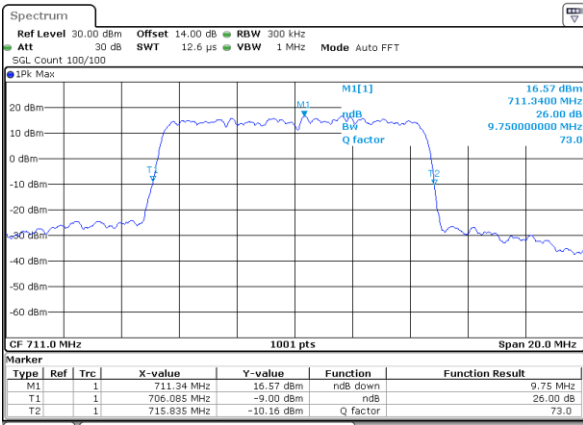

Lowest Channel / 10MHz / 16QAM

Date: 27\_SEP.2017 04:26:21

Middle Channel / 10MHz / QPSK

Date: 27\_SEP.2017 04:33:18

Middle Channel / 10MHz / 16QAM

Date: 27\_SEP.2017 04:33:29

Highest Channel / 10MHz / QPSK

Date: 27\_SEP.2017 04:35:51

Highest Channel / 10MHz / 16QAM

Date: 27\_SEP.2017 04:36:01

LTE Band 12

Lowest Channel / 1.4MHz / 64QAM

Date: 27\_SEP.2017 04:45:19

Lowest Channel / 3MHz / 64QAM

Date: 27\_SEP.2017 05:10:142