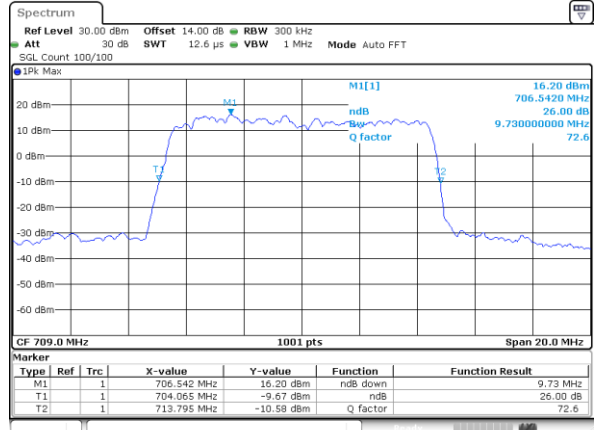

Date: 22\_SEP.2017 03:10:17

Highest Channel / 5MHz / 16QAM

Date: 22\_SEP.2017 03:10:27

LTE Band 17

Lowest Channel / 10MHz / QPSK

Date: 22\_SEP.2017 03:17:27

Lowest Channel / 10MHz / 16QAM

Date: 22\_SEP.2017 03:17:37