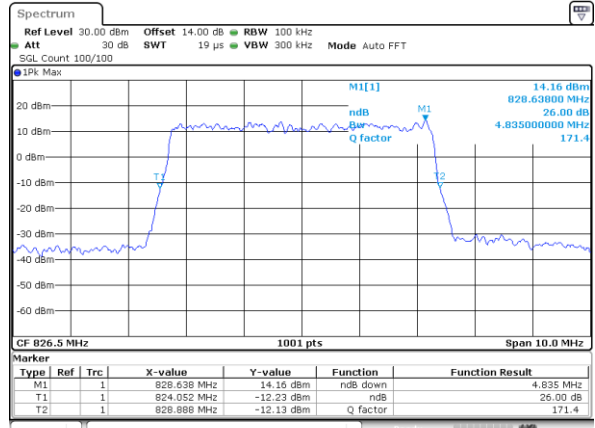

Date: 26.SEP.2017 10:18:43

Highest Channel / 1.4MHz / 16QAM

Date: 26.SEP.2017 10:18:53

LTE Band 26

Lowest Channel / 3MHz / QPSK

Date: 26\_SEP.2017 10:45:45

Lowest Channel / 3MHz / 16QAM

Date: 26\_SEP.2017 10:45:55

Middle Channel / 3MHz / QPSK

Date: 26\_SEP.2017 10:52:55

Middle Channel / 3MHz / 16QAM

Date: 26\_SEP.2017 10:53:05

Highest Channel / 3MHz / QPSK

Date: 26\_SEP.2017 10:55:28

Highest Channel / 3MHz / 16QAM

Date: 26\_SEP.2017 10:55:38

LTE Band 26

Lowest Channel / 5MHz / QPSK

Date: 26\_SEP.2017 11:02:38

Lowest Channel / 5MHz / 16QAM

Date: 26\_SEP.2017 11:02:48

Middle Channel / 5MHz / QPSK

Date: 26\_SEP.2017 11:09:47

Middle Channel / 5MHz / 16QAM