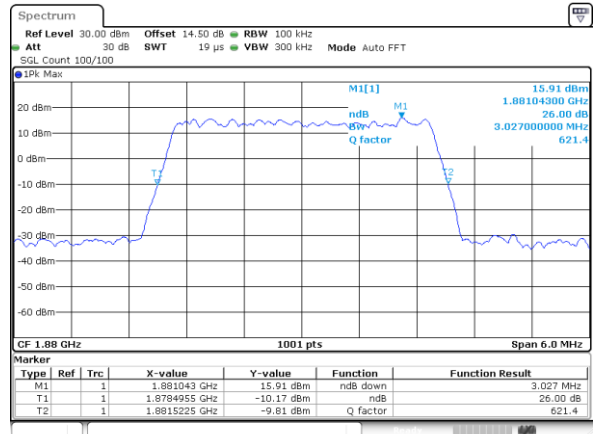

Middle Channel / 20MHz / 16QAM

Date: 20\_SEP.2017 08:17:58

Highest Channel / 20MHz / QPSK

Date: 20\_SEP.2017 08:20:21

Highest Channel / 20MHz / 16QAM

Date: 20\_SEP.2017 08:20:31

LTE Band 25

Lowest Channel / 1.4MHz / 64QAM

Date: 9.OCT.2017 19:25:08

Lowest Channel / 3MHz / 64QAM

Date: 28.SEP.2017 23:11:52

Middle Channel / 1.4MHz / 64QAM

Date: 28.SEP.2017 23:07:02

Middle Channel / 3MHz / 64QAM

Date: 28.SEP.2017 23:11:07

Highest Channel / 1.4MHz / 64QAM

Date: 28.SEP.2017 23:08:18

Highest Channel / 3MHz / 64QAM

Date: 28.SEP.2017 23:11:23

LTE Band 25

Lowest Channel / 5MHz / 64QAM

Date: 28\_SEP.2017 23:17:56

Lowest Channel / 10MHz / 64QAM

Date: 28\_SEP.2017 23:24:01