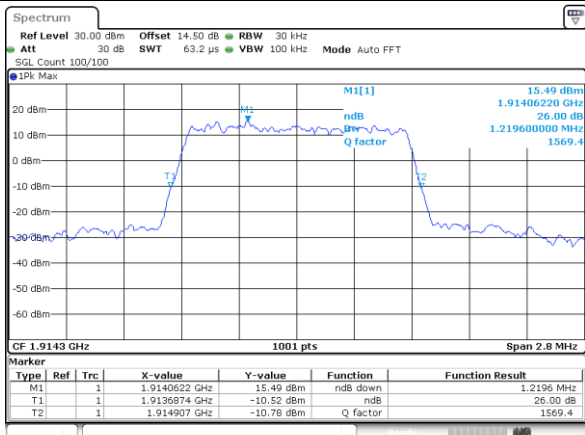

Middle Channel / 20MHz / 16QAM

Date: 20\_SEP.2017 08:17:58

Highest Channel / 20MHz / QPSK

Date: 20\_SEP.2017 08:20:21

Highest Channel / 20MHz / 16QAM

Date: 20\_SEP.2017 08:20:31

LTE Band 25

Lowest Channel / 1.4MHz / 64QAM

Date: 9.OCT.2017 19:25:08

Lowest Channel / 3MHz / 64QAM

Date: 28.SEP.2017 23:11:52

Middle Channel / 1.4MHz / 64QAM

Date: 28.SEP.2017 23:07:02

Middle Channel / 3MHz / 64QAM

Date: 28.SEP.2017 23:11:07

Highest Channel / 1.4MHz / 64QAM

Date: 28.SEP.2017 23:08:18

Highest Channel / 3MHz / 64QAM

Date: 28.SEP.2017 23:11:23

LTE Band 25

Lowest Channel / 5MHz / 64QAM

Date: 28\_SEP.2017 23:17:56

Lowest Channel / 10MHz / 64QAM

Date: 28\_SEP.2017 23:24:01