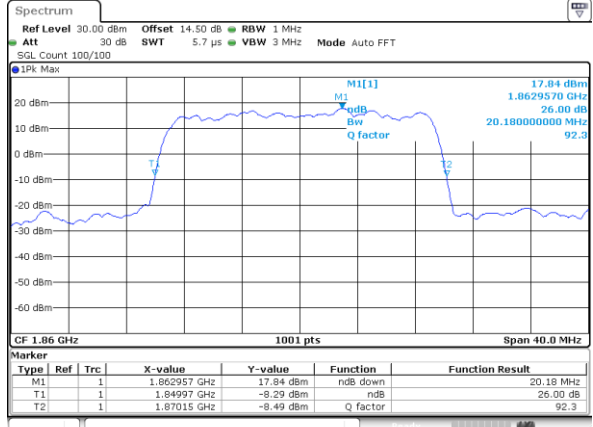

Date: 20\_SEP.2017 08:08:13

LTE Band 25

Lowest Channel / 20MHz / QPSK

Date: 20\_SEP.2017 08:15:15

Lowest Channel / 20MHz / 16QAM

Date: 20\_SEP.2017 08:15:25

Middle Channel / 20MHz / QPSK

Date: 20\_SEP.2017 08:17:48

Middle Channel / 20MHz / 16QAM

Date: 20\_SEP.2017 08:17:58

Highest Channel / 20MHz / QPSK

Date: 20\_SEP.2017 08:20:21

Highest Channel / 20MHz / 16QAM

Date: 20\_SEP.2017 08:20:31

LTE Band 25

Lowest Channel / 1.4MHz / 64QAM