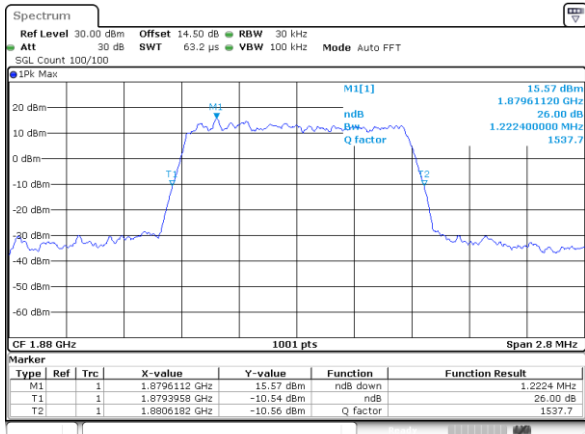

Middle Channel / 20MHz / 16QAM

Date: 20\_SEP.2017 08:17:58

Highest Channel / 20MHz / QPSK

Date: 20\_SEP.2017 08:20:21

Highest Channel / 20MHz / 16QAM

Date: 20\_SEP.2017 08:20:31

LTE Band 25

Lowest Channel / 1.4MHz / 64QAM

Date: 9.OCT.2017 19:25:08

Lowest Channel / 3MHz / 64QAM

Date: 28.SEP.2017 23:11:52

Middle Channel / 1.4MHz / 64QAM

Date: 28.SEP.2017 23:07:02

Middle Channel / 3MHz / 64QAM

Date: 28.SEP.2017 23:11:07

Highest Channel / 1.4MHz / 64QAM