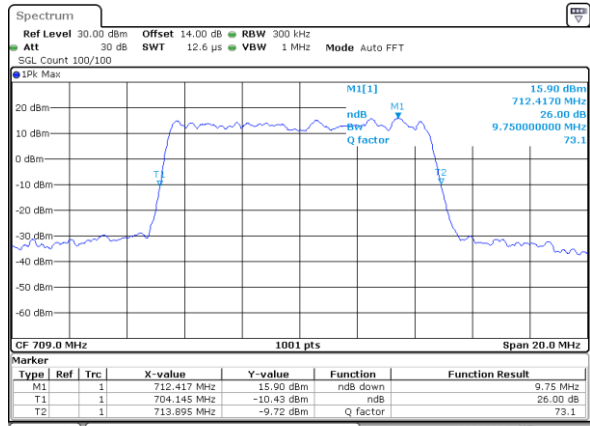

Date: 22\_SEP.2017 03:27:19

LTE Band 17

Lowest Channel / 5MHz / 64QAM

Date: 22\_SEP.2017 04:07:57

Lowest Channel / 10MHz / 64QAM

Date: 22\_SEP.2017 04:16:23

Middle Channel / 5MHz / 64QAM

Date: 22\_SEP.2017 04:11:32

Middle Channel / 10MHz / 64QAM

Date: 22\_SEP.2017 04:19:57

Highest Channel / 5MHz / 64QAM

Date: 22\_SEP.2017 04:12:48

Highest Channel / 10MHz / 64QAM

Date: 22\_SEP.2017 04:21:14

LTE Band 25

Lowest Channel / 1.4MHz / QPSK