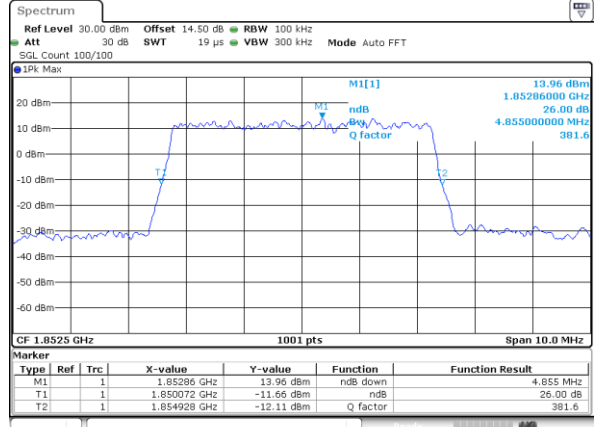

Date: 20\_SEP.2017 07:26:15

LTE Band 25

Lowest Channel / 5MHz / QPSK

Date: 20\_SEP.2017 07:33:16

Lowest Channel / 5MHz / 16QAM

Date: 20\_SEP.2017 07:33:26

Middle Channel / 5MHz / QPSK

Date: 20\_SEP.2017 07:35:49

Middle Channel / 5MHz / 16QAM

Date: 20\_SEP.2017 07:35:59

Highest Channel / 5MHz / QPSK

Date: 20\_SEP.2017 07:38:22

Highest Channel / 5MHz / 16QAM

Date: 20\_SEP.2017 07:38:32

LTE Band 25

Lowest Channel / 10MHz / QPSK