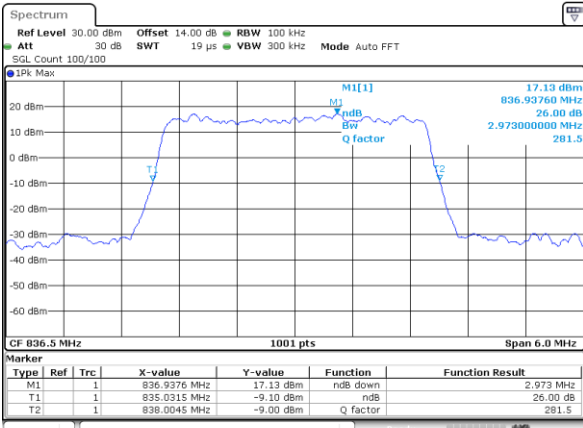

Middle Channel / 3MHz / QPSK

Date: 26_SEP.2017 10:52:55