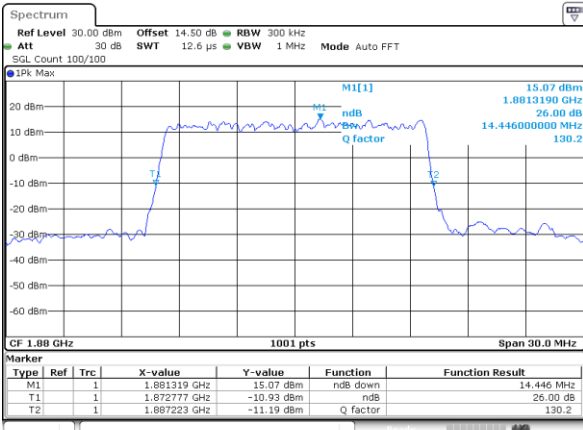

Middle Channel / 15MHz / QPSK

Date: 20_SEP.2017 08:05:30