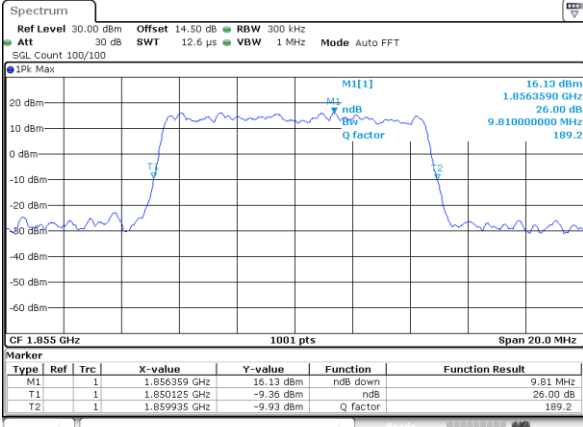

Middle Channel / 5MHz / 16QAM

Date: 20\_SEP.2017 07:35:59

Highest Channel / 5MHz / QPSK

Date: 20\_SEP.2017 07:38:22

Highest Channel / 5MHz / 16QAM

Date: 20\_SEP.2017 07:38:32

LTE Band 25

Lowest Channel / 10MHz / QPSK

Date: 20\_SEP.2017 07:50:39

Lowest Channel / 10MHz / 16QAM

Date: 20\_SEP.2017 07:50:49

Middle Channel / 10MHz / QPSK

Date: 20\_SEP.2017 07:53:12

Middle Channel / 10MHz / 16QAM

Date: 20\_SEP.2017 07:53:22

Highest Channel / 10MHz / QPSK