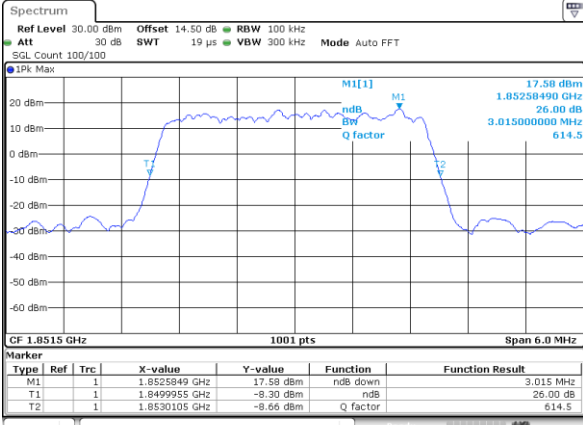

Highest Channel / 1.4MHz / QPSK

Date: 20\_SEP.2017 07:13:47

Highest Channel / 1.4MHz / 16QAM

Date: 20\_SEP.2017 07:13:57

LTE Band 25

Lowest Channel / 3MHz / QPSK

Date: 20\_SEP.2017 07:20:59

Lowest Channel / 3MHz / 16QAM