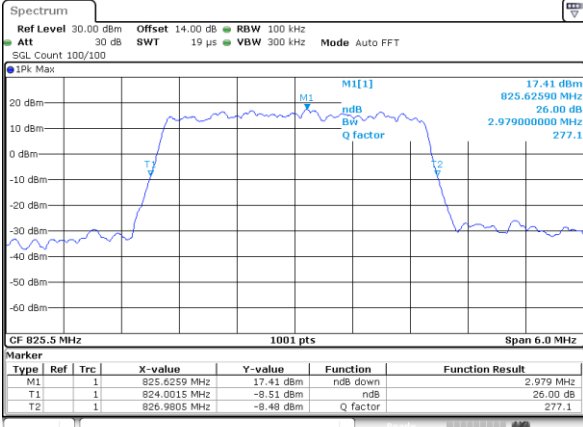

Date: 26.SEP.2017 10:08:29

Lowest Channel / 1.4MHz / 16QAM

Date: 26.SEP.2017 10:08:19

Middle Channel / 1.4MHz / QPSK

Date: 26.SEP.2017 10:16:11

Middle Channel / 1.4MHz / 16QAM

Date: 26.SEP.2017 10:16:21

Highest Channel / 1.4MHz / QPSK

Date: 26.SEP.2017 10:18:43

Highest Channel / 1.4MHz / 16QAM

Date: 26.SEP.2017 10:18:53

LTE Band 26

Lowest Channel / 3MHz / QPSK

Date: 26\_SEP.2017 10:45:45

Lowest Channel / 3MHz / 16QAM

Date: 26\_SEP.2017 10:45:55