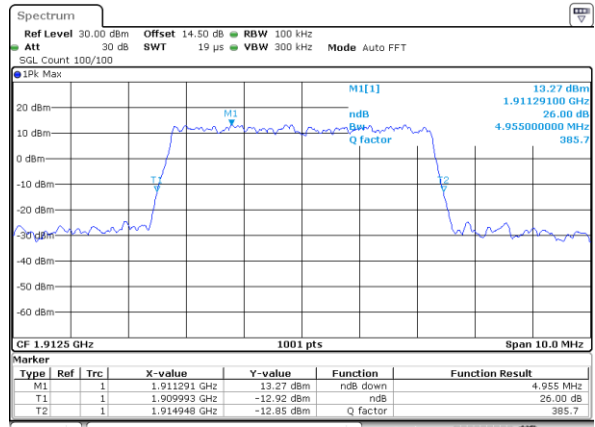

Middle Channel / 5MHz / 16QAM

Date: 20\_SEP.2017 07:35:59

Highest Channel / 5MHz / QPSK

Date: 20\_SEP.2017 07:38:22

Highest Channel / 5MHz / 16QAM

Date: 20\_SEP.2017 07:38:32

LTE Band 25

Lowest Channel / 10MHz / QPSK

Date: 20\_SEP.2017 07:50:39

Lowest Channel / 10MHz / 16QAM

Date: 20\_SEP.2017 07:50:49

Middle Channel / 10MHz / QPSK

Date: 20\_SEP.2017 07:53:12

Middle Channel / 10MHz / 16QAM

Date: 20\_SEP.2017 07:53:22

Highest Channel / 10MHz / QPSK