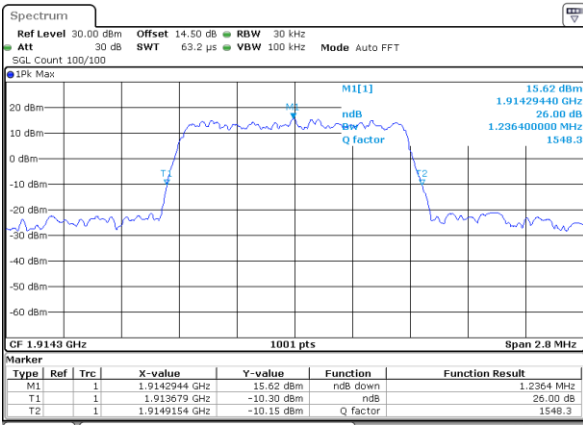

Middle Channel / 10MHz / 64QAM

Date: 22\_SEP.2017 04:19:57

Highest Channel / 5MHz / 64QAM

Date: 22\_SEP.2017 04:12:48

Highest Channel / 10MHz / 64QAM

Date: 22\_SEP.2017 04:21:14

LTE Band 25

Lowest Channel / 1.4MHz / QPSK

Date: 20\_SEP.2017 07:08:44

Lowest Channel / 1.4MHz / 16QAM

Date: 20\_SEP.2017 07:10:55

Middle Channel / 1.4MHz / QPSK

Date: 20\_SEP.2017 07:11:15

Middle Channel / 1.4MHz / 16QAM

Date: 20\_SEP.2017 07:11:26

Highest Channel / 1.4MHz / QPSK

Date: 20\_SEP.2017 07:13:47

Highest Channel / 1.4MHz / 16QAM

Date: 20\_SEP.2017 07:13:57

LTE Band 25

Lowest Channel / 3MHz / QPSK

Date: 20\_SEP.2017 07:20:59

Lowest Channel / 3MHz / 16QAM