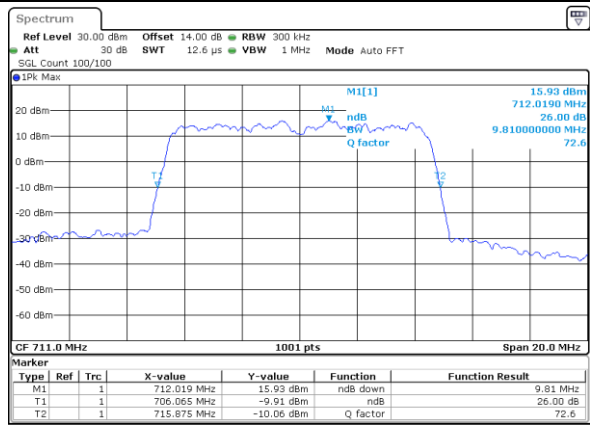

Middle Channel / 10MHz / 64QAM

Date: 22\_SEP.2017 04:19:57

Highest Channel / 5MHz / 64QAM

Date: 22\_SEP.2017 04:12:48

Highest Channel / 10MHz / 64QAM

Date: 22\_SEP.2017 04:21:14

LTE Band 25

Lowest Channel / 1.4MHz / QPSK

Date: 20\_SEP.2017 07:08:44

Lowest Channel / 1.4MHz / 16QAM

Date: 20\_SEP.2017 07:10:55

Middle Channel / 1.4MHz / QPSK

Date: 20\_SEP.2017 07:11:15

Middle Channel / 1.4MHz / 16QAM

Date: 20\_SEP.2017 07:11:26