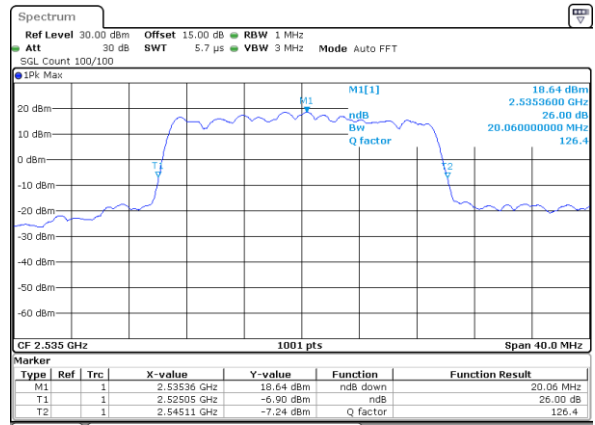

Lowest Channel / 5MHz / 64QAM

Date: 10_OCT_2017 15:03:53

Lowest Channel / 10MHz / 64QAM

Date: 10_OCT_2017 15:12:12

Middle Channel / 5MHz / 64QAM

Date: 10_OCT_2017 15:07:25

Middle Channel / 10MHz / 64QAM

Date: 10_OCT_2017 15:15:44

Highest Channel / 5MHz / 64QAM

Date: 10_OCT_2017 15:08:39

Highest Channel / 10MHz / 64QAM

Date: 10_OCT_2017 15:16:58

LTE Band 7

Lowest Channel / 15MHz / 64QAM

Date: 10.OCT.2017 15:20:31

Lowest Channel / 20MHz / 64QAM

Date: 10.OCT.2017 15:28:50

Middle Channel / 15MHz / 64QAM

Date: 10.OCT.2017 15:24:03

Middle Channel / 20MHz / 64QAM

Date: 10.OCT.2017 15:32:23

Highest Channel / 15MHz / 64QAM

Date: 10.OCT.2017 15:25:17

Highest Channel / 20MHz / 64QAM

Date: 10.OCT.2017 15:33:37

LTE Band 7

Lowest Channel / 10MHz+20MHz/QPSK

Date: 12.OCT.2017 13:58:11

Lowest Channel / 10MHz+20MHz /16QAM

Date: 12.OCT.2017 13:58:31

Lowest Channel / 10MHz+20MHz/64QAM

Date: 14.OCT.2017 10:03:19