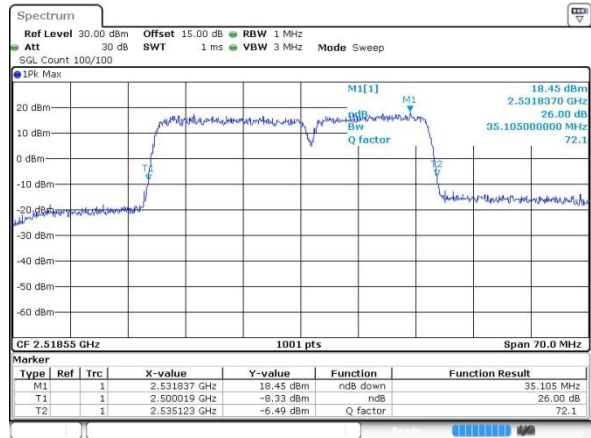

Middle Channel / 20MHz+10MHz /16QAM

Date: 12.OCT.2017 13:44:58

LTE Band 7

Middle Channel / 20MHz+10MHz /64QAM

Date: 14.OCT.2017 10:36:26

Highest Channel / 20MHz+10MHz /QPSK

Date: 12.OCT.2017 13:49:07

Highest Channel / 20MHz+10MHz /16QAM

Date: 12.OCT.2017 13:49:27

Highest Channel / 20MHz+10MHz /64QAM

Date: 14.OCT.2017 10:30:30

LTE Band 7

Lowest Channel / 20MHz+15MHz/QPSK

Date: 12.OCT.2017 11:13:32

Lowest Channel / 20MHz+15MHz /16QAM

Date: 12.OCT.2017 11:13:51