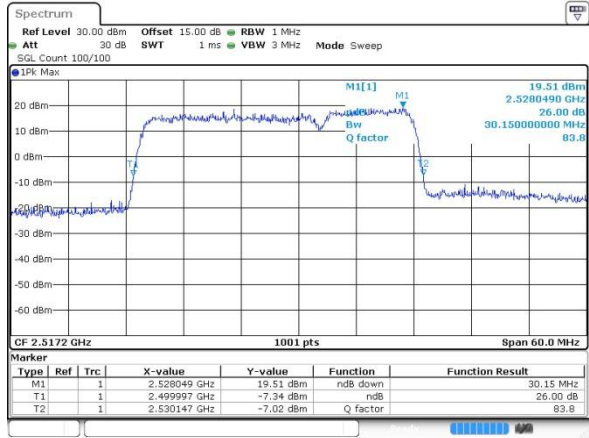

Lowest Channel / 20MHz+10MHz /16QAM

Date: 12.OCT.2017 13:42:42