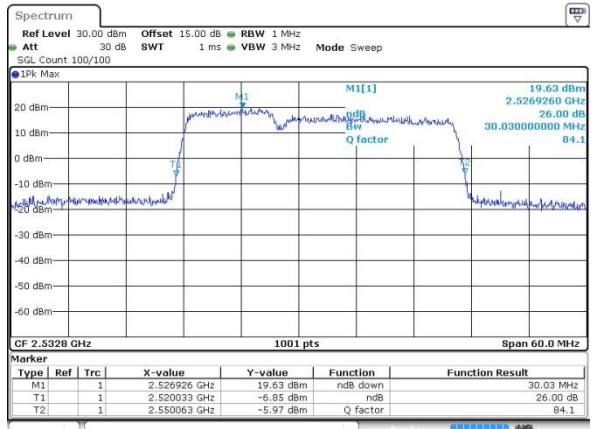

Date: 10.OCT.2017 15:33:37

LTE Band 7

Lowest Channel / 10MHz+20MHz/QPSK

Date: 12.OCT.2017 13:58:11

Lowest Channel / 10MHz+20MHz /16QAM

Date: 12.OCT.2017 13:58:31

Lowest Channel / 10MHz+20MHz/64QAM

Date: 14.OCT.2017 10:03:19

Middle Channel / 10MHz+20MHz/QPSK

Date: 12.OCT.2017 14:03:07

Middle Channel / 10MHz+20MHz/16QAM

Date: 12.OCT.2017 14:02:49

LTE Band 7

Middle Channel / 10MHz+20MHz/64QAM

Date: 14.OCT.2017 10:11:04

Highest Channel / 10MHz+20MHz/QPSK