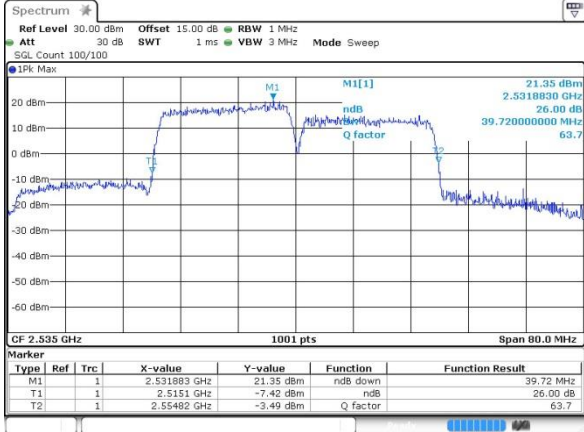

LTE Band 7

Lowest Channel / 20MHz+20MHz/QPSK

Date: 12.OCT.2017 11:35:50

Lowest Channel / 20MHz+20MHz /16QAM

Date: 12.OCT.2017 11:36:06

Lowest Channel / 20MHz+20MHz /64QAM

Date: 14.OCT.2017 11:20:33

Middle Channel / 20MHz+20MHz /QPSK

Date: 12.OCT.2017 13:35:12

Middle Channel / 20MHz+20MHz /16QAM

Date: 12.OCT.2017 13:35:36

LTE Band 7

Middle Channel / 20MHz+20MHz /64QAM

Date: 14.OCT.2017 11:32:42

Highest Channel / 20MHz+20MHz /QPSK

Date: 12.OCT.2017 11:56:12

Highest Channel / 20MHz+20MHz /16QAM

Date: 12.OCT.2017 11:55:54

Highest Channel / 20MHz+20MHz /64QAM

Date: 14.OCT.2017 11:31:12

LTE Band 12

Lowest Channel / 1.4MHz / QPSK

Date: 27_SEP.2017 03:36:02

Lowest Channel / 1.4MHz / 16QAM