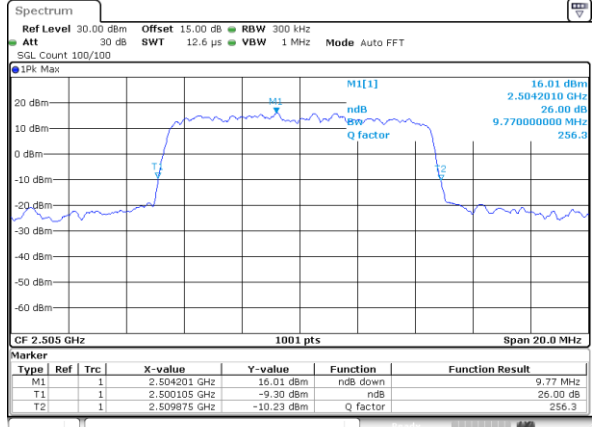

LTE Band 7

Lowest Channel / 10MHz / QPSK

Date: 26_SEP.2017 03:37:03

Lowest Channel / 10MHz / 16QAM

Date: 26_SEP.2017 03:37:13

Middle Channel / 10MHz / QPSK

Date: 26_SEP.2017 03:44:07

Middle Channel / 10MHz / 16QAM

Date: 26_SEP.2017 03:44:17

Highest Channel / 10MHz / QPSK

Date: 13_OCT.2017 09:59:40

Highest Channel / 10MHz / 16QAM

Date: 26_SEP.2017 03:46:44

LTE Band 7

Lowest Channel / 15MHz / QPSK

Date: 26_SEP.2017 03:53:39