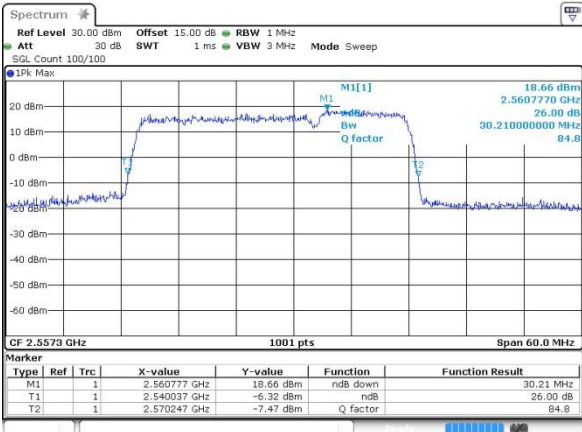

Middle Channel / 20MHz+10MHz /16QAM

Date: 12.OCT.2017 13:44:58

LTE Band 7

Middle Channel / 20MHz+10MHz /64QAM

Date: 14.OCT.2017 10:36:26

Highest Channel / 20MHz+10MHz /QPSK

Date: 12.OCT.2017 13:49:07

Highest Channel / 20MHz+10MHz /16QAM

Date: 12.OCT.2017 13:49:27

Highest Channel / 20MHz+10MHz /64QAM

Date: 14.OCT.2017 10:30:30

LTE Band 7

Lowest Channel / 20MHz+15MHz/QPSK

Date: 12.OCT.2017 11:13:32

Lowest Channel / 20MHz+15MHz /16QAM

Date: 12.OCT.2017 11:13:51