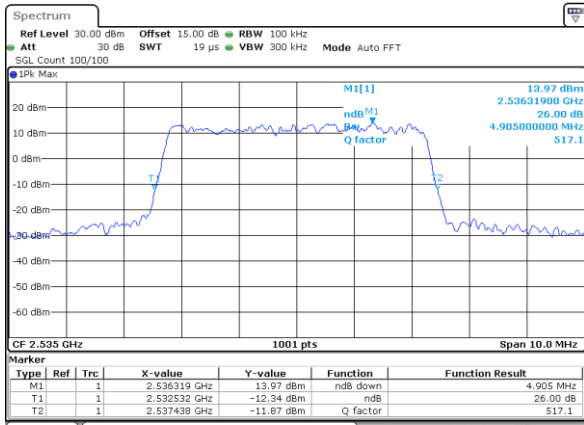

Date: 26_SEP.2017 04:17:21

Middle Channel / 20MHz / 16QAM

Date: 26_SEP.2017 04:17:31

Highest Channel / 20MHz / QPSK

Date: 26_SEP.2017 04:19:48

Highest Channel / 20MHz / 16QAM

Date: 26_SEP.2017 04:19:58

LTE Band 7

Lowest Channel / 5MHz / 64QAM

Date: 10_OCT_2017 15:03:53

Lowest Channel / 10MHz / 64QAM

Date: 10_OCT_2017 15:12:12

Middle Channel / 5MHz / 64QAM

Date: 10_OCT_2017 15:07:25

Middle Channel / 10MHz / 64QAM

Date: 10_OCT_2017 15:15:44

Highest Channel / 5MHz / 64QAM

Date: 10_OCT_2017 15:08:39

Highest Channel / 10MHz / 64QAM

Date: 10_OCT_2017 15:16:58

LTE Band 7

Lowest Channel / 15MHz / 64QAM

Date: 10.OCT.2017 15:20:31

Lowest Channel / 20MHz / 64QAM