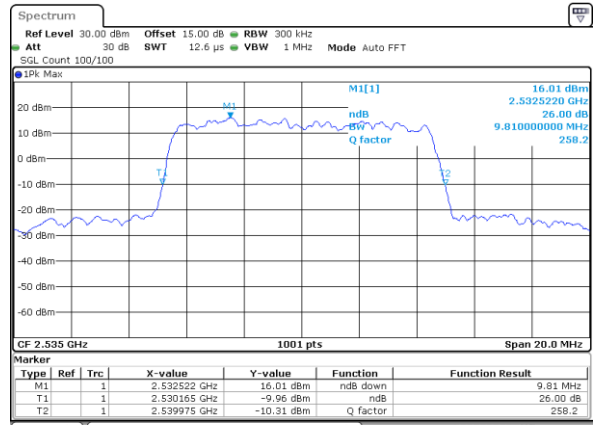

Date: 26_SEP.2017 04:17:21

Middle Channel / 20MHz / 16QAM

Date: 26_SEP.2017 04:17:31

Highest Channel / 20MHz / QPSK

Date: 26_SEP.2017 04:19:48

Highest Channel / 20MHz / 16QAM

Date: 26_SEP.2017 04:19:58

LTE Band 7

Lowest Channel / 5MHz / 64QAM

Date: 10_OCT_2017 15:03:53

Lowest Channel / 10MHz / 64QAM

Date: 10_OCT_2017 15:12:12

Middle Channel / 5MHz / 64QAM

Date: 10_OCT_2017 15:07:25

Middle Channel / 10MHz / 64QAM

Date: 10_OCT_2017 15:15:44

Highest Channel / 5MHz / 64QAM

Date: 10_OCT_2017 15:08:39

Highest Channel / 10MHz / 64QAM

Date: 10_OCT_2017 15:16:58

LTE Band 7

Lowest Channel / 15MHz / 64QAM

Date: 10.OCT.2017 15:20:31

Lowest Channel / 20MHz / 64QAM