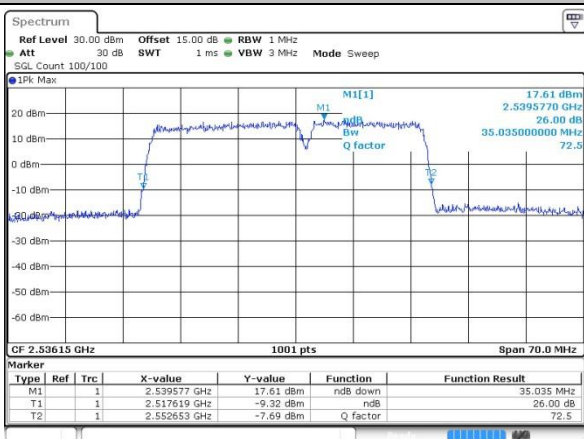

Middle Channel / 20MHz+15MHz /QPSK

Date: 12.OCT.2017 11:28:10