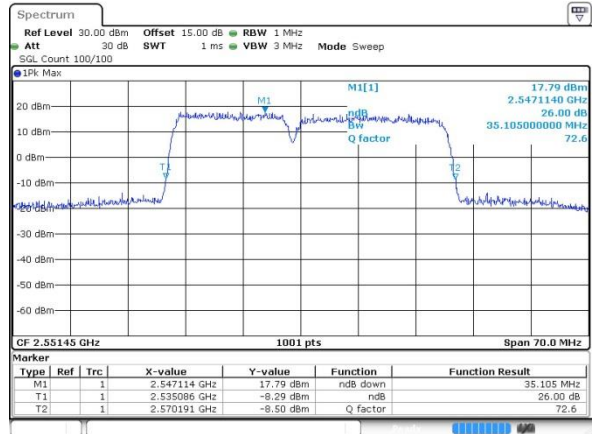

Date: 14.OCT.2017 10:54:17

Middle Channel / 15MHz+20MHz /QPSK

Date: 12.OCT.2017 11:02:10

Middle Channel / 15MHz+20MHz /16QAM

Date: 12.OCT.2017 11:02:28

LTE Band 7

Middle Channel / 15MHz+20MHz /64QAM

Date: 14.OCT.2017 11:04:39

Highest Channel / 15MHz+20MHz /QPSK

Date: 12.OCT.2017 11:10:27

Highest Channel / 15MHz+20MHz /16QAM

Date: 12.OCT.2017 11:10:49

Highest Channel / 15MHz+20MHz /64QAM

Date: 14.OCT.2017 11:00:57

LTE Band 7

Lowest Channel / 20MHz+10MHz/QPSK