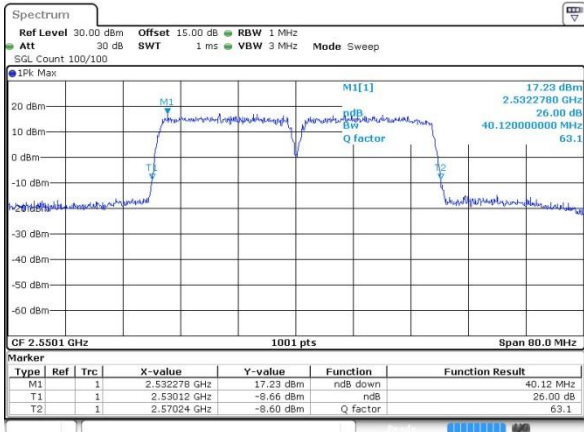

LTE Band 7

Lowest Channel / 20MHz+20MHz/QPSK

Date: 12.OCT.2017 11:35:50

Lowest Channel / 20MHz+20MHz /16QAM

Date: 12.OCT.2017 11:36:06

Lowest Channel / 20MHz+20MHz /64QAM

Date: 14.OCT.2017 11:20:33

Middle Channel / 20MHz+20MHz /QPSK

Date: 12.OCT.2017 13:35:12

Middle Channel / 20MHz+20MHz /16QAM

Date: 12.OCT.2017 13:35:36

LTE Band 7

Middle Channel / 20MHz+20MHz /64QAM

Date: 14.OCT.2017 11:32:42

Highest Channel / 20MHz+20MHz /QPSK

Date: 12.OCT.2017 11:56:12

Highest Channel / 20MHz+20MHz /16QAM

Date: 12.OCT.2017 11:55:54

Highest Channel / 20MHz+20MHz /64QAM

Date: 14.OCT.2017 11:31:12

LTE Band 12

Lowest Channel / 1.4MHz / QPSK

Date: 27_SEP.2017 03:36:02

Lowest Channel / 1.4MHz / 16QAM