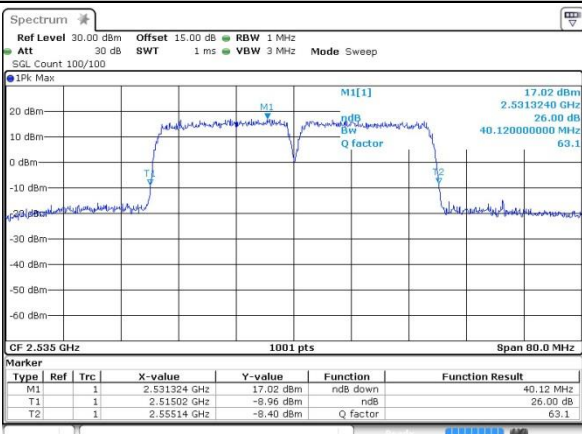

LTE Band 7

Lowest Channel / 20MHz+20MHz/QPSK

Date: 12.OCT.2017 11:35:50

Lowest Channel / 20MHz+20MHz /16QAM

Date: 12.OCT.2017 11:36:06

Lowest Channel / 20MHz+20MHz /64QAM

Date: 14.OCT.2017 11:20:33

Middle Channel / 20MHz+20MHz /QPSK

Date: 12.OCT.2017 13:35:12

Middle Channel / 20MHz+20MHz /16QAM

Date: 12.OCT.2017 13:35:36

LTE Band 7

Middle Channel / 20MHz+20MHz /64QAM

Date: 14.OCT.2017 11:32:42

Highest Channel / 20MHz+20MHz /QPSK

Date: 12.OCT.2017 11:56:12