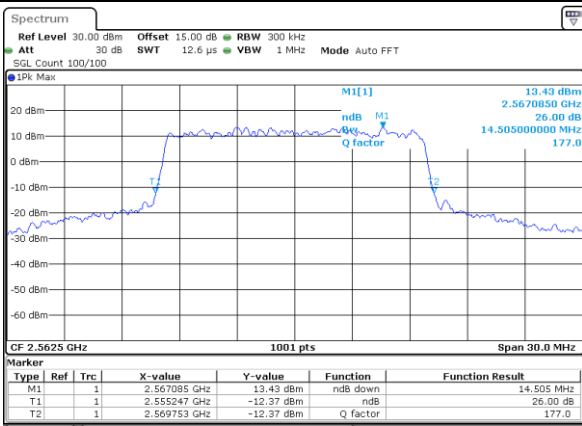

Date: 10.OCT.2017 15:28:50

Middle Channel / 15MHz / 64QAM

Date: 10.OCT.2017 15:24:03

Middle Channel / 20MHz / 64QAM

Date: 10.OCT.2017 15:32:23

Highest Channel / 15MHz / 64QAM

Date: 10.OCT.2017 15:25:17

Highest Channel / 20MHz / 64QAM

Date: 10.OCT.2017 15:33:37

LTE Band 7

Lowest Channel / 10MHz+20MHz/QPSK

Date: 12.OCT.2017 13:58:11

Lowest Channel / 10MHz+20MHz /16QAM

Date: 12.OCT.2017 13:58:31

Lowest Channel / 10MHz+20MHz/64QAM

Date: 14.OCT.2017 10:03:19