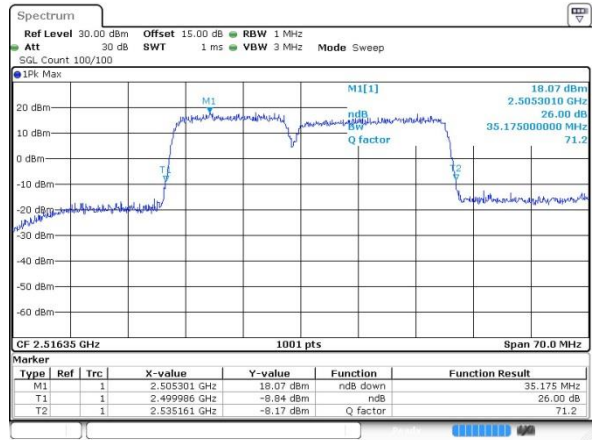

Highest Channel / 15MHz+15MHz /64QAM

Date: 14.OCT.2017 10:41:55

LTE Band 7

Lowest Channel / 15MHz+20MHz/QPSK

Date: 12.OCT.2017 10:44:20

Lowest Channel / 15MHz+20MHz /16QAM

Date: 12.OCT.2017 10:44:01

Lowest Channel / 15MHz+20MHz /64QAM