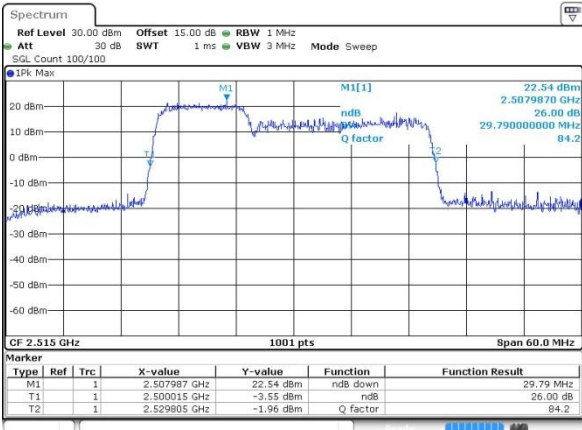

Date: 10.OCT.2017 15:33:37

LTE Band 7

Lowest Channel / 10MHz+20MHz/QPSK

Date: 12.OCT.2017 13:58:11

Lowest Channel / 10MHz+20MHz /16QAM

Date: 12.OCT.2017 13:58:31

Lowest Channel / 10MHz+20MHz/64QAM

Date: 14.OCT.2017 10:03:19

Middle Channel / 10MHz+20MHz/QPSK

Date: 12.OCT.2017 14:03:07

Middle Channel / 10MHz+20MHz/16QAM

Date: 12.OCT.2017 14:02:49

LTE Band 7

Middle Channel / 10MHz+20MHz/64QAM

Date: 14.OCT.2017 10:11:04

Highest Channel / 10MHz+20MHz/QPSK