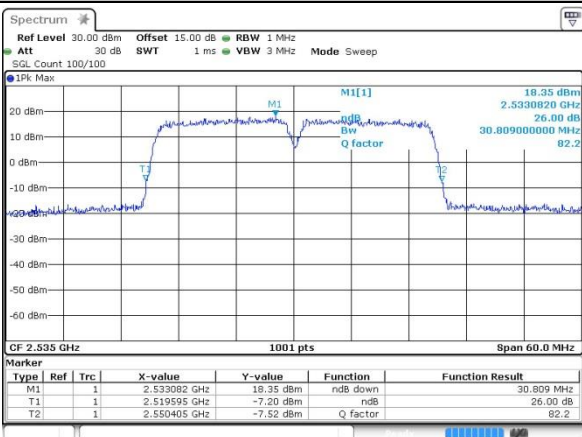

Lowest Channel / 15MHz+15MHz/16QAM

Date: 12.OCT.2017 10:17:15

Lowest Channel / 15MHz+15MHz /64QAM

Date: 14.OCT.2017 10:38:29

Middle Channel / 15MHz+15MHz /QPSK

Date: 12.OCT.2017 10:34:44

Middle Channel / 15MHz+15MHz /16QAM

Date: 12.OCT.2017 10:35:00

LTE Band 7

Middle Channel / 15MHz+15MHz /64QAM

Date: 14.OCT.2017 10:45:35

Highest Channel / 15MHz+15MHz /QPSK

Date: 12.OCT.2017 10:31:25

Highest Channel / 15MHz+15MHz /16QAM

Date: 12.OCT.2017 10:31:06