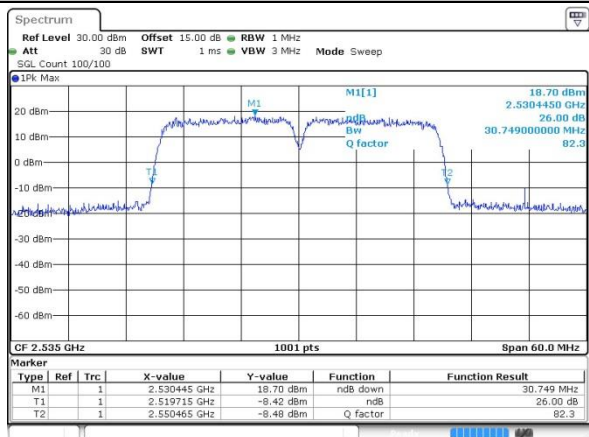

Lowest Channel / 15MHz+15MHz/16QAM

Date: 12.OCT.2017 10:17:15

Lowest Channel / 15MHz+15MHz /64QAM

Date: 14.OCT.2017 10:38:29

Middle Channel / 15MHz+15MHz /QPSK

Date: 12.OCT.2017 10:34:44

Middle Channel / 15MHz+15MHz /16QAM