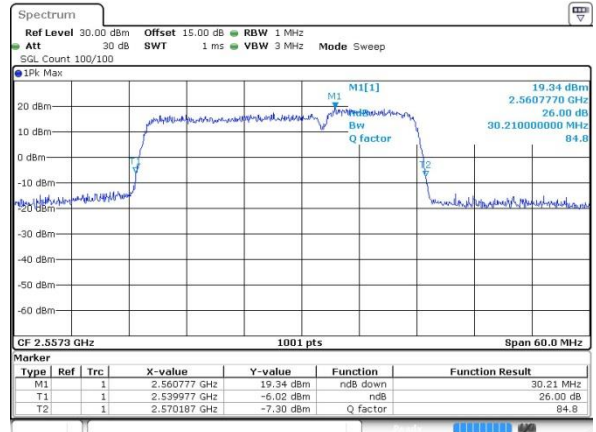

Middle Channel / 20MHz+10MHz /16QAM

Date: 12.OCT.2017 13:44:58

LTE Band 7

Middle Channel / 20MHz+10MHz /64QAM

Date: 14.OCT.2017 10:36:26

Highest Channel / 20MHz+10MHz /QPSK

Date: 12.OCT.2017 13:49:07

Highest Channel / 20MHz+10MHz /16QAM

Date: 12.OCT.2017 13:49:27

Highest Channel / 20MHz+10MHz /64QAM

Date: 14.OCT.2017 10:30:30

LTE Band 7

Lowest Channel / 20MHz+15MHz/QPSK

Date: 12.OCT.2017 11:13:32

Lowest Channel / 20MHz+15MHz /16QAM

Date: 12.OCT.2017 11:13:51