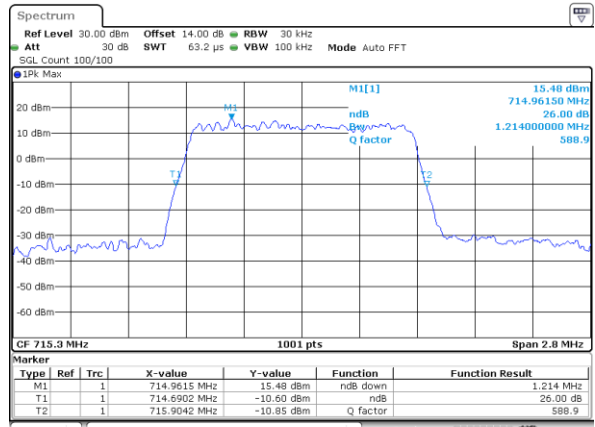

Highest Channel / 20MHz+20MHz /16QAM

Date: 12.OCT.2017 11:55:54

Highest Channel / 20MHz+20MHz /64QAM

Date: 14.OCT.2017 11:31:12

LTE Band 12

Lowest Channel / 1.4MHz / QPSK

Date: 27_SEP.2017 03:36:02

Lowest Channel / 1.4MHz / 16QAM

Date: 27_SEP.2017 03:35:52

Middle Channel / 1.4MHz / QPSK

Date: 27_SEP.2017 03:43:01

Middle Channel / 1.4MHz / 16QAM

Date: 27_SEP.2017 03:43:11

Highest Channel / 1.4MHz / QPSK

Date: 27_SEP.2017 03:45:33

Highest Channel / 1.4MHz / 16QAM

Date: 27_SEP.2017 03:45:43

LTE Band 12

Lowest Channel / 3MHz / QPSK

Date: 27_SEP.2017 03:52:40

Lowest Channel / 3MHz / 16QAM

Date: 27_SEP.2017 03:52:50

Middle Channel / 3MHz / QPSK

Date: 27_SEP.2017 03:59:47