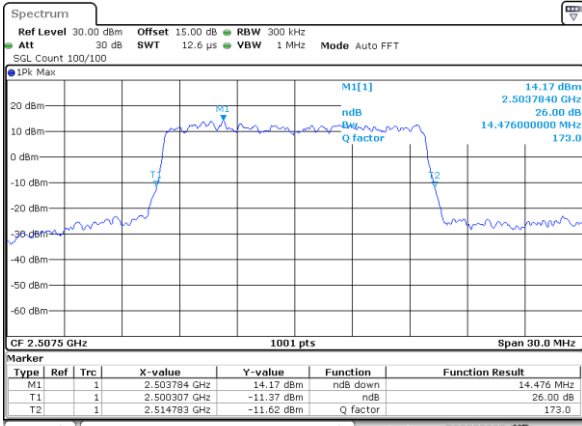

Highest Channel / 5MHz / 64QAM

Date: 10_OCT_2017 15:08:39

Highest Channel / 10MHz / 64QAM

Date: 10_OCT_2017 15:16:58

LTE Band 7

Lowest Channel / 15MHz / 64QAM

Date: 10.OCT.2017 15:20:31

Lowest Channel / 20MHz / 64QAM