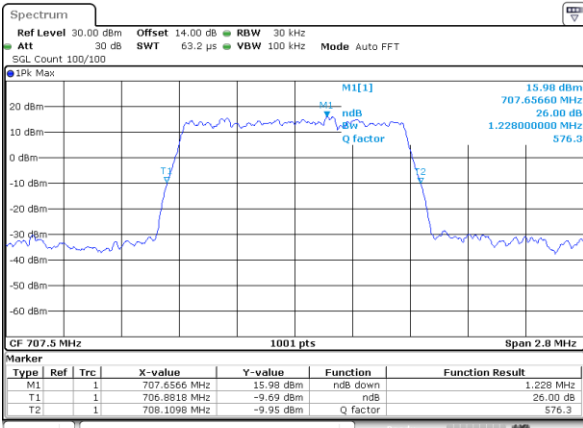

Date: 12.OCT.2017 13:35:12

Middle Channel / 20MHz+20MHz /16QAM

Date: 12.OCT.2017 13:35:36

LTE Band 7

Middle Channel / 20MHz+20MHz /64QAM

Date: 14.OCT.2017 11:32:42

Highest Channel / 20MHz+20MHz /QPSK

Date: 12.OCT.2017 11:56:12

Highest Channel / 20MHz+20MHz /16QAM

Date: 12.OCT.2017 11:55:54

Highest Channel / 20MHz+20MHz /64QAM

Date: 14.OCT.2017 11:31:12

LTE Band 12

Lowest Channel / 1.4MHz / QPSK

Date: 27_SEP.2017 03:36:02

Lowest Channel / 1.4MHz / 16QAM

Date: 27_SEP.2017 03:35:52

Middle Channel / 1.4MHz / QPSK

Date: 27_SEP.2017 03:43:01

Middle Channel / 1.4MHz / 16QAM

Date: 27_SEP.2017 03:43:11

Highest Channel / 1.4MHz / QPSK

Date: 27_SEP.2017 03:45:33

Highest Channel / 1.4MHz / 16QAM