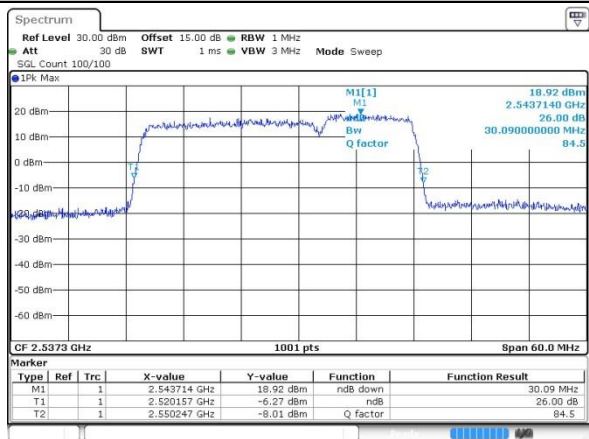

Highest Channel / 15MHz+20MHz /QPSK

Date: 12.OCT.2017 11:10:27

Highest Channel / 15MHz+20MHz /16QAM

Date: 12.OCT.2017 11:10:49

Highest Channel / 15MHz+20MHz /64QAM

Date: 14.OCT.2017 11:00:57

LTE Band 7

Lowest Channel / 20MHz+10MHz/QPSK

Date: 12.OCT.2017 13:42:24

Lowest Channel / 20MHz+10MHz /16QAM

Date: 12.OCT.2017 13:42:42

Lowest Channel / 20MHz+10MHz /64QAM

Date: 14.OCT.2017 10:29:25

Middle Channel / 20MHz+10MHz /QPSK

Date: 12.OCT.2017 13:45:16

Middle Channel / 20MHz+10MHz /16QAM

Date: 12.OCT.2017 13:44:58

LTE Band 7

Middle Channel / 20MHz+10MHz /64QAM

Date: 14.OCT.2017 10:36:26

Highest Channel / 20MHz+10MHz /QPSK

Date: 12.OCT.2017 13:49:07

Highest Channel / 20MHz+10MHz /16QAM