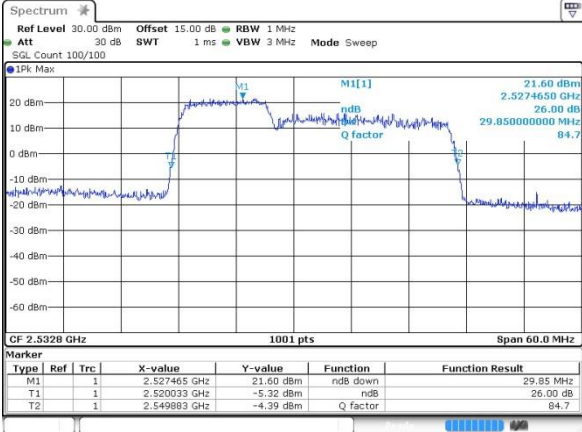

Date: 10.OCT.2017 15:33:37

LTE Band 7

Lowest Channel / 10MHz+20MHz/QPSK

Date: 12.OCT.2017 13:58:11

Lowest Channel / 10MHz+20MHz /16QAM

Date: 12.OCT.2017 13:58:31

Lowest Channel / 10MHz+20MHz/64QAM

Date: 14.OCT.2017 10:03:19

Middle Channel / 10MHz+20MHz/QPSK

Date: 12.OCT.2017 14:03:07

Middle Channel / 10MHz+20MHz/16QAM

Date: 12.OCT.2017 14:02:49

LTE Band 7

Middle Channel / 10MHz+20MHz/64QAM

Date: 14.OCT.2017 10:11:04

Highest Channel / 10MHz+20MHz/QPSK

Date: 12.OCT.2017 14:06:30

Highest Channel / 10MHz+20MHz/16QAM

Date: 12.OCT.2017 14:06:53

Highest Channel / 10MHz+20MHz/64QAM

Date: 14.OCT.2017 10:13:56

LTE Band 7

Lowest Channel / 15MHz+15MHz/QPSK

Date: 12.OCT.2017 10:17:38