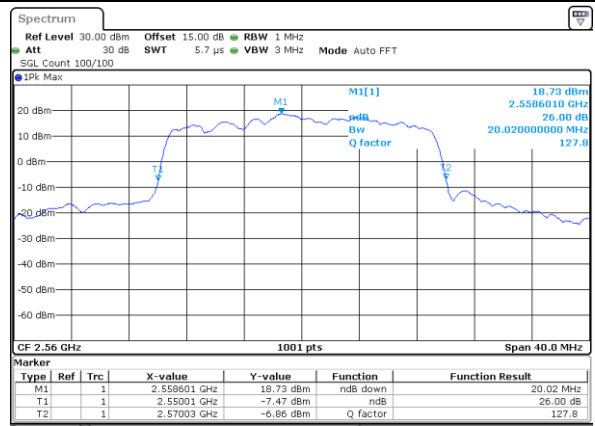

Highest Channel / 5MHz / 64QAM

Date: 10_OCT_2017 15:08:39

Highest Channel / 10MHz / 64QAM

Date: 10_OCT_2017 15:16:58

LTE Band 7

Lowest Channel / 15MHz / 64QAM

Date: 10.OCT.2017 15:20:31

Lowest Channel / 20MHz / 64QAM

Date: 10.OCT.2017 15:28:50

Middle Channel / 15MHz / 64QAM

Date: 10.OCT.2017 15:24:03

Middle Channel / 20MHz / 64QAM

Date: 10.OCT.2017 15:32:23

Highest Channel / 15MHz / 64QAM

Date: 10.OCT.2017 15:25:17

Highest Channel / 20MHz / 64QAM

Date: 10.OCT.2017 15:33:37

LTE Band 7

Lowest Channel / 10MHz+20MHz/QPSK

Date: 12.OCT.2017 13:58:11

Lowest Channel / 10MHz+20MHz /16QAM

Date: 12.OCT.2017 13:58:31

Lowest Channel / 10MHz+20MHz/64QAM

Date: 14.OCT.2017 10:03:19