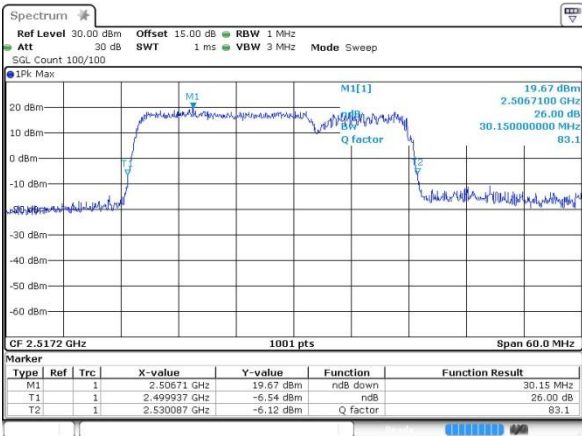

Lowest Channel / 20MHz+10MHz /64QAM

Date: 14.OCT.2017 10:29:25