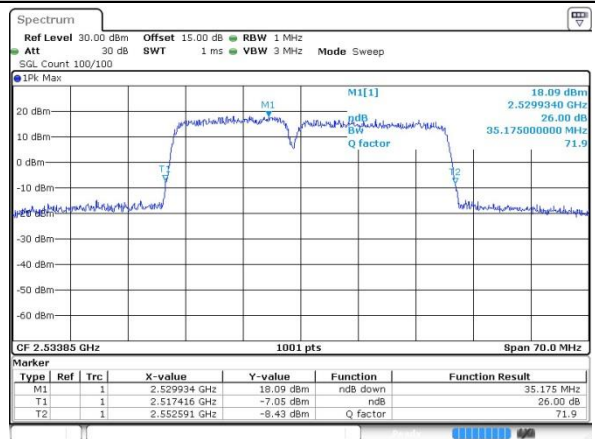

Middle Channel / 15MHz+20MHz /16QAM

Date: 12.OCT.2017 11:02:28