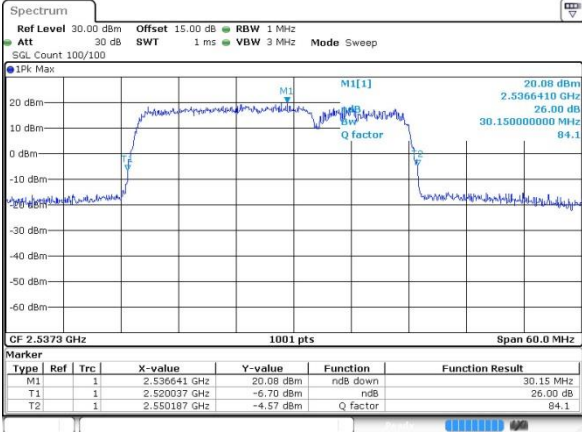

Middle Channel / 20MHz+10MHz /16QAM

Date: 12.OCT.2017 13:44:58

LTE Band 7

Middle Channel / 20MHz+10MHz /64QAM

Date: 14.OCT.2017 10:36:26

Highest Channel / 20MHz+10MHz /QPSK

Date: 12.OCT.2017 13:49:07

Highest Channel / 20MHz+10MHz /16QAM

Date: 12.OCT.2017 13:49:27

Highest Channel / 20MHz+10MHz /64QAM

Date: 14.OCT.2017 10:30:30

LTE Band 7

Lowest Channel / 20MHz+15MHz/QPSK

Date: 12.OCT.2017 11:13:32

Lowest Channel / 20MHz+15MHz /16QAM

Date: 12.OCT.2017 11:13:51