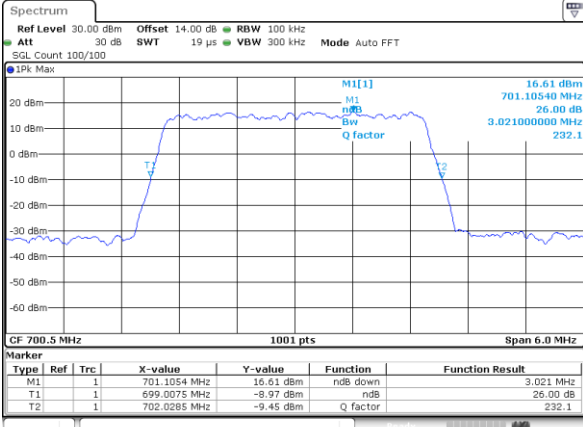

Highest Channel / 20MHz+20MHz /16QAM

Date: 12.OCT.2017 11:55:54

Highest Channel / 20MHz+20MHz /64QAM

Date: 14.OCT.2017 11:31:12

LTE Band 12

Lowest Channel / 1.4MHz / QPSK

Date: 27_SEP.2017 03:36:02

Lowest Channel / 1.4MHz / 16QAM

Date: 27_SEP.2017 03:35:52

Middle Channel / 1.4MHz / QPSK

Date: 27_SEP.2017 03:43:01

Middle Channel / 1.4MHz / 16QAM

Date: 27_SEP.2017 03:43:11

Highest Channel / 1.4MHz / QPSK

Date: 27_SEP.2017 03:45:33

Highest Channel / 1.4MHz / 16QAM

Date: 27_SEP.2017 03:45:43

LTE Band 12

Lowest Channel / 3MHz / QPSK

Date: 27_SEP.2017 03:52:40

Lowest Channel / 3MHz / 16QAM

Date: 27_SEP.2017 03:52:50

Middle Channel / 3MHz / QPSK

Date: 27_SEP.2017 03:59:47