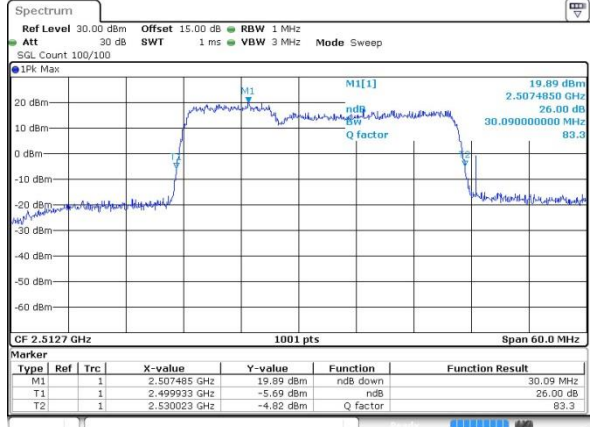

Date: 10.OCT.2017 15:33:37

LTE Band 7

Lowest Channel / 10MHz+20MHz/QPSK

Date: 12.OCT.2017 13:58:11

Lowest Channel / 10MHz+20MHz /16QAM

Date: 12.OCT.2017 13:58:31

Lowest Channel / 10MHz+20MHz/64QAM

Date: 14.OCT.2017 10:03:19

Middle Channel / 10MHz+20MHz/QPSK

Date: 12.OCT.2017 14:03:07

Middle Channel / 10MHz+20MHz/16QAM

Date: 12.OCT.2017 14:02:49

LTE Band 7

Middle Channel / 10MHz+20MHz/64QAM

Date: 14.OCT.2017 10:11:04

Highest Channel / 10MHz+20MHz/QPSK