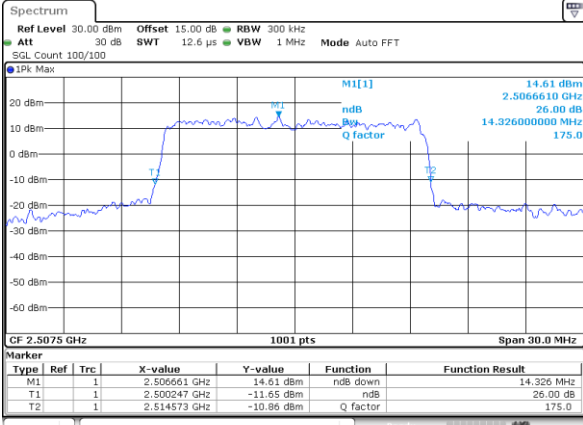

LTE Band 7

Lowest Channel / 10MHz / QPSK

Date: 26_SEP.2017 03:37:03

Lowest Channel / 10MHz / 16QAM

Date: 26_SEP.2017 03:37:13

Middle Channel / 10MHz / QPSK

Date: 26_SEP.2017 03:44:07

Middle Channel / 10MHz / 16QAM

Date: 26_SEP.2017 03:44:17

Highest Channel / 10MHz / QPSK

Date: 13_OCT.2017 09:59:40

Highest Channel / 10MHz / 16QAM

Date: 26_SEP.2017 03:46:44

LTE Band 7

Lowest Channel / 15MHz / QPSK

Date: 26_SEP.2017 03:53:39

Lowest Channel / 15MHz / 16QAM

Date: 26_SEP.2017 03:53:49

Middle Channel / 15MHz / QPSK

Date: 26_SEP.2017 04:00:43

Middle Channel / 15MHz / 16QAM

Date: 26_SEP.2017 04:00:54

Highest Channel / 15MHz / QPSK

Date: 26_SEP.2017 04:03:11

Highest Channel / 15MHz / 16QAM

Date: 26_SEP.2017 04:03:21

LTE Band 7

Lowest Channel / 20MHz / QPSK

Date: 26_SEP.2017 04:10:17

Lowest Channel / 20MHz / 16QAM

Date: 26_SEP.2017 04:11:27

Middle Channel / 20MHz / QPSK