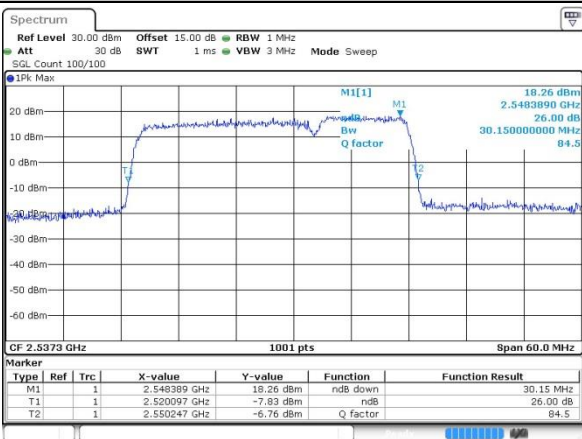

Highest Channel / 15MHz+20MHz /QPSK

Date: 12.OCT.2017 11:10:27

Highest Channel / 15MHz+20MHz /16QAM

Date: 12.OCT.2017 11:10:49

Highest Channel / 15MHz+20MHz /64QAM

Date: 14.OCT.2017 11:00:57

LTE Band 7

Lowest Channel / 20MHz+10MHz/QPSK

Date: 12.OCT.2017 13:42:24

Lowest Channel / 20MHz+10MHz /16QAM

Date: 12.OCT.2017 13:42:42

Lowest Channel / 20MHz+10MHz /64QAM

Date: 14.OCT.2017 10:29:25

Middle Channel / 20MHz+10MHz /QPSK

Date: 12.OCT.2017 13:45:16

Middle Channel / 20MHz+10MHz /16QAM

Date: 12.OCT.2017 13:44:58

LTE Band 7

Middle Channel / 20MHz+10MHz /64QAM

Date: 14.OCT.2017 10:36:26

Highest Channel / 20MHz+10MHz /QPSK

Date: 12.OCT.2017 13:49:07

Highest Channel / 20MHz+10MHz /16QAM