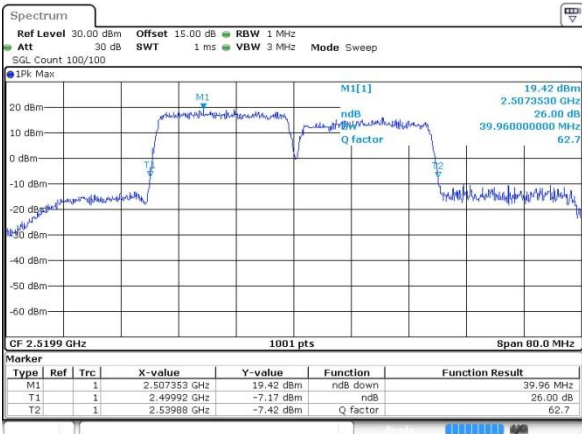

LTE Band 7

Lowest Channel / 20MHz+20MHz/QPSK

Date: 12.OCT.2017 11:35:50

Lowest Channel / 20MHz+20MHz /16QAM

Date: 12.OCT.2017 11:36:06

Lowest Channel / 20MHz+20MHz /64QAM

Date: 14.OCT.2017 11:20:33

Middle Channel / 20MHz+20MHz /QPSK

Date: 12.OCT.2017 13:35:12

Middle Channel / 20MHz+20MHz /16QAM

Date: 12.OCT.2017 13:35:36

LTE Band 7

Middle Channel / 20MHz+20MHz /64QAM

Date: 14.OCT.2017 11:32:42

Highest Channel / 20MHz+20MHz /QPSK

Date: 12.OCT.2017 11:56:12