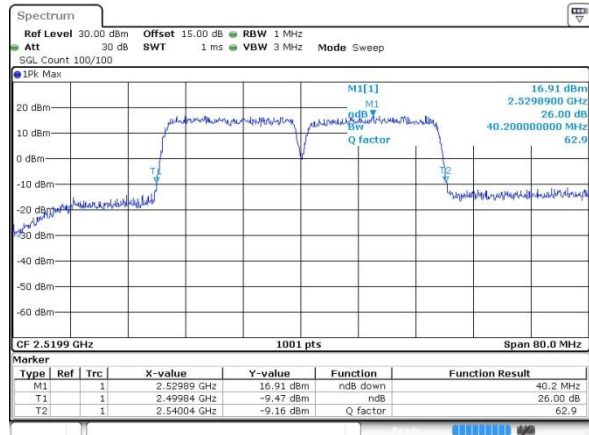

Date: 14.OCT.2017 11:19:00

Highest Channel / 20MHz+15MHz /QPSK

Date: 12.OCT.2017 11:26:23

Highest Channel / 20MHz+15MHz /16QAM

Date: 12.OCT.2017 11:26:41

Highest Channel / 20MHz+15MHz /64QAM

Date: 14.OCT.2017 11:14:42

LTE Band 7

Lowest Channel / 20MHz+20MHz/QPSK

Date: 12.OCT.2017 11:35:50

Lowest Channel / 20MHz+20MHz /16QAM

Date: 12.OCT.2017 11:36:06

Lowest Channel / 20MHz+20MHz /64QAM

Date: 14.OCT.2017 11:20:33

Middle Channel / 20MHz+20MHz /QPSK