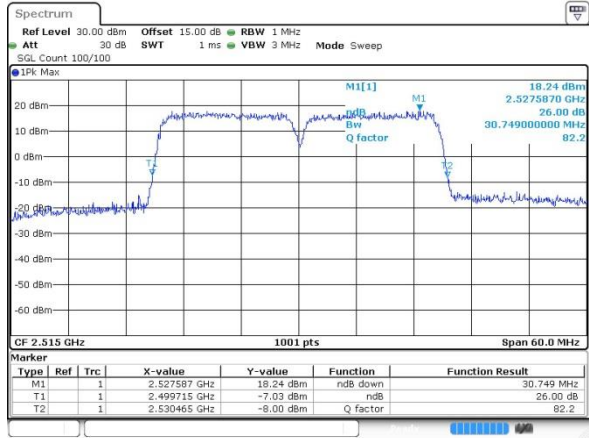

Lowest Channel / 15MHz+15MHz/16QAM

Date: 12.OCT.2017 10:17:15