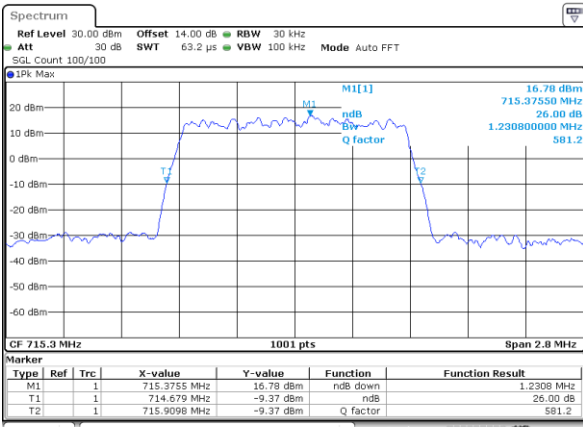

Highest Channel / 20MHz+20MHz /16QAM

Date: 12.OCT.2017 11:55:54

Highest Channel / 20MHz+20MHz /64QAM

Date: 14.OCT.2017 11:31:12

LTE Band 12

Lowest Channel / 1.4MHz / QPSK

Date: 27_SEP.2017 03:36:02

Lowest Channel / 1.4MHz / 16QAM

Date: 27_SEP.2017 03:35:52

Middle Channel / 1.4MHz / QPSK

Date: 27_SEP.2017 03:43:01

Middle Channel / 1.4MHz / 16QAM

Date: 27_SEP.2017 03:43:11

Highest Channel / 1.4MHz / QPSK

Date: 27_SEP.2017 03:45:33

Highest Channel / 1.4MHz / 16QAM

Date: 27_SEP.2017 03:45:43

LTE Band 12

Lowest Channel / 3MHz / QPSK

Date: 27_SEP.2017 03:52:40

Lowest Channel / 3MHz / 16QAM

Date: 27_SEP.2017 03:52:50

Middle Channel / 3MHz / QPSK

Date: 27_SEP.2017 03:59:47