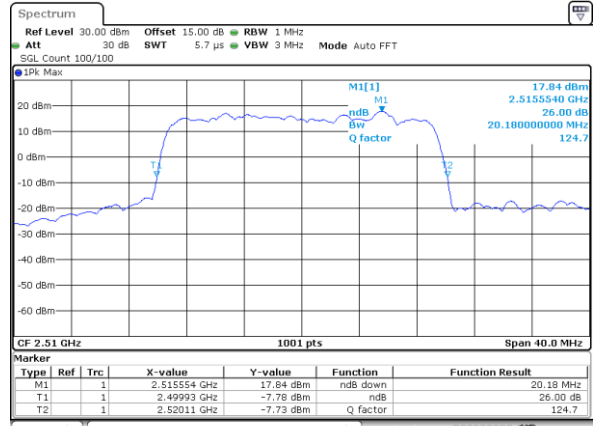

Highest Channel / 5MHz / 64QAM

Date: 10_OCT_2017 15:08:39

Highest Channel / 10MHz / 64QAM

Date: 10_OCT_2017 15:16:58

LTE Band 7

Lowest Channel / 15MHz / 64QAM

Date: 10.OCT.2017 15:20:31

Lowest Channel / 20MHz / 64QAM

Date: 10.OCT.2017 15:28:50

Middle Channel / 15MHz / 64QAM

Date: 10.OCT.2017 15:24:03

Middle Channel / 20MHz / 64QAM

Date: 10.OCT.2017 15:32:23

Highest Channel / 15MHz / 64QAM

Date: 10.OCT.2017 15:25:17

Highest Channel / 20MHz / 64QAM