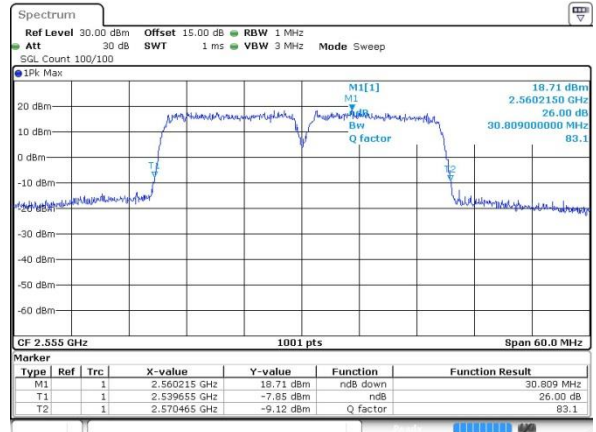

Date: 12.OCT.2017 10:35:00

LTE Band 7

Middle Channel / 15MHz+15MHz /64QAM

Date: 14.OCT.2017 10:45:35

Highest Channel / 15MHz+15MHz /QPSK

Date: 12.OCT.2017 10:31:25

Highest Channel / 15MHz+15MHz /16QAM

Date: 12.OCT.2017 10:31:06