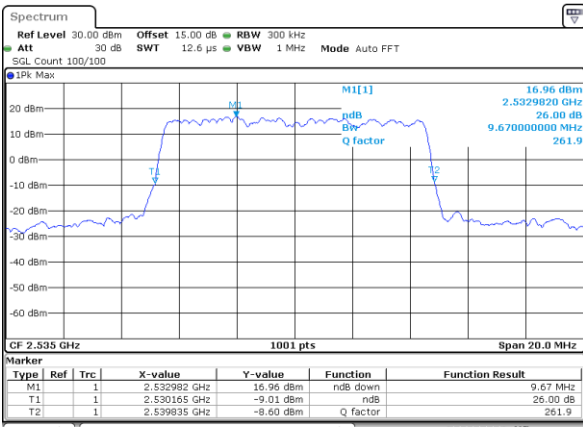

LTE Band 7

Lowest Channel / 10MHz / QPSK

Date: 26_SEP.2017 03:37:03

Lowest Channel / 10MHz / 16QAM

Date: 26_SEP.2017 03:37:13

Middle Channel / 10MHz / QPSK

Date: 26_SEP.2017 03:44:07

Middle Channel / 10MHz / 16QAM

Date: 26_SEP.2017 03:44:17

Highest Channel / 10MHz / QPSK

Date: 13_OCT.2017 09:59:40

Highest Channel / 10MHz / 16QAM

Date: 26_SEP.2017 03:46:44

LTE Band 7

Lowest Channel / 15MHz / QPSK

Date: 26_SEP.2017 03:53:39