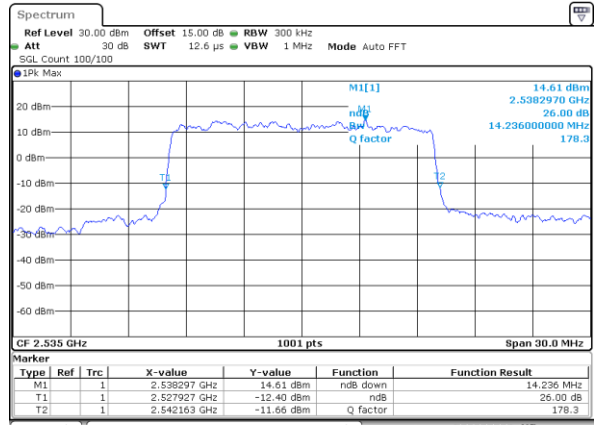

Date: 26_SEP.2017 03:44:17

Highest Channel / 10MHz / QPSK

Date: 13_OCT.2017 09:59:40

Highest Channel / 10MHz / 16QAM

Date: 26_SEP.2017 03:46:44

LTE Band 7

Lowest Channel / 15MHz / QPSK

Date: 26_SEP.2017 03:53:39

Lowest Channel / 15MHz / 16QAM

Date: 26_SEP.2017 03:53:49

Middle Channel / 15MHz / QPSK

Date: 26_SEP.2017 04:00:43

Middle Channel / 15MHz / 16QAM

Date: 26_SEP.2017 04:00:54

Highest Channel / 15MHz / QPSK

Date: 26_SEP.2017 04:03:11

Highest Channel / 15MHz / 16QAM

Date: 26_SEP.2017 04:03:21

LTE Band 7

Lowest Channel / 20MHz / QPSK

Date: 26_SEP.2017 04:10:17

Lowest Channel / 20MHz / 16QAM

Date: 26_SEP.2017 04:11:27

Middle Channel / 20MHz / QPSK

Date: 26_SEP.2017 04:17:21

Middle Channel / 20MHz / 16QAM

Date: 26_SEP.2017 04:17:31

Highest Channel / 20MHz / QPSK

Date: 26_SEP.2017 04:19:48

Highest Channel / 20MHz / 16QAM

Date: 26_SEP.2017 04:19:58

LTE Band 7