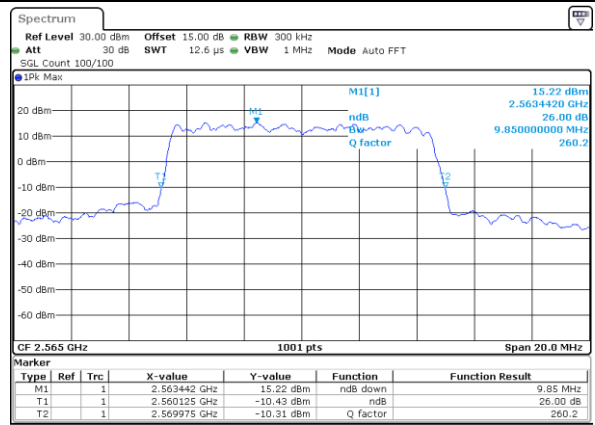

Date: 26_SEP.2017 04:17:21

Middle Channel / 20MHz / 16QAM

Date: 26_SEP.2017 04:17:31

Highest Channel / 20MHz / QPSK

Date: 26_SEP.2017 04:19:48

Highest Channel / 20MHz / 16QAM

Date: 26_SEP.2017 04:19:58

LTE Band 7

Lowest Channel / 5MHz / 64QAM

Date: 10_OCT_2017 15:03:53

Lowest Channel / 10MHz / 64QAM

Date: 10_OCT_2017 15:12:12

Middle Channel / 5MHz / 64QAM

Date: 10_OCT_2017 15:07:25

Middle Channel / 10MHz / 64QAM

Date: 10_OCT_2017 15:15:44

Highest Channel / 5MHz / 64QAM

Date: 10_OCT_2017 15:08:39

Highest Channel / 10MHz / 64QAM

Date: 10_OCT_2017 15:16:58

LTE Band 7

Lowest Channel / 15MHz / 64QAM

Date: 10.OCT.2017 15:20:31

Lowest Channel / 20MHz / 64QAM