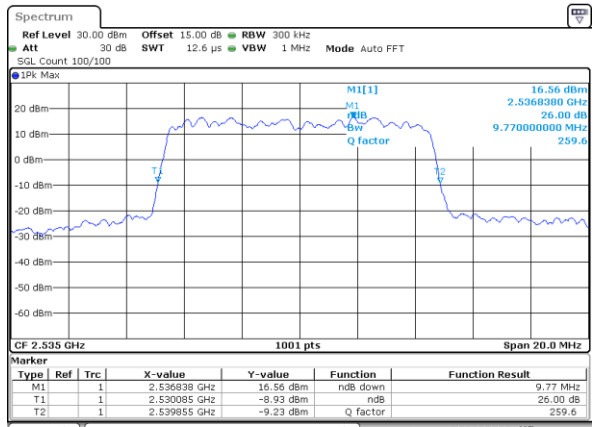

LTE Band 7

Lowest Channel / 10MHz / QPSK

Date: 26_SEP.2017 03:37:03

Lowest Channel / 10MHz / 16QAM

Date: 26_SEP.2017 03:37:13

Middle Channel / 10MHz / QPSK

Date: 26_SEP.2017 03:44:07

Middle Channel / 10MHz / 16QAM

Date: 26_SEP.2017 03:44:17

Highest Channel / 10MHz / QPSK

Date: 13_OCT.2017 09:59:40

Highest Channel / 10MHz / 16QAM

Date: 26_SEP.2017 03:46:44

LTE Band 7

Lowest Channel / 15MHz / QPSK

Date: 26_SEP.2017 03:53:39