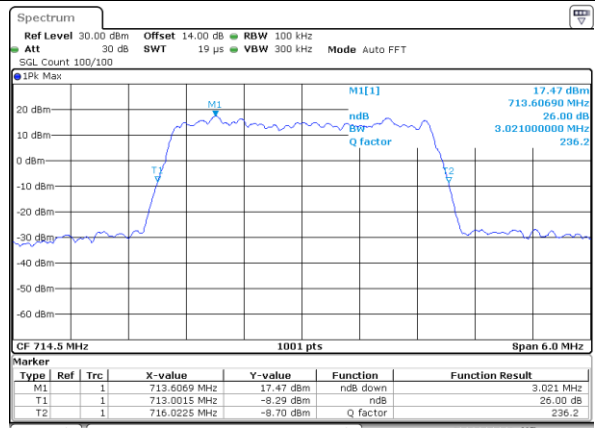

Date: 27_SEP.2017 03:45:43

LTE Band 12

Lowest Channel / 3MHz / QPSK

Date: 27_SEP.2017 03:52:40

Lowest Channel / 3MHz / 16QAM

Date: 27_SEP.2017 03:52:50

Middle Channel / 3MHz / QPSK

Date: 27_SEP.2017 03:59:47

Middle Channel / 3MHz / 16QAM

Date: 27_SEP.2017 03:59:57

Highest Channel / 3MHz / QPSK

Date: 27_SEP.2017 04:02:19

Highest Channel / 3MHz / 16QAM

Date: 27_SEP.2017 04:02:28