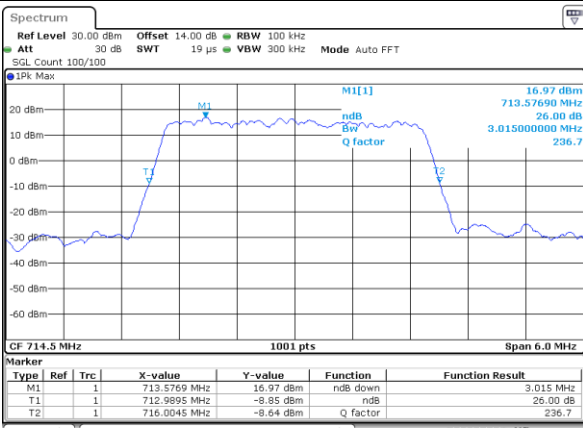

Date: 27_SEP.2017 03:35:52

Middle Channel / 1.4MHz / QPSK

Date: 27_SEP.2017 03:43:01

Middle Channel / 1.4MHz / 16QAM

Date: 27_SEP.2017 03:43:11

Highest Channel / 1.4MHz / QPSK

Date: 27_SEP.2017 03:45:33

Highest Channel / 1.4MHz / 16QAM

Date: 27_SEP.2017 03:45:43

LTE Band 12

Lowest Channel / 3MHz / QPSK

Date: 27_SEP.2017 03:52:40

Lowest Channel / 3MHz / 16QAM

Date: 27_SEP.2017 03:52:50

Middle Channel / 3MHz / QPSK

Date: 27_SEP.2017 03:59:47

Middle Channel / 3MHz / 16QAM

Date: 27_SEP.2017 03:59:57

Highest Channel / 3MHz / QPSK

Date: 27_SEP.2017 04:02:19

Highest Channel / 3MHz / 16QAM

Date: 27_SEP.2017 04:02:28