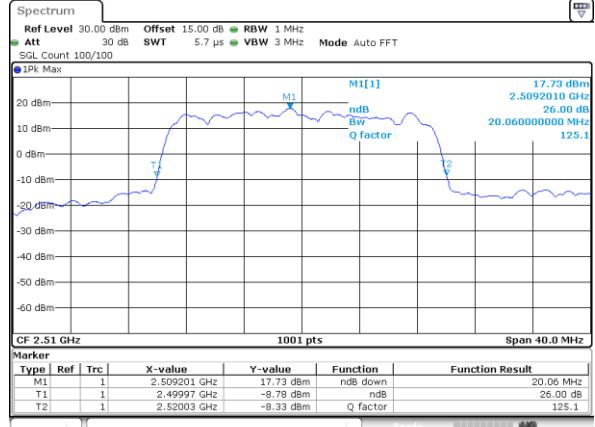

Highest Channel / 15MHz / 16QAM

Date: 26_SEP.2017 04:03:21

LTE Band 7

Lowest Channel / 20MHz / QPSK

Date: 26_SEP.2017 04:10:17

Lowest Channel / 20MHz / 16QAM

Date: 26_SEP.2017 04:11:27

Middle Channel / 20MHz / QPSK

Date: 26_SEP.2017 04:17:21

Middle Channel / 20MHz / 16QAM

Date: 26_SEP.2017 04:17:31

Highest Channel / 20MHz / QPSK

Date: 26_SEP.2017 04:19:48

Highest Channel / 20MHz / 16QAM

Date: 26_SEP.2017 04:19:58

LTE Band 7