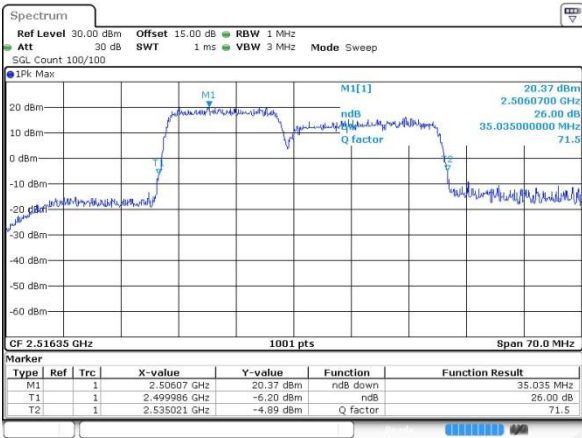

Highest Channel / 15MHz+15MHz /64QAM

Date: 14.OCT.2017 10:41:55

LTE Band 7

Lowest Channel / 15MHz+20MHz/QPSK

Date: 12.OCT.2017 10:44:20

Lowest Channel / 15MHz+20MHz /16QAM

Date: 12.OCT.2017 10:44:01

Lowest Channel / 15MHz+20MHz /64QAM