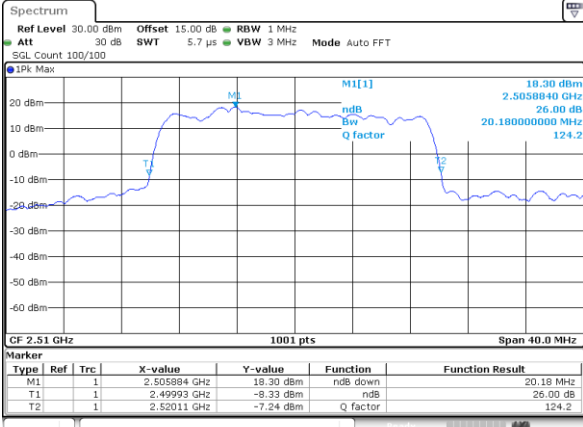

Highest Channel / 15MHz / 16QAM

Date: 26_SEP.2017 04:03:21

LTE Band 7

Lowest Channel / 20MHz / QPSK

Date: 26_SEP.2017 04:10:17

Lowest Channel / 20MHz / 16QAM

Date: 26_SEP.2017 04:11:27

Middle Channel / 20MHz / QPSK

Date: 26_SEP.2017 04:17:21

Middle Channel / 20MHz / 16QAM

Date: 26_SEP.2017 04:17:31

Highest Channel / 20MHz / QPSK

Date: 26_SEP.2017 04:19:48

Highest Channel / 20MHz / 16QAM

Date: 26_SEP.2017 04:19:58

LTE Band 7