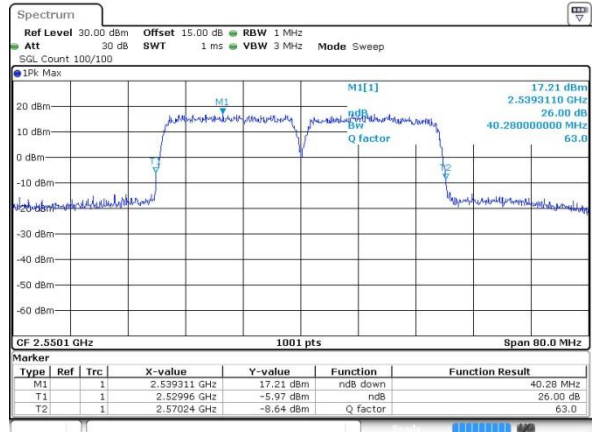

Date: 12.OCT.2017 13:35:12

Middle Channel / 20MHz+20MHz /16QAM

Date: 12.OCT.2017 13:35:36

LTE Band 7

Middle Channel / 20MHz+20MHz /64QAM

Date: 14.OCT.2017 11:32:42

Highest Channel / 20MHz+20MHz /QPSK

Date: 12.OCT.2017 11:56:12

Highest Channel / 20MHz+20MHz /16QAM

Date: 12.OCT.2017 11:55:54

Highest Channel / 20MHz+20MHz /64QAM

Date: 14.OCT.2017 11:31:12

LTE Band 12

Lowest Channel / 1.4MHz / QPSK

Date: 27_SEP.2017 03:36:02

Lowest Channel / 1.4MHz / 16QAM