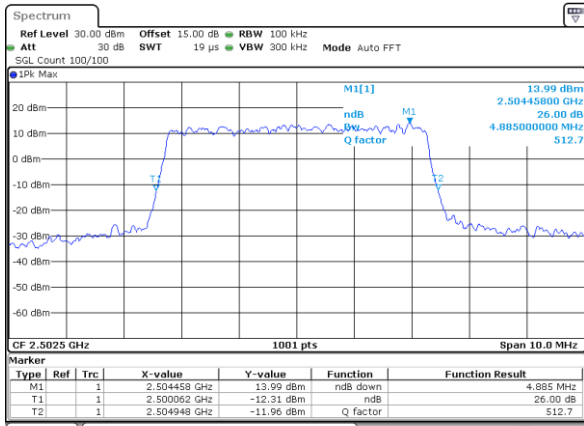

Date: 26_SEP.2017 04:17:21

Middle Channel / 20MHz / 16QAM

Date: 26_SEP.2017 04:17:31

Highest Channel / 20MHz / QPSK

Date: 26_SEP.2017 04:19:48

Highest Channel / 20MHz / 16QAM

Date: 26_SEP.2017 04:19:58

LTE Band 7

Lowest Channel / 5MHz / 64QAM

Date: 10_OCT_2017 15:03:53

Lowest Channel / 10MHz / 64QAM

Date: 10_OCT_2017 15:12:12

Middle Channel / 5MHz / 64QAM

Date: 10_OCT_2017 15:07:25

Middle Channel / 10MHz / 64QAM

Date: 10_OCT_2017 15:15:44