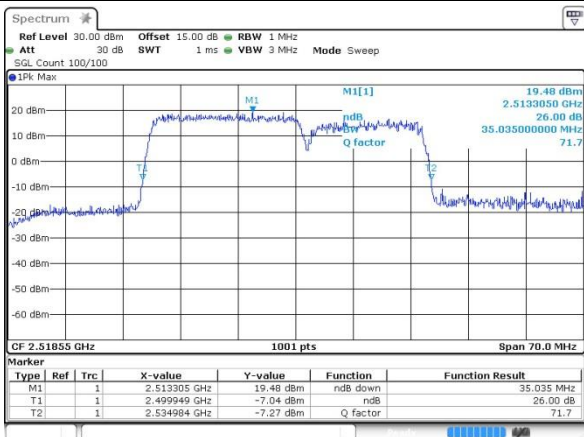

Lowest Channel / 20MHz+15MHz /64QAM

Date: 14.OCT.2017 11:08:51