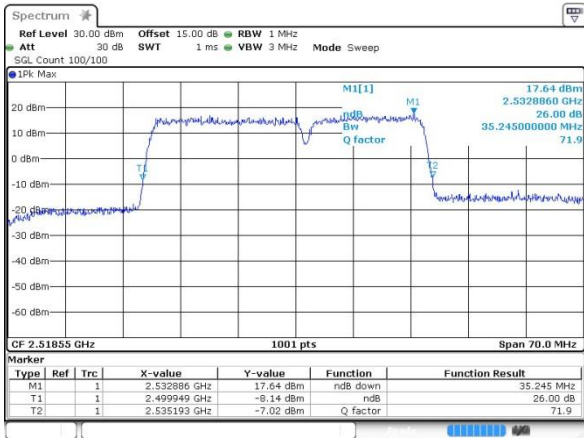

Date: 12.OCT.2017 13:49:27

Highest Channel / 20MHz+10MHz /64QAM

Date: 14.OCT.2017 10:30:30

LTE Band 7

Lowest Channel / 20MHz+15MHz/QPSK

Date: 12.OCT.2017 11:13:32

Lowest Channel / 20MHz+15MHz /16QAM

Date: 12.OCT.2017 11:13:51