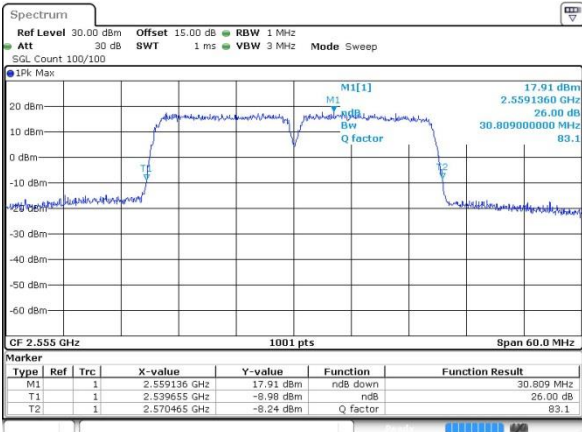

Date: 12.OCT.2017 10:35:00

LTE Band 7

Middle Channel / 15MHz+15MHz /64QAM

Date: 14.OCT.2017 10:45:35

Highest Channel / 15MHz+15MHz /QPSK

Date: 12.OCT.2017 10:31:25

Highest Channel / 15MHz+15MHz /16QAM

Date: 12.OCT.2017 10:31:06

Highest Channel / 15MHz+15MHz /64QAM

Date: 14.OCT.2017 10:41:55

LTE Band 7

Lowest Channel / 15MHz+20MHz/QPSK

Date: 12.OCT.2017 10:44:20

Lowest Channel / 15MHz+20MHz /16QAM

Date: 12.OCT.2017 10:44:01

Lowest Channel / 15MHz+20MHz /64QAM