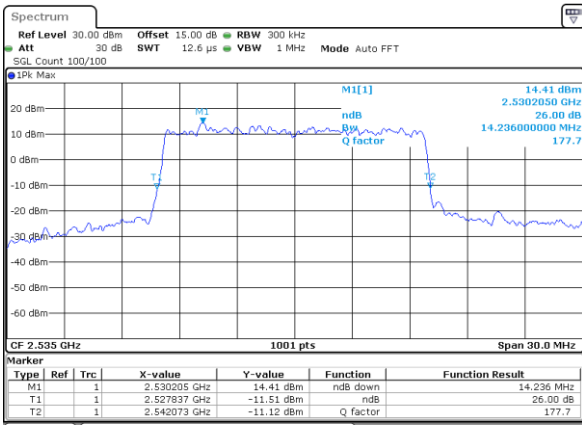

Highest Channel / 5MHz / 64QAM

Date: 10_OCT_2017 15:08:39

Highest Channel / 10MHz / 64QAM

Date: 10_OCT_2017 15:16:58

LTE Band 7

Lowest Channel / 15MHz / 64QAM

Date: 10.OCT.2017 15:20:31

Lowest Channel / 20MHz / 64QAM

Date: 10.OCT.2017 15:28:50

Middle Channel / 15MHz / 64QAM

Date: 10.OCT.2017 15:24:03

Middle Channel / 20MHz / 64QAM

Date: 10.OCT.2017 15:32:23

Highest Channel / 15MHz / 64QAM

Date: 10.OCT.2017 15:25:17

Highest Channel / 20MHz / 64QAM