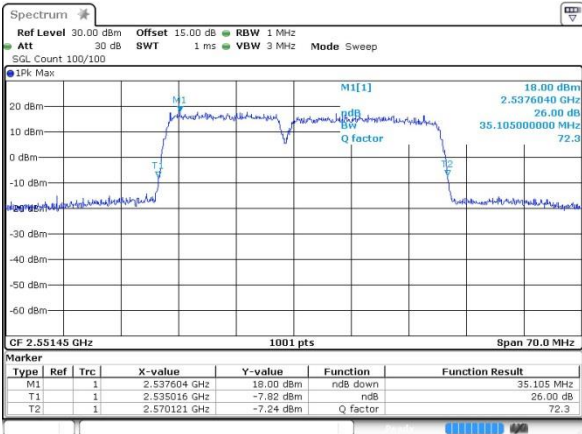

Date: 14.OCT.2017 10:54:17

Middle Channel / 15MHz+20MHz /QPSK

Date: 12.OCT.2017 11:02:10

Middle Channel / 15MHz+20MHz /16QAM

Date: 12.OCT.2017 11:02:28

LTE Band 7

Middle Channel / 15MHz+20MHz /64QAM

Date: 14.OCT.2017 11:04:39

Highest Channel / 15MHz+20MHz /QPSK

Date: 12.OCT.2017 11:10:27

Highest Channel / 15MHz+20MHz /16QAM

Date: 12.OCT.2017 11:10:49

Highest Channel / 15MHz+20MHz /64QAM

Date: 14.OCT.2017 11:00:57

LTE Band 7

Lowest Channel / 20MHz+10MHz/QPSK