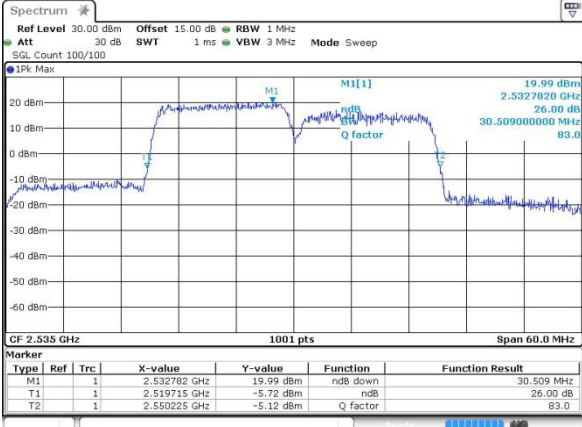

Date: 12.OCT.2017 14:06:30

Highest Channel / 10MHz+20MHz/16QAM

Date: 12.OCT.2017 14:06:53

Highest Channel / 10MHz+20MHz/64QAM

Date: 14.OCT.2017 10:13:56

LTE Band 7

Lowest Channel / 15MHz+15MHz/QPSK

Date: 12.OCT.2017 10:17:38

Lowest Channel / 15MHz+15MHz/16QAM

Date: 12.OCT.2017 10:17:15

Lowest Channel / 15MHz+15MHz /64QAM

Date: 14.OCT.2017 10:38:29

Middle Channel / 15MHz+15MHz /QPSK

Date: 12.OCT.2017 10:34:44

Middle Channel / 15MHz+15MHz /16QAM

Date: 12.OCT.2017 10:35:00

LTE Band 7

Middle Channel / 15MHz+15MHz /64QAM

Date: 14.OCT.2017 10:45:35

Highest Channel / 15MHz+15MHz /QPSK

Date: 12.OCT.2017 10:31:25

Highest Channel / 15MHz+15MHz /16QAM

Date: 12.OCT.2017 10:31:06