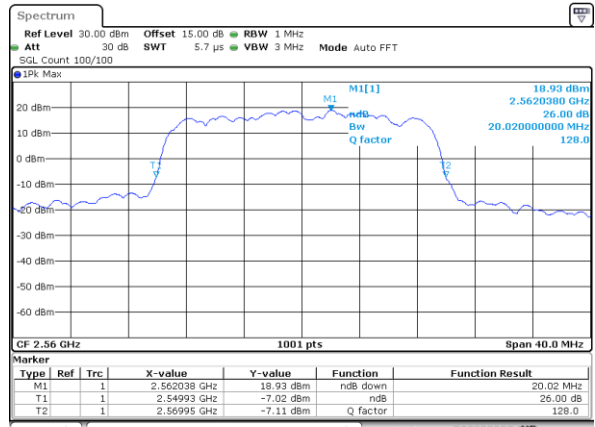

Highest Channel / 15MHz / 16QAM

Date: 26_SEP.2017 04:03:21

LTE Band 7

Lowest Channel / 20MHz / QPSK

Date: 26_SEP.2017 04:10:17

Lowest Channel / 20MHz / 16QAM

Date: 26_SEP.2017 04:11:27

Middle Channel / 20MHz / QPSK

Date: 26_SEP.2017 04:17:21

Middle Channel / 20MHz / 16QAM

Date: 26_SEP.2017 04:17:31

Highest Channel / 20MHz / QPSK

Date: 26_SEP.2017 04:19:48

Highest Channel / 20MHz / 16QAM

Date: 26_SEP.2017 04:19:58

LTE Band 7

Lowest Channel / 5MHz / 64QAM

Date: 10_OCT_2017 15:03:53

Lowest Channel / 10MHz / 64QAM

Date: 10_OCT_2017 15:12:12

Middle Channel / 5MHz / 64QAM

Date: 10_OCT_2017 15:07:25

Middle Channel / 10MHz / 64QAM

Date: 10_OCT_2017 15:15:44