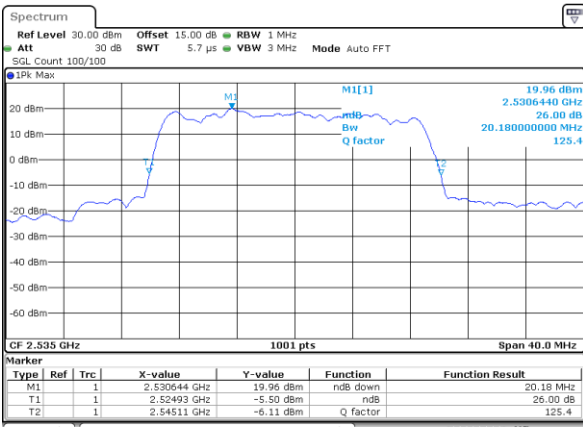

Highest Channel / 15MHz / 16QAM

Date: 26_SEP.2017 04:03:21

LTE Band 7

Lowest Channel / 20MHz / QPSK

Date: 26_SEP.2017 04:10:17

Lowest Channel / 20MHz / 16QAM

Date: 26_SEP.2017 04:11:27

Middle Channel / 20MHz / QPSK

Date: 26_SEP.2017 04:17:21

Middle Channel / 20MHz / 16QAM

Date: 26_SEP.2017 04:17:31

Highest Channel / 20MHz / QPSK

Date: 26_SEP.2017 04:19:48

Highest Channel / 20MHz / 16QAM

Date: 26_SEP.2017 04:19:58

LTE Band 7