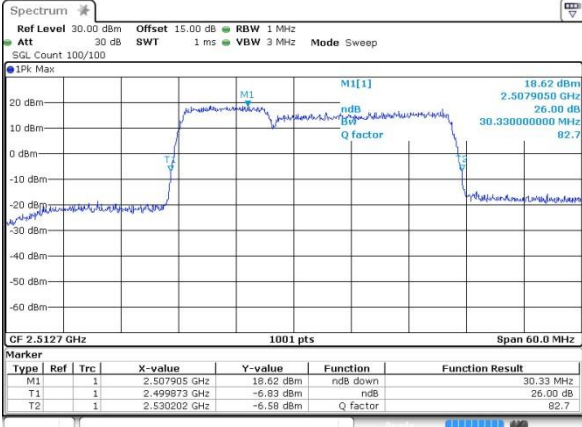

Date: 10.OCT.2017 15:28:50

Middle Channel / 15MHz / 64QAM

Date: 10.OCT.2017 15:24:03

Middle Channel / 20MHz / 64QAM

Date: 10.OCT.2017 15:32:23

Highest Channel / 15MHz / 64QAM

Date: 10.OCT.2017 15:25:17

Highest Channel / 20MHz / 64QAM

Date: 10.OCT.2017 15:33:37

LTE Band 7

Lowest Channel / 10MHz+20MHz/QPSK

Date: 12.OCT.2017 13:58:11

Lowest Channel / 10MHz+20MHz /16QAM

Date: 12.OCT.2017 13:58:31

Lowest Channel / 10MHz+20MHz/64QAM

Date: 14.OCT.2017 10:03:19