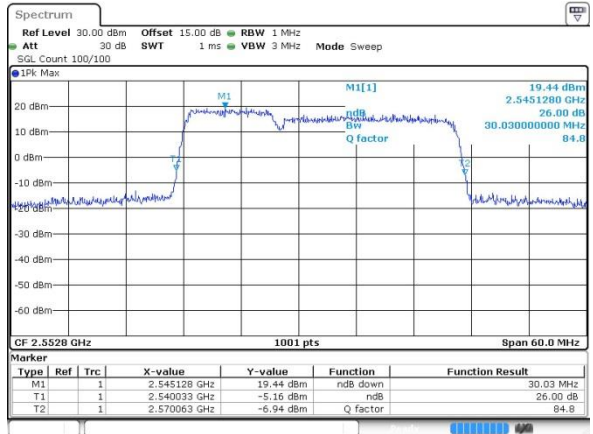

Highest Channel / 10MHz+20MHz/16QAM

Date: 12.OCT.2017 14:06:53