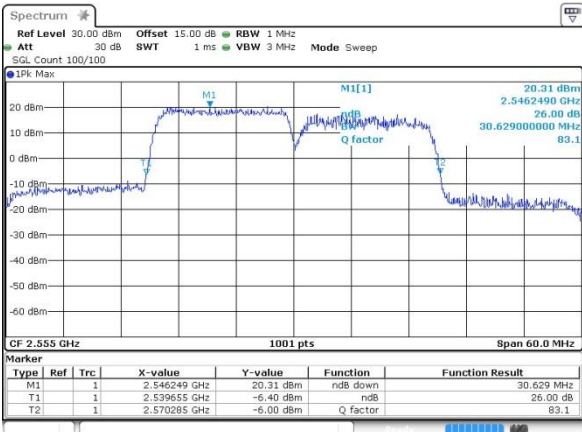

Date: 12.OCT.2017 10:35:00

LTE Band 7

Middle Channel / 15MHz+15MHz /64QAM

Date: 14.OCT.2017 10:45:35

Highest Channel / 15MHz+15MHz /QPSK

Date: 12.OCT.2017 10:31:25

Highest Channel / 15MHz+15MHz /16QAM

Date: 12.OCT.2017 10:31:06

Highest Channel / 15MHz+15MHz /64QAM

Date: 14.OCT.2017 10:41:55

LTE Band 7

Lowest Channel / 15MHz+20MHz/QPSK

Date: 12.OCT.2017 10:44:20

Lowest Channel / 15MHz+20MHz /16QAM

Date: 12.OCT.2017 10:44:01

Lowest Channel / 15MHz+20MHz /64QAM