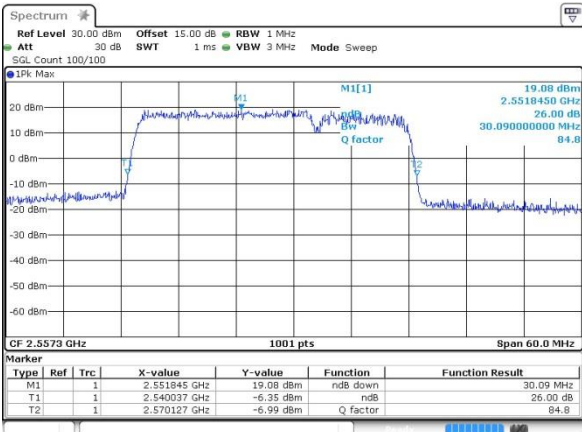

Middle Channel / 20MHz+10MHz /16QAM

Date: 12.OCT.2017 13:44:58

LTE Band 7

Middle Channel / 20MHz+10MHz /64QAM

Date: 14.OCT.2017 10:36:26

Highest Channel / 20MHz+10MHz /QPSK

Date: 12.OCT.2017 13:49:07

Highest Channel / 20MHz+10MHz /16QAM

Date: 12.OCT.2017 13:49:27

Highest Channel / 20MHz+10MHz /64QAM

Date: 14.OCT.2017 10:30:30

LTE Band 7

Lowest Channel / 20MHz+15MHz/QPSK

Date: 12.OCT.2017 11:13:32

Lowest Channel / 20MHz+15MHz /16QAM

Date: 12.OCT.2017 11:13:51