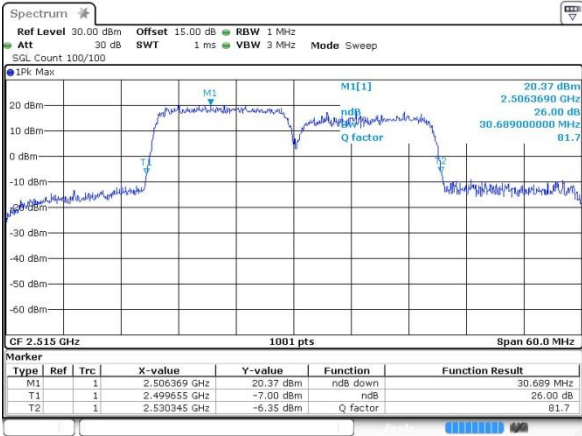

Lowest Channel / 15MHz+15MHz /64QAM

Date: 14.OCT.2017 10:38:29