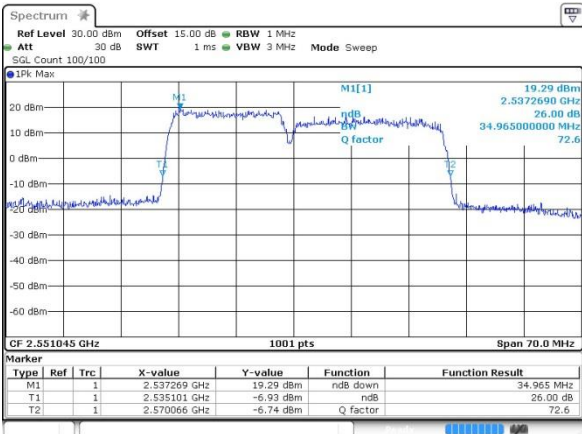

Highest Channel / 15MHz+20MHz /QPSK

Date: 12.OCT.2017 11:10:27

Highest Channel / 15MHz+20MHz /16QAM

Date: 12.OCT.2017 11:10:49

Highest Channel / 15MHz+20MHz /64QAM

Date: 14.OCT.2017 11:00:57

LTE Band 7

Lowest Channel / 20MHz+10MHz/QPSK