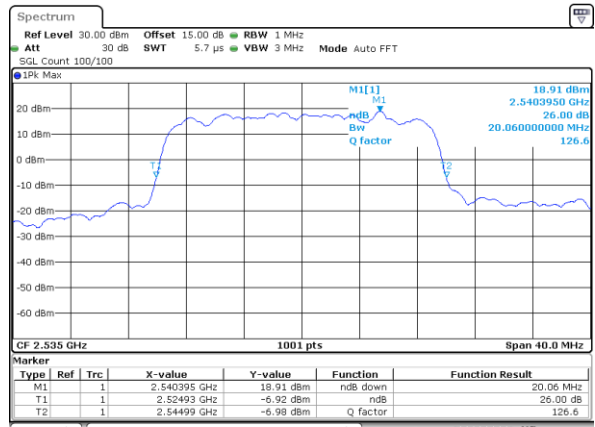

Highest Channel / 15MHz / 16QAM

Date: 26_SEP.2017 04:03:21

LTE Band 7

Lowest Channel / 20MHz / QPSK

Date: 26_SEP.2017 04:10:17

Lowest Channel / 20MHz / 16QAM

Date: 26_SEP.2017 04:11:27

Middle Channel / 20MHz / QPSK

Date: 26_SEP.2017 04:17:21

Middle Channel / 20MHz / 16QAM

Date: 26_SEP.2017 04:17:31

Highest Channel / 20MHz / QPSK

Date: 26_SEP.2017 04:19:48

Highest Channel / 20MHz / 16QAM

Date: 26_SEP.2017 04:19:58

LTE Band 7