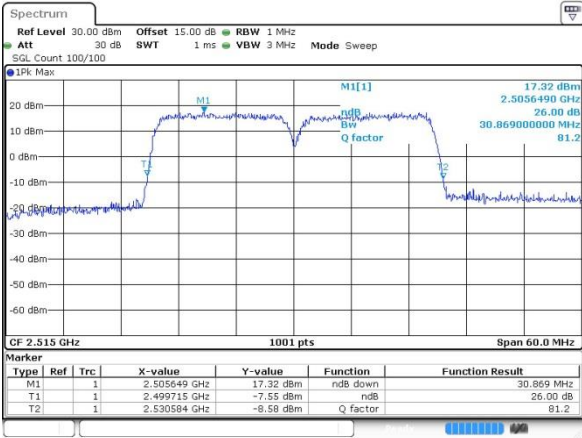

Date: 12.OCT.2017 14:06:30

Highest Channel / 10MHz+20MHz/16QAM

Date: 12.OCT.2017 14:06:53

Highest Channel / 10MHz+20MHz/64QAM

Date: 14.OCT.2017 10:13:56

LTE Band 7

Lowest Channel / 15MHz+15MHz/QPSK

Date: 12.OCT.2017 10:17:38