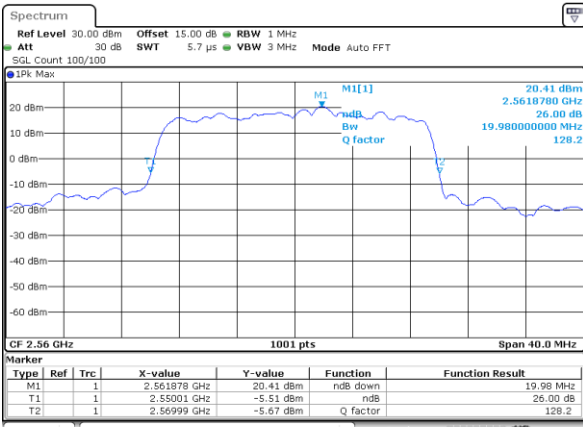

Highest Channel / 15MHz / 16QAM

Date: 26_SEP.2017 04:03:21

LTE Band 7

Lowest Channel / 20MHz / QPSK

Date: 26_SEP.2017 04:10:17

Lowest Channel / 20MHz / 16QAM

Date: 26_SEP.2017 04:11:27

Middle Channel / 20MHz / QPSK

Date: 26_SEP.2017 04:17:21

Middle Channel / 20MHz / 16QAM

Date: 26_SEP.2017 04:17:31

Highest Channel / 20MHz / QPSK

Date: 26_SEP.2017 04:19:48

Highest Channel / 20MHz / 16QAM

Date: 26_SEP.2017 04:19:58

LTE Band 7