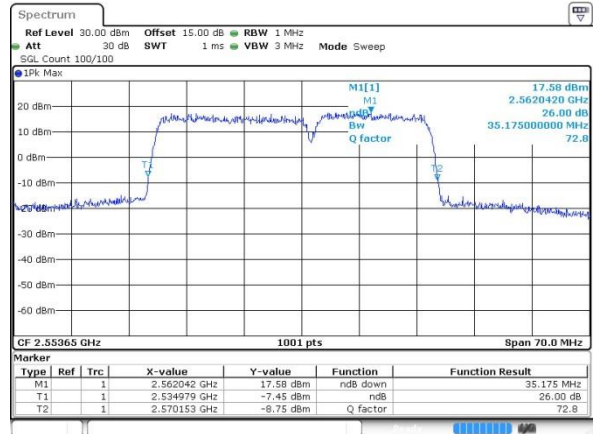

Highest Channel / 20MHz+15MHz /16QAM

Date: 12.OCT.2017 11:26:41