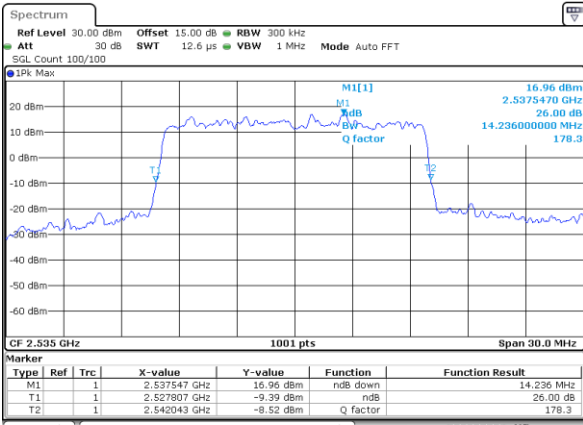

Middle Channel / 15MHz / QPSK

Date: 26_SEP.2017 04:00:43