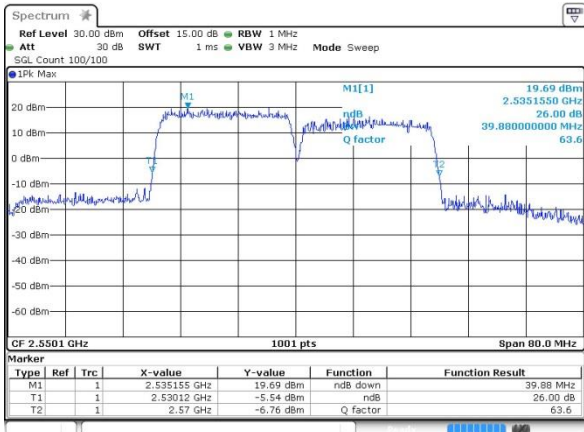

Date: 12.OCT.2017 13:35:12

Middle Channel / 20MHz+20MHz /16QAM

Date: 12.OCT.2017 13:35:36

LTE Band 7

Middle Channel / 20MHz+20MHz /64QAM

Date: 14.OCT.2017 11:32:42

Highest Channel / 20MHz+20MHz /QPSK

Date: 12.OCT.2017 11:56:12

Highest Channel / 20MHz+20MHz /16QAM

Date: 12.OCT.2017 11:55:54

Highest Channel / 20MHz+20MHz /64QAM

Date: 14.OCT.2017 11:31:12

LTE Band 12

Lowest Channel / 1.4MHz / QPSK

Date: 27_SEP.2017 03:36:02

Lowest Channel / 1.4MHz / 16QAM