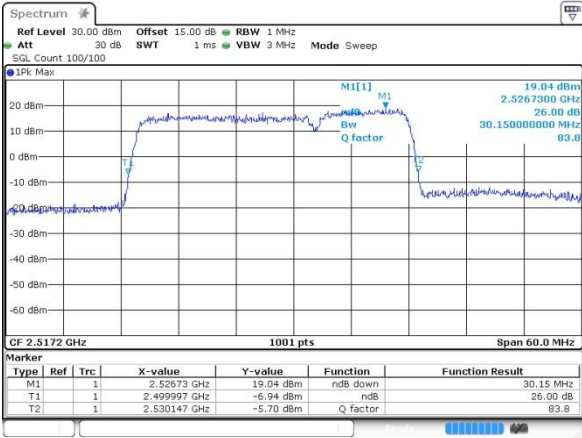

Highest Channel / 15MHz+20MHz /QPSK

Date: 12.OCT.2017 11:10:27

Highest Channel / 15MHz+20MHz /16QAM

Date: 12.OCT.2017 11:10:49

Highest Channel / 15MHz+20MHz /64QAM

Date: 14.OCT.2017 11:00:57

LTE Band 7

Lowest Channel / 20MHz+10MHz/QPSK