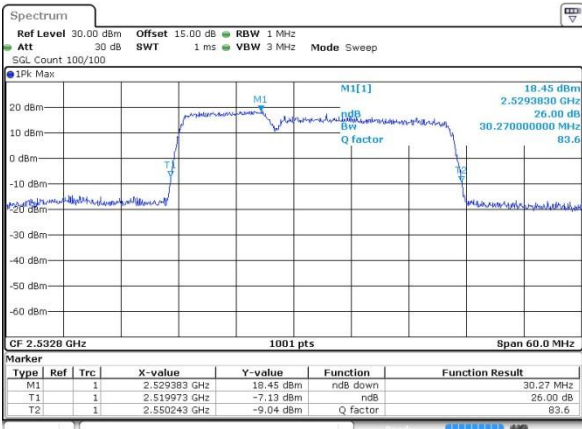

Date: 10.OCT.2017 15:33:37

LTE Band 7

Lowest Channel / 10MHz+20MHz/QPSK

Date: 12.OCT.2017 13:58:11

Lowest Channel / 10MHz+20MHz /16QAM

Date: 12.OCT.2017 13:58:31

Lowest Channel / 10MHz+20MHz/64QAM

Date: 14.OCT.2017 10:03:19

Middle Channel / 10MHz+20MHz/QPSK

Date: 12.OCT.2017 14:03:07

Middle Channel / 10MHz+20MHz/16QAM

Date: 12.OCT.2017 14:02:49

LTE Band 7

Middle Channel / 10MHz+20MHz/64QAM

Date: 14.OCT.2017 10:11:04

Highest Channel / 10MHz+20MHz/QPSK