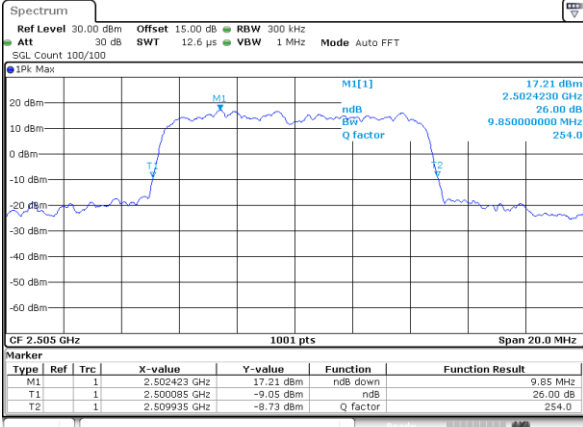

LTE Band 7

Lowest Channel / 10MHz / QPSK

Date: 26_SEP.2017 03:37:03

Lowest Channel / 10MHz / 16QAM

Date: 26_SEP.2017 03:37:13

Middle Channel / 10MHz / QPSK

Date: 26_SEP.2017 03:44:07

Middle Channel / 10MHz / 16QAM

Date: 26_SEP.2017 03:44:17

Highest Channel / 10MHz / QPSK

Date: 13_OCT.2017 09:59:40

Highest Channel / 10MHz / 16QAM

Date: 26_SEP.2017 03:46:44

LTE Band 7

Lowest Channel / 15MHz / QPSK

Date: 26_SEP.2017 03:53:39