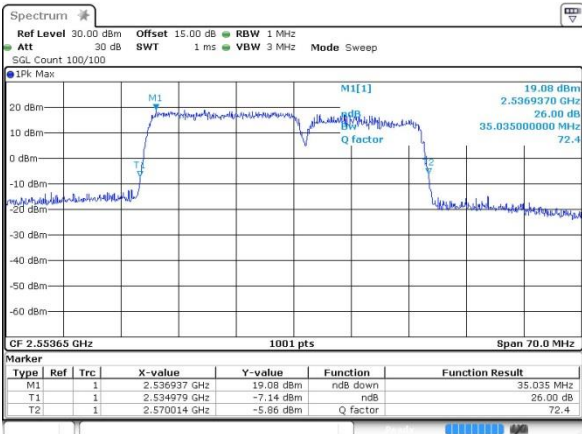

Date: 14.OCT.2017 11:19:00

Highest Channel / 20MHz+15MHz /QPSK

Date: 12.OCT.2017 11:26:23

Highest Channel / 20MHz+15MHz /16QAM

Date: 12.OCT.2017 11:26:41

Highest Channel / 20MHz+15MHz /64QAM

Date: 14.OCT.2017 11:14:42

LTE Band 7

Lowest Channel / 20MHz+20MHz/QPSK

Date: 12.OCT.2017 11:35:50

Lowest Channel / 20MHz+20MHz /16QAM

Date: 12.OCT.2017 11:36:06

Lowest Channel / 20MHz+20MHz /64QAM

Date: 14.OCT.2017 11:20:33

Middle Channel / 20MHz+20MHz /QPSK