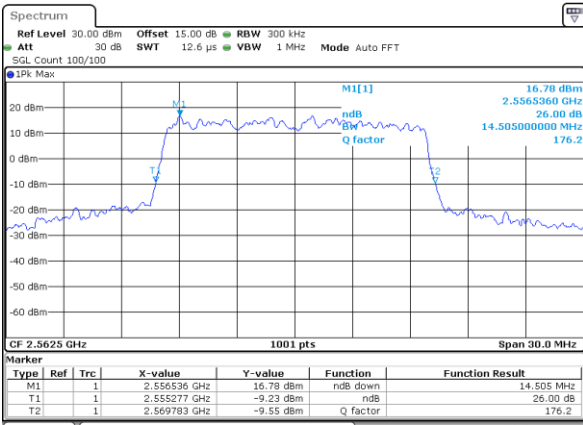

Date: 26_SEP.2017 03:44:17

Highest Channel / 10MHz / QPSK

Date: 13_OCT.2017 09:59:40

Highest Channel / 10MHz / 16QAM

Date: 26_SEP.2017 03:46:44

LTE Band 7

Lowest Channel / 15MHz / QPSK

Date: 26_SEP.2017 03:53:39

Lowest Channel / 15MHz / 16QAM

Date: 26_SEP.2017 03:53:49

Middle Channel / 15MHz / QPSK

Date: 26_SEP.2017 04:00:43

Middle Channel / 15MHz / 16QAM

Date: 26_SEP.2017 04:00:54

Highest Channel / 15MHz / QPSK

Date: 26_SEP.2017 04:03:11

Highest Channel / 15MHz / 16QAM

Date: 26_SEP.2017 04:03:21

LTE Band 7

Lowest Channel / 20MHz / QPSK

Date: 26_SEP.2017 04:10:17

Lowest Channel / 20MHz / 16QAM

Date: 26_SEP.2017 04:11:27

Middle Channel / 20MHz / QPSK

Date: 26_SEP.2017 04:17:21

Middle Channel / 20MHz / 16QAM

Date: 26_SEP.2017 04:17:31

Highest Channel / 20MHz / QPSK

Date: 26_SEP.2017 04:19:48

Highest Channel / 20MHz / 16QAM

Date: 26_SEP.2017 04:19:58

LTE Band 7