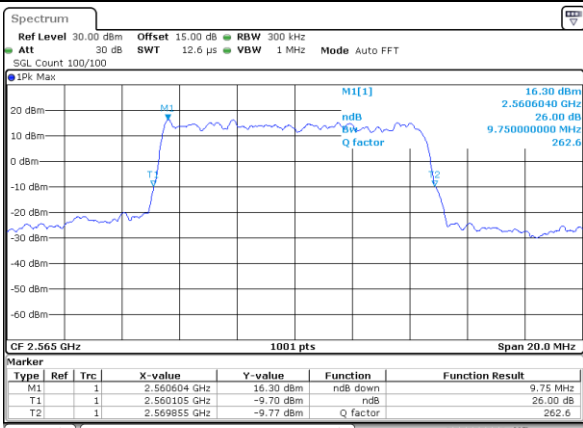

LTE Band 7

Lowest Channel / 10MHz / QPSK

Date: 26_SEP.2017 03:37:03

Lowest Channel / 10MHz / 16QAM

Date: 26_SEP.2017 03:37:13

Middle Channel / 10MHz / QPSK

Date: 26_SEP.2017 03:44:07

Middle Channel / 10MHz / 16QAM

Date: 26_SEP.2017 03:44:17

Highest Channel / 10MHz / QPSK

Date: 13_OCT.2017 09:59:40

Highest Channel / 10MHz / 16QAM

Date: 26_SEP.2017 03:46:44

LTE Band 7

Lowest Channel / 15MHz / QPSK

Date: 26_SEP.2017 03:53:39