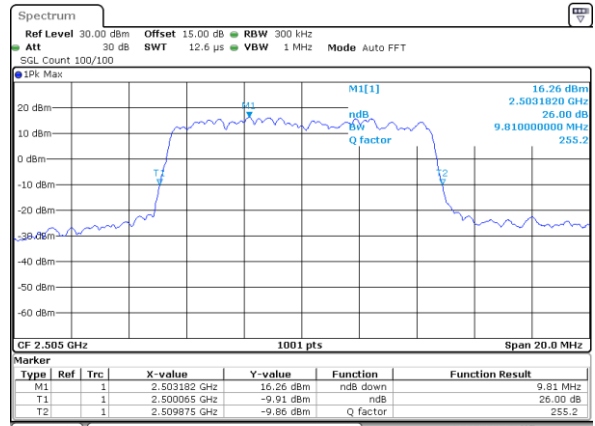

Highest Channel / 15MHz / 16QAM

Date: 26_SEP.2017 04:03:21

LTE Band 7

Lowest Channel / 20MHz / QPSK

Date: 26_SEP.2017 04:10:17

Lowest Channel / 20MHz / 16QAM

Date: 26_SEP.2017 04:11:27

Middle Channel / 20MHz / QPSK

Date: 26_SEP.2017 04:17:21

Middle Channel / 20MHz / 16QAM

Date: 26_SEP.2017 04:17:31

Highest Channel / 20MHz / QPSK

Date: 26_SEP.2017 04:19:48

Highest Channel / 20MHz / 16QAM

Date: 26_SEP.2017 04:19:58

LTE Band 7

Lowest Channel / 5MHz / 64QAM

Date: 10_OCT_2017 15:03:53

Lowest Channel / 10MHz / 64QAM

Date: 10_OCT_2017 15:12:12

Middle Channel / 5MHz / 64QAM

Date: 10_OCT_2017 15:07:25

Middle Channel / 10MHz / 64QAM

Date: 10_OCT_2017 15:15:44

Highest Channel / 5MHz / 64QAM

Date: 10_OCT_2017 15:08:39

Highest Channel / 10MHz / 64QAM

Date: 10_OCT_2017 15:16:58

LTE Band 7

Lowest Channel / 15MHz / 64QAM

Date: 10.OCT.2017 15:20:31

Lowest Channel / 20MHz / 64QAM