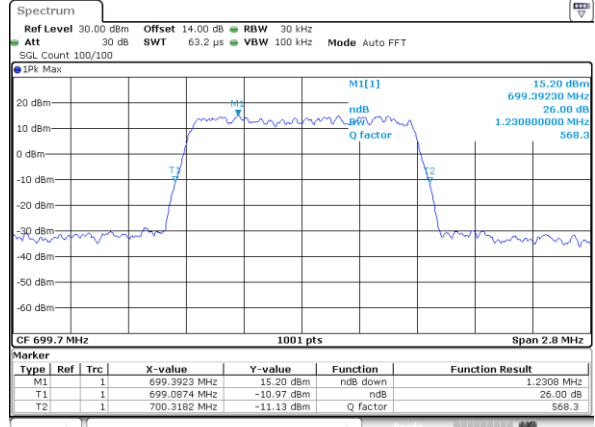

Date: 12.OCT.2017 13:35:12

Middle Channel / 20MHz+20MHz /16QAM

Date: 12.OCT.2017 13:35:36

LTE Band 7

Middle Channel / 20MHz+20MHz /64QAM

Date: 14.OCT.2017 11:32:42

Highest Channel / 20MHz+20MHz /QPSK

Date: 12.OCT.2017 11:56:12

Highest Channel / 20MHz+20MHz /16QAM

Date: 12.OCT.2017 11:55:54

Highest Channel / 20MHz+20MHz /64QAM

Date: 14.OCT.2017 11:31:12

LTE Band 12

Lowest Channel / 1.4MHz / QPSK

Date: 27_SEP.2017 03:36:02

Lowest Channel / 1.4MHz / 16QAM

Date: 27_SEP.2017 03:35:52

Middle Channel / 1.4MHz / QPSK

Date: 27_SEP.2017 03:43:01

Middle Channel / 1.4MHz / 16QAM

Date: 27_SEP.2017 03:43:11

Highest Channel / 1.4MHz / QPSK

Date: 27_SEP.2017 03:45:33

Highest Channel / 1.4MHz / 16QAM