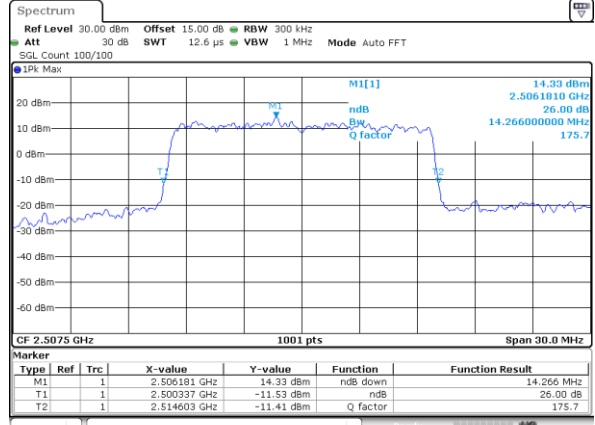

Lowest Channel / 15MHz / 16QAM

Date: 26_SEP.2017 03:53:49