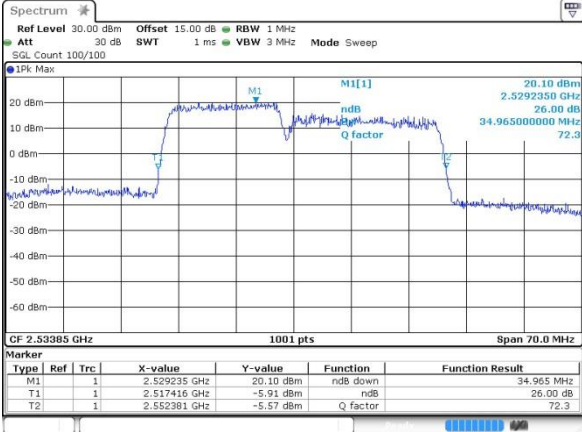

Highest Channel / 15MHz+15MHz /64QAM

Date: 14.OCT.2017 10:41:55

LTE Band 7

Lowest Channel / 15MHz+20MHz/QPSK

Date: 12.OCT.2017 10:44:20

Lowest Channel / 15MHz+20MHz /16QAM

Date: 12.OCT.2017 10:44:01

Lowest Channel / 15MHz+20MHz /64QAM

Date: 14.OCT.2017 10:54:17

Middle Channel / 15MHz+20MHz /QPSK

Date: 12.OCT.2017 11:02:10

Middle Channel / 15MHz+20MHz /16QAM

Date: 12.OCT.2017 11:02:28

LTE Band 7

Middle Channel / 15MHz+20MHz /64QAM

Date: 14.OCT.2017 11:04:39

Highest Channel / 15MHz+20MHz /QPSK

Date: 12.OCT.2017 11:10:27

Highest Channel / 15MHz+20MHz /16QAM

Date: 12.OCT.2017 11:10:49

Highest Channel / 15MHz+20MHz /64QAM

Date: 14.OCT.2017 11:00:57

LTE Band 7

Lowest Channel / 20MHz+10MHz/QPSK