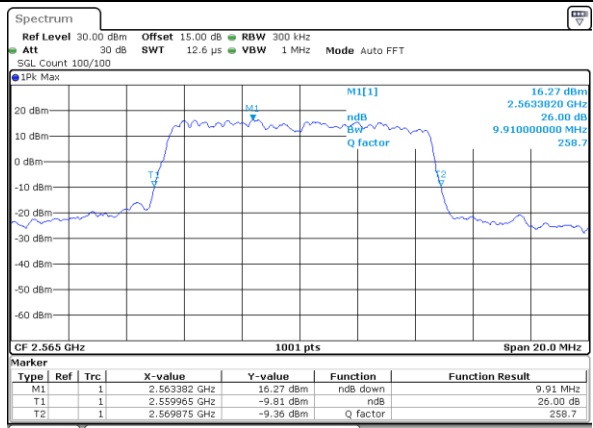

LTE Band 7

Lowest Channel / 10MHz / QPSK

Date: 26_SEP.2017 03:37:03

Lowest Channel / 10MHz / 16QAM

Date: 26_SEP.2017 03:37:13

Middle Channel / 10MHz / QPSK

Date: 26_SEP.2017 03:44:07

Middle Channel / 10MHz / 16QAM

Date: 26_SEP.2017 03:44:17

Highest Channel / 10MHz / QPSK

Date: 13_OCT.2017 09:59:40

Highest Channel / 10MHz / 16QAM

Date: 26_SEP.2017 03:46:44

LTE Band 7

Lowest Channel / 15MHz / QPSK

Date: 26_SEP.2017 03:53:39