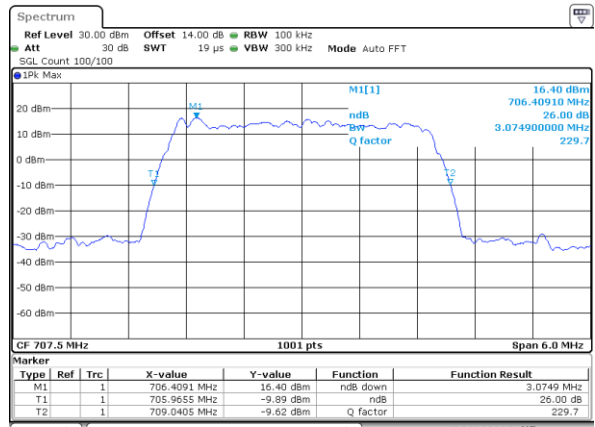

Highest Channel / 20MHz+20MHz /16QAM

Date: 12.OCT.2017 11:55:54

Highest Channel / 20MHz+20MHz /64QAM

Date: 14.OCT.2017 11:31:12

LTE Band 12

Lowest Channel / 1.4MHz / QPSK

Date: 27_SEP.2017 03:36:02

Lowest Channel / 1.4MHz / 16QAM

Date: 27_SEP.2017 03:35:52

Middle Channel / 1.4MHz / QPSK

Date: 27_SEP.2017 03:43:01

Middle Channel / 1.4MHz / 16QAM

Date: 27_SEP.2017 03:43:11

Highest Channel / 1.4MHz / QPSK

Date: 27_SEP.2017 03:45:33

Highest Channel / 1.4MHz / 16QAM

Date: 27_SEP.2017 03:45:43

LTE Band 12

Lowest Channel / 3MHz / QPSK

Date: 27_SEP.2017 03:52:40

Lowest Channel / 3MHz / 16QAM

Date: 27_SEP.2017 03:52:50

Middle Channel / 3MHz / QPSK

Date: 27_SEP.2017 03:59:47

Middle Channel / 3MHz / 16QAM

Date: 27_SEP.2017 03:59:57

Highest Channel / 3MHz / QPSK

Date: 27_SEP.2017 04:02:19

Highest Channel / 3MHz / 16QAM

Date: 27_SEP.2017 04:02:28