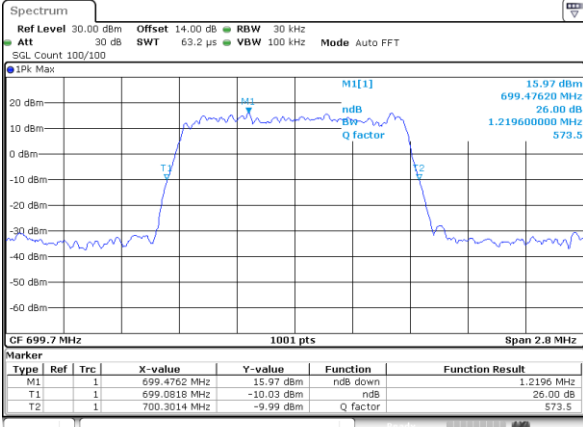

Date: 12.OCT.2017 13:35:12

Middle Channel / 20MHz+20MHz /16QAM

Date: 12.OCT.2017 13:35:36

LTE Band 7

Middle Channel / 20MHz+20MHz /64QAM

Date: 14.OCT.2017 11:32:42

Highest Channel / 20MHz+20MHz /QPSK

Date: 12.OCT.2017 11:56:12

Highest Channel / 20MHz+20MHz /16QAM

Date: 12.OCT.2017 11:55:54

Highest Channel / 20MHz+20MHz /64QAM

Date: 14.OCT.2017 11:31:12

LTE Band 12

Lowest Channel / 1.4MHz / QPSK

Date: 27_SEP.2017 03:36:02

Lowest Channel / 1.4MHz / 16QAM

Date: 27_SEP.2017 03:35:52

Middle Channel / 1.4MHz / QPSK

Date: 27_SEP.2017 03:43:01

Middle Channel / 1.4MHz / 16QAM

Date: 27_SEP.2017 03:43:11

Highest Channel / 1.4MHz / QPSK

Date: 27_SEP.2017 03:45:33

Highest Channel / 1.4MHz / 16QAM