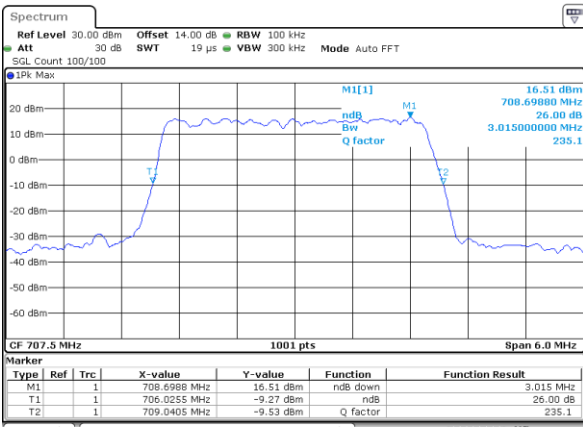

Highest Channel / 20MHz+20MHz /16QAM

Date: 12.OCT.2017 11:55:54

Highest Channel / 20MHz+20MHz /64QAM

Date: 14.OCT.2017 11:31:12

LTE Band 12

Lowest Channel / 1.4MHz / QPSK

Date: 27_SEP.2017 03:36:02

Lowest Channel / 1.4MHz / 16QAM

Date: 27_SEP.2017 03:35:52

Middle Channel / 1.4MHz / QPSK

Date: 27_SEP.2017 03:43:01

Middle Channel / 1.4MHz / 16QAM

Date: 27_SEP.2017 03:43:11

Highest Channel / 1.4MHz / QPSK

Date: 27_SEP.2017 03:45:33

Highest Channel / 1.4MHz / 16QAM

Date: 27_SEP.2017 03:45:43

LTE Band 12

Lowest Channel / 3MHz / QPSK

Date: 27_SEP.2017 03:52:40

Lowest Channel / 3MHz / 16QAM

Date: 27_SEP.2017 03:52:50

Middle Channel / 3MHz / QPSK

Date: 27_SEP.2017 03:59:47

Middle Channel / 3MHz / 16QAM

Date: 27_SEP.2017 03:59:57

Highest Channel / 3MHz / QPSK

Date: 27_SEP.2017 04:02:19

Highest Channel / 3MHz / 16QAM

Date: 27_SEP.2017 04:02:28