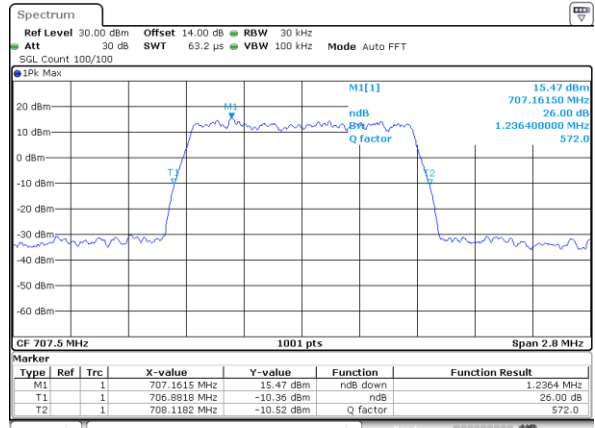

Date: 12.OCT.2017 13:35:12

Middle Channel / 20MHz+20MHz /16QAM

Date: 12.OCT.2017 13:35:36

LTE Band 7

Middle Channel / 20MHz+20MHz /64QAM

Date: 14.OCT.2017 11:32:42

Highest Channel / 20MHz+20MHz /QPSK

Date: 12.OCT.2017 11:56:12

Highest Channel / 20MHz+20MHz /16QAM

Date: 12.OCT.2017 11:55:54

Highest Channel / 20MHz+20MHz /64QAM

Date: 14.OCT.2017 11:31:12

LTE Band 12

Lowest Channel / 1.4MHz / QPSK

Date: 27_SEP.2017 03:36:02

Lowest Channel / 1.4MHz / 16QAM

Date: 27_SEP.2017 03:35:52

Middle Channel / 1.4MHz / QPSK

Date: 27_SEP.2017 03:43:01

Middle Channel / 1.4MHz / 16QAM

Date: 27_SEP.2017 03:43:11

Highest Channel / 1.4MHz / QPSK

Date: 27_SEP.2017 03:45:33

Highest Channel / 1.4MHz / 16QAM