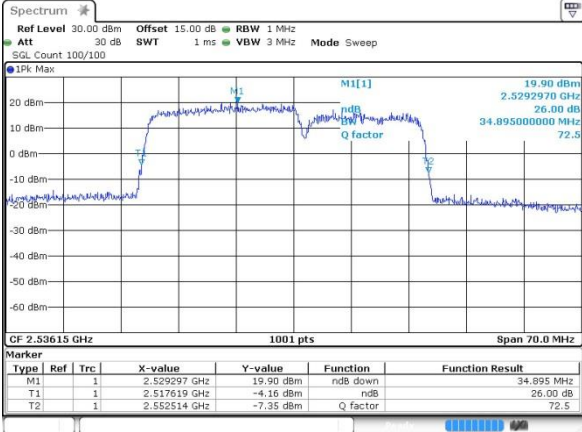

Date: 12.OCT.2017 13:49:27

Highest Channel / 20MHz+10MHz /64QAM

Date: 14.OCT.2017 10:30:30

LTE Band 7

Lowest Channel / 20MHz+15MHz/QPSK

Date: 12.OCT.2017 11:13:32

Lowest Channel / 20MHz+15MHz /16QAM

Date: 12.OCT.2017 11:13:51

Lowest Channel / 20MHz+15MHz /64QAM

Date: 14.OCT.2017 11:08:51

Middle Channel / 20MHz+15MHz /QPSK

Date: 12.OCT.2017 11:28:10

Middle Channel / 20MHz+15MHz /16QAM

Date: 12.OCT.2017 11:28:52

LTE Band 7

Middle Channel / 20MHz+15MHz /64QAM

Date: 14.OCT.2017 11:19:00

Highest Channel / 20MHz+15MHz /QPSK

Date: 12.OCT.2017 11:26:23

Highest Channel / 20MHz+15MHz /16QAM

Date: 12.OCT.2017 11:26:41

Highest Channel / 20MHz+15MHz /64QAM

Date: 14.OCT.2017 11:14:42