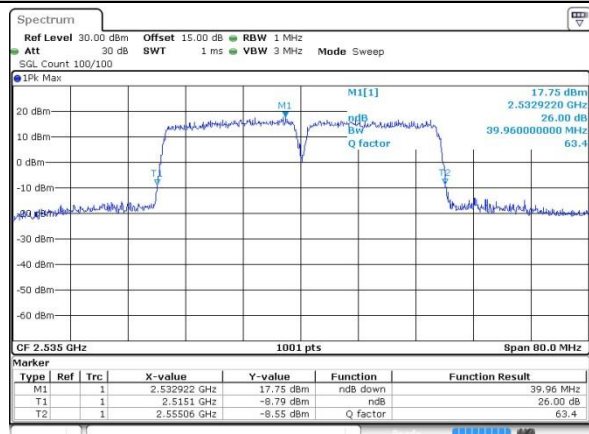

Middle Channel / 20MHz+20MHz /16QAM

Date: 12.OCT.2017 13:35:36