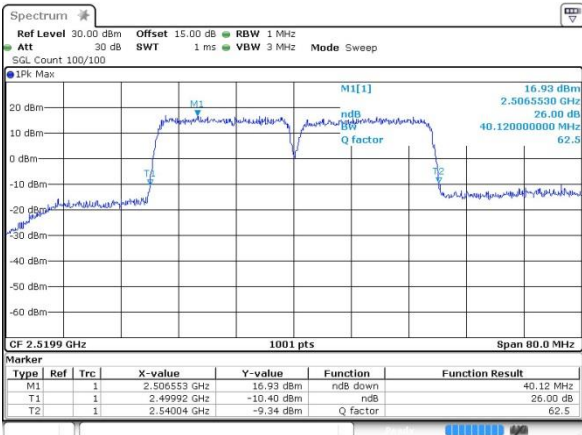

Date: 14.OCT.2017 11:19:00

Highest Channel / 20MHz+15MHz /QPSK

Date: 12.OCT.2017 11:26:23

Highest Channel / 20MHz+15MHz /16QAM

Date: 12.OCT.2017 11:26:41

Highest Channel / 20MHz+15MHz /64QAM

Date: 14.OCT.2017 11:14:42

LTE Band 7

Lowest Channel / 20MHz+20MHz/QPSK

Date: 12.OCT.2017 11:35:50

Lowest Channel / 20MHz+20MHz /16QAM

Date: 12.OCT.2017 11:36:06

Lowest Channel / 20MHz+20MHz /64QAM

Date: 14.OCT.2017 11:20:33

Middle Channel / 20MHz+20MHz /QPSK