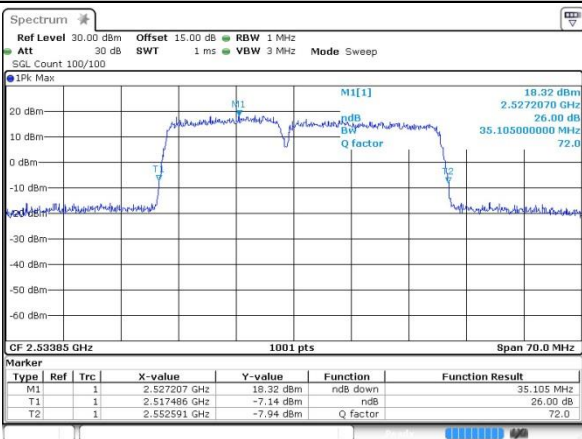

Middle Channel / 15MHz+20MHz /QPSK

Date: 12.OCT.2017 11:02:10