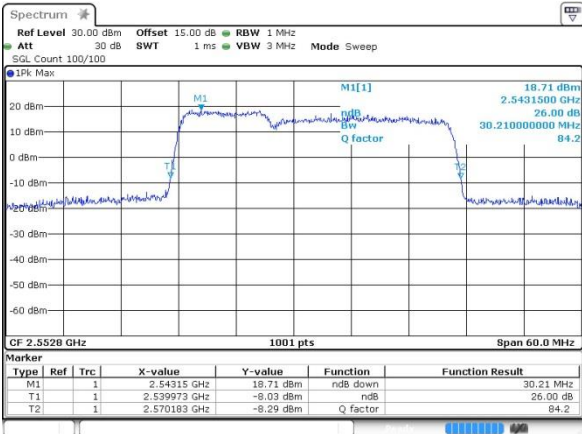

Middle Channel / 10MHz+20MHz/QPSK

Date: 12.OCT.2017 14:03:07

Middle Channel / 10MHz+20MHz/16QAM

Date: 12.OCT.2017 14:02:49

LTE Band 7

Middle Channel / 10MHz+20MHz/64QAM

Date: 14.OCT.2017 10:11:04

Highest Channel / 10MHz+20MHz/QPSK

Date: 12.OCT.2017 14:06:30

Highest Channel / 10MHz+20MHz/16QAM

Date: 12.OCT.2017 14:06:53

Highest Channel / 10MHz+20MHz/64QAM

Date: 14.OCT.2017 10:13:56

LTE Band 7

Lowest Channel / 15MHz+15MHz/QPSK

Date: 12.OCT.2017 10:17:38