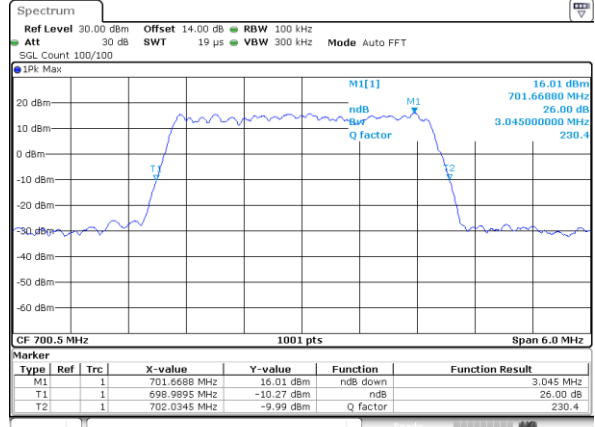

Highest Channel / 20MHz+20MHz /16QAM

Date: 12.OCT.2017 11:55:54

Highest Channel / 20MHz+20MHz /64QAM

Date: 14.OCT.2017 11:31:12

LTE Band 12

Lowest Channel / 1.4MHz / QPSK

Date: 27_SEP.2017 03:36:02

Lowest Channel / 1.4MHz / 16QAM

Date: 27_SEP.2017 03:35:52

Middle Channel / 1.4MHz / QPSK

Date: 27_SEP.2017 03:43:01

Middle Channel / 1.4MHz / 16QAM

Date: 27_SEP.2017 03:43:11

Highest Channel / 1.4MHz / QPSK

Date: 27_SEP.2017 03:45:33

Highest Channel / 1.4MHz / 16QAM

Date: 27_SEP.2017 03:45:43

LTE Band 12

Lowest Channel / 3MHz / QPSK

Date: 27_SEP.2017 03:52:40

Lowest Channel / 3MHz / 16QAM

Date: 27_SEP.2017 03:52:50

Middle Channel / 3MHz / QPSK

Date: 27_SEP.2017 03:59:47

Middle Channel / 3MHz / 16QAM

Date: 27_SEP.2017 03:59:57

Highest Channel / 3MHz / QPSK

Date: 27_SEP.2017 04:02:19

Highest Channel / 3MHz / 16QAM

Date: 27_SEP.2017 04:02:28