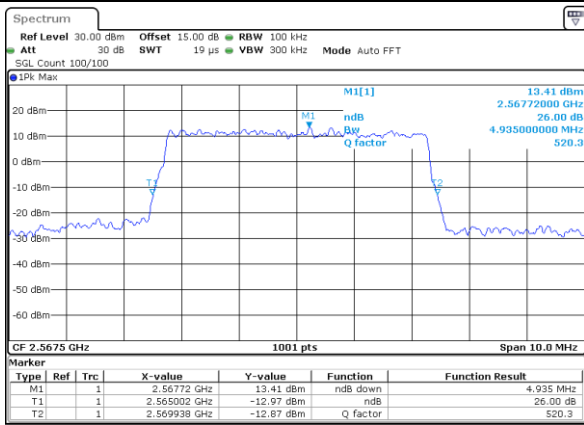

Date: 26_SEP.2017 04:17:21

Middle Channel / 20MHz / 16QAM

Date: 26_SEP.2017 04:17:31

Highest Channel / 20MHz / QPSK

Date: 26_SEP.2017 04:19:48

Highest Channel / 20MHz / 16QAM

Date: 26_SEP.2017 04:19:58

LTE Band 7

Lowest Channel / 5MHz / 64QAM

Date: 10_OCT_2017 15:03:53

Lowest Channel / 10MHz / 64QAM

Date: 10_OCT_2017 15:12:12

Middle Channel / 5MHz / 64QAM

Date: 10_OCT_2017 15:07:25

Middle Channel / 10MHz / 64QAM

Date: 10_OCT_2017 15:15:44

Highest Channel / 5MHz / 64QAM

Date: 10_OCT_2017 15:08:39

Highest Channel / 10MHz / 64QAM

Date: 10_OCT_2017 15:16:58

LTE Band 7

Lowest Channel / 15MHz / 64QAM

Date: 10.OCT.2017 15:20:31

Lowest Channel / 20MHz / 64QAM