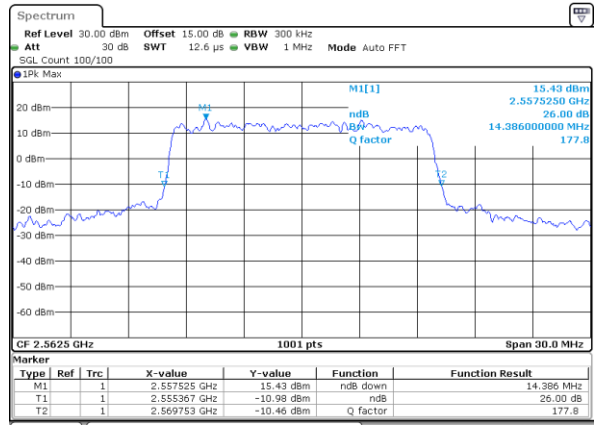

Date: 26_SEP.2017 03:44:17

Highest Channel / 10MHz / QPSK

Date: 13_OCT.2017 09:59:40

Highest Channel / 10MHz / 16QAM

Date: 26_SEP.2017 03:46:44

LTE Band 7

Lowest Channel / 15MHz / QPSK

Date: 26_SEP.2017 03:53:39

Lowest Channel / 15MHz / 16QAM

Date: 26_SEP.2017 03:53:49

Middle Channel / 15MHz / QPSK

Date: 26_SEP.2017 04:00:43

Middle Channel / 15MHz / 16QAM

Date: 26_SEP.2017 04:00:54

Highest Channel / 15MHz / QPSK

Date: 26_SEP.2017 04:03:11

Highest Channel / 15MHz / 16QAM

Date: 26_SEP.2017 04:03:21

LTE Band 7

Lowest Channel / 20MHz / QPSK

Date: 26_SEP.2017 04:10:17

Lowest Channel / 20MHz / 16QAM

Date: 26_SEP.2017 04:11:27

Middle Channel / 20MHz / QPSK

Date: 26_SEP.2017 04:17:21

Middle Channel / 20MHz / 16QAM

Date: 26_SEP.2017 04:17:31

Highest Channel / 20MHz / QPSK

Date: 26_SEP.2017 04:19:48

Highest Channel / 20MHz / 16QAM

Date: 26_SEP.2017 04:19:58

LTE Band 7