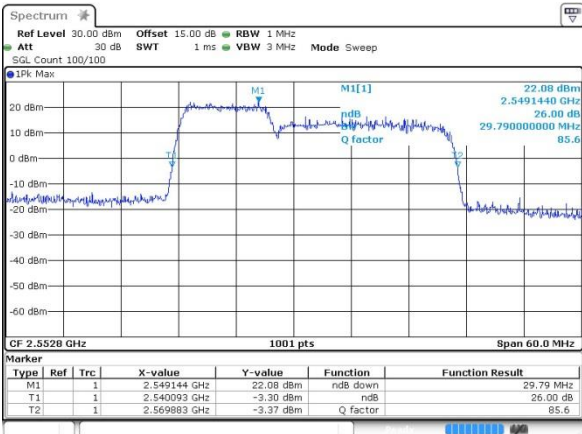

Middle Channel / 10MHz+20MHz/QPSK

Date: 12.OCT.2017 14:03:07

Middle Channel / 10MHz+20MHz/16QAM

Date: 12.OCT.2017 14:02:49

LTE Band 7

Middle Channel / 10MHz+20MHz/64QAM

Date: 14.OCT.2017 10:11:04

Highest Channel / 10MHz+20MHz/QPSK

Date: 12.OCT.2017 14:06:30

Highest Channel / 10MHz+20MHz/16QAM

Date: 12.OCT.2017 14:06:53

Highest Channel / 10MHz+20MHz/64QAM

Date: 14.OCT.2017 10:13:56

LTE Band 7

Lowest Channel / 15MHz+15MHz/QPSK

Date: 12.OCT.2017 10:17:38