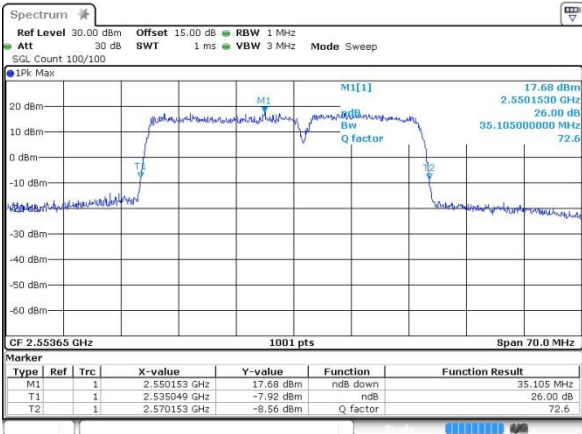

Highest Channel / 20MHz+15MHz /QPSK

Date: 12.OCT.2017 11:26:23