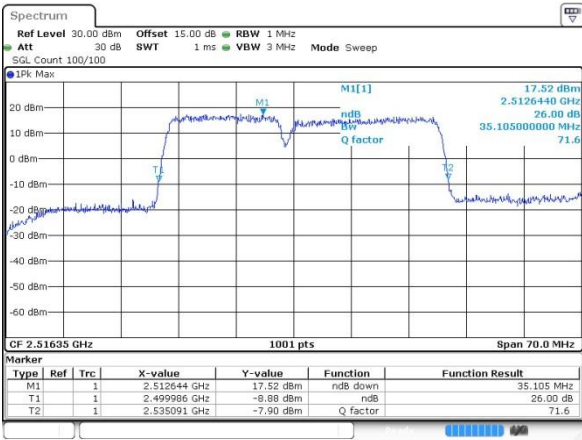

Highest Channel / 15MHz+15MHz /64QAM

Date: 14.OCT.2017 10:41:55

LTE Band 7

Lowest Channel / 15MHz+20MHz/QPSK

Date: 12.OCT.2017 10:44:20

Lowest Channel / 15MHz+20MHz /16QAM

Date: 12.OCT.2017 10:44:01

Lowest Channel / 15MHz+20MHz /64QAM