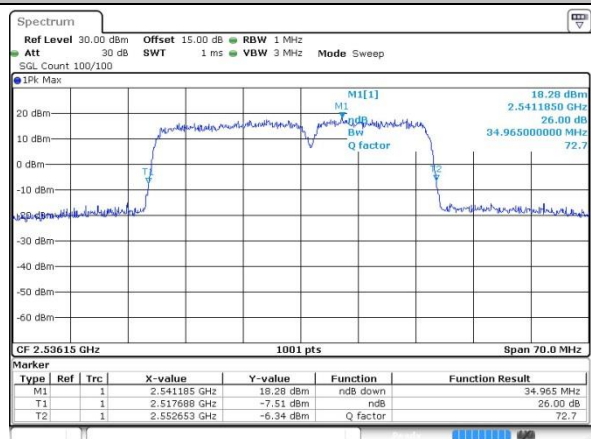

Lowest Channel / 20MHz+15MHz /64QAM

Date: 14.OCT.2017 11:08:51

Middle Channel / 20MHz+15MHz /QPSK

Date: 12.OCT.2017 11:28:10

Middle Channel / 20MHz+15MHz /16QAM

Date: 12.OCT.2017 11:28:52

LTE Band 7

Middle Channel / 20MHz+15MHz /64QAM