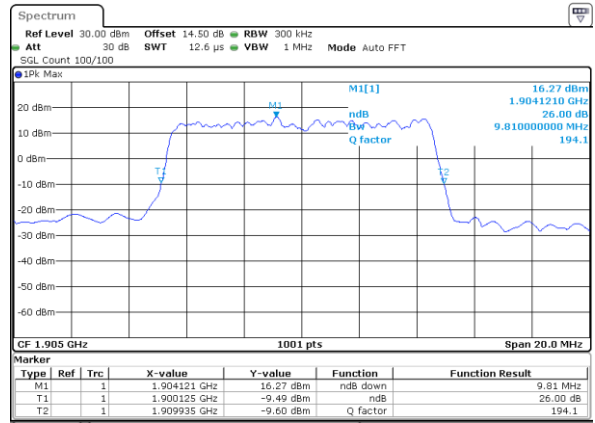

Highest Channel / 3MHz / 64QAM

Date: 14.OCT.2017 19:17:43

LTE Band 2

Lowest Channel / 5MHz / 64QAM

Date: 26_SEP.2017 23:16:33

Lowest Channel / 10MHz / 64QAM

Date: 26_SEP.2017 23:24:56

Middle Channel / 5MHz / 64QAM

Date: 26_SEP.2017 23:20:05

Middle Channel / 10MHz / 64QAM

Date: 26_SEP.2017 23:28:29

Highest Channel / 5MHz / 64QAM

Date: 26_SEP.2017 23:21:22

Highest Channel / 10MHz / 64QAM

Date: 26_SEP.2017 23:29:46

LTE Band 2

Lowest Channel / 15MHz / 64QAM

Date: 26_SEP.2017 23:33:19

Lowest Channel / 20MHz / 64QAM

Date: 26_SEP.2017 23:41:43

Middle Channel / 15MHz / 64QAM

Date: 26_SEP.2017 23:36:53

Middle Channel / 20MHz / 64QAM

Date: 26_SEP.2017 23:45:17

Highest Channel / 15MHz / 64QAM

Date: 26_SEP.2017 23:38:10

Highest Channel / 20MHz / 64QAM

Date: 26_SEP.2017 23:46:33

LTE Band 4

Lowest Channel / 1.4MHz / QPSK

Date: 21_SEP.2017 03:04:50

Lowest Channel / 1.4MHz / 16QAM