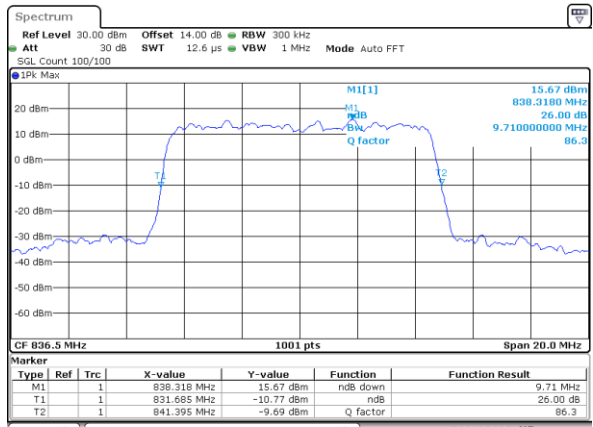

Middle Channel / 5MHz / QPSK

Date: 21.SEP.2017 22:58:01

Middle Channel / 5MHz / 16QAM

Date: 21.SEP.2017 22:58:11

Highest Channel / 5MHz / QPSK

Date: 21.SEP.2017 23:00:33

Highest Channel / 5MHz / 16QAM

Date: 21.SEP.2017 23:00:43

LTE Band 5

Lowest Channel / 10MHz / QPSK

Date: 21_SEP.2017 23:09:44

Lowest Channel / 10MHz / 16QAM

Date: 21_SEP.2017 23:09:54

Middle Channel / 10MHz / QPSK

Date: 21_SEP.2017 23:18:54

Middle Channel / 10MHz / 16QAM

Date: 21_SEP.2017 23:19:04

Highest Channel / 10MHz / QPSK

Date: 21_SEP.2017 23:21:27

Highest Channel / 10MHz / 16QAM

Date: 21_SEP.2017 23:21:37

LTE Band 5

Lowest Channel / 1.4MHz / 64QAM

Date: 21_SEP.2017 23:41:33