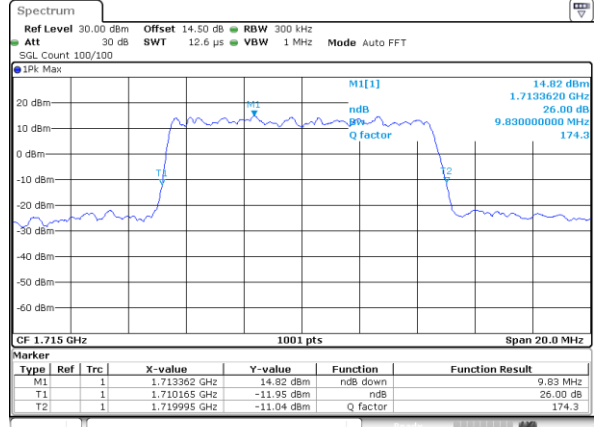

Date: 21_SEP.2017 03:48:24

Highest Channel / 5MHz / 16QAM

Date: 21_SEP.2017 03:48:34

LTE Band 4

Lowest Channel / 10MHz / QPSK

Date: 21_SEP.2017 03:55:35

Lowest Channel / 10MHz / 16QAM

Date: 21_SEP.2017 03:55:45