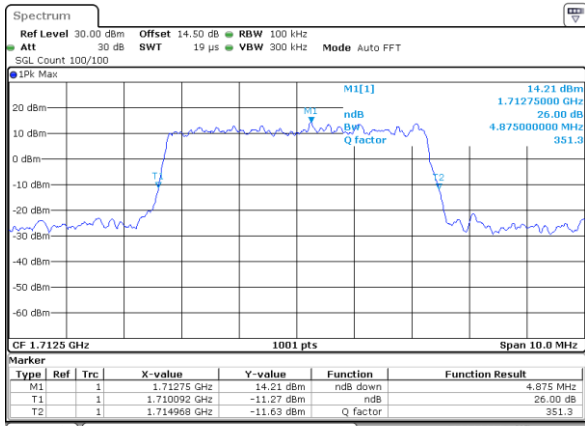

Highest Channel / 20MHz / 16QAM

Date: 21_SEP.2017 04:39:13

LTE Band 4

Lowest Channel / 1.4MHz / 64QAM

Date: 21_SEP.2017 05:13:24

Lowest Channel / 3MHz / 64QAM

Date: 21_SEP.2017 05:21:49

Middle Channel / 1.4MHz / 64QAM

Date: 21_SEP.2017 05:16:59

Middle Channel / 3MHz / 64QAM

Date: 21_SEP.2017 05:25:24

Highest Channel / 1.4MHz / 64QAM

Date: 21_SEP.2017 05:18:15

Highest Channel / 3MHz / 64QAM

Date: 21_SEP.2017 05:26:40

LTE Band 4

Lowest Channel / 5MHz / 64QAM

Date: 21_SEP.2017 05:30:14

Lowest Channel / 10MHz / 64QAM

Date: 21_SEP.2017 05:38:39

Middle Channel / 5MHz / 64QAM

Date: 21_SEP.2017 05:33:49

Middle Channel / 10MHz / 64QAM

Date: 21_SEP.2017 05:42:14