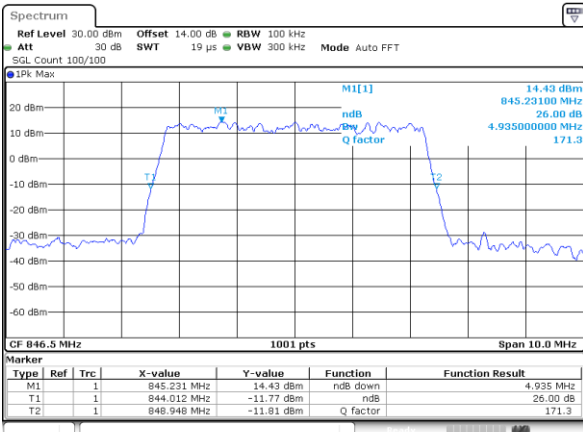

Date: 21.SEP.2017 22:39:40

Highest Channel / 3MHz / 16QAM

Date: 21.SEP.2017 22:39:50

LTE Band 5

Lowest Channel / 5MHz / QPSK

Date: 21.SEP.2017 22:48:50

Lowest Channel / 5MHz / 16QAM

Date: 21.SEP.2017 22:49:00

Middle Channel / 5MHz / QPSK

Date: 21.SEP.2017 22:58:01

Middle Channel / 5MHz / 16QAM

Date: 21.SEP.2017 22:58:11

Highest Channel / 5MHz / QPSK

Date: 21.SEP.2017 23:00:33

Highest Channel / 5MHz / 16QAM

Date: 21.SEP.2017 23:00:43

LTE Band 5

Lowest Channel / 10MHz / QPSK

Date: 21_SEP.2017 23:09:44

Lowest Channel / 10MHz / 16QAM

Date: 21_SEP.2017 23:09:54

Middle Channel / 10MHz / QPSK

Date: 21_SEP.2017 23:18:54

Middle Channel / 10MHz / 16QAM