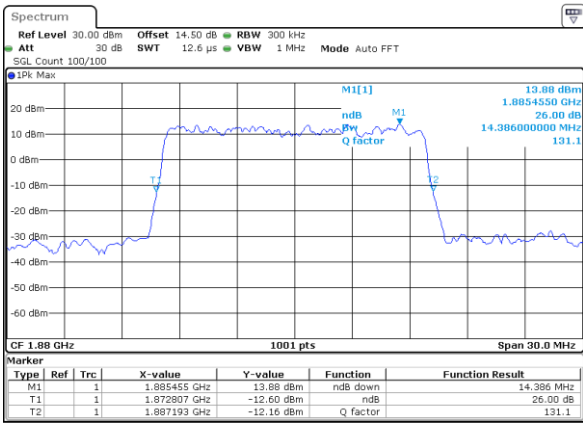

Date: 26_SEP.2017 23:20:05

Middle Channel / 10MHz / 64QAM

Date: 26_SEP.2017 23:28:29

Highest Channel / 5MHz / 64QAM

Date: 26_SEP.2017 23:21:22

Highest Channel / 10MHz / 64QAM

Date: 26_SEP.2017 23:29:46

LTE Band 2

Lowest Channel / 15MHz / 64QAM

Date: 26_SEP.2017 23:33:19

Lowest Channel / 20MHz / 64QAM

Date: 26_SEP.2017 23:41:43

Middle Channel / 15MHz / 64QAM

Date: 26_SEP.2017 23:36:53

Middle Channel / 20MHz / 64QAM

Date: 26_SEP.2017 23:45:17

Highest Channel / 15MHz / 64QAM

Date: 26_SEP.2017 23:38:10

Highest Channel / 20MHz / 64QAM

Date: 26_SEP.2017 23:46:33

LTE Band 4

Lowest Channel / 1.4MHz / QPSK

Date: 21_SEP.2017 03:04:50

Lowest Channel / 1.4MHz / 16QAM