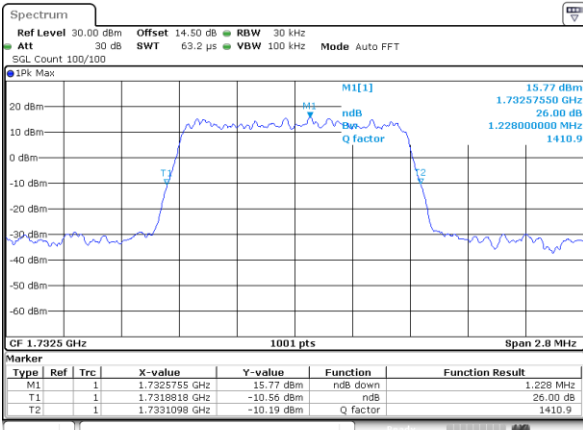

Highest Channel / 15MHz / 64QAM

Date: 26_SEP.2017 23:38:10

Highest Channel / 20MHz / 64QAM

Date: 26_SEP.2017 23:46:33

LTE Band 4

Lowest Channel / 1.4MHz / QPSK

Date: 21_SEP.2017 03:04:50

Lowest Channel / 1.4MHz / 16QAM

Date: 21_SEP.2017 03:05:08

Middle Channel / 1.4MHz / QPSK

Date: 21_SEP.2017 03:12:07

Middle Channel / 1.4MHz / 16QAM

Date: 21_SEP.2017 03:12:17

Highest Channel / 1.4MHz / QPSK

Date: 21_SEP.2017 03:14:39

Highest Channel / 1.4MHz / 16QAM