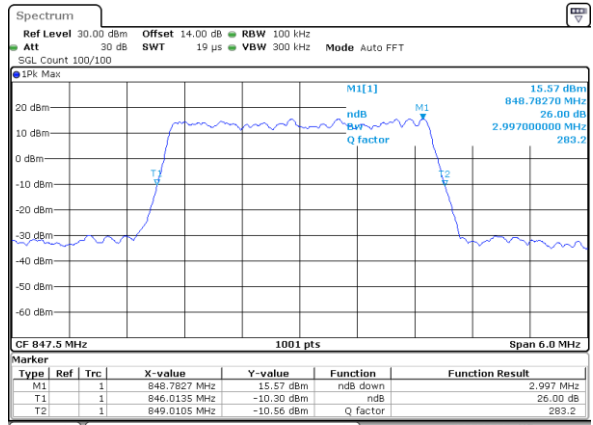

Date: 21_SEP.2017 23:19:04

Highest Channel / 10MHz / QPSK

Date: 21_SEP.2017 23:21:27

Highest Channel / 10MHz / 16QAM

Date: 21_SEP.2017 23:21:37

LTE Band 5

Lowest Channel / 1.4MHz / 64QAM

Date: 21_SEP.2017 23:41:33

Lowest Channel / 3MHz / 64QAM

Date: 21_SEP.2017 23:52:00

Middle Channel / 1.4MHz / 64QAM

Date: 21_SEP.2017 23:46:09

Middle Channel / 3MHz / 64QAM

Date: 21_SEP.2017 23:56:35

Highest Channel / 1.4MHz / 64QAM

Date: 21_SEP.2017 23:47:25

Highest Channel / 3MHz / 64QAM

Date: 21_SEP.2017 23:57:51

LTE Band 5

Lowest Channel / 5MHz / 64QAM

Date: 22_SEP.2017 00:02:16

Lowest Channel / 10MHz / 64QAM

Date: 22_SEP.2017 00:12:53

Middle Channel / 5MHz / 64QAM