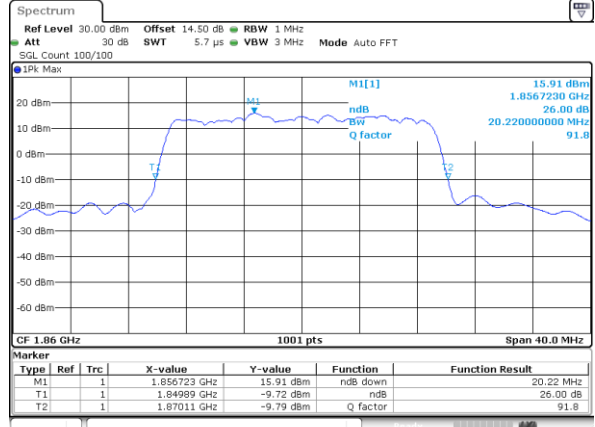

LTE Band 2

Lowest Channel / 20MHz / QPSK

Date: 7_JUL_2017 12:06:40

Lowest Channel / 20MHz / 16QAM

Date: 7_JUL_2017 12:06:50

Middle Channel / 20MHz / QPSK

Date: 7_JUL_2017 13:45:34

Middle Channel / 20MHz / 16QAM

Date: 7_JUL_2017 13:45:44

Highest Channel / 20MHz / QPSK

Date: 7_JUL_2017 13:48:06

Highest Channel / 20MHz / 16QAM

Date: 7_JUL_2017 13:48:16

LTE Band 2

Lowest Channel / 1.4MHz / 64QAM

Date: 14.OCT.2017 19:31:53