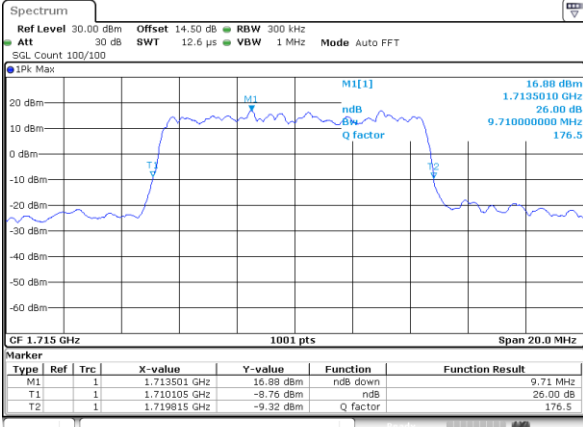

Date: 21_SEP.2017 03:48:24

Highest Channel / 5MHz / 16QAM

Date: 21_SEP.2017 03:48:34

LTE Band 4

Lowest Channel / 10MHz / QPSK

Date: 21_SEP.2017 03:55:35

Lowest Channel / 10MHz / 16QAM

Date: 21_SEP.2017 03:55:45

Middle Channel / 10MHz / QPSK

Date: 21_SEP.2017 04:02:45

Middle Channel / 10MHz / 16QAM

Date: 21_SEP.2017 04:02:55

Highest Channel / 10MHz / QPSK

Date: 21_SEP.2017 04:05:17

Highest Channel / 10MHz / 16QAM

Date: 21_SEP.2017 04:05:27