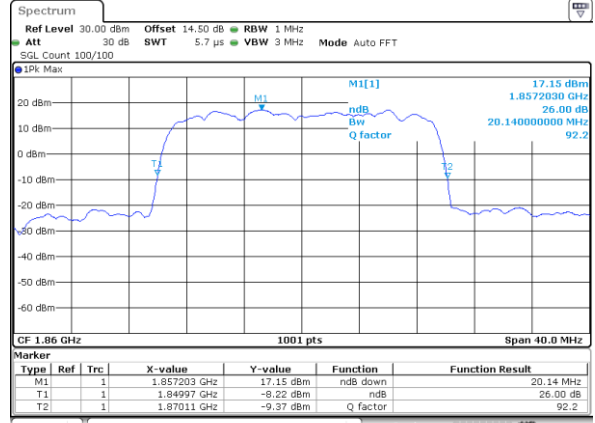

Highest Channel / 3MHz / 64QAM

Date: 14.OCT.2017 19:17:43

LTE Band 2

Lowest Channel / 5MHz / 64QAM

Date: 26_SEP.2017 23:16:33

Lowest Channel / 10MHz / 64QAM

Date: 26_SEP.2017 23:24:56

Middle Channel / 5MHz / 64QAM

Date: 26_SEP.2017 23:20:05

Middle Channel / 10MHz / 64QAM

Date: 26_SEP.2017 23:28:29

Highest Channel / 5MHz / 64QAM

Date: 26_SEP.2017 23:21:22

Highest Channel / 10MHz / 64QAM

Date: 26_SEP.2017 23:29:46

LTE Band 2

Lowest Channel / 15MHz / 64QAM

Date: 26_SEP.2017 23:33:19

Lowest Channel / 20MHz / 64QAM

Date: 26_SEP.2017 23:41:43

Middle Channel / 15MHz / 64QAM

Date: 26_SEP.2017 23:36:53

Middle Channel / 20MHz / 64QAM

Date: 26_SEP.2017 23:45:17

Highest Channel / 15MHz / 64QAM

Date: 26_SEP.2017 23:38:10

Highest Channel / 20MHz / 64QAM

Date: 26_SEP.2017 23:46:33

LTE Band 4

Lowest Channel / 1.4MHz / QPSK

Date: 21_SEP.2017 03:04:50

Lowest Channel / 1.4MHz / 16QAM