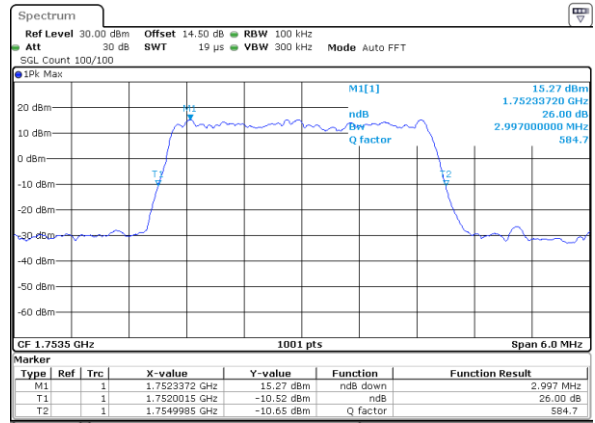

Highest Channel / 20MHz / 16QAM

Date: 21_SEP.2017 04:39:13

LTE Band 4

Lowest Channel / 1.4MHz / 64QAM

Date: 21_SEP.2017 05:13:24

Lowest Channel / 3MHz / 64QAM

Date: 21_SEP.2017 05:21:49

Middle Channel / 1.4MHz / 64QAM

Date: 21_SEP.2017 05:16:59

Middle Channel / 3MHz / 64QAM

Date: 21_SEP.2017 05:25:24

Highest Channel / 1.4MHz / 64QAM

Date: 21_SEP.2017 05:18:15

Highest Channel / 3MHz / 64QAM

Date: 21_SEP.2017 05:26:40

LTE Band 4

Lowest Channel / 5MHz / 64QAM

Date: 21_SEP.2017 05:30:14

Lowest Channel / 10MHz / 64QAM

Date: 21_SEP.2017 05:38:39

Middle Channel / 5MHz / 64QAM

Date: 21_SEP.2017 05:33:49

Middle Channel / 10MHz / 64QAM

Date: 21_SEP.2017 05:42:14