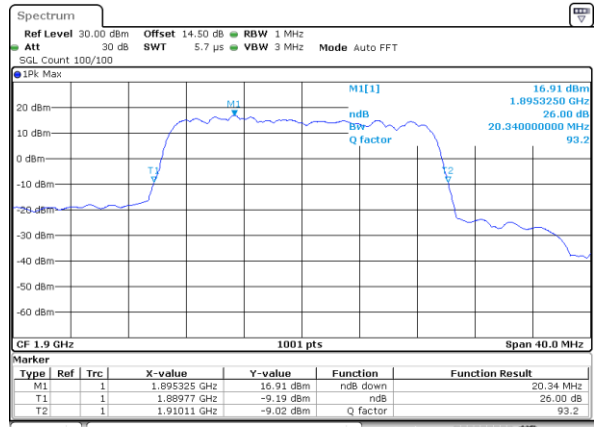

LTE Band 2

Lowest Channel / 20MHz / QPSK

Date: 7_JUL_2017 12:06:40

Lowest Channel / 20MHz / 16QAM

Date: 7_JUL_2017 12:06:50

Middle Channel / 20MHz / QPSK

Date: 7_JUL_2017 13:45:34

Middle Channel / 20MHz / 16QAM

Date: 7_JUL_2017 13:45:44

Highest Channel / 20MHz / QPSK

Date: 7_JUL_2017 13:48:06

Highest Channel / 20MHz / 16QAM

Date: 7_JUL_2017 13:48:16

LTE Band 2

Lowest Channel / 1.4MHz / 64QAM

Date: 14.OCT.2017 19:31:53