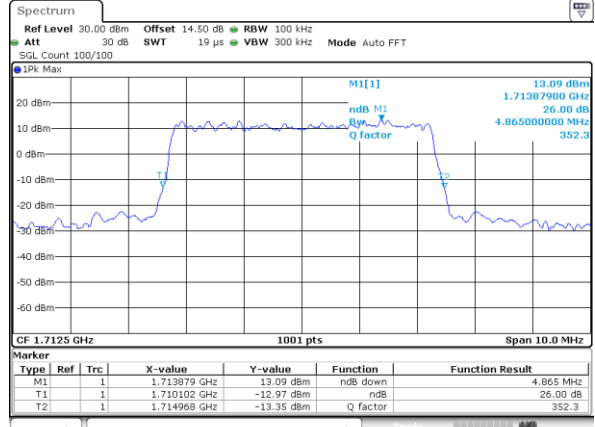

Date: 21_SEP.2017 03:14:49

LTE Band 4

Lowest Channel / 3MHz / QPSK

Date: 21.SEP.2017 03:21:49

Lowest Channel / 3MHz / 16QAM

Date: 21.SEP.2017 03:21:59

Middle Channel / 3MHz / QPSK

Date: 21.SEP.2017 03:28:59

Middle Channel / 3MHz / 16QAM

Date: 21.SEP.2017 03:29:09

Highest Channel / 3MHz / QPSK

Date: 21.SEP.2017 03:31:32

Highest Channel / 3MHz / 16QAM

Date: 21.SEP.2017 03:31:41

LTE Band 4

Lowest Channel / 5MHz / QPSK

Date: 21_SEP.2017 03:38:41

Lowest Channel / 5MHz / 16QAM

Date: 21_SEP.2017 03:38:51

Middle Channel / 5MHz / QPSK

Date: 21_SEP.2017 03:45:51

Middle Channel / 5MHz / 16QAM

Date: 21_SEP.2017 03:46:01

Highest Channel / 5MHz / QPSK