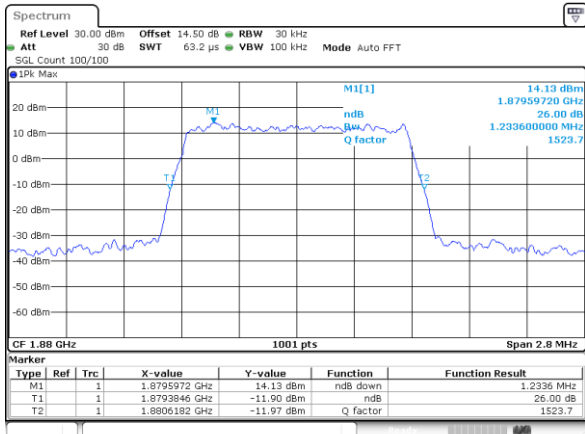

Middle Channel / 1.4MHz / 64QAM

Date: 14.OCT.2017 19:38:04