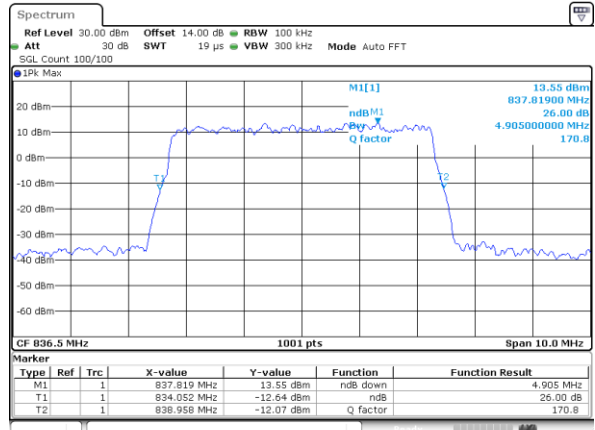

Date: 21.SEP.2017 22:27:57

Lowest Channel / 3MHz / 16QAM

Date: 21.SEP.2017 22:28:07

Middle Channel / 3MHz / QPSK

Date: 21.SEP.2017 22:37:08

Middle Channel / 3MHz / 16QAM

Date: 21.SEP.2017 22:37:18

Highest Channel / 3MHz / QPSK

Date: 21.SEP.2017 22:39:40

Highest Channel / 3MHz / 16QAM

Date: 21.SEP.2017 22:39:50

LTE Band 5

Lowest Channel / 5MHz / QPSK

Date: 21.SEP.2017 22:48:50

Lowest Channel / 5MHz / 16QAM

Date: 21.SEP.2017 22:49:00

Middle Channel / 5MHz / QPSK

Date: 21.SEP.2017 22:58:01

Middle Channel / 5MHz / 16QAM

Date: 21.SEP.2017 22:58:11

Highest Channel / 5MHz / QPSK

Date: 21.SEP.2017 23:00:33

Highest Channel / 5MHz / 16QAM

Date: 21.SEP.2017 23:00:43