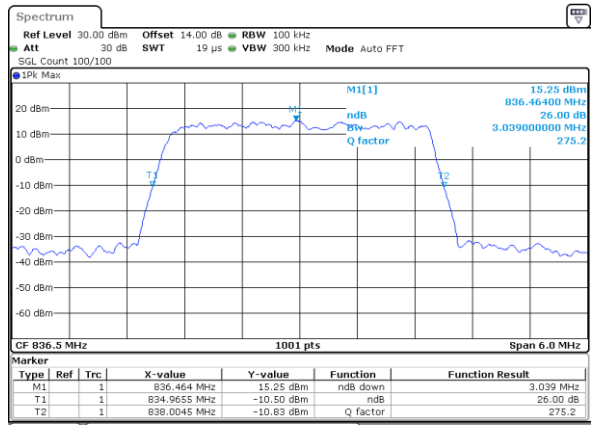

Date: 21_SEP.2017 23:19:04

Highest Channel / 10MHz / QPSK

Date: 21_SEP.2017 23:21:27

Highest Channel / 10MHz / 16QAM

Date: 21_SEP.2017 23:21:37

LTE Band 5

Lowest Channel / 1.4MHz / 64QAM

Date: 21_SEP.2017 23:41:33

Lowest Channel / 3MHz / 64QAM

Date: 21_SEP.2017 23:52:00

Middle Channel / 1.4MHz / 64QAM

Date: 21_SEP.2017 23:46:09

Middle Channel / 3MHz / 64QAM

Date: 21_SEP.2017 23:56:35

Highest Channel / 1.4MHz / 64QAM

Date: 21_SEP.2017 23:47:25

Highest Channel / 3MHz / 64QAM

Date: 21_SEP.2017 23:57:51

LTE Band 5

Lowest Channel / 5MHz / 64QAM

Date: 22_SEP.2017 00:02:16

Lowest Channel / 10MHz / 64QAM

Date: 22_SEP.2017 00:12:53

Middle Channel / 5MHz / 64QAM

Date: 22_SEP.2017 00:07:01

Middle Channel / 10MHz / 64QAM

Date: 22_SEP.2017 00:11:28

Highest Channel / 5MHz / 64QAM

Date: 22_SEP.2017 00:08:18

Highest Channel / 10MHz / 64QAM

Date: 22_SEP.2017 00:12:45

LTE Band 7