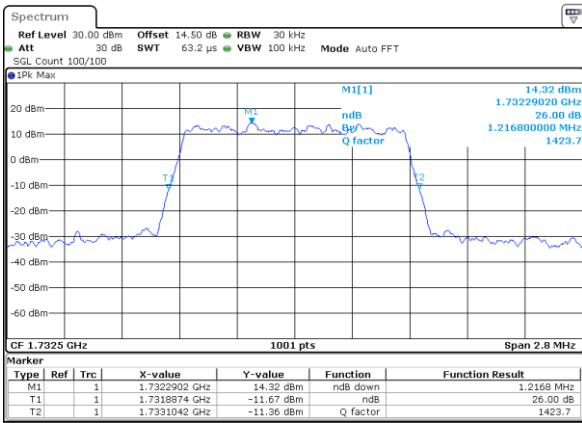

Highest Channel / 20MHz / 16QAM

Date: 21_SEP.2017 04:39:13

LTE Band 4

Lowest Channel / 1.4MHz / 64QAM

Date: 21_SEP.2017 05:13:24

Lowest Channel / 3MHz / 64QAM

Date: 21_SEP.2017 05:21:49

Middle Channel / 1.4MHz / 64QAM

Date: 21_SEP.2017 05:16:59

Middle Channel / 3MHz / 64QAM

Date: 21_SEP.2017 05:25:24

Highest Channel / 1.4MHz / 64QAM

Date: 21_SEP.2017 05:18:15

Highest Channel / 3MHz / 64QAM

Date: 21_SEP.2017 05:26:40

LTE Band 4