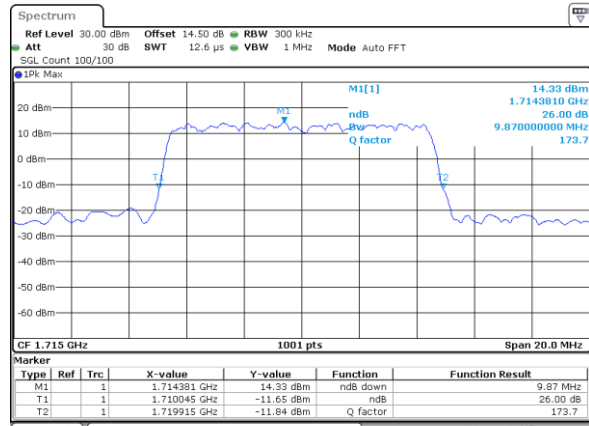

Highest Channel / 20MHz / 16QAM

Date: 21_SEP.2017 04:39:13

LTE Band 4

Lowest Channel / 1.4MHz / 64QAM

Date: 21_SEP.2017 05:13:24

Lowest Channel / 3MHz / 64QAM

Date: 21_SEP.2017 05:21:49

Middle Channel / 1.4MHz / 64QAM

Date: 21_SEP.2017 05:16:59

Middle Channel / 3MHz / 64QAM

Date: 21_SEP.2017 05:25:24

Highest Channel / 1.4MHz / 64QAM

Date: 21_SEP.2017 05:18:15

Highest Channel / 3MHz / 64QAM

Date: 21_SEP.2017 05:26:40

LTE Band 4

Lowest Channel / 5MHz / 64QAM

Date: 21_SEP.2017 05:30:14

Lowest Channel / 10MHz / 64QAM

Date: 21_SEP.2017 05:38:39

Middle Channel / 5MHz / 64QAM

Date: 21_SEP.2017 05:33:49

Middle Channel / 10MHz / 64QAM

Date: 21_SEP.2017 05:42:14