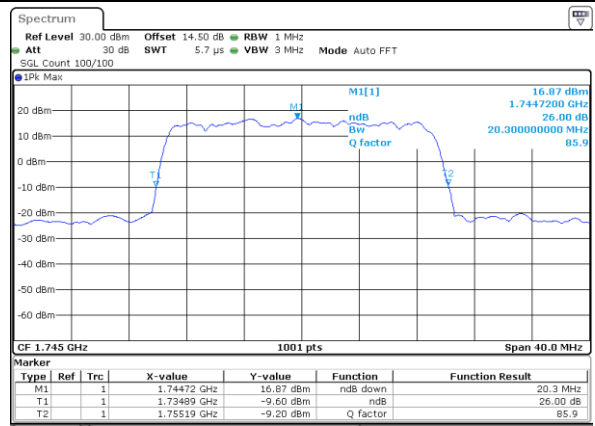

Highest Channel / 5MHz / 64QAM

Date: 21_SEP.2017 05:35:05

Highest Channel / 10MHz / 64QAM

Date: 21_SEP.2017 05:43:30

LTE Band 4

Lowest Channel / 15MHz / 64QAM

Date: 21_SEP.2017 05:47:05

Lowest Channel / 20MHz / 64QAM

Date: 21_SEP.2017 05:55:29

Middle Channel / 15MHz / 64QAM

Date: 21_SEP.2017 05:50:39

Middle Channel / 20MHz / 64QAM

Date: 21_SEP.2017 05:59:04

Highest Channel / 15MHz / 64QAM

Date: 21_SEP.2017 05:51:55

Highest Channel / 20MHz / 64QAM

Date: 21_SEP.2017 06:00:20

LTE Band 5

Lowest Channel / 1.4MHz / QPSK

Date: 21.SEP.2017 22:07:17

Lowest Channel / 1.4MHz / 16QAM

Date: 21.SEP.2017 22:07:07

Middle Channel / 1.4MHz / QPSK

Date: 21.SEP.2017 22:16:16