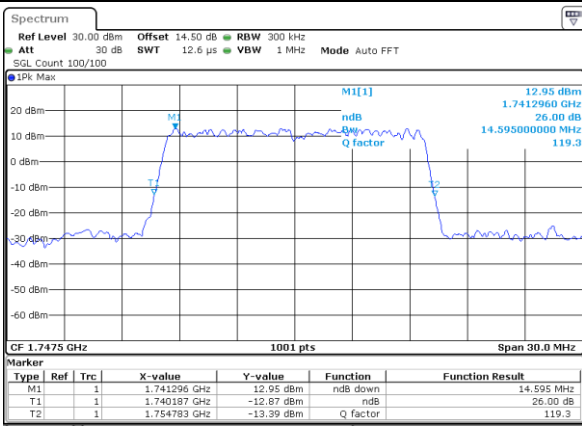

Highest Channel / 5MHz / 64QAM

Date: 21_SEP.2017 05:35:05

Highest Channel / 10MHz / 64QAM

Date: 21_SEP.2017 05:43:30

LTE Band 4

Lowest Channel / 15MHz / 64QAM

Date: 21_SEP.2017 05:47:05

Lowest Channel / 20MHz / 64QAM

Date: 21_SEP.2017 05:55:29

Middle Channel / 15MHz / 64QAM

Date: 21_SEP.2017 05:50:39

Middle Channel / 20MHz / 64QAM

Date: 21_SEP.2017 05:59:04

Highest Channel / 15MHz / 64QAM

Date: 21_SEP.2017 05:51:55

Highest Channel / 20MHz / 64QAM

Date: 21_SEP.2017 06:00:20

LTE Band 5

Lowest Channel / 1.4MHz / QPSK

Date: 21.SEP.2017 22:07:17

Lowest Channel / 1.4MHz / 16QAM

Date: 21.SEP.2017 22:07:07

Middle Channel / 1.4MHz / QPSK

Date: 21.SEP.2017 22:16:16