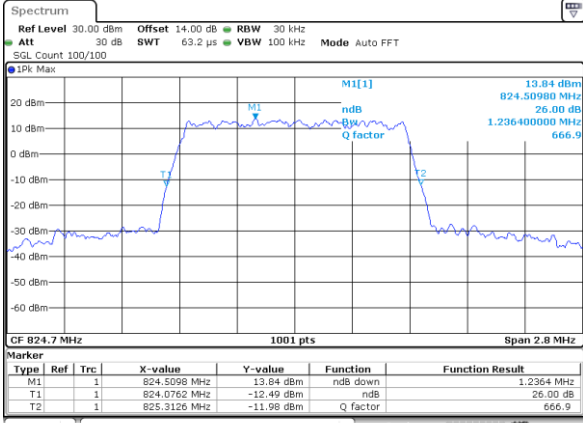

LTE Band 5

Lowest Channel / 10MHz / QPSK

Date: 21_SEP.2017 23:09:44

Lowest Channel / 10MHz / 16QAM

Date: 21_SEP.2017 23:09:54

Middle Channel / 10MHz / QPSK

Date: 21_SEP.2017 23:18:54

Middle Channel / 10MHz / 16QAM

Date: 21_SEP.2017 23:19:04

Highest Channel / 10MHz / QPSK

Date: 21_SEP.2017 23:21:27

Highest Channel / 10MHz / 16QAM

Date: 21_SEP.2017 23:21:37

LTE Band 5

Lowest Channel / 1.4MHz / 64QAM

Date: 21_SEP.2017 23:41:33

Lowest Channel / 3MHz / 64QAM

Date: 21_SEP.2017 23:52:00

Middle Channel / 1.4MHz / 64QAM

Date: 21_SEP.2017 23:46:09

Middle Channel / 3MHz / 64QAM

Date: 21_SEP.2017 23:56:35

Highest Channel / 1.4MHz / 64QAM

Date: 21_SEP.2017 23:47:25