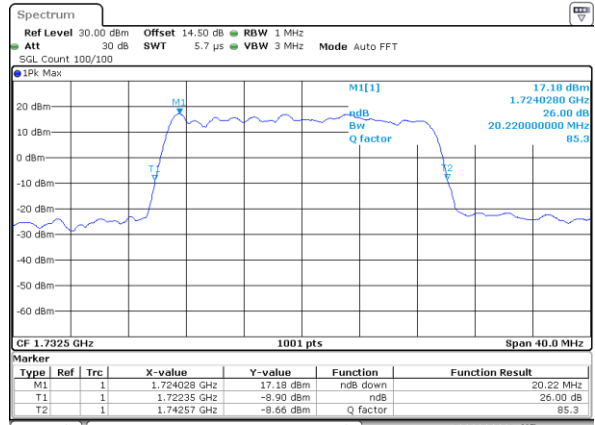

Date: 21_SEP.2017 04:19:48

Highest Channel / 15MHz / QPSK

Date: 21_SEP.2017 04:22:11

Highest Channel / 15MHz / 16QAM

Date: 21_SEP.2017 04:22:21

LTE Band 4

Lowest Channel / 20MHz / QPSK

Date: 21_SEP.2017 04:29:20

Lowest Channel / 20MHz / 16QAM

Date: 21_SEP.2017 04:29:30

Middle Channel / 20MHz / QPSK

Date: 21_SEP.2017 04:36:01

Middle Channel / 20MHz / 16QAM

Date: 21_SEP.2017 04:36:41

Highest Channel / 20MHz / QPSK

Date: 21_SEP.2017 04:39:03

Highest Channel / 20MHz / 16QAM

Date: 21_SEP.2017 04:39:13

LTE Band 4

Lowest Channel / 1.4MHz / 64QAM

Date: 21_SEP.2017 05:13:24

Lowest Channel / 3MHz / 64QAM

Date: 21_SEP.2017 05:21:49

Middle Channel / 1.4MHz / 64QAM

Date: 21_SEP.2017 05:16:59

Middle Channel / 3MHz / 64QAM

Date: 21_SEP.2017 05:25:24

Highest Channel / 1.4MHz / 64QAM

Date: 21_SEP.2017 05:18:15

Highest Channel / 3MHz / 64QAM

Date: 21_SEP.2017 05:26:40

LTE Band 4