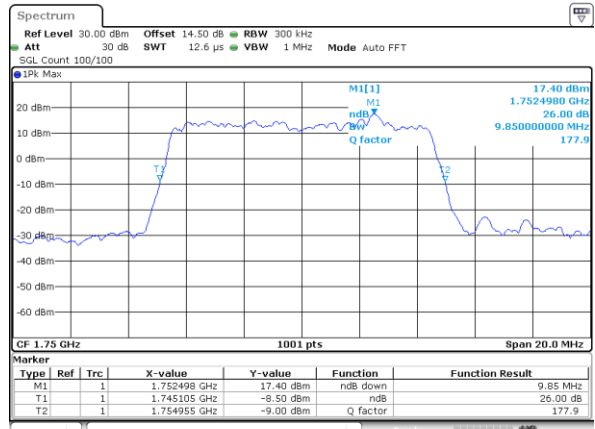

Date: 21_SEP.2017 03:48:24

Highest Channel / 5MHz / 16QAM

Date: 21_SEP.2017 03:48:34

LTE Band 4

Lowest Channel / 10MHz / QPSK

Date: 21_SEP.2017 03:55:35

Lowest Channel / 10MHz / 16QAM

Date: 21_SEP.2017 03:55:45

Middle Channel / 10MHz / QPSK

Date: 21_SEP.2017 04:02:45

Middle Channel / 10MHz / 16QAM

Date: 21_SEP.2017 04:02:55

Highest Channel / 10MHz / QPSK

Date: 21_SEP.2017 04:05:17

Highest Channel / 10MHz / 16QAM

Date: 21_SEP.2017 04:05:27

LTE Band 4

Lowest Channel / 15MHz / QPSK

Date: 21_SEP.2017 04:12:20

Lowest Channel / 15MHz / 16QAM

Date: 21_SEP.2017 04:12:37

Middle Channel / 15MHz / QPSK

Date: 21_SEP.2017 04:19:38

Middle Channel / 15MHz / 16QAM