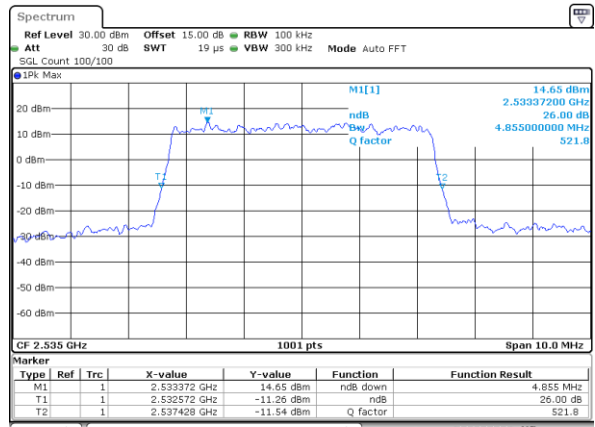

Highest Channel / 3MHz / 64QAM

Date: 21_SEP.2017 23:57:51

LTE Band 5

Lowest Channel / 5MHz / 64QAM

Date: 22_SEP.2017 00:02:16

Lowest Channel / 10MHz / 64QAM

Date: 22_SEP.2017 00:12:53

Middle Channel / 5MHz / 64QAM

Date: 22_SEP.2017 00:07:01

Middle Channel / 10MHz / 64QAM

Date: 22_SEP.2017 00:11:28

Highest Channel / 5MHz / 64QAM

Date: 22_SEP.2017 00:08:18

Highest Channel / 10MHz / 64QAM

Date: 22_SEP.2017 00:12:45

LTE Band 7

Lowest Channel / 5MHz / QPSK

Date: 26_SEP.2017 03:20:26

Lowest Channel / 5MHz / 16QAM

Date: 26_SEP.2017 03:20:36

Middle Channel / 5MHz / QPSK

Date: 26_SEP.2017 03:27:31

Middle Channel / 5MHz / 16QAM

Date: 26_SEP.2017 03:27:41

Highest Channel / 5MHz / QPSK

Date: 26_SEP.2017 03:29:58

Highest Channel / 5MHz / 16QAM

Date: 26_SEP.2017 03:30:08