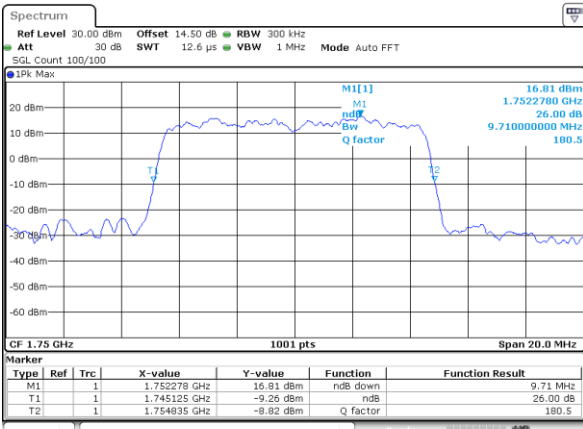

Date: 21_SEP.2017 03:48:24

Highest Channel / 5MHz / 16QAM

Date: 21_SEP.2017 03:48:34

LTE Band 4

Lowest Channel / 10MHz / QPSK

Date: 21_SEP.2017 03:55:35

Lowest Channel / 10MHz / 16QAM

Date: 21_SEP.2017 03:55:45

Middle Channel / 10MHz / QPSK

Date: 21_SEP.2017 04:02:45

Middle Channel / 10MHz / 16QAM

Date: 21_SEP.2017 04:02:55

Highest Channel / 10MHz / QPSK

Date: 21_SEP.2017 04:05:17

Highest Channel / 10MHz / 16QAM

Date: 21_SEP.2017 04:05:27

LTE Band 4

Lowest Channel / 15MHz / QPSK

Date: 21_SEP.2017 04:12:20

Lowest Channel / 15MHz / 16QAM

Date: 21_SEP.2017 04:12:37

Middle Channel / 15MHz / QPSK

Date: 21_SEP.2017 04:19:38

Middle Channel / 15MHz / 16QAM