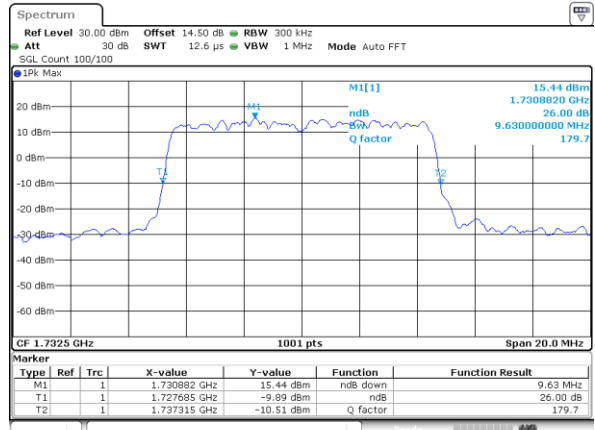

Date: 21_SEP.2017 03:38:41

Lowest Channel / 5MHz / 16QAM

Date: 21_SEP.2017 03:38:51

Middle Channel / 5MHz / QPSK

Date: 21_SEP.2017 03:45:51

Middle Channel / 5MHz / 16QAM

Date: 21_SEP.2017 03:46:01

Highest Channel / 5MHz / QPSK

Date: 21_SEP.2017 03:48:24

Highest Channel / 5MHz / 16QAM

Date: 21_SEP.2017 03:48:34

LTE Band 4

Lowest Channel / 10MHz / QPSK

Date: 21_SEP.2017 03:55:35

Lowest Channel / 10MHz / 16QAM

Date: 21_SEP.2017 03:55:45

Middle Channel / 10MHz / QPSK

Date: 21_SEP.2017 04:02:45

Middle Channel / 10MHz / 16QAM

Date: 21_SEP.2017 04:02:55

Highest Channel / 10MHz / QPSK

Date: 21_SEP.2017 04:05:17

Highest Channel / 10MHz / 16QAM

Date: 21_SEP.2017 04:05:27