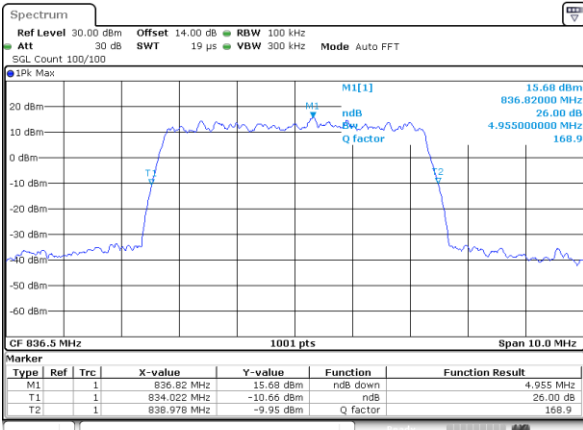

Middle Channel / 1.4MHz / 16QAM

Date: 21.SEP.2017 22:16:26

Highest Channel / 1.4MHz / QPSK

Date: 21.SEP.2017 22:18:47

Highest Channel / 1.4MHz / 16QAM

Date: 21.SEP.2017 22:18:57

LTE Band 5

Lowest Channel / 3MHz / QPSK

Date: 21.SEP.2017 22:27:57

Lowest Channel / 3MHz / 16QAM

Date: 21.SEP.2017 22:28:07

Middle Channel / 3MHz / QPSK

Date: 21.SEP.2017 22:37:08

Middle Channel / 3MHz / 16QAM

Date: 21.SEP.2017 22:37:18

Highest Channel / 3MHz / QPSK

Date: 21.SEP.2017 22:39:40

Highest Channel / 3MHz / 16QAM

Date: 21.SEP.2017 22:39:50

LTE Band 5

Lowest Channel / 5MHz / QPSK

Date: 21.SEP.2017 22:48:50

Lowest Channel / 5MHz / 16QAM

Date: 21.SEP.2017 22:49:00

Middle Channel / 5MHz / QPSK

Date: 21.SEP.2017 22:58:01

Middle Channel / 5MHz / 16QAM

Date: 21.SEP.2017 22:58:11

Highest Channel / 5MHz / QPSK

Date: 21.SEP.2017 23:00:33

Highest Channel / 5MHz / 16QAM

Date: 21.SEP.2017 23:00:43