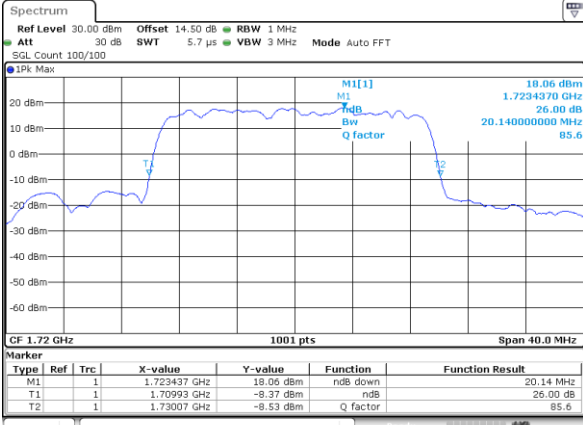

LTE Band 4

Lowest Channel / 15MHz / QPSK

Date: 21_SEP.2017 04:12:20

Lowest Channel / 15MHz / 16QAM

Date: 21_SEP.2017 04:12:37

Middle Channel / 15MHz / QPSK

Date: 21_SEP.2017 04:19:38

Middle Channel / 15MHz / 16QAM

Date: 21_SEP.2017 04:19:48

Highest Channel / 15MHz / QPSK

Date: 21_SEP.2017 04:22:11

Highest Channel / 15MHz / 16QAM

Date: 21_SEP.2017 04:22:21

LTE Band 4

Lowest Channel / 20MHz / QPSK

Date: 21_SEP.2017 04:29:20

Lowest Channel / 20MHz / 16QAM

Date: 21_SEP.2017 04:29:30

Middle Channel / 20MHz / QPSK

Date: 21_SEP.2017 04:36:01

Middle Channel / 20MHz / 16QAM

Date: 21_SEP.2017 04:36:41

Highest Channel / 20MHz / QPSK

Date: 21_SEP.2017 04:39:03

Highest Channel / 20MHz / 16QAM

Date: 21_SEP.2017 04:39:13

LTE Band 4

Lowest Channel / 1.4MHz / 64QAM

Date: 21_SEP.2017 05:13:24

Lowest Channel / 3MHz / 64QAM

Date: 21_SEP.2017 05:21:49

Middle Channel / 1.4MHz / 64QAM