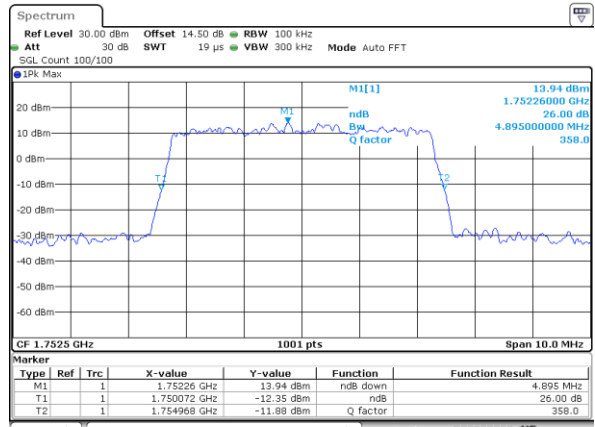

Middle Channel / 3MHz / 16QAM

Date: 21.SEP.2017 03:29:09

Highest Channel / 3MHz / QPSK

Date: 21.SEP.2017 03:31:32

Highest Channel / 3MHz / 16QAM

Date: 21.SEP.2017 03:31:41

LTE Band 4

Lowest Channel / 5MHz / QPSK

Date: 21_SEP.2017 03:38:41

Lowest Channel / 5MHz / 16QAM

Date: 21_SEP.2017 03:38:51

Middle Channel / 5MHz / QPSK

Date: 21_SEP.2017 03:45:51

Middle Channel / 5MHz / 16QAM

Date: 21_SEP.2017 03:46:01

Highest Channel / 5MHz / QPSK

Date: 21_SEP.2017 03:48:24

Highest Channel / 5MHz / 16QAM

Date: 21_SEP.2017 03:48:34

LTE Band 4

Lowest Channel / 10MHz / QPSK

Date: 21_SEP.2017 03:55:35

Lowest Channel / 10MHz / 16QAM

Date: 21_SEP.2017 03:55:45