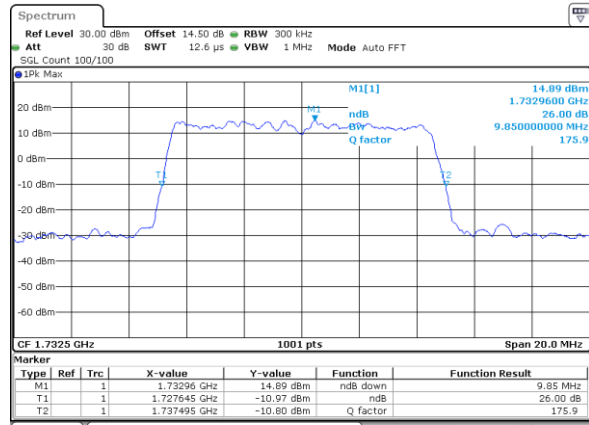

Date: 21_SEP.2017 05:16:59

Middle Channel / 3MHz / 64QAM

Date: 21_SEP.2017 05:25:24

Highest Channel / 1.4MHz / 64QAM

Date: 21_SEP.2017 05:18:15

Highest Channel / 3MHz / 64QAM

Date: 21_SEP.2017 05:26:40

LTE Band 4

Lowest Channel / 5MHz / 64QAM

Date: 21_SEP.2017 05:30:14

Lowest Channel / 10MHz / 64QAM

Date: 21_SEP.2017 05:38:39

Middle Channel / 5MHz / 64QAM

Date: 21_SEP.2017 05:33:49

Middle Channel / 10MHz / 64QAM

Date: 21_SEP.2017 05:42:14

Highest Channel / 5MHz / 64QAM

Date: 21_SEP.2017 05:35:05

Highest Channel / 10MHz / 64QAM

Date: 21_SEP.2017 05:43:30

LTE Band 4

Lowest Channel / 15MHz / 64QAM

Date: 21_SEP.2017 05:47:05

Lowest Channel / 20MHz / 64QAM