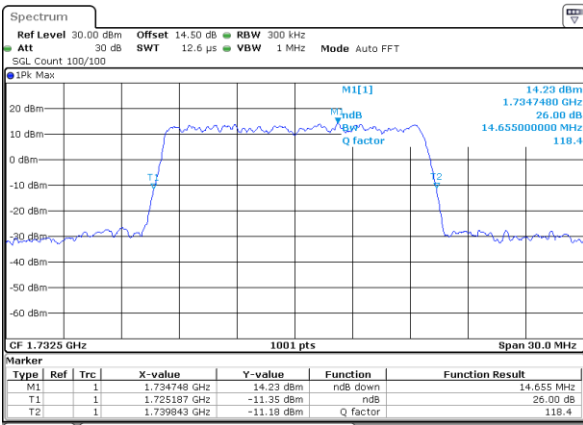

LTE Band 4

Lowest Channel / 15MHz / QPSK

Date: 21_SEP.2017 04:12:20

Lowest Channel / 15MHz / 16QAM

Date: 21_SEP.2017 04:12:37

Middle Channel / 15MHz / QPSK

Date: 21_SEP.2017 04:19:38

Middle Channel / 15MHz / 16QAM

Date: 21_SEP.2017 04:19:48

Highest Channel / 15MHz / QPSK

Date: 21_SEP.2017 04:22:11

Highest Channel / 15MHz / 16QAM

Date: 21_SEP.2017 04:22:21

LTE Band 4

Lowest Channel / 20MHz / QPSK

Date: 21_SEP.2017 04:29:20