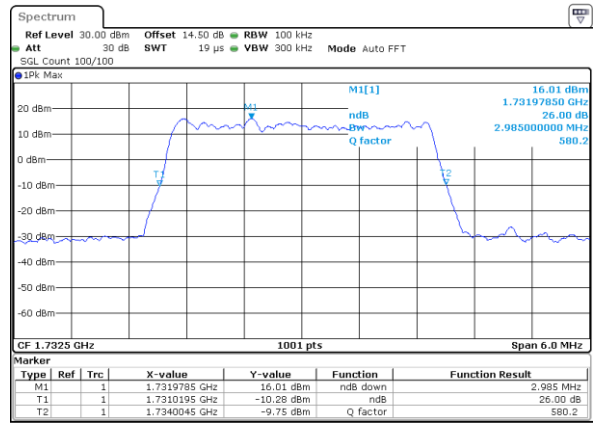

Lowest Channel / 20MHz / 16QAM

Date: 21_SEP.2017 04:29:30

Middle Channel / 20MHz / QPSK

Date: 21_SEP.2017 04:36:01

Middle Channel / 20MHz / 16QAM

Date: 21_SEP.2017 04:36:41

Highest Channel / 20MHz / QPSK

Date: 21_SEP.2017 04:39:03

Highest Channel / 20MHz / 16QAM

Date: 21_SEP.2017 04:39:13

LTE Band 4

Lowest Channel / 1.4MHz / 64QAM

Date: 21_SEP.2017 05:13:24

Lowest Channel / 3MHz / 64QAM

Date: 21_SEP.2017 05:21:49

Middle Channel / 1.4MHz / 64QAM

Date: 21_SEP.2017 05:16:59

Middle Channel / 3MHz / 64QAM

Date: 21_SEP.2017 05:25:24

Highest Channel / 1.4MHz / 64QAM

Date: 21_SEP.2017 05:18:15

Highest Channel / 3MHz / 64QAM

Date: 21_SEP.2017 05:26:40

LTE Band 4