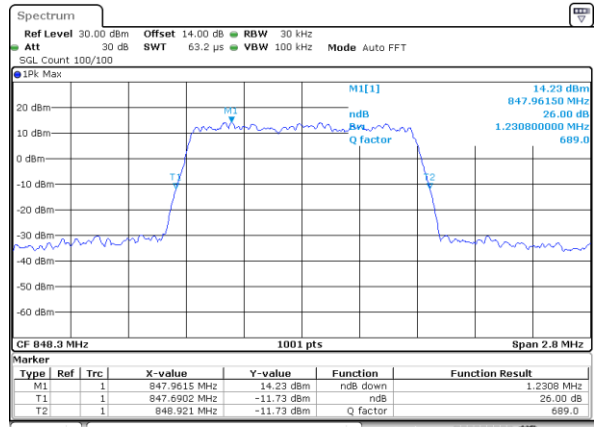

Date: 21_SEP.2017 06:00:20

LTE Band 5

Lowest Channel / 1.4MHz / QPSK

Date: 21.SEP.2017 22:07:17

Lowest Channel / 1.4MHz / 16QAM

Date: 21.SEP.2017 22:07:07

Middle Channel / 1.4MHz / QPSK

Date: 21.SEP.2017 22:16:16

Middle Channel / 1.4MHz / 16QAM

Date: 21.SEP.2017 22:16:26

Highest Channel / 1.4MHz / QPSK

Date: 21.SEP.2017 22:18:47

Highest Channel / 1.4MHz / 16QAM

Date: 21.SEP.2017 22:18:57

LTE Band 5

Lowest Channel / 3MHz / QPSK

Date: 21.SEP.2017 22:27:57

Lowest Channel / 3MHz / 16QAM

Date: 21.SEP.2017 22:28:07

Middle Channel / 3MHz / QPSK

Date: 21.SEP.2017 22:37:08

Middle Channel / 3MHz / 16QAM

Date: 21.SEP.2017 22:37:18

Highest Channel / 3MHz / QPSK