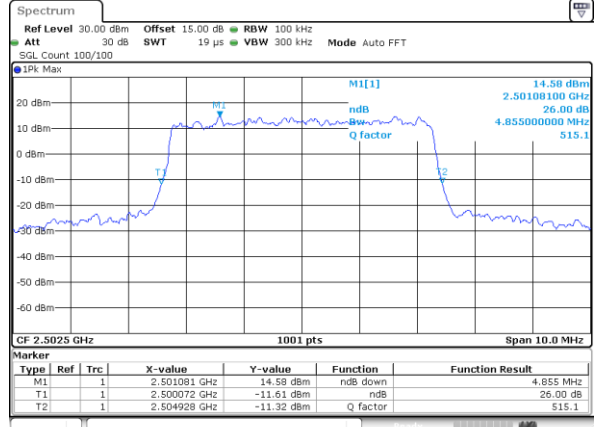

Highest Channel / 3MHz / 64QAM

Date: 21_SEP.2017 23:57:51

LTE Band 5

Lowest Channel / 5MHz / 64QAM

Date: 22_SEP.2017 00:02:16

Lowest Channel / 10MHz / 64QAM

Date: 22_SEP.2017 00:12:53

Middle Channel / 5MHz / 64QAM

Date: 22_SEP.2017 00:07:01

Middle Channel / 10MHz / 64QAM

Date: 22_SEP.2017 00:11:28

Highest Channel / 5MHz / 64QAM

Date: 22_SEP.2017 00:08:18

Highest Channel / 10MHz / 64QAM

Date: 22_SEP.2017 00:12:45

LTE Band 7

Lowest Channel / 5MHz / QPSK

Date: 26_SEP.2017 03:20:26

Lowest Channel / 5MHz / 16QAM

Date: 26_SEP.2017 03:20:36

Middle Channel / 5MHz / QPSK

Date: 26_SEP.2017 03:27:31

Middle Channel / 5MHz / 16QAM

Date: 26_SEP.2017 03:27:41

Highest Channel / 5MHz / QPSK

Date: 26_SEP.2017 03:29:58

Highest Channel / 5MHz / 16QAM

Date: 26_SEP.2017 03:30:08