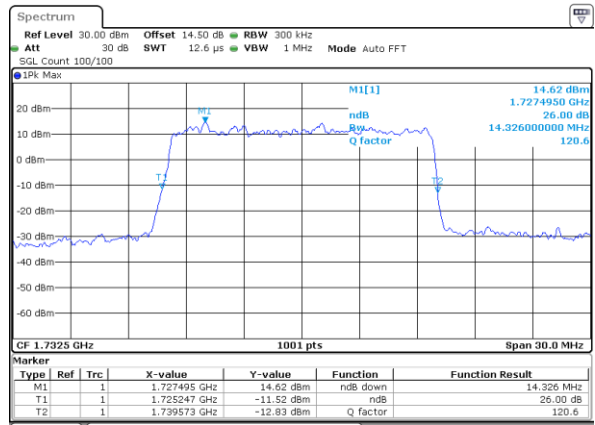

Date: 21_SEP.2017 03:48:24

Highest Channel / 5MHz / 16QAM

Date: 21_SEP.2017 03:48:34

LTE Band 4

Lowest Channel / 10MHz / QPSK

Date: 21_SEP.2017 03:55:35

Lowest Channel / 10MHz / 16QAM

Date: 21_SEP.2017 03:55:45

Middle Channel / 10MHz / QPSK

Date: 21_SEP.2017 04:02:45

Middle Channel / 10MHz / 16QAM

Date: 21_SEP.2017 04:02:55

Highest Channel / 10MHz / QPSK

Date: 21_SEP.2017 04:05:17

Highest Channel / 10MHz / 16QAM

Date: 21_SEP.2017 04:05:27

LTE Band 4

Lowest Channel / 15MHz / QPSK

Date: 21_SEP.2017 04:12:20

Lowest Channel / 15MHz / 16QAM

Date: 21_SEP.2017 04:12:37

Middle Channel / 15MHz / QPSK

Date: 21_SEP.2017 04:19:38

Middle Channel / 15MHz / 16QAM

Date: 21_SEP.2017 04:19:48

Highest Channel / 15MHz / QPSK

Date: 21_SEP.2017 04:22:11

Highest Channel / 15MHz / 16QAM

Date: 21_SEP.2017 04:22:21

LTE Band 4

Lowest Channel / 20MHz / QPSK

Date: 21_SEP.2017 04:29:20