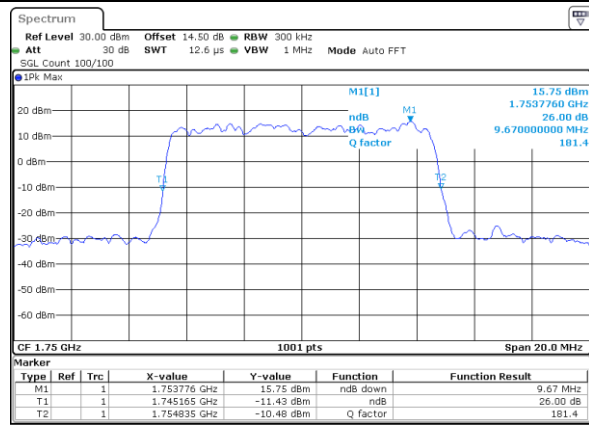

Date: 21_SEP.2017 05:16:59

Middle Channel / 3MHz / 64QAM

Date: 21_SEP.2017 05:25:24

Highest Channel / 1.4MHz / 64QAM

Date: 21_SEP.2017 05:18:15

Highest Channel / 3MHz / 64QAM

Date: 21_SEP.2017 05:26:40

LTE Band 4

Lowest Channel / 5MHz / 64QAM

Date: 21_SEP.2017 05:30:14

Lowest Channel / 10MHz / 64QAM

Date: 21_SEP.2017 05:38:39

Middle Channel / 5MHz / 64QAM

Date: 21_SEP.2017 05:33:49

Middle Channel / 10MHz / 64QAM

Date: 21_SEP.2017 05:42:14

Highest Channel / 5MHz / 64QAM

Date: 21_SEP.2017 05:35:05

Highest Channel / 10MHz / 64QAM

Date: 21_SEP.2017 05:43:30

LTE Band 4

Lowest Channel / 15MHz / 64QAM

Date: 21_SEP.2017 05:47:05

Lowest Channel / 20MHz / 64QAM