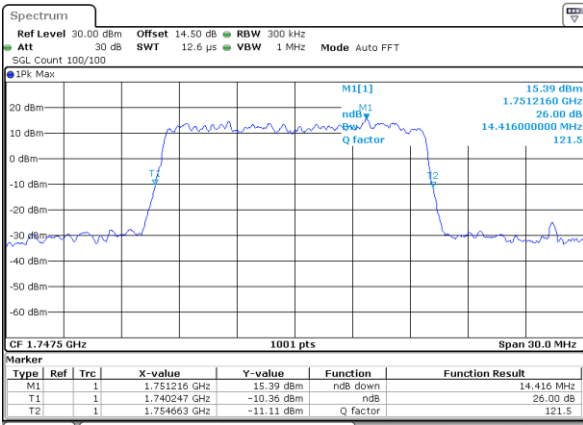

LTE Band 4

Lowest Channel / 15MHz / QPSK

Date: 21_SEP.2017 04:12:20

Lowest Channel / 15MHz / 16QAM

Date: 21_SEP.2017 04:12:37

Middle Channel / 15MHz / QPSK

Date: 21_SEP.2017 04:19:38

Middle Channel / 15MHz / 16QAM

Date: 21_SEP.2017 04:19:48

Highest Channel / 15MHz / QPSK

Date: 21_SEP.2017 04:22:11

Highest Channel / 15MHz / 16QAM

Date: 21_SEP.2017 04:22:21

LTE Band 4

Lowest Channel / 20MHz / QPSK

Date: 21_SEP.2017 04:29:20