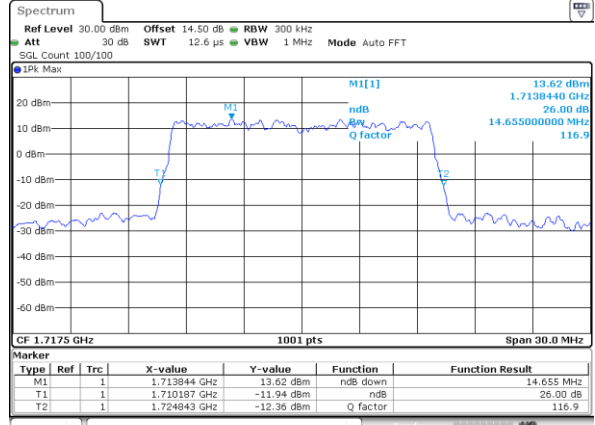

Date: 21_SEP.2017 03:48:24

Highest Channel / 5MHz / 16QAM

Date: 21_SEP.2017 03:48:34

LTE Band 4

Lowest Channel / 10MHz / QPSK

Date: 21_SEP.2017 03:55:35

Lowest Channel / 10MHz / 16QAM

Date: 21_SEP.2017 03:55:45

Middle Channel / 10MHz / QPSK

Date: 21_SEP.2017 04:02:45

Middle Channel / 10MHz / 16QAM

Date: 21_SEP.2017 04:02:55

Highest Channel / 10MHz / QPSK

Date: 21_SEP.2017 04:05:17

Highest Channel / 10MHz / 16QAM

Date: 21_SEP.2017 04:05:27

LTE Band 4

Lowest Channel / 15MHz / QPSK

Date: 21_SEP.2017 04:12:20

Lowest Channel / 15MHz / 16QAM

Date: 21_SEP.2017 04:12:37

Middle Channel / 15MHz / QPSK

Date: 21_SEP.2017 04:19:38

Middle Channel / 15MHz / 16QAM

Date: 21_SEP.2017 04:19:48

Highest Channel / 15MHz / QPSK

Date: 21_SEP.2017 04:22:11

Highest Channel / 15MHz / 16QAM

Date: 21_SEP.2017 04:22:21

LTE Band 4

Lowest Channel / 20MHz / QPSK

Date: 21_SEP.2017 04:29:20