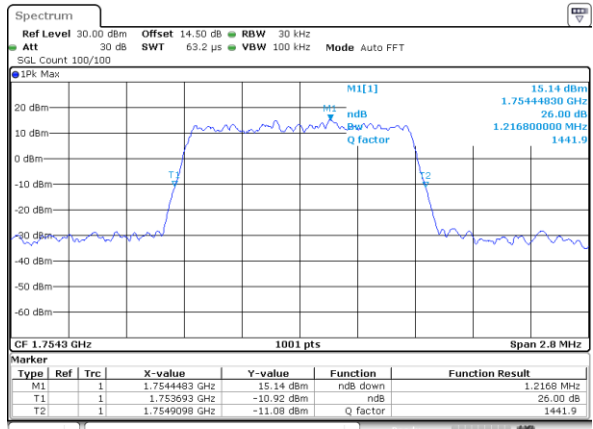

Highest Channel / 15MHz / 64QAM

Date: 26_SEP.2017 23:38:10

Highest Channel / 20MHz / 64QAM

Date: 26_SEP.2017 23:46:33

LTE Band 4

Lowest Channel / 1.4MHz / QPSK

Date: 21_SEP.2017 03:04:50

Lowest Channel / 1.4MHz / 16QAM

Date: 21_SEP.2017 03:05:08

Middle Channel / 1.4MHz / QPSK

Date: 21_SEP.2017 03:12:07

Middle Channel / 1.4MHz / 16QAM

Date: 21_SEP.2017 03:12:17

Highest Channel / 1.4MHz / QPSK

Date: 21_SEP.2017 03:14:39

Highest Channel / 1.4MHz / 16QAM

Date: 21_SEP.2017 03:14:49

LTE Band 4

Lowest Channel / 3MHz / QPSK

Date: 21.SEP.2017 03:21:49

Lowest Channel / 3MHz / 16QAM

Date: 21.SEP.2017 03:21:59

Middle Channel / 3MHz / QPSK

Date: 21.SEP.2017 03:28:59