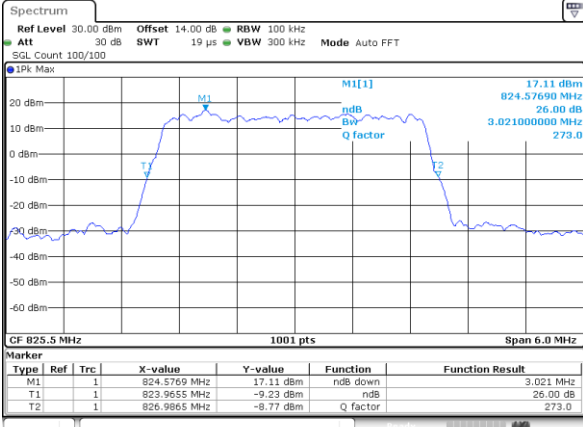

Date: 21_SEP.2017 06:00:20

LTE Band 5

Lowest Channel / 1.4MHz / QPSK

Date: 21.SEP.2017 22:07:17

Lowest Channel / 1.4MHz / 16QAM

Date: 21.SEP.2017 22:07:07

Middle Channel / 1.4MHz / QPSK

Date: 21.SEP.2017 22:16:16

Middle Channel / 1.4MHz / 16QAM

Date: 21.SEP.2017 22:16:26

Highest Channel / 1.4MHz / QPSK

Date: 21.SEP.2017 22:18:47

Highest Channel / 1.4MHz / 16QAM

Date: 21.SEP.2017 22:18:57

LTE Band 5

Lowest Channel / 3MHz / QPSK

Date: 21.SEP.2017 22:27:57

Lowest Channel / 3MHz / 16QAM

Date: 21.SEP.2017 22:28:07

Middle Channel / 3MHz / QPSK

Date: 21.SEP.2017 22:37:08

Middle Channel / 3MHz / 16QAM

Date: 21.SEP.2017 22:37:18

Highest Channel / 3MHz / QPSK