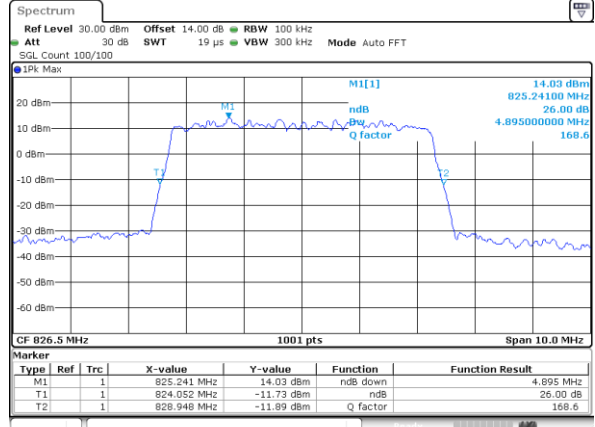

Middle Channel / 1.4MHz / 16QAM

Date: 21.SEP.2017 22:16:26

Highest Channel / 1.4MHz / QPSK

Date: 21.SEP.2017 22:18:47

Highest Channel / 1.4MHz / 16QAM

Date: 21.SEP.2017 22:18:57

LTE Band 5

Lowest Channel / 3MHz / QPSK

Date: 21.SEP.2017 22:27:57

Lowest Channel / 3MHz / 16QAM

Date: 21.SEP.2017 22:28:07

Middle Channel / 3MHz / QPSK

Date: 21.SEP.2017 22:37:08

Middle Channel / 3MHz / 16QAM

Date: 21.SEP.2017 22:37:18

Highest Channel / 3MHz / QPSK

Date: 21.SEP.2017 22:39:40

Highest Channel / 3MHz / 16QAM

Date: 21.SEP.2017 22:39:50

LTE Band 5

Lowest Channel / 5MHz / QPSK

Date: 21.SEP.2017 22:48:50

Lowest Channel / 5MHz / 16QAM

Date: 21.SEP.2017 22:49:00

Middle Channel / 5MHz / QPSK

Date: 21.SEP.2017 22:58:01

Middle Channel / 5MHz / 16QAM

Date: 21.SEP.2017 22:58:11

Highest Channel / 5MHz / QPSK

Date: 21.SEP.2017 23:00:33

Highest Channel / 5MHz / 16QAM

Date: 21.SEP.2017 23:00:43