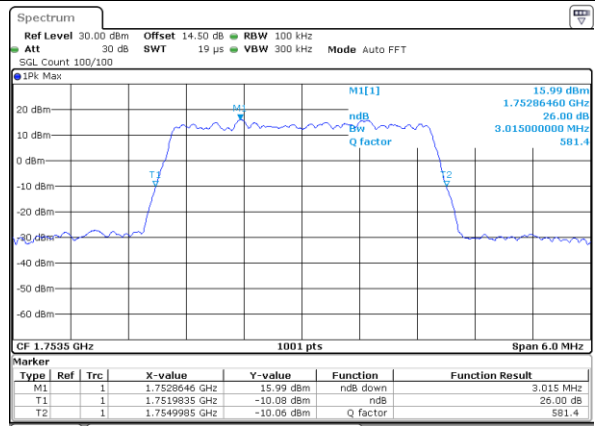

Date: 21_SEP.2017 03:14:49

LTE Band 4

Lowest Channel / 3MHz / QPSK

Date: 21.SEP.2017 03:21:49

Lowest Channel / 3MHz / 16QAM

Date: 21.SEP.2017 03:21:59

Middle Channel / 3MHz / QPSK

Date: 21.SEP.2017 03:28:59

Middle Channel / 3MHz / 16QAM

Date: 21.SEP.2017 03:29:09

Highest Channel / 3MHz / QPSK

Date: 21.SEP.2017 03:31:32

Highest Channel / 3MHz / 16QAM

Date: 21.SEP.2017 03:31:41

LTE Band 4

Lowest Channel / 5MHz / QPSK

Date: 21_SEP.2017 03:38:41

Lowest Channel / 5MHz / 16QAM

Date: 21_SEP.2017 03:38:51

Middle Channel / 5MHz / QPSK

Date: 21_SEP.2017 03:45:51

Middle Channel / 5MHz / 16QAM

Date: 21_SEP.2017 03:46:01

Highest Channel / 5MHz / QPSK