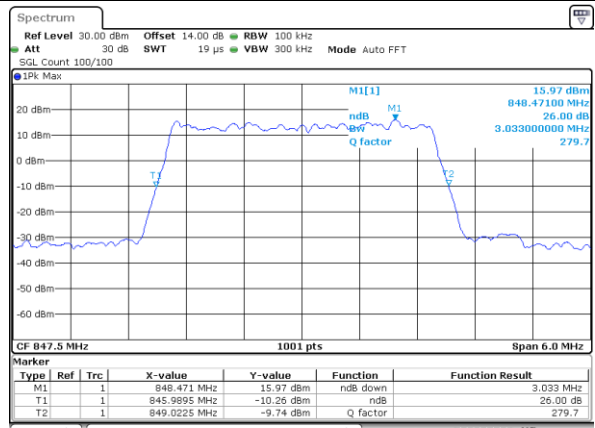

Middle Channel / 1.4MHz / 16QAM

Date: 21.SEP.2017 22:16:26

Highest Channel / 1.4MHz / QPSK

Date: 21.SEP.2017 22:18:47

Highest Channel / 1.4MHz / 16QAM

Date: 21.SEP.2017 22:18:57

LTE Band 5

Lowest Channel / 3MHz / QPSK

Date: 21.SEP.2017 22:27:57

Lowest Channel / 3MHz / 16QAM

Date: 21.SEP.2017 22:28:07

Middle Channel / 3MHz / QPSK

Date: 21.SEP.2017 22:37:08

Middle Channel / 3MHz / 16QAM

Date: 21.SEP.2017 22:37:18

Highest Channel / 3MHz / QPSK

Date: 21.SEP.2017 22:39:40

Highest Channel / 3MHz / 16QAM

Date: 21.SEP.2017 22:39:50

LTE Band 5

Lowest Channel / 5MHz / QPSK

Date: 21.SEP.2017 22:48:50

Lowest Channel / 5MHz / 16QAM

Date: 21.SEP.2017 22:49:00