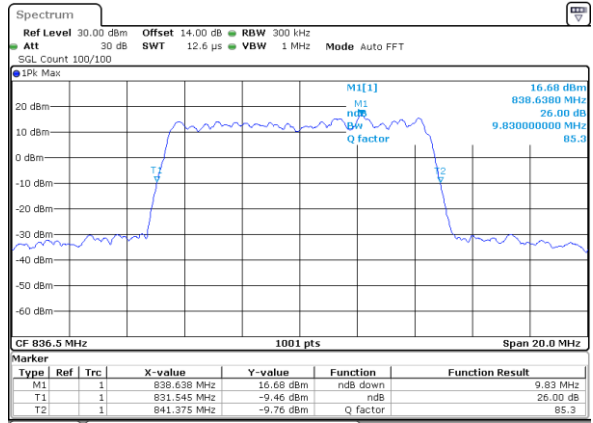

Date: 21_SEP.2017 23:19:04

Highest Channel / 10MHz / QPSK

Date: 21_SEP.2017 23:21:27

Highest Channel / 10MHz / 16QAM

Date: 21_SEP.2017 23:21:37

LTE Band 5

Lowest Channel / 1.4MHz / 64QAM

Date: 21_SEP.2017 23:41:33

Lowest Channel / 3MHz / 64QAM

Date: 21_SEP.2017 23:52:00

Middle Channel / 1.4MHz / 64QAM

Date: 21_SEP.2017 23:46:09

Middle Channel / 3MHz / 64QAM

Date: 21_SEP.2017 23:56:35

Highest Channel / 1.4MHz / 64QAM

Date: 21_SEP.2017 23:47:25

Highest Channel / 3MHz / 64QAM

Date: 21_SEP.2017 23:57:51

LTE Band 5

Lowest Channel / 5MHz / 64QAM

Date: 22_SEP.2017 00:02:16

Lowest Channel / 10MHz / 64QAM

Date: 22_SEP.2017 00:12:53

Middle Channel / 5MHz / 64QAM

Date: 22_SEP.2017 00:07:01

Middle Channel / 10MHz / 64QAM

Date: 22_SEP.2017 00:11:28

Highest Channel / 5MHz / 64QAM

Date: 22_SEP.2017 00:08:18

Highest Channel / 10MHz / 64QAM

Date: 22_SEP.2017 00:12:45

LTE Band 7