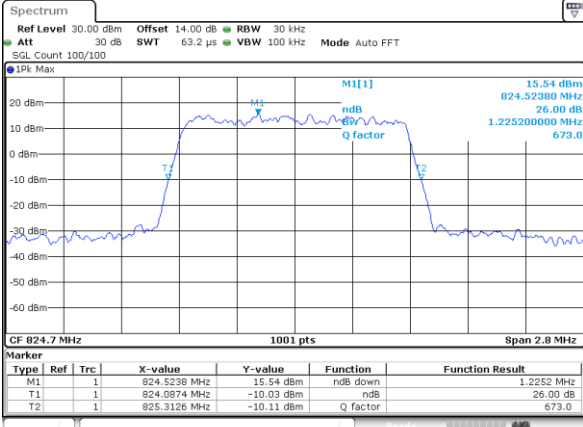

Highest Channel / 5MHz / 64QAM

Date: 21_SEP.2017 05:35:05

Highest Channel / 10MHz / 64QAM

Date: 21_SEP.2017 05:43:30

LTE Band 4

Lowest Channel / 15MHz / 64QAM

Date: 21_SEP.2017 05:47:05

Lowest Channel / 20MHz / 64QAM

Date: 21_SEP.2017 05:55:29

Middle Channel / 15MHz / 64QAM

Date: 21_SEP.2017 05:50:39

Middle Channel / 20MHz / 64QAM

Date: 21_SEP.2017 05:59:04

Highest Channel / 15MHz / 64QAM

Date: 21_SEP.2017 05:51:55

Highest Channel / 20MHz / 64QAM

Date: 21_SEP.2017 06:00:20

LTE Band 5

Lowest Channel / 1.4MHz / QPSK

Date: 21.SEP.2017 22:07:17

Lowest Channel / 1.4MHz / 16QAM

Date: 21.SEP.2017 22:07:07

Middle Channel / 1.4MHz / QPSK

Date: 21.SEP.2017 22:16:16

Middle Channel / 1.4MHz / 16QAM

Date: 21.SEP.2017 22:16:26

Highest Channel / 1.4MHz / QPSK

Date: 21.SEP.2017 22:18:47

Highest Channel / 1.4MHz / 16QAM

Date: 21.SEP.2017 22:18:57

LTE Band 5

Lowest Channel / 3MHz / QPSK