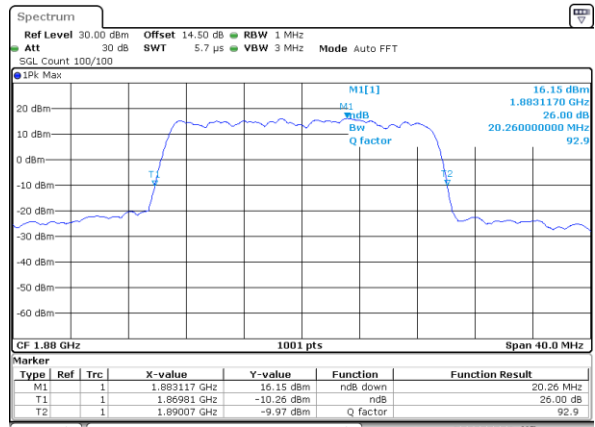

LTE Band 2

Lowest Channel / 20MHz / QPSK

Date: 7_JUL_2017 12:06:40

Lowest Channel / 20MHz / 16QAM

Date: 7_JUL_2017 12:06:50

Middle Channel / 20MHz / QPSK

Date: 7_JUL_2017 13:45:34

Middle Channel / 20MHz / 16QAM

Date: 7_JUL_2017 13:45:44

Highest Channel / 20MHz / QPSK

Date: 7_JUL_2017 13:48:06

Highest Channel / 20MHz / 16QAM

Date: 7_JUL_2017 13:48:16

LTE Band 2

Lowest Channel / 1.4MHz / 64QAM

Date: 14.OCT.2017 19:31:53