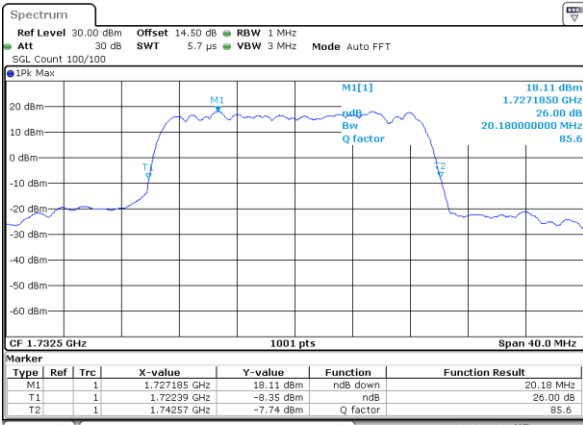

LTE Band 4

Lowest Channel / 15MHz / QPSK

Date: 21_SEP.2017 04:12:20

Lowest Channel / 15MHz / 16QAM

Date: 21_SEP.2017 04:12:37

Middle Channel / 15MHz / QPSK

Date: 21_SEP.2017 04:19:38

Middle Channel / 15MHz / 16QAM

Date: 21_SEP.2017 04:19:48

Highest Channel / 15MHz / QPSK

Date: 21_SEP.2017 04:22:11

Highest Channel / 15MHz / 16QAM

Date: 21_SEP.2017 04:22:21

LTE Band 4

Lowest Channel / 20MHz / QPSK

Date: 21_SEP.2017 04:29:20

Lowest Channel / 20MHz / 16QAM

Date: 21_SEP.2017 04:29:30

Middle Channel / 20MHz / QPSK

Date: 21_SEP.2017 04:36:01

Middle Channel / 20MHz / 16QAM

Date: 21_SEP.2017 04:36:41

Highest Channel / 20MHz / QPSK

Date: 21_SEP.2017 04:39:03

Highest Channel / 20MHz / 16QAM

Date: 21_SEP.2017 04:39:13

LTE Band 4

Lowest Channel / 1.4MHz / 64QAM

Date: 21_SEP.2017 05:13:24

Lowest Channel / 3MHz / 64QAM

Date: 21_SEP.2017 05:21:49

Middle Channel / 1.4MHz / 64QAM