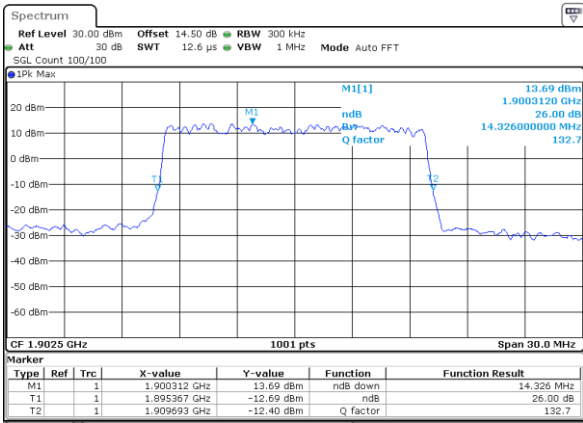

Date: 26_SEP.2017 23:20:05

Middle Channel / 10MHz / 64QAM

Date: 26_SEP.2017 23:28:29

Highest Channel / 5MHz / 64QAM

Date: 26_SEP.2017 23:21:22

Highest Channel / 10MHz / 64QAM

Date: 26_SEP.2017 23:29:46

LTE Band 2

Lowest Channel / 15MHz / 64QAM

Date: 26_SEP.2017 23:33:19

Lowest Channel / 20MHz / 64QAM

Date: 26_SEP.2017 23:41:43

Middle Channel / 15MHz / 64QAM

Date: 26_SEP.2017 23:36:53

Middle Channel / 20MHz / 64QAM

Date: 26_SEP.2017 23:45:17

Highest Channel / 15MHz / 64QAM

Date: 26_SEP.2017 23:38:10

Highest Channel / 20MHz / 64QAM

Date: 26_SEP.2017 23:46:33

LTE Band 4

Lowest Channel / 1.4MHz / QPSK

Date: 21_SEP.2017 03:04:50

Lowest Channel / 1.4MHz / 16QAM