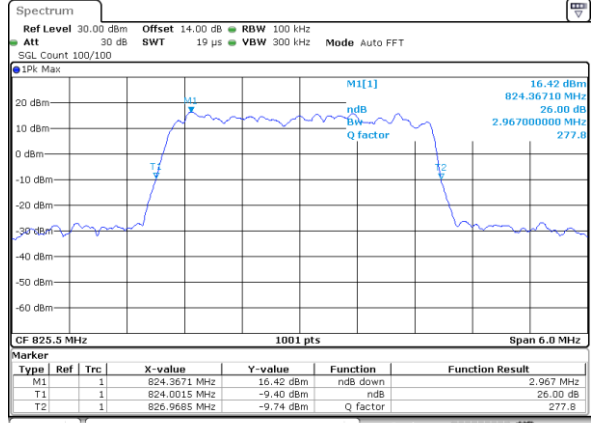

LTE Band 5

Lowest Channel / 10MHz / QPSK

Date: 21_SEP.2017 23:09:44

Lowest Channel / 10MHz / 16QAM

Date: 21_SEP.2017 23:09:54

Middle Channel / 10MHz / QPSK

Date: 21_SEP.2017 23:18:54

Middle Channel / 10MHz / 16QAM

Date: 21_SEP.2017 23:19:04

Highest Channel / 10MHz / QPSK

Date: 21_SEP.2017 23:21:27

Highest Channel / 10MHz / 16QAM

Date: 21_SEP.2017 23:21:37

LTE Band 5

Lowest Channel / 1.4MHz / 64QAM

Date: 21_SEP.2017 23:41:33

Lowest Channel / 3MHz / 64QAM

Date: 21_SEP.2017 23:52:00

Middle Channel / 1.4MHz / 64QAM

Date: 21_SEP.2017 23:46:09

Middle Channel / 3MHz / 64QAM

Date: 21_SEP.2017 23:56:35

Highest Channel / 1.4MHz / 64QAM

Date: 21_SEP.2017 23:47:25

Highest Channel / 3MHz / 64QAM

Date: 21_SEP.2017 23:57:51

LTE Band 5

Lowest Channel / 5MHz / 64QAM

Date: 22_SEP.2017 00:02:16

Lowest Channel / 10MHz / 64QAM

Date: 22_SEP.2017 00:12:53

Middle Channel / 5MHz / 64QAM