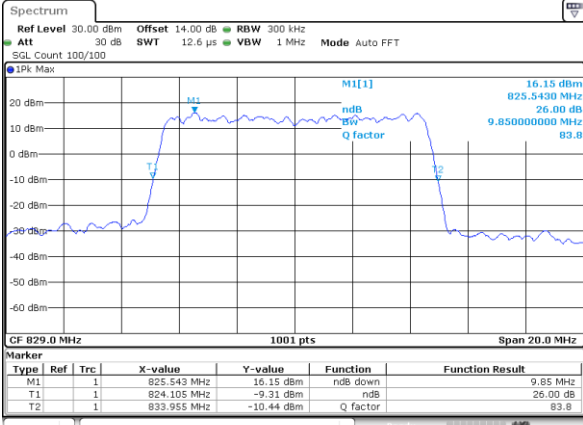

Date: 21.SEP.2017 22:39:40

Highest Channel / 3MHz / 16QAM

Date: 21.SEP.2017 22:39:50

LTE Band 5

Lowest Channel / 5MHz / QPSK

Date: 21.SEP.2017 22:48:50

Lowest Channel / 5MHz / 16QAM

Date: 21.SEP.2017 22:49:00

Middle Channel / 5MHz / QPSK

Date: 21.SEP.2017 22:58:01

Middle Channel / 5MHz / 16QAM

Date: 21.SEP.2017 22:58:11

Highest Channel / 5MHz / QPSK

Date: 21.SEP.2017 23:00:33

Highest Channel / 5MHz / 16QAM

Date: 21.SEP.2017 23:00:43

LTE Band 5

Lowest Channel / 10MHz / QPSK

Date: 21_SEP.2017 23:09:44

Lowest Channel / 10MHz / 16QAM

Date: 21_SEP.2017 23:09:54

Middle Channel / 10MHz / QPSK

Date: 21_SEP.2017 23:18:54

Middle Channel / 10MHz / 16QAM