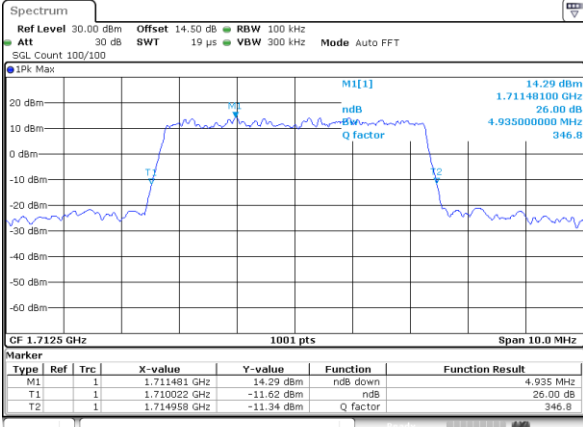

Date: 21_SEP.2017 03:14:49

LTE Band 4

Lowest Channel / 3MHz / QPSK

Date: 21.SEP.2017 03:21:49

Lowest Channel / 3MHz / 16QAM

Date: 21.SEP.2017 03:21:59

Middle Channel / 3MHz / QPSK

Date: 21.SEP.2017 03:28:59

Middle Channel / 3MHz / 16QAM

Date: 21.SEP.2017 03:29:09

Highest Channel / 3MHz / QPSK

Date: 21.SEP.2017 03:31:32

Highest Channel / 3MHz / 16QAM

Date: 21.SEP.2017 03:31:41

LTE Band 4

Lowest Channel / 5MHz / QPSK

Date: 21_SEP.2017 03:38:41

Lowest Channel / 5MHz / 16QAM

Date: 21_SEP.2017 03:38:51

Middle Channel / 5MHz / QPSK

Date: 21_SEP.2017 03:45:51

Middle Channel / 5MHz / 16QAM

Date: 21_SEP.2017 03:46:01

Highest Channel / 5MHz / QPSK