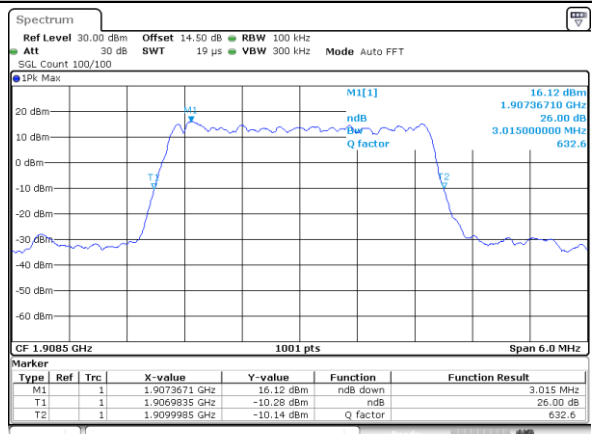

Date: 7_JUL_2017 13:45:44

Highest Channel / 20MHz / QPSK

Date: 7_JUL_2017 13:48:06

Highest Channel / 20MHz / 16QAM

Date: 7_JUL_2017 13:48:16

LTE Band 2

Lowest Channel / 1.4MHz / 64QAM

Date: 14.OCT.2017 19:31:53

Lowest Channel / 3MHz / 64QAM

Date: 14.OCT.2017 19:00:44

Middle Channel / 1.4MHz / 64QAM

Date: 14.OCT.2017 19:38:04

Middle Channel / 3MHz / 64QAM

Date: 14.OCT.2017 19:22:03

Highest Channel / 1.4MHz / 64QAM

Date: 14.OCT.2017 19:42:38

Highest Channel / 3MHz / 64QAM

Date: 14.OCT.2017 19:17:43

LTE Band 2

Lowest Channel / 5MHz / 64QAM

Date: 26_SEP.2017 23:16:33

Lowest Channel / 10MHz / 64QAM

Date: 26_SEP.2017 23:24:56

Middle Channel / 5MHz / 64QAM