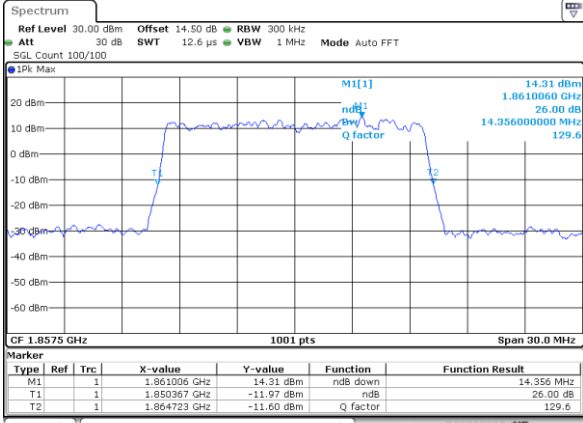

Date: 26_SEP.2017 23:20:05

Middle Channel / 10MHz / 64QAM

Date: 26_SEP.2017 23:28:29

Highest Channel / 5MHz / 64QAM

Date: 26_SEP.2017 23:21:22

Highest Channel / 10MHz / 64QAM

Date: 26_SEP.2017 23:29:46

LTE Band 2

Lowest Channel / 15MHz / 64QAM

Date: 26_SEP.2017 23:33:19

Lowest Channel / 20MHz / 64QAM

Date: 26_SEP.2017 23:41:43

Middle Channel / 15MHz / 64QAM

Date: 26_SEP.2017 23:36:53

Middle Channel / 20MHz / 64QAM

Date: 26_SEP.2017 23:45:17