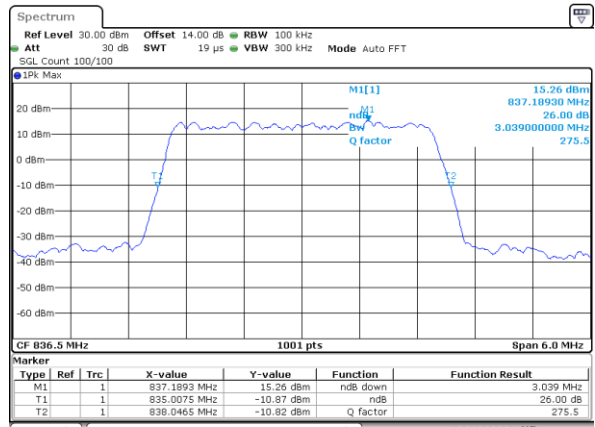

Middle Channel / 1.4MHz / 16QAM

Date: 21.SEP.2017 22:16:26

Highest Channel / 1.4MHz / QPSK

Date: 21.SEP.2017 22:18:47

Highest Channel / 1.4MHz / 16QAM

Date: 21.SEP.2017 22:18:57

LTE Band 5

Lowest Channel / 3MHz / QPSK

Date: 21.SEP.2017 22:27:57

Lowest Channel / 3MHz / 16QAM

Date: 21.SEP.2017 22:28:07

Middle Channel / 3MHz / QPSK

Date: 21.SEP.2017 22:37:08

Middle Channel / 3MHz / 16QAM

Date: 21.SEP.2017 22:37:18

Highest Channel / 3MHz / QPSK

Date: 21.SEP.2017 22:39:40

Highest Channel / 3MHz / 16QAM

Date: 21.SEP.2017 22:39:50

LTE Band 5

Lowest Channel / 5MHz / QPSK

Date: 21.SEP.2017 22:48:50

Lowest Channel / 5MHz / 16QAM

Date: 21.SEP.2017 22:49:00