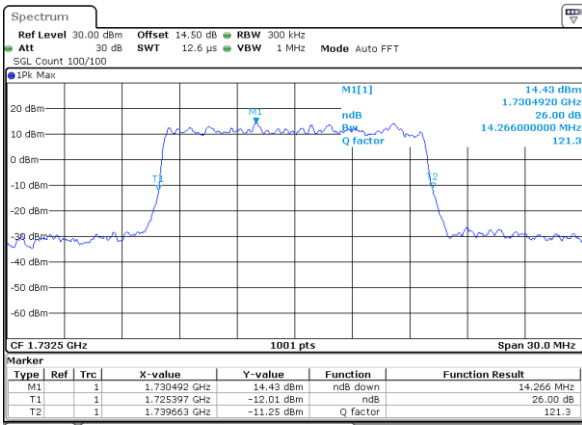

Lowest Channel / 5MHz / 64QAM

Date: 21_SEP.2017 05:30:14

Lowest Channel / 10MHz / 64QAM

Date: 21_SEP.2017 05:38:39

Middle Channel / 5MHz / 64QAM

Date: 21_SEP.2017 05:33:49

Middle Channel / 10MHz / 64QAM

Date: 21_SEP.2017 05:42:14

Highest Channel / 5MHz / 64QAM

Date: 21_SEP.2017 05:35:05

Highest Channel / 10MHz / 64QAM

Date: 21_SEP.2017 05:43:30

LTE Band 4

Lowest Channel / 15MHz / 64QAM

Date: 21_SEP.2017 05:47:05

Lowest Channel / 20MHz / 64QAM

Date: 21_SEP.2017 05:55:29

Middle Channel / 15MHz / 64QAM

Date: 21_SEP.2017 05:50:39

Middle Channel / 20MHz / 64QAM

Date: 21_SEP.2017 05:59:04

Highest Channel / 15MHz / 64QAM

Date: 21_SEP.2017 05:51:55

Highest Channel / 20MHz / 64QAM