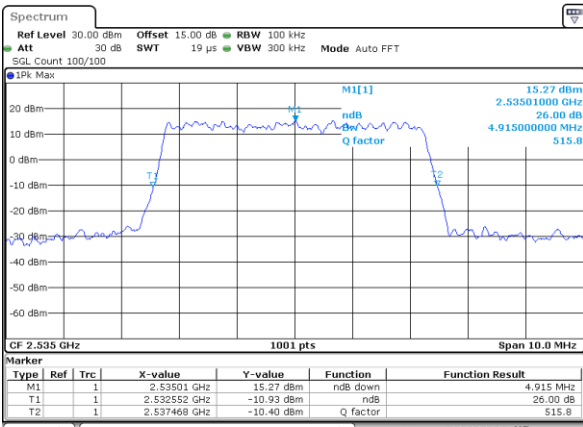

Highest Channel / 3MHz / 64QAM

Date: 21_SEP.2017 23:57:51

LTE Band 5

Lowest Channel / 5MHz / 64QAM

Date: 22_SEP.2017 00:02:16

Lowest Channel / 10MHz / 64QAM

Date: 22_SEP.2017 00:12:53

Middle Channel / 5MHz / 64QAM

Date: 22_SEP.2017 00:07:01

Middle Channel / 10MHz / 64QAM

Date: 22_SEP.2017 00:11:28

Highest Channel / 5MHz / 64QAM

Date: 22_SEP.2017 00:08:18

Highest Channel / 10MHz / 64QAM

Date: 22_SEP.2017 00:12:45

LTE Band 7

Lowest Channel / 5MHz / QPSK

Date: 26_SEP.2017 03:20:26

Lowest Channel / 5MHz / 16QAM

Date: 26_SEP.2017 03:20:36

Middle Channel / 5MHz / QPSK

Date: 26_SEP.2017 03:27:31

Middle Channel / 5MHz / 16QAM

Date: 26_SEP.2017 03:27:41

Highest Channel / 5MHz / QPSK

Date: 26_SEP.2017 03:29:58

Highest Channel / 5MHz / 16QAM

Date: 26_SEP.2017 03:30:08