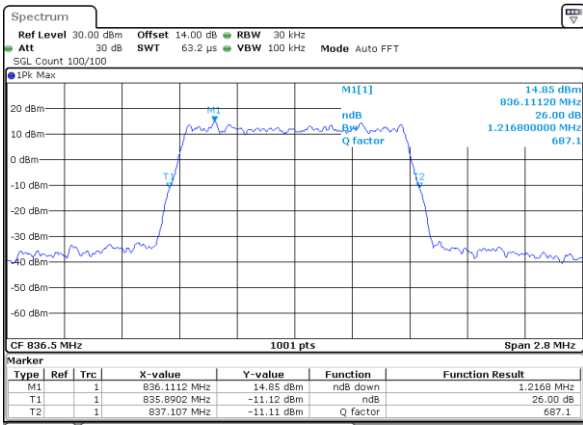

LTE Band 5

Lowest Channel / 10MHz / QPSK

Date: 21_SEP.2017 23:09:44

Lowest Channel / 10MHz / 16QAM

Date: 21_SEP.2017 23:09:54

Middle Channel / 10MHz / QPSK

Date: 21_SEP.2017 23:18:54

Middle Channel / 10MHz / 16QAM

Date: 21_SEP.2017 23:19:04

Highest Channel / 10MHz / QPSK

Date: 21_SEP.2017 23:21:27

Highest Channel / 10MHz / 16QAM

Date: 21_SEP.2017 23:21:37

LTE Band 5

Lowest Channel / 1.4MHz / 64QAM

Date: 21_SEP.2017 23:41:33

Lowest Channel / 3MHz / 64QAM

Date: 21_SEP.2017 23:52:00

Middle Channel / 1.4MHz / 64QAM

Date: 21_SEP.2017 23:46:09

Middle Channel / 3MHz / 64QAM

Date: 21_SEP.2017 23:56:35

Highest Channel / 1.4MHz / 64QAM

Date: 21_SEP.2017 23:47:25

Highest Channel / 3MHz / 64QAM

Date: 21_SEP.2017 23:57:51

LTE Band 5

Lowest Channel / 5MHz / 64QAM

Date: 22_SEP.2017 00:02:16

Lowest Channel / 10MHz / 64QAM

Date: 22_SEP.2017 00:12:53

Middle Channel / 5MHz / 64QAM