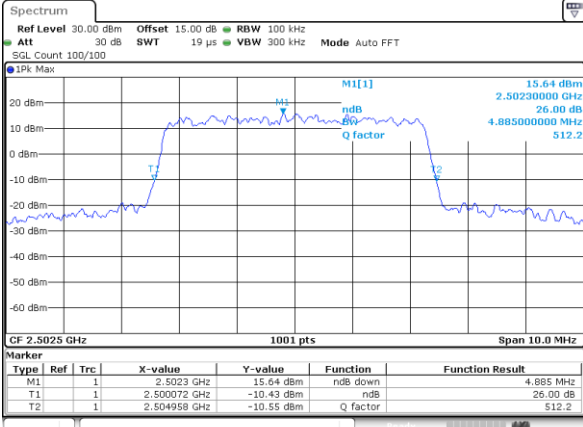

Highest Channel / 3MHz / 64QAM

Date: 21_SEP.2017 23:57:51

LTE Band 5

Lowest Channel / 5MHz / 64QAM

Date: 22_SEP.2017 00:02:16

Lowest Channel / 10MHz / 64QAM

Date: 22_SEP.2017 00:12:53

Middle Channel / 5MHz / 64QAM

Date: 22_SEP.2017 00:07:01

Middle Channel / 10MHz / 64QAM

Date: 22_SEP.2017 00:11:28

Highest Channel / 5MHz / 64QAM

Date: 22_SEP.2017 00:08:18

Highest Channel / 10MHz / 64QAM

Date: 22_SEP.2017 00:12:45

LTE Band 7

Lowest Channel / 5MHz / QPSK

Date: 26_SEP.2017 03:20:26

Lowest Channel / 5MHz / 16QAM

Date: 26_SEP.2017 03:20:36

Middle Channel / 5MHz / QPSK

Date: 26_SEP.2017 03:27:31

Middle Channel / 5MHz / 16QAM

Date: 26_SEP.2017 03:27:41