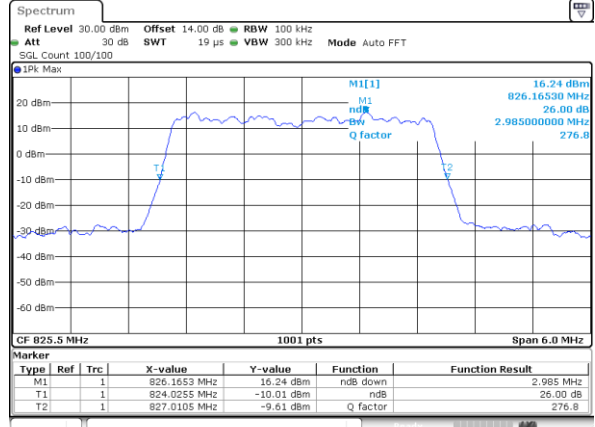

Date: 21_SEP.2017 06:00:20

LTE Band 5

Lowest Channel / 1.4MHz / QPSK

Date: 21.SEP.2017 22:07:17

Lowest Channel / 1.4MHz / 16QAM

Date: 21.SEP.2017 22:07:07

Middle Channel / 1.4MHz / QPSK

Date: 21.SEP.2017 22:16:16

Middle Channel / 1.4MHz / 16QAM

Date: 21.SEP.2017 22:16:26

Highest Channel / 1.4MHz / QPSK

Date: 21.SEP.2017 22:18:47

Highest Channel / 1.4MHz / 16QAM

Date: 21.SEP.2017 22:18:57

LTE Band 5

Lowest Channel / 3MHz / QPSK

Date: 21.SEP.2017 22:27:57

Lowest Channel / 3MHz / 16QAM

Date: 21.SEP.2017 22:28:07

Middle Channel / 3MHz / QPSK

Date: 21.SEP.2017 22:37:08

Middle Channel / 3MHz / 16QAM

Date: 21.SEP.2017 22:37:18

Highest Channel / 3MHz / QPSK

Date: 21.SEP.2017 22:39:40

Highest Channel / 3MHz / 16QAM

Date: 21.SEP.2017 22:39:50

LTE Band 5

Lowest Channel / 5MHz / QPSK

Date: 21.SEP.2017 22:48:50

Lowest Channel / 5MHz / 16QAM

Date: 21.SEP.2017 22:49:00