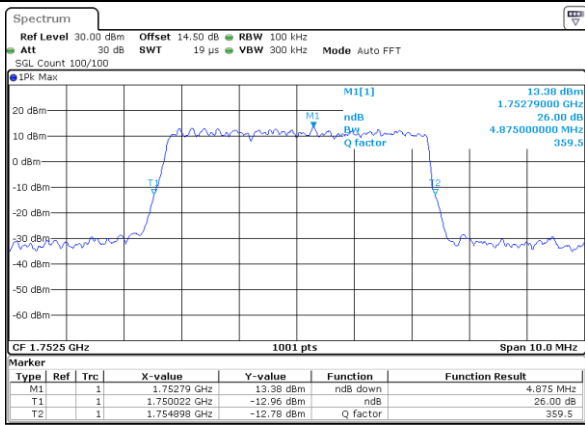

Date: 21_SEP.2017 05:16:59

Middle Channel / 3MHz / 64QAM

Date: 21_SEP.2017 05:25:24

Highest Channel / 1.4MHz / 64QAM

Date: 21_SEP.2017 05:18:15

Highest Channel / 3MHz / 64QAM

Date: 21_SEP.2017 05:26:40

LTE Band 4

Lowest Channel / 5MHz / 64QAM

Date: 21_SEP.2017 05:30:14

Lowest Channel / 10MHz / 64QAM

Date: 21_SEP.2017 05:38:39

Middle Channel / 5MHz / 64QAM

Date: 21_SEP.2017 05:33:49

Middle Channel / 10MHz / 64QAM

Date: 21_SEP.2017 05:42:14

Highest Channel / 5MHz / 64QAM

Date: 21_SEP.2017 05:35:05

Highest Channel / 10MHz / 64QAM

Date: 21_SEP.2017 05:43:30

LTE Band 4

Lowest Channel / 15MHz / 64QAM

Date: 21_SEP.2017 05:47:05

Lowest Channel / 20MHz / 64QAM