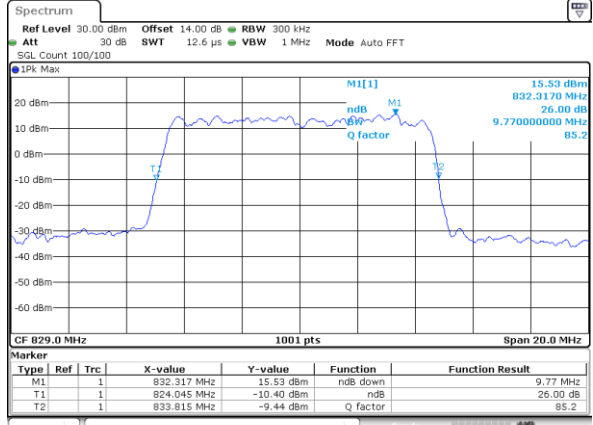

Date: 21.SEP.2017 22:39:40

Highest Channel / 3MHz / 16QAM

Date: 21.SEP.2017 22:39:50

LTE Band 5

Lowest Channel / 5MHz / QPSK

Date: 21.SEP.2017 22:48:50

Lowest Channel / 5MHz / 16QAM

Date: 21.SEP.2017 22:49:00

Middle Channel / 5MHz / QPSK

Date: 21.SEP.2017 22:58:01

Middle Channel / 5MHz / 16QAM

Date: 21.SEP.2017 22:58:11

Highest Channel / 5MHz / QPSK

Date: 21.SEP.2017 23:00:33

Highest Channel / 5MHz / 16QAM

Date: 21.SEP.2017 23:00:43

LTE Band 5

Lowest Channel / 10MHz / QPSK

Date: 21_SEP.2017 23:09:44

Lowest Channel / 10MHz / 16QAM

Date: 21_SEP.2017 23:09:54

Middle Channel / 10MHz / QPSK

Date: 21_SEP.2017 23:18:54

Middle Channel / 10MHz / 16QAM

Date: 21_SEP.2017 23:19:04

Highest Channel / 10MHz / QPSK

Date: 21_SEP.2017 23:21:27

Highest Channel / 10MHz / 16QAM

Date: 21_SEP.2017 23:21:37

LTE Band 5

Lowest Channel / 1.4MHz / 64QAM

Date: 21_SEP.2017 23:41:33