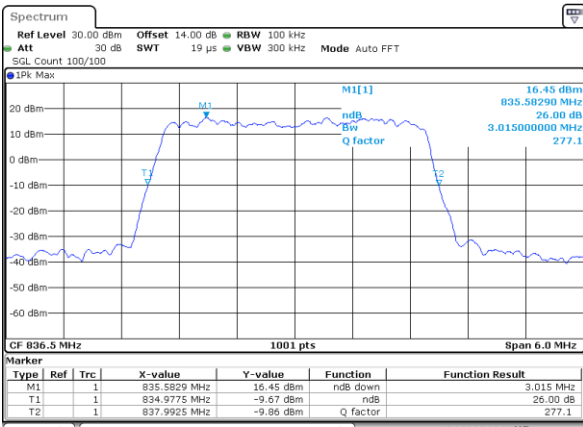

Date: 21_SEP.2017 06:00:20

LTE Band 5

Lowest Channel / 1.4MHz / QPSK

Date: 21.SEP.2017 22:07:17

Lowest Channel / 1.4MHz / 16QAM

Date: 21.SEP.2017 22:07:07

Middle Channel / 1.4MHz / QPSK

Date: 21.SEP.2017 22:16:16

Middle Channel / 1.4MHz / 16QAM

Date: 21.SEP.2017 22:16:26

Highest Channel / 1.4MHz / QPSK

Date: 21.SEP.2017 22:18:47

Highest Channel / 1.4MHz / 16QAM

Date: 21.SEP.2017 22:18:57

LTE Band 5

Lowest Channel / 3MHz / QPSK

Date: 21.SEP.2017 22:27:57

Lowest Channel / 3MHz / 16QAM

Date: 21.SEP.2017 22:28:07

Middle Channel / 3MHz / QPSK

Date: 21.SEP.2017 22:37:08

Middle Channel / 3MHz / 16QAM

Date: 21.SEP.2017 22:37:18

Highest Channel / 3MHz / QPSK

Date: 21.SEP.2017 22:39:40

Highest Channel / 3MHz / 16QAM

Date: 21.SEP.2017 22:39:50

LTE Band 5

Lowest Channel / 5MHz / QPSK

Date: 21.SEP.2017 22:48:50

Lowest Channel / 5MHz / 16QAM

Date: 21.SEP.2017 22:49:00