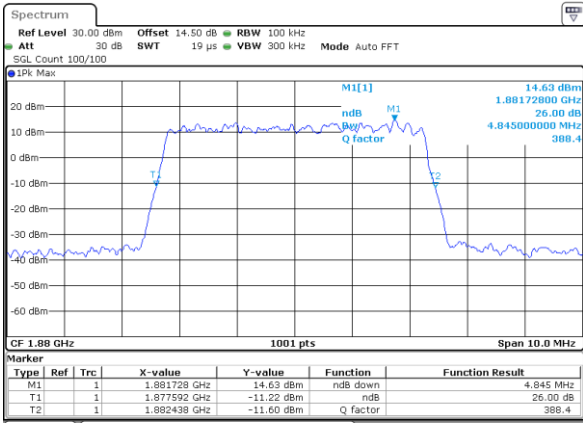

Highest Channel / 3MHz / 64QAM

Date: 14.OCT.2017 19:17:43

LTE Band 2

Lowest Channel / 5MHz / 64QAM

Date: 26_SEP.2017 23:16:33

Lowest Channel / 10MHz / 64QAM

Date: 26_SEP.2017 23:24:56

Middle Channel / 5MHz / 64QAM

Date: 26_SEP.2017 23:20:05

Middle Channel / 10MHz / 64QAM

Date: 26_SEP.2017 23:28:29

Highest Channel / 5MHz / 64QAM

Date: 26_SEP.2017 23:21:22

Highest Channel / 10MHz / 64QAM

Date: 26_SEP.2017 23:29:46

LTE Band 2