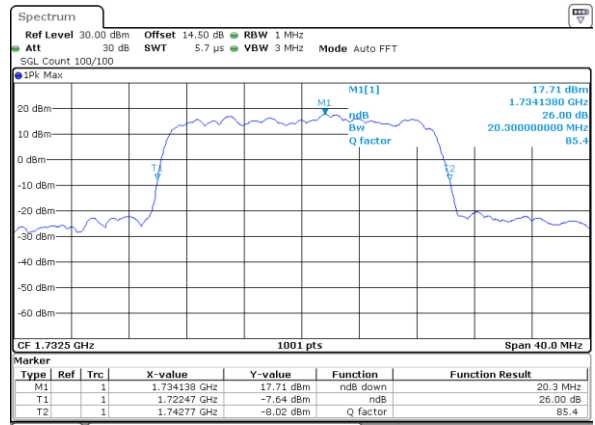

Date: 21_SEP.2017 05:16:59

Middle Channel / 3MHz / 64QAM

Date: 21_SEP.2017 05:25:24

Highest Channel / 1.4MHz / 64QAM

Date: 21_SEP.2017 05:18:15

Highest Channel / 3MHz / 64QAM

Date: 21_SEP.2017 05:26:40

LTE Band 4

Lowest Channel / 5MHz / 64QAM

Date: 21_SEP.2017 05:30:14

Lowest Channel / 10MHz / 64QAM

Date: 21_SEP.2017 05:38:39

Middle Channel / 5MHz / 64QAM

Date: 21_SEP.2017 05:33:49

Middle Channel / 10MHz / 64QAM

Date: 21_SEP.2017 05:42:14

Highest Channel / 5MHz / 64QAM

Date: 21_SEP.2017 05:35:05

Highest Channel / 10MHz / 64QAM

Date: 21_SEP.2017 05:43:30

LTE Band 4

Lowest Channel / 15MHz / 64QAM

Date: 21_SEP.2017 05:47:05

Lowest Channel / 20MHz / 64QAM

Date: 21_SEP.2017 05:55:29

Middle Channel / 15MHz / 64QAM

Date: 21_SEP.2017 05:50:39

Middle Channel / 20MHz / 64QAM

Date: 21_SEP.2017 05:59:04

Highest Channel / 15MHz / 64QAM

Date: 21_SEP.2017 05:51:55

Highest Channel / 20MHz / 64QAM