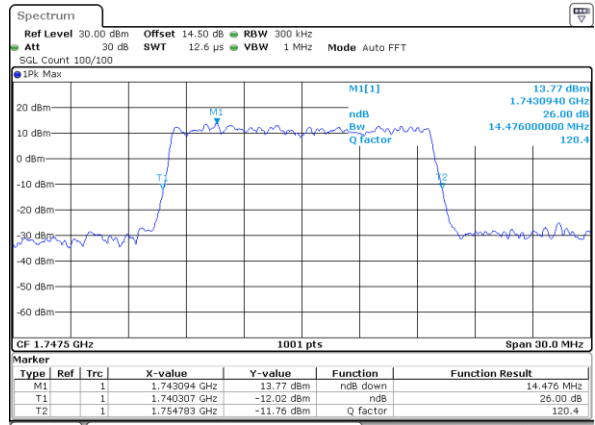

LTE Band 4

Lowest Channel / 15MHz / QPSK

Date: 21_SEP.2017 04:12:20

Lowest Channel / 15MHz / 16QAM

Date: 21_SEP.2017 04:12:37

Middle Channel / 15MHz / QPSK

Date: 21_SEP.2017 04:19:38

Middle Channel / 15MHz / 16QAM

Date: 21_SEP.2017 04:19:48

Highest Channel / 15MHz / QPSK

Date: 21_SEP.2017 04:22:11

Highest Channel / 15MHz / 16QAM

Date: 21_SEP.2017 04:22:21

LTE Band 4

Lowest Channel / 20MHz / QPSK

Date: 21_SEP.2017 04:29:20