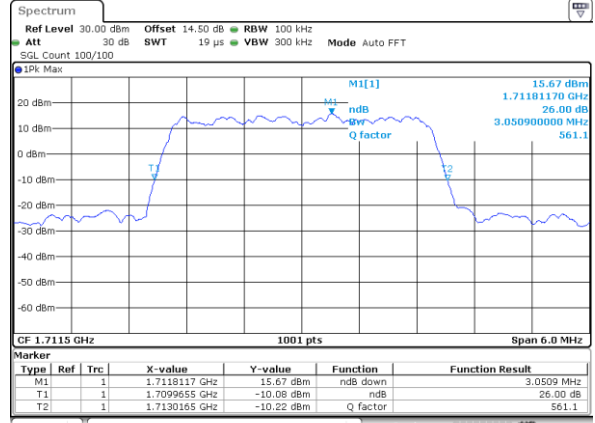

Lowest Channel / 20MHz / 16QAM

Date: 21_SEP.2017 04:29:30

Middle Channel / 20MHz / QPSK

Date: 21_SEP.2017 04:36:01

Middle Channel / 20MHz / 16QAM

Date: 21_SEP.2017 04:36:41

Highest Channel / 20MHz / QPSK

Date: 21_SEP.2017 04:39:03

Highest Channel / 20MHz / 16QAM

Date: 21_SEP.2017 04:39:13

LTE Band 4

Lowest Channel / 1.4MHz / 64QAM

Date: 21_SEP.2017 05:13:24

Lowest Channel / 3MHz / 64QAM

Date: 21_SEP.2017 05:21:49

Middle Channel / 1.4MHz / 64QAM

Date: 21_SEP.2017 05:16:59

Middle Channel / 3MHz / 64QAM

Date: 21_SEP.2017 05:25:24

Highest Channel / 1.4MHz / 64QAM

Date: 21_SEP.2017 05:18:15

Highest Channel / 3MHz / 64QAM

Date: 21_SEP.2017 05:26:40

LTE Band 4