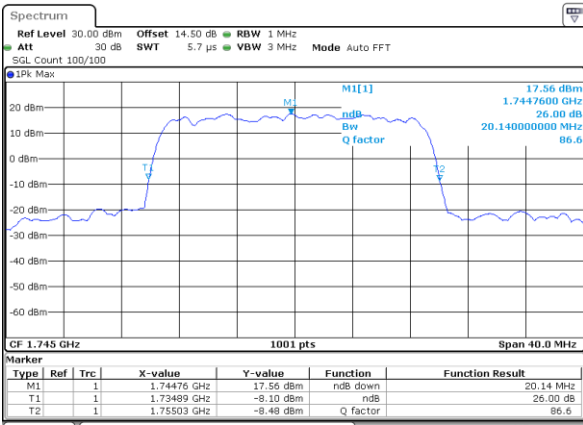

Date: 21_SEP.2017 04:19:48

Highest Channel / 15MHz / QPSK

Date: 21_SEP.2017 04:22:11

Highest Channel / 15MHz / 16QAM

Date: 21_SEP.2017 04:22:21

LTE Band 4

Lowest Channel / 20MHz / QPSK

Date: 21_SEP.2017 04:29:20

Lowest Channel / 20MHz / 16QAM

Date: 21_SEP.2017 04:29:30

Middle Channel / 20MHz / QPSK

Date: 21_SEP.2017 04:36:01

Middle Channel / 20MHz / 16QAM

Date: 21_SEP.2017 04:36:41

Highest Channel / 20MHz / QPSK

Date: 21_SEP.2017 04:39:03

Highest Channel / 20MHz / 16QAM

Date: 21_SEP.2017 04:39:13

LTE Band 4

Lowest Channel / 1.4MHz / 64QAM

Date: 21_SEP.2017 05:13:24

Lowest Channel / 3MHz / 64QAM

Date: 21_SEP.2017 05:21:49

Middle Channel / 1.4MHz / 64QAM

Date: 21_SEP.2017 05:16:59

Middle Channel / 3MHz / 64QAM

Date: 21_SEP.2017 05:25:24

Highest Channel / 1.4MHz / 64QAM

Date: 21_SEP.2017 05:18:15

Highest Channel / 3MHz / 64QAM

Date: 21_SEP.2017 05:26:40

LTE Band 4