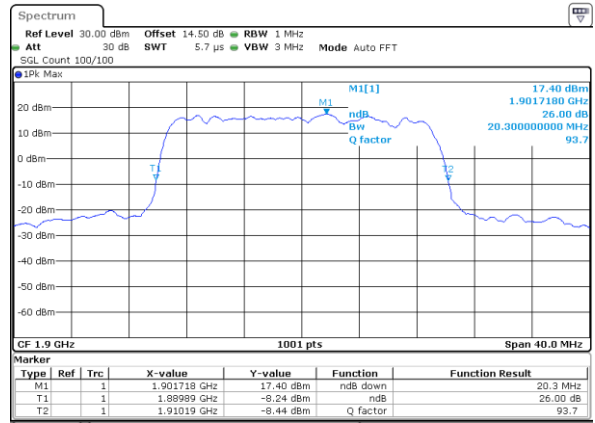

Date: 26_SEP.2017 23:20:05

Middle Channel / 10MHz / 64QAM

Date: 26_SEP.2017 23:28:29

Highest Channel / 5MHz / 64QAM

Date: 26_SEP.2017 23:21:22

Highest Channel / 10MHz / 64QAM

Date: 26_SEP.2017 23:29:46

LTE Band 2

Lowest Channel / 15MHz / 64QAM

Date: 26_SEP.2017 23:33:19

Lowest Channel / 20MHz / 64QAM

Date: 26_SEP.2017 23:41:43

Middle Channel / 15MHz / 64QAM

Date: 26_SEP.2017 23:36:53

Middle Channel / 20MHz / 64QAM

Date: 26_SEP.2017 23:45:17

Highest Channel / 15MHz / 64QAM

Date: 26_SEP.2017 23:38:10

Highest Channel / 20MHz / 64QAM

Date: 26_SEP.2017 23:46:33

LTE Band 4

Lowest Channel / 1.4MHz / QPSK

Date: 21_SEP.2017 03:04:50

Lowest Channel / 1.4MHz / 16QAM