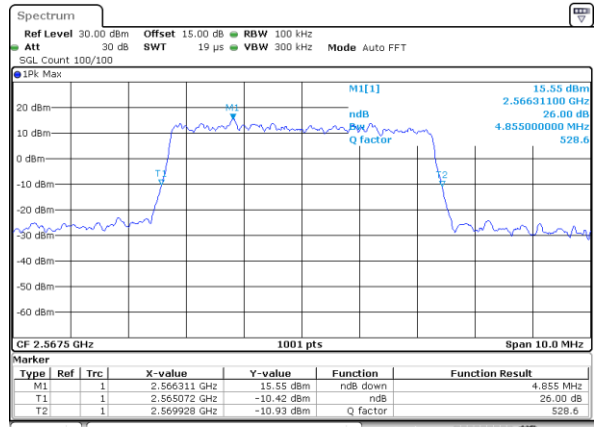

Date: 22_SEP.2017 00:07:01

Middle Channel / 10MHz / 64QAM

Date: 22_SEP.2017 00:11:28

Highest Channel / 5MHz / 64QAM

Date: 22_SEP.2017 00:08:18

Highest Channel / 10MHz / 64QAM

Date: 22_SEP.2017 00:12:45

LTE Band 7

Lowest Channel / 5MHz / QPSK

Date: 26_SEP.2017 03:20:26

Lowest Channel / 5MHz / 16QAM

Date: 26_SEP.2017 03:20:36

Middle Channel / 5MHz / QPSK

Date: 26_SEP.2017 03:27:31

Middle Channel / 5MHz / 16QAM

Date: 26_SEP.2017 03:27:41

Highest Channel / 5MHz / QPSK

Date: 26_SEP.2017 03:29:58

Highest Channel / 5MHz / 16QAM

Date: 26_SEP.2017 03:30:08