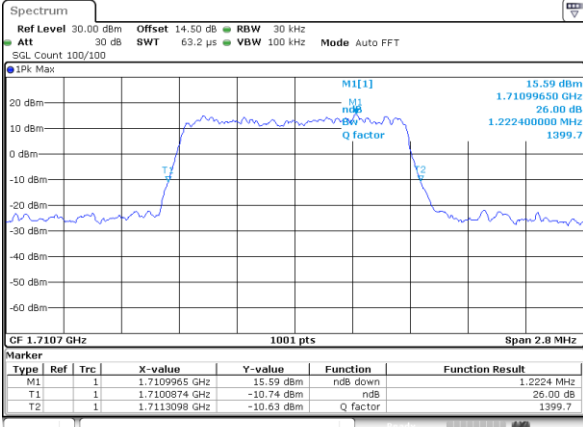

Highest Channel / 15MHz / 64QAM

Date: 26_SEP.2017 23:38:10

Highest Channel / 20MHz / 64QAM

Date: 26_SEP.2017 23:46:33

LTE Band 4

Lowest Channel / 1.4MHz / QPSK

Date: 21_SEP.2017 03:04:50

Lowest Channel / 1.4MHz / 16QAM

Date: 21_SEP.2017 03:05:08

Middle Channel / 1.4MHz / QPSK

Date: 21_SEP.2017 03:12:07

Middle Channel / 1.4MHz / 16QAM

Date: 21_SEP.2017 03:12:17

Highest Channel / 1.4MHz / QPSK

Date: 21_SEP.2017 03:14:39

Highest Channel / 1.4MHz / 16QAM