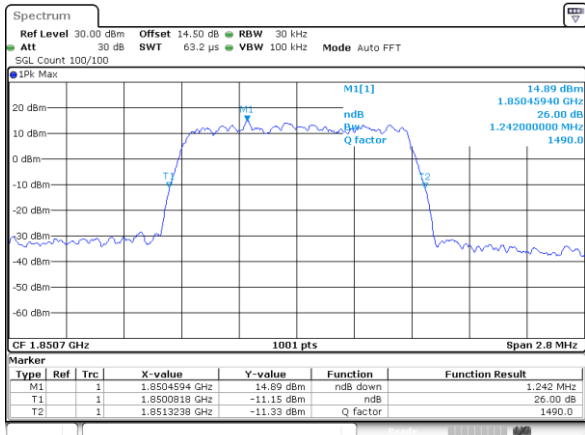

Date: 7_JUL_2017 13:45:44

Highest Channel / 20MHz / QPSK

Date: 7_JUL_2017 13:48:06

Highest Channel / 20MHz / 16QAM

Date: 7_JUL_2017 13:48:16

LTE Band 2

Lowest Channel / 1.4MHz / 64QAM

Date: 14.OCT.2017 19:31:53