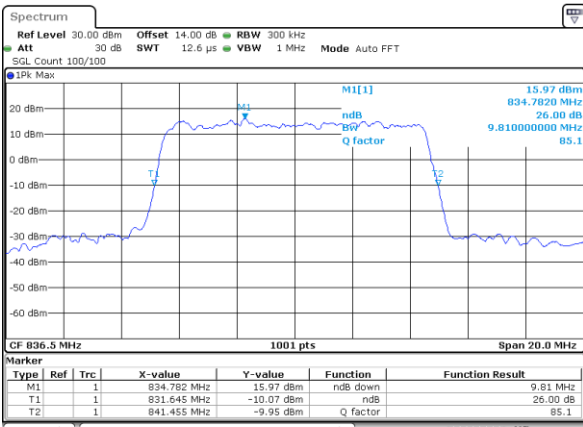

Middle Channel / 5MHz / QPSK

Date: 21.SEP.2017 22:58:01

Middle Channel / 5MHz / 16QAM

Date: 21.SEP.2017 22:58:11

Highest Channel / 5MHz / QPSK

Date: 21.SEP.2017 23:00:33

Highest Channel / 5MHz / 16QAM

Date: 21.SEP.2017 23:00:43

LTE Band 5

Lowest Channel / 10MHz / QPSK

Date: 21_SEP.2017 23:09:44

Lowest Channel / 10MHz / 16QAM

Date: 21_SEP.2017 23:09:54

Middle Channel / 10MHz / QPSK

Date: 21_SEP.2017 23:18:54

Middle Channel / 10MHz / 16QAM

Date: 21_SEP.2017 23:19:04

Highest Channel / 10MHz / QPSK

Date: 21_SEP.2017 23:21:27

Highest Channel / 10MHz / 16QAM

Date: 21_SEP.2017 23:21:37

LTE Band 5

Lowest Channel / 1.4MHz / 64QAM

Date: 21_SEP.2017 23:41:33

Lowest Channel / 3MHz / 64QAM

Date: 21_SEP.2017 23:52:00

Middle Channel / 1.4MHz / 64QAM

Date: 21_SEP.2017 23:46:09

Middle Channel / 3MHz / 64QAM

Date: 21_SEP.2017 23:56:35

Highest Channel / 1.4MHz / 64QAM

Date: 21_SEP.2017 23:47:25