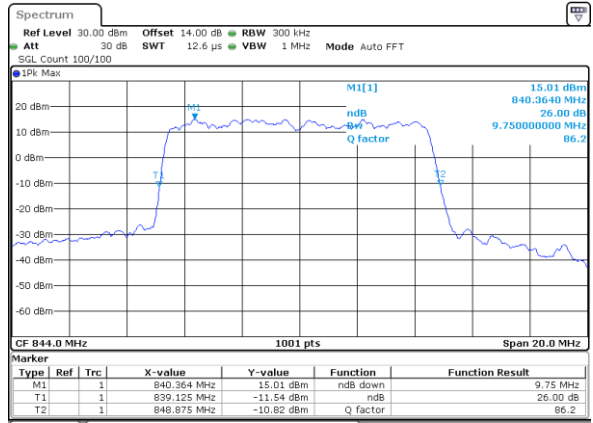

Highest Channel / 3MHz / 64QAM

Date: 21_SEP.2017 23:57:51

LTE Band 5

Lowest Channel / 5MHz / 64QAM

Date: 22_SEP.2017 00:02:16

Lowest Channel / 10MHz / 64QAM

Date: 22_SEP.2017 00:12:53

Middle Channel / 5MHz / 64QAM

Date: 22_SEP.2017 00:07:01

Middle Channel / 10MHz / 64QAM

Date: 22_SEP.2017 00:11:28

Highest Channel / 5MHz / 64QAM

Date: 22_SEP.2017 00:08:18

Highest Channel / 10MHz / 64QAM

Date: 22_SEP.2017 00:12:45

LTE Band 7

Lowest Channel / 5MHz / QPSK

Date: 26_SEP.2017 03:20:26

Lowest Channel / 5MHz / 16QAM

Date: 26_SEP.2017 03:20:36

Middle Channel / 5MHz / QPSK

Date: 26_SEP.2017 03:27:31

Middle Channel / 5MHz / 16QAM

Date: 26_SEP.2017 03:27:41

Highest Channel / 5MHz / QPSK

Date: 26_SEP.2017 03:29:58

Highest Channel / 5MHz / 16QAM

Date: 26_SEP.2017 03:30:08