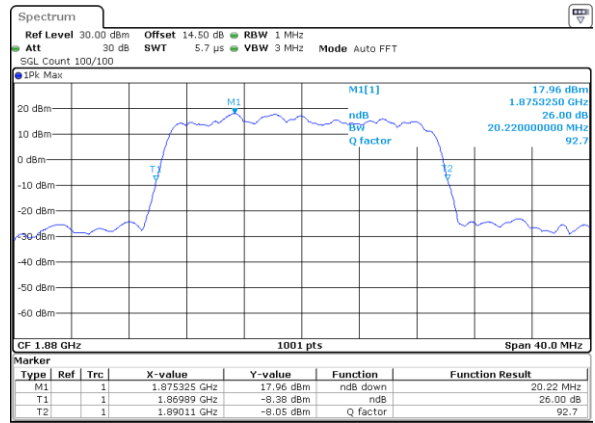

Date: 26_SEP.2017 23:20:05

Middle Channel / 10MHz / 64QAM

Date: 26_SEP.2017 23:28:29

Highest Channel / 5MHz / 64QAM

Date: 26_SEP.2017 23:21:22

Highest Channel / 10MHz / 64QAM

Date: 26_SEP.2017 23:29:46

LTE Band 2

Lowest Channel / 15MHz / 64QAM

Date: 26_SEP.2017 23:33:19

Lowest Channel / 20MHz / 64QAM

Date: 26_SEP.2017 23:41:43

Middle Channel / 15MHz / 64QAM

Date: 26_SEP.2017 23:36:53

Middle Channel / 20MHz / 64QAM

Date: 26_SEP.2017 23:45:17

Highest Channel / 15MHz / 64QAM

Date: 26_SEP.2017 23:38:10

Highest Channel / 20MHz / 64QAM

Date: 26_SEP.2017 23:46:33

LTE Band 4

Lowest Channel / 1.4MHz / QPSK

Date: 21_SEP.2017 03:04:50

Lowest Channel / 1.4MHz / 16QAM