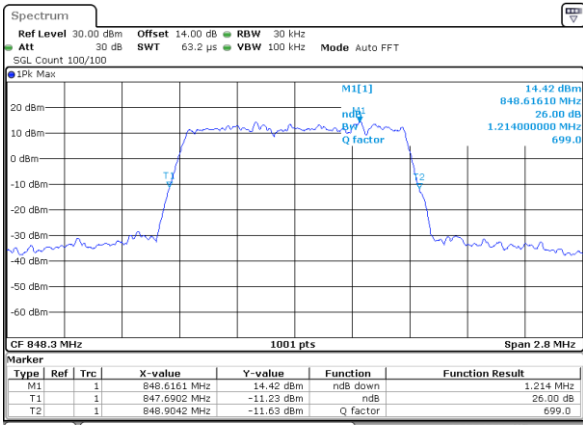

Date: 21_SEP.2017 23:19:04

Highest Channel / 10MHz / QPSK

Date: 21_SEP.2017 23:21:27

Highest Channel / 10MHz / 16QAM

Date: 21_SEP.2017 23:21:37

LTE Band 5

Lowest Channel / 1.4MHz / 64QAM

Date: 21_SEP.2017 23:41:33

Lowest Channel / 3MHz / 64QAM

Date: 21_SEP.2017 23:52:00

Middle Channel / 1.4MHz / 64QAM

Date: 21_SEP.2017 23:46:09

Middle Channel / 3MHz / 64QAM

Date: 21_SEP.2017 23:56:35

Highest Channel / 1.4MHz / 64QAM

Date: 21_SEP.2017 23:47:25

Highest Channel / 3MHz / 64QAM

Date: 21_SEP.2017 23:57:51

LTE Band 5

Lowest Channel / 5MHz / 64QAM

Date: 22_SEP.2017 00:02:16

Lowest Channel / 10MHz / 64QAM

Date: 22_SEP.2017 00:12:53

Middle Channel / 5MHz / 64QAM