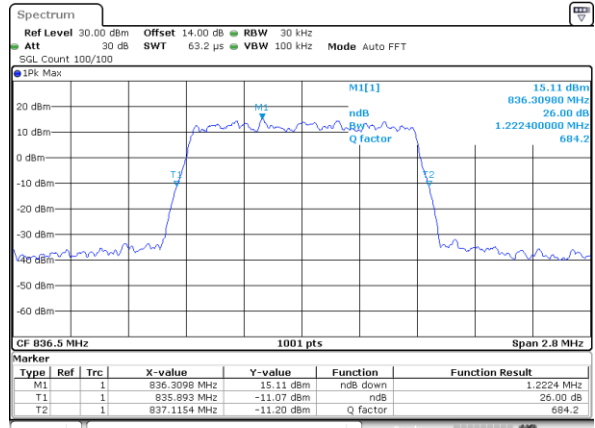

Date: 21_SEP.2017 05:55:29

Middle Channel / 15MHz / 64QAM

Date: 21_SEP.2017 05:50:39

Middle Channel / 20MHz / 64QAM

Date: 21_SEP.2017 05:59:04

Highest Channel / 15MHz / 64QAM

Date: 21_SEP.2017 05:51:55

Highest Channel / 20MHz / 64QAM

Date: 21_SEP.2017 06:00:20

LTE Band 5

Lowest Channel / 1.4MHz / QPSK

Date: 21.SEP.2017 22:07:17

Lowest Channel / 1.4MHz / 16QAM

Date: 21.SEP.2017 22:07:07

Middle Channel / 1.4MHz / QPSK

Date: 21.SEP.2017 22:16:16

Middle Channel / 1.4MHz / 16QAM

Date: 21.SEP.2017 22:16:26

Highest Channel / 1.4MHz / QPSK

Date: 21.SEP.2017 22:18:47

Highest Channel / 1.4MHz / 16QAM

Date: 21.SEP.2017 22:18:57

LTE Band 5

Lowest Channel / 3MHz / QPSK