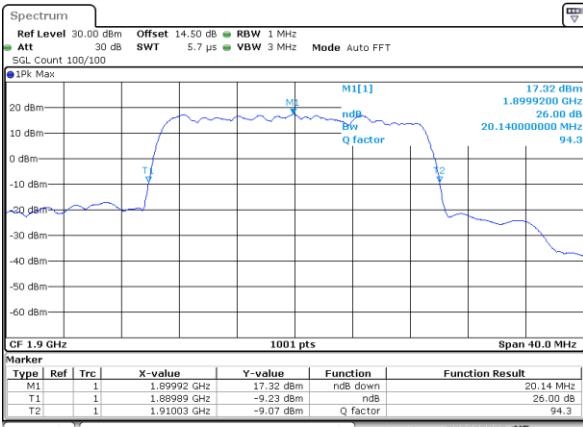

LTE Band 2

Lowest Channel / 20MHz / QPSK

Date: 7_JUL_2017 12:06:40

Lowest Channel / 20MHz / 16QAM

Date: 7_JUL_2017 12:06:50

Middle Channel / 20MHz / QPSK

Date: 7_JUL_2017 13:45:34

Middle Channel / 20MHz / 16QAM

Date: 7_JUL_2017 13:45:44

Highest Channel / 20MHz / QPSK

Date: 7_JUL_2017 13:48:06

Highest Channel / 20MHz / 16QAM

Date: 7_JUL_2017 13:48:16

LTE Band 2

Lowest Channel / 1.4MHz / 64QAM

Date: 14.OCT.2017 19:31:53