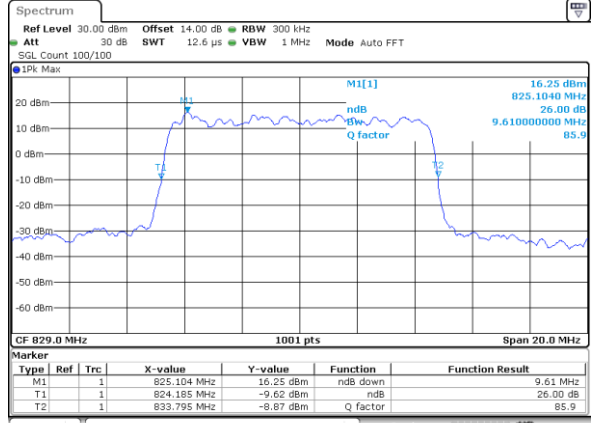

Date: 21_SEP.2017 23:19:04

Highest Channel / 10MHz / QPSK

Date: 21_SEP.2017 23:21:27

Highest Channel / 10MHz / 16QAM

Date: 21_SEP.2017 23:21:37

LTE Band 5

Lowest Channel / 1.4MHz / 64QAM

Date: 21_SEP.2017 23:41:33

Lowest Channel / 3MHz / 64QAM

Date: 21_SEP.2017 23:52:00

Middle Channel / 1.4MHz / 64QAM

Date: 21_SEP.2017 23:46:09

Middle Channel / 3MHz / 64QAM

Date: 21_SEP.2017 23:56:35

Highest Channel / 1.4MHz / 64QAM

Date: 21_SEP.2017 23:47:25

Highest Channel / 3MHz / 64QAM

Date: 21_SEP.2017 23:57:51

LTE Band 5

Lowest Channel / 5MHz / 64QAM

Date: 22_SEP.2017 00:02:16

Lowest Channel / 10MHz / 64QAM

Date: 22_SEP.2017 00:12:53

Middle Channel / 5MHz / 64QAM

Date: 22_SEP.2017 00:07:01

Middle Channel / 10MHz / 64QAM

Date: 22_SEP.2017 00:11:28

Highest Channel / 5MHz / 64QAM

Date: 22_SEP.2017 00:08:18

Highest Channel / 10MHz / 64QAM

Date: 22_SEP.2017 00:12:45

LTE Band 7