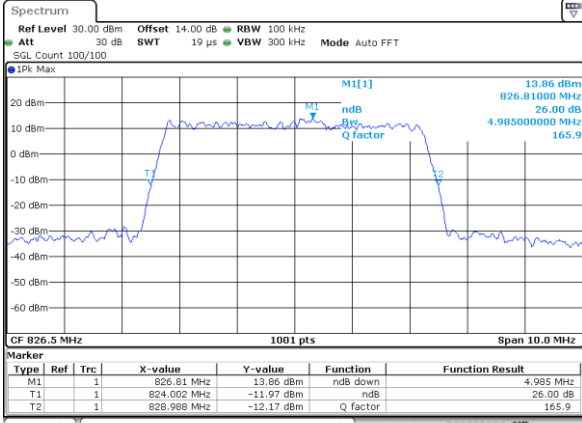

Date: 21_SEP.2017 23:19:04

Highest Channel / 10MHz / QPSK

Date: 21_SEP.2017 23:21:27

Highest Channel / 10MHz / 16QAM

Date: 21_SEP.2017 23:21:37

LTE Band 5

Lowest Channel / 1.4MHz / 64QAM

Date: 21_SEP.2017 23:41:33

Lowest Channel / 3MHz / 64QAM

Date: 21_SEP.2017 23:52:00

Middle Channel / 1.4MHz / 64QAM

Date: 21_SEP.2017 23:46:09

Middle Channel / 3MHz / 64QAM

Date: 21_SEP.2017 23:56:35

Highest Channel / 1.4MHz / 64QAM

Date: 21_SEP.2017 23:47:25

Highest Channel / 3MHz / 64QAM

Date: 21_SEP.2017 23:57:51

LTE Band 5

Lowest Channel / 5MHz / 64QAM

Date: 22_SEP.2017 00:02:16

Lowest Channel / 10MHz / 64QAM

Date: 22_SEP.2017 00:12:53

Middle Channel / 5MHz / 64QAM

Date: 22_SEP.2017 00:07:01

Middle Channel / 10MHz / 64QAM

Date: 22_SEP.2017 00:11:28

Highest Channel / 5MHz / 64QAM

Date: 22_SEP.2017 00:08:18

Highest Channel / 10MHz / 64QAM

Date: 22_SEP.2017 00:12:45

LTE Band 7