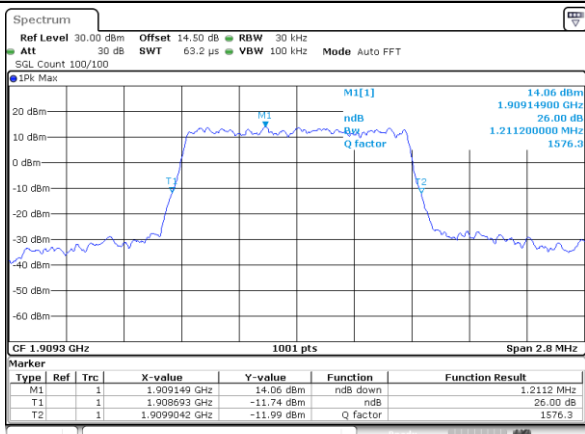

Lowest Channel / 3MHz / 64QAM

Date: 14.OCT.2017 19:00:44

Middle Channel / 1.4MHz / 64QAM

Date: 14.OCT.2017 19:38:04

Middle Channel / 3MHz / 64QAM

Date: 14.OCT.2017 19:22:03

Highest Channel / 1.4MHz / 64QAM

Date: 14.OCT.2017 19:42:38

Highest Channel / 3MHz / 64QAM

Date: 14.OCT.2017 19:17:43

LTE Band 2

Lowest Channel / 5MHz / 64QAM

Date: 26_SEP.2017 23:16:33

Lowest Channel / 10MHz / 64QAM

Date: 26_SEP.2017 23:24:56

Middle Channel / 5MHz / 64QAM