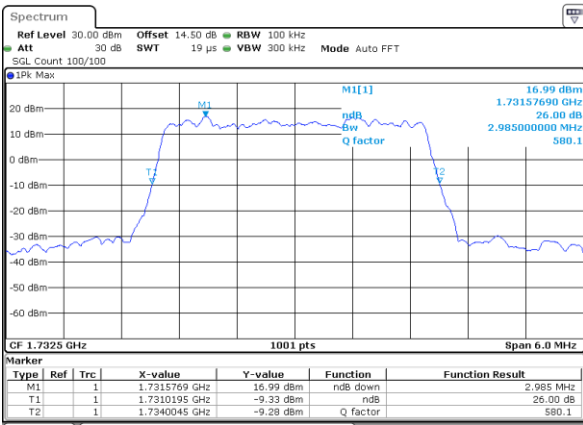

Date: 21_SEP.2017 03:14:49

LTE Band 4

Lowest Channel / 3MHz / QPSK

Date: 21.SEP.2017 03:21:49

Lowest Channel / 3MHz / 16QAM

Date: 21.SEP.2017 03:21:59

Middle Channel / 3MHz / QPSK

Date: 21.SEP.2017 03:28:59

Middle Channel / 3MHz / 16QAM

Date: 21.SEP.2017 03:29:09

Highest Channel / 3MHz / QPSK

Date: 21.SEP.2017 03:31:32

Highest Channel / 3MHz / 16QAM

Date: 21.SEP.2017 03:31:41

LTE Band 4

Lowest Channel / 5MHz / QPSK