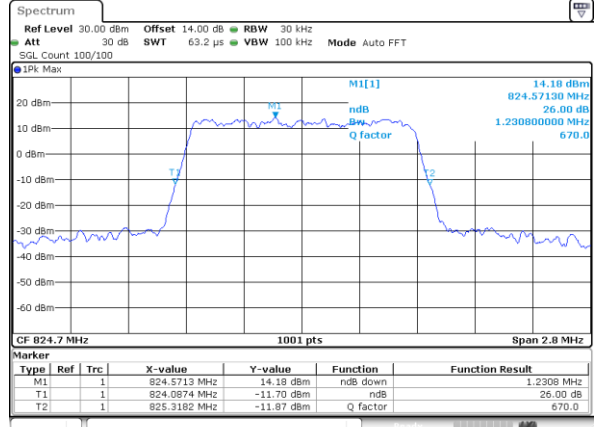

Date: 21_SEP.2017 05:55:29

Middle Channel / 15MHz / 64QAM

Date: 21_SEP.2017 05:50:39

Middle Channel / 20MHz / 64QAM

Date: 21_SEP.2017 05:59:04

Highest Channel / 15MHz / 64QAM

Date: 21_SEP.2017 05:51:55

Highest Channel / 20MHz / 64QAM

Date: 21_SEP.2017 06:00:20

LTE Band 5

Lowest Channel / 1.4MHz / QPSK

Date: 21.SEP.2017 22:07:17

Lowest Channel / 1.4MHz / 16QAM

Date: 21.SEP.2017 22:07:07

Middle Channel / 1.4MHz / QPSK

Date: 21.SEP.2017 22:16:16

Middle Channel / 1.4MHz / 16QAM

Date: 21.SEP.2017 22:16:26

Highest Channel / 1.4MHz / QPSK

Date: 21.SEP.2017 22:18:47

Highest Channel / 1.4MHz / 16QAM

Date: 21.SEP.2017 22:18:57

LTE Band 5

Lowest Channel / 3MHz / QPSK