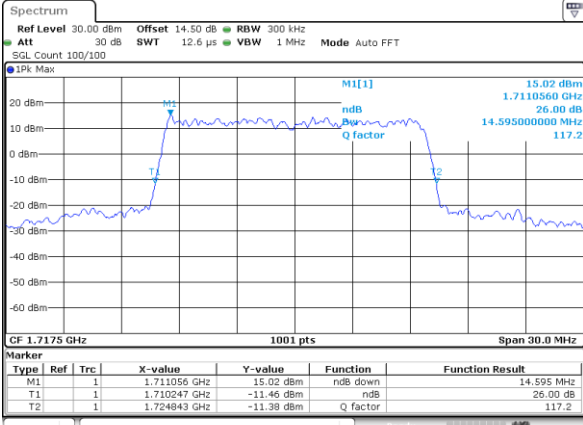

Date: 21_SEP.2017 03:48:24

Highest Channel / 5MHz / 16QAM

Date: 21_SEP.2017 03:48:34

LTE Band 4

Lowest Channel / 10MHz / QPSK

Date: 21_SEP.2017 03:55:35

Lowest Channel / 10MHz / 16QAM

Date: 21_SEP.2017 03:55:45

Middle Channel / 10MHz / QPSK

Date: 21_SEP.2017 04:02:45

Middle Channel / 10MHz / 16QAM

Date: 21_SEP.2017 04:02:55

Highest Channel / 10MHz / QPSK

Date: 21_SEP.2017 04:05:17

Highest Channel / 10MHz / 16QAM

Date: 21_SEP.2017 04:05:27

LTE Band 4

Lowest Channel / 15MHz / QPSK

Date: 21_SEP.2017 04:12:20

Lowest Channel / 15MHz / 16QAM

Date: 21_SEP.2017 04:12:37

Middle Channel / 15MHz / QPSK

Date: 21_SEP.2017 04:19:38

Middle Channel / 15MHz / 16QAM