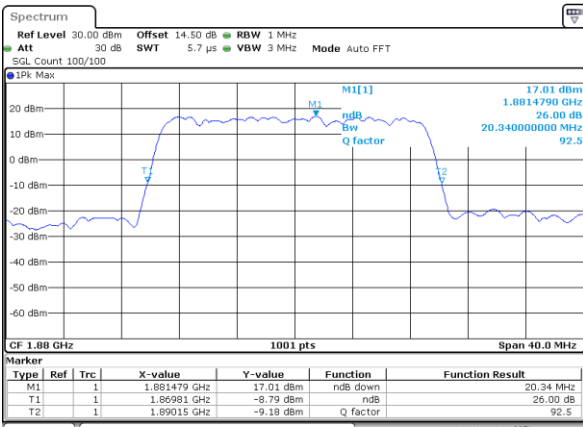

LTE Band 2

Lowest Channel / 20MHz / QPSK

Date: 7_JUL_2017 12:06:40

Lowest Channel / 20MHz / 16QAM

Date: 7_JUL_2017 12:06:50

Middle Channel / 20MHz / QPSK

Date: 7_JUL_2017 13:45:34

Middle Channel / 20MHz / 16QAM

Date: 7_JUL_2017 13:45:44

Highest Channel / 20MHz / QPSK

Date: 7_JUL_2017 13:48:06

Highest Channel / 20MHz / 16QAM

Date: 7_JUL_2017 13:48:16

LTE Band 2

Lowest Channel / 1.4MHz / 64QAM

Date: 14.OCT.2017 19:31:53