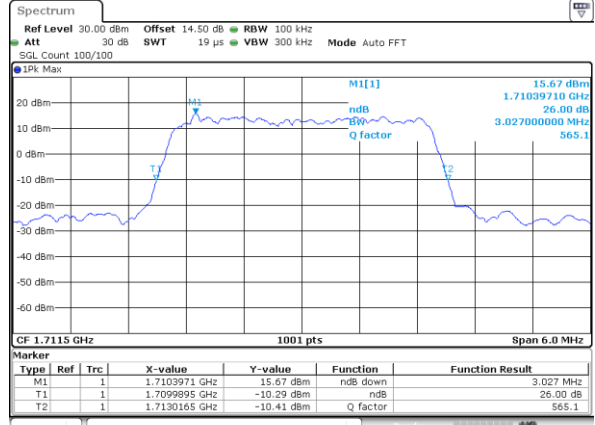

Date: 21_SEP.2017 03:05:08

Middle Channel / 1.4MHz / QPSK

Date: 21_SEP.2017 03:12:07

Middle Channel / 1.4MHz / 16QAM

Date: 21_SEP.2017 03:12:17

Highest Channel / 1.4MHz / QPSK

Date: 21_SEP.2017 03:14:39

Highest Channel / 1.4MHz / 16QAM

Date: 21_SEP.2017 03:14:49

LTE Band 4

Lowest Channel / 3MHz / QPSK

Date: 21.SEP.2017 03:21:49

Lowest Channel / 3MHz / 16QAM

Date: 21.SEP.2017 03:21:59

Middle Channel / 3MHz / QPSK

Date: 21.SEP.2017 03:28:59

Middle Channel / 3MHz / 16QAM

Date: 21.SEP.2017 03:29:09

Highest Channel / 3MHz / QPSK

Date: 21.SEP.2017 03:31:32

Highest Channel / 3MHz / 16QAM

Date: 21.SEP.2017 03:31:41

LTE Band 4

Lowest Channel / 5MHz / QPSK