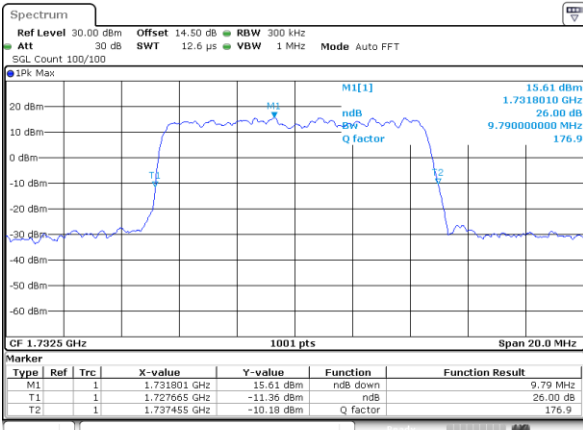

Middle Channel / 10MHz / QPSK

Date: 21_SEP.2017 04:02:45