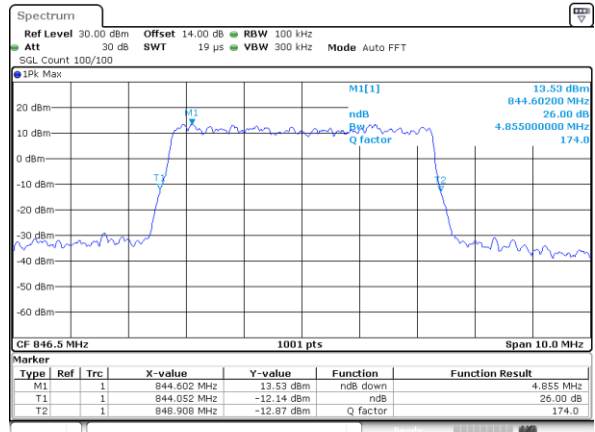

Date: 21.SEP.2017 22:39:40

Highest Channel / 3MHz / 16QAM

Date: 21.SEP.2017 22:39:50

LTE Band 5

Lowest Channel / 5MHz / QPSK

Date: 21.SEP.2017 22:48:50

Lowest Channel / 5MHz / 16QAM

Date: 21.SEP.2017 22:49:00

Middle Channel / 5MHz / QPSK

Date: 21.SEP.2017 22:58:01

Middle Channel / 5MHz / 16QAM

Date: 21.SEP.2017 22:58:11

Highest Channel / 5MHz / QPSK

Date: 21.SEP.2017 23:00:33

Highest Channel / 5MHz / 16QAM

Date: 21.SEP.2017 23:00:43

LTE Band 5

Lowest Channel / 10MHz / QPSK

Date: 21_SEP.2017 23:09:44

Lowest Channel / 10MHz / 16QAM

Date: 21_SEP.2017 23:09:54

Middle Channel / 10MHz / QPSK

Date: 21_SEP.2017 23:18:54

Middle Channel / 10MHz / 16QAM