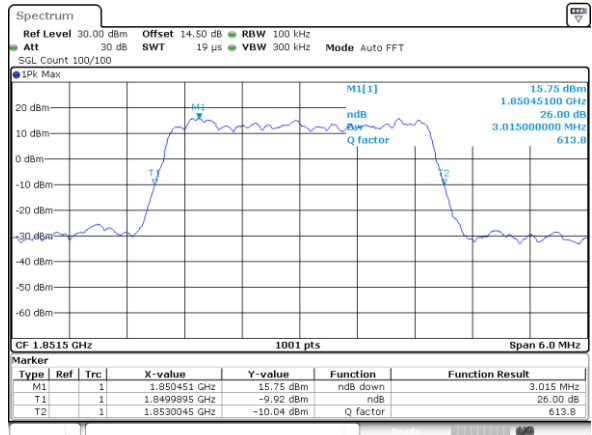

Lowest Channel / 3MHz / 64QAM

Date: 14.OCT.2017 19:00:44