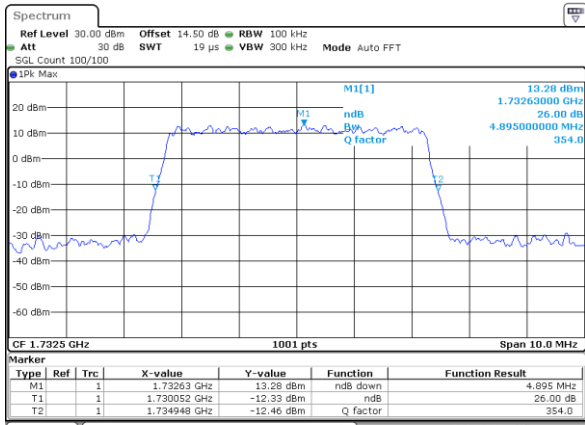

Date: 21_SEP.2017 05:16:59

Middle Channel / 3MHz / 64QAM

Date: 21_SEP.2017 05:25:24

Highest Channel / 1.4MHz / 64QAM

Date: 21_SEP.2017 05:18:15

Highest Channel / 3MHz / 64QAM

Date: 21_SEP.2017 05:26:40

LTE Band 4

Lowest Channel / 5MHz / 64QAM

Date: 21_SEP.2017 05:30:14

Lowest Channel / 10MHz / 64QAM

Date: 21_SEP.2017 05:38:39

Middle Channel / 5MHz / 64QAM

Date: 21_SEP.2017 05:33:49

Middle Channel / 10MHz / 64QAM

Date: 21_SEP.2017 05:42:14

Highest Channel / 5MHz / 64QAM

Date: 21_SEP.2017 05:35:05

Highest Channel / 10MHz / 64QAM

Date: 21_SEP.2017 05:43:30

LTE Band 4

Lowest Channel / 15MHz / 64QAM

Date: 21_SEP.2017 05:47:05

Lowest Channel / 20MHz / 64QAM