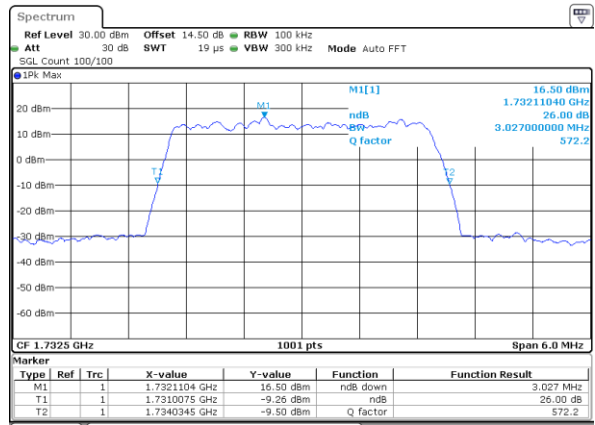

Date: 21_SEP.2017 03:05:08

Middle Channel / 1.4MHz / QPSK

Date: 21_SEP.2017 03:12:07

Middle Channel / 1.4MHz / 16QAM

Date: 21_SEP.2017 03:12:17

Highest Channel / 1.4MHz / QPSK

Date: 21_SEP.2017 03:14:39

Highest Channel / 1.4MHz / 16QAM

Date: 21_SEP.2017 03:14:49

LTE Band 4

Lowest Channel / 3MHz / QPSK

Date: 21.SEP.2017 03:21:49

Lowest Channel / 3MHz / 16QAM

Date: 21.SEP.2017 03:21:59

Middle Channel / 3MHz / QPSK

Date: 21.SEP.2017 03:28:59

Middle Channel / 3MHz / 16QAM

Date: 21.SEP.2017 03:29:09

Highest Channel / 3MHz / QPSK

Date: 21.SEP.2017 03:31:32

Highest Channel / 3MHz / 16QAM

Date: 21.SEP.2017 03:31:41

LTE Band 4

Lowest Channel / 5MHz / QPSK