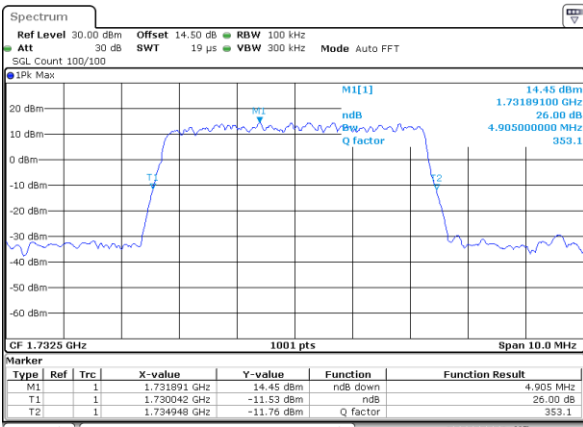

Date: 21_SEP.2017 03:14:49

LTE Band 4

Lowest Channel / 3MHz / QPSK

Date: 21.SEP.2017 03:21:49

Lowest Channel / 3MHz / 16QAM

Date: 21.SEP.2017 03:21:59

Middle Channel / 3MHz / QPSK

Date: 21.SEP.2017 03:28:59

Middle Channel / 3MHz / 16QAM

Date: 21.SEP.2017 03:29:09

Highest Channel / 3MHz / QPSK

Date: 21.SEP.2017 03:31:32

Highest Channel / 3MHz / 16QAM

Date: 21.SEP.2017 03:31:41

LTE Band 4

Lowest Channel / 5MHz / QPSK

Date: 21_SEP.2017 03:38:41

Lowest Channel / 5MHz / 16QAM

Date: 21_SEP.2017 03:38:51

Middle Channel / 5MHz / QPSK

Date: 21_SEP.2017 03:45:51

Middle Channel / 5MHz / 16QAM

Date: 21_SEP.2017 03:46:01

Highest Channel / 5MHz / QPSK