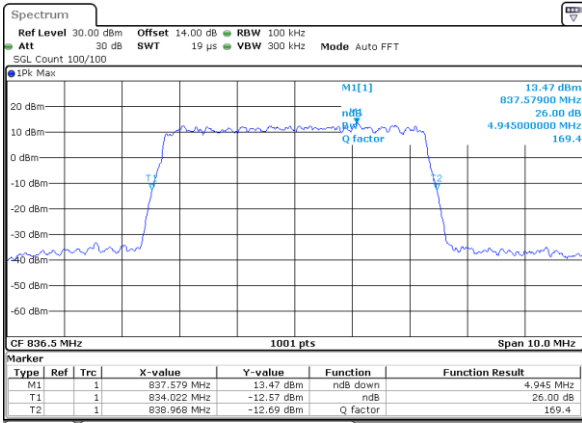

Date: 21_SEP.2017 23:19:04

Highest Channel / 10MHz / QPSK

Date: 21_SEP.2017 23:21:27

Highest Channel / 10MHz / 16QAM

Date: 21_SEP.2017 23:21:37

LTE Band 5

Lowest Channel / 1.4MHz / 64QAM

Date: 21_SEP.2017 23:41:33

Lowest Channel / 3MHz / 64QAM

Date: 21_SEP.2017 23:52:00

Middle Channel / 1.4MHz / 64QAM

Date: 21_SEP.2017 23:46:09

Middle Channel / 3MHz / 64QAM

Date: 21_SEP.2017 23:56:35

Highest Channel / 1.4MHz / 64QAM

Date: 21_SEP.2017 23:47:25

Highest Channel / 3MHz / 64QAM

Date: 21_SEP.2017 23:57:51

LTE Band 5

Lowest Channel / 5MHz / 64QAM

Date: 22_SEP.2017 00:02:16

Lowest Channel / 10MHz / 64QAM

Date: 22_SEP.2017 00:12:53

Middle Channel / 5MHz / 64QAM

Date: 22_SEP.2017 00:07:01

Middle Channel / 10MHz / 64QAM

Date: 22_SEP.2017 00:11:28

Highest Channel / 5MHz / 64QAM

Date: 22_SEP.2017 00:08:18

Highest Channel / 10MHz / 64QAM

Date: 22_SEP.2017 00:12:45

LTE Band 7