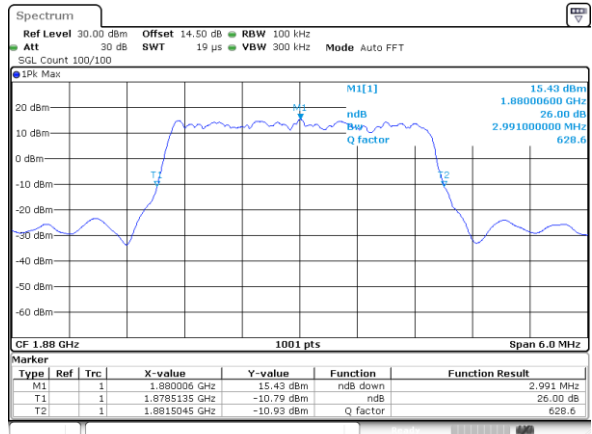

Lowest Channel / 3MHz / 64QAM

Date: 14.OCT.2017 19:00:44

Middle Channel / 1.4MHz / 64QAM

Date: 14.OCT.2017 19:38:04

Middle Channel / 3MHz / 64QAM

Date: 14.OCT.2017 19:22:03

Highest Channel / 1.4MHz / 64QAM

Date: 14.OCT.2017 19:42:38