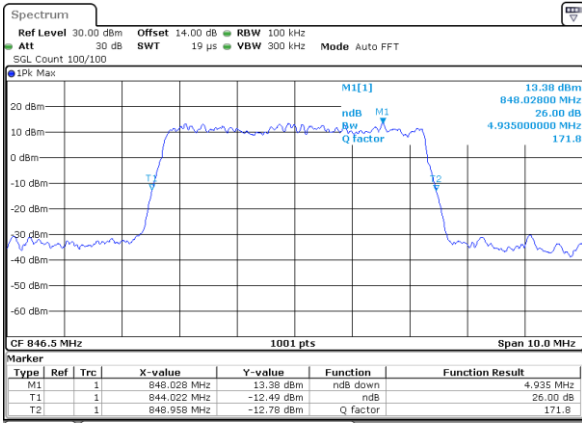

Date: 21_SEP.2017 23:19:04

Highest Channel / 10MHz / QPSK

Date: 21_SEP.2017 23:21:27

Highest Channel / 10MHz / 16QAM

Date: 21_SEP.2017 23:21:37

LTE Band 5

Lowest Channel / 1.4MHz / 64QAM

Date: 21_SEP.2017 23:41:33

Lowest Channel / 3MHz / 64QAM

Date: 21_SEP.2017 23:52:00

Middle Channel / 1.4MHz / 64QAM

Date: 21_SEP.2017 23:46:09

Middle Channel / 3MHz / 64QAM

Date: 21_SEP.2017 23:56:35

Highest Channel / 1.4MHz / 64QAM

Date: 21_SEP.2017 23:47:25

Highest Channel / 3MHz / 64QAM

Date: 21_SEP.2017 23:57:51

LTE Band 5

Lowest Channel / 5MHz / 64QAM

Date: 22_SEP.2017 00:02:16

Lowest Channel / 10MHz / 64QAM

Date: 22_SEP.2017 00:12:53

Middle Channel / 5MHz / 64QAM

Date: 22_SEP.2017 00:07:01

Middle Channel / 10MHz / 64QAM

Date: 22_SEP.2017 00:11:28

Highest Channel / 5MHz / 64QAM

Date: 22_SEP.2017 00:08:18

Highest Channel / 10MHz / 64QAM

Date: 22_SEP.2017 00:12:45

LTE Band 7