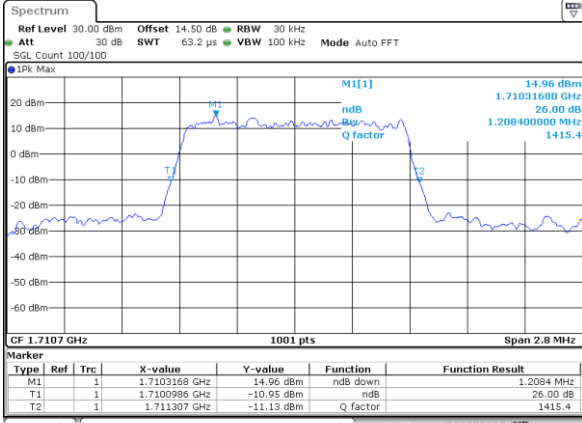

Lowest Channel / 20MHz / 16QAM

Date: 21_SEP.2017 04:29:30

Middle Channel / 20MHz / QPSK

Date: 21_SEP.2017 04:36:01

Middle Channel / 20MHz / 16QAM

Date: 21_SEP.2017 04:36:41

Highest Channel / 20MHz / QPSK

Date: 21_SEP.2017 04:39:03

Highest Channel / 20MHz / 16QAM

Date: 21_SEP.2017 04:39:13

LTE Band 4

Lowest Channel / 1.4MHz / 64QAM

Date: 21_SEP.2017 05:13:24

Lowest Channel / 3MHz / 64QAM

Date: 21_SEP.2017 05:21:49

Middle Channel / 1.4MHz / 64QAM

Date: 21_SEP.2017 05:16:59

Middle Channel / 3MHz / 64QAM

Date: 21_SEP.2017 05:25:24

Highest Channel / 1.4MHz / 64QAM

Date: 21_SEP.2017 05:18:15

Highest Channel / 3MHz / 64QAM

Date: 21_SEP.2017 05:26:40

LTE Band 4