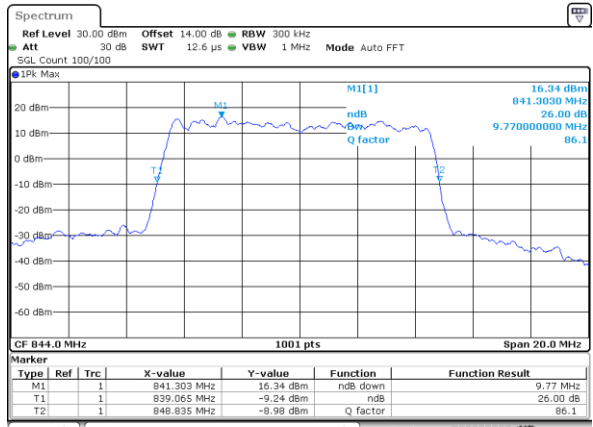

LTE Band 5

Lowest Channel / 10MHz / QPSK

Date: 21_SEP.2017 23:09:44

Lowest Channel / 10MHz / 16QAM

Date: 21_SEP.2017 23:09:54

Middle Channel / 10MHz / QPSK

Date: 21_SEP.2017 23:18:54

Middle Channel / 10MHz / 16QAM

Date: 21_SEP.2017 23:19:04

Highest Channel / 10MHz / QPSK

Date: 21_SEP.2017 23:21:27

Highest Channel / 10MHz / 16QAM

Date: 21_SEP.2017 23:21:37

LTE Band 5

Lowest Channel / 1.4MHz / 64QAM

Date: 21_SEP.2017 23:41:33