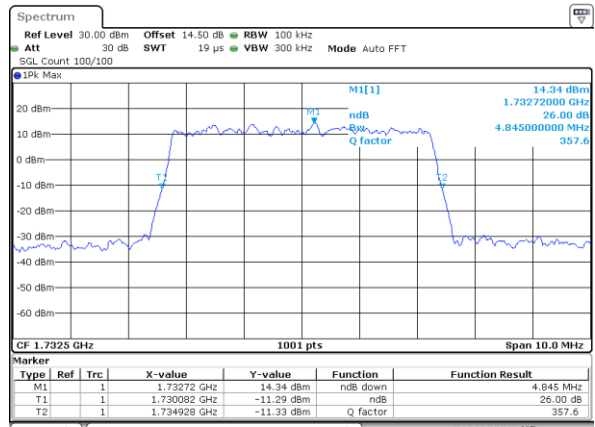

Middle Channel / 3MHz / 16QAM

Date: 21.SEP.2017 03:29:09

Highest Channel / 3MHz / QPSK

Date: 21.SEP.2017 03:31:32

Highest Channel / 3MHz / 16QAM

Date: 21.SEP.2017 03:31:41

LTE Band 4

Lowest Channel / 5MHz / QPSK

Date: 21_SEP.2017 03:38:41

Lowest Channel / 5MHz / 16QAM

Date: 21_SEP.2017 03:38:51

Middle Channel / 5MHz / QPSK

Date: 21_SEP.2017 03:45:51

Middle Channel / 5MHz / 16QAM

Date: 21_SEP.2017 03:46:01

Highest Channel / 5MHz / QPSK

Date: 21_SEP.2017 03:48:24

Highest Channel / 5MHz / 16QAM

Date: 21_SEP.2017 03:48:34

LTE Band 4

Lowest Channel / 10MHz / QPSK

Date: 21_SEP.2017 03:55:35

Lowest Channel / 10MHz / 16QAM

Date: 21_SEP.2017 03:55:45