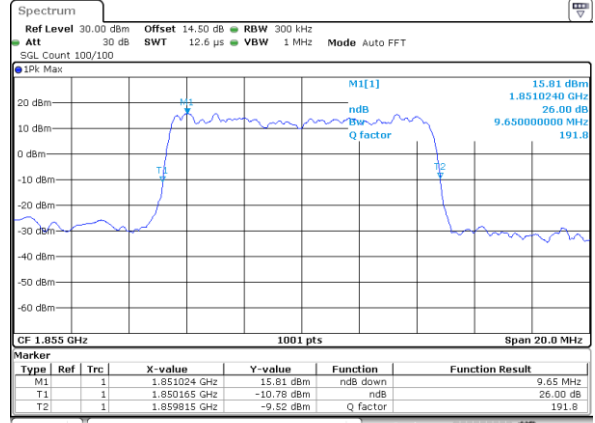

Highest Channel / 3MHz / 64QAM

Date: 14.OCT.2017 19:17:43

LTE Band 2

Lowest Channel / 5MHz / 64QAM

Date: 26_SEP.2017 23:16:33

Lowest Channel / 10MHz / 64QAM

Date: 26_SEP.2017 23:24:56

Middle Channel / 5MHz / 64QAM

Date: 26_SEP.2017 23:20:05

Middle Channel / 10MHz / 64QAM

Date: 26_SEP.2017 23:28:29

Highest Channel / 5MHz / 64QAM

Date: 26_SEP.2017 23:21:22

Highest Channel / 10MHz / 64QAM

Date: 26_SEP.2017 23:29:46

LTE Band 2