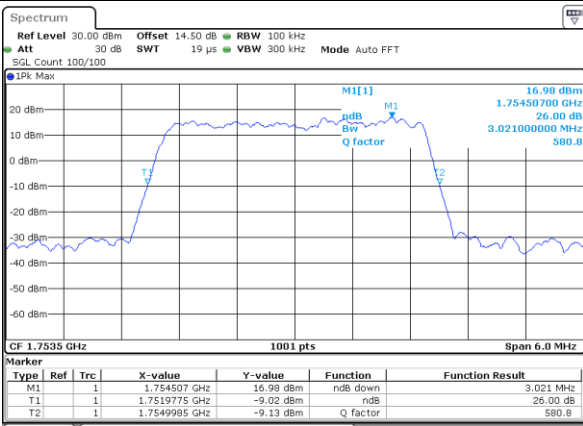

Date: 21_SEP.2017 03:14:49

LTE Band 4

Lowest Channel / 3MHz / QPSK

Date: 21.SEP.2017 03:21:49

Lowest Channel / 3MHz / 16QAM

Date: 21.SEP.2017 03:21:59

Middle Channel / 3MHz / QPSK

Date: 21.SEP.2017 03:28:59

Middle Channel / 3MHz / 16QAM

Date: 21.SEP.2017 03:29:09

Highest Channel / 3MHz / QPSK

Date: 21.SEP.2017 03:31:32

Highest Channel / 3MHz / 16QAM

Date: 21.SEP.2017 03:31:41

LTE Band 4

Lowest Channel / 5MHz / QPSK