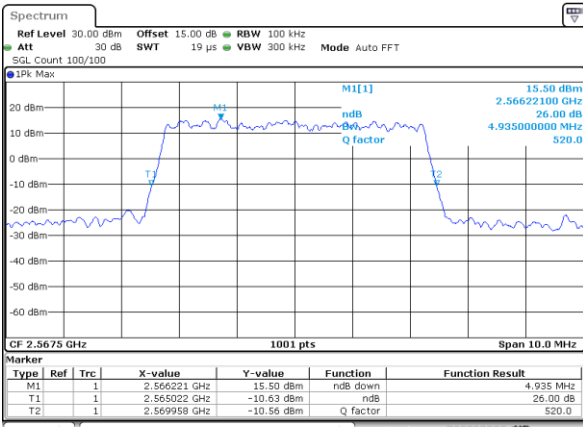

Date: 22_SEP.2017 00:07:01

Middle Channel / 10MHz / 64QAM

Date: 22_SEP.2017 00:11:28

Highest Channel / 5MHz / 64QAM

Date: 22_SEP.2017 00:08:18

Highest Channel / 10MHz / 64QAM

Date: 22_SEP.2017 00:12:45

LTE Band 7

Lowest Channel / 5MHz / QPSK

Date: 26_SEP.2017 03:20:26

Lowest Channel / 5MHz / 16QAM

Date: 26_SEP.2017 03:20:36

Middle Channel / 5MHz / QPSK

Date: 26_SEP.2017 03:27:31

Middle Channel / 5MHz / 16QAM

Date: 26_SEP.2017 03:27:41

Highest Channel / 5MHz / QPSK

Date: 26_SEP.2017 03:29:58

Highest Channel / 5MHz / 16QAM

Date: 26_SEP.2017 03:30:08