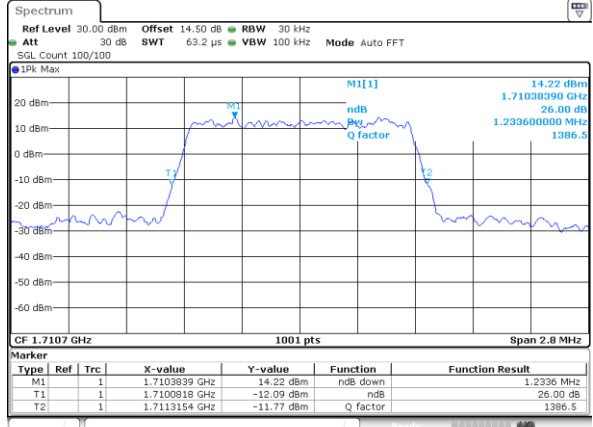

Highest Channel / 15MHz / 64QAM

Date: 26_SEP.2017 23:38:10

Highest Channel / 20MHz / 64QAM

Date: 26_SEP.2017 23:46:33

LTE Band 4

Lowest Channel / 1.4MHz / QPSK

Date: 21_SEP.2017 03:04:50

Lowest Channel / 1.4MHz / 16QAM

Date: 21_SEP.2017 03:05:08

Middle Channel / 1.4MHz / QPSK

Date: 21_SEP.2017 03:12:07

Middle Channel / 1.4MHz / 16QAM

Date: 21_SEP.2017 03:12:17

Highest Channel / 1.4MHz / QPSK

Date: 21_SEP.2017 03:14:39

Highest Channel / 1.4MHz / 16QAM