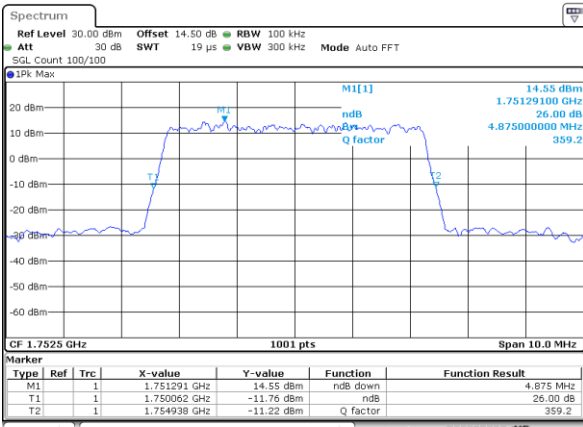

Middle Channel / 3MHz / 16QAM

Date: 21.SEP.2017 03:29:09

Highest Channel / 3MHz / QPSK

Date: 21.SEP.2017 03:31:32

Highest Channel / 3MHz / 16QAM

Date: 21.SEP.2017 03:31:41

LTE Band 4

Lowest Channel / 5MHz / QPSK

Date: 21_SEP.2017 03:38:41

Lowest Channel / 5MHz / 16QAM

Date: 21_SEP.2017 03:38:51

Middle Channel / 5MHz / QPSK

Date: 21_SEP.2017 03:45:51

Middle Channel / 5MHz / 16QAM

Date: 21_SEP.2017 03:46:01

Highest Channel / 5MHz / QPSK

Date: 21_SEP.2017 03:48:24

Highest Channel / 5MHz / 16QAM

Date: 21_SEP.2017 03:48:34

LTE Band 4

Lowest Channel / 10MHz / QPSK

Date: 21_SEP.2017 03:55:35

Lowest Channel / 10MHz / 16QAM

Date: 21_SEP.2017 03:55:45