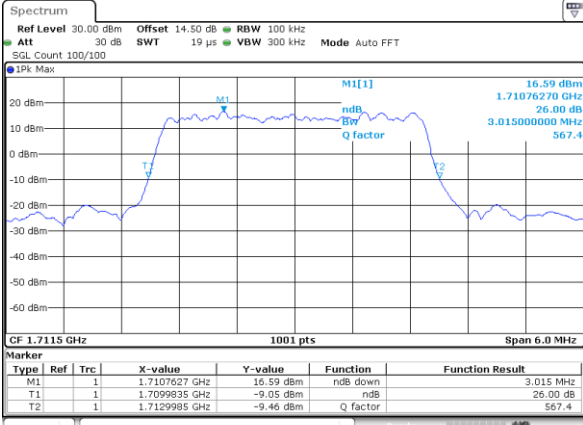

Highest Channel / 15MHz / 64QAM

Date: 26_SEP.2017 23:38:10

Highest Channel / 20MHz / 64QAM

Date: 26_SEP.2017 23:46:33

LTE Band 4

Lowest Channel / 1.4MHz / QPSK

Date: 21_SEP.2017 03:04:50

Lowest Channel / 1.4MHz / 16QAM

Date: 21_SEP.2017 03:05:08

Middle Channel / 1.4MHz / QPSK

Date: 21_SEP.2017 03:12:07

Middle Channel / 1.4MHz / 16QAM

Date: 21_SEP.2017 03:12:17

Highest Channel / 1.4MHz / QPSK

Date: 21_SEP.2017 03:14:39

Highest Channel / 1.4MHz / 16QAM

Date: 21_SEP.2017 03:14:49

LTE Band 4

Lowest Channel / 3MHz / QPSK

Date: 21.SEP.2017 03:21:49

Lowest Channel / 3MHz / 16QAM

Date: 21.SEP.2017 03:21:59

Middle Channel / 3MHz / QPSK

Date: 21.SEP.2017 03:28:59

Middle Channel / 3MHz / 16QAM

Date: 21.SEP.2017 03:29:09

Highest Channel / 3MHz / QPSK

Date: 21.SEP.2017 03:31:32

Highest Channel / 3MHz / 16QAM

Date: 21.SEP.2017 03:31:41

LTE Band 4

Lowest Channel / 5MHz / QPSK