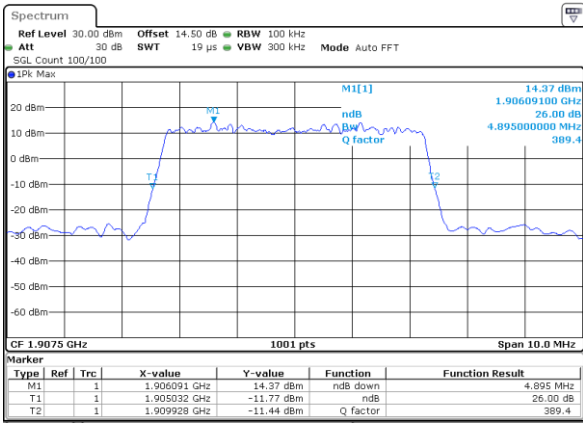

Highest Channel / 3MHz / 64QAM

Date: 14.OCT.2017 19:17:43

LTE Band 2

Lowest Channel / 5MHz / 64QAM

Date: 26_SEP.2017 23:16:33

Lowest Channel / 10MHz / 64QAM

Date: 26_SEP.2017 23:24:56

Middle Channel / 5MHz / 64QAM

Date: 26_SEP.2017 23:20:05

Middle Channel / 10MHz / 64QAM

Date: 26_SEP.2017 23:28:29

Highest Channel / 5MHz / 64QAM

Date: 26_SEP.2017 23:21:22

Highest Channel / 10MHz / 64QAM

Date: 26_SEP.2017 23:29:46

LTE Band 2