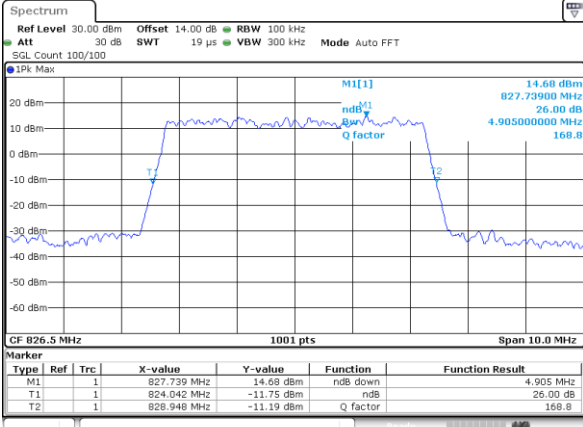

Date: 21.SEP.2017 22:27:57

Lowest Channel / 3MHz / 16QAM

Date: 21.SEP.2017 22:28:07

Middle Channel / 3MHz / QPSK

Date: 21.SEP.2017 22:37:08

Middle Channel / 3MHz / 16QAM

Date: 21.SEP.2017 22:37:18

Highest Channel / 3MHz / QPSK

Date: 21.SEP.2017 22:39:40

Highest Channel / 3MHz / 16QAM

Date: 21.SEP.2017 22:39:50

LTE Band 5

Lowest Channel / 5MHz / QPSK

Date: 21.SEP.2017 22:48:50

Lowest Channel / 5MHz / 16QAM

Date: 21.SEP.2017 22:49:00

Middle Channel / 5MHz / QPSK

Date: 21.SEP.2017 22:58:01

Middle Channel / 5MHz / 16QAM

Date: 21.SEP.2017 22:58:11

Highest Channel / 5MHz / QPSK

Date: 21.SEP.2017 23:00:33

Highest Channel / 5MHz / 16QAM

Date: 21.SEP.2017 23:00:43