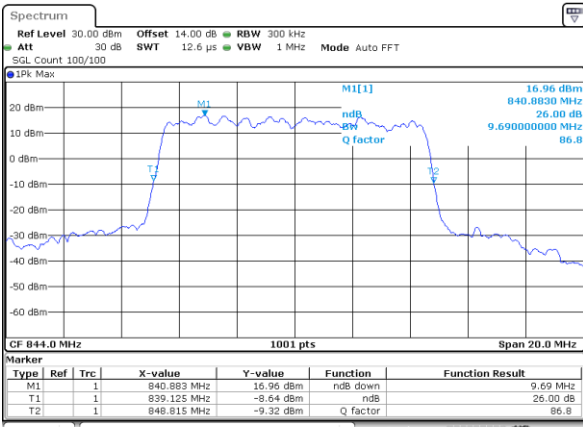

LTE Band 5

Lowest Channel / 10MHz / QPSK

Date: 21_SEP.2017 23:09:44

Lowest Channel / 10MHz / 16QAM

Date: 21_SEP.2017 23:09:54

Middle Channel / 10MHz / QPSK

Date: 21_SEP.2017 23:18:54

Middle Channel / 10MHz / 16QAM

Date: 21_SEP.2017 23:19:04

Highest Channel / 10MHz / QPSK

Date: 21_SEP.2017 23:21:27

Highest Channel / 10MHz / 16QAM

Date: 21_SEP.2017 23:21:37

LTE Band 5

Lowest Channel / 1.4MHz / 64QAM

Date: 21_SEP.2017 23:41:33