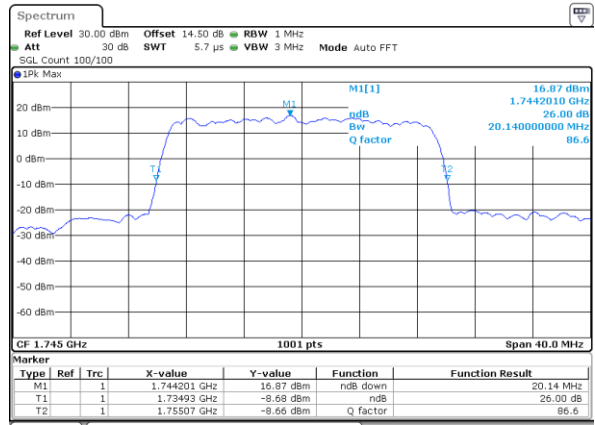

Date: 21_SEP.2017 04:19:48

Highest Channel / 15MHz / QPSK

Date: 21_SEP.2017 04:22:11

Highest Channel / 15MHz / 16QAM

Date: 21_SEP.2017 04:22:21

LTE Band 4

Lowest Channel / 20MHz / QPSK

Date: 21_SEP.2017 04:29:20

Lowest Channel / 20MHz / 16QAM

Date: 21_SEP.2017 04:29:30

Middle Channel / 20MHz / QPSK

Date: 21_SEP.2017 04:36:01

Middle Channel / 20MHz / 16QAM

Date: 21_SEP.2017 04:36:41

Highest Channel / 20MHz / QPSK

Date: 21_SEP.2017 04:39:03

Highest Channel / 20MHz / 16QAM

Date: 21_SEP.2017 04:39:13

LTE Band 4

Lowest Channel / 1.4MHz / 64QAM

Date: 21_SEP.2017 05:13:24

Lowest Channel / 3MHz / 64QAM

Date: 21_SEP.2017 05:21:49

Middle Channel / 1.4MHz / 64QAM

Date: 21_SEP.2017 05:16:59

Middle Channel / 3MHz / 64QAM

Date: 21_SEP.2017 05:25:24

Highest Channel / 1.4MHz / 64QAM

Date: 21_SEP.2017 05:18:15

Highest Channel / 3MHz / 64QAM

Date: 21_SEP.2017 05:26:40

LTE Band 4