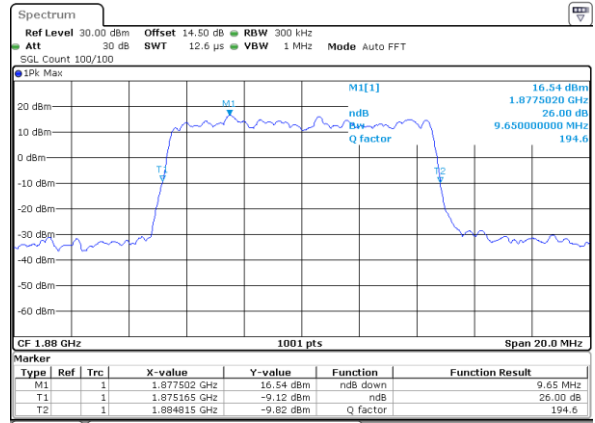

Highest Channel / 3MHz / 64QAM

Date: 14.OCT.2017 19:17:43

LTE Band 2

Lowest Channel / 5MHz / 64QAM

Date: 26_SEP.2017 23:16:33

Lowest Channel / 10MHz / 64QAM

Date: 26_SEP.2017 23:24:56

Middle Channel / 5MHz / 64QAM

Date: 26_SEP.2017 23:20:05

Middle Channel / 10MHz / 64QAM

Date: 26_SEP.2017 23:28:29

Highest Channel / 5MHz / 64QAM

Date: 26_SEP.2017 23:21:22

Highest Channel / 10MHz / 64QAM

Date: 26_SEP.2017 23:29:46

LTE Band 2