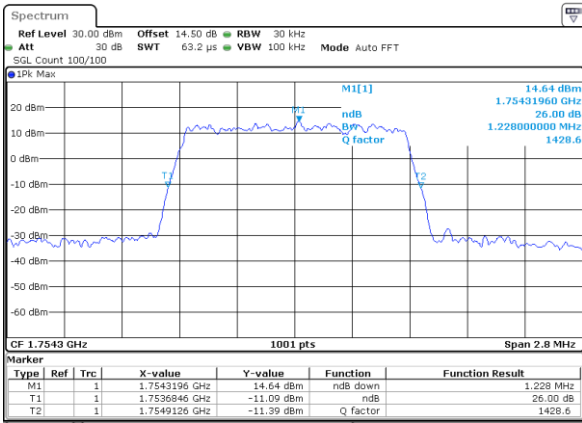

Highest Channel / 20MHz / 16QAM

Date: 21_SEP.2017 04:39:13

LTE Band 4

Lowest Channel / 1.4MHz / 64QAM

Date: 21_SEP.2017 05:13:24

Lowest Channel / 3MHz / 64QAM

Date: 21_SEP.2017 05:21:49

Middle Channel / 1.4MHz / 64QAM

Date: 21_SEP.2017 05:16:59

Middle Channel / 3MHz / 64QAM

Date: 21_SEP.2017 05:25:24

Highest Channel / 1.4MHz / 64QAM

Date: 21_SEP.2017 05:18:15

Highest Channel / 3MHz / 64QAM

Date: 21_SEP.2017 05:26:40

LTE Band 4