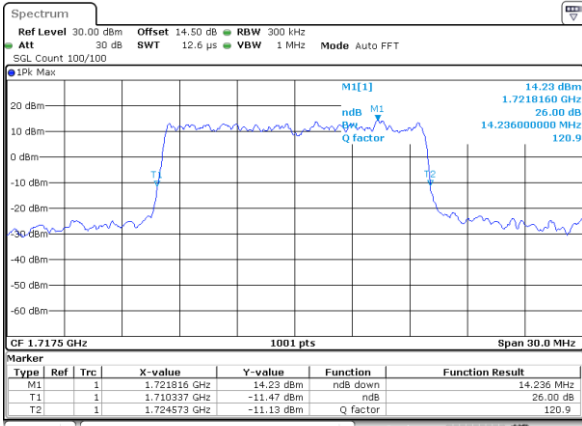

Highest Channel / 5MHz / 64QAM

Date: 21_SEP.2017 05:35:05

Highest Channel / 10MHz / 64QAM

Date: 21_SEP.2017 05:43:30

LTE Band 4

Lowest Channel / 15MHz / 64QAM

Date: 21_SEP.2017 05:47:05

Lowest Channel / 20MHz / 64QAM

Date: 21_SEP.2017 05:55:29

Middle Channel / 15MHz / 64QAM

Date: 21_SEP.2017 05:50:39

Middle Channel / 20MHz / 64QAM

Date: 21_SEP.2017 05:59:04

Highest Channel / 15MHz / 64QAM

Date: 21_SEP.2017 05:51:55

Highest Channel / 20MHz / 64QAM