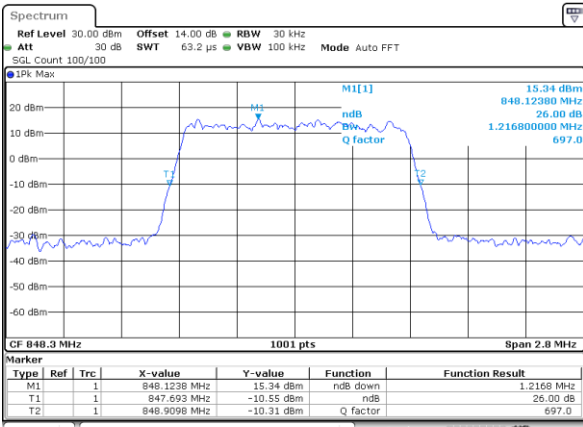

Date: 21_SEP.2017 06:00:20

LTE Band 5

Lowest Channel / 1.4MHz / QPSK

Date: 21.SEP.2017 22:07:17

Lowest Channel / 1.4MHz / 16QAM

Date: 21.SEP.2017 22:07:07

Middle Channel / 1.4MHz / QPSK

Date: 21.SEP.2017 22:16:16

Middle Channel / 1.4MHz / 16QAM

Date: 21.SEP.2017 22:16:26

Highest Channel / 1.4MHz / QPSK

Date: 21.SEP.2017 22:18:47

Highest Channel / 1.4MHz / 16QAM

Date: 21.SEP.2017 22:18:57

LTE Band 5

Lowest Channel / 3MHz / QPSK