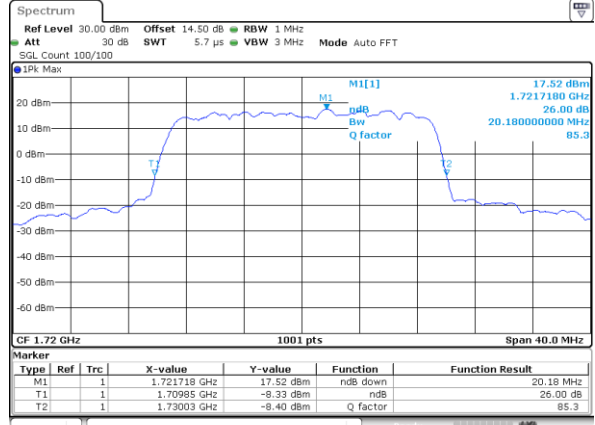

LTE Band 4

Lowest Channel / 15MHz / QPSK

Date: 21_SEP.2017 04:12:20

Lowest Channel / 15MHz / 16QAM

Date: 21_SEP.2017 04:12:37

Middle Channel / 15MHz / QPSK

Date: 21_SEP.2017 04:19:38

Middle Channel / 15MHz / 16QAM

Date: 21_SEP.2017 04:19:48

Highest Channel / 15MHz / QPSK

Date: 21_SEP.2017 04:22:11

Highest Channel / 15MHz / 16QAM

Date: 21_SEP.2017 04:22:21

LTE Band 4

Lowest Channel / 20MHz / QPSK

Date: 21_SEP.2017 04:29:20

Lowest Channel / 20MHz / 16QAM

Date: 21_SEP.2017 04:29:30

Middle Channel / 20MHz / QPSK

Date: 21_SEP.2017 04:36:01

Middle Channel / 20MHz / 16QAM

Date: 21_SEP.2017 04:36:41

Highest Channel / 20MHz / QPSK

Date: 21_SEP.2017 04:39:03

Highest Channel / 20MHz / 16QAM

Date: 21_SEP.2017 04:39:13

LTE Band 4

Lowest Channel / 1.4MHz / 64QAM

Date: 21_SEP.2017 05:13:24

Lowest Channel / 3MHz / 64QAM

Date: 21_SEP.2017 05:21:49

Middle Channel / 1.4MHz / 64QAM