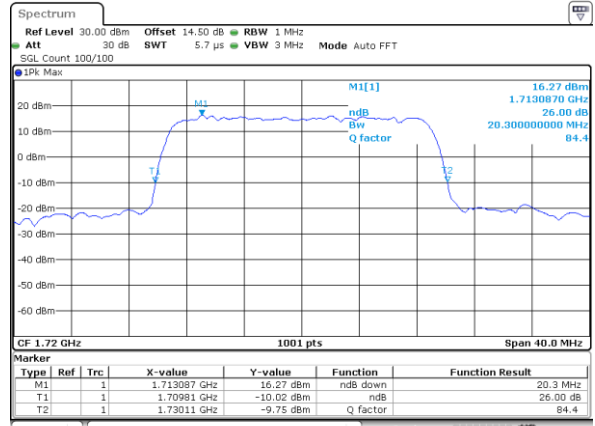

Lowest Channel / 5MHz / 64QAM

Date: 21_SEP.2017 05:30:14

Lowest Channel / 10MHz / 64QAM

Date: 21_SEP.2017 05:38:39

Middle Channel / 5MHz / 64QAM

Date: 21_SEP.2017 05:33:49

Middle Channel / 10MHz / 64QAM

Date: 21_SEP.2017 05:42:14

Highest Channel / 5MHz / 64QAM

Date: 21_SEP.2017 05:35:05

Highest Channel / 10MHz / 64QAM

Date: 21_SEP.2017 05:43:30

LTE Band 4

Lowest Channel / 15MHz / 64QAM

Date: 21_SEP.2017 05:47:05

Lowest Channel / 20MHz / 64QAM

Date: 21_SEP.2017 05:55:29

Middle Channel / 15MHz / 64QAM

Date: 21_SEP.2017 05:50:39

Middle Channel / 20MHz / 64QAM

Date: 21_SEP.2017 05:59:04

Highest Channel / 15MHz / 64QAM

Date: 21_SEP.2017 05:51:55

Highest Channel / 20MHz / 64QAM