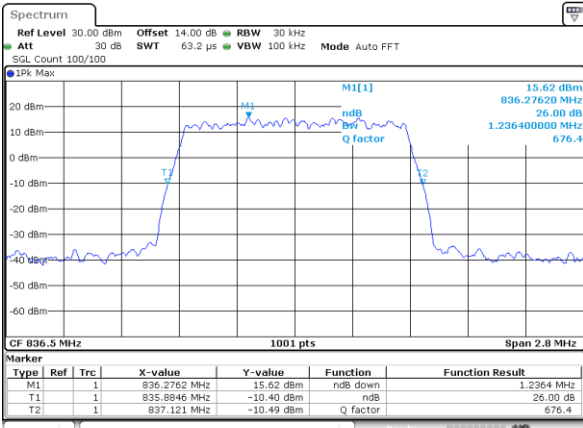

Date: 21_SEP.2017 06:00:20

LTE Band 5

Lowest Channel / 1.4MHz / QPSK

Date: 21.SEP.2017 22:07:17

Lowest Channel / 1.4MHz / 16QAM

Date: 21.SEP.2017 22:07:07

Middle Channel / 1.4MHz / QPSK

Date: 21.SEP.2017 22:16:16

Middle Channel / 1.4MHz / 16QAM

Date: 21.SEP.2017 22:16:26

Highest Channel / 1.4MHz / QPSK

Date: 21.SEP.2017 22:18:47

Highest Channel / 1.4MHz / 16QAM

Date: 21.SEP.2017 22:18:57

LTE Band 5

Lowest Channel / 3MHz / QPSK