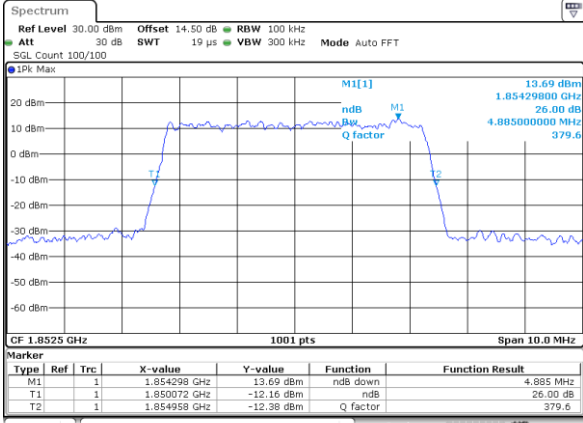

Highest Channel / 3MHz / 64QAM

Date: 14.OCT.2017 19:17:43

LTE Band 2

Lowest Channel / 5MHz / 64QAM

Date: 26_SEP.2017 23:16:33

Lowest Channel / 10MHz / 64QAM

Date: 26_SEP.2017 23:24:56

Middle Channel / 5MHz / 64QAM

Date: 26_SEP.2017 23:20:05

Middle Channel / 10MHz / 64QAM

Date: 26_SEP.2017 23:28:29

Highest Channel / 5MHz / 64QAM

Date: 26_SEP.2017 23:21:22

Highest Channel / 10MHz / 64QAM

Date: 26_SEP.2017 23:29:46

LTE Band 2