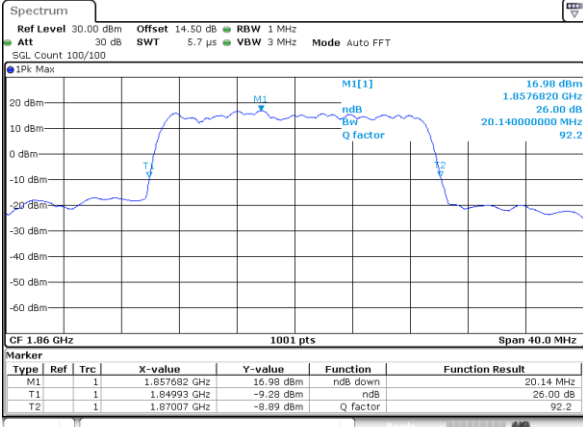

LTE Band 2

Lowest Channel / 20MHz / QPSK

Date: 7_JUL_2017 12:06:40

Lowest Channel / 20MHz / 16QAM

Date: 7_JUL_2017 12:06:50

Middle Channel / 20MHz / QPSK

Date: 7_JUL_2017 13:45:34

Middle Channel / 20MHz / 16QAM

Date: 7_JUL_2017 13:45:44

Highest Channel / 20MHz / QPSK

Date: 7_JUL_2017 13:48:06

Highest Channel / 20MHz / 16QAM

Date: 7_JUL_2017 13:48:16

LTE Band 2

Lowest Channel / 1.4MHz / 64QAM

Date: 14.OCT.2017 19:31:53