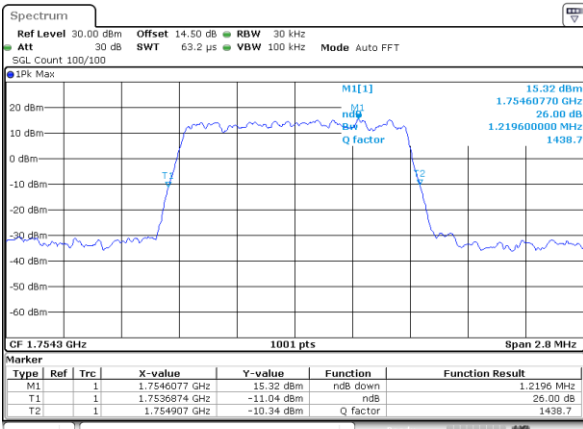

Highest Channel / 15MHz / 64QAM

Date: 26_SEP.2017 23:38:10

Highest Channel / 20MHz / 64QAM

Date: 26_SEP.2017 23:46:33

LTE Band 4

Lowest Channel / 1.4MHz / QPSK

Date: 21_SEP.2017 03:04:50

Lowest Channel / 1.4MHz / 16QAM

Date: 21_SEP.2017 03:05:08

Middle Channel / 1.4MHz / QPSK

Date: 21_SEP.2017 03:12:07

Middle Channel / 1.4MHz / 16QAM

Date: 21_SEP.2017 03:12:17

Highest Channel / 1.4MHz / QPSK

Date: 21_SEP.2017 03:14:39

Highest Channel / 1.4MHz / 16QAM

Date: 21_SEP.2017 03:14:49

LTE Band 4

Lowest Channel / 3MHz / QPSK

Date: 21.SEP.2017 03:21:49

Lowest Channel / 3MHz / 16QAM

Date: 21.SEP.2017 03:21:59

Middle Channel / 3MHz / QPSK

Date: 21.SEP.2017 03:28:59