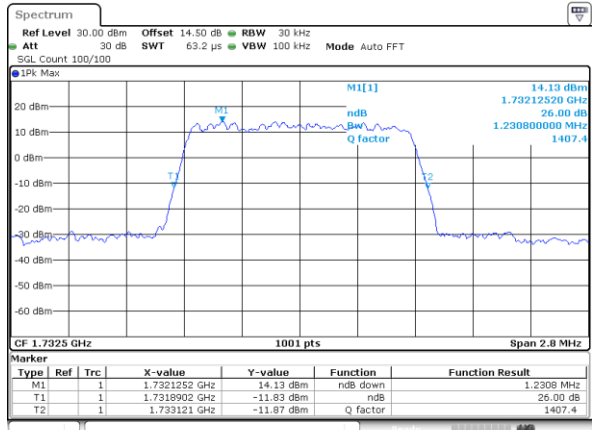

Highest Channel / 15MHz / 64QAM

Date: 26_SEP.2017 23:38:10

Highest Channel / 20MHz / 64QAM

Date: 26_SEP.2017 23:46:33

LTE Band 4

Lowest Channel / 1.4MHz / QPSK

Date: 21_SEP.2017 03:04:50

Lowest Channel / 1.4MHz / 16QAM

Date: 21_SEP.2017 03:05:08

Middle Channel / 1.4MHz / QPSK

Date: 21_SEP.2017 03:12:07

Middle Channel / 1.4MHz / 16QAM

Date: 21_SEP.2017 03:12:17

Highest Channel / 1.4MHz / QPSK

Date: 21_SEP.2017 03:14:39

Highest Channel / 1.4MHz / 16QAM