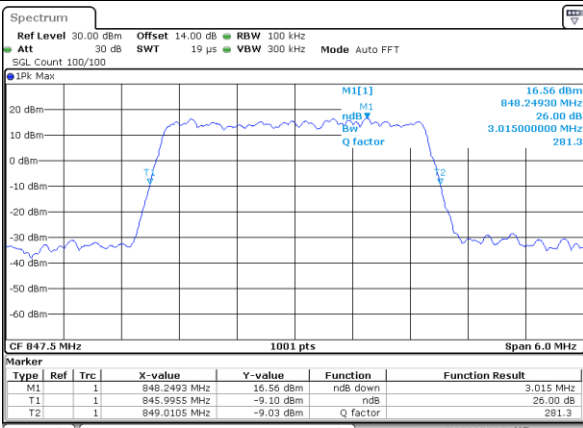

Middle Channel / 1.4MHz / 16QAM

Date: 21.SEP.2017 22:16:26

Highest Channel / 1.4MHz / QPSK

Date: 21.SEP.2017 22:18:47

Highest Channel / 1.4MHz / 16QAM

Date: 21.SEP.2017 22:18:57

LTE Band 5

Lowest Channel / 3MHz / QPSK

Date: 21.SEP.2017 22:27:57

Lowest Channel / 3MHz / 16QAM

Date: 21.SEP.2017 22:28:07

Middle Channel / 3MHz / QPSK

Date: 21.SEP.2017 22:37:08

Middle Channel / 3MHz / 16QAM

Date: 21.SEP.2017 22:37:18

Highest Channel / 3MHz / QPSK

Date: 21.SEP.2017 22:39:40

Highest Channel / 3MHz / 16QAM

Date: 21.SEP.2017 22:39:50

LTE Band 5

Lowest Channel / 5MHz / QPSK

Date: 21.SEP.2017 22:48:50

Lowest Channel / 5MHz / 16QAM

Date: 21.SEP.2017 22:49:00