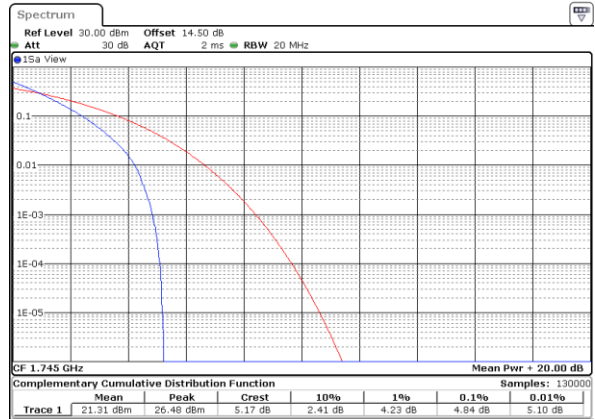

Lowest Channel / Full RB

Date: 11.OCT.2017 15:52:37

Middle Channel / 1RB

Date: 11.OCT.2017 15:53:34

Middle Channel / Full RB

Date: 11.OCT.2017 15:53:45

Highest Channel / 1RB

Date: 11.OCT.2017 15:55:32

Highest Channel / Full RB

Date: 11.OCT.2017 15:55:54

LTE Band 66 / 20MHz / QPSK

Lowest Channel / 1RB

Date: 29_SEP.2017 15:43:53

Lowest Channel / Full RB

Date: 29_SEP.2017 15:44:120

Middle Channel / 1RB

Date: 29_SEP.2017 15:45:17

Middle Channel / Full RB

Date: 29_SEP.2017 15:46:17

Highest Channel / 1RB

Date: 29_SEP.2017 15:47:43

Highest Channel / Full RB

Date: 29_SEP.2017 15:48:38

LTE Band 66 / 20MHz / 16QAM