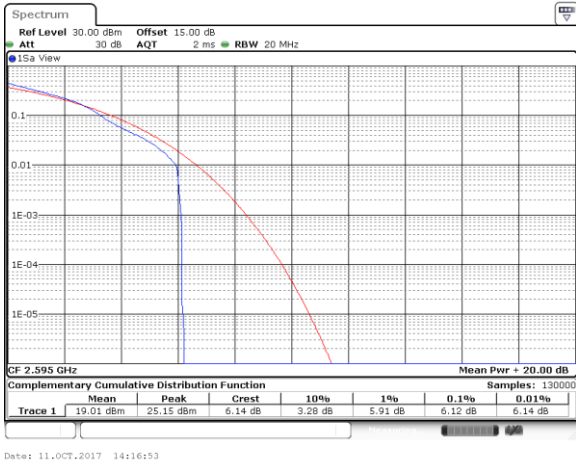

Date: 11.OCT.2017 14:19:21

Highest Channel / 1RB

Date: 11.OCT.2017 14:19:59

Highest Channel / Full RB

Date: 11.OCT.2017 14:20:17

LTE Band 38 / 20MHz / 16QAM

Lowest Channel / 1RB

Lowest Channel / Full RB

Middle Channel / 1RB

Middle Channel / Full RB

Highest Channel / 1RB

Highest Channel / Full RB

LTE Band 38 / 20MHz / 64QAM

Lowest Channel / 1RB

Date: 11.OCT.2017 13:31:18

Lowest Channel / Full RB