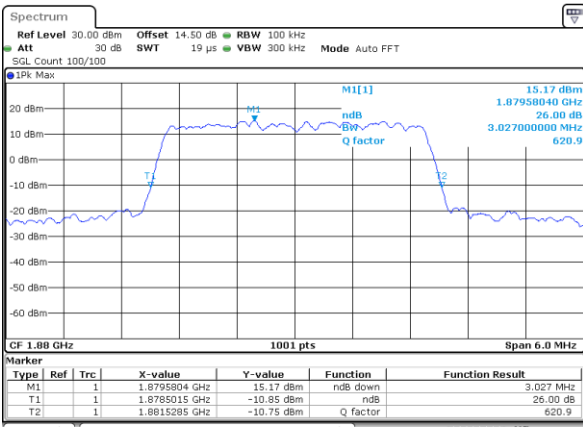

LTE Band 2

Lowest Channel / 1.4MHz / QPSK

Date: 7_JUL_2017 10:40:06

Lowest Channel / 1.4MHz / 16QAM

Date: 7_JUL_2017 10:40:17

Middle Channel / 1.4MHz / QPSK

Date: 7_JUL_2017 10:47:17

Middle Channel / 1.4MHz / 16QAM

Date: 7_JUL_2017 10:47:27

Highest Channel / 1.4MHz / QPSK

Date: 7_JUL_2017 10:49:49

Highest Channel / 1.4MHz / 16QAM

Date: 7_JUL_2017 10:49:59

LTE Band 2

Lowest Channel / 3MHz / QPSK

Date: 7_JUL_2017 10:56:50

Lowest Channel / 3MHz / 16QAM

Date: 7_JUL_2017 10:57:00

Middle Channel / 3MHz / QPSK

Date: 7_JUL_2017 11:04:01

Middle Channel / 3MHz / 16QAM

Date: 7_JUL_2017 11:04:11

Highest Channel / 3MHz / QPSK

Date: 7_JUL_2017 11:06:33