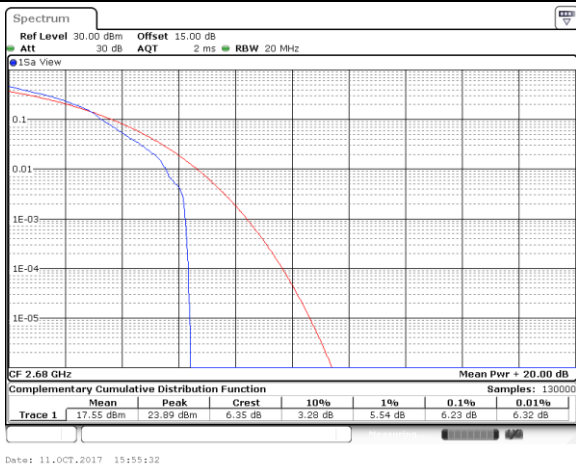

Date: 11.OCT.2017 15:35:43

Highest Channel / 1RB

Date: 11.OCT.2017 15:36:55

Highest Channel / Full RB

Date: 11.OCT.2017 15:37:25

LTE Band 41 / 20MHz / 64QAM

Lowest Channel / 1RB

Date: 11.OCT.2017 15:52:03

Lowest Channel / Full RB

Date: 11.OCT.2017 15:52:37

Middle Channel / 1RB

Date: 11.OCT.2017 15:53:34

Middle Channel / Full RB

Date: 11.OCT.2017 15:53:45

Highest Channel / 1RB

Date: 11.OCT.2017 15:55:32

Highest Channel / Full RB

Date: 11.OCT.2017 15:55:54

LTE Band 66 / 20MHz / QPSK

Lowest Channel / 1RB

Date: 29_SEP.2017 15:43:53

Lowest Channel / Full RB

Date: 29_SEP.2017 15:44:120

Middle Channel / 1RB