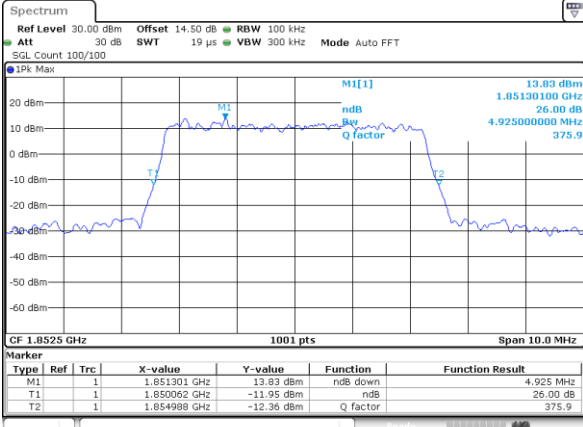

Highest Channel / 3MHz / 16QAM

Date: 7_JUL_2017 11:06:43

LTE Band 2

Lowest Channel / 5MHz / QPSK

Date: 7 JUL 2017 11:13:44

Lowest Channel / 5MHz / 16QAM

Date: 7 JUL 2017 11:13:54

Middle Channel / 5MHz / QPSK

Date: 7 JUL 2017 11:20:54

Middle Channel / 5MHz / 16QAM

Date: 7 JUL 2017 11:21:04

Highest Channel / 5MHz / QPSK

Date: 7 JUL 2017 11:23:26

Highest Channel / 5MHz / 16QAM

Date: 7 JUL 2017 11:23:37

LTE Band 2