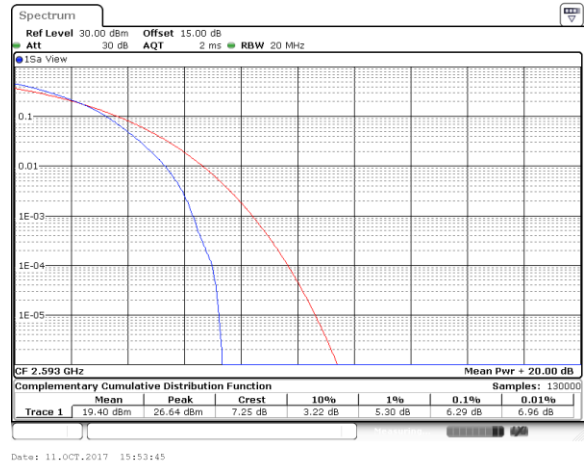

Date: 11.OCT.2017 15:35:43

Highest Channel / 1RB

Date: 11.OCT.2017 15:36:55

Highest Channel / Full RB

Date: 11.OCT.2017 15:37:25

LTE Band 41 / 20MHz / 64QAM

Lowest Channel / 1RB

Date: 11.OCT.2017 15:52:03

Lowest Channel / Full RB

Date: 11.OCT.2017 15:52:37

Middle Channel / 1RB

Date: 11.OCT.2017 15:53:34

Middle Channel / Full RB

Date: 11.OCT.2017 15:53:45

Highest Channel / 1RB

Date: 11.OCT.2017 15:55:32

Highest Channel / Full RB

Date: 11.OCT.2017 15:55:54

LTE Band 66 / 20MHz / QPSK

Lowest Channel / 1RB

Date: 29_SEP.2017 15:43:53

Lowest Channel / Full RB

Date: 29_SEP.2017 15:44:120

Middle Channel / 1RB