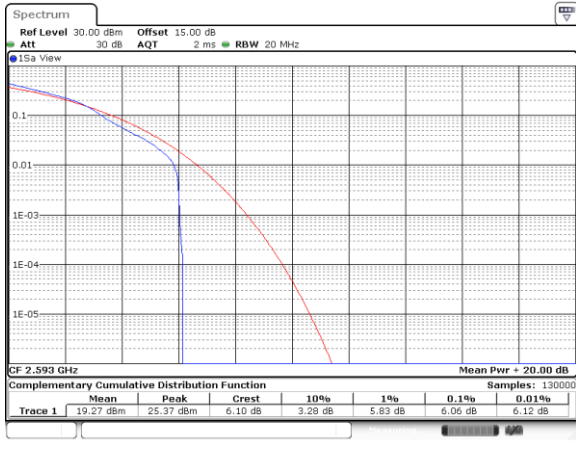

LTE Band 41 / 20MHz / 16QAM

Lowest Channel / 1RB

Date: 11.OCT.2017 15:35:00

Lowest Channel / Full RB

Date: 11.OCT.2017 15:35:11

Middle Channel / 1RB

Date: 11.OCT.2017 15:35:30

Middle Channel / Full RB

Date: 11.OCT.2017 15:35:43

Highest Channel / 1RB

Date: 11.OCT.2017 15:36:55

Highest Channel / Full RB

Date: 11.OCT.2017 15:37:25

LTE Band 41 / 20MHz / 64QAM

Lowest Channel / 1RB

Date: 11.OCT.2017 15:52:03