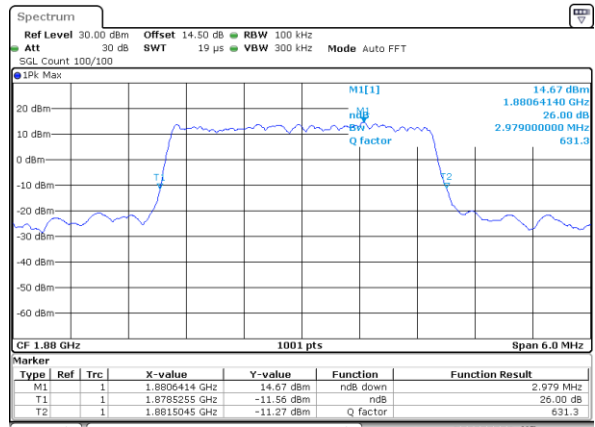

Date: 7_JUL_2017 10:47:27

Highest Channel / 1.4MHz / QPSK

Date: 7_JUL_2017 10:49:49

Highest Channel / 1.4MHz / 16QAM

Date: 7_JUL_2017 10:49:59

LTE Band 2

Lowest Channel / 3MHz / QPSK

Date: 7_JUL_2017 10:56:50

Lowest Channel / 3MHz / 16QAM

Date: 7_JUL_2017 10:57:00

Middle Channel / 3MHz / QPSK

Date: 7_JUL_2017 11:04:01

Middle Channel / 3MHz / 16QAM

Date: 7_JUL_2017 11:04:11

Highest Channel / 3MHz / QPSK

Date: 7_JUL_2017 11:06:33

Highest Channel / 3MHz / 16QAM

Date: 7_JUL_2017 11:06:43

LTE Band 2

Lowest Channel / 5MHz / QPSK

Date: 7 JUL 2017 11:13:44

Lowest Channel / 5MHz / 16QAM

Date: 7 JUL 2017 11:13:54

Middle Channel / 5MHz / QPSK

Date: 7 JUL 2017 11:20:54

Middle Channel / 5MHz / 16QAM

Date: 7 JUL 2017 11:21:04

Highest Channel / 5MHz / QPSK

Date: 7 JUL 2017 11:23:26

Highest Channel / 5MHz / 16QAM

Date: 7 JUL 2017 11:23:37

LTE Band 2