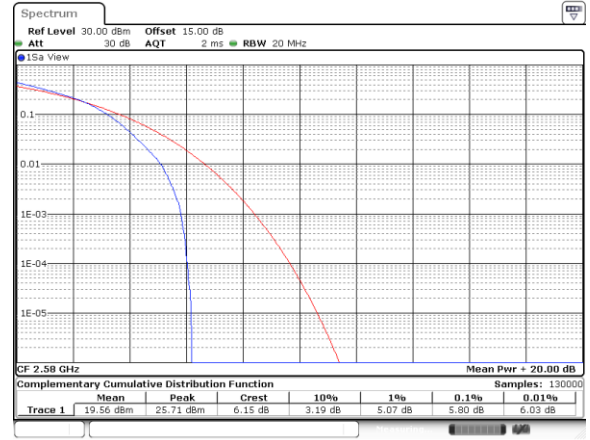

Middle Channel / 1RB

Middle Channel / Full RB

Highest Channel / 1RB

Highest Channel / Full RB

LTE Band 38 / 20MHz / 64QAM

Lowest Channel / 1RB

Date: 11.OCT.2017 13:31:18

Lowest Channel / Full RB