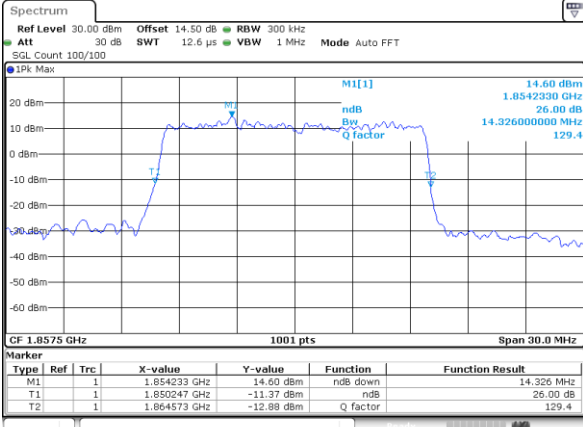

Lowest Channel / 10MHz / QPSK

Date: 7, JUL, 2017 11:32:55

Lowest Channel / 10MHz / 16QAM

Date: 7, JUL, 2017 11:33:05

Middle Channel / 10MHz / QPSK

Date: 7, JUL, 2017 11:40:05

Middle Channel / 10MHz / 16QAM

Date: 7, JUL, 2017 11:40:15

Highest Channel / 10MHz / QPSK

Date: 7, JUL, 2017 11:42:37

Highest Channel / 10MHz / 16QAM

Date: 7, JUL, 2017 11:42:47

LTE Band 2

Lowest Channel / 15MHz / QPSK

Date: 7_JUL_2017 11:49:46

Lowest Channel / 15MHz / 16QAM