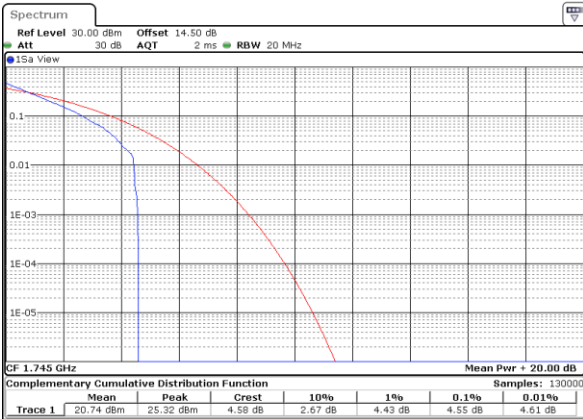

Lowest Channel / Full RB

Date: 11.OCT.2017 15:52:37

Middle Channel / 1RB

Date: 11.OCT.2017 15:53:34

Middle Channel / Full RB

Date: 11.OCT.2017 15:53:45

Highest Channel / 1RB

Date: 11.OCT.2017 15:55:32

Highest Channel / Full RB

Date: 11.OCT.2017 15:55:54

LTE Band 66 / 20MHz / QPSK

Lowest Channel / 1RB

Date: 29_SEP.2017 15:43:53

Lowest Channel / Full RB

Date: 29_SEP.2017 15:44:120

Middle Channel / 1RB

Date: 29_SEP.2017 15:45:17

Middle Channel / Full RB

Date: 29_SEP.2017 15:46:17

Highest Channel / 1RB

Date: 29_SEP.2017 15:47:43

Highest Channel / Full RB

Date: 29_SEP.2017 15:48:38

LTE Band 66 / 20MHz / 16QAM