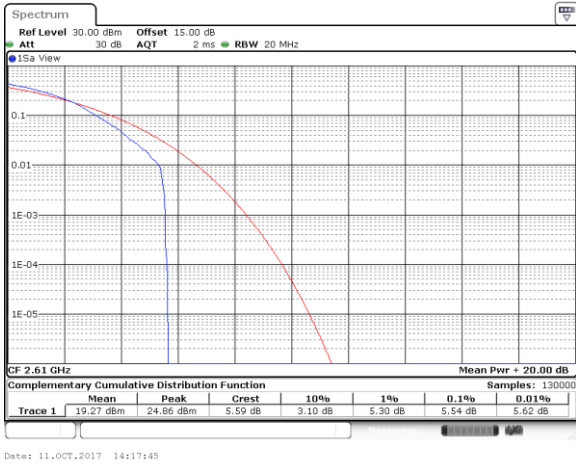

Date: 11.OCT.2017 14:19:21

Highest Channel / 1RB

Date: 11.OCT.2017 14:19:59

Highest Channel / Full RB

Date: 11.OCT.2017 14:20:17

LTE Band 38 / 20MHz / 16QAM

Lowest Channel / 1RB

Lowest Channel / Full RB

Middle Channel / 1RB

Middle Channel / Full RB

Highest Channel / 1RB

Highest Channel / Full RB

LTE Band 38 / 20MHz / 64QAM

Lowest Channel / 1RB

Date: 11.OCT.2017 13:31:18

Lowest Channel / Full RB