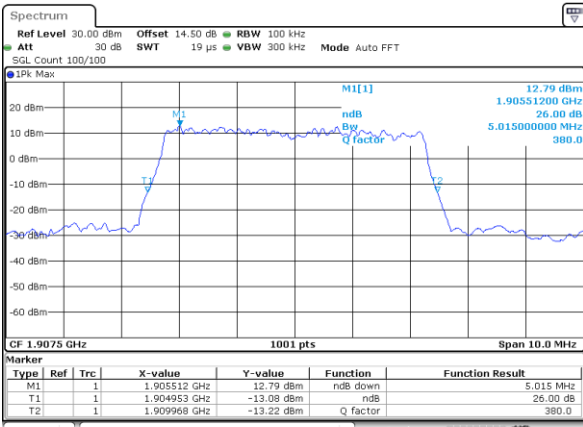

Highest Channel / 3MHz / 16QAM

Date: 7_JUL_2017 11:06:43

LTE Band 2

Lowest Channel / 5MHz / QPSK

Date: 7 JUL 2017 11:13:44

Lowest Channel / 5MHz / 16QAM

Date: 7 JUL 2017 11:13:54

Middle Channel / 5MHz / QPSK

Date: 7 JUL 2017 11:20:54

Middle Channel / 5MHz / 16QAM

Date: 7 JUL 2017 11:21:04

Highest Channel / 5MHz / QPSK

Date: 7 JUL 2017 11:23:26

Highest Channel / 5MHz / 16QAM

Date: 7 JUL 2017 11:23:37

LTE Band 2