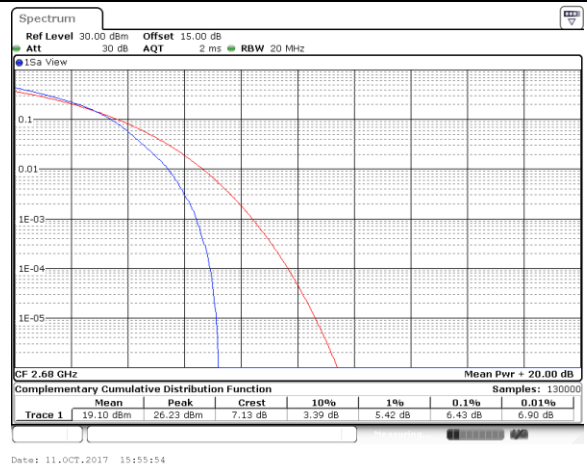

Date: 11.OCT.2017 15:35:43

Highest Channel / 1RB

Date: 11.OCT.2017 15:36:55

Highest Channel / Full RB

Date: 11.OCT.2017 15:37:25

LTE Band 41 / 20MHz / 64QAM

Lowest Channel / 1RB

Date: 11.OCT.2017 15:52:03

Lowest Channel / Full RB

Date: 11.OCT.2017 15:52:37

Middle Channel / 1RB

Date: 11.OCT.2017 15:53:34

Middle Channel / Full RB

Date: 11.OCT.2017 15:53:45

Highest Channel / 1RB

Date: 11.OCT.2017 15:55:32

Highest Channel / Full RB

Date: 11.OCT.2017 15:55:54

LTE Band 66 / 20MHz / QPSK

Lowest Channel / 1RB

Date: 29_SEP.2017 15:43:53

Lowest Channel / Full RB

Date: 29_SEP.2017 15:44:120

Middle Channel / 1RB

Date: 29_SEP.2017 15:45:17

Middle Channel / Full RB

Date: 29_SEP.2017 15:46:17

Highest Channel / 1RB

Date: 29_SEP.2017 15:47:43

Highest Channel / Full RB

Date: 29_SEP.2017 15:48:38

LTE Band 66 / 20MHz / 16QAM