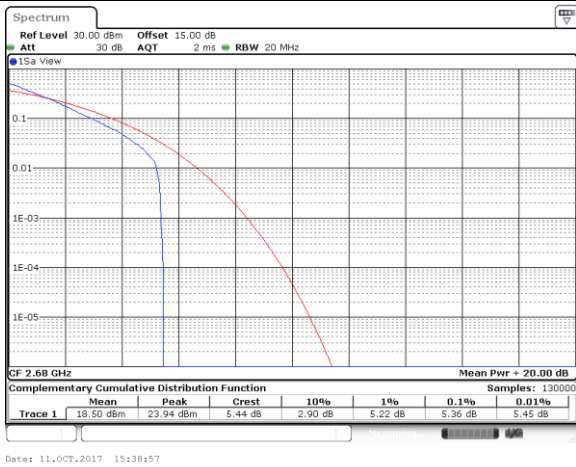

Date: 11.OCT.2017 13:33:55

LTE Band 41 / 20MHz / QPSK

Lowest Channel / 1RB

Lowest Channel / Full RB

Middle Channel / 1RB

Middle Channel / Full RB

Highest Channel / 1RB

Highest Channel / Full RB