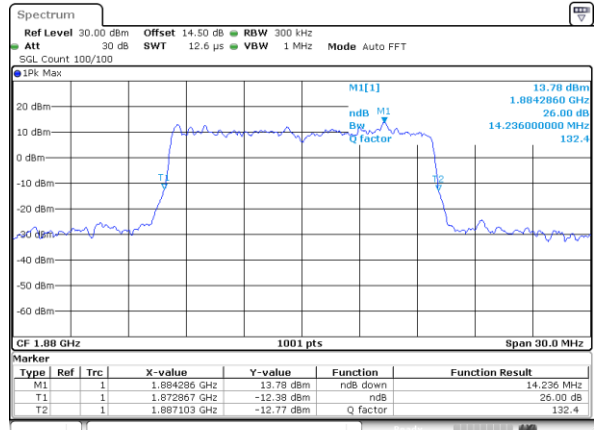

Middle Channel / 15MHz / 16QAM

Date: 7_JUL_2017 11:57:07