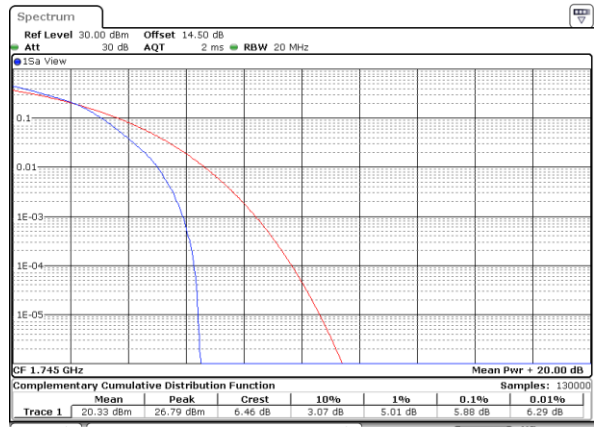

Date: 29_SEP.2017 15:45:17

Middle Channel / Full RB

Date: 29_SEP.2017 15:46:17

Highest Channel / 1RB

Date: 29_SEP.2017 15:47:43

Highest Channel / Full RB

Date: 29_SEP.2017 15:48:38

LTE Band 66 / 20MHz / 16QAM

Lowest Channel / 1RB

Date: 29_SEP.2017 15:43:21

Lowest Channel / Full RB

Date: 29_SEP.2017 15:44:48

Middle Channel / 1RB

Date: 29_SEP.2017 15:45:49

Middle Channel / Full RB

Date: 29_SEP.2017 15:45:02

Highest Channel / 1RB

Date: 29_SEP.2017 15:51:42

Highest Channel / Full RB

Date: 29_SEP.2017 15:49:09

LTE Band 66 / 20MHz / 64QAM

Lowest Channel / 1RB

Date: 10_OCT_2017 07:58:33

Lowest Channel / Full RB