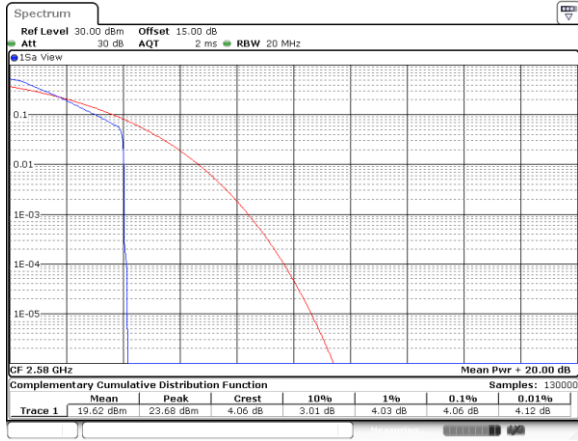

LTE Band 38 / 20MHz / QPSK

Lowest Channel / 1RB

Date: 11.OCT.2017 14:18:23

Lowest Channel / Full RB

Date: 11.OCT.2017 14:18:44

Middle Channel / 1RB

Date: 11.OCT.2017 14:19:04

Middle Channel / Full RB

Date: 11.OCT.2017 14:19:21

Highest Channel / 1RB

Date: 11.OCT.2017 14:19:59

Highest Channel / Full RB

Date: 11.OCT.2017 14:20:17

LTE Band 38 / 20MHz / 16QAM

Lowest Channel / 1RB

Lowest Channel / Full RB