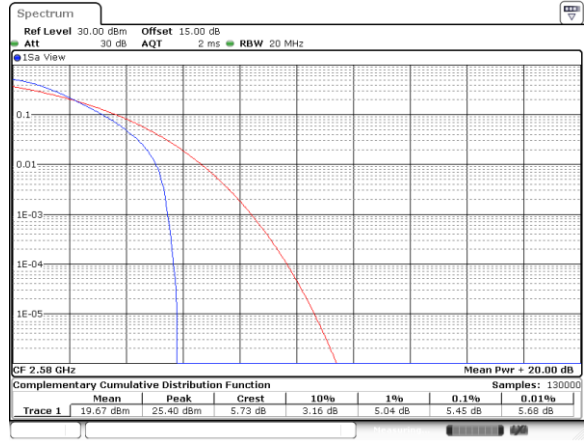

LTE Band 38 / 20MHz / QPSK

Lowest Channel / 1RB

Date: 11.OCT.2017 14:18:23

Lowest Channel / Full RB

Date: 11.OCT.2017 14:18:44

Middle Channel / 1RB

Date: 11.OCT.2017 14:19:04

Middle Channel / Full RB

Date: 11.OCT.2017 14:19:21

Highest Channel / 1RB

Date: 11.OCT.2017 14:19:59

Highest Channel / Full RB

Date: 11.OCT.2017 14:20:17

LTE Band 38 / 20MHz / 16QAM

Lowest Channel / 1RB

Lowest Channel / Full RB