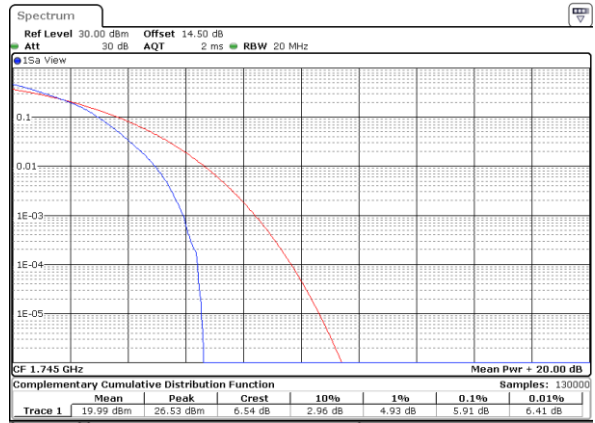

Middle Channel / Full RB

Date: 10_OCT_2017 08:03:55