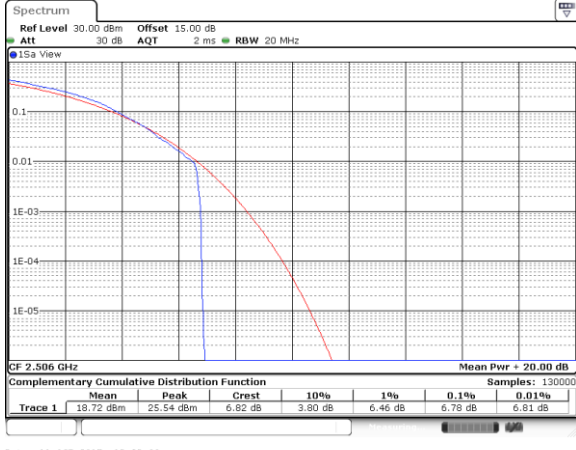

Date: 11.OCT.2017 13:33:55

LTE Band 41 / 20MHz / QPSK

Lowest Channel / 1RB

Lowest Channel / Full RB

Middle Channel / 1RB

Middle Channel / Full RB

Highest Channel / 1RB

Highest Channel / Full RB

LTE Band 41 / 20MHz / 16QAM

Lowest Channel / 1RB

Date: 11.OCT.2017 15:35:00

Lowest Channel / Full RB

Date: 11.OCT.2017 15:35:11

Middle Channel / 1RB

Date: 11.OCT.2017 15:35:30

Middle Channel / Full RB