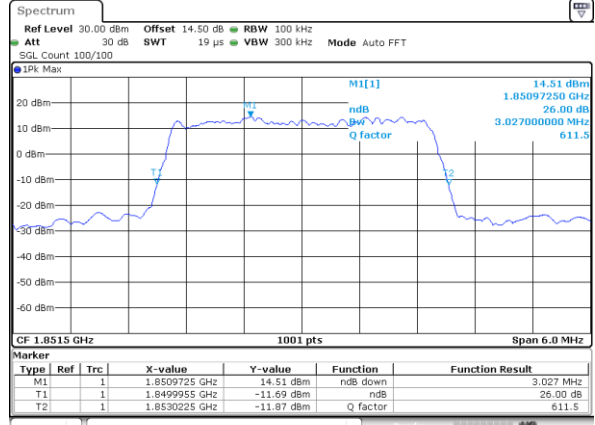

LTE Band 2

Lowest Channel / 1.4MHz / QPSK

Date: 7_JUL_2017 10:40:06

Lowest Channel / 1.4MHz / 16QAM

Date: 7_JUL_2017 10:40:17

Middle Channel / 1.4MHz / QPSK

Date: 7_JUL_2017 10:47:17

Middle Channel / 1.4MHz / 16QAM

Date: 7_JUL_2017 10:47:27

Highest Channel / 1.4MHz / QPSK

Date: 7_JUL_2017 10:49:49

Highest Channel / 1.4MHz / 16QAM

Date: 7_JUL_2017 10:49:59

LTE Band 2

Lowest Channel / 3MHz / QPSK

Date: 7_JUL_2017 10:56:50

Lowest Channel / 3MHz / 16QAM

Date: 7_JUL_2017 10:57:00

Middle Channel / 3MHz / QPSK

Date: 7_JUL_2017 11:04:01

Middle Channel / 3MHz / 16QAM

Date: 7_JUL_2017 11:04:11

Highest Channel / 3MHz / QPSK

Date: 7_JUL_2017 11:06:33