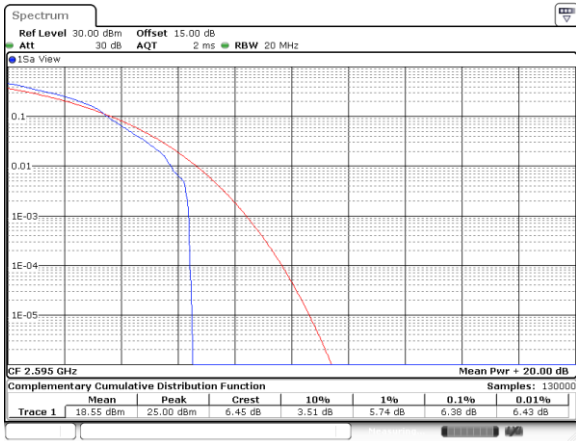

Date: 11.OCT.2017 14:19:21

Highest Channel / 1RB

Date: 11.OCT.2017 14:19:59

Highest Channel / Full RB

Date: 11.OCT.2017 14:20:17

LTE Band 38 / 20MHz / 16QAM

Lowest Channel / 1RB

Lowest Channel / Full RB

Middle Channel / 1RB

Middle Channel / Full RB

Highest Channel / 1RB

Highest Channel / Full RB

LTE Band 38 / 20MHz / 64QAM

Lowest Channel / 1RB

Date: 11.OCT.2017 13:31:18

Lowest Channel / Full RB

Date: 11.OCT.2017 13:31:33

Middle Channel / 1RB

Date: 11.OCT.2017 13:32:44

Middle Channel / Full RB

Date: 11.OCT.2017 13:33:08

Highest Channel / 1RB

Date: 11.OCT.2017 13:33:35

Highest Channel / Full RB