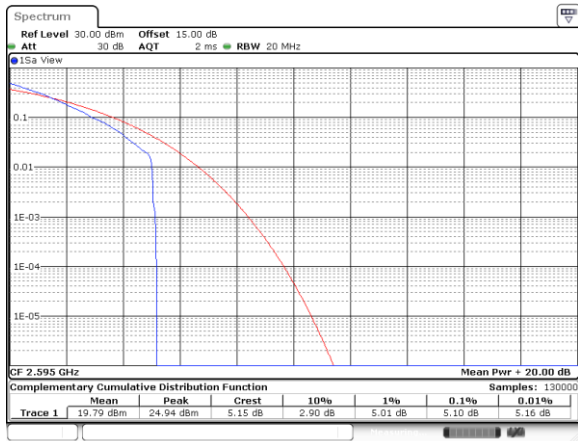

LTE Band 38 / 20MHz / QPSK

Lowest Channel / 1RB

Date: 11.OCT.2017 14:18:23

Lowest Channel / Full RB

Date: 11.OCT.2017 14:18:44

Middle Channel / 1RB

Date: 11.OCT.2017 14:19:04

Middle Channel / Full RB

Date: 11.OCT.2017 14:19:21

Highest Channel / 1RB

Date: 11.OCT.2017 14:19:59

Highest Channel / Full RB

Date: 11.OCT.2017 14:20:17

LTE Band 38 / 20MHz / 16QAM

Lowest Channel / 1RB

Lowest Channel / Full RB