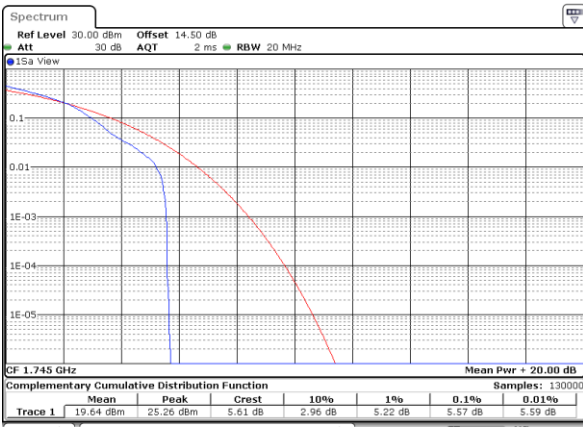

Highest Channel / Full RB

Date: 11.OCT.2017 15:55:54

LTE Band 66 / 20MHz / QPSK

Lowest Channel / 1RB

Date: 29_SEP.2017 15:43:53

Lowest Channel / Full RB

Date: 29_SEP.2017 15:44:120

Middle Channel / 1RB

Date: 29_SEP.2017 15:45:17

Middle Channel / Full RB

Date: 29_SEP.2017 15:46:17

Highest Channel / 1RB

Date: 29_SEP.2017 15:47:43

Highest Channel / Full RB

Date: 29_SEP.2017 15:48:38

LTE Band 66 / 20MHz / 16QAM

Lowest Channel / 1RB

Date: 29_SEP.2017 15:43:21

Lowest Channel / Full RB

Date: 29_SEP.2017 15:44:48

Middle Channel / 1RB

Date: 29_SEP.2017 15:45:49

Middle Channel / Full RB

Date: 29_SEP.2017 15:45:02

Highest Channel / 1RB

Date: 29_SEP.2017 15:51:42

Highest Channel / Full RB

Date: 29_SEP.2017 15:49:09

LTE Band 66 / 20MHz / 64QAM

Lowest Channel / 1RB

Date: 10_OCT_2017 07:58:33

Lowest Channel / Full RB