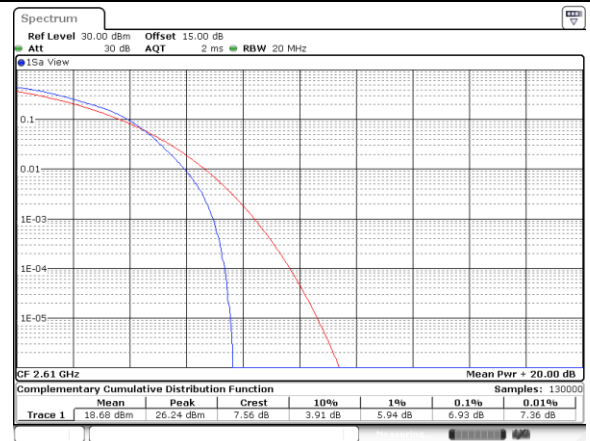

Date: 11.OCT.2017 13:31:33

Middle Channel / 1RB

Date: 11.OCT.2017 13:32:44

Middle Channel / Full RB

Date: 11.OCT.2017 13:33:08

Highest Channel / 1RB

Date: 11.OCT.2017 13:33:35

Highest Channel / Full RB

Date: 11.OCT.2017 13:33:55

LTE Band 41 / 20MHz / QPSK

Lowest Channel / 1RB

Lowest Channel / Full RB

Middle Channel / 1RB

Middle Channel / Full RB

Highest Channel / 1RB

Highest Channel / Full RB