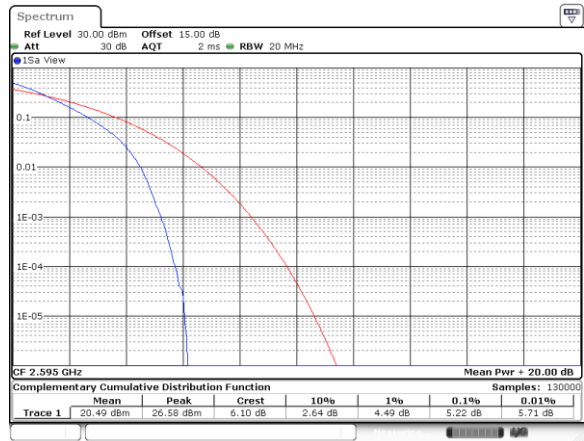

LTE Band 38 / 20MHz / QPSK

Lowest Channel / 1RB

Date: 11.OCT.2017 14:18:23

Lowest Channel / Full RB

Date: 11.OCT.2017 14:18:44

Middle Channel / 1RB

Date: 11.OCT.2017 14:19:04

Middle Channel / Full RB

Date: 11.OCT.2017 14:19:21

Highest Channel / 1RB

Date: 11.OCT.2017 14:19:59

Highest Channel / Full RB

Date: 11.OCT.2017 14:20:17

LTE Band 38 / 20MHz / 16QAM

Lowest Channel / 1RB

Lowest Channel / Full RB