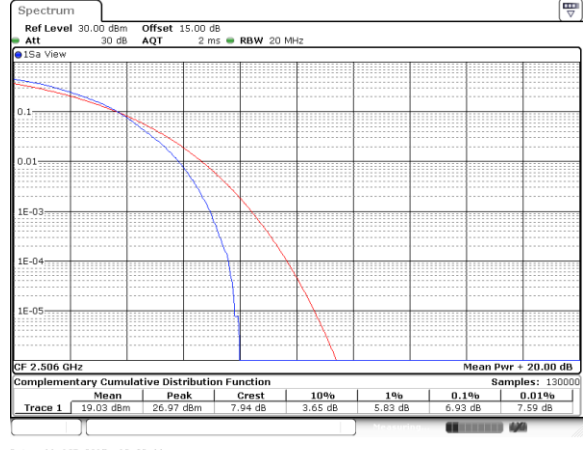

Date: 11.OCT.2017 13:33:55

LTE Band 41 / 20MHz / QPSK

Lowest Channel / 1RB

Lowest Channel / Full RB

Middle Channel / 1RB

Middle Channel / Full RB

Highest Channel / 1RB

Highest Channel / Full RB

LTE Band 41 / 20MHz / 16QAM

Lowest Channel / 1RB

Date: 11.OCT.2017 15:35:00

Lowest Channel / Full RB

Date: 11.OCT.2017 15:35:11

Middle Channel / 1RB

Date: 11.OCT.2017 15:35:30

Middle Channel / Full RB