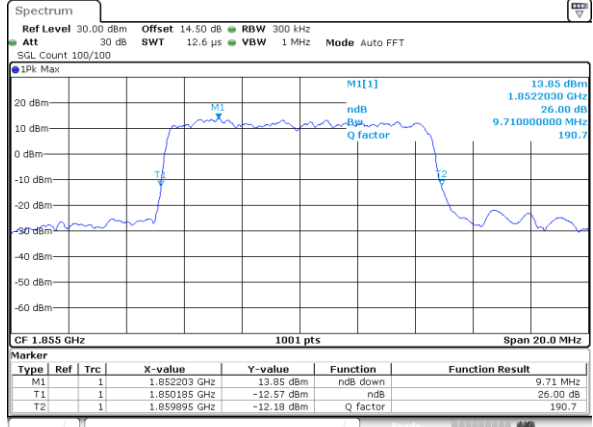

Highest Channel / 3MHz / 16QAM

Date: 7_JUL_2017 11:06:43

LTE Band 2

Lowest Channel / 5MHz / QPSK

Date: 7 JUL 2017 11:13:44

Lowest Channel / 5MHz / 16QAM

Date: 7 JUL 2017 11:13:54

Middle Channel / 5MHz / QPSK

Date: 7 JUL 2017 11:20:54

Middle Channel / 5MHz / 16QAM

Date: 7 JUL 2017 11:21:04

Highest Channel / 5MHz / QPSK

Date: 7 JUL 2017 11:23:26

Highest Channel / 5MHz / 16QAM

Date: 7 JUL 2017 11:23:37

LTE Band 2

Lowest Channel / 10MHz / QPSK

Date: 7, JUL, 2017 11:32:55

Lowest Channel / 10MHz / 16QAM

Date: 7, JUL, 2017 11:33:05

Middle Channel / 10MHz / QPSK

Date: 7, JUL, 2017 11:40:05

Middle Channel / 10MHz / 16QAM

Date: 7, JUL, 2017 11:40:15