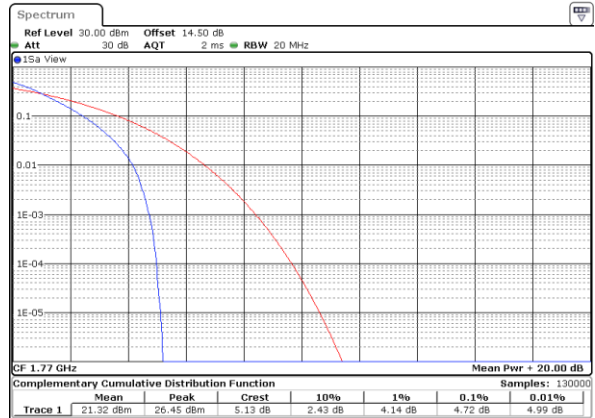

Highest Channel / Full RB

Date: 11.OCT.2017 15:55:54

LTE Band 66 / 20MHz / QPSK

Lowest Channel / 1RB

Date: 29_SEP.2017 15:43:53

Lowest Channel / Full RB

Date: 29_SEP.2017 15:44:120

Middle Channel / 1RB

Date: 29_SEP.2017 15:45:17

Middle Channel / Full RB

Date: 29_SEP.2017 15:46:17

Highest Channel / 1RB

Date: 29_SEP.2017 15:47:43

Highest Channel / Full RB

Date: 29_SEP.2017 15:48:38

LTE Band 66 / 20MHz / 16QAM

Lowest Channel / 1RB

Date: 29_SEP.2017 15:43:21

Lowest Channel / Full RB

Date: 29_SEP.2017 15:44:48

Middle Channel / 1RB

Date: 29_SEP.2017 15:45:49

Middle Channel / Full RB

Date: 29_SEP.2017 15:45:02