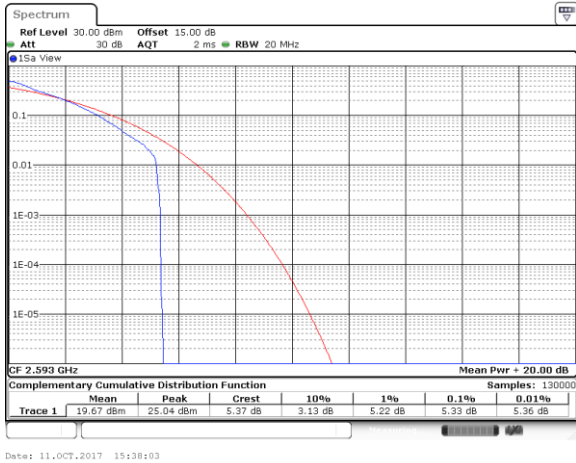

Date: 11.OCT.2017 13:33:55

LTE Band 41 / 20MHz / QPSK

Lowest Channel / 1RB

Lowest Channel / Full RB

Middle Channel / 1RB

Middle Channel / Full RB

Highest Channel / 1RB

Highest Channel / Full RB