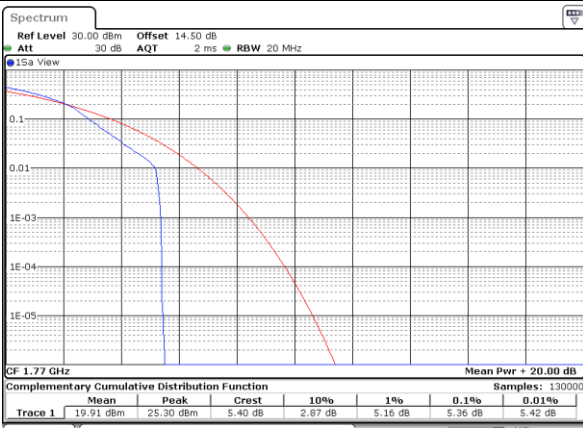

Date: 29_SEP.2017 15:45:17

Middle Channel / Full RB

Date: 29_SEP.2017 15:46:17

Highest Channel / 1RB

Date: 29_SEP.2017 15:47:43

Highest Channel / Full RB

Date: 29_SEP.2017 15:48:38

LTE Band 66 / 20MHz / 16QAM

Lowest Channel / 1RB

Date: 29_SEP.2017 15:43:21

Lowest Channel / Full RB

Date: 29_SEP.2017 15:44:48

Middle Channel / 1RB

Date: 29_SEP.2017 15:45:49

Middle Channel / Full RB

Date: 29_SEP.2017 15:45:02

Highest Channel / 1RB

Date: 29_SEP.2017 15:51:42

Highest Channel / Full RB

Date: 29_SEP.2017 15:49:09

LTE Band 66 / 20MHz / 64QAM

Lowest Channel / 1RB

Date: 10_OCT_2017 07:58:33

Lowest Channel / Full RB