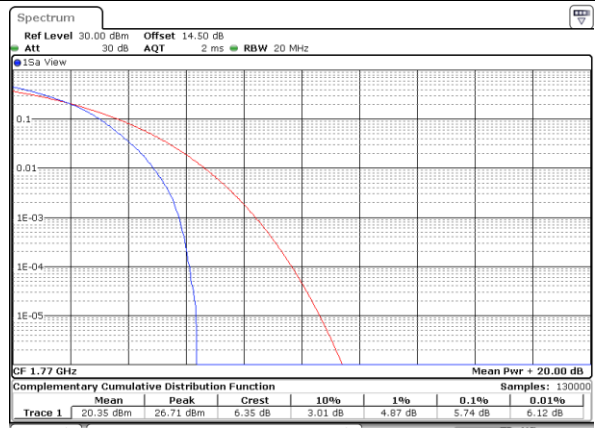

Date: 29_SEP.2017 15:45:17

Middle Channel / Full RB

Date: 29_SEP.2017 15:46:17

Highest Channel / 1RB

Date: 29_SEP.2017 15:47:43

Highest Channel / Full RB

Date: 29_SEP.2017 15:48:38

LTE Band 66 / 20MHz / 16QAM

Lowest Channel / 1RB

Date: 29_SEP.2017 15:43:21

Lowest Channel / Full RB

Date: 29_SEP.2017 15:44:48

Middle Channel / 1RB

Date: 29_SEP.2017 15:45:49

Middle Channel / Full RB

Date: 29_SEP.2017 15:45:02

Highest Channel / 1RB

Date: 29_SEP.2017 15:51:42

Highest Channel / Full RB

Date: 29_SEP.2017 15:49:09

LTE Band 66 / 20MHz / 64QAM

Lowest Channel / 1RB

Date: 10_OCT_2017 07:58:33

Lowest Channel / Full RB