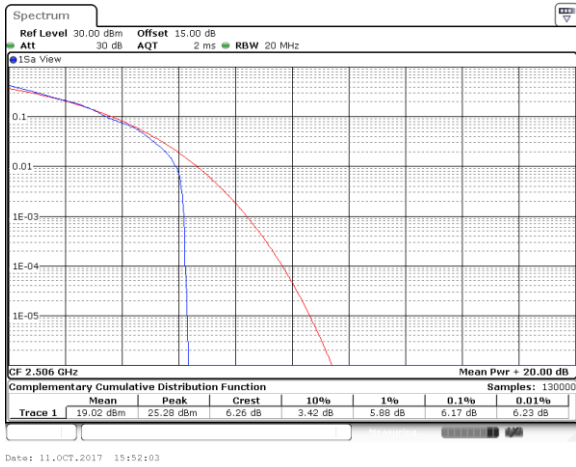

Date: 11.OCT.2017 15:35:43

Highest Channel / 1RB

Date: 11.OCT.2017 15:36:55

Highest Channel / Full RB

Date: 11.OCT.2017 15:37:25

LTE Band 41 / 20MHz / 64QAM

Lowest Channel / 1RB

Date: 11.OCT.2017 15:52:03

Lowest Channel / Full RB

Date: 11.OCT.2017 15:52:37

Middle Channel / 1RB

Date: 11.OCT.2017 15:53:34

Middle Channel / Full RB

Date: 11.OCT.2017 15:53:45

Highest Channel / 1RB

Date: 11.OCT.2017 15:55:32

Highest Channel / Full RB

Date: 11.OCT.2017 15:55:54

LTE Band 66 / 20MHz / QPSK

Lowest Channel / 1RB

Date: 29_SEP.2017 15:43:53

Lowest Channel / Full RB

Date: 29_SEP.2017 15:44:120

Middle Channel / 1RB