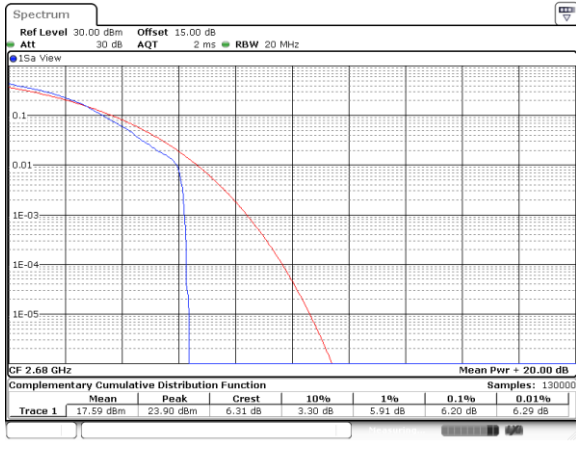

LTE Band 41 / 20MHz / 16QAM

Lowest Channel / 1RB

Date: 11.OCT.2017 15:35:00

Lowest Channel / Full RB

Date: 11.OCT.2017 15:35:11

Middle Channel / 1RB

Date: 11.OCT.2017 15:35:30

Middle Channel / Full RB

Date: 11.OCT.2017 15:35:43

Highest Channel / 1RB

Date: 11.OCT.2017 15:36:55

Highest Channel / Full RB

Date: 11.OCT.2017 15:37:25

LTE Band 41 / 20MHz / 64QAM

Lowest Channel / 1RB

Date: 11.OCT.2017 15:52:03