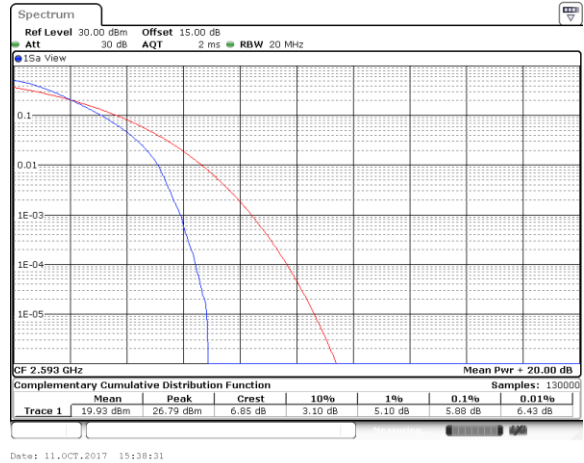

Date: 11.OCT.2017 13:33:55

LTE Band 41 / 20MHz / QPSK

Lowest Channel / 1RB

Lowest Channel / Full RB

Middle Channel / 1RB

Middle Channel / Full RB

Highest Channel / 1RB

Highest Channel / Full RB