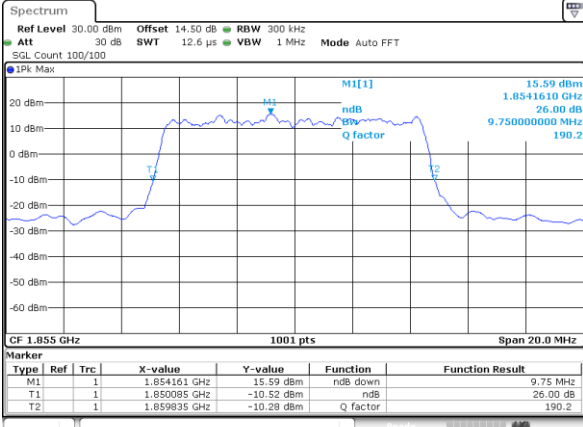

Highest Channel / 3MHz / 16QAM

Date: 7_JUL_2017 11:06:43

LTE Band 2

Lowest Channel / 5MHz / QPSK

Date: 7 JUL 2017 11:13:44

Lowest Channel / 5MHz / 16QAM

Date: 7 JUL 2017 11:13:54

Middle Channel / 5MHz / QPSK

Date: 7 JUL 2017 11:20:54

Middle Channel / 5MHz / 16QAM

Date: 7 JUL 2017 11:21:04

Highest Channel / 5MHz / QPSK

Date: 7 JUL 2017 11:23:26

Highest Channel / 5MHz / 16QAM

Date: 7 JUL 2017 11:23:37

LTE Band 2

Lowest Channel / 10MHz / QPSK

Date: 7, JUL, 2017 11:32:55

Lowest Channel / 10MHz / 16QAM

Date: 7, JUL, 2017 11:33:05

Middle Channel / 10MHz / QPSK

Date: 7, JUL, 2017 11:40:05

Middle Channel / 10MHz / 16QAM

Date: 7, JUL, 2017 11:40:15