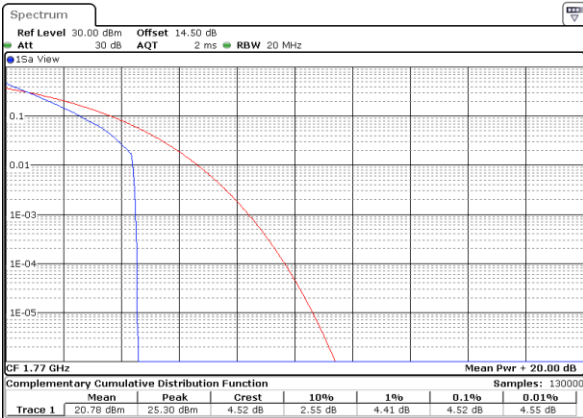

Lowest Channel / Full RB

Date: 11.OCT.2017 15:52:37

Middle Channel / 1RB

Date: 11.OCT.2017 15:53:34

Middle Channel / Full RB

Date: 11.OCT.2017 15:53:45

Highest Channel / 1RB

Date: 11.OCT.2017 15:55:32

Highest Channel / Full RB

Date: 11.OCT.2017 15:55:54

LTE Band 66 / 20MHz / QPSK

Lowest Channel / 1RB

Date: 29_SEP.2017 15:43:53

Lowest Channel / Full RB

Date: 29_SEP.2017 15:44:120

Middle Channel / 1RB

Date: 29_SEP.2017 15:45:17

Middle Channel / Full RB

Date: 29_SEP.2017 15:46:17

Highest Channel / 1RB

Date: 29_SEP.2017 15:47:43

Highest Channel / Full RB

Date: 29_SEP.2017 15:48:38

LTE Band 66 / 20MHz / 16QAM