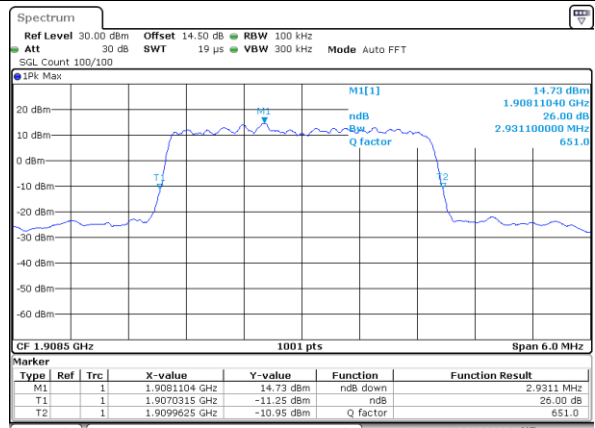

Date: 7_JUL_2017 10:47:27

Highest Channel / 1.4MHz / QPSK

Date: 7_JUL_2017 10:49:49

Highest Channel / 1.4MHz / 16QAM

Date: 7_JUL_2017 10:49:59

LTE Band 2

Lowest Channel / 3MHz / QPSK

Date: 7_JUL_2017 10:56:50

Lowest Channel / 3MHz / 16QAM

Date: 7_JUL_2017 10:57:00

Middle Channel / 3MHz / QPSK

Date: 7_JUL_2017 11:04:01

Middle Channel / 3MHz / 16QAM

Date: 7_JUL_2017 11:04:11

Highest Channel / 3MHz / QPSK

Date: 7_JUL_2017 11:06:33

Highest Channel / 3MHz / 16QAM

Date: 7_JUL_2017 11:06:43

LTE Band 2

Lowest Channel / 5MHz / QPSK

Date: 7 JUL 2017 11:13:44

Lowest Channel / 5MHz / 16QAM

Date: 7 JUL 2017 11:13:54

Middle Channel / 5MHz / QPSK

Date: 7 JUL 2017 11:20:54

Middle Channel / 5MHz / 16QAM

Date: 7 JUL 2017 11:21:04

Highest Channel / 5MHz / QPSK

Date: 7 JUL 2017 11:23:26

Highest Channel / 5MHz / 16QAM

Date: 7 JUL 2017 11:23:37

LTE Band 2