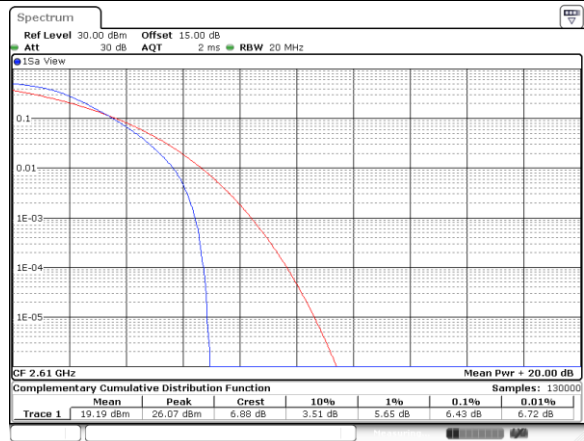

LTE Band 38 / 20MHz / QPSK

Lowest Channel / 1RB

Date: 11.OCT.2017 14:18:23

Lowest Channel / Full RB

Date: 11.OCT.2017 14:18:44

Middle Channel / 1RB

Date: 11.OCT.2017 14:19:04

Middle Channel / Full RB

Date: 11.OCT.2017 14:19:21

Highest Channel / 1RB

Date: 11.OCT.2017 14:19:59

Highest Channel / Full RB

Date: 11.OCT.2017 14:20:17

LTE Band 38 / 20MHz / 16QAM

Lowest Channel / 1RB

Lowest Channel / Full RB