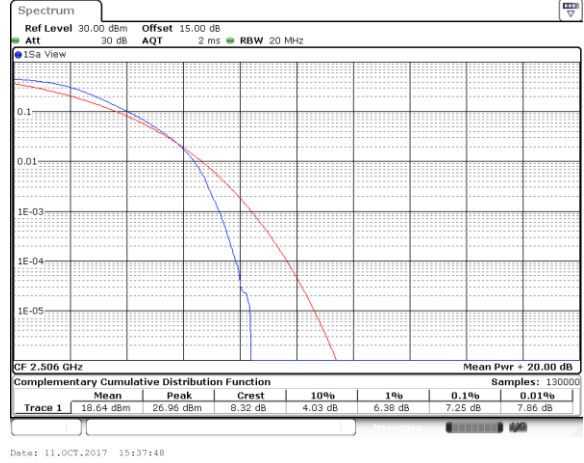

Date: 11.OCT.2017 13:33:55

LTE Band 41 / 20MHz / QPSK

Lowest Channel / 1RB

Lowest Channel / Full RB

Middle Channel / 1RB

Middle Channel / Full RB

Highest Channel / 1RB

Highest Channel / Full RB

LTE Band 41 / 20MHz / 16QAM

Lowest Channel / 1RB

Date: 11.OCT.2017 15:35:00

Lowest Channel / Full RB

Date: 11.OCT.2017 15:35:11

Middle Channel / 1RB

Date: 11.OCT.2017 15:35:30

Middle Channel / Full RB