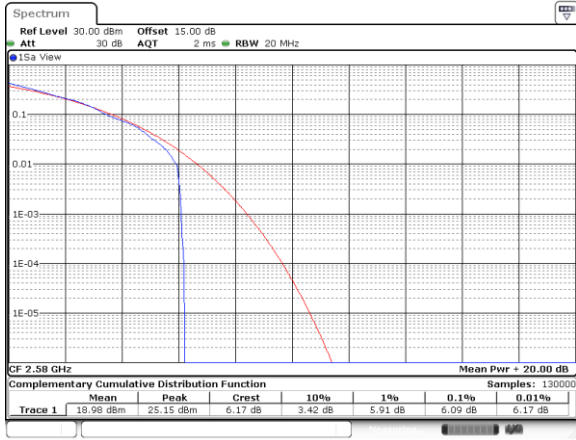

Middle Channel / 1RB

Middle Channel / Full RB

Highest Channel / 1RB

Highest Channel / Full RB

LTE Band 38 / 20MHz / 64QAM

Lowest Channel / 1RB

Date: 11.OCT.2017 13:31:18

Lowest Channel / Full RB