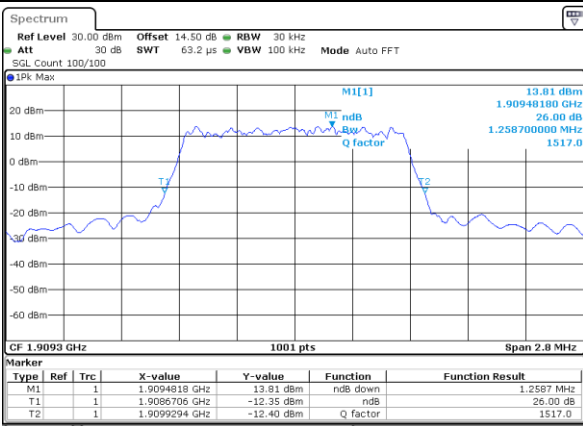

Mode	LTE Band 66 : 26dB BW(MHz)											
BW	1.4MHz		3MHz		5MHz		10MHz		15MHz		20MHz	
Mod.	QPSK	16QAM	QPSK	16QAM	QPSK	16QAM	QPSK	16QAM	QPSK	16QAM	QPSK	16QAM
Lowest CH	1.222	1.208	3.069	3.033	4.915	4.855	9.91	9.71	14.446	14.356	20.18	20.22
Middle CH	1.239	1.231	3.009	3.021	4.945	4.945	9.75	9.83	14.476	14.236	20.14	20.22
Highest CH	1.22	1.214	3.027	3.063	4.945	4.895	9.75	9.85	14.655	14.446	20.18	20.26
BW	1.4MHz	3MHz	5MHz	10MHz	15MHz	20MHz						
Mod.	64QAM	64QAM	64QAM	64QAM	64QAM	64QAM						
Lowest CH	1.253	2.973	4.915	9.77	14.266	20.14						
Middle CH	1.22	3.015	4.895	9.75	14.476	20.06						
Highest CH	1.225	2.991	4.925	9.71	14.476	20.06						

LTE Band 2

Lowest Channel / 1.4MHz / QPSK

Date: 7_JUL_2017 10:40:06

Lowest Channel / 1.4MHz / 16QAM

Date: 7_JUL_2017 10:40:17

Middle Channel / 1.4MHz / QPSK

Date: 7_JUL_2017 10:47:17

Middle Channel / 1.4MHz / 16QAM

Date: 7_JUL_2017 10:47:27

Highest Channel / 1.4MHz / QPSK

Date: 7_JUL_2017 10:49:49

Highest Channel / 1.4MHz / 16QAM

Date: 7_JUL_2017 10:49:59

LTE Band 2

Lowest Channel / 3MHz / QPSK

Date: 7_JUL_2017 10:56:50