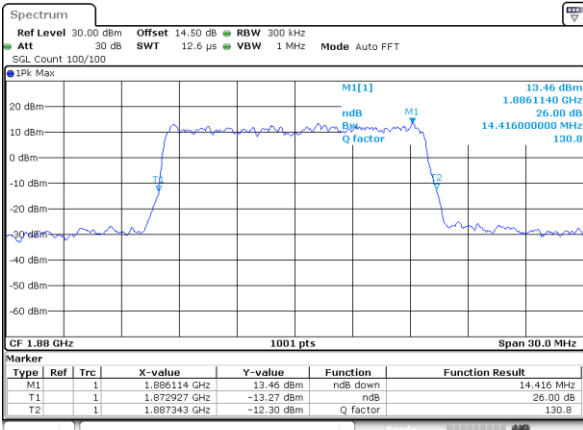

Middle Channel / 15MHz / QPSK

Date: 7_JUL_2017 11:56:57