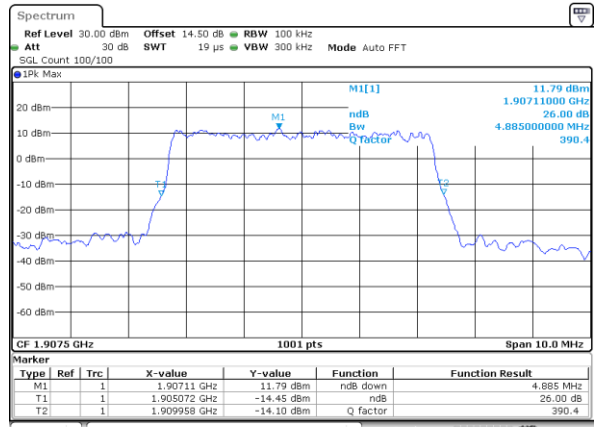

Highest Channel / 3MHz / 16QAM

Date: 7_JUL_2017 11:06:43

LTE Band 2

Lowest Channel / 5MHz / QPSK

Date: 7 JUL 2017 11:13:44

Lowest Channel / 5MHz / 16QAM

Date: 7 JUL 2017 11:13:54

Middle Channel / 5MHz / QPSK

Date: 7 JUL 2017 11:20:54

Middle Channel / 5MHz / 16QAM

Date: 7 JUL 2017 11:21:04

Highest Channel / 5MHz / QPSK

Date: 7 JUL 2017 11:23:26

Highest Channel / 5MHz / 16QAM

Date: 7 JUL 2017 11:23:37

LTE Band 2