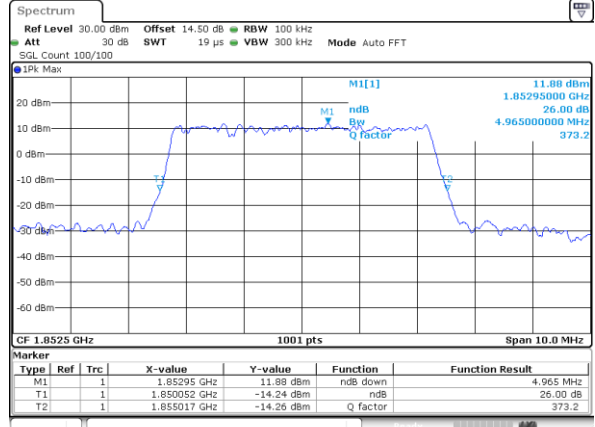

Highest Channel / 3MHz / 16QAM

Date: 7_JUL_2017 11:06:43

LTE Band 2

Lowest Channel / 5MHz / QPSK

Date: 7 JUL 2017 11:13:44

Lowest Channel / 5MHz / 16QAM

Date: 7 JUL 2017 11:13:54

Middle Channel / 5MHz / QPSK

Date: 7 JUL 2017 11:20:54

Middle Channel / 5MHz / 16QAM

Date: 7 JUL 2017 11:21:04

Highest Channel / 5MHz / QPSK

Date: 7 JUL 2017 11:23:26

Highest Channel / 5MHz / 16QAM

Date: 7 JUL 2017 11:23:37

LTE Band 2