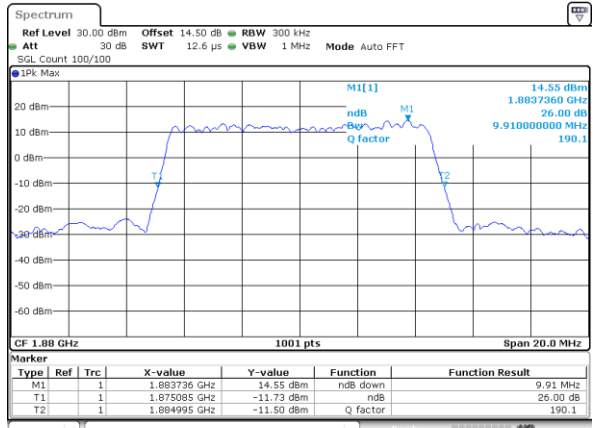

Date: 7 JUL 2017 11:20:54

Middle Channel / 5MHz / 16QAM

Date: 7 JUL 2017 11:21:04

Highest Channel / 5MHz / QPSK

Date: 7 JUL 2017 11:23:26

Highest Channel / 5MHz / 16QAM

Date: 7 JUL 2017 11:23:37

LTE Band 2

Lowest Channel / 10MHz / QPSK

Date: 7, JUL, 2017 11:32:55

Lowest Channel / 10MHz / 16QAM

Date: 7, JUL, 2017 11:33:05

Middle Channel / 10MHz / QPSK

Date: 7, JUL, 2017 11:40:05

Middle Channel / 10MHz / 16QAM

Date: 7, JUL, 2017 11:40:15

Highest Channel / 10MHz / QPSK

Date: 7, JUL, 2017 11:42:37

Highest Channel / 10MHz / 16QAM

Date: 7, JUL, 2017 11:42:47

LTE Band 2

Lowest Channel / 15MHz / QPSK

Date: 7_JUL_2017 11:49:46

Lowest Channel / 15MHz / 16QAM