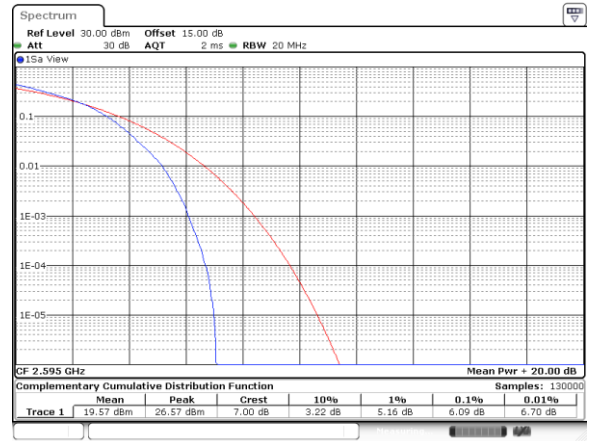

Date: 11.OCT.2017 14:19:21

Highest Channel / 1RB

Date: 11.OCT.2017 14:19:59

Highest Channel / Full RB

Date: 11.OCT.2017 14:20:17

LTE Band 38 / 20MHz / 16QAM

Lowest Channel / 1RB

Lowest Channel / Full RB

Middle Channel / 1RB

Middle Channel / Full RB

Highest Channel / 1RB

Highest Channel / Full RB

LTE Band 38 / 20MHz / 64QAM

Lowest Channel / 1RB

Date: 11.OCT.2017 13:31:18

Lowest Channel / Full RB

Date: 11.OCT.2017 13:31:33

Middle Channel / 1RB

Date: 11.OCT.2017 13:32:44

Middle Channel / Full RB

Date: 11.OCT.2017 13:33:08

Highest Channel / 1RB

Date: 11.OCT.2017 13:33:35

Highest Channel / Full RB

Date: 11.OCT.2017 13:33:55

LTE Band 41 / 20MHz / QPSK

Lowest Channel / 1RB

Lowest Channel / Full RB

Middle Channel / 1RB

Middle Channel / Full RB

Highest Channel / 1RB

Highest Channel / Full RB