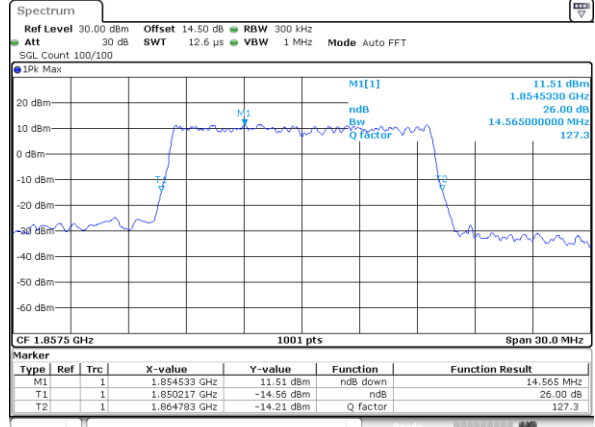

Highest Channel / 10MHz / QPSK

Date: 7, JUL, 2017 11:42:37

Highest Channel / 10MHz / 16QAM

Date: 7, JUL, 2017 11:42:47

LTE Band 2

Lowest Channel / 15MHz / QPSK

Date: 7_JUL_2017 11:49:46

Lowest Channel / 15MHz / 16QAM