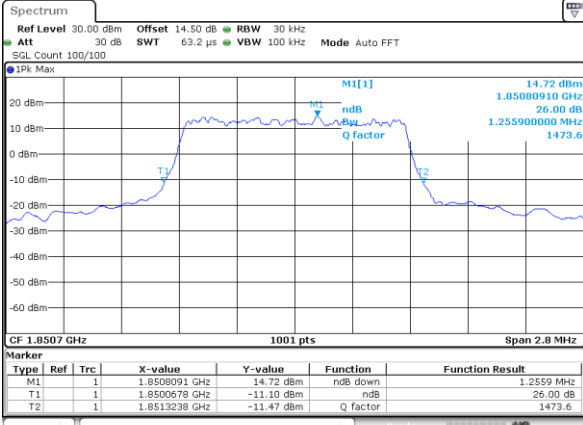

LTE Band 2

Lowest Channel / 1.4MHz / QPSK

Date: 7_JUL_2017 10:40:06