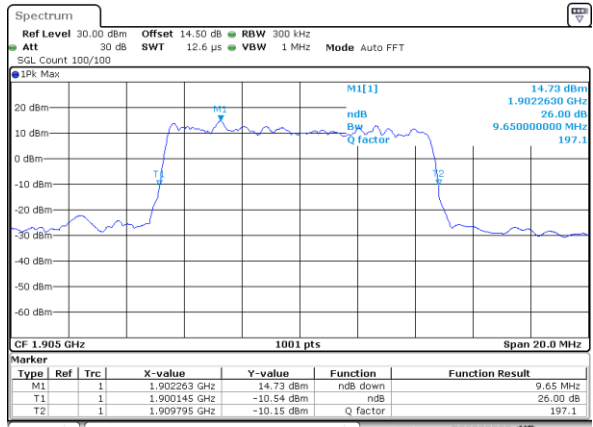

Date: 7 JUL 2017 11:20:54

Middle Channel / 5MHz / 16QAM

Date: 7 JUL 2017 11:21:04

Highest Channel / 5MHz / QPSK

Date: 7 JUL 2017 11:23:26

Highest Channel / 5MHz / 16QAM

Date: 7 JUL 2017 11:23:37

LTE Band 2

Lowest Channel / 10MHz / QPSK

Date: 7, JUL, 2017 11:32:55

Lowest Channel / 10MHz / 16QAM

Date: 7, JUL, 2017 11:33:05

Middle Channel / 10MHz / QPSK

Date: 7, JUL, 2017 11:40:05

Middle Channel / 10MHz / 16QAM

Date: 7, JUL, 2017 11:40:15

Highest Channel / 10MHz / QPSK

Date: 7, JUL, 2017 11:42:37

Highest Channel / 10MHz / 16QAM

Date: 7, JUL, 2017 11:42:47

LTE Band 2

Lowest Channel / 15MHz / QPSK

Date: 7_JUL_2017 11:49:46

Lowest Channel / 15MHz / 16QAM