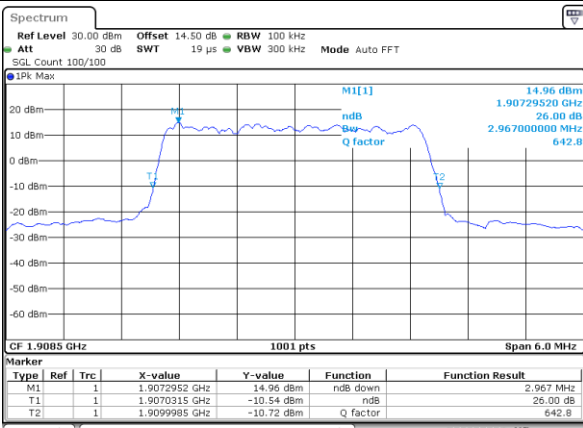

Date: 7_JUL_2017 10:47:27

Highest Channel / 1.4MHz / QPSK

Date: 7_JUL_2017 10:49:49

Highest Channel / 1.4MHz / 16QAM

Date: 7_JUL_2017 10:49:59

LTE Band 2

Lowest Channel / 3MHz / QPSK

Date: 7_JUL_2017 10:56:50

Lowest Channel / 3MHz / 16QAM

Date: 7_JUL_2017 10:57:00

Middle Channel / 3MHz / QPSK

Date: 7_JUL_2017 11:04:01

Middle Channel / 3MHz / 16QAM

Date: 7_JUL_2017 11:04:11

Highest Channel / 3MHz / QPSK

Date: 7_JUL_2017 11:06:33

Highest Channel / 3MHz / 16QAM

Date: 7_JUL_2017 11:06:43

LTE Band 2

Lowest Channel / 5MHz / QPSK

Date: 7 JUL 2017 11:13:44

Lowest Channel / 5MHz / 16QAM

Date: 7 JUL 2017 11:13:54

Middle Channel / 5MHz / QPSK

Date: 7 JUL 2017 11:20:54

Middle Channel / 5MHz / 16QAM

Date: 7 JUL 2017 11:21:04

Highest Channel / 5MHz / QPSK

Date: 7 JUL 2017 11:23:26

Highest Channel / 5MHz / 16QAM

Date: 7 JUL 2017 11:23:37

LTE Band 2