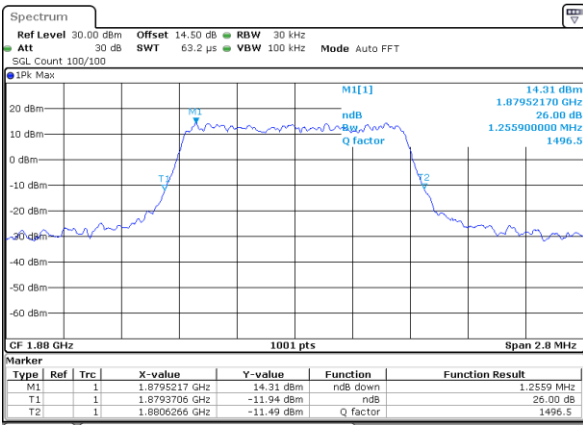

Mode	LTE Band 66 : 26dB BW(MHz)											
BW	1.4MHz		3MHz		5MHz		10MHz		15MHz		20MHz	
Mod.	QPSK	16QAM	QPSK	16QAM	QPSK	16QAM	QPSK	16QAM	QPSK	16QAM	QPSK	16QAM
Lowest CH	1.222	1.208	3.069	3.033	4.915	4.855	9.91	9.71	14.446	14.356	20.18	20.22
Middle CH	1.239	1.231	3.009	3.021	4.945	4.945	9.75	9.83	14.476	14.236	20.14	20.22
Highest CH	1.22	1.214	3.027	3.063	4.945	4.895	9.75	9.85	14.655	14.446	20.18	20.26
BW	1.4MHz	3MHz	5MHz	10MHz	15MHz	20MHz						
Mod.	64QAM	64QAM	64QAM	64QAM	64QAM	64QAM						
Lowest CH	1.253	2.973	4.915	9.77	14.266	20.14						
Middle CH	1.22	3.015	4.895	9.75	14.476	20.06						
Highest CH	1.225	2.991	4.925	9.71	14.476	20.06						

LTE Band 2

Lowest Channel / 1.4MHz / QPSK

Date: 7_JUL_2017 10:40:06

Lowest Channel / 1.4MHz / 16QAM

Date: 7_JUL_2017 10:40:17

Middle Channel / 1.4MHz / QPSK

Date: 7_JUL_2017 10:47:17

Middle Channel / 1.4MHz / 16QAM

Date: 7_JUL_2017 10:47:27

Highest Channel / 1.4MHz / QPSK

Date: 7_JUL_2017 10:49:49

Highest Channel / 1.4MHz / 16QAM

Date: 7_JUL_2017 10:49:59

LTE Band 2

Lowest Channel / 3MHz / QPSK

Date: 7_JUL_2017 10:56:50