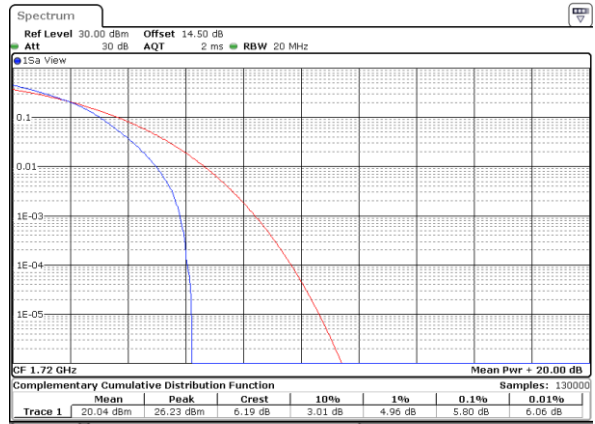

Lowest Channel / 1RB

Date: 29_SEP.2017 15:43:21

Lowest Channel / Full RB

Date: 29_SEP.2017 15:44:48

Middle Channel / 1RB

Date: 29_SEP.2017 15:45:49

Middle Channel / Full RB

Date: 29_SEP.2017 15:45:02

Highest Channel / 1RB

Date: 29_SEP.2017 15:51:42

Highest Channel / Full RB

Date: 29_SEP.2017 15:49:09

LTE Band 66 / 20MHz / 64QAM

Lowest Channel / 1RB

Date: 10_OCT_2017 07:58:33

Lowest Channel / Full RB