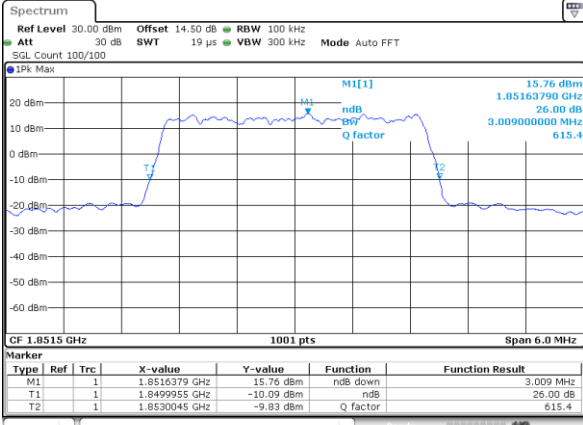

LTE Band 2

Lowest Channel / 1.4MHz / QPSK

Date: 7_JUL_2017 10:40:06

Lowest Channel / 1.4MHz / 16QAM

Date: 7_JUL_2017 10:40:17

Middle Channel / 1.4MHz / QPSK

Date: 7_JUL_2017 10:47:17

Middle Channel / 1.4MHz / 16QAM

Date: 7_JUL_2017 10:47:27

Highest Channel / 1.4MHz / QPSK

Date: 7_JUL_2017 10:49:49

Highest Channel / 1.4MHz / 16QAM

Date: 7_JUL_2017 10:49:59

LTE Band 2

Lowest Channel / 3MHz / QPSK

Date: 7_JUL_2017 10:56:50