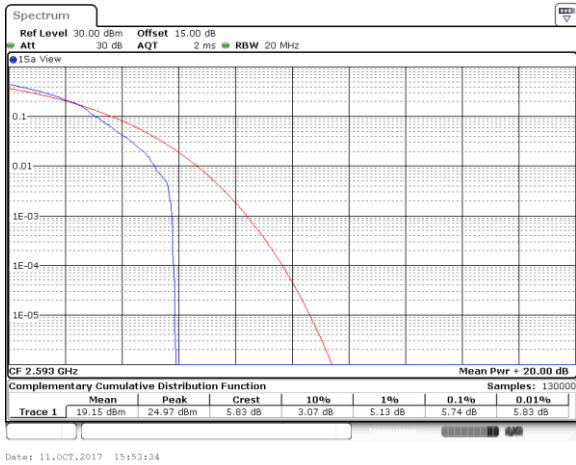

Date: 11.OCT.2017 15:35:43

Highest Channel / 1RB

Date: 11.OCT.2017 15:36:55

Highest Channel / Full RB

Date: 11.OCT.2017 15:37:25

LTE Band 41 / 20MHz / 64QAM

Lowest Channel / 1RB

Date: 11.OCT.2017 15:52:03

Lowest Channel / Full RB

Date: 11.OCT.2017 15:52:37

Middle Channel / 1RB

Date: 11.OCT.2017 15:53:34

Middle Channel / Full RB

Date: 11.OCT.2017 15:53:45

Highest Channel / 1RB

Date: 11.OCT.2017 15:55:32

Highest Channel / Full RB

Date: 11.OCT.2017 15:55:54

LTE Band 66 / 20MHz / QPSK

Lowest Channel / 1RB

Date: 29_SEP.2017 15:43:53

Lowest Channel / Full RB

Date: 29_SEP.2017 15:44:120

Middle Channel / 1RB