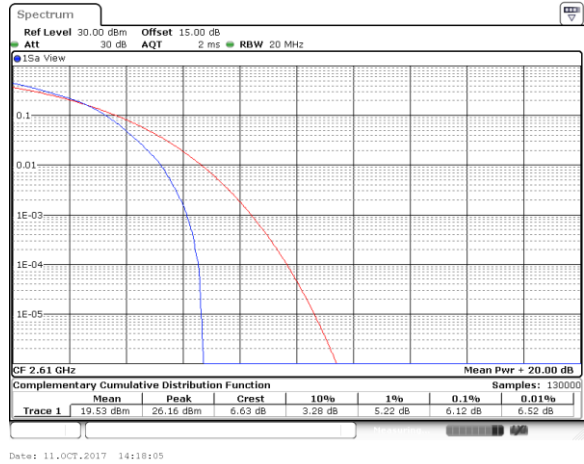

Date: 11.OCT.2017 14:19:21

Highest Channel / 1RB

Date: 11.OCT.2017 14:19:59

Highest Channel / Full RB

Date: 11.OCT.2017 14:20:17

LTE Band 38 / 20MHz / 16QAM

Lowest Channel / 1RB

Lowest Channel / Full RB

Middle Channel / 1RB

Middle Channel / Full RB

Highest Channel / 1RB

Highest Channel / Full RB

LTE Band 38 / 20MHz / 64QAM

Lowest Channel / 1RB

Date: 11.OCT.2017 13:31:18

Lowest Channel / Full RB

Date: 11.OCT.2017 13:31:33

Middle Channel / 1RB

Date: 11.OCT.2017 13:32:44

Middle Channel / Full RB

Date: 11.OCT.2017 13:33:08

Highest Channel / 1RB

Date: 11.OCT.2017 13:33:35

Highest Channel / Full RB