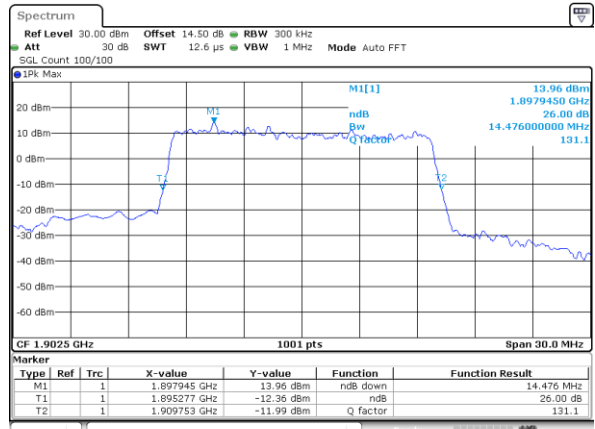

Highest Channel / 10MHz / QPSK

Date: 7, JUL, 2017 11:42:37

Highest Channel / 10MHz / 16QAM

Date: 7, JUL, 2017 11:42:47

LTE Band 2

Lowest Channel / 15MHz / QPSK

Date: 7_JUL_2017 11:49:46

Lowest Channel / 15MHz / 16QAM

Date: 7_JUL_2017 11:49:57

Middle Channel / 15MHz / QPSK

Date: 7_JUL_2017 11:56:57

Middle Channel / 15MHz / 16QAM

Date: 7_JUL_2017 11:57:07

Highest Channel / 15MHz / QPSK

Date: 7_JUL_2017 11:59:30

Highest Channel / 15MHz / 16QAM