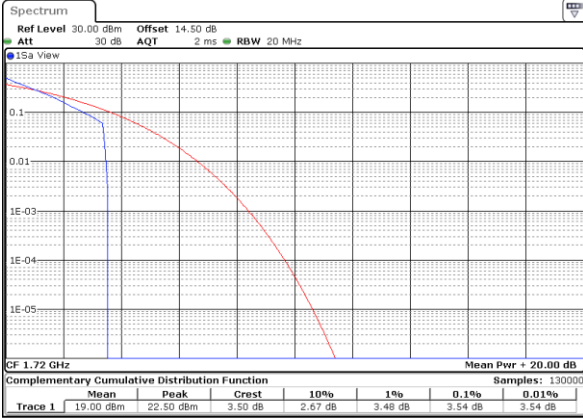

Lowest Channel / Full RB

Date: 11.OCT.2017 15:52:37

Middle Channel / 1RB

Date: 11.OCT.2017 15:53:34

Middle Channel / Full RB

Date: 11.OCT.2017 15:53:45

Highest Channel / 1RB

Date: 11.OCT.2017 15:55:32

Highest Channel / Full RB

Date: 11.OCT.2017 15:55:54

LTE Band 66 / 20MHz / QPSK

Lowest Channel / 1RB

Date: 29_SEP.2017 15:43:53

Lowest Channel / Full RB

Date: 29_SEP.2017 15:44:120

Middle Channel / 1RB

Date: 29_SEP.2017 15:45:17

Middle Channel / Full RB

Date: 29_SEP.2017 15:46:17

Highest Channel / 1RB

Date: 29_SEP.2017 15:47:43

Highest Channel / Full RB

Date: 29_SEP.2017 15:48:38

LTE Band 66 / 20MHz / 16QAM