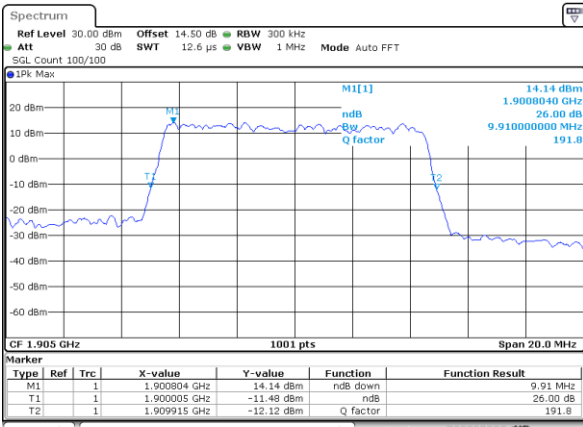

Date: 7 JUL 2017 11:20:54

Middle Channel / 5MHz / 16QAM

Date: 7 JUL 2017 11:21:04

Highest Channel / 5MHz / QPSK

Date: 7 JUL 2017 11:23:26

Highest Channel / 5MHz / 16QAM

Date: 7 JUL 2017 11:23:37

LTE Band 2

Lowest Channel / 10MHz / QPSK

Date: 7, JUL, 2017 11:32:55

Lowest Channel / 10MHz / 16QAM

Date: 7, JUL, 2017 11:33:05

Middle Channel / 10MHz / QPSK

Date: 7, JUL, 2017 11:40:05

Middle Channel / 10MHz / 16QAM

Date: 7, JUL, 2017 11:40:15

Highest Channel / 10MHz / QPSK

Date: 7, JUL, 2017 11:42:37

Highest Channel / 10MHz / 16QAM

Date: 7, JUL, 2017 11:42:47

LTE Band 2

Lowest Channel / 15MHz / QPSK

Date: 7_JUL_2017 11:49:46

Lowest Channel / 15MHz / 16QAM