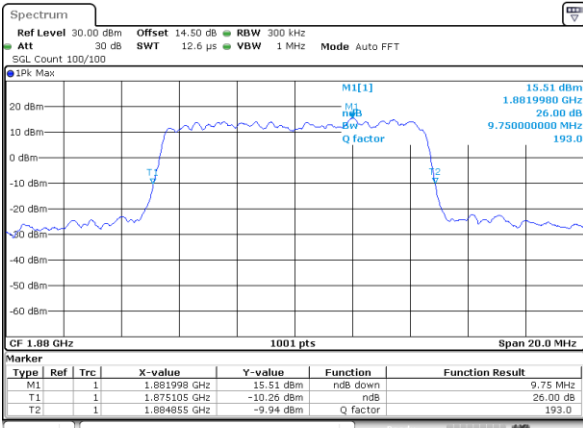

Date: 7 JUL 2017 11:20:54

Middle Channel / 5MHz / 16QAM

Date: 7 JUL 2017 11:21:04

Highest Channel / 5MHz / QPSK

Date: 7 JUL 2017 11:23:26

Highest Channel / 5MHz / 16QAM

Date: 7 JUL 2017 11:23:37

LTE Band 2

Lowest Channel / 10MHz / QPSK

Date: 7, JUL, 2017 11:32:55

Lowest Channel / 10MHz / 16QAM

Date: 7, JUL, 2017 11:33:05

Middle Channel / 10MHz / QPSK

Date: 7, JUL, 2017 11:40:05

Middle Channel / 10MHz / 16QAM

Date: 7, JUL, 2017 11:40:15

Highest Channel / 10MHz / QPSK

Date: 7, JUL, 2017 11:42:37

Highest Channel / 10MHz / 16QAM

Date: 7, JUL, 2017 11:42:47

LTE Band 2

Lowest Channel / 15MHz / QPSK

Date: 7_JUL_2017 11:49:46

Lowest Channel / 15MHz / 16QAM