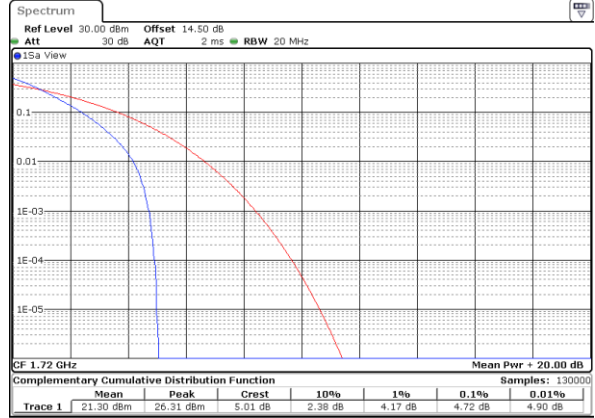

Lowest Channel / Full RB

Date: 11.OCT.2017 15:52:37

Middle Channel / 1RB

Date: 11.OCT.2017 15:53:34

Middle Channel / Full RB

Date: 11.OCT.2017 15:53:45

Highest Channel / 1RB

Date: 11.OCT.2017 15:55:32

Highest Channel / Full RB

Date: 11.OCT.2017 15:55:54

LTE Band 66 / 20MHz / QPSK

Lowest Channel / 1RB

Date: 29_SEP.2017 15:43:53

Lowest Channel / Full RB

Date: 29_SEP.2017 15:44:120

Middle Channel / 1RB

Date: 29_SEP.2017 15:45:17

Middle Channel / Full RB

Date: 29_SEP.2017 15:46:17

Highest Channel / 1RB

Date: 29_SEP.2017 15:47:43

Highest Channel / Full RB

Date: 29_SEP.2017 15:48:38

LTE Band 66 / 20MHz / 16QAM