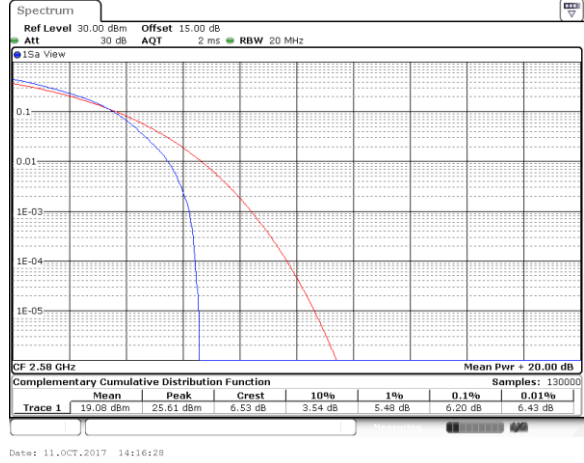

Date: 11.OCT.2017 14:19:21

Highest Channel / 1RB

Date: 11.OCT.2017 14:19:59

Highest Channel / Full RB

Date: 11.OCT.2017 14:20:17

LTE Band 38 / 20MHz / 16QAM

Lowest Channel / 1RB

Lowest Channel / Full RB

Middle Channel / 1RB

Middle Channel / Full RB

Highest Channel / 1RB

Highest Channel / Full RB

LTE Band 38 / 20MHz / 64QAM

Lowest Channel / 1RB

Date: 11.OCT.2017 13:31:18

Lowest Channel / Full RB