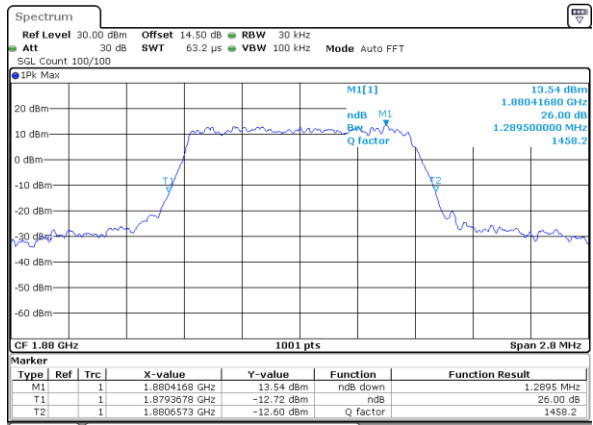

Mode	LTE Band 66 : 26dB BW(MHz)											
BW	1.4MHz		3MHz		5MHz		10MHz		15MHz		20MHz	
Mod.	QPSK	16QAM	QPSK	16QAM	QPSK	16QAM	QPSK	16QAM	QPSK	16QAM	QPSK	16QAM
Lowest CH	1.222	1.208	3.069	3.033	4.915	4.855	9.91	9.71	14.446	14.356	20.18	20.22
Middle CH	1.239	1.231	3.009	3.021	4.945	4.945	9.75	9.83	14.476	14.236	20.14	20.22
Highest CH	1.22	1.214	3.027	3.063	4.945	4.895	9.75	9.85	14.655	14.446	20.18	20.26
BW	1.4MHz	3MHz	5MHz	10MHz	15MHz	20MHz						
Mod.	64QAM	64QAM	64QAM	64QAM	64QAM	64QAM						
Lowest CH	1.253	2.973	4.915	9.77	14.266	20.14						
Middle CH	1.22	3.015	4.895	9.75	14.476	20.06						
Highest CH	1.225	2.991	4.925	9.71	14.476	20.06						

LTE Band 2

Lowest Channel / 1.4MHz / QPSK

Date: 7_JUL_2017 10:40:06

Lowest Channel / 1.4MHz / 16QAM

Date: 7_JUL_2017 10:40:17

Middle Channel / 1.4MHz / QPSK

Date: 7_JUL_2017 10:47:17

Middle Channel / 1.4MHz / 16QAM

Date: 7_JUL_2017 10:47:27

Highest Channel / 1.4MHz / QPSK

Date: 7_JUL_2017 10:49:49

Highest Channel / 1.4MHz / 16QAM

Date: 7_JUL_2017 10:49:59

LTE Band 2

Lowest Channel / 3MHz / QPSK

Date: 7_JUL_2017 10:56:50