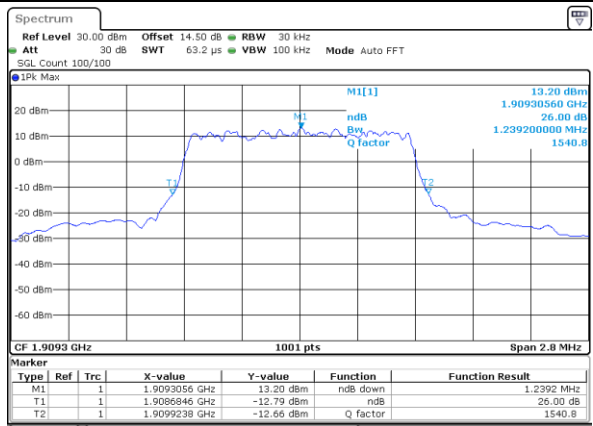

Mode	LTE Band 66 : 26dB BW(MHz)											
BW	1.4MHz		3MHz		5MHz		10MHz		15MHz		20MHz	
Mod.	QPSK	16QAM	QPSK	16QAM	QPSK	16QAM	QPSK	16QAM	QPSK	16QAM	QPSK	16QAM
Lowest CH	1.222	1.208	3.069	3.033	4.915	4.855	9.91	9.71	14.446	14.356	20.18	20.22
Middle CH	1.239	1.231	3.009	3.021	4.945	4.945	9.75	9.83	14.476	14.236	20.14	20.22
Highest CH	1.22	1.214	3.027	3.063	4.945	4.895	9.75	9.85	14.655	14.446	20.18	20.26
BW	1.4MHz	3MHz	5MHz	10MHz	15MHz	20MHz						
Mod.	64QAM	64QAM	64QAM	64QAM	64QAM	64QAM						
Lowest CH	1.253	2.973	4.915	9.77	14.266	20.14						
Middle CH	1.22	3.015	4.895	9.75	14.476	20.06						
Highest CH	1.225	2.991	4.925	9.71	14.476	20.06						

LTE Band 2

Lowest Channel / 1.4MHz / QPSK

Date: 7_JUL_2017 10:40:06

Lowest Channel / 1.4MHz / 16QAM

Date: 7_JUL_2017 10:40:17

Middle Channel / 1.4MHz / QPSK

Date: 7_JUL_2017 10:47:17

Middle Channel / 1.4MHz / 16QAM

Date: 7_JUL_2017 10:47:27

Highest Channel / 1.4MHz / QPSK

Date: 7_JUL_2017 10:49:49

Highest Channel / 1.4MHz / 16QAM

Date: 7_JUL_2017 10:49:59

LTE Band 2

Lowest Channel / 3MHz / QPSK

Date: 7_JUL_2017 10:56:50