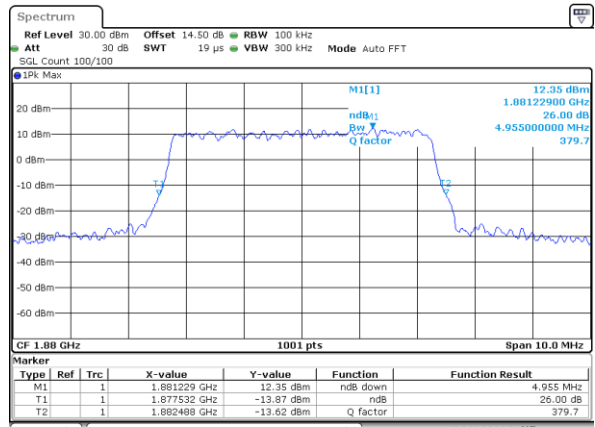

Highest Channel / 3MHz / 16QAM

Date: 7_JUL_2017 11:06:43

LTE Band 2

Lowest Channel / 5MHz / QPSK

Date: 7 JUL 2017 11:13:44

Lowest Channel / 5MHz / 16QAM

Date: 7 JUL 2017 11:13:54

Middle Channel / 5MHz / QPSK

Date: 7 JUL 2017 11:20:54

Middle Channel / 5MHz / 16QAM

Date: 7 JUL 2017 11:21:04

Highest Channel / 5MHz / QPSK

Date: 7 JUL 2017 11:23:26

Highest Channel / 5MHz / 16QAM

Date: 7 JUL 2017 11:23:37

LTE Band 2