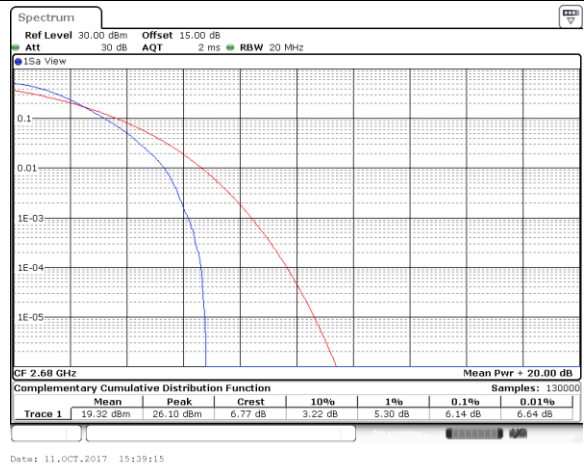

Date: 11.OCT.2017 13:33:55

LTE Band 41 / 20MHz / QPSK

Lowest Channel / 1RB

Lowest Channel / Full RB

Middle Channel / 1RB

Middle Channel / Full RB

Highest Channel / 1RB

Highest Channel / Full RB

LTE Band 41 / 20MHz / 16QAM

Lowest Channel / 1RB

Date: 11.OCT.2017 15:35:00

Lowest Channel / Full RB

Date: 11.OCT.2017 15:35:11

Middle Channel / 1RB

Date: 11.OCT.2017 15:35:30

Middle Channel / Full RB