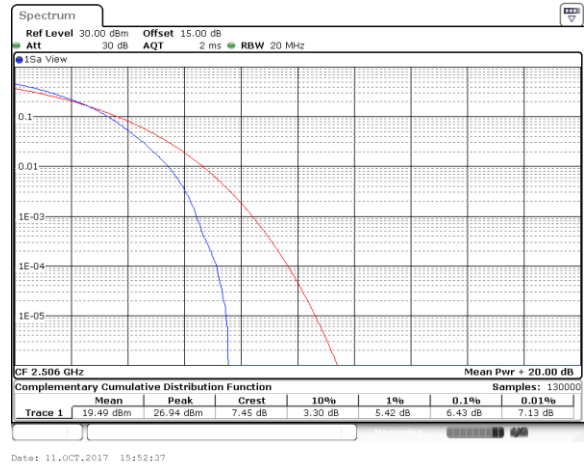

Date: 11.OCT.2017 15:35:43

Highest Channel / 1RB

Date: 11.OCT.2017 15:36:55

Highest Channel / Full RB

Date: 11.OCT.2017 15:37:25

LTE Band 41 / 20MHz / 64QAM

Lowest Channel / 1RB

Date: 11.OCT.2017 15:52:03

Lowest Channel / Full RB

Date: 11.OCT.2017 15:52:37

Middle Channel / 1RB

Date: 11.OCT.2017 15:53:34

Middle Channel / Full RB

Date: 11.OCT.2017 15:53:45

Highest Channel / 1RB

Date: 11.OCT.2017 15:55:32

Highest Channel / Full RB

Date: 11.OCT.2017 15:55:54

LTE Band 66 / 20MHz / QPSK

Lowest Channel / 1RB

Date: 29_SEP.2017 15:43:53

Lowest Channel / Full RB

Date: 29_SEP.2017 15:44:120

Middle Channel / 1RB