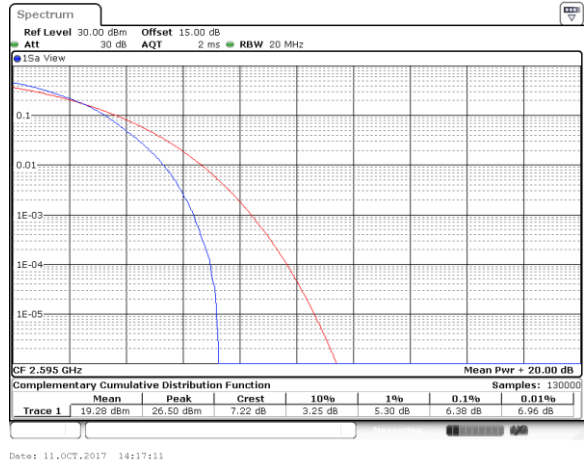

Date: 11.OCT.2017 14:19:21

Highest Channel / 1RB

Date: 11.OCT.2017 14:19:59

Highest Channel / Full RB

Date: 11.OCT.2017 14:20:17

LTE Band 38 / 20MHz / 16QAM

Lowest Channel / 1RB

Lowest Channel / Full RB

Middle Channel / 1RB

Middle Channel / Full RB

Highest Channel / 1RB

Highest Channel / Full RB

LTE Band 38 / 20MHz / 64QAM

Lowest Channel / 1RB

Date: 11.OCT.2017 13:31:18

Lowest Channel / Full RB