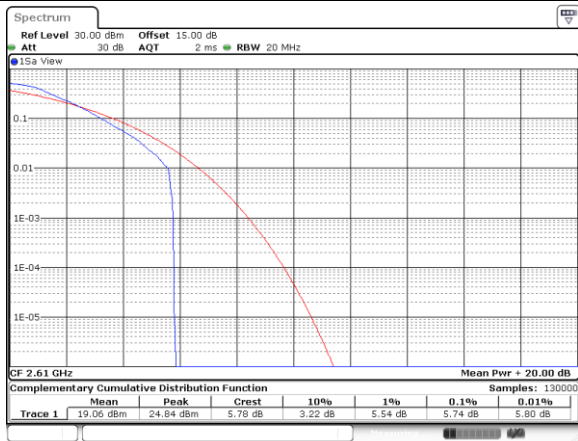

LTE Band 38 / 20MHz / QPSK

Lowest Channel / 1RB

Date: 11.OCT.2017 14:18:23

Lowest Channel / Full RB

Date: 11.OCT.2017 14:18:44

Middle Channel / 1RB

Date: 11.OCT.2017 14:19:04

Middle Channel / Full RB

Date: 11.OCT.2017 14:19:21

Highest Channel / 1RB

Date: 11.OCT.2017 14:19:59

Highest Channel / Full RB

Date: 11.OCT.2017 14:20:17

LTE Band 38 / 20MHz / 16QAM

Lowest Channel / 1RB

Lowest Channel / Full RB