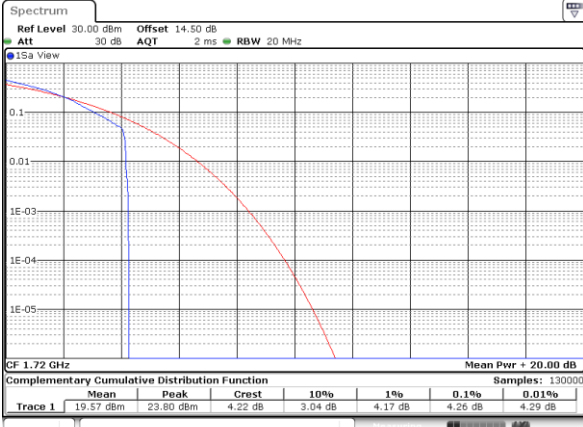

Highest Channel / Full RB

Date: 11.OCT.2017 15:55:54

LTE Band 66 / 20MHz / QPSK

Lowest Channel / 1RB

Date: 29_SEP.2017 15:43:53

Lowest Channel / Full RB

Date: 29_SEP.2017 15:44:120

Middle Channel / 1RB

Date: 29_SEP.2017 15:45:17

Middle Channel / Full RB

Date: 29_SEP.2017 15:46:17

Highest Channel / 1RB

Date: 29_SEP.2017 15:47:43

Highest Channel / Full RB

Date: 29_SEP.2017 15:48:38

LTE Band 66 / 20MHz / 16QAM

Lowest Channel / 1RB

Date: 29_SEP.2017 15:43:21

Lowest Channel / Full RB

Date: 29_SEP.2017 15:44:48

Middle Channel / 1RB

Date: 29_SEP.2017 15:45:49

Middle Channel / Full RB

Date: 29_SEP.2017 15:45:02