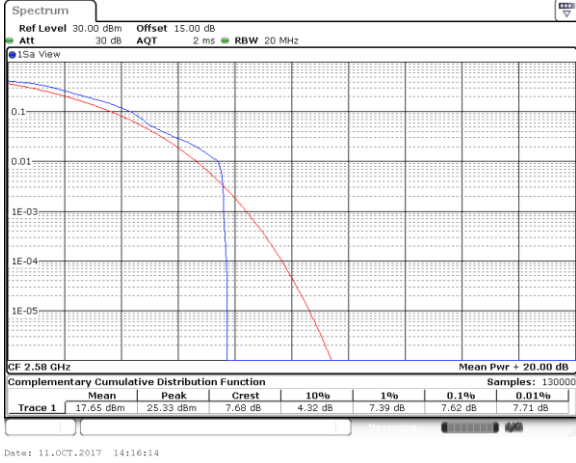

Date: 11.OCT.2017 14:19:21

Highest Channel / 1RB

Date: 11.OCT.2017 14:19:59

Highest Channel / Full RB

Date: 11.OCT.2017 14:20:17

LTE Band 38 / 20MHz / 16QAM

Lowest Channel / 1RB

Lowest Channel / Full RB

Middle Channel / 1RB

Middle Channel / Full RB

Highest Channel / 1RB

Highest Channel / Full RB

LTE Band 38 / 20MHz / 64QAM

Lowest Channel / 1RB

Date: 11.OCT.2017 13:31:18

Lowest Channel / Full RB