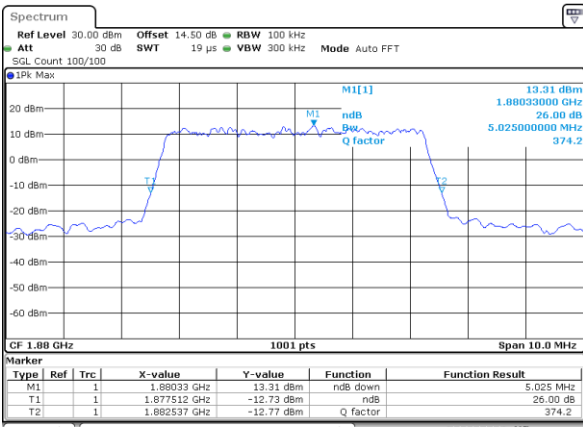

Highest Channel / 3MHz / 16QAM

Date: 7_JUL_2017 11:06:43

LTE Band 2

Lowest Channel / 5MHz / QPSK

Date: 7 JUL 2017 11:13:44

Lowest Channel / 5MHz / 16QAM

Date: 7 JUL 2017 11:13:54

Middle Channel / 5MHz / QPSK

Date: 7 JUL 2017 11:20:54

Middle Channel / 5MHz / 16QAM

Date: 7 JUL 2017 11:21:04

Highest Channel / 5MHz / QPSK

Date: 7 JUL 2017 11:23:26

Highest Channel / 5MHz / 16QAM

Date: 7 JUL 2017 11:23:37

LTE Band 2