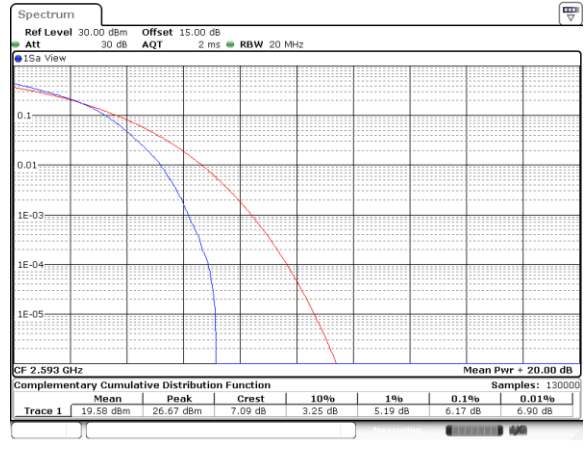

Date: 11.OCT.2017 13:33:55

LTE Band 41 / 20MHz / QPSK

Lowest Channel / 1RB

Lowest Channel / Full RB

Middle Channel / 1RB

Middle Channel / Full RB

Highest Channel / 1RB

Highest Channel / Full RB

LTE Band 41 / 20MHz / 16QAM

Lowest Channel / 1RB

Date: 11.OCT.2017 15:35:00

Lowest Channel / Full RB

Date: 11.OCT.2017 15:35:11

Middle Channel / 1RB

Date: 11.OCT.2017 15:35:30

Middle Channel / Full RB

Date: 11.OCT.2017 15:35:43

Highest Channel / 1RB

Date: 11.OCT.2017 15:36:55

Highest Channel / Full RB

Date: 11.OCT.2017 15:37:25

LTE Band 41 / 20MHz / 64QAM

Lowest Channel / 1RB

Date: 11.OCT.2017 15:52:03