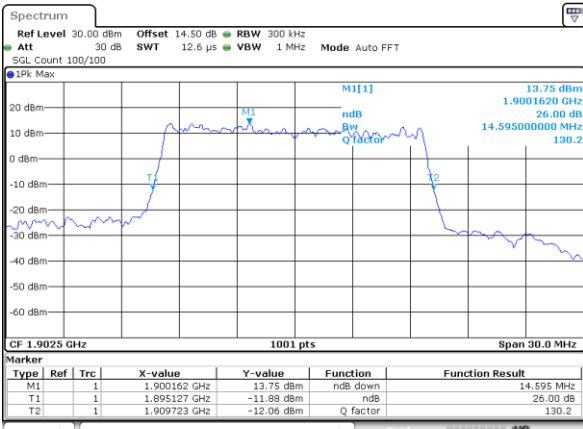

Highest Channel / 10MHz / QPSK

Date: 7, JUL, 2017 11:42:37

Highest Channel / 10MHz / 16QAM

Date: 7, JUL, 2017 11:42:47

LTE Band 2

Lowest Channel / 15MHz / QPSK

Date: 7_JUL_2017 11:49:46

Lowest Channel / 15MHz / 16QAM

Date: 7_JUL_2017 11:49:57

Middle Channel / 15MHz / QPSK

Date: 7_JUL_2017 11:56:57

Middle Channel / 15MHz / 16QAM

Date: 7_JUL_2017 11:57:07

Highest Channel / 15MHz / QPSK

Date: 7_JUL_2017 11:59:30

Highest Channel / 15MHz / 16QAM