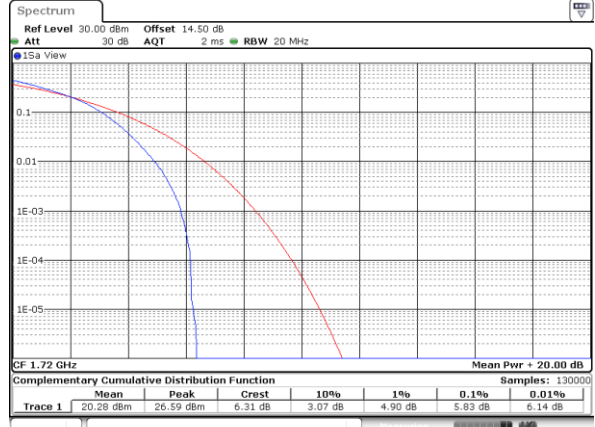

Highest Channel / Full RB

Date: 11.OCT.2017 15:55:54

LTE Band 66 / 20MHz / QPSK

Lowest Channel / 1RB

Date: 29_SEP.2017 15:43:53

Lowest Channel / Full RB

Date: 29_SEP.2017 15:44:120

Middle Channel / 1RB

Date: 29_SEP.2017 15:45:17

Middle Channel / Full RB

Date: 29_SEP.2017 15:46:17

Highest Channel / 1RB

Date: 29_SEP.2017 15:47:43

Highest Channel / Full RB

Date: 29_SEP.2017 15:48:38

LTE Band 66 / 20MHz / 16QAM

Lowest Channel / 1RB

Date: 29_SEP.2017 15:43:21

Lowest Channel / Full RB

Date: 29_SEP.2017 15:44:48

Middle Channel / 1RB

Date: 29_SEP.2017 15:45:49

Middle Channel / Full RB

Date: 29_SEP.2017 15:45:02