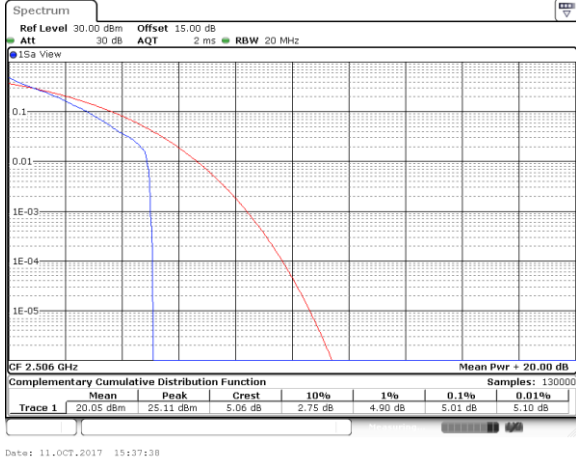

Date: 11.OCT.2017 13:31:33

Middle Channel / 1RB

Date: 11.OCT.2017 13:32:44

Middle Channel / Full RB

Date: 11.OCT.2017 13:33:08

Highest Channel / 1RB

Date: 11.OCT.2017 13:33:35

Highest Channel / Full RB

Date: 11.OCT.2017 13:33:55

LTE Band 41 / 20MHz / QPSK

Lowest Channel / 1RB

Lowest Channel / Full RB

Middle Channel / 1RB

Middle Channel / Full RB

Highest Channel / 1RB

Highest Channel / Full RB