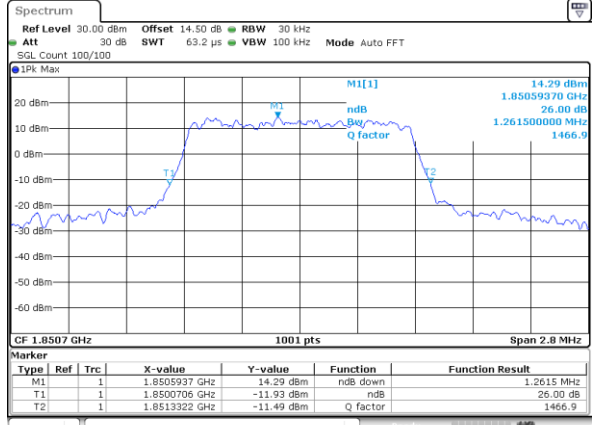

Mode	LTE Band 41 : 26dB BW(MHz)					
BW	20MHz+15MHz			20MHz+20MHz		
Mod.	QPSK	16QAM	64QAM	QPSK	16QAM	64QAM
Lowest CH	34.965	35.175	34.895	40.12	40.04	39.88
Middle CH	35.035	35.035	34.965	39.96	39.96	39.96
Highest CH	35.105	35.105	34.965	39.96	39.96	39.80

Mode	LTE Band 66 : 26dB BW(MHz)											
BW	1.4MHz		3MHz		5MHz		10MHz		15MHz		20MHz	
Mod.	QPSK	16QAM	QPSK	16QAM	QPSK	16QAM	QPSK	16QAM	QPSK	16QAM	QPSK	16QAM
Lowest CH	1.222	1.208	3.069	3.033	4.915	4.855	9.91	9.71	14.446	14.356	20.18	20.22
Middle CH	1.239	1.231	3.009	3.021	4.945	4.945	9.75	9.83	14.476	14.236	20.14	20.22
Highest CH	1.22	1.214	3.027	3.063	4.945	4.895	9.75	9.85	14.655	14.446	20.18	20.26
BW	1.4MHz	3MHz	5MHz	10MHz	15MHz	20MHz						
Mod.	64QAM	64QAM	64QAM	64QAM	64QAM	64QAM						
Lowest CH	1.253	2.973	4.915	9.77	14.266	20.14						
Middle CH	1.22	3.015	4.895	9.75	14.476	20.06						
Highest CH	1.225	2.991	4.925	9.71	14.476	20.06						

LTE Band 2

Lowest Channel / 1.4MHz / QPSK

Date: 7_JUL_2017 10:40:06

Lowest Channel / 1.4MHz / 16QAM

Date: 7_JUL_2017 10:40:17

Middle Channel / 1.4MHz / QPSK

Date: 7_JUL_2017 10:47:17

Middle Channel / 1.4MHz / 16QAM

Date: 7_JUL_2017 10:47:27

Highest Channel / 1.4MHz / QPSK

Date: 7_JUL_2017 10:49:49

Highest Channel / 1.4MHz / 16QAM

Date: 7_JUL_2017 10:49:59

LTE Band 2

Lowest Channel / 3MHz / QPSK

Date: 7_JUL_2017 10:56:50