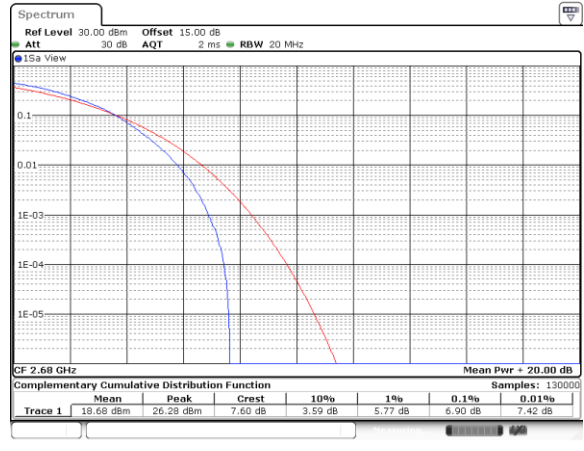

Date: 11.OCT.2017 13:33:55

LTE Band 41 / 20MHz / QPSK

Lowest Channel / 1RB

Lowest Channel / Full RB

Middle Channel / 1RB

Middle Channel / Full RB

Highest Channel / 1RB

Highest Channel / Full RB

LTE Band 41 / 20MHz / 16QAM

Lowest Channel / 1RB

Date: 11.OCT.2017 15:35:00

Lowest Channel / Full RB

Date: 11.OCT.2017 15:35:11

Middle Channel / 1RB

Date: 11.OCT.2017 15:35:30

Middle Channel / Full RB

Date: 11.OCT.2017 15:35:43

Highest Channel / 1RB

Date: 11.OCT.2017 15:36:55

Highest Channel / Full RB

Date: 11.OCT.2017 15:37:25

LTE Band 41 / 20MHz / 64QAM

Lowest Channel / 1RB

Date: 11.OCT.2017 15:52:03