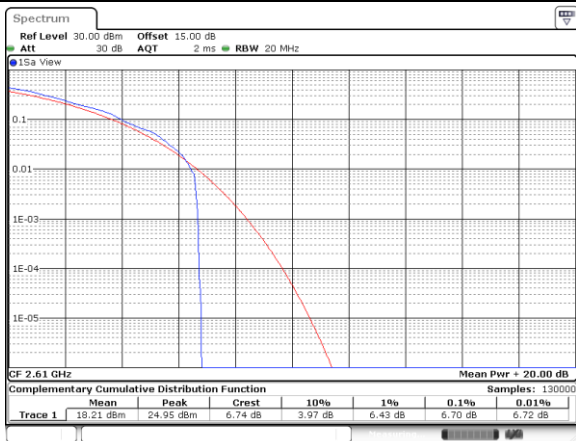

Date: 11.OCT.2017 13:31:33

Middle Channel / 1RB

Date: 11.OCT.2017 13:32:44

Middle Channel / Full RB

Date: 11.OCT.2017 13:33:08

Highest Channel / 1RB

Date: 11.OCT.2017 13:33:35

Highest Channel / Full RB

Date: 11.OCT.2017 13:33:55

LTE Band 41 / 20MHz / QPSK

Lowest Channel / 1RB

Lowest Channel / Full RB

Middle Channel / 1RB

Middle Channel / Full RB

Highest Channel / 1RB

Highest Channel / Full RB