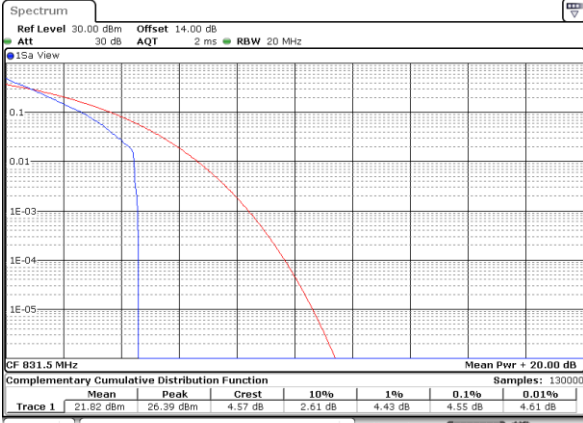

Lowest Channel / 1RB

Date: 20_SEP.2017 08:27:16

Lowest Channel / Full RB

Date: 20_SEP.2017 08:28:00

Middle Channel / 1RB

Date: 20_SEP.2017 08:28:11

Middle Channel / Full RB

Date: 20_SEP.2017 08:28:29

Highest Channel / 1RB

Date: 20_SEP.2017 08:28:57

Highest Channel / Full RB

Date: 20_SEP.2017 08:29:10

LTE Band 25 / 20MHz / 64QAM

Lowest Channel / 1RB

Date: 28.SEP.2017 23:51:20

Lowest Channel / Full RB

Date: 28.SEP.2017 23:51:29

Middle Channel / 1RB

Date: 28.SEP.2017 23:51:39

Middle Channel / Full RB

Date: 28.SEP.2017 23:51:48

Highest Channel / 1RB

Date: 28.SEP.2017 23:51:57

Highest Channel / Full RB

Date: 28.SEP.2017 23:52:06

LTE Band 26 / 15MHz / QPSK

Lowest Channel / 1RB

Date: 26_SEP.2017 12:04:28

Lowest Channel / Full RB

Date: 26_SEP.2017 12:04:37

Middle Channel / 1RB

Date: 26_SEP.2017 12:04:46