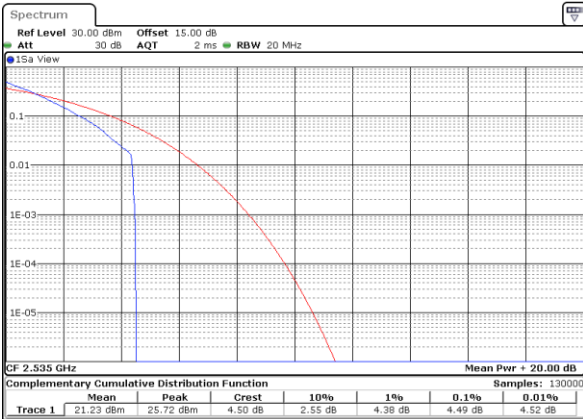

LTE Band 5 / 10MHz / 64QAM

Lowest Channel / 1RB

Date: 22.SEP.2017 01:57:29

Lowest Channel / Full RB

Date: 22.SEP.2017 01:56:27

Middle Channel / 1RB

Date: 22.SEP.2017 01:56:36

Middle Channel / Full RB

Date: 22.SEP.2017 01:57:01

Highest Channel / 1RB

Date: 22.SEP.2017 01:57:11

Highest Channel / Full RB

Date: 22.SEP.2017 01:57:20

LTE Band 7 / 20MHz / QPSK

Lowest Channel / 1RB

Date: 26.SEP.2017 04:27:20

Lowest Channel / Full RB

Date: 26.SEP.2017 04:27:28

Middle Channel / 1RB

Date: 26.SEP.2017 04:27:36

Middle Channel / Full RB

Date: 26.SEP.2017 04:27:45

Highest Channel / 1RB

Date: 26.SEP.2017 04:27:53