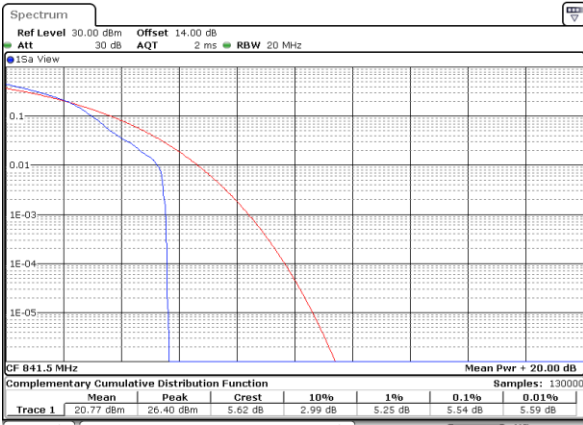

Middle Channel / Full RB

Date: 26_SEP.2017 12:04:56

Highest Channel / 1RB

Date: 26_SEP.2017 12:05:05

Highest Channel / Full RB

Date: 26_SEP.2017 12:05:14

LTE Band 26 / 15MHz / 16QAM

Lowest Channel / 1RB

Date: 26_SEP.2017 12:03:33

Lowest Channel / Full RB

Date: 26_SEP.2017 12:03:42

Middle Channel / 1RB

Date: 26_SEP.2017 12:03:51

Middle Channel / Full RB

Date: 26_SEP.2017 12:04:01

Highest Channel / 1RB

Date: 26_SEP.2017 12:04:10

Highest Channel / Full RB

Date: 26_SEP.2017 12:04:19

LTE Band 26/ 15MHz / 64QAM

Lowest Channel / 1RB

Date: 28.SEP.2017 13:26:15

Lowest Channel / Full RB

Date: 28.SEP.2017 13:26:30

Middle Channel / 1RB

Date: 28.SEP.2017 13:26:38

Middle Channel / Full RB

Date: 28.SEP.2017 13:26:47

Highest Channel / 1RB

Date: 28.SEP.2017 13:26:55

Highest Channel / Full RB

Date: 28.SEP.2017 13:27:04