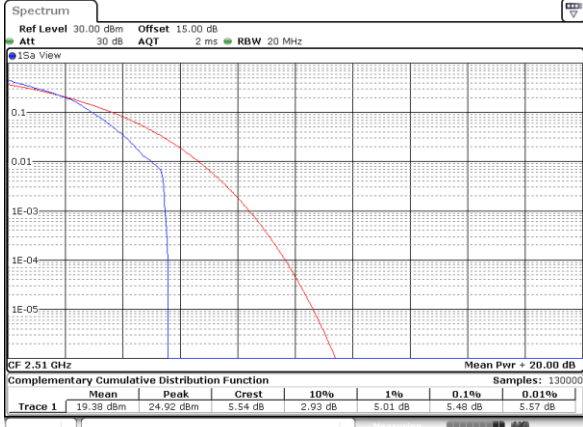

Highest Channel / Full RB

Date: 26.SEP.2017 04:28:01

LTE Band 7 / 20MHz / 16QAM

Lowest Channel / 1RB

Date: 26.SEP.2017 04:26:33

Lowest Channel / Full RB

Date: 26.SEP.2017 04:26:39

Middle Channel / 1RB

Date: 26.SEP.2017 04:26:48

Middle Channel / Full RB

Date: 26.SEP.2017 04:26:56

Highest Channel / 1RB

Date: 26.SEP.2017 04:27:04

Highest Channel / Full RB

Date: 26.SEP.2017 04:27:12

LTE Band 7 / 20MHz / 64QAM

Lowest Channel / 1RB

Date: 10.OCT.2017 15:38:14

Lowest Channel / Full RB

Date: 10.OCT.2017 15:38:30

Middle Channel / 1RB

Date: 10.OCT.2017 15:38:49

Middle Channel / Full RB

Date: 10.OCT.2017 15:38:57