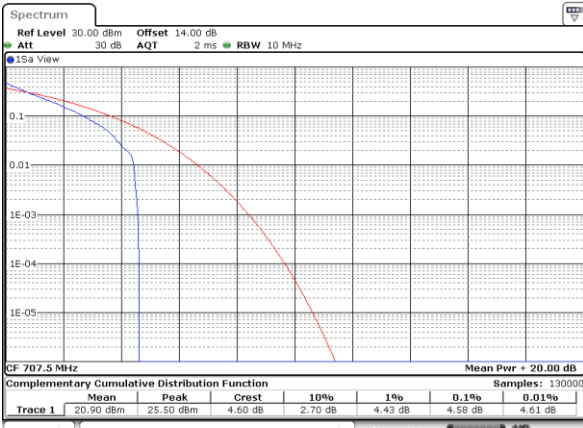

Lowest Channel / 1RB

Date: 10.OCT.2017 15:38:14

Lowest Channel / Full RB

Date: 10.OCT.2017 15:38:30

Middle Channel / 1RB

Date: 10.OCT.2017 15:38:49

Middle Channel / Full RB

Date: 10.OCT.2017 15:38:57

Highest Channel / 1RB

Date: 10.OCT.2017 15:39:05

Highest Channel / Full RB

Date: 10.OCT.2017 15:39:14

LTE Band 12 / 10MHz / QPSK

Lowest Channel / 1RB

Date: 27_SEP.2017 04:43:40

Lowest Channel / Full RB

Date: 27_SEP.2017 04:43:56

Middle Channel / 1RB

Date: 27_SEP.2017 04:44:04

Middle Channel / Full RB

Date: 27_SEP.2017 04:44:12

Highest Channel / 1RB

Date: 27_SEP.2017 04:44:20

Highest Channel / Full RB