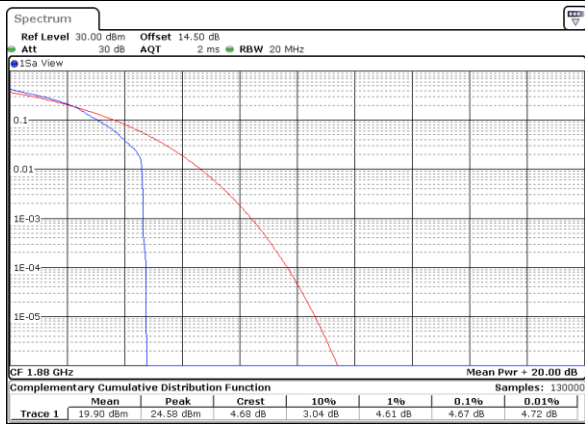

Lowest Channel / 1RB

Date: 20_SEP.2017 08:27:16

Lowest Channel / Full RB

Date: 20_SEP.2017 08:28:00

Middle Channel / 1RB

Date: 20_SEP.2017 08:28:11

Middle Channel / Full RB

Date: 20_SEP.2017 08:28:29

Highest Channel / 1RB

Date: 20_SEP.2017 08:28:57

Highest Channel / Full RB

Date: 20_SEP.2017 08:29:10

LTE Band 25 / 20MHz / 64QAM

Lowest Channel / 1RB

Date: 28.SEP.2017 23:51:20

Lowest Channel / Full RB

Date: 28.SEP.2017 23:51:29

Middle Channel / 1RB

Date: 28.SEP.2017 23:51:39

Middle Channel / Full RB

Date: 28.SEP.2017 23:51:48

Highest Channel / 1RB

Date: 28.SEP.2017 23:51:57

Highest Channel / Full RB