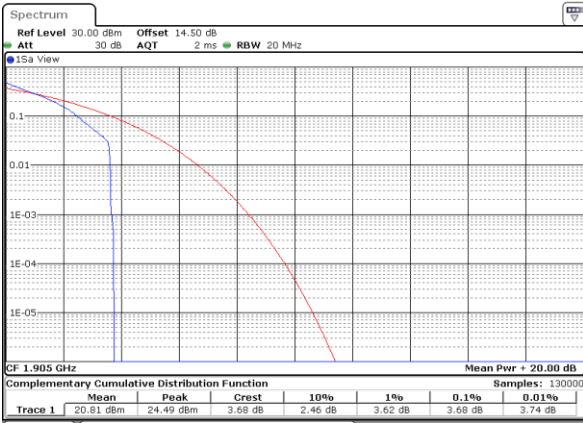

Lowest Channel / Full RB

Date: 22.SEP.2017 04:25:00

Middle Channel / 1RB

Date: 22.SEP.2017 04:25:11

Middle Channel / Full RB

Date: 22.SEP.2017 04:25:23

Highest Channel / 1RB

Date: 22.SEP.2017 04:25:34

Highest Channel / Full RB

Date: 22.SEP.2017 04:25:49

LTE Band 25 / 20MHz / QPSK

Lowest Channel / 1RB

Date: 20_SEP.2017 08:29:25

Lowest Channel / Full RB

Date: 20_SEP.2017 08:29:52

Middle Channel / 1RB

Date: 20_SEP.2017 08:30:04

Middle Channel / Full RB

Date: 20_SEP.2017 08:30:15

Highest Channel / 1RB

Date: 20_SEP.2017 08:30:26

Highest Channel / Full RB

Date: 20_SEP.2017 08:30:39

LTE Band 25 / 20MHz / 16QAM

Lowest Channel / 1RB

Date: 20_SEP.2017 08:27:16

Lowest Channel / Full RB

Date: 20_SEP.2017 08:28:00

Middle Channel / 1RB

Date: 20_SEP.2017 08:28:11

Middle Channel / Full RB

Date: 20_SEP.2017 08:28:29