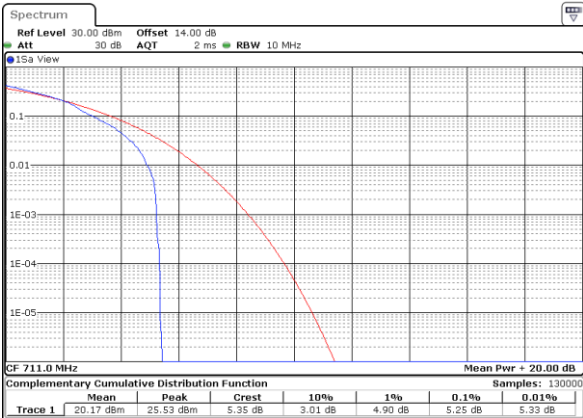

Middle Channel / Full RB

Date: 27_SEP.2017 04:43:23

Highest Channel / 1RB

Date: 27_SEP.2017 04:43:31

Highest Channel / Full RB

Date: 27_SEP.2017 04:43:40

LTE Band 12 / 10MHz / 64QAM

Lowest Channel / 1RB

Date: 27_SEP.2017 05:27:08

Lowest Channel / Full RB

Date: 10_OCT.2017 14:20:46

Middle Channel / 1RB

Date: 27_SEP.2017 05:27:25

Middle Channel / Full RB

Date: 27_SEP.2017 05:27:34

Highest Channel / 1RB

Date: 27_SEP.2017 05:27:42

Highest Channel / Full RB

Date: 27_SEP.2017 05:27:50

LTE Band 17 / 10MHz / QPSK

Lowest Channel / 1RB

Date: 22_SEP.2017 03:39:28

Lowest Channel / Full RB

Date: 22_SEP.2017 03:39:39