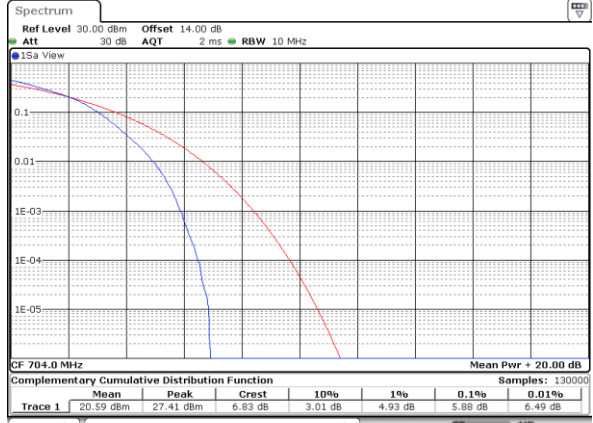

Date: 27_SEP.2017 04:43:56

Middle Channel / 1RB

Date: 27_SEP.2017 04:44:04

Middle Channel / Full RB

Date: 27_SEP.2017 04:44:12

Highest Channel / 1RB

Date: 27_SEP.2017 04:44:20

Highest Channel / Full RB

Date: 27_SEP.2017 04:44:28

LTE Band 12 / 10MHz / 16QAM

Lowest Channel / 1RB

Date: 27_SEP.2017 04:42:57

Lowest Channel / Full RB

Date: 27_SEP.2017 04:43:06

Middle Channel / 1RB

Date: 27_SEP.2017 04:43:15

Middle Channel / Full RB

Date: 27_SEP.2017 04:43:23

Highest Channel / 1RB

Date: 27_SEP.2017 04:43:31

Highest Channel / Full RB

Date: 27_SEP.2017 04:43:40

LTE Band 12 / 10MHz / 64QAM

Lowest Channel / 1RB

Date: 27_SEP.2017 05:27:08

Lowest Channel / Full RB

Date: 10_OCT.2017 14:20:46

Middle Channel / 1RB

Date: 27_SEP.2017 05:27:25

Middle Channel / Full RB

Date: 27_SEP.2017 05:27:34

Highest Channel / 1RB