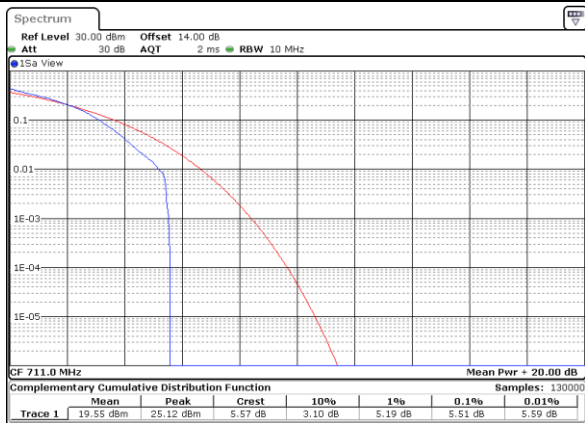

Date: 22_SEP.2017 03:38:52

Highest Channel / 1RB

Date: 22_SEP.2017 03:39:05

Highest Channel / Full RB

Date: 22_SEP.2017 03:39:18

LTE Band 17 / 10MHz / 64QAM

Lowest Channel / 1RB

Date: 22.SEP.2017 04:24:46

Lowest Channel / Full RB

Date: 22.SEP.2017 04:25:00

Middle Channel / 1RB

Date: 22.SEP.2017 04:25:11

Middle Channel / Full RB

Date: 22.SEP.2017 04:25:23

Highest Channel / 1RB

Date: 22.SEP.2017 04:25:34

Highest Channel / Full RB

Date: 22.SEP.2017 04:25:49

LTE Band 25 / 20MHz / QPSK

Lowest Channel / 1RB

Date: 20_SEP.2017 08:29:25

Lowest Channel / Full RB

Date: 20_SEP.2017 08:29:52

Middle Channel / 1RB