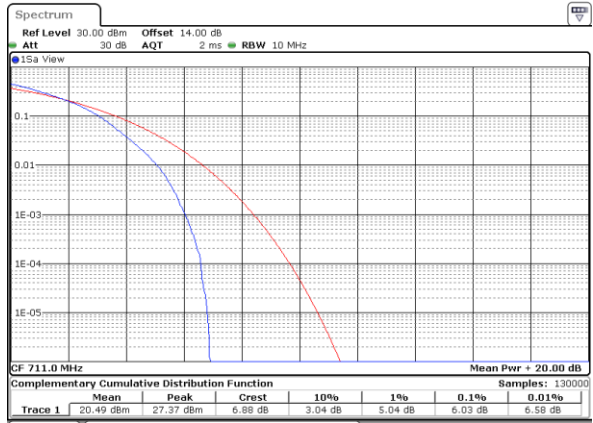

Date: 27_SEP.2017 04:44:28

LTE Band 12 / 10MHz / 16QAM

Lowest Channel / 1RB

Date: 27_SEP.2017 04:42:57

Lowest Channel / Full RB

Date: 27_SEP.2017 04:43:06

Middle Channel / 1RB

Date: 27_SEP.2017 04:43:15

Middle Channel / Full RB

Date: 27_SEP.2017 04:43:23

Highest Channel / 1RB

Date: 27_SEP.2017 04:43:31

Highest Channel / Full RB

Date: 27_SEP.2017 04:43:40

LTE Band 12 / 10MHz / 64QAM

Lowest Channel / 1RB

Date: 27_SEP.2017 05:27:08

Lowest Channel / Full RB

Date: 10_OCT.2017 14:20:46

Middle Channel / 1RB

Date: 27_SEP.2017 05:27:25

Middle Channel / Full RB

Date: 27_SEP.2017 05:27:34

Highest Channel / 1RB

Date: 27_SEP.2017 05:27:42

Highest Channel / Full RB

Date: 27_SEP.2017 05:27:50

LTE Band 17 / 10MHz / QPSK

Lowest Channel / 1RB

Date: 22_SEP.2017 03:39:28

Lowest Channel / Full RB

Date: 22_SEP.2017 03:39:39