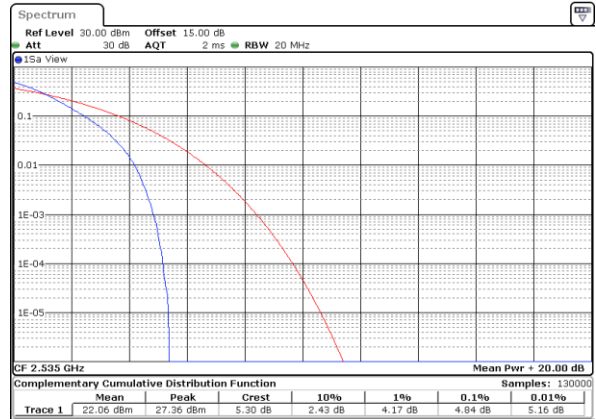

Date: 22.SEP.2017 01:57:01

Highest Channel / 1RB

Date: 22.SEP.2017 01:57:11

Highest Channel / Full RB

Date: 22.SEP.2017 01:57:20

LTE Band 7 / 20MHz / QPSK

Lowest Channel / 1RB

Date: 26.SEP.2017 04:27:20

Lowest Channel / Full RB

Date: 26.SEP.2017 04:27:28

Middle Channel / 1RB

Date: 26.SEP.2017 04:27:36

Middle Channel / Full RB

Date: 26.SEP.2017 04:27:45

Highest Channel / 1RB

Date: 26.SEP.2017 04:27:53

Highest Channel / Full RB

Date: 26.SEP.2017 04:28:01

LTE Band 7 / 20MHz / 16QAM

Lowest Channel / 1RB

Date: 26.SEP.2017 04:26:33

Lowest Channel / Full RB

Date: 26.SEP.2017 04:26:39

Middle Channel / 1RB