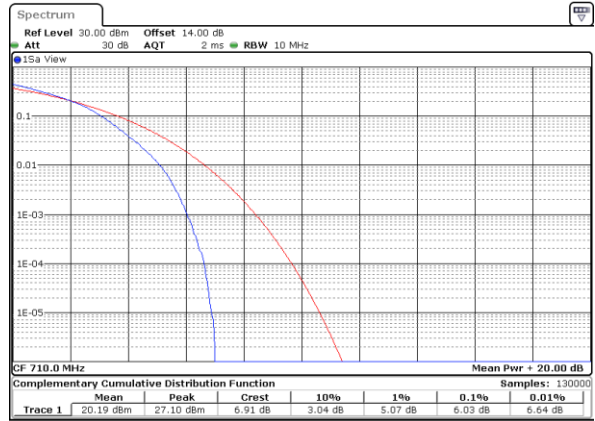

Middle Channel/ 1RB

Date: 22_SEP.2017 03:41:17

Middle Channel / Full RB

Date: 22_SEP.2017 03:41:34

Highest Channel/ 1RB

Date: 22_SEP.2017 03:41:54

Highest Channel / Full RB

Date: 22_SEP.2017 03:42:04

LTE Band 17 / 10MHz / 16QAM

Lowest Channel / 1RB

Date: 22_SEP.2017 03:36:25

Lowest Channel / Full RB

Date: 22_SEP.2017 03:36:35

Middle Channel / 1RB

Date: 22_SEP.2017 03:38:19

Middle Channel / Full RB

Date: 22_SEP.2017 03:38:52

Highest Channel / 1RB

Date: 22_SEP.2017 03:39:05

Highest Channel / Full RB

Date: 22_SEP.2017 03:39:18

LTE Band 17 / 10MHz / 64QAM

Lowest Channel / 1RB

Date: 22.SEP.2017 04:24:46

Lowest Channel / Full RB

Date: 22.SEP.2017 04:25:00

Middle Channel / 1RB

Date: 22.SEP.2017 04:25:11

Middle Channel / Full RB

Date: 22.SEP.2017 04:25:23

Highest Channel / 1RB

Date: 22.SEP.2017 04:25:34