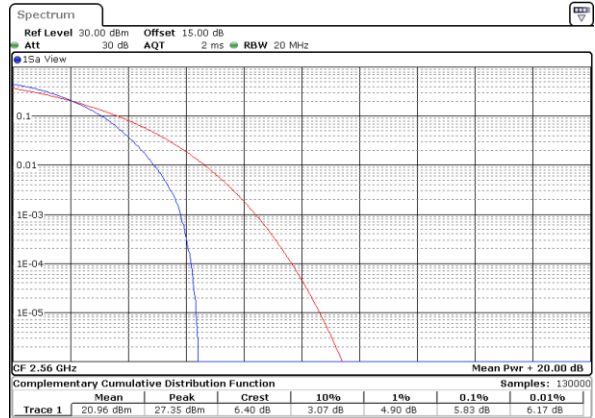

Highest Channel / Full RB

Date: 26.SEP.2017 04:28:01

LTE Band 7 / 20MHz / 16QAM

Lowest Channel / 1RB

Date: 26.SEP.2017 04:26:33

Lowest Channel / Full RB

Date: 26.SEP.2017 04:26:39

Middle Channel / 1RB

Date: 26.SEP.2017 04:26:48

Middle Channel / Full RB

Date: 26.SEP.2017 04:26:56

Highest Channel / 1RB

Date: 26.SEP.2017 04:27:04

Highest Channel / Full RB

Date: 26.SEP.2017 04:27:12

LTE Band 7 / 20MHz / 64QAM

Lowest Channel / 1RB

Date: 10.OCT.2017 15:38:14

Lowest Channel / Full RB

Date: 10.OCT.2017 15:38:30

Middle Channel / 1RB

Date: 10.OCT.2017 15:38:49

Middle Channel / Full RB

Date: 10.OCT.2017 15:38:57