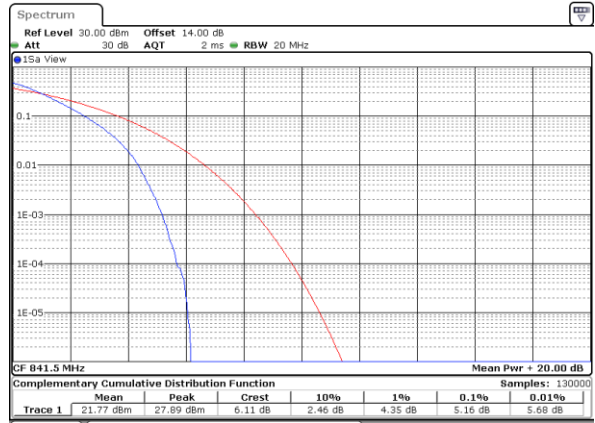

Date: 28.SEP.2017 23:52:06

LTE Band 26 / 15MHz / QPSK

Lowest Channel / 1RB

Date: 26_SEP.2017 12:04:28

Lowest Channel / Full RB

Date: 26_SEP.2017 12:04:37

Middle Channel / 1RB

Date: 26_SEP.2017 12:04:46

Middle Channel / Full RB

Date: 26_SEP.2017 12:04:56

Highest Channel / 1RB

Date: 26_SEP.2017 12:05:05

Highest Channel / Full RB

Date: 26_SEP.2017 12:05:14

LTE Band 26 / 15MHz / 16QAM

Lowest Channel / 1RB

Date: 26_SEP.2017 12:03:33

Lowest Channel / Full RB

Date: 26_SEP.2017 12:03:42

Middle Channel / 1RB

Date: 26_SEP.2017 12:03:51

Middle Channel / Full RB

Date: 26_SEP.2017 12:04:01

Highest Channel / 1RB

Date: 26_SEP.2017 12:04:10

Highest Channel / Full RB

Date: 26_SEP.2017 12:04:19

LTE Band 26/ 15MHz / 64QAM

Lowest Channel / 1RB

Date: 28.SEP.2017 13:26:15

Lowest Channel / Full RB

Date: 28.SEP.2017 13:26:30