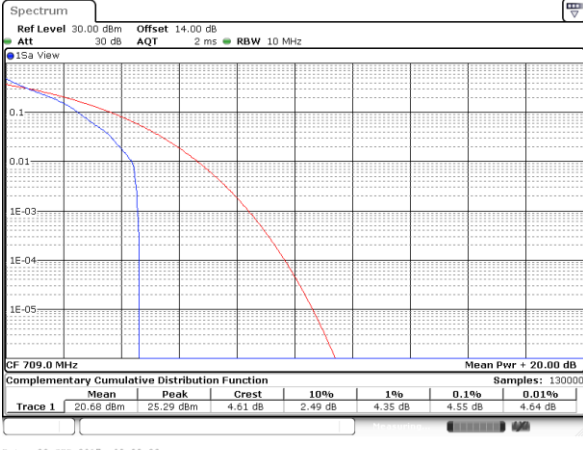

Date: 27_SEP.2017 05:27:08

Lowest Channel / Full RB

Date: 10_OCT.2017 14:20:46

Middle Channel / 1RB

Date: 27_SEP.2017 05:27:25

Middle Channel / Full RB

Date: 27_SEP.2017 05:27:34

Highest Channel / 1RB

Date: 27_SEP.2017 05:27:42

Highest Channel / Full RB

Date: 27_SEP.2017 05:27:50

LTE Band 17 / 10MHz / QPSK

Lowest Channel / 1RB

Date: 22_SEP.2017 03:39:28

Lowest Channel / Full RB

Date: 22_SEP.2017 03:39:39

Middle Channel/ 1RB

Date: 22_SEP.2017 03:41:17

Middle Channel / Full RB

Date: 22_SEP.2017 03:41:34

Highest Channel/ 1RB

Date: 22_SEP.2017 03:41:54

Highest Channel / Full RB

Date: 22_SEP.2017 03:42:04