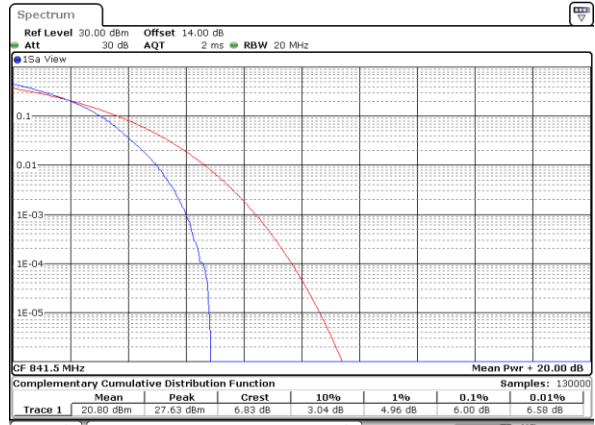

Middle Channel / Full RB

Date: 26_SEP.2017 12:04:56

Highest Channel / 1RB

Date: 26_SEP.2017 12:05:05

Highest Channel / Full RB

Date: 26_SEP.2017 12:05:14

LTE Band 26 / 15MHz / 16QAM

Lowest Channel / 1RB

Date: 26_SEP.2017 12:03:33

Lowest Channel / Full RB

Date: 26_SEP.2017 12:03:42

Middle Channel / 1RB

Date: 26_SEP.2017 12:03:51

Middle Channel / Full RB

Date: 26_SEP.2017 12:04:01

Highest Channel / 1RB

Date: 26_SEP.2017 12:04:10

Highest Channel / Full RB

Date: 26_SEP.2017 12:04:19

LTE Band 26/ 15MHz / 64QAM

Lowest Channel / 1RB

Date: 28.SEP.2017 13:26:15

Lowest Channel / Full RB

Date: 28.SEP.2017 13:26:30