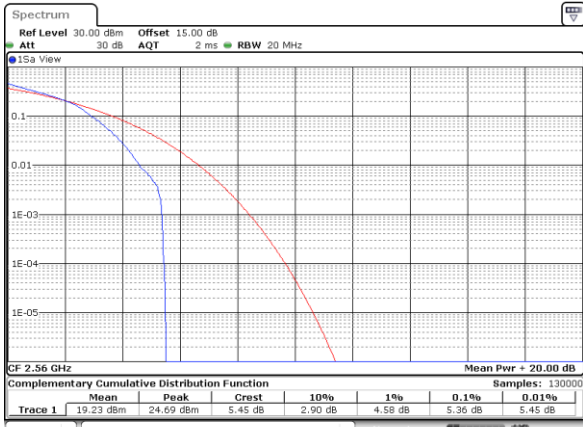

Date: 26.SEP.2017 04:26:48

Middle Channel / Full RB

Date: 26.SEP.2017 04:26:56

Highest Channel / 1RB

Date: 26.SEP.2017 04:27:04

Highest Channel / Full RB

Date: 26.SEP.2017 04:27:12

LTE Band 7 / 20MHz / 64QAM

Lowest Channel / 1RB

Date: 10.OCT.2017 15:38:14

Lowest Channel / Full RB

Date: 10.OCT.2017 15:38:30

Middle Channel / 1RB

Date: 10.OCT.2017 15:38:49

Middle Channel / Full RB

Date: 10.OCT.2017 15:38:57

Highest Channel / 1RB

Date: 10.OCT.2017 15:39:05

Highest Channel / Full RB

Date: 10.OCT.2017 15:39:14

LTE Band 12 / 10MHz / QPSK

Lowest Channel / 1RB

Date: 27_SEP.2017 04:43:40

Lowest Channel / Full RB

Date: 27_SEP.2017 04:43:56

Middle Channel / 1RB

Date: 27_SEP.2017 04:44:04

Middle Channel / Full RB

Date: 27_SEP.2017 04:44:12

Highest Channel / 1RB

Date: 27_SEP.2017 04:44:20

Highest Channel / Full RB