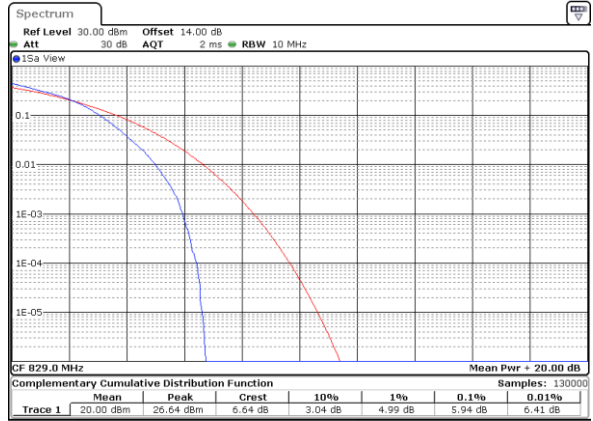

LTE Band 5 / 10MHz / 64QAM

Lowest Channel / 1RB

Date: 22.SEP.2017 01:57:29

Lowest Channel / Full RB

Date: 22.SEP.2017 01:56:27

Middle Channel / 1RB

Date: 22.SEP.2017 01:56:36

Middle Channel / Full RB

Date: 22.SEP.2017 01:57:01

Highest Channel / 1RB

Date: 22.SEP.2017 01:57:11

Highest Channel / Full RB

Date: 22.SEP.2017 01:57:20

LTE Band 7 / 20MHz / QPSK

Lowest Channel / 1RB

Date: 26.SEP.2017 04:27:20

Lowest Channel / Full RB

Date: 26.SEP.2017 04:27:28

Middle Channel / 1RB

Date: 26.SEP.2017 04:27:36

Middle Channel / Full RB

Date: 26.SEP.2017 04:27:45

Highest Channel / 1RB

Date: 26.SEP.2017 04:27:53