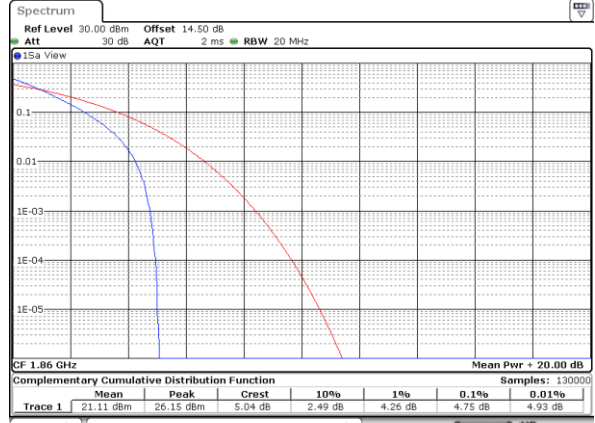

Lowest Channel / Full RB

Date: 22.SEP.2017 04:25:00

Middle Channel / 1RB

Date: 22.SEP.2017 04:25:11

Middle Channel / Full RB

Date: 22.SEP.2017 04:25:23

Highest Channel / 1RB

Date: 22.SEP.2017 04:25:34

Highest Channel / Full RB

Date: 22.SEP.2017 04:25:49

LTE Band 25 / 20MHz / QPSK

Lowest Channel / 1RB

Date: 20_SEP.2017 08:29:25

Lowest Channel / Full RB

Date: 20_SEP.2017 08:29:52

Middle Channel / 1RB

Date: 20_SEP.2017 08:30:04

Middle Channel / Full RB

Date: 20_SEP.2017 08:30:15

Highest Channel / 1RB

Date: 20_SEP.2017 08:30:26

Highest Channel / Full RB

Date: 20_SEP.2017 08:30:39

LTE Band 25 / 20MHz / 16QAM

Lowest Channel / 1RB

Date: 20_SEP.2017 08:27:16

Lowest Channel / Full RB

Date: 20_SEP.2017 08:28:00

Middle Channel / 1RB

Date: 20_SEP.2017 08:28:11

Middle Channel / Full RB

Date: 20_SEP.2017 08:28:29