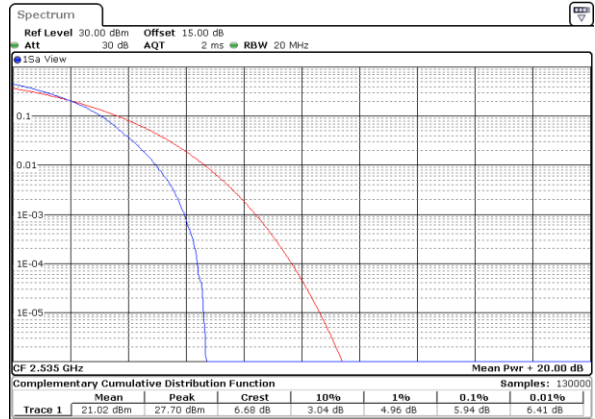

Lowest Channel / Full RB

Date: 26.SEP.2017 04:27:28

Middle Channel / 1RB

Date: 26.SEP.2017 04:27:36

Middle Channel / Full RB

Date: 26.SEP.2017 04:27:45

Highest Channel / 1RB

Date: 26.SEP.2017 04:27:53

Highest Channel / Full RB

Date: 26.SEP.2017 04:28:01

LTE Band 7 / 20MHz / 16QAM

Lowest Channel / 1RB

Date: 26.SEP.2017 04:26:33

Lowest Channel / Full RB

Date: 26.SEP.2017 04:26:39

Middle Channel / 1RB

Date: 26.SEP.2017 04:26:48

Middle Channel / Full RB

Date: 26.SEP.2017 04:26:56

Highest Channel / 1RB

Date: 26.SEP.2017 04:27:04

Highest Channel / Full RB

Date: 26.SEP.2017 04:27:12

LTE Band 7 / 20MHz / 64QAM

Lowest Channel / 1RB

Date: 10.OCT.2017 15:38:14

Lowest Channel / Full RB

Date: 10.OCT.2017 15:38:30

Middle Channel / 1RB

Date: 10.OCT.2017 15:38:49

Middle Channel / Full RB

Date: 10.OCT.2017 15:38:57