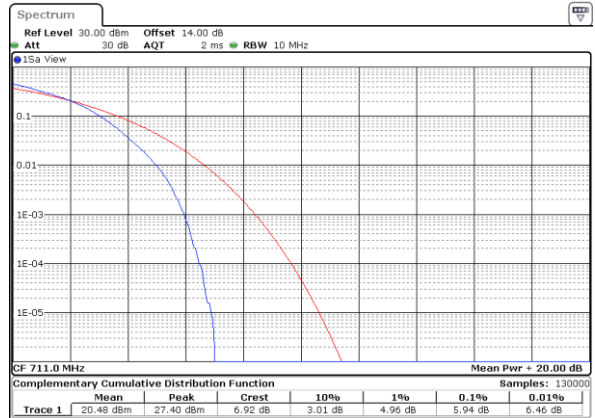

Middle Channel / Full RB

Date: 27_SEP.2017 04:43:23

Highest Channel / 1RB

Date: 27_SEP.2017 04:43:31

Highest Channel / Full RB

Date: 27_SEP.2017 04:43:40

LTE Band 12 / 10MHz / 64QAM

Lowest Channel / 1RB

Date: 27_SEP.2017 05:27:08

Lowest Channel / Full RB

Date: 10_OCT.2017 14:20:46

Middle Channel / 1RB

Date: 27_SEP.2017 05:27:25

Middle Channel / Full RB

Date: 27_SEP.2017 05:27:34

Highest Channel / 1RB

Date: 27_SEP.2017 05:27:42

Highest Channel / Full RB

Date: 27_SEP.2017 05:27:50

LTE Band 17 / 10MHz / QPSK

Lowest Channel / 1RB

Date: 22_SEP.2017 03:39:28

Lowest Channel / Full RB

Date: 22_SEP.2017 03:39:39