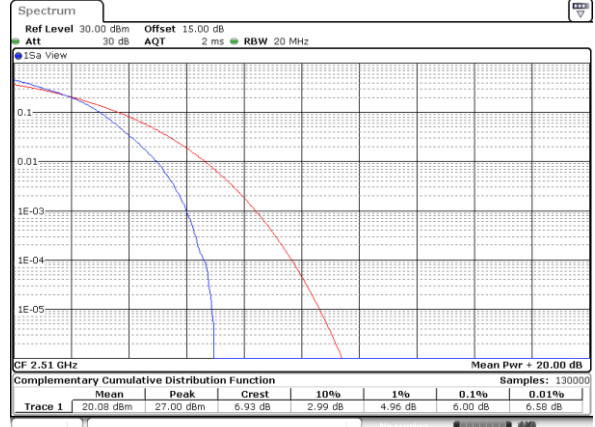

Highest Channel / Full RB

Date: 26.SEP.2017 04:28:01

LTE Band 7 / 20MHz / 16QAM

Lowest Channel / 1RB

Date: 26.SEP.2017 04:26:33

Lowest Channel / Full RB

Date: 26.SEP.2017 04:26:39

Middle Channel / 1RB

Date: 26.SEP.2017 04:26:48

Middle Channel / Full RB

Date: 26.SEP.2017 04:26:56

Highest Channel / 1RB

Date: 26.SEP.2017 04:27:04

Highest Channel / Full RB

Date: 26.SEP.2017 04:27:12

LTE Band 7 / 20MHz / 64QAM

Lowest Channel / 1RB

Date: 10.OCT.2017 15:38:14

Lowest Channel / Full RB

Date: 10.OCT.2017 15:38:30

Middle Channel / 1RB

Date: 10.OCT.2017 15:38:49

Middle Channel / Full RB

Date: 10.OCT.2017 15:38:57

Highest Channel / 1RB

Date: 10.OCT.2017 15:39:05

Highest Channel / Full RB

Date: 10.OCT.2017 15:39:14

LTE Band 12 / 10MHz / QPSK

Lowest Channel / 1RB

Date: 27_SEP.2017 04:43:40

Lowest Channel / Full RB