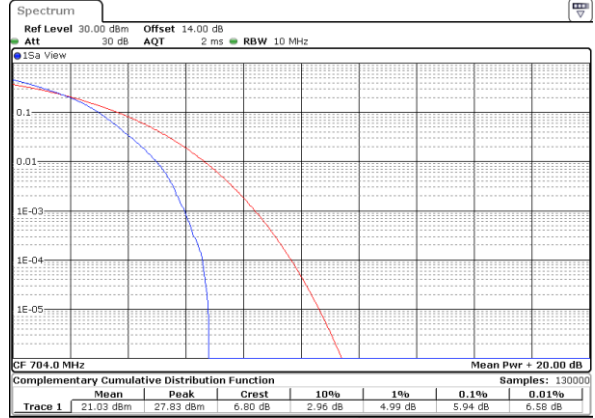

Middle Channel / Full RB

Date: 27_SEP.2017 04:43:23

Highest Channel / 1RB

Date: 27_SEP.2017 04:43:31

Highest Channel / Full RB

Date: 27_SEP.2017 04:43:40

LTE Band 12 / 10MHz / 64QAM

Lowest Channel / 1RB

Date: 27_SEP.2017 05:27:08

Lowest Channel / Full RB

Date: 10_OCT.2017 14:20:46

Middle Channel / 1RB

Date: 27_SEP.2017 05:27:25

Middle Channel / Full RB

Date: 27_SEP.2017 05:27:34

Highest Channel / 1RB