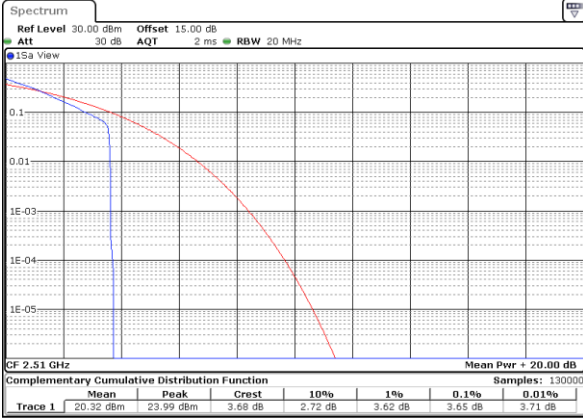

LTE Band 5 / 10MHz / 64QAM

Lowest Channel / 1RB

Date: 22.SEP.2017 01:57:29

Lowest Channel / Full RB

Date: 22.SEP.2017 01:56:27

Middle Channel / 1RB

Date: 22.SEP.2017 01:56:36

Middle Channel / Full RB

Date: 22.SEP.2017 01:57:01

Highest Channel / 1RB

Date: 22.SEP.2017 01:57:11

Highest Channel / Full RB

Date: 22.SEP.2017 01:57:20

LTE Band 7 / 20MHz / QPSK

Lowest Channel / 1RB

Date: 26.SEP.2017 04:27:20

Lowest Channel / Full RB

Date: 26.SEP.2017 04:27:28

Middle Channel / 1RB

Date: 26.SEP.2017 04:27:36

Middle Channel / Full RB

Date: 26.SEP.2017 04:27:45

Highest Channel / 1RB

Date: 26.SEP.2017 04:27:53