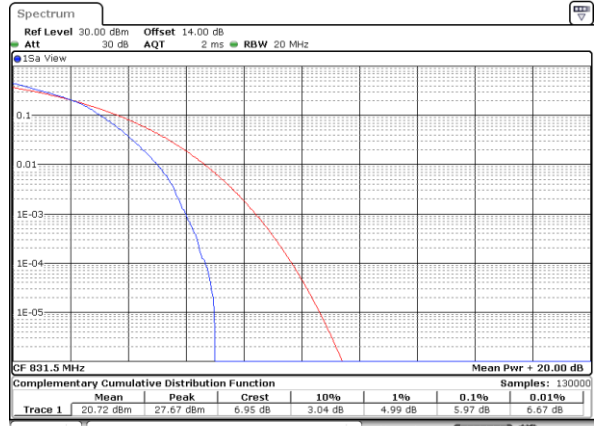

Date: 28.SEP.2017 23:52:06

LTE Band 26 / 15MHz / QPSK

Lowest Channel / 1RB

Date: 26_SEP.2017 12:04:28

Lowest Channel / Full RB

Date: 26_SEP.2017 12:04:37

Middle Channel / 1RB

Date: 26_SEP.2017 12:04:46

Middle Channel / Full RB

Date: 26_SEP.2017 12:04:56

Highest Channel / 1RB

Date: 26_SEP.2017 12:05:05

Highest Channel / Full RB

Date: 26_SEP.2017 12:05:14

LTE Band 26 / 15MHz / 16QAM

Lowest Channel / 1RB

Date: 26_SEP.2017 12:03:33

Lowest Channel / Full RB

Date: 26_SEP.2017 12:03:42

Middle Channel / 1RB

Date: 26_SEP.2017 12:03:51

Middle Channel / Full RB

Date: 26_SEP.2017 12:04:01

Highest Channel / 1RB

Date: 26_SEP.2017 12:04:10

Highest Channel / Full RB

Date: 26_SEP.2017 12:04:19

LTE Band 26/ 15MHz / 64QAM

Lowest Channel / 1RB

Date: 28.SEP.2017 13:26:15

Lowest Channel / Full RB

Date: 28.SEP.2017 13:26:30