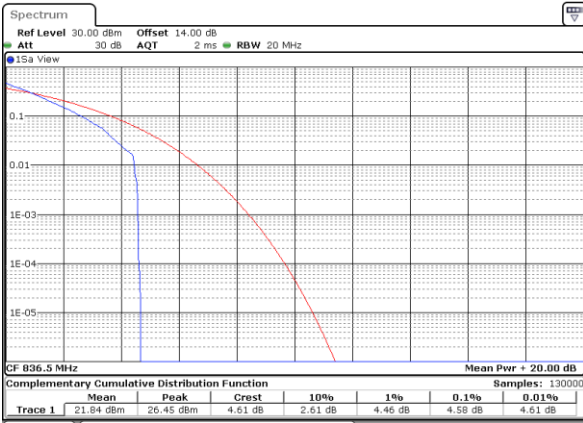

Date: 28.SEP.2017 23:51:29

Middle Channel / 1RB

Date: 28.SEP.2017 23:51:39

Middle Channel / Full RB

Date: 28.SEP.2017 23:51:48

Highest Channel / 1RB

Date: 28.SEP.2017 23:51:57

Highest Channel / Full RB

Date: 28.SEP.2017 23:52:06

LTE Band 26 / 15MHz / QPSK

Lowest Channel / 1RB

Date: 26_SEP.2017 12:04:28

Lowest Channel / Full RB

Date: 26_SEP.2017 12:04:37

Middle Channel / 1RB

Date: 26_SEP.2017 12:04:46

Middle Channel / Full RB

Date: 26_SEP.2017 12:04:56

Highest Channel / 1RB

Date: 26_SEP.2017 12:05:05

Highest Channel / Full RB

Date: 26_SEP.2017 12:05:14

LTE Band 26 / 15MHz / 16QAM

Lowest Channel / 1RB

Date: 26_SEP.2017 12:03:33

Lowest Channel / Full RB

Date: 26_SEP.2017 12:03:42

Middle Channel / 1RB

Date: 26_SEP.2017 12:03:51

Middle Channel / Full RB

Date: 26_SEP.2017 12:04:01

Highest Channel / 1RB