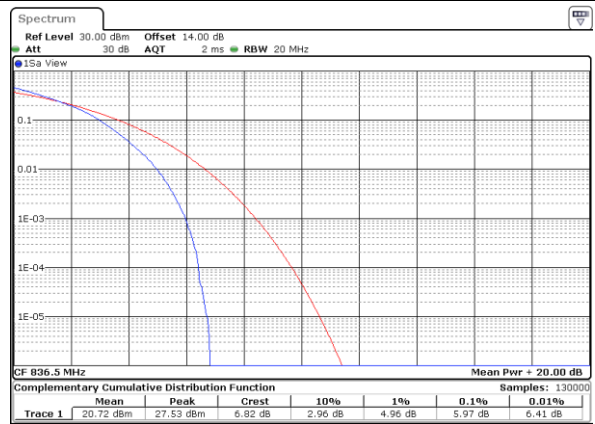

Date: 26_SEP.2017 12:03:33

Lowest Channel / Full RB

Date: 26_SEP.2017 12:03:42

Middle Channel / 1RB

Date: 26_SEP.2017 12:03:51

Middle Channel / Full RB

Date: 26_SEP.2017 12:04:01

Highest Channel / 1RB

Date: 26_SEP.2017 12:04:10

Highest Channel / Full RB

Date: 26_SEP.2017 12:04:19

LTE Band 26/ 15MHz / 64QAM

Lowest Channel / 1RB

Date: 28.SEP.2017 13:26:15

Lowest Channel / Full RB

Date: 28.SEP.2017 13:26:30

Middle Channel / 1RB

Date: 28.SEP.2017 13:26:38

Middle Channel / Full RB

Date: 28.SEP.2017 13:26:47

Highest Channel / 1RB

Date: 28.SEP.2017 13:26:55

Highest Channel / Full RB

Date: 28.SEP.2017 13:27:04