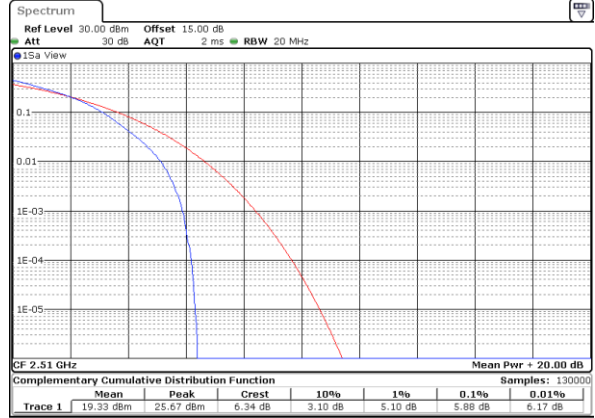

Lowest Channel / Full RB

Date: 26.SEP.2017 04:27:28

Middle Channel / 1RB

Date: 26.SEP.2017 04:27:36

Middle Channel / Full RB

Date: 26.SEP.2017 04:27:45

Highest Channel / 1RB

Date: 26.SEP.2017 04:27:53

Highest Channel / Full RB

Date: 26.SEP.2017 04:28:01

LTE Band 7 / 20MHz / 16QAM

Lowest Channel / 1RB

Date: 26.SEP.2017 04:26:33

Lowest Channel / Full RB

Date: 26.SEP.2017 04:26:39

Middle Channel / 1RB

Date: 26.SEP.2017 04:26:48

Middle Channel / Full RB

Date: 26.SEP.2017 04:26:56

Highest Channel / 1RB

Date: 26.SEP.2017 04:27:04

Highest Channel / Full RB

Date: 26.SEP.2017 04:27:12

LTE Band 7 / 20MHz / 64QAM