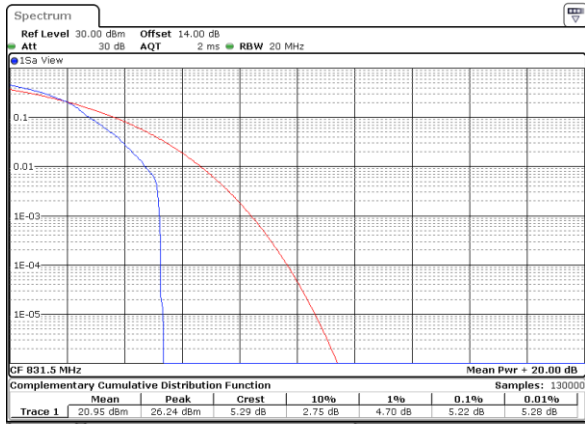

Date: 26_SEP.2017 12:03:33

Lowest Channel / Full RB

Date: 26_SEP.2017 12:03:42

Middle Channel / 1RB

Date: 26_SEP.2017 12:03:51

Middle Channel / Full RB

Date: 26_SEP.2017 12:04:01

Highest Channel / 1RB

Date: 26_SEP.2017 12:04:10

Highest Channel / Full RB

Date: 26_SEP.2017 12:04:19

LTE Band 26/ 15MHz / 64QAM

Lowest Channel / 1RB

Date: 28.SEP.2017 13:26:15

Lowest Channel / Full RB

Date: 28.SEP.2017 13:26:30

Middle Channel / 1RB

Date: 28.SEP.2017 13:26:38

Middle Channel / Full RB

Date: 28.SEP.2017 13:26:47

Highest Channel / 1RB

Date: 28.SEP.2017 13:26:55

Highest Channel / Full RB

Date: 28.SEP.2017 13:27:04