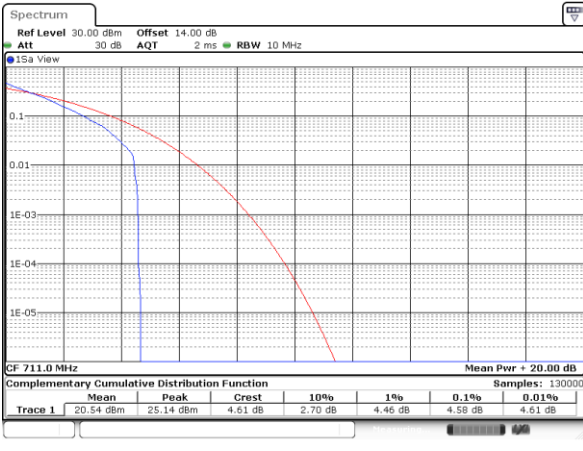

Date: 27_SEP.2017 05:27:42

Highest Channel / Full RB

Date: 27_SEP.2017 05:27:50

LTE Band 17 / 10MHz / QPSK

Lowest Channel / 1RB

Date: 22_SEP.2017 03:39:28

Lowest Channel / Full RB

Date: 22_SEP.2017 03:39:39

Middle Channel/ 1RB

Date: 22_SEP.2017 03:41:17

Middle Channel / Full RB

Date: 22_SEP.2017 03:41:34

Highest Channel/ 1RB

Date: 22_SEP.2017 03:41:54

Highest Channel / Full RB

Date: 22_SEP.2017 03:42:04

LTE Band 17 / 10MHz / 16QAM

Lowest Channel / 1RB

Date: 22_SEP.2017 03:36:25

Lowest Channel / Full RB

Date: 22_SEP.2017 03:36:35

Middle Channel / 1RB

Date: 22_SEP.2017 03:38:19

Middle Channel / Full RB