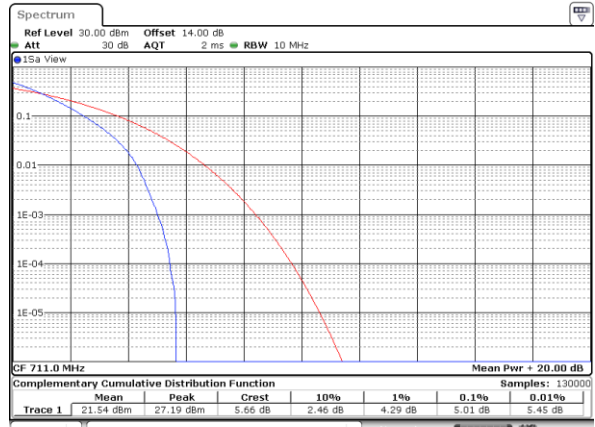

Highest Channel / 1RB

Date: 10.OCT.2017 15:39:05

Highest Channel / Full RB

Date: 10.OCT.2017 15:39:14

LTE Band 12 / 10MHz / QPSK

Lowest Channel / 1RB

Date: 27_SEP.2017 04:43:40

Lowest Channel / Full RB

Date: 27_SEP.2017 04:43:56

Middle Channel / 1RB

Date: 27_SEP.2017 04:44:04

Middle Channel / Full RB

Date: 27_SEP.2017 04:44:12

Highest Channel / 1RB

Date: 27_SEP.2017 04:44:20

Highest Channel / Full RB

Date: 27_SEP.2017 04:44:28

LTE Band 12 / 10MHz / 16QAM

Lowest Channel / 1RB

Date: 27_SEP.2017 04:42:57

Lowest Channel / Full RB

Date: 27_SEP.2017 04:43:06

Middle Channel / 1RB

Date: 27_SEP.2017 04:43:15