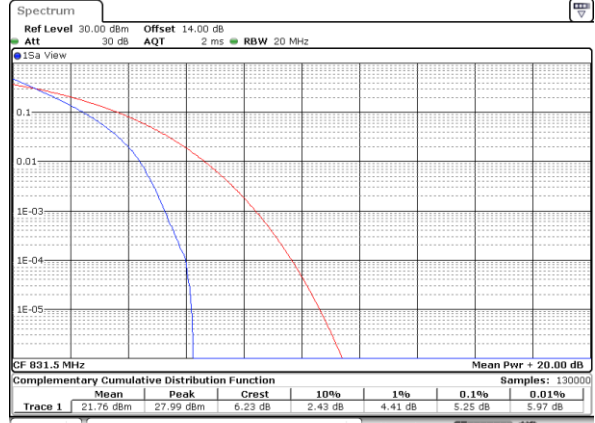

Date: 28.SEP.2017 23:51:29

Middle Channel / 1RB

Date: 28.SEP.2017 23:51:39

Middle Channel / Full RB

Date: 28.SEP.2017 23:51:48

Highest Channel / 1RB

Date: 28.SEP.2017 23:51:57

Highest Channel / Full RB

Date: 28.SEP.2017 23:52:06

LTE Band 26 / 15MHz / QPSK

Lowest Channel / 1RB

Date: 26_SEP.2017 12:04:28

Lowest Channel / Full RB

Date: 26_SEP.2017 12:04:37

Middle Channel / 1RB

Date: 26_SEP.2017 12:04:46

Middle Channel / Full RB

Date: 26_SEP.2017 12:04:56

Highest Channel / 1RB

Date: 26_SEP.2017 12:05:05

Highest Channel / Full RB

Date: 26_SEP.2017 12:05:14

LTE Band 26 / 15MHz / 16QAM

Lowest Channel / 1RB

Date: 26_SEP.2017 12:03:33

Lowest Channel / Full RB

Date: 26_SEP.2017 12:03:42

Middle Channel / 1RB

Date: 26_SEP.2017 12:03:51

Middle Channel / Full RB

Date: 26_SEP.2017 12:04:01

Highest Channel / 1RB