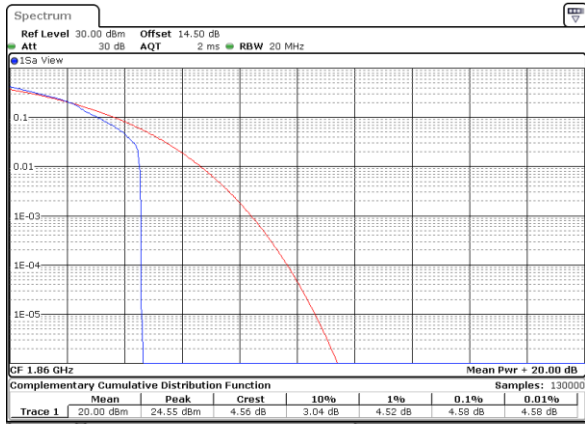

Lowest Channel / 1RB

Date: 20_SEP.2017 08:27:16

Lowest Channel / Full RB

Date: 20_SEP.2017 08:28:00

Middle Channel / 1RB

Date: 20_SEP.2017 08:28:11

Middle Channel / Full RB

Date: 20_SEP.2017 08:28:29

Highest Channel / 1RB

Date: 20_SEP.2017 08:28:57

Highest Channel / Full RB

Date: 20_SEP.2017 08:29:10

LTE Band 25 / 20MHz / 64QAM

Lowest Channel / 1RB

Date: 28.SEP.2017 23:51:20

Lowest Channel / Full RB

Date: 28.SEP.2017 23:51:29

Middle Channel / 1RB

Date: 28.SEP.2017 23:51:39

Middle Channel / Full RB

Date: 28.SEP.2017 23:51:48

Highest Channel / 1RB

Date: 28.SEP.2017 23:51:57

Highest Channel / Full RB