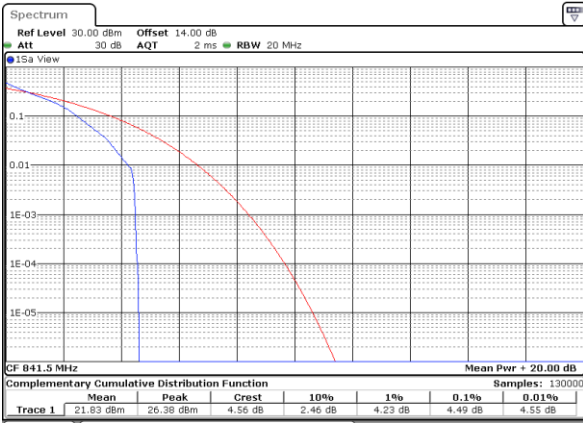

Date: 28.SEP.2017 23:51:29

Middle Channel / 1RB

Date: 28.SEP.2017 23:51:39

Middle Channel / Full RB

Date: 28.SEP.2017 23:51:48

Highest Channel / 1RB

Date: 28.SEP.2017 23:51:57

Highest Channel / Full RB

Date: 28.SEP.2017 23:52:06

LTE Band 26 / 15MHz / QPSK

Lowest Channel / 1RB

Date: 26_SEP.2017 12:04:28

Lowest Channel / Full RB

Date: 26_SEP.2017 12:04:37

Middle Channel / 1RB

Date: 26_SEP.2017 12:04:46

Middle Channel / Full RB

Date: 26_SEP.2017 12:04:56

Highest Channel / 1RB

Date: 26_SEP.2017 12:05:05

Highest Channel / Full RB

Date: 26_SEP.2017 12:05:14

LTE Band 26 / 15MHz / 16QAM

Lowest Channel / 1RB

Date: 26_SEP.2017 12:03:33

Lowest Channel / Full RB

Date: 26_SEP.2017 12:03:42

Middle Channel / 1RB

Date: 26_SEP.2017 12:03:51

Middle Channel / Full RB

Date: 26_SEP.2017 12:04:01

Highest Channel / 1RB