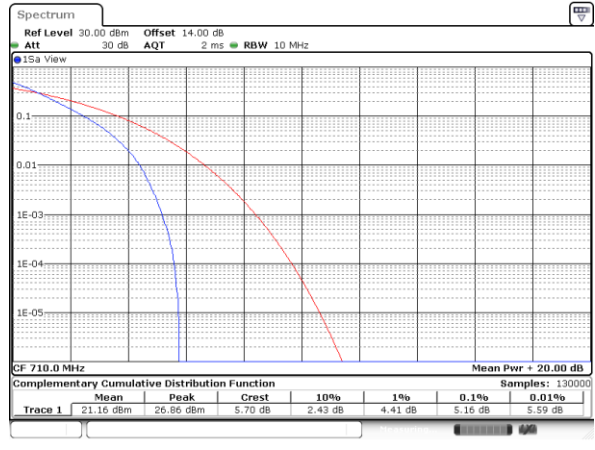

Date: 27_SEP.2017 05:27:08

Lowest Channel / Full RB

Date: 10_OCT.2017 14:20:46

Middle Channel / 1RB

Date: 27_SEP.2017 05:27:25

Middle Channel / Full RB

Date: 27_SEP.2017 05:27:34

Highest Channel / 1RB

Date: 27_SEP.2017 05:27:42

Highest Channel / Full RB

Date: 27_SEP.2017 05:27:50

LTE Band 17 / 10MHz / QPSK

Lowest Channel / 1RB

Date: 22_SEP.2017 03:39:28

Lowest Channel / Full RB

Date: 22_SEP.2017 03:39:39

Middle Channel/ 1RB

Date: 22_SEP.2017 03:41:17

Middle Channel / Full RB

Date: 22_SEP.2017 03:41:34

Highest Channel/ 1RB

Date: 22_SEP.2017 03:41:54

Highest Channel / Full RB

Date: 22_SEP.2017 03:42:04