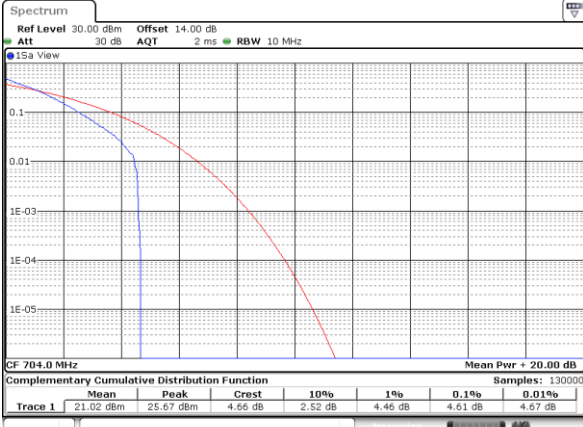

Lowest Channel / 1RB

Date: 10.OCT.2017 15:38:14

Lowest Channel / Full RB

Date: 10.OCT.2017 15:38:30

Middle Channel / 1RB

Date: 10.OCT.2017 15:38:49

Middle Channel / Full RB

Date: 10.OCT.2017 15:38:57

Highest Channel / 1RB

Date: 10.OCT.2017 15:39:05

Highest Channel / Full RB

Date: 10.OCT.2017 15:39:14

LTE Band 12 / 10MHz / QPSK

Lowest Channel / 1RB

Date: 27_SEP.2017 04:43:40

Lowest Channel / Full RB

Date: 27_SEP.2017 04:43:56

Middle Channel / 1RB

Date: 27_SEP.2017 04:44:04

Middle Channel / Full RB

Date: 27_SEP.2017 04:44:12

Highest Channel / 1RB

Date: 27_SEP.2017 04:44:20

Highest Channel / Full RB