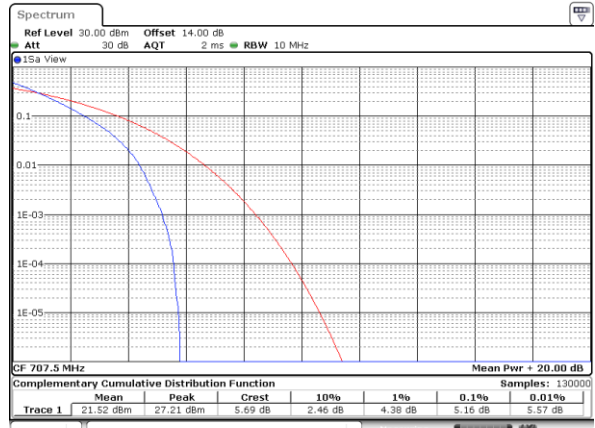

Lowest Channel / 1RB

Date: 10.OCT.2017 15:38:14

Lowest Channel / Full RB

Date: 10.OCT.2017 15:38:30

Middle Channel / 1RB

Date: 10.OCT.2017 15:38:49

Middle Channel / Full RB

Date: 10.OCT.2017 15:38:57

Highest Channel / 1RB

Date: 10.OCT.2017 15:39:05

Highest Channel / Full RB

Date: 10.OCT.2017 15:39:14

LTE Band 12 / 10MHz / QPSK

Lowest Channel / 1RB

Date: 27_SEP.2017 04:43:40

Lowest Channel / Full RB

Date: 27_SEP.2017 04:43:56

Middle Channel / 1RB

Date: 27_SEP.2017 04:44:04

Middle Channel / Full RB

Date: 27_SEP.2017 04:44:12

Highest Channel / 1RB

Date: 27_SEP.2017 04:44:20

Highest Channel / Full RB