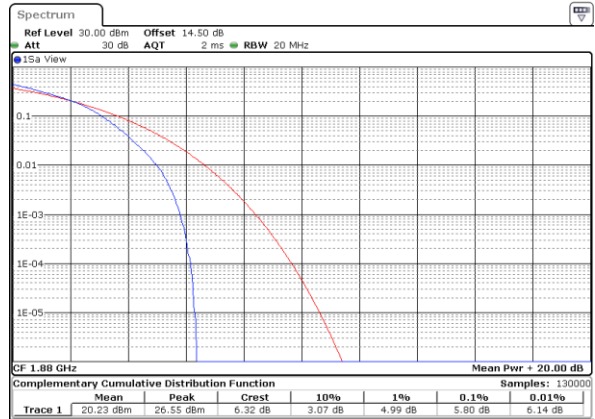

Date: 20_SEP.2017 08:30:04

Middle Channel / Full RB

Date: 20_SEP.2017 08:30:15

Highest Channel / 1RB

Date: 20_SEP.2017 08:30:26

Highest Channel / Full RB

Date: 20_SEP.2017 08:30:39

LTE Band 25 / 20MHz / 16QAM

Lowest Channel / 1RB

Date: 20_SEP.2017 08:27:16

Lowest Channel / Full RB

Date: 20_SEP.2017 08:28:00

Middle Channel / 1RB

Date: 20_SEP.2017 08:28:11

Middle Channel / Full RB

Date: 20_SEP.2017 08:28:29

Highest Channel / 1RB

Date: 20_SEP.2017 08:28:57

Highest Channel / Full RB

Date: 20_SEP.2017 08:29:10

LTE Band 25 / 20MHz / 64QAM

Lowest Channel / 1RB

Date: 28.SEP.2017 23:51:20

Lowest Channel / Full RB