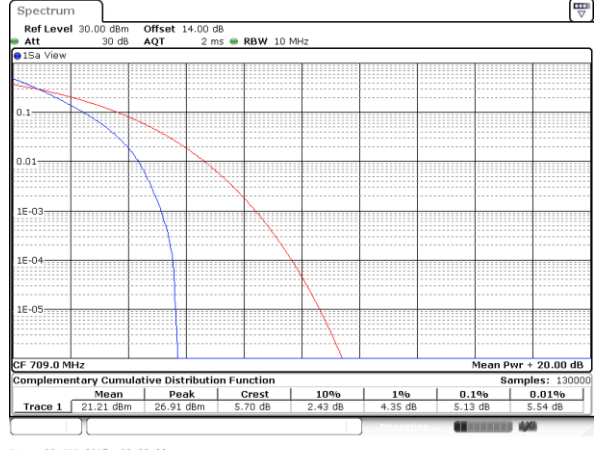

Date: 27_SEP.2017 05:27:08

Lowest Channel / Full RB

Date: 10_OCT.2017 14:20:46

Middle Channel / 1RB

Date: 27_SEP.2017 05:27:25

Middle Channel / Full RB

Date: 27_SEP.2017 05:27:34

Highest Channel / 1RB

Date: 27_SEP.2017 05:27:42

Highest Channel / Full RB

Date: 27_SEP.2017 05:27:50

LTE Band 17 / 10MHz / QPSK

Lowest Channel / 1RB

Date: 22_SEP.2017 03:39:28

Lowest Channel / Full RB

Date: 22_SEP.2017 03:39:39

Middle Channel/ 1RB

Date: 22_SEP.2017 03:41:17

Middle Channel / Full RB

Date: 22_SEP.2017 03:41:34

Highest Channel/ 1RB

Date: 22_SEP.2017 03:41:54

Highest Channel / Full RB

Date: 22_SEP.2017 03:42:04