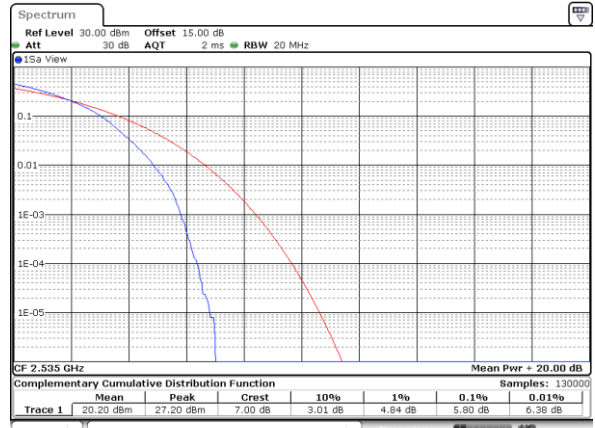

Date: 26.SEP.2017 04:26:48

Middle Channel / Full RB

Date: 26.SEP.2017 04:26:56

Highest Channel / 1RB

Date: 26.SEP.2017 04:27:04

Highest Channel / Full RB

Date: 26.SEP.2017 04:27:12

LTE Band 7 / 20MHz / 64QAM

Lowest Channel / 1RB

Date: 10.OCT.2017 15:38:14

Lowest Channel / Full RB

Date: 10.OCT.2017 15:38:30

Middle Channel / 1RB

Date: 10.OCT.2017 15:38:49

Middle Channel / Full RB

Date: 10.OCT.2017 15:38:57

Highest Channel / 1RB

Date: 10.OCT.2017 15:39:05

Highest Channel / Full RB

Date: 10.OCT.2017 15:39:14

LTE Band 12 / 10MHz / QPSK

Lowest Channel / 1RB

Date: 27_SEP.2017 04:43:40

Lowest Channel / Full RB