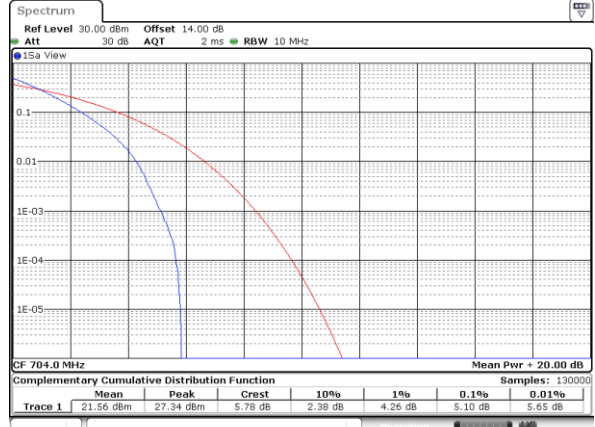

Lowest Channel / 1RB

Date: 10.OCT.2017 15:38:14

Lowest Channel / Full RB

Date: 10.OCT.2017 15:38:30

Middle Channel / 1RB

Date: 10.OCT.2017 15:38:49

Middle Channel / Full RB

Date: 10.OCT.2017 15:38:57

Highest Channel / 1RB

Date: 10.OCT.2017 15:39:05

Highest Channel / Full RB

Date: 10.OCT.2017 15:39:14

LTE Band 12 / 10MHz / QPSK

Lowest Channel / 1RB

Date: 27_SEP.2017 04:43:40

Lowest Channel / Full RB

Date: 27_SEP.2017 04:43:56

Middle Channel / 1RB

Date: 27_SEP.2017 04:44:04

Middle Channel / Full RB

Date: 27_SEP.2017 04:44:12

Highest Channel / 1RB

Date: 27_SEP.2017 04:44:20

Highest Channel / Full RB