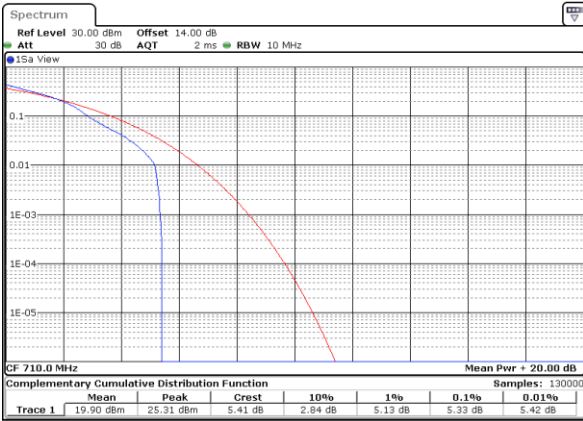

Middle Channel/ 1RB

Date: 22_SEP.2017 03:41:17

Middle Channel / Full RB

Date: 22_SEP.2017 03:41:34

Highest Channel/ 1RB

Date: 22_SEP.2017 03:41:54

Highest Channel / Full RB

Date: 22_SEP.2017 03:42:04

LTE Band 17 / 10MHz / 16QAM

Lowest Channel / 1RB

Date: 22_SEP.2017 03:36:25

Lowest Channel / Full RB

Date: 22_SEP.2017 03:36:35

Middle Channel / 1RB

Date: 22_SEP.2017 03:38:19

Middle Channel / Full RB

Date: 22_SEP.2017 03:38:52

Highest Channel / 1RB

Date: 22_SEP.2017 03:39:05

Highest Channel / Full RB

Date: 22_SEP.2017 03:39:18

LTE Band 17 / 10MHz / 64QAM

Lowest Channel / 1RB

Date: 22.SEP.2017 04:24:46

Lowest Channel / Full RB

Date: 22.SEP.2017 04:25:00

Middle Channel / 1RB

Date: 22.SEP.2017 04:25:11

Middle Channel / Full RB

Date: 22.SEP.2017 04:25:23

Highest Channel / 1RB

Date: 22.SEP.2017 04:25:34