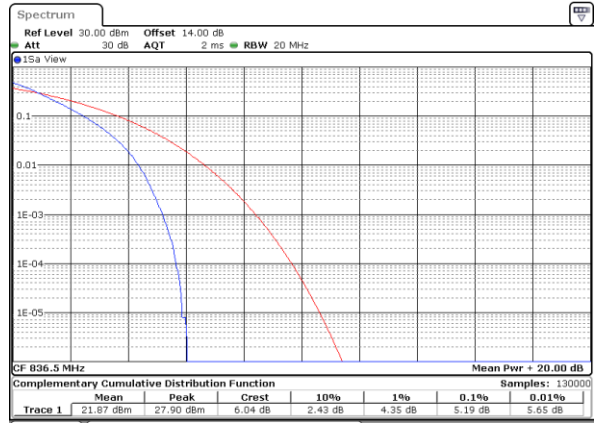

Date: 28.SEP.2017 23:51:29

Middle Channel / 1RB

Date: 28.SEP.2017 23:51:39

Middle Channel / Full RB

Date: 28.SEP.2017 23:51:48

Highest Channel / 1RB

Date: 28.SEP.2017 23:51:57

Highest Channel / Full RB

Date: 28.SEP.2017 23:52:06

LTE Band 26 / 15MHz / QPSK

Lowest Channel / 1RB

Date: 26_SEP.2017 12:04:28

Lowest Channel / Full RB

Date: 26_SEP.2017 12:04:37

Middle Channel / 1RB

Date: 26_SEP.2017 12:04:46

Middle Channel / Full RB

Date: 26_SEP.2017 12:04:56

Highest Channel / 1RB

Date: 26_SEP.2017 12:05:05

Highest Channel / Full RB

Date: 26_SEP.2017 12:05:14

LTE Band 26 / 15MHz / 16QAM

Lowest Channel / 1RB

Date: 26_SEP.2017 12:03:33

Lowest Channel / Full RB

Date: 26_SEP.2017 12:03:42

Middle Channel / 1RB

Date: 26_SEP.2017 12:03:51

Middle Channel / Full RB

Date: 26_SEP.2017 12:04:01

Highest Channel / 1RB