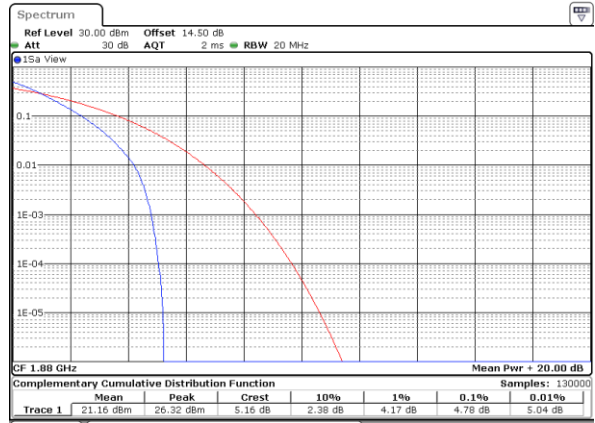

Lowest Channel / Full RB

Date: 22.SEP.2017 04:25:00

Middle Channel / 1RB

Date: 22.SEP.2017 04:25:11

Middle Channel / Full RB

Date: 22.SEP.2017 04:25:23

Highest Channel / 1RB

Date: 22.SEP.2017 04:25:34

Highest Channel / Full RB

Date: 22.SEP.2017 04:25:49

LTE Band 25 / 20MHz / QPSK

Lowest Channel / 1RB

Date: 20_SEP.2017 08:29:25

Lowest Channel / Full RB

Date: 20_SEP.2017 08:29:52

Middle Channel / 1RB

Date: 20_SEP.2017 08:30:04

Middle Channel / Full RB

Date: 20_SEP.2017 08:30:15

Highest Channel / 1RB

Date: 20_SEP.2017 08:30:26

Highest Channel / Full RB

Date: 20_SEP.2017 08:30:39

LTE Band 25 / 20MHz / 16QAM

Lowest Channel / 1RB

Date: 20_SEP.2017 08:27:16

Lowest Channel / Full RB

Date: 20_SEP.2017 08:28:00

Middle Channel / 1RB

Date: 20_SEP.2017 08:28:11

Middle Channel / Full RB

Date: 20_SEP.2017 08:28:29