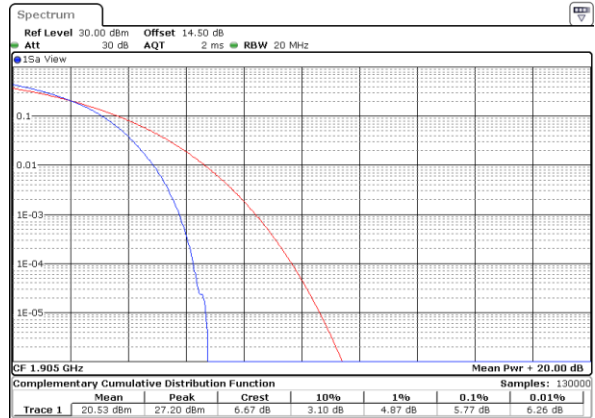

Date: 20_SEP.2017 08:30:04

Middle Channel / Full RB

Date: 20_SEP.2017 08:30:15

Highest Channel / 1RB

Date: 20_SEP.2017 08:30:26

Highest Channel / Full RB

Date: 20_SEP.2017 08:30:39

LTE Band 25 / 20MHz / 16QAM

Lowest Channel / 1RB

Date: 20_SEP.2017 08:27:16

Lowest Channel / Full RB

Date: 20_SEP.2017 08:28:00

Middle Channel / 1RB

Date: 20_SEP.2017 08:28:11

Middle Channel / Full RB

Date: 20_SEP.2017 08:28:29

Highest Channel / 1RB

Date: 20_SEP.2017 08:28:57

Highest Channel / Full RB

Date: 20_SEP.2017 08:29:10

LTE Band 25 / 20MHz / 64QAM

Lowest Channel / 1RB

Date: 28.SEP.2017 23:51:20

Lowest Channel / Full RB