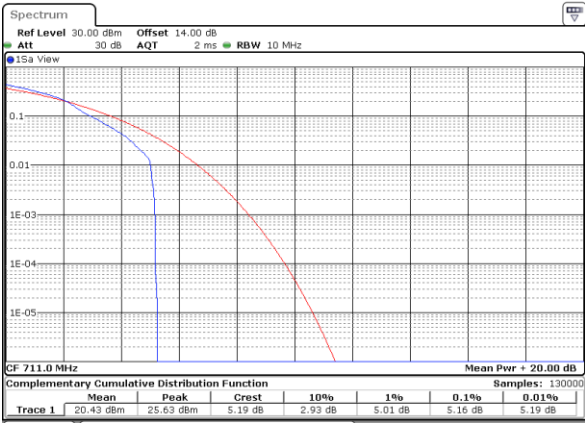

Date: 27_SEP.2017 04:43:56

Middle Channel / 1RB

Date: 27_SEP.2017 04:44:04

Middle Channel / Full RB

Date: 27_SEP.2017 04:44:12

Highest Channel / 1RB

Date: 27_SEP.2017 04:44:20

Highest Channel / Full RB

Date: 27_SEP.2017 04:44:28

LTE Band 12 / 10MHz / 16QAM

Lowest Channel / 1RB

Date: 27_SEP.2017 04:42:57

Lowest Channel / Full RB

Date: 27_SEP.2017 04:43:06

Middle Channel / 1RB

Date: 27_SEP.2017 04:43:15

Middle Channel / Full RB

Date: 27_SEP.2017 04:43:23

Highest Channel / 1RB

Date: 27_SEP.2017 04:43:31

Highest Channel / Full RB

Date: 27_SEP.2017 04:43:40

LTE Band 12 / 10MHz / 64QAM

Lowest Channel / 1RB

Date: 27_SEP.2017 05:27:08

Lowest Channel / Full RB

Date: 10_OCT.2017 14:20:46

Middle Channel / 1RB

Date: 27_SEP.2017 05:27:25

Middle Channel / Full RB

Date: 27_SEP.2017 05:27:34

Highest Channel / 1RB