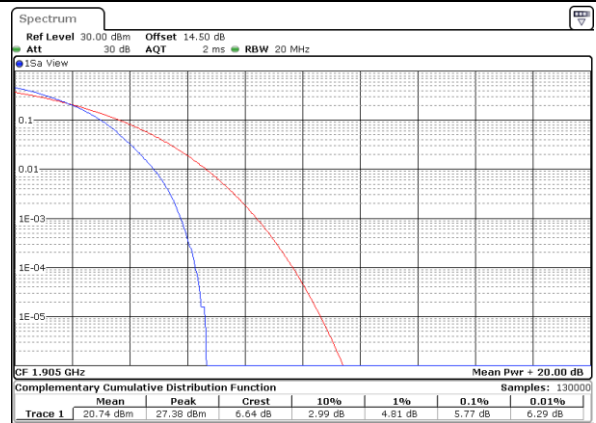

Lowest Channel / 1RB

Date: 20_SEP.2017 08:27:16

Lowest Channel / Full RB

Date: 20_SEP.2017 08:28:00

Middle Channel / 1RB

Date: 20_SEP.2017 08:28:11

Middle Channel / Full RB

Date: 20_SEP.2017 08:28:29

Highest Channel / 1RB

Date: 20_SEP.2017 08:28:57

Highest Channel / Full RB

Date: 20_SEP.2017 08:29:10

LTE Band 25 / 20MHz / 64QAM

Lowest Channel / 1RB

Date: 28.SEP.2017 23:51:20

Lowest Channel / Full RB

Date: 28.SEP.2017 23:51:29

Middle Channel / 1RB

Date: 28.SEP.2017 23:51:39

Middle Channel / Full RB

Date: 28.SEP.2017 23:51:48

Highest Channel / 1RB

Date: 28.SEP.2017 23:51:57

Highest Channel / Full RB

Date: 28.SEP.2017 23:52:06

LTE Band 26 / 15MHz / QPSK

Lowest Channel / 1RB

Date: 26_SEP.2017 12:04:28

Lowest Channel / Full RB

Date: 26_SEP.2017 12:04:37

Middle Channel / 1RB

Date: 26_SEP.2017 12:04:46