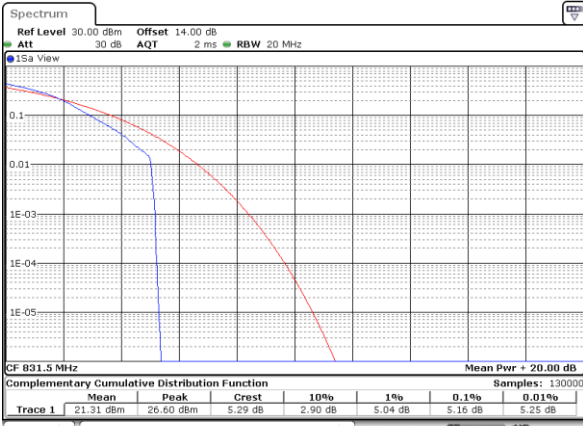

Date: 28.SEP.2017 23:52:06

LTE Band 26 / 15MHz / QPSK

Lowest Channel / 1RB

Date: 26_SEP.2017 12:04:28

Lowest Channel / Full RB

Date: 26_SEP.2017 12:04:37

Middle Channel / 1RB

Date: 26_SEP.2017 12:04:46

Middle Channel / Full RB

Date: 26_SEP.2017 12:04:56

Highest Channel / 1RB

Date: 26_SEP.2017 12:05:05

Highest Channel / Full RB

Date: 26_SEP.2017 12:05:14

LTE Band 26 / 15MHz / 16QAM

Lowest Channel / 1RB

Date: 26_SEP.2017 12:03:33

Lowest Channel / Full RB

Date: 26_SEP.2017 12:03:42

Middle Channel / 1RB

Date: 26_SEP.2017 12:03:51

Middle Channel / Full RB

Date: 26_SEP.2017 12:04:01

Highest Channel / 1RB

Date: 26_SEP.2017 12:04:10

Highest Channel / Full RB

Date: 26_SEP.2017 12:04:19

LTE Band 26/ 15MHz / 64QAM

Lowest Channel / 1RB

Date: 28.SEP.2017 13:26:15

Lowest Channel / Full RB

Date: 28.SEP.2017 13:26:30