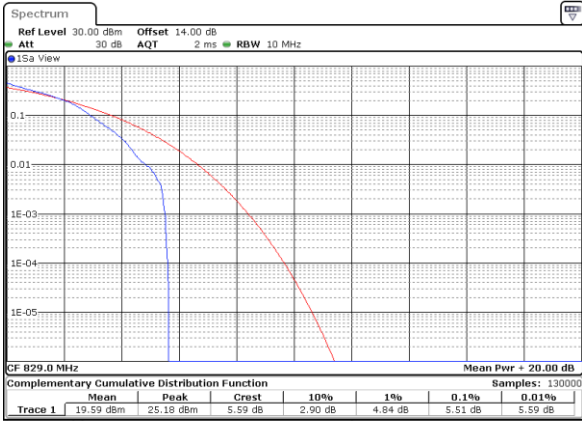

LTE Band 5 / 10MHz / 64QAM

Lowest Channel / 1RB

Date: 22.SEP.2017 01:57:29

Lowest Channel / Full RB

Date: 22.SEP.2017 01:56:27

Middle Channel / 1RB

Date: 22.SEP.2017 01:56:36

Middle Channel / Full RB

Date: 22.SEP.2017 01:57:01

Highest Channel / 1RB

Date: 22.SEP.2017 01:57:11

Highest Channel / Full RB

Date: 22.SEP.2017 01:57:20

LTE Band 7 / 20MHz / QPSK

Lowest Channel / 1RB

Date: 26.SEP.2017 04:27:20