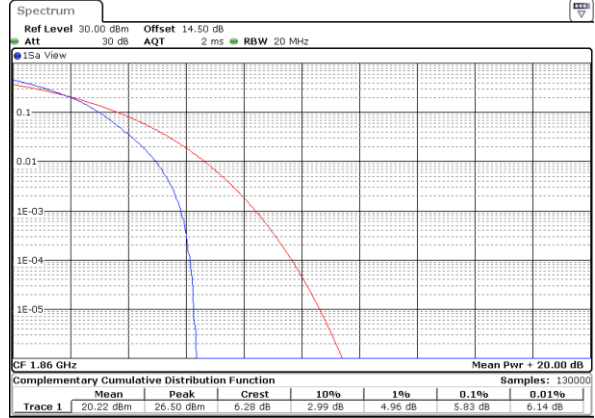

Highest Channel / Full RB

Date: 22.SEP.2017 04:25:49

LTE Band 25 / 20MHz / QPSK

Lowest Channel / 1RB

Date: 20_SEP.2017 08:29:25

Lowest Channel / Full RB

Date: 20_SEP.2017 08:29:52

Middle Channel / 1RB

Date: 20_SEP.2017 08:30:04

Middle Channel / Full RB

Date: 20_SEP.2017 08:30:15

Highest Channel / 1RB

Date: 20_SEP.2017 08:30:26

Highest Channel / Full RB

Date: 20_SEP.2017 08:30:39

LTE Band 25 / 20MHz / 16QAM

Lowest Channel / 1RB

Date: 20_SEP.2017 08:27:16

Lowest Channel / Full RB

Date: 20_SEP.2017 08:28:00

Middle Channel / 1RB

Date: 20_SEP.2017 08:28:11

Middle Channel / Full RB

Date: 20_SEP.2017 08:28:29