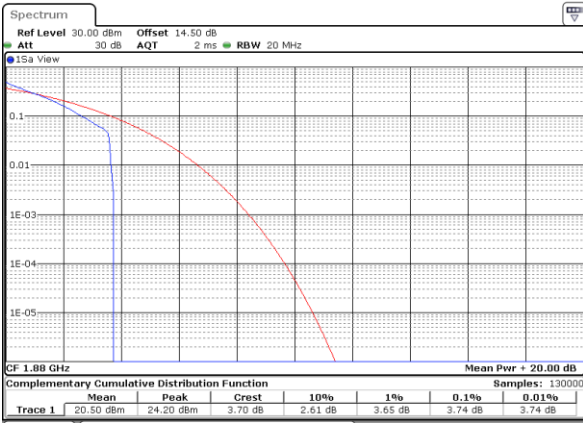

Lowest Channel / Full RB

Date: 22.SEP.2017 04:25:00

Middle Channel / 1RB

Date: 22.SEP.2017 04:25:11

Middle Channel / Full RB

Date: 22.SEP.2017 04:25:23

Highest Channel / 1RB

Date: 22.SEP.2017 04:25:34

Highest Channel / Full RB

Date: 22.SEP.2017 04:25:49

LTE Band 25 / 20MHz / QPSK

Lowest Channel / 1RB

Date: 20_SEP.2017 08:29:25

Lowest Channel / Full RB

Date: 20_SEP.2017 08:29:52

Middle Channel / 1RB

Date: 20_SEP.2017 08:30:04

Middle Channel / Full RB

Date: 20_SEP.2017 08:30:15

Highest Channel / 1RB

Date: 20_SEP.2017 08:30:26

Highest Channel / Full RB

Date: 20_SEP.2017 08:30:39

LTE Band 25 / 20MHz / 16QAM

Lowest Channel / 1RB

Date: 20_SEP.2017 08:27:16

Lowest Channel / Full RB

Date: 20_SEP.2017 08:28:00

Middle Channel / 1RB

Date: 20_SEP.2017 08:28:11

Middle Channel / Full RB

Date: 20_SEP.2017 08:28:29