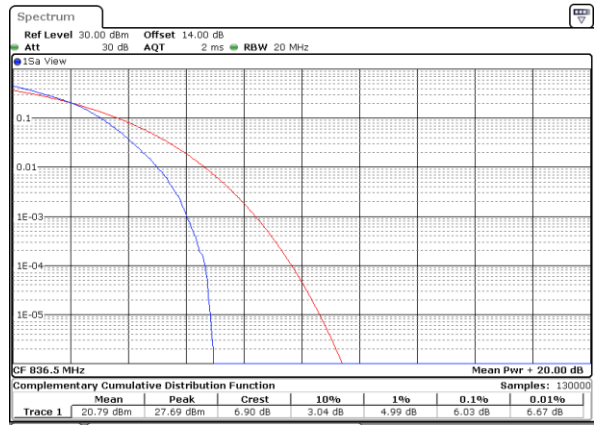

Middle Channel / Full RB

Date: 26_SEP.2017 12:04:56

Highest Channel / 1RB

Date: 26_SEP.2017 12:05:05

Highest Channel / Full RB

Date: 26_SEP.2017 12:05:14

LTE Band 26 / 15MHz / 16QAM

Lowest Channel / 1RB

Date: 26_SEP.2017 12:03:33

Lowest Channel / Full RB

Date: 26_SEP.2017 12:03:42

Middle Channel / 1RB

Date: 26_SEP.2017 12:03:51

Middle Channel / Full RB

Date: 26_SEP.2017 12:04:01

Highest Channel / 1RB

Date: 26_SEP.2017 12:04:10

Highest Channel / Full RB

Date: 26_SEP.2017 12:04:19

LTE Band 26/ 15MHz / 64QAM

Lowest Channel / 1RB

Date: 28.SEP.2017 13:26:15

Lowest Channel / Full RB

Date: 28.SEP.2017 13:26:30