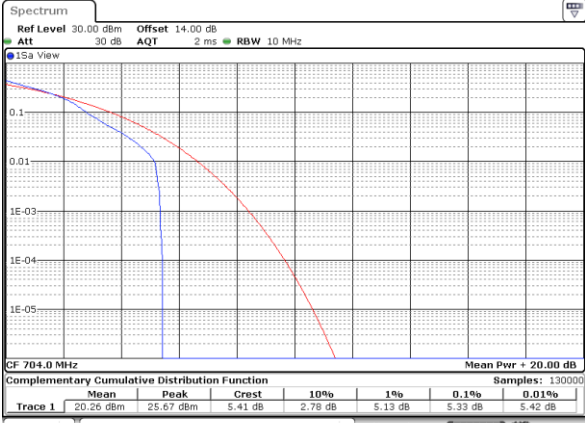

Highest Channel / 1RB

Date: 10.OCT.2017 15:39:05

Highest Channel / Full RB

Date: 10.OCT.2017 15:39:14

LTE Band 12 / 10MHz / QPSK

Lowest Channel / 1RB

Date: 27_SEP.2017 04:43:40

Lowest Channel / Full RB

Date: 27_SEP.2017 04:43:56

Middle Channel / 1RB

Date: 27_SEP.2017 04:44:04

Middle Channel / Full RB

Date: 27_SEP.2017 04:44:12

Highest Channel / 1RB

Date: 27_SEP.2017 04:44:20

Highest Channel / Full RB

Date: 27_SEP.2017 04:44:28

LTE Band 12 / 10MHz / 16QAM

Lowest Channel / 1RB

Date: 27_SEP.2017 04:42:57

Lowest Channel / Full RB

Date: 27_SEP.2017 04:43:06

Middle Channel / 1RB

Date: 27_SEP.2017 04:43:15

Middle Channel / Full RB

Date: 27_SEP.2017 04:43:23

Highest Channel / 1RB

Date: 27_SEP.2017 04:43:31

Highest Channel / Full RB

Date: 27_SEP.2017 04:43:40

LTE Band 12 / 10MHz / 64QAM

Lowest Channel / 1RB