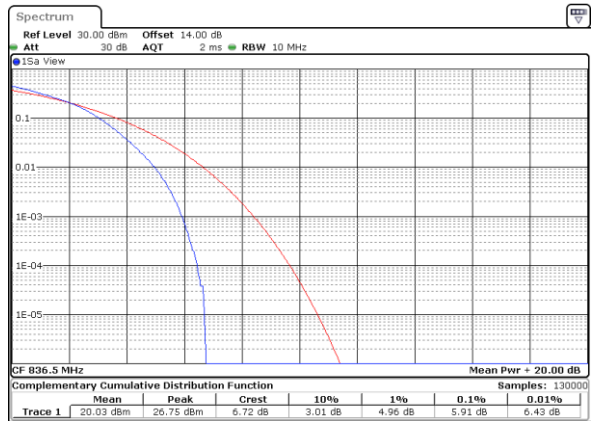

LTE Band 5 / 10MHz / 64QAM

Lowest Channel / 1RB

Date: 22.SEP.2017 01:57:29

Lowest Channel / Full RB

Date: 22.SEP.2017 01:56:27

Middle Channel / 1RB

Date: 22.SEP.2017 01:56:36

Middle Channel / Full RB

Date: 22.SEP.2017 01:57:01

Highest Channel / 1RB

Date: 22.SEP.2017 01:57:11

Highest Channel / Full RB

Date: 22.SEP.2017 01:57:20

LTE Band 7 / 20MHz / QPSK

Lowest Channel / 1RB

Date: 26.SEP.2017 04:27:20

Lowest Channel / Full RB

Date: 26.SEP.2017 04:27:28

Middle Channel / 1RB

Date: 26.SEP.2017 04:27:36

Middle Channel / Full RB

Date: 26.SEP.2017 04:27:45

Highest Channel / 1RB

Date: 26.SEP.2017 04:27:53