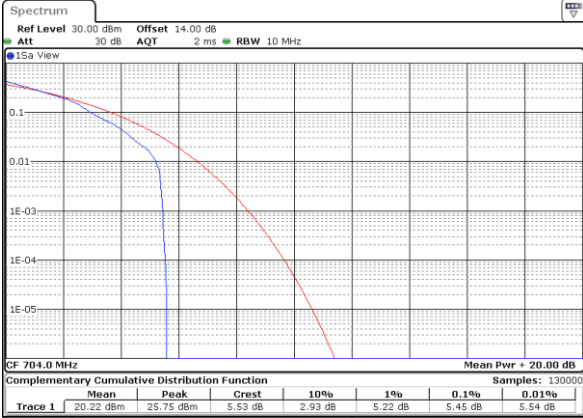

Middle Channel / Full RB

Date: 27_SEP.2017 04:43:23

Highest Channel / 1RB

Date: 27_SEP.2017 04:43:31

Highest Channel / Full RB

Date: 27_SEP.2017 04:43:40

LTE Band 12 / 10MHz / 64QAM

Lowest Channel / 1RB

Date: 27_SEP.2017 05:27:08

Lowest Channel / Full RB

Date: 10_OCT.2017 14:20:46

Middle Channel / 1RB

Date: 27_SEP.2017 05:27:25

Middle Channel / Full RB

Date: 27_SEP.2017 05:27:34

Highest Channel / 1RB