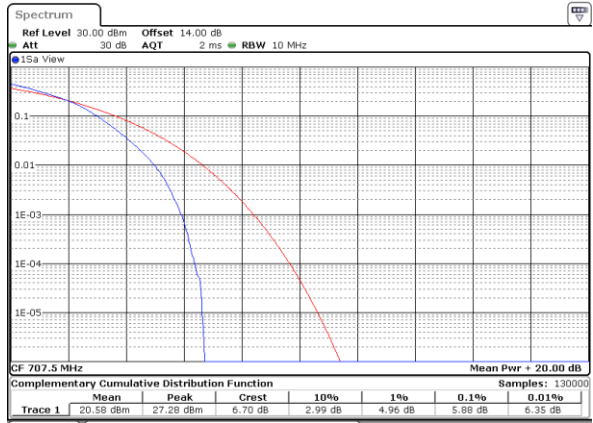

Date: 27_SEP.2017 04:43:56

Middle Channel / 1RB

Date: 27_SEP.2017 04:44:04

Middle Channel / Full RB

Date: 27_SEP.2017 04:44:12

Highest Channel / 1RB

Date: 27_SEP.2017 04:44:20

Highest Channel / Full RB

Date: 27_SEP.2017 04:44:28

LTE Band 12 / 10MHz / 16QAM

Lowest Channel / 1RB

Date: 27_SEP.2017 04:42:57

Lowest Channel / Full RB

Date: 27_SEP.2017 04:43:06

Middle Channel / 1RB

Date: 27_SEP.2017 04:43:15

Middle Channel / Full RB

Date: 27_SEP.2017 04:43:23

Highest Channel / 1RB

Date: 27_SEP.2017 04:43:31

Highest Channel / Full RB

Date: 27_SEP.2017 04:43:40

LTE Band 12 / 10MHz / 64QAM

Lowest Channel / 1RB