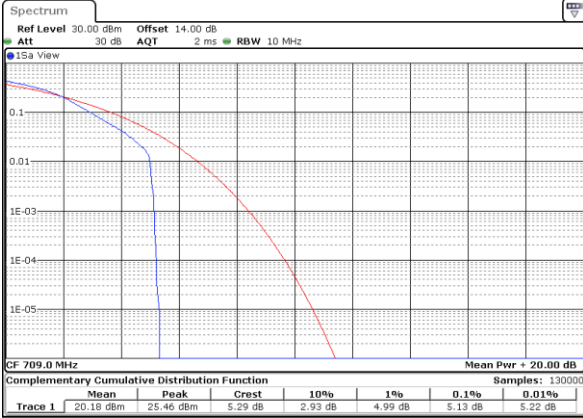

Date: 27_SEP.2017 05:27:42

Highest Channel / Full RB

Date: 27_SEP.2017 05:27:50

LTE Band 17 / 10MHz / QPSK

Lowest Channel / 1RB

Date: 22_SEP.2017 03:39:28

Lowest Channel / Full RB

Date: 22_SEP.2017 03:39:39

Middle Channel/ 1RB

Date: 22_SEP.2017 03:41:17

Middle Channel / Full RB

Date: 22_SEP.2017 03:41:34

Highest Channel/ 1RB

Date: 22_SEP.2017 03:41:54

Highest Channel / Full RB

Date: 22_SEP.2017 03:42:04

LTE Band 17 / 10MHz / 16QAM

Lowest Channel / 1RB

Date: 22_SEP.2017 03:36:25

Lowest Channel / Full RB

Date: 22_SEP.2017 03:36:35

Middle Channel / 1RB

Date: 22_SEP.2017 03:38:19

Middle Channel / Full RB