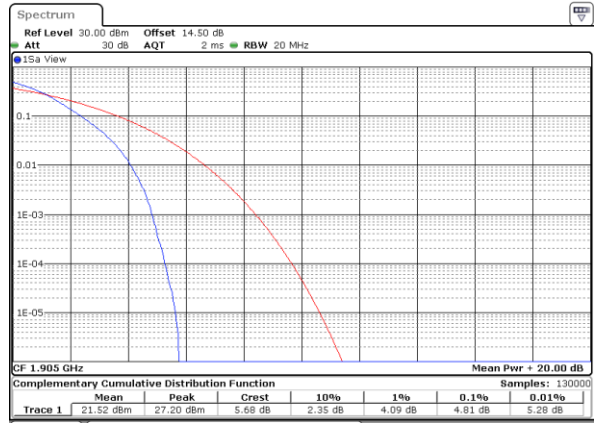

Highest Channel / Full RB

Date: 22.SEP.2017 04:25:49

LTE Band 25 / 20MHz / QPSK

Lowest Channel / 1RB

Date: 20_SEP.2017 08:29:25

Lowest Channel / Full RB

Date: 20_SEP.2017 08:29:52

Middle Channel / 1RB

Date: 20_SEP.2017 08:30:04

Middle Channel / Full RB

Date: 20_SEP.2017 08:30:15

Highest Channel / 1RB

Date: 20_SEP.2017 08:30:26

Highest Channel / Full RB

Date: 20_SEP.2017 08:30:39

LTE Band 25 / 20MHz / 16QAM

Lowest Channel / 1RB

Date: 20_SEP.2017 08:27:16

Lowest Channel / Full RB

Date: 20_SEP.2017 08:28:00

Middle Channel / 1RB

Date: 20_SEP.2017 08:28:11

Middle Channel / Full RB

Date: 20_SEP.2017 08:28:29

Highest Channel / 1RB

Date: 20_SEP.2017 08:28:57

Highest Channel / Full RB

Date: 20_SEP.2017 08:29:10

LTE Band 25 / 20MHz / 64QAM

Lowest Channel / 1RB

Date: 28.SEP.2017 23:51:20

Lowest Channel / Full RB