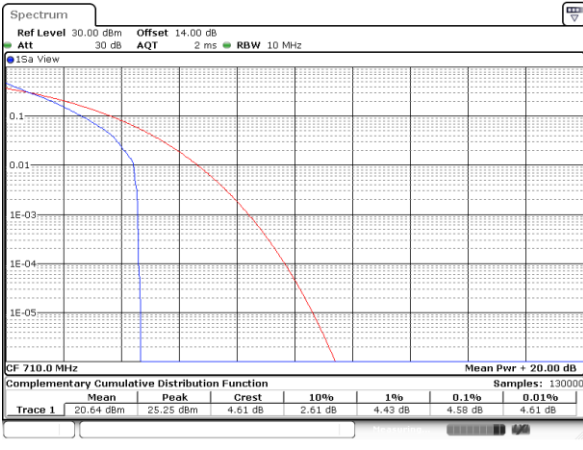

Date: 27_SEP.2017 05:27:08

Lowest Channel / Full RB

Date: 10_OCT.2017 14:20:46

Middle Channel / 1RB

Date: 27_SEP.2017 05:27:25

Middle Channel / Full RB

Date: 27_SEP.2017 05:27:34

Highest Channel / 1RB

Date: 27_SEP.2017 05:27:42

Highest Channel / Full RB

Date: 27_SEP.2017 05:27:50

LTE Band 17 / 10MHz / QPSK

Lowest Channel / 1RB

Date: 22_SEP.2017 03:39:28

Lowest Channel / Full RB

Date: 22_SEP.2017 03:39:39

Middle Channel/ 1RB

Date: 22_SEP.2017 03:41:17

Middle Channel / Full RB

Date: 22_SEP.2017 03:41:34

Highest Channel/ 1RB

Date: 22_SEP.2017 03:41:54

Highest Channel / Full RB

Date: 22_SEP.2017 03:42:04