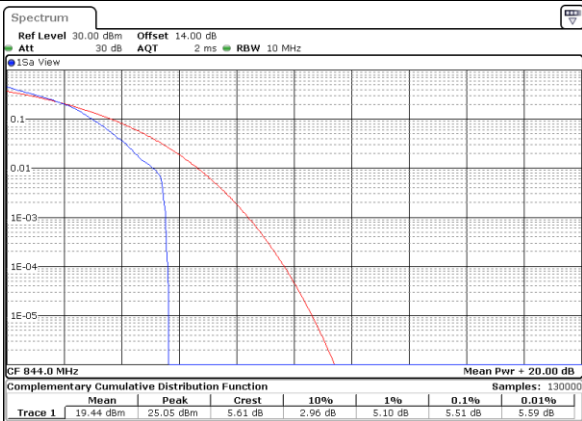

LTE Band 5 / 10MHz / 64QAM

Lowest Channel / 1RB

Date: 22.SEP.2017 01:57:29

Lowest Channel / Full RB

Date: 22.SEP.2017 01:56:27

Middle Channel / 1RB

Date: 22.SEP.2017 01:56:36

Middle Channel / Full RB

Date: 22.SEP.2017 01:57:01

Highest Channel / 1RB

Date: 22.SEP.2017 01:57:11

Highest Channel / Full RB

Date: 22.SEP.2017 01:57:20

LTE Band 7 / 20MHz / QPSK

Lowest Channel / 1RB

Date: 26.SEP.2017 04:27:20