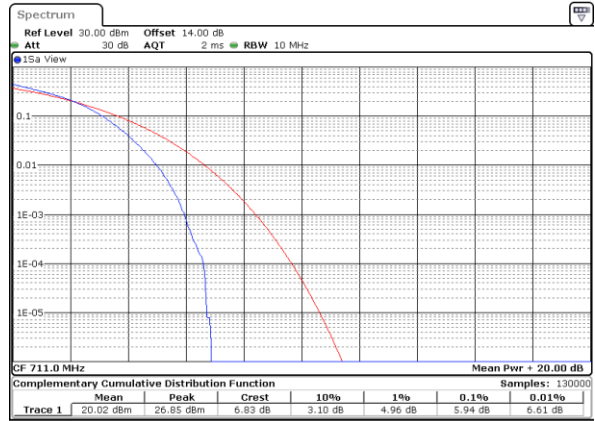

Middle Channel/ 1RB

Date: 22_SEP.2017 03:41:17

Middle Channel / Full RB

Date: 22_SEP.2017 03:41:34

Highest Channel/ 1RB

Date: 22_SEP.2017 03:41:54

Highest Channel / Full RB

Date: 22_SEP.2017 03:42:04

LTE Band 17 / 10MHz / 16QAM

Lowest Channel / 1RB

Date: 22_SEP.2017 03:36:25

Lowest Channel / Full RB

Date: 22_SEP.2017 03:36:35

Middle Channel / 1RB

Date: 22_SEP.2017 03:38:19

Middle Channel / Full RB

Date: 22_SEP.2017 03:38:52

Highest Channel / 1RB

Date: 22_SEP.2017 03:39:05

Highest Channel / Full RB

Date: 22_SEP.2017 03:39:18

LTE Band 17 / 10MHz / 64QAM

Lowest Channel / 1RB

Date: 22.SEP.2017 04:24:46

Lowest Channel / Full RB

Date: 22.SEP.2017 04:25:00

Middle Channel / 1RB

Date: 22.SEP.2017 04:25:11

Middle Channel / Full RB

Date: 22.SEP.2017 04:25:23

Highest Channel / 1RB

Date: 22.SEP.2017 04:25:34