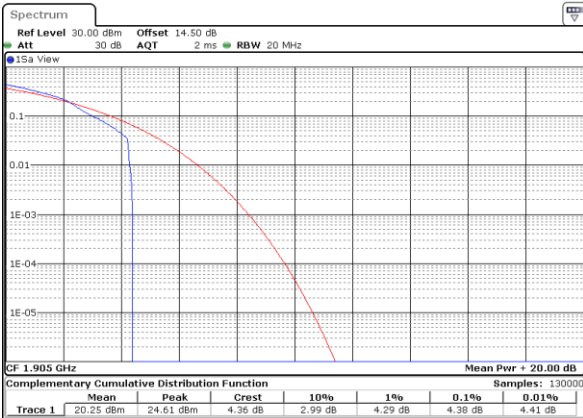

Date: 20_SEP.2017 08:30:04

Middle Channel / Full RB

Date: 20_SEP.2017 08:30:15

Highest Channel / 1RB

Date: 20_SEP.2017 08:30:26

Highest Channel / Full RB

Date: 20_SEP.2017 08:30:39

LTE Band 25 / 20MHz / 16QAM

Lowest Channel / 1RB

Date: 20_SEP.2017 08:27:16

Lowest Channel / Full RB

Date: 20_SEP.2017 08:28:00

Middle Channel / 1RB

Date: 20_SEP.2017 08:28:11

Middle Channel / Full RB

Date: 20_SEP.2017 08:28:29

Highest Channel / 1RB

Date: 20_SEP.2017 08:28:57

Highest Channel / Full RB

Date: 20_SEP.2017 08:29:10

LTE Band 25 / 20MHz / 64QAM

Lowest Channel / 1RB

Date: 28.SEP.2017 23:51:20

Lowest Channel / Full RB