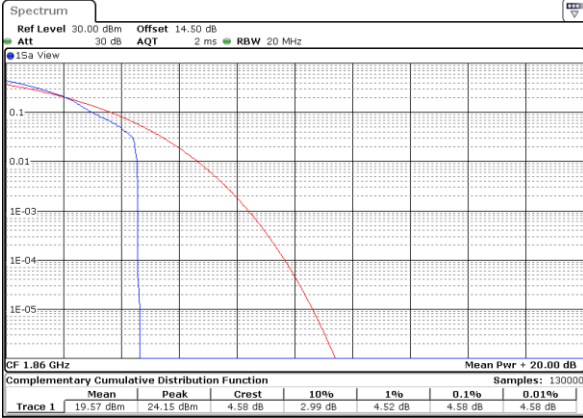

Highest Channel / Full RB

Date: 22.SEP.2017 04:25:49

LTE Band 25 / 20MHz / QPSK

Lowest Channel / 1RB

Date: 20_SEP.2017 08:29:25

Lowest Channel / Full RB

Date: 20_SEP.2017 08:29:52

Middle Channel / 1RB

Date: 20_SEP.2017 08:30:04

Middle Channel / Full RB

Date: 20_SEP.2017 08:30:15

Highest Channel / 1RB

Date: 20_SEP.2017 08:30:26

Highest Channel / Full RB

Date: 20_SEP.2017 08:30:39

LTE Band 25 / 20MHz / 16QAM

Lowest Channel / 1RB

Date: 20_SEP.2017 08:27:16

Lowest Channel / Full RB

Date: 20_SEP.2017 08:28:00

Middle Channel / 1RB

Date: 20_SEP.2017 08:28:11

Middle Channel / Full RB

Date: 20_SEP.2017 08:28:29