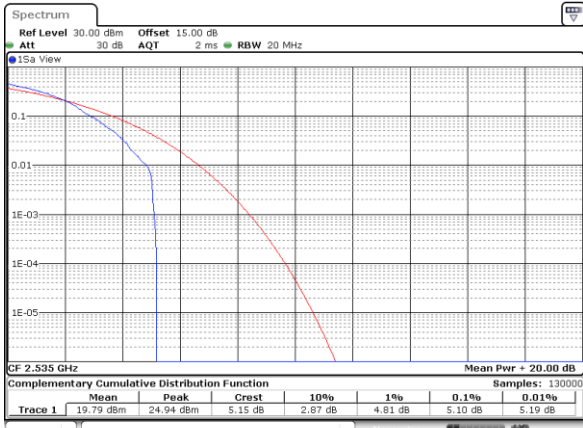

Date: 26.SEP.2017 04:26:48

Middle Channel / Full RB

Date: 26.SEP.2017 04:26:56

Highest Channel / 1RB

Date: 26.SEP.2017 04:27:04

Highest Channel / Full RB

Date: 26.SEP.2017 04:27:12

LTE Band 7 / 20MHz / 64QAM

Lowest Channel / 1RB

Date: 10.OCT.2017 15:38:14

Lowest Channel / Full RB

Date: 10.OCT.2017 15:38:30

Middle Channel / 1RB

Date: 10.OCT.2017 15:38:49

Middle Channel / Full RB

Date: 10.OCT.2017 15:38:57

Highest Channel / 1RB

Date: 10.OCT.2017 15:39:05

Highest Channel / Full RB

Date: 10.OCT.2017 15:39:14

LTE Band 12 / 10MHz / QPSK

Lowest Channel / 1RB

Date: 27_SEP.2017 04:43:40

Lowest Channel / Full RB