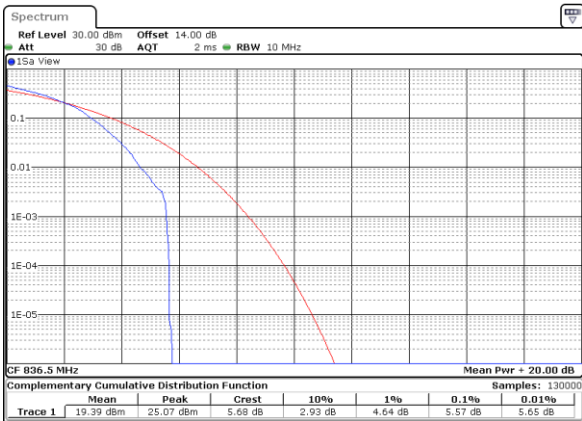

LTE Band 5 / 10MHz / 64QAM

Lowest Channel / 1RB

Date: 22.SEP.2017 01:57:29

Lowest Channel / Full RB

Date: 22.SEP.2017 01:56:27

Middle Channel / 1RB

Date: 22.SEP.2017 01:56:36

Middle Channel / Full RB

Date: 22.SEP.2017 01:57:01

Highest Channel / 1RB

Date: 22.SEP.2017 01:57:11

Highest Channel / Full RB

Date: 22.SEP.2017 01:57:20

LTE Band 7 / 20MHz / QPSK

Lowest Channel / 1RB

Date: 26.SEP.2017 04:27:20

Lowest Channel / Full RB

Date: 26.SEP.2017 04:27:28

Middle Channel / 1RB

Date: 26.SEP.2017 04:27:36

Middle Channel / Full RB

Date: 26.SEP.2017 04:27:45

Highest Channel / 1RB

Date: 26.SEP.2017 04:27:53