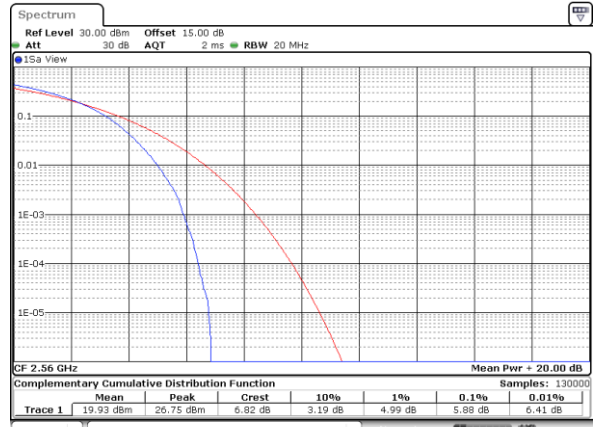

Date: 26.SEP.2017 04:26:48

Middle Channel / Full RB

Date: 26.SEP.2017 04:26:56

Highest Channel / 1RB

Date: 26.SEP.2017 04:27:04

Highest Channel / Full RB

Date: 26.SEP.2017 04:27:12

LTE Band 7 / 20MHz / 64QAM

Lowest Channel / 1RB

Date: 10.OCT.2017 15:38:14

Lowest Channel / Full RB

Date: 10.OCT.2017 15:38:30

Middle Channel / 1RB

Date: 10.OCT.2017 15:38:49

Middle Channel / Full RB

Date: 10.OCT.2017 15:38:57

Highest Channel / 1RB

Date: 10.OCT.2017 15:39:05

Highest Channel / Full RB

Date: 10.OCT.2017 15:39:14

LTE Band 12 / 10MHz / QPSK

Lowest Channel / 1RB

Date: 27_SEP.2017 04:43:40

Lowest Channel / Full RB