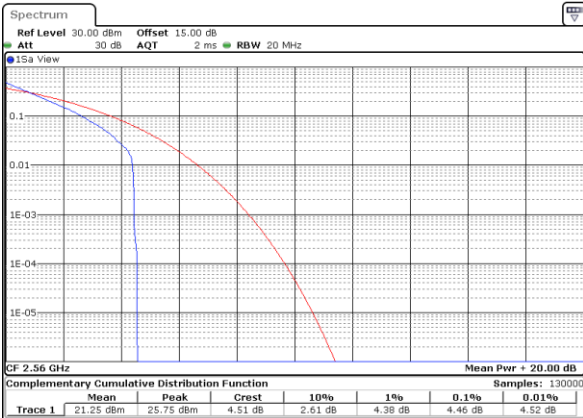

Date: 22.SEP.2017 01:57:01

Highest Channel / 1RB

Date: 22.SEP.2017 01:57:11

Highest Channel / Full RB

Date: 22.SEP.2017 01:57:20

LTE Band 7 / 20MHz / QPSK

Lowest Channel / 1RB

Date: 26.SEP.2017 04:27:20

Lowest Channel / Full RB

Date: 26.SEP.2017 04:27:28

Middle Channel / 1RB

Date: 26.SEP.2017 04:27:36

Middle Channel / Full RB

Date: 26.SEP.2017 04:27:45

Highest Channel / 1RB

Date: 26.SEP.2017 04:27:53

Highest Channel / Full RB

Date: 26.SEP.2017 04:28:01

LTE Band 7 / 20MHz / 16QAM

Lowest Channel / 1RB

Date: 26.SEP.2017 04:26:33

Lowest Channel / Full RB

Date: 26.SEP.2017 04:26:39

Middle Channel / 1RB