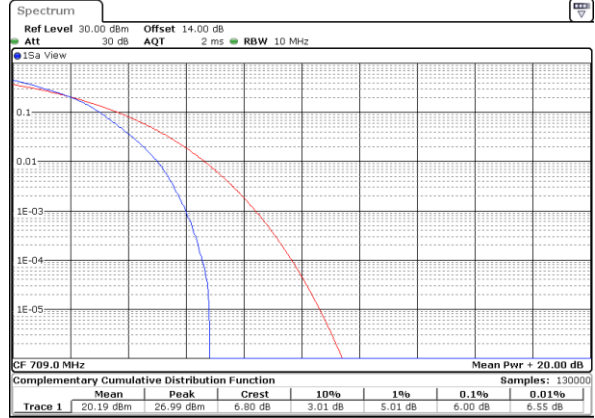

Date: 27_SEP.2017 05:27:42

Highest Channel / Full RB

Date: 27_SEP.2017 05:27:50

LTE Band 17 / 10MHz / QPSK

Lowest Channel / 1RB

Date: 22_SEP.2017 03:39:28

Lowest Channel / Full RB

Date: 22_SEP.2017 03:39:39

Middle Channel/ 1RB

Date: 22_SEP.2017 03:41:17

Middle Channel / Full RB

Date: 22_SEP.2017 03:41:34

Highest Channel/ 1RB

Date: 22_SEP.2017 03:41:54

Highest Channel / Full RB

Date: 22_SEP.2017 03:42:04

LTE Band 17 / 10MHz / 16QAM

Lowest Channel / 1RB

Date: 22_SEP.2017 03:36:25

Lowest Channel / Full RB

Date: 22_SEP.2017 03:36:35

Middle Channel / 1RB

Date: 22_SEP.2017 03:38:19

Middle Channel / Full RB