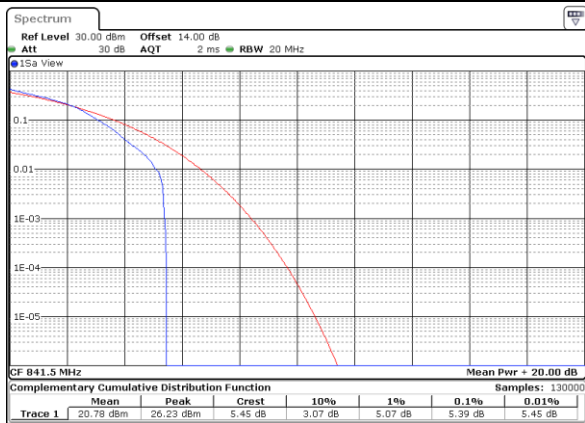

Date: 26_SEP.2017 12:03:33

Lowest Channel / Full RB

Date: 26_SEP.2017 12:03:42

Middle Channel / 1RB

Date: 26_SEP.2017 12:03:51

Middle Channel / Full RB

Date: 26_SEP.2017 12:04:01

Highest Channel / 1RB

Date: 26_SEP.2017 12:04:10

Highest Channel / Full RB

Date: 26_SEP.2017 12:04:19

LTE Band 26/ 15MHz / 64QAM

Lowest Channel / 1RB

Date: 28.SEP.2017 13:26:15

Lowest Channel / Full RB

Date: 28.SEP.2017 13:26:30

Middle Channel / 1RB

Date: 28.SEP.2017 13:26:38

Middle Channel / Full RB

Date: 28.SEP.2017 13:26:47

Highest Channel / 1RB

Date: 28.SEP.2017 13:26:55

Highest Channel / Full RB

Date: 28.SEP.2017 13:27:04