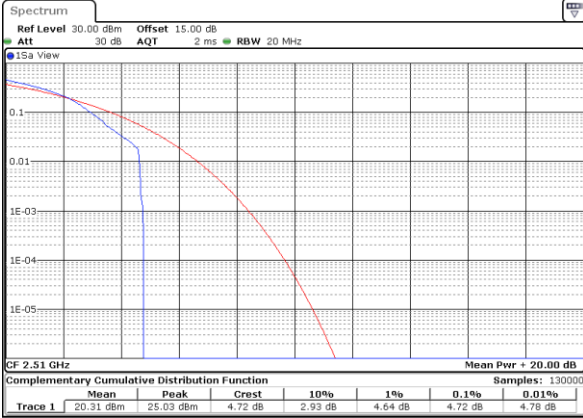

Lowest Channel / Full RB

Date: 26.SEP.2017 04:27:28

Middle Channel / 1RB

Date: 26.SEP.2017 04:27:36

Middle Channel / Full RB

Date: 26.SEP.2017 04:27:45

Highest Channel / 1RB

Date: 26.SEP.2017 04:27:53

Highest Channel / Full RB

Date: 26.SEP.2017 04:28:01

LTE Band 7 / 20MHz / 16QAM

Lowest Channel / 1RB

Date: 26.SEP.2017 04:26:33

Lowest Channel / Full RB

Date: 26.SEP.2017 04:26:39

Middle Channel / 1RB

Date: 26.SEP.2017 04:26:48

Middle Channel / Full RB

Date: 26.SEP.2017 04:26:56

Highest Channel / 1RB

Date: 26.SEP.2017 04:27:04

Highest Channel / Full RB

Date: 26.SEP.2017 04:27:12

LTE Band 7 / 20MHz / 64QAM