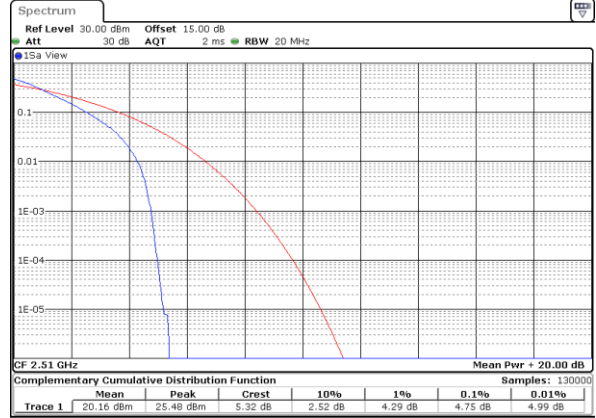

LTE Band 5 / 10MHz / 64QAM

Lowest Channel / 1RB

Date: 22.SEP.2017 01:57:29

Lowest Channel / Full RB

Date: 22.SEP.2017 01:56:27

Middle Channel / 1RB

Date: 22.SEP.2017 01:56:36

Middle Channel / Full RB

Date: 22.SEP.2017 01:57:01

Highest Channel / 1RB

Date: 22.SEP.2017 01:57:11

Highest Channel / Full RB

Date: 22.SEP.2017 01:57:20

LTE Band 7 / 20MHz / QPSK

Lowest Channel / 1RB

Date: 26.SEP.2017 04:27:20

Lowest Channel / Full RB

Date: 26.SEP.2017 04:27:28

Middle Channel / 1RB

Date: 26.SEP.2017 04:27:36

Middle Channel / Full RB

Date: 26.SEP.2017 04:27:45

Highest Channel / 1RB

Date: 26.SEP.2017 04:27:53