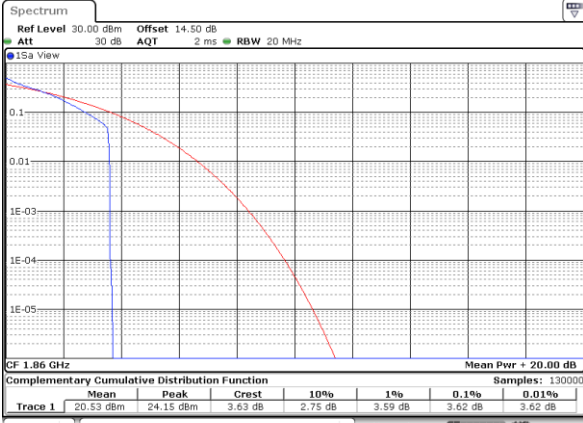

Lowest Channel / Full RB

Date: 22.SEP.2017 04:25:00

Middle Channel / 1RB

Date: 22.SEP.2017 04:25:11

Middle Channel / Full RB

Date: 22.SEP.2017 04:25:23

Highest Channel / 1RB

Date: 22.SEP.2017 04:25:34

Highest Channel / Full RB

Date: 22.SEP.2017 04:25:49

LTE Band 25 / 20MHz / QPSK

Lowest Channel / 1RB

Date: 20_SEP.2017 08:29:25

Lowest Channel / Full RB

Date: 20_SEP.2017 08:29:52

Middle Channel / 1RB

Date: 20_SEP.2017 08:30:04

Middle Channel / Full RB

Date: 20_SEP.2017 08:30:15

Highest Channel / 1RB

Date: 20_SEP.2017 08:30:26

Highest Channel / Full RB

Date: 20_SEP.2017 08:30:39

LTE Band 25 / 20MHz / 16QAM

Lowest Channel / 1RB

Date: 20_SEP.2017 08:27:16

Lowest Channel / Full RB

Date: 20_SEP.2017 08:28:00

Middle Channel / 1RB

Date: 20_SEP.2017 08:28:11

Middle Channel / Full RB

Date: 20_SEP.2017 08:28:29