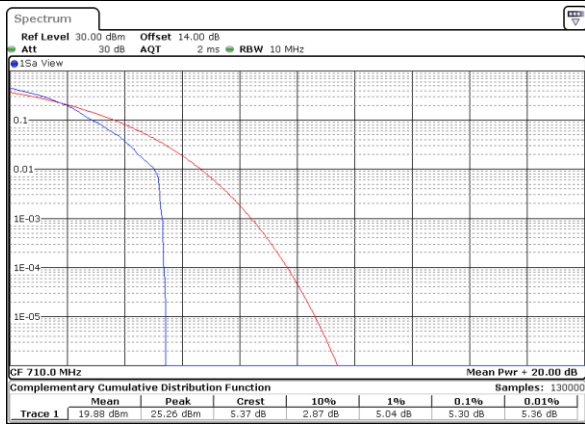

Date: 22_SEP.2017 03:38:52

Highest Channel / 1RB

Date: 22_SEP.2017 03:39:05

Highest Channel / Full RB

Date: 22_SEP.2017 03:39:18

LTE Band 17 / 10MHz / 64QAM

Lowest Channel / 1RB

Date: 22.SEP.2017 04:24:46

Lowest Channel / Full RB

Date: 22.SEP.2017 04:25:00

Middle Channel / 1RB

Date: 22.SEP.2017 04:25:11

Middle Channel / Full RB

Date: 22.SEP.2017 04:25:23

Highest Channel / 1RB

Date: 22.SEP.2017 04:25:34