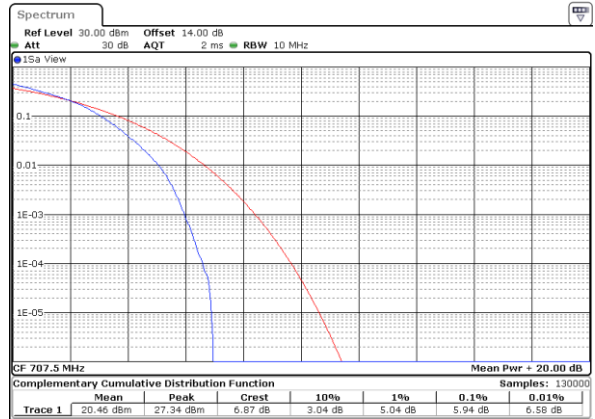

Middle Channel / Full RB

Date: 27_SEP.2017 04:43:23

Highest Channel / 1RB

Date: 27_SEP.2017 04:43:31

Highest Channel / Full RB

Date: 27_SEP.2017 04:43:40

LTE Band 12 / 10MHz / 64QAM

Lowest Channel / 1RB

Date: 27_SEP.2017 05:27:08

Lowest Channel / Full RB

Date: 10_OCT.2017 14:20:46

Middle Channel / 1RB

Date: 27_SEP.2017 05:27:25

Middle Channel / Full RB

Date: 27_SEP.2017 05:27:34

Highest Channel / 1RB

Date: 27_SEP.2017 05:27:42

Highest Channel / Full RB

Date: 27_SEP.2017 05:27:50

LTE Band 17 / 10MHz / QPSK

Lowest Channel / 1RB

Date: 22_SEP.2017 03:39:28

Lowest Channel / Full RB

Date: 22_SEP.2017 03:39:39