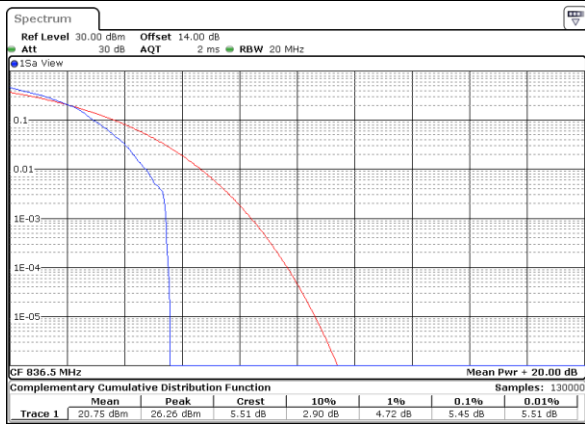

Date: 26_SEP.2017 12:03:33

Lowest Channel / Full RB

Date: 26_SEP.2017 12:03:42

Middle Channel / 1RB

Date: 26_SEP.2017 12:03:51

Middle Channel / Full RB

Date: 26_SEP.2017 12:04:01

Highest Channel / 1RB

Date: 26_SEP.2017 12:04:10

Highest Channel / Full RB

Date: 26_SEP.2017 12:04:19

LTE Band 26/ 15MHz / 64QAM

Lowest Channel / 1RB

Date: 28.SEP.2017 13:26:15

Lowest Channel / Full RB

Date: 28.SEP.2017 13:26:30

Middle Channel / 1RB

Date: 28.SEP.2017 13:26:38

Middle Channel / Full RB

Date: 28.SEP.2017 13:26:47

Highest Channel / 1RB

Date: 28.SEP.2017 13:26:55

Highest Channel / Full RB

Date: 28.SEP.2017 13:27:04