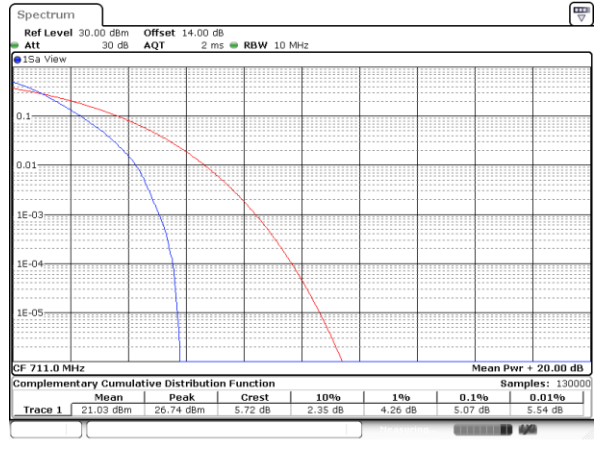

Date: 27_SEP.2017 05:27:42

Highest Channel / Full RB

Date: 27_SEP.2017 05:27:50

LTE Band 17 / 10MHz / QPSK

Lowest Channel / 1RB

Date: 22_SEP.2017 03:39:28

Lowest Channel / Full RB

Date: 22_SEP.2017 03:39:39

Middle Channel/ 1RB

Date: 22_SEP.2017 03:41:17

Middle Channel / Full RB

Date: 22_SEP.2017 03:41:34

Highest Channel/ 1RB

Date: 22_SEP.2017 03:41:54

Highest Channel / Full RB

Date: 22_SEP.2017 03:42:04

LTE Band 17 / 10MHz / 16QAM

Lowest Channel / 1RB

Date: 22_SEP.2017 03:36:25

Lowest Channel / Full RB

Date: 22_SEP.2017 03:36:35

Middle Channel / 1RB

Date: 22_SEP.2017 03:38:19

Middle Channel / Full RB