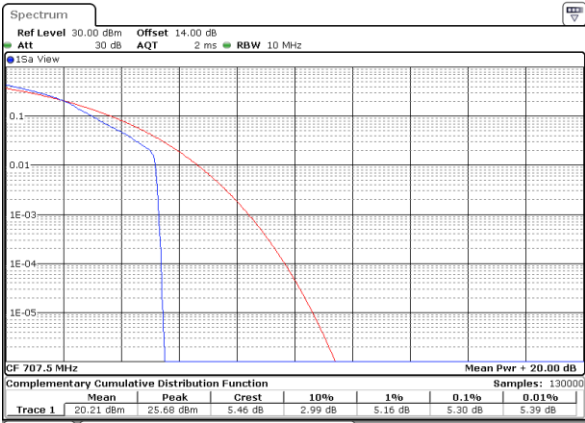

Date: 27_SEP.2017 04:43:56

Middle Channel / 1RB

Date: 27_SEP.2017 04:44:04

Middle Channel / Full RB

Date: 27_SEP.2017 04:44:12

Highest Channel / 1RB

Date: 27_SEP.2017 04:44:20

Highest Channel / Full RB

Date: 27_SEP.2017 04:44:28

LTE Band 12 / 10MHz / 16QAM

Lowest Channel / 1RB

Date: 27_SEP.2017 04:42:57

Lowest Channel / Full RB

Date: 27_SEP.2017 04:43:06

Middle Channel / 1RB

Date: 27_SEP.2017 04:43:15

Middle Channel / Full RB

Date: 27_SEP.2017 04:43:23

Highest Channel / 1RB

Date: 27_SEP.2017 04:43:31

Highest Channel / Full RB

Date: 27_SEP.2017 04:43:40

LTE Band 12 / 10MHz / 64QAM

Lowest Channel / 1RB

Date: 27_SEP.2017 05:27:08

Lowest Channel / Full RB

Date: 10_OCT.2017 14:20:46

Middle Channel / 1RB

Date: 27_SEP.2017 05:27:25

Middle Channel / Full RB

Date: 27_SEP.2017 05:27:34

Highest Channel / 1RB