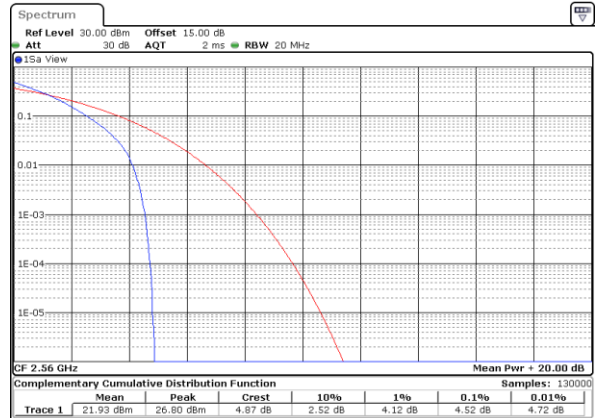

Date: 22.SEP.2017 01:57:01

Highest Channel / 1RB

Date: 22.SEP.2017 01:57:11

Highest Channel / Full RB

Date: 22.SEP.2017 01:57:20

LTE Band 7 / 20MHz / QPSK

Lowest Channel / 1RB

Date: 26.SEP.2017 04:27:20

Lowest Channel / Full RB

Date: 26.SEP.2017 04:27:28

Middle Channel / 1RB

Date: 26.SEP.2017 04:27:36

Middle Channel / Full RB

Date: 26.SEP.2017 04:27:45

Highest Channel / 1RB

Date: 26.SEP.2017 04:27:53

Highest Channel / Full RB

Date: 26.SEP.2017 04:28:01

LTE Band 7 / 20MHz / 16QAM

Lowest Channel / 1RB

Date: 26.SEP.2017 04:26:33

Lowest Channel / Full RB

Date: 26.SEP.2017 04:26:39

Middle Channel / 1RB