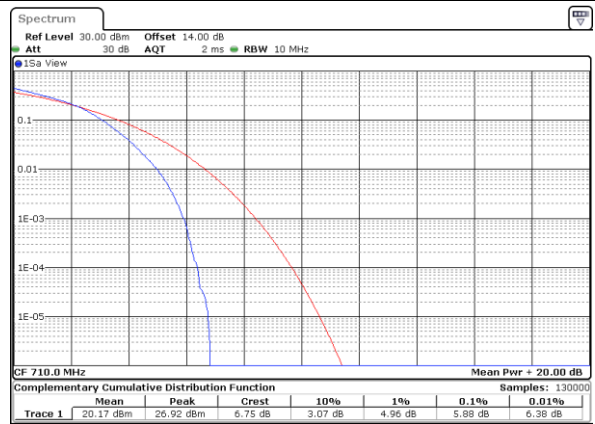

Date: 22_SEP.2017 03:38:52

Highest Channel / 1RB

Date: 22_SEP.2017 03:39:05

Highest Channel / Full RB

Date: 22_SEP.2017 03:39:18

LTE Band 17 / 10MHz / 64QAM

Lowest Channel / 1RB

Date: 22.SEP.2017 04:24:46

Lowest Channel / Full RB

Date: 22.SEP.2017 04:25:00

Middle Channel / 1RB

Date: 22.SEP.2017 04:25:11

Middle Channel / Full RB

Date: 22.SEP.2017 04:25:23

Highest Channel / 1RB

Date: 22.SEP.2017 04:25:34

Highest Channel / Full RB

Date: 22.SEP.2017 04:25:49

LTE Band 25 / 20MHz / QPSK

Lowest Channel / 1RB

Date: 20_SEP.2017 08:29:25

Lowest Channel / Full RB

Date: 20_SEP.2017 08:29:52

Middle Channel / 1RB