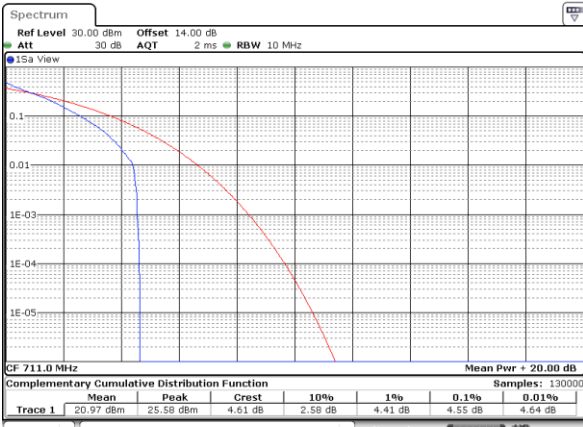

Highest Channel / 1RB

Date: 10.OCT.2017 15:39:05

Highest Channel / Full RB

Date: 10.OCT.2017 15:39:14

LTE Band 12 / 10MHz / QPSK

Lowest Channel / 1RB

Date: 27_SEP.2017 04:43:40

Lowest Channel / Full RB

Date: 27_SEP.2017 04:43:56

Middle Channel / 1RB

Date: 27_SEP.2017 04:44:04

Middle Channel / Full RB

Date: 27_SEP.2017 04:44:12

Highest Channel / 1RB

Date: 27_SEP.2017 04:44:20

Highest Channel / Full RB

Date: 27_SEP.2017 04:44:28

LTE Band 12 / 10MHz / 16QAM

Lowest Channel / 1RB

Date: 27_SEP.2017 04:42:57

Lowest Channel / Full RB

Date: 27_SEP.2017 04:43:06

Middle Channel / 1RB

Date: 27_SEP.2017 04:43:15

Middle Channel / Full RB

Date: 27_SEP.2017 04:43:23

Highest Channel / 1RB

Date: 27_SEP.2017 04:43:31

Highest Channel / Full RB

Date: 27_SEP.2017 04:43:40

LTE Band 12 / 10MHz / 64QAM

Lowest Channel / 1RB