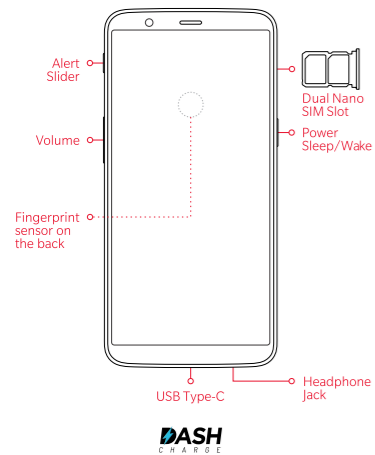

OnePlus 5⁺

Welcome

Get Support

Please visit the oneplus.net/privacy-and-legal page to find more information on our warranty and return policy. You can also reach out to OnePlus Customer Support by visiting oneplus.net/support.

Regulatory Information

SAR Values

Learn More

For more information, please download the complete guide on oneplus.net/manual.