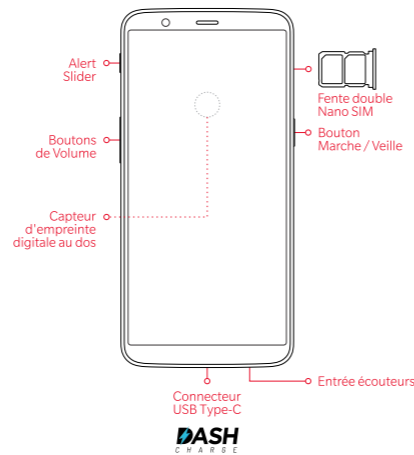

OnePlus 5⁺

Bienvenue

Bienvenue dans la famille OnePlus! Nous sommes ravis que vous ayez choisi OnePlus. Ce guide vous aidera à tirer le meilleur parti de votre nouvel appareil. Merci de lire attentivement ce manuel de démarrage rapide pour assurer une utilisation sûre et correcte.

Obtenir de l'aide

Informations réglementaires

Les informations réglementaires peuvent être trouvées sur votre appareil en accédant à la section "À propos du téléphone" présente dans le menu "Paramètres".

Valeurs du DAS

Apprendre encore plus

Pour plus d'informations, téléchargez le guide complet: oneplus.net/manual.