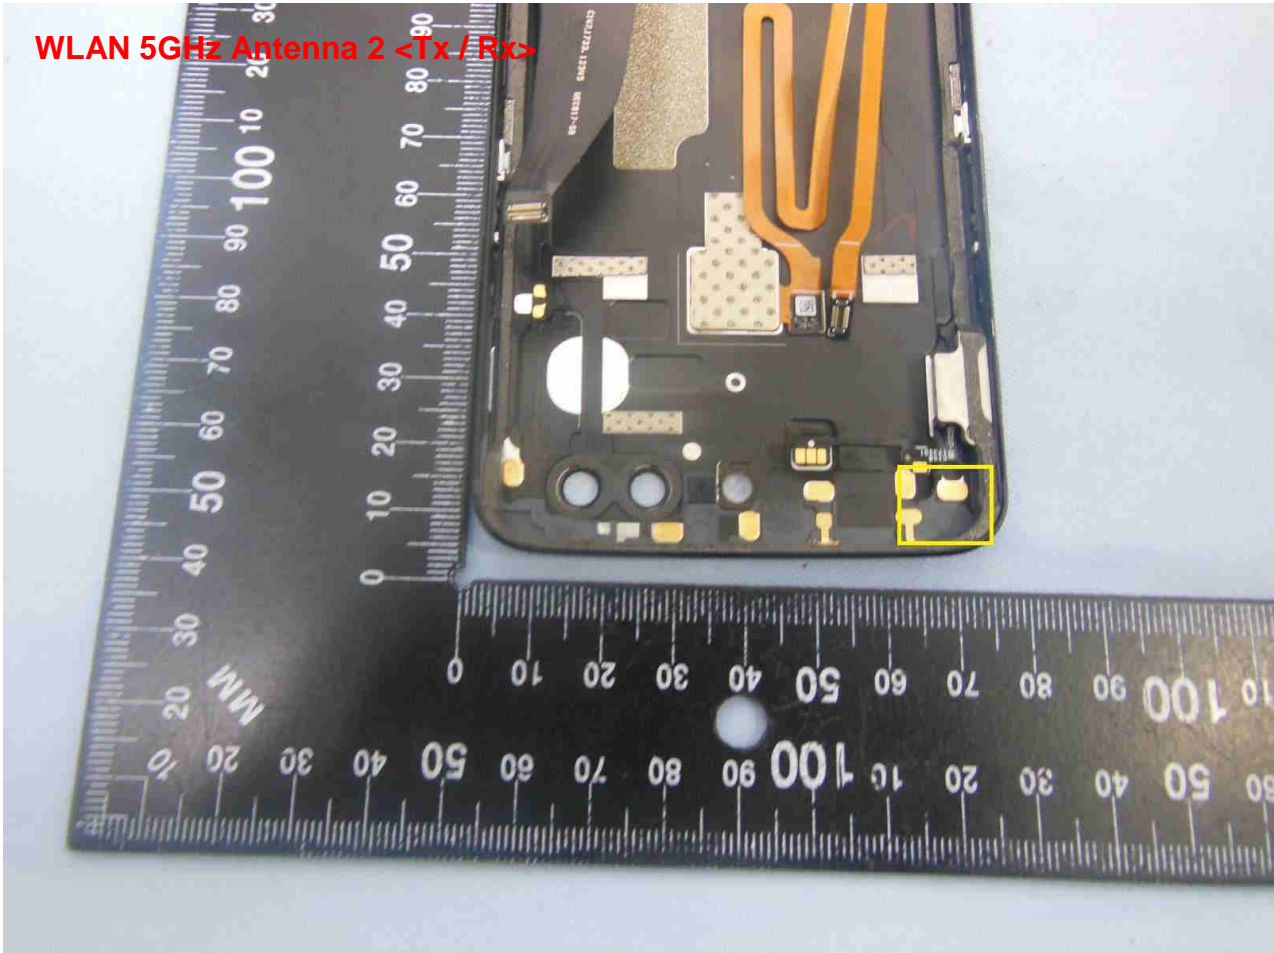

Brand Name: ONEPLUS / Model Name: ONEPLUS A5010 / Marketing Name: ONEPLUS 5T