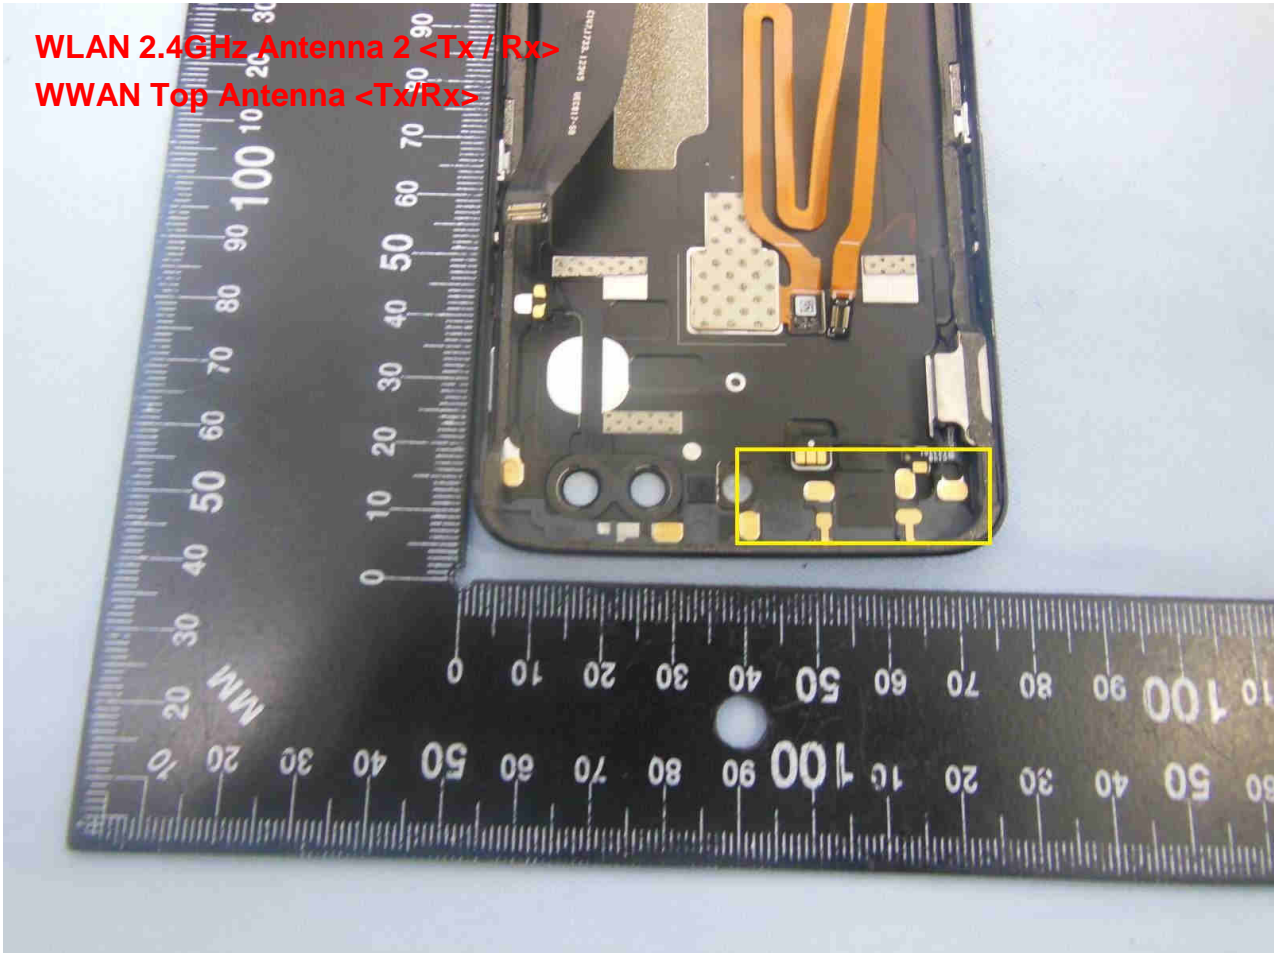

Brand Name: ONEPLUS / Model Name: ONEPLUS A5010 / Marketing Name: ONEPLUS 5T