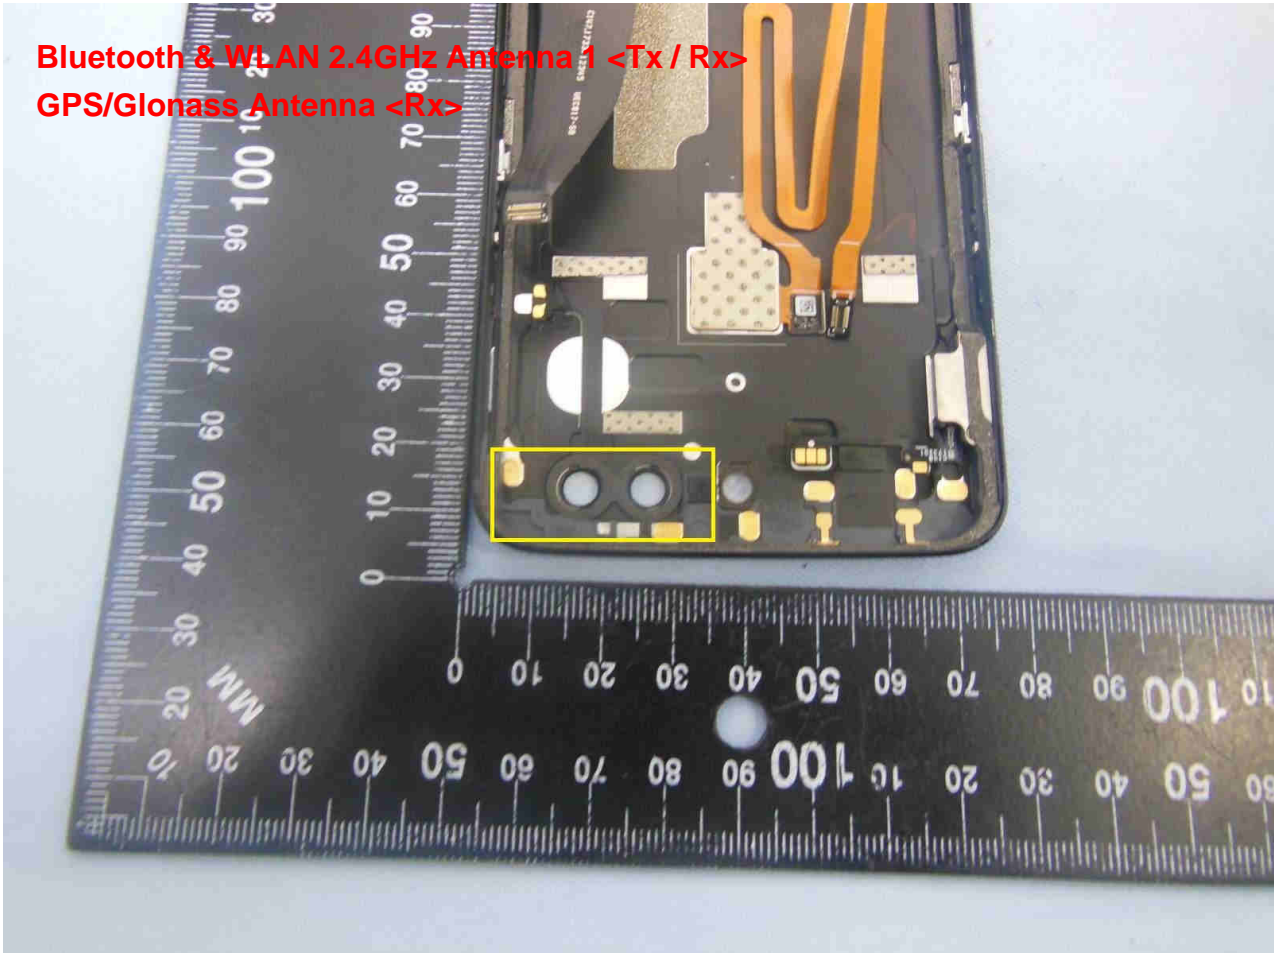

Brand Name: ONEPLUS / Model Name: ONEPLUS A5010 / Marketing Name: ONEPLUS 5T

Brand Name: ONEPLUS / Model Name: ONEPLUS A5010 / Marketing Name: ONEPLUS 5T

WWAN Bottom Antenna <Tx / Rx>

Brand Name: ONEPLUS / Model Name: ONEPLUS A5010 / Marketing Name: ONEPLUS 5T