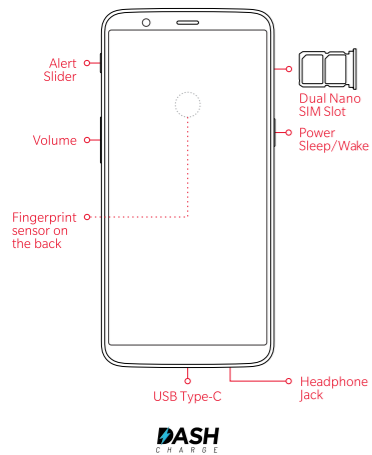

正面

OnePlus 5⁺

Welcome

Get Support

Please visit the oneplus.net/privacy-and-legal page to find more information on our warranty and return policy. You can also reach out to OnePlus Customer Support by visiting oneplus.net/support.

Regulatory Information

SAR Values

Learn More

For more information, please download the complete guide on oneplus.net/manual.