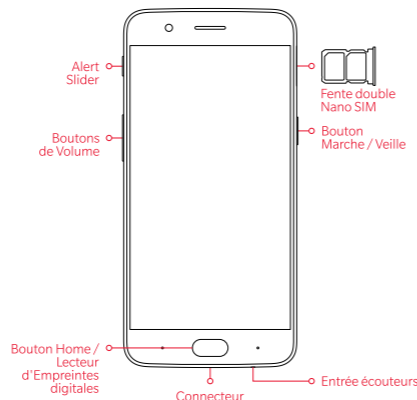

OnePlus 5

ONEPLUS A5000

Bienvenue

Bienvenue dans la famille OnePlus! Nous sommes ravis que vous ayez choisi OnePlus. Ce guide vous aidera à tirer le meilleur parti de votre nouvel appareil. Merci de lire attentivement ce manuel de démarrage rapide pour assurer une utilisation sûre et correcte.

Obtenir de l'aide

Informations réglementaires

Les informations réglementaires peuvent être trouvées sur votre appareil en accédant à la section "À propos du téléphone" présente dans le menu "Paramètres".

Valeurs du DAS

Apprendre encore plus

Pour plus d'informations, téléchargez le guide complet: oneplus.net/manual.