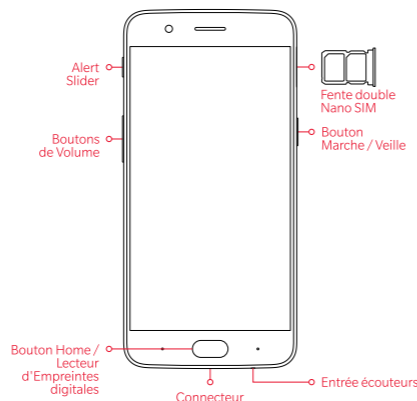

OnePlus 5

ONEPLUS A5000

Bienvenue

Bienvenue dans la famille OnePlus! Nous sommes ravis que vous ayez choisi OnePlus. Ce guide vous aidera à tirer le meilleur parti de votre nouvel appareil. Merci de lire attentivement ce manuel de démarrage rapide pour assurer une utilisation sûre et correcte.

Obtenir de l'aide

Informations réglementaires

Les informations réglementaires peuvent être trouvées sur votre appareil en accédant à la section "À propos du téléphone" présente dans le menu "Paramètres".

Valeurs du DAS

Apprendre encore plus

Pour plus d'informations, téléchargez le guide complet: oneplus.net/manual.