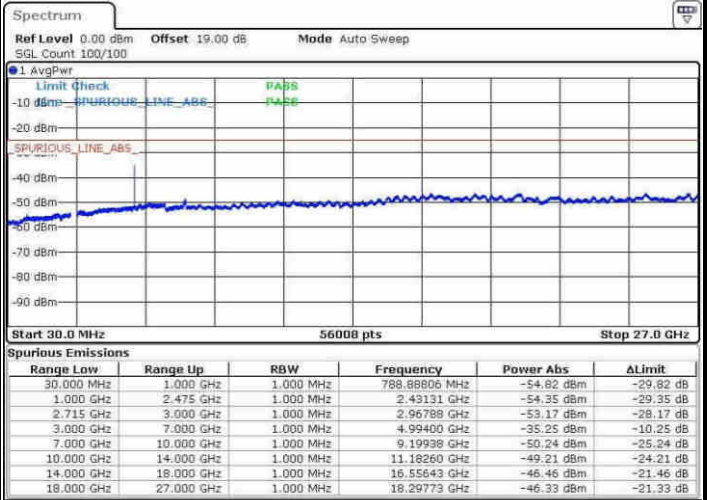

Date: 14.APR.2017 10:44:04

LTE Band 41 / 10MHz

Middle Channel / QPSK

Middle Channel / 16QAM

Date: 14.APR.2017 10:45:00

Date: 14.APR.2017 10:45:57

Highest Channel / QPSK

Highest Channel / 16QAM

Date: 14.APR.2017 10:51:32

Date: 14.APR.2017 10:52:29

LTE Band 41 / 15MHz

Lowest Channel / QPSK

Lowest Channel / 16QAM

Date: 14.APR.2017 10:58:07

Date: 14.APR.2017 10:59:04

Middle Channel / QPSK

Middle Channel / 16QAM

Date: 14.APR.2017 11:00:01

Date: 14.APR.2017 11:00:57

LTE Band 41 / 15MHz

Highest Channel / QPSK

Date: 14.APR.2017 11:06:32

Highest Channel / 16QAM

Date: 14.APR.2017 11:07:28