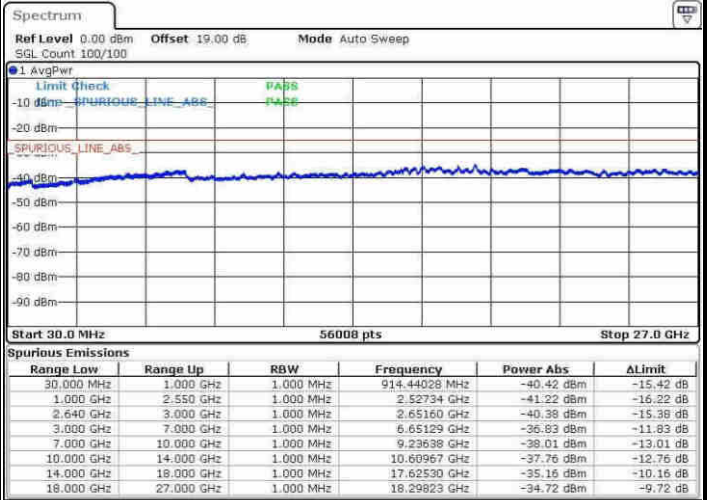

Middle Channel / 16QAM

Date: 9 APR 2017 16:02:17

Date: 9 APR 2017 16:03:12

LTE Band 38 / 5MHz

Highest Channel / QPSK

Highest Channel / 16QAM

Date: 9 APR 2017 16:08:47

Date: 9 APR 2017 16:08:42

LTE Band 38 / 10MHz

Lowest Channel / QPSK

Lowest Channel / 16QAM

Date: 9 APR 2017 16:15:16

Date: 9 APR 2017 16:16:11

LTE Band 38 / 10MHz

Middle Channel / QPSK

Middle Channel / 16QAM