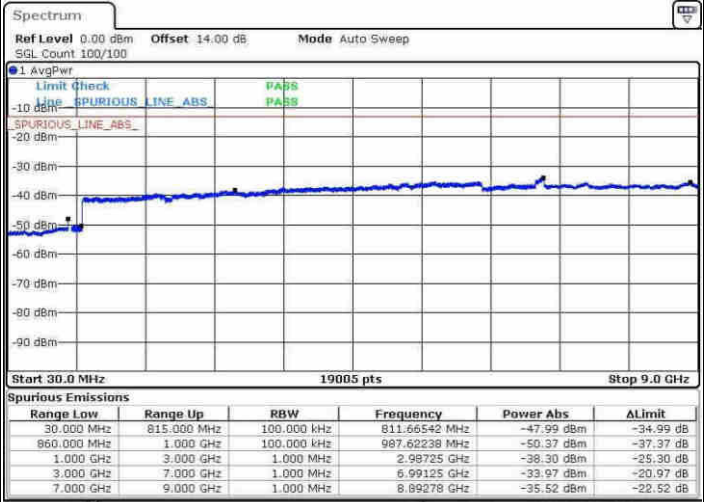

LTE Band 26 / 10MHz

Middle Channel / QPSK

Middle Channel / 16QAM

Date: 9.APR.2017 17:22:36

Date: 9.APR.2017 17:23:34

Highest Channel / QPSK

Highest Channel / 16QAM

Date: 9.APR.2017 17:29:56

Date: 9.APR.2017 17:30:54

LTE Band 26 / 15MHz

Lowest Channel / QPSK

Date: 9.APR.2017 17:37:27

Lowest Channel / 16QAM

Date: 9.APR.2017 17:38:25

Middle Channel / QPSK

Date: 9.APR.2017 17:40:06

Middle Channel / 16QAM

Date: 9.APR.2017 17:41:05

LTE Band 26 / 15MHz

Highest Channel / QPSK

Highest Channel / 16QAM

Date: 9.APR.2017 17:47:36

Date: 9.APR.2017 17:48:34

LTE Band 26 / 15MHz