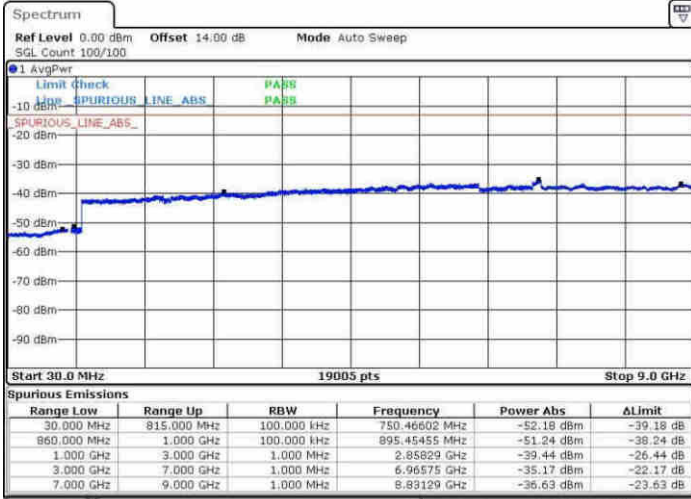

Middle Channel / 16QAM

Date: 9.APR.2017 17:41:05

LTE Band 26 / 15MHz

Highest Channel / QPSK

Highest Channel / 16QAM

Date: 9.APR.2017 17:47:36

Date: 9.APR.2017 17:48:34

LTE Band 26 / 15MHz

Channel 26765 / QPSK

Channel 26765 / 16QAM

Date: 15.MAY.2017 10:54:49

Date: 15.MAY.2017 10:55:46

LTE Band 26 / 1.4MHz

Lowest Channel / 64QAM

Middle Channel / 64QAM

Date: 31.MAY.2017 08:32:23

Date: 31.MAY.2017 08:34:10

Highest Channel / 64QAM

Date: 31.MAY.2017 08:39:07

LTE Band 26 / 3MHz

Lowest Channel / 64QAM

Middle Channel / 64QAM

Date: 31.MAY.2017 08:43:31

Date: 31.MAY.2017 08:45:21