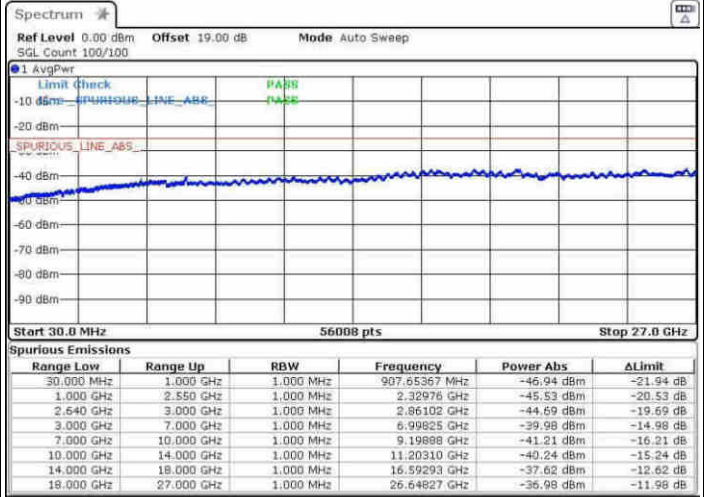

Date: 9 APR 2017 16:45:50

LTE Band 38 / 20MHz

Middle Channel / QPSK

Middle Channel / 16QAM

Date: 9 APR 2017 16:46:45

Date: 9 APR 2017 16:47:39

Highest Channel / QPSK

Highest Channel / 16QAM

Date: 9 APR 2017 16:53:14

Date: 9 APR 2017 16:54:09

LTE Band 38 / 5MHz

Lowest Channel / 64QAM

Middle Channel / 64QAM

Date: 30.MAY.2017 19:13:57

Date: 30.MAY.2017 19:12:40

Highest Channel / 64QAM

Date: 30.MAY.2017 19:17:37

LTE Band 38 / 10MHz

Lowest Channel / 64QAM

Middle Channel / 64QAM

Date: 30.MAY.2017 19:31:41

Date: 30.MAY.2017 19:32:50

Highest Channel / 64QAM

Date: 30.MAY.2017 19:37:08