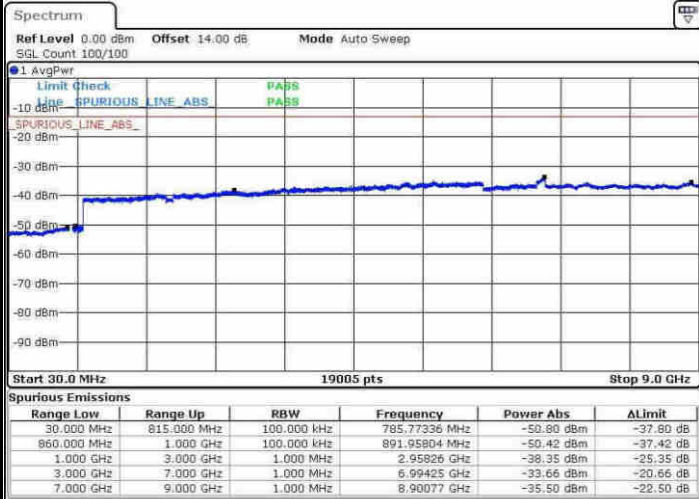

LTE Band 26 / 3MHz

Middle Channel / QPSK

Middle Channel / 16QAM

Date: 9.APR.2017 16:47:51

Date: 9.APR.2017 16:48:50

Highest Channel / QPSK

Highest Channel / 16QAM

Date: 9.APR.2017 16:55:14

Date: 9.APR.2017 16:56:12

LTE Band 26 / 5MHz

Lowest Channel / QPSK

Lowest Channel / 16QAM

Date: 9.APR.2017 17:02:33

Date: 9.APR.2017 17:03:33

Middle Channel / QPSK

Middle Channel / 16QAM

Date: 9.APR.2017 17:05:14

Date: 9.APR.2017 17:06:13

LTE Band 26 / 5MHz

Highest Channel / QPSK

Highest Channel / 16QAM

LTE Band 26 / 10MHz

Lowest Channel / QPSK

Lowest Channel / 16QAM

LTE Band 26 / 10MHz

Middle Channel / QPSK

Middle Channel / 16QAM

Date: 9.APR.2017 17:22:36

Date: 9.APR.2017 17:23:34

Highest Channel / QPSK

Highest Channel / 16QAM

Date: 9.APR.2017 17:29:56