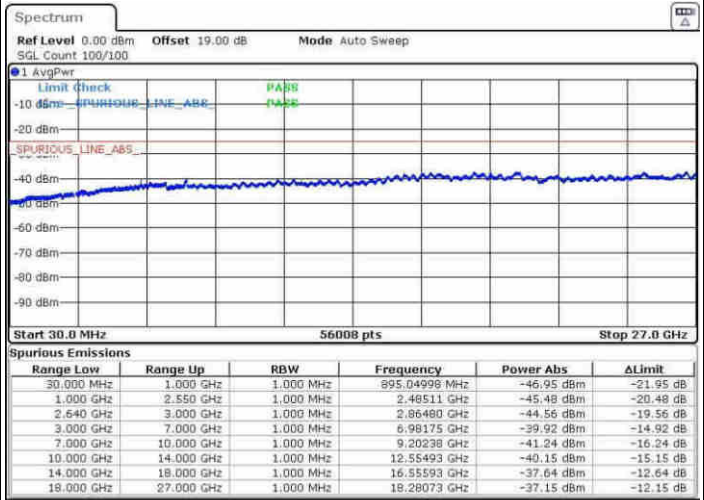

Date: 9 APR 2017 16:53:14

Date: 9 APR 2017 16:54:09

LTE Band 38 / 5MHz

Lowest Channel / 64QAM

Middle Channel / 64QAM

Date: 30.MAY.2017 19:13:57

Date: 30.MAY.2017 19:12:40

Highest Channel / 64QAM

Date: 30.MAY.2017 19:17:37

LTE Band 38 / 10MHz

Lowest Channel / 64QAM

Middle Channel / 64QAM

Date: 30.MAY.2017 19:31:41

Date: 30.MAY.2017 19:32:50

Highest Channel / 64QAM

Date: 30.MAY.2017 19:37:08