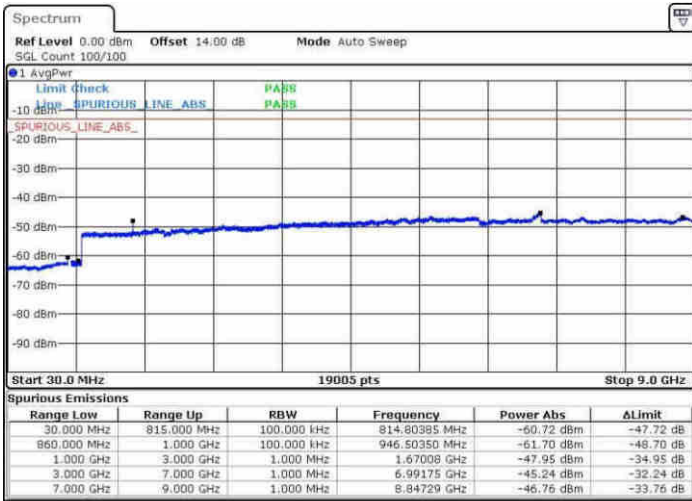

Date: 31.MAY.2017 09:00:22

LTE Band 26 / 10MHz

Lowest Channel / 64QAM

Middle Channel / 64QAM

Date: 31.MAY.2017 09:02:57

Date: 31.MAY.2017 09:04:04

Highest Channel / 64QAM

Date: 31.MAY.2017 09:07:50

LTE Band 26 / 15MHz

Lowest Channel / 64QAM

Middle Channel / 64QAM

Date: 31.MAY.2017 09:12:02

Date: 31.MAY.2017 09:13:29

Highest Channel / 64QAM

Date: 31.MAY.2017 09:17:05

LTE Band 26 / 15MHz