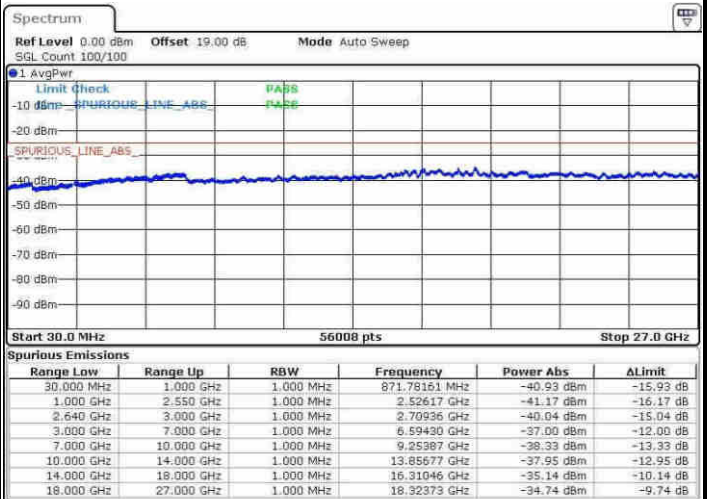

Middle Channel / 16QAM

Date: 9 APR 2017 16:02:17

Date: 9 APR 2017 16:03:12

LTE Band 38 / 5MHz

Highest Channel / QPSK

Highest Channel / 16QAM

Date: 9 APR 2017 16:08:47

Date: 9 APR 2017 16:08:42

LTE Band 38 / 10MHz

Lowest Channel / QPSK

Lowest Channel / 16QAM

Date: 9 APR 2017 16:15:16

Date: 9 APR 2017 16:16:11

LTE Band 38 / 10MHz

Middle Channel / QPSK

Middle Channel / 16QAM