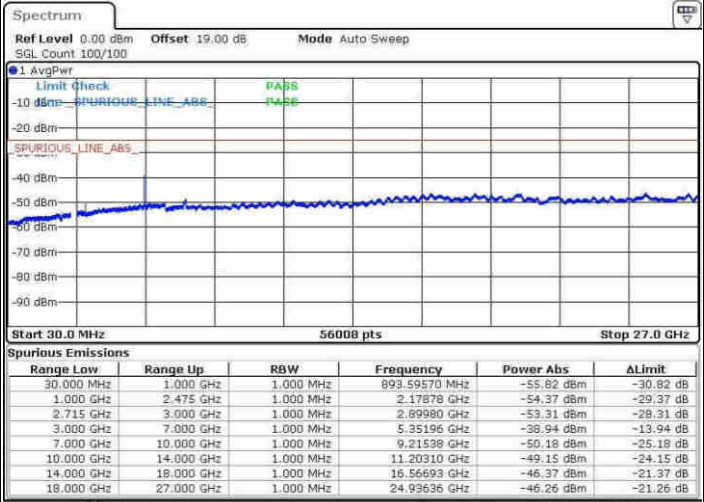

Date: 14.APR.2017 10:51:32

Date: 14.APR.2017 10:52:29

LTE Band 41 / 15MHz

Lowest Channel / QPSK

Lowest Channel / 16QAM

Date: 14.APR.2017 10:58:07

Date: 14.APR.2017 10:59:04

Middle Channel / QPSK

Middle Channel / 16QAM

Date: 14.APR.2017 11:00:01

Date: 14.APR.2017 11:00:57

LTE Band 41 / 15MHz

Highest Channel / QPSK

Date: 14.APR.2017 11:06:32

Highest Channel / 16QAM

Date: 14.APR.2017 11:07:28

LTE Band 41 / 20MHz

Lowest Channel / QPSK

Date: 14.APR.2017 11:13:06

Lowest Channel / 16QAM

Date: 14.APR.2017 11:14:02

LTE Band 41 / 20MHz

Middle Channel / QPSK

Middle Channel / 16QAM