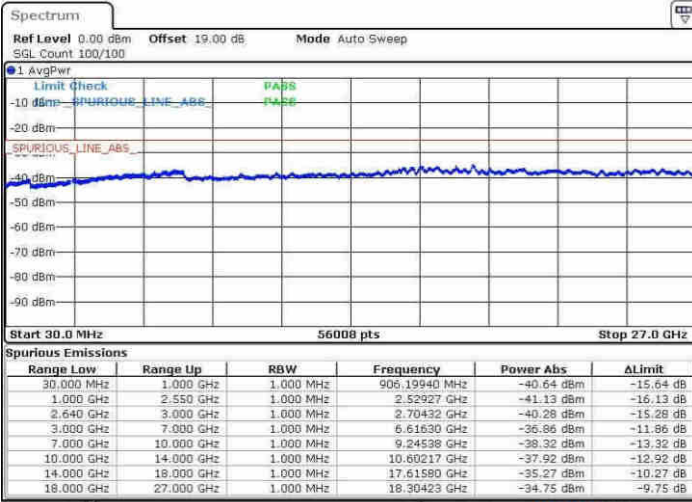

Highest Channel / QPSK

Date: 9 APR 2017 16:38:25

Highest Channel / 16QAM

Date: 9 APR 2017 16:39:20

LTE Band 38 / 20MHz

Lowest Channel / QPSK

Date: 9 APR 2017 16:44:55

Lowest Channel / 16QAM

Date: 9 APR 2017 16:45:50

LTE Band 38 / 20MHz

Middle Channel / QPSK

Middle Channel / 16QAM

Date: 9 APR 2017 16:46:45

Date: 9 APR 2017 16:47:39

Highest Channel / QPSK

Highest Channel / 16QAM