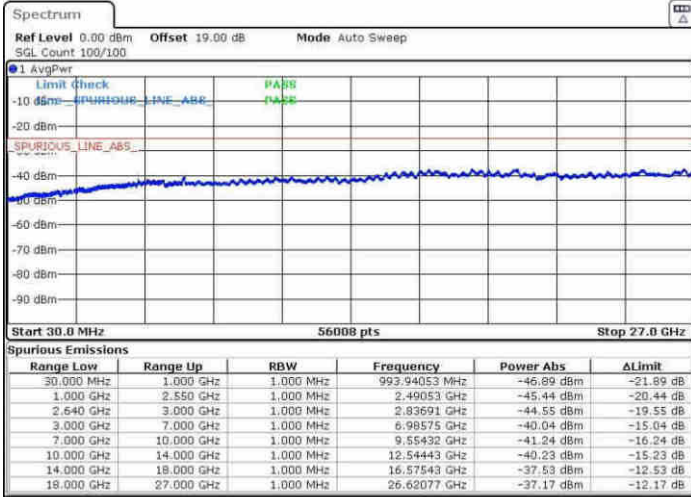

Date: 9 APR 2017 16:53:14

Date: 9 APR 2017 16:54:09

LTE Band 38 / 5MHz

Lowest Channel / 64QAM

Middle Channel / 64QAM

Date: 30.MAY.2017 19:13:57

Date: 30.MAY.2017 19:12:40

Highest Channel / 64QAM

Date: 30.MAY.2017 19:17:37

LTE Band 38 / 10MHz

Lowest Channel / 64QAM

Middle Channel / 64QAM

Date: 30.MAY.2017 19:31:41

Date: 30.MAY.2017 19:32:50

Highest Channel / 64QAM

Date: 30.MAY.2017 19:37:08