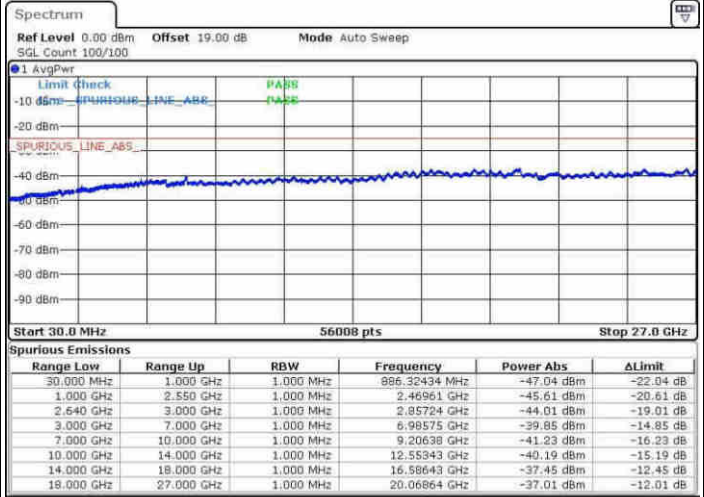

Date: 30.MAY.2017 19:17:37

LTE Band 38 / 10MHz

Lowest Channel / 64QAM

Middle Channel / 64QAM

Date: 30.MAY.2017 19:31:41

Date: 30.MAY.2017 19:32:50

Highest Channel / 64QAM

Date: 30.MAY.2017 19:37:08

LTE Band 38 / 15MHz

Lowest Channel / 64QAM

Middle Channel / 64QAM

Date: 31.MAY.2017 08:01:56

Date: 31.MAY.2017 08:05:32

Highest Channel / 64QAM

Date: 31.MAY.2017 08:09:26

LTE Band 38 / 20MHz

Lowest Channel / 64QAM

Middle Channel / 64QAM

Date: 31.MAY.2017 08:14:29

Date: 31.MAY.2017 08:15:45

Highest Channel / 64QAM

Date: 31.MAY.2017 08:22:46

LTE Band 41 / 5MHz

Lowest Channel / QPSK