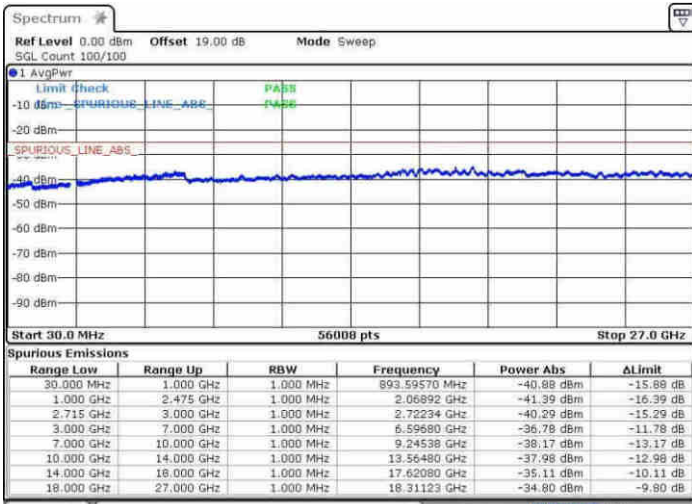

Date: 31.MAY.2017 09:49:34

Highest Channel / 64QAM

Date: 31.MAY.2017 09:52:49

LTE Band 41 / 20MHz

Lowest Channel / 64QAM

Middle Channel / 64QAM

Date: 31.MAY.2017 09:55:34

Date: 31.MAY.2017 10:00:39

Highest Channel / 64QAM

Date: 31.MAY.2017 10:04:47

LTE Band 41 CA

LTE Band 41 / 5MHz+20MHz

Lowest Channel / QPSK

Lowest Channel / 16QAM

Date: 22 APR 2017 19:07:24

Date: 22 APR 2017 19:05:16

Lowest Channel / 64QAM

Date: 22 APR 2017 19:04:05