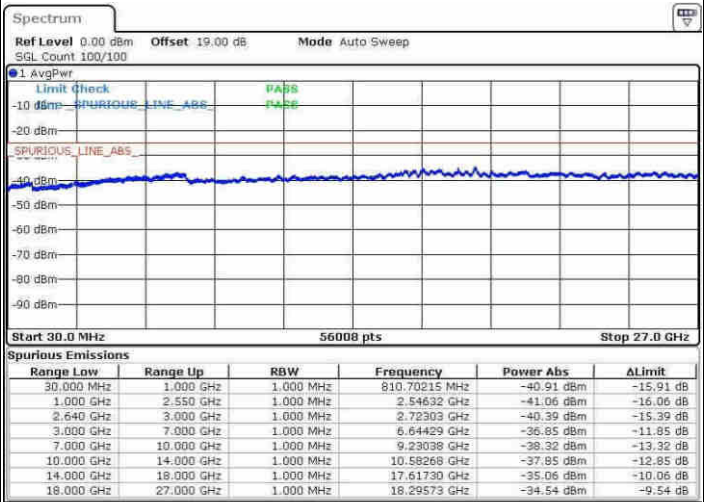

Highest Channel / QPSK

Date: 9 APR 2017 16:38:25

Highest Channel / 16QAM

Date: 9 APR 2017 16:39:20

LTE Band 38 / 20MHz

Lowest Channel / QPSK

Date: 9 APR 2017 16:44:55

Lowest Channel / 16QAM

Date: 9 APR 2017 16:45:50

LTE Band 38 / 20MHz

Middle Channel / QPSK

Middle Channel / 16QAM

Date: 9 APR 2017 16:46:45

Date: 9 APR 2017 16:47:39

Highest Channel / QPSK

Highest Channel / 16QAM