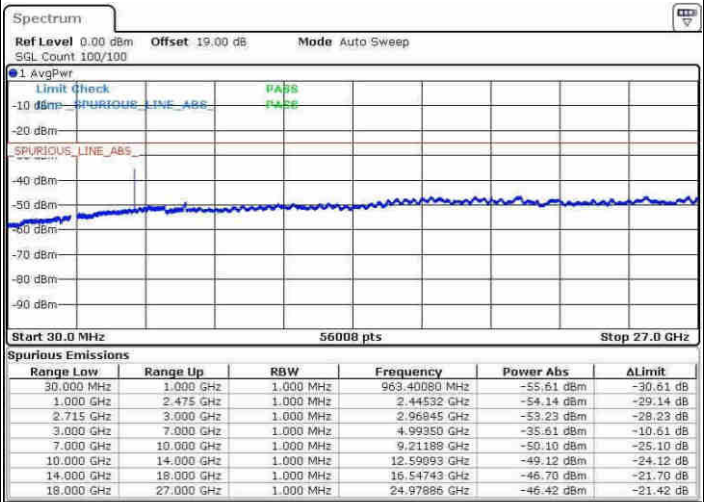

Highest Channel / QPSK

Date: 14.APR.2017 10:41:13

Highest Channel / 16QAM

Date: 14.APR.2017 10:42:10

LTE Band 41 / 10MHz

Lowest Channel / QPSK

Date: 14.APR.2017 10:43:07

Lowest Channel / 16QAM

Date: 14.APR.2017 10:44:04

LTE Band 41 / 10MHz

Middle Channel / QPSK

Middle Channel / 16QAM

Date: 14.APR.2017 10:45:00

Date: 14.APR.2017 10:45:57

Highest Channel / QPSK

Highest Channel / 16QAM