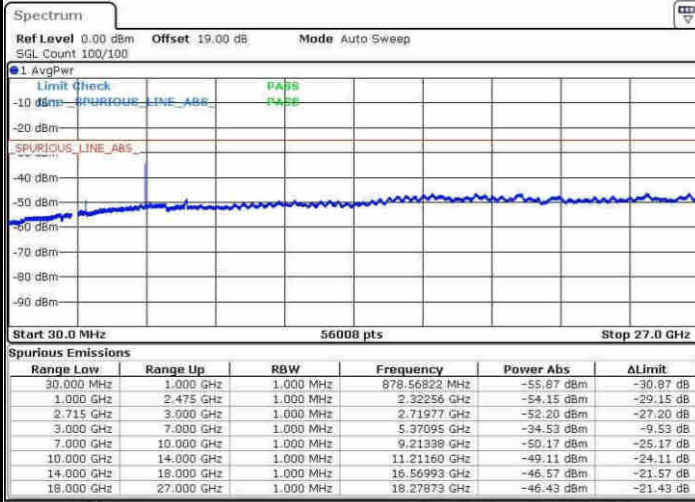

Lowest Channel / 64QAM

Middle Channel / 64QAM

Date: 31.MAY.2017 08:14:29

Date: 31.MAY.2017 08:15:45

Highest Channel / 64QAM

Date: 31.MAY.2017 08:22:46

LTE Band 41 / 5MHz

Lowest Channel / QPSK

Lowest Channel / 16QAM

Date: 14.APR.2017 10:37:27

Date: 14.APR.2017 10:38:24

Middle Channel / QPSK

Middle Channel / 16QAM

Date: 14.APR.2017 10:39:20

Date: 14.APR.2017 10:40:17

LTE Band 41 / 5MHz

Highest Channel / QPSK

Date: 14.APR.2017 10:41:13

Highest Channel / 16QAM

Date: 14.APR.2017 10:42:10

LTE Band 41 / 10MHz

Lowest Channel / QPSK

Date: 14.APR.2017 10:43:07

Lowest Channel / 16QAM