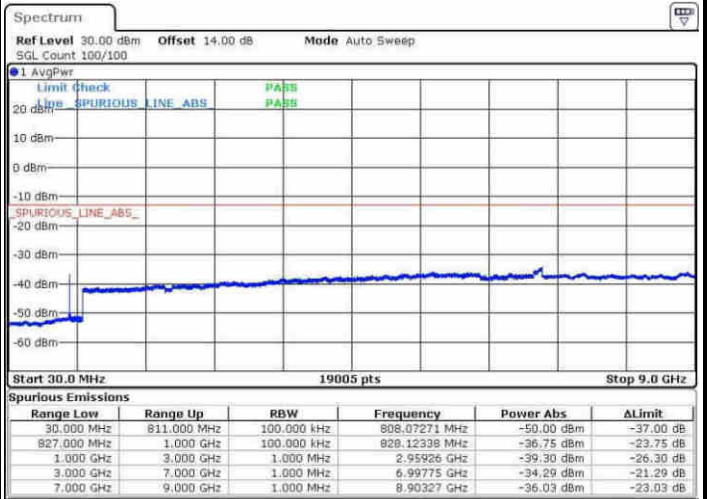

LTE Band 26 / 15MHz

Channel 26765 / QPSK

Channel 26765 / 16QAM

Date: 15.MAY.2017 10:54:49

Date: 15.MAY.2017 10:55:46