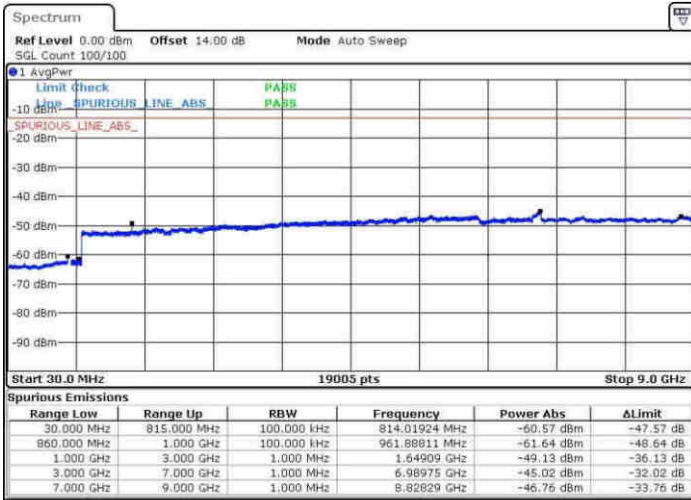

Date: 31.MAY.2017 08:34:10

Highest Channel / 64QAM

Date: 31.MAY.2017 08:39:07

LTE Band 26 / 3MHz

Lowest Channel / 64QAM

Middle Channel / 64QAM

Date: 31.MAY.2017 08:43:31

Date: 31.MAY.2017 08:45:21

Highest Channel / 64QAM

Date: 31.MAY.2017 08:51:42

LTE Band 26 / 5MHz

Lowest Channel / 64QAM

Middle Channel / 64QAM

Date: 31.MAY.2017 08:55:55

Date: 31.MAY.2017 08:56:47

Highest Channel / 64QAM

Date: 31.MAY.2017 09:00:22

LTE Band 26 / 10MHz

Lowest Channel / 64QAM

Middle Channel / 64QAM

Date: 31.MAY.2017 09:02:57

Date: 31.MAY.2017 09:04:04

Highest Channel / 64QAM

Date: 31.MAY.2017 09:07:50