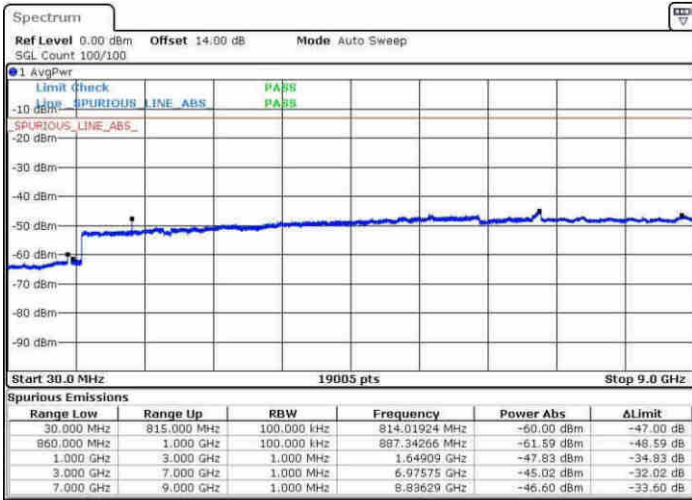

Date: 31.MAY.2017 08:34:10

Highest Channel / 64QAM

Date: 31.MAY.2017 08:39:07

LTE Band 26 / 3MHz

Lowest Channel / 64QAM

Middle Channel / 64QAM

Date: 31.MAY.2017 08:43:31

Date: 31.MAY.2017 08:45:21

Highest Channel / 64QAM

Date: 31.MAY.2017 08:51:42

LTE Band 26 / 5MHz

Lowest Channel / 64QAM

Middle Channel / 64QAM

Date: 31.MAY.2017 08:55:55

Date: 31.MAY.2017 08:56:47

Highest Channel / 64QAM

Date: 31.MAY.2017 09:00:22

LTE Band 26 / 10MHz

Lowest Channel / 64QAM

Middle Channel / 64QAM

Date: 31.MAY.2017 09:02:57

Date: 31.MAY.2017 09:04:04

Highest Channel / 64QAM

Date: 31.MAY.2017 09:07:50