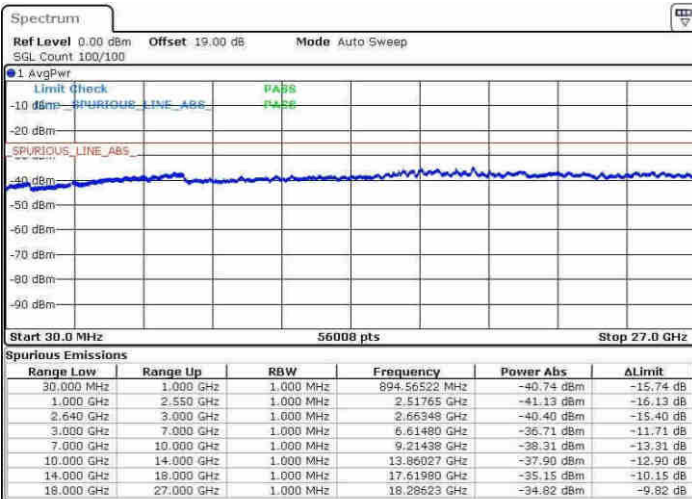

LTE Band 38 / 10MHz

Lowest Channel / QPSK

Lowest Channel / 16QAM

Date: 9 APR 2017 16:15:16

Date: 9 APR 2017 16:16:11