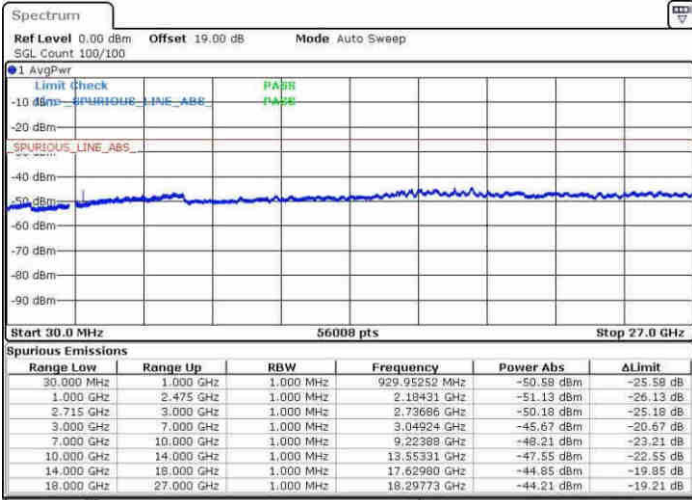

Date: 14.APR.2017 11:14:59

Date: 14.APR.2017 11:15:53

Highest Channel / QPSK

Highest Channel / 16QAM

Date: 14.APR.2017 11:21:30

Date: 14.APR.2017 11:22:26

LTE Band 41 / 5MHz

Lowest Channel / 64QAM

Middle Channel / 64QAM

Date: 31.MAY.2017 09:28:42

Date: 31.MAY.2017 09:30:48

Highest Channel / 64QAM

Date: 31.MAY.2017 09:34:39

LTE Band 41 / 10MHz

Lowest Channel / 64QAM

Middle Channel / 64QAM

Date: 31.MAY.2017 09:37:22

Date: 31.MAY.2017 09:36:26

Highest Channel / 64QAM

Date: 1 JUN 2017 10:37:30

LTE Band 41 / 15MHz

Lowest Channel / 64QAM

Middle Channel / 64QAM

Date: 31.MAY.2017 09:48:32