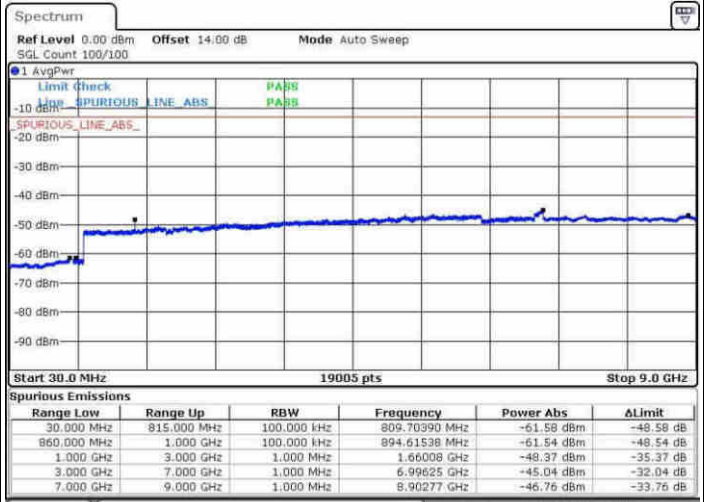

Highest Channel / 64QAM

Date: 31.MAY.2017 08:51:42

LTE Band 26 / 5MHz

Lowest Channel / 64QAM

Middle Channel / 64QAM

Date: 31.MAY.2017 08:55:55

Date: 31.MAY.2017 08:56:47

Highest Channel / 64QAM

Date: 31.MAY.2017 09:00:22

LTE Band 26 / 10MHz

Lowest Channel / 64QAM

Middle Channel / 64QAM

Date: 31.MAY.2017 09:02:57

Date: 31.MAY.2017 09:04:04

Highest Channel / 64QAM

Date: 31.MAY.2017 09:07:50

LTE Band 26 / 15MHz

Lowest Channel / 64QAM

Middle Channel / 64QAM

Date: 31.MAY.2017 09:12:02

Date: 31.MAY.2017 09:13:29

Highest Channel / 64QAM

Date: 31.MAY.2017 09:17:05

LTE Band 26 / 15MHz