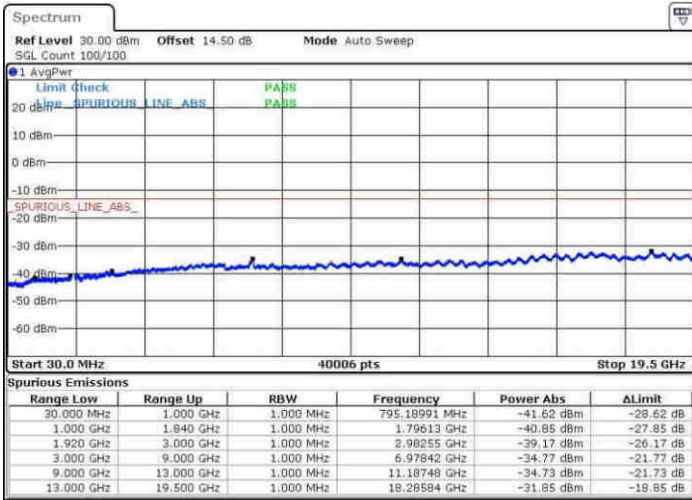

LTE Band 25 / 15MHz

Lowest Channel / 64QAM

Middle Channel / 64QAM

Date: 30.MAY.2017 10:13:05

Date: 30.MAY.2017 10:16:00

Highest Channel / 64QAM

Date: 30.MAY.2017 10:23:14

LTE Band 25 / 20MHz

Lowest Channel / 64QAM

Middle Channel / 64QAM

Date: 30.MAY.2017 15:26:05

Date: 30.MAY.2017 15:27:53

Highest Channel / 64QAM

Date: 30.MAY.2017 15:32:33

LTE Band 26 / 1.4MHz

Highest Channel / QPSK