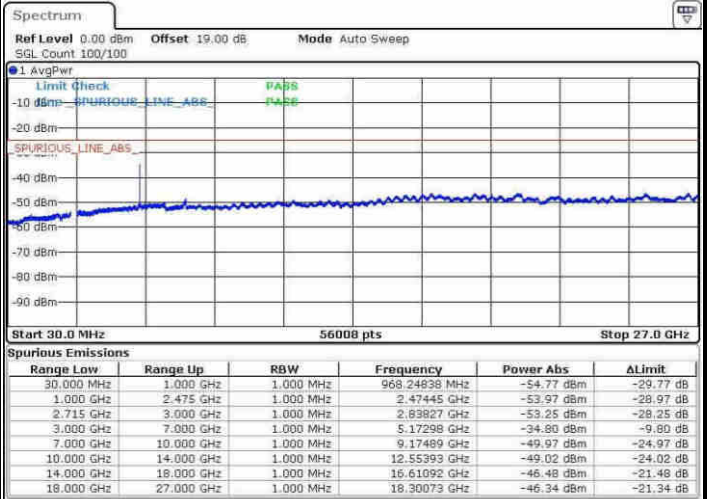

Date: 14.APR.2017 10:44:04

LTE Band 41 / 10MHz

Middle Channel / QPSK

Middle Channel / 16QAM

Date: 14.APR.2017 10:45:00

Date: 14.APR.2017 10:45:57

Highest Channel / QPSK

Highest Channel / 16QAM

Date: 14.APR.2017 10:51:32

Date: 14.APR.2017 10:52:29

LTE Band 41 / 15MHz

Lowest Channel / QPSK

Lowest Channel / 16QAM

Date: 14.APR.2017 10:58:07

Date: 14.APR.2017 10:59:04

Middle Channel / QPSK

Middle Channel / 16QAM

Date: 14.APR.2017 11:00:01

Date: 14.APR.2017 11:00:57

LTE Band 41 / 15MHz

Highest Channel / QPSK

Date: 14.APR.2017 11:06:32

Highest Channel / 16QAM

Date: 14.APR.2017 11:07:28