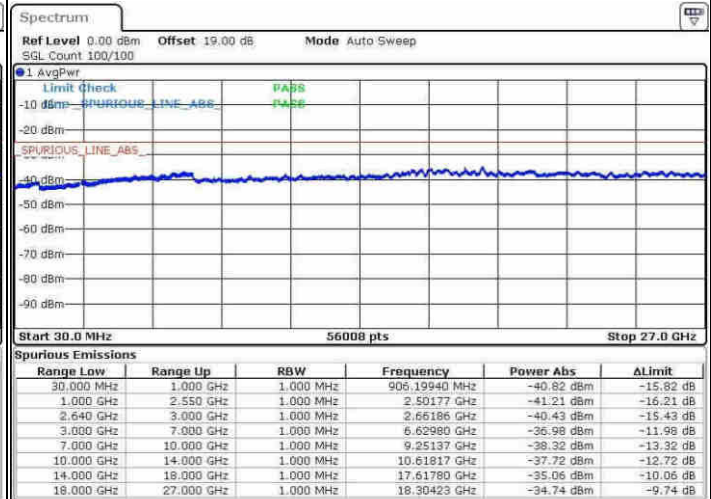

Channel 26765 / 64QAM

Date: 30.MAY.2017 16:47:17

LTE Band 38 / 5MHz

Lowest Channel / QPSK

Lowest Channel / 16QAM

Date: 9 APR 2017 16:00:27

Date: 9 APR 2017 16:01:22

Middle Channel / QPSK

Middle Channel / 16QAM

Date: 9 APR 2017 16:02:17

Date: 9 APR 2017 16:03:12

LTE Band 38 / 5MHz

Highest Channel / QPSK

Highest Channel / 16QAM

Date: 9 APR 2017 16:08:47

Date: 9 APR 2017 16:08:42