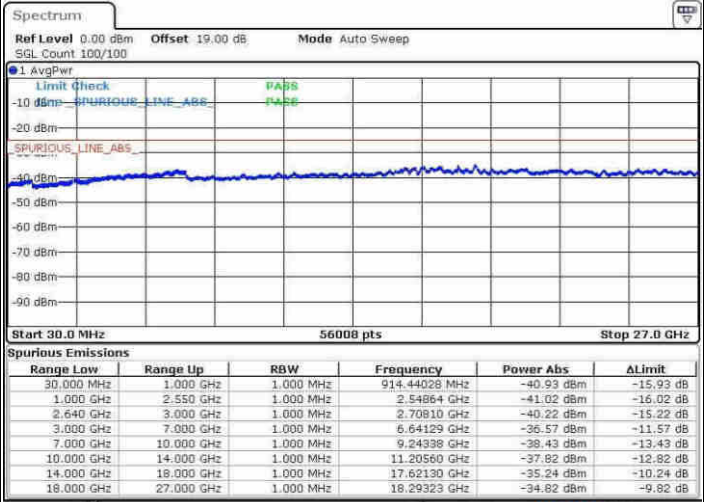

Date: 9 APR 2017 16:17:06

Date: 9 APR 2017 16:18:01

Highest Channel / QPSK

Highest Channel / 16QAM

Date: 9 APR 2017 16:23:38

Date: 9 APR 2017 16:24:31

LTE Band 38 / 15MHz

Lowest Channel / QPSK

Lowest Channel / 16QAM

Date: 9 APR 2017 16:30:06

Date: 9 APR 2017 16:31:00

Middle Channel / QPSK

Middle Channel / 16QAM

Date: 9 APR 2017 16:31:55

Date: 9 APR 2017 16:32:50

LTE Band 38 / 15MHz

Highest Channel / QPSK

Date: 9 APR 2017 16:38:25

Highest Channel / 16QAM

Date: 9 APR 2017 16:39:20

LTE Band 38 / 20MHz

Lowest Channel / QPSK

Date: 9 APR 2017 16:44:55

Lowest Channel / 16QAM