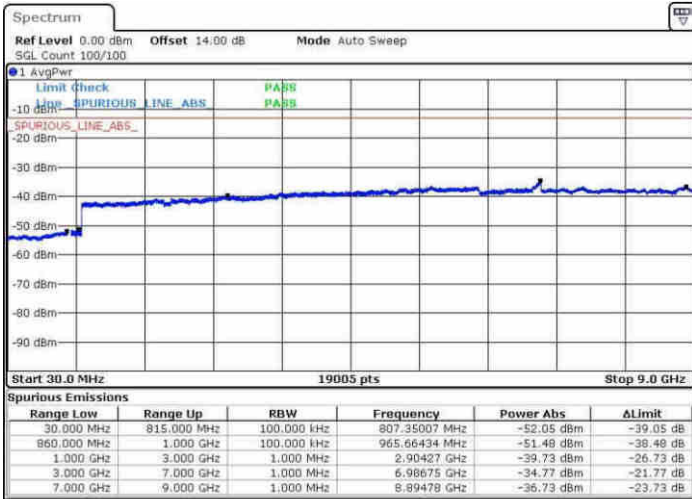

Date: 31.MAY.2017 08:34:10

Highest Channel / 64QAM

Date: 31.MAY.2017 08:39:07

LTE Band 26 / 3MHz

Lowest Channel / 64QAM

Middle Channel / 64QAM

Date: 31.MAY.2017 08:43:31

Date: 31.MAY.2017 08:45:21

Highest Channel / 64QAM

Date: 31.MAY.2017 08:51:42

LTE Band 26 / 5MHz

Lowest Channel / 64QAM

Middle Channel / 64QAM

Date: 31.MAY.2017 08:55:55

Date: 31.MAY.2017 08:56:47

Highest Channel / 64QAM