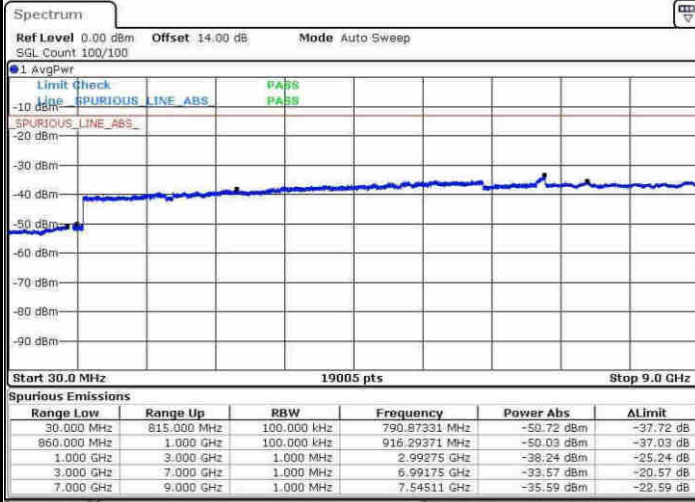

Lowest Channel / 64QAM

Middle Channel / 64QAM

Date: 30.MAY.2017 15:26:05

Date: 30.MAY.2017 15:27:53

Highest Channel / 64QAM

Date: 30.MAY.2017 15:32:33

LTE Band 26 / 1.4MHz

Highest Channel / QPSK

Date: 9.APR.2017 16:28:05

Highest Channel / 16QAM

Date: 9.APR.2017 16:55:36

LTE Band 26 / 3MHz

Lowest Channel / QPSK

Date: 9.APR.2017 16:45:13

Lowest Channel / 16QAM

Date: 9.APR.2017 16:46:11