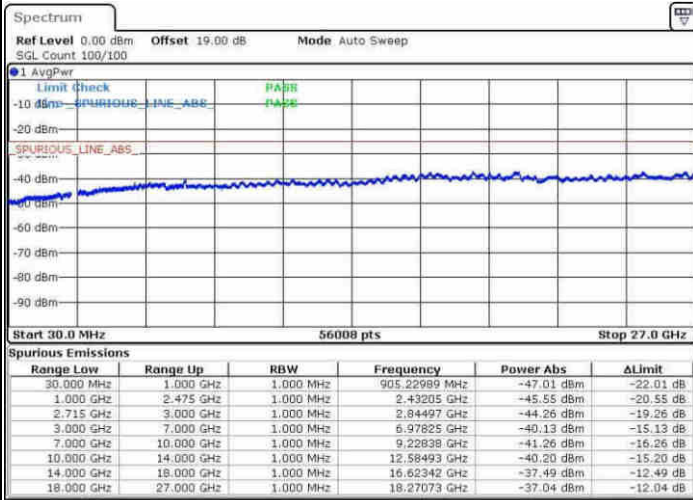

Date: 31.MAY.2017 09:37:22

Date: 31.MAY.2017 09:36:26

Highest Channel / 64QAM

Date: 1 JUN 2017 10:37:30

LTE Band 41 / 15MHz

Lowest Channel / 64QAM

Middle Channel / 64QAM

Date: 31.MAY.2017 09:48:32

Date: 31.MAY.2017 09:49:34

Highest Channel / 64QAM

Date: 31.MAY.2017 09:52:49

LTE Band 41 / 20MHz

Lowest Channel / 64QAM

Middle Channel / 64QAM

Date: 31.MAY.2017 09:55:34

Date: 31.MAY.2017 10:00:39

Highest Channel / 64QAM

Date: 31.MAY.2017 10:04:47

LTE Band 41 CA

LTE Band 41 / 5MHz+20MHz

Lowest Channel / QPSK

Lowest Channel / 16QAM

Date: 22 APR 2017 19:07:24

Date: 22 APR 2017 19:05:16