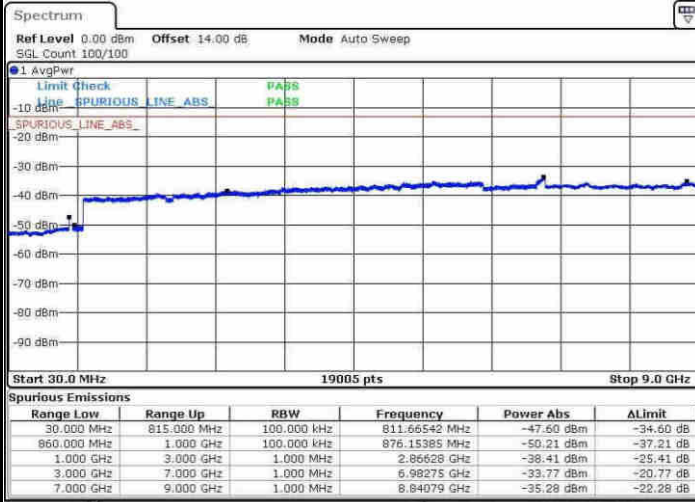

Date: 9.APR.2017 17:05:14

Date: 9.APR.2017 17:06:13

LTE Band 26 / 5MHz

Highest Channel / QPSK

Highest Channel / 16QAM

LTE Band 26 / 10MHz

Lowest Channel / QPSK

Lowest Channel / 16QAM

LTE Band 26 / 10MHz

Middle Channel / QPSK

Middle Channel / 16QAM

Date: 9.APR.2017 17:22:36

Date: 9.APR.2017 17:23:34

Highest Channel / QPSK

Highest Channel / 16QAM

Date: 9.APR.2017 17:29:56

Date: 9.APR.2017 17:30:54

LTE Band 26 / 15MHz

Lowest Channel / QPSK

Date: 9.APR.2017 17:37:27

Lowest Channel / 16QAM

Date: 9.APR.2017 17:38:25

Middle Channel / QPSK

Date: 9.APR.2017 17:40:06

Middle Channel / 16QAM

Date: 9.APR.2017 17:41:05

LTE Band 26 / 15MHz

Highest Channel / QPSK

Highest Channel / 16QAM

Date: 9.APR.2017 17:47:36

Date: 9.APR.2017 17:48:34

LTE Band 26 / 15MHz