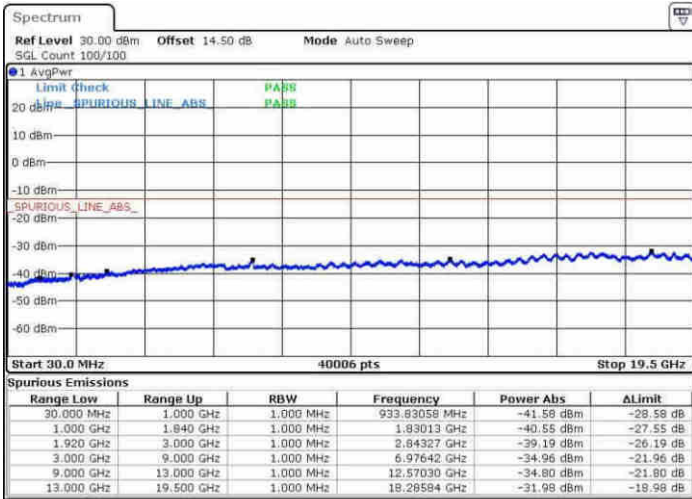

Lowest Channel / 64QAM

Middle Channel / 64QAM

Date: 30.MAY.2017 15:26:05

Date: 30.MAY.2017 15:27:53

Highest Channel / 64QAM

Date: 30.MAY.2017 15:32:33

LTE Band 26 / 1.4MHz

Highest Channel / QPSK

Date: 9.APR.2017 16:28:05

Highest Channel / 16QAM

Date: 9.APR.2017 16:55:36

LTE Band 26 / 3MHz

Lowest Channel / QPSK

Date: 9.APR.2017 16:45:13

Lowest Channel / 16QAM

Date: 9.APR.2017 16:46:11