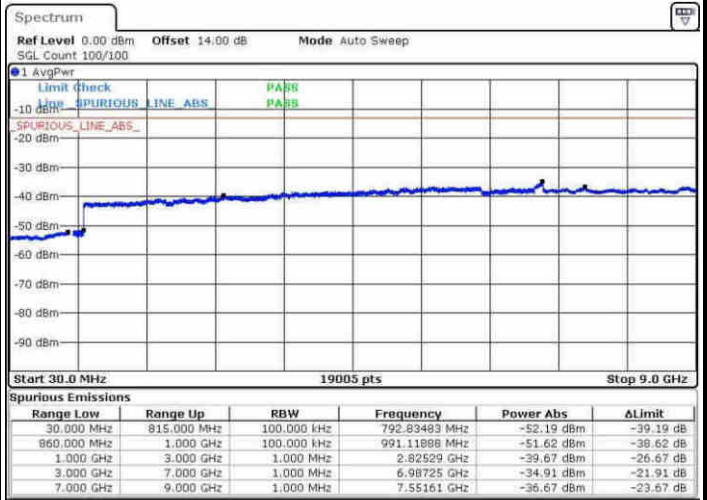

Date: 31.MAY.2017 08:34:10

Highest Channel / 64QAM

Date: 31.MAY.2017 08:39:07

LTE Band 26 / 3MHz

Lowest Channel / 64QAM

Middle Channel / 64QAM

Date: 31.MAY.2017 08:43:31

Date: 31.MAY.2017 08:45:21

Highest Channel / 64QAM

Date: 31.MAY.2017 08:51:42

LTE Band 26 / 5MHz

Lowest Channel / 64QAM

Middle Channel / 64QAM

Date: 31.MAY.2017 08:55:55

Date: 31.MAY.2017 08:56:47

Highest Channel / 64QAM