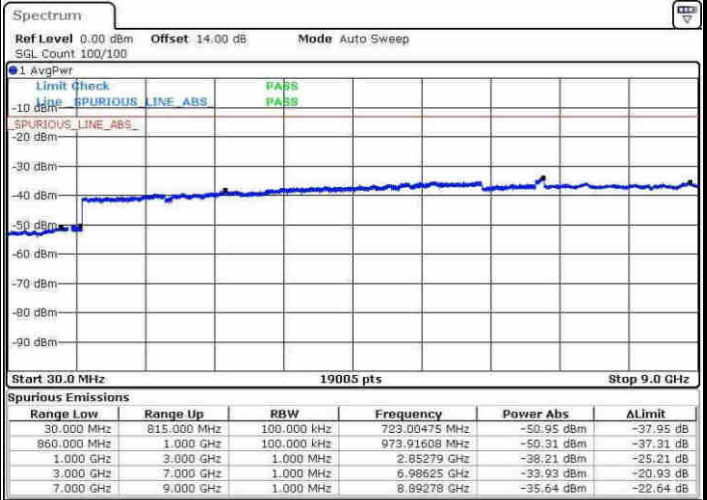

Date: 9.APR.2017 17:30:54

LTE Band 26 / 15MHz

Lowest Channel / QPSK

Date: 9.APR.2017 17:37:27

Lowest Channel / 16QAM

Date: 9.APR.2017 17:38:25

Middle Channel / QPSK

Date: 9.APR.2017 17:40:06

Middle Channel / 16QAM

Date: 9.APR.2017 17:41:05

LTE Band 26 / 15MHz

Highest Channel / QPSK

Highest Channel / 16QAM

Date: 9.APR.2017 17:47:36

Date: 9.APR.2017 17:48:34

LTE Band 26 / 15MHz

Channel 26765 / QPSK

Channel 26765 / 16QAM

Date: 15.MAY.2017 10:54:49

Date: 15.MAY.2017 10:55:46

LTE Band 26 / 1.4MHz

Lowest Channel / 64QAM

Middle Channel / 64QAM

Date: 31.MAY.2017 08:32:23