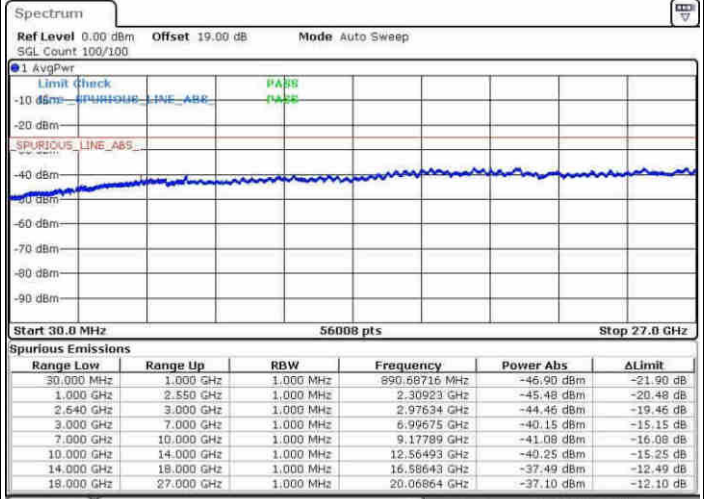

Date: 9 APR 2017 16:53:14

Date: 9 APR 2017 16:54:09

LTE Band 38 / 5MHz

Lowest Channel / 64QAM

Middle Channel / 64QAM

Date: 30.MAY.2017 19:13:57

Date: 30.MAY.2017 19:12:40

Highest Channel / 64QAM

Date: 30.MAY.2017 19:17:37

LTE Band 38 / 10MHz

Lowest Channel / 64QAM

Middle Channel / 64QAM

Date: 30.MAY.2017 19:31:41

Date: 30.MAY.2017 19:32:50

Highest Channel / 64QAM

Date: 30.MAY.2017 19:37:08

LTE Band 38 / 15MHz

Lowest Channel / 64QAM

Middle Channel / 64QAM

Date: 31.MAY.2017 08:01:56

Date: 31.MAY.2017 08:05:32

Highest Channel / 64QAM

Date: 31.MAY.2017 08:09:26

LTE Band 38 / 20MHz