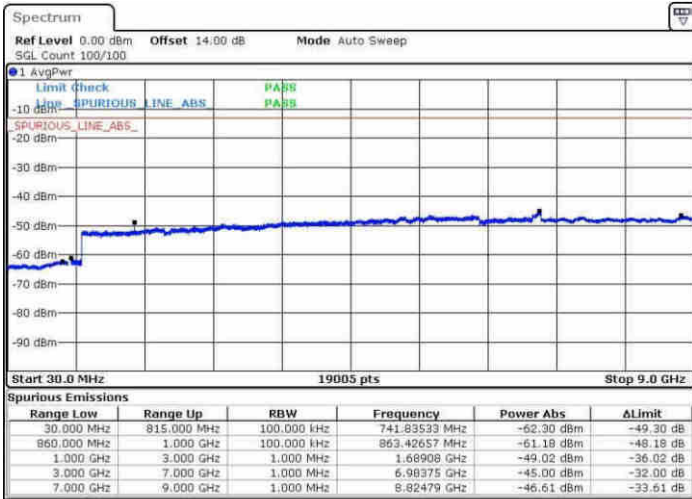

Date: 31.MAY.2017 08:34:10

Highest Channel / 64QAM

Date: 31.MAY.2017 08:39:07

LTE Band 26 / 3MHz

Lowest Channel / 64QAM

Middle Channel / 64QAM

Date: 31.MAY.2017 08:43:31

Date: 31.MAY.2017 08:45:21

Highest Channel / 64QAM

Date: 31.MAY.2017 08:51:42

LTE Band 26 / 5MHz

Lowest Channel / 64QAM

Middle Channel / 64QAM

Date: 31.MAY.2017 08:55:55

Date: 31.MAY.2017 08:56:47

Highest Channel / 64QAM

Date: 31.MAY.2017 09:00:22

LTE Band 26 / 10MHz

Lowest Channel / 64QAM

Middle Channel / 64QAM

Date: 31.MAY.2017 09:02:57

Date: 31.MAY.2017 09:04:04

Highest Channel / 64QAM

Date: 31.MAY.2017 09:07:50