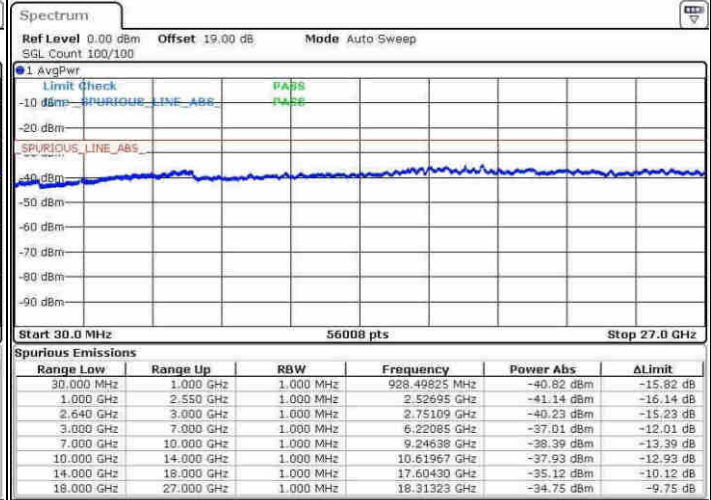

LTE Band 26 / 15MHz

Lowest Channel / 64QAM

Middle Channel / 64QAM

Date: 31.MAY.2017 09:12:02

Date: 31.MAY.2017 09:13:29

Highest Channel / 64QAM

Date: 31.MAY.2017 09:17:05

LTE Band 26 / 15MHz

Channel 26765 / 64QAM

Date: 30.MAY.2017 16:47:17

LTE Band 38 / 5MHz

Lowest Channel / QPSK

Lowest Channel / 16QAM

Date: 9 APR 2017 16:00:27

Date: 9 APR 2017 16:01:22

Middle Channel / QPSK

Middle Channel / 16QAM

Date: 9 APR 2017 16:02:17

Date: 9 APR 2017 16:03:12

LTE Band 38 / 5MHz

Highest Channel / QPSK

Highest Channel / 16QAM

Date: 9 APR 2017 16:08:47

Date: 9 APR 2017 16:08:42