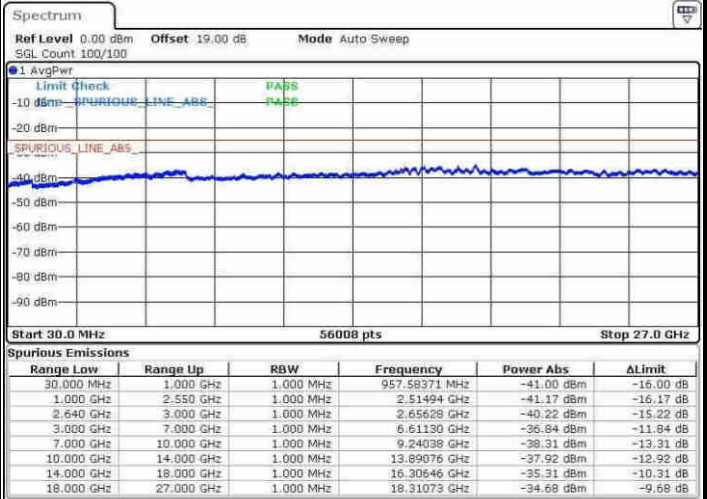

Highest Channel / QPSK

Date: 9 APR 2017 16:38:25

Highest Channel / 16QAM

Date: 9 APR 2017 16:39:20

LTE Band 38 / 20MHz

Lowest Channel / QPSK

Date: 9 APR 2017 16:44:55

Lowest Channel / 16QAM

Date: 9 APR 2017 16:45:50

LTE Band 38 / 20MHz

Middle Channel / QPSK

Middle Channel / 16QAM

Date: 9 APR 2017 16:46:45

Date: 9 APR 2017 16:47:39

Highest Channel / QPSK

Highest Channel / 16QAM

Date: 9 APR 2017 16:53:14

Date: 9 APR 2017 16:54:09

LTE Band 38 / 5MHz

Lowest Channel / 64QAM

Middle Channel / 64QAM

Date: 30.MAY.2017 19:13:57

Date: 30.MAY.2017 19:12:40

Highest Channel / 64QAM