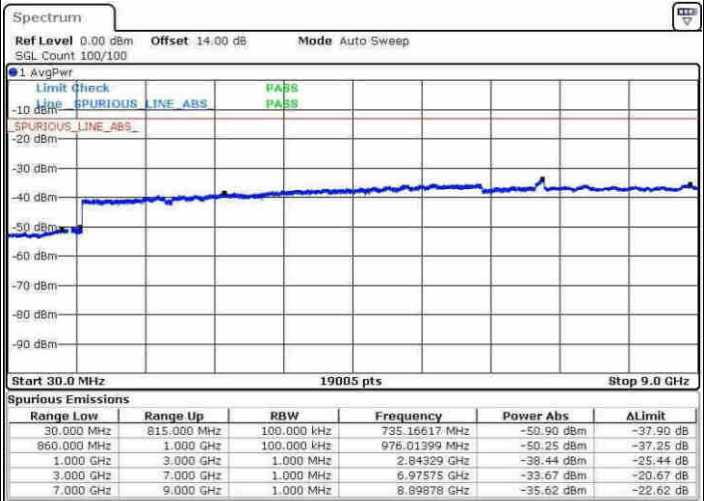

LTE Band 26 / 10MHz

Middle Channel / QPSK

Middle Channel / 16QAM

Date: 9.APR.2017 17:22:36

Date: 9.APR.2017 17:23:34

Highest Channel / QPSK

Highest Channel / 16QAM

Date: 9.APR.2017 17:29:56

Date: 9.APR.2017 17:30:54

LTE Band 26 / 15MHz

Lowest Channel / QPSK

Date: 9.APR.2017 17:37:27

Lowest Channel / 16QAM

Date: 9.APR.2017 17:38:25

Middle Channel / QPSK

Date: 9.APR.2017 17:40:06

Middle Channel / 16QAM

Date: 9.APR.2017 17:41:05

LTE Band 26 / 15MHz

Highest Channel / QPSK

Highest Channel / 16QAM

Date: 9.APR.2017 17:47:36

Date: 9.APR.2017 17:48:34

LTE Band 26 / 15MHz