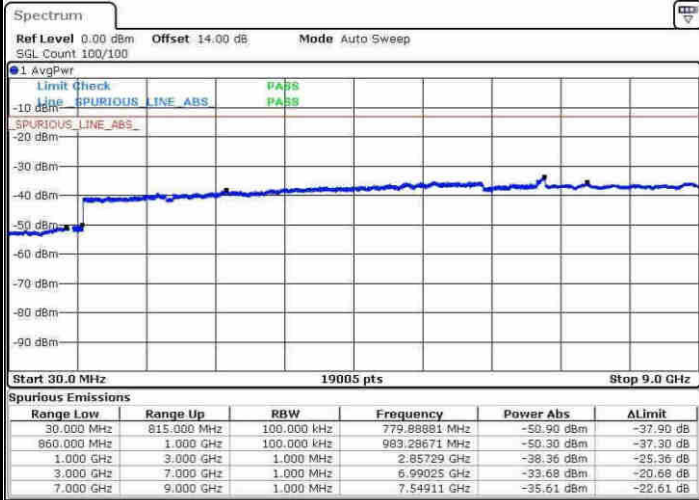

Date: 9.APR.2017 16:28:05

Highest Channel / 16QAM

Date: 9.APR.2017 16:55:36

LTE Band 26 / 3MHz

Lowest Channel / QPSK

Date: 9.APR.2017 16:45:13

Lowest Channel / 16QAM

Date: 9.APR.2017 16:46:11

LTE Band 26 / 3MHz

Middle Channel / QPSK

Middle Channel / 16QAM

Date: 9.APR.2017 16:47:51

Date: 9.APR.2017 16:48:50

Highest Channel / QPSK

Highest Channel / 16QAM

Date: 9.APR.2017 16:55:14

Date: 9.APR.2017 16:56:12

LTE Band 26 / 5MHz

Lowest Channel / QPSK

Lowest Channel / 16QAM

Date: 9.APR.2017 17:02:33

Date: 9.APR.2017 17:03:33

Middle Channel / QPSK

Middle Channel / 16QAM

Date: 9.APR.2017 17:05:14

Date: 9.APR.2017 17:06:13

LTE Band 26 / 5MHz

Highest Channel / QPSK

Highest Channel / 16QAM

LTE Band 26 / 10MHz

Lowest Channel / QPSK

Lowest Channel / 16QAM