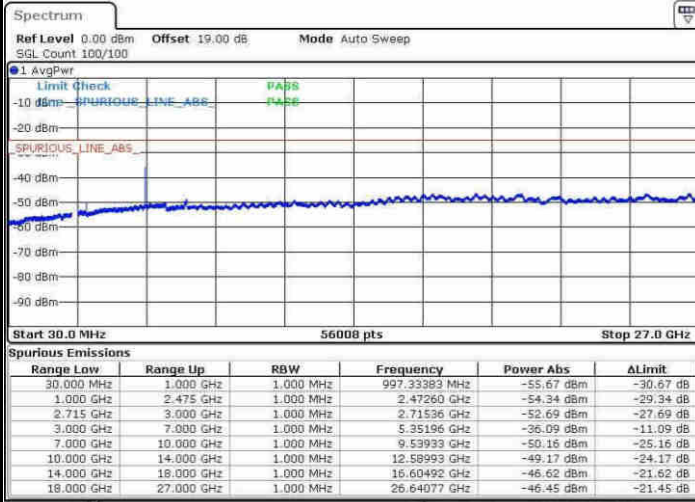

Date: 14.APR.2017 10:51:32

Date: 14.APR.2017 10:52:29

LTE Band 41 / 15MHz

Lowest Channel / QPSK

Lowest Channel / 16QAM

Date: 14.APR.2017 10:58:07

Date: 14.APR.2017 10:59:04

Middle Channel / QPSK

Middle Channel / 16QAM

Date: 14.APR.2017 11:00:01

Date: 14.APR.2017 11:00:57

LTE Band 41 / 15MHz

Highest Channel / QPSK

Date: 14.APR.2017 11:06:32

Highest Channel / 16QAM

Date: 14.APR.2017 11:07:28

LTE Band 41 / 20MHz

Lowest Channel / QPSK

Date: 14.APR.2017 11:13:06

Lowest Channel / 16QAM

Date: 14.APR.2017 11:14:02

LTE Band 41 / 20MHz

Middle Channel / QPSK

Middle Channel / 16QAM