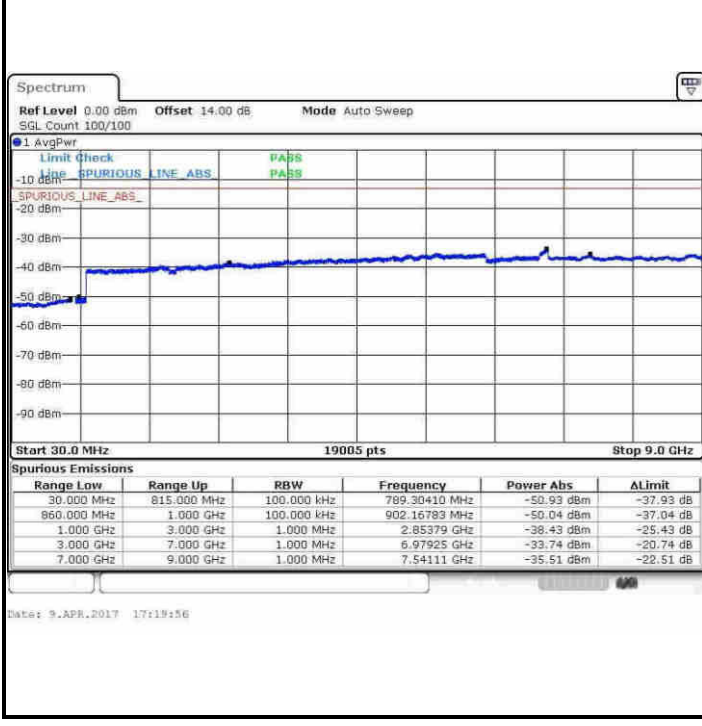

Date: 9.APR.2017 16:56:12

LTE Band 26 / 5MHz

Lowest Channel / QPSK

Lowest Channel / 16QAM

Date: 9.APR.2017 17:02:33

Date: 9.APR.2017 17:03:33

Middle Channel / QPSK

Middle Channel / 16QAM

Date: 9.APR.2017 17:05:14

Date: 9.APR.2017 17:06:13

LTE Band 26 / 5MHz

Highest Channel / QPSK

Highest Channel / 16QAM

LTE Band 26 / 10MHz

Lowest Channel / QPSK

Lowest Channel / 16QAM

LTE Band 26 / 10MHz

Middle Channel / QPSK

Middle Channel / 16QAM

Date: 9.APR.2017 17:22:36

Date: 9.APR.2017 17:23:34

Highest Channel / QPSK

Highest Channel / 16QAM

Date: 9.APR.2017 17:29:56