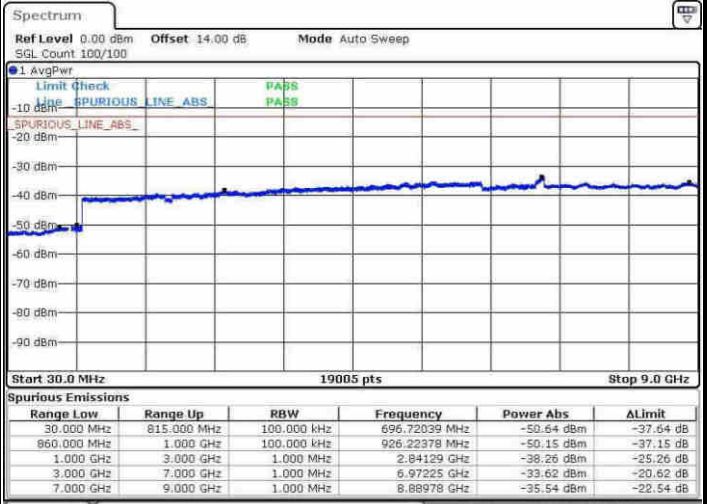

Date: 9.APR.2017 16:28:05

Highest Channel / 16QAM

Date: 9.APR.2017 16:55:36

LTE Band 26 / 3MHz

Lowest Channel / QPSK

Date: 9.APR.2017 16:45:13

Lowest Channel / 16QAM

Date: 9.APR.2017 16:46:11

LTE Band 26 / 3MHz

Middle Channel / QPSK

Middle Channel / 16QAM

Date: 9.APR.2017 16:47:51

Date: 9.APR.2017 16:48:50

Highest Channel / QPSK

Highest Channel / 16QAM

Date: 9.APR.2017 16:55:14

Date: 9.APR.2017 16:56:12

LTE Band 26 / 5MHz

Lowest Channel / QPSK

Lowest Channel / 16QAM

Date: 9.APR.2017 17:02:33

Date: 9.APR.2017 17:03:33

Middle Channel / QPSK

Middle Channel / 16QAM

Date: 9.APR.2017 17:05:14

Date: 9.APR.2017 17:06:13

LTE Band 26 / 5MHz

Highest Channel / QPSK

Highest Channel / 16QAM

LTE Band 26 / 10MHz

Lowest Channel / QPSK

Lowest Channel / 16QAM