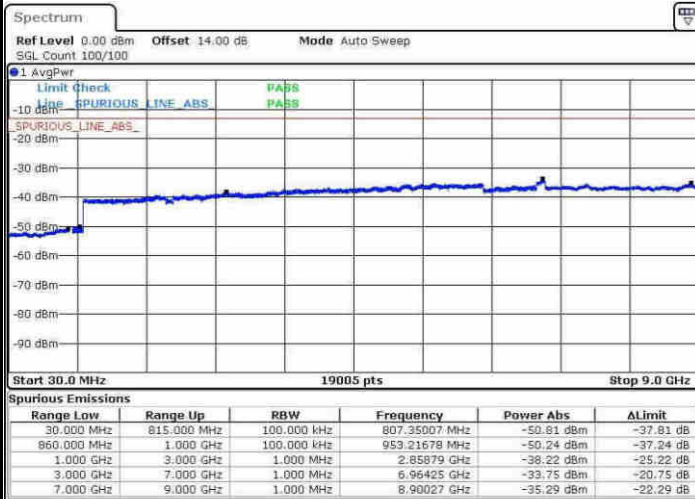

Lowest Channel / 64QAM

Middle Channel / 64QAM

Date: 30.MAY.2017 15:26:05

Date: 30.MAY.2017 15:27:53

Highest Channel / 64QAM

Date: 30.MAY.2017 15:32:33

LTE Band 26 / 1.4MHz

Highest Channel / QPSK

Date: 9.APR.2017 16:28:05

Highest Channel / 16QAM

Date: 9.APR.2017 16:55:36

LTE Band 26 / 3MHz

Lowest Channel / QPSK

Date: 9.APR.2017 16:45:13

Lowest Channel / 16QAM

Date: 9.APR.2017 16:46:11

LTE Band 26 / 3MHz

Middle Channel / QPSK

Middle Channel / 16QAM

Date: 9.APR.2017 16:47:51

Date: 9.APR.2017 16:48:50

Highest Channel / QPSK

Highest Channel / 16QAM

Date: 9.APR.2017 16:55:14