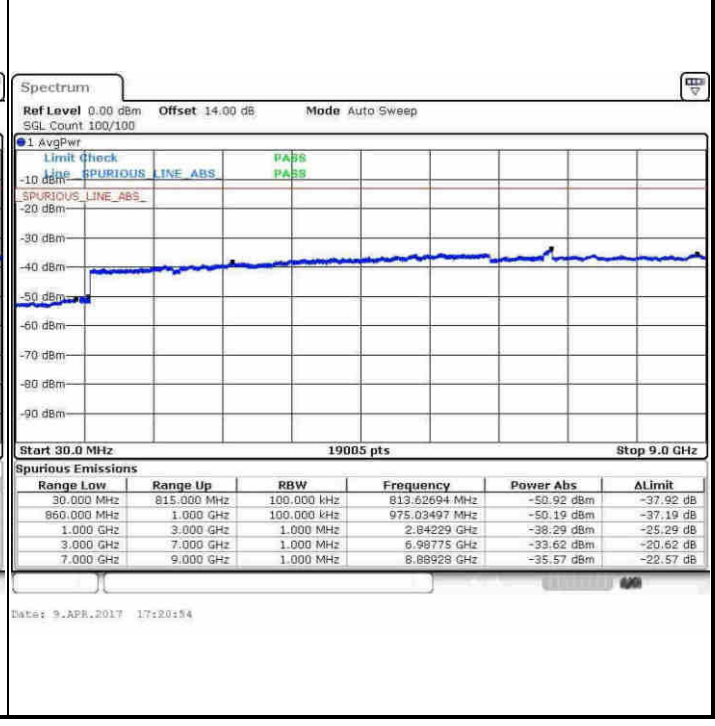

Date: 9.APR.2017 16:56:12

LTE Band 26 / 5MHz

Lowest Channel / QPSK

Lowest Channel / 16QAM

Date: 9.APR.2017 17:02:33

Date: 9.APR.2017 17:03:33

Middle Channel / QPSK

Middle Channel / 16QAM

Date: 9.APR.2017 17:05:14

Date: 9.APR.2017 17:06:13

LTE Band 26 / 5MHz

Highest Channel / QPSK

Highest Channel / 16QAM

LTE Band 26 / 10MHz

Lowest Channel / QPSK

Lowest Channel / 16QAM

LTE Band 26 / 10MHz

Middle Channel / QPSK

Middle Channel / 16QAM

Date: 9.APR.2017 17:22:36

Date: 9.APR.2017 17:23:34

Highest Channel / QPSK

Highest Channel / 16QAM

Date: 9.APR.2017 17:29:56