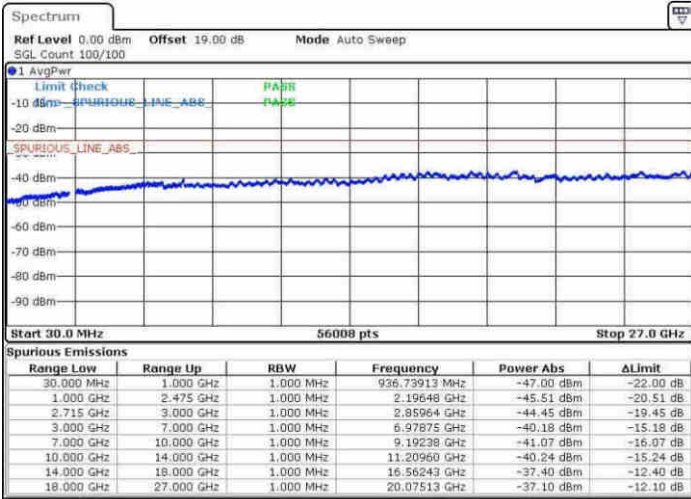

Middle Channel / 64QAM

Date: 31.MAY.2017 09:28:42

Date: 31.MAY.2017 09:30:48

Highest Channel / 64QAM

Date: 31.MAY.2017 09:34:39

LTE Band 41 / 10MHz

Lowest Channel / 64QAM

Middle Channel / 64QAM

Date: 31.MAY.2017 09:37:22

Date: 31.MAY.2017 09:36:26

Highest Channel / 64QAM

Date: 1 JUN 2017 10:37:30

LTE Band 41 / 15MHz

Lowest Channel / 64QAM

Middle Channel / 64QAM

Date: 31.MAY.2017 09:48:32

Date: 31.MAY.2017 09:49:34

Highest Channel / 64QAM

Date: 31.MAY.2017 09:52:49

LTE Band 41 / 20MHz

Lowest Channel / 64QAM

Middle Channel / 64QAM

Date: 31.MAY.2017 09:55:34

Date: 31.MAY.2017 10:00:39