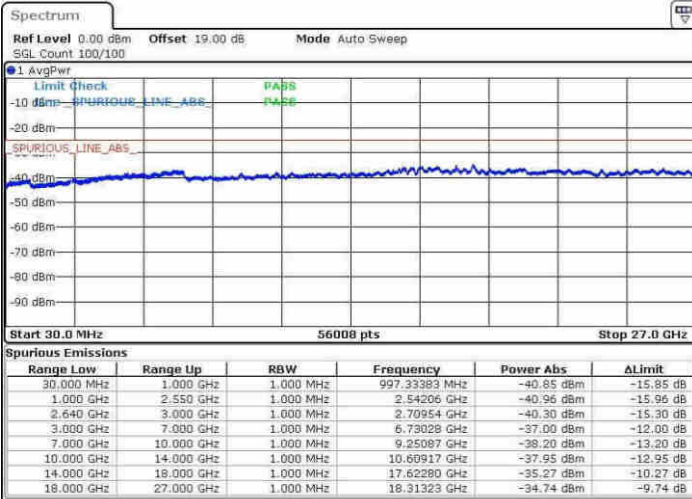

Date: 9 APR 2017 16:17:06

Date: 9 APR 2017 16:18:01

Highest Channel / QPSK

Highest Channel / 16QAM

Date: 9 APR 2017 16:23:38

Date: 9 APR 2017 16:24:31

LTE Band 38 / 15MHz

Lowest Channel / QPSK

Lowest Channel / 16QAM

Date: 9 APR 2017 16:30:06

Date: 9 APR 2017 16:31:00

Middle Channel / QPSK

Middle Channel / 16QAM

Date: 9 APR 2017 16:31:55

Date: 9 APR 2017 16:32:50

LTE Band 38 / 15MHz

Highest Channel / QPSK

Date: 9 APR 2017 16:38:25

Highest Channel / 16QAM

Date: 9 APR 2017 16:39:20

LTE Band 38 / 20MHz

Lowest Channel / QPSK

Date: 9 APR 2017 16:44:55

Lowest Channel / 16QAM