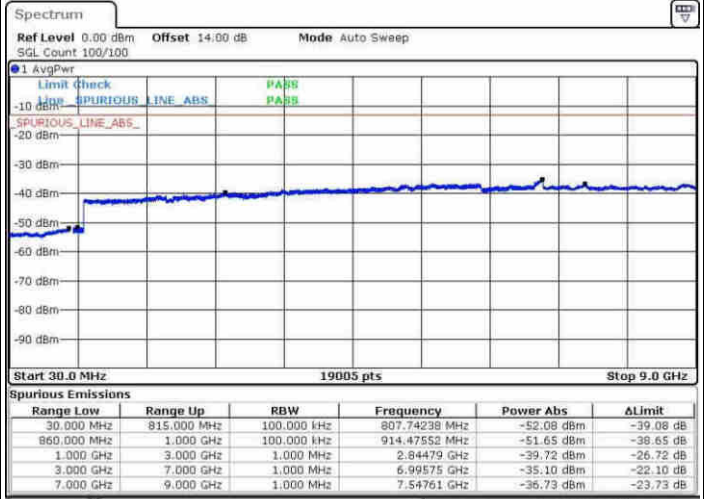

Middle Channel / 16QAM

Date: 9.APR.2017 17:41:05

LTE Band 26 / 15MHz

Highest Channel / QPSK

Highest Channel / 16QAM

Date: 9.APR.2017 17:47:36

Date: 9.APR.2017 17:48:34

LTE Band 26 / 15MHz

Channel 26765 / QPSK

Channel 26765 / 16QAM

Date: 15.MAY.2017 10:54:49

Date: 15.MAY.2017 10:55:46

LTE Band 26 / 1.4MHz

Lowest Channel / 64QAM

Middle Channel / 64QAM

Date: 31.MAY.2017 08:32:23

Date: 31.MAY.2017 08:34:10

Highest Channel / 64QAM

Date: 31.MAY.2017 08:39:07

LTE Band 26 / 3MHz

Lowest Channel / 64QAM

Middle Channel / 64QAM

Date: 31.MAY.2017 08:43:31

Date: 31.MAY.2017 08:45:21