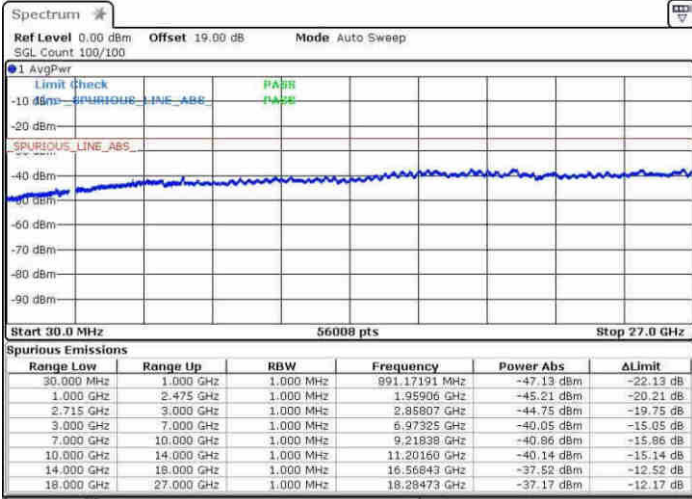

Date: 14.APR.2017 11:14:59

Date: 14.APR.2017 11:15:53

Highest Channel / QPSK

Highest Channel / 16QAM

Date: 14.APR.2017 11:21:30

Date: 14.APR.2017 11:22:26

LTE Band 41 / 5MHz

Lowest Channel / 64QAM

Middle Channel / 64QAM

Date: 31.MAY.2017 09:28:42

Date: 31.MAY.2017 09:30:48

Highest Channel / 64QAM

Date: 31.MAY.2017 09:34:39

LTE Band 41 / 10MHz

Lowest Channel / 64QAM

Middle Channel / 64QAM

Date: 31.MAY.2017 09:37:22

Date: 31.MAY.2017 09:36:26

Highest Channel / 64QAM

Date: 1 JUN 2017 10:37:30

LTE Band 41 / 15MHz

Lowest Channel / 64QAM

Middle Channel / 64QAM

Date: 31.MAY.2017 09:48:32