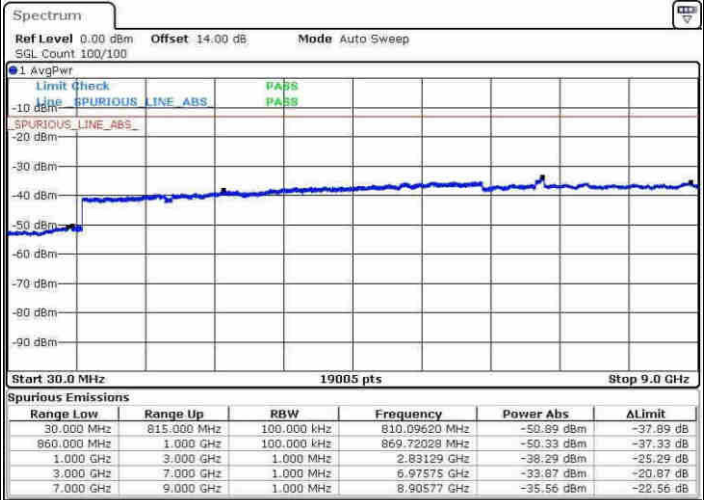

Date: 9.APR.2017 16:56:12

LTE Band 26 / 5MHz

Lowest Channel / QPSK

Lowest Channel / 16QAM

Date: 9.APR.2017 17:02:33

Date: 9.APR.2017 17:03:33

Middle Channel / QPSK

Middle Channel / 16QAM

Date: 9.APR.2017 17:05:14

Date: 9.APR.2017 17:06:13

LTE Band 26 / 5MHz

Highest Channel / QPSK

Highest Channel / 16QAM

LTE Band 26 / 10MHz

Lowest Channel / QPSK

Lowest Channel / 16QAM

LTE Band 26 / 10MHz

Middle Channel / QPSK

Middle Channel / 16QAM

Date: 9.APR.2017 17:22:36

Date: 9.APR.2017 17:23:34

Highest Channel / QPSK

Highest Channel / 16QAM

Date: 9.APR.2017 17:29:56