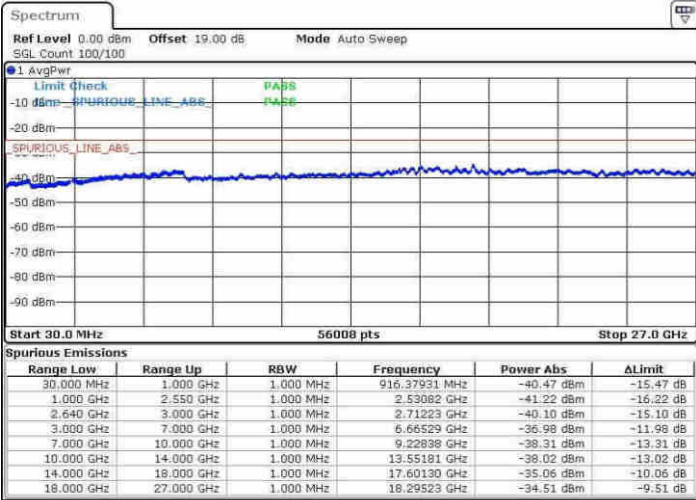

Middle Channel / 16QAM

Date: 9 APR 2017 16:02:17

Date: 9 APR 2017 16:03:12

LTE Band 38 / 5MHz

Highest Channel / QPSK

Highest Channel / 16QAM

Date: 9 APR 2017 16:08:47

Date: 9 APR 2017 16:08:42

LTE Band 38 / 10MHz

Lowest Channel / QPSK

Lowest Channel / 16QAM

Date: 9 APR 2017 16:15:16

Date: 9 APR 2017 16:16:11

LTE Band 38 / 10MHz

Middle Channel / QPSK

Middle Channel / 16QAM

Date: 9 APR 2017 16:17:06

Date: 9 APR 2017 16:18:01

Highest Channel / QPSK

Highest Channel / 16QAM

Date: 9 APR 2017 16:23:38

Date: 9 APR 2017 16:24:31

LTE Band 38 / 15MHz

Lowest Channel / QPSK