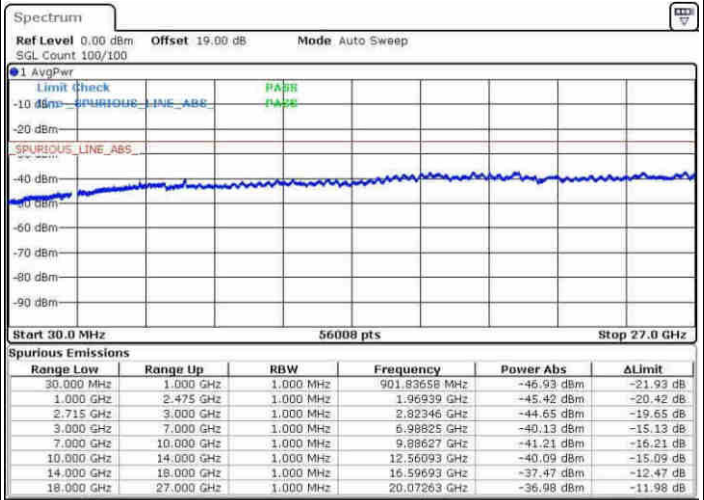

Date: 31.MAY.2017 09:37:22

Date: 31.MAY.2017 09:36:26

Highest Channel / 64QAM

Date: 1 JUN 2017 10:37:30

LTE Band 41 / 15MHz

Lowest Channel / 64QAM

Middle Channel / 64QAM

Date: 31.MAY.2017 09:48:32

Date: 31.MAY.2017 09:49:34

Highest Channel / 64QAM

Date: 31.MAY.2017 09:52:49

LTE Band 41 / 20MHz

Lowest Channel / 64QAM

Middle Channel / 64QAM

Date: 31.MAY.2017 09:55:34

Date: 31.MAY.2017 10:00:39

Highest Channel / 64QAM

Date: 31.MAY.2017 10:04:47

LTE Band 41 CA

LTE Band 41 / 5MHz+20MHz

Lowest Channel / QPSK

Lowest Channel / 16QAM

Date: 22 APR 2017 19:07:24

Date: 22 APR 2017 19:05:16