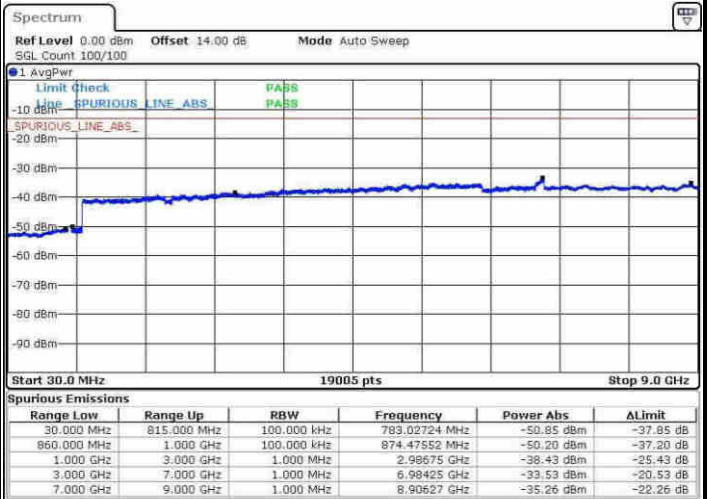

Lowest Channel / 64QAM

Middle Channel / 64QAM

Date: 30.MAY.2017 15:26:05

Date: 30.MAY.2017 15:27:53

Highest Channel / 64QAM

Date: 30.MAY.2017 15:32:33

LTE Band 26 / 1.4MHz

Highest Channel / QPSK

Date: 9.APR.2017 16:28:05

Highest Channel / 16QAM

Date: 9.APR.2017 16:55:36

LTE Band 26 / 3MHz

Lowest Channel / QPSK

Date: 9.APR.2017 16:45:13

Lowest Channel / 16QAM

Date: 9.APR.2017 16:46:11

LTE Band 26 / 3MHz

Middle Channel / QPSK

Middle Channel / 16QAM

Date: 9.APR.2017 16:47:51

Date: 9.APR.2017 16:48:50

Highest Channel / QPSK

Highest Channel / 16QAM

Date: 9.APR.2017 16:55:14