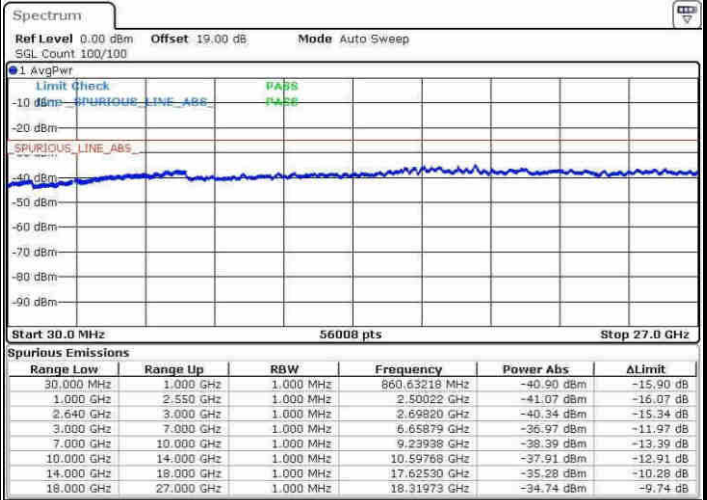

Middle Channel / 16QAM

Date: 9 APR 2017 16:02:17

Date: 9 APR 2017 16:03:12

LTE Band 38 / 5MHz

Highest Channel / QPSK

Highest Channel / 16QAM

Date: 9 APR 2017 16:08:47

Date: 9 APR 2017 16:08:42

LTE Band 38 / 10MHz

Lowest Channel / QPSK

Lowest Channel / 16QAM

Date: 9 APR 2017 16:15:16

Date: 9 APR 2017 16:16:11

LTE Band 38 / 10MHz

Middle Channel / QPSK

Middle Channel / 16QAM

Date: 9 APR 2017 16:17:06

Date: 9 APR 2017 16:18:01

Highest Channel / QPSK

Highest Channel / 16QAM

Date: 9 APR 2017 16:23:38

Date: 9 APR 2017 16:24:31

LTE Band 38 / 15MHz

Lowest Channel / QPSK