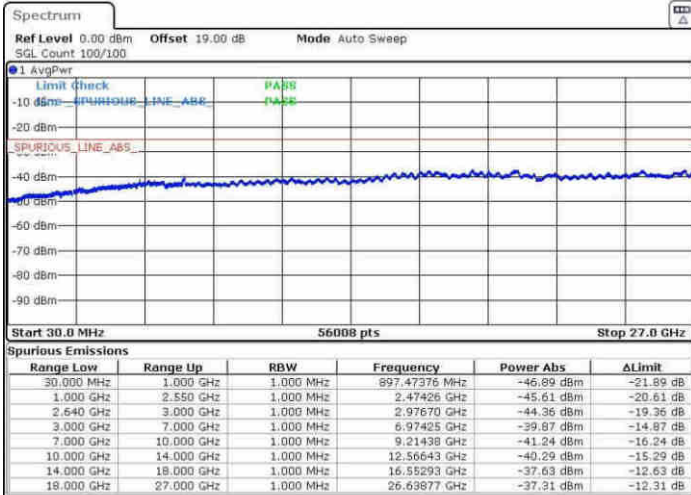

Date: 9 APR 2017 16:53:14

Date: 9 APR 2017 16:54:09

LTE Band 38 / 5MHz

Lowest Channel / 64QAM

Middle Channel / 64QAM

Date: 30.MAY.2017 19:13:57

Date: 30.MAY.2017 19:12:40

Highest Channel / 64QAM

Date: 30.MAY.2017 19:17:37

LTE Band 38 / 10MHz

Lowest Channel / 64QAM

Middle Channel / 64QAM

Date: 30.MAY.2017 19:31:41

Date: 30.MAY.2017 19:32:50

Highest Channel / 64QAM

Date: 30.MAY.2017 19:37:08