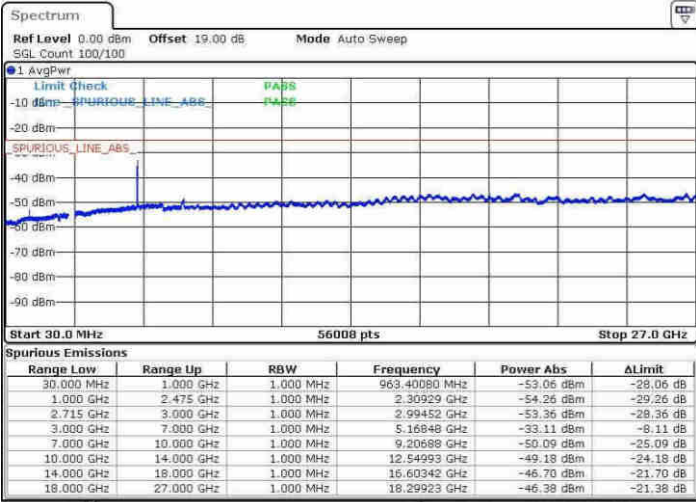

Middle Channel / 16QAM

Date: 14.APR.2017 11:00:01

Date: 14.APR.2017 11:00:57

LTE Band 41 / 15MHz

Highest Channel / QPSK

Date: 14.APR.2017 11:06:32

Highest Channel / 16QAM

Date: 14.APR.2017 11:07:28

LTE Band 41 / 20MHz

Lowest Channel / QPSK

Date: 14.APR.2017 11:13:06

Lowest Channel / 16QAM

Date: 14.APR.2017 11:14:02

LTE Band 41 / 20MHz

Middle Channel / QPSK

Middle Channel / 16QAM

Date: 14.APR.2017 11:14:59

Date: 14.APR.2017 11:15:53

Highest Channel / QPSK

Highest Channel / 16QAM

Date: 14.APR.2017 11:21:30

Date: 14.APR.2017 11:22:26

LTE Band 41 / 5MHz

Lowest Channel / 64QAM