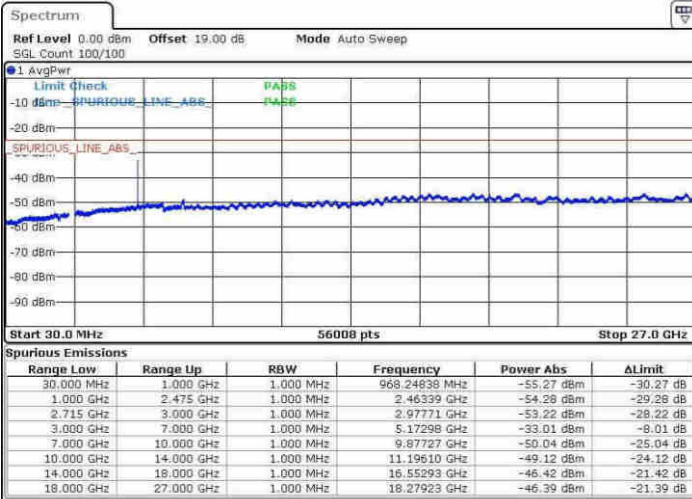

Date: 14.APR.2017 10:51:32

Date: 14.APR.2017 10:52:29

LTE Band 41 / 15MHz

Lowest Channel / QPSK

Lowest Channel / 16QAM

Date: 14.APR.2017 10:58:07

Date: 14.APR.2017 10:59:04

Middle Channel / QPSK

Middle Channel / 16QAM

Date: 14.APR.2017 11:00:01

Date: 14.APR.2017 11:00:57

LTE Band 41 / 15MHz

Highest Channel / QPSK

Date: 14.APR.2017 11:06:32

Highest Channel / 16QAM

Date: 14.APR.2017 11:07:28