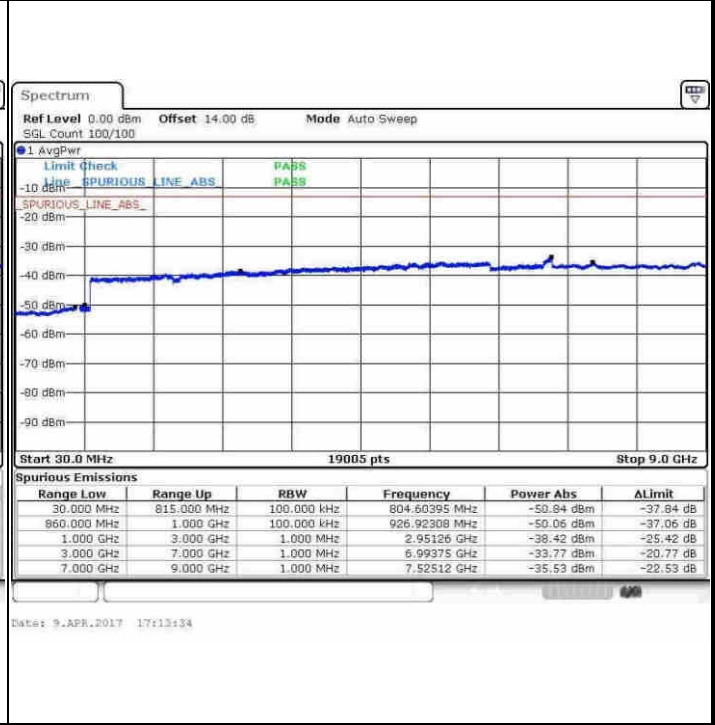

Date: 9.APR.2017 16:56:12

LTE Band 26 / 5MHz

Lowest Channel / QPSK

Lowest Channel / 16QAM

Date: 9.APR.2017 17:02:33

Date: 9.APR.2017 17:03:33

Middle Channel / QPSK

Middle Channel / 16QAM

Date: 9.APR.2017 17:05:14

Date: 9.APR.2017 17:06:13

LTE Band 26 / 5MHz

Highest Channel / QPSK

Highest Channel / 16QAM

LTE Band 26 / 10MHz

Lowest Channel / QPSK

Lowest Channel / 16QAM

LTE Band 26 / 10MHz

Middle Channel / QPSK

Middle Channel / 16QAM

Date: 9.APR.2017 17:22:36

Date: 9.APR.2017 17:23:34

Highest Channel / QPSK

Highest Channel / 16QAM

Date: 9.APR.2017 17:29:56