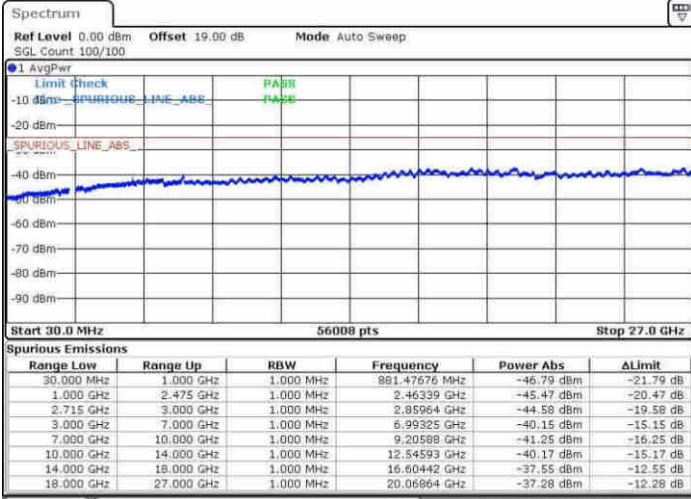

Middle Channel / 64QAM

Date: 31.MAY.2017 09:28:42

Date: 31.MAY.2017 09:30:48

Highest Channel / 64QAM

Date: 31.MAY.2017 09:34:39

LTE Band 41 / 10MHz

Lowest Channel / 64QAM

Middle Channel / 64QAM

Date: 31.MAY.2017 09:37:22

Date: 31.MAY.2017 09:36:26

Highest Channel / 64QAM

Date: 1 JUN 2017 10:37:30

LTE Band 41 / 15MHz

Lowest Channel / 64QAM

Middle Channel / 64QAM

Date: 31.MAY.2017 09:48:32

Date: 31.MAY.2017 09:49:34

Highest Channel / 64QAM

Date: 31.MAY.2017 09:52:49

LTE Band 41 / 20MHz

Lowest Channel / 64QAM

Middle Channel / 64QAM

Date: 31.MAY.2017 09:55:34

Date: 31.MAY.2017 10:00:39