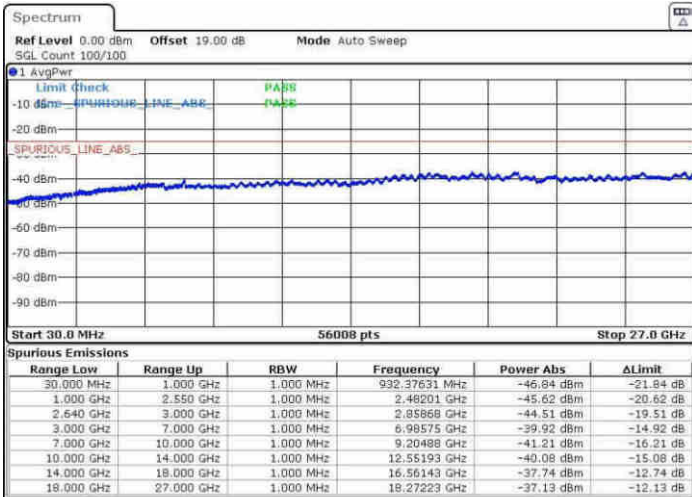

Date: 9 APR 2017 16:53:14

Date: 9 APR 2017 16:54:09

LTE Band 38 / 5MHz

Lowest Channel / 64QAM

Middle Channel / 64QAM

Date: 30.MAY.2017 19:13:57

Date: 30.MAY.2017 19:12:40

Highest Channel / 64QAM

Date: 30.MAY.2017 19:17:37

LTE Band 38 / 10MHz

Lowest Channel / 64QAM

Middle Channel / 64QAM

Date: 30.MAY.2017 19:31:41

Date: 30.MAY.2017 19:32:50

Highest Channel / 64QAM

Date: 30.MAY.2017 19:37:08

LTE Band 38 / 15MHz

Lowest Channel / 64QAM

Middle Channel / 64QAM

Date: 31.MAY.2017 08:01:56

Date: 31.MAY.2017 08:05:32

Highest Channel / 64QAM

Date: 31.MAY.2017 08:09:26

LTE Band 38 / 20MHz