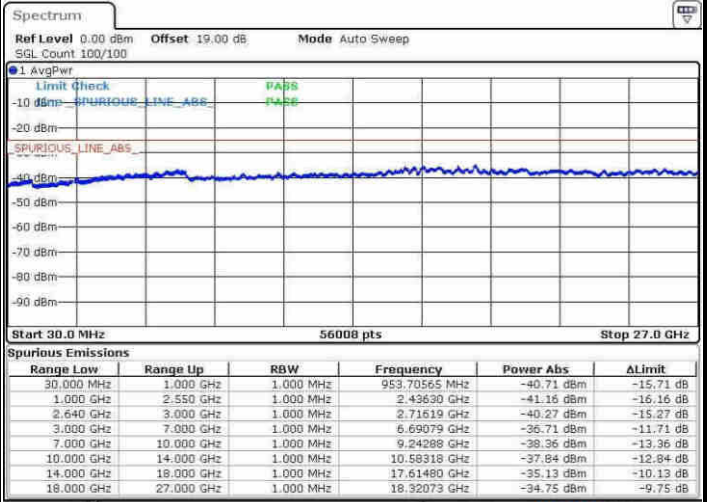

Lowest Channel / 16QAM

Date: 9 APR 2017 16:30:06

Date: 9 APR 2017 16:31:00

Middle Channel / QPSK

Middle Channel / 16QAM

Date: 9 APR 2017 16:31:55

Date: 9 APR 2017 16:32:50

LTE Band 38 / 15MHz

Highest Channel / QPSK

Date: 9 APR 2017 16:38:25

Highest Channel / 16QAM

Date: 9 APR 2017 16:39:20

LTE Band 38 / 20MHz

Lowest Channel / QPSK

Date: 9 APR 2017 16:44:55

Lowest Channel / 16QAM

Date: 9 APR 2017 16:45:50

LTE Band 38 / 20MHz

Middle Channel / QPSK

Middle Channel / 16QAM

Date: 9 APR 2017 16:46:45

Date: 9 APR 2017 16:47:39

Highest Channel / QPSK

Highest Channel / 16QAM