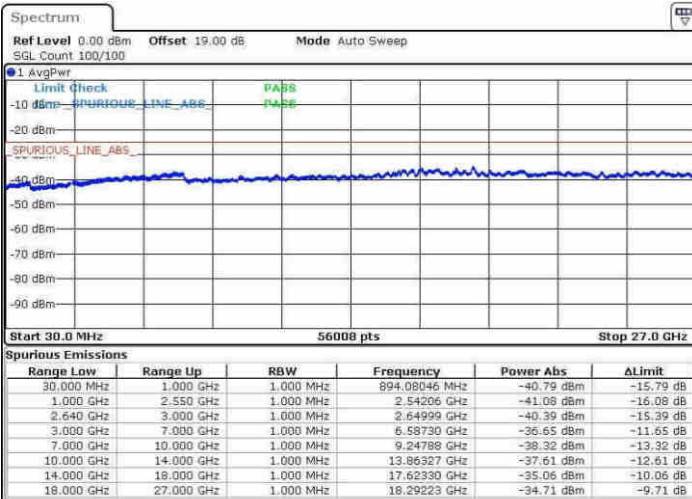

Channel 26765 / 64QAM

Date: 30.MAY.2017 16:47:17

LTE Band 38 / 5MHz

Lowest Channel / QPSK

Lowest Channel / 16QAM

Date: 9 APR 2017 16:00:27

Date: 9 APR 2017 16:01:22

Middle Channel / QPSK

Middle Channel / 16QAM

Date: 9 APR 2017 16:02:17

Date: 9 APR 2017 16:03:12

LTE Band 38 / 5MHz

Highest Channel / QPSK

Highest Channel / 16QAM

Date: 9 APR 2017 16:08:47

Date: 9 APR 2017 16:08:42