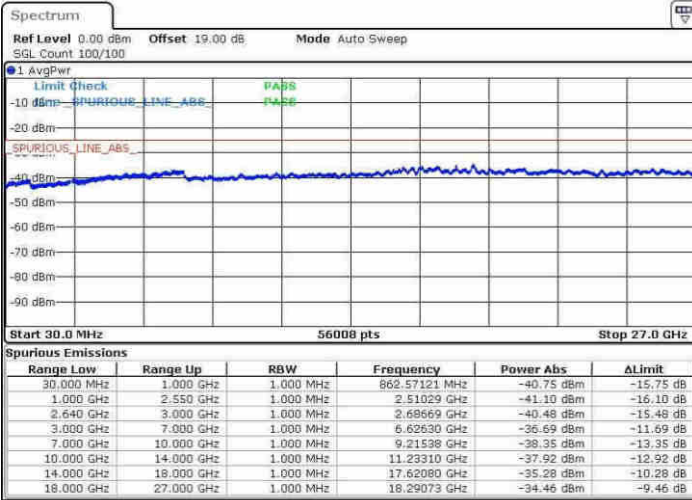

LTE Band 38 / 15MHz

Lowest Channel / QPSK

Lowest Channel / 16QAM

Date: 9 APR 2017 16:30:06

Date: 9 APR 2017 16:31:00