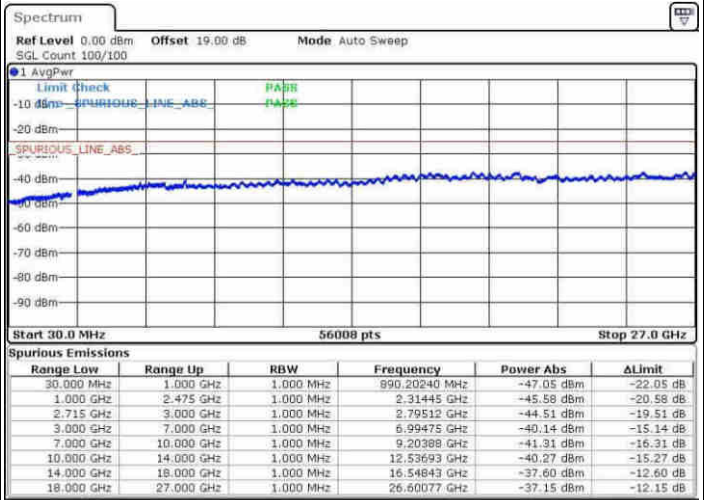

LTE Band 41 / 20MHz

Lowest Channel / QPSK

Date: 14.APR.2017 11:13:06

Lowest Channel / 16QAM

Date: 14.APR.2017 11:14:02

LTE Band 41 / 20MHz

Middle Channel / QPSK

Middle Channel / 16QAM

Date: 14.APR.2017 11:14:59

Date: 14.APR.2017 11:15:53

Highest Channel / QPSK

Highest Channel / 16QAM

Date: 14.APR.2017 11:21:30

Date: 14.APR.2017 11:22:26

LTE Band 41 / 5MHz

Lowest Channel / 64QAM

Middle Channel / 64QAM

Date: 31.MAY.2017 09:28:42

Date: 31.MAY.2017 09:30:48

Highest Channel / 64QAM

Date: 31.MAY.2017 09:34:39

LTE Band 41 / 10MHz

Lowest Channel / 64QAM

Middle Channel / 64QAM