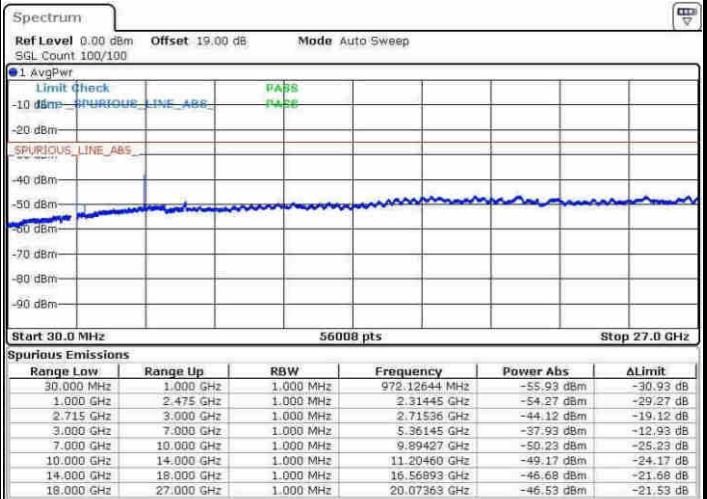

Highest Channel / QPSK

Date: 14.APR.2017 10:41:13

Highest Channel / 16QAM

Date: 14.APR.2017 10:42:10

LTE Band 41 / 10MHz

Lowest Channel / QPSK

Date: 14.APR.2017 10:43:07

Lowest Channel / 16QAM

Date: 14.APR.2017 10:44:04

LTE Band 41 / 10MHz

Middle Channel / QPSK

Middle Channel / 16QAM

Date: 14.APR.2017 10:45:00

Date: 14.APR.2017 10:45:57

Highest Channel / QPSK

Highest Channel / 16QAM