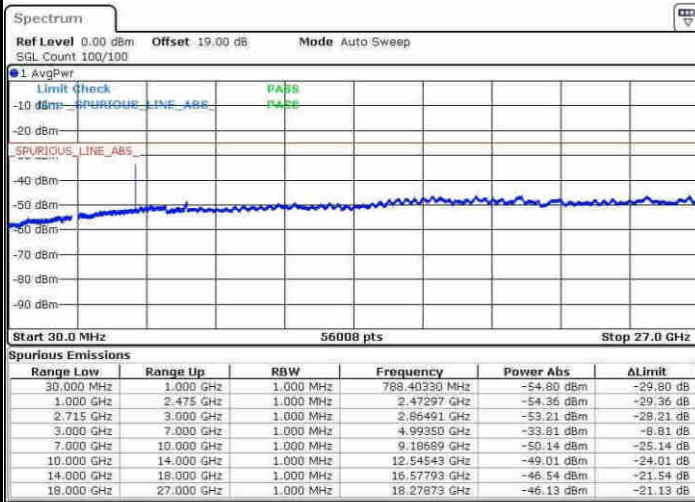

Highest Channel / QPSK

Date: 14.APR.2017 10:41:13

Highest Channel / 16QAM

Date: 14.APR.2017 10:42:10

LTE Band 41 / 10MHz

Lowest Channel / QPSK

Date: 14.APR.2017 10:43:07

Lowest Channel / 16QAM

Date: 14.APR.2017 10:44:04

LTE Band 41 / 10MHz

Middle Channel / QPSK

Middle Channel / 16QAM

Date: 14.APR.2017 10:45:00

Date: 14.APR.2017 10:45:57

Highest Channel / QPSK

Highest Channel / 16QAM