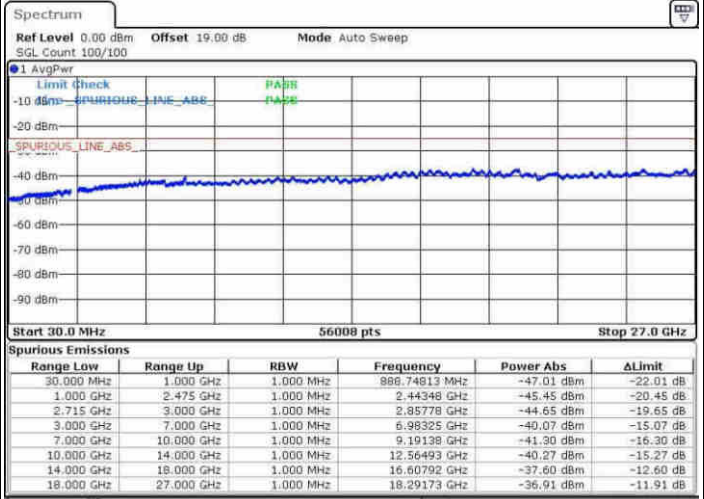

Date: 14.APR.2017 11:14:59

Date: 14.APR.2017 11:15:53

Highest Channel / QPSK

Highest Channel / 16QAM

Date: 14.APR.2017 11:21:30

Date: 14.APR.2017 11:22:26

LTE Band 41 / 5MHz

Lowest Channel / 64QAM

Middle Channel / 64QAM

Date: 31.MAY.2017 09:28:42

Date: 31.MAY.2017 09:30:48

Highest Channel / 64QAM

Date: 31.MAY.2017 09:34:39

LTE Band 41 / 10MHz

Lowest Channel / 64QAM

Middle Channel / 64QAM

Date: 31.MAY.2017 09:37:22

Date: 31.MAY.2017 09:36:26

Highest Channel / 64QAM

Date: 1 JUN 2017 10:37:30

LTE Band 41 / 15MHz

Lowest Channel / 64QAM

Middle Channel / 64QAM

Date: 31.MAY.2017 09:48:32

Date: 31.MAY.2017 09:49:34

Highest Channel / 64QAM

Date: 31.MAY.2017 09:52:49

LTE Band 41 / 20MHz

Lowest Channel / 64QAM

Middle Channel / 64QAM

Date: 31.MAY.2017 09:55:34

Date: 31.MAY.2017 10:00:39