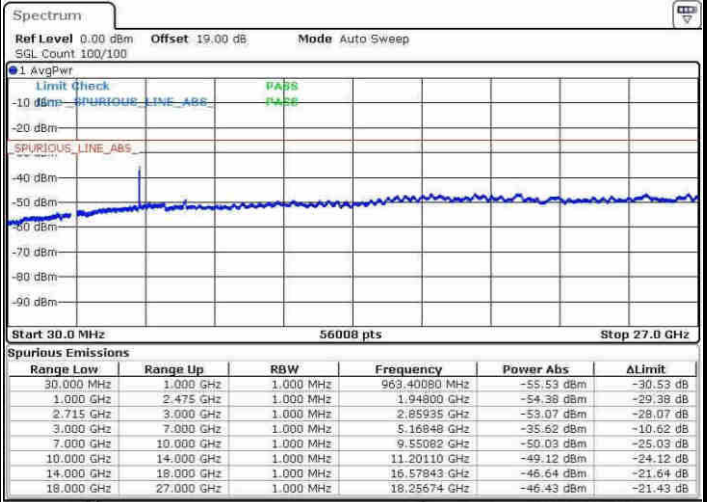

Middle Channel / 16QAM

Date: 14.APR.2017 11:00:01

Date: 14.APR.2017 11:00:57

LTE Band 41 / 15MHz

Highest Channel / QPSK

Date: 14.APR.2017 11:06:32

Highest Channel / 16QAM

Date: 14.APR.2017 11:07:28

LTE Band 41 / 20MHz

Lowest Channel / QPSK

Date: 14.APR.2017 11:13:06

Lowest Channel / 16QAM

Date: 14.APR.2017 11:14:02

LTE Band 41 / 20MHz

Middle Channel / QPSK

Middle Channel / 16QAM

Date: 14.APR.2017 11:14:59

Date: 14.APR.2017 11:15:53

Highest Channel / QPSK

Highest Channel / 16QAM

Date: 14.APR.2017 11:21:30

Date: 14.APR.2017 11:22:26

LTE Band 41 / 5MHz

Lowest Channel / 64QAM