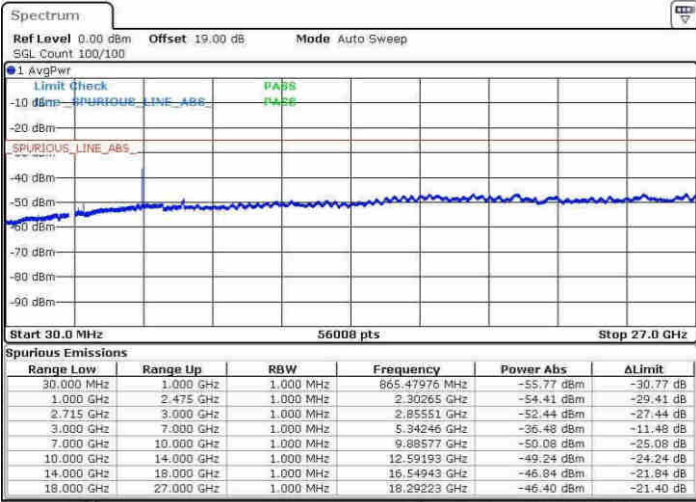

Middle Channel / 16QAM

Date: 14.APR.2017 11:00:01

Date: 14.APR.2017 11:00:57

LTE Band 41 / 15MHz

Highest Channel / QPSK

Date: 14.APR.2017 11:06:32

Highest Channel / 16QAM

Date: 14.APR.2017 11:07:28

LTE Band 41 / 20MHz

Lowest Channel / QPSK

Date: 14.APR.2017 11:13:06

Lowest Channel / 16QAM

Date: 14.APR.2017 11:14:02

LTE Band 41 / 20MHz

Middle Channel / QPSK

Middle Channel / 16QAM

Date: 14.APR.2017 11:14:59

Date: 14.APR.2017 11:15:53

Highest Channel / QPSK

Highest Channel / 16QAM

Date: 14.APR.2017 11:21:30

Date: 14.APR.2017 11:22:26

LTE Band 41 / 5MHz

Lowest Channel / 64QAM