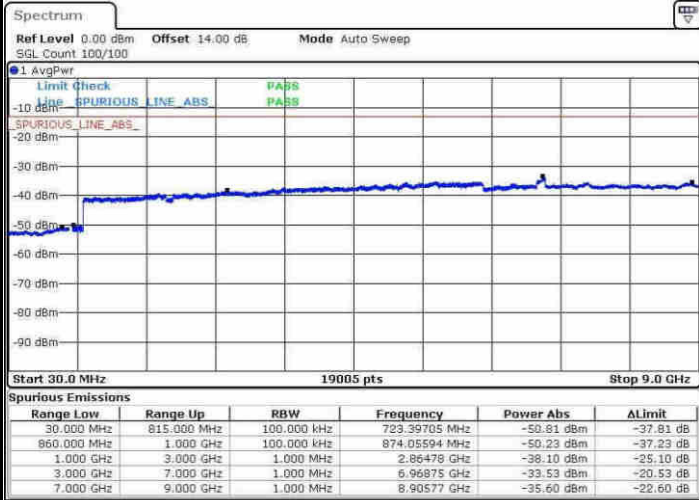

Date: 9.APR.2017 16:56:12

LTE Band 26 / 5MHz

Lowest Channel / QPSK

Lowest Channel / 16QAM

Date: 9.APR.2017 17:02:33

Date: 9.APR.2017 17:03:33

Middle Channel / QPSK

Middle Channel / 16QAM

Date: 9.APR.2017 17:05:14

Date: 9.APR.2017 17:06:13

LTE Band 26 / 5MHz

Highest Channel / QPSK

Highest Channel / 16QAM

LTE Band 26 / 10MHz

Lowest Channel / QPSK

Lowest Channel / 16QAM

LTE Band 26 / 10MHz

Middle Channel / QPSK

Middle Channel / 16QAM

Date: 9.APR.2017 17:22:36

Date: 9.APR.2017 17:23:34

Highest Channel / QPSK

Highest Channel / 16QAM

Date: 9.APR.2017 17:29:56