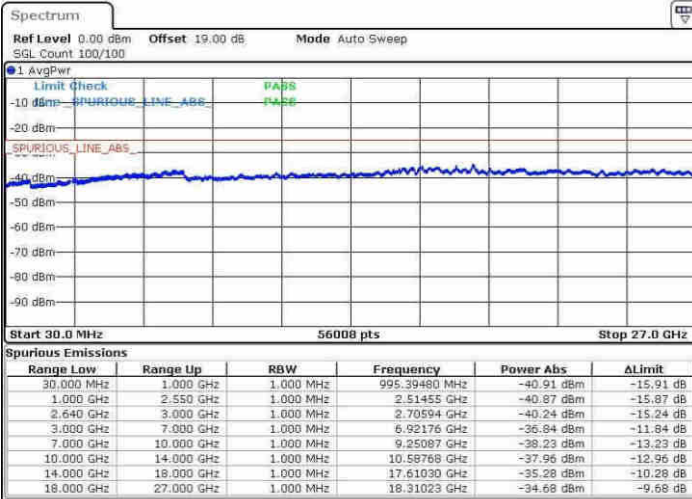

Highest Channel / QPSK

Date: 9 APR 2017 16:38:25

Highest Channel / 16QAM

Date: 9 APR 2017 16:39:20

LTE Band 38 / 20MHz

Lowest Channel / QPSK

Date: 9 APR 2017 16:44:55

Lowest Channel / 16QAM

Date: 9 APR 2017 16:45:50

LTE Band 38 / 20MHz

Middle Channel / QPSK

Middle Channel / 16QAM

Date: 9 APR 2017 16:46:45

Date: 9 APR 2017 16:47:39

Highest Channel / QPSK

Highest Channel / 16QAM

Date: 9 APR 2017 16:53:14

Date: 9 APR 2017 16:54:09

LTE Band 38 / 5MHz

Lowest Channel / 64QAM

Middle Channel / 64QAM

Date: 30.MAY.2017 19:13:57

Date: 30.MAY.2017 19:12:40

Highest Channel / 64QAM