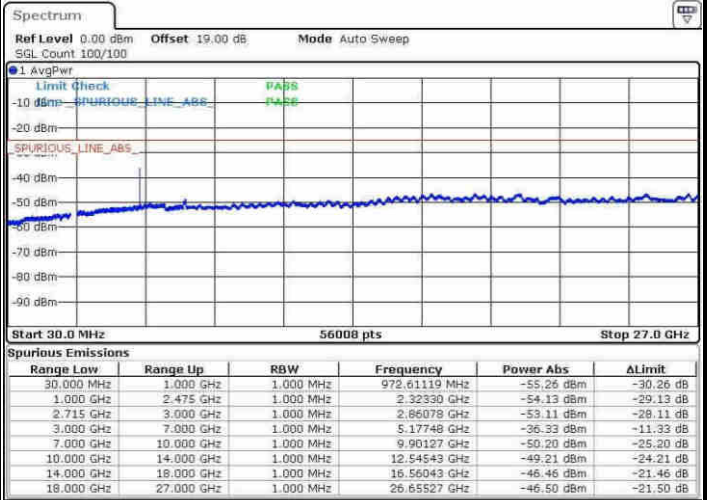

Lowest Channel / 16QAM

Date: 14.APR.2017 10:37:27

Date: 14.APR.2017 10:38:24

Middle Channel / QPSK

Middle Channel / 16QAM

Date: 14.APR.2017 10:39:20

Date: 14.APR.2017 10:40:17

LTE Band 41 / 5MHz

Highest Channel / QPSK

Date: 14.APR.2017 10:41:13

Highest Channel / 16QAM

Date: 14.APR.2017 10:42:10

LTE Band 41 / 10MHz

Lowest Channel / QPSK

Date: 14.APR.2017 10:43:07

Lowest Channel / 16QAM

Date: 14.APR.2017 10:44:04

LTE Band 41 / 10MHz

Middle Channel / QPSK

Middle Channel / 16QAM

Date: 14.APR.2017 10:45:00

Date: 14.APR.2017 10:45:57

Highest Channel / QPSK

Highest Channel / 16QAM