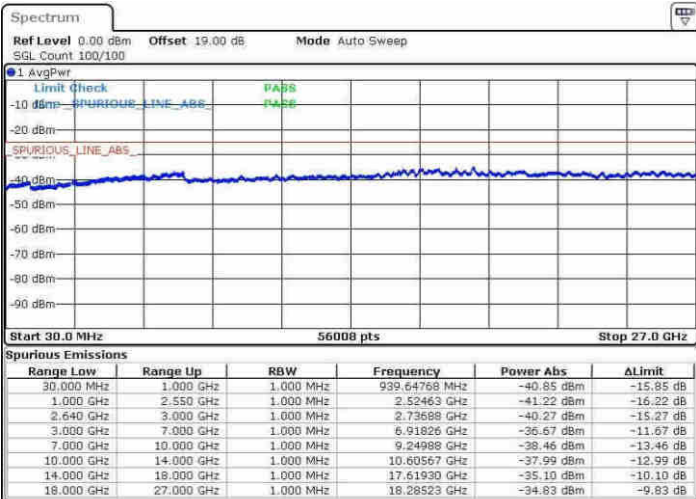

Middle Channel / 16QAM

Date: 9 APR 2017 16:02:17

Date: 9 APR 2017 16:03:12

LTE Band 38 / 5MHz

Highest Channel / QPSK

Highest Channel / 16QAM

Date: 9 APR 2017 16:08:47

Date: 9 APR 2017 16:08:42

LTE Band 38 / 10MHz

Lowest Channel / QPSK

Lowest Channel / 16QAM

Date: 9 APR 2017 16:15:16

Date: 9 APR 2017 16:16:11

LTE Band 38 / 10MHz

Middle Channel / QPSK

Middle Channel / 16QAM

Date: 9 APR 2017 16:17:06

Date: 9 APR 2017 16:18:01

Highest Channel / QPSK

Highest Channel / 16QAM

Date: 9 APR 2017 16:23:38

Date: 9 APR 2017 16:24:31

LTE Band 38 / 15MHz

Lowest Channel / QPSK