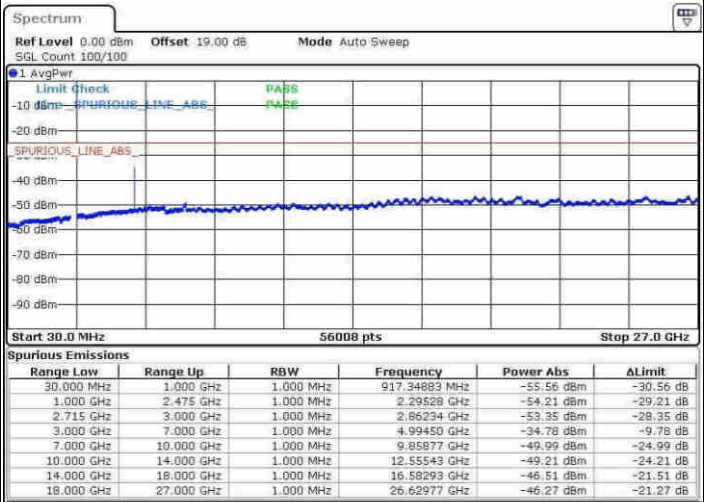

Date: 14.APR.2017 10:51:32

Date: 14.APR.2017 10:52:29

LTE Band 41 / 15MHz

Lowest Channel / QPSK

Lowest Channel / 16QAM

Date: 14.APR.2017 10:58:07

Date: 14.APR.2017 10:59:04

Middle Channel / QPSK

Middle Channel / 16QAM

Date: 14.APR.2017 11:00:01

Date: 14.APR.2017 11:00:57

LTE Band 41 / 15MHz

Highest Channel / QPSK

Date: 14.APR.2017 11:06:32

Highest Channel / 16QAM

Date: 14.APR.2017 11:07:28

LTE Band 41 / 20MHz

Lowest Channel / QPSK

Date: 14.APR.2017 11:13:06

Lowest Channel / 16QAM

Date: 14.APR.2017 11:14:02

LTE Band 41 / 20MHz

Middle Channel / QPSK

Middle Channel / 16QAM