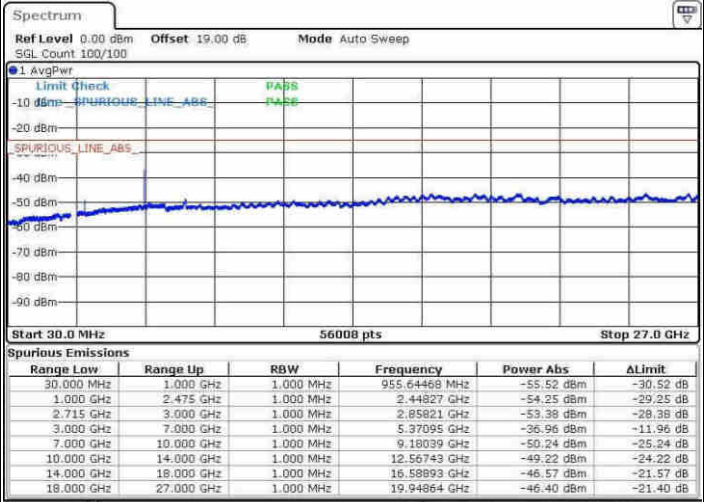

Lowest Channel / 64QAM

Middle Channel / 64QAM

Date: 31.MAY.2017 08:14:29

Date: 31.MAY.2017 08:15:45

Highest Channel / 64QAM

Date: 31.MAY.2017 08:22:46

LTE Band 41 / 5MHz

Lowest Channel / QPSK

Lowest Channel / 16QAM

Date: 14.APR.2017 10:37:27

Date: 14.APR.2017 10:38:24

Middle Channel / QPSK

Middle Channel / 16QAM

Date: 14.APR.2017 10:39:20

Date: 14.APR.2017 10:40:17

LTE Band 41 / 5MHz

Highest Channel / QPSK

Date: 14.APR.2017 10:41:13

Highest Channel / 16QAM

Date: 14.APR.2017 10:42:10

LTE Band 41 / 10MHz

Lowest Channel / QPSK

Date: 14.APR.2017 10:43:07

Lowest Channel / 16QAM