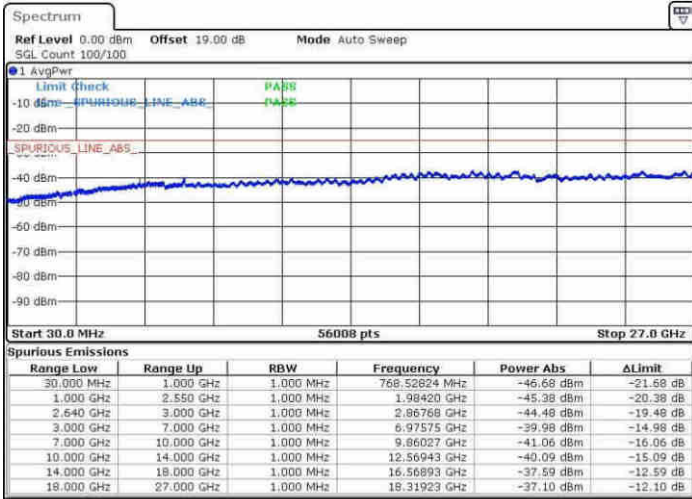

Date: 30.MAY.2017 19:17:37

LTE Band 38 / 10MHz

Lowest Channel / 64QAM

Middle Channel / 64QAM

Date: 30.MAY.2017 19:31:41

Date: 30.MAY.2017 19:32:50

Highest Channel / 64QAM

Date: 30.MAY.2017 19:37:08

LTE Band 38 / 15MHz

Lowest Channel / 64QAM

Middle Channel / 64QAM

Date: 31.MAY.2017 08:01:56

Date: 31.MAY.2017 08:05:32

Highest Channel / 64QAM

Date: 31.MAY.2017 08:09:26

LTE Band 38 / 20MHz

Lowest Channel / 64QAM

Middle Channel / 64QAM

Date: 31.MAY.2017 08:14:29

Date: 31.MAY.2017 08:15:45

Highest Channel / 64QAM

Date: 31.MAY.2017 08:22:46

LTE Band 41 / 5MHz

Lowest Channel / QPSK