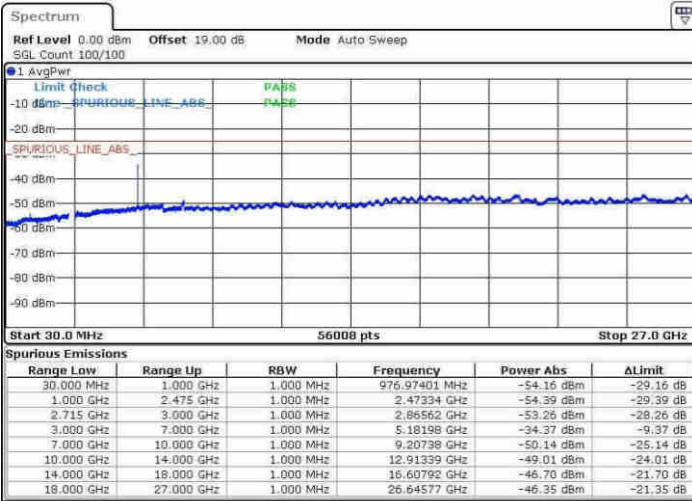

Lowest Channel / 64QAM

Middle Channel / 64QAM

Date: 31.MAY.2017 08:14:29

Date: 31.MAY.2017 08:15:45

Highest Channel / 64QAM

Date: 31.MAY.2017 08:22:46

LTE Band 41 / 5MHz

Lowest Channel / QPSK

Lowest Channel / 16QAM

Date: 14.APR.2017 10:37:27

Date: 14.APR.2017 10:38:24

Middle Channel / QPSK

Middle Channel / 16QAM

Date: 14.APR.2017 10:39:20

Date: 14.APR.2017 10:40:17

LTE Band 41 / 5MHz

Highest Channel / QPSK

Date: 14.APR.2017 10:41:13

Highest Channel / 16QAM

Date: 14.APR.2017 10:42:10

LTE Band 41 / 10MHz

Lowest Channel / QPSK

Date: 14.APR.2017 10:43:07

Lowest Channel / 16QAM