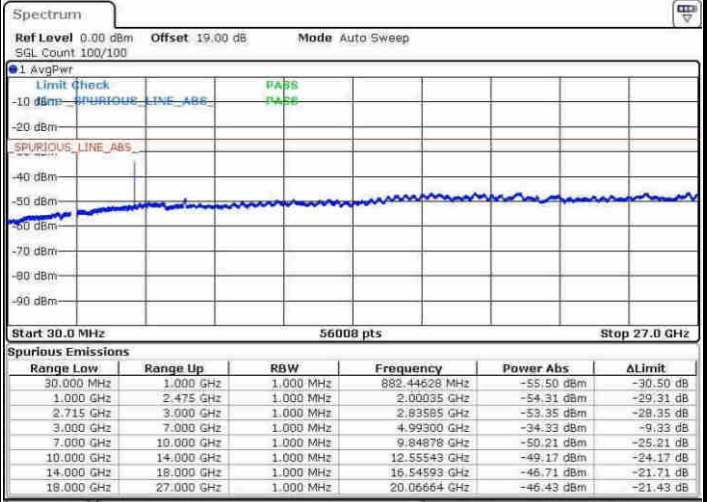

LTE Band 38 / 15MHz

Lowest Channel / 64QAM

Middle Channel / 64QAM

Date: 31.MAY.2017 08:01:56

Date: 31.MAY.2017 08:05:32

Highest Channel / 64QAM

Date: 31.MAY.2017 08:09:26

LTE Band 38 / 20MHz

Lowest Channel / 64QAM

Middle Channel / 64QAM

Date: 31.MAY.2017 08:14:29

Date: 31.MAY.2017 08:15:45

Highest Channel / 64QAM

Date: 31.MAY.2017 08:22:46

LTE Band 41 / 5MHz

Lowest Channel / QPSK

Lowest Channel / 16QAM

Date: 14.APR.2017 10:37:27

Date: 14.APR.2017 10:38:24

Middle Channel / QPSK

Middle Channel / 16QAM

Date: 14.APR.2017 10:39:20

Date: 14.APR.2017 10:40:17

LTE Band 41 / 5MHz