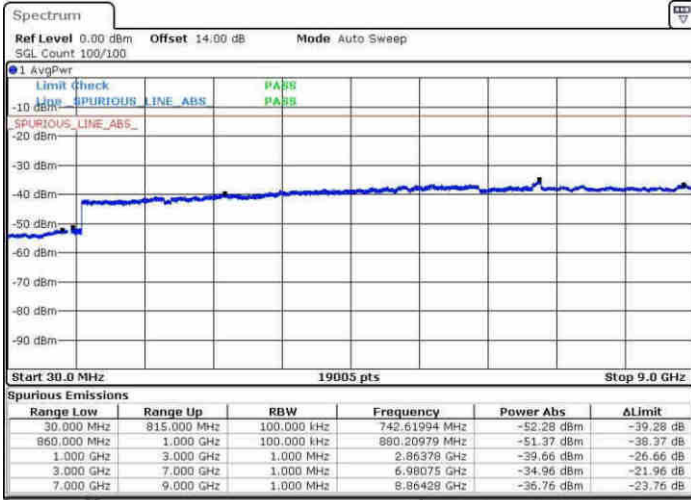

Middle Channel / 16QAM

Date: 9.APR.2017 17:41:05

LTE Band 26 / 15MHz

Highest Channel / QPSK

Highest Channel / 16QAM

Date: 9.APR.2017 17:47:36

Date: 9.APR.2017 17:48:34

LTE Band 26 / 15MHz

Channel 26765 / QPSK

Channel 26765 / 16QAM

Date: 15.MAY.2017 10:54:49

Date: 15.MAY.2017 10:55:46

LTE Band 26 / 1.4MHz

Lowest Channel / 64QAM

Middle Channel / 64QAM

Date: 31.MAY.2017 08:32:23

Date: 31.MAY.2017 08:34:10

Highest Channel / 64QAM

Date: 31.MAY.2017 08:39:07

LTE Band 26 / 3MHz

Lowest Channel / 64QAM

Middle Channel / 64QAM

Date: 31.MAY.2017 08:43:31

Date: 31.MAY.2017 08:45:21