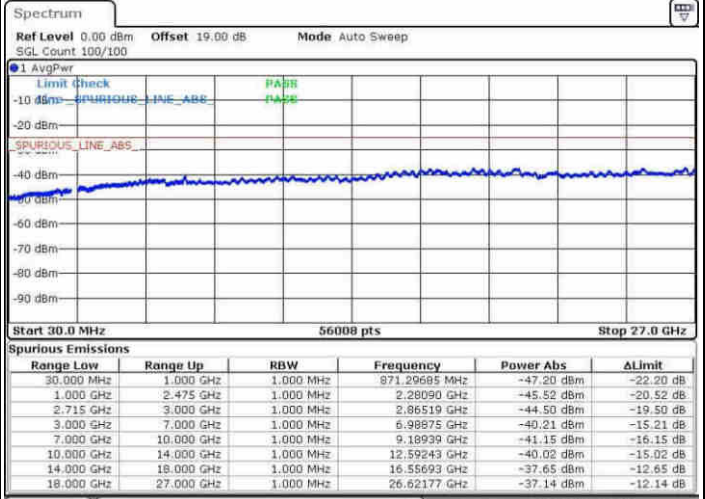

Middle Channel / 64QAM

Date: 31.MAY.2017 09:28:42

Date: 31.MAY.2017 09:30:48

Highest Channel / 64QAM

Date: 31.MAY.2017 09:34:39

LTE Band 41 / 10MHz

Lowest Channel / 64QAM

Middle Channel / 64QAM

Date: 31.MAY.2017 09:37:22

Date: 31.MAY.2017 09:36:26

Highest Channel / 64QAM

Date: 1 JUN 2017 10:37:30

LTE Band 41 / 15MHz

Lowest Channel / 64QAM

Middle Channel / 64QAM

Date: 31.MAY.2017 09:48:32

Date: 31.MAY.2017 09:49:34

Highest Channel / 64QAM

Date: 31.MAY.2017 09:52:49

LTE Band 41 / 20MHz

Lowest Channel / 64QAM

Middle Channel / 64QAM

Date: 31.MAY.2017 09:55:34

Date: 31.MAY.2017 10:00:39