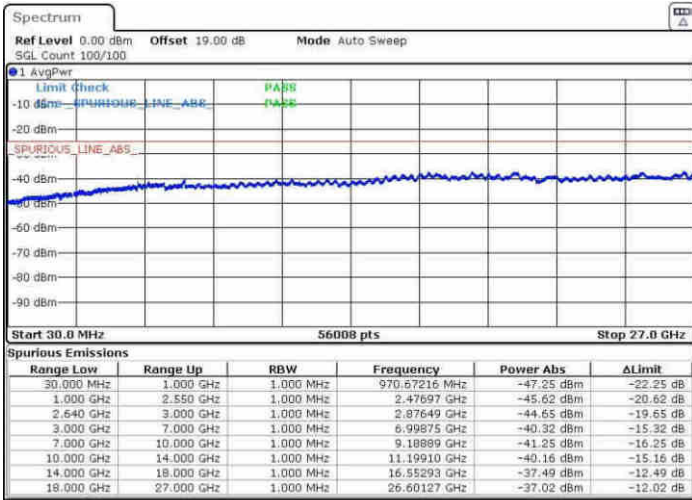

Date: 9 APR 2017 16:53:14

Date: 9 APR 2017 16:54:09

LTE Band 38 / 5MHz

Lowest Channel / 64QAM

Middle Channel / 64QAM

Date: 30.MAY.2017 19:13:57

Date: 30.MAY.2017 19:12:40

Highest Channel / 64QAM

Date: 30.MAY.2017 19:17:37

LTE Band 38 / 10MHz

Lowest Channel / 64QAM

Middle Channel / 64QAM

Date: 30.MAY.2017 19:31:41

Date: 30.MAY.2017 19:32:50

Highest Channel / 64QAM

Date: 30.MAY.2017 19:37:08