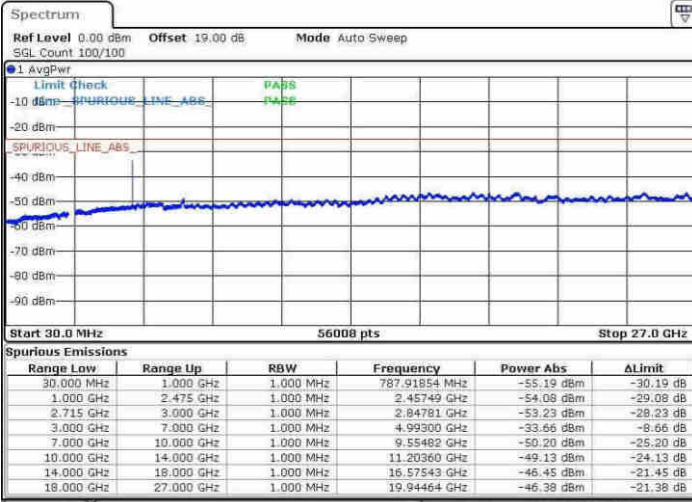

LTE Band 41 / 5MHz

Lowest Channel / QPSK

Lowest Channel / 16QAM

Date: 14.APR.2017 10:37:27

Date: 14.APR.2017 10:38:24