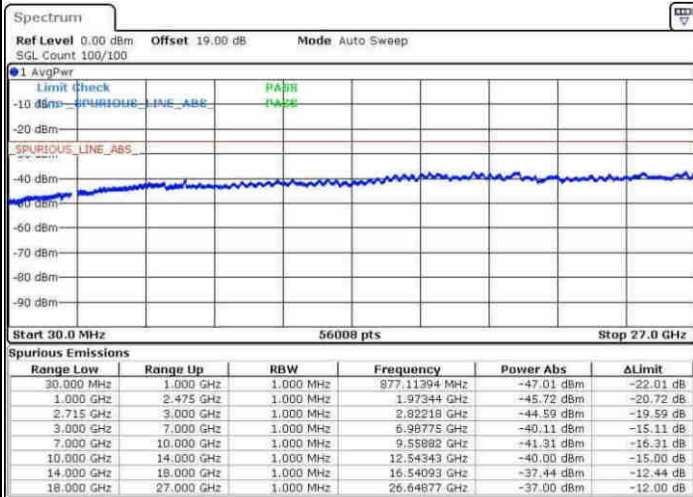

Highest Channel / 64QAM

Date: 31.MAY.2017 10:04:47