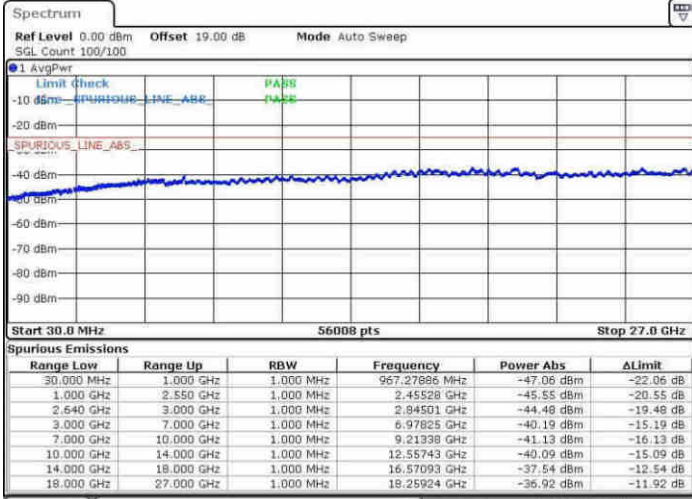

Date: 9 APR 2017 16:53:14

Date: 9 APR 2017 16:54:09

LTE Band 38 / 5MHz

Lowest Channel / 64QAM

Middle Channel / 64QAM

Date: 30.MAY.2017 19:13:57

Date: 30.MAY.2017 19:12:40

Highest Channel / 64QAM

Date: 30.MAY.2017 19:17:37

LTE Band 38 / 10MHz

Lowest Channel / 64QAM

Middle Channel / 64QAM

Date: 30.MAY.2017 19:31:41

Date: 30.MAY.2017 19:32:50

Highest Channel / 64QAM

Date: 30.MAY.2017 19:37:08

LTE Band 38 / 15MHz

Lowest Channel / 64QAM

Middle Channel / 64QAM

Date: 31.MAY.2017 08:01:56

Date: 31.MAY.2017 08:05:32

Highest Channel / 64QAM

Date: 31.MAY.2017 08:09:26

LTE Band 38 / 20MHz