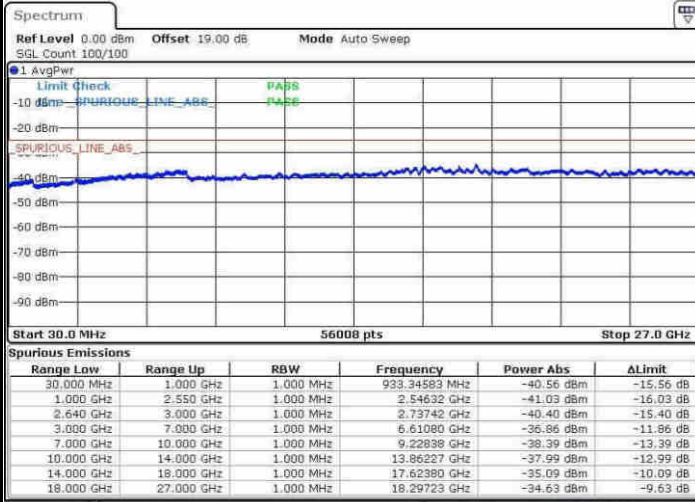

Date: 9 APR 2017 16:17:06

Date: 9 APR 2017 16:18:01

Highest Channel / QPSK

Highest Channel / 16QAM

Date: 9 APR 2017 16:23:38

Date: 9 APR 2017 16:24:31

LTE Band 38 / 15MHz

Lowest Channel / QPSK

Lowest Channel / 16QAM

Date: 9 APR 2017 16:30:06

Date: 9 APR 2017 16:31:00

Middle Channel / QPSK

Middle Channel / 16QAM

Date: 9 APR 2017 16:31:55

Date: 9 APR 2017 16:32:50

LTE Band 38 / 15MHz

Highest Channel / QPSK

Date: 9 APR 2017 16:38:25

Highest Channel / 16QAM

Date: 9 APR 2017 16:39:20

LTE Band 38 / 20MHz

Lowest Channel / QPSK

Date: 9 APR 2017 16:44:55

Lowest Channel / 16QAM