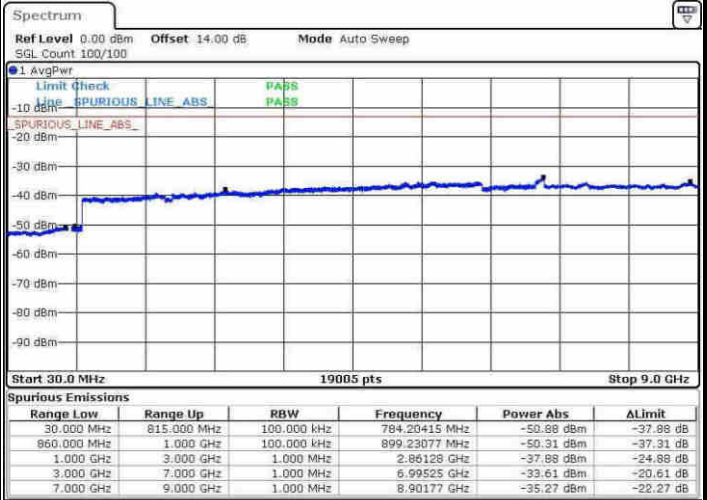

Date: 9.APR.2017 16:28:05

Highest Channel / 16QAM

Date: 9.APR.2017 16:55:36

LTE Band 26 / 3MHz

Lowest Channel / QPSK

Date: 9.APR.2017 16:45:13

Lowest Channel / 16QAM

Date: 9.APR.2017 16:46:11

LTE Band 26 / 3MHz

Middle Channel / QPSK

Middle Channel / 16QAM

Date: 9.APR.2017 16:47:51

Date: 9.APR.2017 16:48:50

Highest Channel / QPSK

Highest Channel / 16QAM

Date: 9.APR.2017 16:55:14

Date: 9.APR.2017 16:56:12

LTE Band 26 / 5MHz

Lowest Channel / QPSK

Lowest Channel / 16QAM

Date: 9.APR.2017 17:02:33

Date: 9.APR.2017 17:03:33

Middle Channel / QPSK

Middle Channel / 16QAM

Date: 9.APR.2017 17:05:14

Date: 9.APR.2017 17:06:13

LTE Band 26 / 5MHz

Highest Channel / QPSK

Highest Channel / 16QAM

LTE Band 26 / 10MHz

Lowest Channel / QPSK

Lowest Channel / 16QAM