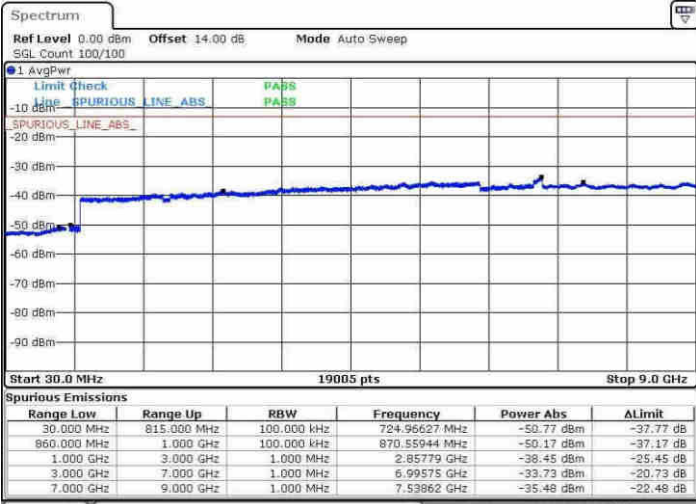

Date: 9.APR.2017 16:28:05

Highest Channel / 16QAM

Date: 9.APR.2017 16:55:36

LTE Band 26 / 3MHz

Lowest Channel / QPSK

Date: 9.APR.2017 16:45:13

Lowest Channel / 16QAM

Date: 9.APR.2017 16:46:11

LTE Band 26 / 3MHz

Middle Channel / QPSK

Middle Channel / 16QAM

Date: 9.APR.2017 16:47:51

Date: 9.APR.2017 16:48:50

Highest Channel / QPSK

Highest Channel / 16QAM

Date: 9.APR.2017 16:55:14

Date: 9.APR.2017 16:56:12

LTE Band 26 / 5MHz

Lowest Channel / QPSK

Lowest Channel / 16QAM

Date: 9.APR.2017 17:02:33

Date: 9.APR.2017 17:03:33

Middle Channel / QPSK

Middle Channel / 16QAM