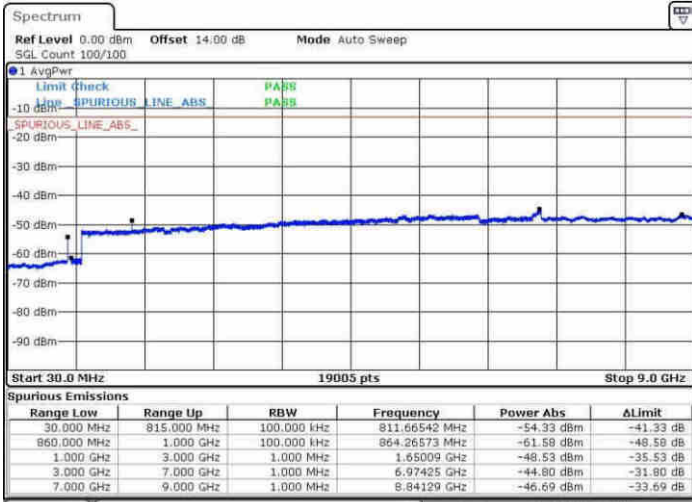

Highest Channel / 64QAM

Date: 31.MAY.2017 08:51:42

LTE Band 26 / 5MHz

Lowest Channel / 64QAM

Middle Channel / 64QAM

Date: 31.MAY.2017 08:55:55

Date: 31.MAY.2017 08:56:47

Highest Channel / 64QAM

Date: 31.MAY.2017 09:00:22

LTE Band 26 / 10MHz

Lowest Channel / 64QAM

Middle Channel / 64QAM

Date: 31.MAY.2017 09:02:57

Date: 31.MAY.2017 09:04:04

Highest Channel / 64QAM

Date: 31.MAY.2017 09:07:50

LTE Band 26 / 15MHz

Lowest Channel / 64QAM

Middle Channel / 64QAM

Date: 31.MAY.2017 09:12:02

Date: 31.MAY.2017 09:13:29

Highest Channel / 64QAM

Date: 31.MAY.2017 09:17:05

LTE Band 26 / 15MHz