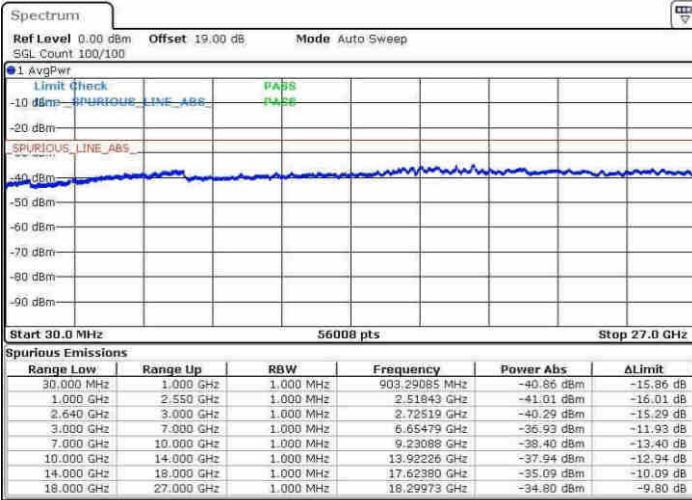

Channel 26765 / 64QAM

Date: 30.MAY.2017 16:47:17

LTE Band 38 / 5MHz

Lowest Channel / QPSK

Lowest Channel / 16QAM

Date: 9 APR 2017 16:00:27

Date: 9 APR 2017 16:01:22

Middle Channel / QPSK

Middle Channel / 16QAM

Date: 9 APR 2017 16:02:17

Date: 9 APR 2017 16:03:12

LTE Band 38 / 5MHz

Highest Channel / QPSK

Highest Channel / 16QAM

Date: 9 APR 2017 16:08:47

Date: 9 APR 2017 16:08:42