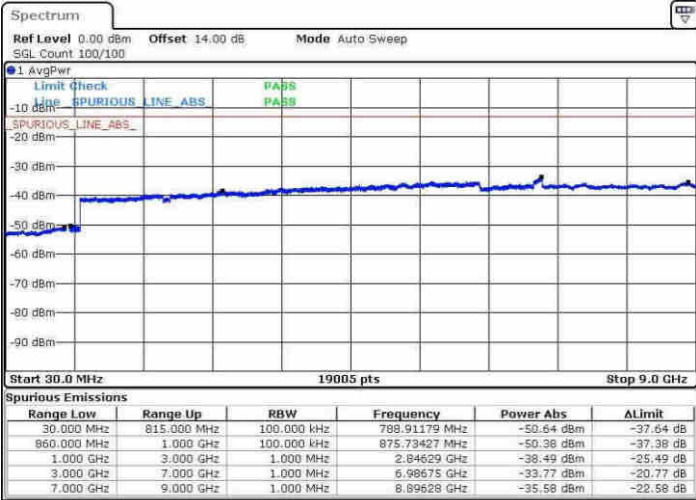

Date: 9.APR.2017 17:30:54

LTE Band 26 / 15MHz

Lowest Channel / QPSK

Date: 9.APR.2017 17:37:27

Lowest Channel / 16QAM

Date: 9.APR.2017 17:38:25

Middle Channel / QPSK

Date: 9.APR.2017 17:40:06

Middle Channel / 16QAM

Date: 9.APR.2017 17:41:05

LTE Band 26 / 15MHz

Highest Channel / QPSK

Highest Channel / 16QAM

Date: 9.APR.2017 17:47:36

Date: 9.APR.2017 17:48:34

LTE Band 26 / 15MHz

Channel 26765 / QPSK

Channel 26765 / 16QAM

Date: 15.MAY.2017 10:54:49

Date: 15.MAY.2017 10:55:46

LTE Band 26 / 1.4MHz

Lowest Channel / 64QAM

Middle Channel / 64QAM

Date: 31.MAY.2017 08:32:23