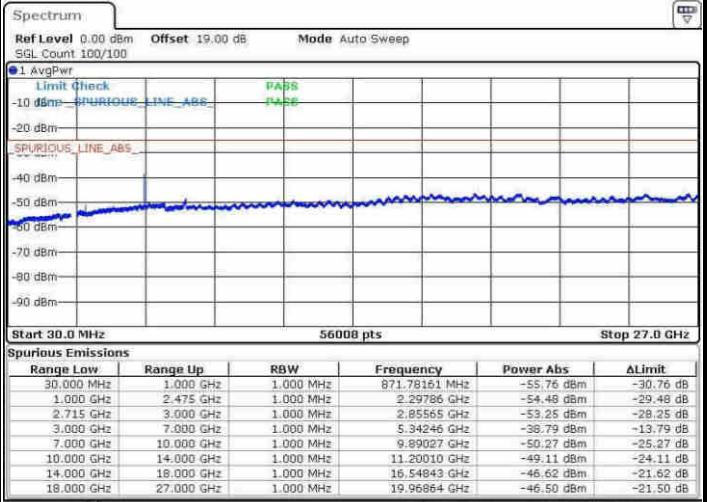

Middle Channel / 16QAM

Date: 14.APR.2017 11:00:01

Date: 14.APR.2017 11:00:57

LTE Band 41 / 15MHz

Highest Channel / QPSK

Date: 14.APR.2017 11:06:32

Highest Channel / 16QAM

Date: 14.APR.2017 11:07:28

LTE Band 41 / 20MHz

Lowest Channel / QPSK

Date: 14.APR.2017 11:13:06

Lowest Channel / 16QAM

Date: 14.APR.2017 11:14:02

LTE Band 41 / 20MHz

Middle Channel / QPSK

Middle Channel / 16QAM

Date: 14.APR.2017 11:14:59

Date: 14.APR.2017 11:15:53

Highest Channel / QPSK

Highest Channel / 16QAM

Date: 14.APR.2017 11:21:30

Date: 14.APR.2017 11:22:26

LTE Band 41 / 5MHz

Lowest Channel / 64QAM