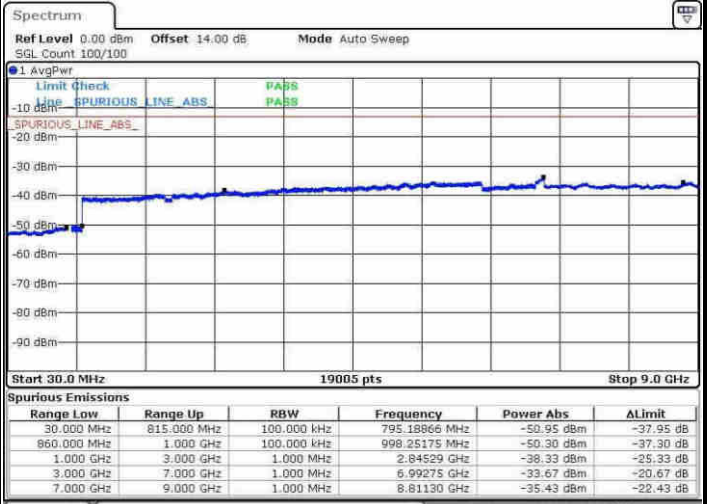

Lowest Channel / 64QAM

Middle Channel / 64QAM

Date: 30.MAY.2017 15:26:05

Date: 30.MAY.2017 15:27:53

Highest Channel / 64QAM

Date: 30.MAY.2017 15:32:33

LTE Band 26 / 1.4MHz

Highest Channel / QPSK

Date: 9.APR.2017 16:28:05

Highest Channel / 16QAM

Date: 9.APR.2017 16:55:36

LTE Band 26 / 3MHz

Lowest Channel / QPSK

Date: 9.APR.2017 16:45:13

Lowest Channel / 16QAM

Date: 9.APR.2017 16:46:11

LTE Band 26 / 3MHz

Middle Channel / QPSK

Middle Channel / 16QAM

Date: 9.APR.2017 16:47:51

Date: 9.APR.2017 16:48:50

Highest Channel / QPSK

Highest Channel / 16QAM

Date: 9.APR.2017 16:55:14

Date: 9.APR.2017 16:56:12

LTE Band 26 / 5MHz

Lowest Channel / QPSK

Lowest Channel / 16QAM

Date: 9.APR.2017 17:02:33

Date: 9.APR.2017 17:03:33

Middle Channel / QPSK

Middle Channel / 16QAM