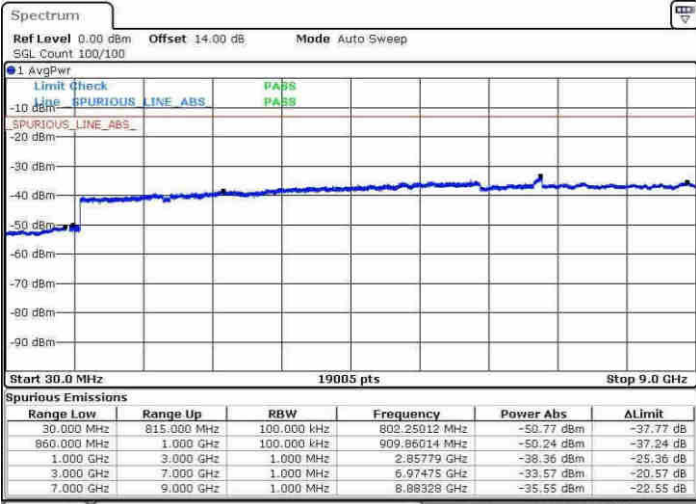

Lowest Channel / 64QAM

Middle Channel / 64QAM

Date: 30.MAY.2017 15:26:05

Date: 30.MAY.2017 15:27:53

Highest Channel / 64QAM

Date: 30.MAY.2017 15:32:33

LTE Band 26 / 1.4MHz

Highest Channel / QPSK

Date: 9.APR.2017 16:28:05

Highest Channel / 16QAM

Date: 9.APR.2017 16:55:36

LTE Band 26 / 3MHz

Lowest Channel / QPSK

Date: 9.APR.2017 16:45:13

Lowest Channel / 16QAM

Date: 9.APR.2017 16:46:11

LTE Band 26 / 3MHz

Middle Channel / QPSK

Middle Channel / 16QAM

Date: 9.APR.2017 16:47:51

Date: 9.APR.2017 16:48:50

Highest Channel / QPSK

Highest Channel / 16QAM

Date: 9.APR.2017 16:55:14