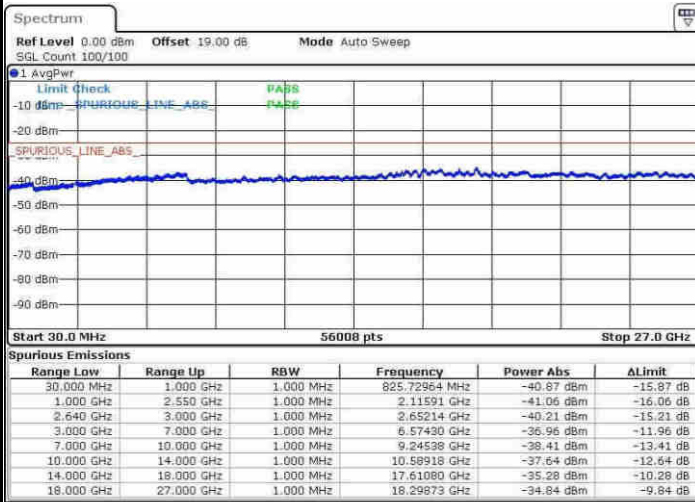

Highest Channel / QPSK

Date: 9 APR 2017 16:38:25

Highest Channel / 16QAM

Date: 9 APR 2017 16:39:20

LTE Band 38 / 20MHz

Lowest Channel / QPSK

Date: 9 APR 2017 16:44:55

Lowest Channel / 16QAM

Date: 9 APR 2017 16:45:50

LTE Band 38 / 20MHz

Middle Channel / QPSK

Middle Channel / 16QAM

Date: 9 APR 2017 16:46:45

Date: 9 APR 2017 16:47:39

Highest Channel / QPSK

Highest Channel / 16QAM