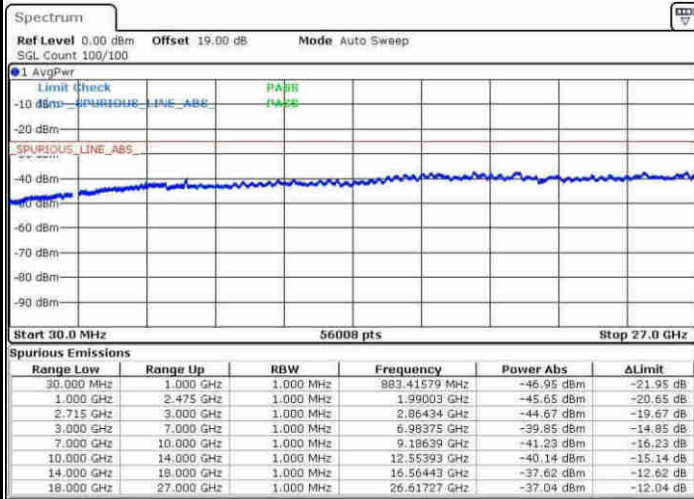

Date: 14.APR.2017 11:14:59

Date: 14.APR.2017 11:15:53

Highest Channel / QPSK

Highest Channel / 16QAM

Date: 14.APR.2017 11:21:30

Date: 14.APR.2017 11:22:26

LTE Band 41 / 5MHz

Lowest Channel / 64QAM

Middle Channel / 64QAM

Date: 31.MAY.2017 09:28:42

Date: 31.MAY.2017 09:30:48

Highest Channel / 64QAM

Date: 31.MAY.2017 09:34:39

LTE Band 41 / 10MHz

Lowest Channel / 64QAM

Middle Channel / 64QAM

Date: 31.MAY.2017 09:37:22

Date: 31.MAY.2017 09:36:26

Highest Channel / 64QAM

Date: 1 JUN 2017 10:37:30

LTE Band 41 / 15MHz

Lowest Channel / 64QAM

Middle Channel / 64QAM

Date: 31.MAY.2017 09:48:32