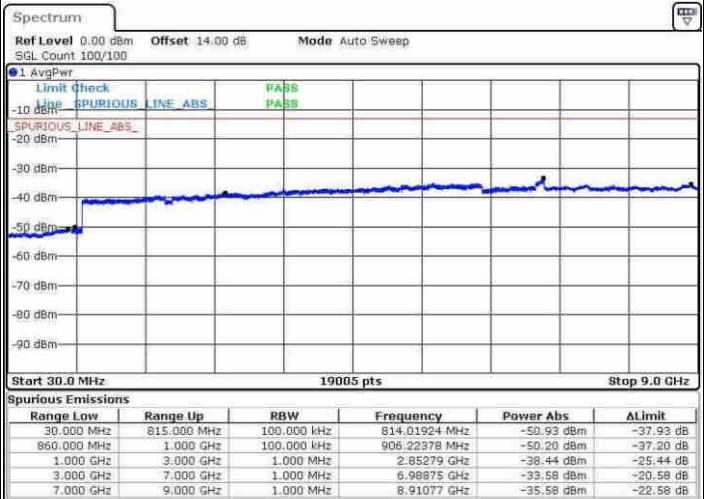

Date: 9.APR.2017 17:05:14

Date: 9.APR.2017 17:06:13

LTE Band 26 / 5MHz

Highest Channel / QPSK

Highest Channel / 16QAM

LTE Band 26 / 10MHz

Lowest Channel / QPSK

Lowest Channel / 16QAM

LTE Band 26 / 10MHz

Middle Channel / QPSK

Middle Channel / 16QAM

Date: 9.APR.2017 17:22:36

Date: 9.APR.2017 17:23:34

Highest Channel / QPSK

Highest Channel / 16QAM

Date: 9.APR.2017 17:29:56

Date: 9.APR.2017 17:30:54

LTE Band 26 / 15MHz

Lowest Channel / QPSK

Date: 9.APR.2017 17:37:27

Lowest Channel / 16QAM

Date: 9.APR.2017 17:38:25

Middle Channel / QPSK

Date: 9.APR.2017 17:40:06

Middle Channel / 16QAM

Date: 9.APR.2017 17:41:05

LTE Band 26 / 15MHz

Highest Channel / QPSK

Highest Channel / 16QAM

Date: 9.APR.2017 17:47:36

Date: 9.APR.2017 17:48:34

LTE Band 26 / 15MHz