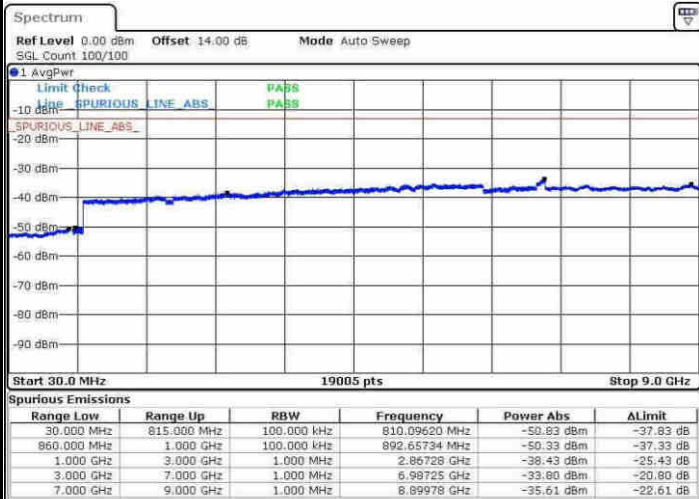

Date: 9.APR.2017 17:05:14

Date: 9.APR.2017 17:06:13

LTE Band 26 / 5MHz

Highest Channel / QPSK

Highest Channel / 16QAM

LTE Band 26 / 10MHz

Lowest Channel / QPSK

Lowest Channel / 16QAM

LTE Band 26 / 10MHz

Middle Channel / QPSK

Middle Channel / 16QAM

Date: 9.APR.2017 17:22:36

Date: 9.APR.2017 17:23:34

Highest Channel / QPSK

Highest Channel / 16QAM

Date: 9.APR.2017 17:29:56

Date: 9.APR.2017 17:30:54

LTE Band 26 / 15MHz

Lowest Channel / QPSK

Date: 9.APR.2017 17:37:27

Lowest Channel / 16QAM

Date: 9.APR.2017 17:38:25

Middle Channel / QPSK

Date: 9.APR.2017 17:40:06