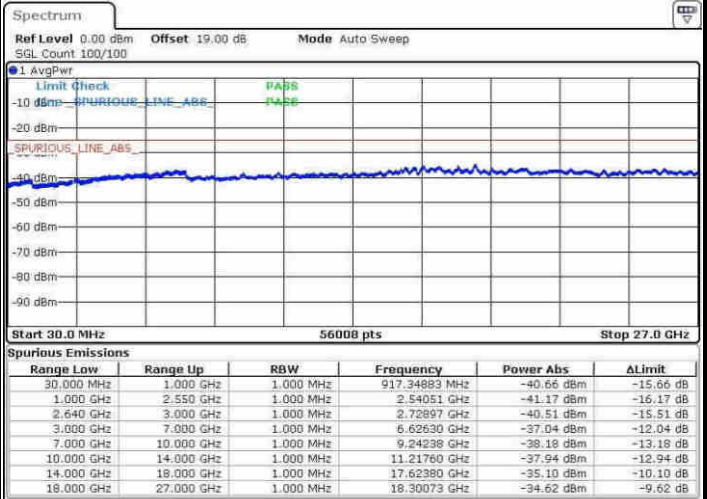

Date: 9 APR 2017 16:17:06

Date: 9 APR 2017 16:18:01

Highest Channel / QPSK

Highest Channel / 16QAM

Date: 9 APR 2017 16:23:38

Date: 9 APR 2017 16:24:31

LTE Band 38 / 15MHz

Lowest Channel / QPSK

Lowest Channel / 16QAM

Date: 9 APR 2017 16:30:06

Date: 9 APR 2017 16:31:00

Middle Channel / QPSK

Middle Channel / 16QAM

Date: 9 APR 2017 16:31:55

Date: 9 APR 2017 16:32:50

LTE Band 38 / 15MHz

Highest Channel / QPSK

Date: 9 APR 2017 16:38:25

Highest Channel / 16QAM

Date: 9 APR 2017 16:39:20

LTE Band 38 / 20MHz

Lowest Channel / QPSK

Date: 9 APR 2017 16:44:55

Lowest Channel / 16QAM