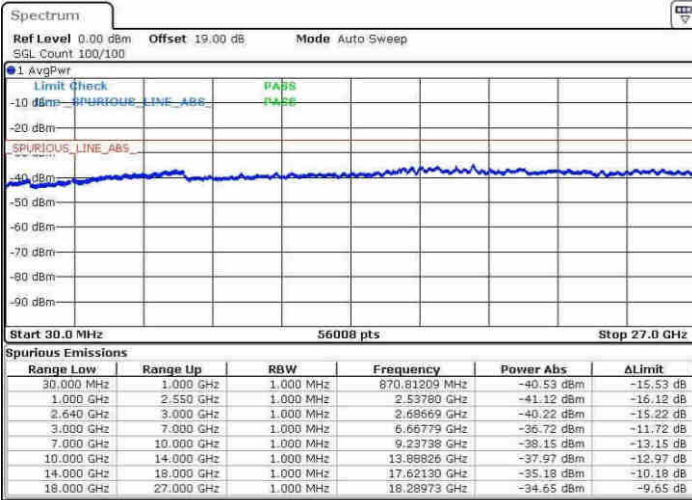

Middle Channel / 16QAM

Date: 9 APR 2017 16:02:17

Date: 9 APR 2017 16:03:12

LTE Band 38 / 5MHz

Highest Channel / QPSK

Highest Channel / 16QAM

Date: 9 APR 2017 16:08:47

Date: 9 APR 2017 16:08:42

LTE Band 38 / 10MHz

Lowest Channel / QPSK

Lowest Channel / 16QAM

Date: 9 APR 2017 16:15:16

Date: 9 APR 2017 16:16:11

LTE Band 38 / 10MHz

Middle Channel / QPSK

Middle Channel / 16QAM