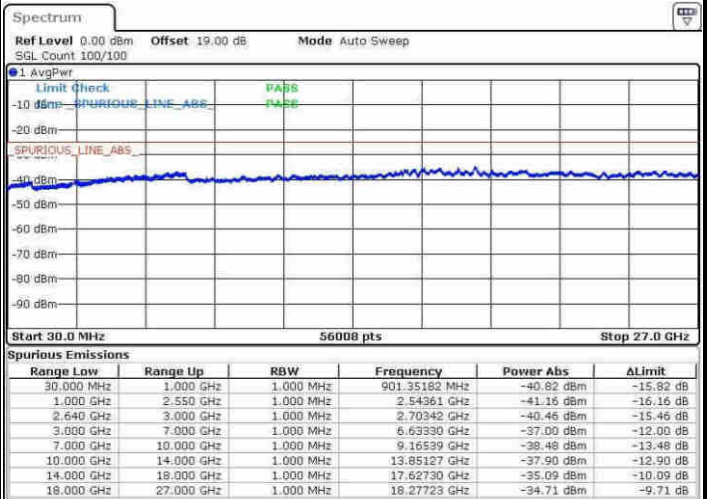

Middle Channel / 16QAM

Date: 9 APR 2017 16:02:17

Date: 9 APR 2017 16:03:12

LTE Band 38 / 5MHz

Highest Channel / QPSK

Highest Channel / 16QAM

Date: 9 APR 2017 16:08:47

Date: 9 APR 2017 16:08:42

LTE Band 38 / 10MHz

Lowest Channel / QPSK

Lowest Channel / 16QAM

Date: 9 APR 2017 16:15:16

Date: 9 APR 2017 16:16:11

LTE Band 38 / 10MHz

Middle Channel / QPSK

Middle Channel / 16QAM

Date: 9 APR 2017 16:17:06

Date: 9 APR 2017 16:18:01

Highest Channel / QPSK

Highest Channel / 16QAM

Date: 9 APR 2017 16:23:38

Date: 9 APR 2017 16:24:31

LTE Band 38 / 15MHz

Lowest Channel / QPSK