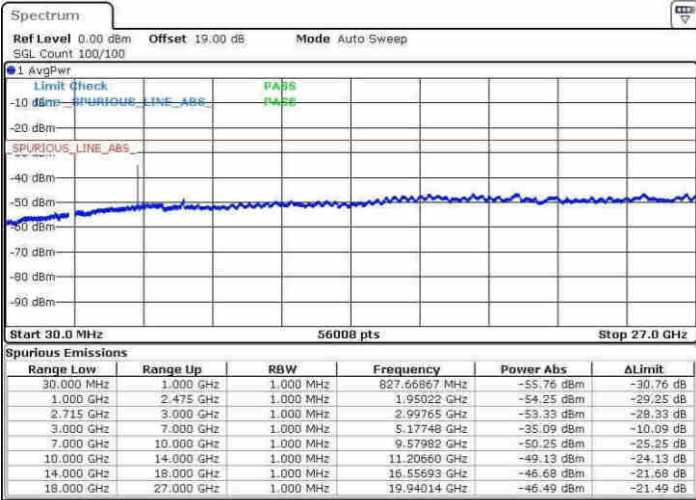

Highest Channel / QPSK

Date: 14.APR.2017 10:41:13

Highest Channel / 16QAM

Date: 14.APR.2017 10:42:10

LTE Band 41 / 10MHz

Lowest Channel / QPSK

Date: 14.APR.2017 10:43:07

Lowest Channel / 16QAM

Date: 14.APR.2017 10:44:04

LTE Band 41 / 10MHz

Middle Channel / QPSK

Middle Channel / 16QAM

Date: 14.APR.2017 10:45:00

Date: 14.APR.2017 10:45:57

Highest Channel / QPSK

Highest Channel / 16QAM