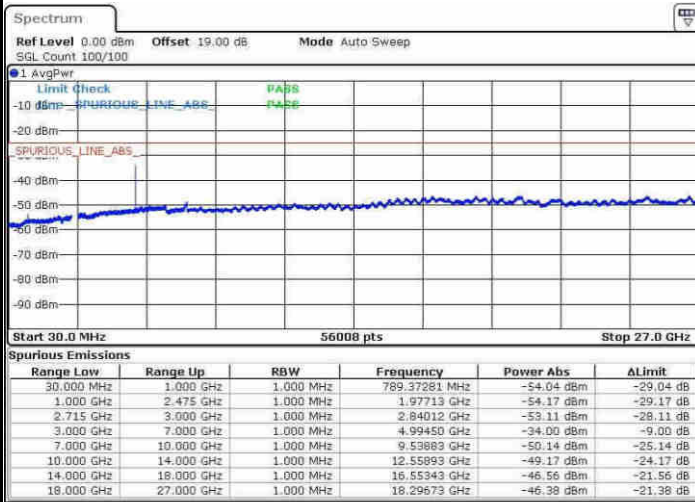

Date: 14.APR.2017 10:51:32

Date: 14.APR.2017 10:52:29

LTE Band 41 / 15MHz

Lowest Channel / QPSK

Lowest Channel / 16QAM

Date: 14.APR.2017 10:58:07

Date: 14.APR.2017 10:59:04

Middle Channel / QPSK

Middle Channel / 16QAM

Date: 14.APR.2017 11:00:01

Date: 14.APR.2017 11:00:57

LTE Band 41 / 15MHz

Highest Channel / QPSK

Date: 14.APR.2017 11:06:32

Highest Channel / 16QAM

Date: 14.APR.2017 11:07:28

LTE Band 41 / 20MHz

Lowest Channel / QPSK

Date: 14.APR.2017 11:13:06

Lowest Channel / 16QAM

Date: 14.APR.2017 11:14:02

LTE Band 41 / 20MHz

Middle Channel / QPSK

Middle Channel / 16QAM