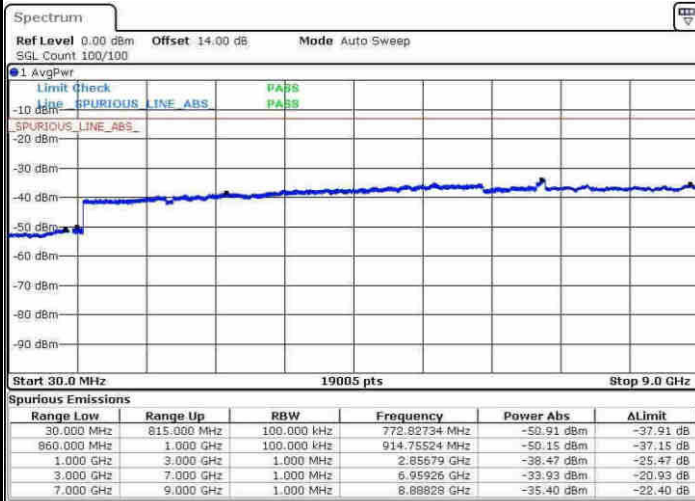

LTE Band 26 / 10MHz

Middle Channel / QPSK

Middle Channel / 16QAM

Date: 9.APR.2017 17:22:36

Date: 9.APR.2017 17:23:34

Highest Channel / QPSK

Highest Channel / 16QAM

Date: 9.APR.2017 17:29:56

Date: 9.APR.2017 17:30:54

LTE Band 26 / 15MHz

Lowest Channel / QPSK

Date: 9.APR.2017 17:37:27

Lowest Channel / 16QAM

Date: 9.APR.2017 17:38:25

Middle Channel / QPSK

Date: 9.APR.2017 17:40:06

Middle Channel / 16QAM

Date: 9.APR.2017 17:41:05

LTE Band 26 / 15MHz

Highest Channel / QPSK

Highest Channel / 16QAM

Date: 9.APR.2017 17:47:36

Date: 9.APR.2017 17:48:34

LTE Band 26 / 15MHz