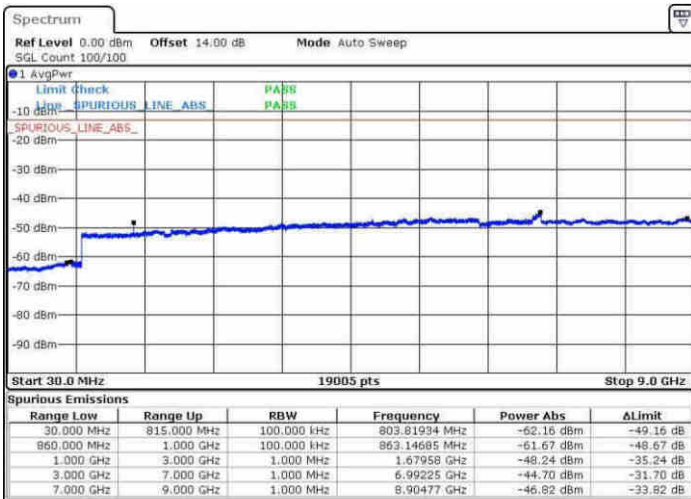

Highest Channel / 64QAM

Date: 31.MAY.2017 08:51:42

LTE Band 26 / 5MHz

Lowest Channel / 64QAM

Middle Channel / 64QAM

Date: 31.MAY.2017 08:55:55

Date: 31.MAY.2017 08:56:47

Highest Channel / 64QAM

Date: 31.MAY.2017 09:00:22

LTE Band 26 / 10MHz

Lowest Channel / 64QAM

Middle Channel / 64QAM

Date: 31.MAY.2017 09:02:57

Date: 31.MAY.2017 09:04:04

Highest Channel / 64QAM

Date: 31.MAY.2017 09:07:50

LTE Band 26 / 15MHz

Lowest Channel / 64QAM

Middle Channel / 64QAM

Date: 31.MAY.2017 09:12:02

Date: 31.MAY.2017 09:13:29

Highest Channel / 64QAM

Date: 31.MAY.2017 09:17:05

LTE Band 26 / 15MHz