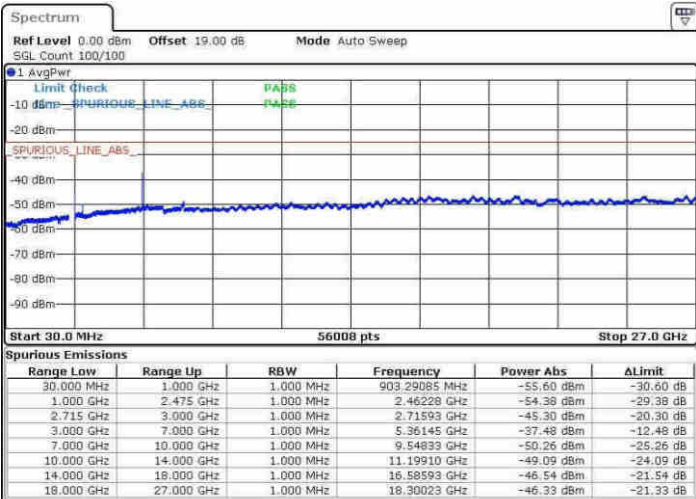

Highest Channel / QPSK

Date: 14.APR.2017 10:41:13

Highest Channel / 16QAM

Date: 14.APR.2017 10:42:10

LTE Band 41 / 10MHz

Lowest Channel / QPSK

Date: 14.APR.2017 10:43:07

Lowest Channel / 16QAM

Date: 14.APR.2017 10:44:04

LTE Band 41 / 10MHz

Middle Channel / QPSK

Middle Channel / 16QAM

Date: 14.APR.2017 10:45:00

Date: 14.APR.2017 10:45:57

Highest Channel / QPSK

Highest Channel / 16QAM

Date: 14.APR.2017 10:51:32

Date: 14.APR.2017 10:52:29

LTE Band 41 / 15MHz

Lowest Channel / QPSK

Lowest Channel / 16QAM

Date: 14.APR.2017 10:58:07

Date: 14.APR.2017 10:59:04

Middle Channel / QPSK