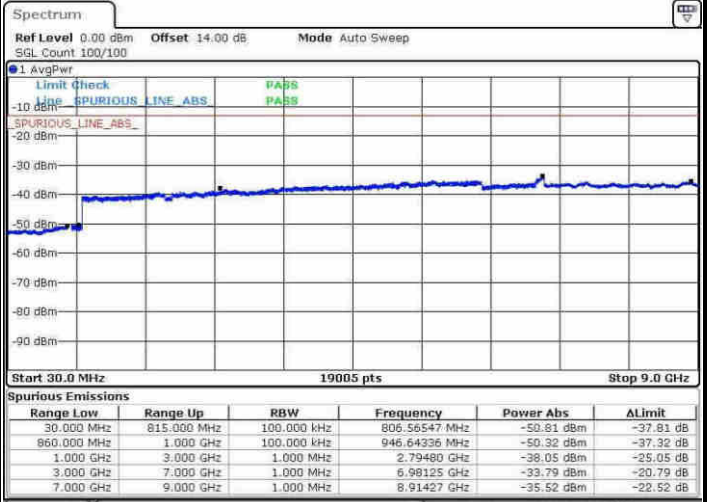

LTE Band 25 / 15MHz

Lowest Channel / 64QAM

Middle Channel / 64QAM

Date: 30.MAY.2017 10:13:05

Date: 30.MAY.2017 10:16:00

Highest Channel / 64QAM

Date: 30.MAY.2017 10:23:14

LTE Band 25 / 20MHz

Lowest Channel / 64QAM

Middle Channel / 64QAM

Date: 30.MAY.2017 15:26:05

Date: 30.MAY.2017 15:27:53

Highest Channel / 64QAM

Date: 30.MAY.2017 15:32:33

LTE Band 26 / 1.4MHz

Highest Channel / QPSK

Date: 9.APR.2017 16:28:05

Highest Channel / 16QAM

Date: 9.APR.2017 16:55:36

LTE Band 26 / 3MHz

Lowest Channel / QPSK

Date: 9.APR.2017 16:45:13

Lowest Channel / 16QAM

Date: 9.APR.2017 16:46:11

LTE Band 26 / 3MHz

Middle Channel / QPSK

Middle Channel / 16QAM

Date: 9.APR.2017 16:47:51

Date: 9.APR.2017 16:48:50

Highest Channel / QPSK

Highest Channel / 16QAM

Date: 9.APR.2017 16:55:14