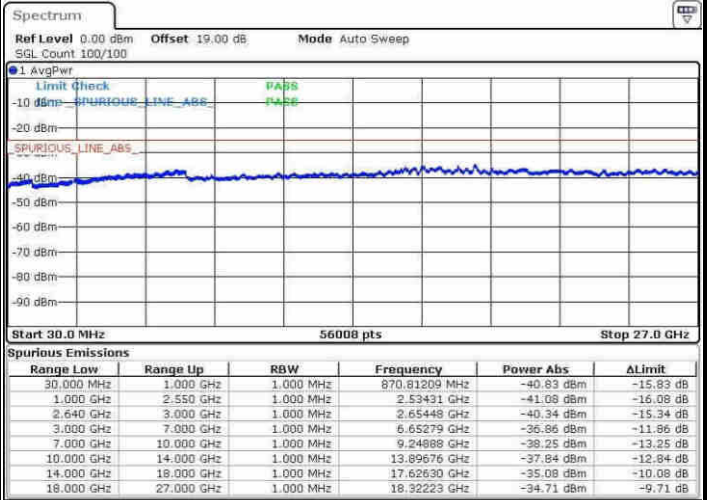

LTE Band 38 / 10MHz

Lowest Channel / QPSK

Lowest Channel / 16QAM

Date: 9 APR 2017 16:15:16

Date: 9 APR 2017 16:16:11

LTE Band 38 / 10MHz

Middle Channel / QPSK

Middle Channel / 16QAM

Date: 9 APR 2017 16:17:06

Date: 9 APR 2017 16:18:01

Highest Channel / QPSK

Highest Channel / 16QAM

Date: 9 APR 2017 16:23:38

Date: 9 APR 2017 16:24:31

LTE Band 38 / 15MHz

Lowest Channel / QPSK

Lowest Channel / 16QAM

Date: 9 APR 2017 16:30:06

Date: 9 APR 2017 16:31:00

Middle Channel / QPSK

Middle Channel / 16QAM

Date: 9 APR 2017 16:31:55

Date: 9 APR 2017 16:32:50

LTE Band 38 / 15MHz