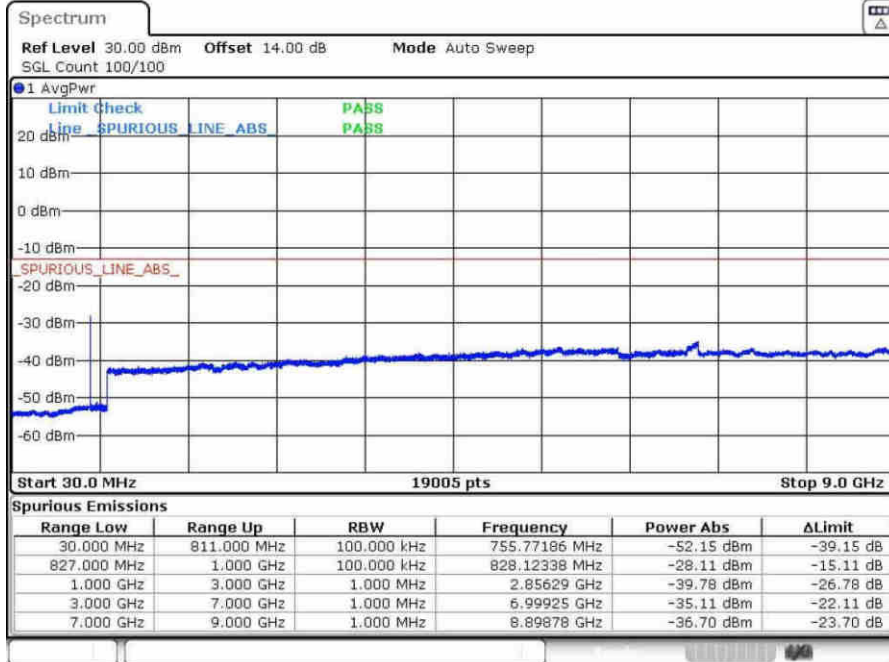

LTE Band 26 / 15MHz

Channel 26765 / 64QAM

Date: 30.MAY.2017 16:47:17