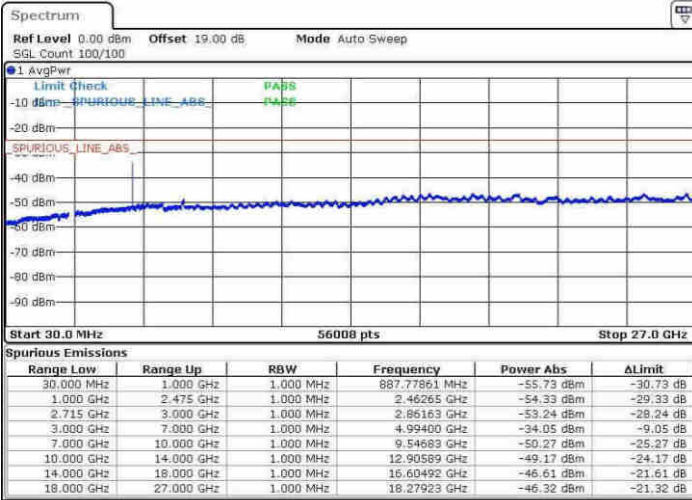

Date: 14.APR.2017 10:44:04

LTE Band 41 / 10MHz

Middle Channel / QPSK

Middle Channel / 16QAM

Date: 14.APR.2017 10:45:00

Date: 14.APR.2017 10:45:57

Highest Channel / QPSK

Highest Channel / 16QAM

Date: 14.APR.2017 10:51:32

Date: 14.APR.2017 10:52:29

LTE Band 41 / 15MHz

Lowest Channel / QPSK

Lowest Channel / 16QAM

Date: 14.APR.2017 10:58:07

Date: 14.APR.2017 10:59:04

Middle Channel / QPSK

Middle Channel / 16QAM

Date: 14.APR.2017 11:00:01

Date: 14.APR.2017 11:00:57

LTE Band 41 / 15MHz

Highest Channel / QPSK

Date: 14.APR.2017 11:06:32

Highest Channel / 16QAM

Date: 14.APR.2017 11:07:28