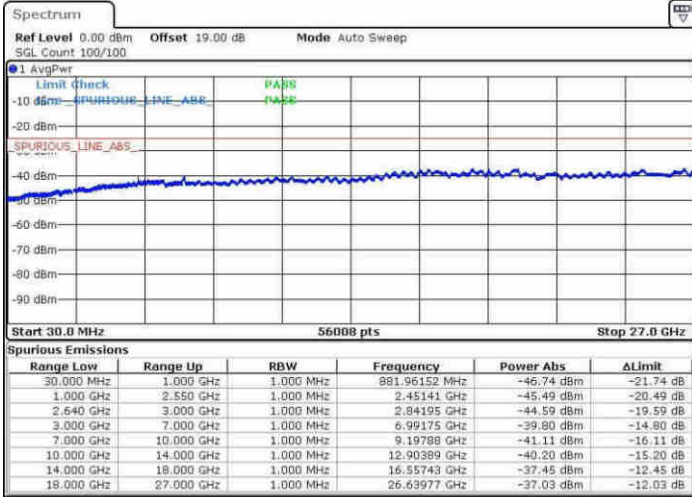

LTE Band 38 / 20MHz

Lowest Channel / 64QAM

Middle Channel / 64QAM

Date: 31.MAY.2017 08:14:29

Date: 31.MAY.2017 08:15:45