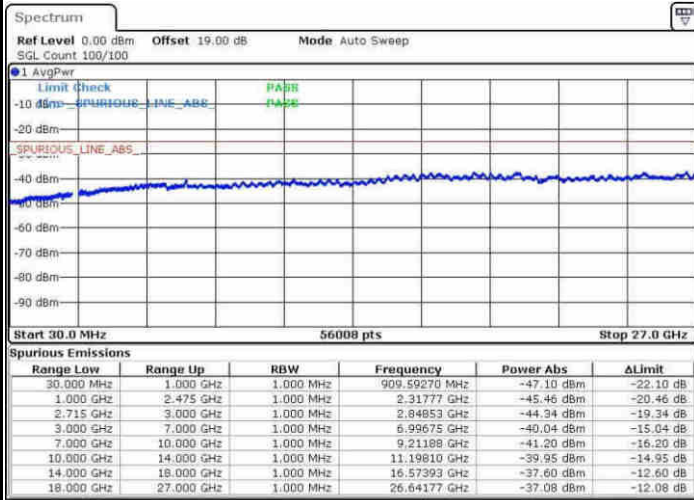

Date: 14.APR.2017 11:14:59

Date: 14.APR.2017 11:15:53

Highest Channel / QPSK

Highest Channel / 16QAM

Date: 14.APR.2017 11:21:30

Date: 14.APR.2017 11:22:26

LTE Band 41 / 5MHz

Lowest Channel / 64QAM

Middle Channel / 64QAM

Date: 31.MAY.2017 09:28:42

Date: 31.MAY.2017 09:30:48

Highest Channel / 64QAM

Date: 31.MAY.2017 09:34:39

LTE Band 41 / 10MHz

Lowest Channel / 64QAM

Middle Channel / 64QAM