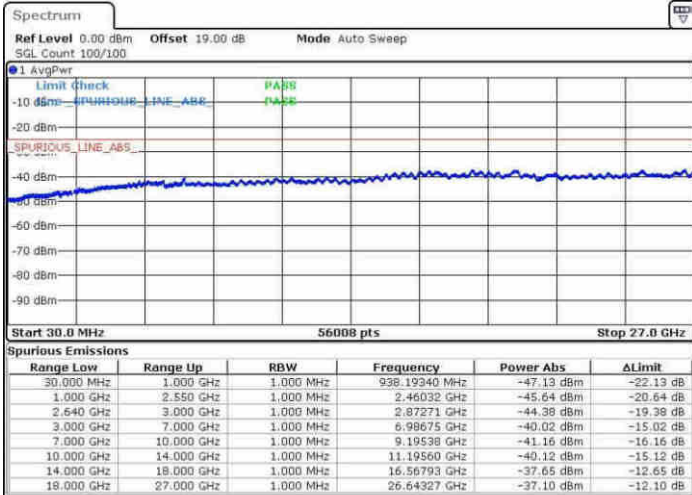

LTE Band 38 / 15MHz

Lowest Channel / 64QAM

Middle Channel / 64QAM

Date: 31.MAY.2017 08:01:56

Date: 31.MAY.2017 08:05:32

Highest Channel / 64QAM

Date: 31.MAY.2017 08:09:26

LTE Band 38 / 20MHz

Lowest Channel / 64QAM

Middle Channel / 64QAM

Date: 31.MAY.2017 08:14:29

Date: 31.MAY.2017 08:15:45

Highest Channel / 64QAM

Date: 31.MAY.2017 08:22:46

LTE Band 41 / 5MHz

Lowest Channel / QPSK