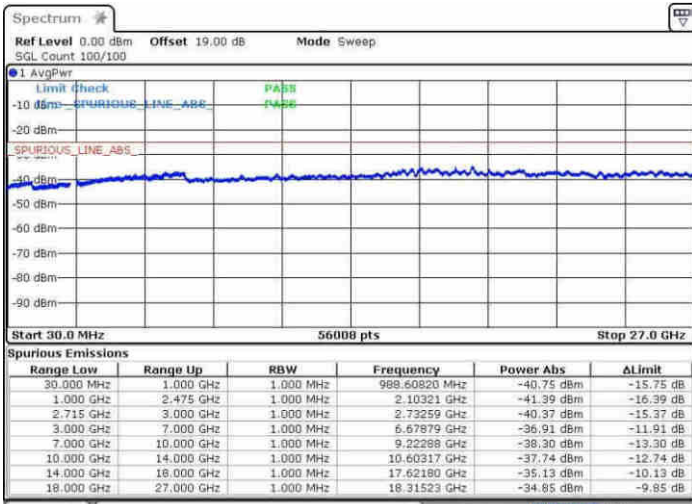

Date: 31.MAY.2017 09:49:34

Highest Channel / 64QAM

Date: 31.MAY.2017 09:52:49

LTE Band 41 / 20MHz

Lowest Channel / 64QAM

Middle Channel / 64QAM

Date: 31.MAY.2017 09:55:34

Date: 31.MAY.2017 10:00:39

Highest Channel / 64QAM

Date: 31.MAY.2017 10:04:47

LTE Band 41 CA

LTE Band 41 / 5MHz+20MHz

Lowest Channel / QPSK

Lowest Channel / 16QAM

Date: 22 APR 2017 19:07:24

Date: 22 APR 2017 19:05:16

Lowest Channel / 64QAM

Date: 22 APR 2017 19:04:05