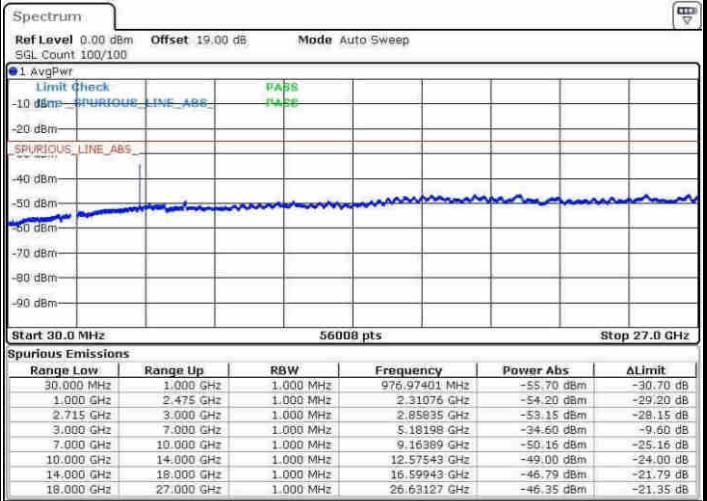

Lowest Channel / 64QAM

Middle Channel / 64QAM

Date: 31.MAY.2017 08:14:29

Date: 31.MAY.2017 08:15:45

Highest Channel / 64QAM

Date: 31.MAY.2017 08:22:46

LTE Band 41 / 5MHz

Lowest Channel / QPSK

Lowest Channel / 16QAM

Date: 14.APR.2017 10:37:27

Date: 14.APR.2017 10:38:24

Middle Channel / QPSK

Middle Channel / 16QAM

Date: 14.APR.2017 10:39:20

Date: 14.APR.2017 10:40:17

LTE Band 41 / 5MHz

Highest Channel / QPSK

Date: 14.APR.2017 10:41:13

Highest Channel / 16QAM

Date: 14.APR.2017 10:42:10

LTE Band 41 / 10MHz

Lowest Channel / QPSK

Date: 14.APR.2017 10:43:07

Lowest Channel / 16QAM