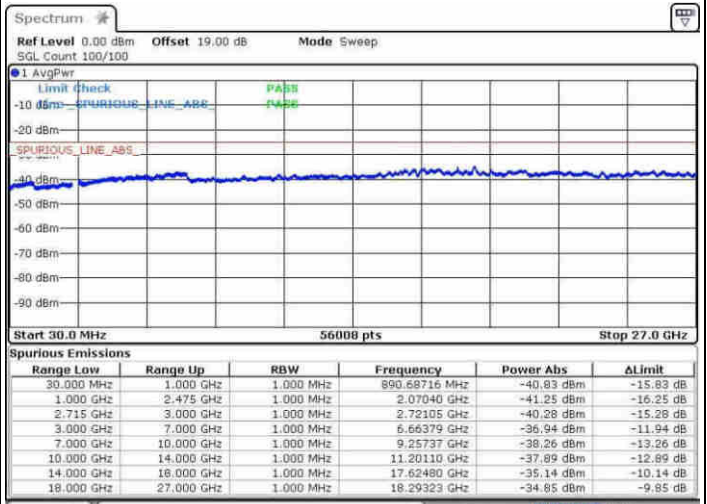

Date: 31.MAY.2017 09:49:34

Highest Channel / 64QAM

Date: 31.MAY.2017 09:52:49

LTE Band 41 / 20MHz

Lowest Channel / 64QAM

Middle Channel / 64QAM

Date: 31.MAY.2017 09:55:34

Date: 31.MAY.2017 10:00:39

Highest Channel / 64QAM

Date: 31.MAY.2017 10:04:47

LTE Band 41 CA

LTE Band 41 / 5MHz+20MHz

Lowest Channel / QPSK

Lowest Channel / 16QAM

Date: 22 APR 2017 19:07:24

Date: 22 APR 2017 19:05:16

Lowest Channel / 64QAM

Date: 22 APR 2017 19:04:05