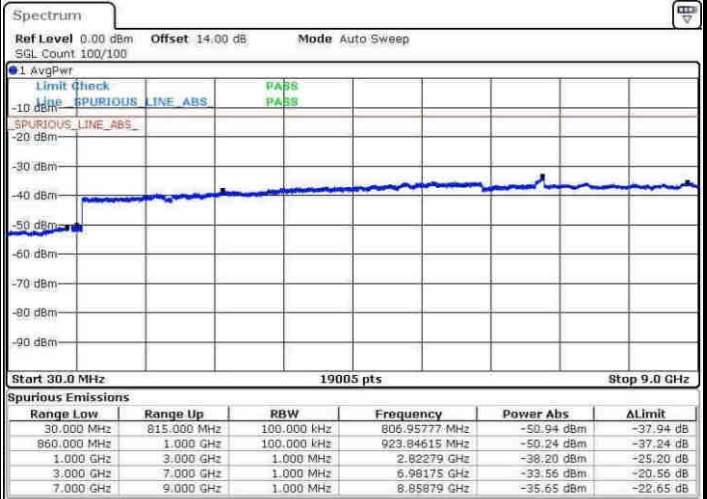

LTE Band 26 / 3MHz

Middle Channel / QPSK

Middle Channel / 16QAM

Date: 9.APR.2017 16:47:51

Date: 9.APR.2017 16:48:50

Highest Channel / QPSK

Highest Channel / 16QAM

Date: 9.APR.2017 16:55:14

Date: 9.APR.2017 16:56:12

LTE Band 26 / 5MHz

Lowest Channel / QPSK

Lowest Channel / 16QAM

Date: 9.APR.2017 17:02:33

Date: 9.APR.2017 17:03:33

Middle Channel / QPSK

Middle Channel / 16QAM

Date: 9.APR.2017 17:05:14

Date: 9.APR.2017 17:06:13

LTE Band 26 / 5MHz

Highest Channel / QPSK

Highest Channel / 16QAM

LTE Band 26 / 10MHz

Lowest Channel / QPSK

Lowest Channel / 16QAM

LTE Band 26 / 10MHz

Middle Channel / QPSK

Middle Channel / 16QAM

Date: 9.APR.2017 17:22:36

Date: 9.APR.2017 17:23:34

Highest Channel / QPSK

Highest Channel / 16QAM

Date: 9.APR.2017 17:29:56