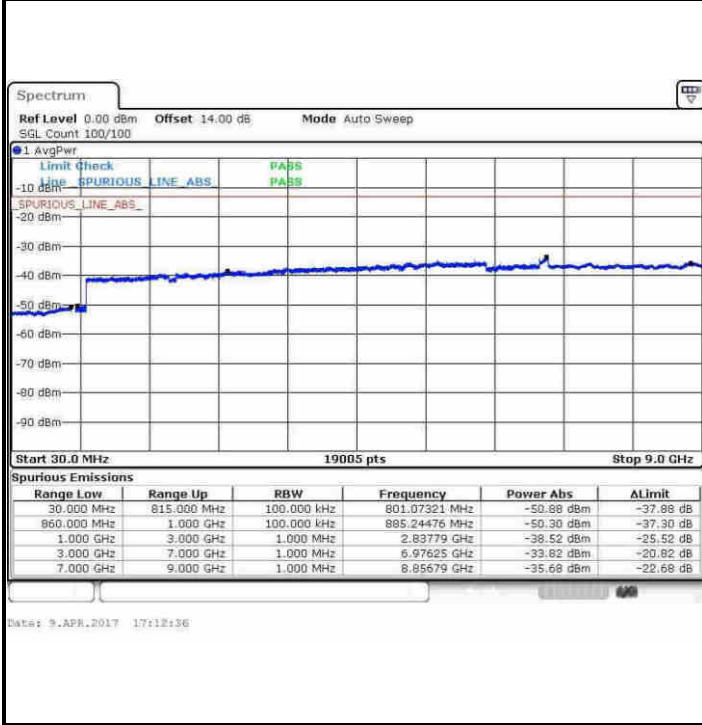

LTE Band 26 / 3MHz

Middle Channel / QPSK

Middle Channel / 16QAM

Date: 9.APR.2017 16:47:51

Date: 9.APR.2017 16:48:50

Highest Channel / QPSK

Highest Channel / 16QAM

Date: 9.APR.2017 16:55:14

Date: 9.APR.2017 16:56:12

LTE Band 26 / 5MHz

Lowest Channel / QPSK

Lowest Channel / 16QAM

Date: 9.APR.2017 17:02:33

Date: 9.APR.2017 17:03:33

Middle Channel / QPSK

Middle Channel / 16QAM

Date: 9.APR.2017 17:05:14

Date: 9.APR.2017 17:06:13

LTE Band 26 / 5MHz

Highest Channel / QPSK

Highest Channel / 16QAM

LTE Band 26 / 10MHz

Lowest Channel / QPSK

Lowest Channel / 16QAM

LTE Band 26 / 10MHz

Middle Channel / QPSK

Middle Channel / 16QAM

Date: 9.APR.2017 17:22:36

Date: 9.APR.2017 17:23:34

Highest Channel / QPSK

Highest Channel / 16QAM

Date: 9.APR.2017 17:29:56