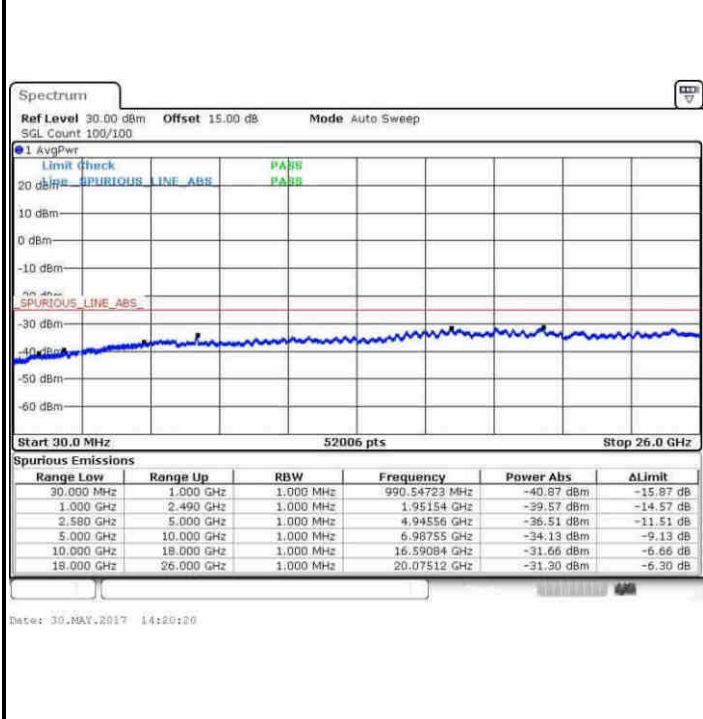

Date: 30.MAY.2017 14:04:46

LTE Band 7 / 15MHz

Lowest Channel / 64QAM

Middle Channel / 64QAM

Date: 30.MAY.2017 14:07:52

Date: 30.MAY.2017 14:08:58

Highest Channel / 64QAM

Date: 30.MAY.2017 14:12:01

LTE Band 7 / 20MHz

Lowest Channel / 64QAM

Middle Channel / 64QAM

Highest Channel / 64QAM

LTE Band 7 CA

LTE Band 7 / 10MHz+20MHz

Middle Channel / Q

Middle Channel / 16QAM

Date: 22 APR 2017 16:03:23

Date: 22 APR 2017 16:04:19

Middle Channel / 64QAM

Date: 22 APR 2017 16:05:56

LTE Band 7 / 10MHz+20MHz

Highest Channel / Q

Highest Channel / 16QAM

Date: 22 APR 2017 16:00:27