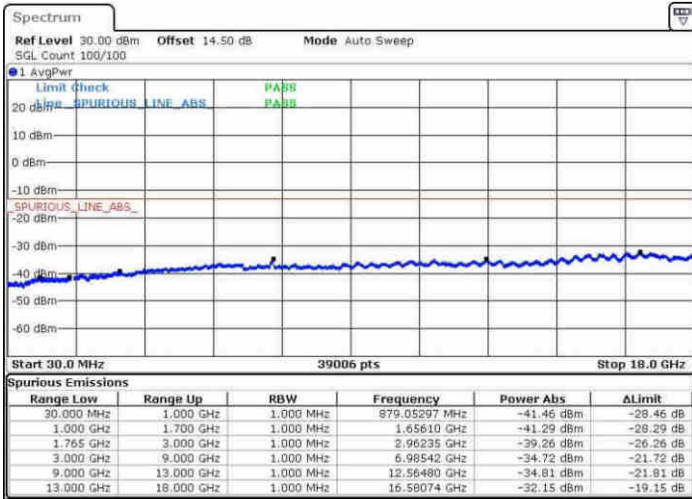

Highest Channel / 64QAM

Date: 30.MAY.2017 10:49:02

LTE Band 4 / 10MHz

Lowest Channel / 64QAM

Middle Channel / 64QAM

Date: 30.MAY.2017 10:55:12

Date: 30.MAY.2017 10:57:29

Highest Channel / 64QAM

Date: 30.MAY.2017 11:02:24

LTE Band 4 / 15MHz

Lowest Channel / 64QAM

Middle Channel / 64QAM

Date: 30.MAY.2017 11:05:00

Date: 30.MAY.2017 11:05:57

Highest Channel / 64QAM

Date: 30.MAY.2017 11:09:03