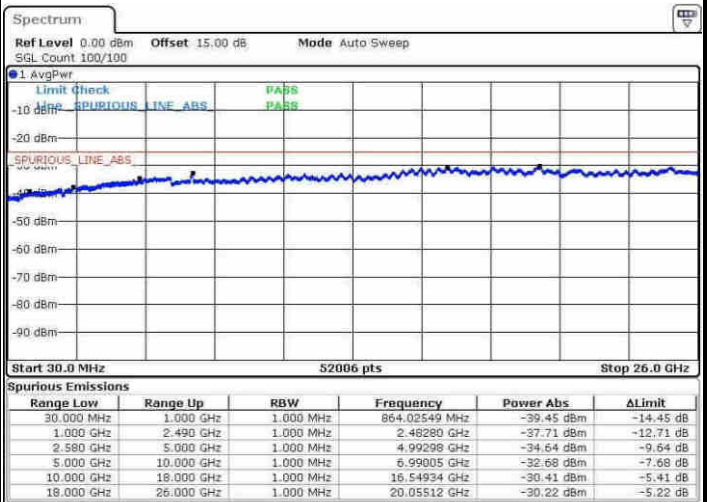

Lowest Channel / 64QAM

Middle Channel / 64QAM

Date: 30.MAY.2017 13:22:37

Date: 30.MAY.2017 13:23:26

Highest Channel / 64QAM

Date: 30.MAY.2017 13:29:28

LTE Band 5 / 10MHz

Lowest Channel / 64QAM

Middle Channel / 64QAM

Date: 30.MAY.2017 13:33:31

Date: 30.MAY.2017 13:34:21

Highest Channel / 64QAM

Date: 30.MAY.2017 13:39:07

LTE Band 7 / 5MHz

Lowest Channel / QPSK

Lowest Channel / 16QAM

Date: 5.APR.2017 15:55:51

Date: 5.APR.2017 15:56:46

Middle Channel / QPSK

Middle Channel / 16QAM

Date: 5.APR.2017 16:02:08

Date: 5.APR.2017 16:03:02

LTE Band 7 / 5MHz

Highest Channel / QPSK