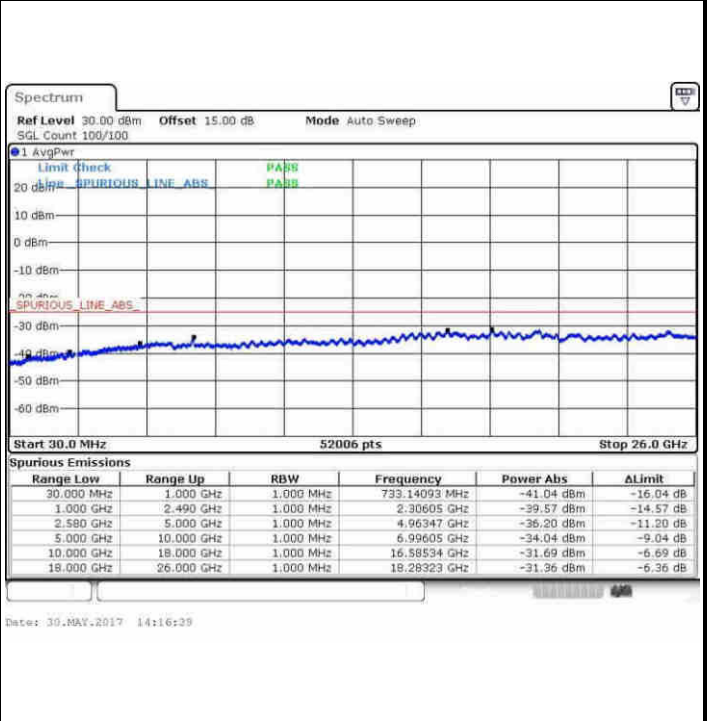

Middle Channel / 64QAM