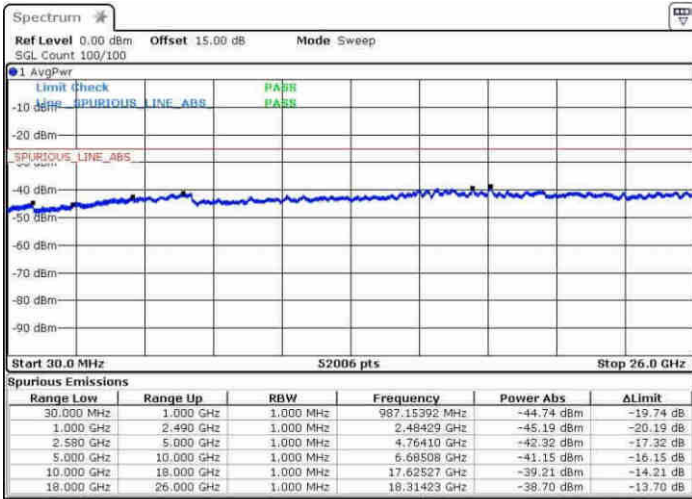

Date: 22 APR 2017 15:58:08

Highest Channel / 64QAM

Date: 22 APR 2017 15:56:52

LTE Band 7 / 15MHz+15MHz

Lowest Channel / Q

Lowest Channel / 16QAM

Date: 22 APR 2017 15:11:04

Date: 22 APR 2017 14:56:14

Lowest Channel / 64QAM

Date: 22 APR 2017 14:51:21

LTE Band 7 / 15MHz+15MHz

Middle Channel / Q

Middle Channel / 16QAM

Date: 22 APR 2017 14:44:02

Date: 22 APR 2017 14:46:36

Middle Channel / 64QAM

Date: 22 APR 2017 14:52:56

LTE Band 7 / 15MHz+15MHz

Highest Channel / Q

Highest Channel / 16QAM

Date: 22 APR 2017 14:40:32

Date: 22 APR 2017 14:38:27

Highest Channel / 64QAM

Date: 22 APR 2017 14:37:26