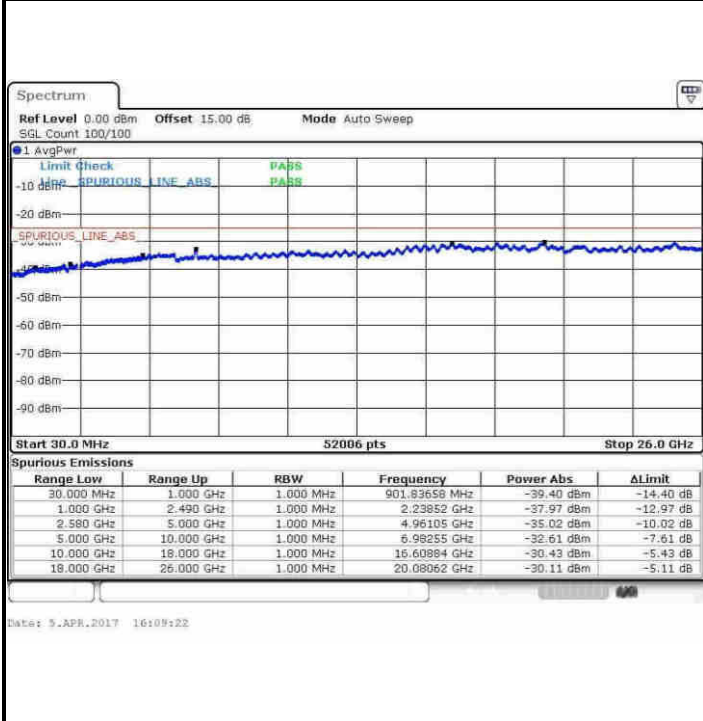

Middle Channel / 64QAM

Date: 30.MAY.2017 13:33:31

Date: 30.MAY.2017 13:34:21

Highest Channel / 64QAM

Date: 30.MAY.2017 13:39:07

LTE Band 7 / 5MHz

Lowest Channel / QPSK

Lowest Channel / 16QAM

Date: 5.APR.2017 15:55:51

Date: 5.APR.2017 15:56:46

Middle Channel / QPSK

Middle Channel / 16QAM

Date: 5.APR.2017 16:02:08

Date: 5.APR.2017 16:03:02

LTE Band 7 / 5MHz

Highest Channel / QPSK

Highest Channel / 16QAM

LTE Band 7 / 10MHz

Lowest Channel / QPSK

Lowest Channel / 16QAM

LTE Band 7 / 10MHz

Middle Channel / QPSK

Middle Channel / 16QAM

Date: 5.APR.2017 16:47:08