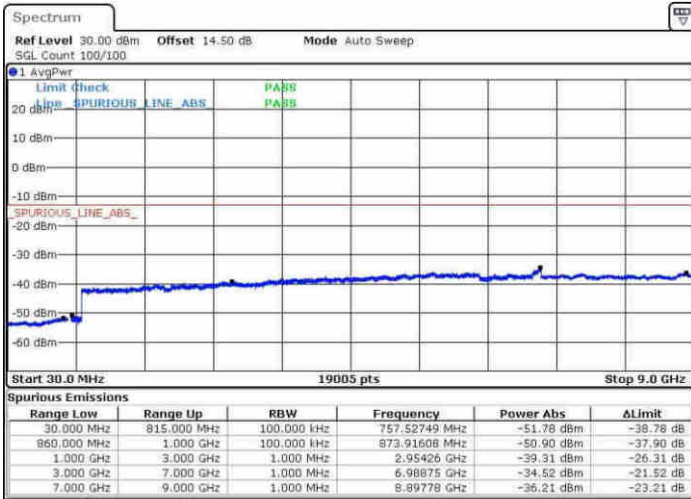

Date: 12 APR 2017 22:38:35

Lowest Channel / 16QAM

Date: 12 APR 2017 22:37:27

LTE Band 5 / 10MHz

Middle Channel / QPSK

Middle Channel / 16QAM

Date: 12 APR 2017 21:27:59

Date: 12 APR 2017 22:38:30

Highest Channel / QPSK

Highest Channel / 16QAM

Date: 12 APR 2017 22:42:41

Date: 12 APR 2017 22:41:12

LTE Band 5 / 1.4MHz

Lowest Channel / 64QAM

Middle Channel / 64QAM

Date: 30.MAY.2017 12:55:13

Date: 30.MAY.2017 12:58:20

Highest Channel / 64QAM

Date: 30.MAY.2017 13:04:19

LTE Band 5 / 3MHz

Lowest Channel / 64QAM

Middle Channel / 64QAM

Highest Channel / 64QAM

LTE Band 5 / 5MHz