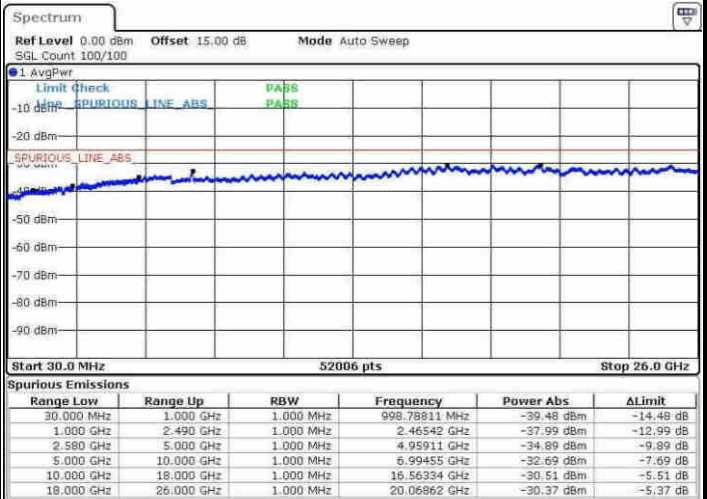

Date: 9.APR.2017 17:14:19

Date: 9.APR.2017 17:15:04

Middle Channel / QPSK

Middle Channel / 16QAM

Date: 9.APR.2017 17:16:42

Date: 9.APR.2017 17:17:36

LTE Band 7 / 15MHz

Highest Channel / QPSK

Highest Channel / 16QAM

LTE Band 7 / 20MHz

Lowest Channel / QPSK

Lowest Channel / 16QAM

LTE Band 7 / 20MHz

Middle Channel / QPSK

Middle Channel / 16QAM

Date: 5.APR.2017 17:42:00

Date: 5.APR.2017 17:42:54

Highest Channel / QPSK

Highest Channel / 16QAM

Date: 5.APR.2017 17:49:14

Date: 5.APR.2017 17:50:09

LTE Band 7 / 5MHz

Lowest Channel / 64QAM

Middle Channel / 64QAM