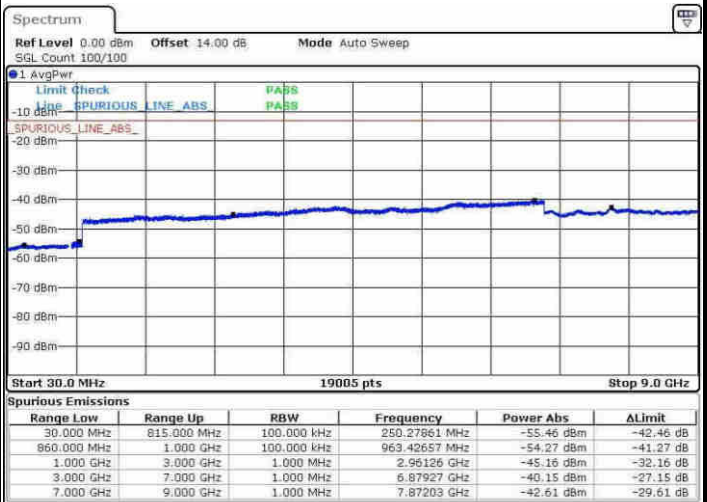

Date: 30.MAY.2017 11:02:24

LTE Band 4 / 15MHz

Lowest Channel / 64QAM

Middle Channel / 64QAM

Date: 30.MAY.2017 11:05:00

Date: 30.MAY.2017 11:05:57

Highest Channel / 64QAM

Date: 30.MAY.2017 11:09:03

LTE Band 4 / 20MHz

Lowest Channel / 64QAM

Middle Channel / 64QAM

Highest Channel / 64QAM

LTE Band 5 / 1.4MHz

Lowest Channel / QPSK

Lowest Channel / 16QAM

Date: 12 APR 2017 20:23:51

Date: 12 APR 2017 22:03:06

Middle Channel / QPSK

Middle Channel / 16QAM

Date: 12 APR 2017 19:17:56

Date: 12 APR 2017 19:18:51

LTE Band 5 / 1.4MHz

Highest Channel / QPSK

Date: 12 APR 2017 22:07:22