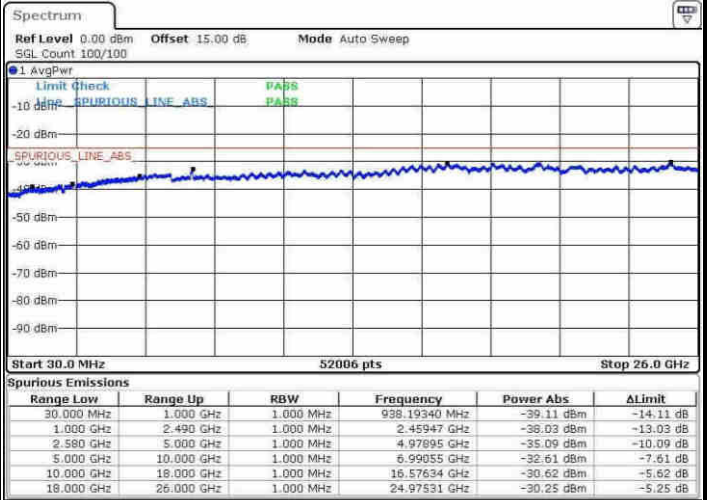

Date: 9.APR.2017 17:14:19

Date: 9.APR.2017 17:15:04

Middle Channel / QPSK

Middle Channel / 16QAM

Date: 9.APR.2017 17:16:42

Date: 9.APR.2017 17:17:36

LTE Band 7 / 15MHz

Highest Channel / QPSK

Highest Channel / 16QAM

LTE Band 7 / 20MHz

Lowest Channel / QPSK

Lowest Channel / 16QAM

LTE Band 7 / 20MHz

Middle Channel / QPSK

Middle Channel / 16QAM

Date: 5.APR.2017 17:42:00

Date: 5.APR.2017 17:42:54

Highest Channel / QPSK

Highest Channel / 16QAM

Date: 5.APR.2017 17:49:14

Date: 5.APR.2017 17:50:09

LTE Band 7 / 5MHz

Lowest Channel / 64QAM

Middle Channel / 64QAM