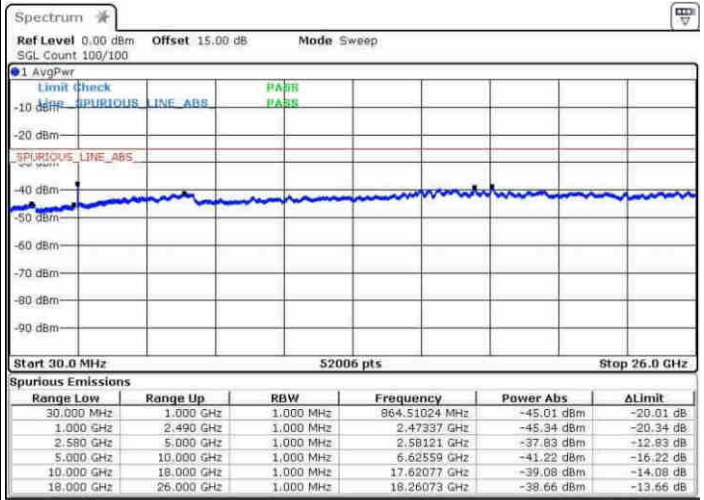

LTE Band 7 / 15MHz+20MHz

Lowest Channel / Q

Lowest Channel / 16QAM

Date: 22 APR 2017 13:47:07

Date: 22 APR 2017 13:48:13

Lowest Channel / 64QAM

Date: 22 APR 2017 13:49:41

LTE Band 7 / 15MHz+20MHz

Middle Channel / Q

Middle Channel / 16QAM

Date: 22 APR 2017 14:06:41

Date: 22 APR 2017 14:07:57

Middle Channel / 64QAM

Date: 22 APR 2017 14:01:04

LTE Band 7 / 15MHz+20MHz

Highest Channel / Q

Highest Channel / 16QAM

Date: 22 APR 2017 14:10:54

Date: 22 APR 2017 14:09:54

Highest Channel / 64QAM

Date: 22 APR 2017 14:12:06

LTE Band 7 / 20MHz+10MHz

Lowest Channel / Q

Lowest Channel / 16QAM