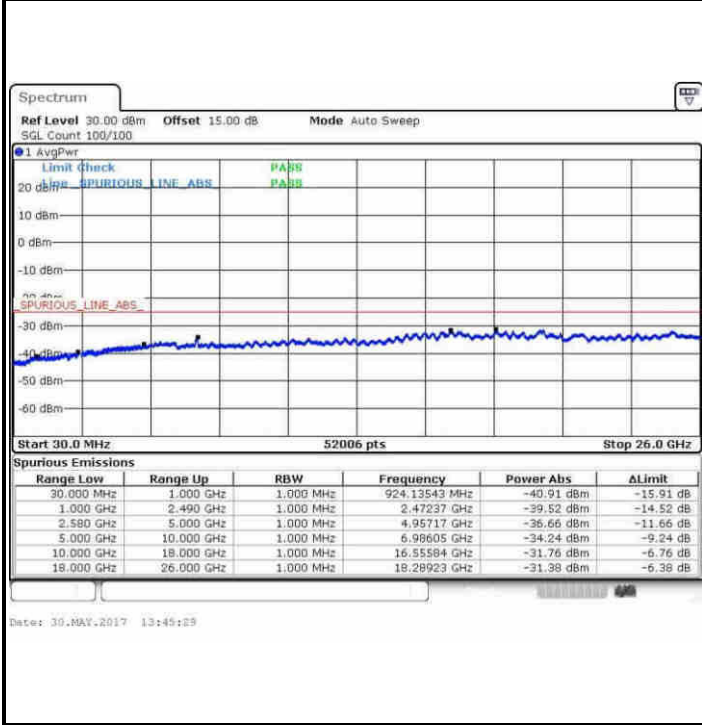

Highest Channel / 16QAM

LTE Band 7 / 20MHz

Lowest Channel / QPSK

Lowest Channel / 16QAM

LTE Band 7 / 20MHz

Middle Channel / QPSK

Middle Channel / 16QAM

Date: 5.APR.2017 17:42:00

Date: 5.APR.2017 17:42:54

Highest Channel / QPSK

Highest Channel / 16QAM

Date: 5.APR.2017 17:49:14

Date: 5.APR.2017 17:50:09

LTE Band 7 / 5MHz

Lowest Channel / 64QAM

Middle Channel / 64QAM

Highest Channel / 64QAM

Lowest Channel / 64QAM

LTE Band 7 / 10MHz

Lowest Channel / 64QAM

Middle Channel / 64QAM

Date: 30.MAY.2017 13:56:58

Date: 30.MAY.2017 13:59:31

Highest Channel / 64QAM