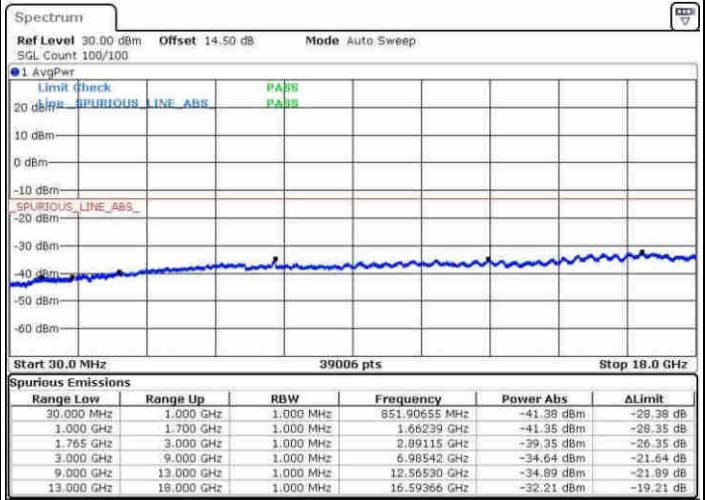

Date: 30.MAY.2017 10:36:45

Highest Channel / 64QAM

Date: 30.MAY.2017 10:40:18

LTE Band 4 / 5MHz

Lowest Channel / 64QAM

Middle Channel / 64QAM

Date: 30.MAY.2017 10:44:03

Date: 30.MAY.2017 10:45:18

Highest Channel / 64QAM

Date: 30.MAY.2017 10:49:02

LTE Band 4 / 10MHz

Lowest Channel / 64QAM

Middle Channel / 64QAM

Date: 30.MAY.2017 10:55:12

Date: 30.MAY.2017 10:57:29

Highest Channel / 64QAM