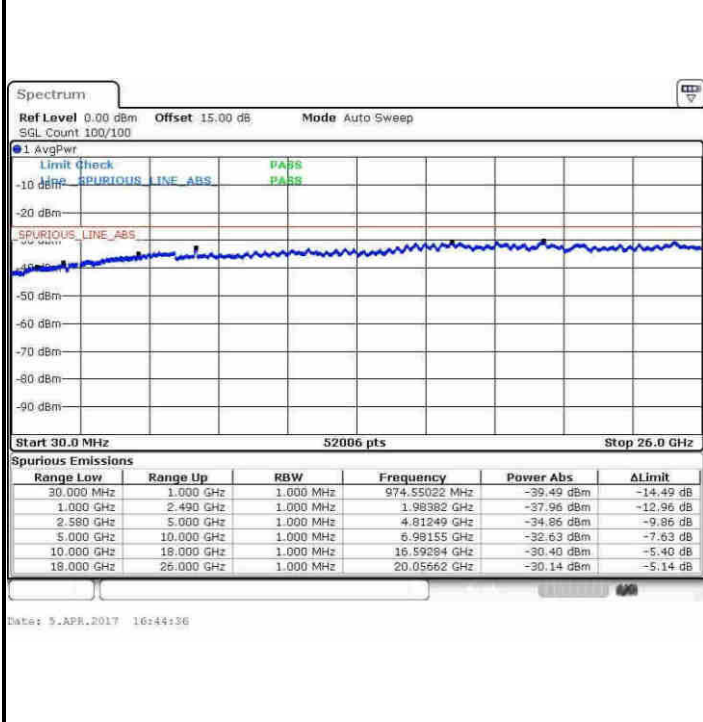

Middle Channel / 64QAM

Date: 30.MAY.2017 13:33:31

Date: 30.MAY.2017 13:34:21

Highest Channel / 64QAM

Date: 30.MAY.2017 13:39:07

LTE Band 7 / 5MHz

Lowest Channel / QPSK

Lowest Channel / 16QAM

Date: 5.APR.2017 15:55:51

Date: 5.APR.2017 15:56:46

Middle Channel / QPSK

Middle Channel / 16QAM

Date: 5.APR.2017 16:02:08

Date: 5.APR.2017 16:03:02

LTE Band 7 / 5MHz

Highest Channel / QPSK

Highest Channel / 16QAM

LTE Band 7 / 10MHz

Lowest Channel / QPSK

Lowest Channel / 16QAM

LTE Band 7 / 10MHz

Middle Channel / QPSK

Middle Channel / 16QAM

Date: 5.APR.2017 16:47:08