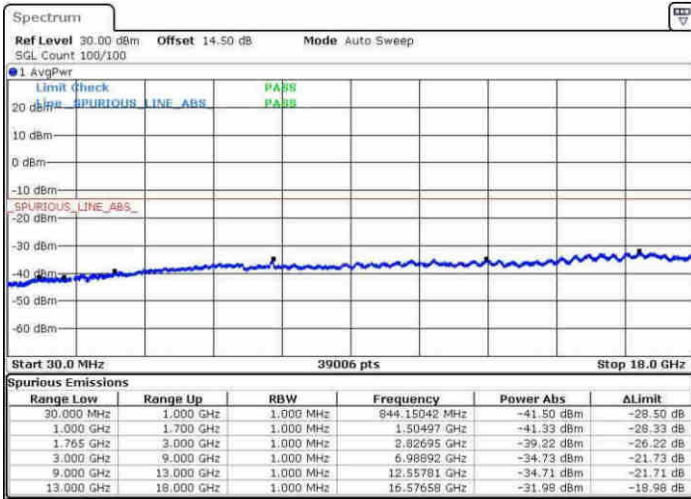

LTE Band 4 / 20MHz

Middle Channel / QPSK

Middle Channel / 16QAM

Highest Channel / QPSK

Highest Channel / 16QAM

LTE Band 4 / 1.4MHz

Lowest Channel / 64QAM

Middle Channel / 64QAM

Date: 30.MAY.2017 10:26:27

Date: 30.MAY.2017 10:24:30

Highest Channel / 64QAM

Date: 30.MAY.2017 10:23:08

LTE Band 4 / 3MHz

Lowest Channel / 64QAM

Middle Channel / 64QAM

Date: 30.MAY.2017 10:34:50