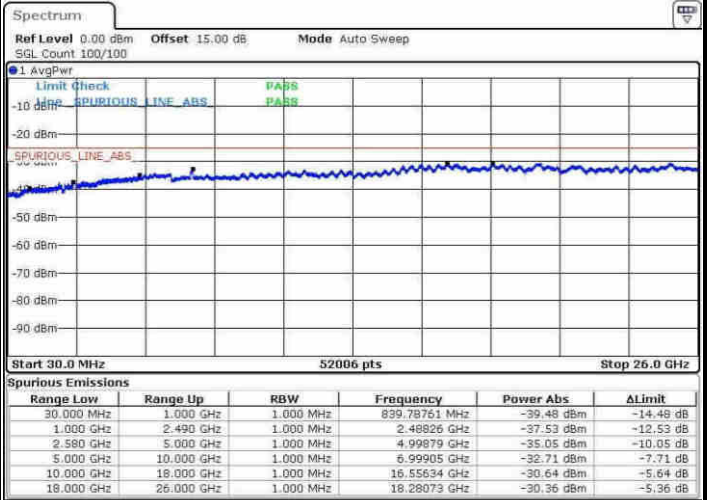

Highest Channel / 16QAM

LTE Band 7 / 10MHz

Lowest Channel / QPSK

Lowest Channel / 16QAM

LTE Band 7 / 10MHz

Middle Channel / QPSK

Middle Channel / 16QAM

Date: 5.APR.2017 16:47:08

Date: 5.APR.2017 16:48:02

Highest Channel / QPSK

Highest Channel / 16QAM

Date: 5.APR.2017 17:06:58

Date: 5.APR.2017 17:07:52

LTE Band 7 / 15MHz

Lowest Channel / QPSK

Lowest Channel / 16QAM

Date: 9.APR.2017 17:14:19

Date: 9.APR.2017 17:15:04

Middle Channel / QPSK

Middle Channel / 16QAM

Date: 9.APR.2017 17:16:42

Date: 9.APR.2017 17:17:36

LTE Band 7 / 15MHz

Highest Channel / QPSK