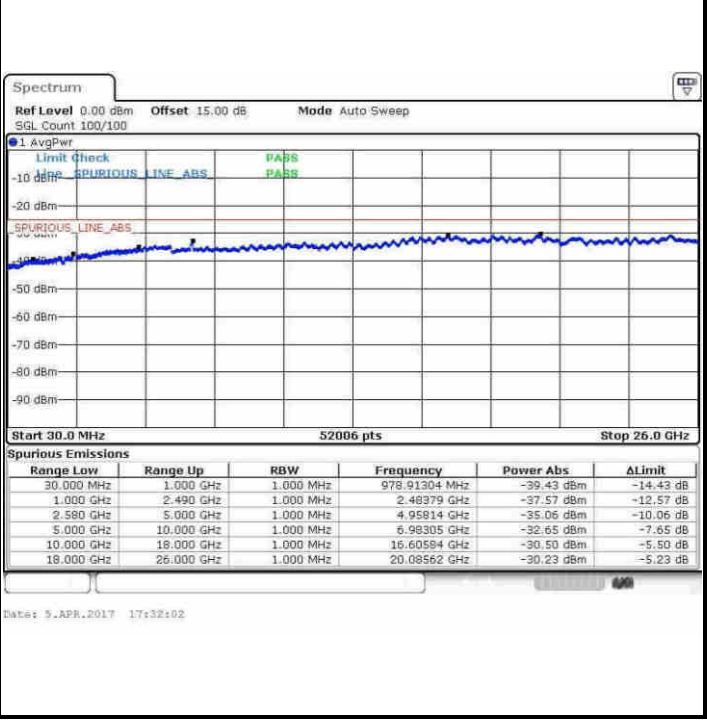

Date: 9.APR.2017 17:14:19

Date: 9.APR.2017 17:15:04

Middle Channel / QPSK

Middle Channel / 16QAM

Date: 9.APR.2017 17:16:42

Date: 9.APR.2017 17:17:36

LTE Band 7 / 15MHz

Highest Channel / QPSK

Highest Channel / 16QAM

LTE Band 7 / 20MHz

Lowest Channel / QPSK

Lowest Channel / 16QAM

LTE Band 7 / 20MHz

Middle Channel / QPSK

Middle Channel / 16QAM

Date: 5.APR.2017 17:42:00

Date: 5.APR.2017 17:42:54

Highest Channel / QPSK

Highest Channel / 16QAM

Date: 5.APR.2017 17:49:14

Date: 5.APR.2017 17:50:09

LTE Band 7 / 5MHz

Lowest Channel / 64QAM

Middle Channel / 64QAM