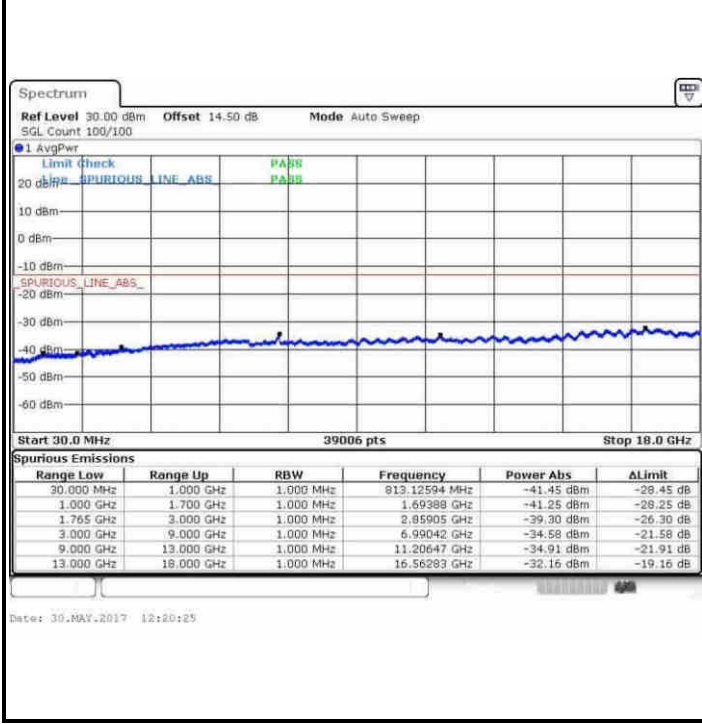

Date: 30.MAY.2017 11:02:24

LTE Band 4 / 15MHz

Lowest Channel / 64QAM

Middle Channel / 64QAM

Date: 30.MAY.2017 11:05:00

Date: 30.MAY.2017 11:05:57

Highest Channel / 64QAM

Date: 30.MAY.2017 11:09:03

LTE Band 4 / 20MHz

Lowest Channel / 64QAM

Middle Channel / 64QAM

Highest Channel / 64QAM

LTE Band 5 / 1.4MHz

Lowest Channel / QPSK

Lowest Channel / 16QAM

Date: 12 APR 2017 20:23:51

Date: 12 APR 2017 22:03:06

Middle Channel / QPSK

Middle Channel / 16QAM

Date: 12 APR 2017 19:17:56

Date: 12 APR 2017 19:18:51

LTE Band 5 / 1.4MHz

Highest Channel / QPSK

Date: 12 APR 2017 22:07:22