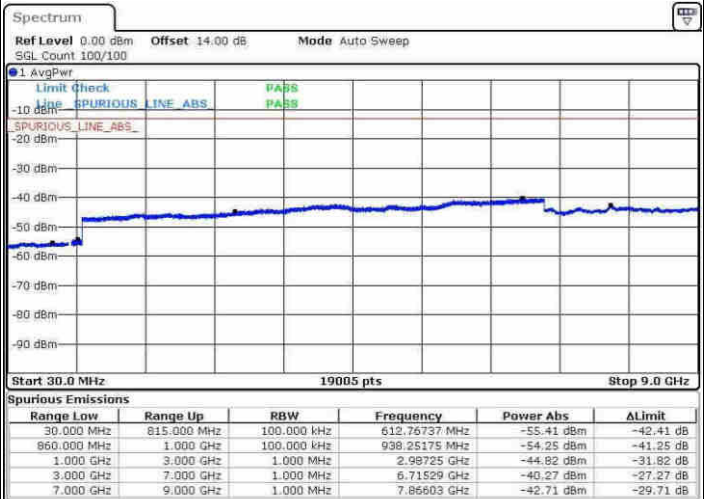

Highest Channel / 16QAM

Date: 12 APR 2017 19:28:08

LTE Band 5 / 3MHz

Lowest Channel / QPSK

Date: 12 APR 2017 22:16:47

Lowest Channel / 16QAM

Date: 12 APR 2017 22:08:14

LTE Band 5 / 3MHz

Middle Channel / QPSK

Middle Channel / 16QAM

Date: 12 APR 2017 20:45:57

Date: 12 APR 2017 22:19:38

Highest Channel / QPSK

Highest Channel / 16QAM

Date: 12 APR 2017 20:55:10

Date: 12 APR 2017 20:56:06

LTE Band 5 / 5MHz

Lowest Channel / QPSK

Lowest Channel / 16QAM

Date: 12 APR 2017 21:04:21

Date: 12 APR 2017 21:05:18

Middle Channel / QPSK

Middle Channel / 16QAM

Date: 12 APR 2017 22:29:20

Date: 12 APR 2017 21:07:50

LTE Band 5 / 5MHz

Highest Channel / QPSK

Date: 12 APR 2017 21:18:09

Highest Channel / 16QAM

Date: 12 APR 2017 21:17:05

LTE Band 5 / 10MHz

Lowest Channel / QPSK