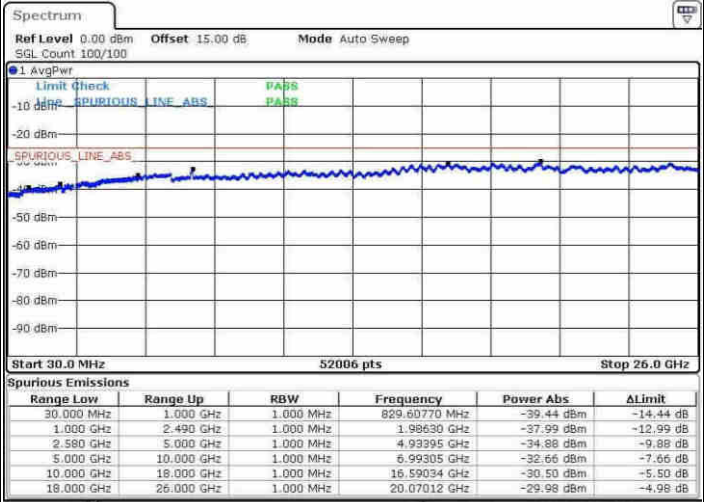

Date: 5.APR.2017 15:55:51

Date: 5.APR.2017 15:56:46

Middle Channel / QPSK

Middle Channel / 16QAM

Date: 5.APR.2017 16:02:08

Date: 5.APR.2017 16:03:02

LTE Band 7 / 5MHz

Highest Channel / QPSK

Highest Channel / 16QAM

LTE Band 7 / 10MHz

Lowest Channel / QPSK

Lowest Channel / 16QAM

LTE Band 7 / 10MHz

Middle Channel / QPSK

Middle Channel / 16QAM

Date: 5.APR.2017 16:47:08

Date: 5.APR.2017 16:48:02

Highest Channel / QPSK

Highest Channel / 16QAM

Date: 5.APR.2017 17:06:58

Date: 5.APR.2017 17:07:52

LTE Band 7 / 15MHz

Lowest Channel / QPSK

Lowest Channel / 16QAM