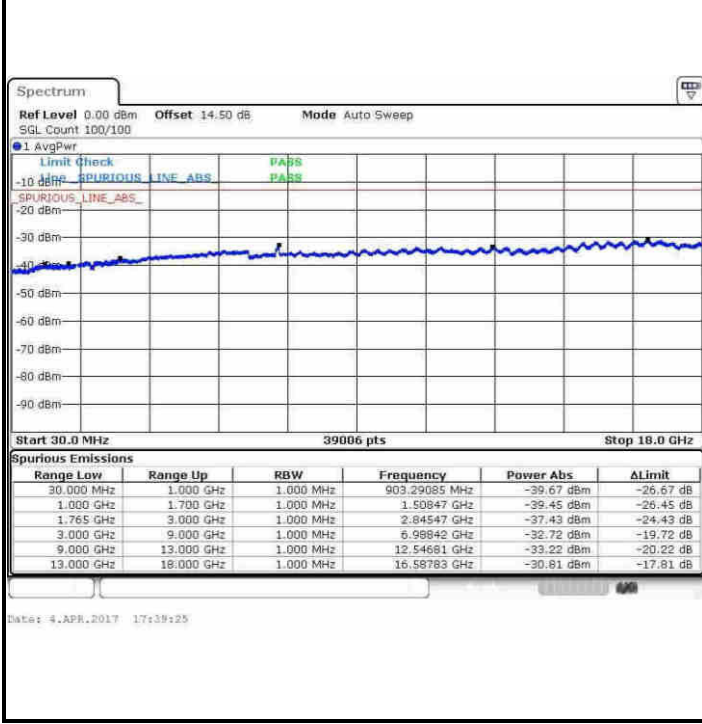

LTE Band 4 / 20MHz

Middle Channel / QPSK

Middle Channel / 16QAM

Highest Channel / QPSK

Highest Channel / 16QAM

LTE Band 4 / 1.4MHz

Lowest Channel / 64QAM

Middle Channel / 64QAM

Date: 30.MAY.2017 10:26:27

Date: 30.MAY.2017 10:24:30

Highest Channel / 64QAM

Date: 30.MAY.2017 10:23:08

LTE Band 4 / 3MHz

Lowest Channel / 64QAM

Middle Channel / 64QAM

Date: 30.MAY.2017 10:34:50