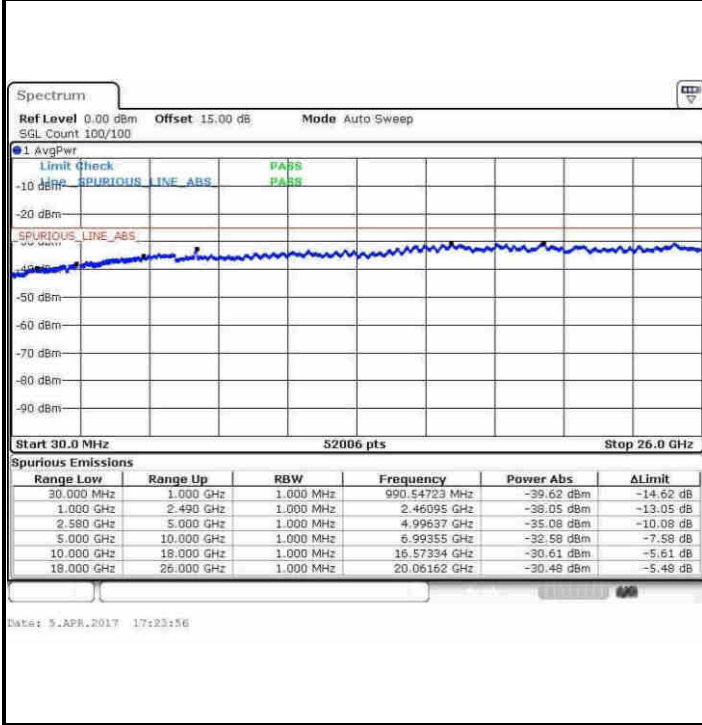

Date: 5.APR.2017 16:48:02

Highest Channel / QPSK

Highest Channel / 16QAM

Date: 5.APR.2017 17:06:58

Date: 5.APR.2017 17:07:52

LTE Band 7 / 15MHz

Lowest Channel / QPSK

Lowest Channel / 16QAM

Date: 9.APR.2017 17:14:19

Date: 9.APR.2017 17:15:04

Middle Channel / QPSK

Middle Channel / 16QAM

Date: 9.APR.2017 17:16:42

Date: 9.APR.2017 17:17:36

LTE Band 7 / 15MHz

Highest Channel / QPSK

Highest Channel / 16QAM

LTE Band 7 / 20MHz

Lowest Channel / QPSK

Lowest Channel / 16QAM

LTE Band 7 / 20MHz

Middle Channel / QPSK

Middle Channel / 16QAM

Date: 5.APR.2017 17:42:00