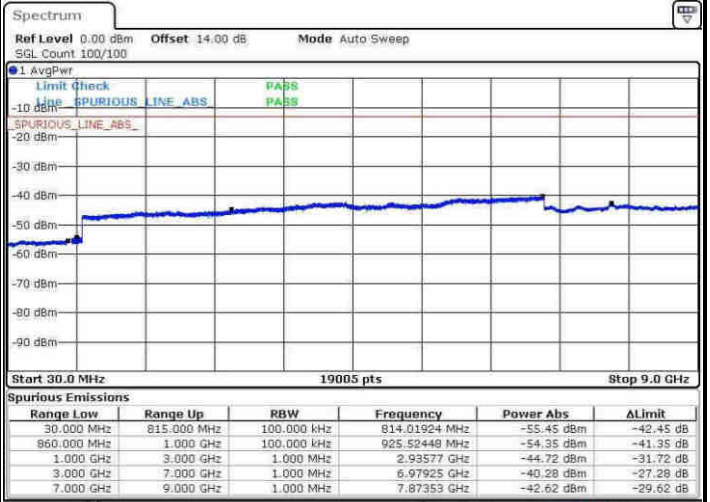

LTE Band 5 / 5MHz

Lowest Channel / QPSK

Lowest Channel / 16QAM

Date: 12 APR 2017 21:04:21

Date: 12 APR 2017 21:05:18

Middle Channel / QPSK

Middle Channel / 16QAM

Date: 12 APR 2017 22:29:20

Date: 12 APR 2017 21:07:50

LTE Band 5 / 5MHz

Highest Channel / QPSK

Date: 12 APR 2017 21:18:09

Highest Channel / 16QAM

Date: 12 APR 2017 21:17:05

LTE Band 5 / 10MHz

Lowest Channel / QPSK

Date: 12 APR 2017 22:38:35

Lowest Channel / 16QAM

Date: 12 APR 2017 22:37:27

LTE Band 5 / 10MHz

Middle Channel / QPSK

Middle Channel / 16QAM

Date: 12 APR 2017 21:27:59

Date: 12 APR 2017 22:38:30

Highest Channel / QPSK

Highest Channel / 16QAM

Date: 12 APR 2017 22:42:41

Date: 12 APR 2017 22:41:12

LTE Band 5 / 1.4MHz

Lowest Channel / 64QAM

Middle Channel / 64QAM

Date: 30.MAY.2017 12:55:13