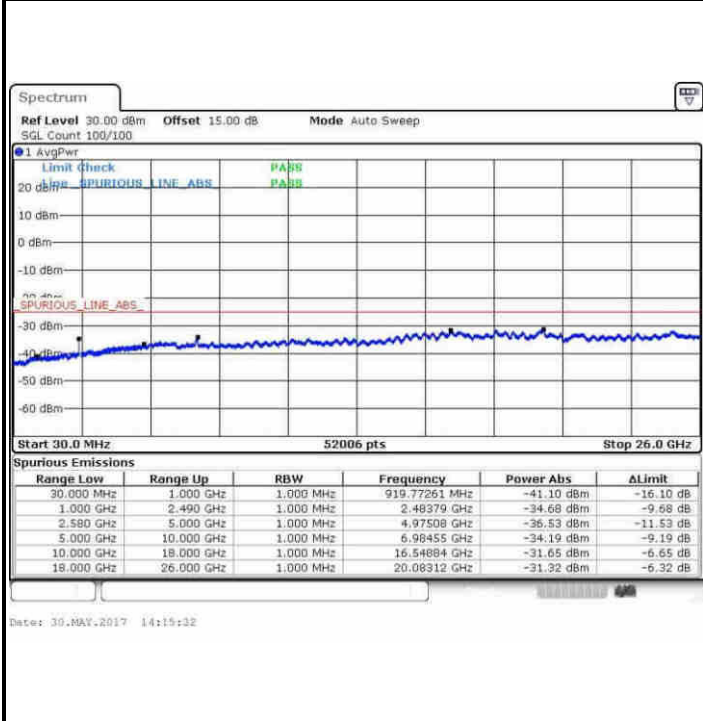

LTE Band 7 / 20MHz

Lowest Channel / 64QAM