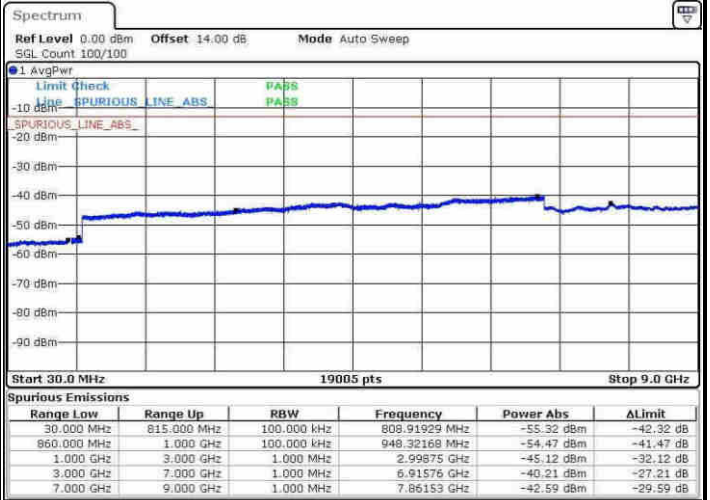

LTE Band 4 / 20MHz

Lowest Channel / 64QAM

Middle Channel / 64QAM

Highest Channel / 64QAM

LTE Band 5 / 1.4MHz

Lowest Channel / QPSK

Lowest Channel / 16QAM

Date: 12 APR 2017 20:23:51

Date: 12 APR 2017 22:03:06

Middle Channel / QPSK

Middle Channel / 16QAM

Date: 12 APR 2017 19:17:56

Date: 12 APR 2017 19:18:51

LTE Band 5 / 1.4MHz

Highest Channel / QPSK

Date: 12 APR 2017 22:07:22

Highest Channel / 16QAM

Date: 12 APR 2017 19:28:08

LTE Band 5 / 3MHz

Lowest Channel / QPSK

Date: 12 APR 2017 22:16:47

Lowest Channel / 16QAM

Date: 12 APR 2017 22:08:14

LTE Band 5 / 3MHz