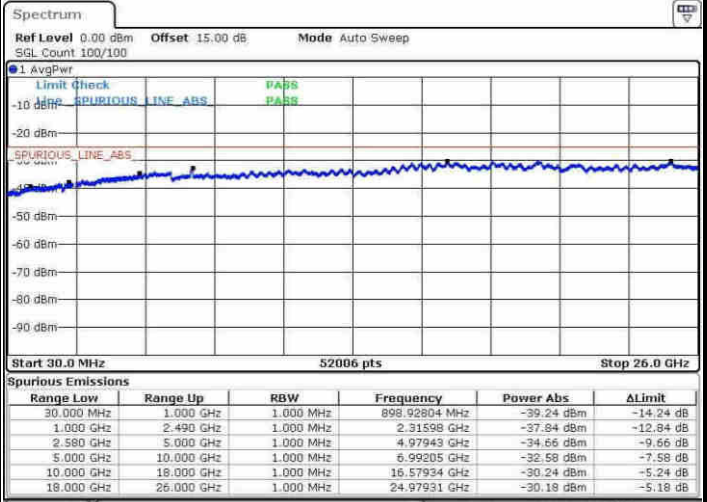

Lowest Channel / 64QAM

Middle Channel / 64QAM

Date: 30.MAY.2017 13:22:37

Date: 30.MAY.2017 13:23:26

Highest Channel / 64QAM

Date: 30.MAY.2017 13:29:28

LTE Band 5 / 10MHz

Lowest Channel / 64QAM

Middle Channel / 64QAM

Date: 30.MAY.2017 13:33:31

Date: 30.MAY.2017 13:34:21

Highest Channel / 64QAM

Date: 30.MAY.2017 13:39:07

LTE Band 7 / 5MHz

Lowest Channel / QPSK

Lowest Channel / 16QAM

Date: 5.APR.2017 15:55:51

Date: 5.APR.2017 15:56:46

Middle Channel / QPSK

Middle Channel / 16QAM

Date: 5.APR.2017 16:02:08

Date: 5.APR.2017 16:03:02

LTE Band 7 / 5MHz

Highest Channel / QPSK