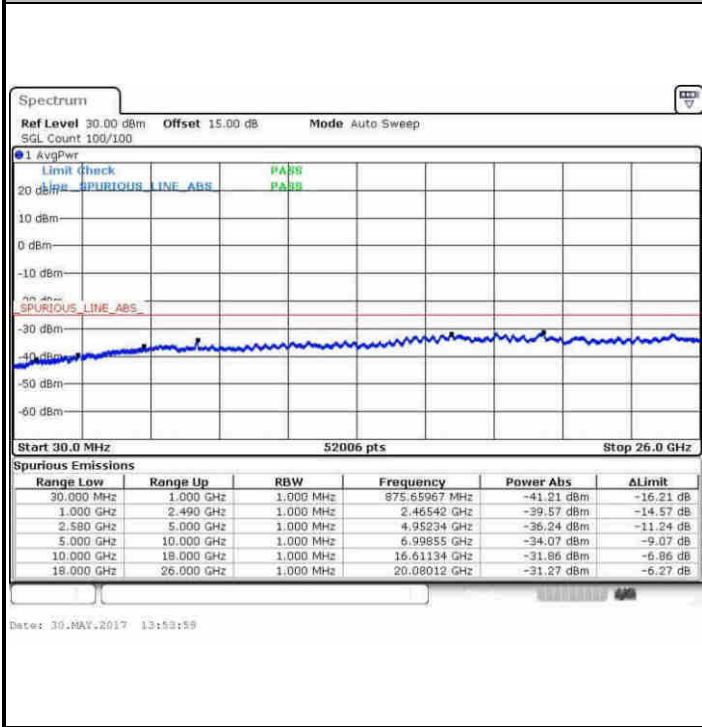

Highest Channel / 16QAM

LTE Band 7 / 20MHz

Lowest Channel / QPSK

Lowest Channel / 16QAM

LTE Band 7 / 20MHz

Middle Channel / QPSK

Middle Channel / 16QAM

Date: 5.APR.2017 17:42:00

Date: 5.APR.2017 17:42:54

Highest Channel / QPSK

Highest Channel / 16QAM

Date: 5.APR.2017 17:49:14

Date: 5.APR.2017 17:50:09

LTE Band 7 / 5MHz

Lowest Channel / 64QAM

Middle Channel / 64QAM

Highest Channel / 64QAM

Lowest Channel / 64QAM

LTE Band 7 / 10MHz

Lowest Channel / 64QAM

Middle Channel / 64QAM

Date: 30.MAY.2017 13:56:58

Date: 30.MAY.2017 13:59:31

Highest Channel / 64QAM