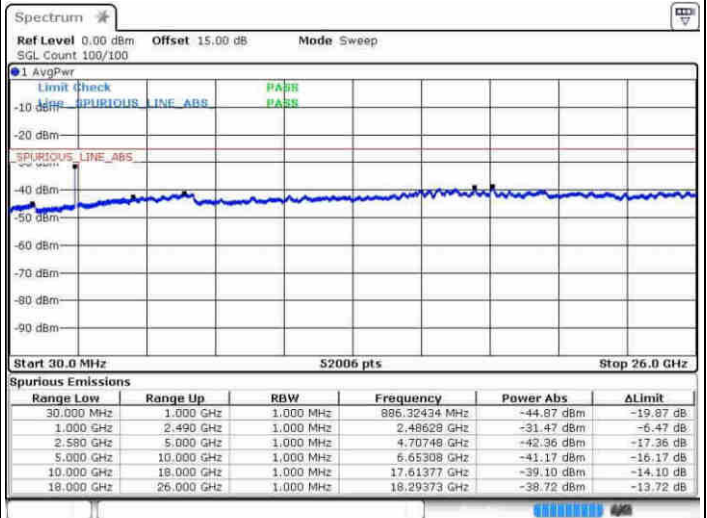

Date: 22 APR 2017 16:03:23

Date: 22 APR 2017 16:04:19

Middle Channel / 64QAM

Date: 22 APR 2017 16:05:56

LTE Band 7 / 10MHz+20MHz

Highest Channel / Q

Highest Channel / 16QAM

Date: 22 APR 2017 16:00:27

Date: 22 APR 2017 15:58:08

Highest Channel / 64QAM

Date: 22 APR 2017 15:56:52

LTE Band 7 / 15MHz+15MHz

Lowest Channel / Q

Lowest Channel / 16QAM

Date: 22 APR 2017 15:11:04

Date: 22 APR 2017 14:56:14