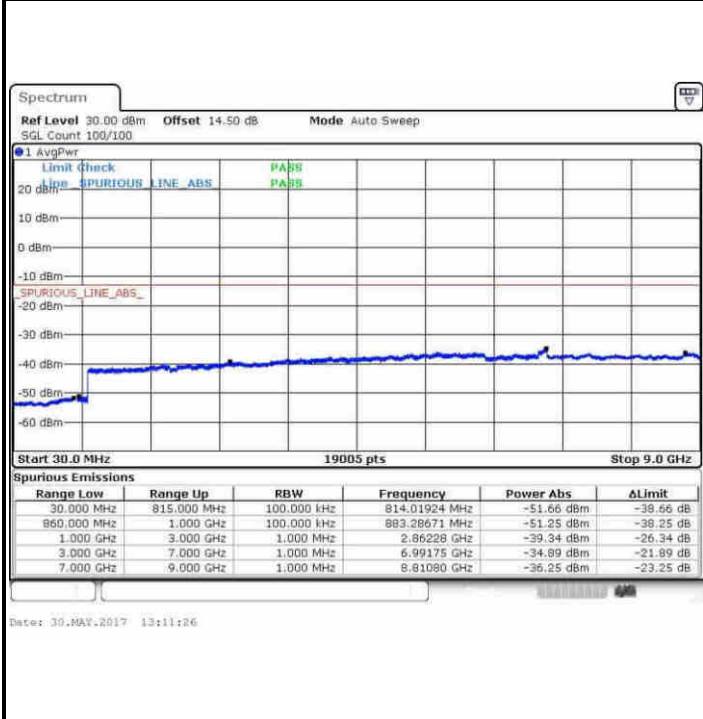

Highest Channel / QPSK

Highest Channel / 16QAM

Date: 12 APR 2017 22:42:41

Date: 12 APR 2017 22:41:12

LTE Band 5 / 1.4MHz

Lowest Channel / 64QAM

Middle Channel / 64QAM

Date: 30.MAY.2017 12:55:13

Date: 30.MAY.2017 12:58:20

Highest Channel / 64QAM

Date: 30.MAY.2017 13:04:19

LTE Band 5 / 3MHz

Lowest Channel / 64QAM

Middle Channel / 64QAM

Highest Channel / 64QAM

LTE Band 5 / 5MHz

Lowest Channel / 64QAM

Middle Channel / 64QAM

Date: 30.MAY.2017 13:22:37

Date: 30.MAY.2017 13:23:26

Highest Channel / 64QAM

Date: 30.MAY.2017 13:29:28

LTE Band 5 / 10MHz

Lowest Channel / 64QAM