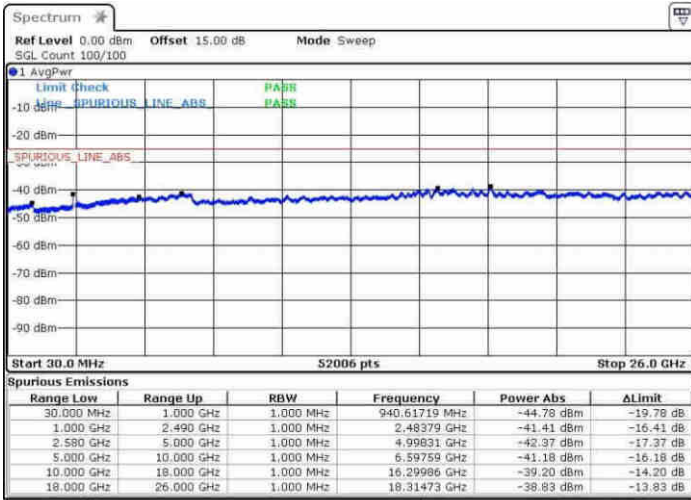

Highest Channel / 16QAM

Date: 22 APR 2017 14:10:54

Date: 22 APR 2017 14:09:54

Highest Channel / 64QAM

Date: 22 APR 2017 14:12:06

LTE Band 7 / 20MHz+10MHz

Lowest Channel / Q

Lowest Channel / 16QAM

Date: 22 APR 2017 15:22:07

Date: 22 APR 2017 15:24:24

Lowest Channel / 64QAM

Date: 22 APR 2017 15:25:44

LTE Band 7 / 20MHz+10MHz

Middle Channel / Q

Middle Channel / 16QAM

Date: 22 APR 2017 15:30:05