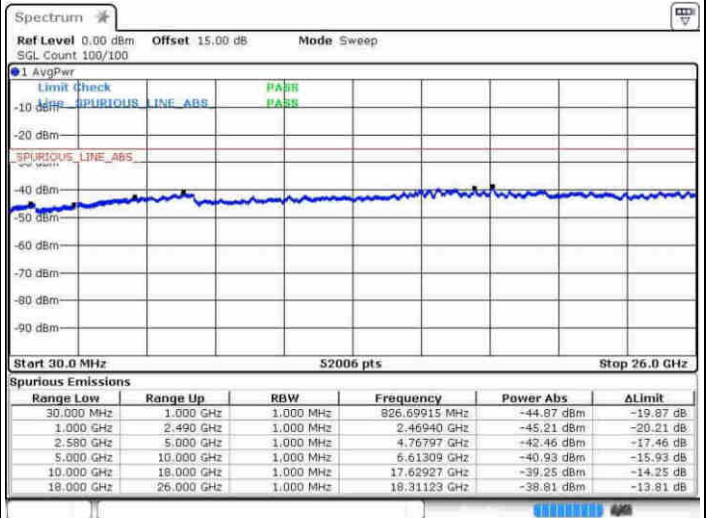

Date: 30.MAY.2017 14:04:46

LTE Band 7 / 15MHz

Lowest Channel / 64QAM

Middle Channel / 64QAM

Date: 30.MAY.2017 14:07:52

Date: 30.MAY.2017 14:08:58

Highest Channel / 64QAM

Date: 30.MAY.2017 14:12:01

LTE Band 7 / 20MHz

Lowest Channel / 64QAM

Middle Channel / 64QAM

Highest Channel / 64QAM

LTE Band 7 CA

LTE Band 7 / 10MHz+20MHz

Middle Channel / Q

Middle Channel / 16QAM

Date: 22 APR 2017 16:03:23

Date: 22 APR 2017 16:04:19

Middle Channel / 64QAM

Date: 22 APR 2017 16:05:56

LTE Band 7 / 10MHz+20MHz

Highest Channel / Q

Highest Channel / 16QAM

Date: 22 APR 2017 16:00:27