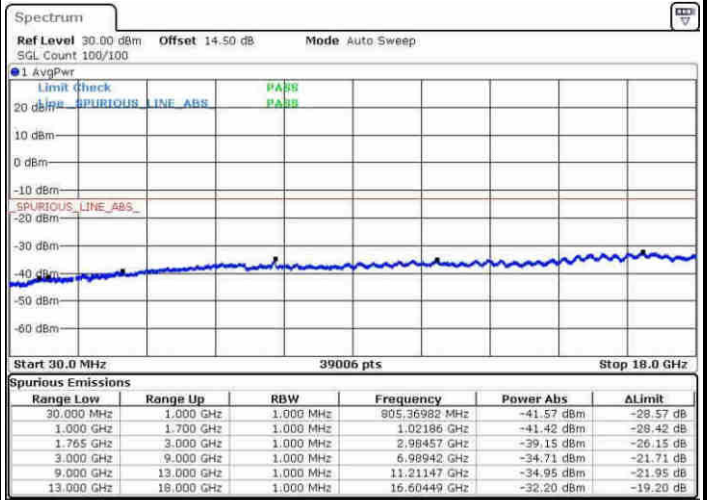

LTE Band 4 / 20MHz

Middle Channel / QPSK

Middle Channel / 16QAM

Highest Channel / QPSK

Highest Channel / 16QAM

LTE Band 4 / 1.4MHz

Lowest Channel / 64QAM

Middle Channel / 64QAM

Date: 30.MAY.2017 10:26:27

Date: 30.MAY.2017 10:24:30

Highest Channel / 64QAM

Date: 30.MAY.2017 10:23:08

LTE Band 4 / 3MHz

Lowest Channel / 64QAM

Middle Channel / 64QAM

Date: 30.MAY.2017 10:34:50

Date: 30.MAY.2017 10:36:45

Highest Channel / 64QAM

Date: 30.MAY.2017 10:40:18

LTE Band 4 / 5MHz

Lowest Channel / 64QAM

Middle Channel / 64QAM

Date: 30.MAY.2017 10:44:03

Date: 30.MAY.2017 10:45:18