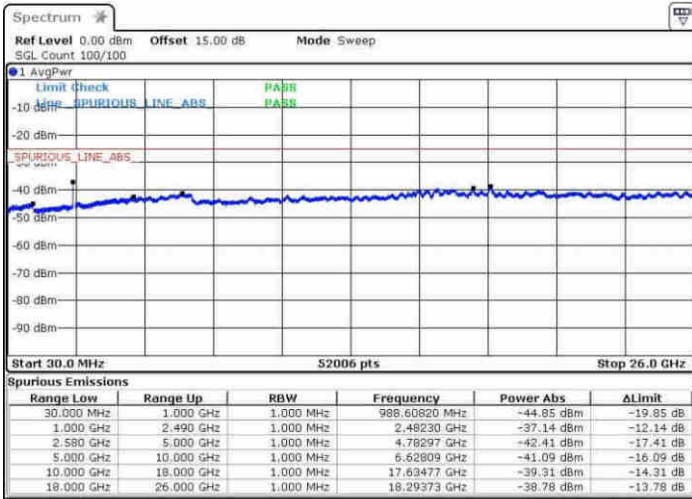

Middle Channel / Q

Middle Channel / 16QAM

Date: 22 APR 2017 14:06:41

Date: 22 APR 2017 14:07:57

Middle Channel / 64QAM

Date: 22 APR 2017 14:01:04

LTE Band 7 / 15MHz+20MHz

Highest Channel / Q

Highest Channel / 16QAM

Date: 22 APR 2017 14:10:54

Date: 22 APR 2017 14:09:54

Highest Channel / 64QAM

Date: 22 APR 2017 14:12:06

LTE Band 7 / 20MHz+10MHz

Lowest Channel / Q

Lowest Channel / 16QAM

Date: 22 APR 2017 15:22:07

Date: 22 APR 2017 15:24:24

Lowest Channel / 64QAM

Date: 22 APR 2017 15:25:44

LTE Band 7 / 20MHz+10MHz

Middle Channel / Q

Middle Channel / 16QAM

Date: 22 APR 2017 15:30:05