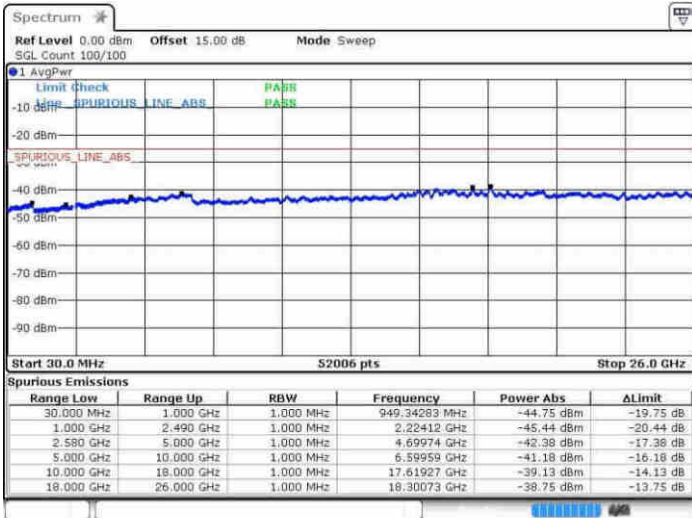

Date: 30.MAY.2017 14:04:46

LTE Band 7 / 15MHz

Lowest Channel / 64QAM

Middle Channel / 64QAM

Date: 30.MAY.2017 14:07:52

Date: 30.MAY.2017 14:08:58

Highest Channel / 64QAM

Date: 30.MAY.2017 14:12:01

LTE Band 7 / 20MHz

Lowest Channel / 64QAM

Middle Channel / 64QAM

Highest Channel / 64QAM

LTE Band 7 CA

LTE Band 7 / 10MHz+20MHz

Middle Channel / Q

Middle Channel / 16QAM

Date: 22 APR 2017 16:03:23

Date: 22 APR 2017 16:04:19

Middle Channel / 64QAM

Date: 22 APR 2017 16:05:56

LTE Band 7 / 10MHz+20MHz

Highest Channel / Q

Highest Channel / 16QAM

Date: 22 APR 2017 16:00:27