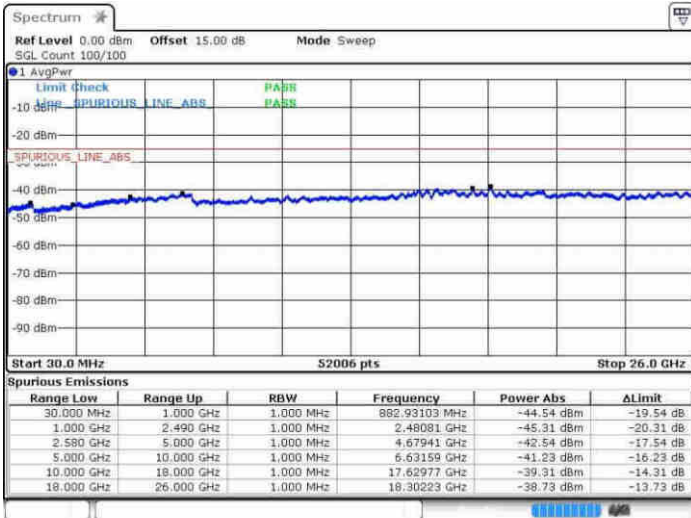

Date: 22 APR 2017 16:03:23

Date: 22 APR 2017 16:04:19

Middle Channel / 64QAM

Date: 22 APR 2017 16:05:56

LTE Band 7 / 10MHz+20MHz

Highest Channel / Q

Highest Channel / 16QAM

Date: 22 APR 2017 16:00:27

Date: 22 APR 2017 15:58:08

Highest Channel / 64QAM

Date: 22 APR 2017 15:56:52

LTE Band 7 / 15MHz+15MHz

Lowest Channel / Q

Lowest Channel / 16QAM

Date: 22 APR 2017 15:11:04

Date: 22 APR 2017 14:56:14