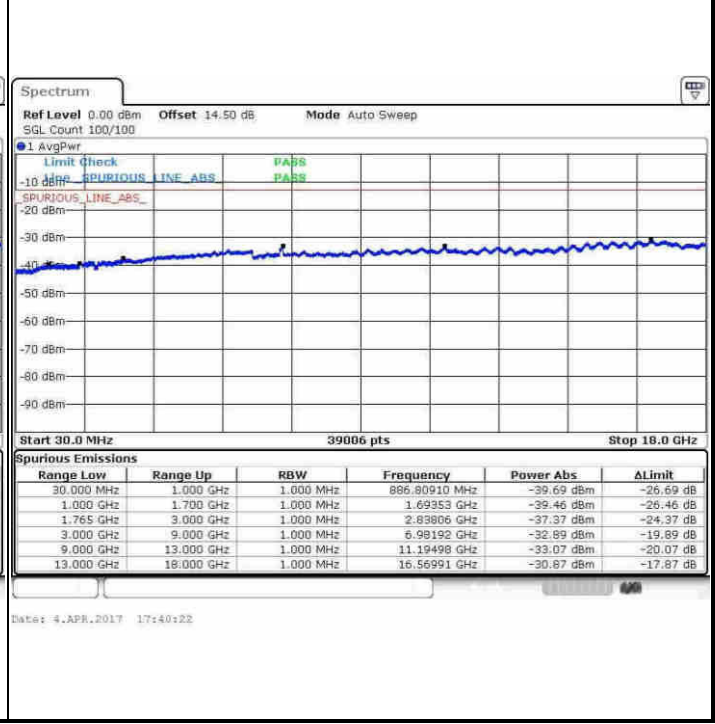

LTE Band 4 / 20MHz

Middle Channel / QPSK

Middle Channel / 16QAM

Highest Channel / QPSK

Highest Channel / 16QAM

LTE Band 4 / 1.4MHz

Lowest Channel / 64QAM

Middle Channel / 64QAM

Date: 30.MAY.2017 10:26:27

Date: 30.MAY.2017 10:24:30

Highest Channel / 64QAM

Date: 30.MAY.2017 10:23:08

LTE Band 4 / 3MHz

Lowest Channel / 64QAM

Middle Channel / 64QAM

Date: 30.MAY.2017 10:34:50