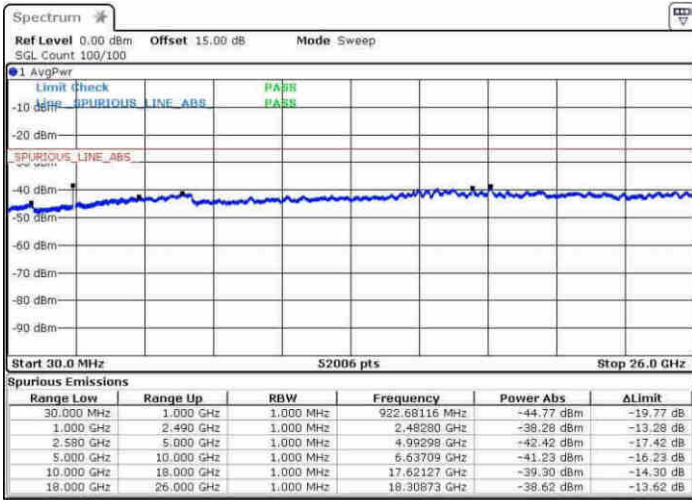

Middle Channel / Q

Middle Channel / 16QAM

Date: 22 APR 2017 14:06:41

Date: 22 APR 2017 14:07:57

Middle Channel / 64QAM

Date: 22 APR 2017 14:01:04

LTE Band 7 / 15MHz+20MHz

Highest Channel / Q

Highest Channel / 16QAM

Date: 22 APR 2017 14:10:54

Date: 22 APR 2017 14:09:54

Highest Channel / 64QAM

Date: 22 APR 2017 14:12:06

LTE Band 7 / 20MHz+10MHz

Lowest Channel / Q

Lowest Channel / 16QAM

Date: 22 APR 2017 15:22:07

Date: 22 APR 2017 15:24:24

Lowest Channel / 64QAM

Date: 22 APR 2017 15:25:44

LTE Band 7 / 20MHz+10MHz

Middle Channel / Q

Middle Channel / 16QAM

Date: 22 APR 2017 15:30:05