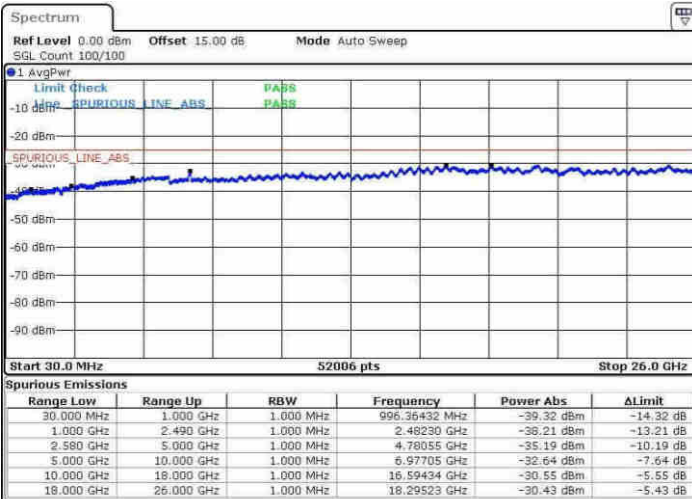

Date: 5.APR.2017 16:48:02

Highest Channel / QPSK

Highest Channel / 16QAM

Date: 5.APR.2017 17:06:58

Date: 5.APR.2017 17:07:52

LTE Band 7 / 15MHz

Lowest Channel / QPSK

Lowest Channel / 16QAM

Date: 9.APR.2017 17:14:19

Date: 9.APR.2017 17:15:04

Middle Channel / QPSK

Middle Channel / 16QAM

Date: 9.APR.2017 17:16:42

Date: 9.APR.2017 17:17:36

LTE Band 7 / 15MHz

Highest Channel / QPSK