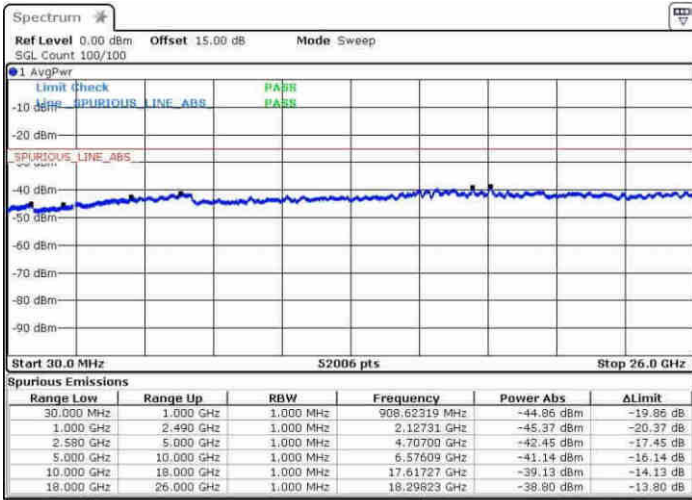

Date: 22 APR 2017 15:58:08

Highest Channel / 64QAM

Date: 22 APR 2017 15:56:52

LTE Band 7 / 15MHz+15MHz

Lowest Channel / Q

Lowest Channel / 16QAM

Date: 22 APR 2017 15:11:04

Date: 22 APR 2017 14:56:14

Lowest Channel / 64QAM

Date: 22 APR 2017 14:51:21

LTE Band 7 / 15MHz+15MHz

Middle Channel / Q

Middle Channel / 16QAM

Date: 22 APR 2017 14:44:02

Date: 22 APR 2017 14:46:36

Middle Channel / 64QAM

Date: 22 APR 2017 14:52:56

LTE Band 7 / 15MHz+15MHz

Highest Channel / Q

Highest Channel / 16QAM

Date: 22 APR 2017 14:40:32

Date: 22 APR 2017 14:38:27

Highest Channel / 64QAM

Date: 22 APR 2017 14:37:26