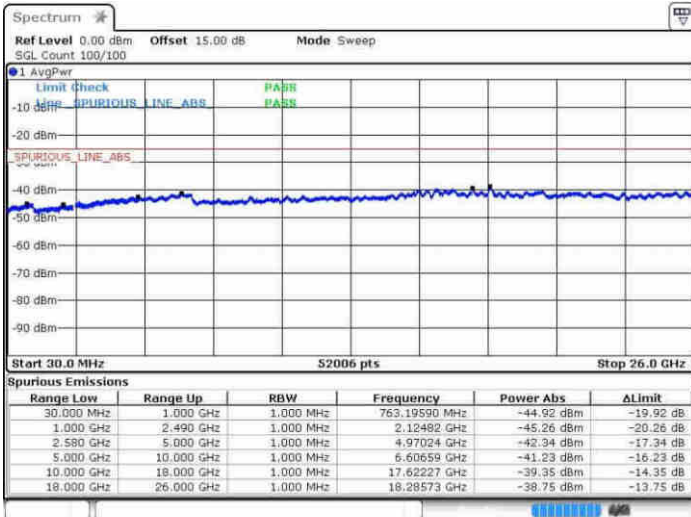

LTE Band 7 / 20MHz

Lowest Channel / 64QAM

Middle Channel / 64QAM

Highest Channel / 64QAM

LTE Band 7 CA

LTE Band 7 / 10MHz+20MHz

Middle Channel / Q

Middle Channel / 16QAM

Date: 22 APR 2017 16:03:23

Date: 22 APR 2017 16:04:19

Middle Channel / 64QAM

Date: 22 APR 2017 16:05:56

LTE Band 7 / 10MHz+20MHz

Highest Channel / Q

Highest Channel / 16QAM

Date: 22 APR 2017 16:00:27

Date: 22 APR 2017 15:58:08

Highest Channel / 64QAM

Date: 22 APR 2017 15:56:52

LTE Band 7 / 15MHz+15MHz

Lowest Channel / Q

Lowest Channel / 16QAM

Date: 22 APR 2017 15:11:04

Date: 22 APR 2017 14:56:14