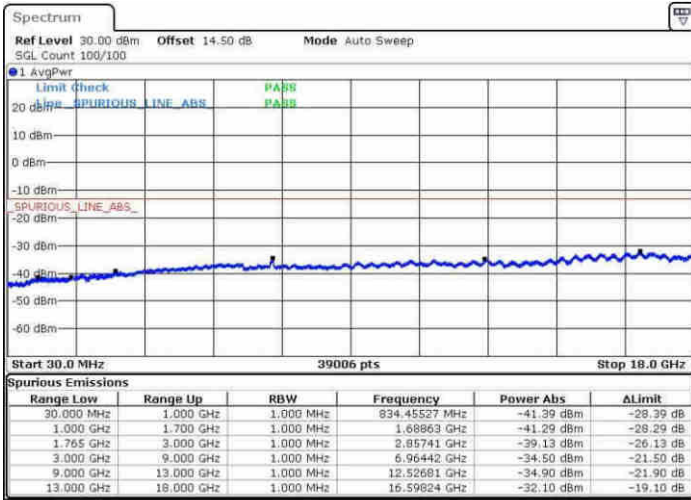

LTE Band 4 / 20MHz

Middle Channel / QPSK

Middle Channel / 16QAM

Highest Channel / QPSK

Highest Channel / 16QAM

LTE Band 4 / 1.4MHz

Lowest Channel / 64QAM

Middle Channel / 64QAM

Date: 30.MAY.2017 10:26:27

Date: 30.MAY.2017 10:24:30

Highest Channel / 64QAM

Date: 30.MAY.2017 10:23:08

LTE Band 4 / 3MHz

Lowest Channel / 64QAM

Middle Channel / 64QAM

Date: 30.MAY.2017 10:34:50