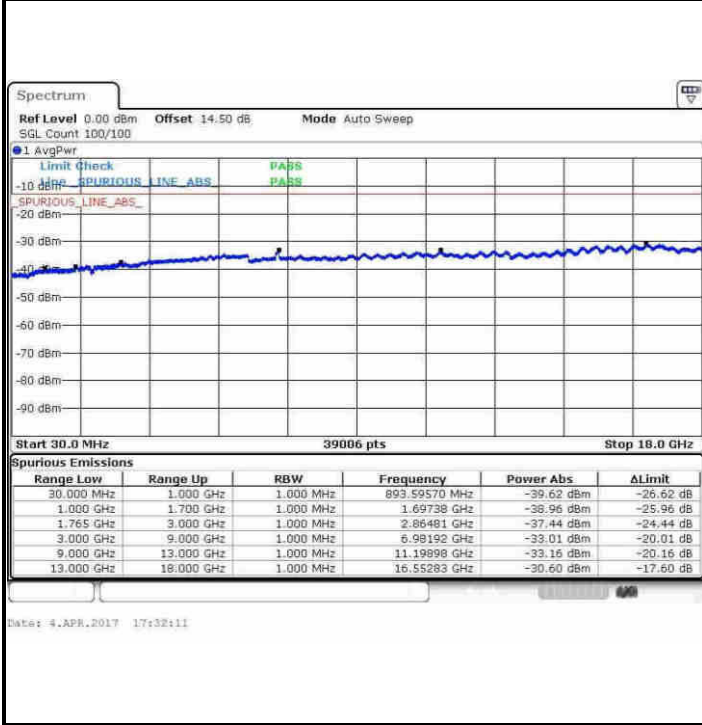

LTE Band 4 / 20MHz

Middle Channel / QPSK

Middle Channel / 16QAM

Highest Channel / QPSK

Highest Channel / 16QAM

LTE Band 4 / 1.4MHz

Lowest Channel / 64QAM

Middle Channel / 64QAM

Date: 30.MAY.2017 10:26:27

Date: 30.MAY.2017 10:24:30

Highest Channel / 64QAM

Date: 30.MAY.2017 10:23:08

LTE Band 4 / 3MHz

Lowest Channel / 64QAM

Middle Channel / 64QAM

Date: 30.MAY.2017 10:34:50