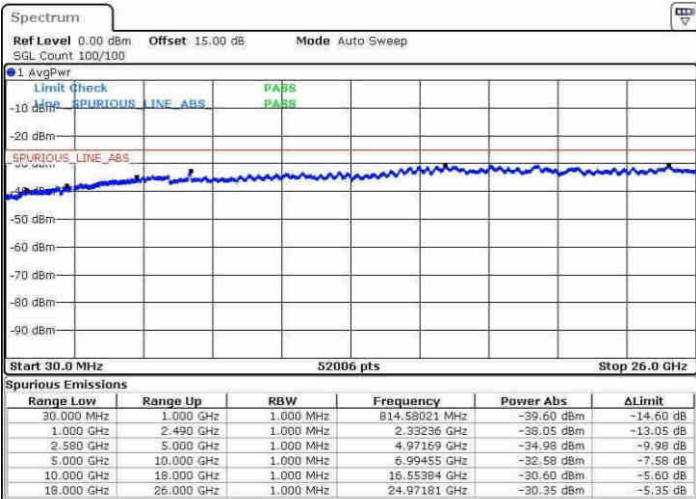

Date: 9.APR.2017 17:14:19

Date: 9.APR.2017 17:15:04

Middle Channel / QPSK

Middle Channel / 16QAM

Date: 9.APR.2017 17:16:42

Date: 9.APR.2017 17:17:36

LTE Band 7 / 15MHz

Highest Channel / QPSK

Highest Channel / 16QAM

LTE Band 7 / 20MHz

Lowest Channel / QPSK

Lowest Channel / 16QAM

LTE Band 7 / 20MHz

Middle Channel / QPSK

Middle Channel / 16QAM

Date: 5.APR.2017 17:42:00

Date: 5.APR.2017 17:42:54

Highest Channel / QPSK

Highest Channel / 16QAM

Date: 5.APR.2017 17:49:14

Date: 5.APR.2017 17:50:09

LTE Band 7 / 5MHz

Lowest Channel / 64QAM

Middle Channel / 64QAM