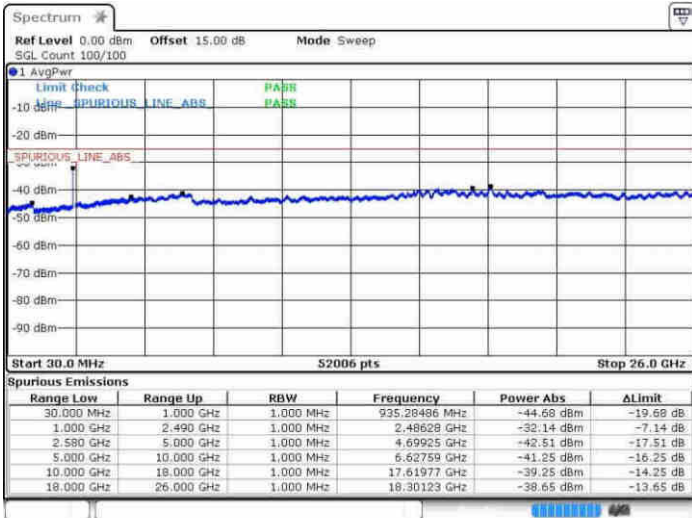

Date: 22 APR 2017 16:03:23

Date: 22 APR 2017 16:04:19

Middle Channel / 64QAM

Date: 22 APR 2017 16:05:56

LTE Band 7 / 10MHz+20MHz

Highest Channel / Q

Highest Channel / 16QAM

Date: 22 APR 2017 16:00:27

Date: 22 APR 2017 15:58:08

Highest Channel / 64QAM

Date: 22 APR 2017 15:56:52

LTE Band 7 / 15MHz+15MHz

Lowest Channel / Q

Lowest Channel / 16QAM

Date: 22 APR 2017 15:11:04

Date: 22 APR 2017 14:56:14

Lowest Channel / 64QAM

Date: 22 APR 2017 14:51:21

LTE Band 7 / 15MHz+15MHz

Middle Channel / Q

Middle Channel / 16QAM

Date: 22 APR 2017 14:44:02

Date: 22 APR 2017 14:46:36

Middle Channel / 64QAM