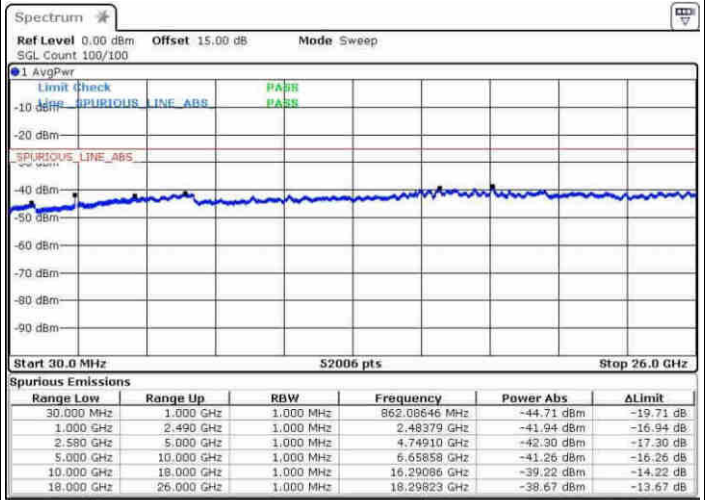

Highest Channel / 16QAM

Date: 22 APR 2017 14:10:54

Date: 22 APR 2017 14:09:54

Highest Channel / 64QAM

Date: 22 APR 2017 14:12:06

LTE Band 7 / 20MHz+10MHz

Lowest Channel / Q

Lowest Channel / 16QAM

Date: 22 APR 2017 15:22:07

Date: 22 APR 2017 15:24:24

Lowest Channel / 64QAM

Date: 22 APR 2017 15:25:44

LTE Band 7 / 20MHz+10MHz

Middle Channel / Q

Middle Channel / 16QAM

Date: 22 APR 2017 15:30:05