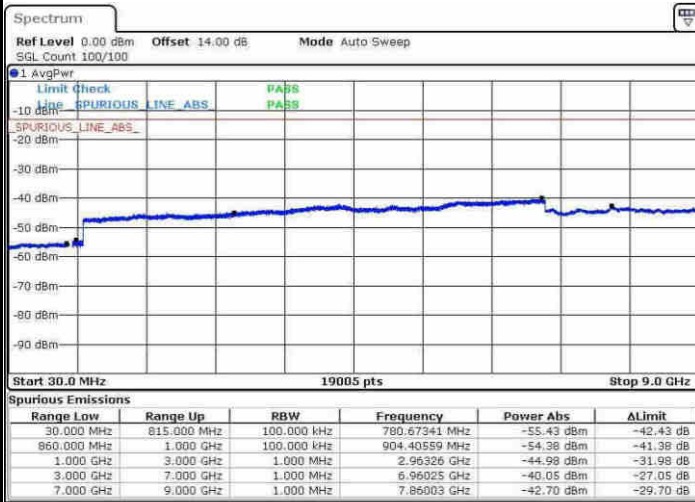

Date: 12 APR 2017 21:07:50

LTE Band 5 / 5MHz

Highest Channel / QPSK

Date: 12 APR 2017 21:18:09

Highest Channel / 16QAM

Date: 12 APR 2017 21:17:05

LTE Band 5 / 10MHz

Lowest Channel / QPSK

Date: 12 APR 2017 22:38:35

Lowest Channel / 16QAM

Date: 12 APR 2017 22:37:27

LTE Band 5 / 10MHz

Middle Channel / QPSK

Middle Channel / 16QAM

Date: 12 APR 2017 21:27:59

Date: 12 APR 2017 22:38:30