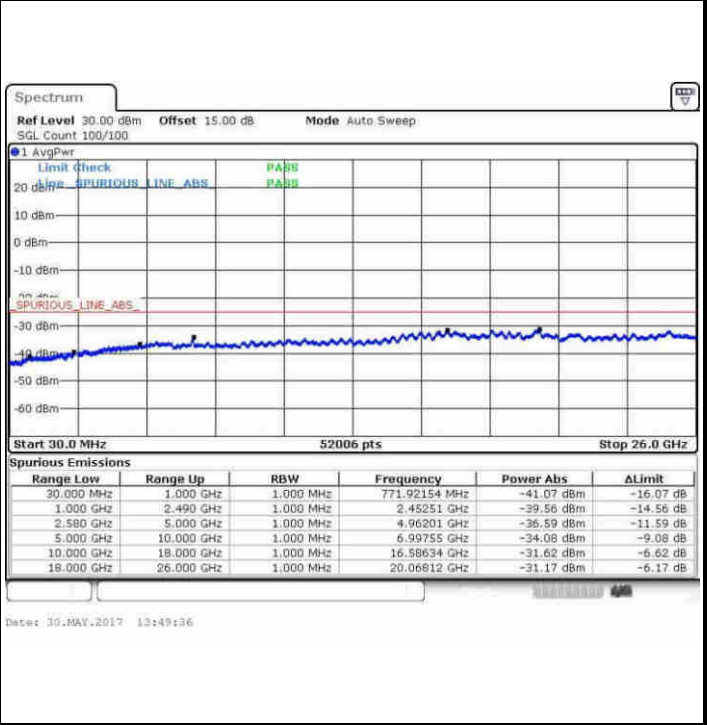

Highest Channel / 16QAM

LTE Band 7 / 20MHz

Lowest Channel / QPSK

Lowest Channel / 16QAM

LTE Band 7 / 20MHz

Middle Channel / QPSK

Middle Channel / 16QAM

Date: 5.APR.2017 17:42:00

Date: 5.APR.2017 17:42:54

Highest Channel / QPSK

Highest Channel / 16QAM

Date: 5.APR.2017 17:49:14

Date: 5.APR.2017 17:50:09

LTE Band 7 / 5MHz

Lowest Channel / 64QAM

Middle Channel / 64QAM

Highest Channel / 64QAM

Lowest Channel / 64QAM

LTE Band 7 / 10MHz

Lowest Channel / 64QAM

Middle Channel / 64QAM

Date: 30.MAY.2017 13:56:58

Date: 30.MAY.2017 13:59:31

Highest Channel / 64QAM