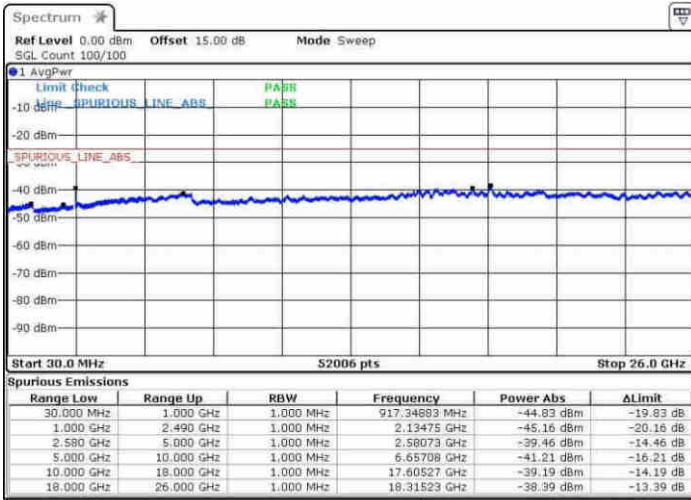

LTE Band 7 / 15MHz+20MHz

Lowest Channel / Q

Lowest Channel / 16QAM

Date: 22 APR 2017 13:47:07

Date: 22 APR 2017 13:48:13

Lowest Channel / 64QAM

Date: 22 APR 2017 13:49:41

LTE Band 7 / 15MHz+20MHz

Middle Channel / Q

Middle Channel / 16QAM

Date: 22 APR 2017 14:06:41

Date: 22 APR 2017 14:07:57

Middle Channel / 64QAM

Date: 22 APR 2017 14:01:04

LTE Band 7 / 15MHz+20MHz

Highest Channel / Q

Highest Channel / 16QAM

Date: 22 APR 2017 14:10:54

Date: 22 APR 2017 14:09:54

Highest Channel / 64QAM

Date: 22 APR 2017 14:12:06

LTE Band 7 / 20MHz+10MHz

Lowest Channel / Q

Lowest Channel / 16QAM