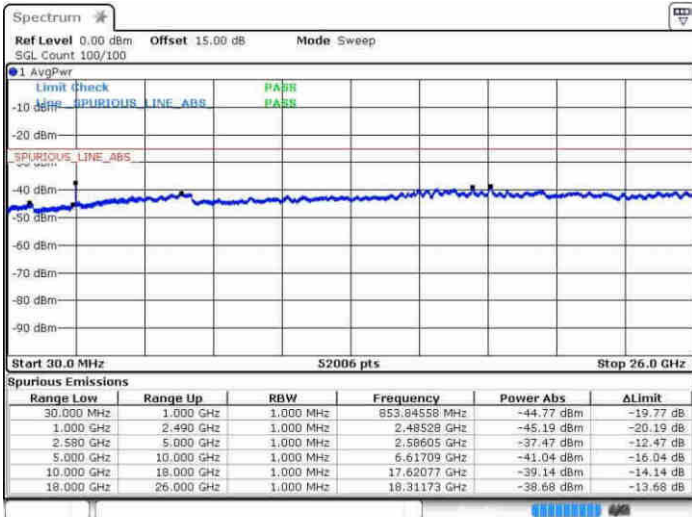

Lowest Channel / 64QAM

Date: 22 APR 2017 14:51:21

LTE Band 7 / 15MHz+15MHz

Middle Channel / Q

Middle Channel / 16QAM

Date: 22 APR 2017 14:44:02

Date: 22 APR 2017 14:46:36

Middle Channel / 64QAM

Date: 22 APR 2017 14:52:56

LTE Band 7 / 15MHz+15MHz

Highest Channel / Q

Highest Channel / 16QAM

Date: 22 APR 2017 14:40:32

Date: 22 APR 2017 14:38:27

Highest Channel / 64QAM

Date: 22 APR 2017 14:37:26

LTE Band 7 / 15MHz+20MHz

Lowest Channel / Q

Lowest Channel / 16QAM

Date: 22 APR 2017 13:47:07

Date: 22 APR 2017 13:48:13

Lowest Channel / 64QAM

Date: 22 APR 2017 13:49:41

LTE Band 7 / 15MHz+20MHz