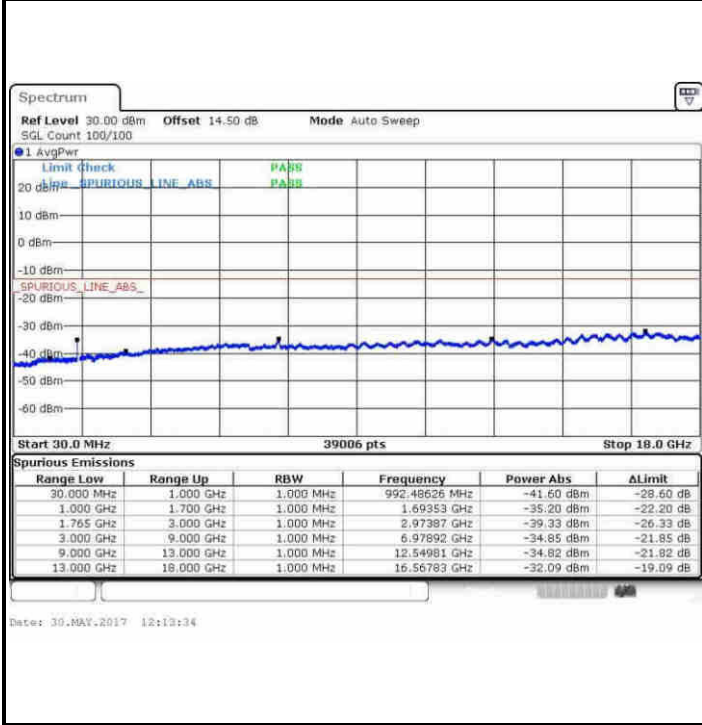

Highest Channel / 64QAM

Date: 30.MAY.2017 10:49:02

LTE Band 4 / 10MHz

Lowest Channel / 64QAM

Middle Channel / 64QAM

Date: 30.MAY.2017 10:55:12

Date: 30.MAY.2017 10:57:29

Highest Channel / 64QAM

Date: 30.MAY.2017 11:02:24

LTE Band 4 / 15MHz

Lowest Channel / 64QAM

Middle Channel / 64QAM

Date: 30.MAY.2017 11:05:00

Date: 30.MAY.2017 11:05:57

Highest Channel / 64QAM

Date: 30.MAY.2017 11:09:03

LTE Band 4 / 20MHz

Lowest Channel / 64QAM

Middle Channel / 64QAM

Highest Channel / 64QAM

LTE Band 5 / 1.4MHz

Lowest Channel / QPSK

Lowest Channel / 16QAM

Date: 12 APR 2017 20:23:51