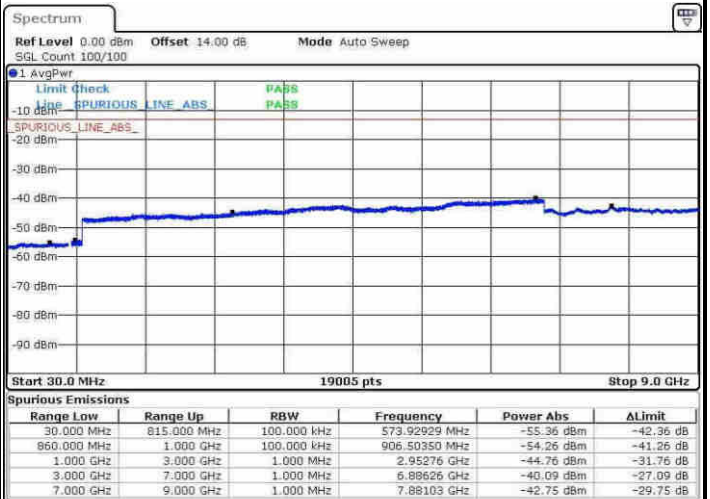

Highest Channel / 16QAM

Date: 12 APR 2017 19:28:08

LTE Band 5 / 3MHz

Lowest Channel / QPSK

Date: 12 APR 2017 22:16:47

Lowest Channel / 16QAM

Date: 12 APR 2017 22:08:14

LTE Band 5 / 3MHz