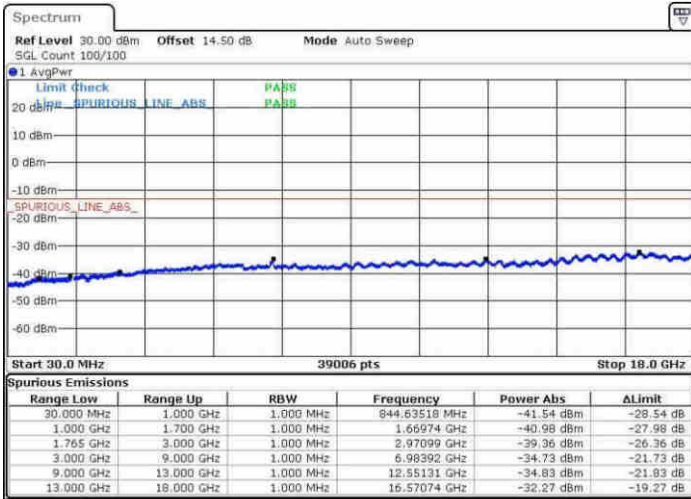

Date: 30.MAY.2017 10:36:45

Highest Channel / 64QAM

Date: 30.MAY.2017 10:40:18

LTE Band 4 / 5MHz

Lowest Channel / 64QAM

Middle Channel / 64QAM

Date: 30.MAY.2017 10:44:03

Date: 30.MAY.2017 10:45:18

Highest Channel / 64QAM

Date: 30.MAY.2017 10:49:02

LTE Band 4 / 10MHz

Lowest Channel / 64QAM

Middle Channel / 64QAM

Date: 30.MAY.2017 10:55:12

Date: 30.MAY.2017 10:57:29

Highest Channel / 64QAM