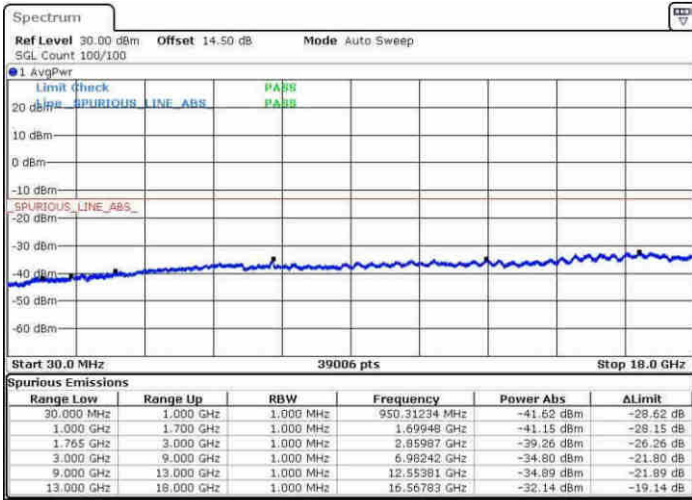

Highest Channel / 64QAM

Date: 30.MAY.2017 10:49:02

LTE Band 4 / 10MHz

Lowest Channel / 64QAM

Middle Channel / 64QAM

Date: 30.MAY.2017 10:55:12

Date: 30.MAY.2017 10:57:29

Highest Channel / 64QAM

Date: 30.MAY.2017 11:02:24

LTE Band 4 / 15MHz

Lowest Channel / 64QAM

Middle Channel / 64QAM

Date: 30.MAY.2017 11:05:00

Date: 30.MAY.2017 11:05:57

Highest Channel / 64QAM

Date: 30.MAY.2017 11:09:03