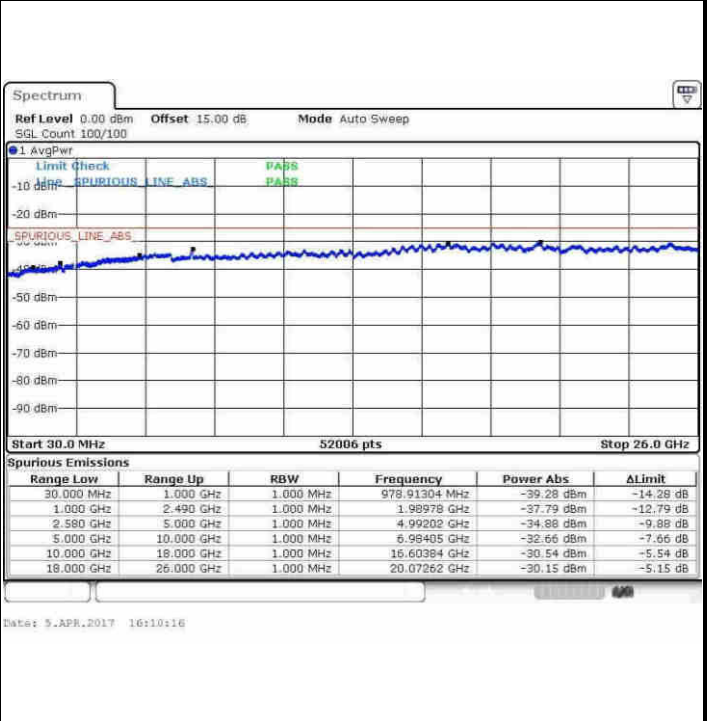

Middle Channel / 64QAM

Date: 30.MAY.2017 13:33:31

Date: 30.MAY.2017 13:34:21

Highest Channel / 64QAM

Date: 30.MAY.2017 13:39:07

LTE Band 7 / 5MHz

Lowest Channel / QPSK

Lowest Channel / 16QAM

Date: 5.APR.2017 15:55:51

Date: 5.APR.2017 15:56:46

Middle Channel / QPSK

Middle Channel / 16QAM

Date: 5.APR.2017 16:02:08

Date: 5.APR.2017 16:03:02

LTE Band 7 / 5MHz

Highest Channel / QPSK

Highest Channel / 16QAM

LTE Band 7 / 10MHz

Lowest Channel / QPSK

Lowest Channel / 16QAM

LTE Band 7 / 10MHz

Middle Channel / QPSK

Middle Channel / 16QAM

Date: 5.APR.2017 16:47:08