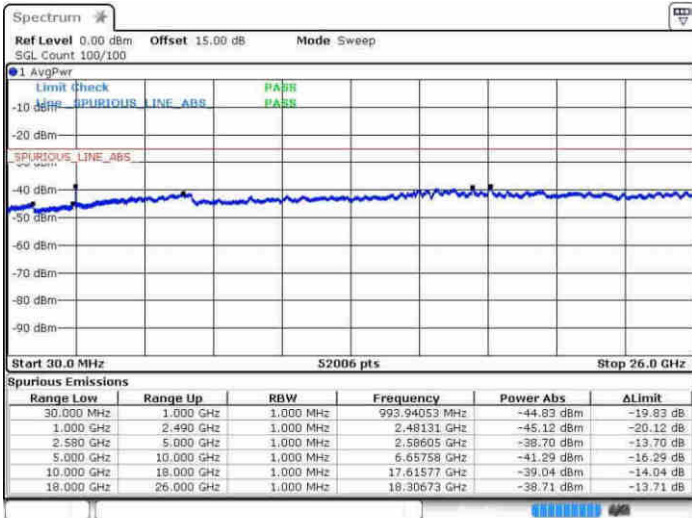

Date: 22 APR 2017 15:58:08

Highest Channel / 64QAM

Date: 22 APR 2017 15:56:52

LTE Band 7 / 15MHz+15MHz

Lowest Channel / Q

Lowest Channel / 16QAM

Date: 22 APR 2017 15:11:04

Date: 22 APR 2017 14:56:14

Lowest Channel / 64QAM

Date: 22 APR 2017 14:51:21

LTE Band 7 / 15MHz+15MHz

Middle Channel / Q

Middle Channel / 16QAM

Date: 22 APR 2017 14:44:02

Date: 22 APR 2017 14:46:36

Middle Channel / 64QAM

Date: 22 APR 2017 14:52:56

LTE Band 7 / 15MHz+15MHz

Highest Channel / Q

Highest Channel / 16QAM

Date: 22 APR 2017 14:40:32

Date: 22 APR 2017 14:38:27

Highest Channel / 64QAM

Date: 22 APR 2017 14:37:26