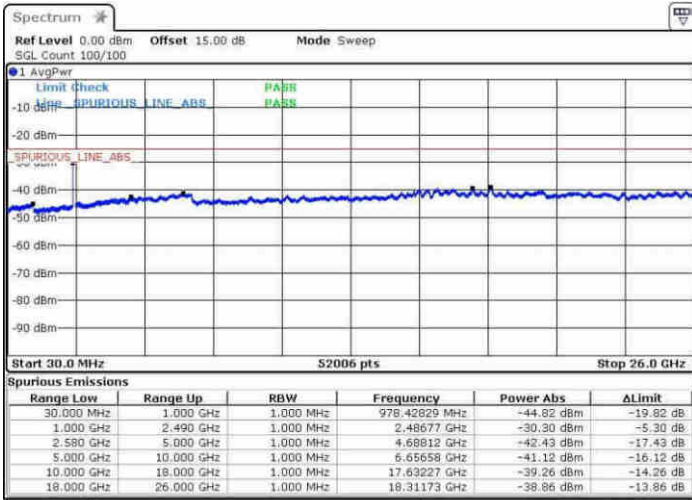

Lowest Channel / 64QAM

Date: 22 APR 2017 14:51:21

LTE Band 7 / 15MHz+15MHz

Middle Channel / Q

Middle Channel / 16QAM

Date: 22 APR 2017 14:44:02

Date: 22 APR 2017 14:46:36

Middle Channel / 64QAM

Date: 22 APR 2017 14:52:56

LTE Band 7 / 15MHz+15MHz

Highest Channel / Q

Highest Channel / 16QAM

Date: 22 APR 2017 14:40:32

Date: 22 APR 2017 14:38:27

Highest Channel / 64QAM

Date: 22 APR 2017 14:37:26

LTE Band 7 / 15MHz+20MHz

Lowest Channel / Q

Lowest Channel / 16QAM

Date: 22 APR 2017 13:47:07

Date: 22 APR 2017 13:48:13

Lowest Channel / 64QAM

Date: 22 APR 2017 13:49:41

LTE Band 7 / 15MHz+20MHz