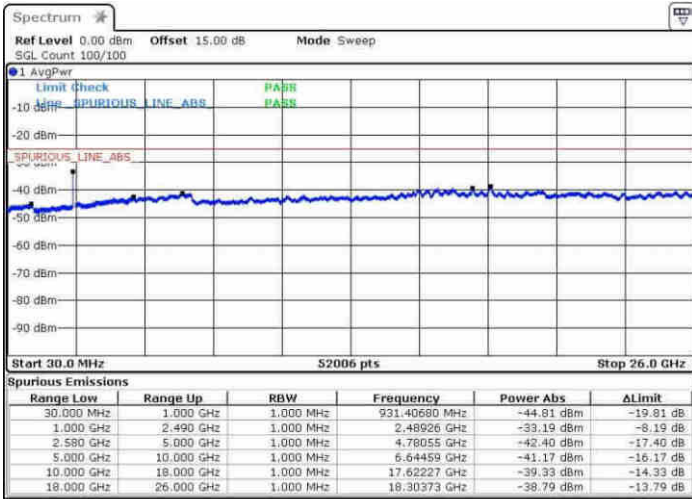

LTE Band 7 / 15MHz+20MHz

Lowest Channel / Q

Lowest Channel / 16QAM

Date: 22 APR 2017 13:47:07

Date: 22 APR 2017 13:48:13

Lowest Channel / 64QAM

Date: 22 APR 2017 13:49:41

LTE Band 7 / 15MHz+20MHz

Middle Channel / Q

Middle Channel / 16QAM

Date: 22 APR 2017 14:06:41

Date: 22 APR 2017 14:07:57

Middle Channel / 64QAM

Date: 22 APR 2017 14:01:04

LTE Band 7 / 15MHz+20MHz

Highest Channel / Q

Highest Channel / 16QAM

Date: 22 APR 2017 14:10:54

Date: 22 APR 2017 14:09:54

Highest Channel / 64QAM

Date: 22 APR 2017 14:12:06

LTE Band 7 / 20MHz+10MHz

Lowest Channel / Q

Lowest Channel / 16QAM