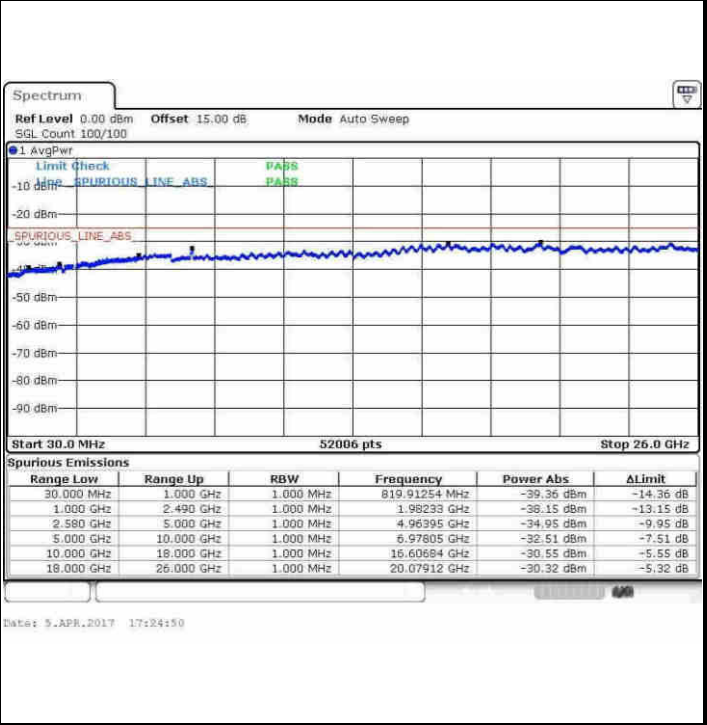

Date: 5.APR.2017 16:48:02

Highest Channel / QPSK

Highest Channel / 16QAM

Date: 5.APR.2017 17:06:58

Date: 5.APR.2017 17:07:52

LTE Band 7 / 15MHz

Lowest Channel / QPSK

Lowest Channel / 16QAM

Date: 9.APR.2017 17:14:19

Date: 9.APR.2017 17:15:04

Middle Channel / QPSK

Middle Channel / 16QAM

Date: 9.APR.2017 17:16:42

Date: 9.APR.2017 17:17:36

LTE Band 7 / 15MHz

Highest Channel / QPSK

Highest Channel / 16QAM

LTE Band 7 / 20MHz

Lowest Channel / QPSK

Lowest Channel / 16QAM

LTE Band 7 / 20MHz

Middle Channel / QPSK

Middle Channel / 16QAM

Date: 5.APR.2017 17:42:00