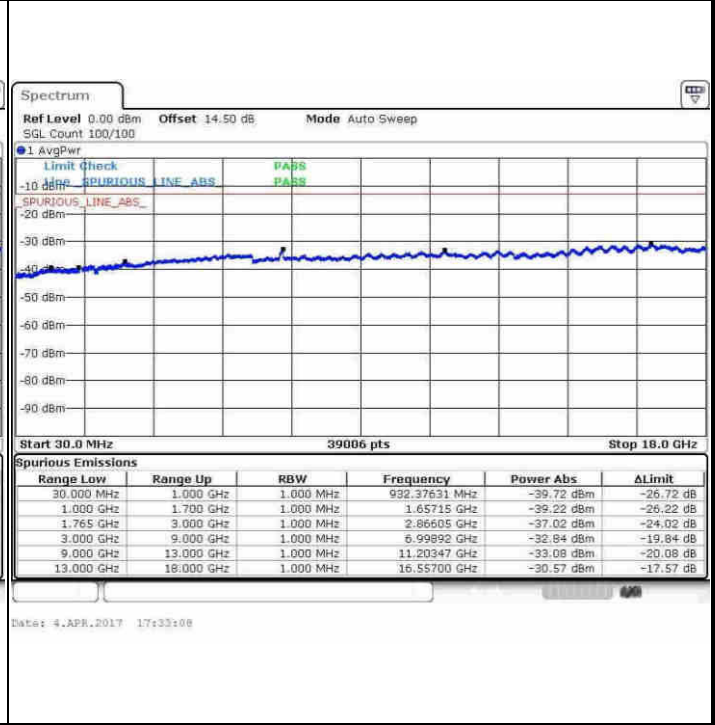

LTE Band 4 / 20MHz

Middle Channel / QPSK

Middle Channel / 16QAM

Highest Channel / QPSK

Highest Channel / 16QAM

LTE Band 4 / 1.4MHz

Lowest Channel / 64QAM

Middle Channel / 64QAM

Date: 30.MAY.2017 10:26:27

Date: 30.MAY.2017 10:24:30

Highest Channel / 64QAM

Date: 30.MAY.2017 10:23:08

LTE Band 4 / 3MHz

Lowest Channel / 64QAM

Middle Channel / 64QAM

Date: 30.MAY.2017 10:34:50