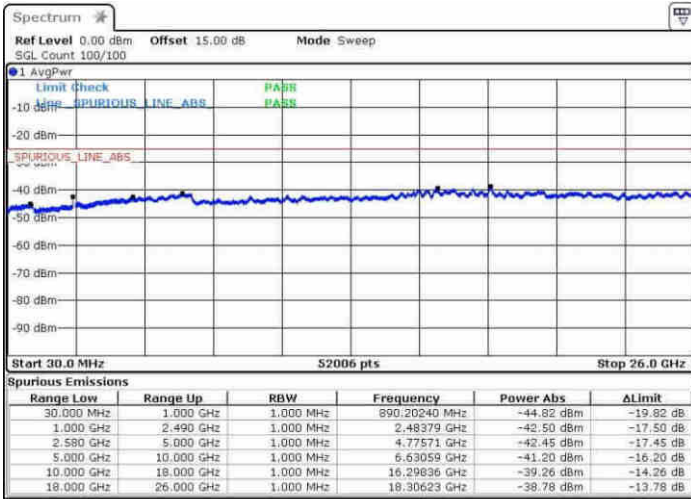

Middle Channel / 64QAM

Date: 22 APR 2017 15:27:36