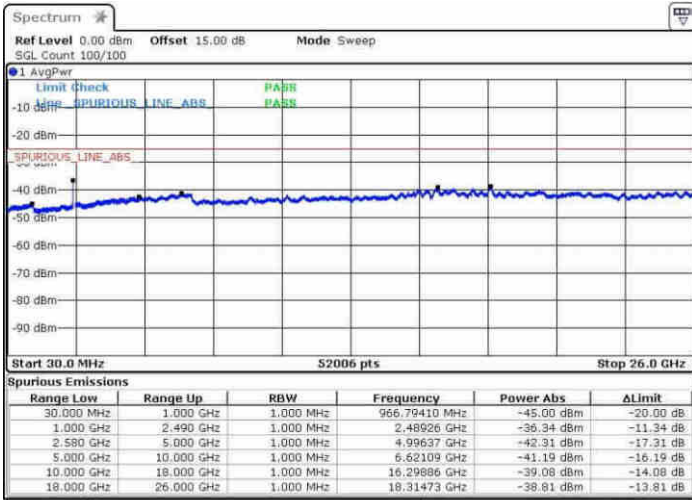

Date: 22 APR 2017 14:52:56

LTE Band 7 / 15MHz+15MHz

Highest Channel / Q

Highest Channel / 16QAM

Date: 22 APR 2017 14:40:32

Date: 22 APR 2017 14:38:27

Highest Channel / 64QAM

Date: 22 APR 2017 14:37:26

LTE Band 7 / 15MHz+20MHz

Lowest Channel / Q

Lowest Channel / 16QAM

Date: 22 APR 2017 13:47:07

Date: 22 APR 2017 13:48:13

Lowest Channel / 64QAM

Date: 22 APR 2017 13:49:41

LTE Band 7 / 15MHz+20MHz

Middle Channel / Q

Middle Channel / 16QAM

Date: 22 APR 2017 14:06:41

Date: 22 APR 2017 14:07:57

Middle Channel / 64QAM

Date: 22 APR 2017 14:01:04

LTE Band 7 / 15MHz+20MHz

Highest Channel / Q

Highest Channel / 16QAM

Date: 22 APR 2017 14:10:54

Date: 22 APR 2017 14:09:54

Highest Channel / 64QAM

Date: 22 APR 2017 14:12:06

LTE Band 7 / 20MHz+10MHz

Lowest Channel / Q

Lowest Channel / 16QAM