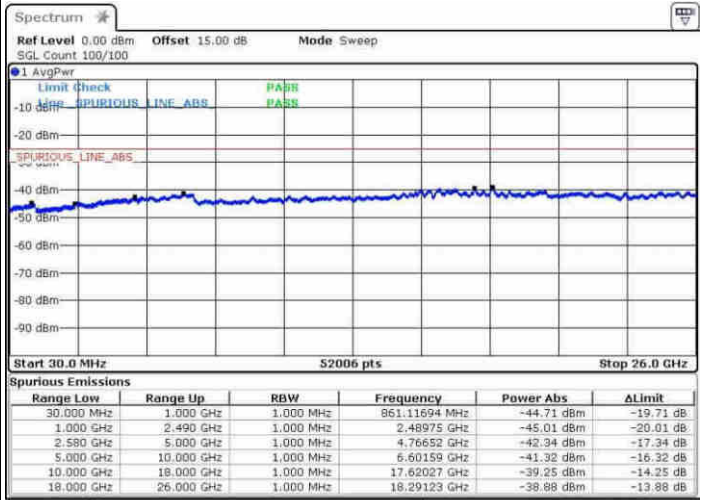

Date: 22 APR 2017 15:58:08

Highest Channel / 64QAM

Date: 22 APR 2017 15:56:52

LTE Band 7 / 15MHz+15MHz

Lowest Channel / Q

Lowest Channel / 16QAM

Date: 22 APR 2017 15:11:04

Date: 22 APR 2017 14:56:14

Lowest Channel / 64QAM

Date: 22 APR 2017 14:51:21

LTE Band 7 / 15MHz+15MHz

Middle Channel / Q

Middle Channel / 16QAM

Date: 22 APR 2017 14:44:02

Date: 22 APR 2017 14:46:36

Middle Channel / 64QAM

Date: 22 APR 2017 14:52:56

LTE Band 7 / 15MHz+15MHz

Highest Channel / Q

Highest Channel / 16QAM

Date: 22 APR 2017 14:40:32

Date: 22 APR 2017 14:38:27

Highest Channel / 64QAM

Date: 22 APR 2017 14:37:26