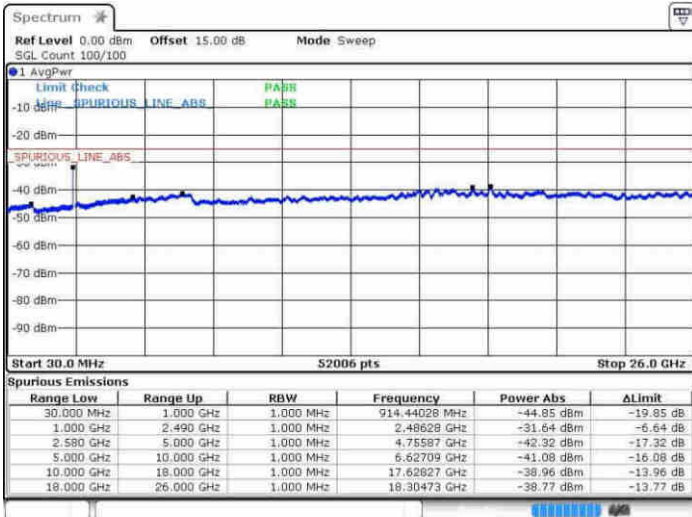

Date: 22 APR 2017 16:03:23

Date: 22 APR 2017 16:04:19

Middle Channel / 64QAM

Date: 22 APR 2017 16:05:56

LTE Band 7 / 10MHz+20MHz

Highest Channel / Q

Highest Channel / 16QAM

Date: 22 APR 2017 16:00:27

Date: 22 APR 2017 15:58:08

Highest Channel / 64QAM

Date: 22 APR 2017 15:56:52

LTE Band 7 / 15MHz+15MHz

Lowest Channel / Q

Lowest Channel / 16QAM

Date: 22 APR 2017 15:11:04

Date: 22 APR 2017 14:56:14

Lowest Channel / 64QAM

Date: 22 APR 2017 14:51:21

LTE Band 7 / 15MHz+15MHz

Middle Channel / Q

Middle Channel / 16QAM

Date: 22 APR 2017 14:44:02

Date: 22 APR 2017 14:46:36

Middle Channel / 64QAM