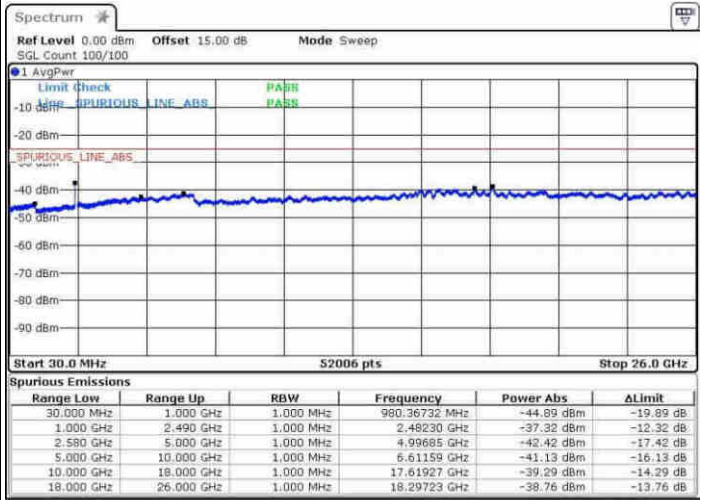

Middle Channel / Q

Middle Channel / 16QAM

Date: 22 APR 2017 14:06:41

Date: 22 APR 2017 14:07:57

Middle Channel / 64QAM

Date: 22 APR 2017 14:01:04

LTE Band 7 / 15MHz+20MHz

Highest Channel / Q

Highest Channel / 16QAM

Date: 22 APR 2017 14:10:54

Date: 22 APR 2017 14:09:54

Highest Channel / 64QAM

Date: 22 APR 2017 14:12:06

LTE Band 7 / 20MHz+10MHz

Lowest Channel / Q

Lowest Channel / 16QAM

Date: 22 APR 2017 15:22:07

Date: 22 APR 2017 15:24:24

Lowest Channel / 64QAM

Date: 22 APR 2017 15:25:44

LTE Band 7 / 20MHz+10MHz

Middle Channel / Q

Middle Channel / 16QAM

Date: 22 APR 2017 15:30:05