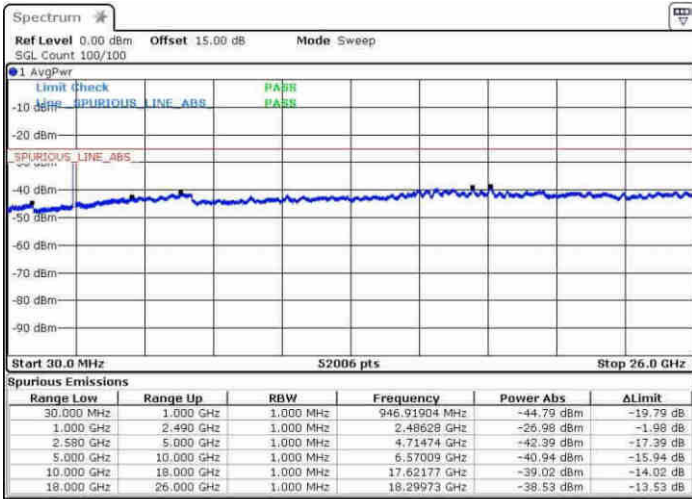

Date: 22 APR 2017 14:52:56

LTE Band 7 / 15MHz+15MHz

Highest Channel / Q

Highest Channel / 16QAM

Date: 22 APR 2017 14:40:32

Date: 22 APR 2017 14:38:27

Highest Channel / 64QAM

Date: 22 APR 2017 14:37:26

LTE Band 7 / 15MHz+20MHz

Lowest Channel / Q

Lowest Channel / 16QAM

Date: 22 APR 2017 13:47:07

Date: 22 APR 2017 13:48:13

Lowest Channel / 64QAM

Date: 22 APR 2017 13:49:41

LTE Band 7 / 15MHz+20MHz

Middle Channel / Q

Middle Channel / 16QAM

Date: 22 APR 2017 14:06:41

Date: 22 APR 2017 14:07:57

Middle Channel / 64QAM

Date: 22 APR 2017 14:01:04

LTE Band 7 / 15MHz+20MHz

Highest Channel / Q

Highest Channel / 16QAM

Date: 22 APR 2017 14:10:54

Date: 22 APR 2017 14:09:54

Highest Channel / 64QAM

Date: 22 APR 2017 14:12:06

LTE Band 7 / 20MHz+10MHz

Lowest Channel / Q

Lowest Channel / 16QAM