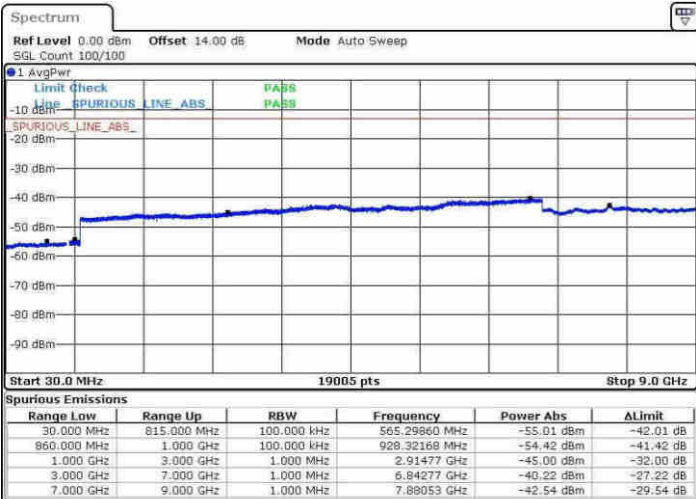

Highest Channel / 16QAM

Date: 12 APR 2017 19:28:08

LTE Band 5 / 3MHz

Lowest Channel / QPSK

Date: 12 APR 2017 22:16:47

Lowest Channel / 16QAM

Date: 12 APR 2017 22:08:14

LTE Band 5 / 3MHz

Middle Channel / QPSK

Middle Channel / 16QAM

Date: 12 APR 2017 20:45:57

Date: 12 APR 2017 22:19:38

Highest Channel / QPSK

Highest Channel / 16QAM

Date: 12 APR 2017 20:55:10

Date: 12 APR 2017 20:56:06

LTE Band 5 / 5MHz

Lowest Channel / QPSK

Lowest Channel / 16QAM

Date: 12 APR 2017 21:04:21

Date: 12 APR 2017 21:05:18

Middle Channel / QPSK

Middle Channel / 16QAM

Date: 12 APR 2017 22:29:20