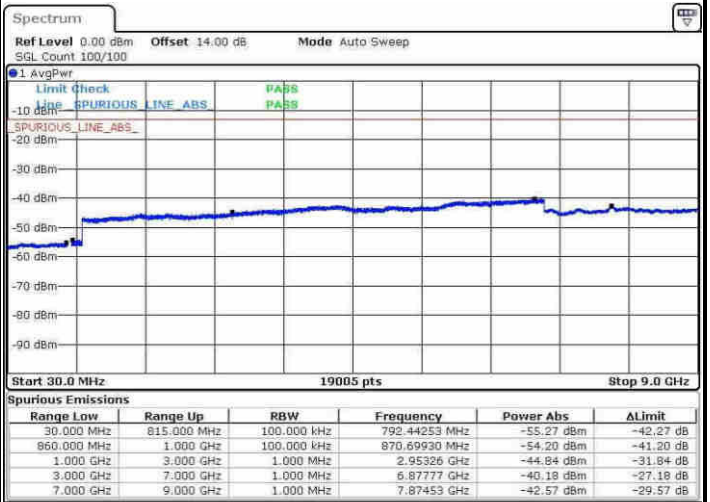

LTE Band 5 / 5MHz

Lowest Channel / QPSK

Lowest Channel / 16QAM

Date: 12 APR 2017 21:04:21

Date: 12 APR 2017 21:05:18

Middle Channel / QPSK

Middle Channel / 16QAM

Date: 12 APR 2017 22:29:20

Date: 12 APR 2017 21:07:50

LTE Band 5 / 5MHz

Highest Channel / QPSK

Date: 12 APR 2017 21:18:09

Highest Channel / 16QAM

Date: 12 APR 2017 21:17:05

LTE Band 5 / 10MHz

Lowest Channel / QPSK

Date: 12 APR 2017 22:38:35

Lowest Channel / 16QAM

Date: 12 APR 2017 22:37:27

LTE Band 5 / 10MHz

Middle Channel / QPSK

Middle Channel / 16QAM

Date: 12 APR 2017 21:27:59

Date: 12 APR 2017 22:38:30

Highest Channel / QPSK

Highest Channel / 16QAM

Date: 12 APR 2017 22:42:41

Date: 12 APR 2017 22:41:12

LTE Band 5 / 1.4MHz

Lowest Channel / 64QAM

Middle Channel / 64QAM

Date: 30.MAY.2017 12:55:13