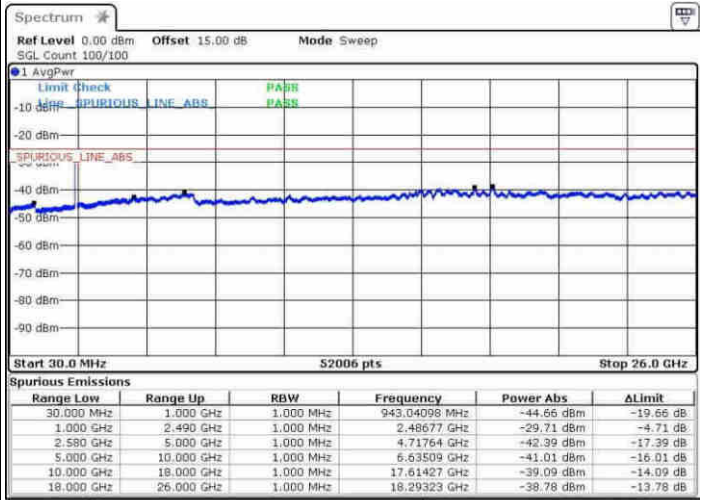

Lowest Channel / 64QAM

Date: 22 APR 2017 14:51:21

LTE Band 7 / 15MHz+15MHz

Middle Channel / Q

Middle Channel / 16QAM

Date: 22 APR 2017 14:44:02

Date: 22 APR 2017 14:46:36

Middle Channel / 64QAM

Date: 22 APR 2017 14:52:56

LTE Band 7 / 15MHz+15MHz

Highest Channel / Q

Highest Channel / 16QAM

Date: 22 APR 2017 14:40:32

Date: 22 APR 2017 14:38:27

Highest Channel / 64QAM

Date: 22 APR 2017 14:37:26

LTE Band 7 / 15MHz+20MHz

Lowest Channel / Q

Lowest Channel / 16QAM

Date: 22 APR 2017 13:47:07

Date: 22 APR 2017 13:48:13

Lowest Channel / 64QAM

Date: 22 APR 2017 13:49:41

LTE Band 7 / 15MHz+20MHz