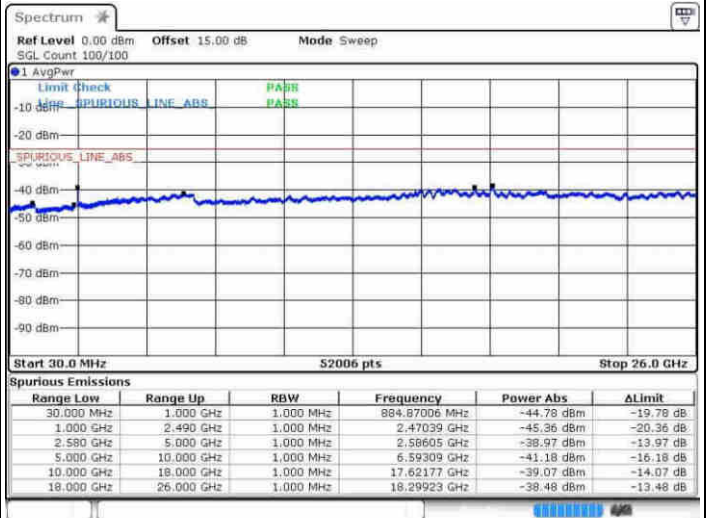

Date: 22 APR 2017 14:52:56

LTE Band 7 / 15MHz+15MHz

Highest Channel / Q

Highest Channel / 16QAM

Date: 22 APR 2017 14:40:32

Date: 22 APR 2017 14:38:27

Highest Channel / 64QAM

Date: 22 APR 2017 14:37:26

LTE Band 7 / 15MHz+20MHz

Lowest Channel / Q

Lowest Channel / 16QAM

Date: 22 APR 2017 13:47:07

Date: 22 APR 2017 13:48:13

Lowest Channel / 64QAM

Date: 22 APR 2017 13:49:41

LTE Band 7 / 15MHz+20MHz