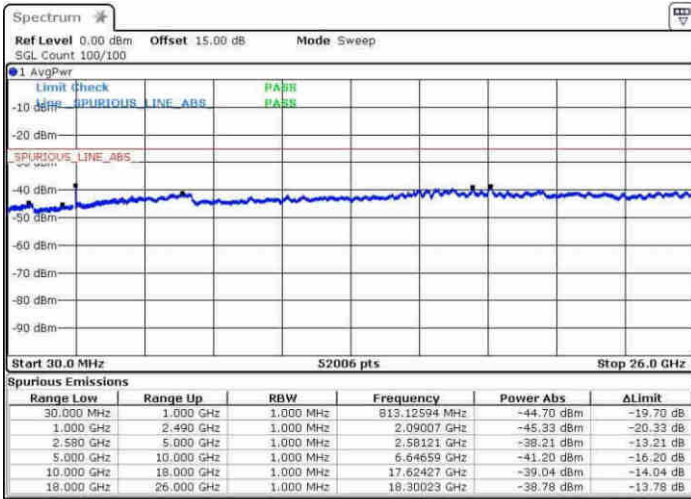

Middle Channel / Q

Middle Channel / 16QAM

Date: 22 APR 2017 14:06:41

Date: 22 APR 2017 14:07:57

Middle Channel / 64QAM

Date: 22 APR 2017 14:01:04

LTE Band 7 / 15MHz+20MHz

Highest Channel / Q

Highest Channel / 16QAM

Date: 22 APR 2017 14:10:54

Date: 22 APR 2017 14:09:54

Highest Channel / 64QAM

Date: 22 APR 2017 14:12:06

LTE Band 7 / 20MHz+10MHz

Lowest Channel / Q

Lowest Channel / 16QAM

Date: 22 APR 2017 15:22:07

Date: 22 APR 2017 15:24:24

Lowest Channel / 64QAM

Date: 22 APR 2017 15:25:44

LTE Band 7 / 20MHz+10MHz

Middle Channel / Q

Middle Channel / 16QAM

Date: 22 APR 2017 15:30:05