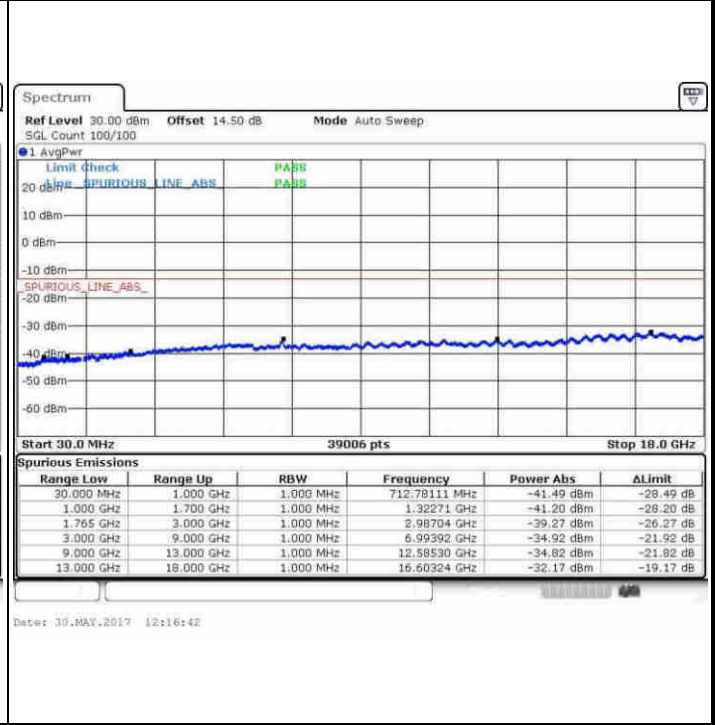

Highest Channel / 64QAM

Date: 30.MAY.2017 10:49:02

LTE Band 4 / 10MHz

Lowest Channel / 64QAM

Middle Channel / 64QAM

Date: 30.MAY.2017 10:55:12

Date: 30.MAY.2017 10:57:29

Highest Channel / 64QAM

Date: 30.MAY.2017 11:02:24

LTE Band 4 / 15MHz

Lowest Channel / 64QAM

Middle Channel / 64QAM

Date: 30.MAY.2017 11:05:00

Date: 30.MAY.2017 11:05:57

Highest Channel / 64QAM

Date: 30.MAY.2017 11:09:03

LTE Band 4 / 20MHz

Lowest Channel / 64QAM

Middle Channel / 64QAM

Highest Channel / 64QAM

LTE Band 5 / 1.4MHz

Lowest Channel / QPSK

Lowest Channel / 16QAM

Date: 12 APR 2017 20:23:51