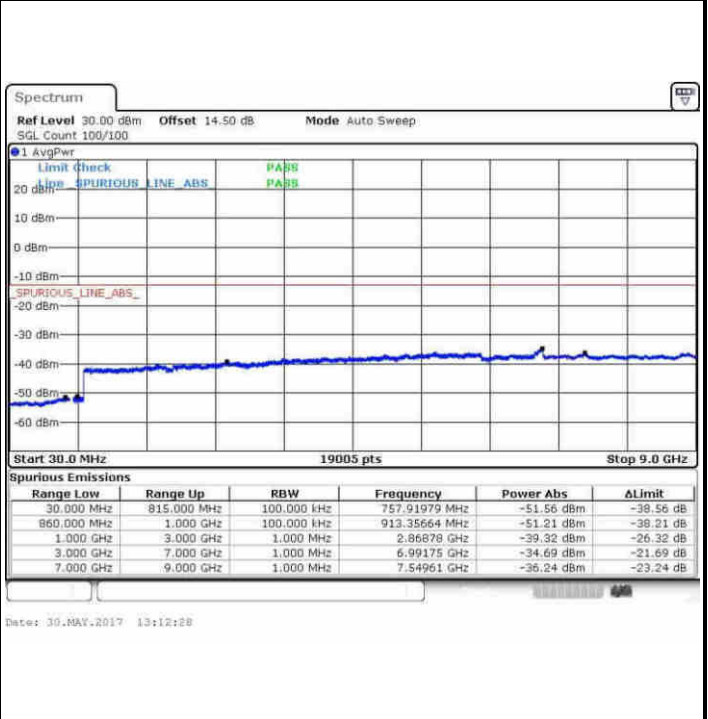

Highest Channel / QPSK

Highest Channel / 16QAM

Date: 12 APR 2017 22:42:41

Date: 12 APR 2017 22:41:12

LTE Band 5 / 1.4MHz

Lowest Channel / 64QAM

Middle Channel / 64QAM

Date: 30.MAY.2017 12:55:13

Date: 30.MAY.2017 12:58:20

Highest Channel / 64QAM

Date: 30.MAY.2017 13:04:19

LTE Band 5 / 3MHz

Lowest Channel / 64QAM

Middle Channel / 64QAM

Highest Channel / 64QAM

LTE Band 5 / 5MHz

Lowest Channel / 64QAM

Middle Channel / 64QAM

Date: 30.MAY.2017 13:22:37

Date: 30.MAY.2017 13:23:26

Highest Channel / 64QAM

Date: 30.MAY.2017 13:29:28

LTE Band 5 / 10MHz

Lowest Channel / 64QAM