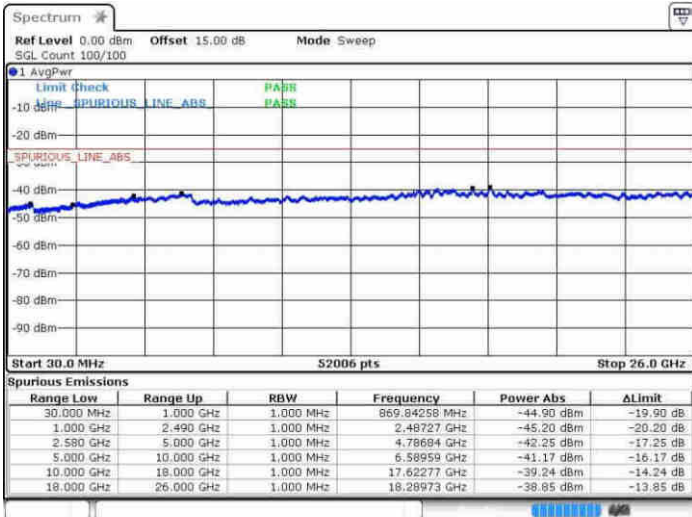

Date: 30.MAY.2017 14:04:46

LTE Band 7 / 15MHz

Lowest Channel / 64QAM

Middle Channel / 64QAM

Date: 30.MAY.2017 14:07:52

Date: 30.MAY.2017 14:08:58

Highest Channel / 64QAM

Date: 30.MAY.2017 14:12:01

LTE Band 7 / 20MHz

Lowest Channel / 64QAM

Middle Channel / 64QAM

Highest Channel / 64QAM

LTE Band 7 CA

LTE Band 7 / 10MHz+20MHz

Middle Channel / Q

Middle Channel / 16QAM

Date: 22 APR 2017 16:03:23

Date: 22 APR 2017 16:04:19

Middle Channel / 64QAM

Date: 22 APR 2017 16:05:56

LTE Band 7 / 10MHz+20MHz

Highest Channel / Q

Highest Channel / 16QAM

Date: 22 APR 2017 16:00:27