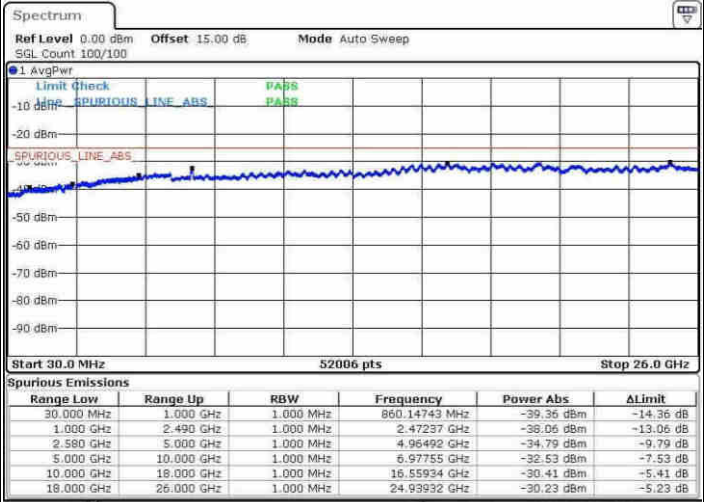

Date: 5.APR.2017 15:55:51

Date: 5.APR.2017 15:56:46

Middle Channel / QPSK

Middle Channel / 16QAM

Date: 5.APR.2017 16:02:08

Date: 5.APR.2017 16:03:02

LTE Band 7 / 5MHz

Highest Channel / QPSK

Highest Channel / 16QAM

LTE Band 7 / 10MHz

Lowest Channel / QPSK

Lowest Channel / 16QAM

LTE Band 7 / 10MHz

Middle Channel / QPSK

Middle Channel / 16QAM

Date: 5.APR.2017 16:47:08

Date: 5.APR.2017 16:48:02

Highest Channel / QPSK

Highest Channel / 16QAM

Date: 5.APR.2017 17:06:58

Date: 5.APR.2017 17:07:52

LTE Band 7 / 15MHz

Lowest Channel / QPSK

Lowest Channel / 16QAM