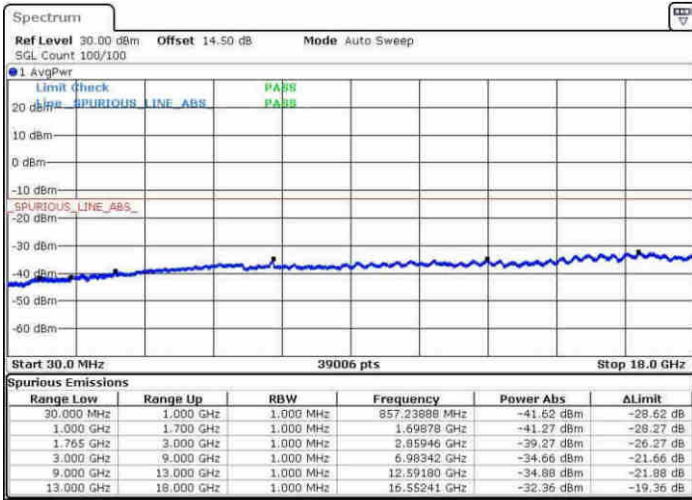

LTE Band 4 / 20MHz

Middle Channel / QPSK

Middle Channel / 16QAM

Highest Channel / QPSK

Highest Channel / 16QAM

LTE Band 4 / 1.4MHz

Lowest Channel / 64QAM

Middle Channel / 64QAM

Date: 30.MAY.2017 10:26:27

Date: 30.MAY.2017 10:24:30

Highest Channel / 64QAM

Date: 30.MAY.2017 10:23:08

LTE Band 4 / 3MHz

Lowest Channel / 64QAM

Middle Channel / 64QAM

Date: 30.MAY.2017 10:34:50

Date: 30.MAY.2017 10:36:45

Highest Channel / 64QAM

Date: 30.MAY.2017 10:40:18

LTE Band 4 / 5MHz

Lowest Channel / 64QAM

Middle Channel / 64QAM

Date: 30.MAY.2017 10:44:03

Date: 30.MAY.2017 10:45:18