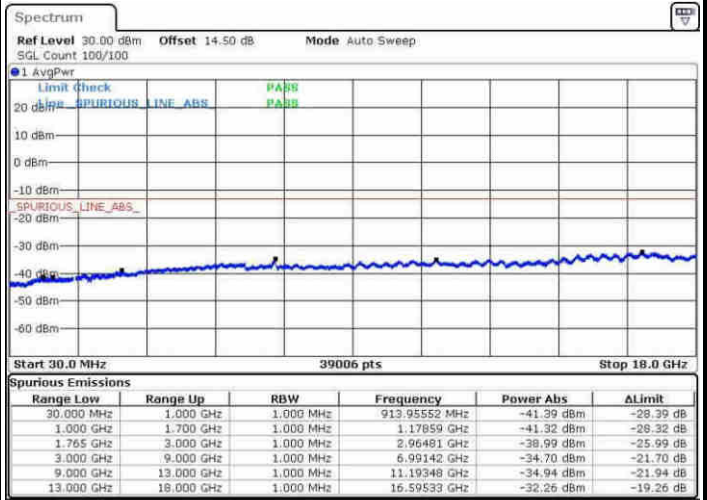

Highest Channel / 64QAM

Date: 30.MAY.2017 10:49:02

LTE Band 4 / 10MHz

Lowest Channel / 64QAM

Middle Channel / 64QAM

Date: 30.MAY.2017 10:55:12

Date: 30.MAY.2017 10:57:29

Highest Channel / 64QAM

Date: 30.MAY.2017 11:02:24

LTE Band 4 / 15MHz

Lowest Channel / 64QAM

Middle Channel / 64QAM

Date: 30.MAY.2017 11:05:00

Date: 30.MAY.2017 11:05:57

Highest Channel / 64QAM

Date: 30.MAY.2017 11:09:03