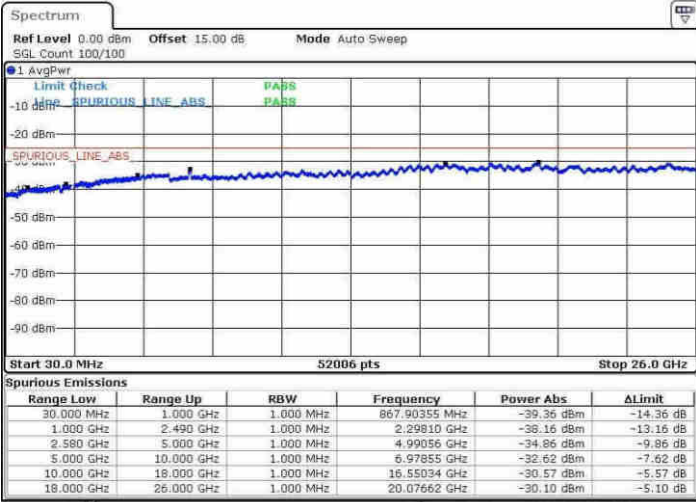

Date: 5.APR.2017 15:55:51

Date: 5.APR.2017 15:56:46

Middle Channel / QPSK

Middle Channel / 16QAM

Date: 5.APR.2017 16:02:08

Date: 5.APR.2017 16:03:02

LTE Band 7 / 5MHz

Highest Channel / QPSK

Highest Channel / 16QAM

LTE Band 7 / 10MHz

Lowest Channel / QPSK

Lowest Channel / 16QAM

LTE Band 7 / 10MHz

Middle Channel / QPSK

Middle Channel / 16QAM

Date: 5.APR.2017 16:47:08

Date: 5.APR.2017 16:48:02

Highest Channel / QPSK

Highest Channel / 16QAM

Date: 5.APR.2017 17:06:58

Date: 5.APR.2017 17:07:52

LTE Band 7 / 15MHz

Lowest Channel / QPSK

Lowest Channel / 16QAM