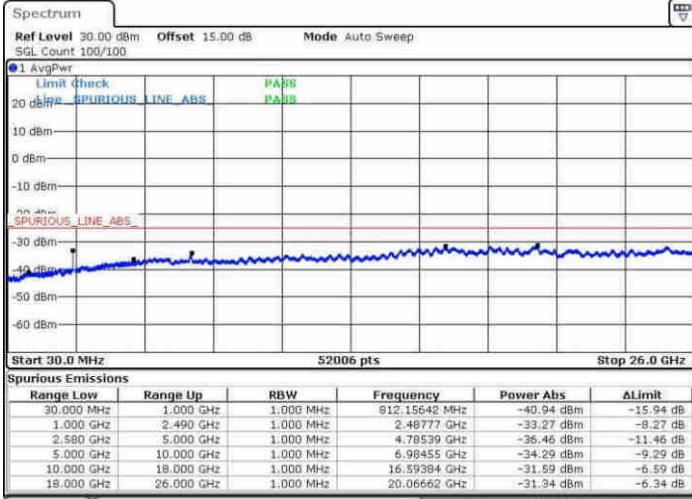

Date: 5.APR.2017 17:42:54

Highest Channel / QPSK

Highest Channel / 16QAM

Date: 5.APR.2017 17:49:14

Date: 5.APR.2017 17:50:09

LTE Band 7 / 5MHz

Lowest Channel / 64QAM

Middle Channel / 64QAM

Highest Channel / 64QAM

Lowest Channel / 64QAM

LTE Band 7 / 10MHz

Lowest Channel / 64QAM

Middle Channel / 64QAM

Date: 30.MAY.2017 13:56:58

Date: 30.MAY.2017 13:59:31

Highest Channel / 64QAM

Date: 30.MAY.2017 14:04:46

LTE Band 7 / 15MHz

Lowest Channel / 64QAM

Middle Channel / 64QAM

Date: 30.MAY.2017 14:07:52

Date: 30.MAY.2017 14:08:58

Highest Channel / 64QAM

Date: 30.MAY.2017 14:12:01