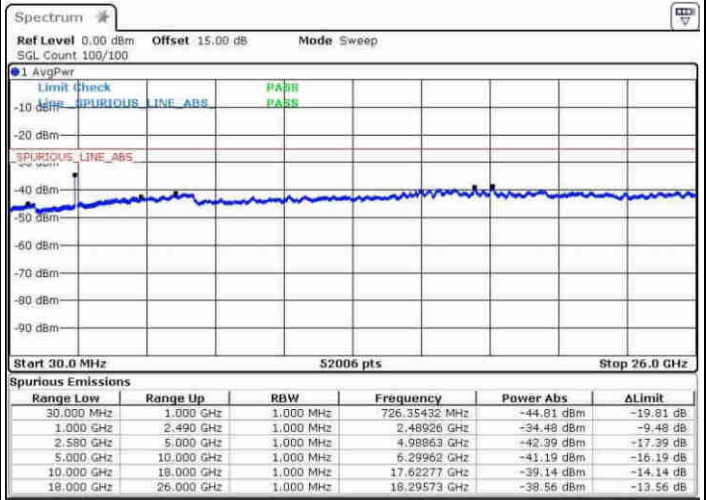

Date: 22 APR 2017 14:52:56

LTE Band 7 / 15MHz+15MHz

Highest Channel / Q

Highest Channel / 16QAM

Date: 22 APR 2017 14:40:32

Date: 22 APR 2017 14:38:27

Highest Channel / 64QAM

Date: 22 APR 2017 14:37:26

LTE Band 7 / 15MHz+20MHz

Lowest Channel / Q

Lowest Channel / 16QAM

Date: 22 APR 2017 13:47:07

Date: 22 APR 2017 13:48:13

Lowest Channel / 64QAM

Date: 22 APR 2017 13:49:41

LTE Band 7 / 15MHz+20MHz

Middle Channel / Q

Middle Channel / 16QAM

Date: 22 APR 2017 14:06:41

Date: 22 APR 2017 14:07:57

Middle Channel / 64QAM

Date: 22 APR 2017 14:01:04

LTE Band 7 / 15MHz+20MHz

Highest Channel / Q

Highest Channel / 16QAM

Date: 22 APR 2017 14:10:54

Date: 22 APR 2017 14:09:54

Highest Channel / 64QAM

Date: 22 APR 2017 14:12:06

LTE Band 7 / 20MHz+10MHz

Lowest Channel / Q

Lowest Channel / 16QAM