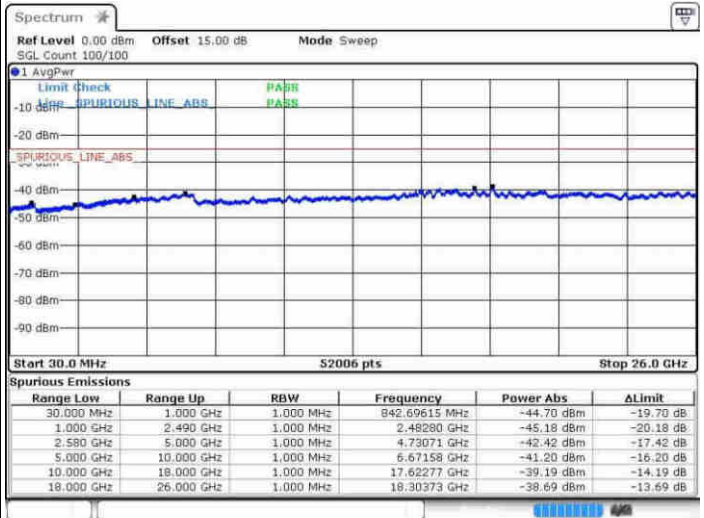

Date: 22 APR 2017 16:03:23

Date: 22 APR 2017 16:04:19

Middle Channel / 64QAM

Date: 22 APR 2017 16:05:56

LTE Band 7 / 10MHz+20MHz

Highest Channel / Q

Highest Channel / 16QAM

Date: 22 APR 2017 16:00:27

Date: 22 APR 2017 15:58:08

Highest Channel / 64QAM

Date: 22 APR 2017 15:56:52

LTE Band 7 / 15MHz+15MHz

Lowest Channel / Q

Lowest Channel / 16QAM

Date: 22 APR 2017 15:11:04

Date: 22 APR 2017 14:56:14