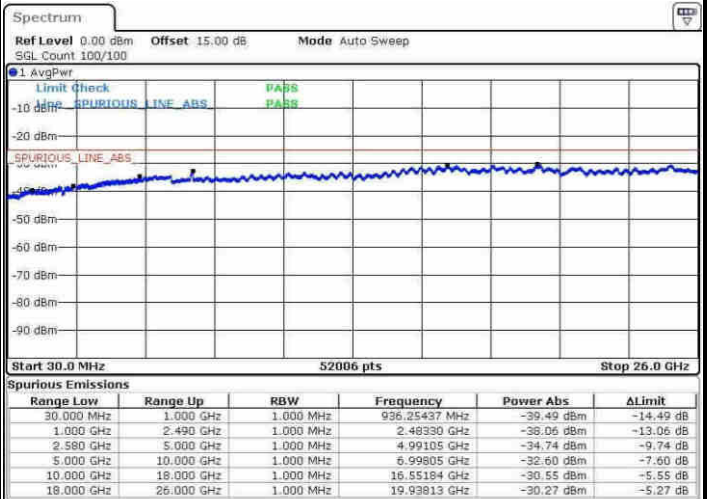

Date: 5.APR.2017 16:48:02

Highest Channel / QPSK

Highest Channel / 16QAM

Date: 5.APR.2017 17:06:58

Date: 5.APR.2017 17:07:52

LTE Band 7 / 15MHz

Lowest Channel / QPSK

Lowest Channel / 16QAM

Date: 9.APR.2017 17:14:19

Date: 9.APR.2017 17:15:04

Middle Channel / QPSK

Middle Channel / 16QAM

Date: 9.APR.2017 17:16:42

Date: 9.APR.2017 17:17:36

LTE Band 7 / 15MHz

Highest Channel / QPSK