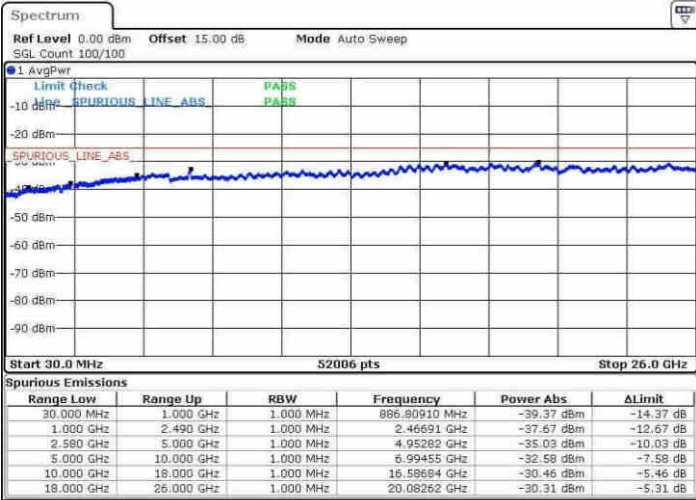

Date: 9.APR.2017 17:14:19

Date: 9.APR.2017 17:15:04

Middle Channel / QPSK

Middle Channel / 16QAM

Date: 9.APR.2017 17:16:42

Date: 9.APR.2017 17:17:36

LTE Band 7 / 15MHz

Highest Channel / QPSK

Highest Channel / 16QAM

LTE Band 7 / 20MHz

Lowest Channel / QPSK

Lowest Channel / 16QAM

LTE Band 7 / 20MHz

Middle Channel / QPSK

Middle Channel / 16QAM

Date: 5.APR.2017 17:42:00

Date: 5.APR.2017 17:42:54

Highest Channel / QPSK

Highest Channel / 16QAM

Date: 5.APR.2017 17:49:14

Date: 5.APR.2017 17:50:09

LTE Band 7 / 5MHz

Lowest Channel / 64QAM

Middle Channel / 64QAM