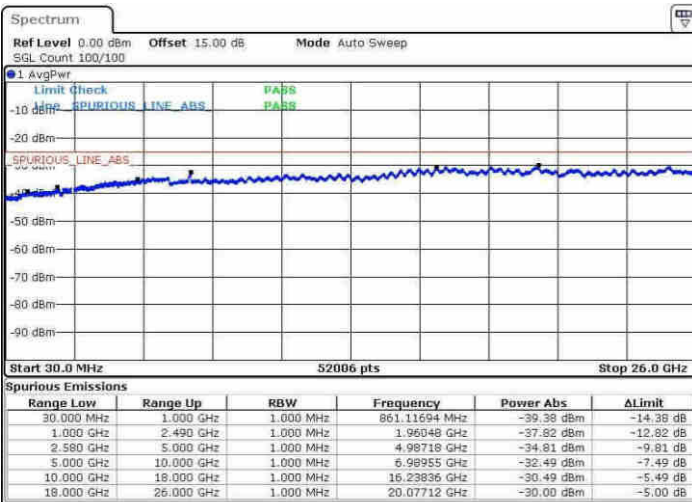

Lowest Channel / 64QAM

Middle Channel / 64QAM

Date: 30.MAY.2017 13:22:37

Date: 30.MAY.2017 13:23:26

Highest Channel / 64QAM

Date: 30.MAY.2017 13:29:28

LTE Band 5 / 10MHz

Lowest Channel / 64QAM

Middle Channel / 64QAM

Date: 30.MAY.2017 13:33:31

Date: 30.MAY.2017 13:34:21

Highest Channel / 64QAM

Date: 30.MAY.2017 13:39:07

LTE Band 7 / 5MHz

Lowest Channel / QPSK

Lowest Channel / 16QAM

Date: 5.APR.2017 15:55:51

Date: 5.APR.2017 15:56:46

Middle Channel / QPSK

Middle Channel / 16QAM

Date: 5.APR.2017 16:02:08

Date: 5.APR.2017 16:03:02

LTE Band 7 / 5MHz

Highest Channel / QPSK