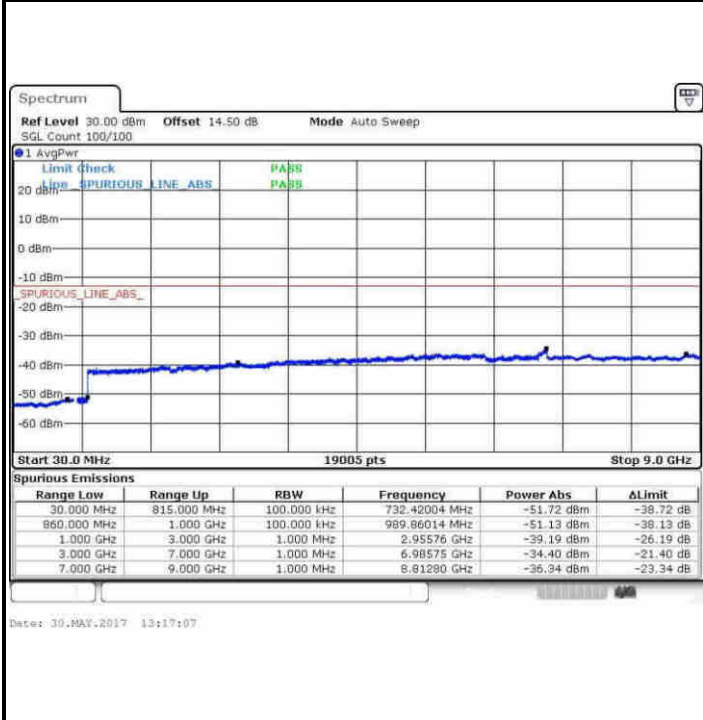

Highest Channel / QPSK

Highest Channel / 16QAM

Date: 12 APR 2017 22:42:41

Date: 12 APR 2017 22:41:12

LTE Band 5 / 1.4MHz

Lowest Channel / 64QAM

Middle Channel / 64QAM

Date: 30.MAY.2017 12:55:13

Date: 30.MAY.2017 12:58:20

Highest Channel / 64QAM

Date: 30.MAY.2017 13:04:19

LTE Band 5 / 3MHz

Lowest Channel / 64QAM

Middle Channel / 64QAM

Highest Channel / 64QAM

LTE Band 5 / 5MHz

Lowest Channel / 64QAM

Middle Channel / 64QAM

Date: 30.MAY.2017 13:22:37

Date: 30.MAY.2017 13:23:26

Highest Channel / 64QAM

Date: 30.MAY.2017 13:29:28

LTE Band 5 / 10MHz

Lowest Channel / 64QAM