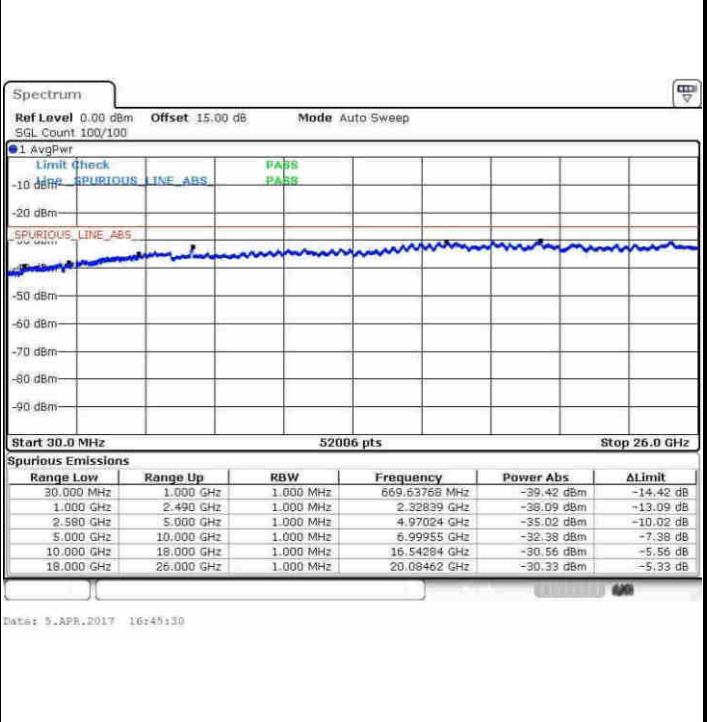

Date: 5.APR.2017 15:55:51

Date: 5.APR.2017 15:56:46

Middle Channel / QPSK

Middle Channel / 16QAM

Date: 5.APR.2017 16:02:08

Date: 5.APR.2017 16:03:02

LTE Band 7 / 5MHz

Highest Channel / QPSK

Highest Channel / 16QAM

LTE Band 7 / 10MHz

Lowest Channel / QPSK

Lowest Channel / 16QAM

LTE Band 7 / 10MHz

Middle Channel / QPSK

Middle Channel / 16QAM

Date: 5.APR.2017 16:47:08

Date: 5.APR.2017 16:48:02

Highest Channel / QPSK

Highest Channel / 16QAM

Date: 5.APR.2017 17:06:58

Date: 5.APR.2017 17:07:52

LTE Band 7 / 15MHz

Lowest Channel / QPSK

Lowest Channel / 16QAM