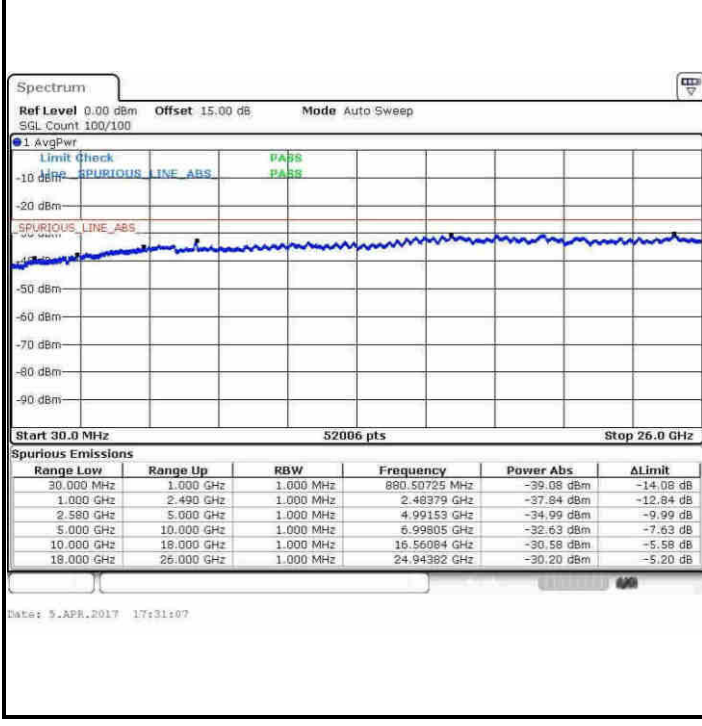

Date: 5.APR.2017 16:48:02

Highest Channel / QPSK

Highest Channel / 16QAM

Date: 5.APR.2017 17:06:58

Date: 5.APR.2017 17:07:52

LTE Band 7 / 15MHz

Lowest Channel / QPSK

Lowest Channel / 16QAM

Date: 9.APR.2017 17:14:19

Date: 9.APR.2017 17:15:04

Middle Channel / QPSK

Middle Channel / 16QAM

Date: 9.APR.2017 17:16:42

Date: 9.APR.2017 17:17:36

LTE Band 7 / 15MHz

Highest Channel / QPSK

Highest Channel / 16QAM

LTE Band 7 / 20MHz

Lowest Channel / QPSK

Lowest Channel / 16QAM

LTE Band 7 / 20MHz

Middle Channel / QPSK

Middle Channel / 16QAM

Date: 5.APR.2017 17:42:00