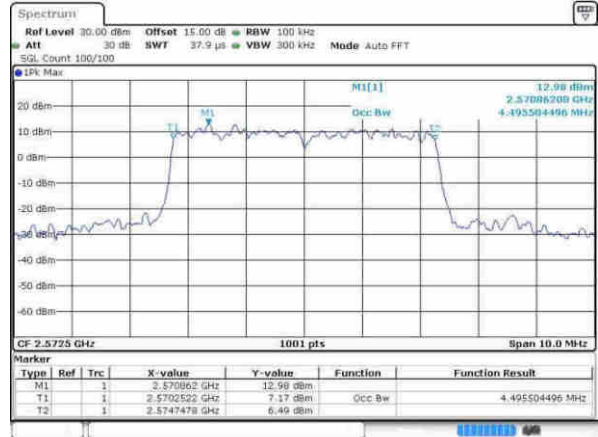

Date: 31.MAY.2017 09:14:44

LTE Band 26

CH26765 / 15MHz / 64QAM

LTE Band 38

Lowest Channel / 5MHz / QPSK

Date: 9 APR 2017 14:47:27

Lowest Channel / 5MHz / 16QAM

Date: 9 APR 2017 14:47:37