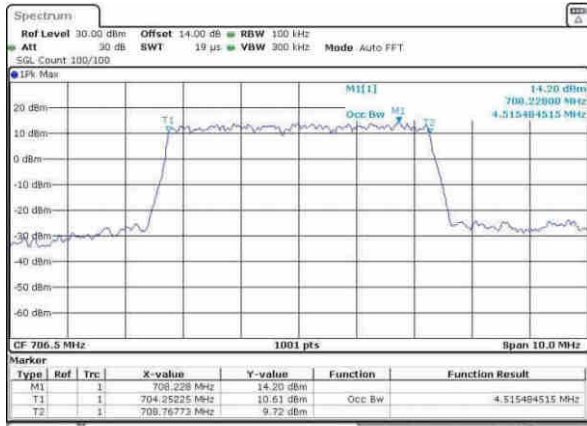

Date: 3,MAY,2017 09:12:02

Highest Channel / 10MHz / 16QAM

Date: 3,MAY,2017 09:12:13

LTE Band 17

Lowest Channel / 5MHz / 64QAM

Date: 30.MAY.2017 18:37:33

Lowest Channel / 10MHz / 64QAM

Date: 30.MAY.2017 18:44:10