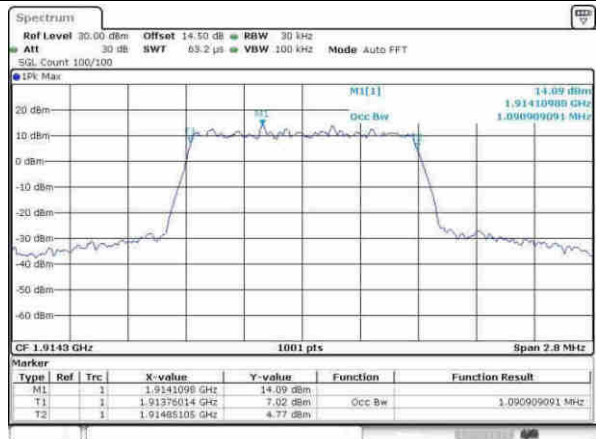

LTE Band 25

Lowest Channel / 1.4MHz / QPSK

Date: 8.APR.2017 10:35:41

Lowest Channel / 1.4MHz / 16QAM

Date: 8.APR.2017 10:35:51

Middle Channel / 1.4MHz / QPSK

Date: 14.MAY.2017 11:33:40

Middle Channel / 1.4MHz / 16QAM

Date: 8.APR.2017 10:32:18

Highest Channel / 1.4MHz / QPSK

Date: 8.APR.2017 10:34:47

Highest Channel / 1.4MHz / 16QAM

Date: 8.APR.2017 10:34:57

LTE Band 25

Lowest Channel / 3MHz / QPSK

Date: 8.APR.2017 11:02:12