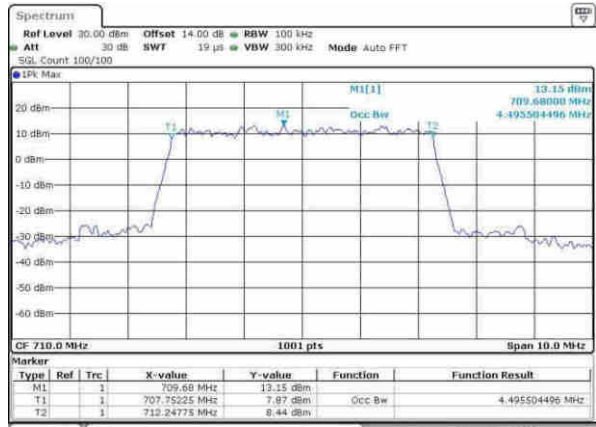

Date: 30.MAY.2017 18:27:30

LTE Band 17

Lowest Channel / 5MHz / QPSK

Date: 2,MAY,2017 23:54:58

Lowest Channel / 5MHz / 16QAM

Date: 2,MAY,2017 23:55:17

Middle Channel / 5MHz / QPSK

Date: 2,MAY,2017 00:52:13

Middle Channel / 5MHz / 16QAM

Date: 2,MAY,2017 00:52:23

Highest Channel / 5MHz / QPSK

Date: 2,MAY,2017 00:54:49

Highest Channel / 5MHz / 16QAM

Date: 2,MAY,2017 01:21:36

LTE Band 17

Lowest Channel / 10MHz / QPSK