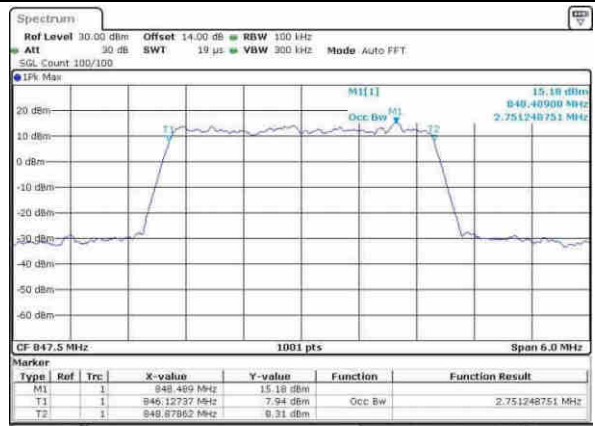

Date: 31.MAY.2017 09:40:33

Middle Channel / 1.4MHz / 64QAM

Date: 31.MAY.2017 09:34:48

Middle Channel / 3MHz / 64QAM

Date: 31.MAY.2017 09:45:44

Highest Channel / 1.4MHz / 64QAM

Date: 31.MAY.2017 09:35:16

Highest Channel / 3MHz / 64QAM

Date: 31.MAY.2017 09:46:11

LTE Band 26

Lowest Channel / 5MHz / 64QAM

Date: 31.MAY.2017 09:52:29

Lowest Channel / 10MHz / 64QAM

Date: 31.MAY.2017 09:50:14

Middle Channel / 5MHz / 64QAM

Date: 31.MAY.2017 09:57:05