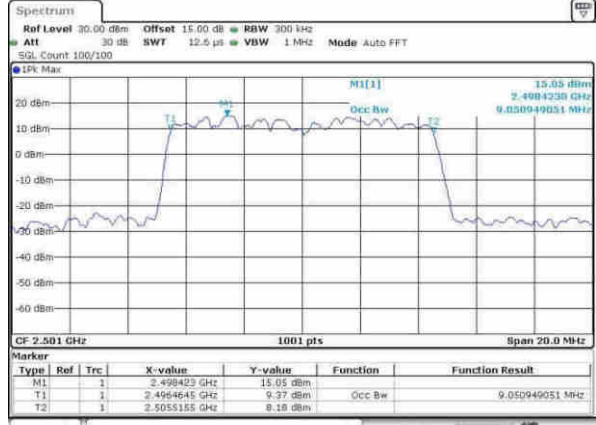

Lowest Channel / 10MHz / 16QAM

Date: 14.APR.2017 08:59:10