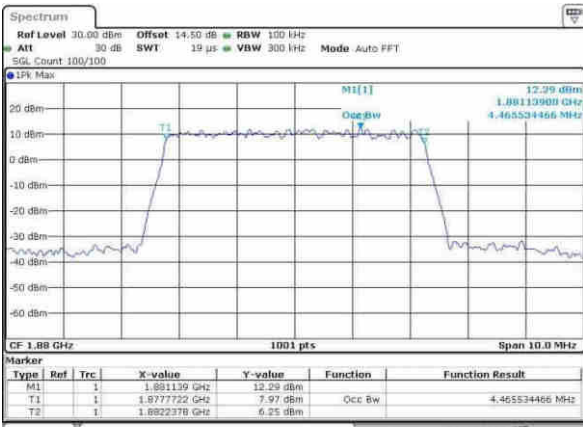

Middle Channel / 5MHz / 64QAM

Date: 30.MAY.2017 14:57:57