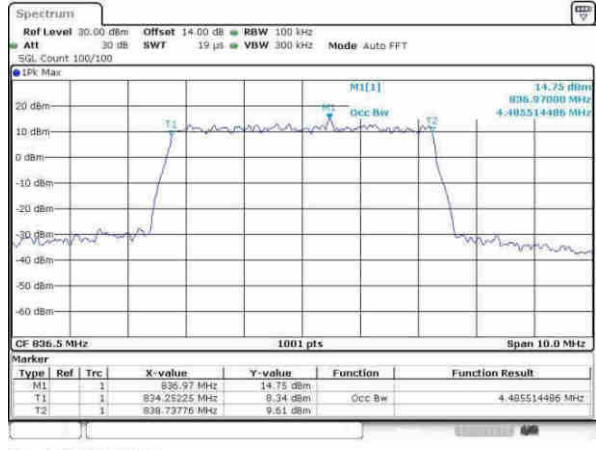

LTE Band 26

Lowest Channel / 5MHz / QPSK

Date: 9-AFR,2017 16:56:22

Lowest Channel / 5MHz / 16QAM

Date: 9-AFR,2017 16:56:23

Middle Channel / 5MHz / QPSK

Date: 9-AFR,2017 17:03:44

Middle Channel / 5MHz / 16QAM

Date: 9-AFR,2017 17:03:55

Highest Channel / 5MHz / QPSK

Date: 9-AFR,2017 17:06:24

Highest Channel / 5MHz / 16QAM

Date: 9-AFR,2017 17:06:24

LTE Band 26

Lowest Channel / 10MHz / QPSK

Date: 9-AFR, 2017 17:13:45