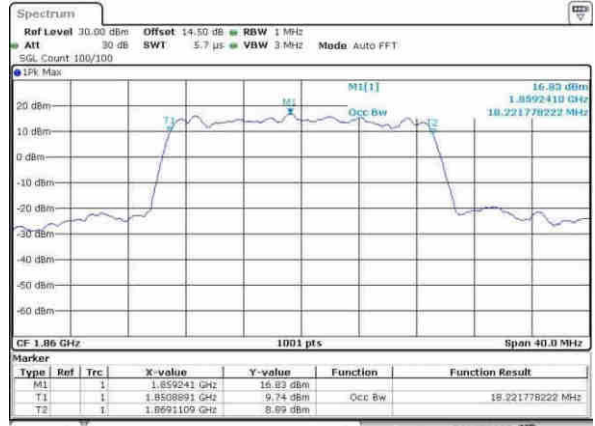

Date: 30.MAY.2017 15:06:06

LTE Band 25

Lowest Channel / 15MHz / 64QAM

Date: 30_May_2017 15:12:19T

Lowest Channel / 20MHz / 64QAM

Date: 30_May_2017 15:12:32T

Middle Channel / 15MHz / 64QAM

Date: 30_May_2017 15:16:33T

Middle Channel / 20MHz / 64QAM

Date: 30_May_2017 15:20:42T

Highest Channel / 15MHz / 64QAM

Date: 30_May_2017 15:17:19T

Highest Channel / 20MHz / 64QAM

Date: 30_May_2017 15:29:03T

LTE Band 26

Lowest Channel / 1.4MHz / QPSK