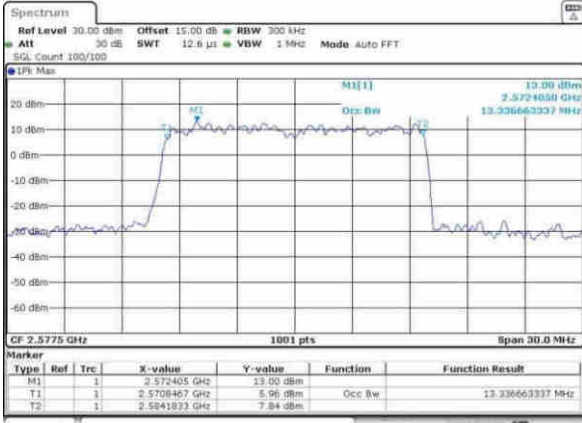

Highest Channel / 5MHz / 64QAM

Date: 30,NOV,2017 13:15:04

Highest Channel / 10MHz / 64QAM

Date: 30,NOV,2017 13:12:43

LTE Band 38

Lowest Channel / 15MHz / 64QAM

Date: 30-Nov-2017 08:18:13

Lowest Channel / 20MHz / 64QAM