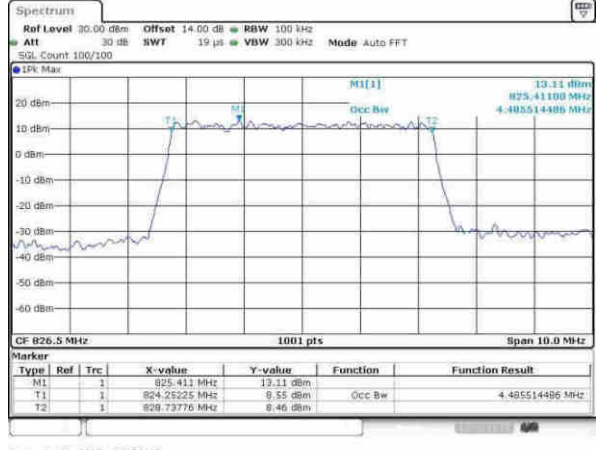

Lowest Channel / 5MHz / 16QAM

Date: 9-AFR,2017 16:56:23