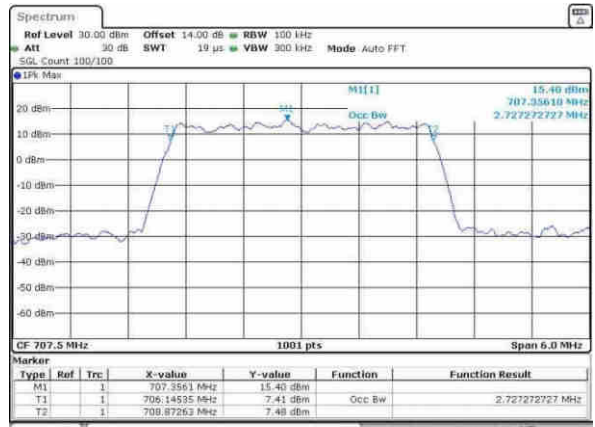

LTE Band 12

Lowest Channel / 10MHz / QPSK

Lowest Channel / 10MHz / 16QAM

Middle Channel / 10MHz / QPSK

Middle Channel / 10MHz / 16QAM

Highest Channel / 10MHz / QPSK

Highest Channel / 10MHz / 16QAM

LTE Band 12

Lowest Channel / 1.4MHz / 64QAM

Date: 30.MAY.2017 17:57:15

Lowest Channel / 3MHz / 64QAM

Date: 30.MAY.2017 18:05:27

Middle Channel / 1.4MHz / 64QAM

Date: 30.MAY.2017 18:01:49

Middle Channel / 3MHz / 64QAM

Date: 30.MAY.2017 18:06:15

Highest Channel / 1.4MHz / 64QAM

Date: 30.MAY.2017 18:02:16

Highest Channel / 3MHz / 64QAM

Date: 30.MAY.2017 18:06:41

LTE Band 12

Lowest Channel / 5MHz / 64QAM

Date: 30.MAY.2017 18:11:14

Lowest Channel / 10MHz / 64QAM