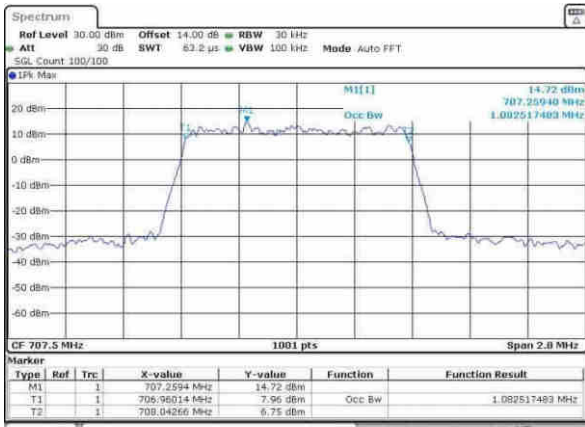

Lowest Channel / 1.4MHz / 64QAM

Date: 30.MAY.2017 17:57:15

Lowest Channel / 3MHz / 64QAM

Date: 30.MAY.2017 18:05:27

Middle Channel / 1.4MHz / 64QAM

Date: 30.MAY.2017 18:01:49

Middle Channel / 3MHz / 64QAM

Date: 30.MAY.2017 18:06:15