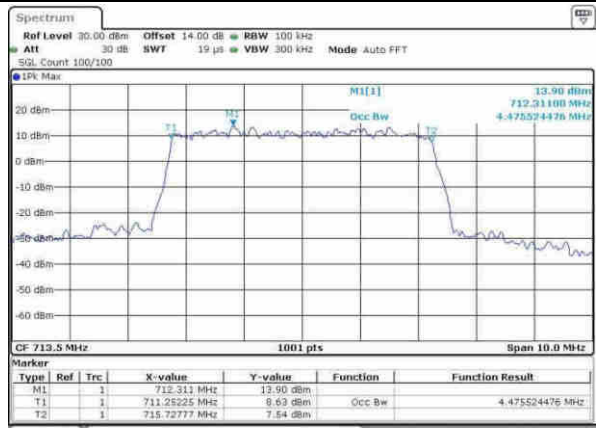

Middle Channel / 5MHz / 16QAM

Date: 2,MAY,2017 00:52:23

Highest Channel / 5MHz / QPSK

Date: 2,MAY,2017 00:54:49

Highest Channel / 5MHz / 16QAM

Date: 2,MAY,2017 01:21:36

LTE Band 17

Lowest Channel / 10MHz / QPSK