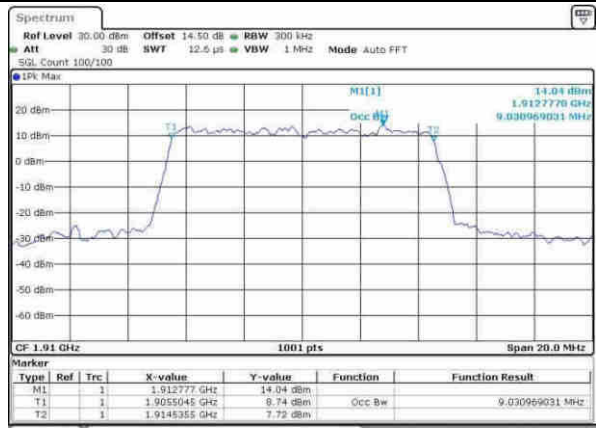

Lowest Channel / 10MHz / QPSK

Date: 8.APR.2017 11:27:10

Lowest Channel / 10MHz / 16QAM

Date: 8.APR.2017 11:27:10

Middle Channel / 10MHz / QPSK

Date: 8.APR.2017 11:30:18

Middle Channel / 10MHz / 16QAM

Date: 8.APR.2017 11:30:18

Highest Channel / 10MHz / QPSK

Date: 8.APR.2017 11:33:18

Highest Channel / 10MHz / 16QAM

Date: 8.APR.2017 11:33:18

LTE Band 25

Lowest Channel / 15MHz / QPSK

Date: 8.APR.2017 13:40:22

Lowest Channel / 15MHz / 16QAM