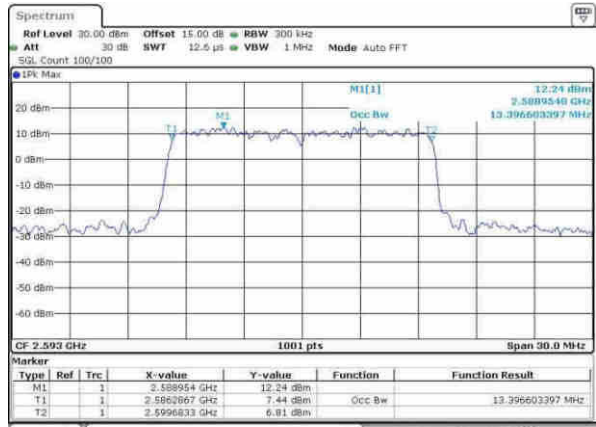

Middle Channel / 15MHz / 16QAM

Date: 14.APR.2017 09:02:32