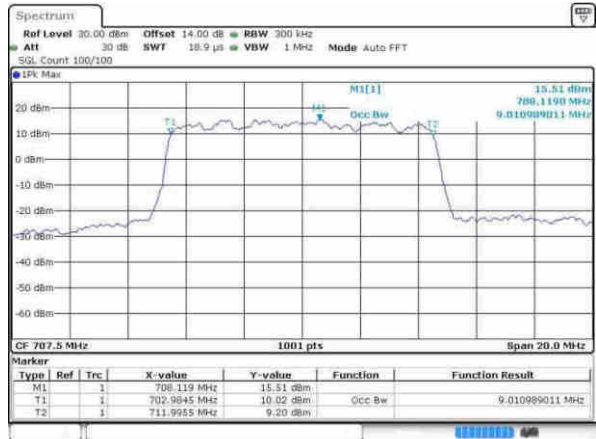

LTE Band 12

Lowest Channel / 10MHz / QPSK

Lowest Channel / 10MHz / 16QAM

Middle Channel / 10MHz / QPSK

Middle Channel / 10MHz / 16QAM

Highest Channel / 10MHz / QPSK

Highest Channel / 10MHz / 16QAM

LTE Band 12