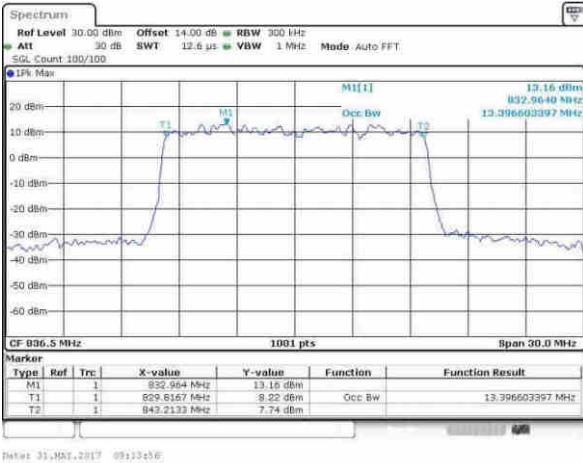

Middle Channel / 15MHz / 64QAM

Middle Channel / 20MHz / 64QAM

Date: 31.MAY.2017 09:12:56