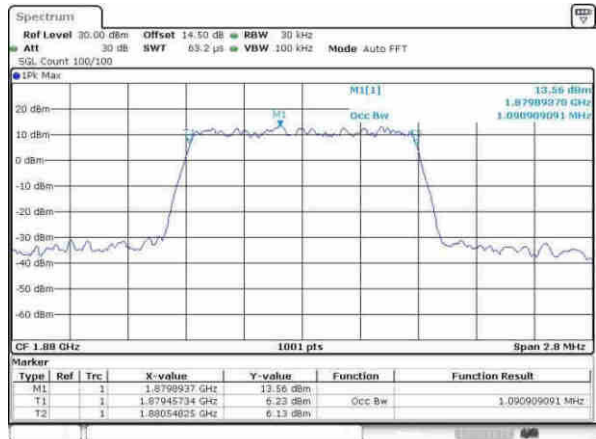

LTE Band 25

Lowest Channel / 1.4MHz / QPSK

Date: 8.APR.2017 10:35:41

Lowest Channel / 1.4MHz / 16QAM

Date: 8.APR.2017 10:35:51

Middle Channel / 1.4MHz / QPSK

Date: 14.MAY.2017 11:33:40

Middle Channel / 1.4MHz / 16QAM

Date: 8.APR.2017 10:32:18

Highest Channel / 1.4MHz / QPSK

Date: 8.APR.2017 10:34:47

Highest Channel / 1.4MHz / 16QAM

Date: 8.APR.2017 10:34:57

LTE Band 25

Lowest Channel / 3MHz / QPSK

Date: 8.APR.2017 11:02:12