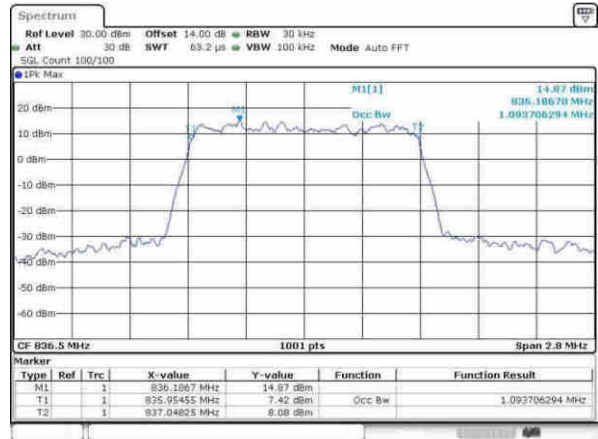

Date: 9.APR.2017 15:53:07

Lowest Channel / 1.4MHz / 16QAM

Date: 9.APR.2017 15:53:17

Middle Channel / 1.4MHz / QPSK

Date: 9.APR.2017 16:07:13

Middle Channel / 1.4MHz / 16QAM

Date: 9.APR.2017 16:07:23

Highest Channel / 1.4MHz / QPSK

Date: 9.APR.2017 16:09:53

Highest Channel / 1.4MHz / 16QAM

Date: 9.APR.2017 16:10:03

LTE Band 26

Lowest Channel / 3MHz / QPSK

Date: 9-AFR, 2017 16:39:01

Lowest Channel / 3MHz / 16QAM

Date: 9-AFR, 2017 16:39:12