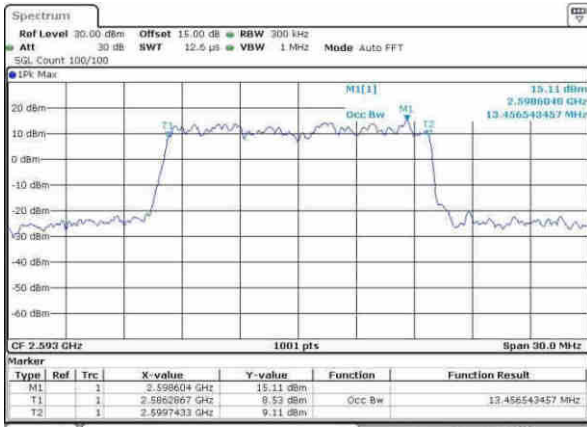

Middle Channel / 15MHz / QPSK

Date: 14.APR.2017 09:02:21