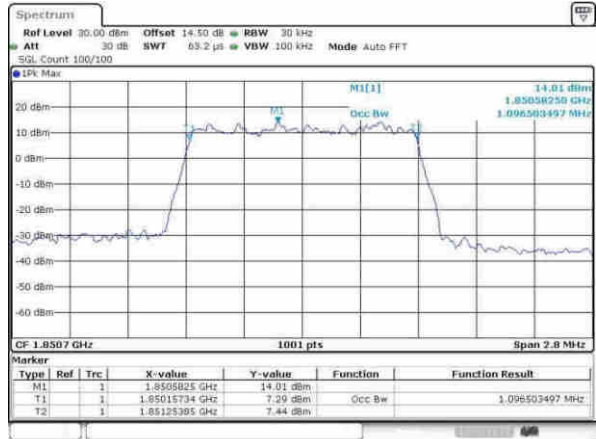

Lowest Channel / 1.4MHz / 16QAM

Date: 8.APR.2017 10:35:51