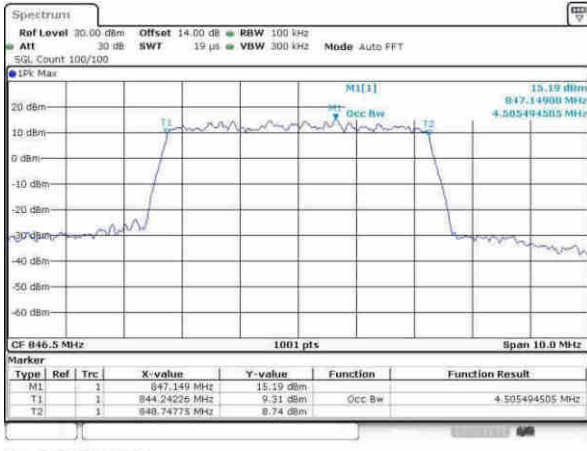

Highest Channel / 5MHz / QPSK

Date: 9-AFR,2017 17:06:24