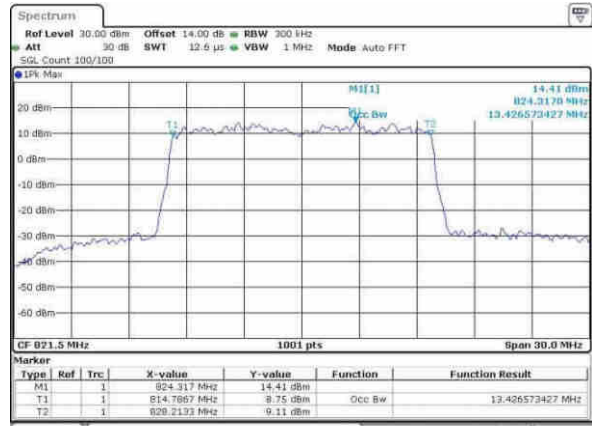

CH26765 / 15MHz / 16QAM

Date: 15_May_2017 10:55:47