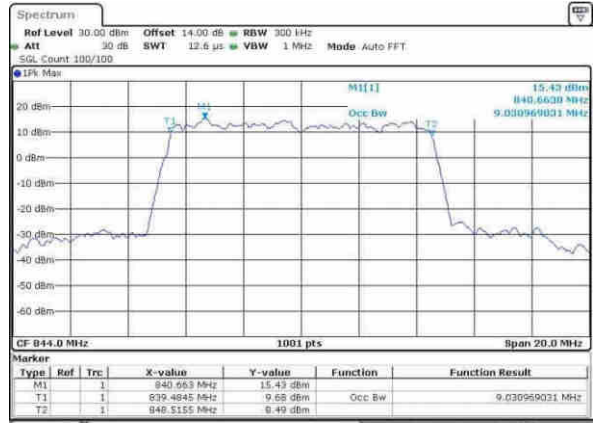

Date: 31.MAY.2017 09:46:11

LTE Band 26

Lowest Channel / 5MHz / 64QAM

Date: 31.MAY.2017 09:52:29

Lowest Channel / 10MHz / 64QAM

Date: 31.MAY.2017 09:50:14

Middle Channel / 5MHz / 64QAM

Date: 31.MAY.2017 09:57:05

Middle Channel / 10MHz / 64QAM

Date: 31.MAY.2017 09:58:15

Highest Channel / 5MHz / 64QAM

Date: 31.MAY.2017 09:57:46

Highest Channel / 10MHz / 64QAM

Date: 31.MAY.2017 09:58:21

LTE Band 26

Lowest Channel / 15MHz / 64QAM

Lowest Channel / 20MHz / 64QAM

Date: 31.MAY.2017 09:09:56

Middle Channel / 15MHz / 64QAM

Middle Channel / 20MHz / 64QAM

Date: 31.MAY.2017 09:12:56

Highest Channel / 15MHz / 64QAM

Highest Channel / 20MHz / 64QAM