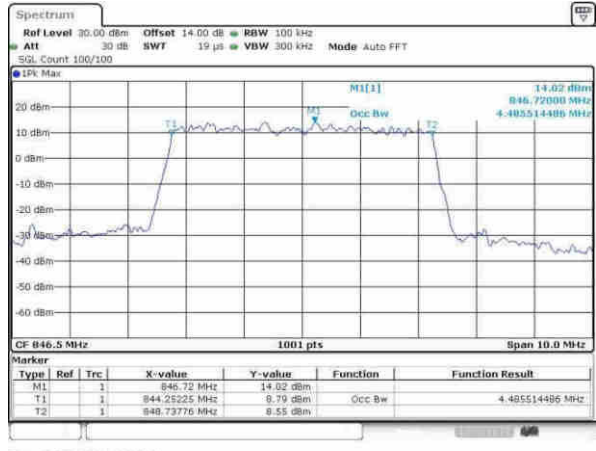

LTE Band 26

Lowest Channel / 5MHz / QPSK

Date: 9-AFR,2017 16:56:22

Lowest Channel / 5MHz / 16QAM

Date: 9-AFR,2017 16:56:23

Middle Channel / 5MHz / QPSK

Date: 9-AFR,2017 17:03:44

Middle Channel / 5MHz / 16QAM

Date: 9-AFR,2017 17:03:55

Highest Channel / 5MHz / QPSK

Date: 9-AFR,2017 17:06:24

Highest Channel / 5MHz / 16QAM

Date: 9-AFR,2017 17:06:24

LTE Band 26

Lowest Channel / 10MHz / QPSK

Date: 9-AFR, 2017 17:13:45