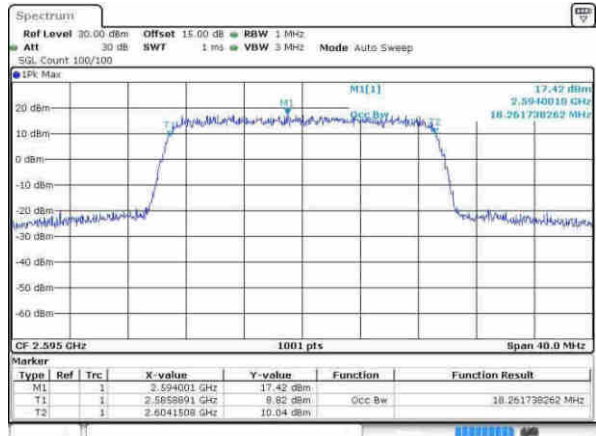

Middle Channel / 20MHz / 16QAM

Date: 9 APR 2017 14:54:40