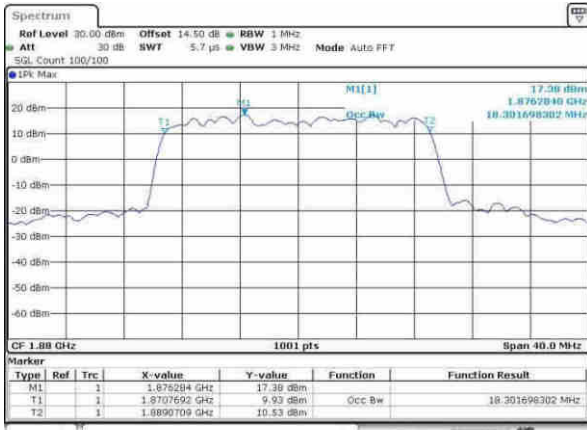

Date: 8.APR.2017 13:45:12

LTE Band 25

Lowest Channel / 20MHz / QPSK

Date: 8.APR.2017 11:53:10

Lowest Channel / 20MHz / 16QAM

Date: 8.APR.2017 11:53:16

Middle Channel / 20MHz / QPSK

Date: 8.APR.2017 11:55:10

Middle Channel / 20MHz / 16QAM

Date: 8.APR.2017 11:55:16

Highest Channel / 20MHz / QPSK

Date: 8.APR.2017 11:58:24

Highest Channel / 20MHz / 16QAM

Date: 8.APR.2017 11:58:25

LTE Band 25

Lowest Channel / 1.4MHz / 64QAM