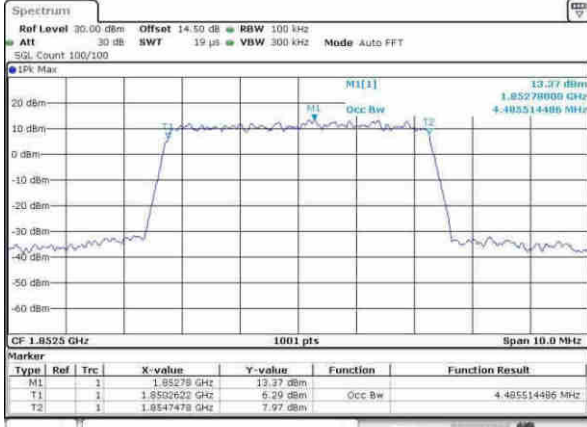

Highest Channel / 3MHz / 16QAM

Date: 8.APR.2017 11:07:02

LTE Band 25

Lowest Channel / 5MHz / QPSK

Date: 8.APR.2017 11:14:56

Lowest Channel / 5MHz / 16QAM

Date: 8.APR.2017 11:15:06

Middle Channel / 5MHz / QPSK

Date: 8.APR.2017 11:17:05

Middle Channel / 5MHz / 16QAM

Date: 8.APR.2017 11:17:46

Highest Channel / 5MHz / QPSK

Date: 8.APR.2017 11:20:15

Highest Channel / 5MHz / 16QAM

Date: 8.APR.2017 11:20:25

LTE Band 25