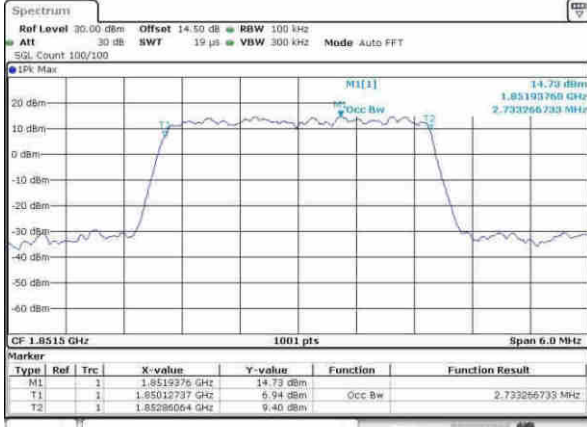

Date: 8.APR.2017 10:32:18

Highest Channel / 1.4MHz / QPSK

Date: 8.APR.2017 10:34:47

Highest Channel / 1.4MHz / 16QAM

Date: 8.APR.2017 10:34:57

LTE Band 25

Lowest Channel / 3MHz / QPSK

Date: 8.APR.2017 11:02:12