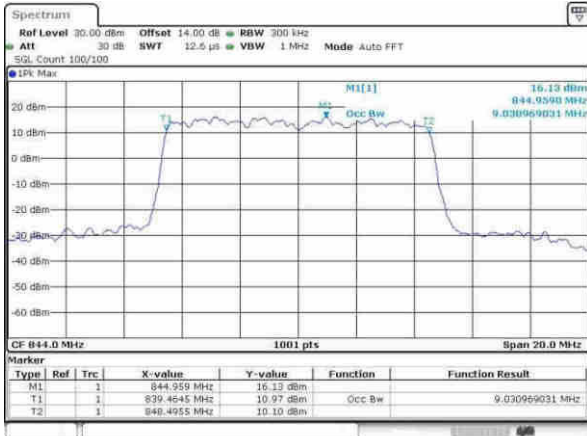

Date: 9-AFR,2017 17:03:55

Highest Channel / 5MHz / QPSK

Date: 9-AFR,2017 17:06:24

Highest Channel / 5MHz / 16QAM

Date: 9-AFR,2017 17:06:24

LTE Band 26

Lowest Channel / 10MHz / QPSK

Date: 9-AFR, 2017 17:13:45

Lowest Channel / 10MHz / 16QAM

Date: 9-AFR, 2017 17:13:55

Middle Channel / 10MHz / QPSK

Date: 9-AFR, 2017 17:13:55

Middle Channel / 10MHz / 16QAM

Date: 9-AFR, 2017 17:13:56

Highest Channel / 10MHz / QPSK

Date: 9-AFR, 2017 17:13:45

Highest Channel / 10MHz / 16QAM

Date: 9-AFR, 2017 17:13:55

LTE Band 26

Lowest Channel / 15MHz / QPSK

Date: 9-AFR, 2017 17:21:10

Lowest Channel / 15MHz / 16QAM

Date: 9-AFR, 2017 17:21:16

Middle Channel / 15MHz / QPSK