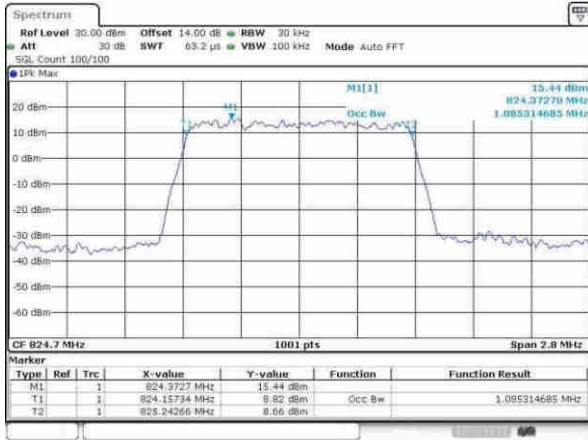

Middle Channel / 20MHz / 64QAM

Date: 30_May_2017 15:20:42T

Highest Channel / 15MHz / 64QAM

Date: 30_May_2017 15:17:19T

Highest Channel / 20MHz / 64QAM

Date: 30_May_2017 15:29:03T

LTE Band 26

Lowest Channel / 1.4MHz / QPSK

Date: 9.APR.2017 15:53:07

Lowest Channel / 1.4MHz / 16QAM

Date: 9.APR.2017 15:53:17

Middle Channel / 1.4MHz / QPSK

Date: 9.APR.2017 16:07:13

Middle Channel / 1.4MHz / 16QAM

Date: 9.APR.2017 16:07:23

Highest Channel / 1.4MHz / QPSK