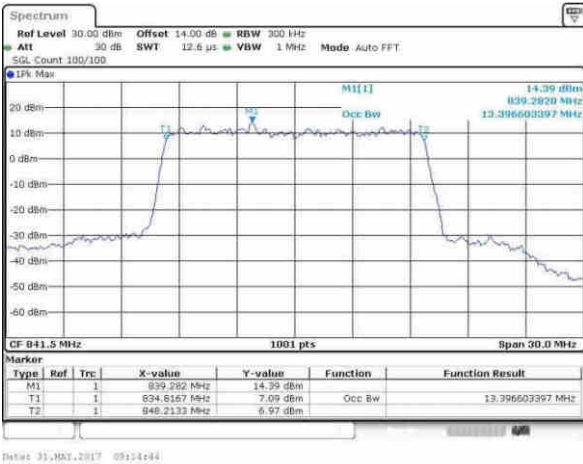

Middle Channel / 10MHz / 64QAM

Date: 31.MAY.2017 09:58:15

Highest Channel / 5MHz / 64QAM

Date: 31.MAY.2017 09:57:46

Highest Channel / 10MHz / 64QAM

Date: 31.MAY.2017 09:58:21

LTE Band 26

Lowest Channel / 15MHz / 64QAM

Lowest Channel / 20MHz / 64QAM

Date: 31.MAY.2017 09:09:56

Middle Channel / 15MHz / 64QAM

Middle Channel / 20MHz / 64QAM

Date: 31.MAY.2017 09:12:56

Highest Channel / 15MHz / 64QAM

Highest Channel / 20MHz / 64QAM