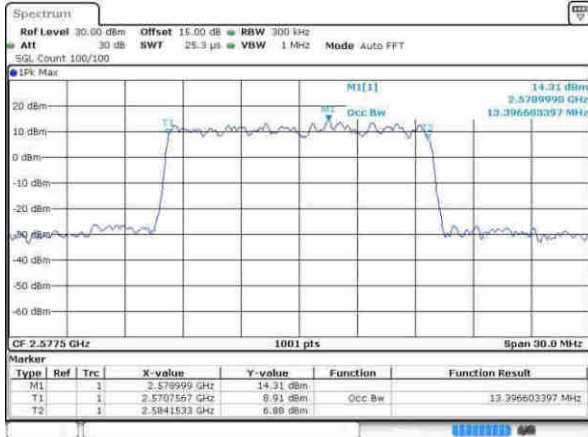

Date: 9 APR 2017 14:50:26

Highest Channel / 10MHz / QPSK

Date: 9 APR 2017 14:50:58

Highest Channel / 10MHz / 16QAM

Date: 9 APR 2017 14:51:09

LTE Band 38

Lowest Channel / 15MHz / QPSK

Date: 9 APR 2017 14:51:40