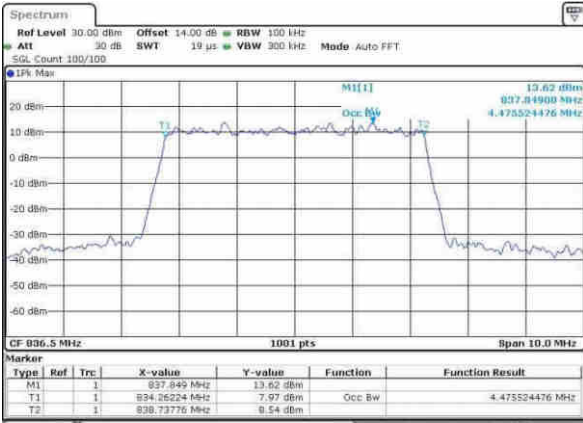

Date: 31.MAY.2017 09:46:11

LTE Band 26

Lowest Channel / 5MHz / 64QAM

Date: 31.MAY.2017 09:52:29

Lowest Channel / 10MHz / 64QAM

Date: 31.MAY.2017 09:50:14

Middle Channel / 5MHz / 64QAM

Date: 31.MAY.2017 09:57:05

Middle Channel / 10MHz / 64QAM

Date: 31.MAY.2017 09:58:15

Highest Channel / 5MHz / 64QAM

Date: 31.MAY.2017 09:57:46

Highest Channel / 10MHz / 64QAM

Date: 31.MAY.2017 09:58:21

LTE Band 26

Lowest Channel / 15MHz / 64QAM