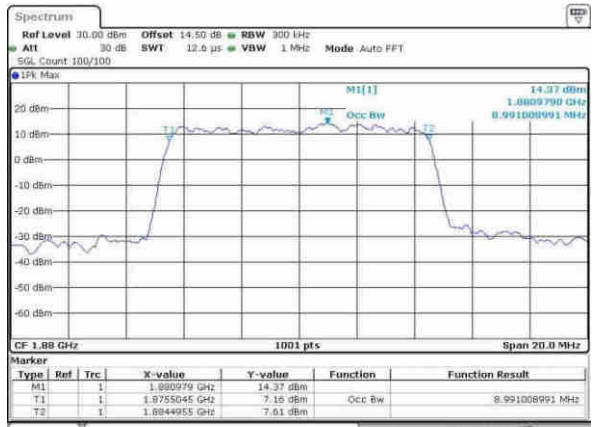

Highest Channel / 1.4MHz / 64QAM

Date: 30, MAY, 2017 14:27:00

Highest Channel / 3MHz / 64QAM

Date: 30, MAY, 2017 14:27:02

LTE Band 25

Lowest Channel / 5MHz / 64QAM

Date: 30.MAY.2017 14:54:57

Lowest Channel / 10MHz / 64QAM

Date: 30.MAY.2017 15:02:04

Middle Channel / 5MHz / 64QAM

Date: 30.MAY.2017 14:57:57

Middle Channel / 10MHz / 64QAM

Date: 30.MAY.2017 15:05:38

Highest Channel / 5MHz / 64QAM

Date: 30.MAY.2017 14:58:06

Highest Channel / 10MHz / 64QAM