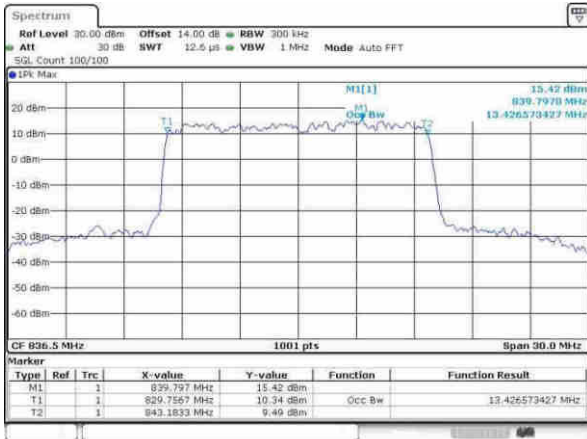

Highest Channel / 10MHz / 16QAM

Date: 9-AFR, 2017 17:13:55

LTE Band 26

Lowest Channel / 15MHz / QPSK

Date: 9-AFR, 2017 17:21:10

Lowest Channel / 15MHz / 16QAM

Date: 9-AFR, 2017 17:21:16

Middle Channel / 15MHz / QPSK

Date: 9-AFR, 2017 17:28:26

Middle Channel / 15MHz / 16QAM

Date: 9-AFR, 2017 17:28:46

Highest Channel / 15MHz / QPSK

Date: 9-AFR, 2017 17:41:15

Highest Channel / 15MHz / 16QAM

Date: 9-AFR, 2017 17:41:26

LTE Band 26