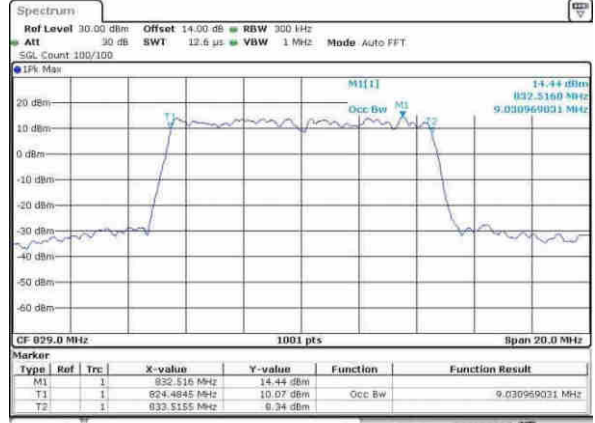

Date: 31.MAY.2017 09:46:11

LTE Band 26

Lowest Channel / 5MHz / 64QAM

Date: 31.MAY.2017 09:52:29

Lowest Channel / 10MHz / 64QAM

Date: 31.MAY.2017 09:50:14

Middle Channel / 5MHz / 64QAM

Date: 31.MAY.2017 09:57:05

Middle Channel / 10MHz / 64QAM

Date: 31.MAY.2017 09:58:15

Highest Channel / 5MHz / 64QAM

Date: 31.MAY.2017 09:57:46

Highest Channel / 10MHz / 64QAM

Date: 31.MAY.2017 09:58:21

LTE Band 26

Lowest Channel / 15MHz / 64QAM