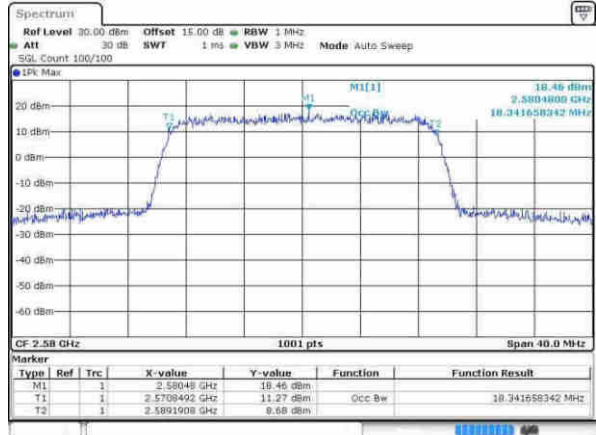

Highest Channel / 15MHz / 16QAM

Date: 9 APR 2017 14:53:18

LTE Band 38

Lowest Channel / 20MHz / QPSK

Date: 9 APR 2017 14:53:47

Lowest Channel / 20MHz / 16QAM

Date: 9 APR 2017 14:53:58

Middle Channel / 20MHz / QPSK