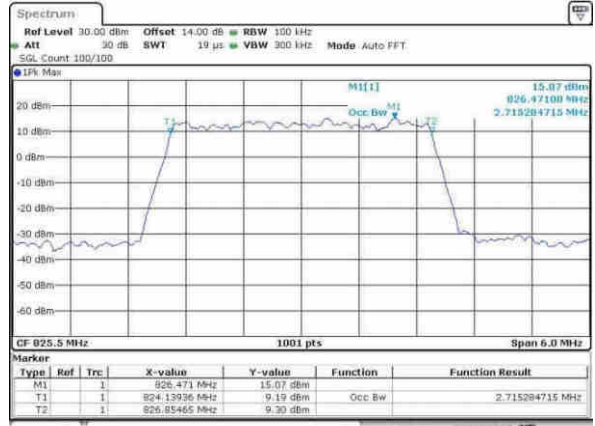

Lowest Channel / 3MHz / 64QAM

Date: 31.MAY.2017 09:40:33