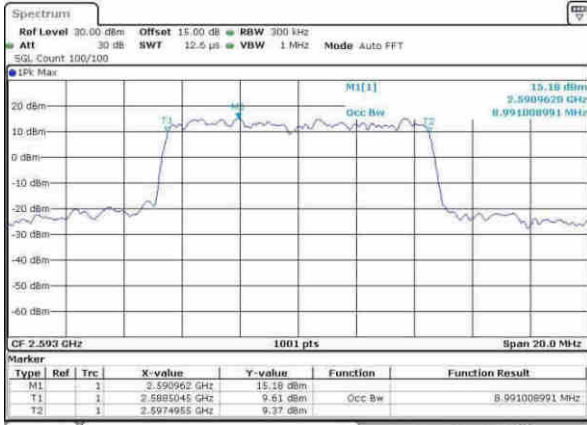

Middle Channel / 10MHz / QPSK

Date: 14.APR.2017 08:59:42