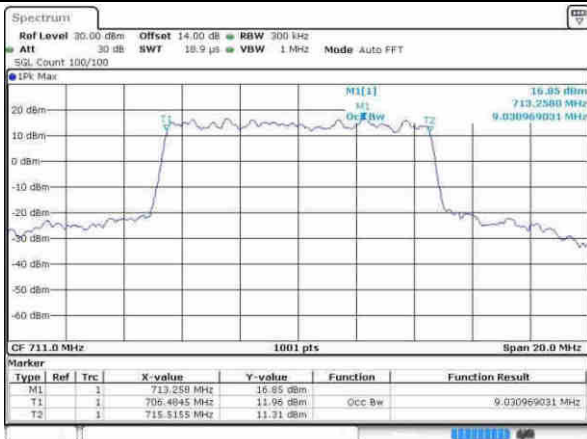

LTE Band 12

Lowest Channel / 10MHz / QPSK

Lowest Channel / 10MHz / 16QAM

Middle Channel / 10MHz / QPSK

Middle Channel / 10MHz / 16QAM

Highest Channel / 10MHz / QPSK

Highest Channel / 10MHz / 16QAM

LTE Band 12