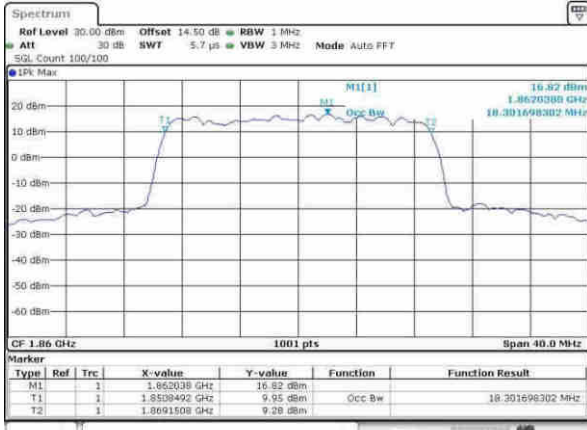

Highest Channel / 10MHz / QPSK

Date: 8.APR.2017 11:33:18

Highest Channel / 10MHz / 16QAM

Date: 8.APR.2017 11:33:18

LTE Band 25

Lowest Channel / 15MHz / QPSK

Date: 8.APR.2017 13:40:22

Lowest Channel / 15MHz / 16QAM

Date: 8.APR.2017 13:40:22

Middle Channel / 15MHz / QPSK

Date: 8.APR.2017 13:40:22

Middle Channel / 15MHz / 16QAM

Date: 8.APR.2017 13:40:22

Highest Channel / 15MHz / QPSK

Date: 8.APR.2017 13:45:11

Highest Channel / 15MHz / 16QAM

Date: 8.APR.2017 13:45:12

LTE Band 25

Lowest Channel / 20MHz / QPSK

Date: 8.APR.2017 11:53:10

Lowest Channel / 20MHz / 16QAM

Date: 8.APR.2017 11:53:16

Middle Channel / 20MHz / QPSK

Date: 8.APR.2017 11:55:10

Middle Channel / 20MHz / 16QAM

Date: 8.APR.2017 11:55:16

Highest Channel / 20MHz / QPSK

Date: 8.APR.2017 11:58:24

Highest Channel / 20MHz / 16QAM

Date: 8.APR.2017 11:58:25

LTE Band 25

Lowest Channel / 1.4MHz / 64QAM