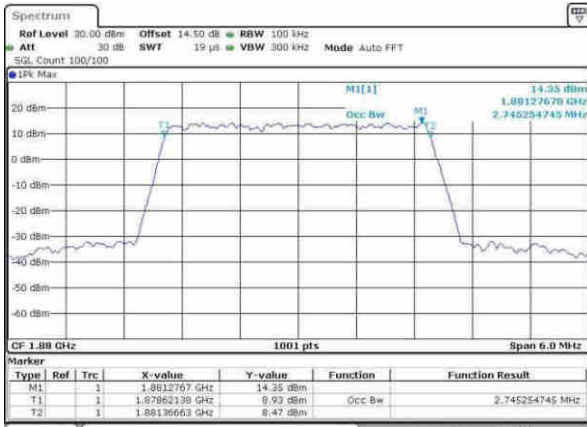

Middle Channel / 3MHz / QPSK

Date: 8.APR.2017 11:04:55