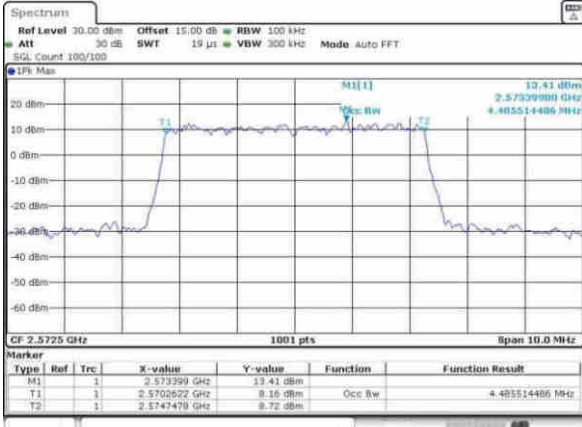

LTE Band 38

Lowest Channel / 5MHz / 64QAM

Date: 30,NOV,2017 13:01:27