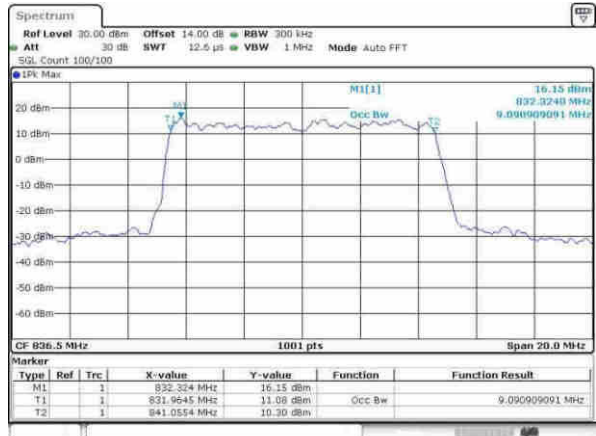

Date: 9-AFR,2017 17:03:55

Highest Channel / 5MHz / QPSK

Date: 9-AFR,2017 17:06:24

Highest Channel / 5MHz / 16QAM

Date: 9-AFR,2017 17:06:24

LTE Band 26

Lowest Channel / 10MHz / QPSK

Date: 9-AFR, 2017 17:13:45

Lowest Channel / 10MHz / 16QAM

Date: 9-AFR, 2017 17:13:55

Middle Channel / 10MHz / QPSK

Date: 9-AFR, 2017 17:13:55

Middle Channel / 10MHz / 16QAM

Date: 9-AFR, 2017 17:13:56

Highest Channel / 10MHz / QPSK

Date: 9-AFR, 2017 17:13:45

Highest Channel / 10MHz / 16QAM

Date: 9-AFR, 2017 17:13:55

LTE Band 26

Lowest Channel / 15MHz / QPSK

Date: 9-AFR, 2017 17:21:10

Lowest Channel / 15MHz / 16QAM

Date: 9-AFR, 2017 17:21:16

Middle Channel / 15MHz / QPSK