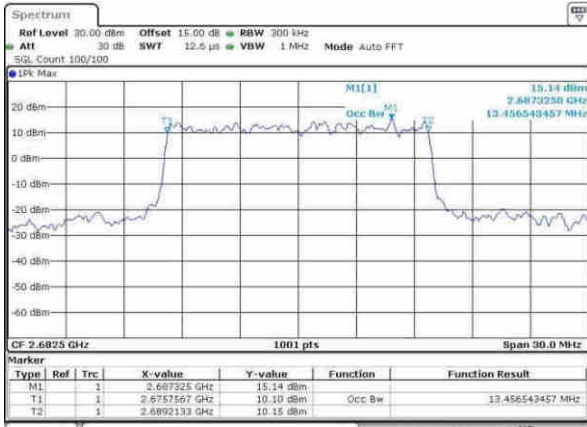

Middle Channel / 15MHz / QPSK

Date: 14.APR.2017 09:02:21

Middle Channel / 15MHz / 16QAM

Date: 14.APR.2017 09:02:32

Highest Channel / 15MHz / QPSK

Date: 14.APR.2017 09:02:04

Highest Channel / 15MHz / 16QAM

Date: 14.APR.2017 09:02:14