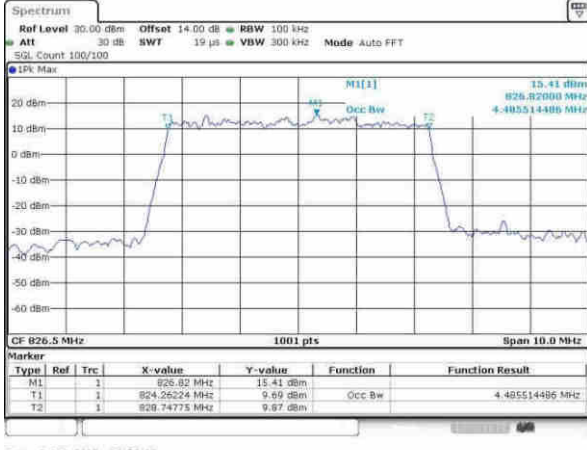

LTE Band 26

Lowest Channel / 5MHz / QPSK

Date: 9-AFR,2017 16:56:22