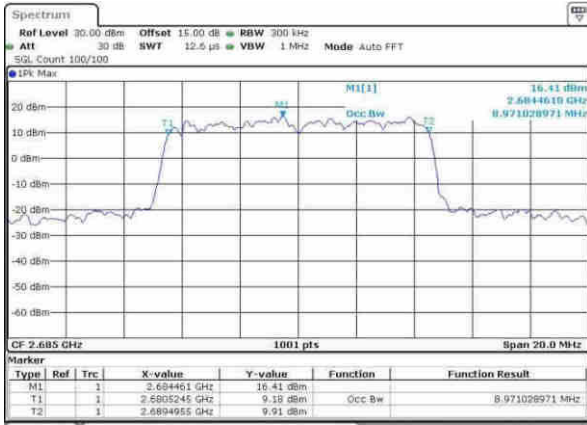

Date: 14.APR.2017 08:58:09

Lowest Channel / 10MHz / 16QAM

Date: 14.APR.2017 08:59:10

Middle Channel / 10MHz / QPSK

Date: 14.APR.2017 08:59:42

Middle Channel / 10MHz / 16QAM

Date: 14.APR.2017 08:59:42

Highest Channel / 10MHz / QPSK

Date: 14.APR.2017 12:42:25

Highest Channel / 10MHz / 16QAM

Date: 14.APR.2017 12:42:40

LTE Band 41

Lowest Channel / 15MHz / QPSK

Date: 14.APR.2017 09:02:30

Lowest Channel / 15MHz / 16QAM

Date: 14.APR.2017 09:02:49