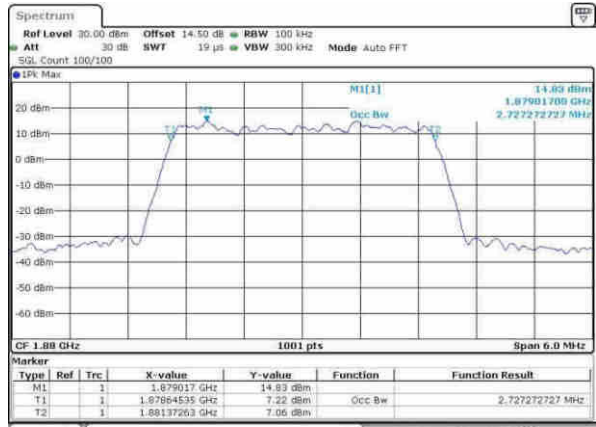

Date: 8.APR.2017 10:32:18

Highest Channel / 1.4MHz / QPSK

Date: 8.APR.2017 10:34:47

Highest Channel / 1.4MHz / 16QAM

Date: 8.APR.2017 10:34:57

LTE Band 25

Lowest Channel / 3MHz / QPSK

Date: 8.APR.2017 11:02:12

Lowest Channel / 3MHz / 16QAM

Date: 8.APR.2017 11:02:23

Middle Channel / 3MHz / QPSK

Date: 8.APR.2017 11:04:55

Middle Channel / 3MHz / 16QAM

Date: 8.APR.2017 11:05:02

Highest Channel / 3MHz / QPSK

Date: 8.APR.2017 11:07:02

Highest Channel / 3MHz / 16QAM

Date: 8.APR.2017 11:07:02

LTE Band 25

Lowest Channel / 5MHz / QPSK

Date: 8.APR.2017 11:14:56

Lowest Channel / 5MHz / 16QAM

Date: 8.APR.2017 11:15:06

Middle Channel / 5MHz / QPSK