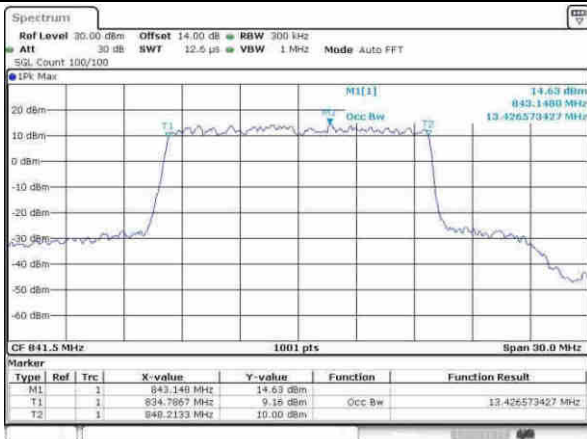

Highest Channel / 10MHz / 16QAM

Date: 9-AFR, 2017 17:13:55

LTE Band 26

Lowest Channel / 15MHz / QPSK

Date: 9-AFR, 2017 17:21:10

Lowest Channel / 15MHz / 16QAM

Date: 9-AFR, 2017 17:21:16

Middle Channel / 15MHz / QPSK

Date: 9-AFR, 2017 17:28:26

Middle Channel / 15MHz / 16QAM

Date: 9-AFR, 2017 17:28:46

Highest Channel / 15MHz / QPSK

Date: 9-AFR, 2017 17:41:15

Highest Channel / 15MHz / 16QAM

Date: 9-AFR, 2017 17:41:26

LTE Band 26