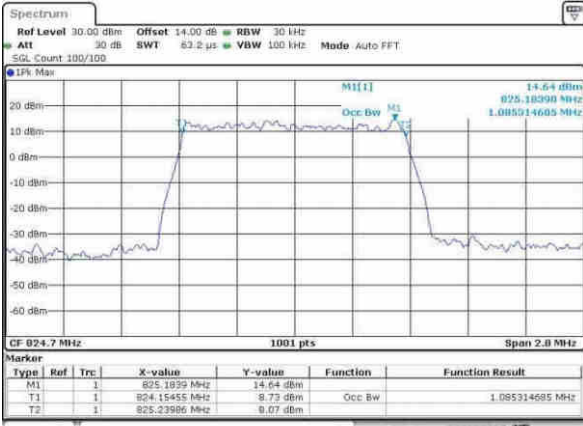

LTE Band 26

Lowest Channel / 1.4MHz / 64QAM

Date: 31.MAY.2017 09:28:47