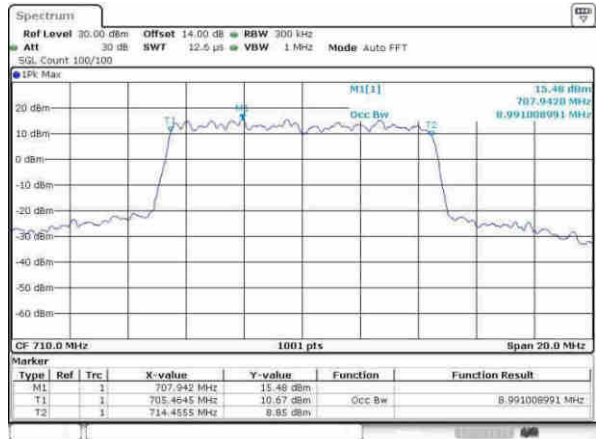

Middle Channel / 5MHz / 16QAM

Date: 2,MAY,2017 00:52:23

Highest Channel / 5MHz / QPSK

Date: 2,MAY,2017 00:54:49

Highest Channel / 5MHz / 16QAM

Date: 2,MAY,2017 01:21:36

LTE Band 17

Lowest Channel / 10MHz / QPSK

Date: 3,MAY,2017 09:12:08

Lowest Channel / 10MHz / 16QAM

Date: 3,MAY,2017 09:12:22

Middle Channel / 10MHz / QPSK

Date: 3,MAY,2017 09:12:27

Middle Channel / 10MHz / 16QAM

Date: 3,MAY,2017 09:12:36

Highest Channel / 10MHz / QPSK

Date: 3,MAY,2017 09:12:02

Highest Channel / 10MHz / 16QAM

Date: 3,MAY,2017 09:12:13

LTE Band 17

Lowest Channel / 5MHz / 64QAM

Date: 30.MAY.2017 18:37:33

Lowest Channel / 10MHz / 64QAM

Date: 30.MAY.2017 18:44:10