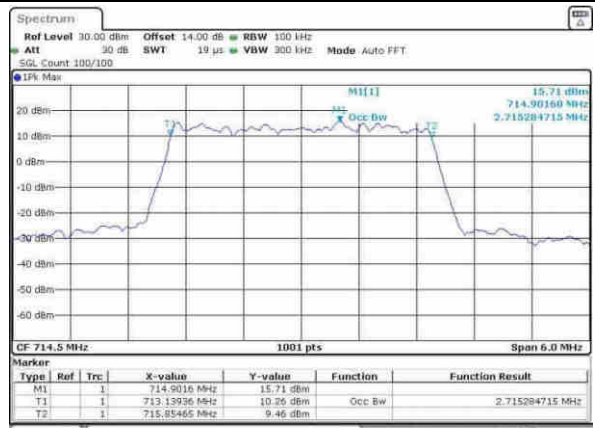

Lowest Channel / 1.4MHz / 64QAM

Date: 30.MAY.2017 17:57:15

Lowest Channel / 3MHz / 64QAM

Date: 30.MAY.2017 18:05:27

Middle Channel / 1.4MHz / 64QAM

Date: 30.MAY.2017 18:01:49

Middle Channel / 3MHz / 64QAM

Date: 30.MAY.2017 18:06:15

Highest Channel / 1.4MHz / 64QAM

Date: 30.MAY.2017 18:02:16

Highest Channel / 3MHz / 64QAM

Date: 30.MAY.2017 18:06:41

LTE Band 12

Lowest Channel / 5MHz / 64QAM

Date: 30.MAY.2017 18:11:14

Lowest Channel / 10MHz / 64QAM