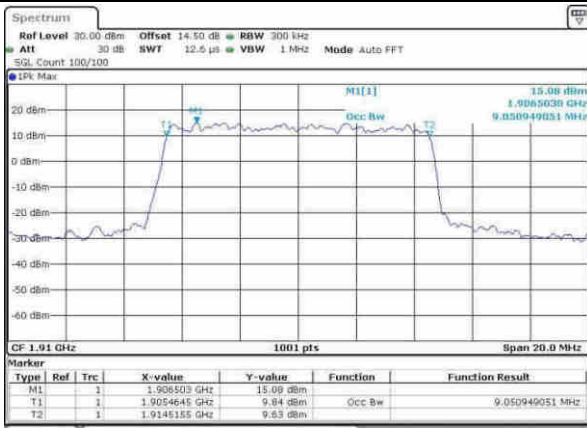

Lowest Channel / 10MHz / QPSK

Date: 8.APR.2017 11:27:10

Lowest Channel / 10MHz / 16QAM

Date: 8.APR.2017 11:27:10

Middle Channel / 10MHz / QPSK

Date: 8.APR.2017 11:30:18

Middle Channel / 10MHz / 16QAM

Date: 8.APR.2017 11:30:18

Highest Channel / 10MHz / QPSK

Date: 8.APR.2017 11:33:18

Highest Channel / 10MHz / 16QAM

Date: 8.APR.2017 11:33:18

LTE Band 25

Lowest Channel / 15MHz / QPSK

Date: 8.APR.2017 13:40:22

Lowest Channel / 15MHz / 16QAM