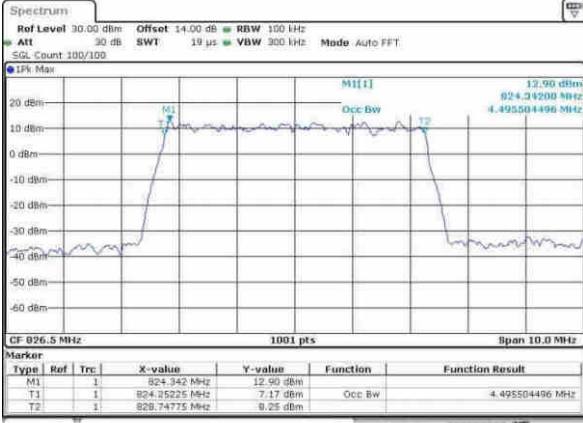

Date: 31.MAY.2017 09:40:33

Middle Channel / 1.4MHz / 64QAM

Date: 31.MAY.2017 09:34:48

Middle Channel / 3MHz / 64QAM

Date: 31.MAY.2017 09:45:44

Highest Channel / 1.4MHz / 64QAM

Date: 31.MAY.2017 09:35:16

Highest Channel / 3MHz / 64QAM

Date: 31.MAY.2017 09:46:11

LTE Band 26

Lowest Channel / 5MHz / 64QAM

Date: 31.MAY.2017 09:52:29

Lowest Channel / 10MHz / 64QAM

Date: 31.MAY.2017 09:50:14

Middle Channel / 5MHz / 64QAM

Date: 31.MAY.2017 09:57:05