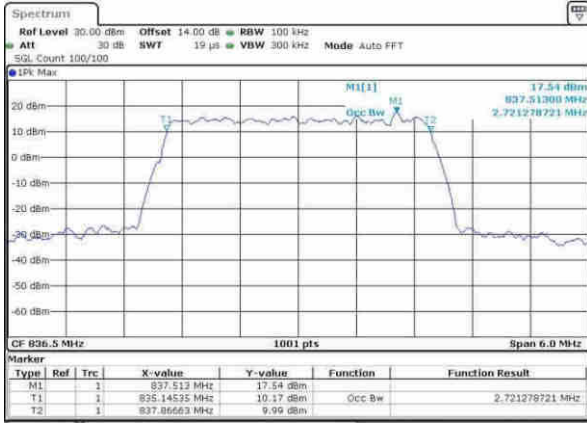

Middle Channel / 3MHz / QPSK

Date: 9-AFR, 2017 16:46:22