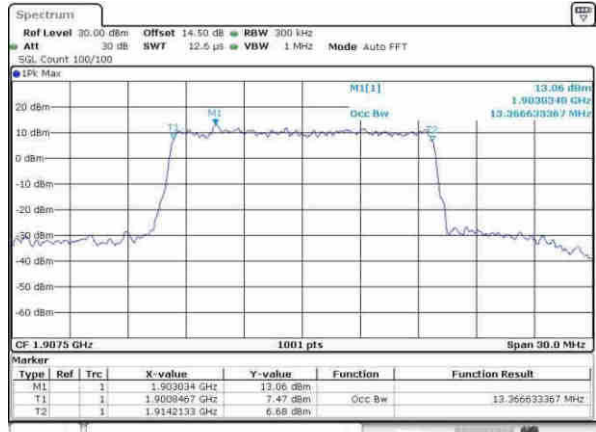

Highest Channel / 10MHz / QPSK

Date: 8.APR.2017 11:33:18

Highest Channel / 10MHz / 16QAM

Date: 8.APR.2017 11:33:18

LTE Band 25

Lowest Channel / 15MHz / QPSK

Date: 8.APR.2017 13:40:22

Lowest Channel / 15MHz / 16QAM

Date: 8.APR.2017 13:40:22

Middle Channel / 15MHz / QPSK

Date: 8.APR.2017 13:40:22

Middle Channel / 15MHz / 16QAM

Date: 8.APR.2017 13:40:22

Highest Channel / 15MHz / QPSK

Date: 8.APR.2017 13:45:11

Highest Channel / 15MHz / 16QAM

Date: 8.APR.2017 13:45:12

LTE Band 25

Lowest Channel / 20MHz / QPSK

Date: 8.APR.2017 11:53:10

Lowest Channel / 20MHz / 16QAM

Date: 8.APR.2017 11:53:16

Middle Channel / 20MHz / QPSK

Date: 8.APR.2017 11:55:10