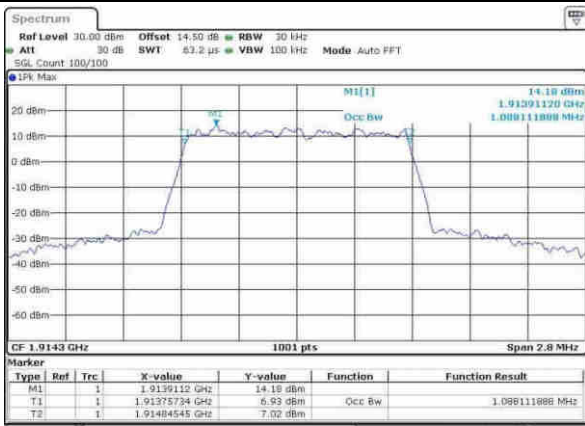

Middle Channel / 20MHz / 16QAM

Date: 8.APR.2017 11:55:16

Highest Channel / 20MHz / QPSK

Date: 8.APR.2017 11:58:24

Highest Channel / 20MHz / 16QAM

Date: 8.APR.2017 11:58:25

LTE Band 25

Lowest Channel / 1.4MHz / 64QAM

Date: 30, MAY, 2017 14:24:30

Lowest Channel / 3MHz / 64QAM

Date: 30, MAY, 2017 14:45:56

Middle Channel / 1.4MHz / 64QAM

Date: 30, MAY, 2017 14:25:43

Middle Channel / 3MHz / 64QAM

Date: 30, MAY, 2017 14:26:53

Highest Channel / 1.4MHz / 64QAM

Date: 30, MAY, 2017 14:27:00

Highest Channel / 3MHz / 64QAM

Date: 30, MAY, 2017 14:27:02

LTE Band 25

Lowest Channel / 5MHz / 64QAM

Date: 30.MAY.2017 14:54:57

Lowest Channel / 10MHz / 64QAM