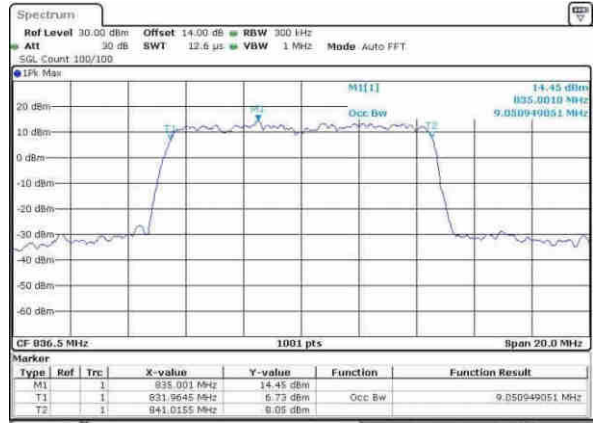

Date: 31.MAY.2017 09:46:11

LTE Band 26

Lowest Channel / 5MHz / 64QAM

Date: 31.MAY.2017 09:52:29

Lowest Channel / 10MHz / 64QAM

Date: 31.MAY.2017 09:50:14

Middle Channel / 5MHz / 64QAM

Date: 31.MAY.2017 09:57:05

Middle Channel / 10MHz / 64QAM

Date: 31.MAY.2017 09:58:15

Highest Channel / 5MHz / 64QAM

Date: 31.MAY.2017 09:57:46

Highest Channel / 10MHz / 64QAM

Date: 31.MAY.2017 09:58:21

LTE Band 26

Lowest Channel / 15MHz / 64QAM