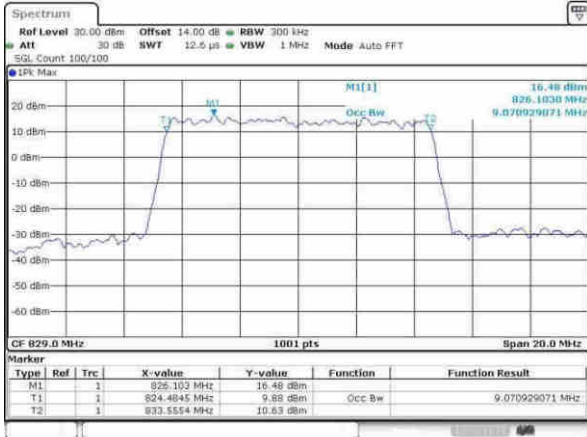

Date: 9-AFR,2017 17:03:55

Highest Channel / 5MHz / QPSK

Date: 9-AFR,2017 17:06:24

Highest Channel / 5MHz / 16QAM

Date: 9-AFR,2017 17:06:24

LTE Band 26

Lowest Channel / 10MHz / QPSK

Date: 9-AFR, 2017 17:13:45