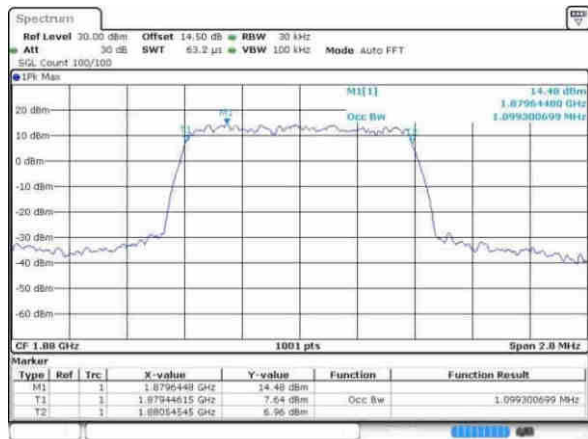

LTE Band 25

Lowest Channel / 1.4MHz / QPSK

Date: 8.APR.2017 10:35:41

Lowest Channel / 1.4MHz / 16QAM

Date: 8.APR.2017 10:35:51

Middle Channel / 1.4MHz / QPSK

Date: 14.MAY.2017 11:33:40

Middle Channel / 1.4MHz / 16QAM

Date: 8.APR.2017 10:32:18

Highest Channel / 1.4MHz / QPSK

Date: 8.APR.2017 10:34:47

Highest Channel / 1.4MHz / 16QAM

Date: 8.APR.2017 10:34:57

LTE Band 25

Lowest Channel / 3MHz / QPSK

Date: 8.APR.2017 11:02:12