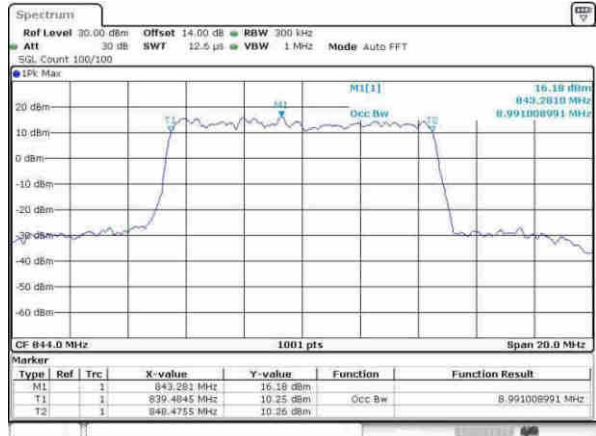

Date: 9-AFR,2017 17:03:55

Highest Channel / 5MHz / QPSK

Date: 9-AFR,2017 17:06:24

Highest Channel / 5MHz / 16QAM

Date: 9-AFR,2017 17:06:24

LTE Band 26

Lowest Channel / 10MHz / QPSK

Date: 9-AFR, 2017 17:13:45

Lowest Channel / 10MHz / 16QAM

Date: 9-AFR, 2017 17:13:55

Middle Channel / 10MHz / QPSK

Date: 9-AFR, 2017 17:13:55

Middle Channel / 10MHz / 16QAM

Date: 9-AFR, 2017 17:13:56

Highest Channel / 10MHz / QPSK

Date: 9-AFR, 2017 17:13:45

Highest Channel / 10MHz / 16QAM

Date: 9-AFR, 2017 17:13:55

LTE Band 26

Lowest Channel / 15MHz / QPSK

Date: 9-AFR, 2017 17:21:10

Lowest Channel / 15MHz / 16QAM

Date: 9-AFR, 2017 17:21:16

Middle Channel / 15MHz / QPSK