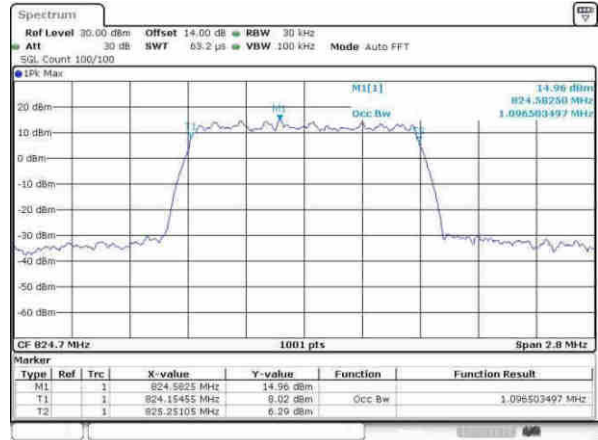

Middle Channel / 20MHz / 64QAM

Date: 30_May_2017 15:20:42T

Highest Channel / 15MHz / 64QAM

Date: 30_May_2017 15:17:19T

Highest Channel / 20MHz / 64QAM

Date: 30_May_2017 15:29:03T

LTE Band 26

Lowest Channel / 1.4MHz / QPSK

Date: 9.APR.2017 15:53:07

Lowest Channel / 1.4MHz / 16QAM

Date: 9.APR.2017 15:53:17

Middle Channel / 1.4MHz / QPSK

Date: 9.APR.2017 16:07:13

Middle Channel / 1.4MHz / 16QAM

Date: 9.APR.2017 16:07:23

Highest Channel / 1.4MHz / QPSK