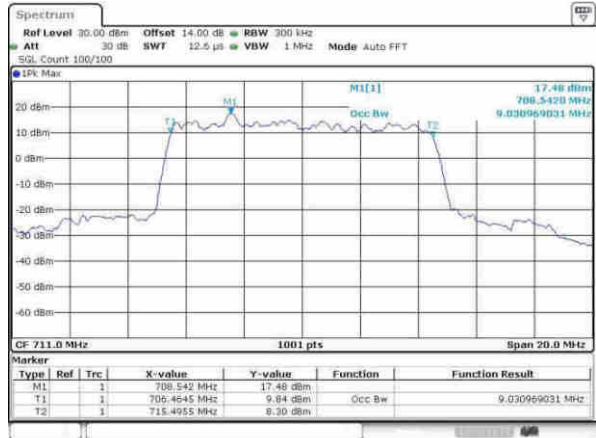

Middle Channel / 5MHz / 16QAM

Date: 2,MAY,2017 00:52:23

Highest Channel / 5MHz / QPSK

Date: 2,MAY,2017 00:54:49

Highest Channel / 5MHz / 16QAM

Date: 2,MAY,2017 01:21:36

LTE Band 17

Lowest Channel / 10MHz / QPSK

Date: 3,MAY,2017 09:12:08

Lowest Channel / 10MHz / 16QAM

Date: 3,MAY,2017 09:12:22

Middle Channel / 10MHz / QPSK

Date: 3,MAY,2017 09:12:27

Middle Channel / 10MHz / 16QAM

Date: 3,MAY,2017 09:12:36

Highest Channel / 10MHz / QPSK

Date: 3,MAY,2017 09:12:02

Highest Channel / 10MHz / 16QAM

Date: 3,MAY,2017 09:12:13

LTE Band 17

Lowest Channel / 5MHz / 64QAM

Date: 30.MAY.2017 18:37:33

Lowest Channel / 10MHz / 64QAM

Date: 30.MAY.2017 18:44:10