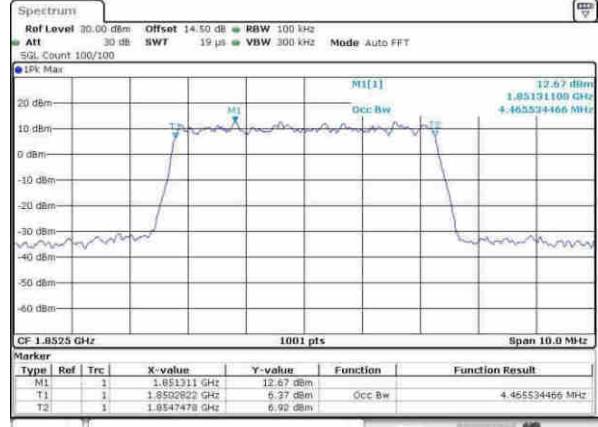

Highest Channel / 3MHz / 16QAM

Date: 8.APR.2017 11:07:02

LTE Band 25

Lowest Channel / 5MHz / QPSK

Date: 8.APR.2017 11:14:56

Lowest Channel / 5MHz / 16QAM

Date: 8.APR.2017 11:15:06

Middle Channel / 5MHz / QPSK

Date: 8.APR.2017 11:17:05

Middle Channel / 5MHz / 16QAM

Date: 8.APR.2017 11:17:46

Highest Channel / 5MHz / QPSK

Date: 8.APR.2017 11:20:15

Highest Channel / 5MHz / 16QAM

Date: 8.APR.2017 11:20:25

LTE Band 25