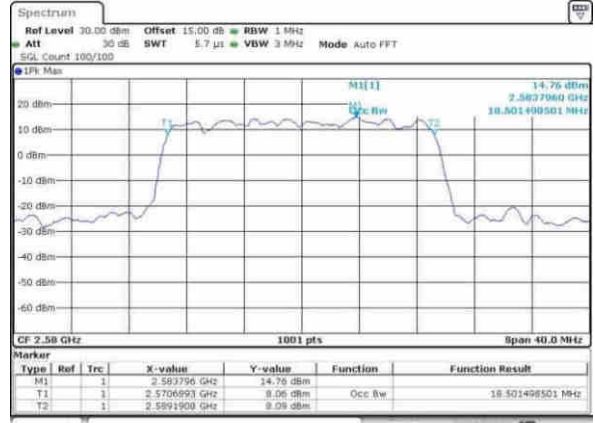

Highest Channel / 5MHz / 64QAM

Date: 30,NOV,2017 13:15:04

Highest Channel / 10MHz / 64QAM

Date: 30,NOV,2017 13:12:43

LTE Band 38

Lowest Channel / 15MHz / 64QAM

Date: 30-Nov-2017 08:18:13

Lowest Channel / 20MHz / 64QAM