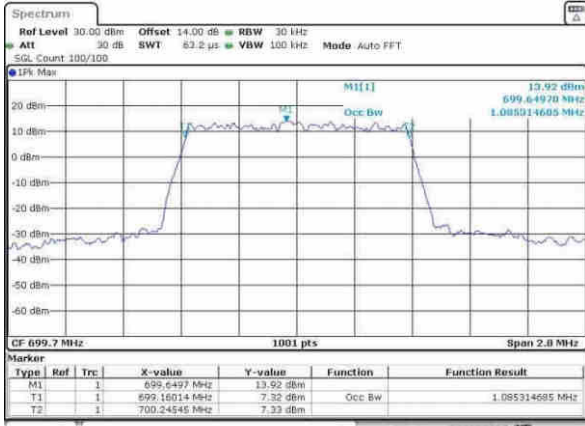

LTE Band 12

Lowest Channel / 1.4MHz / 64QAM

Date: 30.MAY.2017 17:57:15