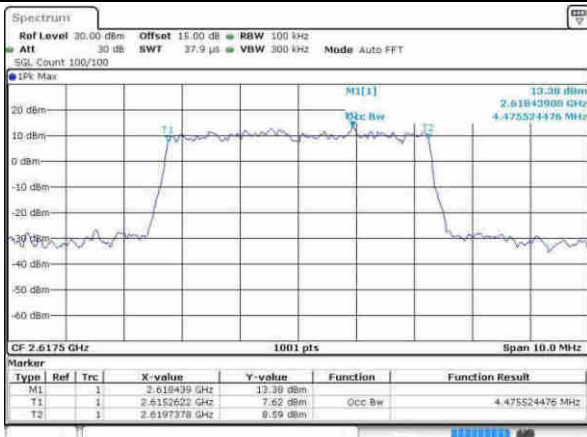

Middle Channel / 5MHz / QPSK

Date: 9 APR 2017 14:48:09

Middle Channel / 5MHz / 16QAM

Date: 9 APR 2017 14:48:20

Highest Channel / 5MHz / QPSK

Date: 9 APR 2017 14:48:51

Highest Channel / 5MHz / 16QAM

Date: 9 APR 2017 14:48:02