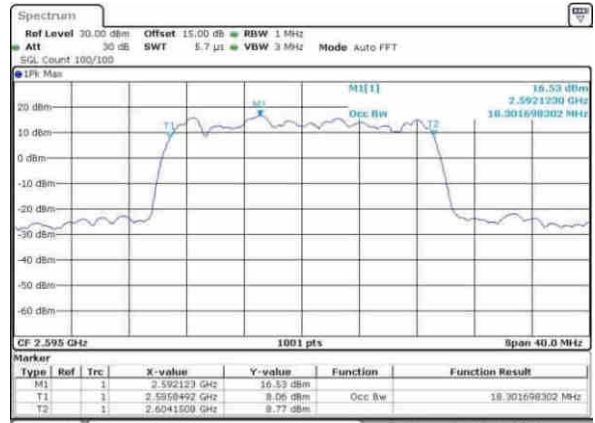

Middle Channel / 20MHz / 64QAM

Date: 31-Nov-2017 08:18:18