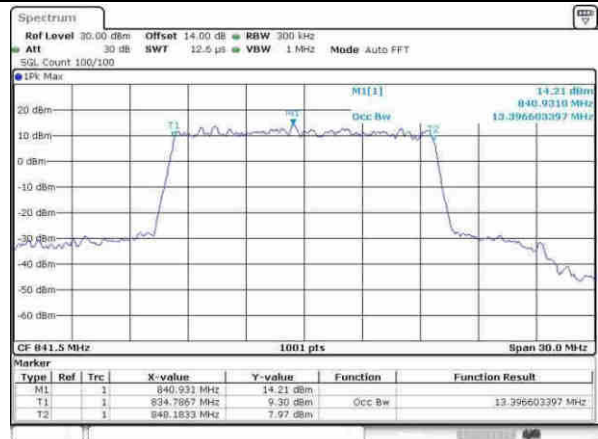

Highest Channel / 10MHz / 16QAM

Date: 9-AFR, 2017 17:13:55

LTE Band 26

Lowest Channel / 15MHz / QPSK

Date: 9-AFR, 2017 17:21:10

Lowest Channel / 15MHz / 16QAM

Date: 9-AFR, 2017 17:21:16

Middle Channel / 15MHz / QPSK

Date: 9-AFR, 2017 17:28:26

Middle Channel / 15MHz / 16QAM

Date: 9-AFR, 2017 17:28:46

Highest Channel / 15MHz / QPSK

Date: 9-AFR, 2017 17:41:15

Highest Channel / 15MHz / 16QAM

Date: 9-AFR, 2017 17:41:26

LTE Band 26