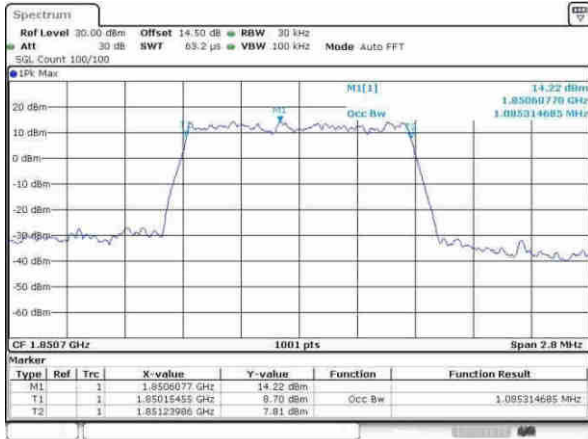

LTE Band 25

Lowest Channel / 1.4MHz / QPSK

Date: 8.APR.2017 10:35:41