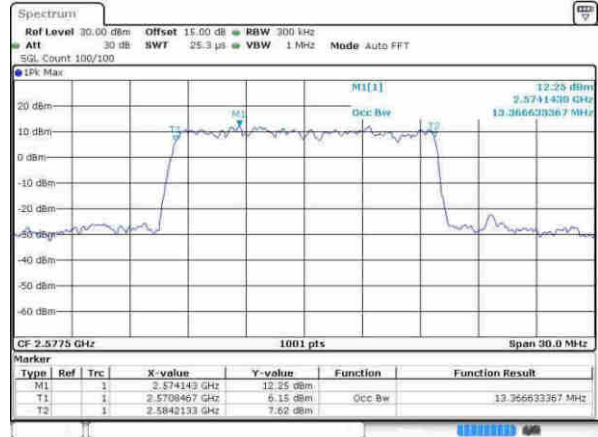

Lowest Channel / 15MHz / 16QAM

Date: 9 APR 2017 14:51:51