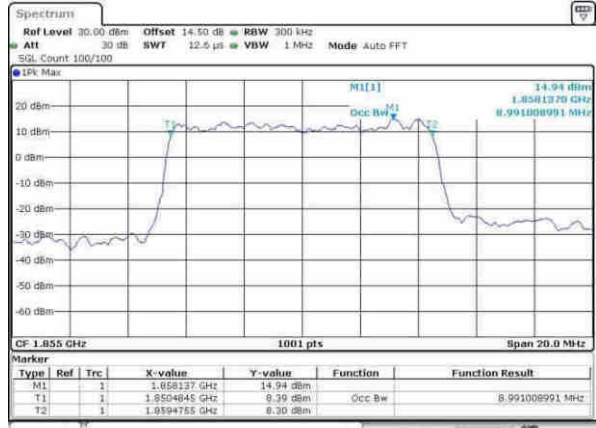

Lowest Channel / 10MHz / 16QAM

Date: 8.APR.2017 11:27:10