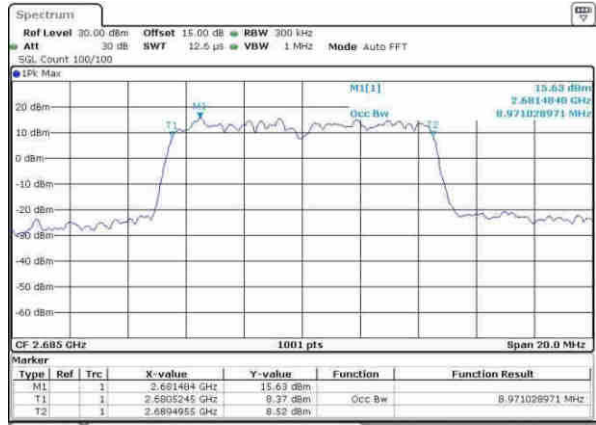

Middle Channel / 5MHz / 16QAM

Date: 13.APR.2017 08:07:45

Highest Channel / 5MHz / QPSK

Date: 13.APR.2017 08:08:16

Highest Channel / 5MHz / 16QAM

Date: 13.APR.2017 08:08:27

LTE Band 41

Lowest Channel / 10MHz / QPSK

Date: 14.APR.2017 08:58:09

Lowest Channel / 10MHz / 16QAM

Date: 14.APR.2017 08:59:10

Middle Channel / 10MHz / QPSK

Date: 14.APR.2017 08:59:42

Middle Channel / 10MHz / 16QAM

Date: 14.APR.2017 08:59:42

Highest Channel / 10MHz / QPSK

Date: 14.APR.2017 12:42:25

Highest Channel / 10MHz / 16QAM

Date: 14.APR.2017 12:42:40

LTE Band 41

Lowest Channel / 15MHz / QPSK

Date: 14.APR.2017 09:02:30

Lowest Channel / 15MHz / 16QAM

Date: 14.APR.2017 09:02:49