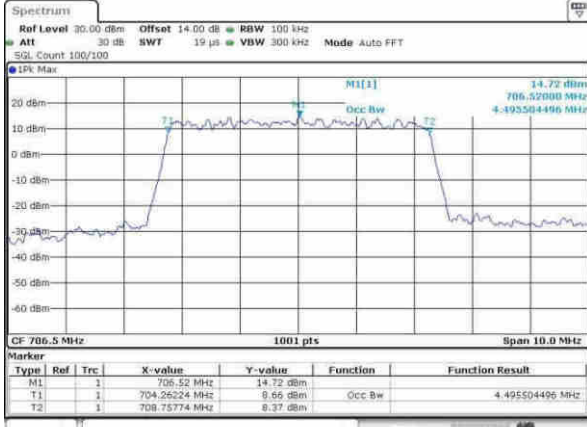

Date: 30.MAY.2017 18:18:28

Middle Channel / 5MHz / 64QAM

Date: 30.MAY.2017 18:12:28

Middle Channel / 10MHz / 64QAM

Date: 30.MAY.2017 18:22:58

Highest Channel / 5MHz / 64QAM

Date: 30.MAY.2017 18:14:04

Highest Channel / 10MHz / 64QAM

Date: 30.MAY.2017 18:27:30

LTE Band 17

Lowest Channel / 5MHz / QPSK

Date: 2,MAY,2017 23:54:58

Lowest Channel / 5MHz / 16QAM

Date: 2,MAY,2017 23:55:17

Middle Channel / 5MHz / QPSK

Date: 2,MAY,2017 00:52:13