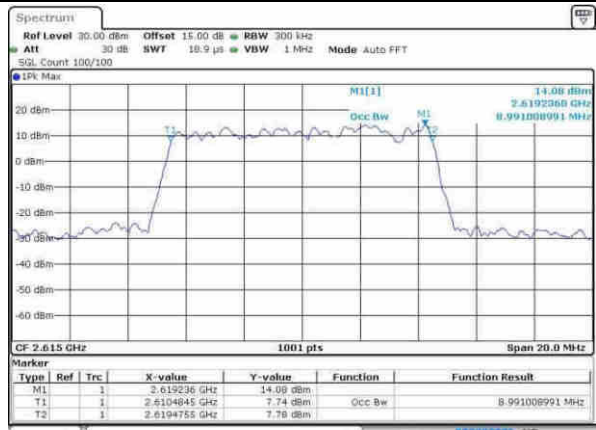

LTE Band 38

Lowest Channel / 10MHz / QPSK

Date: 9 APR 2017 14:49:34

Lowest Channel / 10MHz / 16QAM

Date: 9 APR 2017 14:49:44

Middle Channel / 10MHz / QPSK

Date: 9 APR 2017 14:50:16

Middle Channel / 10MHz / 16QAM

Date: 9 APR 2017 14:50:26

Highest Channel / 10MHz / QPSK

Date: 9 APR 2017 14:50:58

Highest Channel / 10MHz / 16QAM

Date: 9 APR 2017 14:51:09

LTE Band 38

Lowest Channel / 15MHz / QPSK

Date: 9 APR 2017 14:51:40