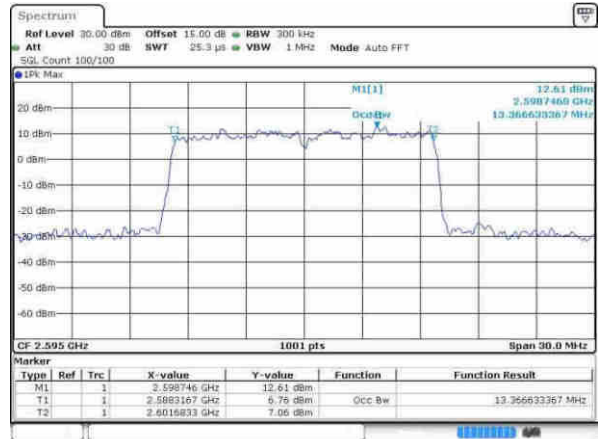

Date: 9 APR 2017 14:50:26

Highest Channel / 10MHz / QPSK

Date: 9 APR 2017 14:50:58

Highest Channel / 10MHz / 16QAM

Date: 9 APR 2017 14:51:09

LTE Band 38

Lowest Channel / 15MHz / QPSK

Date: 9 APR 2017 14:51:40

Lowest Channel / 15MHz / 16QAM

Date: 9 APR 2017 14:51:51

Middle Channel / 15MHz / QPSK

Date: 9 APR 2017 14:52:23

Middle Channel / 15MHz / 16QAM

Date: 9 APR 2017 14:52:33

Highest Channel / 15MHz / QPSK

Date: 9 APR 2017 14:53:05

Highest Channel / 15MHz / 16QAM

Date: 9 APR 2017 14:53:18

LTE Band 38

Lowest Channel / 20MHz / QPSK

Date: 9 APR 2017 14:53:47

Lowest Channel / 20MHz / 16QAM

Date: 9 APR 2017 14:53:58

Middle Channel / 20MHz / QPSK