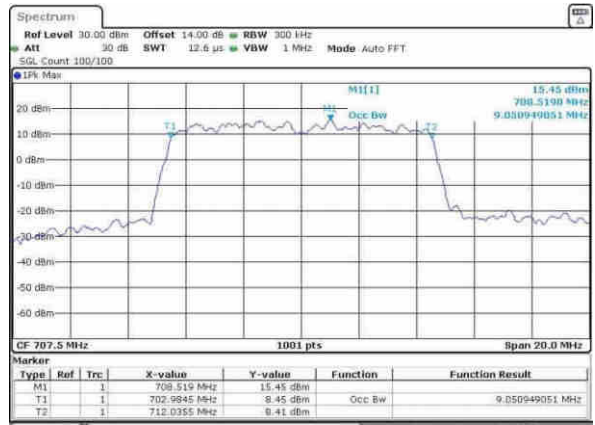

Highest Channel / 1.4MHz / 64QAM

Date: 30.MAY.2017 18:02:16

Highest Channel / 3MHz / 64QAM

Date: 30.MAY.2017 18:06:41

LTE Band 12

Lowest Channel / 5MHz / 64QAM

Date: 30.MAY.2017 18:11:14

Lowest Channel / 10MHz / 64QAM

Date: 30.MAY.2017 18:18:28

Middle Channel / 5MHz / 64QAM

Date: 30.MAY.2017 18:12:28

Middle Channel / 10MHz / 64QAM

Date: 30.MAY.2017 18:22:58

Highest Channel / 5MHz / 64QAM

Date: 30.MAY.2017 18:14:04

Highest Channel / 10MHz / 64QAM