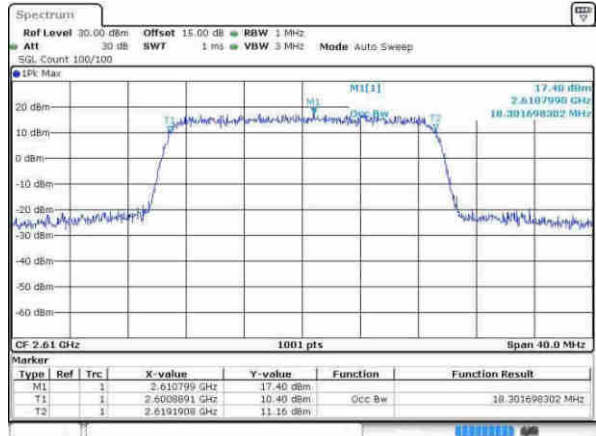

Date: 9 APR 2017 14:54:29

Middle Channel / 20MHz / 16QAM

Date: 9 APR 2017 14:54:40

Highest Channel / 20MHz / QPSK

Date: 9 APR 2017 14:55:12

Highest Channel / 20MHz / 16QAM

Date: 9 APR 2017 14:55:23

LTE Band 38