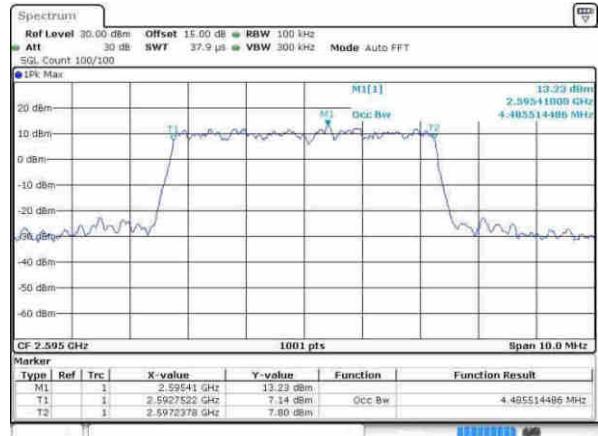

Middle Channel / 5MHz / 16QAM

Date: 9 APR 2017 14:48:20