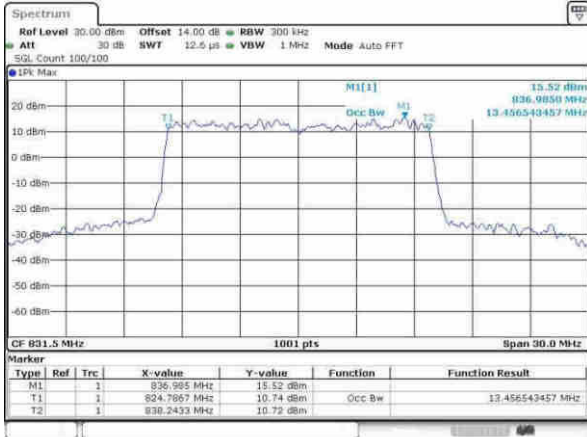

Highest Channel / 10MHz / 16QAM

Date: 9-AFR, 2017 17:13:55

LTE Band 26

Lowest Channel / 15MHz / QPSK

Date: 9-AFR, 2017 17:21:10

Lowest Channel / 15MHz / 16QAM

Date: 9-AFR, 2017 17:21:16

Middle Channel / 15MHz / QPSK

Date: 9-AFR, 2017 17:28:26

Middle Channel / 15MHz / 16QAM

Date: 9-AFR, 2017 17:28:46

Highest Channel / 15MHz / QPSK

Date: 9-AFR, 2017 17:41:15

Highest Channel / 15MHz / 16QAM

Date: 9-AFR, 2017 17:41:26

LTE Band 26