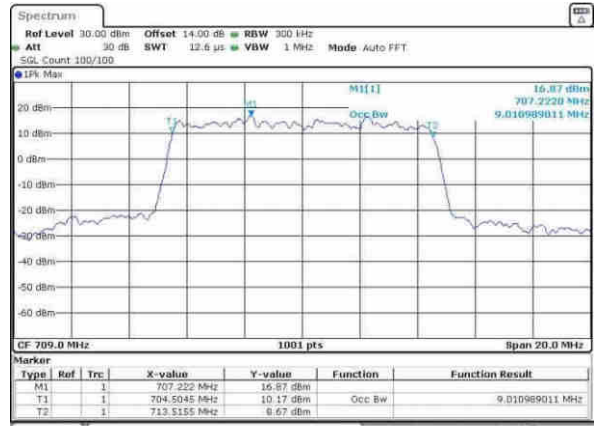

Date: 3,MAY,2017 09:12:02

Highest Channel / 10MHz / 16QAM

Date: 3,MAY,2017 09:12:13

LTE Band 17

Lowest Channel / 5MHz / 64QAM

Date: 30.MAY.2017 18:37:33

Lowest Channel / 10MHz / 64QAM

Date: 30.MAY.2017 18:44:10

Middle Channel / 5MHz / 64QAM

Date: 30.MAY.2017 18:41:03

Middle Channel / 10MHz / 64QAM

Date: 30.MAY.2017 18:49:26

Highest Channel / 5MHz / 64QAM

Date: 30.MAY.2017 18:41:26

Highest Channel / 10MHz / 64QAM

Date: 30.MAY.2017 18:49:16