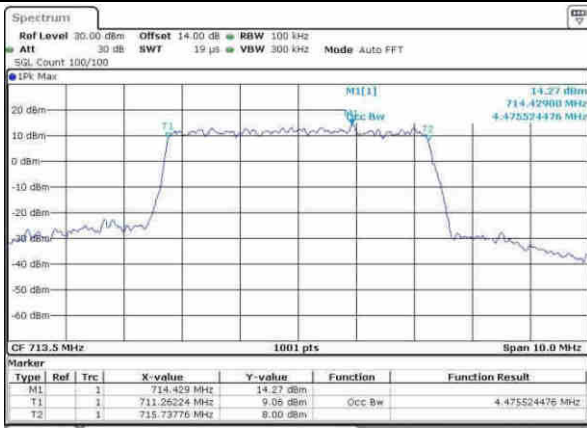

Date: 30.MAY.2017 18:27:30

LTE Band 17

Lowest Channel / 5MHz / QPSK

Date: 2,MAY,2017 23:54:58

Lowest Channel / 5MHz / 16QAM

Date: 2,MAY,2017 23:55:17

Middle Channel / 5MHz / QPSK

Date: 2,MAY,2017 00:52:13

Middle Channel / 5MHz / 16QAM

Date: 2,MAY,2017 00:52:23

Highest Channel / 5MHz / QPSK

Date: 2,MAY,2017 00:54:49

Highest Channel / 5MHz / 16QAM

Date: 2,MAY,2017 01:21:36

LTE Band 17

Lowest Channel / 10MHz / QPSK