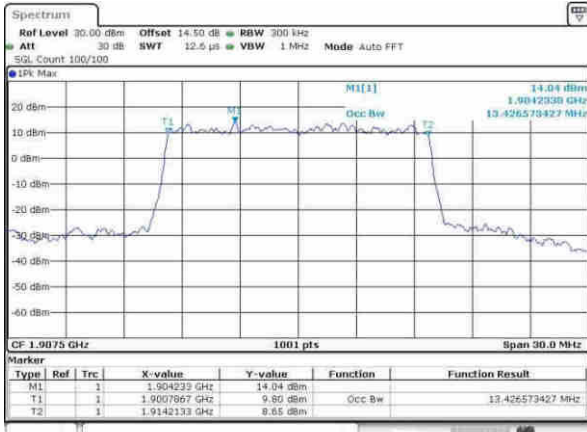

Highest Channel / 10MHz / QPSK

Date: 8.APR.2017 11:33:18

Highest Channel / 10MHz / 16QAM

Date: 8.APR.2017 11:33:18

LTE Band 25

Lowest Channel / 15MHz / QPSK

Date: 8.APR.2017 13:40:22

Lowest Channel / 15MHz / 16QAM

Date: 8.APR.2017 13:40:22

Middle Channel / 15MHz / QPSK

Date: 8.APR.2017 13:40:22

Middle Channel / 15MHz / 16QAM

Date: 8.APR.2017 13:40:22

Highest Channel / 15MHz / QPSK

Date: 8.APR.2017 13:45:11

Highest Channel / 15MHz / 16QAM

Date: 8.APR.2017 13:45:12

LTE Band 25

Lowest Channel / 20MHz / QPSK

Date: 8.APR.2017 11:53:10

Lowest Channel / 20MHz / 16QAM

Date: 8.APR.2017 11:53:16

Middle Channel / 20MHz / QPSK

Date: 8.APR.2017 11:55:10