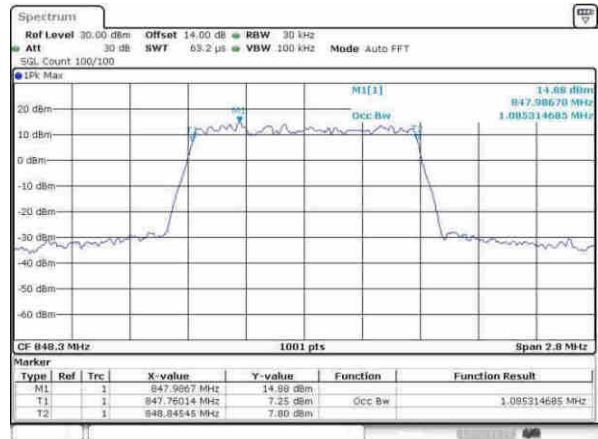

Date: 9.APR.2017 15:53:07

Lowest Channel / 1.4MHz / 16QAM

Date: 9.APR.2017 15:53:17

Middle Channel / 1.4MHz / QPSK

Date: 9.APR.2017 16:07:13

Middle Channel / 1.4MHz / 16QAM

Date: 9.APR.2017 16:07:23

Highest Channel / 1.4MHz / QPSK

Date: 9.APR.2017 16:09:53

Highest Channel / 1.4MHz / 16QAM

Date: 9.APR.2017 16:10:03

LTE Band 26

Lowest Channel / 3MHz / QPSK

Date: 9-AFR, 2017 16:39:01

Lowest Channel / 3MHz / 16QAM

Date: 9-AFR, 2017 16:39:12