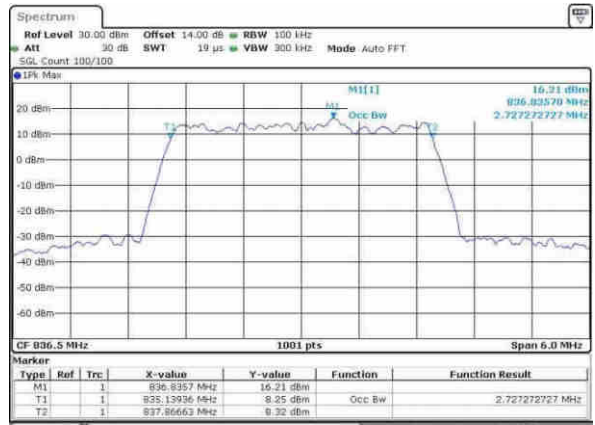

Middle Channel / 3MHz / 64QAM

Date: 31.MAY.2017 09:45:44