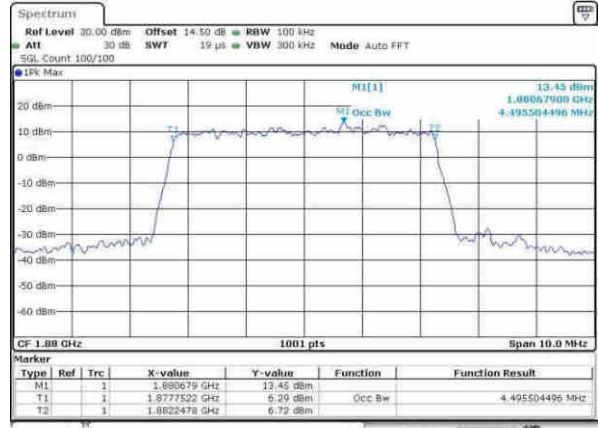

Middle Channel / 5MHz / 16QAM

Date: 8.APR.2017 11:17:46