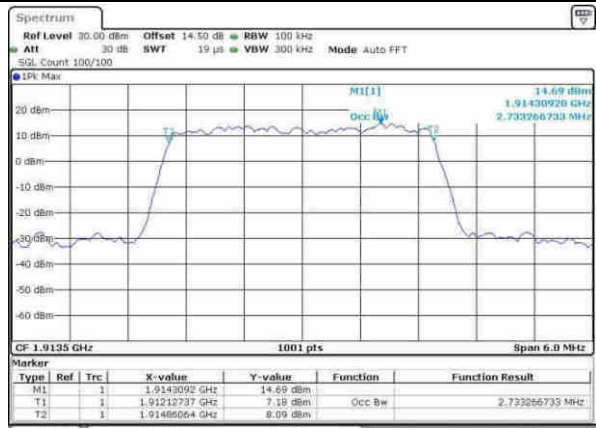

Date: 8.APR.2017 10:32:18

Highest Channel / 1.4MHz / QPSK

Date: 8.APR.2017 10:34:47

Highest Channel / 1.4MHz / 16QAM

Date: 8.APR.2017 10:34:57

LTE Band 25

Lowest Channel / 3MHz / QPSK

Date: 8.APR.2017 11:02:12

Lowest Channel / 3MHz / 16QAM

Date: 8.APR.2017 11:02:23

Middle Channel / 3MHz / QPSK

Date: 8.APR.2017 11:04:55

Middle Channel / 3MHz / 16QAM

Date: 8.APR.2017 11:05:02

Highest Channel / 3MHz / QPSK

Date: 8.APR.2017 11:07:02

Highest Channel / 3MHz / 16QAM

Date: 8.APR.2017 11:07:02

LTE Band 25

Lowest Channel / 5MHz / QPSK

Date: 8.APR.2017 11:14:56

Lowest Channel / 5MHz / 16QAM

Date: 8.APR.2017 11:15:06

Middle Channel / 5MHz / QPSK