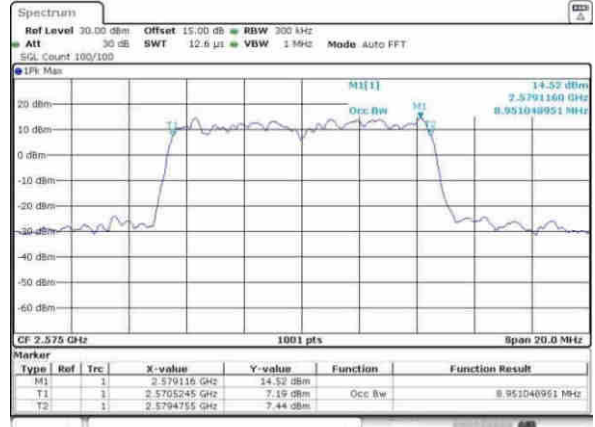

Lowest Channel / 10MHz / 64QAM

Date: 30,NOV,2017 13:17:17