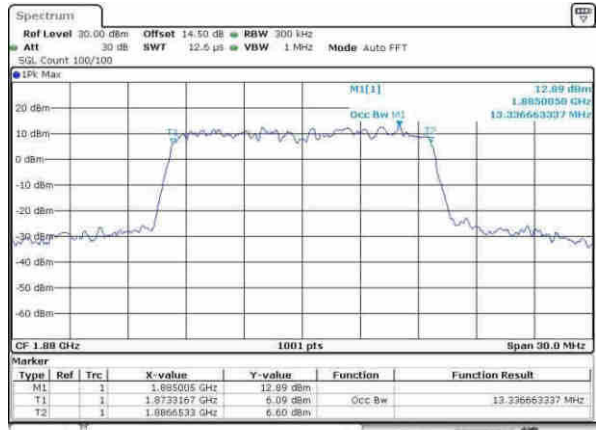

Middle Channel / 15MHz / 16QAM

Date: 8.APR.2017 13:40:22