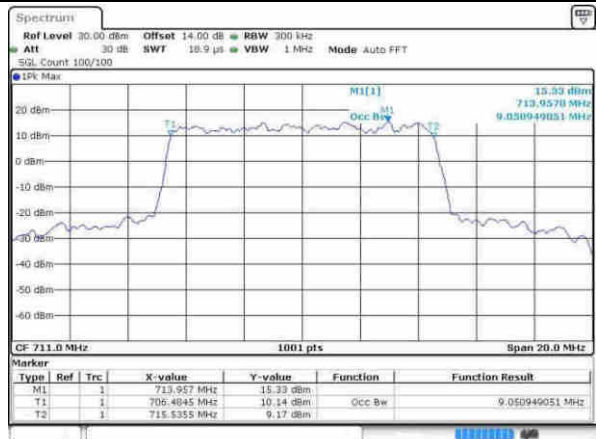

LTE Band 12

Lowest Channel / 10MHz / QPSK

Lowest Channel / 10MHz / 16QAM

Middle Channel / 10MHz / QPSK

Middle Channel / 10MHz / 16QAM

Highest Channel / 10MHz / QPSK

Highest Channel / 10MHz / 16QAM

LTE Band 12