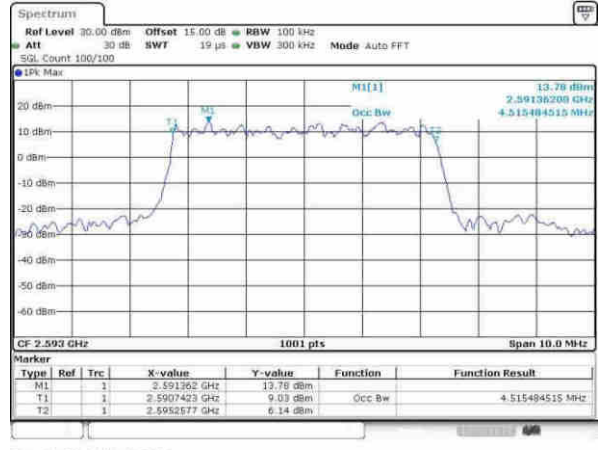

Middle Channel / 5MHz / 16QAM

Date: 13.APR.2017 08:07:45