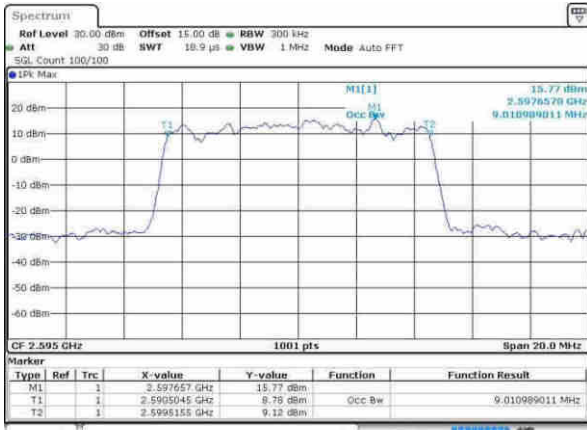

LTE Band 38

Lowest Channel / 10MHz / QPSK

Date: 9 APR 2017 14:49:34

Lowest Channel / 10MHz / 16QAM

Date: 9 APR 2017 14:49:44

Middle Channel / 10MHz / QPSK

Date: 9 APR 2017 14:50:16

Middle Channel / 10MHz / 16QAM

Date: 9 APR 2017 14:50:26

Highest Channel / 10MHz / QPSK

Date: 9 APR 2017 14:50:58

Highest Channel / 10MHz / 16QAM

Date: 9 APR 2017 14:51:09

LTE Band 38

Lowest Channel / 15MHz / QPSK

Date: 9 APR 2017 14:51:40