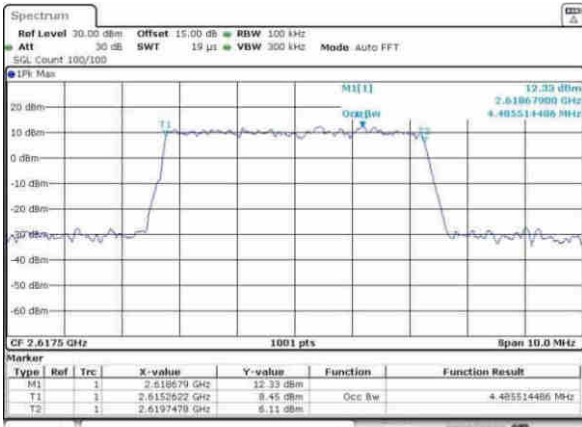

Date: 9 APR 2017 14:54:29

Middle Channel / 20MHz / 16QAM

Date: 9 APR 2017 14:54:40

Highest Channel / 20MHz / QPSK

Date: 9 APR 2017 14:55:12

Highest Channel / 20MHz / 16QAM

Date: 9 APR 2017 14:55:23

LTE Band 38

Lowest Channel / 5MHz / 64QAM

Date: 30,NOV,2017 13:01:27

Lowest Channel / 10MHz / 64QAM

Date: 30,NOV,2017 13:17:17

Middle Channel / 5MHz / 64QAM

Date: 30,NOV,2017 13:14:25

Middle Channel / 10MHz / 64QAM

Date: 30,NOV,2017 13:13:12

Highest Channel / 5MHz / 64QAM

Date: 30,NOV,2017 13:15:04

Highest Channel / 10MHz / 64QAM

Date: 30,NOV,2017 13:12:43

LTE Band 38

Lowest Channel / 15MHz / 64QAM

Date: 30-Nov-2017 08:18:13

Lowest Channel / 20MHz / 64QAM