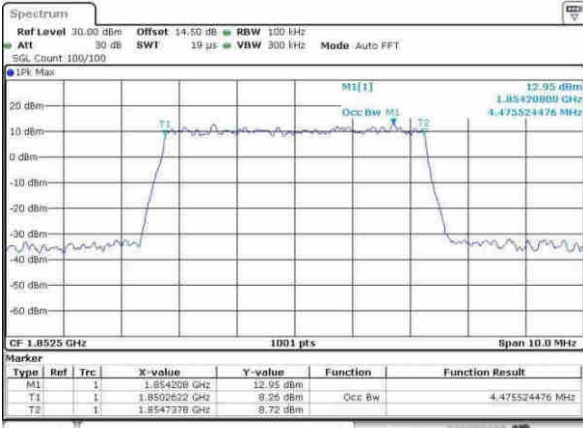

Highest Channel / 1.4MHz / 64QAM

Date: 30, MAY, 2017 14:27:00

Highest Channel / 3MHz / 64QAM

Date: 30, MAY, 2017 14:27:02

LTE Band 25

Lowest Channel / 5MHz / 64QAM

Date: 30.MAY.2017 14:54:57

Lowest Channel / 10MHz / 64QAM