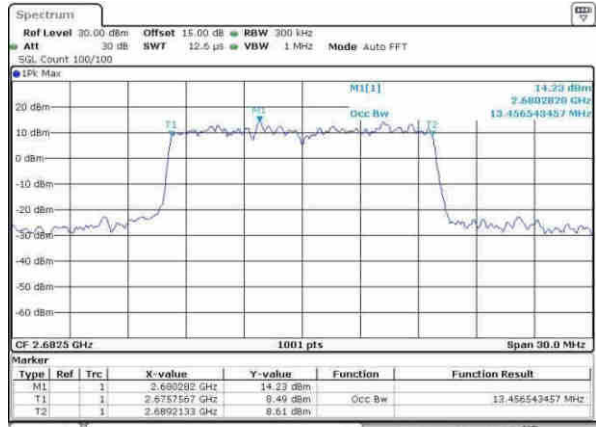

Date: 14.APR.2017 12:42:25

Highest Channel / 10MHz / 16QAM

Date: 14.APR.2017 12:42:40

LTE Band 41

Lowest Channel / 15MHz / QPSK

Date: 14.APR.2017 09:02:30

Lowest Channel / 15MHz / 16QAM

Date: 14.APR.2017 09:02:49

Middle Channel / 15MHz / QPSK

Date: 14.APR.2017 09:02:21

Middle Channel / 15MHz / 16QAM

Date: 14.APR.2017 09:02:32

Highest Channel / 15MHz / QPSK

Date: 14.APR.2017 09:02:04

Highest Channel / 15MHz / 16QAM

Date: 14.APR.2017 09:02:14