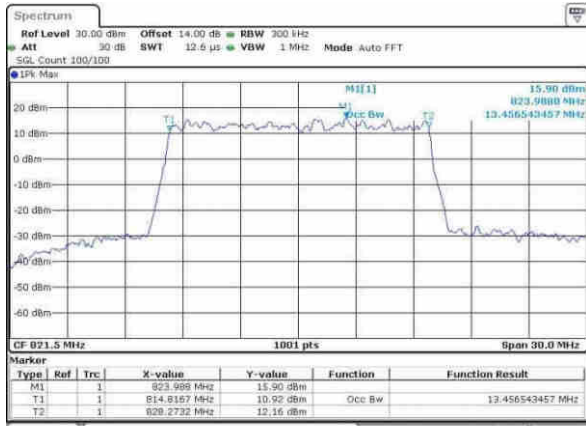

LTE Band 26

CH26765 / 15MHz / QPSK

Date: 15_May_2017 10:55:37