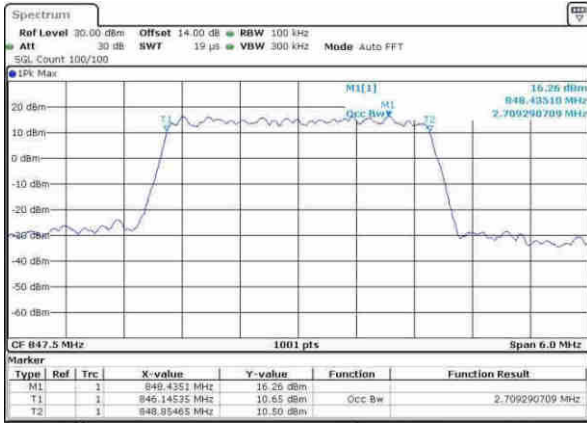

Date: 9.APR.2017 16:09:53

Highest Channel / 1.4MHz / 16QAM

Date: 9.APR.2017 16:10:03

LTE Band 26

Lowest Channel / 3MHz / QPSK

Date: 9-AFR, 2017 16:39:01

Lowest Channel / 3MHz / 16QAM

Date: 9-AFR, 2017 16:39:12

Middle Channel / 3MHz / QPSK

Date: 9-AFR, 2017 16:46:22

Middle Channel / 3MHz / 16QAM

Date: 9-AFR, 2017 16:46:32

Highest Channel / 3MHz / QPSK

Date: 9-AFR, 2017 16:49:01

Highest Channel / 3MHz / 16QAM

Date: 9-AFR, 2017 16:49:12