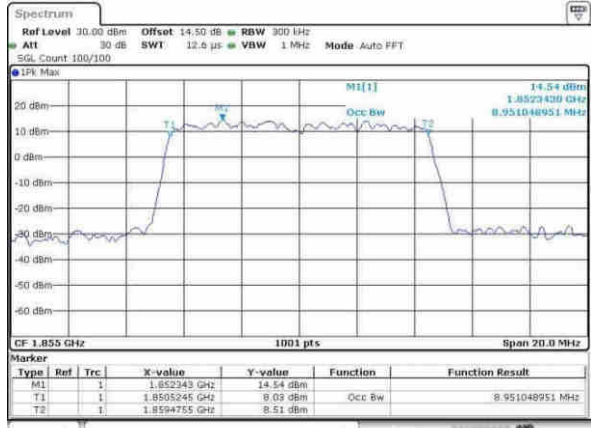

Highest Channel / 1.4MHz / 64QAM

Date: 30, MAY, 2017 14:27:00

Highest Channel / 3MHz / 64QAM

Date: 30, MAY, 2017 14:27:02

LTE Band 25

Lowest Channel / 5MHz / 64QAM

Date: 30.MAY.2017 14:54:57

Lowest Channel / 10MHz / 64QAM