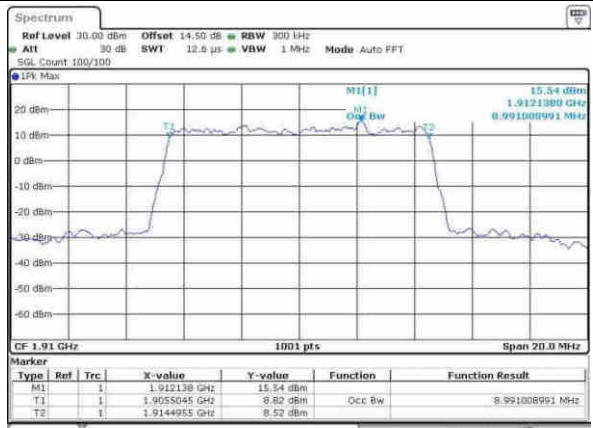

Highest Channel / 1.4MHz / 64QAM

Date: 30, MAY, 2017 14:27:00

Highest Channel / 3MHz / 64QAM

Date: 30, MAY, 2017 14:27:02

LTE Band 25

Lowest Channel / 5MHz / 64QAM

Date: 30.MAY.2017 14:54:57

Lowest Channel / 10MHz / 64QAM

Date: 30.MAY.2017 15:02:04

Middle Channel / 5MHz / 64QAM

Date: 30.MAY.2017 14:57:57

Middle Channel / 10MHz / 64QAM

Date: 30.MAY.2017 15:05:38

Highest Channel / 5MHz / 64QAM

Date: 30.MAY.2017 14:58:06

Highest Channel / 10MHz / 64QAM