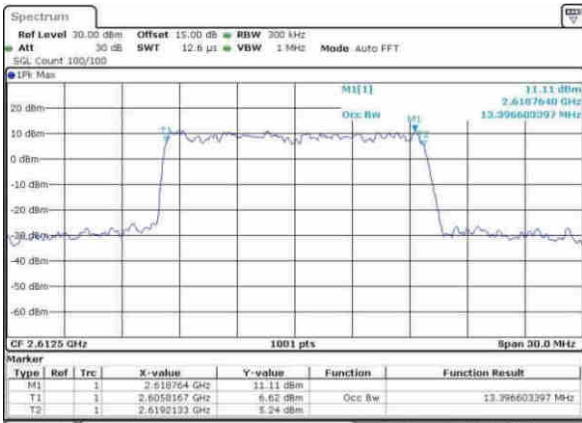

Highest Channel / 5MHz / 64QAM

Date: 30,NOV,2017 13:15:04

Highest Channel / 10MHz / 64QAM

Date: 30,NOV,2017 13:12:43

LTE Band 38

Lowest Channel / 15MHz / 64QAM

Date: 30-Nov-2017 08:18:13

Lowest Channel / 20MHz / 64QAM

Date: 31-Nov-2017 08:12:45

Middle Channel / 15MHz / 64QAM

Date: 31-Nov-2017 08:18:28

Middle Channel / 20MHz / 64QAM

Date: 31-Nov-2017 08:18:18

Highest Channel / 15MHz / 64QAM

Date: 31-Nov-2017 08:17:05

Highest Channel / 20MHz / 64QAM