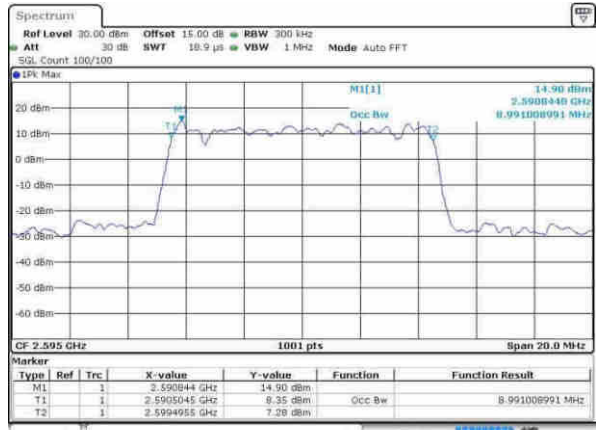

LTE Band 38

Lowest Channel / 10MHz / QPSK

Date: 9 APR 2017 14:49:34

Lowest Channel / 10MHz / 16QAM

Date: 9 APR 2017 14:49:44

Middle Channel / 10MHz / QPSK

Date: 9 APR 2017 14:50:16

Middle Channel / 10MHz / 16QAM

Date: 9 APR 2017 14:50:26

Highest Channel / 10MHz / QPSK

Date: 9 APR 2017 14:50:58

Highest Channel / 10MHz / 16QAM

Date: 9 APR 2017 14:51:09

LTE Band 38

Lowest Channel / 15MHz / QPSK

Date: 9 APR 2017 14:51:40