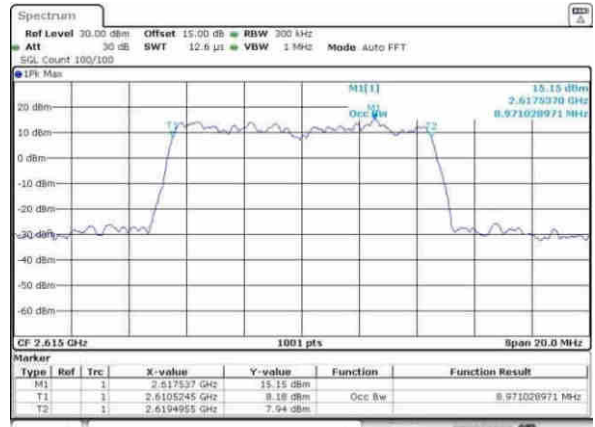

Date: 9 APR 2017 14:54:29

Middle Channel / 20MHz / 16QAM

Date: 9 APR 2017 14:54:40

Highest Channel / 20MHz / QPSK

Date: 9 APR 2017 14:55:12

Highest Channel / 20MHz / 16QAM

Date: 9 APR 2017 14:55:23

LTE Band 38

Lowest Channel / 5MHz / 64QAM

Date: 30,NOV,2017 13:01:27

Lowest Channel / 10MHz / 64QAM

Date: 30,NOV,2017 13:17:17

Middle Channel / 5MHz / 64QAM

Date: 30,NOV,2017 13:14:25

Middle Channel / 10MHz / 64QAM

Date: 30,NOV,2017 13:13:12

Highest Channel / 5MHz / 64QAM

Date: 30,NOV,2017 13:15:04

Highest Channel / 10MHz / 64QAM

Date: 30,NOV,2017 13:12:43

LTE Band 38

Lowest Channel / 15MHz / 64QAM

Date: 30-Nov-2017 08:18:13

Lowest Channel / 20MHz / 64QAM