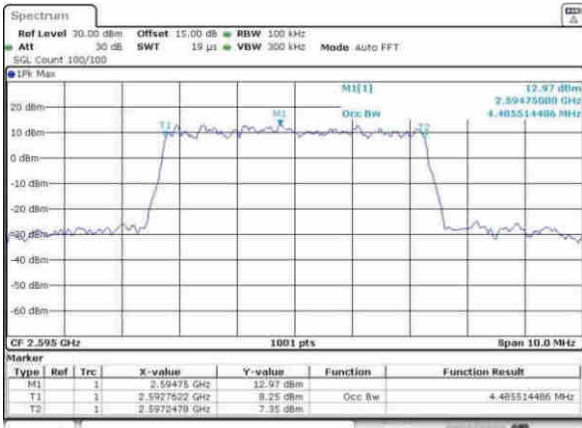

Date: 9 APR 2017 14:54:29

Middle Channel / 20MHz / 16QAM

Date: 9 APR 2017 14:54:40

Highest Channel / 20MHz / QPSK

Date: 9 APR 2017 14:55:12

Highest Channel / 20MHz / 16QAM

Date: 9 APR 2017 14:55:23

LTE Band 38

Lowest Channel / 5MHz / 64QAM

Date: 30,NOV,2017 13:01:27

Lowest Channel / 10MHz / 64QAM

Date: 30,NOV,2017 13:17:17

Middle Channel / 5MHz / 64QAM

Date: 30,NOV,2017 13:14:25

Middle Channel / 10MHz / 64QAM

Date: 30,NOV,2017 13:13:12

Highest Channel / 5MHz / 64QAM

Date: 30,NOV,2017 13:15:04

Highest Channel / 10MHz / 64QAM

Date: 30,NOV,2017 13:12:43

LTE Band 38

Lowest Channel / 15MHz / 64QAM

Date: 30-Nov-2017 08:18:13

Lowest Channel / 20MHz / 64QAM