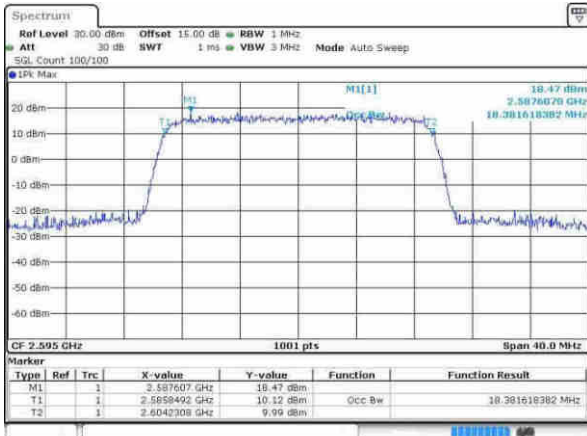

Highest Channel / 15MHz / 16QAM

Date: 9 APR 2017 14:53:18

LTE Band 38

Lowest Channel / 20MHz / QPSK

Date: 9 APR 2017 14:53:47

Lowest Channel / 20MHz / 16QAM

Date: 9 APR 2017 14:53:58

Middle Channel / 20MHz / QPSK