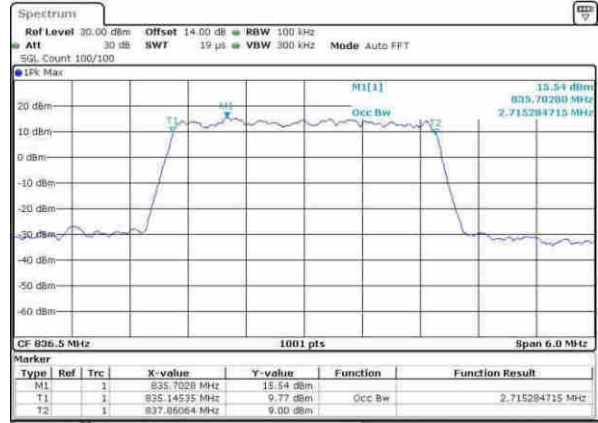

Middle Channel / 3MHz / 16QAM

Date: 9-AFR, 2017 16:46:32