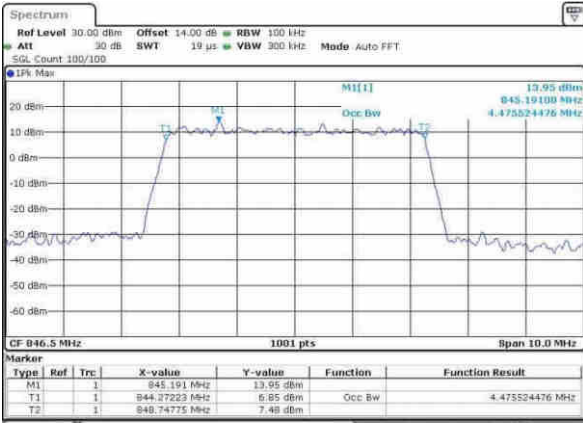

Date: 31.MAY.2017 09:46:11

LTE Band 26

Lowest Channel / 5MHz / 64QAM

Date: 31.MAY.2017 09:52:29

Lowest Channel / 10MHz / 64QAM

Date: 31.MAY.2017 09:50:14

Middle Channel / 5MHz / 64QAM

Date: 31.MAY.2017 09:57:05

Middle Channel / 10MHz / 64QAM

Date: 31.MAY.2017 09:58:15

Highest Channel / 5MHz / 64QAM

Date: 31.MAY.2017 09:57:46

Highest Channel / 10MHz / 64QAM

Date: 31.MAY.2017 09:58:21

LTE Band 26

Lowest Channel / 15MHz / 64QAM