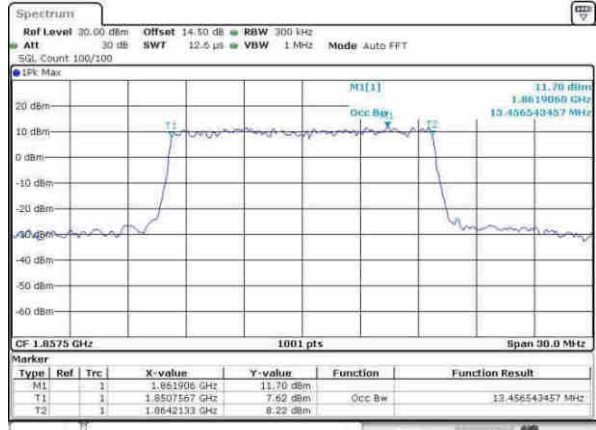

Highest Channel / 10MHz / QPSK

Date: 8.APR.2017 11:33:18

Highest Channel / 10MHz / 16QAM

Date: 8.APR.2017 11:33:18

LTE Band 25

Lowest Channel / 15MHz / QPSK

Date: 8.APR.2017 13:40:22

Lowest Channel / 15MHz / 16QAM