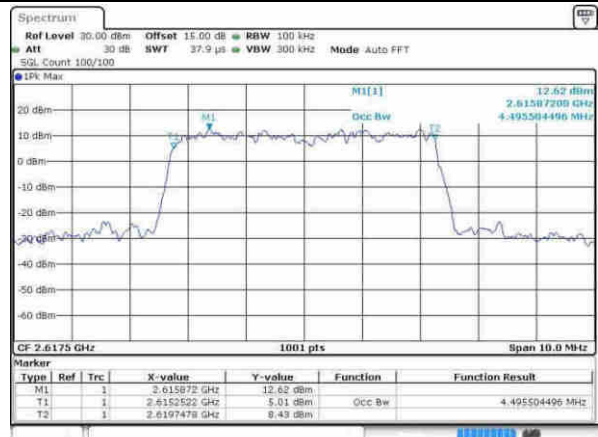

Middle Channel / 5MHz / QPSK

Date: 9 APR 2017 14:48:09

Middle Channel / 5MHz / 16QAM

Date: 9 APR 2017 14:48:20

Highest Channel / 5MHz / QPSK

Date: 9 APR 2017 14:48:51

Highest Channel / 5MHz / 16QAM

Date: 9 APR 2017 14:48:02