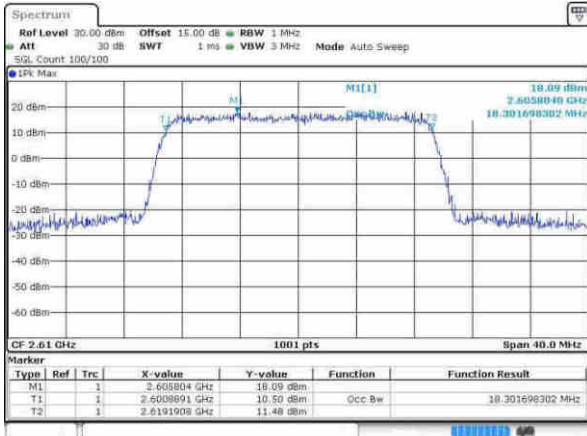

Highest Channel / 20MHz / QPSK

Date: 9 APR 2017 14:55:12