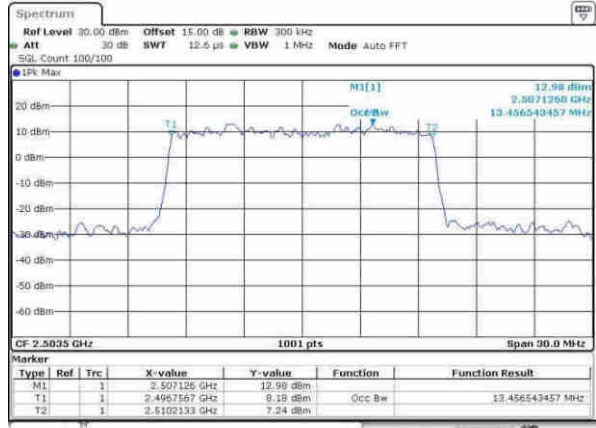

Date: 14.APR.2017 12:42:25

Highest Channel / 10MHz / 16QAM

Date: 14.APR.2017 12:42:40

LTE Band 41

Lowest Channel / 15MHz / QPSK

Date: 14.APR.2017 09:02:30

Lowest Channel / 15MHz / 16QAM

Date: 14.APR.2017 09:02:49