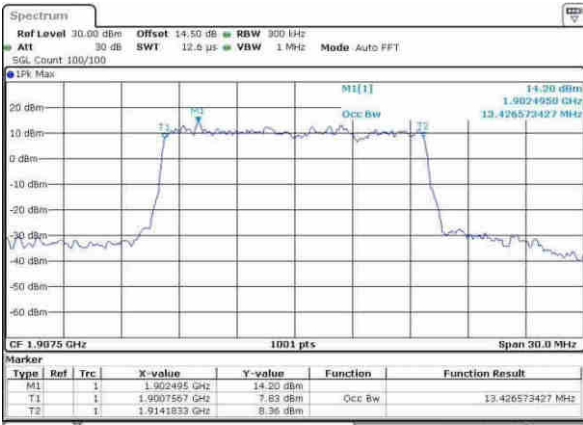

Date: 30.MAY.2017 15:06:06

LTE Band 25

Lowest Channel / 15MHz / 64QAM

Date: 30_May_2017 15:12:19T

Lowest Channel / 20MHz / 64QAM

Date: 30_May_2017 15:12:32T

Middle Channel / 15MHz / 64QAM

Date: 30_May_2017 15:16:33T

Middle Channel / 20MHz / 64QAM

Date: 30_May_2017 15:20:42T

Highest Channel / 15MHz / 64QAM

Date: 30_May_2017 15:17:19T

Highest Channel / 20MHz / 64QAM

Date: 30_May_2017 15:29:03T

LTE Band 26

Lowest Channel / 1.4MHz / QPSK