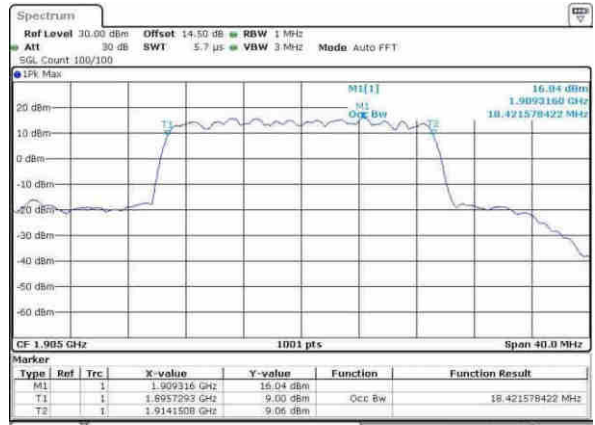

Middle Channel / 20MHz / 64QAM

Date: 30_May_2017 15:20:42T

Highest Channel / 15MHz / 64QAM

Date: 30_May_2017 15:17:19T

Highest Channel / 20MHz / 64QAM

Date: 30_May_2017 15:29:03T

LTE Band 26

Lowest Channel / 1.4MHz / QPSK