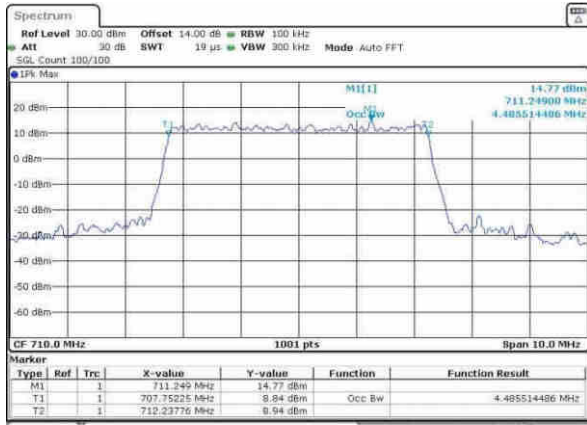

Middle Channel / 5MHz / 64QAM

Date: 30.MAY.2017 18:41:03