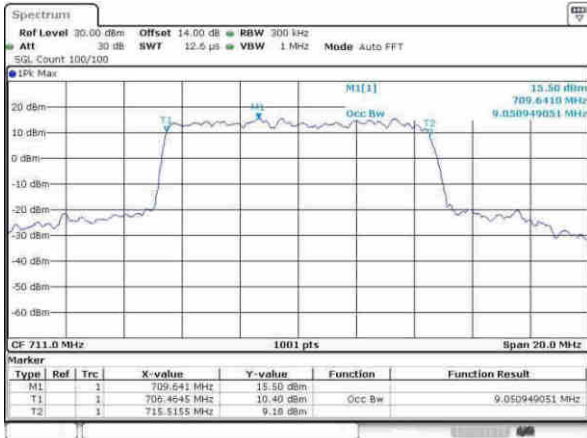

Middle Channel / 5MHz / 16QAM

Date: 2,MAY,2017 00:52:23

Highest Channel / 5MHz / QPSK

Date: 2,MAY,2017 00:54:49

Highest Channel / 5MHz / 16QAM

Date: 2,MAY,2017 01:21:36

LTE Band 17

Lowest Channel / 10MHz / QPSK

Date: 3,MAY,2017 09:12:08

Lowest Channel / 10MHz / 16QAM

Date: 3,MAY,2017 09:12:22

Middle Channel / 10MHz / QPSK

Date: 3,MAY,2017 09:12:27

Middle Channel / 10MHz / 16QAM

Date: 3,MAY,2017 09:12:36

Highest Channel / 10MHz / QPSK

Date: 3,MAY,2017 09:12:02

Highest Channel / 10MHz / 16QAM

Date: 3,MAY,2017 09:12:13

LTE Band 17

Lowest Channel / 5MHz / 64QAM

Date: 30.MAY.2017 18:37:33

Lowest Channel / 10MHz / 64QAM

Date: 30.MAY.2017 18:44:10