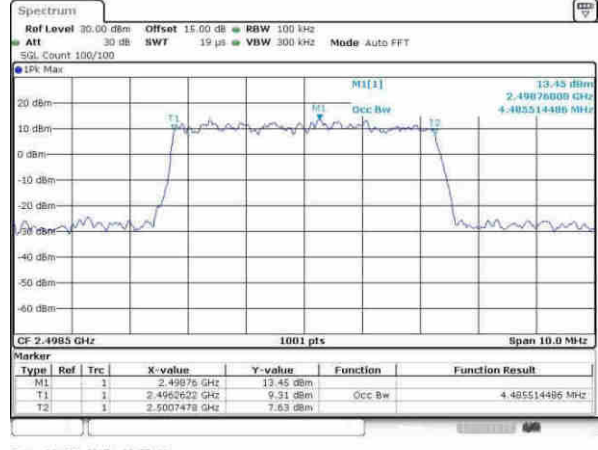

Date: 31-Nov-2017 08:12:08

LTE Band 41

Lowest Channel / 5MHz / QPSK

Date: 13.APR.2017 08:08:50

Lowest Channel / 5MHz / 16QAM

Date: 13.APR.2017 08:07:01

Middle Channel / 5MHz / QPSK

Date: 13.APR.2017 08:07:54