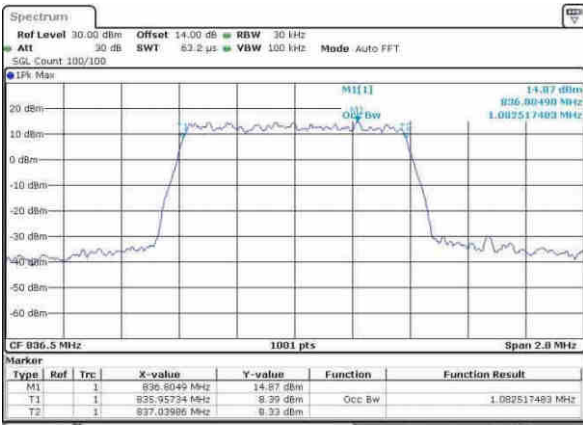

Date: 9-AFR, 2017 17:28:26

Middle Channel / 15MHz / 16QAM

Date: 9-AFR, 2017 17:28:46

Highest Channel / 15MHz / QPSK

Date: 9-AFR, 2017 17:41:15

Highest Channel / 15MHz / 16QAM

Date: 9-AFR, 2017 17:41:26

LTE Band 26

CH26765 / 15MHz / QPSK

Date: 15_May_2017 10:55:37

CH26765 / 15MHz / 16QAM

Date: 15_May_2017 10:55:47

LTE Band 26

Lowest Channel / 1.4MHz / 64QAM

Date: 31.MAY.2017 09:28:47

Lowest Channel / 3MHz / 64QAM

Date: 31.MAY.2017 09:40:33

Middle Channel / 1.4MHz / 64QAM

Date: 31.MAY.2017 09:34:48

Middle Channel / 3MHz / 64QAM

Date: 31.MAY.2017 09:45:44

Highest Channel / 1.4MHz / 64QAM

Date: 31.MAY.2017 09:35:16

Highest Channel / 3MHz / 64QAM