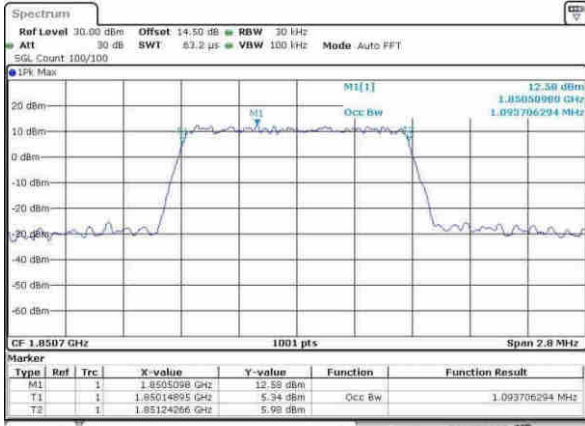

Middle Channel / 20MHz / 16QAM

Date: 8.APR.2017 11:55:16

Highest Channel / 20MHz / QPSK

Date: 8.APR.2017 11:58:24

Highest Channel / 20MHz / 16QAM

Date: 8.APR.2017 11:58:25

LTE Band 25

Lowest Channel / 1.4MHz / 64QAM