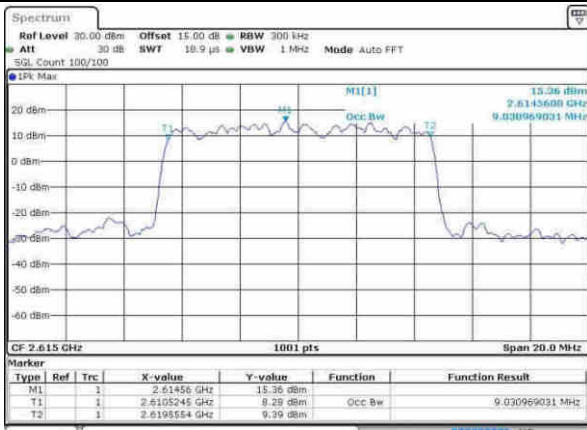

LTE Band 38

Lowest Channel / 10MHz / QPSK

Date: 9 APR 2017 14:49:34

Lowest Channel / 10MHz / 16QAM

Date: 9 APR 2017 14:49:44

Middle Channel / 10MHz / QPSK

Date: 9 APR 2017 14:50:16

Middle Channel / 10MHz / 16QAM

Date: 9 APR 2017 14:50:26

Highest Channel / 10MHz / QPSK

Date: 9 APR 2017 14:50:58

Highest Channel / 10MHz / 16QAM

Date: 9 APR 2017 14:51:09

LTE Band 38

Lowest Channel / 15MHz / QPSK

Date: 9 APR 2017 14:51:40