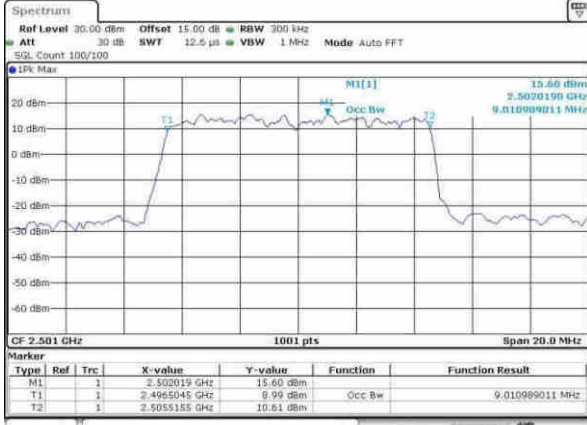

Middle Channel / 5MHz / 16QAM

Date: 13.APR.2017 08:07:45

Highest Channel / 5MHz / QPSK

Date: 13.APR.2017 08:08:16

Highest Channel / 5MHz / 16QAM

Date: 13.APR.2017 08:08:27

LTE Band 41

Lowest Channel / 10MHz / QPSK