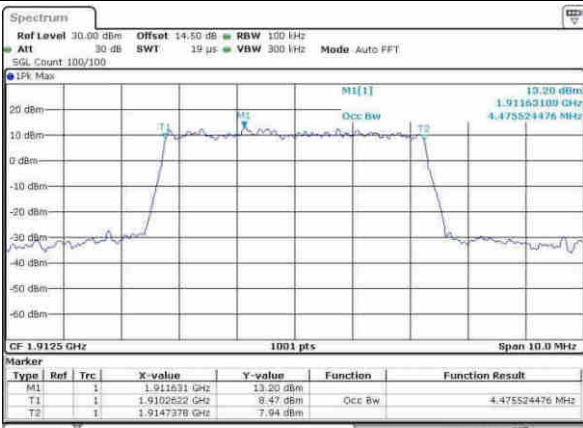

Date: 30.MAY.2017 15:02:04

Middle Channel / 5MHz / 64QAM

Date: 30.MAY.2017 14:57:57

Middle Channel / 10MHz / 64QAM

Date: 30.MAY.2017 15:05:38

Highest Channel / 5MHz / 64QAM

Date: 30.MAY.2017 14:58:06

Highest Channel / 10MHz / 64QAM