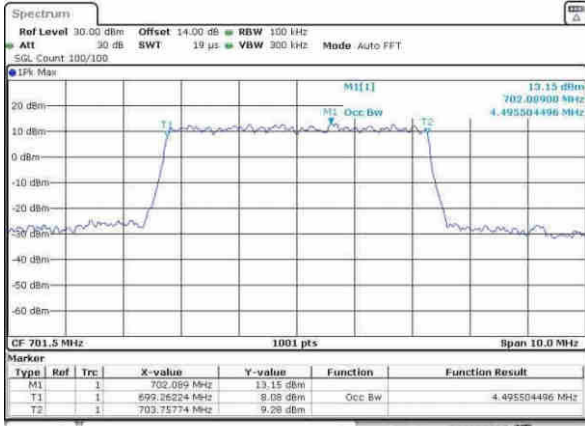

Highest Channel / 1.4MHz / 64QAM

Date: 30.MAY.2017 18:02:16

Highest Channel / 3MHz / 64QAM

Date: 30.MAY.2017 18:06:41

LTE Band 12

Lowest Channel / 5MHz / 64QAM

Date: 30.MAY.2017 18:11:14

Lowest Channel / 10MHz / 64QAM