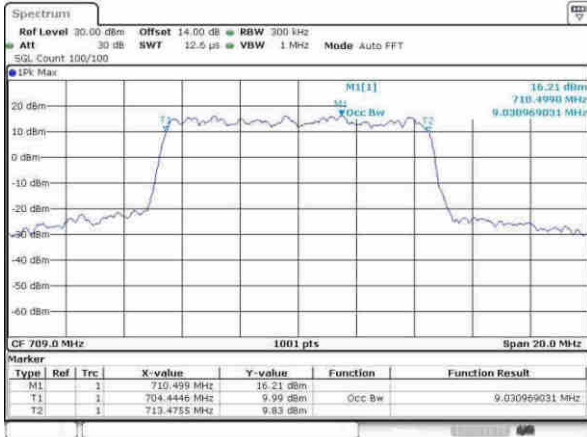

Middle Channel / 5MHz / 16QAM

Date: 2,MAY,2017 00:52:23

Highest Channel / 5MHz / QPSK

Date: 2,MAY,2017 00:54:49

Highest Channel / 5MHz / 16QAM

Date: 2,MAY,2017 01:21:36

LTE Band 17

Lowest Channel / 10MHz / QPSK