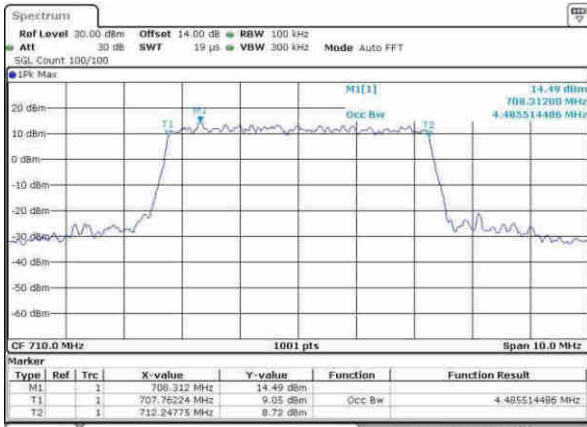

Date: 30.MAY.2017 18:27:30

LTE Band 17

Lowest Channel / 5MHz / QPSK

Date: 2,MAY,2017 23:54:58

Lowest Channel / 5MHz / 16QAM

Date: 2,MAY,2017 23:55:17

Middle Channel / 5MHz / QPSK

Date: 2,MAY,2017 00:52:13

Middle Channel / 5MHz / 16QAM

Date: 2,MAY,2017 00:52:23

Highest Channel / 5MHz / QPSK

Date: 2,MAY,2017 00:54:49

Highest Channel / 5MHz / 16QAM

Date: 2,MAY,2017 01:21:36

LTE Band 17

Lowest Channel / 10MHz / QPSK