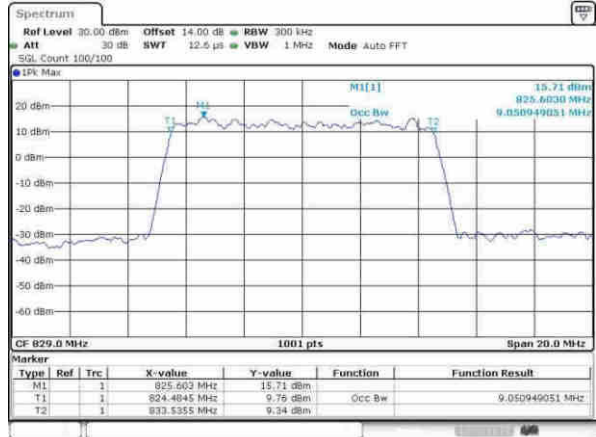

Lowest Channel / 10MHz / 16QAM

Date: 9-AFR, 2017 17:13:55