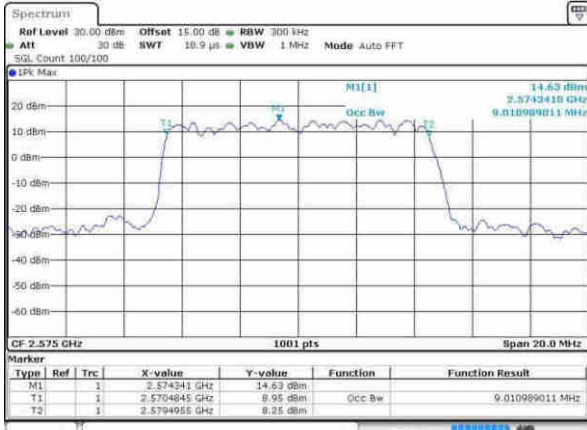

Middle Channel / 5MHz / QPSK

Date: 9 APR 2017 14:48:09

Middle Channel / 5MHz / 16QAM

Date: 9 APR 2017 14:48:20

Highest Channel / 5MHz / QPSK

Date: 9 APR 2017 14:48:51

Highest Channel / 5MHz / 16QAM

Date: 9 APR 2017 14:48:02

LTE Band 38

Lowest Channel / 10MHz / QPSK

Date: 9 APR 2017 14:49:34

Lowest Channel / 10MHz / 16QAM

Date: 9 APR 2017 14:49:44

Middle Channel / 10MHz / QPSK

Date: 9 APR 2017 14:50:16

Middle Channel / 10MHz / 16QAM