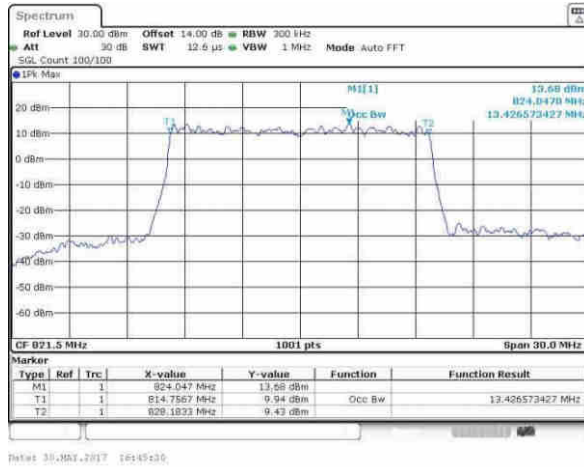

LTE Band 26

CH26765 / 15MHz / 64QAM