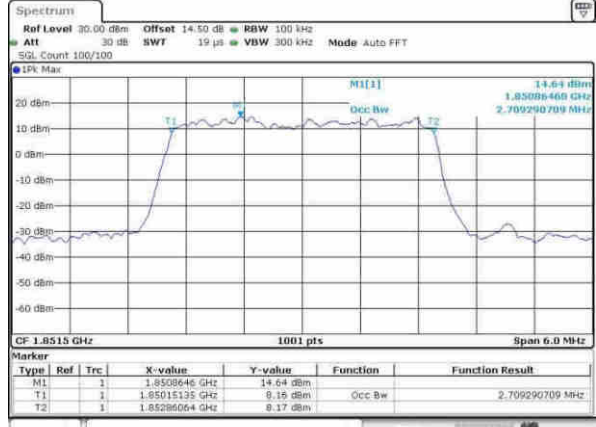

LTE Band 25

Lowest Channel / 1.4MHz / QPSK

Date: 8.APR.2017 10:35:41

Lowest Channel / 1.4MHz / 16QAM

Date: 8.APR.2017 10:35:51

Middle Channel / 1.4MHz / QPSK

Date: 14.MAY.2017 11:33:40

Middle Channel / 1.4MHz / 16QAM

Date: 8.APR.2017 10:32:18

Highest Channel / 1.4MHz / QPSK

Date: 8.APR.2017 10:34:47

Highest Channel / 1.4MHz / 16QAM

Date: 8.APR.2017 10:34:57

LTE Band 25

Lowest Channel / 3MHz / QPSK

Date: 8.APR.2017 11:02:12

Lowest Channel / 3MHz / 16QAM

Date: 8.APR.2017 11:02:23

Middle Channel / 3MHz / QPSK

Date: 8.APR.2017 11:04:55

Middle Channel / 3MHz / 16QAM

Date: 8.APR.2017 11:05:02

Highest Channel / 3MHz / QPSK

Date: 8.APR.2017 11:07:02