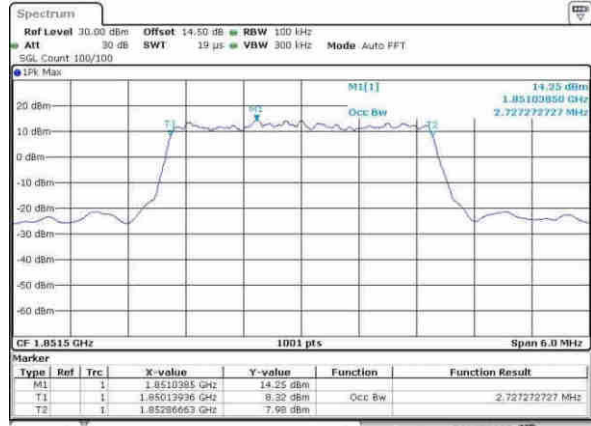

Lowest Channel / 3MHz / 64QAM

Date: 30, MAY, 2017 14:45:56