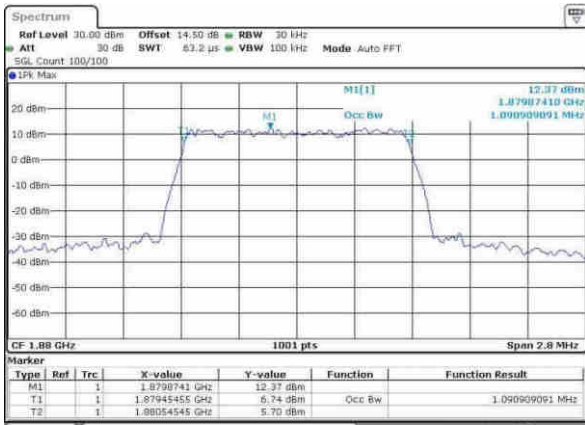

Middle Channel / 1.4MHz / 64QAM

Date: 30, MAY, 2017 14:25:43