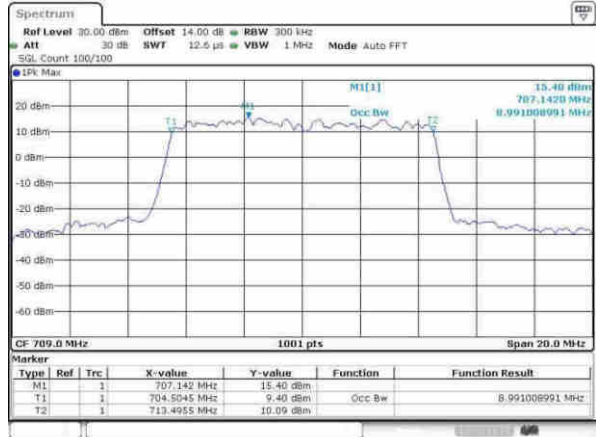

Lowest Channel / 10MHz / 16QAM

Date: 3,MAY,2017 09:12:22