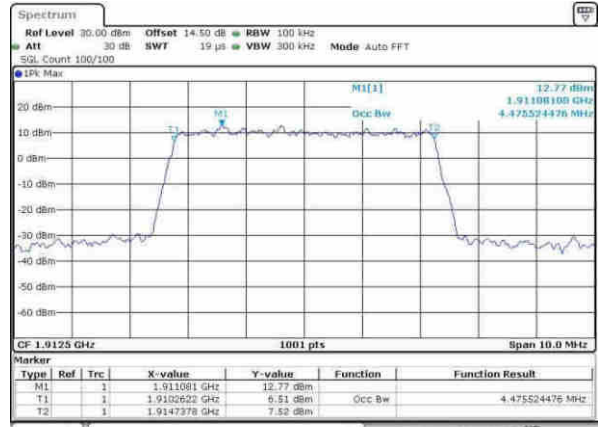

Highest Channel / 3MHz / 16QAM

Date: 8.APR.2017 11:07:02

LTE Band 25

Lowest Channel / 5MHz / QPSK

Date: 8.APR.2017 11:14:56

Lowest Channel / 5MHz / 16QAM

Date: 8.APR.2017 11:15:06

Middle Channel / 5MHz / QPSK

Date: 8.APR.2017 11:17:05

Middle Channel / 5MHz / 16QAM

Date: 8.APR.2017 11:17:46

Highest Channel / 5MHz / QPSK

Date: 8.APR.2017 11:20:15

Highest Channel / 5MHz / 16QAM

Date: 8.APR.2017 11:20:25

LTE Band 25