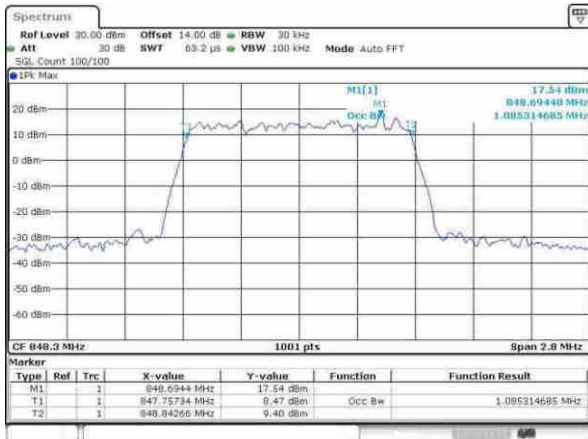

Date: 9.APR.2017 15:53:07

Lowest Channel / 1.4MHz / 16QAM

Date: 9.APR.2017 15:53:17

Middle Channel / 1.4MHz / QPSK

Date: 9.APR.2017 16:07:13

Middle Channel / 1.4MHz / 16QAM

Date: 9.APR.2017 16:07:23

Highest Channel / 1.4MHz / QPSK

Date: 9.APR.2017 16:09:53

Highest Channel / 1.4MHz / 16QAM

Date: 9.APR.2017 16:10:03

LTE Band 26

Lowest Channel / 3MHz / QPSK

Date: 9-AFR, 2017 16:39:01

Lowest Channel / 3MHz / 16QAM

Date: 9-AFR, 2017 16:39:12