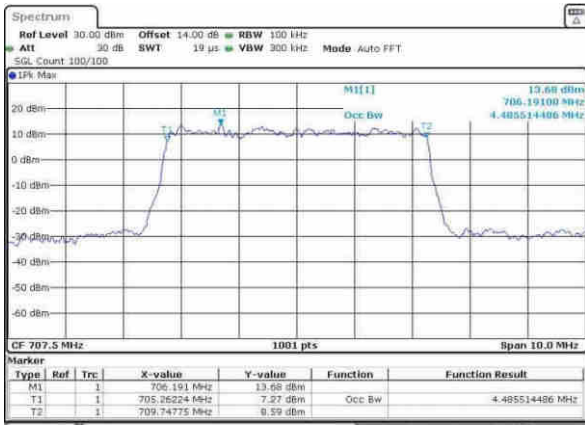

Middle Channel / 5MHz / 64QAM

Date: 30.MAY.2017 18:12:28