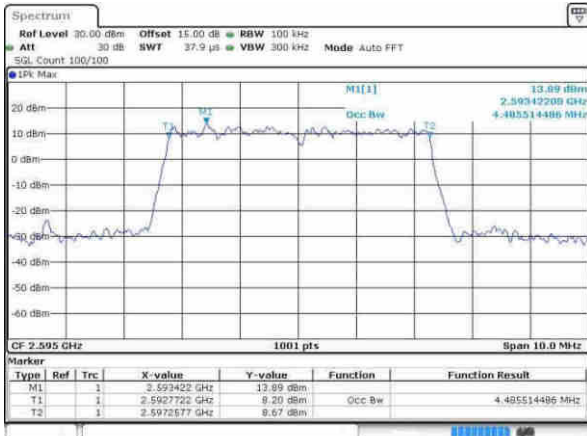

Middle Channel / 5MHz / QPSK

Date: 9 APR 2017 14:48:09