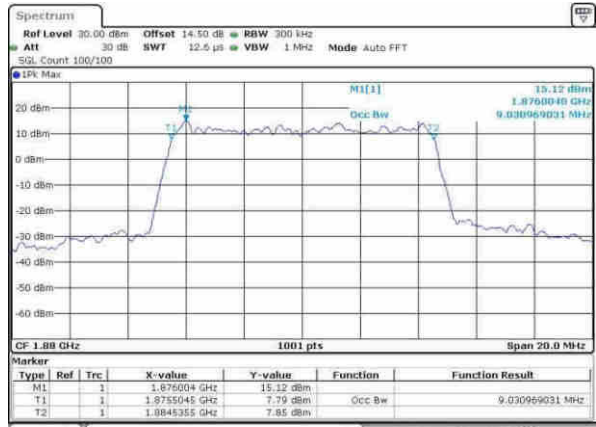

Lowest Channel / 10MHz / QPSK

Date: 8.APR.2017 11:27:10

Lowest Channel / 10MHz / 16QAM

Date: 8.APR.2017 11:27:10

Middle Channel / 10MHz / QPSK

Date: 8.APR.2017 11:30:18

Middle Channel / 10MHz / 16QAM

Date: 8.APR.2017 11:30:18

Highest Channel / 10MHz / QPSK

Date: 8.APR.2017 11:33:18

Highest Channel / 10MHz / 16QAM

Date: 8.APR.2017 11:33:18

LTE Band 25

Lowest Channel / 15MHz / QPSK

Date: 8.APR.2017 13:40:22

Lowest Channel / 15MHz / 16QAM