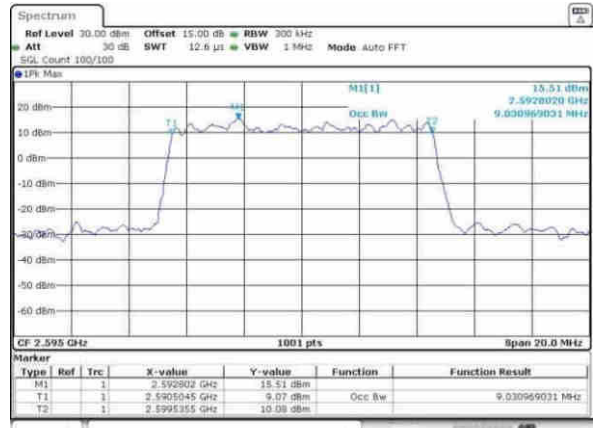

Date: 9 APR 2017 14:54:29

Middle Channel / 20MHz / 16QAM

Date: 9 APR 2017 14:54:40

Highest Channel / 20MHz / QPSK

Date: 9 APR 2017 14:55:12

Highest Channel / 20MHz / 16QAM

Date: 9 APR 2017 14:55:23

LTE Band 38

Lowest Channel / 5MHz / 64QAM

Date: 30,NOV,2017 13:01:27

Lowest Channel / 10MHz / 64QAM

Date: 30,NOV,2017 13:17:17

Middle Channel / 5MHz / 64QAM

Date: 30,NOV,2017 13:14:25

Middle Channel / 10MHz / 64QAM

Date: 30,NOV,2017 13:13:12

Highest Channel / 5MHz / 64QAM

Date: 30,NOV,2017 13:15:04

Highest Channel / 10MHz / 64QAM

Date: 30,NOV,2017 13:12:43

LTE Band 38

Lowest Channel / 15MHz / 64QAM

Date: 30-Nov-2017 08:18:13

Lowest Channel / 20MHz / 64QAM