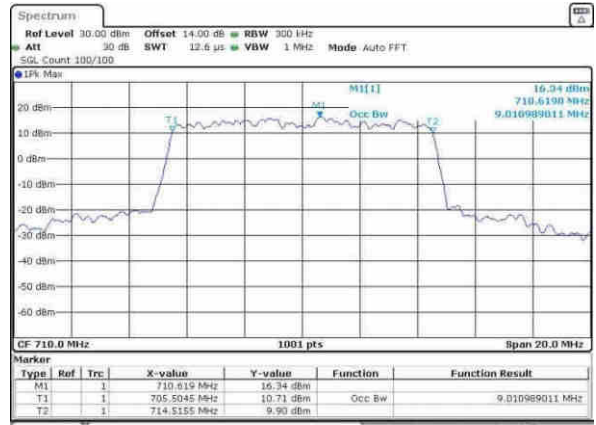

Date: 3,MAY,2017 09:12:02

Highest Channel / 10MHz / 16QAM

Date: 3,MAY,2017 09:12:13

LTE Band 17

Lowest Channel / 5MHz / 64QAM

Date: 30.MAY.2017 18:37:33

Lowest Channel / 10MHz / 64QAM

Date: 30.MAY.2017 18:44:10

Middle Channel / 5MHz / 64QAM

Date: 30.MAY.2017 18:41:03

Middle Channel / 10MHz / 64QAM

Date: 30.MAY.2017 18:49:26

Highest Channel / 5MHz / 64QAM

Date: 30.MAY.2017 18:41:26

Highest Channel / 10MHz / 64QAM

Date: 30.MAY.2017 18:49:16