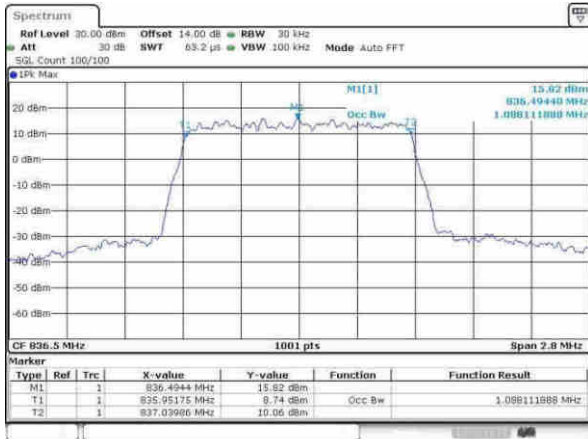

Middle Channel / 20MHz / 64QAM

Date: 30_May_2017 15:20:42T

Highest Channel / 15MHz / 64QAM

Date: 30_May_2017 15:17:19T

Highest Channel / 20MHz / 64QAM

Date: 30_May_2017 15:29:03T

LTE Band 26

Lowest Channel / 1.4MHz / QPSK

Date: 9.APR.2017 15:53:07

Lowest Channel / 1.4MHz / 16QAM

Date: 9.APR.2017 15:53:17

Middle Channel / 1.4MHz / QPSK

Date: 9.APR.2017 16:07:13

Middle Channel / 1.4MHz / 16QAM

Date: 9.APR.2017 16:07:23

Highest Channel / 1.4MHz / QPSK