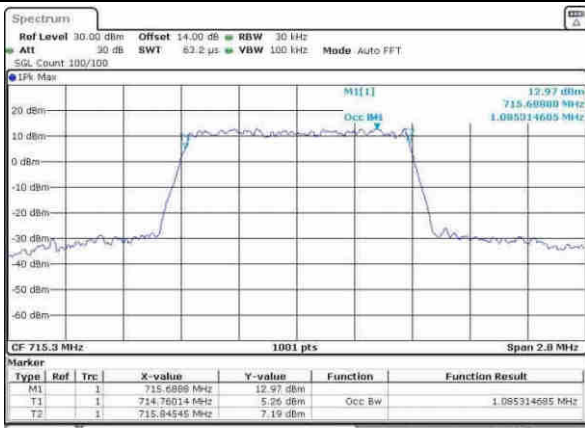

Highest Channel / 1.4MHz / 64QAM

Date: 30.MAY.2017 18:02:16