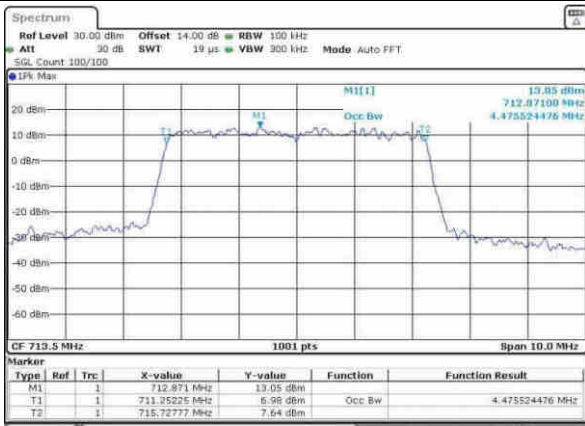

Date: 30.MAY.2017 18:18:28

Middle Channel / 5MHz / 64QAM

Date: 30.MAY.2017 18:12:28

Middle Channel / 10MHz / 64QAM

Date: 30.MAY.2017 18:22:58

Highest Channel / 5MHz / 64QAM

Date: 30.MAY.2017 18:14:04

Highest Channel / 10MHz / 64QAM

Date: 30.MAY.2017 18:27:30

LTE Band 17

Lowest Channel / 5MHz / QPSK

Date: 2,MAY,2017 23:54:58

Lowest Channel / 5MHz / 16QAM

Date: 2,MAY,2017 23:55:17

Middle Channel / 5MHz / QPSK

Date: 2,MAY,2017 00:52:13