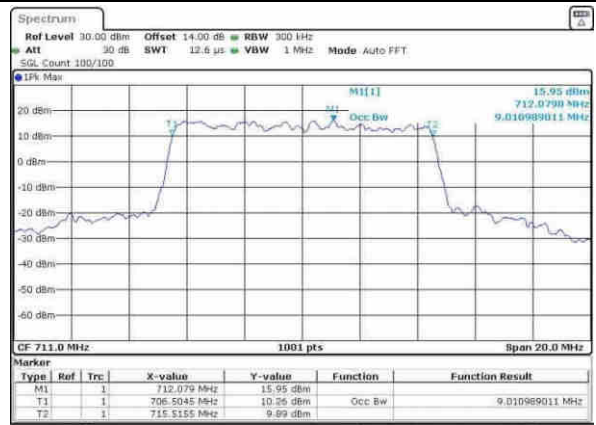

Date: 3,MAY,2017 09:12:02

Highest Channel / 10MHz / 16QAM

Date: 3,MAY,2017 09:12:13

LTE Band 17

Lowest Channel / 5MHz / 64QAM

Date: 30.MAY.2017 18:37:33

Lowest Channel / 10MHz / 64QAM

Date: 30.MAY.2017 18:44:10

Middle Channel / 5MHz / 64QAM

Date: 30.MAY.2017 18:41:03

Middle Channel / 10MHz / 64QAM

Date: 30.MAY.2017 18:49:26

Highest Channel / 5MHz / 64QAM

Date: 30.MAY.2017 18:41:26

Highest Channel / 10MHz / 64QAM

Date: 30.MAY.2017 18:49:16

LTE Band 25

Lowest Channel / 1.4MHz / QPSK

Date: 8.APR.2017 10:35:41

Lowest Channel / 1.4MHz / 16QAM

Date: 8.APR.2017 10:35:51

Middle Channel / 1.4MHz / QPSK

Date: 14.MAY.2017 11:33:40

Middle Channel / 1.4MHz / 16QAM

Date: 8.APR.2017 10:32:18

Highest Channel / 1.4MHz / QPSK

Date: 8.APR.2017 10:34:47

Highest Channel / 1.4MHz / 16QAM

Date: 8.APR.2017 10:34:57

LTE Band 25

Lowest Channel / 3MHz / QPSK

Date: 8.APR.2017 11:02:12