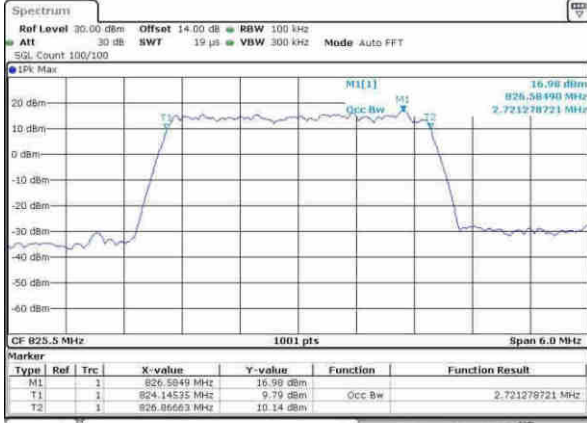

Date: 9.APR.2017 16:09:53

Highest Channel / 1.4MHz / 16QAM

Date: 9.APR.2017 16:10:03

LTE Band 26

Lowest Channel / 3MHz / QPSK

Date: 9-AFR, 2017 16:39:01

Lowest Channel / 3MHz / 16QAM

Date: 9-AFR, 2017 16:39:12