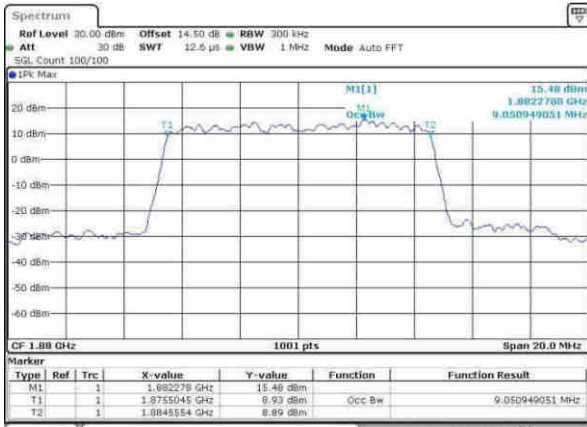

Lowest Channel / 10MHz / QPSK

Date: 8.APR.2017 11:27:10

Lowest Channel / 10MHz / 16QAM

Date: 8.APR.2017 11:27:10

Middle Channel / 10MHz / QPSK

Date: 8.APR.2017 11:30:18

Middle Channel / 10MHz / 16QAM

Date: 8.APR.2017 11:30:18

Highest Channel / 10MHz / QPSK

Date: 8.APR.2017 11:33:18

Highest Channel / 10MHz / 16QAM

Date: 8.APR.2017 11:33:18

LTE Band 25

Lowest Channel / 15MHz / QPSK

Date: 8.APR.2017 13:40:22

Lowest Channel / 15MHz / 16QAM