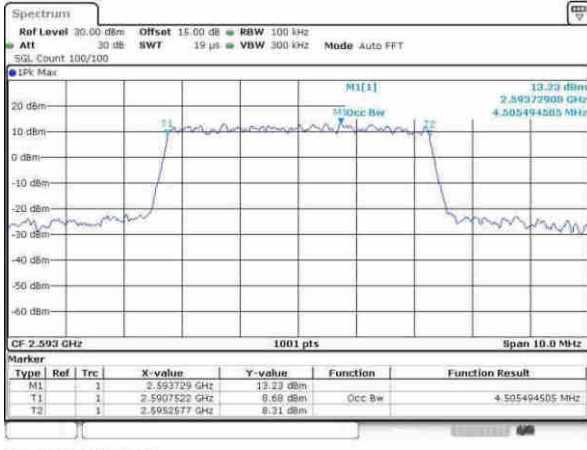

Date: 31-Nov-2017 08:12:08

LTE Band 41

Lowest Channel / 5MHz / QPSK

Date: 13.APR.2017 08:08:50

Lowest Channel / 5MHz / 16QAM

Date: 13.APR.2017 08:07:01

Middle Channel / 5MHz / QPSK

Date: 13.APR.2017 08:07:54