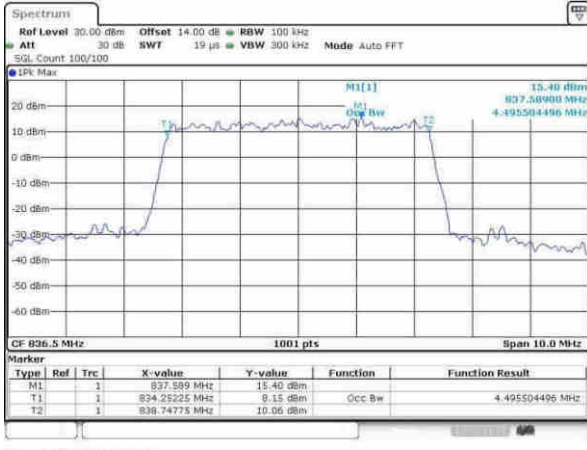

LTE Band 26

Lowest Channel / 5MHz / QPSK

Date: 9-AFR,2017 16:56:22

Lowest Channel / 5MHz / 16QAM

Date: 9-AFR,2017 16:56:23

Middle Channel / 5MHz / QPSK

Date: 9-AFR,2017 17:03:44

Middle Channel / 5MHz / 16QAM

Date: 9-AFR,2017 17:03:55

Highest Channel / 5MHz / QPSK

Date: 9-AFR,2017 17:06:24

Highest Channel / 5MHz / 16QAM

Date: 9-AFR,2017 17:06:24

LTE Band 26

Lowest Channel / 10MHz / QPSK

Date: 9-AFR, 2017 17:13:45