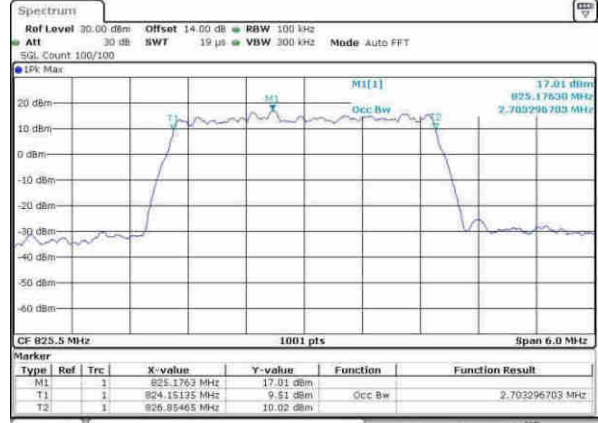

Date: 9.APR.2017 16:09:53

Highest Channel / 1.4MHz / 16QAM

Date: 9.APR.2017 16:10:03

LTE Band 26

Lowest Channel / 3MHz / QPSK

Date: 9-AFR, 2017 16:39:01

Lowest Channel / 3MHz / 16QAM

Date: 9-AFR, 2017 16:39:12