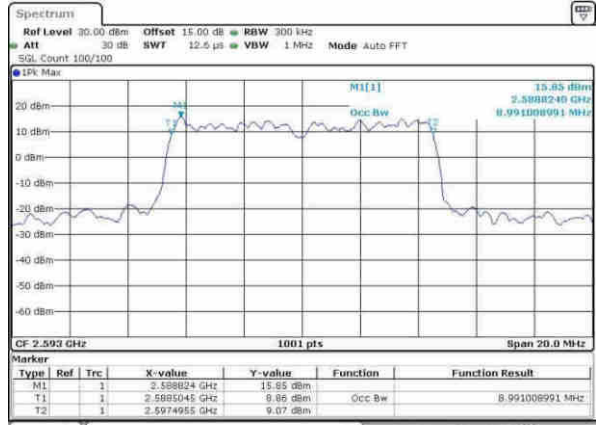

Date: 14.APR.2017 08:58:09

Lowest Channel / 10MHz / 16QAM

Date: 14.APR.2017 08:59:10

Middle Channel / 10MHz / QPSK

Date: 14.APR.2017 08:59:42

Middle Channel / 10MHz / 16QAM

Date: 14.APR.2017 08:59:42

Highest Channel / 10MHz / QPSK