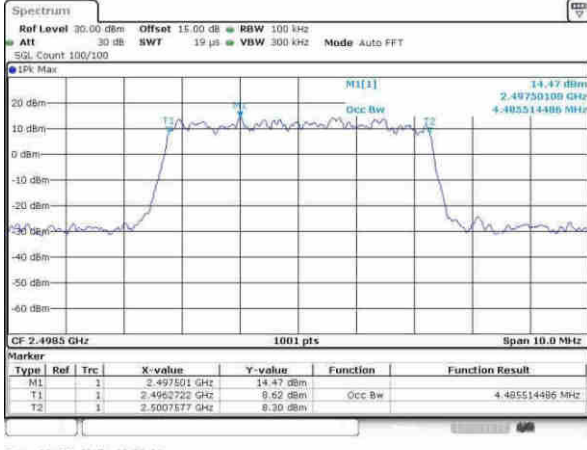

LTE Band 41

Lowest Channel / 5MHz / QPSK

Date: 13.APR.2017 08:08:50