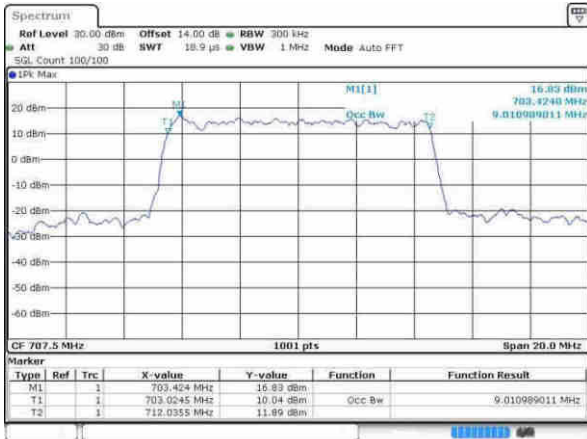

LTE Band 12

Lowest Channel / 10MHz / QPSK

Lowest Channel / 10MHz / 16QAM

Middle Channel / 10MHz / QPSK

Middle Channel / 10MHz / 16QAM

Highest Channel / 10MHz / QPSK

Highest Channel / 10MHz / 16QAM

LTE Band 12