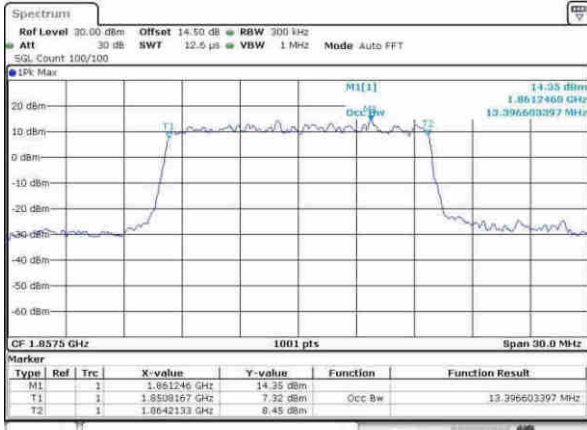

Highest Channel / 10MHz / QPSK

Date: 8.APR.2017 11:33:18

Highest Channel / 10MHz / 16QAM

Date: 8.APR.2017 11:33:18

LTE Band 25

Lowest Channel / 15MHz / QPSK

Date: 8.APR.2017 13:40:22

Lowest Channel / 15MHz / 16QAM