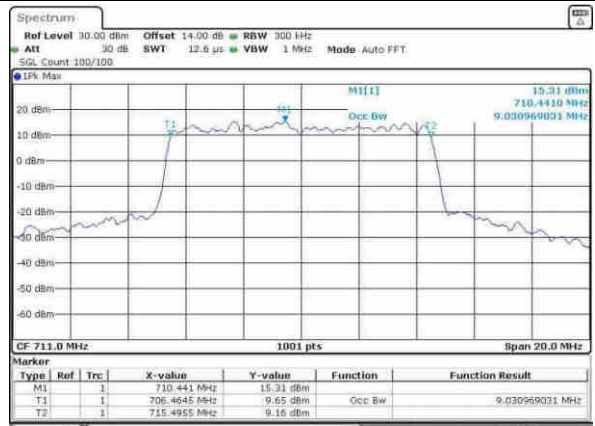

Date: 30.MAY.2017 18:18:28

Middle Channel / 5MHz / 64QAM

Date: 30.MAY.2017 18:12:28

Middle Channel / 10MHz / 64QAM

Date: 30.MAY.2017 18:22:58

Highest Channel / 5MHz / 64QAM

Date: 30.MAY.2017 18:14:04

Highest Channel / 10MHz / 64QAM

Date: 30.MAY.2017 18:27:30

LTE Band 17

Lowest Channel / 5MHz / QPSK

Date: 2,MAY,2017 23:54:58

Lowest Channel / 5MHz / 16QAM

Date: 2,MAY,2017 23:55:17

Middle Channel / 5MHz / QPSK

Date: 2,MAY,2017 00:52:13