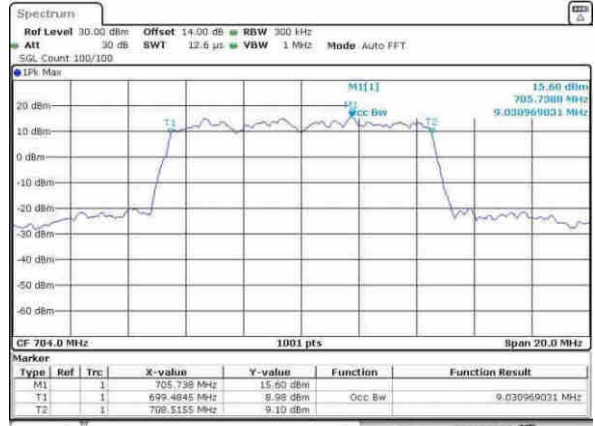

Highest Channel / 1.4MHz / 64QAM

Date: 30.MAY.2017 18:02:16

Highest Channel / 3MHz / 64QAM

Date: 30.MAY.2017 18:06:41

LTE Band 12

Lowest Channel / 5MHz / 64QAM

Date: 30.MAY.2017 18:11:14

Lowest Channel / 10MHz / 64QAM

Date: 30.MAY.2017 18:18:28

Middle Channel / 5MHz / 64QAM

Date: 30.MAY.2017 18:12:28

Middle Channel / 10MHz / 64QAM

Date: 30.MAY.2017 18:22:58

Highest Channel / 5MHz / 64QAM

Date: 30.MAY.2017 18:14:04

Highest Channel / 10MHz / 64QAM