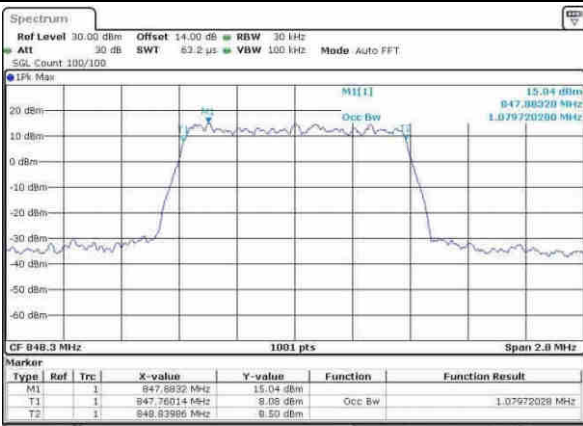

Date: 31.MAY.2017 09:40:33

Middle Channel / 1.4MHz / 64QAM

Date: 31.MAY.2017 09:34:48

Middle Channel / 3MHz / 64QAM

Date: 31.MAY.2017 09:45:44

Highest Channel / 1.4MHz / 64QAM

Date: 31.MAY.2017 09:35:16

Highest Channel / 3MHz / 64QAM