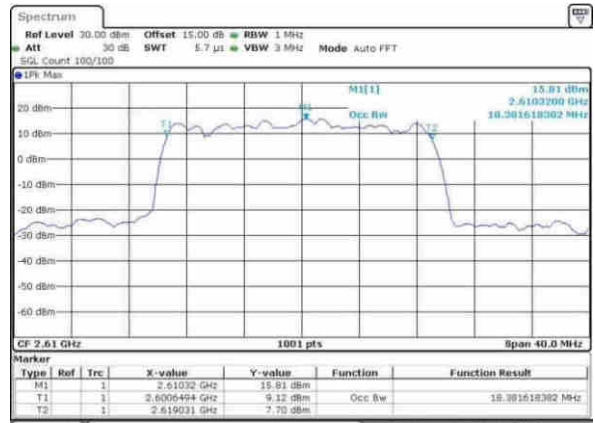

Highest Channel / 5MHz / 64QAM

Date: 30,NOV,2017 13:15:04

Highest Channel / 10MHz / 64QAM

Date: 30,NOV,2017 13:12:43

LTE Band 38

Lowest Channel / 15MHz / 64QAM

Date: 30-Nov-2017 08:18:13

Lowest Channel / 20MHz / 64QAM

Date: 31-Nov-2017 08:12:45

Middle Channel / 15MHz / 64QAM

Date: 31-Nov-2017 08:18:28

Middle Channel / 20MHz / 64QAM

Date: 31-Nov-2017 08:18:18

Highest Channel / 15MHz / 64QAM

Date: 31-Nov-2017 08:17:05

Highest Channel / 20MHz / 64QAM