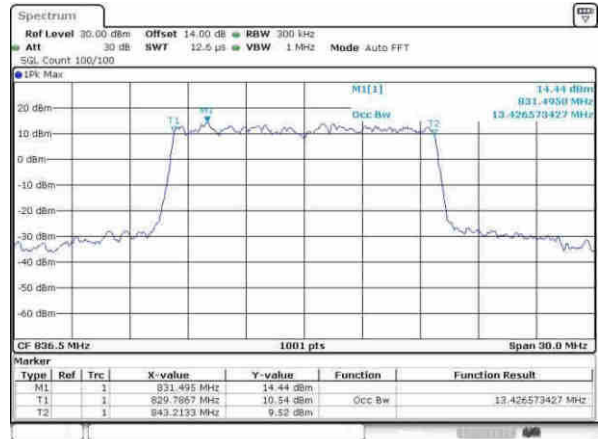

Highest Channel / 10MHz / 16QAM

Date: 9-AFR, 2017 17:13:55

LTE Band 26

Lowest Channel / 15MHz / QPSK

Date: 9-AFR, 2017 17:21:10

Lowest Channel / 15MHz / 16QAM

Date: 9-AFR, 2017 17:21:16

Middle Channel / 15MHz / QPSK

Date: 9-AFR, 2017 17:28:26

Middle Channel / 15MHz / 16QAM

Date: 9-AFR, 2017 17:28:46

Highest Channel / 15MHz / QPSK

Date: 9-AFR, 2017 17:41:15

Highest Channel / 15MHz / 16QAM

Date: 9-AFR, 2017 17:41:26

LTE Band 26