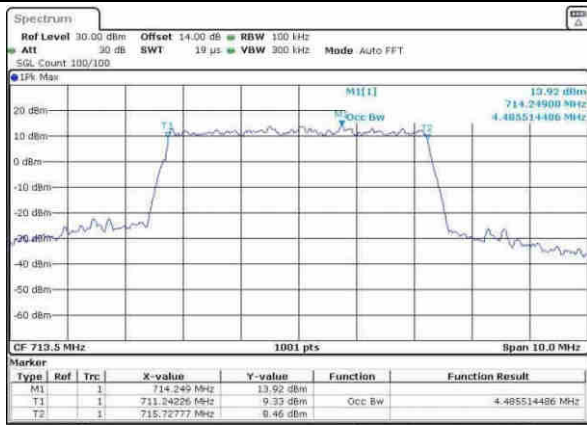

Date: 3,MAY,2017 09:12:02

Highest Channel / 10MHz / 16QAM

Date: 3,MAY,2017 09:12:13

LTE Band 17

Lowest Channel / 5MHz / 64QAM

Date: 30.MAY.2017 18:37:33

Lowest Channel / 10MHz / 64QAM

Date: 30.MAY.2017 18:44:10

Middle Channel / 5MHz / 64QAM

Date: 30.MAY.2017 18:41:03

Middle Channel / 10MHz / 64QAM

Date: 30.MAY.2017 18:49:26

Highest Channel / 5MHz / 64QAM

Date: 30.MAY.2017 18:41:26

Highest Channel / 10MHz / 64QAM

Date: 30.MAY.2017 18:49:16

LTE Band 25

Lowest Channel / 1.4MHz / QPSK

Date: 8.APR.2017 10:35:41

Lowest Channel / 1.4MHz / 16QAM

Date: 8.APR.2017 10:35:51

Middle Channel / 1.4MHz / QPSK

Date: 14.MAY.2017 11:33:40

Middle Channel / 1.4MHz / 16QAM