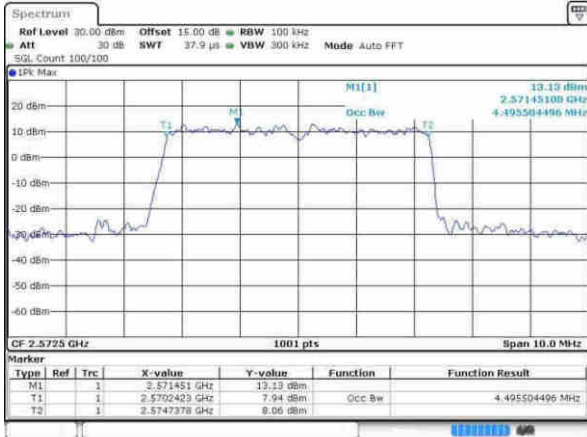

Date: 31.MAY.2017 09:14:44

LTE Band 26

CH26765 / 15MHz / 64QAM

LTE Band 38

Lowest Channel / 5MHz / QPSK

Date: 9 APR 2017 14:47:27

Lowest Channel / 5MHz / 16QAM

Date: 9 APR 2017 14:47:37