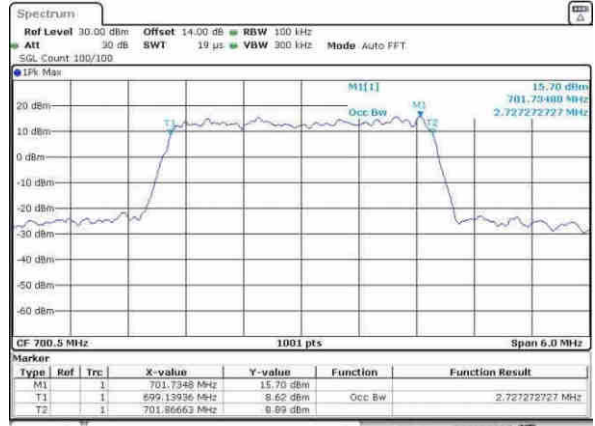

LTE Band 12

Lowest Channel / 10MHz / QPSK

Lowest Channel / 10MHz / 16QAM

Middle Channel / 10MHz / QPSK

Middle Channel / 10MHz / 16QAM

Highest Channel / 10MHz / QPSK

Highest Channel / 10MHz / 16QAM

LTE Band 12

Lowest Channel / 1.4MHz / 64QAM

Date: 30.MAY.2017 17:57:15

Lowest Channel / 3MHz / 64QAM

Date: 30.MAY.2017 18:05:27

Middle Channel / 1.4MHz / 64QAM

Date: 30.MAY.2017 18:01:49

Middle Channel / 3MHz / 64QAM

Date: 30.MAY.2017 18:06:15