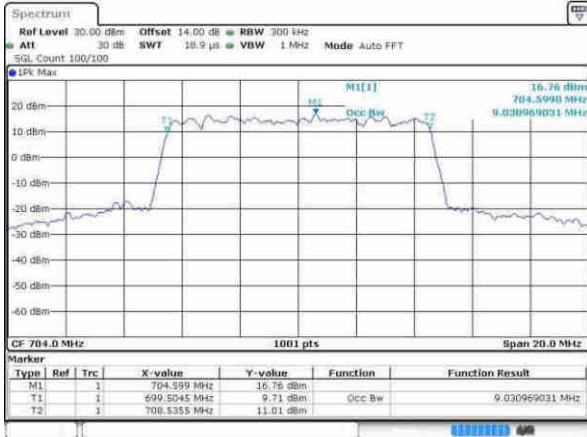

LTE Band 12

Lowest Channel / 10MHz / QPSK

Lowest Channel / 10MHz / 16QAM

Middle Channel / 10MHz / QPSK

Middle Channel / 10MHz / 16QAM

Highest Channel / 10MHz / QPSK

Highest Channel / 10MHz / 16QAM

LTE Band 12