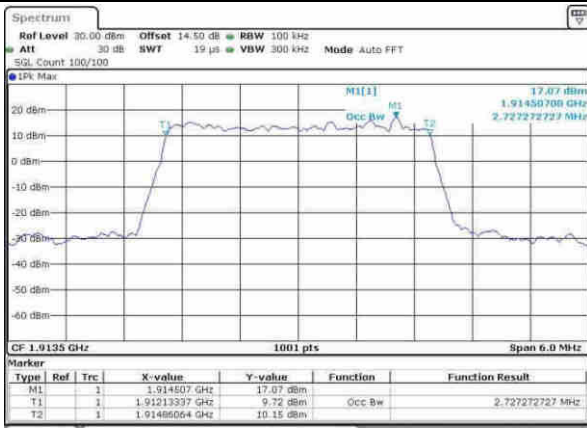

Date: 8.APR.2017 10:32:18

Highest Channel / 1.4MHz / QPSK

Date: 8.APR.2017 10:34:47

Highest Channel / 1.4MHz / 16QAM

Date: 8.APR.2017 10:34:57

LTE Band 25

Lowest Channel / 3MHz / QPSK

Date: 8.APR.2017 11:02:12

Lowest Channel / 3MHz / 16QAM

Date: 8.APR.2017 11:02:23

Middle Channel / 3MHz / QPSK

Date: 8.APR.2017 11:04:55

Middle Channel / 3MHz / 16QAM

Date: 8.APR.2017 11:05:02

Highest Channel / 3MHz / QPSK

Date: 8.APR.2017 11:07:02

Highest Channel / 3MHz / 16QAM

Date: 8.APR.2017 11:07:02

LTE Band 25

Lowest Channel / 5MHz / QPSK

Date: 8.APR.2017 11:14:56

Lowest Channel / 5MHz / 16QAM

Date: 8.APR.2017 11:15:06

Middle Channel / 5MHz / QPSK