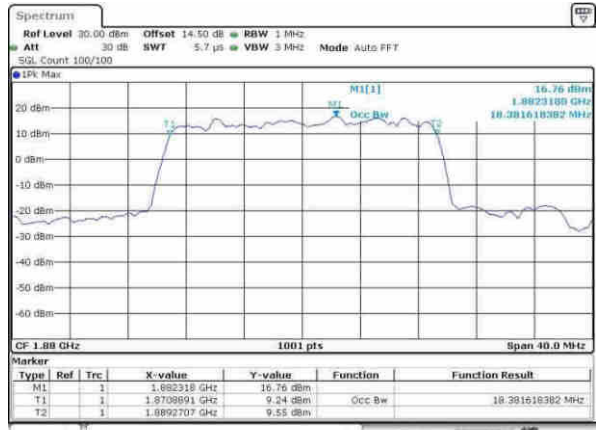

Date: 8.APR.2017 13:45:12

LTE Band 25

Lowest Channel / 20MHz / QPSK

Date: 8.APR.2017 11:53:10

Lowest Channel / 20MHz / 16QAM

Date: 8.APR.2017 11:53:16

Middle Channel / 20MHz / QPSK

Date: 8.APR.2017 11:55:10

Middle Channel / 20MHz / 16QAM

Date: 8.APR.2017 11:55:16

Highest Channel / 20MHz / QPSK

Date: 8.APR.2017 11:58:24

Highest Channel / 20MHz / 16QAM

Date: 8.APR.2017 11:58:25

LTE Band 25

Lowest Channel / 1.4MHz / 64QAM