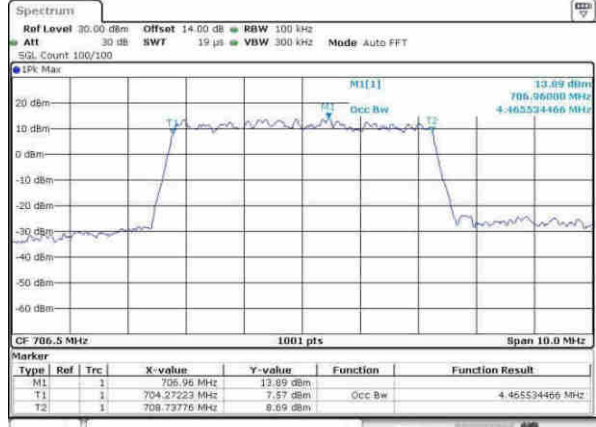

Date: 30.MAY.2017 18:27:30

LTE Band 17

Lowest Channel / 5MHz / QPSK

Date: 2,MAY,2017 23:54:58

Lowest Channel / 5MHz / 16QAM

Date: 2,MAY,2017 23:55:17

Middle Channel / 5MHz / QPSK

Date: 2,MAY,2017 00:52:13

Middle Channel / 5MHz / 16QAM

Date: 2,MAY,2017 00:52:23

Highest Channel / 5MHz / QPSK

Date: 2,MAY,2017 00:54:49

Highest Channel / 5MHz / 16QAM

Date: 2,MAY,2017 01:21:36

LTE Band 17

Lowest Channel / 10MHz / QPSK