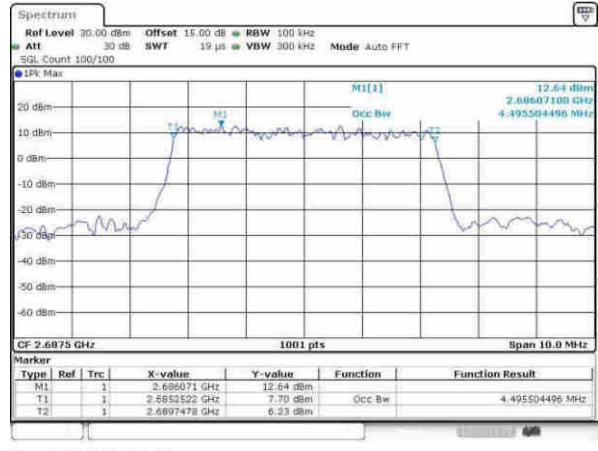

Middle Channel / 5MHz / 16QAM

Date: 13.APR.2017 08:07:45

Highest Channel / 5MHz / QPSK

Date: 13.APR.2017 08:08:16

Highest Channel / 5MHz / 16QAM

Date: 13.APR.2017 08:08:27

LTE Band 41

Lowest Channel / 10MHz / QPSK