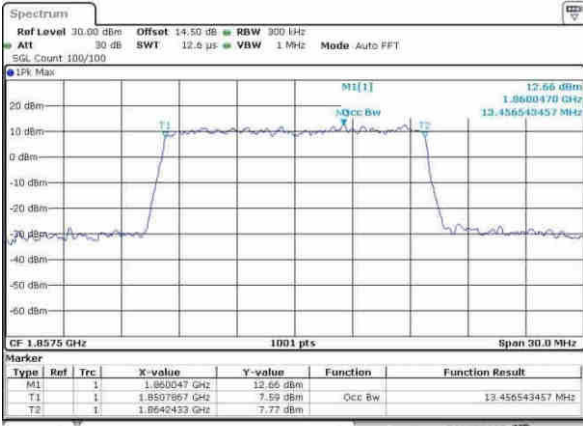

LTE Band 25

Lowest Channel / 15MHz / 64QAM

Date: 30_May_2017 15:12:19T