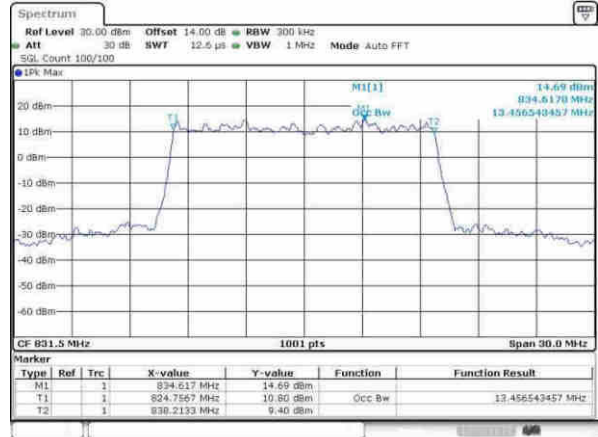

Highest Channel / 10MHz / 16QAM

Date: 9-AFR, 2017 17:13:55

LTE Band 26

Lowest Channel / 15MHz / QPSK

Date: 9-AFR, 2017 17:21:10

Lowest Channel / 15MHz / 16QAM

Date: 9-AFR, 2017 17:21:16

Middle Channel / 15MHz / QPSK

Date: 9-AFR, 2017 17:28:26

Middle Channel / 15MHz / 16QAM

Date: 9-AFR, 2017 17:28:46

Highest Channel / 15MHz / QPSK

Date: 9-AFR, 2017 17:41:15

Highest Channel / 15MHz / 16QAM

Date: 9-AFR, 2017 17:41:26

LTE Band 26