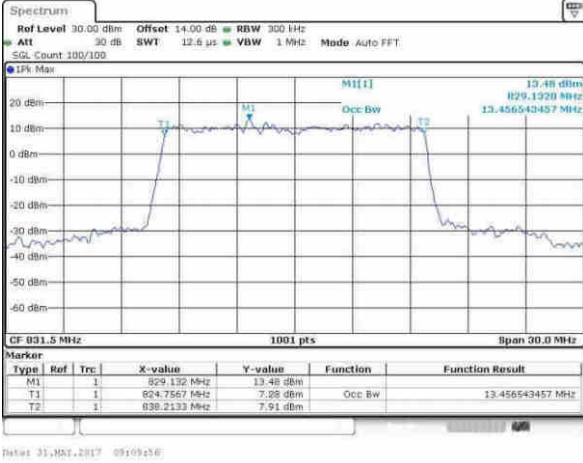

LTE Band 26

Lowest Channel / 15MHz / 64QAM

Lowest Channel / 20MHz / 64QAM

Date: 31.MAY.2017 09:09:56