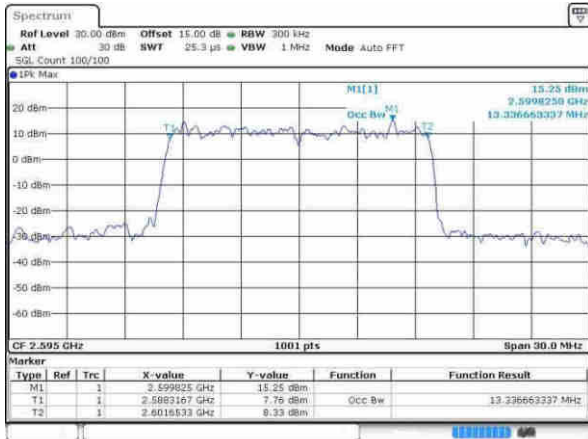

Middle Channel / 15MHz / QPSK

Date: 9 APR 2017 14:52:23