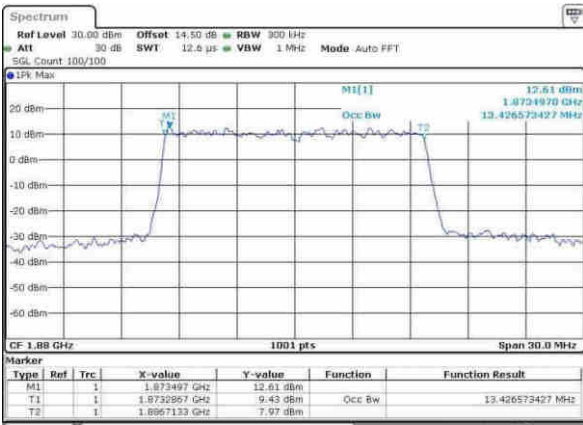

Date: 30.MAY.2017 15:06:06

LTE Band 25

Lowest Channel / 15MHz / 64QAM

Date: 30_May_2017 15:12:19T

Lowest Channel / 20MHz / 64QAM

Date: 30_May_2017 15:12:32T

Middle Channel / 15MHz / 64QAM

Date: 30_May_2017 15:16:33T

Middle Channel / 20MHz / 64QAM

Date: 30_May_2017 15:20:42T

Highest Channel / 15MHz / 64QAM

Date: 30_May_2017 15:17:19T

Highest Channel / 20MHz / 64QAM

Date: 30_May_2017 15:29:03T

LTE Band 26

Lowest Channel / 1.4MHz / QPSK