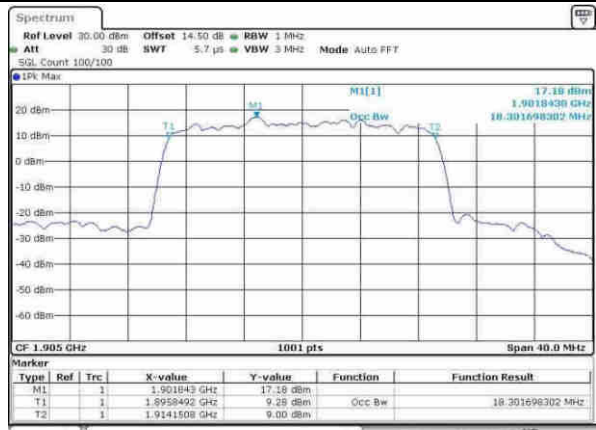

Middle Channel / 20MHz / 16QAM

Date: 8.APR.2017 11:55:16

Highest Channel / 20MHz / QPSK

Date: 8.APR.2017 11:58:24

Highest Channel / 20MHz / 16QAM

Date: 8.APR.2017 11:58:25

LTE Band 25

Lowest Channel / 1.4MHz / 64QAM