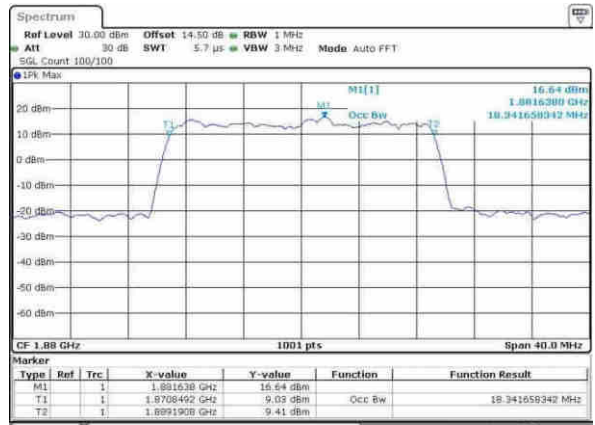

Date: 30.MAY.2017 15:06:06

LTE Band 25

Lowest Channel / 15MHz / 64QAM

Date: 30_May_2017 15:12:19T

Lowest Channel / 20MHz / 64QAM

Date: 30_May_2017 15:12:32T

Middle Channel / 15MHz / 64QAM

Date: 30_May_2017 15:16:33T

Middle Channel / 20MHz / 64QAM

Date: 30_May_2017 15:20:42T

Highest Channel / 15MHz / 64QAM

Date: 30_May_2017 15:17:19T

Highest Channel / 20MHz / 64QAM

Date: 30_May_2017 15:29:03T

LTE Band 26

Lowest Channel / 1.4MHz / QPSK