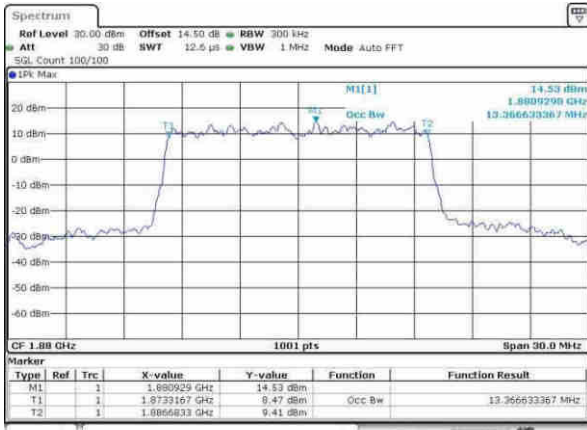

Middle Channel / 15MHz / QPSK

Date: 8.APR.2017 13:40:22