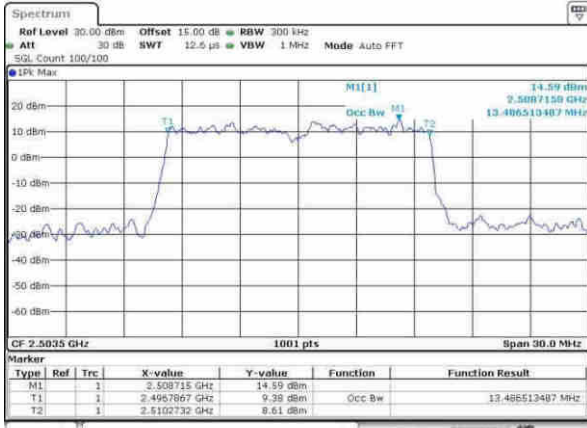

Date: 14.APR.2017 12:42:25

Highest Channel / 10MHz / 16QAM

Date: 14.APR.2017 12:42:40

LTE Band 41

Lowest Channel / 15MHz / QPSK

Date: 14.APR.2017 09:02:30

Lowest Channel / 15MHz / 16QAM

Date: 14.APR.2017 09:02:49