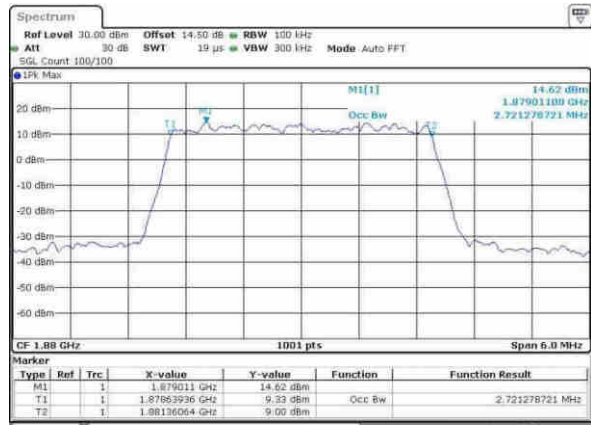

Middle Channel / 20MHz / 16QAM

Date: 8.APR.2017 11:55:16

Highest Channel / 20MHz / QPSK

Date: 8.APR.2017 11:58:24

Highest Channel / 20MHz / 16QAM

Date: 8.APR.2017 11:58:25

LTE Band 25

Lowest Channel / 1.4MHz / 64QAM

Date: 30, MAY, 2017 14:24:30

Lowest Channel / 3MHz / 64QAM

Date: 30, MAY, 2017 14:45:56

Middle Channel / 1.4MHz / 64QAM

Date: 30, MAY, 2017 14:25:43

Middle Channel / 3MHz / 64QAM

Date: 30, MAY, 2017 14:26:53

Highest Channel / 1.4MHz / 64QAM

Date: 30, MAY, 2017 14:27:00

Highest Channel / 3MHz / 64QAM

Date: 30, MAY, 2017 14:27:02

LTE Band 25

Lowest Channel / 5MHz / 64QAM

Date: 30.MAY.2017 14:54:57

Lowest Channel / 10MHz / 64QAM