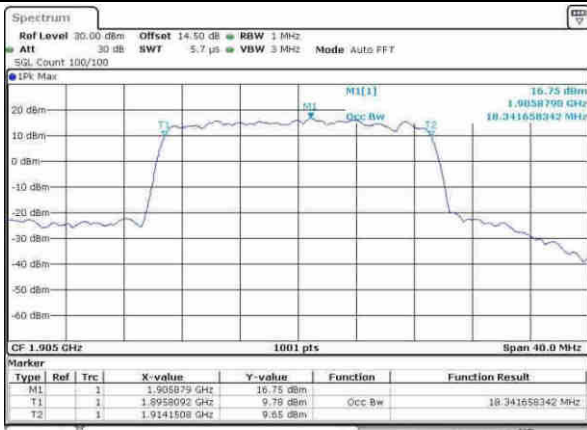

Date: 8.APR.2017 13:45:12

LTE Band 25

Lowest Channel / 20MHz / QPSK

Date: 8.APR.2017 11:53:10

Lowest Channel / 20MHz / 16QAM

Date: 8.APR.2017 11:53:16

Middle Channel / 20MHz / QPSK

Date: 8.APR.2017 11:55:10

Middle Channel / 20MHz / 16QAM

Date: 8.APR.2017 11:55:16

Highest Channel / 20MHz / QPSK

Date: 8.APR.2017 11:58:24

Highest Channel / 20MHz / 16QAM

Date: 8.APR.2017 11:58:25

LTE Band 25

Lowest Channel / 1.4MHz / 64QAM