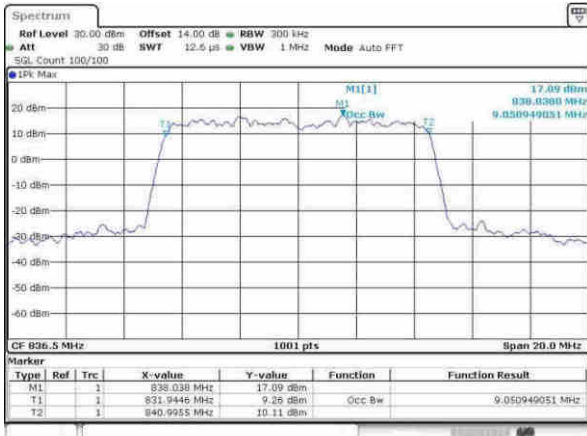

Middle Channel / 10MHz / QPSK

Date: 9-AFR, 2017 17:13:55