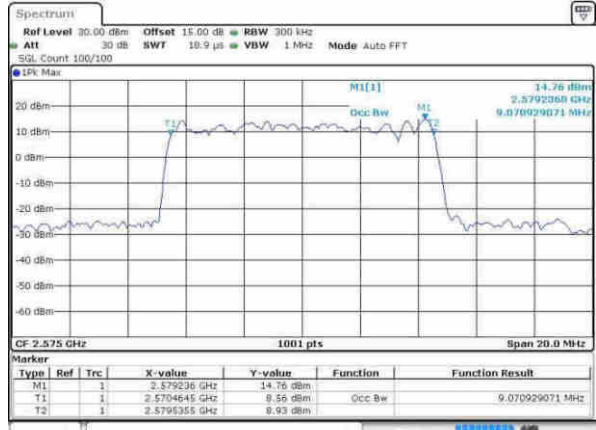

Lowest Channel / 10MHz / 16QAM

Date: 9 APR 2017 14:49:44