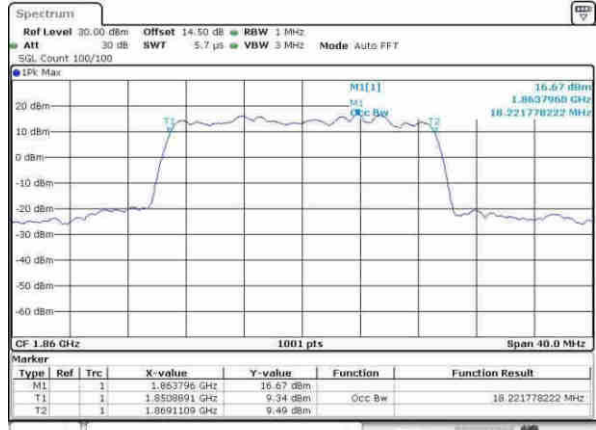

Date: 8.APR.2017 13:45:12

LTE Band 25

Lowest Channel / 20MHz / QPSK

Date: 8.APR.2017 11:53:10

Lowest Channel / 20MHz / 16QAM

Date: 8.APR.2017 11:53:16

Middle Channel / 20MHz / QPSK

Date: 8.APR.2017 11:55:10

Middle Channel / 20MHz / 16QAM

Date: 8.APR.2017 11:55:16

Highest Channel / 20MHz / QPSK

Date: 8.APR.2017 11:58:24

Highest Channel / 20MHz / 16QAM

Date: 8.APR.2017 11:58:25

LTE Band 25

Lowest Channel / 1.4MHz / 64QAM