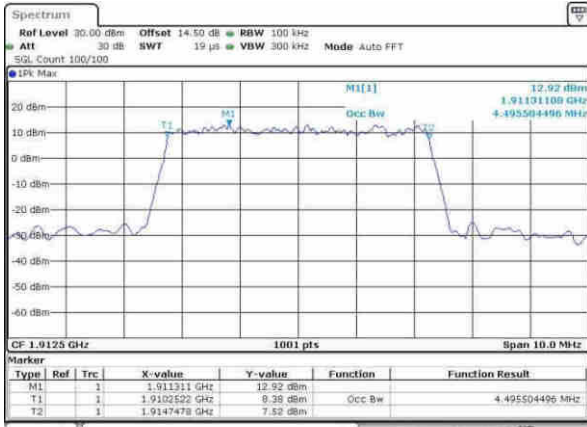

Highest Channel / 5MHz / QPSK

Date: 8.APR.2017 11:20:15