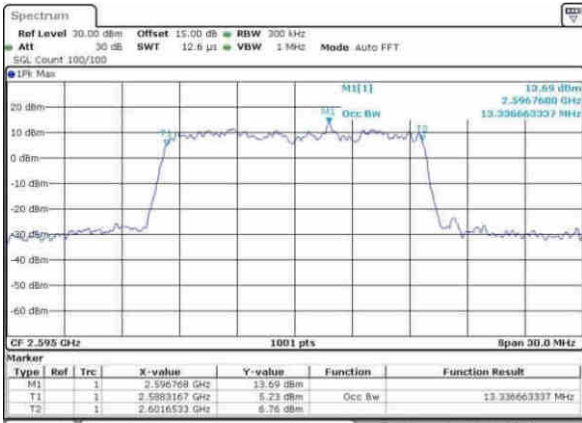

Middle Channel / 15MHz / 64QAM

Date: 31-Nov-2017 08:18:28