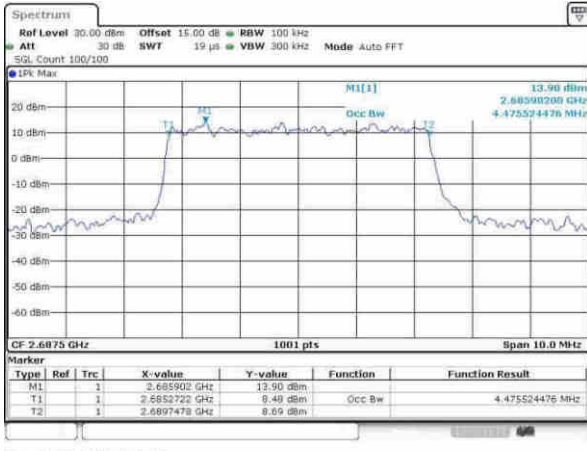

Highest Channel / 5MHz / QPSK

Date: 13.APR.2017 08:08:16