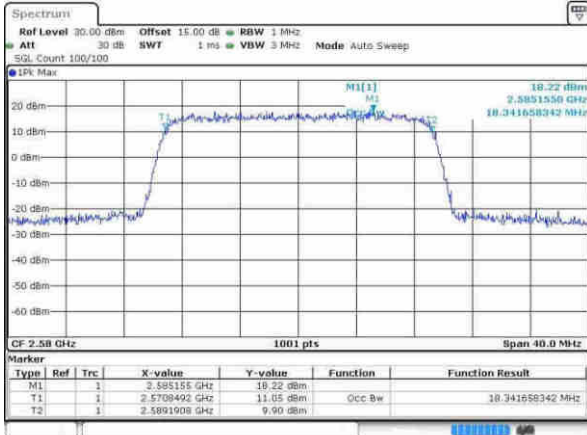

Highest Channel / 15MHz / 16QAM

Date: 9 APR 2017 14:53:18

LTE Band 38

Lowest Channel / 20MHz / QPSK

Date: 9 APR 2017 14:53:47

Lowest Channel / 20MHz / 16QAM

Date: 9 APR 2017 14:53:58

Middle Channel / 20MHz / QPSK