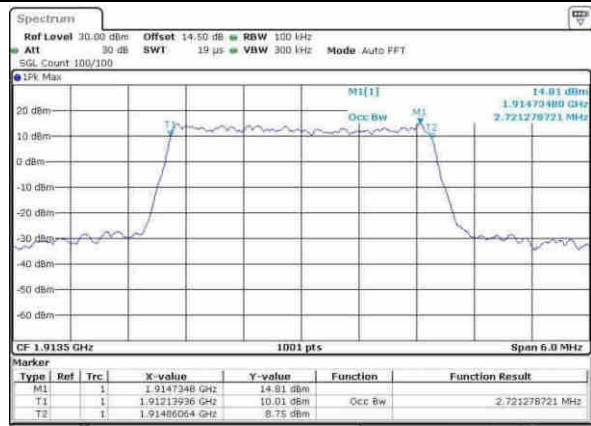

Date: 30, MAY, 2017 14:24:30

Lowest Channel / 3MHz / 64QAM

Date: 30, MAY, 2017 14:45:56

Middle Channel / 1.4MHz / 64QAM

Date: 30, MAY, 2017 14:25:43

Middle Channel / 3MHz / 64QAM

Date: 30, MAY, 2017 14:26:53

Highest Channel / 1.4MHz / 64QAM

Date: 30, MAY, 2017 14:27:00

Highest Channel / 3MHz / 64QAM

Date: 30, MAY, 2017 14:27:02

LTE Band 25

Lowest Channel / 5MHz / 64QAM

Date: 30.MAY.2017 14:54:57

Lowest Channel / 10MHz / 64QAM