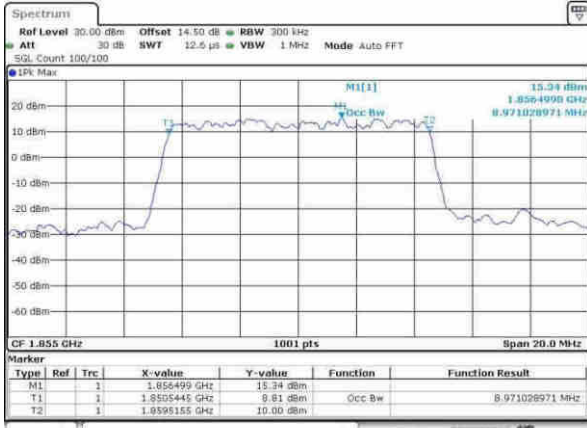

LTE Band 25

Lowest Channel / 10MHz / QPSK

Date: 8.APR.2017 11:27:10