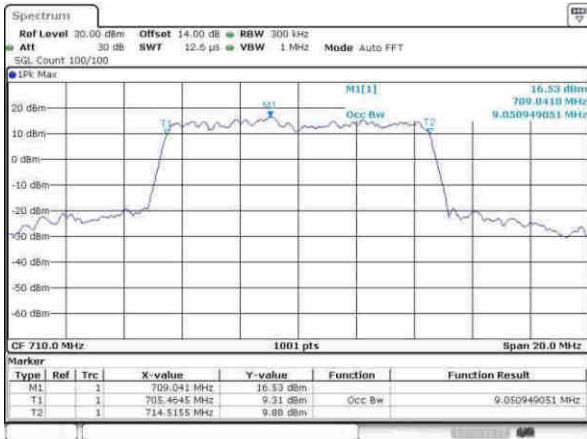

Middle Channel / 10MHz / QPSK

Date: 3,MAY,2017 09:12:27