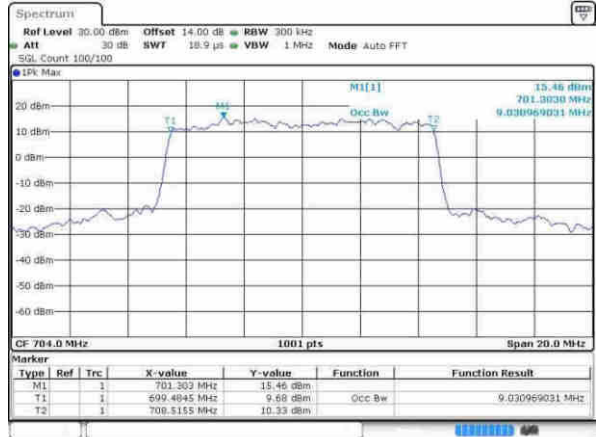

LTE Band 12

Lowest Channel / 10MHz / QPSK

Lowest Channel / 10MHz / 16QAM

Middle Channel / 10MHz / QPSK

Middle Channel / 10MHz / 16QAM

Highest Channel / 10MHz / QPSK

Highest Channel / 10MHz / 16QAM

LTE Band 12

Lowest Channel / 1.4MHz / 64QAM

Date: 30.MAY.2017 17:57:15

Lowest Channel / 3MHz / 64QAM

Date: 30.MAY.2017 18:05:27

Middle Channel / 1.4MHz / 64QAM

Date: 30.MAY.2017 18:01:49

Middle Channel / 3MHz / 64QAM

Date: 30.MAY.2017 18:06:15