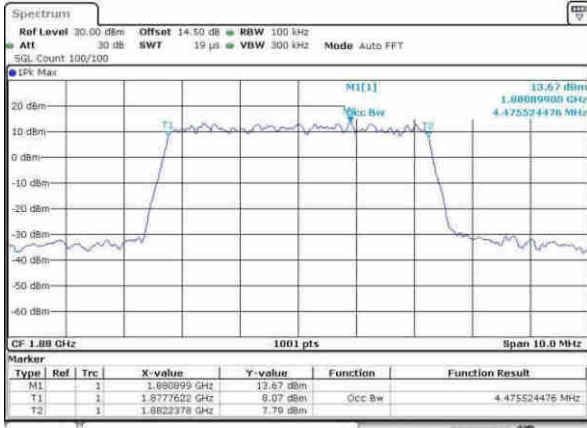

Highest Channel / 3MHz / 16QAM

Date: 8.APR.2017 11:07:02

LTE Band 25

Lowest Channel / 5MHz / QPSK

Date: 8.APR.2017 11:14:56

Lowest Channel / 5MHz / 16QAM

Date: 8.APR.2017 11:15:06

Middle Channel / 5MHz / QPSK

Date: 8.APR.2017 11:17:05

Middle Channel / 5MHz / 16QAM

Date: 8.APR.2017 11:17:46

Highest Channel / 5MHz / QPSK

Date: 8.APR.2017 11:20:15

Highest Channel / 5MHz / 16QAM

Date: 8.APR.2017 11:20:25

LTE Band 25