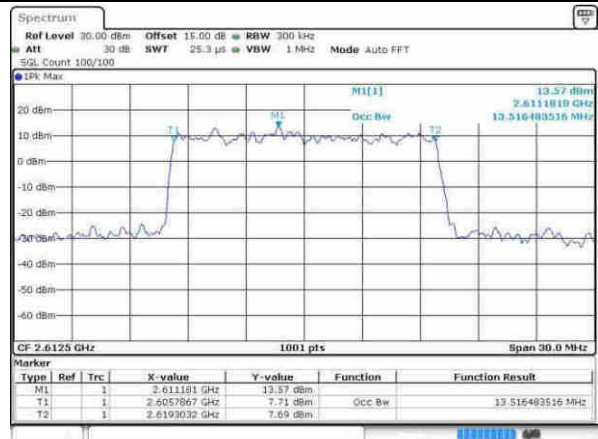

Date: 9 APR 2017 14:50:26

Highest Channel / 10MHz / QPSK

Date: 9 APR 2017 14:50:58

Highest Channel / 10MHz / 16QAM

Date: 9 APR 2017 14:51:09

LTE Band 38

Lowest Channel / 15MHz / QPSK

Date: 9 APR 2017 14:51:40

Lowest Channel / 15MHz / 16QAM

Date: 9 APR 2017 14:51:51

Middle Channel / 15MHz / QPSK

Date: 9 APR 2017 14:52:23

Middle Channel / 15MHz / 16QAM

Date: 9 APR 2017 14:52:33

Highest Channel / 15MHz / QPSK

Date: 9 APR 2017 14:53:05

Highest Channel / 15MHz / 16QAM

Date: 9 APR 2017 14:53:18

LTE Band 38

Lowest Channel / 20MHz / QPSK

Date: 9 APR 2017 14:53:47

Lowest Channel / 20MHz / 16QAM

Date: 9 APR 2017 14:53:58

Middle Channel / 20MHz / QPSK