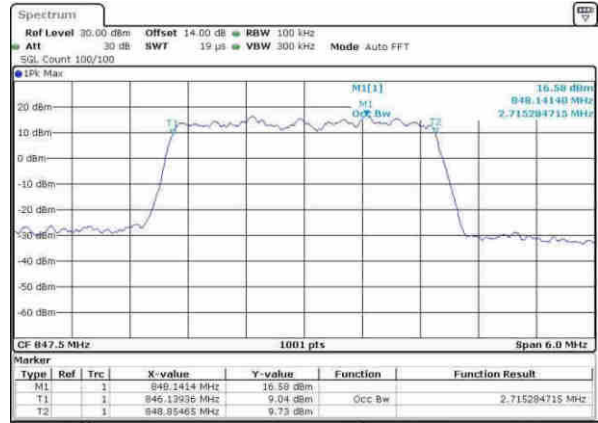

Date: 9.APR.2017 16:09:53

Highest Channel / 1.4MHz / 16QAM

Date: 9.APR.2017 16:10:03

LTE Band 26

Lowest Channel / 3MHz / QPSK

Date: 9-AFR, 2017 16:39:01

Lowest Channel / 3MHz / 16QAM

Date: 9-AFR, 2017 16:39:12

Middle Channel / 3MHz / QPSK

Date: 9-AFR, 2017 16:46:22

Middle Channel / 3MHz / 16QAM

Date: 9-AFR, 2017 16:46:32

Highest Channel / 3MHz / QPSK

Date: 9-AFR, 2017 16:49:01

Highest Channel / 3MHz / 16QAM

Date: 9-AFR, 2017 16:49:12