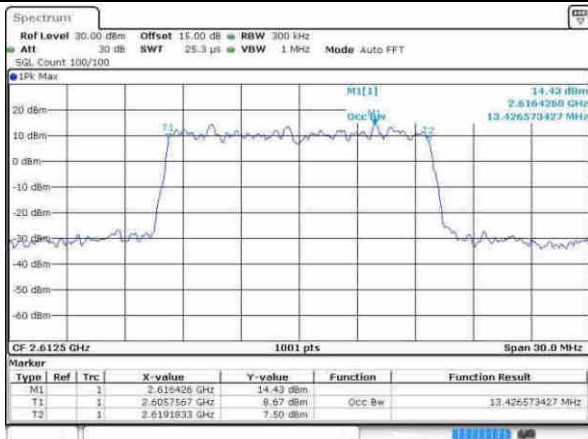

Date: 9 APR 2017 14:50:26

Highest Channel / 10MHz / QPSK

Date: 9 APR 2017 14:50:58

Highest Channel / 10MHz / 16QAM

Date: 9 APR 2017 14:51:09

LTE Band 38

Lowest Channel / 15MHz / QPSK

Date: 9 APR 2017 14:51:40

Lowest Channel / 15MHz / 16QAM

Date: 9 APR 2017 14:51:51

Middle Channel / 15MHz / QPSK

Date: 9 APR 2017 14:52:23

Middle Channel / 15MHz / 16QAM

Date: 9 APR 2017 14:52:33

Highest Channel / 15MHz / QPSK

Date: 9 APR 2017 14:53:05

Highest Channel / 15MHz / 16QAM

Date: 9 APR 2017 14:53:18

LTE Band 38

Lowest Channel / 20MHz / QPSK

Date: 9 APR 2017 14:53:47

Lowest Channel / 20MHz / 16QAM

Date: 9 APR 2017 14:53:58

Middle Channel / 20MHz / QPSK