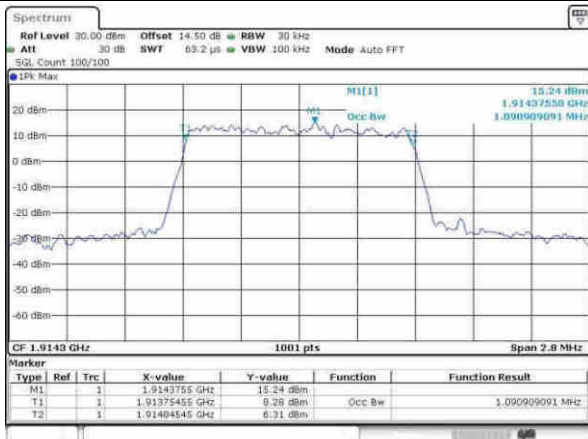

LTE Band 25

Lowest Channel / 1.4MHz / QPSK

Date: 8.APR.2017 10:35:41

Lowest Channel / 1.4MHz / 16QAM

Date: 8.APR.2017 10:35:51

Middle Channel / 1.4MHz / QPSK

Date: 14.MAY.2017 11:33:40

Middle Channel / 1.4MHz / 16QAM

Date: 8.APR.2017 10:32:18

Highest Channel / 1.4MHz / QPSK

Date: 8.APR.2017 10:34:47

Highest Channel / 1.4MHz / 16QAM

Date: 8.APR.2017 10:34:57

LTE Band 25

Lowest Channel / 3MHz / QPSK

Date: 8.APR.2017 11:02:12