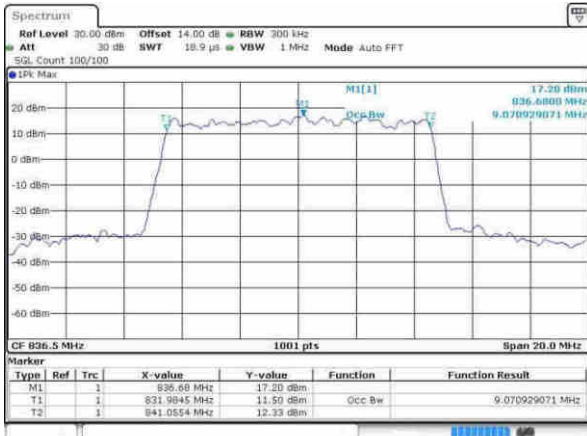

Middle Channel / 10MHz / QPSK

Date: 12.APR.2017 21:26:30