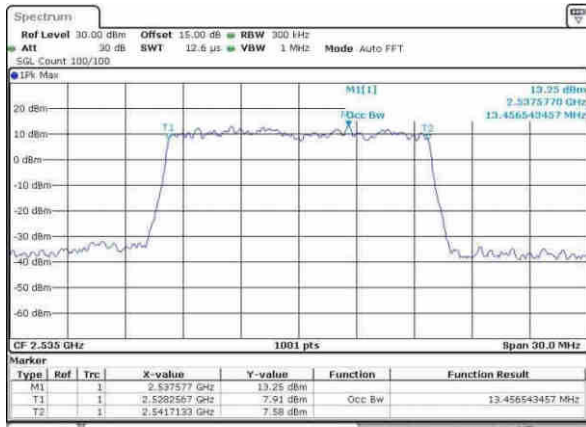

Middle Channel / 15MHz / 64QAM

Date: 30.MAY.2017 14:09:16