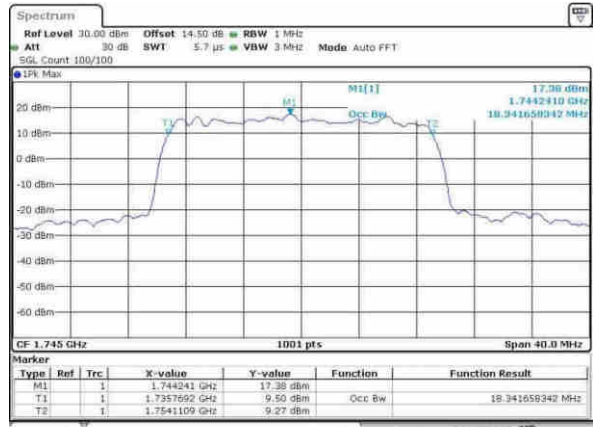

Date: 30.MAY.2017 08:45:06

Middle Channel / 10MHz / 64QAM

Date: 30.MAY.2017 08:46:05

Highest Channel / 5MHz / 64QAM

Date: 30.MAY.2017 08:46:06

Highest Channel / 10MHz / 64QAM

Date: 30.MAY.2017 08:46:18

LTE Band 4

Lowest Channel / 15MHz / 64QAM

Date: 30, MAY, 2017 11:03:41

Lowest Channel / 20MHz / 64QAM

Date: 30, MAY, 2017 11:10:54

Middle Channel / 15MHz / 64QAM

Date: 30, MAY, 2017 11:06:47

Middle Channel / 20MHz / 64QAM

Date: 30, MAY, 2017 10:21:44

Highest Channel / 15MHz / 64QAM

Date: 30, MAY, 2017 11:06:47

Highest Channel / 20MHz / 64QAM

Date: 30, MAY, 2017 10:21:44

LTE Band 5

Lowest Channel / 1.4MHz / QPSK

Date: 12.APR.2017 19:07:20