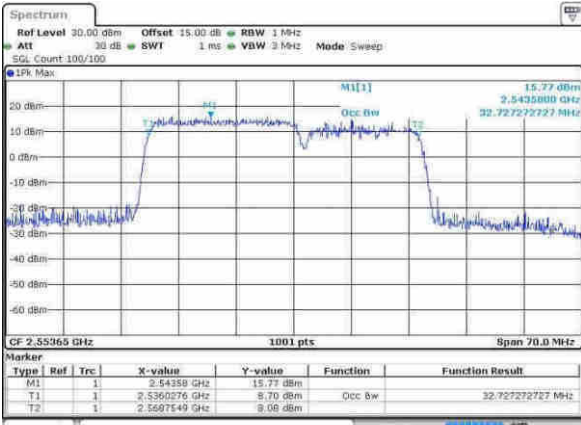

Middle Channel / 20MHz+15MHz / 16QAM

LTE Band 7

Middle Channel / 20MHz+ 15MHz / 64QAM

Date: 21 APR 2017 15:03:15

Highest Channel / 20MHz+ 15MHz / QPSK

Date: 21 APR 2017 15:11:37

Highest Channel / 20MHz+ 15MHz / 16QAM

Date: 21 APR 2017 15:11:58

Highest Channel / 20MHz+ 15MHz / 64QAM

Date: 21 APR 2017 15:12:30

LTE Band 7

Lowest Channel / 20MHz+20MHz/QPSK

Date: 21 APR 2017 15:15:38

Lowest Channel / 20MHz+20MHz / 16QAM

Date: 21 APR 2017 15:15:10