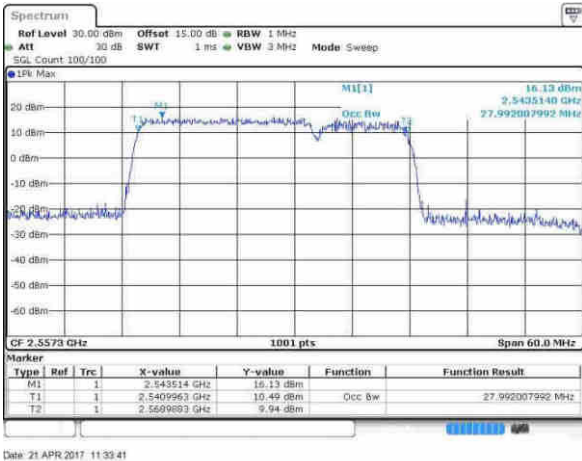

Middle Channel / 20MHz+10MHz / QPSK

Date: 21 APR 2017 10:48:24

Middle Channel / 20MHz+10MHz / 16QAM

Date: 21 APR 2017 10:48:02

LTE Band 7

Middle Channel / 20MHz+10MHz / 64QAM

Highest Channel / 20MHz+10MHz / QPSK