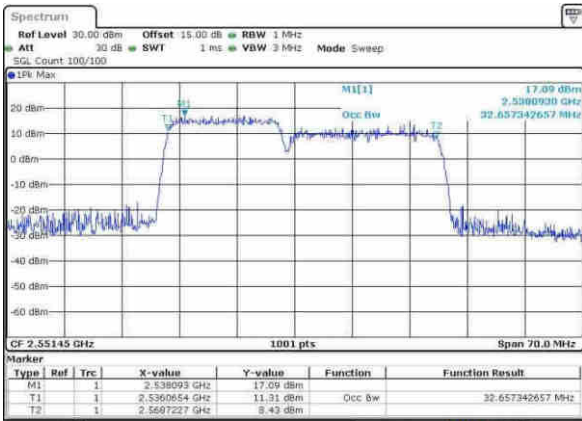

LTE Band 7

Middle Channel / 15MHz+20MHz /64QAM

Date: 21 APR 2017 14:50:30

Highest Channel / 15MHz+20MHz /QPSK

Date: 21 APR 2017 14:53:33

Highest Channel / 15MHz+20MHz /16QAM

Date: 21 APR 2017 14:53:03

Highest Channel / 15MHz+20MHz /64QAM