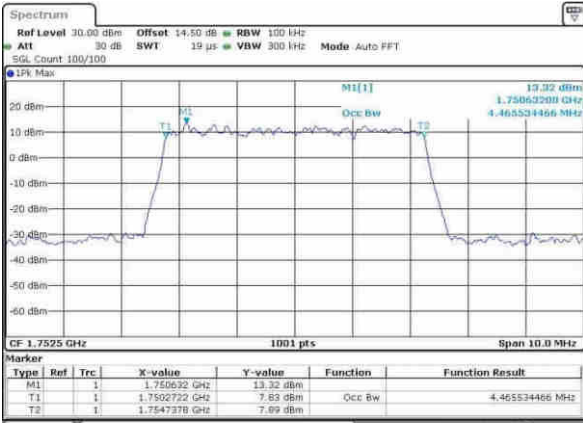

Highest Channel / 3MHz / 64QAM

Date: 30, MAY, 2017 08:17:53

LTE Band 4

Lowest Channel / 5MHz / 64QAM

Date: 30.MAY.2017 08:40:56

Lowest Channel / 10MHz / 64QAM

Date: 30.MAY.2017 08:43:16

Middle Channel / 5MHz / 64QAM

Date: 30.MAY.2017 08:45:06

Middle Channel / 10MHz / 64QAM

Date: 30.MAY.2017 08:46:05

Highest Channel / 5MHz / 64QAM

Date: 30.MAY.2017 08:46:06

Highest Channel / 10MHz / 64QAM

Date: 30.MAY.2017 08:46:18

LTE Band 4