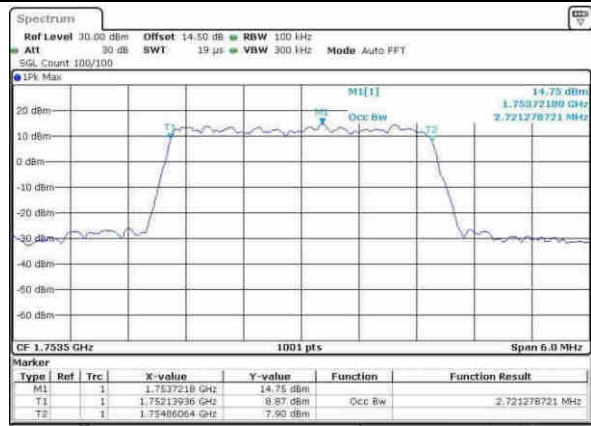

Highest Channel / 3MHz / 64QAM

Date: 30, MAY, 2017 08:17:53