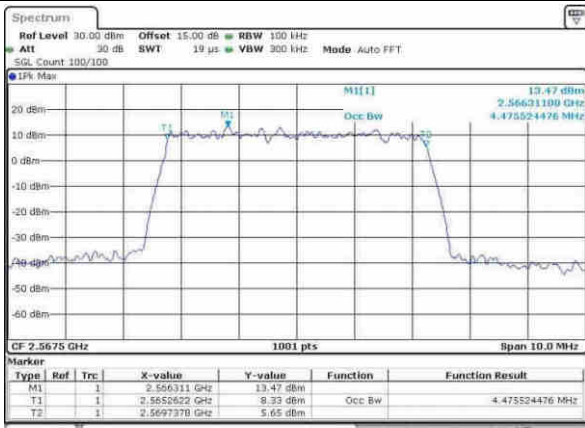

LTE Band 7

Lowest Channel / 5MHz / 64QAM

Date: 30.MAY.2017 13:42:44

Lowest Channel / 10MHz / 64QAM

Date: 30.MAY.2017 13:55:10

Middle Channel / 5MHz / 64QAM

Date: 30.MAY.2017 13:56:04

Middle Channel / 10MHz / 64QAM

Date: 30.MAY.2017 14:00:11

Highest Channel / 5MHz / 64QAM

Date: 30.MAY.2017 13:59:47

Highest Channel / 10MHz / 64QAM

Date: 30.MAY.2017 14:00:46

LTE Band 7

Lowest Channel / 15MHz / 64QAM

Date: 30.MAY.2017 14:05:46