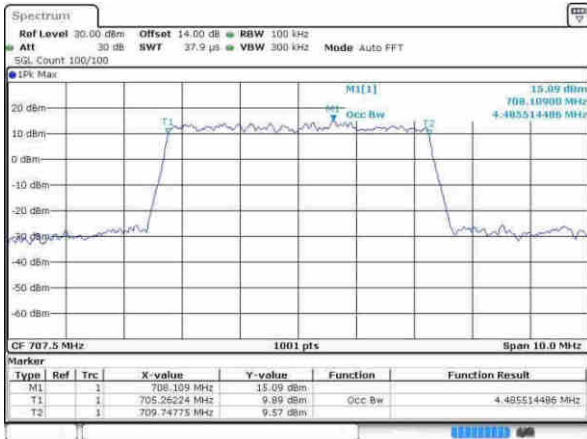

Highest Channel / 3MHz / 16QAM

Date: 8 APR 2017 07:17:28

LTE Band 12

Lowest Channel / 5MHz / QPSK

Date: 8 APR 2017 07:24:26

Lowest Channel / 5MHz / 16QAM

Date: 8 APR 2017 07:24:36

Middle Channel / 5MHz / QPSK