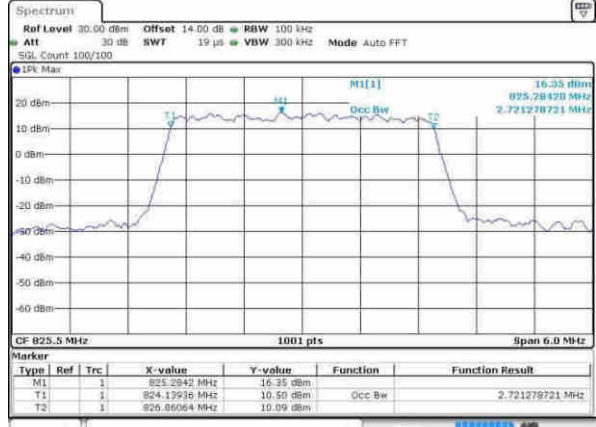

Lowest Channel / 1.4MHz / 16QAM

Date: 12.APR.2017 19:07:30

Middle Channel / 1.4MHz / QPSK

Date: 12.APR.2017 19:16:29

Middle Channel / 1.4MHz / 16QAM

Date: 12.APR.2017 19:16:38

Highest Channel / 1.4MHz / QPSK

Date: 12.APR.2017 19:16:02

Highest Channel / 1.4MHz / 16QAM

Date: 12.APR.2017 19:16:12

LTE Band 5

Lowest Channel / 3MHz / QPSK

Date: 12.APR.2017 20:28:42

Lowest Channel / 3MHz / 16QAM

Date: 12.APR.2017 20:28:53