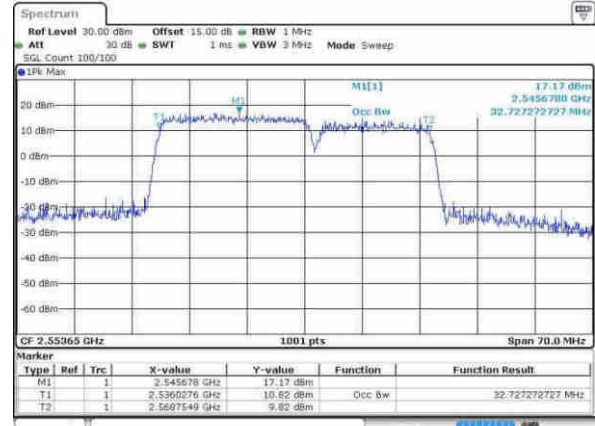

Middle Channel / 20MHz+15MHz / 16QAM

LTE Band 7

Middle Channel / 20MHz+ 15MHz / 64QAM

Date: 21 APR 2017 15:03:15

Highest Channel / 20MHz+ 15MHz / QPSK

Date: 21 APR 2017 15:11:37

Highest Channel / 20MHz+ 15MHz / 16QAM

Date: 21 APR 2017 15:11:58

Highest Channel / 20MHz+ 15MHz / 64QAM

Date: 21 APR 2017 15:12:30

LTE Band 7

Lowest Channel / 20MHz+20MHz/QPSK

Date: 21 APR 2017 15:15:38

Lowest Channel / 20MHz+20MHz / 16QAM

Date: 21 APR 2017 15:15:10