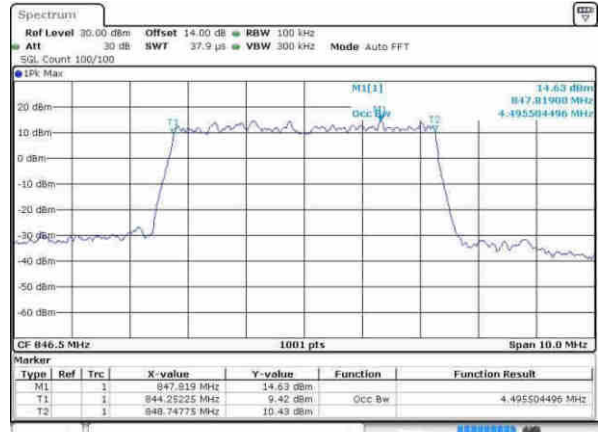

LTE Band 5

Lowest Channel / 5MHz / QPSK

Date: 12.APR.2017 20:56:18

Lowest Channel / 5MHz / 16QAM

Date: 12.APR.2017 20:56:26

Middle Channel / 5MHz / QPSK

Date: 12.APR.2017 21:05:28

Middle Channel / 5MHz / 16QAM

Date: 12.APR.2017 21:05:38

Highest Channel / 5MHz / QPSK

Date: 12.APR.2017 21:08:00

Highest Channel / 5MHz / 16QAM

Date: 12.APR.2017 21:08:11

LTE Band 5

Lowest Channel / 10MHz / QPSK

Date: 12.APR.2017 21:17:15