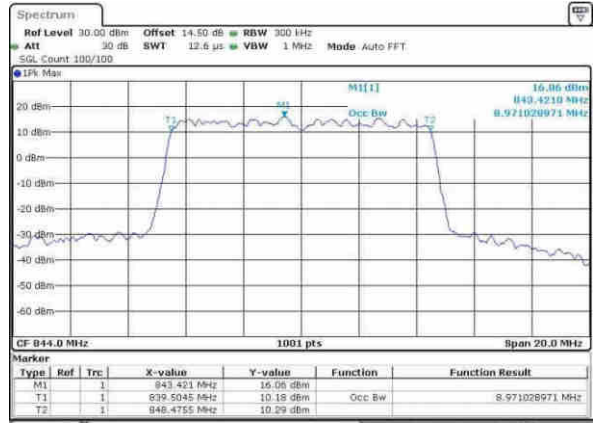

Date: 30.MAY.2017 12:59:33

Middle Channel / 3MHz / 64QAM

Date: 30.MAY.2017 13:12:45

Highest Channel / 1.4MHz / 64QAM

Date: 30.MAY.2017 13:09:10

Highest Channel / 3MHz / 64QAM

Date: 30.MAY.2017 13:13:24

LTE Band 5

Lowest Channel / 5MHz / 64QAM

Date: 30.MAY.2017 13:18:05

Lowest Channel / 10MHz / 64QAM

Date: 30.MAY.2017 13:15:01

Middle Channel / 5MHz / 64QAM

Date: 30.MAY.2017 13:22:44

Middle Channel / 10MHz / 64QAM

Date: 30.MAY.2017 13:25:00

Highest Channel / 5MHz / 64QAM

Date: 30.MAY.2017 13:24:16

Highest Channel / 10MHz / 64QAM

Date: 30.MAY.2017 13:25:58

LTE Band 7

Lowest Channel / 5MHz / QPSK

Date: 5.APR.2017 15:48:45

Lowest Channel / 5MHz / 16QAM