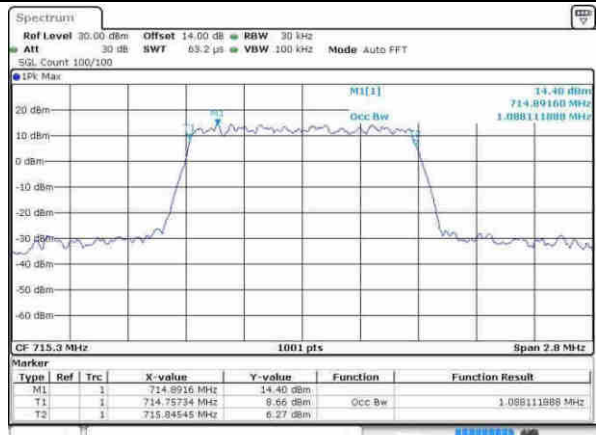

LTE Band 12

Lowest Channel / 1.4MHz / QPSK

Date: 8 APR 2017 06:50:47

Lowest Channel / 1.4MHz / 16QAM

Date: 8 APR 2017 06:50:58

Middle Channel / 1.4MHz / QPSK

Date: 8 APR 2017 06:57:55

Middle Channel / 1.4MHz / 16QAM

Date: 8 APR 2017 06:58:06

Highest Channel / 1.4MHz / QPSK

Date: 8 APR 2017 07:00:25

Highest Channel / 1.4MHz / 16QAM

Date: 8 APR 2017 07:00:36

LTE Band 12

Lowest Channel / 3MHz / QPSK

Date: 8 APR 2017 07:07:33