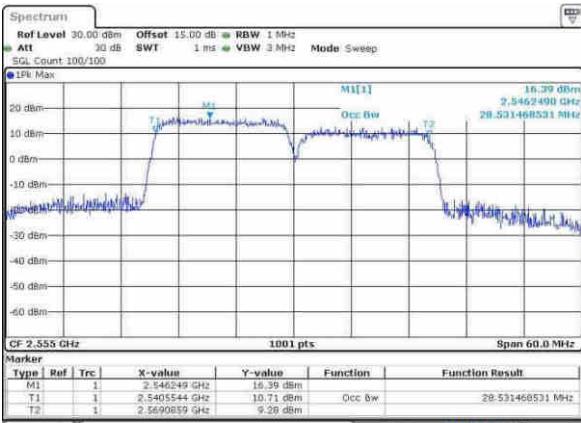

Date: 21 APR 2017 11:45:07

Middle Channel / 15MHz+15MHz /16QAM

Date: 21 APR 2017 11:44:12

LTE Band 7

Middle Channel / 15MHz+15MHz /64QAM

Date: 21 APR 2017 11:43:18

Highest Channel / 15MHz+15MHz /QPSK

Date: 21 APR 2017 11:49:37

Highest Channel / 15MHz+15MHz /16QAM

Date: 21 APR 2017 11:50:21

Highest Channel / 15MHz+15MHz /64QAM

Date: 21 APR 2017 11:51:08

LTE Band 7

Lowest Channel / 15MHz+20MHz/QPSK

Date: 21 APR 2017 14:45:30

Lowest Channel / 15MHz+20MHz / 16QAM