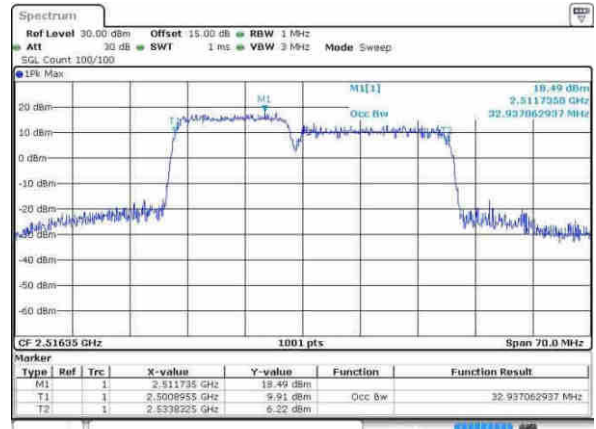

Date: 21 APR 2017 11:45:07

Middle Channel / 15MHz+15MHz /16QAM

Date: 21 APR 2017 11:44:12

LTE Band 7

Middle Channel / 15MHz+15MHz /64QAM

Date: 21 APR 2017 11:43:18

Highest Channel / 15MHz+15MHz /QPSK

Date: 21 APR 2017 11:49:37

Highest Channel / 15MHz+15MHz /16QAM

Date: 21 APR 2017 11:50:21

Highest Channel / 15MHz+15MHz /64QAM

Date: 21 APR 2017 11:51:08

LTE Band 7

Lowest Channel / 15MHz+20MHz/QPSK

Date: 21 APR 2017 14:45:30

Lowest Channel / 15MHz+20MHz / 16QAM