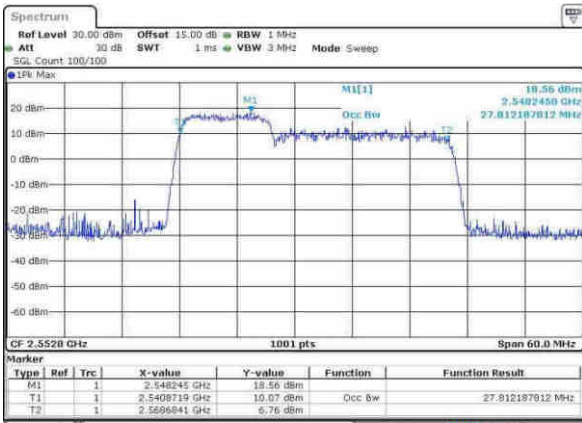

Date: 21 APR 2017 10:27:59

Highest Channel / 10MHz+20MHz/QPSK

Date: 21 APR 2017 10:36:23

Highest Channel / 10MHz+20MHz/16QAM

Date: 21 APR 2017 10:37:22

Highest Channel / 10MHz+20MHz/64QAM

Date: 21 APR 2017 10:38:20