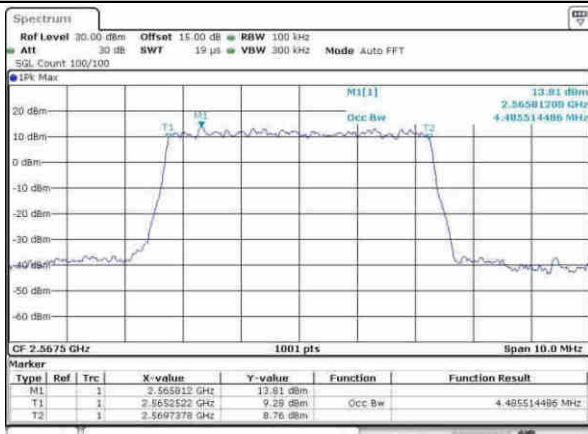

Highest Channel / 5MHz / 64QAM

Date: 30.MAY.2017 13:24:16

Highest Channel / 10MHz / 64QAM

Date: 30.MAY.2017 13:25:58

LTE Band 7

Lowest Channel / 5MHz / QPSK

Date: 5.APR.2017 15:48:45

Lowest Channel / 5MHz / 16QAM

Date: 5.APR.2017 15:49:55

Middle Channel / 5MHz / QPSK

Date: 5.APR.2017 15:56:57

Middle Channel / 5MHz / 16QAM

Date: 5.APR.2017 16:00:52

Highest Channel / 5MHz / QPSK

Date: 5.APR.2017 16:03:13

Highest Channel / 5MHz / 16QAM