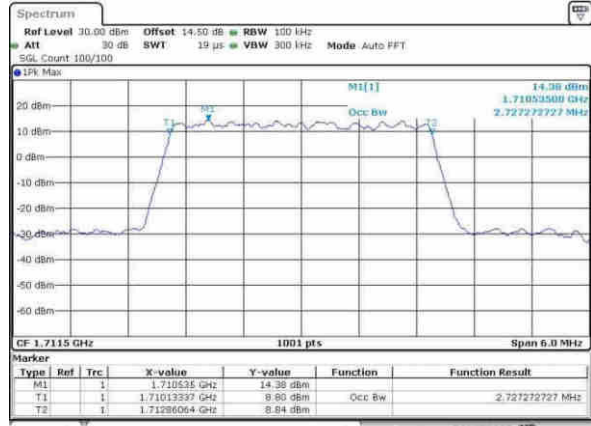

Highest Channel / 20MHz / QPSK

Date: 4.APR.2017 17:33:19

Highest Channel / 20MHz / 16QAM

Date: 4.APR.2017 17:33:29

LTE Band 4

Lowest Channel / 1.4MHz / 64QAM

Date: 30, MAY, 2017 08:14:37

Lowest Channel / 3MHz / 64QAM