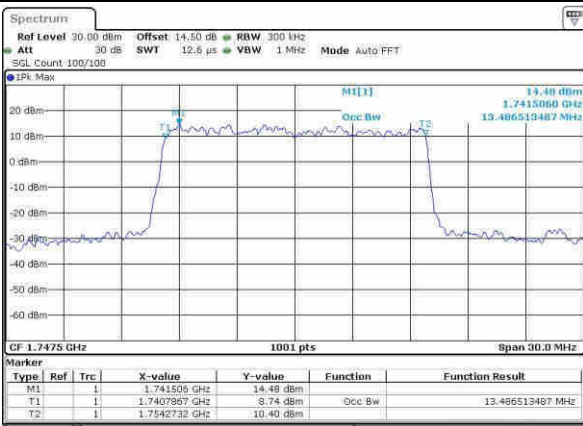

Highest Channel / 10MHz / 16QAM

Date: 4.APR.2017 16:59:21

LTE Band 4

Lowest Channel / 15MHz / QPSK

Date: 4.APR.2017 17:06:25

Lowest Channel / 15MHz / 16QAM

Date: 4.APR.2017 17:06:36

Middle Channel / 15MHz / QPSK

Date: 4.APR.2017 17:13:39

Middle Channel / 15MHz / 16QAM

Date: 4.APR.2017 17:13:50

Highest Channel / 15MHz / QPSK

Date: 4.APR.2017 17:16:15

Highest Channel / 15MHz / 16QAM

Date: 4.APR.2017 17:16:25

LTE Band 4