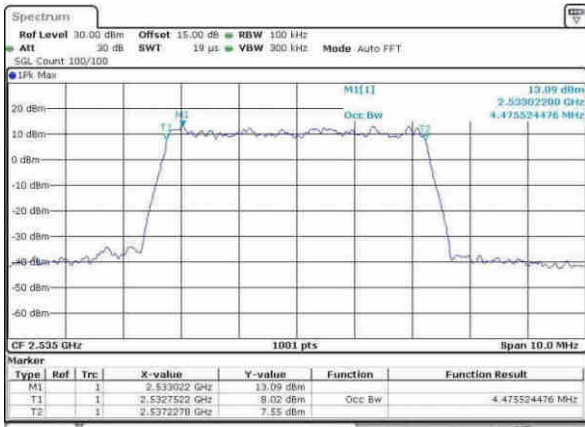

LTE Band 7

Lowest Channel / 5MHz / 64QAM

Date: 30.MAY.2017 13:42:44

Lowest Channel / 10MHz / 64QAM

Date: 30.MAY.2017 13:55:10

Middle Channel / 5MHz / 64QAM

Date: 30.MAY.2017 13:56:04

Middle Channel / 10MHz / 64QAM

Date: 30.MAY.2017 14:00:11

Highest Channel / 5MHz / 64QAM

Date: 30.MAY.2017 13:59:47

Highest Channel / 10MHz / 64QAM

Date: 30.MAY.2017 14:00:46

LTE Band 7

Lowest Channel / 15MHz / 64QAM

Date: 30.MAY.2017 14:05:46