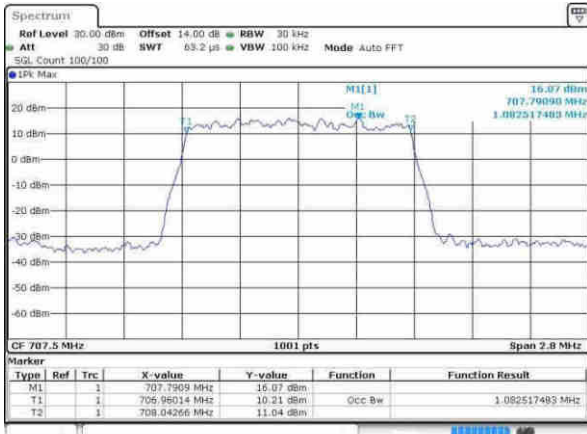

LTE Band 12

Lowest Channel / 1.4MHz / QPSK

Date: 8 APR 2017 06:50:47

Lowest Channel / 1.4MHz / 16QAM

Date: 8 APR 2017 06:50:58

Middle Channel / 1.4MHz / QPSK

Date: 8 APR 2017 06:57:55

Middle Channel / 1.4MHz / 16QAM

Date: 8 APR 2017 06:58:06

Highest Channel / 1.4MHz / QPSK

Date: 8 APR 2017 07:00:25

Highest Channel / 1.4MHz / 16QAM

Date: 8 APR 2017 07:00:36

LTE Band 12

Lowest Channel / 3MHz / QPSK

Date: 8 APR 2017 07:07:33