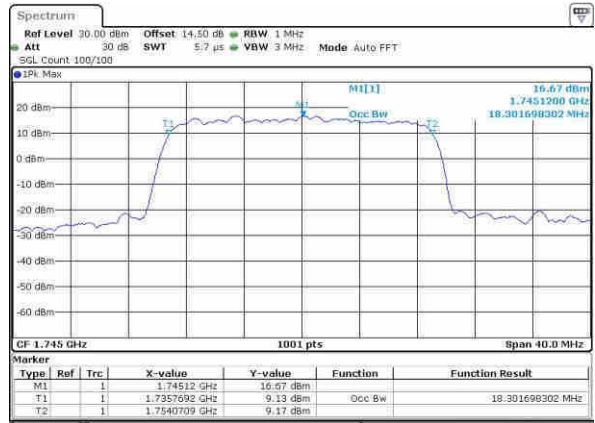

Date: 4.APR.2017 17:13:39

Middle Channel / 15MHz / 16QAM

Date: 4.APR.2017 17:13:50

Highest Channel / 15MHz / QPSK

Date: 4.APR.2017 17:16:15

Highest Channel / 15MHz / 16QAM

Date: 4.APR.2017 17:16:25

LTE Band 4

Lowest Channel / 20MHz / QPSK

Date: 4.APR.2017 17:23:28

Lowest Channel / 20MHz / 16QAM

Date: 4.APR.2017 17:23:39

Middle Channel / 20MHz / QPSK

Date: 4.APR.2017 17:33:43

Middle Channel / 20MHz / 16QAM

Date: 4.APR.2017 17:33:54

Highest Channel / 20MHz / QPSK

Date: 4.APR.2017 17:33:19

Highest Channel / 20MHz / 16QAM

Date: 4.APR.2017 17:33:29

LTE Band 4

Lowest Channel / 1.4MHz / 64QAM

Date: 30, MAY, 2017 08:14:37

Lowest Channel / 3MHz / 64QAM