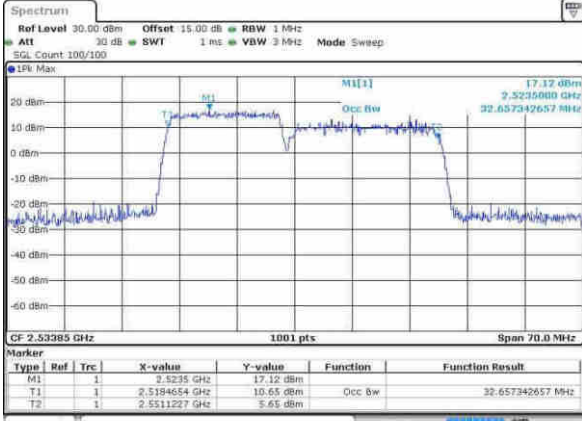

Highest Channel / 15MHz+15MHz /16QAM

Date: 21 APR 2017 11:50:21

Highest Channel / 15MHz+15MHz /64QAM

Date: 21 APR 2017 11:51:08

LTE Band 7

Lowest Channel / 15MHz+20MHz/QPSK

Date: 21 APR 2017 14:45:30

Lowest Channel / 15MHz+20MHz / 16QAM

Date: 21 APR 2017 14:46:09

Lowest Channel / 15MHz+20MHz / 64QAM

Date: 21 APR 2017 14:47:25

Middle Channel / 15MHz+20MHz / QPSK

Date: 21 APR 2017 15:28:45

Middle Channel / 15MHz+20MHz / 16QAM

Date: 21 APR 2017 14:49:45

LTE Band 7

Middle Channel / 15MHz+20MHz /64QAM

Date: 21 APR 2017 14:50:30

Highest Channel / 15MHz+20MHz /QPSK

Date: 21 APR 2017 14:53:33

Highest Channel / 15MHz+20MHz /16QAM

Date: 21 APR 2017 14:53:03

Highest Channel / 15MHz+20MHz /64QAM