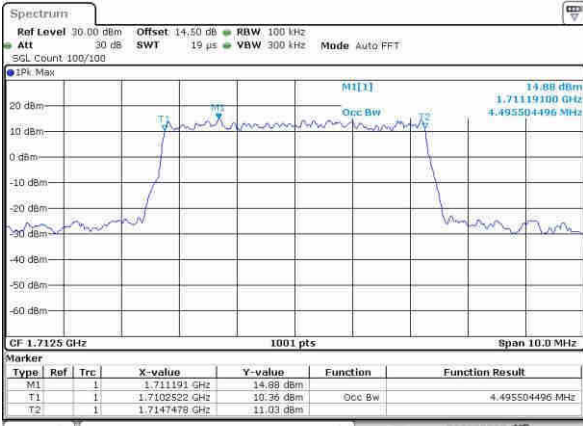

LTE Band 4

Lowest Channel / 5MHz / QPSK

Date: 4.APR.2017 16:32:16

Lowest Channel / 5MHz / 16QAM

Date: 4.APR.2017 16:32:17

Middle Channel / 5MHz / QPSK

Date: 4.APR.2017 16:33:41

Middle Channel / 5MHz / 16QAM

Date: 4.APR.2017 16:33:41

Highest Channel / 5MHz / QPSK

Date: 4.APR.2017 16:42:06

Highest Channel / 5MHz / 16QAM

Date: 4.APR.2017 16:42:11

LTE Band 4

Lowest Channel / 10MHz / QPSK

Date: 4.APR.2017 16:49:21