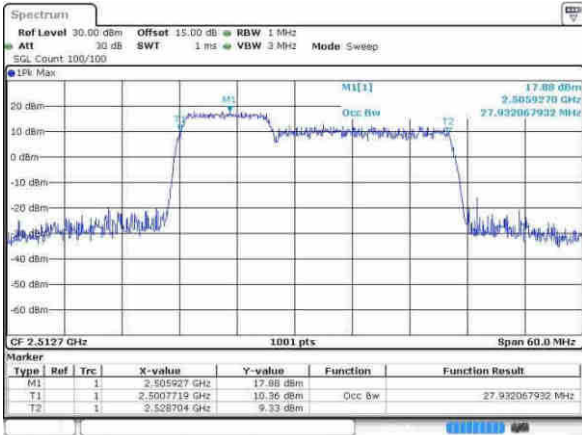

Highest Channel / 20MHz / 64QAM

Date: 30.MAY.2017 14:17:56

LTE Band 7 CA

LTE Band 7

Lowest Channel / 10MHz+20MHz/QPSK

Date: 21 APR 2017 10:12:38

Lowest Channel / 10MHz+20MHz /16QAM

Date: 21 APR 2017 10:19:02

Lowest Channel / 10MHz+20MHz/64QAM

Date: 21 APR 2017 10:20:14

Middle Channel / 10MHz+20MHz/QPSK

Date: 21 APR 2017 10:32:43

Middle Channel / 10MHz+20MHz/16QAM

Date: 21 APR 2017 10:31:09

LTE Band 7

Middle Channel / 10MHz+20MHz/64QAM