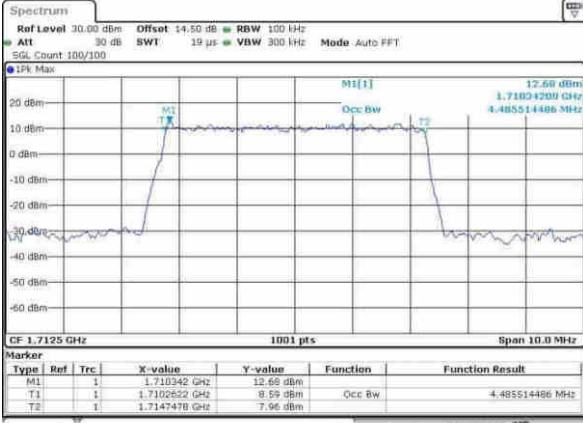

Highest Channel / 3MHz / 64QAM

Date: 30, MAY, 2017 08:17:53

LTE Band 4

Lowest Channel / 5MHz / 64QAM

Date: 30.MAY.2017 08:40:56

Lowest Channel / 10MHz / 64QAM

Date: 30.MAY.2017 08:43:16

Middle Channel / 5MHz / 64QAM

Date: 30.MAY.2017 08:45:06

Middle Channel / 10MHz / 64QAM

Date: 30.MAY.2017 08:46:05

Highest Channel / 5MHz / 64QAM

Date: 30.MAY.2017 08:46:06

Highest Channel / 10MHz / 64QAM

Date: 30.MAY.2017 08:46:18

LTE Band 4