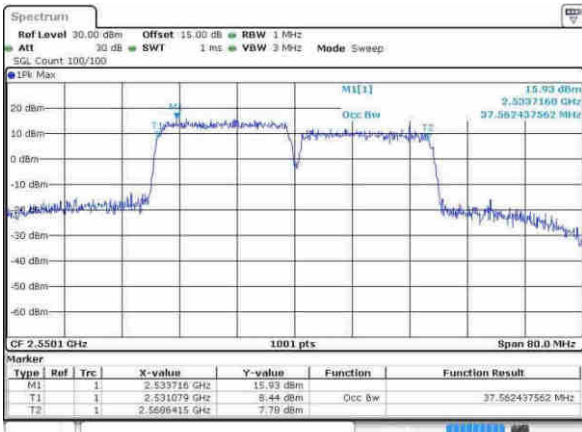

Date: 21 APR 2017 15:21:08

Highest Channel / 20MHz+20MHz / QPSK

Date: 21 APR 2017 15:24:21

Highest Channel / 20MHz+20MHz / 16QAM

Date: 21 APR 2017 15:23:00

Highest Channel / 20MHz+20MHz / 64QAM

Date: 21 APR 2017 15:22:27