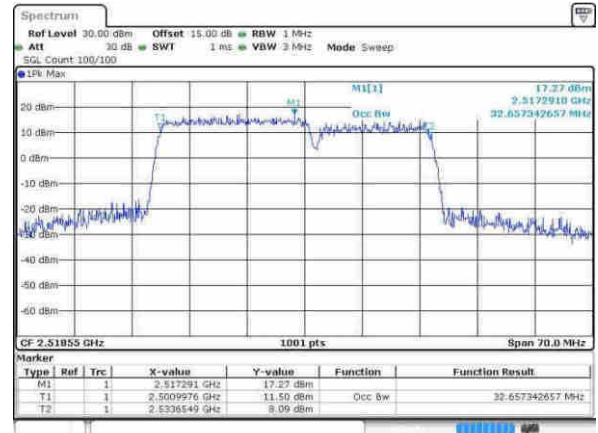

Highest Channel / 20MHz+10MHz / 16QAM

Highest Channel / 20MHz+10MHz / 64QAM

LTE Band 7

Lowest Channel / 20MHz+15MHz/QPSK

Lowest Channel / 20MHz+15MHz / 16QAM

Lowest Channel / 20MHz+15MHz / 64QAM

Middle Channel / 20MHz+15MHz / QPSK