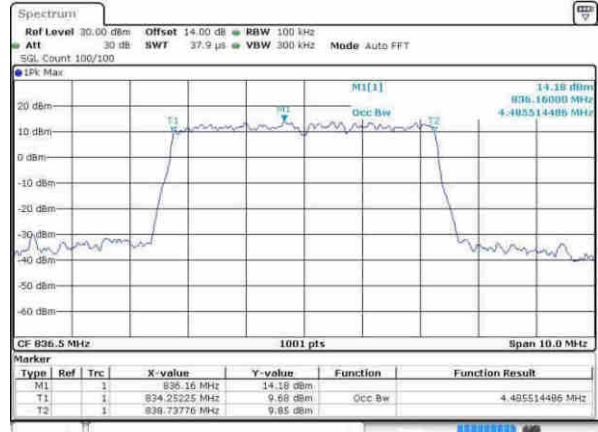

LTE Band 5

Lowest Channel / 5MHz / QPSK

Date: 12.APR.2017 20:56:18

Lowest Channel / 5MHz / 16QAM

Date: 12.APR.2017 20:56:26

Middle Channel / 5MHz / QPSK

Date: 12.APR.2017 21:05:28

Middle Channel / 5MHz / 16QAM

Date: 12.APR.2017 21:05:38

Highest Channel / 5MHz / QPSK

Date: 12.APR.2017 21:08:00

Highest Channel / 5MHz / 16QAM

Date: 12.APR.2017 21:08:11

LTE Band 5

Lowest Channel / 10MHz / QPSK

Date: 12.APR.2017 21:17:15