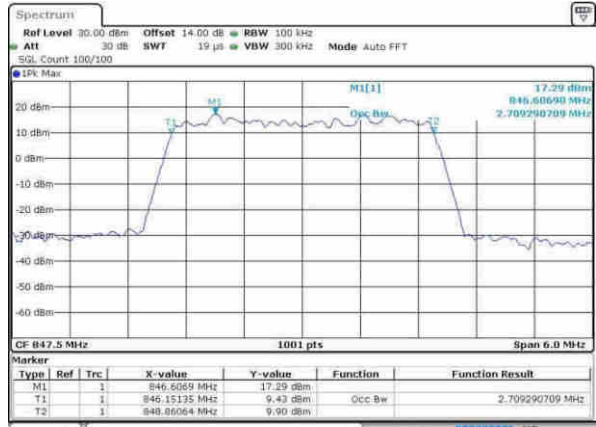

Date: 12.APR.2017 19:16:02

Highest Channel / 1.4MHz / 16QAM

Date: 12.APR.2017 19:16:12

LTE Band 5

Lowest Channel / 3MHz / QPSK

Date: 12.APR.2017 20:28:42

Lowest Channel / 3MHz / 16QAM

Date: 12.APR.2017 20:28:53

Middle Channel / 3MHz / QPSK

Date: 12.APR.2017 20:44:30

Middle Channel / 3MHz / 16QAM

Date: 12.APR.2017 20:44:40

Highest Channel / 3MHz / QPSK

Date: 12.APR.2017 20:47:03

Highest Channel / 3MHz / 16QAM

Date: 12.APR.2017 20:47:13

LTE Band 5

Lowest Channel / 5MHz / QPSK

Date: 12.APR.2017 20:56:18

Lowest Channel / 5MHz / 16QAM

Date: 12.APR.2017 20:56:26

Middle Channel / 5MHz / QPSK

Date: 12.APR.2017 21:05:28

Middle Channel / 5MHz / 16QAM

Date: 12.APR.2017 21:05:38

Highest Channel / 5MHz / QPSK

Date: 12.APR.2017 21:08:00

Highest Channel / 5MHz / 16QAM

Date: 12.APR.2017 21:08:11

LTE Band 5

Lowest Channel / 10MHz / QPSK

Date: 12.APR.2017 21:17:15