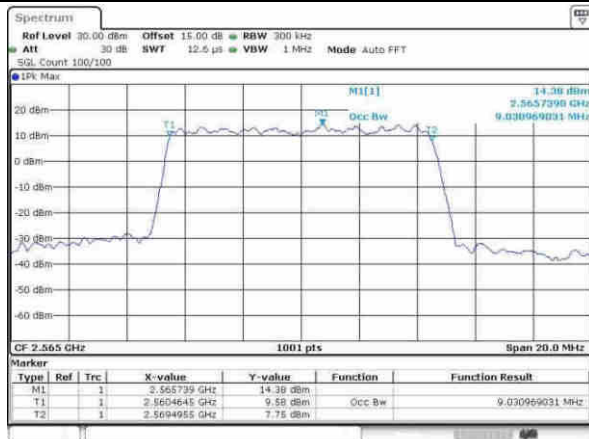

Middle Channel / 10MHz / 16QAM

Date: 5.APR.2017 16:45:32

Highest Channel / 10MHz / QPSK

Date: 5.APR.2017 16:49:18

Highest Channel / 10MHz / 16QAM

Date: 5.APR.2017 16:49:48

LTE Band 7

Lowest Channel / 15MHz / QPSK