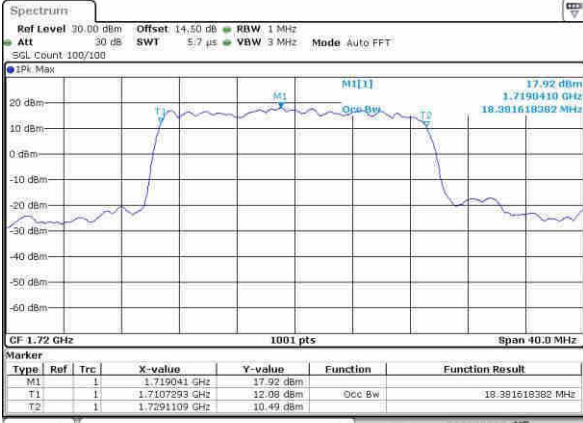

LTE Band 4

Lowest Channel / 20MHz / QPSK

Date: 4.APR.2017 17:23:28