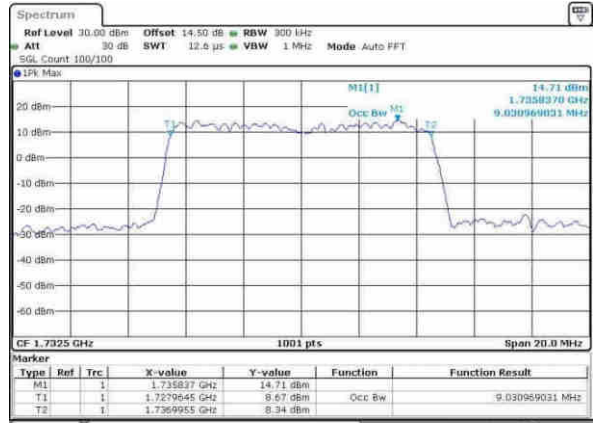

Highest Channel / 3MHz / 64QAM

Date: 30, MAY, 2017 08:17:53

LTE Band 4

Lowest Channel / 5MHz / 64QAM

Date: 30.MAY.2017 08:40:56

Lowest Channel / 10MHz / 64QAM

Date: 30.MAY.2017 08:43:16

Middle Channel / 5MHz / 64QAM

Date: 30.MAY.2017 08:45:06

Middle Channel / 10MHz / 64QAM

Date: 30.MAY.2017 08:46:05

Highest Channel / 5MHz / 64QAM

Date: 30.MAY.2017 08:46:06

Highest Channel / 10MHz / 64QAM

Date: 30.MAY.2017 08:46:18

LTE Band 4