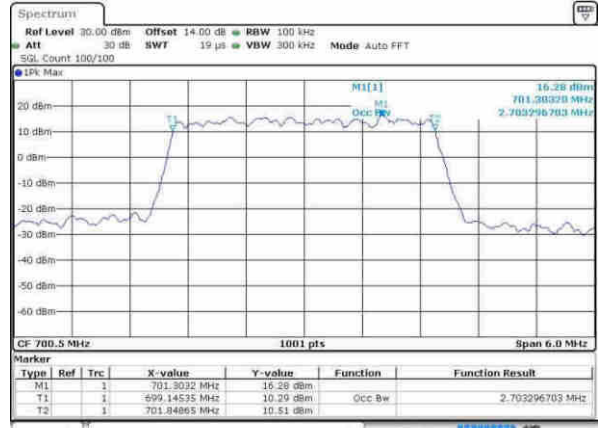

Lowest Channel / 3MHz / 16QAM

Date: 8 APR 2017 07:07:44