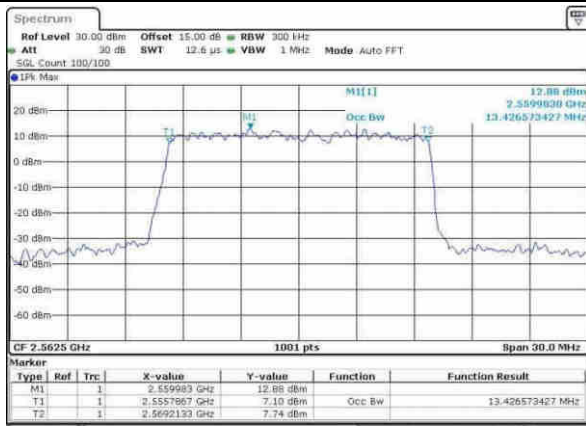

Date: 30.MAY.2017 14:00:11

Highest Channel / 5MHz / 64QAM

Date: 30.MAY.2017 13:59:47

Highest Channel / 10MHz / 64QAM

Date: 30.MAY.2017 14:00:46

LTE Band 7

Lowest Channel / 15MHz / 64QAM

Date: 30.MAY.2017 14:05:46

Lowest Channel / 20MHz / 64QAM

Date: 30.MAY.2017 14:13:09

Middle Channel / 15MHz / 64QAM

Date: 30.MAY.2017 14:09:16

Middle Channel / 20MHz / 64QAM

Date: 30.MAY.2017 14:17:16

Highest Channel / 15MHz / 64QAM

Date: 30.MAY.2017 14:09:51