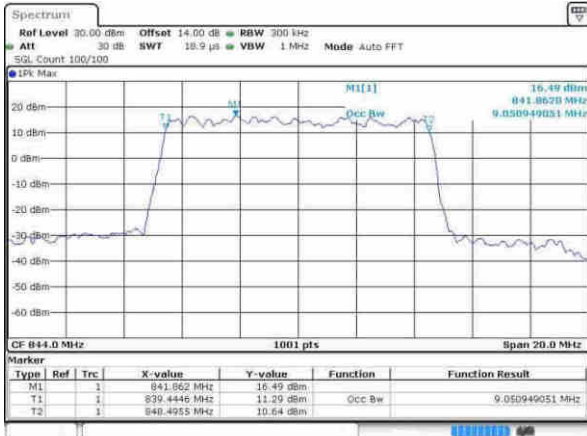

Date: 12.APR.2017 21:05:38

Highest Channel / 5MHz / QPSK

Date: 12.APR.2017 21:08:00

Highest Channel / 5MHz / 16QAM

Date: 12.APR.2017 21:08:11

LTE Band 5

Lowest Channel / 10MHz / QPSK

Date: 12.APR.2017 21:17:15

Lowest Channel / 10MHz / 16QAM

Date: 12.APR.2017 21:17:25

Middle Channel / 10MHz / QPSK

Date: 12.APR.2017 21:26:30

Middle Channel / 10MHz / 16QAM

Date: 12.APR.2017 21:26:40

Highest Channel / 10MHz / QPSK

Date: 12.APR.2017 21:29:06

Highest Channel / 10MHz / 16QAM

Date: 12.APR.2017 21:29:18

LTE Band 5

Lowest Channel / 1.4MHz / 64QAM

Date: 30.MAY.2017 12:53:00

Lowest Channel / 3MHz / 64QAM

Date: 30.MAY.2017 13:06:36

Middle Channel / 1.4MHz / 64QAM