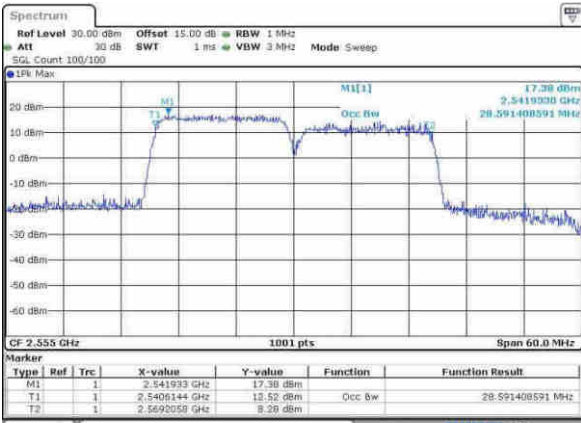

Date: 21 APR 2017 11:45:07

Middle Channel / 15MHz+15MHz /16QAM

Date: 21 APR 2017 11:44:12

LTE Band 7

Middle Channel / 15MHz+15MHz /64QAM

Date: 21 APR 2017 11:43:18

Highest Channel / 15MHz+15MHz /QPSK

Date: 21 APR 2017 11:49:37

Highest Channel / 15MHz+15MHz /16QAM

Date: 21 APR 2017 11:50:21

Highest Channel / 15MHz+15MHz /64QAM

Date: 21 APR 2017 11:51:08

LTE Band 7

Lowest Channel / 15MHz+20MHz/QPSK

Date: 21 APR 2017 14:45:30

Lowest Channel / 15MHz+20MHz / 16QAM