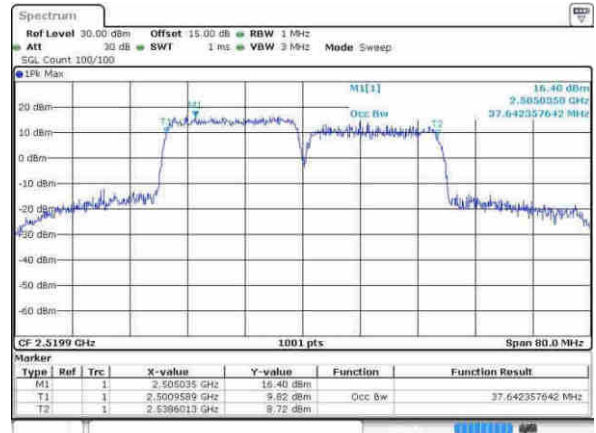

Date: 21 APR 2017 15:11:58

Highest Channel / 20MHz+ 15MHz / 64QAM

Date: 21 APR 2017 15:12:30

LTE Band 7

Lowest Channel / 20MHz+20MHz/QPSK

Date: 21 APR 2017 15:15:38

Lowest Channel / 20MHz+20MHz / 16QAM

Date: 21 APR 2017 15:15:10