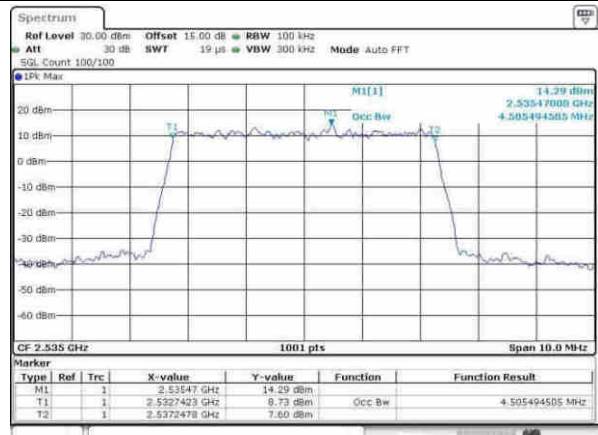

Middle Channel / 5MHz / 16QAM

Date: 5.APR.2017 16:00:52