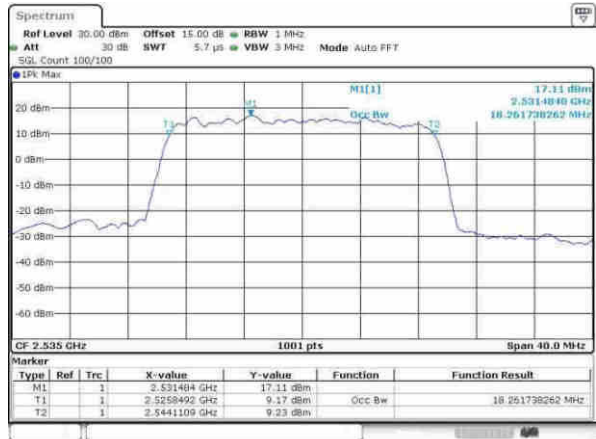

Middle Channel / 20MHz / 16QAM

Date: 5.APR.2017 17:22:24