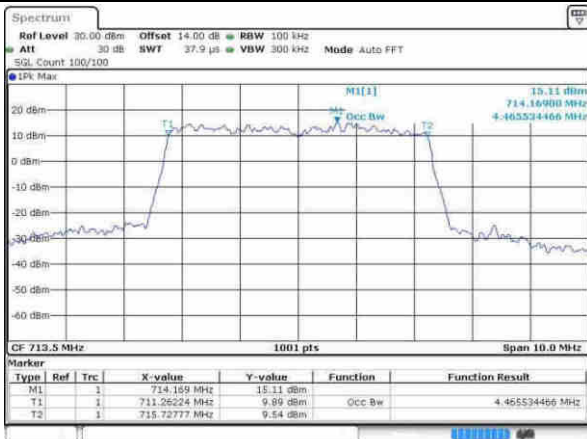

Highest Channel / 5MHz / QPSK

Date: 8 APR 2017 07:34:03