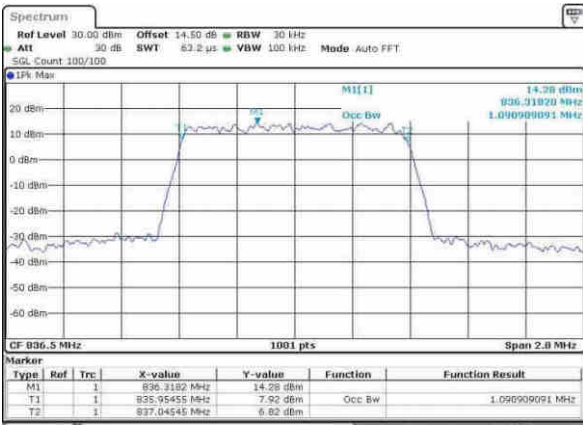

Highest Channel / 10MHz / 16QAM

Date: 12.APR.2017 21:29:18

LTE Band 5

Lowest Channel / 1.4MHz / 64QAM

Date: 30.MAY.2017 12:53:00

Lowest Channel / 3MHz / 64QAM

Date: 30.MAY.2017 13:06:36

Middle Channel / 1.4MHz / 64QAM

Date: 30.MAY.2017 12:59:33

Middle Channel / 3MHz / 64QAM

Date: 30.MAY.2017 13:12:45

Highest Channel / 1.4MHz / 64QAM

Date: 30.MAY.2017 13:09:10

Highest Channel / 3MHz / 64QAM

Date: 30.MAY.2017 13:13:24

LTE Band 5