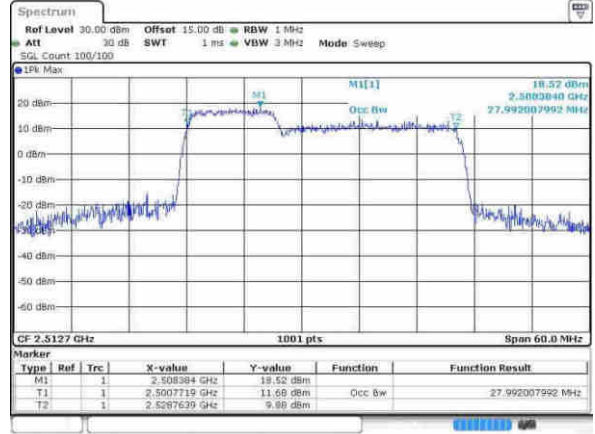

Highest Channel / 20MHz / 64QAM

Date: 30.MAY.2017 14:17:56

LTE Band 7 CA

LTE Band 7

Lowest Channel / 10MHz+20MHz/QPSK

Date: 21 APR 2017 10:12:38

Lowest Channel / 10MHz+20MHz /16QAM

Date: 21 APR 2017 10:19:02