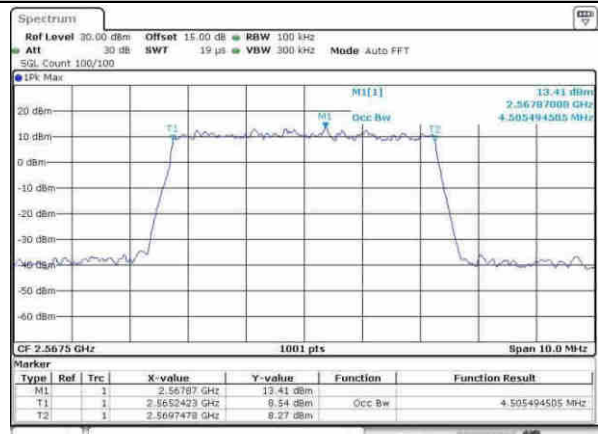

Highest Channel / 5MHz / 64QAM

Date: 30.MAY.2017 13:24:16

Highest Channel / 10MHz / 64QAM

Date: 30.MAY.2017 13:25:58

LTE Band 7

Lowest Channel / 5MHz / QPSK

Date: 5.APR.2017 15:48:45

Lowest Channel / 5MHz / 16QAM

Date: 5.APR.2017 15:49:55

Middle Channel / 5MHz / QPSK

Date: 5.APR.2017 15:56:57

Middle Channel / 5MHz / 16QAM

Date: 5.APR.2017 16:00:52

Highest Channel / 5MHz / QPSK

Date: 5.APR.2017 16:03:13

Highest Channel / 5MHz / 16QAM