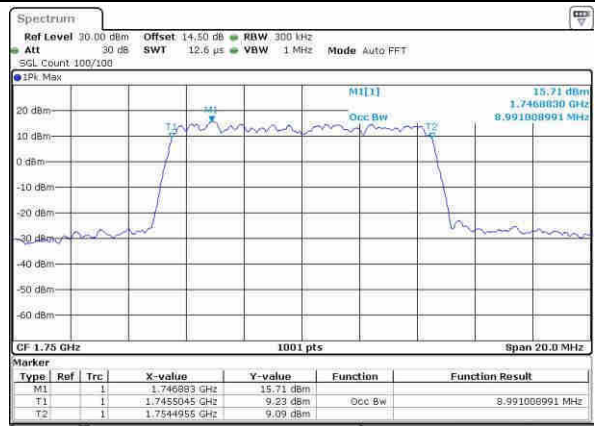

Date: 4.APR.2017 16:33:41

Highest Channel / 5MHz / QPSK

Date: 4.APR.2017 16:42:06

Highest Channel / 5MHz / 16QAM

Date: 4.APR.2017 16:42:11

LTE Band 4

Lowest Channel / 10MHz / QPSK

Date: 4.APR.2017 16:49:21

Lowest Channel / 10MHz / 16QAM

Date: 4.APR.2017 16:49:32

Middle Channel / 10MHz / QPSK

Date: 4.APR.2017 16:56:35

Middle Channel / 10MHz / 16QAM

Date: 4.APR.2017 16:56:46

Highest Channel / 10MHz / QPSK

Date: 4.APR.2017 16:59:11

Highest Channel / 10MHz / 16QAM

Date: 4.APR.2017 16:59:21

LTE Band 4

Lowest Channel / 15MHz / QPSK

Date: 4.APR.2017 17:06:25

Lowest Channel / 15MHz / 16QAM

Date: 4.APR.2017 17:06:36

Middle Channel / 15MHz / QPSK