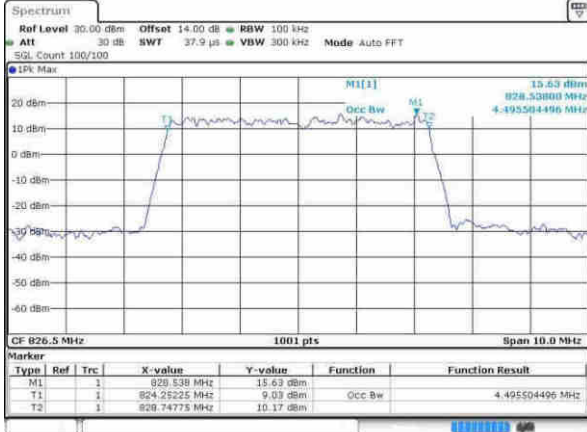

Date: 12.APR.2017 19:16:02

Highest Channel / 1.4MHz / 16QAM

Date: 12.APR.2017 19:16:12

LTE Band 5

Lowest Channel / 3MHz / QPSK

Date: 12.APR.2017 20:28:42

Lowest Channel / 3MHz / 16QAM

Date: 12.APR.2017 20:28:53

Middle Channel / 3MHz / QPSK

Date: 12.APR.2017 20:44:30

Middle Channel / 3MHz / 16QAM

Date: 12.APR.2017 20:44:40

Highest Channel / 3MHz / QPSK

Date: 12.APR.2017 20:47:03

Highest Channel / 3MHz / 16QAM

Date: 12.APR.2017 20:47:13

LTE Band 5

Lowest Channel / 5MHz / QPSK

Date: 12.APR.2017 20:56:18

Lowest Channel / 5MHz / 16QAM

Date: 12.APR.2017 20:56:26

Middle Channel / 5MHz / QPSK

Date: 12.APR.2017 21:05:28

Middle Channel / 5MHz / 16QAM