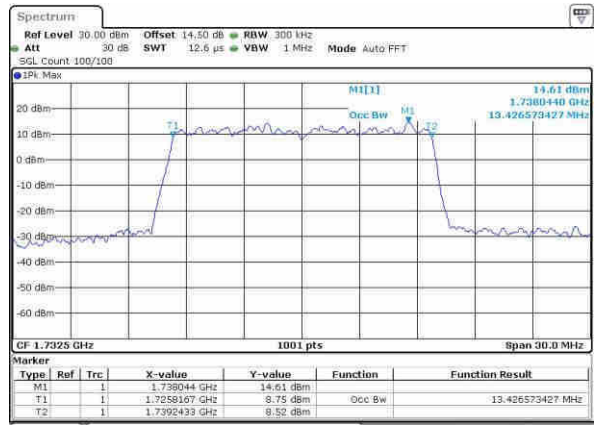

Highest Channel / 10MHz / 16QAM

Date: 4.APR.2017 16:59:21

LTE Band 4

Lowest Channel / 15MHz / QPSK

Date: 4.APR.2017 17:06:25

Lowest Channel / 15MHz / 16QAM

Date: 4.APR.2017 17:06:36

Middle Channel / 15MHz / QPSK

Date: 4.APR.2017 17:13:39

Middle Channel / 15MHz / 16QAM

Date: 4.APR.2017 17:13:50

Highest Channel / 15MHz / QPSK

Date: 4.APR.2017 17:16:15

Highest Channel / 15MHz / 16QAM

Date: 4.APR.2017 17:16:25

LTE Band 4