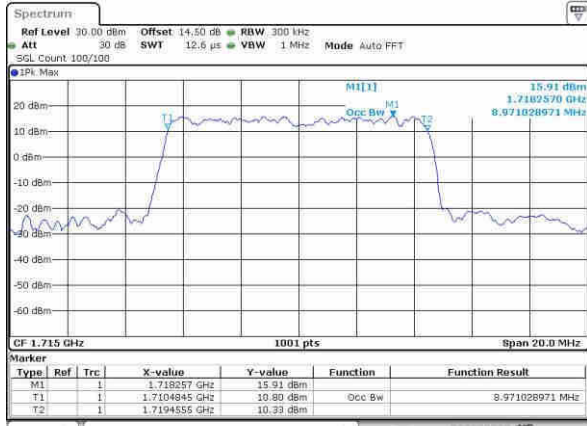

Date: 4.APR.2017 16:33:41

Highest Channel / 5MHz / QPSK

Date: 4.APR.2017 16:42:06

Highest Channel / 5MHz / 16QAM

Date: 4.APR.2017 16:42:11

LTE Band 4

Lowest Channel / 10MHz / QPSK

Date: 4.APR.2017 16:49:21