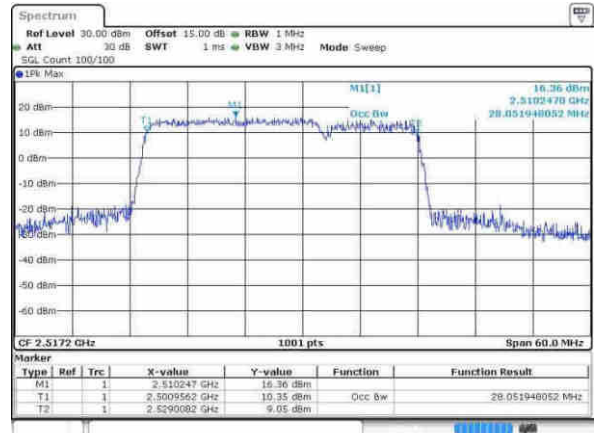

Date: 21 APR 2017 14:52:06

LTE Band 7

Lowest Channel / 20MHz+10MHz/QPSK

Date: 21 APR 2017 10:44:30

Lowest Channel / 20MHz+10MHz / 16QAM

Date: 21 APR 2017 10:45:18

Lowest Channel / 20MHz+10MHz / 64QAM

Date: 21 APR 2017 10:41:28