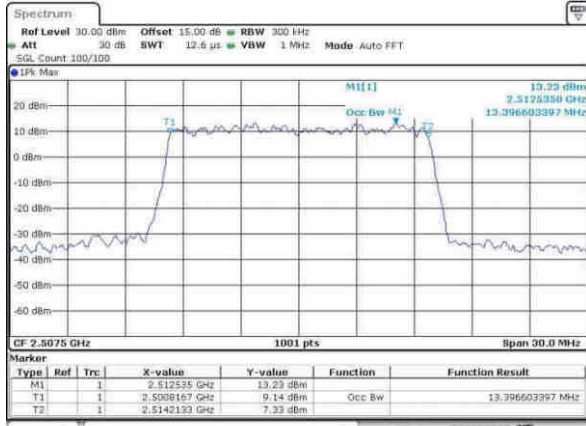

Date: 30.MAY.2017 14:00:11

Highest Channel / 5MHz / 64QAM

Date: 30.MAY.2017 13:59:47

Highest Channel / 10MHz / 64QAM

Date: 30.MAY.2017 14:00:46

LTE Band 7

Lowest Channel / 15MHz / 64QAM

Date: 30.MAY.2017 14:05:46