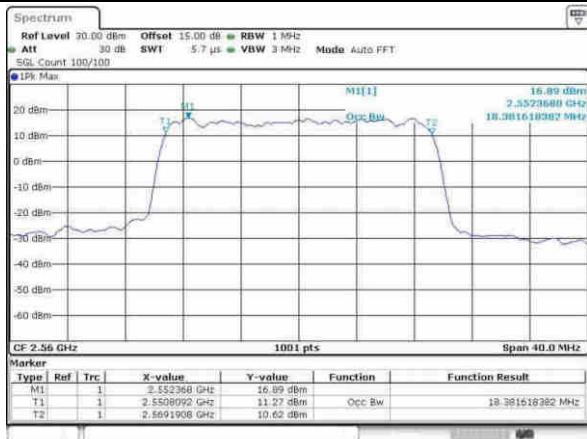

Middle Channel / 20MHz / QPSK

Date: 5.APR.2017 17:22:13

Middle Channel / 20MHz / 16QAM

Date: 5.APR.2017 17:22:24

Highest Channel / 20MHz / QPSK

Date: 5.APR.2017 17:43:06

Highest Channel / 20MHz / 16QAM

Date: 5.APR.2017 17:43:16