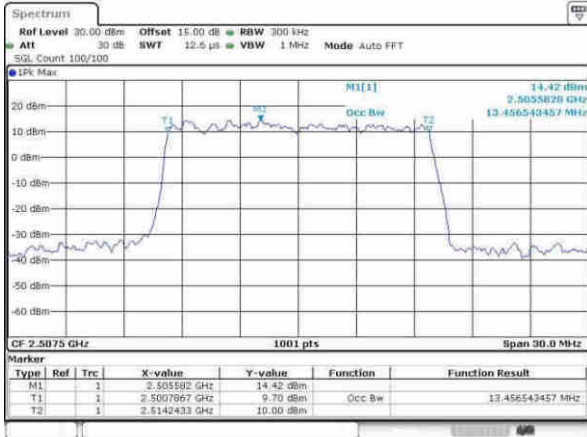

Middle Channel / 10MHz / 16QAM

Date: 5.APR.2017 16:45:32

Highest Channel / 10MHz / QPSK

Date: 5.APR.2017 16:49:18

Highest Channel / 10MHz / 16QAM

Date: 5.APR.2017 16:49:48

LTE Band 7

Lowest Channel / 15MHz / QPSK