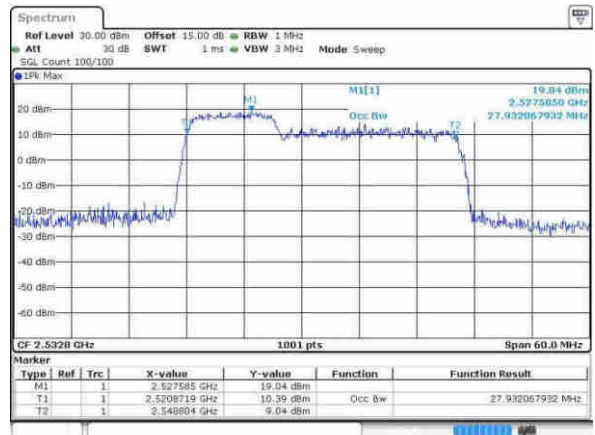

Lowest Channel / 10MHz+20MHz/64QAM

Date: 21 APR 2017 10:20:14

Middle Channel / 10MHz+20MHz/QPSK

Date: 21 APR 2017 10:32:43

Middle Channel / 10MHz+20MHz/16QAM

Date: 21 APR 2017 10:31:09

LTE Band 7

Middle Channel / 10MHz+20MHz/64QAM