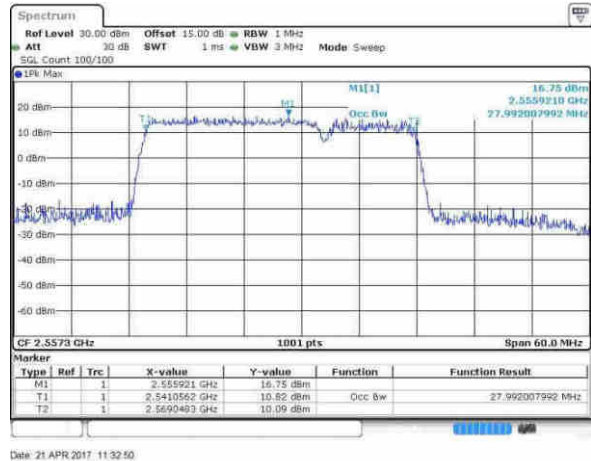

Highest Channel / 20MHz+10MHz / 16QAM