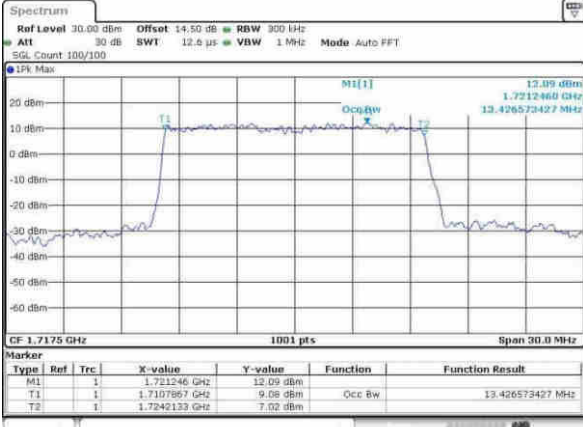

LTE Band 4

Lowest Channel / 15MHz / 64QAM

Date: 30, MAY, 2017 11:03:41