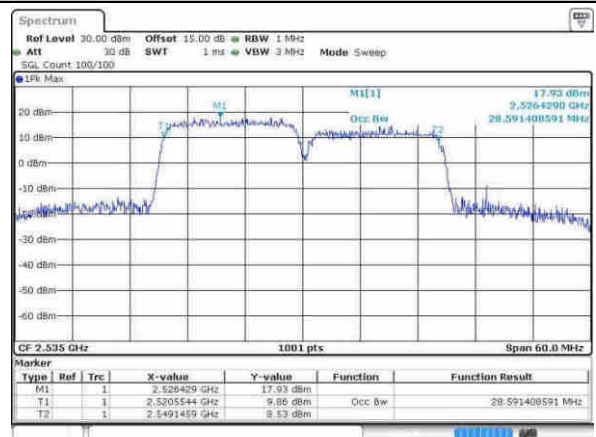

LTE Band 7

Lowest Channel / 15MHz+15MHz/QPSK

Date: 21 APR 2017 11:38:35

Lowest Channel / 15MHz+15MHz/16QAM

Date: 21 APR 2017 11:39:30

Lowest Channel / 15MHz+15MHz /64QAM

Date: 21 APR 2017 11:40:22

Middle Channel / 15MHz+15MHz /QPSK

Date: 21 APR 2017 11:45:07

Middle Channel / 15MHz+15MHz /16QAM

Date: 21 APR 2017 11:44:12

LTE Band 7

Middle Channel / 15MHz+15MHz /64QAM

Date: 21 APR 2017 11:43:18

Highest Channel / 15MHz+15MHz /QPSK

Date: 21 APR 2017 11:49:37