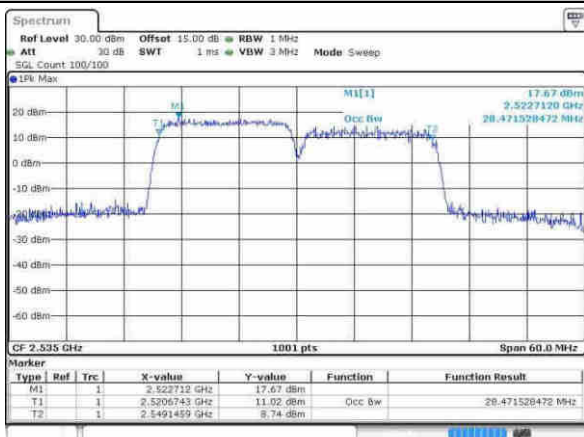

LTE Band 7

Lowest Channel / 15MHz+15MHz/QPSK

Date: 21 APR 2017 11:38:35

Lowest Channel / 15MHz+15MHz/16QAM

Date: 21 APR 2017 11:39:30

Lowest Channel / 15MHz+15MHz /64QAM

Date: 21 APR 2017 11:40:22

Middle Channel / 15MHz+15MHz /QPSK

Date: 21 APR 2017 11:45:07

Middle Channel / 15MHz+15MHz /16QAM

Date: 21 APR 2017 11:44:12

LTE Band 7

Middle Channel / 15MHz+15MHz /64QAM

Date: 21 APR 2017 11:43:18

Highest Channel / 15MHz+15MHz /QPSK

Date: 21 APR 2017 11:49:37