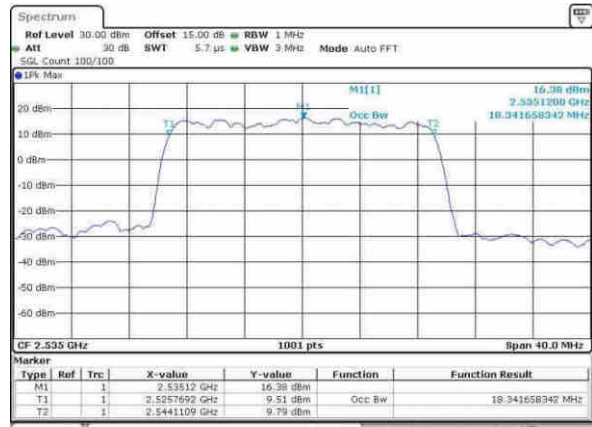

Date: 30.MAY.2017 14:00:11

Highest Channel / 5MHz / 64QAM

Date: 30.MAY.2017 13:59:47

Highest Channel / 10MHz / 64QAM

Date: 30.MAY.2017 14:00:46

LTE Band 7

Lowest Channel / 15MHz / 64QAM

Date: 30.MAY.2017 14:05:46

Lowest Channel / 20MHz / 64QAM

Date: 30.MAY.2017 14:13:09

Middle Channel / 15MHz / 64QAM

Date: 30.MAY.2017 14:09:16

Middle Channel / 20MHz / 64QAM

Date: 30.MAY.2017 14:17:16

Highest Channel / 15MHz / 64QAM

Date: 30.MAY.2017 14:09:51