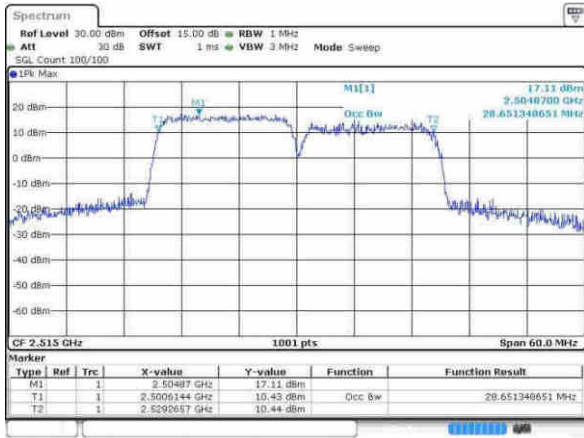

LTE Band 7

Lowest Channel / 15MHz+15MHz/QPSK

Date: 21 APR 2017 11:38:35