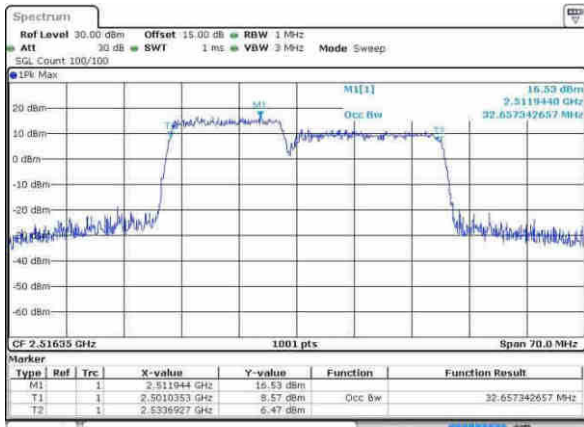

Lowest Channel / 15MHz+20MHz / 64QAM

Date: 21 APR 2017 14:47:25