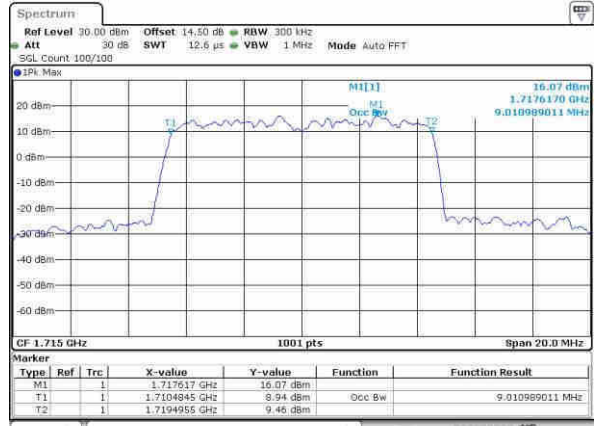

Lowest Channel / 10MHz / 16QAM

Date: 4.APR.2017 16:49:32