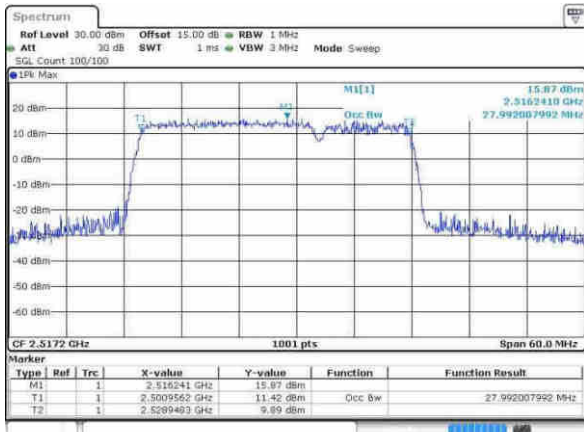

Date: 21 APR 2017 14:52:06

LTE Band 7

Lowest Channel / 20MHz+10MHz/QPSK

Date: 21 APR 2017 10:44:30

Lowest Channel / 20MHz+10MHz / 16QAM

Date: 21 APR 2017 10:45:18

Lowest Channel / 20MHz+10MHz / 64QAM

Date: 21 APR 2017 10:41:28