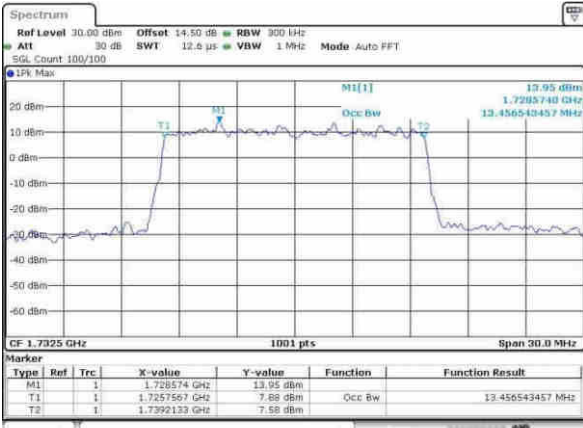

Date: 30.MAY.2017 08:45:06

Middle Channel / 10MHz / 64QAM

Date: 30.MAY.2017 08:46:05

Highest Channel / 5MHz / 64QAM

Date: 30.MAY.2017 08:46:06

Highest Channel / 10MHz / 64QAM

Date: 30.MAY.2017 08:46:18

LTE Band 4

Lowest Channel / 15MHz / 64QAM

Date: 30, MAY, 2017 11:03:41

Lowest Channel / 20MHz / 64QAM

Date: 30, MAY, 2017 11:10:54

Middle Channel / 15MHz / 64QAM

Date: 30, MAY, 2017 11:06:47

Middle Channel / 20MHz / 64QAM

Date: 30, MAY, 2017 10:21:44

Highest Channel / 15MHz / 64QAM

Date: 30, MAY, 2017 11:06:47

Highest Channel / 20MHz / 64QAM

Date: 30, MAY, 2017 10:21:44

LTE Band 5

Lowest Channel / 1.4MHz / QPSK

Date: 12.APR.2017 19:07:20