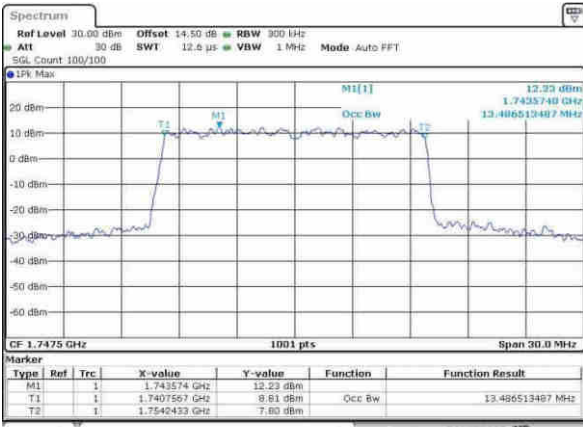

Date: 30.MAY.2017 08:45:06

Middle Channel / 10MHz / 64QAM

Date: 30.MAY.2017 08:46:05

Highest Channel / 5MHz / 64QAM

Date: 30.MAY.2017 08:46:06

Highest Channel / 10MHz / 64QAM

Date: 30.MAY.2017 08:46:18

LTE Band 4

Lowest Channel / 15MHz / 64QAM

Date: 30, MAY, 2017 11:03:41

Lowest Channel / 20MHz / 64QAM

Date: 30, MAY, 2017 11:10:54

Middle Channel / 15MHz / 64QAM

Date: 30, MAY, 2017 11:06:47

Middle Channel / 20MHz / 64QAM

Date: 30, MAY, 2017 10:21:44

Highest Channel / 15MHz / 64QAM

Date: 30, MAY, 2017 11:06:47

Highest Channel / 20MHz / 64QAM

Date: 30, MAY, 2017 10:21:44

LTE Band 5

Lowest Channel / 1.4MHz / QPSK

Date: 12.APR.2017 19:07:20