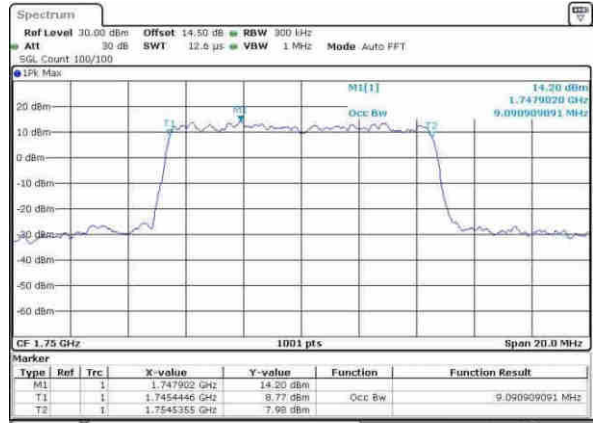

Highest Channel / 3MHz / 64QAM

Date: 30, MAY, 2017 08:17:53

LTE Band 4

Lowest Channel / 5MHz / 64QAM

Date: 30.MAY.2017 08:40:56

Lowest Channel / 10MHz / 64QAM

Date: 30.MAY.2017 08:43:16

Middle Channel / 5MHz / 64QAM

Date: 30.MAY.2017 08:45:06

Middle Channel / 10MHz / 64QAM

Date: 30.MAY.2017 08:46:05

Highest Channel / 5MHz / 64QAM

Date: 30.MAY.2017 08:46:06

Highest Channel / 10MHz / 64QAM

Date: 30.MAY.2017 08:46:18

LTE Band 4