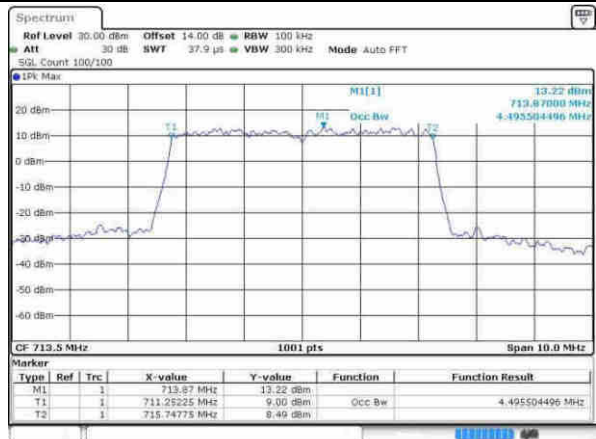

Date: 8 APR 2017 07:31:33

Middle Channel / 5MHz / 16QAM

Date: 8 APR 2017 07:31:44

Highest Channel / 5MHz / QPSK

Date: 8 APR 2017 07:34:03

Highest Channel / 5MHz / 16QAM

Date: 8 APR 2017 07:34:14