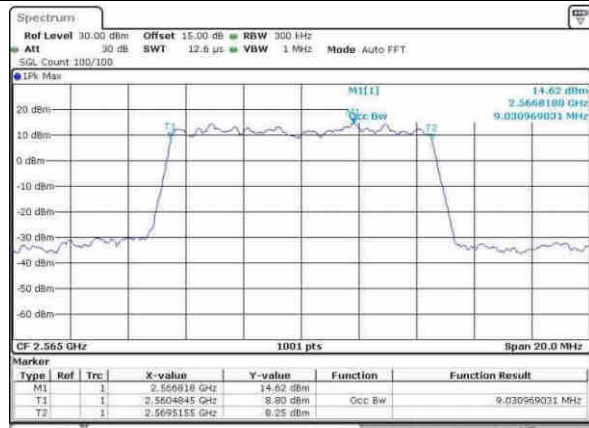

LTE Band 7

Lowest Channel / 5MHz / 64QAM

Date: 30.MAY.2017 13:42:44

Lowest Channel / 10MHz / 64QAM

Date: 30.MAY.2017 13:55:10

Middle Channel / 5MHz / 64QAM

Date: 30.MAY.2017 13:56:04

Middle Channel / 10MHz / 64QAM

Date: 30.MAY.2017 14:00:11

Highest Channel / 5MHz / 64QAM

Date: 30.MAY.2017 13:59:47

Highest Channel / 10MHz / 64QAM

Date: 30.MAY.2017 14:00:46

LTE Band 7

Lowest Channel / 15MHz / 64QAM

Date: 30.MAY.2017 14:05:46