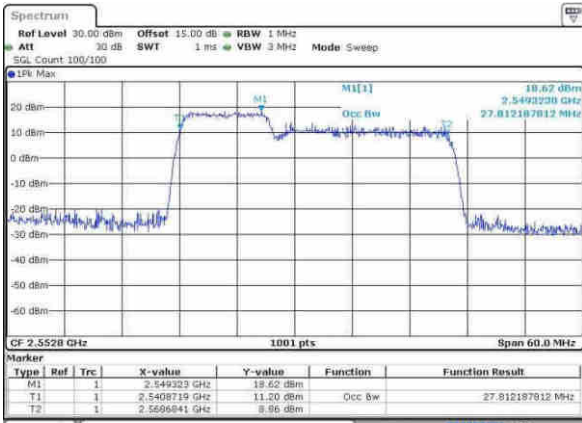

Highest Channel / 10MHz+20MHz/QPSK

Date: 21 APR 2017 10:36:23