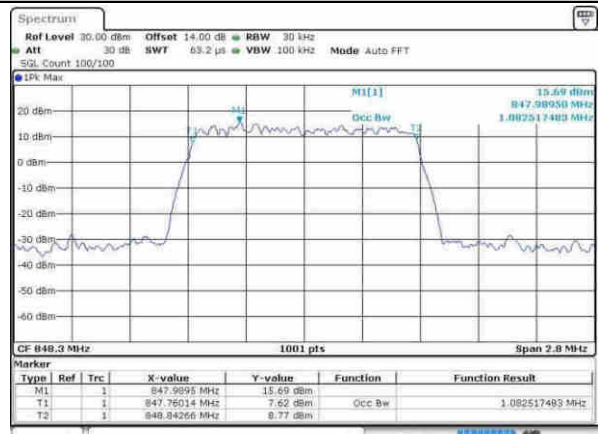

Date: 30, MAY, 2017 10:21:44

Highest Channel / 15MHz / 64QAM

Date: 30, MAY, 2017 11:06:47

Highest Channel / 20MHz / 64QAM

Date: 30, MAY, 2017 10:21:44

LTE Band 5

Lowest Channel / 1.4MHz / QPSK

Date: 12.APR.2017 19:07:20

Lowest Channel / 1.4MHz / 16QAM

Date: 12.APR.2017 19:07:30

Middle Channel / 1.4MHz / QPSK

Date: 12.APR.2017 19:16:29

Middle Channel / 1.4MHz / 16QAM

Date: 12.APR.2017 19:16:38

Highest Channel / 1.4MHz / QPSK

Date: 12.APR.2017 19:16:02

Highest Channel / 1.4MHz / 16QAM

Date: 12.APR.2017 19:16:12

LTE Band 5

Lowest Channel / 3MHz / QPSK

Date: 12.APR.2017 20:28:42

Lowest Channel / 3MHz / 16QAM

Date: 12.APR.2017 20:28:53