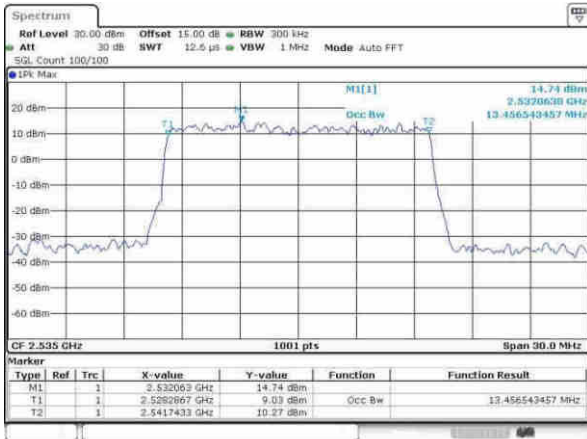

Middle Channel / 15MHz / QPSK

Date: 5.APR.2017 17:15:16