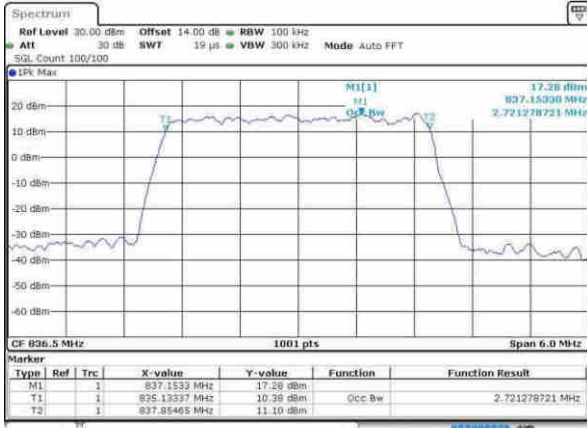

Middle Channel / 3MHz / QPSK

Date: 12.APR.2017 20:44:30