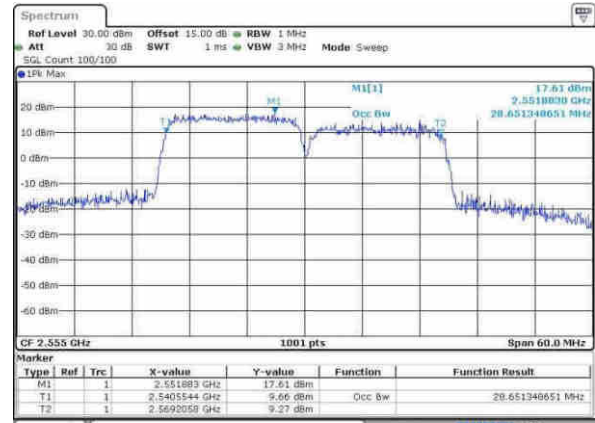

Date: 21 APR 2017 11:45:07

Middle Channel / 15MHz+15MHz /16QAM

Date: 21 APR 2017 11:44:12

LTE Band 7

Middle Channel / 15MHz+15MHz /64QAM

Date: 21 APR 2017 11:43:18

Highest Channel / 15MHz+15MHz /QPSK

Date: 21 APR 2017 11:49:37

Highest Channel / 15MHz+15MHz /16QAM

Date: 21 APR 2017 11:50:21

Highest Channel / 15MHz+15MHz /64QAM

Date: 21 APR 2017 11:51:08

LTE Band 7

Lowest Channel / 15MHz+20MHz/QPSK

Date: 21 APR 2017 14:45:30

Lowest Channel / 15MHz+20MHz / 16QAM