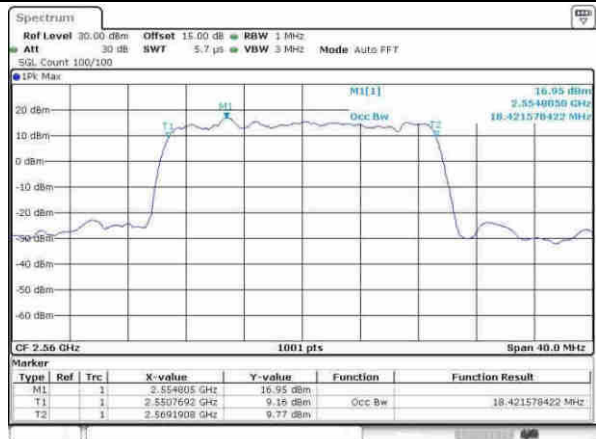

Middle Channel / 20MHz / QPSK

Date: 5.APR.2017 17:22:13

Middle Channel / 20MHz / 16QAM

Date: 5.APR.2017 17:22:24

Highest Channel / 20MHz / QPSK

Date: 5.APR.2017 17:43:06

Highest Channel / 20MHz / 16QAM

Date: 5.APR.2017 17:43:16