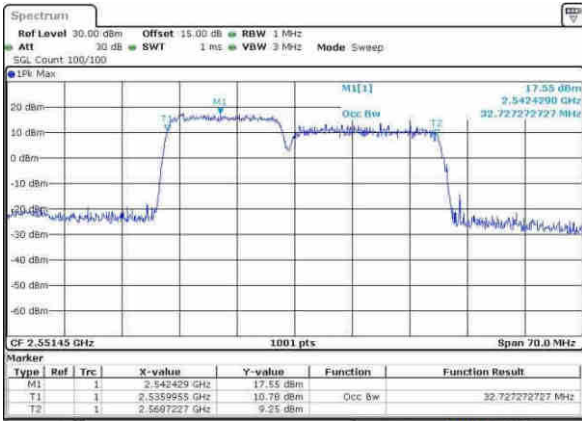

Highest Channel / 15MHz+20MHz /QPSK

Date: 21 APR 2017 14:53:33