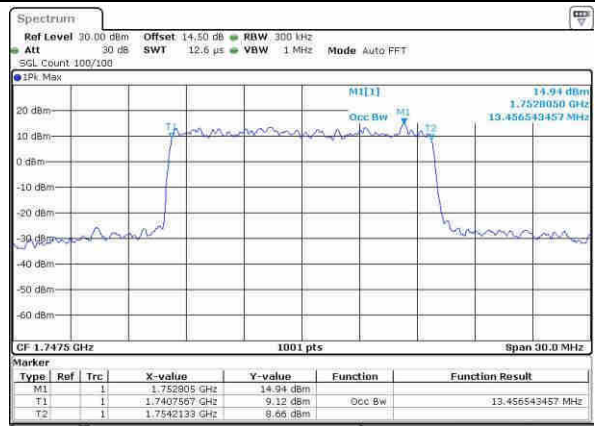

Date: 4.APR.2017 17:13:39

Middle Channel / 15MHz / 16QAM

Date: 4.APR.2017 17:13:50

Highest Channel / 15MHz / QPSK

Date: 4.APR.2017 17:16:15

Highest Channel / 15MHz / 16QAM

Date: 4.APR.2017 17:16:25

LTE Band 4