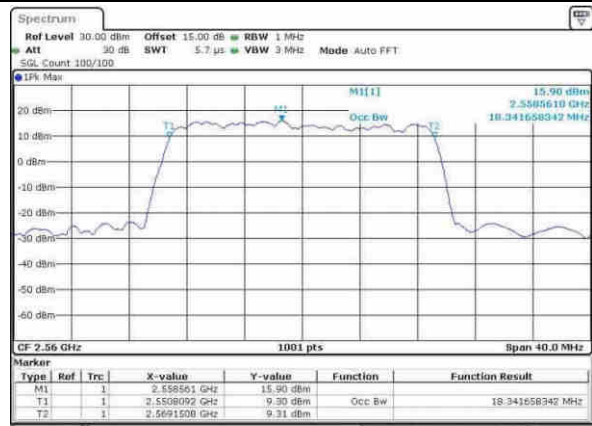

Highest Channel / 20MHz / 64QAM

Date: 30.MAY.2017 14:17:56