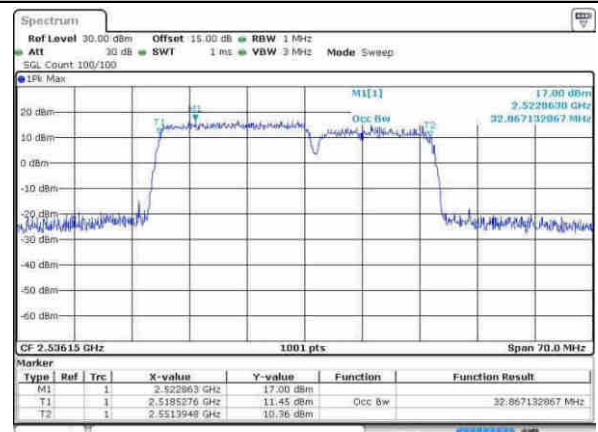

Middle Channel / 20MHz+15MHz / 16QAM