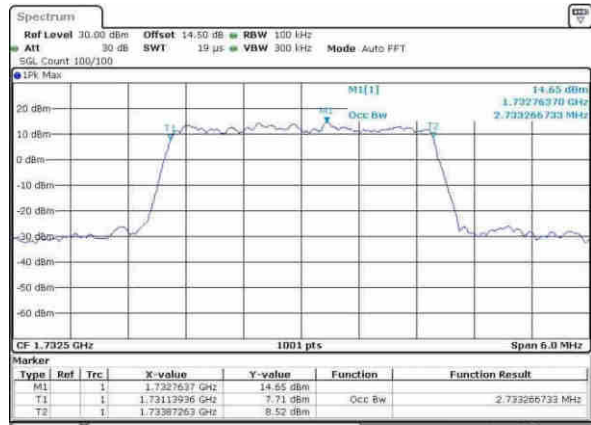

Middle Channel / 3MHz / 64QAM

Date: 30, MAY, 2017 08:17:05