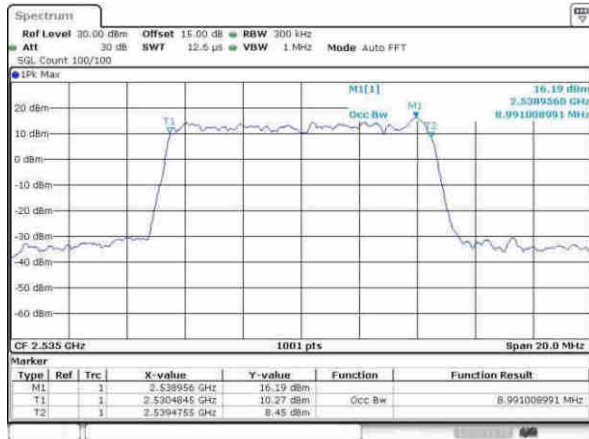

Date: 5.APR.2017 16:03:24

LTE Band 7

Lowest Channel / 10MHz / QPSK

Date: 5.APR.2017 16:33:28

Lowest Channel / 10MHz / 16QAM

Date: 5.APR.2017 16:33:47

Middle Channel / 10MHz / QPSK

Date: 5.APR.2017 16:45:22

Middle Channel / 10MHz / 16QAM

Date: 5.APR.2017 16:45:32

Highest Channel / 10MHz / QPSK

Date: 5.APR.2017 16:49:18

Highest Channel / 10MHz / 16QAM

Date: 5.APR.2017 16:49:48

LTE Band 7

Lowest Channel / 15MHz / QPSK