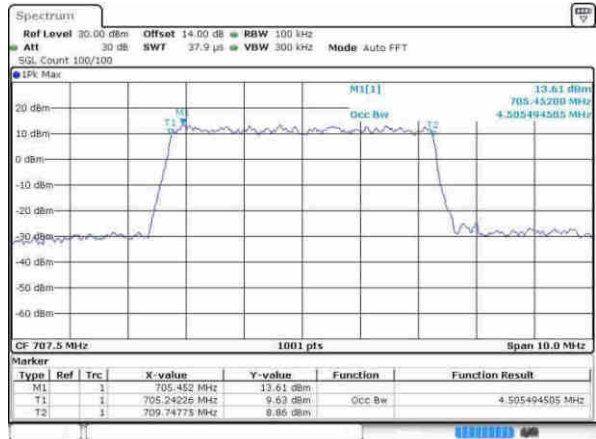

Middle Channel / 5MHz / 16QAM

Date: 8 APR 2017 07:31:44