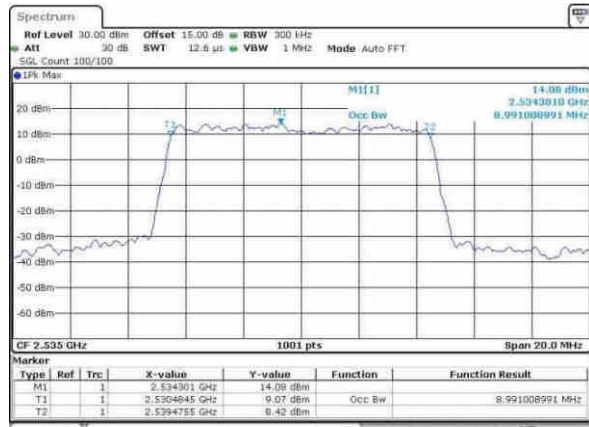

LTE Band 7

Lowest Channel / 5MHz / 64QAM

Date: 30.MAY.2017 13:42:44

Lowest Channel / 10MHz / 64QAM

Date: 30.MAY.2017 13:55:10

Middle Channel / 5MHz / 64QAM

Date: 30.MAY.2017 13:56:04

Middle Channel / 10MHz / 64QAM

Date: 30.MAY.2017 14:00:11

Highest Channel / 5MHz / 64QAM

Date: 30.MAY.2017 13:59:47

Highest Channel / 10MHz / 64QAM

Date: 30.MAY.2017 14:00:46

LTE Band 7

Lowest Channel / 15MHz / 64QAM

Date: 30.MAY.2017 14:05:46