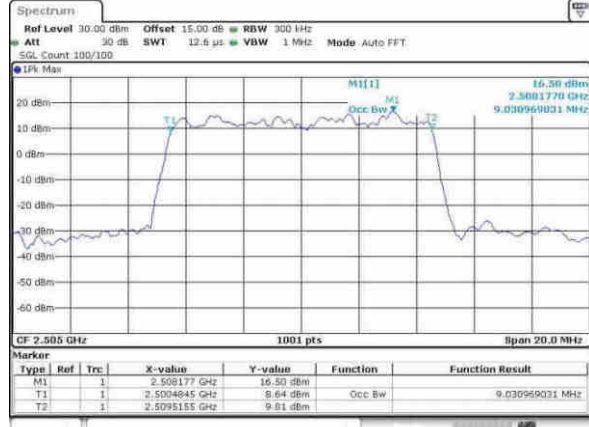

Lowest Channel / 10MHz / 64QAM

Date: 30.MAY.2017 13:55:10