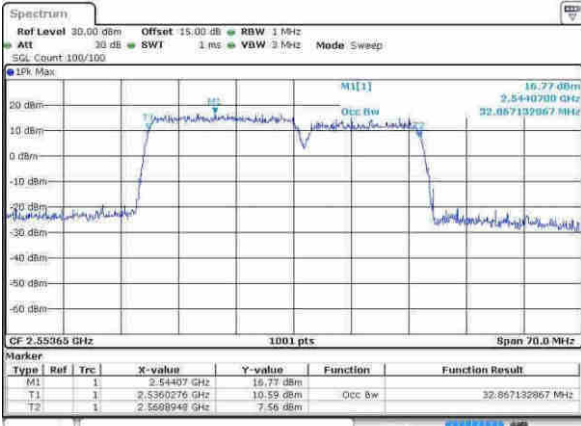

Middle Channel / 20MHz+15MHz / 16QAM

LTE Band 7

Middle Channel / 20MHz+ 15MHz / 64QAM

Date: 21 APR 2017 15:03:15

Highest Channel / 20MHz+ 15MHz / QPSK

Date: 21 APR 2017 15:11:37

Highest Channel / 20MHz+ 15MHz / 16QAM

Date: 21 APR 2017 15:11:58

Highest Channel / 20MHz+ 15MHz / 64QAM

Date: 21 APR 2017 15:12:30

LTE Band 7

Lowest Channel / 20MHz+20MHz/QPSK

Date: 21 APR 2017 15:15:38

Lowest Channel / 20MHz+20MHz / 16QAM

Date: 21 APR 2017 15:15:10