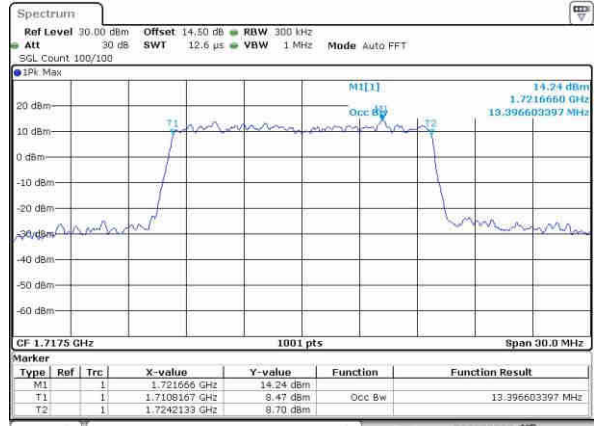

Highest Channel / 10MHz / 16QAM

Date: 4.APR.2017 16:59:21

LTE Band 4

Lowest Channel / 15MHz / QPSK

Date: 4.APR.2017 17:06:25

Lowest Channel / 15MHz / 16QAM

Date: 4.APR.2017 17:06:36

Middle Channel / 15MHz / QPSK

Date: 4.APR.2017 17:13:39

Middle Channel / 15MHz / 16QAM

Date: 4.APR.2017 17:13:50

Highest Channel / 15MHz / QPSK

Date: 4.APR.2017 17:16:15

Highest Channel / 15MHz / 16QAM

Date: 4.APR.2017 17:16:25

LTE Band 4