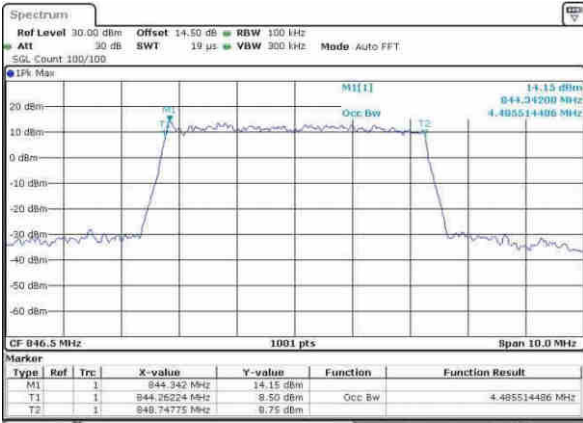

Date: 30.MAY.2017 12:59:33

Middle Channel / 3MHz / 64QAM

Date: 30.MAY.2017 13:12:45

Highest Channel / 1.4MHz / 64QAM

Date: 30.MAY.2017 13:09:10

Highest Channel / 3MHz / 64QAM

Date: 30.MAY.2017 13:13:24

LTE Band 5

Lowest Channel / 5MHz / 64QAM

Date: 30.MAY.2017 13:18:05

Lowest Channel / 10MHz / 64QAM

Date: 30.MAY.2017 13:15:01

Middle Channel / 5MHz / 64QAM

Date: 30.MAY.2017 13:22:44

Middle Channel / 10MHz / 64QAM

Date: 30.MAY.2017 13:25:00

Highest Channel / 5MHz / 64QAM

Date: 30.MAY.2017 13:24:16

Highest Channel / 10MHz / 64QAM

Date: 30.MAY.2017 13:25:58

LTE Band 7

Lowest Channel / 5MHz / QPSK

Date: 5.APR.2017 15:48:45

Lowest Channel / 5MHz / 16QAM