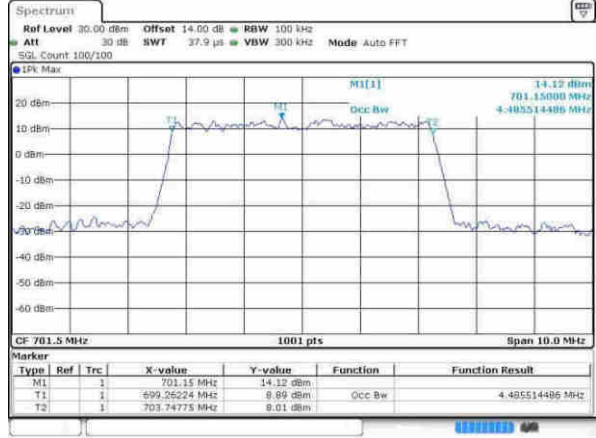

Highest Channel / 3MHz / 16QAM

Date: 8 APR 2017 07:17:28

LTE Band 12

Lowest Channel / 5MHz / QPSK

Date: 8 APR 2017 07:24:26

Lowest Channel / 5MHz / 16QAM

Date: 8 APR 2017 07:24:36

Middle Channel / 5MHz / QPSK