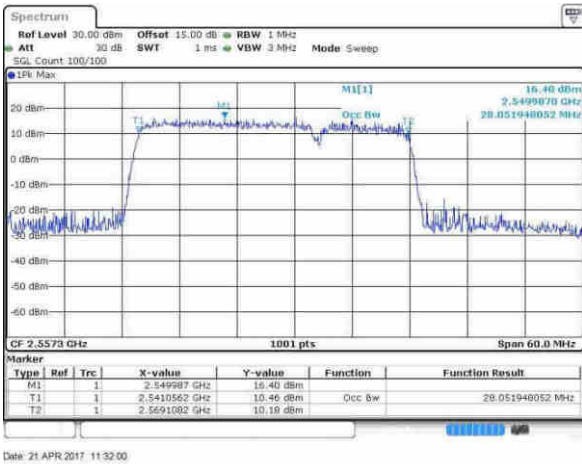

Highest Channel / 20MHz+10MHz / 64QAM