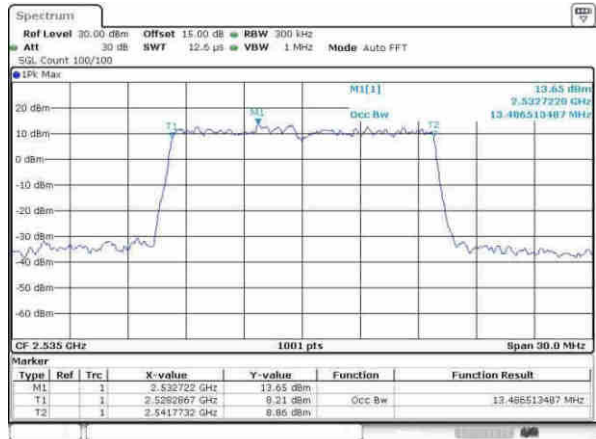

Middle Channel / 10MHz / 16QAM

Date: 5.APR.2017 16:45:32

Highest Channel / 10MHz / QPSK

Date: 5.APR.2017 16:49:18

Highest Channel / 10MHz / 16QAM

Date: 5.APR.2017 16:49:48

LTE Band 7

Lowest Channel / 15MHz / QPSK

Date: 5.APR.2017 17:08:14

Lowest Channel / 15MHz / 16QAM

Date: 5.APR.2017 17:08:14

Middle Channel / 15MHz / QPSK

Date: 5.APR.2017 17:15:16

Middle Channel / 15MHz / 16QAM

Date: 5.APR.2017 17:15:16

Highest Channel / 15MHz / QPSK