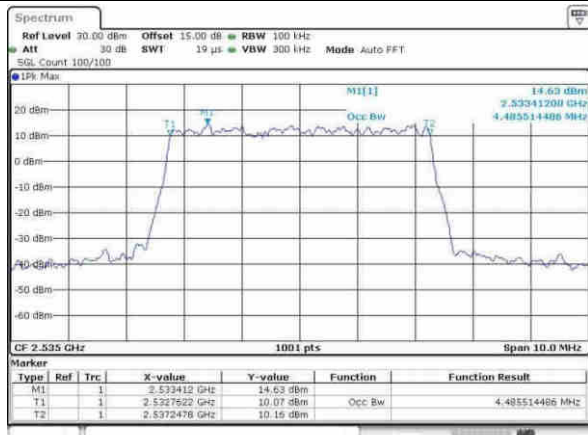

Middle Channel / 5MHz / QPSK

Date: 5.APR.2017 15:56:57