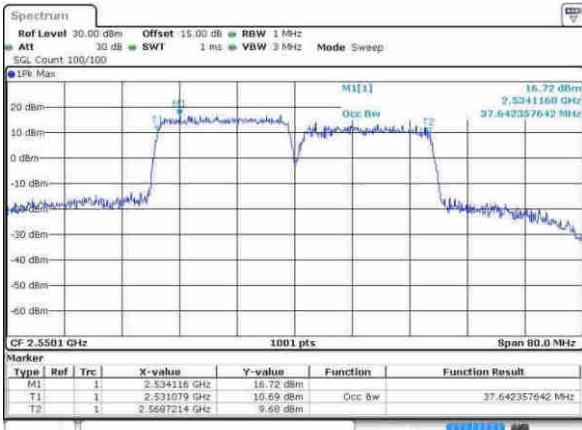

Highest Channel / 20MHz+20MHz / QPSK

Date: 21 APR 2017 15:24:21