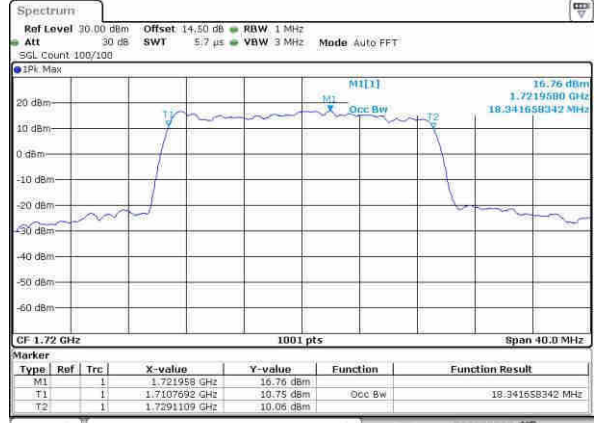

Lowest Channel / 20MHz / 16QAM

Date: 4.APR.2017 17:23:39