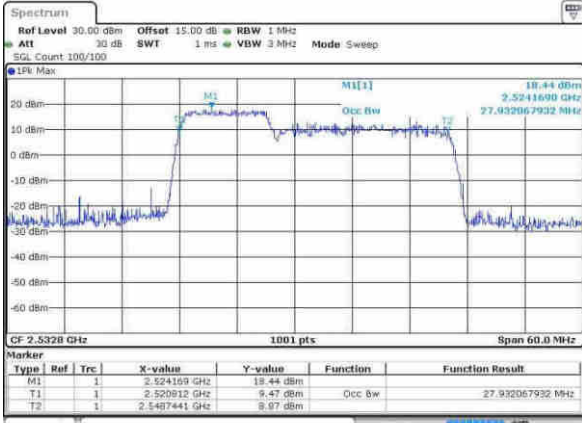

Lowest Channel / 10MHz+20MHz/64QAM

Date: 21 APR 2017 10:20:14

Middle Channel / 10MHz+20MHz/QPSK

Date: 21 APR 2017 10:32:43

Middle Channel / 10MHz+20MHz/16QAM

Date: 21 APR 2017 10:31:09

LTE Band 7

Middle Channel / 10MHz+20MHz/64QAM