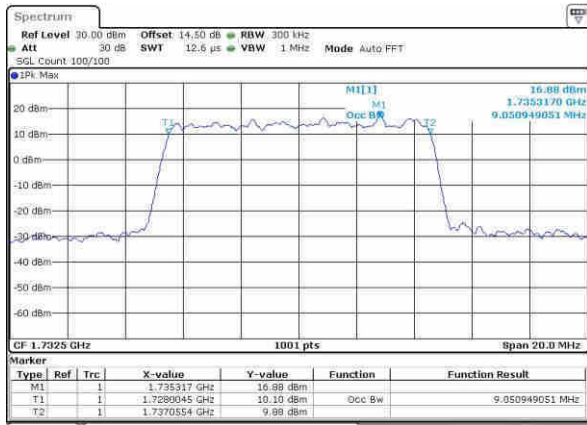

Middle Channel / 10MHz / QPSK

Date: 4.APR.2017 16:56:35