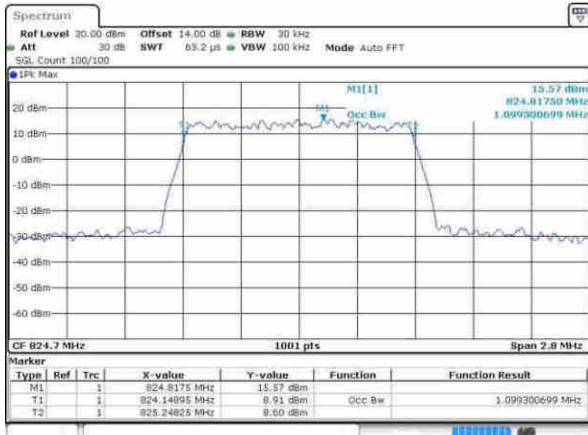

Date: 30, MAY, 2017 10:21:44

Highest Channel / 15MHz / 64QAM

Date: 30, MAY, 2017 11:06:47

Highest Channel / 20MHz / 64QAM

Date: 30, MAY, 2017 10:21:44

LTE Band 5

Lowest Channel / 1.4MHz / QPSK

Date: 12.APR.2017 19:07:20