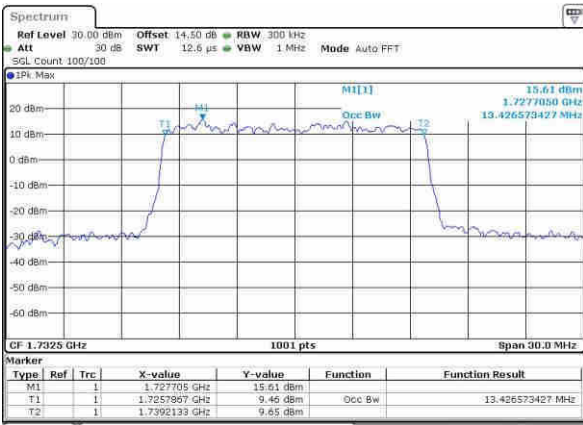

Highest Channel / 10MHz / 16QAM

Date: 4.APR.2017 16:59:21

LTE Band 4

Lowest Channel / 15MHz / QPSK

Date: 4.APR.2017 17:06:25

Lowest Channel / 15MHz / 16QAM

Date: 4.APR.2017 17:06:36

Middle Channel / 15MHz / QPSK

Date: 4.APR.2017 17:13:39

Middle Channel / 15MHz / 16QAM

Date: 4.APR.2017 17:13:50

Highest Channel / 15MHz / QPSK

Date: 4.APR.2017 17:16:15

Highest Channel / 15MHz / 16QAM

Date: 4.APR.2017 17:16:25

LTE Band 4