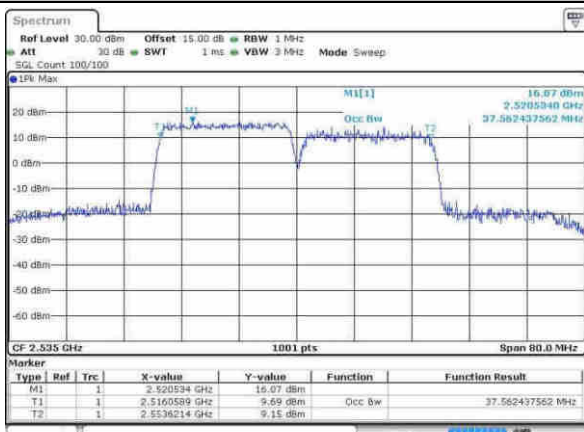

Middle Channel / 20MHz+20MHz / QPSK

Date: 21 APR 2017 15:20:18