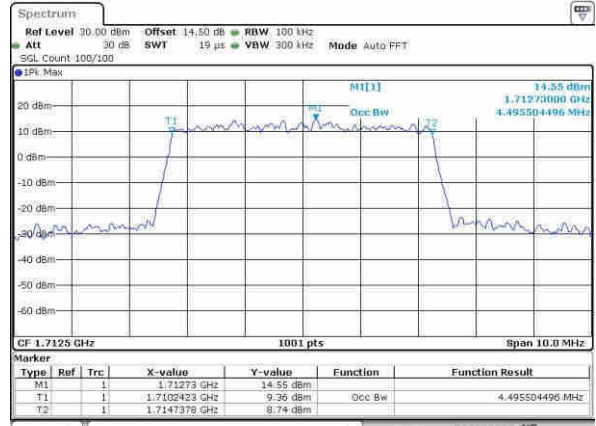

LTE Band 4

Lowest Channel / 5MHz / QPSK

Date: 4.APR.2017 16:32:16

Lowest Channel / 5MHz / 16QAM

Date: 4.APR.2017 16:32:17

Middle Channel / 5MHz / QPSK

Date: 4.APR.2017 16:33:41

Middle Channel / 5MHz / 16QAM

Date: 4.APR.2017 16:33:41

Highest Channel / 5MHz / QPSK

Date: 4.APR.2017 16:42:06

Highest Channel / 5MHz / 16QAM

Date: 4.APR.2017 16:42:11

LTE Band 4

Lowest Channel / 10MHz / QPSK

Date: 4.APR.2017 16:49:21