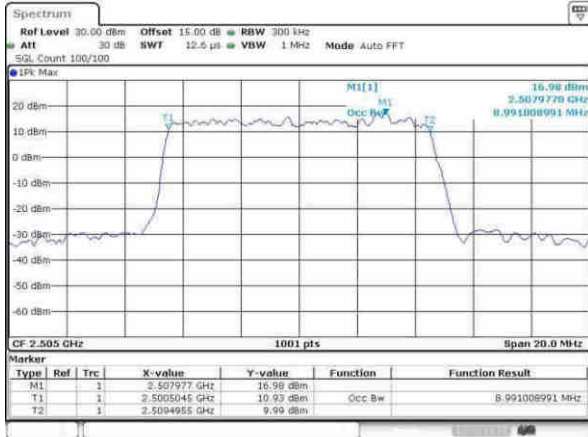

Highest Channel / 5MHz / 64QAM

Date: 30.MAY.2017 13:24:16

Highest Channel / 10MHz / 64QAM

Date: 30.MAY.2017 13:25:58

LTE Band 7

Lowest Channel / 5MHz / QPSK

Date: 5.APR.2017 15:48:45

Lowest Channel / 5MHz / 16QAM

Date: 5.APR.2017 15:49:55

Middle Channel / 5MHz / QPSK

Date: 5.APR.2017 15:56:57

Middle Channel / 5MHz / 16QAM

Date: 5.APR.2017 16:00:52

Highest Channel / 5MHz / QPSK

Date: 5.APR.2017 16:03:13

Highest Channel / 5MHz / 16QAM

Date: 5.APR.2017 16:03:24

LTE Band 7

Lowest Channel / 10MHz / QPSK

Date: 5.APR.2017 16:33:28

Lowest Channel / 10MHz / 16QAM

Date: 5.APR.2017 16:33:47

Middle Channel / 10MHz / QPSK

Date: 5.APR.2017 16:45:22