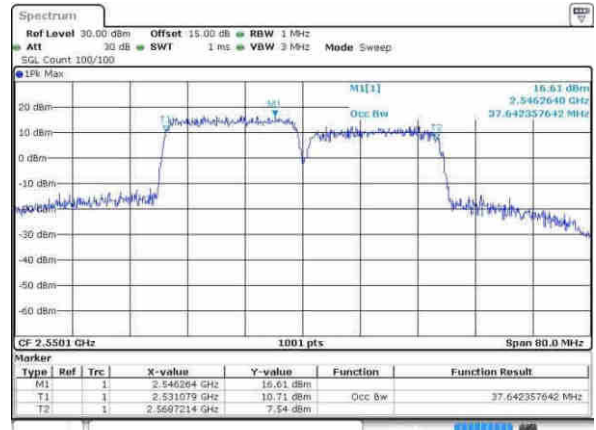

Highest Channel / 20MHz+20MHz / 16QAM

Date: 21 APR 2017 15:23:00