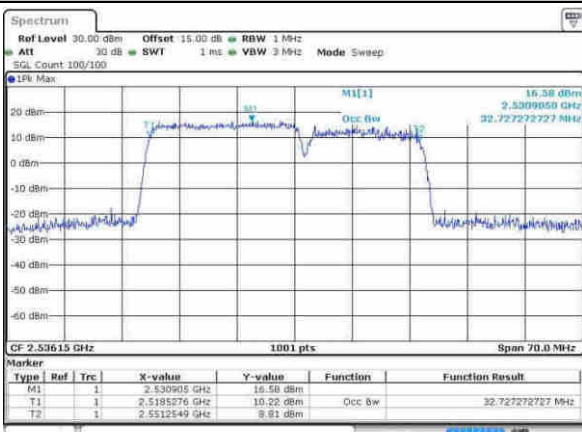

Highest Channel / 20MHz+10MHz / 16QAM

Highest Channel / 20MHz+10MHz / 64QAM

LTE Band 7

Lowest Channel / 20MHz+15MHz/QPSK

Lowest Channel / 20MHz+15MHz / 16QAM

Lowest Channel / 20MHz+15MHz / 64QAM

Middle Channel / 20MHz+15MHz / QPSK