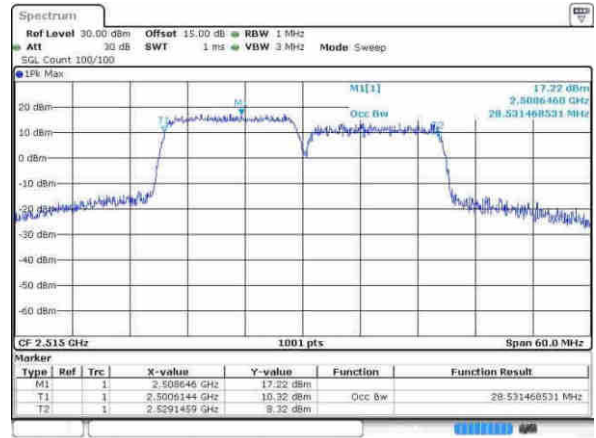

Lowest Channel / 15MHz+15MHz/16QAM

Date: 21 APR 2017 11:39:30