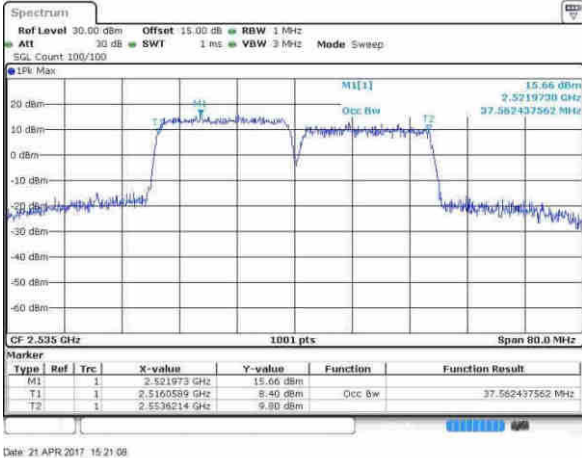

Date: 21 APR 2017 15:11:58

Highest Channel / 20MHz+ 15MHz / 64QAM

Date: 21 APR 2017 15:12:30

LTE Band 7

Lowest Channel / 20MHz+20MHz/QPSK

Date: 21 APR 2017 15:15:38

Lowest Channel / 20MHz+20MHz / 16QAM

Date: 21 APR 2017 15:15:10

Lowest Channel / 20MHz+20MHz / 64QAM

Date: 21 APR 2017 15:14:48

Middle Channel / 20MHz+20MHz / QPSK

Date: 21 APR 2017 15:20:18

Middle Channel / 20MHz+20MHz / 16QAM

Date: 21 APR 2017 15:20:41

LTE Band 7

Middle Channel / 20MHz+20MHz / 64QAM