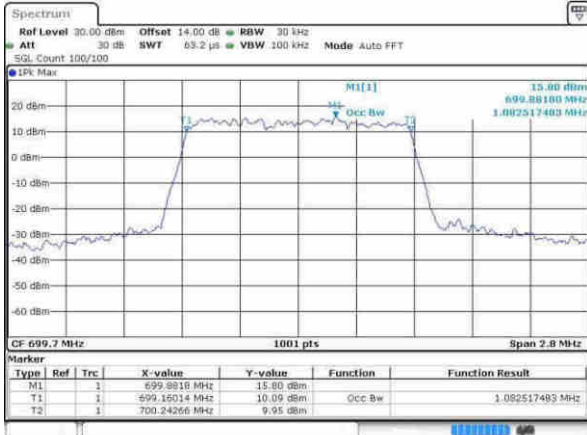

LTE Band 12

Lowest Channel / 1.4MHz / QPSK

Date: 8 APR 2017 06:50:47