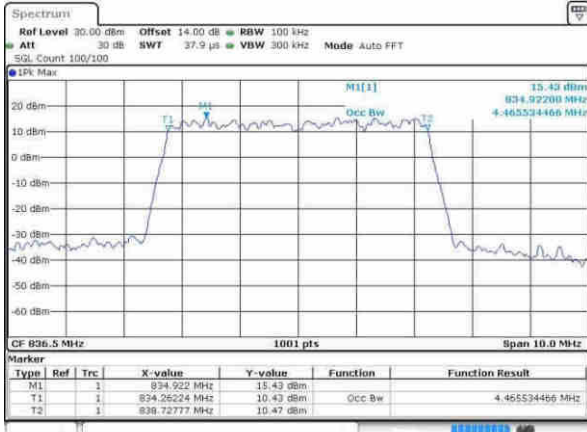

LTE Band 5

Lowest Channel / 5MHz / QPSK

Date: 12.APR.2017 20:56:18

Lowest Channel / 5MHz / 16QAM

Date: 12.APR.2017 20:56:26

Middle Channel / 5MHz / QPSK

Date: 12.APR.2017 21:05:28

Middle Channel / 5MHz / 16QAM

Date: 12.APR.2017 21:05:38

Highest Channel / 5MHz / QPSK

Date: 12.APR.2017 21:08:00

Highest Channel / 5MHz / 16QAM

Date: 12.APR.2017 21:08:11

LTE Band 5

Lowest Channel / 10MHz / QPSK

Date: 12.APR.2017 21:17:15