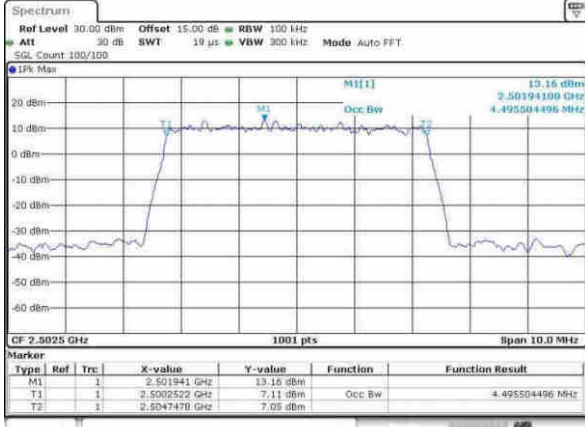

LTE Band 7

Lowest Channel / 5MHz / 64QAM

Date: 30.MAY.2017 13:42:44