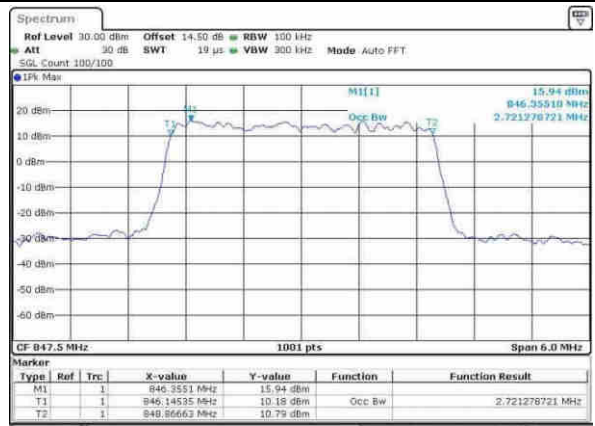

Highest Channel / 10MHz / 16QAM

Date: 12.APR.2017 21:29:18

LTE Band 5

Lowest Channel / 1.4MHz / 64QAM

Date: 30.MAY.2017 12:53:00

Lowest Channel / 3MHz / 64QAM

Date: 30.MAY.2017 13:06:36

Middle Channel / 1.4MHz / 64QAM

Date: 30.MAY.2017 12:59:33

Middle Channel / 3MHz / 64QAM

Date: 30.MAY.2017 13:12:45

Highest Channel / 1.4MHz / 64QAM

Date: 30.MAY.2017 13:09:10

Highest Channel / 3MHz / 64QAM

Date: 30.MAY.2017 13:13:24

LTE Band 5

Lowest Channel / 5MHz / 64QAM

Date: 30.MAY.2017 13:18:05

Lowest Channel / 10MHz / 64QAM

Date: 30.MAY.2017 13:15:01

Middle Channel / 5MHz / 64QAM

Date: 30.MAY.2017 13:22:44

Middle Channel / 10MHz / 64QAM

Date: 30.MAY.2017 13:25:00

Highest Channel / 5MHz / 64QAM

Date: 30.MAY.2017 13:24:16

Highest Channel / 10MHz / 64QAM

Date: 30.MAY.2017 13:25:58

LTE Band 7

Lowest Channel / 5MHz / QPSK

Date: 5.APR.2017 15:48:45

Lowest Channel / 5MHz / 16QAM