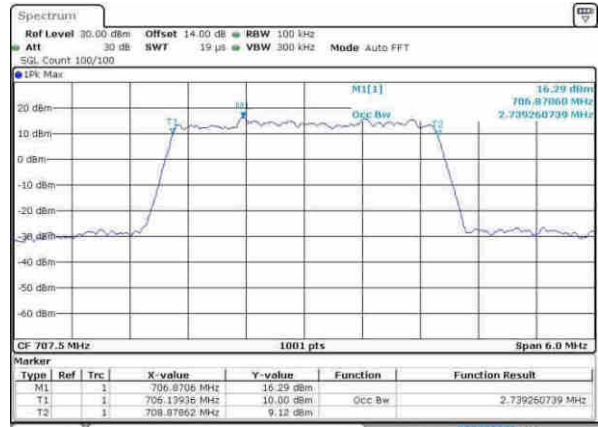

Middle Channel / 3MHz / 16QAM

Date: 8 APR 2017 07:14:58