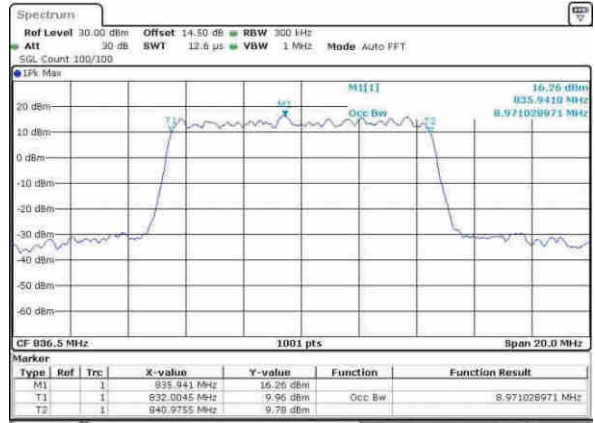

Date: 30.MAY.2017 12:59:33

Middle Channel / 3MHz / 64QAM

Date: 30.MAY.2017 13:12:45

Highest Channel / 1.4MHz / 64QAM

Date: 30.MAY.2017 13:09:10

Highest Channel / 3MHz / 64QAM

Date: 30.MAY.2017 13:13:24

LTE Band 5

Lowest Channel / 5MHz / 64QAM

Date: 30.MAY.2017 13:18:05

Lowest Channel / 10MHz / 64QAM

Date: 30.MAY.2017 13:15:01

Middle Channel / 5MHz / 64QAM

Date: 30.MAY.2017 13:22:44

Middle Channel / 10MHz / 64QAM

Date: 30.MAY.2017 13:25:00

Highest Channel / 5MHz / 64QAM

Date: 30.MAY.2017 13:24:16

Highest Channel / 10MHz / 64QAM

Date: 30.MAY.2017 13:25:58

LTE Band 7

Lowest Channel / 5MHz / QPSK

Date: 5.APR.2017 15:48:45

Lowest Channel / 5MHz / 16QAM