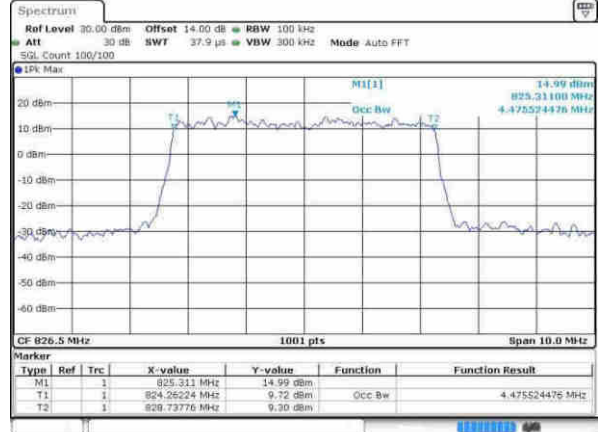

Date: 12.APR.2017 19:16:02

Highest Channel / 1.4MHz / 16QAM

Date: 12.APR.2017 19:16:12

LTE Band 5

Lowest Channel / 3MHz / QPSK

Date: 12.APR.2017 20:28:42

Lowest Channel / 3MHz / 16QAM

Date: 12.APR.2017 20:28:53

Middle Channel / 3MHz / QPSK

Date: 12.APR.2017 20:44:30

Middle Channel / 3MHz / 16QAM

Date: 12.APR.2017 20:44:40

Highest Channel / 3MHz / QPSK

Date: 12.APR.2017 20:47:03

Highest Channel / 3MHz / 16QAM

Date: 12.APR.2017 20:47:13

LTE Band 5

Lowest Channel / 5MHz / QPSK

Date: 12.APR.2017 20:56:18

Lowest Channel / 5MHz / 16QAM

Date: 12.APR.2017 20:56:26

Middle Channel / 5MHz / QPSK

Date: 12.APR.2017 21:05:28

Middle Channel / 5MHz / 16QAM