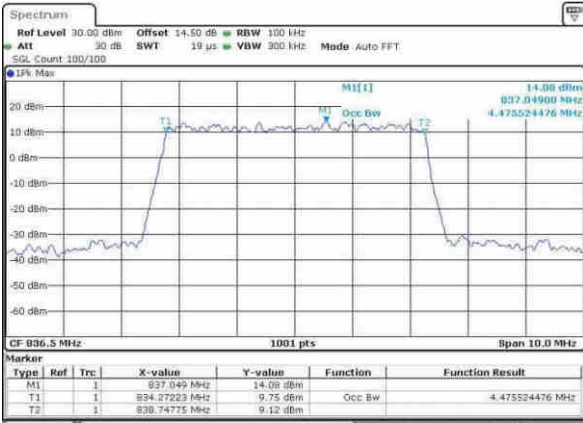

Date: 30.MAY.2017 12:59:33

Middle Channel / 3MHz / 64QAM

Date: 30.MAY.2017 13:12:45

Highest Channel / 1.4MHz / 64QAM

Date: 30.MAY.2017 13:09:10

Highest Channel / 3MHz / 64QAM

Date: 30.MAY.2017 13:13:24

LTE Band 5

Lowest Channel / 5MHz / 64QAM

Date: 30.MAY.2017 13:18:05

Lowest Channel / 10MHz / 64QAM

Date: 30.MAY.2017 13:15:01

Middle Channel / 5MHz / 64QAM

Date: 30.MAY.2017 13:22:44

Middle Channel / 10MHz / 64QAM

Date: 30.MAY.2017 13:25:00

Highest Channel / 5MHz / 64QAM

Date: 30.MAY.2017 13:24:16

Highest Channel / 10MHz / 64QAM

Date: 30.MAY.2017 13:25:58

LTE Band 7

Lowest Channel / 5MHz / QPSK

Date: 5.APR.2017 15:48:45

Lowest Channel / 5MHz / 16QAM