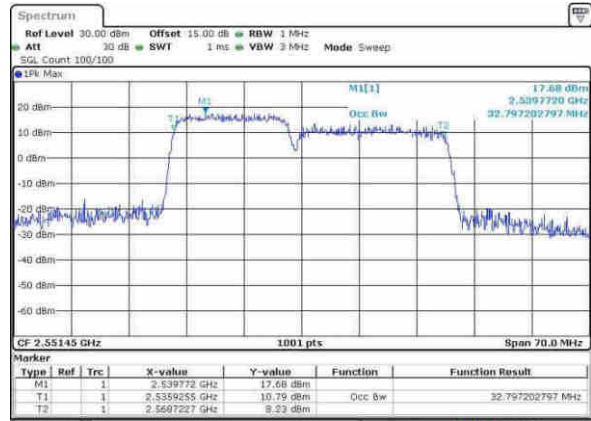

LTE Band 7

Middle Channel / 15MHz+20MHz /64QAM

Date: 21 APR 2017 14:50:30

Highest Channel / 15MHz+20MHz /QPSK

Date: 21 APR 2017 14:53:33

Highest Channel / 15MHz+20MHz /16QAM

Date: 21 APR 2017 14:53:03

Highest Channel / 15MHz+20MHz /64QAM