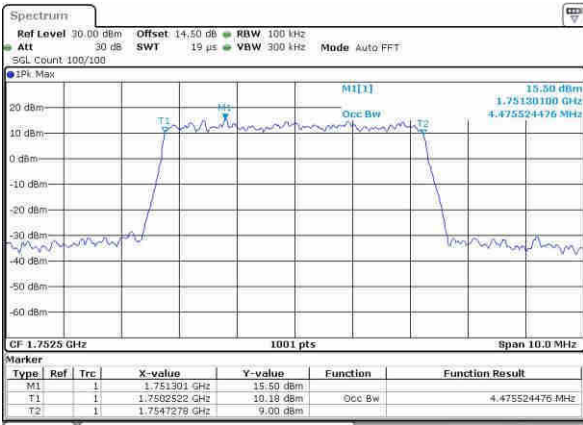

LTE Band 4

Lowest Channel / 5MHz / QPSK

Date: 4.APR.2017 16:32:16

Lowest Channel / 5MHz / 16QAM

Date: 4.APR.2017 16:32:17

Middle Channel / 5MHz / QPSK

Date: 4.APR.2017 16:33:41

Middle Channel / 5MHz / 16QAM

Date: 4.APR.2017 16:33:41

Highest Channel / 5MHz / QPSK

Date: 4.APR.2017 16:42:06

Highest Channel / 5MHz / 16QAM

Date: 4.APR.2017 16:42:11

LTE Band 4

Lowest Channel / 10MHz / QPSK

Date: 4.APR.2017 16:49:21