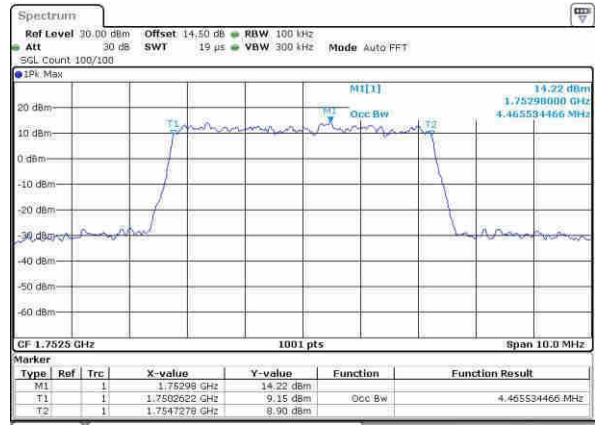

LTE Band 4

Lowest Channel / 5MHz / QPSK

Date: 4.APR.2017 16:32:16

Lowest Channel / 5MHz / 16QAM

Date: 4.APR.2017 16:32:17

Middle Channel / 5MHz / QPSK

Date: 4.APR.2017 16:33:41

Middle Channel / 5MHz / 16QAM

Date: 4.APR.2017 16:33:41

Highest Channel / 5MHz / QPSK

Date: 4.APR.2017 16:42:06

Highest Channel / 5MHz / 16QAM

Date: 4.APR.2017 16:42:11

LTE Band 4

Lowest Channel / 10MHz / QPSK

Date: 4.APR.2017 16:49:21