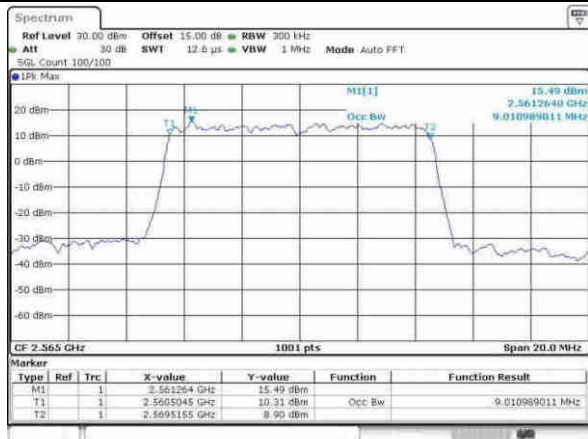

Date: 5.APR.2017 16:03:24

LTE Band 7

Lowest Channel / 10MHz / QPSK

Date: 5.APR.2017 16:33:28

Lowest Channel / 10MHz / 16QAM

Date: 5.APR.2017 16:33:47

Middle Channel / 10MHz / QPSK

Date: 5.APR.2017 16:45:22

Middle Channel / 10MHz / 16QAM

Date: 5.APR.2017 16:45:32

Highest Channel / 10MHz / QPSK

Date: 5.APR.2017 16:49:18

Highest Channel / 10MHz / 16QAM

Date: 5.APR.2017 16:49:48

LTE Band 7

Lowest Channel / 15MHz / QPSK