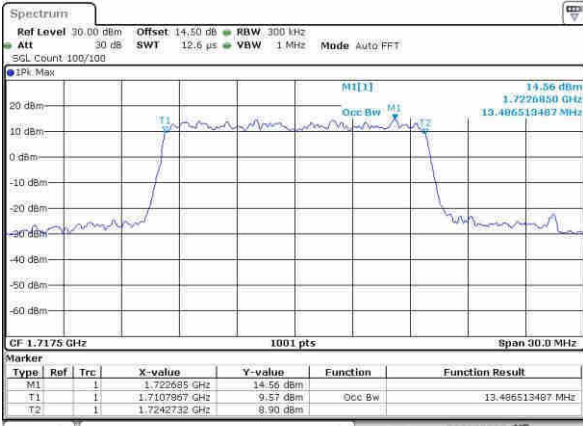

Highest Channel / 10MHz / 16QAM

Date: 4.APR.2017 16:59:21

LTE Band 4

Lowest Channel / 15MHz / QPSK

Date: 4.APR.2017 17:06:25

Lowest Channel / 15MHz / 16QAM

Date: 4.APR.2017 17:06:36

Middle Channel / 15MHz / QPSK

Date: 4.APR.2017 17:13:39

Middle Channel / 15MHz / 16QAM

Date: 4.APR.2017 17:13:50

Highest Channel / 15MHz / QPSK

Date: 4.APR.2017 17:16:15

Highest Channel / 15MHz / 16QAM

Date: 4.APR.2017 17:16:25

LTE Band 4