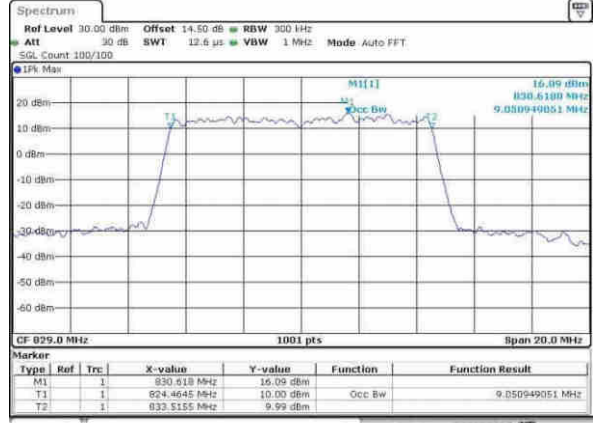

Lowest Channel / 10MHz / 64QAM

Date: 30.MAY.2017 13:15:01