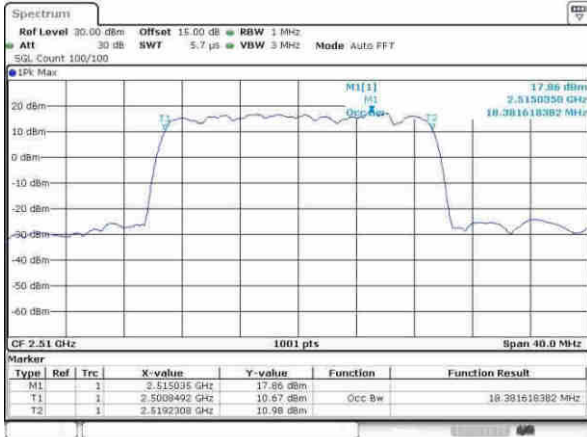

Date: 5.APR.2017 17:17:47

Highest Channel / 15MHz / 16QAM

Date: 5.APR.2017 17:17:48

LTE Band 7

Lowest Channel / 20MHz / QPSK

Date: 5.APR.2017 17:15:01

Lowest Channel / 20MHz / 16QAM

Date: 5.APR.2017 17:25:12