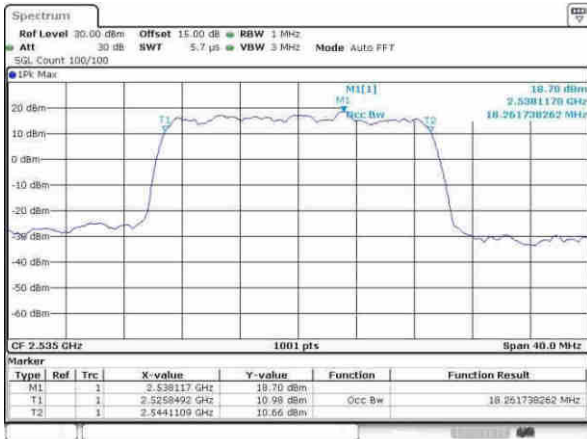

Middle Channel / 20MHz / QPSK

Date: 5.APR.2017 17:22:13