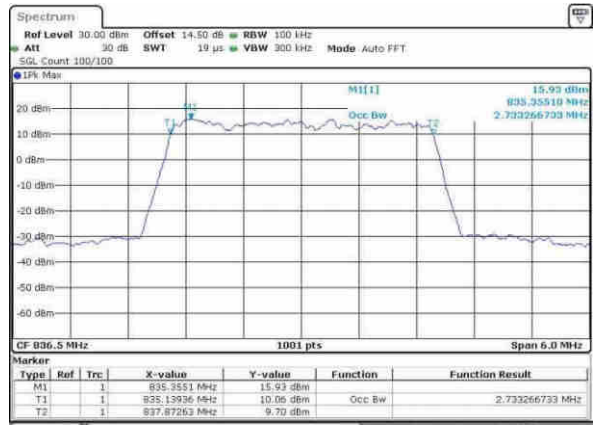

Highest Channel / 10MHz / 16QAM

Date: 12.APR.2017 21:29:18

LTE Band 5

Lowest Channel / 1.4MHz / 64QAM

Date: 30.MAY.2017 12:53:00

Lowest Channel / 3MHz / 64QAM

Date: 30.MAY.2017 13:06:36

Middle Channel / 1.4MHz / 64QAM

Date: 30.MAY.2017 12:59:33

Middle Channel / 3MHz / 64QAM

Date: 30.MAY.2017 13:12:45

Highest Channel / 1.4MHz / 64QAM

Date: 30.MAY.2017 13:09:10

Highest Channel / 3MHz / 64QAM

Date: 30.MAY.2017 13:13:24

LTE Band 5