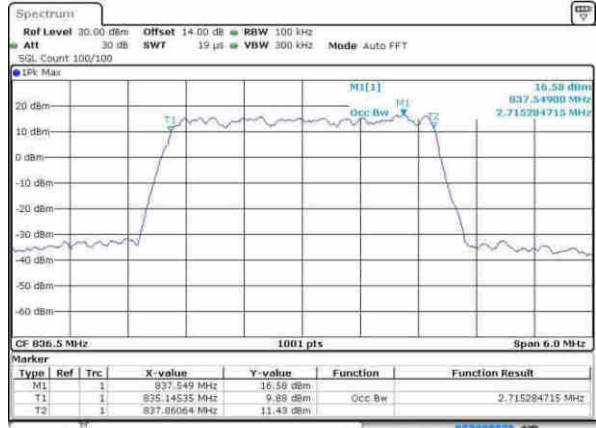

Middle Channel / 3MHz / 16QAM

Date: 12.APR.2017 20:44:40