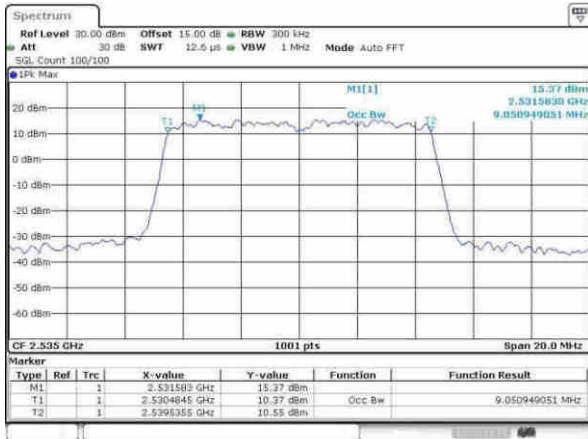

Date: 5.APR.2017 16:03:24

LTE Band 7

Lowest Channel / 10MHz / QPSK

Date: 5.APR.2017 16:33:28

Lowest Channel / 10MHz / 16QAM

Date: 5.APR.2017 16:33:47

Middle Channel / 10MHz / QPSK

Date: 5.APR.2017 16:45:22

Middle Channel / 10MHz / 16QAM

Date: 5.APR.2017 16:45:32

Highest Channel / 10MHz / QPSK

Date: 5.APR.2017 16:49:18

Highest Channel / 10MHz / 16QAM

Date: 5.APR.2017 16:49:48

LTE Band 7

Lowest Channel / 15MHz / QPSK