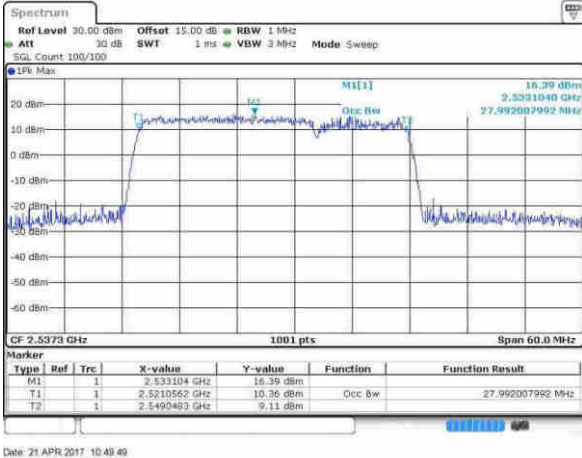

Middle Channel / 20MHz+10MHz / QPSK

Date: 21 APR 2017 10:48:24

Middle Channel / 20MHz+10MHz / 16QAM

Date: 21 APR 2017 10:48:02

LTE Band 7

Middle Channel / 20MHz+10MHz / 64QAM

Highest Channel / 20MHz+10MHz / QPSK