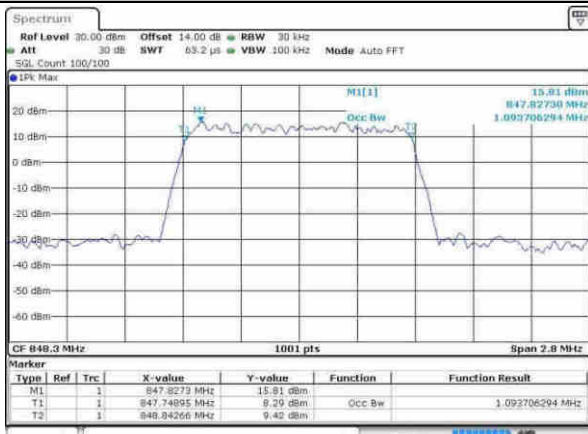

Date: 30, MAY, 2017 10:21:44

Highest Channel / 15MHz / 64QAM

Date: 30, MAY, 2017 11:06:47

Highest Channel / 20MHz / 64QAM

Date: 30, MAY, 2017 10:21:44

LTE Band 5

Lowest Channel / 1.4MHz / QPSK

Date: 12.APR.2017 19:07:20

Lowest Channel / 1.4MHz / 16QAM

Date: 12.APR.2017 19:07:30

Middle Channel / 1.4MHz / QPSK

Date: 12.APR.2017 19:16:29

Middle Channel / 1.4MHz / 16QAM

Date: 12.APR.2017 19:16:38

Highest Channel / 1.4MHz / QPSK

Date: 12.APR.2017 19:16:02

Highest Channel / 1.4MHz / 16QAM

Date: 12.APR.2017 19:16:12

LTE Band 5

Lowest Channel / 3MHz / QPSK

Date: 12.APR.2017 20:28:42

Lowest Channel / 3MHz / 16QAM

Date: 12.APR.2017 20:28:53