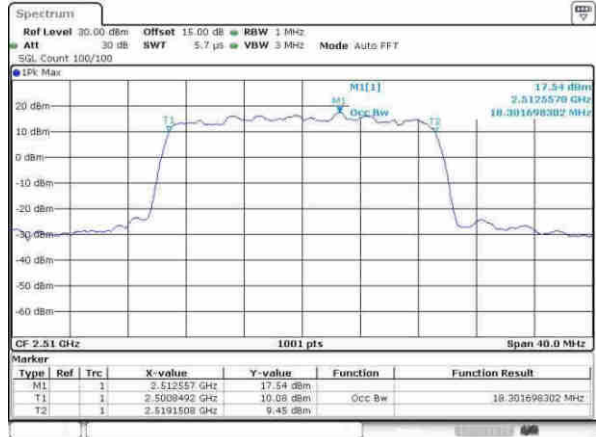

Date: 5.APR.2017 17:17:47

Highest Channel / 15MHz / 16QAM

Date: 5.APR.2017 17:17:48

LTE Band 7

Lowest Channel / 20MHz / QPSK

Date: 5.APR.2017 17:15:01

Lowest Channel / 20MHz / 16QAM

Date: 5.APR.2017 17:25:12