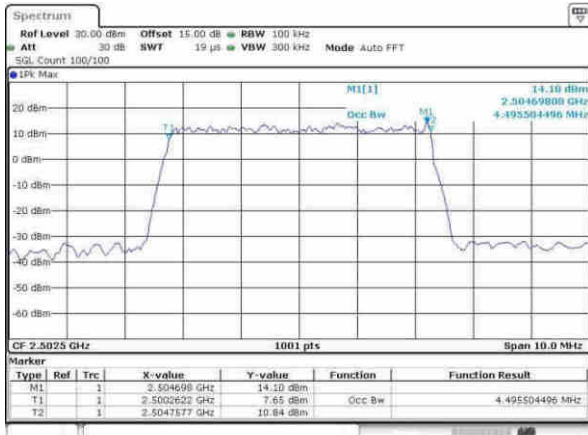

Highest Channel / 5MHz / 64QAM

Date: 30.MAY.2017 13:24:16

Highest Channel / 10MHz / 64QAM

Date: 30.MAY.2017 13:25:58

LTE Band 7

Lowest Channel / 5MHz / QPSK

Date: 5.APR.2017 15:48:45

Lowest Channel / 5MHz / 16QAM