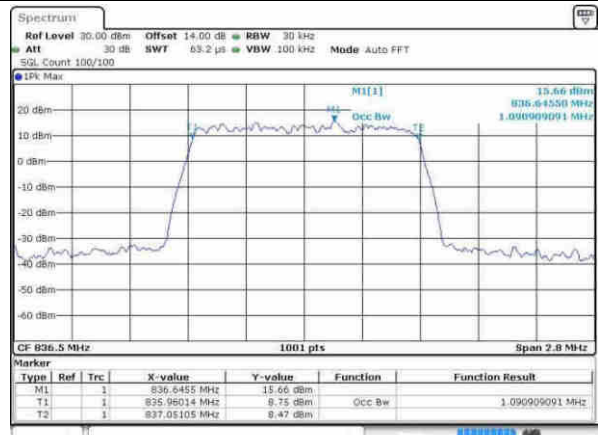

Date: 30, MAY, 2017 10:21:44

Highest Channel / 15MHz / 64QAM

Date: 30, MAY, 2017 11:06:47

Highest Channel / 20MHz / 64QAM

Date: 30, MAY, 2017 10:21:44

LTE Band 5

Lowest Channel / 1.4MHz / QPSK

Date: 12.APR.2017 19:07:20

Lowest Channel / 1.4MHz / 16QAM

Date: 12.APR.2017 19:07:30

Middle Channel / 1.4MHz / QPSK

Date: 12.APR.2017 19:16:29

Middle Channel / 1.4MHz / 16QAM

Date: 12.APR.2017 19:16:38

Highest Channel / 1.4MHz / QPSK

Date: 12.APR.2017 19:16:02

Highest Channel / 1.4MHz / 16QAM

Date: 12.APR.2017 19:16:12

LTE Band 5

Lowest Channel / 3MHz / QPSK

Date: 12.APR.2017 20:28:42

Lowest Channel / 3MHz / 16QAM

Date: 12.APR.2017 20:28:53