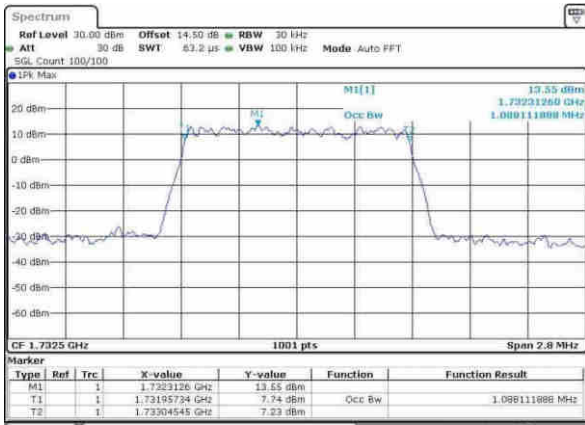

Middle Channel / 1.4MHz / 64QAM

Date: 30, MAY, 2017 08:18:05