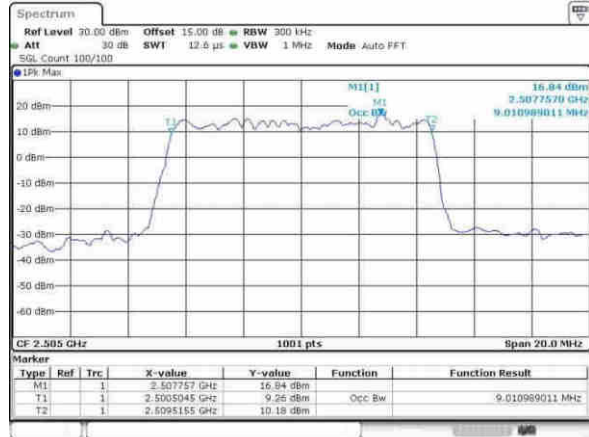

Date: 5.APR.2017 16:03:24

LTE Band 7

Lowest Channel / 10MHz / QPSK

Date: 5.APR.2017 16:33:28

Lowest Channel / 10MHz / 16QAM

Date: 5.APR.2017 16:33:47

Middle Channel / 10MHz / QPSK

Date: 5.APR.2017 16:45:22

Middle Channel / 10MHz / 16QAM

Date: 5.APR.2017 16:45:32

Highest Channel / 10MHz / QPSK

Date: 5.APR.2017 16:49:18

Highest Channel / 10MHz / 16QAM

Date: 5.APR.2017 16:49:48

LTE Band 7

Lowest Channel / 15MHz / QPSK