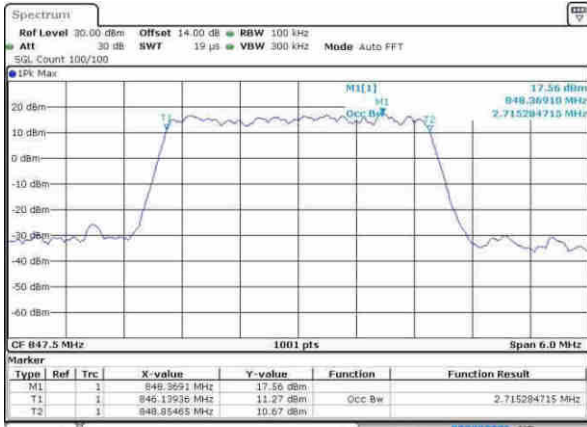

Date: 12.APR.2017 19:16:02

Highest Channel / 1.4MHz / 16QAM

Date: 12.APR.2017 19:16:12

LTE Band 5

Lowest Channel / 3MHz / QPSK

Date: 12.APR.2017 20:28:42

Lowest Channel / 3MHz / 16QAM

Date: 12.APR.2017 20:28:53

Middle Channel / 3MHz / QPSK

Date: 12.APR.2017 20:44:30

Middle Channel / 3MHz / 16QAM

Date: 12.APR.2017 20:44:40

Highest Channel / 3MHz / QPSK

Date: 12.APR.2017 20:47:03

Highest Channel / 3MHz / 16QAM

Date: 12.APR.2017 20:47:13

LTE Band 5

Lowest Channel / 5MHz / QPSK

Date: 12.APR.2017 20:56:18

Lowest Channel / 5MHz / 16QAM

Date: 12.APR.2017 20:56:26

Middle Channel / 5MHz / QPSK

Date: 12.APR.2017 21:05:28

Middle Channel / 5MHz / 16QAM