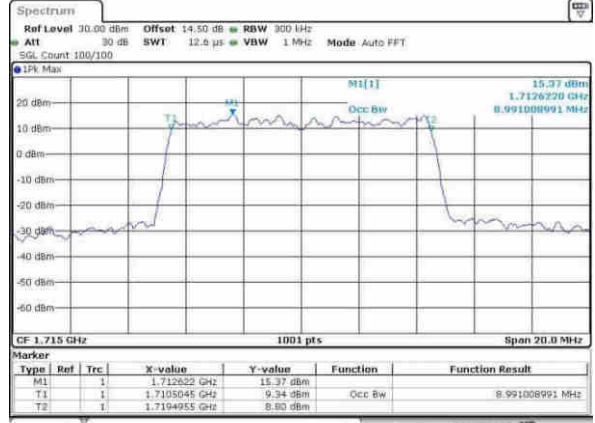

Highest Channel / 3MHz / 64QAM

Date: 30, MAY, 2017 08:17:53

LTE Band 4

Lowest Channel / 5MHz / 64QAM

Date: 30.MAY.2017 08:40:56

Lowest Channel / 10MHz / 64QAM

Date: 30.MAY.2017 08:43:16

Middle Channel / 5MHz / 64QAM

Date: 30.MAY.2017 08:45:06

Middle Channel / 10MHz / 64QAM

Date: 30.MAY.2017 08:46:05

Highest Channel / 5MHz / 64QAM

Date: 30.MAY.2017 08:46:06

Highest Channel / 10MHz / 64QAM

Date: 30.MAY.2017 08:46:18

LTE Band 4