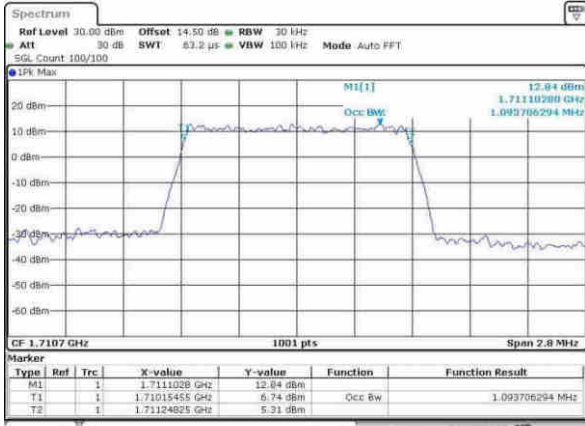

Highest Channel / 20MHz / QPSK

Date: 4.APR.2017 17:33:19

Highest Channel / 20MHz / 16QAM

Date: 4.APR.2017 17:33:29

LTE Band 4

Lowest Channel / 1.4MHz / 64QAM

Date: 30, MAY, 2017 08:14:37

Lowest Channel / 3MHz / 64QAM