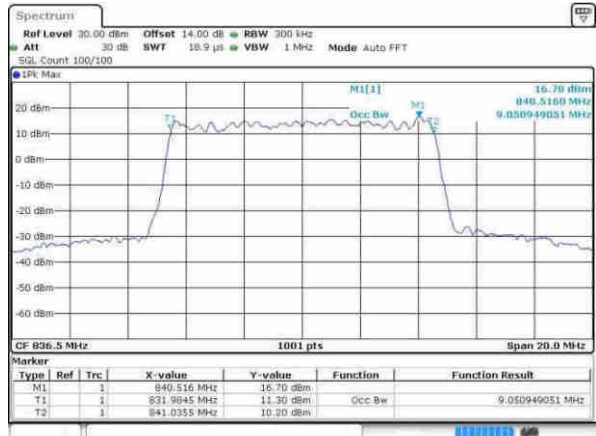

Date: 12.APR.2017 21:05:38

Highest Channel / 5MHz / QPSK

Date: 12.APR.2017 21:08:00

Highest Channel / 5MHz / 16QAM

Date: 12.APR.2017 21:08:11

LTE Band 5

Lowest Channel / 10MHz / QPSK

Date: 12.APR.2017 21:17:15

Lowest Channel / 10MHz / 16QAM

Date: 12.APR.2017 21:17:25

Middle Channel / 10MHz / QPSK

Date: 12.APR.2017 21:26:30

Middle Channel / 10MHz / 16QAM

Date: 12.APR.2017 21:26:40

Highest Channel / 10MHz / QPSK

Date: 12.APR.2017 21:29:06

Highest Channel / 10MHz / 16QAM

Date: 12.APR.2017 21:29:18

LTE Band 5

Lowest Channel / 1.4MHz / 64QAM

Date: 30.MAY.2017 12:53:00

Lowest Channel / 3MHz / 64QAM

Date: 30.MAY.2017 13:06:36

Middle Channel / 1.4MHz / 64QAM