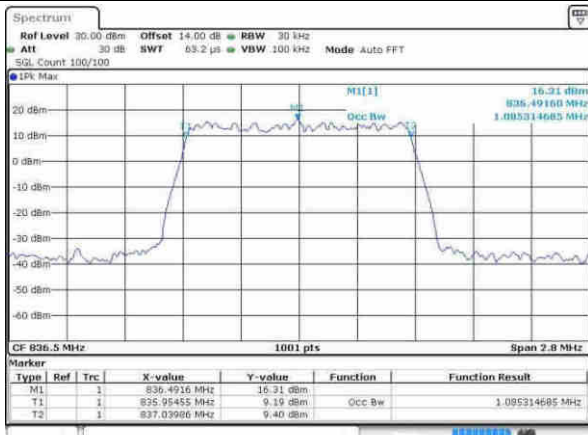

Middle Channel / 1.4MHz / QPSK

Date: 12.APR.2017 19:16:29