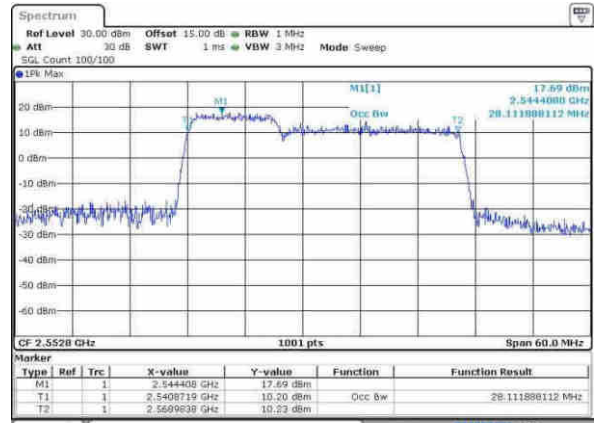

Highest Channel / 10MHz+20MHz/16QAM

Date: 21 APR 2017 10:37:22