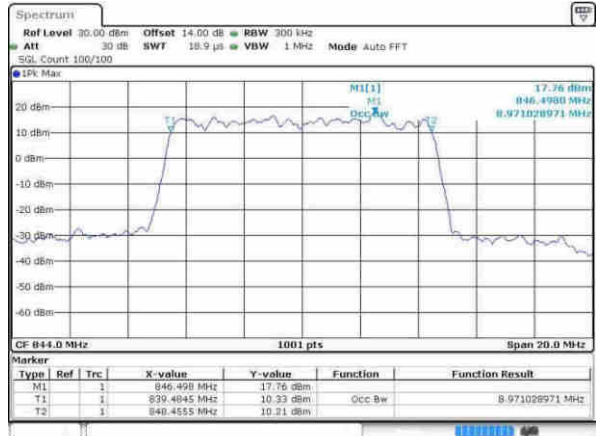

Date: 12.APR.2017 21:05:38

Highest Channel / 5MHz / QPSK

Date: 12.APR.2017 21:08:00

Highest Channel / 5MHz / 16QAM

Date: 12.APR.2017 21:08:11

LTE Band 5

Lowest Channel / 10MHz / QPSK

Date: 12.APR.2017 21:17:15

Lowest Channel / 10MHz / 16QAM

Date: 12.APR.2017 21:17:25

Middle Channel / 10MHz / QPSK

Date: 12.APR.2017 21:26:30

Middle Channel / 10MHz / 16QAM

Date: 12.APR.2017 21:26:40

Highest Channel / 10MHz / QPSK

Date: 12.APR.2017 21:29:06

Highest Channel / 10MHz / 16QAM

Date: 12.APR.2017 21:29:18

LTE Band 5

Lowest Channel / 1.4MHz / 64QAM

Date: 30.MAY.2017 12:53:00

Lowest Channel / 3MHz / 64QAM

Date: 30.MAY.2017 13:06:36

Middle Channel / 1.4MHz / 64QAM