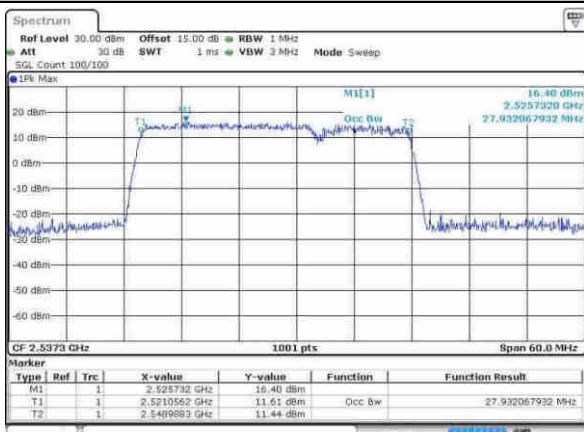

Middle Channel / 20MHz+10MHz / QPSK

Date: 21 APR 2017 10:48:24