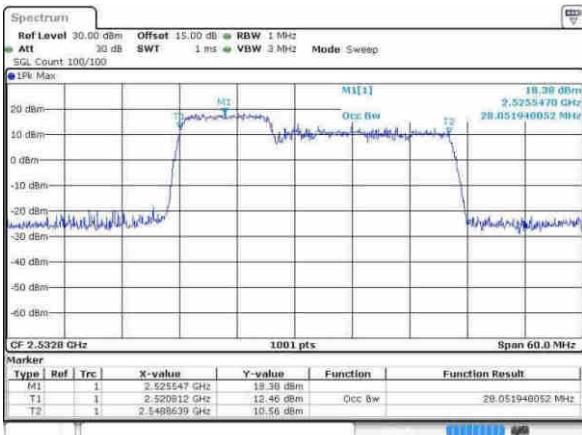

Middle Channel / 10MHz+20MHz/QPSK

Date: 21 APR 2017 10:32:43