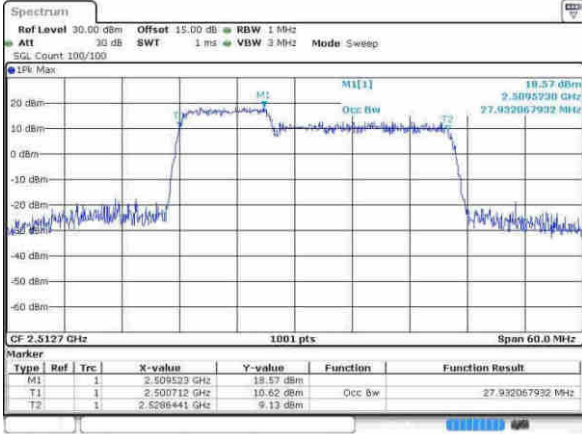

Highest Channel / 20MHz / 64QAM

Date: 30.MAY.2017 14:17:56

LTE Band 7 CA

LTE Band 7

Lowest Channel / 10MHz+20MHz/QPSK

Date: 21 APR 2017 10:12:38

Lowest Channel / 10MHz+20MHz /16QAM

Date: 21 APR 2017 10:19:02