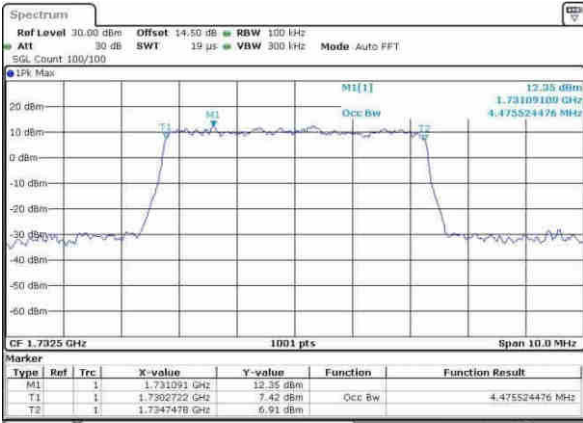

Highest Channel / 3MHz / 64QAM

Date: 30, MAY, 2017 08:17:53

LTE Band 4

Lowest Channel / 5MHz / 64QAM

Date: 30.MAY.2017 08:40:56

Lowest Channel / 10MHz / 64QAM

Date: 30.MAY.2017 08:43:16

Middle Channel / 5MHz / 64QAM

Date: 30.MAY.2017 08:45:06

Middle Channel / 10MHz / 64QAM

Date: 30.MAY.2017 08:46:05

Highest Channel / 5MHz / 64QAM

Date: 30.MAY.2017 08:46:06

Highest Channel / 10MHz / 64QAM

Date: 30.MAY.2017 08:46:18

LTE Band 4