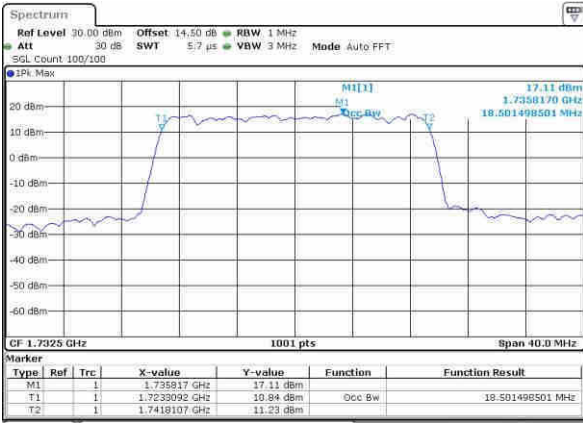

Date: 4.APR.2017 17:13:39

Middle Channel / 15MHz / 16QAM

Date: 4.APR.2017 17:13:50

Highest Channel / 15MHz / QPSK

Date: 4.APR.2017 17:16:15

Highest Channel / 15MHz / 16QAM

Date: 4.APR.2017 17:16:25

LTE Band 4

Lowest Channel / 20MHz / QPSK

Date: 4.APR.2017 17:23:28

Lowest Channel / 20MHz / 16QAM

Date: 4.APR.2017 17:23:39

Middle Channel / 20MHz / QPSK

Date: 4.APR.2017 17:33:43

Middle Channel / 20MHz / 16QAM

Date: 4.APR.2017 17:33:54

Highest Channel / 20MHz / QPSK

Date: 4.APR.2017 17:33:19

Highest Channel / 20MHz / 16QAM

Date: 4.APR.2017 17:33:29

LTE Band 4

Lowest Channel / 1.4MHz / 64QAM

Date: 30, MAY, 2017 08:14:37

Lowest Channel / 3MHz / 64QAM