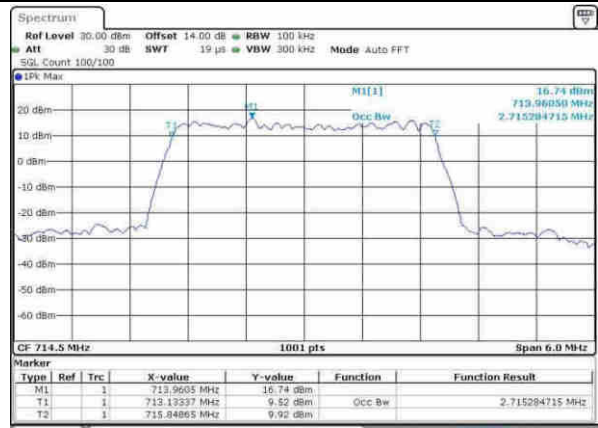

Highest Channel / 3MHz / 16QAM

Date: 8 APR 2017 07:17:28