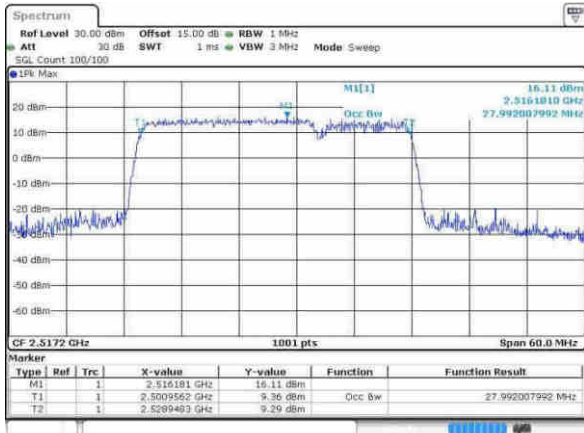

LTE Band 7

Lowest Channel / 20MHz+10MHz/QPSK

Date: 21 APR 2017 10:44:30