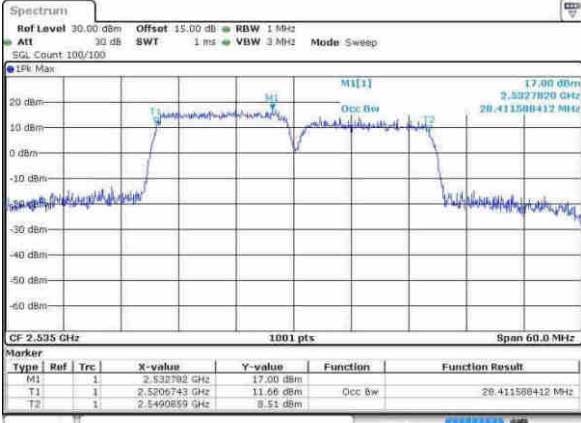

LTE Band 7

Lowest Channel / 15MHz+15MHz/QPSK

Date: 21 APR 2017 11:38:35

Lowest Channel / 15MHz+15MHz/16QAM

Date: 21 APR 2017 11:39:30

Lowest Channel / 15MHz+15MHz /64QAM

Date: 21 APR 2017 11:40:22

Middle Channel / 15MHz+15MHz /QPSK

Date: 21 APR 2017 11:45:07

Middle Channel / 15MHz+15MHz /16QAM

Date: 21 APR 2017 11:44:12

LTE Band 7

Middle Channel / 15MHz+15MHz /64QAM

Date: 21 APR 2017 11:43:18

Highest Channel / 15MHz+15MHz /QPSK

Date: 21 APR 2017 11:49:37

Highest Channel / 15MHz+15MHz /16QAM

Date: 21 APR 2017 11:50:21

Highest Channel / 15MHz+15MHz /64QAM

Date: 21 APR 2017 11:51:08

LTE Band 7

Lowest Channel / 15MHz+20MHz/QPSK

Date: 21 APR 2017 14:45:30

Lowest Channel / 15MHz+20MHz / 16QAM