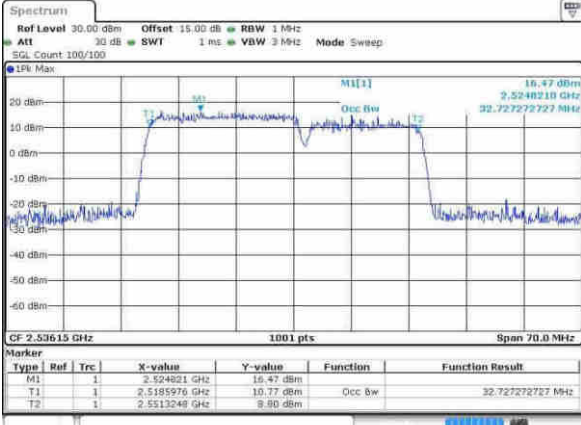

LTE Band 7

Middle Channel / 20MHz+ 15MHz / 64QAM

Date: 21 APR 2017 15:03:15