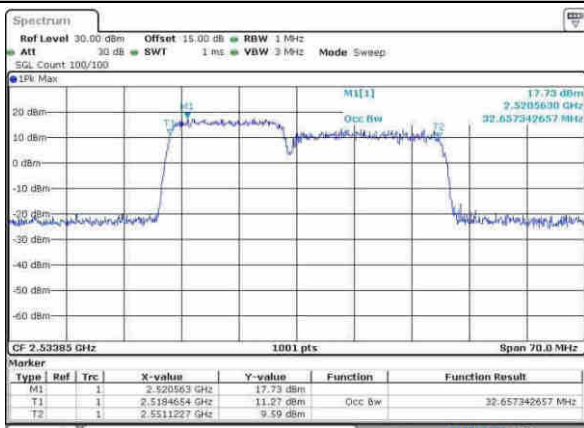

Middle Channel / 15MHz+20MHz / QPSK

Date: 21 APR 2017 15:28:45