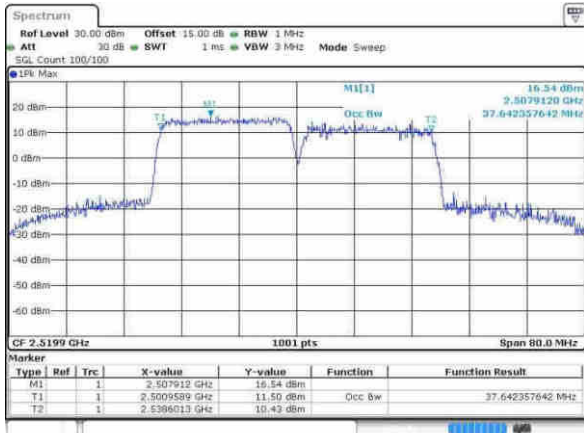

Date: 21 APR 2017 15:11:58

Highest Channel / 20MHz+ 15MHz / 64QAM

Date: 21 APR 2017 15:12:30

LTE Band 7

Lowest Channel / 20MHz+20MHz/QPSK

Date: 21 APR 2017 15:15:38

Lowest Channel / 20MHz+20MHz / 16QAM

Date: 21 APR 2017 15:15:10

Lowest Channel / 20MHz+20MHz / 64QAM

Date: 21 APR 2017 15:14:48

Middle Channel / 20MHz+20MHz / QPSK

Date: 21 APR 2017 15:20:18

Middle Channel / 20MHz+20MHz / 16QAM

Date: 21 APR 2017 15:20:41

LTE Band 7

Middle Channel / 20MHz+20MHz / 64QAM