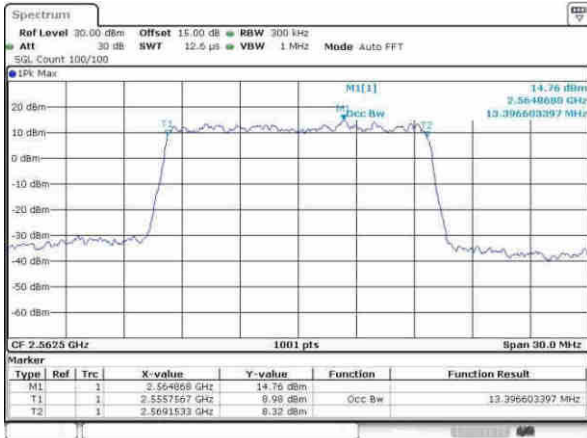

Middle Channel / 10MHz / 16QAM

Date: 5.APR.2017 16:45:32

Highest Channel / 10MHz / QPSK

Date: 5.APR.2017 16:49:18

Highest Channel / 10MHz / 16QAM

Date: 5.APR.2017 16:49:48

LTE Band 7

Lowest Channel / 15MHz / QPSK

Date: 5.APR.2017 17:08:14

Lowest Channel / 15MHz / 16QAM

Date: 5.APR.2017 17:08:14

Middle Channel / 15MHz / QPSK

Date: 5.APR.2017 17:15:16

Middle Channel / 15MHz / 16QAM

Date: 5.APR.2017 17:15:16

Highest Channel / 15MHz / QPSK

Date: 5.APR.2017 17:17:47

Highest Channel / 15MHz / 16QAM

Date: 5.APR.2017 17:17:48

LTE Band 7

Lowest Channel / 20MHz / QPSK

Date: 5.APR.2017 17:15:01

Lowest Channel / 20MHz / 16QAM

Date: 5.APR.2017 17:25:12