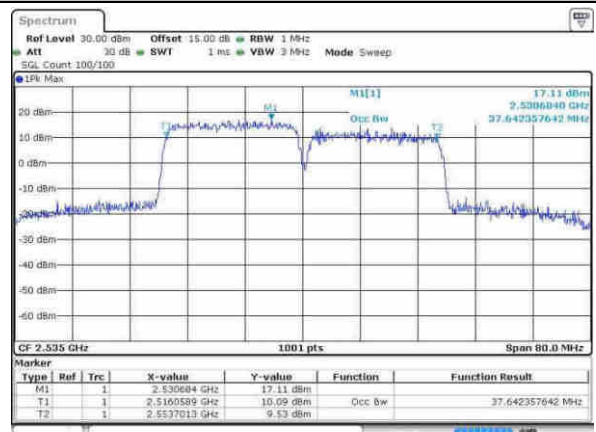

Date: 21 APR 2017 15:11:58

Highest Channel / 20MHz+ 15MHz / 64QAM

Date: 21 APR 2017 15:12:30

LTE Band 7

Lowest Channel / 20MHz+20MHz/QPSK

Date: 21 APR 2017 15:15:38

Lowest Channel / 20MHz+20MHz / 16QAM

Date: 21 APR 2017 15:15:10

Lowest Channel / 20MHz+20MHz / 64QAM

Date: 21 APR 2017 15:14:48

Middle Channel / 20MHz+20MHz / QPSK

Date: 21 APR 2017 15:20:18

Middle Channel / 20MHz+20MHz / 16QAM

Date: 21 APR 2017 15:20:41

LTE Band 7

Middle Channel / 20MHz+20MHz / 64QAM