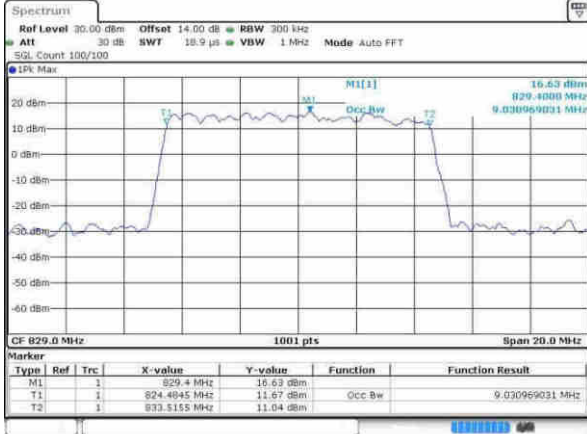

Date: 12.APR.2017 21:05:38

Highest Channel / 5MHz / QPSK

Date: 12.APR.2017 21:08:00

Highest Channel / 5MHz / 16QAM

Date: 12.APR.2017 21:08:11

LTE Band 5

Lowest Channel / 10MHz / QPSK

Date: 12.APR.2017 21:17:15