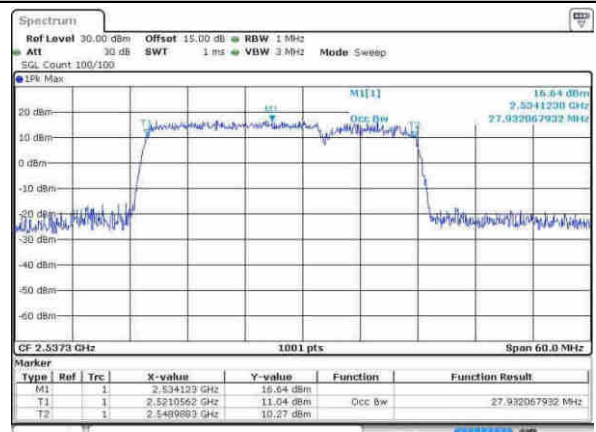

Middle Channel / 20MHz+10MHz / 16QAM

Date: 21 APR 2017 10:48:02