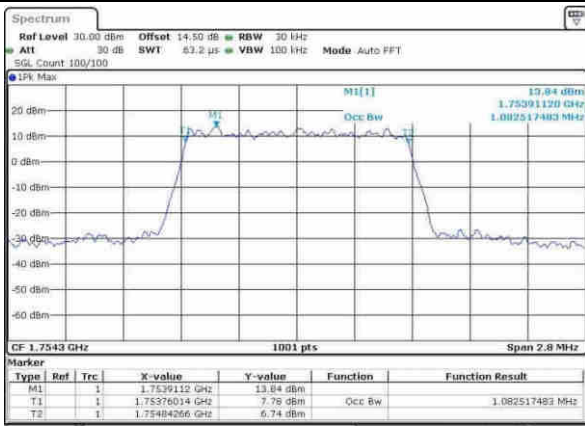

Highest Channel / 20MHz / QPSK

Date: 4.APR.2017 17:33:19

Highest Channel / 20MHz / 16QAM

Date: 4.APR.2017 17:33:29

LTE Band 4

Lowest Channel / 1.4MHz / 64QAM

Date: 30, MAY, 2017 08:14:37

Lowest Channel / 3MHz / 64QAM

Date: 30, MAY, 2017 08:12:01

Middle Channel / 1.4MHz / 64QAM

Date: 30, MAY, 2017 08:18:05

Middle Channel / 3MHz / 64QAM

Date: 30, MAY, 2017 08:17:05

Highest Channel / 1.4MHz / 64QAM

Date: 30, MAY, 2017 08:18:52

Highest Channel / 3MHz / 64QAM

Date: 30, MAY, 2017 08:17:53

LTE Band 4

Lowest Channel / 5MHz / 64QAM

Date: 30.MAY.2017 08:40:56

Lowest Channel / 10MHz / 64QAM

Date: 30.MAY.2017 08:43:16

Middle Channel / 5MHz / 64QAM