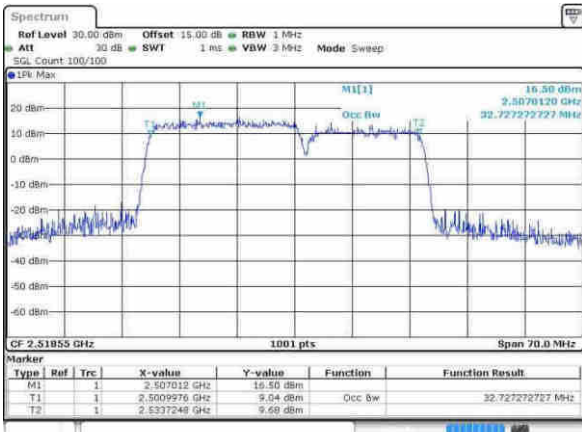

Highest Channel / 20MHz+10MHz / 16QAM

Highest Channel / 20MHz+10MHz / 64QAM

LTE Band 7

Lowest Channel / 20MHz+15MHz/QPSK

Lowest Channel / 20MHz+15MHz / 16QAM

Lowest Channel / 20MHz+15MHz / 64QAM

Middle Channel / 20MHz+15MHz / QPSK

Middle Channel / 20MHz+15MHz / 16QAM

LTE Band 7

Middle Channel / 20MHz+ 15MHz / 64QAM

Date: 21 APR 2017 15:03:15

Highest Channel / 20MHz+ 15MHz / QPSK

Date: 21 APR 2017 15:11:37

Highest Channel / 20MHz+ 15MHz / 16QAM