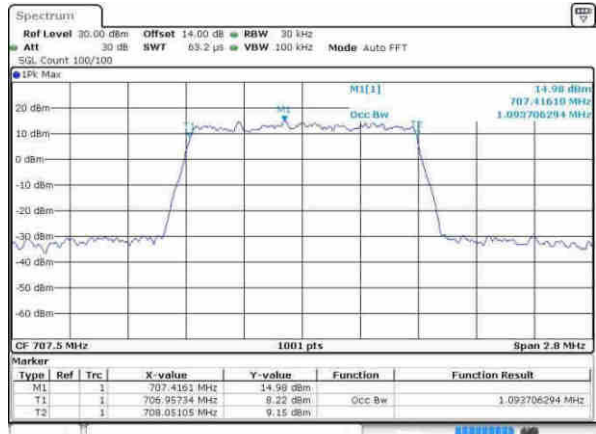

Date: 21 APR 2017 15:21:08

Highest Channel / 20MHz+20MHz / QPSK

Date: 21 APR 2017 15:24:21

Highest Channel / 20MHz+20MHz / 16QAM

Date: 21 APR 2017 15:23:00

Highest Channel / 20MHz+20MHz / 64QAM

Date: 21 APR 2017 15:22:27

LTE Band 12

Lowest Channel / 1.4MHz / QPSK

Date: 8 APR 2017 06:50:47

Lowest Channel / 1.4MHz / 16QAM

Date: 8 APR 2017 06:50:58

Middle Channel / 1.4MHz / QPSK

Date: 8 APR 2017 06:57:55

Middle Channel / 1.4MHz / 16QAM

Date: 8 APR 2017 06:58:06

Highest Channel / 1.4MHz / QPSK

Date: 8 APR 2017 07:00:25

Highest Channel / 1.4MHz / 16QAM

Date: 8 APR 2017 07:00:36

LTE Band 12

Lowest Channel / 3MHz / QPSK

Date: 8 APR 2017 07:07:33