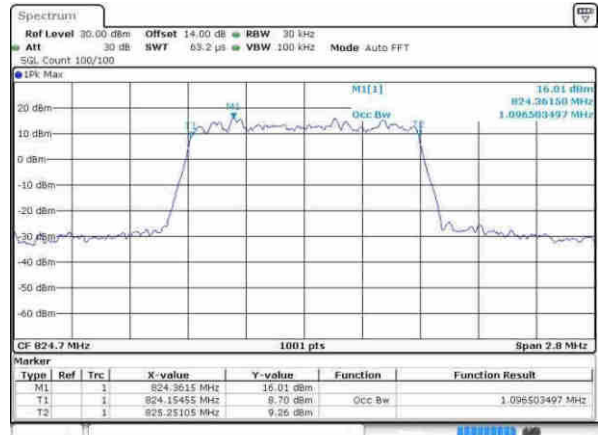

Date: 30, MAY, 2017 10:21:44

Highest Channel / 15MHz / 64QAM

Date: 30, MAY, 2017 11:06:47

Highest Channel / 20MHz / 64QAM

Date: 30, MAY, 2017 10:21:44

LTE Band 5

Lowest Channel / 1.4MHz / QPSK

Date: 12.APR.2017 19:07:20

Lowest Channel / 1.4MHz / 16QAM

Date: 12.APR.2017 19:07:30

Middle Channel / 1.4MHz / QPSK

Date: 12.APR.2017 19:16:29

Middle Channel / 1.4MHz / 16QAM

Date: 12.APR.2017 19:16:38

Highest Channel / 1.4MHz / QPSK