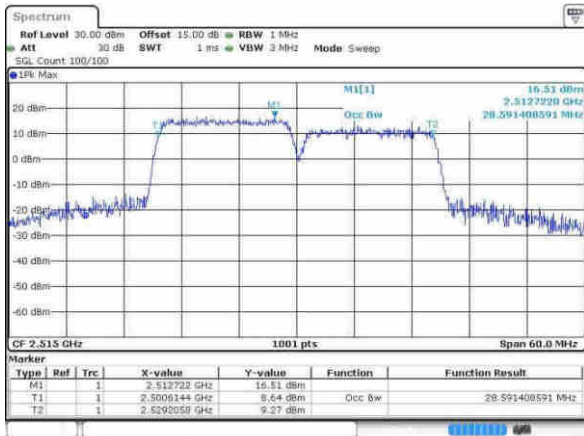

LTE Band 7

Lowest Channel / 15MHz+15MHz/QPSK

Date: 21 APR 2017 11:38:35

Lowest Channel / 15MHz+15MHz/16QAM

Date: 21 APR 2017 11:39:30

Lowest Channel / 15MHz+15MHz /64QAM

Date: 21 APR 2017 11:40:22

Middle Channel / 15MHz+15MHz /QPSK

Date: 21 APR 2017 11:45:07

Middle Channel / 15MHz+15MHz /16QAM

Date: 21 APR 2017 11:44:12

LTE Band 7

Middle Channel / 15MHz+15MHz /64QAM

Date: 21 APR 2017 11:43:18

Highest Channel / 15MHz+15MHz /QPSK

Date: 21 APR 2017 11:49:37