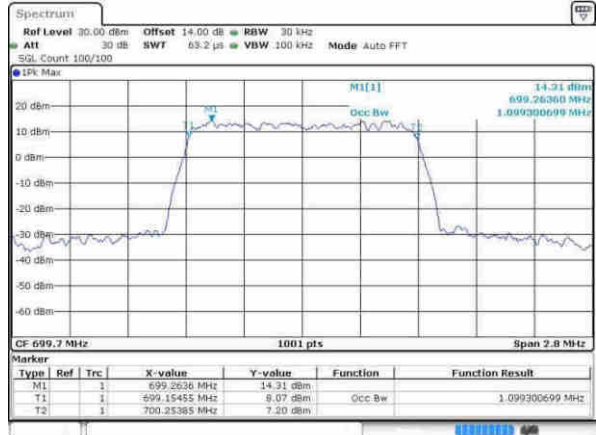

Lowest Channel / 1.4MHz / 16QAM

Date: 8 APR 2017 06:50:58