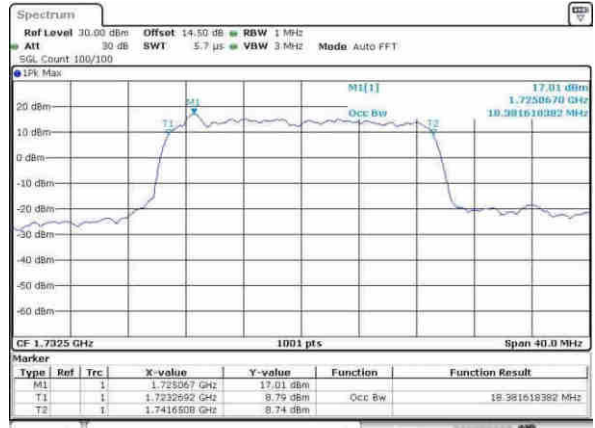

Date: 30.MAY.2017 08:45:06

Middle Channel / 10MHz / 64QAM

Date: 30.MAY.2017 08:46:05

Highest Channel / 5MHz / 64QAM

Date: 30.MAY.2017 08:46:06

Highest Channel / 10MHz / 64QAM

Date: 30.MAY.2017 08:46:18

LTE Band 4

Lowest Channel / 15MHz / 64QAM

Date: 30, MAY, 2017 11:03:41

Lowest Channel / 20MHz / 64QAM

Date: 30, MAY, 2017 11:10:54

Middle Channel / 15MHz / 64QAM

Date: 30, MAY, 2017 11:06:47

Middle Channel / 20MHz / 64QAM

Date: 30, MAY, 2017 10:21:44

Highest Channel / 15MHz / 64QAM

Date: 30, MAY, 2017 11:06:47

Highest Channel / 20MHz / 64QAM

Date: 30, MAY, 2017 10:21:44

LTE Band 5

Lowest Channel / 1.4MHz / QPSK

Date: 12.APR.2017 19:07:20