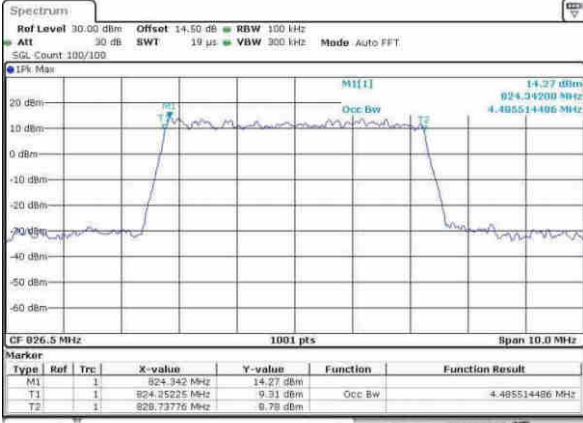

LTE Band 5

Lowest Channel / 5MHz / 64QAM

Date: 30.MAY.2017 13:18:05