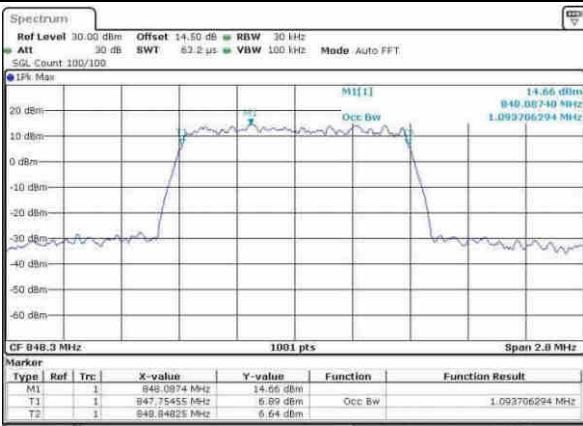

Highest Channel / 10MHz / 16QAM

Date: 12.APR.2017 21:29:18

LTE Band 5

Lowest Channel / 1.4MHz / 64QAM

Date: 30.MAY.2017 12:53:00

Lowest Channel / 3MHz / 64QAM

Date: 30.MAY.2017 13:06:36

Middle Channel / 1.4MHz / 64QAM

Date: 30.MAY.2017 12:59:33

Middle Channel / 3MHz / 64QAM

Date: 30.MAY.2017 13:12:45

Highest Channel / 1.4MHz / 64QAM

Date: 30.MAY.2017 13:09:10

Highest Channel / 3MHz / 64QAM

Date: 30.MAY.2017 13:13:24

LTE Band 5