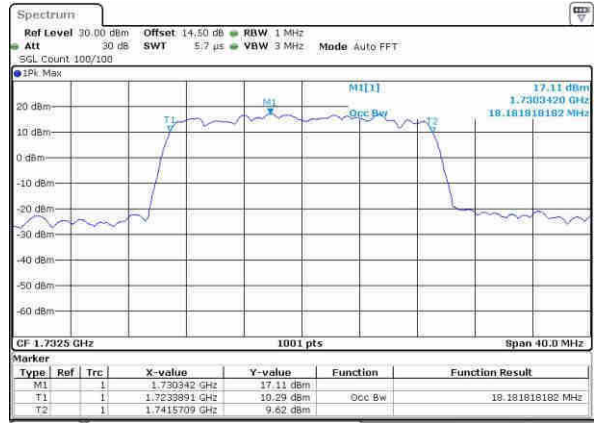

Date: 4.APR.2017 17:13:39

Middle Channel / 15MHz / 16QAM

Date: 4.APR.2017 17:13:50

Highest Channel / 15MHz / QPSK

Date: 4.APR.2017 17:16:15

Highest Channel / 15MHz / 16QAM

Date: 4.APR.2017 17:16:25

LTE Band 4

Lowest Channel / 20MHz / QPSK

Date: 4.APR.2017 17:23:28

Lowest Channel / 20MHz / 16QAM

Date: 4.APR.2017 17:23:39

Middle Channel / 20MHz / QPSK

Date: 4.APR.2017 17:33:43

Middle Channel / 20MHz / 16QAM

Date: 4.APR.2017 17:33:54

Highest Channel / 20MHz / QPSK

Date: 4.APR.2017 17:33:19

Highest Channel / 20MHz / 16QAM

Date: 4.APR.2017 17:33:29

LTE Band 4

Lowest Channel / 1.4MHz / 64QAM

Date: 30, MAY, 2017 08:14:37

Lowest Channel / 3MHz / 64QAM