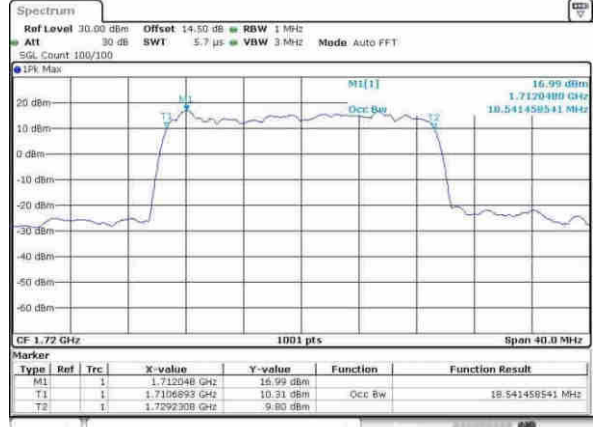

Lowest Channel / 20MHz / 64QAM

Date: 30, MAY, 2017 11:10:54