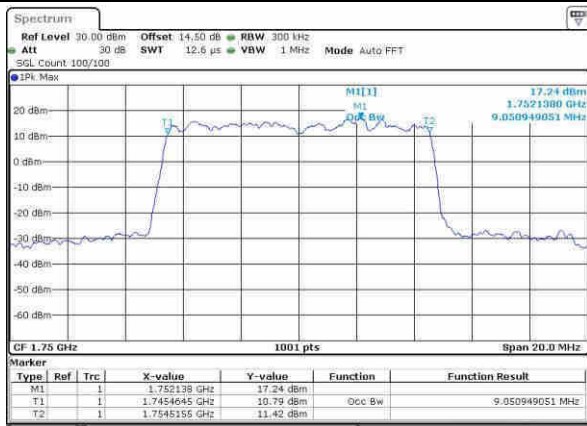

Date: 4.APR.2017 16:33:41

Highest Channel / 5MHz / QPSK

Date: 4.APR.2017 16:42:06

Highest Channel / 5MHz / 16QAM

Date: 4.APR.2017 16:42:11

LTE Band 4

Lowest Channel / 10MHz / QPSK

Date: 4.APR.2017 16:49:21

Lowest Channel / 10MHz / 16QAM

Date: 4.APR.2017 16:49:32

Middle Channel / 10MHz / QPSK

Date: 4.APR.2017 16:56:35

Middle Channel / 10MHz / 16QAM

Date: 4.APR.2017 16:56:46

Highest Channel / 10MHz / QPSK

Date: 4.APR.2017 16:59:11

Highest Channel / 10MHz / 16QAM

Date: 4.APR.2017 16:59:21

LTE Band 4

Lowest Channel / 15MHz / QPSK

Date: 4.APR.2017 17:06:25

Lowest Channel / 15MHz / 16QAM

Date: 4.APR.2017 17:06:36

Middle Channel / 15MHz / QPSK