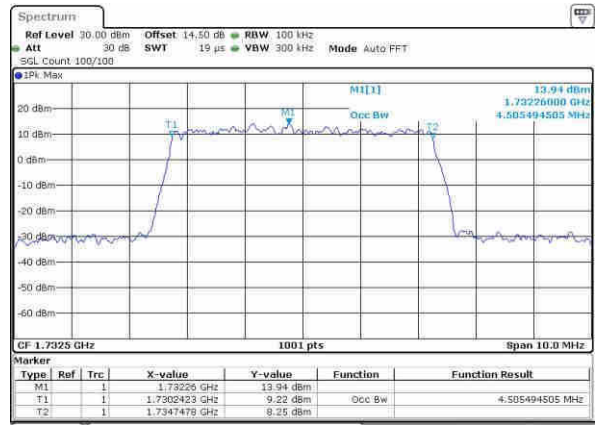

LTE Band 4

Lowest Channel / 5MHz / QPSK

Date: 4.APR.2017 16:32:16

Lowest Channel / 5MHz / 16QAM

Date: 4.APR.2017 16:32:17

Middle Channel / 5MHz / QPSK

Date: 4.APR.2017 16:33:41

Middle Channel / 5MHz / 16QAM

Date: 4.APR.2017 16:33:41

Highest Channel / 5MHz / QPSK

Date: 4.APR.2017 16:42:06

Highest Channel / 5MHz / 16QAM

Date: 4.APR.2017 16:42:11

LTE Band 4

Lowest Channel / 10MHz / QPSK

Date: 4.APR.2017 16:49:21