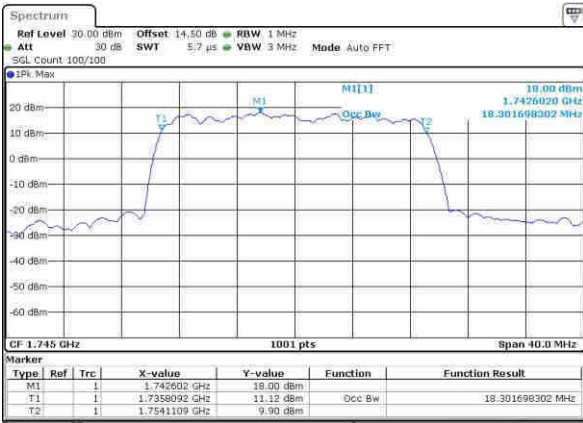

Date: 4.APR.2017 17:13:39

Middle Channel / 15MHz / 16QAM

Date: 4.APR.2017 17:13:50

Highest Channel / 15MHz / QPSK

Date: 4.APR.2017 17:16:15

Highest Channel / 15MHz / 16QAM

Date: 4.APR.2017 17:16:25

LTE Band 4

Lowest Channel / 20MHz / QPSK

Date: 4.APR.2017 17:23:28

Lowest Channel / 20MHz / 16QAM

Date: 4.APR.2017 17:23:39

Middle Channel / 20MHz / QPSK

Date: 4.APR.2017 17:33:43

Middle Channel / 20MHz / 16QAM

Date: 4.APR.2017 17:33:54

Highest Channel / 20MHz / QPSK

Date: 4.APR.2017 17:33:19

Highest Channel / 20MHz / 16QAM

Date: 4.APR.2017 17:33:29

LTE Band 4

Lowest Channel / 1.4MHz / 64QAM

Date: 30, MAY, 2017 08:14:37

Lowest Channel / 3MHz / 64QAM