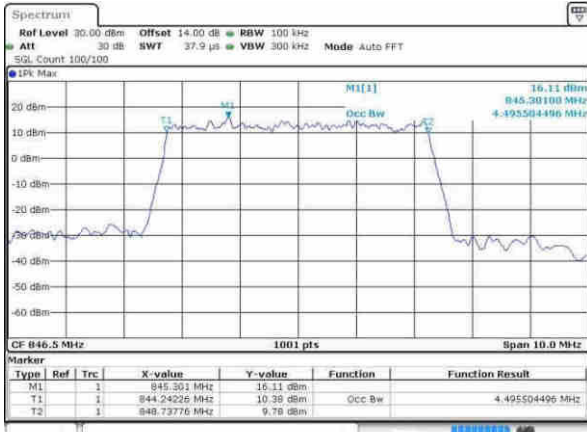

LTE Band 5

Lowest Channel / 5MHz / QPSK

Date: 12.APR.2017 20:56:18

Lowest Channel / 5MHz / 16QAM

Date: 12.APR.2017 20:56:26

Middle Channel / 5MHz / QPSK

Date: 12.APR.2017 21:05:28

Middle Channel / 5MHz / 16QAM

Date: 12.APR.2017 21:05:38

Highest Channel / 5MHz / QPSK

Date: 12.APR.2017 21:08:00

Highest Channel / 5MHz / 16QAM

Date: 12.APR.2017 21:08:11

LTE Band 5

Lowest Channel / 10MHz / QPSK

Date: 12.APR.2017 21:17:15