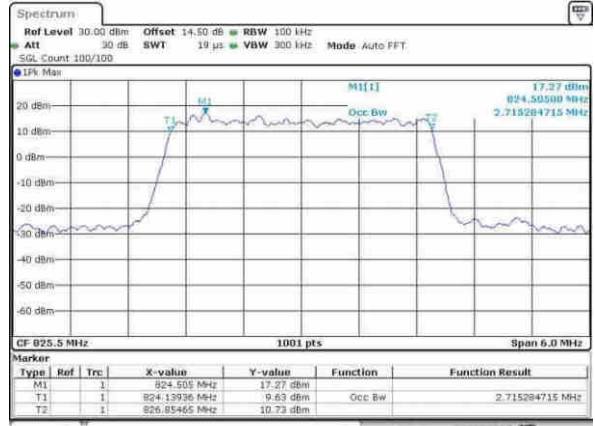

Highest Channel / 10MHz / 16QAM

Date: 12.APR.2017 21:29:18

LTE Band 5

Lowest Channel / 1.4MHz / 64QAM

Date: 30.MAY.2017 12:53:00

Lowest Channel / 3MHz / 64QAM

Date: 30.MAY.2017 13:06:36

Middle Channel / 1.4MHz / 64QAM

Date: 30.MAY.2017 12:59:33

Middle Channel / 3MHz / 64QAM

Date: 30.MAY.2017 13:12:45

Highest Channel / 1.4MHz / 64QAM

Date: 30.MAY.2017 13:09:10

Highest Channel / 3MHz / 64QAM

Date: 30.MAY.2017 13:13:24

LTE Band 5