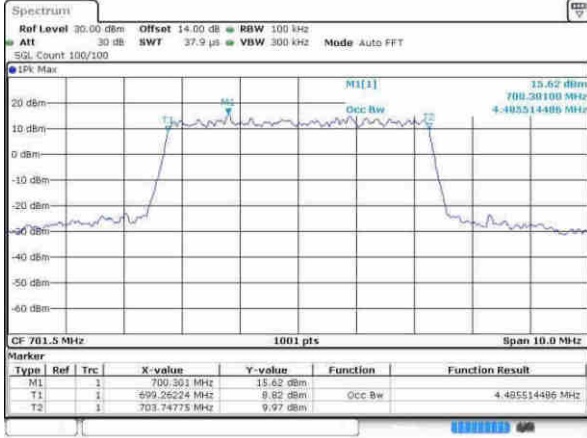

Highest Channel / 3MHz / 16QAM

Date: 8 APR 2017 07:17:28

LTE Band 12

Lowest Channel / 5MHz / QPSK

Date: 8 APR 2017 07:24:26

Lowest Channel / 5MHz / 16QAM

Date: 8 APR 2017 07:24:36

Middle Channel / 5MHz / QPSK