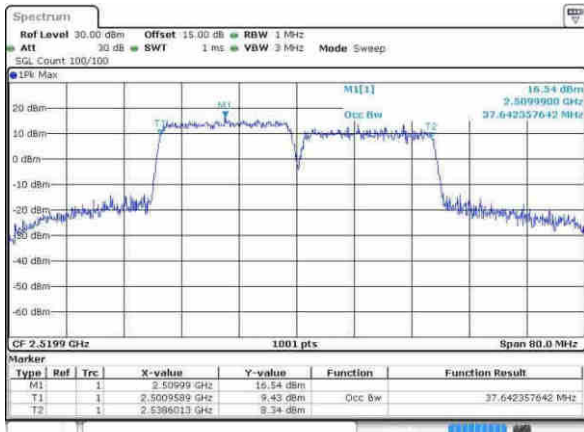

Lowest Channel / 20MHz+20MHz / 64QAM

Date: 21 APR 2017 15:14:48