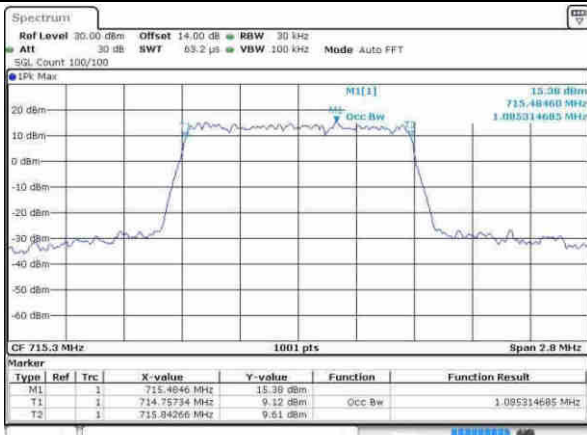

LTE Band 12

Lowest Channel / 1.4MHz / QPSK

Date: 8 APR 2017 06:50:47

Lowest Channel / 1.4MHz / 16QAM

Date: 8 APR 2017 06:50:58

Middle Channel / 1.4MHz / QPSK

Date: 8 APR 2017 06:57:55

Middle Channel / 1.4MHz / 16QAM

Date: 8 APR 2017 06:58:06

Highest Channel / 1.4MHz / QPSK

Date: 8 APR 2017 07:00:25

Highest Channel / 1.4MHz / 16QAM

Date: 8 APR 2017 07:00:36

LTE Band 12

Lowest Channel / 3MHz / QPSK

Date: 8 APR 2017 07:07:33