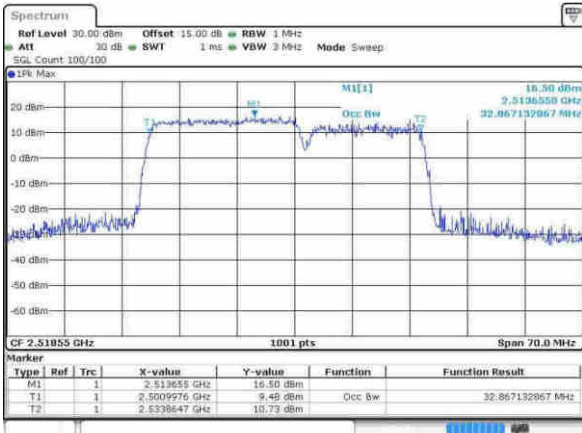

Middle Channel / 20MHz+10MHz / QPSK

Date: 21 APR 2017 10:48:24

Middle Channel / 20MHz+10MHz / 16QAM

Date: 21 APR 2017 10:48:02

LTE Band 7

Middle Channel / 20MHz+10MHz / 64QAM

Highest Channel / 20MHz+10MHz / QPSK

Highest Channel / 20MHz+10MHz / 16QAM

Highest Channel / 20MHz+10MHz / 64QAM

LTE Band 7

Lowest Channel / 20MHz+15MHz/QPSK

Lowest Channel / 20MHz+15MHz / 16QAM

Lowest Channel / 20MHz+15MHz / 64QAM

Middle Channel / 20MHz+15MHz / QPSK

Middle Channel / 20MHz+15MHz / 16QAM

LTE Band 7

Middle Channel / 20MHz+ 15MHz / 64QAM

Date: 21 APR 2017 15:03:15

Highest Channel / 20MHz+ 15MHz / QPSK

Date: 21 APR 2017 15:11:37

Highest Channel / 20MHz+ 15MHz / 16QAM