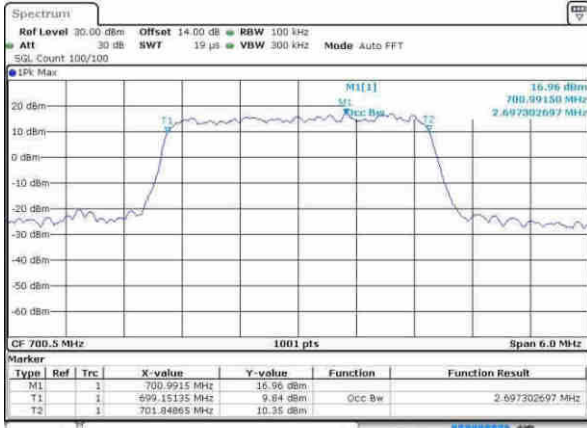

Date: 8 APR 2017 06:58:06

Highest Channel / 1.4MHz / QPSK

Date: 8 APR 2017 07:00:25

Highest Channel / 1.4MHz / 16QAM

Date: 8 APR 2017 07:00:36

LTE Band 12

Lowest Channel / 3MHz / QPSK

Date: 8 APR 2017 07:07:33