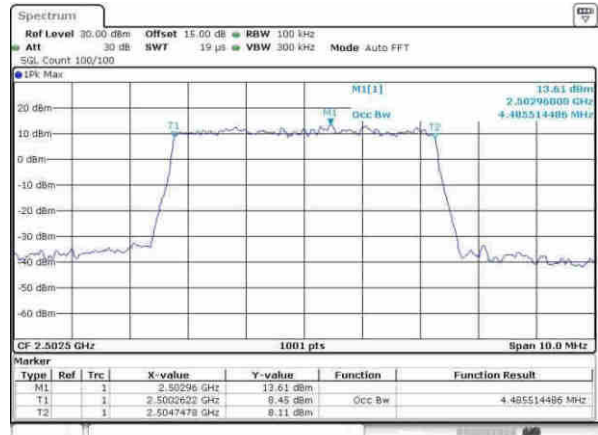

Highest Channel / 5MHz / 64QAM

Date: 30.MAY.2017 13:24:16

Highest Channel / 10MHz / 64QAM

Date: 30.MAY.2017 13:25:58

LTE Band 7

Lowest Channel / 5MHz / QPSK

Date: 5.APR.2017 15:48:45

Lowest Channel / 5MHz / 16QAM

Date: 5.APR.2017 15:49:55

Middle Channel / 5MHz / QPSK

Date: 5.APR.2017 15:56:57

Middle Channel / 5MHz / 16QAM

Date: 5.APR.2017 16:00:52

Highest Channel / 5MHz / QPSK

Date: 5.APR.2017 16:03:13

Highest Channel / 5MHz / 16QAM