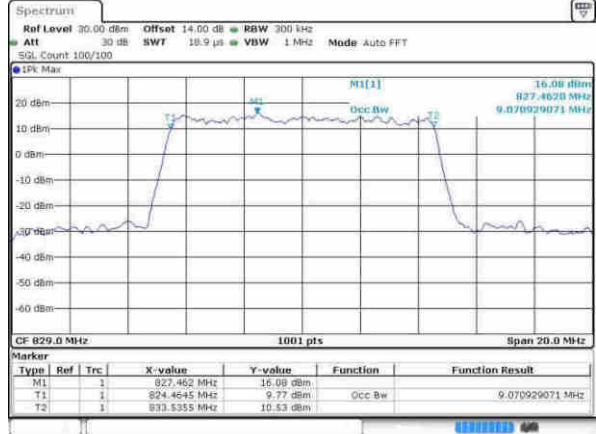

Lowest Channel / 10MHz / 16QAM

Date: 12.APR.2017 21:17:25