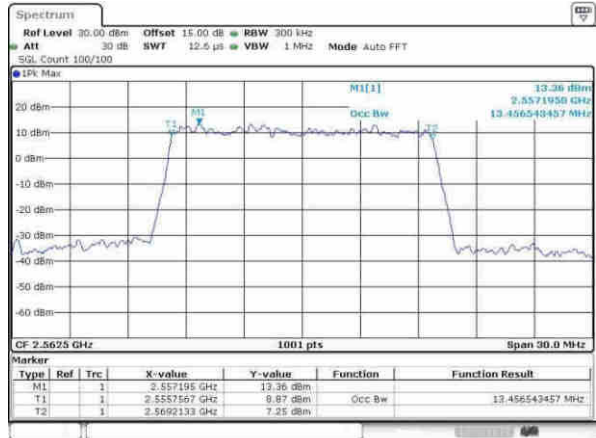

Middle Channel / 10MHz / 16QAM

Date: 5.APR.2017 16:45:32

Highest Channel / 10MHz / QPSK

Date: 5.APR.2017 16:49:18

Highest Channel / 10MHz / 16QAM

Date: 5.APR.2017 16:49:48

LTE Band 7

Lowest Channel / 15MHz / QPSK

Date: 5.APR.2017 17:08:14

Lowest Channel / 15MHz / 16QAM

Date: 5.APR.2017 17:08:14

Middle Channel / 15MHz / QPSK

Date: 5.APR.2017 17:15:16

Middle Channel / 15MHz / 16QAM

Date: 5.APR.2017 17:15:16

Highest Channel / 15MHz / QPSK

Date: 5.APR.2017 17:17:47

Highest Channel / 15MHz / 16QAM

Date: 5.APR.2017 17:17:48

LTE Band 7

Lowest Channel / 20MHz / QPSK

Date: 5.APR.2017 17:15:01

Lowest Channel / 20MHz / 16QAM

Date: 5.APR.2017 17:25:12