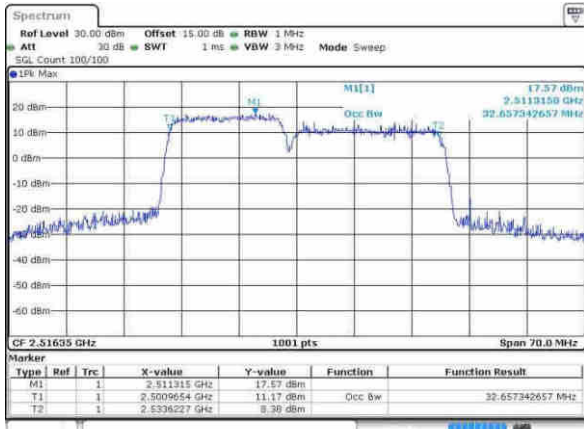

Date: 21 APR 2017 11:45:07

Middle Channel / 15MHz+15MHz /16QAM

Date: 21 APR 2017 11:44:12

LTE Band 7

Middle Channel / 15MHz+15MHz /64QAM

Date: 21 APR 2017 11:43:18

Highest Channel / 15MHz+15MHz /QPSK

Date: 21 APR 2017 11:49:37

Highest Channel / 15MHz+15MHz /16QAM

Date: 21 APR 2017 11:50:21

Highest Channel / 15MHz+15MHz /64QAM

Date: 21 APR 2017 11:51:08

LTE Band 7

Lowest Channel / 15MHz+20MHz/QPSK

Date: 21 APR 2017 14:45:30

Lowest Channel / 15MHz+20MHz / 16QAM