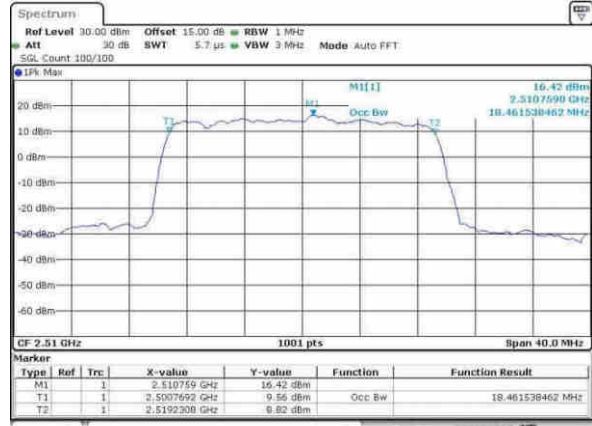

Lowest Channel / 20MHz / 64QAM

Date: 30.MAY.2017 14:13:09