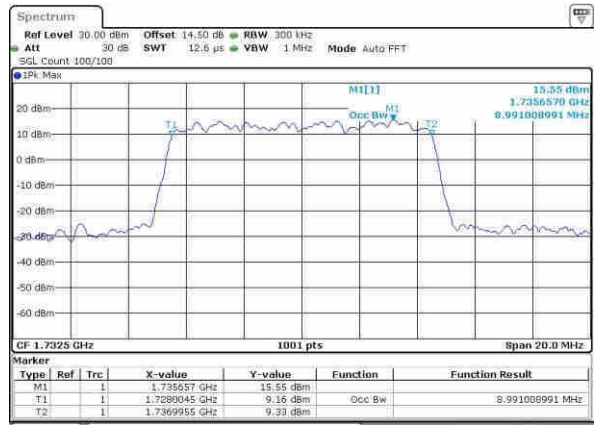

Date: 4.APR.2017 16:33:41

Highest Channel / 5MHz / QPSK

Date: 4.APR.2017 16:42:06

Highest Channel / 5MHz / 16QAM

Date: 4.APR.2017 16:42:11

LTE Band 4

Lowest Channel / 10MHz / QPSK

Date: 4.APR.2017 16:49:21

Lowest Channel / 10MHz / 16QAM

Date: 4.APR.2017 16:49:32

Middle Channel / 10MHz / QPSK

Date: 4.APR.2017 16:56:35

Middle Channel / 10MHz / 16QAM

Date: 4.APR.2017 16:56:46

Highest Channel / 10MHz / QPSK

Date: 4.APR.2017 16:59:11

Highest Channel / 10MHz / 16QAM

Date: 4.APR.2017 16:59:21

LTE Band 4

Lowest Channel / 15MHz / QPSK

Date: 4.APR.2017 17:06:25

Lowest Channel / 15MHz / 16QAM

Date: 4.APR.2017 17:06:36

Middle Channel / 15MHz / QPSK