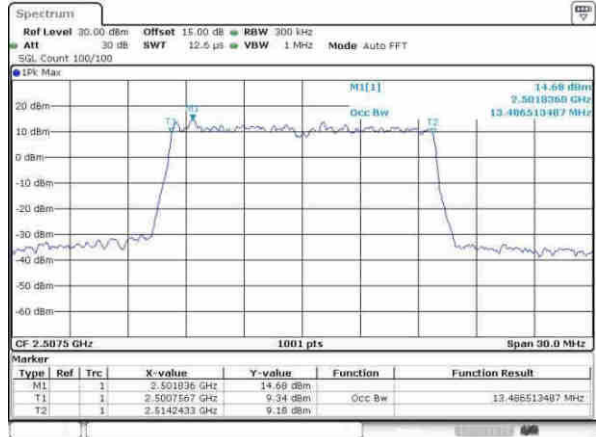

Lowest Channel / 15MHz / 16QAM

Date: 5.APR.2017 17:08:14