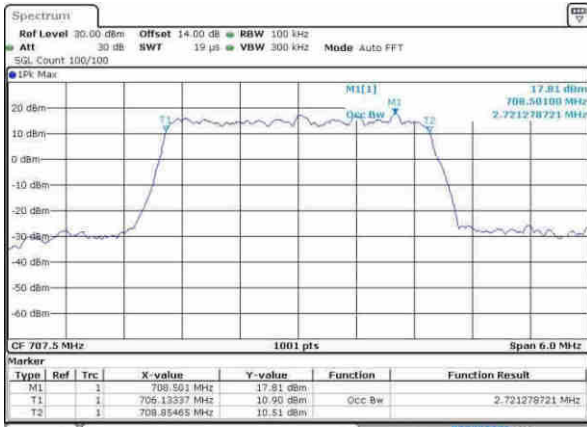

Middle Channel / 3MHz / QPSK

Date: 8 APR 2017 07:14:47