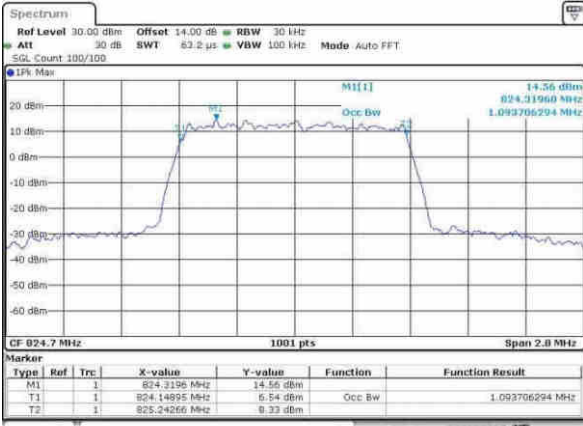

Highest Channel / 10MHz / 16QAM

Date: 12.APR.2017 21:29:18

LTE Band 5

Lowest Channel / 1.4MHz / 64QAM

Date: 30.MAY.2017 12:53:00

Lowest Channel / 3MHz / 64QAM

Date: 30.MAY.2017 13:06:36

Middle Channel / 1.4MHz / 64QAM

Date: 30.MAY.2017 12:59:33

Middle Channel / 3MHz / 64QAM

Date: 30.MAY.2017 13:12:45

Highest Channel / 1.4MHz / 64QAM

Date: 30.MAY.2017 13:09:10

Highest Channel / 3MHz / 64QAM

Date: 30.MAY.2017 13:13:24

LTE Band 5