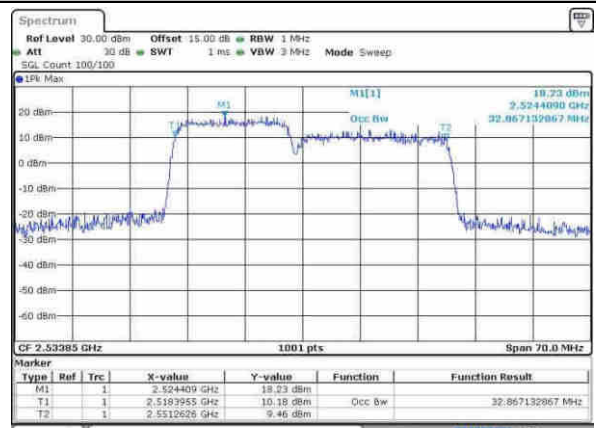

Highest Channel / 15MHz+15MHz /16QAM

Date: 21 APR 2017 11:50:21

Highest Channel / 15MHz+15MHz /64QAM

Date: 21 APR 2017 11:51:08

LTE Band 7

Lowest Channel / 15MHz+20MHz/QPSK

Date: 21 APR 2017 14:45:30

Lowest Channel / 15MHz+20MHz / 16QAM

Date: 21 APR 2017 14:46:09

Lowest Channel / 15MHz+20MHz / 64QAM

Date: 21 APR 2017 14:47:25

Middle Channel / 15MHz+20MHz / QPSK

Date: 21 APR 2017 15:28:45

Middle Channel / 15MHz+20MHz / 16QAM

Date: 21 APR 2017 14:49:45