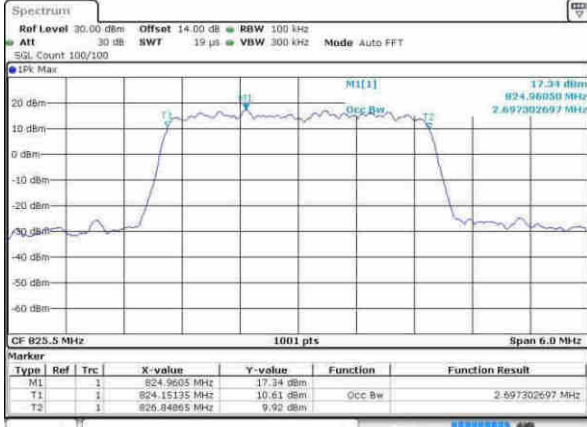

Lowest Channel / 1.4MHz / 16QAM

Date: 12.APR.2017 19:07:30

Middle Channel / 1.4MHz / QPSK

Date: 12.APR.2017 19:16:29

Middle Channel / 1.4MHz / 16QAM

Date: 12.APR.2017 19:16:38

Highest Channel / 1.4MHz / QPSK

Date: 12.APR.2017 19:16:02

Highest Channel / 1.4MHz / 16QAM

Date: 12.APR.2017 19:16:12

LTE Band 5

Lowest Channel / 3MHz / QPSK

Date: 12.APR.2017 20:28:42

Lowest Channel / 3MHz / 16QAM

Date: 12.APR.2017 20:28:53