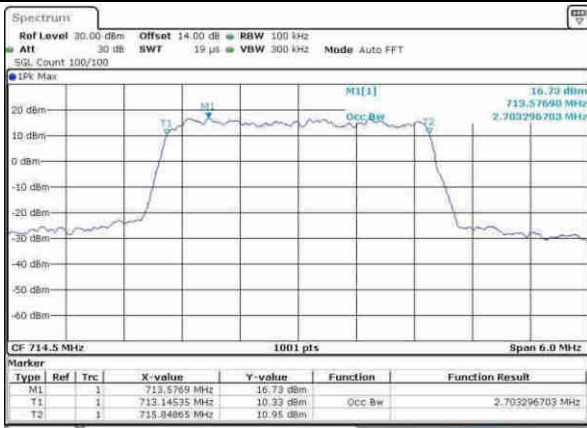

Date: 8 APR 2017 06:58:06

Highest Channel / 1.4MHz / QPSK

Date: 8 APR 2017 07:00:25

Highest Channel / 1.4MHz / 16QAM

Date: 8 APR 2017 07:00:36

LTE Band 12

Lowest Channel / 3MHz / QPSK

Date: 8 APR 2017 07:07:33

Lowest Channel / 3MHz / 16QAM

Date: 8 APR 2017 07:07:44

Middle Channel / 3MHz / QPSK

Date: 8 APR 2017 07:14:47

Middle Channel / 3MHz / 16QAM

Date: 8 APR 2017 07:14:58

Highest Channel / 3MHz / QPSK

Date: 8 APR 2017 07:17:18

Highest Channel / 3MHz / 16QAM

Date: 8 APR 2017 07:17:28

LTE Band 12

Lowest Channel / 5MHz / QPSK

Date: 8 APR 2017 07:24:26

Lowest Channel / 5MHz / 16QAM

Date: 8 APR 2017 07:24:36

Middle Channel / 5MHz / QPSK