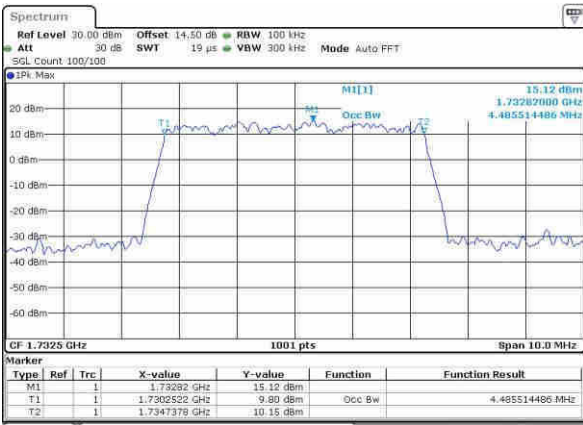

LTE Band 4

Lowest Channel / 5MHz / QPSK

Date: 4.APR.2017 16:32:16

Lowest Channel / 5MHz / 16QAM

Date: 4.APR.2017 16:32:17

Middle Channel / 5MHz / QPSK

Date: 4.APR.2017 16:33:41

Middle Channel / 5MHz / 16QAM

Date: 4.APR.2017 16:33:41

Highest Channel / 5MHz / QPSK

Date: 4.APR.2017 16:42:06

Highest Channel / 5MHz / 16QAM

Date: 4.APR.2017 16:42:11

LTE Band 4

Lowest Channel / 10MHz / QPSK

Date: 4.APR.2017 16:49:21