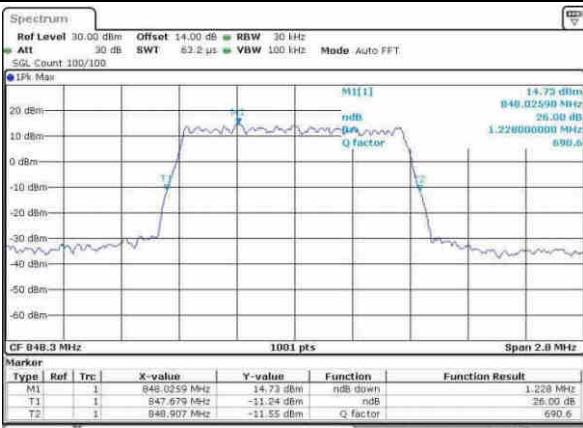

Lowest Channel / 3MHz / 64QAM

Date: 31.MAY.2017 09:40:41

Middle Channel / 1.4MHz / 64QAM

Date: 31.MAY.2017 09:34:54

Middle Channel / 3MHz / 64QAM

Date: 31.MAY.2017 09:46:50

Highest Channel / 1.4MHz / 64QAM

Date: 31.MAY.2017 09:35:23

Highest Channel / 3MHz / 64QAM

Date: 31.MAY.2017 09:46:18

LTE Band 26

Lowest Channel / 5MHz / 64QAM

Date: 31.MAY.2017 09:52:36

Lowest Channel / 10MHz / 64QAM

Date: 31.MAY.2017 09:54:21

Middle Channel / 5MHz / 64QAM