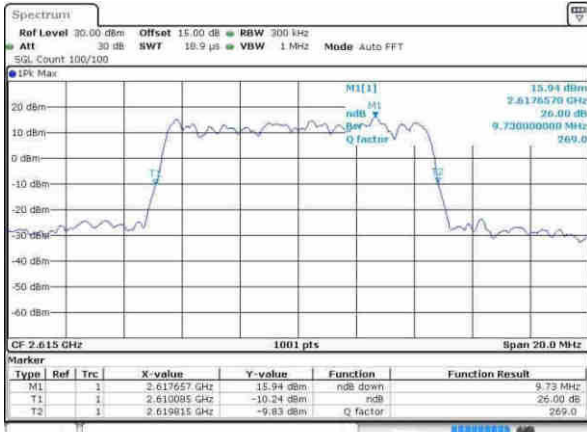

Date: 9 APR 2017 14:48:41

Highest Channel / 5MHz / QPSK

Date: 9 APR 2017 14:49:13

Highest Channel / 5MHz / 16QAM

Date: 9 APR 2017 14:49:23

LTE Band 38

Lowest Channel / 10MHz / QPSK

Date: 9 APR 2017 14:49:55

Lowest Channel / 10MHz / 16QAM

Date: 9 APR 2017 14:50:05

Middle Channel / 10MHz / QPSK

Date: 9 APR 2017 14:50:37

Middle Channel / 10MHz / 16QAM

Date: 9 APR 2017 14:50:48

Highest Channel / 10MHz / QPSK

Date: 9 APR 2017 14:51:19

Highest Channel / 10MHz / 16QAM

Date: 9 APR 2017 14:51:30

LTE Band 38

Lowest Channel / 15MHz / QPSK

Date: 9 APR 2017 14:52:01

Lowest Channel / 15MHz / 16QAM

Date: 9 APR 2017 14:52:12

Middle Channel / 15MHz / QPSK