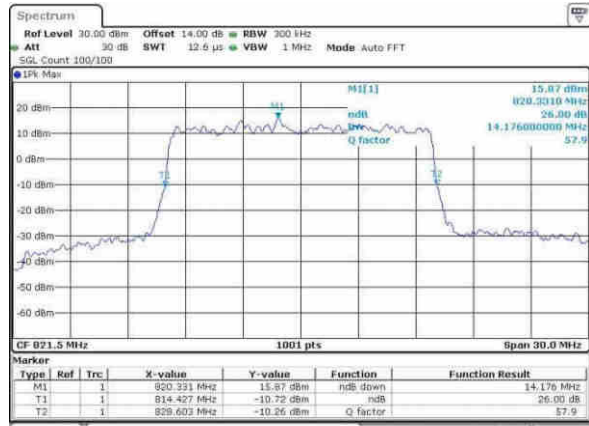

CH26765 / 15MHz / 16QAM

Date: 15_MAY_2017 10:53:58