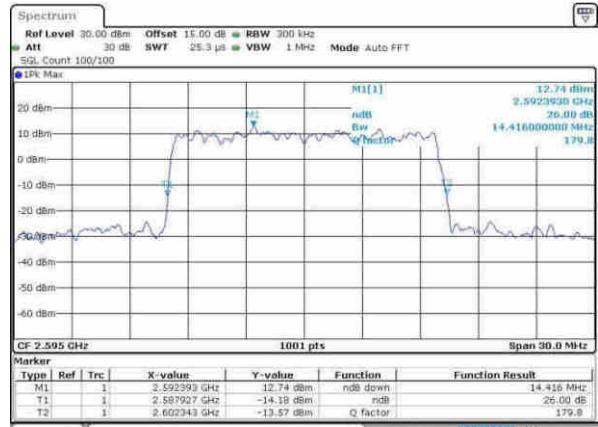

Highest Channel / 10MHz / 16QAM

Date: 9 APR 2017 14:51:30

LTE Band 38

Lowest Channel / 15MHz / QPSK

Date: 9 APR 2017 14:52:01

Lowest Channel / 15MHz / 16QAM

Date: 9 APR 2017 14:52:12

Middle Channel / 15MHz / QPSK

Date: 9 APR 2017 14:52:44

Middle Channel / 15MHz / 16QAM

Date: 9 APR 2017 14:52:54

Highest Channel / 15MHz / QPSK

Date: 9 APR 2017 14:53:26

Highest Channel / 15MHz / 16QAM

Date: 9 APR 2017 14:53:37

LTE Band 38