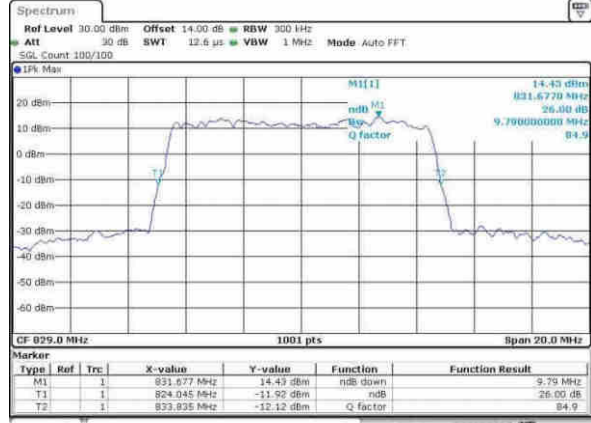

Highest Channel / 3MHz / 64QAM

Date: 31.MAY.2017 09:46:18

LTE Band 26

Lowest Channel / 5MHz / 64QAM

Date: 31.MAY.2017 09:52:36

Lowest Channel / 10MHz / 64QAM

Date: 31.MAY.2017 09:54:21

Middle Channel / 5MHz / 64QAM

Date: 31.MAY.2017 09:57:11

Middle Channel / 10MHz / 64QAM

Date: 31.MAY.2017 09:58:28

Highest Channel / 5MHz / 64QAM

Date: 31.MAY.2017 09:57:53

Highest Channel / 10MHz / 64QAM

Date: 31.MAY.2017 09:58:58

LTE Band 26