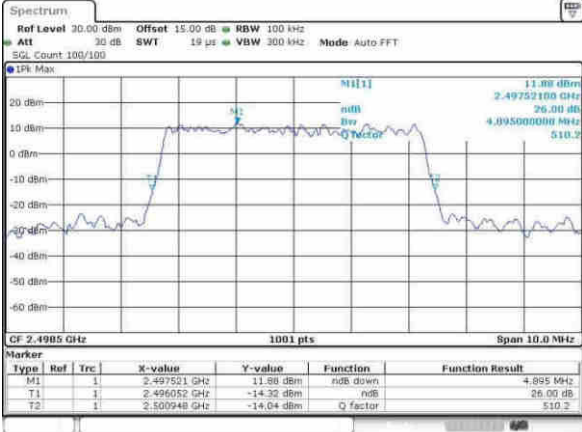

Highest Channel / 20MHz / 16QAM

Date: 11.APR.2017 09:05:44

LTE Band 41

Lowest Channel / 5MHz / 64QAM

Date: 31.MAY.2013 09:24:27

Lowest Channel / 10MHz / 64QAM

Date: 31.MAY.2013 09:13:19

Middle Channel / 5MHz / 64QAM