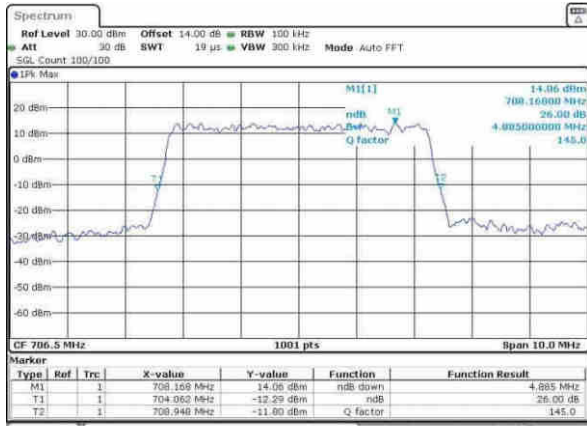

Highest Channel / 10MHz / 16QAM

Date: 3,MAY,2017 00:22:34

LTE Band 17

Lowest Channel / 5MHz / 64QAM

Date: 30.MAY.2017 18:37:46

Lowest Channel / 10MHz / 64QAM

Date: 30.MAY.2017 18:44:17

Middle Channel / 5MHz / 64QAM

Date: 30.MAY.2017 18:41:07

Middle Channel / 10MHz / 64QAM

Date: 30.MAY.2017 18:44:38

Highest Channel / 5MHz / 64QAM

Date: 30.MAY.2017 18:41:34

Highest Channel / 10MHz / 64QAM

Date: 30.MAY.2017 18:49:24

LTE Band 25