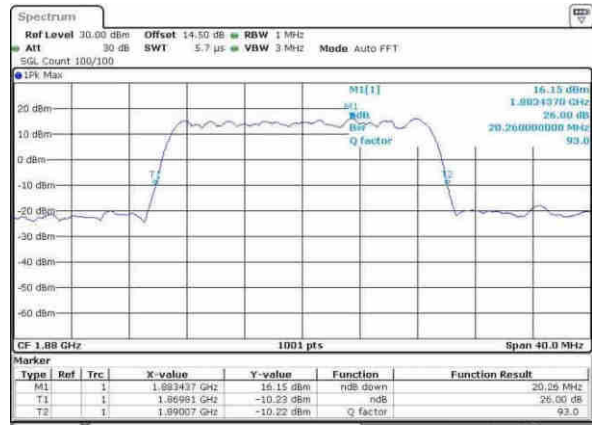

Date: 30.MAY.2017 14:57:43

Middle Channel / 10MHz / 64QAM

Date: 30.MAY.2017 15:05:45

Highest Channel / 5MHz / 64QAM

Date: 30.MAY.2017 14:58:13

Highest Channel / 10MHz / 64QAM

Date: 30.MAY.2017 15:06:16

LTE Band 25

Lowest Channel / 15MHz / 64QAM

Date: 30, MAY, 2017 15:12:17

Lowest Channel / 20MHz / 64QAM

Date: 30, MAY, 2017 15:12:47

Middle Channel / 15MHz / 64QAM

Date: 30, MAY, 2017 15:16:42

Middle Channel / 20MHz / 64QAM

Date: 30, MAY, 2017 15:26:25

Highest Channel / 15MHz / 64QAM

Date: 30, MAY, 2017 15:17:16

Highest Channel / 20MHz / 64QAM

Date: 30, MAY, 2017 15:28:24

LTE Band 26

Lowest Channel / 1.4MHz / QPSK

Lowest Channel / 1.4MHz / 16QAM