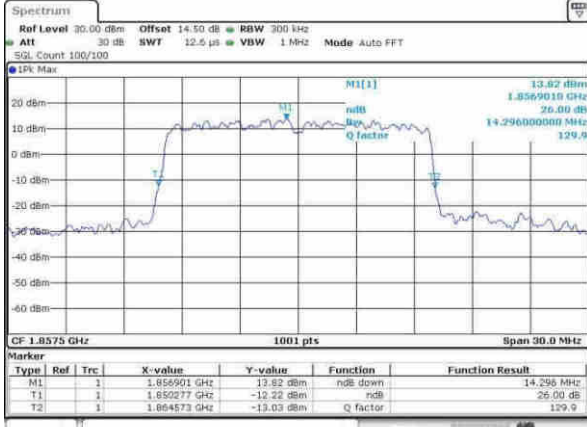

Date: 8.APR.2017 11:33:19

Highest Channel / 10MHz / 16QAM

Date: 8.APR.2017 11:33:20

LTE Band 25

Lowest Channel / 15MHz / QPSK

Date: 8.APR.2017 11:40:53

Lowest Channel / 15MHz / 16QAM

Date: 8.APR.2017 11:40:53