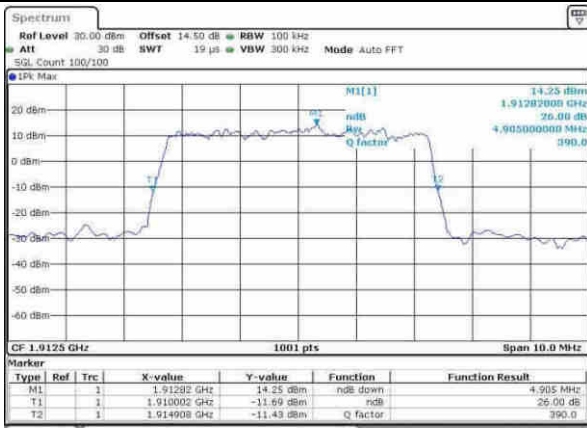

Date: 8.APR.2017 11:08:03

LTE Band 25

Lowest Channel / 5MHz / QPSK

Date: 8.APR.2017 11:15:17

Lowest Channel / 5MHz / 16QAM

Date: 8.APR.2017 11:15:28

Middle Channel / 5MHz / QPSK

Date: 8.APR.2017 11:17:57

Middle Channel / 5MHz / 16QAM

Date: 8.APR.2017 11:18:07

Highest Channel / 5MHz / QPSK

Date: 8.APR.2017 11:20:38

Highest Channel / 5MHz / 16QAM

Date: 8.APR.2017 11:20:46

LTE Band 25

Lowest Channel / 10MHz / QPSK