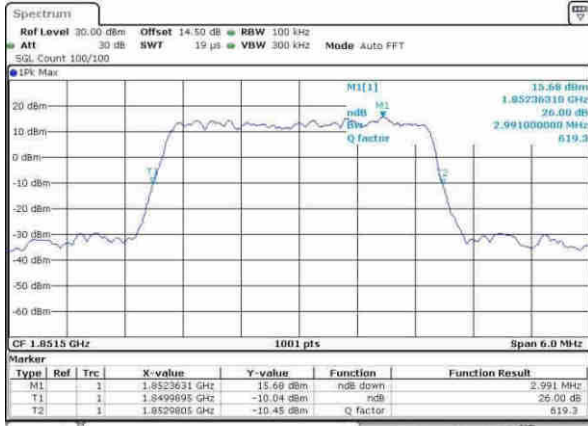

Highest Channel / 1.4MHz / QPSK

Date: 8.APR.2017 10:55:08

Highest Channel / 1.4MHz / 16QAM

Date: 8.APR.2017 10:55:18

LTE Band 25

Lowest Channel / 3MHz / QPSK

Date: 8.APR.2017 11:02:33

Lowest Channel / 3MHz / 16QAM