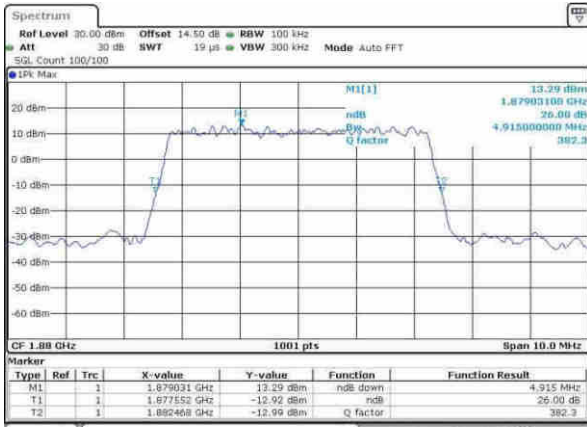

Date: 8.APR.2017 11:08:03

LTE Band 25

Lowest Channel / 5MHz / QPSK

Date: 8.APR.2017 11:15:17

Lowest Channel / 5MHz / 16QAM

Date: 8.APR.2017 11:15:28

Middle Channel / 5MHz / QPSK

Date: 8.APR.2017 11:17:57

Middle Channel / 5MHz / 16QAM

Date: 8.APR.2017 11:18:07

Highest Channel / 5MHz / QPSK

Date: 8.APR.2017 11:20:38

Highest Channel / 5MHz / 16QAM

Date: 8.APR.2017 11:20:46

LTE Band 25

Lowest Channel / 10MHz / QPSK