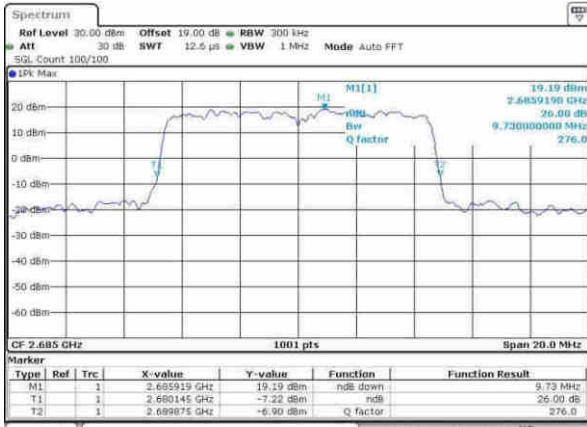

Date: 14.APR.2017 08:58:38

Highest Channel / 5MHz / 16QAM

Date: 14.APR.2017 08:58:48

LTE Band 41

Lowest Channel / 10MHz / QPSK

Date: 14.APR.2017 08:59:20

Lowest Channel / 10MHz / 16QAM

Date: 14.APR.2017 08:59:33

Middle Channel / 10MHz / QPSK

Date: 14.APR.2017 09:05:03

Middle Channel / 10MHz / 16QAM

Date: 14.APR.2017 09:05:13

Highest Channel / 10MHz / QPSK

Date: 14.APR.2017 12:13:43

Highest Channel / 10MHz / 16QAM

Date: 14.APR.2017 12:13:22