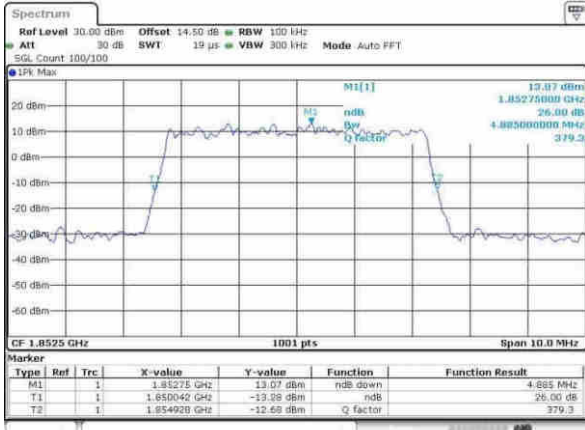

Highest Channel / 3MHz / 64QAM

Date: 30_May_2017 14:28:09

LTE Band 25

Lowest Channel / 5MHz / 64QAM

Date: 30.MAY.2017 14:53:05

Lowest Channel / 10MHz / 64QAM

Date: 30.MAY.2017 15:02:15

Middle Channel / 5MHz / 64QAM

Date: 30.MAY.2017 14:57:43

Middle Channel / 10MHz / 64QAM

Date: 30.MAY.2017 15:05:45

Highest Channel / 5MHz / 64QAM

Date: 30.MAY.2017 14:58:13

Highest Channel / 10MHz / 64QAM

Date: 30.MAY.2017 15:06:16

LTE Band 25