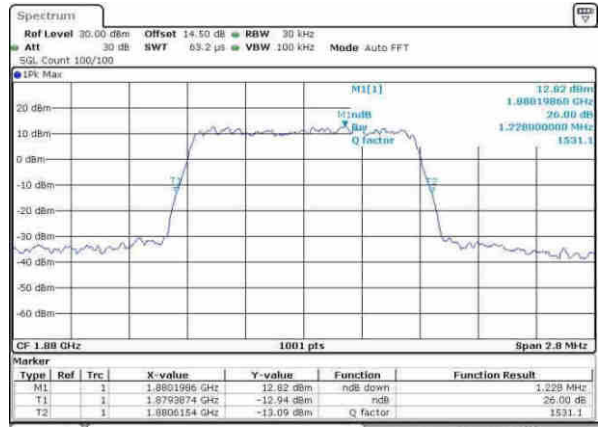

Date: 30.MAY.2017 18:41:07

Middle Channel / 10MHz / 64QAM

Date: 30.MAY.2017 18:44:38

Highest Channel / 5MHz / 64QAM

Date: 30.MAY.2017 18:41:34

Highest Channel / 10MHz / 64QAM

Date: 30.MAY.2017 18:49:24

LTE Band 25

Lowest Channel / 1.4MHz / QPSK

Date: 8.APR.2017 10:36:02

Lowest Channel / 1.4MHz / 16QAM

Date: 8.APR.2017 10:36:13

Middle Channel / 1.4MHz / QPSK

Date: 8.APR.2017 10:52:20

Middle Channel / 1.4MHz / 16QAM

Date: 8.APR.2017 10:52:21

Highest Channel / 1.4MHz / QPSK

Date: 8.APR.2017 10:55:08

Highest Channel / 1.4MHz / 16QAM

Date: 8.APR.2017 10:55:18

LTE Band 25

Lowest Channel / 3MHz / QPSK

Date: 8.APR.2017 11:02:33

Lowest Channel / 3MHz / 16QAM