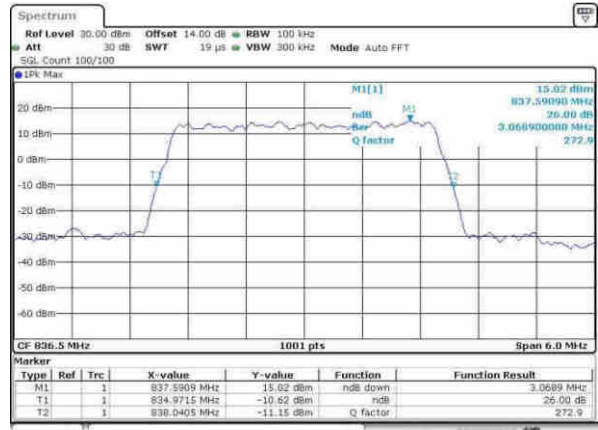

Middle Channel / 3MHz / 16QAM

Date: 9.APR.2017 16:46:53