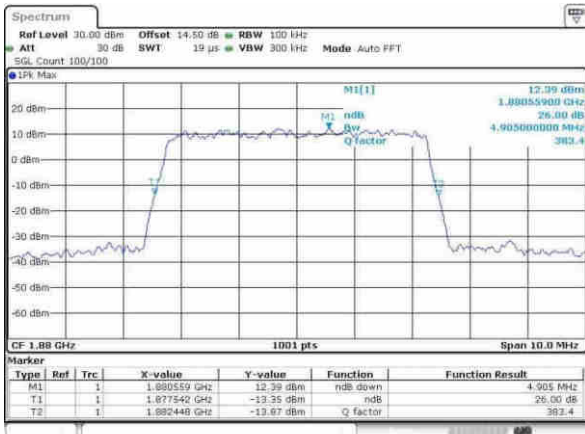

Highest Channel / 3MHz / 64QAM

Date: 30_May_2017 14:28:09

LTE Band 25

Lowest Channel / 5MHz / 64QAM

Date: 30.MAY.2017 14:53:05

Lowest Channel / 10MHz / 64QAM

Date: 30.MAY.2017 15:02:15

Middle Channel / 5MHz / 64QAM

Date: 30.MAY.2017 14:57:43

Middle Channel / 10MHz / 64QAM

Date: 30.MAY.2017 15:05:45

Highest Channel / 5MHz / 64QAM

Date: 30.MAY.2017 14:58:13

Highest Channel / 10MHz / 64QAM

Date: 30.MAY.2017 15:06:16

LTE Band 25