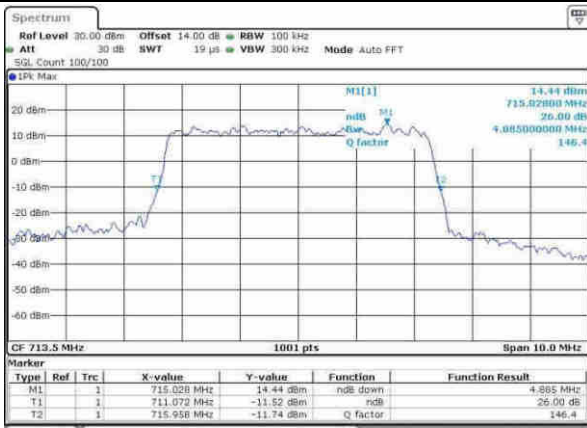

LTE Band 17

Lowest Channel / 5MHz / QPSK

Date: 2,MAY,2017 23:55:18

Lowest Channel / 5MHz / 16QAM

Date: 2,MAY,2017 23:55:29

Middle Channel / 5MHz / QPSK

Date: 2,MAY,2017 00:20:27

Middle Channel / 5MHz / 16QAM

Date: 2,MAY,2017 00:20:28

Highest Channel / 5MHz / QPSK

Date: 2,MAY,2017 00:05:18

Highest Channel / 5MHz / 16QAM

Date: 2,MAY,2017 00:05:21

LTE Band 17

Lowest Channel / 10MHz / QPSK

Date: 3,MAY,2017 00:12:33