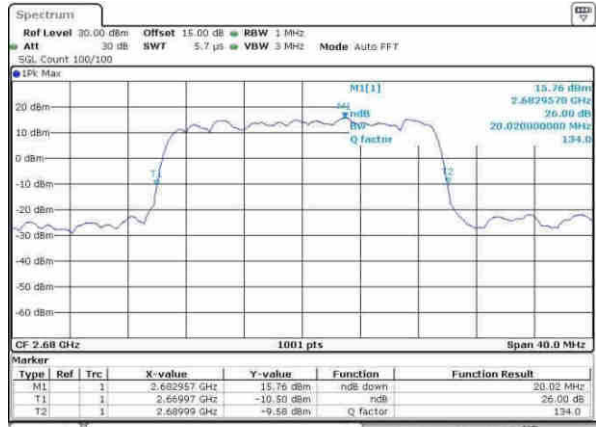

Date: 14.APR.2017 09:02:53

Highest Channel / 15MHz / QPSK

Date: 14.APR.2017 09:03:25

Highest Channel / 15MHz / 16QAM

Date: 14.APR.2017 09:03:36

LTE Band 41

Lowest Channel / 20MHz / QPSK

Date: 11.APR.2017 09:04:08

Lowest Channel / 20MHz / 16QAM

Date: 11.APR.2017 09:04:19

Middle Channel / 20MHz / QPSK

Date: 11.APR.2017 09:05:00

Middle Channel / 20MHz / 16QAM

Date: 11.APR.2017 09:05:01

Highest Channel / 20MHz / QPSK

Date: 11.APR.2017 09:05:24

Highest Channel / 20MHz / 16QAM

Date: 11.APR.2017 09:05:44

LTE Band 41

Lowest Channel / 5MHz / 64QAM

Date: 31.MAY.2013 09:24:27

Lowest Channel / 10MHz / 64QAM

Date: 31.MAY.2013 09:13:19

Middle Channel / 5MHz / 64QAM