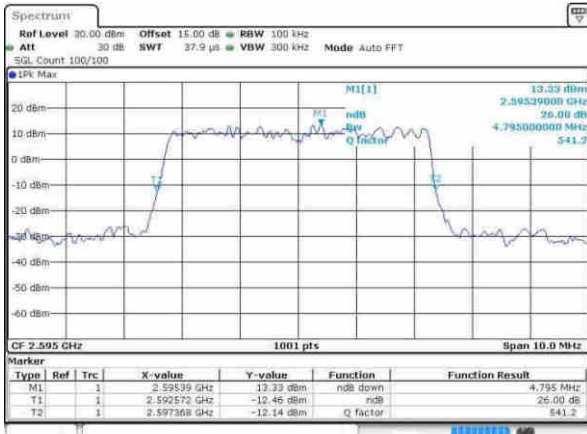

LTE Band 38

Lowest Channel / 5MHz / QPSK

Date: 9 APR 2017 14:47:48

Lowest Channel / 5MHz / 16QAM

Date: 9 APR 2017 14:47:59

Middle Channel / 5MHz / QPSK

Date: 9 APR 2017 14:48:30

Middle Channel / 5MHz / 16QAM

Date: 9 APR 2017 14:48:41

Highest Channel / 5MHz / QPSK

Date: 9 APR 2017 14:49:13

Highest Channel / 5MHz / 16QAM

Date: 9 APR 2017 14:49:23

LTE Band 38

Lowest Channel / 10MHz / QPSK

Date: 9 APR 2017 14:49:55