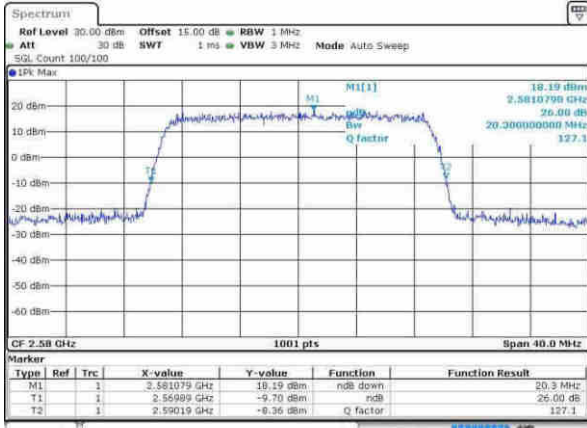

LTE Band 38

Lowest Channel / 20MHz / QPSK

Date: 9 APR 2017 14:54:08