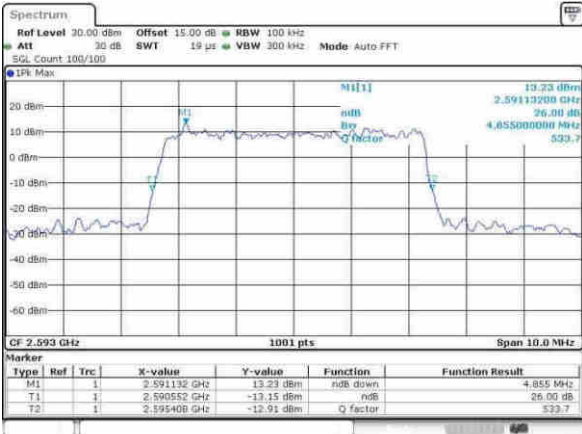

Highest Channel / 20MHz / 16QAM

Date: 11.APR.2017 09:05:44

LTE Band 41

Lowest Channel / 5MHz / 64QAM

Date: 31.MAY.2013 09:24:27

Lowest Channel / 10MHz / 64QAM

Date: 31.MAY.2013 09:13:19

Middle Channel / 5MHz / 64QAM