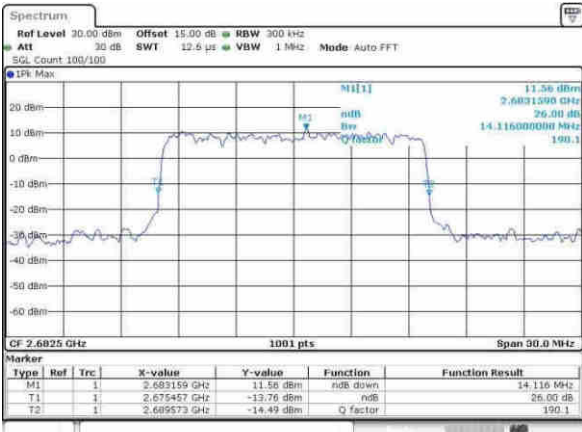

Lowest Channel / 15MHz / 64QAM

Date: 31.MAY.2017 09:47:02

Lowest Channel / 20MHz / 64QAM

Date: 31.MAY.2017 09:15:23

Middle Channel / 15MHz / 64QAM

Date: 31.MAY.2017 09:16:54

Middle Channel / 20MHz / 64QAM

Date: 31.MAY.2017 09:16:58

Highest Channel / 15MHz / 64QAM

Date: 31.MAY.2017 09:16:43

Highest Channel / 20MHz / 64QAM

Date: 31.MAY.2017 09:16:43