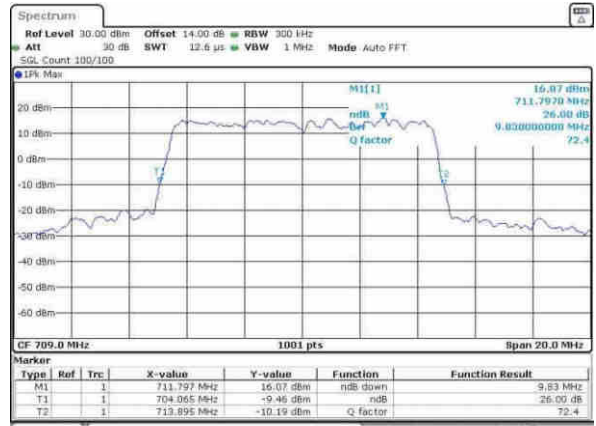

Highest Channel / 10MHz / 16QAM

Date: 3,MAY,2017 00:22:34

LTE Band 17

Lowest Channel / 5MHz / 64QAM

Date: 30.MAY.2017 18:37:46

Lowest Channel / 10MHz / 64QAM

Date: 30.MAY.2017 18:44:17

Middle Channel / 5MHz / 64QAM

Date: 30.MAY.2017 18:41:07

Middle Channel / 10MHz / 64QAM

Date: 30.MAY.2017 18:44:38

Highest Channel / 5MHz / 64QAM

Date: 30.MAY.2017 18:41:34

Highest Channel / 10MHz / 64QAM

Date: 30.MAY.2017 18:49:24

LTE Band 25