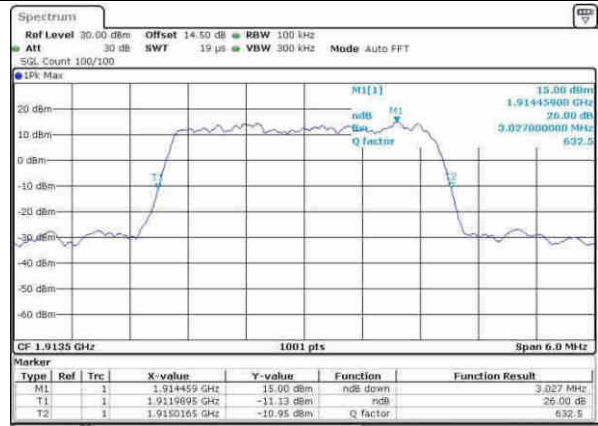

Highest Channel / 1.4MHz / QPSK

Date: 8.APR.2017 10:55:08

Highest Channel / 1.4MHz / 16QAM

Date: 8.APR.2017 10:55:18

LTE Band 25

Lowest Channel / 3MHz / QPSK

Date: 8.APR.2017 11:02:33

Lowest Channel / 3MHz / 16QAM

Date: 8.APR.2017 11:02:44

Middle Channel / 3MHz / QPSK

Date: 8.APR.2017 11:05:13

Middle Channel / 3MHz / 16QAM

Date: 8.APR.2017 11:05:24

Highest Channel / 3MHz / QPSK

Date: 8.APR.2017 11:07:52

Highest Channel / 3MHz / 16QAM

Date: 8.APR.2017 11:08:03

LTE Band 25

Lowest Channel / 5MHz / QPSK

Date: 8.APR.2017 11:15:17

Lowest Channel / 5MHz / 16QAM

Date: 8.APR.2017 11:15:28

Middle Channel / 5MHz / QPSK

Date: 8.APR.2017 11:17:57