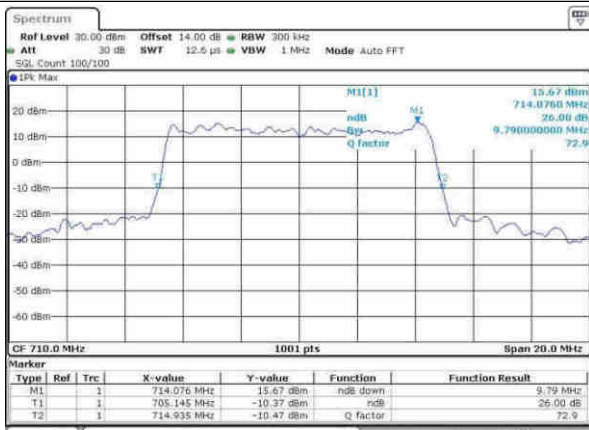

Date: 2,MAY,2017 00:20:28

Highest Channel / 5MHz / QPSK

Date: 2,MAY,2017 00:05:18

Highest Channel / 5MHz / 16QAM

Date: 2,MAY,2017 00:05:21

LTE Band 17

Lowest Channel / 10MHz / QPSK

Date: 3,MAY,2017 00:12:33

Lowest Channel / 10MHz / 16QAM

Date: 3,MAY,2017 00:12:44

Middle Channel / 10MHz / QPSK

Date: 3,MAY,2017 00:19:48

Middle Channel / 10MHz / 16QAM

Date: 3,MAY,2017 00:19:58

Highest Channel / 10MHz / QPSK

Date: 3,MAY,2017 00:22:24

Highest Channel / 10MHz / 16QAM

Date: 3,MAY,2017 00:22:34

LTE Band 17

Lowest Channel / 5MHz / 64QAM

Date: 30.MAY.2017 18:37:46

Lowest Channel / 10MHz / 64QAM

Date: 30.MAY.2017 18:44:17

Middle Channel / 5MHz / 64QAM