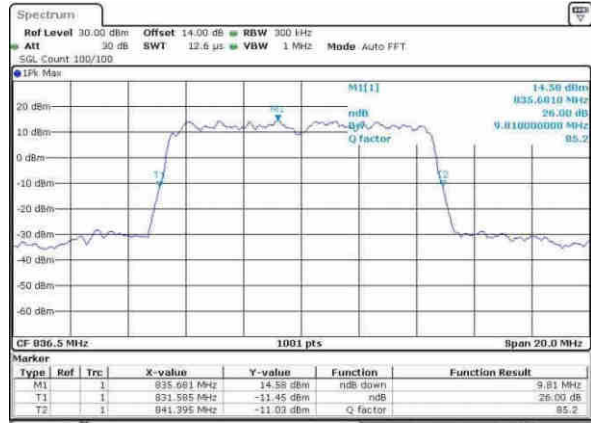

Lowest Channel / 3MHz / 64QAM

Date: 31.MAY.2017 09:40:41

Middle Channel / 1.4MHz / 64QAM

Date: 31.MAY.2017 09:34:54

Middle Channel / 3MHz / 64QAM

Date: 31.MAY.2017 09:46:50

Highest Channel / 1.4MHz / 64QAM

Date: 31.MAY.2017 09:35:23

Highest Channel / 3MHz / 64QAM

Date: 31.MAY.2017 09:46:18

LTE Band 26

Lowest Channel / 5MHz / 64QAM

Date: 31.MAY.2017 09:52:36

Lowest Channel / 10MHz / 64QAM

Date: 31.MAY.2017 09:54:21

Middle Channel / 5MHz / 64QAM

Date: 31.MAY.2017 09:57:11

Middle Channel / 10MHz / 64QAM

Date: 31.MAY.2017 09:58:28

Highest Channel / 5MHz / 64QAM

Date: 31.MAY.2017 09:57:53

Highest Channel / 10MHz / 64QAM

Date: 31.MAY.2017 09:58:58

LTE Band 26