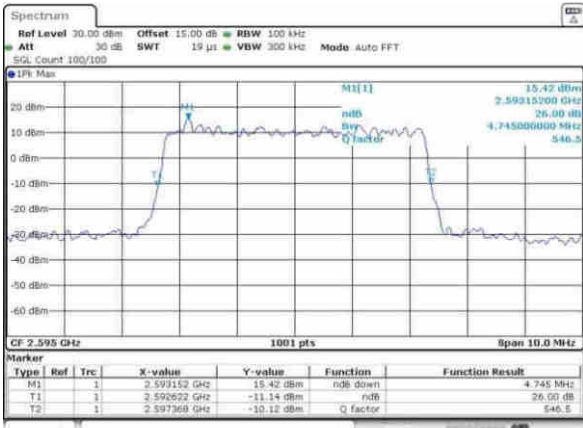

Middle Channel / 5MHz / 64QAM

Date: 30,NOV,2017 13:14:42