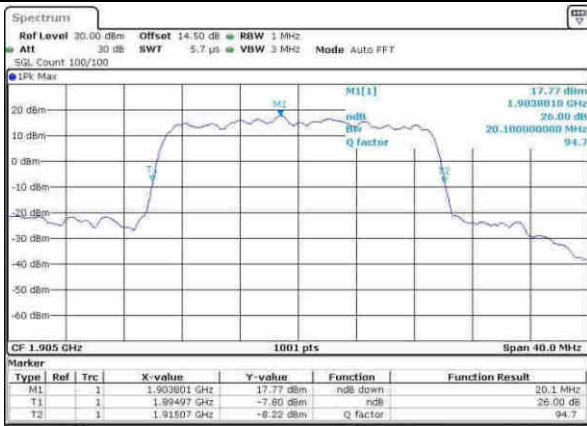

LTE Band 25

Lowest Channel / 20MHz / QPSK

Date: 8.APR.2017 11:53:27

Lowest Channel / 20MHz / 16QAM

Date: 8.APR.2017 11:53:28

Middle Channel / 20MHz / QPSK

Date: 8.APR.2017 11:56:06

Middle Channel / 20MHz / 16QAM

Date: 8.APR.2017 11:56:17

Highest Channel / 20MHz / QPSK

Date: 8.APR.2017 11:58:48

Highest Channel / 20MHz / 16QAM

Date: 8.APR.2017 11:58:58

LTE Band 25

Lowest Channel / 1.4MHz / 64QAM

Date: 30_May_2017 14:24:36