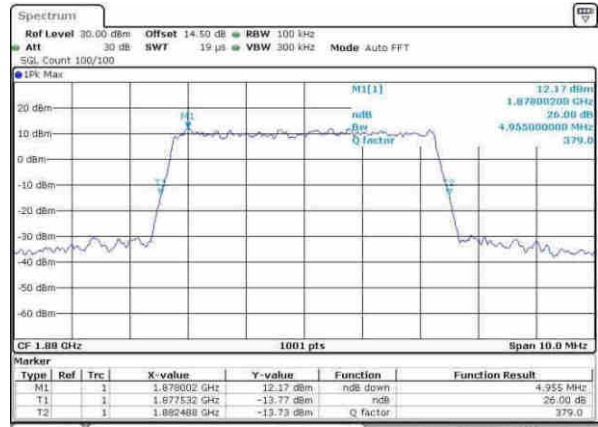

Date: 8.APR.2017 11:08:03

LTE Band 25

Lowest Channel / 5MHz / QPSK

Date: 8.APR.2017 11:15:17

Lowest Channel / 5MHz / 16QAM

Date: 8.APR.2017 11:15:28

Middle Channel / 5MHz / QPSK

Date: 8.APR.2017 11:17:57

Middle Channel / 5MHz / 16QAM

Date: 8.APR.2017 11:18:07

Highest Channel / 5MHz / QPSK

Date: 8.APR.2017 11:20:38

Highest Channel / 5MHz / 16QAM

Date: 8.APR.2017 11:20:46

LTE Band 25

Lowest Channel / 10MHz / QPSK