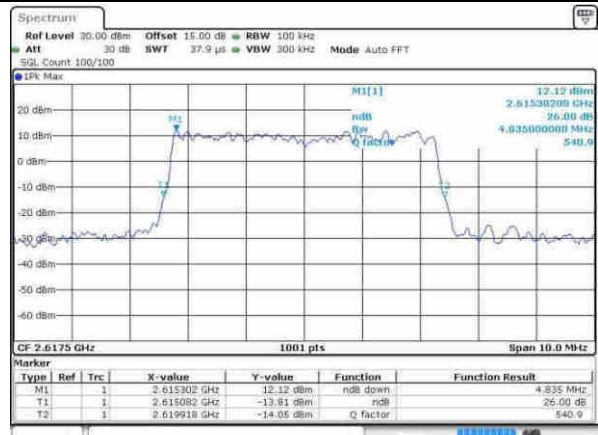

LTE Band 38

Lowest Channel / 5MHz / QPSK

Date: 9 APR 2017 14:47:48

Lowest Channel / 5MHz / 16QAM

Date: 9 APR 2017 14:47:59

Middle Channel / 5MHz / QPSK

Date: 9 APR 2017 14:48:30

Middle Channel / 5MHz / 16QAM

Date: 9 APR 2017 14:48:41

Highest Channel / 5MHz / QPSK

Date: 9 APR 2017 14:49:13

Highest Channel / 5MHz / 16QAM

Date: 9 APR 2017 14:49:23

LTE Band 38

Lowest Channel / 10MHz / QPSK

Date: 9 APR 2017 14:49:55