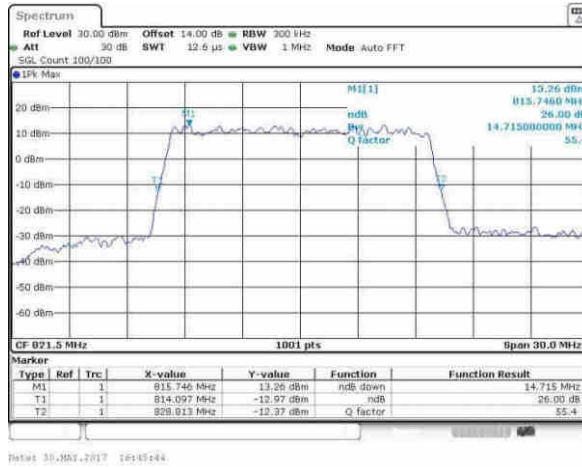

Date: 31.MAY.2017 09:57:11

Middle Channel / 10MHz / 64QAM

Date: 31.MAY.2017 09:58:28

Highest Channel / 5MHz / 64QAM

Date: 31.MAY.2017 09:57:53

Highest Channel / 10MHz / 64QAM

Date: 31.MAY.2017 09:58:58

LTE Band 26

Lowest Channel / 15MHz / 64QAM

Date: 31_May_2017 09:14:06

Middle Channel / 15MHz / 64QAM

Date: 31_May_2017 09:14:12

Highest Channel / 15MHz / 64QAM

Date: 31_May_2017 09:14:51

LTE Band 26

CH26765 / 15MHz / 64QAM