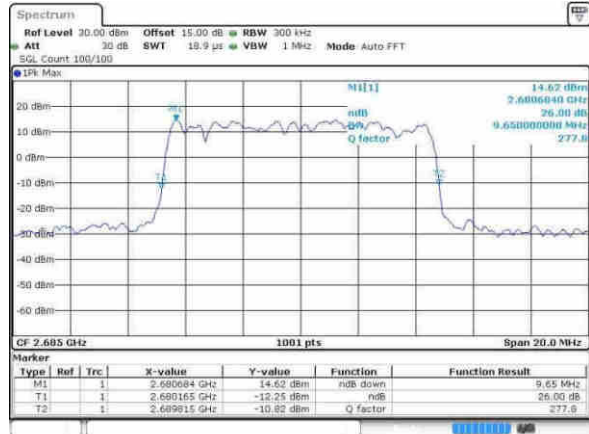

Date: 31.MAY.2013 09:13:59

Middle Channel / 10MHz / 64QAM

Date: 31.MAY.2013 09:13:58

Highest Channel / 5MHz / 64QAM

Date: 31.MAY.2013 09:13:24

Highest Channel / 10MHz / 64QAM

Date: 1.JUN.2013 10:35:06

LTE Band 41