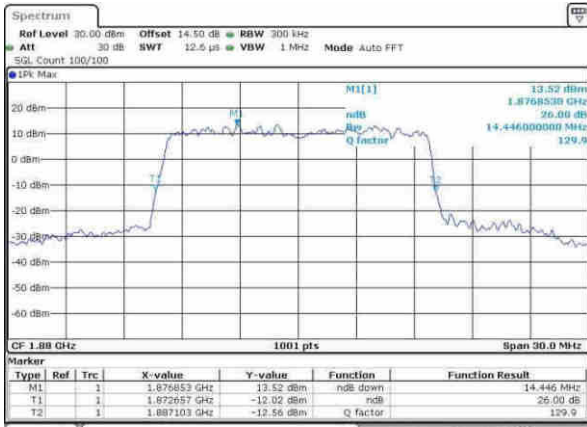

Middle Channel / 15MHz / QPSK

Date: 8.APR.2017 11:43:22