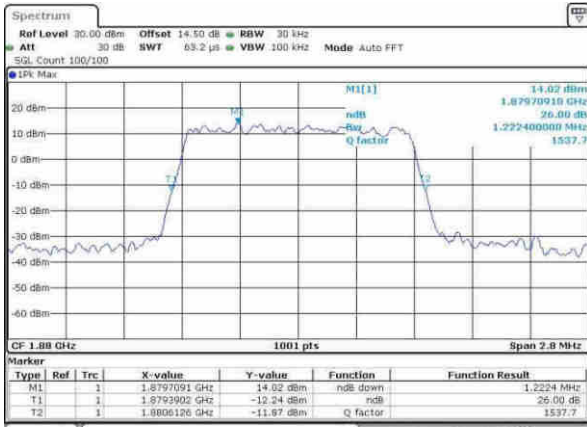

Lowest Channel / 1.4MHz / QPSK

Date: 8.APR.2017 10:36:02

Lowest Channel / 1.4MHz / 16QAM

Date: 8.APR.2017 10:36:13

Middle Channel / 1.4MHz / QPSK

Date: 8.APR.2017 10:52:20

Middle Channel / 1.4MHz / 16QAM

Date: 8.APR.2017 10:52:21

Highest Channel / 1.4MHz / QPSK

Date: 8.APR.2017 10:55:08

Highest Channel / 1.4MHz / 16QAM

Date: 8.APR.2017 10:55:18

LTE Band 25

Lowest Channel / 3MHz / QPSK

Date: 8.APR.2017 11:02:33

Lowest Channel / 3MHz / 16QAM