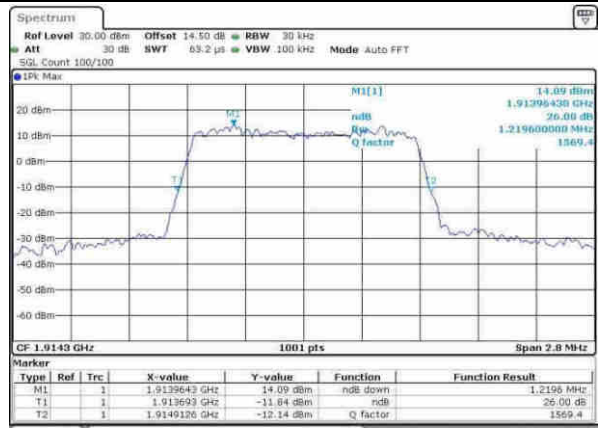

Date: 30.MAY.2017 18:41:07

Middle Channel / 10MHz / 64QAM

Date: 30.MAY.2017 18:44:38

Highest Channel / 5MHz / 64QAM

Date: 30.MAY.2017 18:41:34

Highest Channel / 10MHz / 64QAM

Date: 30.MAY.2017 18:49:24

LTE Band 25

Lowest Channel / 1.4MHz / QPSK

Date: 8.APR.2017 10:36:02

Lowest Channel / 1.4MHz / 16QAM

Date: 8.APR.2017 10:36:13

Middle Channel / 1.4MHz / QPSK

Date: 8.APR.2017 10:52:20

Middle Channel / 1.4MHz / 16QAM

Date: 8.APR.2017 10:52:21

Highest Channel / 1.4MHz / QPSK

Date: 8.APR.2017 10:55:08

Highest Channel / 1.4MHz / 16QAM

Date: 8.APR.2017 10:55:18

LTE Band 25

Lowest Channel / 3MHz / QPSK

Date: 8.APR.2017 11:02:33

Lowest Channel / 3MHz / 16QAM