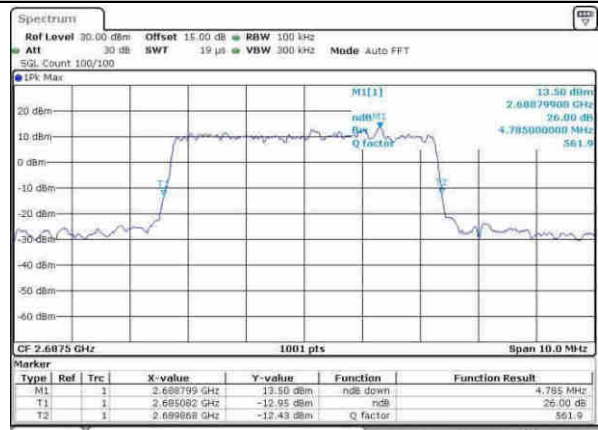

Highest Channel / 5MHz / 16QAM

Date: 14.APR.2017 08:58:48