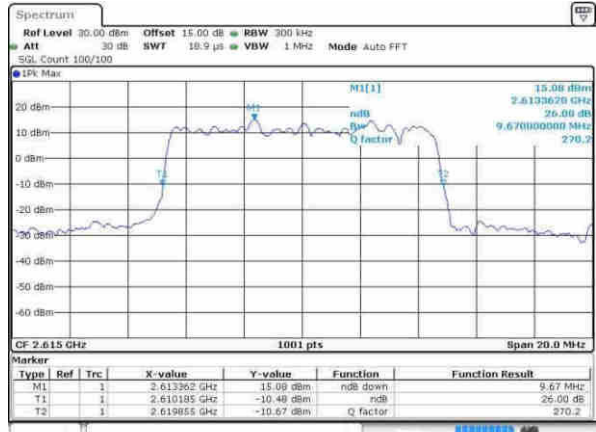

Date: 9 APR 2017 14:48:41

Highest Channel / 5MHz / QPSK

Date: 9 APR 2017 14:49:13

Highest Channel / 5MHz / 16QAM

Date: 9 APR 2017 14:49:23

LTE Band 38

Lowest Channel / 10MHz / QPSK

Date: 9 APR 2017 14:49:55

Lowest Channel / 10MHz / 16QAM

Date: 9 APR 2017 14:50:05

Middle Channel / 10MHz / QPSK

Date: 9 APR 2017 14:50:37

Middle Channel / 10MHz / 16QAM

Date: 9 APR 2017 14:50:48

Highest Channel / 10MHz / QPSK

Date: 9 APR 2017 14:51:19

Highest Channel / 10MHz / 16QAM

Date: 9 APR 2017 14:51:30

LTE Band 38

Lowest Channel / 15MHz / QPSK

Date: 9 APR 2017 14:52:01

Lowest Channel / 15MHz / 16QAM

Date: 9 APR 2017 14:52:12

Middle Channel / 15MHz / QPSK