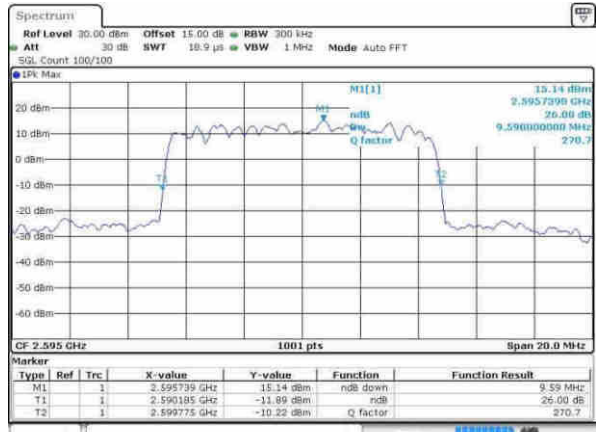

Date: 9 APR 2017 14:48:41

Highest Channel / 5MHz / QPSK

Date: 9 APR 2017 14:49:13

Highest Channel / 5MHz / 16QAM

Date: 9 APR 2017 14:49:23

LTE Band 38

Lowest Channel / 10MHz / QPSK

Date: 9 APR 2017 14:49:55

Lowest Channel / 10MHz / 16QAM

Date: 9 APR 2017 14:50:05

Middle Channel / 10MHz / QPSK

Date: 9 APR 2017 14:50:37

Middle Channel / 10MHz / 16QAM

Date: 9 APR 2017 14:50:48

Highest Channel / 10MHz / QPSK

Date: 9 APR 2017 14:51:19

Highest Channel / 10MHz / 16QAM

Date: 9 APR 2017 14:51:30

LTE Band 38

Lowest Channel / 15MHz / QPSK

Date: 9 APR 2017 14:52:01

Lowest Channel / 15MHz / 16QAM

Date: 9 APR 2017 14:52:12

Middle Channel / 15MHz / QPSK