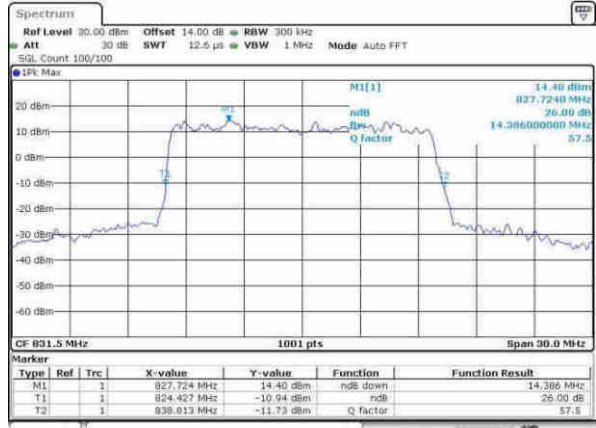

Date: 9-AFR, 2017 17:12:106

Highest Channel / 10MHz / 16QAM

Date: 9-AFR, 2017 17:12:117

LTE Band 26

Lowest Channel / 15MHz / QPSK

Date: 9-AFR,2017 17:21:26

Lowest Channel / 15MHz / 16QAM

Date: 9-AFR,2017 17:21:27