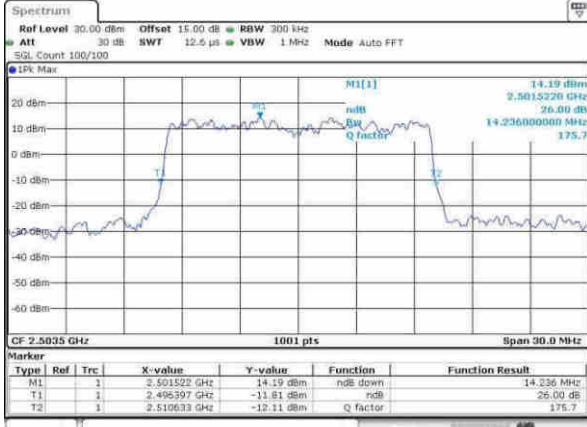

LTE Band 41

Lowest Channel / 15MHz / QPSK

Date: 14.APR.2017 09:02:00