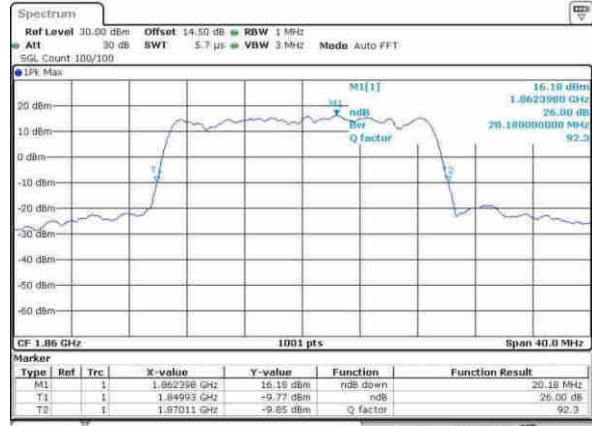

Lowest Channel / 20MHz / 64QAM

Date: 30, MAY, 2017 15:12:47