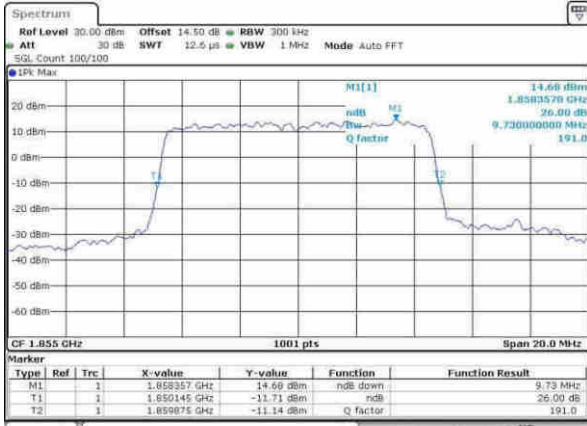

Middle Channel / 5MHz / 16QAM

Date: 8.APR.2017 11:18:07

Highest Channel / 5MHz / QPSK

Date: 8.APR.2017 11:20:38

Highest Channel / 5MHz / 16QAM

Date: 8.APR.2017 11:20:46

LTE Band 25

Lowest Channel / 10MHz / QPSK

Date: 8.APR.2017 11:26:00

Lowest Channel / 10MHz / 16QAM

Date: 8.APR.2017 11:26:11

Middle Channel / 10MHz / QPSK

Date: 8.APR.2017 11:26:25

Middle Channel / 10MHz / 16QAM

Date: 8.APR.2017 11:26:26

Highest Channel / 10MHz / QPSK