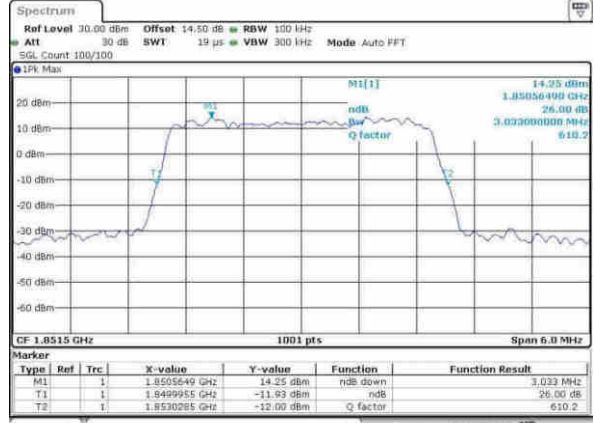

Lowest Channel / 3MHz / 64QAM

Date: 30_May_2017 14:44:03