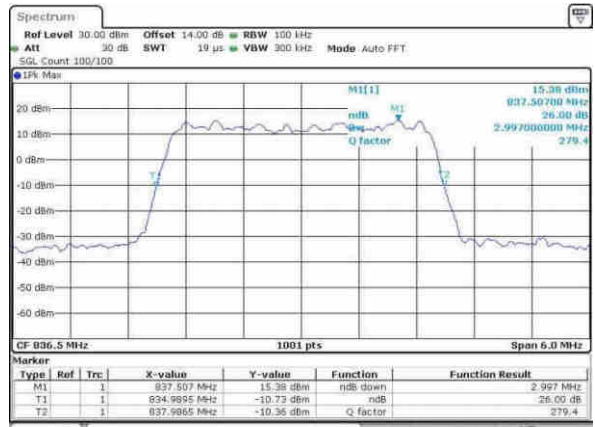

Lowest Channel / 3MHz / 64QAM

Date: 31.MAY.2017 09:40:41

Middle Channel / 1.4MHz / 64QAM

Date: 31.MAY.2017 09:34:54

Middle Channel / 3MHz / 64QAM

Date: 31.MAY.2017 09:46:50

Highest Channel / 1.4MHz / 64QAM

Date: 31.MAY.2017 09:35:23

Highest Channel / 3MHz / 64QAM

Date: 31.MAY.2017 09:46:18

LTE Band 26

Lowest Channel / 5MHz / 64QAM

Date: 31.MAY.2017 09:52:36

Lowest Channel / 10MHz / 64QAM

Date: 31.MAY.2017 09:54:21

Middle Channel / 5MHz / 64QAM