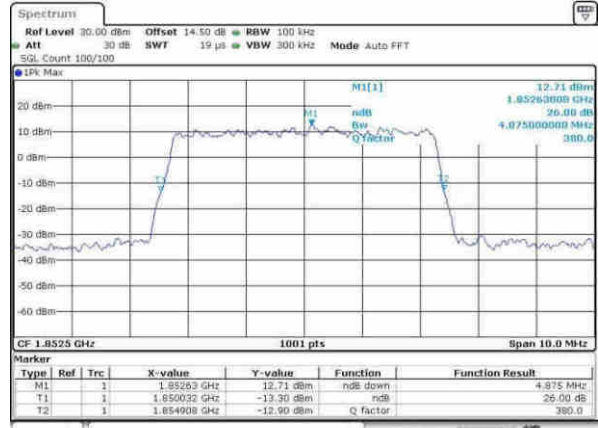

Date: 8.APR.2017 11:08:03

LTE Band 25

Lowest Channel / 5MHz / QPSK

Date: 8.APR.2017 11:15:17

Lowest Channel / 5MHz / 16QAM

Date: 8.APR.2017 11:15:28

Middle Channel / 5MHz / QPSK

Date: 8.APR.2017 11:17:57

Middle Channel / 5MHz / 16QAM

Date: 8.APR.2017 11:18:07

Highest Channel / 5MHz / QPSK

Date: 8.APR.2017 11:20:38

Highest Channel / 5MHz / 16QAM

Date: 8.APR.2017 11:20:46

LTE Band 25

Lowest Channel / 10MHz / QPSK