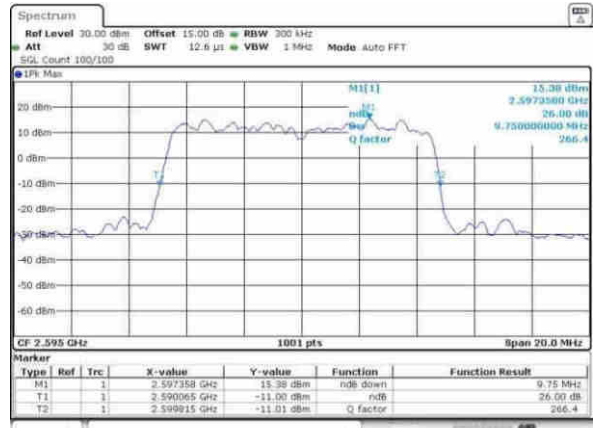

Middle Channel / 10MHz / 64QAM

Date: 30,NOV,2017 13:13:21