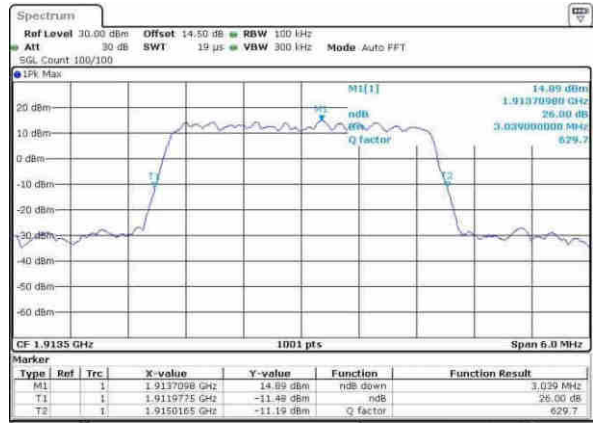

Date: 8.APR.2017 11:56:17

Highest Channel / 20MHz / QPSK

Date: 8.APR.2017 11:58:48

Highest Channel / 20MHz / 16QAM

Date: 8.APR.2017 11:58:58

LTE Band 25

Lowest Channel / 1.4MHz / 64QAM

Date: 30_May_2017 14:24:36

Lowest Channel / 3MHz / 64QAM

Date: 30_May_2017 14:44:03

Middle Channel / 1.4MHz / 64QAM

Date: 30_May_2017 14:25:41

Middle Channel / 3MHz / 64QAM

Date: 30_May_2017 14:26:44

Highest Channel / 1.4MHz / 64QAM

Date: 30_May_2017 14:27:11

Highest Channel / 3MHz / 64QAM

Date: 30_May_2017 14:28:09

LTE Band 25

Lowest Channel / 5MHz / 64QAM

Date: 30.MAY.2017 14:53:05

Lowest Channel / 10MHz / 64QAM

Date: 30.MAY.2017 15:02:15

Middle Channel / 5MHz / 64QAM