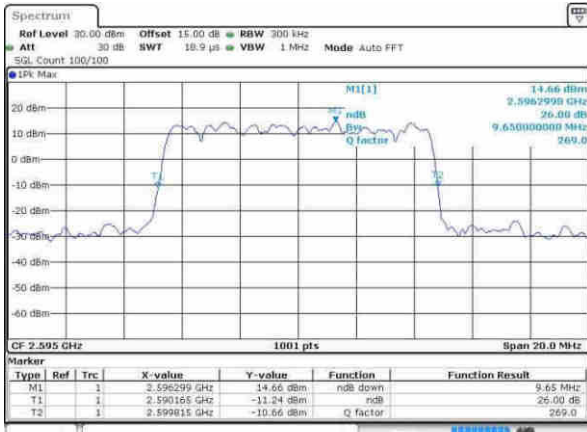

Middle Channel / 10MHz / QPSK

Date: 9 APR 2017 14:50:37