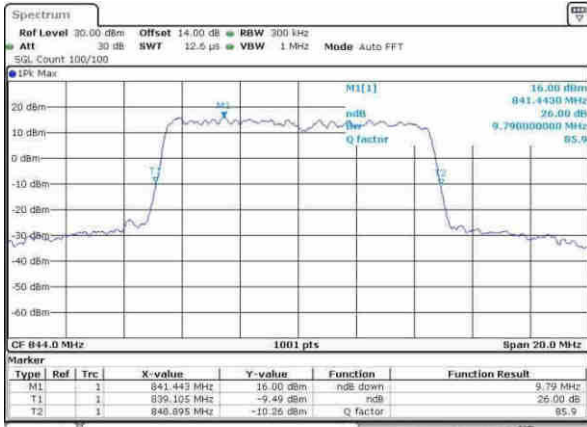

Middle Channel / 5MHz / 16QAM

Date: 9.APR.2017 17:04:16

Highest Channel / 5MHz / QPSK

Date: 9.APR.2017 17:06:48

Highest Channel / 5MHz / 16QAM

Date: 9.APR.2017 17:06:58

LTE Band 26

Lowest Channel / 10MHz / QPSK

Date: 9-AFR, 2017 17:13:106

Lowest Channel / 10MHz / 16QAM

Date: 9-AFR, 2017 17:13:117

Middle Channel / 10MHz / QPSK

Date: 9-AFR, 2017 17:13:127

Middle Channel / 10MHz / 16QAM

Date: 9-AFR, 2017 17:13:137

Highest Channel / 10MHz / QPSK

Date: 9-AFR, 2017 17:12:106

Highest Channel / 10MHz / 16QAM

Date: 9-AFR, 2017 17:12:117

LTE Band 26

Lowest Channel / 15MHz / QPSK

Date: 9-AFR,2017 17:21:26

Lowest Channel / 15MHz / 16QAM

Date: 9-AFR,2017 17:21:27