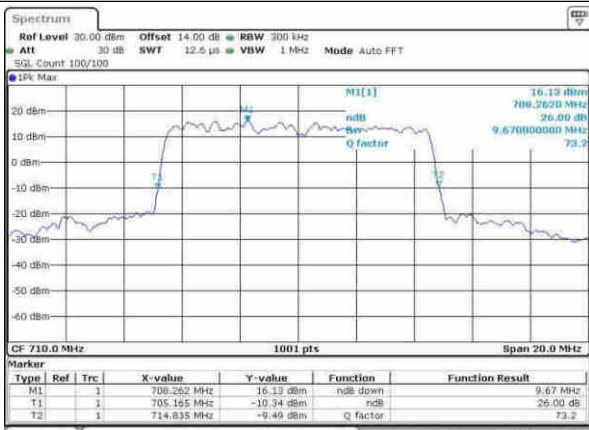

Middle Channel / 10MHz / QPSK

Date: 3,MAY,2017 00:19:48