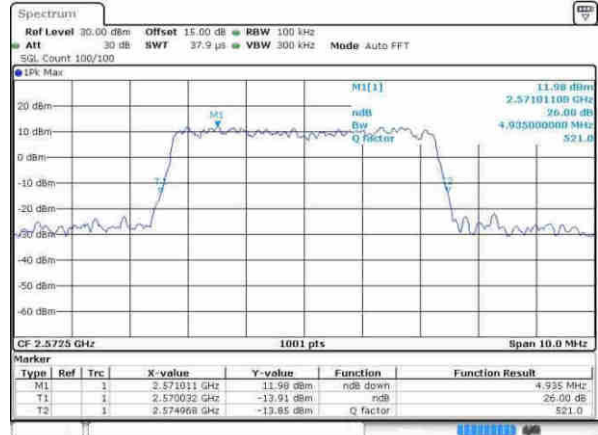

Lowest Channel / 5MHz / 16QAM

Date: 9 APR 2017 14:47:59