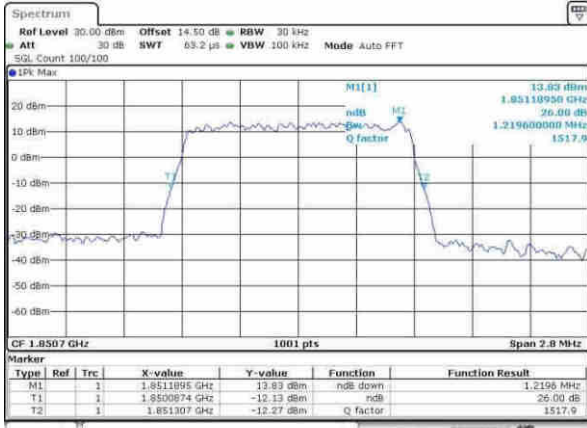

LTE Band 25

Lowest Channel / 1.4MHz / QPSK

Date: 8.APR.2017 10:36:02