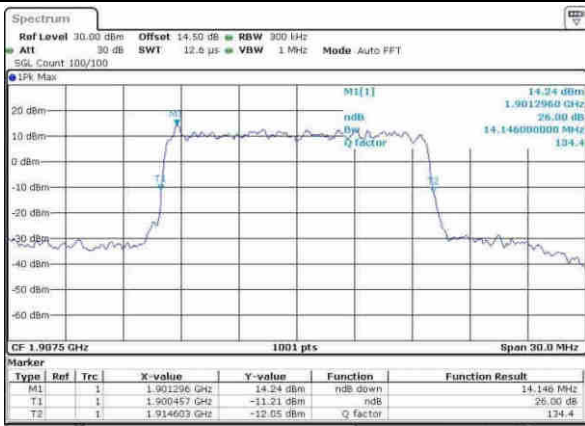

Date: 30.MAY.2017 14:57:43

Middle Channel / 10MHz / 64QAM

Date: 30.MAY.2017 15:05:45

Highest Channel / 5MHz / 64QAM

Date: 30.MAY.2017 14:58:13

Highest Channel / 10MHz / 64QAM

Date: 30.MAY.2017 15:06:16

LTE Band 25

Lowest Channel / 15MHz / 64QAM

Date: 30, MAY, 2017 15:12:17

Lowest Channel / 20MHz / 64QAM

Date: 30, MAY, 2017 15:12:47

Middle Channel / 15MHz / 64QAM

Date: 30, MAY, 2017 15:16:42

Middle Channel / 20MHz / 64QAM

Date: 30, MAY, 2017 15:26:25

Highest Channel / 15MHz / 64QAM

Date: 30, MAY, 2017 15:17:16

Highest Channel / 20MHz / 64QAM

Date: 30, MAY, 2017 15:28:24

LTE Band 26

Lowest Channel / 1.4MHz / QPSK

Lowest Channel / 1.4MHz / 16QAM