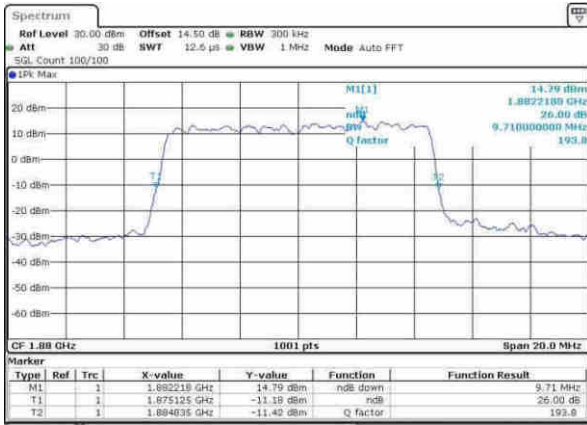

Middle Channel / 10MHz / QPSK

Date: 8.APR.2017 11:26:25