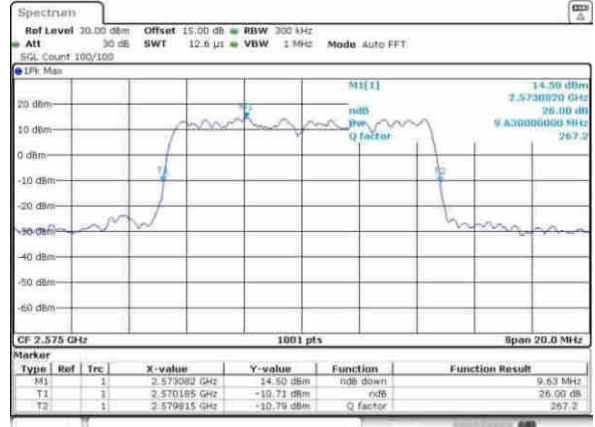

Highest Channel / 20MHz / QPSK

Date: 9 APR 2017 14:55:33

Highest Channel / 20MHz / 16QAM

Date: 9 APR 2017 14:55:44

LTE Band 38

Lowest Channel / 5MHz / 64QAM

Date: 30,NOV,2017 13:01:25

Lowest Channel / 10MHz / 64QAM