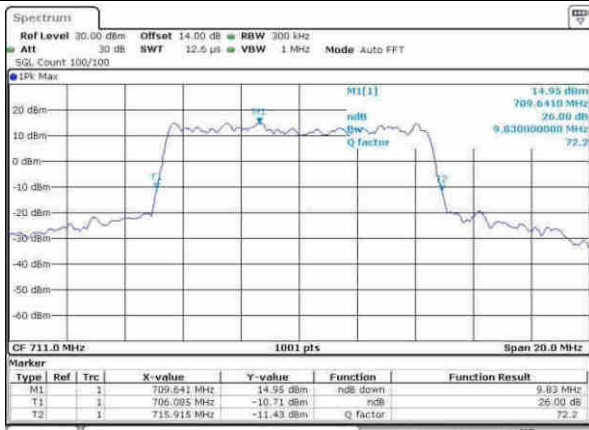

Date: 2,MAY,2017 00:20:28

Highest Channel / 5MHz / QPSK

Date: 2,MAY,2017 00:05:18

Highest Channel / 5MHz / 16QAM

Date: 2,MAY,2017 00:05:21

LTE Band 17

Lowest Channel / 10MHz / QPSK

Date: 3,MAY,2017 00:12:33

Lowest Channel / 10MHz / 16QAM

Date: 3,MAY,2017 00:12:44

Middle Channel / 10MHz / QPSK

Date: 3,MAY,2017 00:19:48

Middle Channel / 10MHz / 16QAM

Date: 3,MAY,2017 00:19:58

Highest Channel / 10MHz / QPSK

Date: 3,MAY,2017 00:22:24

Highest Channel / 10MHz / 16QAM

Date: 3,MAY,2017 00:22:34

LTE Band 17

Lowest Channel / 5MHz / 64QAM

Date: 30.MAY.2017 18:37:46

Lowest Channel / 10MHz / 64QAM

Date: 30.MAY.2017 18:44:17

Middle Channel / 5MHz / 64QAM