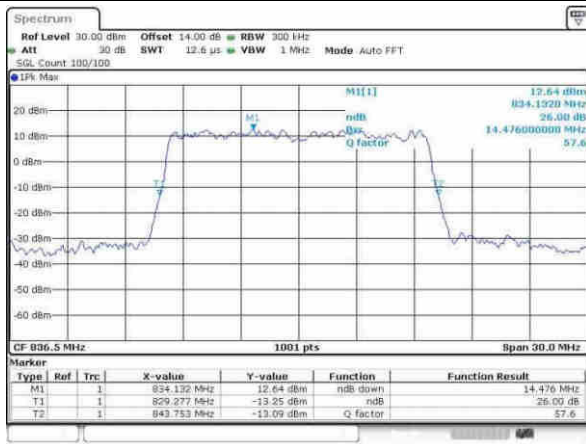

Middle Channel / 15MHz / 64QAM

Date: 31_May_2017 09:14:12