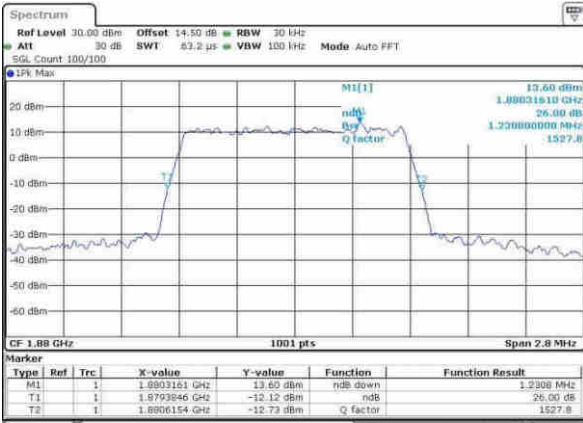

Date: 8.APR.2017 11:56:17

Highest Channel / 20MHz / QPSK

Date: 8.APR.2017 11:58:48

Highest Channel / 20MHz / 16QAM

Date: 8.APR.2017 11:58:58

LTE Band 25

Lowest Channel / 1.4MHz / 64QAM

Date: 30_May_2017 14:24:36

Lowest Channel / 3MHz / 64QAM

Date: 30_May_2017 14:44:03

Middle Channel / 1.4MHz / 64QAM

Date: 30_May_2017 14:25:41

Middle Channel / 3MHz / 64QAM

Date: 30_May_2017 14:26:44

Highest Channel / 1.4MHz / 64QAM

Date: 30_May_2017 14:27:11