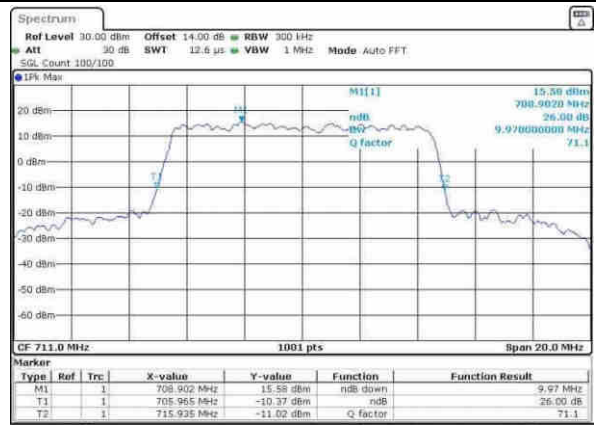

Highest Channel / 10MHz / 16QAM

Date: 3,MAY,2017 00:22:34

LTE Band 17

Lowest Channel / 5MHz / 64QAM

Date: 30.MAY.2017 18:37:46

Lowest Channel / 10MHz / 64QAM

Date: 30.MAY.2017 18:44:17

Middle Channel / 5MHz / 64QAM

Date: 30.MAY.2017 18:41:07

Middle Channel / 10MHz / 64QAM

Date: 30.MAY.2017 18:44:38

Highest Channel / 5MHz / 64QAM

Date: 30.MAY.2017 18:41:34

Highest Channel / 10MHz / 64QAM

Date: 30.MAY.2017 18:49:24

LTE Band 25

Lowest Channel / 1.4MHz / QPSK

Date: 8.APR.2017 10:36:02

Lowest Channel / 1.4MHz / 16QAM

Date: 8.APR.2017 10:36:13

Middle Channel / 1.4MHz / QPSK

Date: 8.APR.2017 10:52:20

Middle Channel / 1.4MHz / 16QAM

Date: 8.APR.2017 10:52:21

Highest Channel / 1.4MHz / QPSK

Date: 8.APR.2017 10:55:08

Highest Channel / 1.4MHz / 16QAM

Date: 8.APR.2017 10:55:18

LTE Band 25

Lowest Channel / 3MHz / QPSK

Date: 8.APR.2017 11:02:33

Lowest Channel / 3MHz / 16QAM