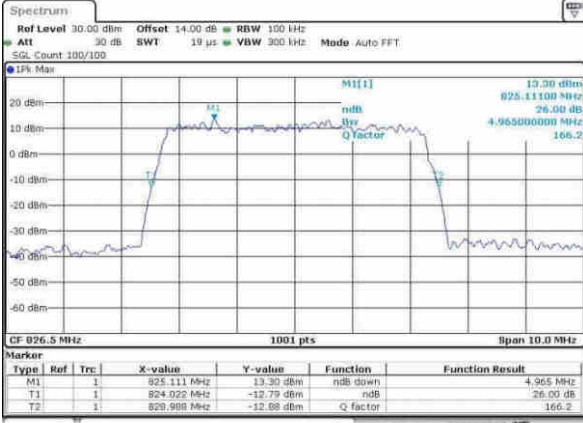

Lowest Channel / 3MHz / 64QAM

Date: 31.MAY.2017 09:40:41

Middle Channel / 1.4MHz / 64QAM

Date: 31.MAY.2017 09:34:54

Middle Channel / 3MHz / 64QAM

Date: 31.MAY.2017 09:46:50

Highest Channel / 1.4MHz / 64QAM

Date: 31.MAY.2017 09:35:23

Highest Channel / 3MHz / 64QAM

Date: 31.MAY.2017 09:46:18

LTE Band 26

Lowest Channel / 5MHz / 64QAM

Date: 31.MAY.2017 09:52:36

Lowest Channel / 10MHz / 64QAM

Date: 31.MAY.2017 09:54:21

Middle Channel / 5MHz / 64QAM

Date: 31.MAY.2017 09:57:11

Middle Channel / 10MHz / 64QAM

Date: 31.MAY.2017 09:58:28

Highest Channel / 5MHz / 64QAM

Date: 31.MAY.2017 09:57:53

Highest Channel / 10MHz / 64QAM

Date: 31.MAY.2017 09:58:58

LTE Band 26