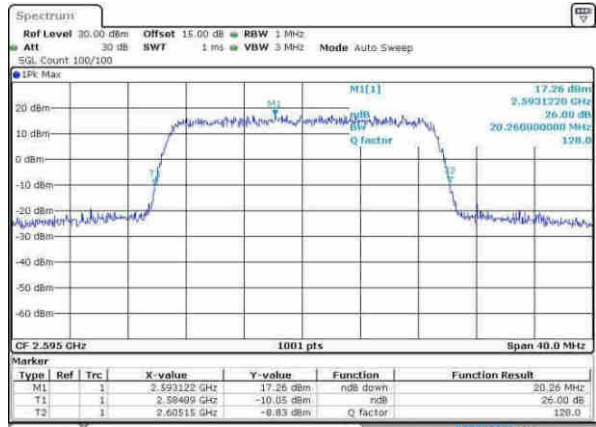

Lowest Channel / 20MHz / QPSK

Date: 9 APR 2017 14:54:08

Lowest Channel / 20MHz / 16QAM

Date: 9 APR 2017 14:54:19

Middle Channel / 20MHz / QPSK

Date: 9 APR 2017 14:54:51

Middle Channel / 20MHz / 16QAM

Date: 9 APR 2017 14:55:01

Highest Channel / 20MHz / QPSK

Date: 9 APR 2017 14:55:33

Highest Channel / 20MHz / 16QAM

Date: 9 APR 2017 14:55:44

LTE Band 38

Lowest Channel / 5MHz / 64QAM

Date: 30,NOV,2017 13:01:25

Lowest Channel / 10MHz / 64QAM