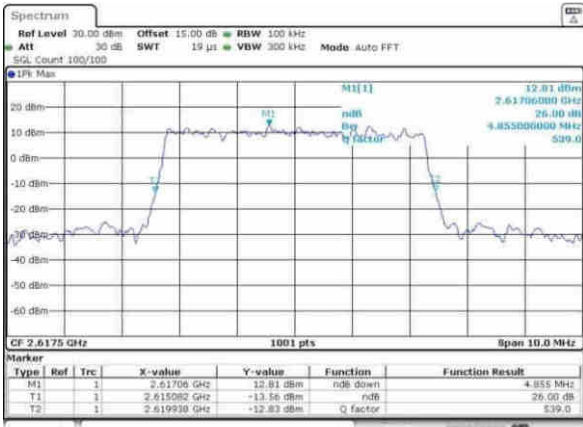

Highest Channel / 20MHz / QPSK

Date: 9 APR 2017 14:55:33

Highest Channel / 20MHz / 16QAM

Date: 9 APR 2017 14:55:44

LTE Band 38

Lowest Channel / 5MHz / 64QAM

Date: 30,NOV,2017 13:01:25

Lowest Channel / 10MHz / 64QAM

Date: 30,NOV,2017 13:17:25

Middle Channel / 5MHz / 64QAM

Date: 30,NOV,2017 13:14:42

Middle Channel / 10MHz / 64QAM

Date: 30,NOV,2017 13:13:21

Highest Channel / 5MHz / 64QAM

Date: 30,NOV,2017 13:15:11

Highest Channel / 10MHz / 64QAM