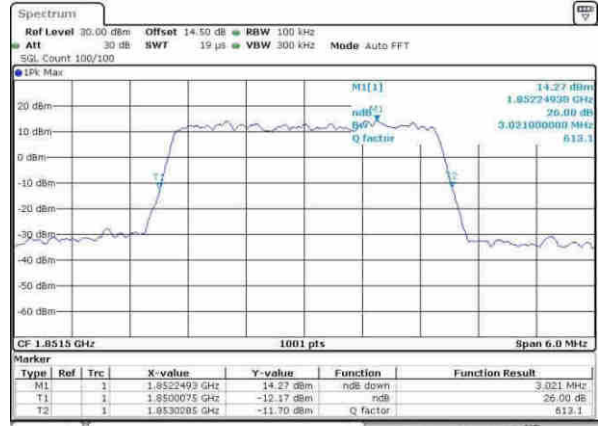

Highest Channel / 1.4MHz / QPSK

Date: 8.APR.2017 10:55:08

Highest Channel / 1.4MHz / 16QAM

Date: 8.APR.2017 10:55:18

LTE Band 25

Lowest Channel / 3MHz / QPSK

Date: 8.APR.2017 11:02:33

Lowest Channel / 3MHz / 16QAM