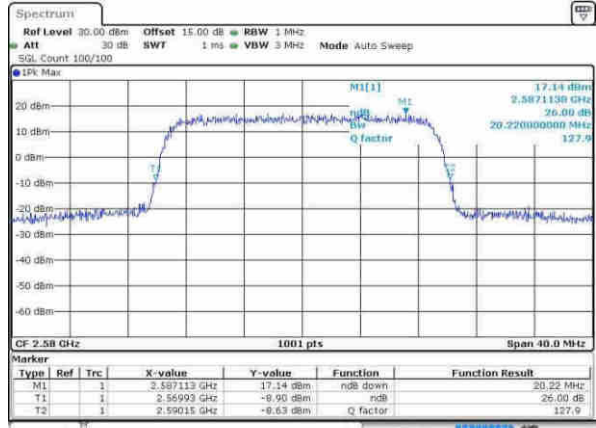

Lowest Channel / 20MHz / 16QAM

Date: 9 APR 2017 14:54:19