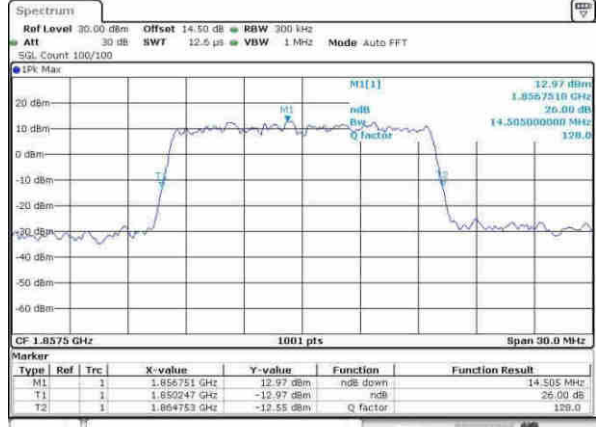

Date: 8.APR.2017 11:33:19

Highest Channel / 10MHz / 16QAM

Date: 8.APR.2017 11:33:20

LTE Band 25

Lowest Channel / 15MHz / QPSK

Date: 8.APR.2017 11:40:53

Lowest Channel / 15MHz / 16QAM

Date: 8.APR.2017 11:40:53