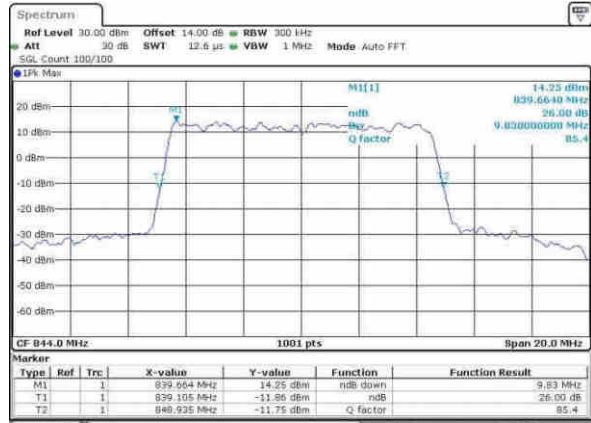

Highest Channel / 3MHz / 64QAM

Date: 31.MAY.2017 09:46:18

LTE Band 26

Lowest Channel / 5MHz / 64QAM

Date: 31.MAY.2017 09:52:36

Lowest Channel / 10MHz / 64QAM

Date: 31.MAY.2017 09:54:21

Middle Channel / 5MHz / 64QAM

Date: 31.MAY.2017 09:57:11

Middle Channel / 10MHz / 64QAM

Date: 31.MAY.2017 09:58:28

Highest Channel / 5MHz / 64QAM

Date: 31.MAY.2017 09:57:53

Highest Channel / 10MHz / 64QAM

Date: 31.MAY.2017 09:58:58

LTE Band 26