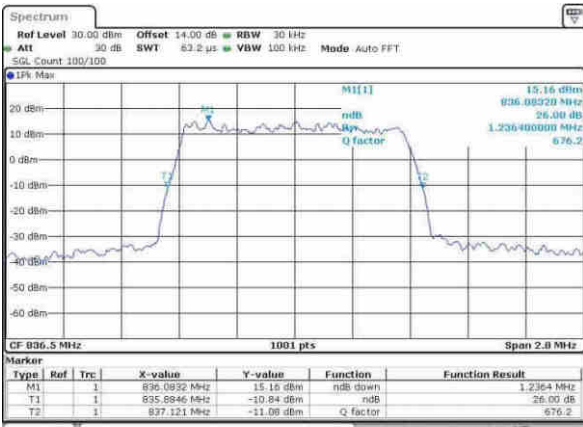

Middle Channel / 1.4MHz / 64QAM

Date: 31.MAY.2017 09:34:54