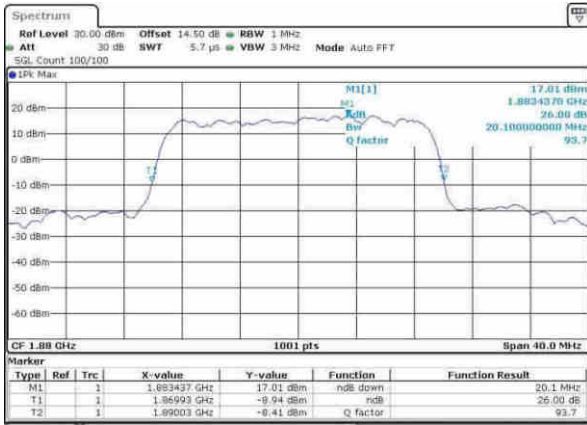

LTE Band 25

Lowest Channel / 20MHz / QPSK

Date: 8.APR.2017 11:53:27

Lowest Channel / 20MHz / 16QAM

Date: 8.APR.2017 11:53:28

Middle Channel / 20MHz / QPSK

Date: 8.APR.2017 11:56:06

Middle Channel / 20MHz / 16QAM

Date: 8.APR.2017 11:56:17

Highest Channel / 20MHz / QPSK

Date: 8.APR.2017 11:58:48

Highest Channel / 20MHz / 16QAM

Date: 8.APR.2017 11:58:58

LTE Band 25

Lowest Channel / 1.4MHz / 64QAM

Date: 30_May_2017 14:24:36