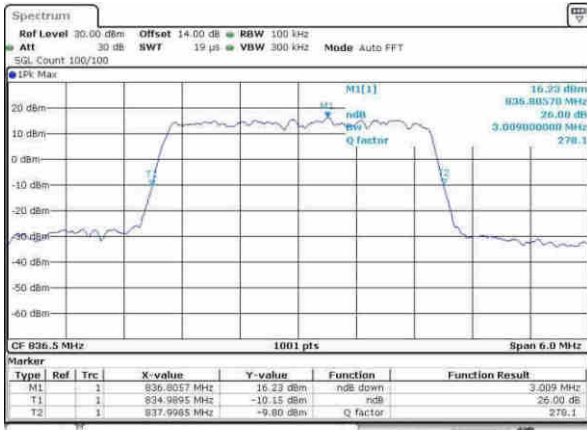

Middle Channel / 3MHz / QPSK

Date: 9.APR.2017 16:46:55