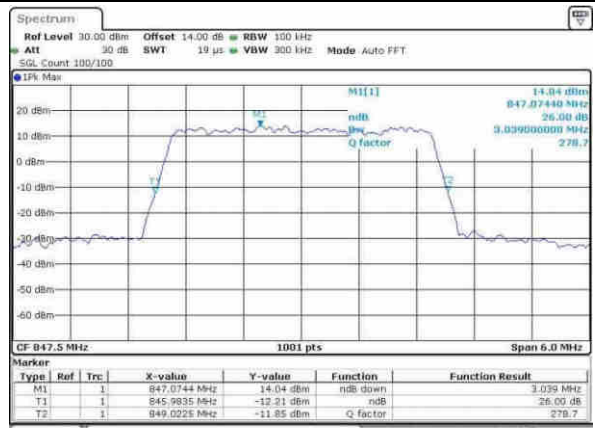

Lowest Channel / 3MHz / 64QAM

Date: 31.MAY.2017 09:40:41

Middle Channel / 1.4MHz / 64QAM

Date: 31.MAY.2017 09:34:54

Middle Channel / 3MHz / 64QAM

Date: 31.MAY.2017 09:46:50

Highest Channel / 1.4MHz / 64QAM

Date: 31.MAY.2017 09:35:23

Highest Channel / 3MHz / 64QAM

Date: 31.MAY.2017 09:46:18

LTE Band 26

Lowest Channel / 5MHz / 64QAM

Date: 31.MAY.2017 09:52:36

Lowest Channel / 10MHz / 64QAM

Date: 31.MAY.2017 09:54:21

Middle Channel / 5MHz / 64QAM