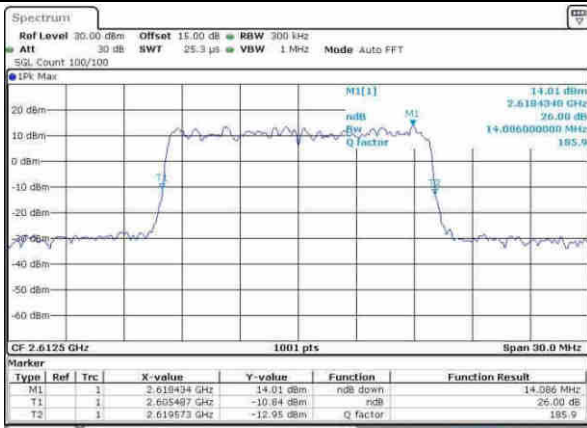

Highest Channel / 10MHz / 16QAM

Date: 9 APR 2017 14:51:30

LTE Band 38

Lowest Channel / 15MHz / QPSK

Date: 9 APR 2017 14:52:01

Lowest Channel / 15MHz / 16QAM

Date: 9 APR 2017 14:52:12

Middle Channel / 15MHz / QPSK

Date: 9 APR 2017 14:52:44

Middle Channel / 15MHz / 16QAM

Date: 9 APR 2017 14:52:54

Highest Channel / 15MHz / QPSK

Date: 9 APR 2017 14:53:26

Highest Channel / 15MHz / 16QAM

Date: 9 APR 2017 14:53:37

LTE Band 38