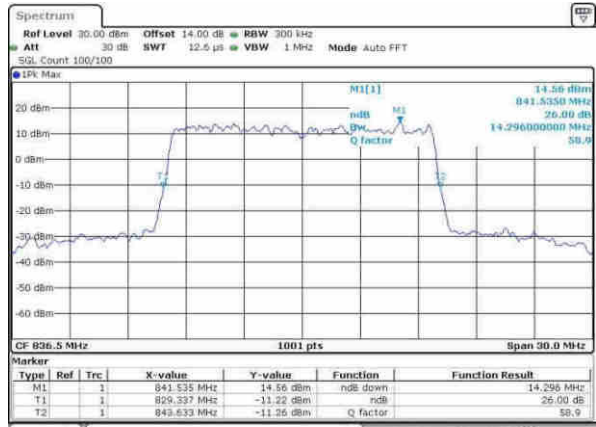

Middle Channel / 15MHz / 16QAM

Date: 9-AFR,2017 17:28:28