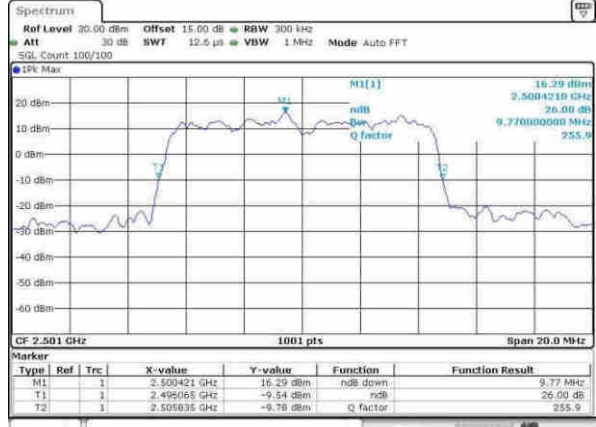

Date: 14.APR.2017 08:58:38

Highest Channel / 5MHz / 16QAM

Date: 14.APR.2017 08:58:48

LTE Band 41

Lowest Channel / 10MHz / QPSK

Date: 14.APR.2017 08:59:20

Lowest Channel / 10MHz / 16QAM

Date: 14.APR.2017 08:59:33