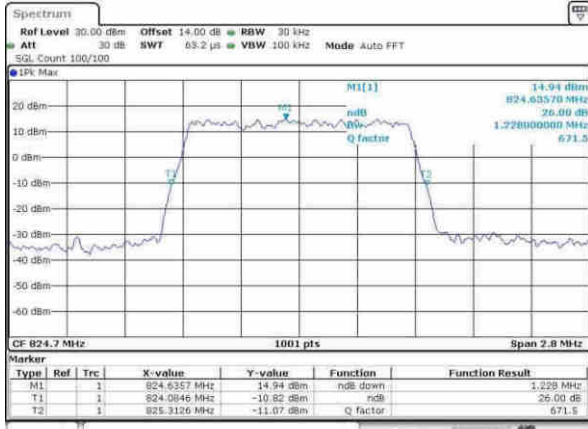

Date: 30, MAY, 2017 15:26:25

Highest Channel / 15MHz / 64QAM

Date: 30, MAY, 2017 15:17:16

Highest Channel / 20MHz / 64QAM

Date: 30, MAY, 2017 15:28:24

LTE Band 26

Lowest Channel / 1.4MHz / QPSK

Lowest Channel / 1.4MHz / 16QAM

Middle Channel / 1.4MHz / QPSK

Middle Channel / 1.4MHz / 16QAM

Highest Channel / 1.4MHz / QPSK

Highest Channel / 1.4MHz / 16QAM

LTE Band 26

Lowest Channel / 3MHz / QPSK

Date: 9.APR.2017 16:39:22

Lowest Channel / 3MHz / 16QAM