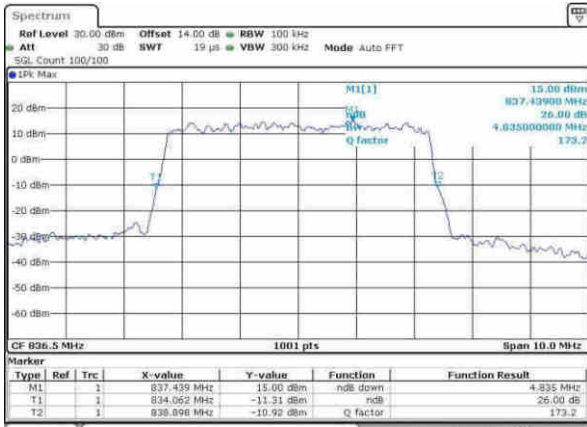

Date: 9.APR.2017 16:48:33

LTE Band 26

Lowest Channel / 5MHz / QPSK

Date: 9.APR.2017 16:56:44

Lowest Channel / 5MHz / 16QAM

Date: 9.APR.2017 16:56:55

Middle Channel / 5MHz / QPSK

Date: 9.APR.2017 17:04:06

Middle Channel / 5MHz / 16QAM

Date: 9.APR.2017 17:04:16

Highest Channel / 5MHz / QPSK

Date: 9.APR.2017 17:06:48

Highest Channel / 5MHz / 16QAM

Date: 9.APR.2017 17:06:58

LTE Band 26

Lowest Channel / 10MHz / QPSK