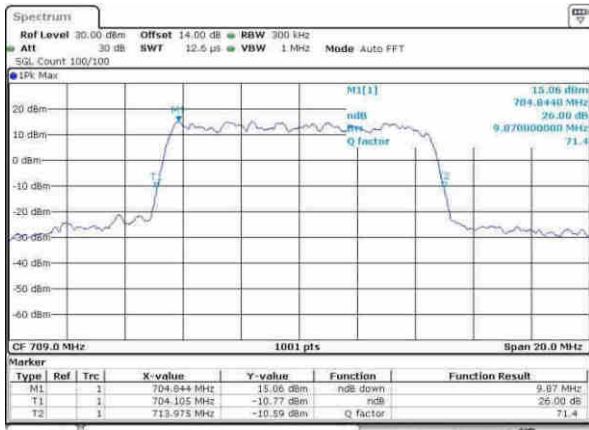

Lowest Channel / 10MHz / 16QAM

Date: 3,MAY,2017 00:12:44