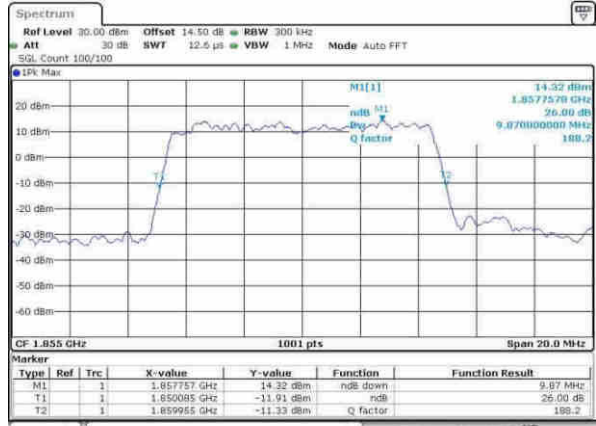

Middle Channel / 5MHz / 16QAM

Date: 8.APR.2017 11:18:07

Highest Channel / 5MHz / QPSK

Date: 8.APR.2017 11:20:38

Highest Channel / 5MHz / 16QAM

Date: 8.APR.2017 11:20:46

LTE Band 25

Lowest Channel / 10MHz / QPSK

Date: 8.APR.2017 11:26:00

Lowest Channel / 10MHz / 16QAM

Date: 8.APR.2017 11:26:11

Middle Channel / 10MHz / QPSK

Date: 8.APR.2017 11:26:25

Middle Channel / 10MHz / 16QAM

Date: 8.APR.2017 11:26:26

Highest Channel / 10MHz / QPSK