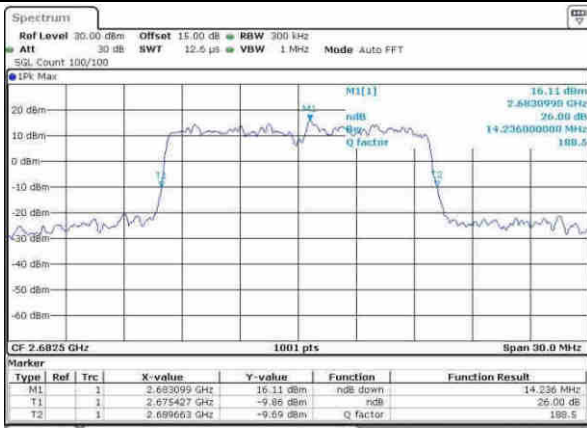

LTE Band 41

Lowest Channel / 15MHz / QPSK

Date: 14.APR.2017 09:02:00

Lowest Channel / 15MHz / 16QAM

Date: 14.APR.2017 09:02:11

Middle Channel / 15MHz / QPSK

Date: 14.APR.2017 09:02:43

Middle Channel / 15MHz / 16QAM

Date: 14.APR.2017 09:02:53

Highest Channel / 15MHz / QPSK

Date: 14.APR.2017 09:03:25

Highest Channel / 15MHz / 16QAM

Date: 14.APR.2017 09:03:36

LTE Band 41

Lowest Channel / 20MHz / QPSK

Date: 11.APR.2017 09:04:08