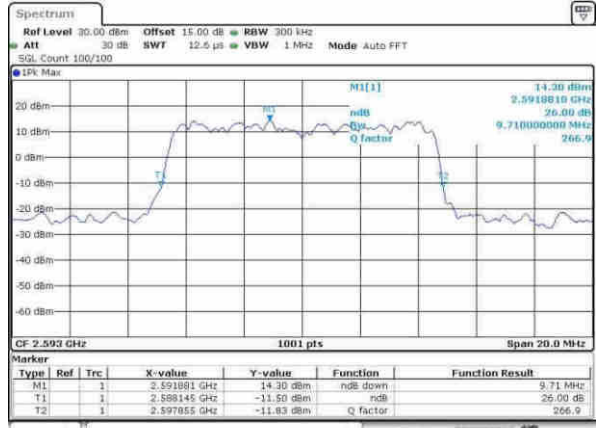

Middle Channel / 10MHz / 16QAM

Date: 14.APR.2017 09:05:13