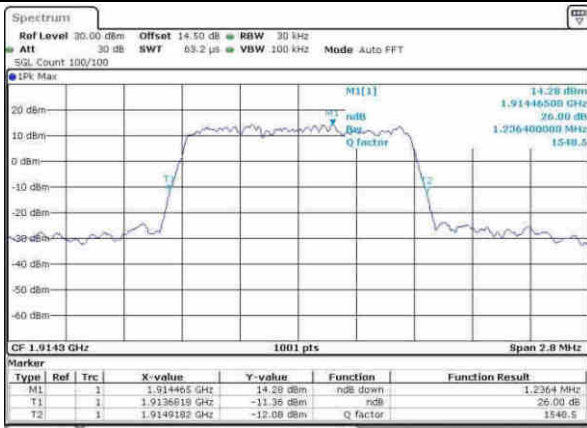

Date: 30.MAY.2017 18:41:07

Middle Channel / 10MHz / 64QAM

Date: 30.MAY.2017 18:44:38

Highest Channel / 5MHz / 64QAM

Date: 30.MAY.2017 18:41:34

Highest Channel / 10MHz / 64QAM

Date: 30.MAY.2017 18:49:24

LTE Band 25

Lowest Channel / 1.4MHz / QPSK

Date: 8.APR.2017 10:36:02

Lowest Channel / 1.4MHz / 16QAM

Date: 8.APR.2017 10:36:13

Middle Channel / 1.4MHz / QPSK

Date: 8.APR.2017 10:52:20

Middle Channel / 1.4MHz / 16QAM

Date: 8.APR.2017 10:52:21

Highest Channel / 1.4MHz / QPSK

Date: 8.APR.2017 10:55:08

Highest Channel / 1.4MHz / 16QAM

Date: 8.APR.2017 10:55:18

LTE Band 25

Lowest Channel / 3MHz / QPSK

Date: 8.APR.2017 11:02:33

Lowest Channel / 3MHz / 16QAM