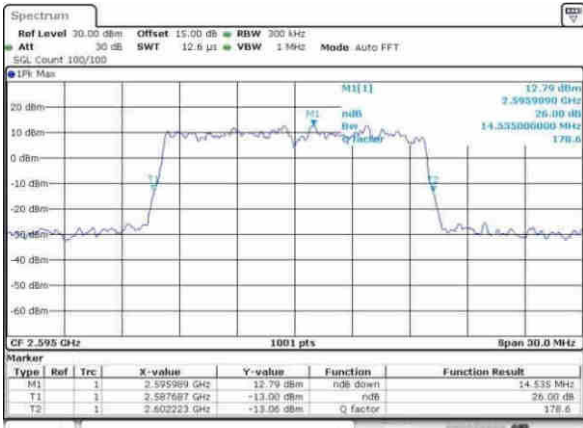

Date: 30,NOV,2017 13:13:00

LTE Band 38

Lowest Channel / 15MHz / 64QAM

Date: 31-Nov-2017 08:12:18

Lowest Channel / 20MHz / 64QAM

Date: 31-Nov-2017 08:12:55

Middle Channel / 15MHz / 64QAM

Date: 31-Nov-2017 08:16:21

Middle Channel / 20MHz / 64QAM

Date: 31-Nov-2017 08:16:48

Highest Channel / 15MHz / 64QAM

Date: 31-Nov-2017 08:17:13

Highest Channel / 20MHz / 64QAM

Date: 31-Nov-2017 08:12:100

LTE Band 41

Lowest Channel / 5MHz / QPSK