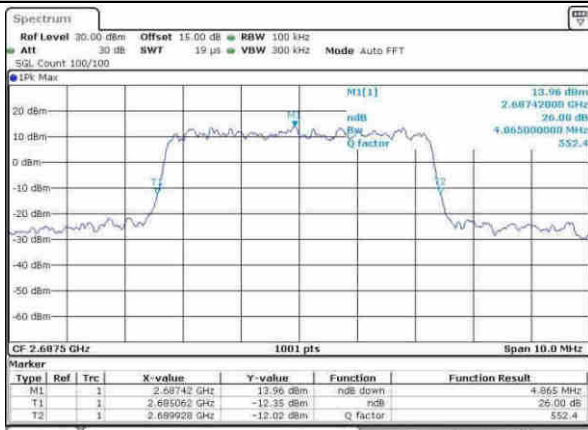

Middle Channel / 20MHz / 64QAM

Date: 31-Nov-2017 08:16:48

Highest Channel / 15MHz / 64QAM

Date: 31-Nov-2017 08:17:13

Highest Channel / 20MHz / 64QAM

Date: 31-Nov-2017 08:12:100

LTE Band 41

Lowest Channel / 5MHz / QPSK

Date: 14.APR.2017 08:57:15

Lowest Channel / 5MHz / 16QAM

Date: 14.APR.2017 08:57:22

Middle Channel / 5MHz / QPSK

Date: 14.APR.2017 08:57:05

Middle Channel / 5MHz / 16QAM

Date: 14.APR.2017 08:58:06

Highest Channel / 5MHz / QPSK

Date: 14.APR.2017 08:58:38

Highest Channel / 5MHz / 16QAM

Date: 14.APR.2017 08:58:48

LTE Band 41

Lowest Channel / 10MHz / QPSK

Date: 14.APR.2017 08:59:20

Lowest Channel / 10MHz / 16QAM

Date: 14.APR.2017 08:59:33