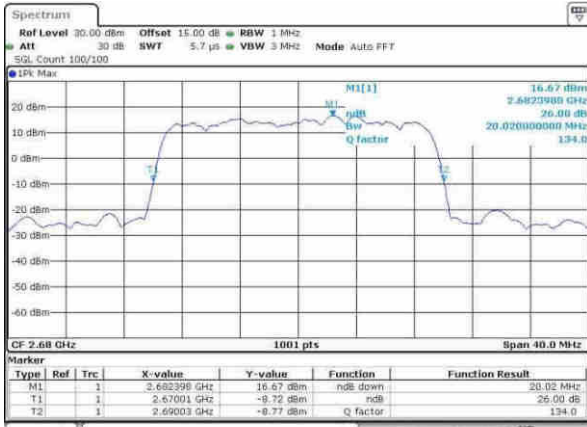

Date: 14.APR.2017 09:02:53

Highest Channel / 15MHz / QPSK

Date: 14.APR.2017 09:03:25

Highest Channel / 15MHz / 16QAM

Date: 14.APR.2017 09:03:36

LTE Band 41

Lowest Channel / 20MHz / QPSK

Date: 11.APR.2017 09:04:08

Lowest Channel / 20MHz / 16QAM

Date: 11.APR.2017 09:04:19

Middle Channel / 20MHz / QPSK

Date: 11.APR.2017 09:05:00

Middle Channel / 20MHz / 16QAM

Date: 11.APR.2017 09:05:01

Highest Channel / 20MHz / QPSK

Date: 11.APR.2017 09:05:24