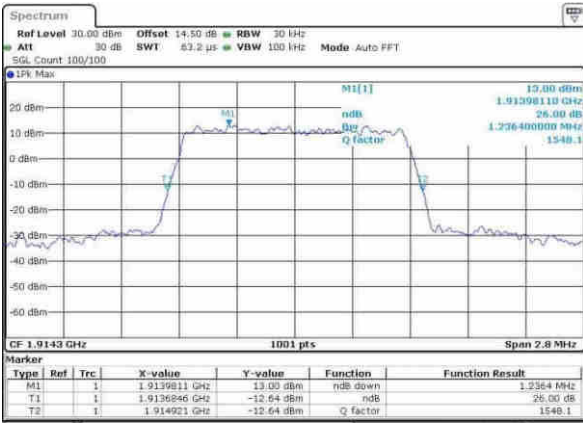

Date: 8.APR.2017 11:56:17

Highest Channel / 20MHz / QPSK

Date: 8.APR.2017 11:58:48

Highest Channel / 20MHz / 16QAM

Date: 8.APR.2017 11:58:58

LTE Band 25

Lowest Channel / 1.4MHz / 64QAM

Date: 30_May_2017 14:24:36

Lowest Channel / 3MHz / 64QAM

Date: 30_May_2017 14:44:03

Middle Channel / 1.4MHz / 64QAM

Date: 30_May_2017 14:25:41

Middle Channel / 3MHz / 64QAM

Date: 30_May_2017 14:26:44

Highest Channel / 1.4MHz / 64QAM

Date: 30_May_2017 14:27:11

Highest Channel / 3MHz / 64QAM

Date: 30_May_2017 14:28:09

LTE Band 25

Lowest Channel / 5MHz / 64QAM

Date: 30.MAY.2017 14:53:05

Lowest Channel / 10MHz / 64QAM

Date: 30.MAY.2017 15:02:15

Middle Channel / 5MHz / 64QAM