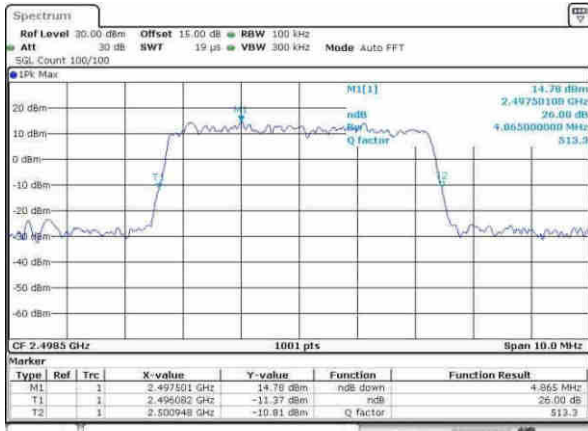

Middle Channel / 20MHz / 64QAM

Date: 31-Nov-2017 08:16:48

Highest Channel / 15MHz / 64QAM

Date: 31-Nov-2017 08:17:13

Highest Channel / 20MHz / 64QAM

Date: 31-Nov-2017 08:12:100

LTE Band 41

Lowest Channel / 5MHz / QPSK