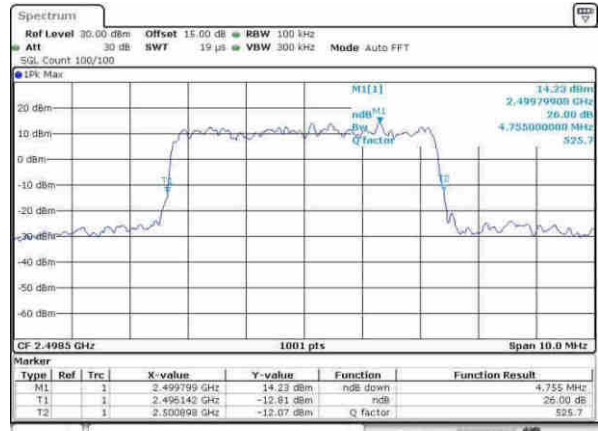

Middle Channel / 20MHz / 64QAM

Date: 31-Nov-2017 08:16:48

Highest Channel / 15MHz / 64QAM

Date: 31-Nov-2017 08:17:13

Highest Channel / 20MHz / 64QAM

Date: 31-Nov-2017 08:12:100

LTE Band 41

Lowest Channel / 5MHz / QPSK

Date: 14.APR.2017 08:57:15

Lowest Channel / 5MHz / 16QAM

Date: 14.APR.2017 08:57:22

Middle Channel / 5MHz / QPSK

Date: 14.APR.2017 08:57:05

Middle Channel / 5MHz / 16QAM

Date: 14.APR.2017 08:58:06

Highest Channel / 5MHz / QPSK