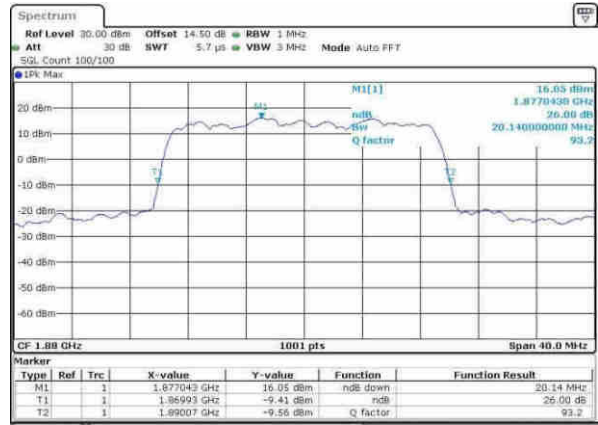

LTE Band 25

Lowest Channel / 20MHz / QPSK

Date: 8.APR.2017 11:53:27

Lowest Channel / 20MHz / 16QAM

Date: 8.APR.2017 11:53:28

Middle Channel / 20MHz / QPSK

Date: 8.APR.2017 11:56:06

Middle Channel / 20MHz / 16QAM

Date: 8.APR.2017 11:56:17

Highest Channel / 20MHz / QPSK

Date: 8.APR.2017 11:58:48

Highest Channel / 20MHz / 16QAM

Date: 8.APR.2017 11:58:58

LTE Band 25

Lowest Channel / 1.4MHz / 64QAM

Date: 30_May_2017 14:24:36