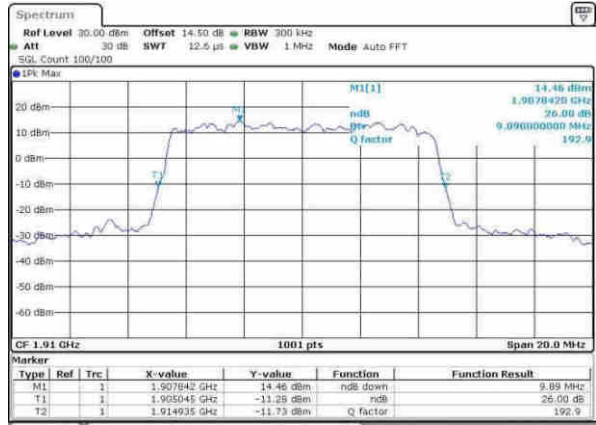

Middle Channel / 5MHz / 16QAM

Date: 8.APR.2017 11:18:07

Highest Channel / 5MHz / QPSK

Date: 8.APR.2017 11:20:38

Highest Channel / 5MHz / 16QAM

Date: 8.APR.2017 11:20:46

LTE Band 25

Lowest Channel / 10MHz / QPSK

Date: 8.APR.2017 11:26:00

Lowest Channel / 10MHz / 16QAM

Date: 8.APR.2017 11:26:11

Middle Channel / 10MHz / QPSK

Date: 8.APR.2017 11:26:25

Middle Channel / 10MHz / 16QAM

Date: 8.APR.2017 11:26:26

Highest Channel / 10MHz / QPSK

Date: 8.APR.2017 11:33:19

Highest Channel / 10MHz / 16QAM

Date: 8.APR.2017 11:33:20

LTE Band 25

Lowest Channel / 15MHz / QPSK

Date: 8.APR.2017 11:40:53

Lowest Channel / 15MHz / 16QAM

Date: 8.APR.2017 11:40:53