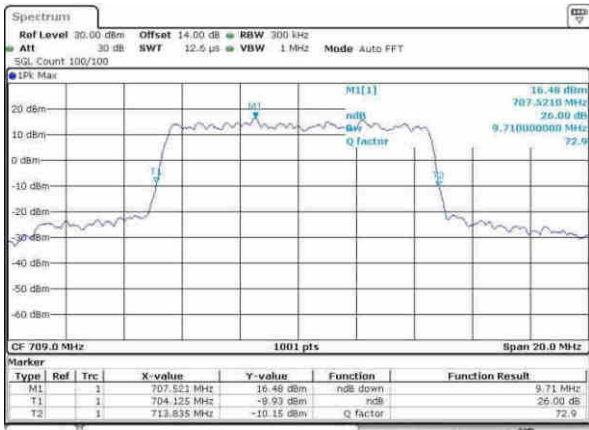

Date: 2,MAY,2017 00:20:28

Highest Channel / 5MHz / QPSK

Date: 2,MAY,2017 00:05:18

Highest Channel / 5MHz / 16QAM

Date: 2,MAY,2017 00:05:21

LTE Band 17

Lowest Channel / 10MHz / QPSK

Date: 3,MAY,2017 00:12:33