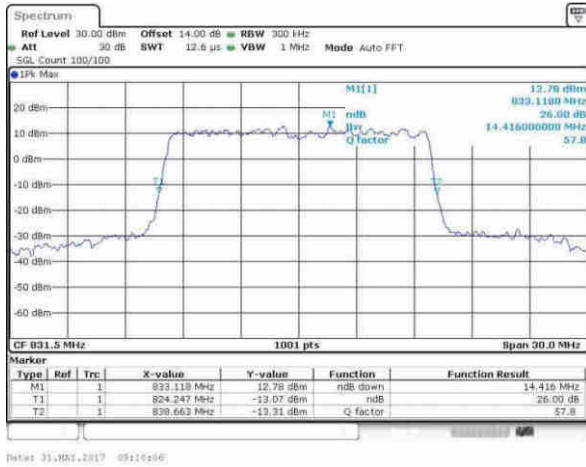

LTE Band 26

Lowest Channel / 15MHz / 64QAM

Date: 31_May_2017 09:14:06