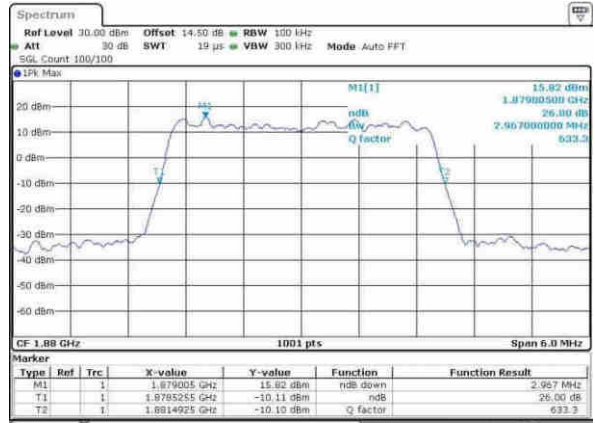

Date: 8.APR.2017 11:56:17

Highest Channel / 20MHz / QPSK

Date: 8.APR.2017 11:58:48

Highest Channel / 20MHz / 16QAM

Date: 8.APR.2017 11:58:58

LTE Band 25

Lowest Channel / 1.4MHz / 64QAM

Date: 30_May_2017 14:24:36

Lowest Channel / 3MHz / 64QAM

Date: 30_May_2017 14:44:03

Middle Channel / 1.4MHz / 64QAM

Date: 30_May_2017 14:25:41

Middle Channel / 3MHz / 64QAM

Date: 30_May_2017 14:26:44

Highest Channel / 1.4MHz / 64QAM

Date: 30_May_2017 14:27:11

Highest Channel / 3MHz / 64QAM

Date: 30_May_2017 14:28:09

LTE Band 25

Lowest Channel / 5MHz / 64QAM

Date: 30.MAY.2017 14:53:05

Lowest Channel / 10MHz / 64QAM

Date: 30.MAY.2017 15:02:15

Middle Channel / 5MHz / 64QAM