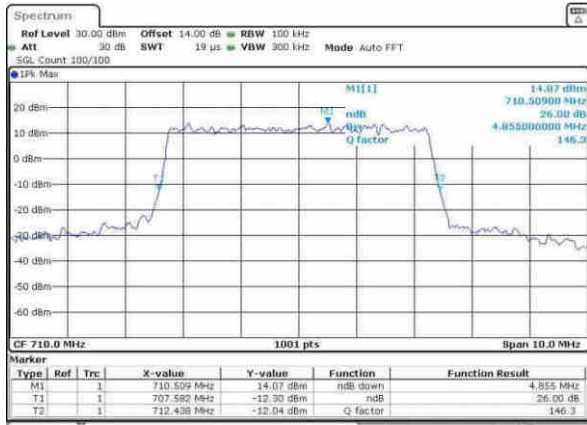

Highest Channel / 10MHz / 16QAM

Date: 3,MAY,2017 00:22:34

LTE Band 17

Lowest Channel / 5MHz / 64QAM

Date: 30.MAY.2017 18:37:46

Lowest Channel / 10MHz / 64QAM

Date: 30.MAY.2017 18:44:17

Middle Channel / 5MHz / 64QAM

Date: 30.MAY.2017 18:41:07

Middle Channel / 10MHz / 64QAM

Date: 30.MAY.2017 18:44:38

Highest Channel / 5MHz / 64QAM

Date: 30.MAY.2017 18:41:34

Highest Channel / 10MHz / 64QAM

Date: 30.MAY.2017 18:49:24

LTE Band 25