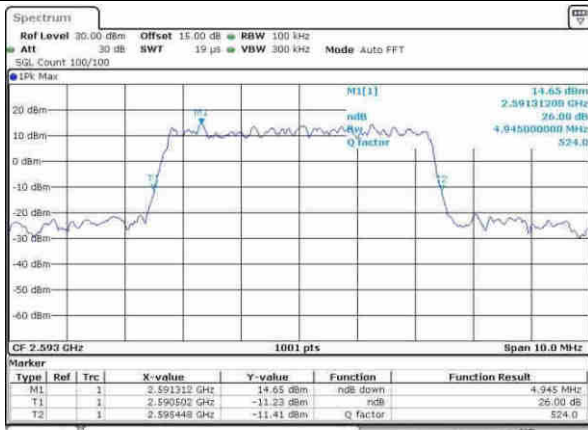

Middle Channel / 5MHz / QPSK

Date: 14.APR.2017 08:57:05