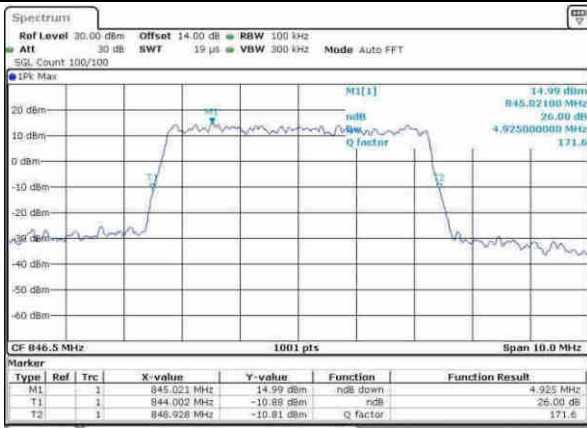

Date: 9.APR.2017 16:48:33

LTE Band 26

Lowest Channel / 5MHz / QPSK

Date: 9.APR.2017 16:56:44

Lowest Channel / 5MHz / 16QAM

Date: 9.APR.2017 16:56:55

Middle Channel / 5MHz / QPSK

Date: 9.APR.2017 17:04:06

Middle Channel / 5MHz / 16QAM

Date: 9.APR.2017 17:04:16

Highest Channel / 5MHz / QPSK

Date: 9.APR.2017 17:06:48

Highest Channel / 5MHz / 16QAM

Date: 9.APR.2017 17:06:58

LTE Band 26

Lowest Channel / 10MHz / QPSK