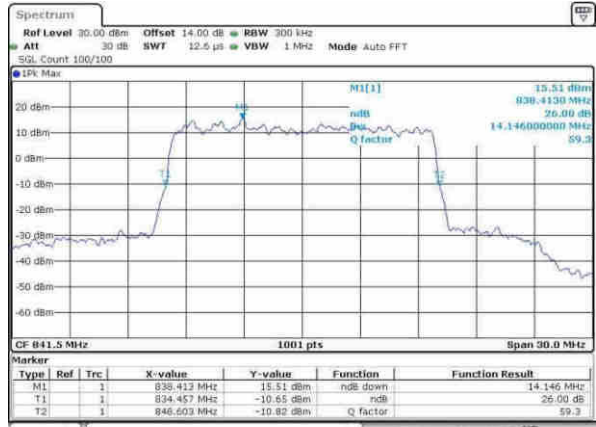

Date: 9-AFR, 2017 17:12:106

Highest Channel / 10MHz / 16QAM

Date: 9-AFR, 2017 17:12:117

LTE Band 26

Lowest Channel / 15MHz / QPSK

Date: 9-AFR,2017 17:21:26

Lowest Channel / 15MHz / 16QAM

Date: 9-AFR,2017 17:21:27

Middle Channel / 15MHz / QPSK

Date: 9-AFR,2017 17:28:27

Middle Channel / 15MHz / 16QAM

Date: 9-AFR,2017 17:28:28

Highest Channel / 15MHz / QPSK

Date: 9-AFR,2017 17:41:27

Highest Channel / 15MHz / 16QAM

Date: 9-AFR,2017 17:41:28