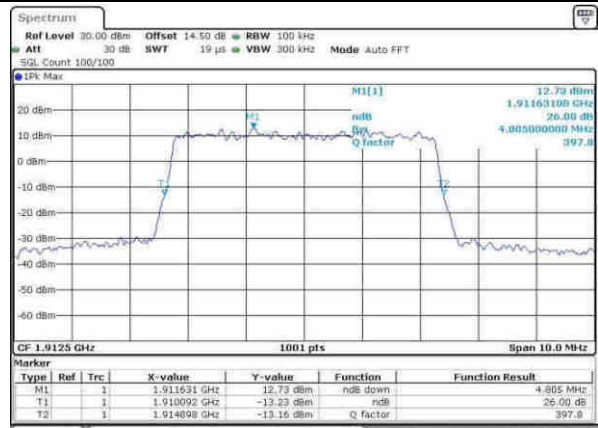

Middle Channel / 5MHz / 16QAM

Date: 8.APR.2017 11:18:07

Highest Channel / 5MHz / QPSK

Date: 8.APR.2017 11:20:38

Highest Channel / 5MHz / 16QAM

Date: 8.APR.2017 11:20:46

LTE Band 25

Lowest Channel / 10MHz / QPSK