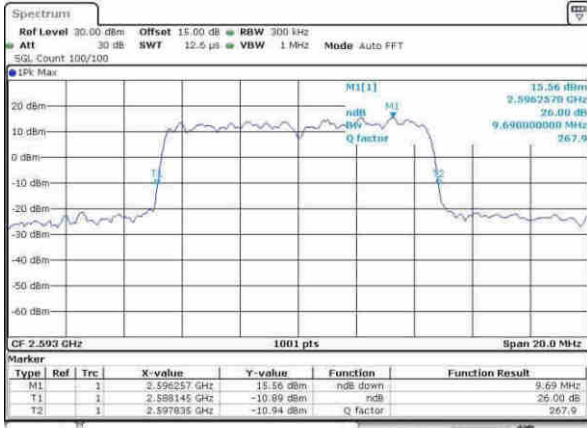

Middle Channel / 10MHz / QPSK

Date: 14.APR.2017 09:05:03