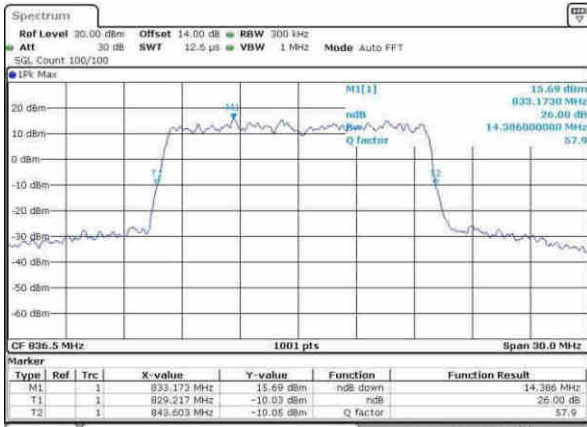

Middle Channel / 15MHz / QPSK

Date: 9-AFR,2017 17:28:27