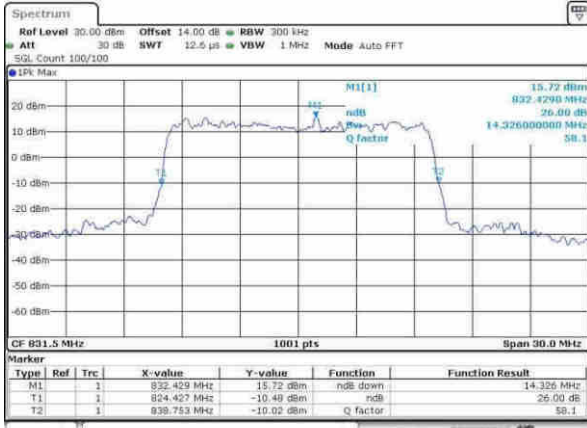

Date: 9-AFR, 2017 17:12:106

Highest Channel / 10MHz / 16QAM

Date: 9-AFR, 2017 17:12:117

LTE Band 26

Lowest Channel / 15MHz / QPSK

Date: 9-AFR,2017 17:21:26

Lowest Channel / 15MHz / 16QAM

Date: 9-AFR,2017 17:21:27