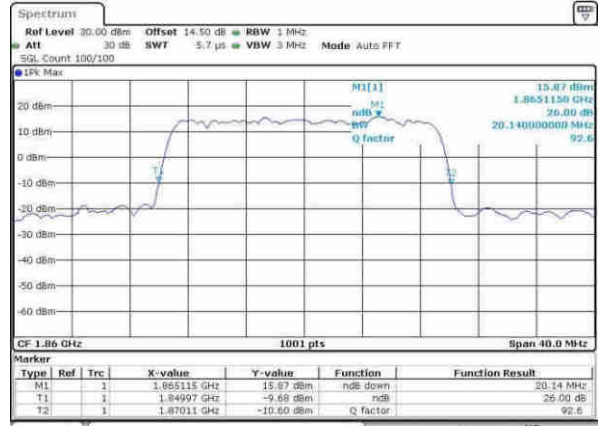

Lowest Channel / 20MHz / 16QAM

Date: 8.APR.2017 11:53:28