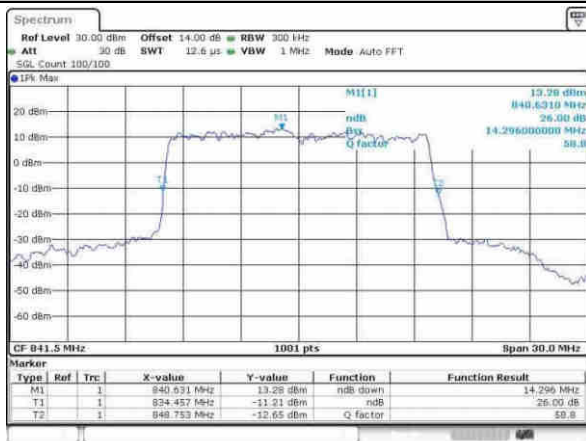

Date: 31.MAY.2017 09:57:11

Middle Channel / 10MHz / 64QAM

Date: 31.MAY.2017 09:58:28

Highest Channel / 5MHz / 64QAM

Date: 31.MAY.2017 09:57:53

Highest Channel / 10MHz / 64QAM

Date: 31.MAY.2017 09:58:58

LTE Band 26

Lowest Channel / 15MHz / 64QAM

Date: 31_May_2017 09:14:06

Middle Channel / 15MHz / 64QAM

Date: 31_May_2017 09:14:12

Highest Channel / 15MHz / 64QAM

Date: 31_May_2017 09:14:51

LTE Band 26

CH26765 / 15MHz / 64QAM

LTE Band 38

Lowest Channel / 5MHz / QPSK

Date: 9 APR 2017 14:47:48

Lowest Channel / 5MHz / 16QAM

Date: 9 APR 2017 14:47:59

Middle Channel / 5MHz / QPSK

Date: 9 APR 2017 14:48:30

Middle Channel / 5MHz / 16QAM

Date: 9 APR 2017 14:48:41

Highest Channel / 5MHz / QPSK

Date: 9 APR 2017 14:49:13

Highest Channel / 5MHz / 16QAM

Date: 9 APR 2017 14:49:23

LTE Band 38

Lowest Channel / 10MHz / QPSK

Date: 9 APR 2017 14:49:55