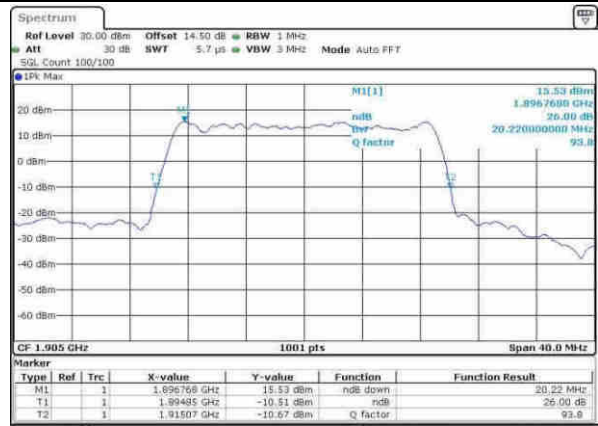

LTE Band 25

Lowest Channel / 20MHz / QPSK

Date: 8.APR.2017 11:53:27

Lowest Channel / 20MHz / 16QAM

Date: 8.APR.2017 11:53:28

Middle Channel / 20MHz / QPSK

Date: 8.APR.2017 11:56:06

Middle Channel / 20MHz / 16QAM

Date: 8.APR.2017 11:56:17

Highest Channel / 20MHz / QPSK

Date: 8.APR.2017 11:58:48

Highest Channel / 20MHz / 16QAM

Date: 8.APR.2017 11:58:58

LTE Band 25

Lowest Channel / 1.4MHz / 64QAM

Date: 30_May_2017 14:24:36