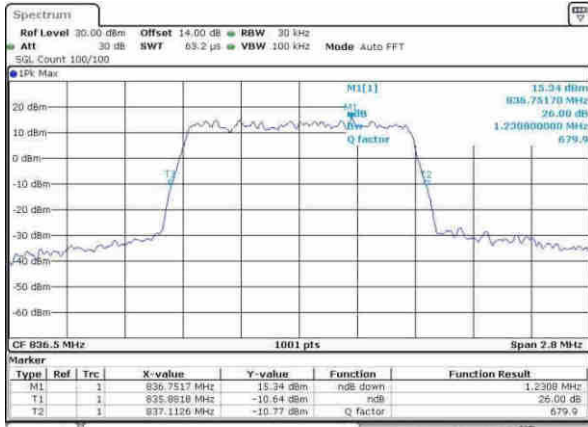

Date: 30, MAY, 2017 15:26:25

Highest Channel / 15MHz / 64QAM

Date: 30, MAY, 2017 15:17:16

Highest Channel / 20MHz / 64QAM

Date: 30, MAY, 2017 15:28:24

LTE Band 26

Lowest Channel / 1.4MHz / QPSK

Lowest Channel / 1.4MHz / 16QAM

Middle Channel / 1.4MHz / QPSK

Middle Channel / 1.4MHz / 16QAM

Highest Channel / 1.4MHz / QPSK

Highest Channel / 1.4MHz / 16QAM

LTE Band 26

Lowest Channel / 3MHz / QPSK

Date: 9.APR.2017 16:39:22

Lowest Channel / 3MHz / 16QAM