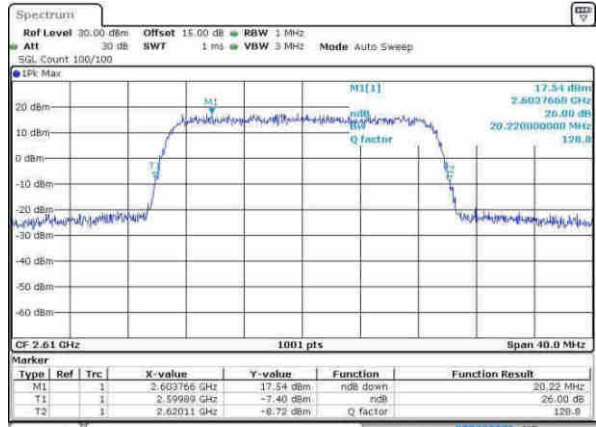

Date: 9 APR 2017 14:52:44

Middle Channel / 15MHz / 16QAM

Date: 9 APR 2017 14:52:54

Highest Channel / 15MHz / QPSK

Date: 9 APR 2017 14:53:26

Highest Channel / 15MHz / 16QAM

Date: 9 APR 2017 14:53:37

LTE Band 38

Lowest Channel / 20MHz / QPSK

Date: 9 APR 2017 14:54:08

Lowest Channel / 20MHz / 16QAM

Date: 9 APR 2017 14:54:19

Middle Channel / 20MHz / QPSK

Date: 9 APR 2017 14:54:51

Middle Channel / 20MHz / 16QAM

Date: 9 APR 2017 14:55:01

Highest Channel / 20MHz / QPSK

Date: 9 APR 2017 14:55:33

Highest Channel / 20MHz / 16QAM

Date: 9 APR 2017 14:55:44

LTE Band 38

Lowest Channel / 5MHz / 64QAM

Date: 30,NOV,2017 13:01:25

Lowest Channel / 10MHz / 64QAM