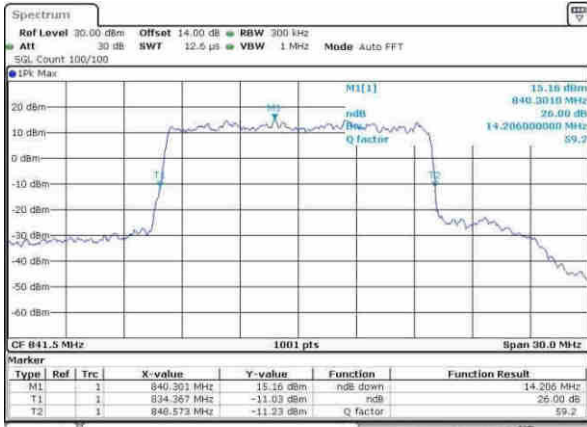

Date: 9-AFR, 2017 17:12:106

Highest Channel / 10MHz / 16QAM

Date: 9-AFR, 2017 17:12:117

LTE Band 26

Lowest Channel / 15MHz / QPSK

Date: 9-AFR,2017 17:21:26

Lowest Channel / 15MHz / 16QAM

Date: 9-AFR,2017 17:21:27

Middle Channel / 15MHz / QPSK

Date: 9-AFR,2017 17:28:27

Middle Channel / 15MHz / 16QAM

Date: 9-AFR,2017 17:28:28

Highest Channel / 15MHz / QPSK

Date: 9-AFR,2017 17:41:27

Highest Channel / 15MHz / 16QAM

Date: 9-AFR,2017 17:41:28

LTE Band 26

CH26765 / 15MHz / QPSK

Date: 15_MAY_2017 10:53:08

CH26765 / 15MHz / 16QAM

Date: 15_MAY_2017 10:53:58

LTE Band 26

Lowest Channel / 1.4MHz / 64QAM

Date: 31.MAY.2017 09:28:54