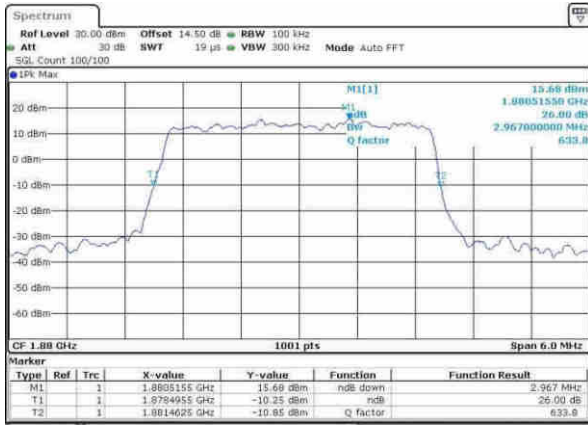

Middle Channel / 3MHz / QPSK

Date: 8.APR.2017 11:05:13