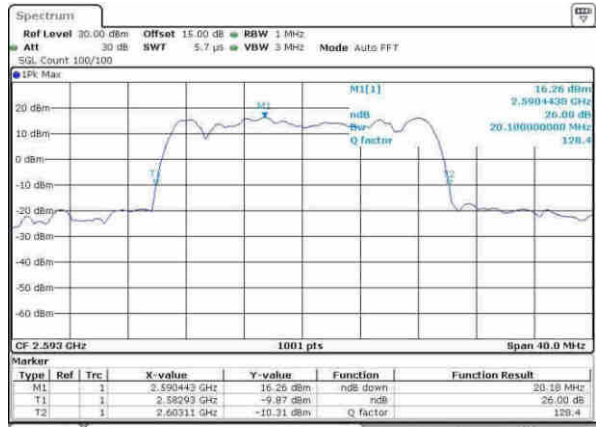

Date: 14.APR.2017 09:02:53

Highest Channel / 15MHz / QPSK

Date: 14.APR.2017 09:03:25

Highest Channel / 15MHz / 16QAM

Date: 14.APR.2017 09:03:36

LTE Band 41

Lowest Channel / 20MHz / QPSK

Date: 11.APR.2017 09:04:08

Lowest Channel / 20MHz / 16QAM

Date: 11.APR.2017 09:04:19

Middle Channel / 20MHz / QPSK

Date: 11.APR.2017 09:05:00

Middle Channel / 20MHz / 16QAM

Date: 11.APR.2017 09:05:01

Highest Channel / 20MHz / QPSK

Date: 11.APR.2017 09:05:24