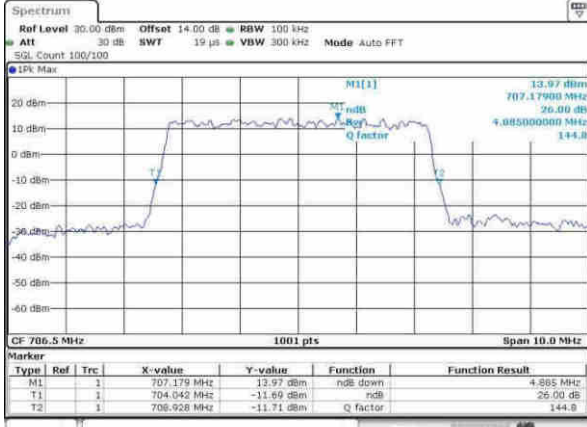

LTE Band 17

Lowest Channel / 5MHz / QPSK

Date: 2,MAY,2017 23:55:18

Lowest Channel / 5MHz / 16QAM

Date: 2,MAY,2017 23:55:29

Middle Channel / 5MHz / QPSK

Date: 2,MAY,2017 00:20:27

Middle Channel / 5MHz / 16QAM

Date: 2,MAY,2017 00:20:28

Highest Channel / 5MHz / QPSK

Date: 2,MAY,2017 00:05:18

Highest Channel / 5MHz / 16QAM

Date: 2,MAY,2017 00:05:21

LTE Band 17

Lowest Channel / 10MHz / QPSK

Date: 3,MAY,2017 00:12:33