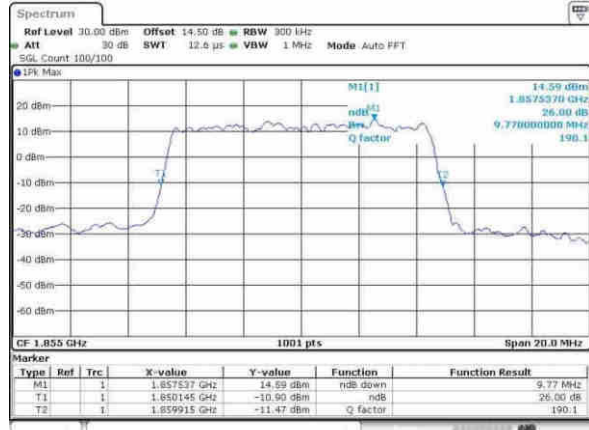

Highest Channel / 3MHz / 64QAM

Date: 30_May_2017 14:28:09

LTE Band 25

Lowest Channel / 5MHz / 64QAM

Date: 30.MAY.2017 14:53:05

Lowest Channel / 10MHz / 64QAM

Date: 30.MAY.2017 15:02:15

Middle Channel / 5MHz / 64QAM

Date: 30.MAY.2017 14:57:43

Middle Channel / 10MHz / 64QAM

Date: 30.MAY.2017 15:05:45

Highest Channel / 5MHz / 64QAM

Date: 30.MAY.2017 14:58:13

Highest Channel / 10MHz / 64QAM

Date: 30.MAY.2017 15:06:16

LTE Band 25