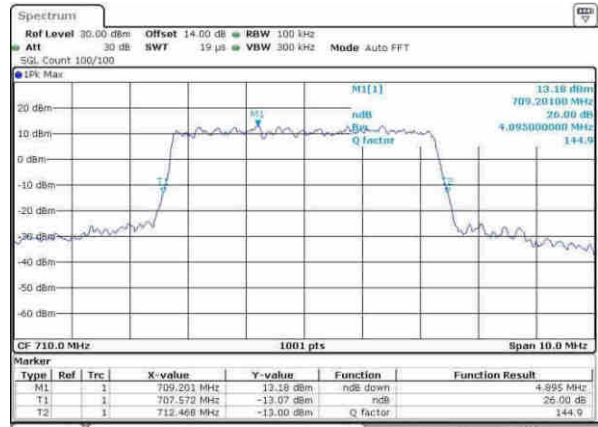

LTE Band 17

Lowest Channel / 5MHz / QPSK

Date: 2,MAY,2017 23:55:18

Lowest Channel / 5MHz / 16QAM

Date: 2,MAY,2017 23:55:29

Middle Channel / 5MHz / QPSK

Date: 2,MAY,2017 00:20:27

Middle Channel / 5MHz / 16QAM

Date: 2,MAY,2017 00:20:28

Highest Channel / 5MHz / QPSK

Date: 2,MAY,2017 00:05:18

Highest Channel / 5MHz / 16QAM

Date: 2,MAY,2017 00:05:21

LTE Band 17

Lowest Channel / 10MHz / QPSK

Date: 3,MAY,2017 00:12:33