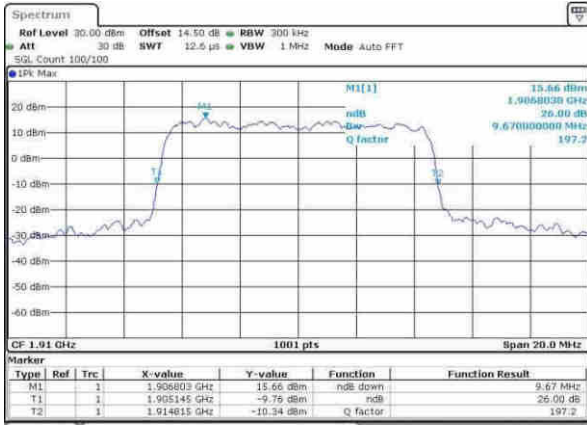

Middle Channel / 5MHz / 16QAM

Date: 8.APR.2017 11:18:07

Highest Channel / 5MHz / QPSK

Date: 8.APR.2017 11:20:38

Highest Channel / 5MHz / 16QAM

Date: 8.APR.2017 11:20:46

LTE Band 25

Lowest Channel / 10MHz / QPSK

Date: 8.APR.2017 11:26:00

Lowest Channel / 10MHz / 16QAM

Date: 8.APR.2017 11:26:11

Middle Channel / 10MHz / QPSK

Date: 8.APR.2017 11:26:25

Middle Channel / 10MHz / 16QAM

Date: 8.APR.2017 11:26:26

Highest Channel / 10MHz / QPSK

Date: 8.APR.2017 11:33:19

Highest Channel / 10MHz / 16QAM

Date: 8.APR.2017 11:33:20

LTE Band 25

Lowest Channel / 15MHz / QPSK

Date: 8.APR.2017 11:40:53

Lowest Channel / 15MHz / 16QAM

Date: 8.APR.2017 11:40:53