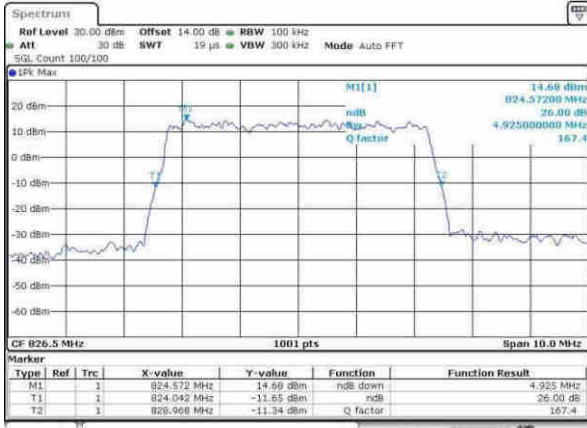

Middle Channel / 1.4MHz / QPSK

Middle Channel / 1.4MHz / 16QAM

Highest Channel / 1.4MHz / QPSK

Highest Channel / 1.4MHz / 16QAM

LTE Band 26

Lowest Channel / 3MHz / QPSK

Date: 9.APR.2017 16:39:22

Lowest Channel / 3MHz / 16QAM

Date: 9.APR.2017 16:39:33

Middle Channel / 3MHz / QPSK

Date: 9.APR.2017 16:46:55

Middle Channel / 3MHz / 16QAM

Date: 9.APR.2017 16:46:53

Highest Channel / 3MHz / QPSK

Date: 9.APR.2017 16:48:22

Highest Channel / 3MHz / 16QAM

Date: 9.APR.2017 16:48:33

LTE Band 26

Lowest Channel / 5MHz / QPSK

Date: 9.APR.2017 16:56:44

Lowest Channel / 5MHz / 16QAM

Date: 9.APR.2017 16:56:55

Middle Channel / 5MHz / QPSK

Date: 9.APR.2017 17:04:06