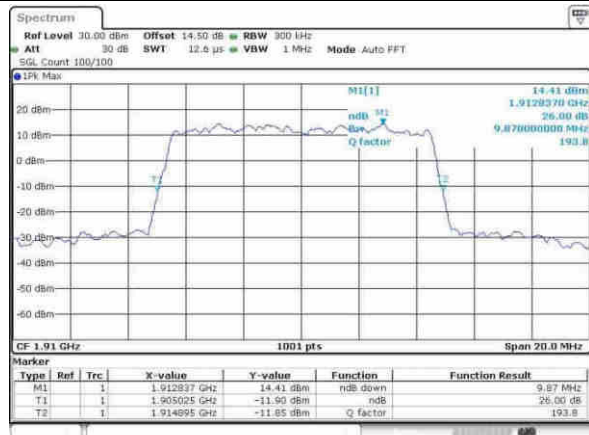

Date: 30.MAY.2017 14:57:43

Middle Channel / 10MHz / 64QAM

Date: 30.MAY.2017 15:05:45

Highest Channel / 5MHz / 64QAM

Date: 30.MAY.2017 14:58:13

Highest Channel / 10MHz / 64QAM

Date: 30.MAY.2017 15:06:16

LTE Band 25