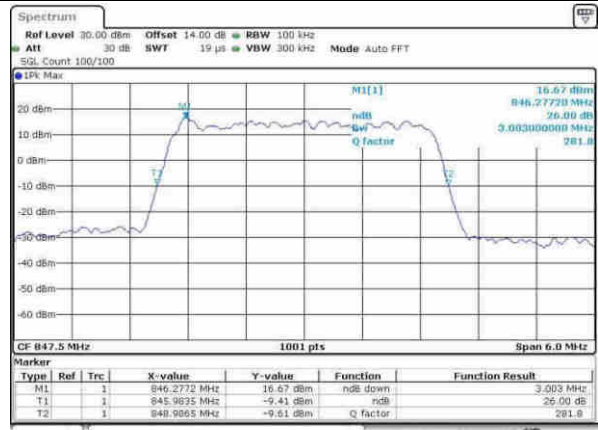

Date: 9.APR.2017 16:39:33

Middle Channel / 3MHz / QPSK

Date: 9.APR.2017 16:46:55

Middle Channel / 3MHz / 16QAM

Date: 9.APR.2017 16:46:53

Highest Channel / 3MHz / QPSK

Date: 9.APR.2017 16:48:22

Highest Channel / 3MHz / 16QAM

Date: 9.APR.2017 16:48:33

LTE Band 26

Lowest Channel / 5MHz / QPSK

Date: 9.APR.2017 16:56:44

Lowest Channel / 5MHz / 16QAM

Date: 9.APR.2017 16:56:55

Middle Channel / 5MHz / QPSK

Date: 9.APR.2017 17:04:06