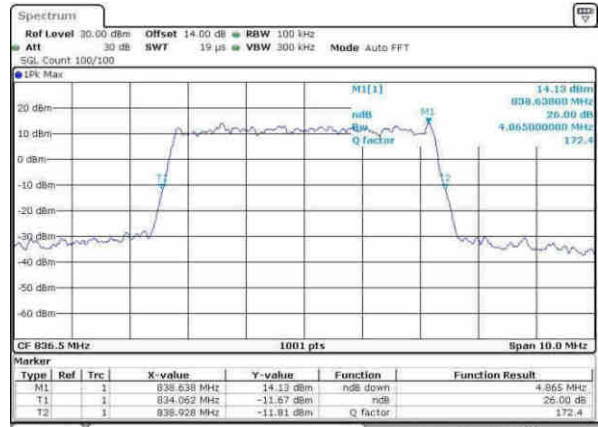

Date: 9.APR.2017 16:48:33

LTE Band 26

Lowest Channel / 5MHz / QPSK

Date: 9.APR.2017 16:56:44

Lowest Channel / 5MHz / 16QAM

Date: 9.APR.2017 16:56:55

Middle Channel / 5MHz / QPSK

Date: 9.APR.2017 17:04:06

Middle Channel / 5MHz / 16QAM

Date: 9.APR.2017 17:04:16

Highest Channel / 5MHz / QPSK

Date: 9.APR.2017 17:06:48

Highest Channel / 5MHz / 16QAM

Date: 9.APR.2017 17:06:58

LTE Band 26

Lowest Channel / 10MHz / QPSK