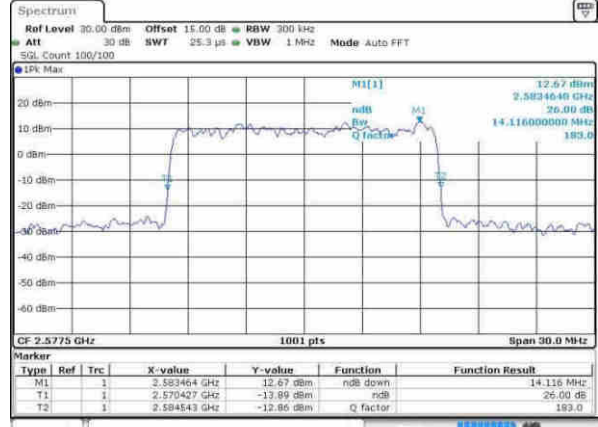

Highest Channel / 10MHz / 16QAM

Date: 9 APR 2017 14:51:30

LTE Band 38

Lowest Channel / 15MHz / QPSK

Date: 9 APR 2017 14:52:01

Lowest Channel / 15MHz / 16QAM

Date: 9 APR 2017 14:52:12

Middle Channel / 15MHz / QPSK

Date: 9 APR 2017 14:52:44

Middle Channel / 15MHz / 16QAM

Date: 9 APR 2017 14:52:54

Highest Channel / 15MHz / QPSK

Date: 9 APR 2017 14:53:26

Highest Channel / 15MHz / 16QAM

Date: 9 APR 2017 14:53:37

LTE Band 38