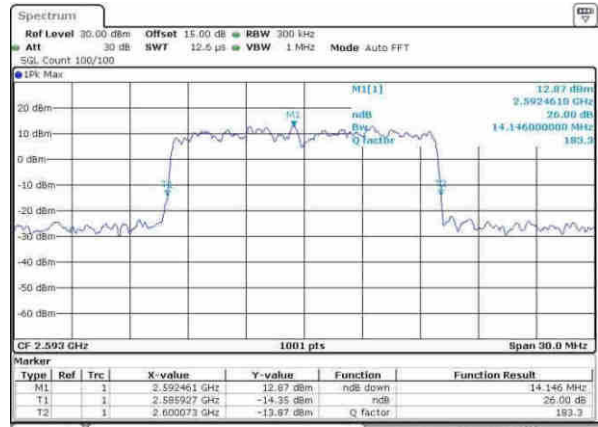

LTE Band 41

Lowest Channel / 15MHz / QPSK

Date: 14.APR.2017 09:02:00

Lowest Channel / 15MHz / 16QAM

Date: 14.APR.2017 09:02:11

Middle Channel / 15MHz / QPSK

Date: 14.APR.2017 09:02:43

Middle Channel / 15MHz / 16QAM

Date: 14.APR.2017 09:02:53

Highest Channel / 15MHz / QPSK

Date: 14.APR.2017 09:03:25

Highest Channel / 15MHz / 16QAM

Date: 14.APR.2017 09:03:36

LTE Band 41

Lowest Channel / 20MHz / QPSK

Date: 11.APR.2017 09:04:08