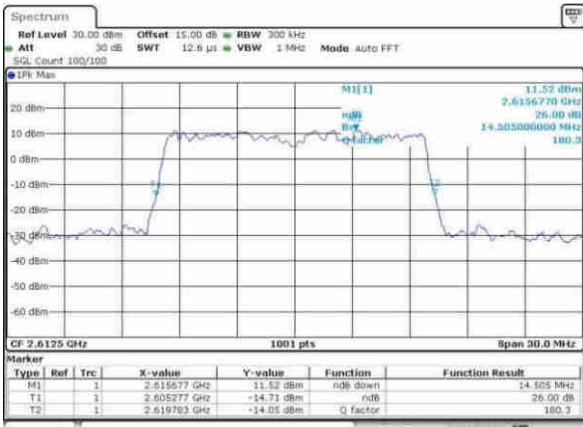

Highest Channel / 15MHz / 64QAM

Date: 31-Nov-2017 08:17:13