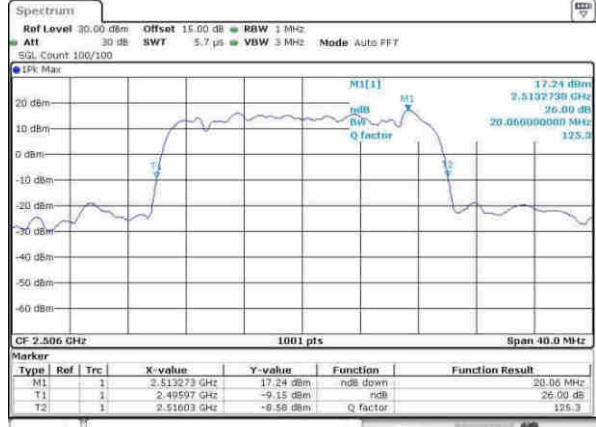

Lowest Channel / 20MHz / 16QAM

Date: 11.APR.2017 09:04:19