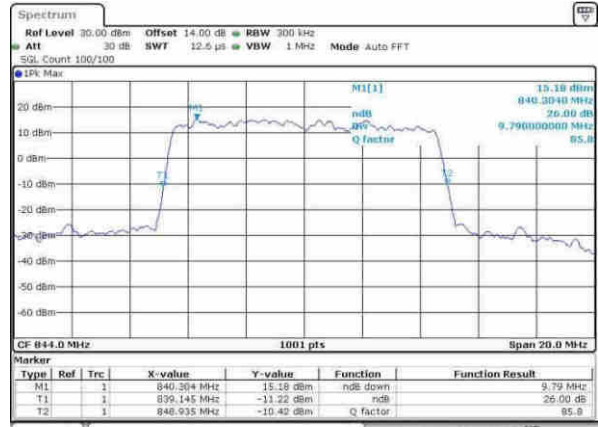

Middle Channel / 5MHz / 16QAM

Date: 9.APR.2017 17:04:16

Highest Channel / 5MHz / QPSK

Date: 9.APR.2017 17:06:48

Highest Channel / 5MHz / 16QAM

Date: 9.APR.2017 17:06:58

LTE Band 26

Lowest Channel / 10MHz / QPSK

Date: 9-AFR, 2017 17:13:106

Lowest Channel / 10MHz / 16QAM

Date: 9-AFR, 2017 17:13:117

Middle Channel / 10MHz / QPSK

Date: 9-AFR, 2017 17:13:127

Middle Channel / 10MHz / 16QAM

Date: 9-AFR, 2017 17:13:137

Highest Channel / 10MHz / QPSK

Date: 9-AFR, 2017 17:12:106

Highest Channel / 10MHz / 16QAM

Date: 9-AFR, 2017 17:12:117

LTE Band 26

Lowest Channel / 15MHz / QPSK

Date: 9-AFR,2017 17:21:26

Lowest Channel / 15MHz / 16QAM

Date: 9-AFR,2017 17:21:27