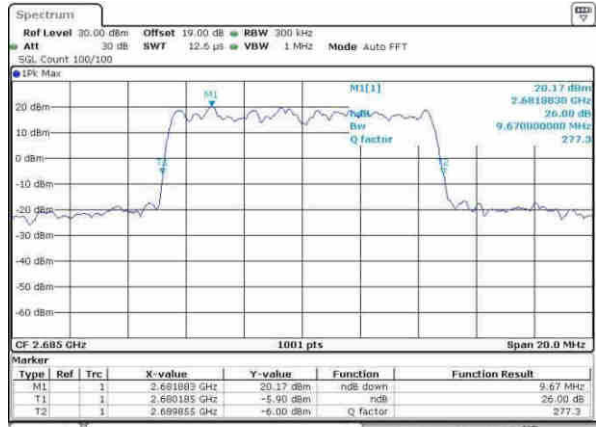

Date: 14.APR.2017 08:58:38

Highest Channel / 5MHz / 16QAM

Date: 14.APR.2017 08:58:48

LTE Band 41

Lowest Channel / 10MHz / QPSK

Date: 14.APR.2017 08:59:20

Lowest Channel / 10MHz / 16QAM

Date: 14.APR.2017 08:59:33

Middle Channel / 10MHz / QPSK

Date: 14.APR.2017 09:05:03

Middle Channel / 10MHz / 16QAM

Date: 14.APR.2017 09:05:13

Highest Channel / 10MHz / QPSK

Date: 14.APR.2017 12:13:43

Highest Channel / 10MHz / 16QAM

Date: 14.APR.2017 12:13:22

LTE Band 41

Lowest Channel / 15MHz / QPSK

Date: 14.APR.2017 09:02:00

Lowest Channel / 15MHz / 16QAM

Date: 14.APR.2017 09:02:11

Middle Channel / 15MHz / QPSK

Date: 14.APR.2017 09:02:43

Middle Channel / 15MHz / 16QAM