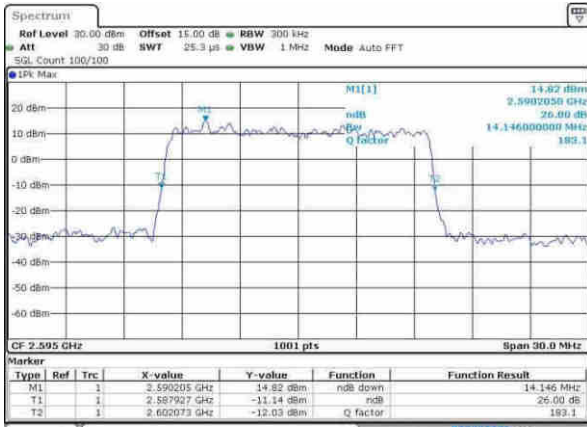

Highest Channel / 10MHz / 16QAM

Date: 9 APR 2017 14:51:30

LTE Band 38

Lowest Channel / 15MHz / QPSK

Date: 9 APR 2017 14:52:01

Lowest Channel / 15MHz / 16QAM

Date: 9 APR 2017 14:52:12

Middle Channel / 15MHz / QPSK

Date: 9 APR 2017 14:52:44

Middle Channel / 15MHz / 16QAM

Date: 9 APR 2017 14:52:54

Highest Channel / 15MHz / QPSK

Date: 9 APR 2017 14:53:26

Highest Channel / 15MHz / 16QAM

Date: 9 APR 2017 14:53:37

LTE Band 38