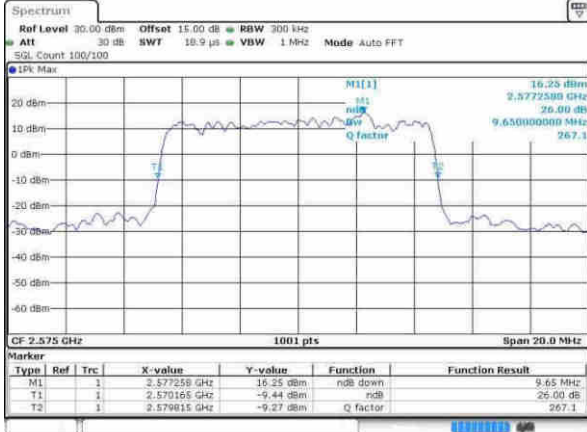

Date: 9 APR 2017 14:48:41

Highest Channel / 5MHz / QPSK

Date: 9 APR 2017 14:49:13

Highest Channel / 5MHz / 16QAM

Date: 9 APR 2017 14:49:23

LTE Band 38

Lowest Channel / 10MHz / QPSK

Date: 9 APR 2017 14:49:55