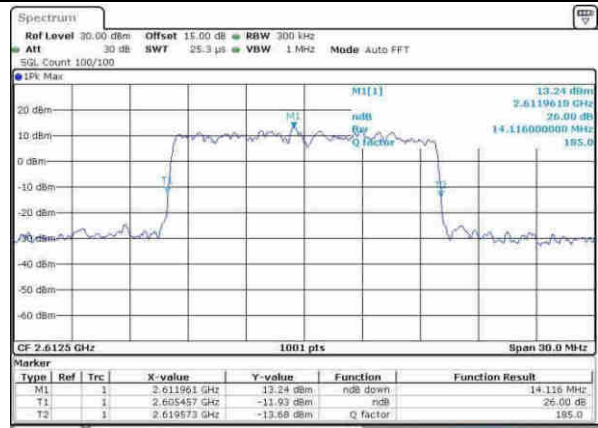

Highest Channel / 10MHz / 16QAM

Date: 9 APR 2017 14:51:30

LTE Band 38

Lowest Channel / 15MHz / QPSK

Date: 9 APR 2017 14:52:01

Lowest Channel / 15MHz / 16QAM

Date: 9 APR 2017 14:52:12

Middle Channel / 15MHz / QPSK

Date: 9 APR 2017 14:52:44

Middle Channel / 15MHz / 16QAM

Date: 9 APR 2017 14:52:54

Highest Channel / 15MHz / QPSK

Date: 9 APR 2017 14:53:26

Highest Channel / 15MHz / 16QAM

Date: 9 APR 2017 14:53:37

LTE Band 38