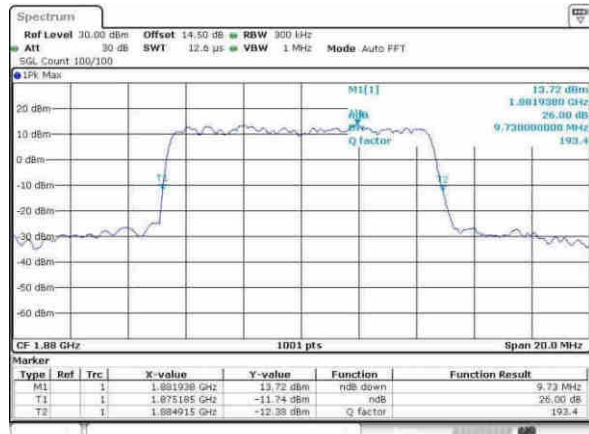

Highest Channel / 3MHz / 64QAM

Date: 30_May_2017 14:28:09

LTE Band 25

Lowest Channel / 5MHz / 64QAM

Date: 30.MAY.2017 14:53:05

Lowest Channel / 10MHz / 64QAM

Date: 30.MAY.2017 15:02:15

Middle Channel / 5MHz / 64QAM

Date: 30.MAY.2017 14:57:43

Middle Channel / 10MHz / 64QAM

Date: 30.MAY.2017 15:05:45

Highest Channel / 5MHz / 64QAM

Date: 30.MAY.2017 14:58:13

Highest Channel / 10MHz / 64QAM

Date: 30.MAY.2017 15:06:16

LTE Band 25