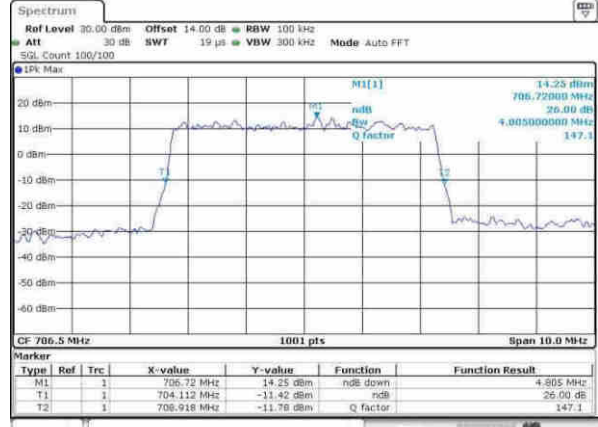

LTE Band 17

Lowest Channel / 5MHz / QPSK

Date: 2,MAY,2017 23:55:18

Lowest Channel / 5MHz / 16QAM

Date: 2,MAY,2017 23:55:29

Middle Channel / 5MHz / QPSK

Date: 2,MAY,2017 00:20:27

Middle Channel / 5MHz / 16QAM

Date: 2,MAY,2017 00:20:28

Highest Channel / 5MHz / QPSK

Date: 2,MAY,2017 00:05:18

Highest Channel / 5MHz / 16QAM

Date: 2,MAY,2017 00:05:21

LTE Band 17

Lowest Channel / 10MHz / QPSK

Date: 3,MAY,2017 00:12:33