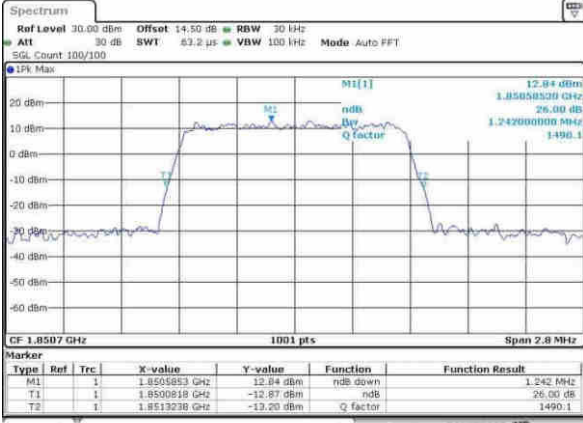

Date: 8.APR.2017 11:56:17

Highest Channel / 20MHz / QPSK

Date: 8.APR.2017 11:58:48

Highest Channel / 20MHz / 16QAM

Date: 8.APR.2017 11:58:58

LTE Band 25

Lowest Channel / 1.4MHz / 64QAM

Date: 30_May_2017 14:24:36