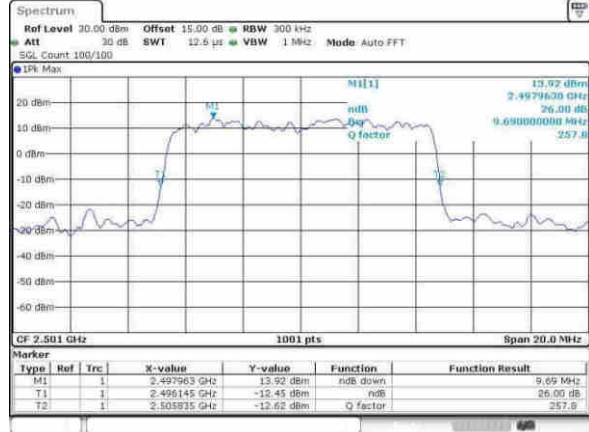

Highest Channel / 20MHz / 16QAM

Date: 11.APR.2017 09:05:44

LTE Band 41

Lowest Channel / 5MHz / 64QAM

Date: 31.MAY.2013 09:24:27

Lowest Channel / 10MHz / 64QAM

Date: 31.MAY.2013 09:13:19

Middle Channel / 5MHz / 64QAM