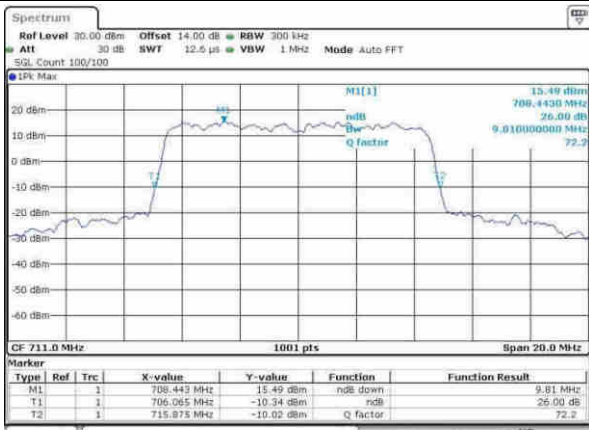

Date: 2,MAY,2017 00:20:28

Highest Channel / 5MHz / QPSK

Date: 2,MAY,2017 00:05:18

Highest Channel / 5MHz / 16QAM

Date: 2,MAY,2017 00:05:21

LTE Band 17

Lowest Channel / 10MHz / QPSK

Date: 3,MAY,2017 00:12:33

Lowest Channel / 10MHz / 16QAM

Date: 3,MAY,2017 00:12:44

Middle Channel / 10MHz / QPSK

Date: 3,MAY,2017 00:19:48

Middle Channel / 10MHz / 16QAM

Date: 3,MAY,2017 00:19:58

Highest Channel / 10MHz / QPSK

Date: 3,MAY,2017 00:22:24

Highest Channel / 10MHz / 16QAM

Date: 3,MAY,2017 00:22:34

LTE Band 17

Lowest Channel / 5MHz / 64QAM

Date: 30.MAY.2017 18:37:46

Lowest Channel / 10MHz / 64QAM

Date: 30.MAY.2017 18:44:17

Middle Channel / 5MHz / 64QAM