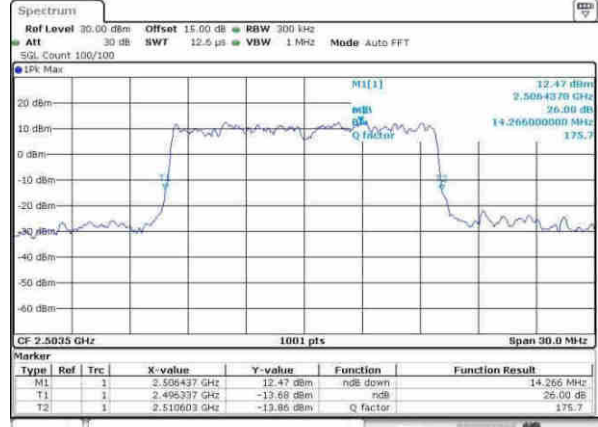

Lowest Channel / 15MHz / 16QAM

Date: 14.APR.2017 09:02:11