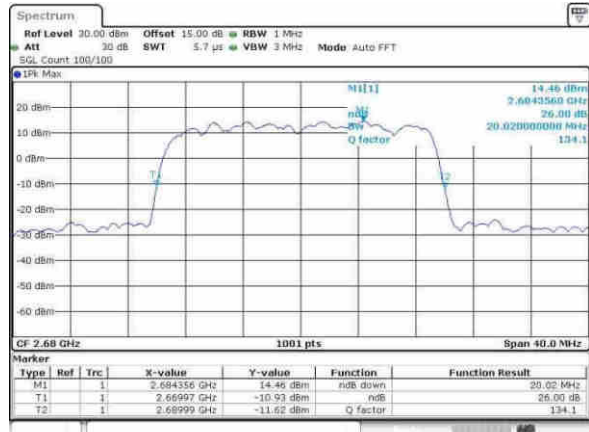

Lowest Channel / 15MHz / 64QAM

Date: 31.MAY.2017 09:47:02

Lowest Channel / 20MHz / 64QAM

Date: 31.MAY.2017 09:15:23

Middle Channel / 15MHz / 64QAM

Date: 31.MAY.2017 09:16:54

Middle Channel / 20MHz / 64QAM

Date: 31.MAY.2017 09:16:58

Highest Channel / 15MHz / 64QAM

Date: 31.MAY.2017 09:16:43

Highest Channel / 20MHz / 64QAM

Date: 31.MAY.2017 09:16:43