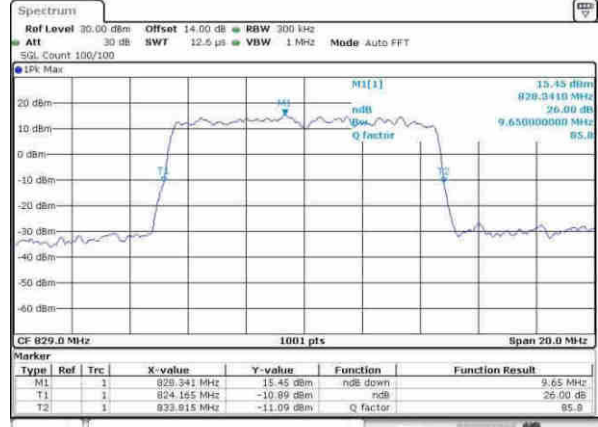

Lowest Channel / 10MHz / 16QAM

Date: 9-AFR, 2017 17:13:117