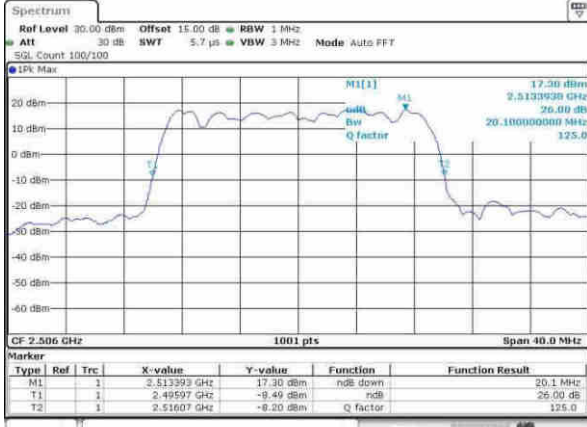

Date: 14.APR.2017 09:02:53

Highest Channel / 15MHz / QPSK

Date: 14.APR.2017 09:03:25

Highest Channel / 15MHz / 16QAM

Date: 14.APR.2017 09:03:36

LTE Band 41

Lowest Channel / 20MHz / QPSK

Date: 11.APR.2017 09:04:08