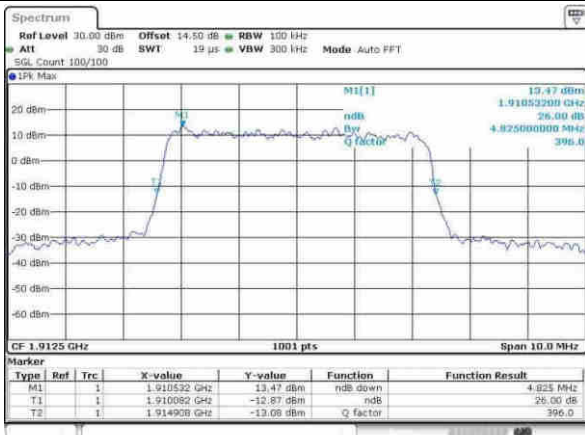

Highest Channel / 3MHz / 64QAM

Date: 30_May_2017 14:28:09

LTE Band 25

Lowest Channel / 5MHz / 64QAM

Date: 30.MAY.2017 14:53:05

Lowest Channel / 10MHz / 64QAM

Date: 30.MAY.2017 15:02:15

Middle Channel / 5MHz / 64QAM

Date: 30.MAY.2017 14:57:43

Middle Channel / 10MHz / 64QAM

Date: 30.MAY.2017 15:05:45

Highest Channel / 5MHz / 64QAM

Date: 30.MAY.2017 14:58:13

Highest Channel / 10MHz / 64QAM

Date: 30.MAY.2017 15:06:16

LTE Band 25