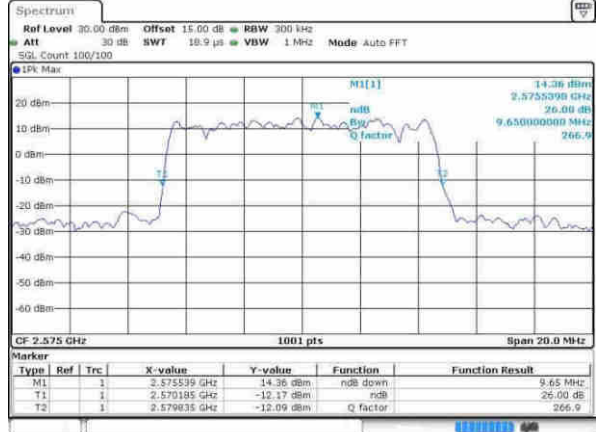

Lowest Channel / 10MHz / 16QAM

Date: 9 APR 2017 14:50:05