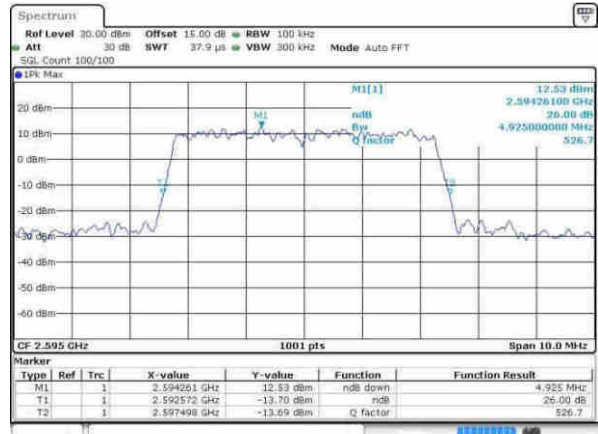

LTE Band 38

Lowest Channel / 5MHz / QPSK

Date: 9 APR 2017 14:47:48

Lowest Channel / 5MHz / 16QAM

Date: 9 APR 2017 14:47:59

Middle Channel / 5MHz / QPSK

Date: 9 APR 2017 14:48:30

Middle Channel / 5MHz / 16QAM

Date: 9 APR 2017 14:48:41

Highest Channel / 5MHz / QPSK

Date: 9 APR 2017 14:49:13

Highest Channel / 5MHz / 16QAM

Date: 9 APR 2017 14:49:23

LTE Band 38

Lowest Channel / 10MHz / QPSK

Date: 9 APR 2017 14:49:55