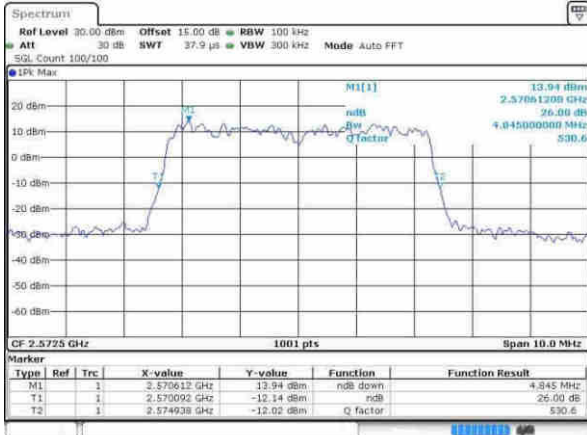

Date: 31.MAY.2017 09:57:11

Middle Channel / 10MHz / 64QAM

Date: 31.MAY.2017 09:58:28

Highest Channel / 5MHz / 64QAM

Date: 31.MAY.2017 09:57:53

Highest Channel / 10MHz / 64QAM

Date: 31.MAY.2017 09:58:58

LTE Band 26

Lowest Channel / 15MHz / 64QAM

Date: 31_May_2017 09:14:06

Middle Channel / 15MHz / 64QAM

Date: 31_May_2017 09:14:12

Highest Channel / 15MHz / 64QAM

Date: 31_May_2017 09:14:51

LTE Band 26

CH26765 / 15MHz / 64QAM

LTE Band 38

Lowest Channel / 5MHz / QPSK

Date: 9 APR 2017 14:47:48

Lowest Channel / 5MHz / 16QAM

Date: 9 APR 2017 14:47:59

Middle Channel / 5MHz / QPSK

Date: 9 APR 2017 14:48:30

Middle Channel / 5MHz / 16QAM