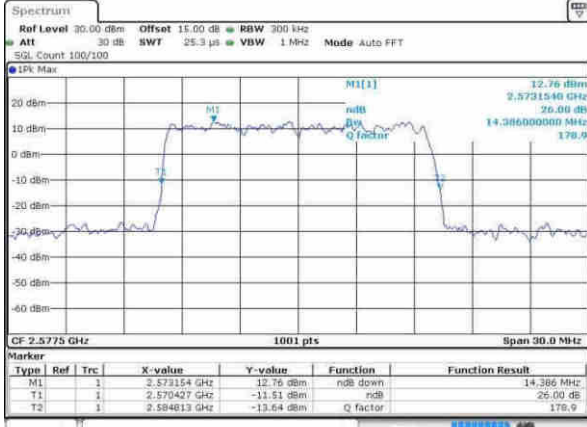

Highest Channel / 10MHz / 16QAM

Date: 9 APR 2017 14:51:30

LTE Band 38

Lowest Channel / 15MHz / QPSK

Date: 9 APR 2017 14:52:01

Lowest Channel / 15MHz / 16QAM

Date: 9 APR 2017 14:52:12

Middle Channel / 15MHz / QPSK

Date: 9 APR 2017 14:52:44

Middle Channel / 15MHz / 16QAM

Date: 9 APR 2017 14:52:54

Highest Channel / 15MHz / QPSK

Date: 9 APR 2017 14:53:26

Highest Channel / 15MHz / 16QAM

Date: 9 APR 2017 14:53:37

LTE Band 38