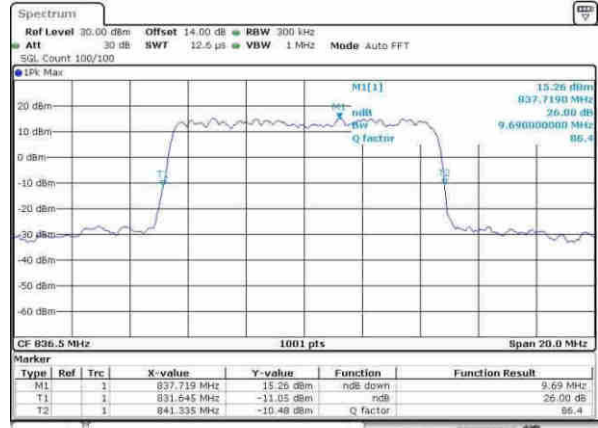

Middle Channel / 5MHz / 16QAM

Date: 9.APR.2017 17:04:16

Highest Channel / 5MHz / QPSK

Date: 9.APR.2017 17:06:48

Highest Channel / 5MHz / 16QAM

Date: 9.APR.2017 17:06:58

LTE Band 26

Lowest Channel / 10MHz / QPSK

Date: 9-AFR, 2017 17:13:106

Lowest Channel / 10MHz / 16QAM

Date: 9-AFR, 2017 17:13:117

Middle Channel / 10MHz / QPSK

Date: 9-AFR, 2017 17:13:127

Middle Channel / 10MHz / 16QAM

Date: 9-AFR, 2017 17:13:137

Highest Channel / 10MHz / QPSK

Date: 9-AFR, 2017 17:12:106

Highest Channel / 10MHz / 16QAM

Date: 9-AFR, 2017 17:12:117

LTE Band 26

Lowest Channel / 15MHz / QPSK

Date: 9-AFR,2017 17:21:26

Lowest Channel / 15MHz / 16QAM

Date: 9-AFR,2017 17:21:27