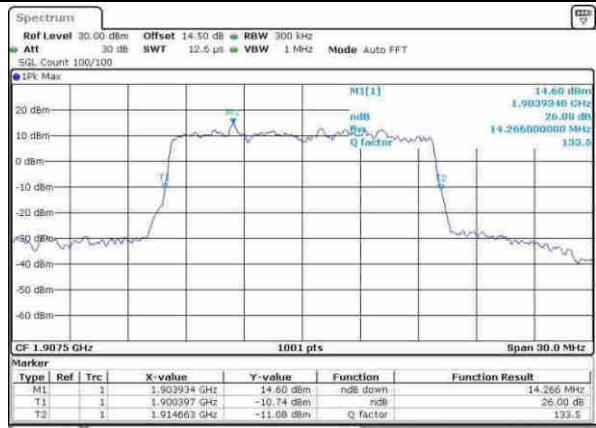

Date: 8.APR.2017 11:33:19

Highest Channel / 10MHz / 16QAM

Date: 8.APR.2017 11:33:20

LTE Band 25

Lowest Channel / 15MHz / QPSK

Date: 8.APR.2017 11:40:53

Lowest Channel / 15MHz / 16QAM

Date: 8.APR.2017 11:40:53

Middle Channel / 15MHz / QPSK

Date: 8.APR.2017 11:43:22

Middle Channel / 15MHz / 16QAM

Date: 8.APR.2017 11:43:24

Highest Channel / 15MHz / QPSK

Date: 8.APR.2017 11:46:02

Highest Channel / 15MHz / 16QAM

Date: 8.APR.2017 11:46:14

LTE Band 25

Lowest Channel / 20MHz / QPSK

Date: 8.APR.2017 11:53:27

Lowest Channel / 20MHz / 16QAM

Date: 8.APR.2017 11:53:28

Middle Channel / 20MHz / QPSK

Date: 8.APR.2017 11:56:06

Middle Channel / 20MHz / 16QAM