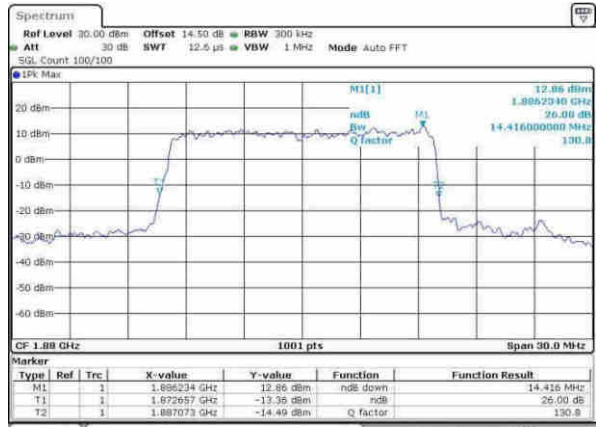

Middle Channel / 15MHz / 16QAM

Date: 8.APR.2017 11:43:24