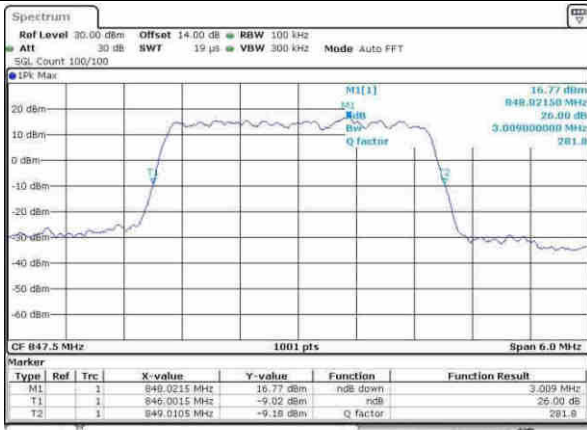

Date: 9.APR.2017 16:39:33

Middle Channel / 3MHz / QPSK

Date: 9.APR.2017 16:46:55

Middle Channel / 3MHz / 16QAM

Date: 9.APR.2017 16:46:53

Highest Channel / 3MHz / QPSK

Date: 9.APR.2017 16:48:22

Highest Channel / 3MHz / 16QAM

Date: 9.APR.2017 16:48:33

LTE Band 26

Lowest Channel / 5MHz / QPSK

Date: 9.APR.2017 16:56:44

Lowest Channel / 5MHz / 16QAM

Date: 9.APR.2017 16:56:55

Middle Channel / 5MHz / QPSK

Date: 9.APR.2017 17:04:06