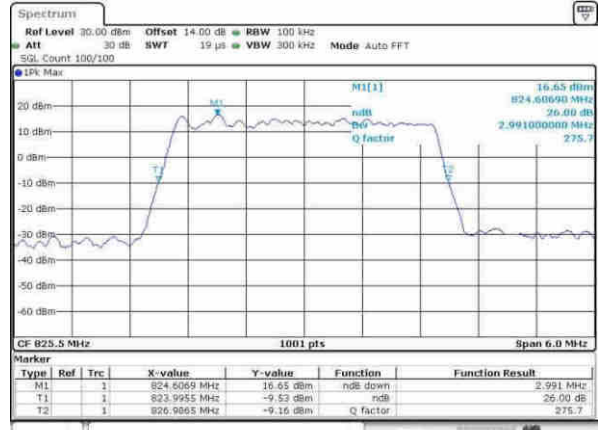

Date: 30, MAY, 2017 15:26:25

Highest Channel / 15MHz / 64QAM

Date: 30, MAY, 2017 15:17:16

Highest Channel / 20MHz / 64QAM

Date: 30, MAY, 2017 15:28:24

LTE Band 26

Lowest Channel / 1.4MHz / QPSK

Lowest Channel / 1.4MHz / 16QAM

Middle Channel / 1.4MHz / QPSK

Middle Channel / 1.4MHz / 16QAM

Highest Channel / 1.4MHz / QPSK

Highest Channel / 1.4MHz / 16QAM

LTE Band 26

Lowest Channel / 3MHz / QPSK

Date: 9.APR.2017 16:39:22

Lowest Channel / 3MHz / 16QAM