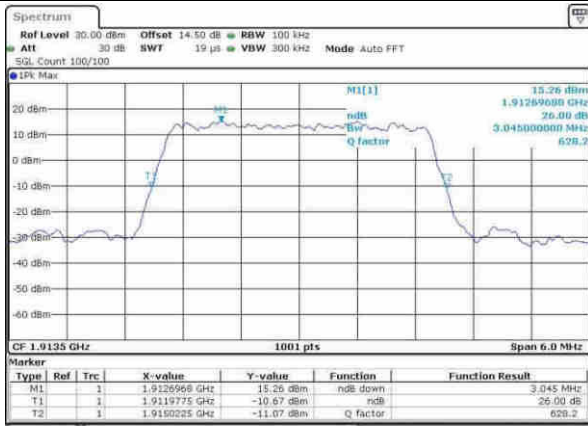

Highest Channel / 1.4MHz / QPSK

Date: 8.APR.2017 10:55:08

Highest Channel / 1.4MHz / 16QAM

Date: 8.APR.2017 10:55:18

LTE Band 25

Lowest Channel / 3MHz / QPSK

Date: 8.APR.2017 11:02:33

Lowest Channel / 3MHz / 16QAM

Date: 8.APR.2017 11:02:44

Middle Channel / 3MHz / QPSK

Date: 8.APR.2017 11:05:13

Middle Channel / 3MHz / 16QAM

Date: 8.APR.2017 11:05:24

Highest Channel / 3MHz / QPSK

Date: 8.APR.2017 11:07:52

Highest Channel / 3MHz / 16QAM