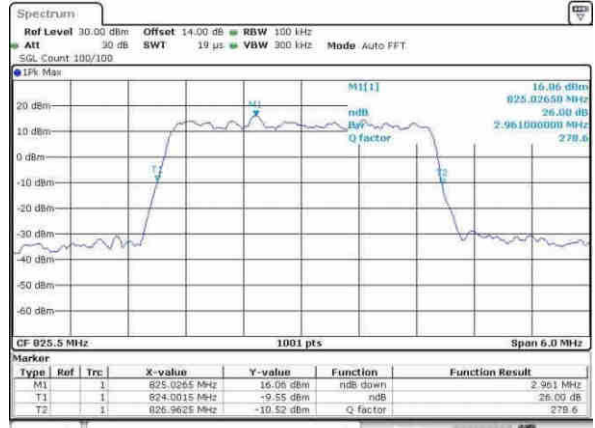

Lowest Channel / 3MHz / 64QAM

Date: 31.MAY.2017 09:40:41