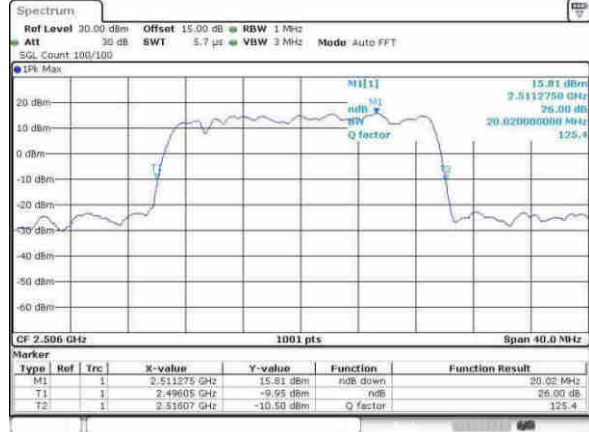

Lowest Channel / 20MHz / 64QAM

Date: 31.MAY.2017 09:15:23