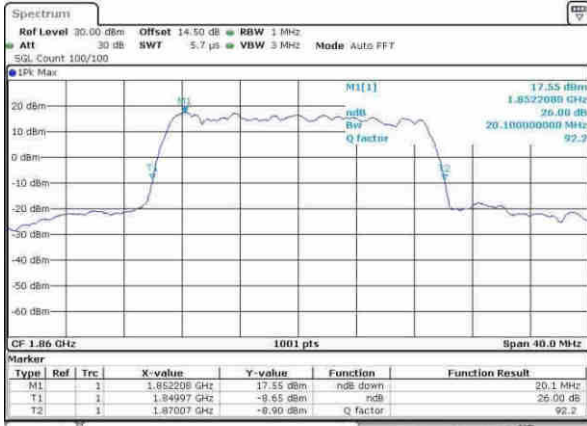

Date: 8.APR.2017 11:33:19

Highest Channel / 10MHz / 16QAM

Date: 8.APR.2017 11:33:20

LTE Band 25

Lowest Channel / 15MHz / QPSK

Date: 8.APR.2017 11:40:53

Lowest Channel / 15MHz / 16QAM

Date: 8.APR.2017 11:40:53

Middle Channel / 15MHz / QPSK

Date: 8.APR.2017 11:43:22

Middle Channel / 15MHz / 16QAM

Date: 8.APR.2017 11:43:24

Highest Channel / 15MHz / QPSK

Date: 8.APR.2017 11:46:02

Highest Channel / 15MHz / 16QAM

Date: 8.APR.2017 11:46:14

LTE Band 25

Lowest Channel / 20MHz / QPSK

Date: 8.APR.2017 11:53:27

Lowest Channel / 20MHz / 16QAM

Date: 8.APR.2017 11:53:28

Middle Channel / 20MHz / QPSK

Date: 8.APR.2017 11:56:06

Middle Channel / 20MHz / 16QAM