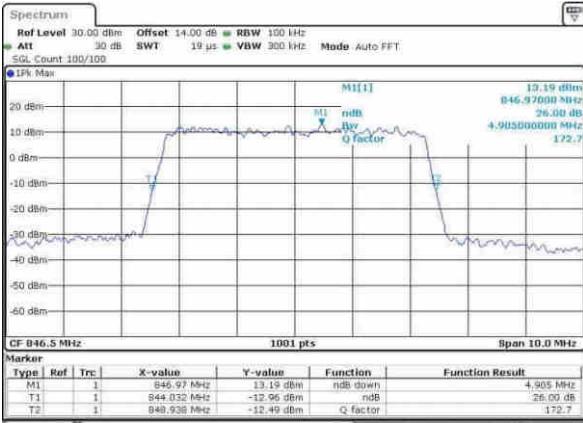

Lowest Channel / 3MHz / 64QAM

Date: 31.MAY.2017 09:40:41

Middle Channel / 1.4MHz / 64QAM

Date: 31.MAY.2017 09:34:54

Middle Channel / 3MHz / 64QAM

Date: 31.MAY.2017 09:46:50

Highest Channel / 1.4MHz / 64QAM

Date: 31.MAY.2017 09:35:23

Highest Channel / 3MHz / 64QAM

Date: 31.MAY.2017 09:46:18

LTE Band 26

Lowest Channel / 5MHz / 64QAM

Date: 31.MAY.2017 09:52:36

Lowest Channel / 10MHz / 64QAM

Date: 31.MAY.2017 09:54:21

Middle Channel / 5MHz / 64QAM

Date: 31.MAY.2017 09:57:11

Middle Channel / 10MHz / 64QAM

Date: 31.MAY.2017 09:58:28

Highest Channel / 5MHz / 64QAM

Date: 31.MAY.2017 09:57:53

Highest Channel / 10MHz / 64QAM

Date: 31.MAY.2017 09:58:58

LTE Band 26