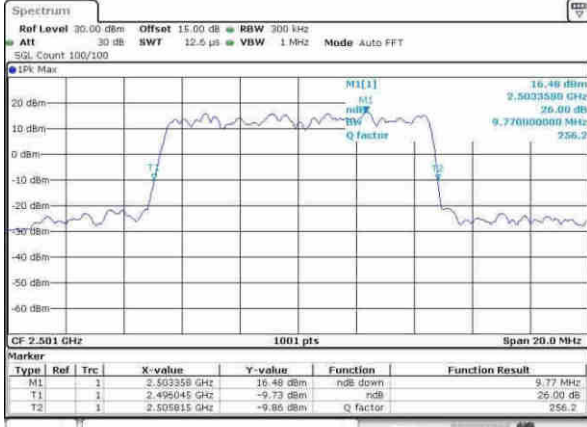

Date: 14.APR.2017 08:57:15

Lowest Channel / 5MHz / 16QAM

Date: 14.APR.2017 08:57:22

Middle Channel / 5MHz / QPSK

Date: 14.APR.2017 08:57:05

Middle Channel / 5MHz / 16QAM

Date: 14.APR.2017 08:58:06

Highest Channel / 5MHz / QPSK

Date: 14.APR.2017 08:58:38

Highest Channel / 5MHz / 16QAM

Date: 14.APR.2017 08:58:48

LTE Band 41

Lowest Channel / 10MHz / QPSK

Date: 14.APR.2017 08:59:20

Lowest Channel / 10MHz / 16QAM

Date: 14.APR.2017 08:59:33