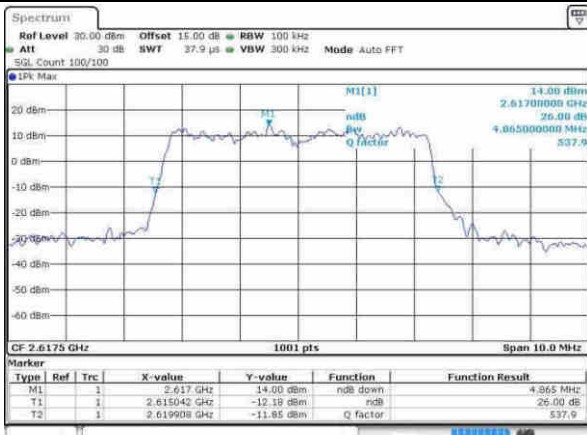

LTE Band 38

Lowest Channel / 5MHz / QPSK

Date: 9 APR 2017 14:47:48

Lowest Channel / 5MHz / 16QAM

Date: 9 APR 2017 14:47:59

Middle Channel / 5MHz / QPSK

Date: 9 APR 2017 14:48:30

Middle Channel / 5MHz / 16QAM

Date: 9 APR 2017 14:48:41

Highest Channel / 5MHz / QPSK

Date: 9 APR 2017 14:49:13

Highest Channel / 5MHz / 16QAM

Date: 9 APR 2017 14:49:23

LTE Band 38

Lowest Channel / 10MHz / QPSK

Date: 9 APR 2017 14:49:55