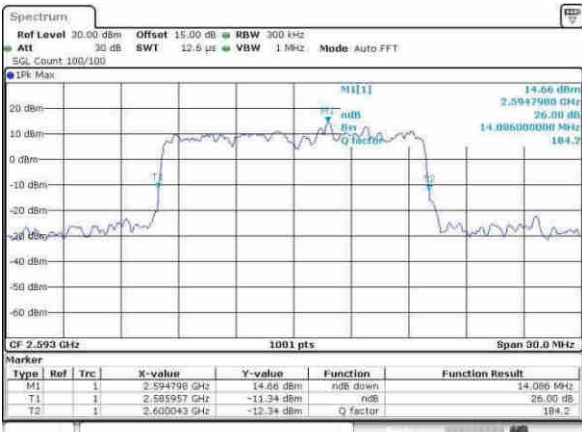

Lowest Channel / 15MHz / 64QAM

Date: 31.MAY.2017 09:47:02

Lowest Channel / 20MHz / 64QAM

Date: 31.MAY.2017 09:15:23

Middle Channel / 15MHz / 64QAM

Date: 31.MAY.2017 09:16:54

Middle Channel / 20MHz / 64QAM

Date: 31.MAY.2017 09:16:58

Highest Channel / 15MHz / 64QAM

Date: 31.MAY.2017 09:16:43

Highest Channel / 20MHz / 64QAM

Date: 31.MAY.2017 09:16:43