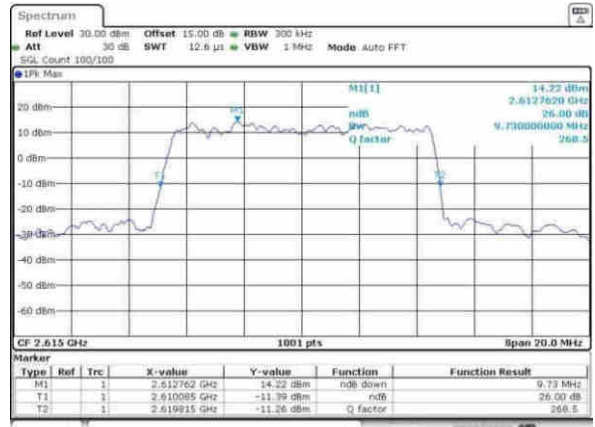

Highest Channel / 20MHz / QPSK

Date: 9 APR 2017 14:55:33

Highest Channel / 20MHz / 16QAM

Date: 9 APR 2017 14:55:44

LTE Band 38

Lowest Channel / 5MHz / 64QAM

Date: 30,NOV,2017 13:01:25

Lowest Channel / 10MHz / 64QAM

Date: 30,NOV,2017 13:17:25

Middle Channel / 5MHz / 64QAM

Date: 30,NOV,2017 13:14:42

Middle Channel / 10MHz / 64QAM

Date: 30,NOV,2017 13:13:21

Highest Channel / 5MHz / 64QAM

Date: 30,NOV,2017 13:15:11

Highest Channel / 10MHz / 64QAM