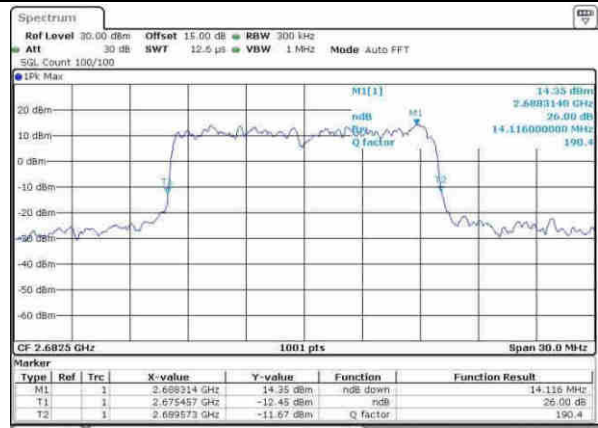

LTE Band 41

Lowest Channel / 15MHz / QPSK

Date: 14.APR.2017 09:02:00

Lowest Channel / 15MHz / 16QAM

Date: 14.APR.2017 09:02:11

Middle Channel / 15MHz / QPSK

Date: 14.APR.2017 09:02:43

Middle Channel / 15MHz / 16QAM

Date: 14.APR.2017 09:02:53

Highest Channel / 15MHz / QPSK

Date: 14.APR.2017 09:03:25

Highest Channel / 15MHz / 16QAM

Date: 14.APR.2017 09:03:36

LTE Band 41

Lowest Channel / 20MHz / QPSK

Date: 11.APR.2017 09:04:08