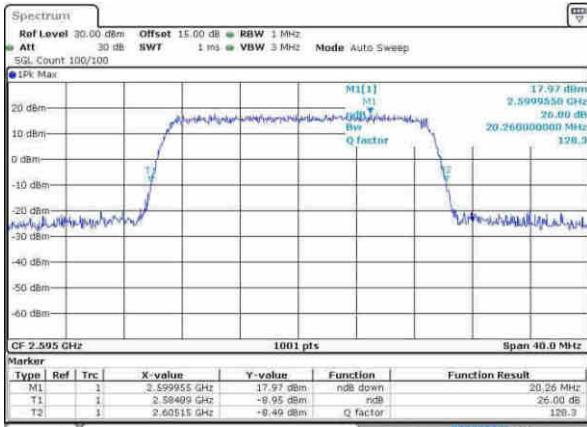

Middle Channel / 20MHz / QPSK

Date: 9 APR 2017 14:54:51