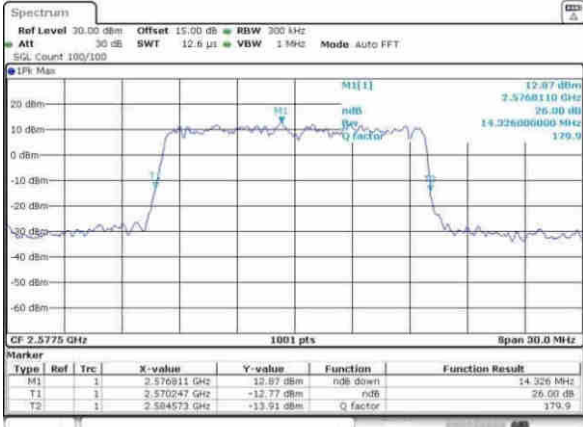

LTE Band 38

Lowest Channel / 15MHz / 64QAM

Date: 31-Nov-2017 08:12:18