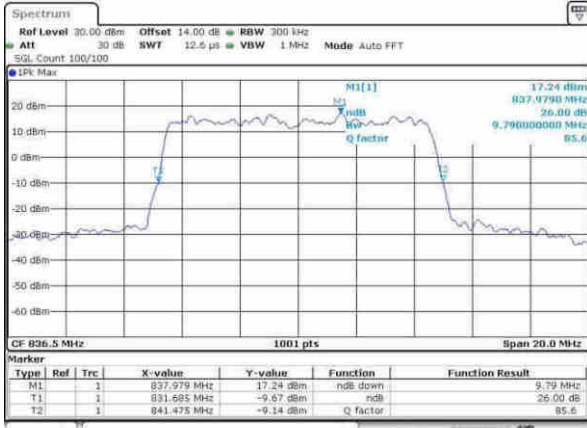

Middle Channel / 10MHz / QPSK

Date: 9-AFR, 2017 17:13:127