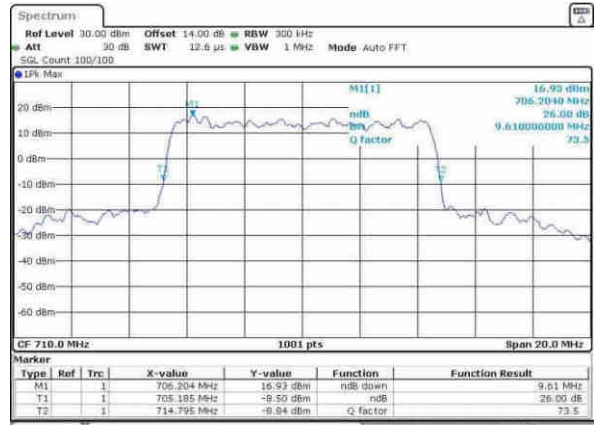

Highest Channel / 10MHz / 16QAM

Date: 3,MAY,2017 00:22:34

LTE Band 17

Lowest Channel / 5MHz / 64QAM

Date: 30.MAY.2017 18:37:46

Lowest Channel / 10MHz / 64QAM

Date: 30.MAY.2017 18:44:17

Middle Channel / 5MHz / 64QAM

Date: 30.MAY.2017 18:41:07

Middle Channel / 10MHz / 64QAM

Date: 30.MAY.2017 18:44:38

Highest Channel / 5MHz / 64QAM

Date: 30.MAY.2017 18:41:34

Highest Channel / 10MHz / 64QAM

Date: 30.MAY.2017 18:49:24

LTE Band 25