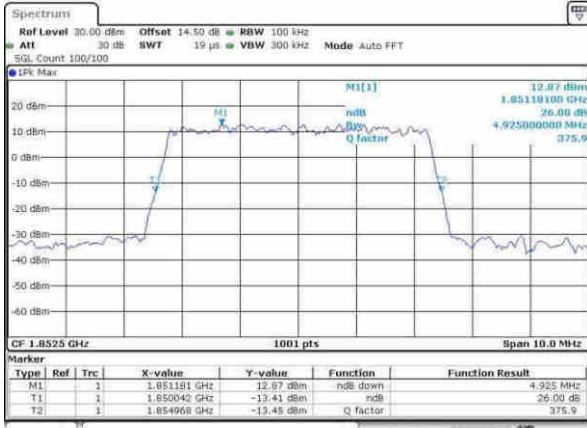

Highest Channel / 1.4MHz / QPSK

Date: 8.APR.2017 10:55:08

Highest Channel / 1.4MHz / 16QAM

Date: 8.APR.2017 10:55:18

LTE Band 25

Lowest Channel / 3MHz / QPSK

Date: 8.APR.2017 11:02:33

Lowest Channel / 3MHz / 16QAM

Date: 8.APR.2017 11:02:44

Middle Channel / 3MHz / QPSK

Date: 8.APR.2017 11:05:13

Middle Channel / 3MHz / 16QAM

Date: 8.APR.2017 11:05:24

Highest Channel / 3MHz / QPSK

Date: 8.APR.2017 11:07:52

Highest Channel / 3MHz / 16QAM

Date: 8.APR.2017 11:08:03

LTE Band 25

Lowest Channel / 5MHz / QPSK

Date: 8.APR.2017 11:15:17

Lowest Channel / 5MHz / 16QAM

Date: 8.APR.2017 11:15:28

Middle Channel / 5MHz / QPSK

Date: 8.APR.2017 11:17:57