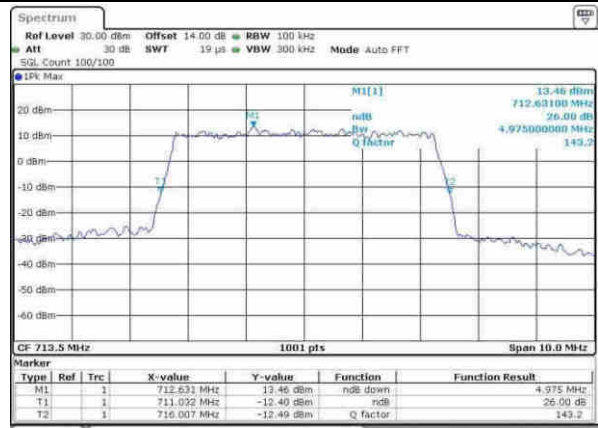

LTE Band 17

Lowest Channel / 5MHz / QPSK

Date: 2,MAY,2017 23:55:18

Lowest Channel / 5MHz / 16QAM

Date: 2,MAY,2017 23:55:29

Middle Channel / 5MHz / QPSK

Date: 2,MAY,2017 00:20:27

Middle Channel / 5MHz / 16QAM

Date: 2,MAY,2017 00:20:28

Highest Channel / 5MHz / QPSK

Date: 2,MAY,2017 00:05:18

Highest Channel / 5MHz / 16QAM

Date: 2,MAY,2017 00:05:21

LTE Band 17

Lowest Channel / 10MHz / QPSK

Date: 3,MAY,2017 00:12:33