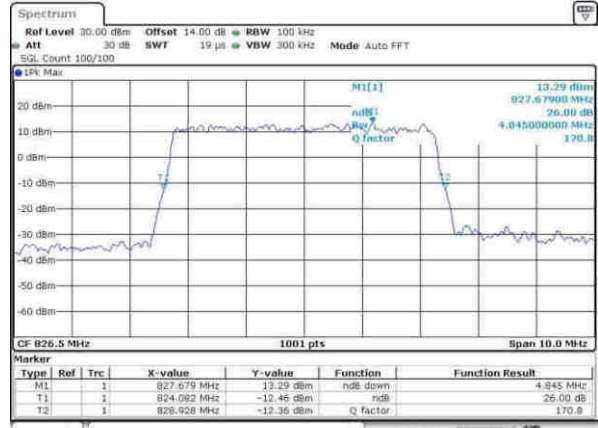

Date: 9.APR.2017 16:48:33

LTE Band 26

Lowest Channel / 5MHz / QPSK

Date: 9.APR.2017 16:56:44

Lowest Channel / 5MHz / 16QAM

Date: 9.APR.2017 16:56:55

Middle Channel / 5MHz / QPSK

Date: 9.APR.2017 17:04:06

Middle Channel / 5MHz / 16QAM

Date: 9.APR.2017 17:04:16

Highest Channel / 5MHz / QPSK

Date: 9.APR.2017 17:06:48

Highest Channel / 5MHz / 16QAM

Date: 9.APR.2017 17:06:58

LTE Band 26

Lowest Channel / 10MHz / QPSK