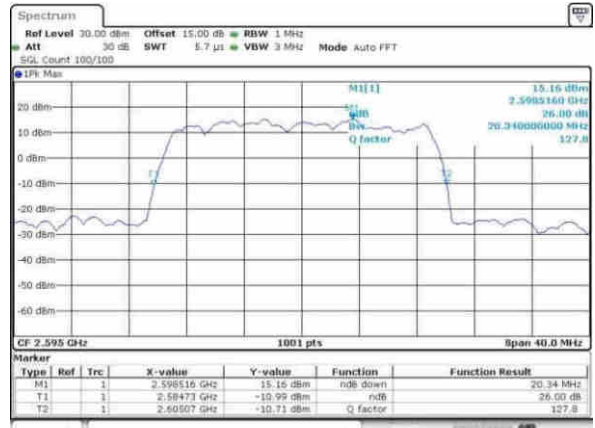

Middle Channel / 20MHz / 64QAM

Date: 31-Nov-2017 08:16:48