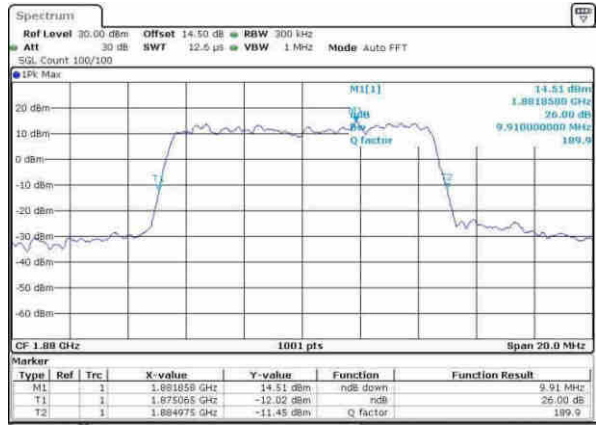

Middle Channel / 5MHz / 16QAM

Date: 8.APR.2017 11:18:07

Highest Channel / 5MHz / QPSK

Date: 8.APR.2017 11:20:38

Highest Channel / 5MHz / 16QAM

Date: 8.APR.2017 11:20:46

LTE Band 25

Lowest Channel / 10MHz / QPSK

Date: 8.APR.2017 11:26:00

Lowest Channel / 10MHz / 16QAM

Date: 8.APR.2017 11:26:11

Middle Channel / 10MHz / QPSK

Date: 8.APR.2017 11:26:25

Middle Channel / 10MHz / 16QAM

Date: 8.APR.2017 11:26:26

Highest Channel / 10MHz / QPSK

Date: 8.APR.2017 11:33:19

Highest Channel / 10MHz / 16QAM

Date: 8.APR.2017 11:33:20

LTE Band 25

Lowest Channel / 15MHz / QPSK

Date: 8.APR.2017 11:40:53

Lowest Channel / 15MHz / 16QAM

Date: 8.APR.2017 11:40:53