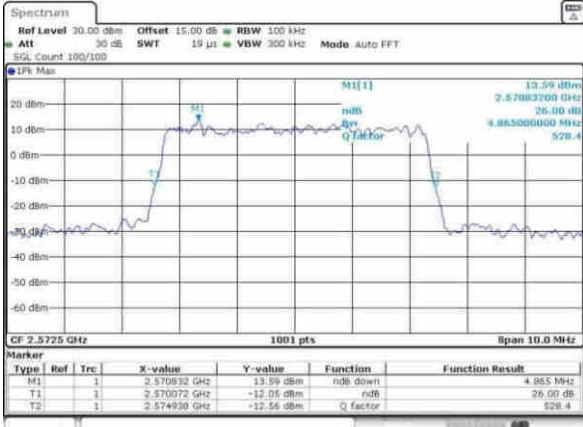

Highest Channel / 20MHz / QPSK

Date: 9 APR 2017 14:55:33

Highest Channel / 20MHz / 16QAM

Date: 9 APR 2017 14:55:44

LTE Band 38

Lowest Channel / 5MHz / 64QAM

Date: 30,NOV,2017 13:01:25

Lowest Channel / 10MHz / 64QAM