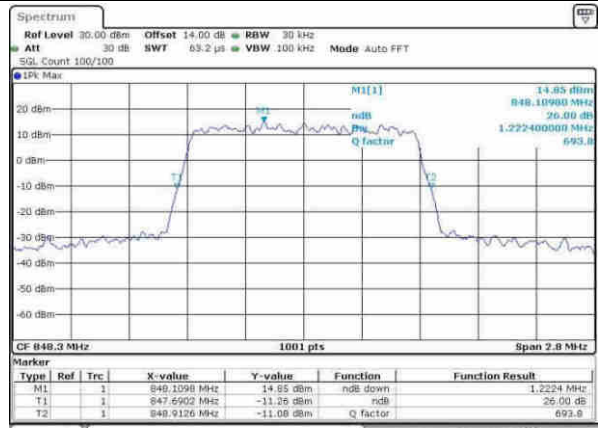

Date: 30, MAY, 2017 15:26:25

Highest Channel / 15MHz / 64QAM

Date: 30, MAY, 2017 15:17:16

Highest Channel / 20MHz / 64QAM

Date: 30, MAY, 2017 15:28:24

LTE Band 26

Lowest Channel / 1.4MHz / QPSK

Lowest Channel / 1.4MHz / 16QAM

Middle Channel / 1.4MHz / QPSK

Middle Channel / 1.4MHz / 16QAM

Highest Channel / 1.4MHz / QPSK

Highest Channel / 1.4MHz / 16QAM

LTE Band 26

Lowest Channel / 3MHz / QPSK

Date: 9.APR.2017 16:39:22

Lowest Channel / 3MHz / 16QAM