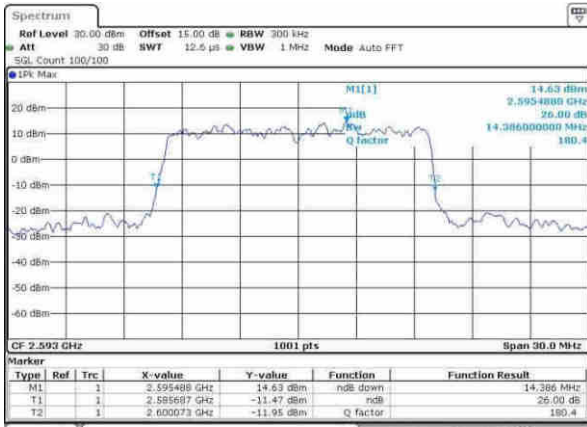

LTE Band 41

Lowest Channel / 15MHz / QPSK

Date: 14.APR.2017 09:02:00

Lowest Channel / 15MHz / 16QAM

Date: 14.APR.2017 09:02:11

Middle Channel / 15MHz / QPSK

Date: 14.APR.2017 09:02:43

Middle Channel / 15MHz / 16QAM

Date: 14.APR.2017 09:02:53

Highest Channel / 15MHz / QPSK

Date: 14.APR.2017 09:03:25

Highest Channel / 15MHz / 16QAM

Date: 14.APR.2017 09:03:36

LTE Band 41

Lowest Channel / 20MHz / QPSK

Date: 11.APR.2017 09:04:08