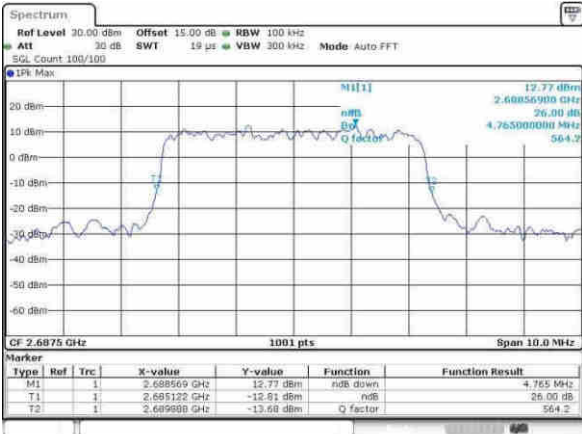

Highest Channel / 5MHz / 64QAM

Date: 31.MAY.2013 09:13:24