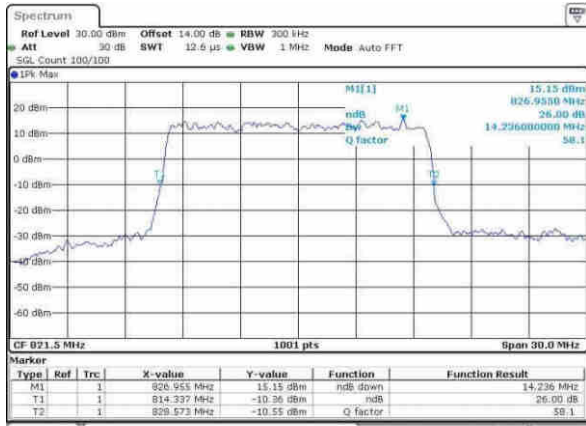

LTE Band 26

CH26765 / 15MHz / QPSK

Date: 15_MAY_2017 10:53:08