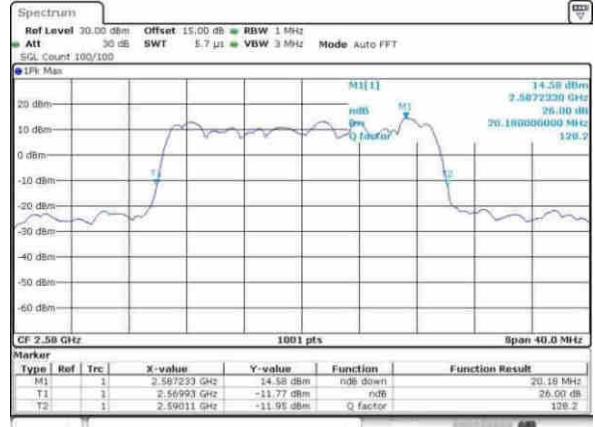

Date: 30,NOV,2017 13:13:00

LTE Band 38

Lowest Channel / 15MHz / 64QAM

Date: 31-Nov-2017 08:12:18

Lowest Channel / 20MHz / 64QAM

Date: 31-Nov-2017 08:12:55

Middle Channel / 15MHz / 64QAM

Date: 31-Nov-2017 08:16:21

Middle Channel / 20MHz / 64QAM

Date: 31-Nov-2017 08:16:48

Highest Channel / 15MHz / 64QAM

Date: 31-Nov-2017 08:17:13

Highest Channel / 20MHz / 64QAM

Date: 31-Nov-2017 08:12:100

LTE Band 41

Lowest Channel / 5MHz / QPSK