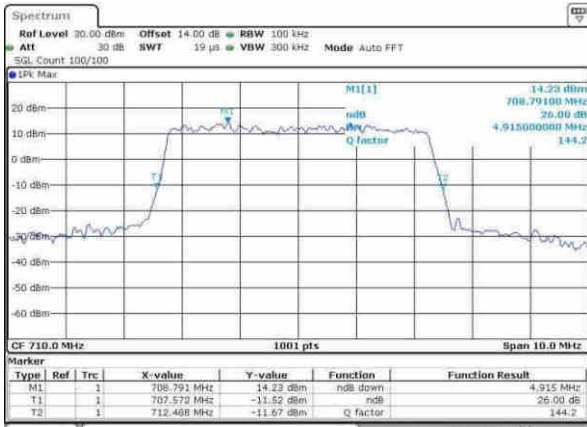

LTE Band 17

Lowest Channel / 5MHz / QPSK

Date: 2,MAY,2017 23:55:18

Lowest Channel / 5MHz / 16QAM

Date: 2,MAY,2017 23:55:29

Middle Channel / 5MHz / QPSK

Date: 2,MAY,2017 00:20:27

Middle Channel / 5MHz / 16QAM

Date: 2,MAY,2017 00:20:28

Highest Channel / 5MHz / QPSK

Date: 2,MAY,2017 00:05:18

Highest Channel / 5MHz / 16QAM

Date: 2,MAY,2017 00:05:21

LTE Band 17

Lowest Channel / 10MHz / QPSK

Date: 3,MAY,2017 00:12:33