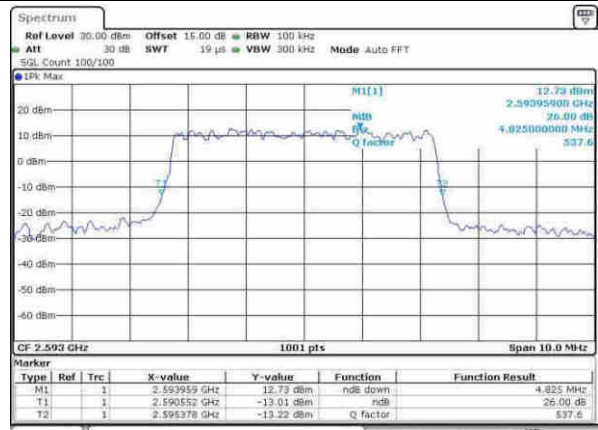

Middle Channel / 20MHz / 64QAM

Date: 31-Nov-2017 08:16:48

Highest Channel / 15MHz / 64QAM

Date: 31-Nov-2017 08:17:13

Highest Channel / 20MHz / 64QAM

Date: 31-Nov-2017 08:12:100

LTE Band 41

Lowest Channel / 5MHz / QPSK

Date: 14.APR.2017 08:57:15

Lowest Channel / 5MHz / 16QAM

Date: 14.APR.2017 08:57:22

Middle Channel / 5MHz / QPSK

Date: 14.APR.2017 08:57:05

Middle Channel / 5MHz / 16QAM

Date: 14.APR.2017 08:58:06

Highest Channel / 5MHz / QPSK

Date: 14.APR.2017 08:58:38

Highest Channel / 5MHz / 16QAM

Date: 14.APR.2017 08:58:48

LTE Band 41

Lowest Channel / 10MHz / QPSK

Date: 14.APR.2017 08:59:20

Lowest Channel / 10MHz / 16QAM

Date: 14.APR.2017 08:59:33