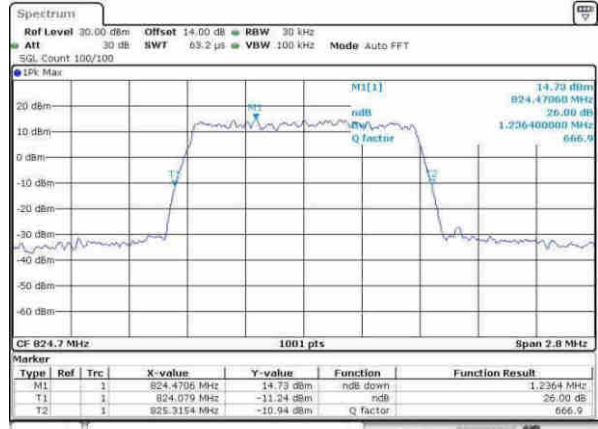

Date: 30, MAY, 2017 15:26:25

Highest Channel / 15MHz / 64QAM

Date: 30, MAY, 2017 15:17:16

Highest Channel / 20MHz / 64QAM

Date: 30, MAY, 2017 15:28:24

LTE Band 26

Lowest Channel / 1.4MHz / QPSK

Lowest Channel / 1.4MHz / 16QAM

Middle Channel / 1.4MHz / QPSK

Middle Channel / 1.4MHz / 16QAM

Highest Channel / 1.4MHz / QPSK

Highest Channel / 1.4MHz / 16QAM

LTE Band 26

Lowest Channel / 3MHz / QPSK

Date: 9.APR.2017 16:39:22

Lowest Channel / 3MHz / 16QAM