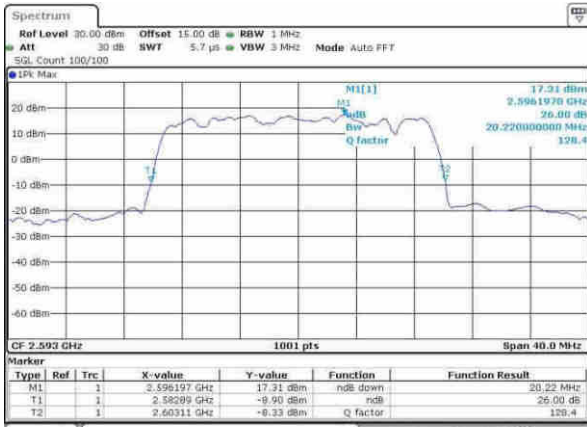

Middle Channel / 20MHz / QPSK

Date: 11.APR.2017 09:05:00