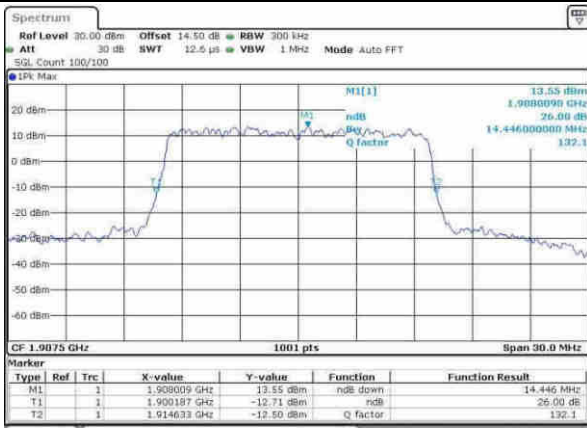

Date: 8.APR.2017 11:33:19

Highest Channel / 10MHz / 16QAM

Date: 8.APR.2017 11:33:20

LTE Band 25

Lowest Channel / 15MHz / QPSK

Date: 8.APR.2017 11:40:53

Lowest Channel / 15MHz / 16QAM

Date: 8.APR.2017 11:40:53

Middle Channel / 15MHz / QPSK

Date: 8.APR.2017 11:43:22

Middle Channel / 15MHz / 16QAM

Date: 8.APR.2017 11:43:24

Highest Channel / 15MHz / QPSK

Date: 8.APR.2017 11:46:02

Highest Channel / 15MHz / 16QAM

Date: 8.APR.2017 11:46:14

LTE Band 25

Lowest Channel / 20MHz / QPSK

Date: 8.APR.2017 11:53:27

Lowest Channel / 20MHz / 16QAM

Date: 8.APR.2017 11:53:28

Middle Channel / 20MHz / QPSK

Date: 8.APR.2017 11:56:06

Middle Channel / 20MHz / 16QAM

Date: 8.APR.2017 11:56:17

Highest Channel / 20MHz / QPSK

Date: 8.APR.2017 11:58:48

Highest Channel / 20MHz / 16QAM

Date: 8.APR.2017 11:58:58

LTE Band 25

Lowest Channel / 1.4MHz / 64QAM

Date: 30_May_2017 14:24:36