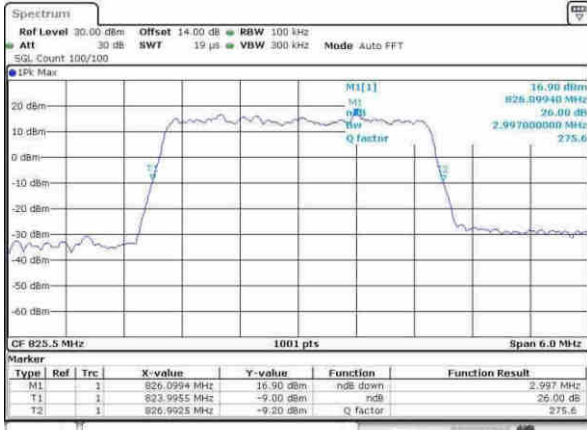

Date: 30, MAY, 2017 15:26:25

Highest Channel / 15MHz / 64QAM

Date: 30, MAY, 2017 15:17:16

Highest Channel / 20MHz / 64QAM

Date: 30, MAY, 2017 15:28:24

LTE Band 26

Lowest Channel / 1.4MHz / QPSK

Lowest Channel / 1.4MHz / 16QAM

Middle Channel / 1.4MHz / QPSK

Middle Channel / 1.4MHz / 16QAM

Highest Channel / 1.4MHz / QPSK

Highest Channel / 1.4MHz / 16QAM

LTE Band 26

Lowest Channel / 3MHz / QPSK

Date: 9.APR.2017 16:39:22

Lowest Channel / 3MHz / 16QAM