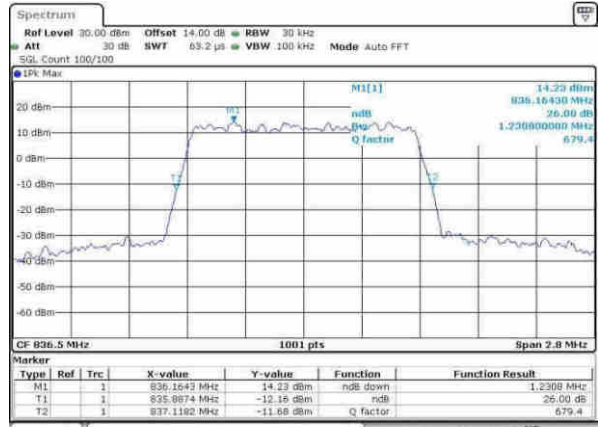

Date: 30, MAY, 2017 15:26:25

Highest Channel / 15MHz / 64QAM

Date: 30, MAY, 2017 15:17:16

Highest Channel / 20MHz / 64QAM

Date: 30, MAY, 2017 15:28:24

LTE Band 26

Lowest Channel / 1.4MHz / QPSK

Lowest Channel / 1.4MHz / 16QAM

Middle Channel / 1.4MHz / QPSK

Middle Channel / 1.4MHz / 16QAM

Highest Channel / 1.4MHz / QPSK

Highest Channel / 1.4MHz / 16QAM

LTE Band 26

Lowest Channel / 3MHz / QPSK

Date: 9.APR.2017 16:39:22

Lowest Channel / 3MHz / 16QAM