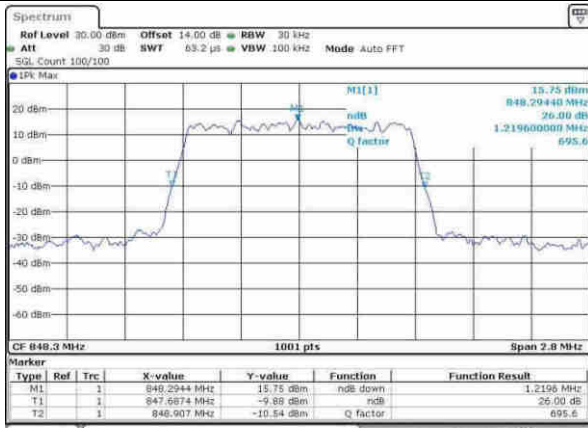

Date: 30, MAY, 2017 15:26:25

Highest Channel / 15MHz / 64QAM

Date: 30, MAY, 2017 15:17:16

Highest Channel / 20MHz / 64QAM

Date: 30, MAY, 2017 15:28:24

LTE Band 26

Lowest Channel / 1.4MHz / QPSK

Lowest Channel / 1.4MHz / 16QAM

Middle Channel / 1.4MHz / QPSK

Middle Channel / 1.4MHz / 16QAM

Highest Channel / 1.4MHz / QPSK

Highest Channel / 1.4MHz / 16QAM

LTE Band 26

Lowest Channel / 3MHz / QPSK

Date: 9.APR.2017 16:39:22

Lowest Channel / 3MHz / 16QAM