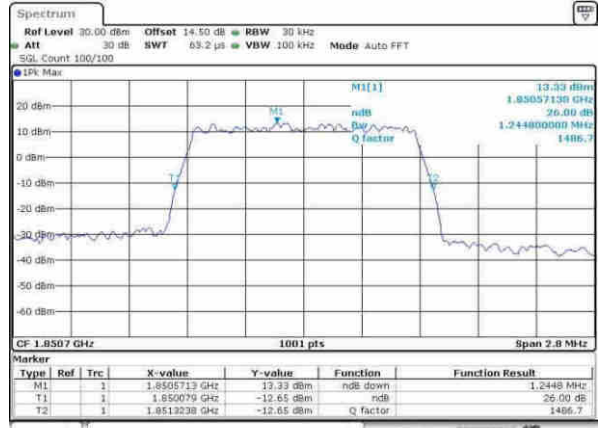

Lowest Channel / 1.4MHz / 16QAM

Date: 8.APR.2017 10:36:13