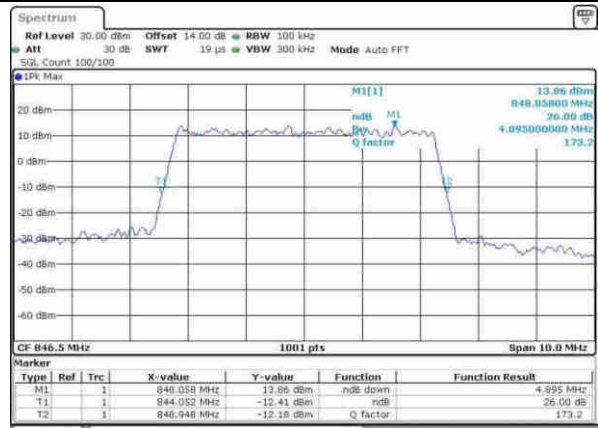

Middle Channel / 5MHz / 16QAM

Date: 9.APR.2017 17:04:16

Highest Channel / 5MHz / QPSK

Date: 9.APR.2017 17:06:48

Highest Channel / 5MHz / 16QAM

Date: 9.APR.2017 17:06:58

LTE Band 26

Lowest Channel / 10MHz / QPSK