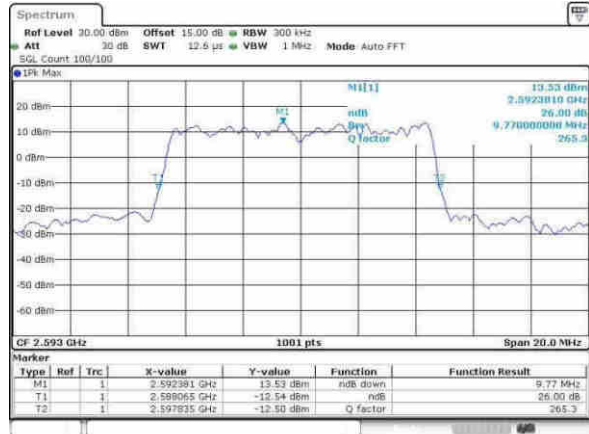

Middle Channel / 10MHz / 64QAM

Date: 31.MAY.2013 09:13:58