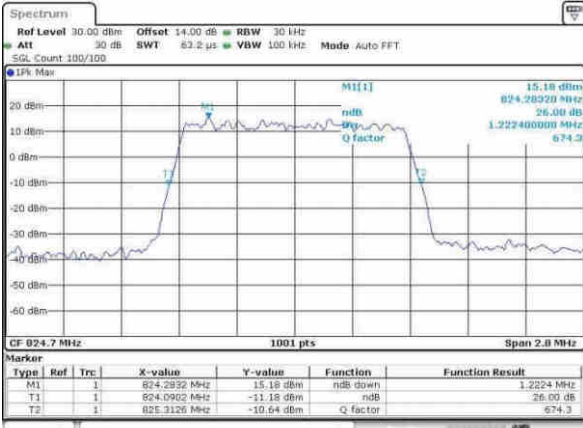

LTE Band 26

CH26765 / 15MHz / QPSK

Date: 15_MAY_2017 10:53:08

CH26765 / 15MHz / 16QAM

Date: 15_MAY_2017 10:53:58

LTE Band 26

Lowest Channel / 1.4MHz / 64QAM

Date: 31.MAY.2017 09:28:54

Lowest Channel / 3MHz / 64QAM

Date: 31.MAY.2017 09:40:41

Middle Channel / 1.4MHz / 64QAM

Date: 31.MAY.2017 09:34:54

Middle Channel / 3MHz / 64QAM

Date: 31.MAY.2017 09:46:50

Highest Channel / 1.4MHz / 64QAM

Date: 31.MAY.2017 09:35:23