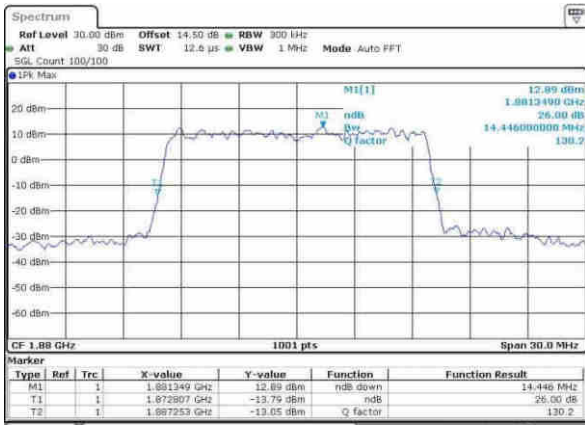

Lowest Channel / 15MHz / 64QAM

Date: 30, MAY, 2017 15:12:17

Lowest Channel / 20MHz / 64QAM

Date: 30, MAY, 2017 15:12:47

Middle Channel / 15MHz / 64QAM

Date: 30, MAY, 2017 15:16:42

Middle Channel / 20MHz / 64QAM

Date: 30, MAY, 2017 15:26:25

Highest Channel / 15MHz / 64QAM

Date: 30, MAY, 2017 15:17:16

Highest Channel / 20MHz / 64QAM

Date: 30, MAY, 2017 15:28:24

LTE Band 26

Lowest Channel / 1.4MHz / QPSK

Lowest Channel / 1.4MHz / 16QAM