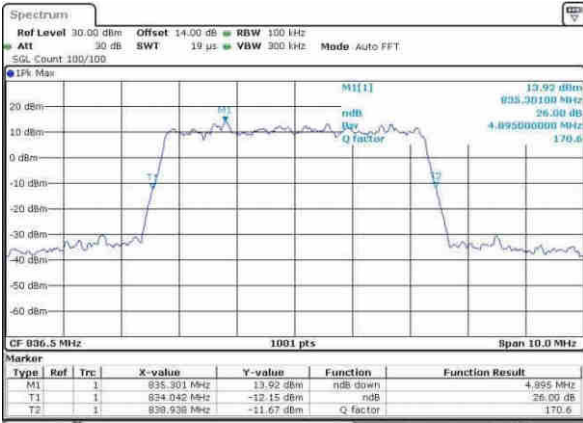

Highest Channel / 3MHz / 64QAM

Date: 31.MAY.2017 09:46:18

LTE Band 26

Lowest Channel / 5MHz / 64QAM

Date: 31.MAY.2017 09:52:36

Lowest Channel / 10MHz / 64QAM

Date: 31.MAY.2017 09:54:21

Middle Channel / 5MHz / 64QAM

Date: 31.MAY.2017 09:57:11

Middle Channel / 10MHz / 64QAM

Date: 31.MAY.2017 09:58:28

Highest Channel / 5MHz / 64QAM

Date: 31.MAY.2017 09:57:53

Highest Channel / 10MHz / 64QAM

Date: 31.MAY.2017 09:58:58

LTE Band 26