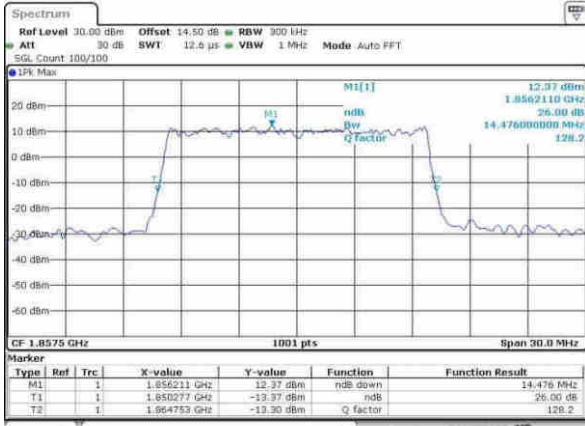

LTE Band 25

Lowest Channel / 15MHz / 64QAM

Date: 30, MAY, 2017 15:12:17