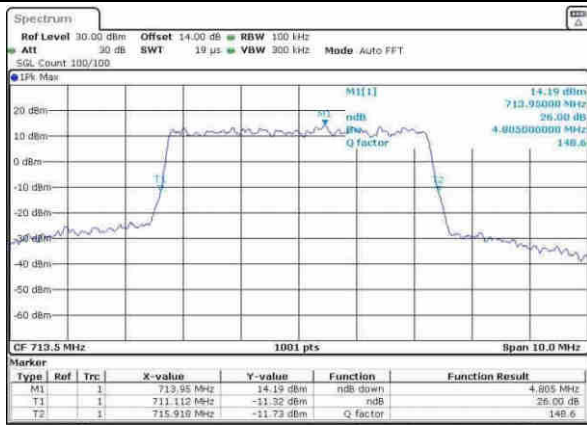

Highest Channel / 10MHz / 16QAM

Date: 3,MAY,2017 00:22:34

LTE Band 17

Lowest Channel / 5MHz / 64QAM

Date: 30.MAY.2017 18:37:46

Lowest Channel / 10MHz / 64QAM

Date: 30.MAY.2017 18:44:17

Middle Channel / 5MHz / 64QAM

Date: 30.MAY.2017 18:41:07

Middle Channel / 10MHz / 64QAM

Date: 30.MAY.2017 18:44:38

Highest Channel / 5MHz / 64QAM

Date: 30.MAY.2017 18:41:34

Highest Channel / 10MHz / 64QAM

Date: 30.MAY.2017 18:49:24

LTE Band 25