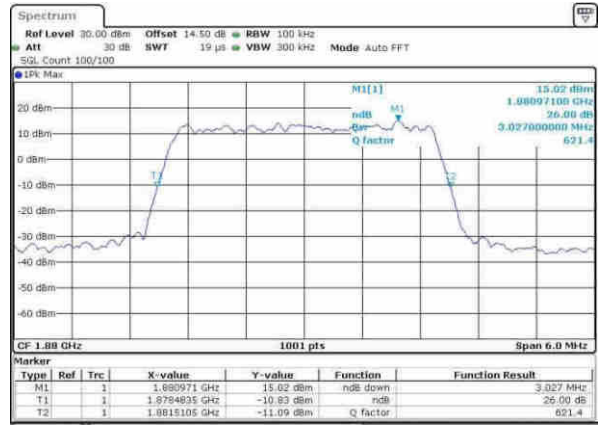

Middle Channel / 3MHz / 16QAM

Date: 8.APR.2017 11:05:24