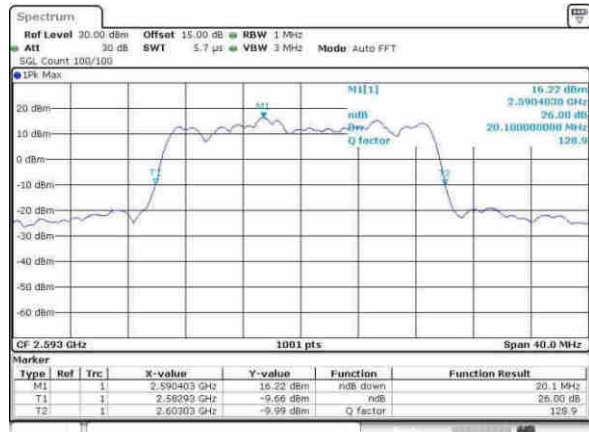

Lowest Channel / 15MHz / 64QAM

Date: 31.MAY.2017 09:47:02

Lowest Channel / 20MHz / 64QAM

Date: 31.MAY.2017 09:15:23

Middle Channel / 15MHz / 64QAM

Date: 31.MAY.2017 09:16:54

Middle Channel / 20MHz / 64QAM

Date: 31.MAY.2017 09:16:58

Highest Channel / 15MHz / 64QAM

Date: 31.MAY.2017 09:16:43

Highest Channel / 20MHz / 64QAM

Date: 31.MAY.2017 09:16:43