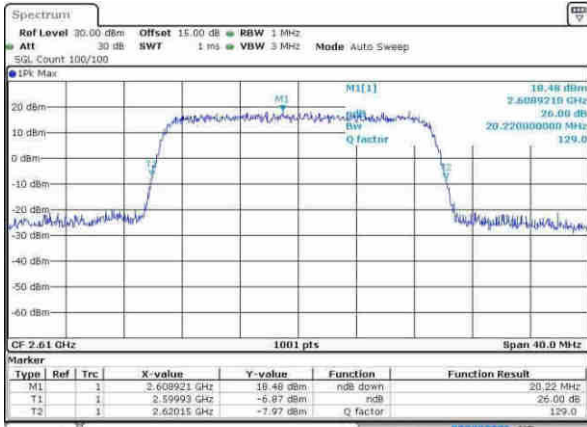

Highest Channel / 20MHz / QPSK

Date: 9 APR 2017 14:55:33