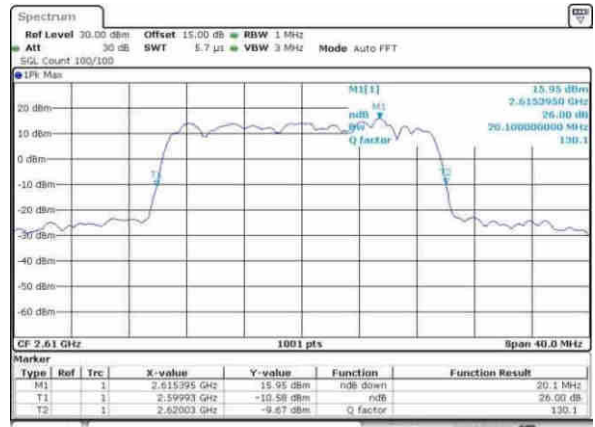

Middle Channel / 20MHz / 64QAM

Date: 31-Nov-2017 08:16:48

Highest Channel / 15MHz / 64QAM

Date: 31-Nov-2017 08:17:13

Highest Channel / 20MHz / 64QAM

Date: 31-Nov-2017 08:12:100

LTE Band 41

Lowest Channel / 5MHz / QPSK