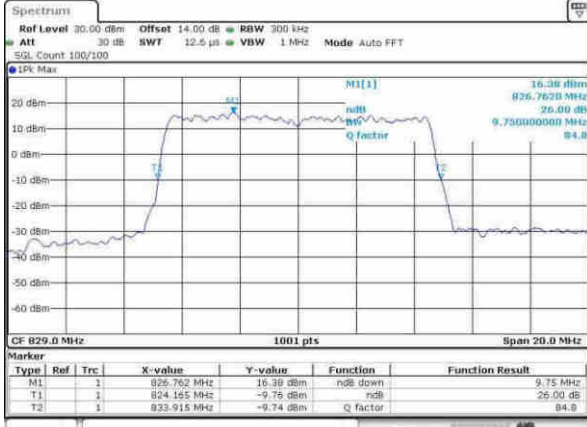

Date: 9.APR.2017 16:48:33

LTE Band 26

Lowest Channel / 5MHz / QPSK

Date: 9.APR.2017 16:56:44

Lowest Channel / 5MHz / 16QAM

Date: 9.APR.2017 16:56:55

Middle Channel / 5MHz / QPSK

Date: 9.APR.2017 17:04:06

Middle Channel / 5MHz / 16QAM

Date: 9.APR.2017 17:04:16

Highest Channel / 5MHz / QPSK

Date: 9.APR.2017 17:06:48

Highest Channel / 5MHz / 16QAM

Date: 9.APR.2017 17:06:58

LTE Band 26

Lowest Channel / 10MHz / QPSK