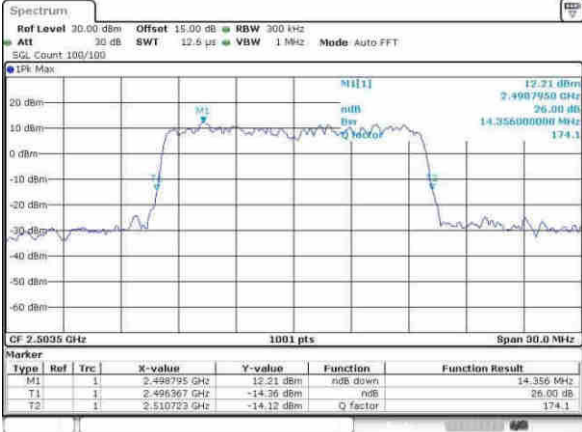

LTE Band 41

Lowest Channel / 15MHz / 64QAM

Date: 31.MAY.2017 09:47:02