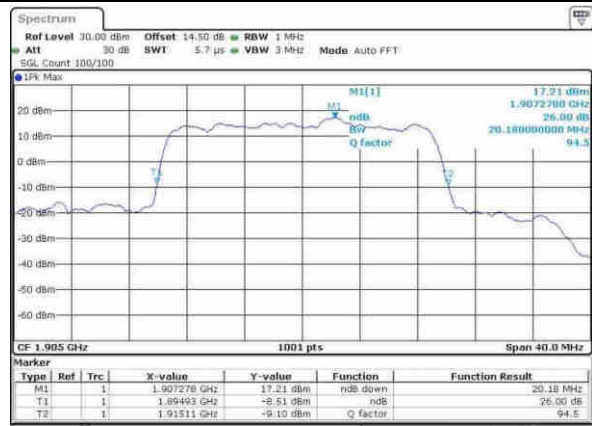

Date: 30.MAY.2017 14:57:43

Middle Channel / 10MHz / 64QAM

Date: 30.MAY.2017 15:05:45

Highest Channel / 5MHz / 64QAM

Date: 30.MAY.2017 14:58:13

Highest Channel / 10MHz / 64QAM

Date: 30.MAY.2017 15:06:16

LTE Band 25

Lowest Channel / 15MHz / 64QAM

Date: 30, MAY, 2017 15:12:17

Lowest Channel / 20MHz / 64QAM

Date: 30, MAY, 2017 15:12:47

Middle Channel / 15MHz / 64QAM

Date: 30, MAY, 2017 15:16:42

Middle Channel / 20MHz / 64QAM

Date: 30, MAY, 2017 15:26:25

Highest Channel / 15MHz / 64QAM

Date: 30, MAY, 2017 15:17:16

Highest Channel / 20MHz / 64QAM

Date: 30, MAY, 2017 15:28:24

LTE Band 26

Lowest Channel / 1.4MHz / QPSK

Lowest Channel / 1.4MHz / 16QAM