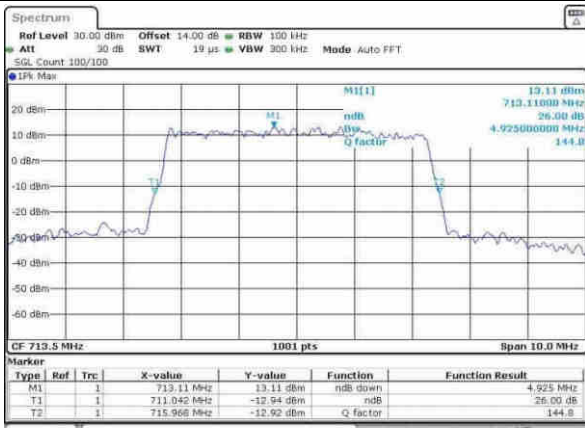

Highest Channel / 3MHz / 64QAM

Date: 30.MAY.2017 18:09:48

LTE Band 12

Lowest Channel / 5MHz / 64QAM

Lowest Channel / 10MHz / 64QAM

Middle Channel / 5MHz / 64QAM

Middle Channel / 10MHz / 64QAM

Highest Channel / 5MHz / 64QAM

Highest Channel / 10MHz / 64QAM