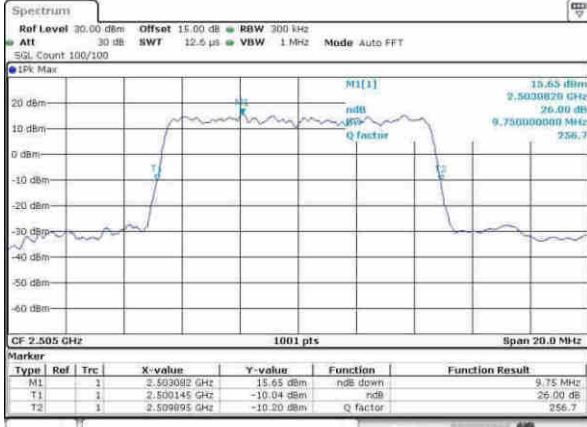

Highest Channel / 10MHz / 64QAM

Date: 30.MAY.2017 13:26:07

LTE Band 7

Lowest Channel / 5MHz / QPSK

Date: 5.APR.2017 15:50:06

Lowest Channel / 5MHz / 16QAM

Date: 5.APR.2017 15:50:17

Middle Channel / 5MHz / QPSK

Date: 5.APR.2017 16:01:03

Middle Channel / 5MHz / 16QAM

Date: 5.APR.2017 16:01:13

Highest Channel / 5MHz / QPSK

Date: 5.APR.2017 16:03:35

Highest Channel / 5MHz / 16QAM

Date: 5.APR.2017 16:03:46

LTE Band 7

Lowest Channel / 10MHz / QPSK

Date: 5.APR.2017 16:55:123

Lowest Channel / 10MHz / 16QAM

Date: 5.APR.2017 16:55:138

Middle Channel / 10MHz / QPSK

Date: 5.APR.2017 16:46:203

Middle Channel / 10MHz / 16QAM

Date: 5.APR.2017 16:46:114

Highest Channel / 10MHz / QPSK

Date: 5.APR.2017 16:55:459

Highest Channel / 10MHz / 16QAM

Date: 5.APR.2017 16:55:109

LTE Band 7

Lowest Channel / 15MHz / QPSK

Date: 5.APR.2017 17:08:25

Lowest Channel / 15MHz / 16QAM