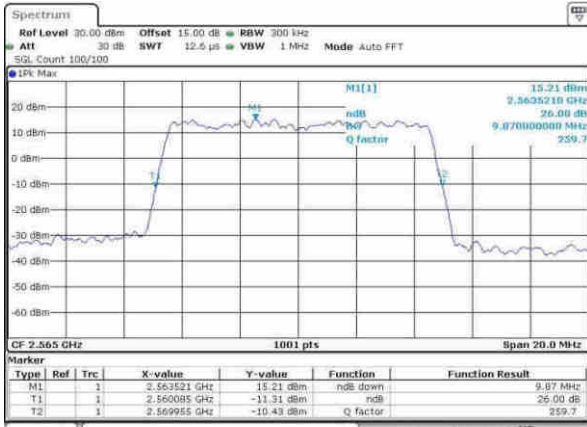

Date: 5.APR.2017 16:01:03

Middle Channel / 5MHz / 16QAM

Date: 5.APR.2017 16:01:13

Highest Channel / 5MHz / QPSK

Date: 5.APR.2017 16:03:35

Highest Channel / 5MHz / 16QAM

Date: 5.APR.2017 16:03:46

LTE Band 7

Lowest Channel / 10MHz / QPSK

Date: 5.APR.2017 16:55:123

Lowest Channel / 10MHz / 16QAM

Date: 5.APR.2017 16:55:138

Middle Channel / 10MHz / QPSK

Date: 5.APR.2017 16:46:203

Middle Channel / 10MHz / 16QAM

Date: 5.APR.2017 16:46:114

Highest Channel / 10MHz / QPSK

Date: 5.APR.2017 16:55:459

Highest Channel / 10MHz / 16QAM

Date: 5.APR.2017 16:55:109

LTE Band 7

Lowest Channel / 15MHz / QPSK

Date: 5.APR.2017 17:08:25

Lowest Channel / 15MHz / 16QAM