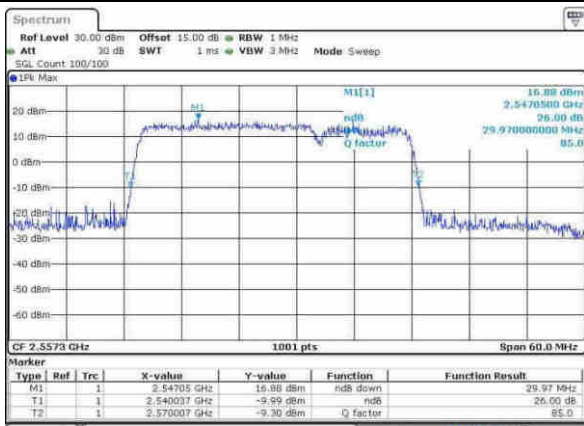

Date: 21 APR 2017 16:26:30

Highest Channel / 20MHz+10MHz / QPSK

Date: 21 APR 2017 16:29:34

Highest Channel / 20MHz+10MHz / 16QAM

Date: 21 APR 2017 16:29:06

Highest Channel / 20MHz+10MHz / 64QAM

Date: 21 APR 2017 16:28:44