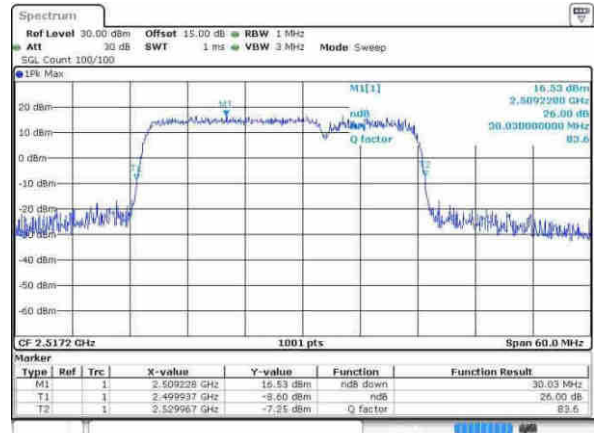

Date: 21 APR 2017 17:08:02

Highest Channel / 15MHz+20MHz /64QAM

Date: 21 APR 2017 17:08:28

LTE Band 7

Lowest Channel / 20MHz+10MHz/QPSK

Date: 21 APR 2017 16:23:41

Lowest Channel / 20MHz+10MHz / 16QAM

Date: 21 APR 2017 16:22:53