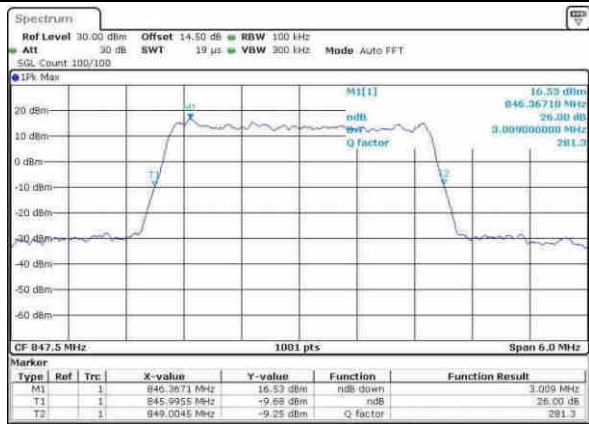

LTE Band 5

Lowest Channel / 1.4MHz / 64QAM

Date: 30.MAY.2017 12:53:14

Lowest Channel / 3MHz / 64QAM

Date: 30.MAY.2017 13:06:48

Middle Channel / 1.4MHz / 64QAM

Date: 30.MAY.2017 12:59:48

Middle Channel / 3MHz / 64QAM

Date: 30.MAY.2017 13:12:44

Highest Channel / 1.4MHz / 64QAM

Date: 30.MAY.2017 13:09:17

Highest Channel / 3MHz / 64QAM

Date: 30.MAY.2017 13:13:37

LTE Band 5

Lowest Channel / 5MHz / 64QAM

Date: 30.MAY.2017 13:18:33