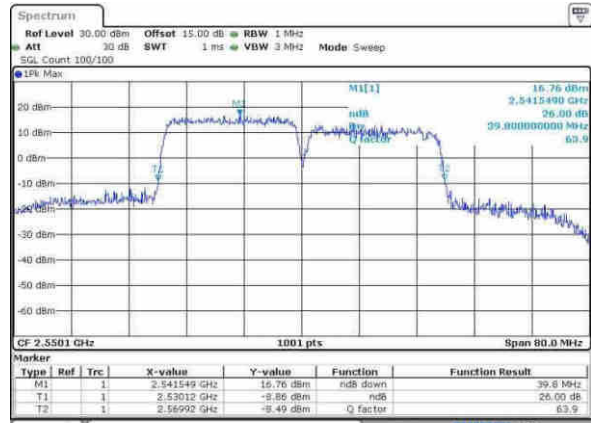

LTE Band 7

Middle Channel / 20MHz+20MHz / 64QAM

Date: 21 APR 2017 17:40:36

Highest Channel / 20MHz+20MHz / QPSK

Date: 21 APR 2017 17:42:49

Highest Channel / 20MHz+20MHz / 16QAM

Date: 21 APR 2017 17:43:10

Highest Channel / 20MHz+20MHz / 64QAM