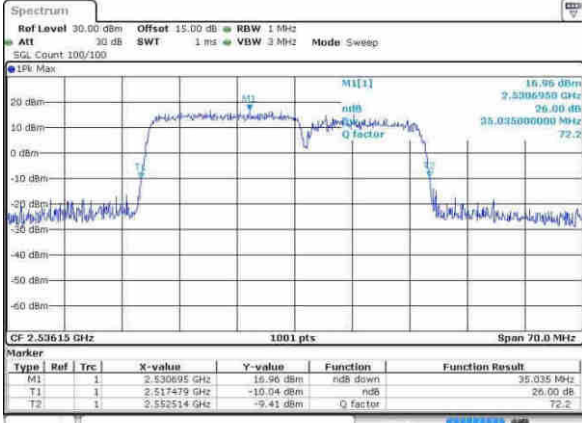

LTE Band 7

Lowest Channel / 20MHz+15MHz/QPSK

Date: 21 APR 2017 17:18:44

Lowest Channel / 20MHz+15MHz / 16QAM

Date: 21 APR 2017 17:18:09

Lowest Channel / 20MHz+15MHz / 64QAM

Date: 21 APR 2017 17:18:30

Middle Channel / 20MHz+15MHz / QPSK

Date: 21 APR 2017 17:21:33

Middle Channel / 20MHz+15MHz / 16QAM

Date: 21 APR 2017 17:21:58

LTE Band 7

Middle Channel / 20MHz+ 15MHz / 64QAM

Date: 21 APR 2017 17:22:18

Highest Channel / 20MHz+ 15MHz / QPSK

Date: 21 APR 2017 17:31:57

Highest Channel / 20MHz+ 15MHz / 16QAM

Date: 21 APR 2017 17:30:48

Highest Channel / 20MHz+ 15MHz / 64QAM

Date: 21 APR 2017 17:30:17

LTE Band 7

Lowest Channel / 20MHz+20MHz/QPSK

Date: 21 APR 2017 17:38:39

Lowest Channel / 20MHz+20MHz / 16QAM