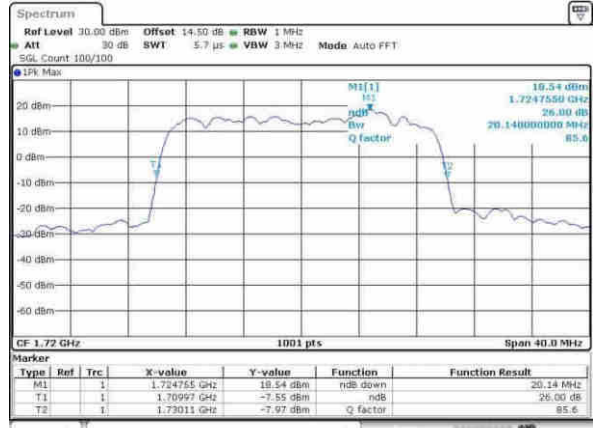

Date: 30.MAY.2017 08:48:12

Highest Channel / 5MHz / 64QAM

Date: 30.MAY.2017 08:46:26

Highest Channel / 10MHz / 64QAM

Date: 30.MAY.2017 08:50:44

LTE Band 4

Lowest Channel / 15MHz / 64QAM

Date: 30, MAY, 2017 11:03:50

Lowest Channel / 20MHz / 64QAM

Date: 30, MAY, 2017 11:21:04

Middle Channel / 15MHz / 64QAM

Date: 30, MAY, 2017 11:06:27

Middle Channel / 20MHz / 64QAM

Date: 30, MAY, 2017 12:17:30

Highest Channel / 15MHz / 64QAM

Date: 30, MAY, 2017 11:06:34

Highest Channel / 20MHz / 64QAM

Date: 30, MAY, 2017 12:18:25

LTE Band 5

Lowest Channel / 1.4MHz / QPSK

Date: 12.APR.2017 19:07:51

Lowest Channel / 1.4MHz / 16QAM

Date: 12.APR.2017 19:07:40