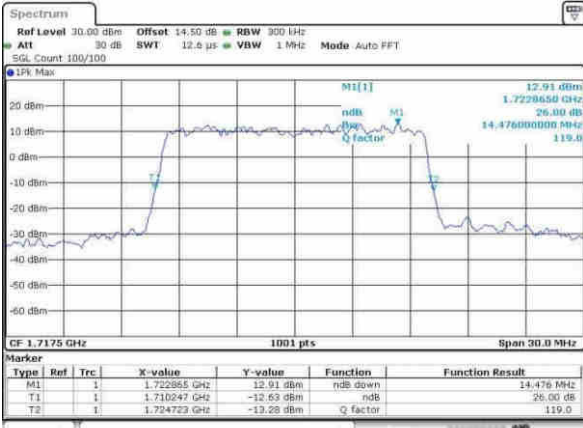

Date: 30.MAY.2017 08:48:12

Highest Channel / 5MHz / 64QAM

Date: 30.MAY.2017 08:46:26

Highest Channel / 10MHz / 64QAM

Date: 30.MAY.2017 08:50:44

LTE Band 4

Lowest Channel / 15MHz / 64QAM

Date: 30, MAY, 2017 11:03:50

Lowest Channel / 20MHz / 64QAM

Date: 30, MAY, 2017 11:21:04

Middle Channel / 15MHz / 64QAM

Date: 30, MAY, 2017 11:06:27

Middle Channel / 20MHz / 64QAM

Date: 30, MAY, 2017 12:17:30

Highest Channel / 15MHz / 64QAM

Date: 30, MAY, 2017 11:06:34

Highest Channel / 20MHz / 64QAM

Date: 30, MAY, 2017 12:18:25

LTE Band 5

Lowest Channel / 1.4MHz / QPSK

Date: 12.APR.2017 19:07:51

Lowest Channel / 1.4MHz / 16QAM

Date: 12.APR.2017 19:07:40