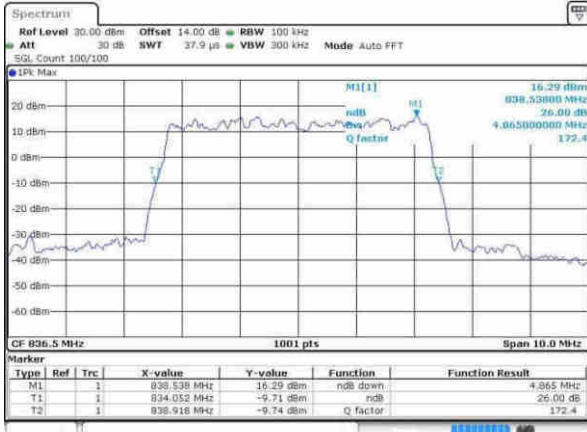

Middle Channel / 5MHz / QPSK

Date: 12.APR.2017 21:05:48