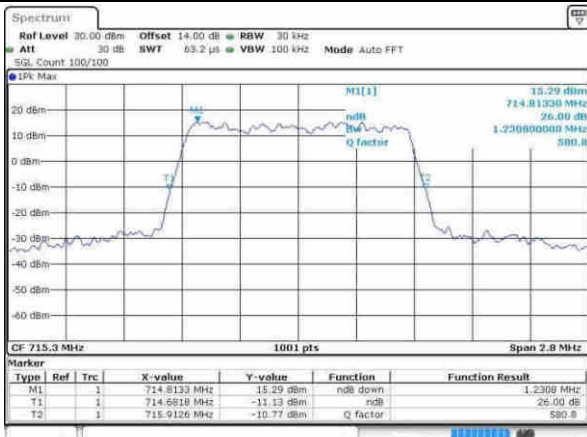

LTE Band 7

Middle Channel / 20MHz+20MHz / 64QAM

Date: 21 APR 2017 17:40:36

Highest Channel / 20MHz+20MHz / QPSK

Date: 21 APR 2017 17:42:49

Highest Channel / 20MHz+20MHz / 16QAM

Date: 21 APR 2017 17:43:10

Highest Channel / 20MHz+20MHz / 64QAM

Date: 21 APR 2017 17:43:36

LTE Band 12

Lowest Channel / 1.4MHz / QPSK

Date: 8 APR 2017 06:51:19

Lowest Channel / 1.4MHz / 16QAM

Date: 8 APR 2017 06:51:08

Middle Channel / 1.4MHz / QPSK

Date: 8 APR 2017 06:58:16

Middle Channel / 1.4MHz / 16QAM

Date: 8 APR 2017 06:58:26

Highest Channel / 1.4MHz / QPSK

Date: 8 APR 2017 07:00:46

Highest Channel / 1.4MHz / 16QAM

Date: 8 APR 2017 07:00:57

LTE Band 12

Lowest Channel / 3MHz / QPSK