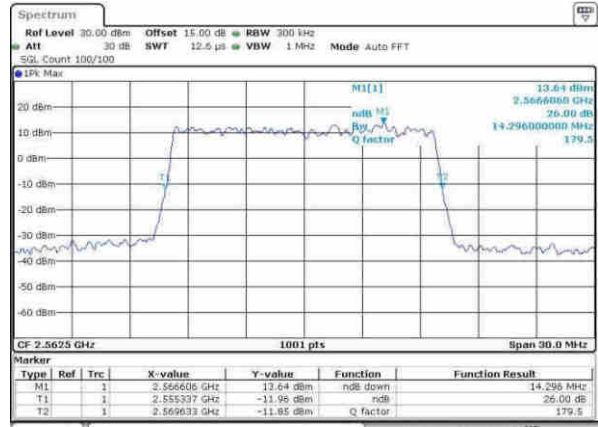

Highest Channel / 10MHz / QPSK

Date: 5.APR.2017 16:55:459

Highest Channel / 10MHz / 16QAM

Date: 5.APR.2017 16:55:109

LTE Band 7

Lowest Channel / 15MHz / QPSK

Date: 5.APR.2017 17:08:25

Lowest Channel / 15MHz / 16QAM

Date: 5.APR.2017 17:08:26

Middle Channel / 15MHz / QPSK

Date: 5.APR.2017 17:15:27

Middle Channel / 15MHz / 16QAM

Date: 5.APR.2017 17:15:28

Highest Channel / 15MHz / QPSK

Date: 5.APR.2017 17:18:09

Highest Channel / 15MHz / 16QAM

Date: 5.APR.2017 17:18:10

LTE Band 7

Lowest Channel / 20MHz / QPSK

Date: 5.APR.2017 17:15:22

Lowest Channel / 20MHz / 16QAM

Date: 5.APR.2017 17:25:33

Middle Channel / 20MHz / QPSK

Date: 5.APR.2017 17:25:55