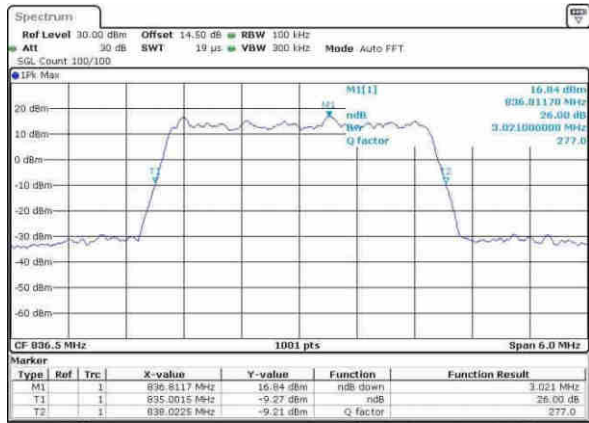

LTE Band 5

Lowest Channel / 1.4MHz / 64QAM

Date: 30.MAY.2017 12:53:14

Lowest Channel / 3MHz / 64QAM

Date: 30.MAY.2017 13:06:48

Middle Channel / 1.4MHz / 64QAM

Date: 30.MAY.2017 12:59:48

Middle Channel / 3MHz / 64QAM

Date: 30.MAY.2017 13:12:44

Highest Channel / 1.4MHz / 64QAM

Date: 30.MAY.2017 13:09:17

Highest Channel / 3MHz / 64QAM

Date: 30.MAY.2017 13:13:37

LTE Band 5

Lowest Channel / 5MHz / 64QAM

Date: 30.MAY.2017 13:18:33