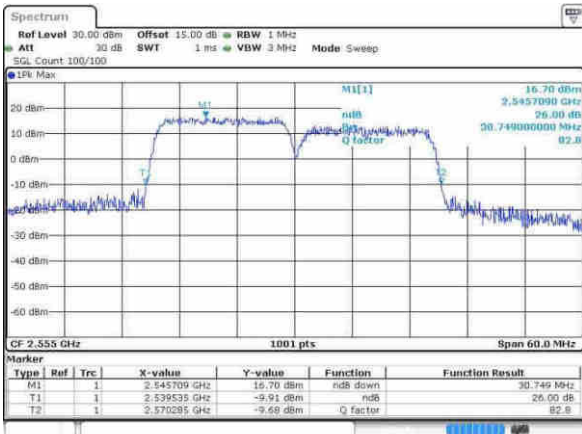

Highest Channel / 15MHz+15MHz /QPSK

Date: 21 APR 2017 16:41:24

Highest Channel / 15MHz+15MHz /16QAM

Date: 21 APR 2017 16:43:00

Highest Channel / 15MHz+15MHz /64QAM

Date: 21 APR 2017 16:42:36

LTE Band 7

Lowest Channel / 15MHz+20MHz/QPSK