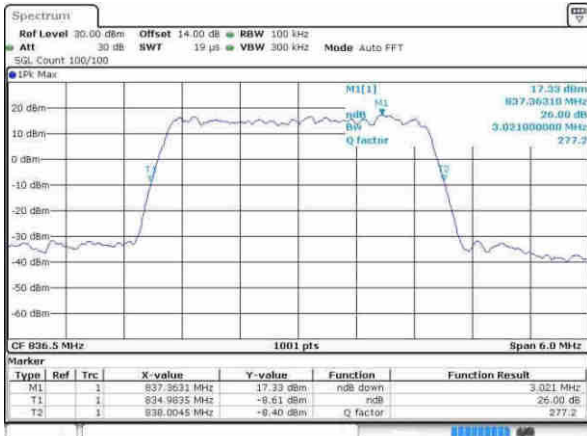

Date: 12.APR.2017 19:19:32

LTE Band 5

Lowest Channel / 3MHz / QPSK

Date: 12.APR.2017 20:27:03

Lowest Channel / 3MHz / 16QAM

Date: 12.APR.2017 20:27:13

Middle Channel / 3MHz / QPSK

Date: 12.APR.2017 20:44:50

Middle Channel / 3MHz / 16QAM

Date: 12.APR.2017 20:45:01

Highest Channel / 3MHz / QPSK

Date: 12.APR.2017 20:47:24

Highest Channel / 3MHz / 16QAM

Date: 12.APR.2017 20:47:34

LTE Band 5

Lowest Channel / 5MHz / QPSK