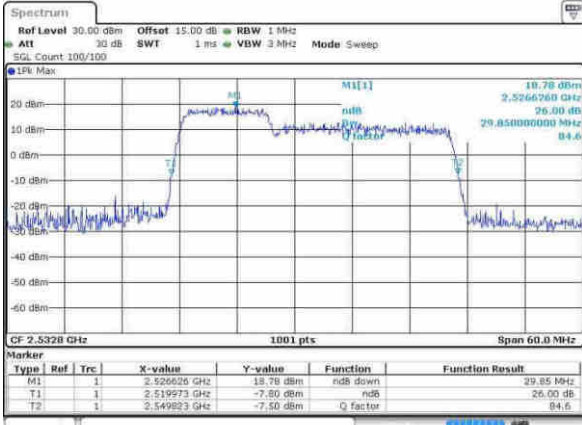

Date: 21 APR 2017 15:40:28

Middle Channel / 10MHz+20MHz/QPSK

Date: 21 APR 2017 15:44:09

Middle Channel / 10MHz+20MHz/16QAM

Date: 21 APR 2017 15:43:28

LTE Band 7

Middle Channel / 10MHz+20MHz/64QAM

Date: 21 APR 2017 15:42:51

Highest Channel / 10MHz+20MHz/QPSK

Date: 21 APR 2017 15:52:58

Highest Channel / 10MHz+20MHz/16QAM

Date: 21 APR 2017 15:54:12

Highest Channel / 10MHz+20MHz/64QAM

Date: 21 APR 2017 15:54:39

LTE Band 7

Lowest Channel / 15MHz+15MHz/QPSK