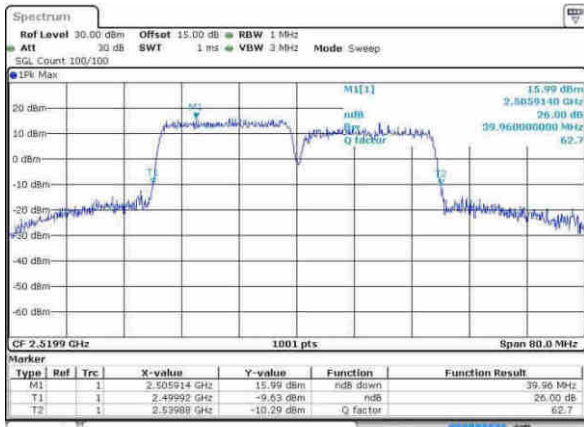

Lowest Channel / 20MHz+20MHz / 64QAM

Date: 21 APR 2017 17:39:14