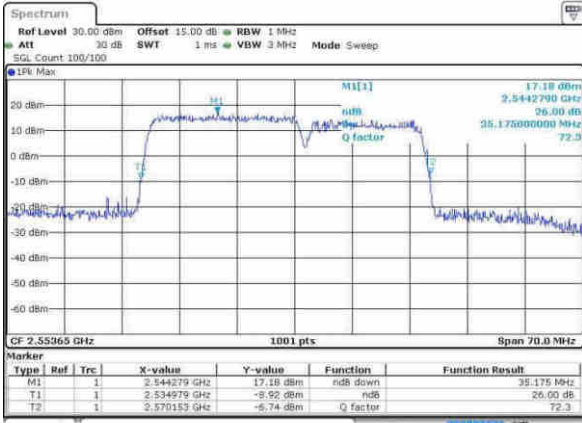

Date: 21 APR 2017 17:21:33

Middle Channel / 20MHz+15MHz / 16QAM

Date: 21 APR 2017 17:21:58

LTE Band 7

Middle Channel / 20MHz+ 15MHz / 64QAM

Date: 21 APR 2017 17:22:18

Highest Channel / 20MHz+ 15MHz / QPSK

Date: 21 APR 2017 17:31:57

Highest Channel / 20MHz+ 15MHz / 16QAM

Date: 21 APR 2017 17:30:48

Highest Channel / 20MHz+ 15MHz / 64QAM

Date: 21 APR 2017 17:30:17

LTE Band 7

Lowest Channel / 20MHz+20MHz/QPSK

Date: 21 APR 2017 17:38:39

Lowest Channel / 20MHz+20MHz / 16QAM