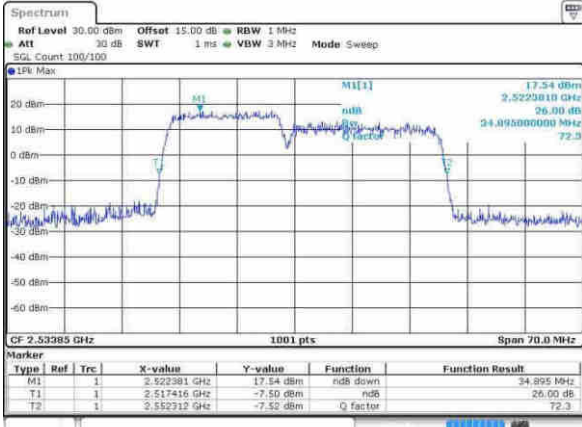

Middle Channel / 15MHz+20MHz / 16QAM

Date: 21 APR 2017 17:05:51

LTE Band 7

Middle Channel / 15MHz+20MHz /64QAM

Date: 21 APR 2017 17:05:27

Highest Channel / 15MHz+20MHz /QPSK

Date: 21 APR 2017 17:07:38

Highest Channel / 15MHz+20MHz /16QAM