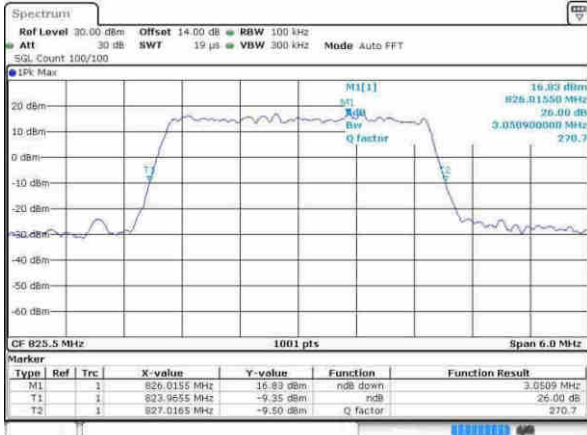

Date: 30, MAY, 2017 11:06:34

Highest Channel / 20MHz / 64QAM

Date: 30, MAY, 2017 12:18:25

LTE Band 5

Lowest Channel / 1.4MHz / QPSK

Date: 12.APR.2017 19:07:51

Lowest Channel / 1.4MHz / 16QAM

Date: 12.APR.2017 19:07:40

Middle Channel / 1.4MHz / QPSK

Date: 12.APR.2017 19:16:50

Middle Channel / 1.4MHz / 16QAM

Date: 12.APR.2017 19:17:00

Highest Channel / 1.4MHz / QPSK

Date: 12.APR.2017 19:19:22

Highest Channel / 1.4MHz / 16QAM

Date: 12.APR.2017 19:19:32

LTE Band 5

Lowest Channel / 3MHz / QPSK

Date: 12.APR.2017 20:27:03

Lowest Channel / 3MHz / 16QAM

Date: 12.APR.2017 20:27:13

Middle Channel / 3MHz / QPSK

Date: 12.APR.2017 20:44:50