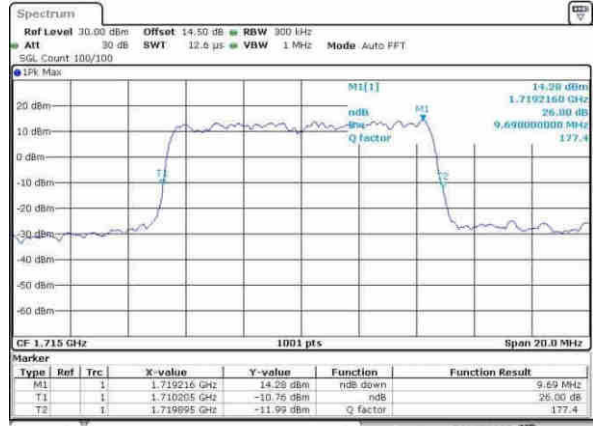

Lowest Channel / 10MHz / 64QAM

Date: 30.MAY.2017 08:43:27