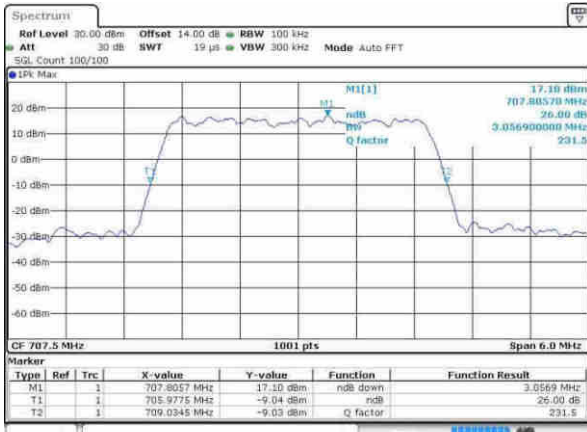

Middle Channel / 3MHz / QPSK

Date: 8 APR 2017 07:15:08