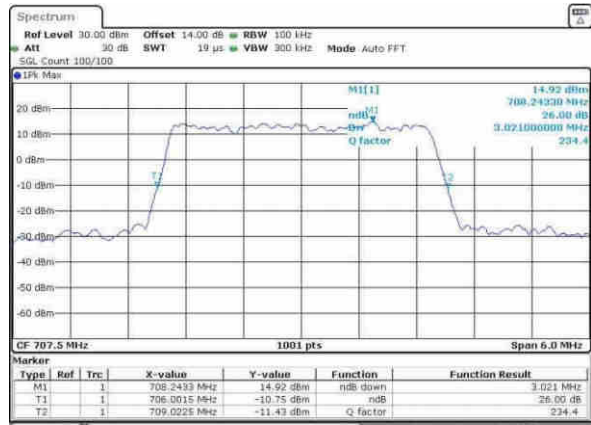

Date: 8 APR 2017 07:48:52

Highest Channel / 10MHz / QPSK

Date: 8 APR 2017 07:51:11

Highest Channel / 10MHz / 16QAM

Date: 8 APR 2017 07:51:22

LTE Band 12

Lowest Channel / 1.4MHz / 64QAM

Date: 30.MAY.2017 17:57:06

Lowest Channel / 3MHz / 64QAM

Date: 30.MAY.2017 18:05:34

Middle Channel / 1.4MHz / 64QAM

Date: 30.MAY.2017 18:06:06

Middle Channel / 3MHz / 64QAM

Date: 30.MAY.2017 18:06:42

Highest Channel / 1.4MHz / 64QAM

Date: 30.MAY.2017 18:09:23