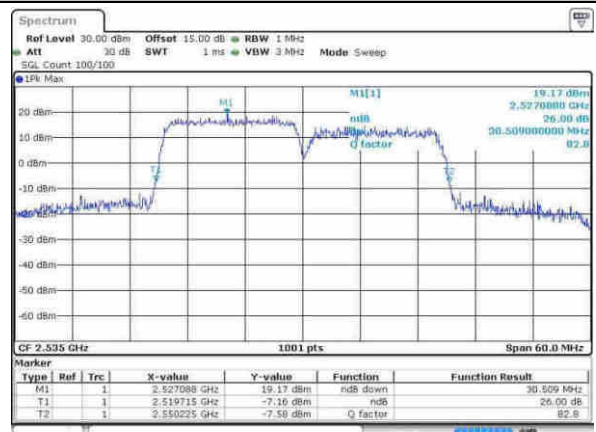

Highest Channel / 10MHz+20MHz/QPSK

Date: 21 APR 2017 15:52:58

Highest Channel / 10MHz+20MHz/16QAM

Date: 21 APR 2017 15:54:12

Highest Channel / 10MHz+20MHz/64QAM

Date: 21 APR 2017 15:54:39

LTE Band 7

Lowest Channel / 15MHz+15MHz/QPSK

Lowest Channel / 15MHz+15MHz/16QAM

Lowest Channel / 15MHz+15MHz /64QAM

Middle Channel / 15MHz+15MHz /QPSK

Middle Channel / 15MHz+15MHz /16QAM

LTE Band 7

Middle Channel / 15MHz+15MHz /64QAM

Date: 21 APR 2017 16:38:06

Highest Channel / 15MHz+15MHz /QPSK

Date: 21 APR 2017 16:41:24

Highest Channel / 15MHz+15MHz /16QAM

Date: 21 APR 2017 16:43:00

Highest Channel / 15MHz+15MHz /64QAM

Date: 21 APR 2017 16:42:36

LTE Band 7

Lowest Channel / 15MHz+20MHz/QPSK