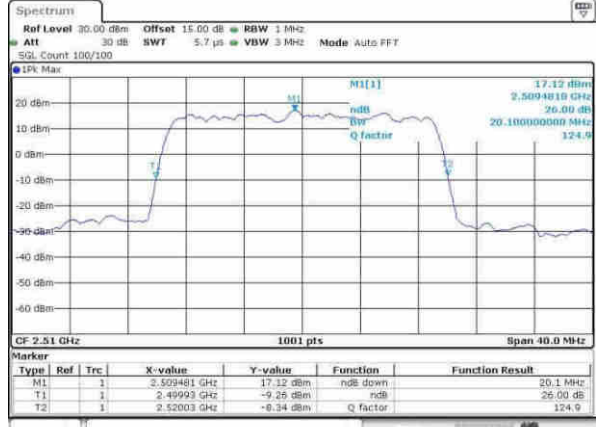

Date: 5.APR.2017 17:18:10

LTE Band 7

Lowest Channel / 20MHz / QPSK

Date: 5.APR.2017 17:15:22

Lowest Channel / 20MHz / 16QAM

Date: 5.APR.2017 17:25:33

Middle Channel / 20MHz / QPSK

Date: 5.APR.2017 17:25:55

Middle Channel / 20MHz / 16QAM

Date: 5.APR.2017 17:26:06

Highest Channel / 20MHz / QPSK

Date: 5.APR.2017 17:43:27

Highest Channel / 20MHz / 16QAM

Date: 5.APR.2017 17:43:38

LTE Band 7

Lowest Channel / 5MHz / 64QAM