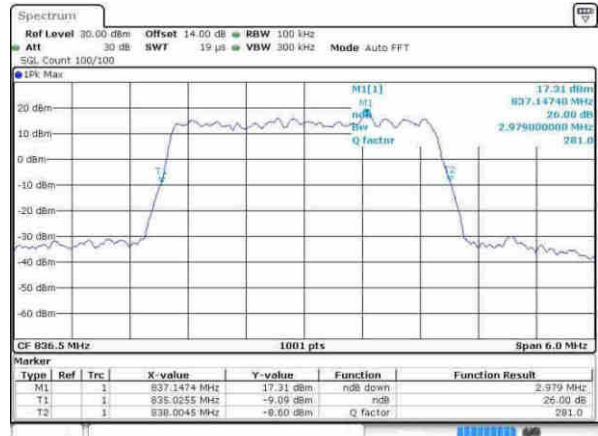

Date: 12.APR.2017 19:19:32

LTE Band 5

Lowest Channel / 3MHz / QPSK

Date: 12.APR.2017 20:27:03

Lowest Channel / 3MHz / 16QAM

Date: 12.APR.2017 20:27:13

Middle Channel / 3MHz / QPSK

Date: 12.APR.2017 20:44:50

Middle Channel / 3MHz / 16QAM

Date: 12.APR.2017 20:45:01

Highest Channel / 3MHz / QPSK

Date: 12.APR.2017 20:47:24

Highest Channel / 3MHz / 16QAM

Date: 12.APR.2017 20:47:34

LTE Band 5

Lowest Channel / 5MHz / QPSK