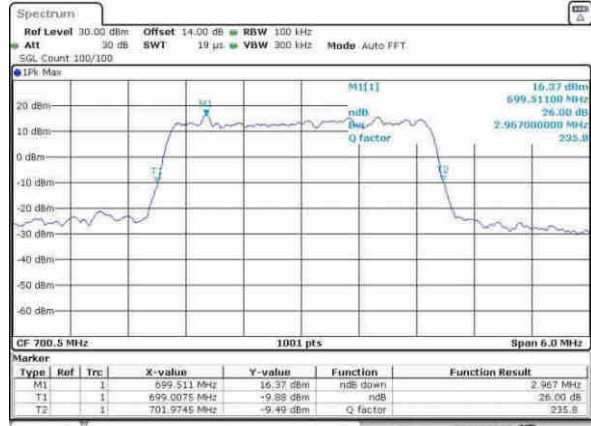

Lowest Channel / 3MHz / 64QAM

Date: 30.MAY.2017 18:05:34