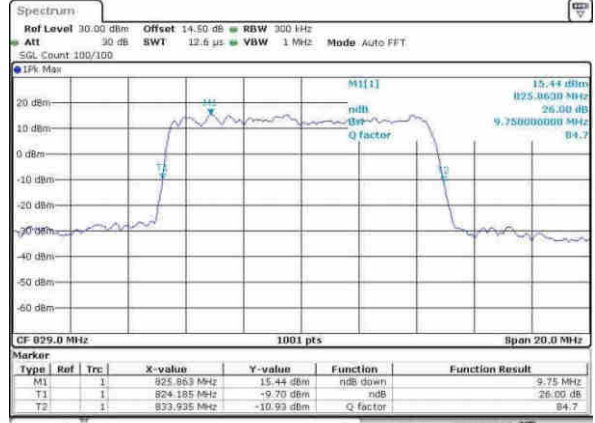

LTE Band 5

Lowest Channel / 1.4MHz / 64QAM

Date: 30.MAY.2017 12:53:14

Lowest Channel / 3MHz / 64QAM

Date: 30.MAY.2017 13:06:48

Middle Channel / 1.4MHz / 64QAM

Date: 30.MAY.2017 12:59:48

Middle Channel / 3MHz / 64QAM

Date: 30.MAY.2017 13:12:44

Highest Channel / 1.4MHz / 64QAM

Date: 30.MAY.2017 13:09:17

Highest Channel / 3MHz / 64QAM

Date: 30.MAY.2017 13:13:37

LTE Band 5

Lowest Channel / 5MHz / 64QAM

Date: 30.MAY.2017 13:18:33

Lowest Channel / 10MHz / 64QAM

Date: 30.MAY.2017 13:15:10

Middle Channel / 5MHz / 64QAM

Date: 30.MAY.2017 13:22:55

Middle Channel / 10MHz / 64QAM

Date: 30.MAY.2017 13:25:10

Highest Channel / 5MHz / 64QAM

Date: 30.MAY.2017 13:24:26

Highest Channel / 10MHz / 64QAM

Date: 30.MAY.2017 13:26:07

LTE Band 7

Lowest Channel / 5MHz / QPSK

Date: 5.APR.2017 15:50:06

Lowest Channel / 5MHz / 16QAM

Date: 5.APR.2017 15:50:17

Middle Channel / 5MHz / QPSK