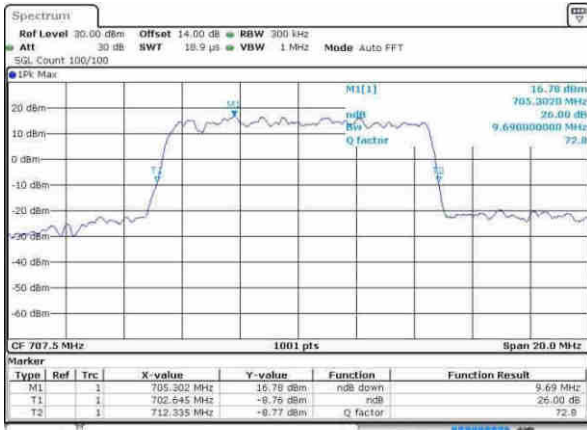

LTE Band 12

Lowest Channel / 10MHz / QPSK

Date: 8 APR 2017 07:41:33

Lowest Channel / 10MHz / 16QAM

Date: 8 APR 2017 07:41:43

Middle Channel / 10MHz / QPSK

Date: 8 APR 2017 07:48:41

Middle Channel / 10MHz / 16QAM

Date: 8 APR 2017 07:48:52

Highest Channel / 10MHz / QPSK

Date: 8 APR 2017 07:51:11

Highest Channel / 10MHz / 16QAM

Date: 8 APR 2017 07:51:22

LTE Band 12

Lowest Channel / 1.4MHz / 64QAM

Date: 30.MAY.2017 17:57:06