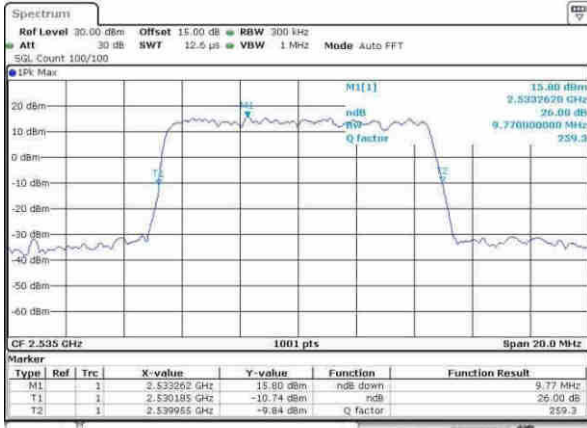

Date: 5.APR.2017 16:01:03

Middle Channel / 5MHz / 16QAM

Date: 5.APR.2017 16:01:13

Highest Channel / 5MHz / QPSK

Date: 5.APR.2017 16:03:35

Highest Channel / 5MHz / 16QAM

Date: 5.APR.2017 16:03:46

LTE Band 7

Lowest Channel / 10MHz / QPSK

Date: 5.APR.2017 16:55:123

Lowest Channel / 10MHz / 16QAM

Date: 5.APR.2017 16:55:138

Middle Channel / 10MHz / QPSK

Date: 5.APR.2017 16:46:203

Middle Channel / 10MHz / 16QAM

Date: 5.APR.2017 16:46:114

Highest Channel / 10MHz / QPSK

Date: 5.APR.2017 16:55:459

Highest Channel / 10MHz / 16QAM

Date: 5.APR.2017 16:55:109

LTE Band 7

Lowest Channel / 15MHz / QPSK

Date: 5.APR.2017 17:08:25

Lowest Channel / 15MHz / 16QAM