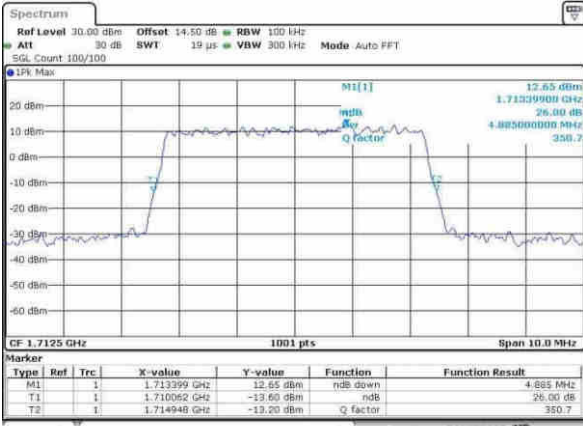

LTE Band 4

Lowest Channel / 5MHz / 64QAM

Date: 30.MAY.2017 08:41:10