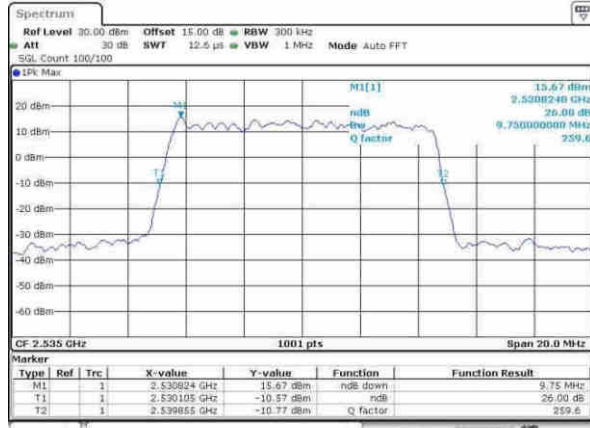

Date: 5.APR.2017 16:01:03

Middle Channel / 5MHz / 16QAM

Date: 5.APR.2017 16:01:13

Highest Channel / 5MHz / QPSK

Date: 5.APR.2017 16:03:35

Highest Channel / 5MHz / 16QAM

Date: 5.APR.2017 16:03:46

LTE Band 7

Lowest Channel / 10MHz / QPSK

Date: 5.APR.2017 16:55:123

Lowest Channel / 10MHz / 16QAM

Date: 5.APR.2017 16:55:138

Middle Channel / 10MHz / QPSK

Date: 5.APR.2017 16:46:203

Middle Channel / 10MHz / 16QAM

Date: 5.APR.2017 16:46:114

Highest Channel / 10MHz / QPSK

Date: 5.APR.2017 16:55:459

Highest Channel / 10MHz / 16QAM

Date: 5.APR.2017 16:55:109

LTE Band 7

Lowest Channel / 15MHz / QPSK

Date: 5.APR.2017 17:08:25

Lowest Channel / 15MHz / 16QAM