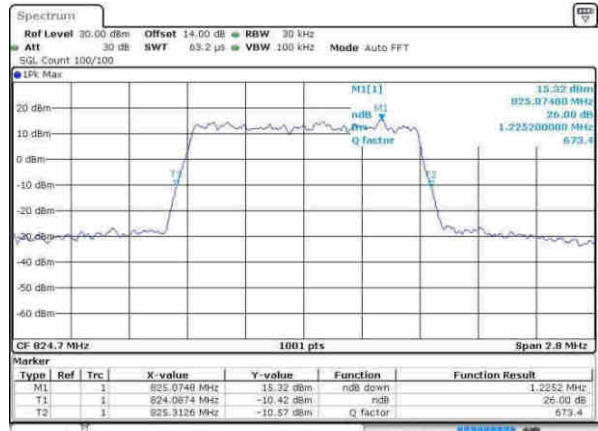

Date: 30, MAY, 2017 11:06:34

Highest Channel / 20MHz / 64QAM

Date: 30, MAY, 2017 12:18:25

LTE Band 5

Lowest Channel / 1.4MHz / QPSK

Date: 12.APR.2017 19:07:51

Lowest Channel / 1.4MHz / 16QAM

Date: 12.APR.2017 19:07:40