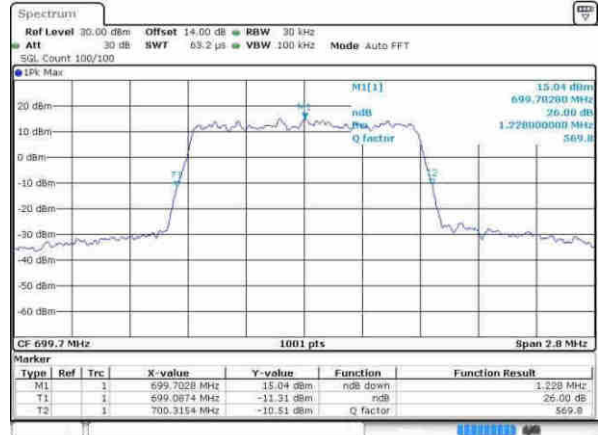

LTE Band 7

Middle Channel / 20MHz+20MHz / 64QAM

Date: 21 APR 2017 17:40:36

Highest Channel / 20MHz+20MHz / QPSK

Date: 21 APR 2017 17:42:49

Highest Channel / 20MHz+20MHz / 16QAM

Date: 21 APR 2017 17:43:10

Highest Channel / 20MHz+20MHz / 64QAM

Date: 21 APR 2017 17:43:36

LTE Band 12

Lowest Channel / 1.4MHz / QPSK

Date: 8 APR 2017 06:51:19

Lowest Channel / 1.4MHz / 16QAM

Date: 8 APR 2017 06:51:08

Middle Channel / 1.4MHz / QPSK

Date: 8 APR 2017 06:58:16

Middle Channel / 1.4MHz / 16QAM

Date: 8 APR 2017 06:58:26

Highest Channel / 1.4MHz / QPSK

Date: 8 APR 2017 07:00:46

Highest Channel / 1.4MHz / 16QAM

Date: 8 APR 2017 07:00:57

LTE Band 12

Lowest Channel / 3MHz / QPSK