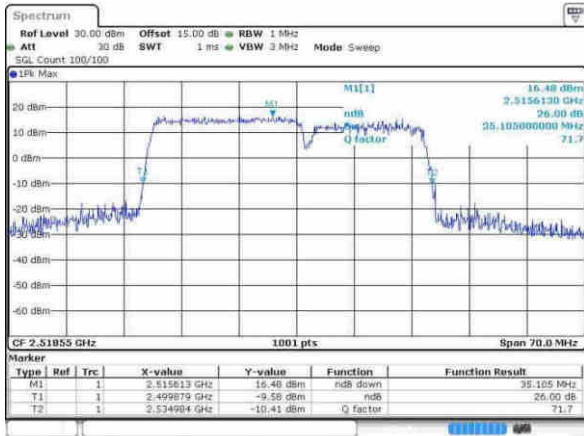

Lowest Channel / 20MHz+10MHz / 64QAM

Date: 21 APR 2017 16:59:28

Middle Channel / 20MHz+10MHz / QPSK

Date: 21 APR 2017 16:25:48

Middle Channel / 20MHz+10MHz / 16QAM

Date: 21 APR 2017 16:26:07

LTE Band 7

Middle Channel / 20MHz+10MHz / 64QAM

Date: 21 APR 2017 16:26:30

Highest Channel / 20MHz+10MHz / QPSK

Date: 21 APR 2017 16:29:34

Highest Channel / 20MHz+10MHz / 16QAM

Date: 21 APR 2017 16:29:06

Highest Channel / 20MHz+10MHz / 64QAM

Date: 21 APR 2017 16:28:44

LTE Band 7

Lowest Channel / 20MHz+15MHz/QPSK

Date: 21 APR 2017 17:18:44

Lowest Channel / 20MHz+15MHz / 16QAM

Date: 21 APR 2017 17:18:09

Lowest Channel / 20MHz+15MHz / 64QAM

Date: 21 APR 2017 17:18:30

Middle Channel / 20MHz+15MHz / QPSK