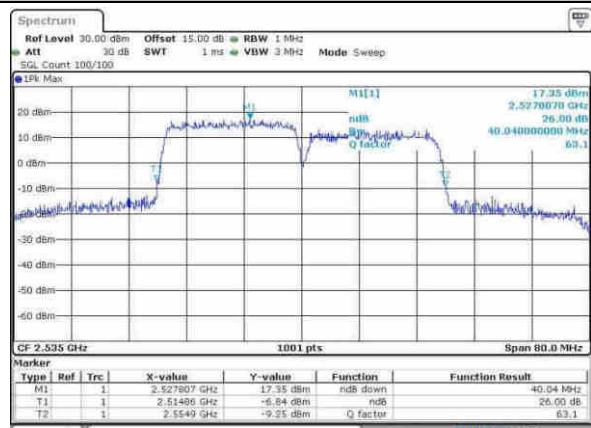

Highest Channel / 20MHz+ 15MHz / 16QAM

Date: 21 APR 2017 17:30:48

Highest Channel / 20MHz+ 15MHz / 64QAM

Date: 21 APR 2017 17:30:17

LTE Band 7

Lowest Channel / 20MHz+20MHz/QPSK

Date: 21 APR 2017 17:38:39

Lowest Channel / 20MHz+20MHz / 16QAM

Date: 21 APR 2017 17:38:18

Lowest Channel / 20MHz+20MHz / 64QAM

Date: 21 APR 2017 17:39:14

Middle Channel / 20MHz+20MHz / QPSK

Date: 21 APR 2017 17:41:37

Middle Channel / 20MHz+20MHz / 16QAM

Date: 21 APR 2017 17:41:02

LTE Band 7

Middle Channel / 20MHz+20MHz / 64QAM

Date: 21 APR 2017 17:40:36

Highest Channel / 20MHz+20MHz / QPSK

Date: 21 APR 2017 17:42:49

Highest Channel / 20MHz+20MHz / 16QAM

Date: 21 APR 2017 17:43:10

Highest Channel / 20MHz+20MHz / 64QAM