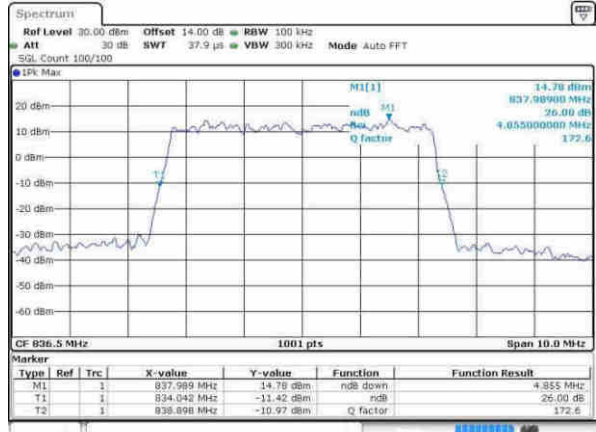

Middle Channel / 3MHz / 16QAM

Date: 12.APR.2017 20:45:01

Highest Channel / 3MHz / QPSK

Date: 12.APR.2017 20:47:24

Highest Channel / 3MHz / 16QAM

Date: 12.APR.2017 20:47:34

LTE Band 5

Lowest Channel / 5MHz / QPSK

Date: 12.APR.2017 20:56:37

Lowest Channel / 5MHz / 16QAM

Date: 12.APR.2017 20:56:47

Middle Channel / 5MHz / QPSK

Date: 12.APR.2017 21:05:48

Middle Channel / 5MHz / 16QAM

Date: 12.APR.2017 21:05:59

Highest Channel / 5MHz / QPSK

Date: 12.APR.2017 21:08:21

Highest Channel / 5MHz / 16QAM

Date: 12.APR.2017 21:08:31

LTE Band 5

Lowest Channel / 10MHz / QPSK

Date: 12 APR 2017 21:17:36

Lowest Channel / 10MHz / 16QAM

Date: 12 APR 2017 21:17:46