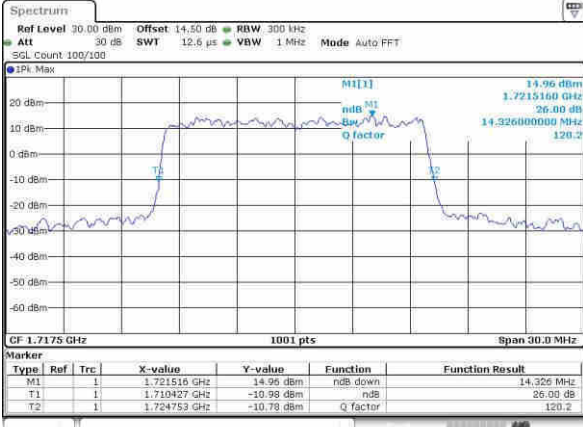

LTE Band 4

Lowest Channel / 15MHz / QPSK

Date: 4.APR.2017 17:06:46

Lowest Channel / 15MHz / 16QAM

Date: 4.APR.2017 17:06:57

Middle Channel / 15MHz / QPSK

Date: 4.APR.2017 17:14:00

Middle Channel / 15MHz / 16QAM

Date: 4.APR.2017 17:14:11

Highest Channel / 15MHz / QPSK

Date: 4.APR.2017 17:16:36

Highest Channel / 15MHz / 16QAM

Date: 4.APR.2017 17:16:46

LTE Band 4

Lowest Channel / 20MHz / QPSK

Date: 4.APR.2017 17:23:49