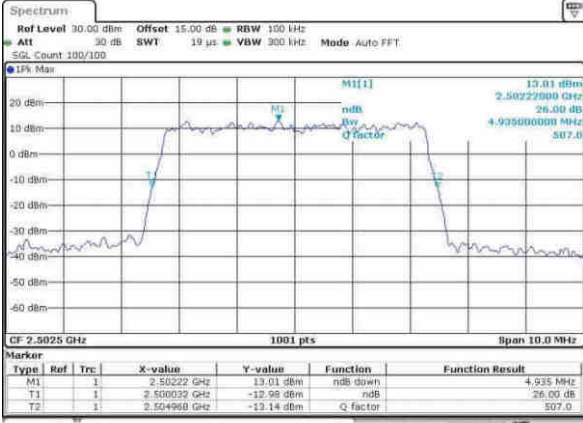

Date: 5.APR.2017 17:18:10

LTE Band 7

Lowest Channel / 20MHz / QPSK

Date: 5.APR.2017 17:15:22

Lowest Channel / 20MHz / 16QAM

Date: 5.APR.2017 17:25:33

Middle Channel / 20MHz / QPSK

Date: 5.APR.2017 17:25:55

Middle Channel / 20MHz / 16QAM

Date: 5.APR.2017 17:26:06

Highest Channel / 20MHz / QPSK

Date: 5.APR.2017 17:43:27

Highest Channel / 20MHz / 16QAM

Date: 5.APR.2017 17:43:38

LTE Band 7

Lowest Channel / 5MHz / 64QAM