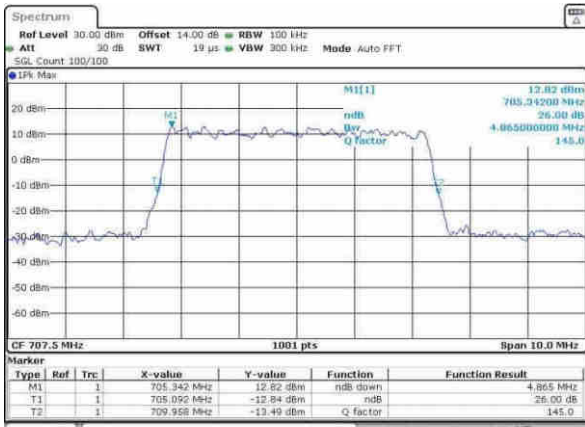

Highest Channel / 3MHz / 64QAM

Date: 30.MAY.2017 18:09:48

LTE Band 12

Lowest Channel / 5MHz / 64QAM

Lowest Channel / 10MHz / 64QAM

Middle Channel / 5MHz / 64QAM

Middle Channel / 10MHz / 64QAM

Highest Channel / 5MHz / 64QAM

Highest Channel / 10MHz / 64QAM