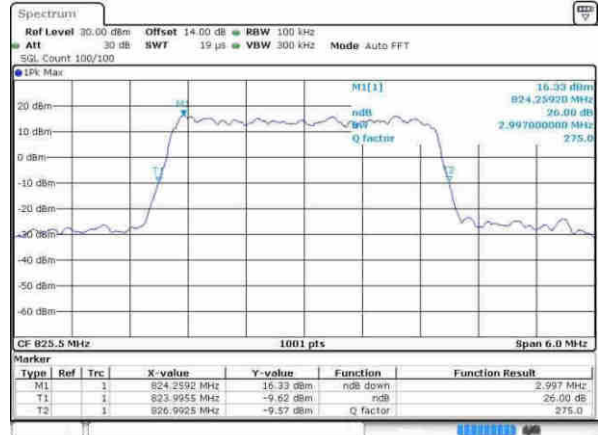

Middle Channel / 1.4MHz / QPSK

Date: 12.APR.2017 19:16:50

Middle Channel / 1.4MHz / 16QAM

Date: 12.APR.2017 19:17:00

Highest Channel / 1.4MHz / QPSK

Date: 12.APR.2017 19:19:22

Highest Channel / 1.4MHz / 16QAM

Date: 12.APR.2017 19:19:32

LTE Band 5

Lowest Channel / 3MHz / QPSK

Date: 12.APR.2017 20:27:03

Lowest Channel / 3MHz / 16QAM

Date: 12.APR.2017 20:27:13

Middle Channel / 3MHz / QPSK

Date: 12.APR.2017 20:44:50

Middle Channel / 3MHz / 16QAM

Date: 12.APR.2017 20:45:01

Highest Channel / 3MHz / QPSK

Date: 12.APR.2017 20:47:24

Highest Channel / 3MHz / 16QAM

Date: 12.APR.2017 20:47:34

LTE Band 5

Lowest Channel / 5MHz / QPSK