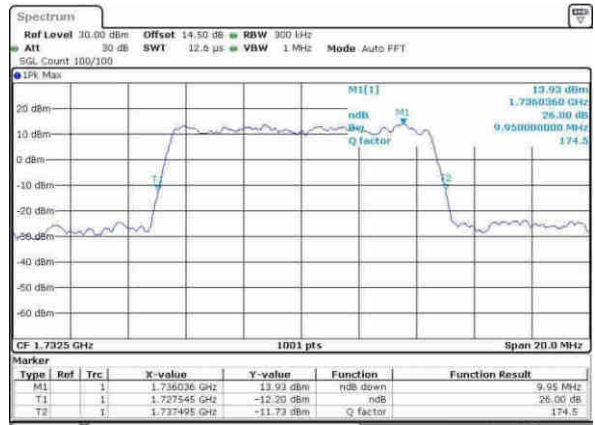

LTE Band 4

Lowest Channel / 5MHz / 64QAM

Date: 30.MAY.2017 08:41:10

Lowest Channel / 10MHz / 64QAM

Date: 30.MAY.2017 08:43:27

Middle Channel / 5MHz / 64QAM

Date: 30.MAY.2017 08:45:46

Middle Channel / 10MHz / 64QAM

Date: 30.MAY.2017 08:48:12

Highest Channel / 5MHz / 64QAM

Date: 30.MAY.2017 08:46:26

Highest Channel / 10MHz / 64QAM

Date: 30.MAY.2017 08:50:44

LTE Band 4

Lowest Channel / 15MHz / 64QAM

Date: 30, MAY, 2017 11:03:50