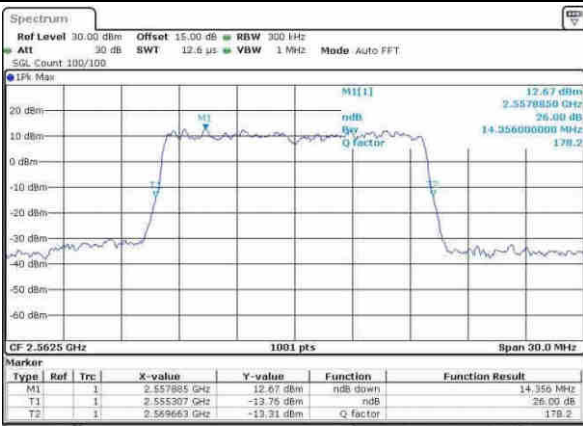

Date: 30.MAY.2017 13:59:57

Highest Channel / 10MHz / 64QAM

Date: 30.MAY.2017 14:00:12

LTE Band 7

Lowest Channel / 15MHz / 64QAM

Date: 30.MAY.2017 14:04:06

Lowest Channel / 20MHz / 64QAM

Date: 30.MAY.2017 14:13:19

Middle Channel / 15MHz / 64QAM

Date: 30.MAY.2017 14:09:24

Middle Channel / 20MHz / 64QAM

Date: 30.MAY.2017 14:12:06

Highest Channel / 15MHz / 64QAM

Date: 30.MAY.2017 14:10:01

Highest Channel / 20MHz / 64QAM