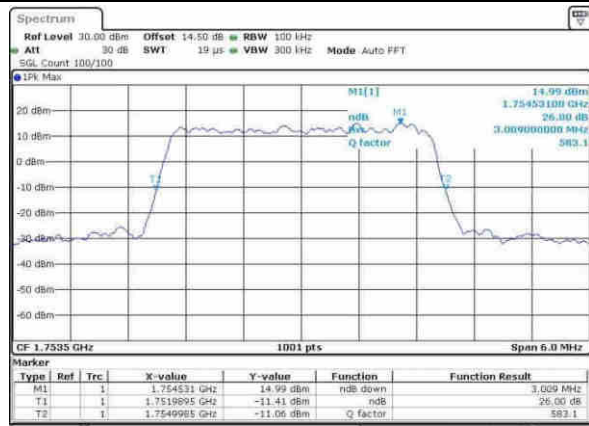

Highest Channel / 20MHz / 16QAM

Date: 4.APR.2017 17:33:50

LTE Band 4

Lowest Channel / 1.4MHz / 64QAM

Date: 30, MAY, 2017 08:14:43

Lowest Channel / 3MHz / 64QAM

Date: 30, MAY, 2017 08:12:42

Middle Channel / 1.4MHz / 64QAM

Date: 30, MAY, 2017 08:18:16

Middle Channel / 3MHz / 64QAM

Date: 30, MAY, 2017 08:17:13

Highest Channel / 1.4MHz / 64QAM

Date: 30, MAY, 2017 08:19:03

Highest Channel / 3MHz / 64QAM

Date: 30, MAY, 2017 08:17:42