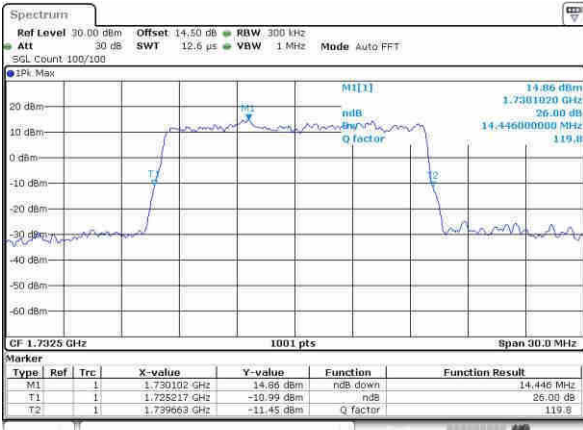

LTE Band 4

Lowest Channel / 15MHz / QPSK

Date: 4.APR.2017 17:06:46

Lowest Channel / 15MHz / 16QAM

Date: 4.APR.2017 17:06:57

Middle Channel / 15MHz / QPSK

Date: 4.APR.2017 17:14:00

Middle Channel / 15MHz / 16QAM

Date: 4.APR.2017 17:14:11

Highest Channel / 15MHz / QPSK

Date: 4.APR.2017 17:16:36

Highest Channel / 15MHz / 16QAM

Date: 4.APR.2017 17:16:46

LTE Band 4

Lowest Channel / 20MHz / QPSK

Date: 4.APR.2017 17:23:49