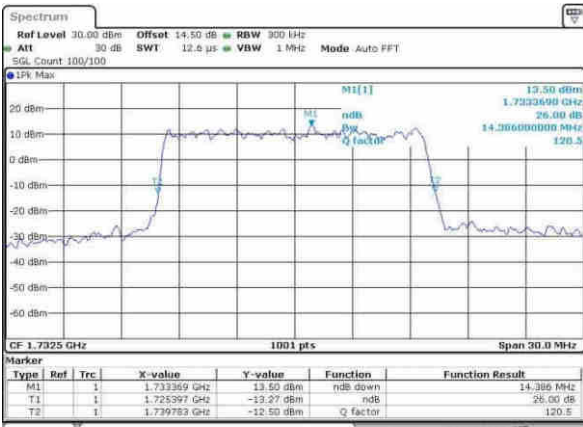

Middle Channel / 15MHz / 64QAM

Date: 30, MAY, 2017 11:06:27