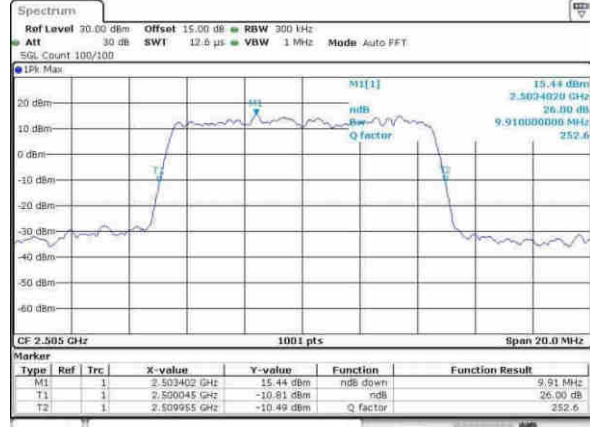

Lowest Channel / 10MHz / 16QAM

Date: 5.APR.2017 16:55:138