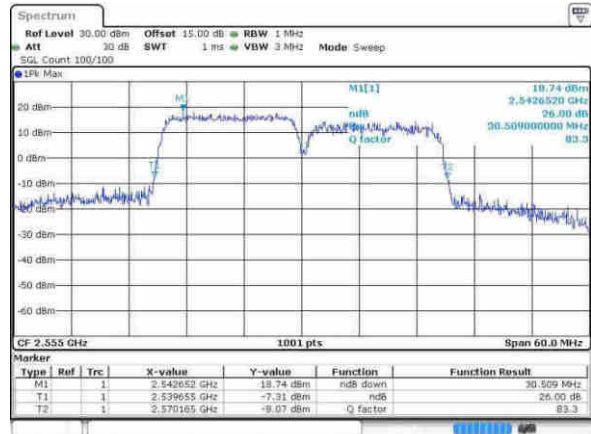

Highest Channel / 10MHz+20MHz/QPSK

Date: 21 APR 2017 15:52:58

Highest Channel / 10MHz+20MHz/16QAM

Date: 21 APR 2017 15:54:12

Highest Channel / 10MHz+20MHz/64QAM

Date: 21 APR 2017 15:54:39

LTE Band 7

Lowest Channel / 15MHz+15MHz/QPSK

Lowest Channel / 15MHz+15MHz/16QAM

Lowest Channel / 15MHz+15MHz /64QAM

Middle Channel / 15MHz+15MHz /QPSK

Middle Channel / 15MHz+15MHz /16QAM

LTE Band 7

Middle Channel / 15MHz+15MHz /64QAM

Date: 21 APR 2017 16:38:06

Highest Channel / 15MHz+15MHz /QPSK

Date: 21 APR 2017 16:41:24

Highest Channel / 15MHz+15MHz /16QAM

Date: 21 APR 2017 16:43:00

Highest Channel / 15MHz+15MHz /64QAM

Date: 21 APR 2017 16:42:36

LTE Band 7

Lowest Channel / 15MHz+20MHz/QPSK