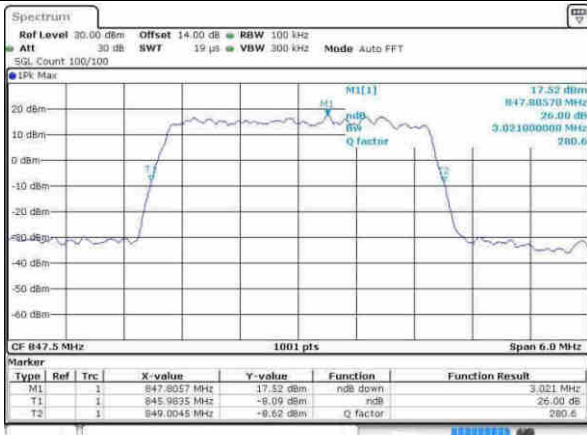

Date: 12.APR.2017 19:19:32

LTE Band 5

Lowest Channel / 3MHz / QPSK

Date: 12.APR.2017 20:27:03

Lowest Channel / 3MHz / 16QAM

Date: 12.APR.2017 20:27:13

Middle Channel / 3MHz / QPSK

Date: 12.APR.2017 20:44:50

Middle Channel / 3MHz / 16QAM

Date: 12.APR.2017 20:45:01

Highest Channel / 3MHz / QPSK

Date: 12.APR.2017 20:47:24

Highest Channel / 3MHz / 16QAM

Date: 12.APR.2017 20:47:34

LTE Band 5

Lowest Channel / 5MHz / QPSK