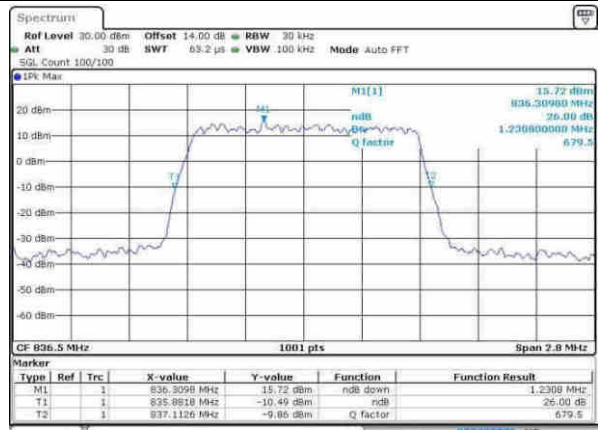

Middle Channel / 1.4MHz / 16QAM

Date: 12.APR.2017 19:17:00