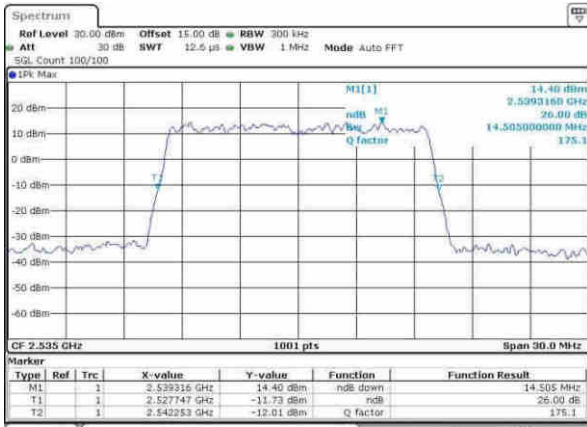

Middle Channel / 15MHz / QPSK

Date: 5.APR.2017 17:15:27