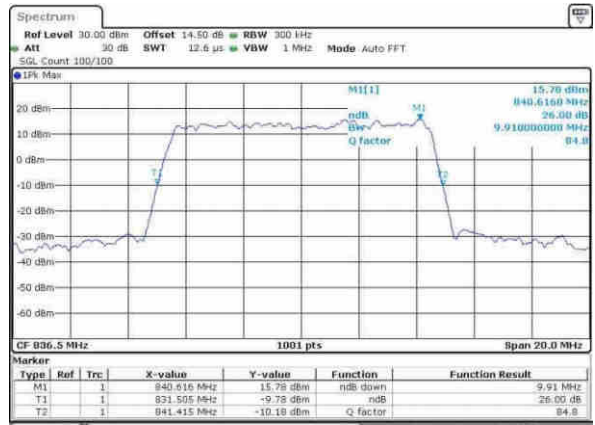

Date: 30.MAY.2017 13:12:44

Highest Channel / 1.4MHz / 64QAM

Date: 30.MAY.2017 13:09:17

Highest Channel / 3MHz / 64QAM

Date: 30.MAY.2017 13:13:37

LTE Band 5

Lowest Channel / 5MHz / 64QAM

Date: 30.MAY.2017 13:18:33

Lowest Channel / 10MHz / 64QAM

Date: 30.MAY.2017 13:15:10

Middle Channel / 5MHz / 64QAM

Date: 30.MAY.2017 13:22:55

Middle Channel / 10MHz / 64QAM

Date: 30.MAY.2017 13:25:10

Highest Channel / 5MHz / 64QAM

Date: 30.MAY.2017 13:24:26

Highest Channel / 10MHz / 64QAM

Date: 30.MAY.2017 13:26:07

LTE Band 7

Lowest Channel / 5MHz / QPSK

Date: 5.APR.2017 15:50:06

Lowest Channel / 5MHz / 16QAM

Date: 5.APR.2017 15:50:17

Middle Channel / 5MHz / QPSK