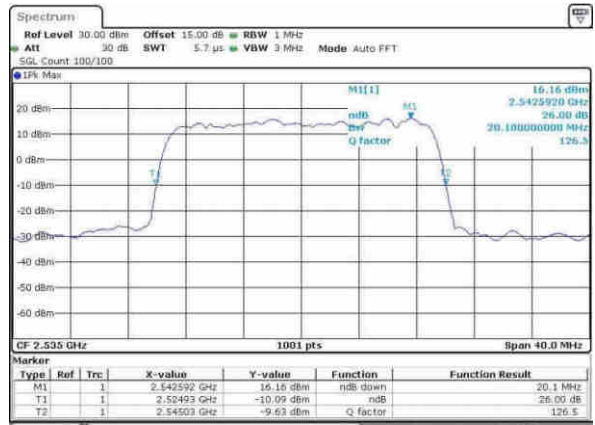

Middle Channel / 20MHz / 64QAM

Date: 30.MAY.2017 14:12:06