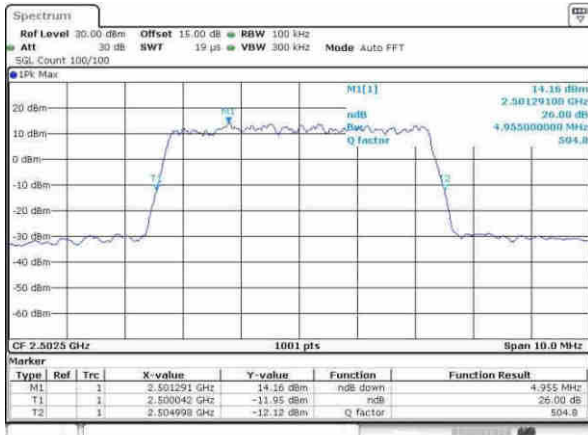

Highest Channel / 10MHz / 64QAM

Date: 30.MAY.2017 13:26:07

LTE Band 7

Lowest Channel / 5MHz / QPSK

Date: 5.APR.2017 15:50:06

Lowest Channel / 5MHz / 16QAM

Date: 5.APR.2017 15:50:17

Middle Channel / 5MHz / QPSK

Date: 5.APR.2017 16:01:03

Middle Channel / 5MHz / 16QAM

Date: 5.APR.2017 16:01:13

Highest Channel / 5MHz / QPSK

Date: 5.APR.2017 16:03:35

Highest Channel / 5MHz / 16QAM

Date: 5.APR.2017 16:03:46

LTE Band 7