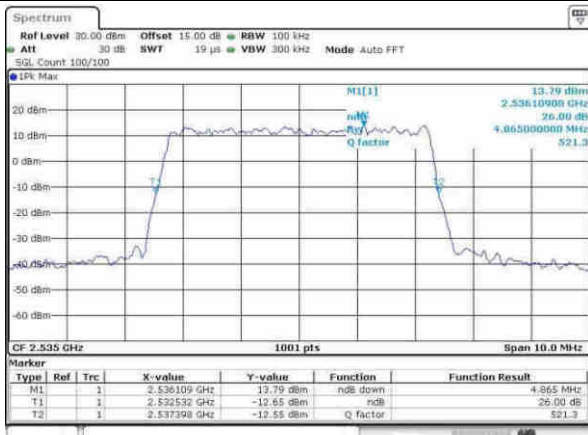

Highest Channel / 10MHz / 64QAM

Date: 30.MAY.2017 13:26:07

LTE Band 7

Lowest Channel / 5MHz / QPSK

Date: 5.APR.2017 15:50:06

Lowest Channel / 5MHz / 16QAM

Date: 5.APR.2017 15:50:17

Middle Channel / 5MHz / QPSK

Date: 5.APR.2017 16:01:03

Middle Channel / 5MHz / 16QAM

Date: 5.APR.2017 16:01:13

Highest Channel / 5MHz / QPSK

Date: 5.APR.2017 16:03:35

Highest Channel / 5MHz / 16QAM

Date: 5.APR.2017 16:03:46

LTE Band 7