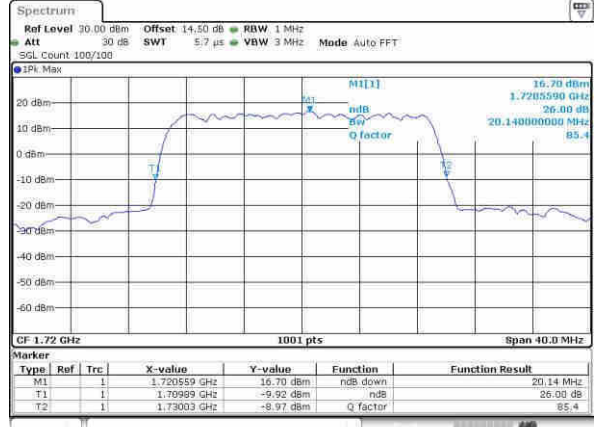

Lowest Channel / 20MHz / 16QAM

Date: 4.APR.2017 17:23:00