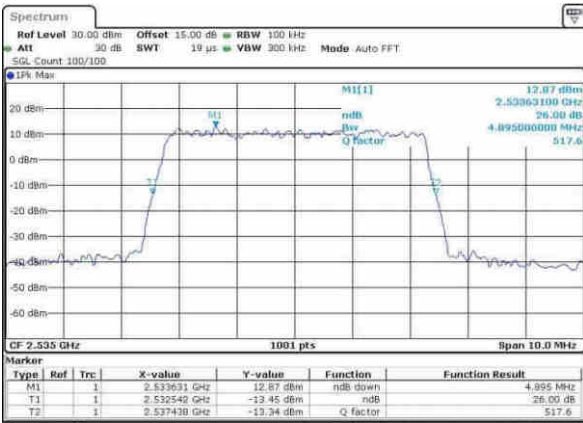

Middle Channel / 5MHz / 64QAM

Date: 30.MAY.2017 13:56:18