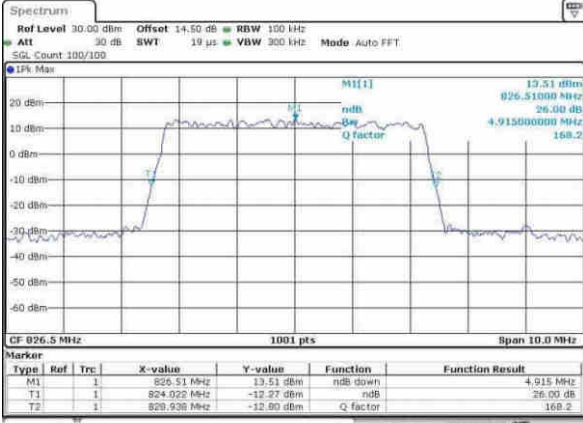

LTE Band 5

Lowest Channel / 1.4MHz / 64QAM

Date: 30.MAY.2017 12:53:14

Lowest Channel / 3MHz / 64QAM

Date: 30.MAY.2017 13:06:48

Middle Channel / 1.4MHz / 64QAM

Date: 30.MAY.2017 12:59:48

Middle Channel / 3MHz / 64QAM

Date: 30.MAY.2017 13:12:44

Highest Channel / 1.4MHz / 64QAM

Date: 30.MAY.2017 13:09:17

Highest Channel / 3MHz / 64QAM

Date: 30.MAY.2017 13:13:37

LTE Band 5

Lowest Channel / 5MHz / 64QAM

Date: 30.MAY.2017 13:18:33

Lowest Channel / 10MHz / 64QAM

Date: 30.MAY.2017 13:15:10

Middle Channel / 5MHz / 64QAM

Date: 30.MAY.2017 13:22:55

Middle Channel / 10MHz / 64QAM

Date: 30.MAY.2017 13:25:10

Highest Channel / 5MHz / 64QAM

Date: 30.MAY.2017 13:24:26