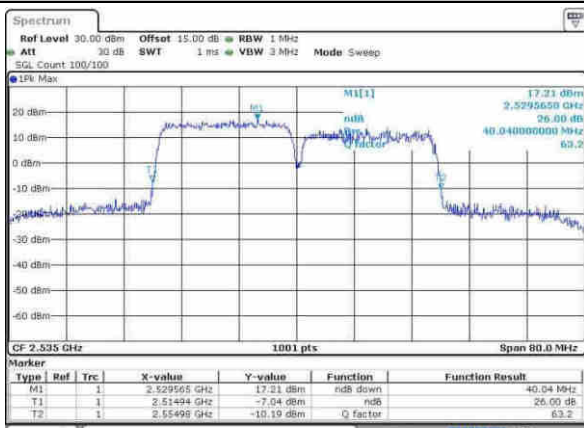

Middle Channel / 20MHz+20MHz / QPSK

Date: 21 APR 2017 17:41:37