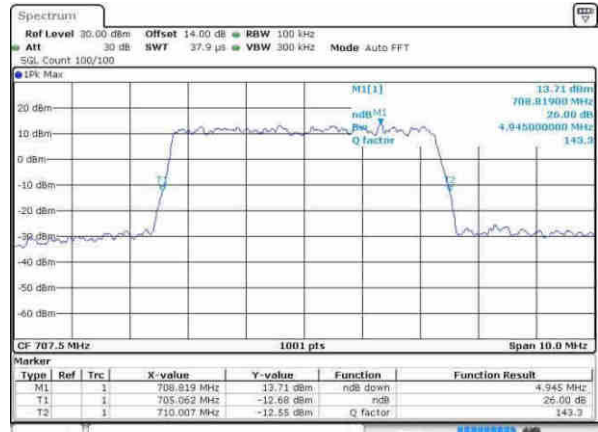

Middle Channel / 5MHz / 16QAM

Date: 8 APR 2017 07:32:05