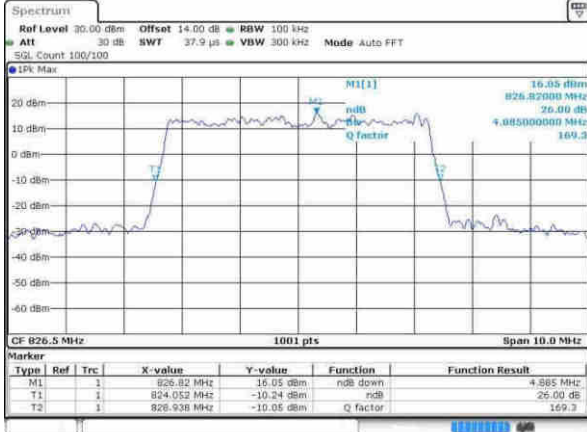

Date: 12.APR.2017 19:19:32

LTE Band 5

Lowest Channel / 3MHz / QPSK

Date: 12.APR.2017 20:27:03

Lowest Channel / 3MHz / 16QAM

Date: 12.APR.2017 20:27:13

Middle Channel / 3MHz / QPSK

Date: 12.APR.2017 20:44:50

Middle Channel / 3MHz / 16QAM

Date: 12.APR.2017 20:45:01

Highest Channel / 3MHz / QPSK

Date: 12.APR.2017 20:47:24

Highest Channel / 3MHz / 16QAM

Date: 12.APR.2017 20:47:34

LTE Band 5

Lowest Channel / 5MHz / QPSK

Date: 12.APR.2017 20:56:37

Lowest Channel / 5MHz / 16QAM

Date: 12.APR.2017 20:56:47

Middle Channel / 5MHz / QPSK

Date: 12.APR.2017 21:05:48

Middle Channel / 5MHz / 16QAM

Date: 12.APR.2017 21:05:59

Highest Channel / 5MHz / QPSK