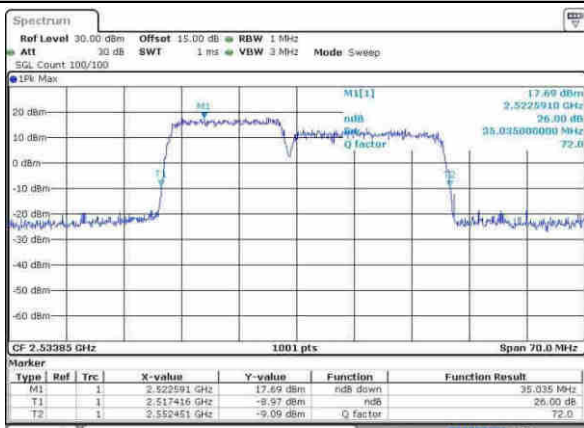

Highest Channel / 15MHz+15MHz /QPSK

Date: 21 APR 2017 16:41:24

Highest Channel / 15MHz+15MHz /16QAM

Date: 21 APR 2017 16:43:00

Highest Channel / 15MHz+15MHz /64QAM

Date: 21 APR 2017 16:42:36

LTE Band 7

Lowest Channel / 15MHz+20MHz/QPSK

Date: 21 APR 2017 17:00:33

Lowest Channel / 15MHz+20MHz / 16QAM

Date: 21 APR 2017 17:00:56

Lowest Channel / 15MHz+20MHz / 64QAM

Date: 21 APR 2017 17:02:08

Middle Channel / 15MHz+20MHz / QPSK

Date: 21 APR 2017 17:06:18

Middle Channel / 15MHz+20MHz / 16QAM

Date: 21 APR 2017 17:05:51

LTE Band 7

Middle Channel / 15MHz+20MHz /64QAM

Date: 21 APR 2017 17:05:27

Highest Channel / 15MHz+20MHz /QPSK

Date: 21 APR 2017 17:07:38

Highest Channel / 15MHz+20MHz /16QAM