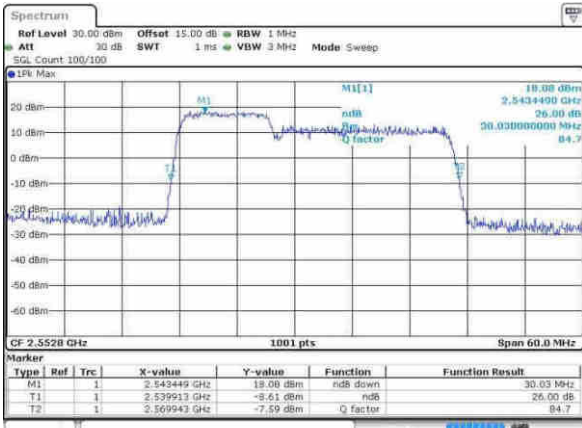

Date: 21 APR 2017 15:40:28

Middle Channel / 10MHz+20MHz/QPSK

Date: 21 APR 2017 15:44:09

Middle Channel / 10MHz+20MHz/16QAM

Date: 21 APR 2017 15:43:28

LTE Band 7

Middle Channel / 10MHz+20MHz/64QAM

Date: 21 APR 2017 15:42:51

Highest Channel / 10MHz+20MHz/QPSK

Date: 21 APR 2017 15:52:58

Highest Channel / 10MHz+20MHz/16QAM

Date: 21 APR 2017 15:54:12

Highest Channel / 10MHz+20MHz/64QAM

Date: 21 APR 2017 15:54:39

LTE Band 7

Lowest Channel / 15MHz+15MHz/QPSK