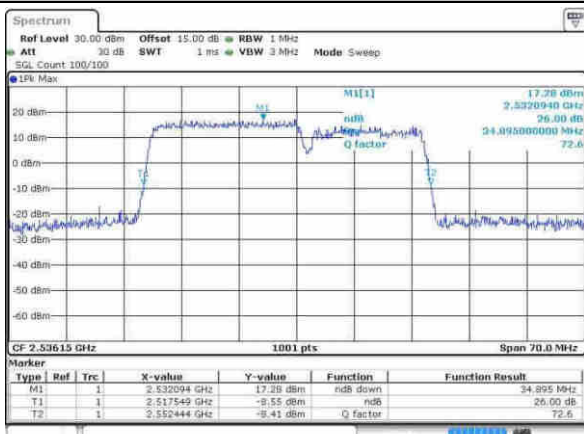

LTE Band 7

Lowest Channel / 20MHz+15MHz/QPSK

Date: 21 APR 2017 17:18:44

Lowest Channel / 20MHz+15MHz / 16QAM

Date: 21 APR 2017 17:18:09

Lowest Channel / 20MHz+15MHz / 64QAM

Date: 21 APR 2017 17:18:30

Middle Channel / 20MHz+15MHz / QPSK

Date: 21 APR 2017 17:21:33

Middle Channel / 20MHz+15MHz / 16QAM

Date: 21 APR 2017 17:21:58

LTE Band 7

Middle Channel / 20MHz+ 15MHz / 64QAM

Date: 21 APR 2017 17:22:18

Highest Channel / 20MHz+ 15MHz / QPSK

Date: 21 APR 2017 17:31:57