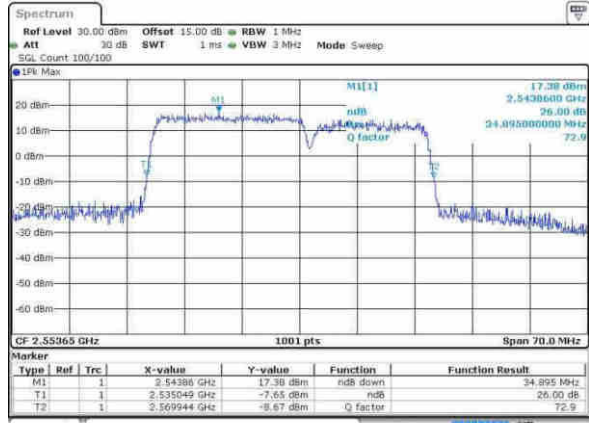

Date: 21 APR 2017 17:21:33

Middle Channel / 20MHz+15MHz / 16QAM

Date: 21 APR 2017 17:21:58

LTE Band 7

Middle Channel / 20MHz+ 15MHz / 64QAM

Date: 21 APR 2017 17:22:18

Highest Channel / 20MHz+ 15MHz / QPSK

Date: 21 APR 2017 17:31:57

Highest Channel / 20MHz+ 15MHz / 16QAM

Date: 21 APR 2017 17:30:48

Highest Channel / 20MHz+ 15MHz / 64QAM

Date: 21 APR 2017 17:30:17

LTE Band 7

Lowest Channel / 20MHz+20MHz/QPSK

Date: 21 APR 2017 17:38:39

Lowest Channel / 20MHz+20MHz / 16QAM