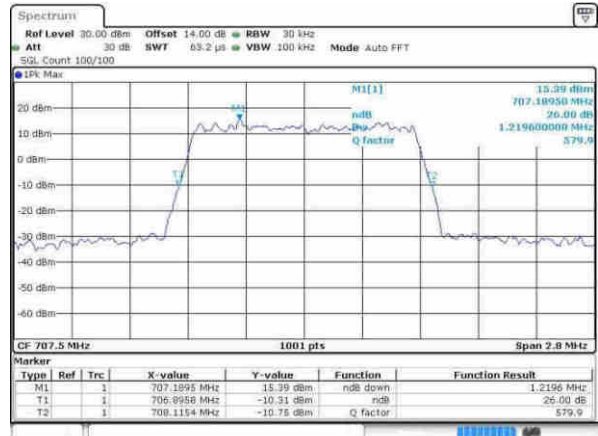

LTE Band 7

Middle Channel / 20MHz+20MHz / 64QAM

Date: 21 APR 2017 17:40:36

Highest Channel / 20MHz+20MHz / QPSK

Date: 21 APR 2017 17:42:49

Highest Channel / 20MHz+20MHz / 16QAM

Date: 21 APR 2017 17:43:10

Highest Channel / 20MHz+20MHz / 64QAM

Date: 21 APR 2017 17:43:36

LTE Band 12

Lowest Channel / 1.4MHz / QPSK

Date: 8 APR 2017 06:51:19

Lowest Channel / 1.4MHz / 16QAM

Date: 8 APR 2017 06:51:08

Middle Channel / 1.4MHz / QPSK

Date: 8 APR 2017 06:58:16

Middle Channel / 1.4MHz / 16QAM

Date: 8 APR 2017 06:58:26

Highest Channel / 1.4MHz / QPSK

Date: 8 APR 2017 07:00:46

Highest Channel / 1.4MHz / 16QAM

Date: 8 APR 2017 07:00:57

LTE Band 12

Lowest Channel / 3MHz / QPSK