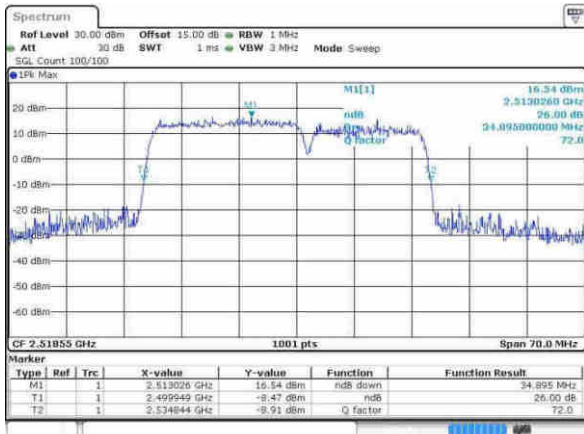

LTE Band 7

Lowest Channel / 20MHz+15MHz/QPSK

Date: 21 APR 2017 17:18:44

Lowest Channel / 20MHz+15MHz / 16QAM

Date: 21 APR 2017 17:18:09

Lowest Channel / 20MHz+15MHz / 64QAM

Date: 21 APR 2017 17:18:30

Middle Channel / 20MHz+15MHz / QPSK

Date: 21 APR 2017 17:21:33

Middle Channel / 20MHz+15MHz / 16QAM

Date: 21 APR 2017 17:21:58

LTE Band 7

Middle Channel / 20MHz+ 15MHz / 64QAM

Date: 21 APR 2017 17:22:18

Highest Channel / 20MHz+ 15MHz / QPSK

Date: 21 APR 2017 17:31:57