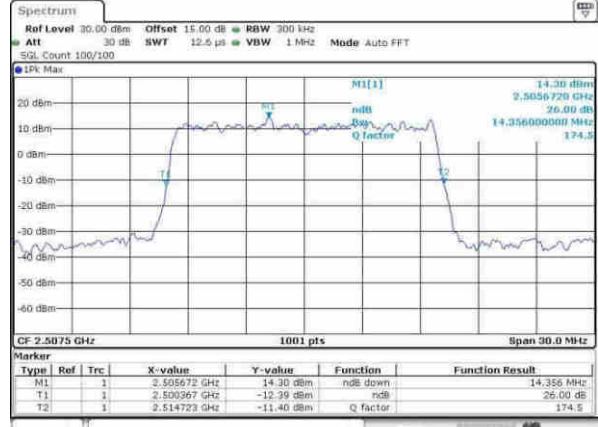

Highest Channel / 10MHz / QPSK

Date: 5.APR.2017 16:55:459

Highest Channel / 10MHz / 16QAM

Date: 5.APR.2017 16:55:109

LTE Band 7

Lowest Channel / 15MHz / QPSK

Date: 5.APR.2017 17:08:25

Lowest Channel / 15MHz / 16QAM