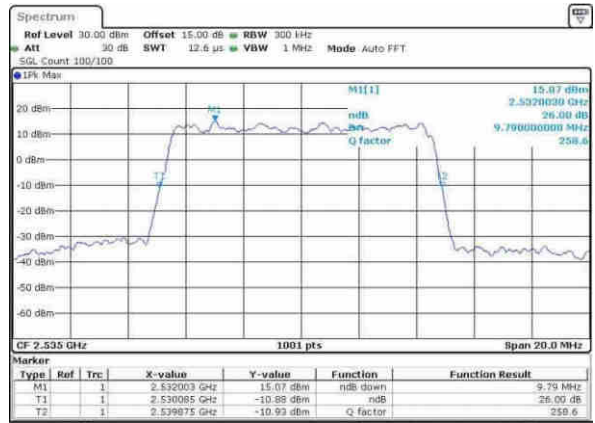

Middle Channel / 20MHz / 16QAM

Date: 5.APR.2017 17:26:06

Highest Channel / 20MHz / QPSK

Date: 5.APR.2017 17:43:27

Highest Channel / 20MHz / 16QAM

Date: 5.APR.2017 17:43:38

LTE Band 7

Lowest Channel / 5MHz / 64QAM

Date: 30.MAY.2017 13:42:53

Lowest Channel / 10MHz / 64QAM

Date: 30.MAY.2017 13:55:21

Middle Channel / 5MHz / 64QAM

Date: 30.MAY.2017 13:56:18

Middle Channel / 10MHz / 64QAM

Date: 30.MAY.2017 14:00:21

Highest Channel / 5MHz / 64QAM

Date: 30.MAY.2017 13:59:57

Highest Channel / 10MHz / 64QAM

Date: 30.MAY.2017 14:00:12

LTE Band 7

Lowest Channel / 15MHz / 64QAM

Date: 30.MAY.2017 14:04:06

Lowest Channel / 20MHz / 64QAM

Date: 30.MAY.2017 14:13:19