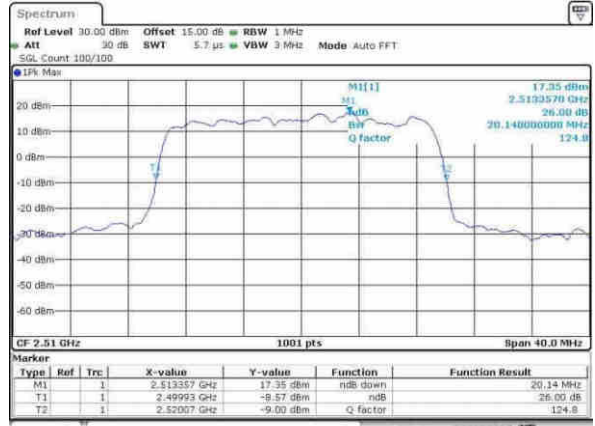

Date: 30.MAY.2017 13:42:53

Lowest Channel / 10MHz / 64QAM

Date: 30.MAY.2017 13:55:21

Middle Channel / 5MHz / 64QAM

Date: 30.MAY.2017 13:56:18

Middle Channel / 10MHz / 64QAM

Date: 30.MAY.2017 14:00:21

Highest Channel / 5MHz / 64QAM

Date: 30.MAY.2017 13:59:57

Highest Channel / 10MHz / 64QAM

Date: 30.MAY.2017 14:00:12

LTE Band 7

Lowest Channel / 15MHz / 64QAM

Date: 30.MAY.2017 14:04:06

Lowest Channel / 20MHz / 64QAM

Date: 30.MAY.2017 14:13:19