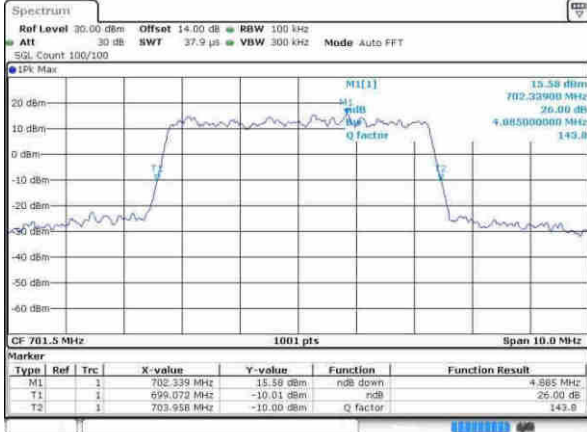

Date: 8 APR 2017 07:17:39

Highest Channel / 3MHz / 16QAM

Date: 8 APR 2017 07:17:49

LTE Band 12

Lowest Channel / 5MHz / QPSK

Date: 8 APR 2017 07:24:47

Lowest Channel / 5MHz / 16QAM

Date: 8 APR 2017 07:24:57