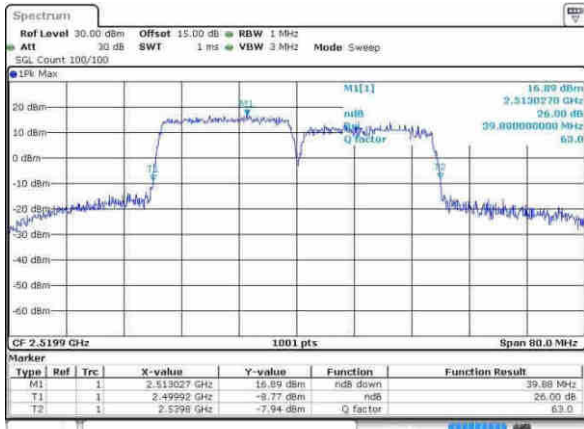

Date: 21 APR 2017 17:21:33

Middle Channel / 20MHz+15MHz / 16QAM

Date: 21 APR 2017 17:21:58

LTE Band 7

Middle Channel / 20MHz+ 15MHz / 64QAM

Date: 21 APR 2017 17:22:18

Highest Channel / 20MHz+ 15MHz / QPSK

Date: 21 APR 2017 17:31:57

Highest Channel / 20MHz+ 15MHz / 16QAM

Date: 21 APR 2017 17:30:48

Highest Channel / 20MHz+ 15MHz / 64QAM

Date: 21 APR 2017 17:30:17

LTE Band 7

Lowest Channel / 20MHz+20MHz/QPSK

Date: 21 APR 2017 17:38:39

Lowest Channel / 20MHz+20MHz / 16QAM