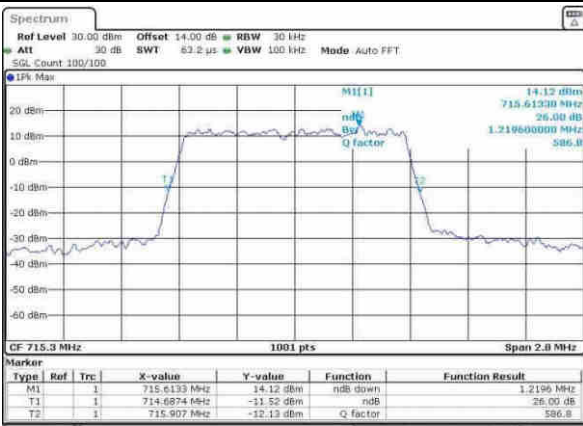

Date: 8 APR 2017 07:48:52

Highest Channel / 10MHz / QPSK

Date: 8 APR 2017 07:51:11

Highest Channel / 10MHz / 16QAM

Date: 8 APR 2017 07:51:22

LTE Band 12

Lowest Channel / 1.4MHz / 64QAM

Date: 30.MAY.2017 17:57:06

Lowest Channel / 3MHz / 64QAM

Date: 30.MAY.2017 18:05:34

Middle Channel / 1.4MHz / 64QAM

Date: 30.MAY.2017 18:06:06

Middle Channel / 3MHz / 64QAM

Date: 30.MAY.2017 18:06:42

Highest Channel / 1.4MHz / 64QAM

Date: 30.MAY.2017 18:09:23