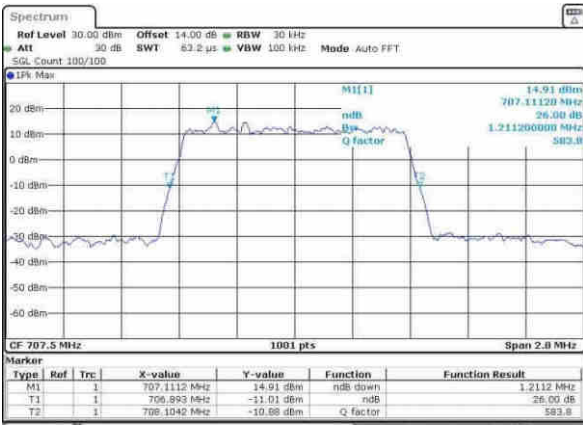

LTE Band 12

Lowest Channel / 10MHz / QPSK

Date: 8 APR 2017 07:41:33

Lowest Channel / 10MHz / 16QAM

Date: 8 APR 2017 07:41:43

Middle Channel / 10MHz / QPSK

Date: 8 APR 2017 07:48:41

Middle Channel / 10MHz / 16QAM

Date: 8 APR 2017 07:48:52

Highest Channel / 10MHz / QPSK

Date: 8 APR 2017 07:51:11

Highest Channel / 10MHz / 16QAM

Date: 8 APR 2017 07:51:22

LTE Band 12

Lowest Channel / 1.4MHz / 64QAM

Date: 30.MAY.2017 17:57:06

Lowest Channel / 3MHz / 64QAM

Date: 30.MAY.2017 18:05:34

Middle Channel / 1.4MHz / 64QAM

Date: 30.MAY.2017 18:06:06

Middle Channel / 3MHz / 64QAM

Date: 30.MAY.2017 18:06:42

Highest Channel / 1.4MHz / 64QAM

Date: 30.MAY.2017 18:09:23