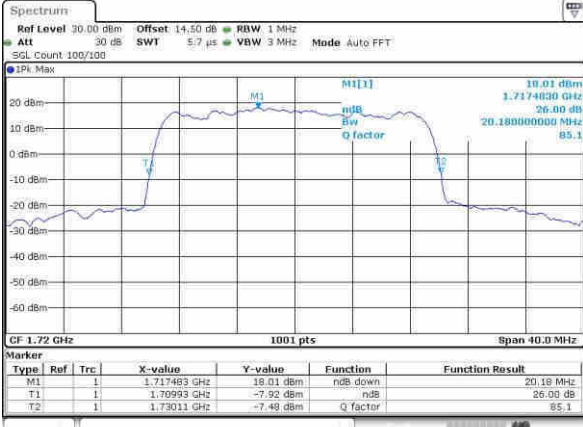

LTE Band 4

Lowest Channel / 15MHz / QPSK

Date: 4.APR.2017 17:06:46

Lowest Channel / 15MHz / 16QAM

Date: 4.APR.2017 17:06:57

Middle Channel / 15MHz / QPSK

Date: 4.APR.2017 17:14:00

Middle Channel / 15MHz / 16QAM

Date: 4.APR.2017 17:14:11

Highest Channel / 15MHz / QPSK

Date: 4.APR.2017 17:16:36

Highest Channel / 15MHz / 16QAM

Date: 4.APR.2017 17:16:46

LTE Band 4

Lowest Channel / 20MHz / QPSK

Date: 4.APR.2017 17:23:49