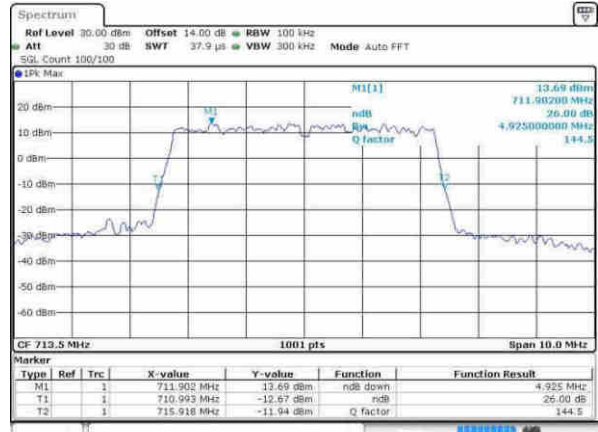

Date: 8 APR 2017 07:17:39

Highest Channel / 3MHz / 16QAM

Date: 8 APR 2017 07:17:49

LTE Band 12

Lowest Channel / 5MHz / QPSK

Date: 8 APR 2017 07:24:47

Lowest Channel / 5MHz / 16QAM

Date: 8 APR 2017 07:24:57

Middle Channel / 5MHz / QPSK

Date: 8 APR 2017 07:31:54

Middle Channel / 5MHz / 16QAM

Date: 8 APR 2017 07:32:05

Highest Channel / 5MHz / QPSK

Date: 8 APR 2017 07:34:25

Highest Channel / 5MHz / 16QAM

Date: 8 APR 2017 07:34:35