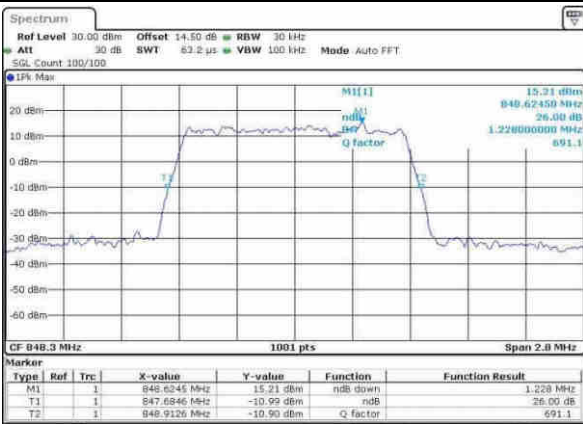

LTE Band 5

Lowest Channel / 1.4MHz / 64QAM

Date: 30.MAY.2017 12:53:14

Lowest Channel / 3MHz / 64QAM

Date: 30.MAY.2017 13:06:48

Middle Channel / 1.4MHz / 64QAM

Date: 30.MAY.2017 12:59:48

Middle Channel / 3MHz / 64QAM

Date: 30.MAY.2017 13:12:44

Highest Channel / 1.4MHz / 64QAM

Date: 30.MAY.2017 13:09:17

Highest Channel / 3MHz / 64QAM

Date: 30.MAY.2017 13:13:37

LTE Band 5

Lowest Channel / 5MHz / 64QAM

Date: 30.MAY.2017 13:18:33