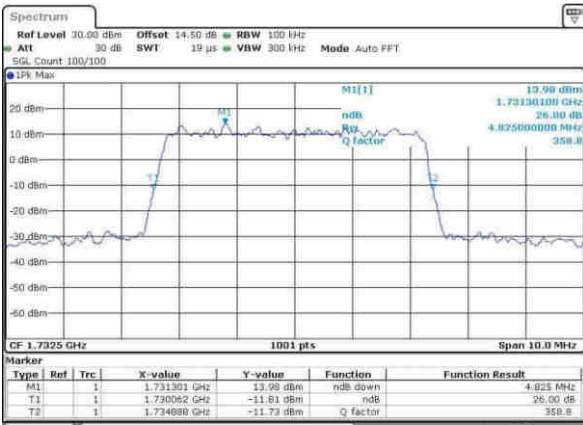

LTE Band 4

Lowest Channel / 5MHz / 64QAM

Date: 30.MAY.2017 08:41:10

Lowest Channel / 10MHz / 64QAM

Date: 30.MAY.2017 08:43:27

Middle Channel / 5MHz / 64QAM

Date: 30.MAY.2017 08:45:46

Middle Channel / 10MHz / 64QAM

Date: 30.MAY.2017 08:48:12

Highest Channel / 5MHz / 64QAM

Date: 30.MAY.2017 08:46:26

Highest Channel / 10MHz / 64QAM

Date: 30.MAY.2017 08:50:44

LTE Band 4

Lowest Channel / 15MHz / 64QAM

Date: 30, MAY, 2017 11:03:50