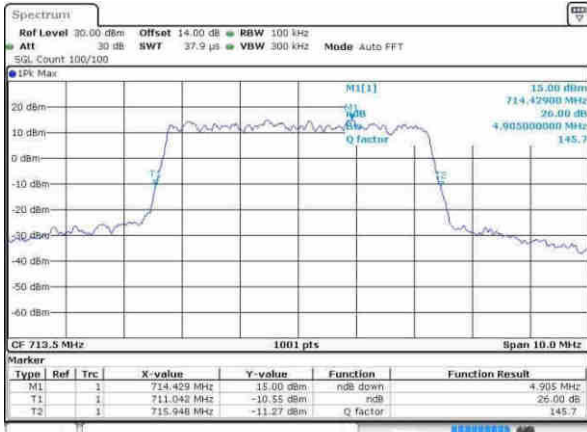

Date: 8 APR 2017 07:17:39

Highest Channel / 3MHz / 16QAM

Date: 8 APR 2017 07:17:49

LTE Band 12

Lowest Channel / 5MHz / QPSK

Date: 8 APR 2017 07:24:47

Lowest Channel / 5MHz / 16QAM

Date: 8 APR 2017 07:24:57

Middle Channel / 5MHz / QPSK

Date: 8 APR 2017 07:31:54

Middle Channel / 5MHz / 16QAM

Date: 8 APR 2017 07:32:05

Highest Channel / 5MHz / QPSK

Date: 8 APR 2017 07:34:25

Highest Channel / 5MHz / 16QAM

Date: 8 APR 2017 07:34:35