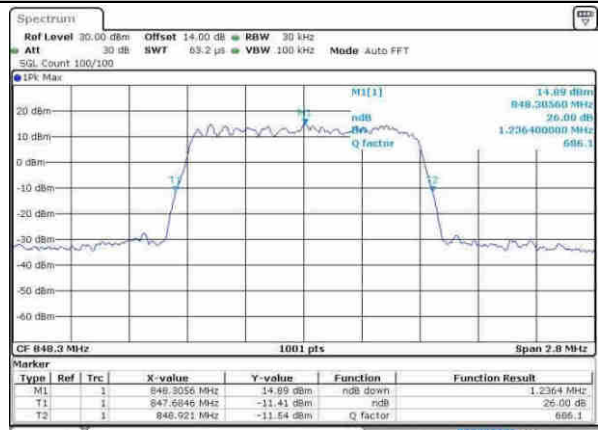

Date: 30, MAY, 2017 11:06:34

Highest Channel / 20MHz / 64QAM

Date: 30, MAY, 2017 12:18:25

LTE Band 5

Lowest Channel / 1.4MHz / QPSK

Date: 12.APR.2017 19:07:51

Lowest Channel / 1.4MHz / 16QAM

Date: 12.APR.2017 19:07:40

Middle Channel / 1.4MHz / QPSK

Date: 12.APR.2017 19:16:50

Middle Channel / 1.4MHz / 16QAM

Date: 12.APR.2017 19:17:00

Highest Channel / 1.4MHz / QPSK

Date: 12.APR.2017 19:19:22

Highest Channel / 1.4MHz / 16QAM

Date: 12.APR.2017 19:19:32

LTE Band 5

Lowest Channel / 3MHz / QPSK

Date: 12.APR.2017 20:27:03

Lowest Channel / 3MHz / 16QAM

Date: 12.APR.2017 20:27:13

Middle Channel / 3MHz / QPSK

Date: 12.APR.2017 20:44:50