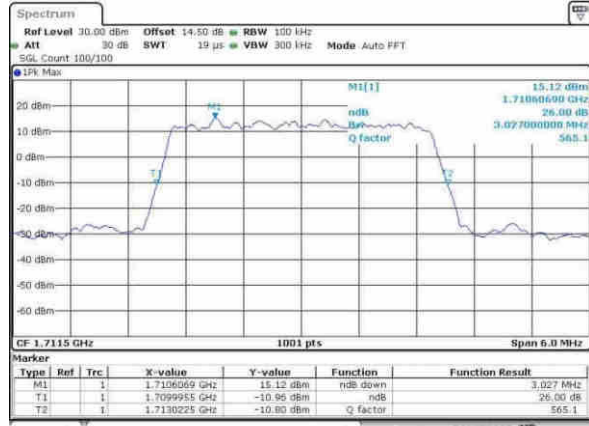

Highest Channel / 20MHz / 16QAM

Date: 4.APR.2017 17:33:50

LTE Band 4

Lowest Channel / 1.4MHz / 64QAM

Date: 30, MAY, 2017 08:14:43

Lowest Channel / 3MHz / 64QAM

Date: 30, MAY, 2017 08:12:42

Middle Channel / 1.4MHz / 64QAM