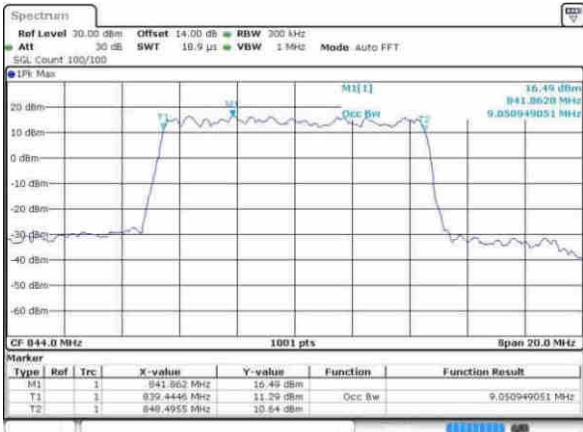

Middle Channel / 10MHz / QPSK

Date: 12 APR 2017 21:29:06