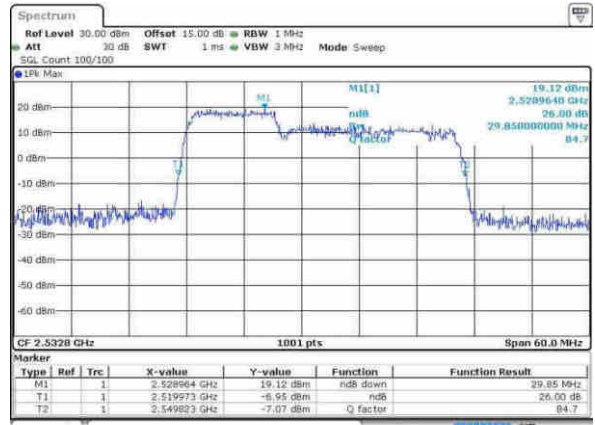

Middle Channel / 10MHz+20MHz/16QAM

Date: 21 APR 2017 15:43:28