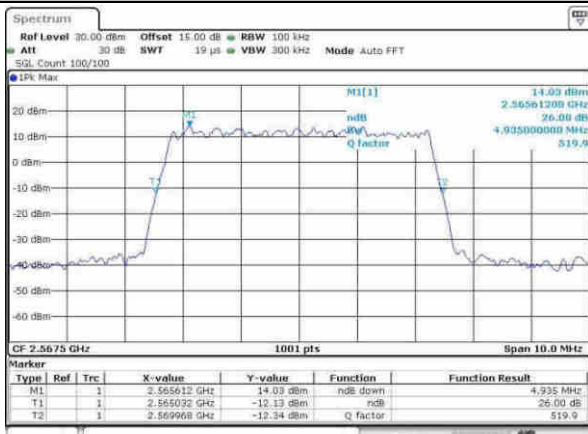

Highest Channel / 10MHz / 64QAM

Date: 30.MAY.2017 13:26:07

LTE Band 7

Lowest Channel / 5MHz / QPSK

Date: 5.APR.2017 15:50:06

Lowest Channel / 5MHz / 16QAM

Date: 5.APR.2017 15:50:17

Middle Channel / 5MHz / QPSK

Date: 5.APR.2017 16:01:03

Middle Channel / 5MHz / 16QAM

Date: 5.APR.2017 16:01:13

Highest Channel / 5MHz / QPSK

Date: 5.APR.2017 16:03:35

Highest Channel / 5MHz / 16QAM

Date: 5.APR.2017 16:03:46

LTE Band 7