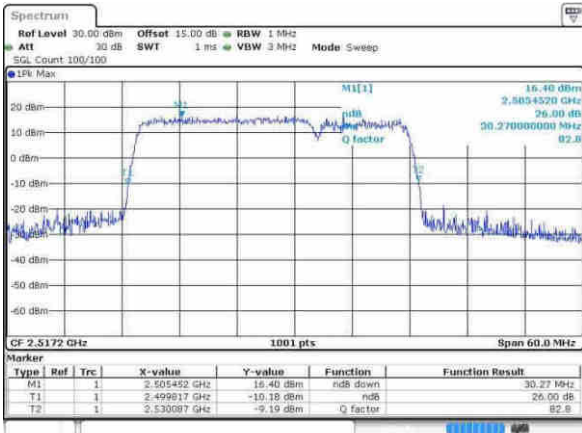

Middle Channel / 15MHz+20MHz / 16QAM

Date: 21 APR 2017 17:05:51

LTE Band 7

Middle Channel / 15MHz+20MHz /64QAM

Date: 21 APR 2017 17:05:27

Highest Channel / 15MHz+20MHz /QPSK

Date: 21 APR 2017 17:07:38

Highest Channel / 15MHz+20MHz /16QAM

Date: 21 APR 2017 17:08:02

Highest Channel / 15MHz+20MHz /64QAM

Date: 21 APR 2017 17:08:28

LTE Band 7

Lowest Channel / 20MHz+10MHz/QPSK

Date: 21 APR 2017 16:23:41

Lowest Channel / 20MHz+10MHz / 16QAM

Date: 21 APR 2017 16:22:53