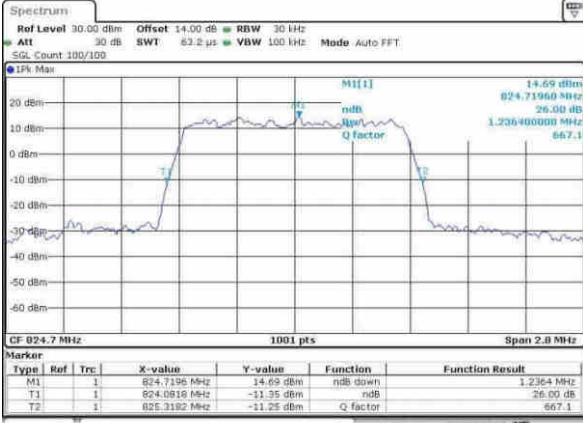

Date: 12.APR.2017 21:08:21

Highest Channel / 5MHz / 16QAM

Date: 12.APR.2017 21:08:31

LTE Band 5

Lowest Channel / 10MHz / QPSK

Date: 12 APR 2017 21:17:36

Lowest Channel / 10MHz / 16QAM

Date: 12 APR 2017 21:17:46

Middle Channel / 10MHz / QPSK

Date: 12 APR 2017 21:29:06

Middle Channel / 10MHz / 16QAM

Date: 12 APR 2017 21:27:01

Highest Channel / 10MHz / QPSK

Date: 12 APR 2017 21:29:26

Highest Channel / 10MHz / 16QAM

Date: 12 APR 2017 21:29:37

LTE Band 5

Lowest Channel / 1.4MHz / 64QAM

Date: 30.MAY.2017 12:53:14

Lowest Channel / 3MHz / 64QAM

Date: 30.MAY.2017 13:06:48

Middle Channel / 1.4MHz / 64QAM

Date: 30.MAY.2017 12:59:48

Middle Channel / 3MHz / 64QAM

Date: 30.MAY.2017 13:12:44

Highest Channel / 1.4MHz / 64QAM

Date: 30.MAY.2017 13:09:17

Highest Channel / 3MHz / 64QAM

Date: 30.MAY.2017 13:13:37

LTE Band 5

Lowest Channel / 5MHz / 64QAM

Date: 30.MAY.2017 13:18:33