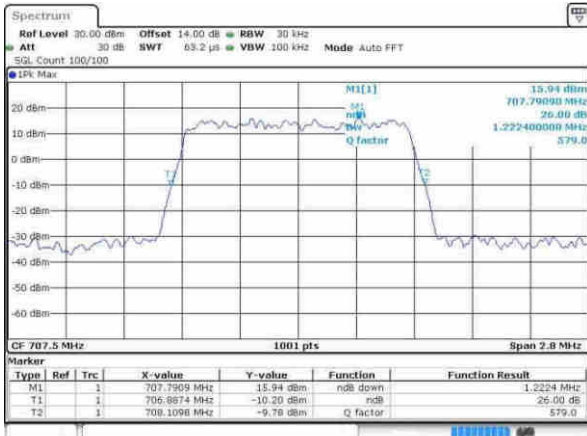

LTE Band 7

Middle Channel / 20MHz+20MHz / 64QAM

Date: 21 APR 2017 17:40:36

Highest Channel / 20MHz+20MHz / QPSK

Date: 21 APR 2017 17:42:49

Highest Channel / 20MHz+20MHz / 16QAM

Date: 21 APR 2017 17:43:10

Highest Channel / 20MHz+20MHz / 64QAM

Date: 21 APR 2017 17:43:36

LTE Band 12

Lowest Channel / 1.4MHz / QPSK

Date: 8 APR 2017 06:51:19

Lowest Channel / 1.4MHz / 16QAM

Date: 8 APR 2017 06:51:08

Middle Channel / 1.4MHz / QPSK

Date: 8 APR 2017 06:58:16

Middle Channel / 1.4MHz / 16QAM

Date: 8 APR 2017 06:58:26

Highest Channel / 1.4MHz / QPSK

Date: 8 APR 2017 07:00:46

Highest Channel / 1.4MHz / 16QAM

Date: 8 APR 2017 07:00:57

LTE Band 12

Lowest Channel / 3MHz / QPSK