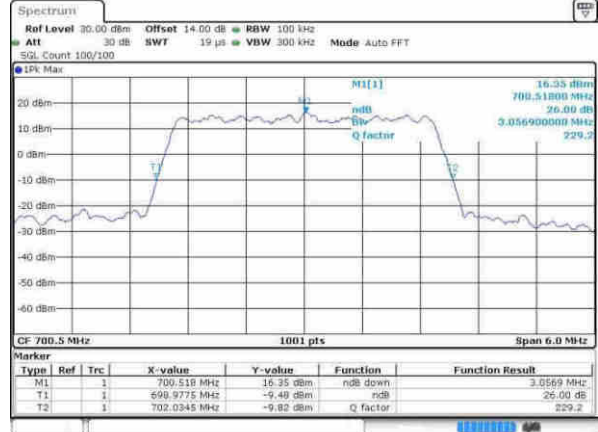

Lowest Channel / 3MHz / 16QAM

Date: 8 APR 2017 07:08:05