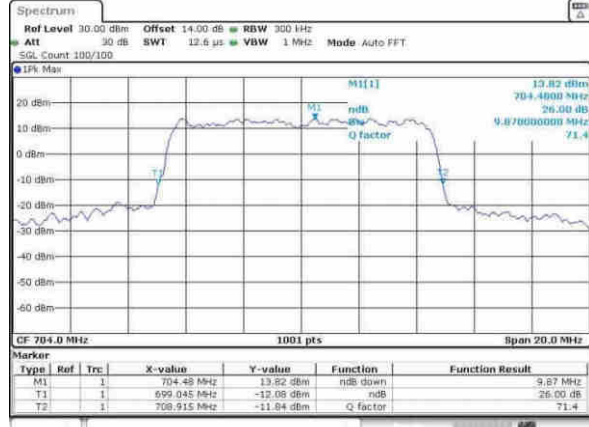

Highest Channel / 3MHz / 64QAM

Date: 30.MAY.2017 18:09:48

LTE Band 12

Lowest Channel / 5MHz / 64QAM

Lowest Channel / 10MHz / 64QAM

Middle Channel / 5MHz / 64QAM

Middle Channel / 10MHz / 64QAM

Highest Channel / 5MHz / 64QAM

Highest Channel / 10MHz / 64QAM