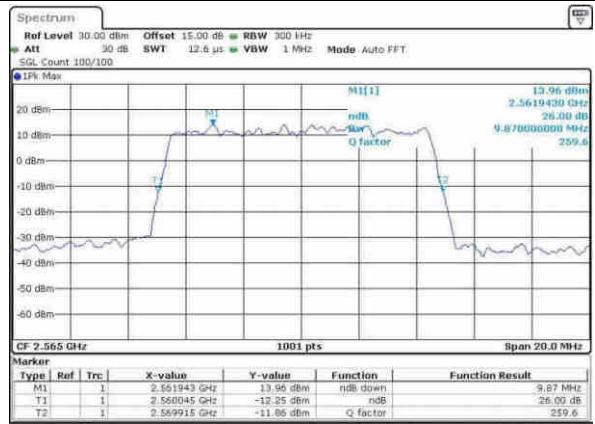

Middle Channel / 20MHz / 16QAM

Date: 5.APR.2017 17:26:06

Highest Channel / 20MHz / QPSK

Date: 5.APR.2017 17:43:27

Highest Channel / 20MHz / 16QAM

Date: 5.APR.2017 17:43:38

LTE Band 7

Lowest Channel / 5MHz / 64QAM

Date: 30.MAY.2017 13:42:53

Lowest Channel / 10MHz / 64QAM

Date: 30.MAY.2017 13:55:21

Middle Channel / 5MHz / 64QAM

Date: 30.MAY.2017 13:56:18

Middle Channel / 10MHz / 64QAM

Date: 30.MAY.2017 14:00:21

Highest Channel / 5MHz / 64QAM

Date: 30.MAY.2017 13:59:57

Highest Channel / 10MHz / 64QAM

Date: 30.MAY.2017 14:00:12

LTE Band 7

Lowest Channel / 15MHz / 64QAM

Date: 30.MAY.2017 14:04:06

Lowest Channel / 20MHz / 64QAM

Date: 30.MAY.2017 14:13:19