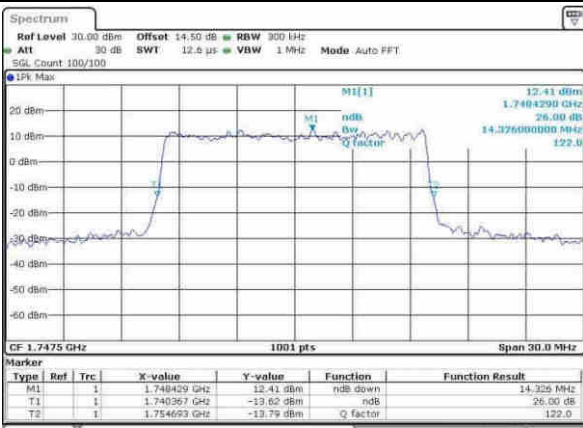

Date: 30.MAY.2017 08:48:12

Highest Channel / 5MHz / 64QAM

Date: 30.MAY.2017 08:46:26

Highest Channel / 10MHz / 64QAM

Date: 30.MAY.2017 08:50:44

LTE Band 4

Lowest Channel / 15MHz / 64QAM

Date: 30, MAY, 2017 11:03:50

Lowest Channel / 20MHz / 64QAM

Date: 30, MAY, 2017 11:21:04

Middle Channel / 15MHz / 64QAM

Date: 30, MAY, 2017 11:06:27

Middle Channel / 20MHz / 64QAM

Date: 30, MAY, 2017 12:17:30

Highest Channel / 15MHz / 64QAM

Date: 30, MAY, 2017 11:06:34

Highest Channel / 20MHz / 64QAM

Date: 30, MAY, 2017 12:18:25

LTE Band 5

Lowest Channel / 1.4MHz / QPSK

Date: 12.APR.2017 19:07:51

Lowest Channel / 1.4MHz / 16QAM

Date: 12.APR.2017 19:07:40