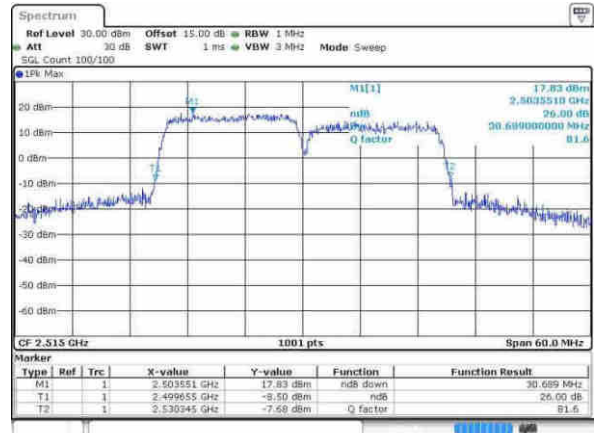

Lowest Channel / 15MHz+15MHz/16QAM