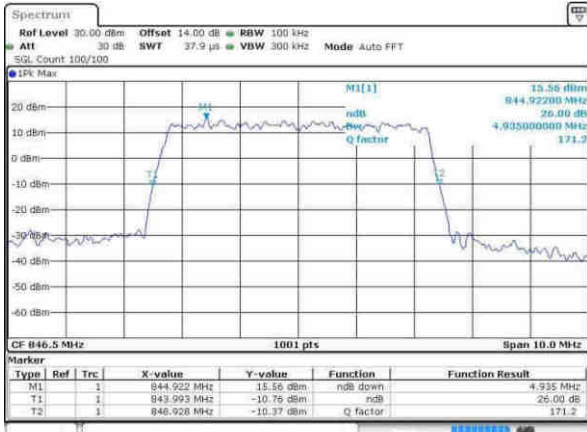

Middle Channel / 3MHz / 16QAM

Date: 12.APR.2017 20:45:01

Highest Channel / 3MHz / QPSK

Date: 12.APR.2017 20:47:24

Highest Channel / 3MHz / 16QAM

Date: 12.APR.2017 20:47:34

LTE Band 5

Lowest Channel / 5MHz / QPSK

Date: 12.APR.2017 20:56:37

Lowest Channel / 5MHz / 16QAM

Date: 12.APR.2017 20:56:47

Middle Channel / 5MHz / QPSK

Date: 12.APR.2017 21:05:48

Middle Channel / 5MHz / 16QAM

Date: 12.APR.2017 21:05:59

Highest Channel / 5MHz / QPSK

Date: 12.APR.2017 21:08:21

Highest Channel / 5MHz / 16QAM

Date: 12.APR.2017 21:08:31

LTE Band 5

Lowest Channel / 10MHz / QPSK

Date: 12 APR 2017 21:17:36

Lowest Channel / 10MHz / 16QAM

Date: 12 APR 2017 21:17:46