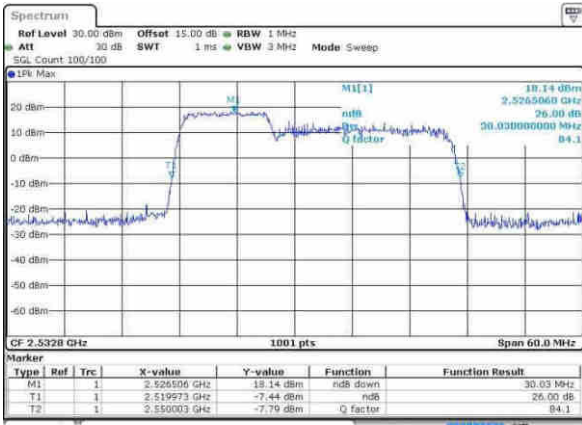

Date: 30.MAY.2017 14:10:04

LTE Band 7 CA

LTE Band 7

Lowest Channel / 10MHz+20MHz/QPSK

Date: 21 APR 2017 15:39:47

Lowest Channel / 10MHz+20MHz / 16QAM

Date: 21 APR 2017 15:39:19

Lowest Channel / 10MHz+20MHz/64QAM

Date: 21 APR 2017 15:40:28

Middle Channel / 10MHz+20MHz/QPSK

Date: 21 APR 2017 15:44:09

Middle Channel / 10MHz+20MHz/16QAM

Date: 21 APR 2017 15:43:28

LTE Band 7

Middle Channel / 10MHz+20MHz/64QAM

Date: 21 APR 2017 15:42:51