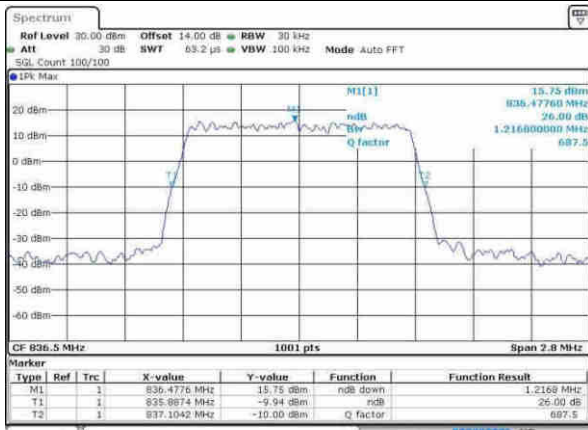

Middle Channel / 1.4MHz / QPSK

Date: 12.APR.2017 19:16:50