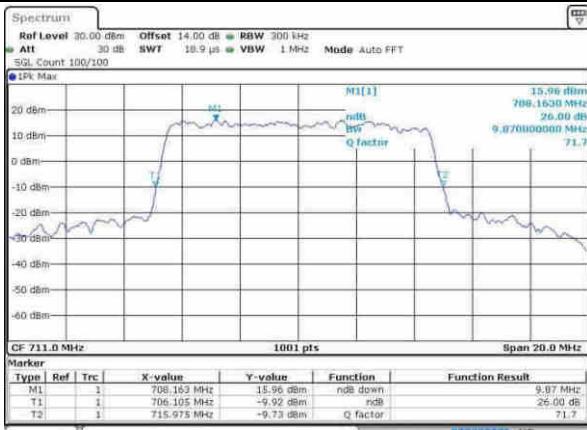

LTE Band 12

Lowest Channel / 10MHz / QPSK

Date: 8 APR 2017 07:41:33

Lowest Channel / 10MHz / 16QAM

Date: 8 APR 2017 07:41:43

Middle Channel / 10MHz / QPSK

Date: 8 APR 2017 07:48:41

Middle Channel / 10MHz / 16QAM

Date: 8 APR 2017 07:48:52

Highest Channel / 10MHz / QPSK

Date: 8 APR 2017 07:51:11

Highest Channel / 10MHz / 16QAM

Date: 8 APR 2017 07:51:22

LTE Band 12

Lowest Channel / 1.4MHz / 64QAM

Date: 30.MAY.2017 17:57:06