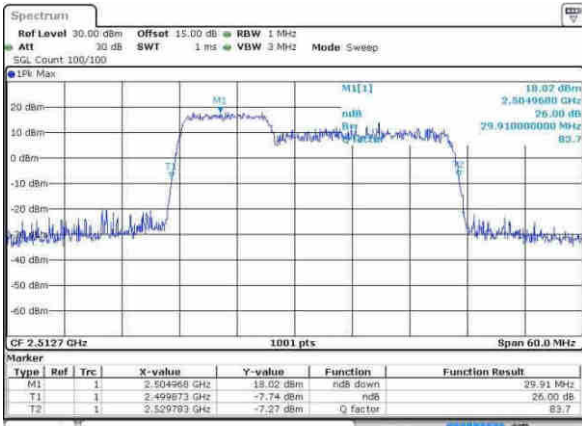

Date: 30.MAY.2017 14:10:04

LTE Band 7 CA

LTE Band 7

Lowest Channel / 10MHz+20MHz/QPSK

Date: 21 APR 2017 15:39:47

Lowest Channel / 10MHz+20MHz / 16QAM

Date: 21 APR 2017 15:39:19

Lowest Channel / 10MHz+20MHz/64QAM