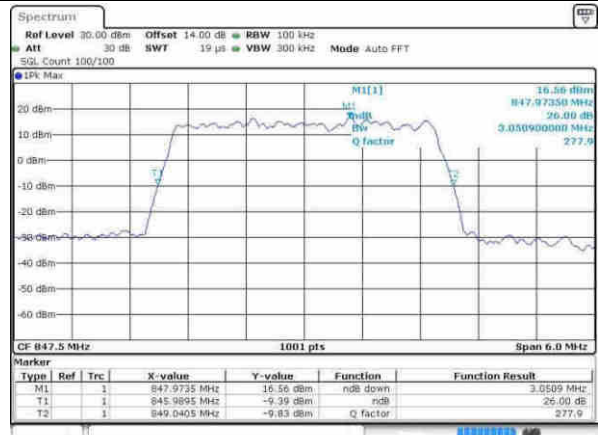

Date: 12.APR.2017 19:19:32

LTE Band 5

Lowest Channel / 3MHz / QPSK

Date: 12.APR.2017 20:27:03

Lowest Channel / 3MHz / 16QAM

Date: 12.APR.2017 20:27:13

Middle Channel / 3MHz / QPSK

Date: 12.APR.2017 20:44:50

Middle Channel / 3MHz / 16QAM

Date: 12.APR.2017 20:45:01

Highest Channel / 3MHz / QPSK

Date: 12.APR.2017 20:47:24

Highest Channel / 3MHz / 16QAM

Date: 12.APR.2017 20:47:34

LTE Band 5

Lowest Channel / 5MHz / QPSK