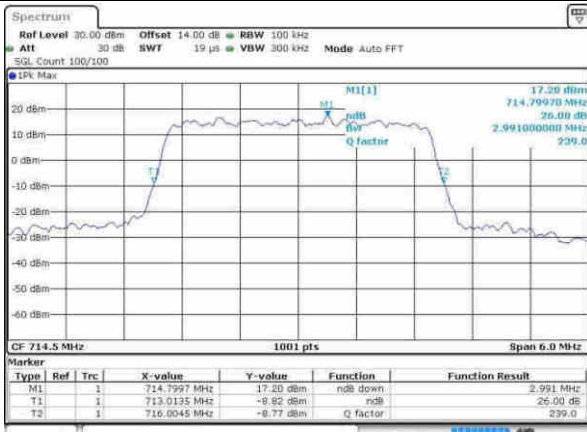

Middle Channel / 1.4MHz / 16QAM

Date: 8 APR 2017 06:58:26

Highest Channel / 1.4MHz / QPSK

Date: 8 APR 2017 07:00:46

Highest Channel / 1.4MHz / 16QAM

Date: 8 APR 2017 07:00:57

LTE Band 12

Lowest Channel / 3MHz / QPSK

Date: 8 APR 2017 07:07:54

Lowest Channel / 3MHz / 16QAM

Date: 8 APR 2017 07:08:05

Middle Channel / 3MHz / QPSK

Date: 8 APR 2017 07:15:08

Middle Channel / 3MHz / 16QAM

Date: 8 APR 2017 07:15:19

Highest Channel / 3MHz / QPSK

Date: 8 APR 2017 07:17:39

Highest Channel / 3MHz / 16QAM

Date: 8 APR 2017 07:17:49

LTE Band 12

Lowest Channel / 5MHz / QPSK

Date: 8 APR 2017 07:24:47

Lowest Channel / 5MHz / 16QAM

Date: 8 APR 2017 07:24:57