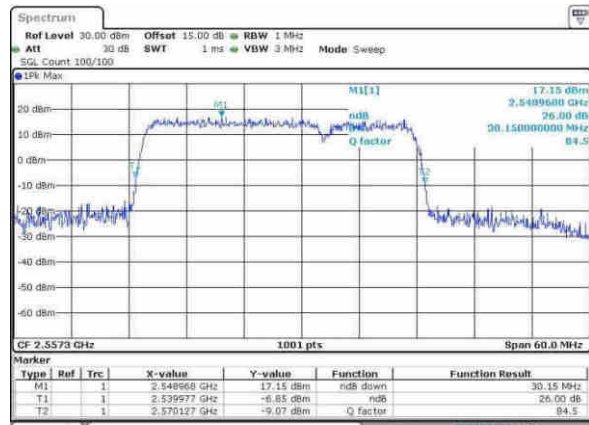

Highest Channel / 20MHz+10MHz / 16QAM

Date: 21 APR 2017 16:29:06