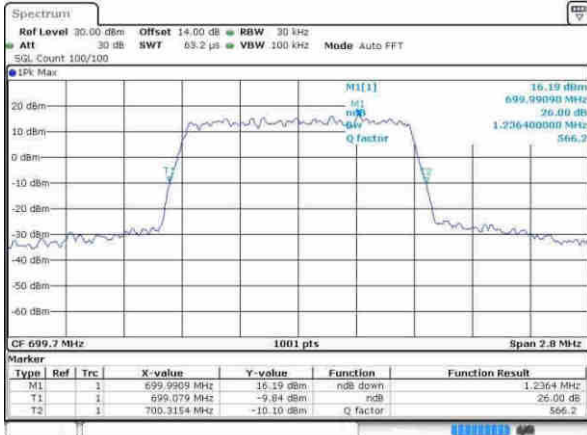

LTE Band 12

Lowest Channel / 1.4MHz / QPSK

Date: 8 APR 2017 06:51:19