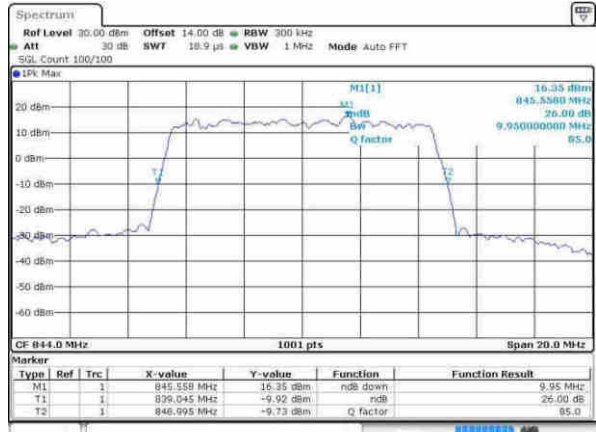

Date: 12.APR.2017 21:08:21

Highest Channel / 5MHz / 16QAM

Date: 12.APR.2017 21:08:31

LTE Band 5

Lowest Channel / 10MHz / QPSK

Date: 12 APR 2017 21:17:36

Lowest Channel / 10MHz / 16QAM

Date: 12 APR 2017 21:17:46

Middle Channel / 10MHz / QPSK

Date: 12 APR 2017 21:29:06

Middle Channel / 10MHz / 16QAM

Date: 12 APR 2017 21:27:01

Highest Channel / 10MHz / QPSK

Date: 12 APR 2017 21:29:26

Highest Channel / 10MHz / 16QAM

Date: 12 APR 2017 21:29:37

LTE Band 5

Lowest Channel / 1.4MHz / 64QAM

Date: 30.MAY.2017 12:53:14

Lowest Channel / 3MHz / 64QAM

Date: 30.MAY.2017 13:06:48

Middle Channel / 1.4MHz / 64QAM

Date: 30.MAY.2017 12:59:48

Middle Channel / 3MHz / 64QAM