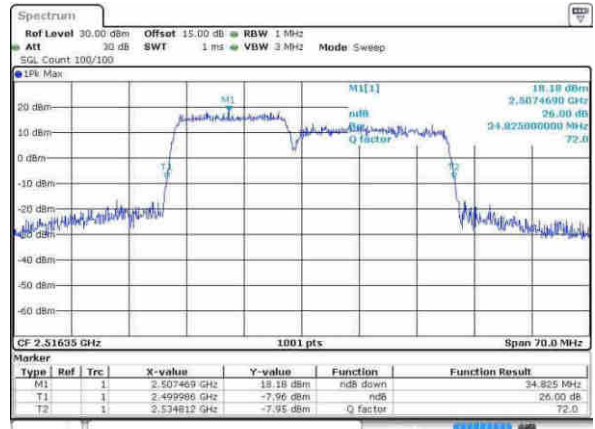

Lowest Channel / 15MHz+20MHz / 16QAM

Date: 21 APR 2017 17:00:56