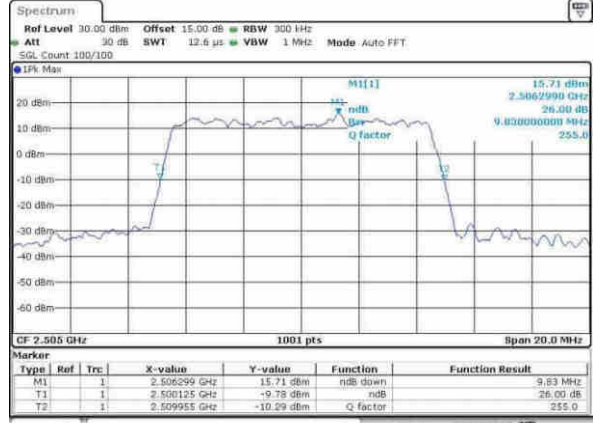

Lowest Channel / 10MHz / 64QAM

Date: 30.MAY.2017 13:55:21