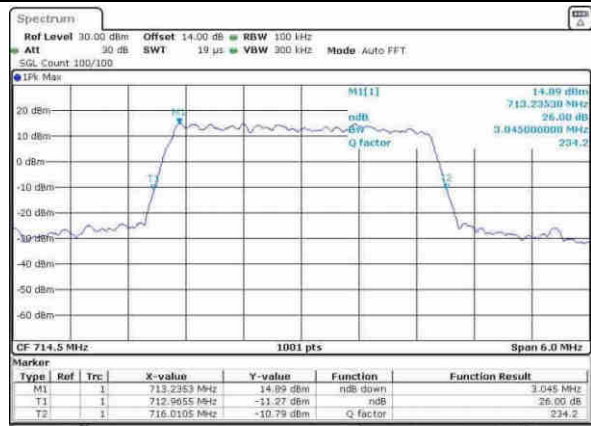

Highest Channel / 3MHz / 64QAM

Date: 30.MAY.2017 18:09:48