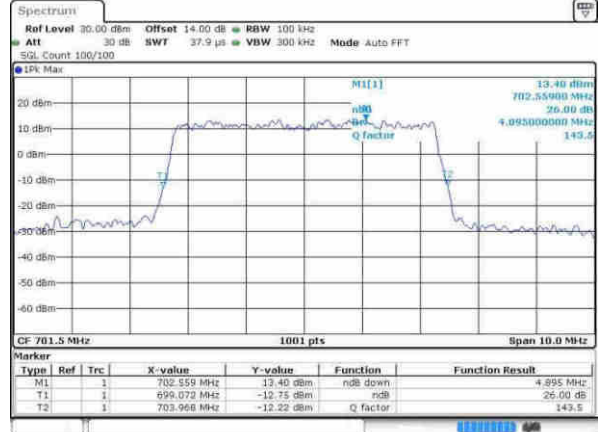

Date: 8 APR 2017 07:17:39

Highest Channel / 3MHz / 16QAM

Date: 8 APR 2017 07:17:49

LTE Band 12

Lowest Channel / 5MHz / QPSK

Date: 8 APR 2017 07:24:47

Lowest Channel / 5MHz / 16QAM

Date: 8 APR 2017 07:24:57