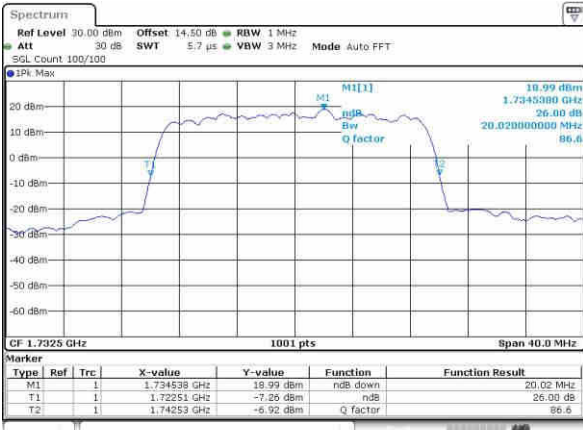

Middle Channel / 20MHz / QPSK

Date: 4.APR.2017 17:33:04