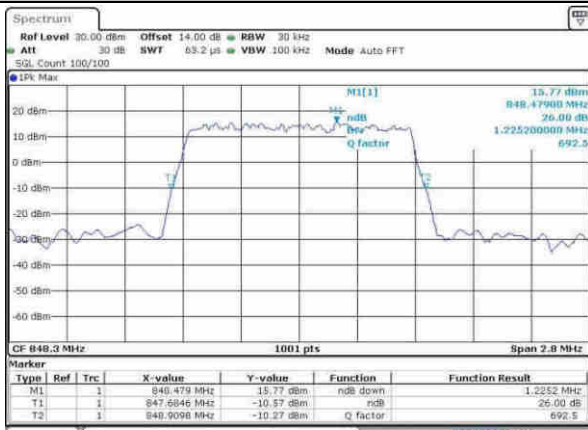

Date: 30, MAY, 2017 11:06:34

Highest Channel / 20MHz / 64QAM

Date: 30, MAY, 2017 12:18:25

LTE Band 5

Lowest Channel / 1.4MHz / QPSK

Date: 12.APR.2017 19:07:51

Lowest Channel / 1.4MHz / 16QAM

Date: 12.APR.2017 19:07:40

Middle Channel / 1.4MHz / QPSK

Date: 12.APR.2017 19:16:50

Middle Channel / 1.4MHz / 16QAM

Date: 12.APR.2017 19:17:00

Highest Channel / 1.4MHz / QPSK

Date: 12.APR.2017 19:19:22

Highest Channel / 1.4MHz / 16QAM

Date: 12.APR.2017 19:19:32

LTE Band 5

Lowest Channel / 3MHz / QPSK

Date: 12.APR.2017 20:27:03

Lowest Channel / 3MHz / 16QAM

Date: 12.APR.2017 20:27:13

Middle Channel / 3MHz / QPSK

Date: 12.APR.2017 20:44:50