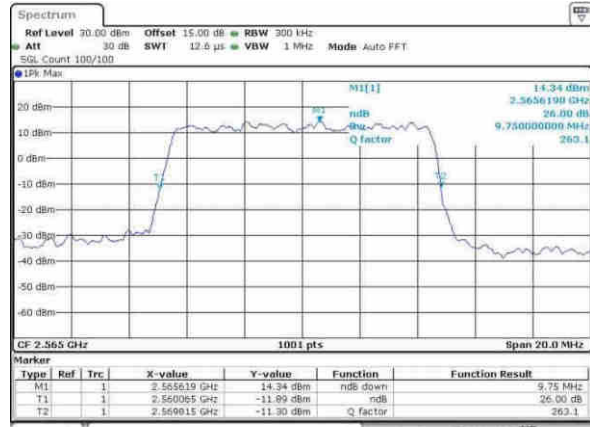

Date: 5.APR.2017 16:01:03

Middle Channel / 5MHz / 16QAM

Date: 5.APR.2017 16:01:13

Highest Channel / 5MHz / QPSK

Date: 5.APR.2017 16:03:35

Highest Channel / 5MHz / 16QAM

Date: 5.APR.2017 16:03:46

LTE Band 7

Lowest Channel / 10MHz / QPSK

Date: 5.APR.2017 16:55:123

Lowest Channel / 10MHz / 16QAM

Date: 5.APR.2017 16:55:138

Middle Channel / 10MHz / QPSK

Date: 5.APR.2017 16:46:203

Middle Channel / 10MHz / 16QAM

Date: 5.APR.2017 16:46:114

Highest Channel / 10MHz / QPSK

Date: 5.APR.2017 16:55:459

Highest Channel / 10MHz / 16QAM

Date: 5.APR.2017 16:55:109

LTE Band 7

Lowest Channel / 15MHz / QPSK

Date: 5.APR.2017 17:08:25

Lowest Channel / 15MHz / 16QAM