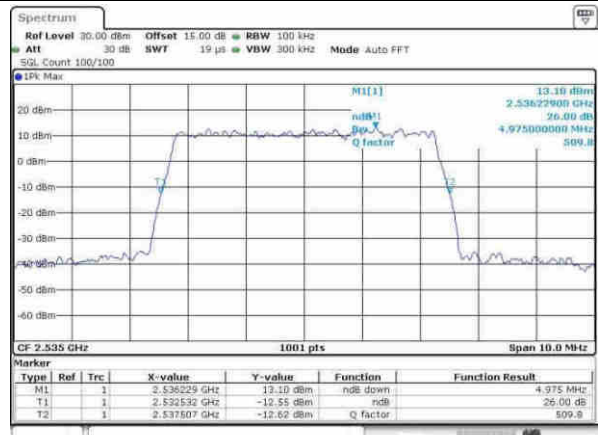

Highest Channel / 10MHz / 64QAM

Date: 30.MAY.2017 13:26:07

LTE Band 7

Lowest Channel / 5MHz / QPSK

Date: 5.APR.2017 15:50:06

Lowest Channel / 5MHz / 16QAM

Date: 5.APR.2017 15:50:17

Middle Channel / 5MHz / QPSK

Date: 5.APR.2017 16:01:03

Middle Channel / 5MHz / 16QAM

Date: 5.APR.2017 16:01:13

Highest Channel / 5MHz / QPSK

Date: 5.APR.2017 16:03:35

Highest Channel / 5MHz / 16QAM

Date: 5.APR.2017 16:03:46

LTE Band 7