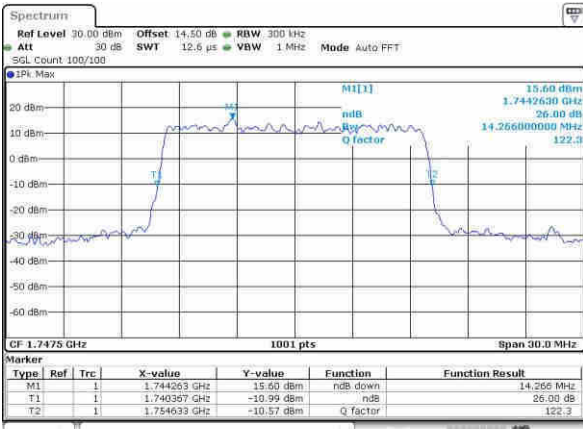

LTE Band 4

Lowest Channel / 15MHz / QPSK

Date: 4.APR.2017 17:06:46

Lowest Channel / 15MHz / 16QAM

Date: 4.APR.2017 17:06:57

Middle Channel / 15MHz / QPSK

Date: 4.APR.2017 17:14:00

Middle Channel / 15MHz / 16QAM

Date: 4.APR.2017 17:14:11

Highest Channel / 15MHz / QPSK

Date: 4.APR.2017 17:16:36

Highest Channel / 15MHz / 16QAM

Date: 4.APR.2017 17:16:46

LTE Band 4

Lowest Channel / 20MHz / QPSK

Date: 4.APR.2017 17:23:49