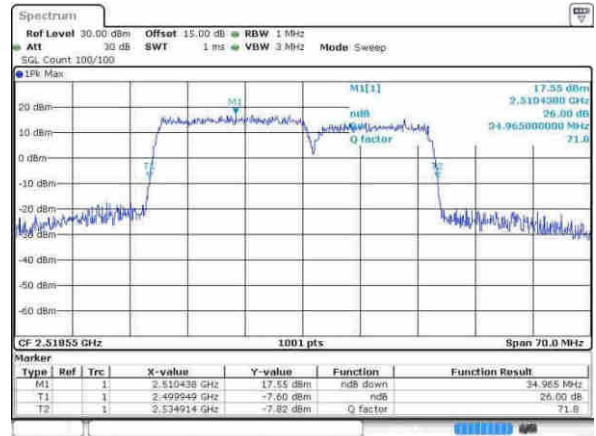

Lowest Channel / 20MHz+15MHz / 16QAM

Date: 21 APR 2017 17:18:09