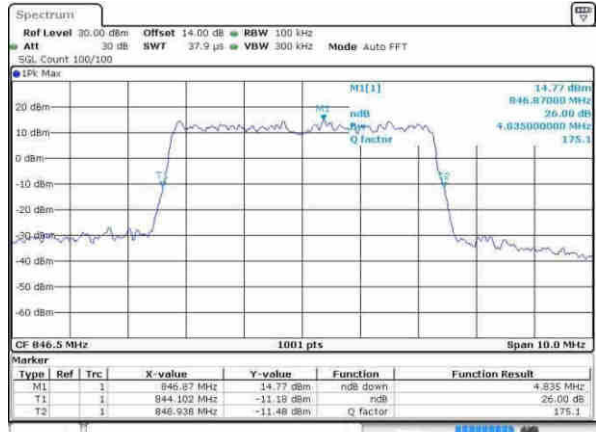

Middle Channel / 3MHz / 16QAM

Date: 12.APR.2017 20:45:01

Highest Channel / 3MHz / QPSK

Date: 12.APR.2017 20:47:24

Highest Channel / 3MHz / 16QAM

Date: 12.APR.2017 20:47:34

LTE Band 5

Lowest Channel / 5MHz / QPSK

Date: 12.APR.2017 20:56:37

Lowest Channel / 5MHz / 16QAM

Date: 12.APR.2017 20:56:47

Middle Channel / 5MHz / QPSK

Date: 12.APR.2017 21:05:48

Middle Channel / 5MHz / 16QAM

Date: 12.APR.2017 21:05:59

Highest Channel / 5MHz / QPSK

Date: 12.APR.2017 21:08:21

Highest Channel / 5MHz / 16QAM

Date: 12.APR.2017 21:08:31

LTE Band 5

Lowest Channel / 10MHz / QPSK

Date: 12 APR 2017 21:17:36

Lowest Channel / 10MHz / 16QAM

Date: 12 APR 2017 21:17:46