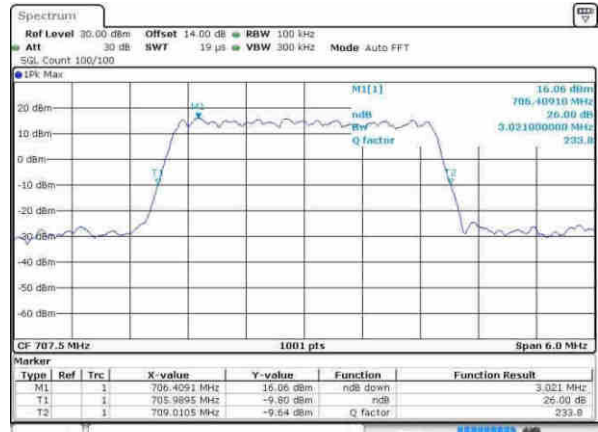

Middle Channel / 1.4MHz / 16QAM

Date: 8 APR 2017 06:58:26

Highest Channel / 1.4MHz / QPSK

Date: 8 APR 2017 07:00:46

Highest Channel / 1.4MHz / 16QAM

Date: 8 APR 2017 07:00:57

LTE Band 12

Lowest Channel / 3MHz / QPSK

Date: 8 APR 2017 07:07:54

Lowest Channel / 3MHz / 16QAM

Date: 8 APR 2017 07:08:05

Middle Channel / 3MHz / QPSK

Date: 8 APR 2017 07:15:08

Middle Channel / 3MHz / 16QAM

Date: 8 APR 2017 07:15:19

Highest Channel / 3MHz / QPSK

Date: 8 APR 2017 07:17:39

Highest Channel / 3MHz / 16QAM

Date: 8 APR 2017 07:17:49

LTE Band 12

Lowest Channel / 5MHz / QPSK

Date: 8 APR 2017 07:24:47

Lowest Channel / 5MHz / 16QAM

Date: 8 APR 2017 07:24:57