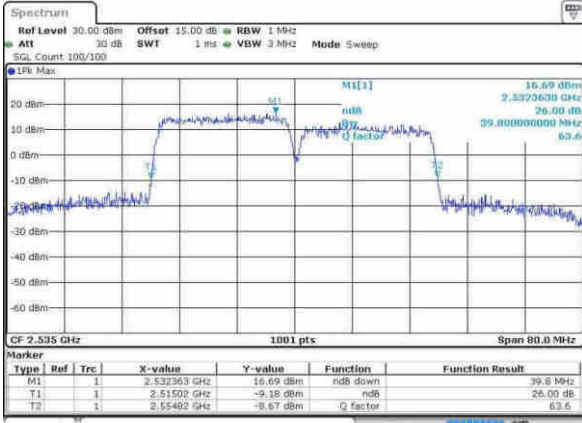

Highest Channel / 20MHz+ 15MHz / 16QAM

Date: 21 APR 2017 17:30:48

Highest Channel / 20MHz+ 15MHz / 64QAM

Date: 21 APR 2017 17:30:17

LTE Band 7

Lowest Channel / 20MHz+20MHz/QPSK

Date: 21 APR 2017 17:38:39

Lowest Channel / 20MHz+20MHz / 16QAM

Date: 21 APR 2017 17:38:18

Lowest Channel / 20MHz+20MHz / 64QAM

Date: 21 APR 2017 17:39:14

Middle Channel / 20MHz+20MHz / QPSK

Date: 21 APR 2017 17:41:37

Middle Channel / 20MHz+20MHz / 16QAM

Date: 21 APR 2017 17:41:02

LTE Band 7

Middle Channel / 20MHz+20MHz / 64QAM

Date: 21 APR 2017 17:40:36

Highest Channel / 20MHz+20MHz / QPSK

Date: 21 APR 2017 17:42:49

Highest Channel / 20MHz+20MHz / 16QAM

Date: 21 APR 2017 17:43:10

Highest Channel / 20MHz+20MHz / 64QAM