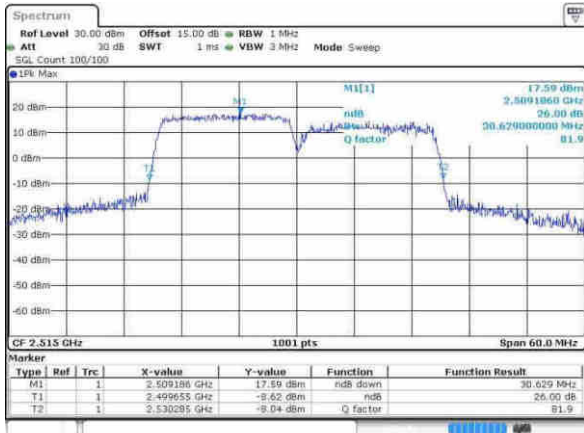

Highest Channel / 10MHz+20MHz/QPSK

Date: 21 APR 2017 15:52:58

Highest Channel / 10MHz+20MHz/16QAM

Date: 21 APR 2017 15:54:12

Highest Channel / 10MHz+20MHz/64QAM

Date: 21 APR 2017 15:54:39

LTE Band 7

Lowest Channel / 15MHz+15MHz/QPSK