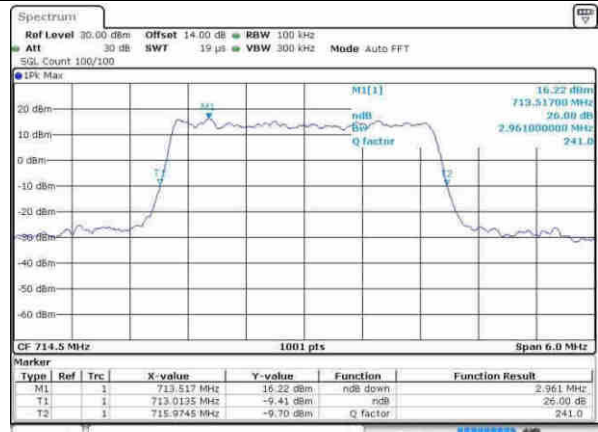

Middle Channel / 1.4MHz / 16QAM

Date: 8 APR 2017 06:58:26

Highest Channel / 1.4MHz / QPSK

Date: 8 APR 2017 07:00:46

Highest Channel / 1.4MHz / 16QAM

Date: 8 APR 2017 07:00:57

LTE Band 12

Lowest Channel / 3MHz / QPSK

Date: 8 APR 2017 07:07:54

Lowest Channel / 3MHz / 16QAM

Date: 8 APR 2017 07:08:05

Middle Channel / 3MHz / QPSK

Date: 8 APR 2017 07:15:08

Middle Channel / 3MHz / 16QAM

Date: 8 APR 2017 07:15:19

Highest Channel / 3MHz / QPSK

Date: 8 APR 2017 07:17:39

Highest Channel / 3MHz / 16QAM

Date: 8 APR 2017 07:17:49

LTE Band 12

Lowest Channel / 5MHz / QPSK

Date: 8 APR 2017 07:24:47

Lowest Channel / 5MHz / 16QAM

Date: 8 APR 2017 07:24:57