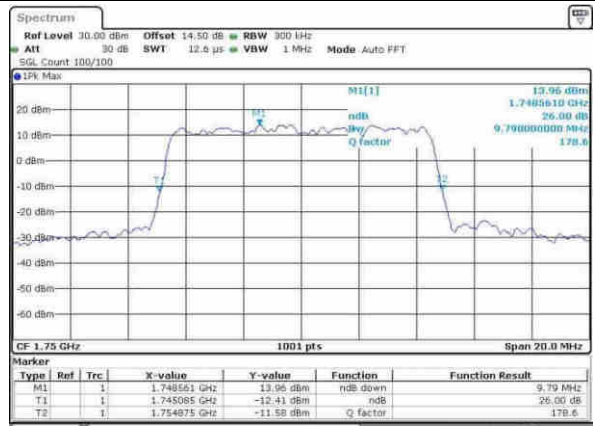

LTE Band 4

Lowest Channel / 5MHz / 64QAM

Date: 30.MAY.2017 08:41:10

Lowest Channel / 10MHz / 64QAM

Date: 30.MAY.2017 08:43:27

Middle Channel / 5MHz / 64QAM

Date: 30.MAY.2017 08:45:46

Middle Channel / 10MHz / 64QAM

Date: 30.MAY.2017 08:48:12

Highest Channel / 5MHz / 64QAM

Date: 30.MAY.2017 08:46:26

Highest Channel / 10MHz / 64QAM

Date: 30.MAY.2017 08:50:44

LTE Band 4

Lowest Channel / 15MHz / 64QAM

Date: 30, MAY, 2017 11:03:50