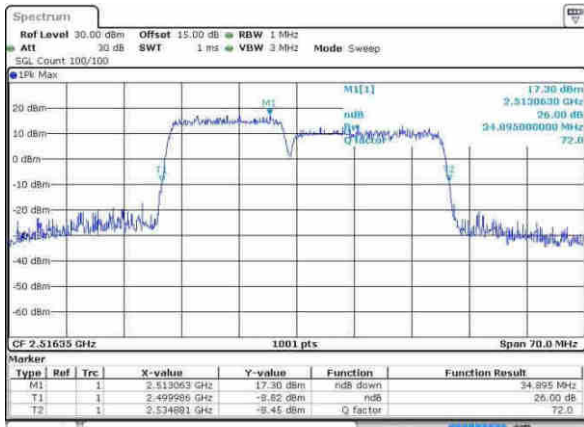

Lowest Channel / 15MHz+20MHz / 64QAM

Date: 21 APR 2017 17:02:08