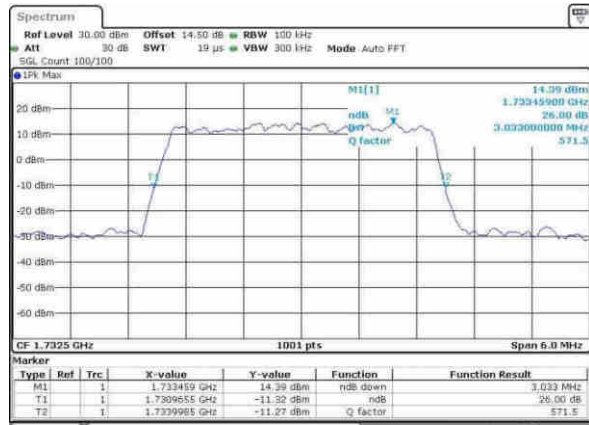

Middle Channel / 3MHz / 64QAM

Date: 30, MAY, 2017 08:17:13