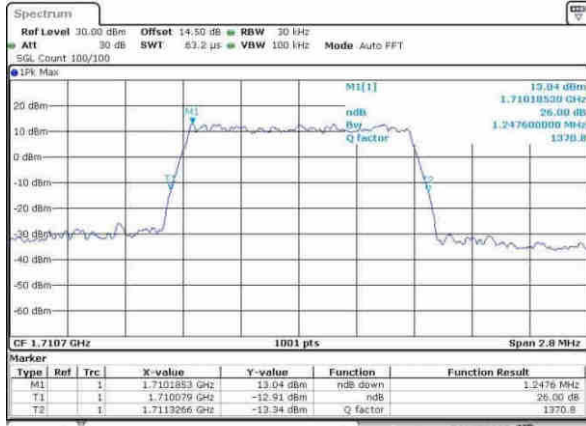

Highest Channel / 20MHz / 16QAM

Date: 4.APR.2017 17:33:50

LTE Band 4

Lowest Channel / 1.4MHz / 64QAM

Date: 30, MAY, 2017 08:14:43

Lowest Channel / 3MHz / 64QAM

Date: 30, MAY, 2017 08:12:42

Middle Channel / 1.4MHz / 64QAM