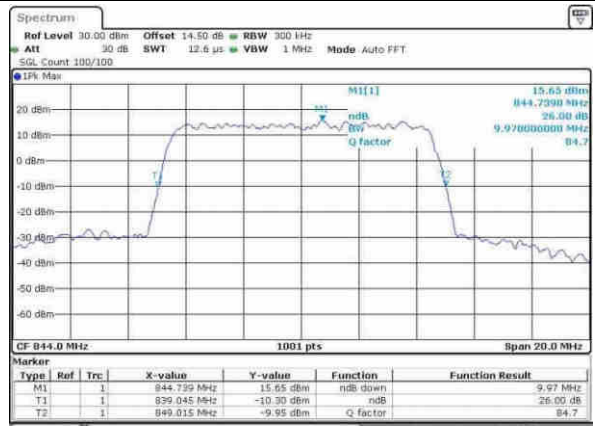

Date: 30.MAY.2017 13:12:44

Highest Channel / 1.4MHz / 64QAM

Date: 30.MAY.2017 13:09:17

Highest Channel / 3MHz / 64QAM

Date: 30.MAY.2017 13:13:37

LTE Band 5

Lowest Channel / 5MHz / 64QAM

Date: 30.MAY.2017 13:18:33

Lowest Channel / 10MHz / 64QAM

Date: 30.MAY.2017 13:15:10

Middle Channel / 5MHz / 64QAM

Date: 30.MAY.2017 13:22:55

Middle Channel / 10MHz / 64QAM

Date: 30.MAY.2017 13:25:10

Highest Channel / 5MHz / 64QAM

Date: 30.MAY.2017 13:24:26

Highest Channel / 10MHz / 64QAM

Date: 30.MAY.2017 13:26:07

LTE Band 7

Lowest Channel / 5MHz / QPSK

Date: 5.APR.2017 15:50:06

Lowest Channel / 5MHz / 16QAM

Date: 5.APR.2017 15:50:17

Middle Channel / 5MHz / QPSK