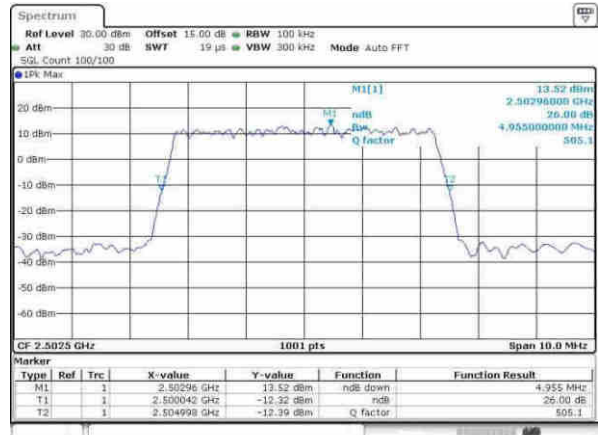

Highest Channel / 10MHz / 64QAM

Date: 30.MAY.2017 13:26:07

LTE Band 7

Lowest Channel / 5MHz / QPSK

Date: 5.APR.2017 15:50:06

Lowest Channel / 5MHz / 16QAM

Date: 5.APR.2017 15:50:17

Middle Channel / 5MHz / QPSK

Date: 5.APR.2017 16:01:03

Middle Channel / 5MHz / 16QAM

Date: 5.APR.2017 16:01:13

Highest Channel / 5MHz / QPSK

Date: 5.APR.2017 16:03:35

Highest Channel / 5MHz / 16QAM

Date: 5.APR.2017 16:03:46

LTE Band 7