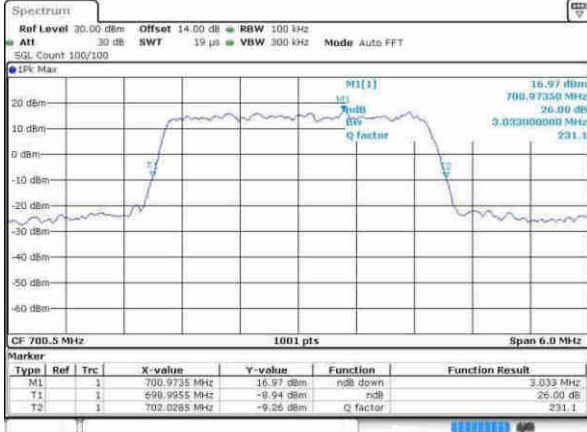

Date: 21 APR 2017 17:43:36

LTE Band 12

Lowest Channel / 1.4MHz / QPSK

Date: 8 APR 2017 06:51:19

Lowest Channel / 1.4MHz / 16QAM

Date: 8 APR 2017 06:51:08

Middle Channel / 1.4MHz / QPSK

Date: 8 APR 2017 06:58:16

Middle Channel / 1.4MHz / 16QAM

Date: 8 APR 2017 06:58:26

Highest Channel / 1.4MHz / QPSK

Date: 8 APR 2017 07:00:46

Highest Channel / 1.4MHz / 16QAM

Date: 8 APR 2017 07:00:57

LTE Band 12

Lowest Channel / 3MHz / QPSK