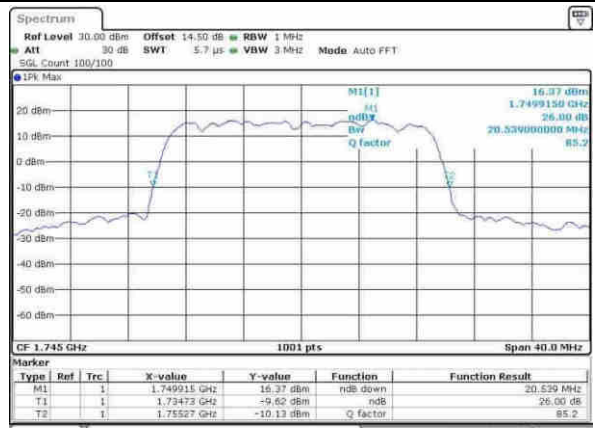

Date: 30.MAY.2017 08:48:12

Highest Channel / 5MHz / 64QAM

Date: 30.MAY.2017 08:46:26

Highest Channel / 10MHz / 64QAM

Date: 30.MAY.2017 08:50:44

LTE Band 4

Lowest Channel / 15MHz / 64QAM

Date: 30, MAY, 2017 11:03:50

Lowest Channel / 20MHz / 64QAM

Date: 30, MAY, 2017 11:21:04

Middle Channel / 15MHz / 64QAM

Date: 30, MAY, 2017 11:06:27

Middle Channel / 20MHz / 64QAM

Date: 30, MAY, 2017 12:17:30

Highest Channel / 15MHz / 64QAM

Date: 30, MAY, 2017 11:06:34

Highest Channel / 20MHz / 64QAM

Date: 30, MAY, 2017 12:18:25

LTE Band 5

Lowest Channel / 1.4MHz / QPSK

Date: 12.APR.2017 19:07:51

Lowest Channel / 1.4MHz / 16QAM

Date: 12.APR.2017 19:07:40