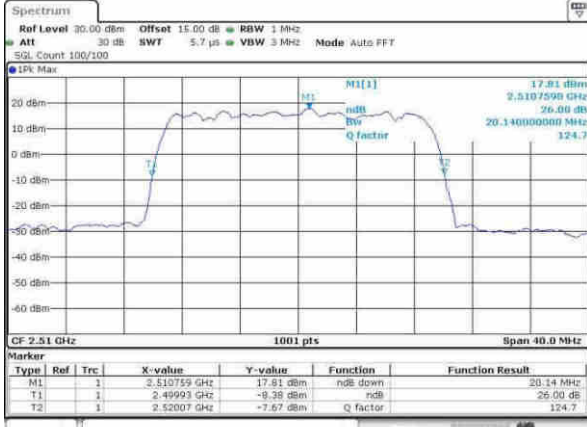

Highest Channel / 10MHz / QPSK

Date: 5.APR.2017 16:55:459

Highest Channel / 10MHz / 16QAM

Date: 5.APR.2017 16:55:109

LTE Band 7

Lowest Channel / 15MHz / QPSK

Date: 5.APR.2017 17:08:25

Lowest Channel / 15MHz / 16QAM

Date: 5.APR.2017 17:08:26

Middle Channel / 15MHz / QPSK

Date: 5.APR.2017 17:15:27

Middle Channel / 15MHz / 16QAM

Date: 5.APR.2017 17:15:28

Highest Channel / 15MHz / QPSK

Date: 5.APR.2017 17:18:09

Highest Channel / 15MHz / 16QAM

Date: 5.APR.2017 17:18:10

LTE Band 7

Lowest Channel / 20MHz / QPSK

Date: 5.APR.2017 17:15:22

Lowest Channel / 20MHz / 16QAM

Date: 5.APR.2017 17:25:33

Middle Channel / 20MHz / QPSK

Date: 5.APR.2017 17:25:55