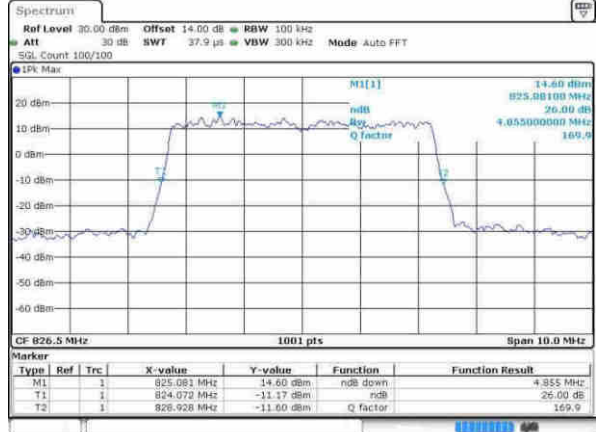

Lowest Channel / 5MHz / 16QAM

Date: 12.APR.2017 20:56:47