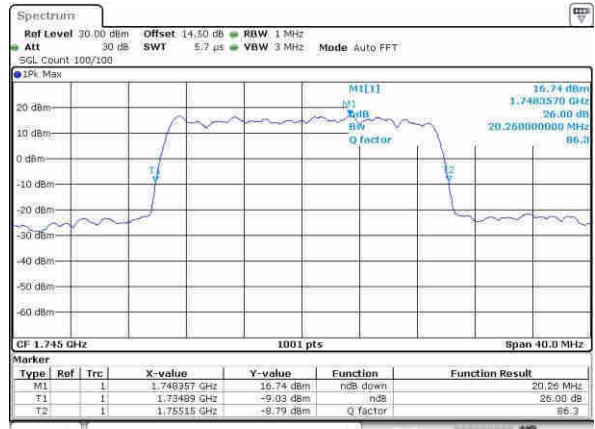

Date: 4.APR.2017 17:14:11

Highest Channel / 15MHz / QPSK

Date: 4.APR.2017 17:16:36

Highest Channel / 15MHz / 16QAM

Date: 4.APR.2017 17:16:46

LTE Band 4

Lowest Channel / 20MHz / QPSK

Date: 4.APR.2017 17:23:49

Lowest Channel / 20MHz / 16QAM

Date: 4.APR.2017 17:23:00

Middle Channel / 20MHz / QPSK

Date: 4.APR.2017 17:33:04

Middle Channel / 20MHz / 16QAM

Date: 4.APR.2017 17:33:18

Highest Channel / 20MHz / QPSK

Date: 4.APR.2017 17:33:40

Highest Channel / 20MHz / 16QAM

Date: 4.APR.2017 17:33:50

LTE Band 4

Lowest Channel / 1.4MHz / 64QAM

Date: 30, MAY, 2017 08:14:43

Lowest Channel / 3MHz / 64QAM

Date: 30, MAY, 2017 08:12:42

Middle Channel / 1.4MHz / 64QAM