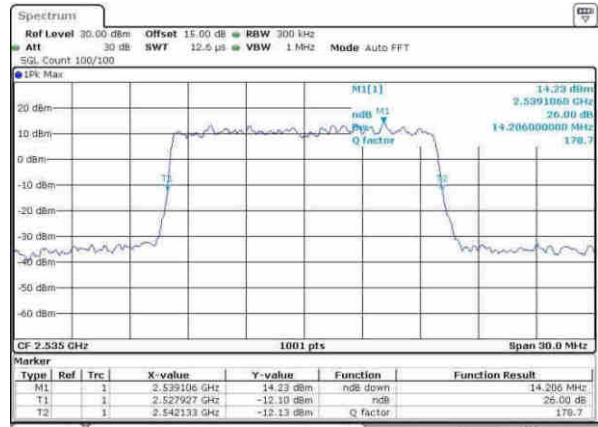

Middle Channel / 15MHz / 16QAM

Date: 5.APR.2017 17:15:28