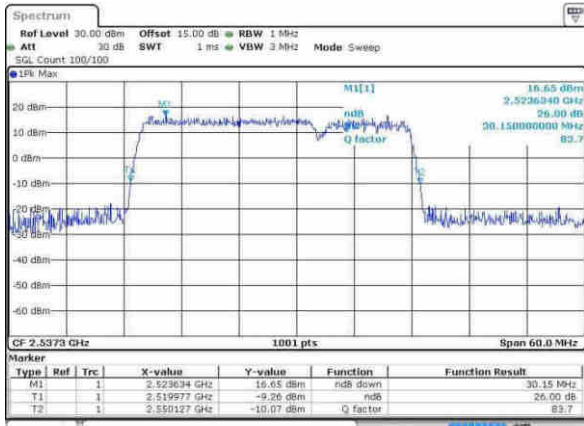

Lowest Channel / 20MHz+10MHz / 64QAM

Date: 21 APR 2017 16:59:28

Middle Channel / 20MHz+10MHz / QPSK

Date: 21 APR 2017 16:25:48

Middle Channel / 20MHz+10MHz / 16QAM

Date: 21 APR 2017 16:26:07

LTE Band 7

Middle Channel / 20MHz+10MHz / 64QAM