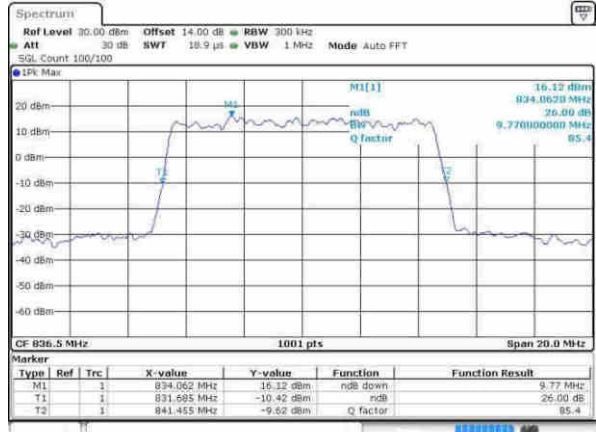

Middle Channel / 10MHz / 16QAM

Date: 12 APR 2017 21:27:01