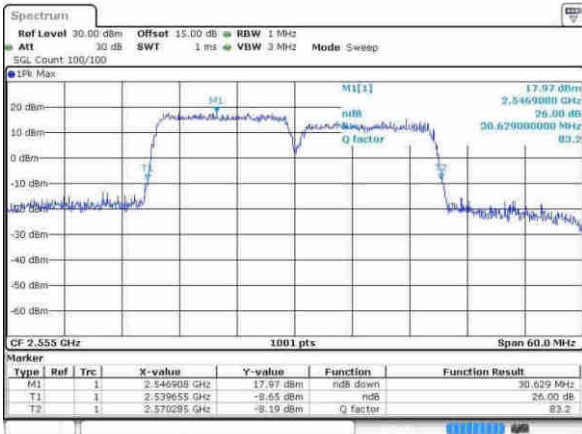

Highest Channel / 10MHz+20MHz/QPSK

Date: 21 APR 2017 15:52:58

Highest Channel / 10MHz+20MHz/16QAM

Date: 21 APR 2017 15:54:12

Highest Channel / 10MHz+20MHz/64QAM

Date: 21 APR 2017 15:54:39

LTE Band 7

Lowest Channel / 15MHz+15MHz/QPSK

Lowest Channel / 15MHz+15MHz/16QAM

Lowest Channel / 15MHz+15MHz /64QAM

Middle Channel / 15MHz+15MHz /QPSK

Middle Channel / 15MHz+15MHz /16QAM

LTE Band 7

Middle Channel / 15MHz+15MHz /64QAM

Date: 21 APR 2017 16:38:06

Highest Channel / 15MHz+15MHz /QPSK

Date: 21 APR 2017 16:41:24

Highest Channel / 15MHz+15MHz /16QAM

Date: 21 APR 2017 16:43:00

Highest Channel / 15MHz+15MHz /64QAM

Date: 21 APR 2017 16:42:36

LTE Band 7

Lowest Channel / 15MHz+20MHz/QPSK