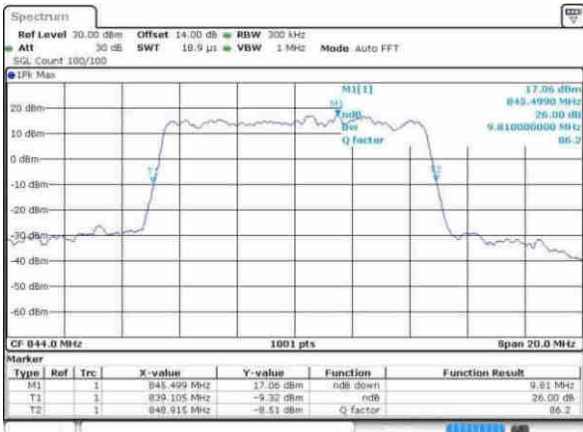

Date: 12.APR.2017 21:08:21

Highest Channel / 5MHz / 16QAM

Date: 12.APR.2017 21:08:31

LTE Band 5

Lowest Channel / 10MHz / QPSK

Date: 12 APR 2017 21:17:36

Lowest Channel / 10MHz / 16QAM

Date: 12 APR 2017 21:17:46

Middle Channel / 10MHz / QPSK

Date: 12 APR 2017 21:29:06

Middle Channel / 10MHz / 16QAM

Date: 12 APR 2017 21:27:01

Highest Channel / 10MHz / QPSK

Date: 12 APR 2017 21:29:26

Highest Channel / 10MHz / 16QAM

Date: 12 APR 2017 21:29:37

LTE Band 5

Lowest Channel / 1.4MHz / 64QAM

Date: 30.MAY.2017 12:53:14

Lowest Channel / 3MHz / 64QAM

Date: 30.MAY.2017 13:06:48

Middle Channel / 1.4MHz / 64QAM

Date: 30.MAY.2017 12:59:48

Middle Channel / 3MHz / 64QAM