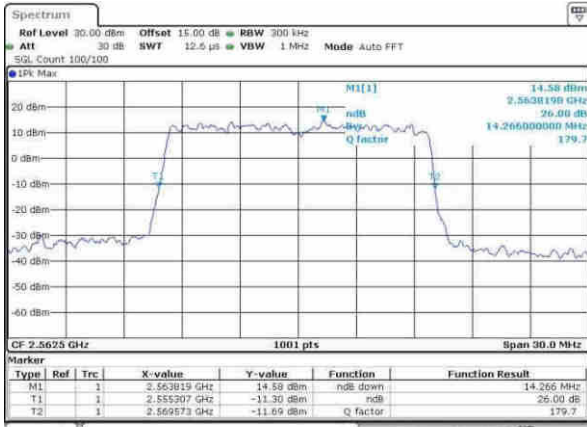

Highest Channel / 10MHz / QPSK

Date: 5.APR.2017 16:55:459

Highest Channel / 10MHz / 16QAM

Date: 5.APR.2017 16:55:109

LTE Band 7

Lowest Channel / 15MHz / QPSK

Date: 5.APR.2017 17:08:25

Lowest Channel / 15MHz / 16QAM

Date: 5.APR.2017 17:08:26

Middle Channel / 15MHz / QPSK

Date: 5.APR.2017 17:15:27

Middle Channel / 15MHz / 16QAM

Date: 5.APR.2017 17:15:28

Highest Channel / 15MHz / QPSK

Date: 5.APR.2017 17:18:09

Highest Channel / 15MHz / 16QAM

Date: 5.APR.2017 17:18:10

LTE Band 7

Lowest Channel / 20MHz / QPSK

Date: 5.APR.2017 17:15:22

Lowest Channel / 20MHz / 16QAM

Date: 5.APR.2017 17:25:33

Middle Channel / 20MHz / QPSK

Date: 5.APR.2017 17:25:55