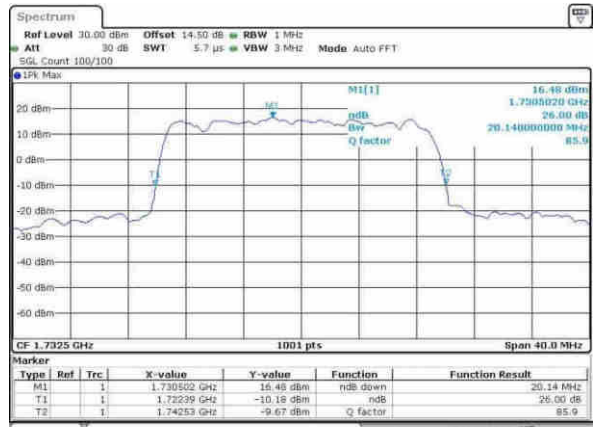

Date: 30.MAY.2017 08:48:12

Highest Channel / 5MHz / 64QAM

Date: 30.MAY.2017 08:46:26

Highest Channel / 10MHz / 64QAM

Date: 30.MAY.2017 08:50:44

LTE Band 4

Lowest Channel / 15MHz / 64QAM

Date: 30, MAY, 2017 11:03:50

Lowest Channel / 20MHz / 64QAM

Date: 30, MAY, 2017 11:21:04

Middle Channel / 15MHz / 64QAM

Date: 30, MAY, 2017 11:06:27

Middle Channel / 20MHz / 64QAM

Date: 30, MAY, 2017 12:17:30

Highest Channel / 15MHz / 64QAM

Date: 30, MAY, 2017 11:06:34

Highest Channel / 20MHz / 64QAM

Date: 30, MAY, 2017 12:18:25

LTE Band 5

Lowest Channel / 1.4MHz / QPSK

Date: 12.APR.2017 19:07:51

Lowest Channel / 1.4MHz / 16QAM

Date: 12.APR.2017 19:07:40