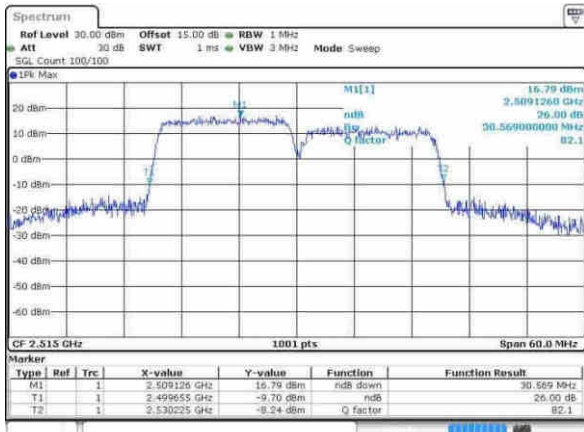

Lowest Channel / 15MHz+15MHz /64QAM