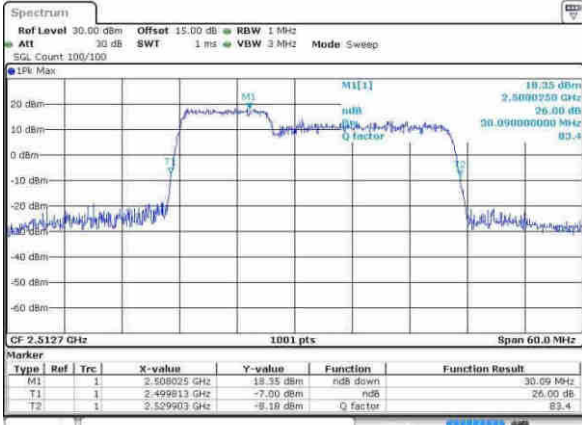

LTE Band 7 CA

LTE Band 7

Lowest Channel / 10MHz+20MHz/QPSK

Date: 21 APR 2017 15:39:47