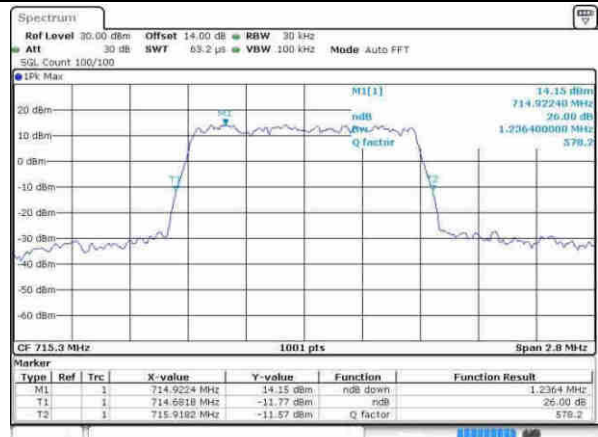

Middle Channel / 1.4MHz / 16QAM

Date: 8 APR 2017 06:58:26

Highest Channel / 1.4MHz / QPSK

Date: 8 APR 2017 07:00:46

Highest Channel / 1.4MHz / 16QAM

Date: 8 APR 2017 07:00:57

LTE Band 12

Lowest Channel / 3MHz / QPSK