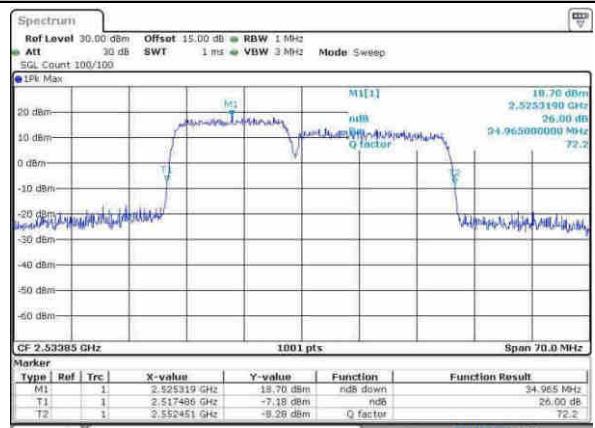

Middle Channel / 15MHz+20MHz / 16QAM

Date: 21 APR 2017 17:05:51