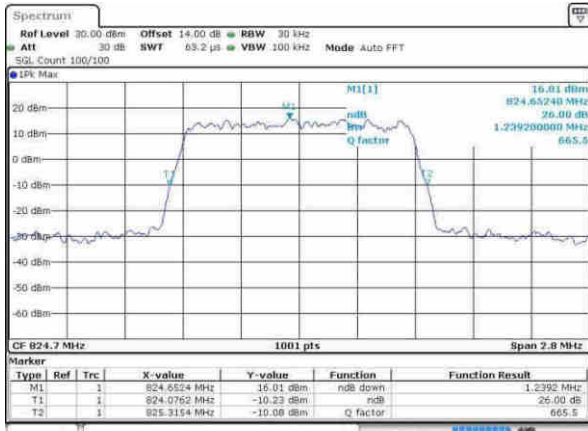

Date: 30, MAY, 2017 11:06:34

Highest Channel / 20MHz / 64QAM

Date: 30, MAY, 2017 12:18:25

LTE Band 5

Lowest Channel / 1.4MHz / QPSK

Date: 12.APR.2017 19:07:51

Lowest Channel / 1.4MHz / 16QAM

Date: 12.APR.2017 19:07:40