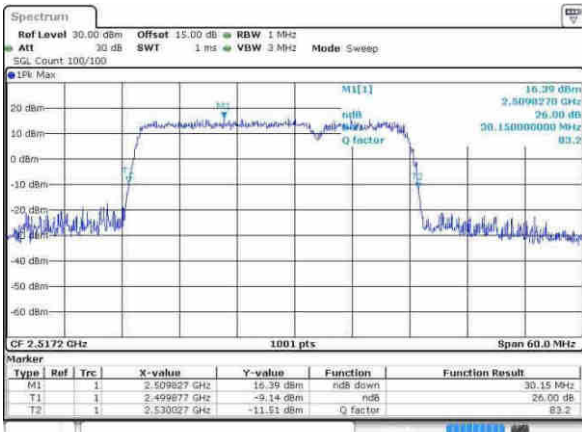

Lowest Channel / 20MHz+10MHz / 64QAM

Date: 21 APR 2017 16:59:28