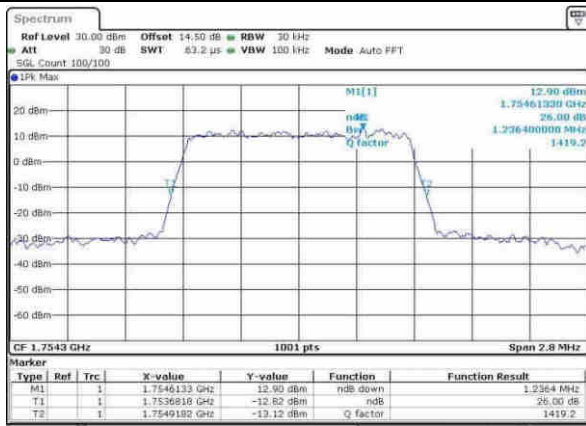

Highest Channel / 20MHz / 16QAM

Date: 4.APR.2017 17:33:50

LTE Band 4

Lowest Channel / 1.4MHz / 64QAM

Date: 30, MAY, 2017 08:14:43

Lowest Channel / 3MHz / 64QAM

Date: 30, MAY, 2017 08:12:42

Middle Channel / 1.4MHz / 64QAM

Date: 30, MAY, 2017 08:18:16

Middle Channel / 3MHz / 64QAM

Date: 30, MAY, 2017 08:17:13

Highest Channel / 1.4MHz / 64QAM

Date: 30, MAY, 2017 08:19:03

Highest Channel / 3MHz / 64QAM

Date: 30, MAY, 2017 08:17:42