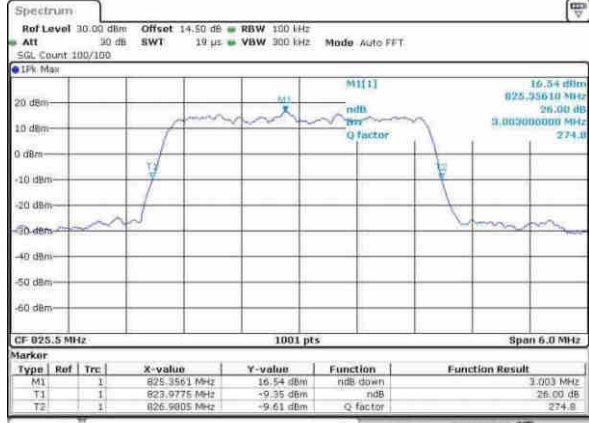

Date: 12.APR.2017 21:08:21

Highest Channel / 5MHz / 16QAM

Date: 12.APR.2017 21:08:31

LTE Band 5

Lowest Channel / 10MHz / QPSK

Date: 12 APR 2017 21:17:36

Lowest Channel / 10MHz / 16QAM

Date: 12 APR 2017 21:17:46

Middle Channel / 10MHz / QPSK

Date: 12 APR 2017 21:29:06

Middle Channel / 10MHz / 16QAM

Date: 12 APR 2017 21:27:01

Highest Channel / 10MHz / QPSK

Date: 12 APR 2017 21:29:26

Highest Channel / 10MHz / 16QAM

Date: 12 APR 2017 21:29:37

LTE Band 5

Lowest Channel / 1.4MHz / 64QAM

Date: 30.MAY.2017 12:53:14

Lowest Channel / 3MHz / 64QAM

Date: 30.MAY.2017 13:06:48

Middle Channel / 1.4MHz / 64QAM

Date: 30.MAY.2017 12:59:48

Middle Channel / 3MHz / 64QAM