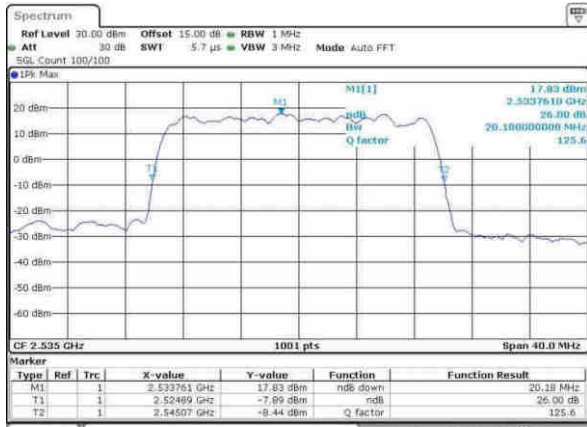

Date: 5.APR.2017 17:18:10

LTE Band 7

Lowest Channel / 20MHz / QPSK

Date: 5.APR.2017 17:15:22

Lowest Channel / 20MHz / 16QAM

Date: 5.APR.2017 17:25:33

Middle Channel / 20MHz / QPSK

Date: 5.APR.2017 17:25:55

Middle Channel / 20MHz / 16QAM

Date: 5.APR.2017 17:26:06

Highest Channel / 20MHz / QPSK

Date: 5.APR.2017 17:43:27

Highest Channel / 20MHz / 16QAM

Date: 5.APR.2017 17:43:38

LTE Band 7

Lowest Channel / 5MHz / 64QAM