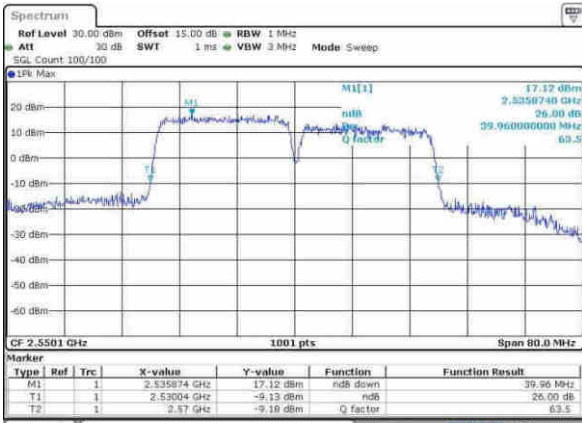

Highest Channel / 20MHz+ 15MHz / 16QAM

Date: 21 APR 2017 17:30:48

Highest Channel / 20MHz+ 15MHz / 64QAM

Date: 21 APR 2017 17:30:17

LTE Band 7

Lowest Channel / 20MHz+20MHz/QPSK

Date: 21 APR 2017 17:38:39

Lowest Channel / 20MHz+20MHz / 16QAM

Date: 21 APR 2017 17:38:18

Lowest Channel / 20MHz+20MHz / 64QAM

Date: 21 APR 2017 17:39:14

Middle Channel / 20MHz+20MHz / QPSK

Date: 21 APR 2017 17:41:37

Middle Channel / 20MHz+20MHz / 16QAM

Date: 21 APR 2017 17:41:02

LTE Band 7

Middle Channel / 20MHz+20MHz / 64QAM

Date: 21 APR 2017 17:40:36

Highest Channel / 20MHz+20MHz / QPSK

Date: 21 APR 2017 17:42:49

Highest Channel / 20MHz+20MHz / 16QAM

Date: 21 APR 2017 17:43:10

Highest Channel / 20MHz+20MHz / 64QAM