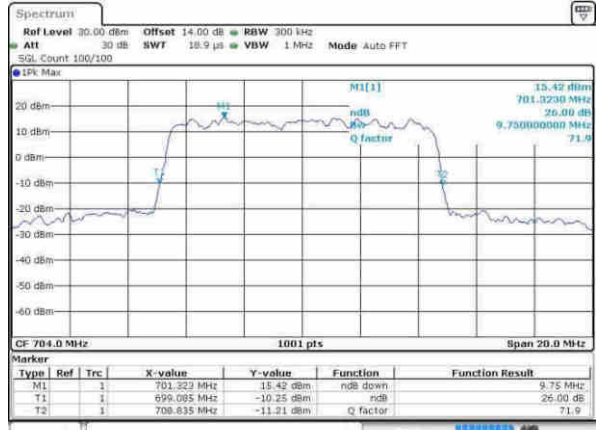

Lowest Channel / 10MHz / 16QAM

Date: 8 APR 2017 07:41:43