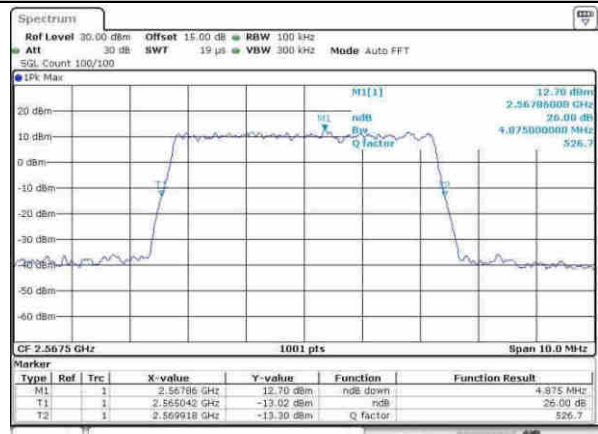

Highest Channel / 10MHz / 64QAM

Date: 30.MAY.2017 13:26:07

LTE Band 7

Lowest Channel / 5MHz / QPSK

Date: 5.APR.2017 15:50:06

Lowest Channel / 5MHz / 16QAM

Date: 5.APR.2017 15:50:17

Middle Channel / 5MHz / QPSK

Date: 5.APR.2017 16:01:03

Middle Channel / 5MHz / 16QAM

Date: 5.APR.2017 16:01:13

Highest Channel / 5MHz / QPSK

Date: 5.APR.2017 16:03:35

Highest Channel / 5MHz / 16QAM

Date: 5.APR.2017 16:03:46

LTE Band 7