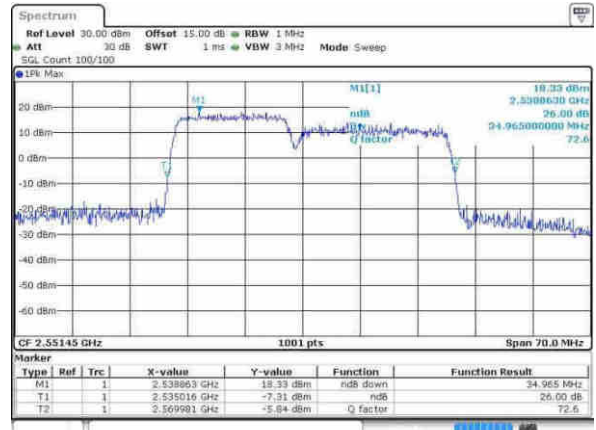

Middle Channel / 15MHz+20MHz / 16QAM

Date: 21 APR 2017 17:05:51

LTE Band 7

Middle Channel / 15MHz+20MHz /64QAM

Date: 21 APR 2017 17:05:27

Highest Channel / 15MHz+20MHz /QPSK

Date: 21 APR 2017 17:07:38

Highest Channel / 15MHz+20MHz /16QAM

Date: 21 APR 2017 17:08:02

Highest Channel / 15MHz+20MHz /64QAM

Date: 21 APR 2017 17:08:28

LTE Band 7

Lowest Channel / 20MHz+10MHz/QPSK

Date: 21 APR 2017 16:23:41

Lowest Channel / 20MHz+10MHz / 16QAM

Date: 21 APR 2017 16:22:53