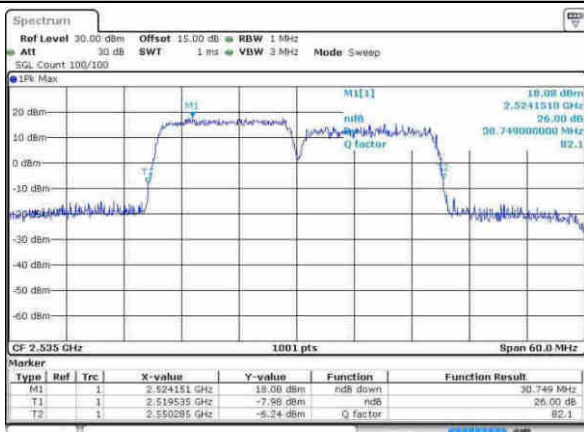

Middle Channel / 15MHz+15MHz /QPSK