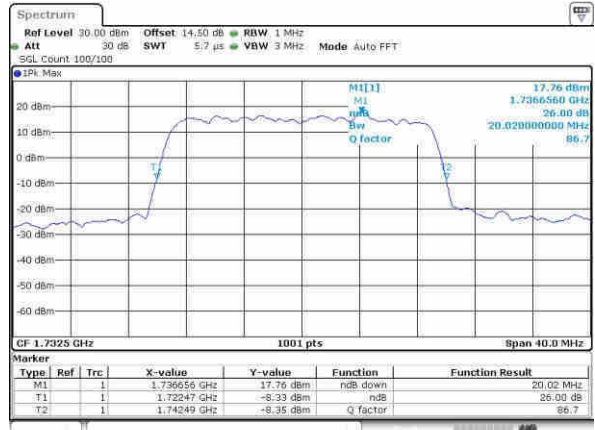

Date: 4.APR.2017 17:14:11

Highest Channel / 15MHz / QPSK

Date: 4.APR.2017 17:16:36

Highest Channel / 15MHz / 16QAM

Date: 4.APR.2017 17:16:46

LTE Band 4

Lowest Channel / 20MHz / QPSK

Date: 4.APR.2017 17:23:49

Lowest Channel / 20MHz / 16QAM

Date: 4.APR.2017 17:23:00

Middle Channel / 20MHz / QPSK

Date: 4.APR.2017 17:33:04

Middle Channel / 20MHz / 16QAM

Date: 4.APR.2017 17:33:18

Highest Channel / 20MHz / QPSK

Date: 4.APR.2017 17:33:40

Highest Channel / 20MHz / 16QAM

Date: 4.APR.2017 17:33:50

LTE Band 4

Lowest Channel / 1.4MHz / 64QAM

Date: 30, MAY, 2017 08:14:43

Lowest Channel / 3MHz / 64QAM

Date: 30, MAY, 2017 08:12:42

Middle Channel / 1.4MHz / 64QAM