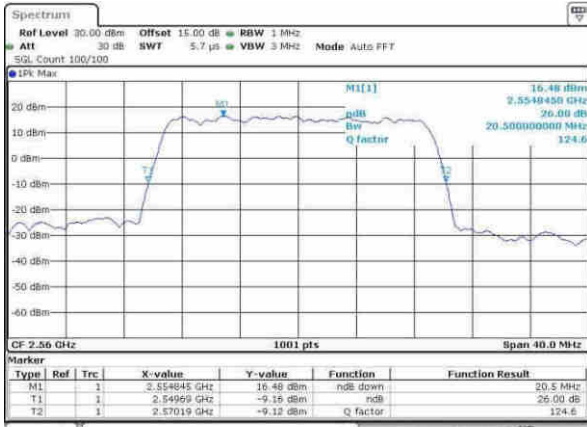

Date: 5.APR.2017 17:18:10

LTE Band 7

Lowest Channel / 20MHz / QPSK

Date: 5.APR.2017 17:15:22

Lowest Channel / 20MHz / 16QAM

Date: 5.APR.2017 17:25:33

Middle Channel / 20MHz / QPSK

Date: 5.APR.2017 17:25:55

Middle Channel / 20MHz / 16QAM

Date: 5.APR.2017 17:26:06

Highest Channel / 20MHz / QPSK

Date: 5.APR.2017 17:43:27

Highest Channel / 20MHz / 16QAM

Date: 5.APR.2017 17:43:38

LTE Band 7

Lowest Channel / 5MHz / 64QAM