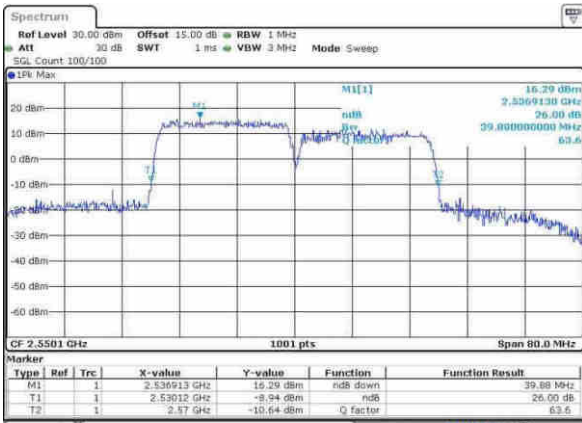

LTE Band 7

Middle Channel / 20MHz+20MHz / 64QAM

Date: 21 APR 2017 17:40:36

Highest Channel / 20MHz+20MHz / QPSK

Date: 21 APR 2017 17:42:49

Highest Channel / 20MHz+20MHz / 16QAM

Date: 21 APR 2017 17:43:10

Highest Channel / 20MHz+20MHz / 64QAM