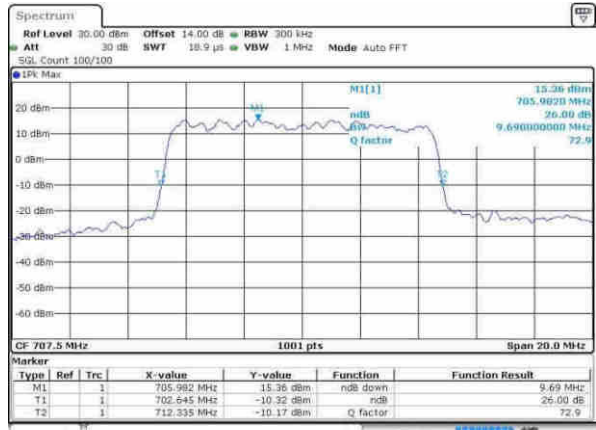

LTE Band 12

Lowest Channel / 10MHz / QPSK

Date: 8 APR 2017 07:41:33

Lowest Channel / 10MHz / 16QAM

Date: 8 APR 2017 07:41:43

Middle Channel / 10MHz / QPSK

Date: 8 APR 2017 07:48:41

Middle Channel / 10MHz / 16QAM

Date: 8 APR 2017 07:48:52

Highest Channel / 10MHz / QPSK

Date: 8 APR 2017 07:51:11

Highest Channel / 10MHz / 16QAM

Date: 8 APR 2017 07:51:22

LTE Band 12

Lowest Channel / 1.4MHz / 64QAM

Date: 30.MAY.2017 17:57:06