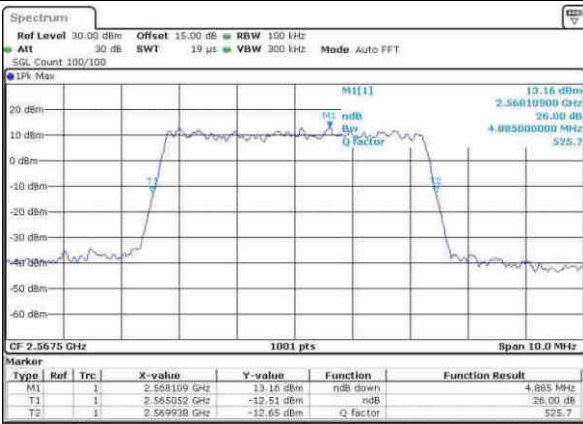

Middle Channel / 20MHz / 16QAM

Date: 5.APR.2017 17:26:06

Highest Channel / 20MHz / QPSK

Date: 5.APR.2017 17:43:27

Highest Channel / 20MHz / 16QAM

Date: 5.APR.2017 17:43:38

LTE Band 7

Lowest Channel / 5MHz / 64QAM

Date: 30.MAY.2017 13:42:53

Lowest Channel / 10MHz / 64QAM

Date: 30.MAY.2017 13:55:21

Middle Channel / 5MHz / 64QAM

Date: 30.MAY.2017 13:56:18

Middle Channel / 10MHz / 64QAM

Date: 30.MAY.2017 14:00:21

Highest Channel / 5MHz / 64QAM

Date: 30.MAY.2017 13:59:57

Highest Channel / 10MHz / 64QAM

Date: 30.MAY.2017 14:00:12

LTE Band 7

Lowest Channel / 15MHz / 64QAM

Date: 30.MAY.2017 14:04:06

Lowest Channel / 20MHz / 64QAM

Date: 30.MAY.2017 14:13:19