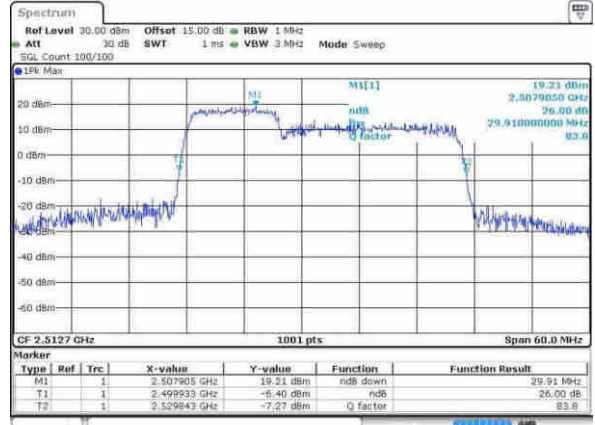

Date: 30.MAY.2017 14:10:04

LTE Band 7 CA

LTE Band 7

Lowest Channel / 10MHz+20MHz/QPSK

Date: 21 APR 2017 15:39:47

Lowest Channel / 10MHz+20MHz / 16QAM

Date: 21 APR 2017 15:39:19

Lowest Channel / 10MHz+20MHz/64QAM

Date: 21 APR 2017 15:40:28

Middle Channel / 10MHz+20MHz/QPSK

Date: 21 APR 2017 15:44:09

Middle Channel / 10MHz+20MHz/16QAM

Date: 21 APR 2017 15:43:28

LTE Band 7

Middle Channel / 10MHz+20MHz/64QAM

Date: 21 APR 2017 15:42:51