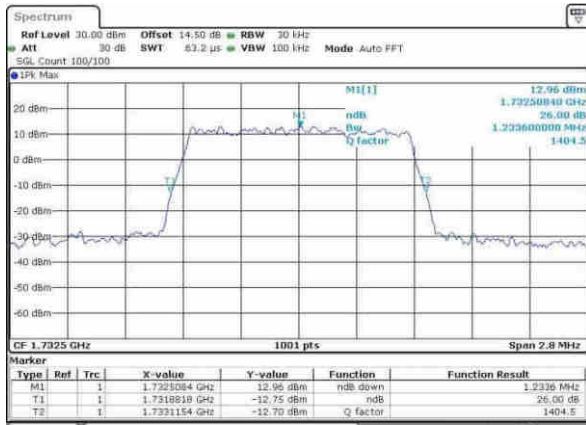

Highest Channel / 20MHz / 16QAM

Date: 4.APR.2017 17:33:50

LTE Band 4

Lowest Channel / 1.4MHz / 64QAM

Date: 30, MAY, 2017 08:14:43

Lowest Channel / 3MHz / 64QAM

Date: 30, MAY, 2017 08:12:42

Middle Channel / 1.4MHz / 64QAM