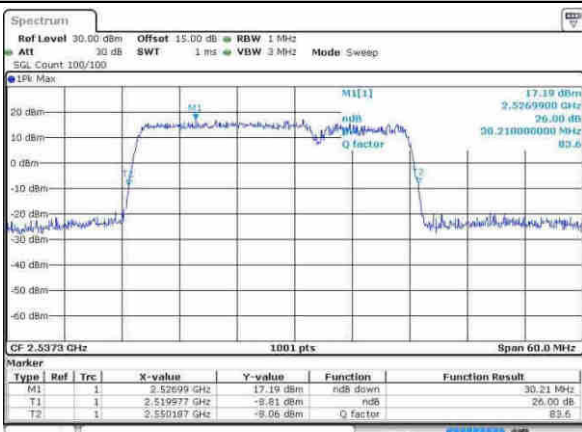

Middle Channel / 20MHz+10MHz / QPSK

Date: 21 APR 2017 16:25:48