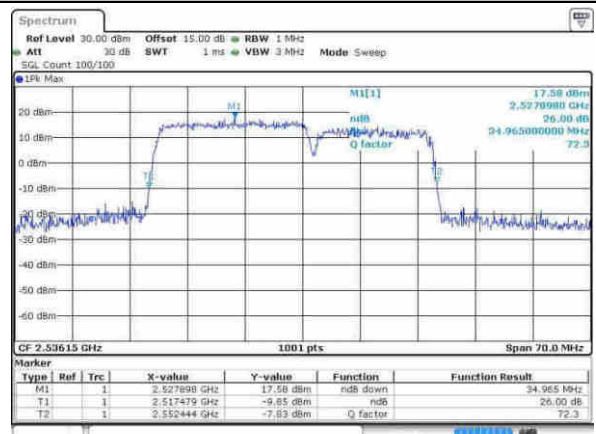

LTE Band 7

Lowest Channel / 20MHz+15MHz/QPSK

Date: 21 APR 2017 17:18:44

Lowest Channel / 20MHz+15MHz / 16QAM

Date: 21 APR 2017 17:18:09

Lowest Channel / 20MHz+15MHz / 64QAM

Date: 21 APR 2017 17:18:30

Middle Channel / 20MHz+15MHz / QPSK

Date: 21 APR 2017 17:21:33

Middle Channel / 20MHz+15MHz / 16QAM

Date: 21 APR 2017 17:21:58

LTE Band 7

Middle Channel / 20MHz+ 15MHz / 64QAM

Date: 21 APR 2017 17:22:18

Highest Channel / 20MHz+ 15MHz / QPSK

Date: 21 APR 2017 17:31:57