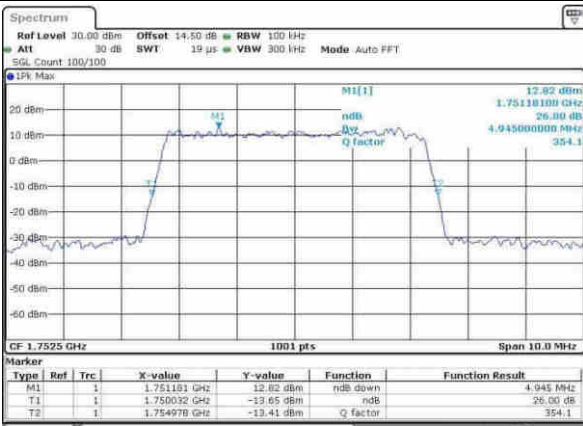

LTE Band 4

Lowest Channel / 5MHz / 64QAM

Date: 30.MAY.2017 08:41:10

Lowest Channel / 10MHz / 64QAM

Date: 30.MAY.2017 08:43:27

Middle Channel / 5MHz / 64QAM

Date: 30.MAY.2017 08:45:46

Middle Channel / 10MHz / 64QAM

Date: 30.MAY.2017 08:48:12

Highest Channel / 5MHz / 64QAM

Date: 30.MAY.2017 08:46:26

Highest Channel / 10MHz / 64QAM

Date: 30.MAY.2017 08:50:44

LTE Band 4

Lowest Channel / 15MHz / 64QAM

Date: 30, MAY, 2017 11:03:50