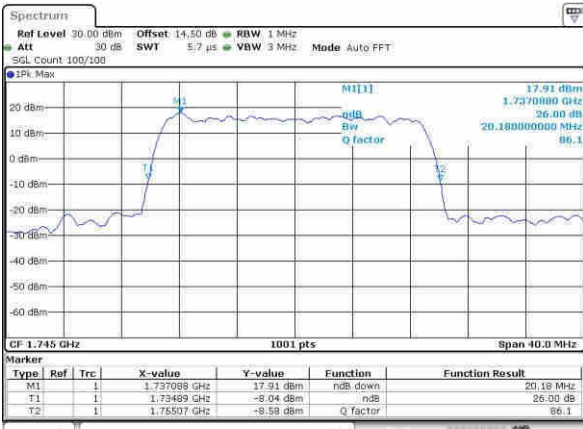

Date: 4.APR.2017 17:14:11

Highest Channel / 15MHz / QPSK

Date: 4.APR.2017 17:16:36

Highest Channel / 15MHz / 16QAM

Date: 4.APR.2017 17:16:46

LTE Band 4

Lowest Channel / 20MHz / QPSK

Date: 4.APR.2017 17:23:49

Lowest Channel / 20MHz / 16QAM

Date: 4.APR.2017 17:23:00

Middle Channel / 20MHz / QPSK

Date: 4.APR.2017 17:33:04

Middle Channel / 20MHz / 16QAM

Date: 4.APR.2017 17:33:18

Highest Channel / 20MHz / QPSK

Date: 4.APR.2017 17:33:40

Highest Channel / 20MHz / 16QAM

Date: 4.APR.2017 17:33:50

LTE Band 4

Lowest Channel / 1.4MHz / 64QAM

Date: 30, MAY, 2017 08:14:43

Lowest Channel / 3MHz / 64QAM

Date: 30, MAY, 2017 08:12:42

Middle Channel / 1.4MHz / 64QAM