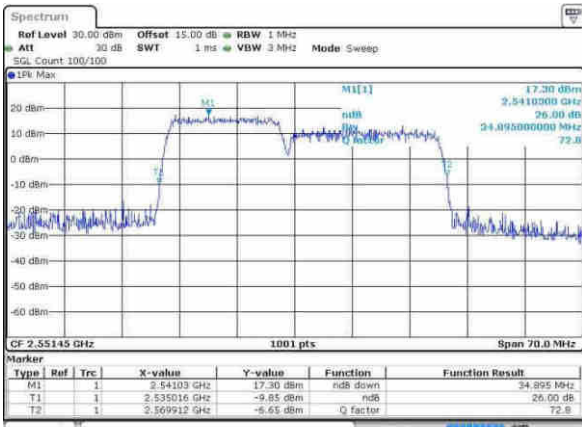

Middle Channel / 15MHz+20MHz / 16QAM

Date: 21 APR 2017 17:05:51

LTE Band 7

Middle Channel / 15MHz+20MHz /64QAM

Date: 21 APR 2017 17:05:27

Highest Channel / 15MHz+20MHz /QPSK

Date: 21 APR 2017 17:07:38

Highest Channel / 15MHz+20MHz /16QAM

Date: 21 APR 2017 17:08:02

Highest Channel / 15MHz+20MHz /64QAM

Date: 21 APR 2017 17:08:28

LTE Band 7

Lowest Channel / 20MHz+10MHz/QPSK

Date: 21 APR 2017 16:23:41

Lowest Channel / 20MHz+10MHz / 16QAM

Date: 21 APR 2017 16:22:53