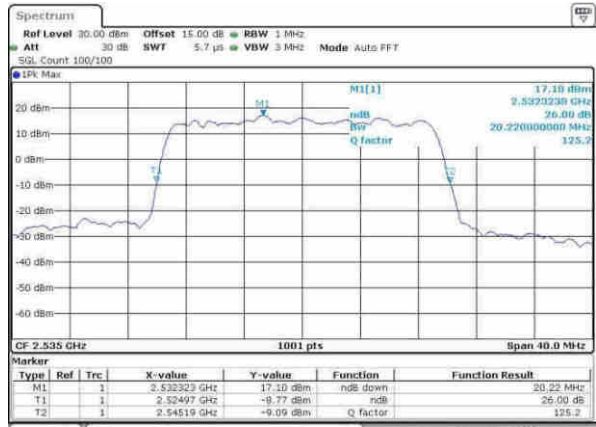

Date: 5.APR.2017 17:18:10

LTE Band 7

Lowest Channel / 20MHz / QPSK

Date: 5.APR.2017 17:15:22

Lowest Channel / 20MHz / 16QAM

Date: 5.APR.2017 17:25:33

Middle Channel / 20MHz / QPSK

Date: 5.APR.2017 17:25:55

Middle Channel / 20MHz / 16QAM

Date: 5.APR.2017 17:26:06

Highest Channel / 20MHz / QPSK

Date: 5.APR.2017 17:43:27

Highest Channel / 20MHz / 16QAM

Date: 5.APR.2017 17:43:38

LTE Band 7

Lowest Channel / 5MHz / 64QAM