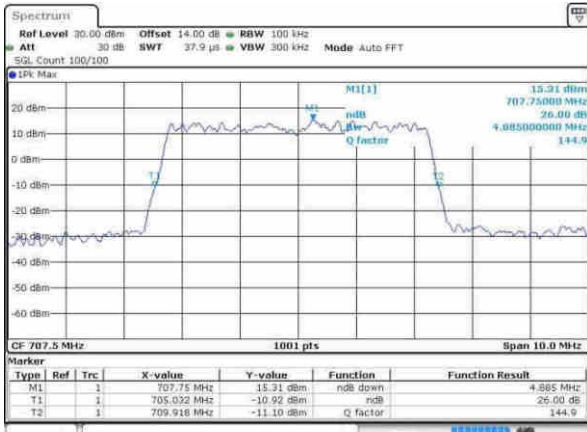

Middle Channel / 5MHz / QPSK

Date: 8 APR 2017 07:31:54