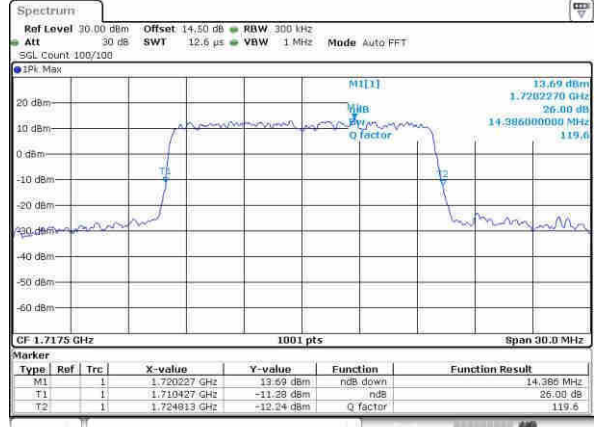

LTE Band 4

Lowest Channel / 15MHz / QPSK

Date: 4.APR.2017 17:06:46

Lowest Channel / 15MHz / 16QAM

Date: 4.APR.2017 17:06:57

Middle Channel / 15MHz / QPSK

Date: 4.APR.2017 17:14:00

Middle Channel / 15MHz / 16QAM

Date: 4.APR.2017 17:14:11

Highest Channel / 15MHz / QPSK

Date: 4.APR.2017 17:16:36

Highest Channel / 15MHz / 16QAM

Date: 4.APR.2017 17:16:46

LTE Band 4

Lowest Channel / 20MHz / QPSK

Date: 4.APR.2017 17:23:49