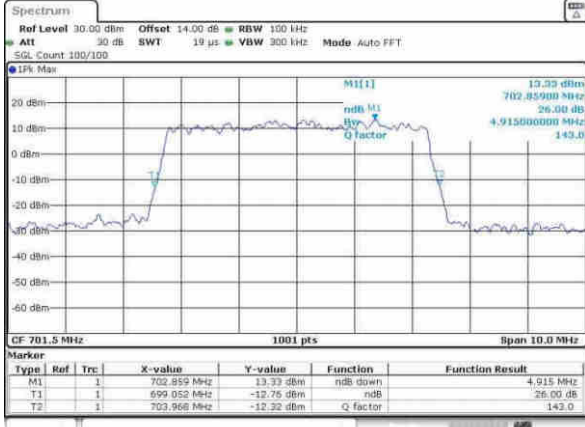

Highest Channel / 3MHz / 64QAM

Date: 30.MAY.2017 18:09:48

LTE Band 12

Lowest Channel / 5MHz / 64QAM

Lowest Channel / 10MHz / 64QAM

Middle Channel / 5MHz / 64QAM

Middle Channel / 10MHz / 64QAM

Highest Channel / 5MHz / 64QAM

Highest Channel / 10MHz / 64QAM