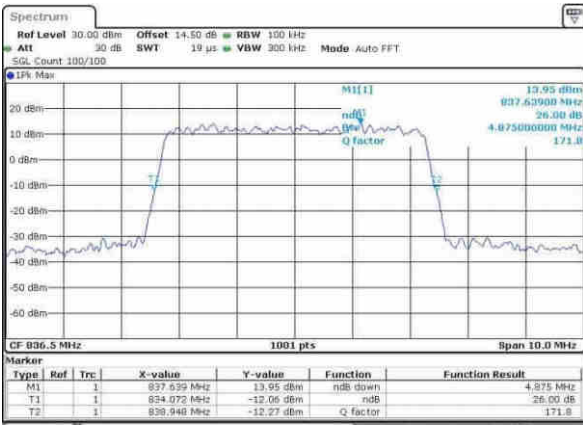

Middle Channel / 5MHz / 64QAM

Date: 30.MAY.2017 13:22:55