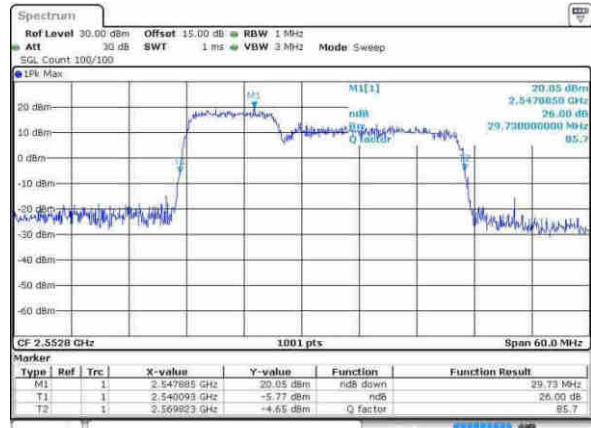

Date: 21 APR 2017 15:40:28

Middle Channel / 10MHz+20MHz/QPSK

Date: 21 APR 2017 15:44:09

Middle Channel / 10MHz+20MHz/16QAM

Date: 21 APR 2017 15:43:28

LTE Band 7

Middle Channel / 10MHz+20MHz/64QAM

Date: 21 APR 2017 15:42:51

Highest Channel / 10MHz+20MHz/QPSK

Date: 21 APR 2017 15:52:58

Highest Channel / 10MHz+20MHz/16QAM

Date: 21 APR 2017 15:54:12

Highest Channel / 10MHz+20MHz/64QAM

Date: 21 APR 2017 15:54:39

LTE Band 7

Lowest Channel / 15MHz+15MHz/QPSK