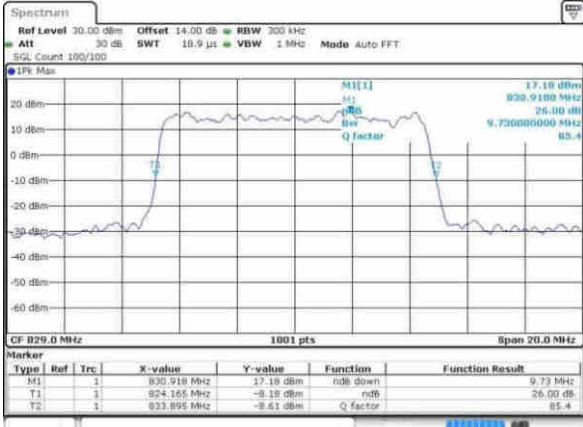

Date: 12.APR.2017 21:08:21

Highest Channel / 5MHz / 16QAM

Date: 12.APR.2017 21:08:31

LTE Band 5

Lowest Channel / 10MHz / QPSK

Date: 12 APR 2017 21:17:36

Lowest Channel / 10MHz / 16QAM

Date: 12 APR 2017 21:17:46