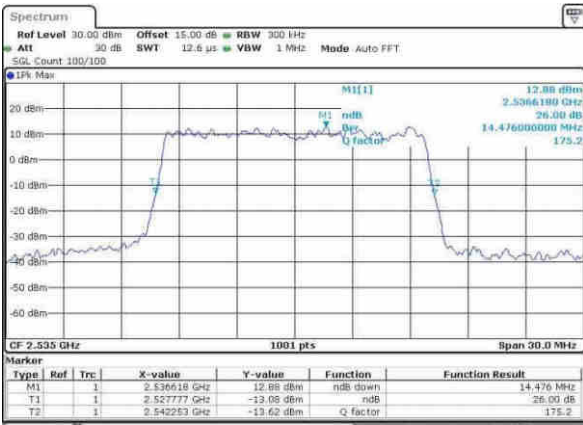

Middle Channel / 15MHz / 64QAM

Date: 30.MAY.2017 14:09:24