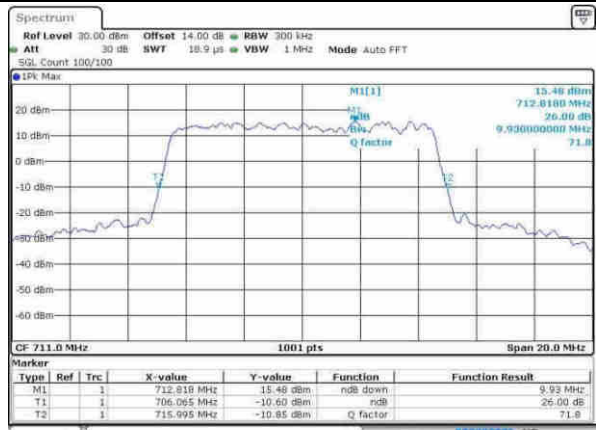

LTE Band 12

Lowest Channel / 10MHz / QPSK

Date: 8 APR 2017 07:41:33

Lowest Channel / 10MHz / 16QAM

Date: 8 APR 2017 07:41:43

Middle Channel / 10MHz / QPSK

Date: 8 APR 2017 07:48:41

Middle Channel / 10MHz / 16QAM

Date: 8 APR 2017 07:48:52

Highest Channel / 10MHz / QPSK

Date: 8 APR 2017 07:51:11

Highest Channel / 10MHz / 16QAM

Date: 8 APR 2017 07:51:22

LTE Band 12

Lowest Channel / 1.4MHz / 64QAM

Date: 30.MAY.2017 17:57:06