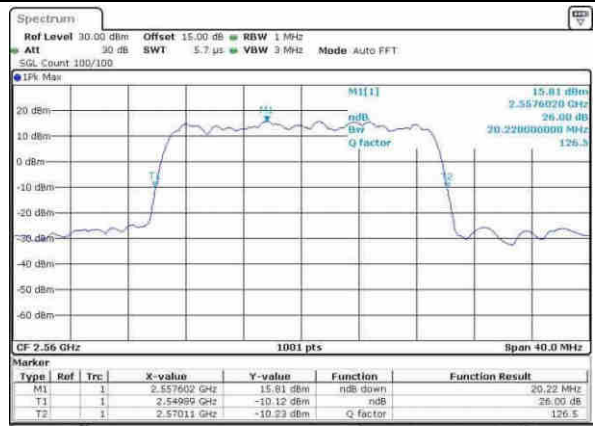

Date: 30.MAY.2017 13:59:57

Highest Channel / 10MHz / 64QAM

Date: 30.MAY.2017 14:00:12

LTE Band 7

Lowest Channel / 15MHz / 64QAM

Date: 30.MAY.2017 14:04:06

Lowest Channel / 20MHz / 64QAM

Date: 30.MAY.2017 14:13:19

Middle Channel / 15MHz / 64QAM

Date: 30.MAY.2017 14:09:24

Middle Channel / 20MHz / 64QAM

Date: 30.MAY.2017 14:12:06

Highest Channel / 15MHz / 64QAM

Date: 30.MAY.2017 14:10:01

Highest Channel / 20MHz / 64QAM