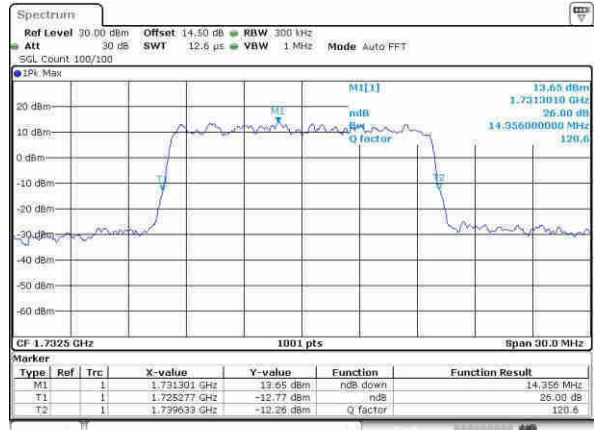

LTE Band 4

Lowest Channel / 15MHz / QPSK

Date: 4.APR.2017 17:06:46

Lowest Channel / 15MHz / 16QAM

Date: 4.APR.2017 17:06:57

Middle Channel / 15MHz / QPSK

Date: 4.APR.2017 17:14:00

Middle Channel / 15MHz / 16QAM

Date: 4.APR.2017 17:14:11

Highest Channel / 15MHz / QPSK

Date: 4.APR.2017 17:16:36

Highest Channel / 15MHz / 16QAM

Date: 4.APR.2017 17:16:46

LTE Band 4

Lowest Channel / 20MHz / QPSK

Date: 4.APR.2017 17:23:49