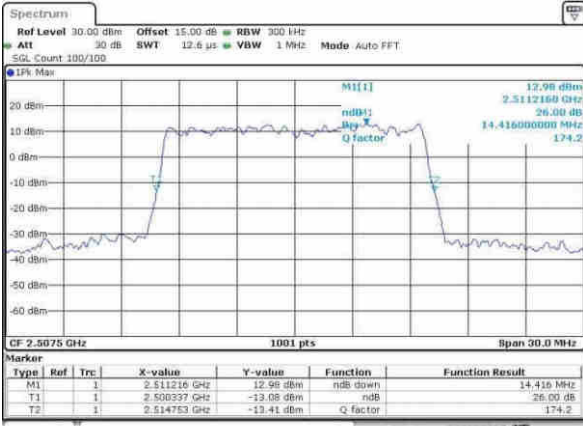

Date: 30.MAY.2017 13:59:57

Highest Channel / 10MHz / 64QAM

Date: 30.MAY.2017 14:00:12

LTE Band 7

Lowest Channel / 15MHz / 64QAM

Date: 30.MAY.2017 14:04:06

Lowest Channel / 20MHz / 64QAM

Date: 30.MAY.2017 14:13:19