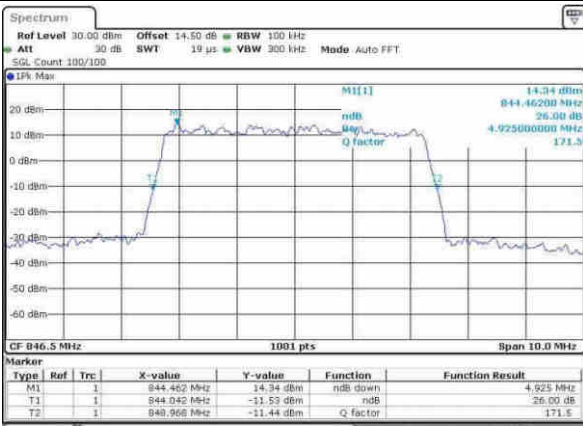

Date: 30.MAY.2017 13:12:44

Highest Channel / 1.4MHz / 64QAM

Date: 30.MAY.2017 13:09:17

Highest Channel / 3MHz / 64QAM

Date: 30.MAY.2017 13:13:37

LTE Band 5

Lowest Channel / 5MHz / 64QAM

Date: 30.MAY.2017 13:18:33

Lowest Channel / 10MHz / 64QAM

Date: 30.MAY.2017 13:15:10

Middle Channel / 5MHz / 64QAM

Date: 30.MAY.2017 13:22:55

Middle Channel / 10MHz / 64QAM

Date: 30.MAY.2017 13:25:10

Highest Channel / 5MHz / 64QAM

Date: 30.MAY.2017 13:24:26

Highest Channel / 10MHz / 64QAM

Date: 30.MAY.2017 13:26:07

LTE Band 7

Lowest Channel / 5MHz / QPSK

Date: 5.APR.2017 15:50:06

Lowest Channel / 5MHz / 16QAM

Date: 5.APR.2017 15:50:17

Middle Channel / 5MHz / QPSK