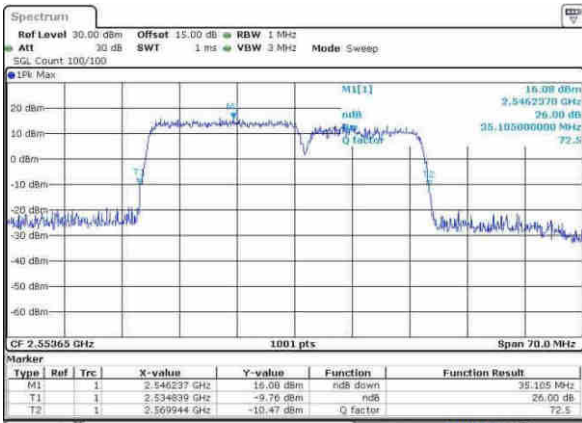

Date: 21 APR 2017 17:21:33

Middle Channel / 20MHz+15MHz / 16QAM

Date: 21 APR 2017 17:21:58

LTE Band 7

Middle Channel / 20MHz+ 15MHz / 64QAM

Date: 21 APR 2017 17:22:18

Highest Channel / 20MHz+ 15MHz / QPSK

Date: 21 APR 2017 17:31:57

Highest Channel / 20MHz+ 15MHz / 16QAM

Date: 21 APR 2017 17:30:48

Highest Channel / 20MHz+ 15MHz / 64QAM

Date: 21 APR 2017 17:30:17

LTE Band 7

Lowest Channel / 20MHz+20MHz/QPSK

Date: 21 APR 2017 17:38:39

Lowest Channel / 20MHz+20MHz / 16QAM