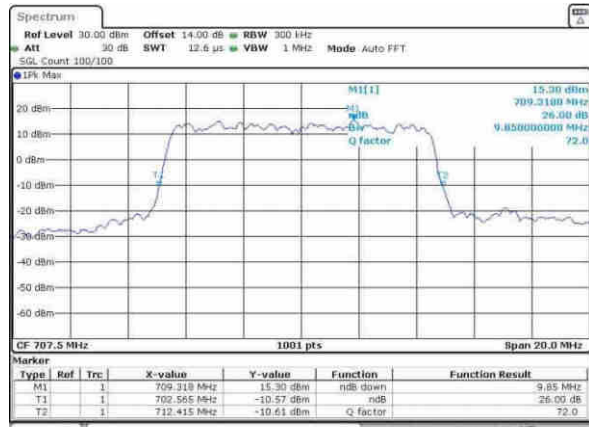

Highest Channel / 3MHz / 64QAM

Date: 30.MAY.2017 18:09:48

LTE Band 12

Lowest Channel / 5MHz / 64QAM

Lowest Channel / 10MHz / 64QAM

Middle Channel / 5MHz / 64QAM

Middle Channel / 10MHz / 64QAM

Highest Channel / 5MHz / 64QAM

Highest Channel / 10MHz / 64QAM