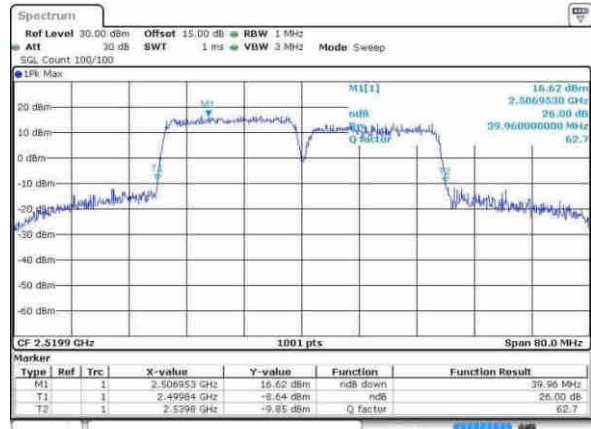

Highest Channel / 20MHz+ 15MHz / 16QAM

Date: 21 APR 2017 17:30:48

Highest Channel / 20MHz+ 15MHz / 64QAM

Date: 21 APR 2017 17:30:17

LTE Band 7

Lowest Channel / 20MHz+20MHz/QPSK

Date: 21 APR 2017 17:38:39

Lowest Channel / 20MHz+20MHz / 16QAM