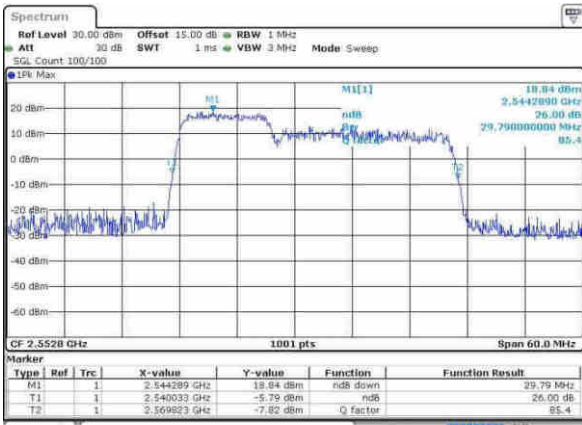

Highest Channel / 10MHz+20MHz/QPSK

Date: 21 APR 2017 15:52:58

Highest Channel / 10MHz+20MHz/16QAM

Date: 21 APR 2017 15:54:12

Highest Channel / 10MHz+20MHz/64QAM

Date: 21 APR 2017 15:54:39

LTE Band 7

Lowest Channel / 15MHz+15MHz/QPSK