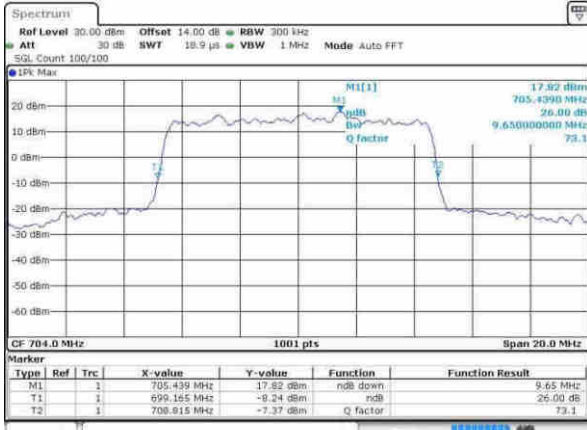

Date: 8 APR 2017 07:17:39

Highest Channel / 3MHz / 16QAM

Date: 8 APR 2017 07:17:49

LTE Band 12

Lowest Channel / 5MHz / QPSK

Date: 8 APR 2017 07:24:47

Lowest Channel / 5MHz / 16QAM

Date: 8 APR 2017 07:24:57

Middle Channel / 5MHz / QPSK

Date: 8 APR 2017 07:31:54

Middle Channel / 5MHz / 16QAM

Date: 8 APR 2017 07:32:05

Highest Channel / 5MHz / QPSK

Date: 8 APR 2017 07:34:25

Highest Channel / 5MHz / 16QAM

Date: 8 APR 2017 07:34:35

LTE Band 12

Lowest Channel / 10MHz / QPSK

Date: 8 APR 2017 07:41:33

Lowest Channel / 10MHz / 16QAM

Date: 8 APR 2017 07:41:43

Middle Channel / 10MHz / QPSK

Date: 8 APR 2017 07:48:41

Middle Channel / 10MHz / 16QAM