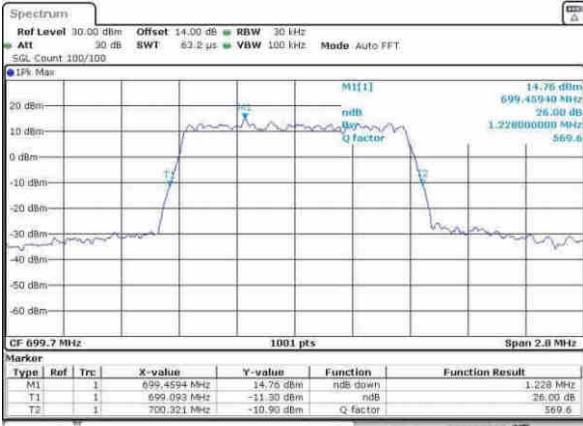

Date: 8 APR 2017 07:48:52

Highest Channel / 10MHz / QPSK

Date: 8 APR 2017 07:51:11

Highest Channel / 10MHz / 16QAM

Date: 8 APR 2017 07:51:22

LTE Band 12

Lowest Channel / 1.4MHz / 64QAM

Date: 30.MAY.2017 17:57:06