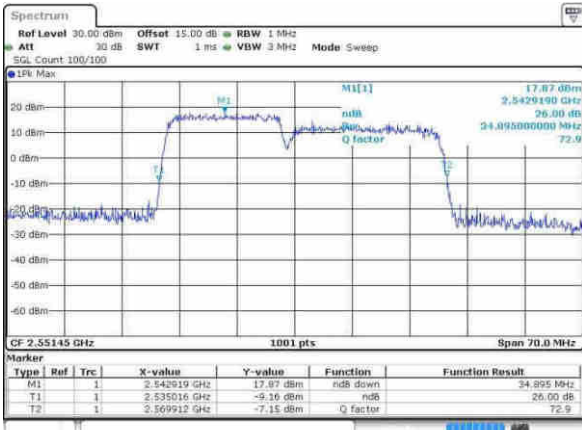

Middle Channel / 15MHz+20MHz / 16QAM

Date: 21 APR 2017 17:05:51

LTE Band 7

Middle Channel / 15MHz+20MHz /64QAM

Date: 21 APR 2017 17:05:27

Highest Channel / 15MHz+20MHz /QPSK

Date: 21 APR 2017 17:07:38

Highest Channel / 15MHz+20MHz /16QAM

Date: 21 APR 2017 17:08:02

Highest Channel / 15MHz+20MHz /64QAM

Date: 21 APR 2017 17:08:28

LTE Band 7

Lowest Channel / 20MHz+10MHz/QPSK

Date: 21 APR 2017 16:23:41

Lowest Channel / 20MHz+10MHz / 16QAM

Date: 21 APR 2017 16:22:53