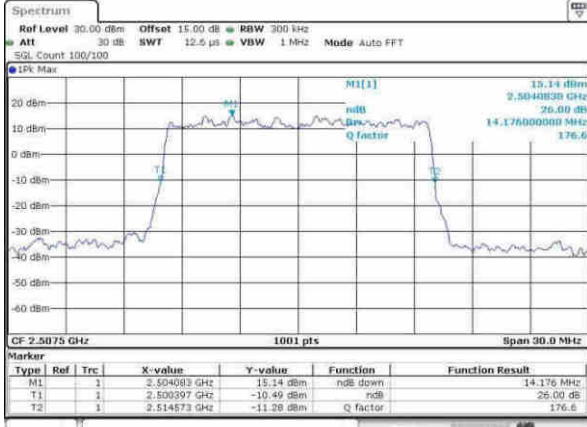

Date: 5.APR.2017 16:01:03

Middle Channel / 5MHz / 16QAM

Date: 5.APR.2017 16:01:13

Highest Channel / 5MHz / QPSK

Date: 5.APR.2017 16:03:35

Highest Channel / 5MHz / 16QAM

Date: 5.APR.2017 16:03:46

LTE Band 7

Lowest Channel / 10MHz / QPSK

Date: 5.APR.2017 16:55:123

Lowest Channel / 10MHz / 16QAM

Date: 5.APR.2017 16:55:138

Middle Channel / 10MHz / QPSK

Date: 5.APR.2017 16:46:203

Middle Channel / 10MHz / 16QAM

Date: 5.APR.2017 16:46:114

Highest Channel / 10MHz / QPSK

Date: 5.APR.2017 16:55:459

Highest Channel / 10MHz / 16QAM

Date: 5.APR.2017 16:55:109

LTE Band 7

Lowest Channel / 15MHz / QPSK

Date: 5.APR.2017 17:08:25

Lowest Channel / 15MHz / 16QAM

Date: 5.APR.2017 17:08:26

Middle Channel / 15MHz / QPSK

Date: 5.APR.2017 17:15:27

Middle Channel / 15MHz / 16QAM

Date: 5.APR.2017 17:15:28

Highest Channel / 15MHz / QPSK

Date: 5.APR.2017 17:18:09

Highest Channel / 15MHz / 16QAM