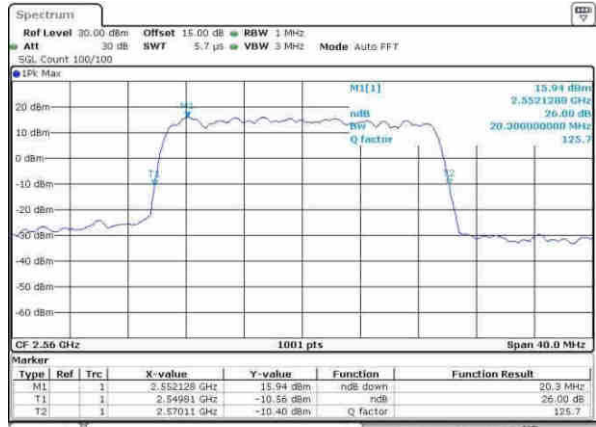

Date: 5.APR.2017 17:18:10

LTE Band 7

Lowest Channel / 20MHz / QPSK

Date: 5.APR.2017 17:15:22

Lowest Channel / 20MHz / 16QAM

Date: 5.APR.2017 17:25:33

Middle Channel / 20MHz / QPSK

Date: 5.APR.2017 17:25:55

Middle Channel / 20MHz / 16QAM

Date: 5.APR.2017 17:26:06

Highest Channel / 20MHz / QPSK

Date: 5.APR.2017 17:43:27

Highest Channel / 20MHz / 16QAM

Date: 5.APR.2017 17:43:38

LTE Band 7

Lowest Channel / 5MHz / 64QAM