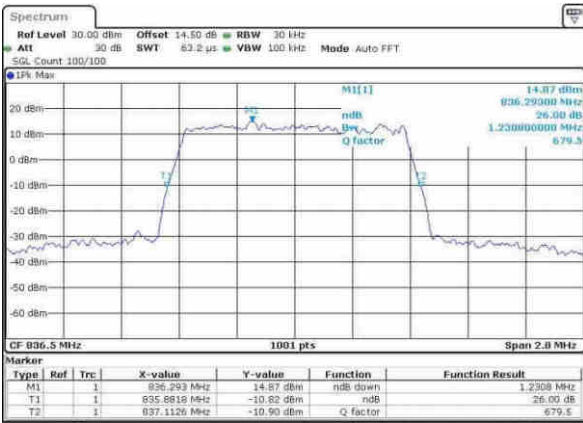

LTE Band 5

Lowest Channel / 1.4MHz / 64QAM

Date: 30.MAY.2017 12:53:14

Lowest Channel / 3MHz / 64QAM

Date: 30.MAY.2017 13:06:48

Middle Channel / 1.4MHz / 64QAM

Date: 30.MAY.2017 12:59:48

Middle Channel / 3MHz / 64QAM

Date: 30.MAY.2017 13:12:44

Highest Channel / 1.4MHz / 64QAM

Date: 30.MAY.2017 13:09:17

Highest Channel / 3MHz / 64QAM

Date: 30.MAY.2017 13:13:37

LTE Band 5

Lowest Channel / 5MHz / 64QAM

Date: 30.MAY.2017 13:18:33