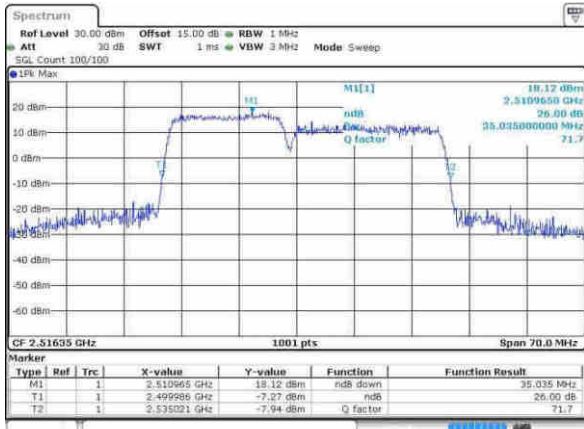

Highest Channel / 15MHz+15MHz /QPSK

Date: 21 APR 2017 16:41:24

Highest Channel / 15MHz+15MHz /16QAM

Date: 21 APR 2017 16:43:00

Highest Channel / 15MHz+15MHz /64QAM

Date: 21 APR 2017 16:42:36

LTE Band 7

Lowest Channel / 15MHz+20MHz/QPSK