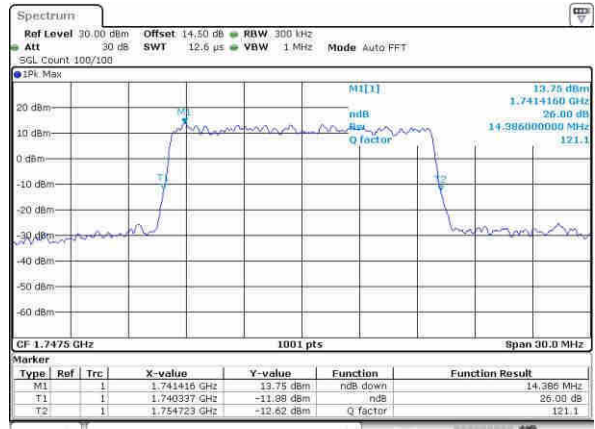

LTE Band 4

Lowest Channel / 15MHz / QPSK

Date: 4.APR.2017 17:06:46

Lowest Channel / 15MHz / 16QAM

Date: 4.APR.2017 17:06:57

Middle Channel / 15MHz / QPSK

Date: 4.APR.2017 17:14:00

Middle Channel / 15MHz / 16QAM

Date: 4.APR.2017 17:14:11

Highest Channel / 15MHz / QPSK

Date: 4.APR.2017 17:16:36

Highest Channel / 15MHz / 16QAM

Date: 4.APR.2017 17:16:46

LTE Band 4

Lowest Channel / 20MHz / QPSK

Date: 4.APR.2017 17:23:49