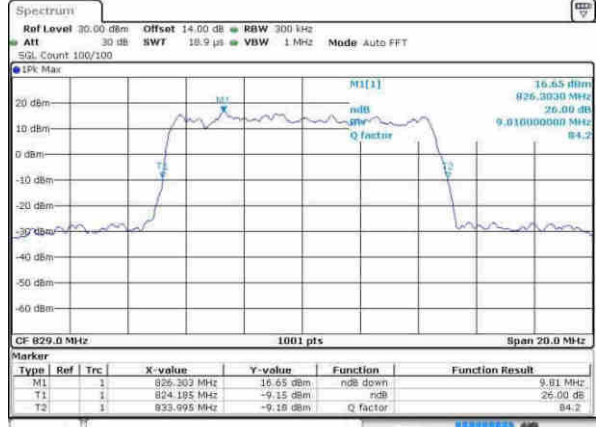

Date: 12.APR.2017 20:56:37

Lowest Channel / 5MHz / 16QAM

Date: 12.APR.2017 20:56:47

Middle Channel / 5MHz / QPSK

Date: 12.APR.2017 21:05:48

Middle Channel / 5MHz / 16QAM

Date: 12.APR.2017 21:05:59

Highest Channel / 5MHz / QPSK

Date: 12.APR.2017 21:08:21

Highest Channel / 5MHz / 16QAM

Date: 12.APR.2017 21:08:31

LTE Band 5

Lowest Channel / 10MHz / QPSK

Date: 12 APR 2017 21:17:36

Lowest Channel / 10MHz / 16QAM

Date: 12 APR 2017 21:17:46

Middle Channel / 10MHz / QPSK

Date: 12 APR 2017 21:29:06

Middle Channel / 10MHz / 16QAM

Date: 12 APR 2017 21:27:01

Highest Channel / 10MHz / QPSK

Date: 12 APR 2017 21:29:26

Highest Channel / 10MHz / 16QAM

Date: 12 APR 2017 21:29:37