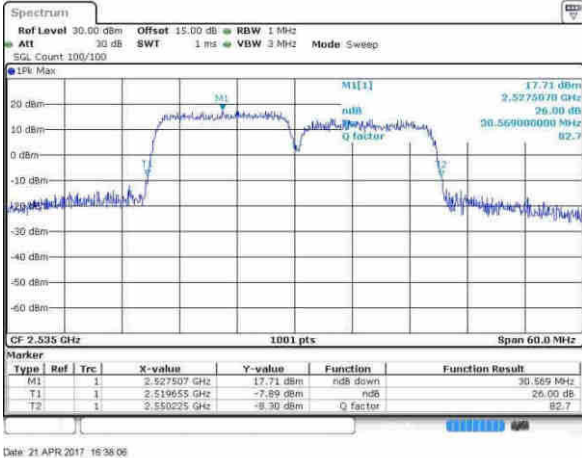

Highest Channel / 10MHz+20MHz/QPSK

Date: 21 APR 2017 15:52:58

Highest Channel / 10MHz+20MHz/16QAM

Date: 21 APR 2017 15:54:12

Highest Channel / 10MHz+20MHz/64QAM

Date: 21 APR 2017 15:54:39

LTE Band 7

Lowest Channel / 15MHz+15MHz/QPSK

Lowest Channel / 15MHz+15MHz/16QAM

Lowest Channel / 15MHz+15MHz /64QAM

Middle Channel / 15MHz+15MHz /QPSK

Middle Channel / 15MHz+15MHz /16QAM

LTE Band 7

Middle Channel / 15MHz+15MHz /64QAM

Date: 21 APR 2017 16:38:06

Highest Channel / 15MHz+15MHz /QPSK

Date: 21 APR 2017 16:41:24

Highest Channel / 15MHz+15MHz /16QAM

Date: 21 APR 2017 16:43:00

Highest Channel / 15MHz+15MHz /64QAM

Date: 21 APR 2017 16:42:36

LTE Band 7

Lowest Channel / 15MHz+20MHz/QPSK