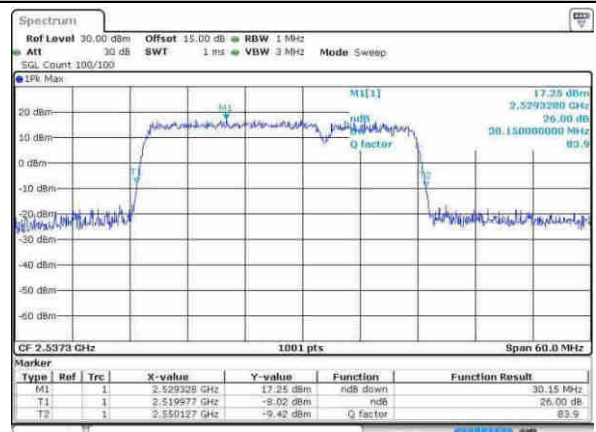

Date: 21 APR 2017 17:08:02

Highest Channel / 15MHz+20MHz /64QAM

Date: 21 APR 2017 17:08:28

LTE Band 7

Lowest Channel / 20MHz+10MHz/QPSK

Date: 21 APR 2017 16:23:41

Lowest Channel / 20MHz+10MHz / 16QAM

Date: 21 APR 2017 16:22:53

Lowest Channel / 20MHz+10MHz / 64QAM

Date: 21 APR 2017 16:59:28

Middle Channel / 20MHz+10MHz / QPSK

Date: 21 APR 2017 16:25:48

Middle Channel / 20MHz+10MHz / 16QAM

Date: 21 APR 2017 16:26:07

LTE Band 7

Middle Channel / 20MHz+10MHz / 64QAM