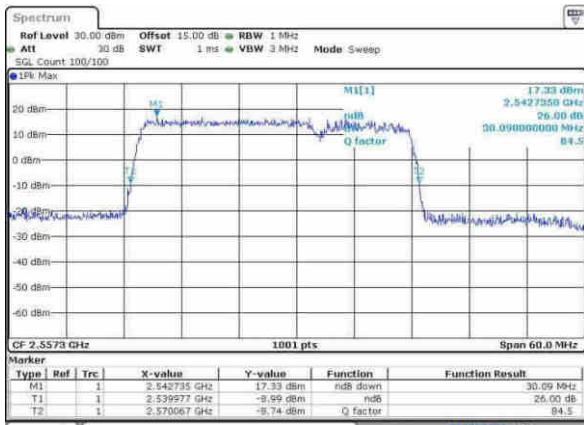

Highest Channel / 20MHz+10MHz / QPSK

Date: 21 APR 2017 16:29:34